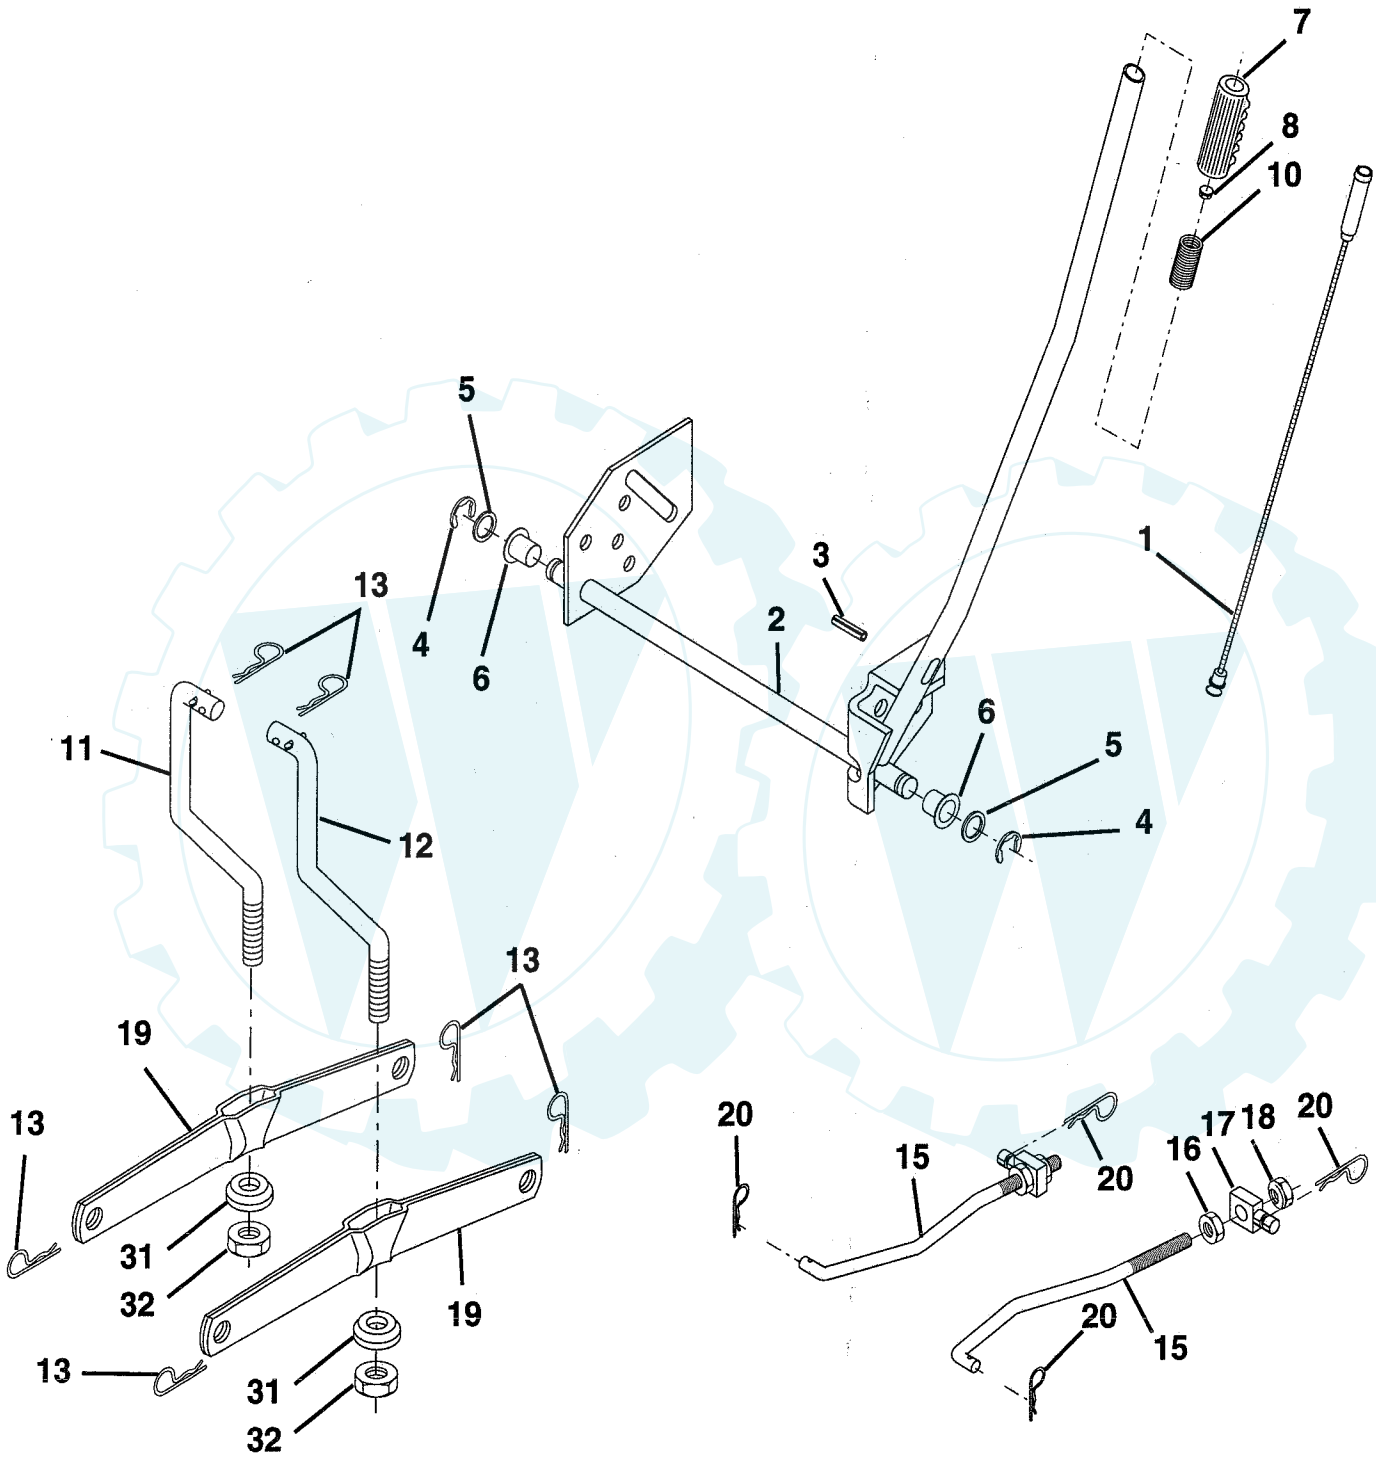

LIFT

REPAIR PARTS

www.ersatzteil-service.de

TRACTOR - - MODEL NUMBER AN1442B

LIFT

KEY NO.	PART NO.	DESCRIPTION
1	136973	Wire Asm Inner w/plunger
2	122507X	Shaft Asm Lift
3	105767X	Pin Groove
4	12000002	E Ring #5133-62
5	19211621	Washer 21/32 X 1 X 21Ga
6	120183X	Bearing Nylon
7	109413X	Grip Handle Bicycle Matte Blk
8	124526X	Button Plunger
10	122512X	Spring Cprsn
11	139865	Link Lift LH
12	139866	Link Lift RH
13	4939M	Retainer Spring
15	127218	Link Front
16	73350800	Nut Jam Hex 1/2-13 Unc
17	130171	Trunnion Bk Zinc
18	73800800	Nut Lock W/wsh 1/2-13 Unc
19	139868	Arm Suspension Rear
20	3146R	Retainer Spring
31	140302	Bearing Pvt. Lift Spherical
32	73540600	Nut Crownlock 3/8-24

NOTE: All component dimensions given in U.S. inches
1 inch = 25.4 mm