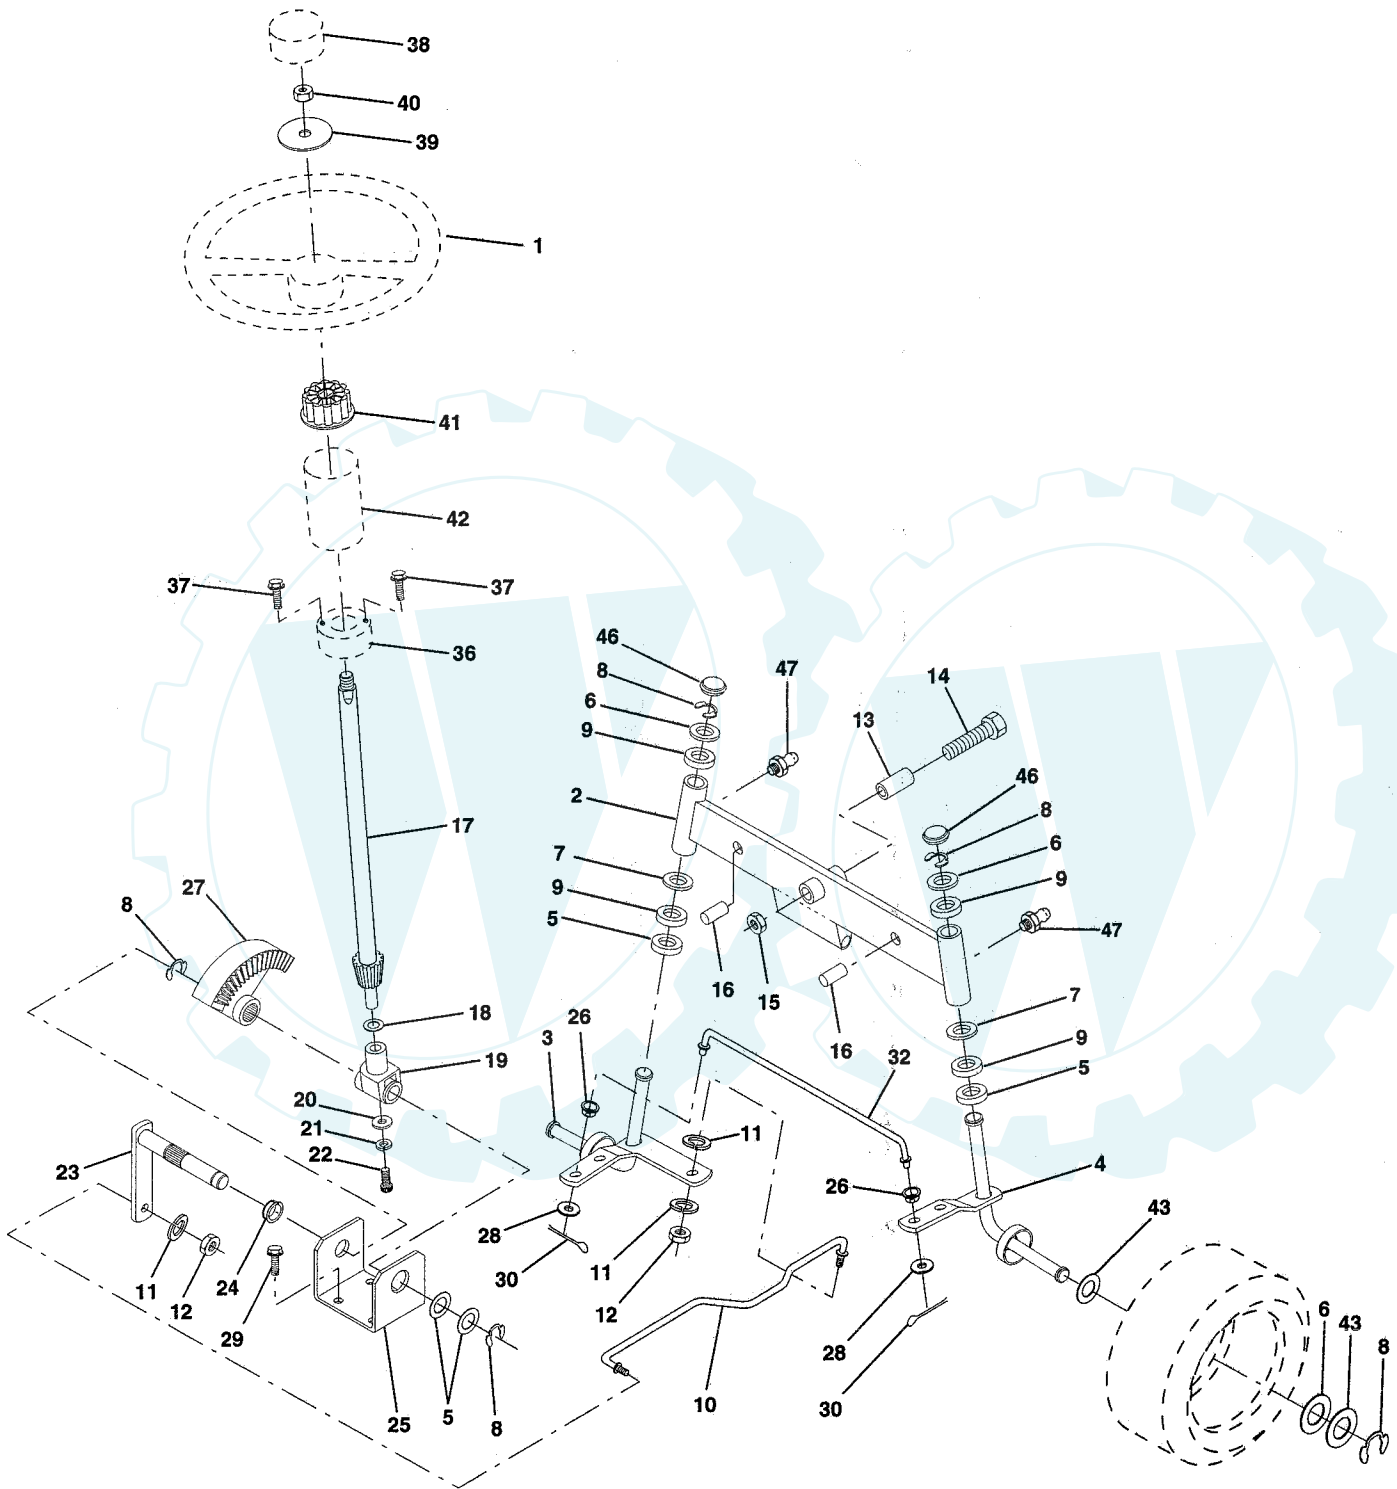

STEERING ASSEMBLY

STEERING ASSEMBLY

KEY NO.	PART NO.	DESCRIPTION
1	133741	Wheel Steering Ayp/kelch Blk
2	142033	Axle Asm Fr
3	135227	Spindle Asm LH
4	135228	Spindle Asm RH
5	6266H	Bearing Race Thrust Harden
6	121748X	Washer 25/32 X 1-5/8 X 16 Ga
7	19272016	Washer 27/32 X 1-1/4 X 16 Ga
8	12000029	Ring Klip #t5304-75
9	3366R	Bearing Col Strg Blk
10	130468	Link Drag Sol Ball Jt 20 064
11	10040600	Washer Lock Hvy Hlcl Spr 3/8
12	73610600	Nut Fin Hex 3/8-24 Unf
13	110438X	Spacer Bearing Axle Front
14	74011056	Bolt Hex 5/8-11 Unc X 3-1/2
15	73901000	Nut Lock Flange 5/8-11 Unc
16	132624	Pin Axle 5/8 X 1 55/1 54 Lg
17	132614	Shaft Asm Strg 5/8 X 15 19 LT
18	57079	Washer Thrust 515x 750x 033
19	124035X	Support Shaft
20	126684X	Washer Shim 1/4 X 5/8 X 062
21	10040400	Washer Lock Hvy Helical 1/4
22	71070410	Screw Hex Socket 1/4-20 X 5/8
23	127501	Shaft Asm Pittman
24	109816X	Nyliner Snap In
25	124036X	Bracket Steering
26	126847X	Bushing Link Drag Blk LR
27	136874	Gear Sector
28	19131416	Washer 13/32 X 7/8 X 16 Ga
29	17490612	Screw Thdrol 3/8-16x3/4 Ty-tt
30	76020412	Pin Cotter 1/8 X 3/4 Cad
32	130465	Rod Tie Wire Form 19 75 Mech
36	132196	Bushing Strg 5/8 Id Dash
37	17431008	Screw Slftp #10-16 X 1/2 Ty-b
38	133742	Cap Wheel Steer Ayp/kelch Blk
39	19133808	Washer 13/32 X 2-3/8 X 8 Ga
40	7810H	Nut Lock Center 3/8-24unf
41	104820X	Adaptor Wheel Strg 640/ 635id
42	124418X	Boot Steering Shaft
43	121749X	Washer 25/32 X 1 1/4 X 16 Ga
46	121232X	Cap Spindle Fr Top Blk
47	6855M	Fitting Grease

NOTE: All component dimensions given in U.S. inches.
1 inch = 25.4 mm.