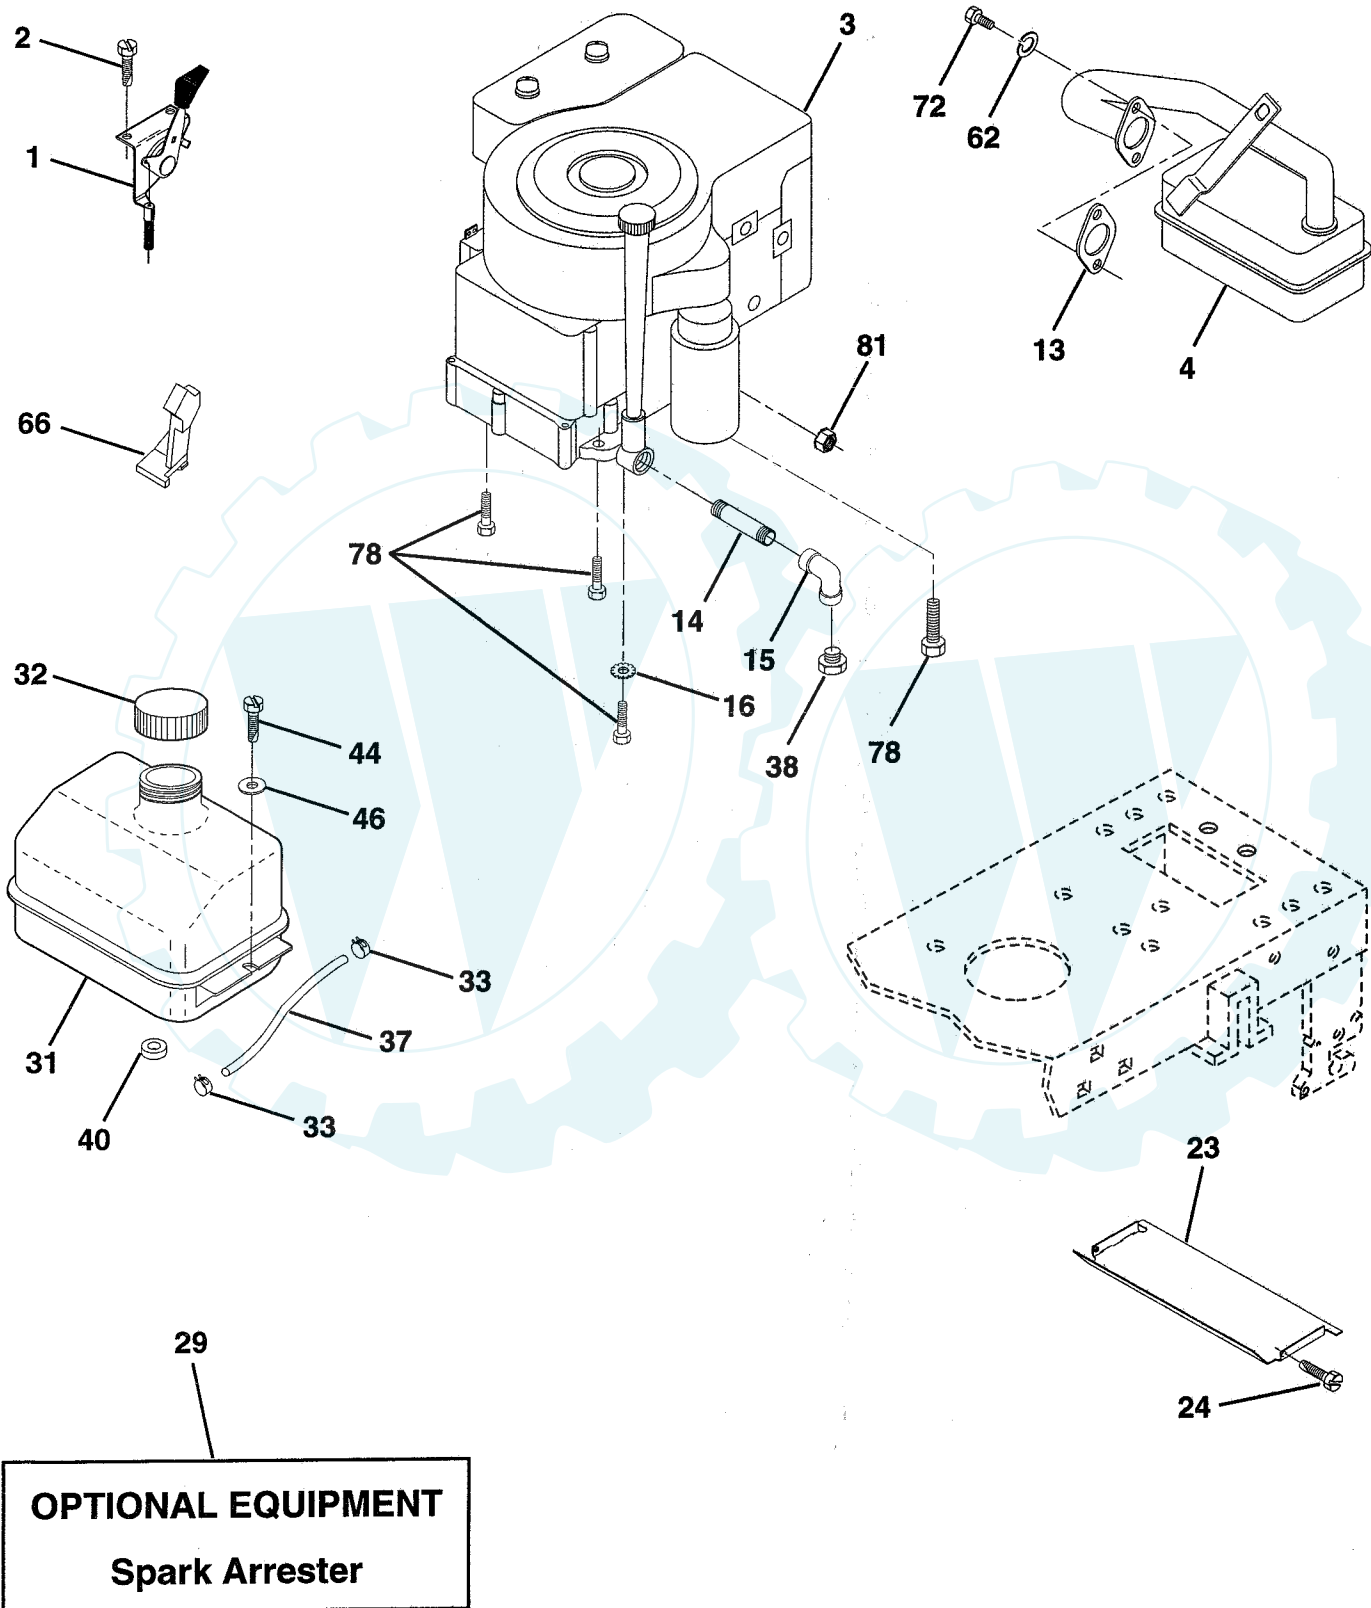

NOTE: All component dimensions given in U.S. inches.
1 inch = 25.4 mm.

REPAIR PARTS

www.ersatzteil-service.de

TRACTOR -- MODEL NUMBER AN1442B

ENGINE

ENGINE

KEY NO.	PART NO.	DESCRIPTION
1	132623	Control Th/ch RH Blk Tee 15 10
2	17720410	Screw Hex Thd Cut 1/4-20x5/8 T
3	-----	Engine B&S 14.5 HP ICQ OHV Dual Model No. 287707
4	137352	Muffler Exhaust B&S
13	125593X	Gasket Eng 1 313 Id Tin Plated
14	13280324	Nipple Pipe 3/8 Npt X 3"
15	13200300	Elbow Std 90 Degree 3/8-18 Npt
16	11050600	Washer Lock Ext Tooth 3/8
23	128953	Shield Browning
24	17021008	Screw
29	137180	Kit Spark Arrestor (Flat Scrm)
31	109202X	Tank Fuel Front 1 25
32	140527	Cap Asm Fuel
33	123487X	Clamp Hose Blk
37	137040	Line Fuel
38	-----	Plug Oil Drain (Order From Engine Manufacturer)
40	124028X	Bushing Snap Nyl Blk Fuel Line
44	17490412	Screw Hexwsh Thdrol 1/4-20x3/4
46	19091416	Washer 9/32 X 7/8 X 16 Ga
62	10040500	Washer 5/16
66	127951	Stop Throttle 3000 RPM
72	71070512	Screw 5/16-18 x 3/4
78	17490620	Screw Thdrol 3/8-16x1-1/4 TYTT
81	73510400	Nut, Keps Hex 1/4-20 UNC