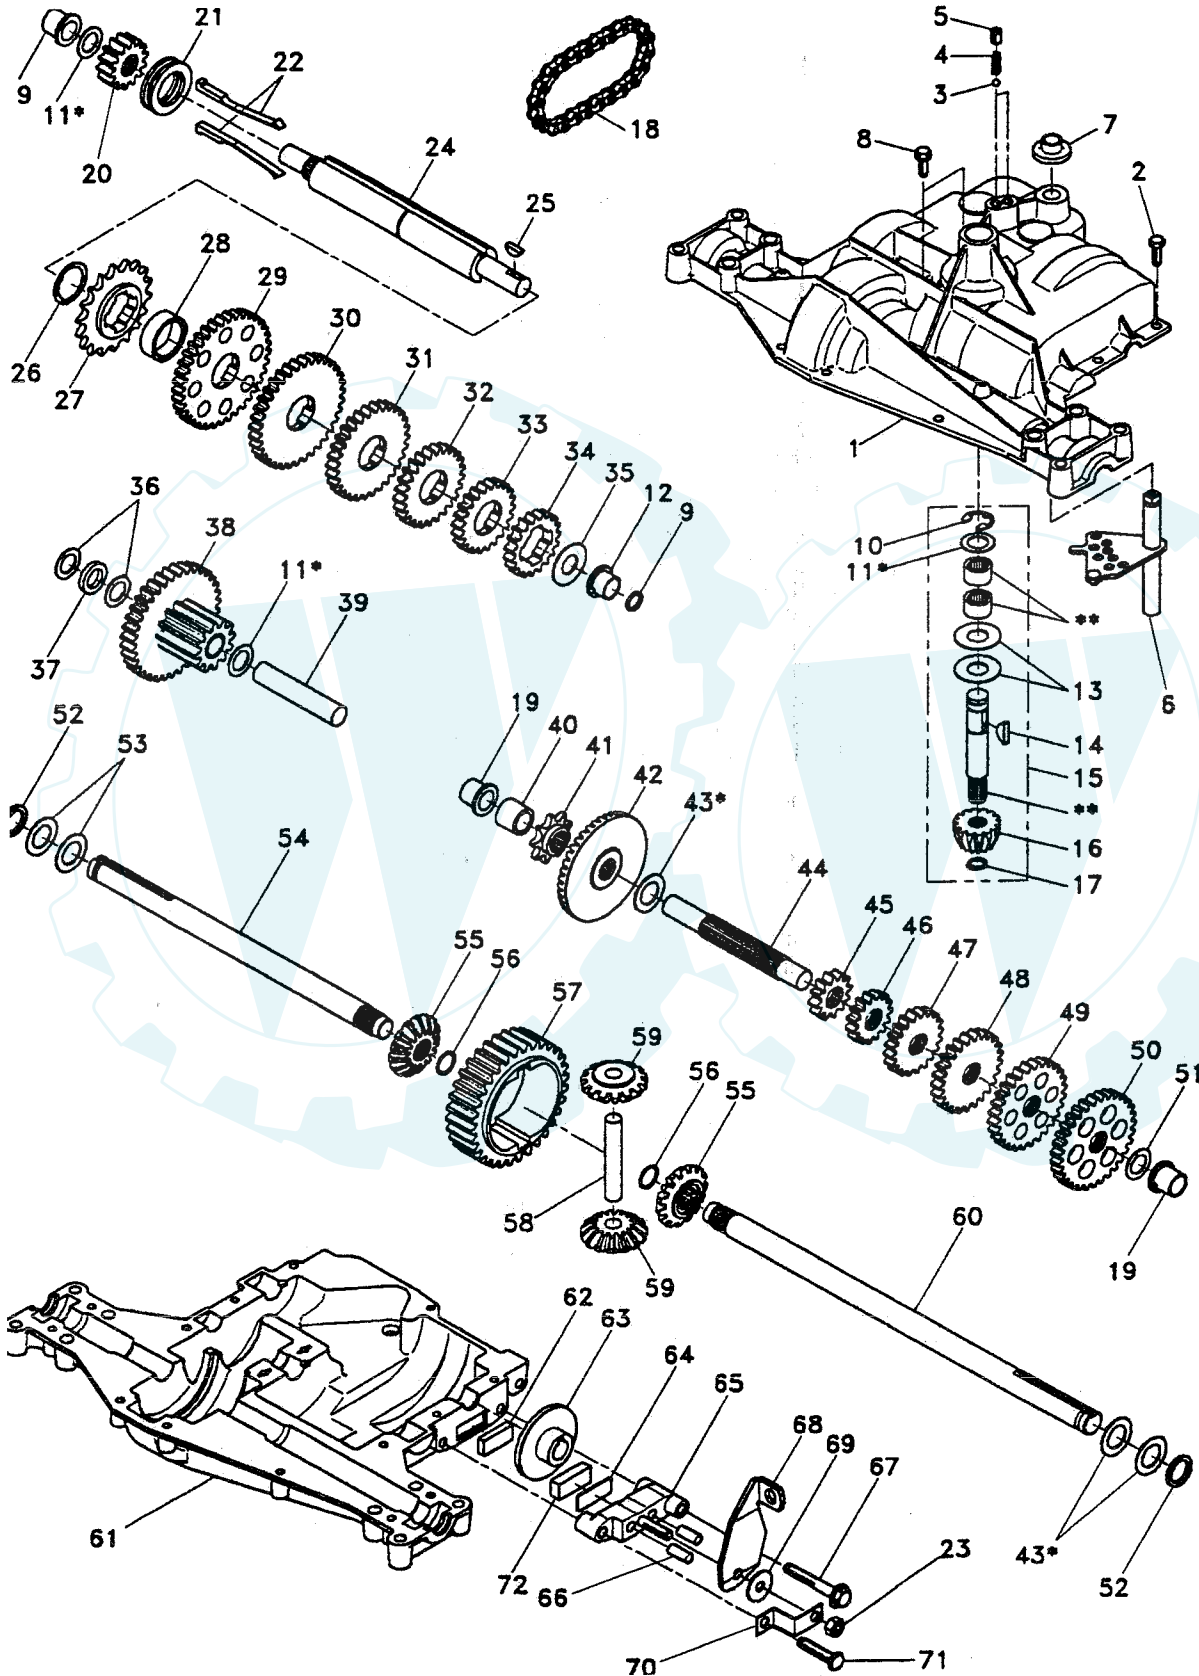

REPAIR PARTS

www.ersatzteil-service.de

TRACTOR - - MODEL NUMBER AN1442B

LIFT

KEY NO.	PART NO.	DESCRIPTION
1	136973	Wire Asm Inner w/plunger
2	122507X	Shaft Asm Lift
3	105767X	Pin Groove
4	12000002	E Ring #5133-62
5	19211621	Washer 21/32 X 1 X 21Ga
6	120183X	Bearing Nylon
7	109413X	Grip Handle Bicycle Matte Blk
8	124526X	Button Plunger
10	122512X	Spring Cprsn
11	139865	Link Lift LH
12	139866	Link Lift RH
13	4939M	Retainer Spring
15	127218	Link Front
16	73350800	Nut Jam Hex 1/2-13 Unc
17	130171	Trunnion Bk Zinc
18	73800800	Nut Lock W/wsh 1/2-13 Unc
19	139868	Arm Suspension Rear
20	3146R	Retainer Spring
31	140302	Bearing Pvt. Lift Spherical
32	73540600	Nut Crownlock 3/8-24

NOTE: All component dimensions given in U.S. inches
1 inch = 25.4 mm

TRACTOR - - MODEL NUMBER AN1442B
TRANSAXLE DANA - MODEL NUMBER 4360-79

TRANSAXLE