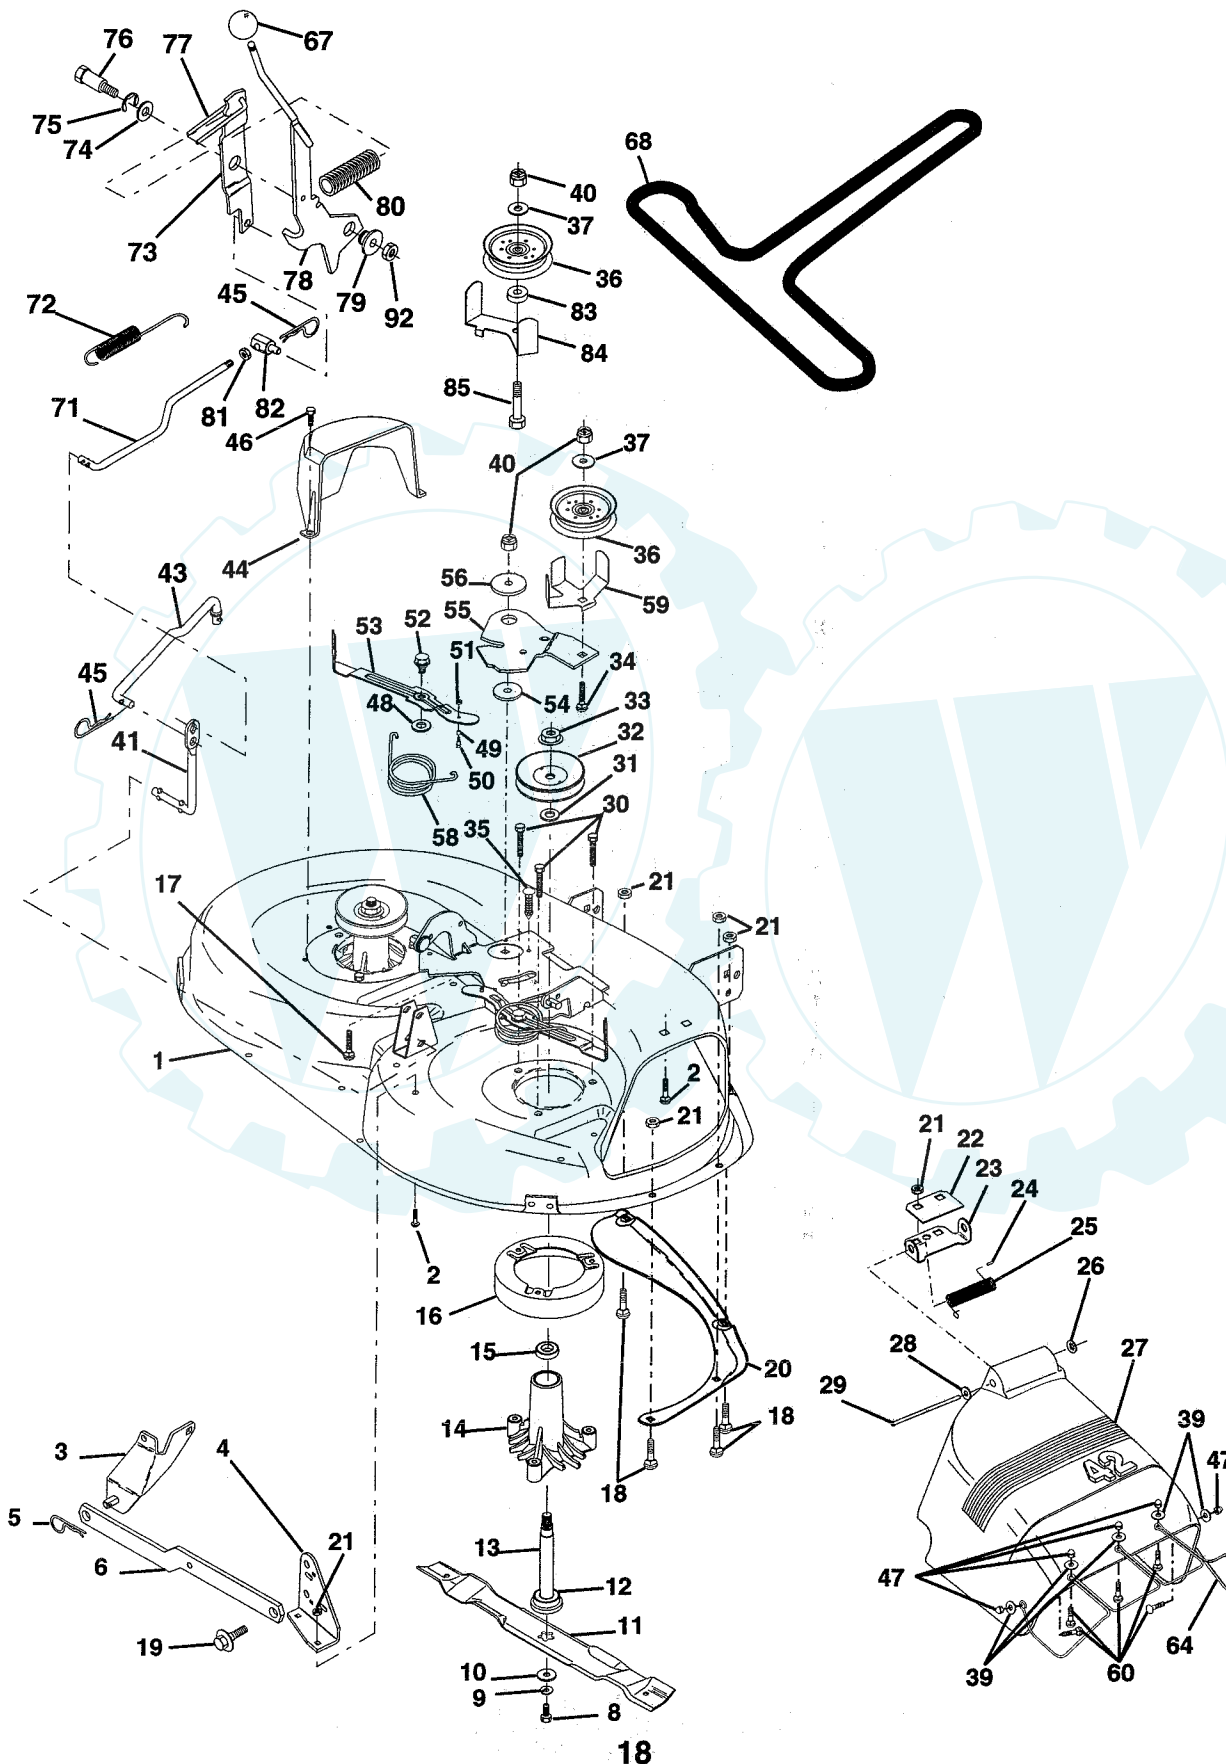

REPAIR PARTS

www.ersatzteil-service.de

TRACTOR -- MODEL NUMBER AN1442B

MOWER DECK

Der Ersatzteilspezialist im Internet.

REPAIR PARTS

www.ersatzteil-service.de

TRACTOR - - MODEL NUMBER AN1442B

MOWER DECK

KEY NO.	PART NO.	DESCRIPTION	KEY NO.	PART NO.	DESCRIPTION
1	144393	Mower Deck Assembly, 42"	43	140083	Rod, Clutch, Secondary, with Nibs
2	72140506	Bolt	44	140088	Guard, Mandrel, LH
3	138017	Bracket Asm Fr. Sway Bar	45	4497H	Retainer
4	138440	Bracket Asm Deck 42" Sway Bar	46	137729	Screw, Thread Roll 1/4-20 x 5/8
5	4939M	Retainer Spring	47	M730705000	Nut, Acron M5 x 0.8
6	130832	Arm, Suspension, Rear	48	133944	Washer, Hardened
8	850857	Bolt 3/8-24 x 1.25 Grade 8	49	133940	Roller Assembly, Cam Follower
9	10030600	Washer, Lock	50	131340	Bolt, Shloulder #10-24 Grade 5
10	140296	Washer, Hardened	51	69180	Locknut
11	138498	Blade, High Lift 42"	52	139888	Bolt, Shoulder 5/16-18 UNC
12	129895	Bearing, Ball	53	131845	Arm Assembly, Pad, Brake
13	137645	Shaft Assembly, Mandrel, Vented (Includes Key Number 12)	54	133943	Washer, Hardened
14	128774	Housing, Mandrel, Vented	55	140084	Arm, Idler
15	110485X	Bearing, Ball, Mandrel	56	122052X	Spacer, Retainer
16	140329	Stripper, Vented Mower Deck	58	140086	Spring Torsion Brakes
17	72110610	Bolt, Carriage 3/8-16 x 1-1/4	59	141043	Guard Tuv Idler
18	72140505	Bolt, Carriage 5/16-18 x 5/8	60	M720305016	Bolt, Rd Hd Sqnk M5 x 0.8 x 16mm
19	132827	Bolt, Shoulder	64	139328	Guard, Deflector Mower 42" TUV
20	136888	Baffle, Vortex	67	106932X	Knob Rd 3/8-16 UNC
21	73680500	Nut, Crownlock 5/16-18 UNC	68	144200	V-Belt, 42" Mower
22	134753	Stiffener Bracket	71	142427	Rod, Clutch, Primary
23	131267	Bracket, Deflector	72	131870	Spring, Extension, Return
24	105304X	Cap, Sleeve	73	127847	Arm, Clutch, Secondary
25	123713X	Spring, Torsion, Deflector	74	121748X	Washer 25/32 x 1-5/8 x 16 Gauge
26	110452X	Nut, Push	75	12000029	Ring, Klip
27	139450	Deflector, Clipping TUV	76	128903	Bolt, Shoulder 3/8-16 UNC x 1.44
28	19111016	Washer 11/32 x 5/8 x 16 Gauge	77	127845	Keeper, Spring
29	131491	Rod, Hinge	78	140334	Arm, Clutch, Primary
30	138776	Screw Thdrol. Hex Head Zinc	79	127498	Bushing, Large, Brass
31	129963	Washer, Spacer	80	128759	Spring, Mower Clutch
32	129861	Pulley, Mandrel	81	73350600	Nut Hex Jam 3/8-16 UNC
33	137266	Nut, Toplock 9/16	82	142028	Trunnion Adj.
34	72110614	Bolt	83	120958X	Washer Sintered
35	133835	Fastener, Christmas Tree	84	144394	Keeper Belt Idler Fixed
36	131494	Pulley, Idler, Flat	85	72140620	Bolt Carriage 3/8-16 x 2-1/2 Gr 5
37	19131316	Washer 13/32 x 13/16 x 16 Ga.	92	73800600	Nut
39	M190511014	Washer MS DIN 125A BN713	--	130794	Mandrel Assembly (Includes Key Numbers 8-10, 12-15, 31 and 33)
40	73680600	Nut, Crownlock 3/8-16 UNC	--	144783	Mower Deck, Complete
41	133551	Rod, Pivot, with Nibs			

NOTE: All component dimensions given in U.S. inches
1 inch = 25.4 mm