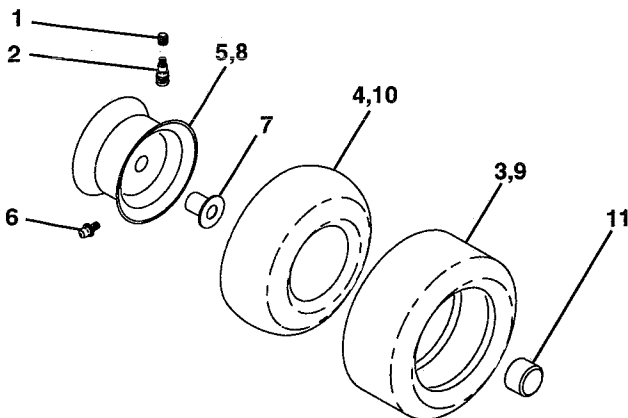

WHEELS & TIRES

KEY NO.	PART NO.	DESCRIPTION
1	59192	Cap Valve Tire
2	65139	Stem Valve
3	106222X	Tire F Ts 15 X 6 0 - 6 Service
4	59904	Tube Front (Service Item Only)
5	106732X473	Rim Asm 6" (front Yellow Service)
6	278H	Fitting Grease (Front Wheel Only)
7	9040H	Bearing Flange (Front Wheel Only)
8	106108X473	Rim Asm 8" (rear Yellow Service)
9	106268X	Tire R Ts 18x9 5-8 C Service
10	7152J	Tube Rear (Service Item Only)
11	104757X	Cap Axle Blk 1 50 X 1 00
--	144334	Sealant, Tire (10 oz. Tube)

NOTE: All component dimensions given in U.S. inches
1 inch = 25.4 mm.