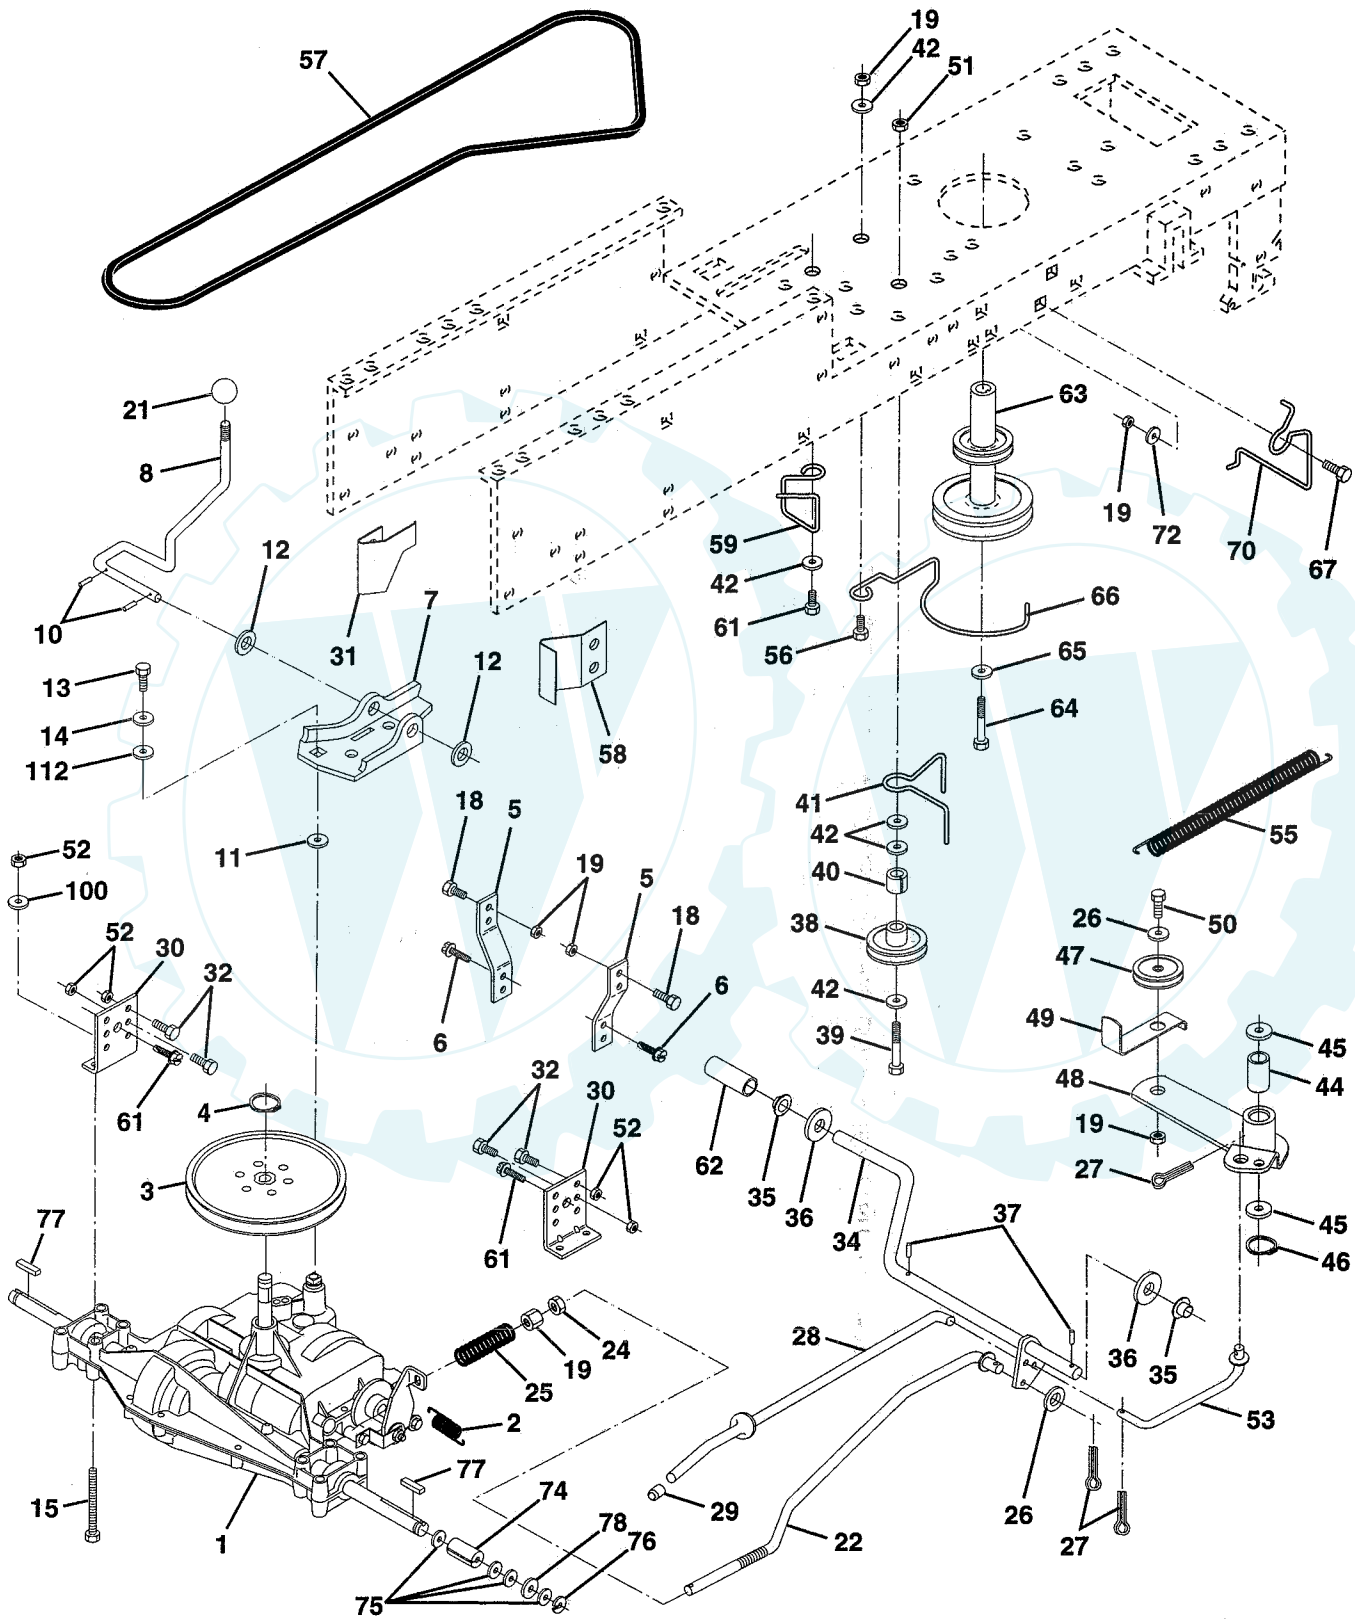

DRIVE

REPAIR PARTS

www.ersatzteil-service.de

TRACTOR - - MODEL NUMBER AN1442B

DRIVE

KEY NO.	PART NO.	DESCRIPTION	KEY NO.	PART NO.	DESCRIPTION
1	142603	Transaxle, 6 speed, Dana D4360-79	41	109070X	Keeper Belt
2	146682	Spring brake Return	42	19131312	Washer 13/32 x 13/16 x 12 Ga.
3	123666X	Pulley, Transaxle	44	105706X	Bearing Nylon
4	12000028	Ring Retainer	45	110812X	Washer Hardened
5	121520X	Strap Torque 30°	46	12000039	Ring Klip #t5304-50
6	17490512	Screw Thdrol 5/16-18 x 3/4 TYT	47	127783	Pulley Idler V-groove Plastic
7	130802	Bracket Saddle Shift T/a	48	123789X	Bellcrank Asm Clutch
8	131679	Rod Shifter	49	123205X	Retainer Belt Style Spring
10	76020416	Pin Cotter 1/8 x 1	50	74760624	Bolt Hex 3/8-16 unc x 1-1/2
11	105701X	Washer Plate shf 388 Sq Hole	51	73680600	Nut Crownlock 3/8-16 Unc
12	19151216	Washer 15/32 x 3/4 x 16 Ga.	52	73680500	Nut, Crownlock 5/16-18
13	74550412	Bolt Hex 1/4-28 unf Gr. 8 W/Patch	53	105710X	Link Clutch
14	10040400	Washer Lock Hvy Helical 1/4	55	105709X	Spring Return Clutch
15	74780544	Bolt Hex 5/16 - 18 x 2-3/4	56	74760620	Bolt, Fin Hex 3/8-16 x 1-1/4
18	74780616	Bolt Hex 3/8-16unc x 1	57	130801	V-Belt Ground Drive 95 25
19	73800600	Nt Lock Hex w/wsh 3/8 - 16 UNC	58	127274X	Keeper Belt(RH)
21	106933X	Knob	59	140312	Keeper Belt Chassis
22	130804	Rod Brake	61	17490612	Screw Thdrol 3/8-16x3/4 Ty-tt
24	73350600	Nut Hex Jam H 3/8-16 Unc	62	8883R	Cover Pedal
25	106888X	Spring, Brake Rod	63	140186	Pulley Engine
26	19131316	Washer 13/32 x 13/16 x 16 Ga.	64	71170764	Bolt Hex 7/16-20 x 4 Gr. 5
27	76020412	Pin Cotter 1/8 x 3/4	65	10040700	Washer Lock Hvy, Helical Spr 7/16
28	145204	Rod Brake Parking	66	129921	Keeper Belt (LH)
29	71673	Cap Brake Parking Black	67	74760616	Bolt Fin Hex 3/8-16 x 1
30	130807	Bracket Transmission	70	134683	Guide Belt Mower Drive RH
31	127275X	Keeper Belt LH LT 14 Ga.	72	19132012	Washer 13/32 X 1-1/4 X 12 Ga.
32	74760512	Bolt Hex 5/16 - 18 x 2-1/2	74	109502X	Spacer Split
34	122424X	Shaft Asm Pedal Foot	75	121749X	Washer 25/32 X 1 1/4 X 16 Ga.
35	120183X	Bearing Nylon Blk 629 AD	76	12000001	E-ring
36	19211616	Washer 21/32 x 1 x 16 Ga.	77	123583X	Key Square
37	1572H	Pin Roll 3/16 x 1"	78	121748X	Washer 25/32 X 1-5/8 X 16 Ga.
38	123674X	Pulley Idler Flat	100	19111216	Washer 11/32 x 3/4 x 16 Ga.
39	74760644	Bolt Hex 3/8-16 unc x 2-3/4	112	19091210	Washer 9/32 x 3/4 x 10 Ga.
40	4470J	Spacer Split			

NOTE: All component dimensions give in U.S. inches.
1 inch = 25.4 mm.