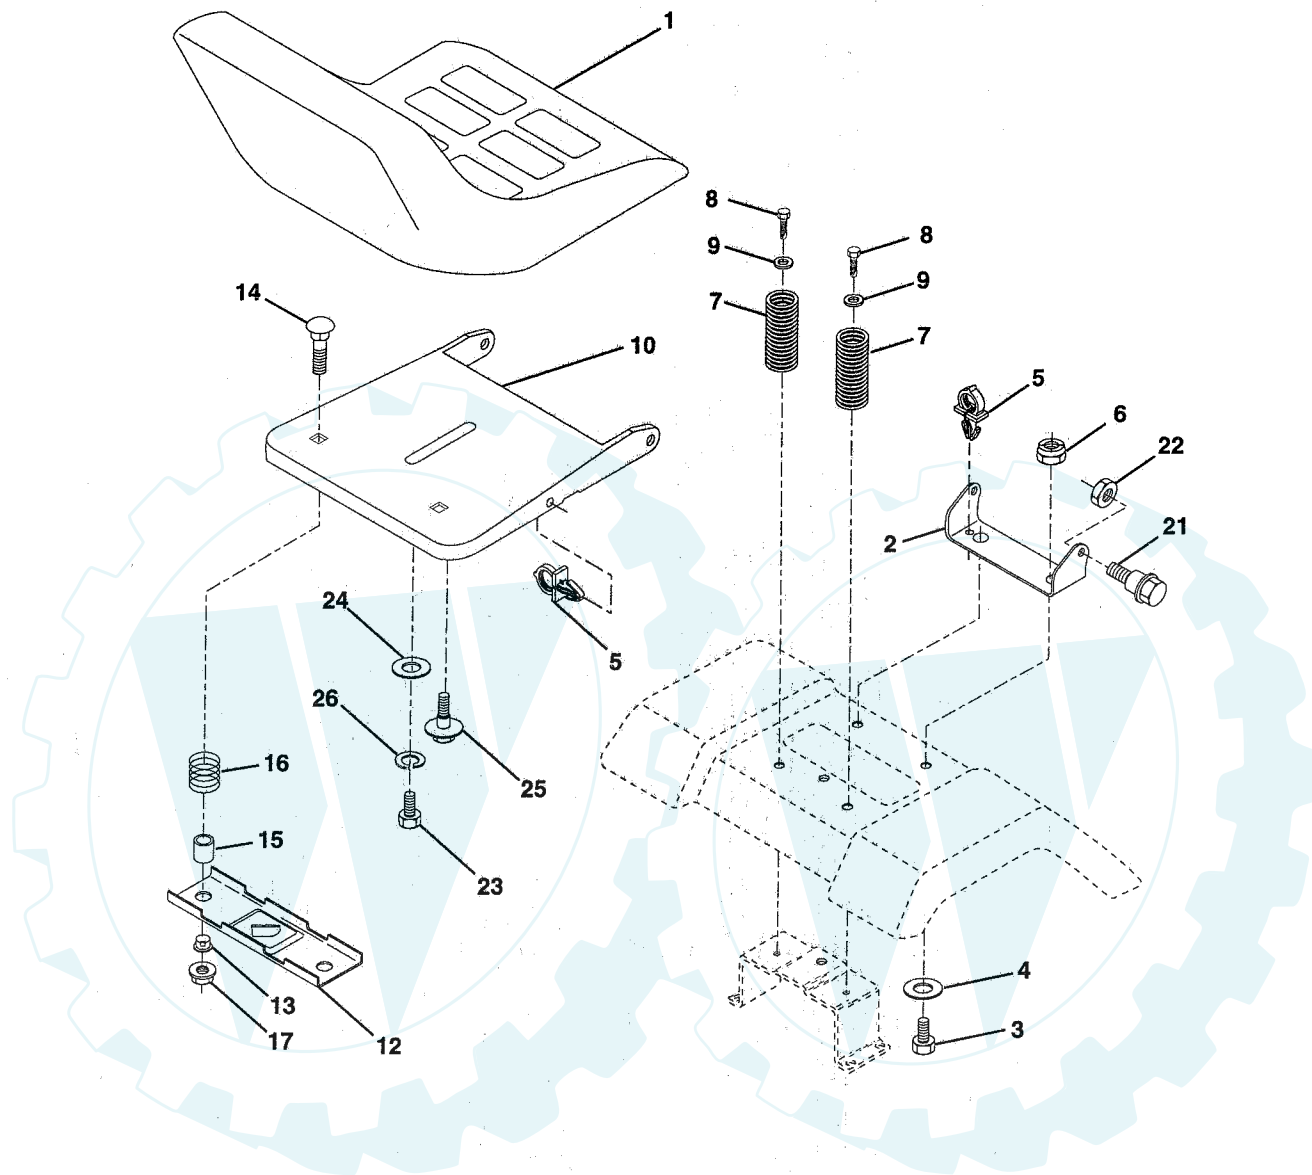

SCHEMATIC

REPAIR PARTS

www.ersatzteil-service.de

TRACTOR -- MODEL NUMBER AN1442B

ELECTRICAL

ELECTRICAL

KEY NO.	PART NO.	DESCRIPTION
1	144925	Battery 12 Volt 25 Amp
2	74760412	Bolt Hex Hd 1/4-20unc X 3/4
3	19091016	Washer 9/32 X 5/8 X 16 Ga
4	10040400	Washer Lock Hvy Helical 1/4
6	73220400	Nut Fin Hex 1/4-20 Unc
7	109238X	Tube Plastic 12"
8	144940	Case Battery
9	109596X	Clamp Hose Olive
15	144935	Screw Cap Hex Nylon 3/8-16 x 1
16	145355	Nut Nylon 3/8-16
19	10090400	Washer Lock 1/4
20	73350400	Nut Jam Hex 1/4-20 Unc
21	136850	Harness Asm Light W/4152J
22	4152J	Bulb Light #1156
24	4799J	Cable Battery 6 Ga 11"red
25	146147	Cable Battery 6 Ga red W/16 Wire
26	108824X	Fuse 30 AMP Auto Green
28	4207J	Cable Ground 6 Ga 12" black
29	121305X	Switch Plunger Nc Gray
30	144921	Switch Ign 3
31	140400	Nut Ignition
32	141226	Cover Sw Ign
33	140401	Key Ign
34	110712X	Switch Light Blk Blk Red
35	108236X	Bracket Switch Clutch
36	17021008	Screw Tap Hex #10-24unc X 1/2
38	140336	Bracket Switch Interlock
39	109553X	Switch Intlk Clutch Gry 4 Term
40	146057	Harness Ign
41	71110412	Bolt Blk Fin Hex 1/4-20 x 3/4
42	131563	Cover Terminal Red
43	145673	Solenoid
44	73510400	Nut Keps Hex 1/4-20 Unc
45	140844	Adapter Ammeter Rectangular
49	11151000	Washer, Lock, Internal Tooth 5/8
70	140422	Harness Eng Briggs/14 OHV Dual

NOTE: All component dimensions give in U.S. inches
1 inch = 25.4 mm.

SEAT ASSEMBLY

KEY NO.	PART NO.	DESCRIPTION
1	127427	Seat
2	140551	Bracket Pivot Seat
3	74760616	Bolt Hex 3/8 - 16 X 1
4	19131610	Washer 13/32 X 1"
5	145006	Clip Push-In
6	73800600	Locknut, Hex W/Ins 3/8 - 16 Unc
7	124181X	Spring Seat Cprsn 2 250 Blk Zi
8	17490616	Screw Thdrol 3/8-16 X 1 Ty-tt
9	19131614	Washer 13/32 X 1 X 14 Ga
10	140552	Pan Seat
12	121246X	Bracket Mounting Switch
13	121248X	Bushing Snap Blk Nyl 50 Id