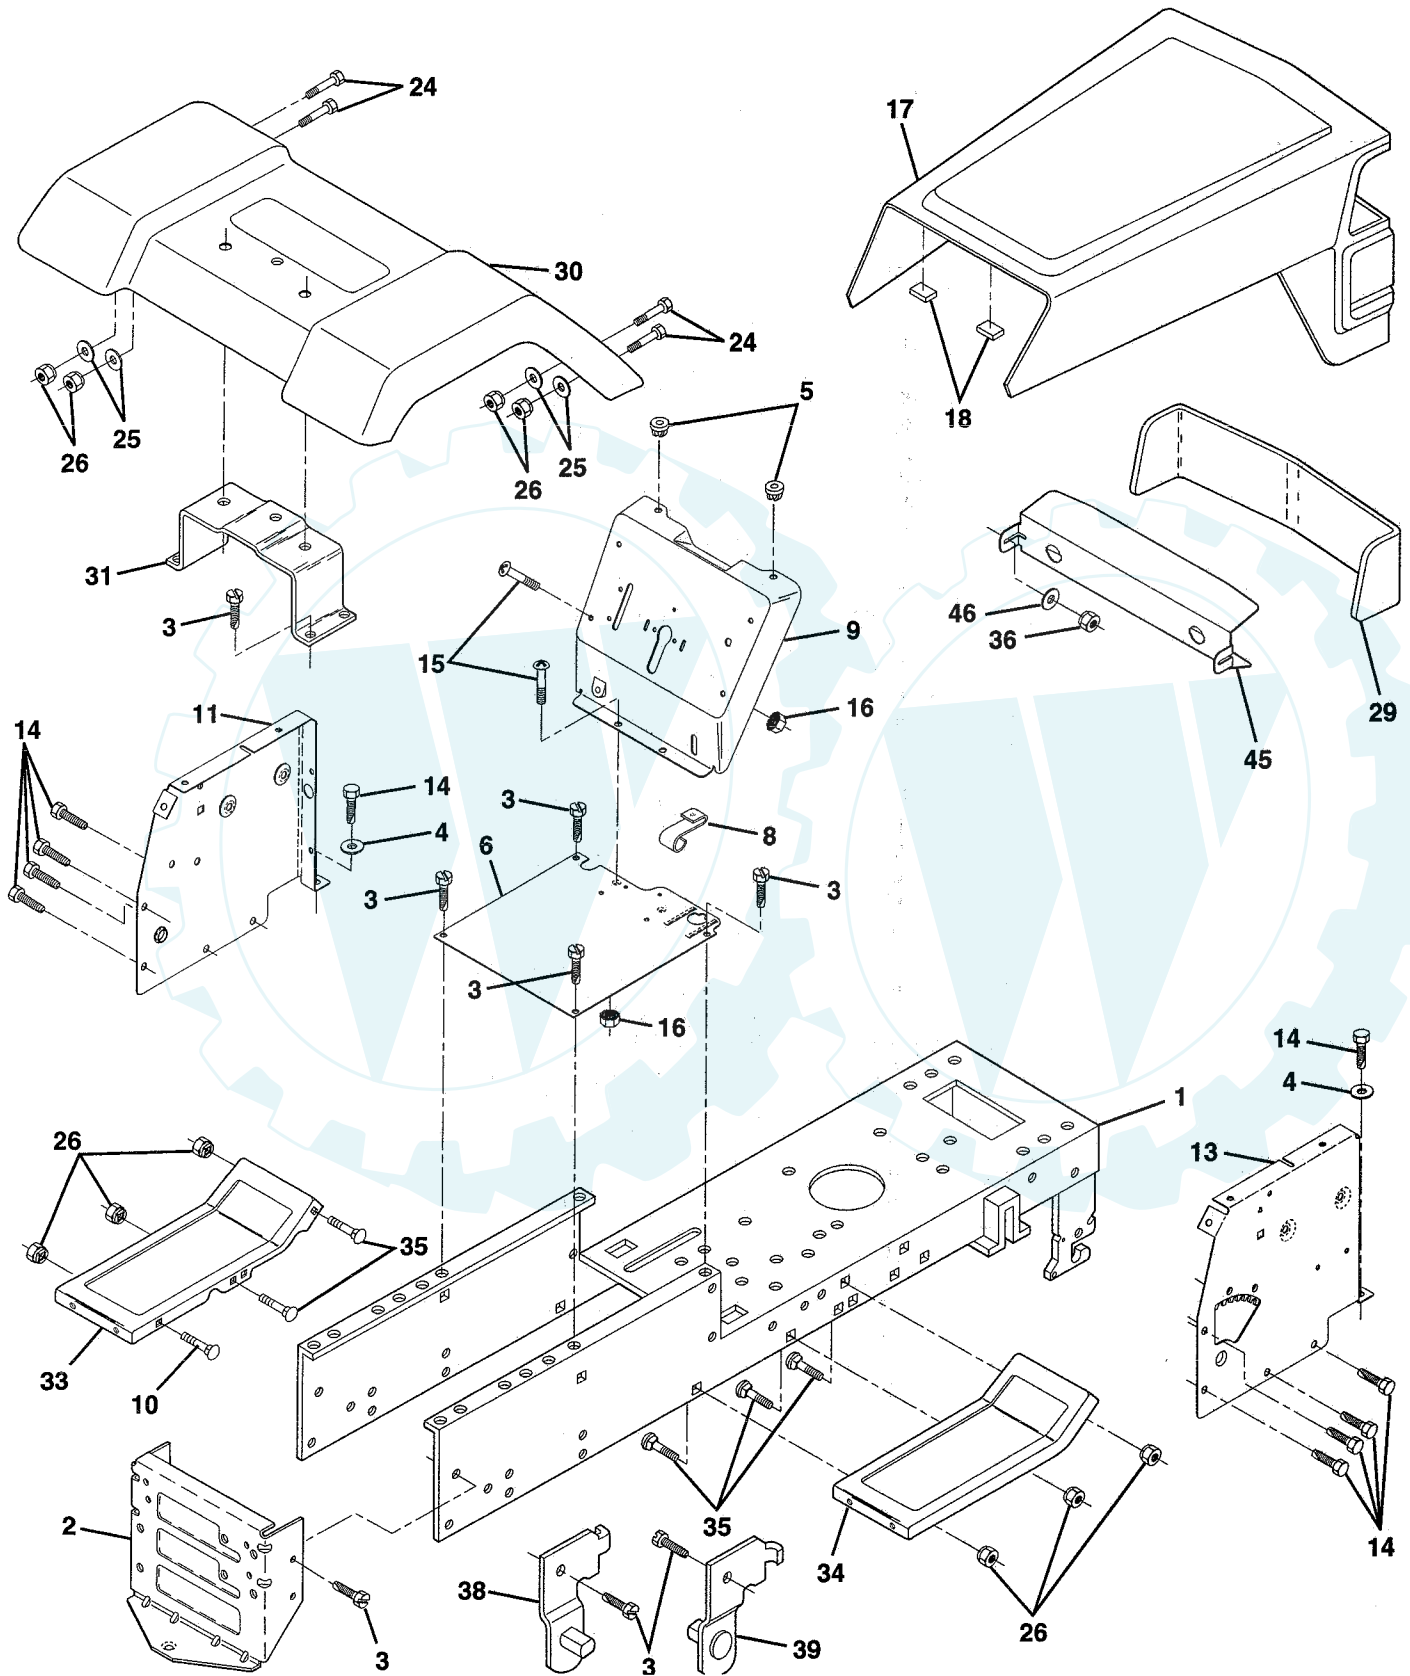

REPAIR PARTS

www.ersatzteil-service.de

TRACTOR -- MODEL NUMBER AN1442B

CHASSIS AND ENCLOSURES

TRACTOR - - MODEL NUMBER AN1442B

CHASSIS AND ENCLOSURES

KEY NO.	PART NO.	DESCRIPTION
1	145501	Chassis Widmt 11" Ga
2	140356	Drawbar 12 Ga 46 5" wheel Base
3	17490612	Screw Thdrol 3/8-16x3/4 Ty-tt
4	19131216	Washer 13/32 x 3/4 x 16 Ga.
5	146077	Bumper Snap-In
6	145208X016	SaddleLT Saddle Shift
8	126471X	Clip Insulator 406 Mtg Hole
9	146757X011	Dash Slkscr 1-pc M W/i N/c Sym
10	72140608	Bolt Rdhd Sqnk 3/8-16unc X1"
11	135464	Panel Dash LH
13	124031X012	Panel Dash RH Wld Notch
14	17490608	Screw Thdrol 3/8-16x1/2 Ty-tt
15	74180512	Screw Mach TRHD 5/16-18uncx 3/4
16	73510500	Nut Keps 5/16-18 Unc
17	133956X550	Hood/grille Asm Welded
18	126938X	Bumper Hood
24	74780616	Bolt Fin Hex 3/8-16unc X 1 Gr. 5
25	19131312	Washer 13/32 X 13/16 X 12 Ga
26	73800600	Locknut Hex W/Ins 3/8-16 UNC
29	133805	Lens Grille HI Bar Clear LT
30	109872X550	Fender Pnt LT
31	136619	Bracket Fender Repl 109873x
33	145244X550	Footrest Pnt LH Ms-505
34	145243X550	Footrest Pnt RH Ms-505
35	72110606	Bolt Rdhd Sht Sqnk 3/8-16 X3/4
36	108067X	Nut Pal
38	139886	Bracket Asm Pvt42 LH MWR Rear
39	139887	Bracket Asm Pvt42 RH MWR Rear
45	132257	Bezel Light
46	127316X	Retainer
--	5479J	Plug Button Blk 359 Dia Choke

NOTE: All component dimensions are given in U.S. inches
1 inch = 25.4 mm.