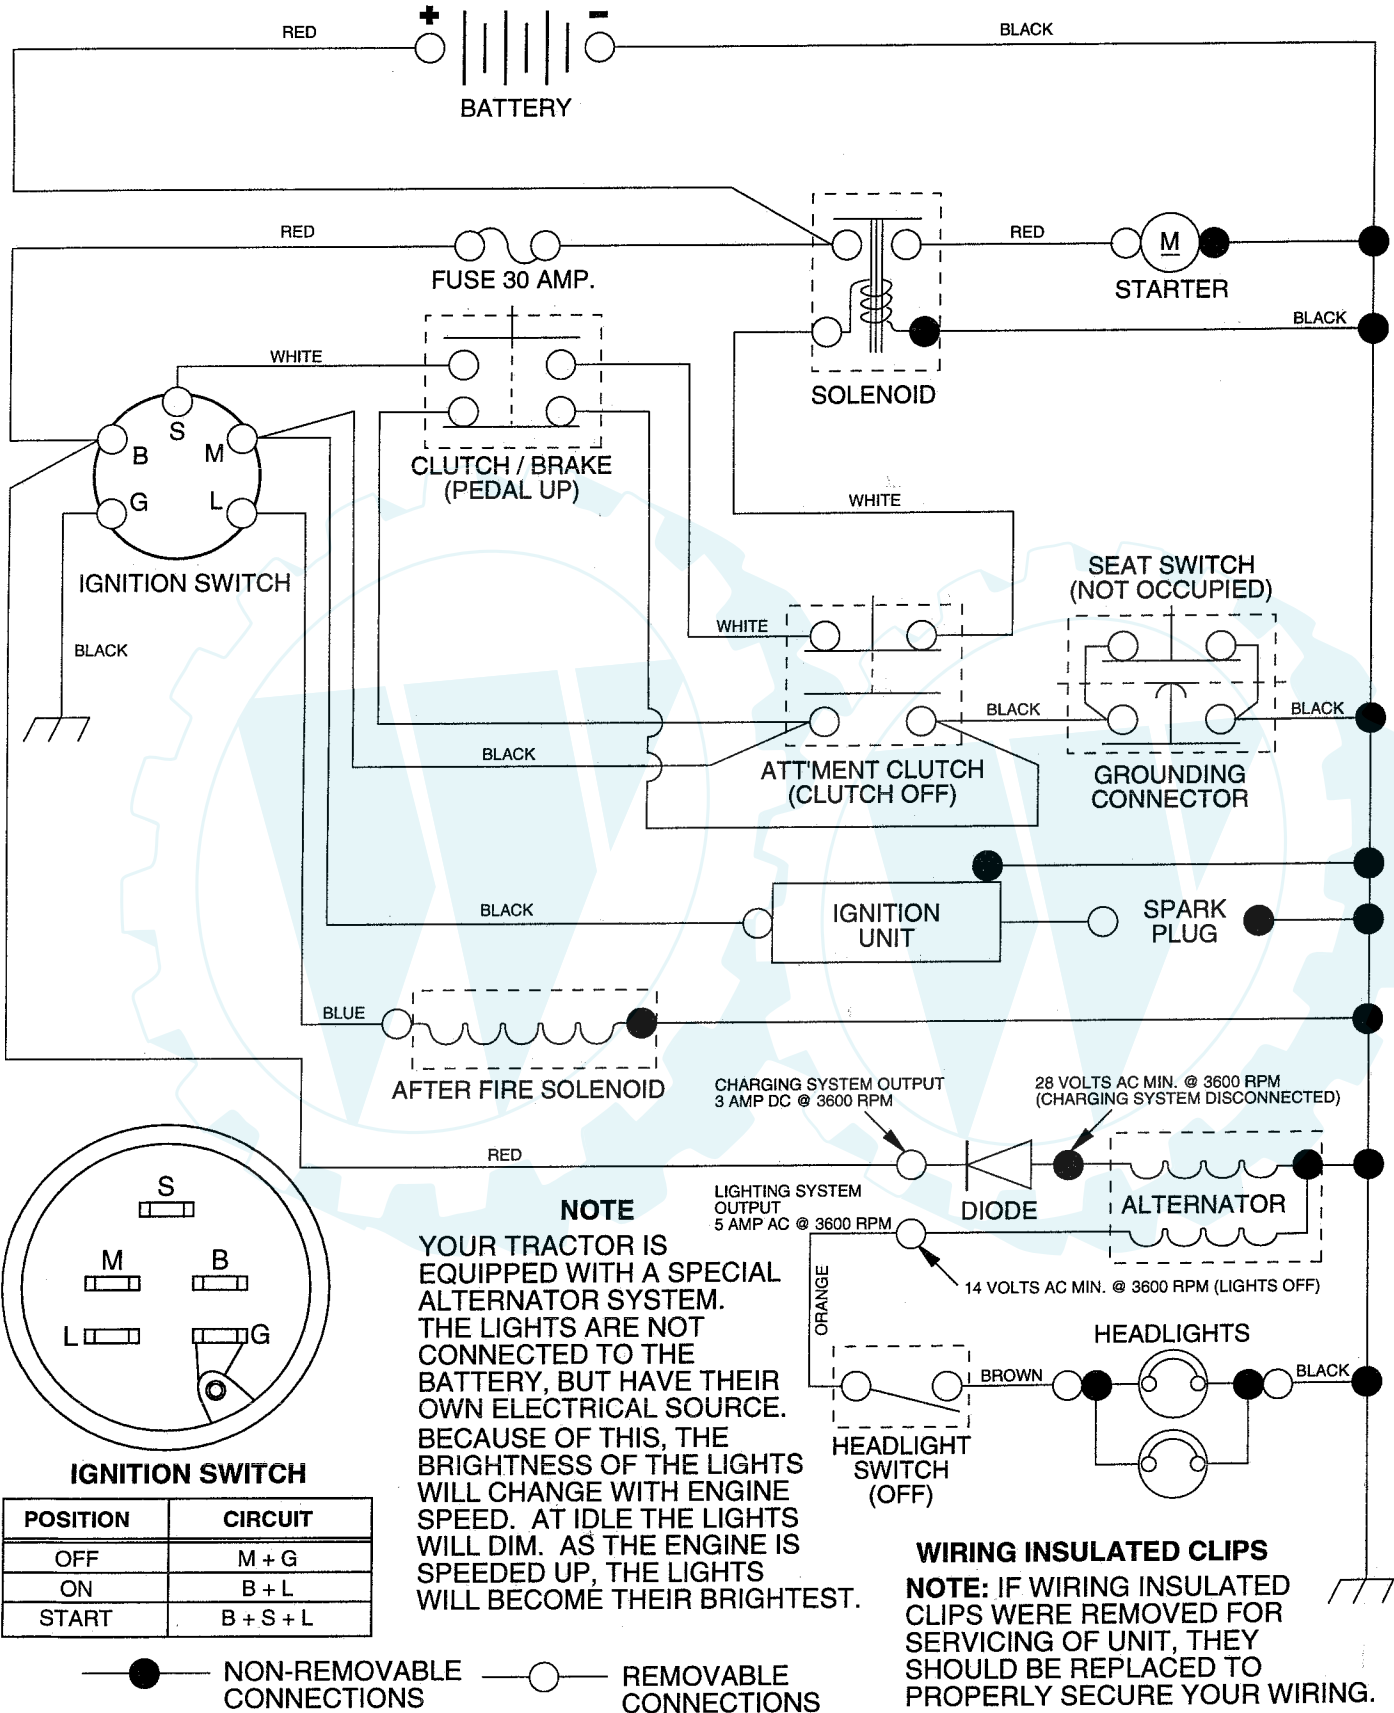

SCHEMATIC

REPAIR PARTS

www.ersatzteil-service.de

TRACTOR -- MODEL NUMBER AN1442B

ELECTRICAL

ELECTRICAL

KEY NO.	PART NO.	DESCRIPTION
1	144925	Battery 12 Volt 25 Amp
2	74760412	Bolt Hex Hd 1/4-20unc X 3/4
3	19091016	Washer 9/32 X 5/8 X 16 Ga
4	10040400	Washer Lock Hvy Helical 1/4
6	73220400	Nut Fin Hex 1/4-20 Unc
7	109238X	Tube Plastic 12"
8	144940	Case Battery
9	109596X	Clamp Hose Olive
15	144935	Screw Cap Hex Nylon 3/8-16 x 1
16	145355	Nut Nylon 3/8-16
19	10090400	Washer Lock 1/4
20	73350400	Nut Jam Hex 1/4-20 Unc
21	136850	Harness Asm Light W/4152J
22	4152J	Bulb Light #1156
24	4799J	Cable Battery 6 Ga 11"red
25	146147	Cable Battery 6 Ga red W/16 Wire
26	108824X	Fuse 30 AMP Auto Green
28	4207J	Cable Ground 6 Ga 12" black
29	121305X	Switch Plunger Nc Gray
30	144921	Switch Ign 3
31	140400	Nut Ignition
32	141226	Cover Sw Ign
33	140401	Key Ign
34	110712X	Switch Light Blk Blk Red
35	108236X	Bracket Switch Clutch
36	17021008	Screw Tap Hex #10-24unc X 1/2
38	140336	Bracket Switch Interlock
39	109553X	Switch Intlk Clutch Gry 4 Term
40	146057	Harness Ign
41	71110412	Bolt Blk Fin Hex 1/4-20 x 3/4
42	131563	Cover Terminal Red
43	145673	Solenoid
44	73510400	Nut Keps Hex 1/4-20 Unc
45	140844	Adapter Ammeter Rectangular
49	11151000	Washer, Lock, Internal Tooth 5/8
70	140422	Harness Eng Briggs/14 OHV Dual