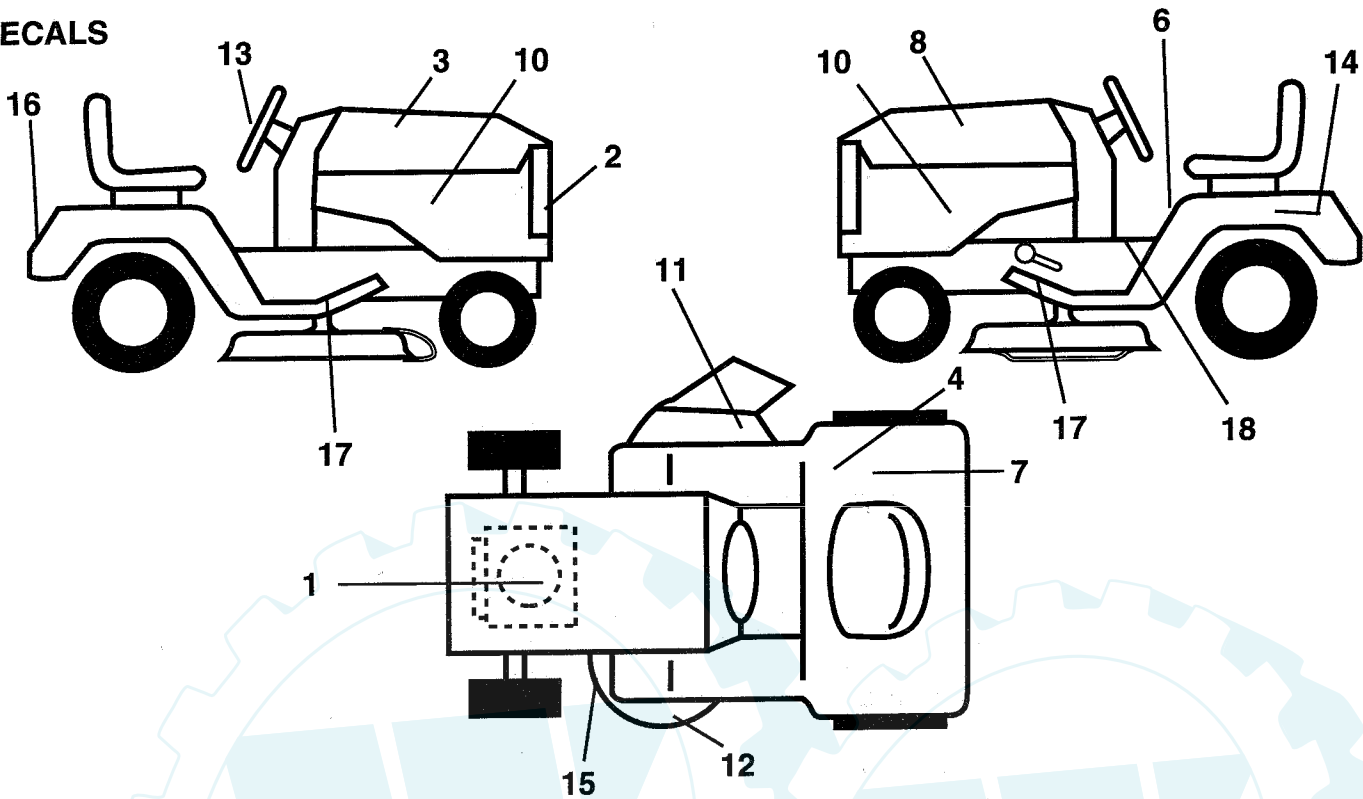

REPAIR PARTS

www.ersatzteil-service.de

TRACTOR -- MODEL NUMBER AN1442B

DECALS

KEY NO.	PART NO.	DESCRIPTION
1	272991	Decal B&S Engine 14.5 ICQ OHV
2	137044	Decal Grille (Logo)
3	143563	Decal Hood RH
4	145437	Decal Europe Stand CE
6	145498	Decal, Read Owner's Manual Syms
7	125690X	Decal 100 DBA
8	143564	Decal Hood LH
10	148390	Decal Pnl Side
11	145494	Decal Mower Cutfinger Symbol
12	139376	Decal Mower Grasseater
13	137042	Decal Wheel Steering
14	145005	Decal Bat Dan/Poi P/L Symbols

KEY NO.	PART NO.	DESCRIPTION
15	136832	Decal V-Belt Sch
16	137043	Decal Fender Rally
17	131864	Pad Footrest
18	140837	Decal Saddle Brake Parking
--	138311	Decal Handle LFT Height Adj
--	145744	Manual Parts
--	144962	Manual Oper
Available Accessories:		
	LBD48	48" Snow Blade
	CE42	Grass Catcher
	LC05	33' Wheel Wts.
	LA018	Tire Chains
	LSB42	40" Snow Thrower
	MK42	Mulch Kit W/Blades