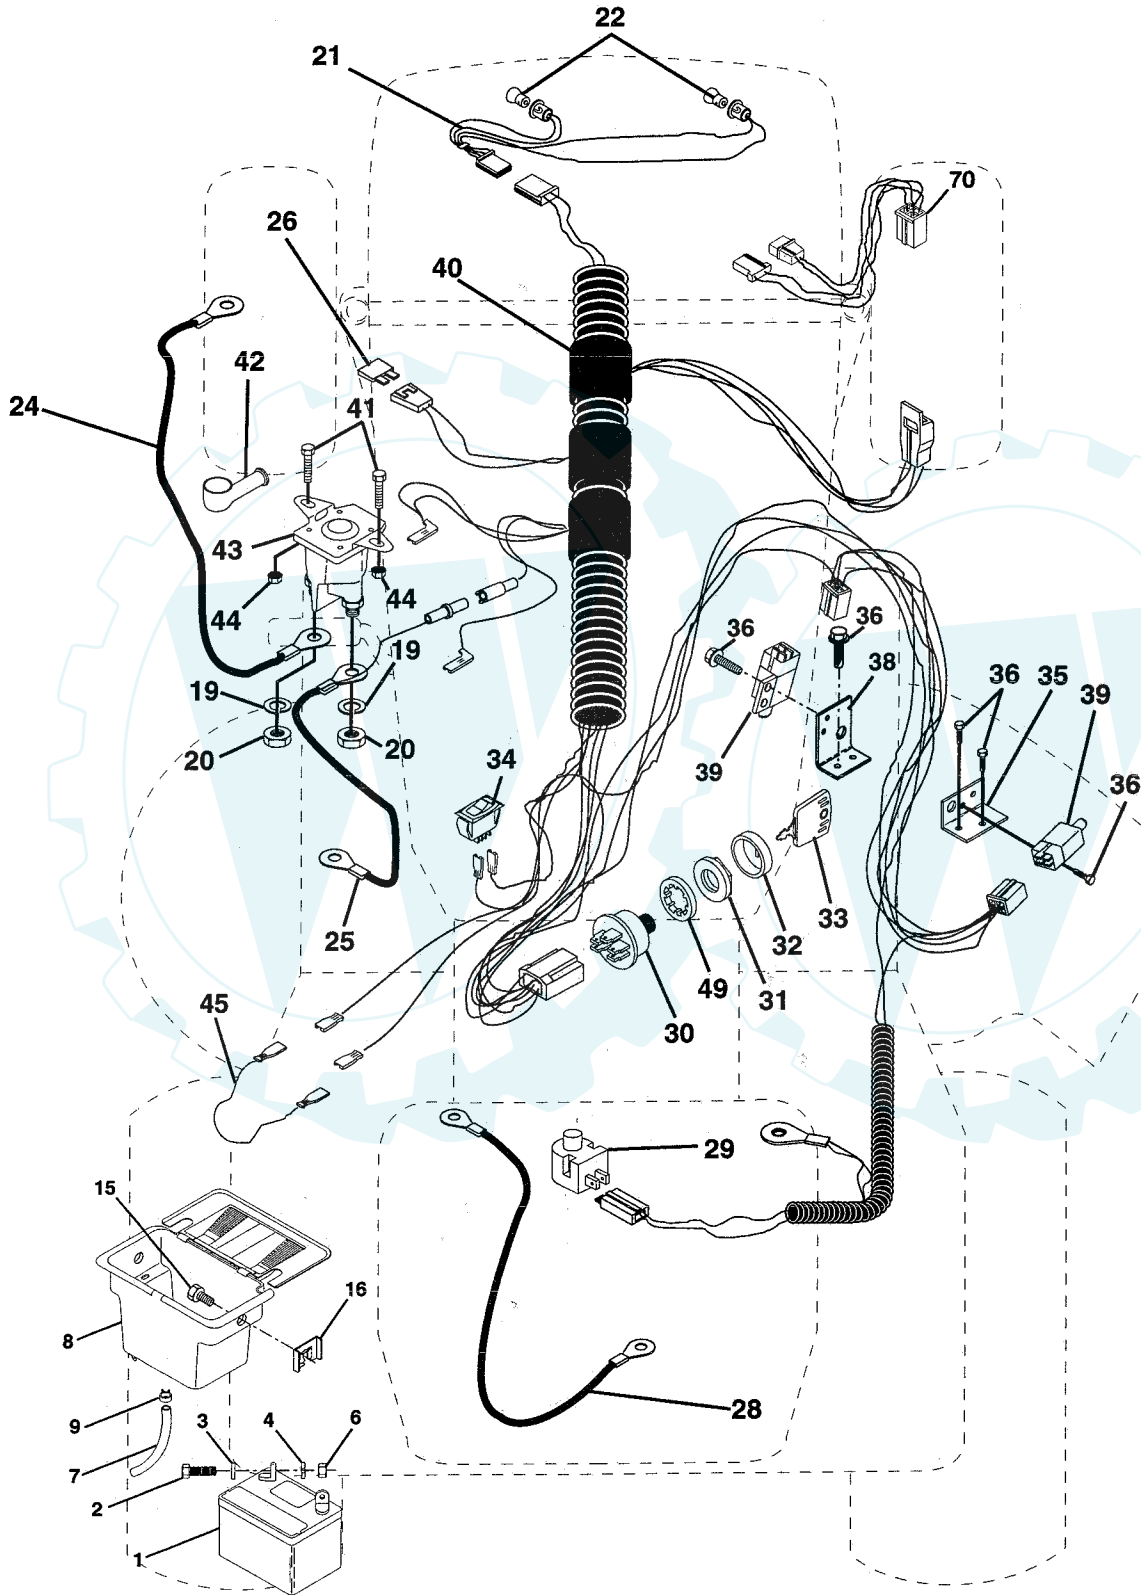

SCHEMATIC

REPAIR PARTS

www.ersatzteil-service.de

TRACTOR -- MODEL NUMBER AN1442B

ELECTRICAL

ELECTRICAL

KEY NO.	PART NO.	DESCRIPTION
1	144925	Battery 12 Volt 25 Amp
2	74760412	Bolt Hex Hd 1/4-20unc X 3/4
3	19091016	Washer 9/32 X 5/8 X 16 Ga
4	10040400	Washer Lock Hvy Helical 1/4
6	73220400	Nut Fin Hex 1/4-20 Unc
7	109238X	Tube Plastic 12"
8	144940	Case Battery
9	109596X	Clamp Hose Olive
15	144935	Screw Cap Hex Nylon 3/8-16 x 1
16	145355	Nut Nylon 3/8-16
19	10090400	Washer Lock 1/4
20	73350400	Nut Jam Hex 1/4-20 Unc
21	136850	Harness Asm Light W/4152J
22	4152J	Bulb Light #1156
24	4799J	Cable Battery 6 Ga 11"red
25	146147	Cable Battery 6 Ga red W/16 Wire
26	108824X	Fuse 30 AMP Auto Green
28	4207J	Cable Ground 6 Ga 12" black
29	121305X	Switch Plunger Nc Gray
30	144921	Switch Ign 3
31	140400	Nut Ignition
32	141226	Cover Sw Ign
33	140401	Key Ign
34	110712X	Switch Light Blk Blk Red
35	108236X	Bracket Switch Clutch
36	17021008	Screw Tap Hex #10-24unc X 1/2
38	140336	Bracket Switch Interlock
39	109553X	Switch Intlk Clutch Gry 4 Term
40	146057	Harness Ign
41	71110412	Bolt Blk Fin Hex 1/4-20 x 3/4
42	131563	Cover Terminal Red
43	145673	Solenoid
44	73510400	Nut Keps Hex 1/4-20 Unc
45	140844	Adapter Ammeter Rectangular
49	11151000	Washer, Lock, Internal Tooth 5/8
70	140422	Harness Eng Briggs/14 OHV Dual

KEY NO.	PART NO.	DESCRIPTION
14	72050411	Bolt Rdhd Sht Nk 1/4-20x1-3/8
15	134300	Spacer Split 28x 96 Yel Zinc
16	121250X	Spring Cprsn 1 27 Blk Pnt
17	123976X	Nut Lock 1/4 Lge Fig Gr 5 Zinc
21	139888	Bolt Shoulder 5/16-18
22	73800500	Locknut, Hex W/wsh 5/16-18
23	74780814	Bolt Fin Hex 1/2-13 X 7/8 Gr 5
24	19171912	Washer 17/32 X 1-3/16 X 12 Ga
25	127018X	Bolt Shoulder 5/16-18 X 62
26	10040800	Washer Lock Hvy Hlcl Spr 1/2