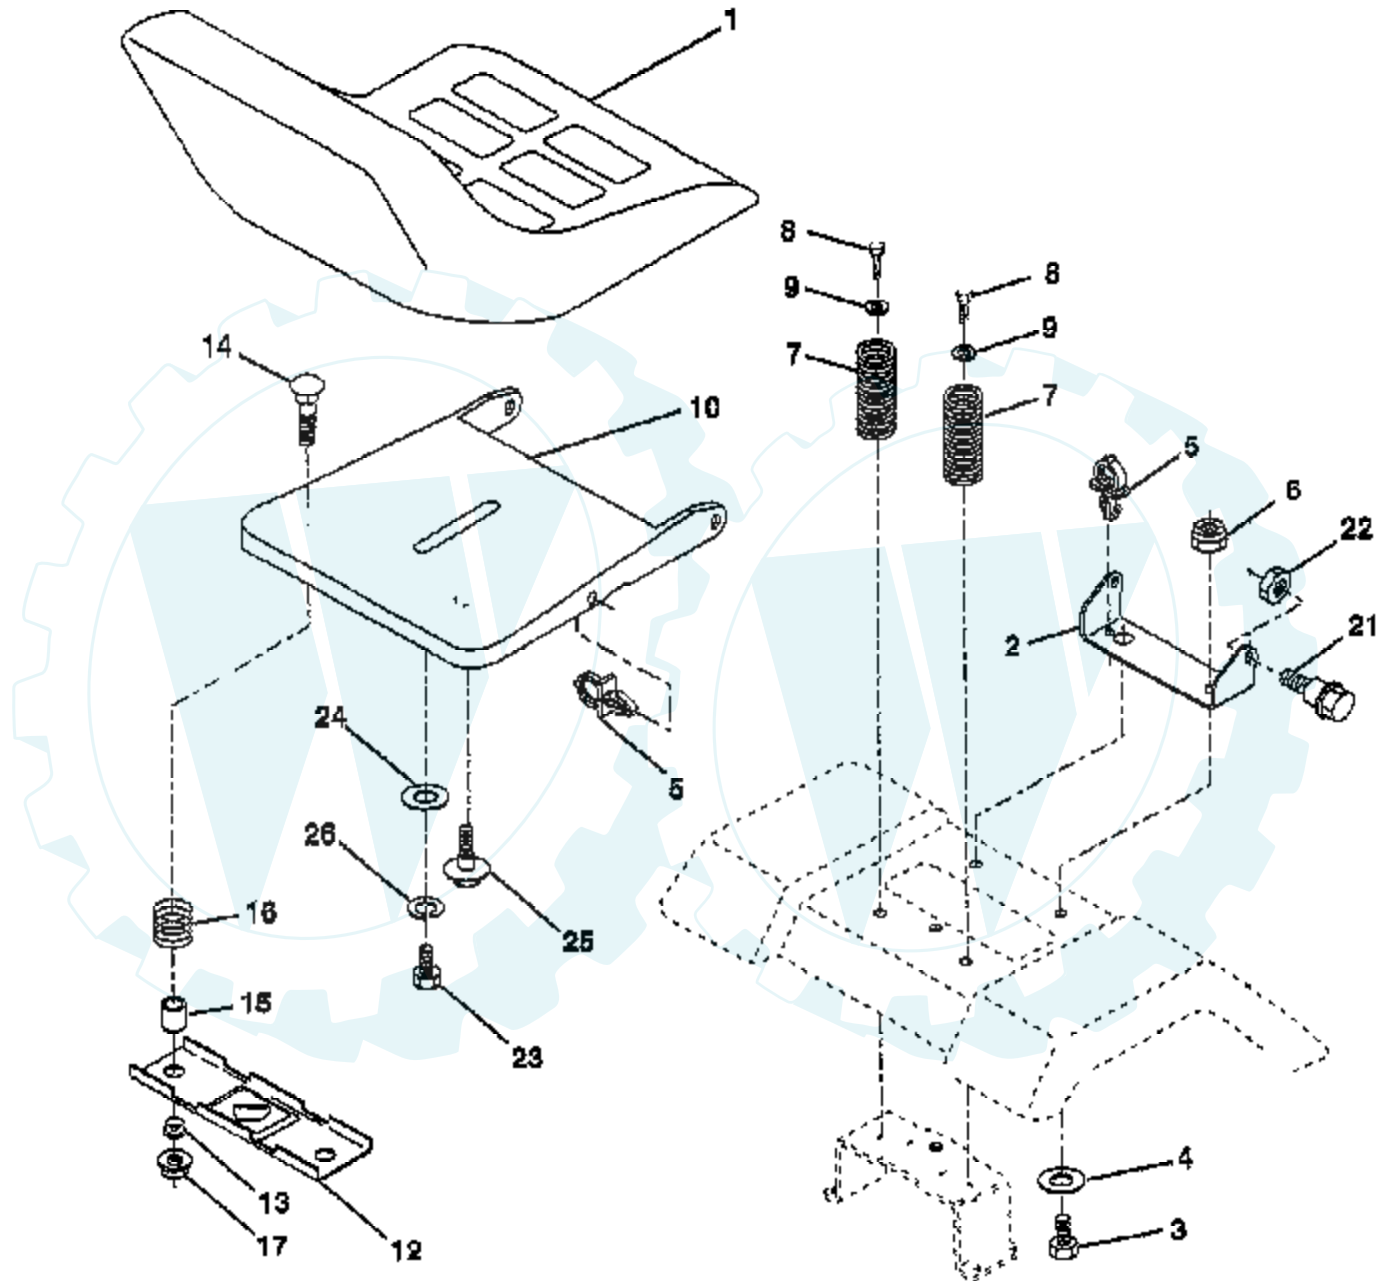

TRACTOR - - MODEL NUMBER AK125H42B

MOWER LIFT

Ref #	Part Number	Qty	Description
1	159460		WIRE ASM W.SPRING
2	159471		"SHAFT ASM LIFT,RH"
3	105767X		PIN-GROOVE LT
4	12000002		SUB= 2225J
5	19211621		WASHER
6	120183X		NYLON BEARING
7	109413X		GRIP
8	124526X		SUB= 125925X
11	139865		SUB= 918139865
12	139866		SUB= 151140
13	4939M		SUB= 85902
15	127218		LINK.FRONT
16	73350800		NUT
17	130171		TRUNION
18	73800800		NUT.LK.W/WSH.1/2.
19	139868		ARM SUSP REAR
20	163552		RETAINER SPRING
31	140302		BEARING PVT LH
32	73540600		NUT.CROWNLOCK.3/8

TRACTOR - - MODEL NUMBER AK125H42B

SCHEMATIC

TRACTOR - - MODEL NUMBER AK125H42B

SEAT

NOTE: All component dimensions given in U.S. inches
1 inch = 25.4 mm

Ref #	Part Number	Qty	Description
1	127426X		SUB= 140119
2	140551		BRACKET PVT SEAT
3	74760616		BOLT
4	19131610		WASHER PM
5	145006		CLIP.PUSH-IN.HING
6	73800600		NUT
7	124181X		SPRING COMPRESSIO
8	17490616		SCREW GTV
9	19131614		WASHER
10	155925		PAN-SEAT
12	121246X		BRKT SWITCH
13	121248X		BUSHING
14	72050412		BOLT-RD HD SQ NK
15	134300		SPLIT SPACER
16	121250X		SPRING
17	123976X		SUB= 73900400
21	153236		"BOLT,SHOULDER"
22	73800500		NUT
23	74780814		BOLT
24	19171912		WASHER
25	127018X		"BOLT,SHOULDER"
26	10040800		LOCKWASHER