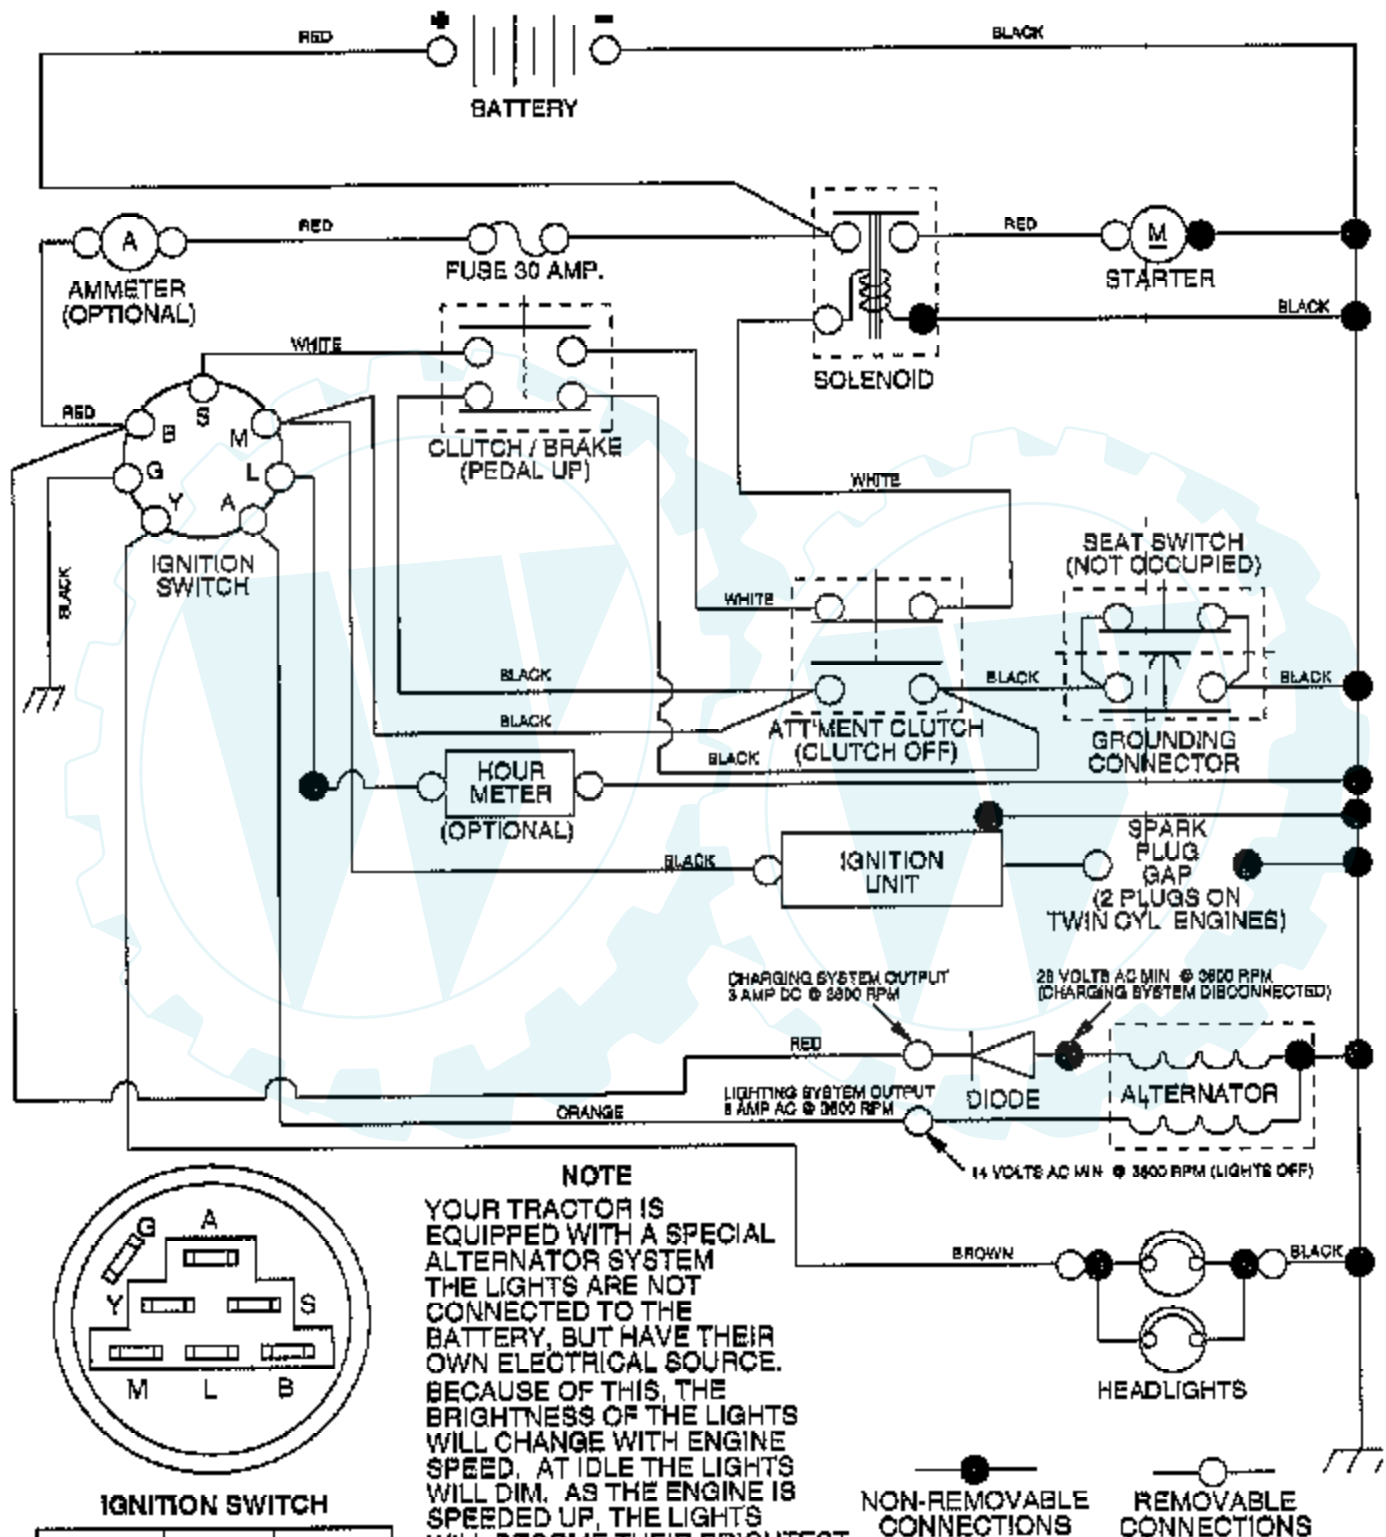

TRACTOR - - MODEL NUMBER AK125H42B

ENGINE

Ref #	Part Number	Qty	Description
1	141359		CONTROL.THTL.23.5
2	17720410		SCREW LT
3	SUPPLIER		CHECK WITH SUPPLIER
4	137348		MUFFLER
13	165291		SUB= 272293
14	13280324		PIPE NIPPLE
15	13200300		ELBOW
16	11050600		LOCKWASHER
23	159880		SHIELD.BRN/DBR.GD
29	137180		SUB= 532137180
31	109202X		TANK.FUEL.LT.
32	140527		CAP ASM FUEL
33	123487X		HOSE CLAMP
35	17490512		SCREW
37	137040		LINE FUEL
38	SUPPLIER		CHECK WITH SUPPLIER
40	124028X		SUB= 532124028
44	17490412		SCREW HEX CRT
46	19091416		WASHER
62	10040500		LOCKWASHER
66	127951		"STOP,DASH THROTT"
72	71070512		SCREW
78	17490620		SCREW
81	128861		NUT

TRACTOR - - MODEL NUMBER AK125H42B

MOWER LIFT

Ref #	Part Number	Qty	Description
1	159460		WIRE ASM W.SPRING
2	159471		"SHAFT ASM LIFT,RH"
3	105767X		PIN-GROOVE LT
4	12000002		SUB= 2225J
5	19211621		WASHER
6	120183X		NYLON BEARING
7	109413X		GRIP
8	124526X		SUB= 125925X
11	139865		SUB= 918139865
12	139866		SUB= 151140
13	4939M		SUB= 85902
15	127218		LINK.FRONT
16	73350800		NUT
17	130171		TRUNION
18	73800800		NUT.LK.W/WSH.1/2.
19	139868		ARM SUSP REAR
20	163552		RETAINER SPRING
31	140302		BEARING PVT LH
32	73540600		NUT.CROWNLOCK.3/8

TRACTOR - - MODEL NUMBER AK125H42B

SCHEMATIC

TRACTOR - - MODEL NUMBER AK125H42B

SEAT

NOTE: All component dimensions given in U.S. inches
1 inch = 25.4 mm

Ref #	Part Number	Qty	Description
1	127426X		SUB= 140119
2	140551		BRACKET PVT SEAT
3	74760616		BOLT
4	19131610		WASHER PM
5	145006		CLIP.PUSH-IN.HING
6	73800600		NUT
7	124181X		SPRING COMPRESSIO
8	17490616		SCREW GTV
9	19131614		WASHER
10	155925		PAN-SEAT
12	121246X		BRKT SWITCH
13	121248X		BUSHING
14	72050412		BOLT-RD HD SQ NK
15	134300		SPLIT SPACER
16	121250X		SPRING
17	123976X		SUB= 73900400
21	153236		"BOLT,SHOULDER"
22	73800500		NUT
23	74780814		BOLT
24	19171912		WASHER
25	127018X		"BOLT,SHOULDER"
26	10040800		LOCKWASHER