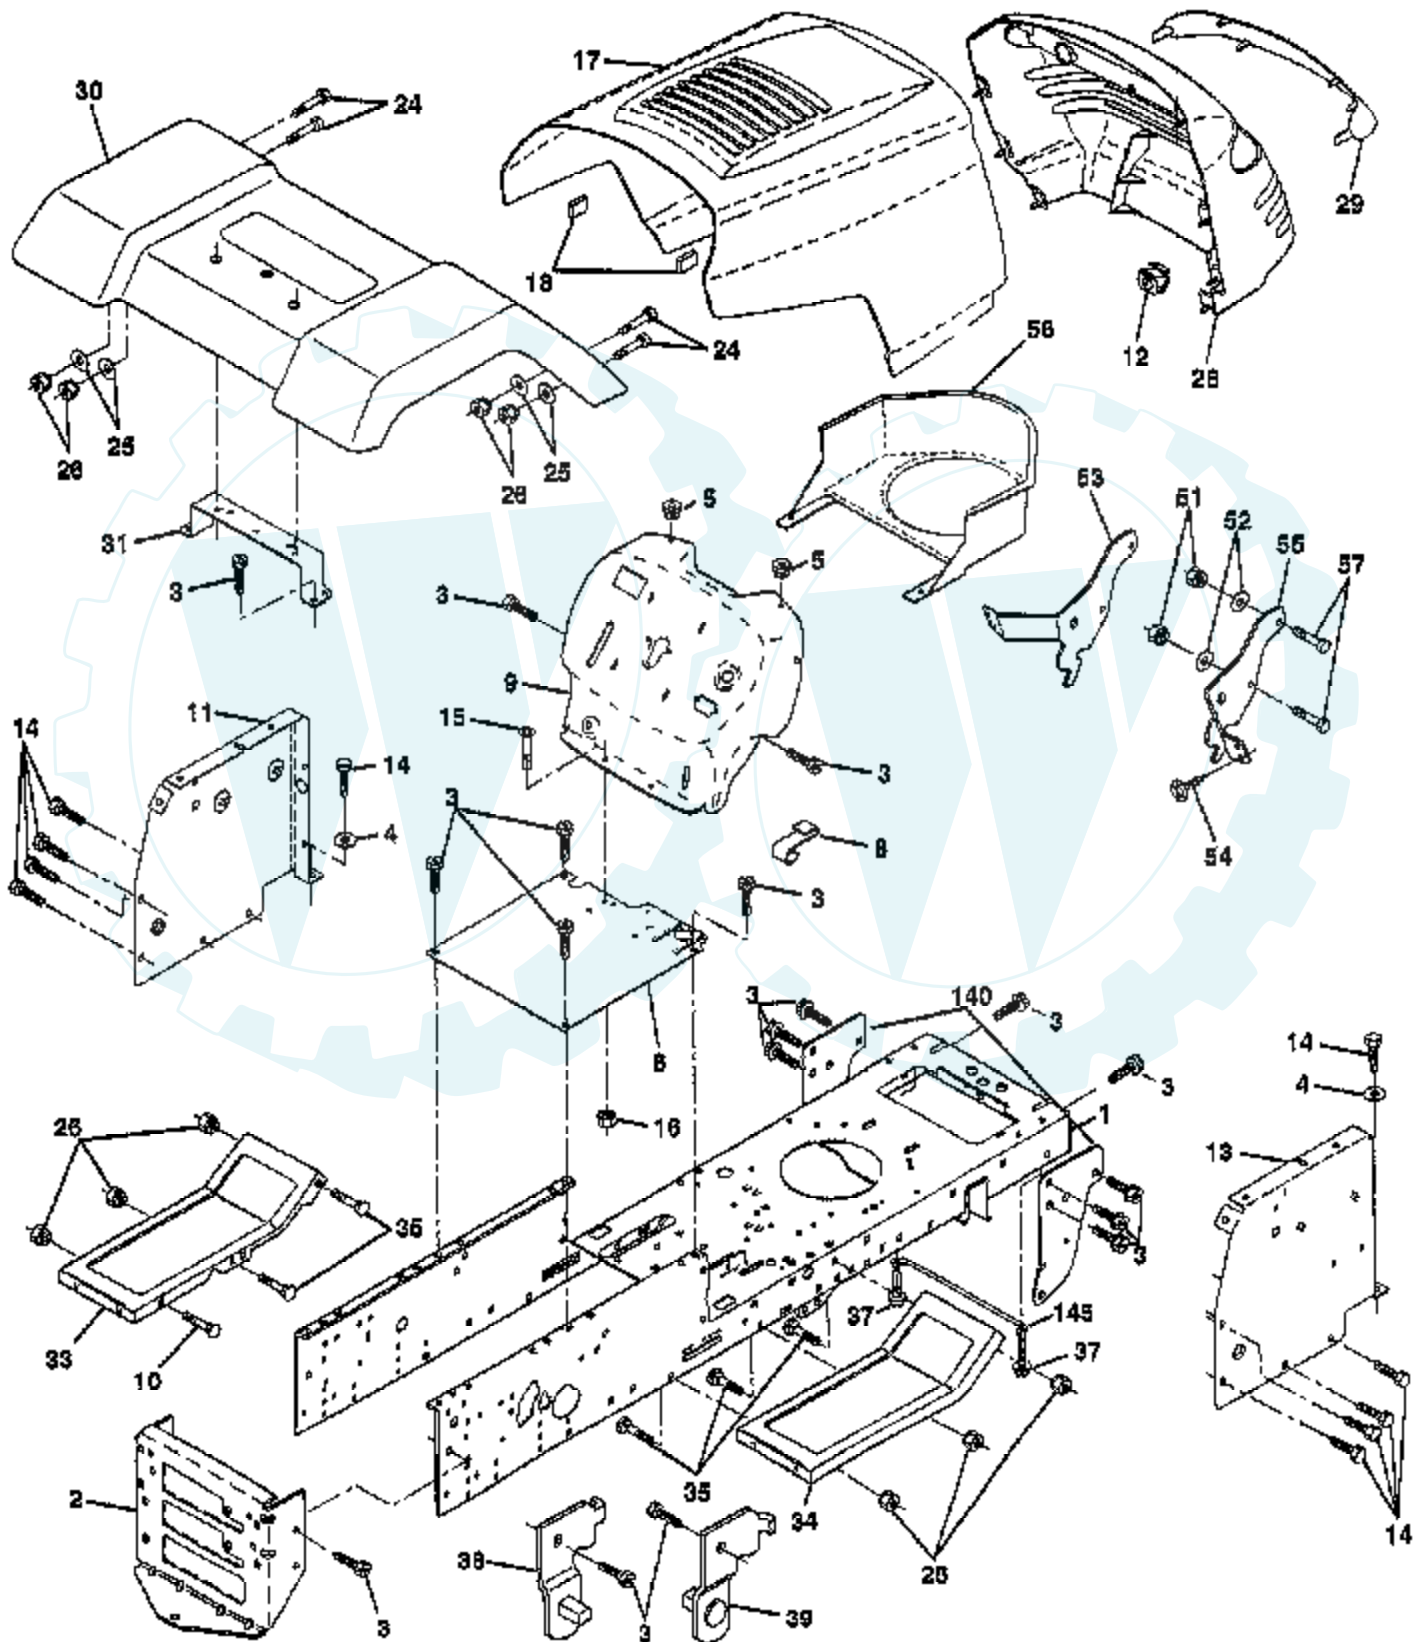

TRACTOR - - MODEL NUMBER AK125H42B

CHASSIS AND ENCLOSURES

Ref #	Part Number	Qty	Description
1	165480		CHASSIS.STAMPING
2	140356		SUB= 145009
3	17490612		SCREW
4	19131216		WASHER
5	155272		BUMPER-HOOD/DASH
6	155923		SADDLE
8	155138		CLIP.RETAINER
9	161937X011		DASH SILKSCREEN
10	72140608		SUB= 72110608
11	155927		"PANEL-DASH,LH"
12	145660		CLIP.TINNERMAN
13	155934X010		SUB= 169117X010
14	17490608		SCREW LT
15	74180512		SCREW
16	73510500		NUT
17	159639X505		HOOD.STEEL.ASSY
18	126938X		SUB= 532126938
24	74780616		BOLT
25	19131312		WASHER
26	73800600		NUT
28	157373		GRILLE-MS428
29	140273X599		LENS.GRILLE.PRIVATE LABEL
30	166886X505		FENDER
31	136619		BRKT FENDER
33	105476X505		FOOTREST LH
34	105475X505		FOOTREST RH
35	72110606		BOLT
37	17490508		SCREW LT
38	139886		BRACKET ASM LH
39	139887		BRACKET ASM RH
51	73800400		NUT
52	19091416		WASHER
53	144697		BRACKET.GRILLE.LH
54	161464		SCREW.HEX.WS.HD
55	144696		BRACKET.GRILLE.RH
57	74780412		SUB= 74780414
58	150127		AIR DUCT
140	158418		BRKT SUSPENSION
145	156524		"ROD POVOT,CHASSIS"
	5479J		PLUG BUTTON T

TRACTOR - - MODEL NUMBER AK125H42B

SCHEMATIC

TRACTOR - - MODEL NUMBER AK125H42B

SEAT

NOTE: All component dimensions given in U.S. inches
1 inch = 25.4 mm

Ref #	Part Number	Qty	Description
1	127426X		SUB= 140119
2	140551		BRACKET PVT SEAT
3	74760616		BOLT
4	19131610		WASHER PM
5	145006		CLIP.PUSH-IN.HING
6	73800600		NUT
7	124181X		SPRING COMPRESSIO
8	17490616		SCREW GTV
9	19131614		WASHER
10	155925		PAN-SEAT
12	121246X		BRKT SWITCH
13	121248X		BUSHING
14	72050412		BOLT-RD HD SQ NK
15	134300		SPLIT SPACER
16	121250X		SPRING
17	123976X		SUB= 73900400
21	153236		"BOLT,SHOULDER"
22	73800500		NUT
23	74780814		BOLT
24	19171912		WASHER
25	127018X		"BOLT,SHOULDER"
26	10040800		LOCKWASHER