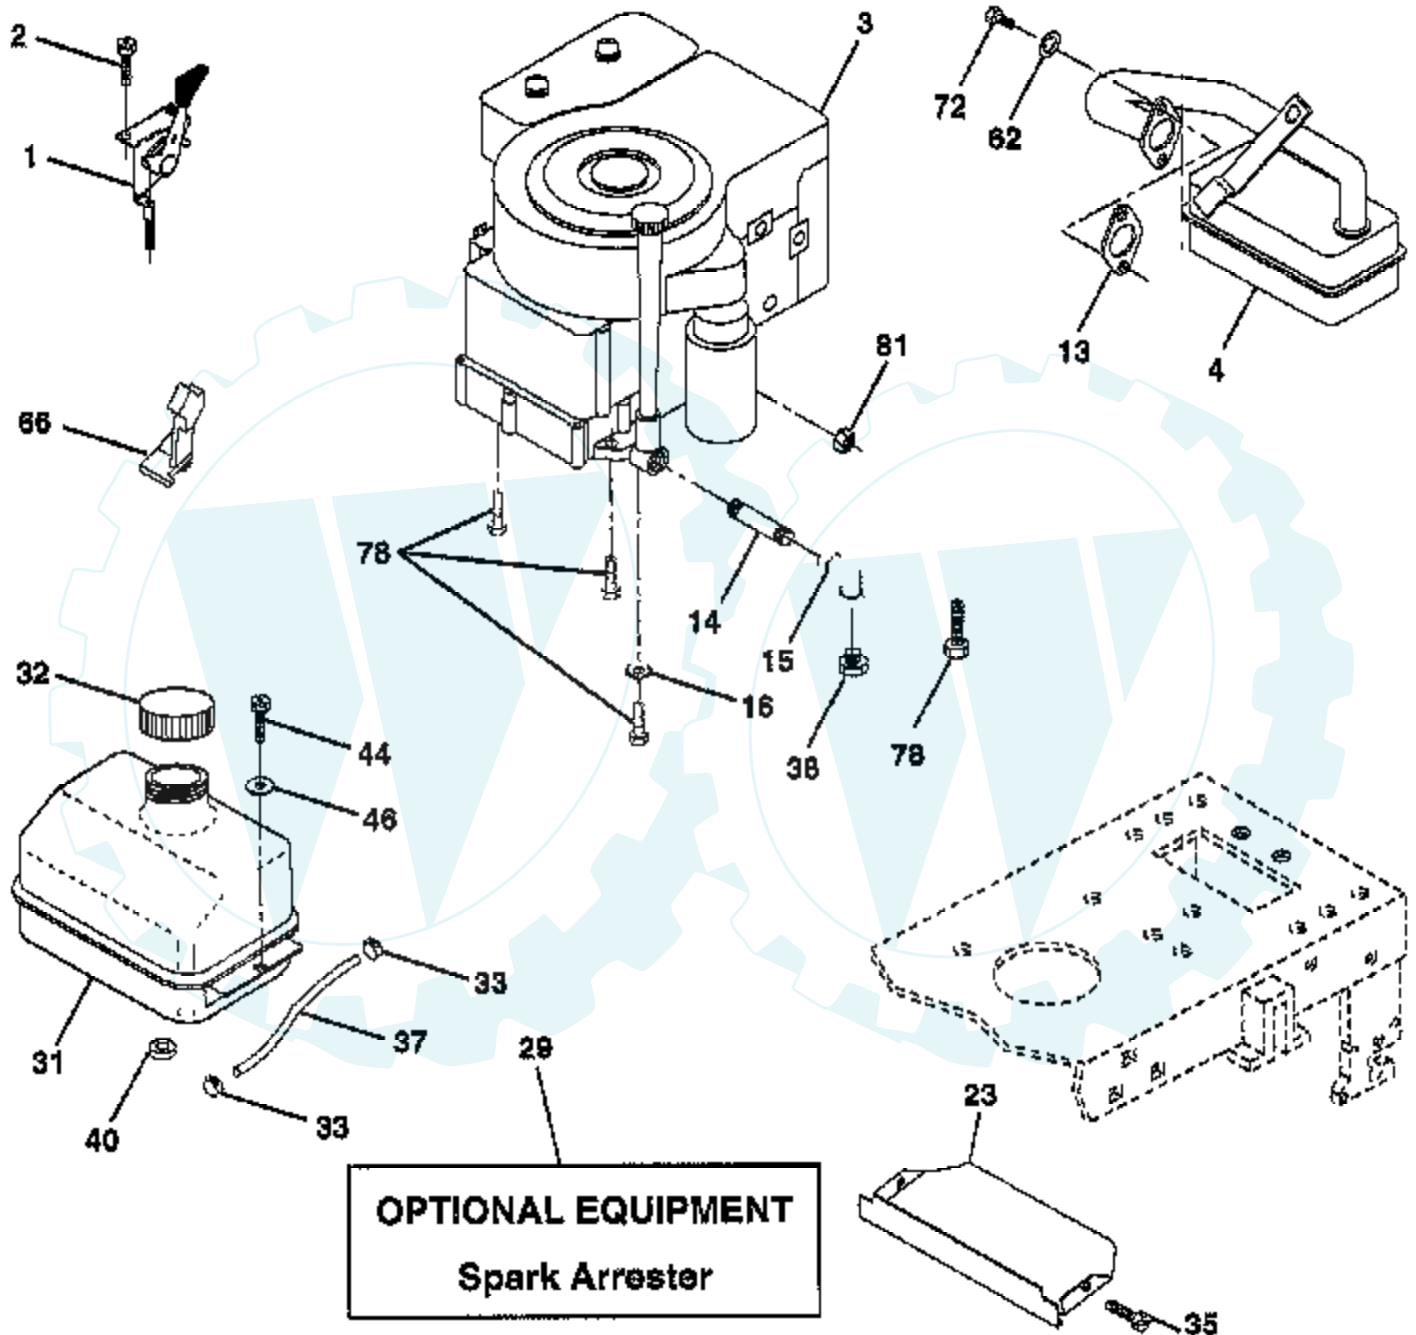

TRACTOR - - MODEL NUMBER AK125H42B

ENGINE

Ref #	Part Number	Qty	Description
1	141359		CONTROL.THTL.23.5
2	17720410		SCREW LT
3	SUPPLIER		CHECK WITH SUPPLIER
4	137348		MUFFLER
13	165291		SUB= 272293
14	13280324		PIPE NIPPLE
15	13200300		ELBOW
16	11050600		LOCKWASHER
23	159880		SHIELD.BRN/DBR.GD
29	137180		SUB= 532137180
31	109202X		TANK.FUEL.LT.
32	140527		CAP ASM FUEL
33	123487X		HOSE CLAMP
35	17490512		SCREW
37	137040		LINE FUEL
38	SUPPLIER		CHECK WITH SUPPLIER
40	124028X		SUB= 532124028
44	17490412		SCREW HEX CRT
46	19091416		WASHER
62	10040500		LOCKWASHER
66	127951		"STOP,DASH THROTT"
72	71070512		SCREW
78	17490620		SCREW
81	128861		NUT