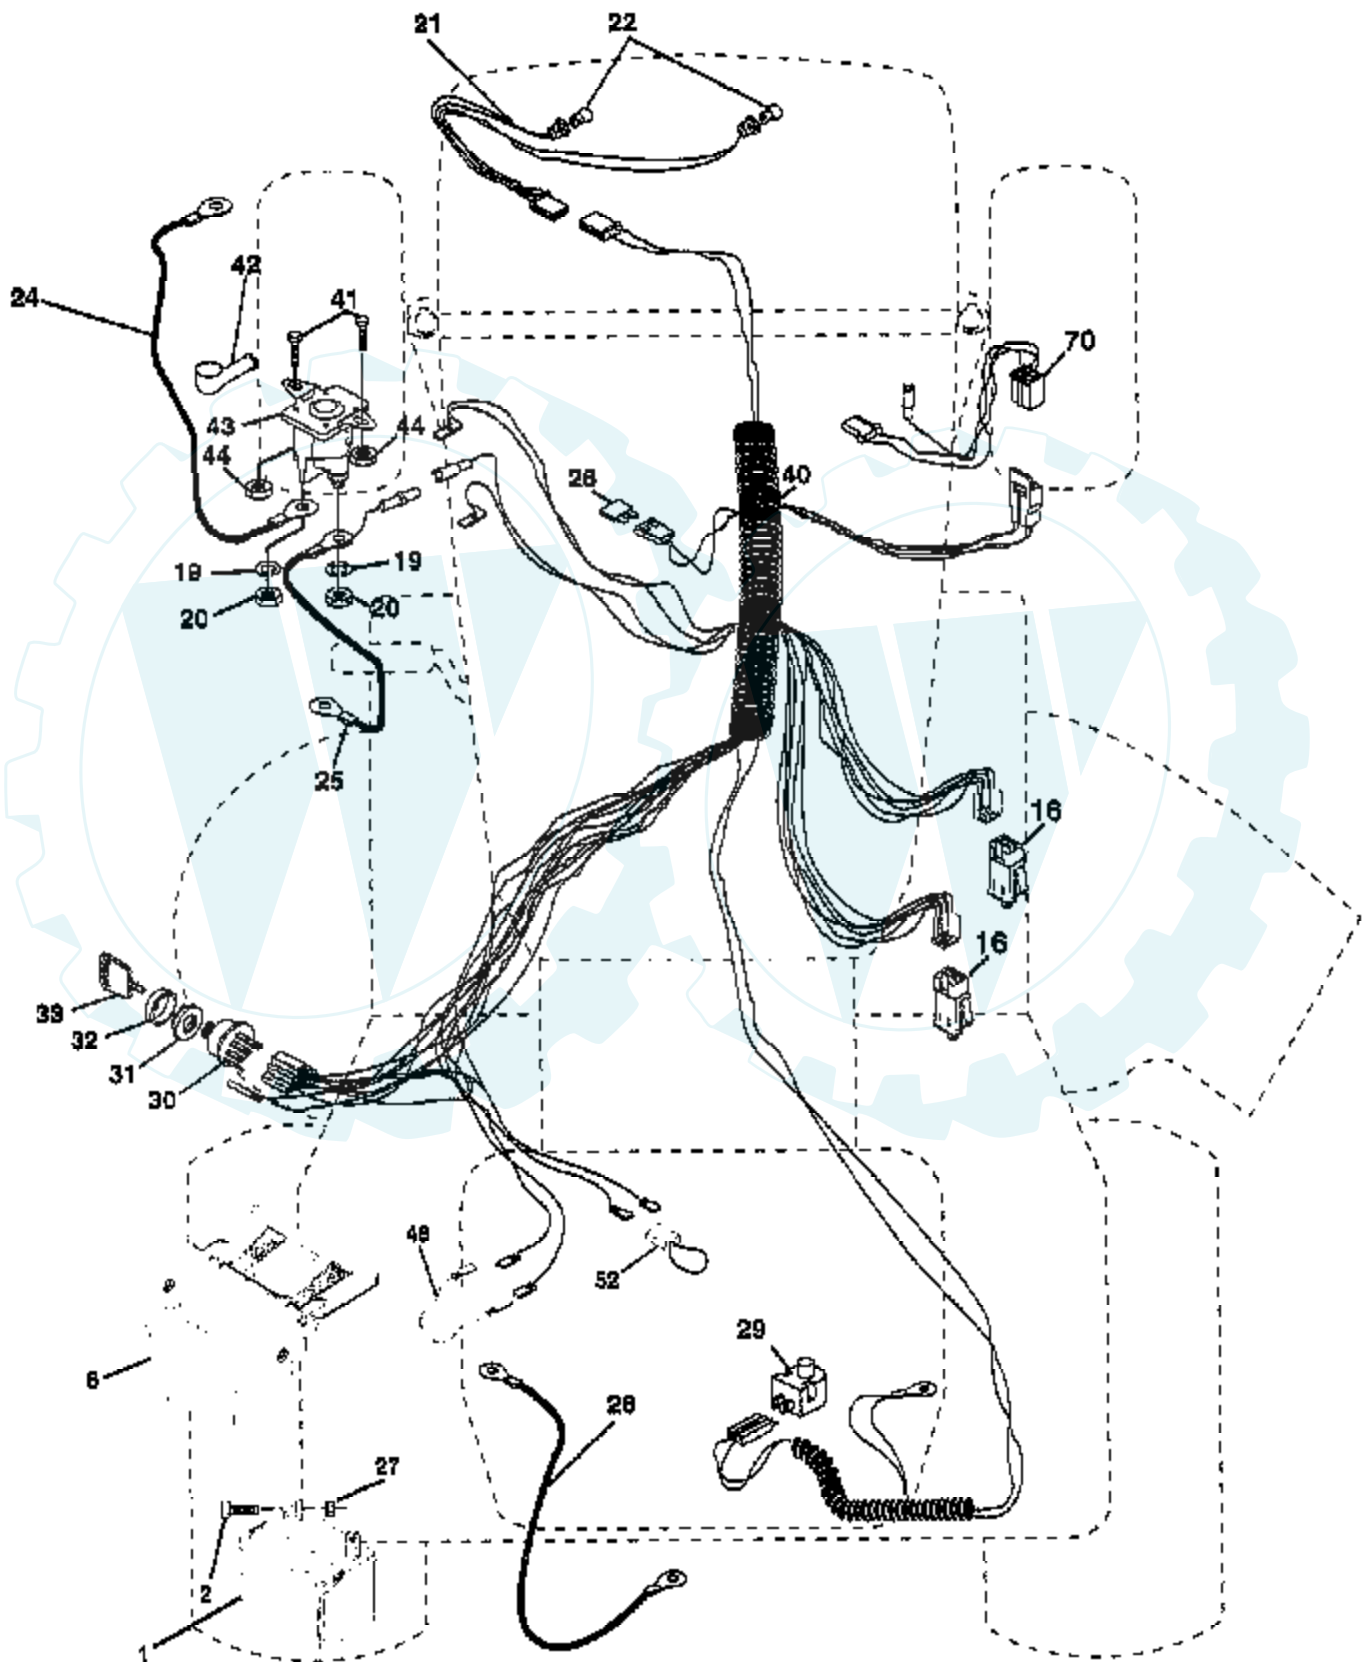

Ref #	Part Number	Qty	Description
83	19171216		WASHER
84	165816		LINK.TRANSAXLE.HYDR
89	164893X428		CONSOLE.SHIFT.LT
93	142564		"LINE FUEL HYD 4""
94	140462		"FAN 7"" HYDRO"
95	144643		SUB= 918144643
96	4497H		RETAINER M
97	144201		KEEPER.BELT.RH.HY
98	73510600		NUT
103	73940800		SUB= 73360800
104	141421		ARM.CONTROL.PUMP
105	71070516		SCREW CAP 5/16-18
108	17541026		SCREW.HXHD.10-20
109	145098		ADAPTOR.FAN.HYDRO
116	72110610		BOLT RDHD 3/8-16
145	74490540		BOLT.HEX.FLGHD
146	74490536		BOLT.HEX.FLGHD.
147	74490524		BOLT.HEX.FLGHD
150	165850		BUSHING.BELLCRANK.GRD.DR
151	19133210		WASHER
156	166002		WASHER.SRRTD.5/16
157	153236		"BOLT,SHOULDER"
158	165589		BRKT.SHIFT.MOUNT
159	165494		HUB.SHIFT
160	19292016		WASHER
161	72140406		BOLT T
162	73680400		SUB= 73690400
163	74780416		NLA
164	19091010		WASHER.5/8X.281X10GA
165	165623		BRKT.PIVOT.LEVER
166	166880		SCREW.5/16-18X5/8
168	165492		BOLT.SHOULDER.5/16-18X.561
169	165580		PLATE.FASTENING
171	17490608		SCREW LT

TRACTOR - - MODEL NUMBER AK125H42B

ELECTRICAL