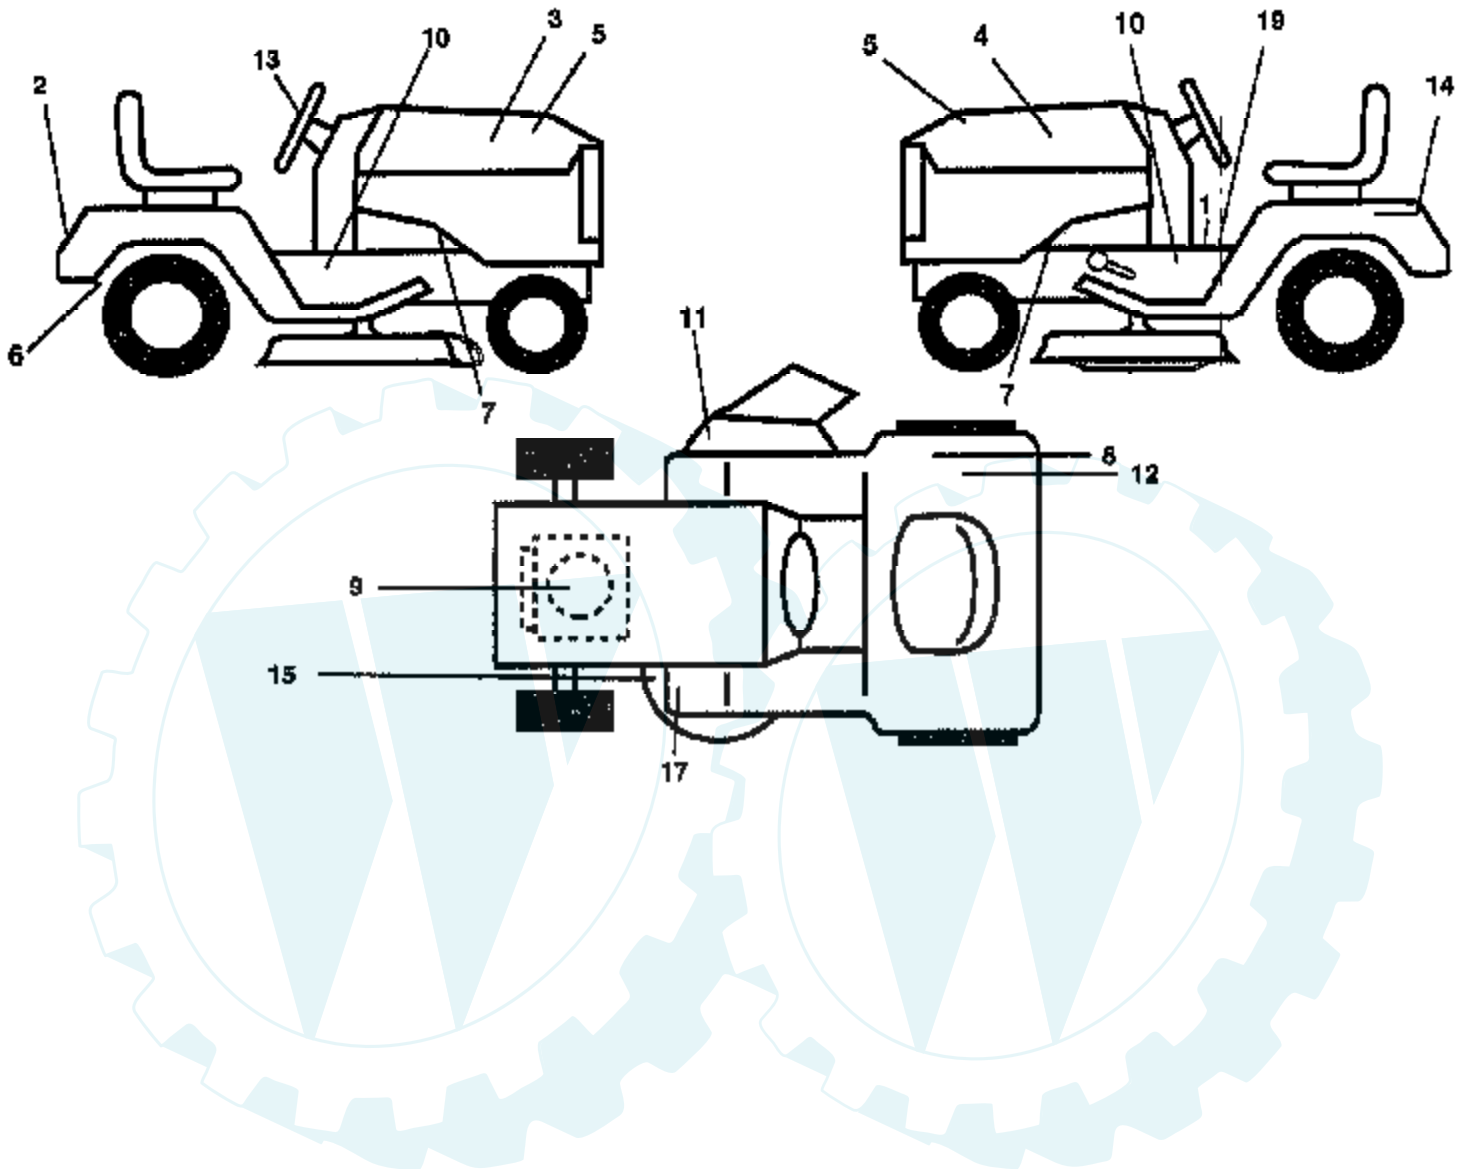

TRACTOR - - MODEL NUMBER AK125H42B

DECALS

Ref #	Part Number	Qty	Description
1	145498		DECAL.READ.O.MANU
2	132628		FENDER DECAL
3	153266		DECAL HOOD RH
4	153267		DECAL HOOD LH
5	135866		NLA
6	162598		DECAL.DRAWBAR.LDL
7	159736		"DECAL CHASSIS,HOT"
8	145437		DECAL.EURO.ST.CE.
9	165313		SUB= 272632
10	141801		DECAL CHAS 42 HYD
11	145494		DECAL.DANGER.CUTF
12	126187X		SUB= 532126187
13	127075		"DECAL,STR WHL"
14	145005		DECAL.BATRY.3-3908
15	160396		"DECAL-SCHEM,BELT"
17	159737		DECAL-BRAKE/CLUTC
19	140837		DECAL BRAK PARK
	138311		DECAL HANDLE LIFT
	142341		DECAL DRAWBAR LH
	168247		MANUAL
	168248		MANUAL
	168249		MANUAL