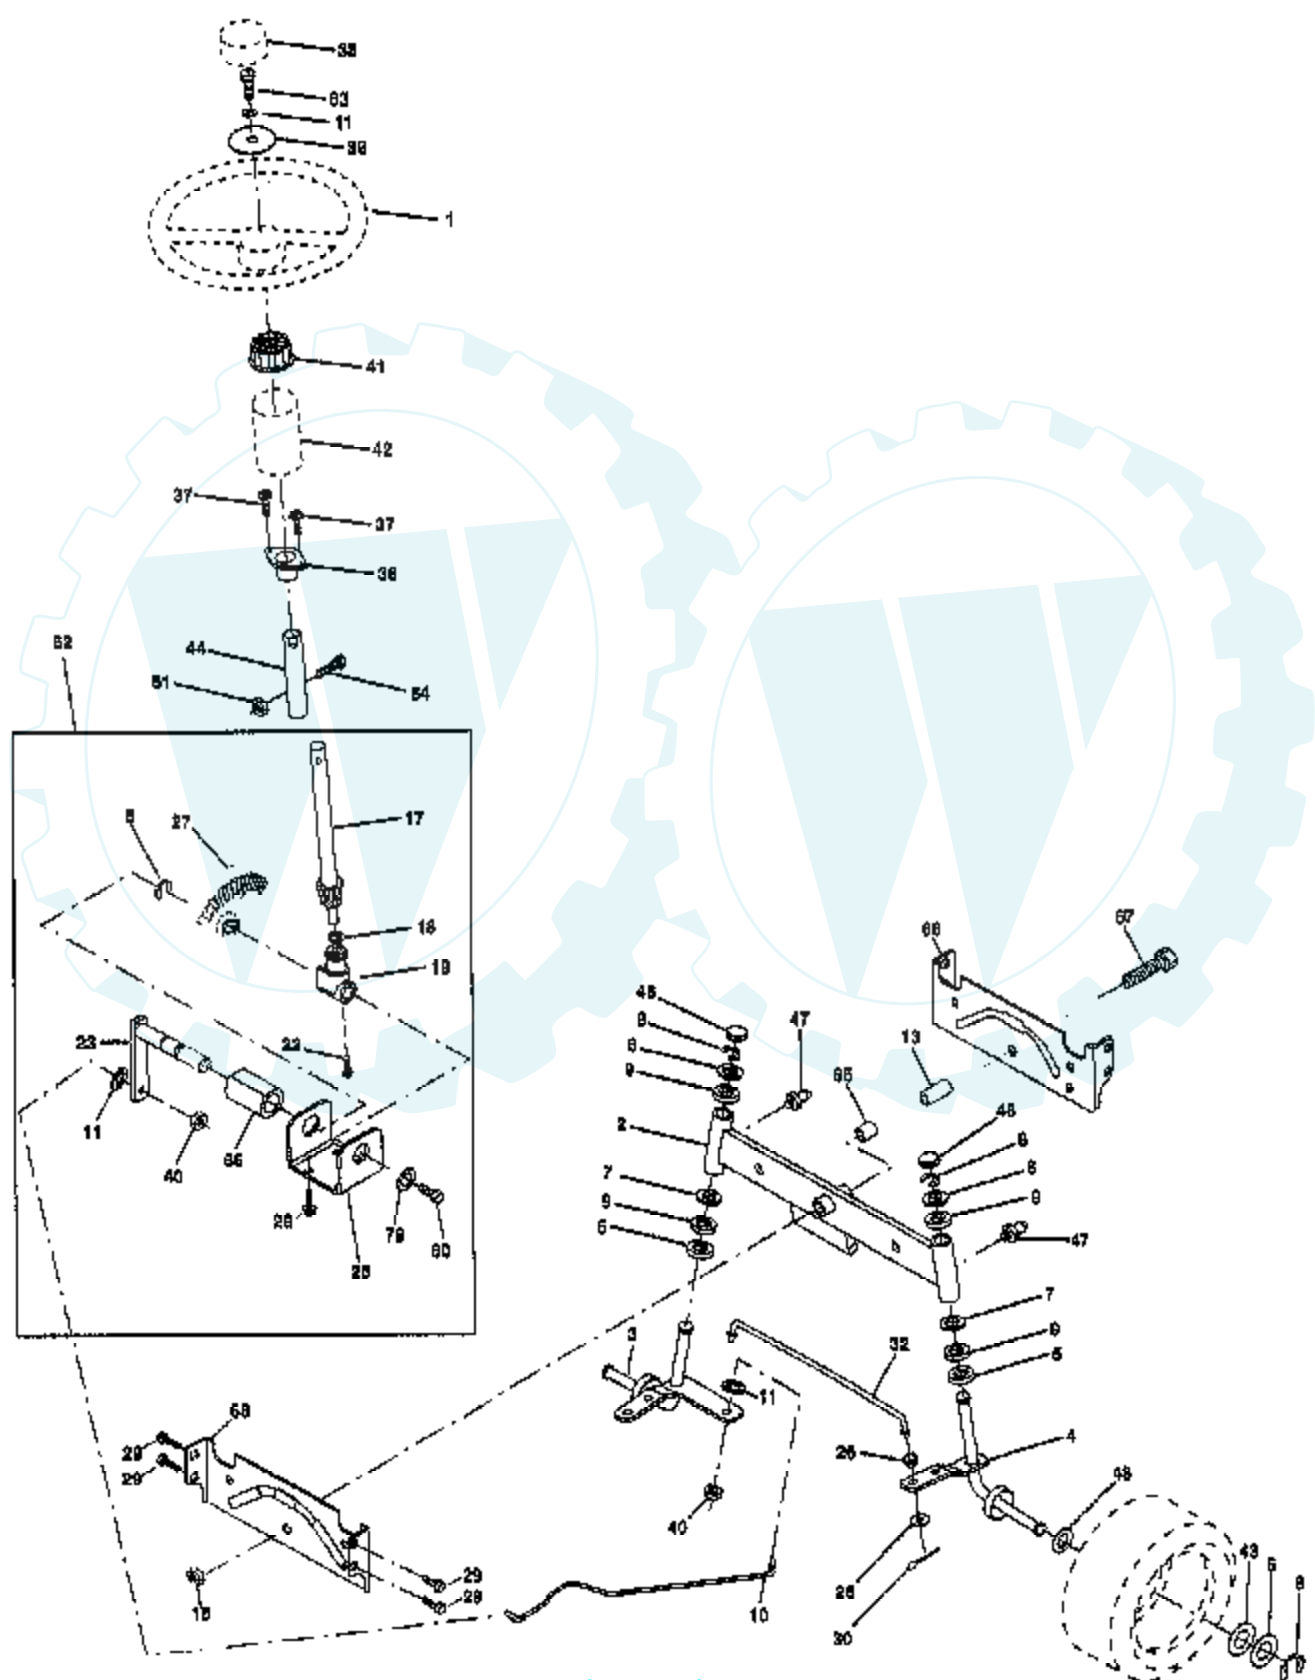

TRACTOR - - MODEL NUMBER AK125H42B

STEERING WHEEL

Ref #	Part Number	Qty	Description
1	133741		SUB= 150547
2	154427		AXLE ASM
3	156483		SPINDLE.ASM.LH
4	157473		"SPINDLE ASM,RH"
5	6266H		WASHER .T
6	121748X		WASHER
7	19272016		WASHER
8	12000029		RING
9	3366R		COL. SRTG. BEAR.
10	156438		DRAGLINK-STAMPED
11	10040600		LOCKWASHER
13	154779		BEARING AXLE
15	73901000		"NUT-LOC,FLANGE LT"
17	156546		SHAFT ASM STEERIN
18	57079		THRUST WASHER
19	160395		SUPPORT.SHAFT.STEER
22	165857		SCREW.HX.WSH.HD
23	165851		SHAFT.ASM.PITMAN
25	154406		BRKT-STEERING
26	126847X		BUSHING.DRAGLINK
27	136874		GEAR SECTOR
28	19131416		WASHER
29	17490612		SCREW
30	76020412		COTTER PIN
32	130465		TIE ROD
36	155099		BUSHING.STEERING
37	152927		"SCREW-TT,10-32 FL"
38	133742		ST WHL INSERT CAP
39	19133808		WASHER T
40	7810H		GRIPCO NUT
41	100711L		ADAPTER LT
42	154054		BOOT SHAFT STEERING
43	121749X		WASHER
44	153720		EXT SHAFT STEERIN
46	121232X		CAP
47	6855M		ZERK M
51	73800500		NUT
54	74780520		BOLT
62	167902		KIT.STEER.ASM
63	74780616		BOLT
65	154780		SPACER AXLE
66	154404		"BEARING-ARM,PITMA"
67	74781044		BOLT
68	154429		BRACE AXLE
79	19132012		WASHER
80	74950612		BOLT.HX.NYLON3/8-16X3/