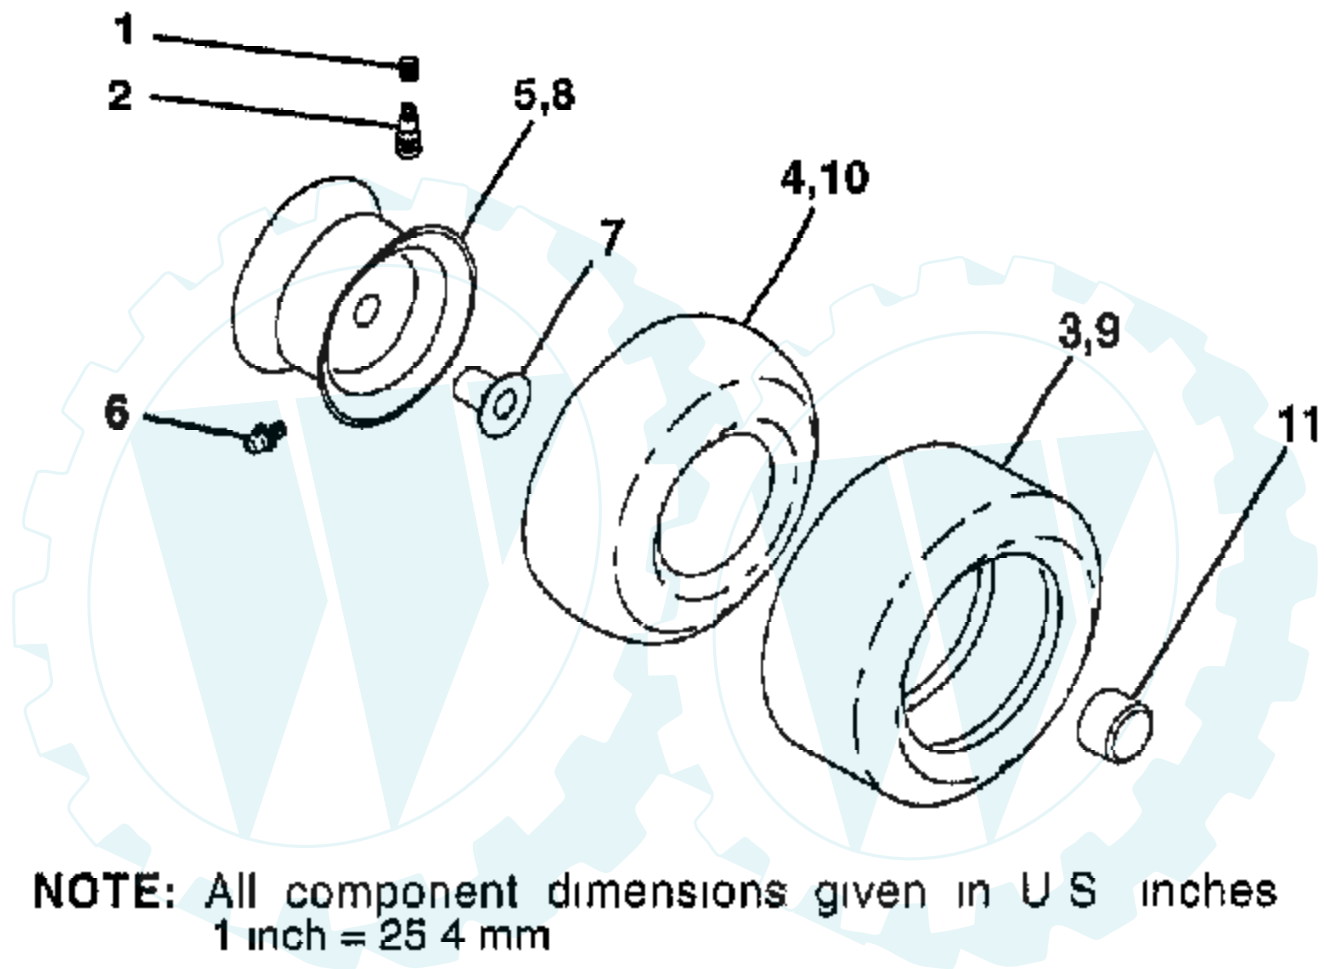

TRACTOR - - MODEL NUMBER AK125H42B

TIRES AND WHEELS

Ref #	Part Number	Qty	Description
1	59192		VALVE CAP
2	65139		VALVE STEM LT
3	106222X		SUB= 122073X
4	59904		TUBE.5.3/4.5/6
5	106732X427		"RIM ASM 6"" FRT"
6	278H		FITTING LT
7	9040H		"FLANGE, BEARING"
8	106108X427		"RIM AS 8"" REAR"
9	124635X		SUB= 126957X
10	7152J		TUBE.18X9.5-8
11	104757X		HUB CAP
	144334		SEALANT.TIRE 10 OZ. TUBE