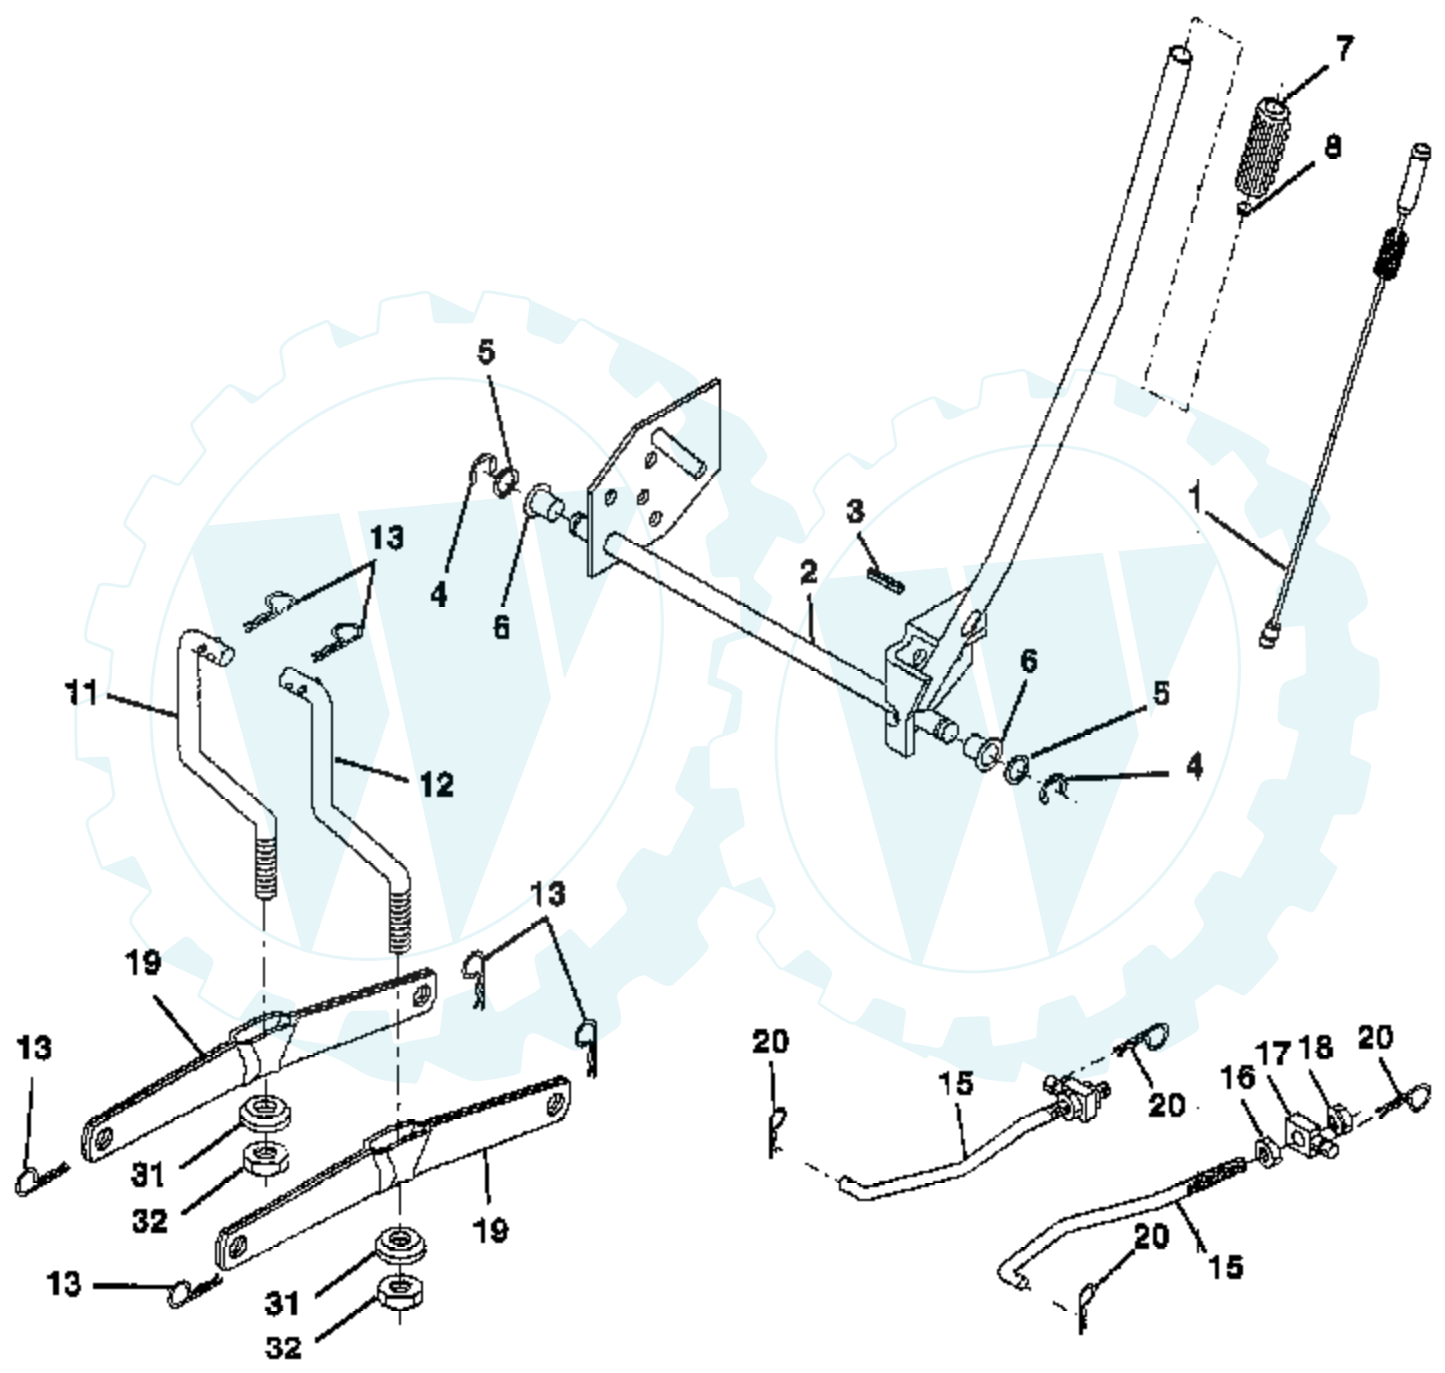

TRACTOR - - MODEL NUMBER AK125H42B

ENGINE

Ref #	Part Number	Qty	Description
1	141359		CONTROL.THTL.23.5
2	17720410		SCREW LT
3	SUPPLIER		CHECK WITH SUPPLIER
4	137348		MUFFLER
13	165291		SUB= 272293
14	13280324		PIPE NIPPLE
15	13200300		ELBOW
16	11050600		LOCKWASHER
23	159880		SHIELD.BRN/DBR.GD
29	137180		SUB= 532137180
31	109202X		TANK.FUEL.LT.
32	140527		CAP ASM FUEL
33	123487X		HOSE CLAMP
35	17490512		SCREW
37	137040		LINE FUEL
38	SUPPLIER		CHECK WITH SUPPLIER
40	124028X		SUB= 532124028
44	17490412		SCREW HEX CRT
46	19091416		WASHER
62	10040500		LOCKWASHER
66	127951		"STOP,DASH THROTT"
72	71070512		SCREW
78	17490620		SCREW
81	128861		NUT

TRACTOR - - MODEL NUMBER AK125H42B

MOWER LIFT

Ref #	Part Number	Qty	Description
1	159460		WIRE ASM W.SPRING
2	159471		"SHAFT ASM LIFT,RH"
3	105767X		PIN-GROOVE LT
4	12000002		SUB= 2225J
5	19211621		WASHER
6	120183X		NYLON BEARING
7	109413X		GRIP
8	124526X		SUB= 125925X
11	139865		SUB= 918139865
12	139866		SUB= 151140
13	4939M		SUB= 85902
15	127218		LINK.FRONT
16	73350800		NUT
17	130171		TRUNION
18	73800800		NUT.LK.W/WSH.1/2.
19	139868		ARM SUSP REAR
20	163552		RETAINER SPRING
31	140302		BEARING PVT LH
32	73540600		NUT.CROWNLOCK.3/8

TRACTOR - - MODEL NUMBER AK125H42B

SCHEMATIC

TRACTOR - - MODEL NUMBER AK125H42B

SEAT

NOTE: All component dimensions given in U.S. inches
1 inch = 25.4 mm

Ref #	Part Number	Qty	Description
1	127426X		SUB= 140119
2	140551		BRACKET PVT SEAT
3	74760616		BOLT
4	19131610		WASHER PM
5	145006		CLIP.PUSH-IN.HING
6	73800600		NUT
7	124181X		SPRING COMPRESSIO
8	17490616		SCREW GTV
9	19131614		WASHER
10	155925		PAN-SEAT
12	121246X		BRKT SWITCH
13	121248X		BUSHING
14	72050412		BOLT-RD HD SQ NK
15	134300		SPLIT SPACER
16	121250X		SPRING
17	123976X		SUB= 73900400
21	153236		"BOLT,SHOULDER"
22	73800500		NUT
23	74780814		BOLT
24	19171912		WASHER
25	127018X		"BOLT,SHOULDER"
26	10040800		LOCKWASHER