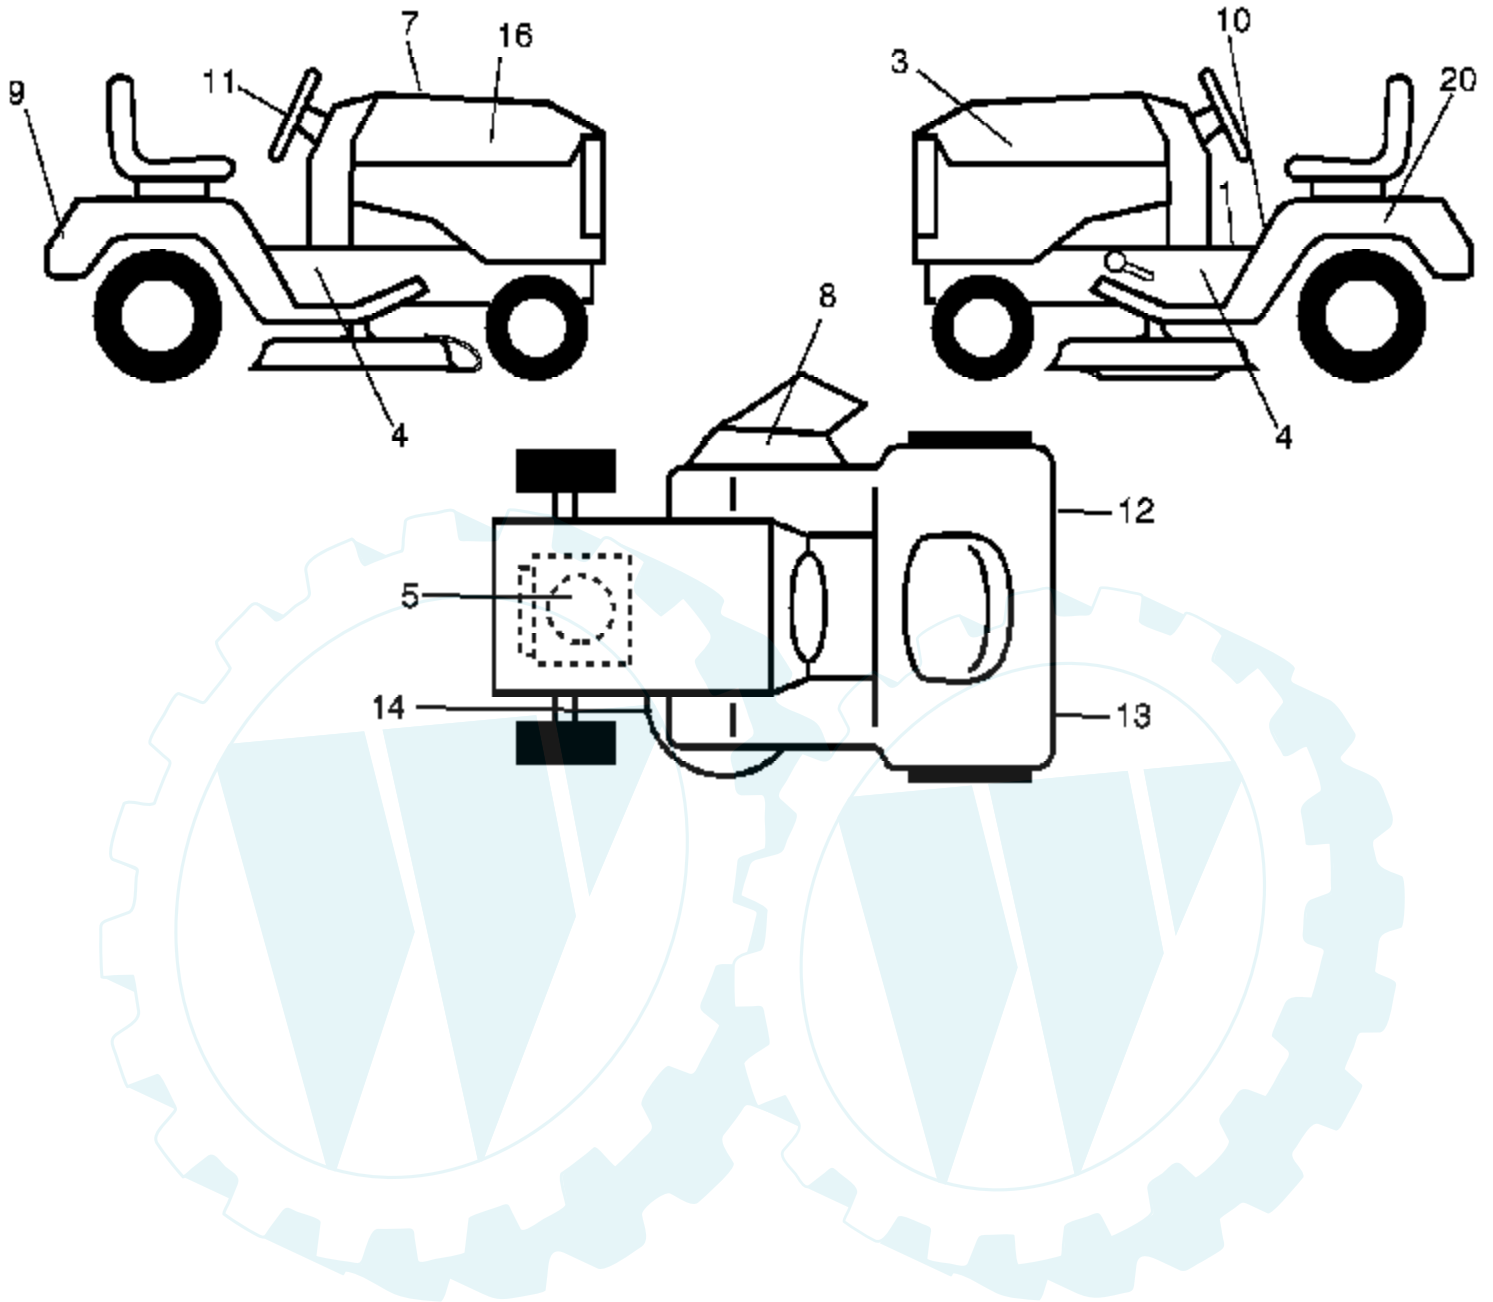

Ref #	Part Number	Qty	Description
1	174619		Chassis
2	176554		Drawbar
5	155272		Bumper Hood/Dash
9	168337X012		Dash P/L
10	72140608		Bolt Carriage 3/8-16 x 1
11	174996		Panel Dash Lh
13	175255		Panel Dash Rh
14	17490608		Screw Thdrol 3/8-16 x 1/2
17	183394X505		Hood
18	126938X		Bumper Hood
20	180679		Plate Battery
23	124028X		Bushing
26	73800600		Nut Lock Hex W/Ins 3/8-16 unc
28	183826		Grille/Lens Asm (Includes Key Nos. 29 and 212)
29	183824X599		Lens Grille
30	179131X505		Fender Footrest STLT Pnt
31	139976		Bracket Fender
37	17490508		Screw Thdrol 6/16-18 x 1/2 TYT
38	175710		Bracket Asm Pivot Mower Rear
39	174714		Bracket Pivot
58	184462		Duct Air
60	72140606		Bolt RDHD Sqnk 3/8-16 unc x 3/4
64	154798		Dash Lower STLT
74	73680600		Nut Crownlock 3/8-16 unc
90	124346X		Nut Self Thd Wsh - HD 1/4 Zinc
142	175702		Plate Reinforcement STLT
143	186689		Bracket Swaybar Chassis
144	175582		Bracket Footrest Step-thru
145	156524		Rod Pivot Chassis/Hood
159	179950X428		Cupholder
166	171875		Screw Hwhd Hi-Lo #13-16 x 3/4
206	170165		Bolt Shoulder 5/16-18
207	17670508		Screw Thdrol 5/16-18 x 1/2
209	17000612		Screw Hexwsh Thdr 3/8-16 x 3/4
212	183823		Insert Lens Refl.
217	179132X428		Console Fuel Window
219	17000512		Screw 5/16-18 x 3/4

Ref #	Part Number	Qty	Description
1	156811		Decal Oper
3	189824		Decal Hood LH
4	189826		Decal Chassis
5	189489		Decal HP Engine
7	190468		Decal Replacement Parts
8	179128		Decal Deck "B" 42"
9	186209		Decal Fender Logo
10	157141		Decal Fender Danger
11	186210		Decal Ins Strg Whl
12	173587		Decal Fend Reflector Rh
13	173589		Decal Fend Reflector Lh
14	160396		Decal V-Belt Schematic
16	189823		Decal Hood Rh
20	145005		Decal Bat Dan/Psn
	166960		Decal By Pass Lt Hydro
	184310X428		Pad Footrest LH
	184311X428		Pad Footrest RH
	138311		Decal Handle Lft Height Adjust
	190650		Manual Owner's (English)
	190651		Manual Owner's (Spanish)