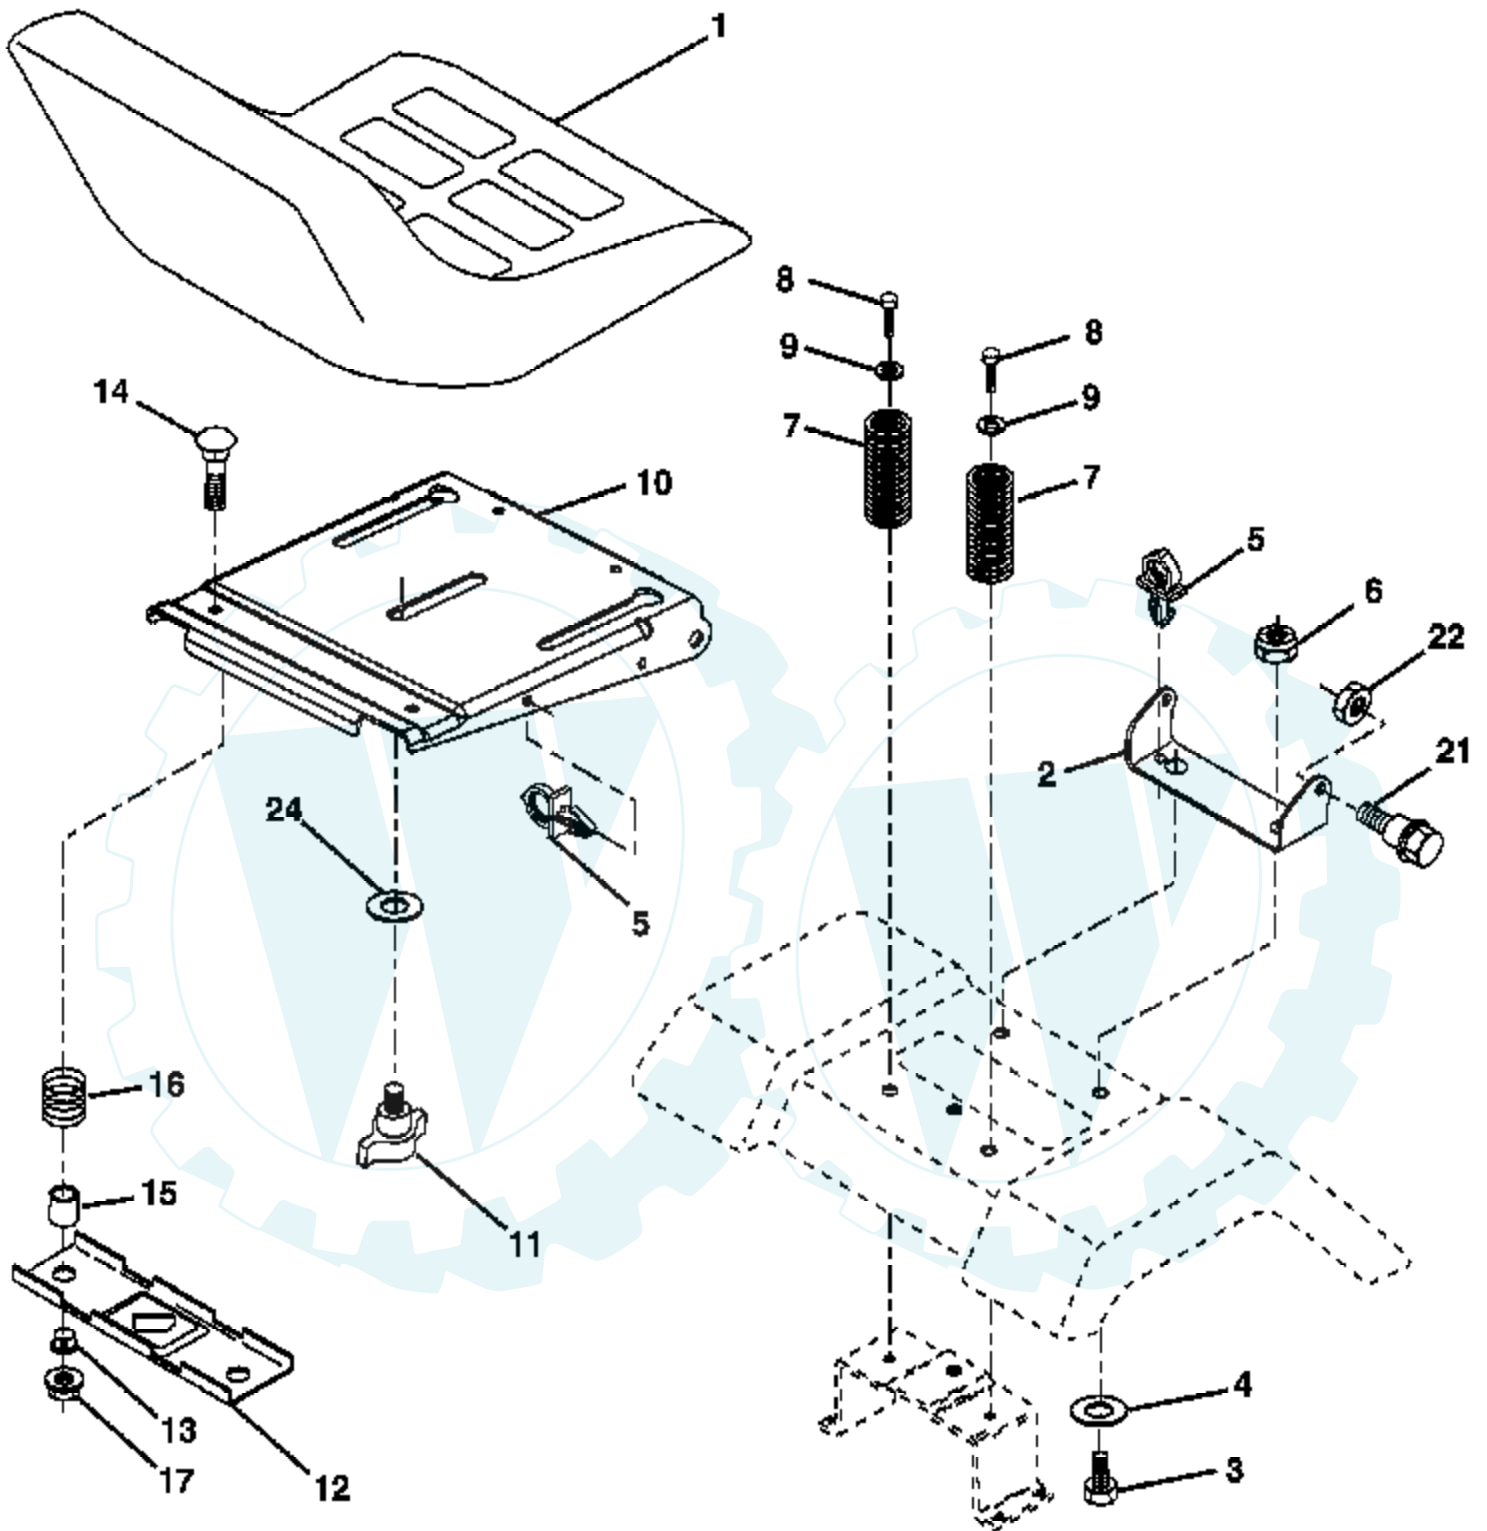

IGNITION SWITCH

POSITION	CIRCUIT	"MAKE"
OFF	M+G+A1	NONE
RUN/LIGHT	B+A1	A2+L
RUN	B+A1	NONE
START	B + S + A1	NONE

WIRING INSULATED CLIPS

NOTE: IF WIRING INSULATED CLIPS WERE REMOVED FOR SERVICING OF UNIT, THEY SHOULD BE REPLACED TO PROPERLY SECURE YOUR WIRING.

NON-REMOVABLE CONNECTIONS

REMOVABLE CONNECTIONS

Ref #	Part Number	Qty	Description
1	188705		Seat
2	180166		Bracket Pivot Fender
3	71110616		Bolt Fin Hex 3/8-16 unc x 1
4	19131610		Washer 13/32 x 1 x 10 Ga.
5	145006		Clip Push-In
6	73800600		Nut Hex w/Ins. 3/8-16 unc
7	124181X		Spring Seat Cprsn 2 250 Blk Zi
8	17000616		Screw 3/8-16 x 1.5 Smgml
9	19131614		Washer 13/32 x 1 x 14 Ga.
10	180186		Pan Seat
11	166369		Knob Seat
12	121246X		Bracket Mounting Switch
13	121248X		Bushing Snap Blk Nyl 50 ld
14	72050412		Bolt Rdhd Sqnk 1/4-20 x 1-1/2
15	134300		Spacer Split 28x 88
16	121250X		Spring Cprsn
17	123976X		Nut Lock 1/4 Lge Flg Gr. 5 Zinc
21	171852		Bolt Shoulder 5/16-18 unc
22	73800500		Nut Hex Lock W/Ins 5/16-18
24	19171912		Washer 17/32 x 1-3/16 x 12 Ga.