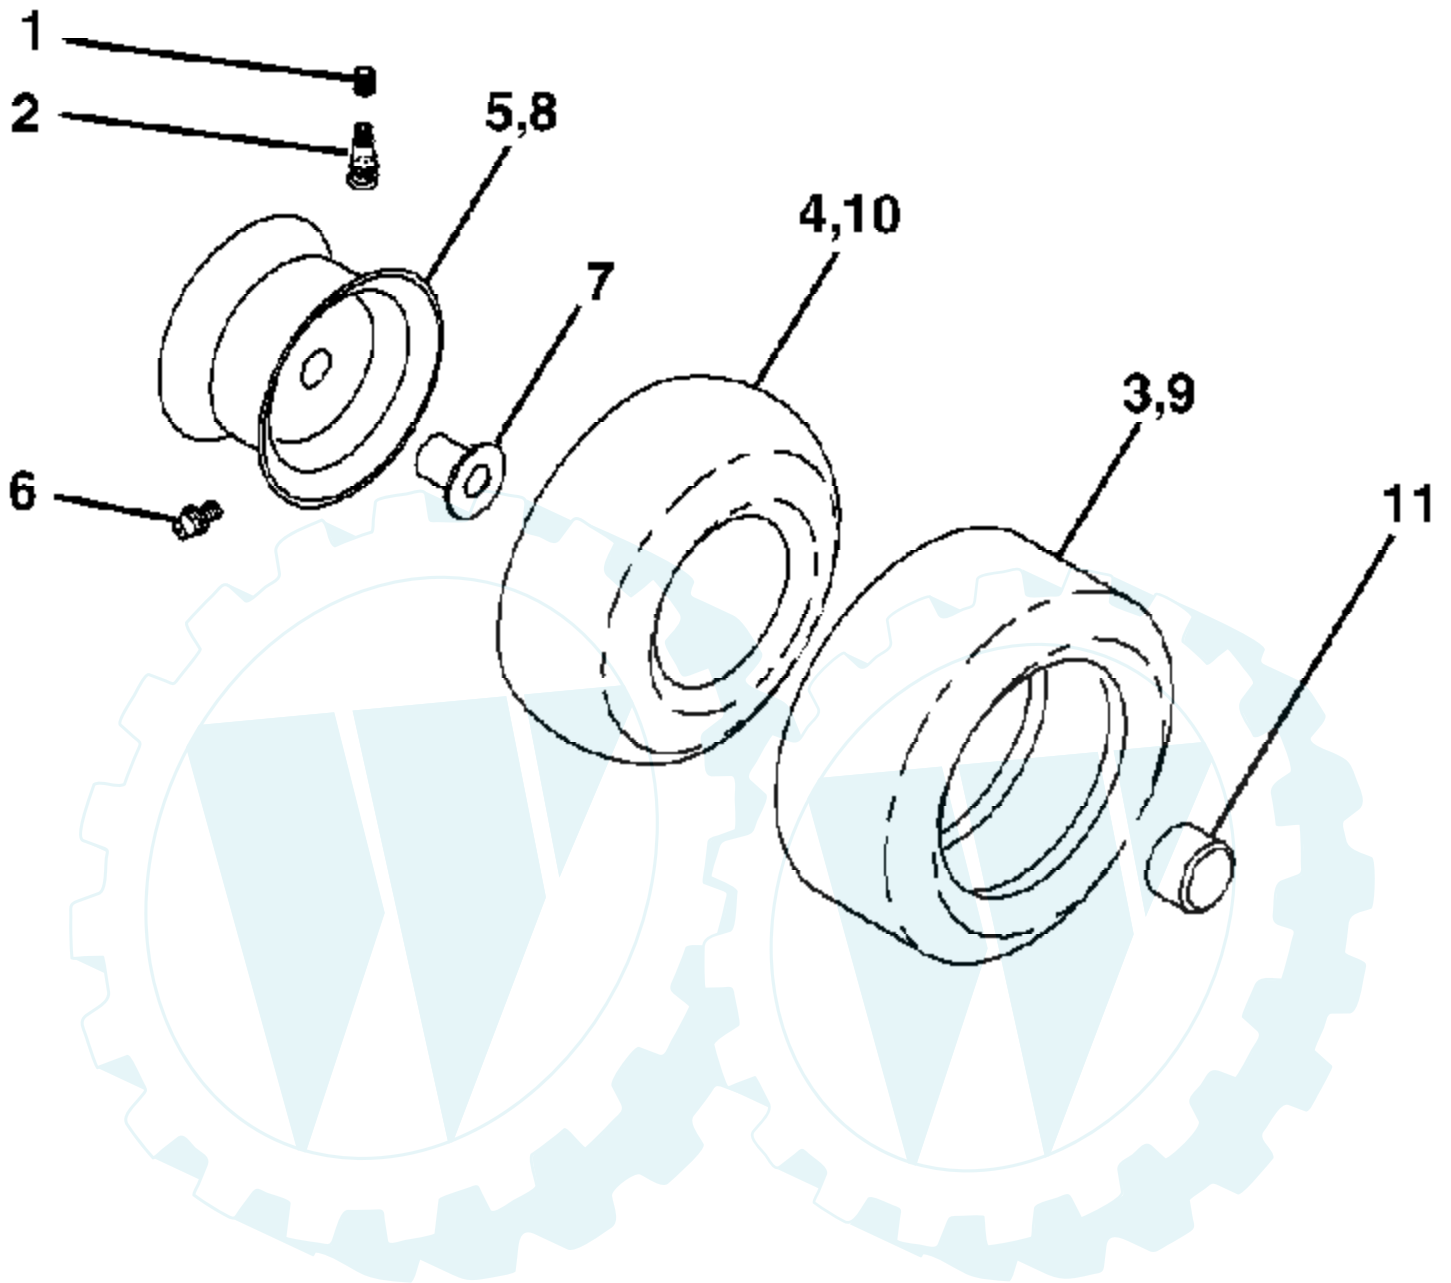

Ref #	Part Number	Qty	Description
1	59192		Cap Valve Tire
2	65139		Stem Valve
3	106222X		Tire F T 15 x 6 0 - 6 Service
4	59904		Tube Front (Service Item Only)
5	106732X624		Rim Asm 6" front Service
6	278H		Fitting Grease (Front Wheel Only)
7	9040H		Bearing Flange (Front Wheel Only)
8	106108X624		Rim Asm 8" rear Service
9	122082X		Tire R T 20 x 10-8 Service
10	7152J		Tube Rear (Service Item Only)
11	104757X428 144334		Cap Axle Blk 1 50 x 1 00 Sealant, Tire (10 oz. Tube)