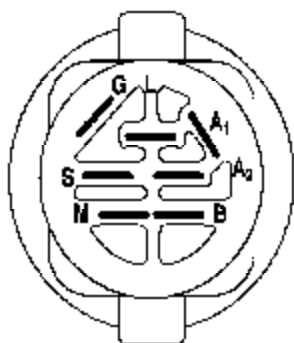

IGNITION SWITCH

POSITION	CIRCUIT	"MAKE"
OFF	M+G+A1	NONE
RUN/LIGHT	B+A1	A2+L
RUN	B+A1	NONE
START	B + S + A1	NONE

WIRING INSULATED CLIPS

NOTE: IF WIRING INSULATED CLIPS WERE REMOVED FOR SERVICING OF UNIT, THEY SHOULD BE REPLACED TO PROPERLY SECURE YOUR WIRING.

NON-REMOVABLE CONNECTIONS

REMOVABLE CONNECTIONS