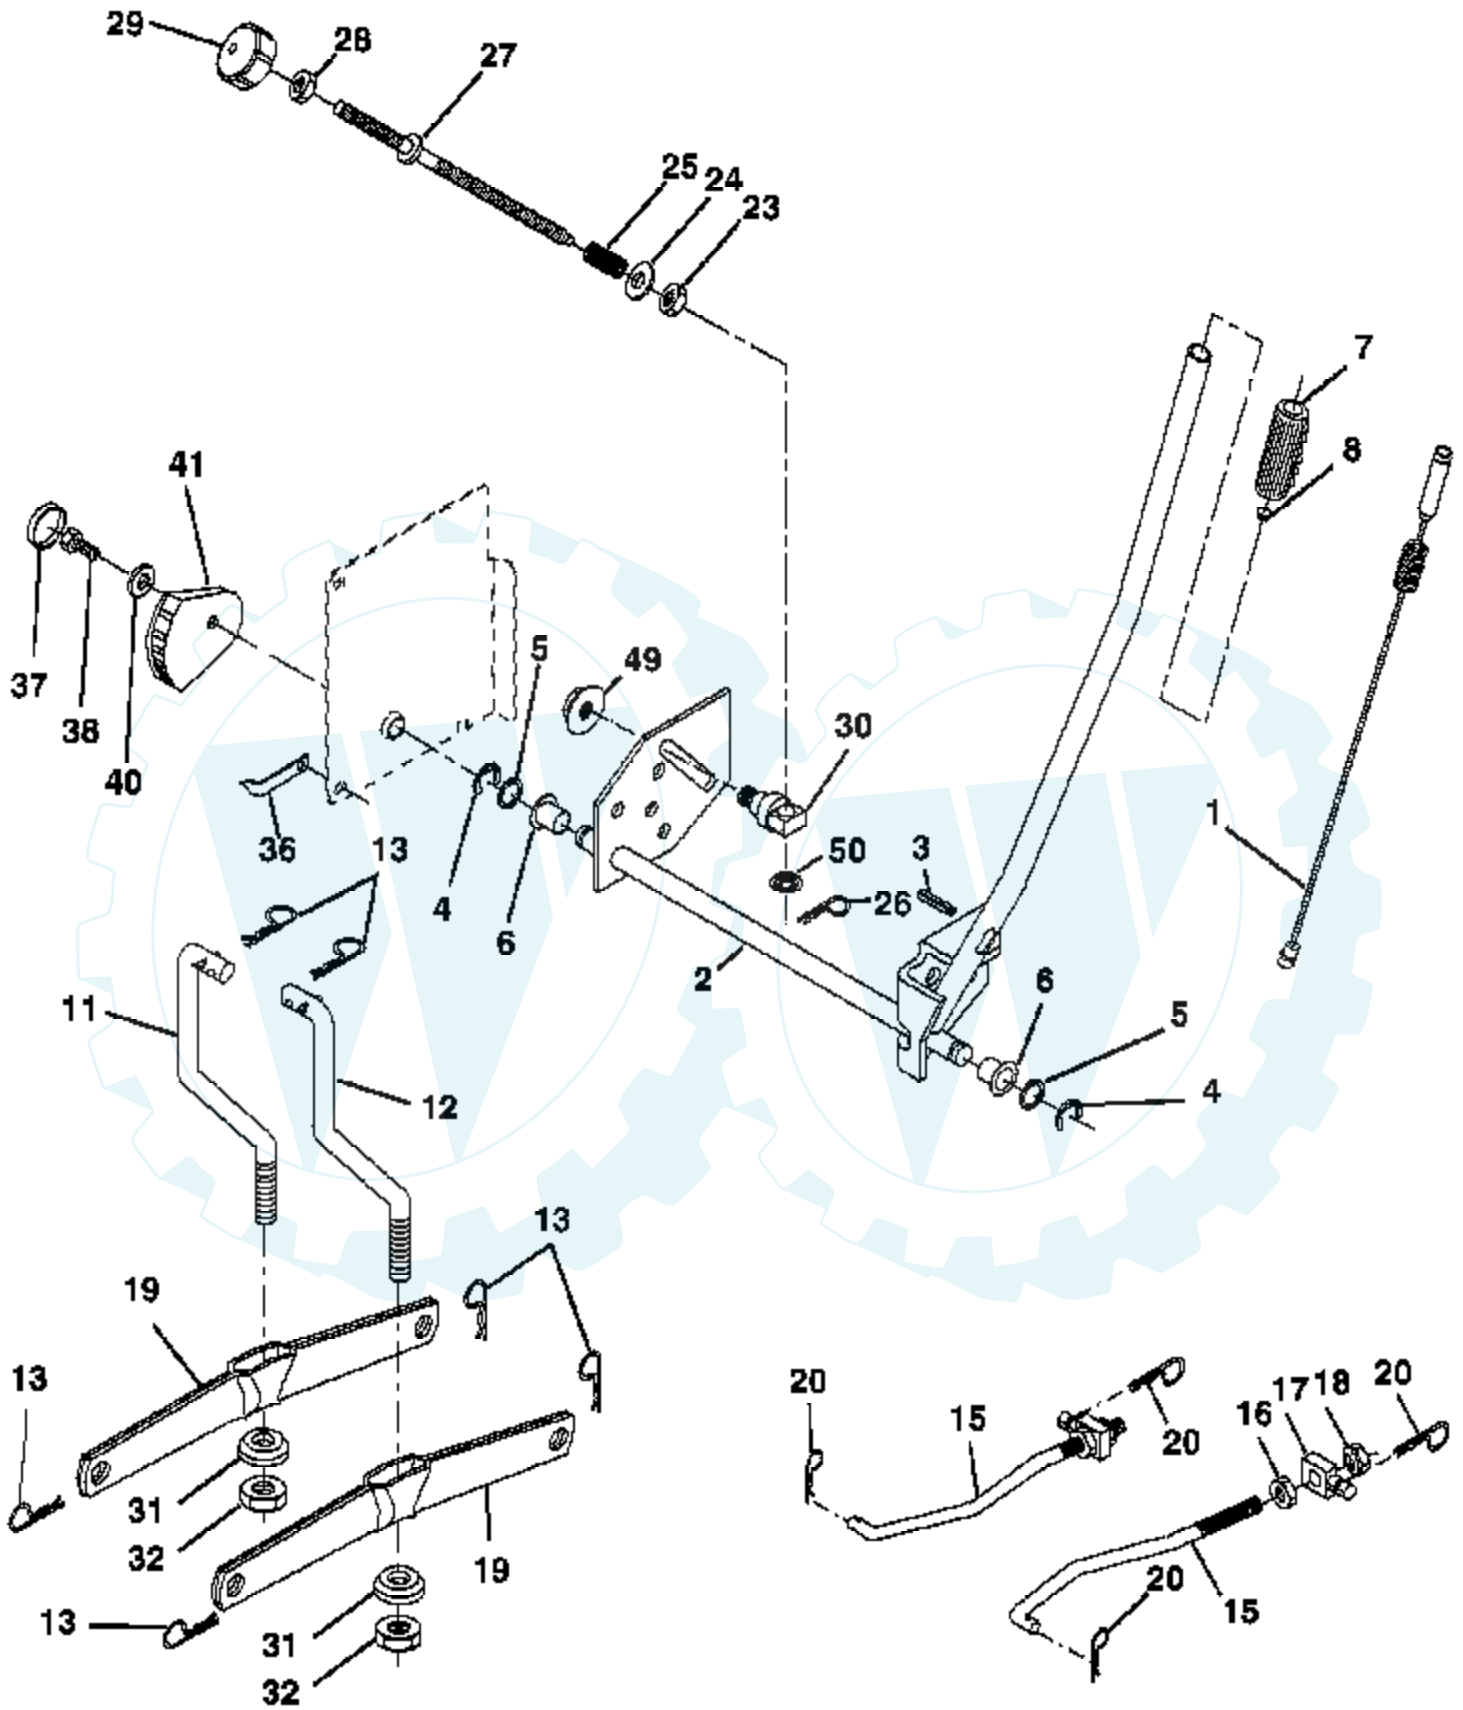

Ref #	Part Number	Qty	Description
1	170771		Control, Throttle
2	17720408		Screw Hex Thd Cut 1/4-20 x 1/2
3			Engine Briggs Model 407577 (Order Parts from Engine Mfg.)
4	149723		Muffl er, Asm. Twin Lo-Tone
5	160589		Pipe Exhaust Intek 20 RH
6	159955		Pipe Exhaust Intek 20 LH
8	171877		Bolt 5/16-18 unc x 3/4 w/Sems
10	162797		Shield Browing B&S Intek II
13	165391		Muffl er Gasket
14	148456		Tube Oil Drain
17	17060624		Screw 3/8-16 x 1-1/2
23	169837		Shield, Browning/Debris Guard
25	145996		Control Choke
26	73920600		Nut Keps 3/8-24 unf
29	137180		Arrester, Spark
31	179022		Tank, Fuel
32	179124X428		Cap Gauge, Fuel
33	123487X		Clamp, Hose Blk
37	8543R		Line, Fuel
38	181654		Plug Drain Oil Easy
41	139277		Stem Tank Fuel
45	17000612		Screw Hex Wsh Thdrol 3/8-16 x 3/4
72	183906		Screw Socket Head 5/16-18 x 1
81	73510400		Nut Keps Hex 1/4-20 unc
112	3645J		Bushing

Ref #	Part Number	Qty	Description
1	159461		Wire Asm Inner/Sprg W/plunger
2	159476		Shaft Asm Lift RH w/Inf
3	188822		Pin Groove
4	12000002		E Ring #5133-62
5	19211621		Washer 21/32 x 1 x 21 Ga.
6	120183X		Bearing Nylon Blk 629 Id
7	125631X		Grip Handle
8	124526X		Button Plunger
11	139865		Link Lift LH Fixed Length
12	139866		Link Lift RH Fixed Length
13	4939M		Retainer Spring
15	173288		Link Front
16	73350800		Nut Jam Hex 1/2-13 unc
17	175689		Trunnion
18	73800800		Nut Lock W/Wsh 1/2-13 unc
19	139868		Arm Suspension Rear
20	163552		Retainer Spring
23	110807X		Nut Special
24	19131016		Washer 13/32 x 5/8 x 16 Ga.
25	2876H		Spring 2-1/8"
26	169484		Retainer Clip
27	126971X		Rod Adj Lift Zinc 7.49 Wrk Lg
28	73350600		Nut Hex Jam 3/8-16 unc
29	138057		Knob Inf 3/8-16 unc Blk W/sym
30	150233		Trunnion Infin Height
31	169865		Bearing Pvt Lift
32	73540600		Nut Crownlock 3/8 - 24
36	155097		Pointer Height Indicator
37	123935X		Plug Hole Blk 1.485/1.515 Dia.
38	17060516		Screw 5/16-18 x 1
40	19112410		Washer 11/32 x 1-1/2 10 Ga.
41	155098		Indicator Height STLT
49	145212		Nut Hex Flange Lock
50	110452X		Nut PUsH Phos & Oi