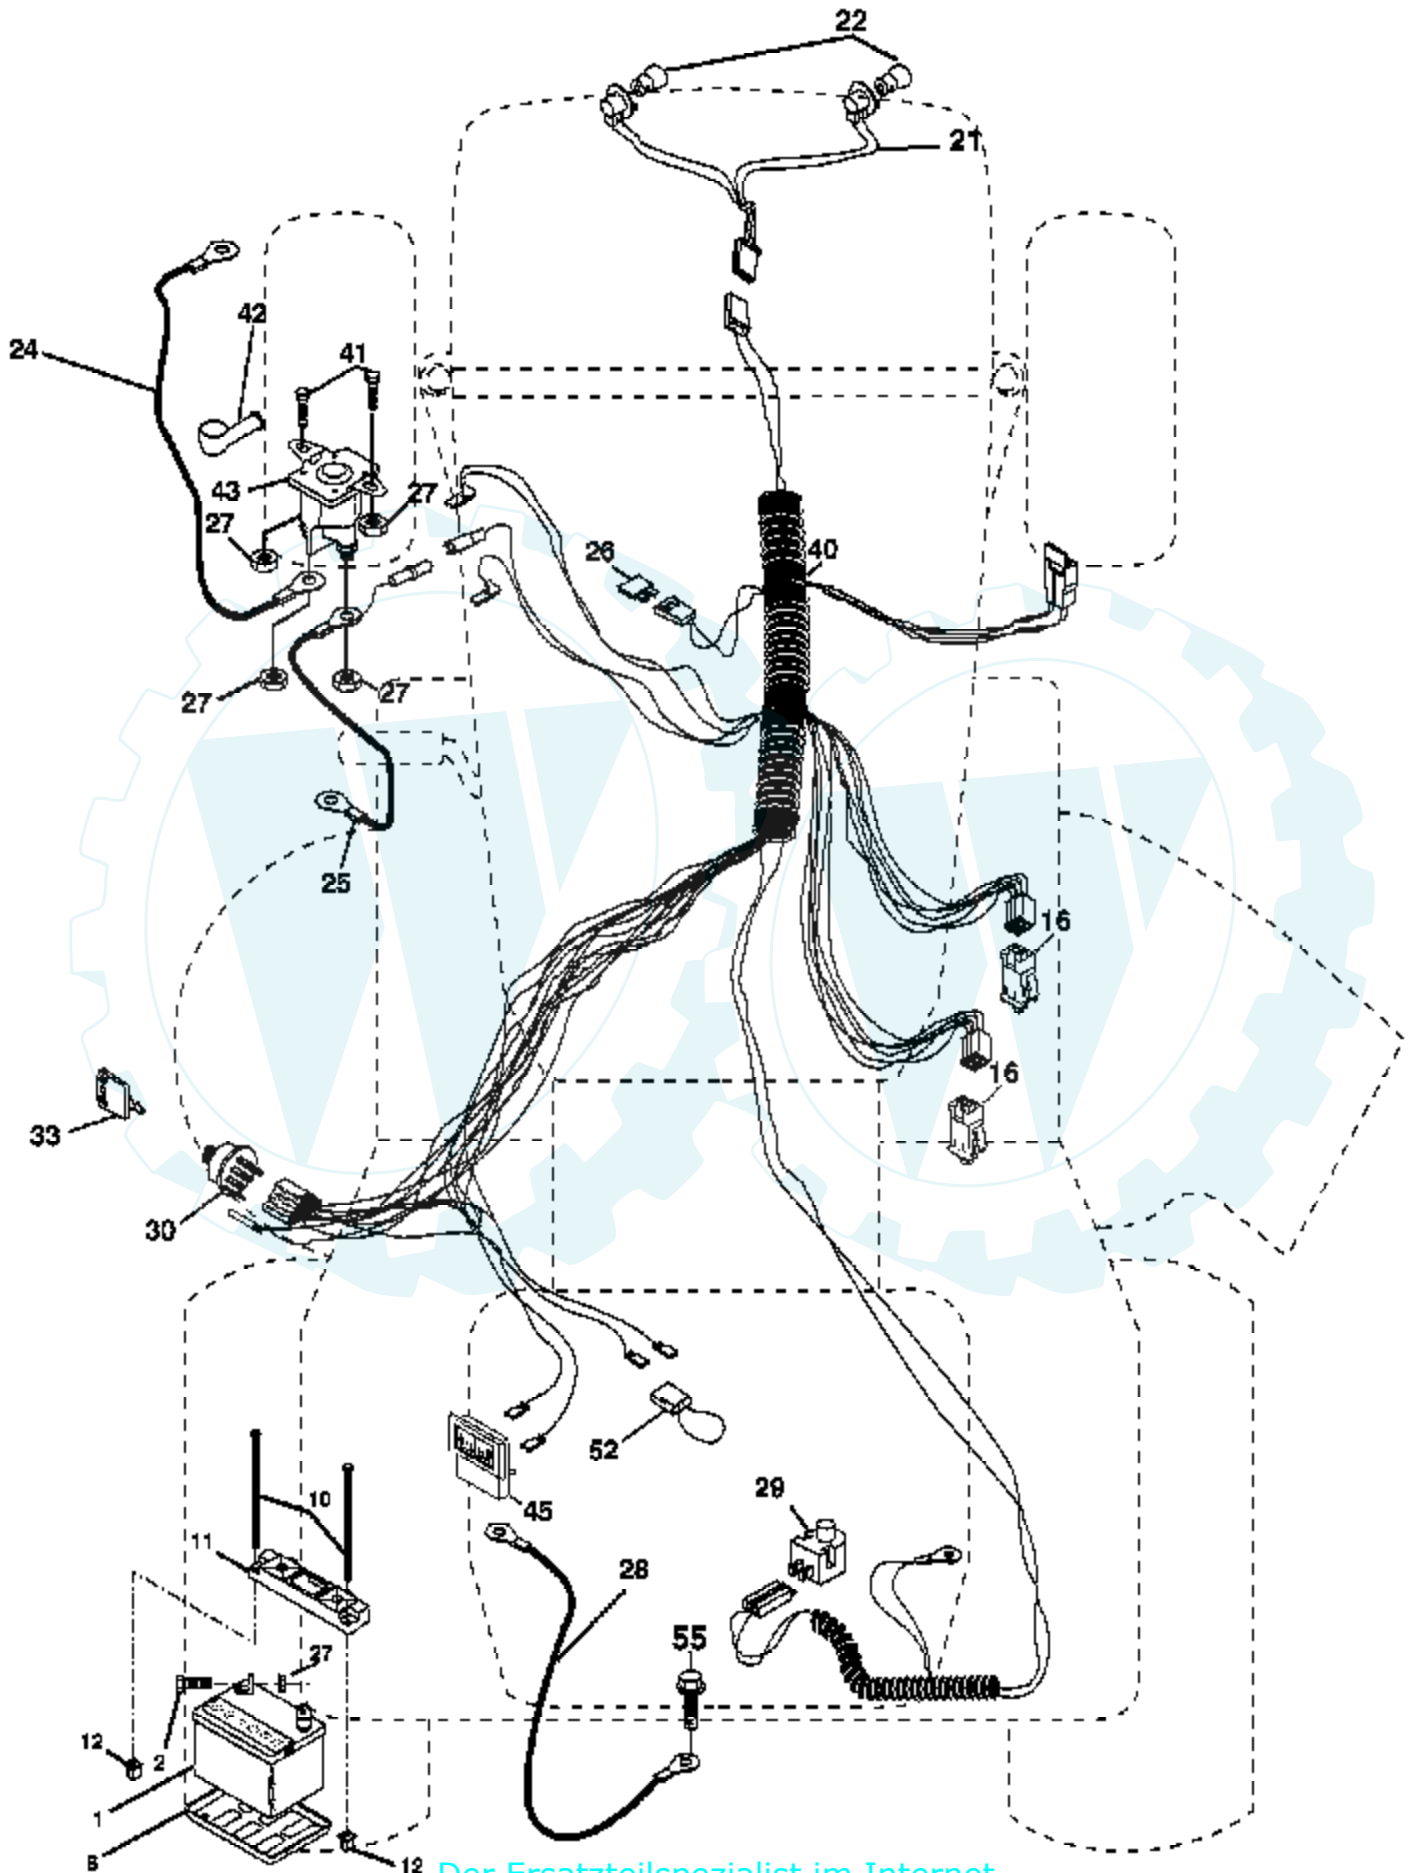

Ref #	Part Number	Qty	Description
1	144927		Battery
2	74760412		Bolt Hex Hd 1/4-20 unc x 3/4
8	7603J		Tray Battery
10	145211		Bolt Btr frt 1/4-20 x 7.5 zinc
11	150109		Holddown battery
12	145769		Nut Push Nylon 1/4
16	176138		Switch Interlock
21	183759		Harness Socket Light
22	4152J		Bulb, Light # 1156
24	4799J		Cable Battery
25	146148		Cable Battery 6 Ga. Red w/16 wire
26	175158		Fuse
27	73510400		Nut Keps Hex 1/4-20 unc
28	145491		Cable Ground 21" Blk 6 Ga.
29	121305X		Switch Plunger Nc Gray
30	175566		Switch Ign
33	140401		Key Ign Molded Generic
40	179720		Harness Ign
41	71110408		Bolt Fin Hex 1/4-20 unc x 1/2
42	131563		Cover Terminal Red
43	178861		Solenoid
45	121433X		Ammeter Rectangular
52	141940		Protection Loop
55	17490508		Screw Thdrol 5/16-18 x 1/2