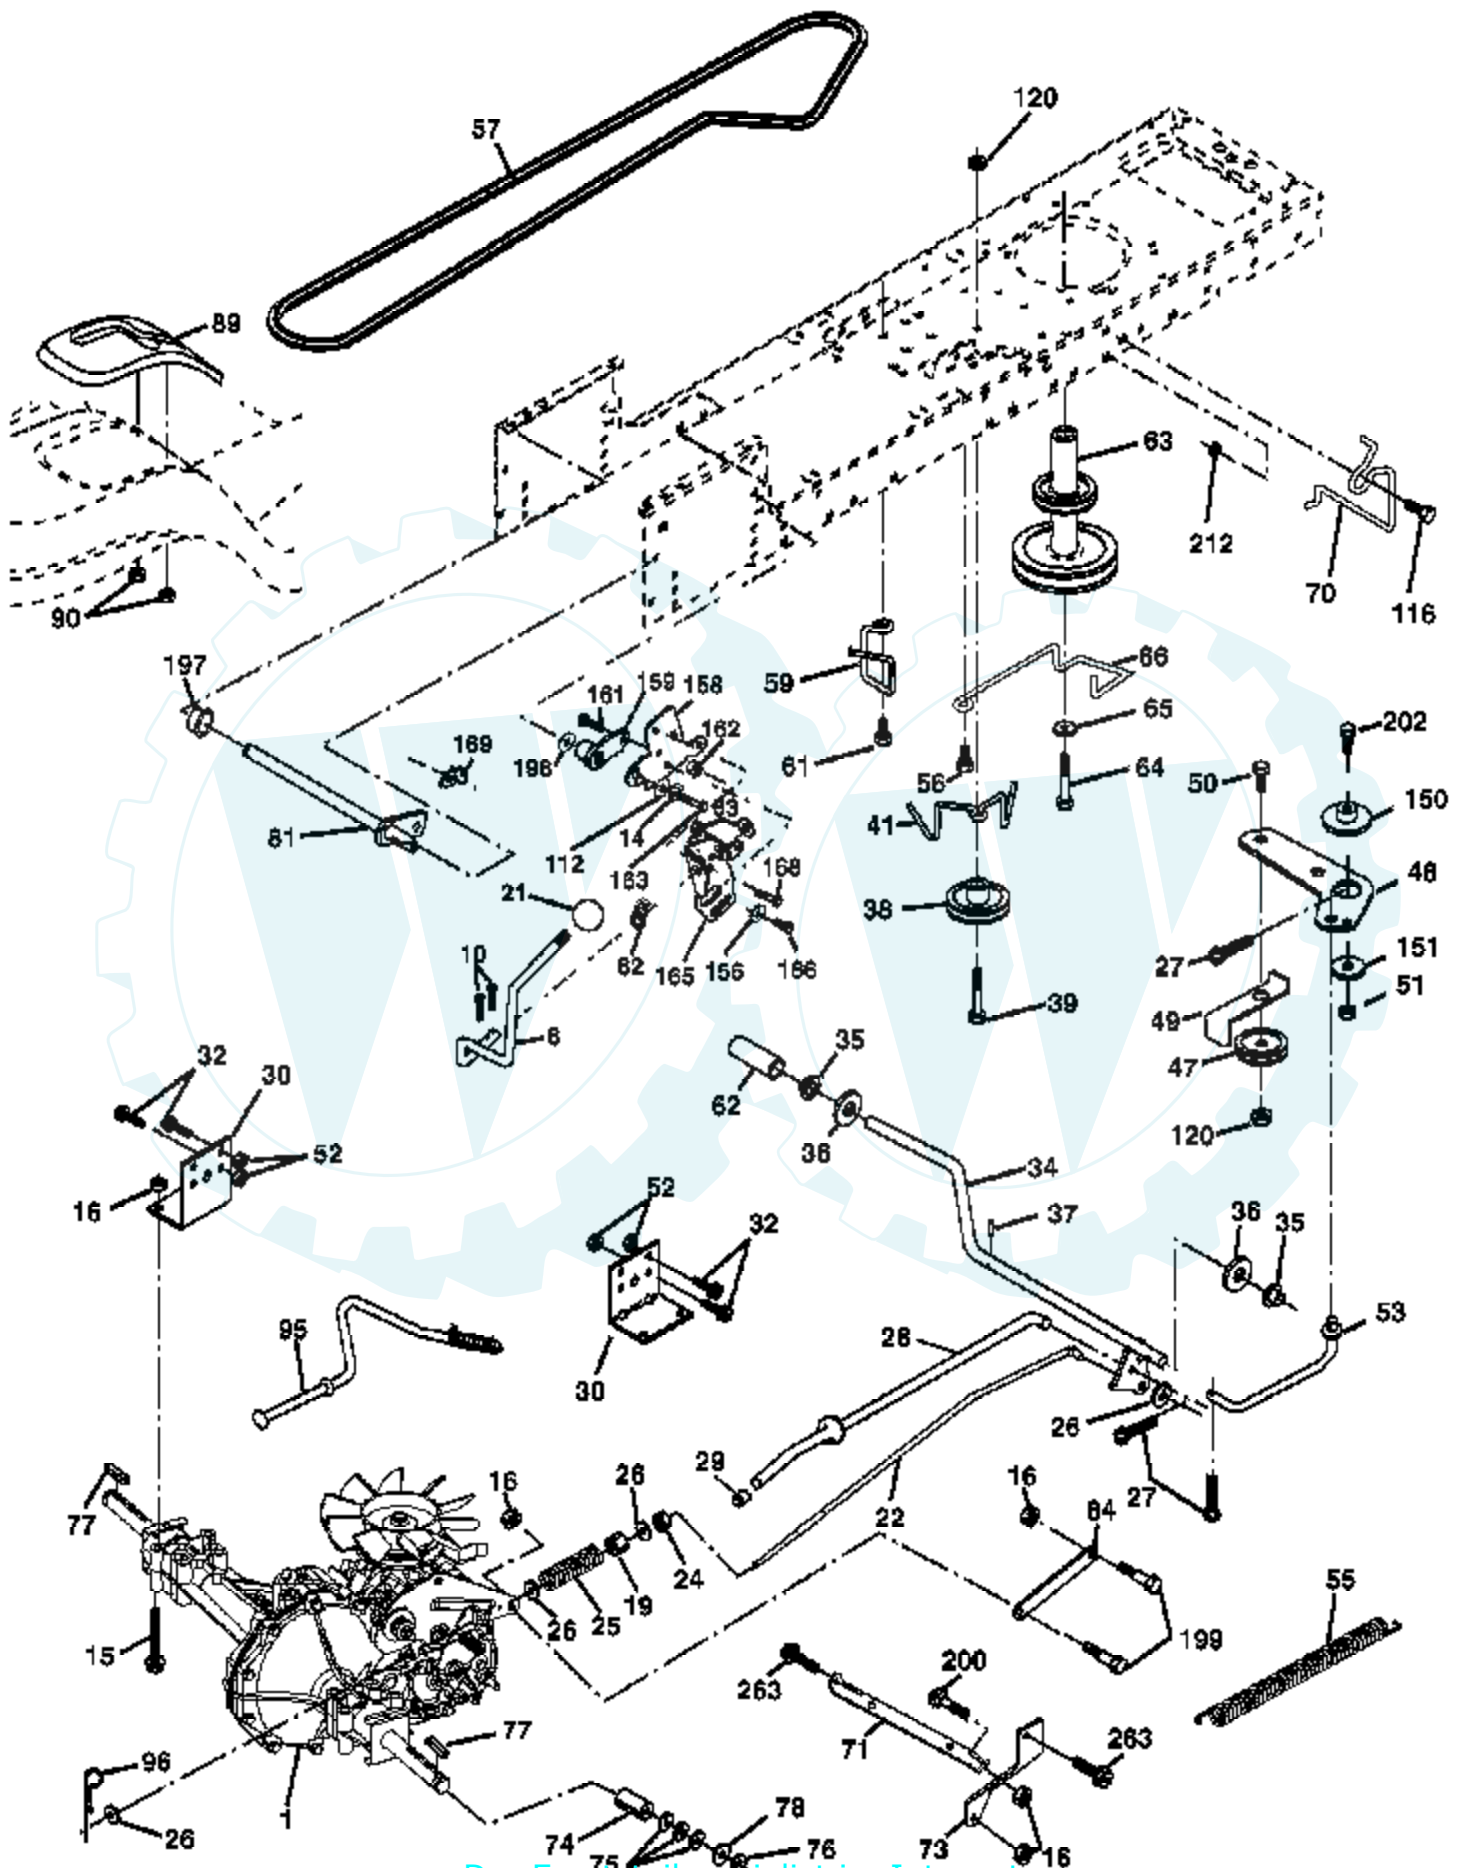

Ref #	Part Number	Qty	Description
1	144927		Battery
2	74760412		Bolt Hex Hd 1/4-20 unc x 3/4
8	7603J		Tray Battery
10	145211		Bolt Btr frt 1/4-20 x 7.5 zinc
11	150109		Holddown battery
12	145769		Nut Push Nylon 1/4
16	176138		Switch Interlock
21	183759		Harness Socket Light
22	4152J		Bulb, Light # 1156
24	4799J		Cable Battery
25	146148		Cable Battery 6 Ga. Red w/16 wire
26	175158		Fuse
27	73510400		Nut Keps Hex 1/4-20 unc
28	145491		Cable Ground 21" Blk 6 Ga.
29	121305X		Switch Plunger Nc Gray
30	175566		Switch Ign
33	140401		Key Ign Molded Generic
40	179720		Harness Ign
41	71110408		Bolt Fin Hex 1/4-20 unc x 1/2
42	131563		Cover Terminal Red
43	178861		Solenoid
45	121433X		Ammeter Rectangular
52	141940		Protection Loop
55	17490508		Screw Thdrol 5/16-18 x 1/2

Ref #	Part Number	Qty	Description
1	170771		Control, Throttle
2	17720408		Screw Hex Thd Cut 1/4-20 x 1/2
3			Engine Briggs Model 407577 (Order Parts from Engine Mfg.)
4	149723		Muffl er, Asm. Twin Lo-Tone
5	160589		Pipe Exhaust Intek 20 RH
6	159955		Pipe Exhaust Intek 20 LH
8	171877		Bolt 5/16-18 unc x 3/4 w/Sems
10	162797		Shield Browing B&S Intek II
13	165391		Muffl er Gasket
14	148456		Tube Oil Drain
17	17060624		Screw 3/8-16 x 1-1/2
23	169837		Shield, Browning/Debris Guard
25	145996		Control Choke
26	73920600		Nut Keps 3/8-24 unf
29	137180		Arrester, Spark
31	179022		Tank, Fuel
32	179124X428		Cap Gauge, Fuel
33	123487X		Clamp, Hose Blk
37	8543R		Line, Fuel
38	181654		Plug Drain Oil Easy
41	139277		Stem Tank Fuel
45	17000612		Screw Hex Wsh Thdrol 3/8-16 x 3/4
72	183906		Screw Socket Head 5/16-18 x 1
81	73510400		Nut Keps Hex 1/4-20 unc
112	3645J		Bushing