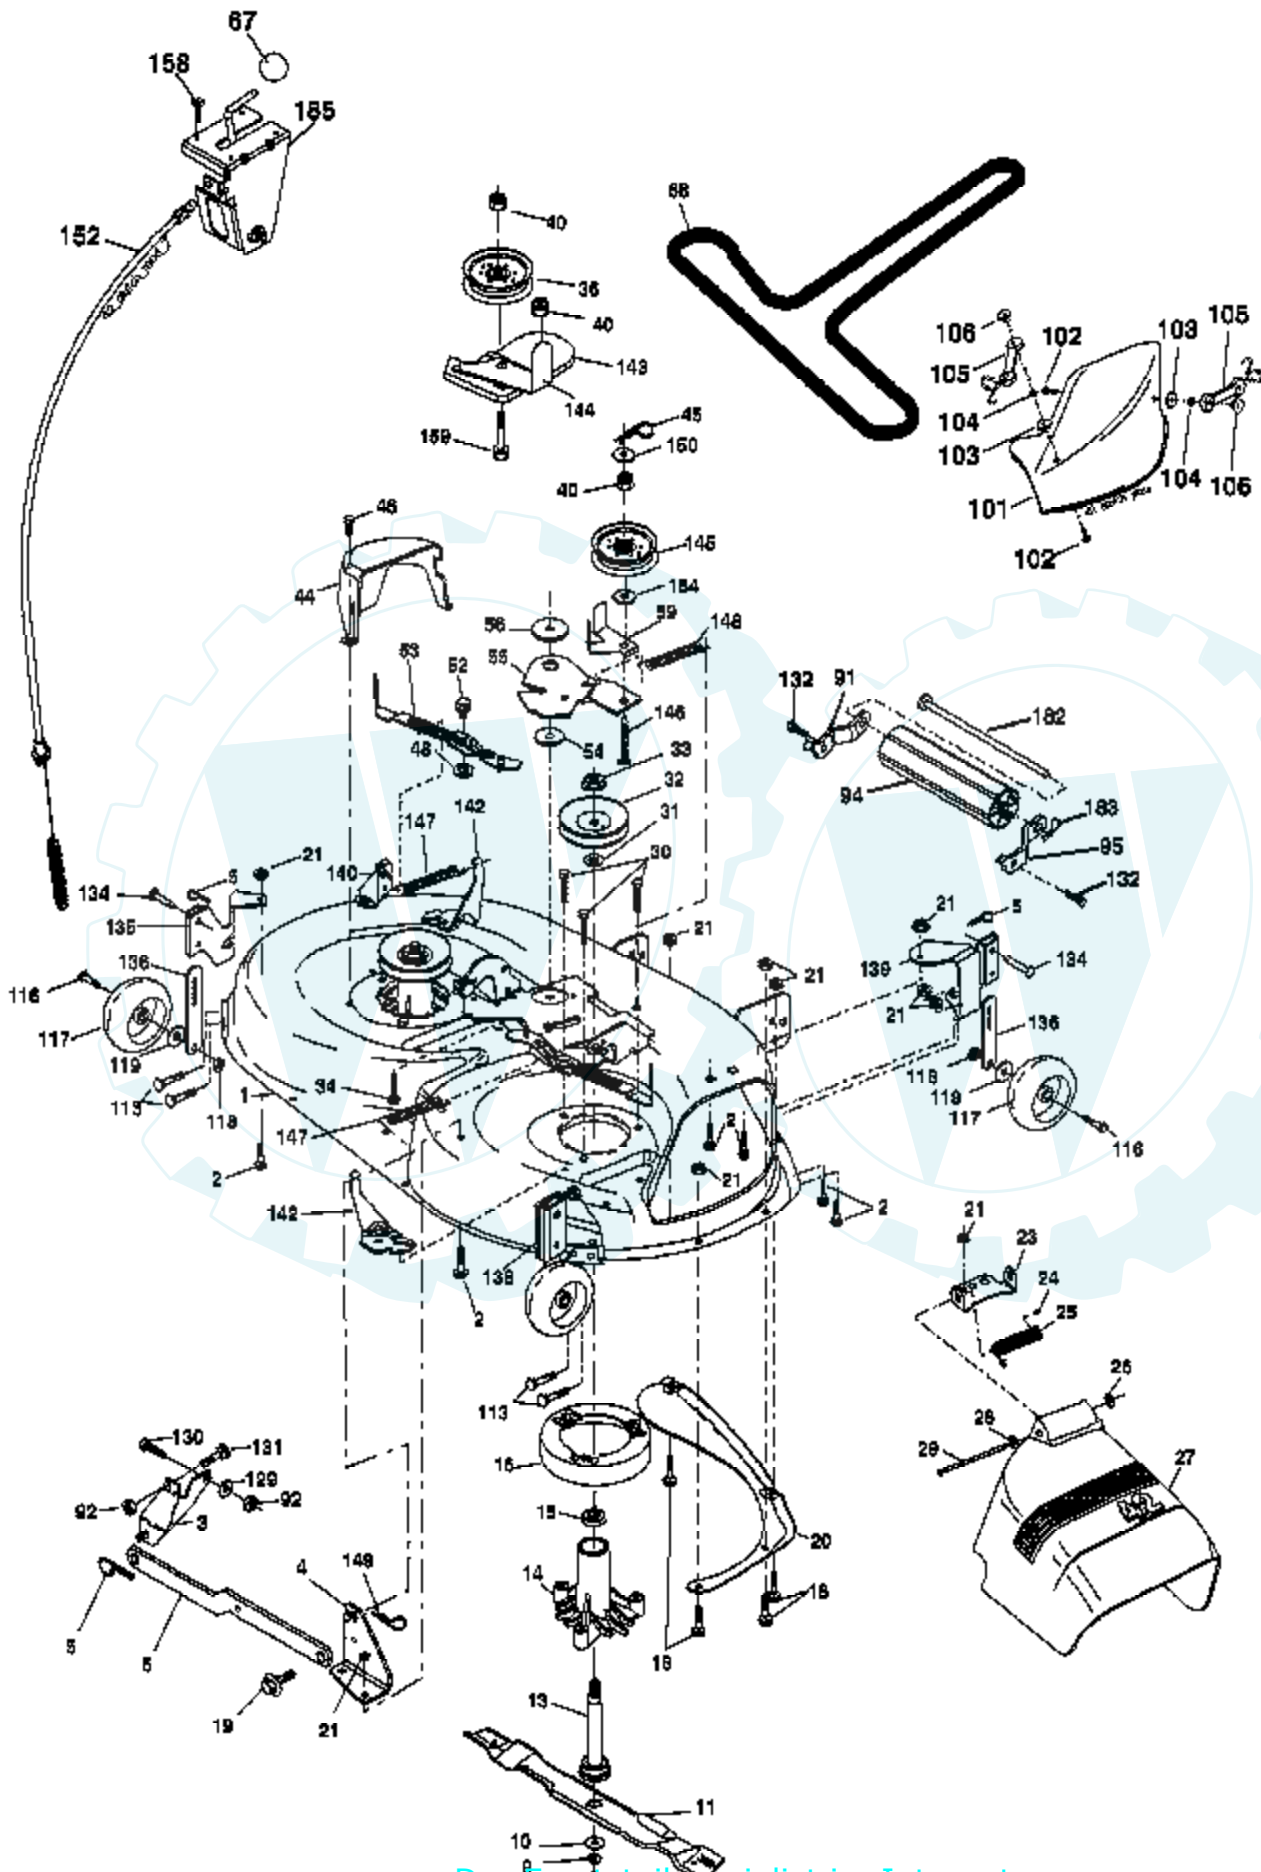

Ref #	Part Number	Qty	Description
1	170771		Control, Throttle
2	17720408		Screw Hex Thd Cut 1/4-20 x 1/2
3			Engine Briggs Model 407577 (Order Parts from Engine Mfg.)
4	149723		Muffl er, Asm. Twin Lo-Tone
5	160589		Pipe Exhaust Intek 20 RH
6	159955		Pipe Exhaust Intek 20 LH
8	171877		Bolt 5/16-18 unc x 3/4 w/Sems
10	162797		Shield Browing B&S Intek II
13	165391		Muffl er Gasket
14	148456		Tube Oil Drain
17	17060624		Screw 3/8-16 x 1-1/2
23	169837		Shield, Browning/Debris Guard
25	145996		Control Choke
26	73920600		Nut Keps 3/8-24 unf
29	137180		Arrester, Spark
31	179022		Tank, Fuel
32	179124X428		Cap Gauge, Fuel
33	123487X		Clamp, Hose Blk
37	8543R		Line, Fuel
38	181654		Plug Drain Oil Easy
41	139277		Stem Tank Fuel
45	17000612		Screw Hex Wsh Thdrol 3/8-16 x 3/4
72	183906		Screw Socket Head 5/16-18 x 1
81	73510400		Nut Keps Hex 1/4-20 unc
112	3645J		Bushing

Ref #	Part Number	Qty	Description
1	159461		Wire Asm Inner/Sprg W/plunger
2	159476		Shaft Asm Lift RH w/Inf
3	188822		Pin Groove
4	12000002		E Ring #5133-62
5	19211621		Washer 21/32 x 1 x 21 Ga.
6	120183X		Bearing Nylon Blk 629 Id
7	125631X		Grip Handle
8	124526X		Button Plunger
11	139865		Link Lift LH Fixed Length
12	139866		Link Lift RH Fixed Length
13	4939M		Retainer Spring
15	173288		Link Front
16	73350800		Nut Jam Hex 1/2-13 unc
17	175689		Trunnion
18	73800800		Nut Lock W/Wsh 1/2-13 unc
19	139868		Arm Suspension Rear
20	163552		Retainer Spring
23	110807X		Nut Special
24	19131016		Washer 13/32 x 5/8 x 16 Ga.
25	2876H		Spring 2-1/8"
26	169484		Retainer Clip
27	126971X		Rod Adj Lift Zinc 7.49 Wrk Lg
28	73350600		Nut Hex Jam 3/8-16 unc
29	138057		Knob Inf 3/8-16 unc Blk W/sym
30	150233		Trunnion Infin Height
31	169865		Bearing Pvt Lift
32	73540600		Nut Crownlock 3/8 - 24
36	155097		Pointer Height Indicator
37	123935X		Plug Hole Blk 1.485/1.515 Dia.
38	17060516		Screw 5/16-18 x 1
40	19112410		Washer 11/32 x 1-1/2 10 Ga.
41	155098		Indicator Height STLT
49	145212		Nut Hex Flange Lock
50	110452X		Nut PUsH Phos & Oi