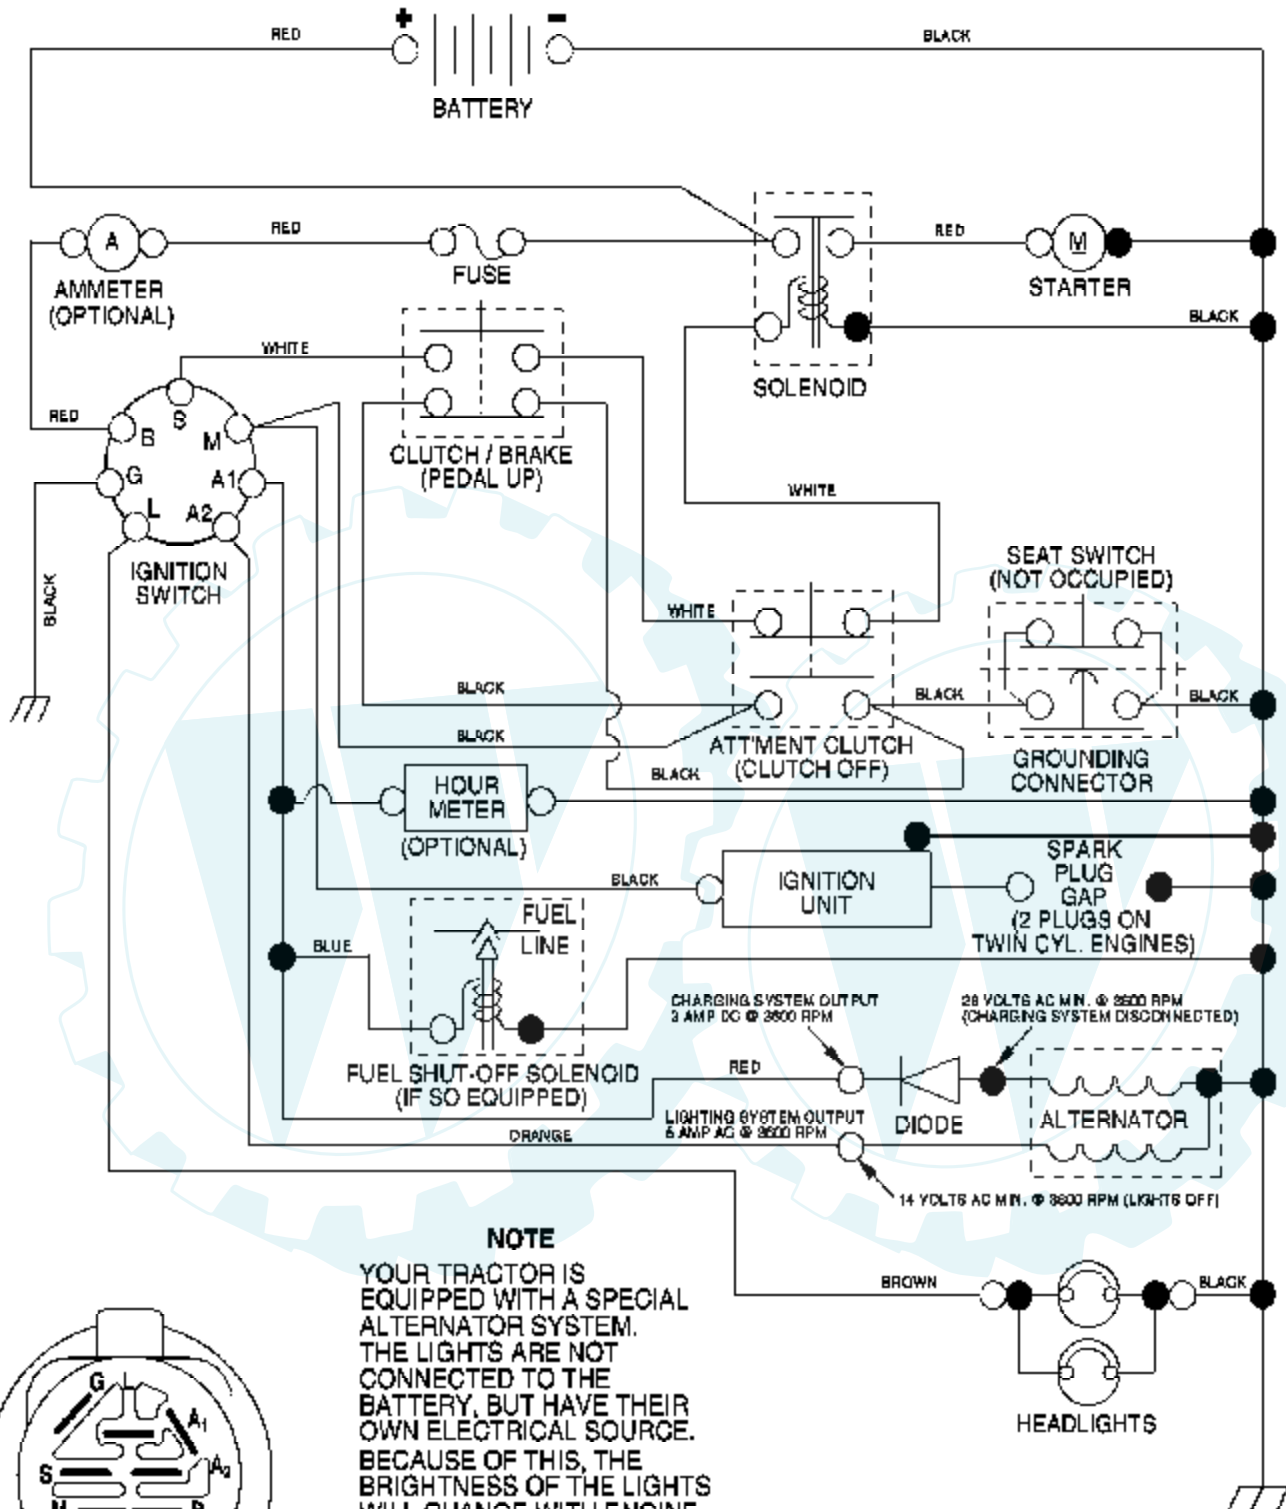

NOTE

YOUR TRACTOR IS EQUIPPED WITH A SPECIAL ALTERNATOR SYSTEM. THE LIGHTS ARE NOT CONNECTED TO THE BATTERY, BUT HAVE THEIR OWN ELECTRICAL SOURCE. BECAUSE OF THIS, THE BRIGHTNESS OF THE LIGHTS WILL CHANGE WITH ENGINE SPEED. AT IDLE THE LIGHTS WILL DIM. AS THE ENGINE IS SPEEDED UP, THE LIGHTS WILL BECOME THEIR BRIGHTEST.