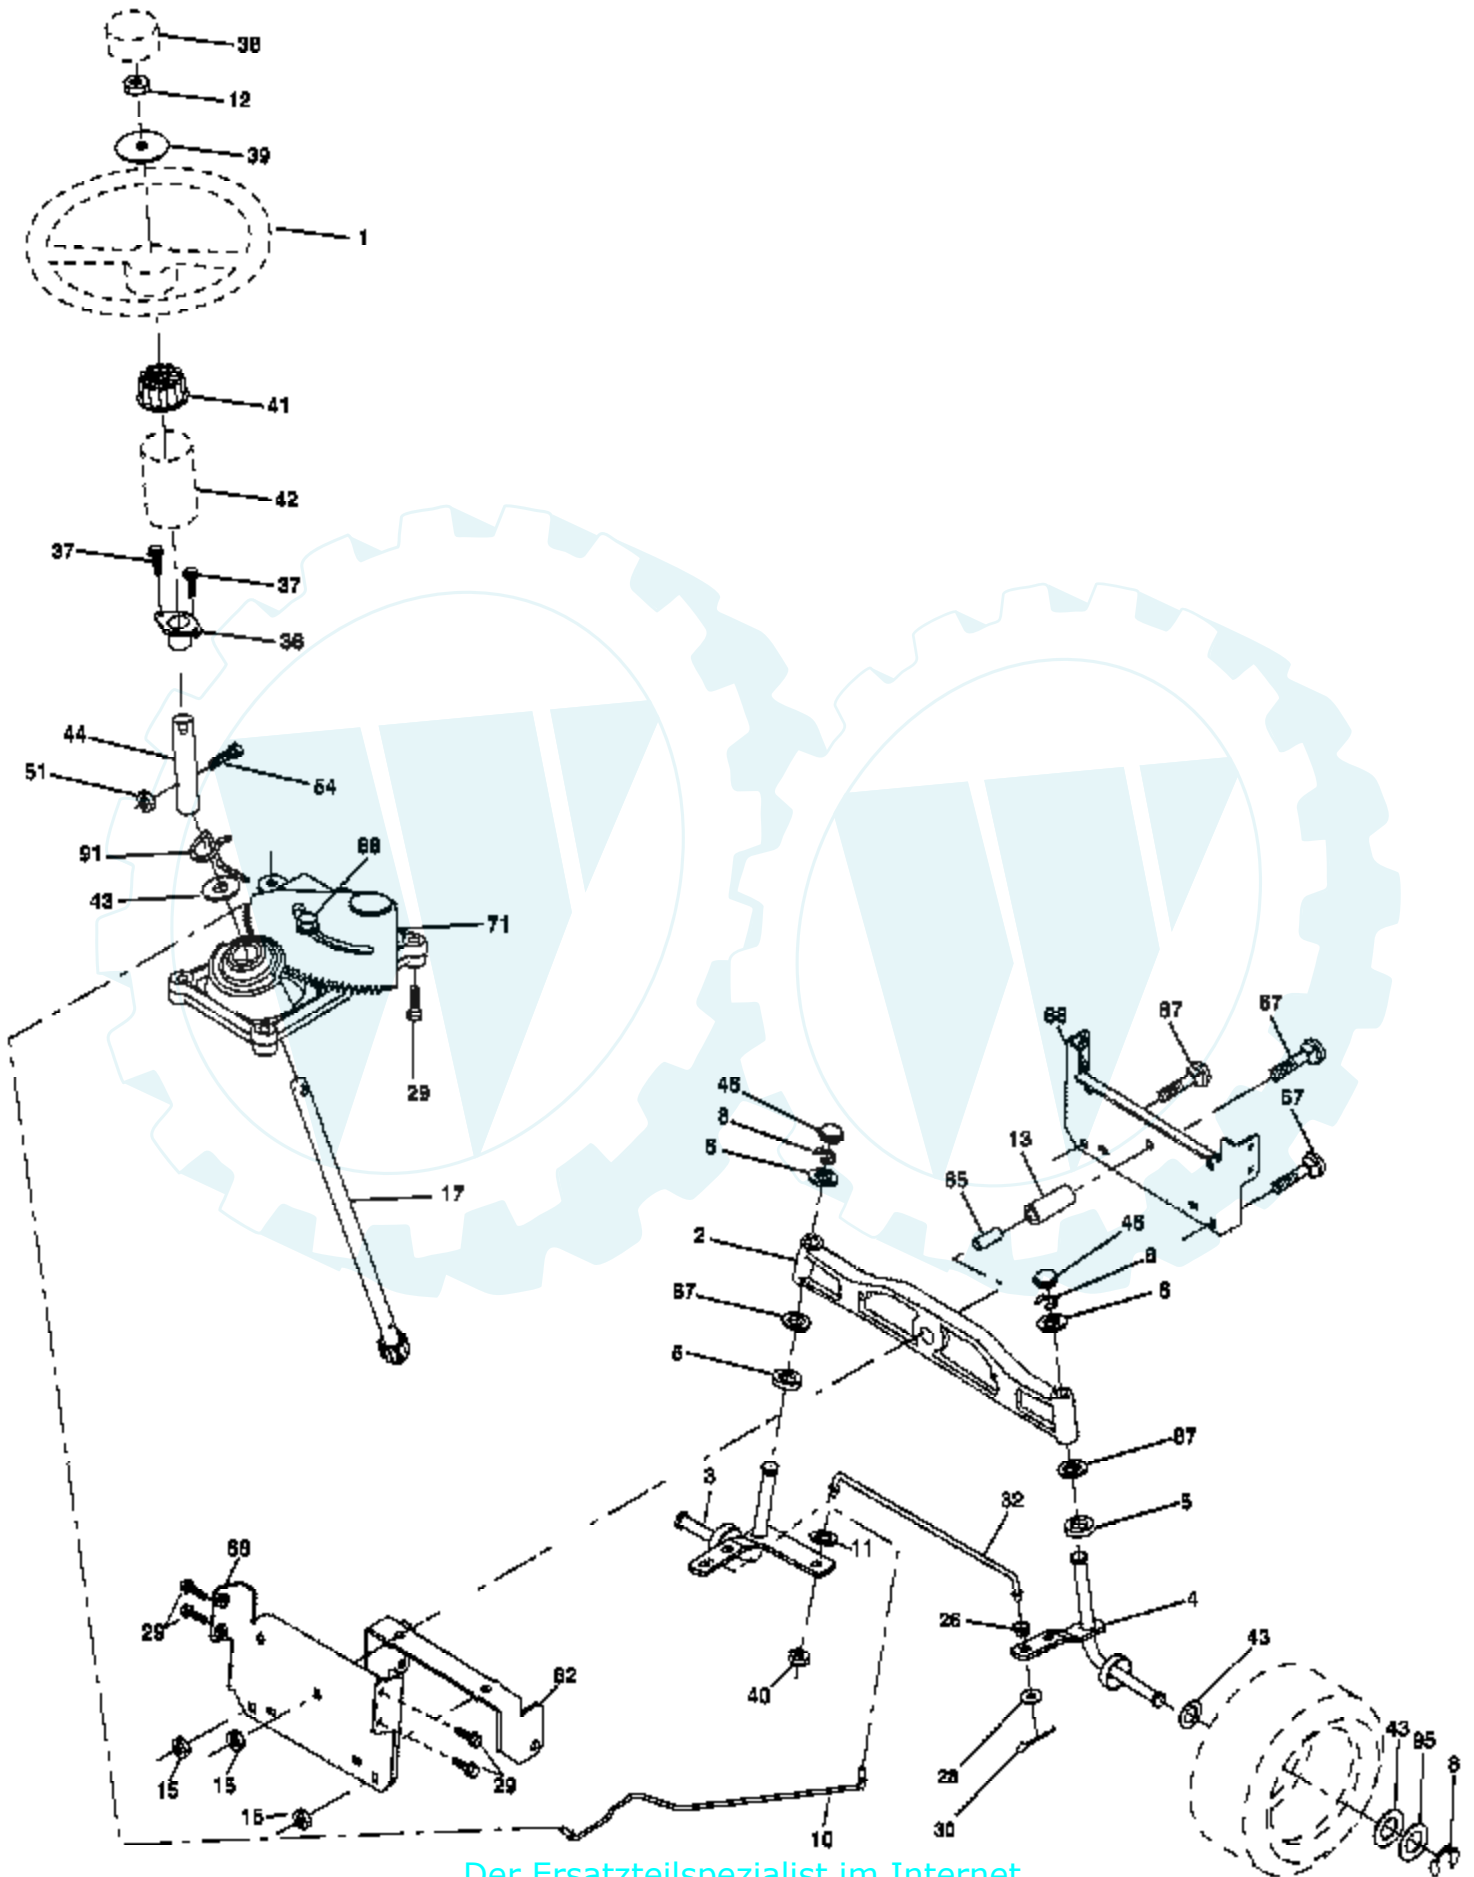

IGNITION SWITCH

POSITION	CIRCUIT	"MAKE"
OFF	M+G+A1	NONE
RUN/LIGHT	B+A1	A2+L
RUN	B+A1	NONE
START	B + S + A1	NONE

WIRING INSULATED CLIPS

NOTE: IF WIRING INSULATED CLIPS WERE REMOVED FOR SERVICING OF UNIT, THEY SHOULD BE REPLACED TO PROPERLY SECURE YOUR WIRING.

NON-REMOVABLE CONNECTIONS

REMOVABLE CONNECTIONS

Ref #	Part Number	Qty	Description
1	188705		Seat
2	180166		Bracket Pivot Fender
3	71110616		Bolt Fin Hex 3/8-16 unc x 1
4	19131610		Washer 13/32 x 1 x 10 Ga.
5	145006		Clip Push-In
6	73800600		Nut Hex w/Ins. 3/8-16 unc
7	124181X		Spring Seat Cprsn 2 250 Blk Zi
8	17000616		Screw 3/8-16 x 1.5 Smgml
9	19131614		Washer 13/32 x 1 x 14 Ga.
10	180186		Pan Seat
11	166369		Knob Seat
12	121246X		Bracket Mounting Switch
13	121248X		Bushing Snap Blk Nyl 50 ld
14	72050412		Bolt Rdhd Sqnk 1/4-20 x 1-1/2
15	134300		Spacer Split 28x 88
16	121250X		Spring Cprsn
17	123976X		Nut Lock 1/4 Lge Flg Gr. 5 Zinc
21	171852		Bolt Shoulder 5/16-18 unc
22	73800500		Nut Hex Lock W/Ins 5/16-18
24	19171912		Washer 17/32 x 1-3/16 x 12 Ga.