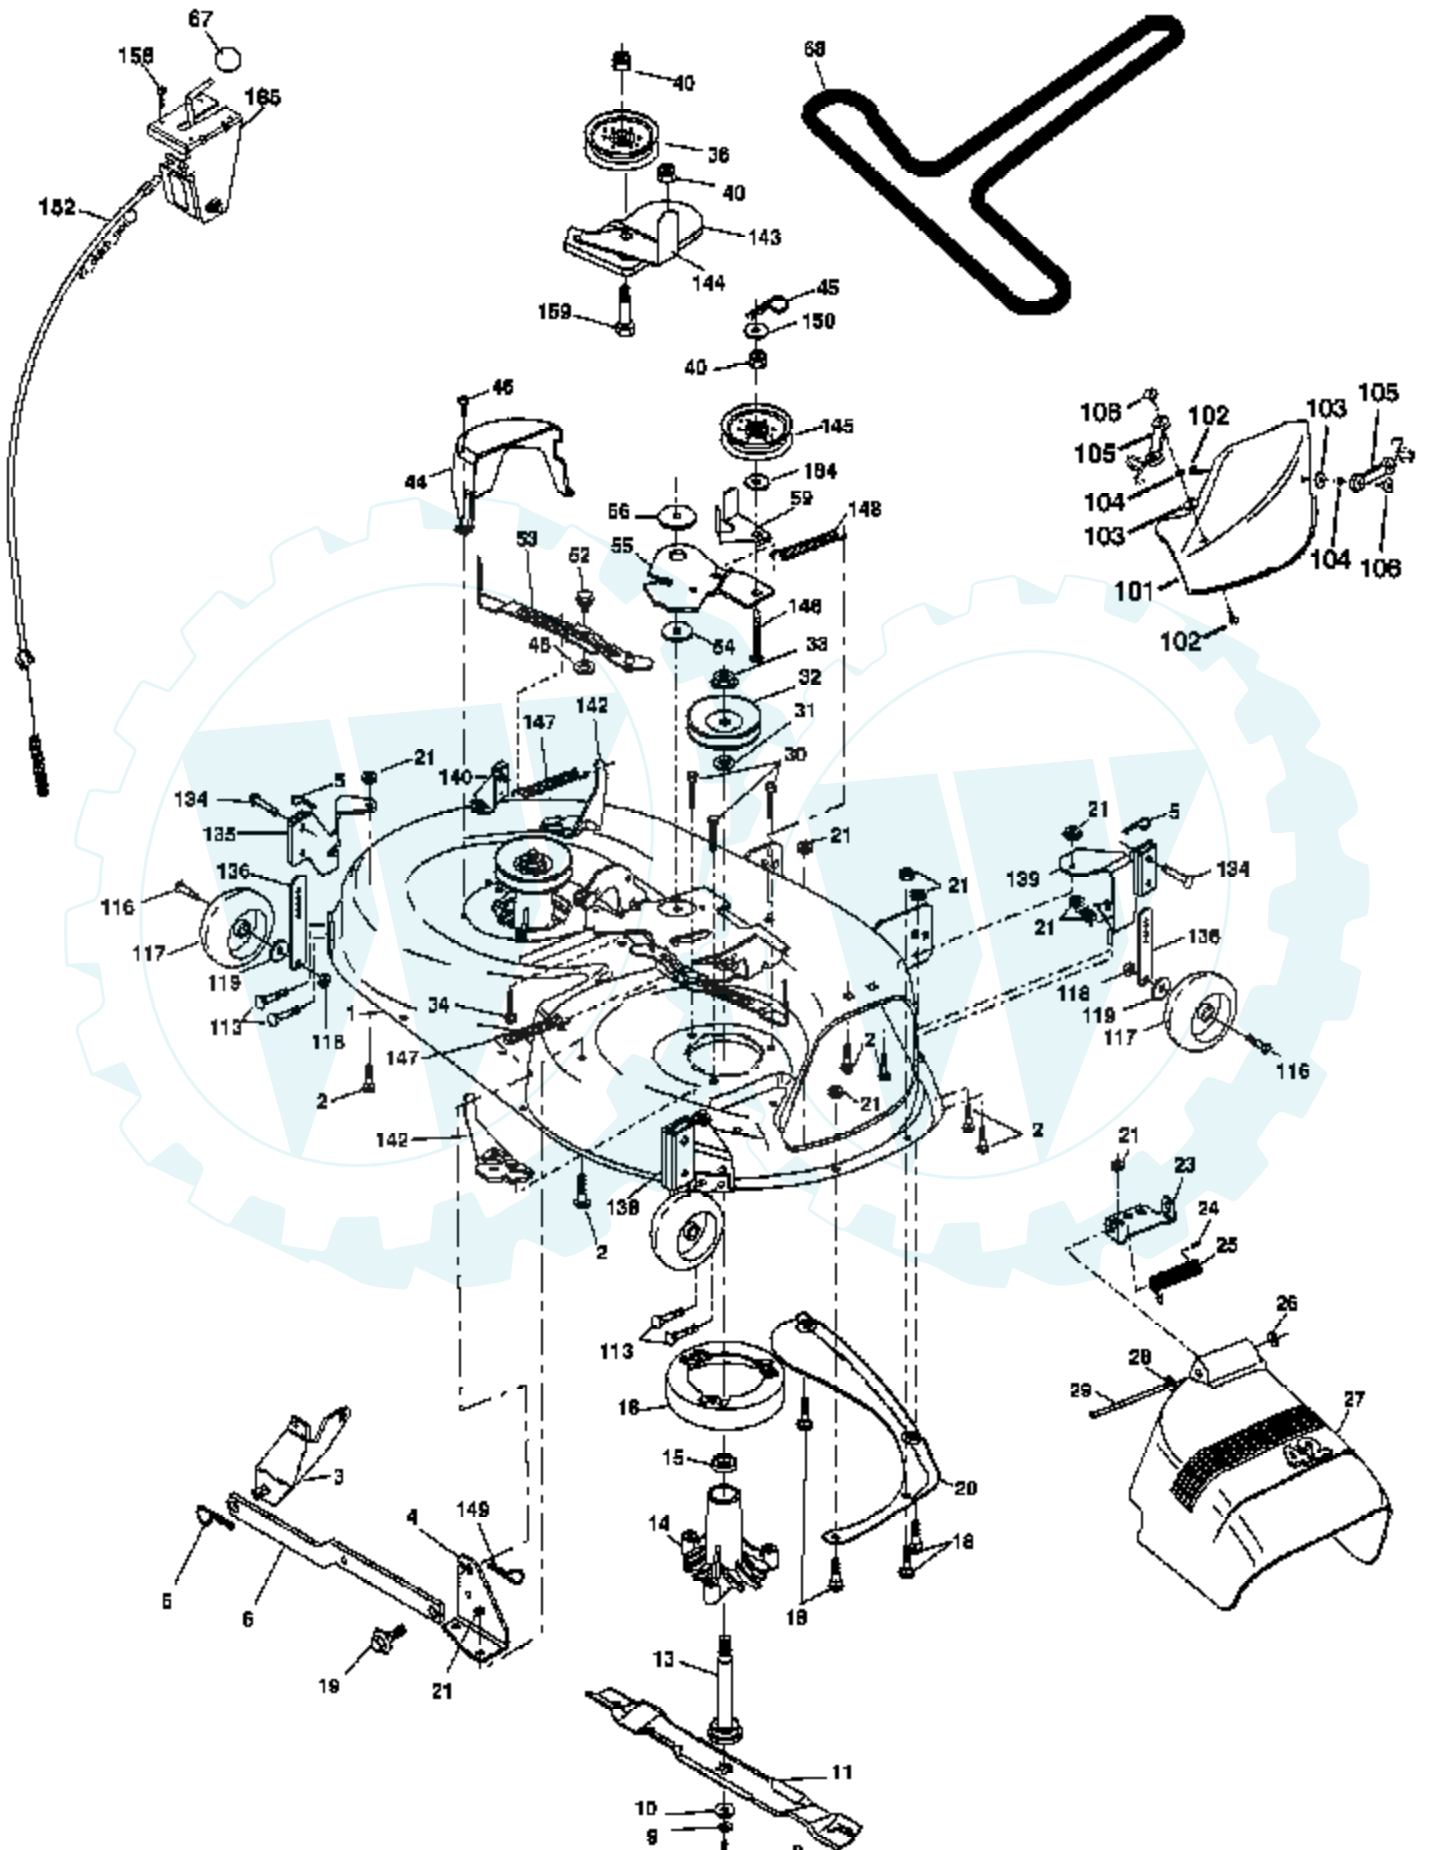

Ref #	Part Number	Qty	Description
1	170551		Control Th/ch Flag
2	17720408		Screw Hex Thd Cut 1/4-20 x 1/2
3			Engine, Briggs Model 31P777 (Order Parts From Engine Manufacturer)
4	137352		Muffl er
13	165291		Gasket Eng
14	148456		Tube Drain Oil Easy
23	169837		Shield Brn/Dbr Guard
29	137180		Kit Spark Arrestor (Flat Scrn)
31	185534		Tank Fuel Front
32	140527		Cap Asm Fuel W/sym Vented
33	123487X		Clamp Hose Black
37	137040		Line Fuel 20"
38	181654		Plug Drain Oil Easy
44	17670412		Screw Hexwsh Thdrol 1/4-20 x 3/4
45	17000612		Screw Hexwsh Thdr 3/8-16 x 3/4
46	19091416		Washer 9/32 x 7/8 x 16 Ga
72	183906		Screw Socket Head 5/16-18 x 1
78	17060620		Screw 3/8-16 x 1-1/4
81	73510400		Nut Keps Hex 1/4-20 unc

Ref #	Part Number	Qty	Description
1	159461		Wire Asm Inner/Sprg W/plunger LT
2	159476		Shaft Asm Lift RH w/Inf
3	178981		Pin Groove 1 500 Zinc
4	12000002		E Ring #5133-62
5	19211621		Washer 21/32 x 1 x 21 Ga.
6	120183X		Bearing Nylon Blk 629 Id
7	125631X		Grip Handle
8	124526X		Button Plunger
11	139865		Link Lift LH Fixed Length
12	139866		Link Lift RH Fixed Length
13	4939M		Retainer Spring
15	173288		Link Front
16	73350800		Nut Jam Hex 1/2-13 unc
17	175689		Trunnion
18	73800800		Nut Lock W/Wsh 1/2-13 unc
19	139868		Arm Suspension Rear
20	163552		Retainer Spring
31	169865		Bearing Pvt Lift
32	73540600		Nut Crownlock 3/8 - 24