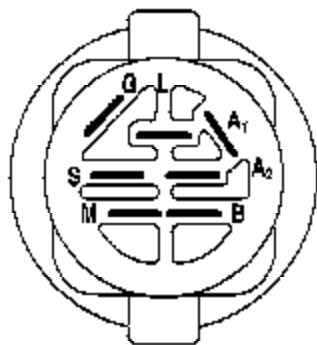

IGNITION SWITCH

POSITION	CIRCUIT	"MAKE"
OFF	M+G+A1	NONE
RUN/LIGHT	B+A1	A2+L
RUN	B+A1	NONE
START	B + S + A1	NONE

WIRING INSULATED CLIPS

NOTE: IF WIRING INSULATED CLIPS WERE REMOVED FOR SERVICING OF UNIT, THEY SHOULD BE REPLACED TO PROPERLY SECURE YOUR WIRING.