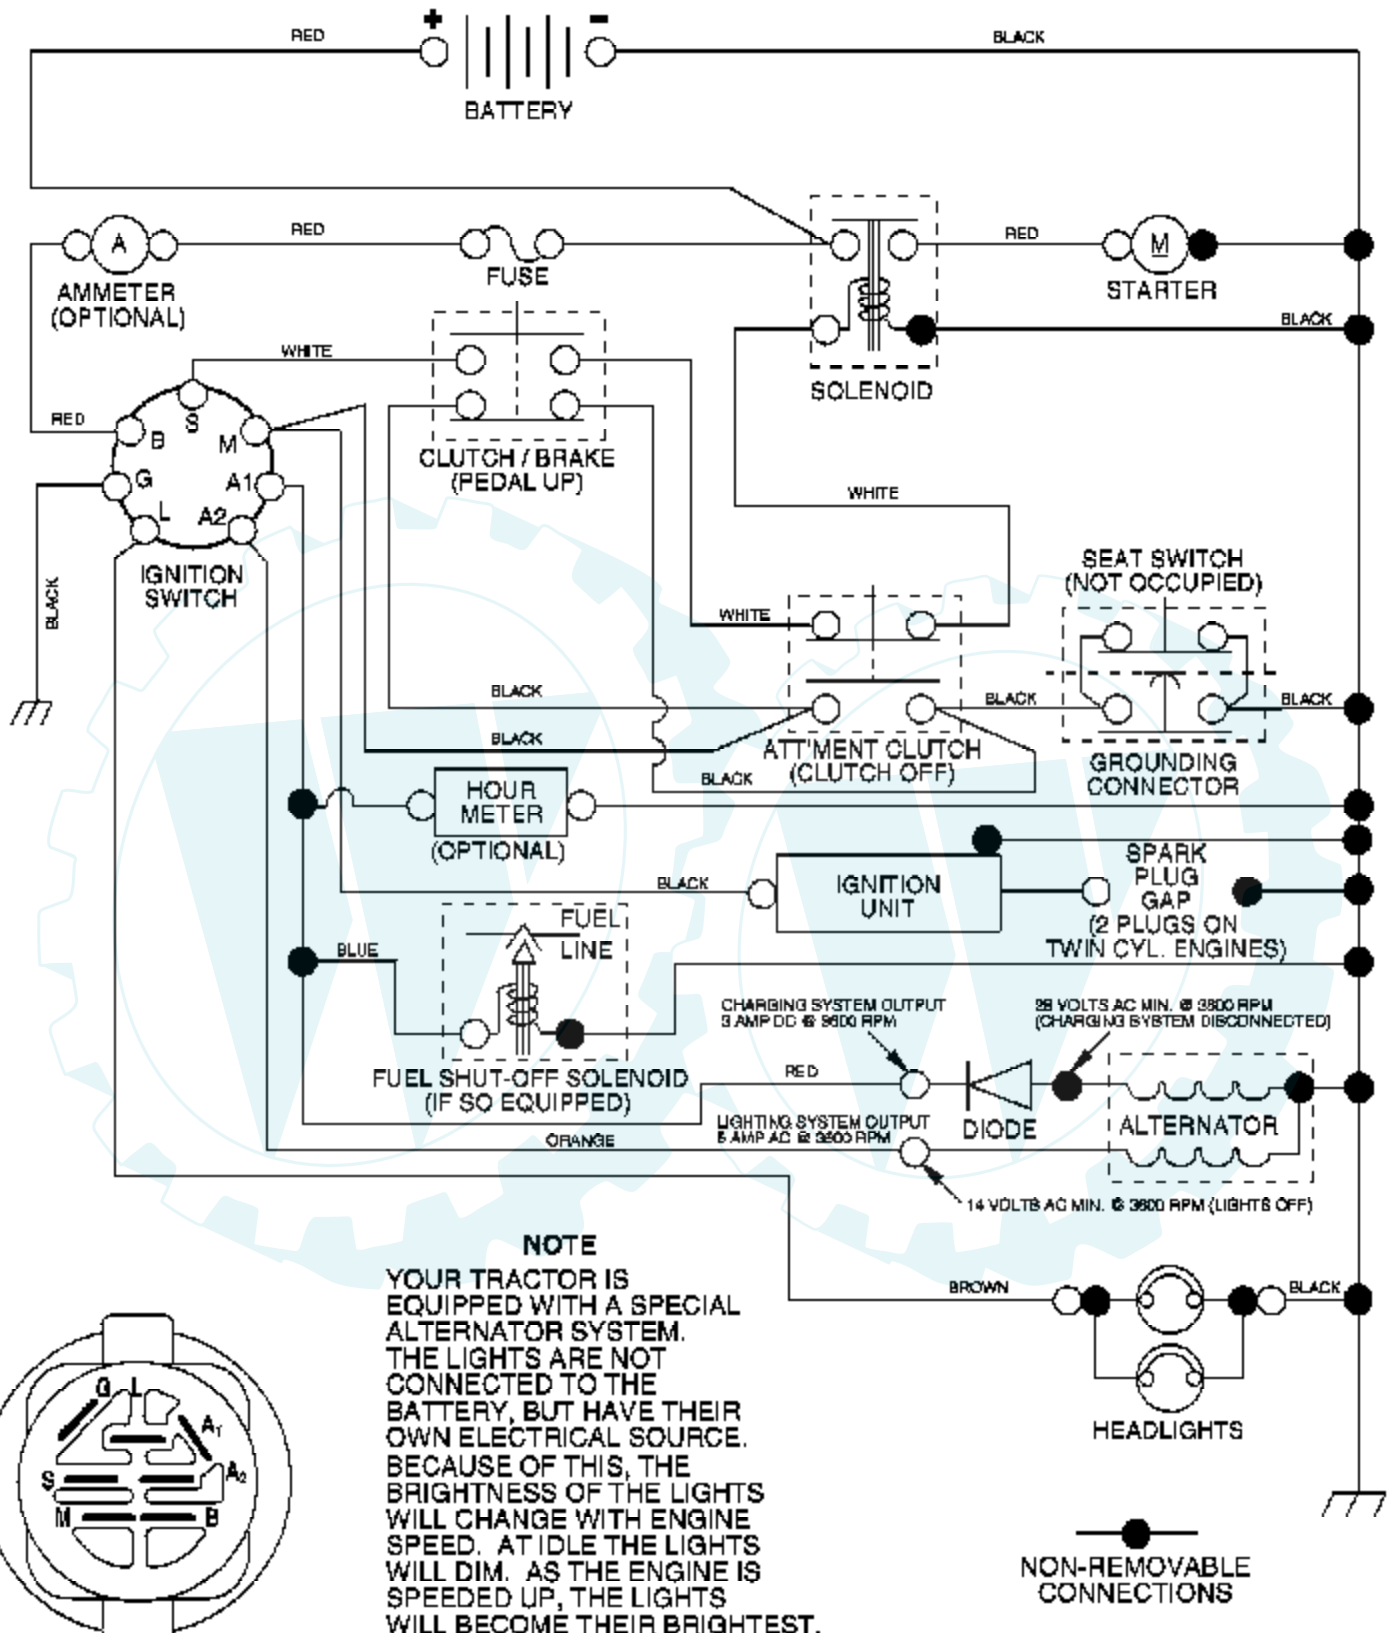

IGNITION SWITCH

NOTE

YOUR TRACTOR IS EQUIPPED WITH A SPECIAL ALTERNATOR SYSTEM. THE LIGHTS ARE NOT CONNECTED TO THE BATTERY, BUT HAVE THEIR OWN ELECTRICAL SOURCE. BECAUSE OF THIS, THE BRIGHTNESS OF THE LIGHTS WILL CHANGE WITH ENGINE SPEED. AT IDLE THE LIGHTS WILL DIM. AS THE ENGINE IS SPEEDED UP, THE LIGHTS WILL BECOME THEIR BRIGHTEST.

NON-REMOVABLE CONNECTIONS

REMOVABLE CONNECTIONS