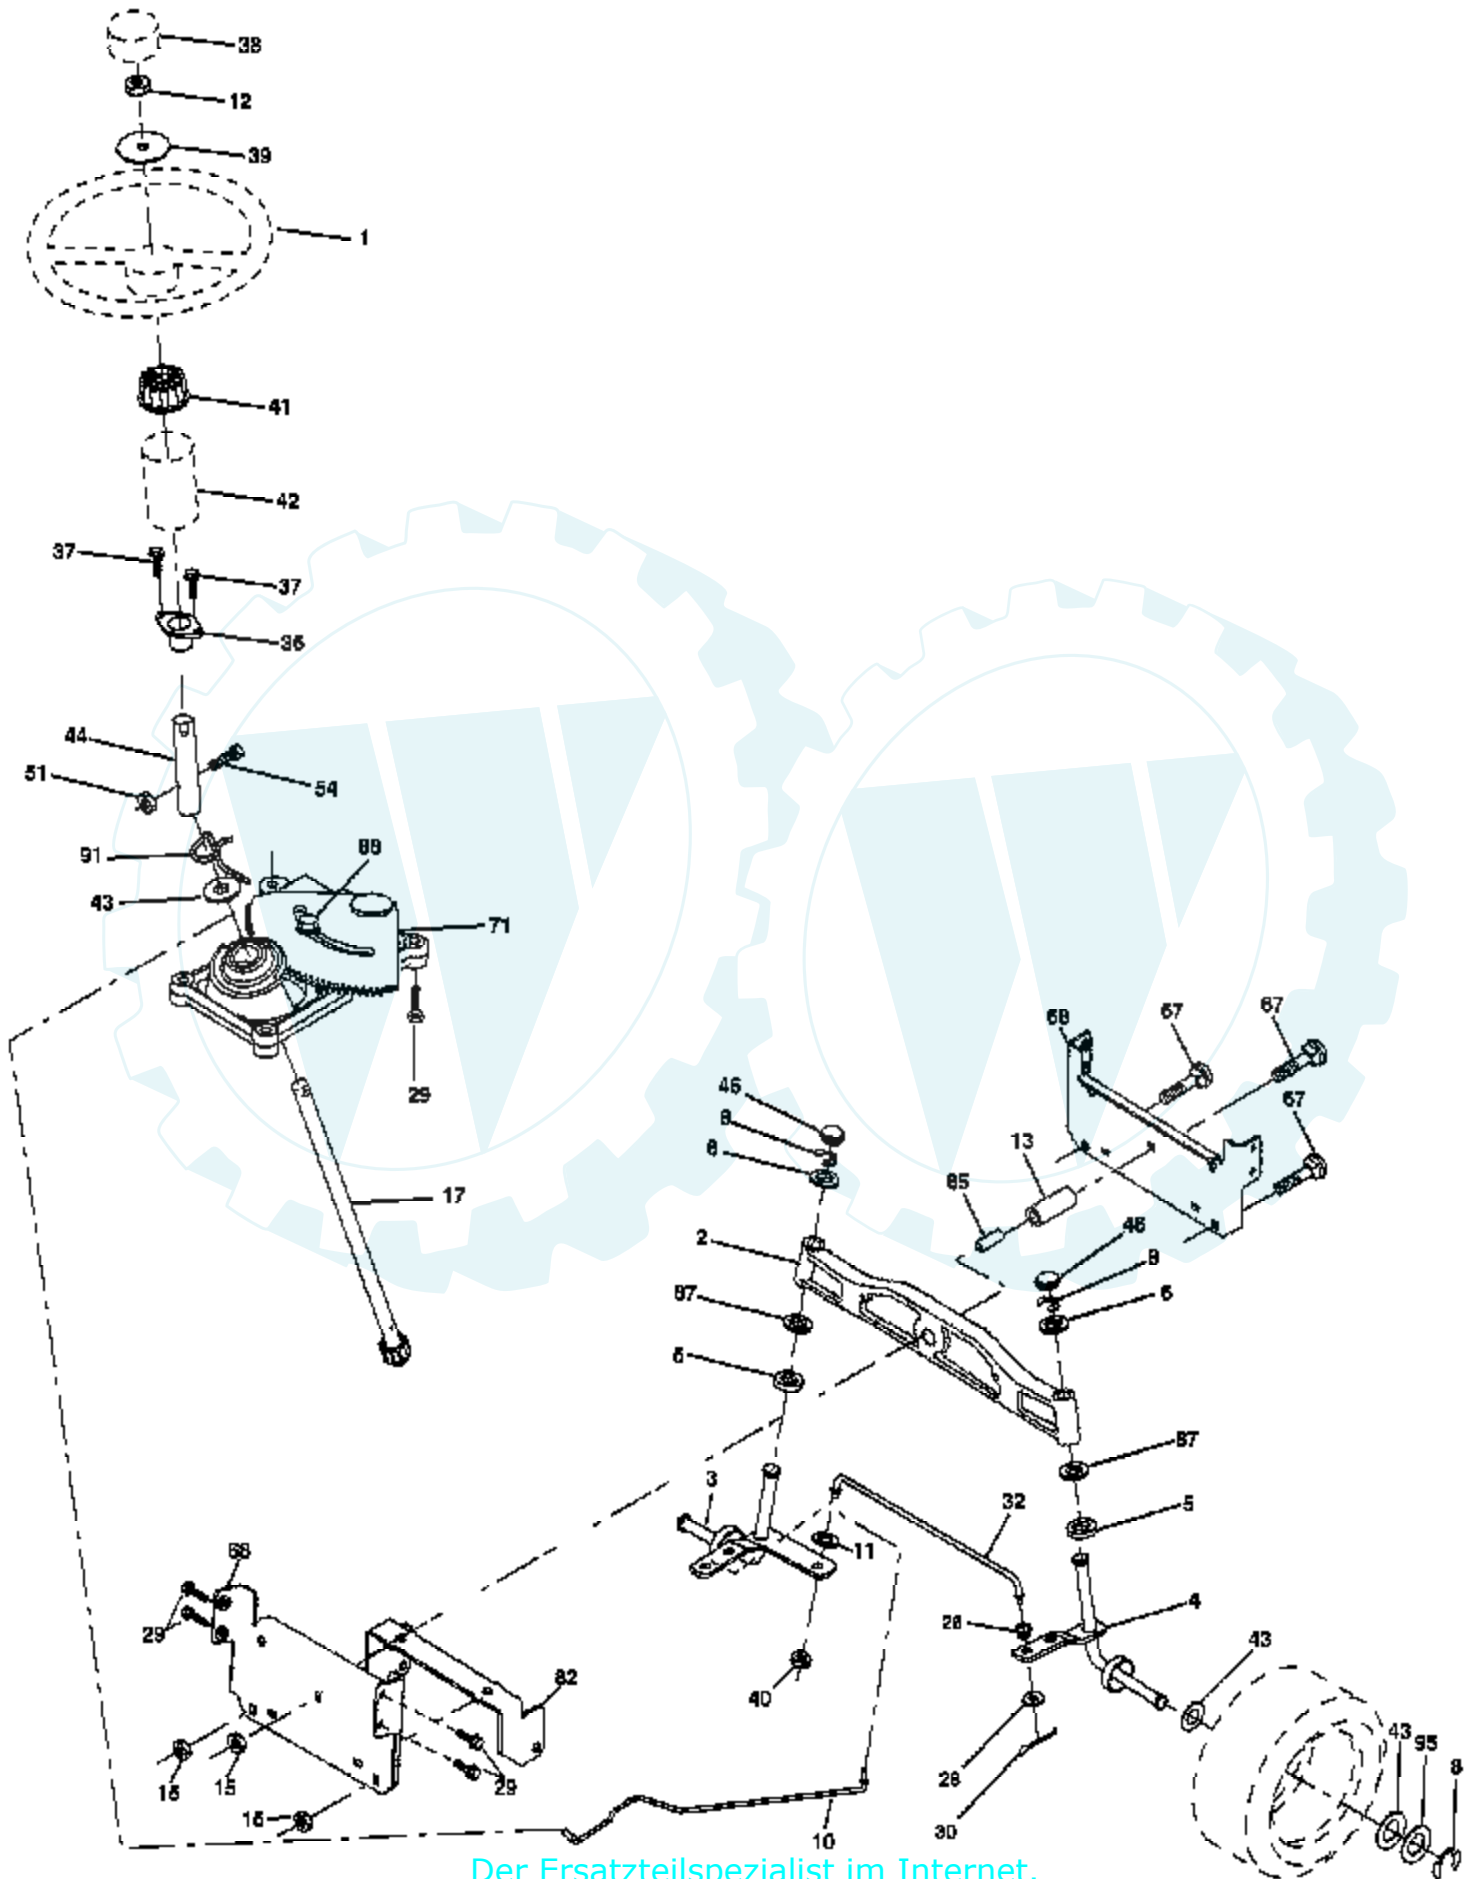

NON-REMOVABLE CONNECTIONS

REMOVABLE CONNECTIONS

IGNITION SWITCH

POSITION	CIRCUIT	"MAKE"
OFF	M+G+A1	NONE
RUN/LIGHT	B+A1	A2+L
RUN	B+A1	NONE
START	B + S + A1	NONE

WIRING INSULATED CLIPS

NOTE: IF WIRING INSULATED CLIPS WERE REMOVED FOR SERVICING OF UNIT, THEY SHOULD BE REPLACED TO PROPERLY SECURE YOUR WIRING.

Ref #	Part Number	Qty	Description
1	188704		Seat
2	180166		Bracket Pivot
3	71110616		Bolt Fin Hex 3/8-16 unc x 1
4	19131610		Washer 13/32 x 1 x 10 Ga.
5	145006		Clip Push-In
6	73800600		Nut Hex w/Ins. 3/8-16 unc
7	124181X		Spring Seat Cprsn 2 250 Blk Zi
8	17000616		Screw 3/8-16 x 1.5
9	19131614		Washer 13/32 x 1 x 14 Ga.
10	180186		Pan Seat
11	166369		Knob Seat
12	121246X		Bracket Mounting Switch
13	121248X		Bushing Snap Blk Nyl 50 Id
14	72050412		Bolt Rdhd Sqnk 1/4-20 x 1-1/2
15	134300		Spacer Split 28x 88
16	121250X		Spring Cprsn
17	123976X		Nut Lock 1/4 Lge Flg Gr. 5 Zinc
21	171852		Bolt Shoulder 5/16-18 Unc
22	73800500		Nut Hex Lock W/Ins 5/16-18
24	19171912		Washer 17/32 x 1-3/16 x 12 Ga.

Ref #	Part Number	Qty	Description
1	59192		Cap Valve Tire
2	65139		Stem Valve
3	106222X		Tire F T 15 X 6 0 - 6 Service
4	59904		Tube Front (Service Item Only)
5	106732X624		Rim Asm 6"front Service
6	278H		Fitting Grease (Front Wheel Only)
7	9040H		Bearing Flange (Front Wheel Only)
8	106108X624		Rim Asm 8"rear Service
9	122082X		Tire R T 20x10-8 Service
10	7152J		Tube Rear (Service Item Only)
11	104757X428		Cap Axle Blk 1 50 X 1 00
	144334		Sealant, Tire (10 oz. Tube)