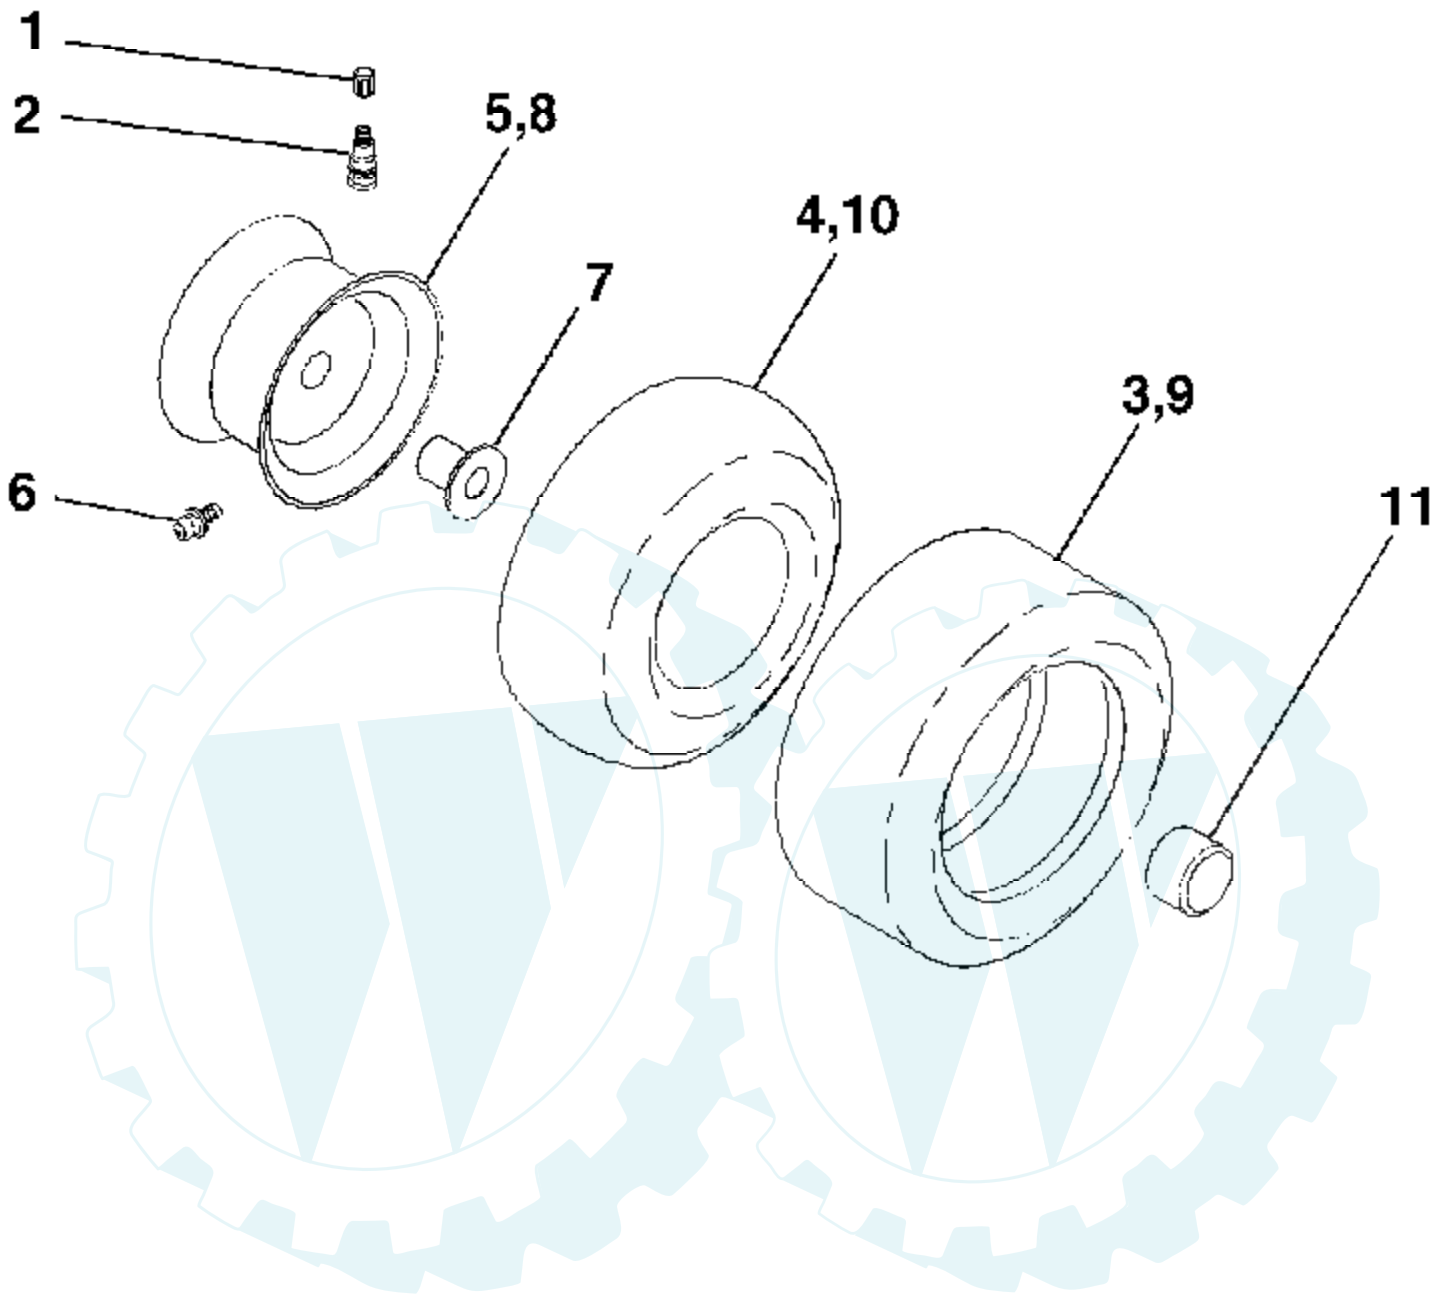

Ref #	Part Number	Qty	Description
1	59192		Cap Valve Tire
2	65139		Stem Valve
3	106222X		Tire F T 15 X 6 0 - 6 Service
4	59904		Tube Front (Service Item Only)
5	106732X624		Rim Asm 6"front Service
6	278H		Fitting Grease (Front Wheel Only)
7	9040H		Bearing Flange (Front Wheel Only)
8	106108X624		Rim Asm 8"rear Service
9	122082X		Tire R T 20x10-8 Service
10	7152J		Tube Rear (Service Item Only)
11	104757X428		Cap Axle Blk 1 50 X 1 00
	144334		Sealant, Tire (10 oz. Tube)