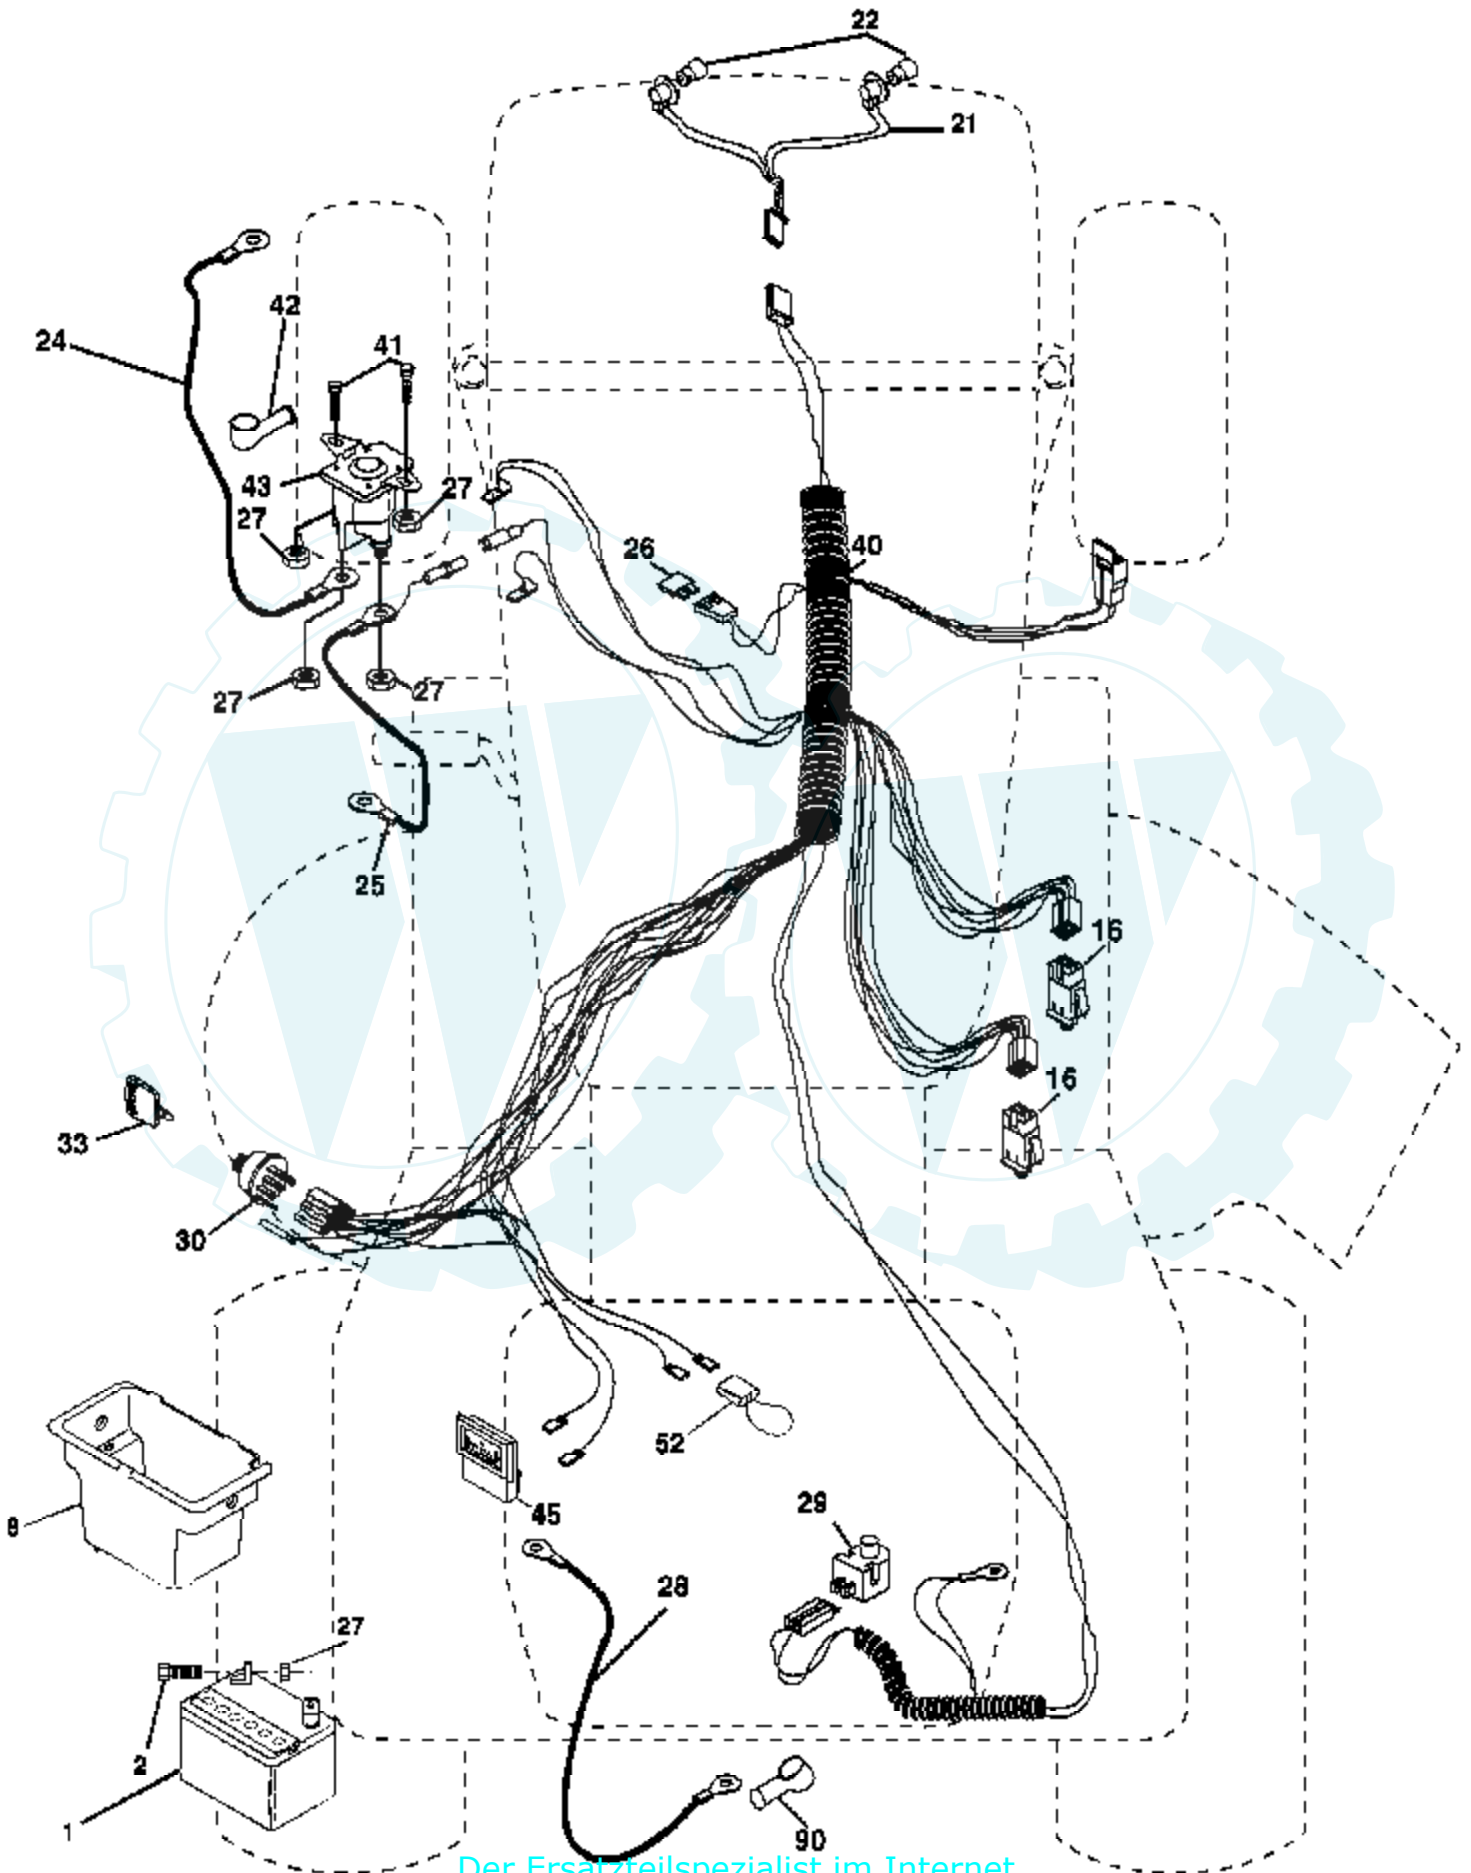

Ref #	Part Number	Qty	Description
1	156811		Decal Oper
2	170563		Decal Deck Warn.
3	189823		Decal Hood RH Agway
4	189824		Decal Hood LH Agway
5	189288		Decal HP Engine
6	179128		Decal Deck "B" 42"
7	190456		Decal Repl. Parts
8	186210		Decal Steering Wheel Agway
9	189828		Decal 18/42 Agway
10	157141		Decal Fender Danger E/F
11	173587		Decal RH FNDR Reflector
12	186209		Decal Agway
13	145005		Decal Battery
14	160396		Decal V-Belt Schematic
15	173589		LH FNDR Reflector
	179768X428		Pad Footrest LH
	179769X428		Pad Footrest RH
	138311		Decal Handle Lft Height Adjust
	166960		Decal By Pass
	190617		Manual Owner's (English)
	190618		Manual Owner's (Spanish)

Ref #	Part Number	Qty	Description
1	170551		Control Th/ch Flag
2	17720408		Screw Hex Thd Cut 1/4-20 x 1/2
3			Engine, Briggs Model 31P777 (Order Parts From Engine Manufacturer)
4	137352		Muffl er
13	165291		Gasket Eng
14	148456		Tube Drain Oil Easy
23	169837		Shield Brn/Dbr Guard
29	137180		Kit Spark Arrestor (Flat Scrn)
31	185534		Tank Fuel Front
32	140527		Cap Asm Fuel W/sym Vented
33	123487X		Clamp Hose Black
37	137040		Line Fuel 20"
38	181654		Plug Drain Oil Easy
44	17670412		Screw Hexwsh Thdrol 1/4-20 x 3/4
45	17000612		Screw Hexwsh Thdr 3/8-16 x 3/4
46	19091416		Washer 9/32 x 7/8 x 16 Ga
72	183906		Screw Socket Head 5/16-18 x 1
78	17060620		Screw 3/8-16 x 1-1/4
81	73510400		Nut Keps Hex 1/4-20 unc