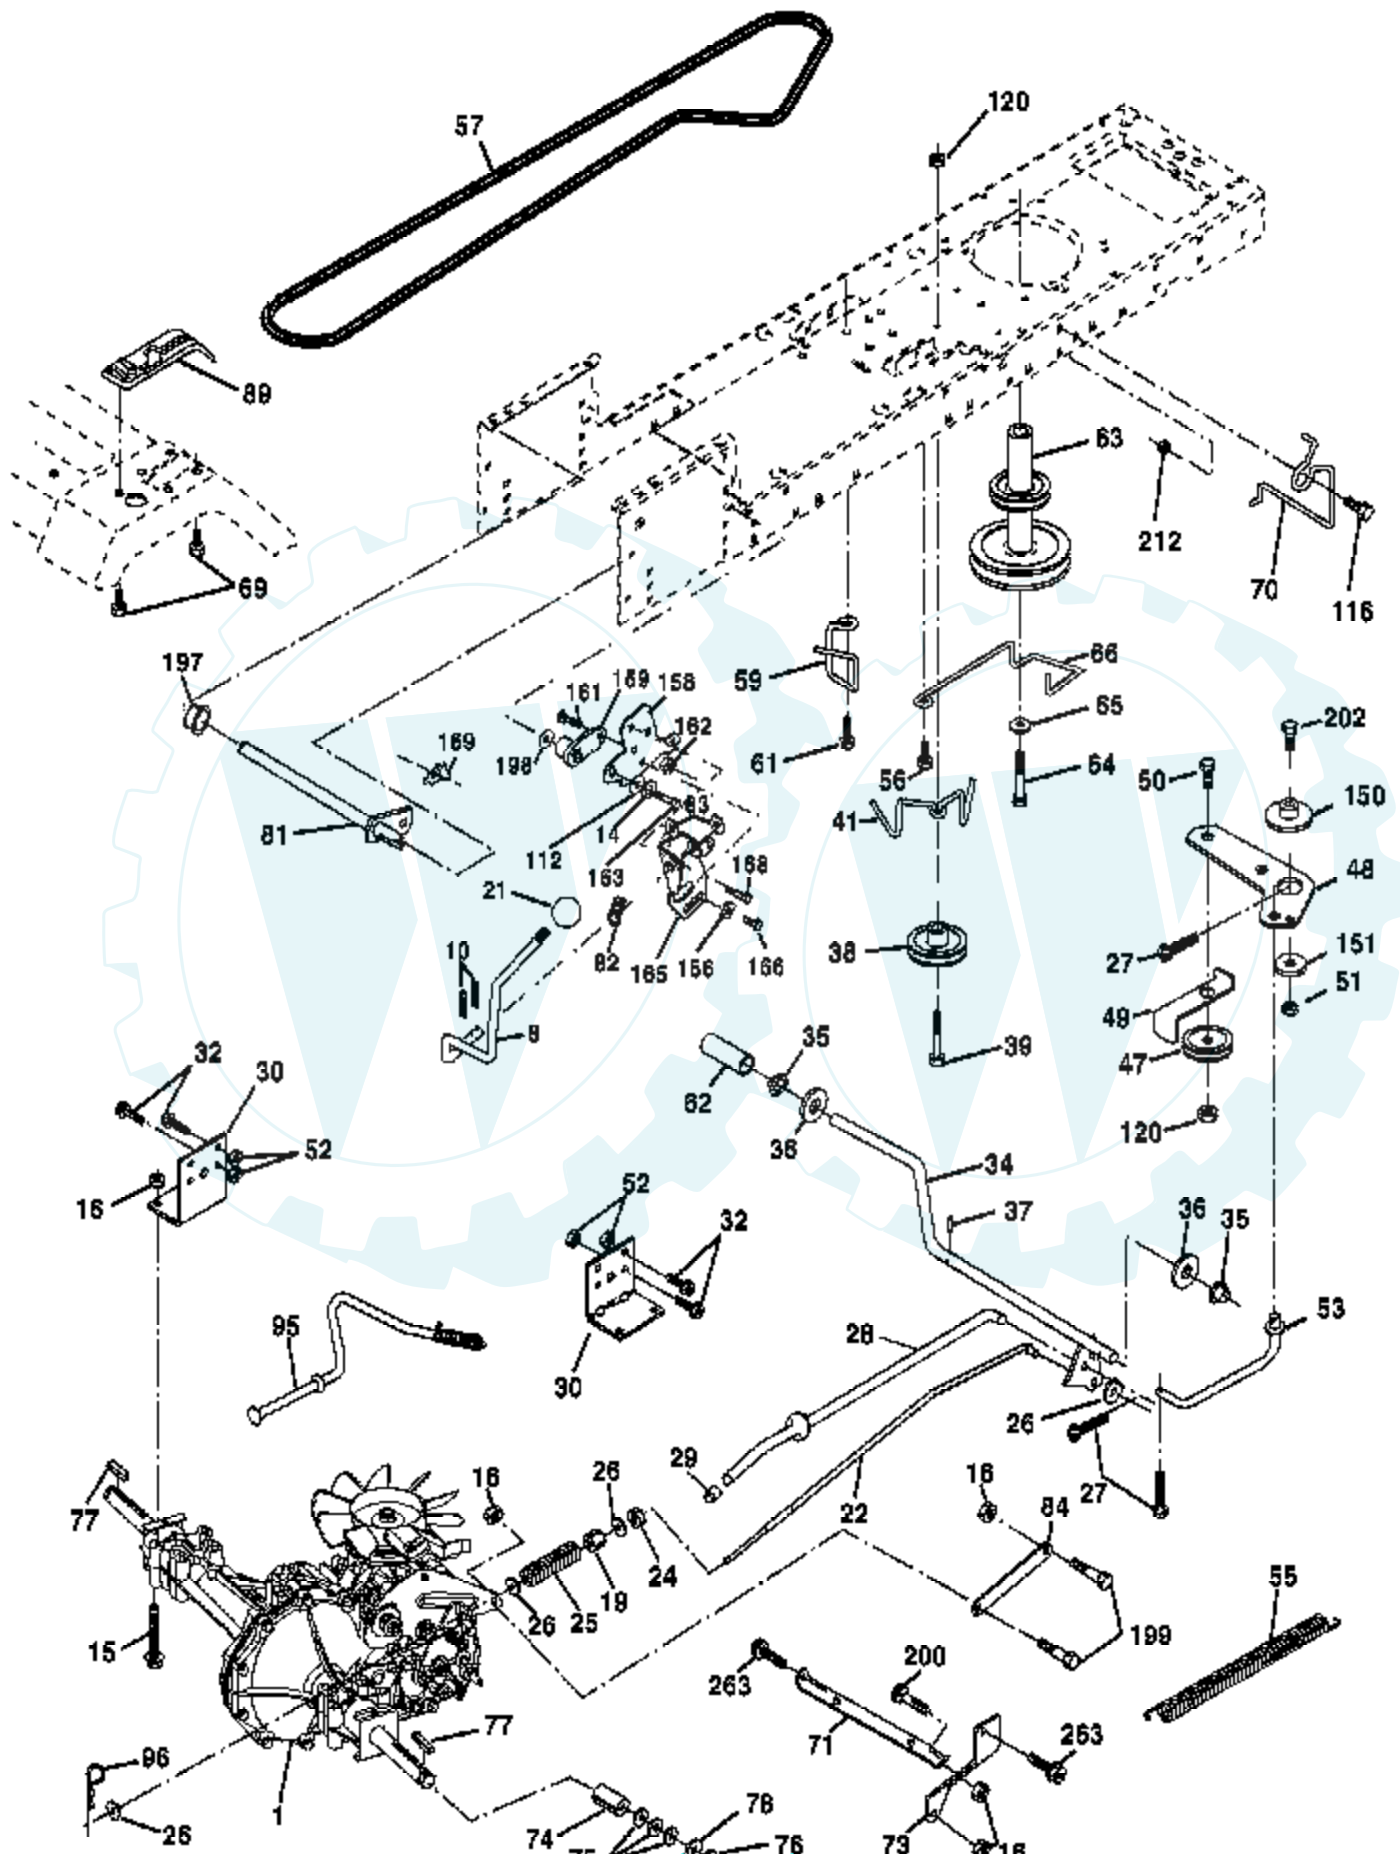

Ref #	Part Number	Qty	Description
1	156811		Decal Oper
2	170563		Decal Deck Warn.
3	189823		Decal Hood RH Agway
4	189824		Decal Hood LH Agway
5	189288		Decal HP Engine
6	179128		Decal Deck "B" 42"
7	190456		Decal Repl. Parts
8	186210		Decal Steering Wheel Agway
9	189828		Decal 18/42 Agway
10	157141		Decal Fender Danger E/F
11	173587		Decal RH FNDR Reflector
12	186209		Decal Agway
13	145005		Decal Battery
14	160396		Decal V-Belt Schematic
15	173589		LH FNDR Reflector
	179768X428		Pad Footrest LH
	179769X428		Pad Footrest RH
	138311		Decal Handle Lft Height Adjust
	166960		Decal By Pass
	190617		Manual Owner's (English)
	190618		Manual Owner's (Spanish)

Ref #	Part Number	Qty	Description
1	170551		Control Th/ch Flag
2	17720408		Screw Hex Thd Cut 1/4-20 x 1/2
3			Engine, Briggs Model 31P777 (Order Parts From Engine Manufacturer)
4	137352		Muffl er
13	165291		Gasket Eng
14	148456		Tube Drain Oil Easy
23	169837		Shield Brn/Dbr Guard
29	137180		Kit Spark Arrestor (Flat Scrn)
31	185534		Tank Fuel Front
32	140527		Cap Asm Fuel W/sym Vented
33	123487X		Clamp Hose Black
37	137040		Line Fuel 20"
38	181654		Plug Drain Oil Easy
44	17670412		Screw Hexwsh Thdrol 1/4-20 x 3/4
45	17000612		Screw Hexwsh Thdr 3/8-16 x 3/4
46	19091416		Washer 9/32 x 7/8 x 16 Ga
72	183906		Screw Socket Head 5/16-18 x 1
78	17060620		Screw 3/8-16 x 1-1/4
81	73510400		Nut Keps Hex 1/4-20 unc