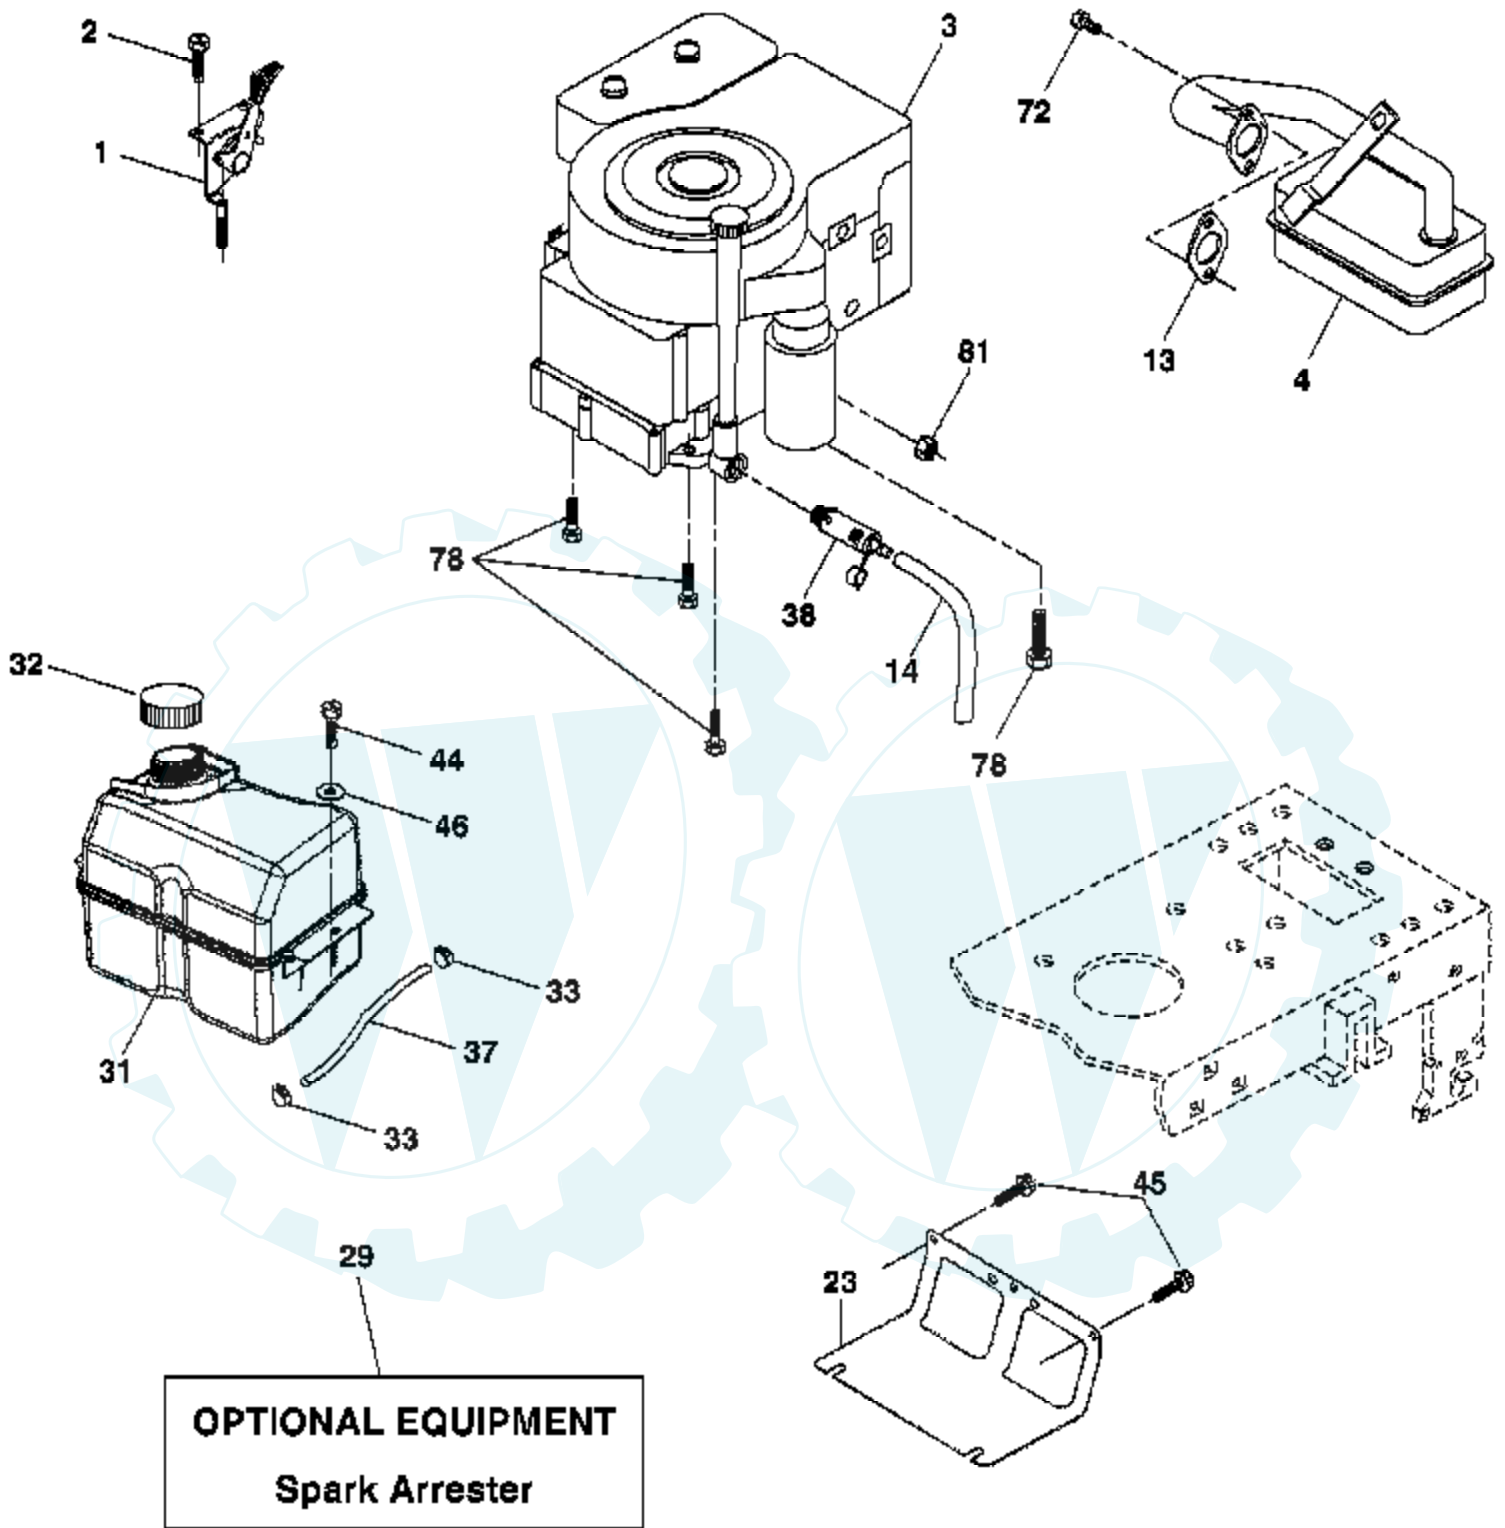

Ref #	Part Number	Qty	Description
1	156811		Decal Oper
2	170563		Decal Deck Warn.
3	189823		Decal Hood RH Agway
4	189824		Decal Hood LH Agway
5	189288		Decal HP Engine
6	179128		Decal Deck "B" 42"
7	190456		Decal Repl. Parts
8	186210		Decal Steering Wheel Agway
9	189828		Decal 18/42 Agway
10	157141		Decal Fender Danger E/F
11	173587		Decal RH FNDR Reflector
12	186209		Decal Agway
13	145005		Decal Battery
14	160396		Decal V-Belt Schematic
15	173589		LH FNDR Reflector
	179768X428		Pad Footrest LH
	179769X428		Pad Footrest RH
	138311		Decal Handle Lft Height Adjust
	166960		Decal By Pass
	190617		Manual Owner's (English)
	190618		Manual Owner's (Spanish)

Ref #	Part Number	Qty	Description
1	170551		Control Th/ch Flag
2	17720408		Screw Hex Thd Cut 1/4-20 x 1/2
3			Engine, Briggs Model 31P777 (Order Parts From Engine Manufacturer)
4	137352		Muffl er
13	165291		Gasket Eng
14	148456		Tube Drain Oil Easy
23	169837		Shield Brn/Dbr Guard
29	137180		Kit Spark Arrestor (Flat Scrn)
31	185534		Tank Fuel Front
32	140527		Cap Asm Fuel W/sym Vented
33	123487X		Clamp Hose Black
37	137040		Line Fuel 20"
38	181654		Plug Drain Oil Easy
44	17670412		Screw Hexwsh Thdrol 1/4-20 x 3/4
45	17000612		Screw Hexwsh Thdr 3/8-16 x 3/4
46	19091416		Washer 9/32 x 7/8 x 16 Ga
72	183906		Screw Socket Head 5/16-18 x 1
78	17060620		Screw 3/8-16 x 1-1/4
81	73510400		Nut Keps Hex 1/4-20 unc