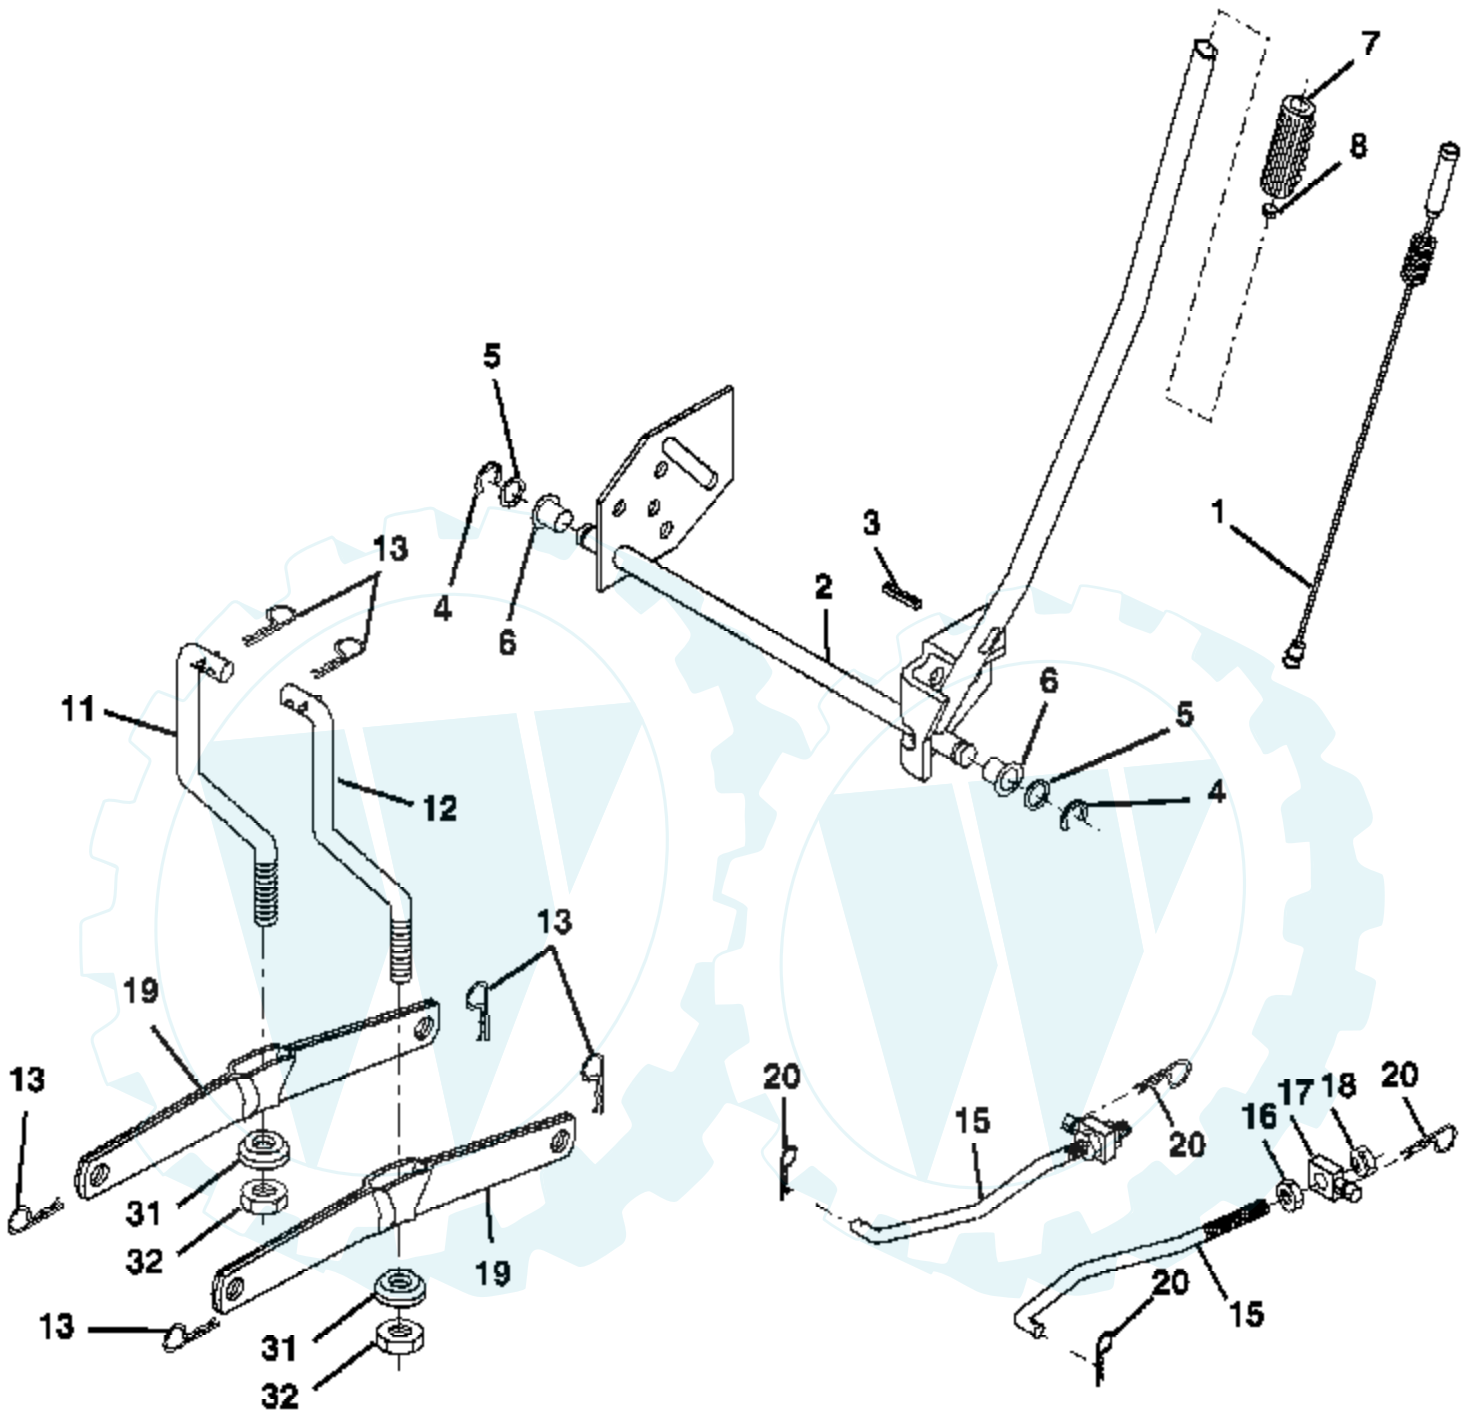

Ref #	Part Number	Qty	Description
1	170551		Control Th/ch Flag
2	17720408		Screw Hex Thd Cut 1/4-20 x 1/2
3			Engine, Briggs Model 31P777 (Order Parts From Engine Manufacturer)
4	137352		Muffl er
13	165291		Gasket Eng
14	148456		Tube Drain Oil Easy
23	169837		Shield Brn/Dbr Guard
29	137180		Kit Spark Arrestor (Flat Scrn)
31	185534		Tank Fuel Front
32	140527		Cap Asm Fuel W/sym Vented
33	123487X		Clamp Hose Black
37	137040		Line Fuel 20"
38	181654		Plug Drain Oil Easy
44	17670412		Screw Hexwsh Thdrol 1/4-20 x 3/4
45	17000612		Screw Hexwsh Thdr 3/8-16 x 3/4
46	19091416		Washer 9/32 x 7/8 x 16 Ga
72	183906		Screw Socket Head 5/16-18 x 1
78	17060620		Screw 3/8-16 x 1-1/4
81	73510400		Nut Keps Hex 1/4-20 unc

Ref #	Part Number	Qty	Description
1	159461		Wire Asm Inner/Sprg W/plunger LT
2	159476		Shaft Asm Lift RH w/Inf
3	178981		Pin Groove 1 500 Zinc
4	12000002		E Ring #5133-62
5	19211621		Washer 21/32 x 1 x 21 Ga.
6	120183X		Bearing Nylon Blk 629 Id
7	125631X		Grip Handle
8	124526X		Button Plunger
11	139865		Link Lift LH Fixed Length
12	139866		Link Lift RH Fixed Length
13	4939M		Retainer Spring
15	173288		Link Front
16	73350800		Nut Jam Hex 1/2-13 unc
17	175689		Trunnion
18	73800800		Nut Lock W/Wsh 1/2-13 unc
19	139868		Arm Suspension Rear
20	163552		Retainer Spring
31	169865		Bearing Pvt Lift
32	73540600		Nut Crownlock 3/8 - 24