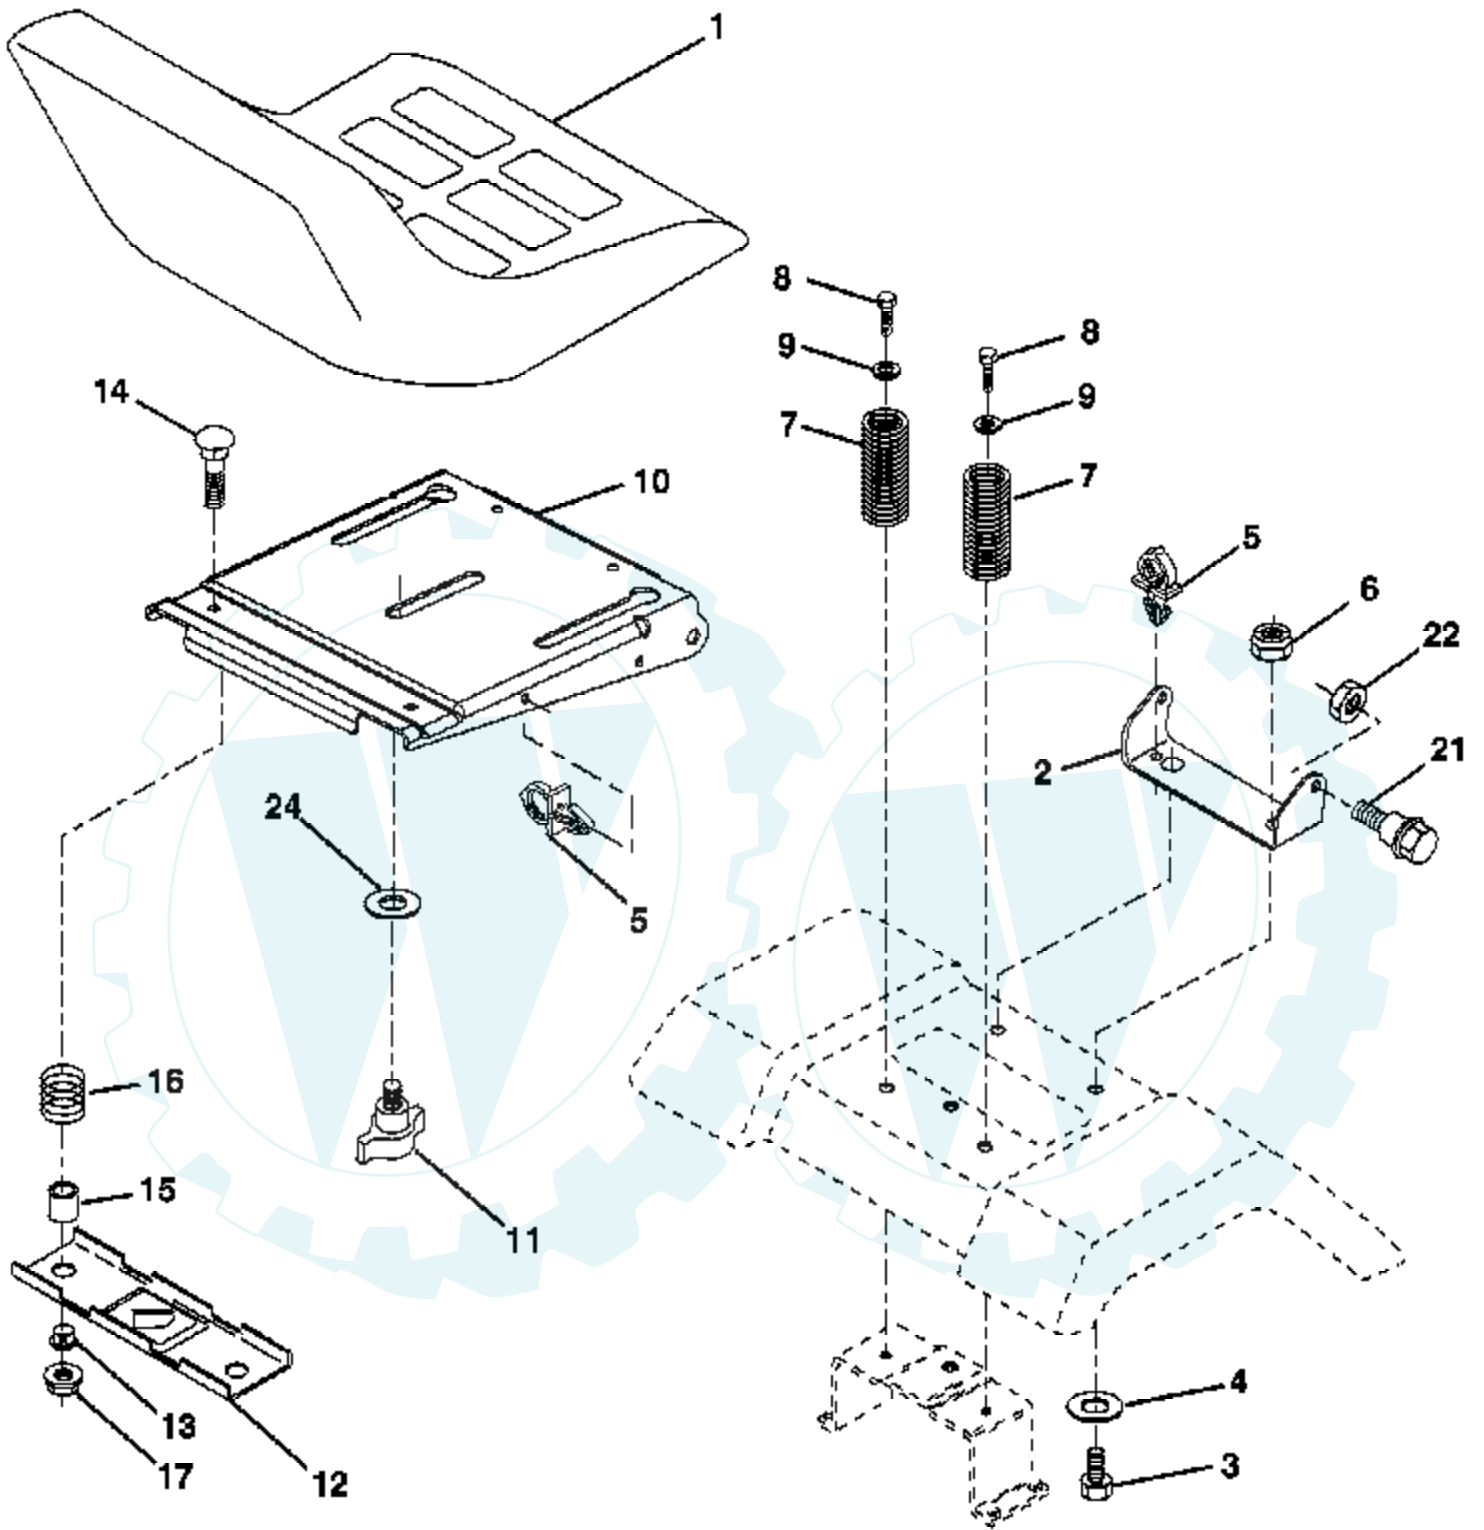

NON-REMOVABLE CONNECTIONS

REMOVABLE CONNECTIONS

IGNITION SWITCH

POSITION	CIRCUIT	"MAKE"
OFF	M+G+A1	NONE
RUN/LIGHT	B+A1	A2+L
RUN	B+A1	NONE
START	B + S + A1	NONE

WIRING INSULATED CLIPS

NOTE: IF WIRING INSULATED CLIPS WERE REMOVED FOR SERVICING OF UNIT, THEY SHOULD BE REPLACED TO PROPERLY SECURE YOUR WIRING.

Ref #	Part Number	Qty	Description
1	188704		Seat
2	180166		Bracket Pivot
3	71110616		Bolt Fin Hex 3/8-16 unc x 1
4	19131610		Washer 13/32 x 1 x 10 Ga.
5	145006		Clip Push-In
6	73800600		Nut Hex w/Ins. 3/8-16 unc
7	124181X		Spring Seat Cprsn 2 250 Blk Zi
8	17000616		Screw 3/8-16 x 1.5
9	19131614		Washer 13/32 x 1 x 14 Ga.
10	180186		Pan Seat
11	166369		Knob Seat
12	121246X		Bracket Mounting Switch
13	121248X		Bushing Snap Blk Nyl 50 Id
14	72050412		Bolt Rdhd Sqnk 1/4-20 x 1-1/2
15	134300		Spacer Split 28x 88
16	121250X		Spring Cprsn
17	123976X		Nut Lock 1/4 Lge Flg Gr. 5 Zinc
21	171852		Bolt Shoulder 5/16-18 Unc
22	73800500		Nut Hex Lock W/Ins 5/16-18
24	19171912		Washer 17/32 x 1-3/16 x 12 Ga.