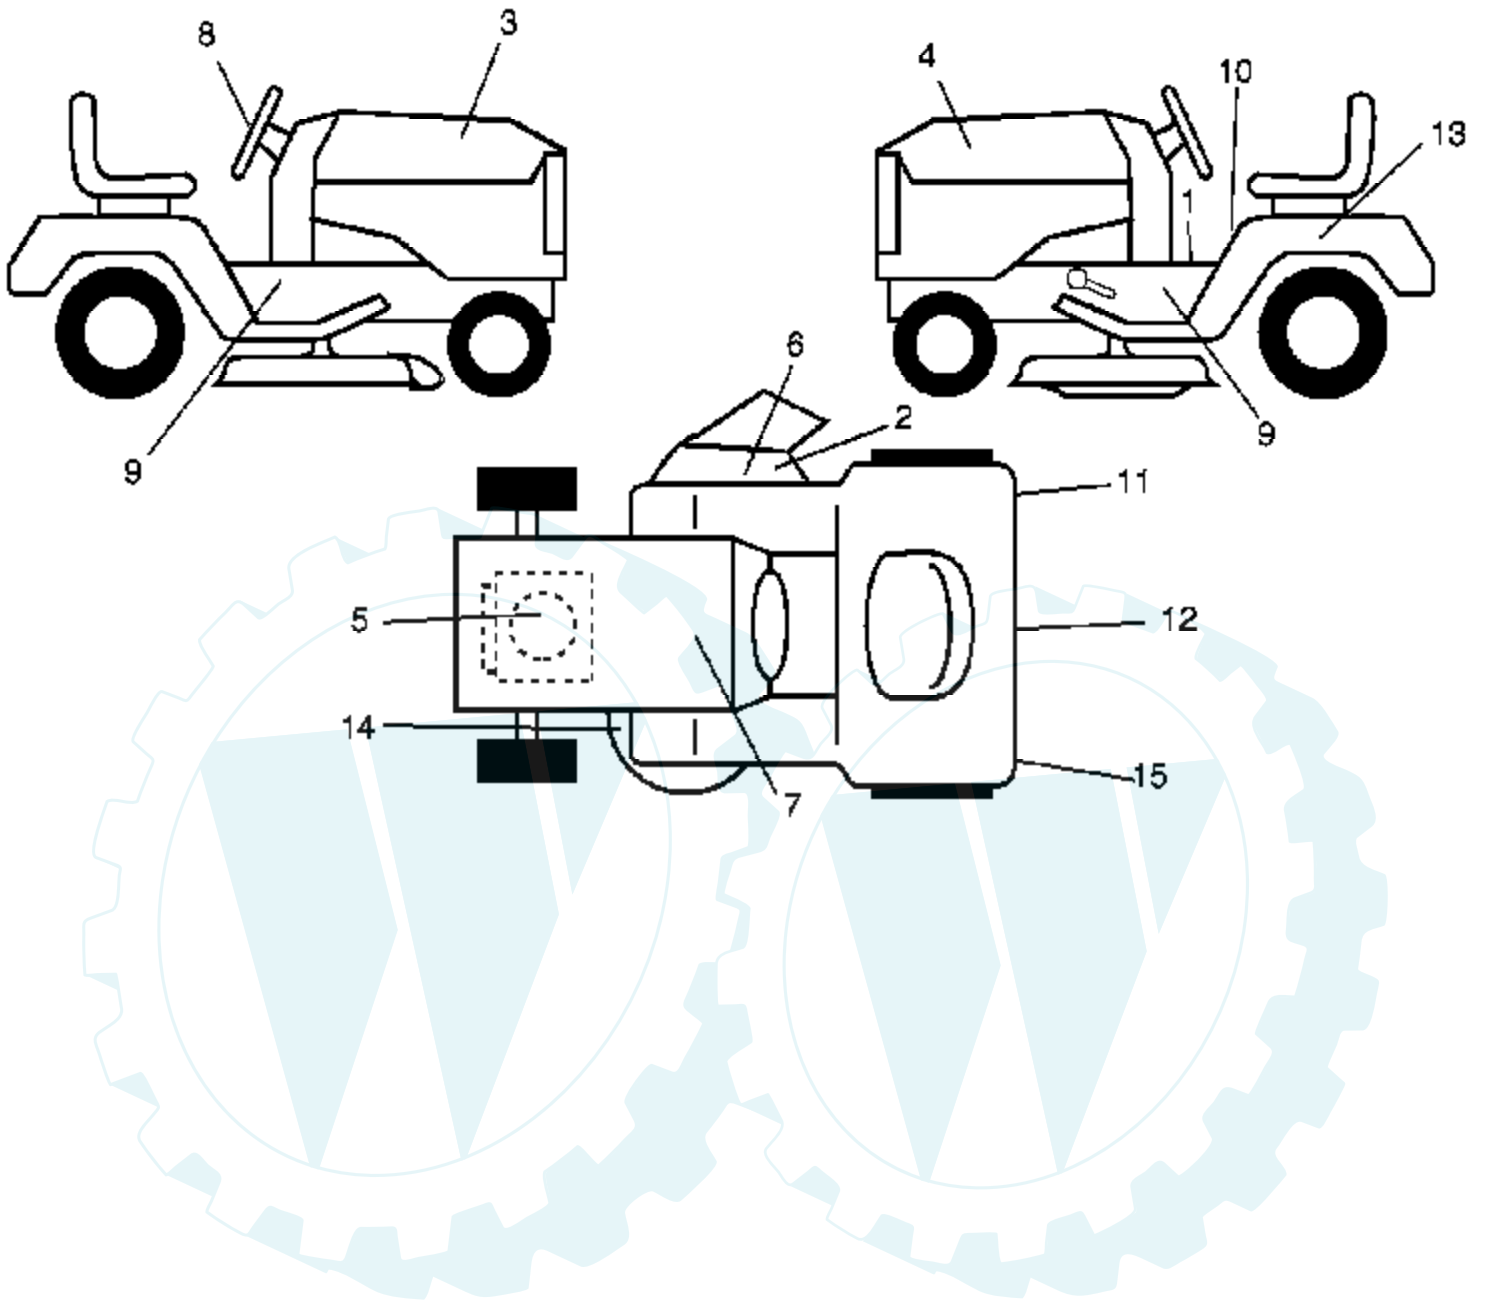

Ref #	Part Number	Qty	Description
1	156811		Decal Oper
2	170563		Decal Deck Warn.
3	189823		Decal Hood RH Agway
4	189824		Decal Hood LH Agway
5	189288		Decal HP Engine
6	179128		Decal Deck "B" 42"
7	190456		Decal Repl. Parts
8	186210		Decal Steering Wheel Agway
9	189828		Decal 18/42 Agway
10	157141		Decal Fender Danger E/F
11	173587		Decal RH FNDR Reflector
12	186209		Decal Agway
13	145005		Decal Battery
14	160396		Decal V-Belt Schematic
15	173589		LH FNDR Reflector
	179768X428		Pad Footrest LH
	179769X428		Pad Footrest RH
	138311		Decal Handle Lft Height Adjust
	166960		Decal By Pass
	190617		Manual Owner's (English)
	190618		Manual Owner's (Spanish)

Ref #	Part Number	Qty	Description
1	170551		Control Th/ch Flag
2	17720408		Screw Hex Thd Cut 1/4-20 x 1/2
3			Engine, Briggs Model 31P777 (Order Parts From Engine Manufacturer)
4	137352		Muffl er
13	165291		Gasket Eng
14	148456		Tube Drain Oil Easy
23	169837		Shield Brn/Dbr Guard
29	137180		Kit Spark Arrestor (Flat Scrn)
31	185534		Tank Fuel Front
32	140527		Cap Asm Fuel W/sym Vented
33	123487X		Clamp Hose Black
37	137040		Line Fuel 20"
38	181654		Plug Drain Oil Easy
44	17670412		Screw Hexwsh Thdrol 1/4-20 x 3/4
45	17000612		Screw Hexwsh Thdr 3/8-16 x 3/4
46	19091416		Washer 9/32 x 7/8 x 16 Ga
72	183906		Screw Socket Head 5/16-18 x 1
78	17060620		Screw 3/8-16 x 1-1/4
81	73510400		Nut Keps Hex 1/4-20 unc