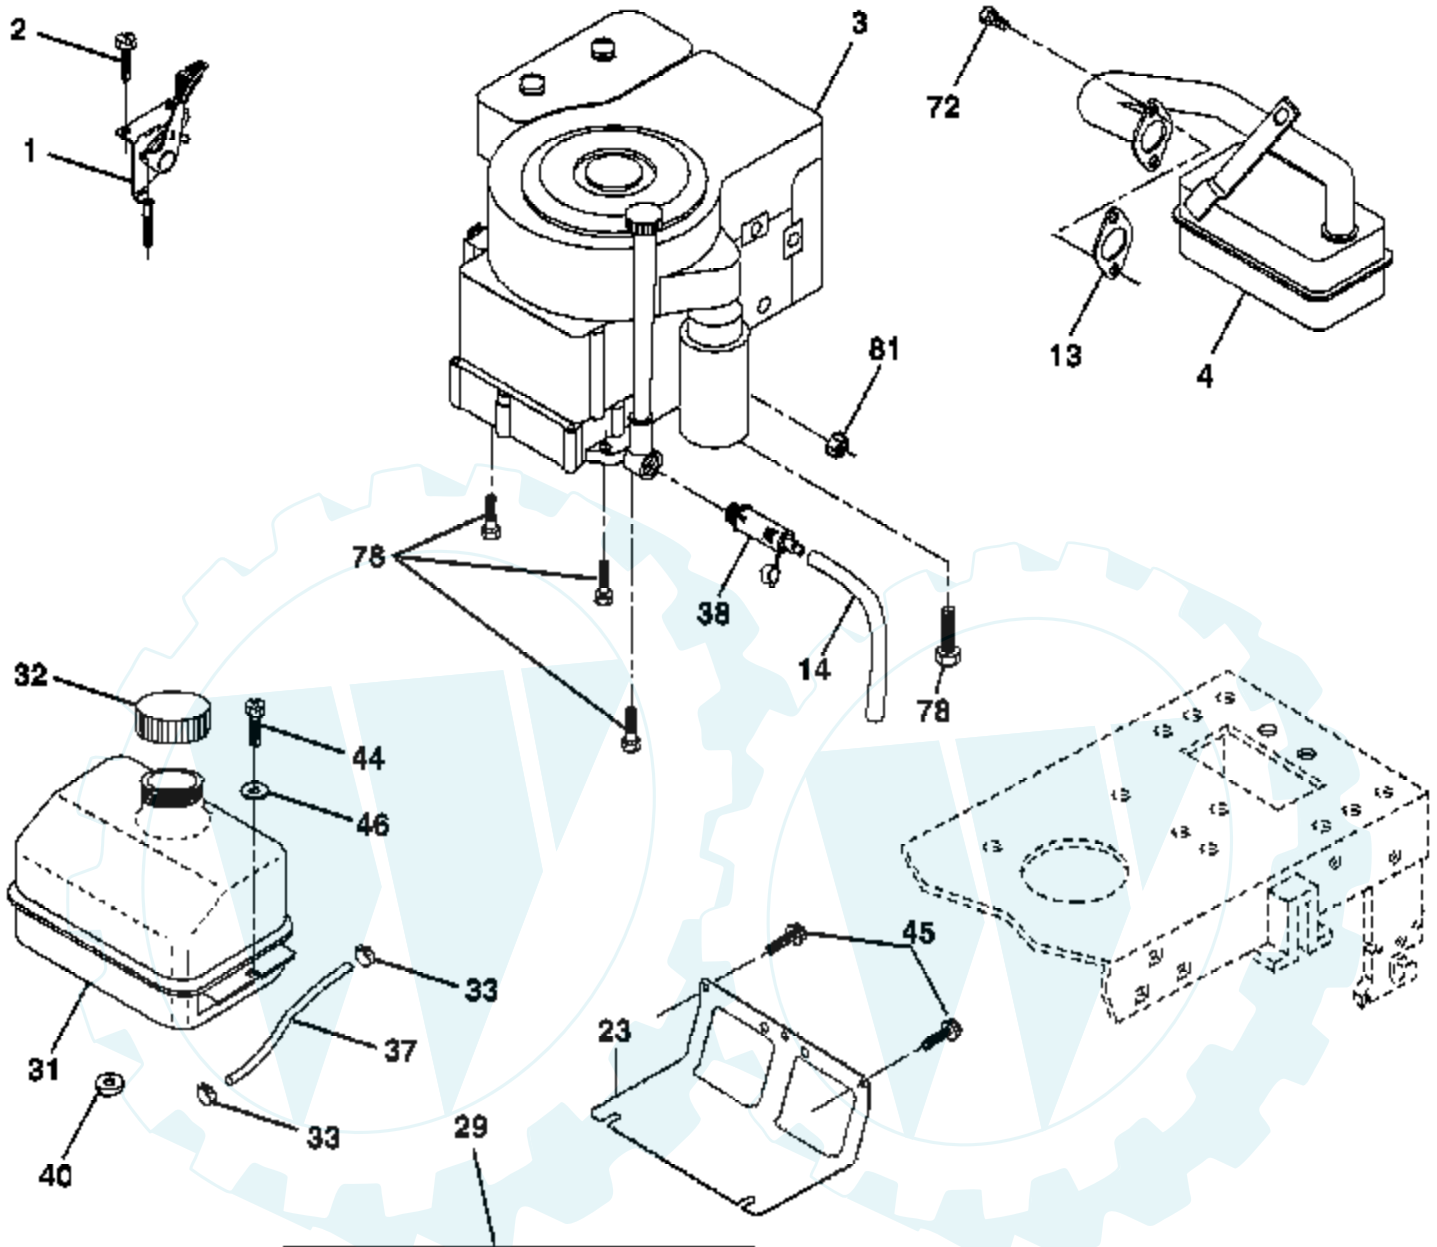

OPTIONAL EQUIPMENT
Spark Arrester

Ref #	Part Number	Qty	Description
1	170551		Control Throttle /Choke Flag
2	17720408		Screw Hex Thd Cut 1/4-20 x 1/2
3			Engine Briggs Model 31C707 (Order Parts From Engine Manufacturer)
4	137352		Muffler Exhaust B&S Lt
13	165291		Gasket 1 313 Id Tin Plated
14	148456		Tube Drain Oil Easy
23	169837		Shield Browning/Debris Guard
29	137180		Arrestor Spark
31	184900		Tank Fuel 1 25 Fr
32	140527		Cap Asm Fuel W/sym Vented
33	123487X		Clamp Hose Blk
37	137040		Line Fuel 20"
38	181654		Plug Drain Oil Easy
40	124028X		Bushing Snap Nyl Blk Fuel Line
44	17670412		Screw Hexwsh Thdrol 1/4-20 x 3/4
45	17000612		Screw Hex Wsh Thdrol 3/8-16
46	19091416		Washer 9/32 X 7/8 X 16 Ga.
72	183906		Screw Socket Head 5/16-18 x 1
78	17060620		Screw Thdrol 3/8-16 x 1-1/4
81	73510400		Nut Keps Hex 1/4-20 unc