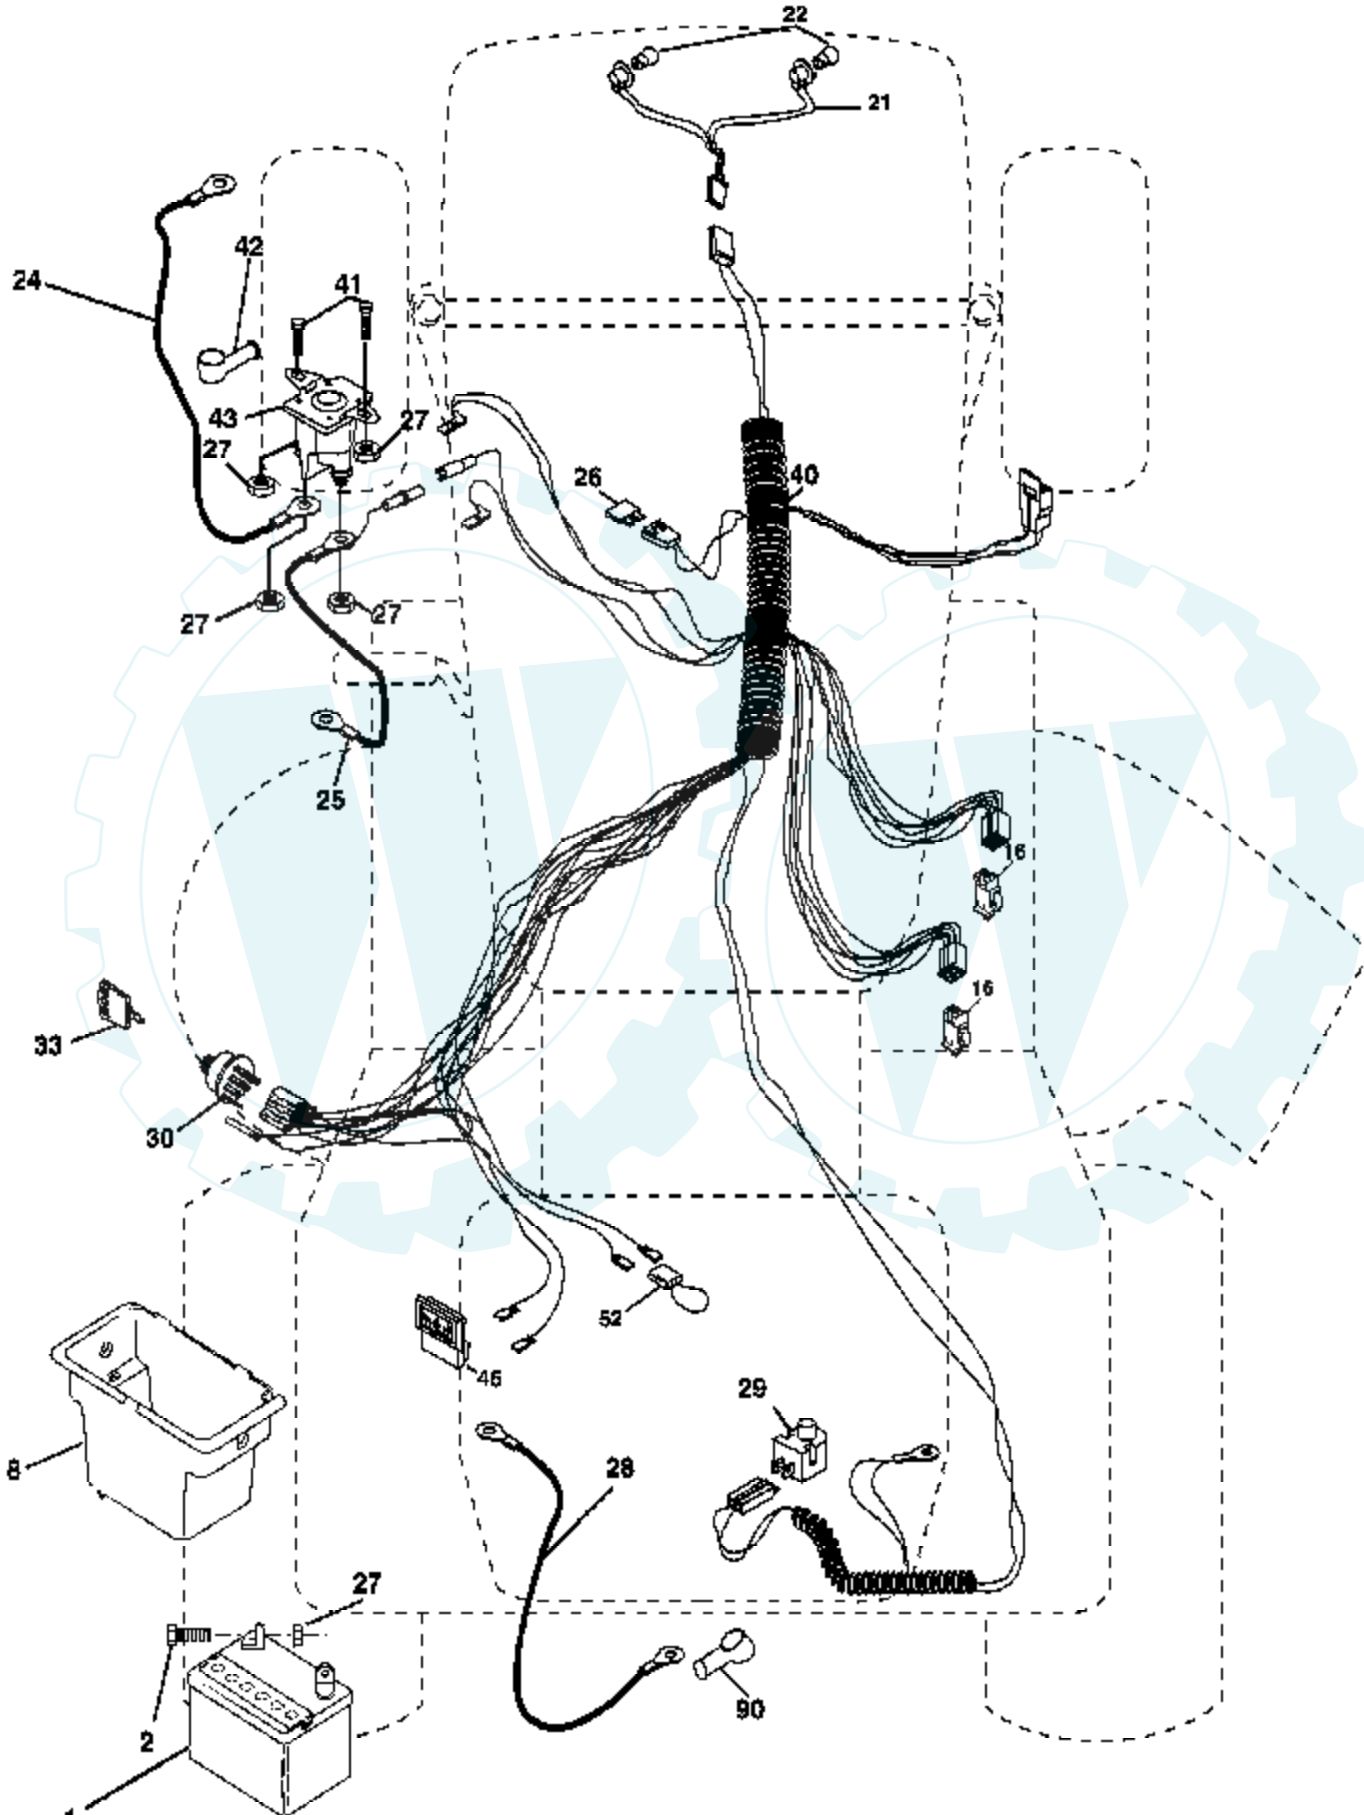

Ref #	Part Number	Qty	Description
1	163465		Battery 12 Volt 25 Amp
2	74760412		Bolt Hex Hd 1/4-20 unc x 3/4
8	176689		Box Battery
16	176138		Switch Interlock Push -In
21	183759		Harness Asm Light W/4152J
22	4152J		Bulb Light #1156
24	4799J		Cable Battery 6 Ga. 11"red
25	146147		Cable Battery 6 Ga. w/16 wire,red
26	175158		Fuse 20 AMP
27	73510400		Nut Keps Hex 1/4-20 unc
28	4207J		Cable Ground 6 Ga. 12" black
29	121305X		Switch Plunger Nc Gray
30	175566		Switch Ign
33	140401		Key Ign
40	179720		Harness Ign
41	71110408		Bolt Blk Fin Hex 1/4-20 x 1/2
42	131563		Cover Terminal Red
43	178861		Solenoid
45	121433X		Ammeter
52	141940		Protection Wire Loop
90	180449		Cover Terminal