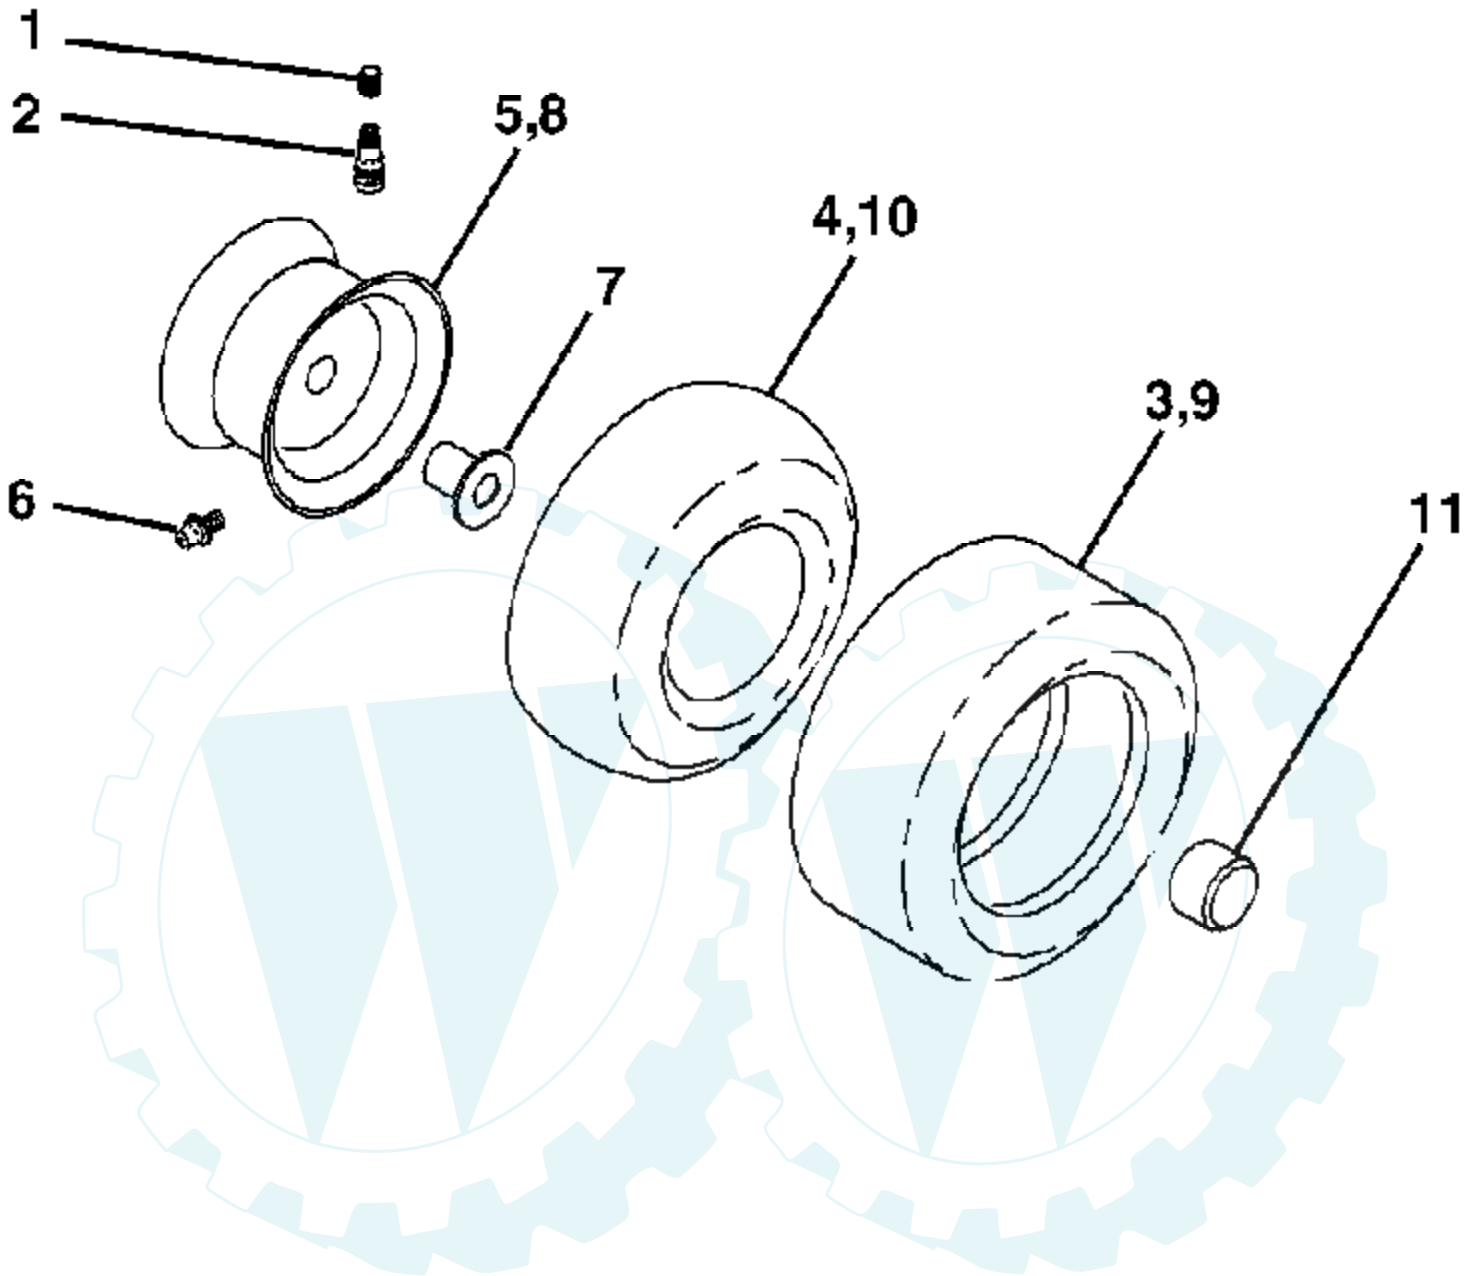

02363

NON-REMOVABLE CONNECTIONS

REMOVABLE CONNECTIONS

Ref #	Part Number	Qty	Description
1	175389		Seat
2	140551		Bracket Pnt Pivot Seat (blk)
3	188978		Bolt
4	189116		Washer 13/32 x 1 x 10 Ga.
5	184774		Clip Push-In Hinged
6	73800600		Nut
7	124181X		Spring Seat Cprsn 2 250 Blk Zi
8	17000616		Screw 3/8-16 x 1.5
9	19131614		Washer 13/32 x 1 x 14 Ga.
10	182493		Pan Pnt Seat (blk)
12	121246X		Bracket Pnt Mounting Switch
13	121248X		Bushing Snap Blk Nyl 50 Id
14	72050412		Bolt Rdhd Sht Nk 1/4-20 x 1-1/2
15	134300		Spacer Split 28 x 96 Yel Zinc
16	121250X		Spring Cprsn 1 27 Blk Pnt
17	123976X		Nut Lock 1/4 Lge Flg Gr. 5 Zinc
21	171852		Bolt Shoulder 5/16-18 unc Blkz-2A
22	73800500		Nut
23	71110814		Bolt Hex Black
24	19171912		Washer 17/32 x 1-3/16 x 12 Ga.
25	127018X		Bolt Shoulder 5/16-18 x 62
26	10040800		Lockwasher

Ref #	Part Number	Qty	Description
1	59192		Cap Valve Tire
2	65139		Stem Valve
3	106222X		Tire F Ts 15 X 6 0 - 6 Service
4	59904		Tube Front (Service Item Only)
5	106732X624		Rim Asm 6" front Service
6	278H		Fitting Grease (Front Wheel Only)
7	9040H		Bearing Flange (Front Wheel Only)
8	106108X624		Rim Asm 8" rear Service
9	106268X		Tire R Ts 18x9.5-8 Service
10	7152J		Tube Rear (Service Item Only)
11	104757X428 144334		Cap Axle 1 50 X 1 00 Sealant, Tire (10 oz. Tube)