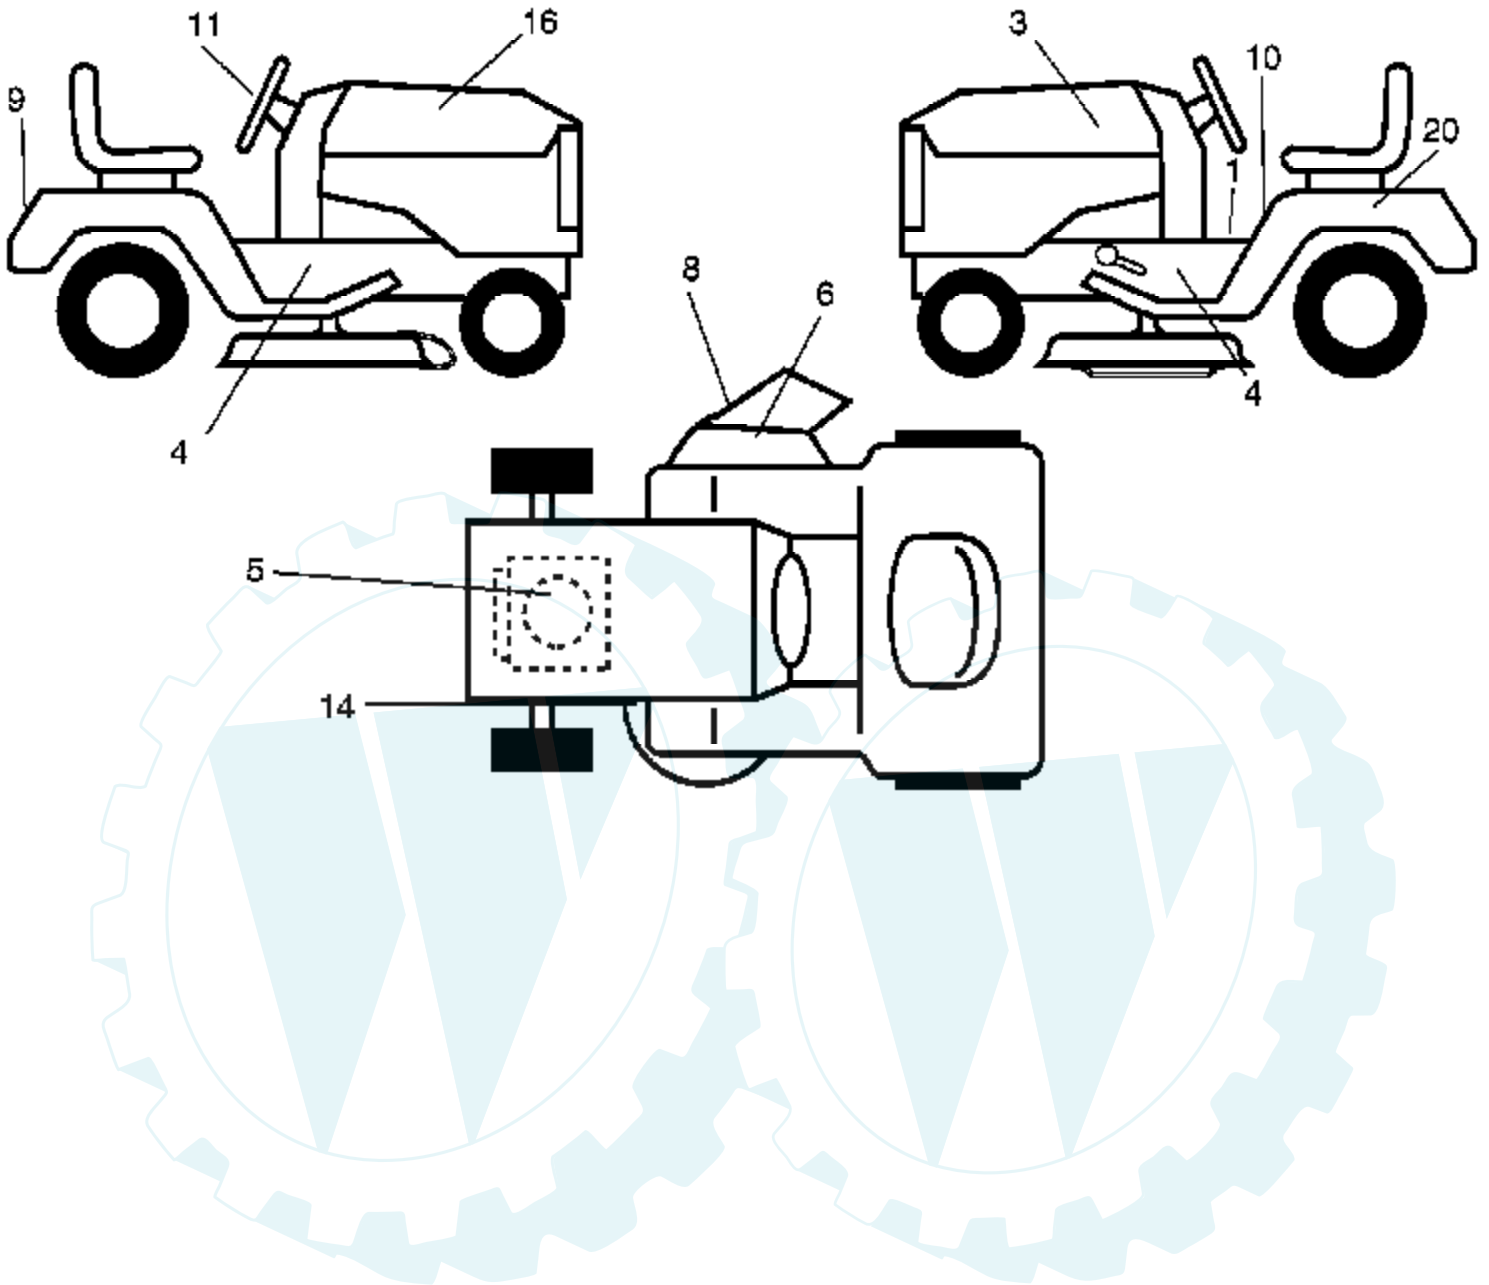

Ref #	Part Number	Qty	Description
1	156368		Decal Oper
3	189824		Decal Hood LH
4	189830		Decal Chassis
5	184774		Decal HP Engine
6	179128		Decal Deck "B" 42"
7	188980		Decal Side Panel
8	170563		Decal Warning Mult-Language
9	186209		Decal Fender Logo
10	157141		Decal Fender Danger E/F
11	186232		Decal Ins Strg Whl
14	160396		Decal V-Belt Schematic
16	189823		Decal Hood Rh
20	145005		Decal Bat Dan/Psn
	138311		Decal Handle Lft Height Adjust
	191878		Manual Owner's (English)
	191879		Manual Owner's (Span)