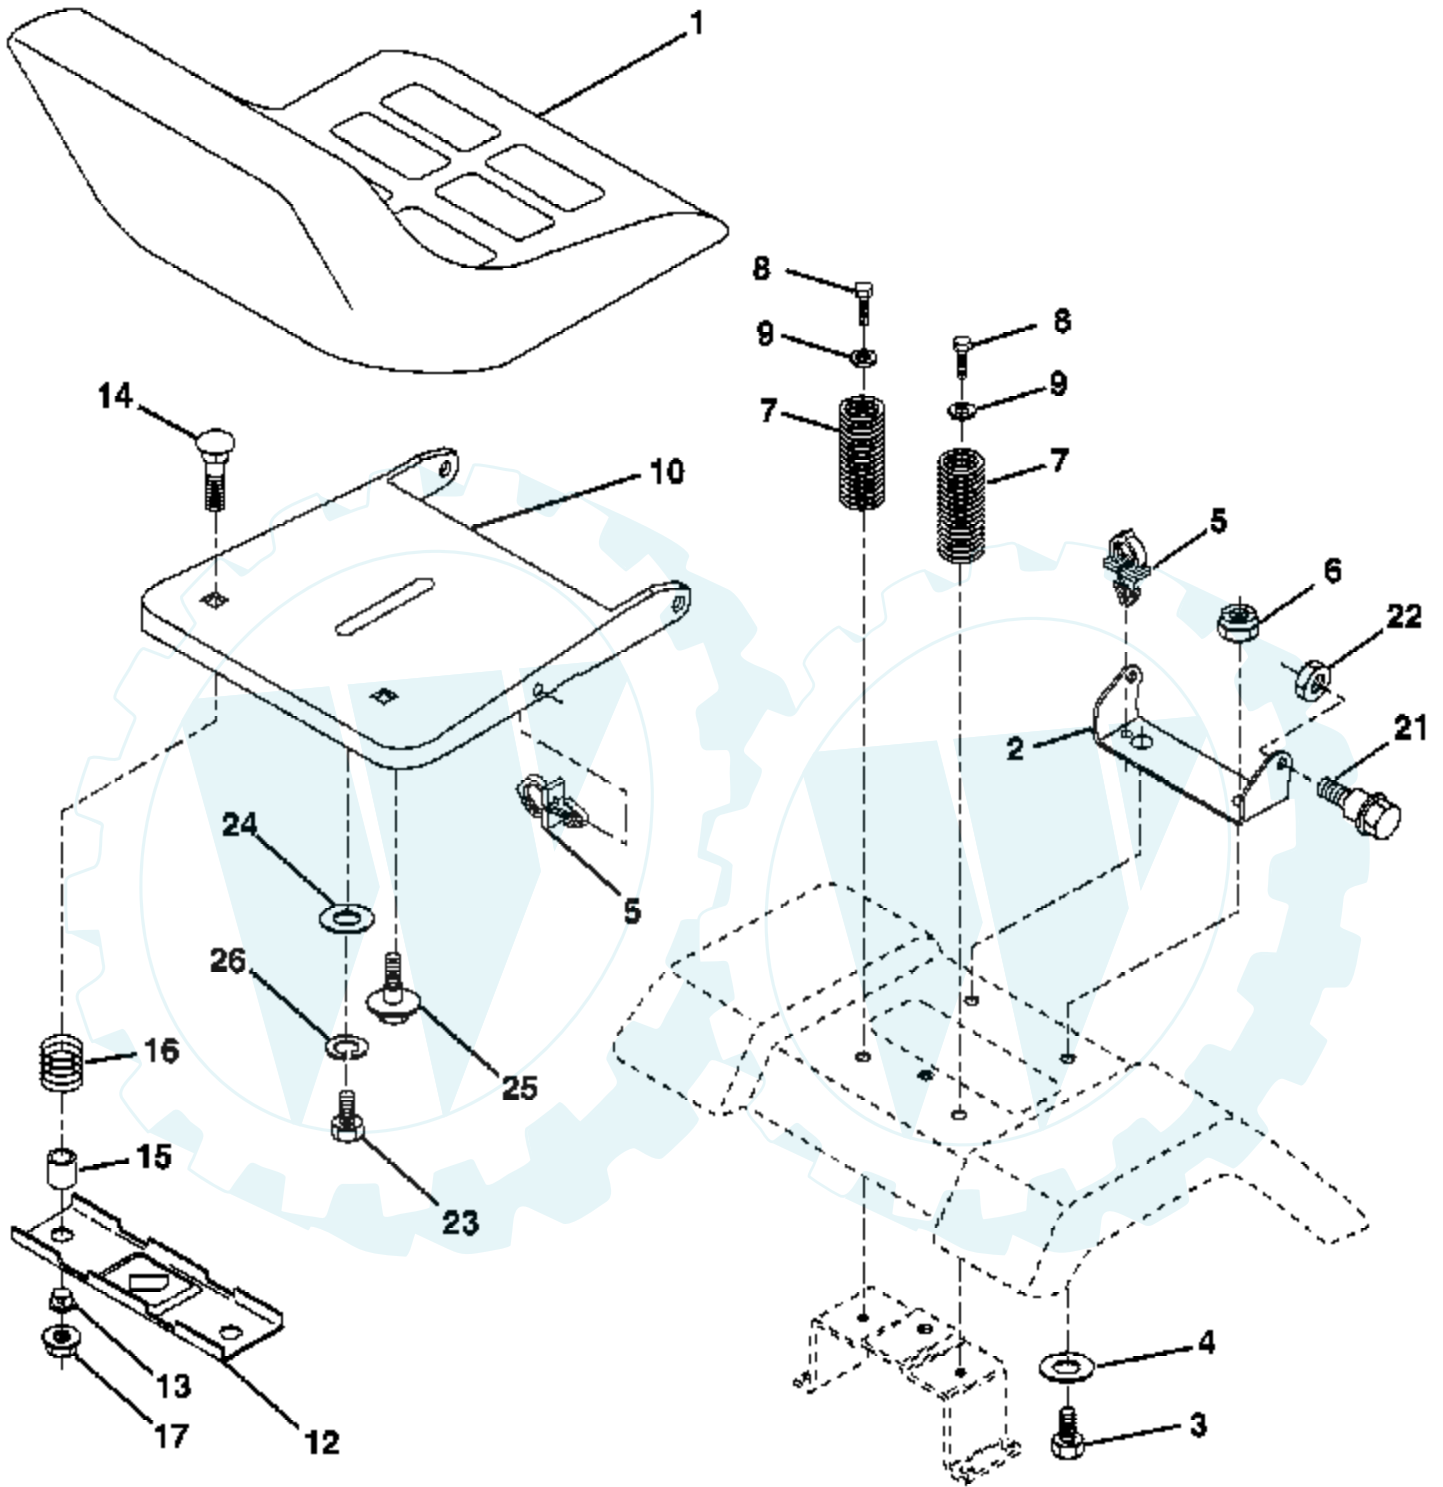

IGNITION SWITCH

POSITION	CIRCUIT	"MAKE"
OFF	M+G+A1	NONE
RUN/LIGHT	B+A1	A2+L
RUN	B+A1	NONE
START	B + S + A1	NONE

WIRING INSULATED CLIPS

NOTE: IF WIRING INSULATED CLIPS WERE REMOVED FOR SERVICING OF UNIT, THEY SHOULD BE REPLACED TO PROPERLY SECURE YOUR WIRING.

02363

NON-REMOVABLE CONNECTIONS

REMOVABLE CONNECTIONS

Ref #	Part Number	Qty	Description
1	175389		Seat
2	140551		Bracket Pnt Pivot Seat (blk)
3	188978		Bolt
4	189116		Washer 13/32 x 1 x 10 Ga.
5	184774		Clip Push-In Hinged
6	73800600		Nut
7	124181X		Spring Seat Cprsn 2 250 Blk Zi
8	17000616		Screw 3/8-16 x 1.5
9	19131614		Washer 13/32 x 1 x 14 Ga.
10	182493		Pan Pnt Seat (blk)
12	121246X		Bracket Pnt Mounting Switch
13	121248X		Bushing Snap Blk Nyl 50 Id
14	72050412		Bolt Rdhd Sht Nk 1/4-20 x 1-1/2
15	134300		Spacer Split 28 x 96 Yel Zinc
16	121250X		Spring Cprsn 1 27 Blk Pnt
17	123976X		Nut Lock 1/4 Lge Flg Gr. 5 Zinc
21	171852		Bolt Shoulder 5/16-18 unc Blkz-2A
22	73800500		Nut
23	71110814		Bolt Hex Black
24	19171912		Washer 17/32 x 1-3/16 x 12 Ga.
25	127018X		Bolt Shoulder 5/16-18 x 62
26	10040800		Lockwasher