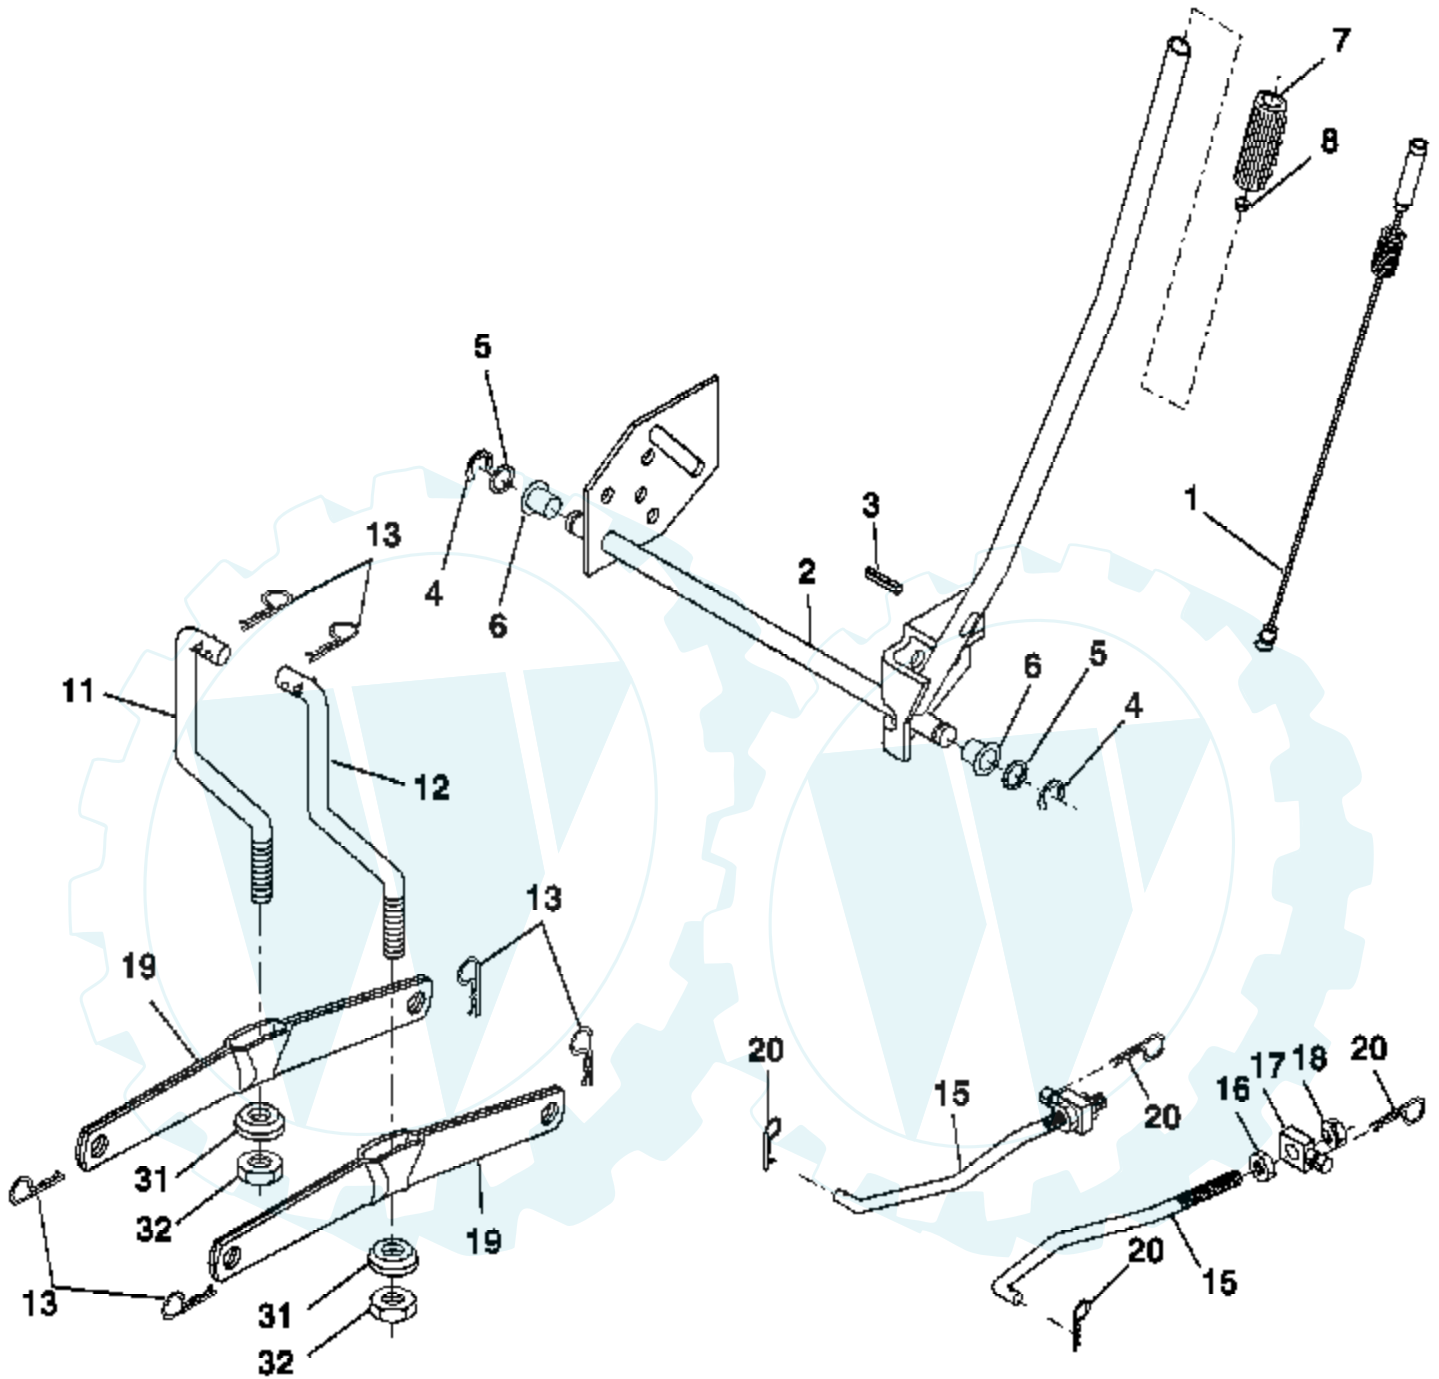

Ref #	Part Number	Qty	Description
1	159461		Wire Asm Inner/Sprg w/Plunger
2	159476		Shaft Asm Lift
3	178981		Pin Groove
4	12000002		E Ring #5133-62
5	19211621		Washer 21/32 x 1 x 21 Ga.
6	120183X		Bearing Nylon
7	109413X		Grip Handle
8	124526X		Button Plunger
11	139865		Link Lift Lh
12	139866		Link Lift Rh
13	4939M		Retainer Spring
15	173288		Link Front
16	73350800		Nut Jam Hex 1/2-13 unc
17	175689		Trunnion Blk Zinc
18	73800800		Nut Lock w/Wsh 1/2-13 unc
19	139868		Arm Suspension Rear
20	163552		Retainer Spring
31	169865		Bearing Pvt Lift
32	73540600		Nut Crownlock 3/8-24