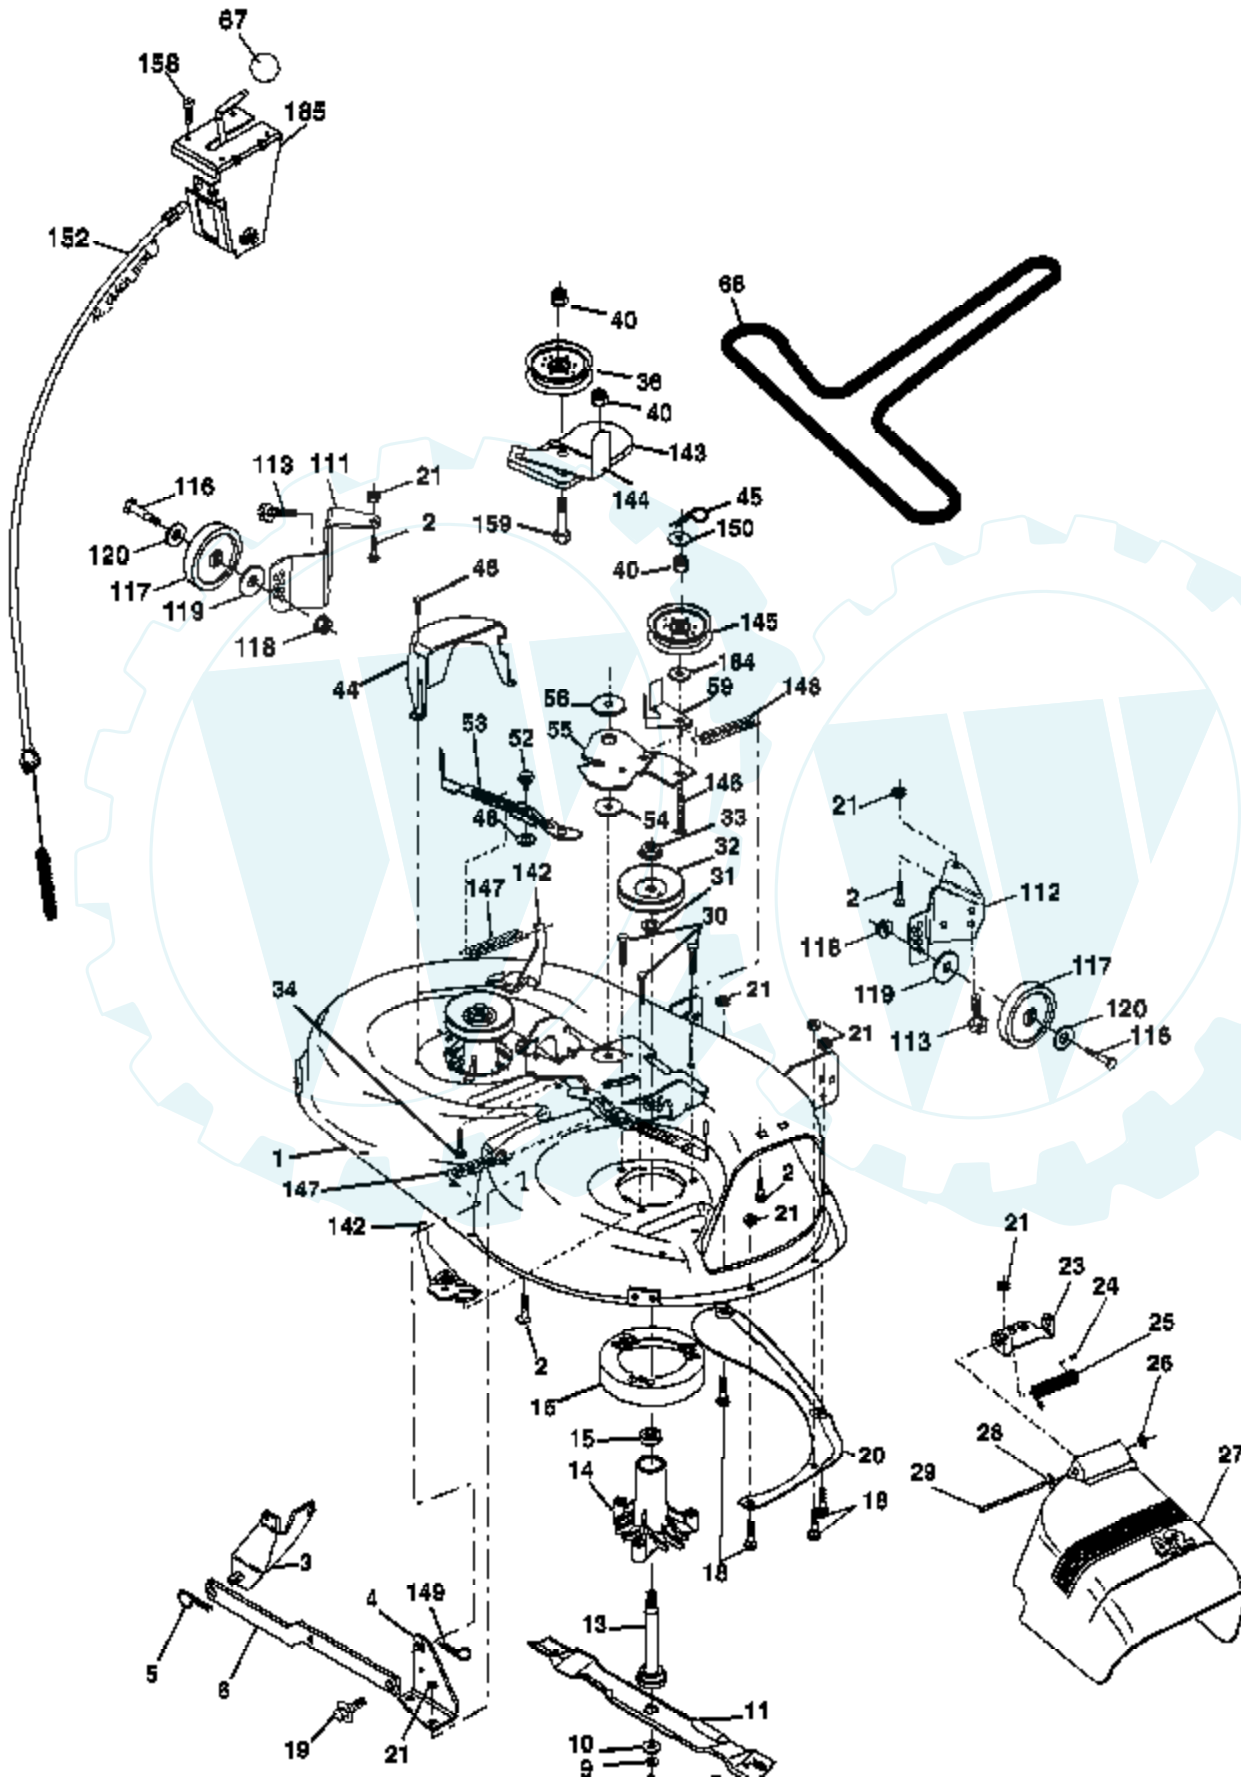

Ref #	Part Number	Qty	Description
1	165892		Mower Deck Assembly, 42"
2	72140506		Bolt
3	138017		Bracket Asm Fr. Sway Bar 3/42
4	165460		Bracket Asm Deck 42" Sway Bar
5	4939M		Retainer Spring
6	178024		Bar Sway Deck
8	850857		Bolt 3/8-24 x 25 Gr. 8 patched
9	10030600		Washer, Lock
10	140296		Washer, Hardened
11	134149		Blade, 42" Mulching Std (For mulching mowers only)
	139775		Blade, 42" Mulching Premium (For better wear when mulching)
	138971		Blade, 42" Hi-Lift (For bagging or discharging)
13	137645		Shaft Assembly, Mandrel, Vented
14	128774		Housing, Mandrel, Vented
15	110485X		Bearing, Ball, Mandrel
16	174493		Stripper, Mandrel Deck
18	72140505		Bolt, Carriage 5/16-18 x 5/8
19	132827		Bolt, Shoulder
20	159770		Baffle, Vortex
21	73680500		Nut
23	177563		Bracket, Deflector Mower 42"
24	105304X		Cap, Sleeve 80 x 112 Blk Mower
25	123713X		Spring, Torsion, Deflector 2 52
26	110452X		Nut, Push Phos & Oil
27	130968X428		Shield, Deflector 42" Blk
28	19111016		Washer 11/32 x 5/8 x 16 Ga.
29	131491		Rod, Hinge 42" 6 75 W/G
30	173984		Screw Thdrol Washer Head
31	187690		Washer, Spacer Mower Vented
32	153535		Pulley, Mandrel
33	178342		Nut, Toplock 9/16 Flange
34	72110612		Bolt
36	131494		Pulley, Idler, Flat
37	19131316		Washer 13/32 x 13/16 x 16 Ga.
40	73900600		Nut
44	140088		Guard, Mandrel, LH
45	4497H		Retainer
46	137729		Screw, Thdrol 1/4-20 x 5/8 T
48	133944		Washer, Hardened
52	139888		Bolt, Shoulder 5/16-18 unc
53	184907		Arm Assembly, Pad, Brake
54	178515		Washer, Hardened
55	155046		Arm, Idler
56	165723		Spacer, Retainer
59	141043		Guard TUV Idler
67	106932X		Knob
68	144959		V-Belt, 42" Mower
111	179292		Bracket Wheel Gauge LH
112	179293		Bracket Wheel Gauge RH
113	17000510		Bolt 5/16-18
116	4898H		Bolt Shoulder
117	105455X		Wheel Gauge
118	73930600		Nut Centerlock 3/8-16
119	19121414		Washer 3/8 x 7/8 x 14 Ga.
120	19171512		Washer 17/32 x 15/16 x 12 Ga.
142	165890		Arm Spring Brake Mower