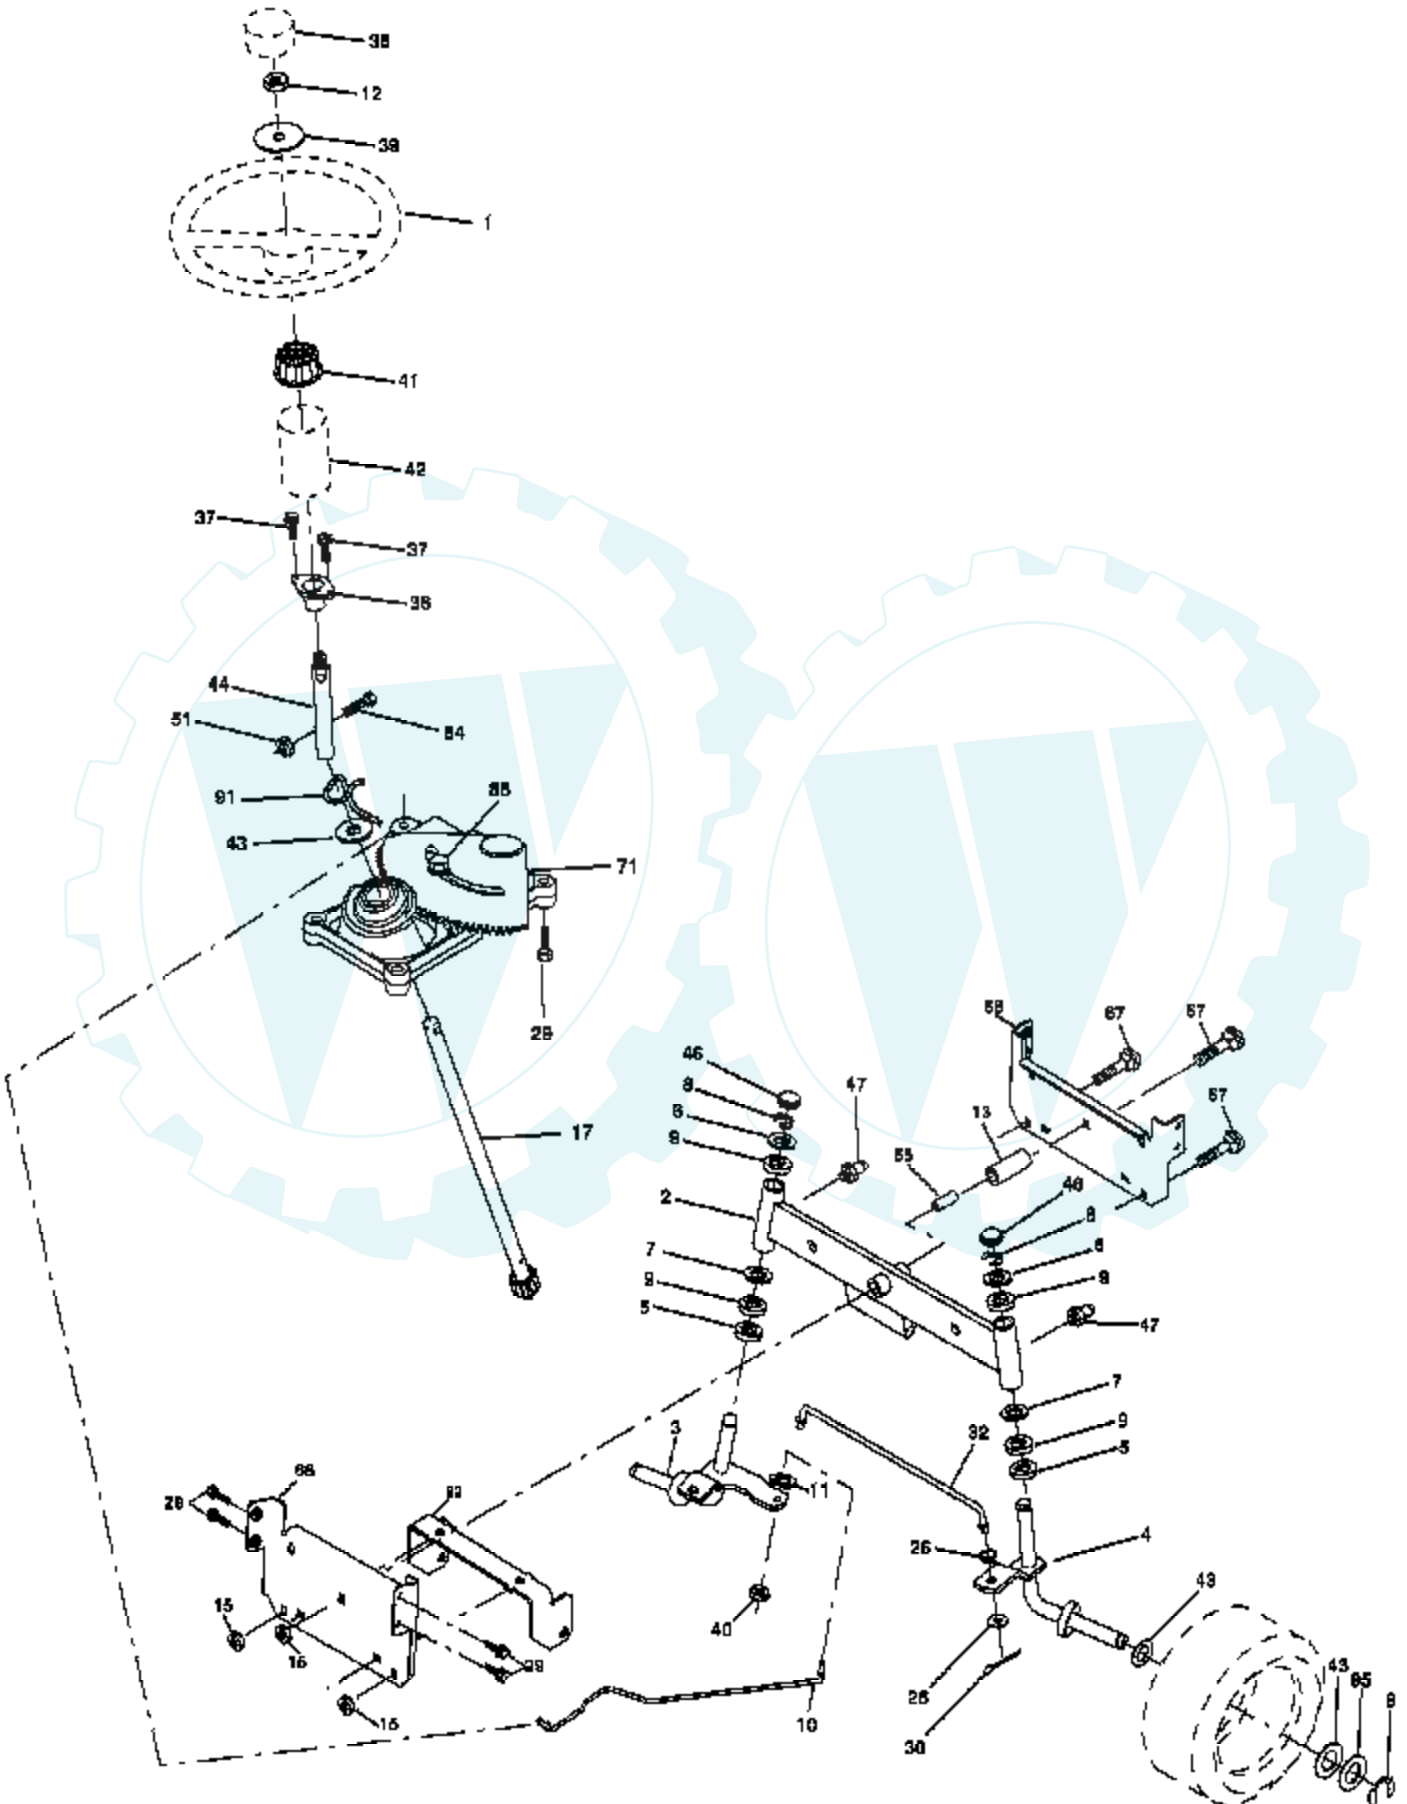

02363

NON-REMOVABLE CONNECTIONS

REMOVABLE CONNECTIONS

Ref #	Part Number	Qty	Description
1	175389		Seat
2	140551		Bracket Pnt Pivot Seat (blk)
3	188978		Bolt
4	189116		Washer 13/32 x 1 x 10 Ga.
5	184774		Clip Push-In Hinged
6	73800600		Nut
7	124181X		Spring Seat Cprsn 2 250 Blk Zi
8	17000616		Screw 3/8-16 x 1.5
9	19131614		Washer 13/32 x 1 x 14 Ga.
10	182493		Pan Pnt Seat (blk)
12	121246X		Bracket Pnt Mounting Switch
13	121248X		Bushing Snap Blk Nyl 50 Id
14	72050412		Bolt Rdhd Sht Nk 1/4-20 x 1-1/2
15	134300		Spacer Split 28 x 96 Yel Zinc
16	121250X		Spring Cprsn 1 27 Blk Pnt
17	123976X		Nut Lock 1/4 Lge Flg Gr. 5 Zinc
21	171852		Bolt Shoulder 5/16-18 unc Blkz-2A
22	73800500		Nut
23	71110814		Bolt Hex Black
24	19171912		Washer 17/32 x 1-3/16 x 12 Ga.
25	127018X		Bolt Shoulder 5/16-18 x 62
26	10040800		Lockwasher

Ref #	Part Number	Qty	Description
1	59192		Cap Valve Tire
2	65139		Stem Valve
3	106222X		Tire F Ts 15 X 6 0 - 6 Service
4	59904		Tube Front (Service Item Only)
5	106732X624		Rim Asm 6" front Service
6	278H		Fitting Grease (Front Wheel Only)
7	9040H		Bearing Flange (Front Wheel Only)
8	106108X624		Rim Asm 8" rear Service
9	106268X		Tire R Ts 18x9.5-8 Service
10	7152J		Tube Rear (Service Item Only)
11	104757X428 144334		Cap Axle 1 50 X 1 00 Sealant, Tire (10 oz. Tube)