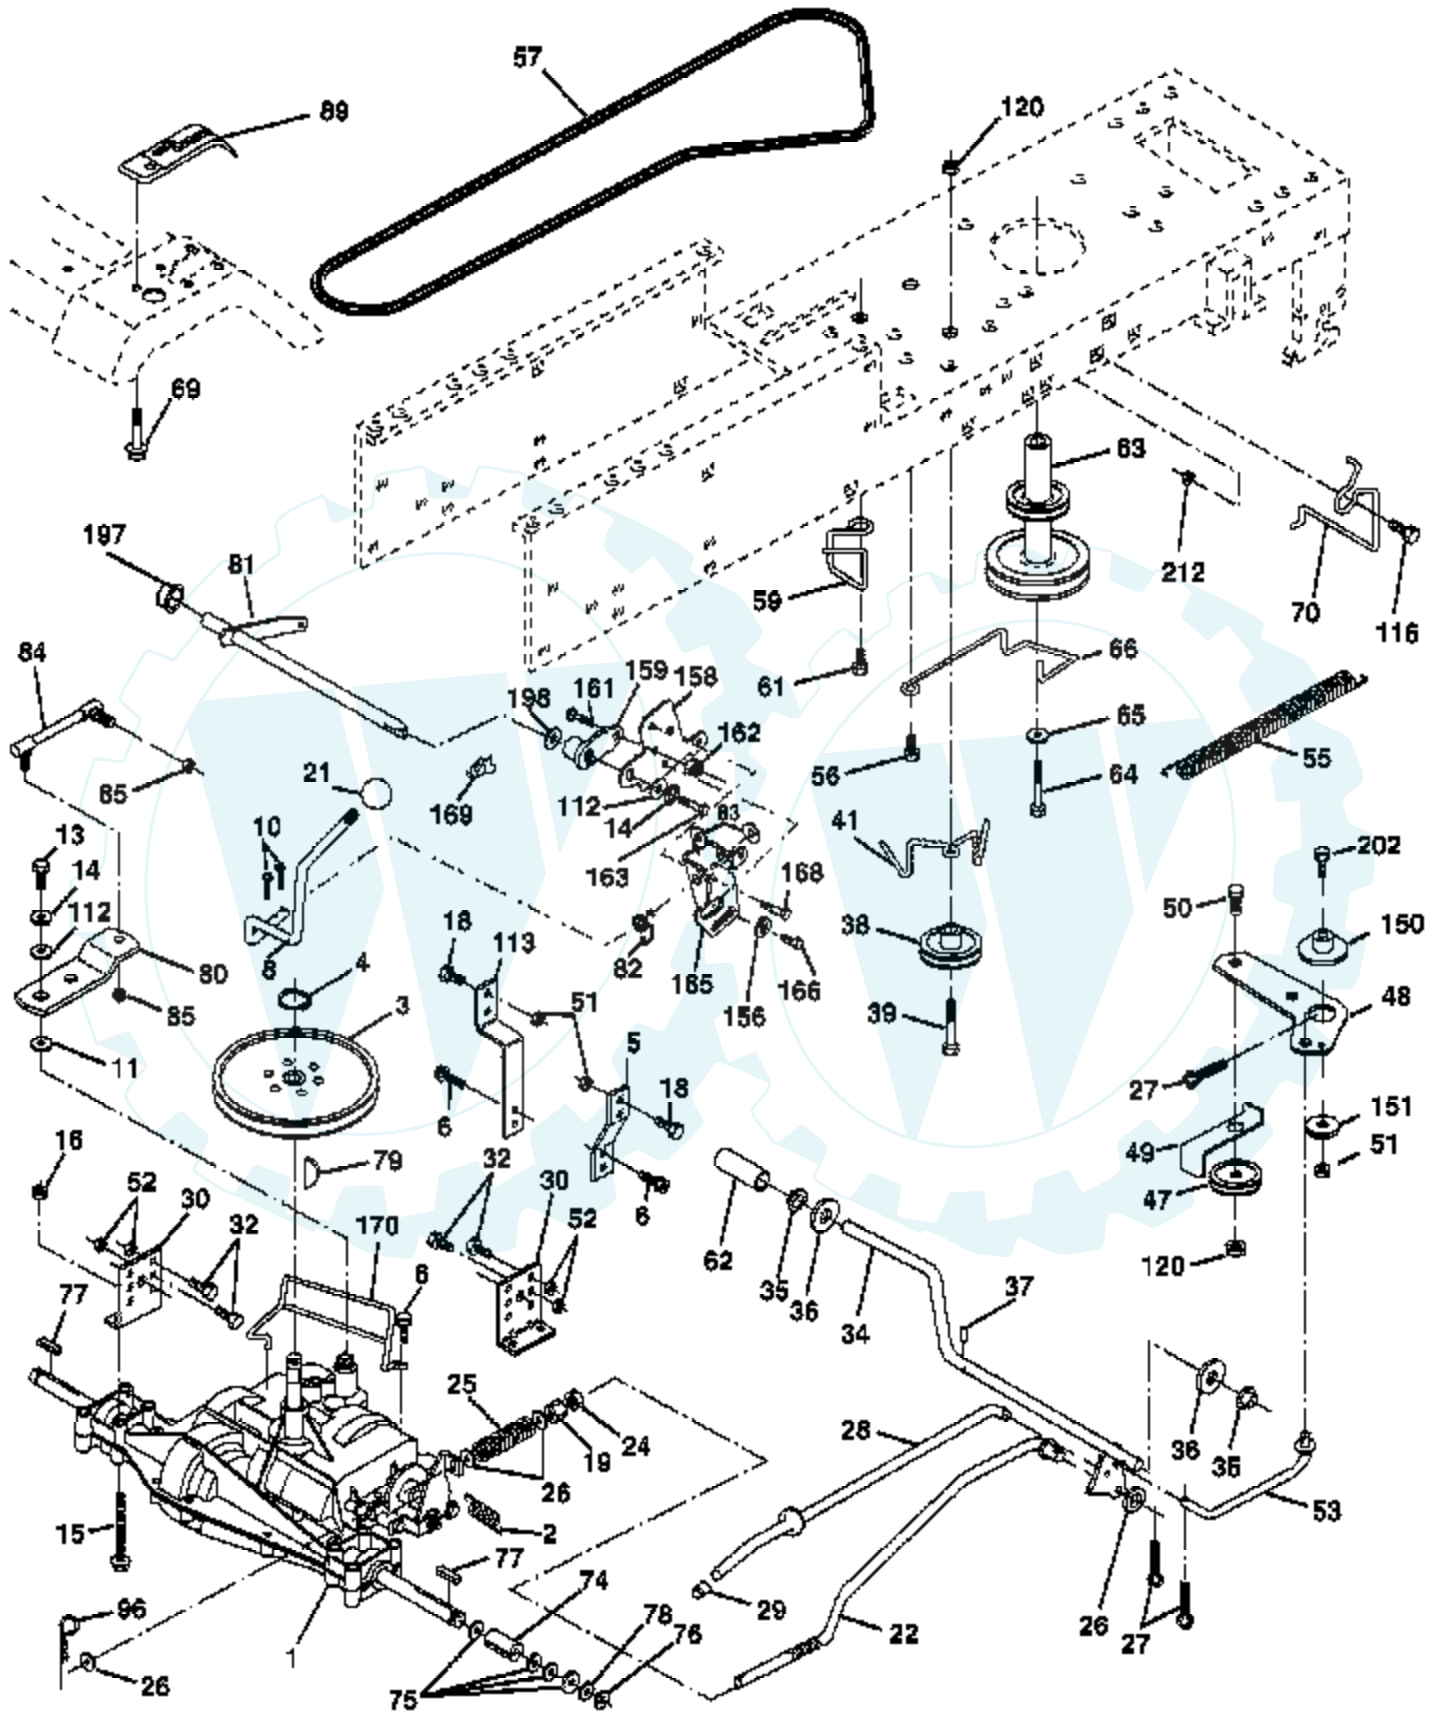

Ref #	Part Number	Qty	Description
1			Transaxle Peerless (206-545C) (Order parts from transaxle manufacturer)
2	146682		Spring Return Brake T/a Zinc
3	123666X		Pulley Transaxle 18" tires
4	12000028		Ring Retainer # 5100-62
5	121520X		Strap Torque 30 Degrees
6	17000512		Screw 5/16-18 X 3/4
8	165619		Rod Shift Fender Adjust Lt
10	76020416		Pin Cotter 1/8 X 1 Cad
11	105701X		Washer Plate Shf 388 Sq Hole
13	74550412		Bolt 1/4-28 Unf Gr. 8 W/Patch
14	10040400		Washer Lock Hvy Helical
15	74490544		Bolt Hex FLGHD 5/16-18 Gr. 5
16	73800500		Nut Lock Hex w/ins 5/16-18
18	74780616		Bolt, Fin Hex 3/8-16 unc x 1 Gr. 5
19	73800600		Nut Lock 3/8-16 Unc
21	106933X		Knob
22	130804		Rod Brake Blk Zinc 26 840
24	73350600		Nut Hex Jam 3/8-16 unc
25	106888X		Spring Rod Brake 2 00 Zinc
26	19131316		Washer 13/32 x 13/16 x 16 Ga.
27	76020412		Pin Cotter 1/8 x 3/4 Cad
28	175765		Rod Brake Parking LT/YT
29	71673		Cap Brake Parking
30	174973		Bracket Mtg Transaxle
32	74760512		Bolt Hex Hd 5/16-18 unc x 3/4
34	175578		Shaft Asm Pedal Foot
35	120183X		Bearing Nylon Blk 629 Id
36	19211616		Washer 21/32 x 1 x 16 Ga.
37	1572H		Pin Roll 3/16 X 1"
38	179114		Pulley Composite Flat
39	72110622		Bolt RDHD 3/8-16 unc x 2-3/4 Gr. 5
41	175556		Keeper Belt Flat Idler
47	127783		Pulley Idler V Groove Plastic
48	154407		Bellcrank Asm
49	123205X		Retainer Belt Style Spring
50	72110612		Bolt Carr. Sh. 3/8-16 x 1-1/2 Gr. 5
51	73680600		Nut Crownlock 3/8-16 unc
52	73680500		Nut Crownlock 5/16-18 unc
53	105710X		Link Clutch
55	105709X		Spring Return Clutch 6 75
56	17060620		Screw 3/8-16 x 1-1/4
57	130801		V-Belt Ground Drive 95 25
59	169691		Keeper Belt Span Ctr
61	17120614		Screw 3/8-16 x .875
62	8883R		Cover Pedal Blk Round
63	175410		Engine Pulley
64	173937		Bolt Hex
65	10040700		Washer Lock Hvy Hlcl Spr 7/16
66	154778		Keeper Belt Engine Foolproof
69	142432		Screw Hex wsh Hi Lo 1/4 x 1/2 unc
70	134683		Guide Belt Mower Drive RH
74	137057		Spacer Axle
75	121749X		Washer 25/32 x 1 1/4 x 16 Ga.
76	12000001		E-ring #5133-75
77	123583X		Key Square 2 0 x 1845/ 1865
78	121748X		Washer 25/32 x 1 1/4 x 16 Ga.