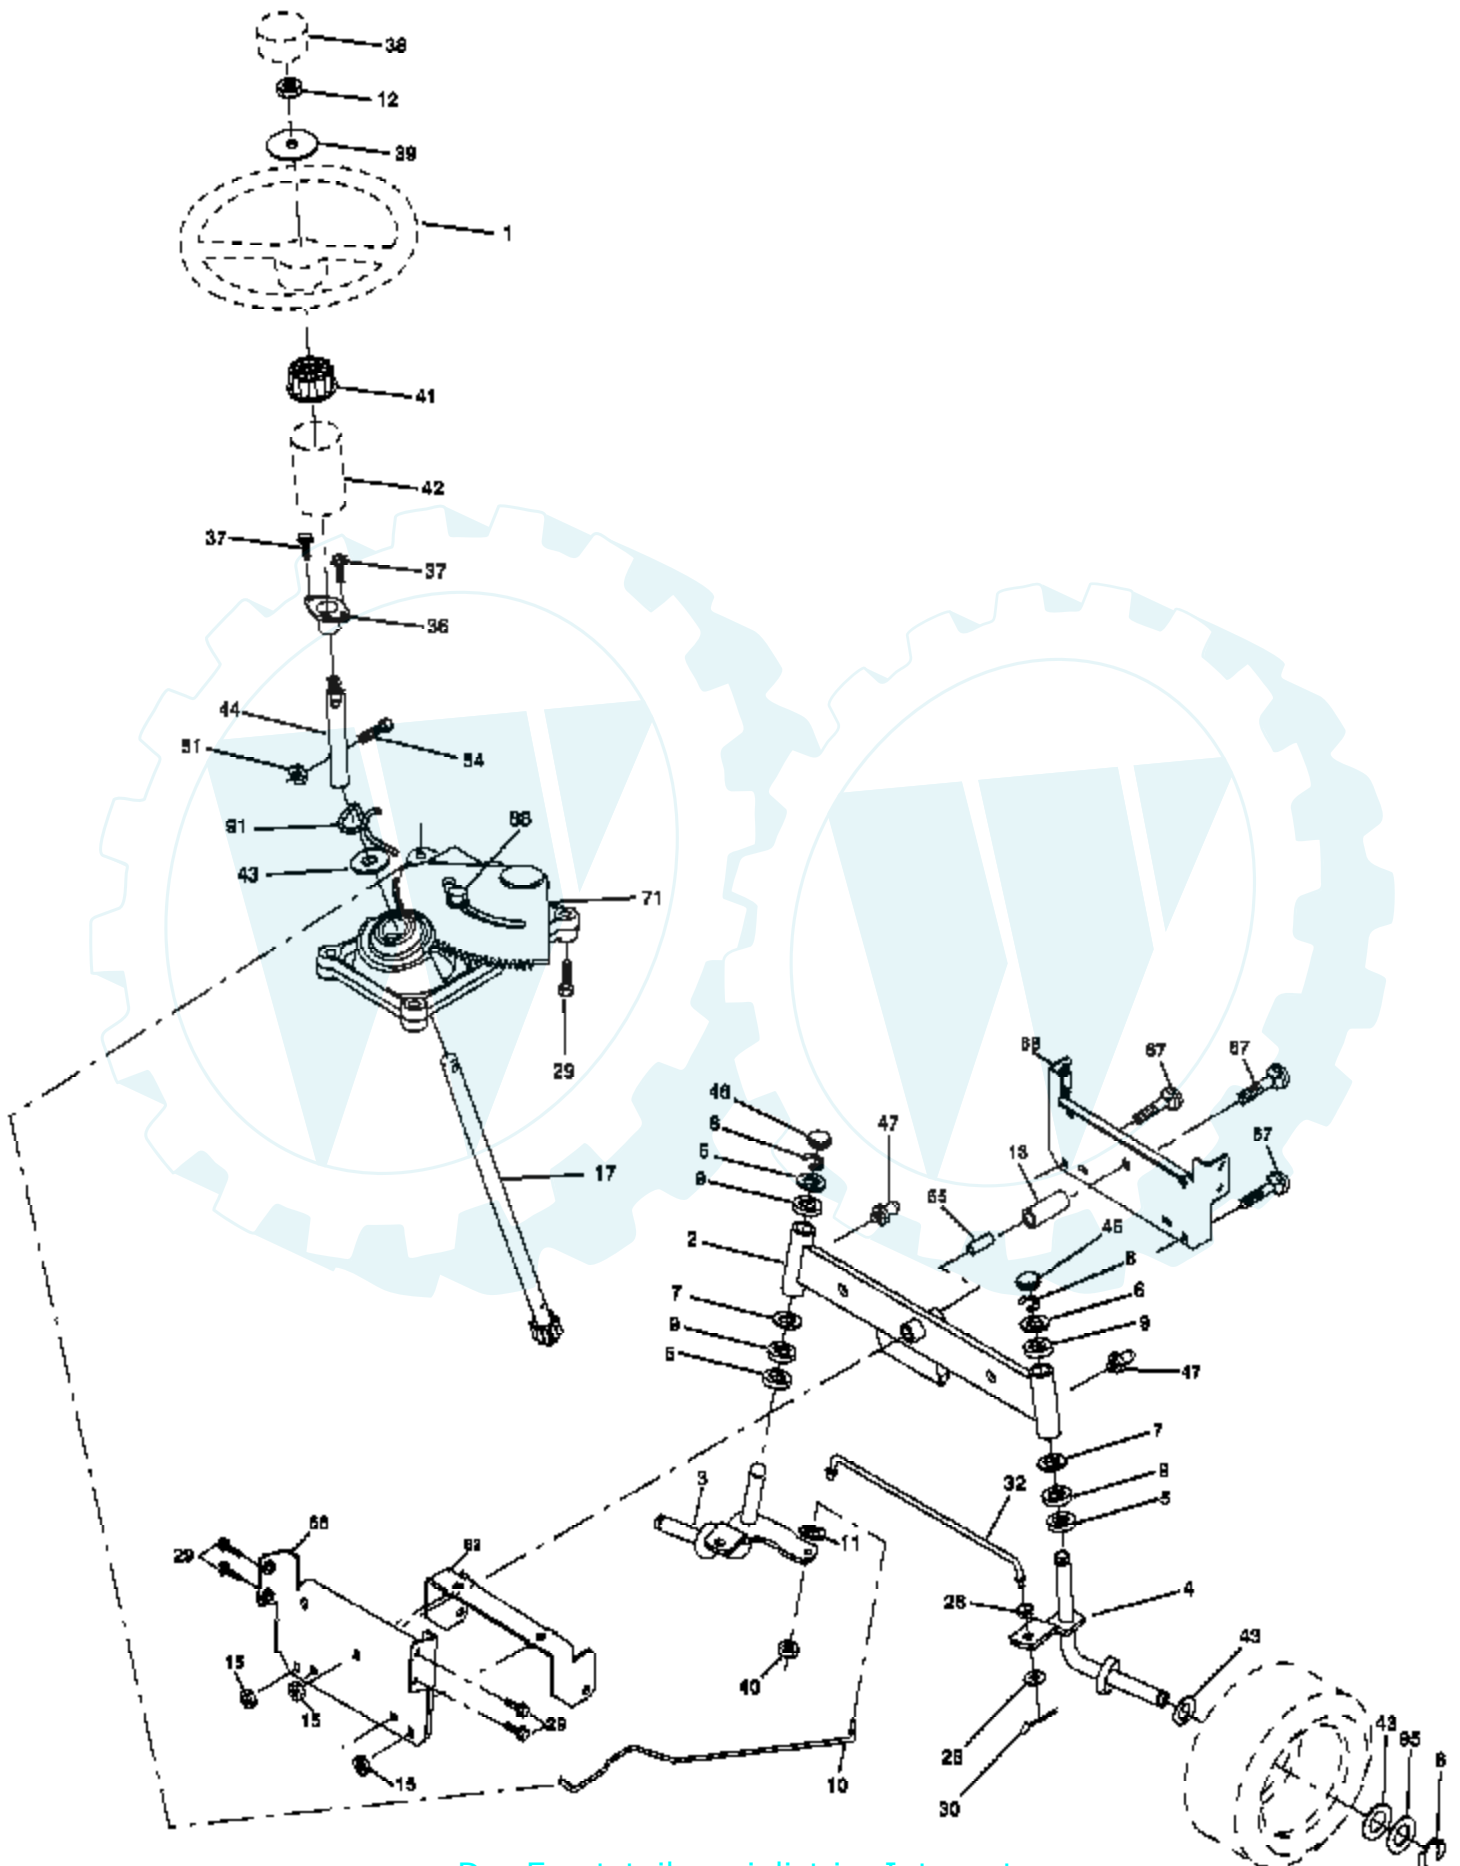

IGNITION SWITCH

POSITION	CIRCUIT	"MAKE"
OFF	M+G+A1	NONE
RUN/LIGHT	B+A1	A2+L
RUN	B+A1	NONE
START	B + S + A1	NONE

WIRING INSULATED CLIPS

NOTE: IF WIRING INSULATED CLIPS WERE REMOVED FOR SERVICING OF UNIT, THEY SHOULD BE REPLACED TO PROPERLY SECURE YOUR WIRING.

Der Ersatzteilspezialist im Internet.

Ref #	Part Number	Qty	Description
1	175389		Seat
2	140551		Bracket Pnt Pivot Seat (blk)
3	188978		Bolt
4	189116		Washer 13/32 x 1 x 10 Ga.
5	184774		Clip Push-In Hinged
6	73800600		Nut
7	124181X		Spring Seat Cprsn 2 250 Blk Zi
8	17000616		Screw 3/8-16 x 1.5
9	19131614		Washer 13/32 x 1 x 14 Ga.
10	182493		Pan Pnt Seat (blk)
12	121246X		Bracket Pnt Mounting Switch
13	121248X		Bushing Snap Blk Nyl 50 Id
14	72050412		Bolt Rdhd Sht Nk 1/4-20 x 1-1/2
15	134300		Spacer Split 28 x 96 Yel Zinc
16	121250X		Spring Cprsn 1 27 Blk Pnt
17	123976X		Nut Lock 1/4 Lge Fig Gr. 5 Zinc
21	171852		Bolt Shoulder 5/16-18 unc Blkz-2A
22	73800500		Nut
23	71110814		Bolt Hex Black
24	19171912		Washer 17/32 x 1-3/16 x 12 Ga.
25	127018X		Bolt Shoulder 5/16-18 x 62
26	10040800		Lockwasher

Ref #	Part Number	Qty	Description
1	59192		Cap Valve Tire
2	65139		Stem Valve
3	106222X		Tire F Ts 15 X 6 0 - 6 Service
4	59904		Tube Front (Service Item Only)
5	106732X624		Rim Asm 6" front Service
6	278H		Fitting Grease (Front Wheel Only)
7	9040H		Bearing Flange (Front Wheel Only)
8	106108X624		Rim Asm 8" rear Service
9	106268X		Tire R Ts 18x9.5-8 Service
10	7152J		Tube Rear (Service Item Only)
11	104757X428		Cap Axle 1 50 X 1 00
	144334		Sealant, Tire (10 oz. Tube)