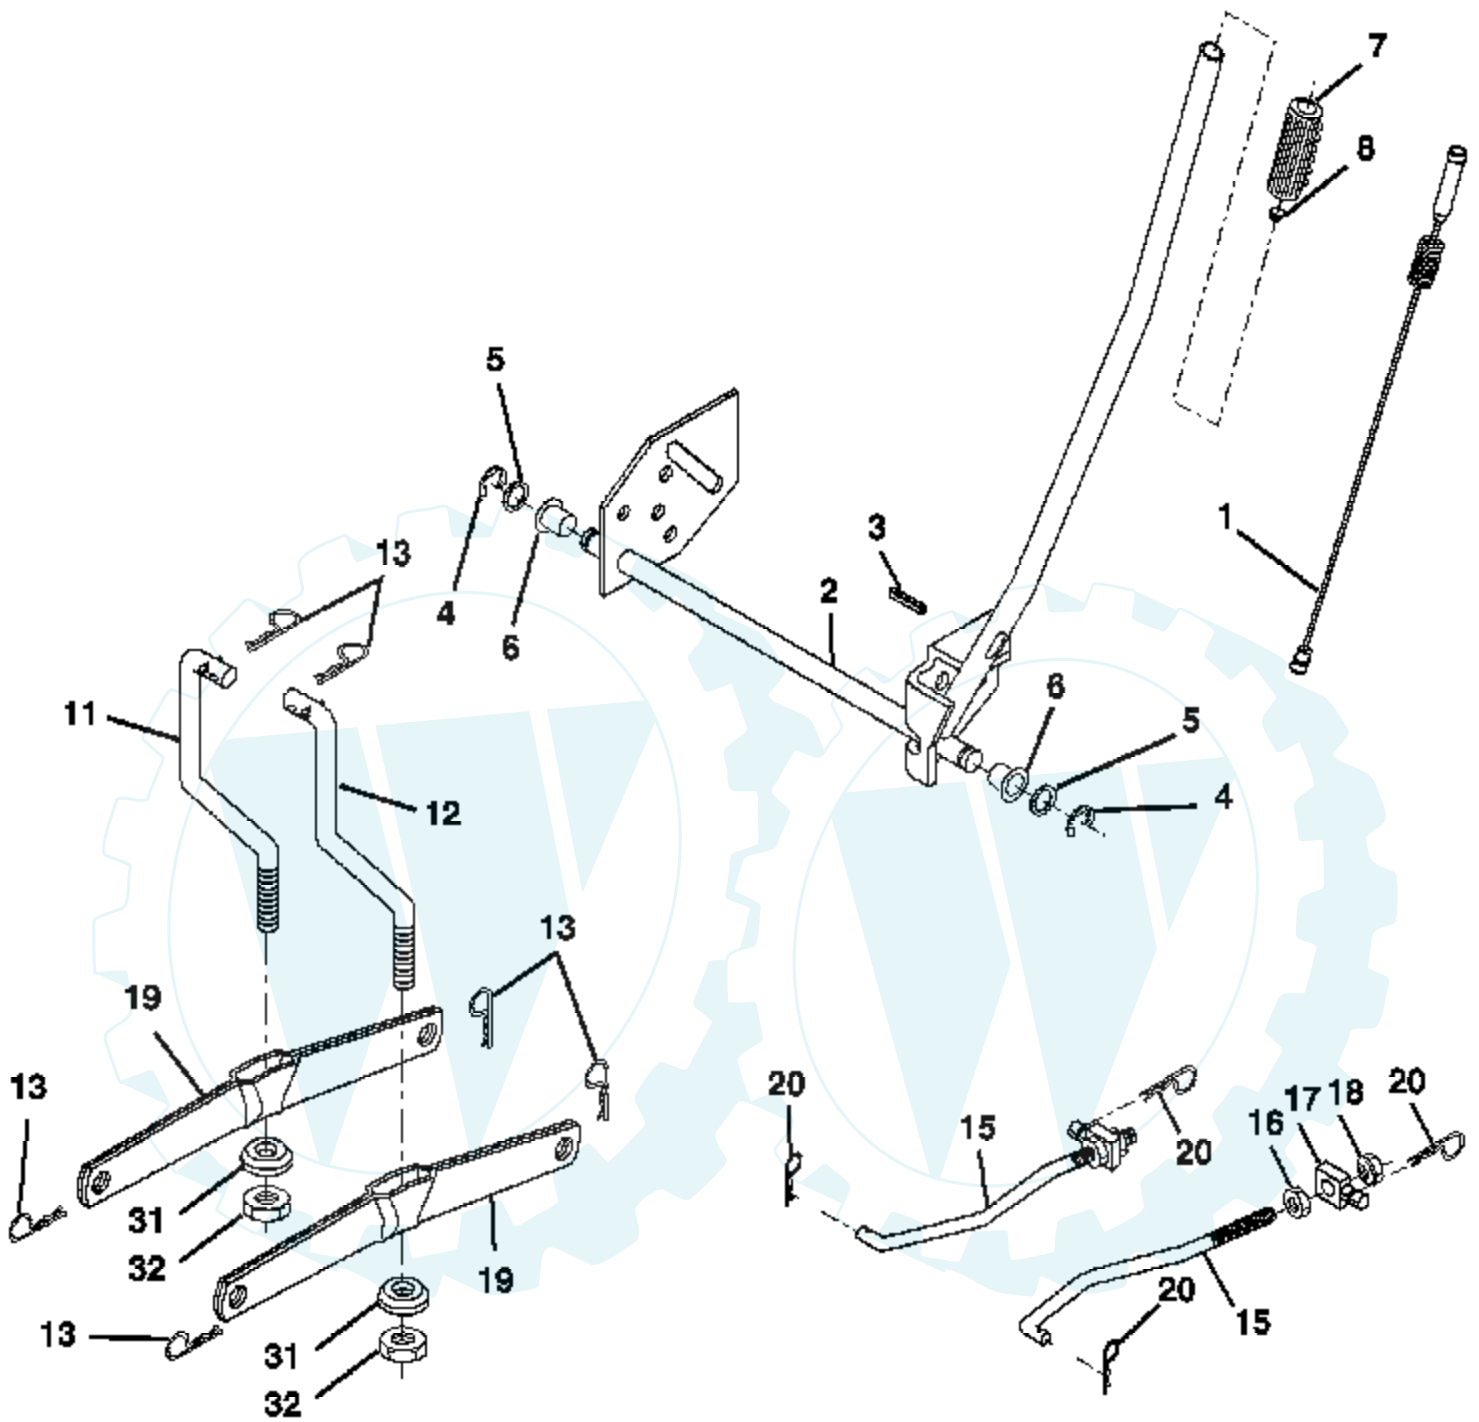

Ref #	Part Number	Qty	Description
1	159461		Wire Asm Inner/Sprg w/Plunger
2	159476		Shaft Asm Lift
3	178981		Pin Groove
4	12000002		E Ring #5133-62
5	19211621		Washer 21/32 x 1 x 21 Ga.
6	120183X		Bearing Nylon
7	109413X		Grip Handle
8	124526X		Button Plunger
11	139865		Link Lift Lh
12	139866		Link Lift Rh
13	4939M		Retainer Spring
15	173288		Link Front
16	73350800		Nut Jam Hex 1/2-13 unc
17	175689		Trunnion Blk Zinc
18	73800800		Nut Lock w/Wsh 1/2-13 unc
19	139868		Arm Suspension Rear
20	163552		Retainer Spring
31	169865		Bearing Pvt Lift
32	73540600		Nut Crownlock 3/8-24