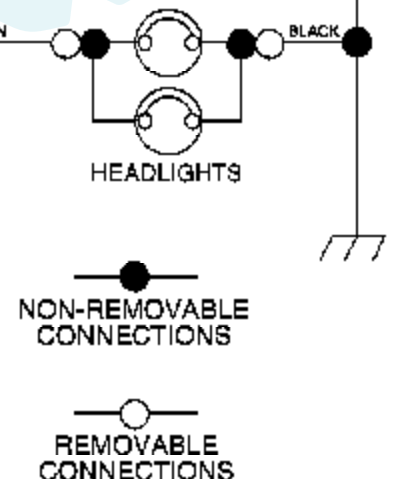

NOTE

YOUR TRACTOR IS EQUIPPED WITH A SPECIAL ALTERNATOR SYSTEM. THE LIGHTS ARE NOT CONNECTED TO THE BATTERY, BUT HAVE THEIR OWN ELECTRICAL SOURCE. BECAUSE OF THIS, THE BRIGHTNESS OF THE LIGHTS WILL CHANGE WITH ENGINE SPEED. AT IDLE THE LIGHTS WILL DIM. AS THE ENGINE IS SPEEDED UP, THE LIGHTS WILL BECOME THEIR BRIGHTEST.

POSITION	CIRCUIT	"MAKE"
OFF	M+G+A1	NONE
RUN/LIGHT	B+A1	A2+L
RUN	B+A1	NONE
START	B + S + A1	NONE

WIRING INSULATED CLIPS

NOTE: IF WIRING INSULATED CLIPS WERE REMOVED FOR SERVICING OF UNIT, THEY SHOULD BE REPLACED TO PROPERLY SECURE YOUR WIRING.

Der Ersatzteilspezialist im Internet.