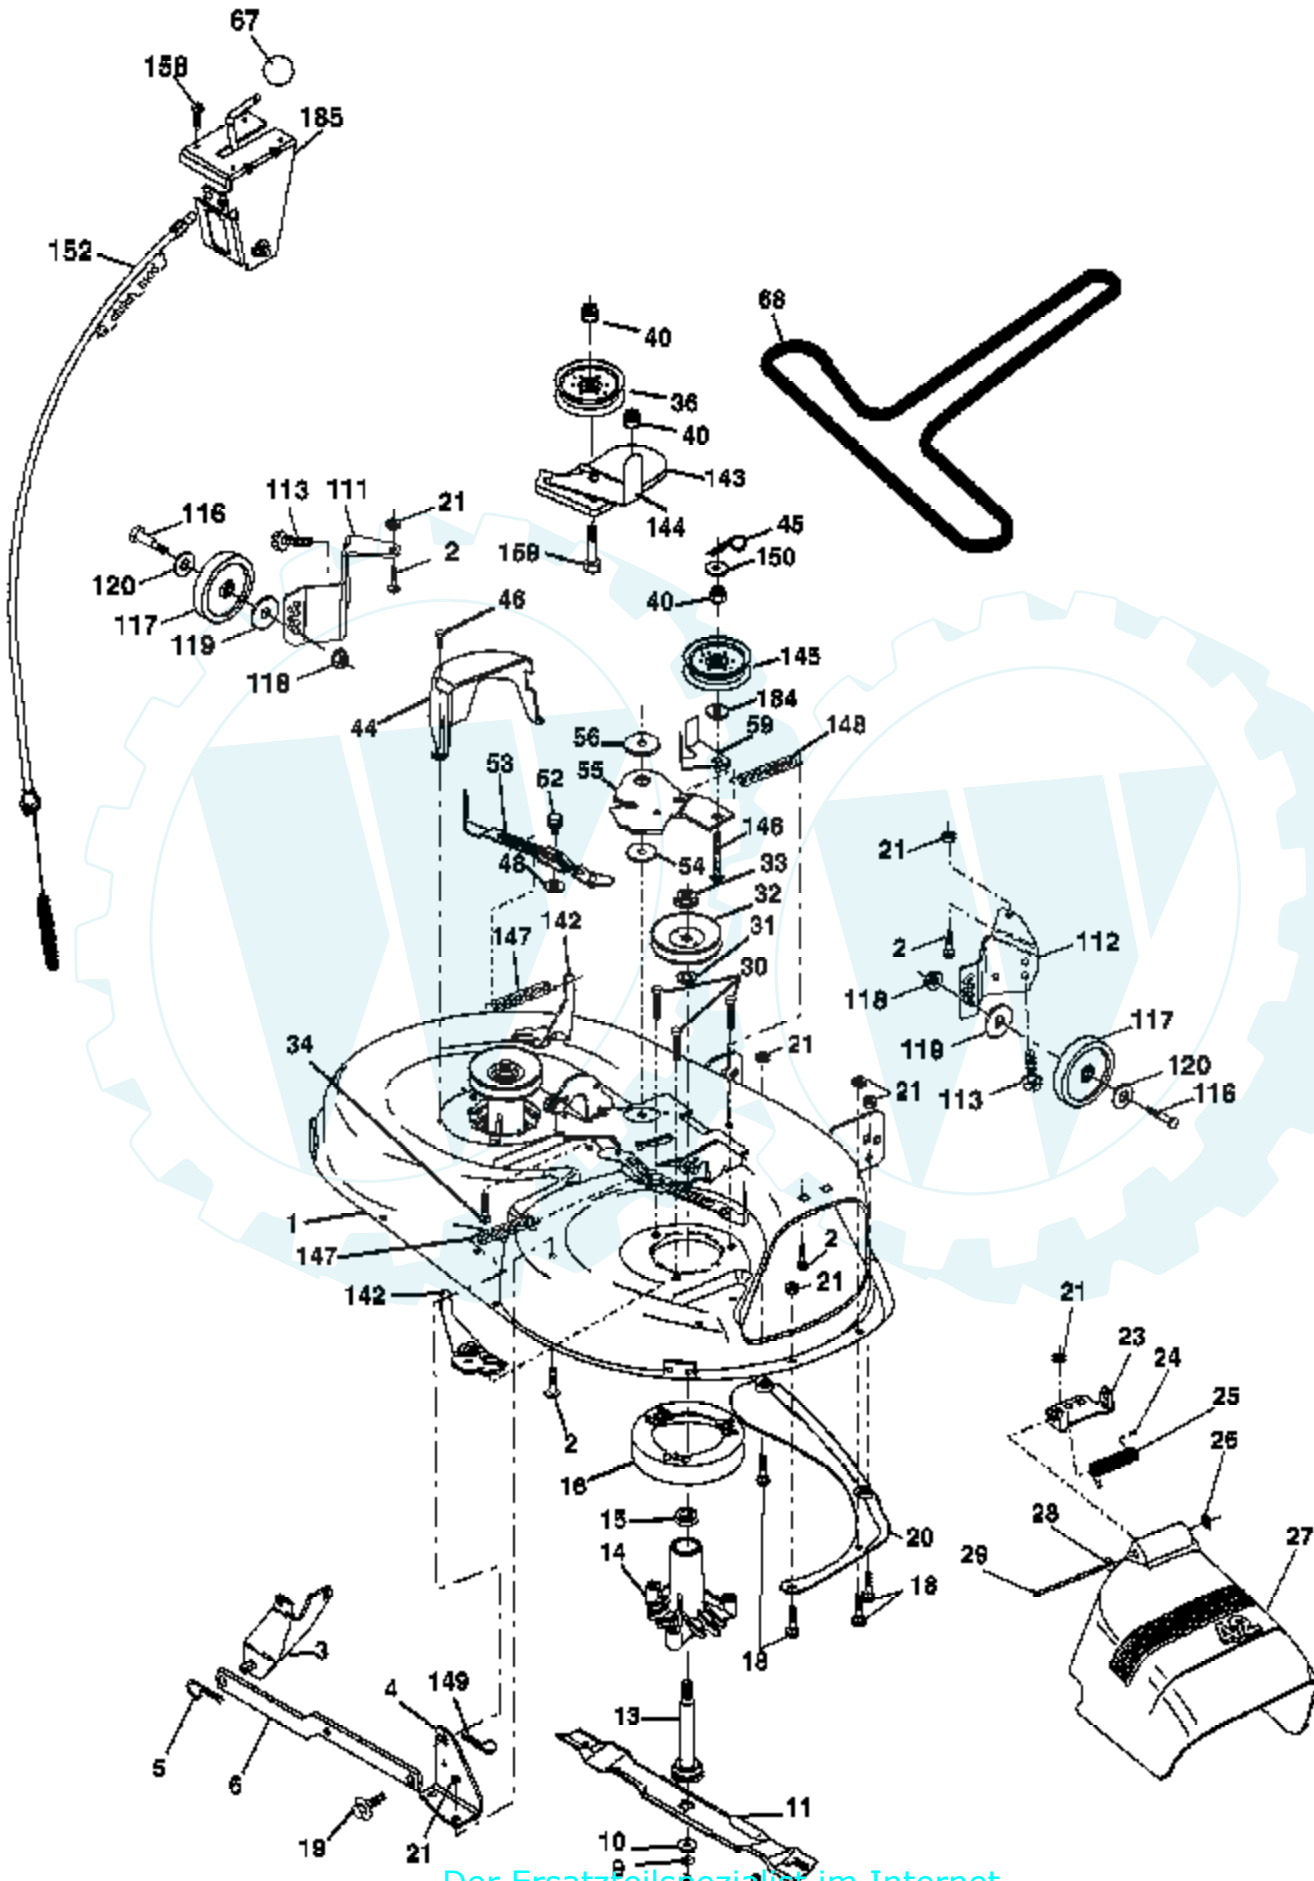

Ref #	Part Number	Qty	Description
1	165892		Mower Deck Assembly, 42"
2	72140506		Bolt
3	138017		Bracket Asm Fr. Sway Bar 3/42
4	165460		Bracket Asm Deck 42" Sway Bar
5	4939M		Retainer Spring
6	178024		Bar Sway Deck
8	850857		Bolt 3/8-24 x 25 Gr. 8 patched
9	10030600		Washer, Lock
10	140296		Washer, Hardened
11	134149		Blade, 42" Mulching Std Available; (For mulching mowers only)
	139775		Blade, 42" Mulching Premium Available; (For better wear when mulching)
	138971		Blade, 42" Hi-Lift Available; (For bagging or discharging)
13	137645		Shaft Assembly, Mandrel, Vented
14	128774		Housing, Mandrel, Vented
15	110485X		Bearing, Ball, Mandrel
16	174493		Stripper, Mandrel Deck
18	72140505		Bolt, Carriage 5/16-18 x 5/8
19	132827		Bolt, Shoulder
20	159770		Baffle, Vortex
21	73680500		Nut
23	177563		Bracket, Deflector Mower 42"
24	105304X		Cap, Sleeve 80 x 112 Blk Mower
25	123713X		Spring, Torsion, Deflector 2 52
26	110452X		Nut, Push Phos & Oil
27	130968X428		Shield, Deflector 42" Blk
28	19111016		Washer 11/32 x 5/8 x 16 Ga.
29	131491		Rod, Hinge 42" 6 75 W/G
30	173984		Screw Thdrol Washer Head
31	187690		Washer, Spacer Mower Vented
32	153535		Pulley, Mandrel
33	178342		Nut, Toplock 9/16 Flange
34	72110612		Bolt
36	131494		Pulley, Idler, Flat
37	19131316		Washer 13/32 x 13/16 x 16 Ga.
40	73900600		Nut
44	140088		Guard, Mandrel, LH
45	4497H		Retainer
46	137729		Screw, Thdrol 1/4-20 x 5/8 T
48	133944		Washer, Hardened
52	139888		Bolt, Shoulder 5/16-18 unc
53	184907		Arm Assembly, Pad, Brake
54	178515		Washer, Hardened
55	155046		Arm, Idler
56	165723		Spacer, Retainer
59	141043		Guard TUV Idler
67	106932X		Knob
68	144959		V-Belt, 42" Mower
111	179292		Bracket Wheel Gauge LH
112	179293		Bracket Wheel Gauge RH
113	17000510		Bolt 5/16-18
116	4898H		Bolt Shoulder
117	105455X		Wheel Gauge
118	73930600		Nut Centerlock 3/8-16
119	19121414		Washer 3/8 x 7/8 x 14 Ga.
120	19171512		Washer 17/32 x 15/16 x 12 Ga.