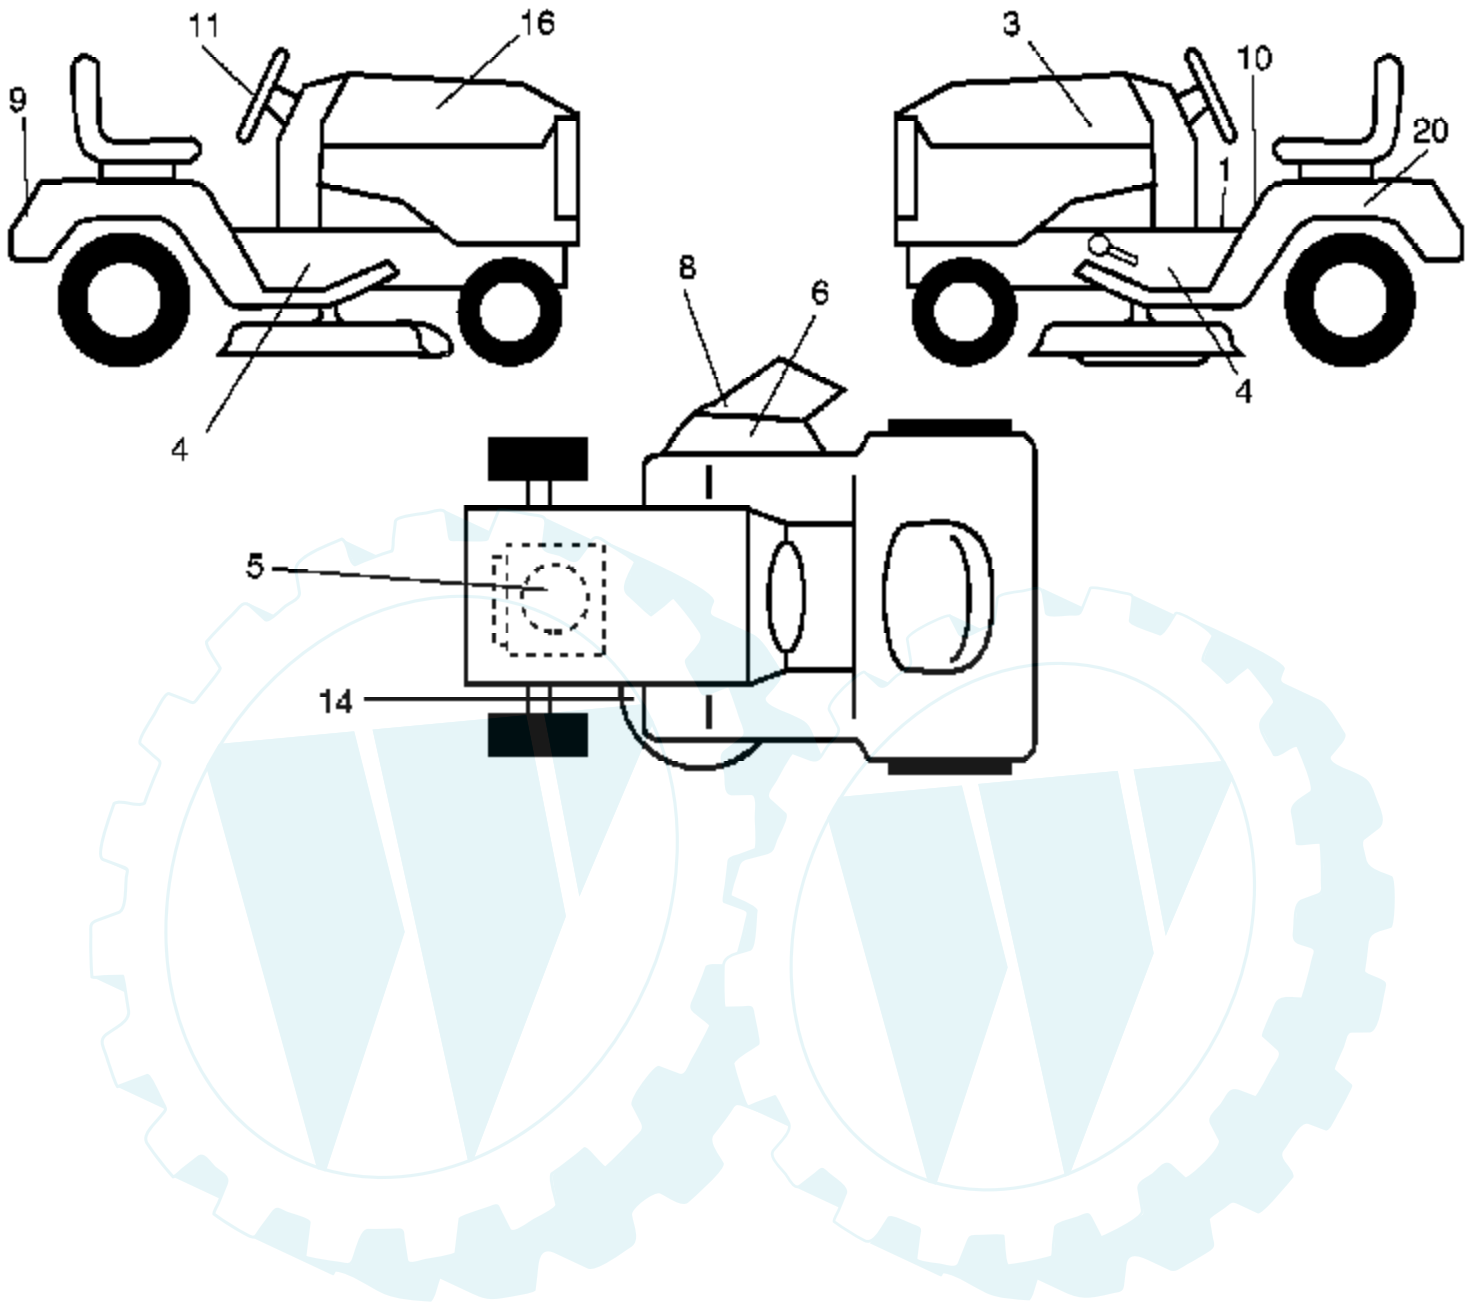

Ref #	Part Number	Qty	Description
1	174619		Chassis
2	176554		Drawbar
5	155272		Bumper Hood/Dash
9	187846X012		Dash
10	72140608		Bolt Carriage 3/8-16 x 1
11	174996		Panel Dash Lh
13	179174X010		Panel Dash Rh
17	183394X428		Hood
18	126938X		Bumper Hood
24	74780616		Bolt Fin Hex 3/8-16 x 1 Gr. 5
25	19131312		Washer 13/32 x 13/16 x 12 Ga.
26	73800600		Nut Lock Hex W/Ins 3/8-16 unc
28	183826		Grille
29	183824X599		Lens
30	169468X428		Fender Footrest STLT Pnt
31	136619		Bracket Support Fender
33	179716X505		Footrest Pnt Lh
34	179717X505		Footrest Pnt Rh
35	72110606		Bolt Rdhd Sht Sqnk 3/8-16 x 3/4
37	17490508		Screw Thdrol 6/16-18 x 1/2 TYT
38	175710		Bracket Asm. Pivot Mower Rear
39	174714		Bracket Pivot
64	154798		Dash Lower STLT
142	175702		Plate Reinforcement STLT
145	156524		Rod Pivot Chassis/Hood
166	171875		Screw HWHD Hi-Lo #13-16 x 5/8
205	17490608		Screw Thdrol 3/8-16 x 1-1/4
206	170165		Bolt Shoulder 5/16-18
207	17670508		Screw Thdrol 5/16-18 x 1/2
208	17670608		Screw Thdrol 3/8-16 x 1/2
209	17000612		Screw Hex Wsh Thdr. 3/8-16 x 3/4
212	183823		Insert Lens Reflect
	5479J		Plug Btn Blk .359
	187801		Plug Dome