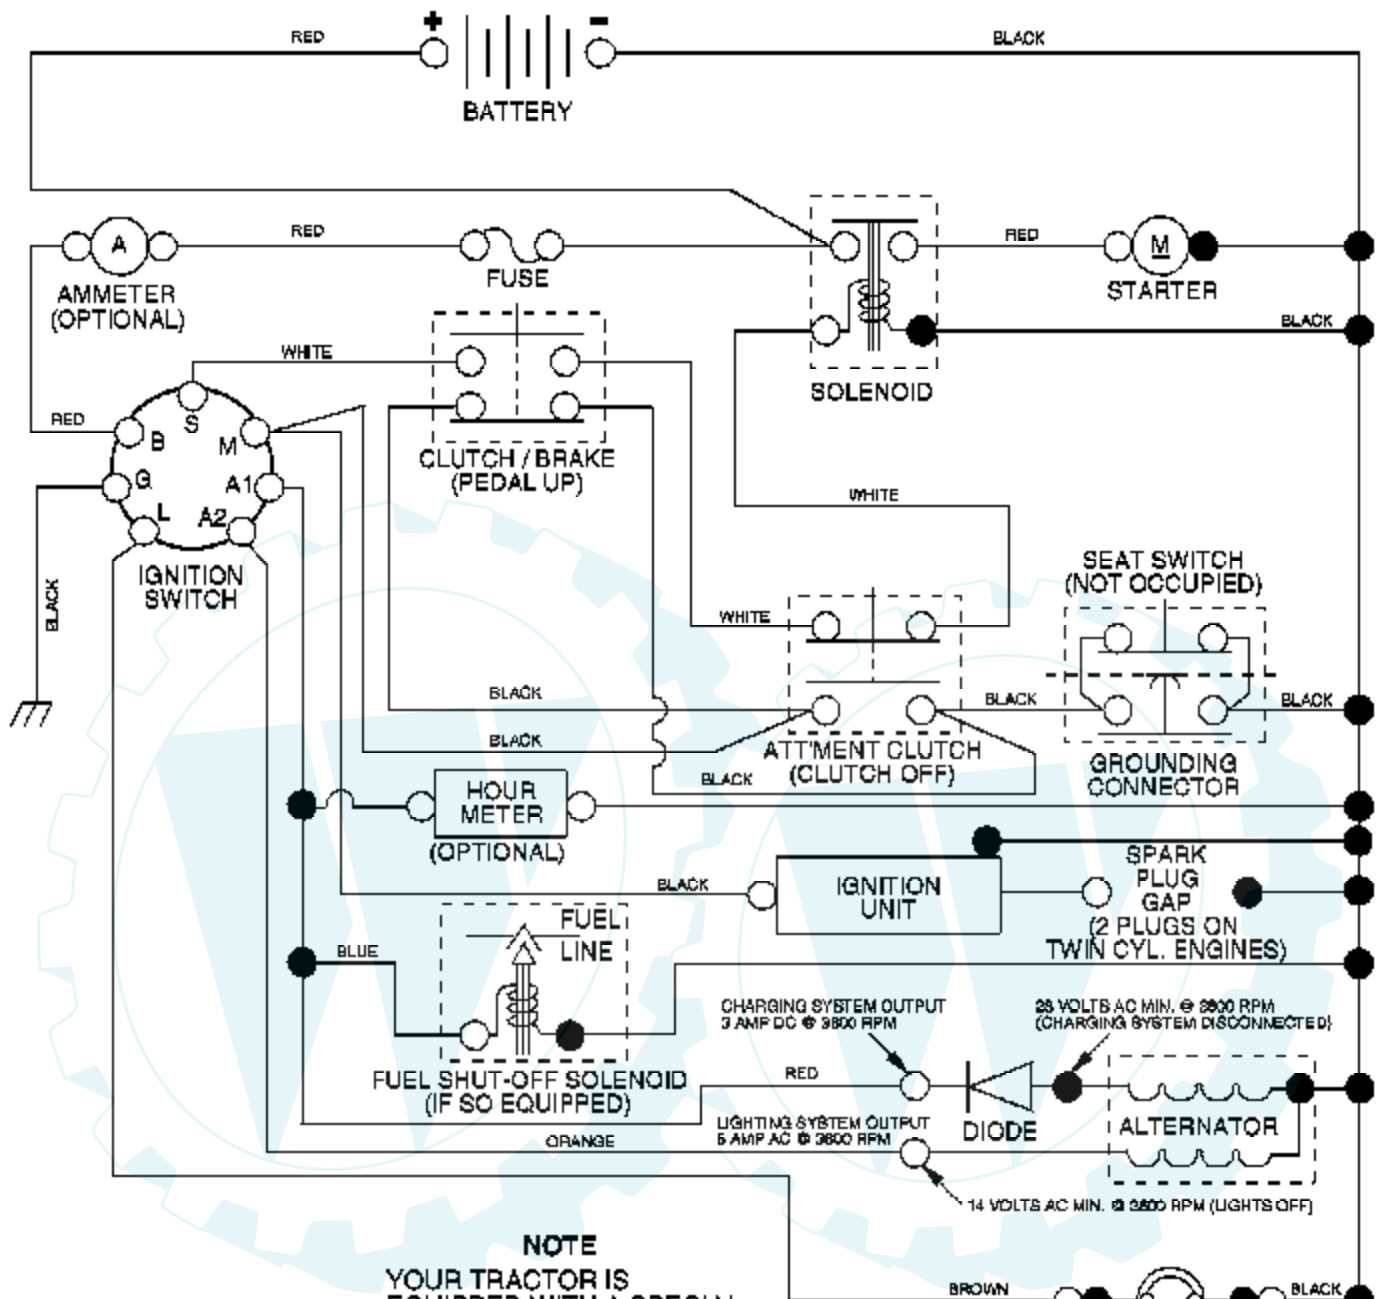

NOTE

YOUR TRACTOR IS EQUIPPED WITH A SPECIAL ALTERNATOR SYSTEM. THE LIGHTS ARE NOT CONNECTED TO THE BATTERY, BUT HAVE THEIR OWN ELECTRICAL SOURCE. BECAUSE OF THIS, THE BRIGHTNESS OF THE LIGHTS WILL CHANGE WITH ENGINE SPEED. AT IDLE THE LIGHTS WILL DIM. AS THE ENGINE IS SPEEDED UP, THE LIGHTS WILL BECOME THEIR BRIGHTEST.