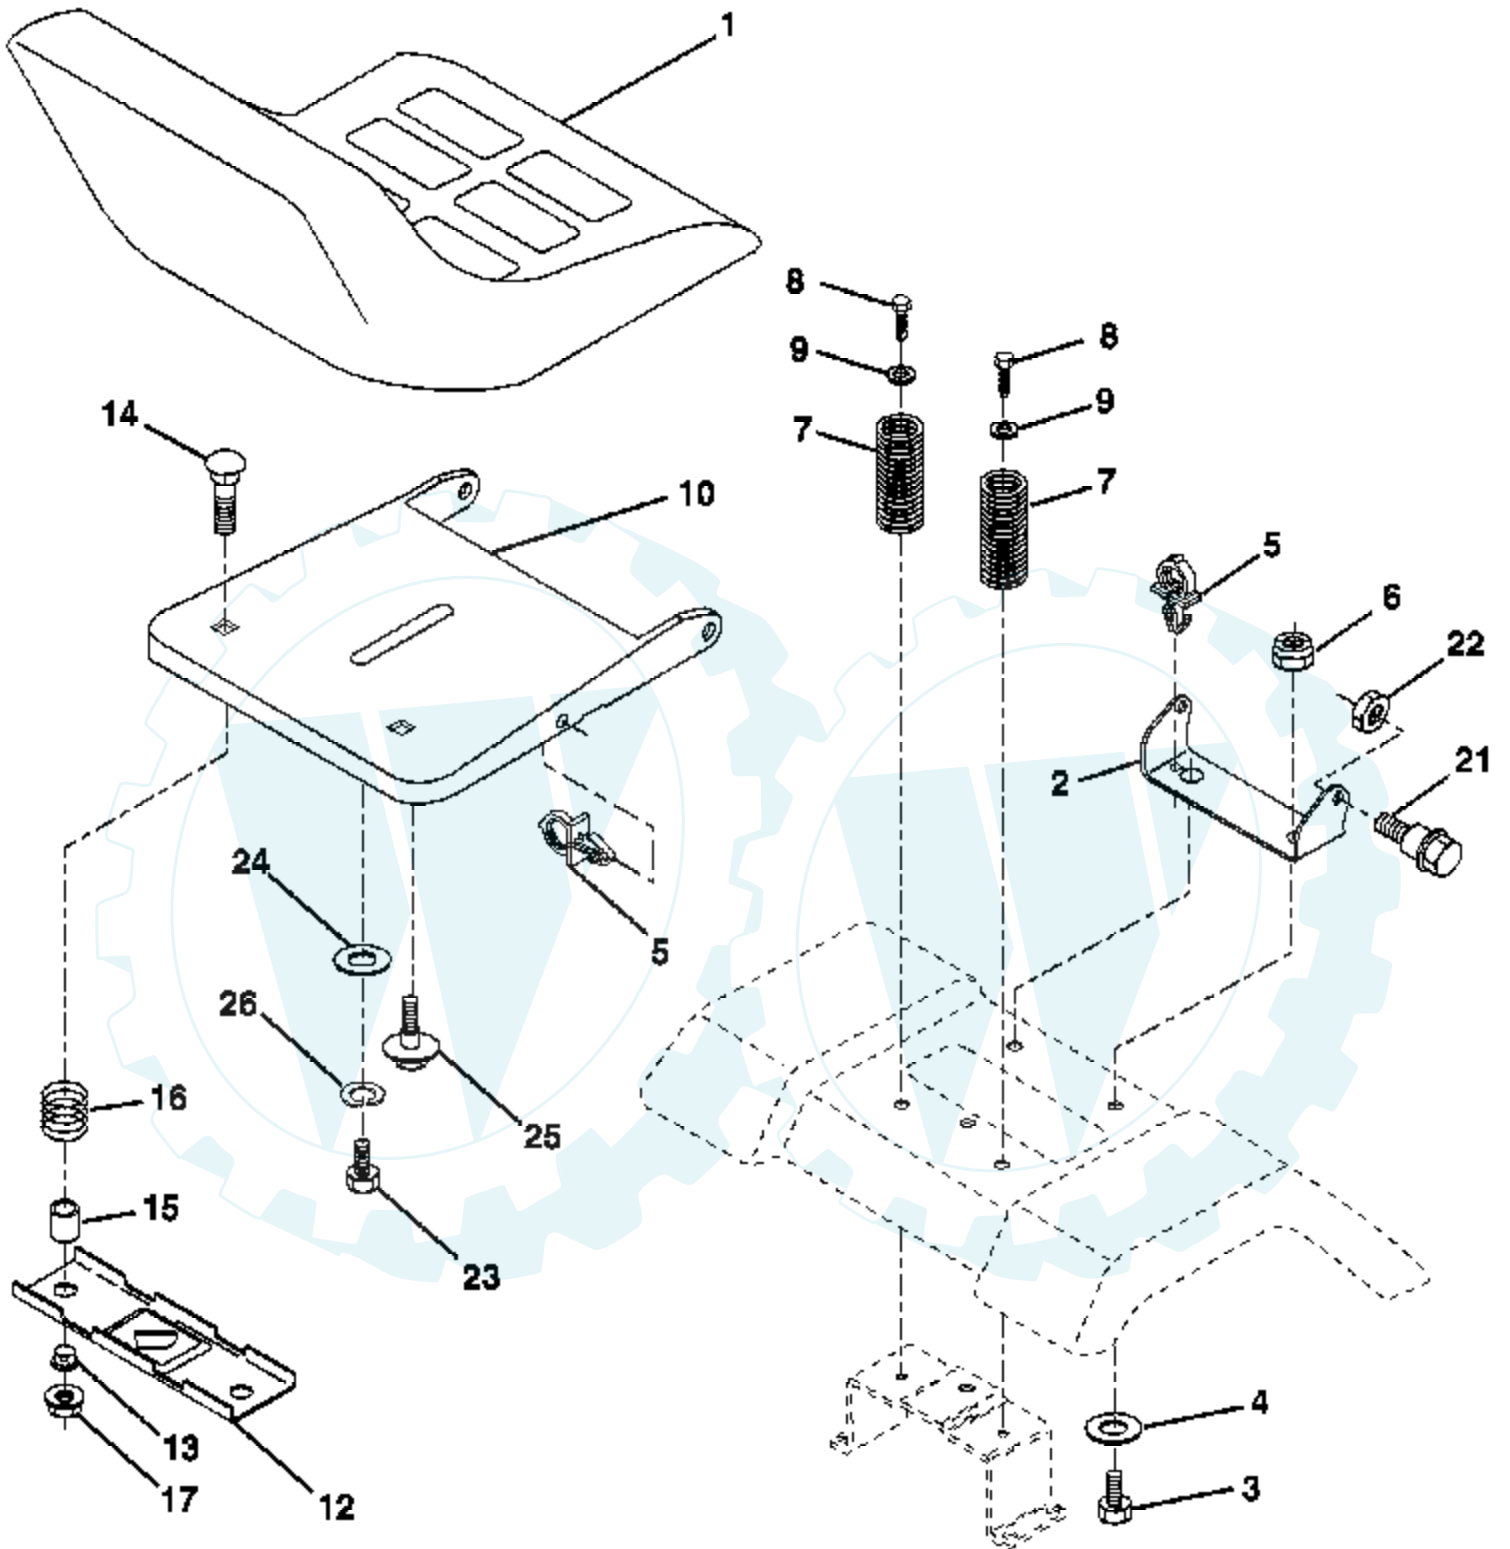

IGNITION SWITCH

POSITION	CIRCUIT	"MAKE"
OFF	M+G+A1	NONE
RUN/LIGHT	B+A1	A2+L
RUN	B+A1	NONE
START	B + S + A1	NONE

WIRING INSULATED CLIPS

NOTE: IF WIRING INSULATED CLIPS WERE REMOVED FOR SERVICING OF UNIT, THEY SHOULD BE REPLACED TO PROPERLY SECURE YOUR WIRING.

Der Ersatzteilspezialist im Internet.

Ref #	Part Number	Qty	Description
1	175389		Seat
2	140551		Bracket Pnt Pivot Seat (blk)
3	188978		Bolt
4	189116		Washer 13/32 x 1 x 10 Ga.
5	184774		Clip Push-In Hinged
6	73800600		Nut
7	124181X		Spring Seat Cprsn 2 250 Blk Zi
8	17000616		Screw 3/8-16 x 1.5
9	19131614		Washer 13/32 x 1 x 14 Ga.
10	182493		Pan Pnt Seat (blk)
12	121246X		Bracket Pnt Mounting Switch
13	121248X		Bushing Snap Blk Nyl 50 Id
14	72050412		Bolt Rdhd Sht Nk 1/4-20 x 1-1/2
15	134300		Spacer Split 28 x 96 Yel Zinc
16	121250X		Spring Cprsn 1 27 Blk Pnt
17	123976X		Nut Lock 1/4 Lge Fig Gr. 5 Zinc
21	171852		Bolt Shoulder 5/16-18 unc Blkz-2A
22	73800500		Nut
23	71110814		Bolt Hex Black
24	19171912		Washer 17/32 x 1-3/16 x 12 Ga.
25	127018X		Bolt Shoulder 5/16-18 x 62
26	10040800		Lockwasher