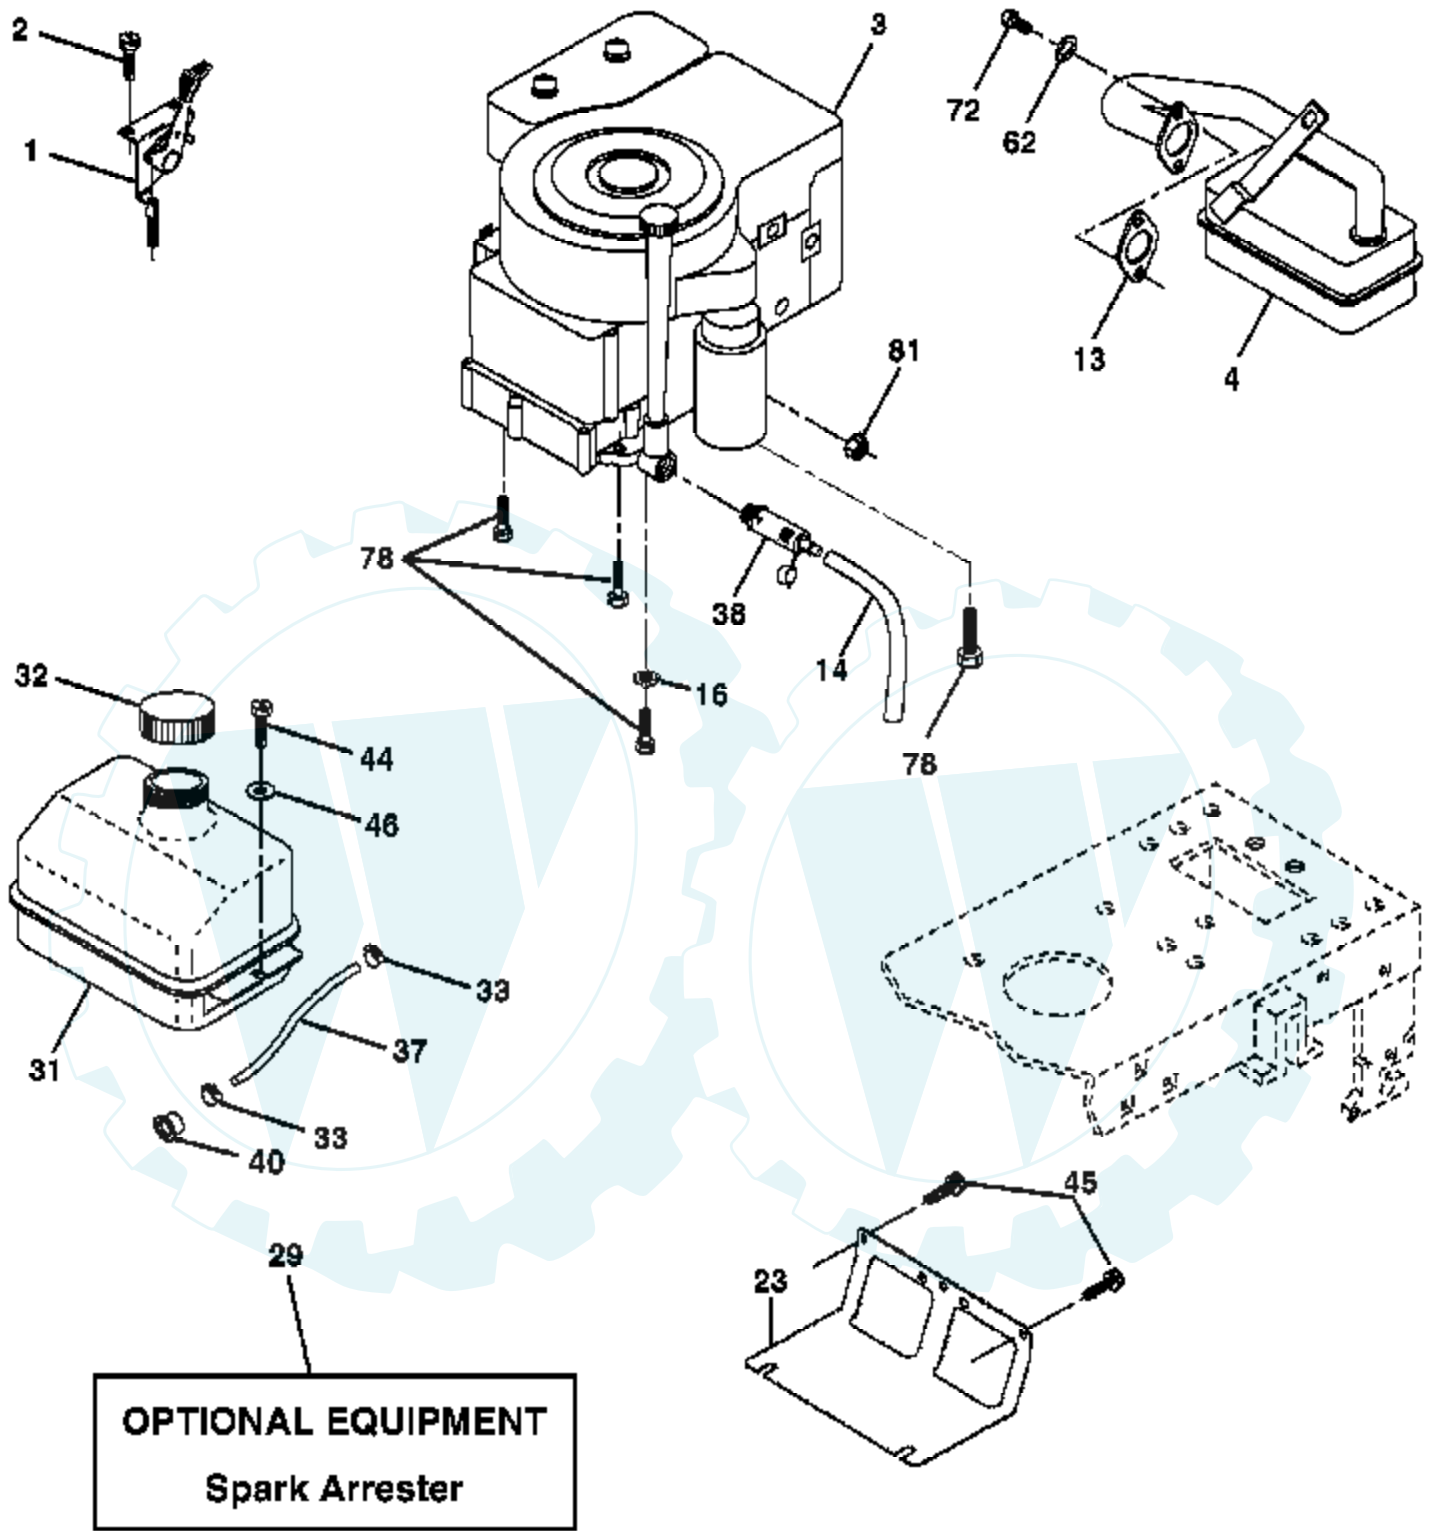

Ref #	Part Number	Qty	Description
1	170551		Control Throttle /Choke Flag
2	17720408		Screw Hex Thd Cut 1/4-20 x 1/2
3			Engine Briggs Model 31C707 (Order Parts From Engine Manufacturer)
4	137352		Muffl er Exhaust B&S Lt
13	165291		Gasket 1 313 Id Tin Plated
14	148456		Tube Drain Oil Easy
23	169837		Shield Browning/Debris Guard
29	137180		Arrestor Spark
31	184900		Tank Fuel 1 25 Fr
32	140527		Cap Asm Fuel W/sym Vented
33	123487X		Clamp Hose Blk
37	137040		Line Fuel 20"
38	181654		Plug Drain Oil Easy
40	124028X		Bushing Snap Nyl Blk Fuel Line
44	17670412		Screw Hexwsh Thdrol 1/4-20 x 3/4
45	17000612		Screw Hex Wsh Thdrol 3/8-16
46	19091416		Washer 9/32 X 7/8 X 16 Ga.
72	183906		Screw Socket Head 5/16-18 x 1
78	17060620		Screw Thdrol 3/8-16 x 1-1/4
81	73510400		Nut Keps Hex 1/4-20 unc