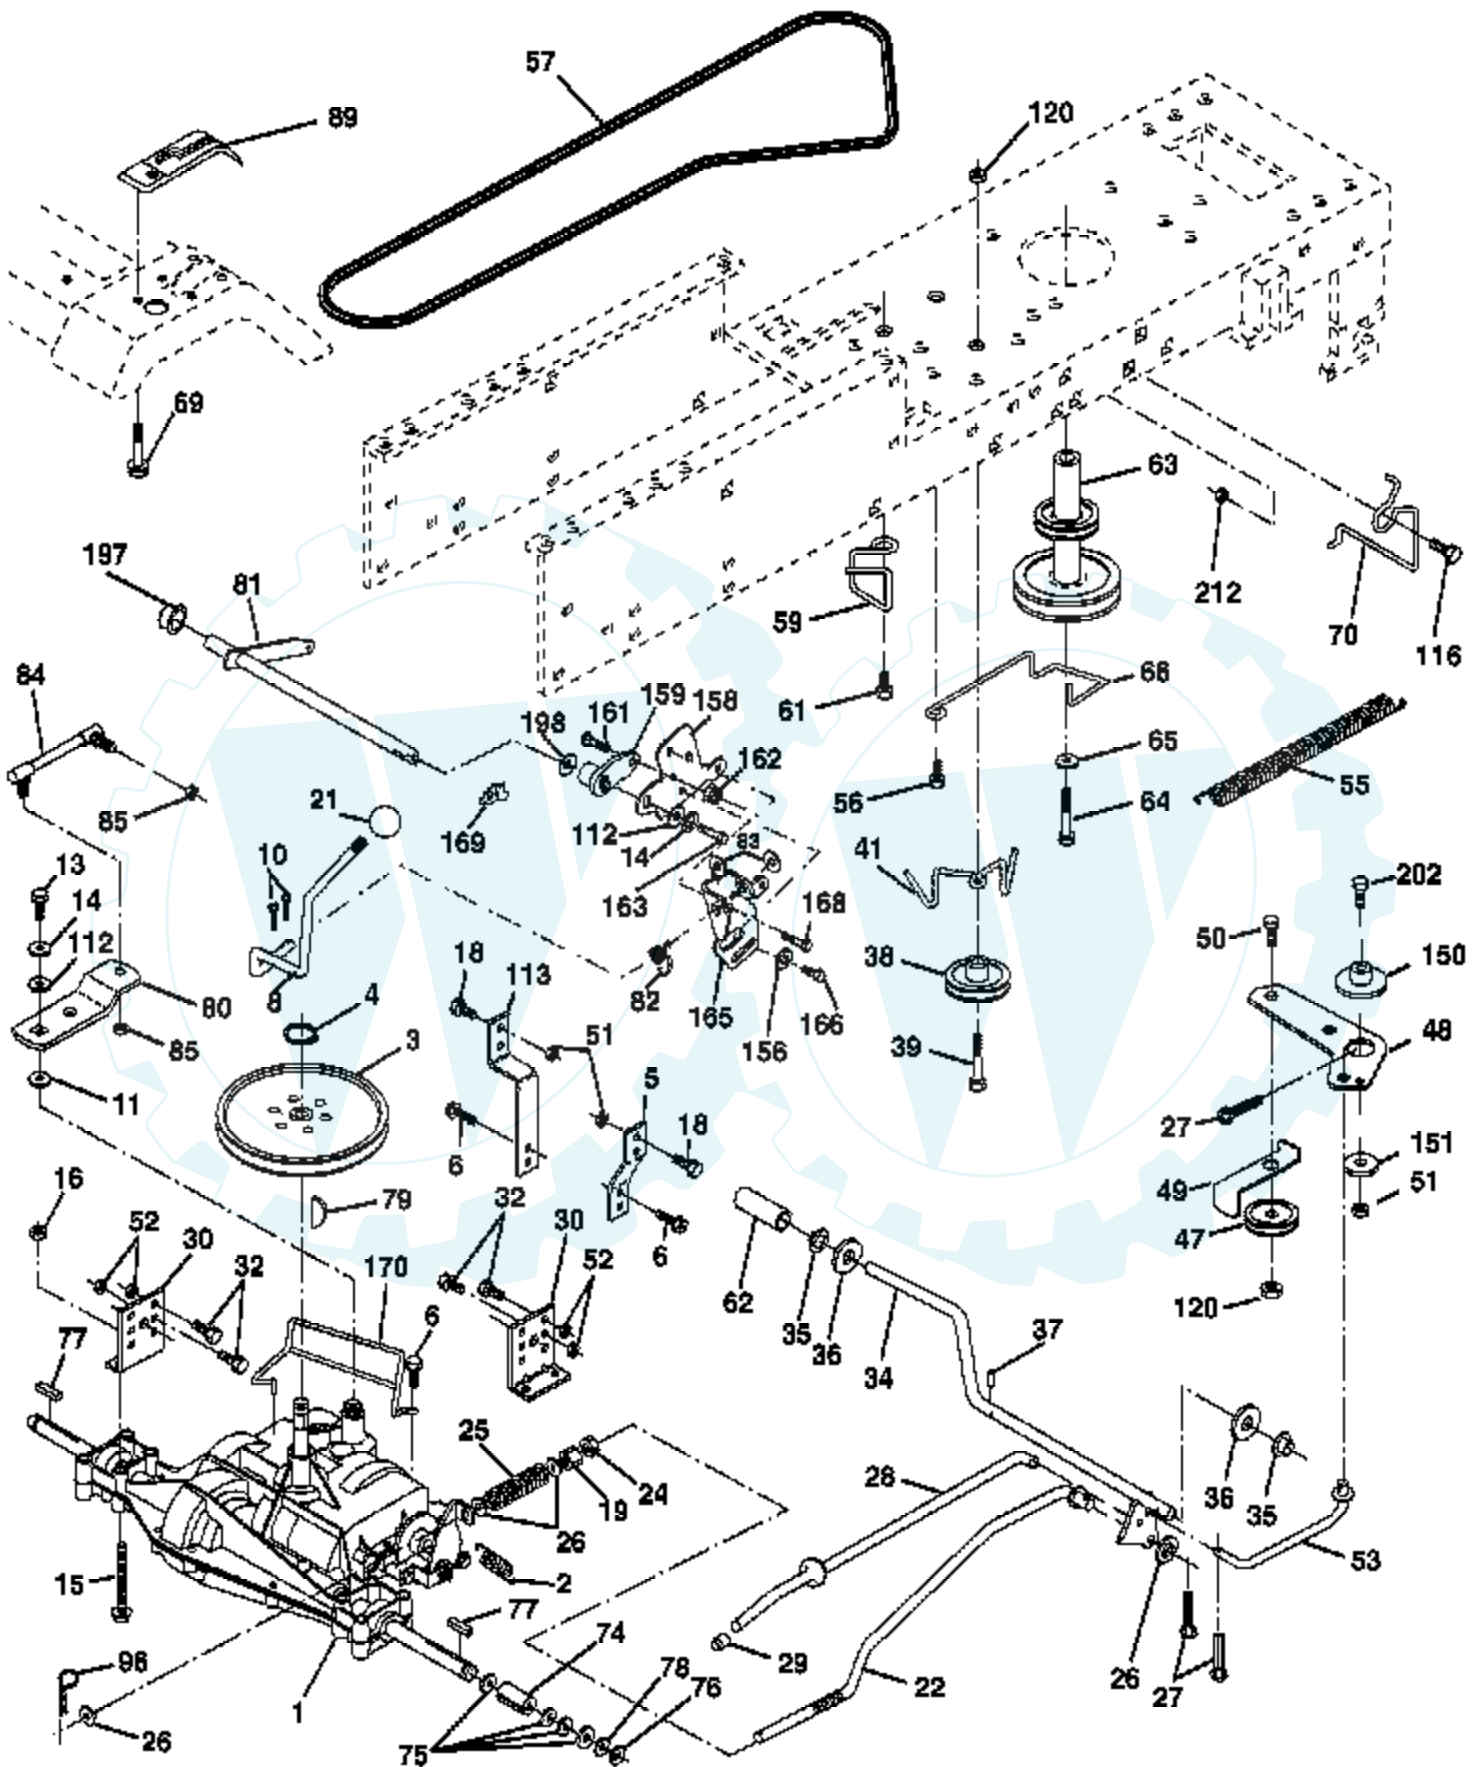

Ref #	Part Number	Qty	Description
1			Transaxle Peerless (206-545C) (Order parts from transaxle manufacturer)
2	146682		Spring Return Brake T/a Zinc
3	123666X		Pulley Transaxle 18" tires
4	12000028		Ring Retainer # 5100-62
5	121520X		Strap Torque 30 Degrees
6	17000512		Screw 5/16-18 X 3/4
8	165619		Rod Shift Fender Adjust Lt
10	76020416		Pin Cotter 1/8 X 1 Cad
11	105701X		Washer Plate Shf 388 Sq Hole
13	74550412		Bolt 1/4-28 Unf Gr. 8 W/Patch
14	10040400		Washer Lock Hvy Helical
15	74490544		Bolt Hex FLGHD 5/16-18 Gr. 5
16	73800500		Nut Lock Hex w/ins 5/16-18
18	74780616		Bolt, Fin Hex 3/8-16 unc x 1 Gr. 5
19	73800600		Nut Lock 3/8-16 Unc
21	106933X		Knob
22	130804		Rod Brake Blk Zinc 26 840
24	73350600		Nut Hex Jam 3/8-16 unc
25	106888X		Spring Rod Brake 2 00 Zinc
26	19131316		Washer 13/32 x 13/16 x 16 Ga.
27	76020412		Pin Cotter 1/8 x 3/4 Cad
28	175765		Rod Brake Parking LT/YT
29	71673		Cap Brake Parking
30	174973		Bracket Mtg Transaxle
32	74760512		Bolt Hex Hd 5/16-18 unc x 3/4
34	175578		Shaft Asm Pedal Foot
35	120183X		Bearing Nylon Blk 629 Id
36	19211616		Washer 21/32 x 1 x 16 Ga.
37	1572H		Pin Roll 3/16 X 1"
38	179114		Pulley Composite Flat
39	72110622		Bolt RDHD 3/8-16 unc x 2-3/4 Gr. 5
41	175556		Keeper Belt Flat Idler
47	127783		Pulley Idler V Groove Plastic
48	154407		Bellcrank Asm
49	123205X		Retainer Belt Style Spring
50	72110612		Bolt Carr. Sh. 3/8-16 x 1-1/2 Gr. 5
51	73680600		Nut Crownlock 3/8-16 unc
52	73680500		Nut Crownlock 5/16-18 unc
53	105710X		Link Clutch
55	105709X		Spring Return Clutch 6 75
56	17060620		Screw 3/8-16 x 1-1/4
57	130801		V-Belt Ground Drive 95 25
59	169691		Keeper Belt Span Ctr
61	17120614		Screw 3/8-16 x .875
62	8883R		Cover Pedal Blk Round
63	175410		Engine Pulley
64	173937		Bolt Hex
65	10040700		Washer Lock Hvy Hlcl Spr 7/16
66	154778		Keeper Belt Engine Foolproof
69	142432		Screw Hex wsh Hi Lo 1/4 x 1/2 unc
70	134683		Guide Belt Mower Drive RH
74	137057		Spacer Axle
75	121749X		Washer 25/32 x 1 1/4 x 16 Ga.
76	12000001		E-ring #5133-75
77	123583X		Key Square 2 0 x 1845/ 1865
78	121748X		Washer 25/32 x 1 1/4 x 16 Ga.