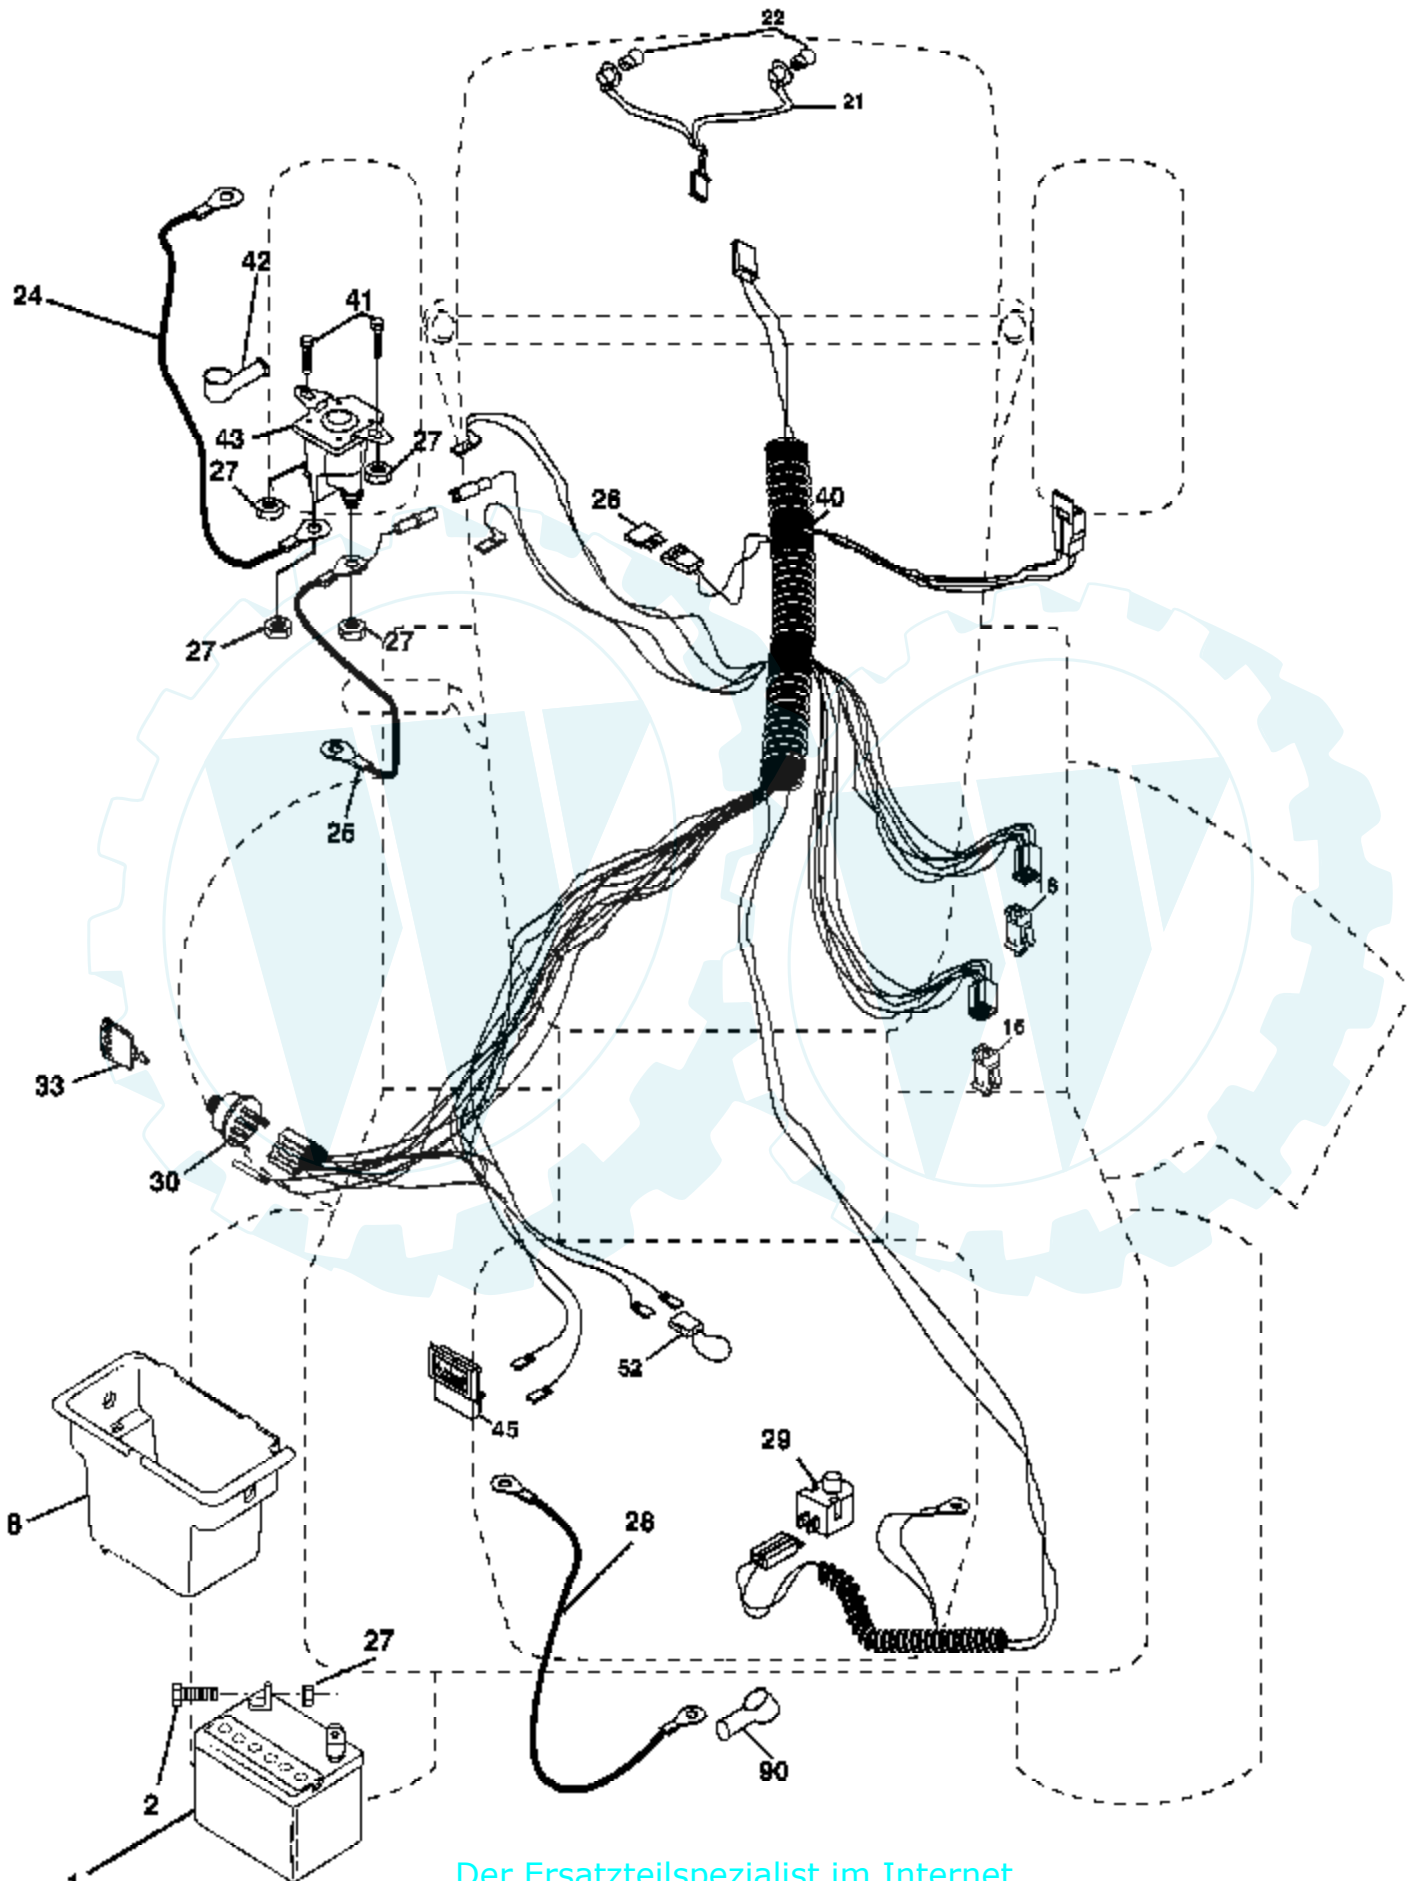

Ref #	Part Number	Qty	Description
1	163465		Battery 12 Volt 25 Amp
2	74760412		Bolt Hex Hd 1/4-20 unc x 3/4
8	176689		Box Battery
16	176138		Switch Interlock Push -In
21	183759		Harness Asm Light W/4152J
22	4152J		Bulb Light #1156
24	4799J		Cable Battery 6 Ga. 11" red
25	146147		Cable Battery 6 Ga. w/16 wire,red
26	175158		Fuse 20 AMP
27	73510400		Nut Keps Hex 1/4-20 unc
28	4207J		Cable Ground 6 Ga. 12" black
29	121305X		Switch Plunger Nc Gray
30	175566		Switch Ign
33	140401		Key Ign
40	179720		Harness Ign
41	71110408		Bolt Blk Fin Hex 1/4-20 x 1/2
42	131563		Cover Terminal Red
43	178861		Solenoid
45	121433X		Ammeter
52	141940		Protection Wire Loop
90	180449		Cover Terminal