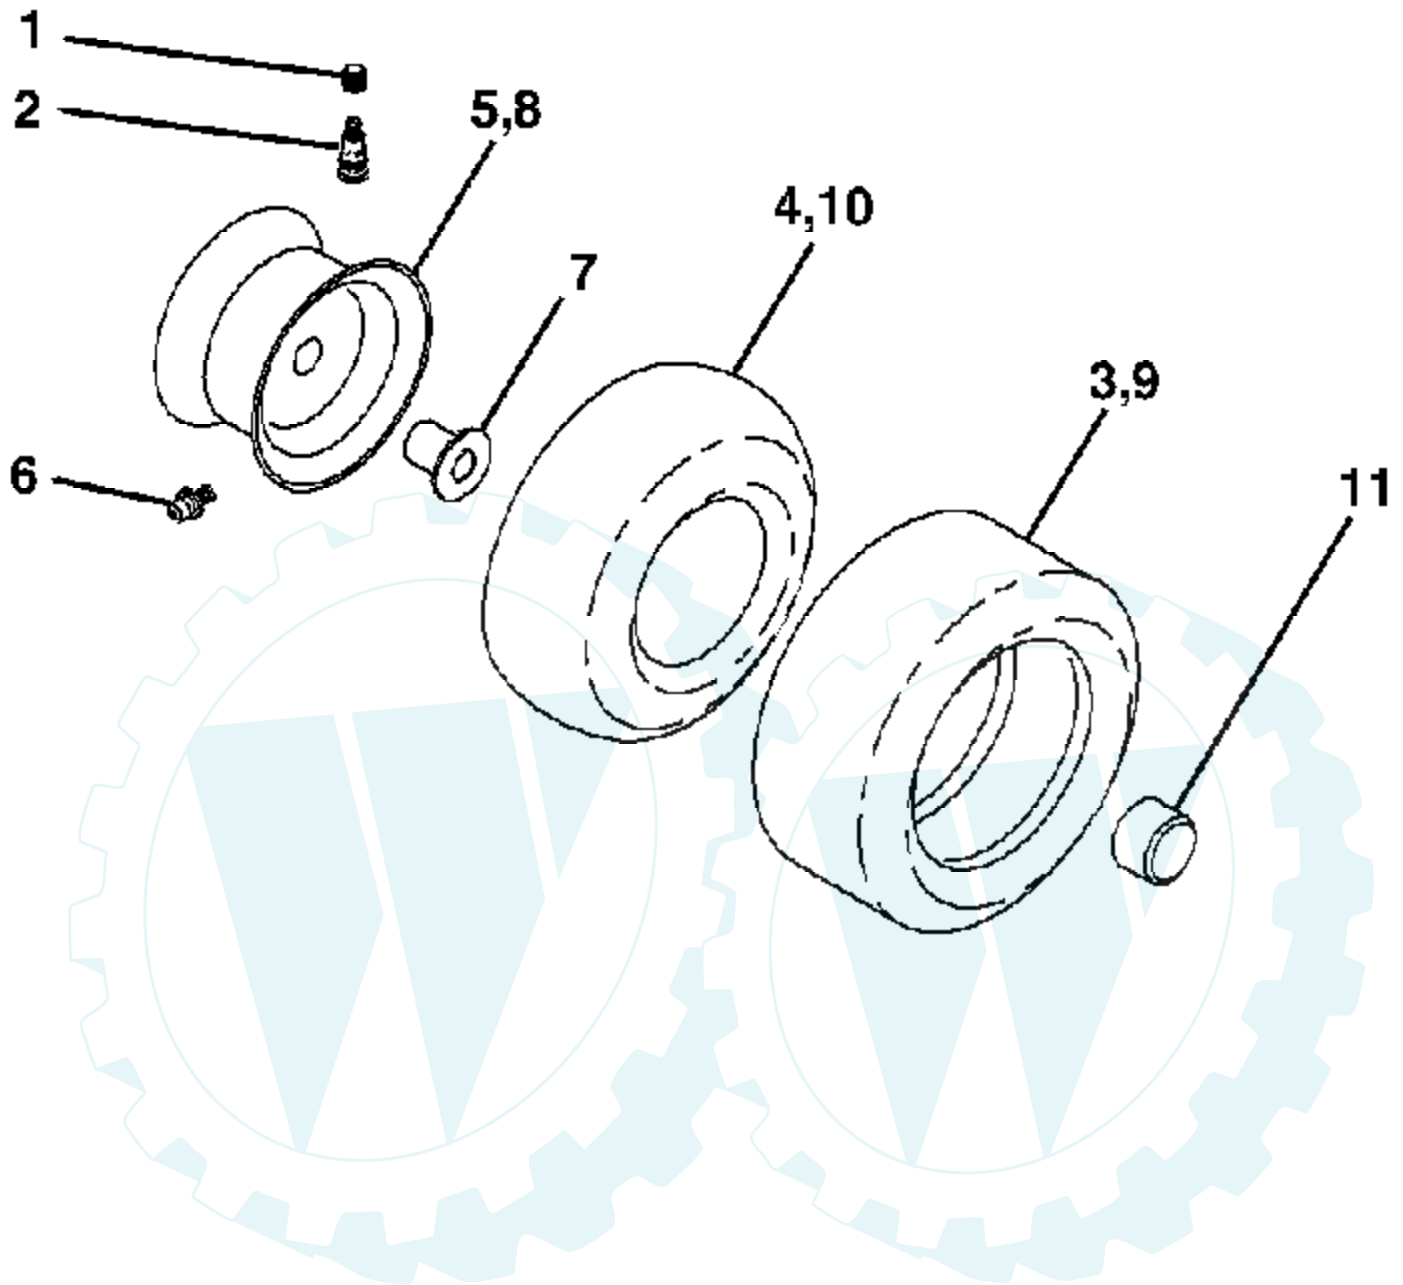

IGNITION SWITCH

POSITION	CIRCUIT	"MAKE"
OFF	M+G+A1	NONE
RUN/LIGHT	B+A1	A2+L
RUN	B+A1	NONE
START	B + S + A1	NONE

WIRING INSULATED CLIPS

NOTE: IF WIRING INSULATED CLIPS WERE REMOVED FOR SERVICING OF UNIT, THEY SHOULD BE REPLACED TO PROPERLY SECURE YOUR WIRING.

Der Ersatzteilspezialist im Internet.

Ref #	Part Number	Qty	Description
1	175389		Seat
2	140551		Bracket Pnt Pivot Seat (blk)
3	188978		Bolt
4	189116		Washer 13/32 x 1 x 10 Ga.
5	184774		Clip Push-In Hinged
6	73800600		Nut
7	124181X		Spring Seat Cprsn 2 250 Blk Zi
8	17000616		Screw 3/8-16 x 1.5
9	19131614		Washer 13/32 x 1 x 14 Ga.
10	182493		Pan Pnt Seat (blk)
12	121246X		Bracket Pnt Mounting Switch
13	121248X		Bushing Snap Blk Nyl 50 Id
14	72050412		Bolt Rdhd Sht Nk 1/4-20 x 1-1/2
15	134300		Spacer Split 28 x 96 Yel Zinc
16	121250X		Spring Cprsn 1 27 Blk Pnt
17	123976X		Nut Lock 1/4 Lge Fig Gr. 5 Zinc
21	171852		Bolt Shoulder 5/16-18 unc Blkz-2A
22	73800500		Nut
23	71110814		Bolt Hex Black
24	19171912		Washer 17/32 x 1-3/16 x 12 Ga.
25	127018X		Bolt Shoulder 5/16-18 x 62
26	10040800		Lockwasher

Ref #	Part Number	Qty	Description
1	59192		Cap Valve Tire
2	65139		Stem Valve
3	106222X		Tire F Ts 15 X 6 0 - 6 Service
4	59904		Tube Front (Service Item Only)
5	106732X624		Rim Asm 6" front Service
6	278H		Fitting Grease (Front Wheel Only)
7	9040H		Bearing Flange (Front Wheel Only)
8	106108X624		Rim Asm 8" rear Service
9	106268X		Tire R Ts 18x9.5-8 Service
10	7152J		Tube Rear (Service Item Only)
11	104757X428		Cap Axle 1 50 X 1 00
	144334		Sealant, Tire (10 oz. Tube)