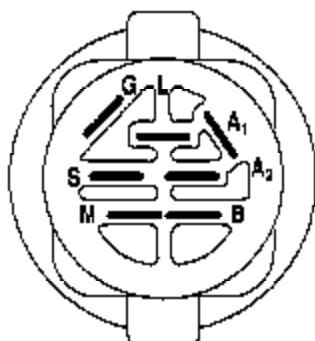

IGNITION SWITCH

POSITION	CIRCUIT	"MAKE"
OFF	M+G+A1	NONE
RUN/LIGHT	B+A1	A2+L
RUN	B+A1	NONE
START	B + S + A1	NONE

WIRING INSULATED CLIPS

NOTE: IF WIRING INSULATED CLIPS WERE REMOVED FOR SERVICING OF UNIT, THEY SHOULD BE REPLACED TO PROPERLY SECURE YOUR WIRING.

Der Ersatzteilspezialist im Internet.