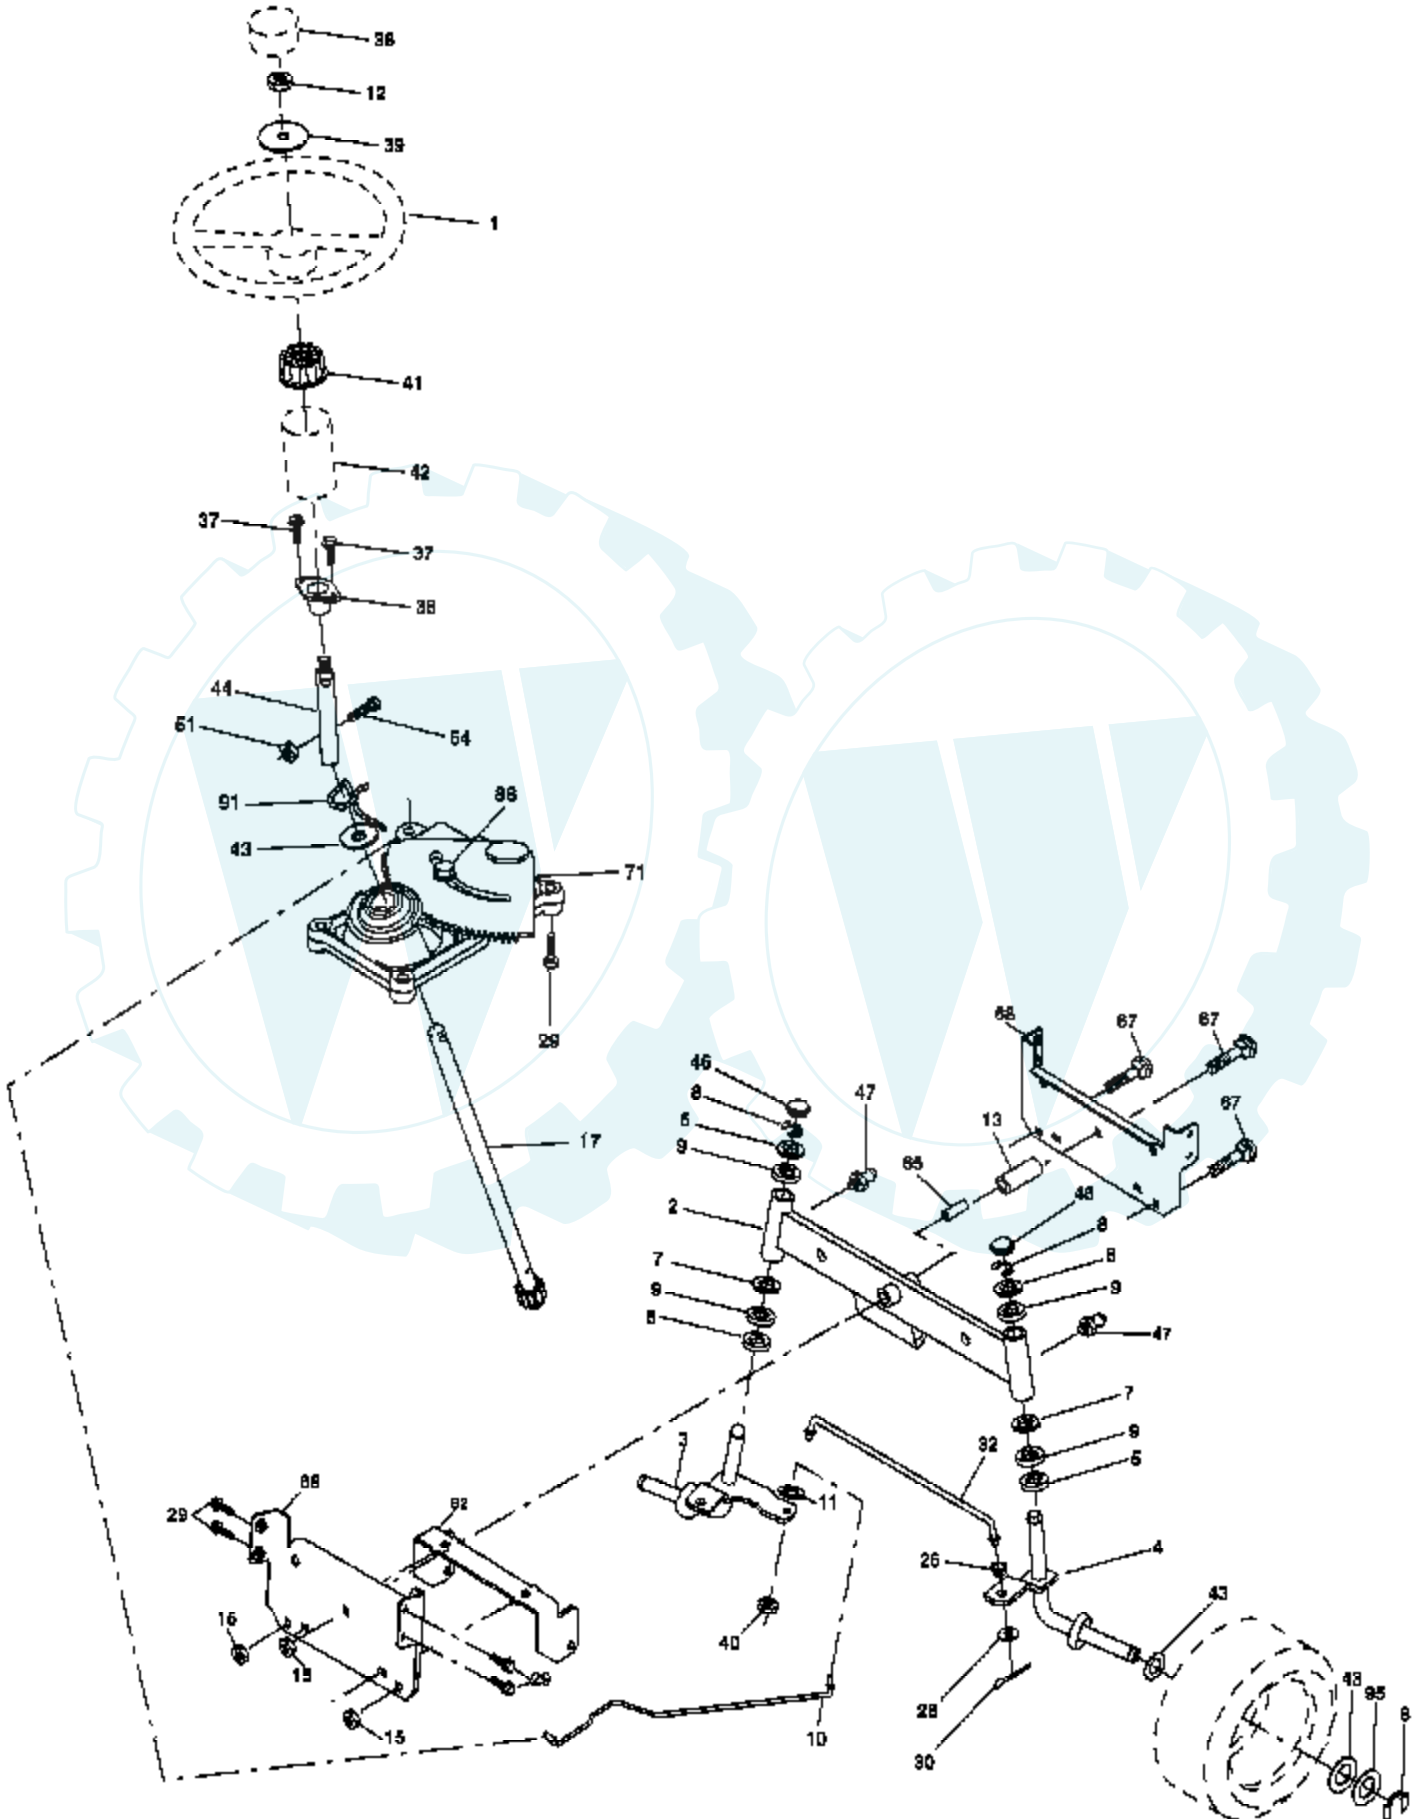

Ref #	Part Number	Qty	Description
185	188234		Head Asm Cable Clutch
	130794		Mandrel Assembly (Includes Housing, Shaft and Shaft Hardware Only-Pulley not Included)
	170317		Replacement Mower, Complete

Ref #	Part Number	Qty	Description
1	175389		Seat
2	140551		Bracket Seat Pivot
3	71110616		Bolt Hex 3/8 - 16 x 1
4	19131610		Washer 13/32 x 1 x 10Ga.
5	145006		Clip Push-In Hinged
6	73800600		Nut Lock Hex w/Ins 3/8 - 16
7	124181X		Spring Seat Cprsn 2 250 Blk Zi
8	17000616		Screw 3/8-16 x 1.5
9	19131614		Washer 13/32 x 1 x 14 Ga.
10	182493		Pan Pnt Seat (Blk)
12	121246X		Bracket Pnt Mounting Switch
13	121248X		Bushing Snap Blk Nyl
14	72050412		Bolt Rdhd Sht Nk 1/4 - 20 x 1-1/2
15	134300		Spacer Split .28 x .96
16	121250X		Spring Cprsn
17	123976X		Nut Lock 1/4 Lge Flg
21	171852		Bolt Shoulder 5/16-18 unc-2A
22	73800500		Nut Lock Hex w/Ins 5/16 - 18
23	71110814		Bolt Hex
24	19171912		Washer 17/32 x 1-3/16 x 12 Ga.
25	127018X		Bolt Shoulder 5/16-18 x .62
26	10040800		Washer Lock Hvy Hlcl Spr 1/2

Ref #	Part Number	Qty	Description
1	59192		Cap, Tire valve
2	65139		Stem, Valve
3	106222X		Tire, Front
4	59904		Tube, Front (Service item only)
5	106732X624		Rim assembly, 6"front
6	278H		Fitting, Grease (Front wheel only)
7	9040H		Bearing, Flange (Front wheel only)
8	106108X624		Rim assembly, 8" rear
9	106268X		Tire, Rear
10	7152J		Tube, Rear (Service item only)
11	104757X428		Cap, Hub Axle
	144334		Sealant, Tire (10 oz. Tube)