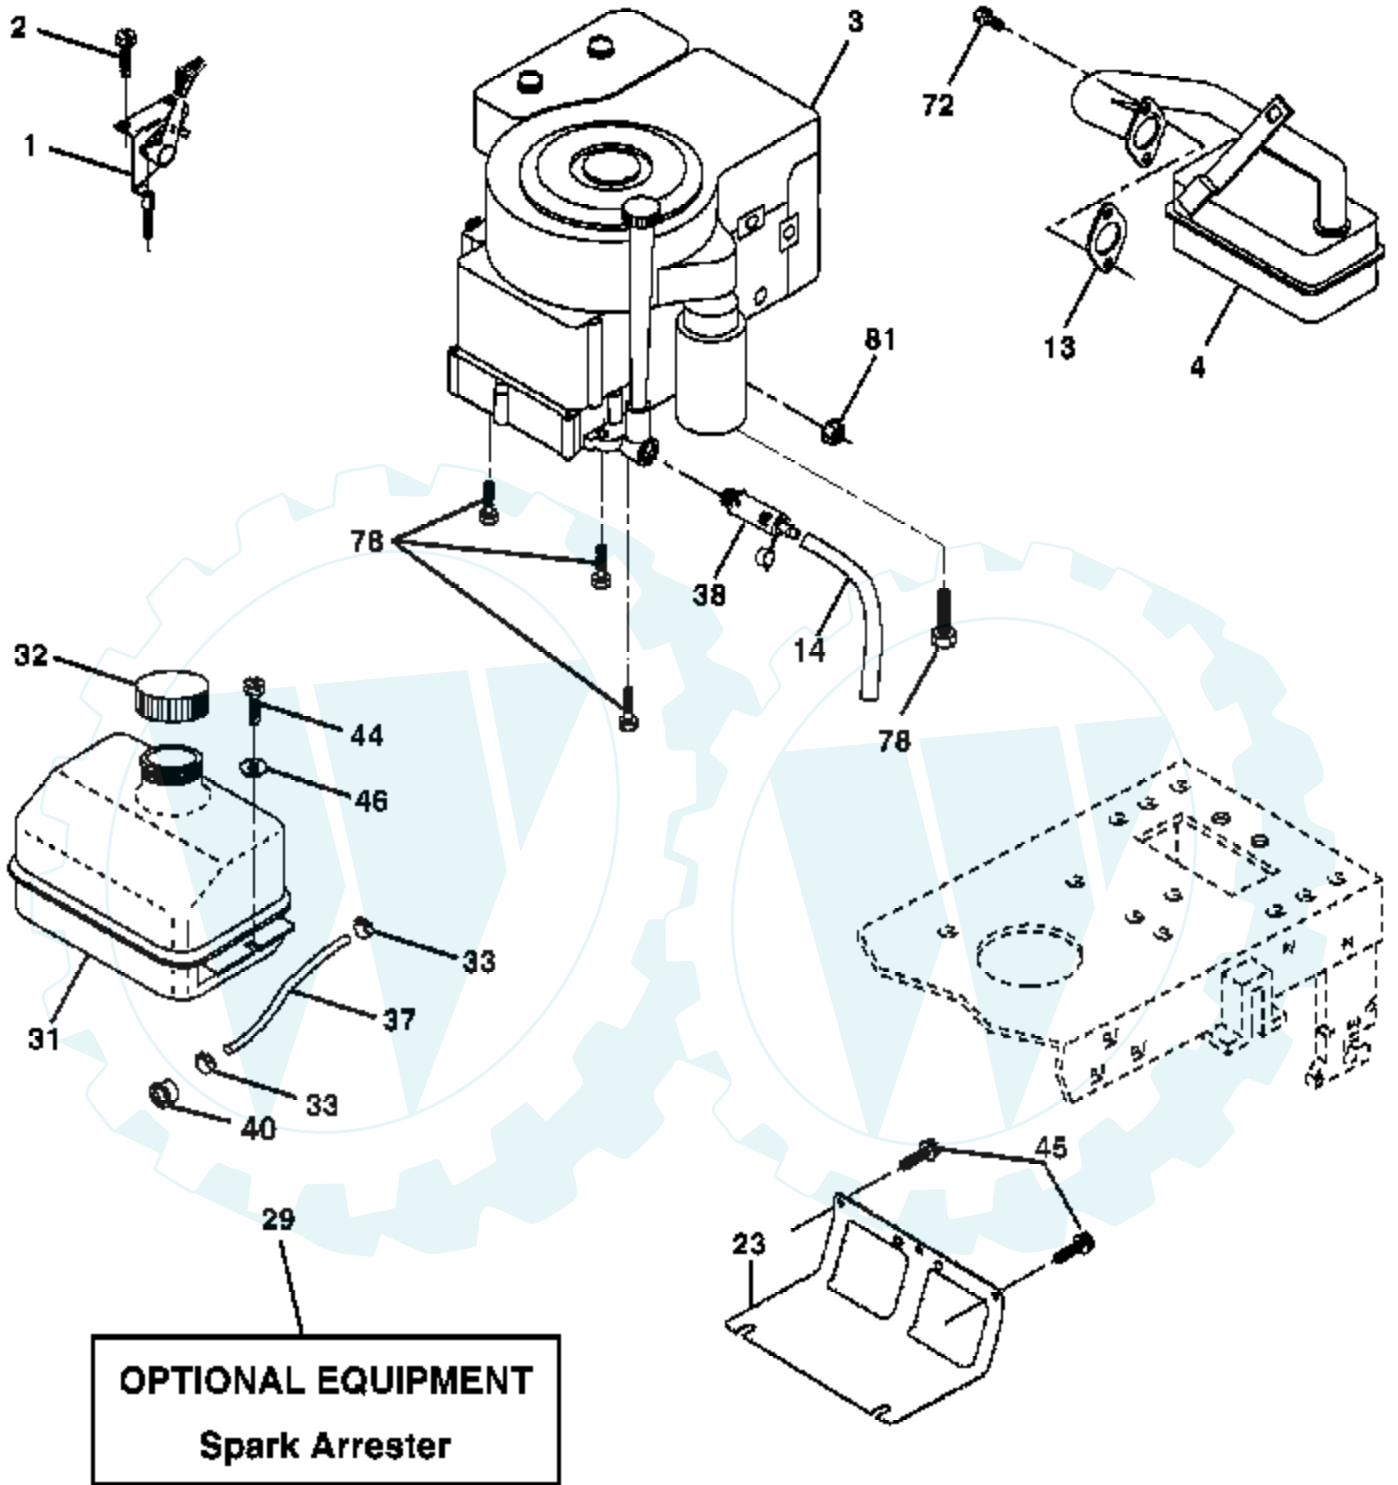

Ref #	Part Number	Qty	Description
1	170551		Control Throttle/Choke Flag
2	17720408		Screw Hex Thd Cut 1/4-20 x 1/2
3			Engine, B&S 282H07 (Order parts from engine manufacturer)
4	137352		Muffler Exhaust B&S
13	165291		Gasket Eng 1 313 Id Tin Plated
14	148456		Tube Drain Oil Easy
23	169837		Shield BRN/DBR Guard
29	137180		Kit Spark Arrestor (Flat Scrn)
31	184900		Tank Fuel Front
32	140527		Cap Asm Fuel
33	123487X		Clamp Hose
37	137040		Line Fuel 20"
38	181654		Plug Drain Oil
40	124028X		Bushing Snap Nyl Blk Fuel Line
44	17670412		Screw Thdrol 1/4-20 x 3/4
45	17000612		Screw Hex Wsh Thdrol 3/8-16
46	19091416		Washer 9/32 X 7/8 X 16 Ga.
72	183906		Screw Socket Head 5/16-18 x 1
78	17060620		Screw 3/8-16 x 1-1/4
81	73510400		Nut Keps Hex 1/4-20 unc