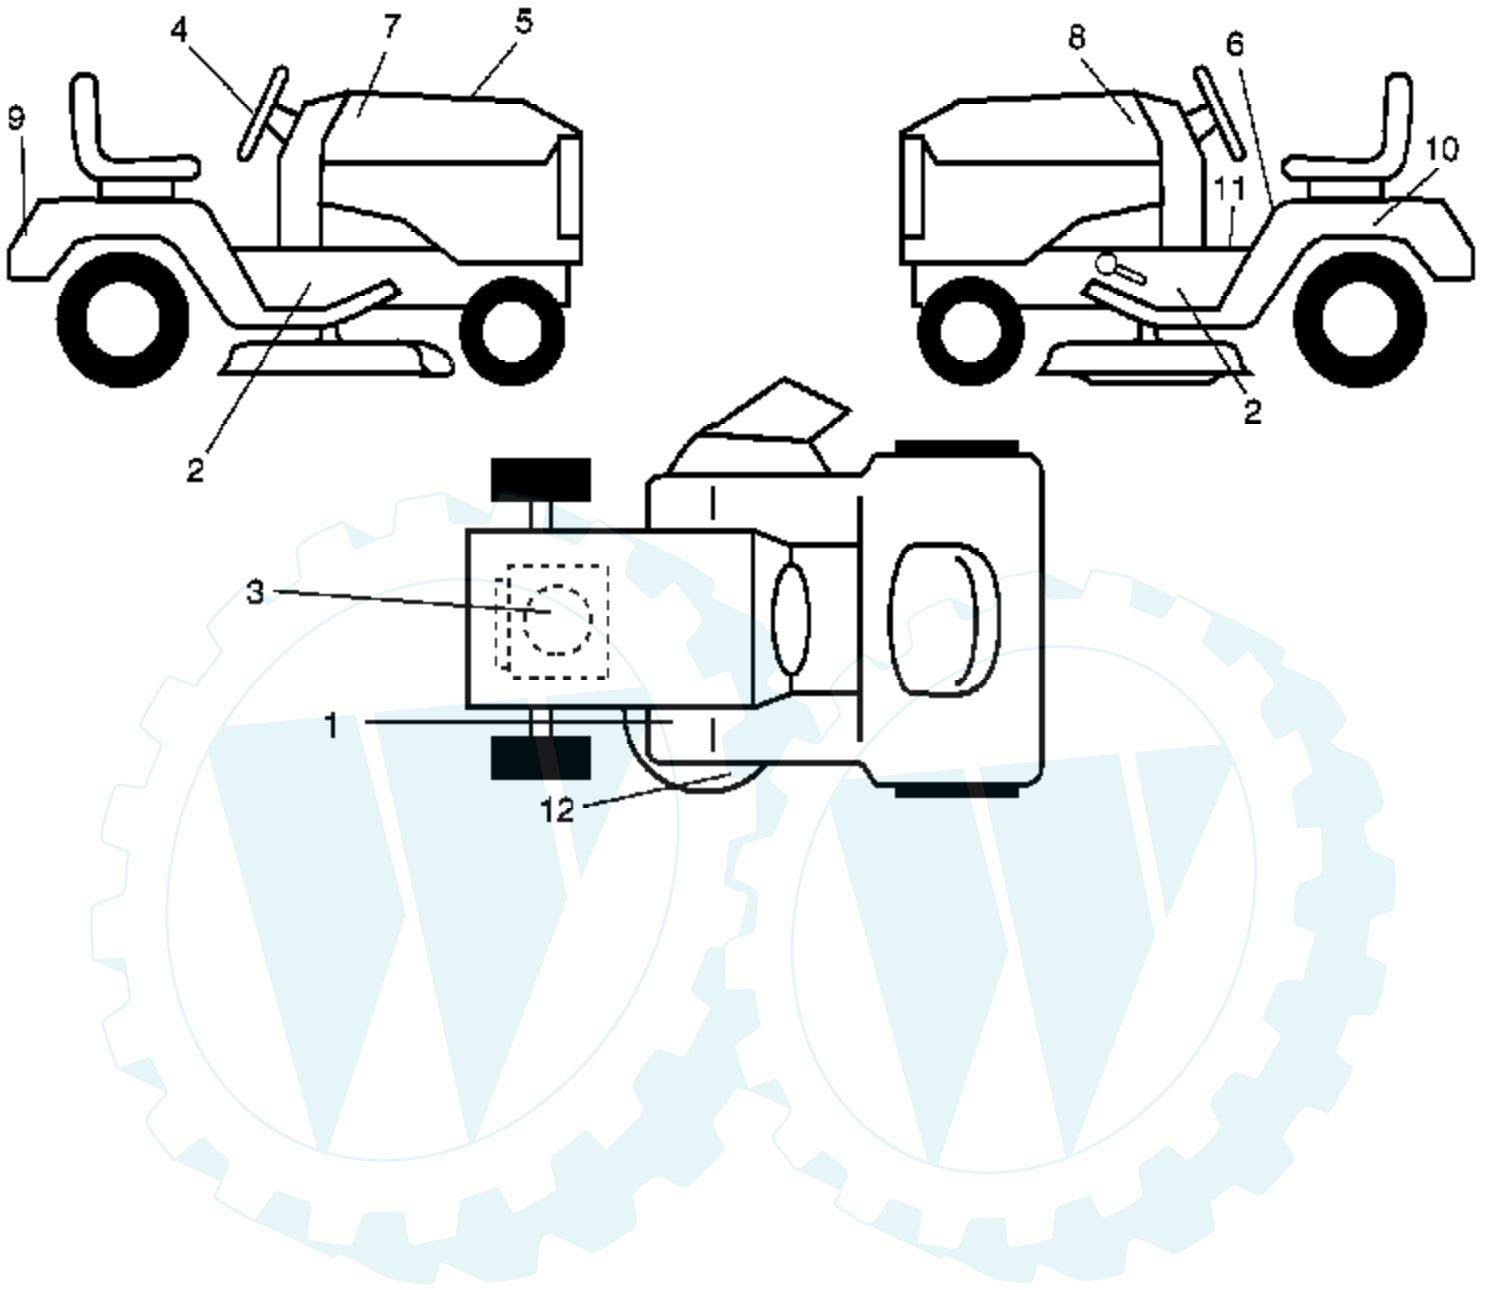

Ref #	Part Number	Qty	Description
1	174620		Chassis
2	176554		Drawbar, Stretch
5	155272		Bumper, Hood/Dash
6	174643X013		Saddle Silkscreen
8	155138		Clip Retainer Slide-On
9	187834X013		Dash
10	72140608		Bolt, Carriage 3/8-16 x 1
11	174996		Panel Dash LH
13	179174X010		Panel Silkscr Dash RH
15	74180512		Screw Mach TRHD 5/16-18 unc x 3/4
16	73510500		Nut Keps 5/16-18 unc
17	183394X505		Hood
18	184921		Bumper Hood
24	74780616		Bolt Fin Hex 3/8-16 unc x 1 Gr. 5
25	19131312		Washer 13/32 x 13/16 x 12 Ga.
26	73800600		Nut Lock Hex w/Ins 3/8-16 unc
28	183826		Grille/Lens Asm. (Includes key nos. 29 and 212)
29	183824X599		Lens Grille
30	169465X505		Fender
31	136619		Bracket Fender Repl 109873x
33	179716X505		Footrest Pnt LH
34	179717X505		Footrest Pnt RH
35	72110606		Bolt Rdhd Sht Sqnk 3/8-16 x 3/4
37	17490508		Screw Thdrol 5/16-18 x 1/2 TYT
38	175710		Bracket Asm. Pivot Mower
39	174714		Bracket Pivot
145	156524		Rod Pivot Chassis/Hood
166	191611		Screw 10 x 3/4 Single Lead-Hex
205	17490608		Screw Thdrol 3/8-16 x 1/2
206	170165		Bolt Shoulder 5/16-18
208	17670608		Screw Thdrol 3/8-16 x 1/2
209	17000612		Screw Hex Wsh Thdrol 3/8-16
212	183823		Insert Lens Reflect
	5479J		Plug Button Blk 359 Dia Choke
	187801		Plug Dome Plastic Choke Hole

Ref #	Part Number	Qty	Description
1	181249		Decal, Clutch/Brake
2	189827		Decal, Chassis Agway
3	184769		Decal, Engine HP
4	186232		Decal, Steering Agway
5	190469		Decal, Replacement
6	157141		Decal, Fender Danger English
7	189823		Decal, Hood RH Agway
8	189824		Decal, Hood LH Agway
9	186209		Decal, Fender Agway
10	145005		Decal, Caution, Battery
11	156867		Decal, Oper Sdl P/L Gear Dr
12	136832		Decal, V-Belt Sch.
	138311		Decal, Handle Lft Height Adj.
	191911		Manual, Owner's English
	191912		Manual, Owner's Spanish