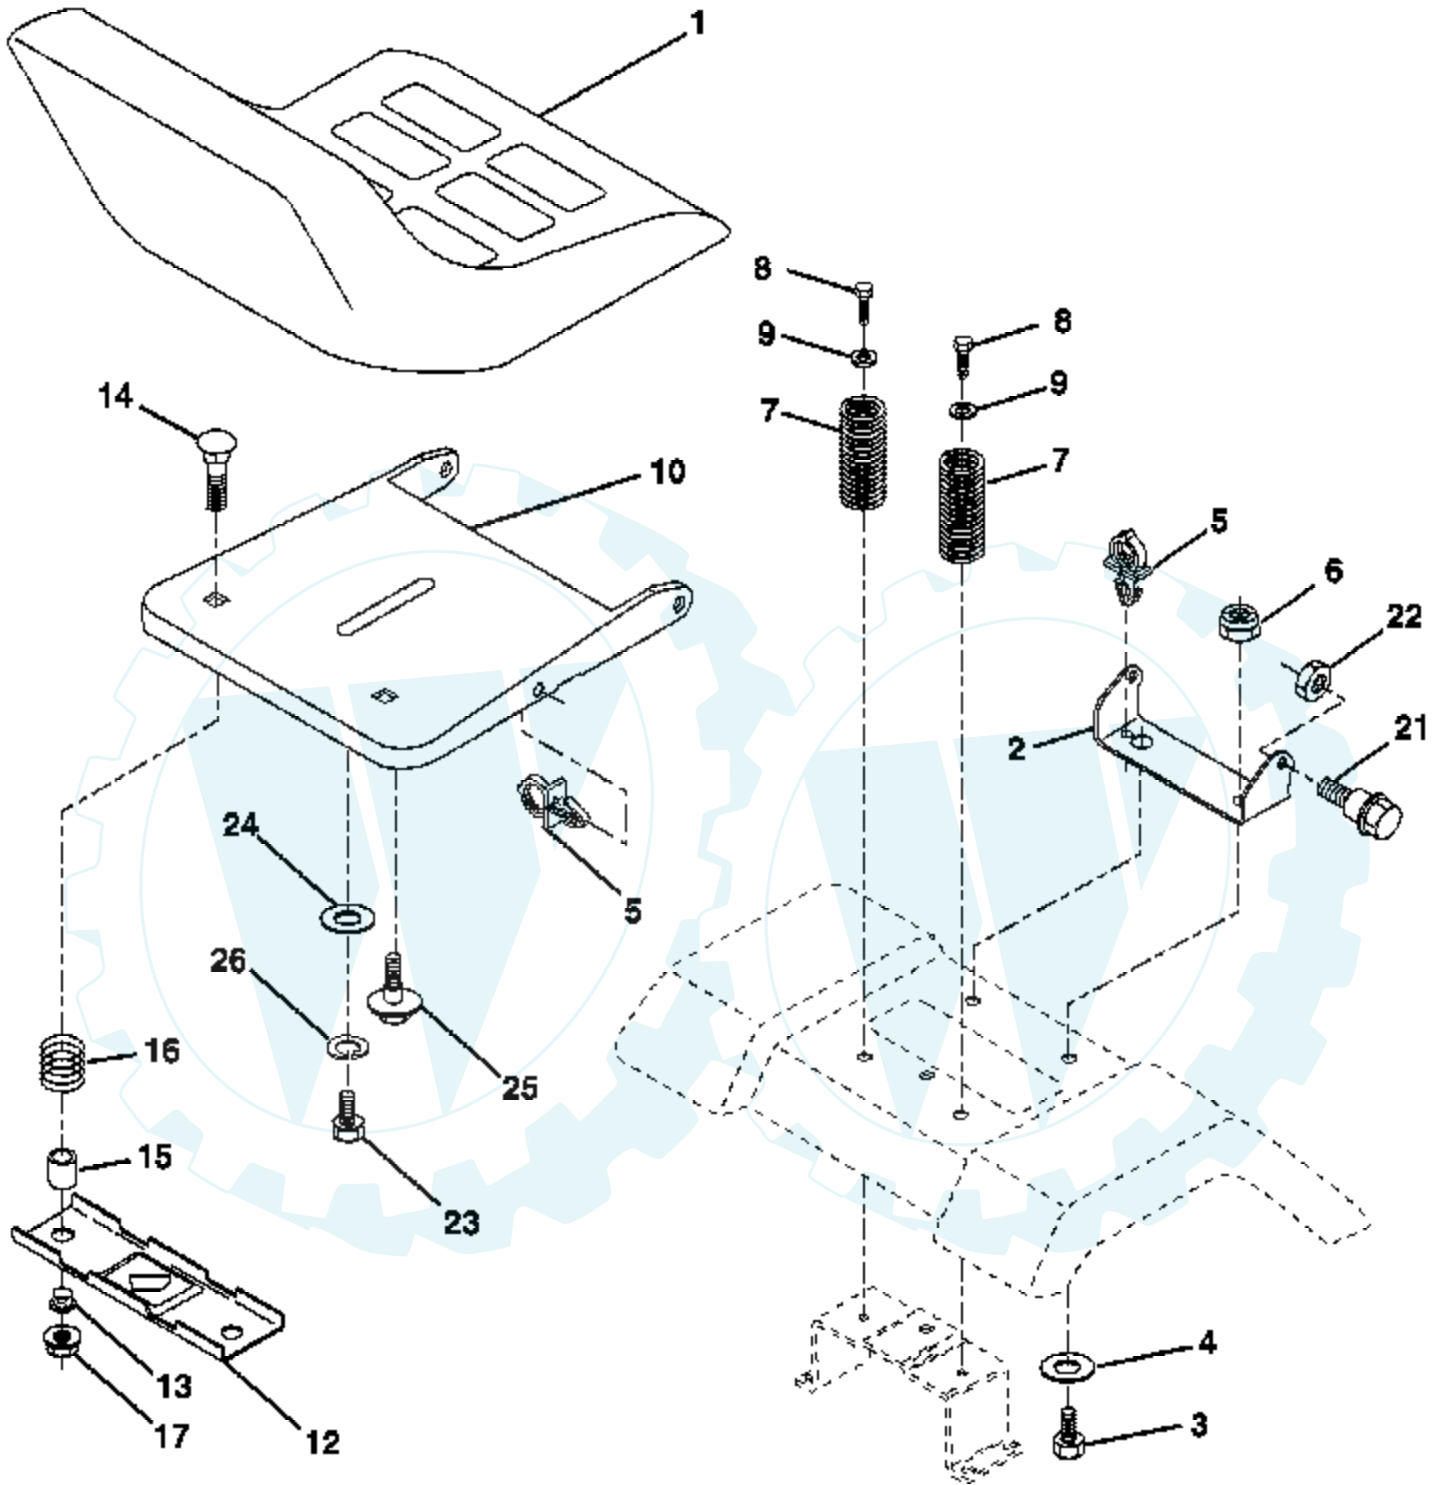

Ref #	Part Number	Qty	Description
1	175389		Seat
2	140551		Bracket Seat Pivot
3	71110616		Bolt Hex 3/8 - 16 x 1
4	19131610		Washer 13/32 x 1 x 10Ga.
5	145006		Clip Push-In Hinged
6	73800600		Nut Lock Hex w/Ins 3/8 - 16
7	124181X		Spring Seat Cprsn 2 250 Blk Zi
8	17000616		Screw 3/8-16 x 1.5
9	19131614		Washer 13/32 x 1 x 14 Ga.
10	182493		Pan Pnt Seat (Blk)
12	121246X		Bracket Pnt Mounting Switch
13	121248X		Bushing Snap Blk Nyl
14	72050412		Bolt Rdhd Sht Nk 1/4 - 20 x 1-1/2
15	134300		Spacer Split .28 x .96
16	121250X		Spring Cprsn
17	123976X		Nut Lock 1/4 Lge Flg
21	171852		Bolt Shoulder 5/16-18 unc-2A
22	73800500		Nut Lock Hex w/Ins 5/16 - 18
23	71110814		Bolt Hex
24	19171912		Washer 17/32 x 1-3/16 x 12 Ga.
25	127018X		Bolt Shoulder 5/16-18 x .62
26	10040800		Washer Lock Hvy Hlcl Spr 1/2