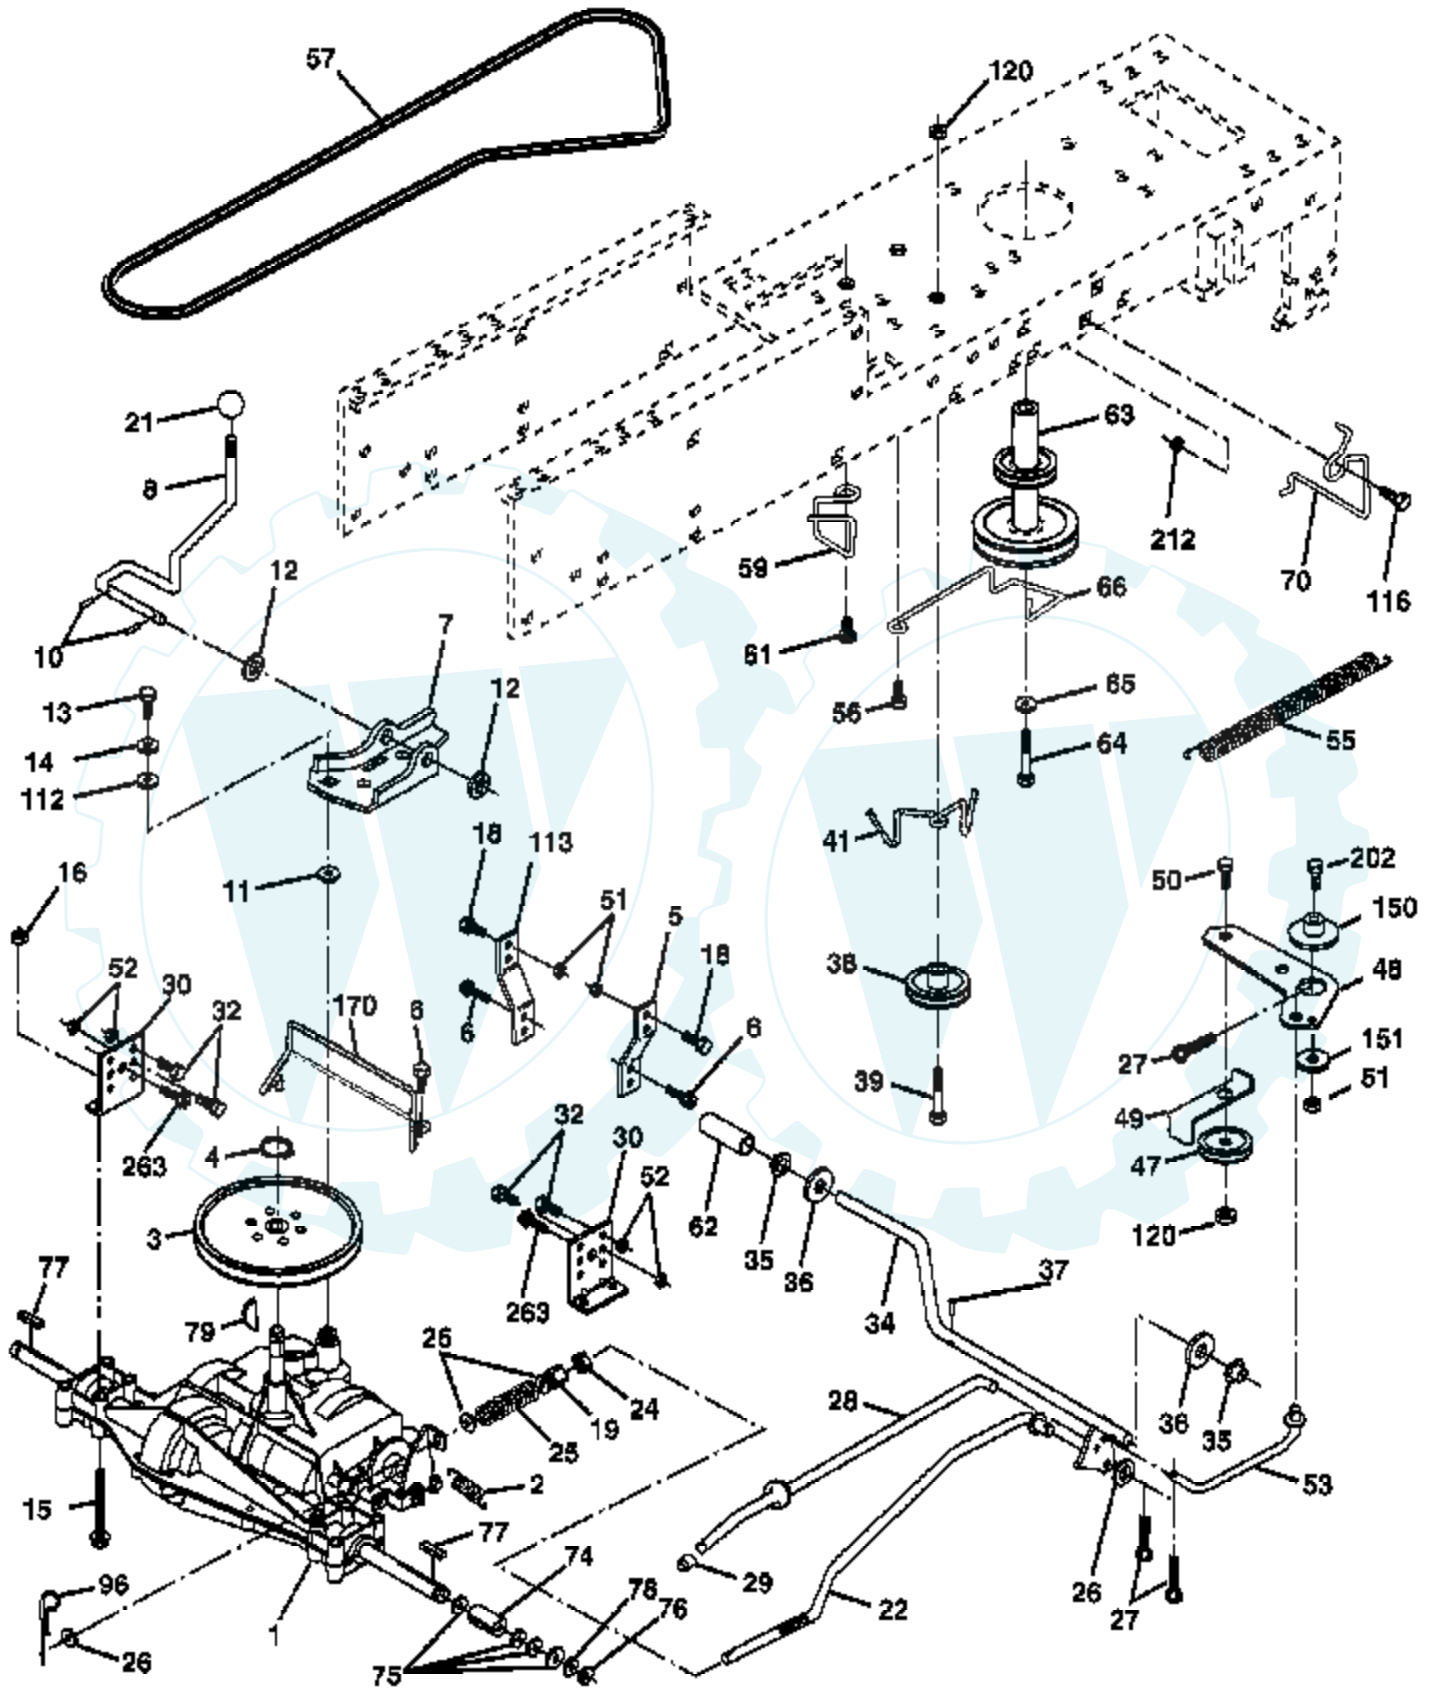

Ref #	Part Number	Qty	Description
1	170551		Control Throttle/Choke Flag
2	17720408		Screw Hex Thd Cut 1/4-20 x 1/2
3			Engine, B&S 282H07 (Order parts from engine manufacturer)
4	137352		Muffler Exhaust B&S
13	165291		Gasket Eng 1 313 Id Tin Plated
14	148456		Tube Drain Oil Easy
23	169837		Shield BRN/DBR Guard
29	137180		Kit Spark Arrestor (Flat Scrn)
31	184900		Tank Fuel Front
32	140527		Cap Asm Fuel
33	123487X		Clamp Hose
37	137040		Line Fuel 20"
38	181654		Plug Drain Oil
40	124028X		Bushing Snap Nyl Blk Fuel Line
44	17670412		Screw Thdrol 1/4-20 x 3/4
45	17000612		Screw Hex Wsh Thdrol 3/8-16
46	19091416		Washer 9/32 X 7/8 X 16 Ga.
72	183906		Screw Socket Head 5/16-18 x 1
78	17060620		Screw 3/8-16 x 1-1/4
81	73510400		Nut Keps Hex 1/4-20 unc