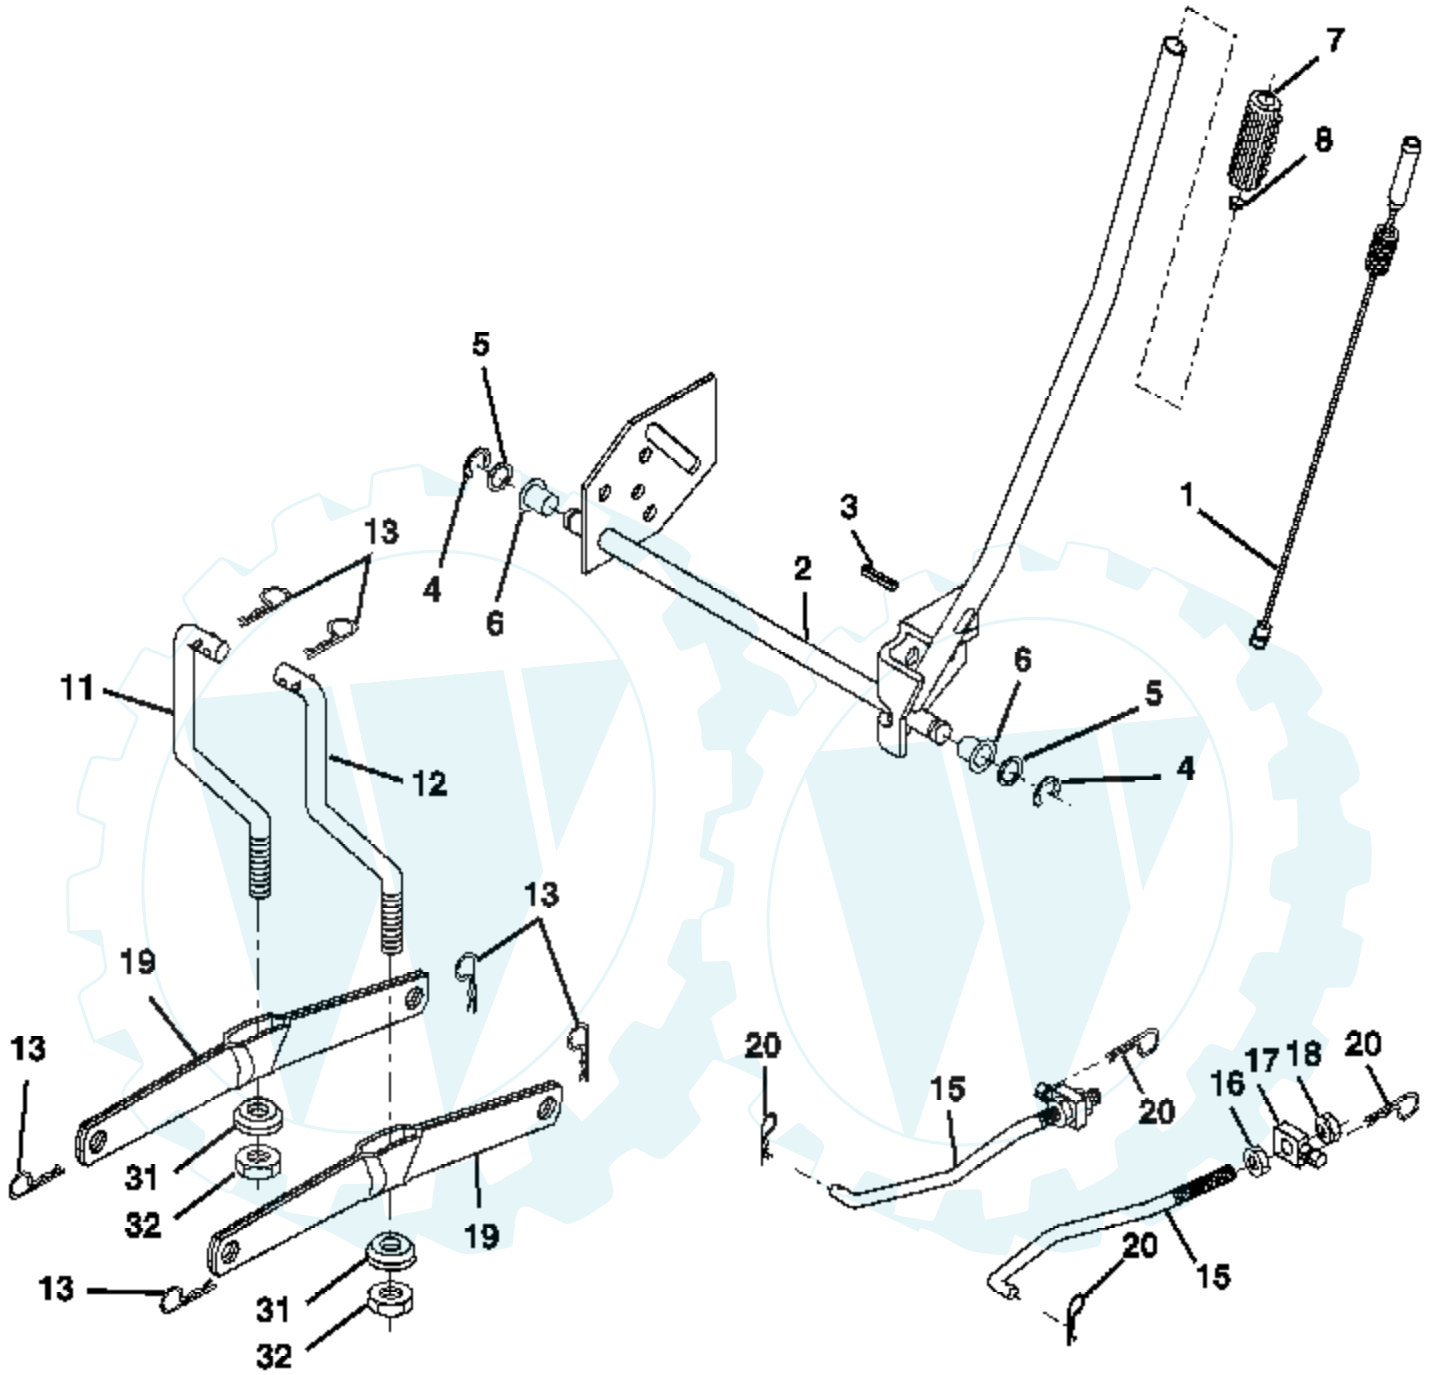

Ref #	Part Number	Qty	Description
1	170551		Control Throttle/Choke Flag
2	17720408		Screw Hex Thd Cut 1/4-20 x 1/2
3			Engine, B&S 282H07 (Order parts from engine manufacturer)
4	137352		Muffler Exhaust B&S
13	165291		Gasket Eng 1 313 Id Tin Plated
14	148456		Tube Drain Oil Easy
23	169837		Shield BRN/DBR Guard
29	137180		Kit Spark Arrestor (Flat Scrn)
31	184900		Tank Fuel Front
32	140527		Cap Asm Fuel
33	123487X		Clamp Hose
37	137040		Line Fuel 20"
38	181654		Plug Drain Oil
40	124028X		Bushing Snap Nyl Blk Fuel Line
44	17670412		Screw Thdrol 1/4-20 x 3/4
45	17000612		Screw Hex Wsh Thdrol 3/8-16
46	19091416		Washer 9/32 X 7/8 X 16 Ga.
72	183906		Screw Socket Head 5/16-18 x 1
78	17060620		Screw 3/8-16 x 1-1/4
81	73510400		Nut Keps Hex 1/4-20 unc

Ref #	Part Number	Qty	Description
78	121748X		Washer 25/32 x 1-5/8 x 16 Ga.
79	2228M		Key Woodruff
96	4497H		Retainer Spring 1"
112	19091210		Washer 9/32 x 3/4 x 10 Ga.
113	127285X		Strap Torque 90 Degrees LH
116	72140608		Bolt Rdhd Sq Neck 3/8-16 x 1
120	73900600		Nut Lock Flg 3/8-16
150	175456		Spacer Retainer Lt
151	19133210		Washer 13/32 x 2 x 10 Ga.
170	187414		Keeper, Belt Transaxle
202	72110614		Bolt Carr Sh 3/8-16 x 1-3/4 Gr.5
212	145212		Nut Hex Flg Lock
263	17000612		Screw 3/8-16 x 3/4