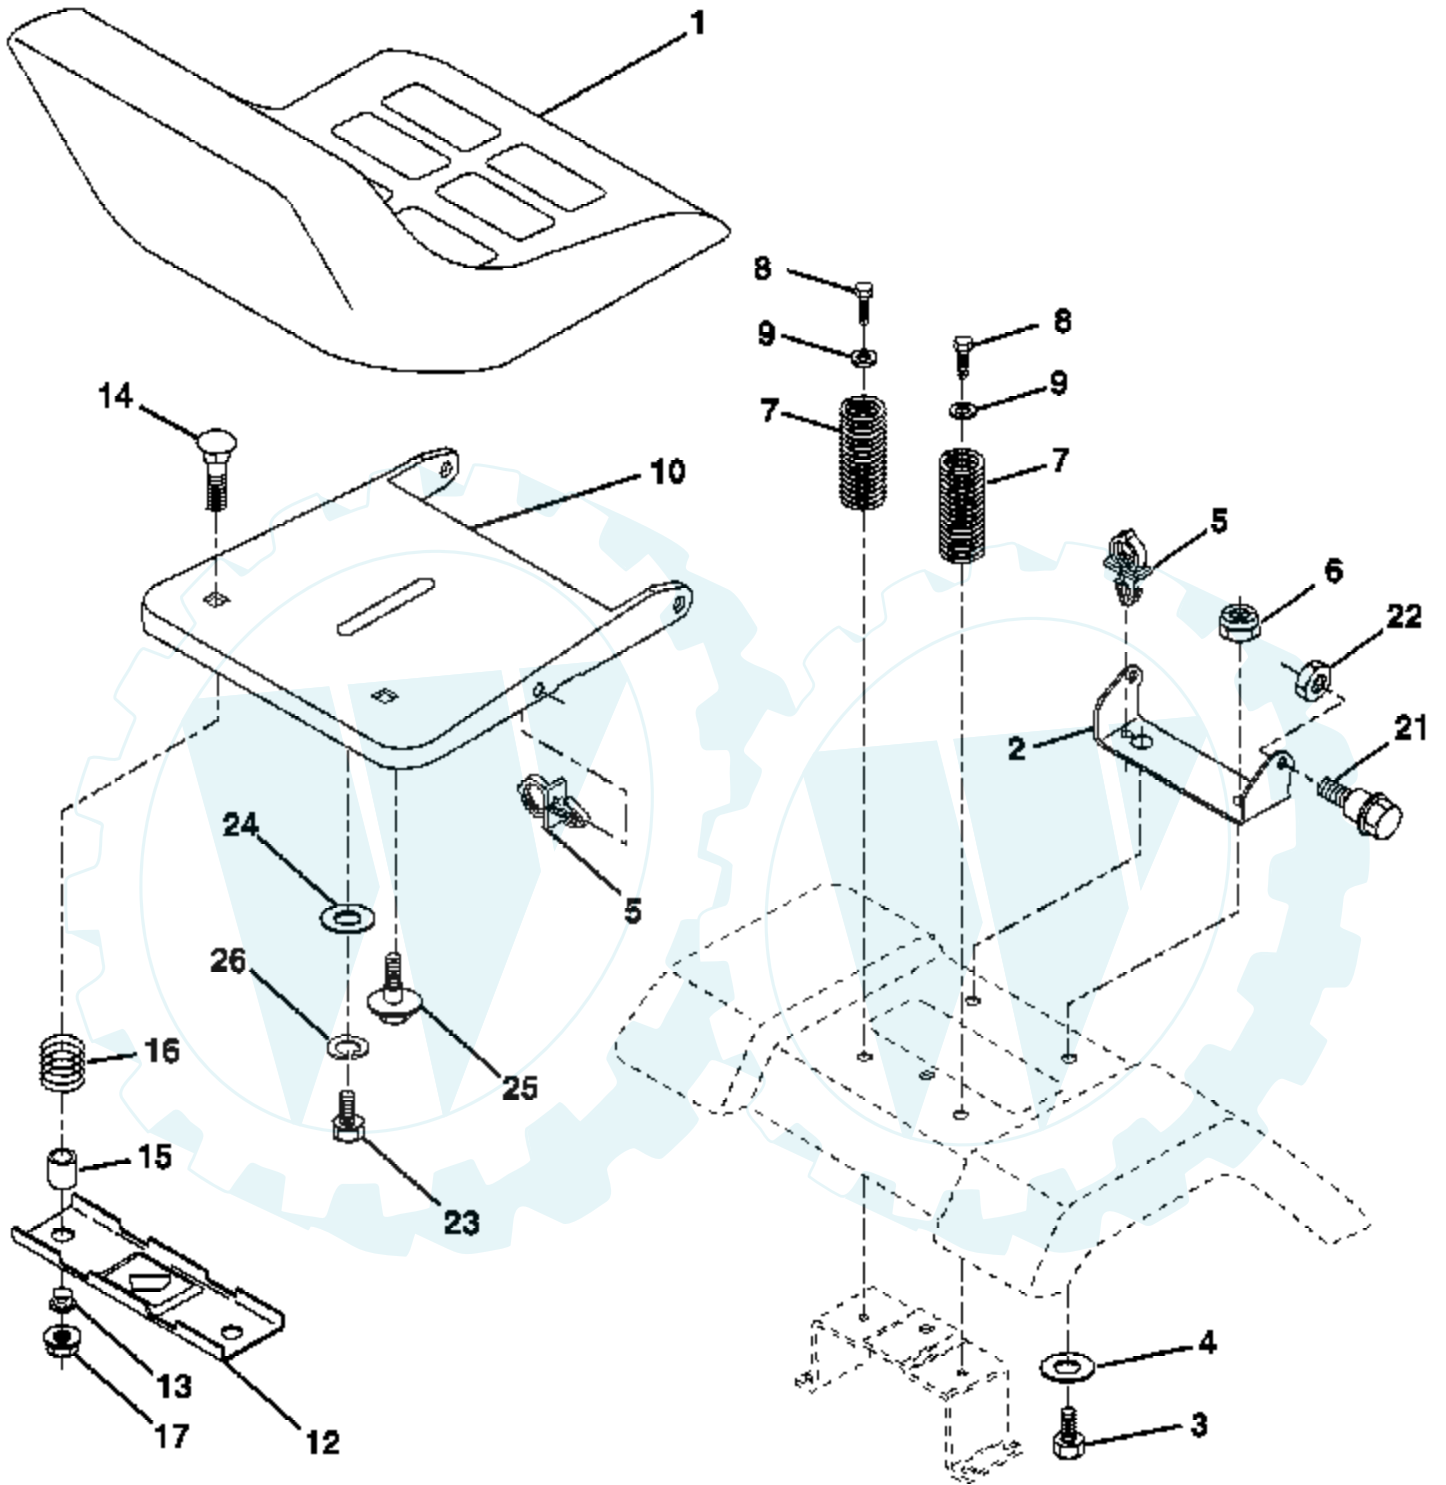

Ref #	Part Number	Qty	Description
78	121748X		Washer 25/32 x 1-5/8 x 16 Ga.
79	2228M		Key Woodruff
96	4497H		Retainer Spring 1"
112	19091210		Washer 9/32 x 3/4 x 10 Ga.
113	127285X		Strap Torque 90 Degrees LH
116	72140608		Bolt Rdhd Sq Neck 3/8-16 x 1
120	73900600		Nut Lock Flg 3/8-16
150	175456		Spacer Retainer Lt
151	19133210		Washer 13/32 x 2 x 10 Ga.
170	187414		Keeper, Belt Transaxle
202	72110614		Bolt Carr Sh 3/8-16 x 1-3/4 Gr.5
212	145212		Nut Hex Flg Lock
263	17000612		Screw 3/8-16 x 3/4

Ref #	Part Number	Qty	Description
1	159461		Wire Asm Inner/Sprg w/plunger
2	159476		Shaft Asm Lift RH
3	178981		Pin Groove 1 500 Zinc
4	12000002		E Ring #5133-62
5	19211621		Washer 21/32 x 1 x 21 Ga.
6	120183X		Bearing Nylon Blk 629 Id
7	109413X		Grip Handle Bicycle Matte Blk
8	124526X		Button Plunger Black
11	139865		Link Lift LH Fixed Length
12	139866		Link Lift RH Fixed Length
13	4939M		Retainer Spring
15	173288		Link Front
16	73350800		Nut Jam Hex 1/2-13 unc
17	175689		Trunnion
18	73800800		Nut Lockw/Wsh 1/2-13 unc
19	139868		Arm Suspension Rear
20	163552		Retainer, Spring
31	169865		Bearing Pvt Lift
32	73540600		Nut Crownlock 3/8-24

Ref #	Part Number	Qty	Description
158	17720408		Screw Hex Thd Cut 1/4-20 x 1/2
185	188234		Head Asm Cable Clutch
	130794		Mandrel Assembly (Includes Housing, Shaft and Shaft Hardware Only-Pulley not Included)
	170317		Replacement Mower, Complete