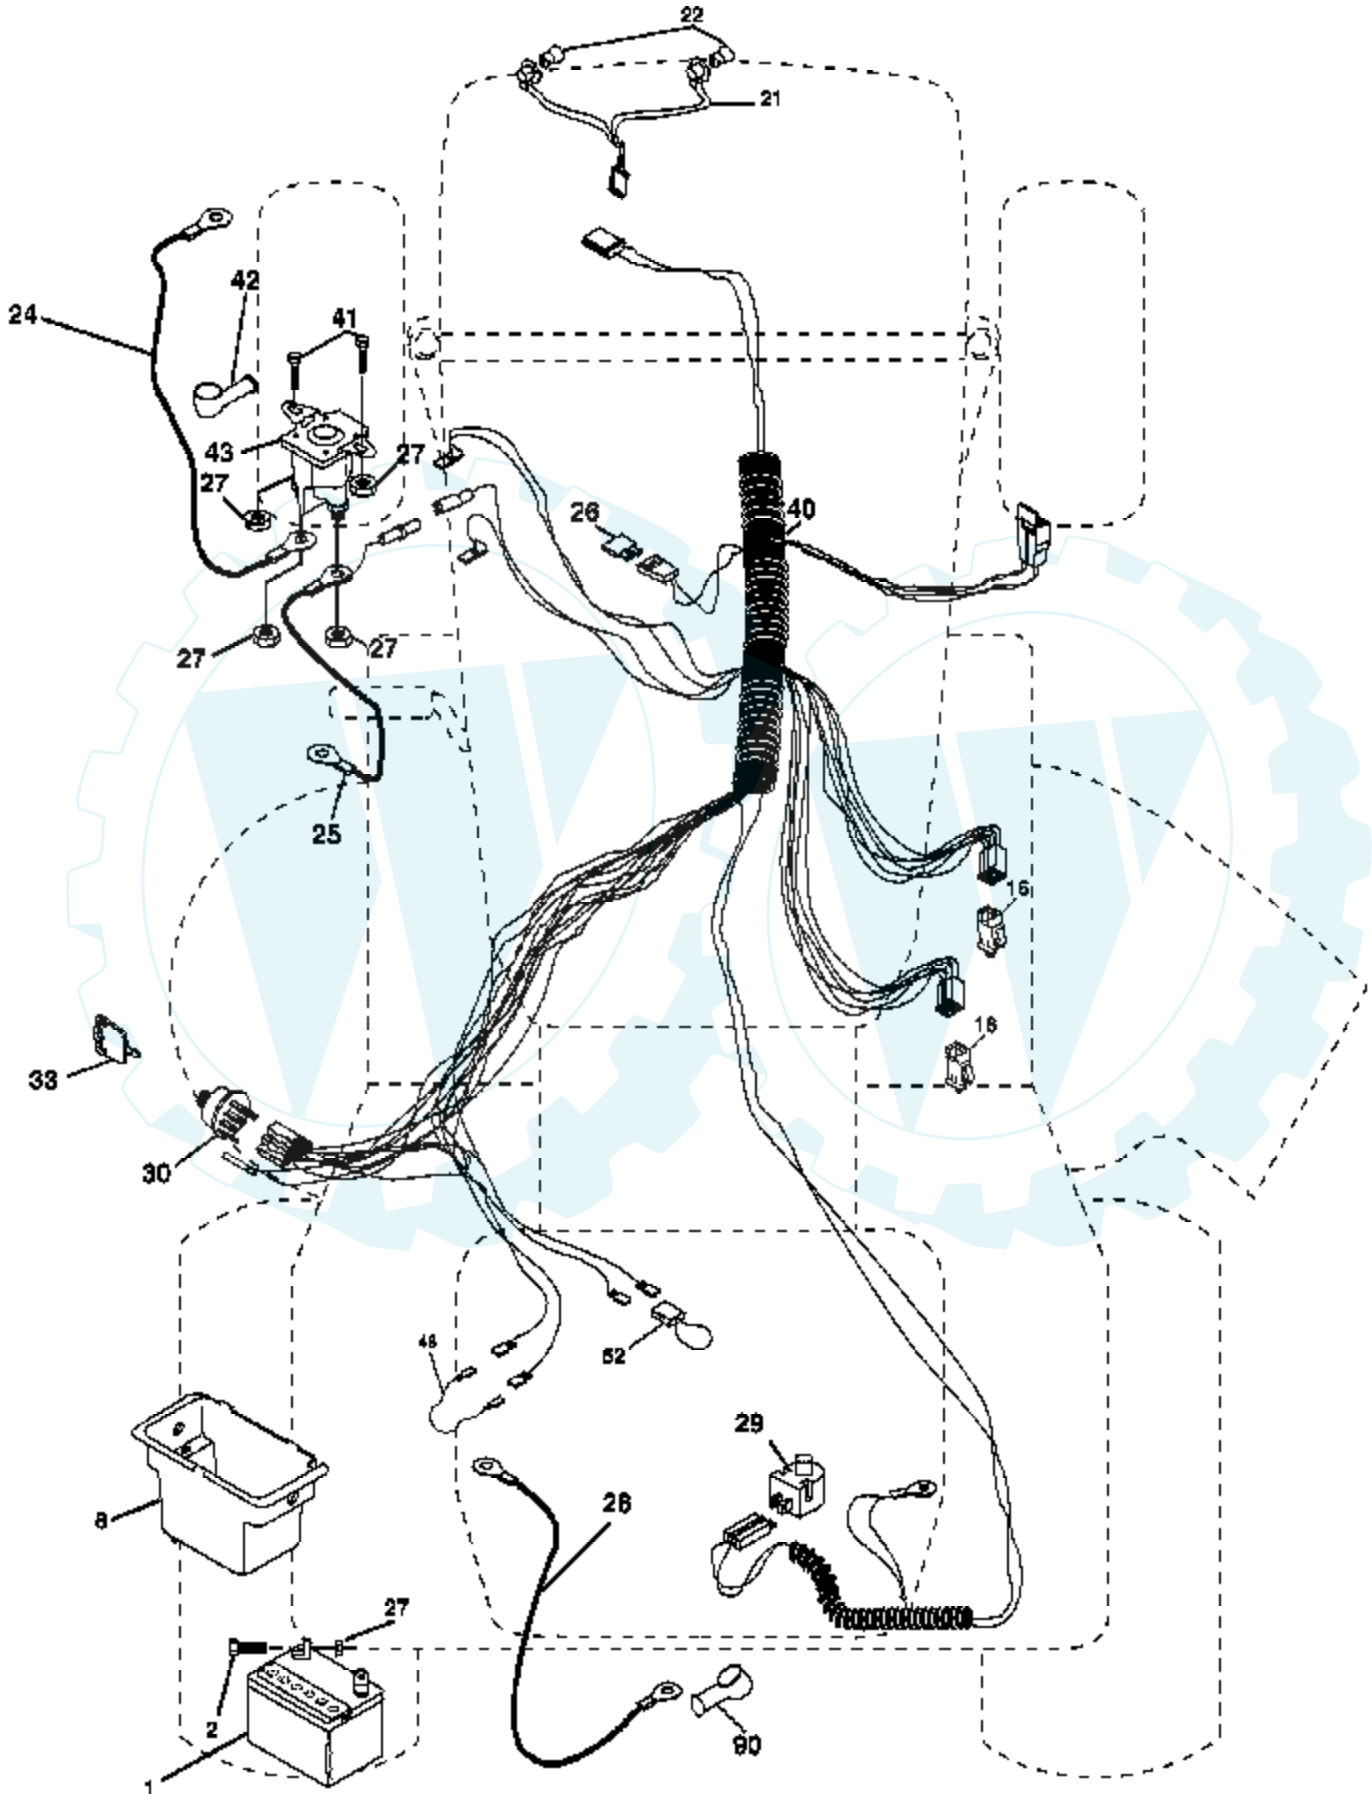

Ref #	Part Number	Qty	Description
1	163465		Battery
2	74760412		Bolt Hex Hd 1/4-20 unc x 3/4
8	176689		Box Battery
16	176138		Switch Interlock
21	183759		Harness Asm Light W/4152j
22	4152J		Bulb Light #1156
24	4799J		Cable Battery 6 Ga. 11" red
25	146147		Cable Battery
26	175158		Fuse 20 AMP
27	73510400		Nut Keps Hex 1/4-20 Unc
28	4207J		Cable Ground 6 Ga. 12" black
29	121305X		Switch Plunger Nc Gray
30	175566		Switch Ign
33	140401		Key Ign
40	179720		Harness Ign
41	71110408		Bolt Blk Fin Hex 1/4-20
42	131563		Cover Terminal Red
43	178861		Solenoid
48	140844		Adapter Ammeter
52	141940		Protection Wire Loop
90	180449		Cover Terminal Battery