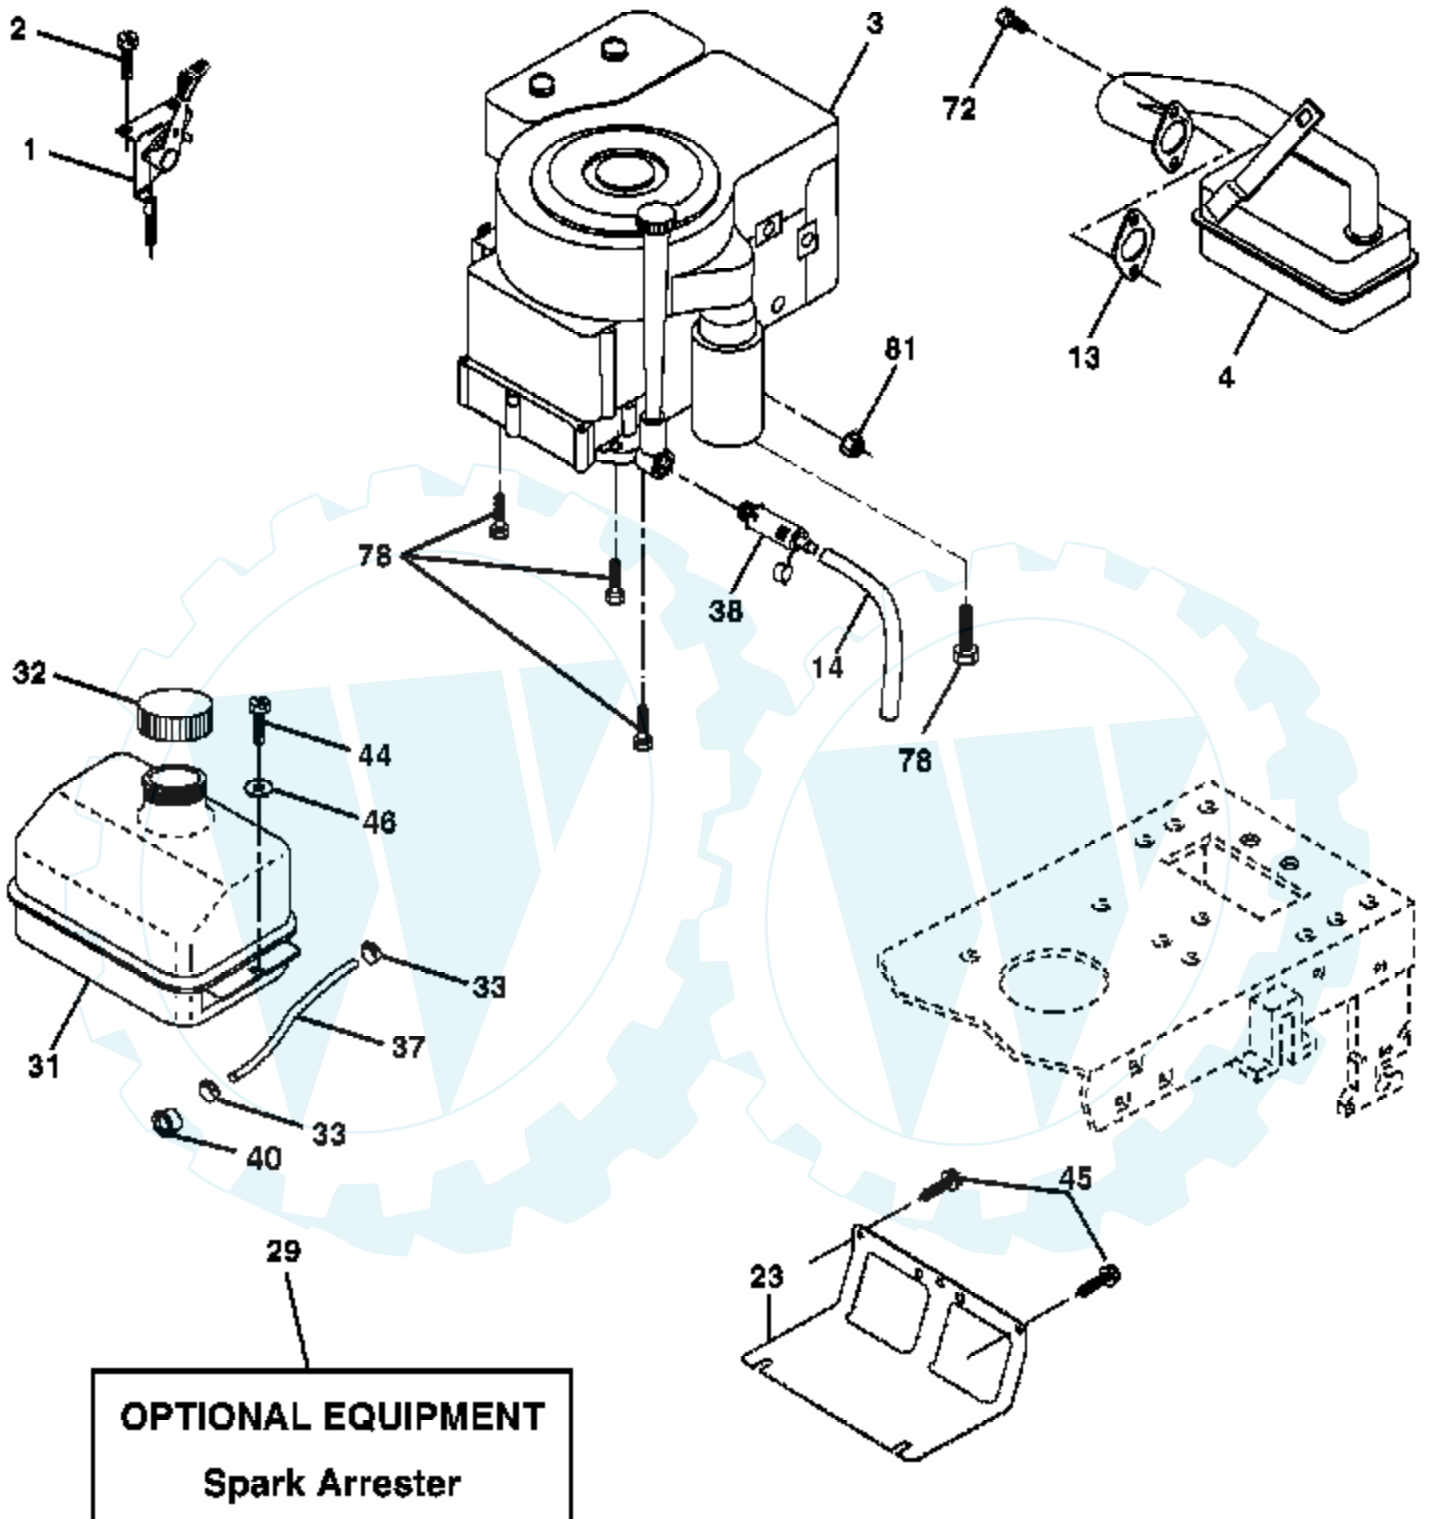

Ref #	Part Number	Qty	Description
1	170551		Control Throttle/Choke Flag
2	17720408		Screw Hex Thd Cut 1/4-20 x 1/2
3			Engine, B&S 282H07 (Order parts from engine manufacturer)
4	137352		Muffl er Exhaust B&S
13	165291		Gasket Eng 1 313 Id Tin Plated
14	148456		Tube Drain Oil Easy
23	169837		Shield BRN/DBR Guard
29	137180		Kit Spark Arrestor (Flat Scrn)
31	184900		Tank Fuel Front
32	140527		Cap Asm Fuel
33	123487X		Clamp Hose
37	137040		Line Fuel 20"
38	181654		Plug Drain Oil
40	124028X		Bushing Snap Nyl Blk Fuel Line
44	17670412		Screw Thdrol 1/4-20 x 3/4
45	17000612		Screw Hex Wsh Thdrol 3/8-16
46	19091416		Washer 9/32 X 7/8 X 16 Ga.
72	183906		Screw Socket Head 5/16-18 x 1
78	17060620		Screw 3/8-16 x 1-1/4
81	73510400		Nut Keps Hex 1/4-20 unc

Ref #	Part Number	Qty	Description
78	121748X		Washer 25/32 x 1-5/8 x 16 Ga.
79	2228M		Key Woodruff
96	4497H		Retainer Spring 1"
112	19091210		Washer 9/32 x 3/4 x 10 Ga.
113	127285X		Strap Torque 90 Degrees LH
116	72140608		Bolt Rdhd Sq Neck 3/8-16 x 1
120	73900600		Nut Lock Flg 3/8-16
150	175456		Spacer Retainer Lt
151	19133210		Washer 13/32 x 2 x 10 Ga.
170	187414		Keeper, Belt Transaxle
202	72110614		Bolt Carr Sh 3/8-16 x 1-3/4 Gr.5
212	145212		Nut Hex Flg Lock
263	17000612		Screw 3/8-16 x 3/4