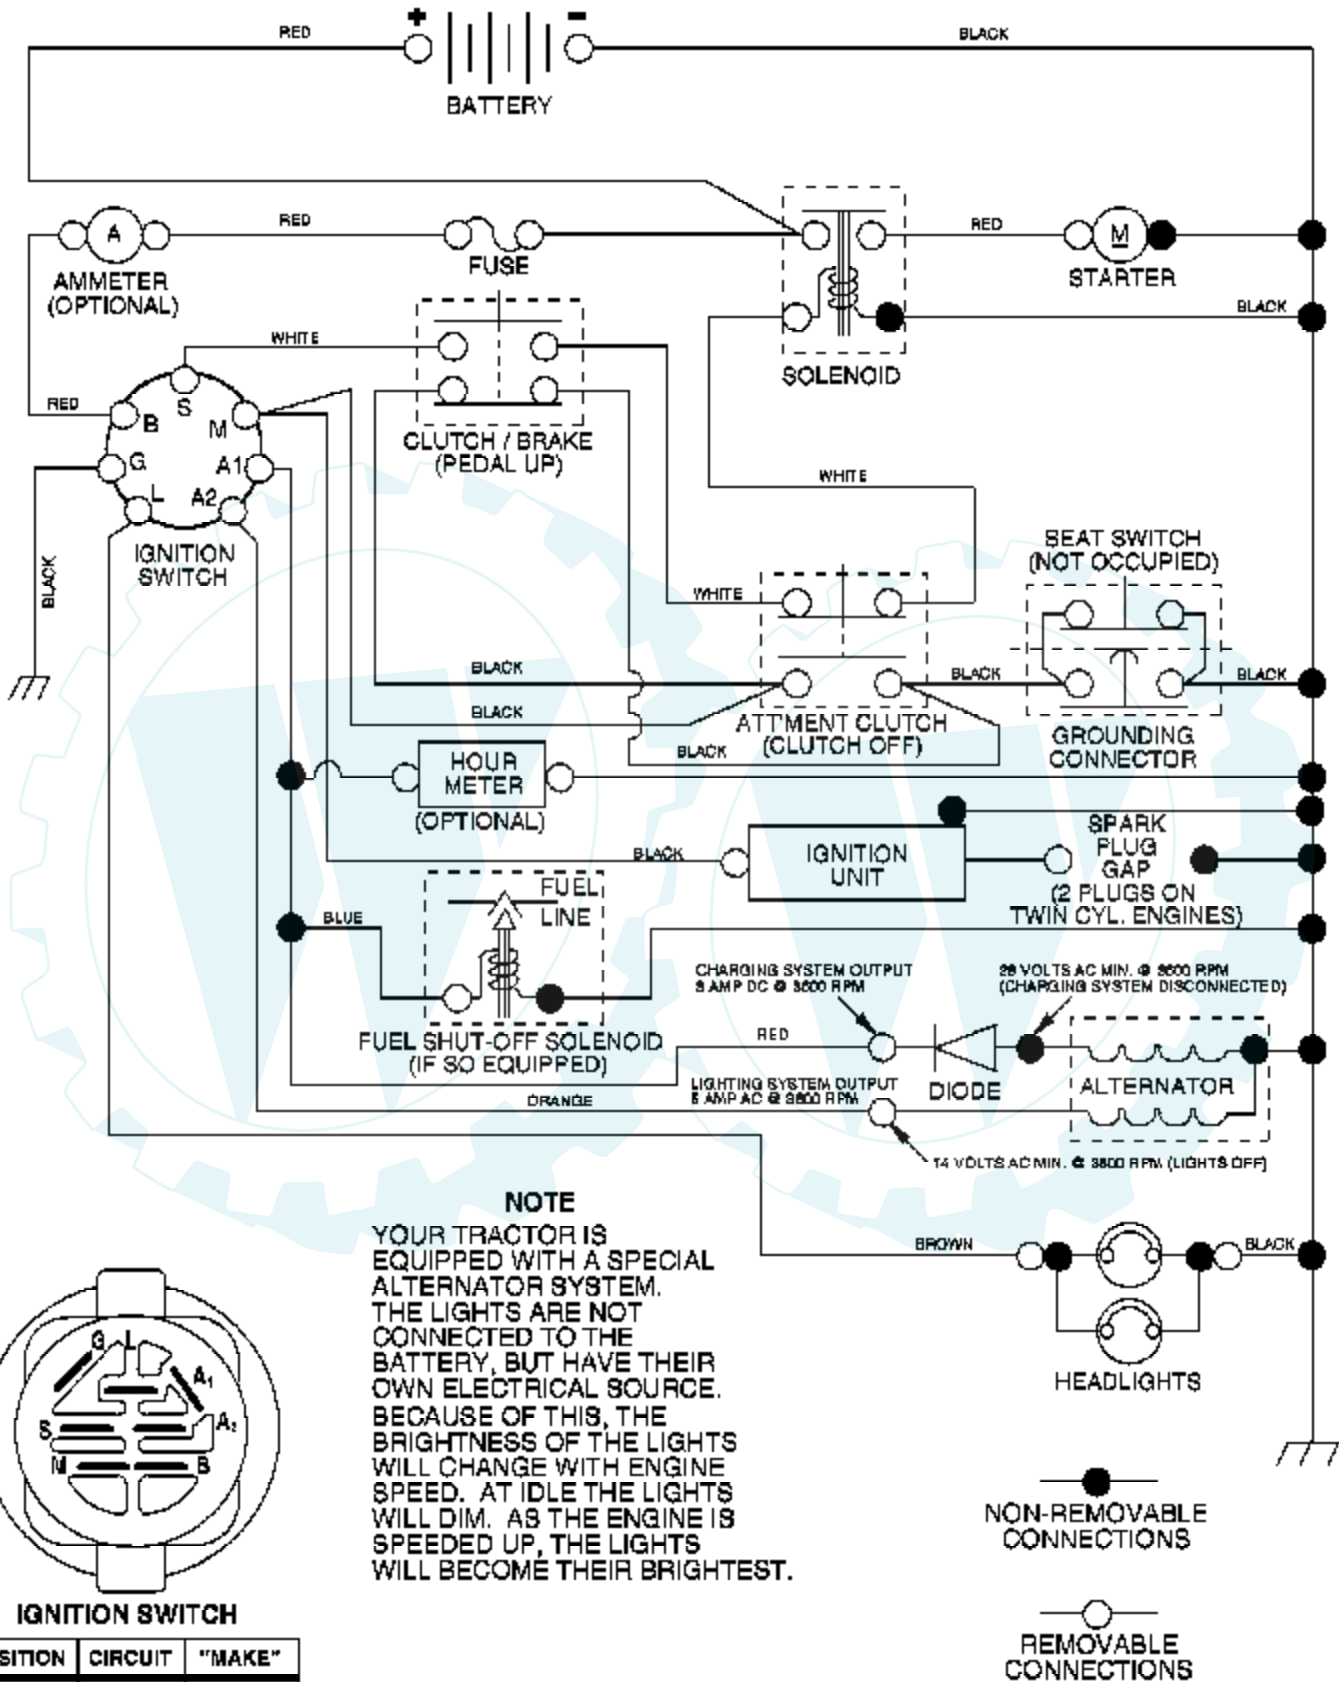

Ref #	Part Number	Qty	Description
1	170551		Control Throttle/Choke Flag
2	17720408		Screw Hex Thd Cut 1/4-20 x 1/2
3			Engine, B&S 282H07 (Order parts from engine manufacturer)
4	137352		Muffl er Exhaust B&S
13	165291		Gasket Eng 1 313 Id Tin Plated
14	148456		Tube Drain Oil Easy
23	169837		Shield BRN/DBR Guard
29	137180		Kit Spark Arrestor (Flat Scrn)
31	184900		Tank Fuel Front
32	140527		Cap Asm Fuel
33	123487X		Clamp Hose
37	137040		Line Fuel 20"
38	181654		Plug Drain Oil
40	124028X		Bushing Snap Nyl Blk Fuel Line
44	17670412		Screw Thdrol 1/4-20 x 3/4
45	17000612		Screw Hex Wsh Thdrol 3/8-16
46	19091416		Washer 9/32 X 7/8 X 16 Ga.
72	183906		Screw Socket Head 5/16-18 x 1
78	17060620		Screw 3/8-16 x 1-1/4
81	73510400		Nut Keps Hex 1/4-20 unc

Ref #	Part Number	Qty	Description
1	159461		Wire Asm Inner/Sprg w/plunger
2	159476		Shaft Asm Lift RH
3	178981		Pin Groove 1 500 Zinc
4	12000002		E Ring #5133-62
5	19211621		Washer 21/32 x 1 x 21 Ga.
6	120183X		Bearing Nylon Blk 629 Id
7	109413X		Grip Handle Bicycle Matte Blk
8	124526X		Button Plunger Black
11	139865		Link Lift LH Fixed Length
12	139866		Link Lift RH Fixed Length
13	4939M		Retainer Spring
15	173288		Link Front
16	73350800		Nut Jam Hex 1/2-13 unc
17	175689		Trunnion
18	73800800		Nut Lockw/Wsh 1/2-13 unc
19	139868		Arm Suspension Rear
20	163552		Retainer, Spring
31	169865		Bearing Pvt Lift
32	73540600		Nut Crownlock 3/8-24

Ref #	Part Number	Qty	Description
158	17720408		Screw Hex Thd Cut 1/4-20 x 1/2
185	188234		Head Asm Cable Clutch
	130794		Mandrel Assembly (Includes Housing, Shaft and Shaft Hardware Only-Pulley not Included)
	170317		Replacement Mower, Complete