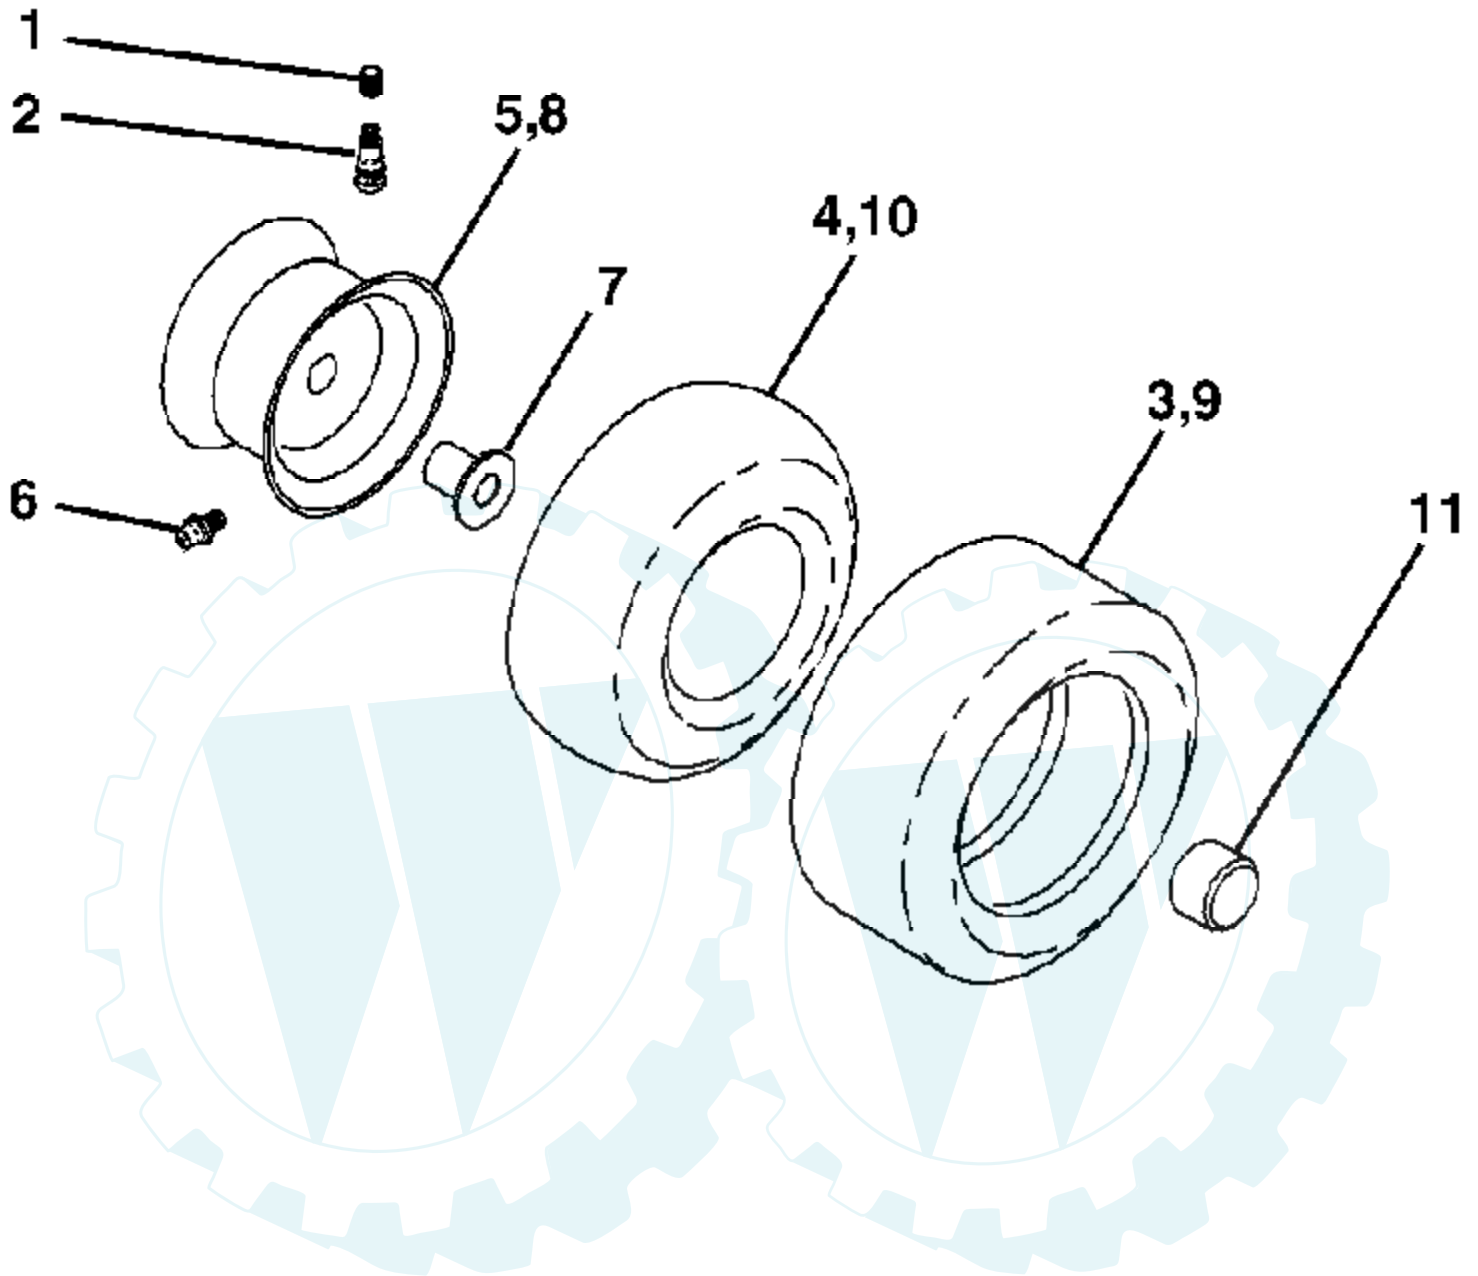

Ref #	Part Number	Qty	Description
1	59192		Cap, Tire valve
2	65139		Stem, Valve
3	106222X		Tire, Front
4	59904		Tube, Front (Service item only)
5	106732X624		Rim assembly, 6"front
6	278H		Fitting, Grease (Front wheel only)
7	9040H		Bearing, Flange (Front wheel only)
8	106108X624		Rim assembly, 8" rear
9	106268X		Tire, Rear
10	7152J		Tube, Rear (Service item only)
11	104757X428		Cap, Hub Axle
	144334		Sealant, Tire (10 oz. Tube)