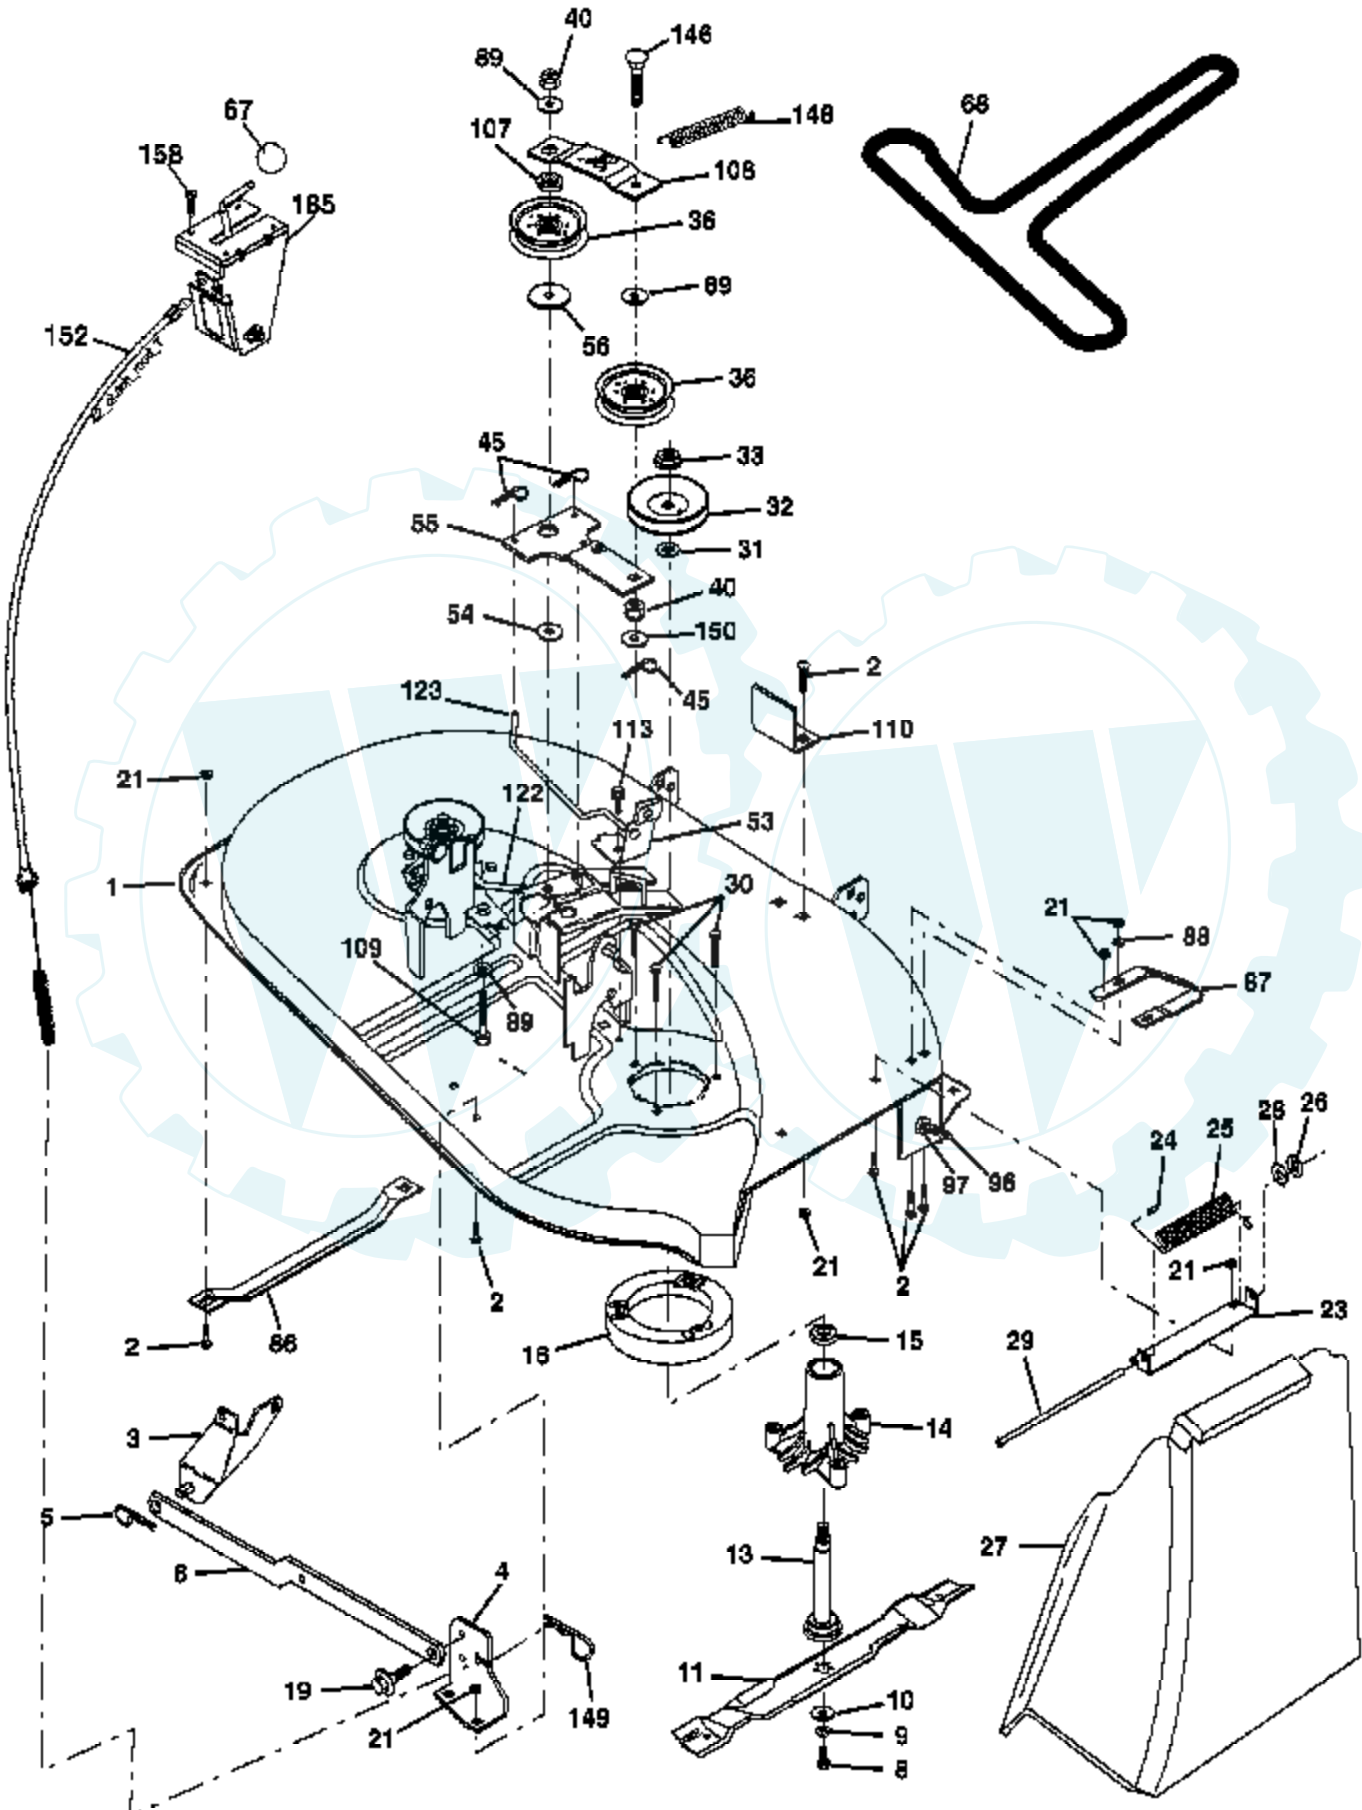

Ref #	Part Number	Qty	Description
1	170280		Mower Housing Assembly
2	72140506		Bolt Carriage 5/16-18 x 3/4
3	138017		Bracket Asm Fr. Sway Bar
4	169970		Bracket Deck Sway Bar 38"/42"
5	4939M		Retainer Spring
6	178024		Bar Sway Deck
8	850857		Bolt 3/8-24 x 1.25 Gr. 8
9	10030600		Washer, Lock 3/8
10	140296		Washer, Hardened
11	134148		Blade, 38" Mulching Std Available; (For mulching mowers only)
	139774		Blade, 38" Mulching Premium Available; (For better wear when mulching)
	138497		Blade, 38" Hi-Lift Available; (For bagging and discharging)
13	137645		Shaft Assembly, Mandrel, Vented (Includes Key Number 6)
14	128774		Housing, Mandrel, Vented
15	110485X		Bearing, Ball, Mandrel
16	174493		Stripper, Vented Mower Deck
19	132827		Bolt, Shoulder
21	73680500		Nut
23	137607		Bracket, Mower Deflector
24	105304X		Cap, Sleeve
25	123713X		Spring, Torsion, Deflector
26	110452X		Nut, Push
27	106736X428		Shield, Deflector
28	19111016		Washer 11/32 x 5/8 x 16 Ga.
29	106735X		Rod, Hinge
30	173984		Screw Thdrol. Washer Head
31	187690		Washer, Spacer
32	153532		Pulley, Mandrel
33	178342		Nut, Toplock
36	131494		Pulley, Idler, Flat
40	73680600		Nut, Crownlock 3/8-16 unc
45	4497H		Retainer
53	130840		Brake Assembly
54	178515		Washer, Hardened
55	133840		Idler Arm Assembly
56	165723		Spacer, Retainer
67	106932X		Knob
68	144200		V-Belt, 42" Mower
86	7631J		Runner, LH
87	128772		Runner, RH
88	19111216		Washer 11/32 x 3/4 x 16 Ga.
89	19131311		Washer 13/32 x 13/16 x 11 Ga.
96	74930620		Bolt 3/8-16 x 1-1/4 Mulcher
97	73930600		Nut Centerlock 3/8-16 unc
107	133502		Spacer Retainer
108	133503		Stiffener, Idler Arm
109	74760640		Bolt, Hex Hd 3/8-16 x 2-1/2
110	142587		Upstop Deck Front 38"
113	17060512		Screw 5/16-1/ x 3/4
122	131289		Rod, Brake LH
123	169971		Rod, Brake RH
146	165891		Bolt Carriage Idler
148	169022		Spring Return Idler
149	165898		Retainer, Spring Yellow
150	19091210		Washer 9/32 x 3/4 x 10 Ga.