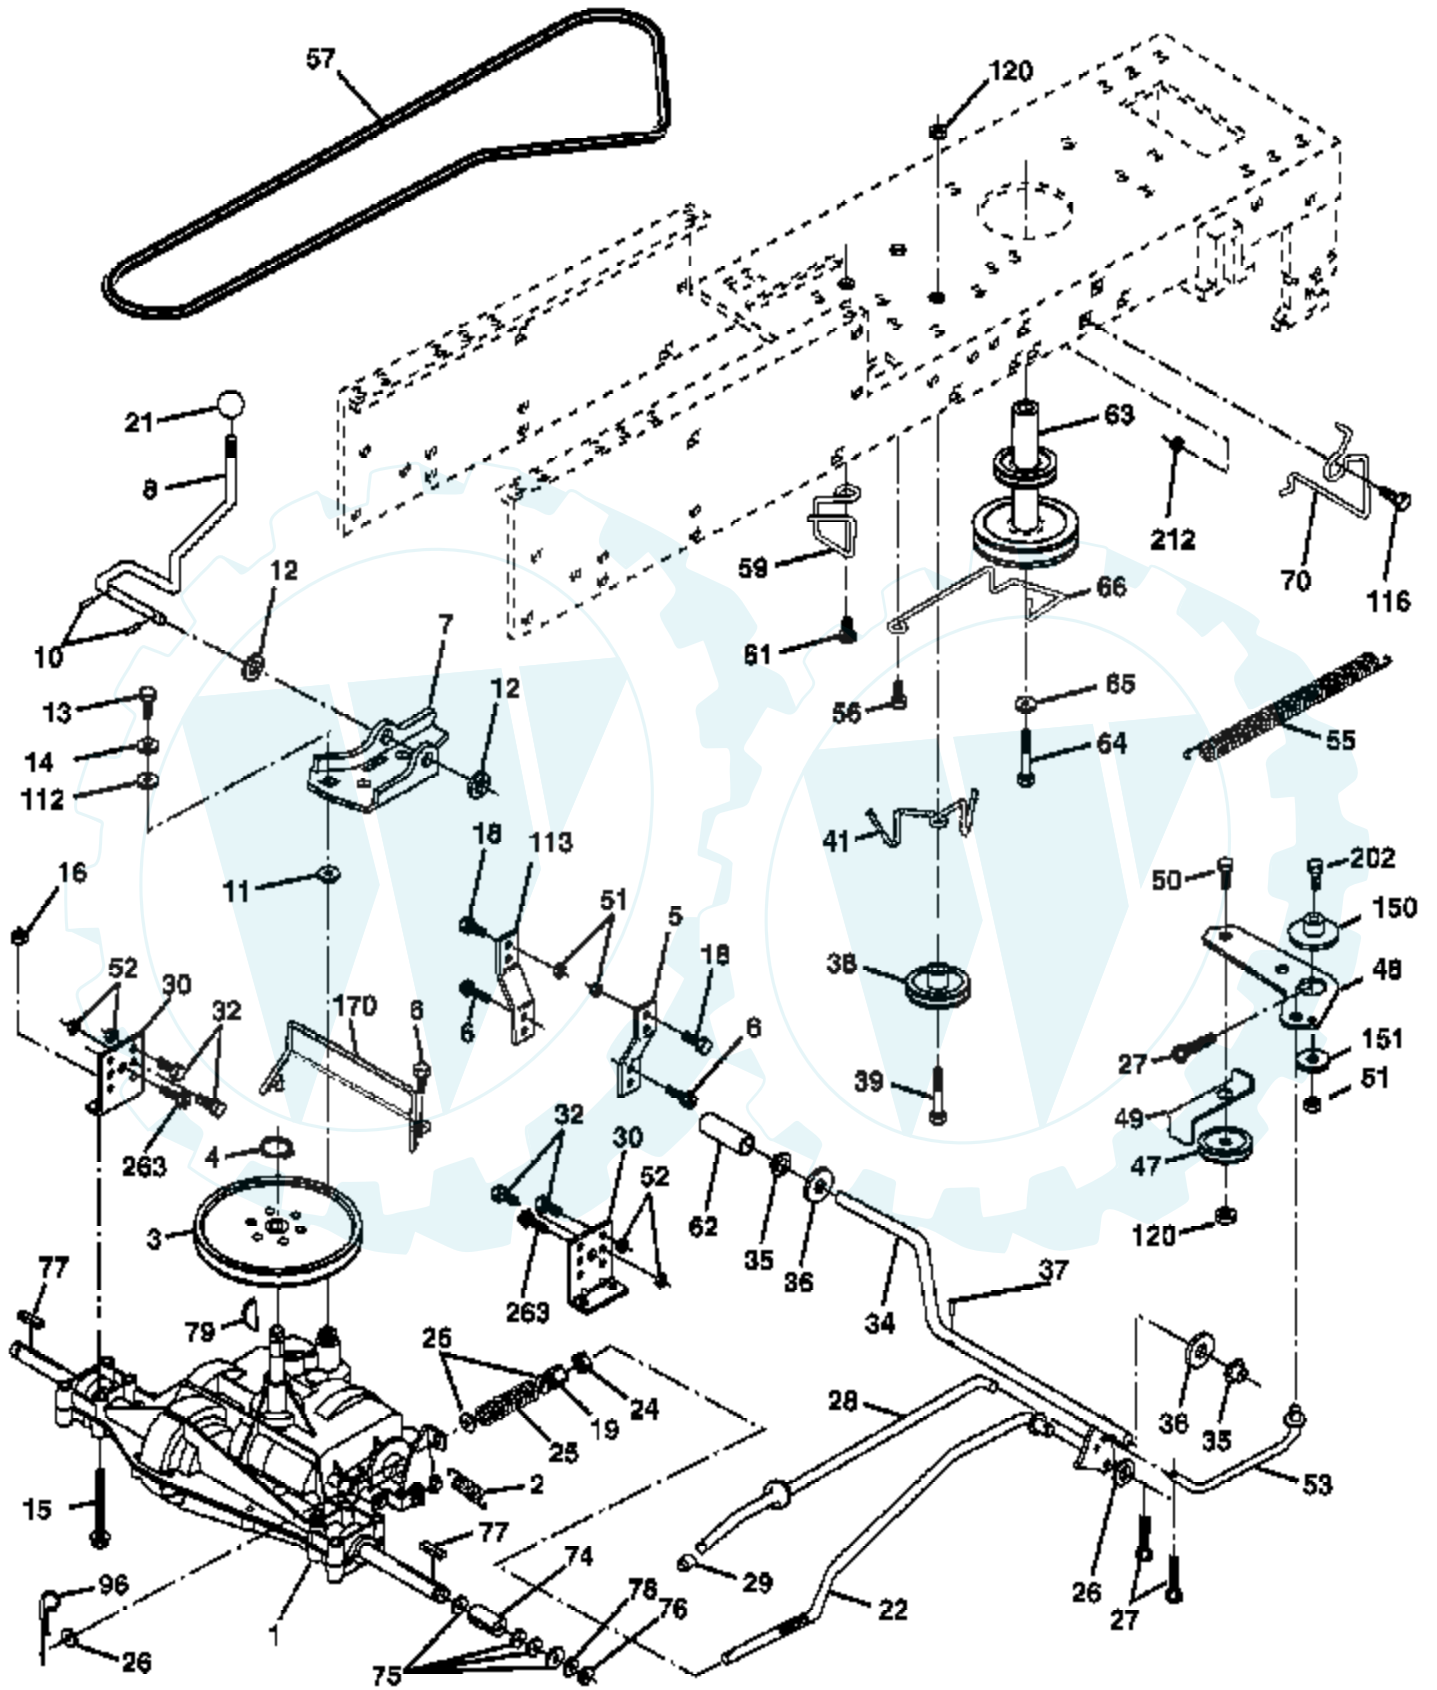

Ref #	Part Number	Qty	Description
1	170551		Control Throttle/Choke Flag
2	17720408		Screw Hex Thd Cut 1/4-20 x 1/2
3			Engine, B&S 282H07 (Order parts from engine manufacturer)
4	137352		Muffl er Exhaust B&S
13	165291		Gasket Eng 1 313 Id Tin Plated
14	148456		Tube Drain Oil Easy
23	169837		Shield BRN/DBR Guard
29	137180		Kit Spark Arrestor (Flat Scrn)
31	184900		Tank Fuel Front
32	140527		Cap Asm Fuel
33	123487X		Clamp Hose
37	137040		Line Fuel 20"
38	181654		Plug Drain Oil
40	124028X		Bushing Snap Nyl Blk Fuel Line
44	17670412		Screw Thdrol 1/4-20 x 3/4
45	17000612		Screw Hex Wsh Thdrol 3/8-16
46	19091416		Washer 9/32 X 7/8 X 16 Ga.
72	183906		Screw Socket Head 5/16-18 x 1
78	17060620		Screw 3/8-16 x 1-1/4
81	73510400		Nut Keps Hex 1/4-20 unc