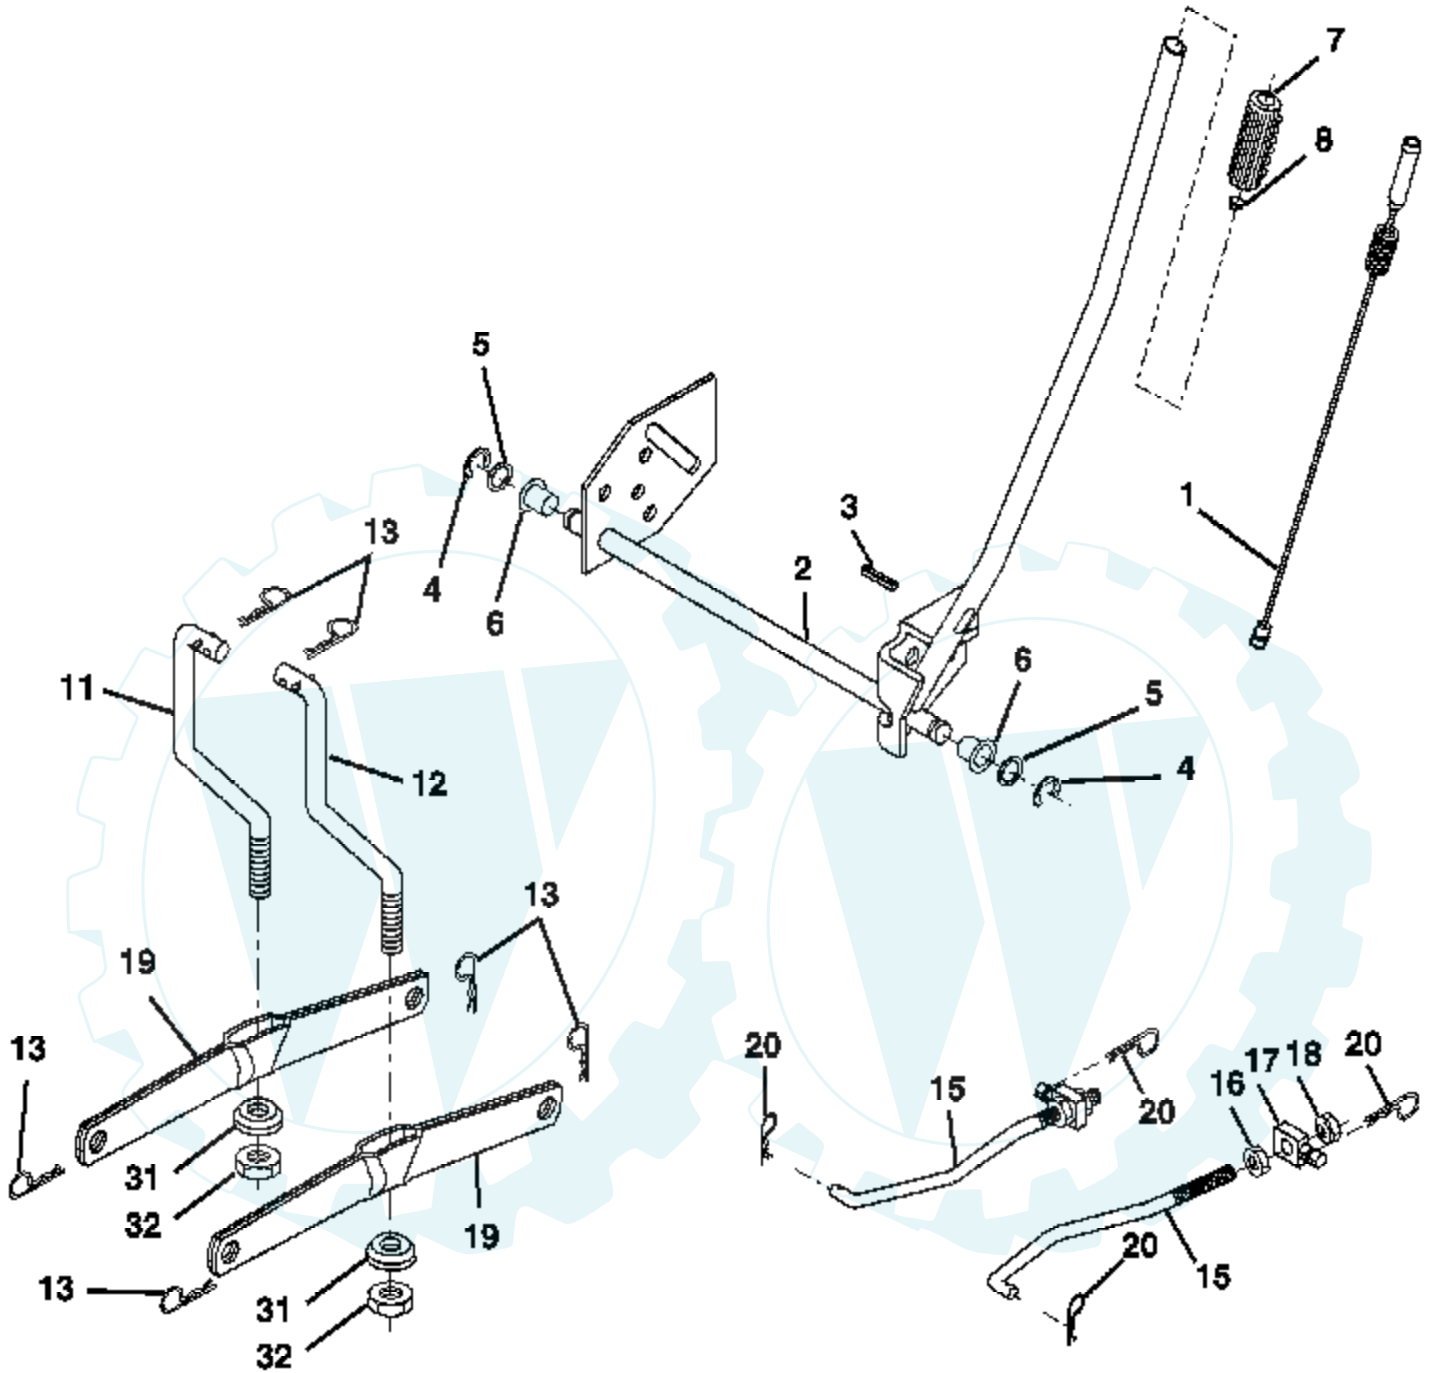

Ref #	Part Number	Qty	Description
1	170551		Control Throttle/Choke Flag
2	17720408		Screw Hex Thd Cut 1/4-20 x 1/2
3			Engine, B&S 282H07 (Order parts from engine manufacturer)
4	137352		Muffl er Exhaust B&S
13	165291		Gasket Eng 1 313 Id Tin Plated
14	148456		Tube Drain Oil Easy
23	169837		Shield BRN/DBR Guard
29	137180		Kit Spark Arrestor (Flat Scrn)
31	184900		Tank Fuel Front
32	140527		Cap Asm Fuel
33	123487X		Clamp Hose
37	137040		Line Fuel 20"
38	181654		Plug Drain Oil
40	124028X		Bushing Snap Nyl Blk Fuel Line
44	17670412		Screw Thdrol 1/4-20 x 3/4
45	17000612		Screw Hex Wsh Thdrol 3/8-16
46	19091416		Washer 9/32 X 7/8 X 16 Ga.
72	183906		Screw Socket Head 5/16-18 x 1
78	17060620		Screw 3/8-16 x 1-1/4
81	73510400		Nut Keps Hex 1/4-20 unc

Ref #	Part Number	Qty	Description
78	121748X		Washer 25/32 x 1-5/8 x 16 Ga.
79	2228M		Key Woodruff
96	4497H		Retainer Spring 1"
112	19091210		Washer 9/32 x 3/4 x 10 Ga.
113	127285X		Strap Torque 90 Degrees LH
116	72140608		Bolt Rdhd Sq Neck 3/8-16 x 1
120	73900600		Nut Lock Flg 3/8-16
150	175456		Spacer Retainer Lt
151	19133210		Washer 13/32 x 2 x 10 Ga.
170	187414		Keeper, Belt Transaxle
202	72110614		Bolt Carr Sh 3/8-16 x 1-3/4 Gr.5
212	145212		Nut Hex Flg Lock
263	17000612		Screw 3/8-16 x 3/4