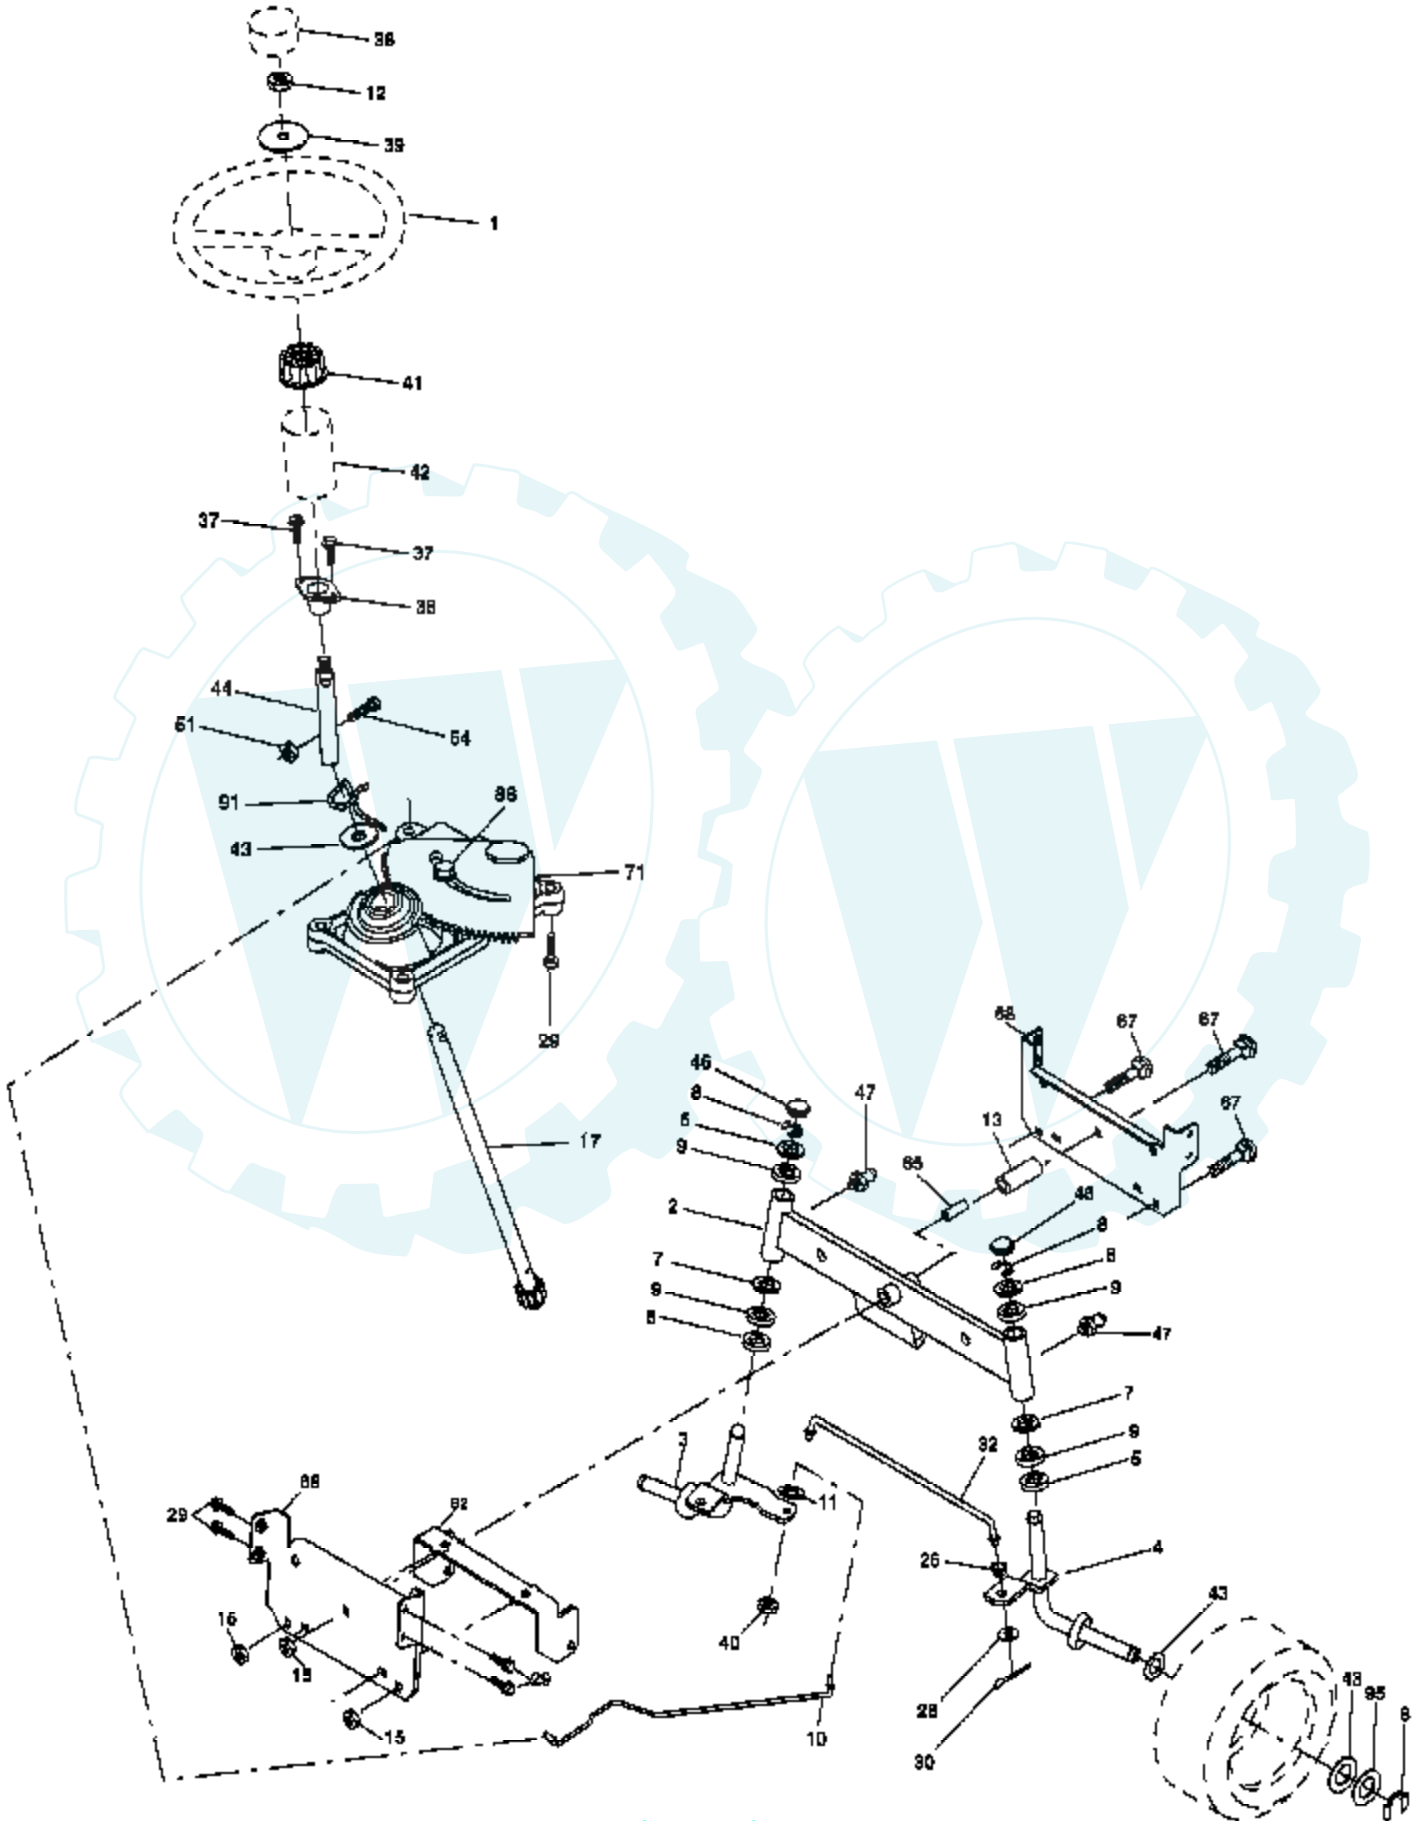

Ref #	Part Number	Qty	Description
158	17720408		Screw Hex Thd Cut 1/4-20 x 1/2
185	188234		Head Asm Cable Clutch
	130794		Mandrel Assembly (Includes Housing, Shaft and Shaft Hardware Only-Pulley not Included)
	170317		Replacement Mower, Complete

Ref #	Part Number	Qty	Description
1	175389		Seat
2	140551		Bracket Seat Pivot
3	71110616		Bolt Hex 3/8 - 16 x 1
4	19131610		Washer 13/32 x 1 x 10Ga.
5	145006		Clip Push-In Hinged
6	73800600		Nut Lock Hex w/Ins 3/8 - 16
7	124181X		Spring Seat Cprsn 2 250 Blk Zi
8	17000616		Screw 3/8-16 x 1.5
9	19131614		Washer 13/32 x 1 x 14 Ga.
10	182493		Pan Pnt Seat (Blk)
12	121246X		Bracket Pnt Mounting Switch
13	121248X		Bushing Snap Blk Nyl
14	72050412		Bolt Rdhd Sht Nk 1/4 - 20 x 1-1/2
15	134300		Spacer Split .28 x .96
16	121250X		Spring Cprsn
17	123976X		Nut Lock 1/4 Lge Flg
21	171852		Bolt Shoulder 5/16-18 unc-2A
22	73800500		Nut Lock Hex w/Ins 5/16 - 18
23	71110814		Bolt Hex
24	19171912		Washer 17/32 x 1-3/16 x 12 Ga.
25	127018X		Bolt Shoulder 5/16-18 x .62
26	10040800		Washer Lock Hvy Hlcl Spr 1/2

Ref #	Part Number	Qty	Description
1	59192		Cap, Tire valve
2	65139		Stem, Valve
3	106222X		Tire, Front
4	59904		Tube, Front (Service item only)
5	106732X624		Rim assembly, 6"front
6	278H		Fitting, Grease (Front wheel only)
7	9040H		Bearing, Flange (Front wheel only)
8	106108X624		Rim assembly, 8" rear
9	106268X		Tire, Rear
10	7152J		Tube, Rear (Service item only)
11	104757X428		Cap, Hub Axle
	144334		Sealant, Tire (10 oz. Tube)