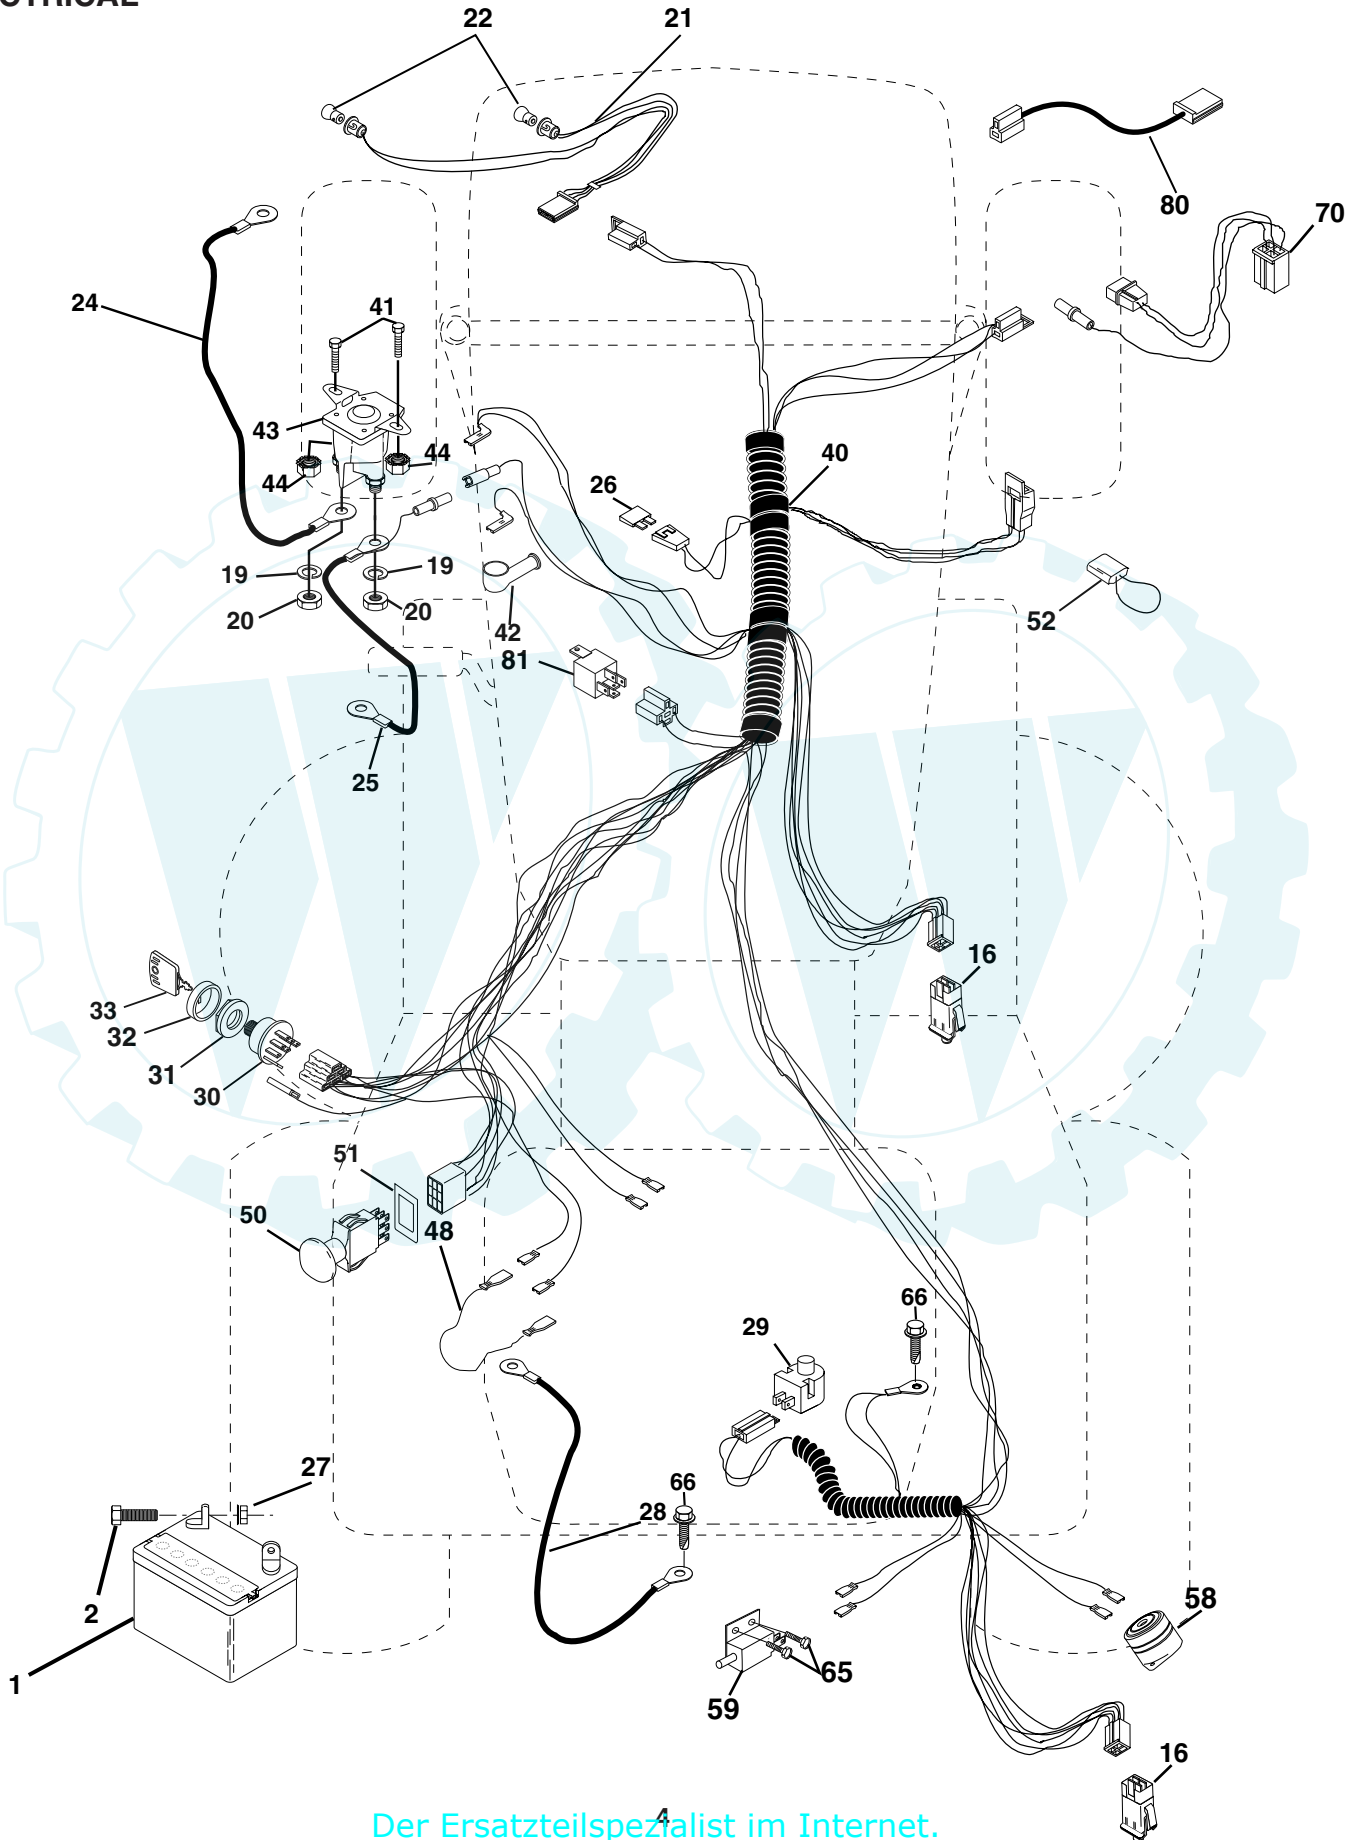

TRACTOR- -MODEL NO. AB145H36RBA

ELECTRICAL

TRACTOR- -MODEL NO. AB145H36RBA

ELECTRICAL

KEY NO.	PART NO.	DESCRIPTION
1	144925	Battery 12 Volt 25 AMP Wet
2	74760412	Bolt Hex Hd 1/4-20 Unc X 3/4
16	153664	Switch Interlock Push-In
19	10090400	Washer Lock 1/4
20	73350400	Nut Jam Hex 1/4-20 Unc
21	166181	Harness Asm Light W/4152J
22	4152J	Bulb Light #1156
24	4799J	Cable Starter 6Ga 11" Red
25	165987	Cable Battery Crd 56" Red
26	166180	Fuse 15 Amp
27	73510400	Nut Keps Hex 1/4-20 Unc
28	127725X	Cable Ground 6Ga 18" Black
29	160784	Switch Plunger Normal Op Olive
30	140301	Switch Ignition 4Pos W/Lights
31	124211X	Nut Ignition #125
32	141226	Cover Switch Ignition #121
33	122147X	Key Ign Molded Indak
40	166158	Harness Ign Crd Elect
41	71110408	Bolt Flk Fin Hex 1/4-20 Unc X 1/2
42	131563	Cover Terminal Red
43	145673	Solenoid
44	73640400	Nut Keps Blk Hex 1/4-20 Unc
48	140844	Adapter Ammeter Rectangular
50	154963	Switch PTO
51	140405	Ring Retainer PTO
52	141940	Protection Wire Loop
58	165943	Buzzer Crd
59	166299	Switch FBI CRD
65	17211008	Screw Slftp #10-16 x 1/2 Ty-Ab
66	17490608	Screw Thdrol 3/8-16 x 1/2 Ty-Tt
70	166668	Harness Engine B&S Reg W/AFTS0
80	146685	Harness Clutch EVX
81	109748X	Relay Asm

NOTE: All component dimensions given in U.S. inches.
1 inch = 25.4 mm.