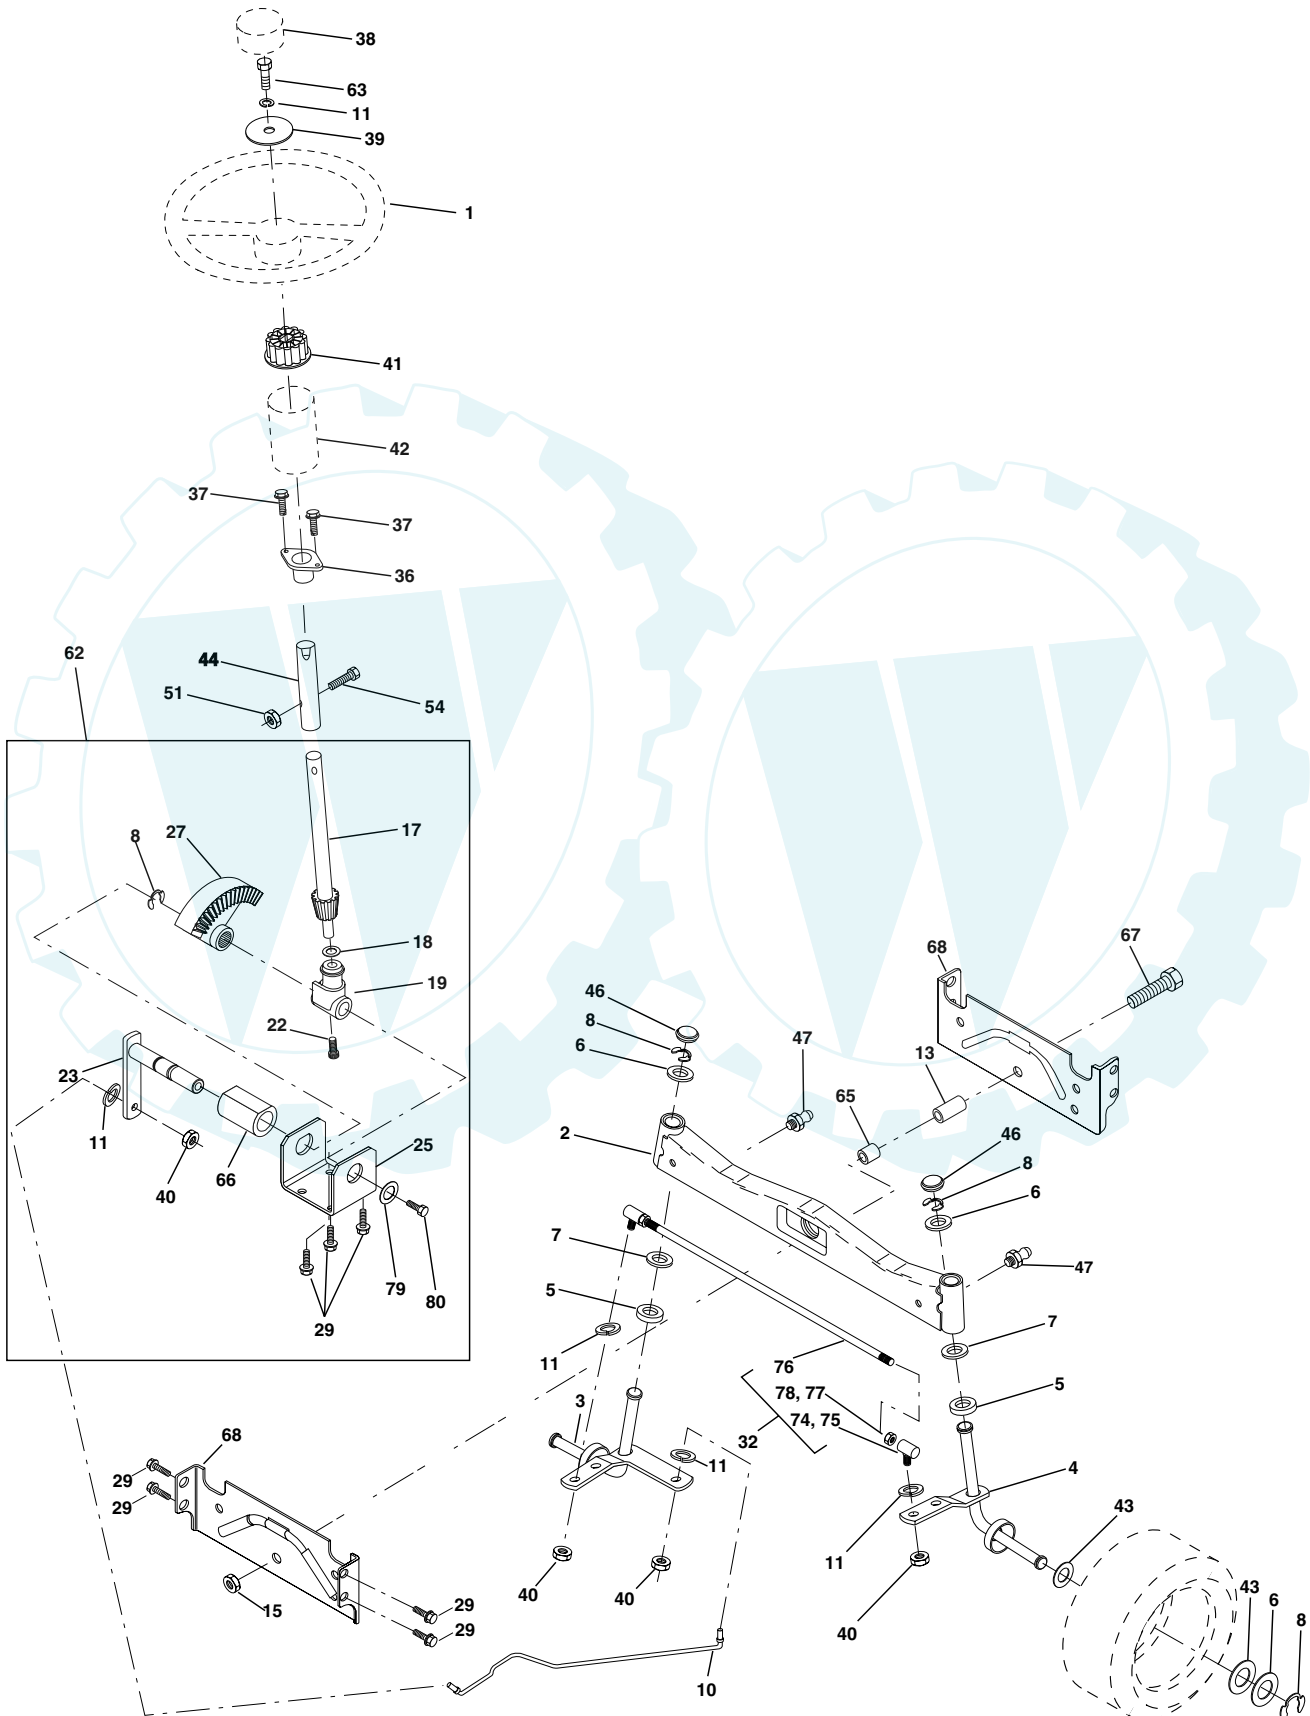

TRACTOR- -MODEL NO. AB145H36RBA

STEERING ASSEMBLY

TRACTOR- -MODEL NO. AB145H36RBA

STEERING ASSEMBLY

KEY NO.	PART NO.	DESCRIPTION
1	133741	Steering Wheel
2	137094	Front Axle Assembly
3	157479	Spindle Assembly, L.H.
4	157478	Spindle Assembly, R.H.
5	6266H	Bearing, Race, Thrust, Hardened
6	121748X	Washer 25/32 x 1-5/8 x 16 Gauge
7	19272016	Washer 27/32 x 1-1/4 x 16 Gauge
8	12000029	Ring, Klip
10	154432	Link, Drag
11	10040600	Washer, Lock
13	167118	Spacer Axle
15	73901000	Nut, Lock, Flange 5/8-11 UNC
17	156546	Shaft Assembly, Steering
18	057099	Washer, Thrust .515 x .750 x .033
19	160395	Support, Shaft
22	165857	Screw Hex Wshhd Torx
23	165851	Pittman Shaft Assembly
25	154406	Bracket, Steering
27	136874	Gear, Sector
29	17490612	Screw, Thd., Roll. 3/8-16 x 3/4
32	137347	Rod, Tie
36	155099	Bushing, Steering
37	152927	Screw TT #10-32 x 5 x 3/8 Flange
38	133742	Cap Wheel Steer
39	19133808	Washer 13/32 x 2-3/8 x 8 Gauge
40	7810H	Nut Lock Center 3/8-24 Unf
41	100711L	Adaptor, Steering Wheel
42	145054	Boot, Steering Dash P/L Mtl
43	121749X	Washer 25/32 x 1-1/4 x 16 Gauge
44	153720	Extension Steering Non-Adjust
46	121232X	Cap, Spindle
47	6855M	Fitting, Grease
51	73800500	Nut Lock Hx W/Ins 5/16-18 UNC
54	74780520	Bolt Fin Hex 5/16-18 UNC x 1-1/4
62	167902	Kit, Steering Assembly, Service
63	74780616	Bolt Fin Hex 3/8-16 unc. x 1 Gr. 5
65	154780	Spacer Axle
66	154404	Bearing Arm Pittman
67	74781044	Bolt Fin Hex 5/8-11unc x 2-3/4
68	154429	Brace Axle
74	109850X	Joint Asm Ball Rh Service
75	109851X	Joint Asm Ball Lh Service
76	137156	Rod Tie Ball J Adj. VGT Service
77	73700600	Nut Hex Jam 3/8-24 Unf Lh
78	73360600	Nut Hex Jam 3/8-24
79	19132012	Washer 13/32 x 1-1/4 x 12 Ga
80	74950612	Bolt Hex Nylon 3/8-16 x 3/4

NOTE: All component dimensions given in U.S. inches.
1 inch = 25.4 mm.