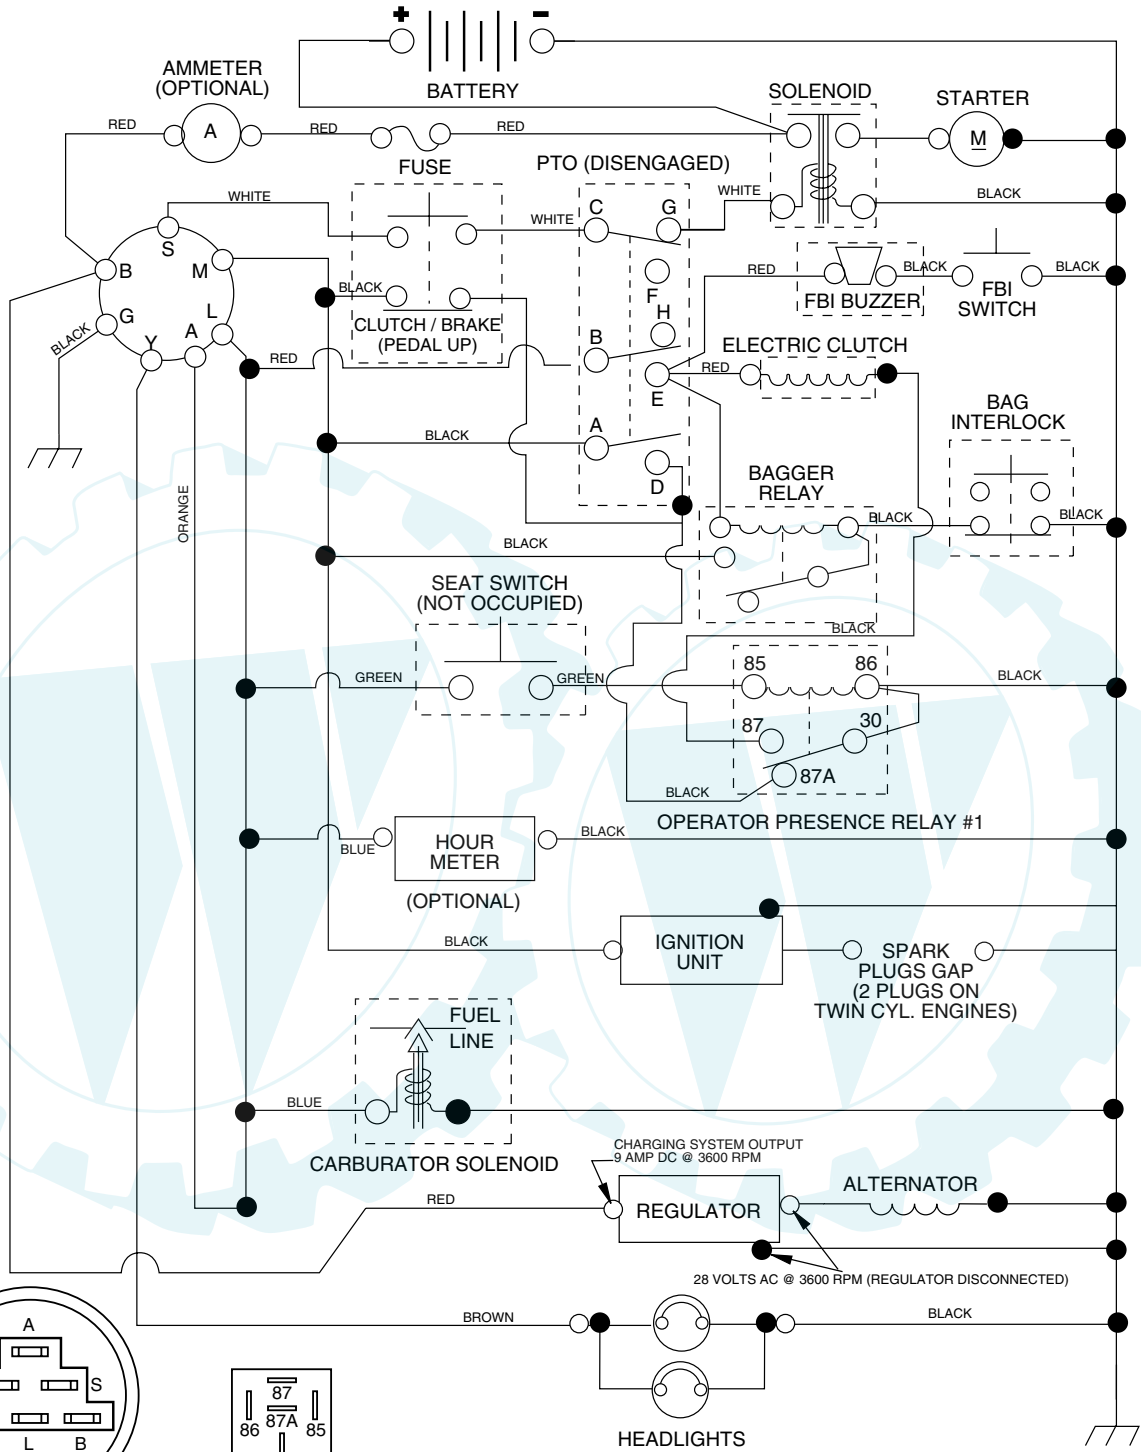

### SCHEMATIC

**IGNITION SWITCH**

POSITION	CIRCUIT	"MAKE"
OFF	G + M + L	NONE
RUN/LIGHT	B + L	A + Y
RUN	B + L	NONE
START	B + L + S	NONE

**PTO SWITCH**

POSITION	CIRCUIT
OFF	C + G, B + H
ON	C + F, B + E, A + D