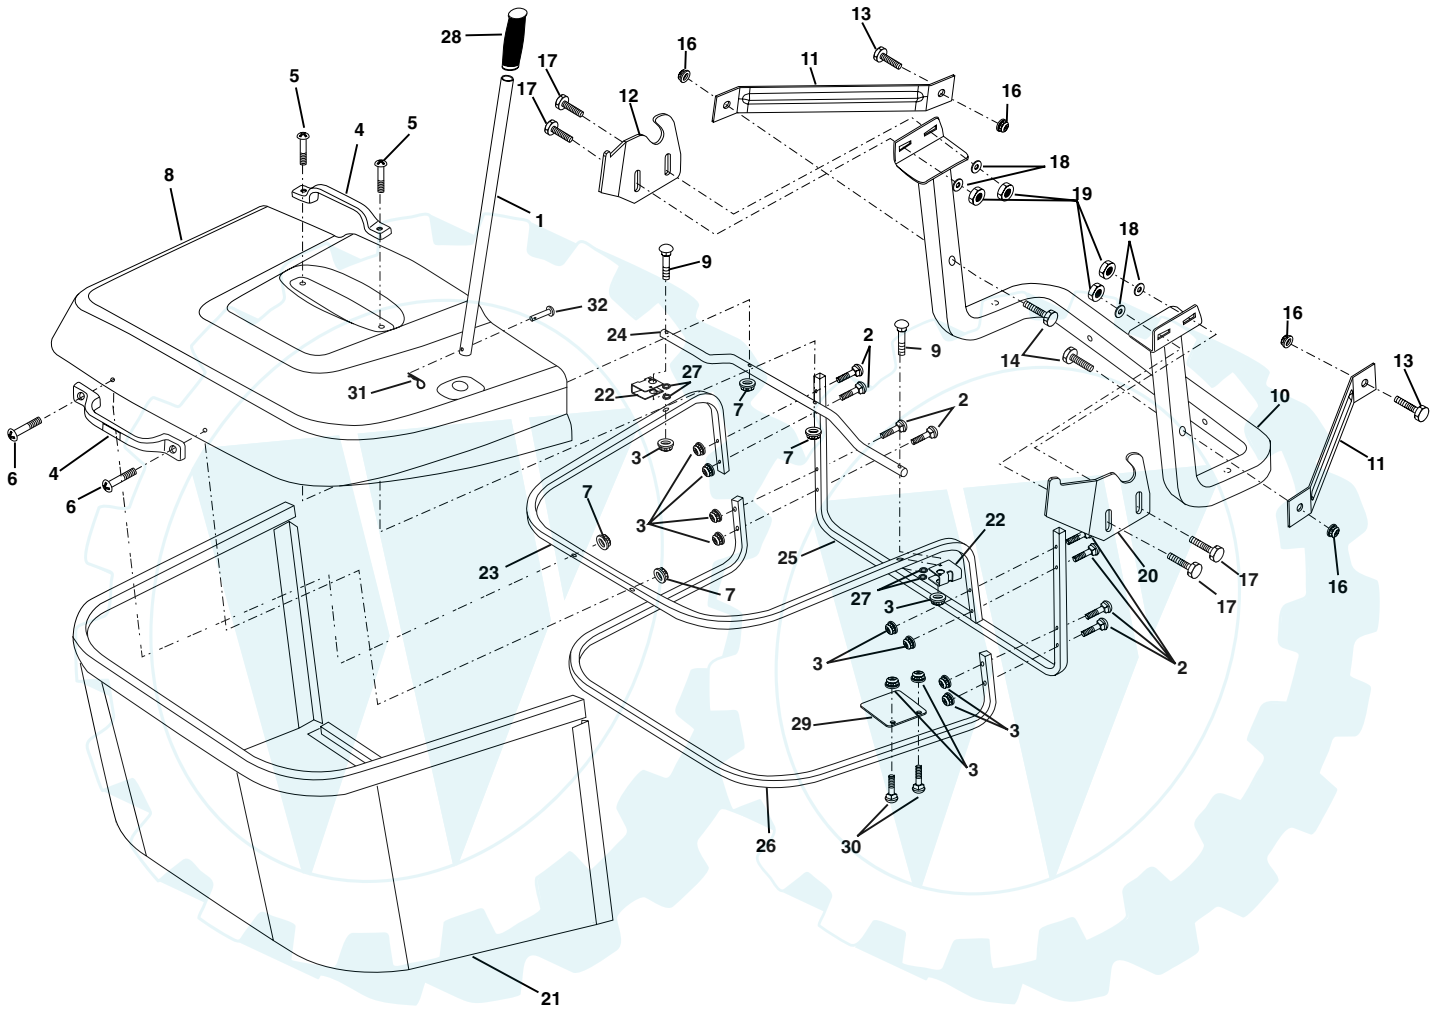

TRACTOR- -MODEL NO. AB145H36RBA

BAGGER

KEY NO.	PART NO.	DESCRIPTION
1	165249	Tube Handle Bagger CRD
2	72140416	Bolt Carriage 1/4-20 X 2.0 Gr.5
3	123976X	Nut Lock 1/4 Lge Flg Gr. 5 Zinc
4	165693	Handle Grab Plastic Black
5	74981024	Screw Pan Head #10-24 X 1.50 Blk
6	74981032	Screw Pan Hd
7	059931	Nut Lock #10-24 Flg Gr.5 Zinc
8	165715X505	Cover Bagger Plastic CRD
9	72140418	Bolt Carriage 1/4-20 x 2.25d x Gr.5
10	165716	Support AsmWldmnt Bagger CRD
11	165719	Bracket Support Upper Bag CRD
12	165735	Bracket Pivot Bagger Lh CRD
13	72110606	Bolt Rdhd Sht Sqnk 3/8-16 X 3/4
14	74520640	Bolt Hex 3/8-16 x 2-1/2 Gr.5
15	19132016	Washer 13/32 X 1-1/4 X 16 Ga.
16	73900600	Nut Lock Flg 3/8-16 Unc
17	72140506	Bolt Rdhd Sht Sqnk 5/16 -18 Unc X 3/4
18	19112016	Washer 11/32 X 1.25 X 16 Ga.
19	73800500	Nut Lock Hex W/Ins 5/16-18 Unc Pl
20	165736	Bracket Pivot Bagger RH CRD
21	165780	Bag Asm CRD
22	165781	Bracket Side Bagger CRD
23	165782	Tube Upper Bagger CRD
24	165783	Tube Pivot Bagger CRD
25	165784	Tube Front Bagger CRD
26	165785	Tube Lower Bagger CRD
27	165786	Grommet Extruded Cut1/8
28	165787	Grip Handle Black
29	165839	Plate Stop Bagger handle CRD
30	72140410	Bolt Carriage 1/4-20 x 1 Gr.5
31	4497H	Retainer Spring 1" Zinc/Cad
32	126875X	Rivet Rd Hd Drilled 3/8 Dia

NOTE: All component dimensions given in U.S. inches
1 inch = 25.4 mm