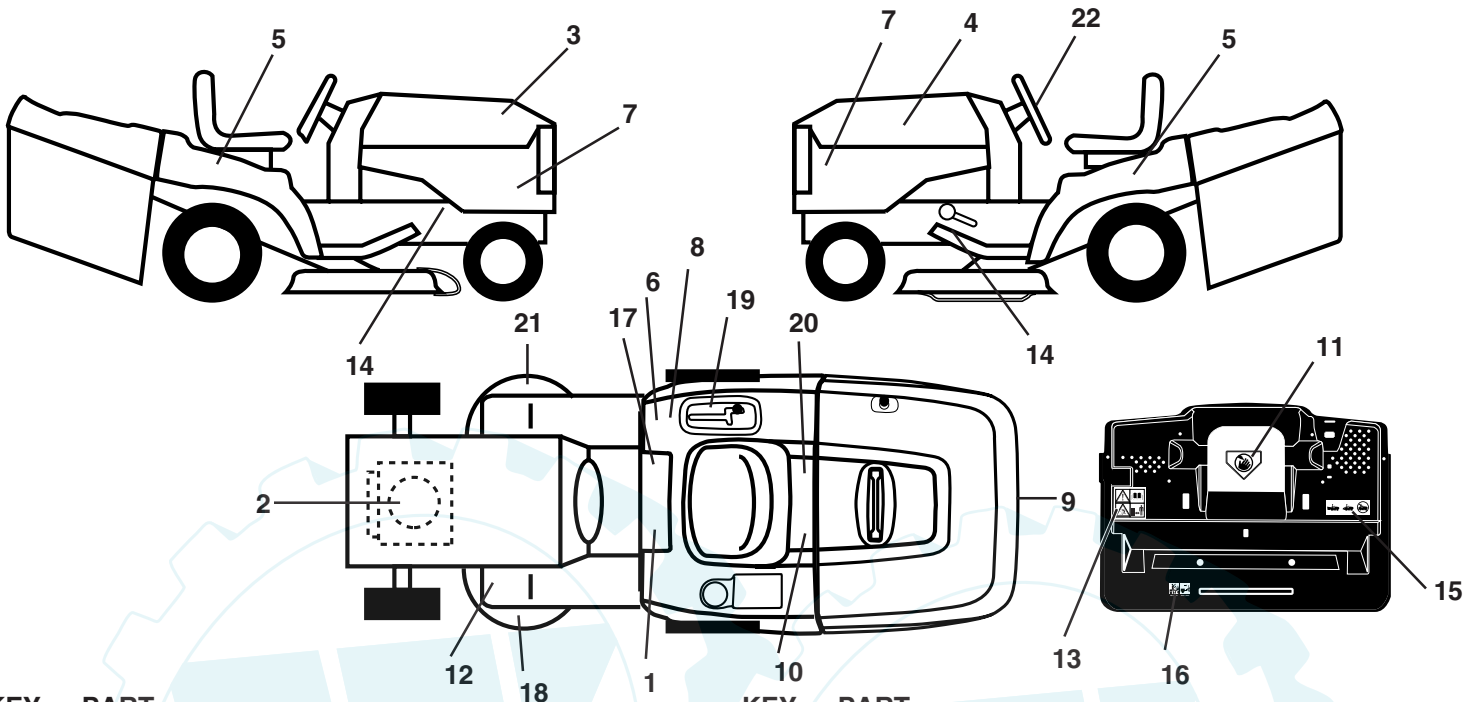

TRACTOR- -MODEL NO. AB145H36RBA

DECALS

KEY NO.	PART NO.	DESCRIPTION
1	145498	Decal Read Owner's Manual Sym
2	165352	Decal Hp Engine
3	167920	Decal Hood Rh
4	167921	Decal Hood Lh
5	163411	Decal Fender Automatic
6	126187X	Decal 100 DBA
7	159713	Decal Panel Side B&S Logo
8	145437	Decal Europe Stand Ce
9	163520	Decal Fender Logo
10	145005	Decal Bat Dan/Poi P/L Sym Wpn
11	145494	Decal Mower Cut Finger Symbol
12	159737	Decal Brake/Clutch Symbol Lt

KEY NO.	PART NO.	DESCRIPTION
13	166959	Decal Warn Back Plate CRD
14	159736	Decal Chassis Hot Muffler
15	166961	Decal Oper Bag Presence CRD
16	162598	Decal Drawbar Load Limit
17	140837	Decal Saddle Brake Parking
18	135013	Decal Deck Enviro
19	166962	Decal Console Hydro CRD
20	166960	Decal Bypass Fender CRD
21	166286	Decal Hex Belt Sch 92 CRD
22	163405	Decal Ins. Strg Whl
—	138311	Decal Lift Handle
—	131864	Pad Footrest
—	167894	Manual Oper. (Euro)
—	167895	Manual Parts (Scan)