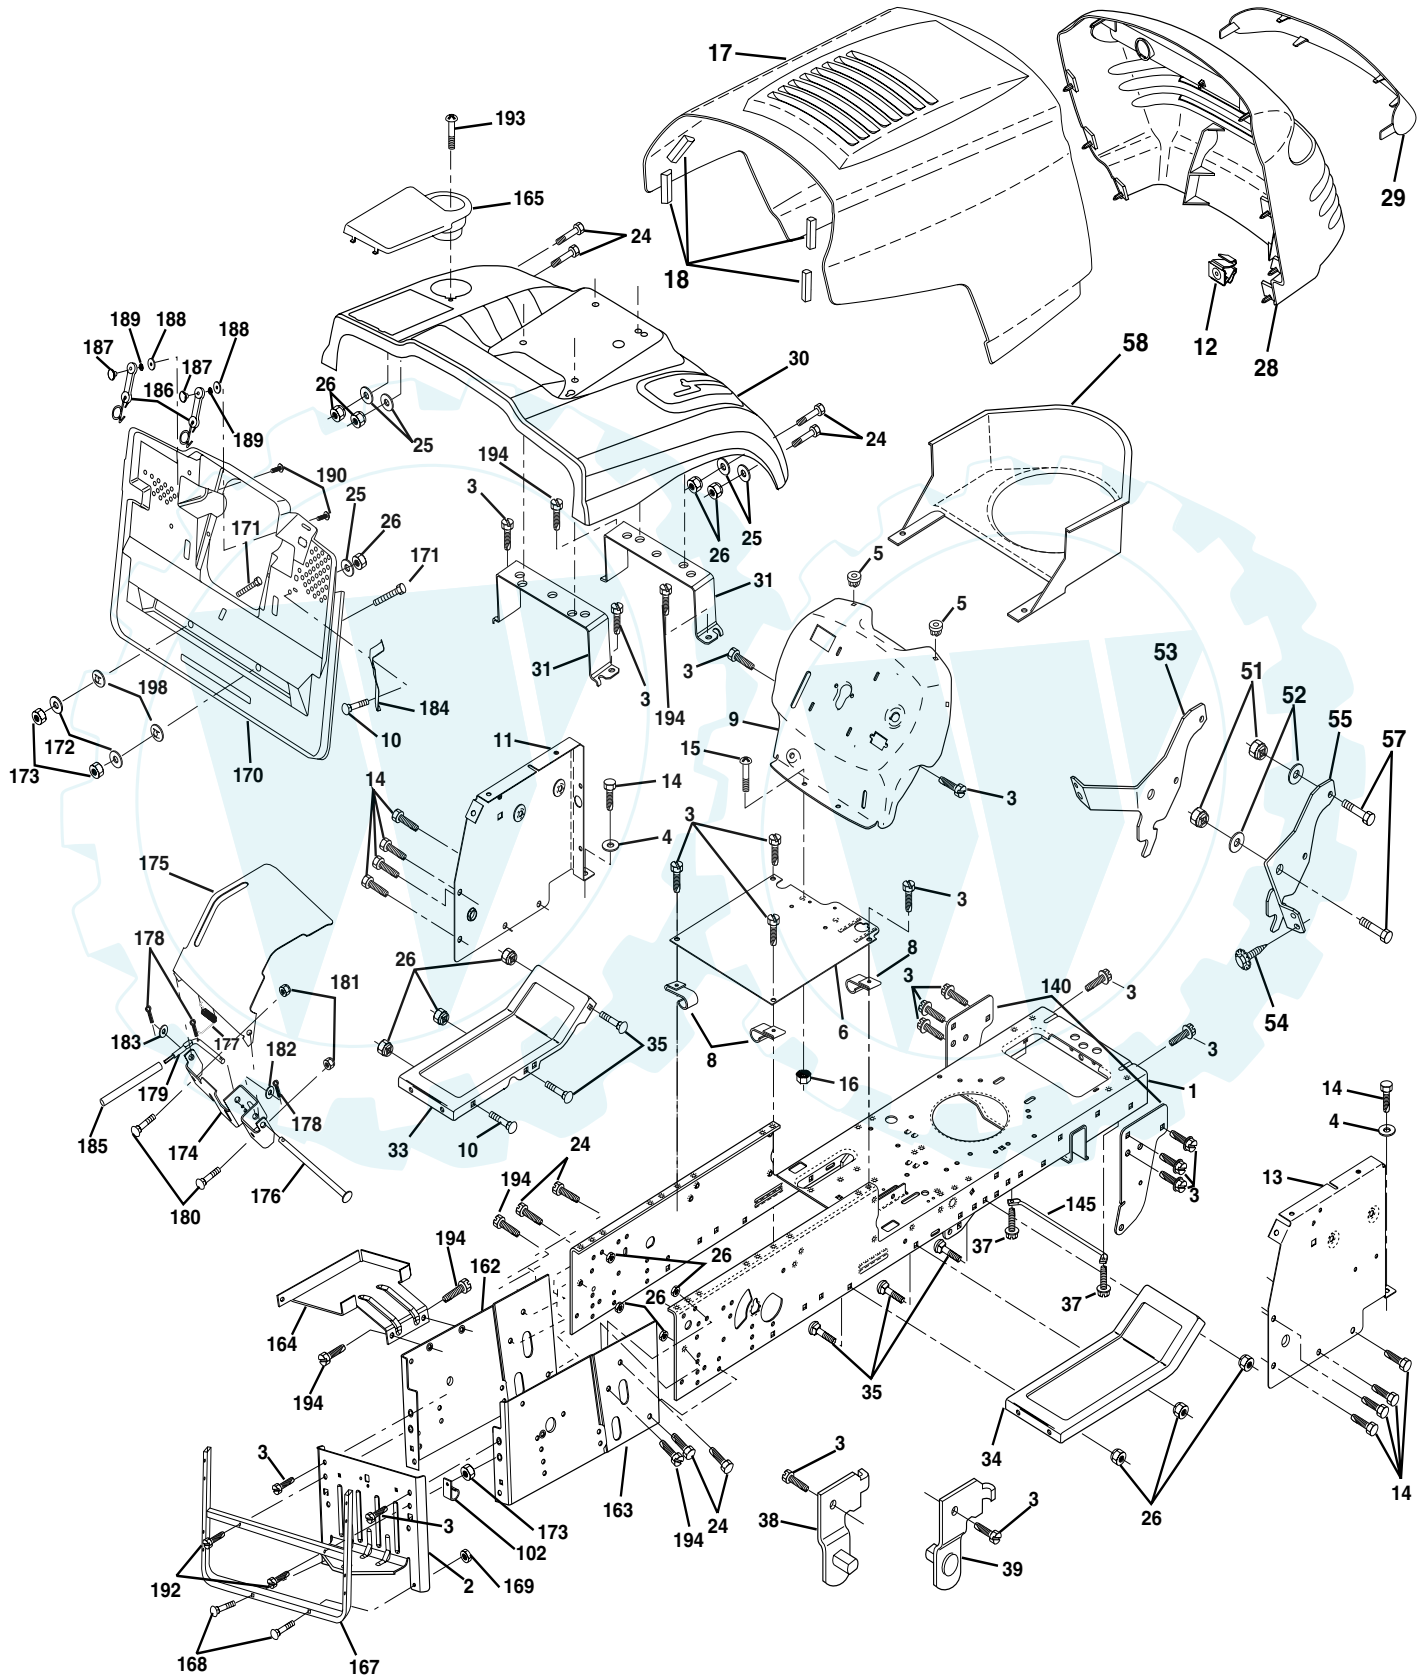

**NOTE:** All component dimensions given in U.S. inches.  
1 inch = 25.4 mm.

TRACTOR- -MODEL NO. AB145H36RBA

CHASSIS AND ENCLOSURES