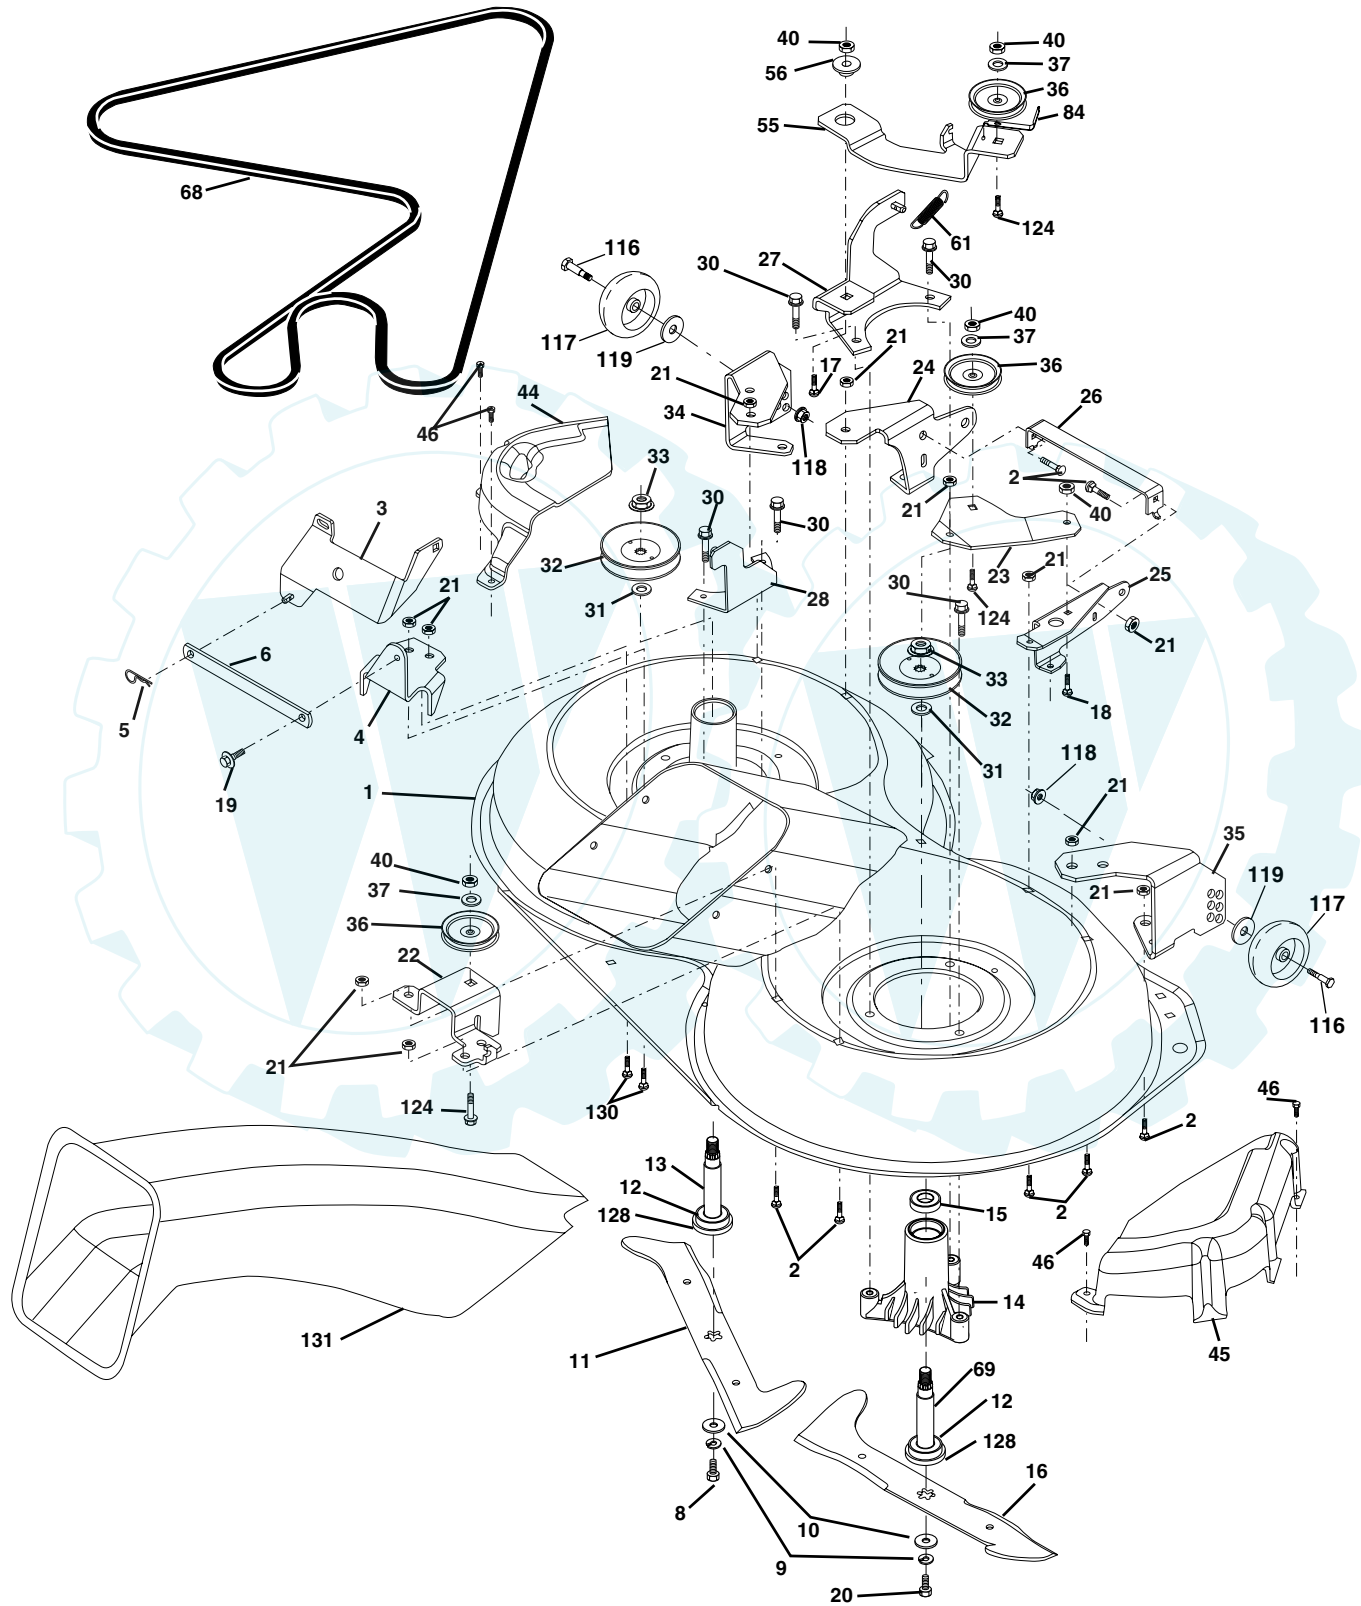

MOWER

TRACTOR- -MODEL NO. AB145H36RBA

MOWER

KEY NO.	PART NO.	DESCRIPTION	KEY NO.	PART NO.	DESCRIPTION
M1	165552	Housing Asm. Mower 92 CRD	33	137266	Nut Flg Top Lock Cntr B 9/16
2	72140506	Bolt Rdhd Sqnk 5/16-18 Unc x 3/4	34	165239	Bracket Gauge Wheel Lf 92 CRD
3	165569	Bracket Asm. S-Bar Chass 92 CRD	35	165238	Bracket Gauge Wheel Rf 92 CRD
4	165558	Bracket Bar Sway Deck 92 CRD	36	146763	Pulley Idler V-Groove Dim 4.25
5	4939M	Retainer Spring	37	19131316	Washer 11/32 x 13/16 x 16 Ga
6	165557	Bar Sway 92 CRD	40	73680600	Nut Crownlock 3/8-16 Unc
8	850857	Bolt 3/8-24 x 1.25 Gr8 Patched	44	165724	Cover Mandrel Lh 92 CRD
9	10030600	Washer Lock Hvy 3/8 Unplated	45	165556	Cover Mandrel Rh 92 CRD
10	140296	Washer Hard Blade Mower vented	46	137729	Screw Thd Roll 1/4-20 x 5/8
11	165560	Blade 3-1 Lh 92 CRD	55	165445	Arm Idler 92 CRD
12	129895	Bearing Ball #6204 (Mandrel)	56	122052X	Spacer Retainer PM Mower
13	137645	Shaft Asm. W/Lower Bearing	61	165945	Spring Tension Belt
14	128774	Housing Mandrel Vented (Machd)	68	165555	Hex-Belt 92 Mower 105AA
15	110485X	Bearing Ball Mandrel	69	165482	Shaft Asm W/Lwr Brg Rh Thd CRD
16	165561	Blade 3-1 Rh 92 CRD	84	156085	Keeper Belt Idler
17	72140610	Bolt Carriage 3/8-16 x 1-1/4	116	137644	Bolt Shoulder
18	72110608	Bolt Rdhd Sqnk 3/8-16 x 1 Gr5	117	133957	Wheel Gage Donut Wide
19	132827	Bolt Shoulder 5/16-18 Thd Form	118	73930600	Nut Centerlock 3/8-16 Unc
20	165484	Bolt 3/8-24 x 1.25 Gr8 Ptch Lhthd	119	19121414	Washer 3/8 x 7/8 x 14 Ga.
21	73680500	Nut Crown Lock 5/16-18	124	72110612	Bolt Carr Sh 3/8-16 x 1-1/2 Gr5
22	165243	Bracket Idler Sprt RR 92 CRD	128	153390	Washer Felt
23	165446	Bracket Idler Sprt RF 92 CRD	130	72110506	Bolt Rdhdsqnk 5/16-18 Unc x 3/4
24	165242	Bracket Suspension LF 92 CRD	131	165661	Chute Bagger CRD 92cm
25	165244	Bracket Suspension RF 92 CRD	--	130794	Mandrel Asm Service
26	165237	Brace Support Susp Frt CRD	--	165579	Mandrel Asm CRD Lh Threads SVC
27	165568	Bracket Asm. Susp RR 92 CRD	--	165578	Deck Mower Complete
28	165567	Bracket Asm. Susp LR 92 CRD			
30	157722	Screw Thd Rolling Washer Head			
31	129963	Washer Spacer Mower Vented			
32	153531	Mandrel Pulleys 36 & 46			

NOTE: All component dimensions given in U.S. inches
1 inch = 25.4 mm