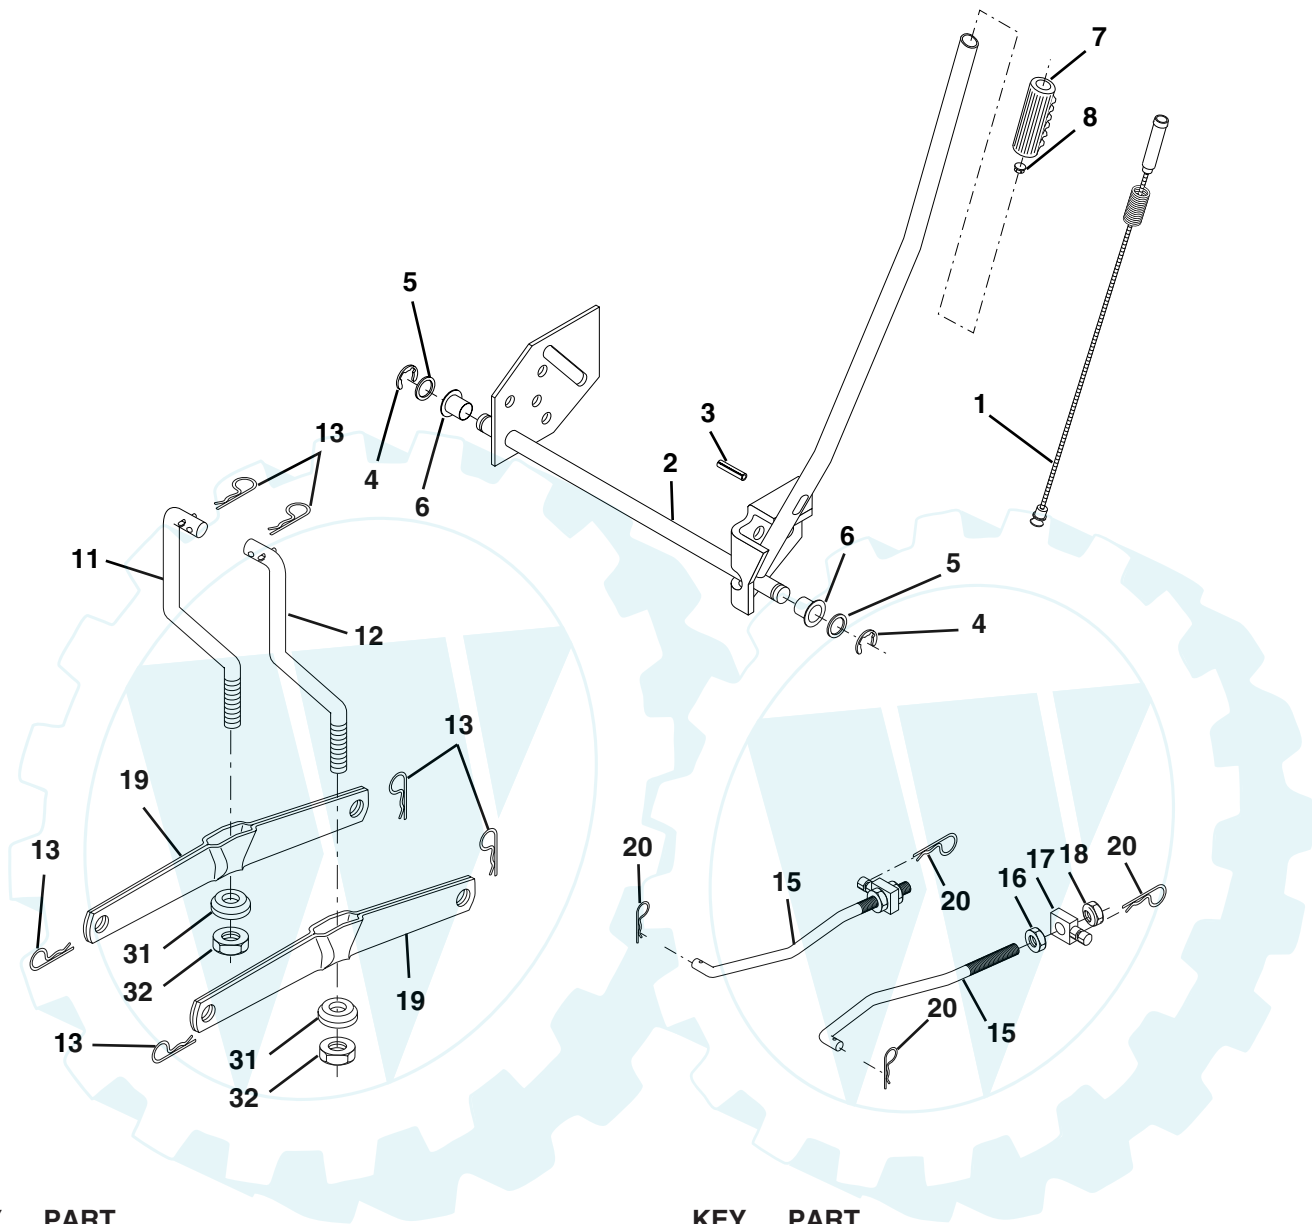

TRACTOR- -MODEL NO. AB145H36RBA

MOWER LIFT

KEY NO.	PART NO.	DESCRIPTION
1	159460	Washer Asm Inner Spring W/ Plunger
2	159471	Shaft Asm. Lift
3	105767X	Pin Groove
4	12000002	E Ring #5133-62
5	19211621	Washer 21/32 x 1 x 21 Ga.
6	120183X	Bearing Nylon
7	109413X	Grip Handle
8	122365X	Button Plunger
11	165829	Link Asm Lift L.H.
12	165831	Link Asm Lift R.H.

KEY NO.	PART NO.	DESCRIPTION
13	4939M	Retainer Spring
15	127218	Link Front
16	73350800	Nut Jam Hex 1/2-13 Unc
17	130171	Trunnion Blk Zinc
18	73680800	Nut Crownlock 1/2-13 Unc
19	139868	Arm Suspension Mower
20	163552	Retainer Spring
31	140302	Bearing, Pvt. Lift. Spherical
32	73540600	Nut Crownlock 3/8-24

NOTE: All component dimensions given in U.S. inches
1 inch = 25.4 mm