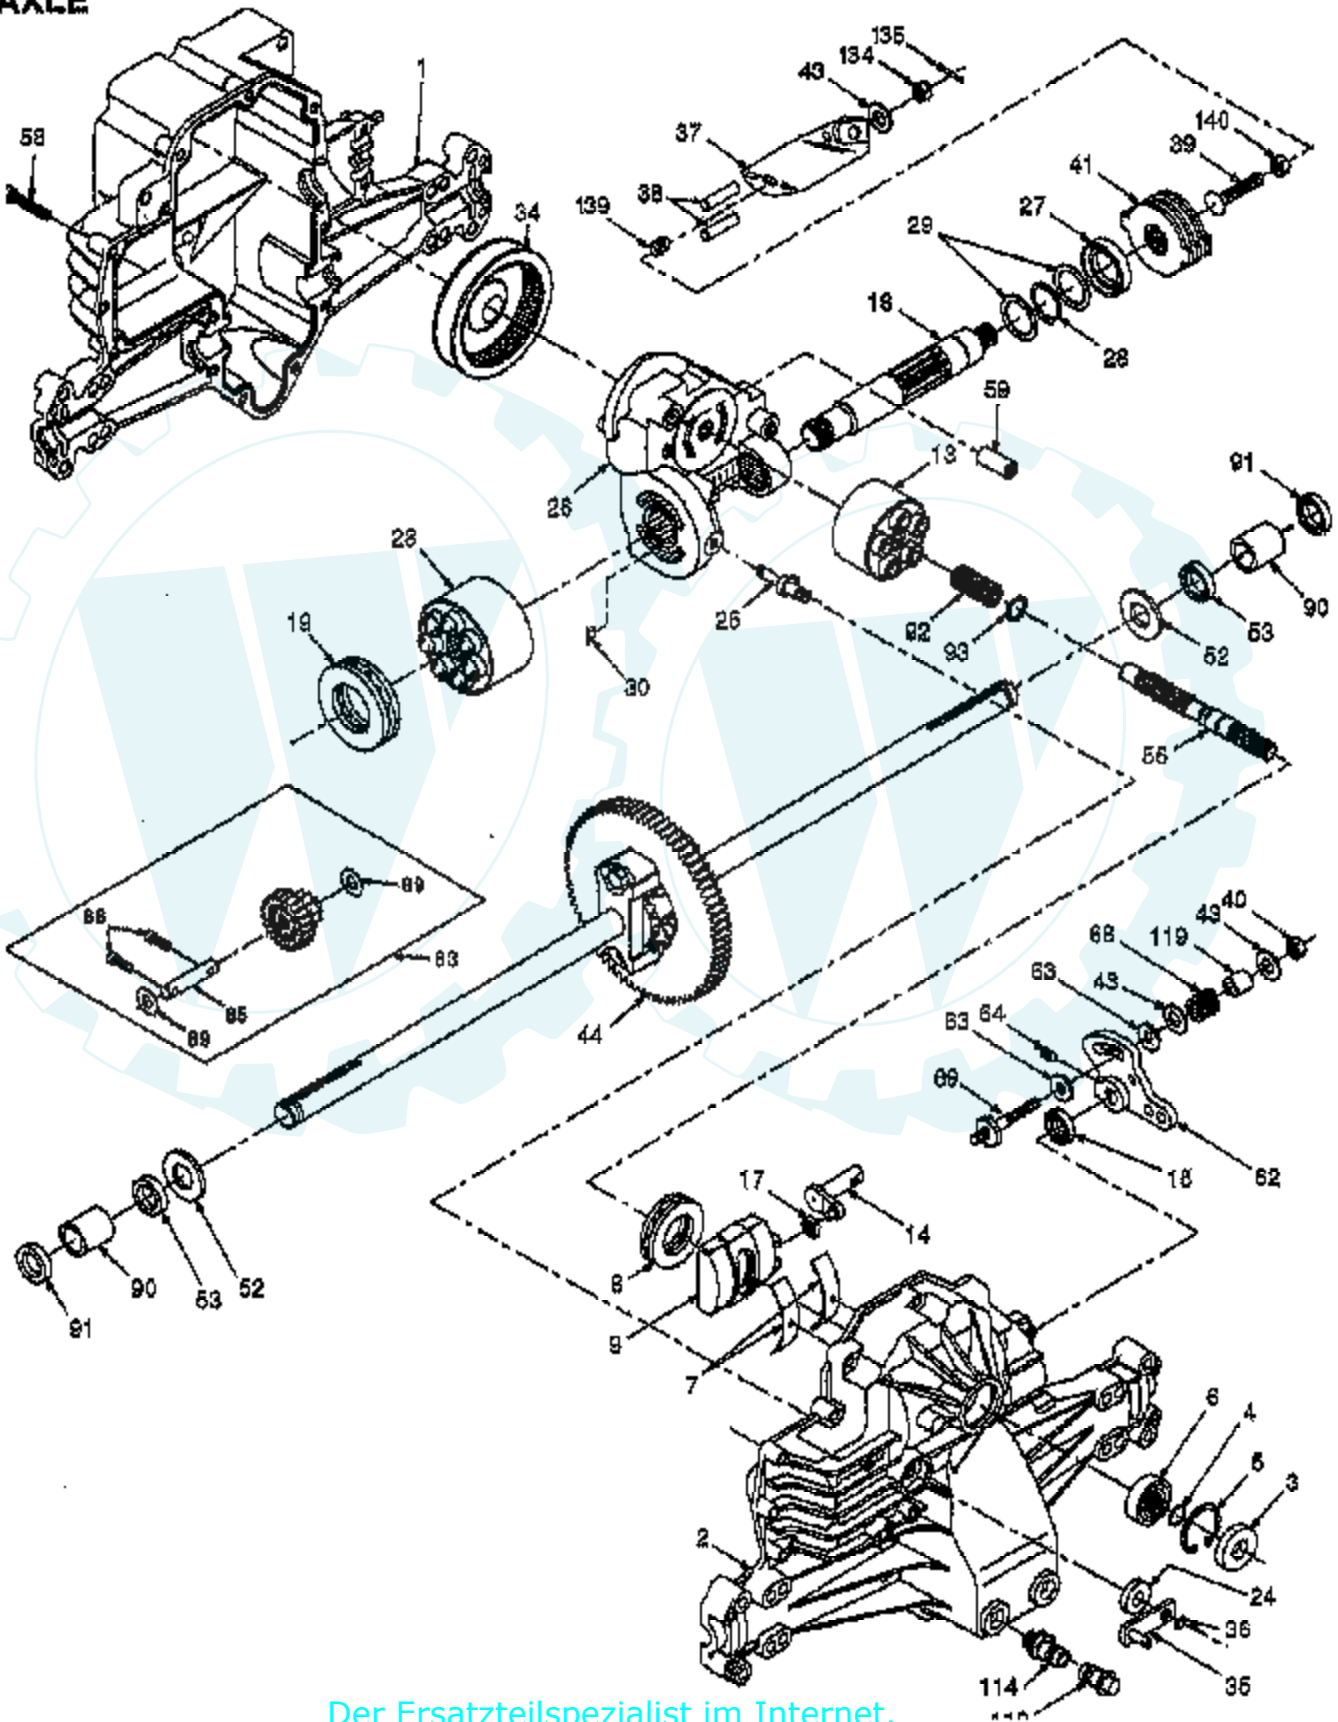

TRACTOR - - MODEL NUMBER AYP9191B89 TRANSAXLE HYDRO - MODEL NUMBER 310-0650

TRANSAXLE

Ref #	Part Number	Qty	Description
1	142930		HOUSING.L.50074RM
2	142931		HOUSING.UP.70125
3	142932		SEAL.9008000-0128
4	142928		RING.RET.2003016.
5	142933		RING.RET.2003052.
6	142934		BEARING.(50552)42X68X16
7	142935		CRADLE- 2003023.
8	150771		BEARING.THU.50551
9	142937		SWASHPLT.2003087.
13	142938		BLOCK.CLYN.70079.
14	142939		ARM.TRUN.2003005.
15	142940		SEAL.9008000-0126
17	142941		GUIDE.2000015.
18	150772		SHAFT.MOTOR.50449
19	150773		BEARING.THU.50552
23	142944		BLOCK.CYLIN.70082
24	142945		SEAL.LIP.45074
25	142946		ACTUATOR.2003555
26	150774		KIT.CEN.SEC.70250
27	142948		SEAL.LIP.45075
28	142949		RING RETAIN 50007
29	142950		WASHER.44872
30	150787		PLATE.BYP.2003554
34	142951		ELEMENT.OIL.44964
35	142952		ARM.BYPASS.50270
36	142953		RING.RETAIN.44870
37	142954		ARM.ACTUAT.23710
38	142955		PIN.ACTUAT.44891
39	150777		BOLT.50316
40	150778		NUT.LOCK.HX.50317
41	142958		KIT.BRAKE.70135
43	142884		WASHER HYD 44130
44	150829		DIFFRENTIAL.70226
52	142991		WASHER.HYD.44875
53	142961		SEAL.HYDRO.45076
56	142963		SHAFT.INPUT.50005
58	142964		BOLT.1/4-20.44876
59	142965		PIN.HYDRO.50002
62	142966		ARM.CONTROL.50254
63	142967		PUCK.DAMPER.50281
64	142920		SCREW.SET.50018.
68	142969		SPRING.HYD.50277
69	144610		STUD.5/16-24.DANA
83	142971		JACKSHAFT/PINION GEAR.70132
85	150806		PIN.SHAFT 50559
88	142973		SCREW.CAP.50154.
89	142974		WASHER.HYD.50132
90	142975		BEARING.SLV.50118
91	142976		SEAL.WIPER.50941
92	142977		SPRING.2003014.
93	142978		WASHER.2003017
113	142917		CAP.VENT.70109
114	142918		O-RING.ASM.70110
119	142980		SPACER.HYD.50278
134	144607		NUT.CAS.HYD.44142
135	144608		PIN.COT.HYD.44101
139	150775		SPRING.COMP.50431
140	150776		NUT.HEX.50269