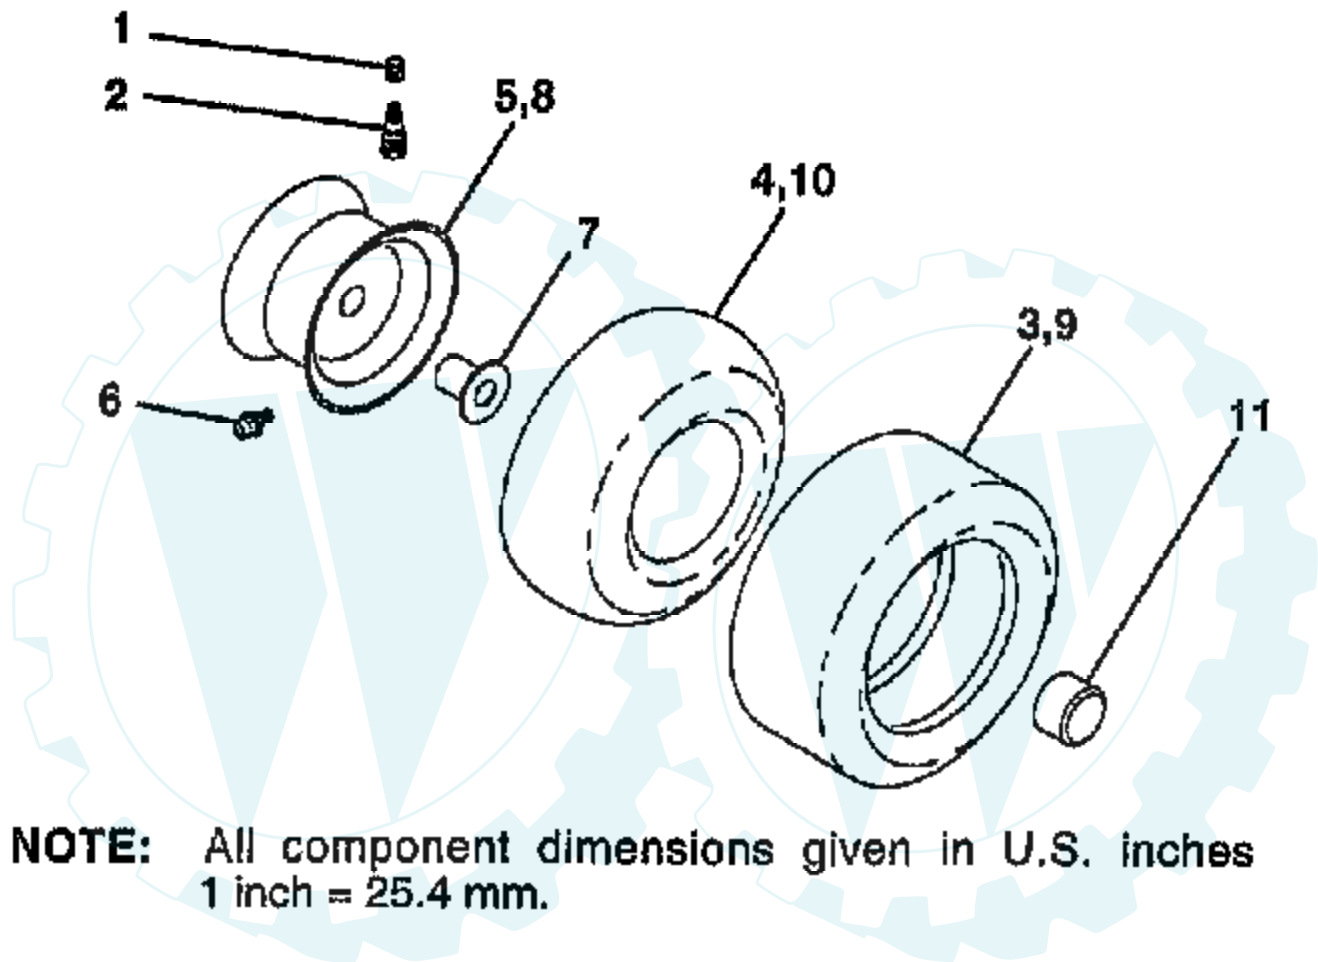

TRACTOR - - MODEL NUMBER AYP9191B89

WHEELS & TIRES

NOTE: All component dimensions given in U.S. inches
1 inch = 25.4 mm.

Ref #	Part Number	Qty	Description
1	59192		VALVE CAP
2	65139		VALVE STEM LT
3	106222X		SUB= 122073X
4	59904		TUBE.5.3/4.5/6
5	106732X427		"RIM ASM 6"" FRT"
6	278H		FITTING LT
7	9040H		"FLANGE, BEARING"
8	106108X427		"RIM AS 8"" REAR"
9	138468		TIRE.20X8-8
10	7152J		TUBE.18X9.5-8
11	104757X		HUB CAP
	144334		SEALANT.TIRE 10 OZ. TUBE