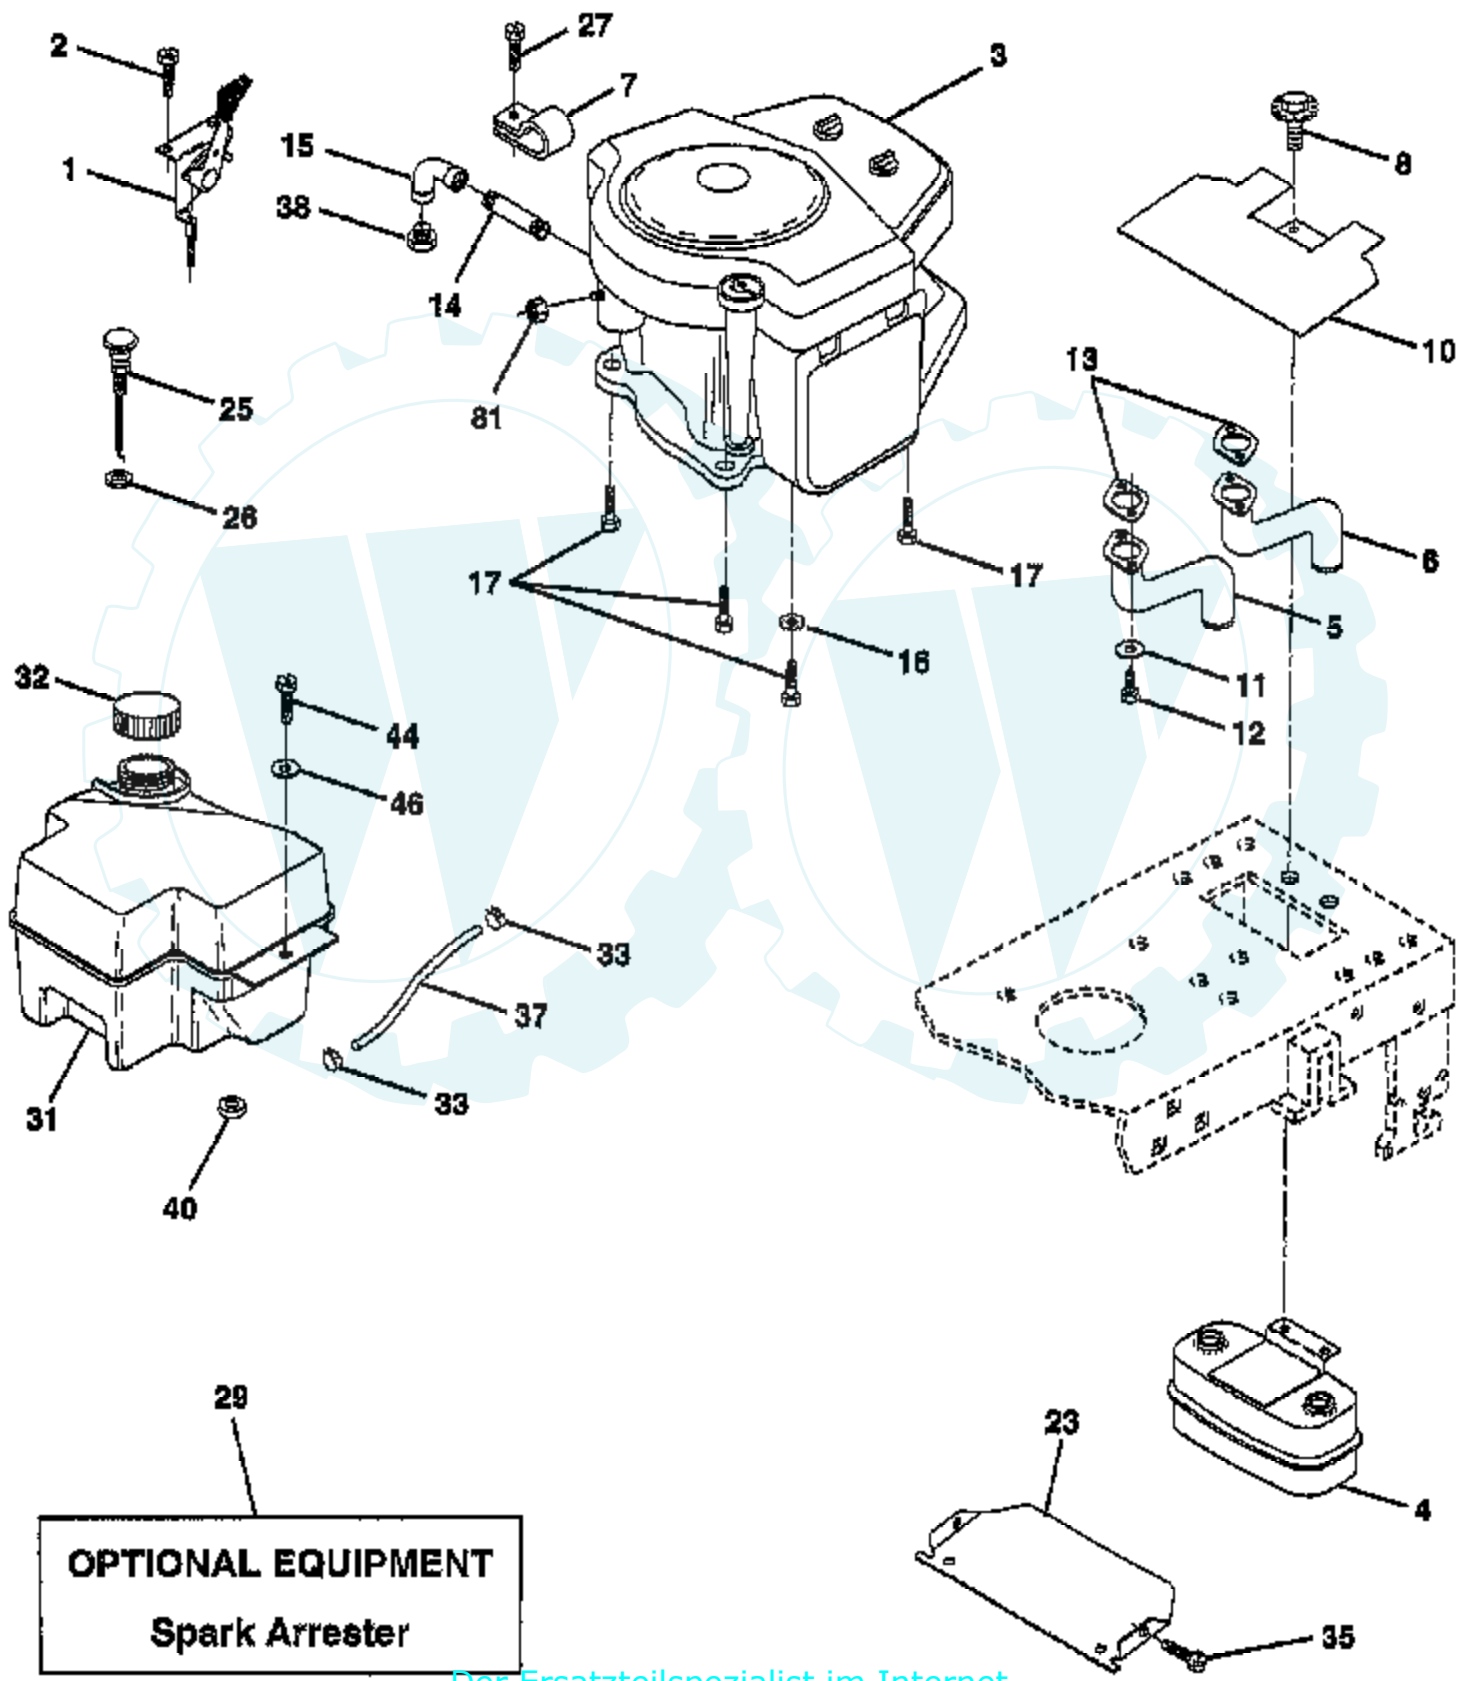

TRACTOR - - MODEL NUMBER AYP9191B89

ENGINE

OPTIONAL EQUIPMENT
Spark Arrester

Ref #	Part Number	Qty	Description
1	141295		CONTROL THRT 35.5
2	17720410		SCREW LT
3			CHECK WITH SUPPLIER
4	149723		MUFFLER.TW.LOTONE
5	144069		EXHAUST.B&S.18.LH
6	144068		EXHAUST.B&S.18.RH
7	138129		CLAMP.TUBE.DBL.EN
8	150176		BOLT.5/16-18.UNC
10	145552		SHIELD.HEAT.
11	10040400		LOCKWASHER
12	74780412		SUB= 74780414
13	272250		GASKET MUFFLER
14	13280336		PIPE NIPPLE LT
15	13200300		ELBOW
16	11050600		LOCKWASHER
17	17490624		SCREW LT
23	159880		SHIELD.BRN/DBR.GD
25	145996		CONTROL.CHOKE.37
26	73920600		"NUT,KEPS 3/8-24IM"
27	152927		"SCREW-TT,10-32 FL"
29	137180		SUB= 532137180
31	161911		TANK.FUEL.FRONT.
32	140527		CAP ASM FUEL
33	123487X		HOSE CLAMP
35	17490512		SCREW
37	137040		LINE FUEL
38			CHECK WITH SUPPLIER
40	124028X		SUB= 532124028
44	17490412		SCREW HEX CRT
46	19091416		WASHER
81	128861		NUT