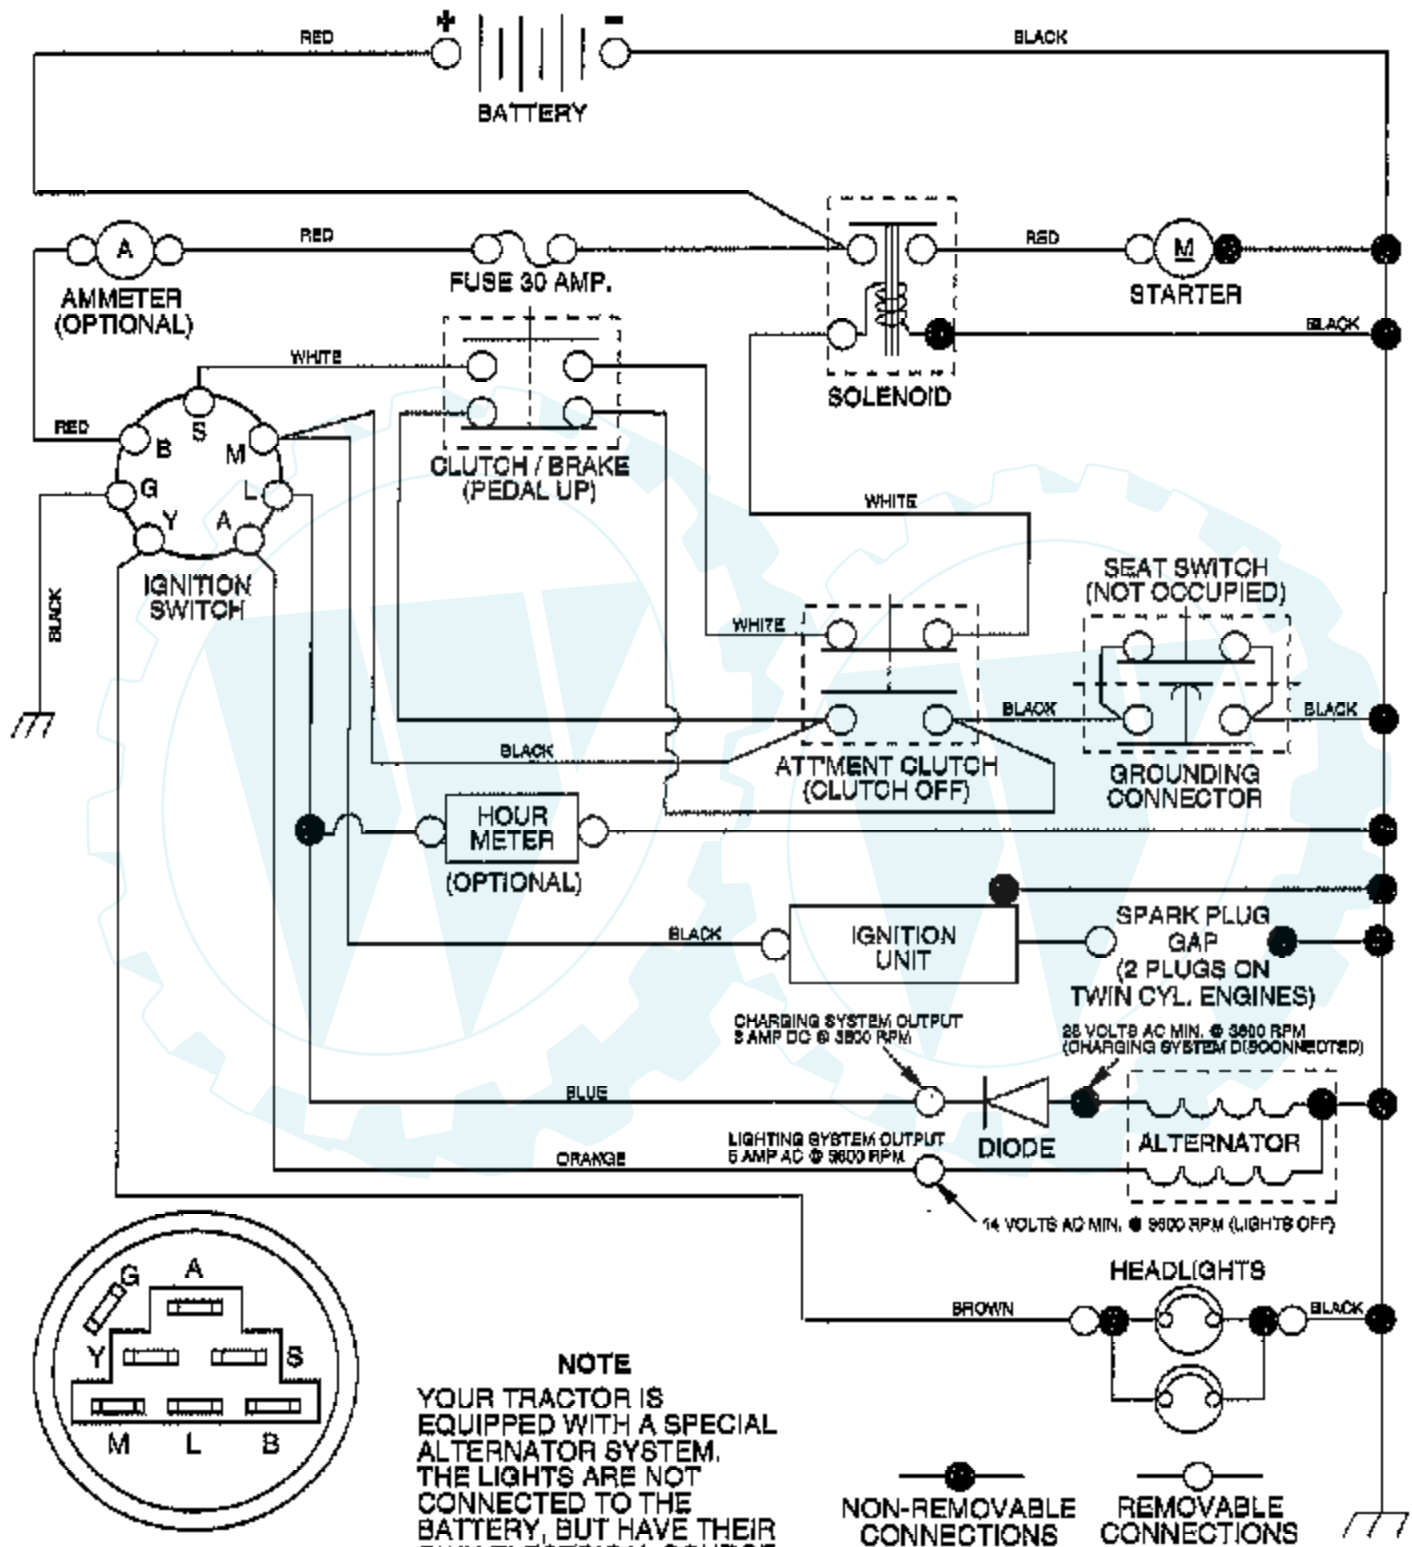

TRACTOR - - MODEL NUMBER 9191B89

SCHEMATIC

IGNITION SWITCH

POSITION	CIRCUIT	"MAKE"
OFF	G + M + L	NONE
RUN/LIGHT	B + L	A + Y
RUN	B + L	NONE
START	B + L + S	NONE

NOTE
YOUR TRACTOR IS EQUIPPED WITH A SPECIAL ALTERNATOR SYSTEM. THE LIGHTS ARE NOT CONNECTED TO THE BATTERY, BUT HAVE THEIR OWN ELECTRICAL SOURCE. BECAUSE OF THIS, THE BRIGHTNESS OF THE LIGHTS WILL CHANGE WITH ENGINE SPEED. AT IDLE THE LIGHTS WILL DIM. AS THE ENGINE IS SPEEDED UP, THE LIGHTS WILL BECOME THEIR BRIGHTEST.

WIRING INSULATED CLIPS
NOTE: IF WIRING INSULATED CLIPS WERE REMOVED FOR SERVICING OF UNIT, THEY SHOULD BE REPLACED TO PROPERLY SECURE YOUR WIRING.