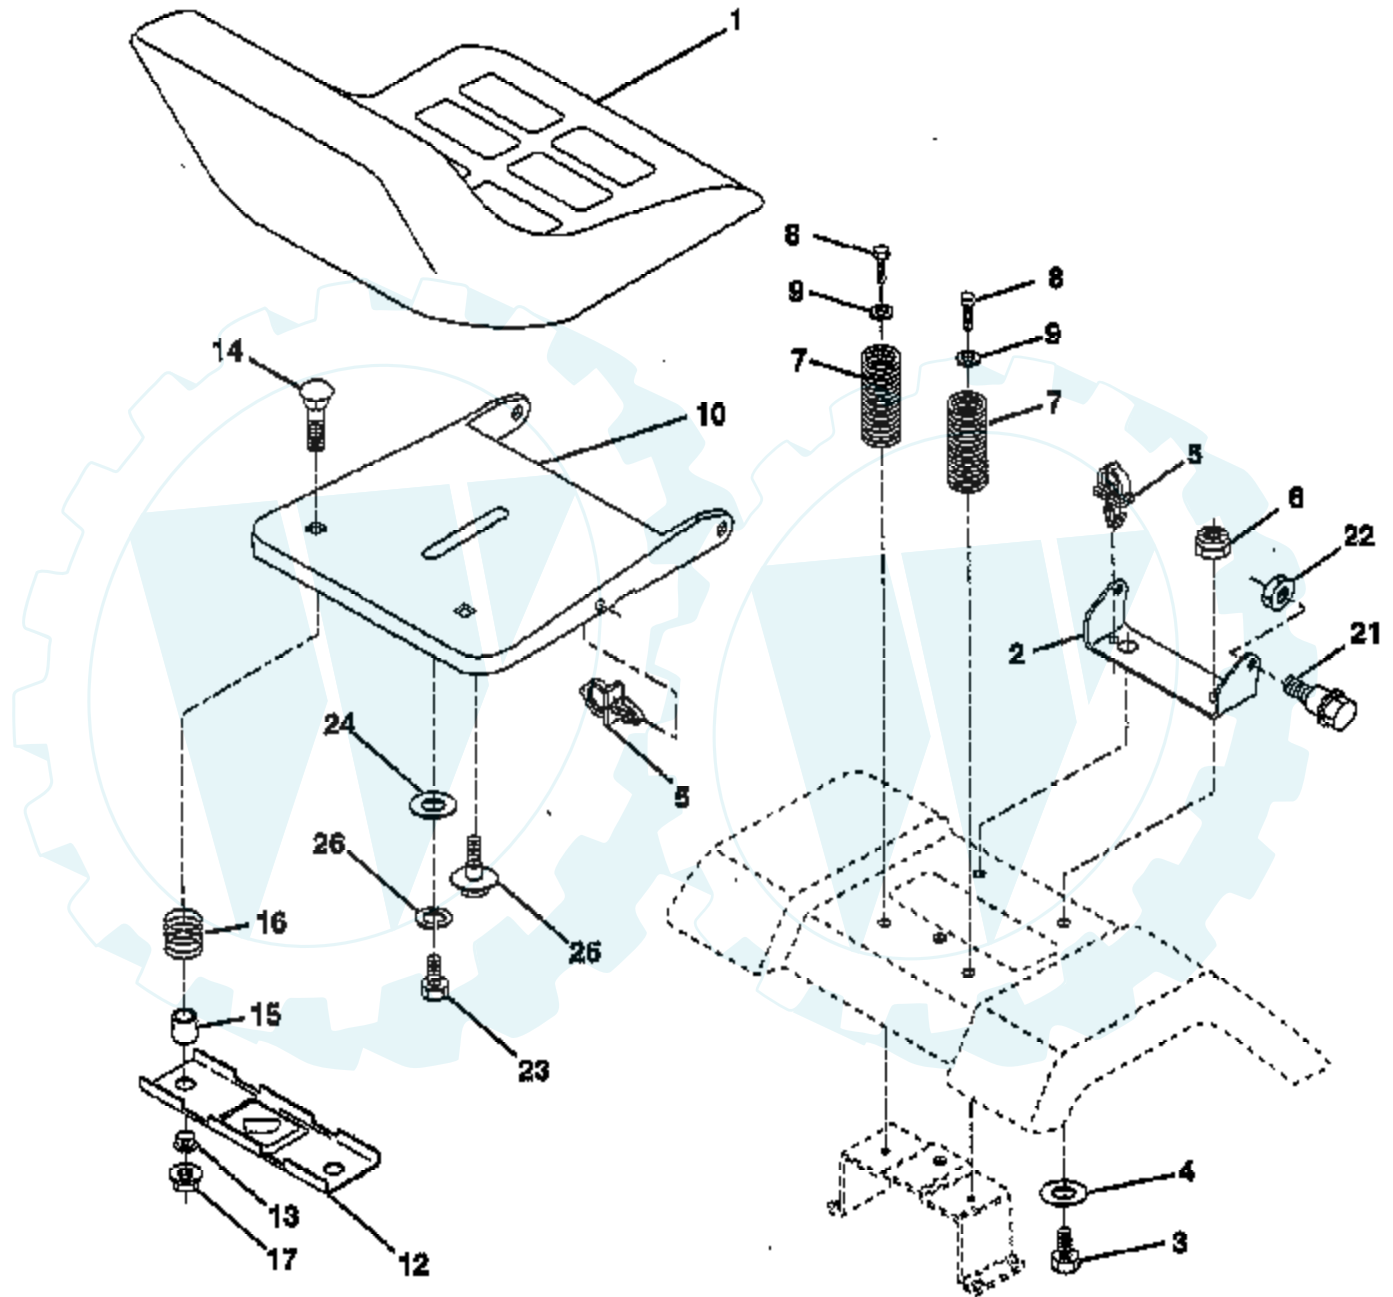

TRACTOR - - MODEL NUMBER 9191B89

SCHEMATIC

IGNITION SWITCH

POSITION	CIRCUIT	"MAKE"
OFF	G + M + L	NONE
RUN/LIGHT	B + L	A + Y
RUN	B + L	NONE
START	B + L + S	NONE

NOTE
YOUR TRACTOR IS EQUIPPED WITH A SPECIAL ALTERNATOR SYSTEM. THE LIGHTS ARE NOT CONNECTED TO THE BATTERY, BUT HAVE THEIR OWN ELECTRICAL SOURCE. BECAUSE OF THIS, THE BRIGHTNESS OF THE LIGHTS WILL CHANGE WITH ENGINE SPEED. AT IDLE THE LIGHTS WILL DIM. AS THE ENGINE IS SPEEDED UP, THE LIGHTS WILL BECOME THEIR BRIGHTEST.

WIRING INSULATED CLIPS
NOTE: IF WIRING INSULATED CLIPS WERE REMOVED FOR SERVICING OF UNIT, THEY SHOULD BE REPLACED TO PROPERLY SECURE YOUR WIRING.

TRACTOR - - MODEL NUMBER AYP9191B89

SEAT ASSEMBLY

NOTE: All component dimensions given in U.S. inches
1 inch = 25,4 mm.