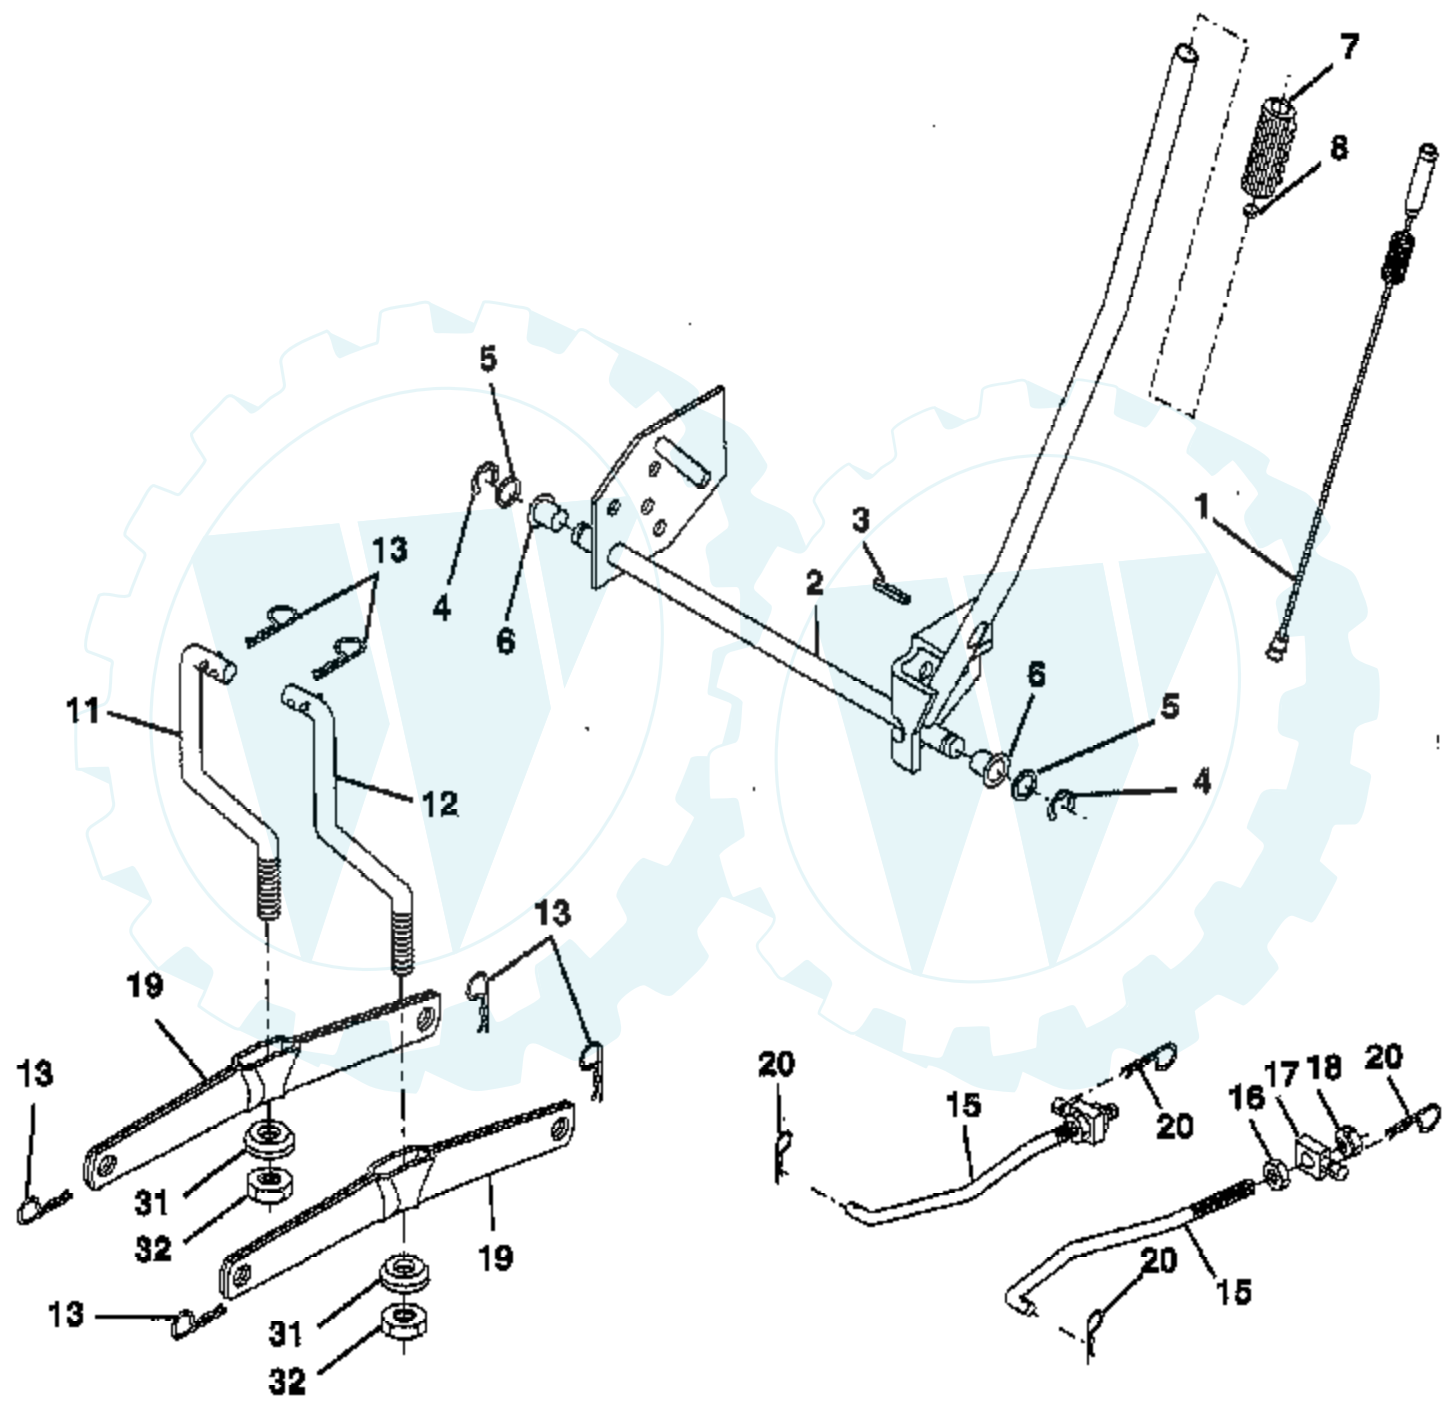

TRACTOR - - MODEL NUMBER AYP9191B89

ENGINE

OPTIONAL EQUIPMENT
Spark Arrester

Ref #	Part Number	Qty	Description
1	141295		CONTROL THRT 35.5
2	17720410		SCREW LT
3			CHECK WITH SUPPLIER
4	149723		MUFFLER.TW.LOTONE
5	144069		EXHAUST.B&S.18.LH
6	144068		EXHAUST.B&S.18.RH
7	138129		CLAMP.TUBE.DBL.EN
8	150176		BOLT.5/16-18.UNC
10	145552		SHIELD.HEAT.
11	10040400		LOCKWASHER
12	74780412		SUB= 74780414
13	272250		GASKET MUFFLER
14	13280336		PIPE NIPPLE LT
15	13200300		ELBOW
16	11050600		LOCKWASHER
17	17490624		SCREW LT
23	159880		SHIELD.BRN/DBR.GD
25	145996		CONTROL.CHOKE.37
26	73920600		"NUT,KEPS 3/8-24IM"
27	152927		"SCREW-TT,10-32 FL"
29	137180		SUB= 532137180
31	161911		TANK.FUEL.FRONT.
32	140527		CAP ASM FUEL
33	123487X		HOSE CLAMP
35	17490512		SCREW
37	137040		LINE FUEL
38			CHECK WITH SUPPLIER
40	124028X		SUB= 532124028
44	17490412		SCREW HEX CRT
46	19091416		WASHER
81	128861		NUT

TRACTOR -- MODEL NUMBER AYP9191B89

LIFT

Ref #	Part Number	Qty	Description
1	159460		WIRE ASM W.SPRING
2	159471		"SHAFT ASM LIFT,RH"
3	105767X		PIN-GROOVE LT
4	12000002		SUB= 2225J
5	19211621		WASHER
6	120183X		NYLON BEARING
7	109413X		GRIP
8	124526X		SUB= 125925X
11	139865		SUB= 918139865
12	139866		SUB= 151140
13	4939M		SUB= 85902
15	127218		LINK.FRONT
16	73350800		NUT
17	130171		TRUNION
18	73800800		NUT.LK.W/WSH.1/2.
19	139868		ARM SUSP REAR
20	163552		RETAINER SPRING
31	140302		BEARING PVT LH
32	73540600		NUT.CROWNLOCK.3/8