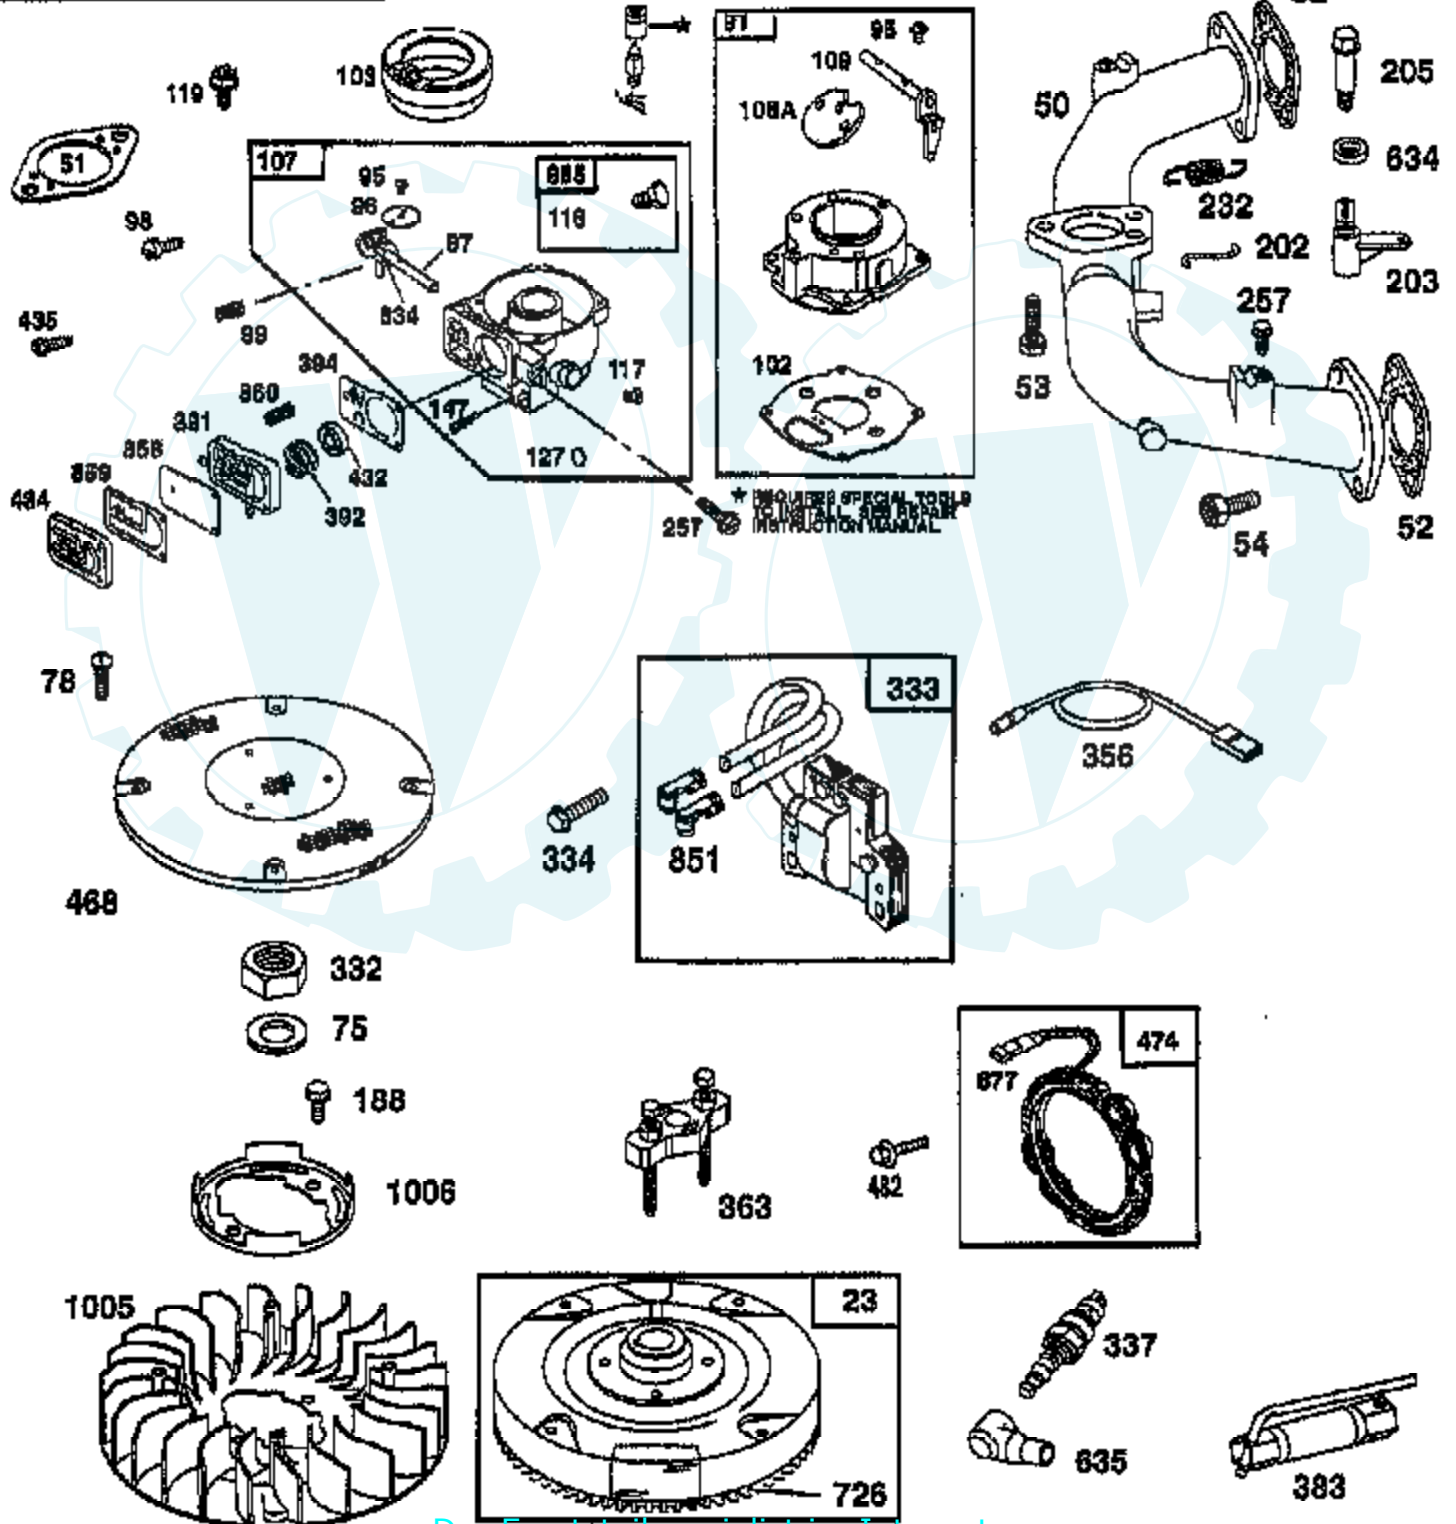

TRACTOR - - MODEL NUMBER AYP9191B89

BRIGGS & STRATTON ENGINE - MODEL NUMBER 42E707, TYPE NUMBER 2631-E1

356 GASKET SET

861 PUMP REPAIR KIT

121 CARBURETOR KIT

Ref #	Part Number	Qty	Description
1	497074		CYLINDER ASSEMBLY
2	399265		P/N CONFLICT - CHECK WITH SUPPLIER
3	391086		SEAL, OIL
4	493304		BASE ASSEMBLY, CRANKCASE
5	493457		HEAD, CYLINDER #1
5A	493458		HEAD CYLINDER #2
7	271867		GASKET, CYLINDER HEAD #1
7A	271868		GASKET, CYLINDER HEAD #2
8	495754		BREATHER ASSEMBLY #1
8A	222892		COVER, BREATHER CYLINDER #2
9	27803		GASKET, VALVE COVER
10	94382		SCREW, SEMS
10A	94830		SCREW, SEMS
11	280225		TUBE, BREATHER
12	273208		GASKET, CRANKCASE, .015" THICK
12	271188		GASKET, CRANKCASE COVER,.005"
12	271189		GASKET, CRANKCASE COVER,.009"
13	94565		SCREW, CYLINDER HEAD
15	94239		PLUG, OIL DRAIN
16	394028		CRANKSHAFT
16	94196		KEY, TIMING GEAR
19	399264		BUSHING
20	291675		SEAL, OIL
22	94724		SCREW
23	491180		FLYWHEEL & RING GEAR ASSY, MAGNETO
24	222698		KEY, FLYWHEEL
25	498584		PISTON ASSEMBLY STANDARD SIZE
25	498585		PISTON ASSEMBLY .010" OVERSIZE
25	498586		PISTON ASSEMBLY .020" OVERSIZE
25	498587		PISTON ASSEMBLY .030" OVERSIZE
26	394959		RING SET, PISTON, STANDARD SIZE
26	394960		RING SET, PISTON,.010" OVERSIZE
26	394961		RING SET, PISTON,.020" OVERSIZE
26	394962		RING SET, PISTON,.030" OVERSIZE
27	263129		LOCK, PISTON PIN
28	498319		PIN, PISTON, STD SIZE
28	391286		PIN ASSEMBLY, PISTON .005" OVER
29	394306		ROD ASSEMBLY, CONNECTING
29	397158		ROD ASSEMBLY, CONNECTING
32	94671		SCREW, CONNECTING ROD
33	390420		VALVE, EXHAUST
34	261528		VALVE, INTAKE
35	65906		SPRING, INTAKE VALVE
36	26828		SPRING, EXHAUST VALVE
40	221596		RETAINER, INTAKE VALVE
41	292260		RETAINER, EXHAUST VALVE
42	494553		KEEPER VALVE
45	261368		TAPPET, VALVE
46	214484		GEAR, CAM
50	213290		MANIFOLD, INTAKE
51	271412		GASKET, CARBURETOR & INTAKE ELBOE
51A	281412		SPACER, CARBURETOR
52	270884		GASKET, INTAKE MANIFOLD MOUNTING
53	93970		SCREW, SEMS, CARBURETOR MOUNTING
54	93208		SCREW, SEMS INTAKE MANIFOLDING MOUNTING
75	222511		WASHER SPRING
78	95039		SCREW HEX
91	499281		BODY ASSEMBLY, UPPER