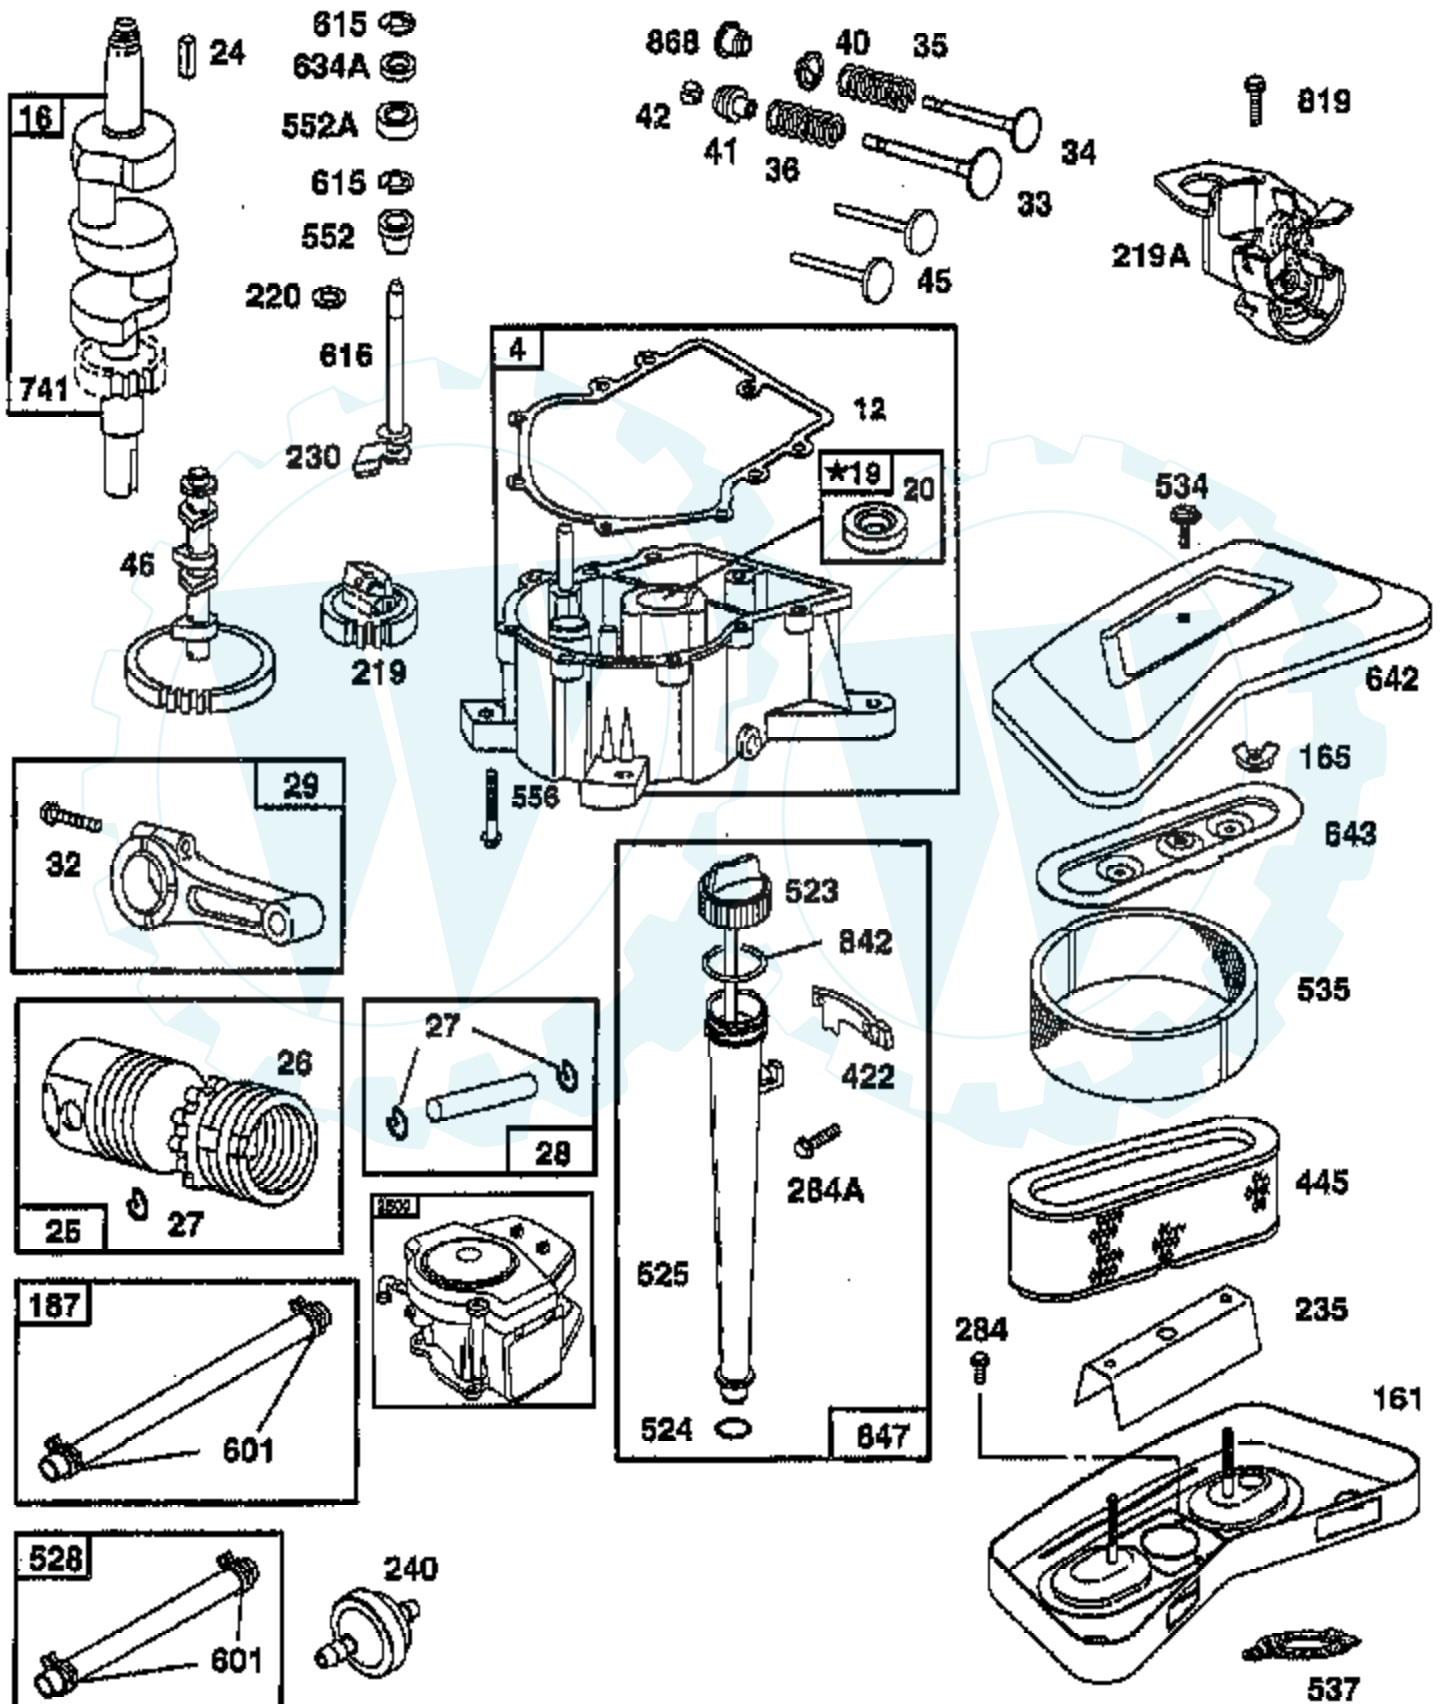

TRACTOR - - MODEL NUMBER AYP9191B89

BRIGGS & STRATTON ENGINE - MODEL NUMBER 42E707, TYPE NUMBER 2631-E1

Ref #	Part Number	Qty	Description
1	497074		CYLINDER ASSEMBLY
2	399265		P/N CONFLICT - CHECK WITH SUPPLIER
3	391086		SEAL, OIL
4	493304		BASE ASSEMBLY, CRANKCASE
5	493457		HEAD, CYLINDER #1
5A	493458		HEAD CYLINDER #2
7	271867		GASKET, CYLINDER HEAD #1
7A	271868		GASKET, CYLINDER HEAD #2
8	495754		BREATHER ASSEMBLY #1
8A	222892		COVER, BREATHER CYLINDER #2
9	27803		GASKET, VALVE COVER
10	94382		SCREW, SEMS
10A	94830		SCREW, SEMS
11	280225		TUBE, BREATHER
12	273208		GASKET, CRANKCASE, .015" THICK
12	271188		GASKET, CRANKCASE COVER,.005"
12	271189		GASKET, CRANKCASE COVER,.009"
13	94565		SCREW, CYLINDER HEAD
15	94239		PLUG, OIL DRAIN
16	394028		CRANKSHAFT
16	94196		KEY, TIMING GEAR
19	399264		BUSHING
20	291675		SEAL, OIL
22	94724		SCREW
23	491180		FLYWHEEL & RING GEAR ASSY, MAGNETO
24	222698		KEY, FLYWHEEL
25	498584		PISTON ASSEMBLY STANDARD SIZE
25	498585		PISTON ASSEMBLY .010" OVERSIZE
25	498586		PISTON ASSEMBLY .020" OVERSIZE
25	498587		PISTON ASSEMBLY .030" OVERSIZE
26	394959		RING SET, PISTON, STANDARD SIZE
26	394960		RING SET, PISTON,.010" OVERSIZE
26	394961		RING SET, PISTON,.020" OVERSIZE
26	394962		RING SET, PISTON,.030" OVERSIZE
27	263129		LOCK, PISTON PIN
28	498319		PIN, PISTON, STD SIZE
28	391286		PIN ASSEMBLY, PISTON .005" OVER
29	394306		ROD ASSEMBLY, CONNECTING
29	397158		ROD ASSEMBLY, CONNECTING
32	94671		SCREW, CONNECTING ROD
33	390420		VALVE, EXHAUST
34	261528		VALVE, INTAKE
35	65906		SPRING, INTAKE VALVE
36	26828		SPRING, EXHAUST VALVE
40	221596		RETAINER, INTAKE VALVE
41	292260		RETAINER, EXHAUST VALVE
42	494553		KEEPER VALVE
45	261368		TAPPET, VALVE
46	214484		GEAR, CAM
50	213290		MANIFOLD, INTAKE
51	271412		GASKET, CARBURETOR & INTAKE ELBOE
51A	281412		SPACER, CARBURETOR
52	270884		GASKET, INTAKE MANIFOLD MOUNTING
53	93970		SCREW, SEMS, CARBURETOR MOUNTING
54	93208		SCREW, SEMS INTAKE MANIFOLDING MOUNTING
75	222511		WASHER SPRING
78	95039		SCREW HEX
91	499281		BODY ASSEMBLY, UPPER