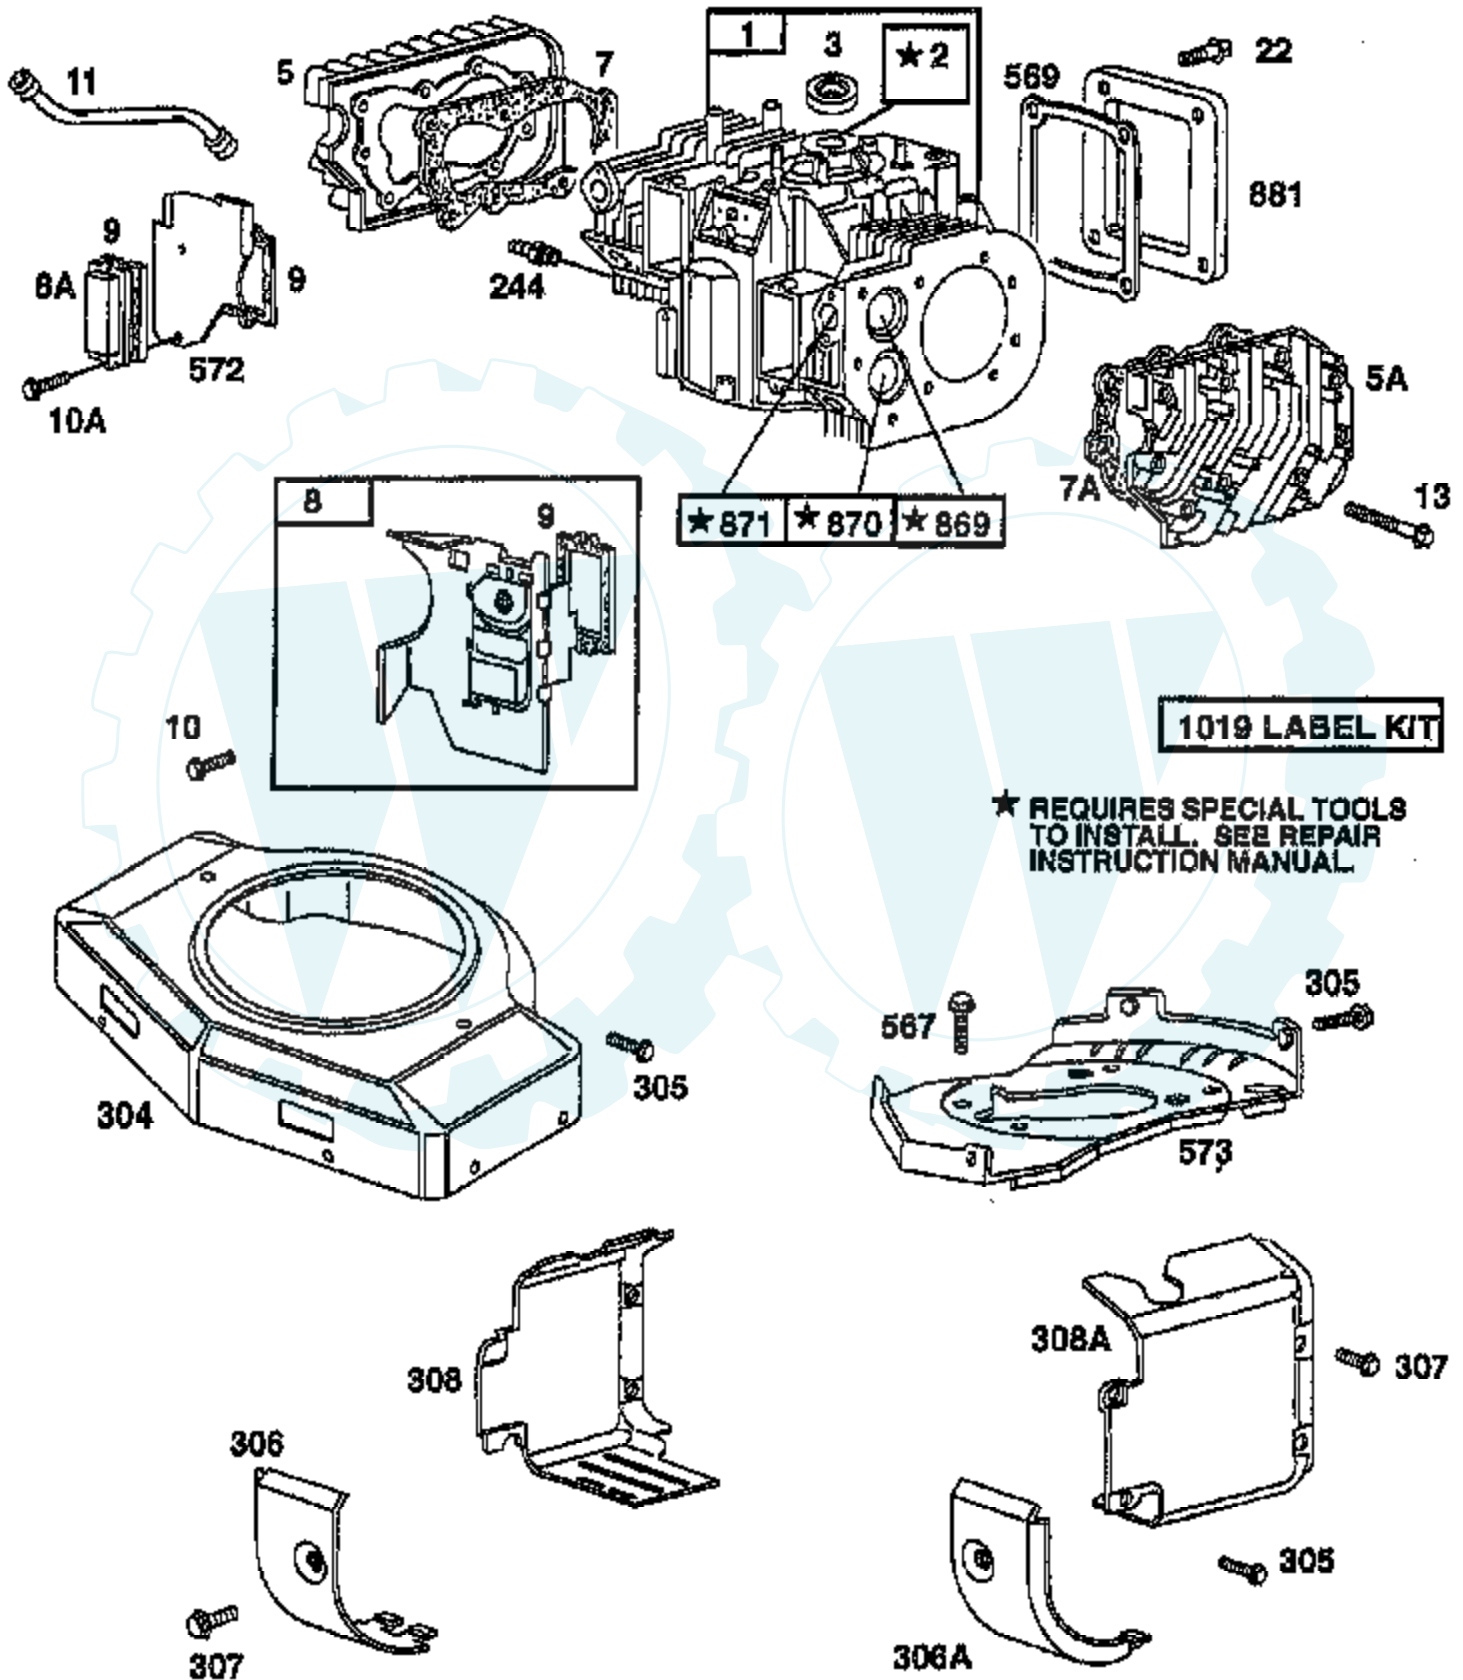

TRACTOR - - MODEL NUMBER AYP9191B89
BRIGGS & STRATTON ENGINE - MODEL NUMBER 42E707, TYPE NUMBER 2631-E1

Ref #	Part Number	Qty	Description
1	497074		CYLINDER ASSEMBLY
2	399265		P/N CONFLICT - CHECK WITH SUPPLIER
3	391086		SEAL, OIL
4	493304		BASE ASSEMBLY, CRANKCASE
5	493457		HEAD, CYLINDER #1
5A	493458		HEAD CYLINDER #2
7	271867		GASKET, CYLINDER HEAD #1
7A	271868		GASKET, CYLINDER HEAD #2
8	495754		BREATHER ASSEMBLY #1
8A	222892		COVER, BREATHER CYLINDER #2
9	27803		GASKET, VALVE COVER
10	94382		SCREW, SEMS
10A	94830		SCREW, SEMS
11	280225		TUBE, BREATHER
12	273208		GASKET, CRANKCASE, .015" THICK
12	271188		GASKET, CRANKCASE COVER,.005"
12	271189		GASKET, CRANKCASE COVER,.009"
13	94565		SCREW, CYLINDER HEAD
15	94239		PLUG, OIL DRAIN
16	394028		CRANKSHAFT
16	94196		KEY, TIMING GEAR
19	399264		BUSHING
20	291675		SEAL, OIL
22	94724		SCREW
23	491180		FLYWHEEL & RING GEAR ASSY, MAGNETO
24	222698		KEY, FLYWHEEL
25	498584		PISTON ASSEMBLY STANDARD SIZE
25	498585		PISTON ASSEMBLY .010" OVERSIZE
25	498586		PISTON ASSEMBLY .020" OVERSIZE
25	498587		PISTON ASSEMBLY .030" OVERSIZE
26	394959		RING SET, PISTON, STANDARD SIZE
26	394960		RING SET, PISTON,.010" OVERSIZE
26	394961		RING SET, PISTON,.020" OVERSIZE
26	394962		RING SET, PISTON,.030" OVERSIZE
27	263129		LOCK, PISTON PIN
28	498319		PIN, PISTON, STD SIZE
28	391286		PIN ASSEMBLY, PISTON .005" OVER
29	394306		ROD ASSEMBLY, CONNECTING
29	397158		ROD ASSEMBLY, CONNECTING
32	94671		SCREW, CONNECTING ROD
33	390420		VALVE, EXHAUST
34	261528		VALVE, INTAKE
35	65906		SPRING, INTAKE VALVE
36	26828		SPRING, EXHAUST VALVE
40	221596		RETAINER, INTAKE VALVE
41	292260		RETAINER, EXHAUST VALVE
42	494553		KEEPER VALVE
45	261368		TAPPET, VALVE
46	214484		GEAR, CAM
50	213290		MANIFOLD, INTAKE
51	271412		GASKET, CARBURETOR & INTAKE ELBOE
51A	281412		SPACER, CARBURETOR
52	270884		GASKET, INTAKE MANIFOLD MOUNTING
53	93970		SCREW, SEMS, CARBURETOR MOUNTING
54	93208		SCREW, SEMS INTAKE MANIFOLDING MOUNTING
75	222511		WASHER SPRING
78	95039		SCREW HEX
91	499281		BODY ASSEMBLY, UPPER