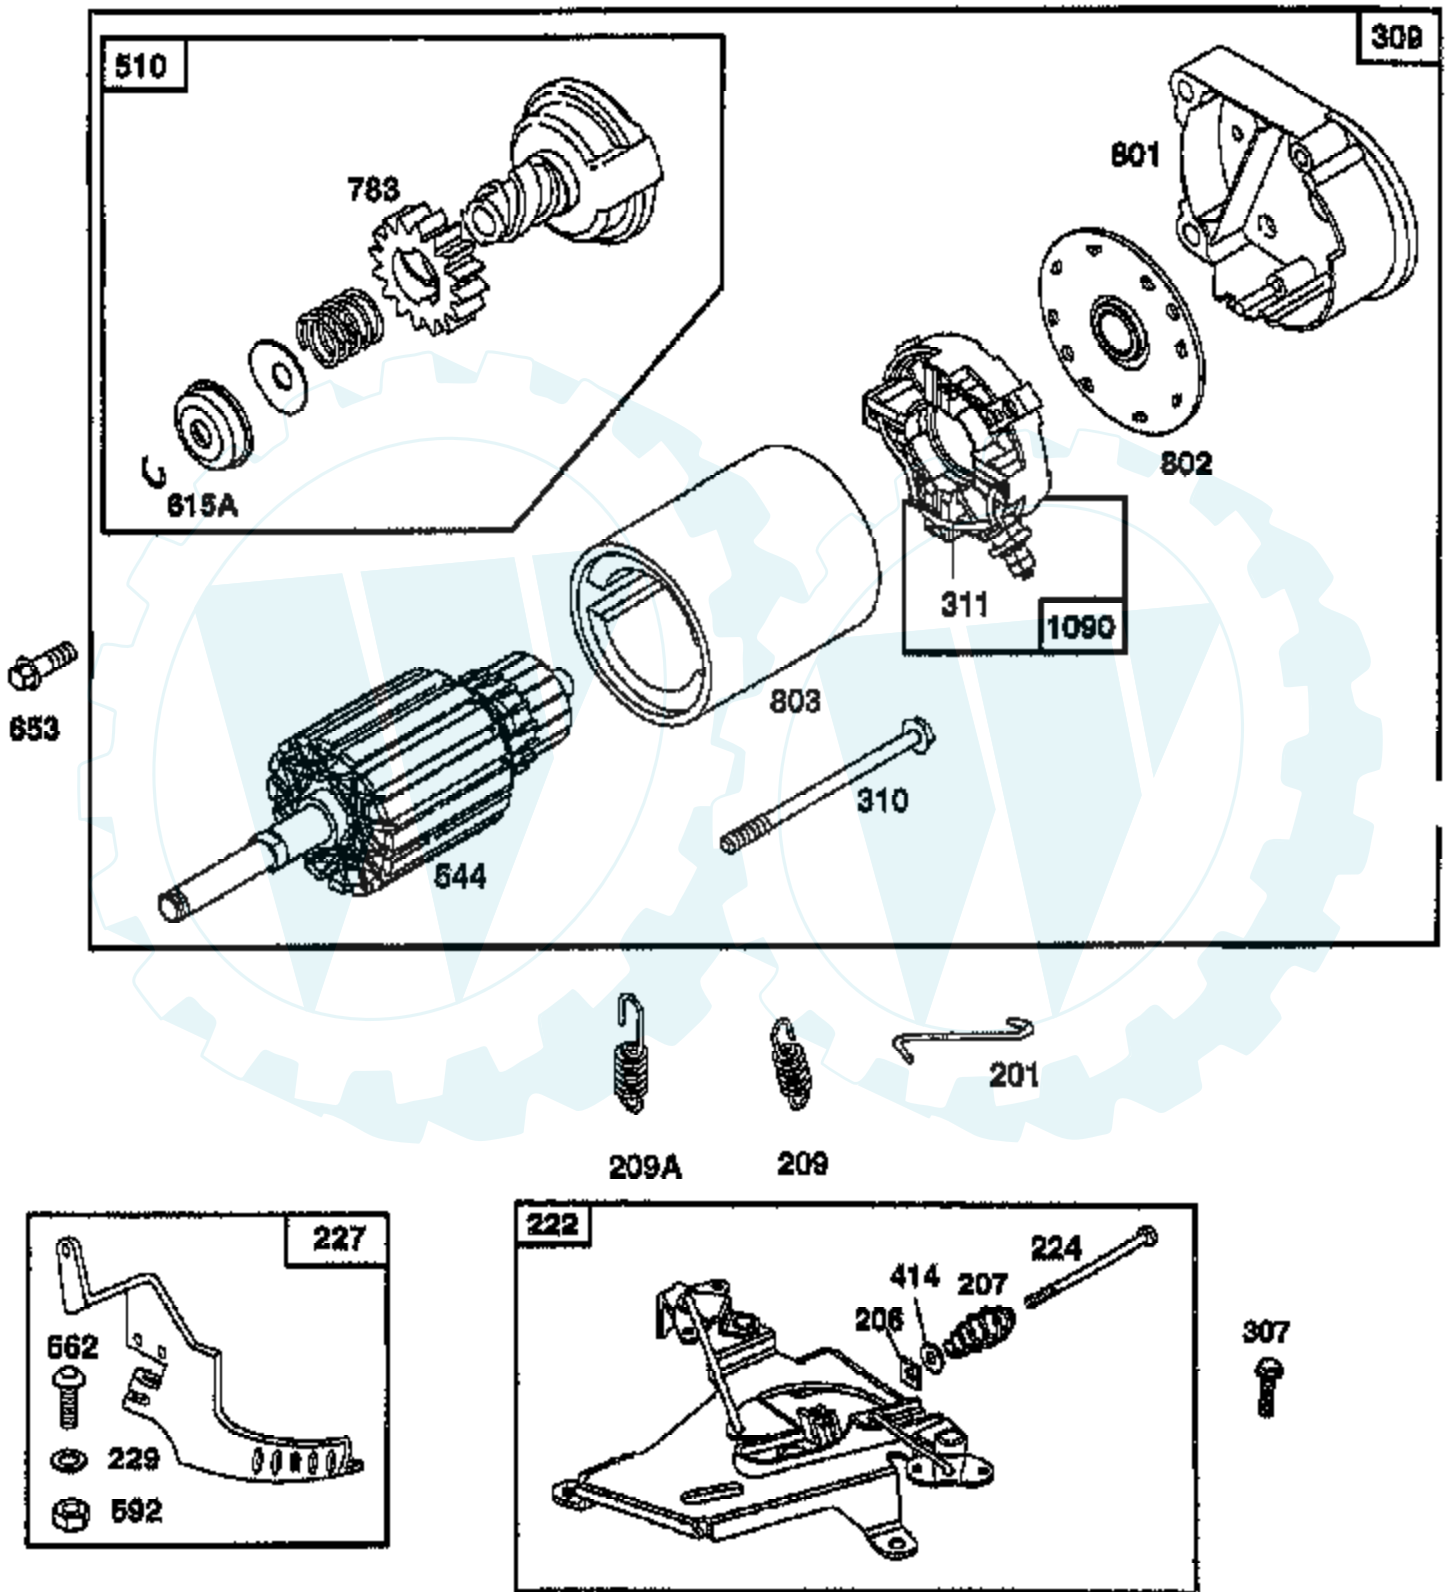

TRACTOR - - MODEL NUMBER AYP9191B89

BRIGGS & STRATTON ENGINE - MODEL NUMBER 42E707, TYPE NUMBER 2631-E1

Ref #	Part Number	Qty	Description
1	497074		CYLINDER ASSEMBLY
2	399265		P/N CONFLICT - CHECK WITH SUPPLIER
3	391086		SEAL, OIL
4	493304		BASE ASSEMBLY, CRANKCASE
5	493457		HEAD, CYLINDER #1
5A	493458		HEAD CYLINDER #2
7	271867		GASKET, CYLINDER HEAD #1
7A	271868		GASKET, CYLINDER HEAD #2
8	495754		BREATHER ASSEMBLY #1
8A	222892		COVER, BREATHER CYLINDER #2
9	27803		GASKET, VALVE COVER
10	94382		SCREW, SEMS
10A	94830		SCREW, SEMS
11	280225		TUBE, BREATHER
12	273208		GASKET, CRANKCASE, .015" THICK
12	271188		GASKET, CRANKCASE COVER,.005"
12	271189		GASKET, CRANKCASE COVER,.009"
13	94565		SCREW, CYLINDER HEAD
15	94239		PLUG, OIL DRAIN
16	394028		CRANKSHAFT
16	94196		KEY, TIMING GEAR
19	399264		BUSHING
20	291675		SEAL, OIL
22	94724		SCREW
23	491180		FLYWHEEL & RING GEAR ASSY, MAGNETO
24	222698		KEY, FLYWHEEL
25	498584		PISTON ASSEMBLY STANDARD SIZE
25	498585		PISTON ASSEMBLY .010" OVERSIZE
25	498586		PISTON ASSEMBLY .020" OVERSIZE
25	498587		PISTON ASSEMBLY .030" OVERSIZE
26	394959		RING SET, PISTON, STANDARD SIZE
26	394960		RING SET, PISTON,.010" OVERSIZE
26	394961		RING SET, PISTON,.020" OVERSIZE
26	394962		RING SET, PISTON,.030" OVERSIZE
27	263129		LOCK, PISTON PIN
28	498319		PIN, PISTON, STD SIZE
28	391286		PIN ASSEMBLY, PISTON .005" OVER
29	394306		ROD ASSEMBLY, CONNECTING
29	397158		ROD ASSEMBLY, CONNECTING
32	94671		SCREW, CONNECTING ROD
33	390420		VALVE, EXHAUST
34	261528		VALVE, INTAKE
35	65906		SPRING, INTAKE VALVE
36	26828		SPRING, EXHAUST VALVE
40	221596		RETAINER, INTAKE VALVE
41	292260		RETAINER, EXHAUST VALVE
42	494553		KEEPER VALVE
45	261368		TAPPET, VALVE
46	214484		GEAR, CAM
50	213290		MANIFOLD, INTAKE
51	271412		GASKET, CARBURETOR & INTAKE ELBOE
51A	281412		SPACER, CARBURETOR
52	270884		GASKET, INTAKE MANIFOLD MOUNTING
53	93970		SCREW, SEMS, CARBURETOR MOUNTING
54	93208		SCREW, SEMS INTAKE MANIFOLDING MOUNTING
75	222511		WASHER SPRING
78	95039		SCREW HEX
91	499281		BODY ASSEMBLY, UPPER