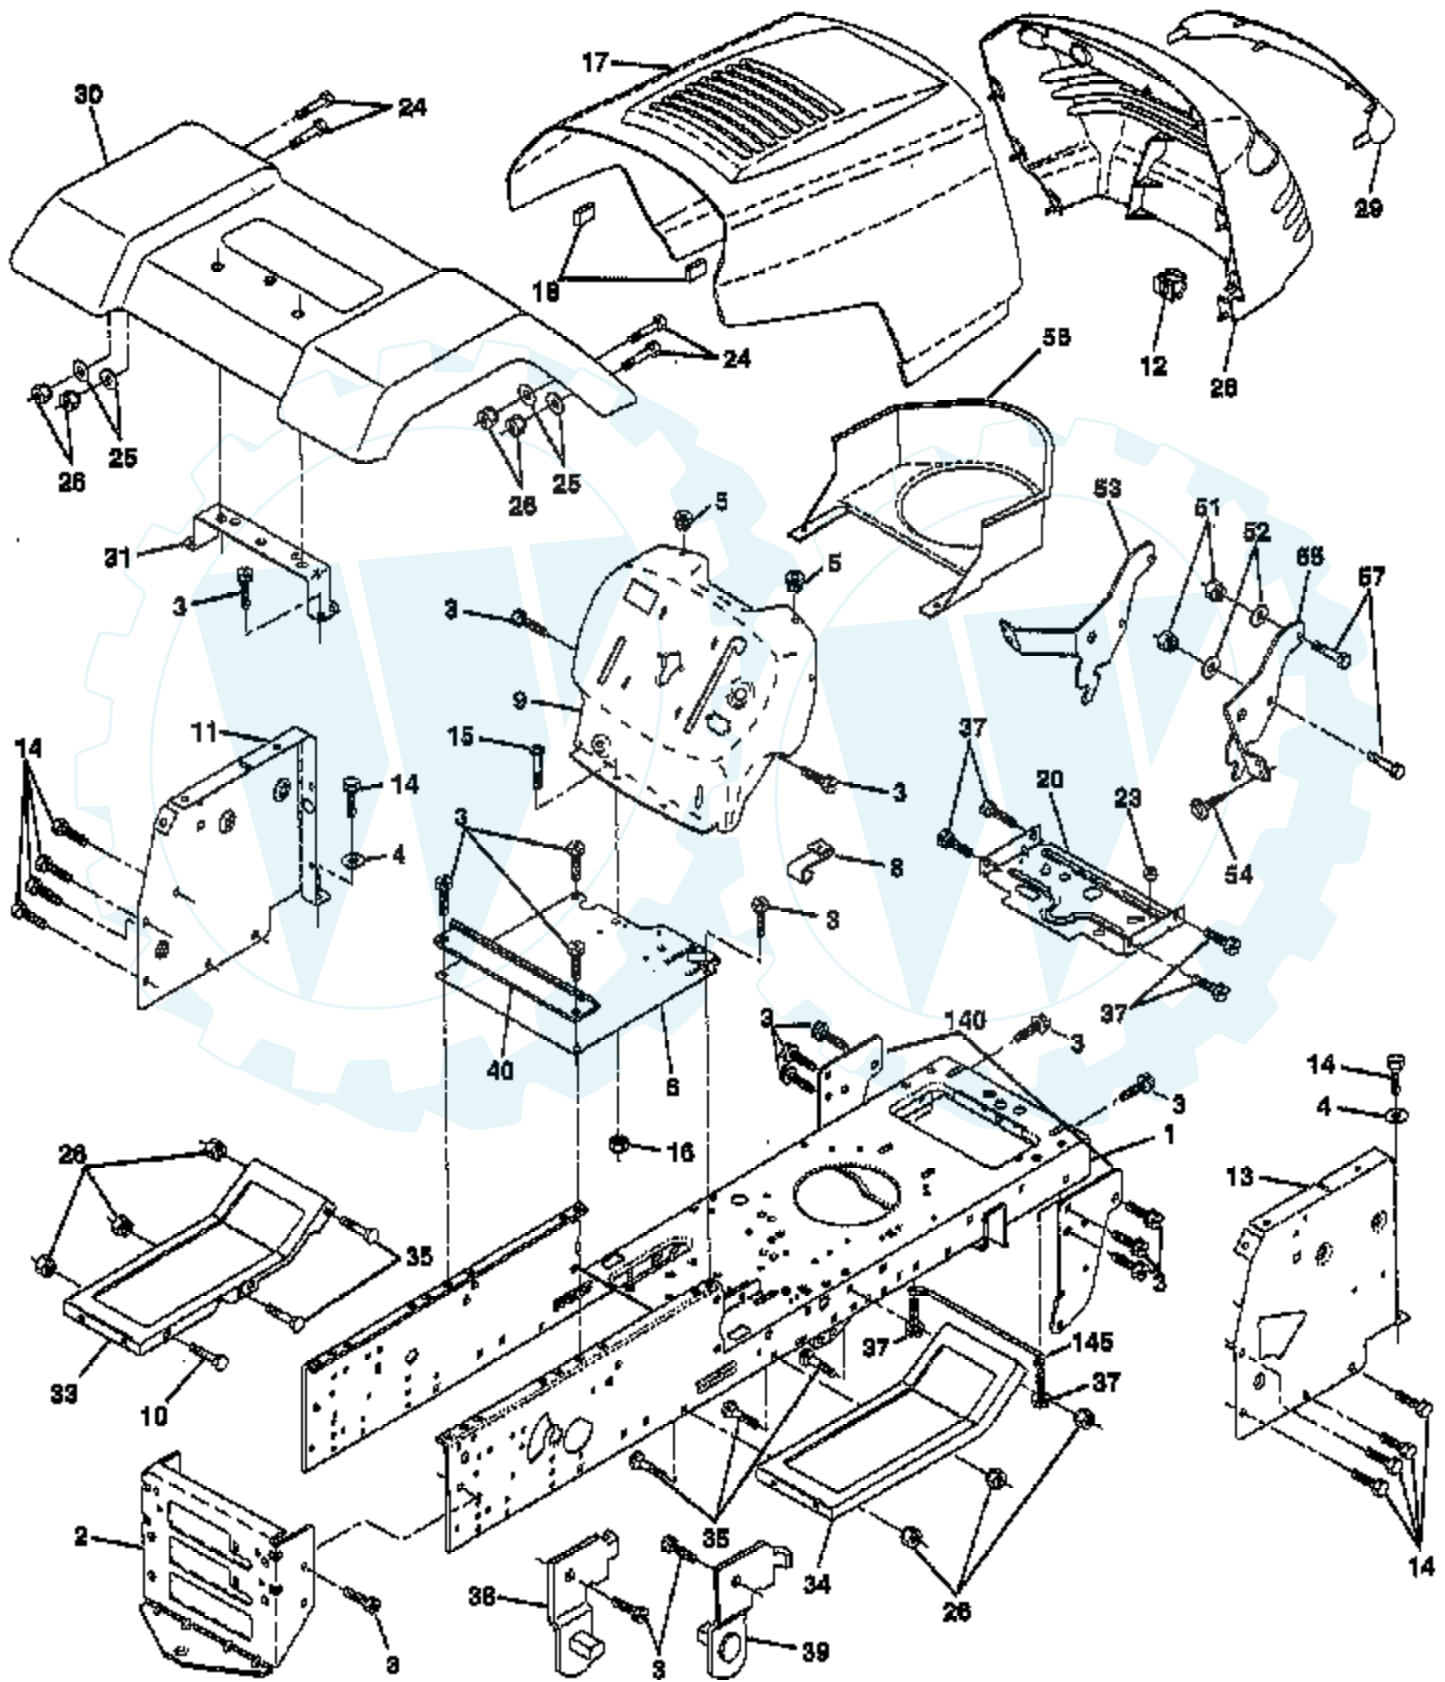

TRACTOR - - MODEL NUMBER AYP9191B89

CHASSIS AND ENCLOSURES

Ref #	Part Number	Qty	Description
1	160393		CHASSIS
2	140356		SUB= 145009
3	17490612		SCREW
4	19131216		WASHER
5	155272		BUMPER-HOOD/DASH
6	155923		SADDLE
8	126471X		"CLIP,INSULATOR"
9	161937X011		DASH SILKSCREEN
10	72140608		SUB= 72110608
11	155927		"PANEL-DASH,LH"
12	145660		CLIP.TINNERMAN
13	155934X010		SUB= 169117X010
14	17490608		SCREW LT
15	74180512		SCREW
16	73510500		NUT
17	159639X505		HOOD.STEEL.ASSY
18	126938X		SUB= 532126938
20	156437		"PLATE-MTG,BATT/FU"
23	124028X		SUB= 532124028
24	74780616		BOLT
25	19131312		WASHER
26	73800600		NUT
28	157373		GRILLE-MS428
29	140273		LENS GRILLE
30	162454X505		FENDER.PNT.ASSY
31	139976		BRACKET SUPT FEND
33	145244X505		FOOTREST.LH.LT/GT
34	145243X505		FOOTREST.RH.LT/GT
35	72110606		BOLT
37			CHECK WITH SUPPLIER
38	139886		BRACKET ASM LH
39	139887		BRACKET ASM RH
40	139977		SPACER FENDER LT
51	73800400		NUT
52	19091416		WASHER
53	144697		BRACKET.GRILLE.LH
54	161464		SCREW.HEX.WS.HD
55	144696		BRACKET.GRILLE.RH
57	74780412		SUB= 74780414
58	140547		DUCT.AIR.B&S.18HP
140	158418		BRKT SUSPENSION
145	156524		"ROD POVOT,CHASSIS"
	5479J		PLUG BUTTON T