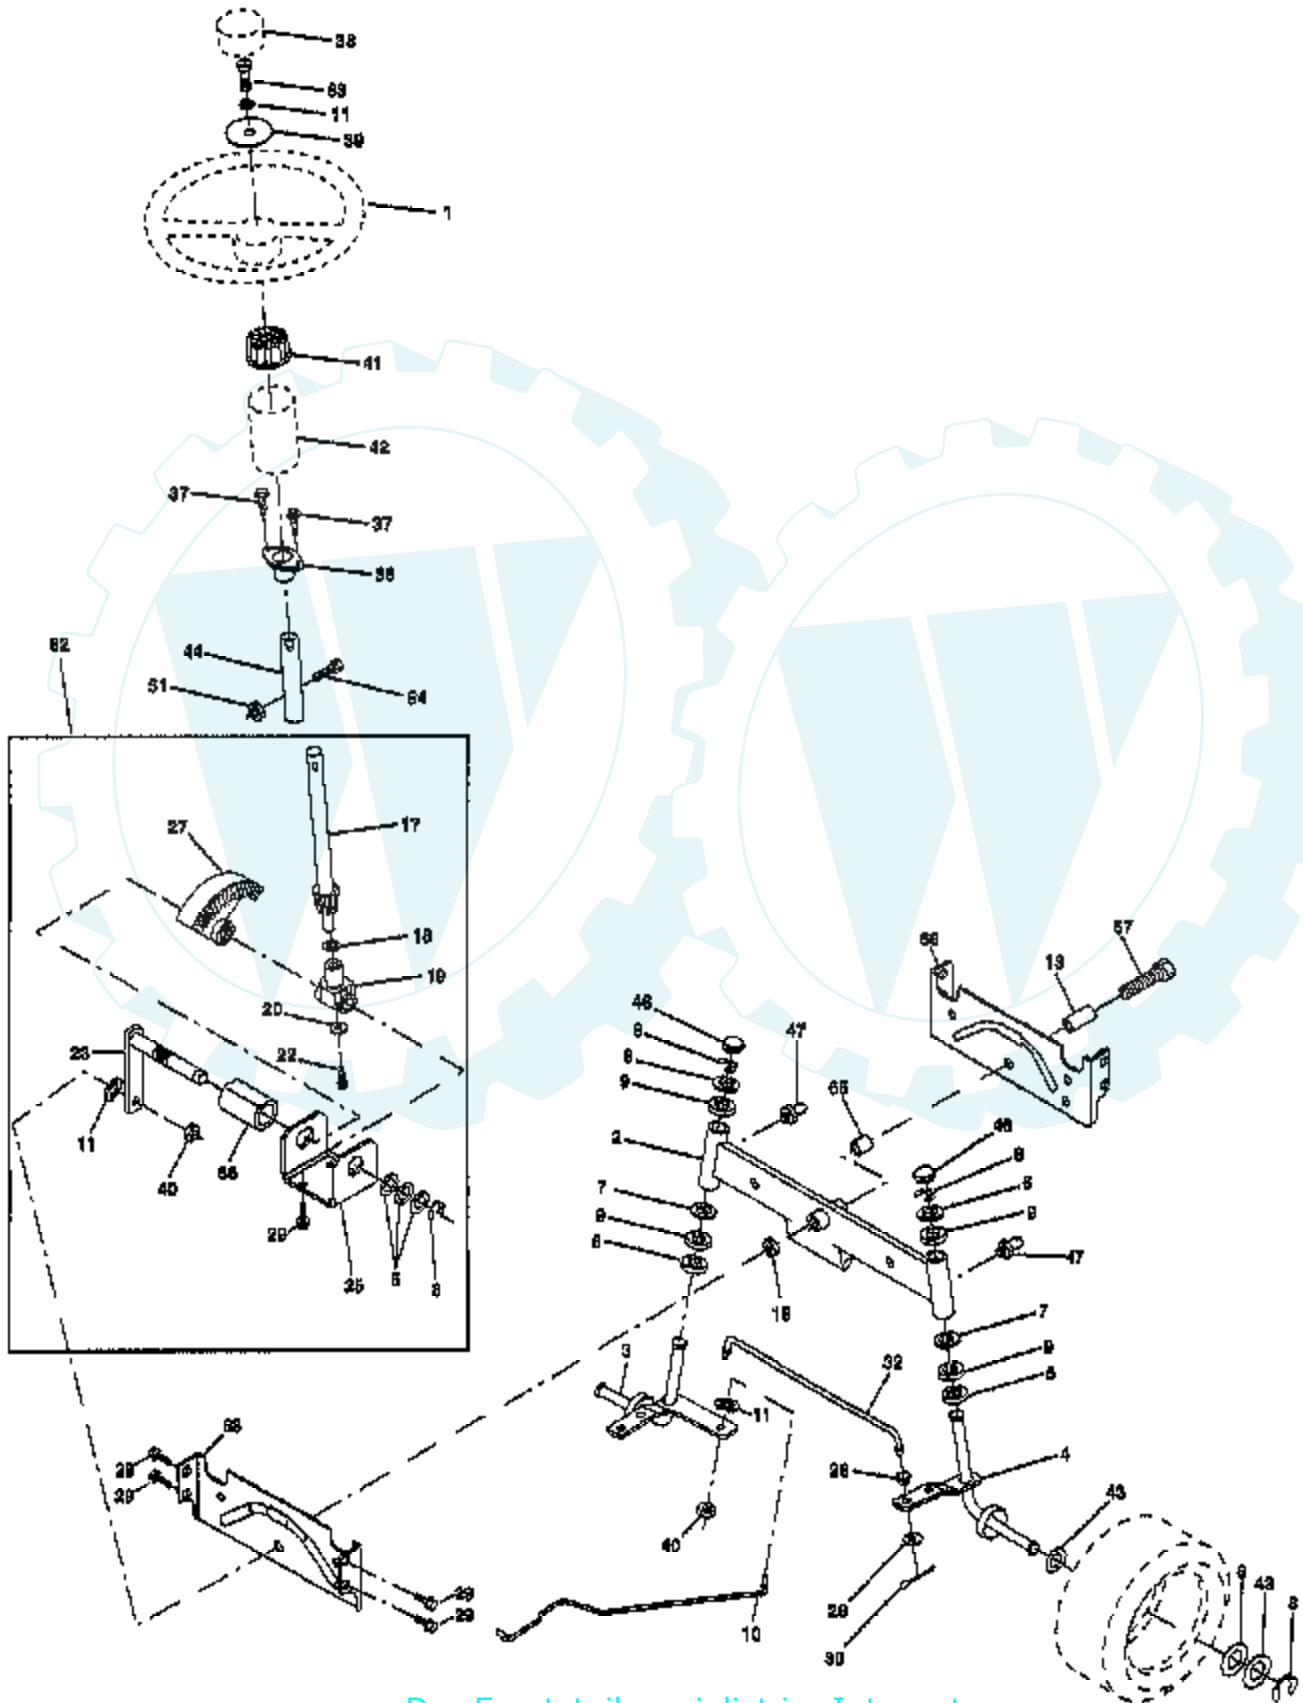

TRACTOR - - MODEL NUMBER AYP9191B89

STEERING ASSEMBLY

Ref #	Part Number	Qty	Description
1	140044		WHEEL STR AYP BLK
2	154427		AXLE ASM
3	156483		SPINDLE.ASM.LH
4	157473		"SPINDLE ASM,RH"
5	6266H		WASHER .T
6	121748X		WASHER
7	19272016		WASHER
8	12000029		RING
9	3366R		COL. SRTG. BEAR.
10	156438		DRAGLINK-STAMPED
11	10040600		LOCKWASHER
13	154779		BEARING AXLE
15	73901000		"NUT-LOC,FLANGE LT"
17	156546		SHAFT ASM STEERIN
18	57079		THRUST WASHER
19	124035X		SUPPORT.SHAFT
20	126684X		SUB= 532126684
22	71200410		SCREW HEX SOC1/4-
23	127501		SUB= 918127501
25	154406		BRKT-STEERING
26	126847X		BUSHING.DRAGLINK
27	136874		GEAR SECTOR
28	19131416		WASHER
29	17490612		SCREW
30	76020412		COTTER PIN
32	130465		TIE ROD
36	155099		BUSHING.STEERING
37	152927		"SCREW-TT,10-32 FL"
38	140045		CAP STEER AYP
39	19133808		WASHER T
40	7810H		GRIPCO NUT
41	100711L		ADAPTER LT
42	145054		BOOT.STEER.PL
43			CHECK WITH SUPPLIER
44	153720		EXT SHAFT STEERIN
46	121232X		CAP
47	6855M		ZERK M
51	73800500		NUT
54	74780520		BOLT
62	156594		KIT STEERING ASM
63	74780616		BOLT
65	154780		SPACER AXLE
66	154404		"BEARING-ARM,PITMA"
67	74781044		BOLT
68	154429		BRACE AXLE