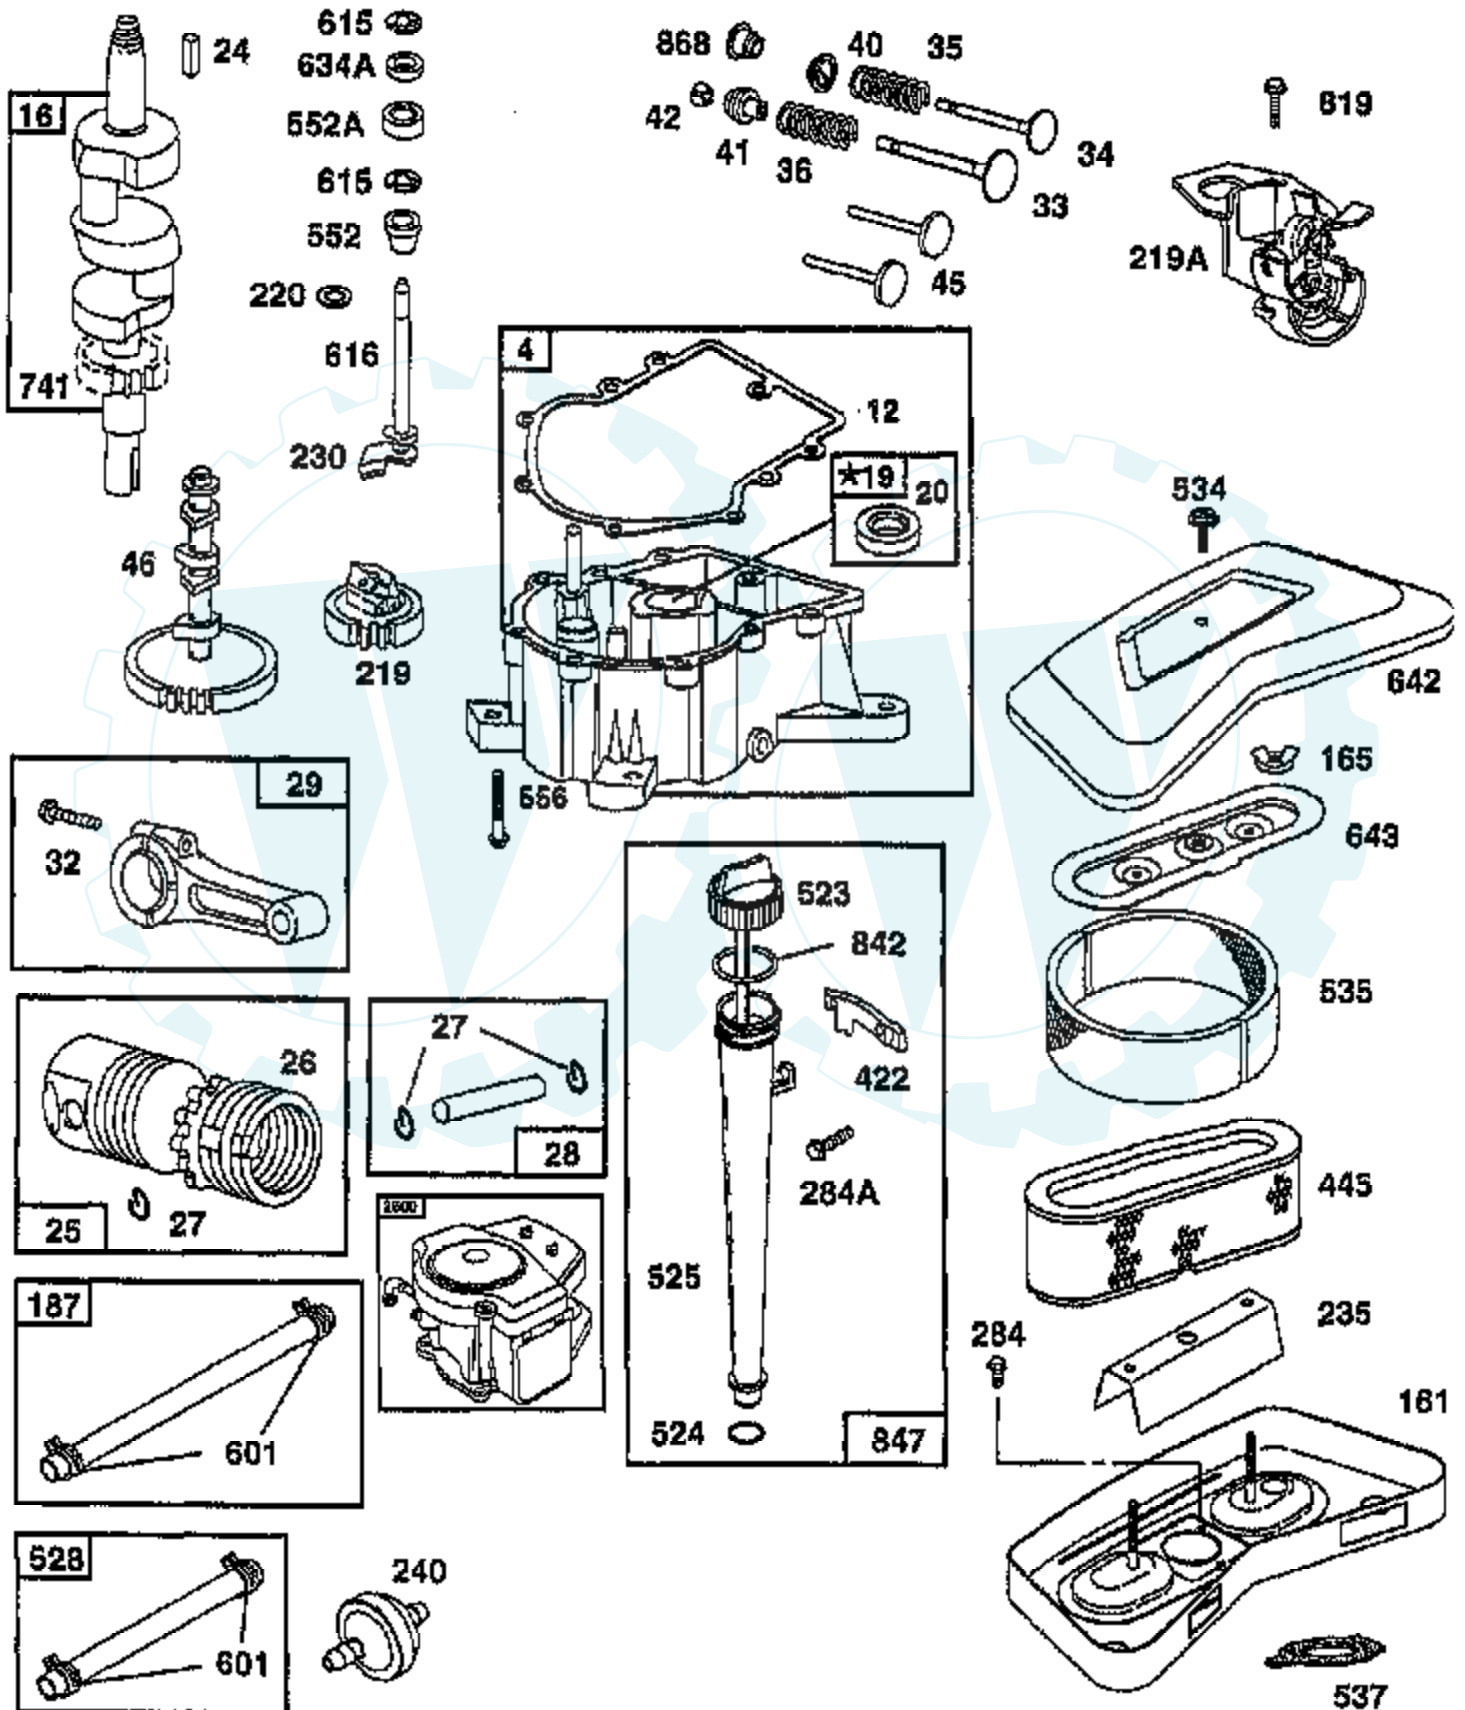

TRACTOR - - MODEL NUMBER 9191A89

BRIGGS & STRATTON ENGINE - MODEL NUMBER 42E707, TYPE NUMBER 2831-E1

Ref #	Part Number	Qty	Description
1	497074		CYLINDER ASSEMBLY
2	399265		P/N CONFLICT - CHECK WITH SUPPLIER
3	391086		SEAL, OIL
4	493304		BASE ASSEMBLY, CRANKCASE
5	493457		HEAD, CYLINDER #1
5A	493458		HEAD CYLINDER #2
7	271867		GASKET, CYLINDER HEAD #1
7A	271868		GASKET, CYLINDER HEAD #2
8	495754		BREATHER ASSEMBLY #1
8A	222892		COVER, BREATHER CYLINDER #2
9	27803		GASKET, VALVE COVER
10	94382		SCREW, SEMS
10A	94830		SCREW, SEMS
11	280225		TUBE, BREATHER
12	273208		GASKET, CRANKCASE, .015" THICK
12	271188		GASKET, CRANKCASE COVER,.005"
12	271189		GASKET, CRANKCASE COVER,.009"
13	94565		SCREW, CYLINDER HEAD
15	94239		PLUG, OIL DRAIN
16	394028		CRANKSHAFT
16	94196		KEY, TIMING GEAR
19	399264		BUSHING
20	291675		SEAL, OIL
22	94724		SCREW
23	491180		FLYWHEEL & RING GEAR ASSY, MAGNETO
24	222698		KEY, FLYWHEEL
25	498584		PISTON ASSEMBLY STANDARD SIZE
25	498585		PISTON ASSEMBLY .010" OVERSIZE
25	498586		PISTON ASSEMBLY .020" OVERSIZE
25	498587		PISTON ASSEMBLY .030" OVERSIZE
26	394959		RING SET, PISTON, STANDARD SIZE
26	394960		RING SET, PISTON,.010" OVERSIZE
26	394961		RING SET, PISTON,.020" OVERSIZE
26	394962		RING SET, PISTON,.030" OVERSIZE
27	263129		LOCK, PISTON PIN
28	498319		PIN, PISTON, STD SIZE
28	391286		PIN ASSEMBLY, PISTON .005" OVER
29	394306		ROD ASSEMBLY, CONNECTING
29	397158		ROD ASSEMBLY, CONNECTING
32	94671		SCREW, CONNECTING ROD
33	390420		VALVE, EXHAUST
34	261528		VALVE, INTAKE
35	65906		SPRING, INTAKE VALVE
36	26828		SPRING, EXHAUST VALVE
40	221596		RETAINER, INTAKE VALVE
41	292260		RETAINER, EXHAUST VALVE
42	494553		KEEPER VALVE
45	261368		TAPPET, VALVE
46	214484		GEAR, CAM
50	213290		MANIFOLD, INTAKE
51	271412		GASKET, CARBURETOR & INTAKE ELBOE
51A	281412		SPACER, CARBURETOR
52	270884		GASKET, INTAKE MANIFOLD MOUNTING
53	93970		SCREW, SEMS, CARBURETOR MOUNTING
54	93208		SCREW, SEMS INTAKE MANIFOLDING MOUNTING
75	222511		WASHER SPRING
78	95039		SCREW HEX
91	499281		BODY ASSEMBLY, UPPER