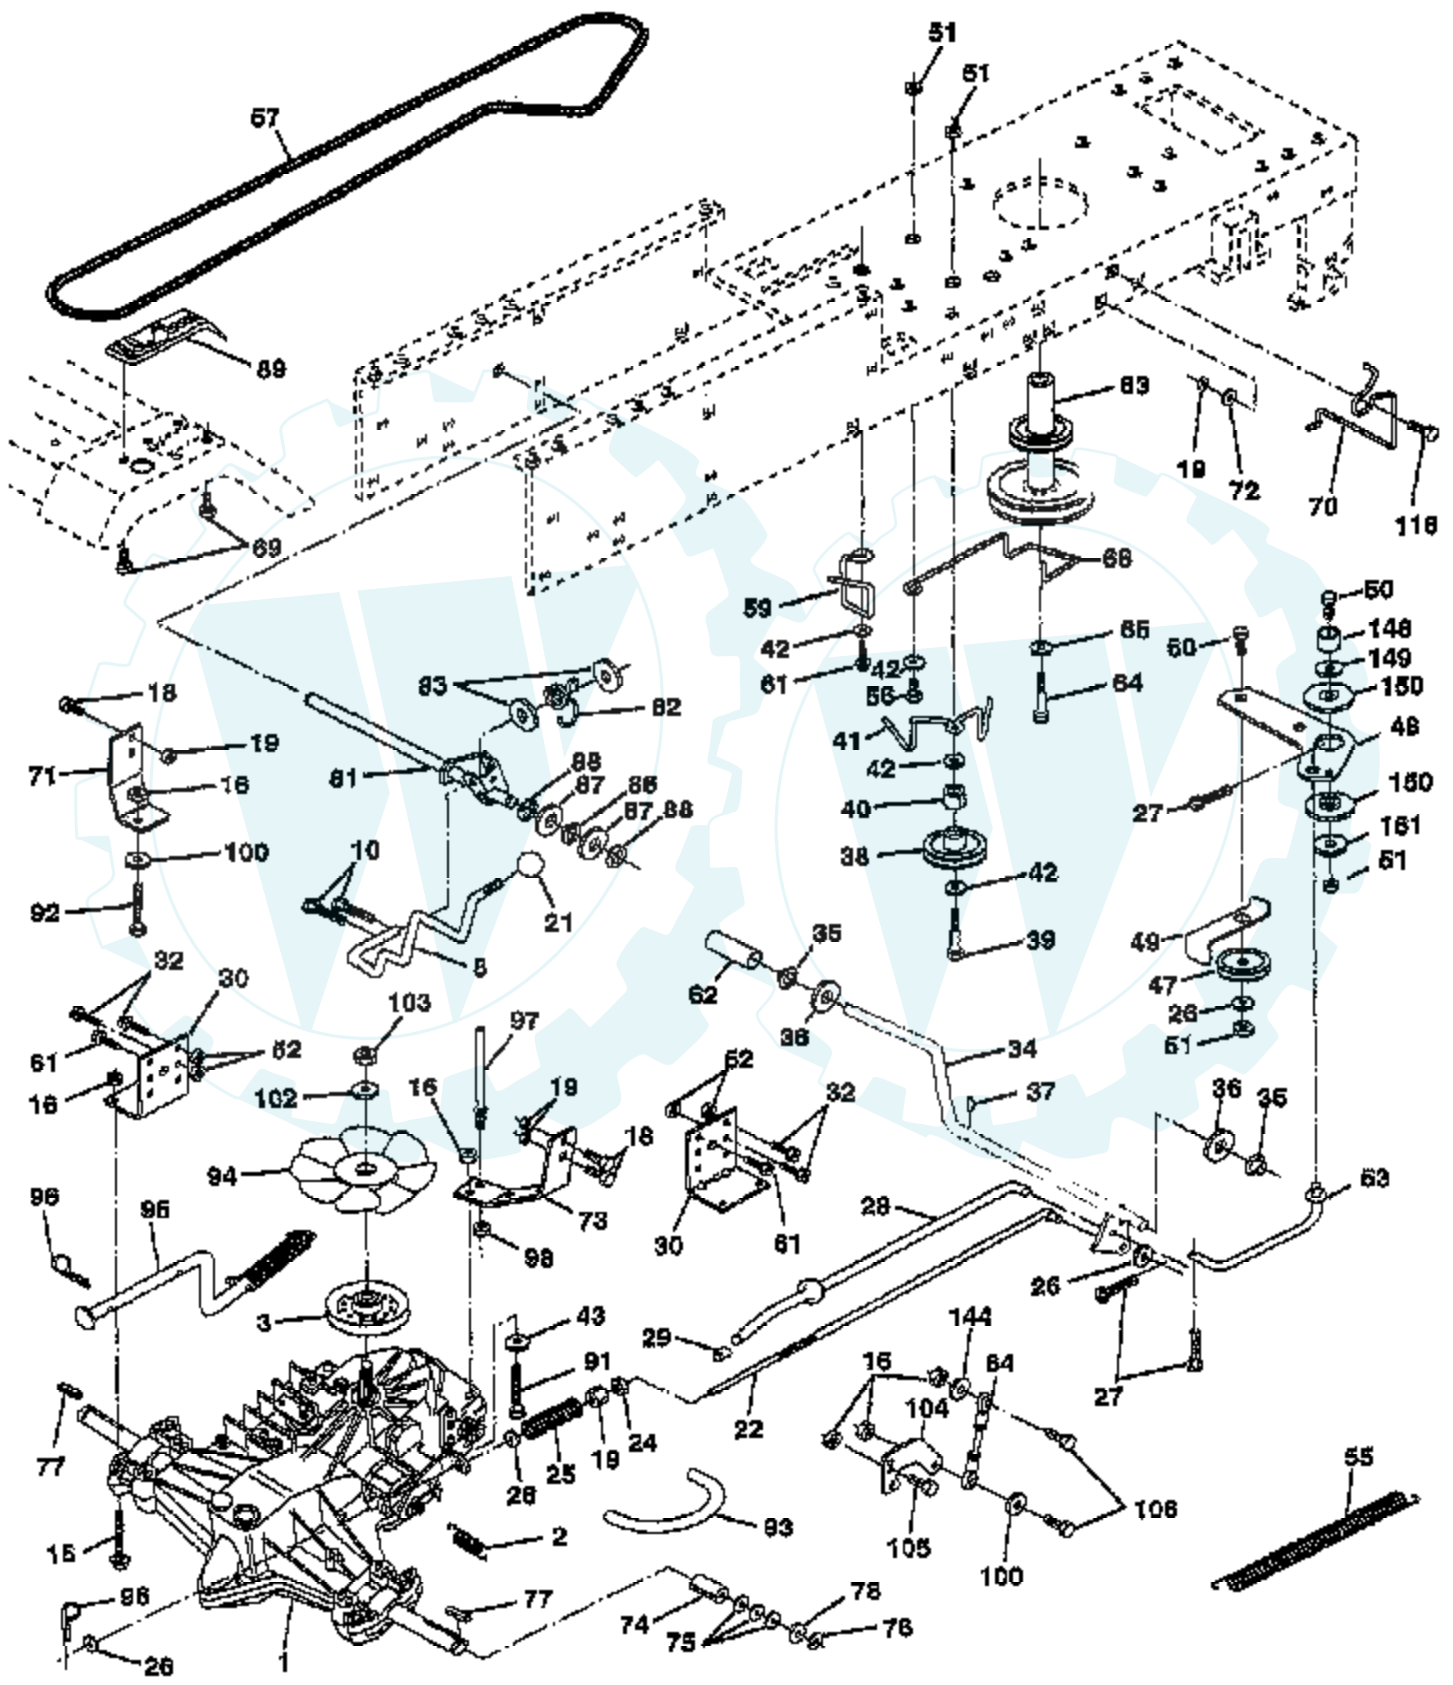

TRACTOR - - MODEL NUMBER 9191A89

DRIVE

Ref #	Part Number	Qty	Description
1	150071		TRANSAXLE.3100650
2	142431		SPRING RET BRAKE
3	143995		PULLEY.TRANSAXLE
8	141003		ROD SHIFT FEND LT
10	76020416		PIN COTTER 1/8
15	74490544		BOLT.HX.FLG.5/16
16	73800500		NUT
18	74780616		BOLT
19	73800600		NUT
21	106933X		KNOB T (1/2-HOLE)
22	145627		ROD.BRAKE.HYDRO.
24	73350600		NUT
25	106888X		SPRING ROD LT
26	19131316		WASHER
27	76020412		COTTER PIN
28	145204		ROD.BRAKE.PARK.LT
29	71673		PLUNGER CAP T
30	130807		TRANSAXLE MTG BKT
32	74760512		BOLT
34	155071		SHAFT ASM-PEDAL F
35	120183X		NYLON BEARING
36	19211616		WASHER LT
37	1572H		SUB= 2882J
38	123674X		PULLEY.IDLER.FLAT
39	74760644		BOLT
40	4470J		SPACER T
41	154777		SUB= 165692
42	19131312		WASHER
43	19111012		WASHER T
47	127783		SUB= 139245
48	154407		BELLCRANK.CLUTCH
49	123205X		RETAIN BELT
50	74760624		SUB= 74930624
51	73680600		SUB= 73690600
52	73680500		SUB= 73690500
53	105710X		"LINK, CLUTCH T"
55	105709X		"SPRING, RETURN LT"
56	74760620		SUB= 74780620
57	161588		V-BELT.GROUND.HYD
59	140312		KEEPER BELT CNTSP
61	17490612		SCREW
62	8883R		PEDAL COVER T
63	161399		PULLEY.ENGINE
64	71170764		BOLT
65	10040700		LOCKWASHER
66	161488		ENGINE BELT KEEP
69	142432		SCREW HEXWSH H-L
70	134683		KEEPER BELT ENG
71	140158		STRAP TORQ LH HYD
72	19132012		WASHER
73	156347		"STRAP-TORQUE,RH"
74	121199X		SPACER SPLIT
75			CHECK WITH SUPPLIER
76	12000001		E-RING LT
77	123583X		SQUARE KEY
78	121748X		WASHER
81	161079		SHAFT.ASM.CROSS
82	123782X		"SPRING,TORSION"