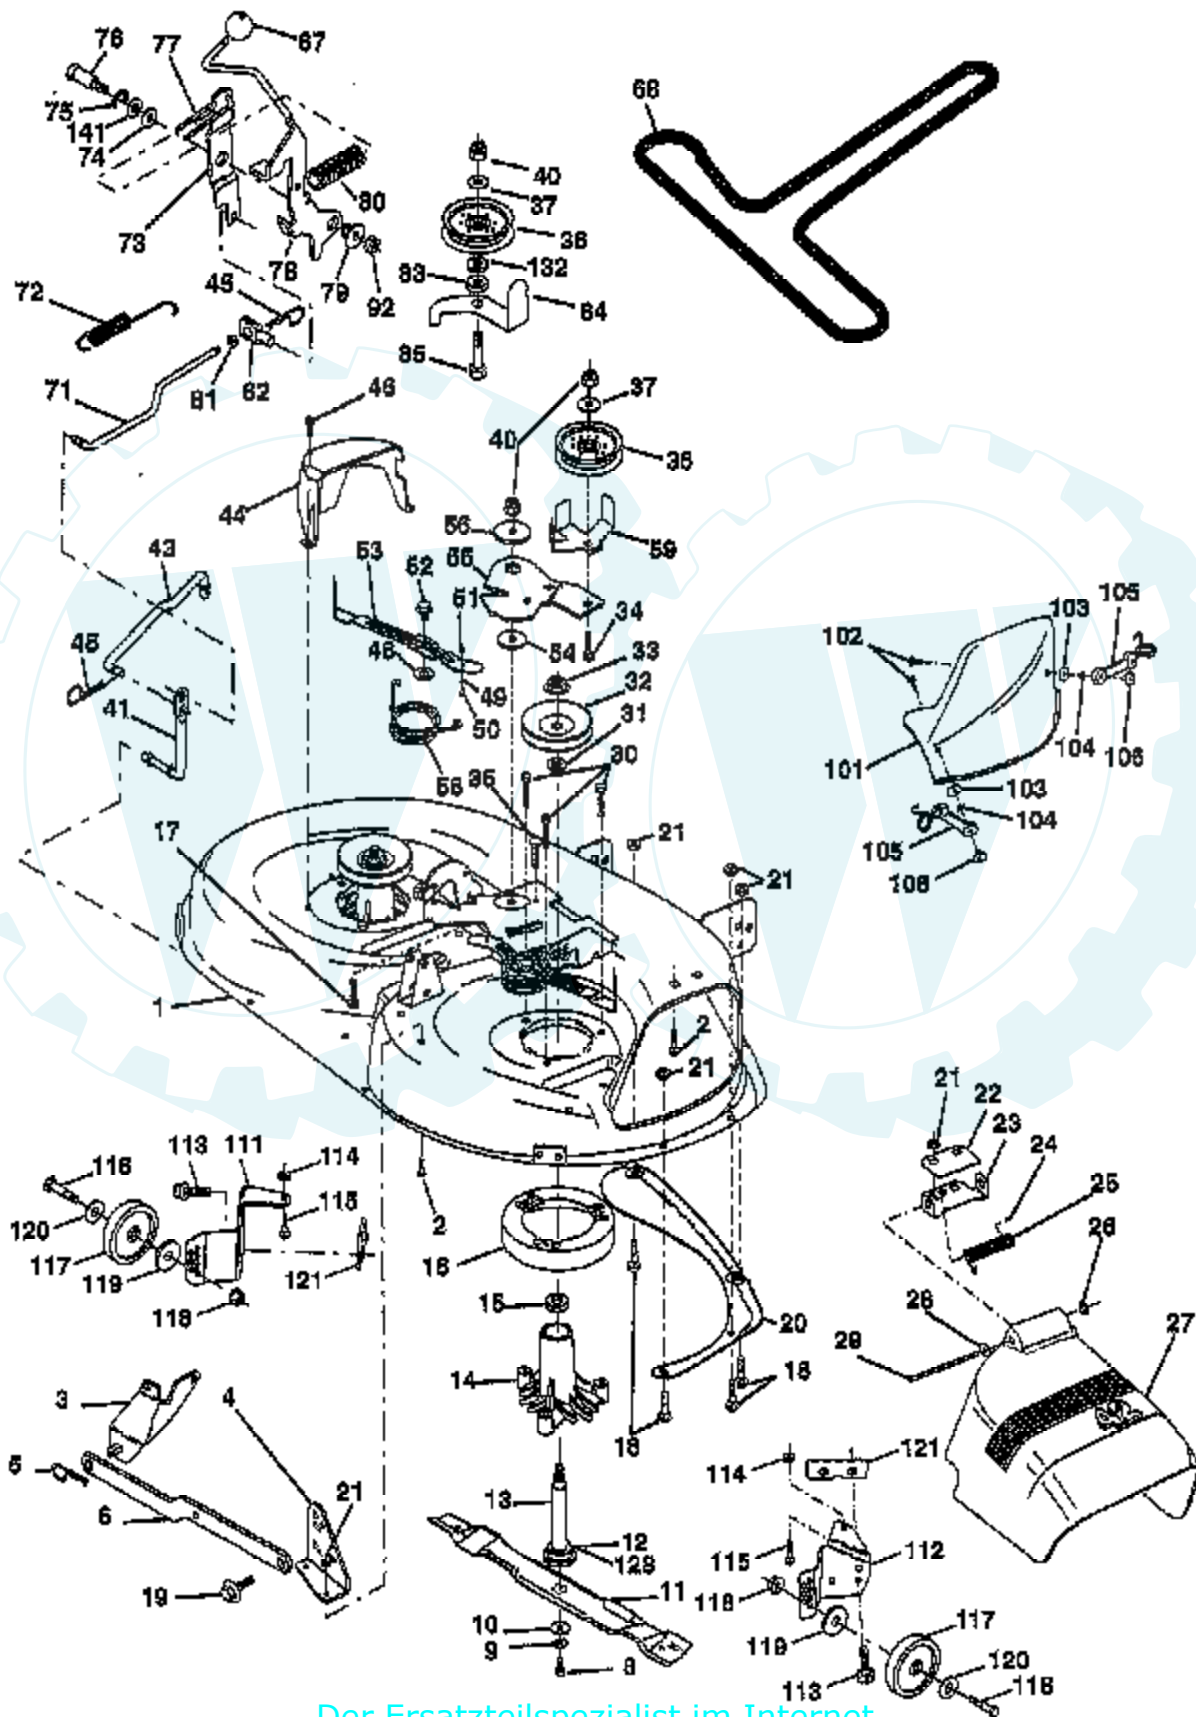

TRACTOR - - MODEL NUMBER 9191A89

MOWER DECK

Ref #	Part Number	Qty	Description
1	144393		DECK.WELD.42.
2	72140506		BOLT
3	138017		BRKT ASM SWAY BAR
4	138440		BRKT DECK SW BAR
5	4939M		SUB= 85902
6	130832		SUB= 130833
8	850857		BLADE BOLT
9	10030600		SUB= 10040600
10	140296		WASHER.HARD.BLADE
11	134149		"BLADE.42"" MULCHER"
12	129895		BEARING.BALL
13	137645		SUB= 137646
14	128774		HSG ASM MANDREL
15	110485X		BEARING
16	140329		STRIPPER RND MWR
17	72110610		BOLT RDHD 3/8-16
18	72140505		BOLT
19	132827		BOLT SHD 5/16-18
20	159770		BAFFLE VORTEX 42
21	73680500		SUB= 73690500
22	134753		STIFFENER BRKT
23	131267		DEFLECTOR BRKT
24			CHECK WITH SUPPLIER
25	123713X		SPRING TORSION
26			CHECK WITH SUPPLIER
27	130968		DEFLECTOR.SHIELD
28	19111016		WASHER
29	131491		HINGE ROD
30	157722		"SCREW-THD ROLL,WA"
31	129963		WASHER
32	153535		PULLEY.MANDREL.42
33	137266		SUB= 139729
34	72110614		BOLT
35	133835		XMAS TREE FASTNER
36	131494		FLAT IDLER PULLEY
37	19131316		WASHER
40	73680600		SUB= 73690600
41	133551		PIVOT ROD
43	140083		ROD CLUTCH W/NIBS
44	140088		GUARD MAND LH BLK
45			CHECK WITH SUPPLIER
46	137729		SCREW.1/4-20X5/8
48	133944		HARD SMALL WASHER
49	155066		ROLLER ASM-CAM
50	131340		SHOULDER BOLT
51	69180		LOCKNUT
52	139888		BOLT.SHLD.5/16-18
53	131845X900		SUB= 131845
54	133943		HARDENED WASHER
55	155046		ARM-IDLER
56	122052X		SPACER RETAINER
58	140086		SPRING TORSN BRAK
59	141043		GUARD IDLER TUV
67	162132		KNOB.RD.7/16-14
68	144200		BELT.V.T-PATH
71	142427		ROD CLUTCH 38/42
72	131870		RETURN SPRING
73	127847		CLUTCH ARM SECOND