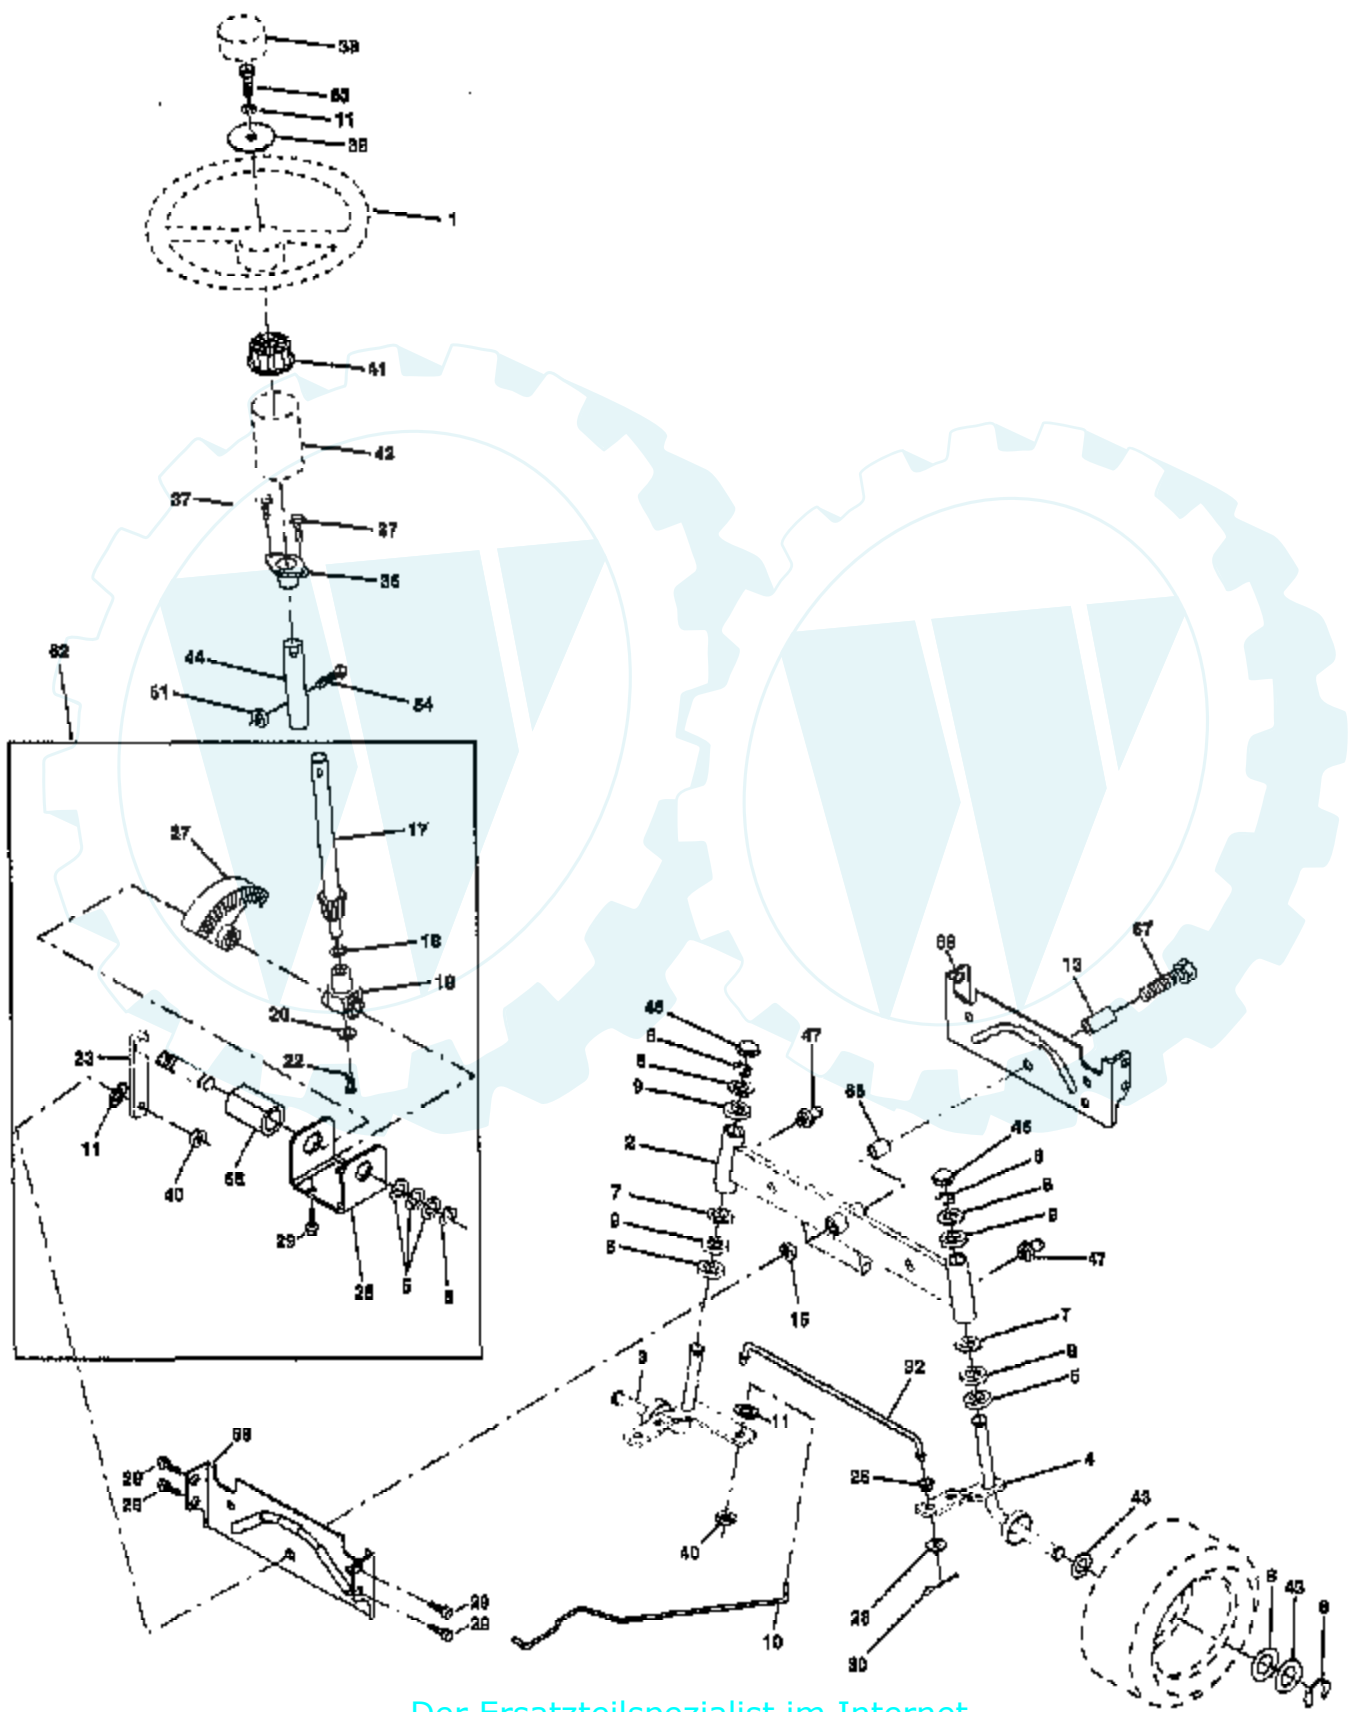

TRACTOR - - MODEL NUMBER 9191A89

STEERING ASSEMBLY

Ref #	Part Number	Qty	Description
1	140044		WHEEL STR AYP BLK
2	154427		AXLE ASM
3	156483		SPINDLE.ASM.LH
4	157473		"SPINDLE ASM,RH"
5	6266H		WASHER .T
6	121748X		WASHER
7	19272016		WASHER
8	12000029		RING
9	3366R		COL. SRTG. BEAR.
10	156438		DRAGLINK-STAMPED
11	10040600		LOCKWASHER
13	154779		BEARING AXLE
15	73901000		"NUT-LOC,FLANGE LT"
17	156546		SHAFT ASM STEERIN
18	57079		THRUST WASHER
19	124035X		SUPPORT.SHAFT
20	126684X		SUB= 532126684
22	71200410		SCREW HEX SOC1/4-
23	127501		SUB= 918127501
25	154406		BRKT-STEERING
26	126847X		BUSHING.DRAGLINK
27	136874		GEAR SECTOR
28	19131416		WASHER
29	17490612		SCREW
30	76020412		COTTER PIN
32	130465		TIE ROD
36	155099		BUSHING.STEERING
37	152927		"SCREW-TT,10-32 FL"
38	140045		CAP STEER AYP
39	19133808		WASHER T
40	7810H		GRIPCO NUT
41	100711L		ADAPTER LT
42	145054		BOOT.STEER.PL
43			CHECK WITH SUPPLIER
44	153720		EXT SHAFT STEERIN
46	121232X		CAP
47	6855M		ZERK M
51	73800500		NUT
54	74780520		BOLT
62	156594		KIT STEERING ASM
63	74780616		BOLT
65	154780		SPACER AXLE
66	154404		"BEARING-ARM,PITMA"
67	74781044		BOLT
68	154429		BRACE AXLE