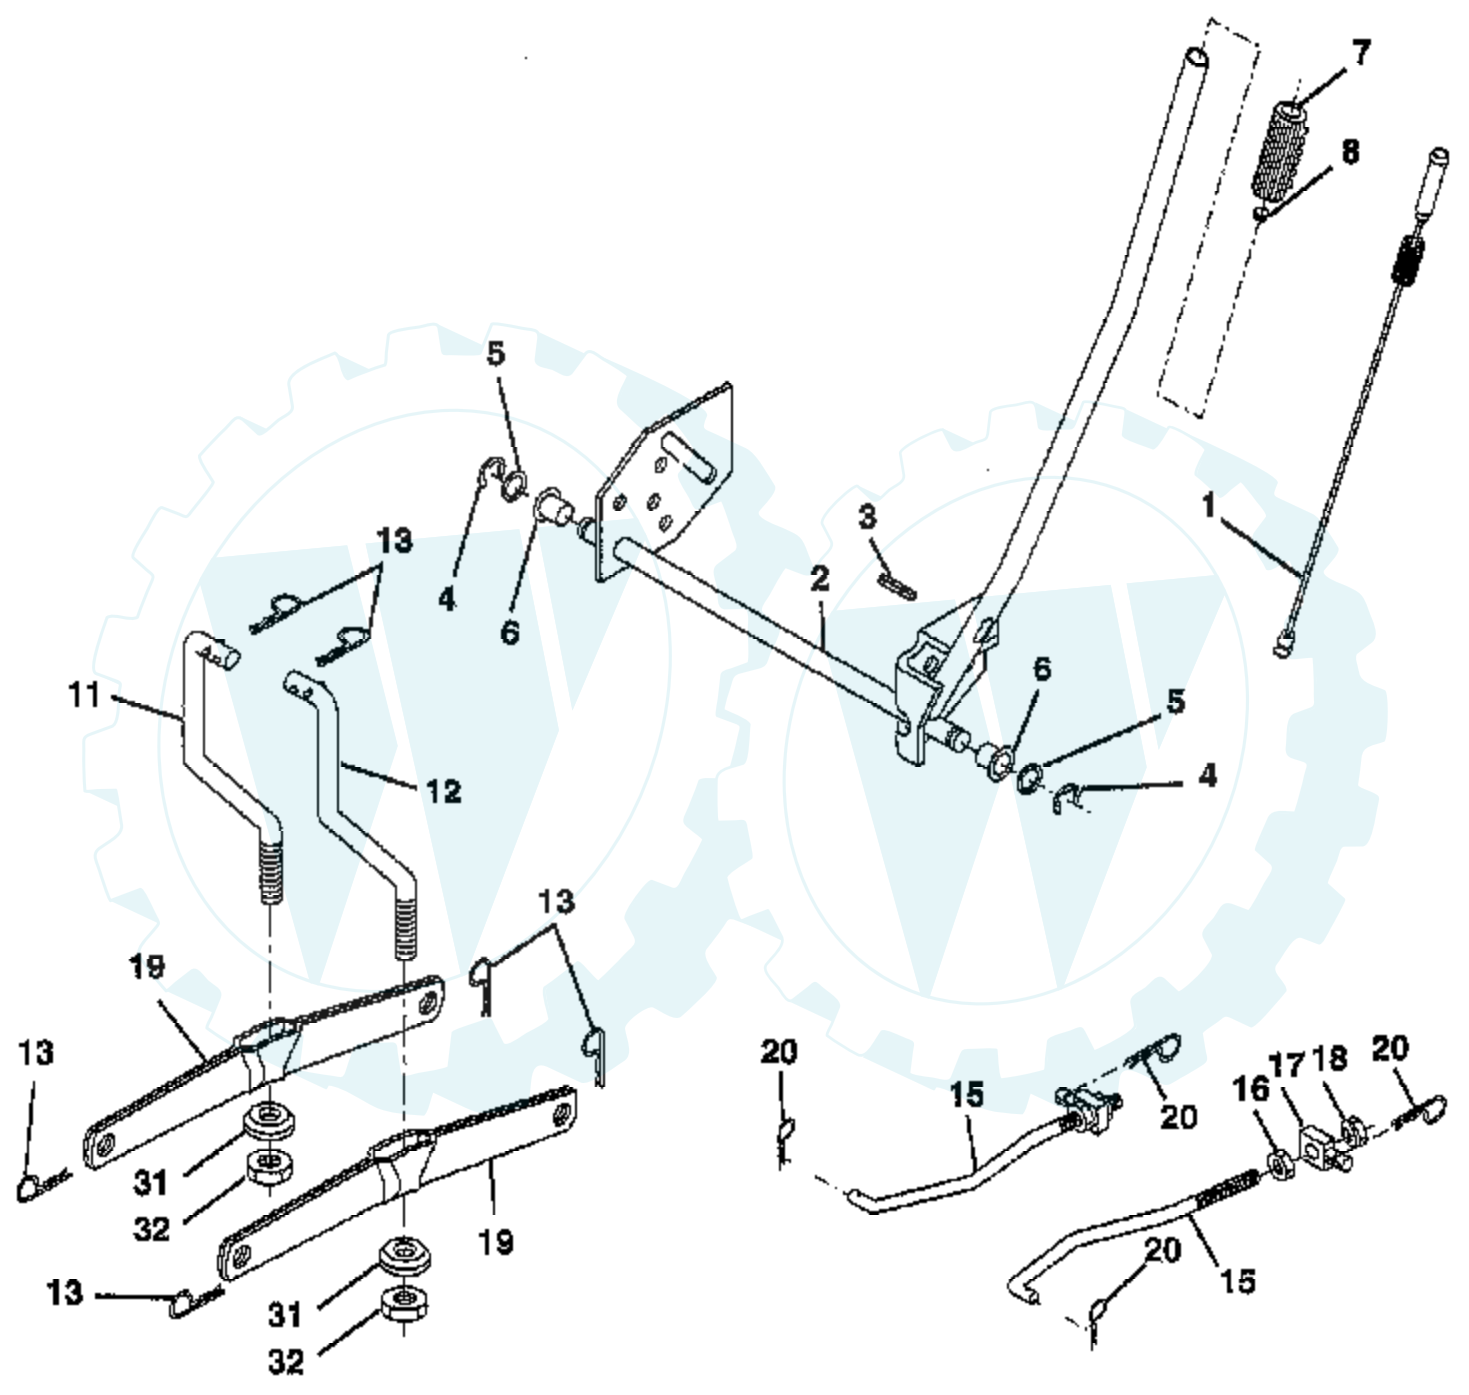

TRACTOR -- MODEL NUMBER 9191A89

LIFT

Ref #	Part Number	Qty	Description
1	159460		WIRE ASM W.SPRING
2	159471		"SHAFT ASM LIFT,RH"
3	105767X		PIN-GROOVE LT
4	12000002		SUB= 2225J
5	19211621		WASHER
6	120183X		NYLON BEARING
7	109413X		GRIP
8	124526X		SUB= 125925X
11	139865		SUB= 918139865
12	139866		SUB= 151140
13	4939M		SUB= 85902
15	127218		LINK.FRONT
16	73350800		NUT
17	130171		TRUNION
18	73800800		NUT.LK.W/WSH.1/2.
19	139868		ARM SUSP REAR
20	3146R		RETAINER.SPRING
31	140302		BEARING PVT LH
32	73540600		NUT.CROWNLOCK.3/8