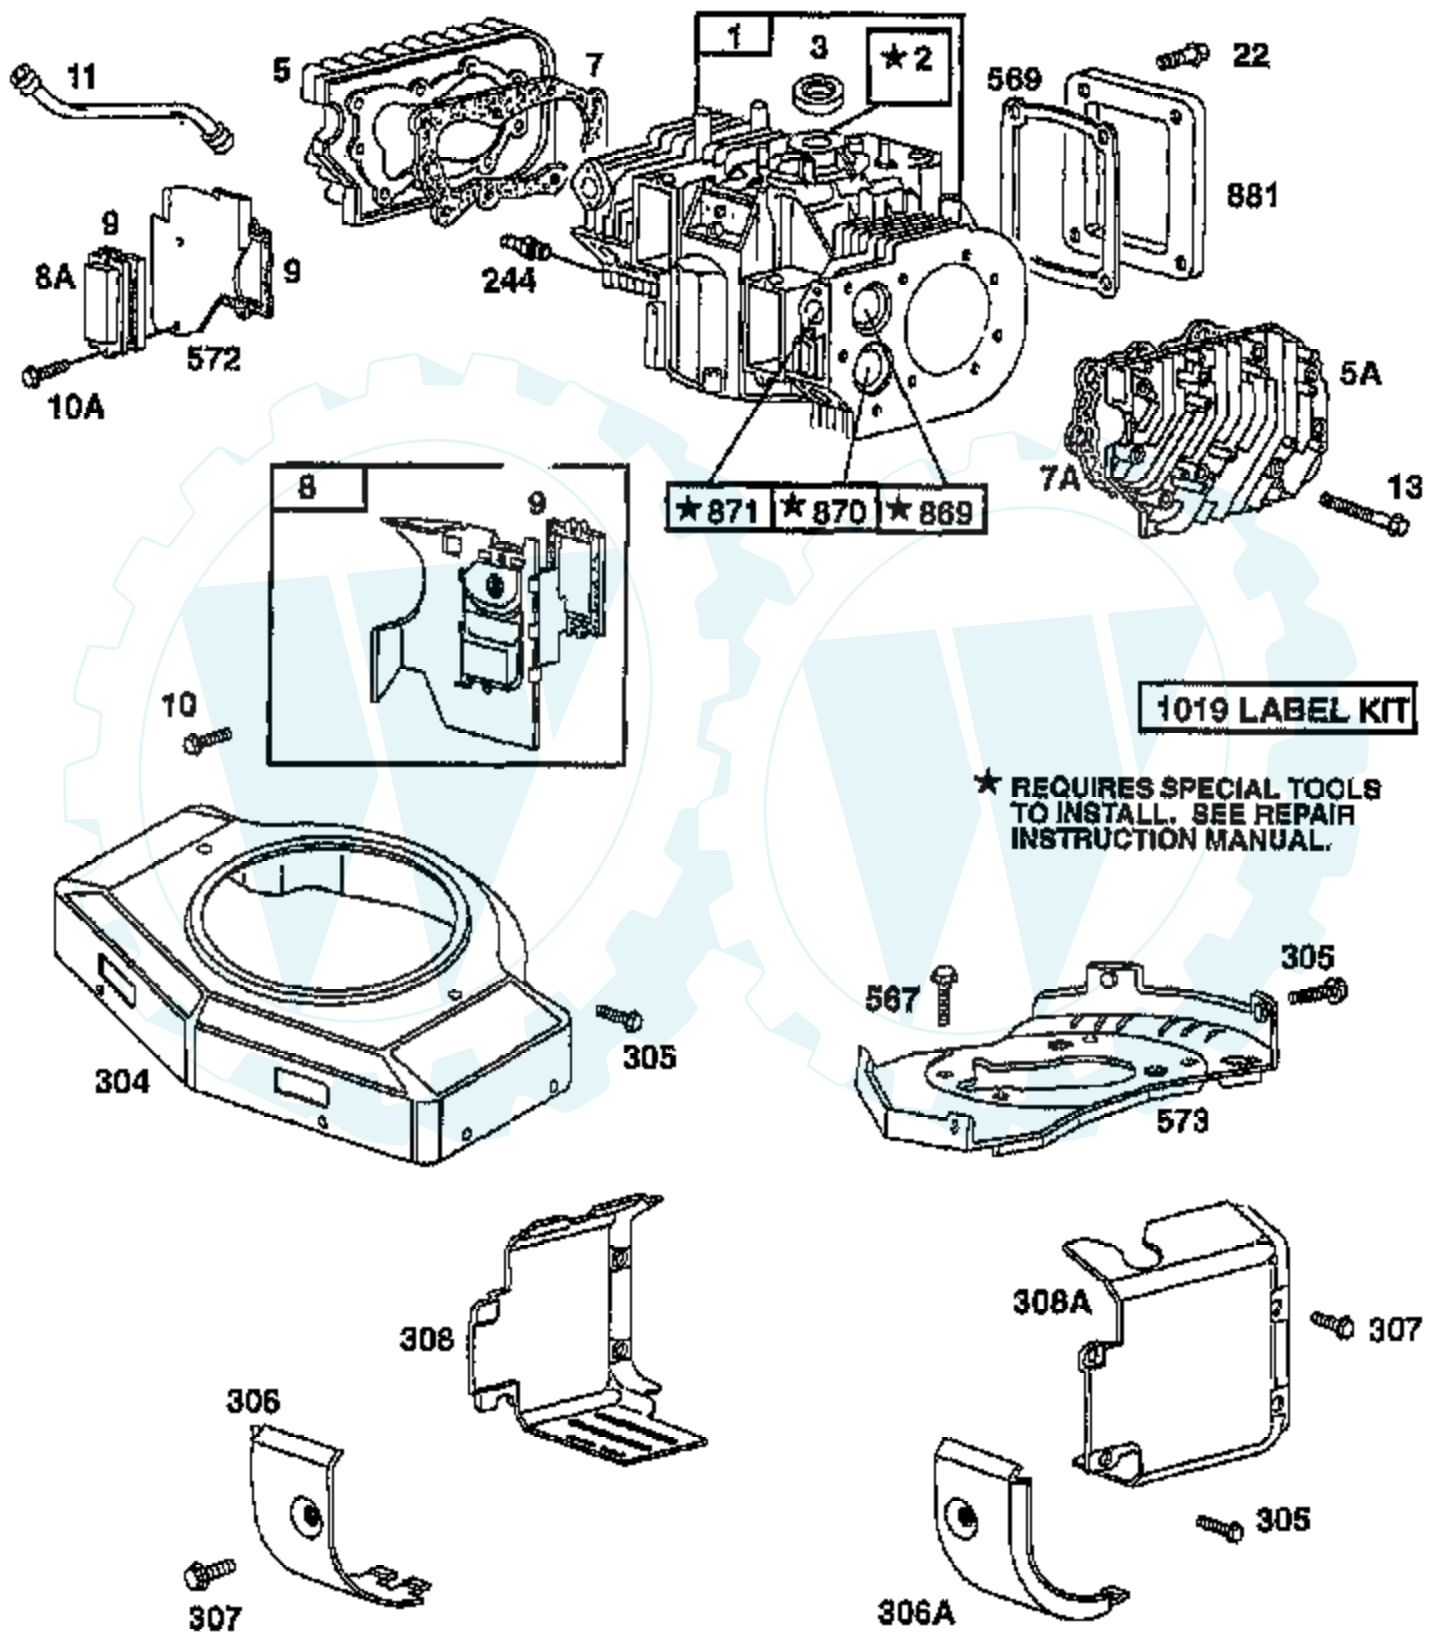

TRACTOR - - MODEL NUMBER 9191A89

BRIGGS & STRATTON ENGINE - MODEL NUMBER 42E707, TYPE NUMBER 2631-E1

Ref #	Part Number	Qty	Description
1	497074		CYLINDER ASSEMBLY
2	399265		P/N CONFLICT - CHECK WITH SUPPLIER
3	391086		SEAL, OIL
4	493304		BASE ASSEMBLY, CRANKCASE
5	493457		HEAD, CYLINDER #1
5A	493458		HEAD CYLINDER #2
7	271867		GASKET, CYLINDER HEAD #1
7A	271868		GASKET, CYLINDER HEAD #2
8	495754		BREATHER ASSEMBLY #1
8A	222892		COVER, BREATHER CYLINDER #2
9	27803		GASKET, VALVE COVER
10	94382		SCREW, SEMS
10A	94830		SCREW, SEMS
11	280225		TUBE, BREATHER
12	273208		GASKET, CRANKCASE, .015" THICK
12	271188		GASKET, CRANKCASE COVER,.005"
12	271189		GASKET, CRANKCASE COVER,.009"
13	94565		SCREW, CYLINDER HEAD
15	94239		PLUG, OIL DRAIN
16	394028		CRANKSHAFT
16	94196		KEY, TIMING GEAR
19	399264		BUSHING
20	291675		SEAL, OIL
22	94724		SCREW
23	491180		FLYWHEEL & RING GEAR ASSY, MAGNETO
24	222698		KEY, FLYWHEEL
25	498584		PISTON ASSEMBLY STANDARD SIZE
25	498585		PISTON ASSEMBLY .010" OVERSIZE
25	498586		PISTON ASSEMBLY .020" OVERSIZE
25	498587		PISTON ASSEMBLY .030" OVERSIZE
26	394959		RING SET, PISTON, STANDARD SIZE
26	394960		RING SET, PISTON,.010" OVERSIZE
26	394961		RING SET, PISTON,.020" OVERSIZE
26	394962		RING SET, PISTON,.030" OVERSIZE
27	263129		LOCK, PISTON PIN
28	498319		PIN, PISTON, STD SIZE
28	391286		PIN ASSEMBLY, PISTON .005" OVER
29	394306		ROD ASSEMBLY, CONNECTING
29	397158		ROD ASSEMBLY, CONNECTING
32	94671		SCREW, CONNECTING ROD
33	390420		VALVE, EXHAUST
34	261528		VALVE, INTAKE
35	65906		SPRING, INTAKE VALVE
36	26828		SPRING, EXHAUST VALVE
40	221596		RETAINER, INTAKE VALVE
41	292260		RETAINER, EXHAUST VALVE
42	494553		KEEPER VALVE
45	261368		TAPPET, VALVE
46	214484		GEAR, CAM
50	213290		MANIFOLD, INTAKE
51	271412		GASKET, CARBURETOR & INTAKE ELBOE
51A	281412		SPACER, CARBURETOR
52	270884		GASKET, INTAKE MANIFOLD MOUNTING
53	93970		SCREW, SEMS, CARBURETOR MOUNTING
54	93208		SCREW, SEMS INTAKE MANIFOLDING MOUNTING
75	222511		WASHER SPRING
78	95039		SCREW HEX
91	499281		BODY ASSEMBLY, UPPER