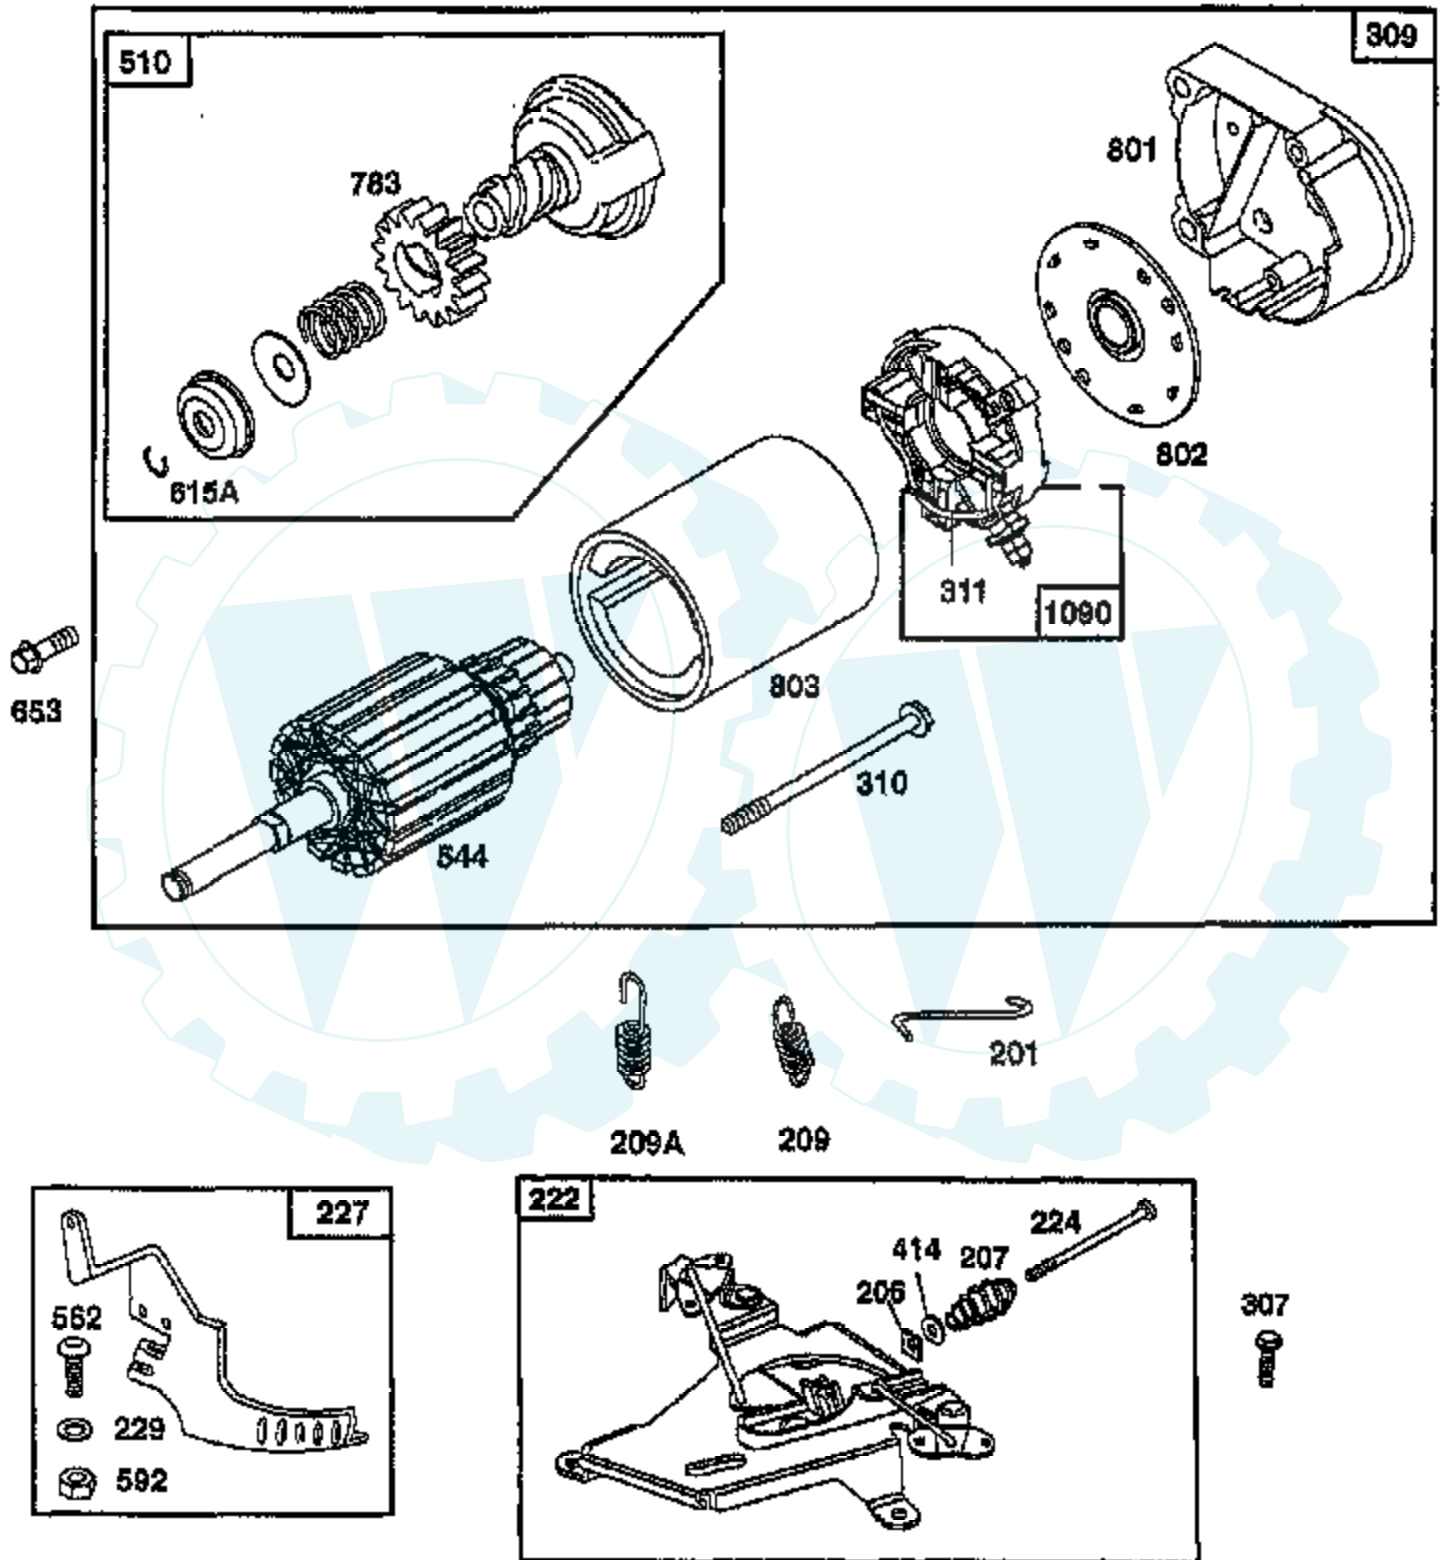

TRACTOR - - MODEL NUMBER 9191A89

BRIGGS & STRATTON ENGINE - MODEL NUMBER 42E707, TYPE NUMBER 2631-E1

Ref #	Part Number	Qty	Description
1	497074		CYLINDER ASSEMBLY
2	399265		P/N CONFLICT - CHECK WITH SUPPLIER
3	391086		SEAL, OIL
4	493304		BASE ASSEMBLY, CRANKCASE
5	493457		HEAD, CYLINDER #1
5A	493458		HEAD CYLINDER #2
7	271867		GASKET, CYLINDER HEAD #1
7A	271868		GASKET, CYLINDER HEAD #2
8	495754		BREATHER ASSEMBLY #1
8A	222892		COVER, BREATHER CYLINDER #2
9	27803		GASKET, VALVE COVER
10	94382		SCREW, SEMS
10A	94830		SCREW, SEMS
11	280225		TUBE, BREATHER
12	273208		GASKET, CRANKCASE, .015" THICK
12	271188		GASKET, CRANKCASE COVER,.005"
12	271189		GASKET, CRANKCASE COVER,.009"
13	94565		SCREW, CYLINDER HEAD
15	94239		PLUG, OIL DRAIN
16	394028		CRANKSHAFT
16	94196		KEY, TIMING GEAR
19	399264		BUSHING
20	291675		SEAL, OIL
22	94724		SCREW
23	491180		FLYWHEEL & RING GEAR ASSY, MAGNETO
24	222698		KEY, FLYWHEEL
25	498584		PISTON ASSEMBLY STANDARD SIZE
25	498585		PISTON ASSEMBLY .010" OVERSIZE
25	498586		PISTON ASSEMBLY .020" OVERSIZE
25	498587		PISTON ASSEMBLY .030" OVERSIZE
26	394959		RING SET, PISTON, STANDARD SIZE
26	394960		RING SET, PISTON,.010" OVERSIZE
26	394961		RING SET, PISTON,.020" OVERSIZE
26	394962		RING SET, PISTON,.030" OVERSIZE
27	263129		LOCK, PISTON PIN
28	498319		PIN, PISTON, STD SIZE
28	391286		PIN ASSEMBLY, PISTON .005" OVER
29	394306		ROD ASSEMBLY, CONNECTING
29	397158		ROD ASSEMBLY, CONNECTING
32	94671		SCREW, CONNECTING ROD
33	390420		VALVE, EXHAUST
34	261528		VALVE, INTAKE
35	65906		SPRING, INTAKE VALVE
36	26828		SPRING, EXHAUST VALVE
40	221596		RETAINER, INTAKE VALVE
41	292260		RETAINER, EXHAUST VALVE
42	494553		KEEPER VALVE
45	261368		TAPPET, VALVE
46	214484		GEAR, CAM
50	213290		MANIFOLD, INTAKE
51	271412		GASKET, CARBURETOR & INTAKE ELBOE
51A	281412		SPACER, CARBURETOR
52	270884		GASKET, INTAKE MANIFOLD MOUNTING
53	93970		SCREW, SEMS, CARBURETOR MOUNTING
54	93208		SCREW, SEMS INTAKE MANIFOLDING MOUNTING
75	222511		WASHER SPRING
78	95039		SCREW HEX
91	499281		BODY ASSEMBLY, UPPER