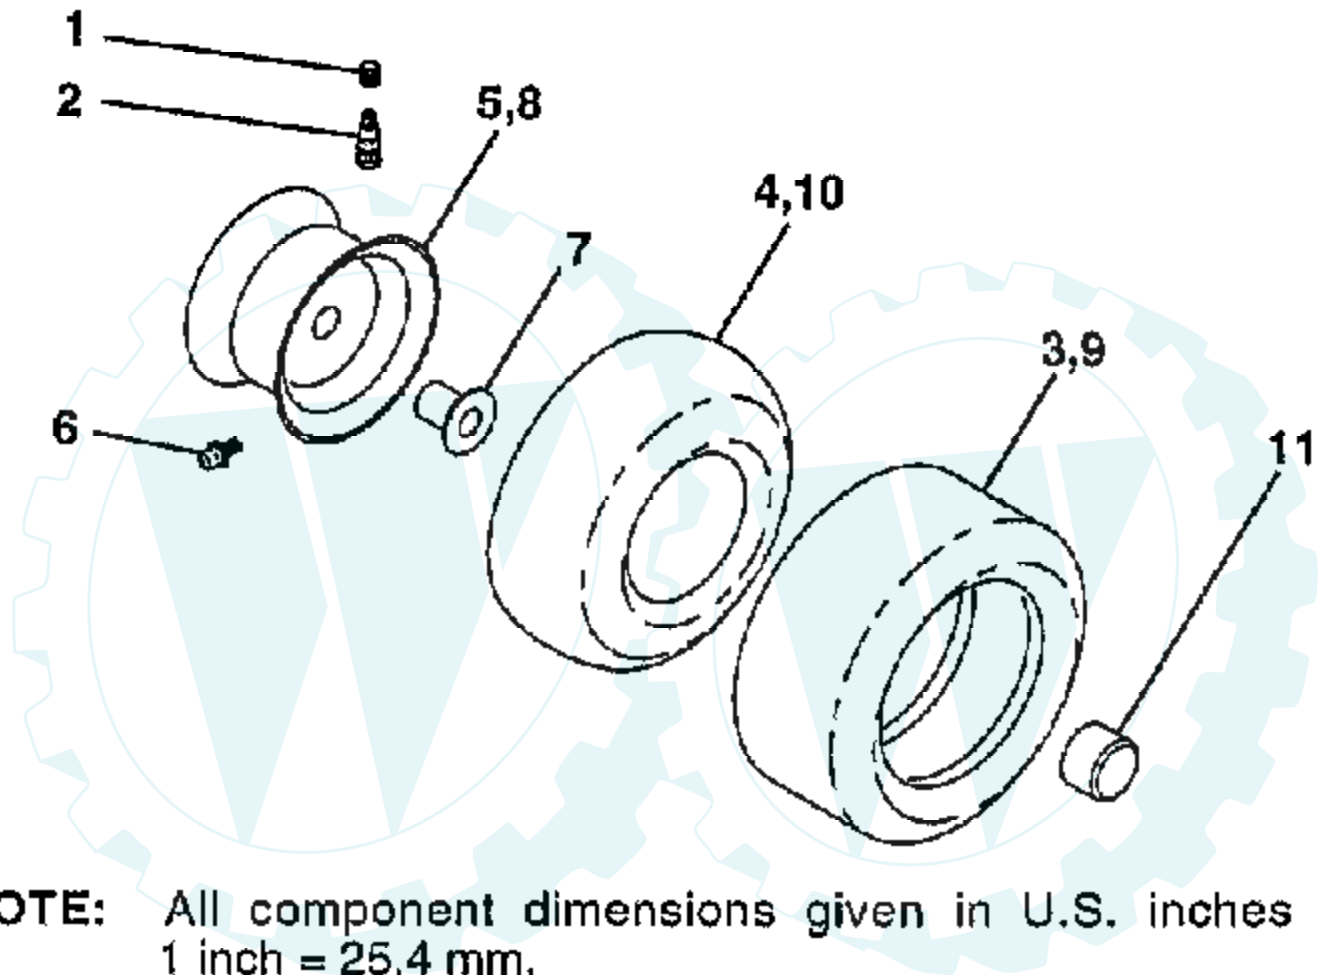

TRACTOR - - MODEL NUMBER 919A89

WHEELS & TIRES

NOTE: All component dimensions given in U.S. inches
1 inch = 25.4 mm.

Ref #	Part Number	Qty	Description
1	59192		VALVE CAP
2	65139		VALVE STEM LT
3	106222X		SUB= 122073X
4	59904		TUBE.5.3/4.5/6
5	106732X427		"RIM ASM 6"" FRT"
6	278H		FITTING LT
7	9040H		"FLANGE, BEARING"
8	106108X427		"RIM AS 8"" REAR"
9	138468		TIRE.20X8-8
10	7152J		TUBE.18X9.5-8
11	104757X		HUB CAP
	144334		SEALANT.TIRE 10 OZ. TUBE