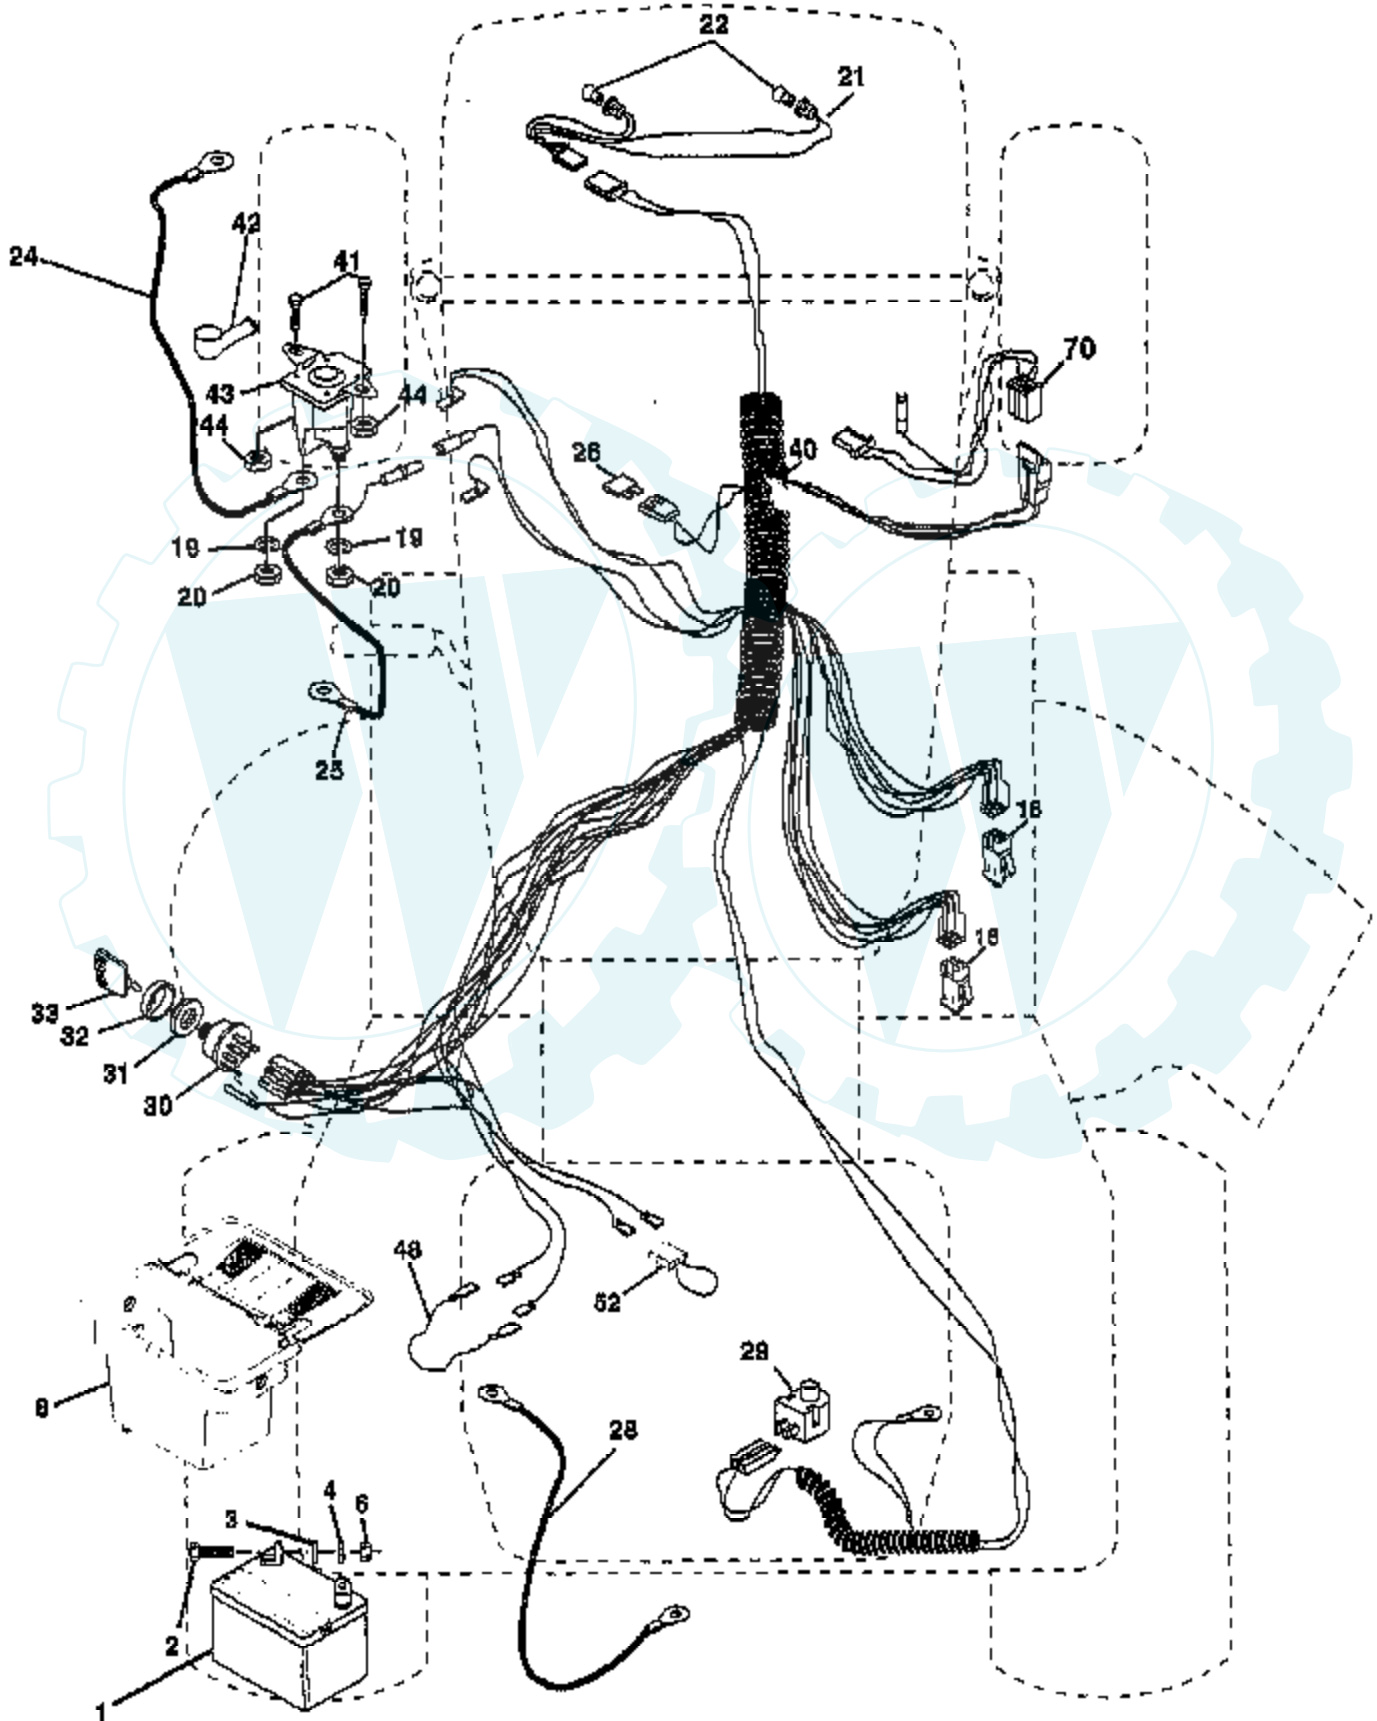

TRACTOR -- MODEL NUMBER 9191A89

ELECTRICAL

Ref #	Part Number	Qty	Description
1	144925		SUB= 123899X
2			CHECK WITH SUPPLIER
3	19091016		WASHER
4	10040400		LOCKWASHER
6	73220400		SUB= 50675
8	156417		"CASE,BATTERY.MECH"
16	153664		SWITCH INTERLOCK
19	10090400		SUB= 10040400
20	73350400		NUT
21	136850		"HARNES,LIGHT SOC"
22	4152J		HEADLAMP BULB
24	4799J		"CABLE T, BATTERY"
25	146147		CABLE.BTRY.6GA.RD
26	108824X		FUSE HYT
28	4207J		CABLE T
29	121305X		SWITCH SEAT
30	140301		SWITCH IGN 4POS
31	124211X		NUT IGNITION
32	141226		COVER KEY SWITCH
33	122147X		KEY
40	156442		HARNES-IGNITION
41	71110408		BOLT HXHD FIN
42	131563		SUB= 154336
43	145673		SUB= 146154
44	73640400		NUT HXKEP 1/4X20
48	140844		ADAPTER AMMETER
52	141940		PROTECTION LOOP
70	140413		HARNES ENG DUAL