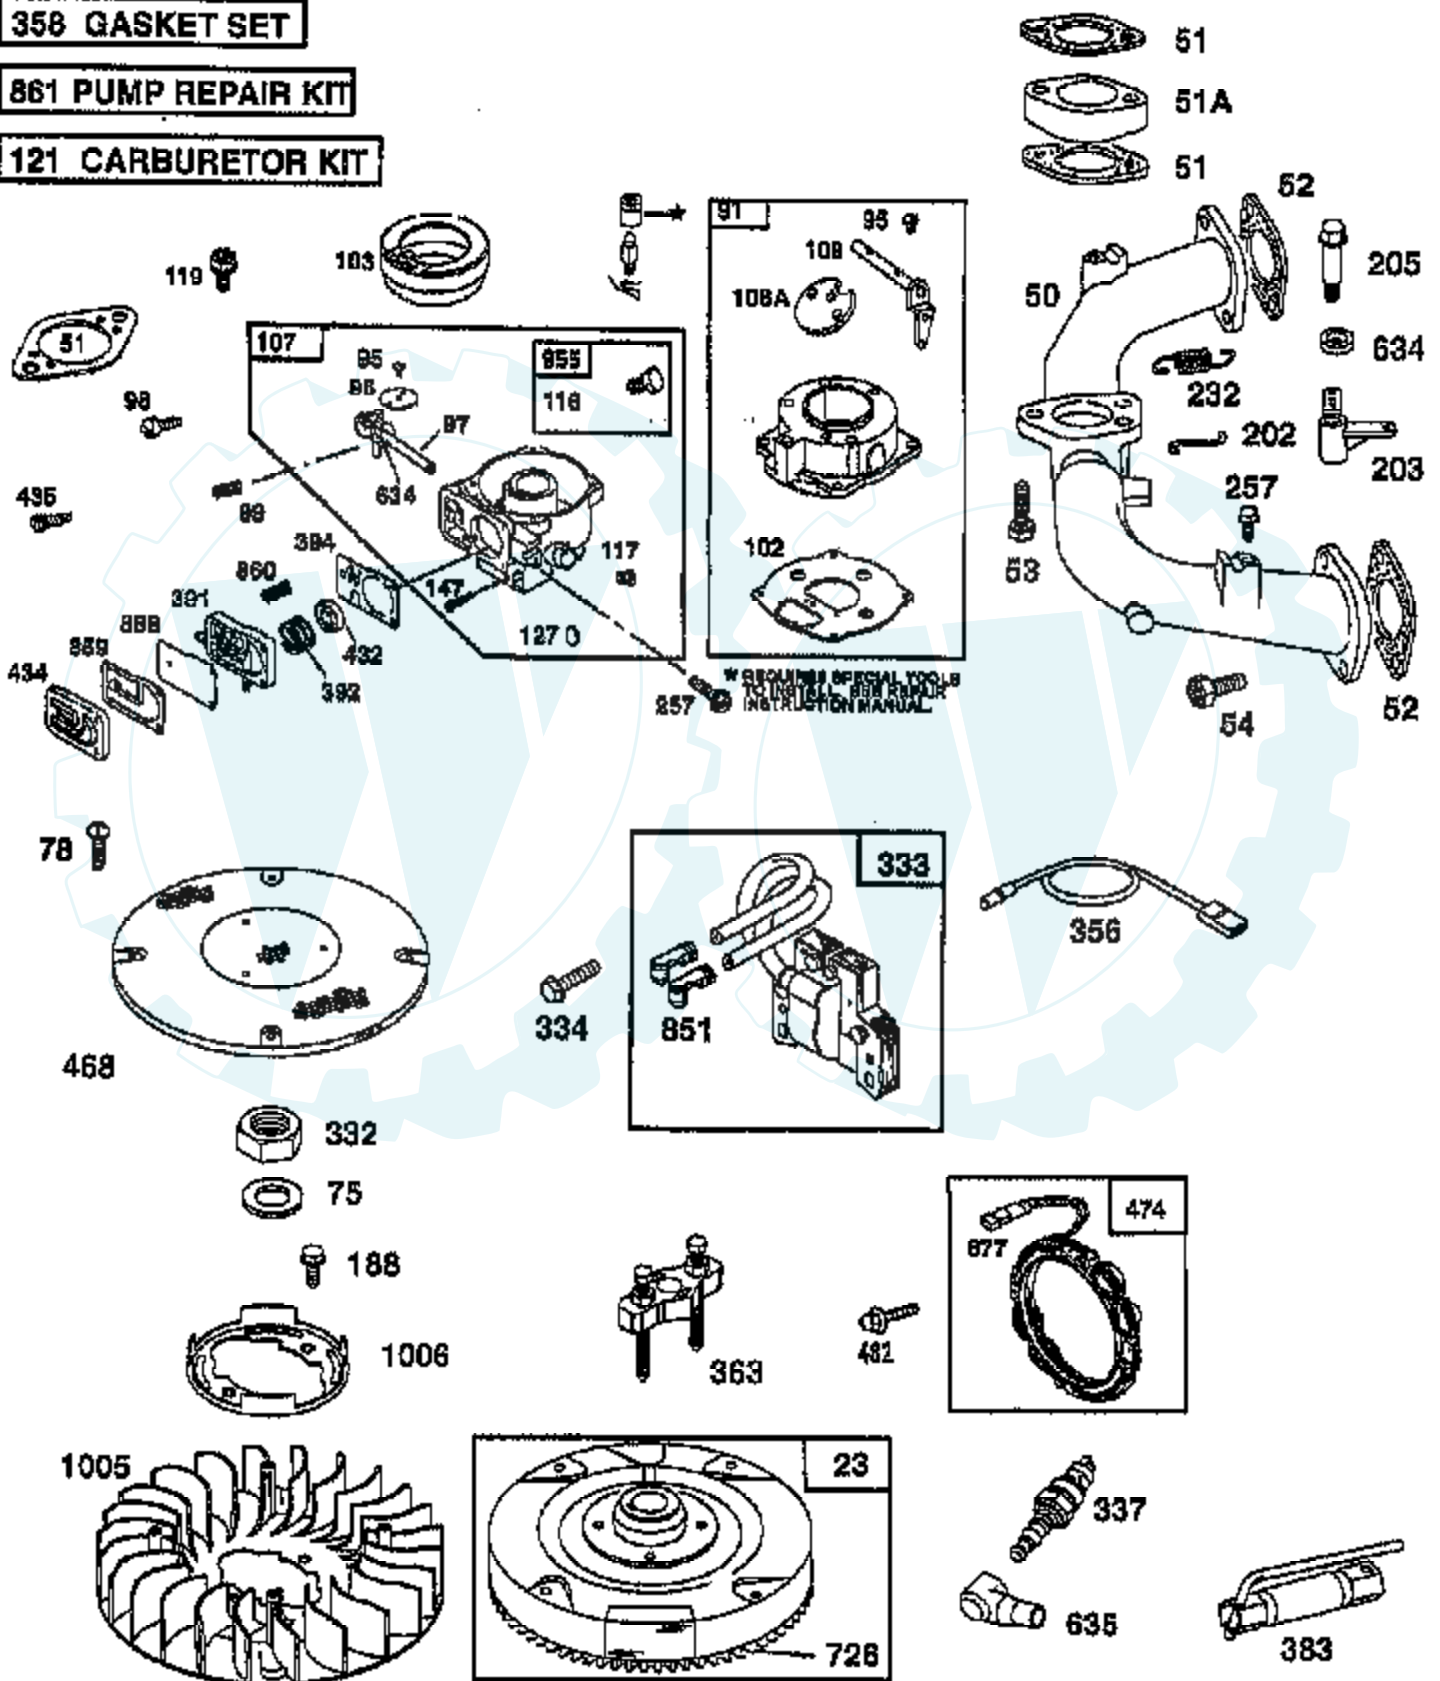

TRACTOR -- MODEL NUMBER 9191A89

BRIGGS & STRATTON ENGINE - MODEL NUMBER 42E707, TYPE NUMBER 2631-E1

358 GASKET SET

861 PUMP REPAIR KIT

121 CARBURETOR KIT

Ref #	Part Number	Qty	Description
1	497074		CYLINDER ASSEMBLY
2	399265		P/N CONFLICT - CHECK WITH SUPPLIER
3	391086		SEAL, OIL
4	493304		BASE ASSEMBLY, CRANKCASE
5	493457		HEAD, CYLINDER #1
5A	493458		HEAD CYLINDER #2
7	271867		GASKET, CYLINDER HEAD #1
7A	271868		GASKET, CYLINDER HEAD #2
8	495754		BREATHER ASSEMBLY #1
8A	222892		COVER, BREATHER CYLINDER #2
9	27803		GASKET, VALVE COVER
10	94382		SCREW, SEMS
10A	94830		SCREW, SEMS
11	280225		TUBE, BREATHER
12	273208		GASKET, CRANKCASE, .015" THICK
12	271188		GASKET, CRANKCASE COVER,.005"
12	271189		GASKET, CRANKCASE COVER,.009"
13	94565		SCREW, CYLINDER HEAD
15	94239		PLUG, OIL DRAIN
16	394028		CRANKSHAFT
16	94196		KEY, TIMING GEAR
19	399264		BUSHING
20	291675		SEAL, OIL
22	94724		SCREW
23	491180		FLYWHEEL & RING GEAR ASSY, MAGNETO
24	222698		KEY, FLYWHEEL
25	498584		PISTON ASSEMBLY STANDARD SIZE
25	498585		PISTON ASSEMBLY .010" OVERSIZE
25	498586		PISTON ASSEMBLY .020" OVERSIZE
25	498587		PISTON ASSEMBLY .030" OVERSIZE
26	394959		RING SET, PISTON, STANDARD SIZE
26	394960		RING SET, PISTON,.010" OVERSIZE
26	394961		RING SET, PISTON,.020" OVERSIZE
26	394962		RING SET, PISTON,.030" OVERSIZE
27	263129		LOCK, PISTON PIN
28	498319		PIN, PISTON, STD SIZE
28	391286		PIN ASSEMBLY, PISTON .005" OVER
29	394306		ROD ASSEMBLY, CONNECTING
29	397158		ROD ASSEMBLY, CONNECTING
32	94671		SCREW, CONNECTING ROD
33	390420		VALVE, EXHAUST
34	261528		VALVE, INTAKE
35	65906		SPRING, INTAKE VALVE
36	26828		SPRING, EXHAUST VALVE
40	221596		RETAINER, INTAKE VALVE
41	292260		RETAINER, EXHAUST VALVE
42	494553		KEEPER VALVE
45	261368		TAPPET, VALVE
46	214484		GEAR, CAM
50	213290		MANIFOLD, INTAKE
51	271412		GASKET, CARBURETOR & INTAKE ELBOE
51A	281412		SPACER, CARBURETOR
52	270884		GASKET, INTAKE MANIFOLD MOUNTING
53	93970		SCREW, SEMS, CARBURETOR MOUNTING
54	93208		SCREW, SEMS INTAKE MANIFOLDING MOUNTING
75	222511		WASHER SPRING
78	95039		SCREW HEX
91	499281		BODY ASSEMBLY, UPPER