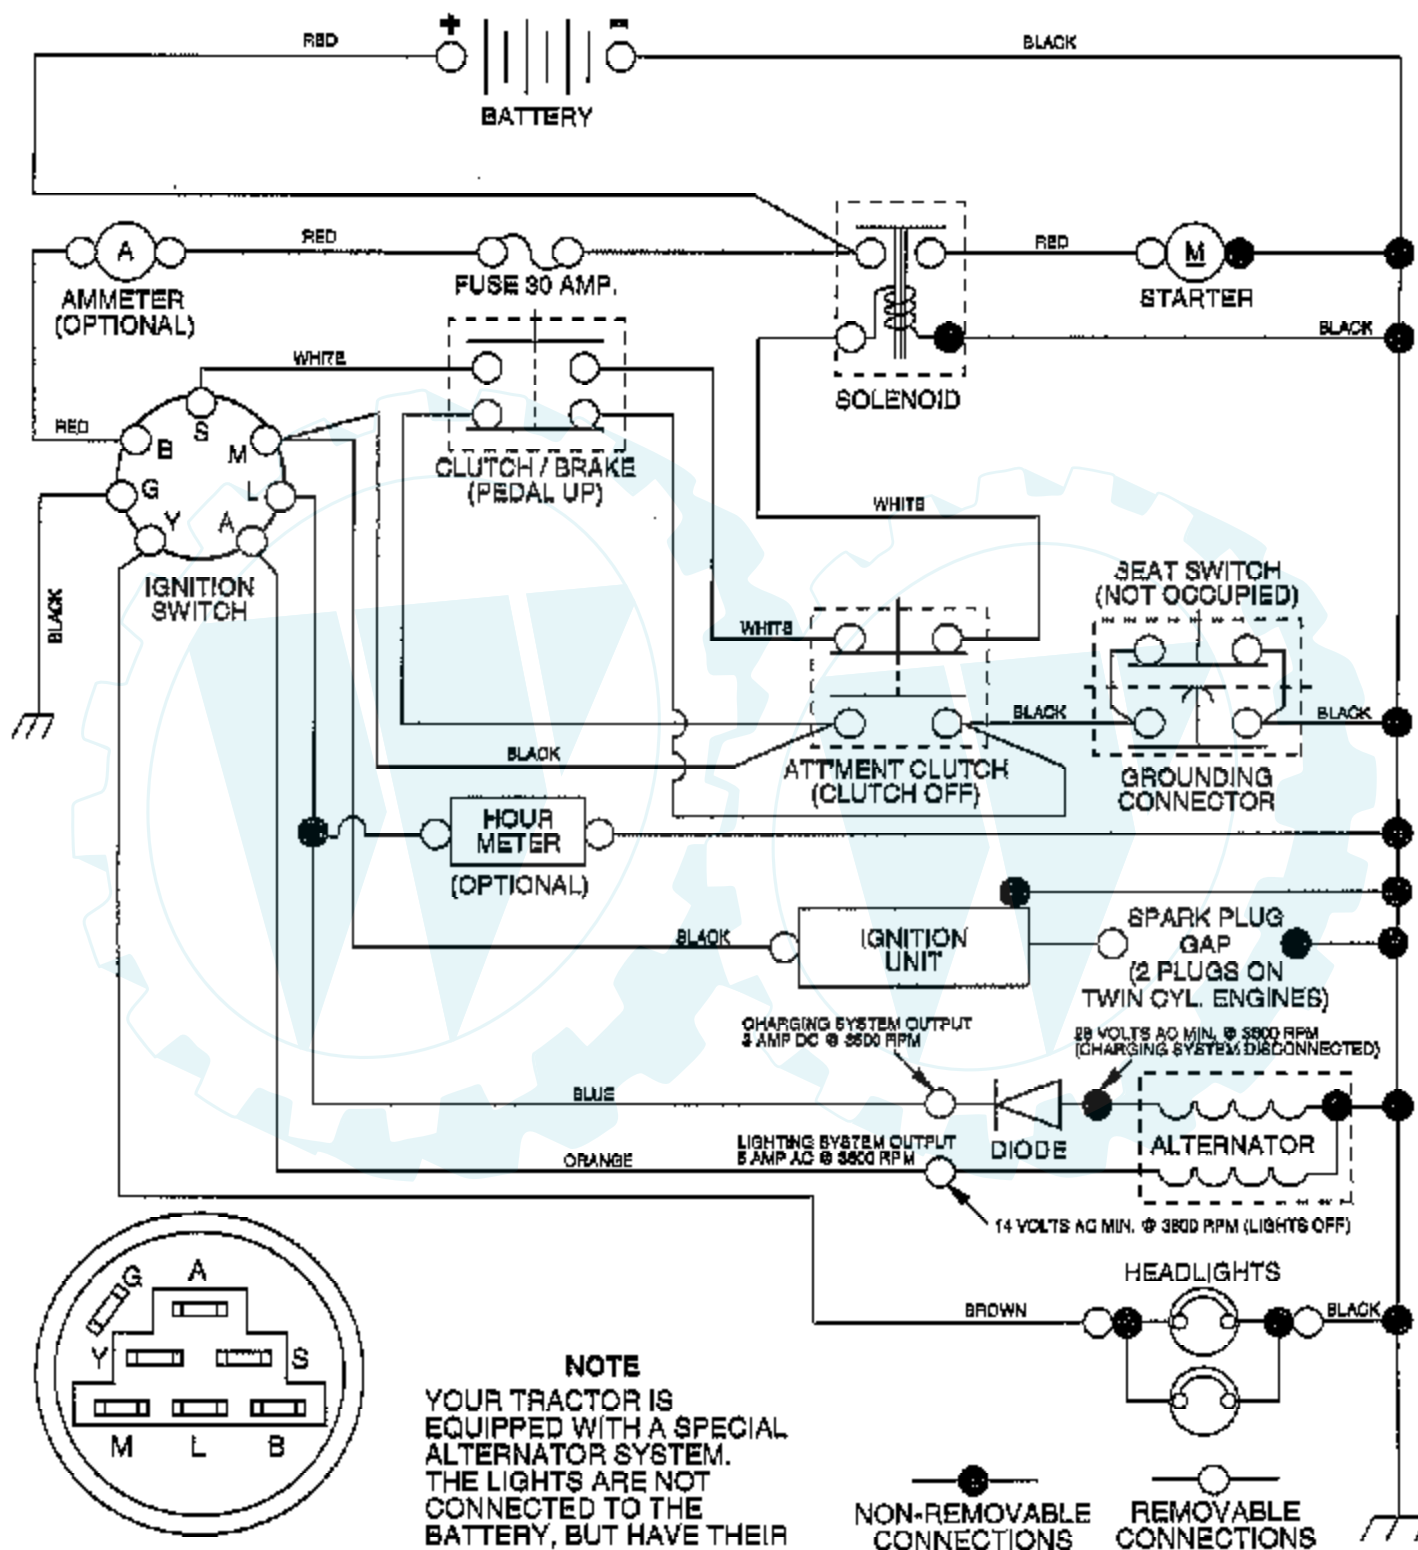

TRACTOR - - MODEL NUMBER 9191A89

SCHEMATIC

IGNITION SWITCH

POSITION	CIRCUIT	"MAKE"
OFF	G + M + L	NONE
RUN/LIGHT	B + L	A + Y
RUN	B + L	NONE
START	B + L + S	NONE

NOTE
YOUR TRACTOR IS EQUIPPED WITH A SPECIAL ALTERNATOR SYSTEM. THE LIGHTS ARE NOT CONNECTED TO THE BATTERY, BUT HAVE THEIR OWN ELECTRICAL SOURCE. BECAUSE OF THIS, THE BRIGHTNESS OF THE LIGHTS WILL CHANGE WITH ENGINE SPEED. AT IDLE THE LIGHTS WILL DIM. AS THE ENGINE IS SPEEDED UP, THE LIGHTS WILL BECOME THEIR BRIGHTEST.

WIRING INSULATED CLIPS
NOTE: IF WIRING INSULATED CLIPS WERE REMOVED FOR SERVICING OF UNIT, THEY SHOULD BE REPLACED TO PROPERLY SECURE YOUR WIRING.