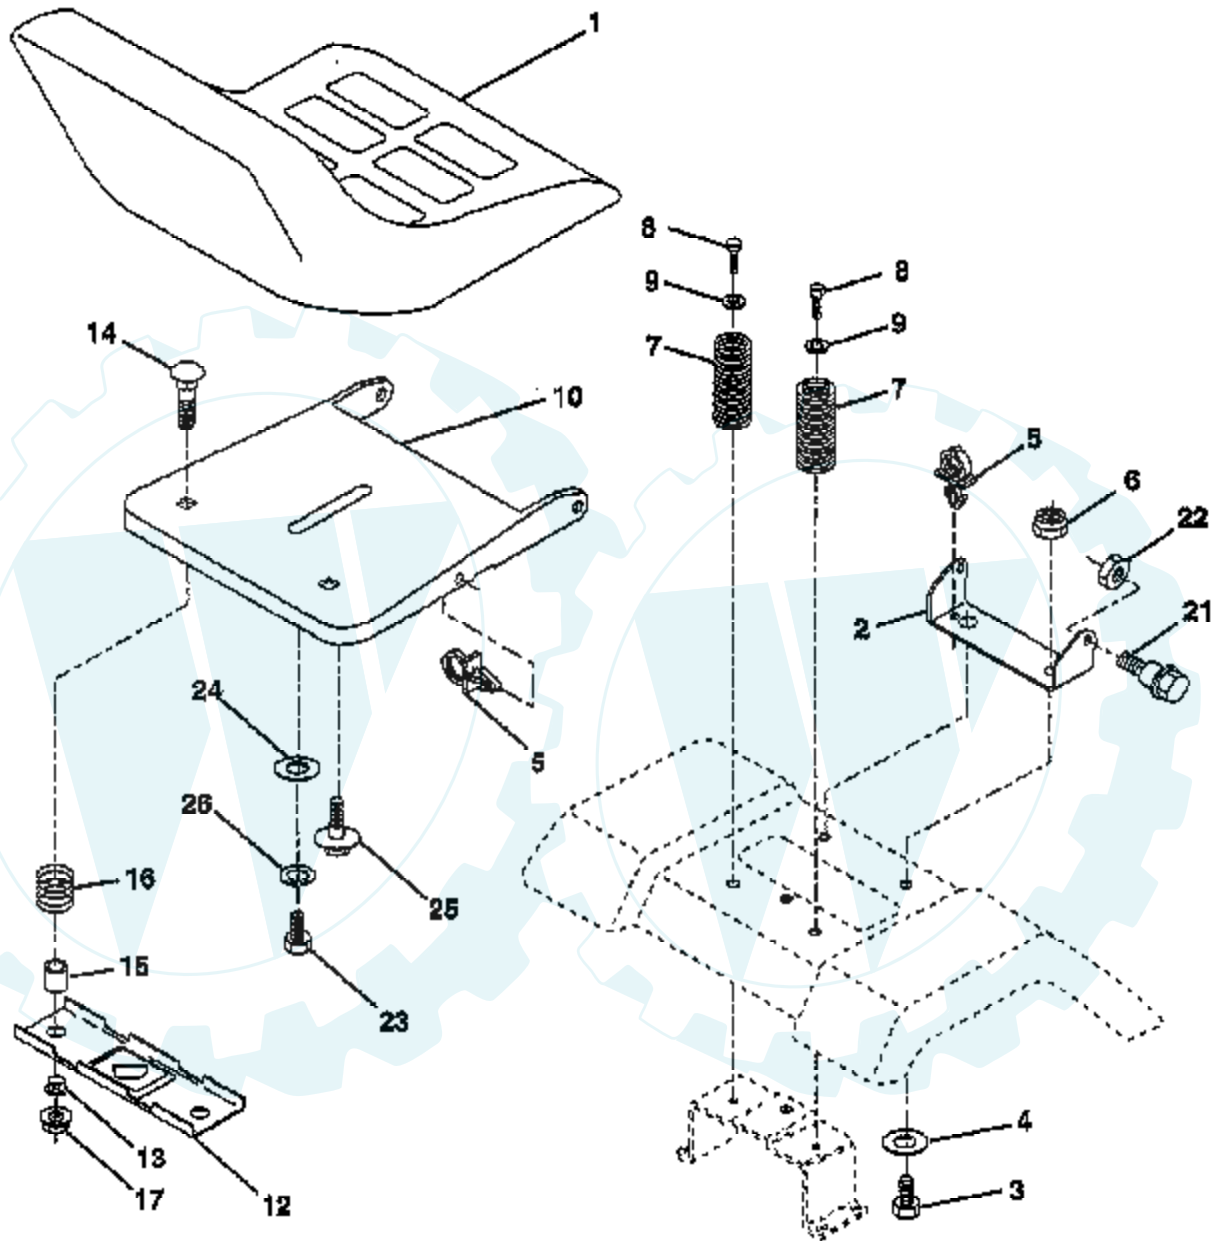

TRACTOR - - MODEL NUMBER 9191A89

SCHEMATIC

IGNITION SWITCH

POSITION	CIRCUIT	"MAKE"
OFF	G + M + L	NONE
RUN/LIGHT	B + L	A + Y
RUN	B + L	NONE
START	B + L + S	NONE

NOTE
YOUR TRACTOR IS EQUIPPED WITH A SPECIAL ALTERNATOR SYSTEM. THE LIGHTS ARE NOT CONNECTED TO THE BATTERY, BUT HAVE THEIR OWN ELECTRICAL SOURCE. BECAUSE OF THIS, THE BRIGHTNESS OF THE LIGHTS WILL CHANGE WITH ENGINE SPEED. AT IDLE THE LIGHTS WILL DIM. AS THE ENGINE IS SPEEDED UP, THE LIGHTS WILL BECOME THEIR BRIGHTEST.

WIRING INSULATED CLIPS
NOTE: IF WIRING INSULATED CLIPS WERE REMOVED FOR SERVICING OF UNIT, THEY SHOULD BE REPLACED TO PROPERLY SECURE YOUR WIRING.

TRACTOR -- MODEL NUMBER 9191A89

SEAT ASSEMBLY

NOTE: All component dimensions given in U.S. inches
1 inch = 25.4 mm.