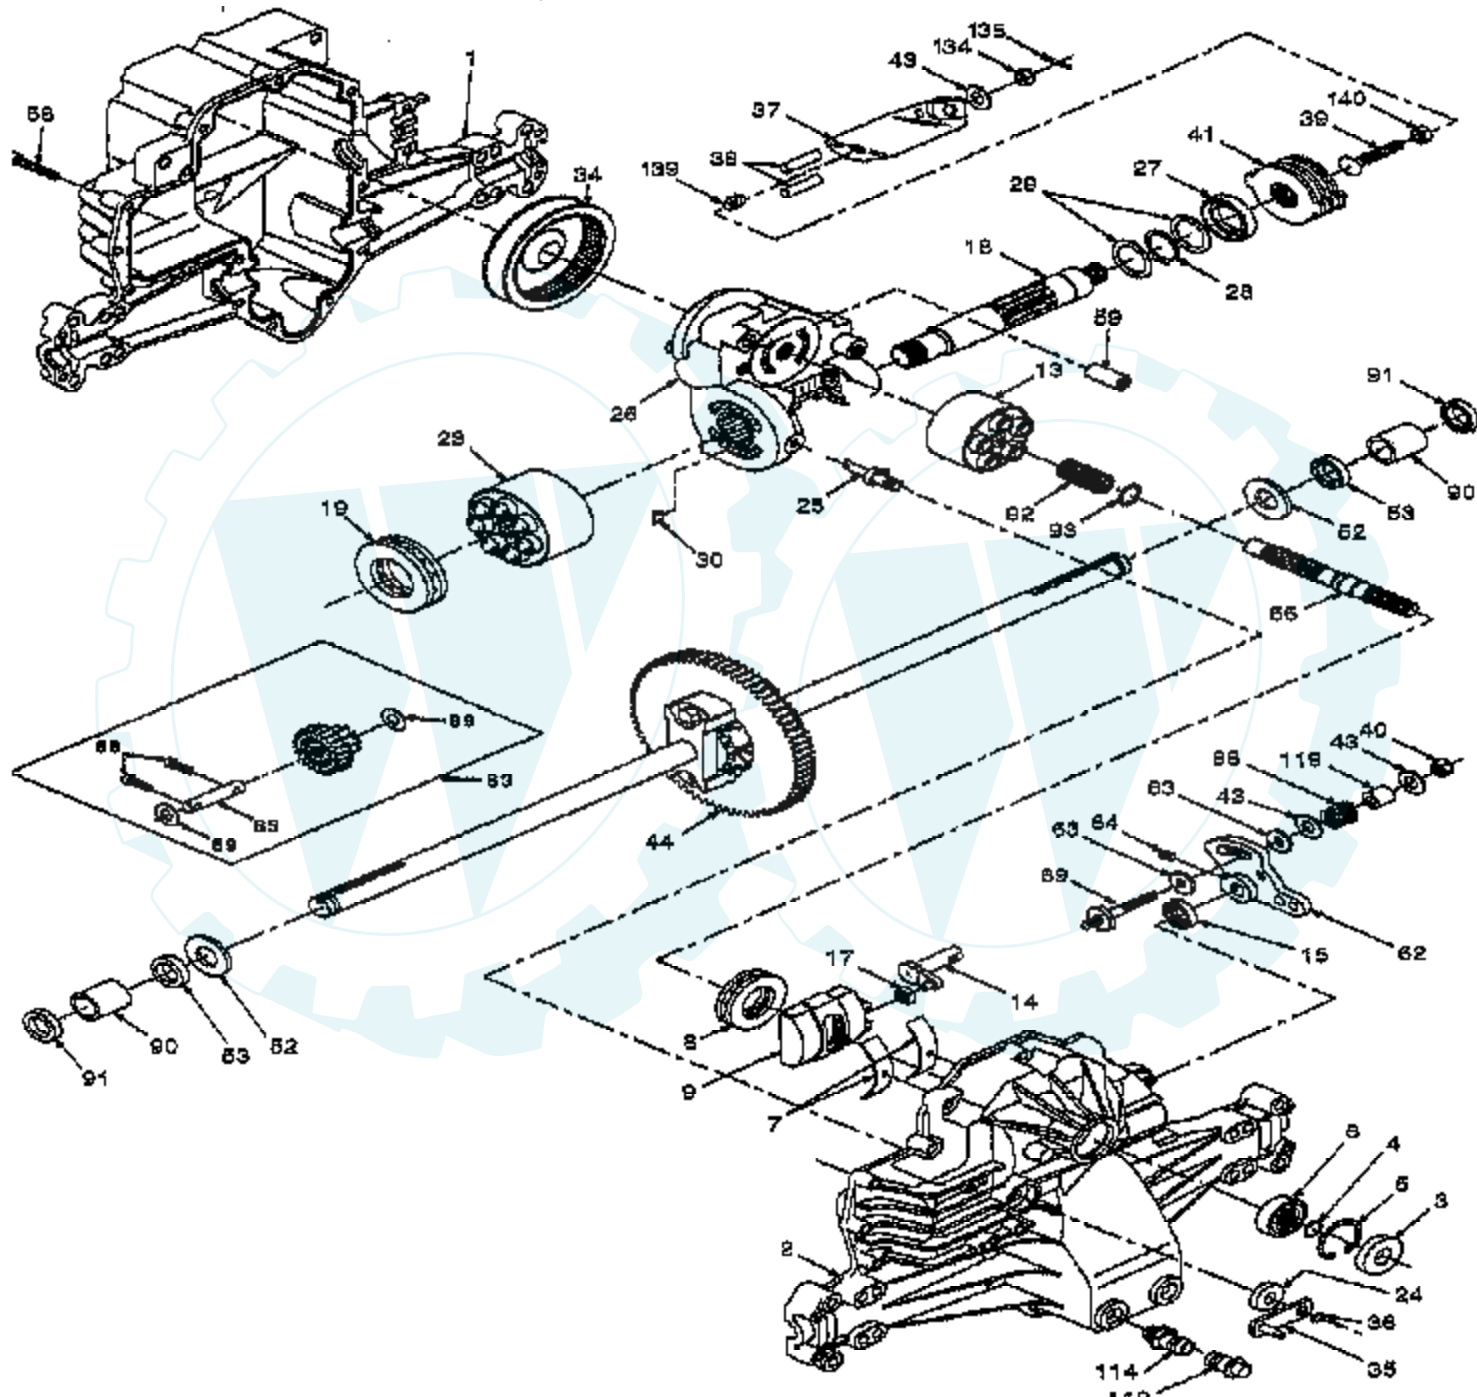

TRACTOR - - MODEL NUMBER 9191A89 TRANSAXLE HYDRO - MODEL NUMBER 310-0650

TRANSAXLE

Ref #	Part Number	Qty	Description
1	142930		HOUSING.L.50074RM
2	142931		HOUSING.UP.70125
3	142932		SEAL.9008000-0128
4	142928		RING.RET.2003016.
5	142933		RING.RET.2003052.
6	142934		BEARING.(50552)42X68X16
7	142935		CRADLE- 2003023.
8	150771		BEARING.THU.50551
9	142937		SWASHPLT.2003087.
13	142938		BLOCK.CLYN.70079.
14	142939		ARM.TRUN.2003005.
15	142940		SEAL.9008000-0126
17	142941		GUIDE.2000015.
18	150772		SHAFT.MOTOR.50449
19	150773		BEARING.THU.50552
23	142944		BLOCK.CYLIN.70082
24	142945		SEAL.LIP.45074
25	142946		ACTUATOR.2003555
26	150774		KIT.CEN.SEC.70250
27	142948		SEAL.LIP.45075
28	142949		RING RETAIN 50007
29	142950		WASHER.44872
30			CHECK WITH SUPPLIER
34	142951		ELEMENT.OIL.44964
35	142952		ARM.BYPASS.50270
36	142953		RING.RETAIN.44870
37	142954		ARM.ACTUAT.23710
38	142955		PIN.ACTUAT.44891
39	150777		BOLT.50316
40	150778		NUT.LOCK.HX.50317
41	142958		KIT.BRAKE.70135
43	142884		WASHER HYD 44130
44	150829		DIFFRENTIAL.70226
52	142991		WASHER.HYD.44875
53	142961		SEAL.HYDRO.45076
56	142963		SHAFT.INPUT.50005
58	142964		BOLT.1/4-20.44876
59	142965		PIN.HYDRO.50002
62	142966		ARM.CONTROL.50254
63	142967		PUCK.DAMPER.50281
64	142920		SCREW.SET.50018.
68	142969		SPRING.HYD.50277
69	144610		STUD.5/16-24.DANA
83	142971		JACKSHAFT/PINION GEAR.70132
85	150806		PIN.SHAFT 50559
88	142973		SCREW.CAP.50154.
89	142974		WASHER.HYD.50132
90	142975		BEARING.SLV.50118
91	142976		SEAL.WIPER.50941
92	142977		SPRING.2003014.
93	142978		WASHER.2003017
113	142917		CAP.VENT.70109
114	142918		O-RING.ASM.70110
119	142980		SPACER.HYD.50278
134	144607		NUT.CAS.HYD.44142
135	144608		PIN.COT.HYD.44101
139	150775		SPRING.COMP.50431
140	150776		NUT.HEX.50269