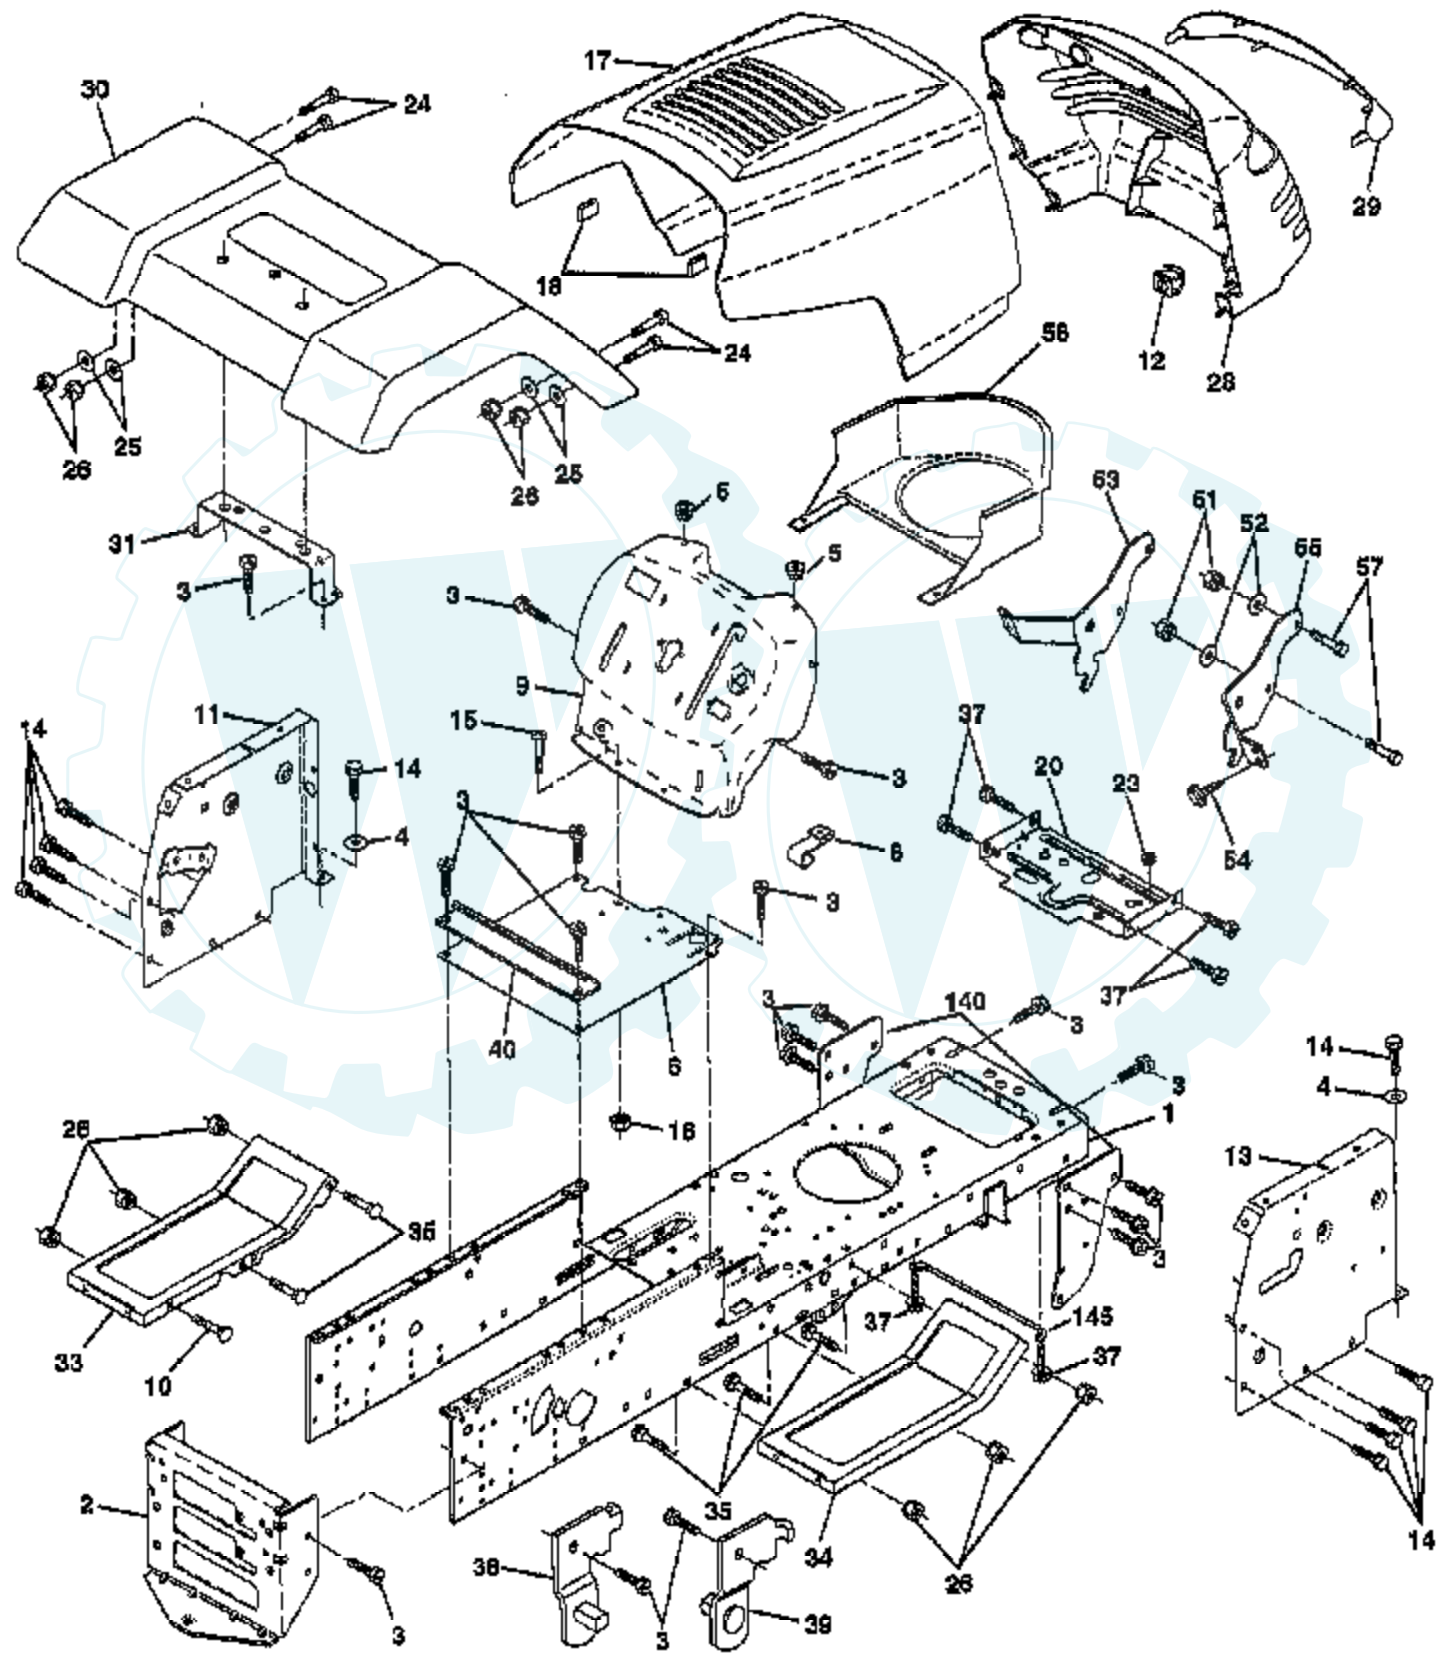

TRACTOR - - MODEL NUMBER 9191A89

CHASSIS AND ENCLOSURES

Ref #	Part Number	Qty	Description
1	160393		CHASSIS
2	140356		SUB= 145009
3	17490612		SCREW
4	19131216		WASHER
5	155272		BUMPER-HOOD/DASH
6	155923		SADDLE
8	126471X		"CLIP,INSULATOR"
9	161937X011		DASH SILKSCREEN
10	72140608		SUB= 72110608
11	155927		"PANEL-DASH,LH"
12	145660		CLIP.TINNERMAN
13	155934X010		SUB= 169117X010
14	17490608		SCREW LT
15	74180512		SCREW
16	73510500		NUT
17	159639X505		HOOD.STEEL.ASSY
18	126938X		SUB= 532126938
20	156437		"PLATE-MTG,BATT/FU"
23	124028X		SUB= 532124028
24	74780616		BOLT
25	19131312		WASHER
26	73800600		NUT
28	157373		GRILLE-MS428
29	140273		LENS GRILLE
30	162454X505		FENDER.PNT.ASSY
31	139976		BRACKET SUPT FEND
33	145244X505		FOOTREST.LH.LT/GT
34	145243X505		FOOTREST.RH.LT/GT
35	72110606		BOLT
37			CHECK WITH SUPPLIER
38	139886		BRACKET ASM LH
39	139887		BRACKET ASM RH
40	139977		SPACER FENDER LT
51	73800400		NUT
52	19091416		WASHER
53	144697		BRACKET.GRILLE.LH
54	161464		SCREW.HEX.WS.HD
55	144696		BRACKET.GRILLE.RH
57	74780412		SUB= 74780414
58	140547		DUCT.AIR.B&S.18HP
140	158418		BRKT SUSPENSION
145	156524		"ROD POVOT,CHASSIS"
	5479J		PLUG BUTTON T