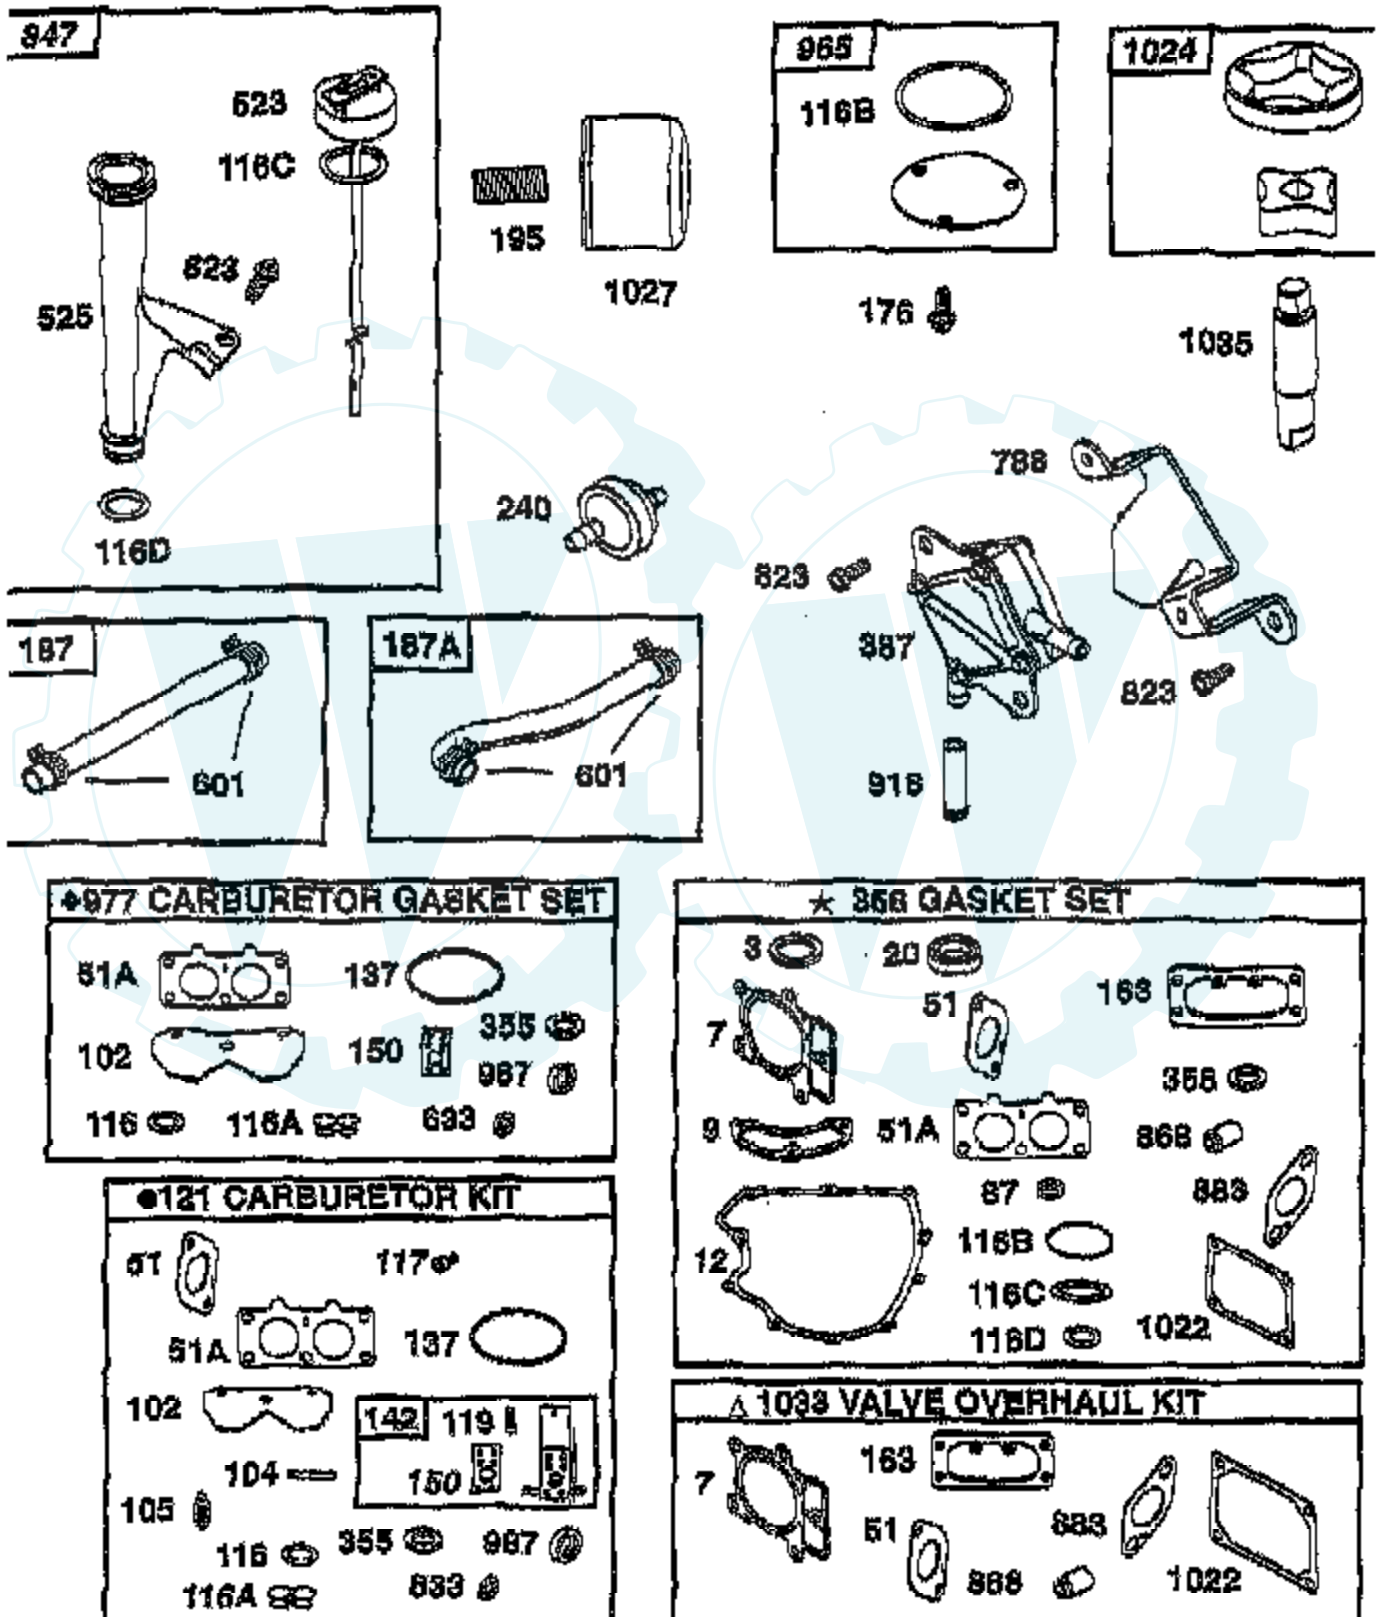

TRACTOR - - MODEL NUMBER AYP9187A89

BRIGGS & STRATTON ENGINE - MODEL NUMBER 407777, TYPE NUMBER 0119-E1

Ref #	Part Number	Qty	Description
1	499584		CYLINDER ASSY
2	499585		BUSHING CYLINDER
3	690926		SEAL OIL
4	690069		SUMP ENGINE
5	499587		HEAD CYLINDER NO. 1
5A	499595		HEAD CYLINDER NO. 2
6	690097		WASHER FLAT
7	690962		GASKET, CYLINDER HEAD
8	499601		BREATHER ASSY
9	690937		GASKET BREATHER
10	691003		SCREW, HEX
11	690942		TUBE, BREATHER
12			CHECK WITH SUPPLIER
13	690360		SCREW, CYLINDER HEAD (3-9/16")
15	690946		PLUG, OIL DRAIN
16	691046		CRANKSHAFT
20	690947		SEAL OIL
22	690308		SCREW, CRANKCASE COVER
23	691054		FLYWHEEL
24	690974		KEY, FLYWHEEL
25	499588		PISTON ASSY (STD)
25	499589		PISTON ASSY (.010" O.S.)
25	499590		PISTON ASSY (.020" O.S.)
25	499591		PISTON ASSY (.030" O.S.)
26	499604		RING SET, PISTON (STD.)
26	499605		RING SET, PISTON (.010" O.S.)
26	499606		RING SET, PISTON (.020" O.S.)
26	499607		RING SET, PISTON (.030" O.S.)
27	690975		LOCK, PISTON PIN
28	499582		PIN ASSY, PISTON
29	499583		ROD ASSY, CONNECTING
32	690976		SCREW, CONNECTING ROD
33	499596		VALVE, EXHAUST
34	499597		VALVE, INTAKE
35	690963		SPRING, VALVE
40	690964		RETAINER, VALVE
42	499586		KEEPER VALVE
45	690977		TAPPET, VALVE
46	690978		GEAR, CAM
50	690948		MANIFOLD, INTAKE
51	690949		GASKET, CARB. MOUNTING
51A	690950		GASKET, INTAKE MANIFOLD
53	690951		STUD, CARB. MOUNTING
73	691055		SCREEN, ROTATING
75	691056		WASHER, SPRING
78	691057		SCREW, TORX
87	690657		SEAL, GOVERNOR SHAFT
89	690238		PLUG, OIL
95	690718		SCREW, SLOTTED
98	499802		SCREW, IDLE SPEED
102	690234		GASKET, PLATE
104	690984		PIN, FLOAT HINGE
105	690985		VALVE, NEEDLE
108	690986		VALVE, CHOKE
110	691261		WASHER
116	690987		O-RING, SOLENOID RETAINER
116A	690988		O-RING, FUEL TRANSFER TUBE
116B	690589		SEAL, O-RING (OIL PUMP COVER)