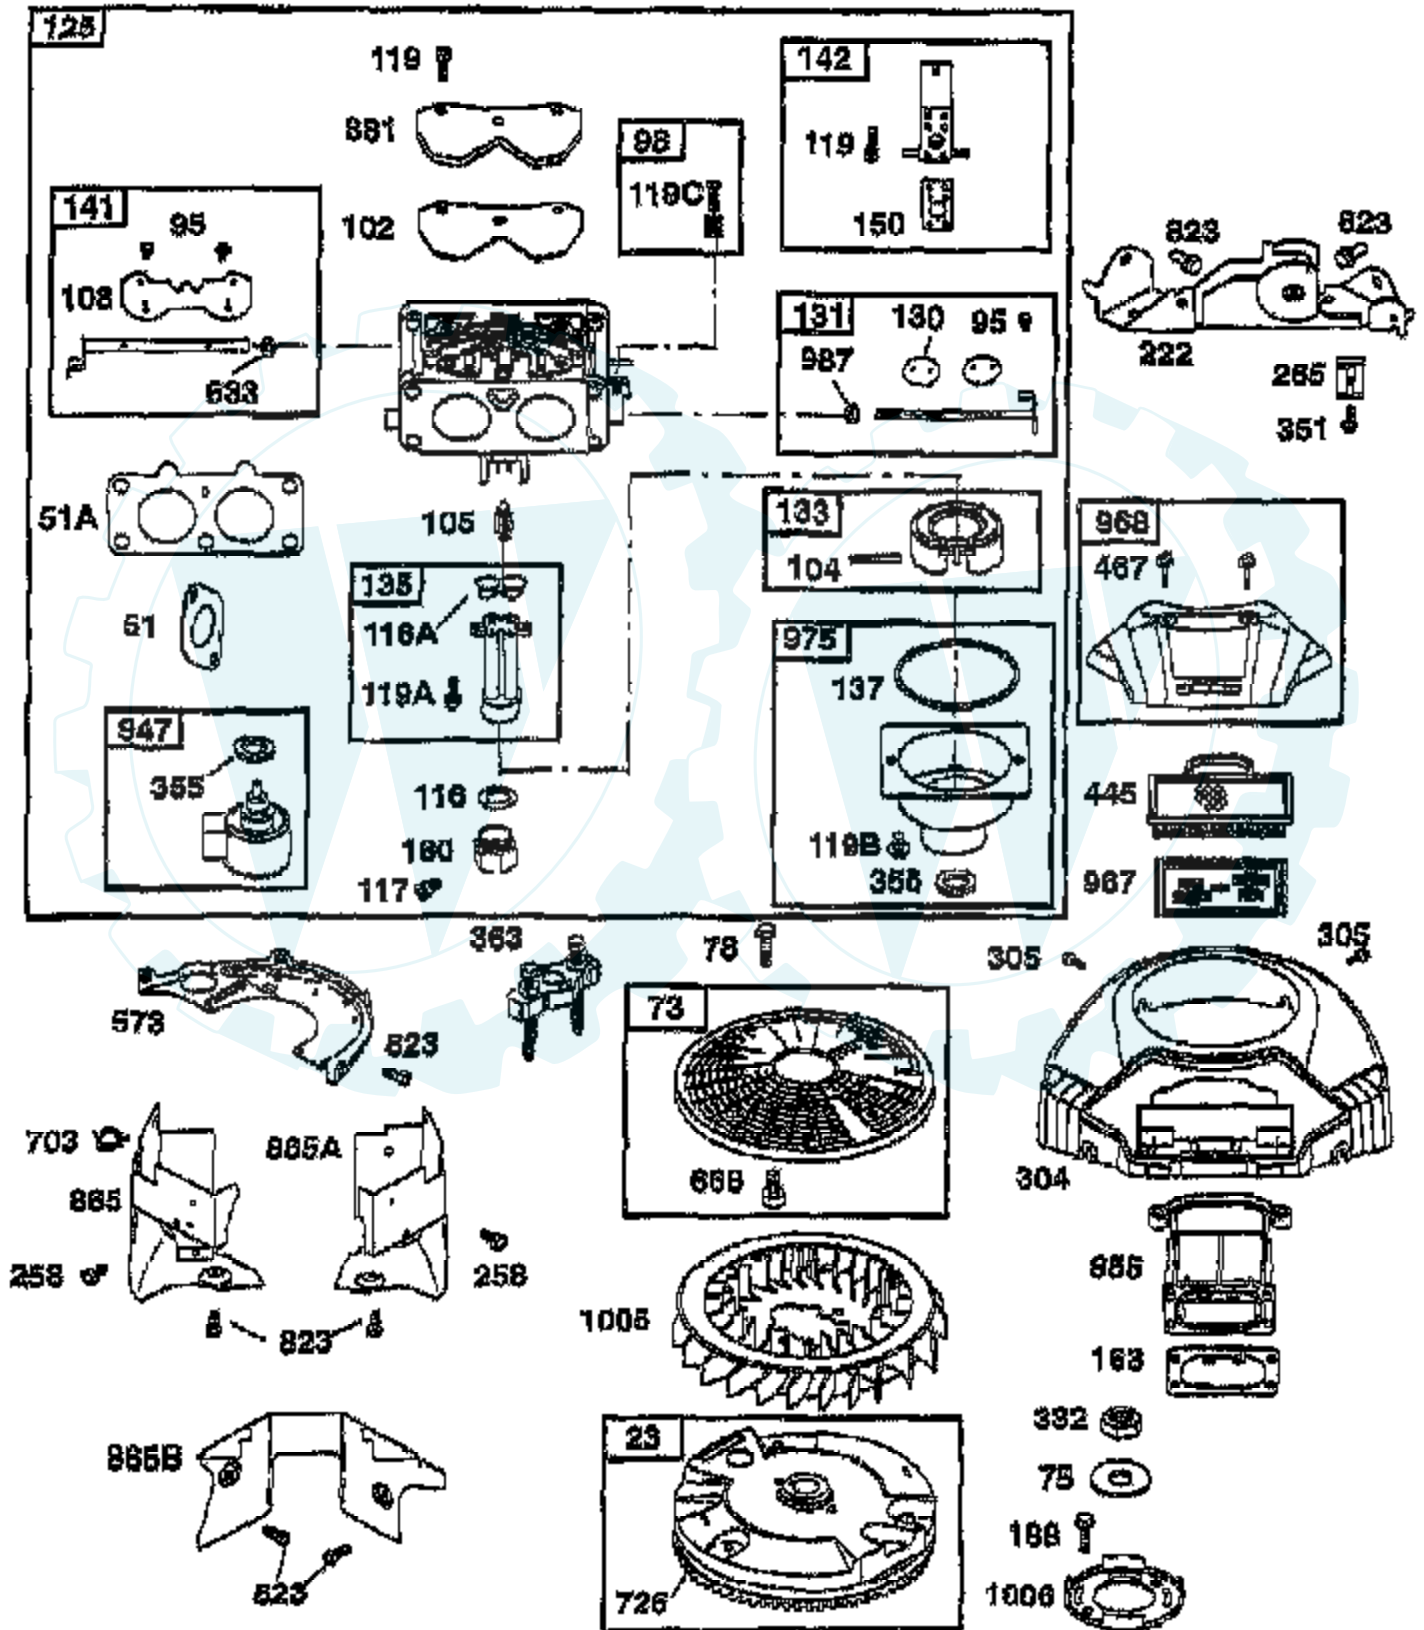

TRACTOR - - MODEL NUMBER AYP9187A89

BRIGGS & STRATTON ENGINE - MODEL NUMBER 407777, TYPE NUMBER 0119-E1

Ref #	Part Number	Qty	Description
1	499584		CYLINDER ASSY
2	499585		BUSHING CYLINDER
3	690926		SEAL OIL
4	690069		SUMP ENGINE
5	499587		HEAD CYLINDER NO. 1
5A	499595		HEAD CYLINDER NO. 2
6	690097		WASHER FLAT
7	690962		GASKET, CYLINDER HEAD
8	499601		BREATHER ASSY
9	690937		GASKET BREATHER
10	691003		SCREW, HEX
11	690942		TUBE, BREATHER
12			CHECK WITH SUPPLIER
13	690360		SCREW, CYLINDER HEAD (3-9/16")
15	690946		PLUG, OIL DRAIN
16	691046		CRANKSHAFT
20	690947		SEAL OIL
22	690308		SCREW, CRANKCASE COVER
23	691054		FLYWHEEL
24	690974		KEY, FLYWHEEL
25	499588		PISTON ASSY (STD)
25	499589		PISTON ASSY (.010" O.S.)
25	499590		PISTON ASSY (.020" O.S.)
25	499591		PISTON ASSY (.030" O.S.)
26	499604		RING SET, PISTON (STD.)
26	499605		RING SET, PISTON (.010" O.S.)
26	499606		RING SET, PISTON (.020" O.S.)
26	499607		RING SET, PISTON (.030" O.S.)
27	690975		LOCK, PISTON PIN
28	499582		PIN ASSY, PISTON
29	499583		ROD ASSY, CONNECTING
32	690976		SCREW, CONNECTING ROD
33	499596		VALVE, EXHAUST
34	499597		VALVE, INTAKE
35	690963		SPRING, VALVE
40	690964		RETAINER, VALVE
42	499586		KEEPER VALVE
45	690977		TAPPET, VALVE
46	690978		GEAR, CAM
50	690948		MANIFOLD, INTAKE
51	690949		GASKET, CARB. MOUNTING
51A	690950		GASKET, INTAKE MANIFOLD
53	690951		STUD, CARB. MOUNTING
73	691055		SCREEN, ROTATING
75	691056		WASHER, SPRING
78	691057		SCREW, TORX
87	690657		SEAL, GOVERNOR SHAFT
89	690238		PLUG, OIL
95	690718		SCREW, SLOTTED
98	499802		SCREW, IDLE SPEED
102	690234		GASKET, PLATE
104	690984		PIN, FLOAT HINGE
105	690985		VALVE, NEEDLE
108	690986		VALVE, CHOKE
110	691261		WASHER
116	690987		O-RING, SOLENOID RETAINER
116A	690988		O-RING, FUEL TRANSFER TUBE
116B	690589		SEAL, O-RING (OIL PUMP COVER)