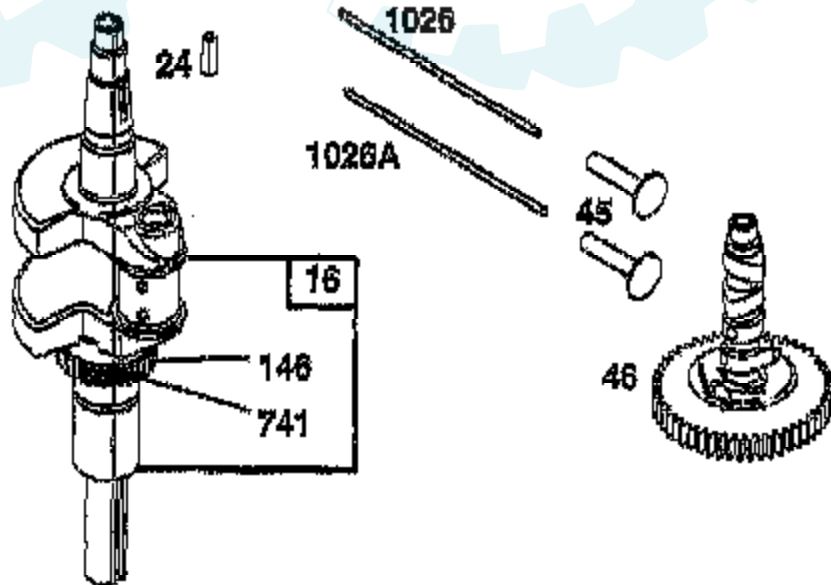

TRACTOR - - MODEL NUMBER AYP9187A89

BRIGGS & STRATTON ENGINE - MODEL NUMBER 407777, TYPE NUMBER 0119-E1

★ REQUIRES SPECIAL TOOLS TO INSTALL. SEE REPAIR INSTRUCTION MANUAL.

1036 LABEL KIT-EMISSION

1019 LABEL KIT

1058 OWNER'S MANUAL

Ref #	Part Number	Qty	Description
1	499584		CYLINDER ASSY
2	499585		BUSHING CYLINDER
3	690926		SEAL OIL
4	690069		SUMP ENGINE
5	499587		HEAD CYLINDER NO. 1
5A	499595		HEAD CYLINDER NO. 2
6	690097		WASHER FLAT
7	690962		GASKET, CYLINDER HEAD
8	499601		BREATHER ASSY
9	690937		GASKET BREATHER
10	691003		SCREW, HEX
11	690942		TUBE, BREATHER
12			CHECK WITH SUPPLIER
13	690360		SCREW, CYLINDER HEAD (3-9/16")
15	690946		PLUG, OIL DRAIN
16	691046		CRANKSHAFT
20	690947		SEAL OIL
22	690308		SCREW, CRANKCASE COVER
23	691054		FLYWHEEL
24	690974		KEY, FLYWHEEL
25	499588		PISTON ASSY (STD)
25	499589		PISTON ASSY (.010" O.S.)
25	499590		PISTON ASSY (.020" O.S.)
25	499591		PISTON ASSY (.030" O.S.)
26	499604		RING SET, PISTON (STD.)
26	499605		RING SET, PISTON (.010" O.S.)
26	499606		RING SET, PISTON (.020" O.S.)
26	499607		RING SET, PISTON (.030" O.S.)
27	690975		LOCK, PISTON PIN
28	499582		PIN ASSY, PISTON
29	499583		ROD ASSY, CONNECTING
32	690976		SCREW, CONNECTING ROD
33	499596		VALVE, EXHAUST
34	499597		VALVE, INTAKE
35	690963		SPRING, VALVE
40	690964		RETAINER, VALVE
42	499586		KEEPER VALVE
45	690977		TAPPET, VALVE
46	690978		GEAR, CAM
50	690948		MANIFOLD, INTAKE
51	690949		GASKET, CARB. MOUNTING
51A	690950		GASKET, INTAKE MANIFOLD
53	690951		STUD, CARB. MOUNTING
73	691055		SCREEN, ROTATING
75	691056		WASHER, SPRING
78	691057		SCREW, TORX
87	690657		SEAL, GOVERNOR SHAFT
89	690238		PLUG, OIL
95	690718		SCREW, SLOTTED
98	499802		SCREW, IDLE SPEED
102	690234		GASKET, PLATE
104	690984		PIN, FLOAT HINGE
105	690985		VALVE, NEEDLE
108	690986		VALVE, CHOKE
110	691261		WASHER
116	690987		O-RING, SOLENOID RETAINER
116A	690988		O-RING, FUEL TRANSFER TUBE
116B	690589		SEAL, O-RING (OIL PUMP COVER)