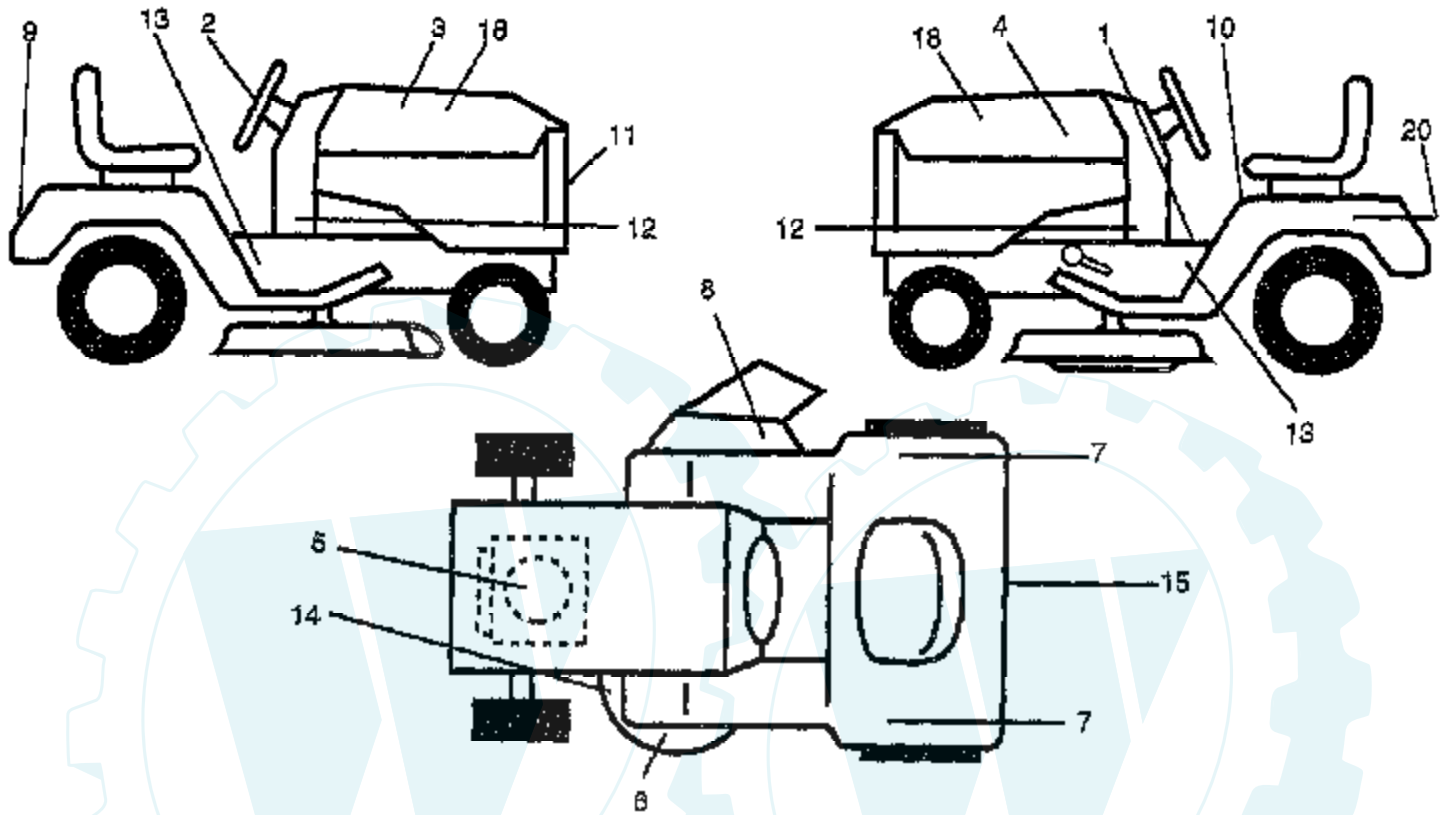

REPAIR PARTS

TRACTOR - - MODEL NUMBER AYP9187A89

DECALS

NOTE: All component dimensions given in U.S. inches
1 inch = 25.4 mm

Ref #	Part Number	Qty	Description
1	156811		"DEAL-OPER,INST."
2	143470		DECAL STEER WHL
3	141579		DECAL HOOD RH
4	141580		DECAL HOOD LH
5	273727		DECAL, ENGINE
6	141583		DECAL DECK MULCH
7	162700		DECAL.FENDER.AUTO
8	141517		DECAL DECK WIZ +
9	127520		NLA
10	157002		"DECAL DANGER,FEND"
11	150218		DECAL.LENS.WIZARD
12	162550		DECAL PANEL SIDE
13	143349		"DECAL.CHASSIS.42""
14	160396		"DECAL-SCHEM,BELT"
15	142341		DECAL DRAWBAR LH
18	143388		NAMEPLATE.HD.WIZA
20	145005		DECAL.BATRY.3-3908
	138311		DECAL HANDLE LIFT
	154515		"PAD-FOOTREST,LH"
	154516		"PAD-FOOTREST, RH"
	163392		MANUAL.O.9187A89.E