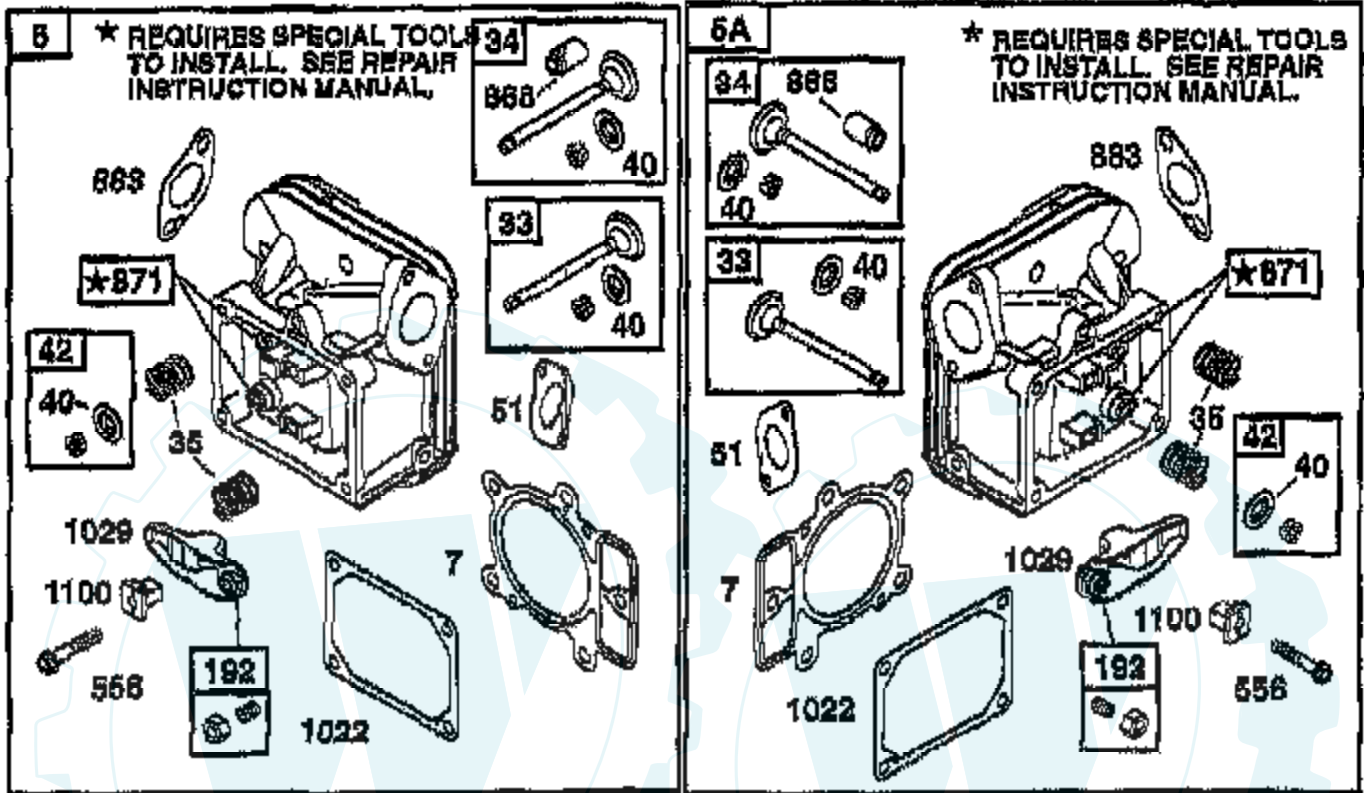

TRACTOR - - MODEL NUMBER AYP9187A89

BRIGGS & STRATTON ENGINE - MODEL NUMBER 407777, TYPE NUMBER 0119-E1

Ref #	Part Number	Qty	Description
1	499584		CYLINDER ASSY
2	499585		BUSHING CYLINDER
3	690926		SEAL OIL
4	690069		SUMP ENGINE
5	499587		HEAD CYLINDER NO. 1
5A	499595		HEAD CYLINDER NO. 2
6	690097		WASHER FLAT
7	690962		GASKET, CYLINDER HEAD
8	499601		BREATHER ASSY
9	690937		GASKET BREATHER
10	691003		SCREW, HEX
11	690942		TUBE, BREATHER
12			CHECK WITH SUPPLIER
13	690360		SCREW, CYLINDER HEAD (3-9/16")
15	690946		PLUG, OIL DRAIN
16	691046		CRANKSHAFT
20	690947		SEAL OIL
22	690308		SCREW, CRANKCASE COVER
23	691054		FLYWHEEL
24	690974		KEY, FLYWHEEL
25	499588		PISTON ASSY (STD)
25	499589		PISTON ASSY (.010" O.S.)
25	499590		PISTON ASSY (.020" O.S.)
25	499591		PISTON ASSY (.030" O.S.)
26	499604		RING SET, PISTON (STD.)
26	499605		RING SET, PISTON (.010" O.S.)
26	499606		RING SET, PISTON (.020" O.S.)
26	499607		RING SET, PISTON (.030" O.S.)
27	690975		LOCK, PISTON PIN
28	499582		PIN ASSY, PISTON
29	499583		ROD ASSY, CONNECTING
32	690976		SCREW, CONNECTING ROD
33	499596		VALVE, EXHAUST
34	499597		VALVE, INTAKE
35	690963		SPRING, VALVE
40	690964		RETAINER, VALVE
42	499586		KEEPER VALVE
45	690977		TAPPET, VALVE
46	690978		GEAR, CAM
50	690948		MANIFOLD, INTAKE
51	690949		GASKET, CARB. MOUNTING
51A	690950		GASKET, INTAKE MANIFOLD
53	690951		STUD, CARB. MOUNTING
73	691055		SCREEN, ROTATING
75	691056		WASHER, SPRING
78	691057		SCREW, TORX
87	690657		SEAL, GOVERNOR SHAFT
89	690238		PLUG, OIL
95	690718		SCREW, SLOTTED
98	499802		SCREW, IDLE SPEED
102	690234		GASKET, PLATE
104	690984		PIN, FLOAT HINGE
105	690985		VALVE, NEEDLE
108	690986		VALVE, CHOKE
110	691261		WASHER
116	690987		O-RING, SOLENOID RETAINER
116A	690988		O-RING, FUEL TRANSFER TUBE
116B	690589		SEAL, O-RING (OIL PUMP COVER)