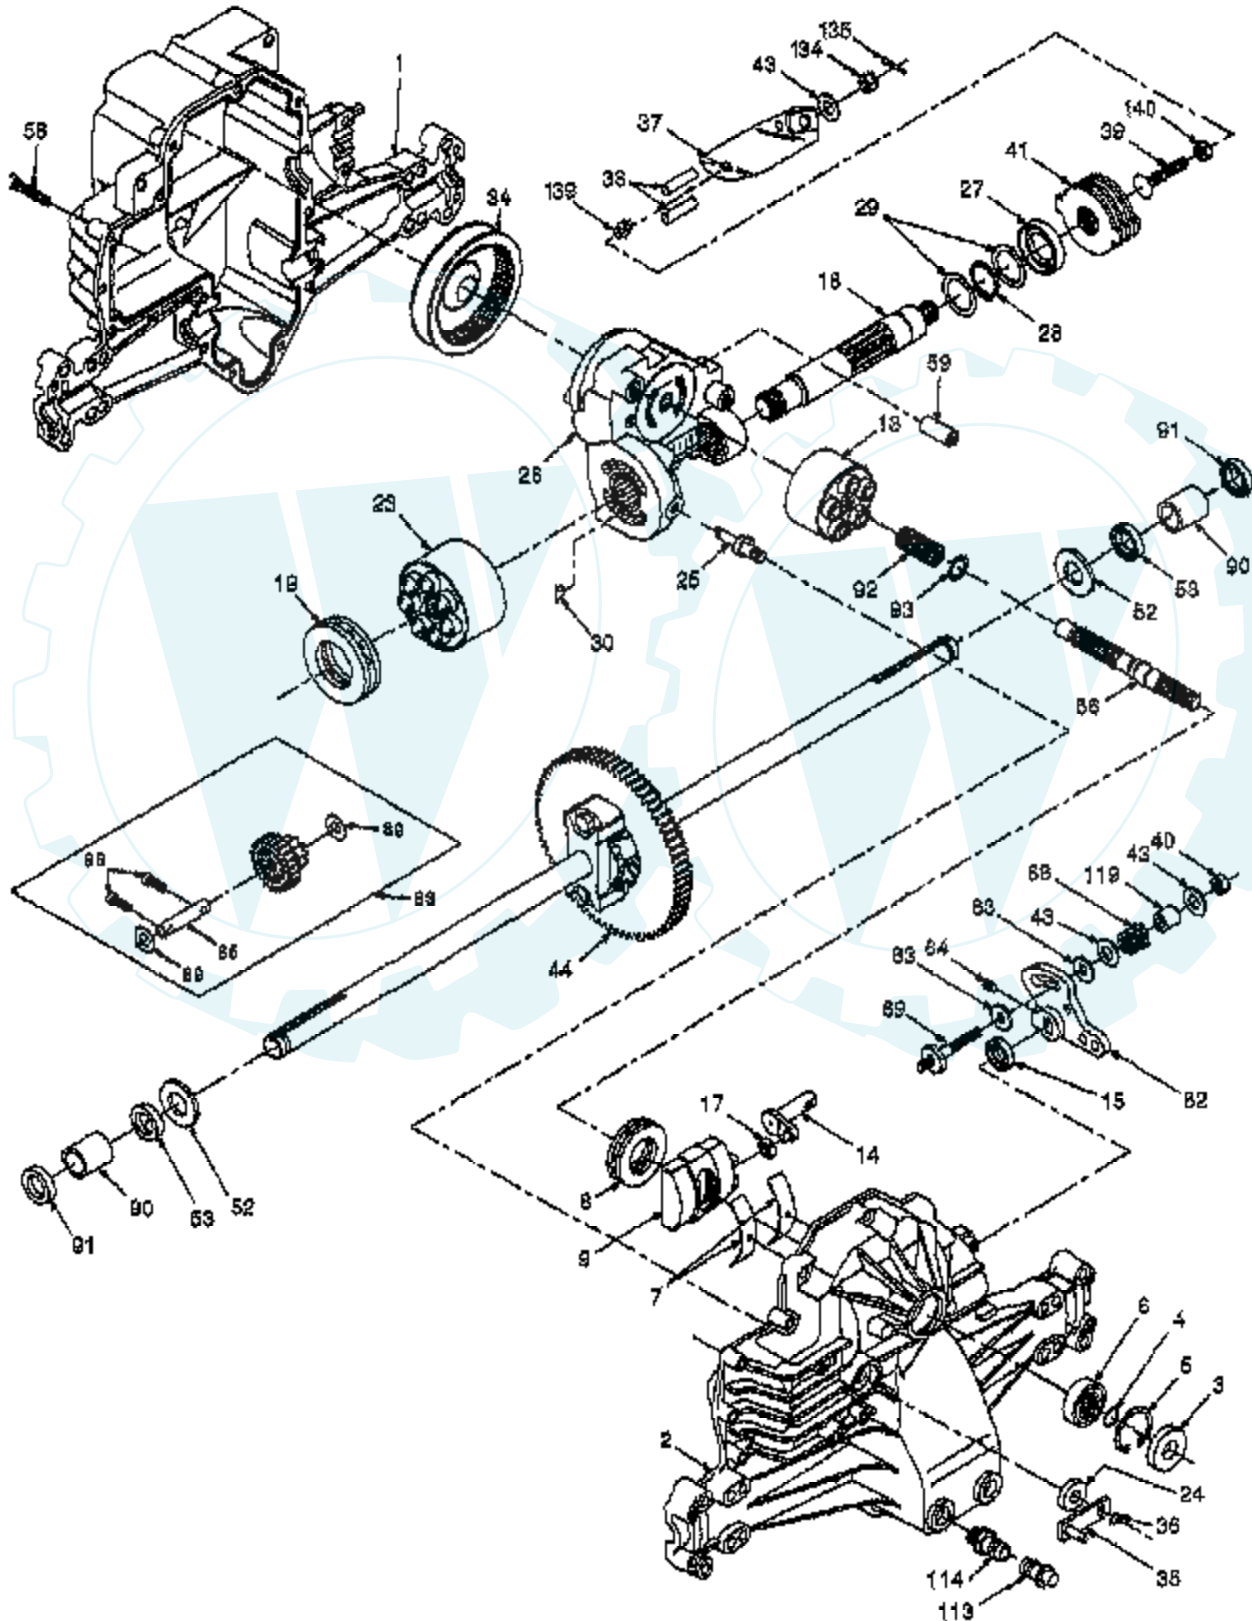

TRACTOR -- MODEL NUMBER AYP9187A89
HYDRO TRANSAXLE - MODEL NUMBER 310-0660

Ref #	Part Number	Qty	Description
1	142930		HOUSING.L.50074RM
2	142931		HOUSING.UP.70125
3	142932		SEAL.9008000-0128
4	142928		RING.RET.2003016.
5	142933		RING.RET.2003052.
6	142934		BEARING.(50552)42X68X16
7	142935		CRADLE- 2003023.
8	150771		BEARING.THU.50551
9	142937		SWASHPLT.2003087.
13	142938		BLOCK.CLYN.70079.
14	142939		ARM.TRUN.2003005.
15	142940		SEAL.9008000-0126
17	142941		GUIDE.2000015.
18	150772		SHAFT.MOTOR.50449
19	150773		BEARING.THU.50552
23	142944		BLOCK.CYLIN.70082
24	142945		SEAL.LIP.45074
25	142946		ACTUATOR.2003555
26	150774		KIT.CEN.SEC.70250
27	142948		SEAL.LIP.45075
28	142949		RING RETAIN 50007
29	142950		WASHER.44872
30			CHECK WITH SUPPLIER
34	142951		ELEMENT.OIL.44964
35	142952		ARM.BYPASS.50270
36	142953		RING.RETAIN.44870
37	142954		ARM.ACTUAT.23710
38	142955		PIN.ACTUAT.44891
39	150777		BOLT.50316
40	150778		NUT.LOCK.HX.50317
41	142958		KIT.BRAKE.70135
43	142884		WASHER HYD 44130
44	150829		DIFFRENTIAL.70226
52	142991		WASHER.HYD.44875
53	142961		SEAL.HYDRO.45076
56	142963		SHAFT.INPUT.50005
58	142964		BOLT.1/4-20.44876
59	142965		PIN.HYDRO.50002
62	142966		ARM.CONTROL.50254
63	142967		PUCK.DAMPER.50281
64	142920		SCREW.SET.50018.
68	142969		SPRING.HYD.50277
69	144610		STUD.5/16-24.DANA
83	142971		JACKSHAFT/PINION GEAR.70132
85	150806		PIN.SHAFT 50559
88	142973		SCREW.CAP.50154.
89	142974		WASHER.HYD.50132
90	142975		BEARING.SLV.50118
91	142976		SEAL.WIPER.50941
92	142977		SPRING.2003014.
93	142978		WASHER.2003017
113	142917		CAP.VENT.70109
114	142918		O-RING.ASM.70110
119	142980		SPACER.HYD.50278
134	144607		NUT.CAS.HYD.44142
135	144608		PIN.COT.HYD.44101
139	150775		SPRING.COMP.50431
140	150776		NUT.HEX.50269