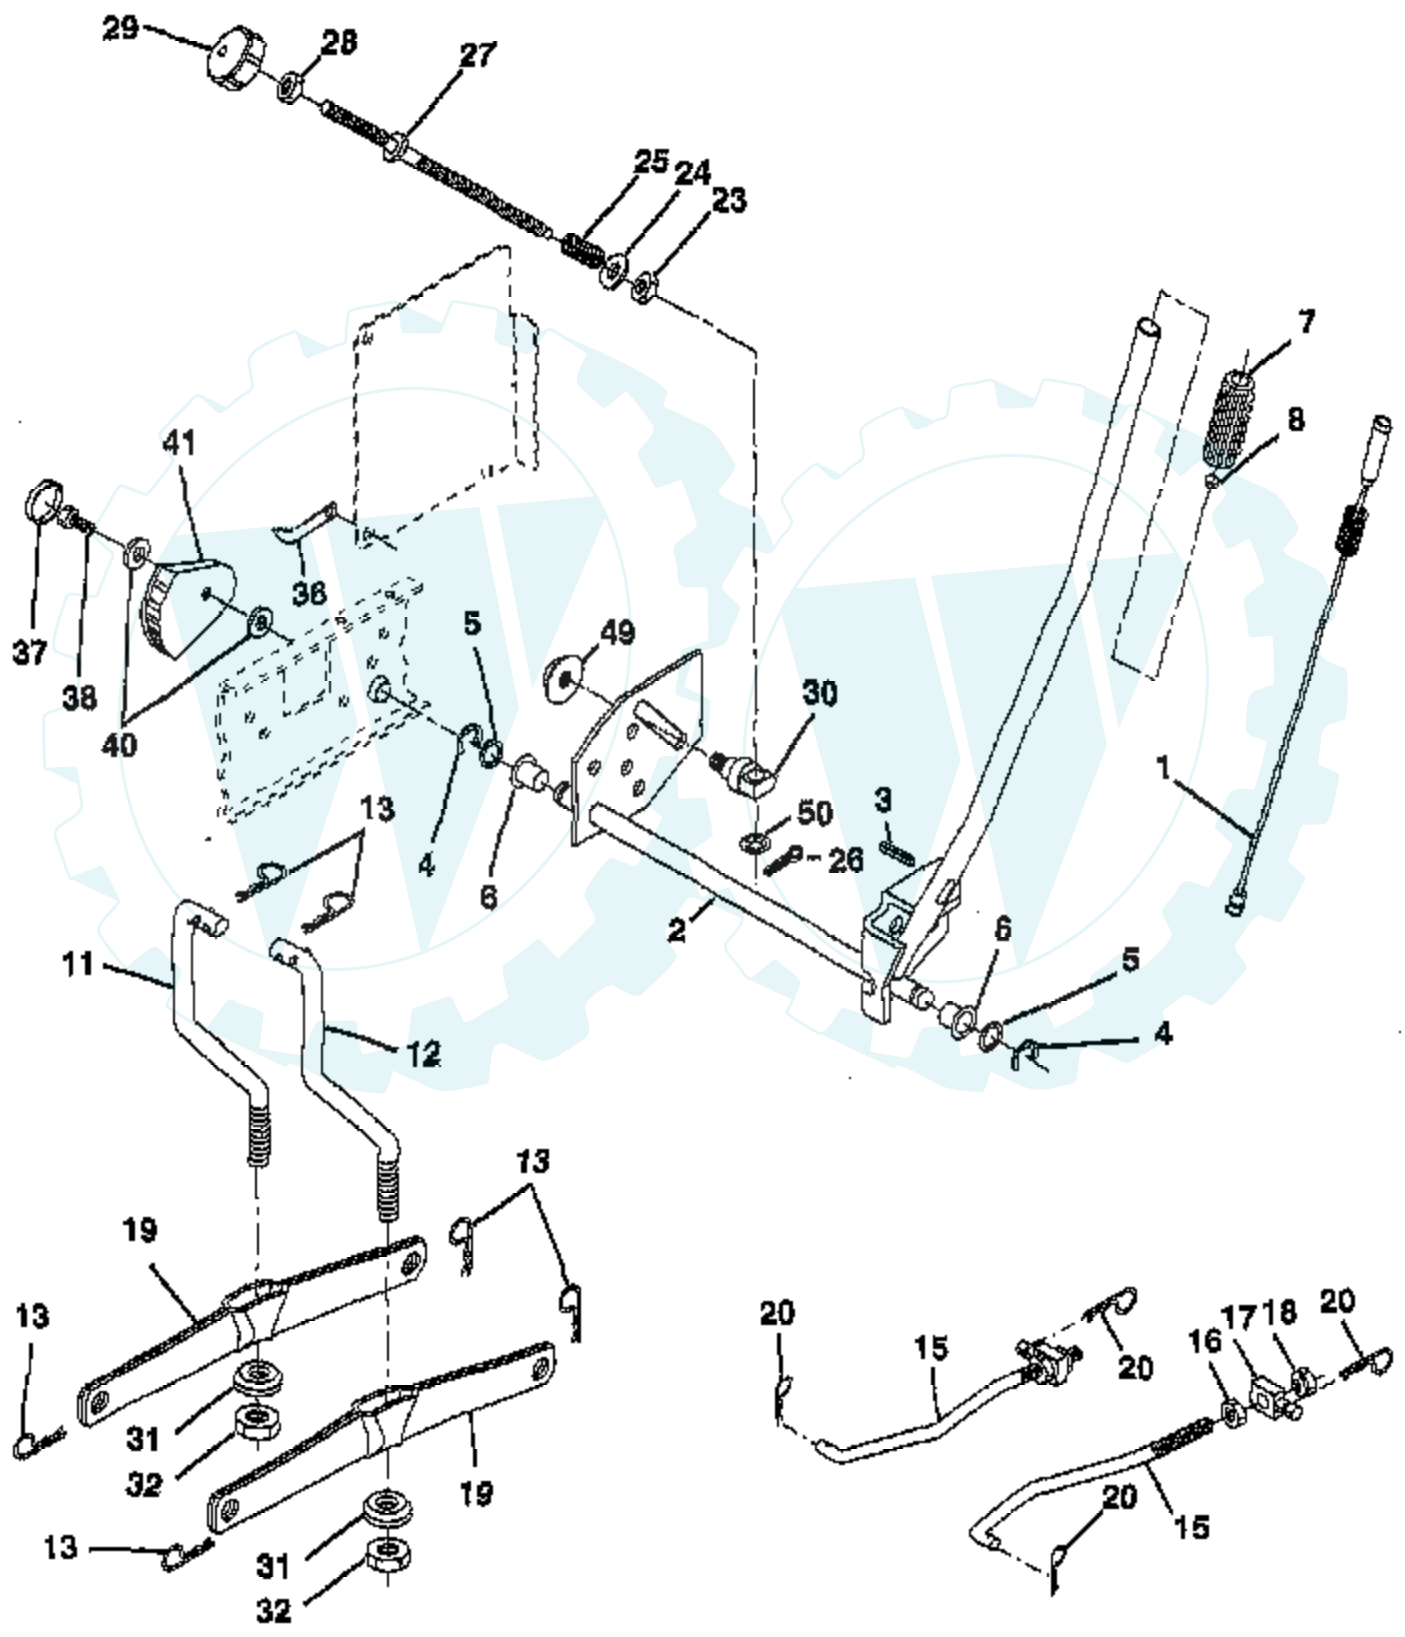

TRACTOR - - MODEL NUMBER AYP9187A89

LIFT

Ref #	Part Number	Qty	Description
1	159460		WIRE ASM W.SPRING
2	159471		"SHAFT ASM LIFT,RH"
3	105767X		PIN-GROOVE LT
4	12000002		SUB= 2225J
5	19211621		WASHER
6	120183X		NYLON BEARING
7	125631X		GRIP HANDLE
8	122365X		SUB= 125925X
11	139865		SUB= 918139865
12	139866		SUB= 151140
13	4939M		SUB= 85902
15	127218		LINK.FRONT
16	73350800		NUT
17	130171		TRUNION
18	73800800		NUT.LK.W/WSH.1/2.
19	139868		ARM SUSP REAR
20	3146R		RETAINER.SPRING
23	110807X		NUT T
24	19131016		WASHER
25	2876H		SPRING T
26	76020308		SUB= 3145
27	126971X		SUB= 532126971
28	73350600		NUT
29	138057		KNOB INF 3/8-16
30	150233		TRUNNION
31	140302		BEARING PVT LH
32	73540600		NUT.CROWNLOCK.3/8
36	155097		POINTER-INDICAT
37	123935X		"PLUG,HOLE"
38	17490512		SCREW
40	19112410		WASHER
41	155098		INDICATOR HEIGHT
49	145212		NUT.HXFLG.LOCK.
50			CHECK WITH SUPPLIER