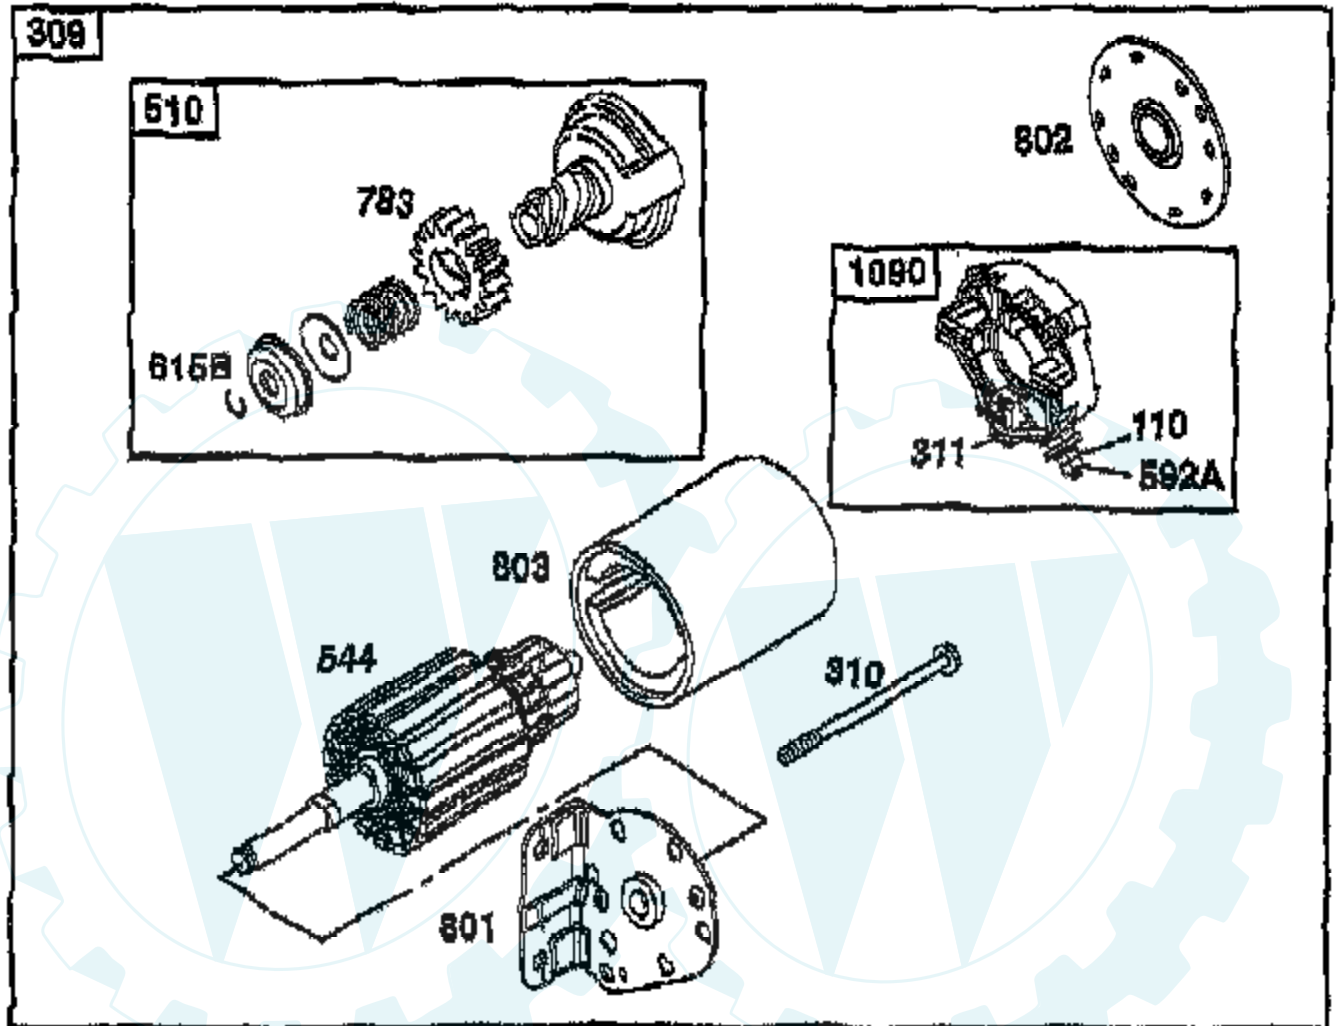

TRACTOR - - MODEL NUMBER AYP9187A89
BRIGGS & STRATTON ENGINE - MODEL NUMBER 407777, TYPE NUMBER 0119-E1

Ref #	Part Number	Qty	Description
1	499584		CYLINDER ASSY
2	499585		BUSHING CYLINDER
3	690926		SEAL OIL
4	690069		SUMP ENGINE
5	499587		HEAD CYLINDER NO. 1
5A	499595		HEAD CYLINDER NO. 2
6	690097		WASHER FLAT
7	690962		GASKET, CYLINDER HEAD
8	499601		BREATHER ASSY
9	690937		GASKET BREATHER
10	691003		SCREW, HEX
11	690942		TUBE, BREATHER
12			CHECK WITH SUPPLIER
13	690360		SCREW, CYLINDER HEAD (3-9/16")
15	690946		PLUG, OIL DRAIN
16	691046		CRANKSHAFT
20	690947		SEAL OIL
22	690308		SCREW, CRANKCASE COVER
23	691054		FLYWHEEL
24	690974		KEY, FLYWHEEL
25	499588		PISTON ASSY (STD)
25	499589		PISTON ASSY (.010" O.S.)
25	499590		PISTON ASSY (.020" O.S.)
25	499591		PISTON ASSY (.030" O.S.)
26	499604		RING SET, PISTON (STD.)
26	499605		RING SET, PISTON (.010" O.S.)
26	499606		RING SET, PISTON (.020" O.S.)
26	499607		RING SET, PISTON (.030" O.S.)
27	690975		LOCK, PISTON PIN
28	499582		PIN ASSY, PISTON
29	499583		ROD ASSY, CONNECTING
32	690976		SCREW, CONNECTING ROD
33	499596		VALVE, EXHAUST
34	499597		VALVE, INTAKE
35	690963		SPRING, VALVE
40	690964		RETAINER, VALVE
42	499586		KEEPER VALVE
45	690977		TAPPET, VALVE
46	690978		GEAR, CAM
50	690948		MANIFOLD, INTAKE
51	690949		GASKET, CARB. MOUNTING
51A	690950		GASKET, INTAKE MANIFOLD
53	690951		STUD, CARB. MOUNTING
73	691055		SCREEN, ROTATING
75	691056		WASHER, SPRING
78	691057		SCREW, TORX
87	690657		SEAL, GOVERNOR SHAFT
89	690238		PLUG, OIL
95	690718		SCREW, SLOTTED
98	499802		SCREW, IDLE SPEED
102	690234		GASKET, PLATE
104	690984		PIN, FLOAT HINGE
105	690985		VALVE, NEEDLE
108	690986		VALVE, CHOKE
110	691261		WASHER
116	690987		O-RING, SOLENOID RETAINER
116A	690988		O-RING, FUEL TRANSFER TUBE
116B	690589		SEAL, O-RING (OIL PUMP COVER)