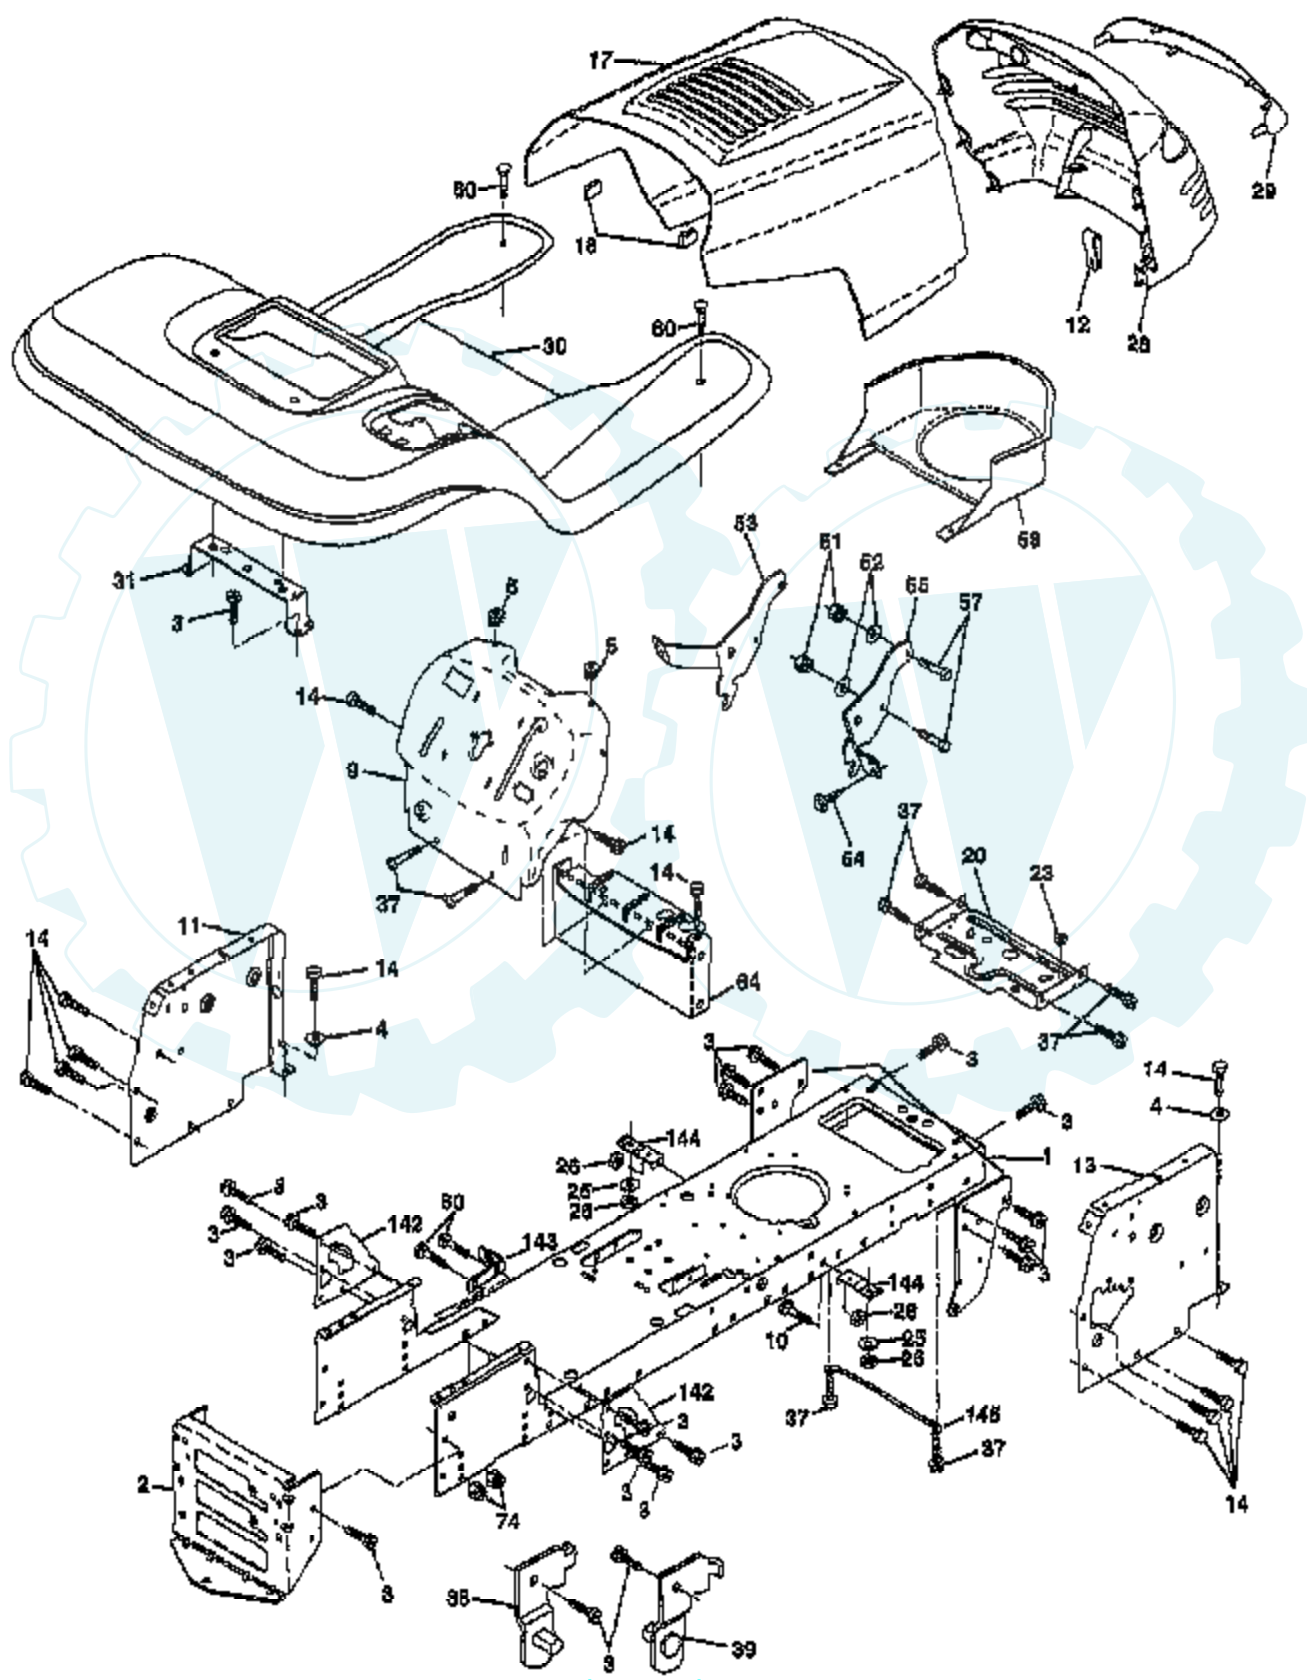

TRACTOR - - MODEL NUMBER AYP9187A89

CHASSIS AND ENCLOSURES

Ref #	Part Number	Qty	Description
1	160392		CHASSIS
2	140356		SUB= 145009
3	17490612		SCREW
4	19131216		WASHER
5	155272		BUMPER-HOOD/DASH
9	161917X012		DASH
10	72140608		SUB= 72110608
11	155927		"PANEL-DASH,LH"
12	145660		CLIP.TINNERMAN
13	155936		"PANEL-DASH,RH"
14	17490608		SCREW LT
17	159639X418		HOOD.STEEL.ASSY
18	126938X		SUB= 532126938
20	156437		"PLATE-MTG,BATT/FU"
23	124028X		SUB= 532124028
25	19131312		WASHER
26	73800600		NUT
28	157428		GRILL
29	146654		LENS.EURO.W/DECAL
30	151287X418		FEND/FTREST PNT
31	139976		BRACKET SUPT FEND
37	17490508		SCREW LT
38	139886		BRACKET ASM LH
39	139887		BRACKET ASM RH
51	73800400		NUT
52	19091416		WASHER
53	144697		BRACKET.GRILLE.LH
54	161464		SCREW.HEX.WS.HD
55	144696		BRACKET.GRILLE.RH
57	74780412		SUB= 74780414
58	162266		AIR DUCT
60	72140606		BOLT
64	154798		DASH-LOWER
74	73680400		SUB= 73690400
140	158418		BRKT SUSPENSION
142	156095		PLATE.REINFORCEMT
143	154966		"BRKT-S'BAR,CHASSI"
144			CHECK WITH SUPPLIER
145	156524		"ROD POVOT,CHASSIS"