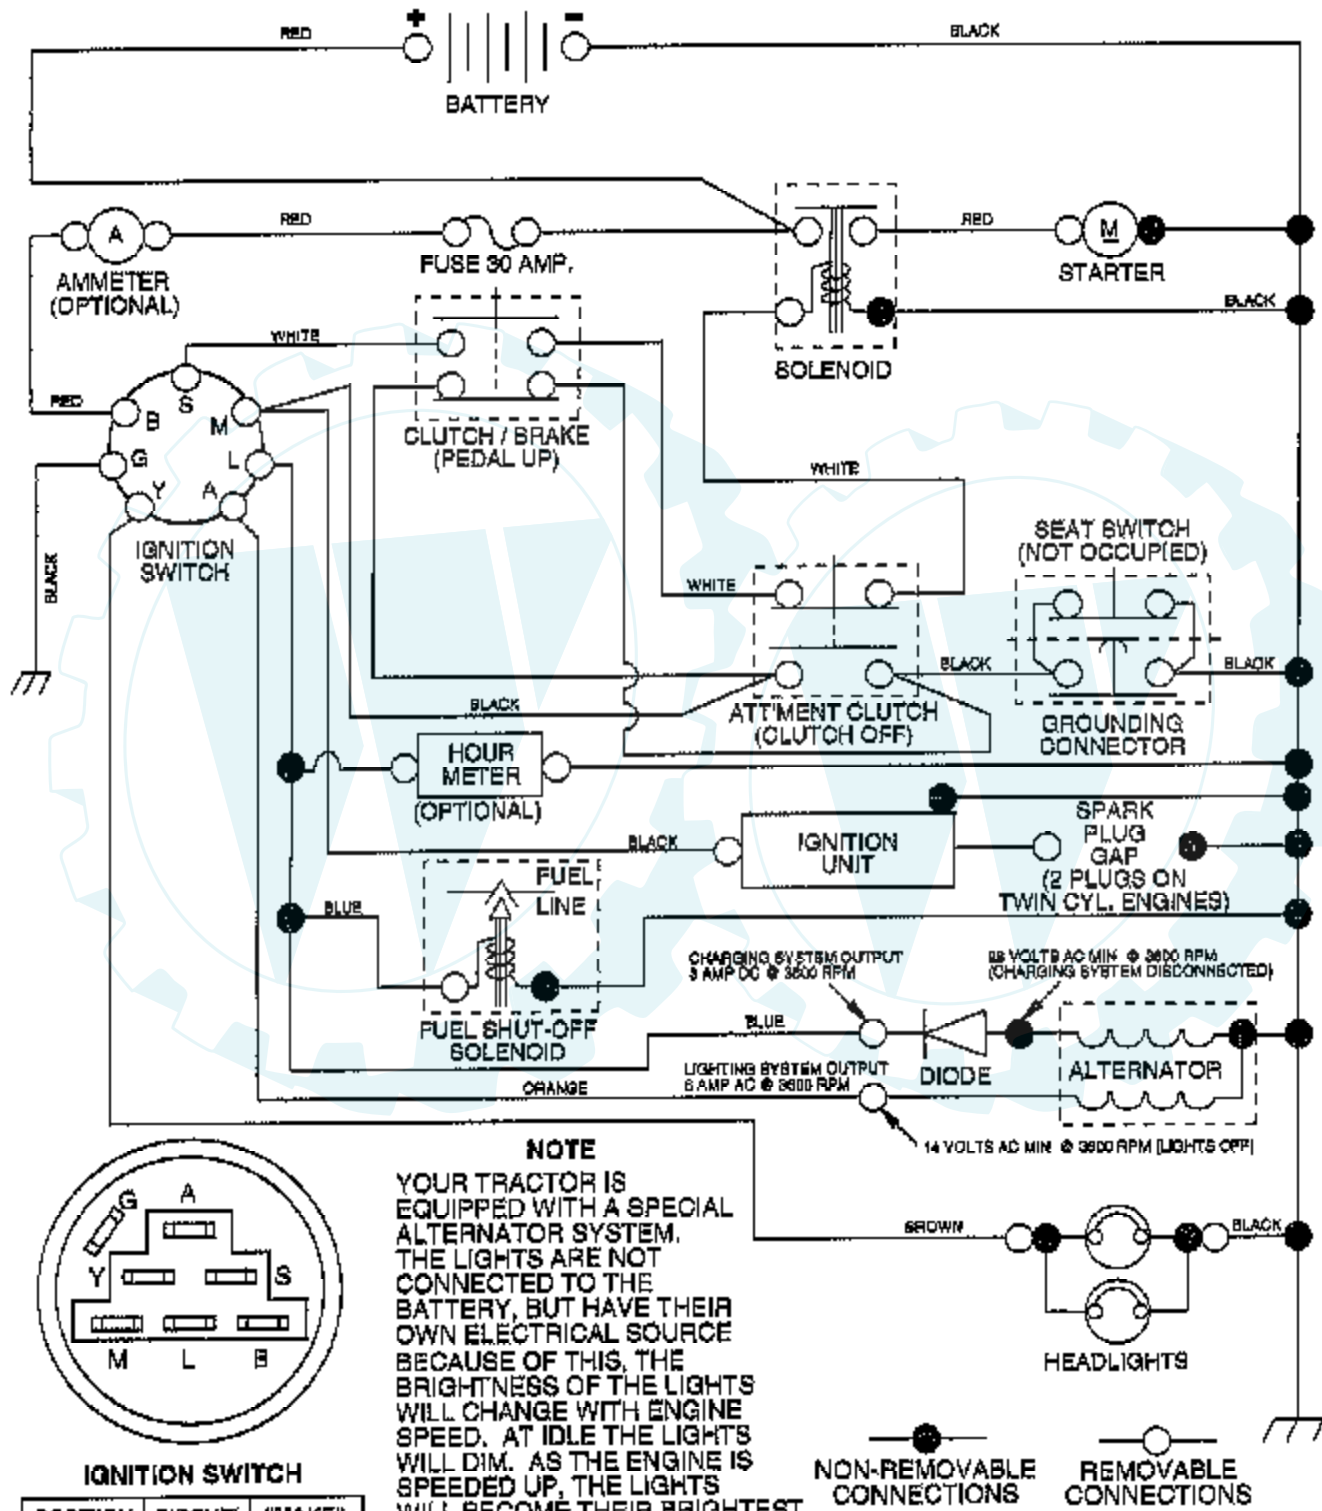

TRACTOR - - MODEL NUMBER AYP9187A89

SCHEMATIC

IGNITION SWITCH

POSITION	CIRCUIT	"MAKE"
OFF	G + M + L	NONE
RUN/LIGHT	B + L	A + Y
RUN	B + L	NONE
START	B + L + S	NONE