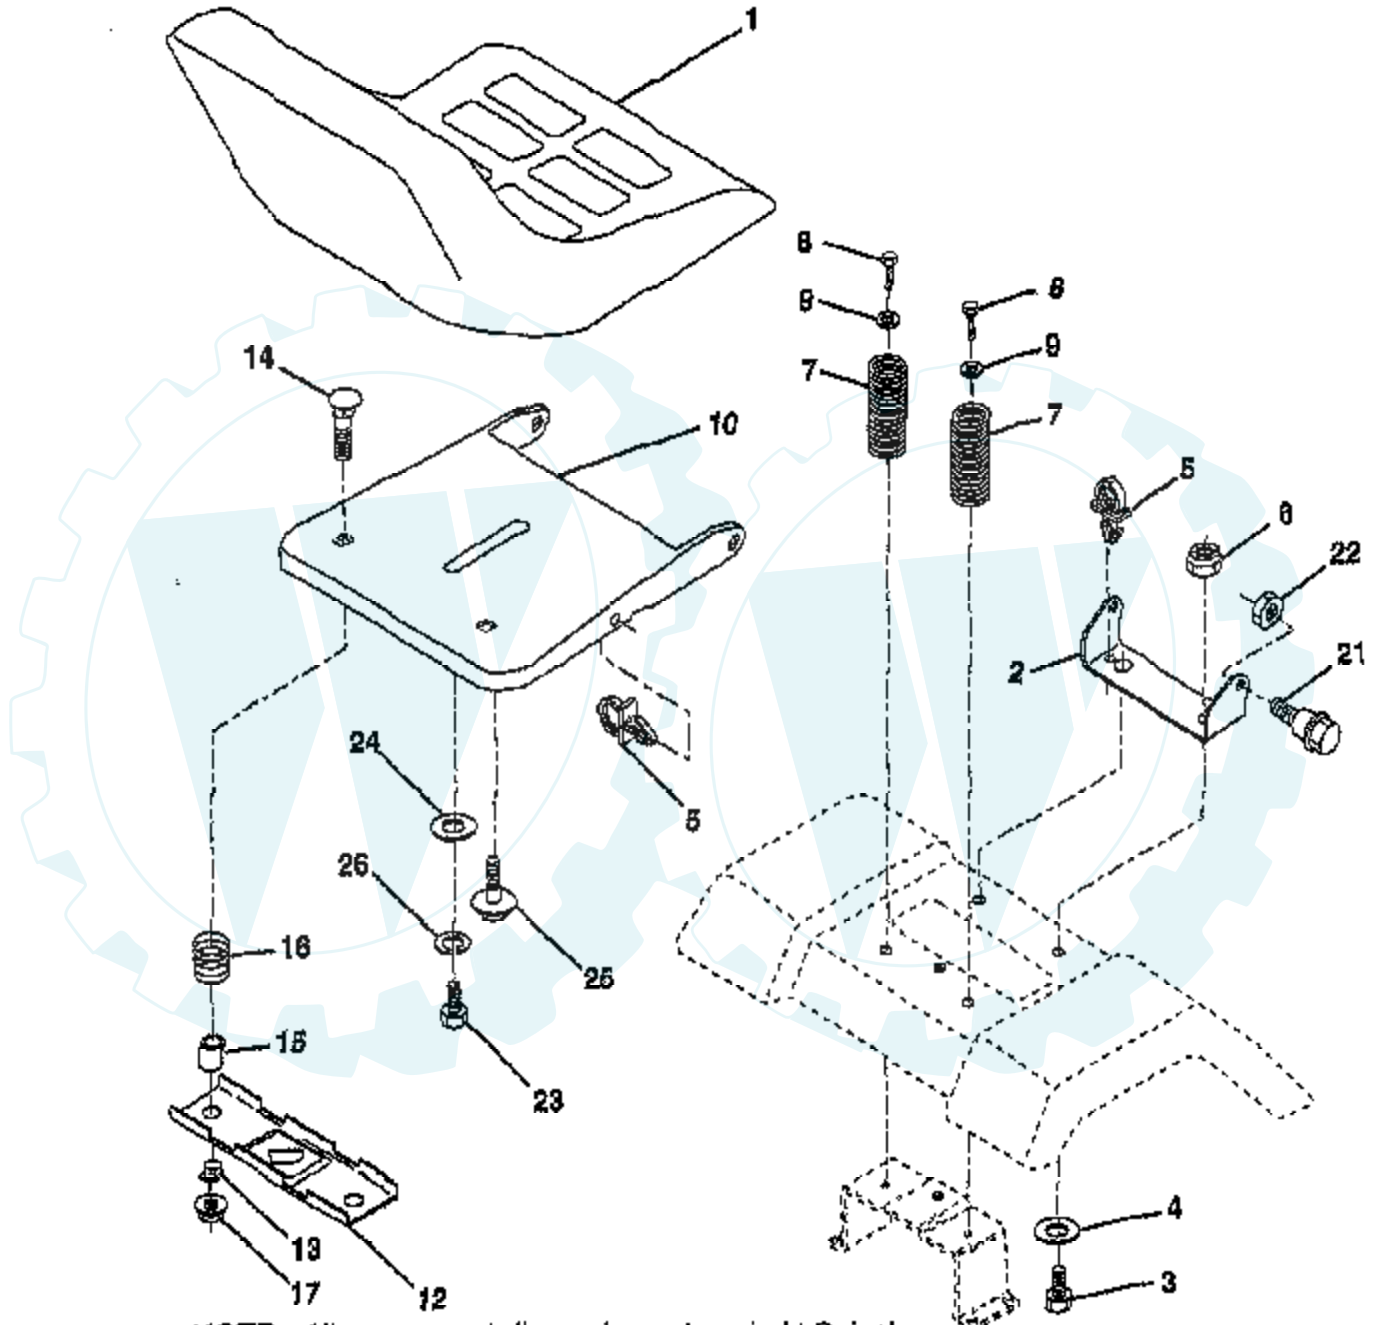

TRACTOR - - MODEL NUMBER AYP9187A89

SCHEMATIC

IGNITION SWITCH

POSITION	CIRCUIT	"MAKE"
OFF	G + M + L	NONE
RUN/LIGHT	B + L	A + Y
RUN	B + L	NONE
START	B + L + S	NONE

TRACTOR - - MODEL NUMBER AYP9187A89

SEAT ASSEMBLY

NOTE: All component dimensions given in U.S. inches
1 Inch = 25.4 mm

Ref #	Part Number	Qty	Description
1	140117		SEAT.2400/1416.BK
2	140551		BRACKET PVT SEAT
3	74760616		BOLT
4	19131610		WASHER PM
5	145006		CLIP.PUSH-IN.HING
6	73800600		NUT
7	124181X		SPRING COMPRESSIO
8	17490616		SCREW GTV
9	19131614		WASHER
10	155925		PAN-SEAT
12	121246X		BRKT SWITCH
13	121248X		BUSHING
14	72050412		BOLT-RD HD SQ NK
15	134300		SPLIT SPACER
16	121250X		SPRING
17	123976X		SUB= 73900400
21	153236		"BOLT,SHOULDER"
22	73800500		NUT
23	74780814		BOLT
24	19171912		WASHER
25	127018X		"BOLT,SHOULDER"
26	10040800		LOCKWASHER