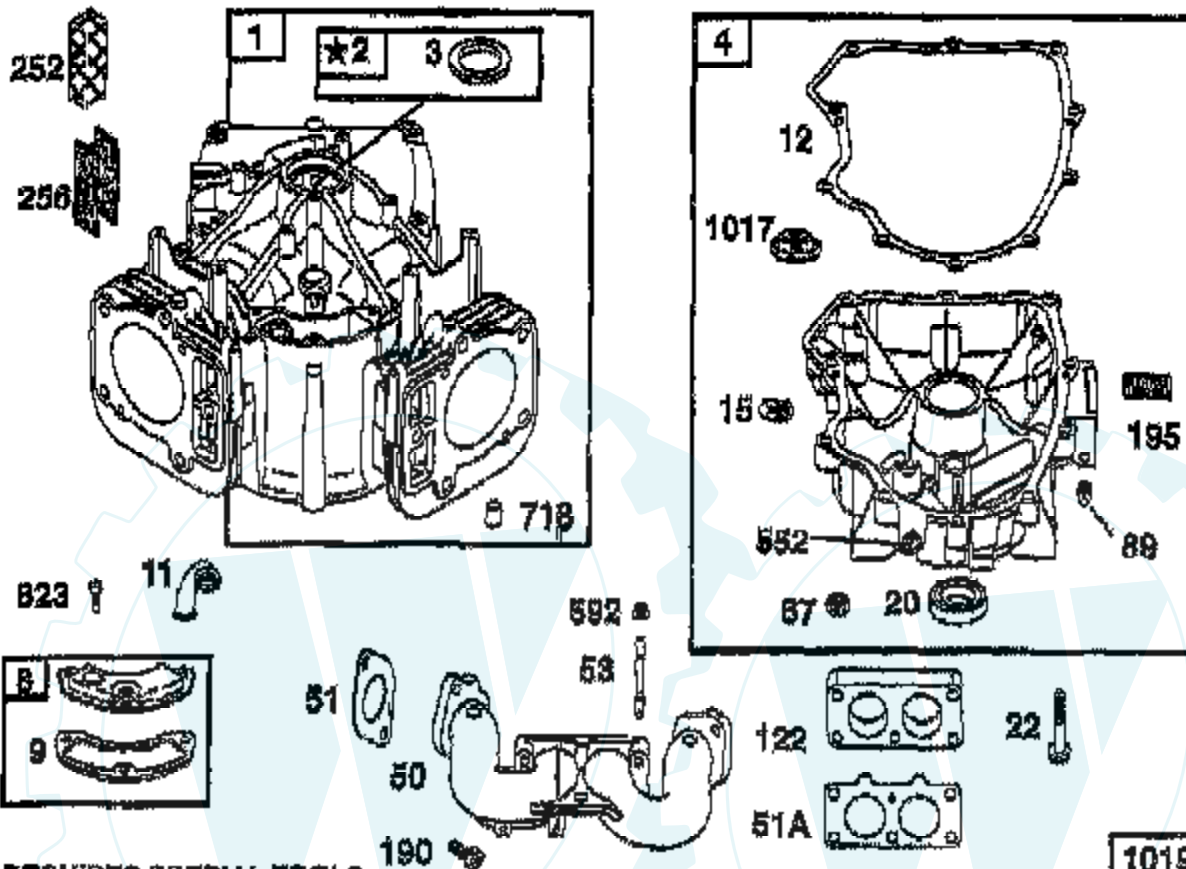

TRACTOR - - MODEL NUMBER AYP9187A89

BRIGGS & STRATTON ENGINE - MODEL NUMBER 407777, TYPE NUMBER 0119-E1

★ REQUIRES SPECIAL TOOLS TO INSTALL. SEE REPAIR INSTRUCTION MANUAL.

1036 LABEL KIT-EMISSION

1019 LABEL KIT

Ref #	Part Number	Qty	Description
1023	499599		COVER, ROCKER (CYL. NO.1)
1023A	499600		COVER, ROCKER (CYL. NO.2)
1024	499054		PUMP, OIL
1026	690981		ROD, PUSH (STEEL)
1026A	690982		ROD, PUSH (ALUMINUM)
1027	690041		FILTER, OIL
1029	690972		ARM, ROCKER
1033	499890		VALVE OVERHAUL KIT
1035	691042		SHAFT, OIL PUMP
1036	499783		LABEL KIT, EMISSION
1058	273694		OWNER'S MANUAL
1090	691293		RETAINER, BRUSH
1100	690973		PIVOT, ROCKER ARM
2500	407777-0027		ENGINE
2500			CHECK WITH SUPPLIER