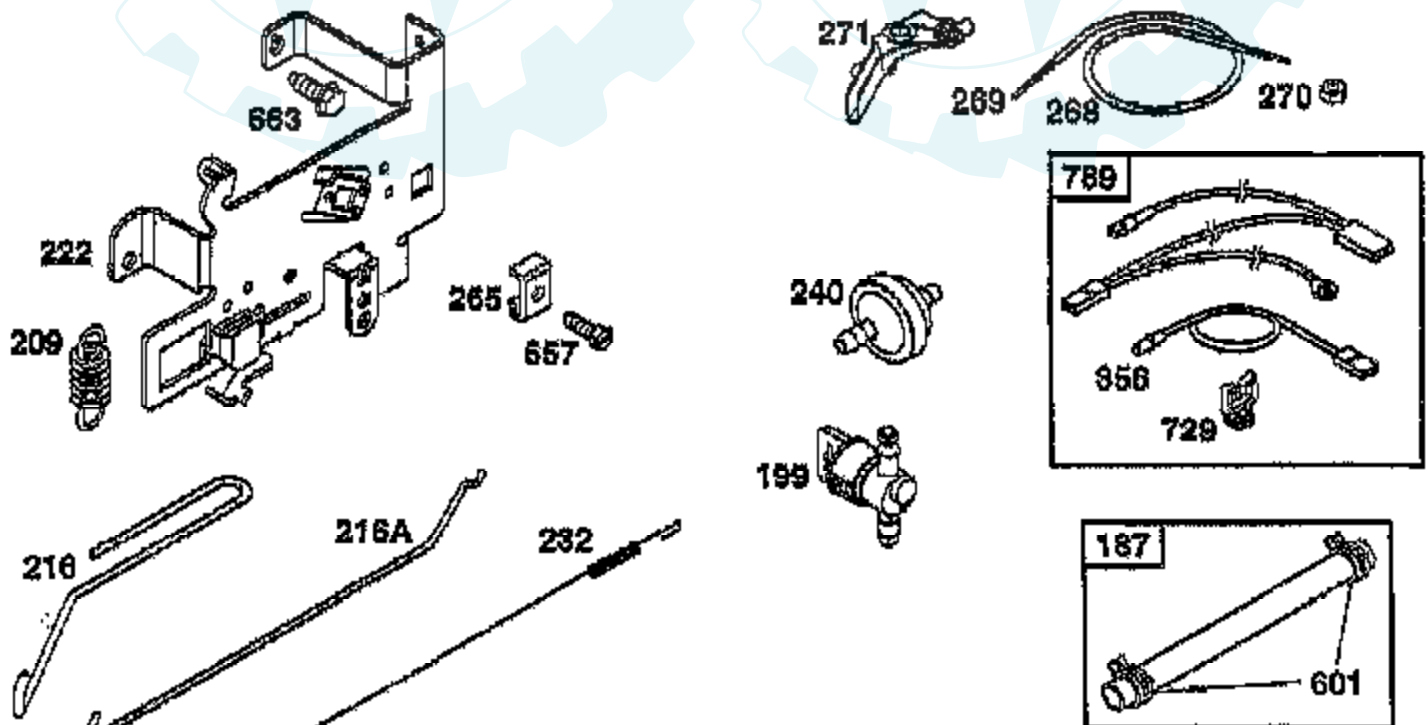

### TRACTOR - - MODEL NUMBER AYP9177B89

BRIGGS & STRATTON ENGINE - MODEL NUMBER 311707, TYPE NUMBER 0132-E1

THIS CARBURETOR SERVICES BOTH CHOKE-A-MATIC AND MANUAL CHOKE SYSTEMS

Ref #	Part Number	Qty	Description
1	690156		CYLINDER ASSEMBLY
2	399265		P/N CONFLICT - CHECK WITH SUPPLIER
3	391086		SEAL, OIL
4	494238		BASE, ENGINE
5	690188		HEAD, CYLINDER
6	94927		WASHER, GOVERNOR LEVER
7	273763		GASKET, CYLINDER HEAD
8	495735		BREATHER ASSY
9	27803		GASKET, VALVE COVER
10	94621		SCREW, STEMS
11	281246		TUBE, BREATHER
12	271916		GASKET, CRANKCASE COVER 1/64"
12	271997		GASKET, CRANKCASE COVER .005"
13	94728		SCREW, CYLINDER HEAD
15	94239		PLUG, OIL DRAIN
16	690136		CRANKSHAFT
20	291675		SEAL, OIL
22	95187		SCREW
23	690222		FLYWHEEL
24	222698		KEY, FLYWHEEL
25	692271		PISTON, ASSEMBLY
25	692272		PISTON ASSEMBLY
25	692273		PISTON ASSEMBLY
25	692274		PISTON ASSEMBLY
26	690162		RING SET, PISTON
26	690164		RING SET, PISTON
26	690166		RING SET, PISTON
26	690168		RING SET, PISTON
27	263129		LOCK, PISTON PIN
28	498319		PIN, PISTON, STD SIZE
28	498320		PIN ASSY., PISTON, .005" OVERSIZE
29	499468		ROD ASSEMBLY, CONNECTING
29	499940		ROD ASSEMBLY, CONNECTING
32	95190		SCREW
33	495856		VALVE, EXHAUST
34	495857		VALVE, INTAKE
35	262811		SPRING, VALVE
40	224641		RETAINER, VALVE SPRING
43	40815		GOV./OIL SLINGER
45	262411		TAPPET, VALVE
46	496884		GEAR, CAM
50	690193		MANIFOLD, INTAKE
51	281735		GASKET, INTAKE
51A	273650		GASKET, INTAKE
53	94637		STUD, CARBURETOR MOUNTING
73	494439		SCREEN, ROTATING
75	225136		WASHER, SPRING
78	94821		SCREW, SEMS
87	491323		SEAL, GOVERNOR
93	281346		BUSHING, THROTTLE SHAFT
94	498030		VALVE, IDLE, ADJUSTMENT
95	94098		SCREW, THROTTLE
98	495800		SCREW, IDLE SPEED
104	231789		PIN, FLOAT HINGE
105	231855		VALVE ASSY, INLET NEEDLE
106	231854		INLET VALVE SEAT
108	224558		VALVE, CHOKE
108A	224540		VALVE, CHOKE