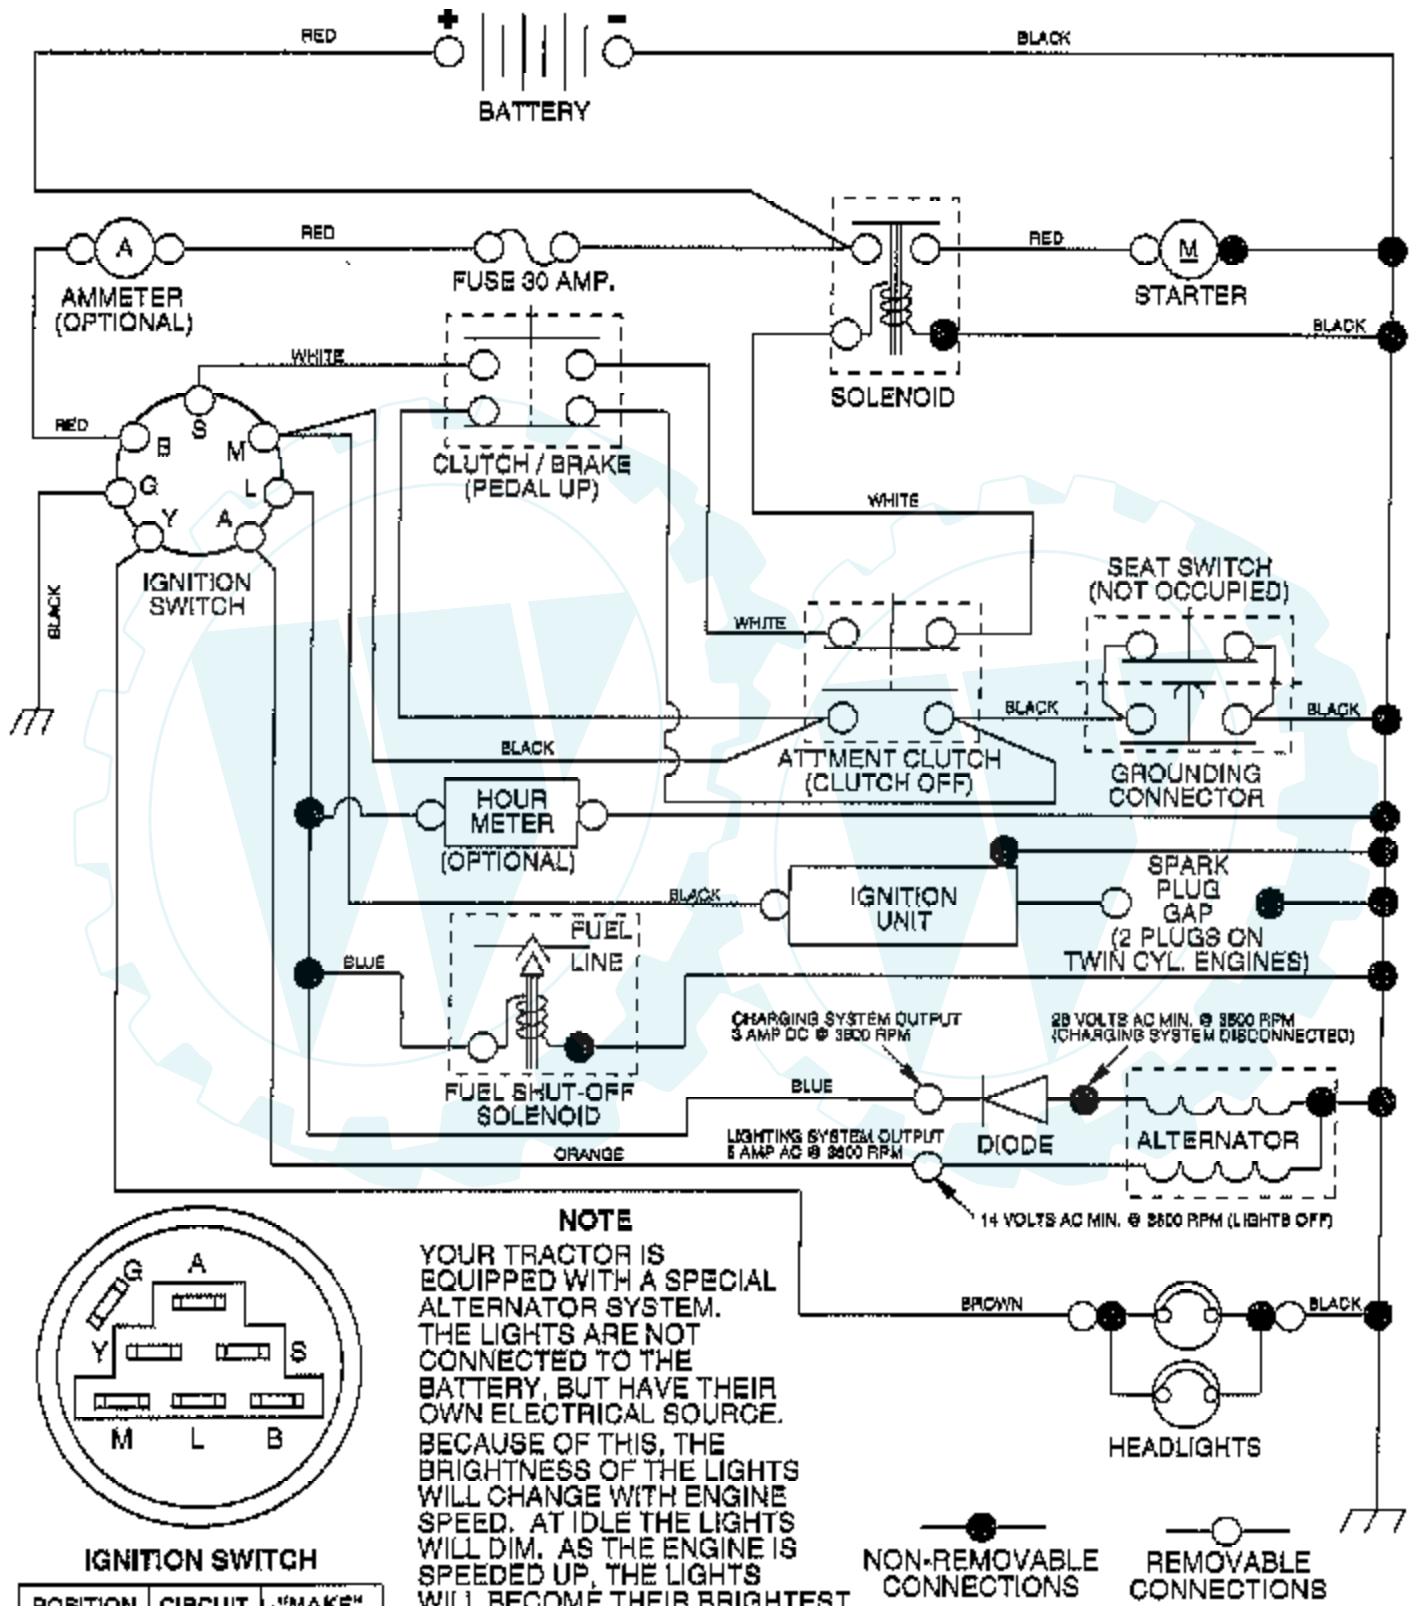

TRACTOR - - MODEL NUMBER AYP9177B89

SCHEMATIC

IGNITION SWITCH

POSITION	CIRCUIT	"MAKE"
OFF	G + M + L	NONE
RUN/LIGHT	B + L	A + Y
RUN	B + L	NONE
START	B + L + S	NONE

NOTE
YOUR TRACTOR IS EQUIPPED WITH A SPECIAL ALTERNATOR SYSTEM. THE LIGHTS ARE NOT CONNECTED TO THE BATTERY, BUT HAVE THEIR OWN ELECTRICAL SOURCE. BECAUSE OF THIS, THE BRIGHTNESS OF THE LIGHTS WILL CHANGE WITH ENGINE SPEED. AT IDLE THE LIGHTS WILL DIM. AS THE ENGINE IS SPEEDED UP, THE LIGHTS WILL BECOME THEIR BRIGHTEST.

WIRING INSULATED CLIPS
NOTE: IF WIRING INSULATED CLIPS WERE REMOVED FOR SERVICING OF UNIT, THEY SHOULD BE REPLACED TO PROPERLY SECURE YOUR WIRING.