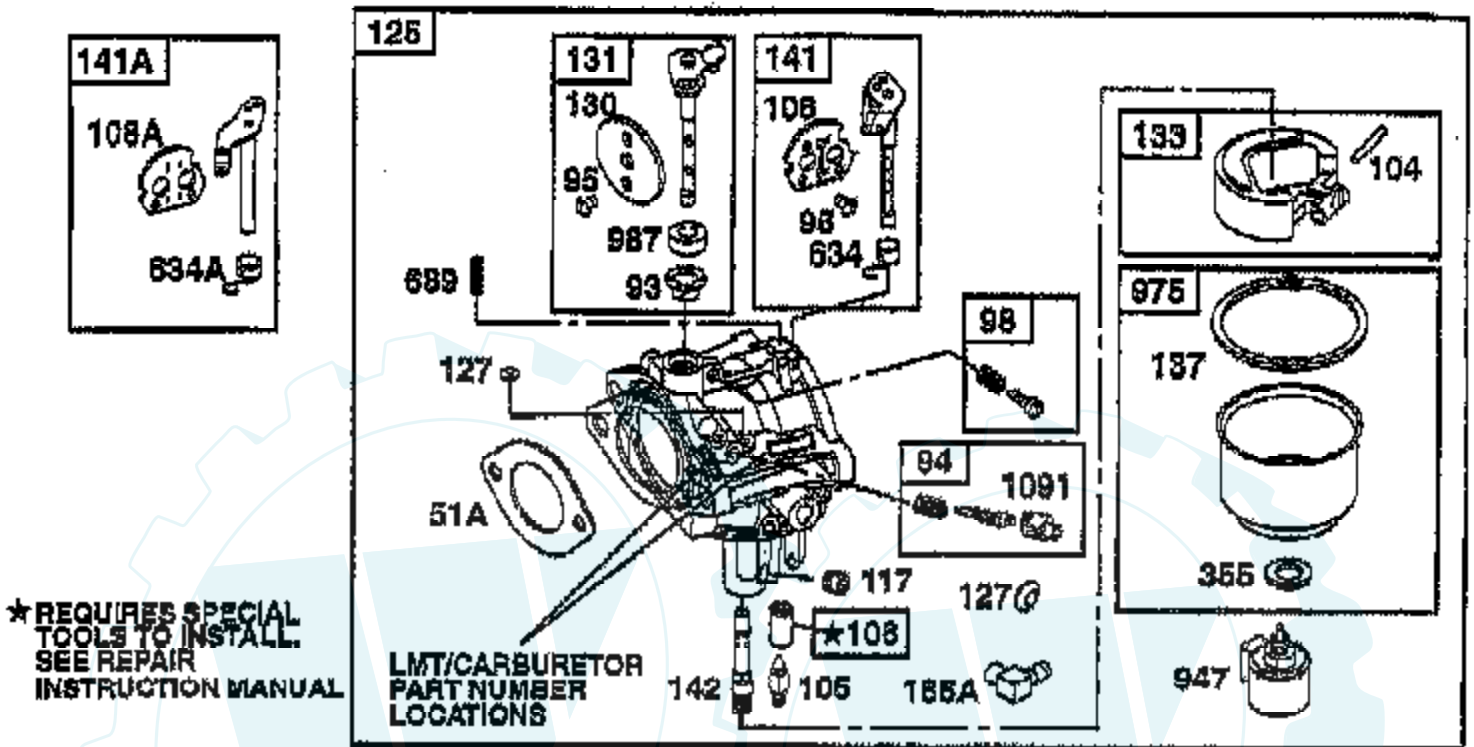

TRACTOR - - MODEL NUMBER AYP9177B89

BRIGGS & STRATTON ENGINE - MODEL NUMBER 311707, TYPE NUMBER 0132-E1

THIS CARBURETOR SERVICES BOTH CHOKE-A-MATIC AND MANUAL CHOKE SYSTEMS