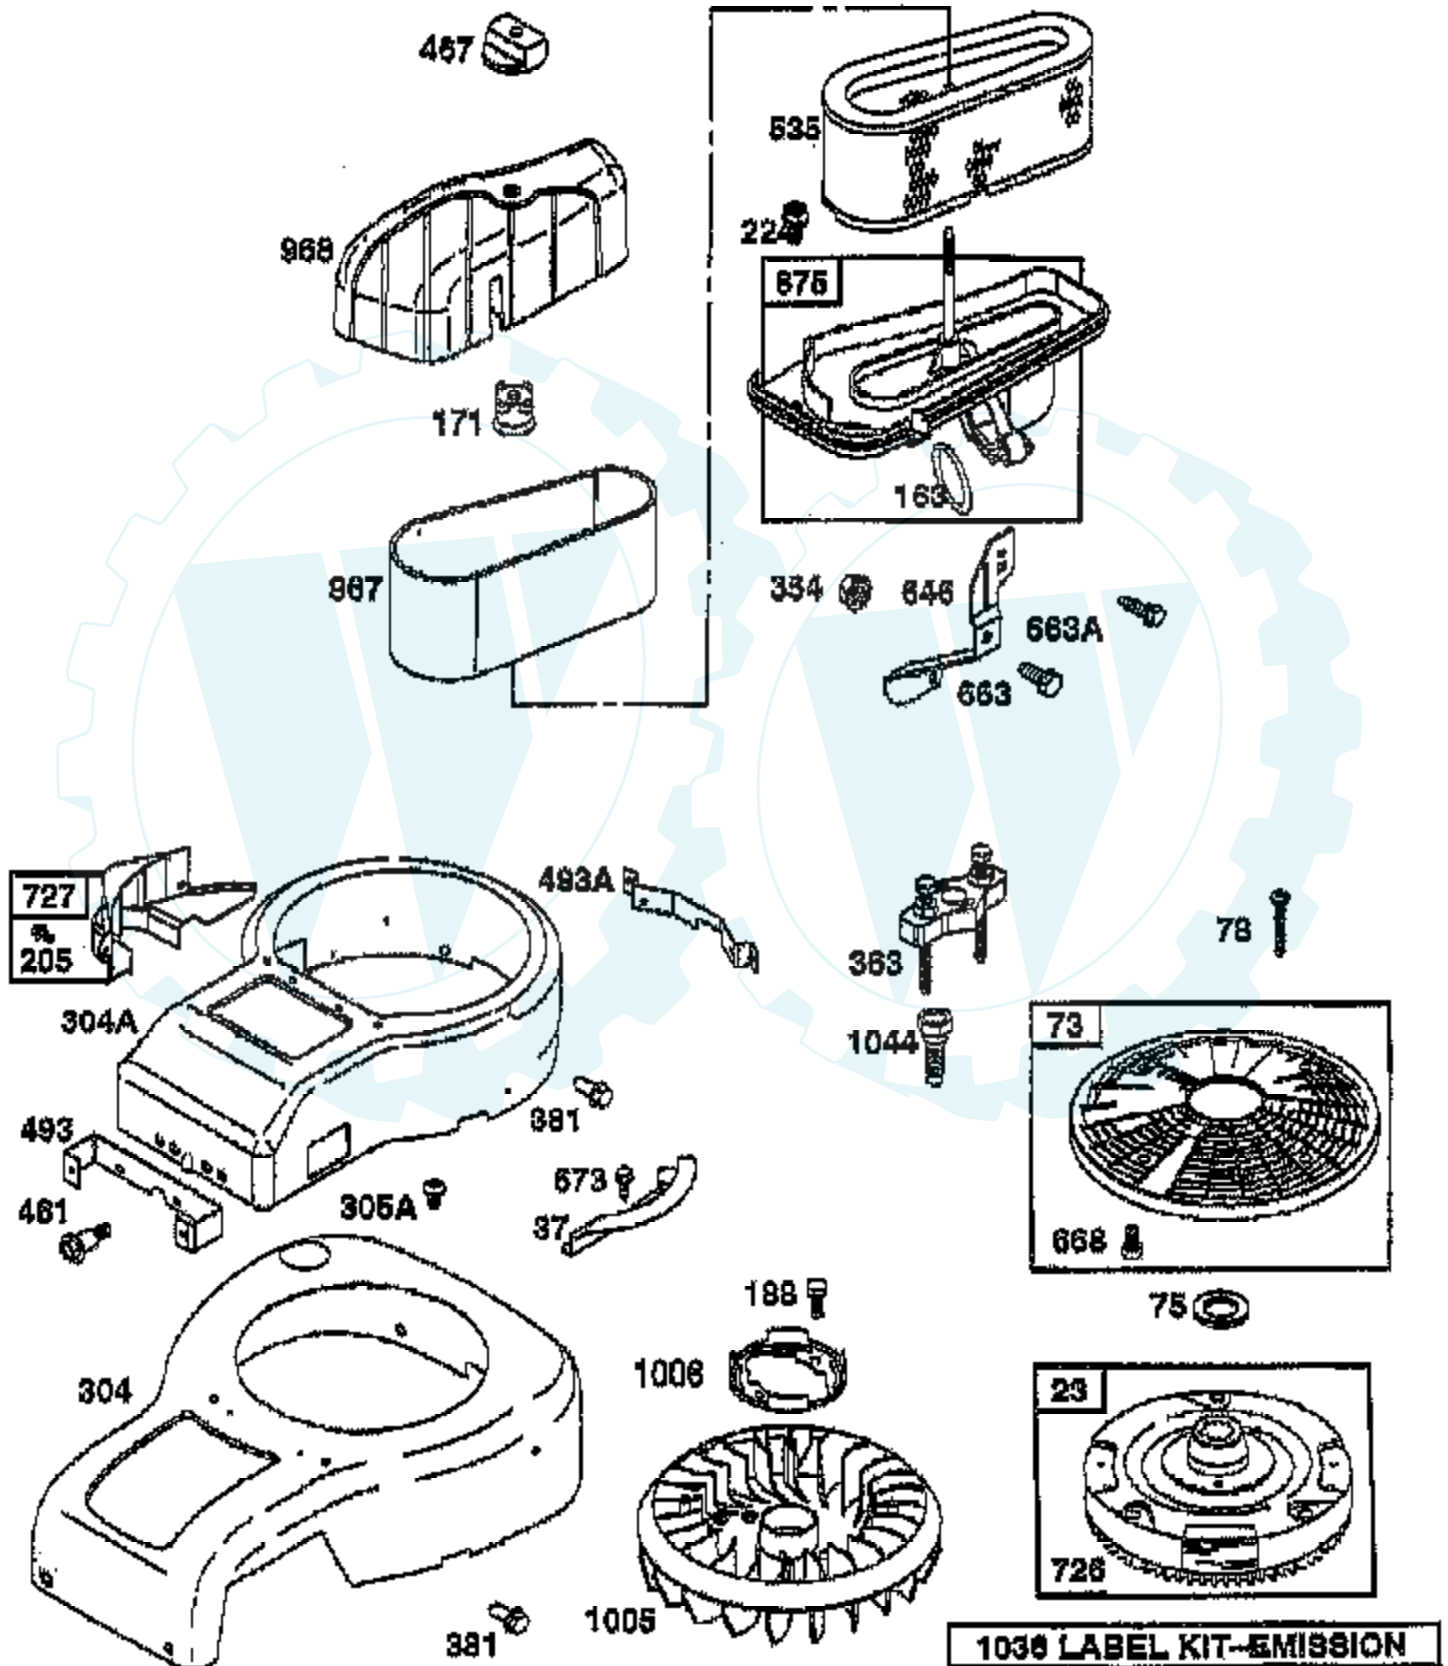

TRACTOR - - MODEL NUMBER AYP9177B89
BRIGGS & STRATTON ENGINE - MODEL NUMBER 311707, TYPE NUMBER 0132-E1

Ref #	Part Number	Qty	Description
1	690156		CYLINDER ASSEMBLY
2	399265		P/N CONFLICT - CHECK WITH SUPPLIER
3	391086		SEAL, OIL
4	494238		BASE, ENGINE
5	690188		HEAD, CYLINDER
6	94927		WASHER, GOVERNOR LEVER
7	273763		GASKET, CYLINDER HEAD
8	495735		BREATHER ASSY
9	27803		GASKET, VALVE COVER
10	94621		SCREW, STEMS
11	281246		TUBE, BREATHER
12	271916		GASKET, CRANKCASE COVER 1/64"
12	271997		GASKET, CRANKCASE COVER .005"
13	94728		SCREW, CYLINDER HEAD
15	94239		PLUG, OIL DRAIN
16	690136		CRANKSHAFT
20	291675		SEAL, OIL
22	95187		SCREW
23	690222		FLYWHEEL
24	222698		KEY, FLYWHEEL
25	692271		PISTON, ASSEMBLY
25	692272		PISTON ASSEMBLY
25	692273		PISTON ASSEMBLY
25	692274		PISTON ASSEMBLY
26	690162		RING SET, PISTON
26	690164		RING SET, PISTON
26	690166		RING SET, PISTON
26	690168		RING SET, PISTON
27	263129		LOCK, PISTON PIN
28	498319		PIN, PISTON, STD SIZE
28	498320		PIN ASSY., PISTON, .005" OVERSIZE
29	499468		ROD ASSEMBLY, CONNECTING
29	499940		ROD ASSEMBLY, CONNECTING
32	95190		SCREW
33	495856		VALVE, EXHAUST
34	495857		VALVE, INTAKE
35	262811		SPRING, VALVE
40	224641		RETAINER, VALVE SPRING
43	40815		GOV./OIL SLINGER
45	262411		TAPPET, VALVE
46	496884		GEAR, CAM
50	690193		MANIFOLD, INTAKE
51	281735		GASKET, INTAKE
51A	273650		GASKET, INTAKE
53	94637		STUD, CARBURETOR MOUNTING
73	494439		SCREEN, ROTATING
75	225136		WASHER, SPRING
78	94821		SCREW, SEMS
87	491323		SEAL, GOVERNOR
93	281346		BUSHING, THROTTLE SHAFT
94	498030		VALVE, IDLE, ADJUSTMENT
95	94098		SCREW, THROTTLE
98	495800		SCREW, IDLE SPEED
104	231789		PIN, FLOAT HINGE
105	231855		VALVE ASSY, INLET NEEDLE
106	231854		INLET VALVE SEAT
108	224558		VALVE, CHOKE
108A	224540		VALVE, CHOKE