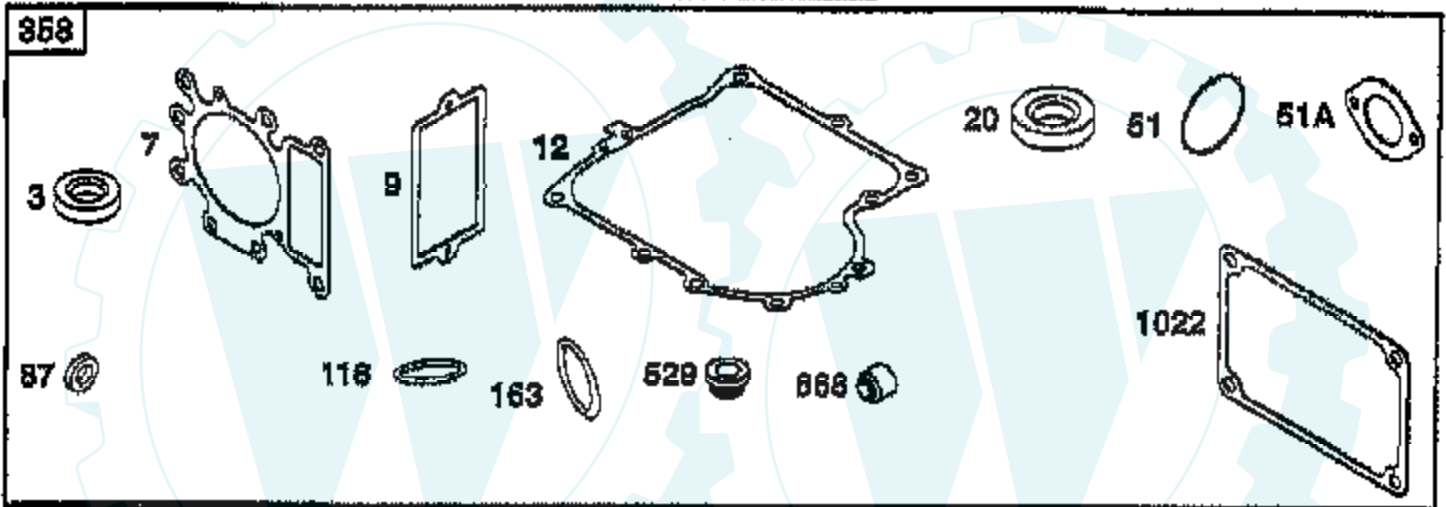

### TRACTOR - - MODEL NUMBER AYP9177B89

BRIGGS & STRATTON ENGINE - MODEL NUMBER 311707, TYPE NUMBER 0132-E1

★ REQUIRES SPECIAL TOOLS  
TO INSTALL. SEE REPAIR  
INSTRUCTION MANUAL.

Ref #	Part Number	Qty	Description
1	690156		CYLINDER ASSEMBLY
2	399265		P/N CONFLICT - CHECK WITH SUPPLIER
3	391086		SEAL, OIL
4	494238		BASE, ENGINE
5	690188		HEAD, CYLINDER
6	94927		WASHER, GOVERNOR LEVER
7	273763		GASKET, CYLINDER HEAD
8	495735		BREATHER ASSY
9	27803		GASKET, VALVE COVER
10	94621		SCREW, STEMS
11	281246		TUBE, BREATHER
12	271916		GASKET, CRANKCASE COVER 1/64"
12	271997		GASKET, CRANKCASE COVER .005"
13	94728		SCREW, CYLINDER HEAD
15	94239		PLUG, OIL DRAIN
16	690136		CRANKSHAFT
20	291675		SEAL, OIL
22	95187		SCREW
23	690222		FLYWHEEL
24	222698		KEY, FLYWHEEL
25	692271		PISTON, ASSEMBLY
25	692272		PISTON ASSEMBLY
25	692273		PISTON ASSEMBLY
25	692274		PISTON ASSEMBLY
26	690162		RING SET, PISTON
26	690164		RING SET, PISTON
26	690166		RING SET, PISTON
26	690168		RING SET, PISTON
27	263129		LOCK, PISTON PIN
28	498319		PIN, PISTON, STD SIZE
28	498320		PIN ASSY., PISTON, .005" OVERSIZE
29	499468		ROD ASSEMBLY, CONNECTING
29	499940		ROD ASSEMBLY, CONNECTING
32	95190		SCREW
33	495856		VALVE, EXHAUST
34	495857		VALVE, INTAKE
35	262811		SPRING, VALVE
40	224641		RETAINER, VALVE SPRING
43	40815		GOV./OIL SLINGER
45	262411		TAPPET, VALVE
46	496884		GEAR, CAM
50	690193		MANIFOLD, INTAKE
51	281735		GASKET, INTAKE
51A	273650		GASKET, INTAKE
53	94637		STUD, CARBURETOR MOUNTING
73	494439		SCREEN, ROTATING
75	225136		WASHER, SPRING
78	94821		SCREW, SEMS
87	491323		SEAL, GOVERNOR
93	281346		BUSHING, THROTTLE SHAFT
94	498030		VALVE, IDLE, ADJUSTMENT
95	94098		SCREW, THROTTLE
98	495800		SCREW, IDLE SPEED
104	231789		PIN, FLOAT HINGE
105	231855		VALVE ASSY, INLET NEEDLE
106	231854		INLET VALVE SEAT
108	224558		VALVE, CHOKE
108A	224540		VALVE, CHOKE