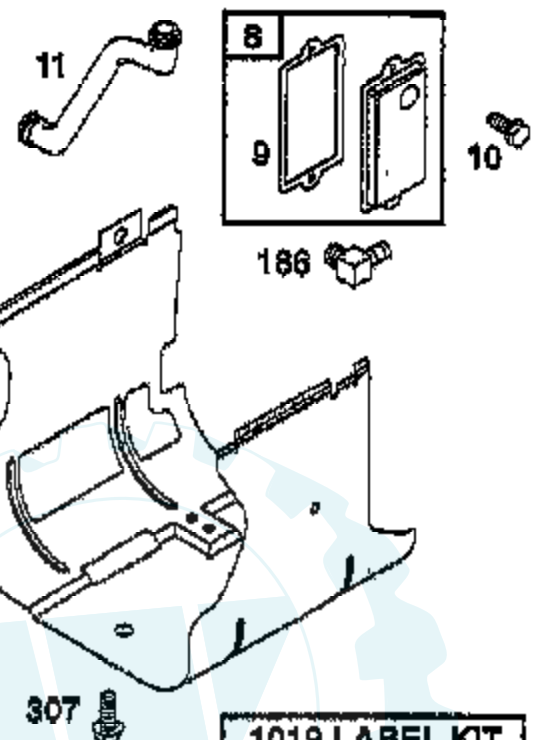

### TRACTOR - - MODEL NUMBER AYP9177B89

BRIGGS & STRATTON ENGINE - MODEL NUMBER 311707, TYPE NUMBER 0132-E1

★ REQUIRES SPECIAL TOOLS TO INSTALL. SEE REPAIR INSTRUCTION MANUAL.

1019 LABEL KIT

1058 OWNER'S MANUAL

Ref #	Part Number	Qty	Description
1	690156		CYLINDER ASSEMBLY
2	399265		P/N CONFLICT - CHECK WITH SUPPLIER
3	391086		SEAL, OIL
4	494238		BASE, ENGINE
5	690188		HEAD, CYLINDER
6	94927		WASHER, GOVERNOR LEVER
7	273763		GASKET, CYLINDER HEAD
8	495735		BREATHER ASSY
9	27803		GASKET, VALVE COVER
10	94621		SCREW, STEMS
11	281246		TUBE, BREATHER
12	271916		GASKET, CRANKCASE COVER 1/64"
12	271997		GASKET, CRANKCASE COVER .005"
13	94728		SCREW, CYLINDER HEAD
15	94239		PLUG, OIL DRAIN
16	690136		CRANKSHAFT
20	291675		SEAL, OIL
22	95187		SCREW
23	690222		FLYWHEEL
24	222698		KEY, FLYWHEEL
25	692271		PISTON, ASSEMBLY
25	692272		PISTON ASSEMBLY
25	692273		PISTON ASSEMBLY
25	692274		PISTON ASSEMBLY
26	690162		RING SET, PISTON
26	690164		RING SET, PISTON
26	690166		RING SET, PISTON
26	690168		RING SET, PISTON
27	263129		LOCK, PISTON PIN
28	498319		PIN, PISTON, STD SIZE
28	498320		PIN ASSY., PISTON, .005" OVERSIZE
29	499468		ROD ASSEMBLY, CONNECTING
29	499940		ROD ASSEMBLY, CONNECTING
32	95190		SCREW
33	495856		VALVE, EXHAUST
34	495857		VALVE, INTAKE
35	262811		SPRING, VALVE
40	224641		RETAINER, VALVE SPRING
43	40815		GOV./OIL SLINGER
45	262411		TAPPET, VALVE
46	496884		GEAR, CAM
50	690193		MANIFOLD, INTAKE
51	281735		GASKET, INTAKE
51A	273650		GASKET, INTAKE
53	94637		STUD, CARBURETOR MOUNTING
73	494439		SCREEN, ROTATING
75	225136		WASHER, SPRING
78	94821		SCREW, SEMS
87	491323		SEAL, GOVERNOR
93	281346		BUSHING, THROTTLE SHAFT
94	498030		VALVE, IDLE, ADJUSTMENT
95	94098		SCREW, THROTTLE
98	495800		SCREW, IDLE SPEED
104	231789		PIN, FLOAT HINGE
105	231855		VALVE ASSY, INLET NEEDLE
106	231854		INLET VALVE SEAT
108	224558		VALVE, CHOKE
108A	224540		VALVE, CHOKE