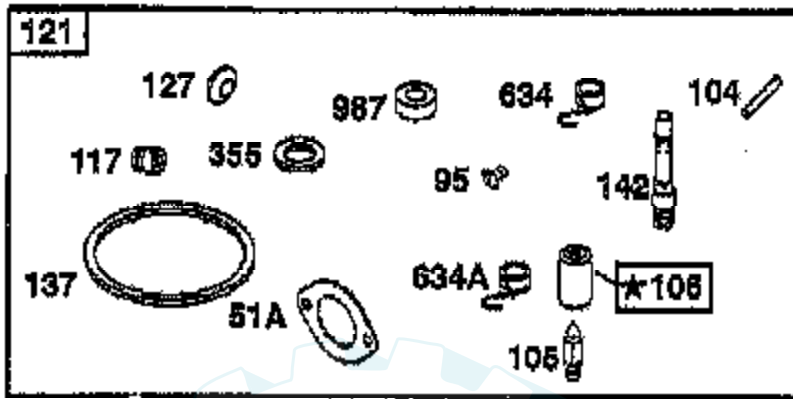

TRACTOR - - MODEL NUMBER AYP9177B89

BRIGGS & STRATTON ENGINE - MODEL NUMBER 311707, TYPE NUMBER 0132-E1

★ REQUIRES SPECIAL TOOLS
TO INSTALL. SEE REPAIR
INSTRUCTION MANUAL.