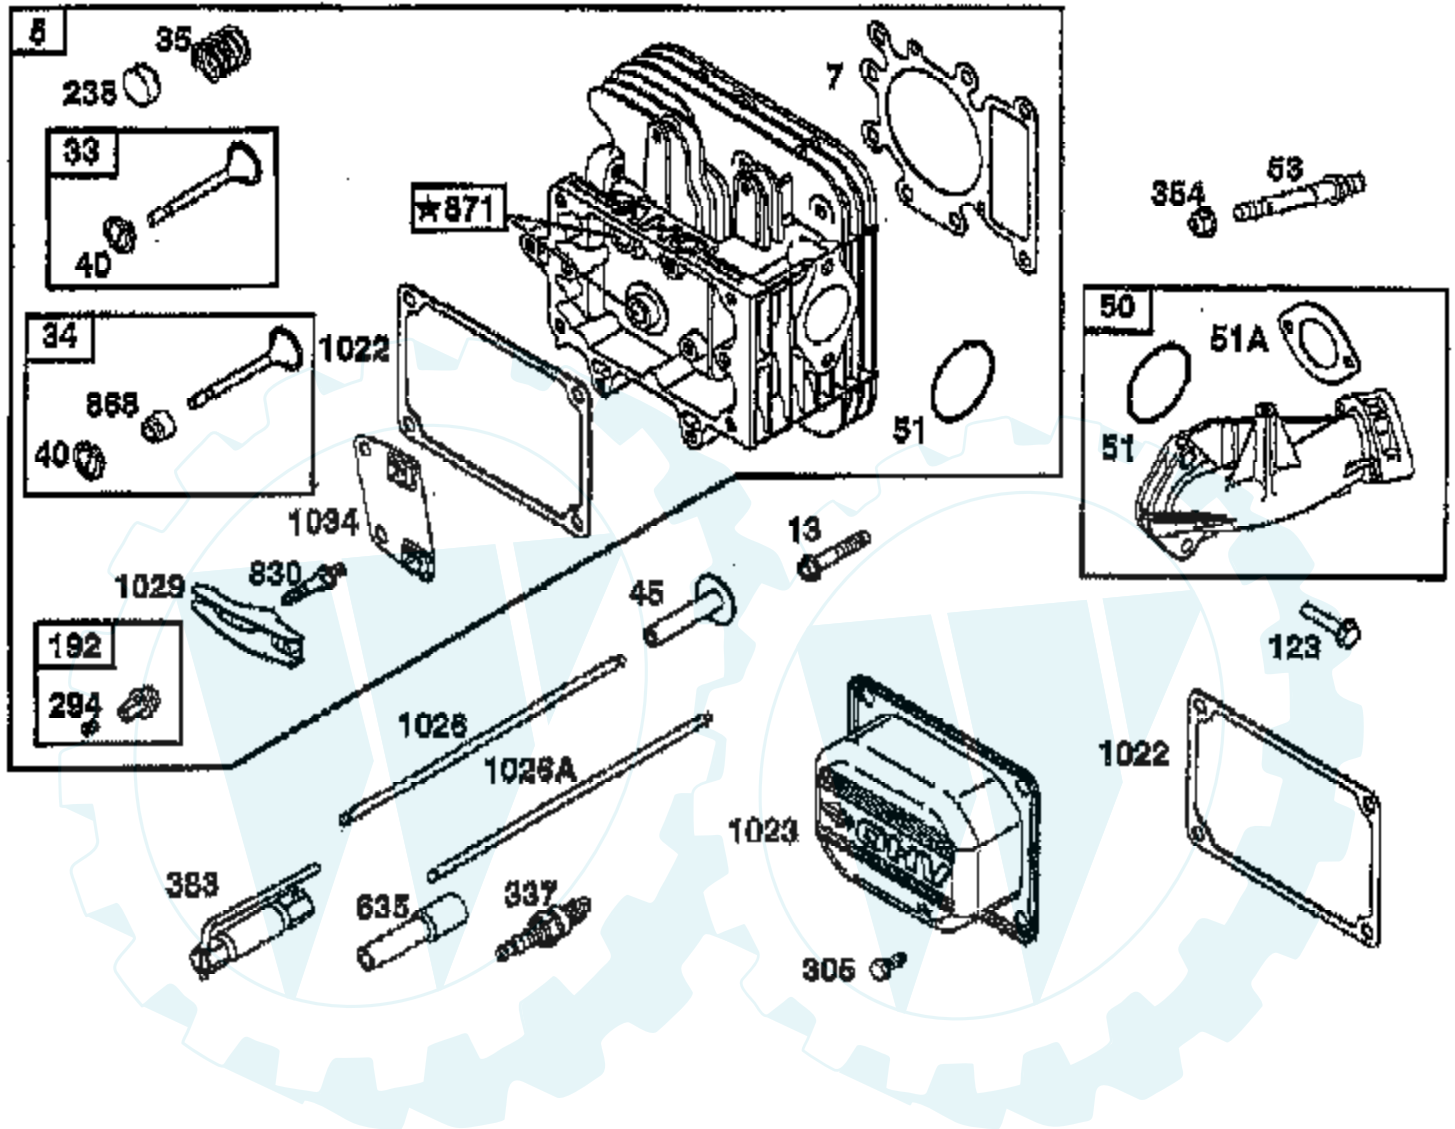

TRACTOR - - MODEL NUMBER AYP9177B89

BRIGGS & STRATTON ENGINE - MODEL NUMBER 311707, TYPE NUMBER 0132-E1

Ref #	Part Number	Qty	Description
1	690156		CYLINDER ASSEMBLY
2	399265		P/N CONFLICT - CHECK WITH SUPPLIER
3	391086		SEAL, OIL
4	494238		BASE, ENGINE
5	690188		HEAD, CYLINDER
6	94927		WASHER, GOVERNOR LEVER
7	273763		GASKET, CYLINDER HEAD
8	495735		BREATHER ASSY
9	27803		GASKET, VALVE COVER
10	94621		SCREW, STEMS
11	281246		TUBE, BREATHER
12	271916		GASKET, CRANKCASE COVER 1/64"
12	271997		GASKET, CRANKCASE COVER .005"
13	94728		SCREW, CYLINDER HEAD
15	94239		PLUG, OIL DRAIN
16	690136		CRANKSHAFT
20	291675		SEAL, OIL
22	95187		SCREW
23	690222		FLYWHEEL
24	222698		KEY, FLYWHEEL
25	692271		PISTON, ASSEMBLY
25	692272		PISTON ASSEMBLY
25	692273		PISTON ASSEMBLY
25	692274		PISTON ASSEMBLY
26	690162		RING SET, PISTON
26	690164		RING SET, PISTON
26	690166		RING SET, PISTON
26	690168		RING SET, PISTON
27	263129		LOCK, PISTON PIN
28	498319		PIN, PISTON, STD SIZE
28	498320		PIN ASSY., PISTON, .005" OVERSIZE
29	499468		ROD ASSEMBLY, CONNECTING
29	499940		ROD ASSEMBLY, CONNECTING
32	95190		SCREW
33	495856		VALVE, EXHAUST
34	495857		VALVE, INTAKE
35	262811		SPRING, VALVE
40	224641		RETAINER, VALVE SPRING
43	40815		GOV./OIL SLINGER
45	262411		TAPPET, VALVE
46	496884		GEAR, CAM
50	690193		MANIFOLD, INTAKE
51	281735		GASKET, INTAKE
51A	273650		GASKET, INTAKE
53	94637		STUD, CARBURETOR MOUNTING
73	494439		SCREEN, ROTATING
75	225136		WASHER, SPRING
78	94821		SCREW, SEMS
87	491323		SEAL, GOVERNOR
93	281346		BUSHING, THROTTLE SHAFT
94	498030		VALVE, IDLE, ADJUSTMENT
95	94098		SCREW, THROTTLE
98	495800		SCREW, IDLE SPEED
104	231789		PIN, FLOAT HINGE
105	231855		VALVE ASSY, INLET NEEDLE
106	231854		INLET VALVE SEAT
108	224558		VALVE, CHOKE
108A	224540		VALVE, CHOKE