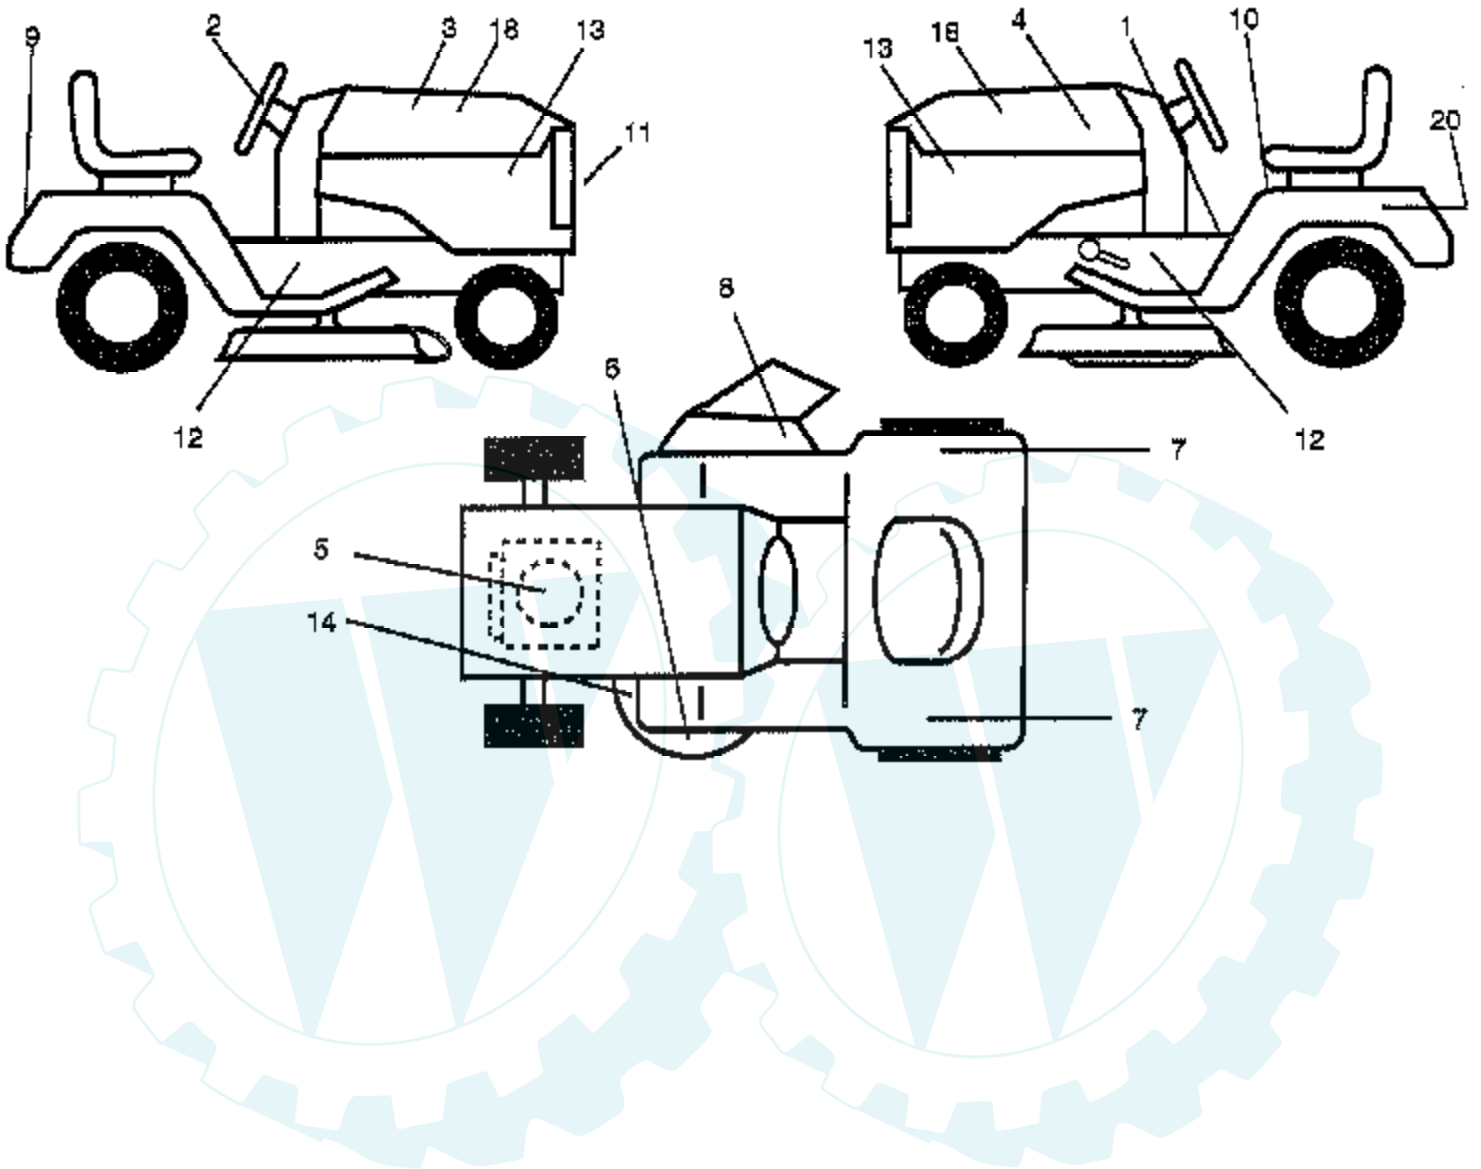

Ref #	Part Number	Qty	Description
1	160392		CHASSIS
2	140356		SUB= 145009
3	17490612		SCREW
4	19131216		WASHER
5	155272		BUMPER-HOOD/DASH
9	161917X012		DASH
10	72140608		SUB= 72110608
11	155927		"PANEL-DASH,LH"
12	145660		CLIP.TINNERMAN
13	155936		"PANEL-DASH,RH"
14	17490608		SCREW LT
17	159639X418		HOOD.STEEL.ASSY
18	126938X		SUB= 532126938
20	156437		"PLATE-MTG,BATT/FU"
23	124028X		SUB= 532124028
25	19131312		WASHER
26	73800600		NUT
28	157428		GRILL
29	146654		LENS.EURO.W/DECAL
30	151287X418		FEND/FTREST PNT
31	139976		BRACKET SUPT FEND
37			CHECK WITH SUPPLIER
38	139886		BRACKET ASM LH
39	139887		BRACKET ASM RH
51	73800400		NUT
52	19091416		WASHER
53	144697		BRACKET.GRILLE.LH
54	161464		SCREW.HEX.WS.HD
55	144696		BRACKET.GRILLE.RH
57	74780412		SUB= 74780414
58	150127		AIR DUCT
60	72140606		BOLT
64	154798		DASH-LOWER
74	73680600		SUB= 73690600
140	158418		BRKT SUSPENSION
142	156095		PLATE.REINFORCEMT
143	154966		"BRKT-S'BAR,CHASSI"
144			CHECK WITH SUPPLIER
145	156524		"ROD POVOT,CHASSIS"
	5479J		PLUG BUTTON T

TRACTOR -- MODEL NUMBER AYP9177B89

DECALS