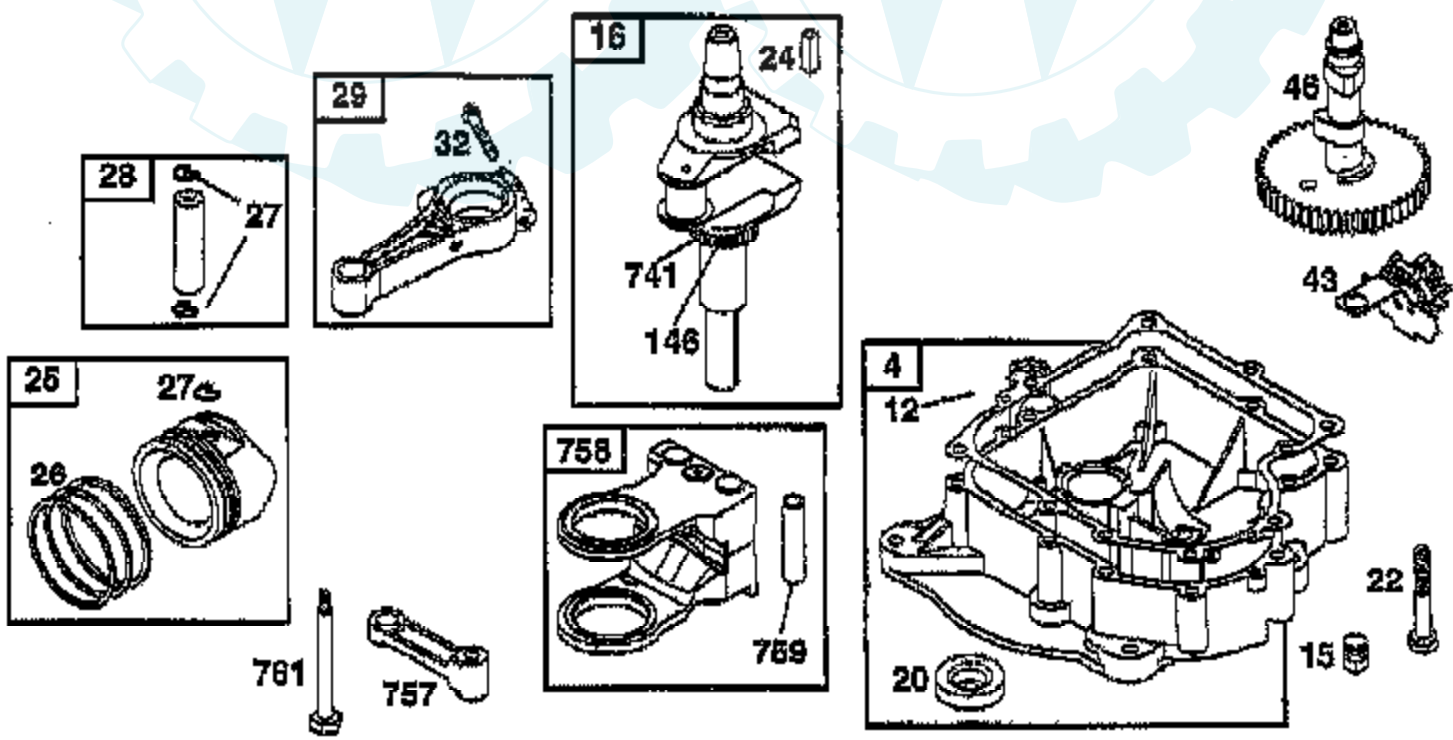

### TRACTOR - - MODEL NUMBER AYP9177B89

BRIGGS & STRATTON ENGINE - MODEL NUMBER 311707, TYPE NUMBER 0132-E1

★ REQUIRES SPECIAL TOOLS TO INSTALL. SEE REPAIR INSTRUCTION MANUAL.

1019 LABEL KIT

1058 OWNER'S MANUAL