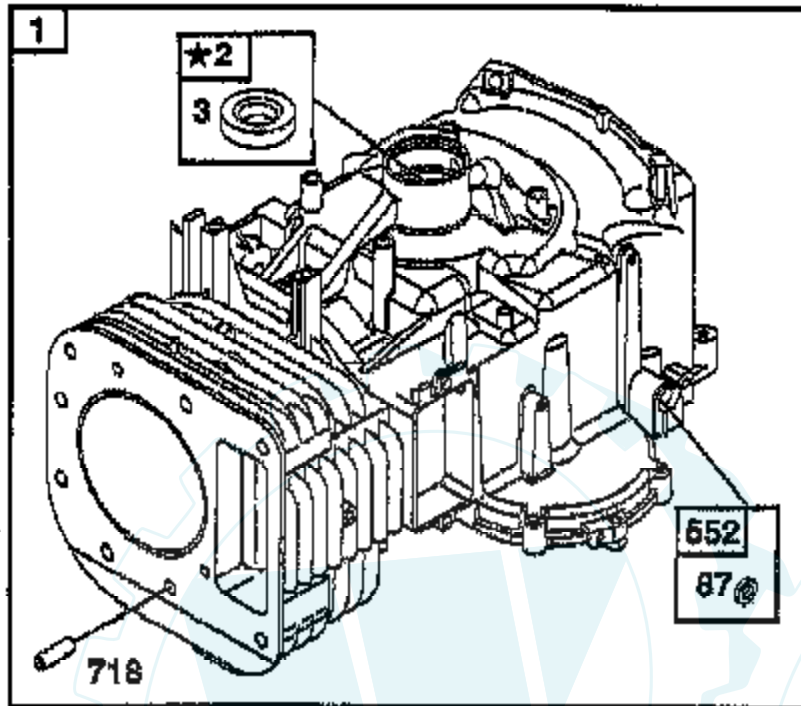

### TRACTOR - - MODEL NUMBER AYP9177B89

BRIGGS & STRATTON ENGINE - MODEL NUMBER 311707, TYPE NUMBER 0132-E1

★ REQUIRES SPECIAL TOOLS TO INSTALL. SEE REPAIR INSTRUCTION MANUAL.

1019 LABEL KIT

1058 OWNER'S MANUAL

Ref #	Part Number	Qty	Description
1	690156		CYLINDER ASSEMBLY
2	399265		P/N CONFLICT - CHECK WITH SUPPLIER
3	391086		SEAL, OIL
4	494238		BASE, ENGINE
5	690188		HEAD, CYLINDER
6	94927		WASHER, GOVERNOR LEVER
7	273763		GASKET, CYLINDER HEAD
8	495735		BREATHER ASSY
9	27803		GASKET, VALVE COVER
10	94621		SCREW, STEMS
11	281246		TUBE, BREATHER
12	271916		GASKET, CRANKCASE COVER 1/64"
12	271997		GASKET, CRANKCASE COVER .005"
13	94728		SCREW, CYLINDER HEAD
15	94239		PLUG, OIL DRAIN
16	690136		CRANKSHAFT
20	291675		SEAL, OIL
22	95187		SCREW
23	690222		FLYWHEEL
24	222698		KEY, FLYWHEEL
25	692271		PISTON, ASSEMBLY
25	692272		PISTON ASSEMBLY
25	692273		PISTON ASSEMBLY
25	692274		PISTON ASSEMBLY
26	690162		RING SET, PISTON
26	690164		RING SET, PISTON
26	690166		RING SET, PISTON
26	690168		RING SET, PISTON
27	263129		LOCK, PISTON PIN
28	498319		PIN, PISTON, STD SIZE
28	498320		PIN ASSY., PISTON, .005" OVERSIZE
29	499468		ROD ASSEMBLY, CONNECTING
29	499940		ROD ASSEMBLY, CONNECTING
32	95190		SCREW
33	495856		VALVE, EXHAUST
34	495857		VALVE, INTAKE
35	262811		SPRING, VALVE
40	224641		RETAINER, VALVE SPRING
43	40815		GOV./OIL SLINGER
45	262411		TAPPET, VALVE
46	496884		GEAR, CAM
50	690193		MANIFOLD, INTAKE
51	281735		GASKET, INTAKE
51A	273650		GASKET, INTAKE
53	94637		STUD, CARBURETOR MOUNTING
73	494439		SCREEN, ROTATING
75	225136		WASHER, SPRING
78	94821		SCREW, SEMS
87	491323		SEAL, GOVERNOR
93	281346		BUSHING, THROTTLE SHAFT
94	498030		VALVE, IDLE, ADJUSTMENT
95	94098		SCREW, THROTTLE
98	495800		SCREW, IDLE SPEED
104	231789		PIN, FLOAT HINGE
105	231855		VALVE ASSY, INLET NEEDLE
106	231854		INLET VALVE SEAT
108	224558		VALVE, CHOKE
108A	224540		VALVE, CHOKE