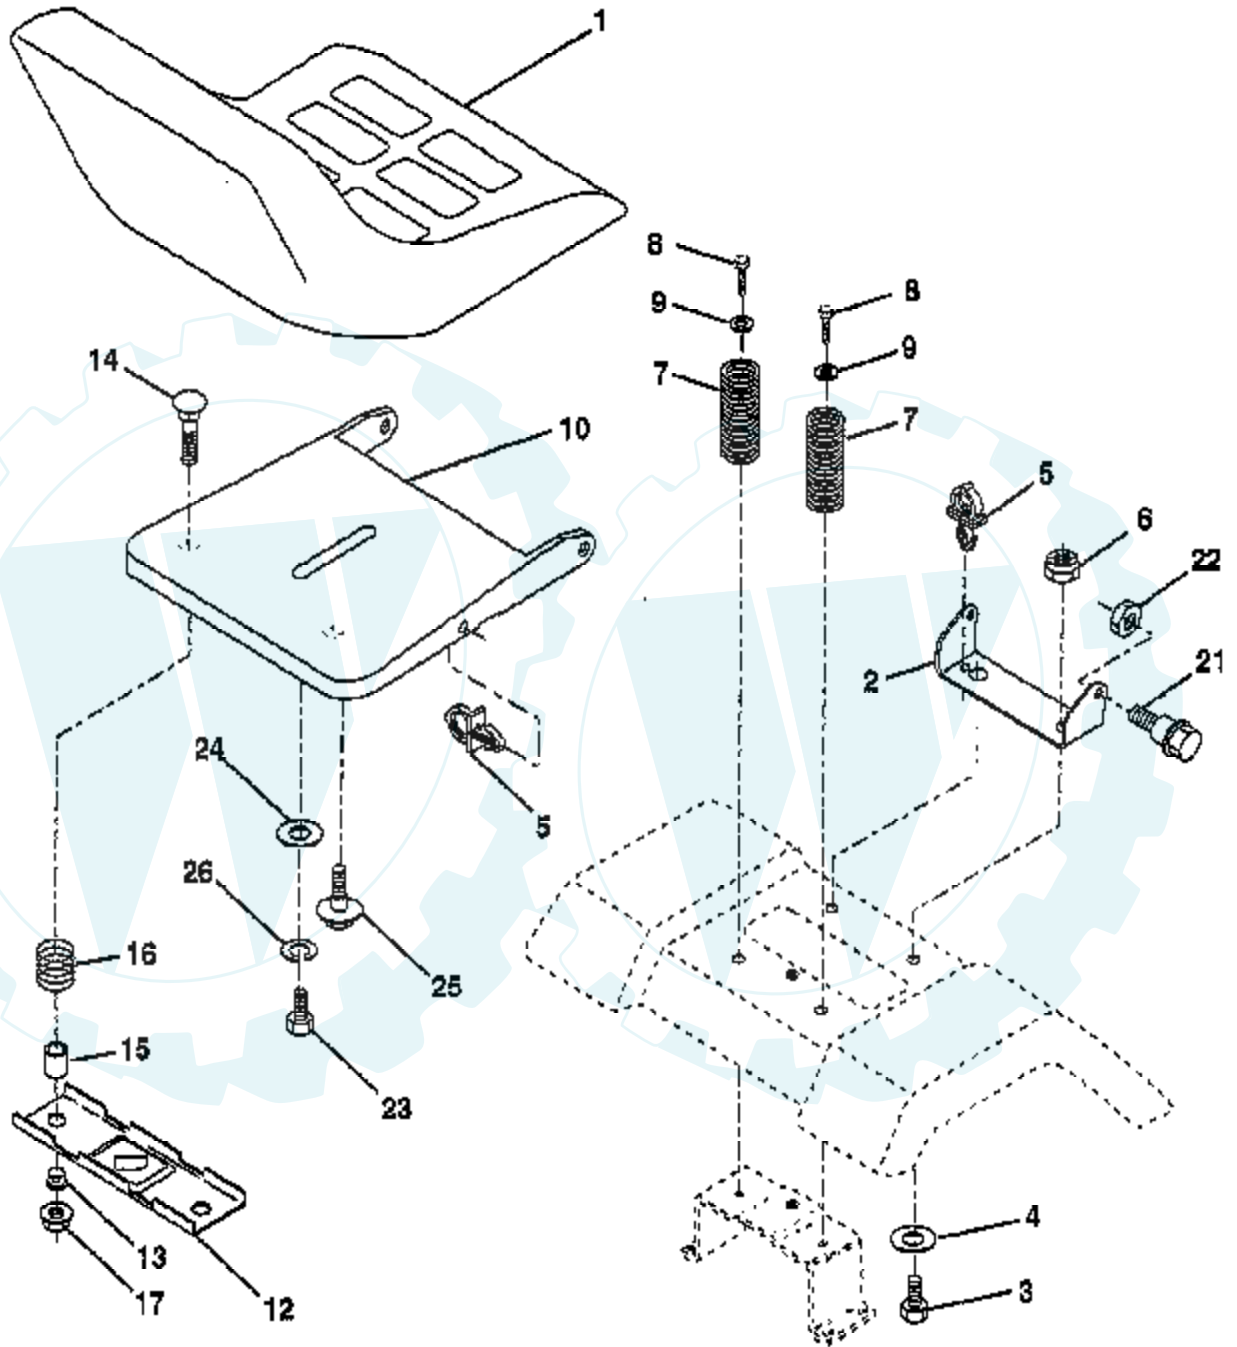

TRACTOR - - MODEL NUMBER AYP9177B89

SEAT ASSEMBLY

NOTE: All component dimensions given in U.S. inches
1 inch = 25.4 mm

Ref #	Part Number	Qty	Description
1	140117		SEAT.2400/1416.BK
2	140551		BRACKET PVT SEAT
3	74760616		BOLT
4	19131610		WASHER PM
5	145006		CLIP.PUSH-IN.HING
6	73800600		NUT
7	124181X		SPRING COMPRESSIO
8	17490616		SCREW GTV
9	19131614		WASHER
10	155925		PAN-SEAT
12	121246X		BRKT SWITCH
13	121248X		BUSHING
14	72050412		BOLT-RD HD SQ NK
15	134300		SPLIT SPACER
16			CHECK WITH SUPPLIER
17	123976X		SUB= 73900400
21	153236		"BOLT,SHOULDER"
22	73800500		NUT
23	74780814		BOLT
24	19171912		WASHER
25	127018X		"BOLT,SHOULDER"
26	10040800		LOCKWASHER