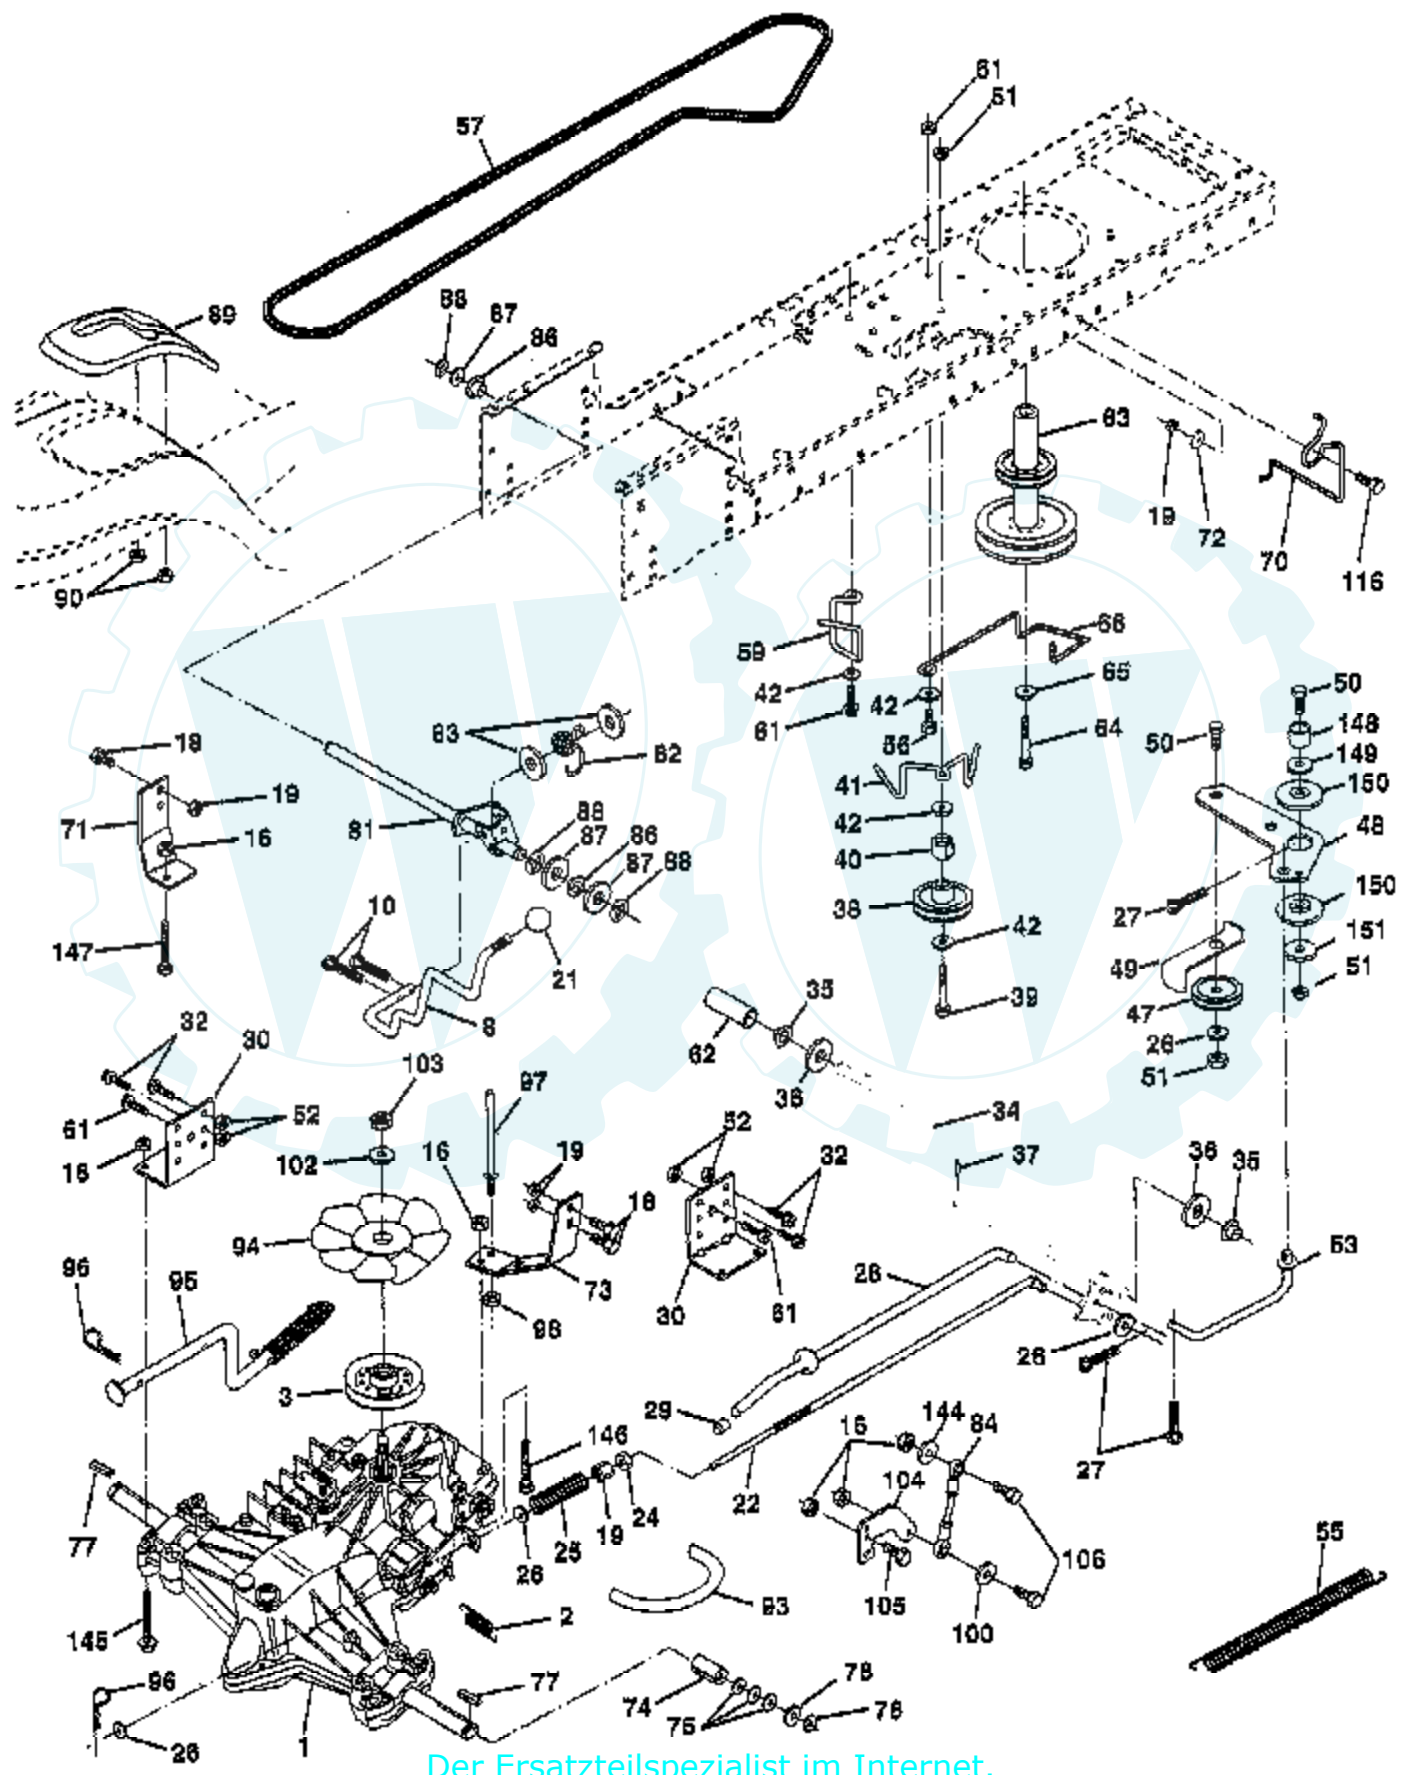

TRACTOR - - MODEL NUMBER AYP9177B89

DRIVE

Ref #	Part Number	Qty	Description
1	150071		TRANSAXLE.3100650
2	142431		SPRING RET BRAKE
3	143995		PULLEY.TRANSAXLE
8	154792		"ROD SHIFT,FENDER"
10	76020416		PIN COTTER 1/8
16	73800500		NUT
18	74780616		BOLT
19	73800600		NUT
21	106933X		KNOB T (1/2-HOLE)
22	145627		ROD.BRAKE.HYDRO.
24	73350600		NUT
25	106888X		SPRING ROD LT
26	19131316		WASHER
27	76020412		COTTER PIN
28	145204		ROD.BRAKE.PARK.LT
29	124236X		CAP
30	130807		TRANSAXLE MTG BKT
32	74760512		BOLT
34	155071		SHAFT ASM-PEDAL F
35	120183X		NYLON BEARING
36	19211616		WASHER LT
37	1572H		SUB= 2882J
38	123674X		PULLEY.IDLER.FLAT
39	74760644		BOLT
40	4470J		SPACER T
41	154777		SUB= 165692
42	19131312		WASHER
47	127783		SUB= 139245
48	154407		BELLCRANK.CLUTCH
49	123205X		RETAIN BELT
50	74760624		SUB= 74930624
51	73680600		SUB= 73690600
52	73680500		SUB= 73690500
53	105710X		"LINK, CLUTCH T"
55	105709X		"SPRING, RETURN LT"
56	74760620		SUB= 74780620
57	140294		"BELT.GD DRV 82""
59	140312		KEEPER BELT CNTSP
61	17490612		SCREW
62	8883R		PEDAL COVER T
63	140186		PULLEY.ENGINE
64	71170764		BOLT
65	10040700		LOCKWASHER
66	154778		KEEPER-BELT
70	134683		KEEPER BELT ENG
71	140158		STRAP TORQ LH HYD
72	19132012		WASHER
73	156347		"STRAP-TORQUE,RH"
74	121199X		SPACER SPLIT
75			CHECK WITH SUPPLIER
76	12000001		E-RING LT
77	123583X		SQUARE KEY
78	121748X		WASHER
81	156046		SHAFT.CROS.20.HYD
82	123782X		"SPRING,TORSION"
83	19171216		WASHER
84	161901		ROD TIE
86	157480		BUSHING