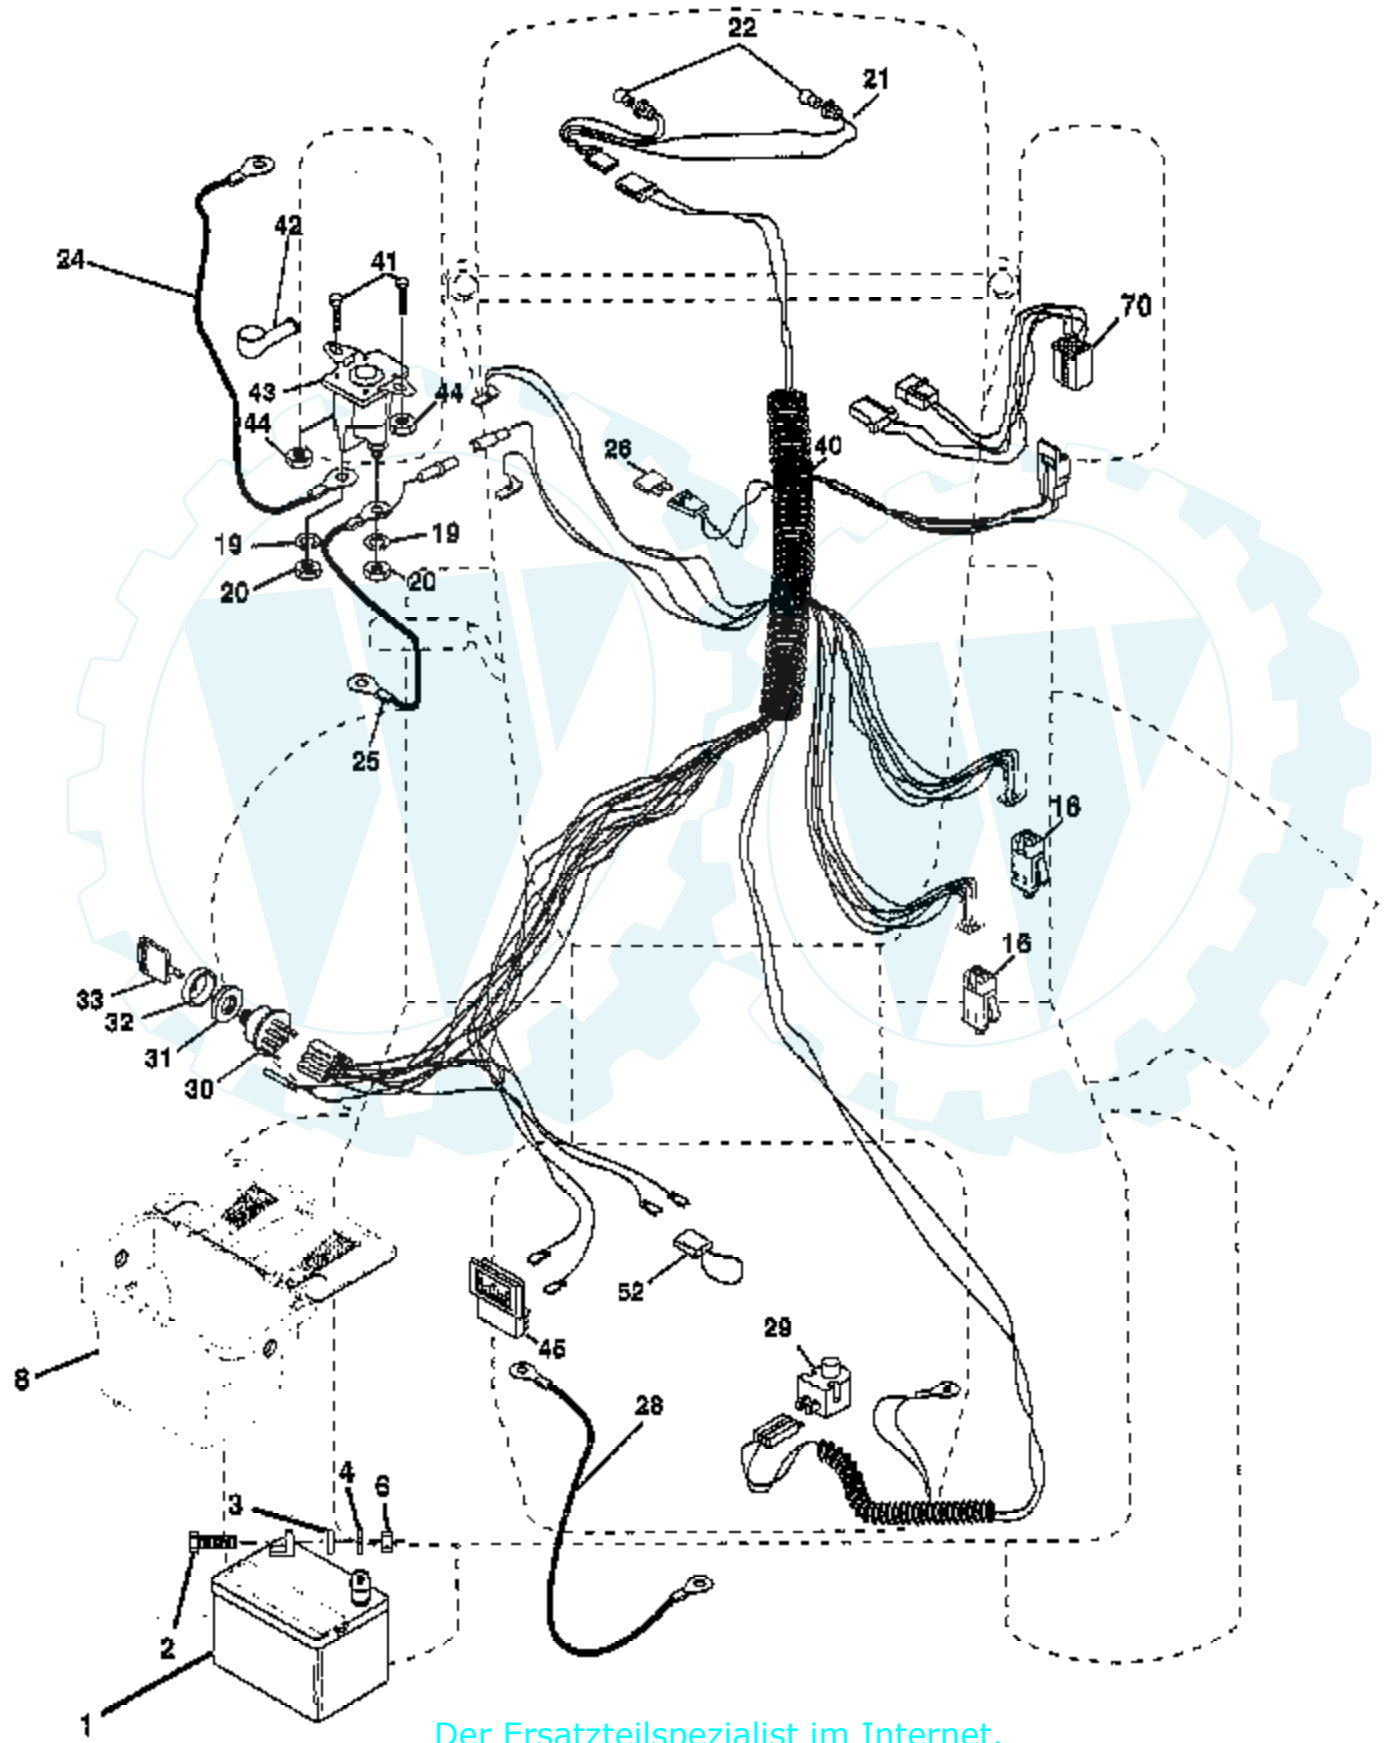

TRACTOR -- MODEL NUMBER AYP9177B89

ELECTRICAL

Ref #	Part Number	Qty	Description
1	144925		SUB= 123899X
2			CHECK WITH SUPPLIER
3	19091016		WASHER
4	10040400		LOCKWASHER
6	73220400		SUB= 50675
8	156417		"CASE,BATTERY.MECH"
16	153664		SWITCH INTERLOCK
19	10090400		SUB= 10040400
20	73350400		NUT
21	136850		"HARNES,LIGHT SOC"
22	4152J		HEADLAMP BULB
24	4799J		"CABLE T, BATTERY"
25	146147		CABLE.BTRY.6GA.RD
26	108824X		FUSE HYT
28	4207J		CABLE T
29	121305X		SWITCH SEAT
30	140301		SWITCH IGN 4POS
31	124211X		NUT IGNITION
32	141226		COVER KEY SWITCH
33	122147X		KEY
40	156442		HARNES-IGNITION
41	71110408		BOLT HXHD FIN
42	131563		SUB= 154336
43	145673		SUB= 146154
44	73640400		NUT HXKEP 1/4X20
45	121433X		SUB= 122822X
52	141940		PROTECTION LOOP
70	140422		HARNES.ENG.DUAL