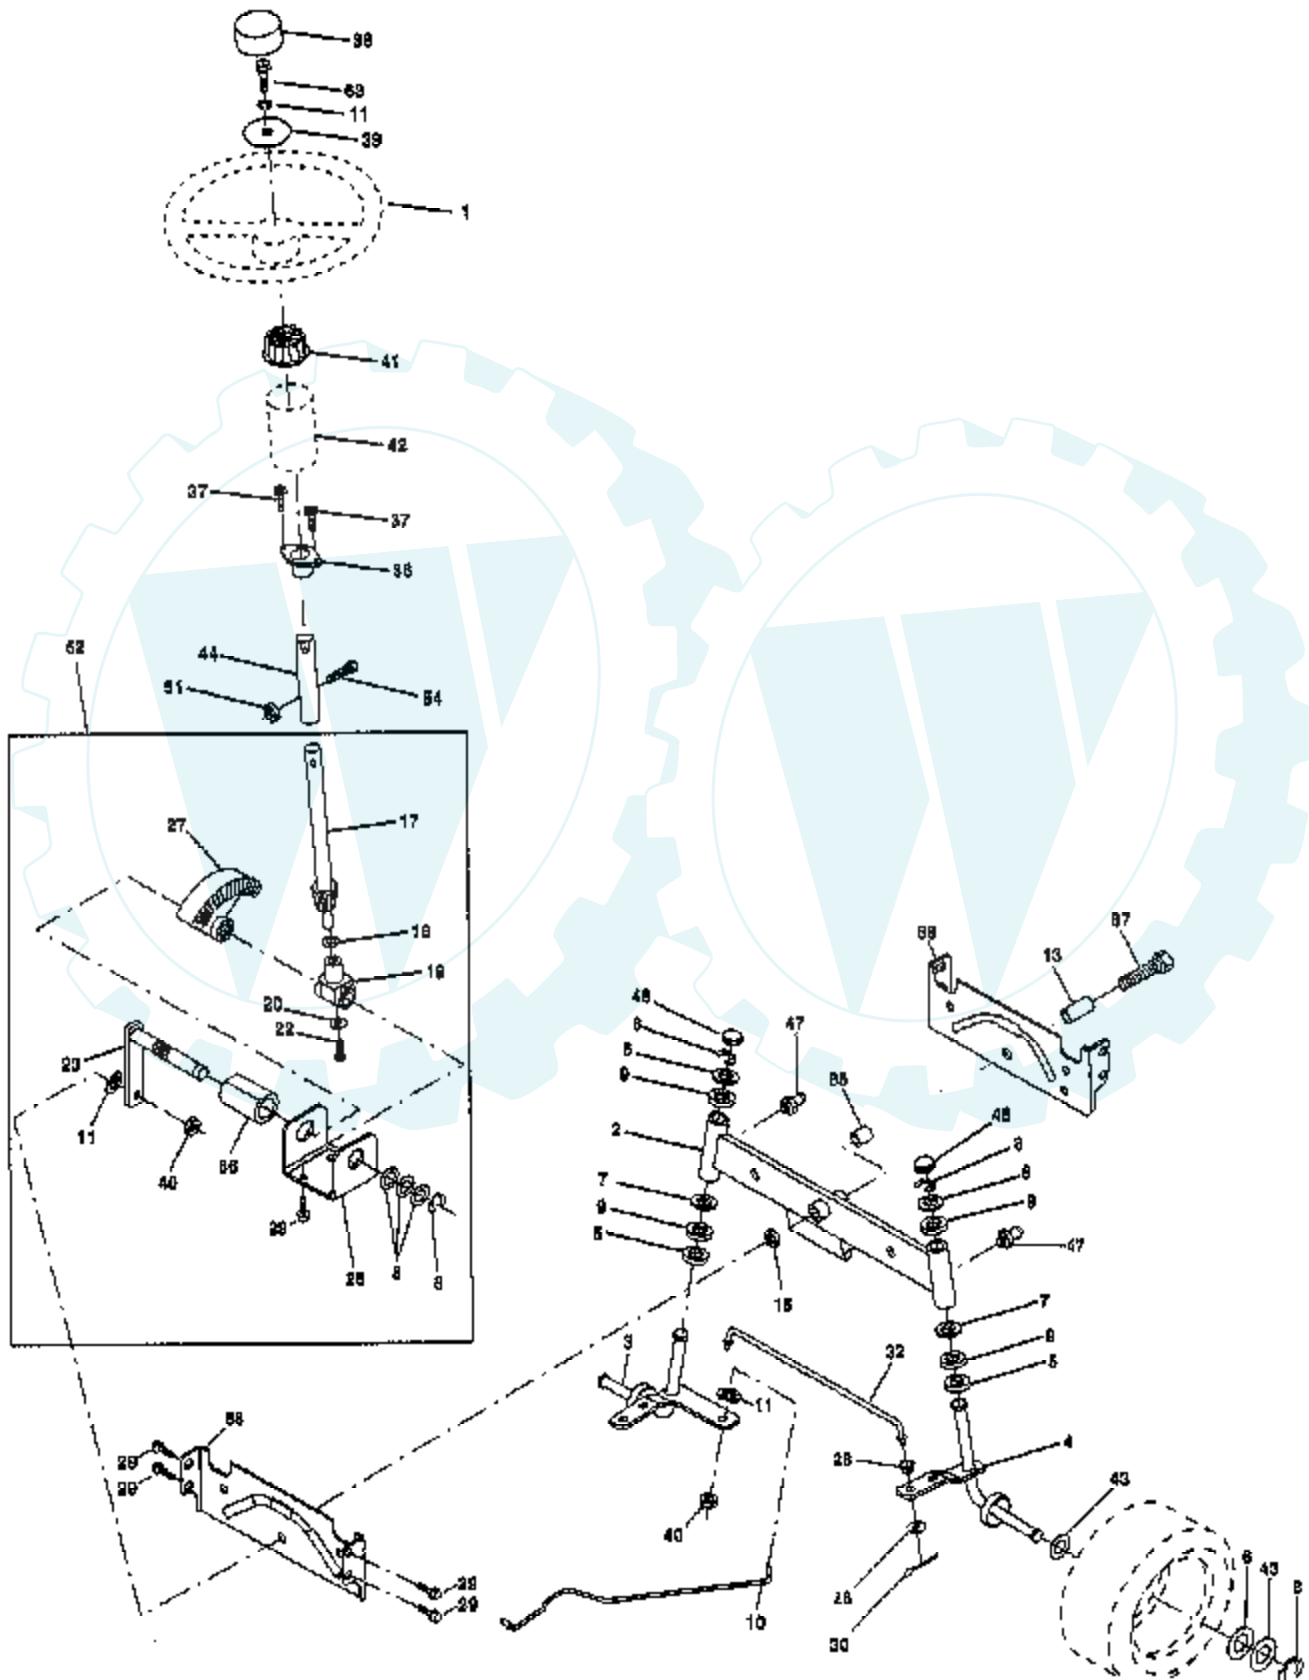

TRACTOR - - MODEL NUMBER AYP9177B89

STEERING ASSEMBLY

Ref #	Part Number	Qty	Description
1	140044		WHEEL STR AYP BLK
2	154427		AXLE ASM
3	156483		SPINDLE.ASM.LH
4	157473		"SPINDLE ASM,RH"
5	6266H		WASHER .T
6	121748X		WASHER
7	19272016		WASHER
8	12000029		RING
9	3366R		COL. SRTG. BEAR.
10	156438		DRAGLINK-STAMPED
11	10040600		LOCKWASHER
13	154779		BEARING AXLE
15	73901000		"NUT-LOC,FLANGE LT"
17	156546		SHAFT ASM STEERIN
18	57079		THRUST WASHER
19	124035X		SUPPORT.SHAFT
20	126684X		SUB= 532126684
22	71200410		SCREW HEX SOC1/4-
23	127501		SUB= 918127501
25	154406		BRKT-STEERING
26	126847X		BUSHING.DRAGLINK
27	136874		GEAR SECTOR
28	19131416		WASHER
29	17490612		SCREW
30	76020412		COTTER PIN
32	130465		TIE ROD
36	155099		BUSHING.STEERING
37	152927		"SCREW-TT,10-32 FL"
38	140045		CAP STEER AYP
39	19133808		WASHER T
40	7810H		GRIPCO NUT
41	100711L		ADAPTER LT
42	145054		BOOT.STEER.PL
43			CHECK WITH SUPPLIER
44	153720		EXT SHAFT STEERIN
46	121232X		CAP
47	6855M		ZERK M
51	73800500		NUT
54	74780520		BOLT
62	156594		KIT STEERING ASM
63	74780616		BOLT
65	154780		SPACER AXLE
66	154404		"BEARING-ARM,PITMA"
67	74781044		BOLT
68	154429		BRACE AXLE