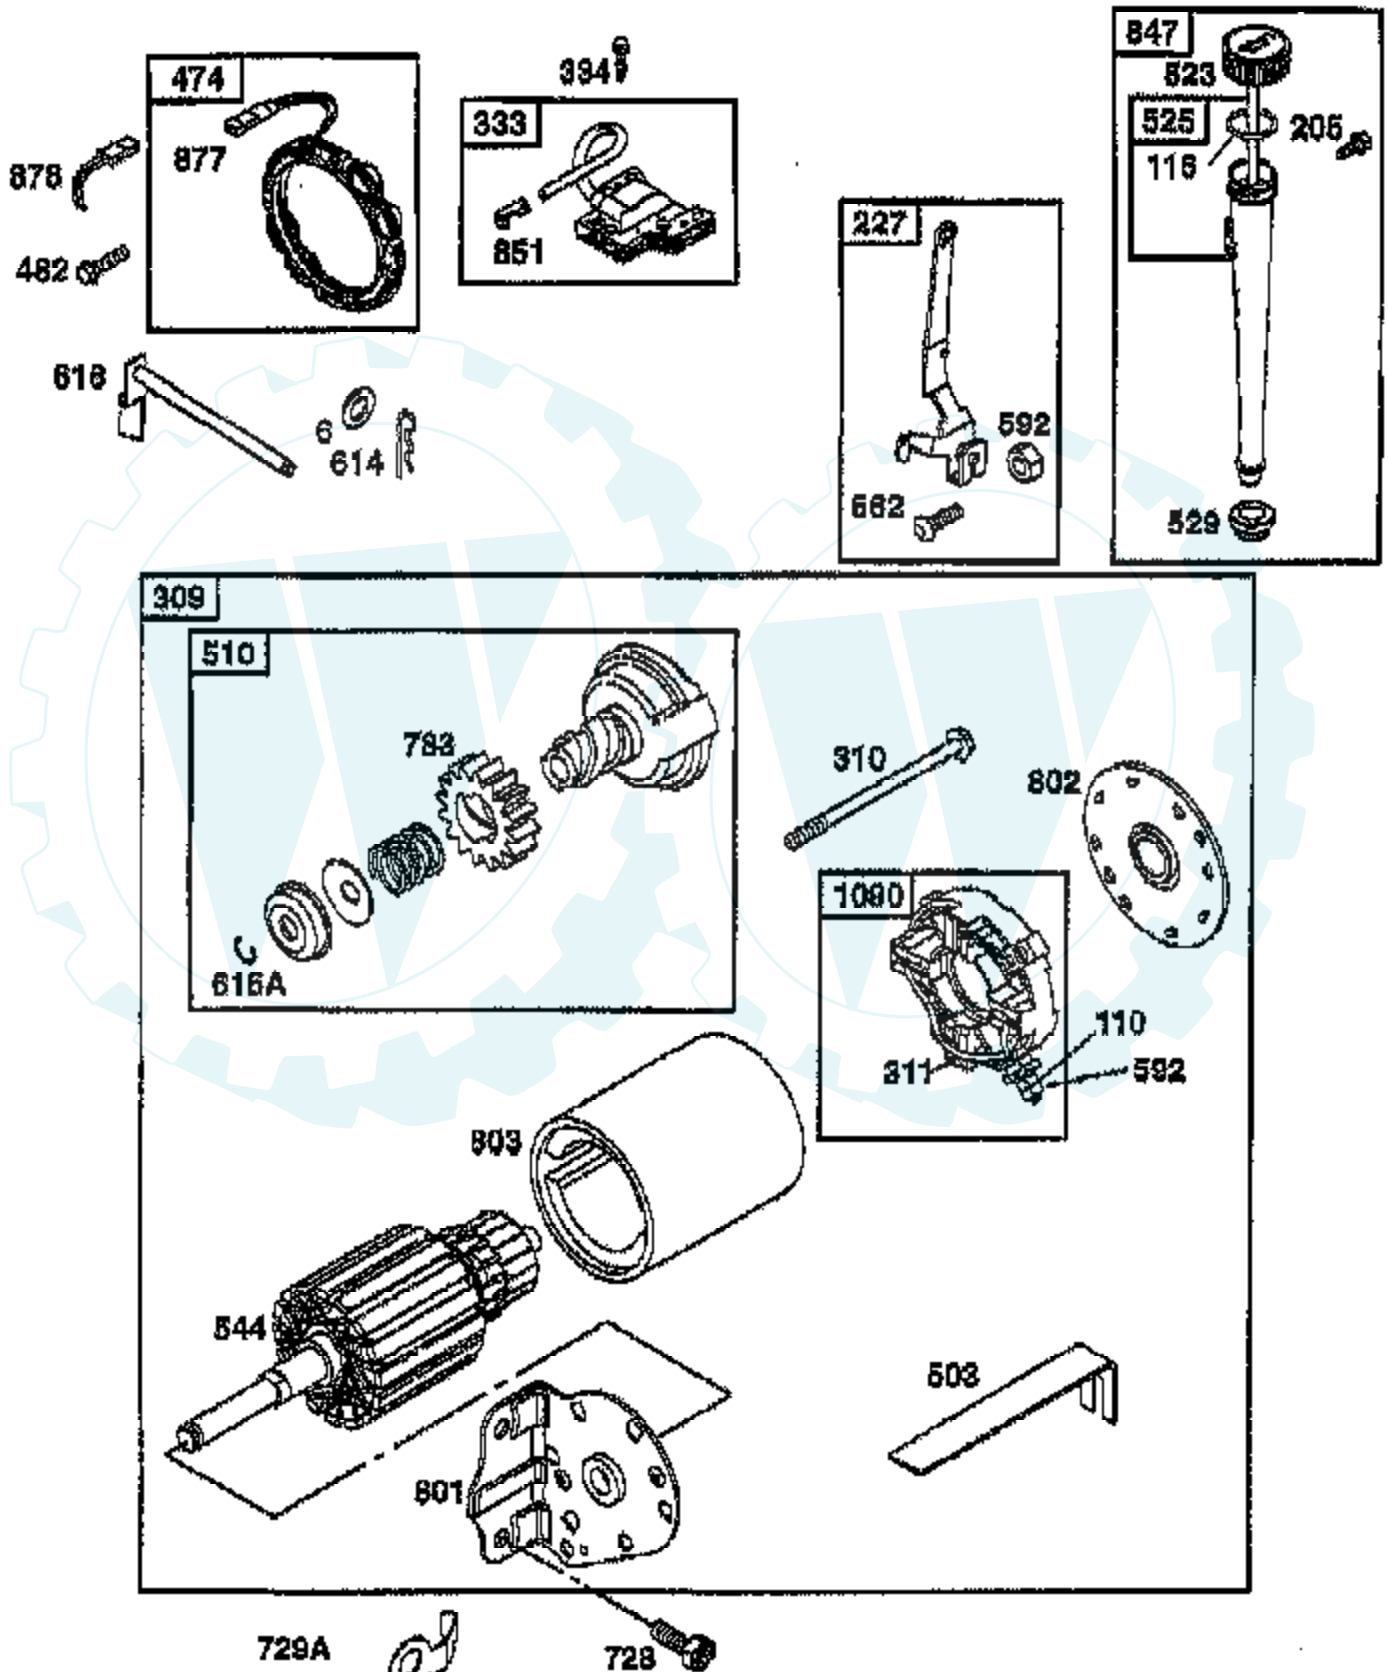

TRACTOR -- MODEL NUMBER AYP9177B89

BRIGGS & STRATTON ENGINE - MODEL NUMBER 311707, TYPE NUMBER 0132-E1

Ref #	Part Number	Qty	Description
1	690156		CYLINDER ASSEMBLY
2	399265		P/N CONFLICT - CHECK WITH SUPPLIER
3	391086		SEAL, OIL
4	494238		BASE, ENGINE
5	690188		HEAD, CYLINDER
6	94927		WASHER, GOVERNOR LEVER
7	273763		GASKET, CYLINDER HEAD
8	495735		BREATHER ASSY
9	27803		GASKET, VALVE COVER
10	94621		SCREW, STEMS
11	281246		TUBE, BREATHER
12	271916		GASKET, CRANKCASE COVER 1/64"
12	271997		GASKET, CRANKCASE COVER .005"
13	94728		SCREW, CYLINDER HEAD
15	94239		PLUG, OIL DRAIN
16	690136		CRANKSHAFT
20	291675		SEAL, OIL
22	95187		SCREW
23	690222		FLYWHEEL
24	222698		KEY, FLYWHEEL
25	692271		PISTON, ASSEMBLY
25	692272		PISTON ASSEMBLY
25	692273		PISTON ASSEMBLY
25	692274		PISTON ASSEMBLY
26	690162		RING SET, PISTON
26	690164		RING SET, PISTON
26	690166		RING SET, PISTON
26	690168		RING SET, PISTON
27	263129		LOCK, PISTON PIN
28	498319		PIN, PISTON, STD SIZE
28	498320		PIN ASSY., PISTON, .005" OVERSIZE
29	499468		ROD ASSEMBLY, CONNECTING
29	499940		ROD ASSEMBLY, CONNECTING
32	95190		SCREW
33	495856		VALVE, EXHAUST
34	495857		VALVE, INTAKE
35	262811		SPRING, VALVE
40	224641		RETAINER, VALVE SPRING
43	40815		GOV./OIL SLINGER
45	262411		TAPPET, VALVE
46	496884		GEAR, CAM
50	690193		MANIFOLD, INTAKE
51	281735		GASKET, INTAKE
51A	273650		GASKET, INTAKE
53	94637		STUD, CARBURETOR MOUNTING
73	494439		SCREEN, ROTATING
75	225136		WASHER, SPRING
78	94821		SCREW, SEMS
87	491323		SEAL, GOVERNOR
93	281346		BUSHING, THROTTLE SHAFT
94	498030		VALVE, IDLE, ADJUSTMENT
95	94098		SCREW, THROTTLE
98	495800		SCREW, IDLE SPEED
104	231789		PIN, FLOAT HINGE
105	231855		VALVE ASSY, INLET NEEDLE
106	231854		INLET VALVE SEAT
108	224558		VALVE, CHOKE
108A	224540		VALVE, CHOKE