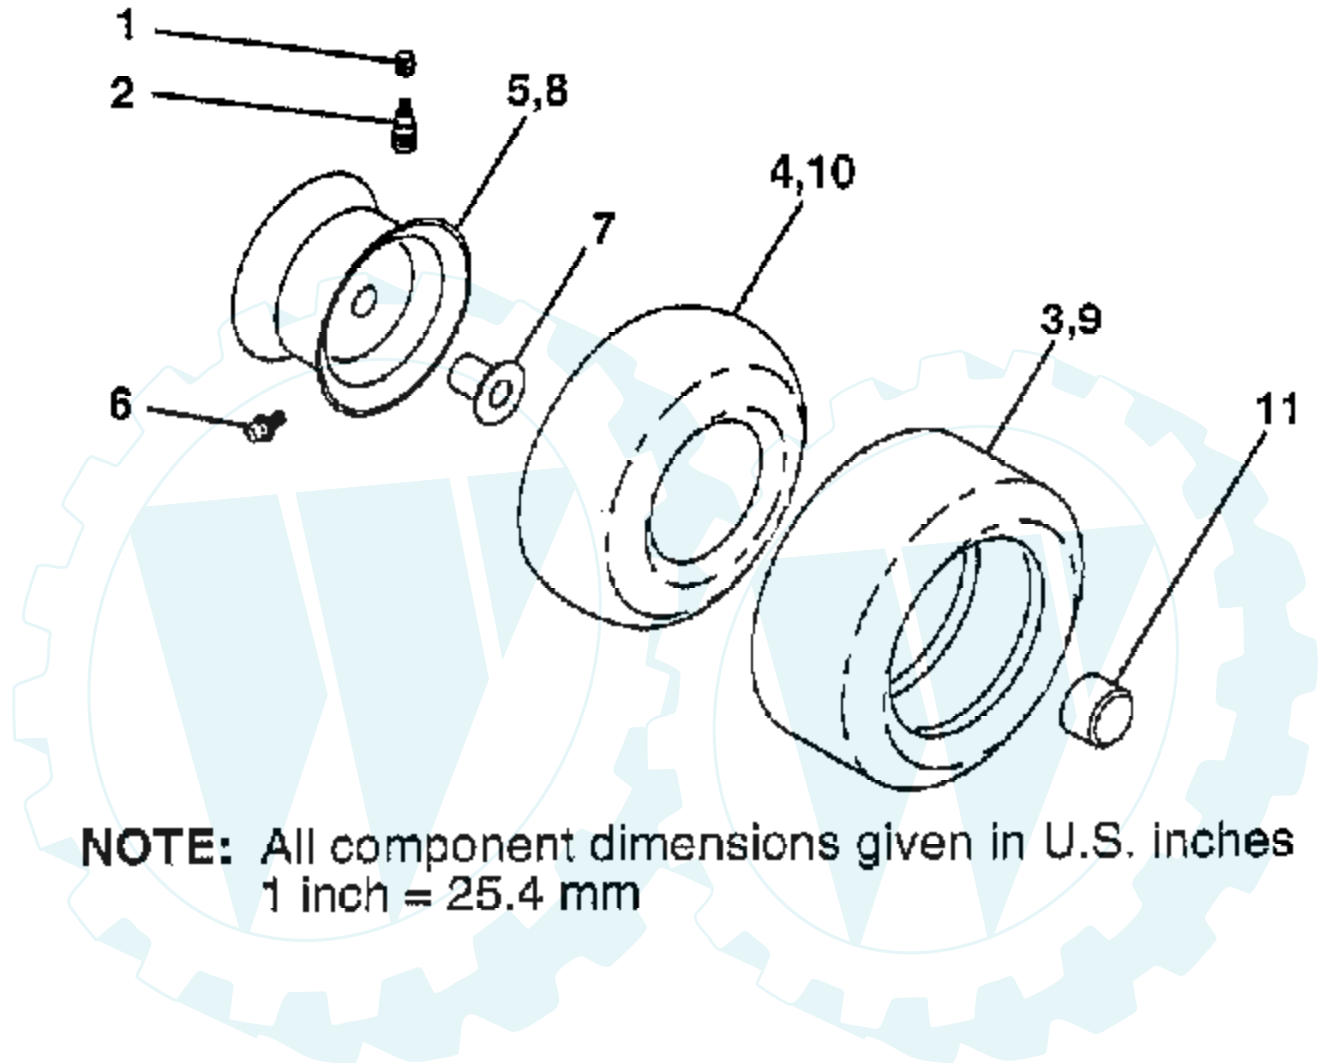

TRACTOR - - MODEL NUMBER AYP9177B89

WHEELS AND TIRES

Ref #	Part Number	Qty	Description
1	59192		VALVE CAP
2	65139		VALVE STEM LT
3	106222X		SUB= 122073X
4	59904		TUBE.5.3/4.5/6
5	106732X427		"RIM ASM 6"" FRT"
6	278H		FITTING LT
7	9040H		"FLANGE, BEARING"
8	106108X427		"RIM AS 8"" REAR"
9	122082X		SUB= 918122082X
10	7152J		TUBE.18X9.5-8
11	104757X		HUB CAP
	144334		SEALANT.TIRE 10 OZ. TUBE