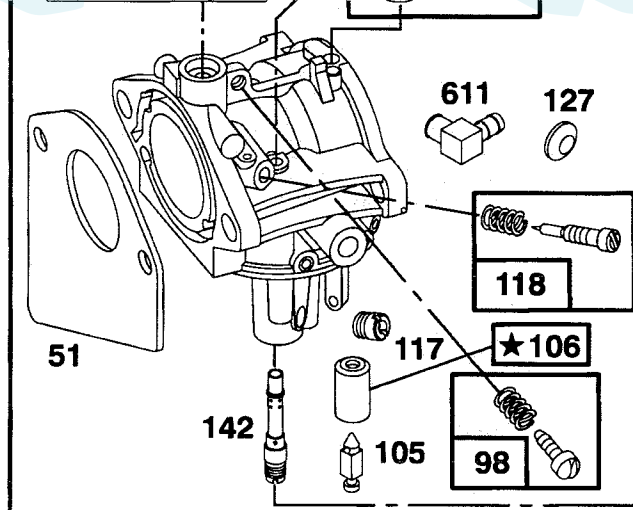

REPAIR PARTS

www.ersatzteil-service.de

TRACTOR - - MODEL NUMBER 917.256520

BRIGGS & STRATTON ENGINE - MODEL NUMBER 28N707, TYPE NUMBER 0173-01

★ REQUIRES SPECIAL TOOLS TO INSTALL. SEE REPAIR INSTRUCTION MANUAL.