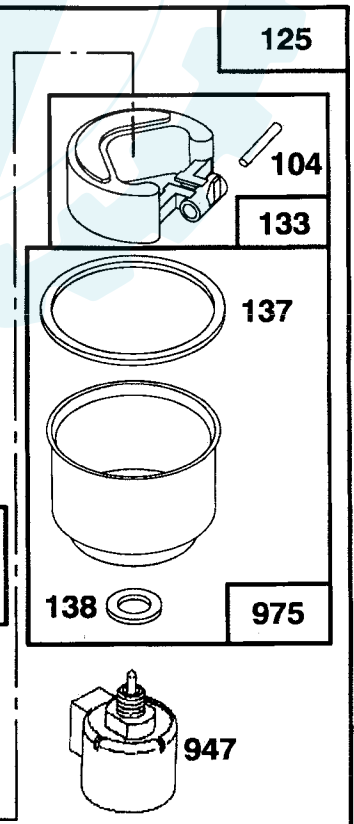

REPAIR PARTS

www.ersatzteil-service.de

TRACTOR - - MODEL NUMBER 917.256520

BRIGGS & STRATTON ENGINE - MODEL NUMBER 28N707, TYPE NUMBER 0173-01

★ REQUIRES SPECIAL TOOLS TO INSTALL. SEE REPAIR INSTRUCTION MANUAL.