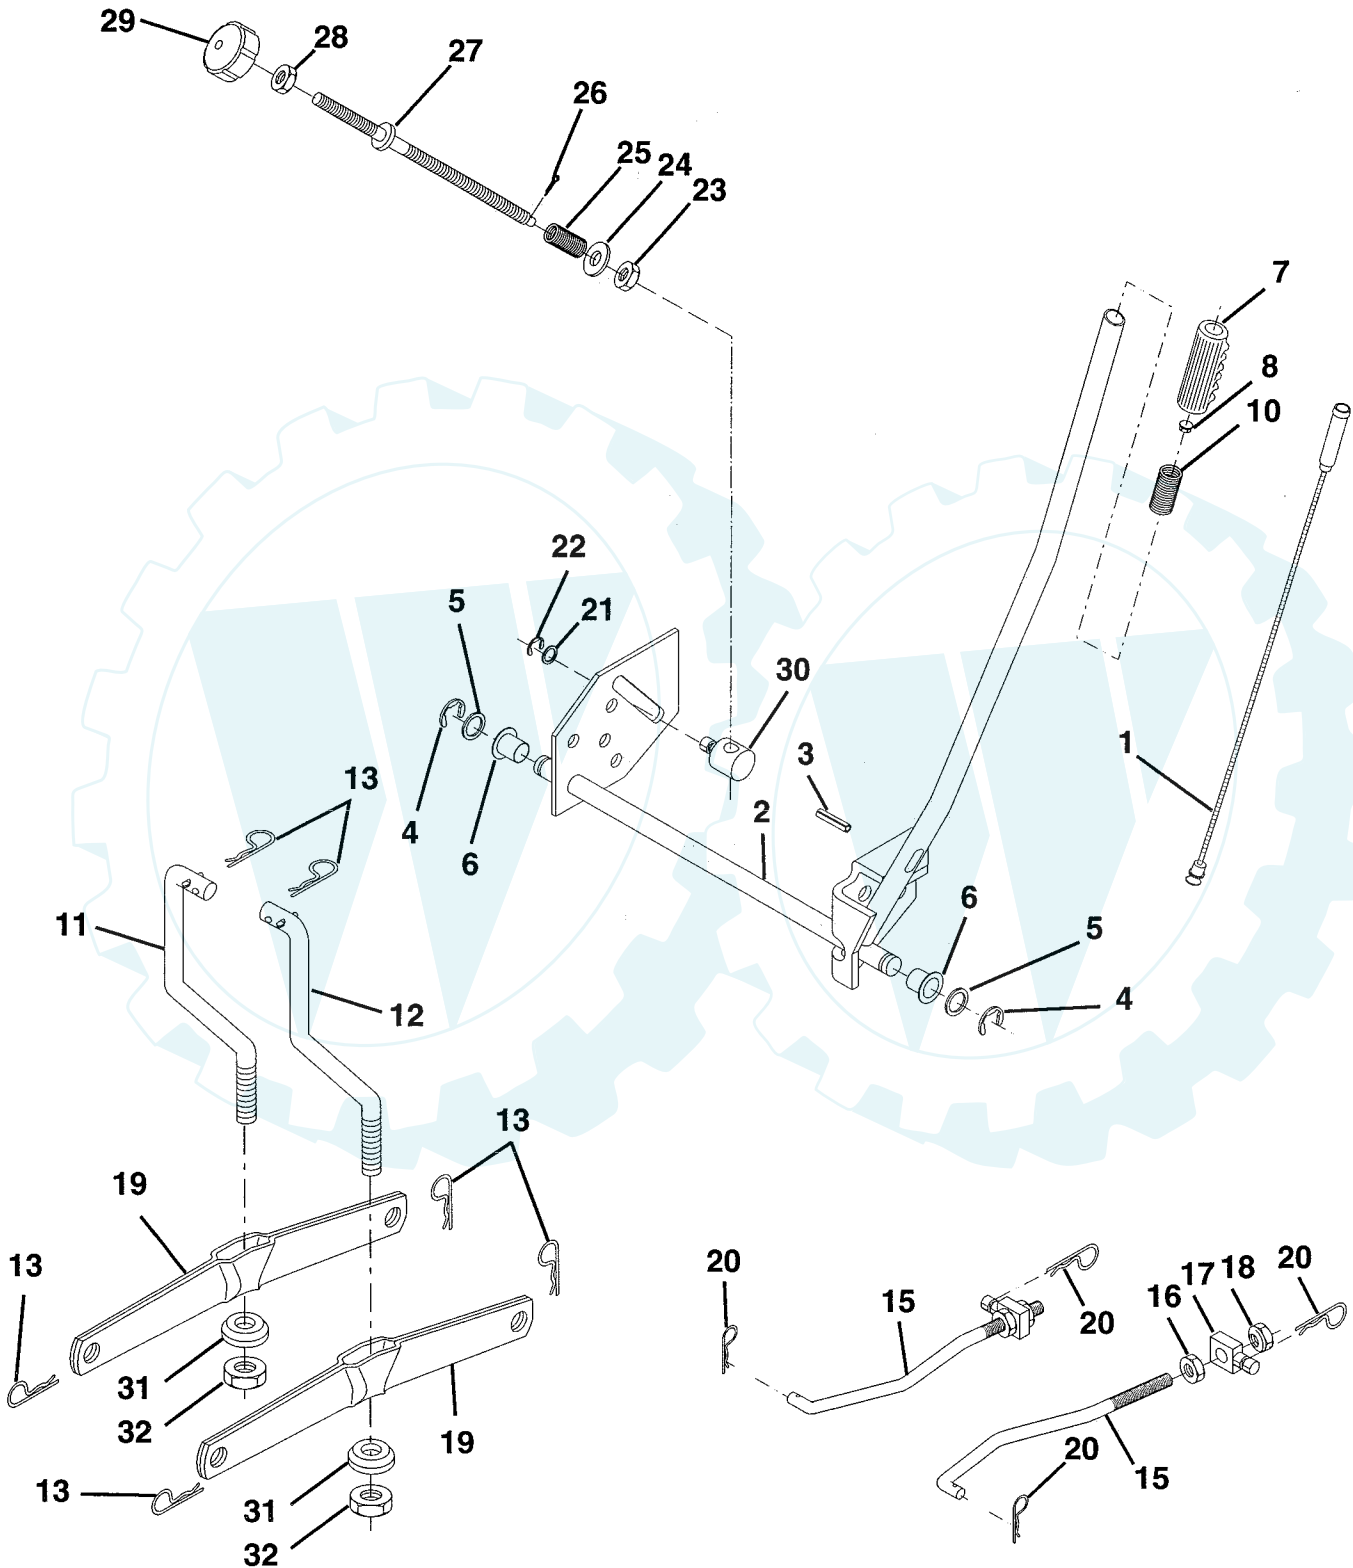

ENGINE

KEY NO.	PART NO.	DESCRIPTION
1	150600	Control, Throttle
2	17720410	Screw, Hex Head, Thread Cutting 1/4-20 x 5/8
3	150458	Engine, B&S, 15.5 Hp Diamond Model No. 28N707, Type No. 0173-01
4	137352	Muffler
13	272293	Gasket, Exhaust
14	13280324	Nipple, Pipe 3/8 NPT x 3
15	13200300	Elbow, Standard 90°, 3/8-18 NPT
16	STD551237	Washer
23	128953X	Shield, Heat
24	STD601005	Screw
29	137180	Arrestor, Spark
31	109202X	Tank, Fuel
32	123549X	Cap Assembly, Fuel Tank, Vented
33	123487X	Clamp, Hose
37	137040	Line, Fuel
38	-----	Plug, Oil Drain (Order From Engine Manufacturer)
40	124028X	Bushing, Snap, Fuel Line
44	17490412	Screw, Hex Washer Head, Thd., Roll. 1/4-20 x 3/4
46	19091416	Washer 9/32 x 7/8 x 16 Gauge
62	STD551131	Washer, Lock
72	71070512	Screw, Hex Cap Head 5/16-18 x 3/4
78	17490620	Screw, Thd., Roll. 3/8-16 x 1-1/4
81	128861	Nut Flange 1/4-20 Starter Nut

NOTE: All component dimensions given in U.S. inches
1 inch = 25.4 mm

REPAIR PARTS

TRACTOR - - MODEL NUMBER 917.256520

MOWER LIFT

TRACTOR - - MODEL NUMBER 917.256520

MOWER LIFT

KEY NO.	PART NO.	DESCRIPTION
1	136973	Lift Lever Inner Wire Assembly
2	145117	Shaft Assembly, Lift
3	105767X	Pin, Groove
4	12000002	E-Ring
5	19211621	Washer 21/32 x 1 x 21 Gauge
6	120183X	Bearing, Nylon
7	125631X	Grip, Handle, Fluted
8	122365X	Button, Plunger, Red
10	122512X	Spring
11	139865	Link, Lift, L.H.
12	139866	Link, Lift, R.H.
13	4939M	Retainer Spring
15	127218	Link, Front
16	73350800	Nut, Hex, Jam 1/2-13 UNC
17	130171	Trunnion
18	73800800	Locknut, Hex, with Washer Insert 1/2-13 UNC
19	139868	Arm, Suspension, Rear
20	3146R	Retainer Spring
21	19151216	Washer 15/32 x 3/4 x 16 Gauge
22	12000037	Ring, Klip
23	110807X	Nut, Special
24	19131016	Washer 13/32 x 5/8 x 16 Gauge
25	2876H	Spring
26	76020308	Pin, Cotter 3/32 x 1/2
27	126971X	Rod, Adjust, Lift
28	73350600	Nut, Hex, Jam 3/8-16 UNC
29	138057	Knob, Infinite Height Adjustment
30	110810X	Trunnion, Depth Stop
31	140302	Bearing, Pvt, Lift Spherical
32	73540600	Nut, Crownlock 3/8-24