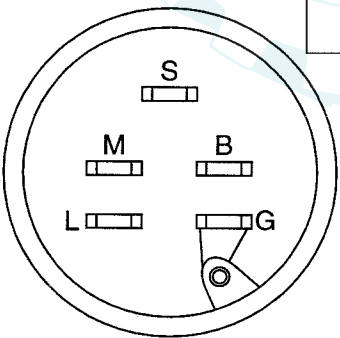

SCHEMATIC

IGNITION SWITCH

POSITION	CIRCUIT
OFF	M + G
ON	B + L
START	B + S + L

TRACTOR - - MODEL NUMBER 917.256520

ELECTRICAL

KEY NO.	PART NO.	DESCRIPTION
1	144925	Battery 12 Volt 25 Amp W/Acid
2	74760412	Bolt, Hex Head 1/4-20 unc x 3/4
3	STD551025	Washer
4	STD551125	Washer
6	STD541025	Nut
7	109238X	Tube, Plastic, 12"
8	144940	Case, Battery W/2 Holes W/Brty
9	109596X	Clamp, Hose
15	147688	Fastener Snap-In
19	STD551125	Washer, Lock
20	73350400	Nut, Hex, Jam 1/4-20 UNC
21	147430	Harness, Light Socket (Includes 4152J)
22	4152J	Bulb, Light
24	4799J	Cable, Battery, 6 Gauge, Red, 11"
25	146147	Cable, Battery, 6 Gauge, Red, W/16 Wire
26	108824X	Fuse, 30 Amp
28	4207J	Cable, Ground, 6 Gauge, Black, 12"
29	121305X	Switch, Plunger
30	140301	Switch, Ignition
31	124211X	Nut, Ignition
32	141226	Cover, Key Switch
33	109310X	Key, Ignition
35	108236X	Bracket, Clutch Switch
36	STD601005	Screw
38	140336	Bracket, Interlock Switch
39	109553X	Switch, Interlock, Clutch, 4 Terminal
40	151212	Harness, Ignition
41	71110408	Bolt, Hex Head, Fin. 1/4-20 x 1/2
42	131563	Cover, Terminal, Red
43	145673	Solenoid
44	73640400	Nut Keps Blk Hex 1/4-20 UNC
45	121433X	Ammeter Rectangular 6 Amp
52	141940	Protection Wire Loop
70	141164	Harness Engine B&S P/L 14 OHV Du HI