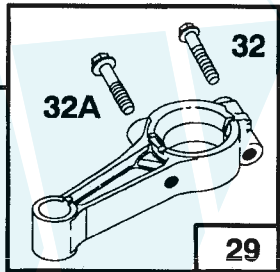

NOTE: All component dimensions given in U.S. inches
1 inch = 25.4 mm

Parts must be ordered from Tecumseh Products Co.

REPAIR PARTS

TRACTOR - - MODEL NUMBER 917.256520

BRIGGS & STRATTON ENGINE - MODEL NUMBER 28N707, TYPE NUMBER 0173-01

REPAIR PARTS

www.ersatzteil-service.de

TRACTOR - - MODEL NUMBER 917.256520

BRIGGS & STRATTON ENGINE - MODEL NUMBER 28N707, TYPE NUMBER 0173-01

★ REQUIRES SPECIAL TOOLS TO INSTALL. SEE REPAIR INSTRUCTION MANUAL.