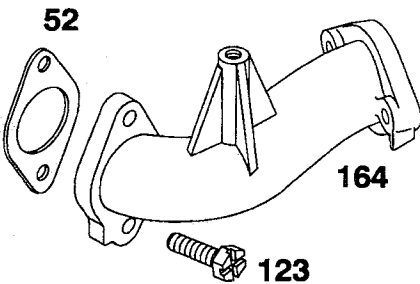

NOTE: All component dimensions given in U.S. inches
1 inch = 25.4 mm

REPAIR PARTS

www.ersatzteil-service.de

TRACTOR - - MODEL NUMBER 917.256520

PEERLESS TRANSAXLE - MODEL NUMBER 930-057A

TRACTOR - - MODEL NUMBER 917.256520

NOTE: All component dimensions given in U.S. inches
1 inch = 25.4 mm

Parts must be ordered from Tecumseh Products Co.

REPAIR PARTS

TRACTOR - - MODEL NUMBER 917.256520

BRIGGS & STRATTON ENGINE - MODEL NUMBER 28N707, TYPE NUMBER 0173-01

REPAIR PARTS

www.ersatzteil-service.de

TRACTOR - - MODEL NUMBER 917.256520

BRIGGS & STRATTON ENGINE - MODEL NUMBER 28N707, TYPE NUMBER 0173-01

★ REQUIRES SPECIAL TOOLS TO INSTALL. SEE REPAIR INSTRUCTION MANUAL.