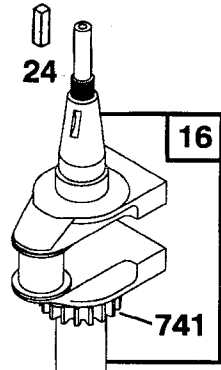

REPAIR PARTS

www.ersatzteil-service.de

TRACTOR - - MODEL NUMBER 917.256520

BRIGGS & STRATTON ENGINE - MODEL NUMBER 28N707, TYPE NUMBER 0173-01

★ REQUIRES SPECIAL TOOLS TO INSTALL. SEE REPAIR INSTRUCTION MANUAL.