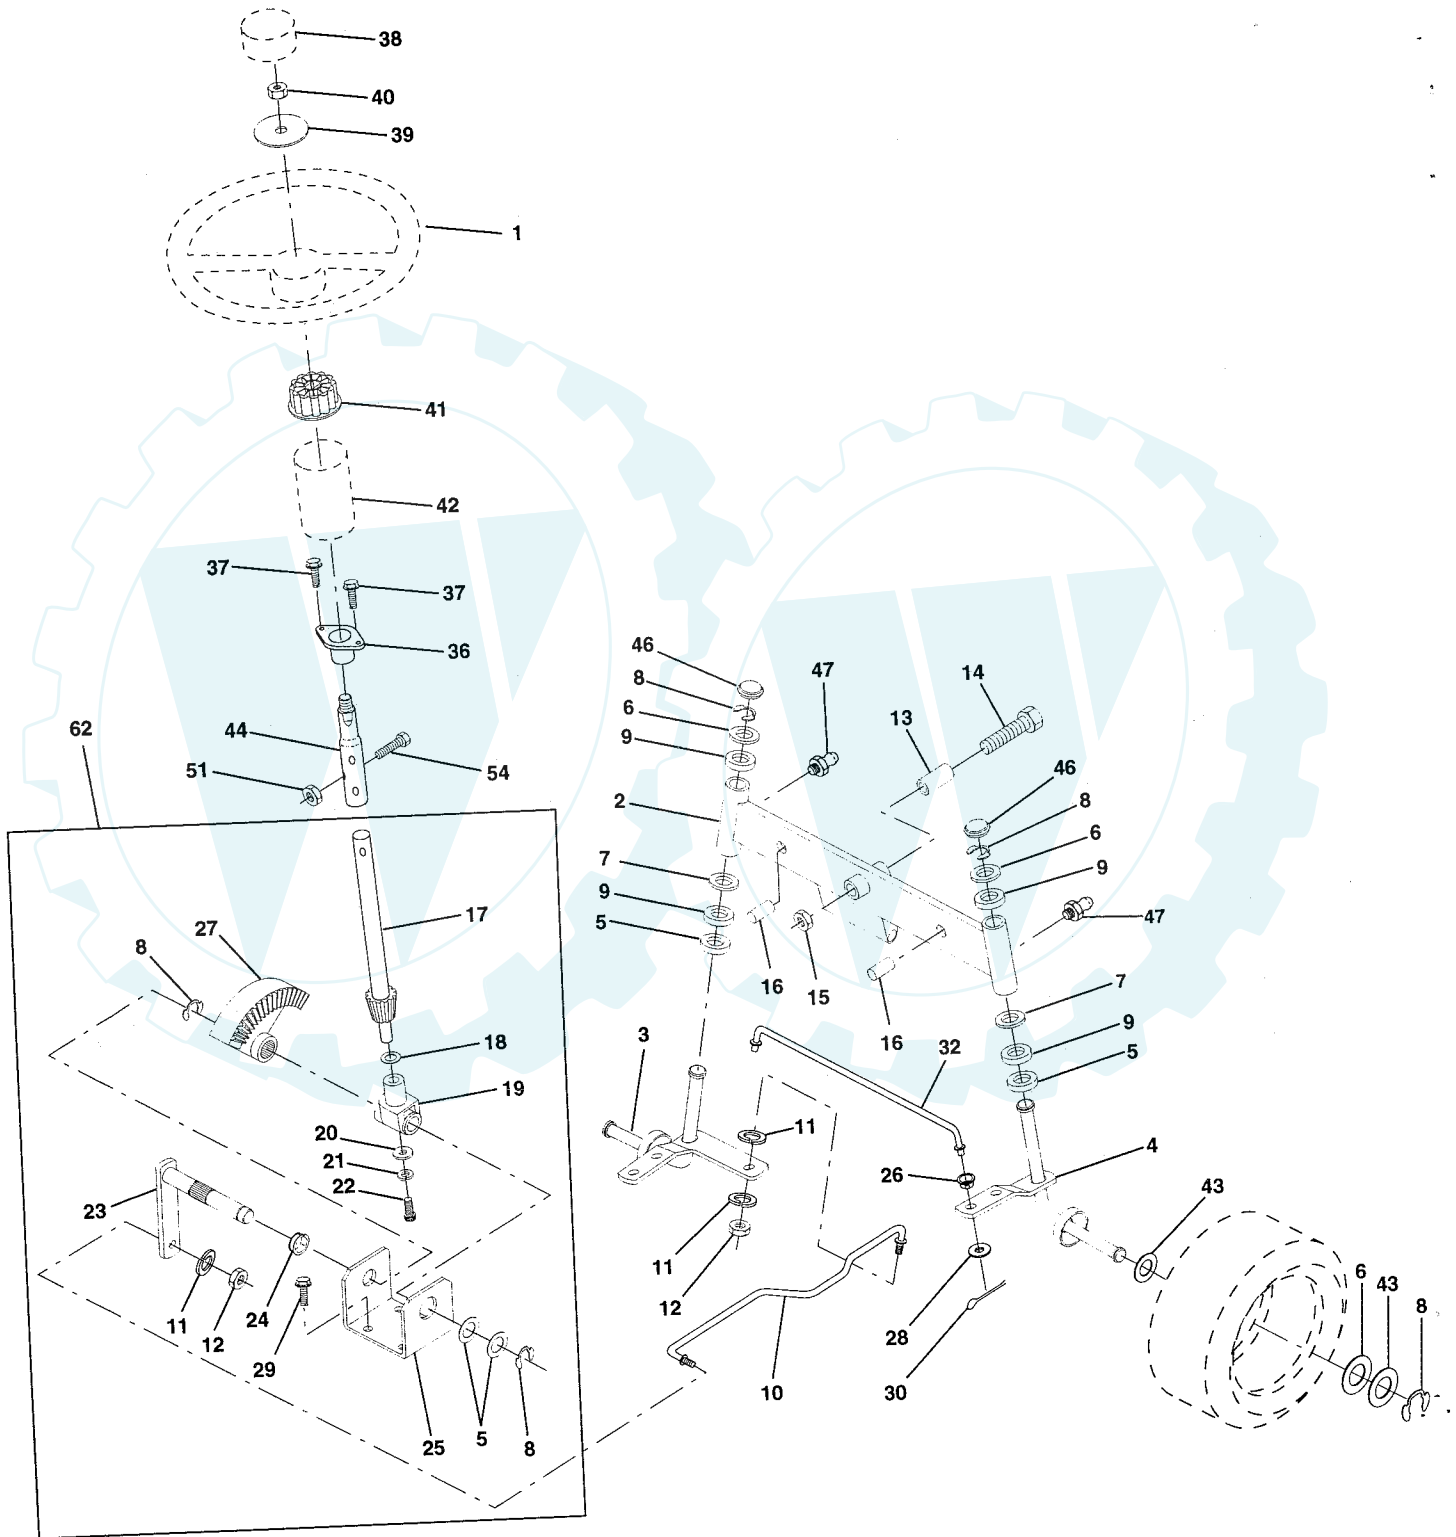

REPAIR PARTS

TRACTOR - - MODEL NUMBER 917.256520

STEERING ASSEMBLY

TRACTOR - - MODEL NUMBER 917.256520

STEERING ASSEMBLY

KEY NO.	PART NO.	DESCRIPTION
1	139768	Steering Wheel
2	142033	Front Axle Assembly
3	135227	Spindle Assembly, L.H.
4	135228	Spindle Assembly, R.H.
5	6266H	Bearing, Race, Thrust, Hardened
6	121748X	Washer 25/32 x 1-5/8 x 16 Gauge
7	19272016	Washer 27/32 x 1-1/4 x 16 Gauge
8	12000029	Ring, Klip
9	3366R	Bearing, Steering Column
10	130468	Link, Drag
11	STD551137	Washer, Lock
12	73610600	Nut, Hex, Fin. 3/8-24 UNF
13	110438X	Spacer, Bearing, Front Axle
14	74011056	Bolt, Hex Head 5/8-11 UNC x 3-1/2
15	73901000	Nut, Lock, Flange 5/8-11 UNC
16	132624	Pin, Axle 5/8 x 1.55/1.54
17	140176	Shaft Assembly, Steering
18	57079	Washer, Thrust .515 x .750 x .033
19	124035X	Support, Shaft
20	126684X	Washer, Shim 1/4 x 5/8 x .062
21	STD551125	Washer
22	71070410	Screw, Hex Socket Head 1/4-20 x 5/8
23	127501	Pittman Shaft Assembly
24	109816X	Nyliner, Snap-In
25	124036X	Bracket, Steering
26	126847X	Bushing, Link, Drag
27	136874	Gear, Sector
28	19131416	Washer 13/32 x 7/8 x 16 Gauge
29	17490612	Screw, Thd., Roll. 3/8-16 x 3/4
30	STD561210	Pin
32	130465	Rod, Tie
36	132196	Bushing, Steering
37	STD611005	Screw
38	139769	Insert, Steering Wheel
39	19133808	Washer 13/32 x 2-3/8 x 8 Gauge
40	STD541537	Gripco Nut
41	104820X	Adaptor, Steering Wheel
42	145054	Boot, Steering Shaft
43	121749X	Washer 25/32 x 1-1/4 x 16 Gauge
44	147392	Extension Shaft Steering LR.LT
46	121232X	Cap, Spindle
47	6855M	Fitting, Grease
51	STD541431	Nut Lock Hex w/Ins. 5/16-18 UNC
54	STD523112	Bolt Fin Hex 5/16-18 UNC x 1-1/4
62	149686	Kit Steering Asm Service

NOTE: All component dimensions given in U.S. inches
1 inch = 25.4 mm