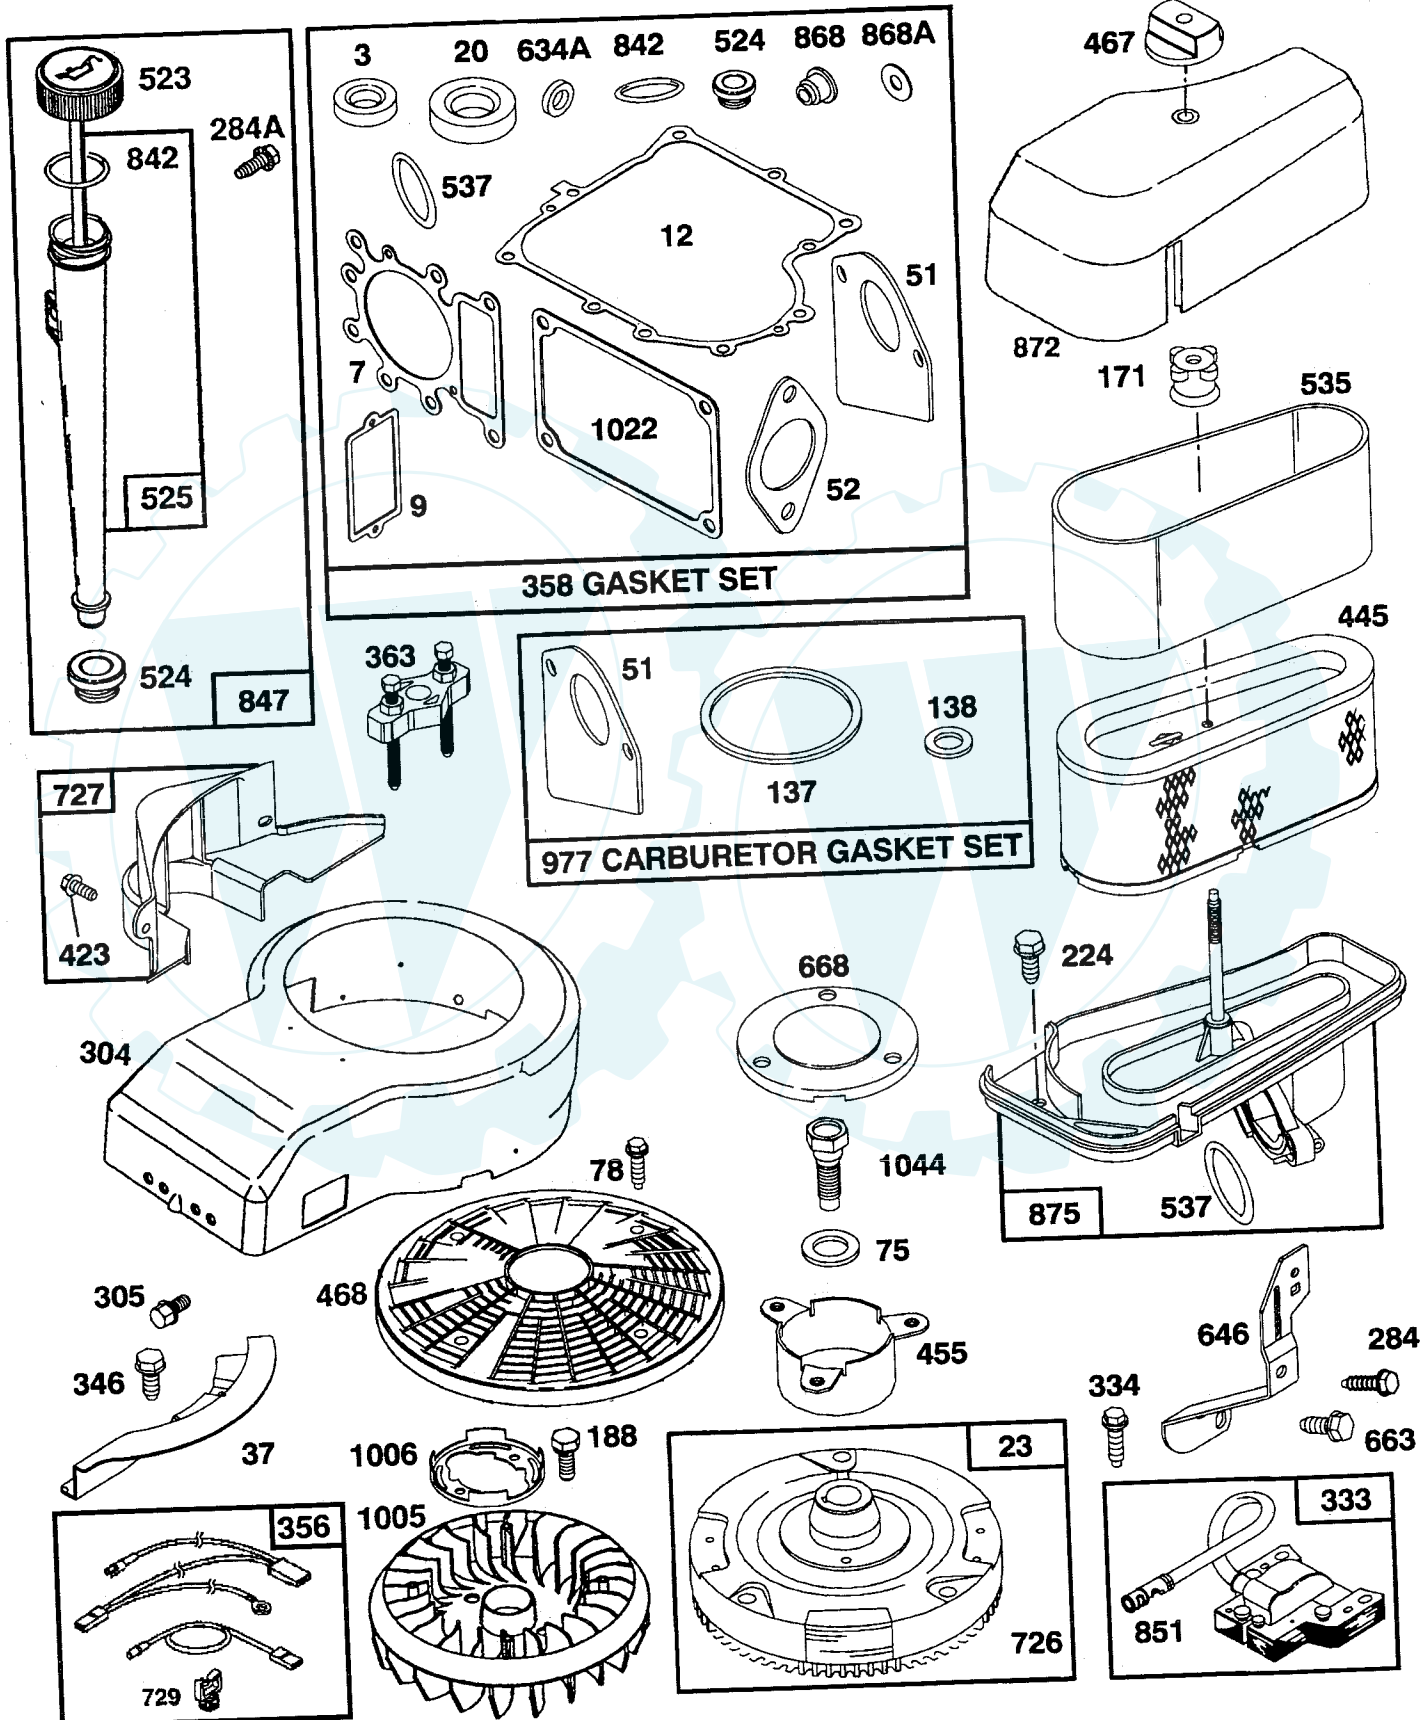

REPAIR PARTS

TRACTOR - - MODEL NUMBER 917.256520

BRIGGS & STRATTON ENGINE - MODEL NUMBER 28N707, TYPE NUMBER 0173-01