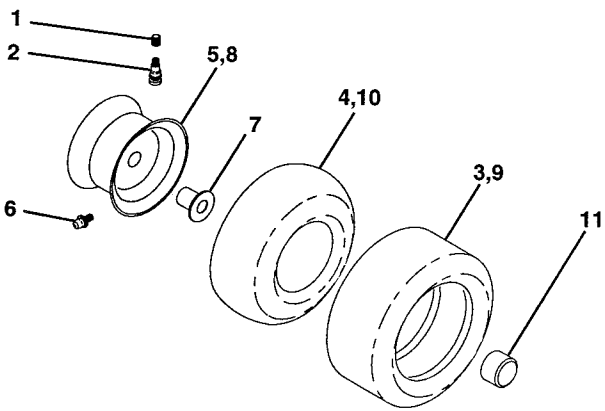

WHEELS & TIRES

KEY NO.	PART NO.	DESCRIPTION
1	59192	Valve Cap, Tire
2	65139	Stem, Valve
3	106222X	Tire, Front
4	59904	Tube, Front Tire (Not Provided, Service Item Only)
5	106732X427	Rim, Front
6	278H	Fitting, Grease (Front Wheel Only)
7	9040H	Bearing, Flange (Front Wheel Only)
8	106108X427	Rim, Rear
9	122082X	Tire, Rear
10	7152J	Tube, Rear Tire (Not Provided, Service Item Only)
11	104757X	Cap, Axle
--	144334	Sealant, Tire 10 oz.

NOTE: All component dimensions given in U.S. inches
1 inch = 25.4 mm