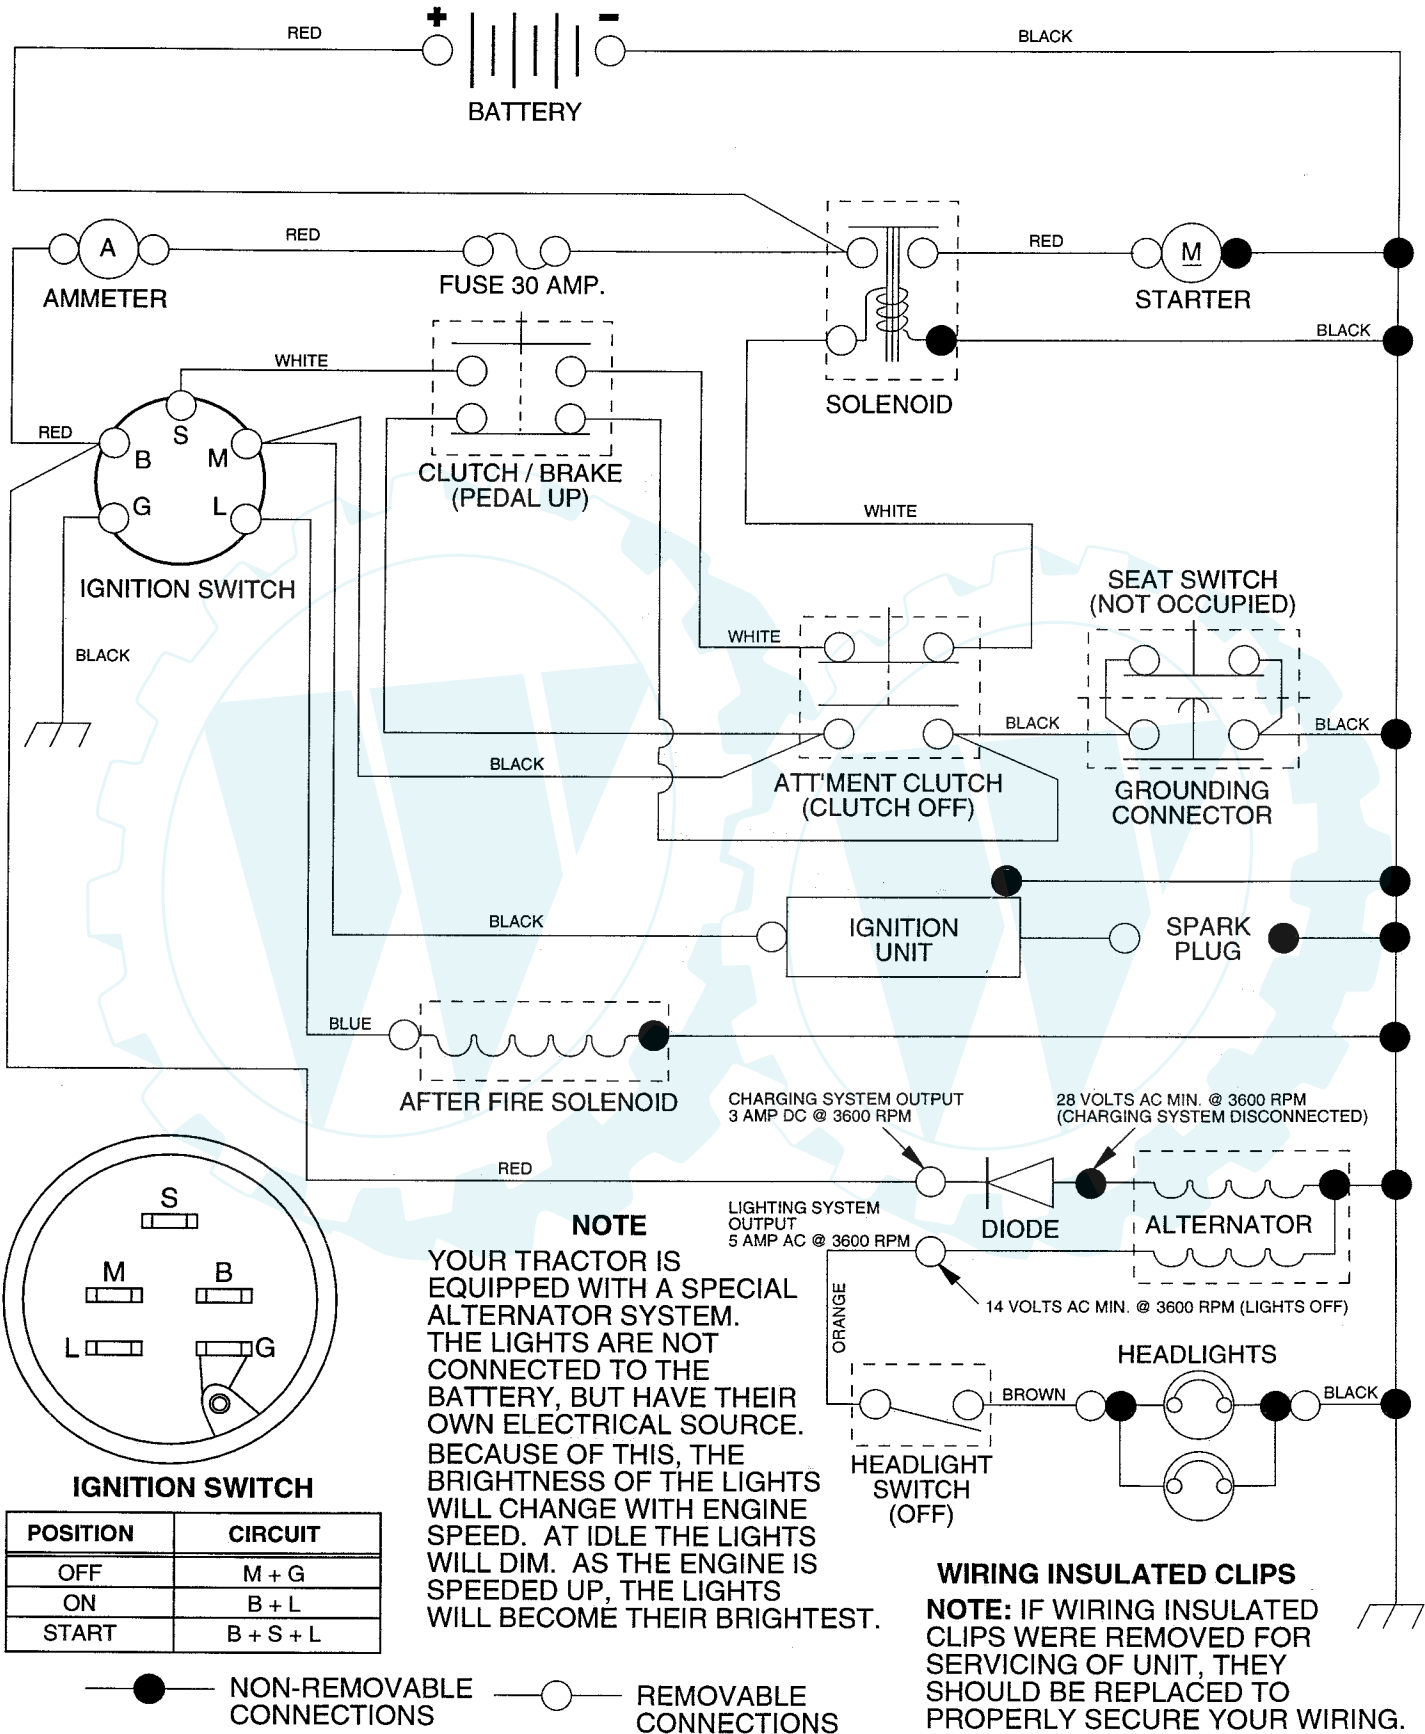

SCHEMATIC

IGNITION SWITCH

POSITION	CIRCUIT
OFF	M + G
ON	B + L
START	B + S + L

TRACTOR - - MODEL NUMBER 917.256520

ELECTRICAL

KEY NO.	PART NO.	DESCRIPTION
1	144925	Battery 12 Volt 25 Amp W/Acid
2	74760412	Bolt, Hex Head 1/4-20 unc x 3/4
3	STD551025	Washer
4	STD551125	Washer
6	STD541025	Nut
7	109238X	Tube, Plastic, 12"
8	144940	Case, Battery W/2 Holes W/Brty
9	109596X	Clamp, Hose
15	147688	Fastener Snap-In
19	STD551125	Washer, Lock
20	73350400	Nut, Hex, Jam 1/4-20 UNC
21	147430	Harness, Light Socket (Includes 4152J)
22	4152J	Bulb, Light
24	4799J	Cable, Battery, 6 Gauge, Red, 11"
25	146147	Cable, Battery, 6 Gauge, Red, W/16 Wire
26	108824X	Fuse, 30 Amp
28	4207J	Cable, Ground, 6 Gauge, Black, 12"
29	121305X	Switch, Plunger
30	140301	Switch, Ignition
31	124211X	Nut, Ignition
32	141226	Cover, Key Switch
33	109310X	Key, Ignition
35	108236X	Bracket, Clutch Switch
36	STD601005	Screw
38	140336	Bracket, Interlock Switch
39	109553X	Switch, Interlock, Clutch, 4 Terminal
40	151212	Harness, Ignition
41	71110408	Bolt, Hex Head, Fin. 1/4-20 x 1/2
42	131563	Cover, Terminal, Red
43	145673	Solenoid
44	73640400	Nut Keps Blk Hex 1/4-20 UNC
45	121433X	Ammeter Rectangular 6 Amp
52	141940	Protection Wire Loop
70	141164	Harness Engine B&S P/L 14 OHV Du HI