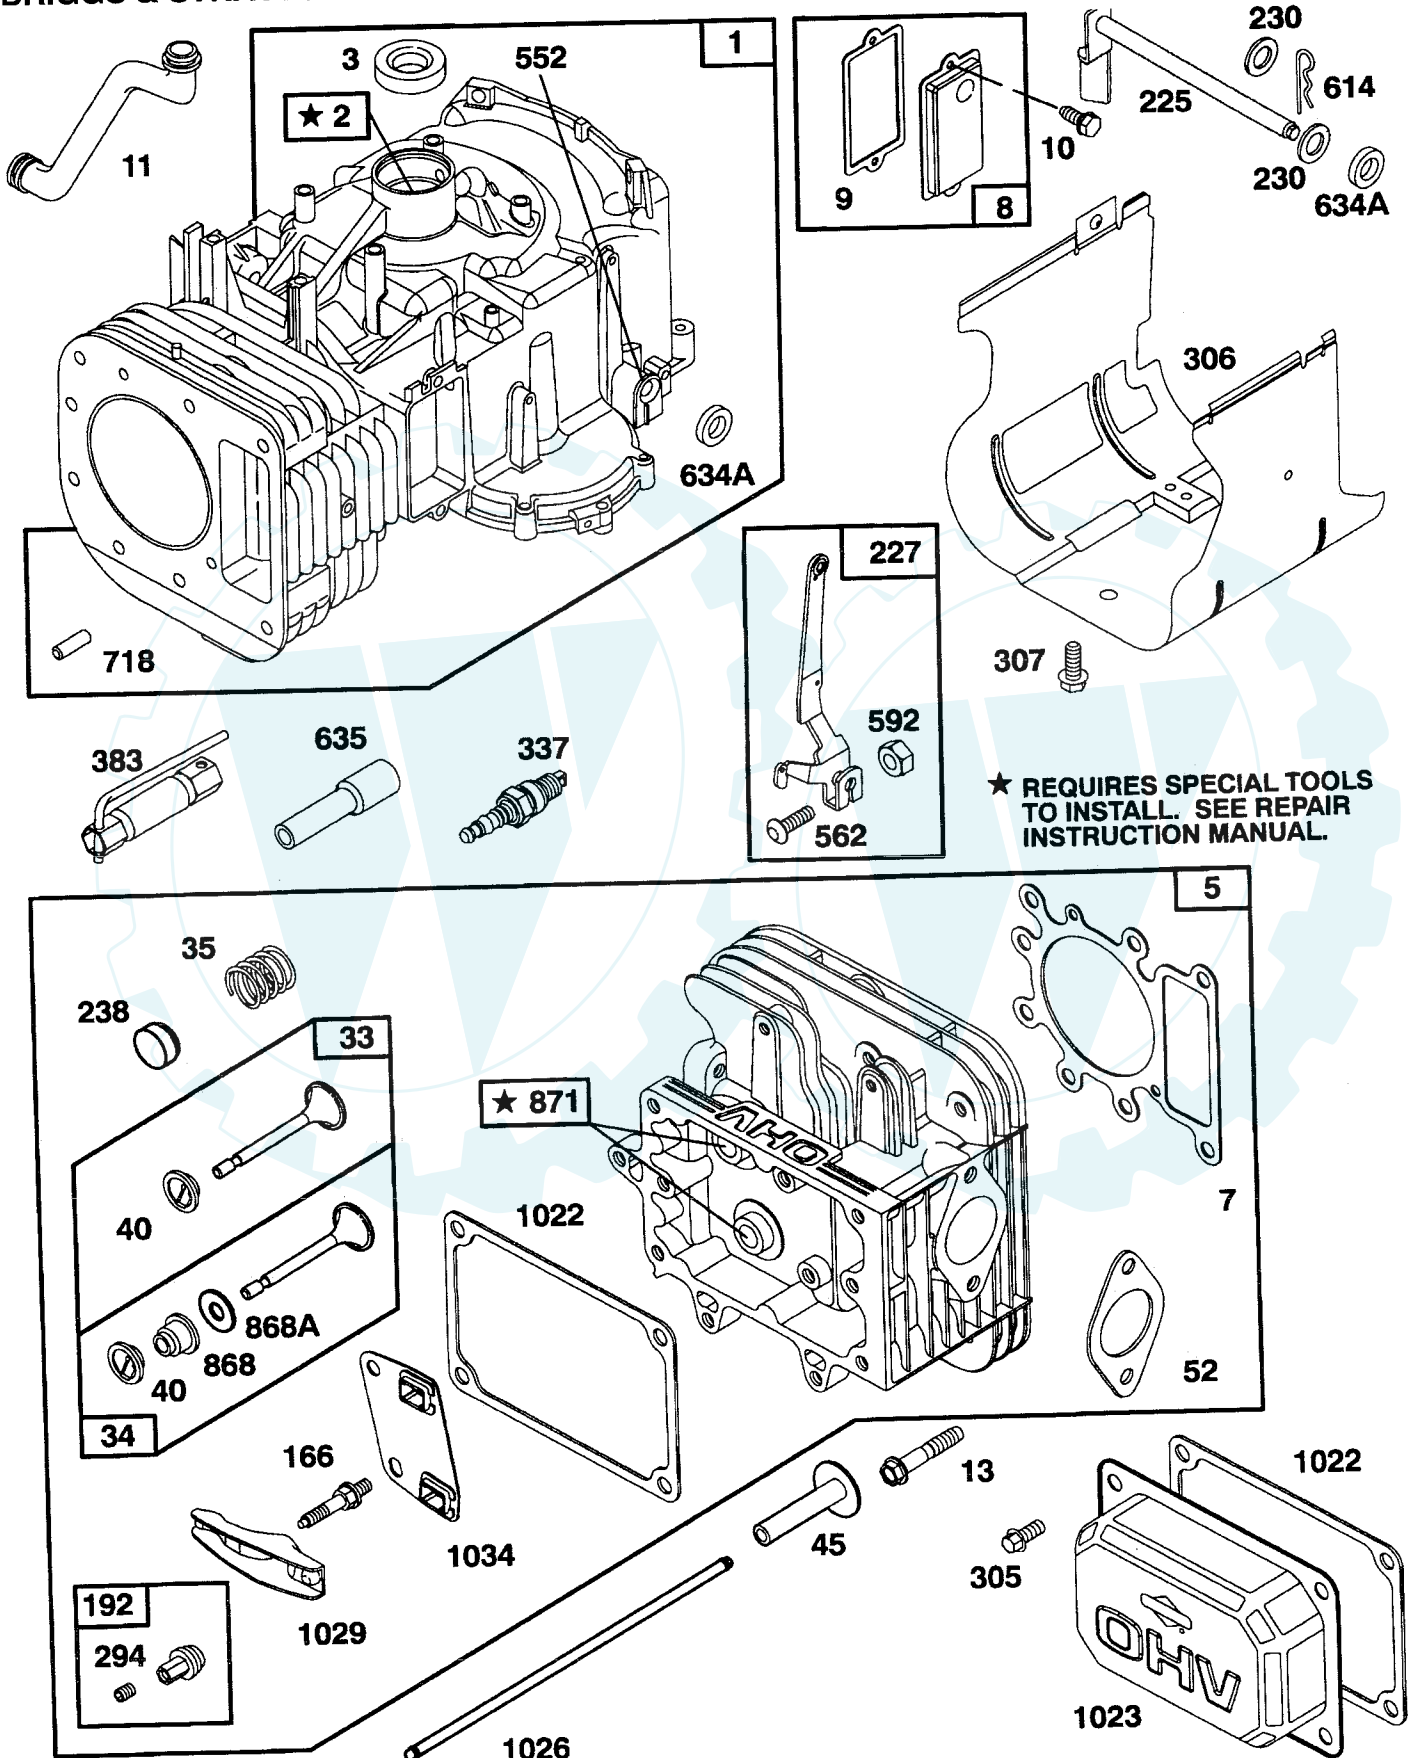

TRACTOR - - MODEL NUMBER 917.256520

PEERLESS TRANSAXLE - MODEL NUMBER 930-057A

REF PART NO. NO.	DESCRIPTION	REF PART NO. NO.	DESCRIPTION		
1	772108A	43	792075	Cover, Transaxle	Locknut 5/16-24
2	780086	44	790025	Bearing, Needle	Holder, Brake Pad
3	770102A	45	786066	Case, Transaxle	Spacer
4	776260	46	786086	Shaft, Counter	Bracket, Brake Lever
5	776219B	47	774690	Shaft and Pinion Assembly, Output	Axle 11-5/16" long
6	778139	48	774691	Gear, Output, 35 Teeth	Axle 16-1/2" long
7	778136	49	778215	Gear, Spur, 15 Teeth, Steel	Gear, Spur, 37 Teeth, Steel (1-)
8	792136A	50	778125	Key, Shift	Gear, Spur, 35 Teeth (2-)
8A	792047	51	778124A	Key, Woodruff	Gear, Spur, 30 Teeth (3-)
9	784352	52	778123A	Collar, Shifter	Gear, Spur, 25 Teeth (4-)
10	784355	53	778122A	Rod and Fork Assembly, Shift	Gear, Spur, 22 Teeth (5-)
11	778229	54	778273	Gear, Bevel, 42 Teeth	Gear, Spur, 19 Teeth, Steel (6-)
12	778113A	56	778230	Bevel Pinion, Input	Gear, Spur, 12 Teeth, Steel (1-)
13	778221	57	778151	Gear, Bevel, 16 Teeth	Gear, Spur, 15 Teeth (2-)
14	778068	58	778126A	Gear, Bevel Pinion	Gear, Spur, 20 Teeth (3-)
15	778260	59	778127A	Gear, Ring	Gear, Spur, 25 Teeth (4-)
17	786139	60	778128A	Pin, Drive	Gear, Spur, 28 Teeth (5-)
18	786102	61	778163	Spacer, Neutral	Gear, Spur, 31 Teeth (6-)
20	792077	65	780109	Ball, Steel 5/16" diameter	Washer, Thrust
21	792078	66	776135	Set Screw 3/8-16 x 3/8	Shaft, Input
22	792079	67	776315A	Spring	Shaft, Brake, 4 Keyed
23	788061	68	786116A	Ring, Seal	Plug
25	792073	69	780051	Screw, Flanged Hex Head, Thread Forming 1/4-20 x 1-1/4	Washer, Thrust
26	792125	70	786118	Ring, Retainer	Spacer
27	792035	71	788069	Ring, Retainer	Square Cut Ring
28	788040	72	792165	Ring, Retainer	Plug, Threaded 9/16-18
29	780072	72A	788091	Washer, Thrust	"O" Ring
30	780108	76	780090	Washer, Thrust	Washer, Thrust
31	780001	77	788078A	Washer	Ring, Retaining, Inverted (Package of 2)
32	792001	79	792144	"O" Ring	Spring, Brake
33	788095	81	786081	Seal, Square Cut	Chain, Roller (Number 41 Chain, 24 Links)
34	780105A	82	786082	Bushing, Flanged	Sprocket, 9 Teeth (Reverse)
35	780118A	83	786123	Bushing, Flanged	Sprocket, 18 Teeth (Reverse)
36	790003	90	788067B	Disk, Brake	Grease, Bentonite, 32 Ounce Bottle
37	790007	103	792166	Plate, Brake Pad	Screw 1/4-20 x 2
38	799021	104	792167	Pad, Brake (Package of 2)	Locknut 1/4-20
39	786026	150	510334	Pin, Dowel	Gasket Eliminator (Loctite #515)
40	792076A			Washer, Flat	
41	790079			Lever, Brake	
42	792073			Screw, Flanged Hex Head, Thread Forming 1/4-20 x 1-1/4	
42A	792085A			Screw 1/4-20 x 2-1/4	

NOTE: All component dimensions given in U.S. inches
1 inch = 25.4 mm

Parts must be ordered from Tecumseh Products Co.

REPAIR PARTS

TRACTOR - - MODEL NUMBER 917.256520

BRIGGS & STRATTON ENGINE - MODEL NUMBER 28N707, TYPE NUMBER 0173-01