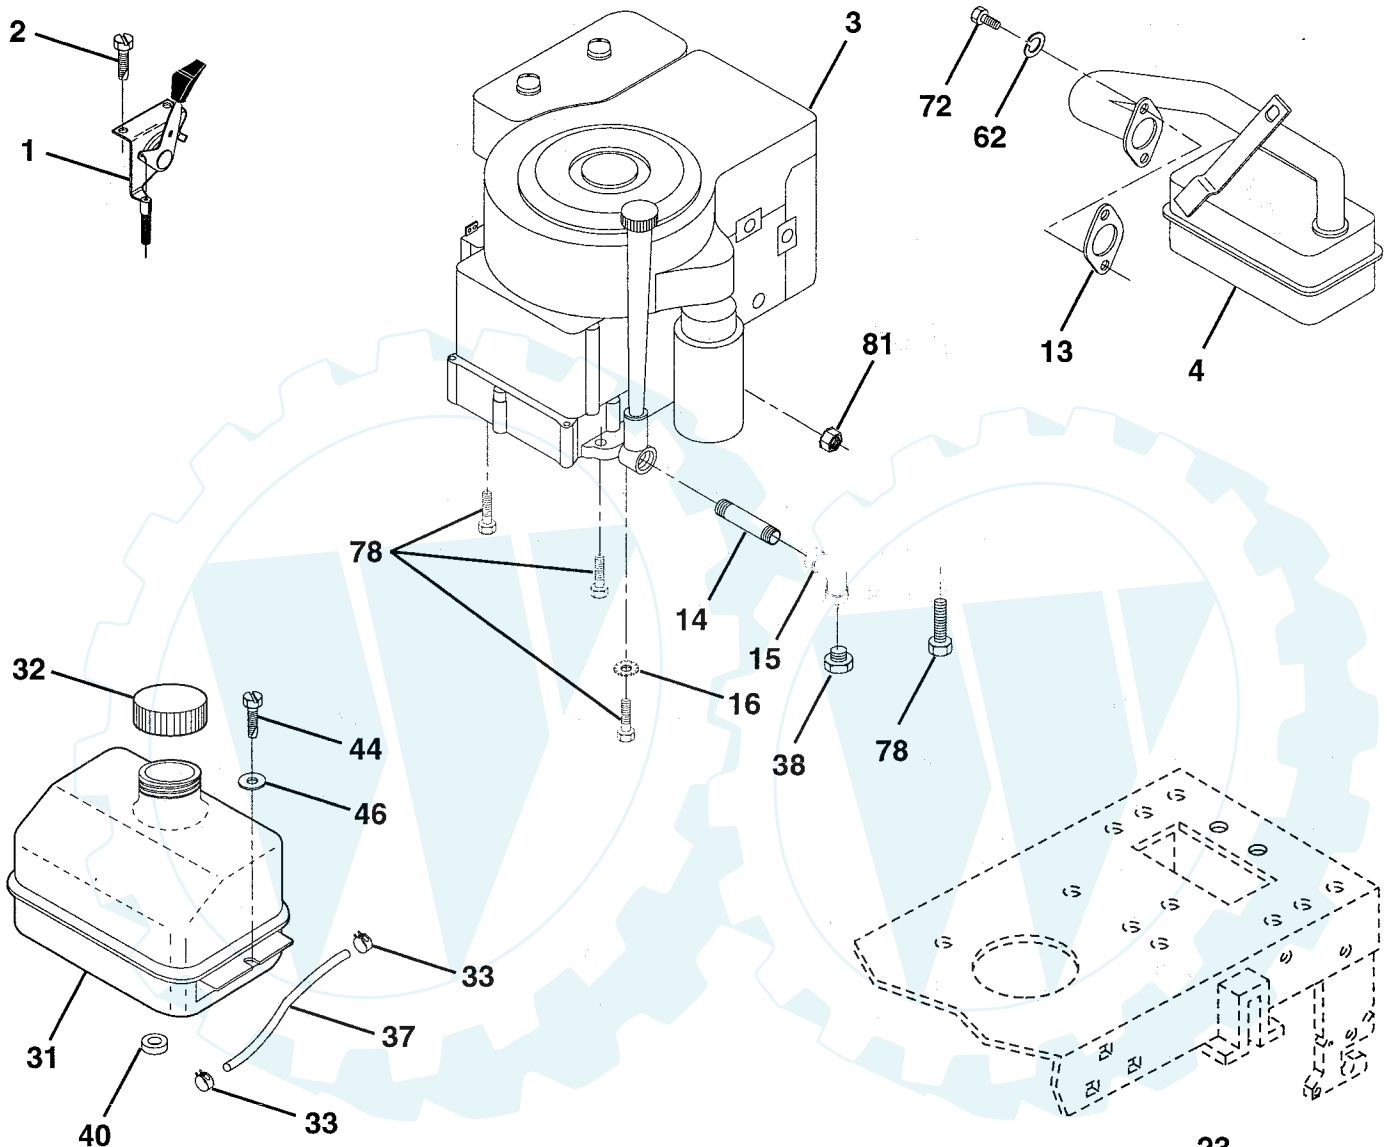

REPAIR PARTS

www.ersatzteil-service.de

TRACTOR -- MODEL NUMBER 917.256520

ENGINE

OPTIONAL EQUIPMENT
Spark Arrester

TRACTOR - - MODEL NUMBER 917.256520

ENGINE

KEY NO.	PART NO.	DESCRIPTION
1	150600	Control, Throttle
2	17720410	Screw, Hex Head, Thread Cutting 1/4-20 x 5/8
3	150458	Engine, B&S, 15.5 Hp Diamond Model No. 28N707, Type No. 0173-01
4	137352	Muffler
13	272293	Gasket, Exhaust
14	13280324	Nipple, Pipe 3/8 NPT x 3
15	13200300	Elbow, Standard 90°, 3/8-18 NPT
16	STD551237	Washer
23	128953X	Shield, Heat
24	STD601005	Screw
29	137180	Arrestor, Spark
31	109202X	Tank, Fuel
32	123549X	Cap Assembly, Fuel Tank, Vented
33	123487X	Clamp, Hose
37	137040	Line, Fuel
38	-----	Plug, Oil Drain (Order From Engine Manufacturer)
40	124028X	Bushing, Snap, Fuel Line
44	17490412	Screw, Hex Washer Head, Thd., Roll. 1/4-20 x 3/4
46	19091416	Washer 9/32 x 7/8 x 16 Gauge
62	STD551131	Washer, Lock
72	71070512	Screw, Hex Cap Head 5/16-18 x 3/4
78	17490620	Screw, Thd., Roll. 3/8-16 x 1-1/4
81	128861	Nut Flange 1/4-20 Starter Nut

NOTE: All component dimensions given in U.S. inches
1 inch = 25.4 mm