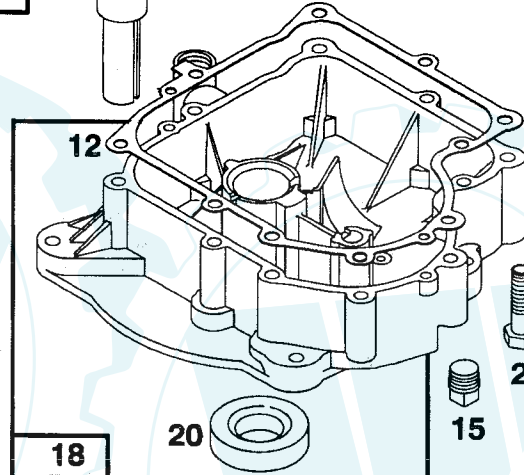

NOTE: All component dimensions given in U.S. inches
1 inch = 25.4 mm

Parts must be ordered from Tecumseh Products Co.

REPAIR PARTS

TRACTOR - - MODEL NUMBER 917.256520

BRIGGS & STRATTON ENGINE - MODEL NUMBER 28N707, TYPE NUMBER 0173-01

REPAIR PARTS

www.ersatzteil-service.de

TRACTOR - - MODEL NUMBER 917.256520

BRIGGS & STRATTON ENGINE - MODEL NUMBER 28N707, TYPE NUMBER 0173-01

★ REQUIRES SPECIAL TOOLS TO INSTALL. SEE REPAIR INSTRUCTION MANUAL.