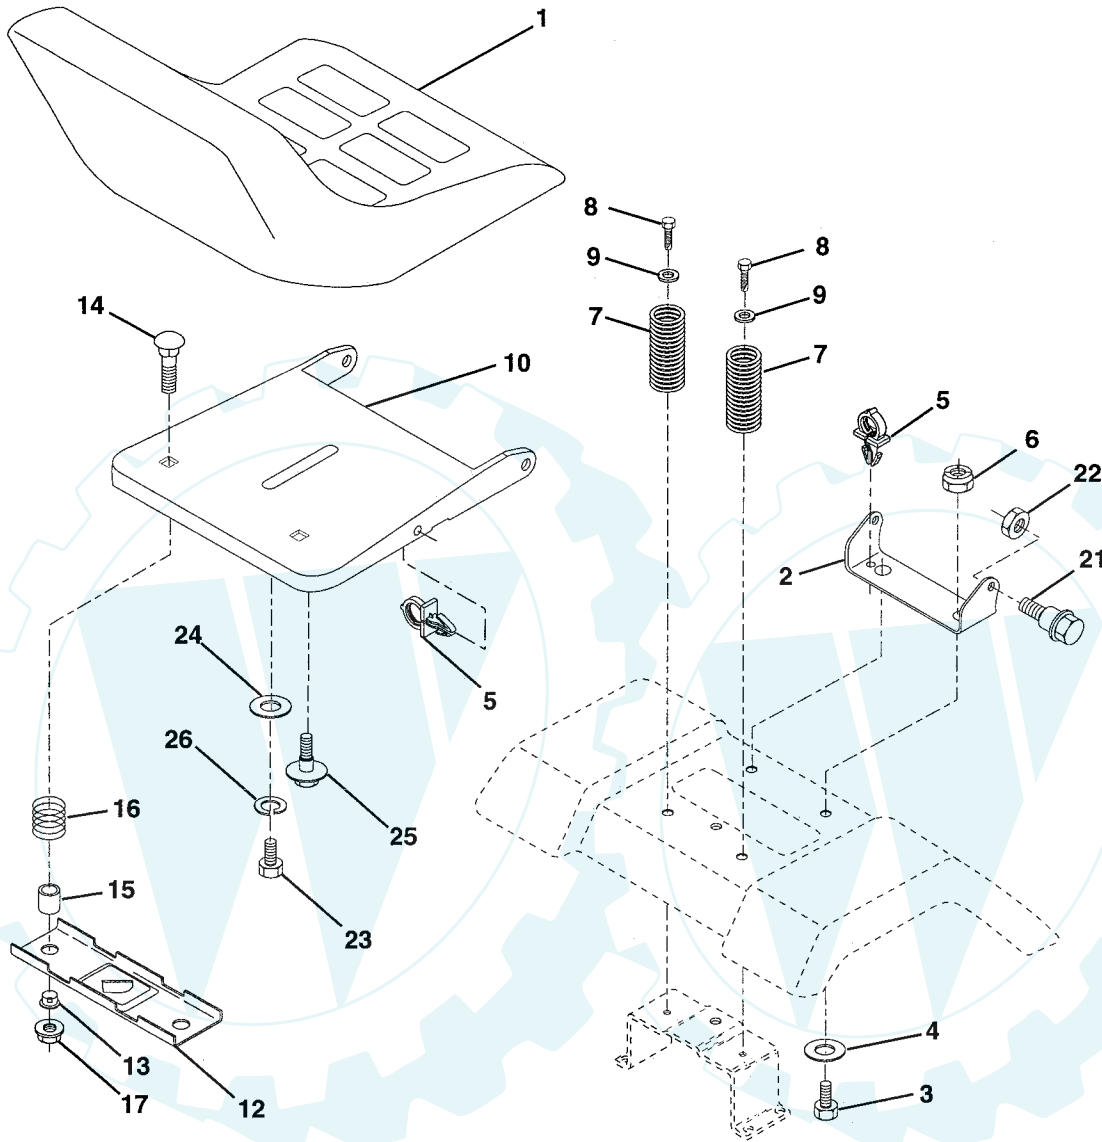

TRACTOR - - MODEL NUMBER 917.256520

SEAT ASSEMBLY

KEY NO.	PART NO.	DESCRIPTION
1	140123	Seat
2	140551	Bracket, Pivot, Seat
3	STD523710	Bolt
4	19131610	Washer 13/32 x 1 x 10 Gauge
5	145006	Clip, Push-In Hinged
6	STD541437	Nut
7	124181X	Spring, Seat
8	17490616	Screw, Thd., Roll. 3/8-16 x 1
9	19131614	Washer 13/32 x 1 x 14 Gauge
10	140552	Pan, Seat
12	121246X	Bracket, Switch Mounting
13	121248X	Bushing, Snap
14	72050411	Bolt, Carriage 1/4-20 x 1-3/8

KEY NO.	PART NO.	DESCRIPTION
15	134300	Spacer, Split .28 x .88
16	121250X	Spring
17	123976X	Locknut, Flange 1/4 Grade 5
21	139888	Bolt, Shoulder 5/16-18 UNC
22	STD541431	Nut
23	74780814	Bolt, Hex Head, Fin. 1/2-13 x 7/8 Grade 5
24	19171912	Washer 17/32 x 1-3/16 x 12 Gauge
25	127018X	Bolt, Shoulder 5/16-18 x .62
26	STD551150	Washer, Lock

NOTE: All component dimensions given in U.S. inches
1 inch = 25.4 mm