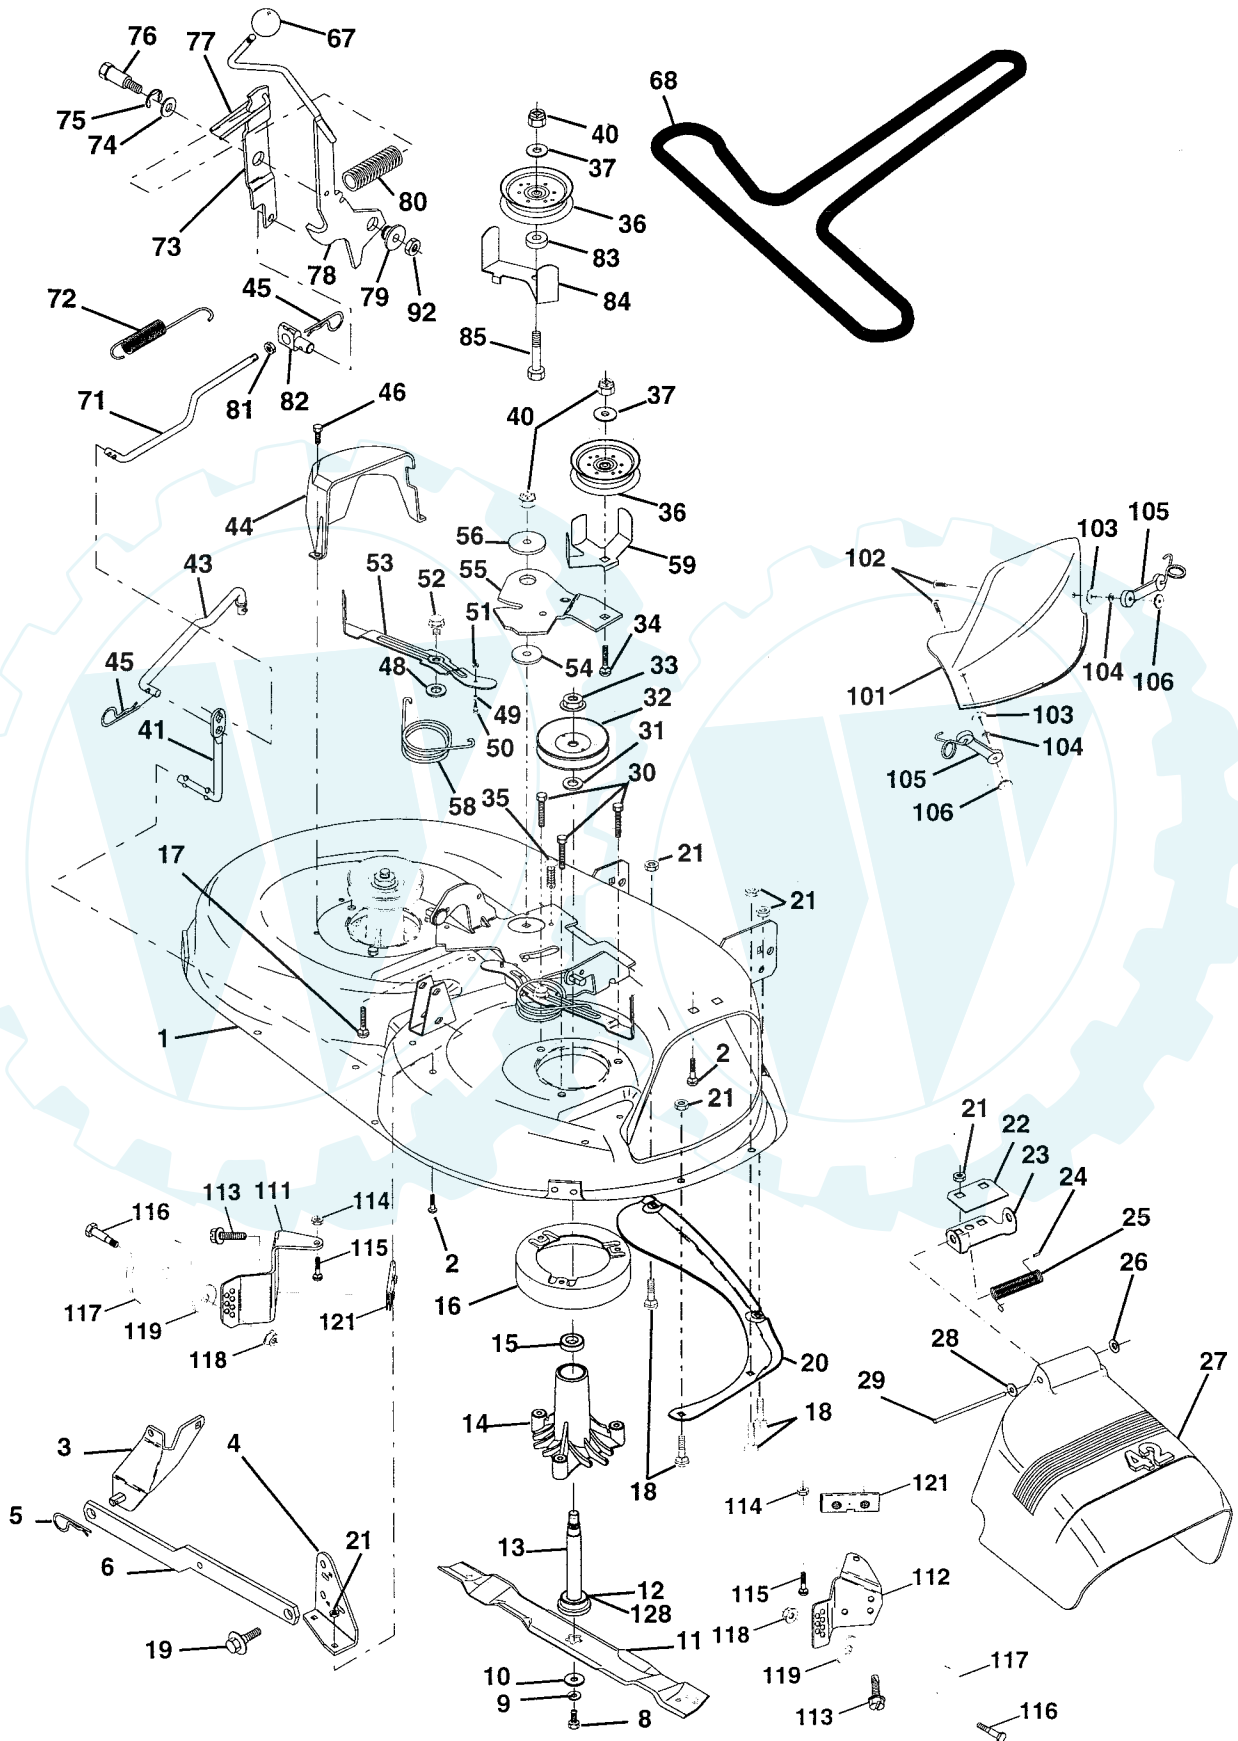

REPAIR PARTS

www.ersatzteil-service.de

TRACTOR - - MODEL NUMBER 917.256520

MOWER DECK

TRACTOR - - MODEL NUMBER 917.256520

MOWER DECK

KEY NO.	PART NO.	DESCRIPTION	KEY NO.	PART NO.	DESCRIPTION
1	144393	Mower Housing	54	133943	Washer, Hardened
2	STD533107	Bolt	55	140084	Arm, Idler
3	138017	Bracket Assembly, Sway Bar, Front	56	122052X	Spacer, Retainer
4	138440	Bracket Assembly, Sway Bar	58	140086	Spring, Torsion Brakes
5	STD624008	Retainer Spring	59	141043	Guard, TUV Idler
6	130832	Arm, Suspension, Rear	67	149846	Knob Custom Oval
8	850857	Bolt, Hex 3/8-24 x 1.25 Grade 8	68	144200	V-Belt
9	STD551137	Washer, Lock	71	142427	Rod, Clutch, Primary, with Nibs
10	140296	Washer, Hardened	72	131870	Spring, Return
11	134149	Blade, Mulching	73	127847	Arm, Clutch, Secondary
12	129895	Bearing, Ball	74	121748X	Washer 25/32 x 1-5/8 x 16 Gauge
13	137645	Shaft Assembly, Mandrel, Vented (Includes Key Number 6)	75	12000029	Ring, Klip
14	128774	Housing, Mandrel, Vented	76	128903	Bolt, Shoulder 3/8-16 UNC x 1.44
15	110485X	Bearing, Ball, Mandrel	77	127845	Keeper, Spring
16	140329	Stripper, Vented Mower Deck	78	145132	Arm, Clutch, Primary
17	72110610	Bolt, Carriage 3/8-16 x 1-1/4	79	127498	Bushing, Large, Brass
18	72140505	Bolt, Carriage 5/16-18 x 5/8	80	128759	Spring, Mower Clutch
19	132827	Bolt, Shoulder	81	73350600	Nut, Hex Jam 3/8-16 Unc
20	136888	Baffle, Vortex	82	142028	Trunnion, Adj.
21	STD541431	Nut Crownlock 5/16-18 UNC	83	120958X	Washer Sintered
22	134753	Stiffener Bracket	84	144394	Keeper Belt Idler Fixed
23	131267	Bracket, Deflector	85	72140618	Bolt Carriage 3/8-16 x 2-1/4
24	105304X	Cap, Sleeve	92	STD541437	Nut
25	123713X	Spring, Torsion, Deflector	101	136420	Mulcher Cover
26	110452X	Nut, Push	102	71161010	Screw
27	130968	Shield, Deflector	103	19061216	Washer #10
28	19111016	Washer 11/32 x 5/8 x 16 Gauge	104	STD551110	Washer, Lock
29	131491	Rod, Hinge	105	130758	Latch Assembly, Bagger
30	138776	Screw Thdrol Hex Head Zinc Mwr	106	2029J	Nut, Weld
31	129963	Washer, Spacer	111	140353	Bracket, Gauge, Wheel L.H.
32	129861	Pulley, Mandrel	112	132262	Bracket, Gauge, Wheel R.H.
33	137266	Nut, Toplock, Flanged	113	17490512	Screw Thdrol 5/16-18 x 3/4
34	STD533717	Bolt	114	73510500	Nut, Hex, Keps 5/16-18 UNC
35	133835	Fastner, Christmas Tree	115	72110504	Bolt, Carriage 5/16 UNC x 1/2
36	131494	Pulley, Idler, Flat	116	137644	Bolt, Shoulder
37	19131316	Washer 13/32 x 13/16 x 16 Gauge	117	133957	Wheel, Gauge
40	STD541437	Nut Crownlock 3/8-16 UNC	118	73930600	Nut, Centerlock 3/8-16
41	133551	Rod, Pivot, with Nibs	119	19121414	Washer 3/8 x 7/8 x 14 Gauge
43	140083	Rod, Clutch, Secondary, with Nibs	121	143723	Bracket
44	140088	Guard, Mandrel, L.H.	128	153390	Washer Felt
45	STD624003	Retainer	--	130794	Mandrel Assembly (Includes Key Numbers 8-10, 12-15, 31 and 32)
46	137729	Screw, Thd. Roll 1/4-20 x 5/8	--	145411	Mower Deck, Complete (Standard Deck, Order Separately Mulcher Plate and Gauge Wheel Components, Key Nos. 101-106 and 111-121)
48	133944	Washer, Hardened			
49	133940	Roller Assembly, Cam Follower			
50	131340	Bolt, Shoulder #10-24 Grade 5			
51	STD541410	Locknut			
52	139888	Bolt, Shoulder 5/16-18 UNC			
53	131845	Arm Assembly, Pad, Brake			

NOTE: All component dimensions given in U.S. inches
1 inch = 25.4 mm