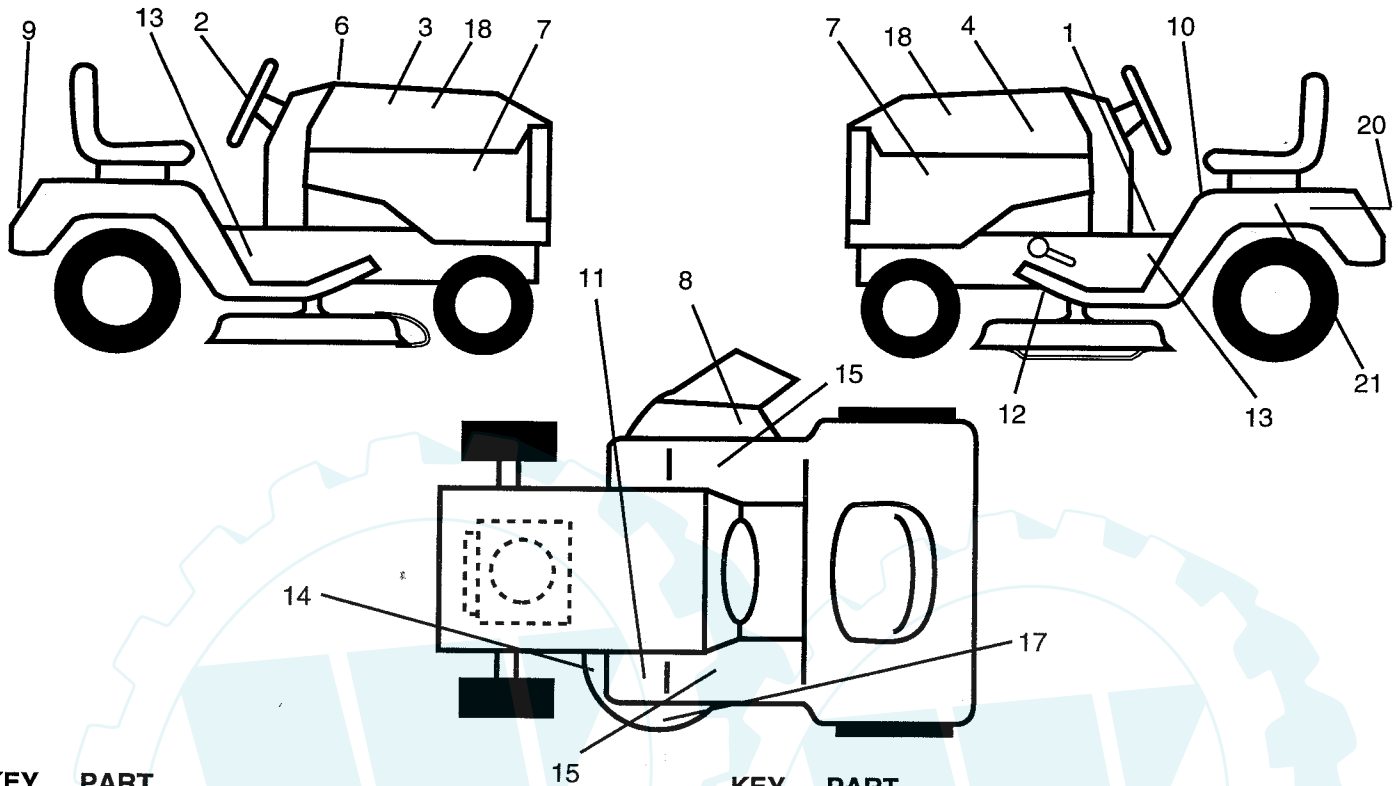

NOTE: All component dimensions given in U.S. inches
1 inch = 25.4 mm

REPAIR PARTS

TRACTOR - - MODEL NUMBER 917.256520

MOWER LIFT

TRACTOR - - MODEL NUMBER 917.256520

MOWER LIFT

KEY NO.	PART NO.	DESCRIPTION
1	136973	Lift Lever Inner Wire Assembly
2	145117	Shaft Assembly, Lift
3	105767X	Pin, Groove
4	12000002	E-Ring
5	19211621	Washer 21/32 x 1 x 21 Gauge
6	120183X	Bearing, Nylon
7	125631X	Grip, Handle, Fluted
8	122365X	Button, Plunger, Red
10	122512X	Spring
11	139865	Link, Lift, L.H.
12	139866	Link, Lift, R.H.
13	4939M	Retainer Spring
15	127218	Link, Front
16	73350800	Nut, Hex, Jam 1/2-13 UNC
17	130171	Trunnion
18	73800800	Locknut, Hex, with Washer Insert 1/2-13 UNC
19	139868	Arm, Suspension, Rear
20	3146R	Retainer Spring
21	19151216	Washer 15/32 x 3/4 x 16 Gauge
22	12000037	Ring, Klip
23	110807X	Nut, Special
24	19131016	Washer 13/32 x 5/8 x 16 Gauge
25	2876H	Spring
26	76020308	Pin, Cotter 3/32 x 1/2
27	126971X	Rod, Adjust, Lift
28	73350600	Nut, Hex, Jam 3/8-16 UNC
29	138057	Knob, Infinite Height Adjustment
30	110810X	Trunnion, Depth Stop
31	140302	Bearing, Pvt, Lift Spherical
32	73540600	Nut, Crownlock 3/8-24

NOTE: All component dimensions given in U.S. inches
1 inch = 25.4 mm

TRACTOR -- MODEL NUMBER 917.256520

DECALS

KEY NO.	PART NO.	DESCRIPTION
1	140819	Decal, Dash Oper. Instr. Eng P/L
2	150333	Decal, Cap Cnsmr Help Line
3	150683	Decal, Hood, R.H.
4	150684	Decal, Hood, L.H.
6	133644	Decal, Customer Maintenance
7	150927	Decal, Side Panel
8	150955	Decal, Deck Mower EZ3 Dover
9	128314	Decal, Fender, Craftsman
10	137537	Decal, Caution, English
11	4900J	Decal, Clutch/Brake, English
12	146046	Decal, V-Belt Drive Schematic
13	150678	Decal, Chassis, 6 Speed/42"