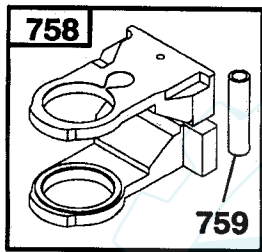

REPAIR PARTS

www.ersatzteil-service.de

TRACTOR - - MODEL NUMBER 917.256520

BRIGGS & STRATTON ENGINE - MODEL NUMBER 28N707, TYPE NUMBER 0173-01

★ REQUIRES SPECIAL TOOLS TO INSTALL. SEE REPAIR INSTRUCTION MANUAL.