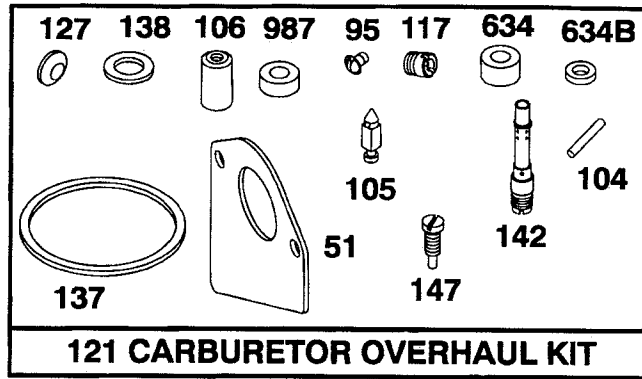

NOTE: All component dimensions given in U.S. inches
1 inch = 25.4 mm

Parts must be ordered from Tecumseh Products Co.

REPAIR PARTS

TRACTOR - - MODEL NUMBER 917.256520

BRIGGS & STRATTON ENGINE - MODEL NUMBER 28N707, TYPE NUMBER 0173-01

REPAIR PARTS

www.ersatzteil-service.de

TRACTOR - - MODEL NUMBER 917.256520

BRIGGS & STRATTON ENGINE - MODEL NUMBER 28N707, TYPE NUMBER 0173-01

★ REQUIRES SPECIAL TOOLS TO INSTALL. SEE REPAIR INSTRUCTION MANUAL.