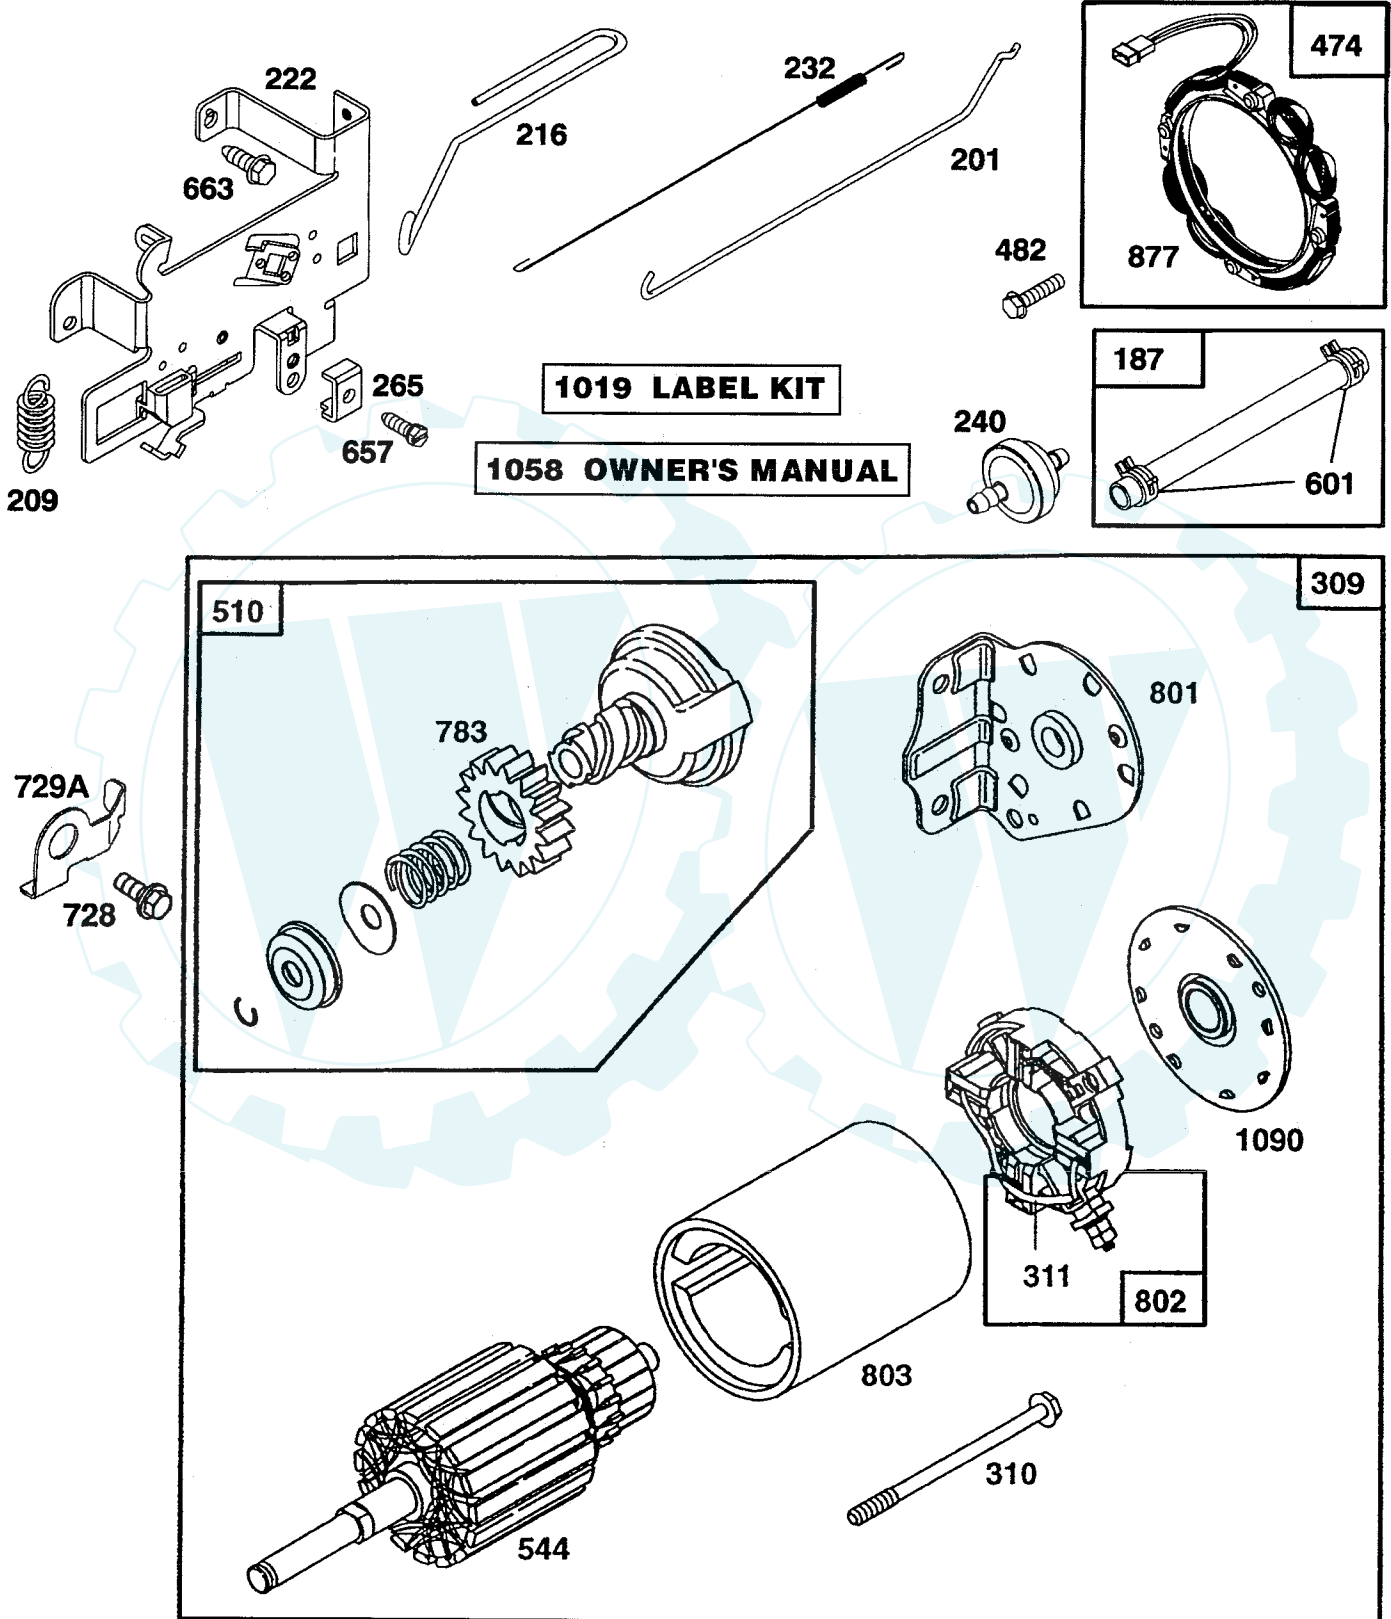

REPAIR PARTS

www.ersatzteil-service.de

TRACTOR - - MODEL NUMBER 917.256520

BRIGGS & STRATTON ENGINE - MODEL NUMBER 28N707, TYPE NUMBER 0173-01

REPAIR PARTS

TRACTOR - - MODEL NUMBER 917.256520

BRIGGS & STRATTON ENGINE - MODEL NUMBER 28N707, TYPE NUMBER 0173-01

KEY PART NO. NO.	DESCRIPTION	KEY PART NO. NO.	DESCRIPTION	
1	496412	95	94098	** Screw, Throttle
2	399265	98	495800	Screw, Idle Speed
3	391086	104	231789	** Pin, Float Hinge
5	495858	105	231855	** Valve Float
7	272614	106	231854	** Seat, Inlet Valve
8	495735	108	224540	Valve, Choke
9	27803	117	231858	** Jet, Needle Valve
10	94621	118	495932	Valve, Needle
11	281246	121	498116	Carburetor Overhaul Kit
12	271916	123	94616	Screw, Elbow Mounting
	271997	125	498051	Carburetor Assembly
	271996	127	- - -	** Plug, Welch (Sold in Kit Only)
13	94728	130	224539	Valve, Throttle
15	94239	131	494379	Shaft and Lever, Throttle
16	495162	133	494381	Float, Carburetor
	94196	137	281165	**** Gasket, Float Bowl
18	494238	138	281164	**** Washer, Bowl
20	291675	141	495931	Shaft and Lever, Choke
22	94624	142	231859	** Nozzle, Carburetor
23	492326	147	497472	** Pilot, Jet
		164	214047	Elbow, Carburetor
24	222698	166	94555	Stud, Rocker Arm
25	495860	171	281051	Nut, Air Cleaner Mounting
	495977	187	393815	Line, Fuel (11" Long, Cut to Suit)
	495978	188	94627	Screw, Sems
	495979	192	492160	Screw Assembly, Rocker Arm
26	495854	201	262767	Link, Governor
	495852	209	260695	Spring, Governor
	495851	216	262766	Link, Choke
	495855	219	490815	Gear, Governor
27	260924	222	495611	Plate, Governor Control
28	299691	224	94729	Screw, Sems, Air Cleaner
	391286	225	495157	Crank, Governor
29	494504	227	493935	Lever Assembly, Governor
	495490	230	94742	Washer, Governor Crank
		232	262785	Spring, Governor Link
32	94695	238	262836	Cap, Valve
32A	94648	240	394358	Filter, Fuel (In Fuel Line)
33	495856	265	221535	Clamp, Casing
34	495857	284	94704	Screw, Hex Head
35	262811			
37	224502			
40	224641			
45	262411			
46	496884			
51	272465			
52	272569			
53	94637			
75	224061			
78	94832			

* Included in Gasket Set (495993)

** Included in Carburetor Kit (497535)

*** Included in both Gasket Set (495993) and Valve Overhaul Kit (495992)

**** Included in Gasket Set (495993), Carburetor Kit (497535) and Carburetor Gasket Set (494385)

NOTE: All component dimensions given in U.S. inches
1 inch = 25.4 mm