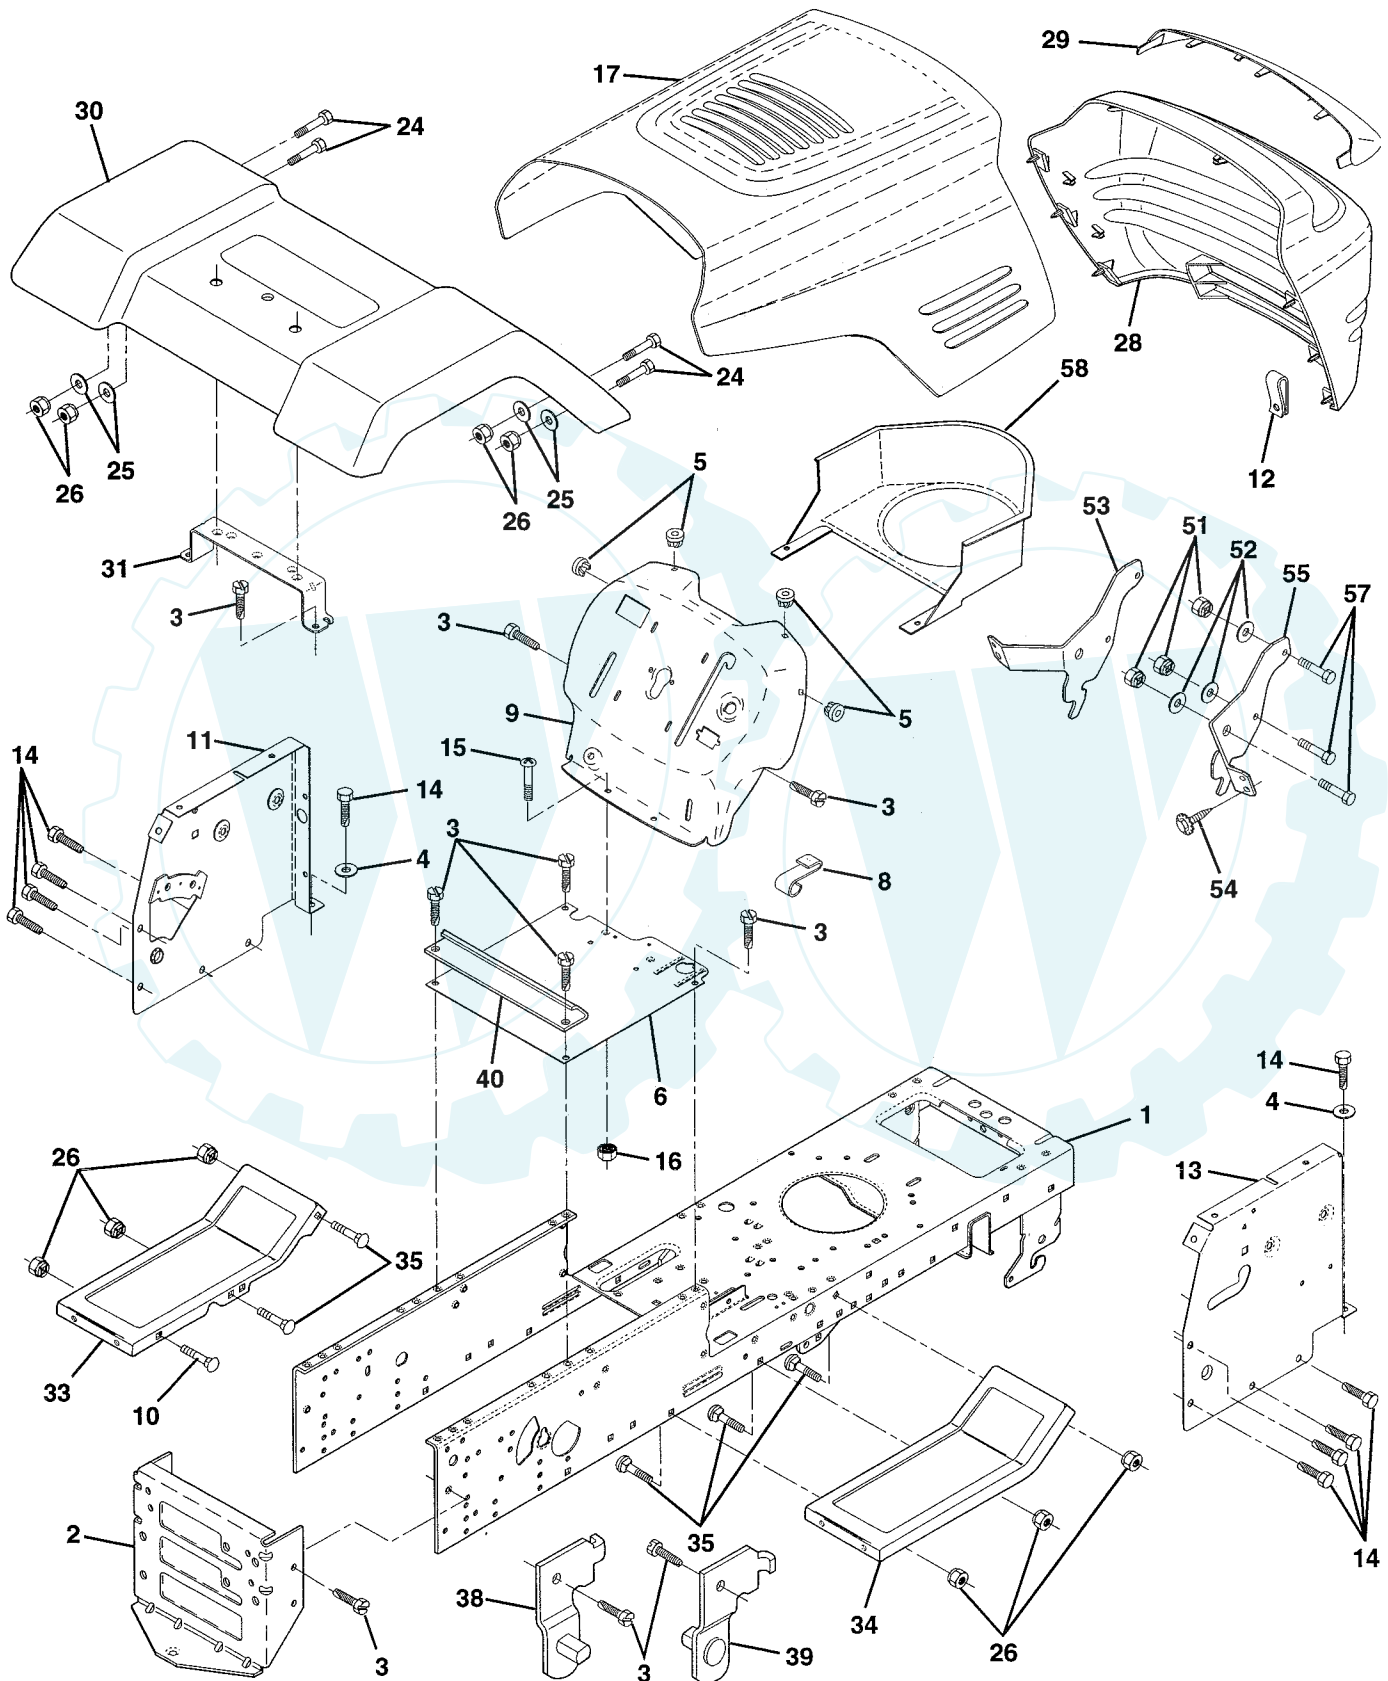

REPAIR PARTS

www.ersatzteil-service.de

TRACTOR - - MODEL NUMBER 917.256520

CHASSIS AND ENCLOSURES

TRACTOR - - MODEL NUMBER 917.256520

CHASSIS AND ENCLOSURES

KEY NO.	PART NO.	DESCRIPTION
1	145501	Chassis Assembly
2	140356	Drawbar
3	17490612	Screw, Thd. Roll. 3/8-16 x 3/4
4	19131216	Washer 13/32 x 3/4 x 16 Gauge
6	145206	Saddle
8	126471X	Clip Insulator .406 Mtg Hole
9	147633X010	Dash
10	STD533710	Bolt, Carriage 3/8-16 x 3/4
11	146956	Panel, Dash, L.H.
12	145660	Clip Tinnerman Grille P/L
13	146962	Panel, Dash, R.H.
14	17490608	Screw Thdrol 3/8-16 x 1/2
15	74180512	Screw, Machine, Truss Head 5/16-18 UNC x 3/4
16	STD541431	Nut
17	144983X574	Hood Assembly
24	STD523710	Bolt
25	19131312	Washer 13/32 x 13/16 x 12 Gauge
26	STD541437	Nut
28	145198X459	Grille w/Clips MS-459
29	145199	Lens, Grille
30	147310X574	Fender
31	139976	Bracket, Fender Support
33	145244X574	Footrest, L.H.
34	145243X574	Footrest, R.H.
35	STD533707	Bolt
38	139886	Pivot Bracket Assembly, L.H.
39	139887	Pivot Bracket Assembly, R.H.
40	139977	Spacer Fender Raised LT
51	74800400	Nut Lock w/Insert 1/4-20 UNC
52	19091416	Washer 9/32 x 7/8 x 16 Ga.
53	145201	Bracket Grille Pickoff LH
54	17030814	Screw Spiderlock Hex Hd #8-7/8
55	145202	Bracket Grille Pickoff RH
57	STD522507	Bolt, Fin Hex 1/4-20 UNC x .75
58	140806	Air Duct P/L B&S Kohl/Vang Eng
--	5479J	Plug, Button

NOTE: All component dimensions given in U.S. inches
1 inch = 25.4 mm