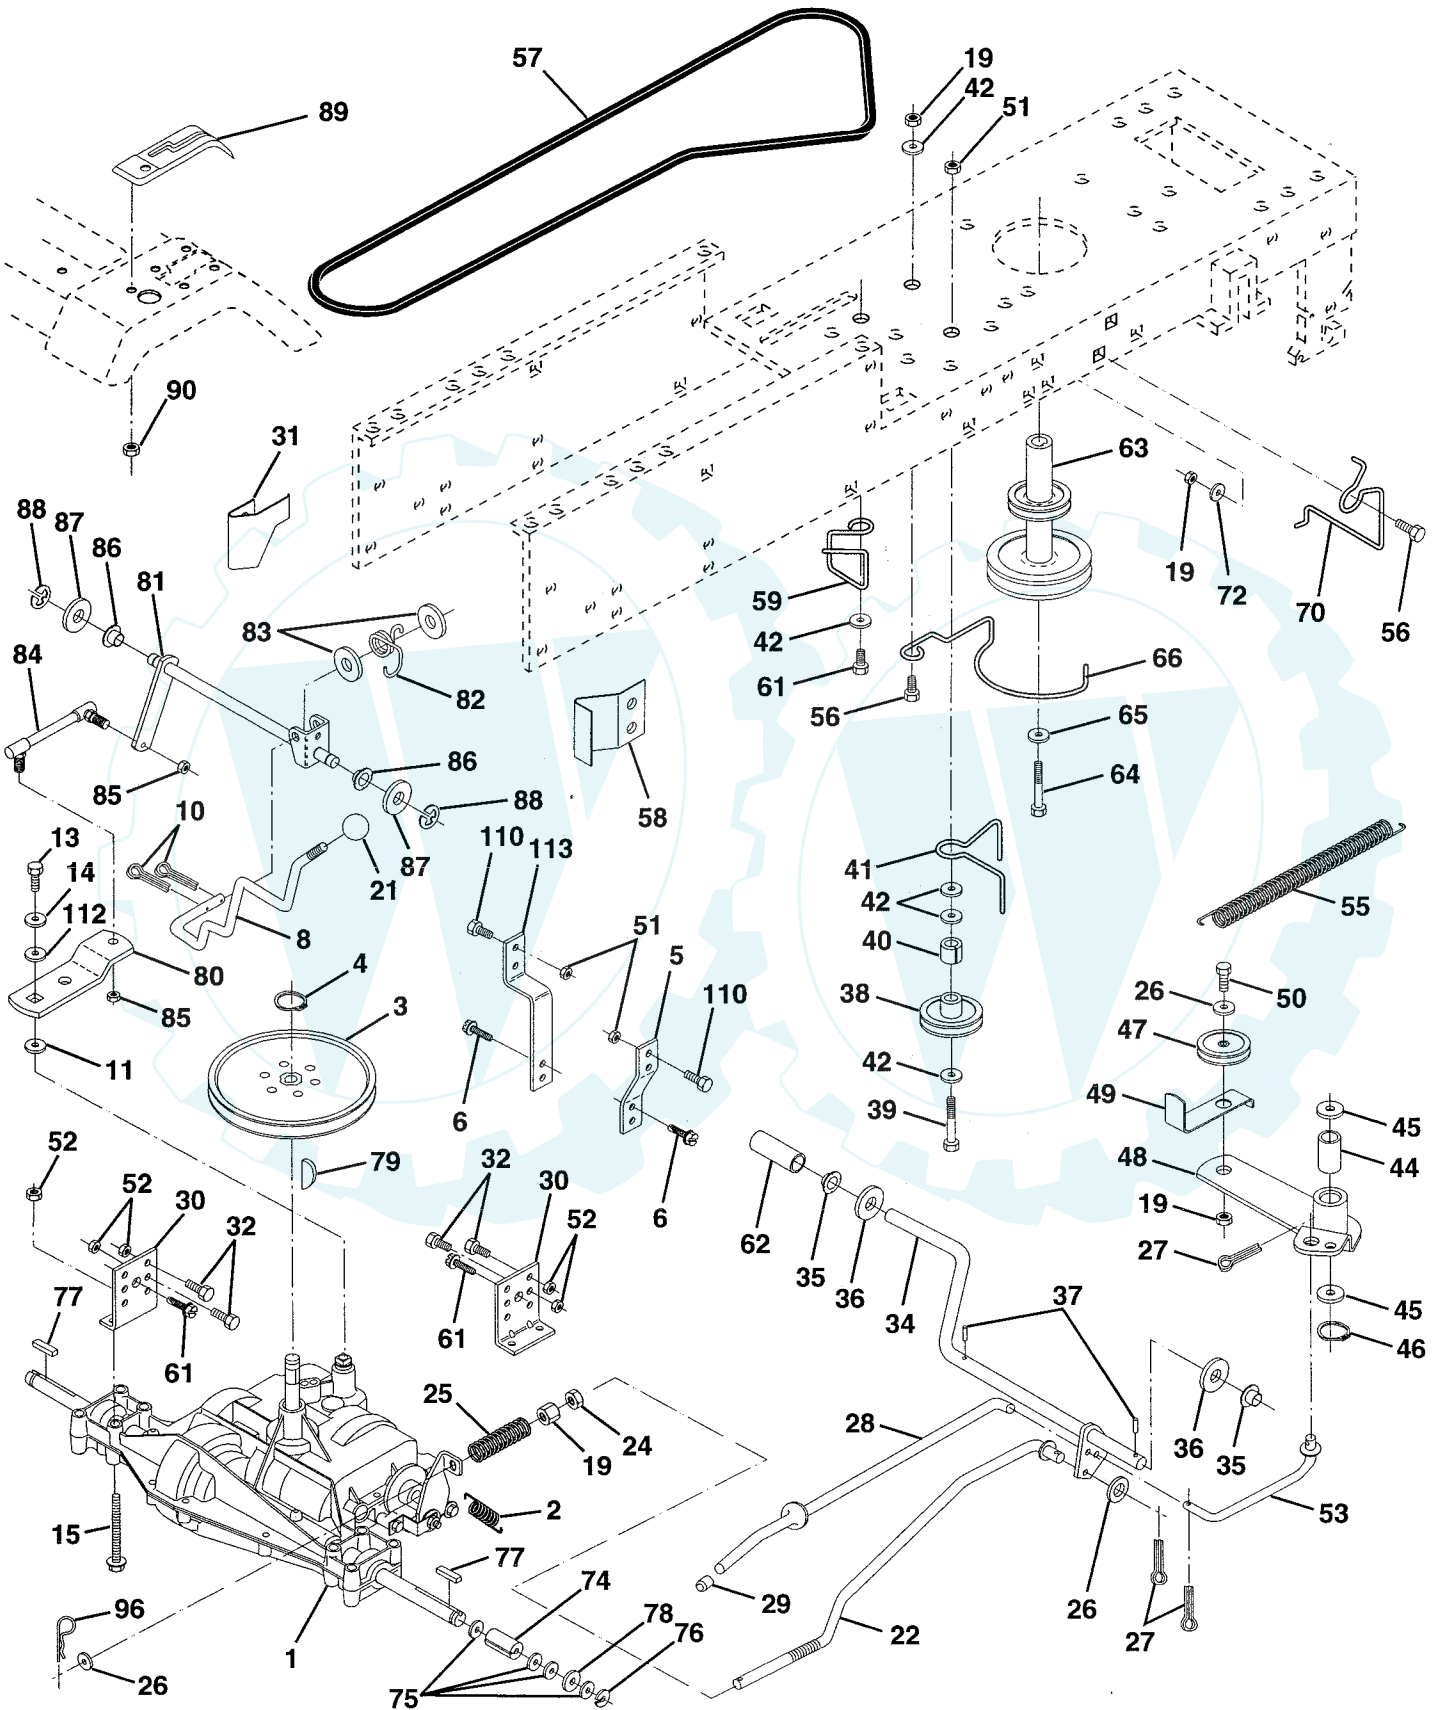

REPAIR PARTS

www.ersatzteil-service.de

TRACTOR -- MODEL NUMBER 917.256520

DRIVE

TRACTOR - - MODEL NUMBER 917.256520

DRIVE

KEY NO.	PART NO.	DESCRIPTION	KEY NO.	PART NO.	DESCRIPTION
1	145602	Transaxle, Peerless, 6 Speed, Model Number 930-057A	51	STD541437	Nut Crown Lock 3/8-16 UNC
2	146682	Spring, Return, Brake	52	STD541431	Nut Crown Lock 5/16-18 UNC
3	123666X	Pulley, Transaxle	53	105710X	Link, Clutch
4	12000028	Ring, Retainer	55	105709X	Spring, Clutch Return
5	121520X	Strap, Torque	56	STD523712	Bolt Fin Hex 3/8-16 x 1-1/4
6	17490512	Screw, Thd., Roll. 5/16-18 x 3/4	57	130801	V-Belt, Ground Drive
8	141003	Lever, Shift	58	127274X	Keeper, Belt, R.H.
10	76020416	Pin, Cotter	59	140312	Keeper, Belt, Center Span
11	105701X	Washer, Shift Plate	61	17490612	Screw, Thd., Roll. 3/8-16 x 3/4
13	74550412	Bolt 1/4-28 UNF W/Patch Grade 8	62	8883R	Cover, Pedal
14	STD551125	Washer	63	140186	Pulley, Engine
15	74490544	Bolt, Hex Flghd 5/16-18 Grade 5	64	71170764	Bolt, Hex Head, Fin. 7/16-20 x 4 Grade 5
19	STD541437	Nut	65	STD551143	Washer
21	106933X	Knob	66	129921	Keeper, Belt, Engine, L.H.
22	130804	Rod, Brake	70	134683	Guide, Mower Drive Belt, R.H.
24	STD541237	Nut	72	19132012	Washer 13/32 x 1-1/4 x 12 Gauge
25	106888X	Spring, Brake Rod	74	137057	Spacer, Axle
26	STD551037	Washer	75	121749X	Washer 25/32 x 1-1/4 x 16 Gauge
27	STD561210	Pin	76	STD581075	E-Ring
28	145204	Rod, Parking Brake	77	123583X	Key, Square 2.0 x .1845/.1865
29	124236X	Cap, Parking Brake, Red	78	121748X	Washer 25/32 x 1-5/8 x 16 Gauge
30	130807	Bracket, Transaxle	79	2228M	Key Woodruff #9 3/16 x 3/4
31	127275X	Keeper, Belt, L.H.	80	145090	Arm, Shift
32	STD523107	Bolt	81	145092	Shaft Assembly
34	149001	Shaft Assembly, Foot Pedal	82	123782X	Spring, Torsion
35	120183X	Bearing, Nylon	83	19171216	Washer 17/32 x 3/4 x 16 Gauge
36	STD551062	Washer	84	145643	Tie Rod
37	STD571810	Roll Pin	85	73530400	Nut, Nylock
38	123674X	Pulley, Idler, Flat	86	71208	Bushing, Pivot
39	STD523727	Bolt	87	19212016	Washer
40	4470J	Spacer, Split .395 x .59	88	12000008	E-Ring
41	109070X	Keeper, Belt, Retainer	89	139964	Console, Shift, 6 Speed, N/ignition
42	19131312	Washer 13/32 x 13/16 x 12 Gauge	90	124346X	Nut, Self-Threading, Washer Hd 1/4
44	105706X	Bearing, Nylon	96	STD624003	Retainer Spring 1"
45	110812X	Washer, Hardened	110	STD523707	Bolt Fin Hex 3/8-16 UNC x 3/4
46	12000039	Ring, Klip	112	19091210	Washer 9/32 x 3/4 x 10 Gauge
47	127783	Pulley, Idler, V-Groove, Plastic	113	127285X	Strap Torque LT
48	123789X	Bellcrank Assembly			
49	123205X	Retainer, Belt			
50	STD523715	Bolt			

NOTE: All component dimensions given in U.S. inches
1 inch = 25.4 mm