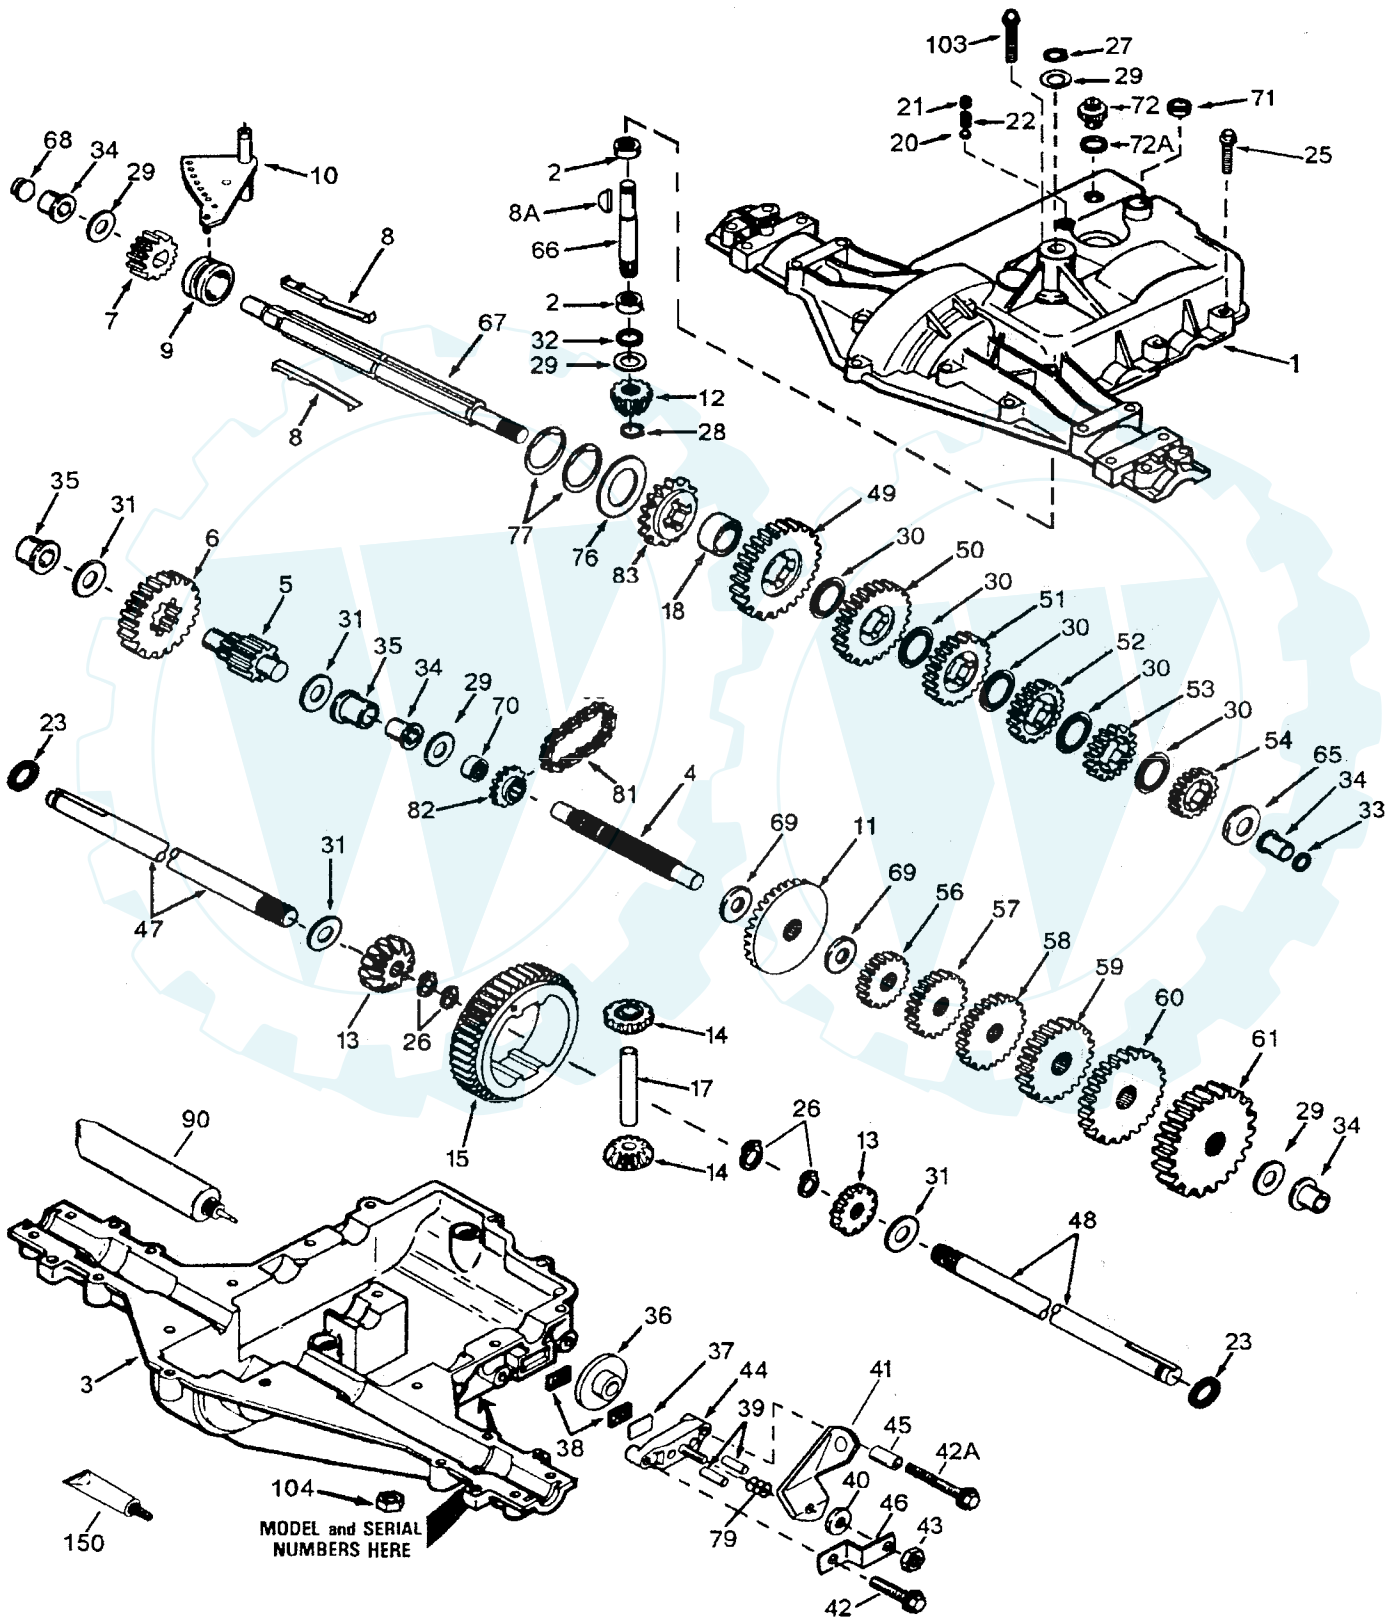

REPAIR PARTS

www.ersatzteil-service.de

TRACTOR - - MODEL NUMBER 917.256520

PEERLESS TRANSAXLE - MODEL NUMBER 930-057A

TRACTOR - - MODEL NUMBER 917.256520

PEERLESS TRANSAXLE - MODEL NUMBER 930-057A

REF PART NO. NO.	DESCRIPTION	REF PART NO. NO.	DESCRIPTION		
1	772108A	43	792075	Cover, Transaxle	Locknut 5/16-24
2	780086	44	790025	Bearing, Needle	Holder, Brake Pad
3	770102A	45	786066	Case, Transaxle	Spacer
4	776260	46	786086	Shaft, Counter	Bracket, Brake Lever
5	776219B	47	774690	Shaft and Pinion Assembly, Output	Axle 11-5/16" long
6	778139	48	774691	Gear, Output, 35 Teeth	Axle 16-1/2" long
7	778136	49	778215	Gear, Spur, 15 Teeth, Steel	Gear, Spur, 37 Teeth, Steel (1-)
8	792136A	50	778125	Key, Shift	Gear, Spur, 35 Teeth (2-)
8A	792047	51	778124A	Key, Woodruff	Gear, Spur, 30 Teeth (3-)
9	784352	52	778123A	Collar, Shifter	Gear, Spur, 25 Teeth (4-)
10	784355	53	778122A	Rod and Fork Assembly, Shift	Gear, Spur, 22 Teeth (5-)
11	778229	54	778273	Gear, Bevel, 42 Teeth	Gear, Spur, 19 Teeth, Steel (6-)
12	778113A	56	778230	Bevel Pinion, Input	Gear, Spur, 12 Teeth, Steel (1-)
13	778221	57	778151	Gear, Bevel, 16 Teeth	Gear, Spur, 15 Teeth (2-)
14	778068	58	778126A	Gear, Bevel Pinion	Gear, Spur, 20 Teeth (3-)
15	778260	59	778127A	Gear, Ring	Gear, Spur, 25 Teeth (4-)
17	786139	60	778128A	Pin, Drive	Gear, Spur, 28 Teeth (5-)
18	786102	61	778163	Spacer, Neutral	Gear, Spur, 31 Teeth (6-)
20	792077	65	780109	Ball, Steel 5/16" diameter	Washer, Thrust
21	792078	66	776135	Set Screw 3/8-16 x 3/8	Shaft, Input
22	792079	67	776315A	Spring	Shaft, Brake, 4 Keyed
23	788061	68	786116A	Ring, Seal	Plug
25	792073	69	780051	Screw, Flanged Hex Head, Thread Forming 1/4-20 x 1-1/4	Washer, Thrust
26	792125	70	786118	Ring, Retainer	Spacer
27	792035	71	788069	Ring, Retainer	Square Cut Ring
28	788040	72	792165	Ring, Retainer	Plug, Threaded 9/16-18
29	780072	72A	788091	Washer, Thrust	"O" Ring
30	780108	76	780090	Washer, Thrust	Washer, Thrust
31	780001	77	788078A	Washer	Ring, Retaining, Inverted (Package of 2)
32	792001	79	792144	"O" Ring	Spring, Brake
33	788095	81	786081	Seal, Square Cut	Chain, Roller (Number 41 Chain, 24 Links)
34	780105A	82	786082	Bushing, Flanged	Sprocket, 9 Teeth (Reverse)
35	780118A	83	786123	Bushing, Flanged	Sprocket, 18 Teeth (Reverse)
36	790003	90	788067B	Disk, Brake	Grease, Bentonite, 32 Ounce Bottle
37	790007	103	792166	Plate, Brake Pad	Screw 1/4-20 x 2
38	799021	104	792167	Pad, Brake (Package of 2)	Locknut 1/4-20
39	786026	150	510334	Pin, Dowel	Gasket Eliminator (Loctite #515)
40	792076A			Washer, Flat	
41	790079			Lever, Brake	
42	792073			Screw, Flanged Hex Head, Thread Forming 1/4-20 x 1-1/4	
42A	792085A			Screw 1/4-20 x 2-1/4	

NOTE: All component dimensions given in U.S. inches
1 inch = 25.4 mm

Parts must be ordered from Tecumseh Products Co.