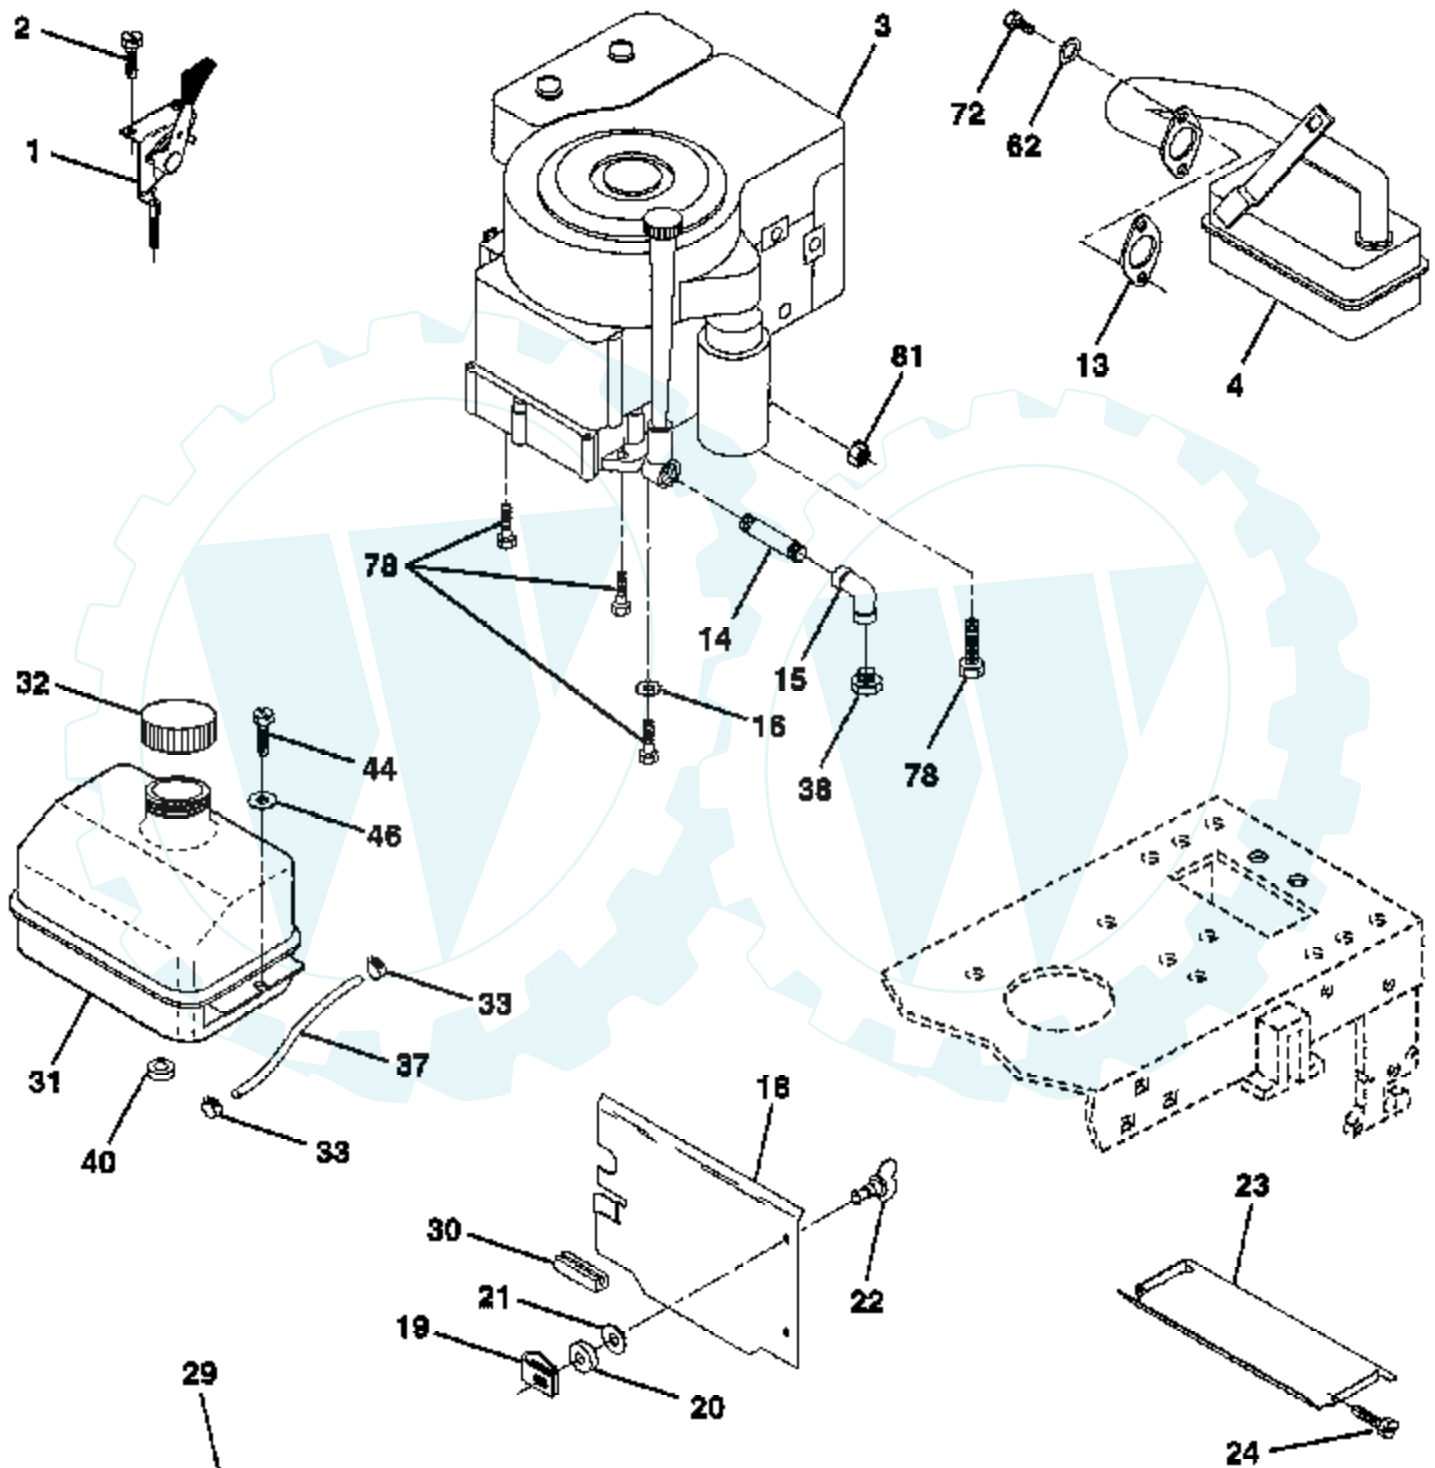

TRACTOR - - MODEL NUMBER 917.252521

ENGINE

OPTIONAL EQUIPMENT
Spark Arrester

Ref #	Part Number	Qty	Description
1	132759		SUB= 918132759
2	17720410		SCREW LT
3	140590		ENGINE, B&S, 28N707, TYPE NO. 0160-01
4	137352		MUFFLER
13	125593X		SUB= 272293
14	13280324		PIPE NIPPLE
15	13200300		ELBOW
16	STD551237		WASHER
18	136718		SHIELD HEAT
19	105839X		RECEPTACLE LT
20	105838X		RETAINER LT
21	STD551025		WASHER
22	123650X		STUD.1/4.TURN
23	128953X		SUB= 128953
24	STD601005		SCREW
29	137180		SUB= 532137180
30	127057X		SUB= 532127057
31	109202X		TANK.FUEL.LT.
32	123549X		SUB= 158990
33	123487X		HOSE CLAMP
37	137040		LINE FUEL
38			REFER TO IMAGE
40	124028X		SUB= 532124028
44	17490412		SCREW HEX CRT
46	19091416		WASHER
62	STD551131		WASHER, LOCK
72	71070512		SCREW
78	17490620		SCREW
81	73510400		NUT