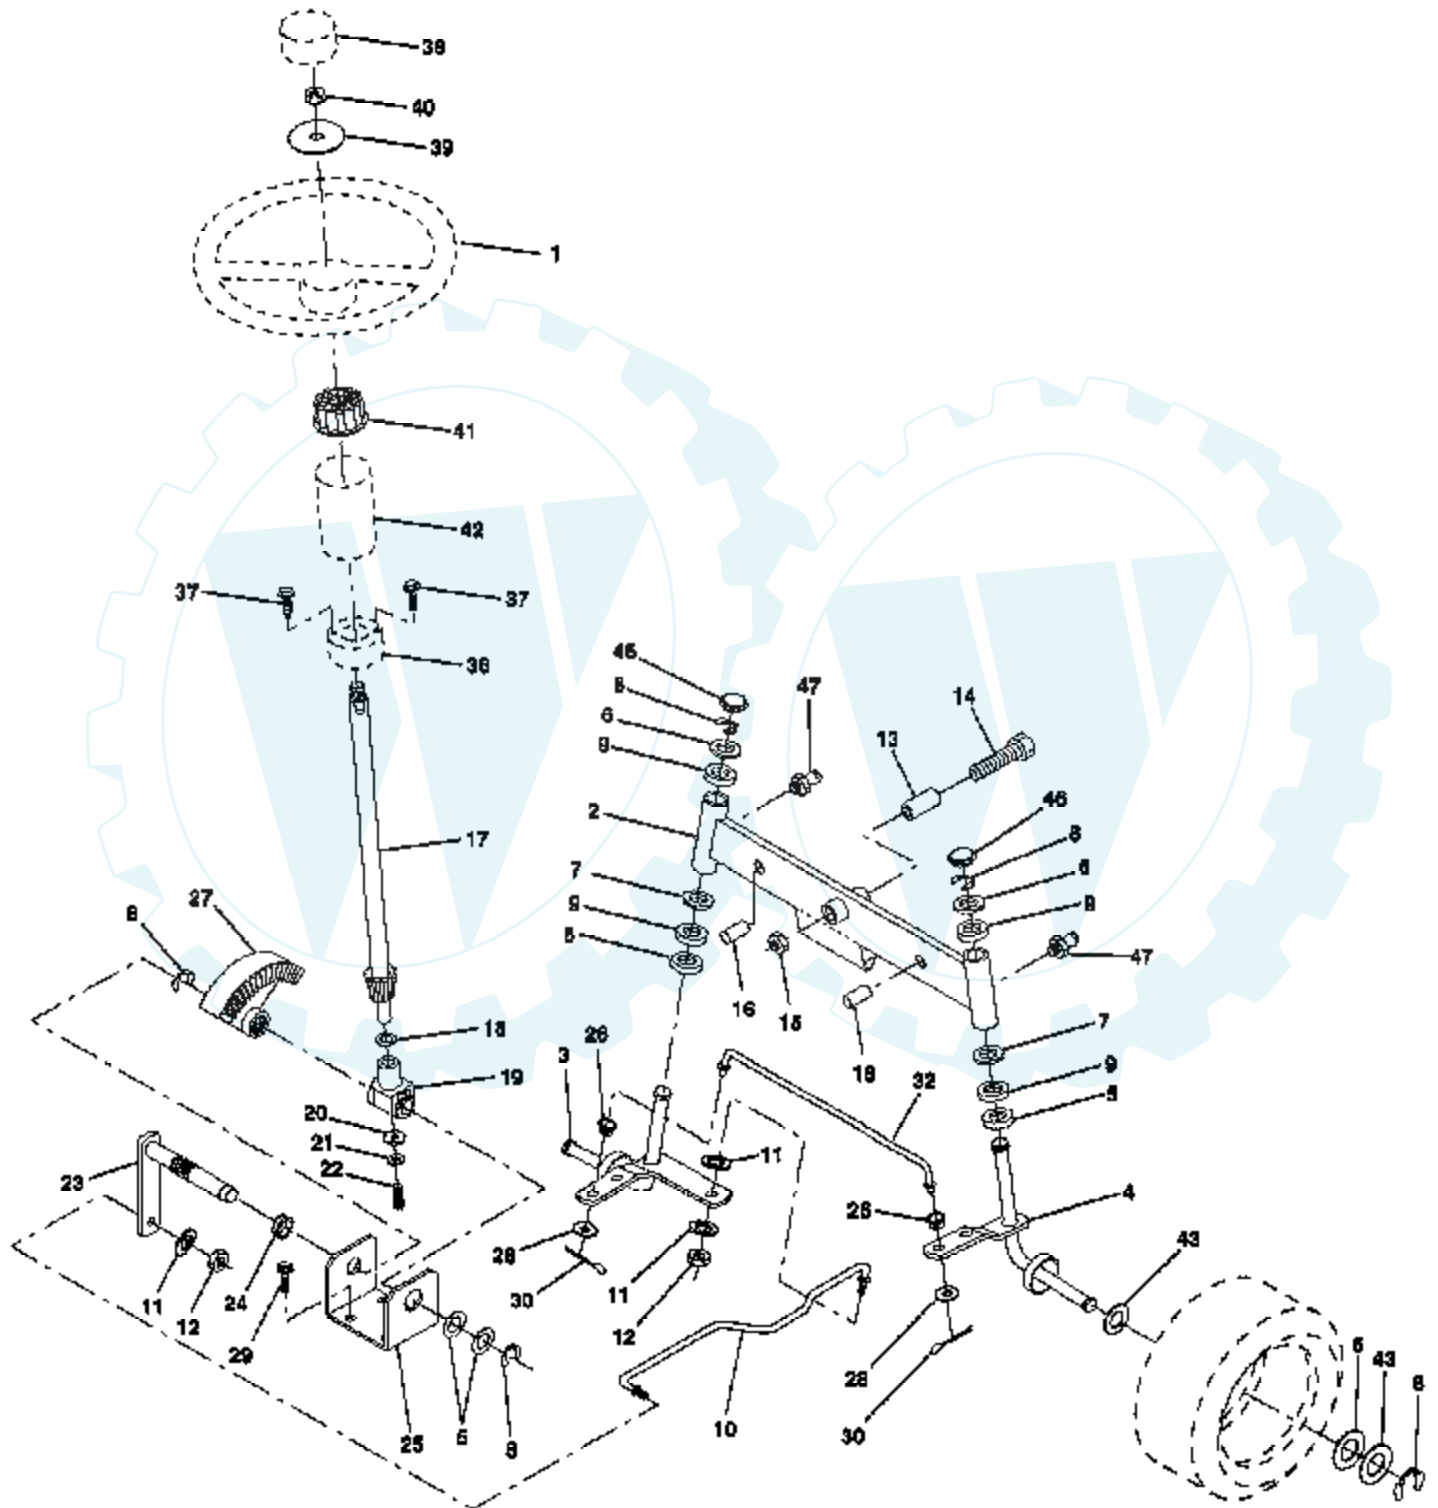

TRACTOR - - MODEL NUMBER 917.252521

STEERING ASSEMBLY