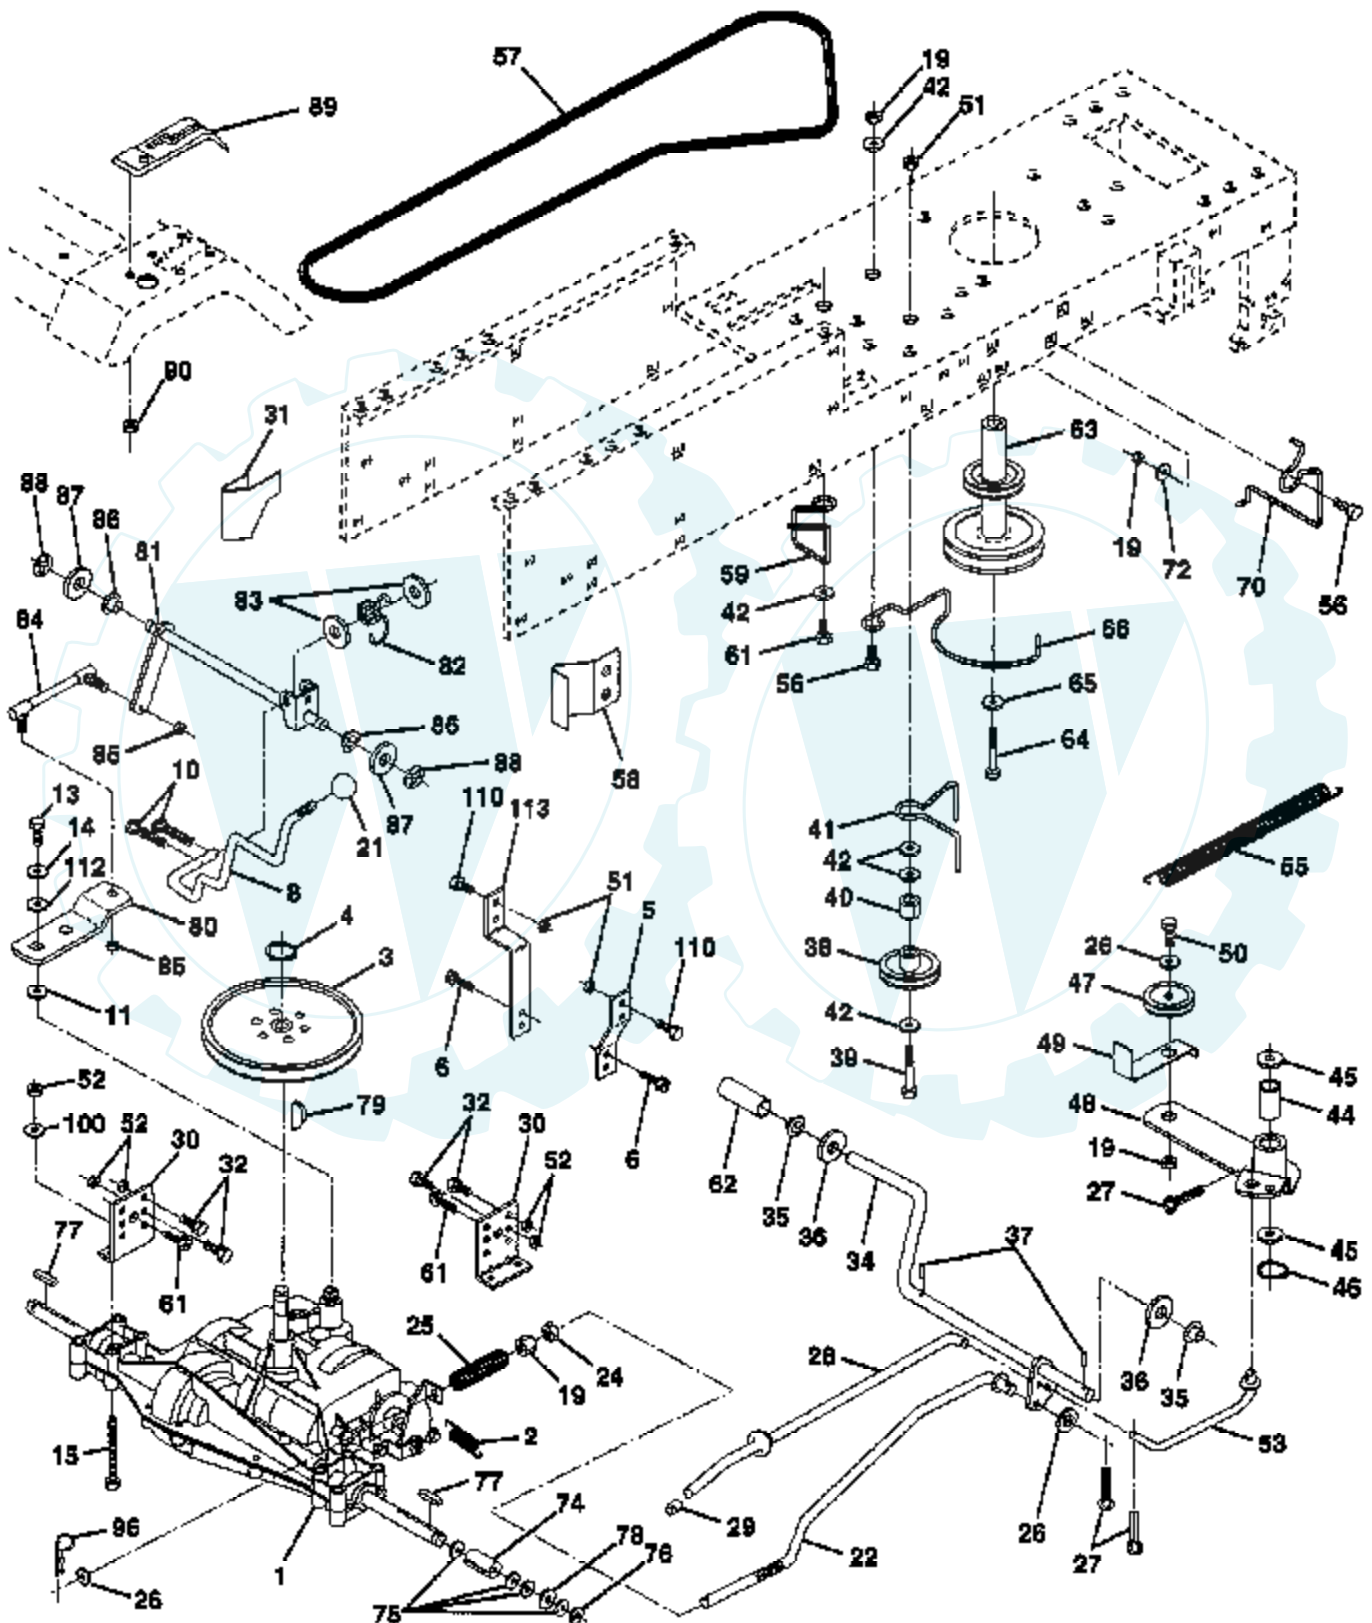

TRACTOR - - MODEL NUMBER 917.252521

DRIVE

Ref #	Part Number	Qty	Description
1	145602		SUB= 143794691
2	146682		SPRING.BRAKE.RETU
3	123666X		PULLEY TRANS
4	12000028		SUB= 2267J
5	121520X		STRAP TORQUE
6	17490512		SCREW
8	141003		ROD SHIFT FEND LT
10	76020416		PIN COTTER 1/8
11	105701X		WASH-SHFT PLT LT
12	19091210		WASHER LT
13	74550412		BOLT.1/4-28.W/PAT
14	STD551125		WASHER
15	74780544		BOLT HEX
18	STD523707		BOLT, 3/8 - 16 X 3/4
19	STD541437		NUT
21	106933X		KNOB T (1/2-HOLE)
22	130804		BRAKE ROD
24	STD541237		NUT
25	10688X		SPRING, BRAKE ROD
26	STD551037		WASHER
27	STD561210		PIN
28	145204		ROD.BRAKE.PARK.LT
29	124236X		CAP
30	130807		TRANSAXLE MTG BKT
31	127275X		"KEEPER,BELT LH T"
32	STD523107		BOLT
34	122424X		SUB= 149001
35	120183X		NYLON BEARING
36	STD551062		WASHER
37	STD571810		PIN, ROLL
38	123674X		PULLEY.IDLER.FLAT
39	STD523727		BOLT
40	4470J		SPACER T
41	109070X		BELT KEEPER LT
42	19131312		WASHER
44	105706X		"LY, BEARING"
45	110812X		WASHER LT
46	12000039		KLIP RING
47	127783		SUB= 139245
48	123789X		ARM IDLER
49	123205X		RETAIN BELT
50	STD523715		BOLT
51	STD541437		NUT
52	STD541431		NUT
53	105710X		"LINK, CLUTCH T"
55	105709X		"SPRING, RETURN LT"
56	STD523712		BOLT FIN HEX
57	130801		SUB= 138255
58	127274X		"KEEPER,BELT RH T"
59	140312		KEEPER BELT CNTSP
61	17490612		SCREW
62	8883R		PEDAL COVER T
63	140186		PULLEY.ENGINE
64	71170764		BOLT
65	STD551143		WASHER
66	129921		KEEPER.BELT.ENG.L
70	134683		KEEPER BELT ENG
72	19132012		WASHER