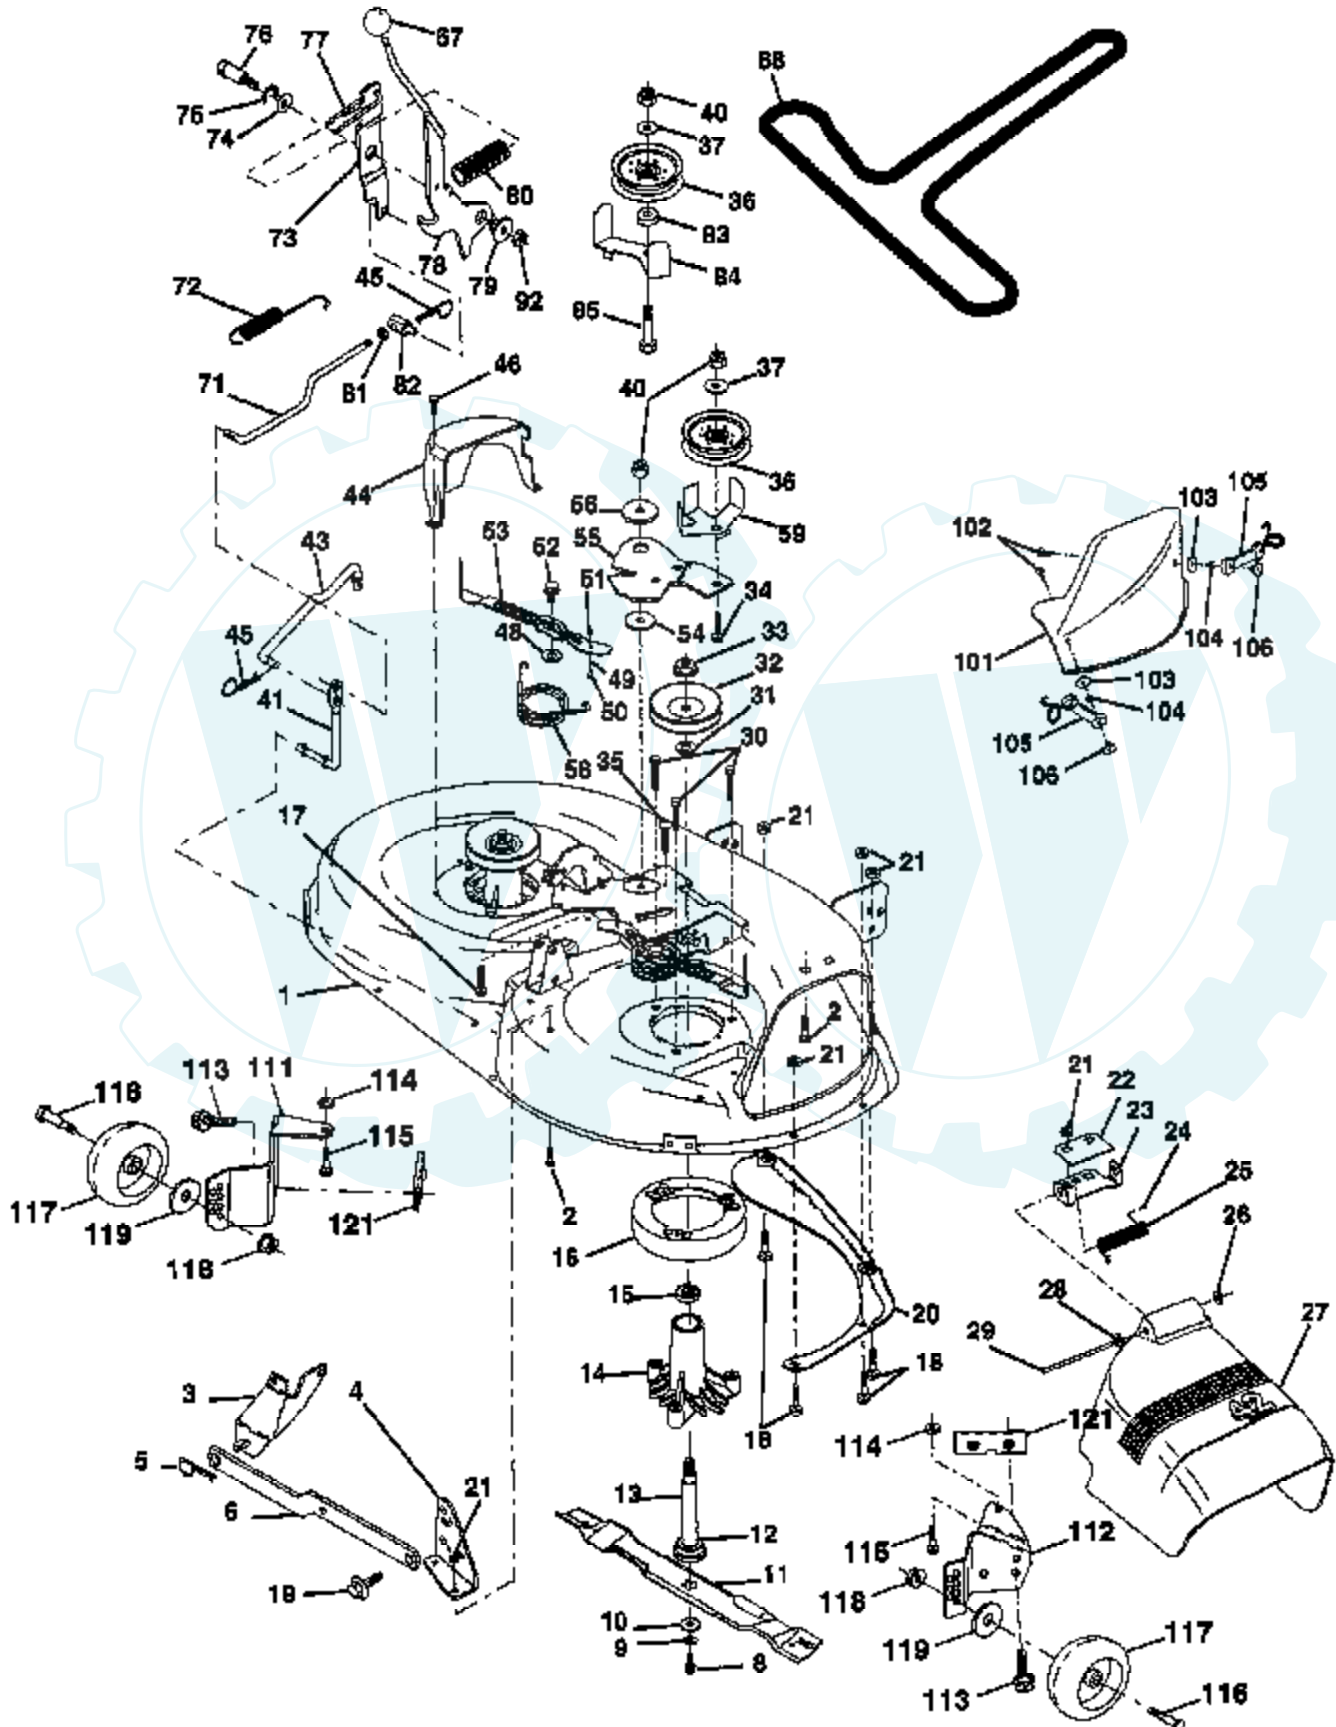

Ref #	Part Number	Qty	Description
592	231082		NUT, HEX
601	93053		CLAMP, HOSE, GREEN
611	493496		ELBOW, FUEL PIPE
614	93306		COTTER, HAIR PIN
615	93307		RETAINER, E-RING
618	262803		SPRING, CHOKE RETURN
634	281168		SEAL, CHOKE SHAFT
634A	491323		SEAL, GOVERNOR
634B	281167		WASHER, THROTTLE SHAFT
635	280872		ELBOW, SPARK PLUG
646	224546		BRACE, AIR CLEANER
657	93496		SCREW, SEMS
663	94620		SCREW, HEX HEAD
668	280848		SPACER
718	230192		PIN, DOWEL
726	392134		GEAR, RING
727	490324		COVER, STARTER
741	262932		GEAR, TIMING
757	213998		LINK, COUNTERWEIGHT
758	399891		COUNTERWEIGHT ASSY
759	298909		PIN ASSY, PISTON, STD
761	94593		SCREW, COUNTERWEIGHT
842	270920		SEAL, OIL FILLER CAP
847	496415		P/N CONFLICT - CHECK WITH SUPPLIER
851	224110		TERMINAL, IGNITION CABLE
868	494435		SEAL ASSEMBLY, VALVE
868A	272610		GASKET, VALVE
871	262835		BUSHING, GUIDE (INTAKE & EXHAUST)
872	281361		COVER, AIR CLEANER
875	495862		BODY, AIR CLEANER
877	393456		DIODE & CONNECTOR ASSY
947	495739		SOLENOID
965	94108		LOCKNUT, AIR CLEANER MOUNTING
975	495933		BOWL ASSEMBLY, CARBURETOR
977	494385		CARBURETOR GASKET KIT
987	281166		SEAL, THROTTLE SHAFT
1005	281400		FAN, FLYWHEEL
1006	224413		RETAINER, FAN
1022	272475		GASKET, COVER
1023	224552		COVER, ROCKER ARM
1026	494432		ROD, PUSH, INTAKE
1026	495136		ROD, PUSH, EXHAUST
1029	224554		ARM, ROCKER
1033	495992		VALVE OVERHAUL KIT
1034	495248		GUIDE ASSEMBLY, PUSH ROD
1044	94673		SCREW, SHOULDER, HEX HEAD
1054	270723		TIE, CABLE

TRACTOR - - MODEL NUMBER 917.252521

MOWER DECK