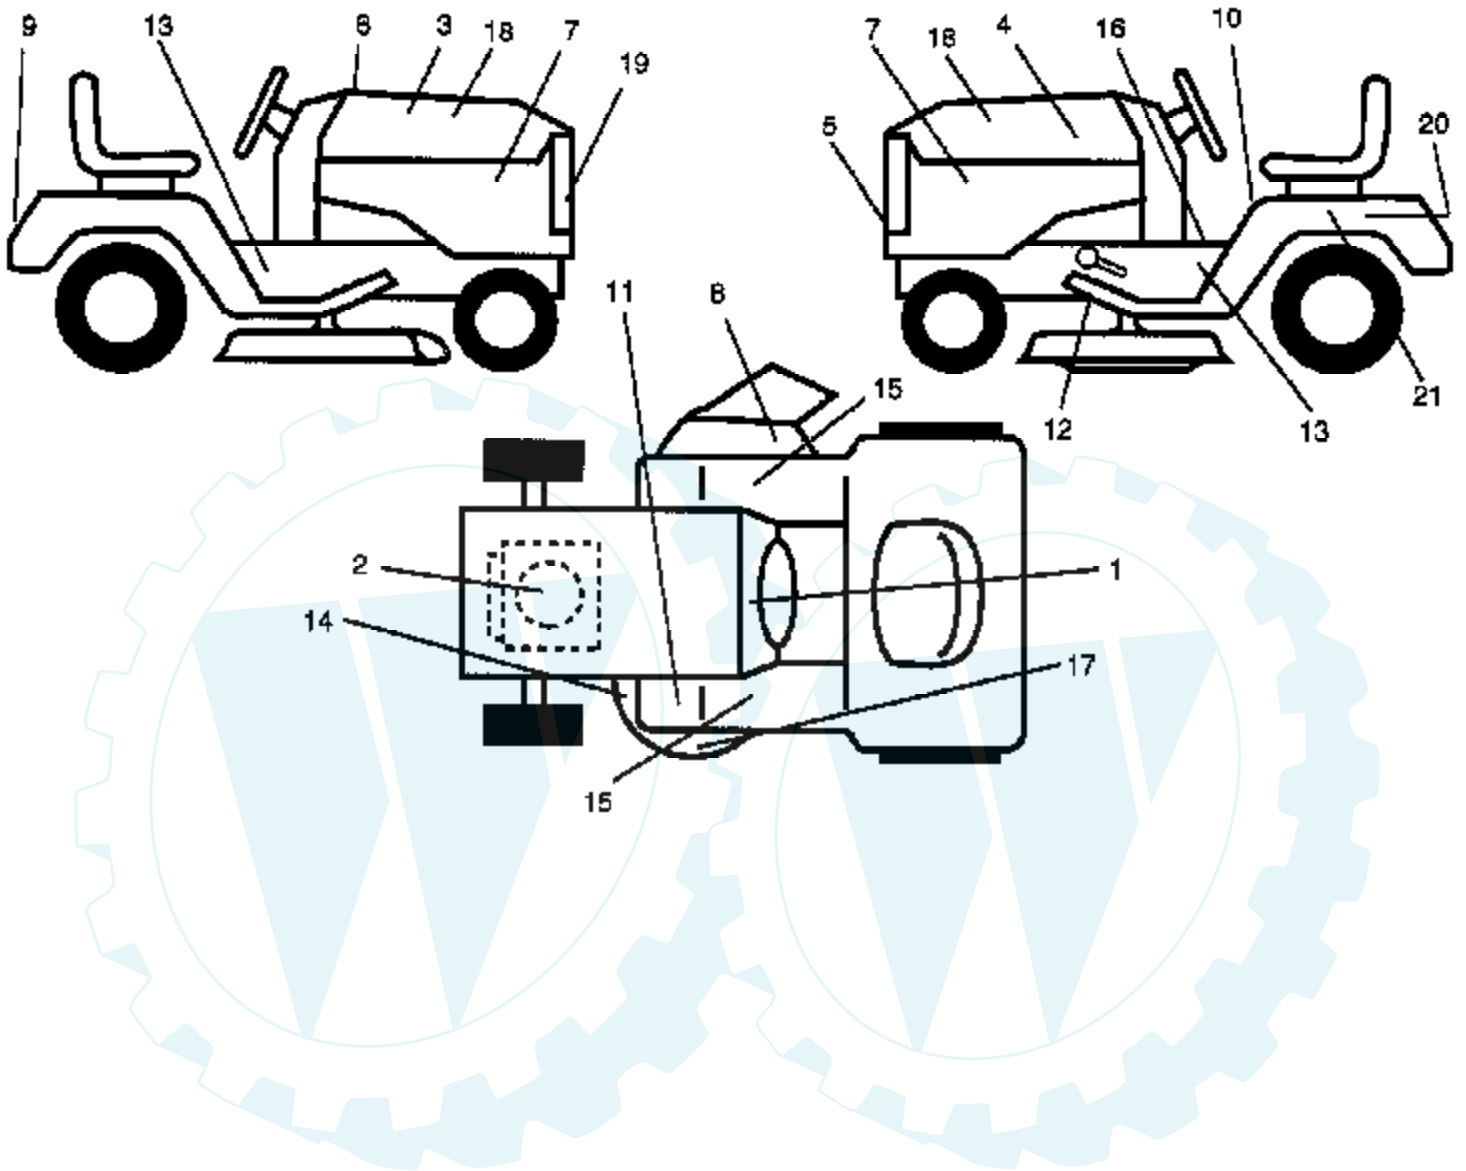

TRACTOR - - MODEL NUMBER 917.252521

DECALS

Ref #	Part Number	Qty	Description
1	138955		DECAL.DASH.INST.
2	272938		DECAL,B&S 15HP IC/GOLD OHV
3	143735		DECAL.HD.RH.CRAFT
4	143736		DECAL.HD.LH.CRAFT
5	132674		GRILL DECAL
6	133644		DECAL
7	142235		DECAL SIDE PAN IC
8	133178		MOWER DECAL
9	128314		SUB= 918128314
10	137537		SUB= 156439
11	4900J		DECAL T
12	146046		DECAL.BELT-V.SCHM
13	131473		CHASSIS DECAL
14	136832		DECAL
15	145245		SUB= 918145245
16	140837		DECAL BRAK PARK
17	133179		DECAL MWR QC SYS
18	142234		DECAL INS HOOD
19	131265		DECAL LIGHTBOX
20	145003		DECAL.BTRY.SRS.EN
21	145023		DECAL.BTRY.CRAFT.
	145247		FASTNER.POPIN.(8)
	138311		DECAL HANDLE LIFT
	147589		OWNER'S MANUAL, ENGLISH
	147591		OWNER'S MANUAL, SPANISH