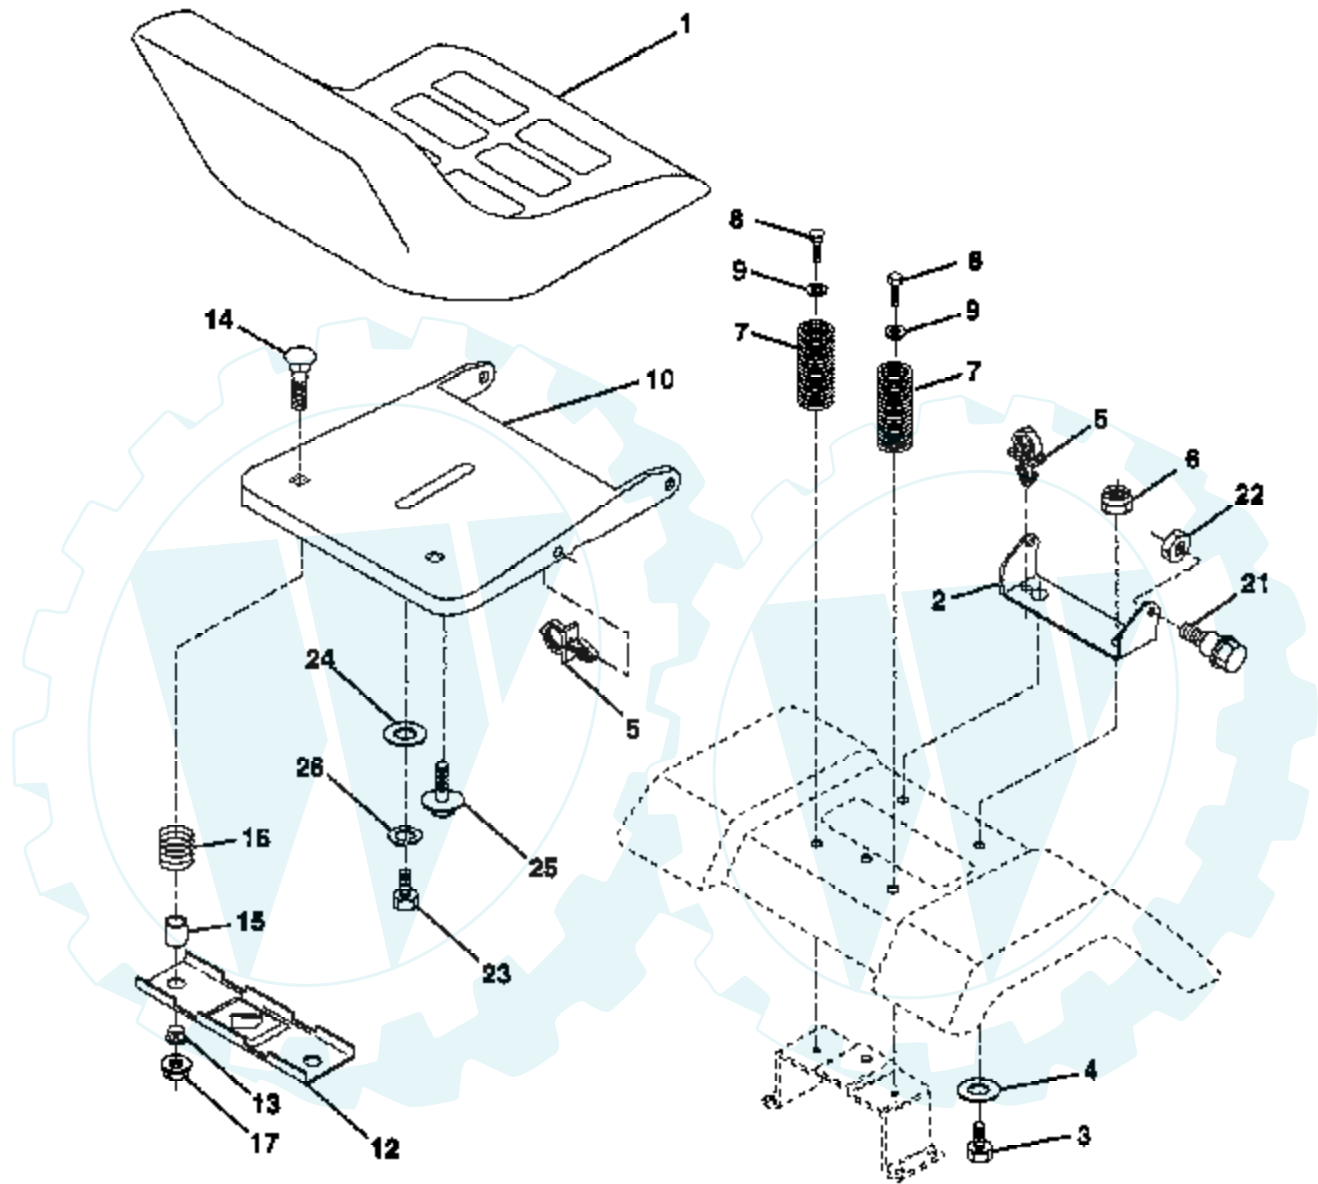

TRACTOR - - MODEL NUMBER 917.252521

MOWER LIFT

TRACTOR - - MODEL NUMBER 917.252521

SEAT ASSEMBLY

NOTE: All component dimensions given in U.S. inches
1 inch = 25.4 mm

Ref #	Part Number	Qty	Description
1	140123		SUB= 140121
2	140551		BRACKET PVT SEAT
3	STD523710		WASHER
4	19131610		WASHER PM
5	145006		CLIP.PUSH-IN.HING
6	STD541437		NUT
7	124181X		SPRING COMPRESSION
8	17490616		SCREW GTV
9	19131614		WASHER
10	140552		SUB= 155925
12	121246X		BRKT SWITCH
13	121248X		BUSHING
14	72050411		SUB= 872050411
15	134300		SPLIT SPACER
16	121250X		SPRING
17	123976X		SUB= 73900400
21	139888		BOLT.SHLD.5/16-18
22	STD541431		NUT
23	74780814		BOLT
24	19171912		WASHER
25	127018X		"BOLT,SHOULDER"
26	STD551150		WASHER, LOCK