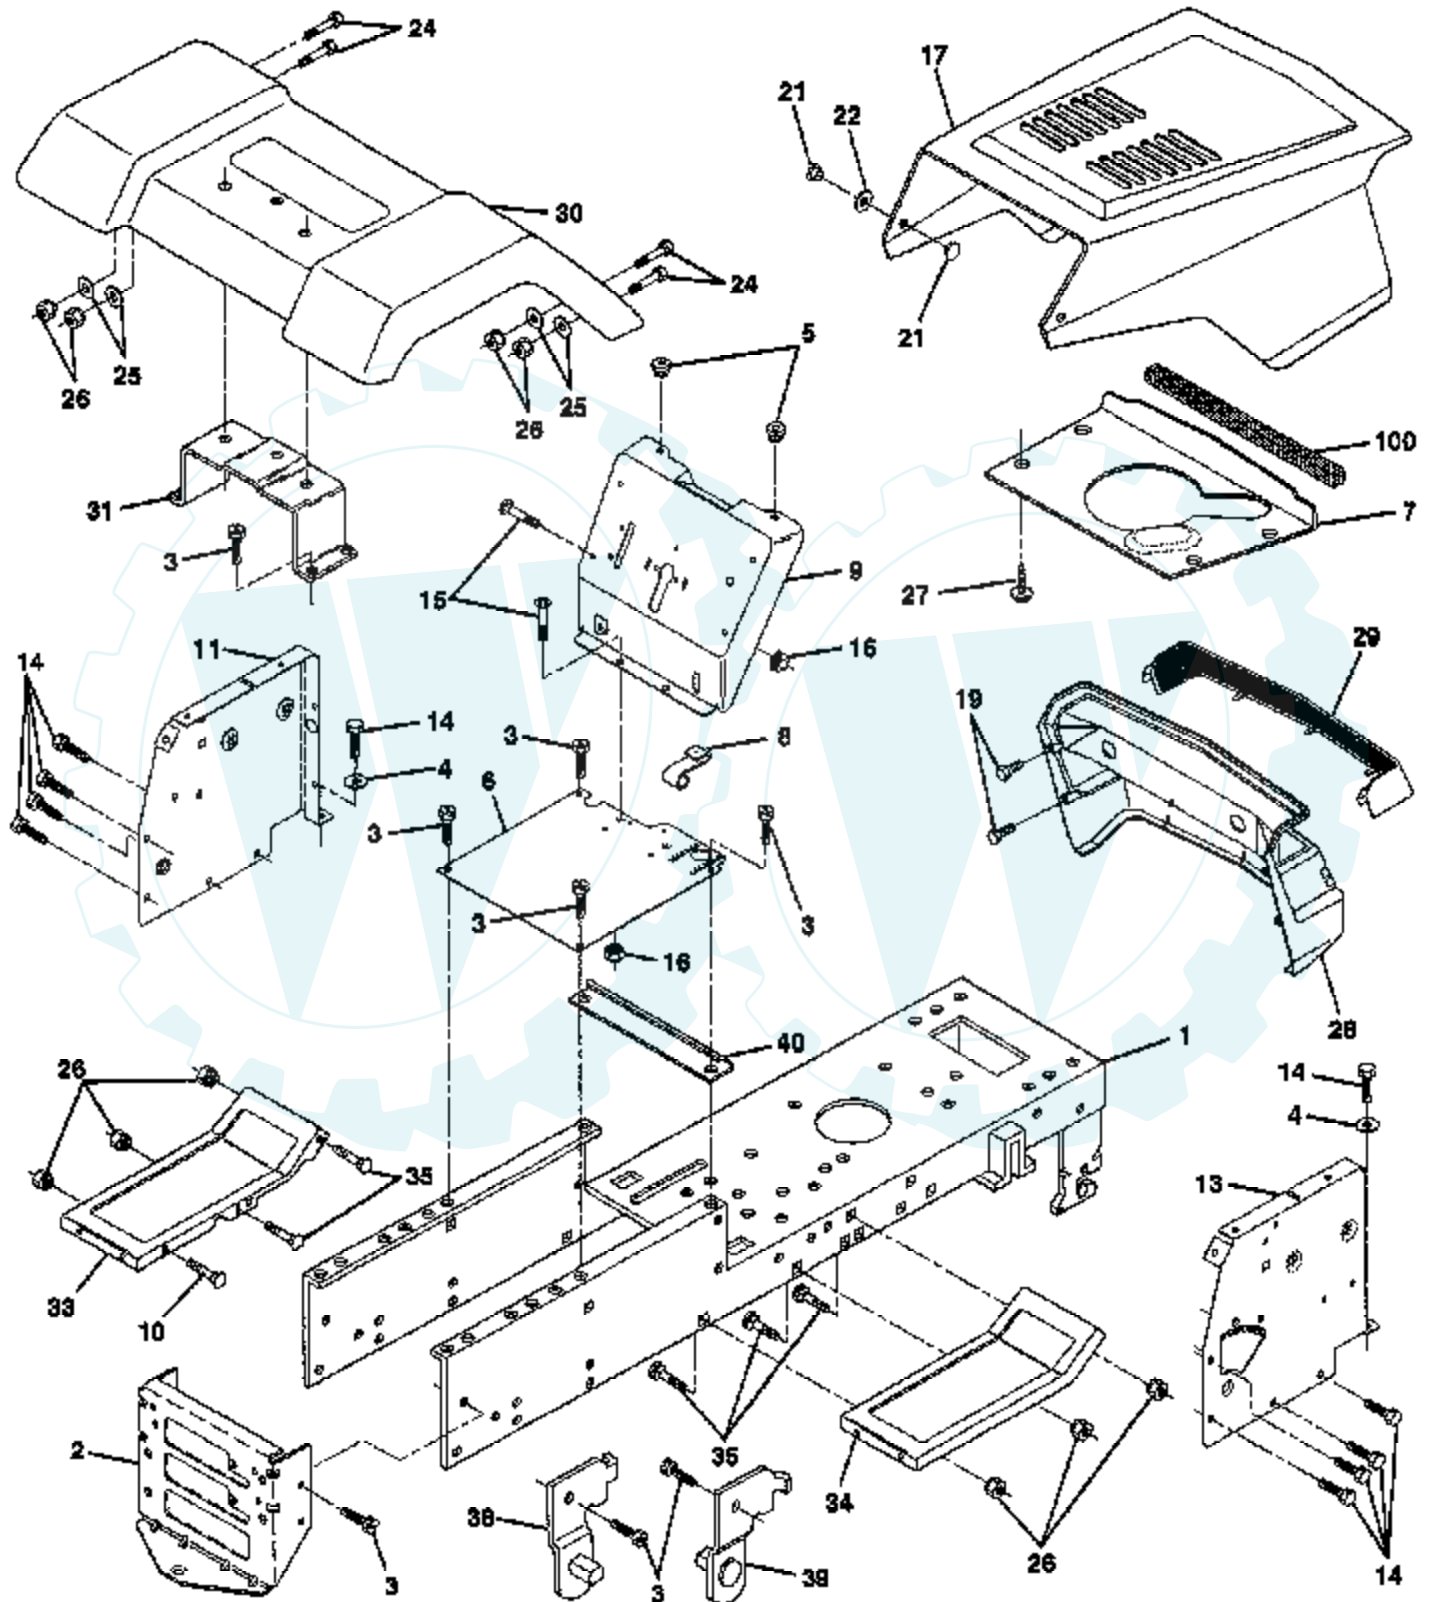

TRACTOR - - MODEL NUMBER 917.252521

CHASSIS AND ENCLOSURES

Ref #	Part Number	Qty	Description
1	145501		CHASSIS.WLD.11GA
2	140356		SUB= 145009
3	17490612		SCREW
4	19131216		WASHER
6	145206		SUB= 145206X431
7	126842X		"SHIELD,HEAT HOOD"
8	126471X		"CLIP,INSULATOR"
9	145938X001		DASH
10	72140608		SUB= 72110608
11	135464		DASH PANEL LH
13	126276X		SUB= 155936
14	17490608		SCREW LT
15	74180512		SCREW
16	STD541431		NUT
17	131445X459		SUB= 154988X574
18	126938X		SUB= 532126938
19	17521312		SCREW SLTD HXHD
21	122933X		"RIVET,PLASTIC"
22	124479X		SUB= 532124479
24	STD523710		WASHER
25	19131312		WASHER
26	STD541437		NUT
27	17030814		SUB= 91817030814
28	140137		SUB= 142034
29	124029X		SUB= 124029X599
30	147310X459		SUB= 168744X459
31	139976		BRACKET SUPT FEND
33	145244X459		FOOTREST.LH.LT-GT
34	145243X459		FOOTREST.RH.LT-GT
35	STD533707		BOLT
38	139886		BRACKET ASM LH
39	139887		BRACKET ASM RH
40	139977		SPACER FENDER LT
100	105037X 5479J		FOAM-STRIP LT PLUG BUTTON T