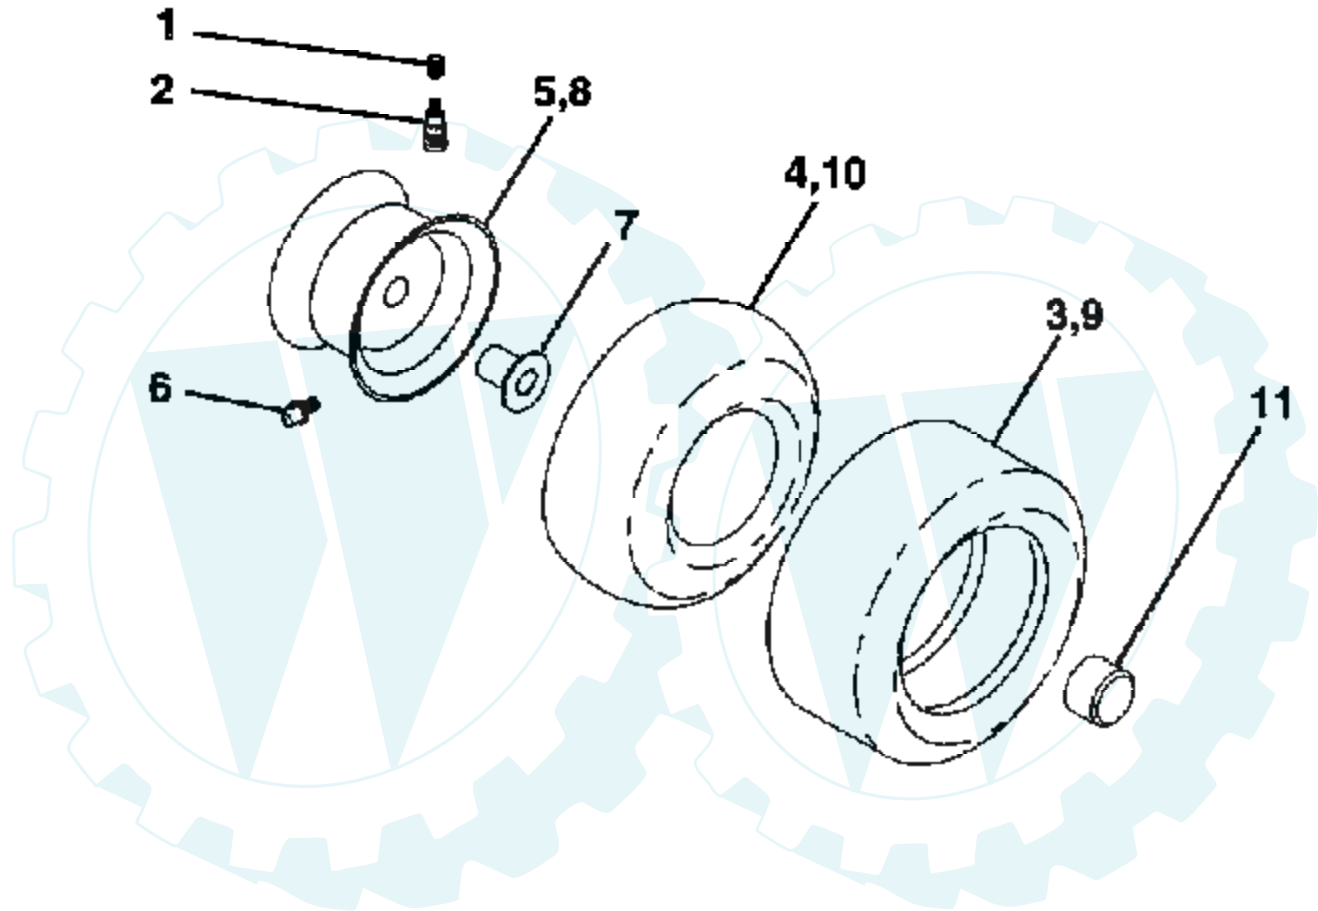

TRACTOR - - MODEL NUMBER 917.252521

WHEELS & TIRES

Ref #	Part Number	Qty	Description
1	59192		VALVE CAP
2	65139		VALVE STEM LT
3	106222X		SUB= 122073X
4	59904		TUBE.5.3/4.5/6
5	106732X427		"RIM ASM 6"" FRT"
6	278H		FITTING LT
7	9040H		"FLANGE, BEARING"
8	106108X427		"RIM AS 8"" REAR"
9	122082X		SUB= 918122082X
10	7152J		TUBE.18X9.5-8
11	104757X		HUB CAP