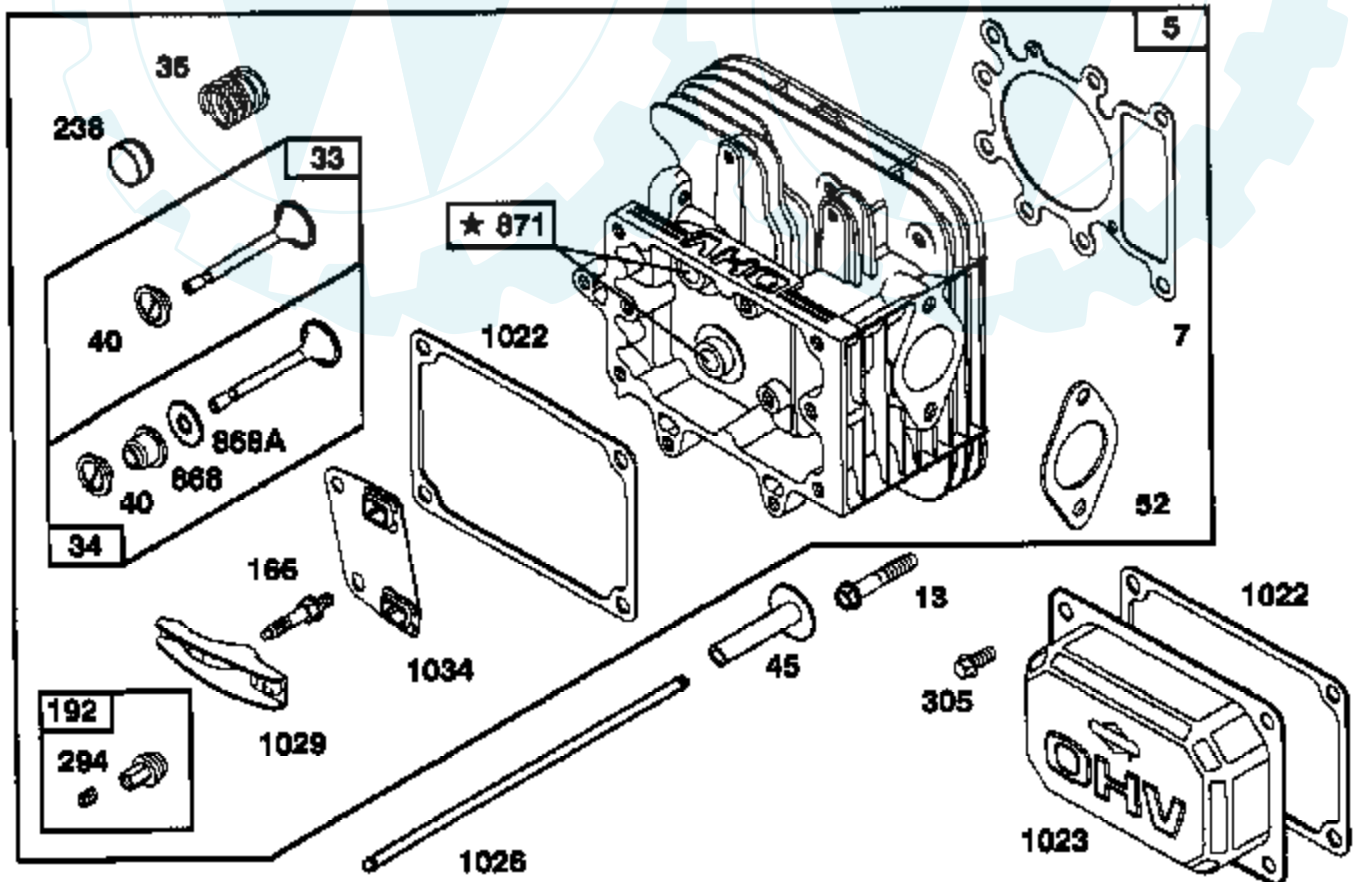

TRACTOR - - MODEL NUMBER 917.252521

BRIGGS & STRATTON ENGINE - MODEL NUMBER 28N707, TYPE NUMBER 0160-01

Ref #	Part Number	Qty	Description
1	496412		CYLINDER ASSY
2	399265		P/N CONFLICT - CHECK WITH SUPPLIER
3	391086		SEAL, OIL
5	495858		HEAD, CYLINDER
7	272614		GASKET, CYLINDER HEAD
8	495735		BREATHER ASSY
9	27803		GASKET, VALVE COVER
10	94621		SCREW, STEMS
11	281246		TUBE, BREATHER
12	271916		GASKET, CRANKCASE COVER 1/64"
12	271997		GASKET, CRANKCASE COVER .005"
12	271996		GASKET, CRANKCASE COVER .009"
13	94728		SCREW, CYLINDER HEAD
15	94239		PLUG, OIL DRAIN
16	495162		CRANKSHAFT
16	94196		KEY, TIMING GEAR
18	494238		BASE, ENGINE
20	291675		SEAL, OIL
22	94624		SCREW, SEMS, BASE MOUNTING
23	492326		FLYWHEEL & RING GEAR ASSY, MAGNETO
24	222698		KEY, FLYWHEEL
25	495860		PISTON ASSY, STANDARD SIZE
25	495977		PISTON ASSY .010" OVERSIZE
25	495978		PISTON ASSY .020" OVERSIZE
25	495979		PISTON ASSY .030" OVERSIZE
26	495854		RING SET, PISTON, STANDARD SIZE
26	495852		RING SET, PISTON, .010" OVERSIZE
26	495851		RING SET, PISTON, .020" OVERSIZE
26	495855		RING SET, PISTON, .030" OVERSIZE
27	260924		LOCK, PISTON PIN
28	299691		PIN ASSEMBLY, PISTON, STANDARD
28	391286		PIN ASSEMBLY, PISTON .005" OVER
29	494504		ROD ASSY, CONNECTING
29	495490		ROD ASSY, CONNECTING
32	94695		SCREW
32A	94648		SCREW
33	495856		VALVE, EXHAUST
34	495857		VALVE, INTAKE
35	262811		SPRING, VALVE
37	224502		GUARD, FLYWHEEL
40	224641		RETAINER, VALVE SPRING
45	262411		TAPPET, VALVE
46	494433		GEAR CAM
51	272465		GASKET, CARBURETOR (CARBURETOR TO ELBOW)
52	272569		GASKET, CARBURETOR
53	94637		STUD, CARBURETOR MOUNTING
75	224061		WASHER, SPRING
78	94832		SCREW, PAN HEAD
95	94098		SCREW, THROTTLE
98	495800		SCREW, IDLE SPEED
104	231789		PIN, FLOAT HINGE
105	231855		VALVE ASSY, INLET NEEDLE
106	231854		INLET VALVE SEAT
108	224540		VALVE, CHOKE
117	231858		JET, NEEDLE VALVE
118	495932		VALVE, NEEDLE
121	495799		IN CARBURETOR OVERHAUL KIT
123	94616		SCREW, ELBOW MOUNTING