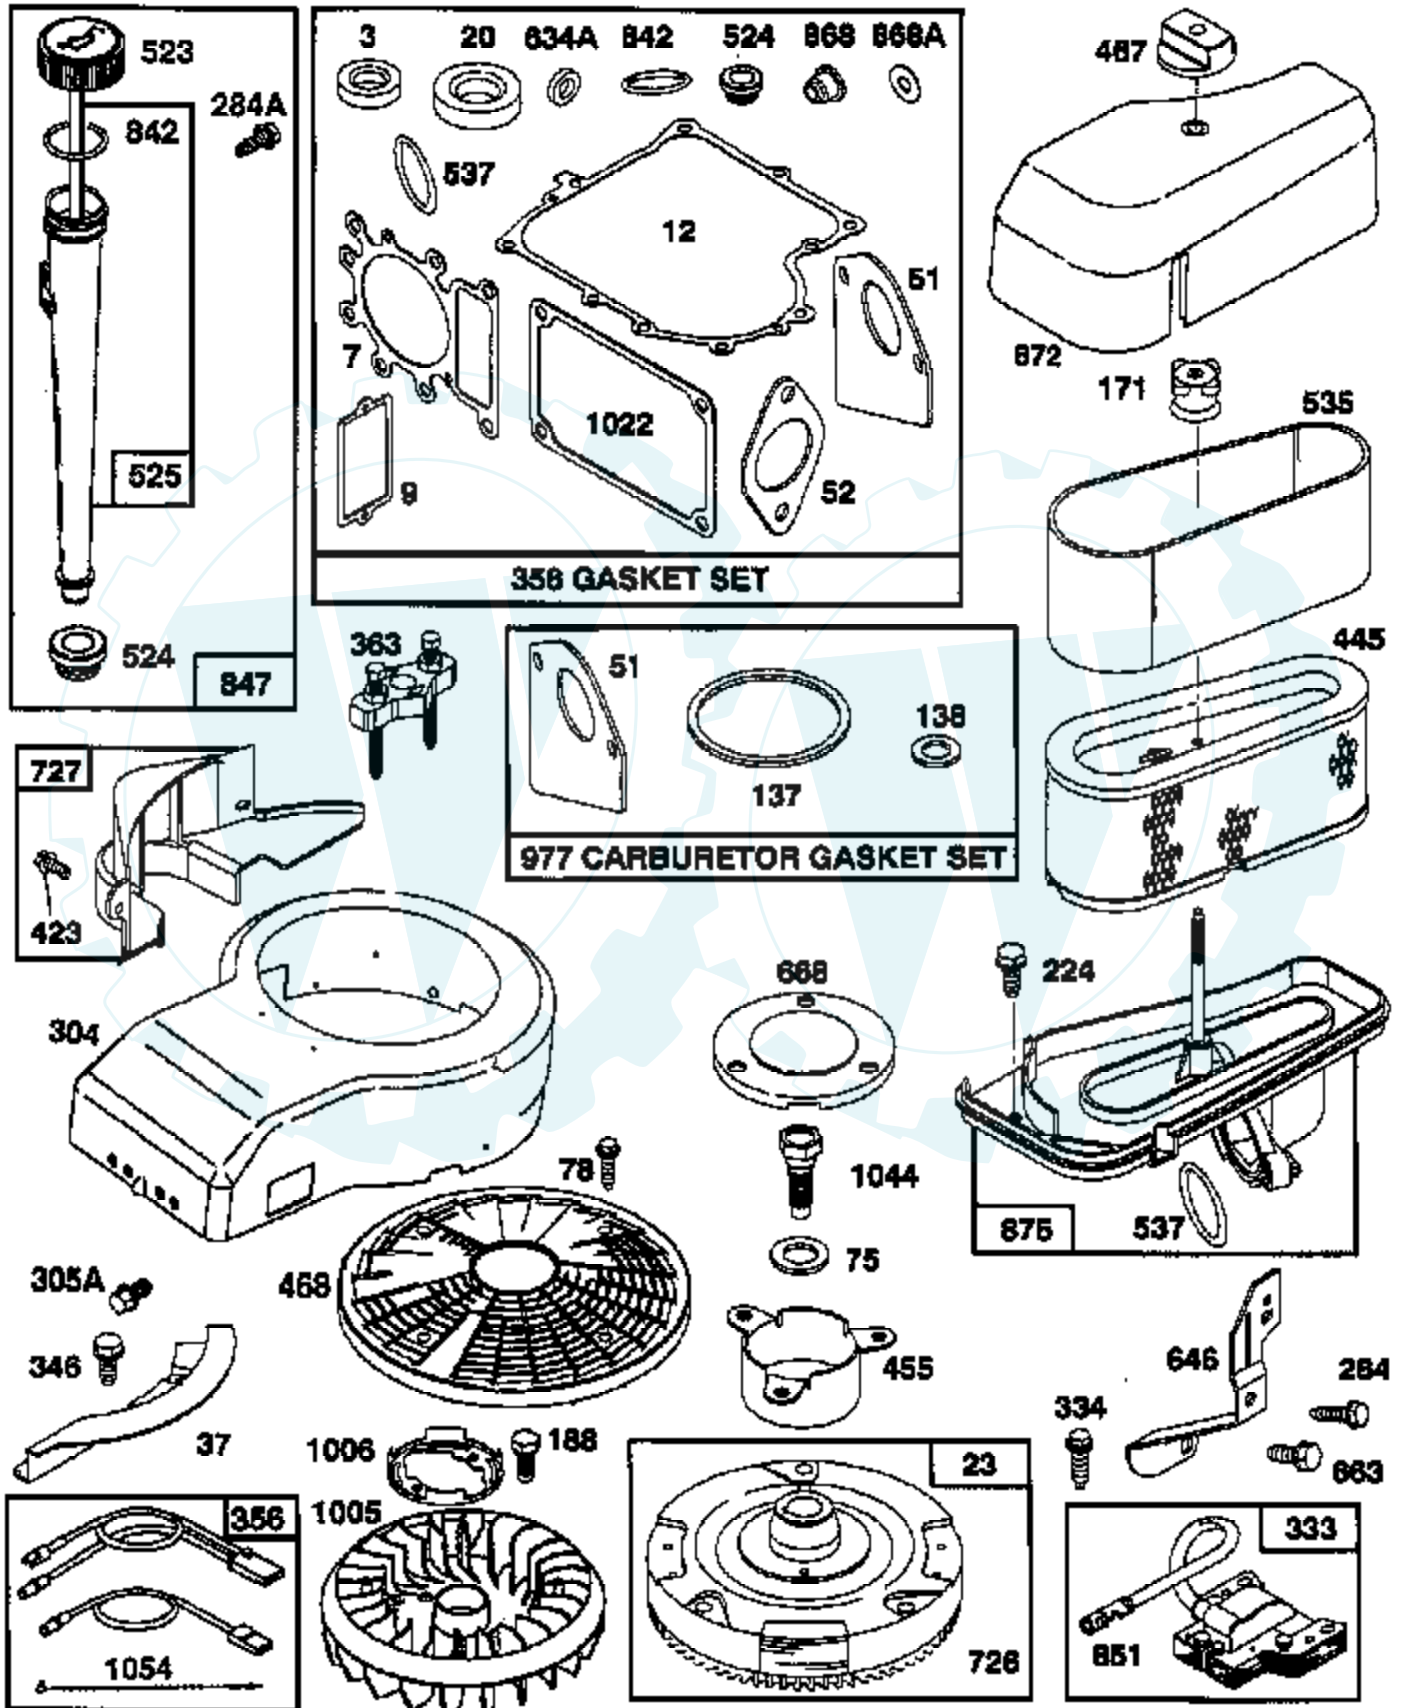

TRACTOR - - MODEL NUMBER 917.252521

BRIGGS & STRATTON ENGINE - MODEL NUMBER 28N707, TYPE NUMBER 0160-01

Ref #	Part Number	Qty	Description
1	496412		CYLINDER ASSY
2	399265		P/N CONFLICT - CHECK WITH SUPPLIER
3	391086		SEAL, OIL
5	495858		HEAD, CYLINDER
7	272614		GASKET, CYLINDER HEAD
8	495735		BREATHER ASSY
9	27803		GASKET, VALVE COVER
10	94621		SCREW, STEMS
11	281246		TUBE, BREATHER
12	271916		GASKET, CRANKCASE COVER 1/64"
12	271997		GASKET, CRANKCASE COVER .005"
12	271996		GASKET, CRANKCASE COVER .009"
13	94728		SCREW, CYLINDER HEAD
15	94239		PLUG, OIL DRAIN
16	495162		CRANKSHAFT
16	94196		KEY, TIMING GEAR
18	494238		BASE, ENGINE
20	291675		SEAL, OIL
22	94624		SCREW, SEMS, BASE MOUNTING
23	492326		FLYWHEEL & RING GEAR ASSY, MAGNETO
24	222698		KEY, FLYWHEEL
25	495860		PISTON ASSY, STANDARD SIZE
25	495977		PISTON ASSY .010" OVERSIZE
25	495978		PISTON ASSY .020" OVERSIZE
25	495979		PISTON ASSY .030" OVERSIZE
26	495854		RING SET, PISTON, STANDARD SIZE
26	495852		RING SET, PISTON, .010" OVERSIZE
26	495851		RING SET, PISTON, .020" OVERSIZE
26	495855		RING SET, PISTON, .030" OVERSIZE
27	260924		LOCK, PISTON PIN
28	299691		PIN ASSEMBLY, PISTON, STANDARD
28	391286		PIN ASSEMBLY, PISTON .005" OVER
29	494504		ROD ASSY, CONNECTING
29	495490		ROD ASSY, CONNECTING
32	94695		SCREW
32A	94648		SCREW
33	495856		VALVE, EXHAUST
34	495857		VALVE, INTAKE
35	262811		SPRING, VALVE
37	224502		GUARD, FLYWHEEL
40	224641		RETAINER, VALVE SPRING
45	262411		TAPPET, VALVE
46	494433		GEAR CAM
51	272465		GASKET, CARBURETOR (CARBURETOR TO ELBOW)
52	272569		GASKET, CARBURETOR
53	94637		STUD, CARBURETOR MOUNTING
75	224061		WASHER, SPRING
78	94832		SCREW, PAN HEAD
95	94098		SCREW, THROTTLE
98	495800		SCREW, IDLE SPEED
104	231789		PIN, FLOAT HINGE
105	231855		VALVE ASSY, INLET NEEDLE
106	231854		INLET VALVE SEAT
108	224540		VALVE, CHOKE
117	231858		JET, NEEDLE VALVE
118	495932		VALVE, NEEDLE
121	495799		IN CARBURETOR OVERHAUL KIT
123	94616		SCREW, ELBOW MOUNTING