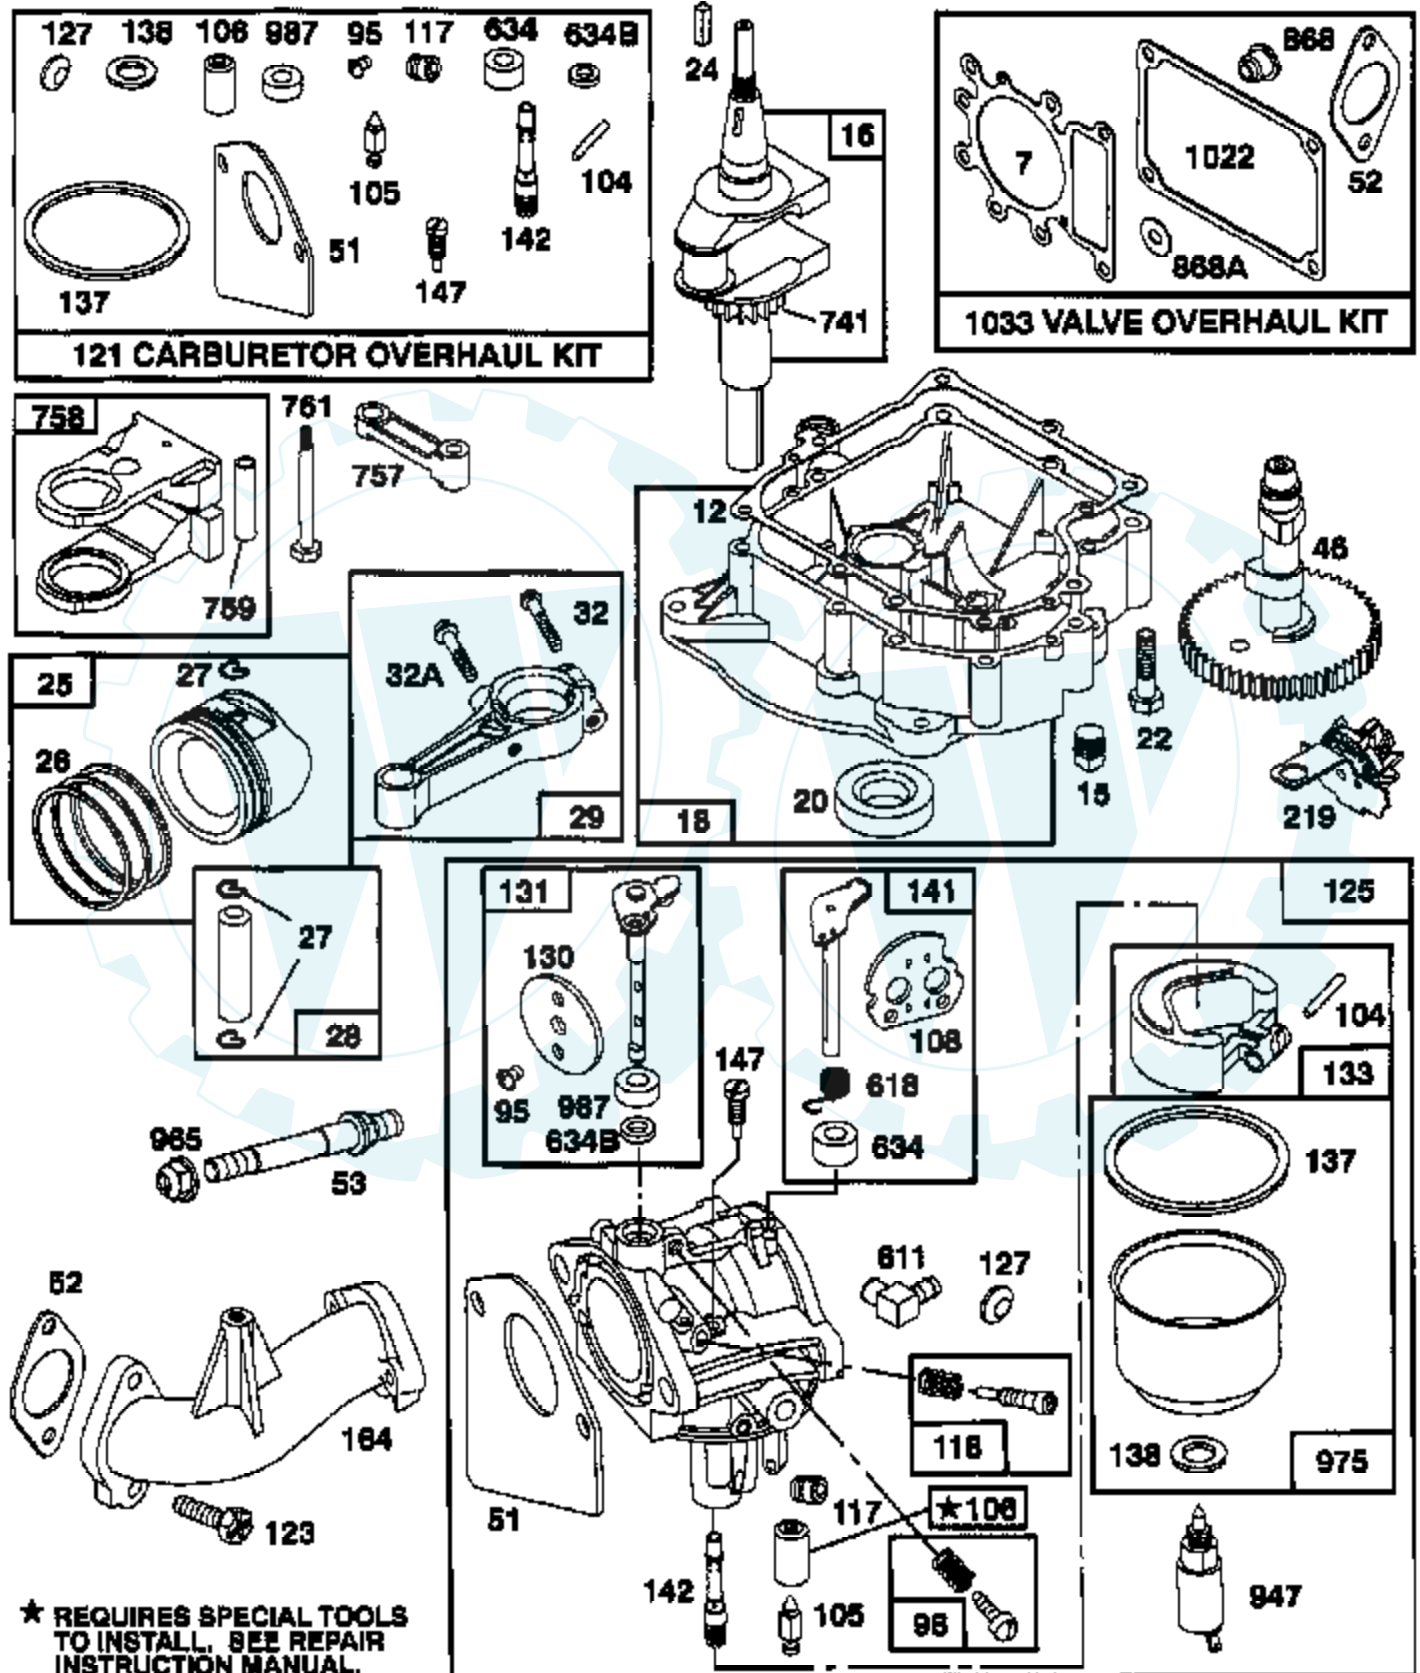

TRACTOR - - MODEL NUMBER 917.252521

BRIGGS & STRATTON ENGINE - MODEL NUMBER 28N707, TYPE NUMBER 0160-01

Ref #	Part Number	Qty	Description
1	496412		CYLINDER ASSY
2	399265		P/N CONFLICT - CHECK WITH SUPPLIER
3	391086		SEAL, OIL
5	495858		HEAD, CYLINDER
7	272614		GASKET, CYLINDER HEAD
8	495735		BREATHER ASSY
9	27803		GASKET, VALVE COVER
10	94621		SCREW, STEMS
11	281246		TUBE, BREATHER
12	271916		GASKET, CRANKCASE COVER 1/64"
12	271997		GASKET, CRANKCASE COVER .005"
12	271996		GASKET, CRANKCASE COVER .009"
13	94728		SCREW, CYLINDER HEAD
15	94239		PLUG, OIL DRAIN
16	495162		CRANKSHAFT
16	94196		KEY, TIMING GEAR
18	494238		BASE, ENGINE
20	291675		SEAL, OIL
22	94624		SCREW, SEMS, BASE MOUNTING
23	492326		FLYWHEEL & RING GEAR ASSY, MAGNETO
24	222698		KEY, FLYWHEEL
25	495860		PISTON ASSY, STANDARD SIZE
25	495977		PISTON ASSY .010" OVERSIZE
25	495978		PISTON ASSY .020" OVERSIZE
25	495979		PISTON ASSY .030" OVERSIZE
26	495854		RING SET, PISTON, STANDARD SIZE
26	495852		RING SET, PISTON, .010" OVERSIZE
26	495851		RING SET, PISTON, .020" OVERSIZE
26	495855		RING SET, PISTON, .030" OVERSIZE
27	260924		LOCK, PISTON PIN
28	299691		PIN ASSEMBLY, PISTON, STANDARD
28	391286		PIN ASSEMBLY, PISTON .005" OVER
29	494504		ROD ASSY, CONNECTING
29	495490		ROD ASSY, CONNECTING
32	94695		SCREW
32A	94648		SCREW
33	495856		VALVE, EXHAUST
34	495857		VALVE, INTAKE
35	262811		SPRING, VALVE
37	224502		GUARD, FLYWHEEL
40	224641		RETAINER, VALVE SPRING
45	262411		TAPPET, VALVE
46	494433		GEAR CAM
51	272465		GASKET, CARBURETOR (CARBURETOR TO ELBOW)
52	272569		GASKET, CARBURETOR
53	94637		STUD, CARBURETOR MOUNTING
75	224061		WASHER, SPRING
78	94832		SCREW, PAN HEAD
95	94098		SCREW, THROTTLE
98	495800		SCREW, IDLE SPEED
104	231789		PIN, FLOAT HINGE
105	231855		VALVE ASSY, INLET NEEDLE
106	231854		INLET VALVE SEAT
108	224540		VALVE, CHOKE
117	231858		JET, NEEDLE VALVE
118	495932		VALVE, NEEDLE
121	495799		IN CARBURETOR OVERHAUL KIT
123	94616		SCREW, ELBOW MOUNTING