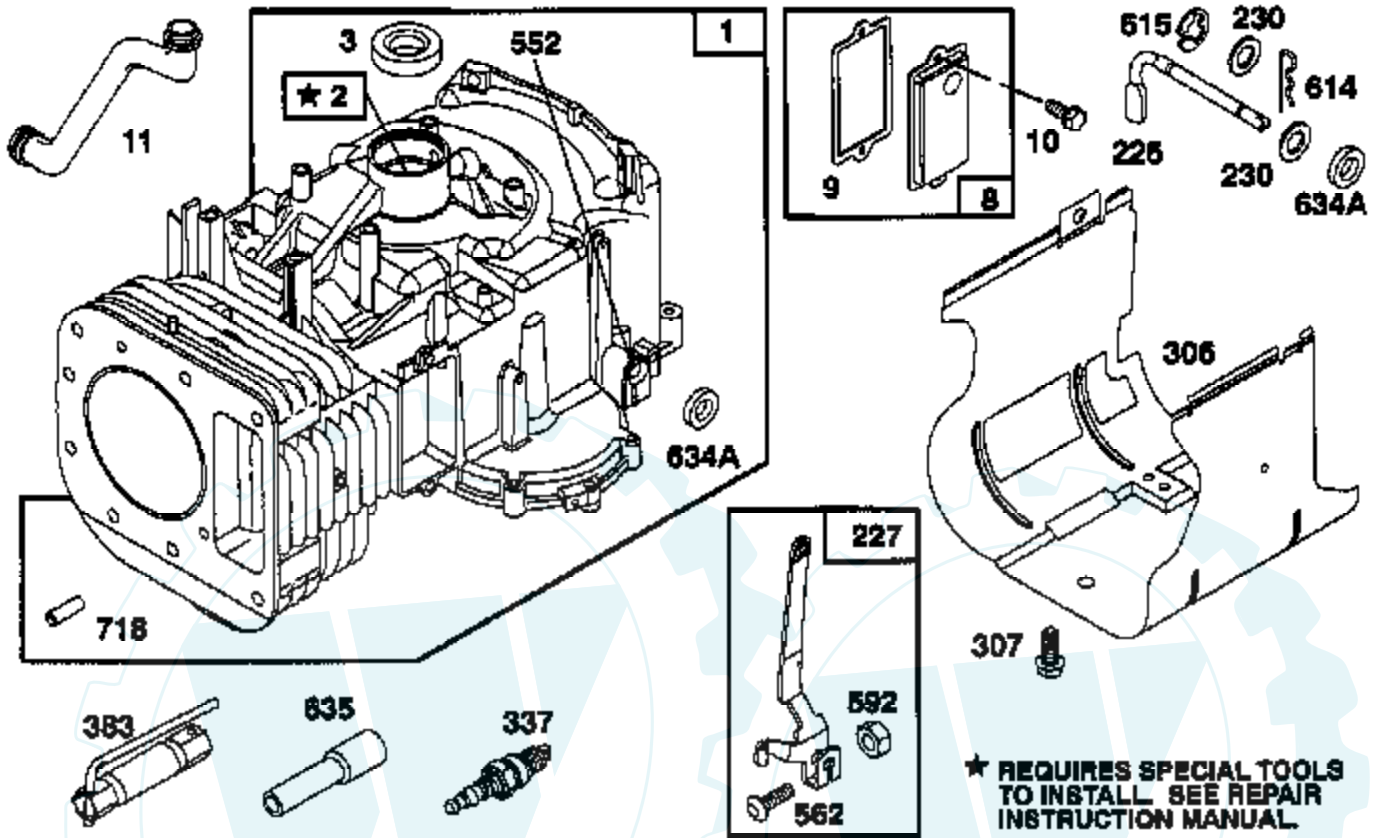

TRACTOR - - MODEL NUMBER 917.252521

BRIGGS & STRATTON ENGINE - MODEL NUMBER 28N707, TYPE NUMBER 0160-01

Ref #	Part Number	Qty	Description
1	496412		CYLINDER ASSY
2	399265		P/N CONFLICT - CHECK WITH SUPPLIER
3	391086		SEAL, OIL
5	495858		HEAD, CYLINDER
7	272614		GASKET, CYLINDER HEAD
8	495735		BREATHER ASSY
9	27803		GASKET, VALVE COVER
10	94621		SCREW, STEMS
11	281246		TUBE, BREATHER
12	271916		GASKET, CRANKCASE COVER 1/64"
12	271997		GASKET, CRANKCASE COVER .005"
12	271996		GASKET, CRANKCASE COVER .009"
13	94728		SCREW, CYLINDER HEAD
15	94239		PLUG, OIL DRAIN
16	495162		CRANKSHAFT
16	94196		KEY, TIMING GEAR
18	494238		BASE, ENGINE
20	291675		SEAL, OIL
22	94624		SCREW, SEMS, BASE MOUNTING
23	492326		FLYWHEEL & RING GEAR ASSY, MAGNETO
24	222698		KEY, FLYWHEEL
25	495860		PISTON ASSY, STANDARD SIZE
25	495977		PISTON ASSY .010" OVERSIZE
25	495978		PISTON ASSY .020" OVERSIZE
25	495979		PISTON ASSY .030" OVERSIZE
26	495854		RING SET, PISTON, STANDARD SIZE
26	495852		RING SET, PISTON, .010" OVERSIZE
26	495851		RING SET, PISTON, .020" OVERSIZE
26	495855		RING SET, PISTON, .030" OVERSIZE
27	260924		LOCK, PISTON PIN
28	299691		PIN ASSEMBLY, PISTON, STANDARD
28	391286		PIN ASSEMBLY, PISTON .005" OVER
29	494504		ROD ASSY, CONNECTING
29	495490		ROD ASSY, CONNECTING
32	94695		SCREW
32A	94648		SCREW
33	495856		VALVE, EXHAUST
34	495857		VALVE, INTAKE
35	262811		SPRING, VALVE
37	224502		GUARD, FLYWHEEL
40	224641		RETAINER, VALVE SPRING
45	262411		TAPPET, VALVE
46	494433		GEAR CAM
51	272465		GASKET, CARBURETOR (CARBURETOR TO ELBOW)
52	272569		GASKET, CARBURETOR
53	94637		STUD, CARBURETOR MOUNTING
75	224061		WASHER, SPRING
78	94832		SCREW, PAN HEAD
95	94098		SCREW, THROTTLE
98	495800		SCREW, IDLE SPEED
104	231789		PIN, FLOAT HINGE
105	231855		VALVE ASSY, INLET NEEDLE
106	231854		INLET VALVE SEAT
108	224540		VALVE, CHOKE
117	231858		JET, NEEDLE VALVE
118	495932		VALVE, NEEDLE
121	495799		IN CARBURETOR OVERHAUL KIT
123	94616		SCREW, ELBOW MOUNTING