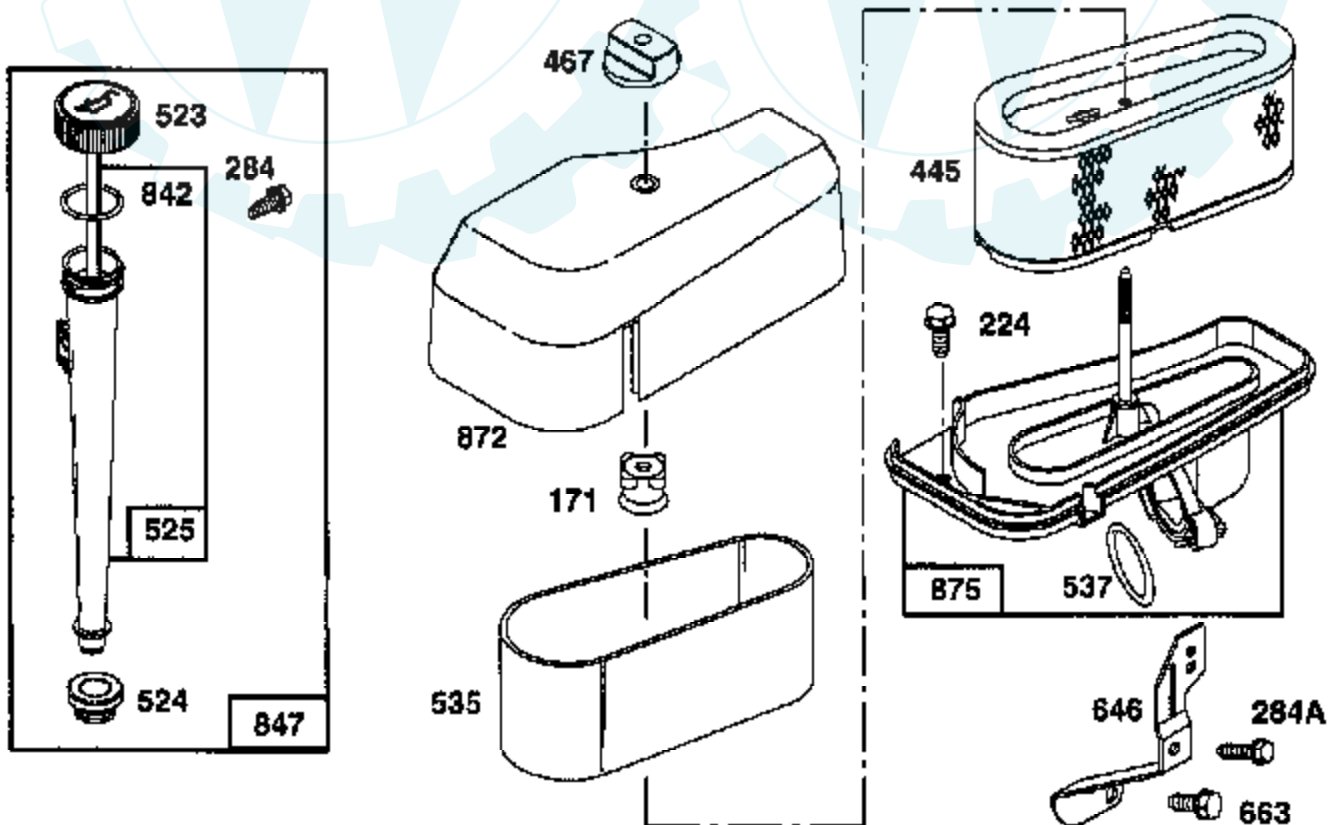

TRACTOR - - MODEL NUMBER 917.252500

BRIGGS & STRATTON ENGINE - - MODEL NUMBER 28M707, TYPE NUMBER 0137-01

Ref #	Part Number	Qty	Description
1	496413		CYLINDER ASSEMBLY
2	399265		P/N CONFLICT - CHECK WITH SUPPLIER
3	391086		SEAL, OIL
5	494240		HEAD, CYLINDER
6	22963		WASHER, FLAT
7	271866		GASKET, CYLINDER HEAD
8	495735		BREATHER ASSY
9	27803		GASKET, VALVE COVER
10	94621		SCREW, STEMS
11	280100		TUBE, BREATHER
12	271916		GASKET, CRANKCASE COVER 1/64"
	271997		GASKET, CRANKCASE COVER .005"
	271996		GASKET, CRANKCASE COVER .009"
13	94622		SCREW, CYLINDER HEAD 3"
15	94239		PLUG, OIL DRAIN
16	495162		CRANKSHAFT
	94196		KEY, TIMING GEAR
18	494238		BASE, ENGINE
20	291675		SEAL, OIL
22	94624		SCREW, SEMS, BASE MOUNTING
23	492326		FLYWHEEL & RING GEAR ASSY, MAGNETO
24	222698		KEY, FLYWHEEL
25	394661		PISTON ASSEMBLY, STANDARD
	394662		PISTON ASSEMBLY .010" OVERSIZE
	394663		PISTON ASSEMBLY .020" OVERSIZE
	394664		PISTON ASSEMBLY .030" OVERSIZE
26	391780		RING SET, PISTON, STANDARD
	392331		RING SET, PISTON, STANDARD SIZE
	391781		RING SET, PISTON .010" OVERSIZE
	391782		RING SET, PISTON .020" OVERSIZE
	391783		RING SET, PISTON .030" OVERSIZE
27	260924		LOCK, PISTON PIN
89	299691		PIN ASSEMBLY, PISTON, STANDARD
	391286		PIN ASSEMBLY, PISTON .005" OVER
29	490348		ROD ASSEMBLY, CONNECTING
	490469		ROD ASSEMBLY, CONNECTING .020" UNDERSIZE
			CRANKPIN
32	94671		SCREW, CONNECTING ROD
33	262246		VALVE, EXHAUST
34	262247		VALVE, INTAKE
35	65906		SPRING, INTAKE VALVE
36	26828		SPRING, EXHAUST VALVE
37	224502		GUARD, FLYWHEEL
40	221596		RETAINER, INTAKE VALVE
42	93630		RETAINER, EXHAUST VALVE ROTOCOIL(2)
45	262248		TAPPET-VALVE
46	212897		GEAR, CAM
51	272465		GASKET, CARBURETOR (CARBURETOR TO ELBOW)
52	272554		GASKET CARB
53	94637		STUD, CARBURETOR MOUNTING
75	224061		WASHER, SPRING
78	94626		SCREW, SEMS
95	94098		SCREW, THROTTLE
98	495800		SCREW, IDLE SPEED
104	231789		PIN, FLOAT HINGE
105	231855		VALVE ASSY, INLET NEEDLE
106	231854		INLET VALVE SEAT