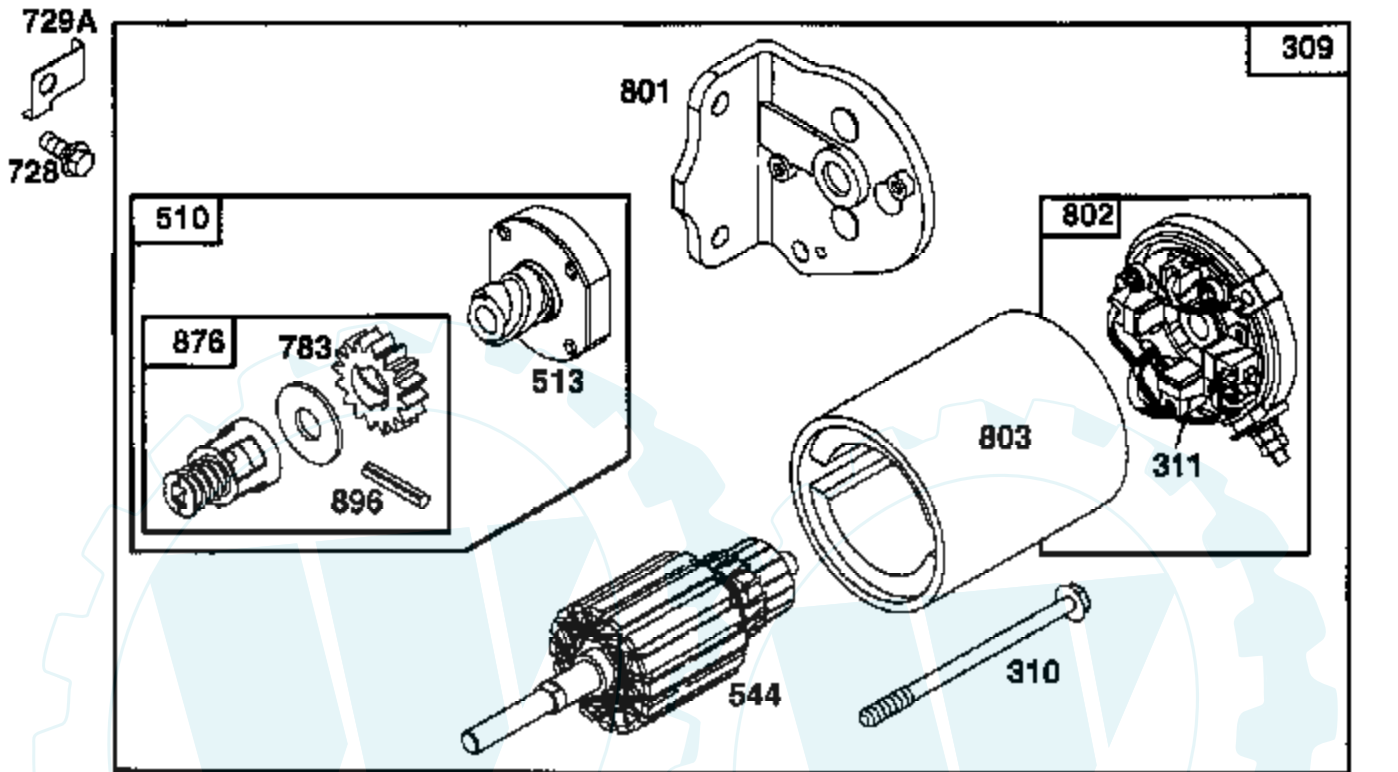

TRACTOR - - MODEL NUMBER 917.252500

BRIGGS & STRATTON ENGINE - MODEL NUMBER 28M707, TYPE NUMBER 0137-01

Ref #	Part Number	Qty	Description
1	496413		CYLINDER ASSEMBLY
2	399265		P/N CONFLICT - CHECK WITH SUPPLIER
3	391086		SEAL, OIL
5	494240		HEAD, CYLINDER
6	22963		WASHER, FLAT
7	271866		GASKET, CYLINDER HEAD
8	495735		BREATHER ASSY
9	27803		GASKET, VALVE COVER
10	94621		SCREW, STEMS
11	280100		TUBE, BREATHER
12	271916		GASKET, CRANKCASE COVER 1/64"
	271997		GASKET, CRANKCASE COVER .005"
	271996		GASKET, CRANKCASE COVER .009"
13	94622		SCREW, CYLINDER HEAD 3"
15	94239		PLUG, OIL DRAIN
16	495162		CRANKSHAFT
	94196		KEY, TIMING GEAR
18	494238		BASE, ENGINE
20	291675		SEAL, OIL
22	94624		SCREW, SEMS, BASE MOUNTING
23	492326		FLYWHEEL & RING GEAR ASSY, MAGNETO
24	222698		KEY, FLYWHEEL
25	394661		PISTON ASSEMBLY, STANDARD
	394662		PISTON ASSEMBLY .010" OVERSIZE
	394663		PISTON ASSEMBLY .020" OVERSIZE
	394664		PISTON ASSEMBLY .030" OVERSIZE
26	391780		RING SET, PISTON, STANDARD
	392331		RING SET, PISTON, STANDARD SIZE
	391781		RING SET, PISTON .010" OVERSIZE
	391782		RING SET, PISTON .020" OVERSIZE
	391783		RING SET, PISTON .030" OVERSIZE
27	260924		LOCK, PISTON PIN
89	299691		PIN ASSEMBLY, PISTON, STANDARD
	391286		PIN ASSEMBLY, PISTON .005" OVER
29	490348		ROD ASSEMBLY, CONNECTING
	490469		ROD ASSEMBLY, CONNECTING .020" UNDERSIZE
			CRANKPIN
32	94671		SCREW, CONNECTING ROD
33	262246		VALVE, EXHAUST
34	262247		VALVE, INTAKE
35	65906		SPRING, INTAKE VALVE
36	26828		SPRING, EXHAUST VALVE
37	224502		GUARD, FLYWHEEL
40	221596		RETAINER, INTAKE VALVE
42	93630		RETAINER, EXHAUST VALVE ROTOCOIL(2)
45	262248		TAPPET-VALVE
46	212897		GEAR, CAM
51	272465		GASKET, CARBURETOR (CARBURETOR TO ELBOW)
52	272554		GASKET CARB
53	94637		STUD, CARBURETOR MOUNTING
75	224061		WASHER, SPRING
78	94626		SCREW, SEMS
95	94098		SCREW, THROTTLE
98	495800		SCREW, IDLE SPEED
104	231789		PIN, FLOAT HINGE
105	231855		VALVE ASSY, INLET NEEDLE
106	231854		INLET VALVE SEAT