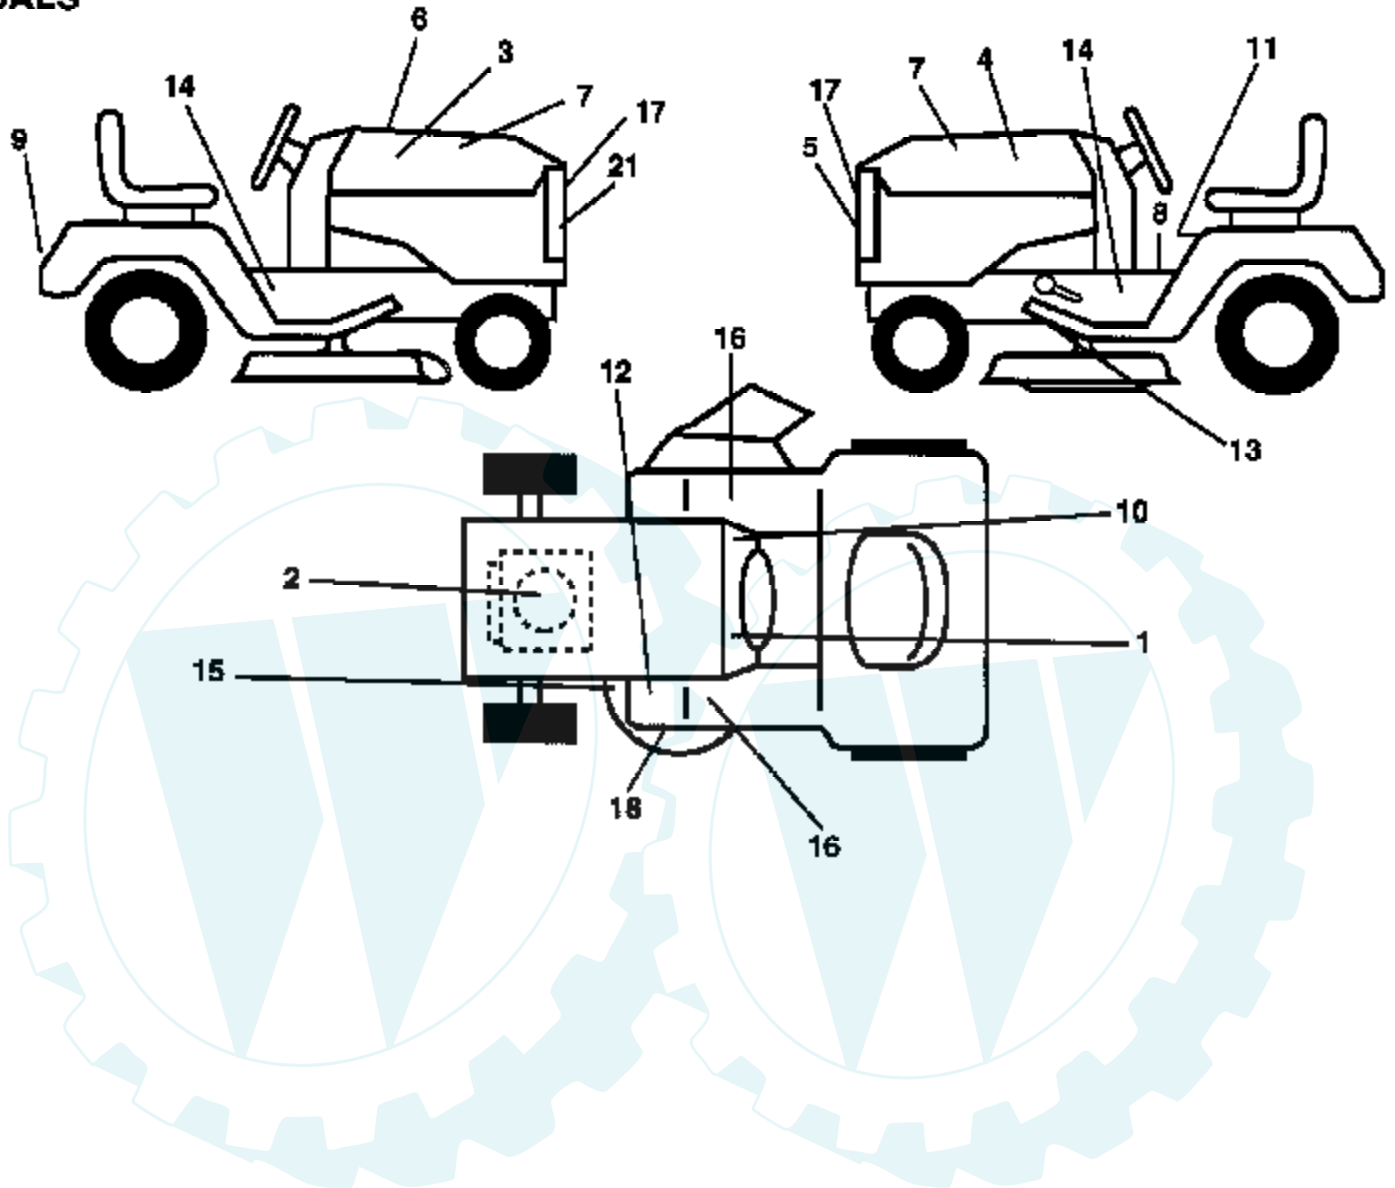

TRACTOR - - MODEL NUMBER 917.252500

DECALS

Ref #	Part Number	Qty	Description
1	138955		DECAL.DASH.INST.
2	142236		SUB= 272937
3	140560		DECAL.HOOD.RH
4	140561		DECAL.HOOD.LH
5	132674		GRILL DECAL
6	133644		DECAL
7	142248		DECAL SIDE PN IC
8	140837		DECAL BRAK PARK
9	125880X		"DECAL,FENDER"
11	137537		SUB= 156439
12	4900J		DECAL T
13	146046		DECAL.BELT-V.SCHM
14	131473		CHASSIS DECAL
15	136832		DECAL
16	145245		SUB= 918145245
17	142251		DECAL.INS.HD.13HP
18	133179		DECAL MWR QC SYS
21	131265		DECAL LIGHTBOX
	138311		DECAL HANDLE LIFT
	145247		FASTNER.POPIN.(8)
	146433		MANUAL OWNERS 252500 ENGLISH
	146435		MANUAL OWNERS 252500 SPANISH