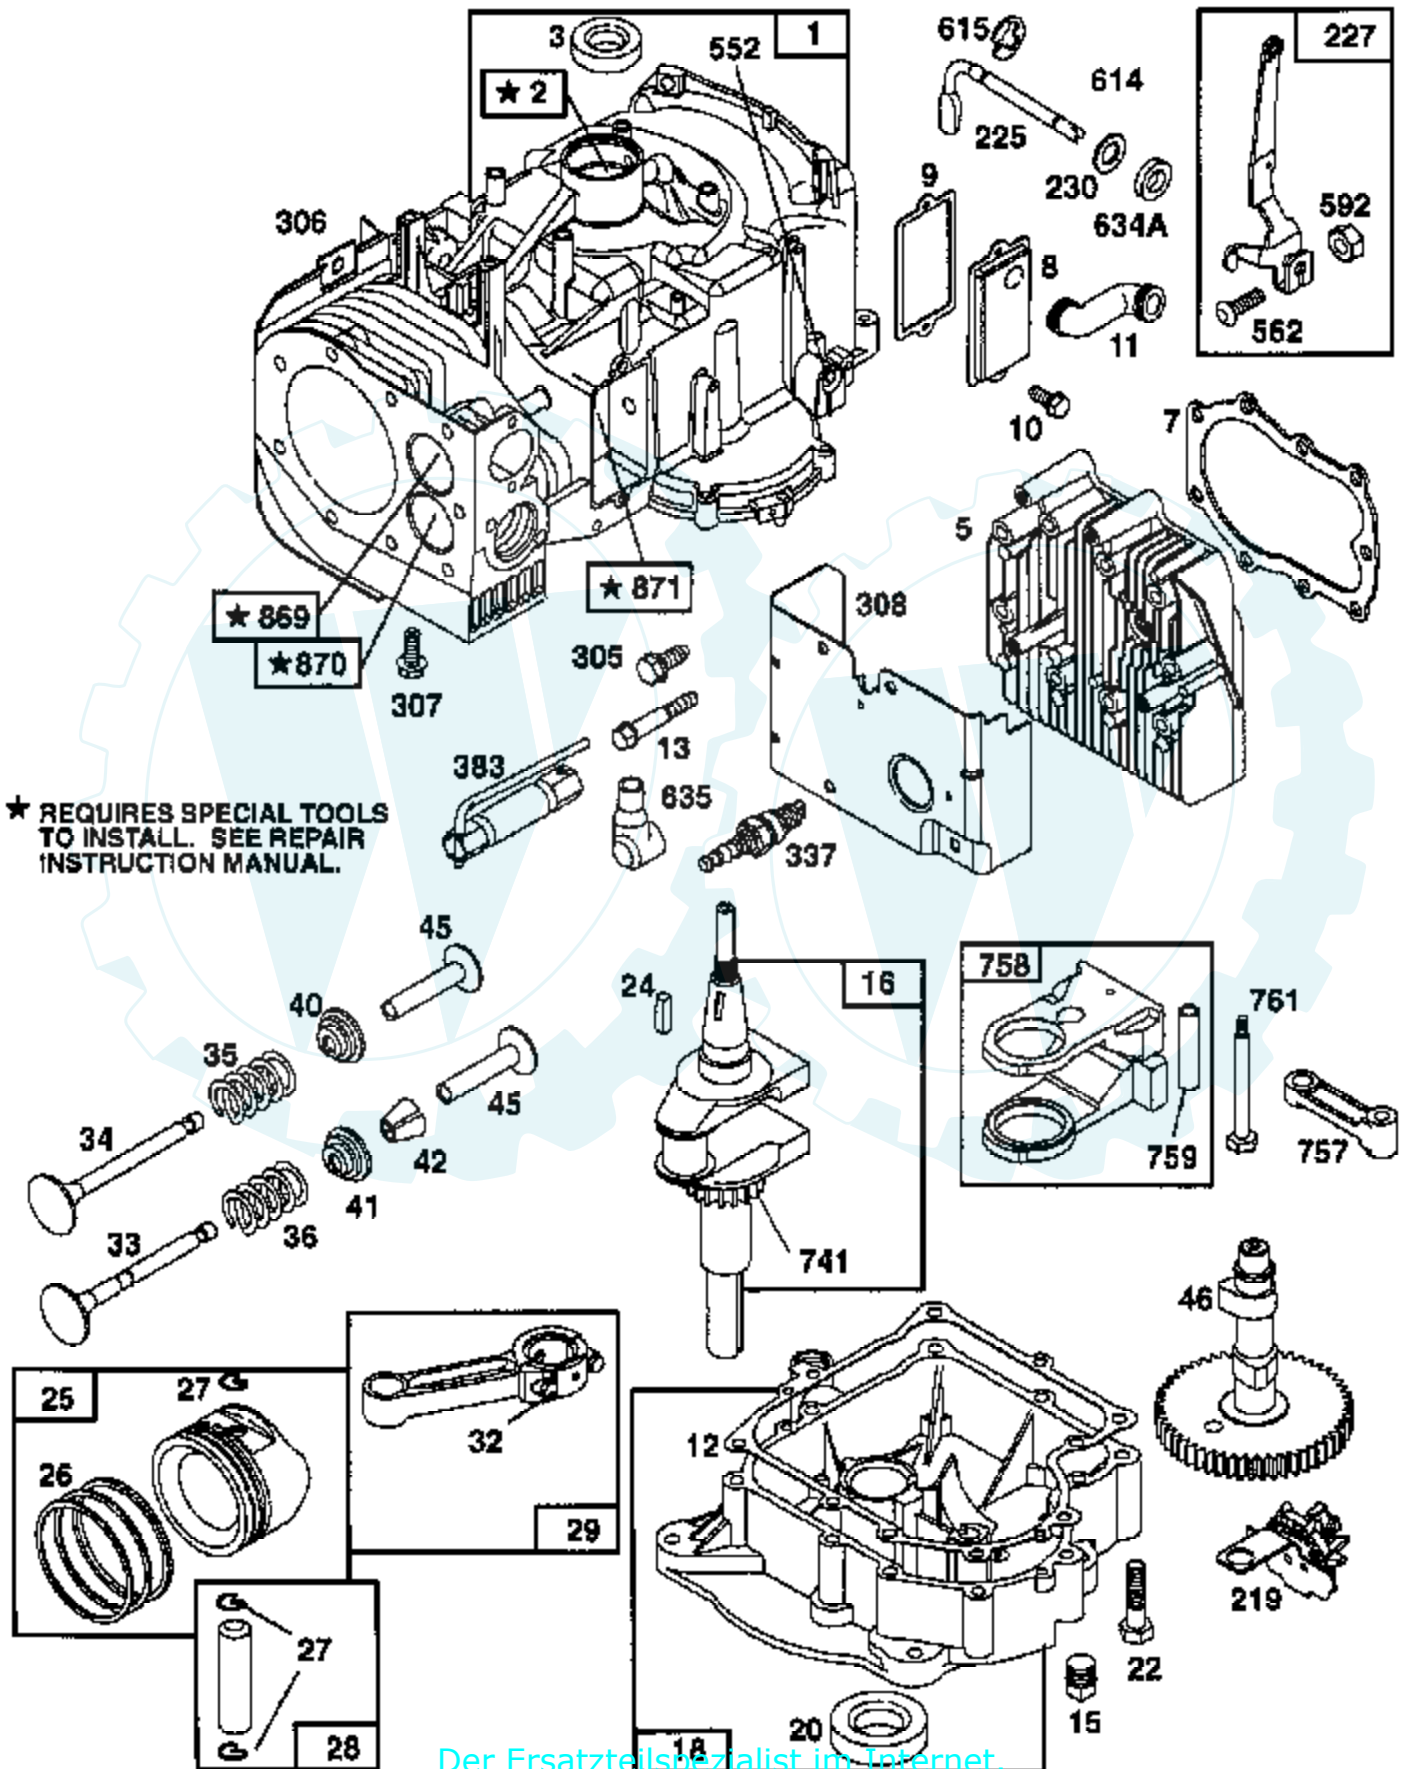

TRACTOR - - MODEL NUMBER 917.252500

BRIGGS & STRATTON ENGINE - MODEL NUMBER 28M707, TYPE NUMBER 0137-01

Ref #	Part Number	Qty	Description
1	496413		CYLINDER ASSEMBLY
2	399265		P/N CONFLICT - CHECK WITH SUPPLIER
3	391086		SEAL, OIL
5	494240		HEAD, CYLINDER
6	22963		WASHER, FLAT
7	271866		GASKET, CYLINDER HEAD
8	495735		BREATHER ASSY
9	27803		GASKET, VALVE COVER
10	94621		SCREW, STEMS
11	280100		TUBE, BREATHER
12	271916		GASKET, CRANKCASE COVER 1/64"
	271997		GASKET, CRANKCASE COVER .005"
	271996		GASKET, CRANKCASE COVER .009"
13	94622		SCREW, CYLINDER HEAD 3"
15	94239		PLUG, OIL DRAIN
16	495162		CRANKSHAFT
	94196		KEY, TIMING GEAR
18	494238		BASE, ENGINE
20	291675		SEAL, OIL
22	94624		SCREW, SEMS, BASE MOUNTING
23	492326		FLYWHEEL & RING GEAR ASSY, MAGNETO
24	222698		KEY, FLYWHEEL
25	394661		PISTON ASSEMBLY, STANDARD
	394662		PISTON ASSEMBLY .010" OVERSIZE
	394663		PISTON ASSEMBLY .020" OVERSIZE
	394664		PISTON ASSEMBLY .030" OVERSIZE
26	391780		RING SET, PISTON, STANDARD
	392331		RING SET, PISTON, STANDARD SIZE
	391781		RING SET, PISTON .010" OVERSIZE
	391782		RING SET, PISTON .020" OVERSIZE
	391783		RING SET, PISTON .030" OVERSIZE
27	260924		LOCK, PISTON PIN
89	299691		PIN ASSEMBLY, PISTON, STANDARD
	391286		PIN ASSEMBLY, PISTON .005" OVER
29	490348		ROD ASSEMBLY, CONNECTING
	490469		ROD ASSEMBLY, CONNECTING .020" UNDERSIZE
			CRANKPIN
32	94671		SCREW, CONNECTING ROD
33	262246		VALVE, EXHAUST
34	262247		VALVE, INTAKE
35	65906		SPRING, INTAKE VALVE
36	26828		SPRING, EXHAUST VALVE
37	224502		GUARD, FLYWHEEL
40	221596		RETAINER, INTAKE VALVE
42	93630		RETAINER, EXHAUST VALVE ROTOCOIL(2)
45	262248		TAPPET-VALVE
46	212897		GEAR, CAM
51	272465		GASKET, CARBURETOR (CARBURETOR TO ELBOW)
52	272554		GASKET CARB
53	94637		STUD, CARBURETOR MOUNTING
75	224061		WASHER, SPRING
78	94626		SCREW, SEMS
95	94098		SCREW, THROTTLE
98	495800		SCREW, IDLE SPEED
104	231789		PIN, FLOAT HINGE
105	231855		VALVE ASSY, INLET NEEDLE
106	231854		INLET VALVE SEAT