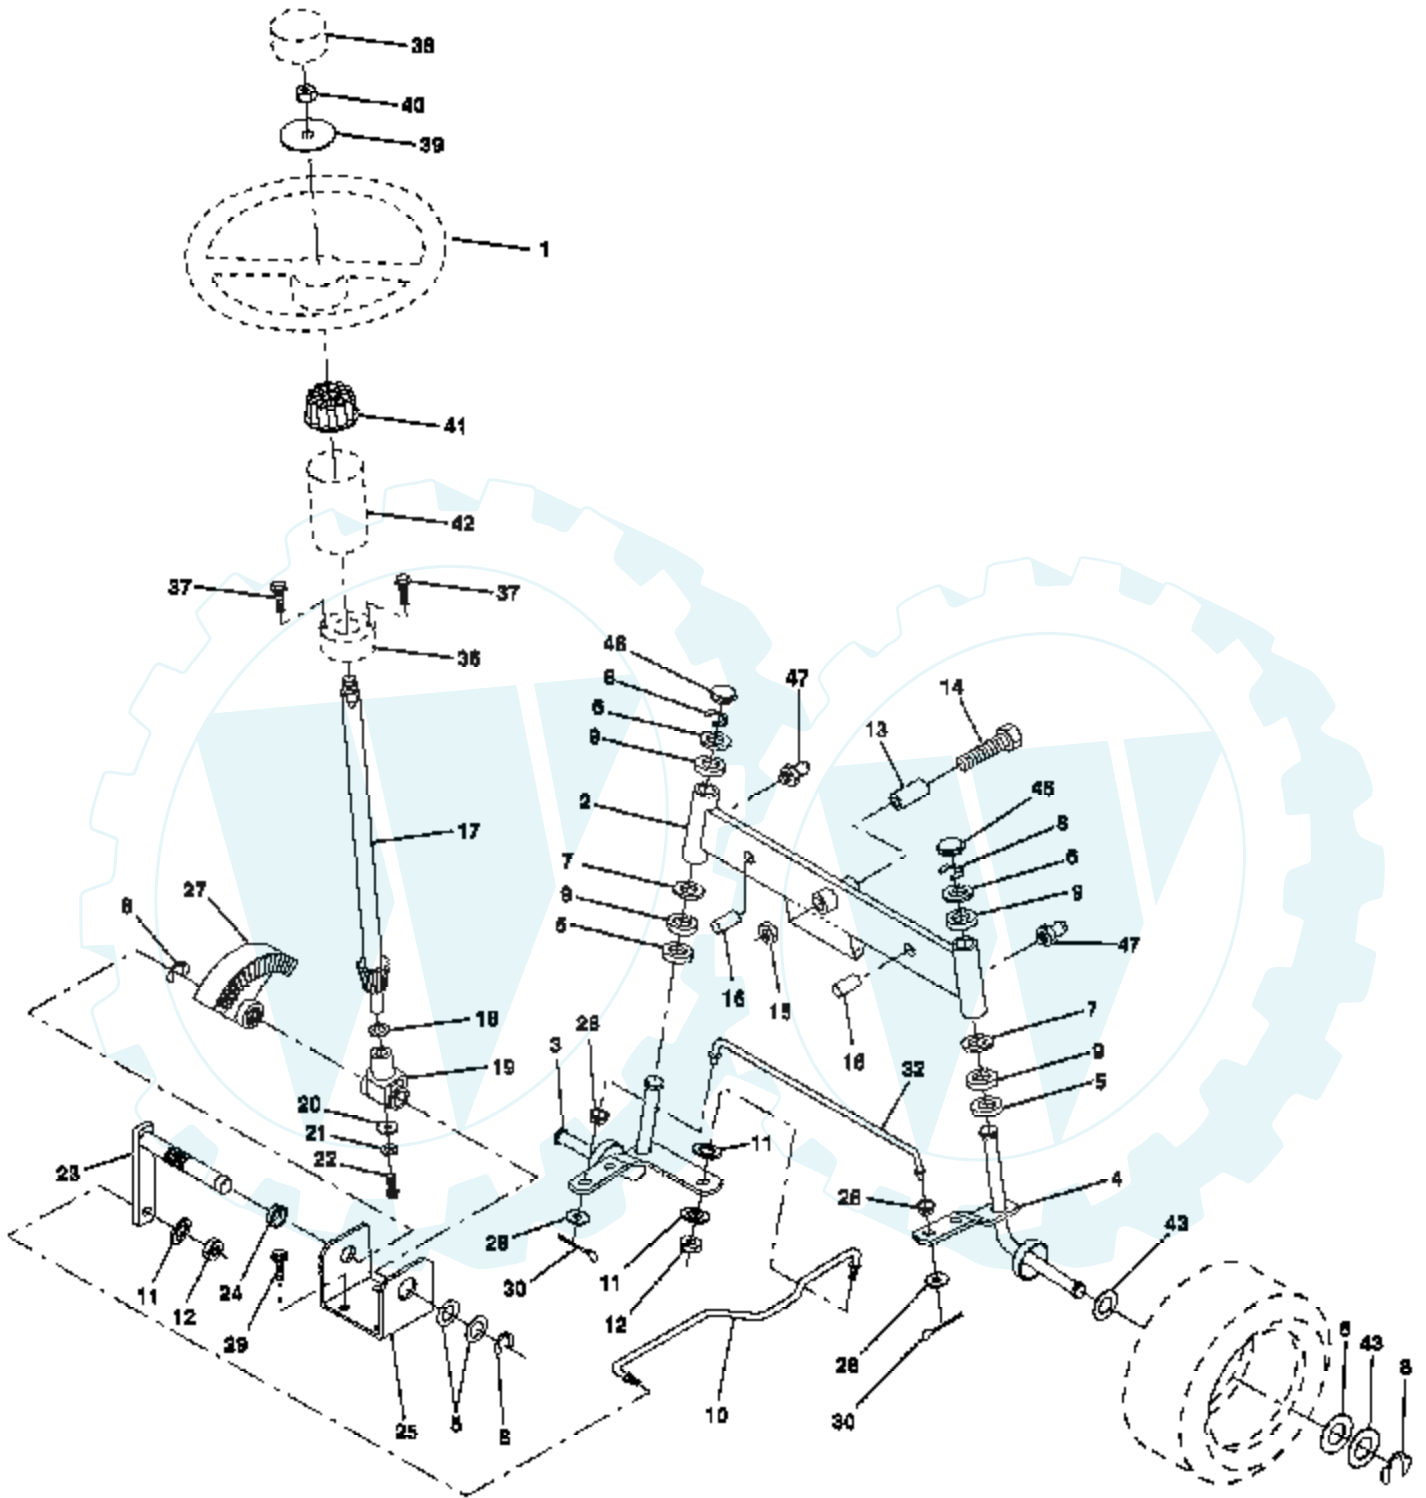

TRACTOR - - MODEL NUMBER 917.252500

LIFT

Ref #	Part Number	Qty	Description
1	136973		WIRE ASM
2	122507X		SUB= 145117
3	105767X		PIN-GROOVE LT
4	12000002		SUB= 2225J
5	19211621		WASHER
6	120183X		NYLON BEARING
7	125631X		GRIP HANDLE
8	122365X		SUB= 125925X
10	122512X		SUB= 532122512
11	139865		SUB= 918139865
12	139866		SUB= 151140
13	4939M		SUB= 85902
15	127218		LINK.FRONT
16	73350800		NUT
19	139868		ARM SUSP REAR
20	3146R		RETAINER.SPRING
31	140302		BEARING PVT LH
32	73540600		NUT.CROWNLOCK.3/8

Ref #	Part Number	Qty	Description
74	121748X		WASHER
75	12000029		RING
76	128903		SHOULDER BOLT
77	127845		SPRING KEEPER
78	140334		SUB= 154810
79	127498		BUSHING
80	128759		SUB= 918128759
81	73350600		NUT
82	142028		TRUNION ADJ
83	120958X		WASHER
84	144394		SUB= 156084
85	STD533725		BOLT CARRIAGE
92	73800600		NUT
	130794		MANDREL ASM
	145411		SUB= 164963

TRACTOR - - MODEL NUMBER 917.252500

SEAT ASSEMBLY

NOTE: All component dimensions given in U.S. inches
1 inch = 25.4 mm

Ref #	Part Number	Qty	Description
1	140122		SUB= 140119
2	140551		BRACKET PVT SEAT
3	74760616		BOLT
4	19131610		WASHER PM
5	145006		CLIP.PUSH-IN.HING
6	73800600		NUT
7	124181X		SPRING COMPRESSIO
8	17490616		SCREW GTV
9	19131614		WASHER
10	140552		SUB= 155925
12	121246X		BRKT SWITCH
13	121248X		BUSHING
14	72050411		SUB= 872050411
15	134300		SPLIT SPACER
16	121250X		SPRING
17	123976X		SUB= 73900400
21	139888		BOLT.SHLD.5/16-18
22	73800500		NUT
23	74780814		BOLT
24	19171912		WASHER
25	127018X		"BOLT,SHOULDER"
26	10040800		LOCKWASHER

TRACTOR - - MODEL NUMBER 917.252500

WHEELS & TIRES

NOTE: All component dimensions given in U.S. inches
1 inch = 25.4 mm

Ref #	Part Number	Qty	Description
1	59192		VALVE CAP
2	65139		VALVE STEM LT
3	106222X		SUB= 122073X
4	59904		TUBE.5.3/4.5/6
5	106732X417		"RIM,FRT T"
6	278H		FITTING LT
7	9040H		"FLANGE, BEARING"
8	106108X417		"RIM 8""
9	124635X		SUB= 126957X
10	7152J		TUBE.18X9.5-8
11	140757X		CAP HUB AXLE BLK 1 50X 1 00