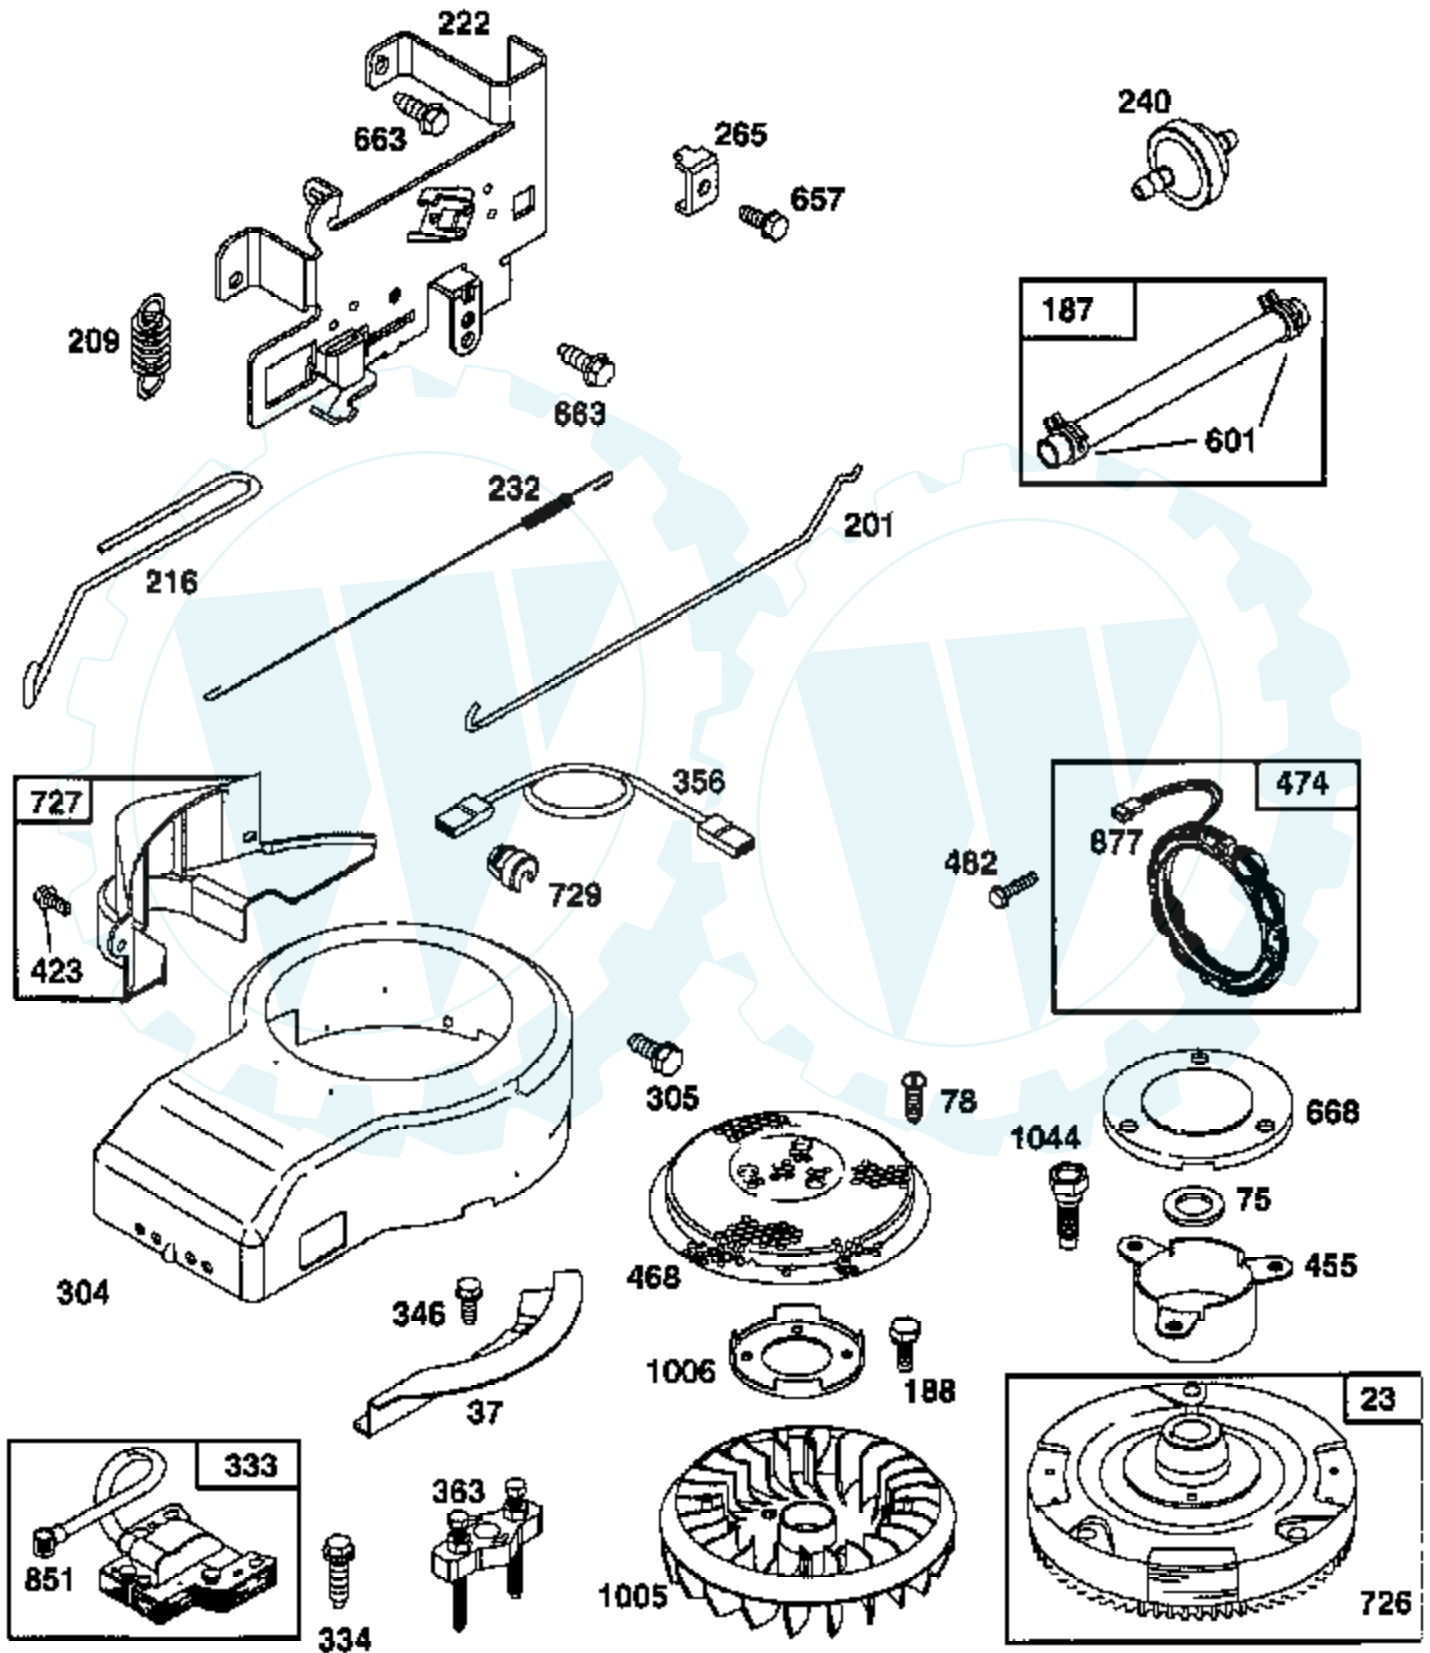

TRACTOR -- MODEL NUMBER 917.252500

BRIGGS & STRATTON ENGINE - MODEL NUMBER 28M707, TYPE NUMBER 0137-01

Ref #	Part Number	Qty	Description
1	496413		CYLINDER ASSEMBLY
2	399265		P/N CONFLICT - CHECK WITH SUPPLIER
3	391086		SEAL, OIL
5	494240		HEAD, CYLINDER
6	22963		WASHER, FLAT
7	271866		GASKET, CYLINDER HEAD
8	495735		BREATHER ASSY
9	27803		GASKET, VALVE COVER
10	94621		SCREW, STEMS
11	280100		TUBE, BREATHER
12	271916		GASKET, CRANKCASE COVER 1/64"
	271997		GASKET, CRANKCASE COVER .005"
	271996		GASKET, CRANKCASE COVER .009"
13	94622		SCREW, CYLINDER HEAD 3"
15	94239		PLUG, OIL DRAIN
16	495162		CRANKSHAFT
	94196		KEY, TIMING GEAR
18	494238		BASE, ENGINE
20	291675		SEAL, OIL
22	94624		SCREW, SEMS, BASE MOUNTING
23	492326		FLYWHEEL & RING GEAR ASSY, MAGNETO
24	222698		KEY, FLYWHEEL
25	394661		PISTON ASSEMBLY, STANDARD
	394662		PISTON ASSEMBLY .010" OVERSIZE
	394663		PISTON ASSEMBLY .020" OVERSIZE
	394664		PISTON ASSEMBLY .030" OVERSIZE
26	391780		RING SET, PISTON, STANDARD
	392331		RING SET, PISTON, STANDARD SIZE
	391781		RING SET, PISTON .010" OVERSIZE
	391782		RING SET, PISTON .020" OVERSIZE
	391783		RING SET, PISTON .030" OVERSIZE
27	260924		LOCK, PISTON PIN
89	299691		PIN ASSEMBLY, PISTON, STANDARD
	391286		PIN ASSEMBLY, PISTON .005" OVER
29	490348		ROD ASSEMBLY, CONNECTING
	490469		ROD ASSEMBLY, CONNECTING .020" UNDERSIZE
			CRANKPIN
32	94671		SCREW, CONNECTING ROD
33	262246		VALVE, EXHAUST
34	262247		VALVE, INTAKE
35	65906		SPRING, INTAKE VALVE
36	26828		SPRING, EXHAUST VALVE
37	224502		GUARD, FLYWHEEL
40	221596		RETAINER, INTAKE VALVE
42	93630		RETAINER, EXHAUST VALVE ROTOCOIL(2)
45	262248		TAPPET-VALVE
46	212897		GEAR, CAM
51	272465		GASKET, CARBURETOR (CARBURETOR TO ELBOW)
52	272554		GASKET CARB
53	94637		STUD, CARBURETOR MOUNTING
75	224061		WASHER, SPRING
78	94626		SCREW, SEMS
95	94098		SCREW, THROTTLE
98	495800		SCREW, IDLE SPEED
104	231789		PIN, FLOAT HINGE
105	231855		VALVE ASSY, INLET NEEDLE
106	231854		INLET VALVE SEAT