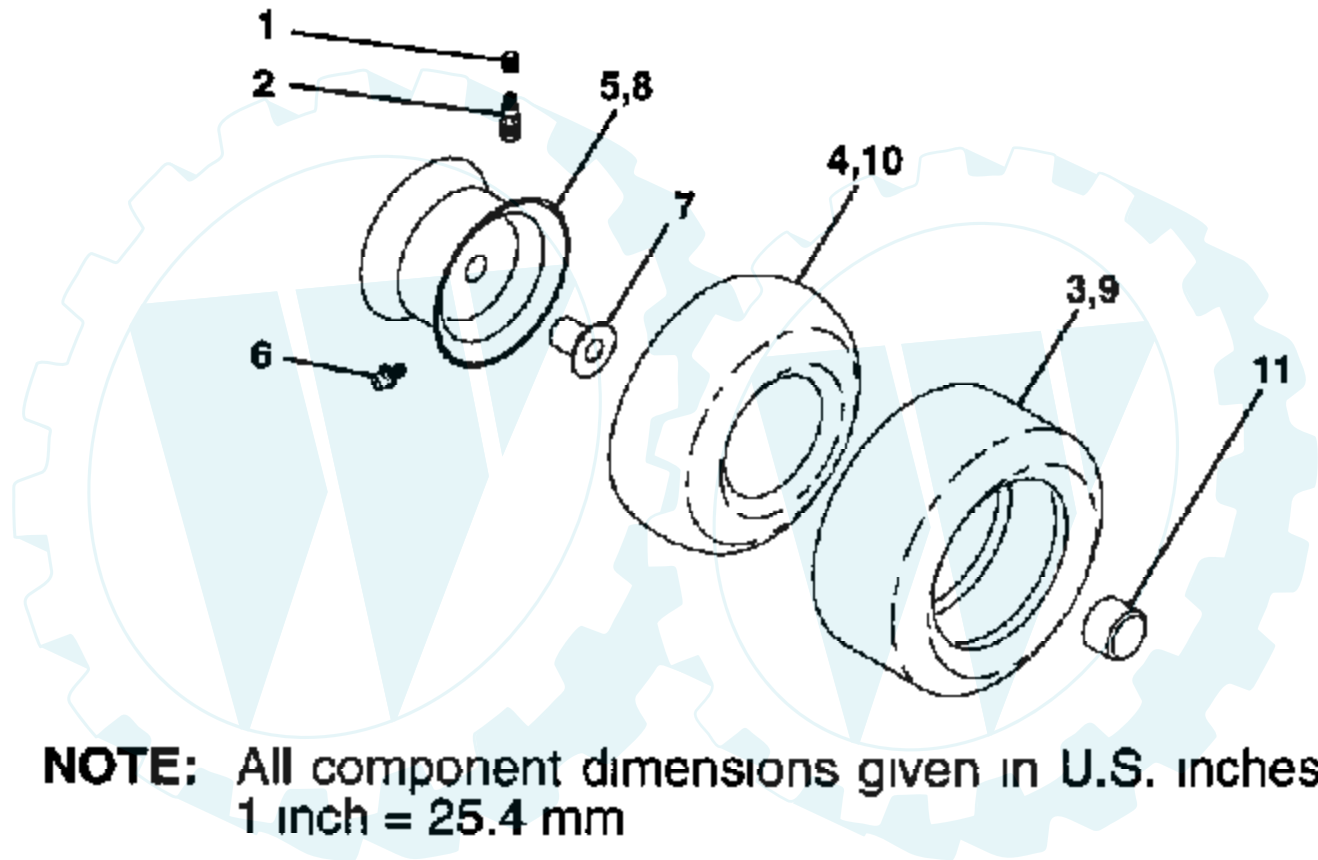

TRACTOR - - MODEL NUMBER 917.252500

WHEELS & TIRES

NOTE: All component dimensions given in U.S. inches
1 inch = 25.4 mm

Ref #	Part Number	Qty	Description
1	59192		VALVE CAP
2	65139		VALVE STEM LT
3	106222X		SUB= 122073X
4	59904		TUBE.5.3/4.5/6
5	106732X417		"RIM,FRT T"
6	278H		FITTING LT
7	9040H		"FLANGE, BEARING"
8	106108X417		"RIM 8""
9	124635X		SUB= 126957X
10	7152J		TUBE.18X9.5-8
11	140757X		CAP HUB AXLE BLK 1 50X 1 00