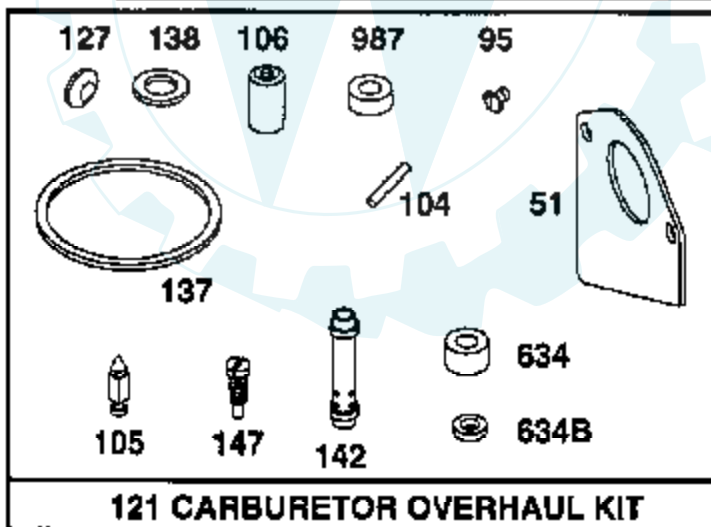

TRACTOR - - MODEL NUMBER 917.252500

BRIGGS & STRATTON ENGINE - MODEL NUMBER 28M707, TYPE NUMBER 0137-01

Ref #	Part Number	Qty	Description
1	496413		CYLINDER ASSEMBLY
2	399265		P/N CONFLICT - CHECK WITH SUPPLIER
3	391086		SEAL, OIL
5	494240		HEAD, CYLINDER
6	22963		WASHER, FLAT
7	271866		GASKET, CYLINDER HEAD
8	495735		BREATHER ASSY
9	27803		GASKET, VALVE COVER
10	94621		SCREW, STEMS
11	280100		TUBE, BREATHER
12	271916		GASKET, CRANKCASE COVER 1/64"
	271997		GASKET, CRANKCASE COVER .005"
	271996		GASKET, CRANKCASE COVER .009"
13	94622		SCREW, CYLINDER HEAD 3"
15	94239		PLUG, OIL DRAIN
16	495162		CRANKSHAFT
	94196		KEY, TIMING GEAR
18	494238		BASE, ENGINE
20	291675		SEAL, OIL
22	94624		SCREW, SEMS, BASE MOUNTING
23	492326		FLYWHEEL & RING GEAR ASSY, MAGNETO
24	222698		KEY, FLYWHEEL
25	394661		PISTON ASSEMBLY, STANDARD
	394662		PISTON ASSEMBLY .010" OVERSIZE
	394663		PISTON ASSEMBLY .020" OVERSIZE
	394664		PISTON ASSEMBLY .030" OVERSIZE
26	391780		RING SET, PISTON, STANDARD
	392331		RING SET, PISTON, STANDARD SIZE
	391781		RING SET, PISTON .010" OVERSIZE
	391782		RING SET, PISTON .020" OVERSIZE
	391783		RING SET, PISTON .030" OVERSIZE
27	260924		LOCK, PISTON PIN
89	299691		PIN ASSEMBLY, PISTON, STANDARD
	391286		PIN ASSEMBLY, PISTON .005" OVER
29	490348		ROD ASSEMBLY, CONNECTING
	490469		ROD ASSEMBLY, CONNECTING .020" UNDERSIZE
			CRANKPIN
32	94671		SCREW, CONNECTING ROD
33	262246		VALVE, EXHAUST
34	262247		VALVE, INTAKE
35	65906		SPRING, INTAKE VALVE
36	26828		SPRING, EXHAUST VALVE
37	224502		GUARD, FLYWHEEL
40	221596		RETAINER, INTAKE VALVE
42	93630		RETAINER, EXHAUST VALVE ROTOCOIL(2)
45	262248		TAPPET-VALVE
46	212897		GEAR, CAM
51	272465		GASKET, CARBURETOR (CARBURETOR TO ELBOW)
52	272554		GASKET CARB
53	94637		STUD, CARBURETOR MOUNTING
75	224061		WASHER, SPRING
78	94626		SCREW, SEMS
95	94098		SCREW, THROTTLE
98	495800		SCREW, IDLE SPEED
104	231789		PIN, FLOAT HINGE
105	231855		VALVE ASSY, INLET NEEDLE
106	231854		INLET VALVE SEAT