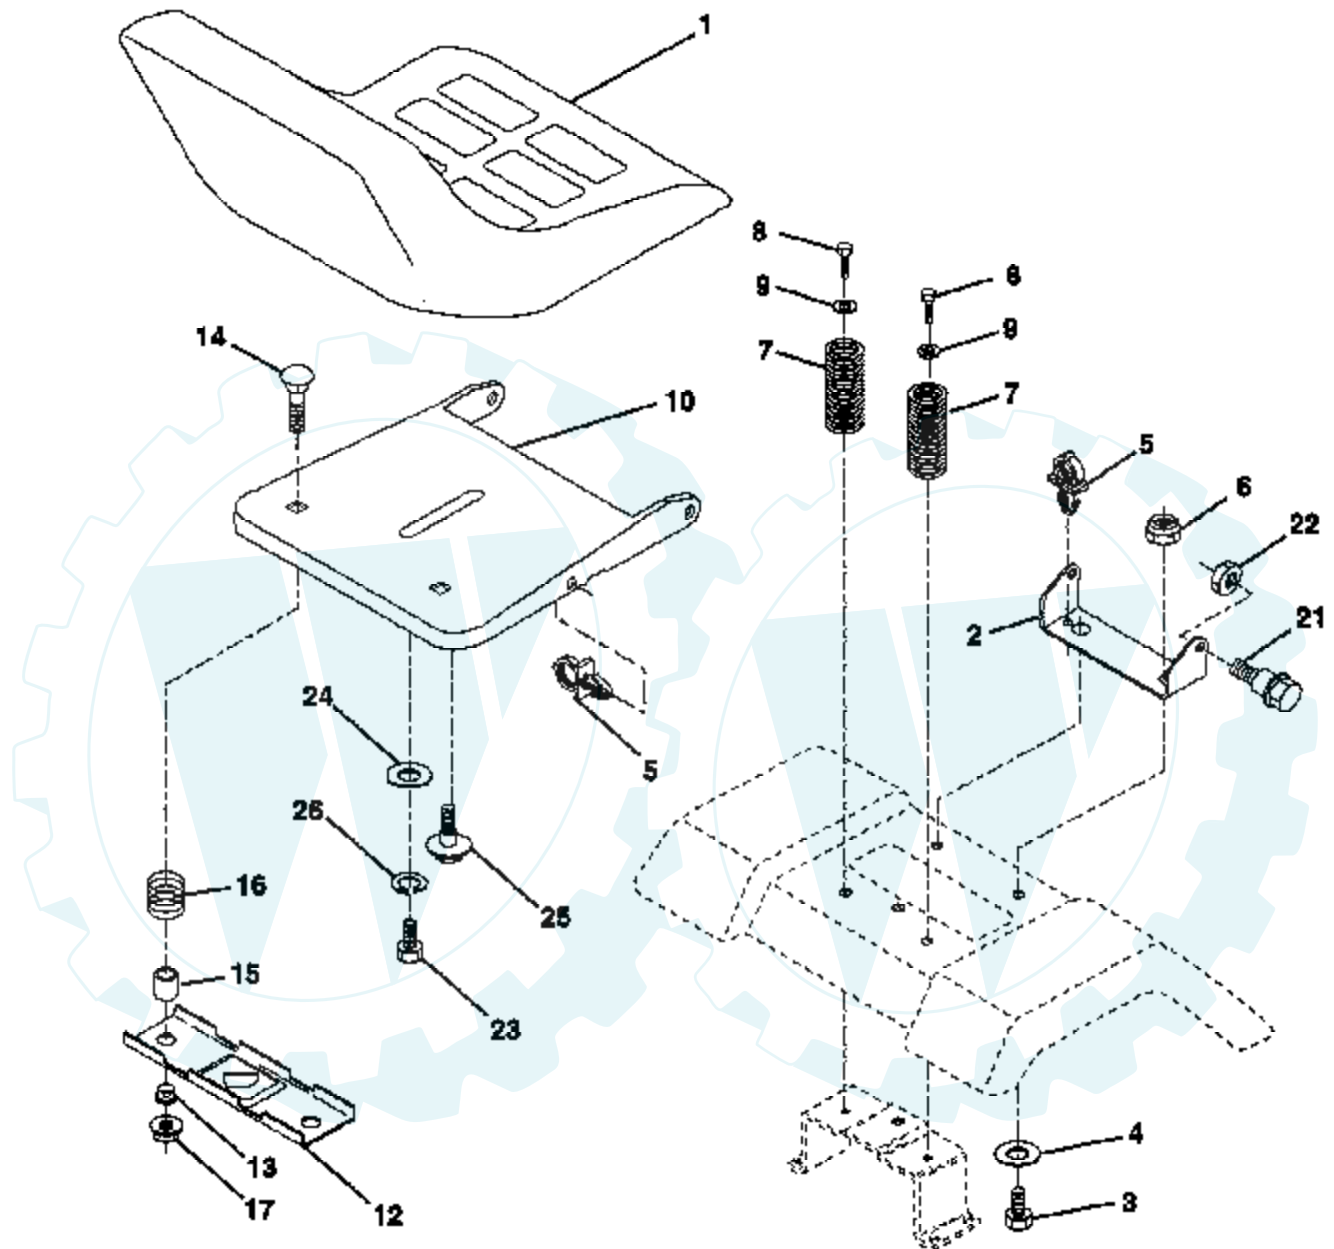

TRACTOR - - MODEL NUMBER 917.252500

SEAT ASSEMBLY

NOTE: All component dimensions given in U.S. inches
1 inch = 25.4 mm

Ref #	Part Number	Qty	Description
1	140122		SUB= 140119
2	140551		BRACKET PVT SEAT
3	74760616		BOLT
4	19131610		WASHER PM
5	145006		CLIP.PUSH-IN.HING
6	73800600		NUT
7	124181X		SPRING COMPRESSIO
8	17490616		SCREW GTV
9	19131614		WASHER
10	140552		SUB= 155925
12	121246X		BRKT SWITCH
13	121248X		BUSHING
14	72050411		SUB= 872050411
15	134300		SPLIT SPACER
16	121250X		SPRING
17	123976X		SUB= 73900400
21	139888		BOLT.SHLD.5/16-18
22	73800500		NUT
23	74780814		BOLT
24	19171912		WASHER
25	127018X		"BOLT,SHOULDER"
26	10040800		LOCKWASHER