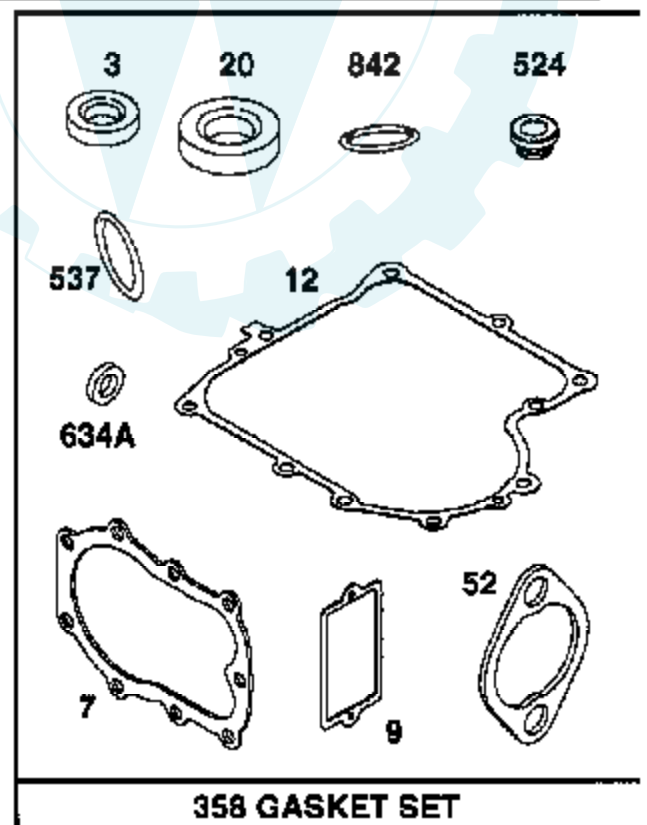

TRACTOR - - MODEL NUMBER 917.252500

BRIGGS & STRATTON ENGINE - MODEL NUMBER 28M707, TYPE NUMBER 0137-01

Ref #	Part Number	Qty	Description
1	496413		CYLINDER ASSEMBLY
2	399265		P/N CONFLICT - CHECK WITH SUPPLIER
3	391086		SEAL, OIL
5	494240		HEAD, CYLINDER
6	22963		WASHER, FLAT
7	271866		GASKET, CYLINDER HEAD
8	495735		BREATHER ASSY
9	27803		GASKET, VALVE COVER
10	94621		SCREW, STEMS
11	280100		TUBE, BREATHER
12	271916		GASKET, CRANKCASE COVER 1/64"
	271997		GASKET, CRANKCASE COVER .005"
	271996		GASKET, CRANKCASE COVER .009"
13	94622		SCREW, CYLINDER HEAD 3"
15	94239		PLUG, OIL DRAIN
16	495162		CRANKSHAFT
	94196		KEY, TIMING GEAR
18	494238		BASE, ENGINE
20	291675		SEAL, OIL
22	94624		SCREW, SEMS, BASE MOUNTING
23	492326		FLYWHEEL & RING GEAR ASSY, MAGNETO
24	222698		KEY, FLYWHEEL
25	394661		PISTON ASSEMBLY, STANDARD
	394662		PISTON ASSEMBLY .010" OVERSIZE
	394663		PISTON ASSEMBLY .020" OVERSIZE
	394664		PISTON ASSEMBLY .030" OVERSIZE
26	391780		RING SET, PISTON, STANDARD
	392331		RING SET, PISTON, STANDARD SIZE
	391781		RING SET, PISTON .010" OVERSIZE
	391782		RING SET, PISTON .020" OVERSIZE
	391783		RING SET, PISTON .030" OVERSIZE
27	260924		LOCK, PISTON PIN
89	299691		PIN ASSEMBLY, PISTON, STANDARD
	391286		PIN ASSEMBLY, PISTON .005" OVER
29	490348		ROD ASSEMBLY, CONNECTING
	490469		ROD ASSEMBLY, CONNECTING .020" UNDERSIZE
			CRANKPIN
32	94671		SCREW, CONNECTING ROD
33	262246		VALVE, EXHAUST
34	262247		VALVE, INTAKE
35	65906		SPRING, INTAKE VALVE
36	26828		SPRING, EXHAUST VALVE
37	224502		GUARD, FLYWHEEL
40	221596		RETAINER, INTAKE VALVE
42	93630		RETAINER, EXHAUST VALVE ROTOCOIL(2)
45	262248		TAPPET-VALVE
46	212897		GEAR, CAM
51	272465		GASKET, CARBURETOR (CARBURETOR TO ELBOW)
52	272554		GASKET CARB
53	94637		STUD, CARBURETOR MOUNTING
75	224061		WASHER, SPRING
78	94626		SCREW, SEMS
95	94098		SCREW, THROTTLE
98	495800		SCREW, IDLE SPEED
104	231789		PIN, FLOAT HINGE
105	231855		VALVE ASSY, INLET NEEDLE
106	231854		INLET VALVE SEAT