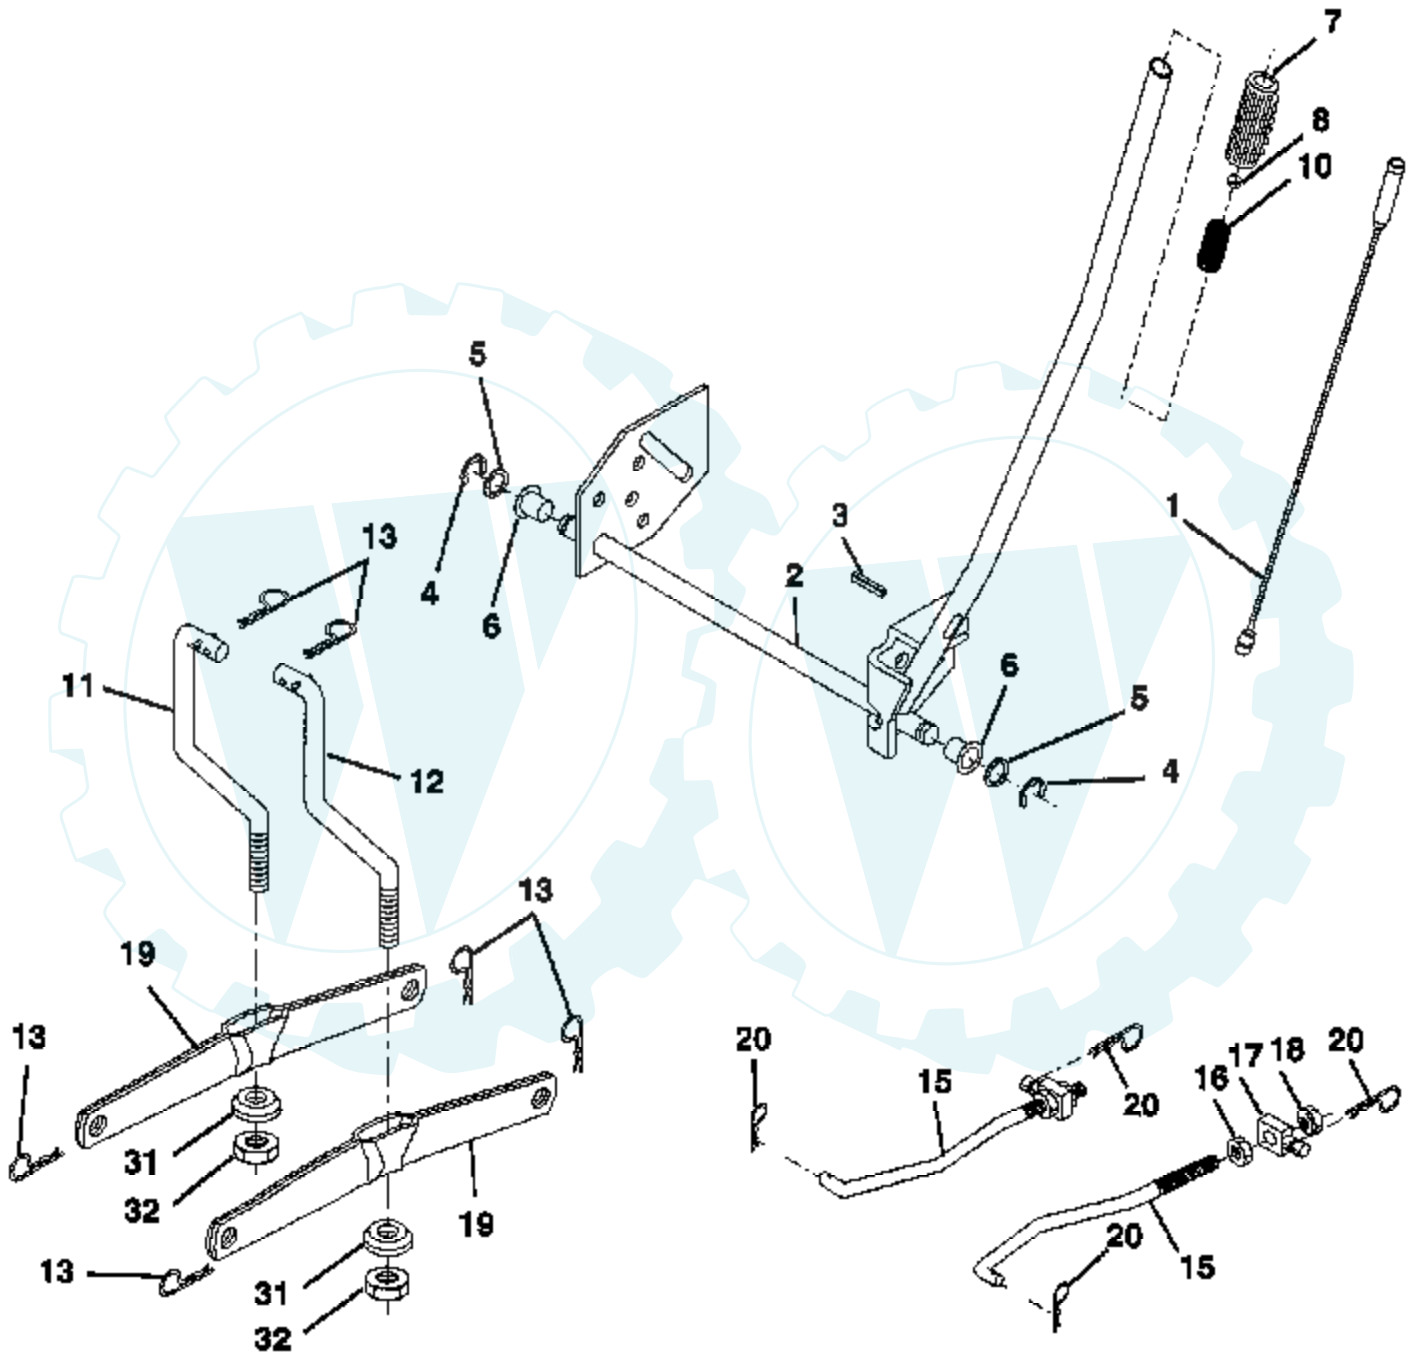

TRACTOR - - MODEL NUMBER 917.252500

LIFT

Ref #	Part Number	Qty	Description
1	136973		WIRE ASM
2	122507X		SUB= 145117
3	105767X		PIN-GROOVE LT
4	12000002		SUB= 2225J
5	19211621		WASHER
6	120183X		NYLON BEARING
7	125631X		GRIP HANDLE
8	122365X		SUB= 125925X
10	122512X		SUB= 532122512
11	139865		SUB= 918139865
12	139866		SUB= 151140
13	4939M		SUB= 85902
15	127218		LINK.FRONT
16	73350800		NUT
19	139868		ARM SUSP REAR
20	3146R		RETAINER.SPRING
31	140302		BEARING PVT LH
32	73540600		NUT.CROWNLOCK.3/8