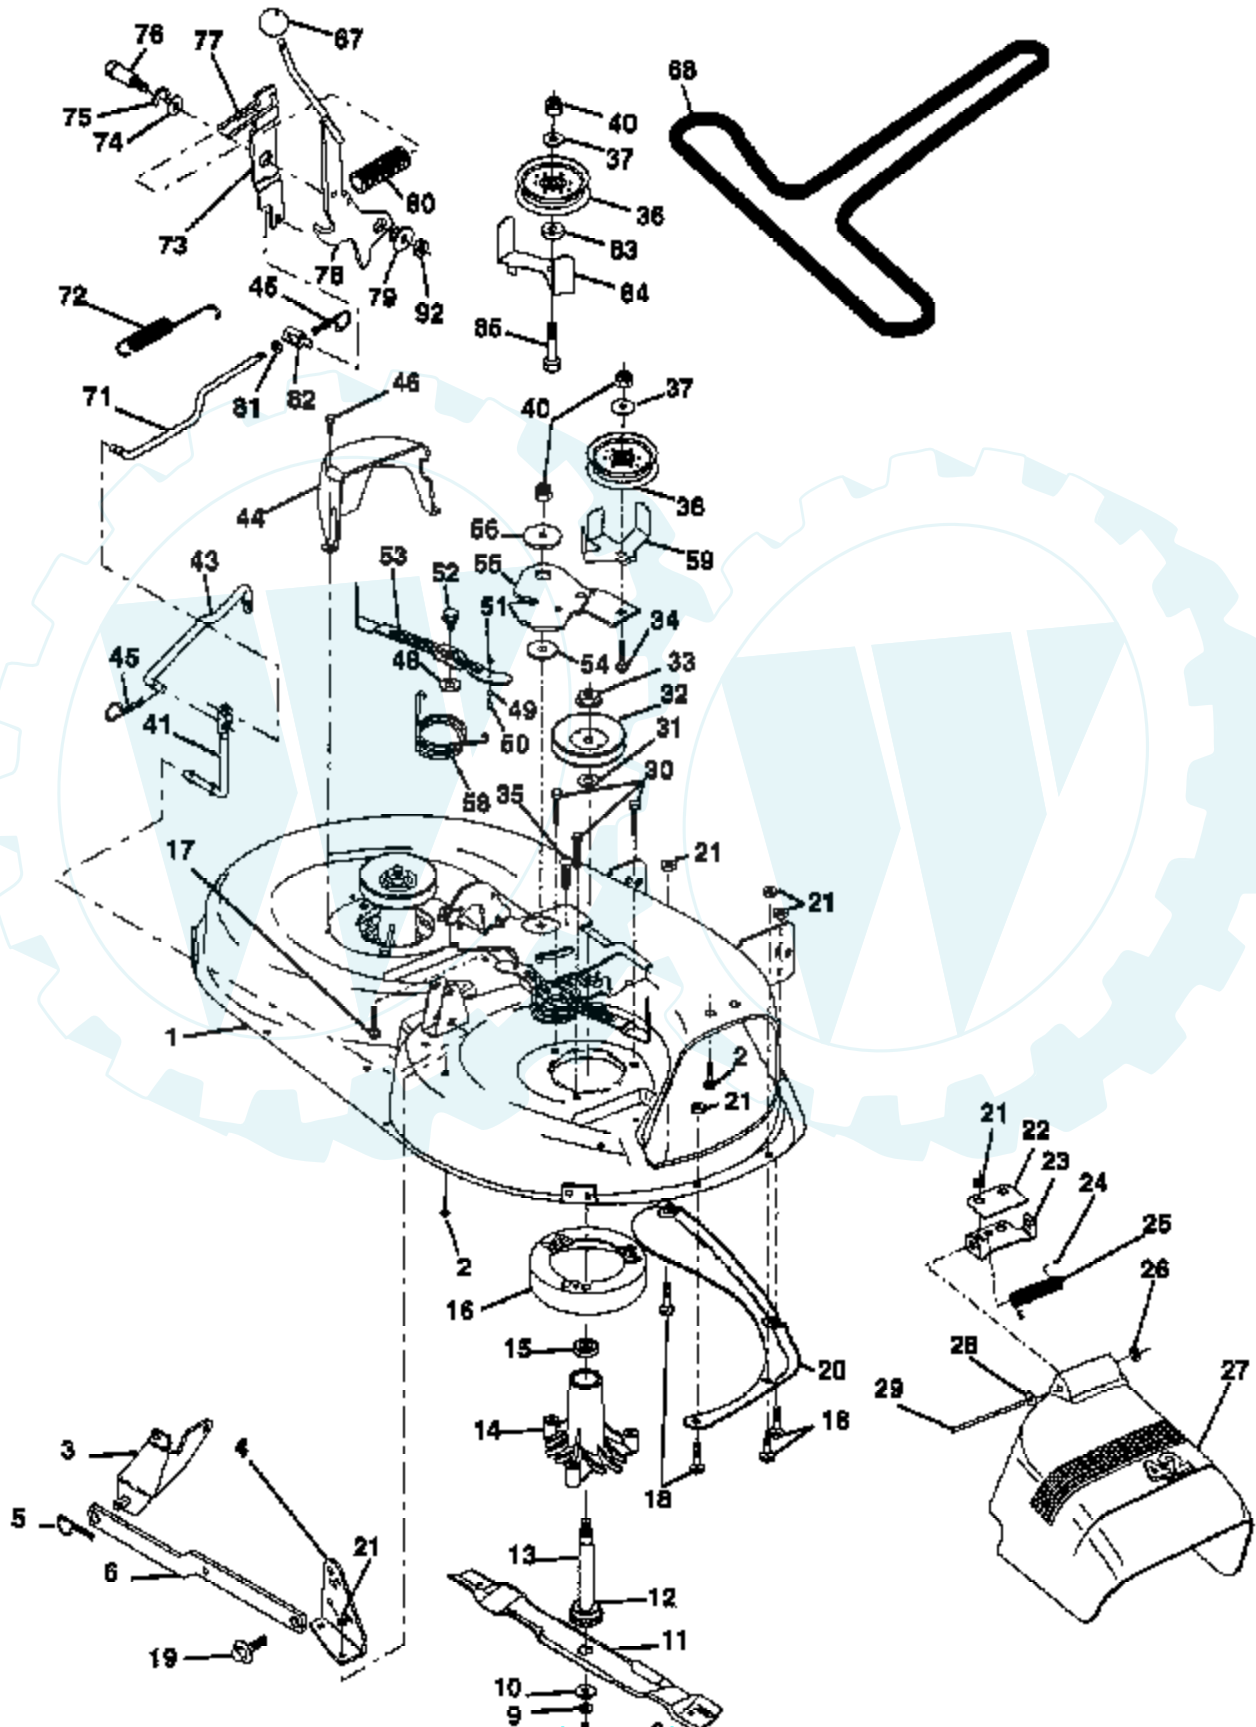

TRACTOR - - MODEL NUMBER 917.252500

MOWER

Ref #	Part Number	Qty	Description
1	144393		DECK.WELD.42.
2	STD533107		BOLT
3	138017		BRKT ASM SWAY BAR
4	138440		BRKT DECK SW BAR
5	STD624008		RETAINER RING
6	130832		SUB= 130833
8	850857		BLADE BOLT
9	STD551137		WASHER, LOCK
10	140296		WASHER.HARD.BLADE
11	134149		"BLADE.42"" MULCHER"
12	129895		BEARING.BALL
13	137645		SUB= 137646
14	128774		HSG ASM MANDREL
15	110485X		BEARING
16	140329		STRIPPER RND MWR
17	72110610		BOLT RDHD 3/8-16
18	72140505		BOLT
19	132827		BOLT SHD 5/16-18
20	136888		SUB= 918136888
21	73680500		SUB= 73690500
22	134753		STIFFENER BRKT
23	131267		DEFLECTOR BRKT
24	105304X		CAP-SLEEVE LT
25	123713X		SPRING TORSION
26	110452X		NUT PUSH M
27	130968		DEFLECTOR.SHIELD
28	19111016		WASHER
29	131491		HINGE ROD
30	138776		SUB= 157722
31	129963		WASHER
32	129861		SUB= 153535
33	137266		SUB= 139729
34	STD533717		BOLT
35	133835		XMAS TREE FASTNER
36	131494		FLAT IDLER PULLEY
37	19131316		WASHER
40	73680600		SUB= 73690600
41	133551		PIVOT ROD
43	140083		ROD CLUTCH W/NIBS
44	140088		GUARD MAND LH BLK
45	STD624003		RETAINER
46	137729		SCREW.1/4-20X5/8
48	133944		HARD SMALL WASHER
49	133940		SUB= 151785
50	131340		SHOULDER BOLT
51	STD541410		LOCKNUT
52	139888		BOLT.SHLD.5/16-18
53	131845		BRAKE PAD ARM ASM
54	133943		HARDENED WASHER
55	140084		SUB= 151785
56	122052X		SPACER RETAINER
58	140086		SPRING TORSN BRAK
59	141043		GUARD IDLER TUV
67	106932X		KNOB T(3/8 HOLE)
68	144200		BELT.V.T-PATH
71	142427		ROD CLUTCH 38/42
72	131870		RETURN SPRING
73	127847		CLUTCH ARM SECOND