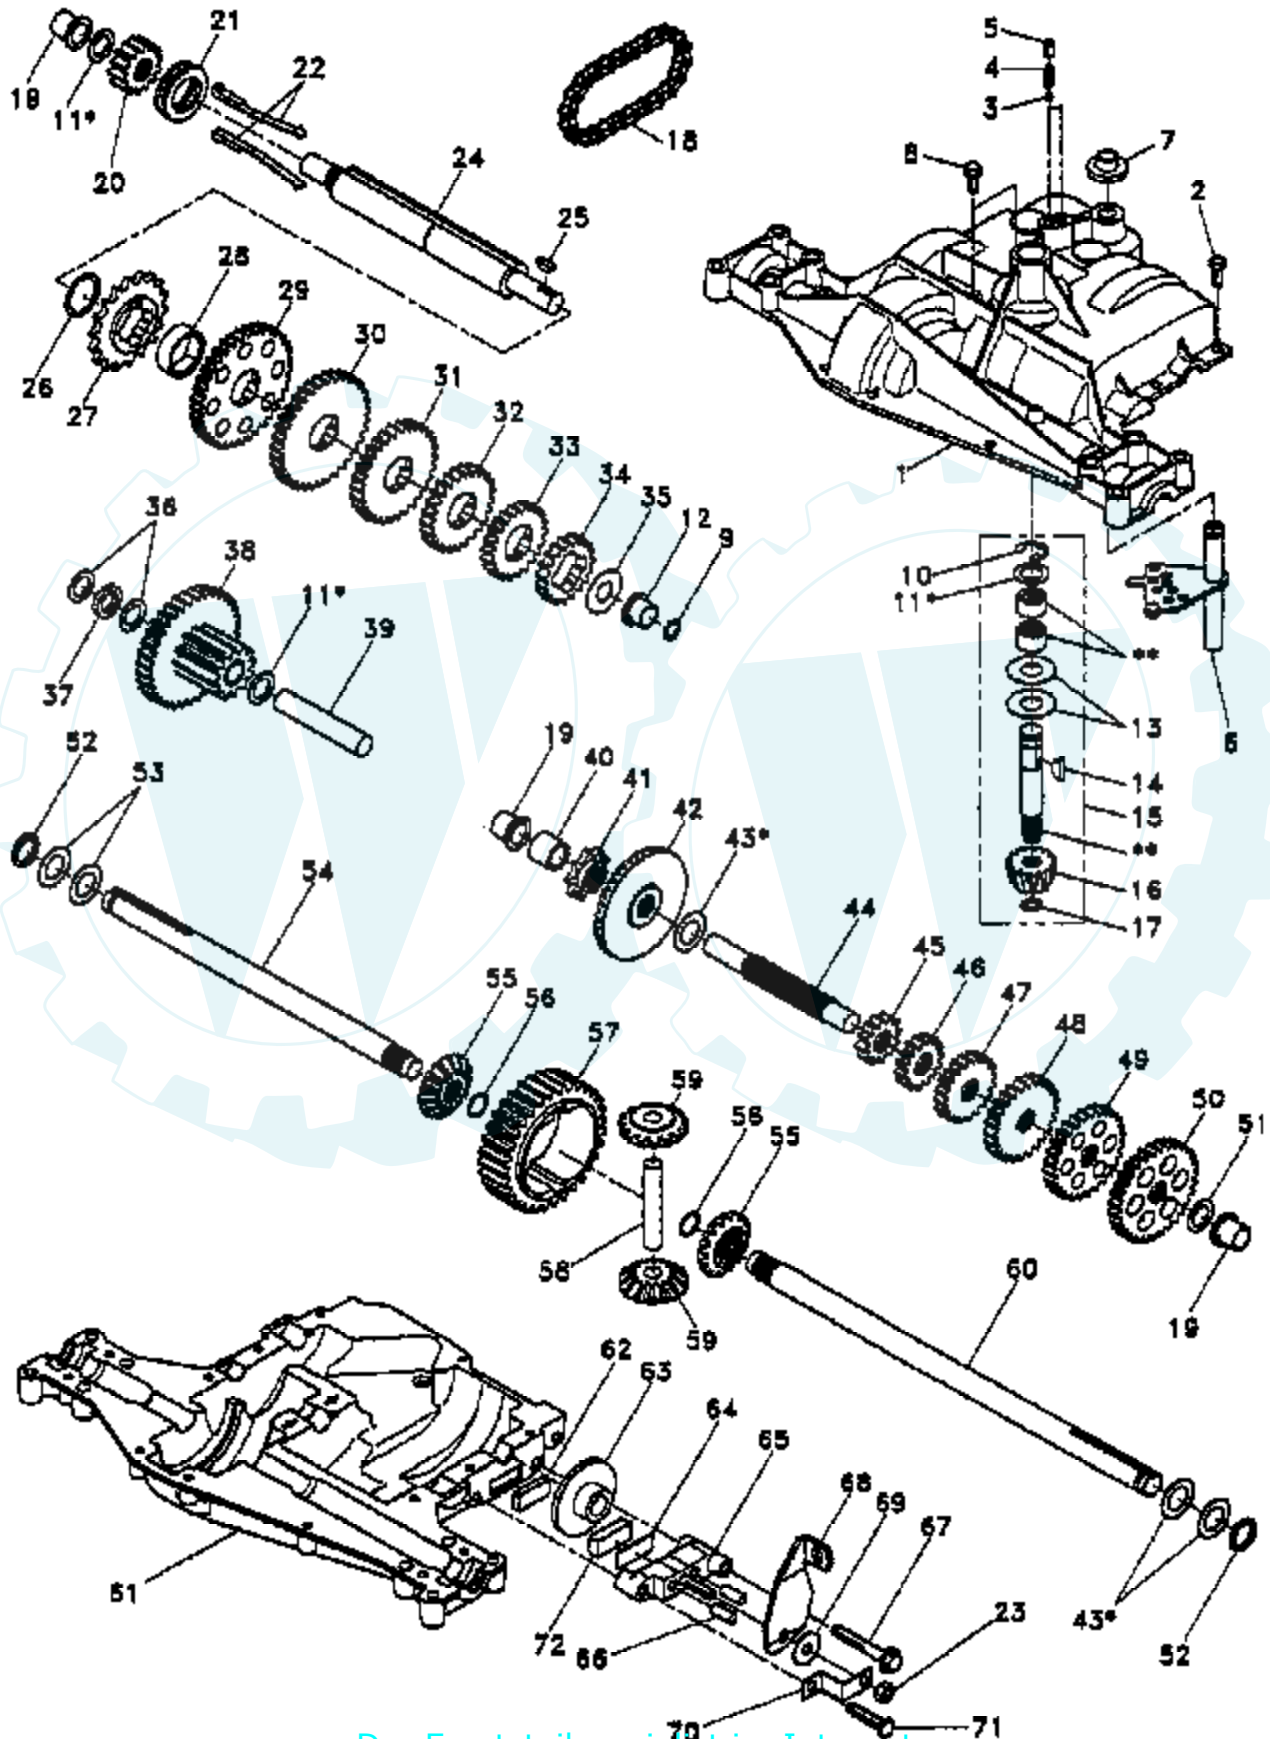

TRACTOR - - MODEL NUMBER 917.252500

DANA TRANSAXLE - MODEL NUMBER 4360-79

Ref #	Part Number	Qty	Description
1	142671		HOUSING UPPER TRN
2	2274J		SUB= 74760412
3	134400		SUB= 68003
4	105904X		"SPRING, DETENT LT"
5	105905X		"SCREW, SET LT"
6	138235		KIT SHIFTER ASM
7	134399		SHIFTER BOOT
8	134791		SCREW TAP W/SEAL
9	138241		SQUARE RING
10	142672		SUB= 2225J
11	134793		ASM KIT SHIM 4689
12	142673		BEARING FLAN-DANA
13	120415X		WASHER T
14	142674		KEY WOODRUFF-DANA
15	138234		AS KIT INPUT SHFT
16	110078X		PINION 14T T
17	105909X		"RING,RETAINING LT"
18	105910X		"CHAIN,24 PTCH LT"
19	105911X		BEARING.FLNG.5510
20	142675		GEAR SPUR 14 TTH
21	138246		COLLAR CLUTCH
22	138236		ASM KIT CLTCH KEY
23	73810500		NUT.LOCK.5/16-24
24	142676		SHAFT INTERM DANA
25	2244J		WOODRUFF KEY
26	105916X		"RING,RETAINING LT"
27	120470X		SPROCKET 18T T
28	110070X		SPACER YT
29	142677		GEAR SPUR 37 TTH
30	142681		GEAR SPUR 35 TTH
31	120405X		SUB= 124644X
32	108980X		GEAR 25T LT
33	120406X		GEAR SPUR 22 TT
34	134796		SPUR GEAR 19T
35	105925X		"WASHER, PLAIN LT"
36	2232J		WASHER 025
37	108978X		SPACER
38	110079X		ASSM GEAR COMB
39	124639X		SHAFT IDLER
40	120472X		SPACER T
41	105928X		SPROCKET 9T LT
42	110084X		SUB= 167148
43	134394		ASM KIT SHIM
44	120473X		SHAFT T
45	142678		GEAR SPUR 12 TTH
46	142679		GEAR SPUR 15 TTH
47	120407X		SUB= 124641X
48	106589X		"GEAR, SPUR 25T LT"
49	120408X		GEAR 28T T
50	105937X		"GEAR, SPUR 31T LT"
51	2226J		WASHER 060
52	134401		NEOPRENE WASHER
53	2264J		WASHER 031
54	120474X		SUB= 154658
55	110081X		GEAR 15T T
56	105941X		"RING,RETAINING LT"
57	110071X		SUB= 120478X
58	120952X		SHAFT T