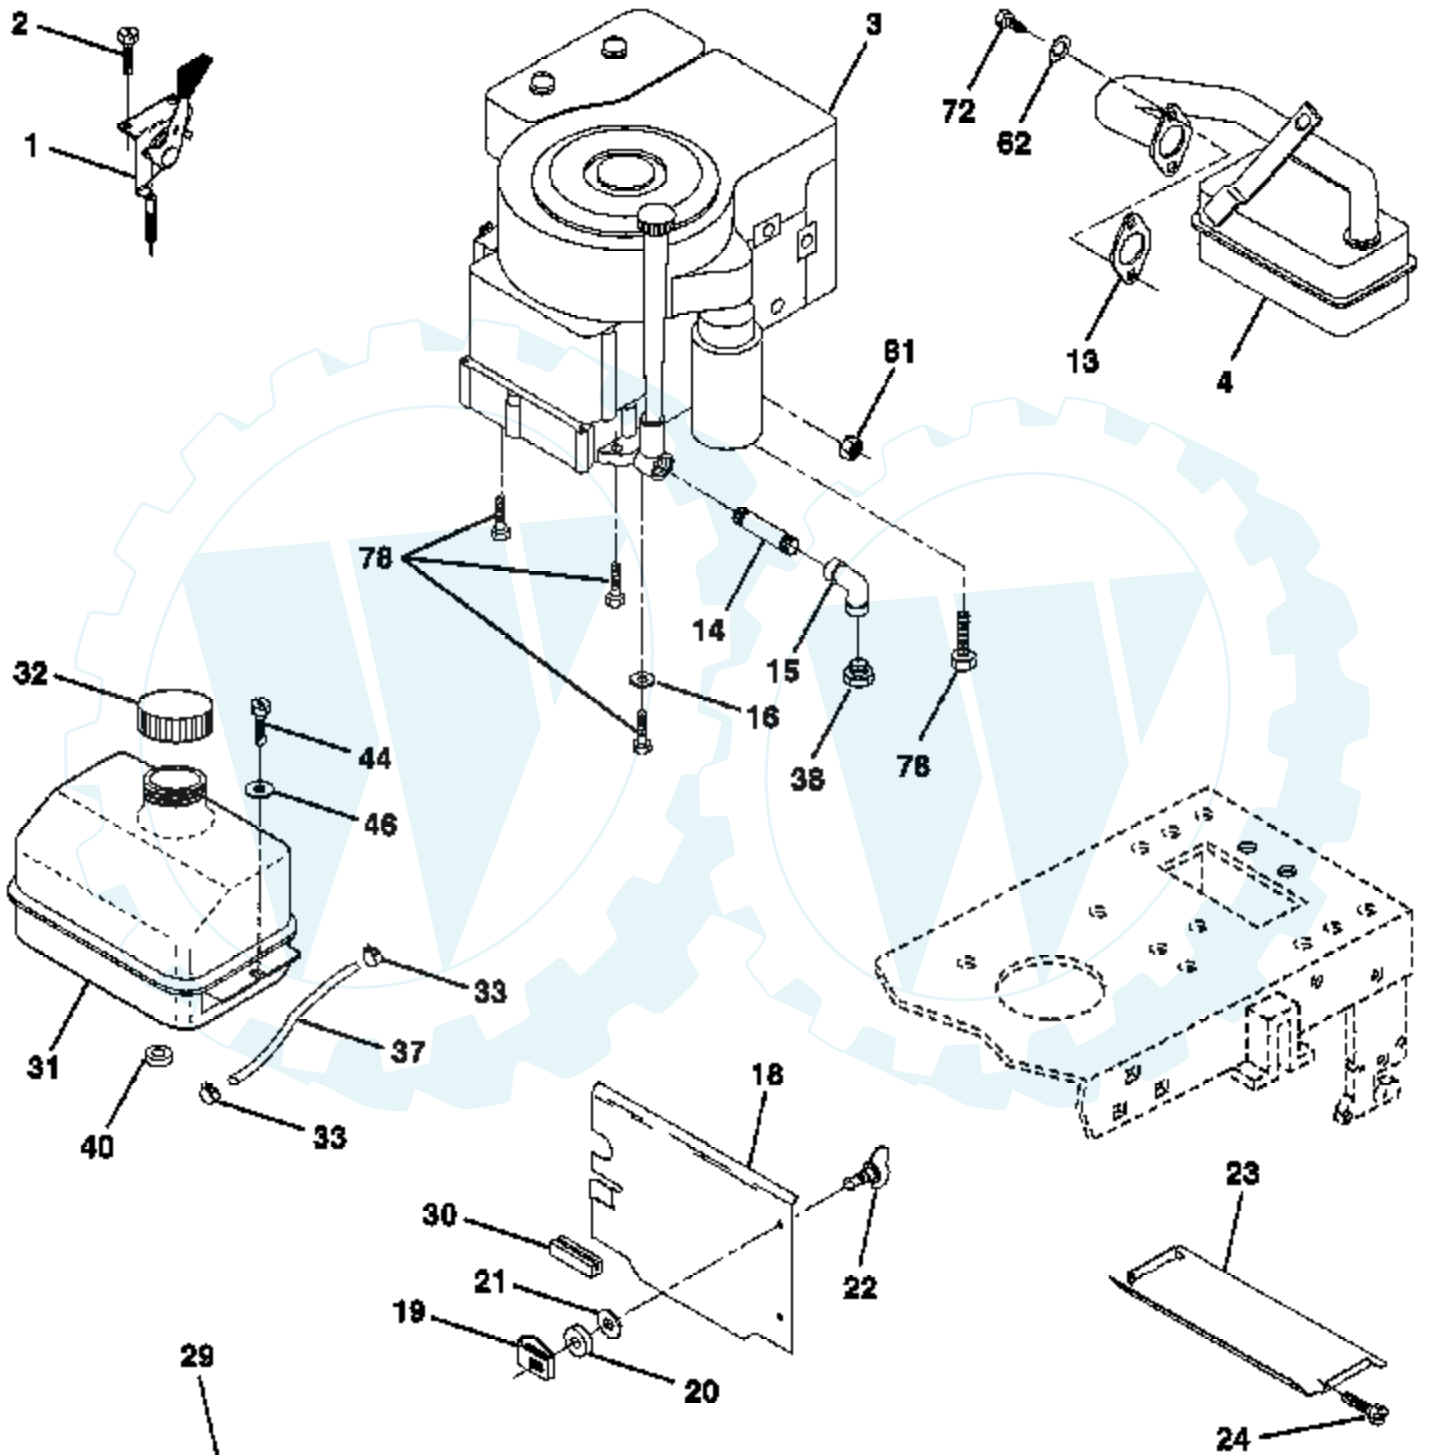

TRACTOR - - MODEL NUMBER 917.252500

ENGINE

OPTIONAL EQUIPMENT
Spark Arrester

Ref #	Part Number	Qty	Description
1	132759		SUB= 918132759
2	17720410		SCREW LT
3	140591		ENGINE SAM B&S DMD 13EEC ICGLD
4	137348		MUFFLER
13	125593X		SUB= 272293
14	13280324		PIPE NIPPLE
15	13200300		ELBOW
16	11050600		LOCKWASHER
18	136718		SHIELD HEAT
19	105839X		RECEPTACLE LT
20	105838X		RETAINER LT
21	19091016		WASHER
22	123650X		STUD.1/4.TURN
23	128953		HEAT SHIELD
24	17021008		SCREW
29	137180		SUB= 532137180
30	127057X		SUB= 532127057
31	109202X		TANK.FUEL.LT.
32	123549X		SUB= 158990
33	123487X		HOSE CLAMP
37	137040		LINE FUEL
38			REFER TO IMAGE
40	124028X		SUB= 532124028
44	17490412		SCREW HEX CRT
46	19091416		WASHER
62	10040500		LOCKWASHER
72	71070512		SCREW
78	17490620		SCREW
81	73510400		NUT