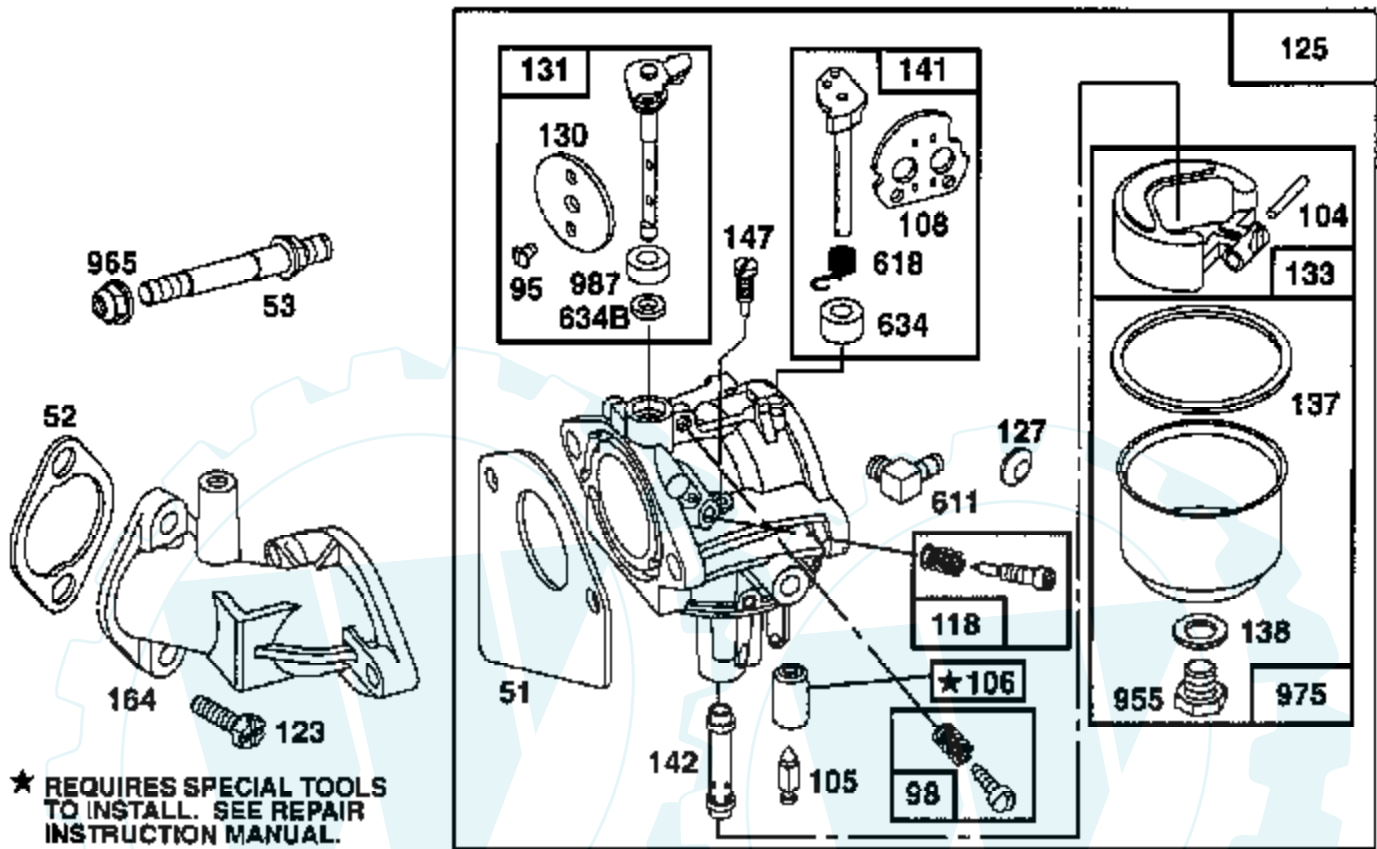

TRACTOR - - MODEL NUMBER 917.252500

BRIGGS & STRATTON ENGINE - - MODEL NUMBER 28M707, TYPE NUMBER 0137-01

Ref #	Part Number	Qty	Description
1	496413		CYLINDER ASSEMBLY
2	399265		P/N CONFLICT - CHECK WITH SUPPLIER
3	391086		SEAL, OIL
5	494240		HEAD, CYLINDER
6	22963		WASHER, FLAT
7	271866		GASKET, CYLINDER HEAD
8	495735		BREATHER ASSY
9	27803		GASKET, VALVE COVER
10	94621		SCREW, STEMS
11	280100		TUBE, BREATHER
12	271916		GASKET, CRANKCASE COVER 1/64"
	271997		GASKET, CRANKCASE COVER .005"
	271996		GASKET, CRANKCASE COVER .009"
13	94622		SCREW, CYLINDER HEAD 3"
15	94239		PLUG, OIL DRAIN
16	495162		CRANKSHAFT
	94196		KEY, TIMING GEAR
18	494238		BASE, ENGINE
20	291675		SEAL, OIL
22	94624		SCREW, SEMS, BASE MOUNTING
23	492326		FLYWHEEL & RING GEAR ASSY, MAGNETO
24	222698		KEY, FLYWHEEL
25	394661		PISTON ASSEMBLY, STANDARD
	394662		PISTON ASSEMBLY .010" OVERSIZE
	394663		PISTON ASSEMBLY .020" OVERSIZE
	394664		PISTON ASSEMBLY .030" OVERSIZE
26	391780		RING SET, PISTON, STANDARD
	392331		RING SET, PISTON, STANDARD SIZE
	391781		RING SET, PISTON .010" OVERSIZE
	391782		RING SET, PISTON .020" OVERSIZE
	391783		RING SET, PISTON .030" OVERSIZE
27	260924		LOCK, PISTON PIN
89	299691		PIN ASSEMBLY, PISTON, STANDARD
	391286		PIN ASSEMBLY, PISTON .005" OVER
29	490348		ROD ASSEMBLY, CONNECTING
	490469		ROD ASSEMBLY, CONNECTING .020" UNDERSIZE
			CRANKPIN
32	94671		SCREW, CONNECTING ROD
33	262246		VALVE, EXHAUST
34	262247		VALVE, INTAKE
35	65906		SPRING, INTAKE VALVE
36	26828		SPRING, EXHAUST VALVE
37	224502		GUARD, FLYWHEEL
40	221596		RETAINER, INTAKE VALVE
42	93630		RETAINER, EXHAUST VALVE ROTOCOIL(2)
45	262248		TAPPET-VALVE
46	212897		GEAR, CAM
51	272465		GASKET, CARBURETOR (CARBURETOR TO ELBOW)
52	272554		GASKET CARB
53	94637		STUD, CARBURETOR MOUNTING
75	224061		WASHER, SPRING
78	94626		SCREW, SEMS
95	94098		SCREW, THROTTLE
98	495800		SCREW, IDLE SPEED
104	231789		PIN, FLOAT HINGE
105	231855		VALVE ASSY, INLET NEEDLE
106	231854		INLET VALVE SEAT