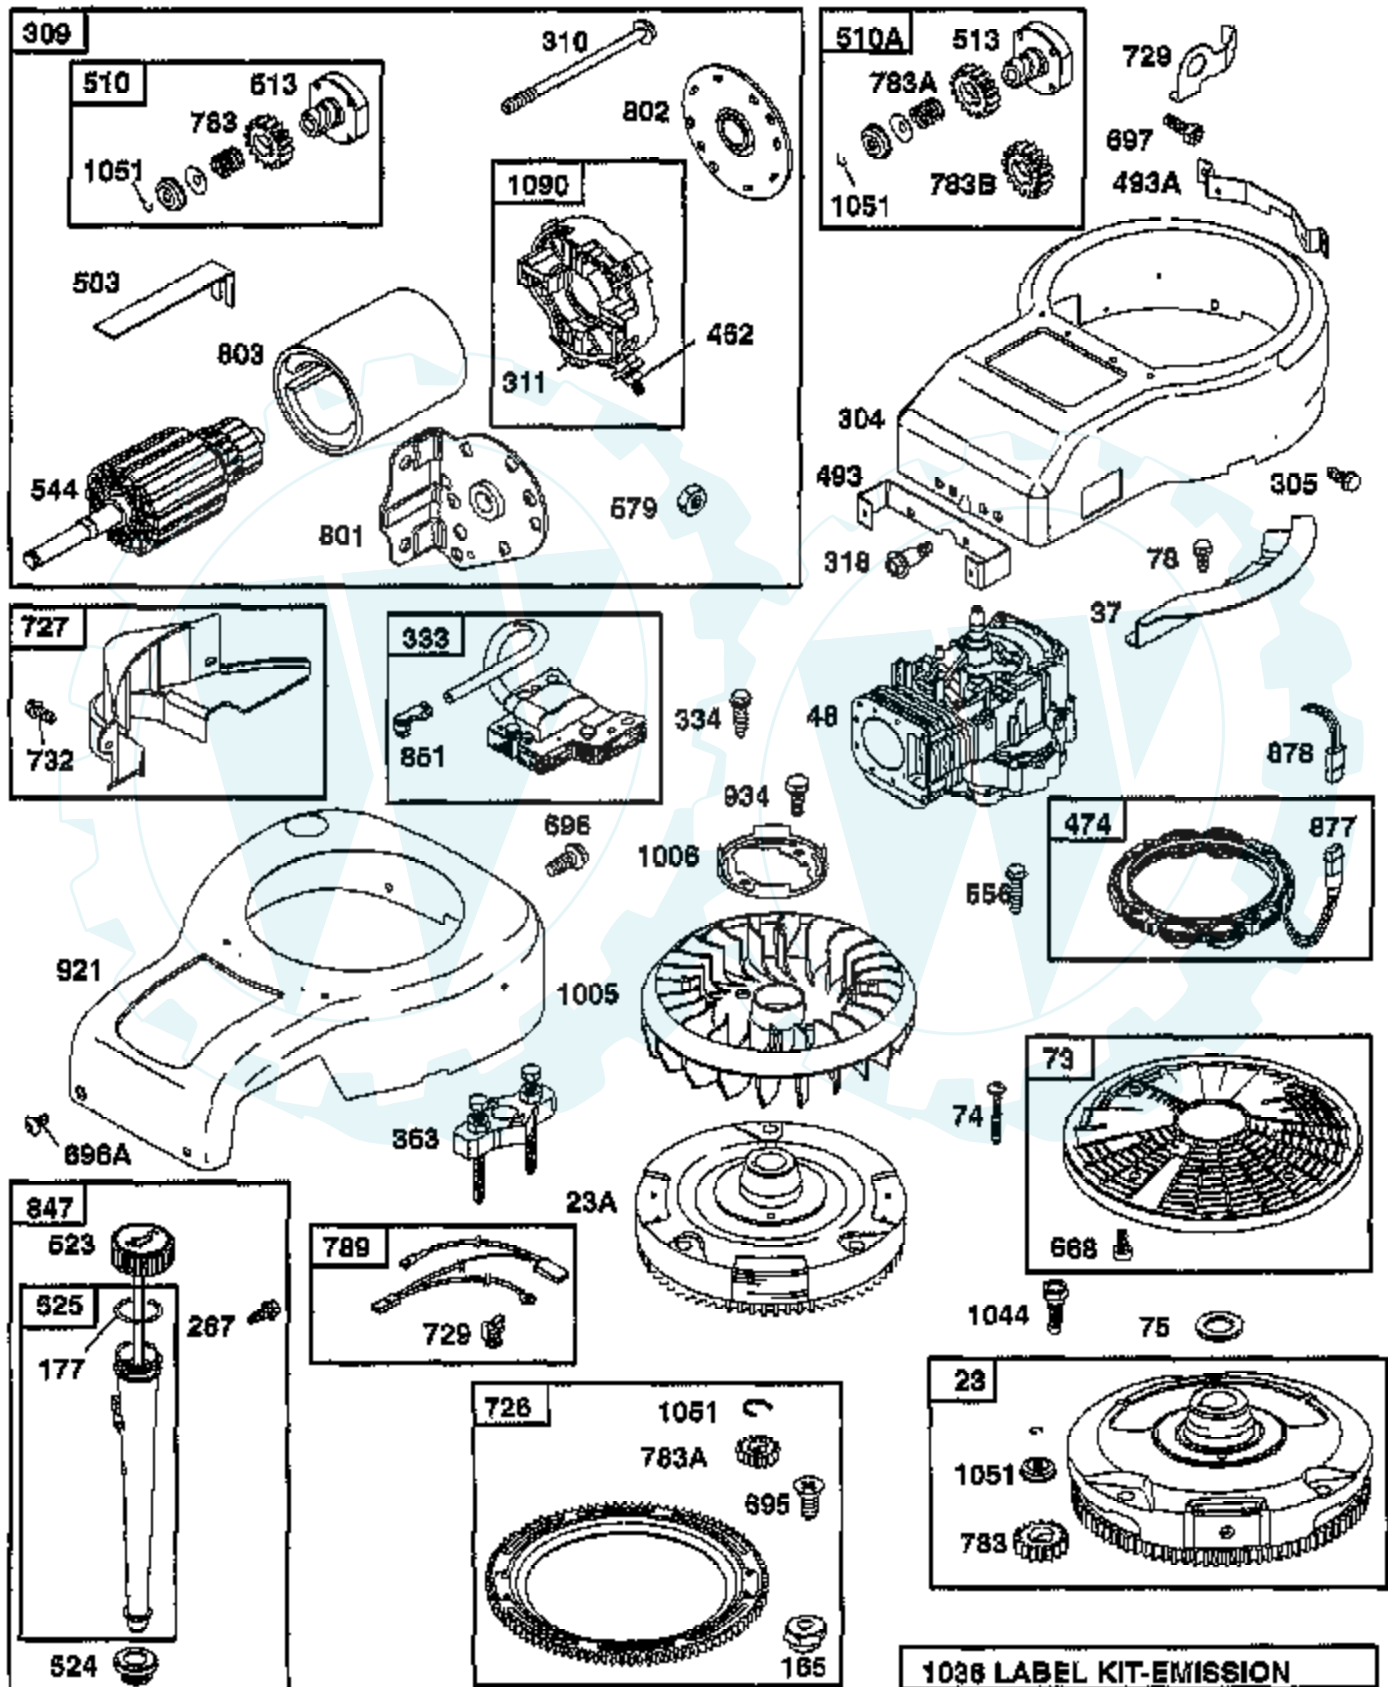

TRACTOR - - MODEL NUMBER AYP9169A99

BRIGGS & STRATTON ENGINE - MODEL NUMBER 310707, TYPE NUMBER 0130-E1

Ref #	Part Number	Qty	Description
1	690156		CYLINDER ASSEMBLY
2	399265		P/N CONFLICT - CHECK WITH SUPPLIER
3	291675		SEAL, OIL
4	494238		BASE, ENGINE
5	690188		HEAD, CYLINDER
7	692410		GASKET
8	495735		BREATHER ASSY
9	27803		GASKET, VALVE COVER
10	94621		SCREW, STEMS
11	281246		TUBE, BREATHER
12	271916		GASKET, CRANKCASE COVER 1/64"
12	271997		GASKET, CRANKCASE COVER .005"
12	271996		GASKET, CRANKCASE COVER .009"
13	94728		SCREW, CYLINDER HEAD
15	94239		PLUG, OIL DRAIN
15A	91488		PLUG, PIPE
16	690136		CRANKSHAFT
20	291675		SEAL, OIL
22	95187		SCREW
23	693557		FLYWHEEL
23A	492326		FLYWHEEL & RING GEAR ASSY, MAGNETO
24	222698		KEY, FLYWHEEL
25	692271		PISTON, ASSEMBLY
25	692272		PISTON ASSEMBLY
25	692273		PISTON ASSEMBLY
25	692274		PISTON ASSEMBLY
26	690162		RING SET, PISTON
26	690164		RING SET, PISTON
26	690166		RING SET, PISTON
26	690168		RING SET, PISTON
27	263129		LOCK, PISTON PIN
28	498319		PIN, PISTON, STD SIZE
28	498320		PIN ASSY., PISTON, .005" OVERSIZE
29	692419		CONNECTING ROD
29	499940		ROD ASSEMBLY, CONNECTING
32	692852		SCREW
33	495856		VALVE, EXHAUST
34	495857		VALVE, INTAKE
35	262811		SPRING, VALVE
37	224502		GUARD, FLYWHEEL
40	224641		RETAINER, VALVE SPRING
43	490815		GOVERNOR GEAR
45	262411		TAPPET, VALVE
46	692421		CAMSHAFT
48	692706		SHORTBLOCK
50	690193		MANIFOLD, INTAKE
51	693138		INTAKE GASKET
51A	273650		GASKET, INTAKE
53	690227		STUD
54	95160		SCREW
73	224948		SCREEN, FLUSH ROTATING
74	94821		SCREW, SEMS
75	225136		WASHER, SPRING
78	49626		SCREW
87	491323		SEAL, GOVERNOR
93	281346		BUSHING, THROTTLE SHAFT
94	498030		VALVE, IDLE ADJUSTMENT
95	94098		SCREW, THROTTLE