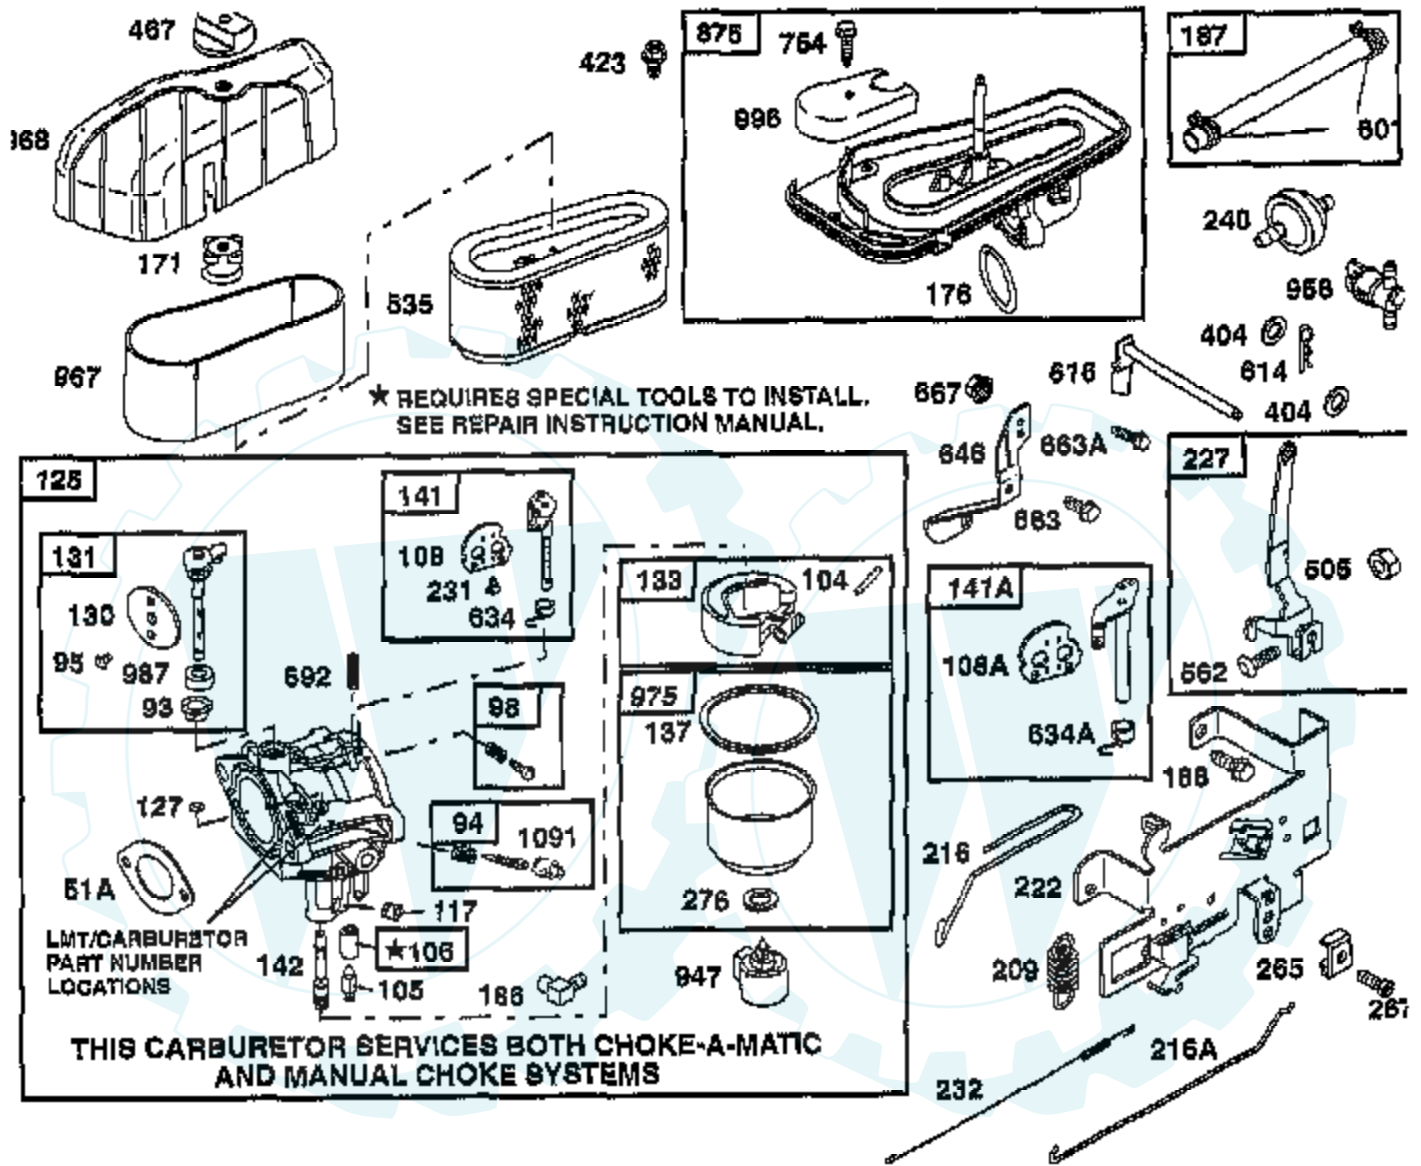

TRACTOR - - MODEL NUMBER AYP9169A99

BRIGGS & STRATTON ENGINE - MODEL NUMBER 310707, TYPE NUMBER 0130-E1

Ref #	Part Number	Qty	Description
1	690156		CYLINDER ASSEMBLY
2	399265		P/N CONFLICT - CHECK WITH SUPPLIER
3	291675		SEAL, OIL
4	494238		BASE, ENGINE
5	690188		HEAD, CYLINDER
7	692410		GASKET
8	495735		BREATHER ASSY
9	27803		GASKET, VALVE COVER
10	94621		SCREW, STEMS
11	281246		TUBE, BREATHER
12	271916		GASKET, CRANKCASE COVER 1/64"
12	271997		GASKET, CRANKCASE COVER .005"
12	271996		GASKET, CRANKCASE COVER .009"
13	94728		SCREW, CYLINDER HEAD
15	94239		PLUG, OIL DRAIN
15A	91488		PLUG, PIPE
16	690136		CRANKSHAFT
20	291675		SEAL, OIL
22	95187		SCREW
23	693557		FLYWHEEL
23A	492326		FLYWHEEL & RING GEAR ASSY, MAGNETO
24	222698		KEY, FLYWHEEL
25	692271		PISTON, ASSEMBLY
25	692272		PISTON ASSEMBLY
25	692273		PISTON ASSEMBLY
25	692274		PISTON ASSEMBLY
26	690162		RING SET, PISTON
26	690164		RING SET, PISTON
26	690166		RING SET, PISTON
26	690168		RING SET, PISTON
27	263129		LOCK, PISTON PIN
28	498319		PIN, PISTON, STD SIZE
28	498320		PIN ASSY., PISTON, .005" OVERSIZE
29	692419		CONNECTING ROD
29	499940		ROD ASSEMBLY, CONNECTING
32	692852		SCREW
33	495856		VALVE, EXHAUST
34	495857		VALVE, INTAKE
35	262811		SPRING, VALVE
37	224502		GUARD, FLYWHEEL
40	224641		RETAINER, VALVE SPRING
43	490815		GOVERNOR GEAR
45	262411		TAPPET, VALVE
46	692421		CAMSHAFT
48	692706		SHORTBLOCK
50	690193		MANIFOLD, INTAKE
51	693138		INTAKE GASKET
51A	273650		GASKET, INTAKE
53	690227		STUD
54	95160		SCREW
73	224948		SCREEN, FLUSH ROTATING
74	94821		SCREW, SEMS
75	225136		WASHER, SPRING
78	49626		SCREW
87	491323		SEAL, GOVERNOR
93	281346		BUSHING, THROTTLE SHAFT
94	498030		VALVE, IDLE ADJUSTMENT
95	94098		SCREW, THROTTLE