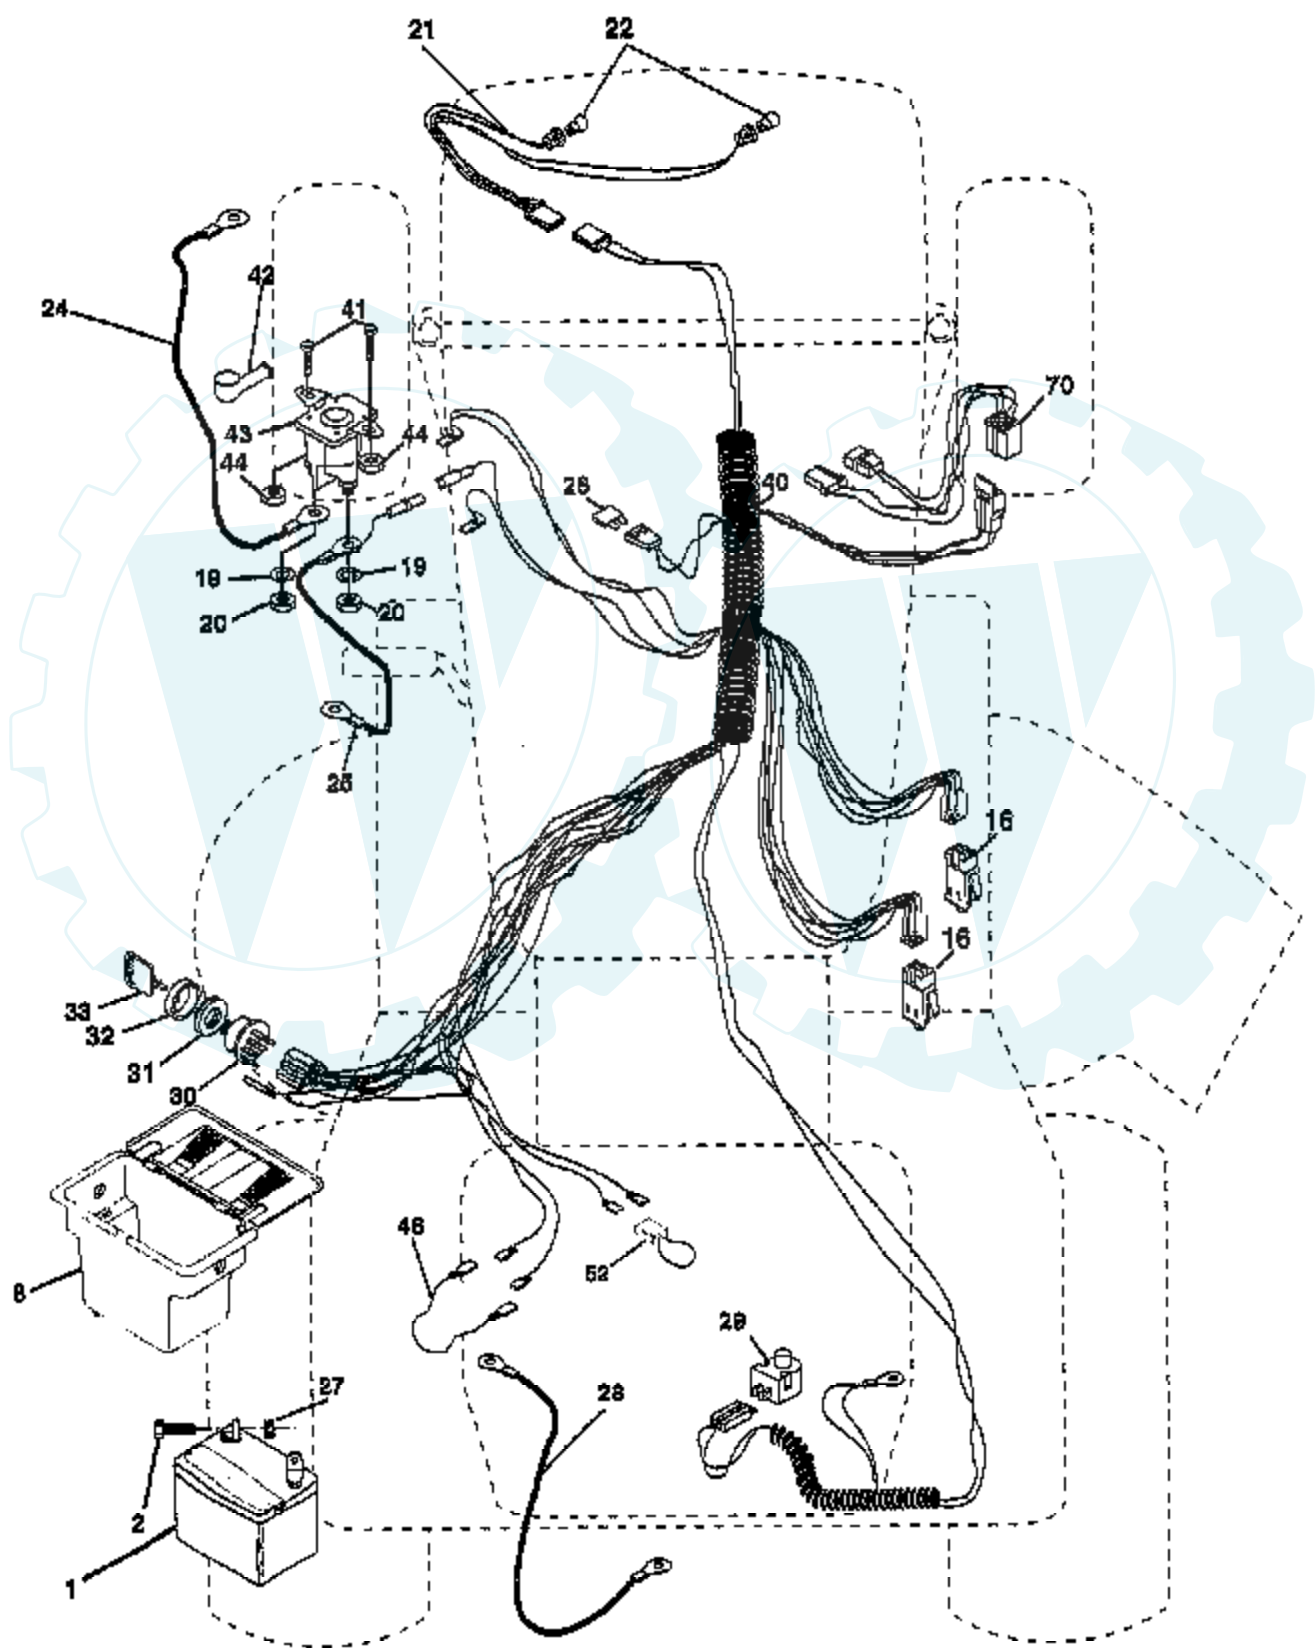

TRACTOR - - MODEL NUMBER AYP9169A99

ELECTRICAL

Ref #	Part Number	Qty	Description
	REFER		REFER TO IMAGE
1	144925		SUB= 123899X
2	74760412		BOLT LT
8	156417		"CASE,BATTERY.MECH"
16	153664		SWITCH INTERLOCK
19	10090400		SUB= 10040400
20	73350400		NUT
21	166181		HARNES.ASM.LIGHT W/4152J
22	4152J		HEADLAMP BULB
24	4799J		"CABLE T, BATTERY"
25	146147		CABLE.BTRY.6GA.RD
26	166180		FUSE.15 AMP
27	73510400		NUT
28	4207J		CABLE T
29	121305X		SWITCH SEAT
30	140301		SWITCH IGN 4POS
31	124211X		NUT IGNITION
32	141226		COVER KEY SWITCH
33	122147X		KEY
40	166145		HARNES.IGNITION
41	71110408		BOLT HXHD FIN
42	131563		SUB= 154336
43	145673		SUB= 146154
44	73640400		NUT HXKEP 1/4X20
48	140844		ADAPTER AMMETER
52	141940		PROTECTION LOOP
70	166659		HARNES.ENGINE.B&S