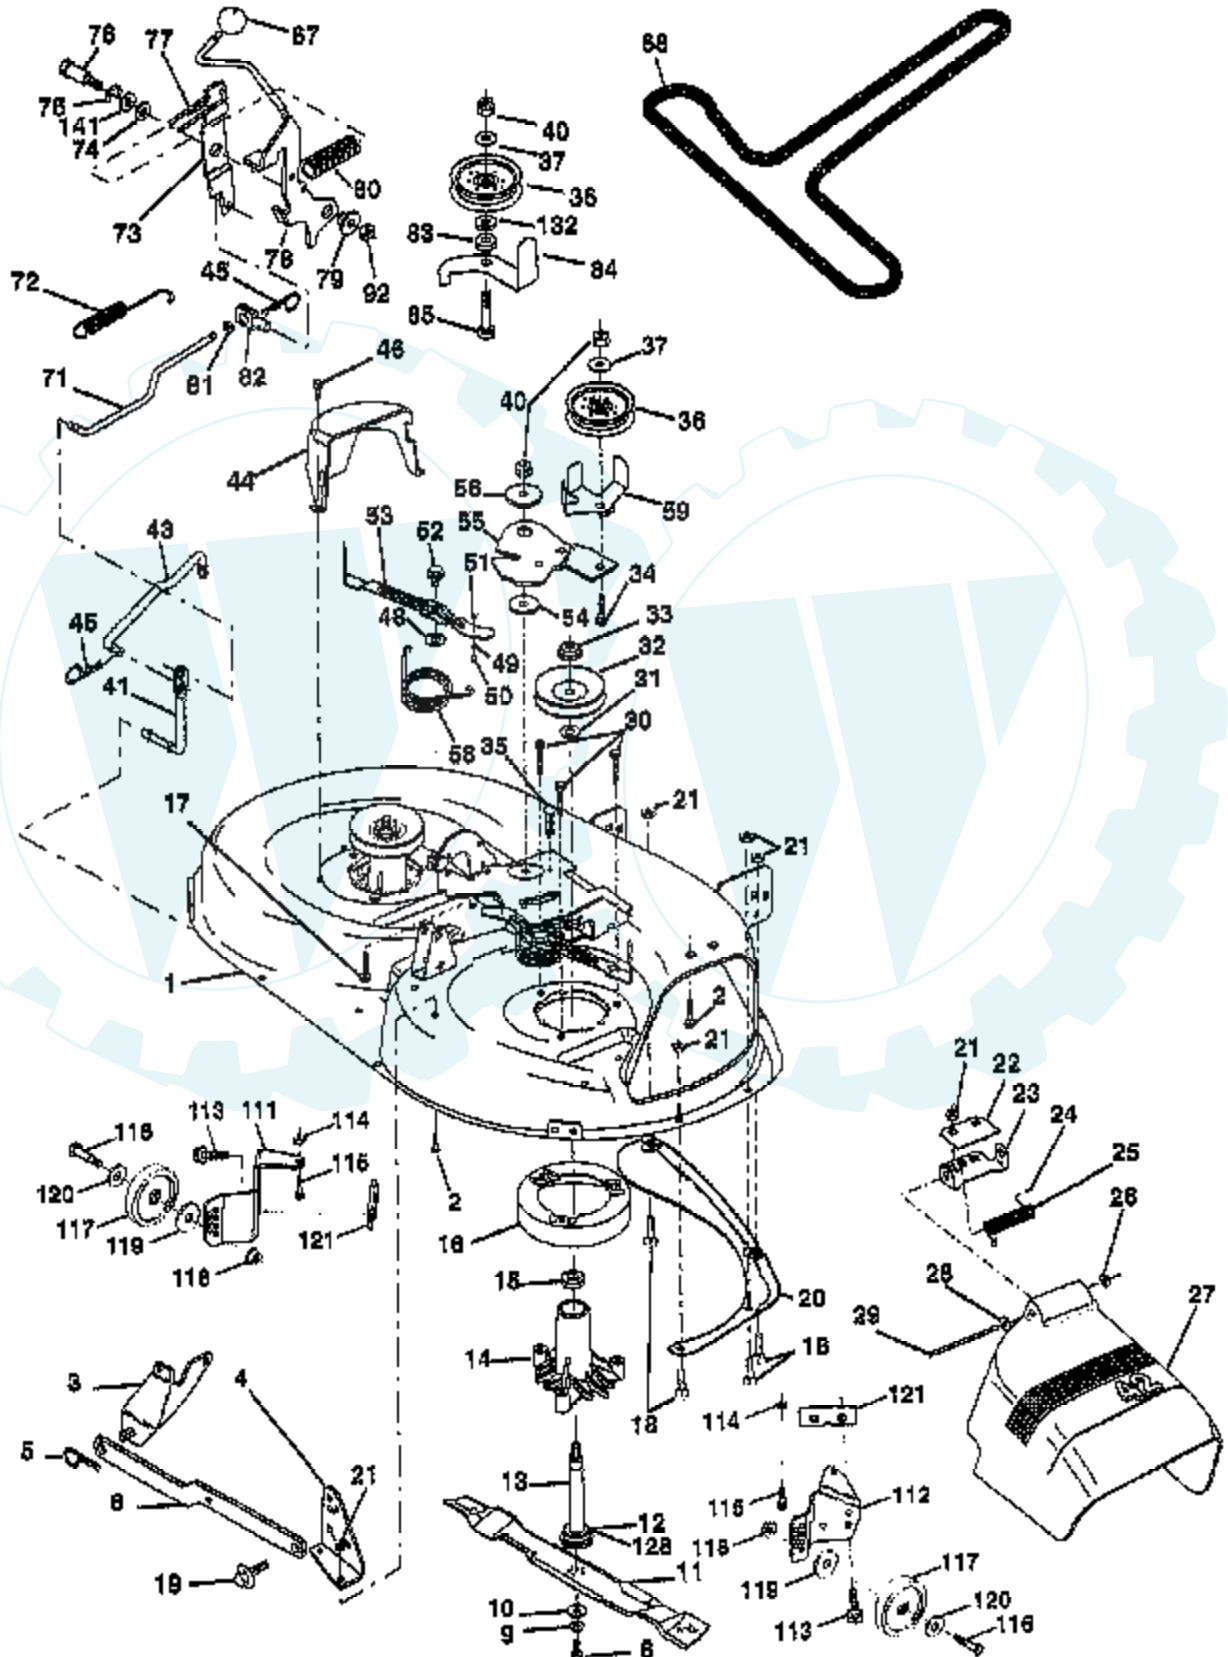

TRACTOR - - MODEL NUMBER AYP9169A99

MOWER DECK

Ref #	Part Number	Qty	Description
1	164961		"HOUSING ASSY.42""
2	72140506		BOLT
3	138017		BRKT ASM SWAY BAR
4	138440		BRKT DECK SW BAR
5	4939M		SUB= 85902
6	130832		SUB= 130833
8	850857		BLADE BOLT
9	10030600		SUB= 10040600
10	140296		WASHER.HARD.BLADE
11	134149		"BLADE.42"" MULCHER"
12	129895		BEARING.BALL
13	137645		SUB= 137646
14	128774		HSG ASM MANDREL
15	110485X		BEARING
16	140329		STRIPPER RND MWR
17	72110610		BOLT RDHD 3/8-16
18	72140505		BOLT
19	132827		BOLT SHD 5/16-18
20	159770		BAFFLE VORTEX 42
21	73680500		SUB= 73690500
22	134753		STIFFENER BRKT
23	131267		DEFLECTOR BRKT
24	105304X		CAP-SLEEVE LT
25	123713X		SPRING TORSION
26	110452X		NUT PUSH M
27	130968		DEFLECTOR.SHIELD
28	19111016		WASHER
29	131491		HINGE ROD
30	157722		"SCREW-THD ROLL,WA"
31	129963		WASHER
32	153535		PULLEY.MANDREL.42
33	137266		SUB= 139729
34	72110614		BOLT
35	133835		XMAS TREE FASTNER
36	131494		FLAT IDLER PULLEY
37	19131316		WASHER
40	73680600		SUB= 73690600
41	133551		PIVOT ROD
43	140083		ROD CLUTCH W/NIBS
44	140088		GUARD MAND LH BLK
45	4497H		RETAINER M
46	137729		SCREW.1/4-20X5/8
48	133944		HARD SMALL WASHER
49	155066		ROLLER ASM-CAM
50	131340		SHOULDER BOLT
51	69180		LOCKNUT
52	139888		BOLT.SHLD.5/16-18
53	131845		BRAKE PAD ARM ASM
54	133943		HARDENED WASHER
55	155046		ARM-IDLER
56	122052X		SPACER RETAINER
58	140086		SPRING TORSN BRAK
59	141043		GUARD IDLER TUV
67	162132		KNOB.RD.7/16-14
68	144200		BELT.V.T-PATH
71	142427		ROD CLUTCH 38/42
72	131870		RETURN SPRING
73	127847		CLUTCH ARM SECOND