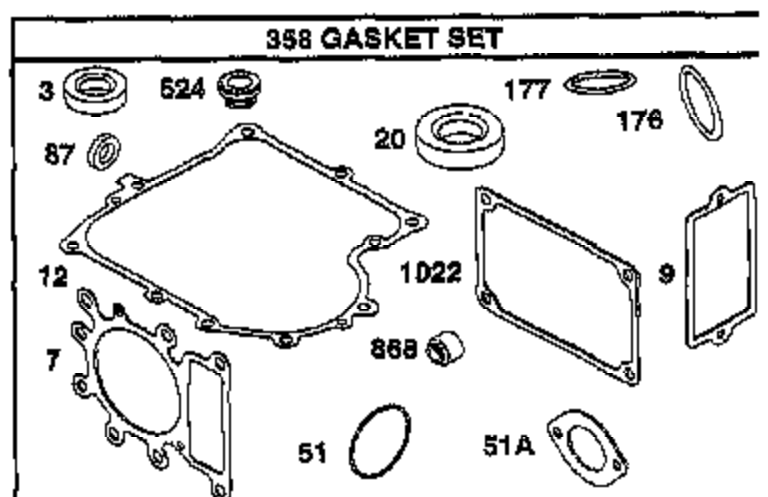

TRACTOR - - MODEL NUMBER AYP9169A99

BRIGGS & STRATTON ENGINE - MODEL NUMBER 310707, TYPE NUMBER 0130-E1

Ref #	Part Number	Qty	Description
1	690156		CYLINDER ASSEMBLY
2	399265		P/N CONFLICT - CHECK WITH SUPPLIER
3	291675		SEAL, OIL
4	494238		BASE, ENGINE
5	690188		HEAD, CYLINDER
7	692410		GASKET
8	495735		BREATHER ASSY
9	27803		GASKET, VALVE COVER
10	94621		SCREW, STEMS
11	281246		TUBE, BREATHER
12	271916		GASKET, CRANKCASE COVER 1/64"
12	271997		GASKET, CRANKCASE COVER .005"
12	271996		GASKET, CRANKCASE COVER .009"
13	94728		SCREW, CYLINDER HEAD
15	94239		PLUG, OIL DRAIN
15A	91488		PLUG, PIPE
16	690136		CRANKSHAFT
20	291675		SEAL, OIL
22	95187		SCREW
23	693557		FLYWHEEL
23A	492326		FLYWHEEL & RING GEAR ASSY, MAGNETO
24	222698		KEY, FLYWHEEL
25	692271		PISTON, ASSEMBLY
25	692272		PISTON ASSEMBLY
25	692273		PISTON ASSEMBLY
25	692274		PISTON ASSEMBLY
26	690162		RING SET, PISTON
26	690164		RING SET, PISTON
26	690166		RING SET, PISTON
26	690168		RING SET, PISTON
27	263129		LOCK, PISTON PIN
28	498319		PIN, PISTON, STD SIZE
28	498320		PIN ASSY., PISTON, .005" OVERSIZE
29	692419		CONNECTING ROD
29	499940		ROD ASSEMBLY, CONNECTING
32	692852		SCREW
33	495856		VALVE, EXHAUST
34	495857		VALVE, INTAKE
35	262811		SPRING, VALVE
37	224502		GUARD, FLYWHEEL
40	224641		RETAINER, VALVE SPRING
43	490815		GOVERNOR GEAR
45	262411		TAPPET, VALVE
46	692421		CAMSHAFT
48	692706		SHORTBLOCK
50	690193		MANIFOLD, INTAKE
51	693138		INTAKE GASKET
51A	273650		GASKET, INTAKE
53	690227		STUD
54	95160		SCREW
73	224948		SCREEN, FLUSH ROTATING
74	94821		SCREW, SEMS
75	225136		WASHER, SPRING
78	49626		SCREW
87	491323		SEAL, GOVERNOR
93	281346		BUSHING, THROTTLE SHAFT
94	498030		VALVE, IDLE ADJUSTMENT
95	94098		SCREW, THROTTLE