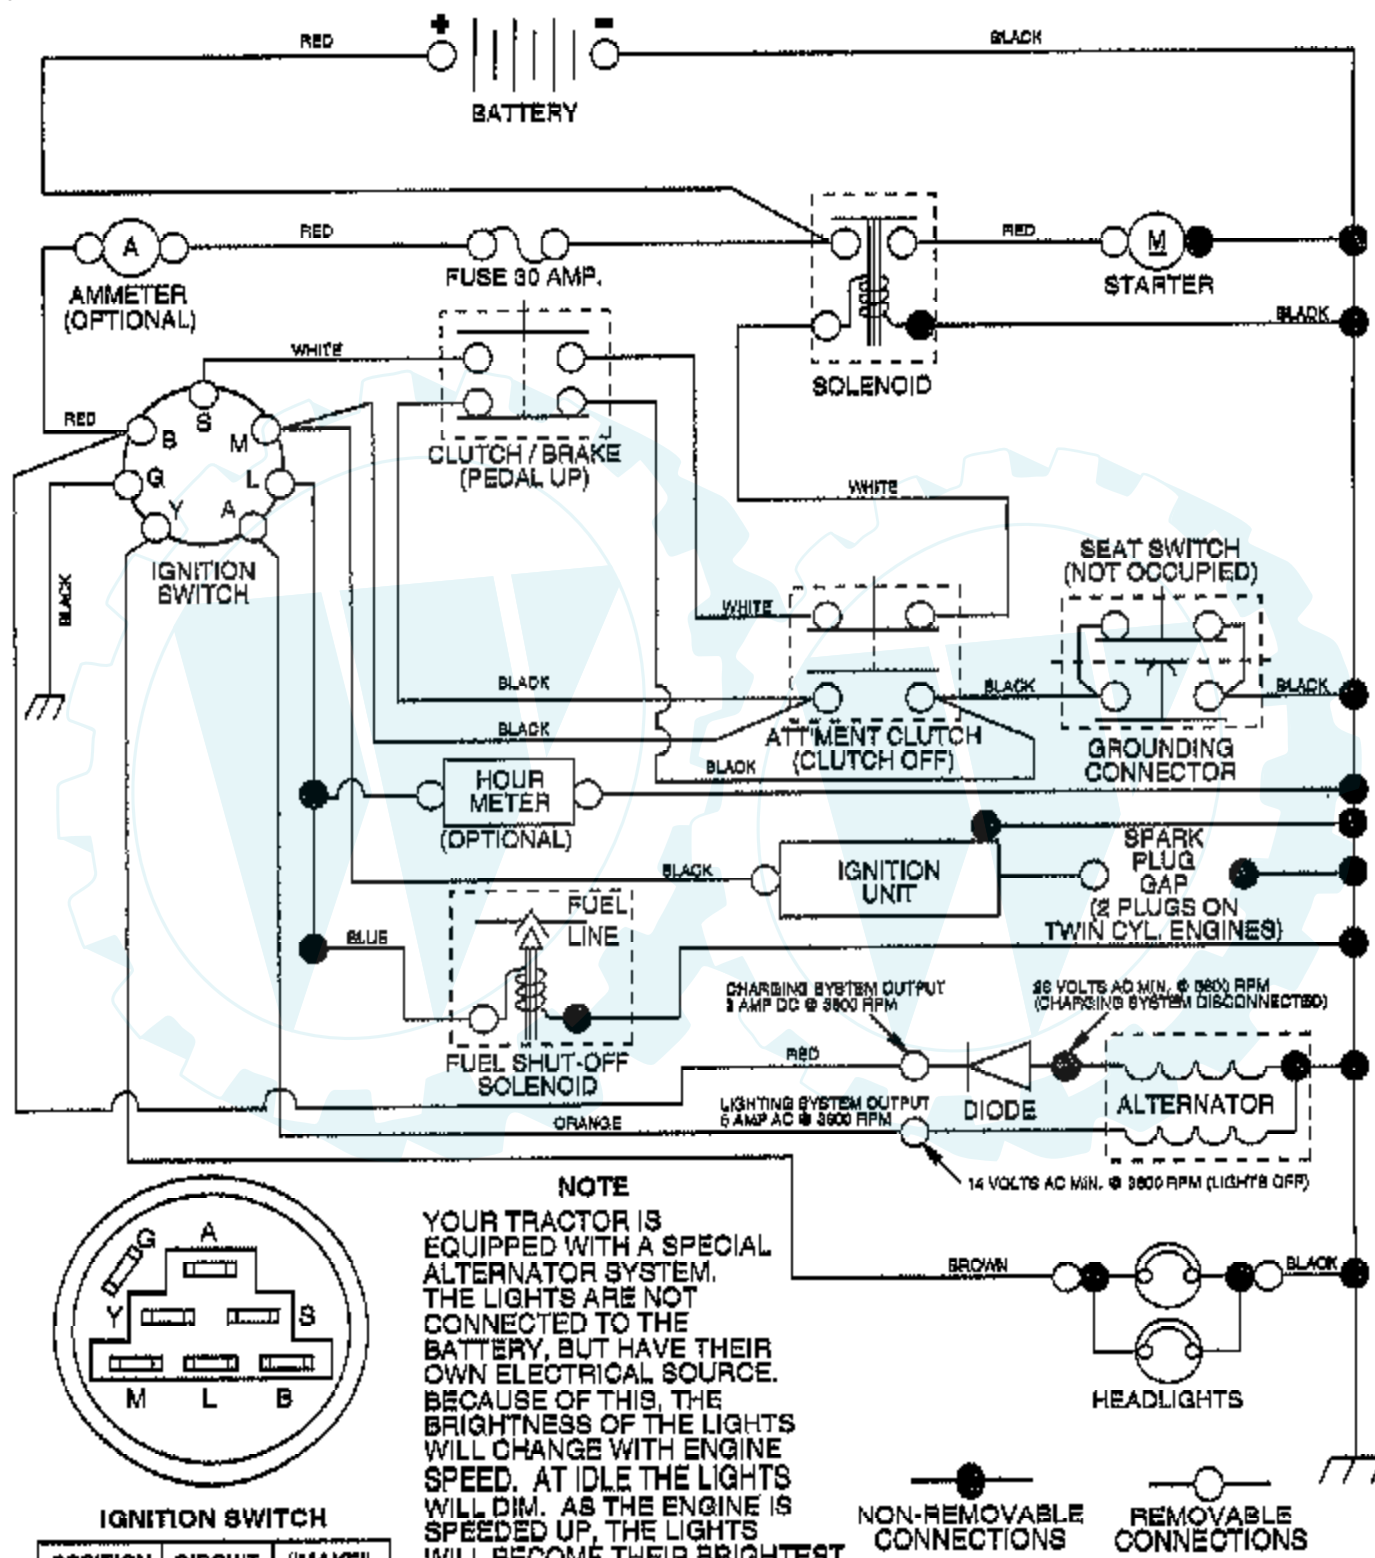

TRACTOR - - MODEL NUMBER AYP9169A99

SCHEMATIC