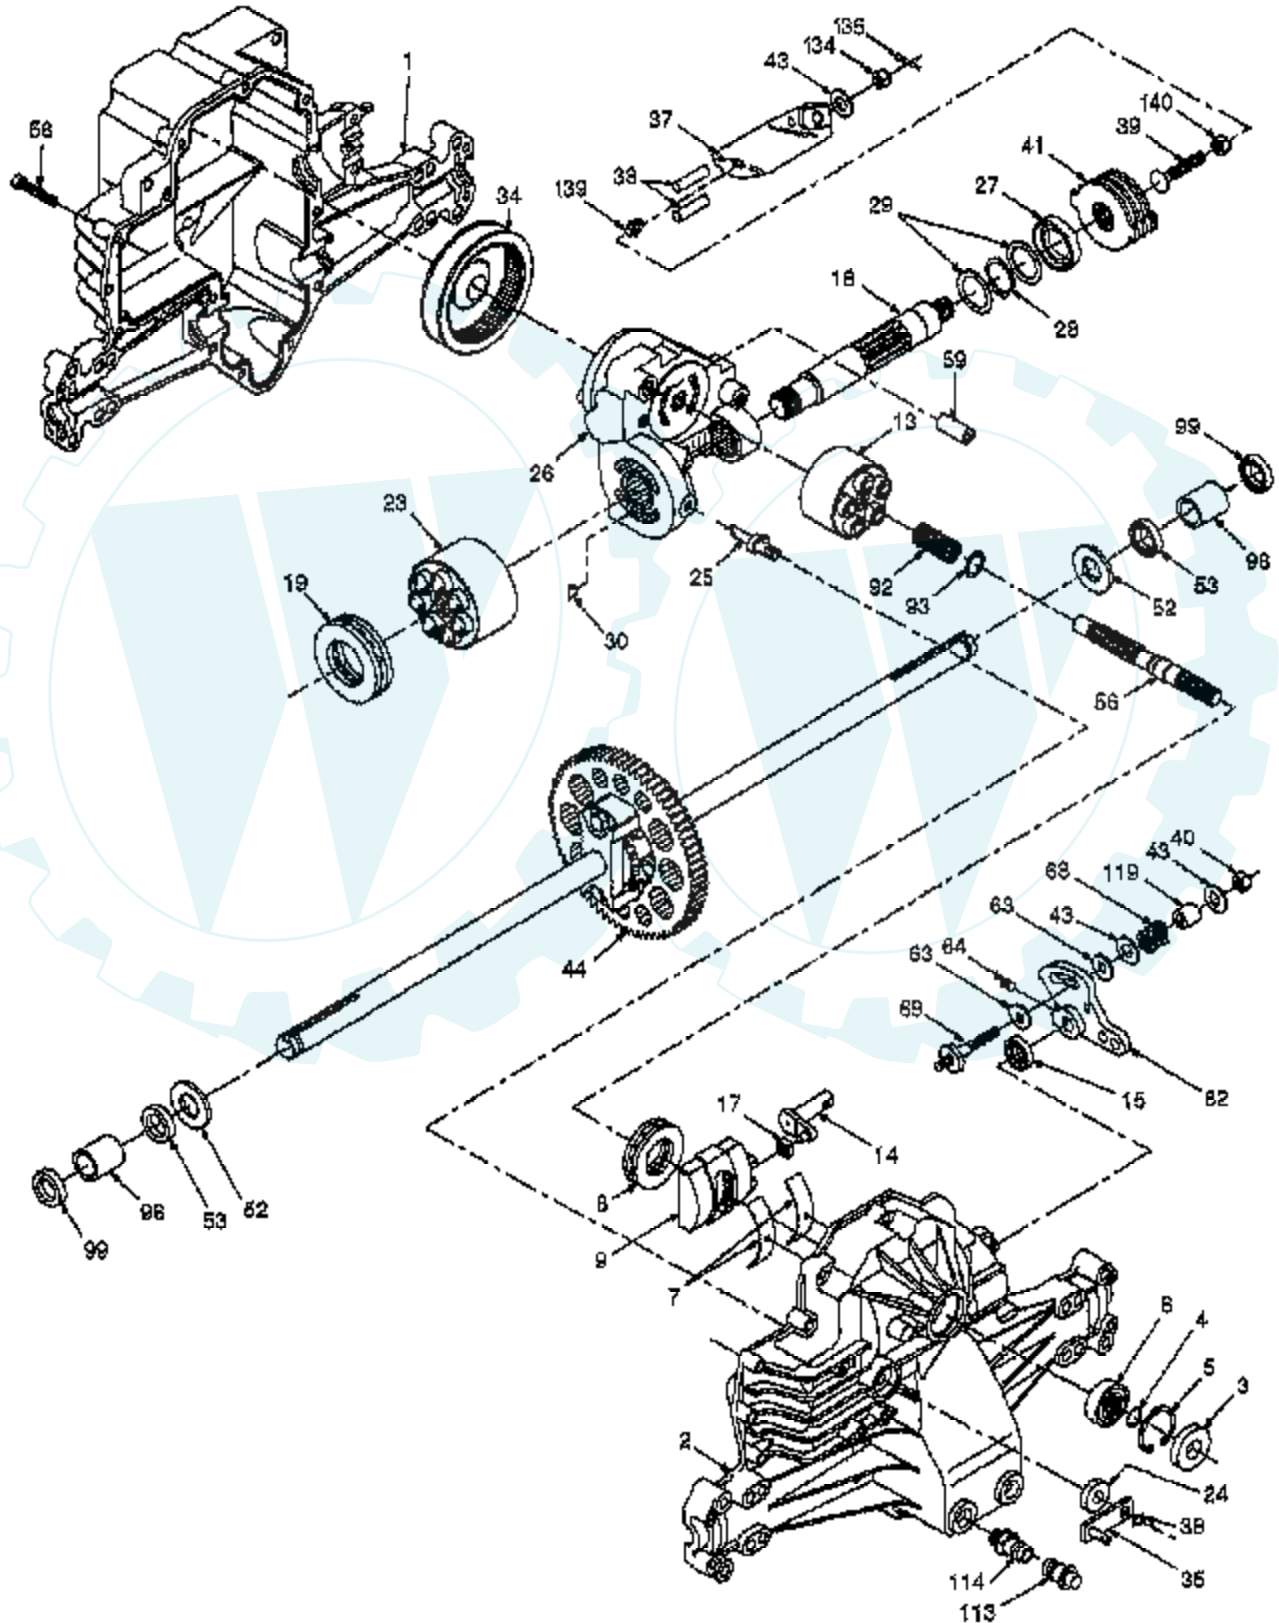

TRACTOR - - MODEL NUMBER AYP9169A99 HYDRO TRANSAXLE - MODEL NUMBER 319-0500

TRANSAXLE

Ref #	Part Number	Qty	Description
1	142986		HOUSING.L.44863RM
2	142987		HOUSING.UPR.70122
3	142932		SEAL.9008000-0128
4	142928		RING.RET.2003016.
5	142933		RING.RET.2003052.
6	142934		BEARING.(50552)42X68X16
7	142935		CRADLE- 2003023.
8	150771		BEARING.THU.50551
9	142937		SWASHPLT.2003087.
13	142938		BLOCK.CLYN.70079.
14	142939		ARM.TRUN.2003005.
15	142940		SEAL.9008000-0126
17	142941		GUIDE.2000015.
18	150772		SHAFT.MOTOR.50449
19	150773		BEARING.THU.50552
23	142944		BLOCK.CYLIN.70082
24	142945		SEAL.LIP.45074
25	142946		ACTUATOR.2003555
26	150774		KIT.CEN.SEC.70250
27	142948		SEAL.LIP.45075
28	142949		RING RETAIN 50007
29	142950		WASHER.44872
30	150787		PLATE.BYP.2003554
34	142951		ELEMENT.OIL.44964
35	142952		ARM.BYPASS.50270
36	142953		RING.RETAIN.44870
37	142954		ARM.ACTUAT.23710
38	142955		PIN.ACTUAT.44891
39	150777		BOLT.50316
40	150778		NUT.LOCK.HX.50317
41	142958		KIT.BRAKE.70135
43	142884		WASHER HYD 44130
44	142990		DIFFERENTIAL.70126
52	142991		WASHER.HYD.44875
53	142961		SEAL.HYDRO.45076
56	142963		SHAFT.INPUT.50005
58	142964		BOLT.1/4-20.44876
59	142965		PIN.HYDRO.50002
62	142966		ARM.CONTROL.50254
63	142967		PUCK.DAMPER.50281
64	142920		SCREW.SET.50018.
68	142969		SPRING.HYD.50277
69	144610		STUD.5/16-24.DANA
92	142977		SPRING.2003014.
93	142978		WASHER.2003017
98	142993		BEARING.SLV.50137
99	142976		SEAL.WIPER.50941
113	142917		CAP.VENT.70109
114	142918		O-RING.ASM.70110
119	142980		SPACER.HYD.50278
134	144607		NUT.CAS.HYD.44142
135	144608		PIN.COT.HYD.44101
139	150775		SPRING.COMP.50431
140	150776		NUT.HEX.50269