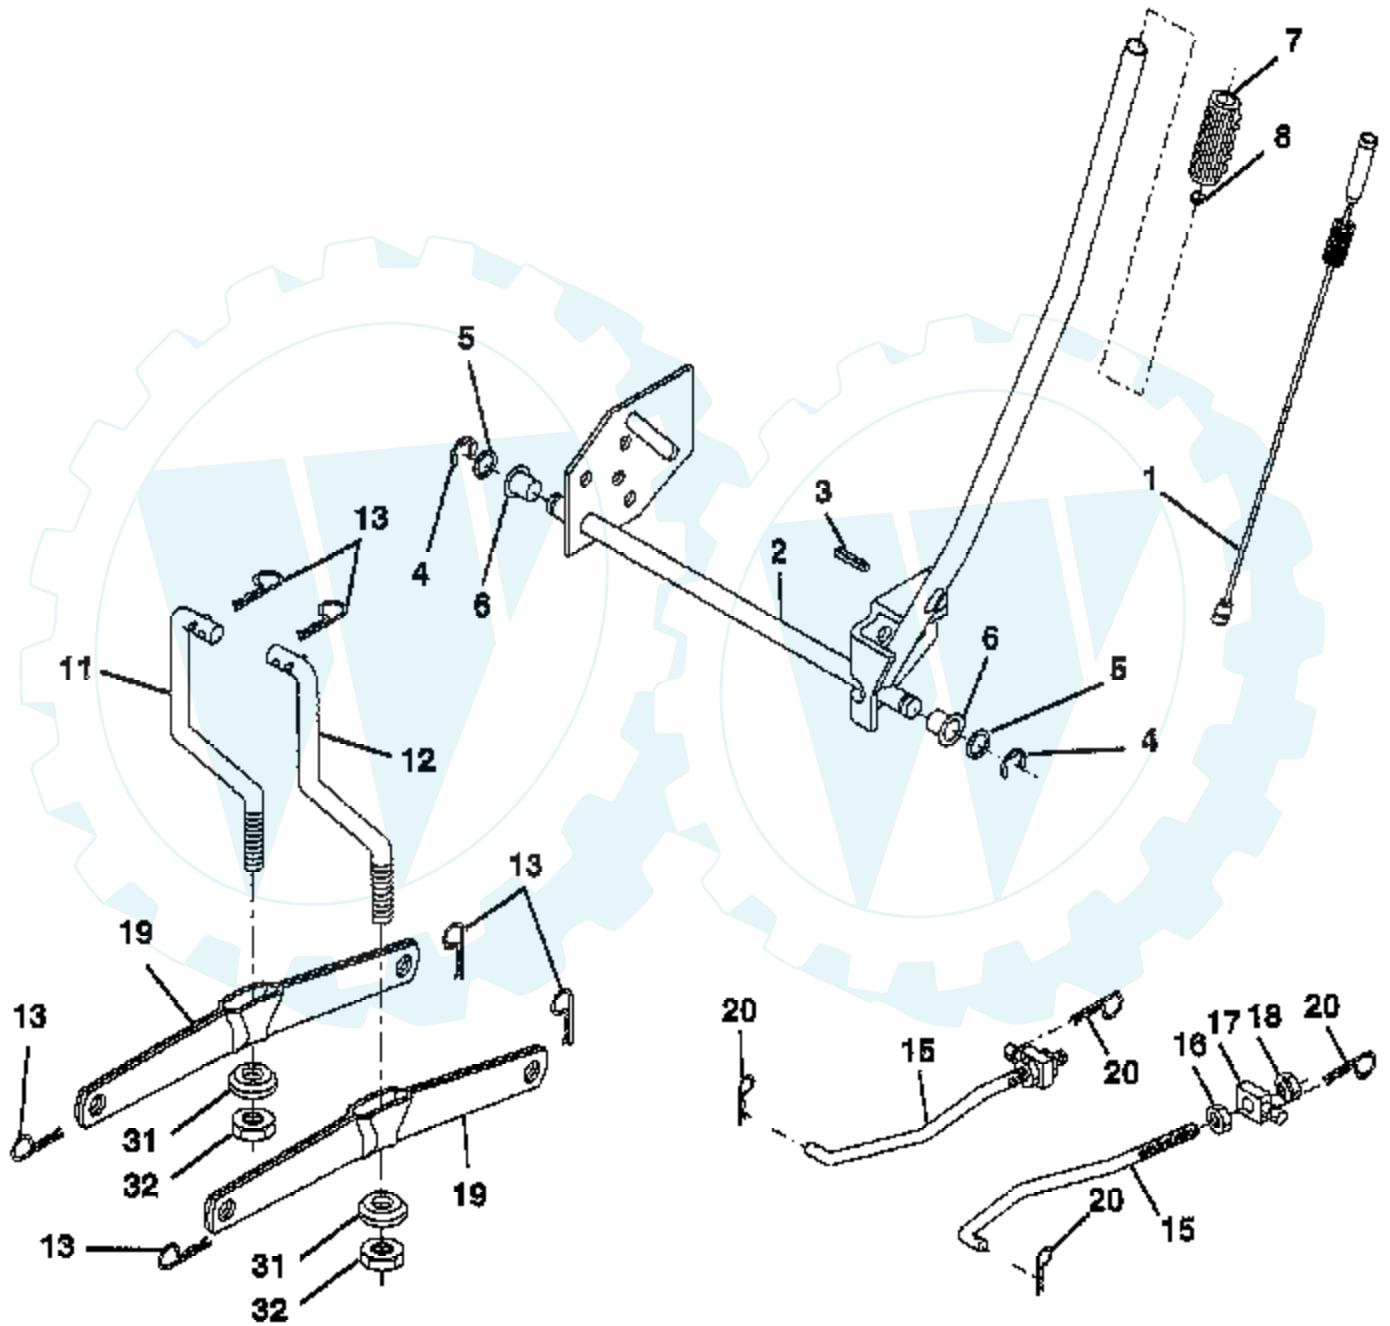

TRACTOR - - MODEL NUMBER AYP9169A99

LIFT

Ref #	Part Number	Qty	Description
1	159460		WIRE ASM W.SPRING
2	159471		"SHAFT ASM LIFT,RH"
3	105767X		PIN-GROOVE LT
4	12000002		SUB= 2225J
5	19211621		WASHER
6	120183X		NYLON BEARING
7	109413X		GRIP
8	124526X		SUB= 125925X
11	139865		SUB= 918139865
12	139866		SUB= 151140
13	4939M		SUB= 85902
15	127218		LINK.FRONT
16	73350800		NUT
17	130171		TRUNION
18	73800800		NUT.LK.W/WSH.1/2.
19	139868		ARM SUSP REAR
20	163552		RETAINER SPRING
31	140302		BEARING PVT LH
32	73540600		NUT.CROWNLOCK.3/8