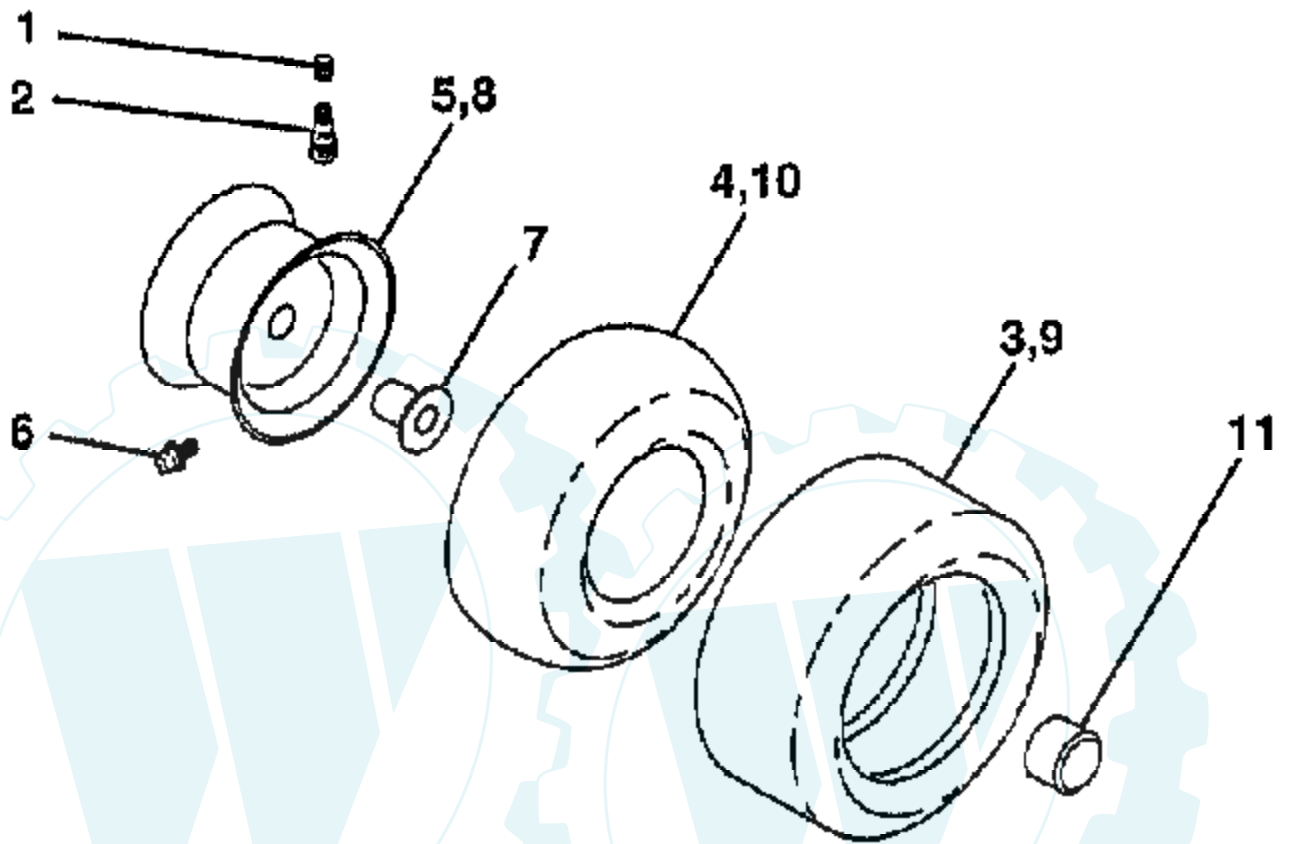

## WHEELS & TIRES

**NOTE:** All component dimensions given in U.S. inches  
1 inch = 25.4 mm.

Ref #	Part Number	Qty	Description
1	59192		VALVE CAP
2	65139		VALVE STEM LT
3	106222X		SUB= 122073X
4	PARTSIMAGE		REFER TO PARTS IMAGE
4	59904		TUBE.5.3/4.5/6
5	106732X427		"RIM ASM 6" FRT"
6	278H		FITTING LT
7	9040H		"FLANGE, BEARING"
8	106108X427		"RIM AS 8" REAR"
9	106268X		SUB= 122074X
10	PARTSIMAGE		REFER TO PARTS IMAGE
10	7152J		TUBE.18X9.5-8
11	104757X		HUB CAP
	144334		SEALANT.TIRE 10 OZ. TUBE