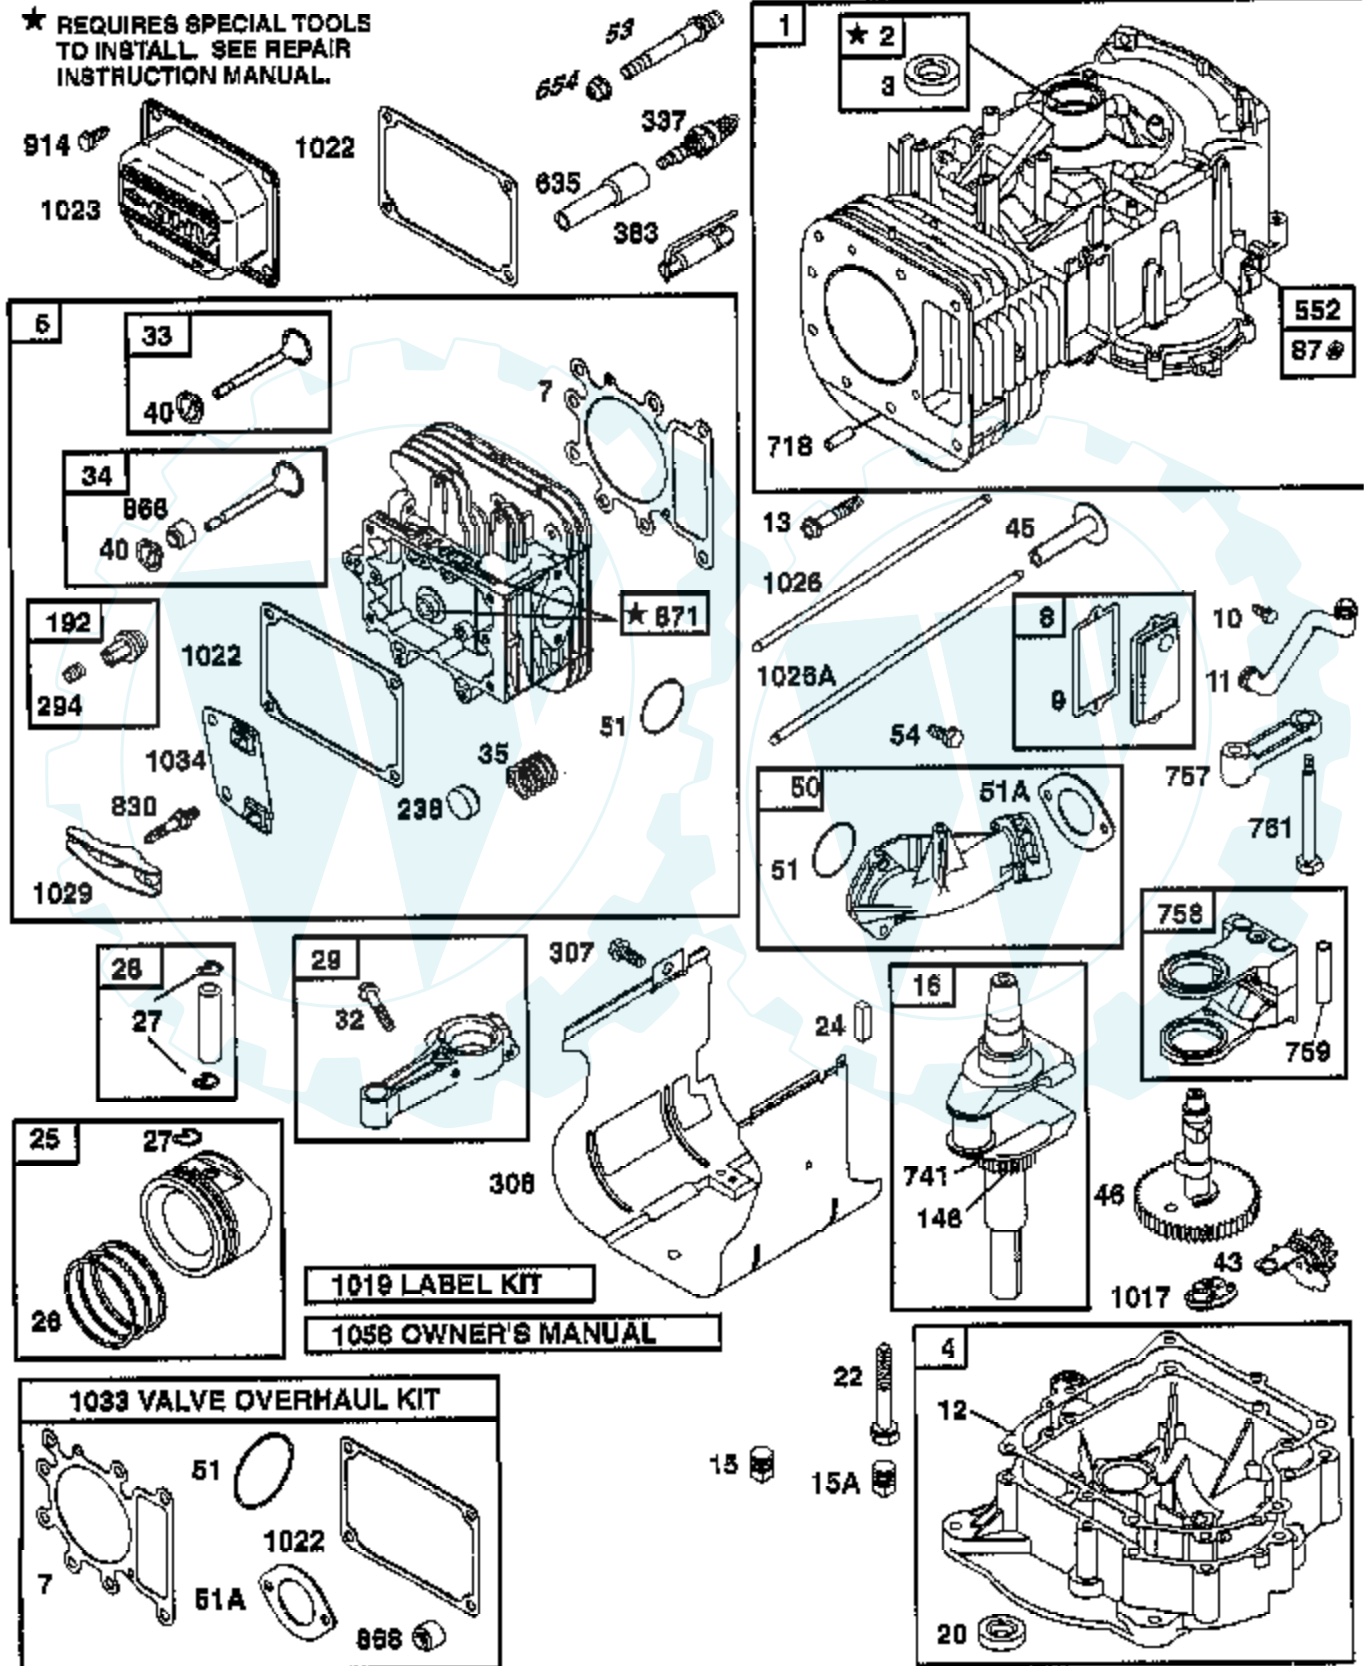

TRACTOR - - MODEL NUMBER AYP9169A99

BRIGGS & STRATTON ENGINE - MODEL NUMBER 310707, TYPE NUMBER 0130-E1

★ REQUIRES SPECIAL TOOLS TO INSTALL. SEE REPAIR INSTRUCTION MANUAL.

Ref #	Part Number	Qty	Description
1	690156		CYLINDER ASSEMBLY
2	399265		P/N CONFLICT - CHECK WITH SUPPLIER
3	291675		SEAL, OIL
4	494238		BASE, ENGINE
5	690188		HEAD, CYLINDER
7	692410		GASKET
8	495735		BREATHER ASSY
9	27803		GASKET, VALVE COVER
10	94621		SCREW, STEMS
11	281246		TUBE, BREATHER
12	271916		GASKET, CRANKCASE COVER 1/64"
12	271997		GASKET, CRANKCASE COVER .005"
12	271996		GASKET, CRANKCASE COVER .009"
13	94728		SCREW, CYLINDER HEAD
15	94239		PLUG, OIL DRAIN
15A	91488		PLUG, PIPE
16	690136		CRANKSHAFT
20	291675		SEAL, OIL
22	95187		SCREW
23	693557		FLYWHEEL
23A	492326		FLYWHEEL & RING GEAR ASSY, MAGNETO
24	222698		KEY, FLYWHEEL
25	692271		PISTON, ASSEMBLY
25	692272		PISTON ASSEMBLY
25	692273		PISTON ASSEMBLY
25	692274		PISTON ASSEMBLY
26	690162		RING SET, PISTON
26	690164		RING SET, PISTON
26	690166		RING SET, PISTON
26	690168		RING SET, PISTON
27	263129		LOCK, PISTON PIN
28	498319		PIN, PISTON, STD SIZE
28	498320		PIN ASSY., PISTON, .005" OVERSIZE
29	692419		CONNECTING ROD
29	499940		ROD ASSEMBLY, CONNECTING
32	692852		SCREW
33	495856		VALVE, EXHAUST
34	495857		VALVE, INTAKE
35	262811		SPRING, VALVE
37	224502		GUARD, FLYWHEEL
40	224641		RETAINER, VALVE SPRING
43	490815		GOVERNOR GEAR
45	262411		TAPPET, VALVE
46	692421		CAMSHAFT
48	692706		SHORTBLOCK
50	690193		MANIFOLD, INTAKE
51	693138		INTAKE GASKET
51A	273650		GASKET, INTAKE
53	690227		STUD
54	95160		SCREW
73	224948		SCREEN, FLUSH ROTATING
74	94821		SCREW, SEMS
75	225136		WASHER, SPRING
78	49626		SCREW
87	491323		SEAL, GOVERNOR
93	281346		BUSHING, THROTTLE SHAFT
94	498030		VALVE, IDLE ADJUSTMENT
95	94098		SCREW, THROTTLE