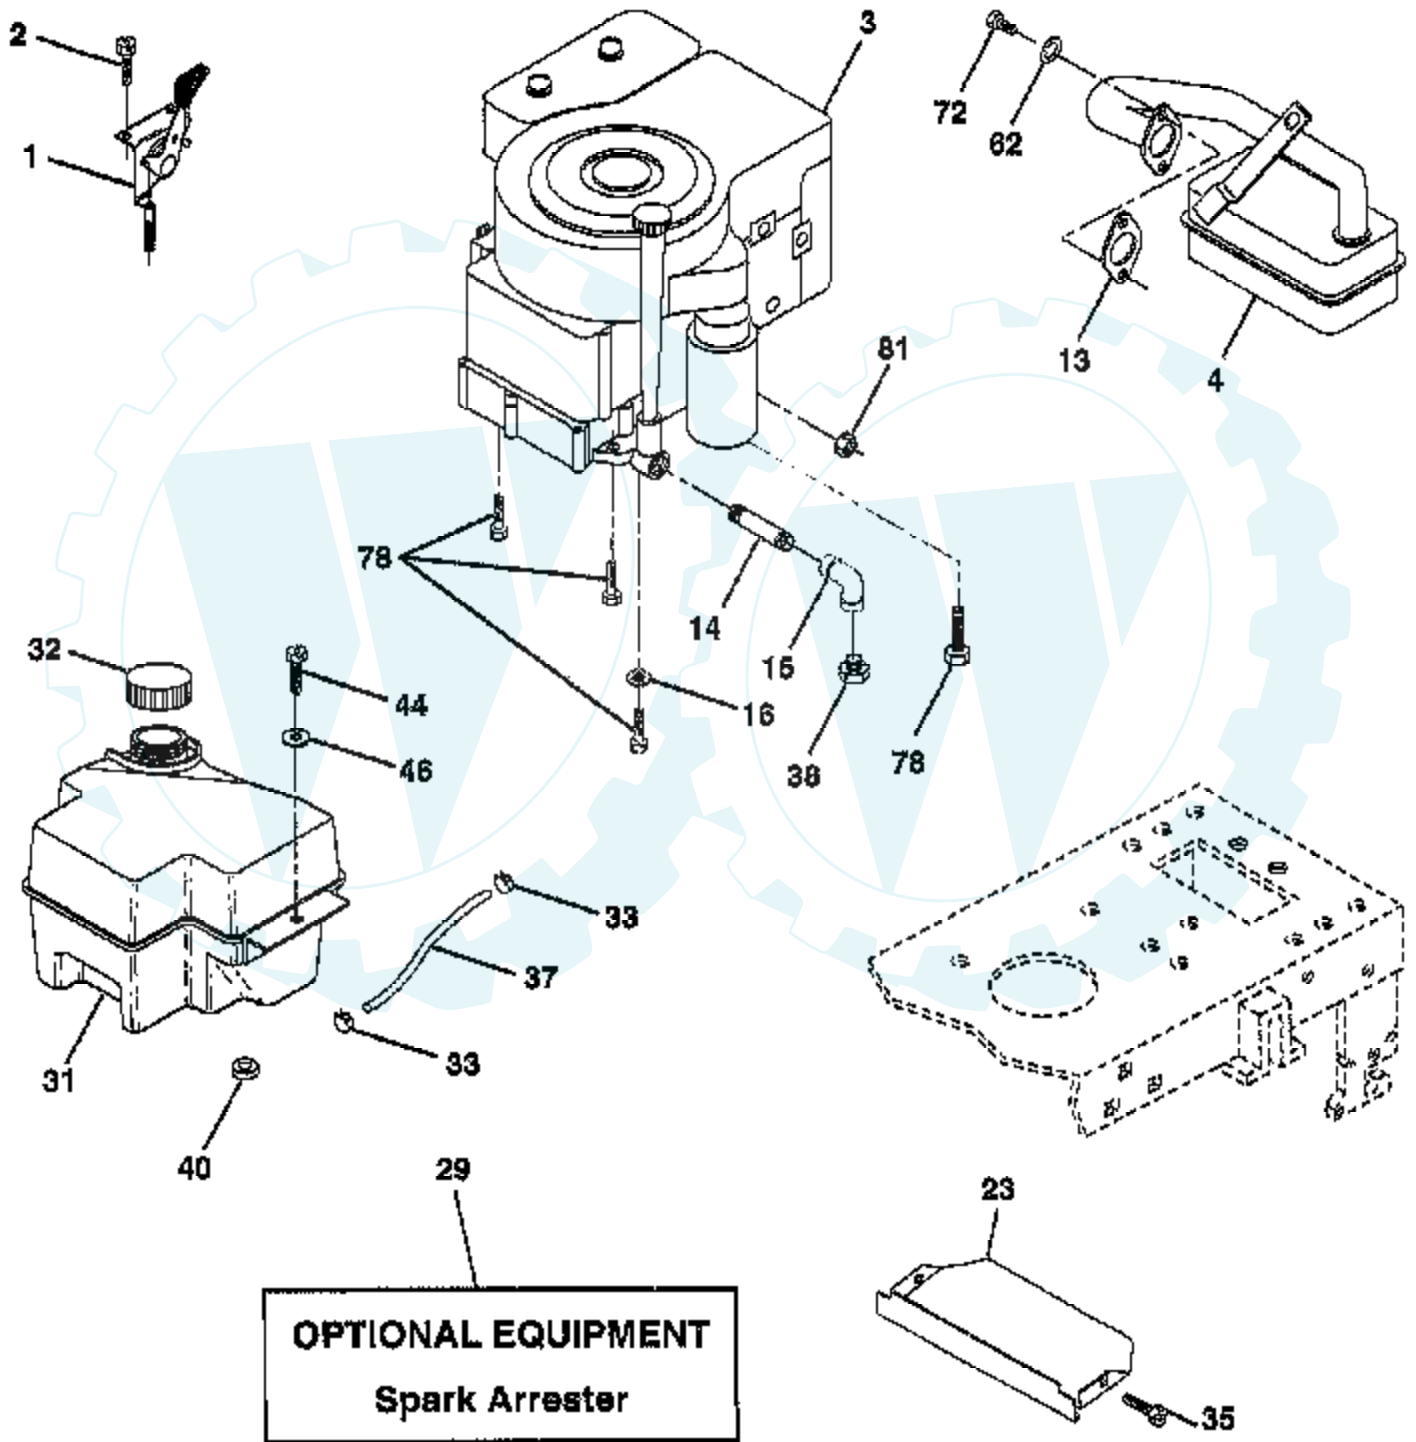

TRACTOR - - MODEL NUMBER AYP9169A99

ENGINE

Ref #	Part Number	Qty	Description
1	140310		CONTROL THROTTLE
2	17720410		SCREW LT
3	PARTSIMAGE		REFER TO PARTS IMAGE
3	SUPPLIER		CHECK WITH SUPPLIER
4	137352		MUFFLER
13	165291		SUB= 272293
14	13280324		PIPE NIPPLE
15	13200300		ELBOW
16	11050600		LOCKWASHER
23	159880		SHIELD.BRN/DBR.GD
29	137180		SUB= 532137180
31	161911		TANK.FUEL.FRONT.
32	140527		CAP ASM FUEL
33	123487X		HOSE CLAMP
35	17490512		SCREW
37	137040		LINE FUEL
38	SUPPLIER		CHECK WITH SUPPLIER
40	124028X		SUB= 532124028
44	17490412		SCREW HEX CRT
46	19091416		WASHER
62	10040500		LOCKWASHER
72	71070512		SCREW
78	17490620		SCREW
81	128861		NUT