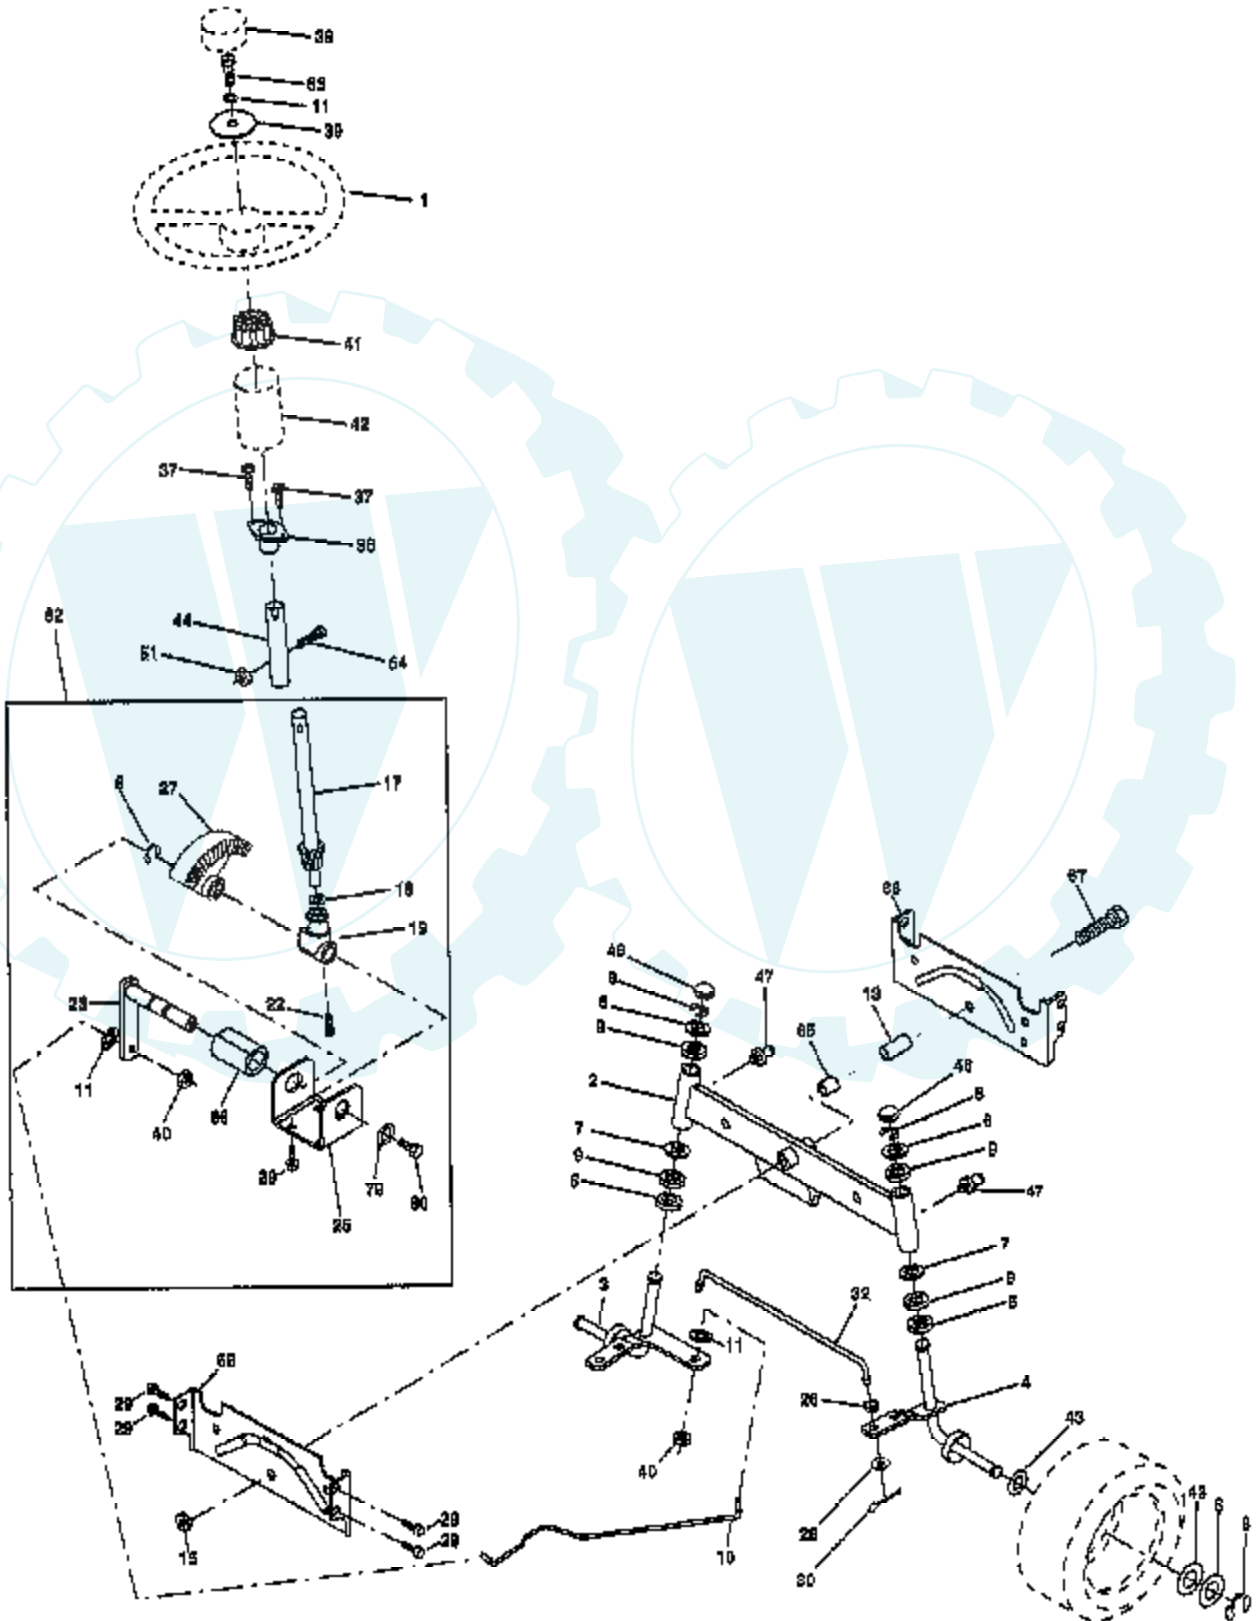

TRACTOR - - MODEL NUMBER AYP9169A99

STEERING ASSEMBLY

Ref #	Part Number	Qty	Description
1	140044		WHEEL STR AYP BLK
2	154427		AXLE ASM
3	156483		SPINDLE.ASM.LH
4	157473		"SPINDLE ASM,RH"
5	6266H		WASHER .T
6	121748X		WASHER
7	19272016		WASHER
8	12000029		RING
9	3366R		COL. SRTG. BEAR.
10	156438		DRAGLINK-STAMPED
11	10040600		LOCKWASHER
13	154779		BEARING AXLE
15	73901000		"NUT-LOC,FLANGE LT"
17	156546		SHAFT ASM STEERIN
18	57079		THRUST WASHER
19	160395		SUPPORT.SHAFT.STEER
22	165857		SCREW.HX.WSH.HD
23	165851		SHAFT.ASM.PITMAN
25	154406		BRKT-STEERING
26	126847X		BUSHING.DRAGLINK
27	136874		GEAR SECTOR
28	19131416		WASHER
29	17490612		SCREW
30	76020412		COTTER PIN
32	130465		TIE ROD
36	155099		BUSHING.STEERING
37	152927		"SCREW-TT,10-32 FL"
38	140045		CAP STEER AYP
39	19133808		WASHER T
40	7810H		GRIPCO NUT
41	100711L		ADAPTER LT
42	145054		BOOT.STEER.PL
43	121749X		WASHER
44	153720		EXT SHAFT STEERIN
46	121232X		CAP
47	6855M		ZERK M
51	73800500		NUT
54	74780520		BOLT
62	167902		KIT.STEER.ASM
63	74780616		BOLT
65	154780		SPACER AXLE
66	154404		"BEARING-ARM,PITMA"
67	74781044		BOLT
68	154429		BRACE AXLE
79	19132012		WASHER
80	74950612		BOLT.HX.NYLON3/8-16X3/