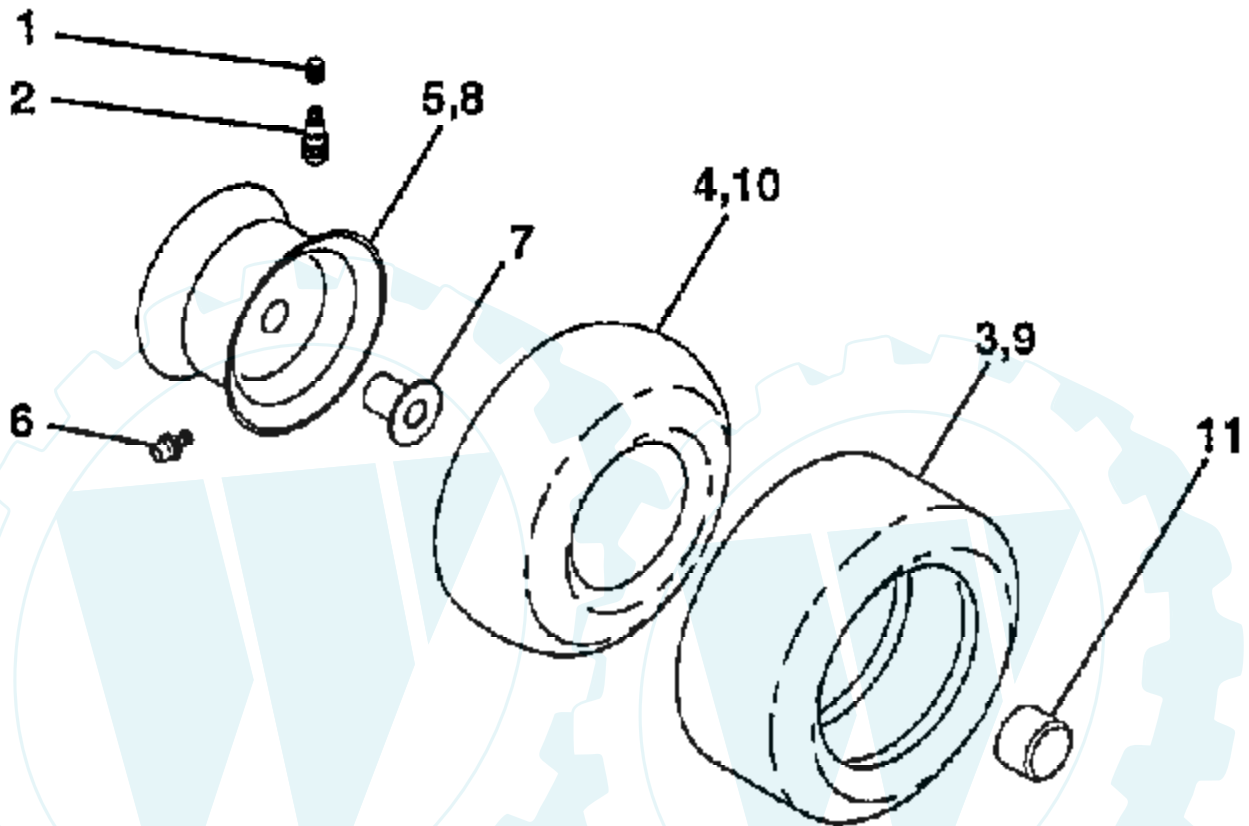

TRACTOR - - MODEL NUMBER 9149B89

WHEELS & TIRES

NOTE: All component dimensions given in U.S. inches
1 inch = 25.4 mm.

Ref #	Part Number	Qty	Description
1	59192		VALVE CAP
2	65139		VALVE STEM LT
3	106222X		SUB= 122073X
4	59904		TUBE.5.3/4.5/6
5	106732X427		"RIM ASM 6"" FRT"
6	278H		FITTING LT
7	9040H		"FLANGE, BEARING"
8	106108X427		"RIM AS 8"" REAR"
9	106268X		SUB= 122074X
10	7152J		TUBE.18X9.5-8
11	104757X		HUB CAP
	144334		SEALANT.TIRE 10 OZ. TUBE