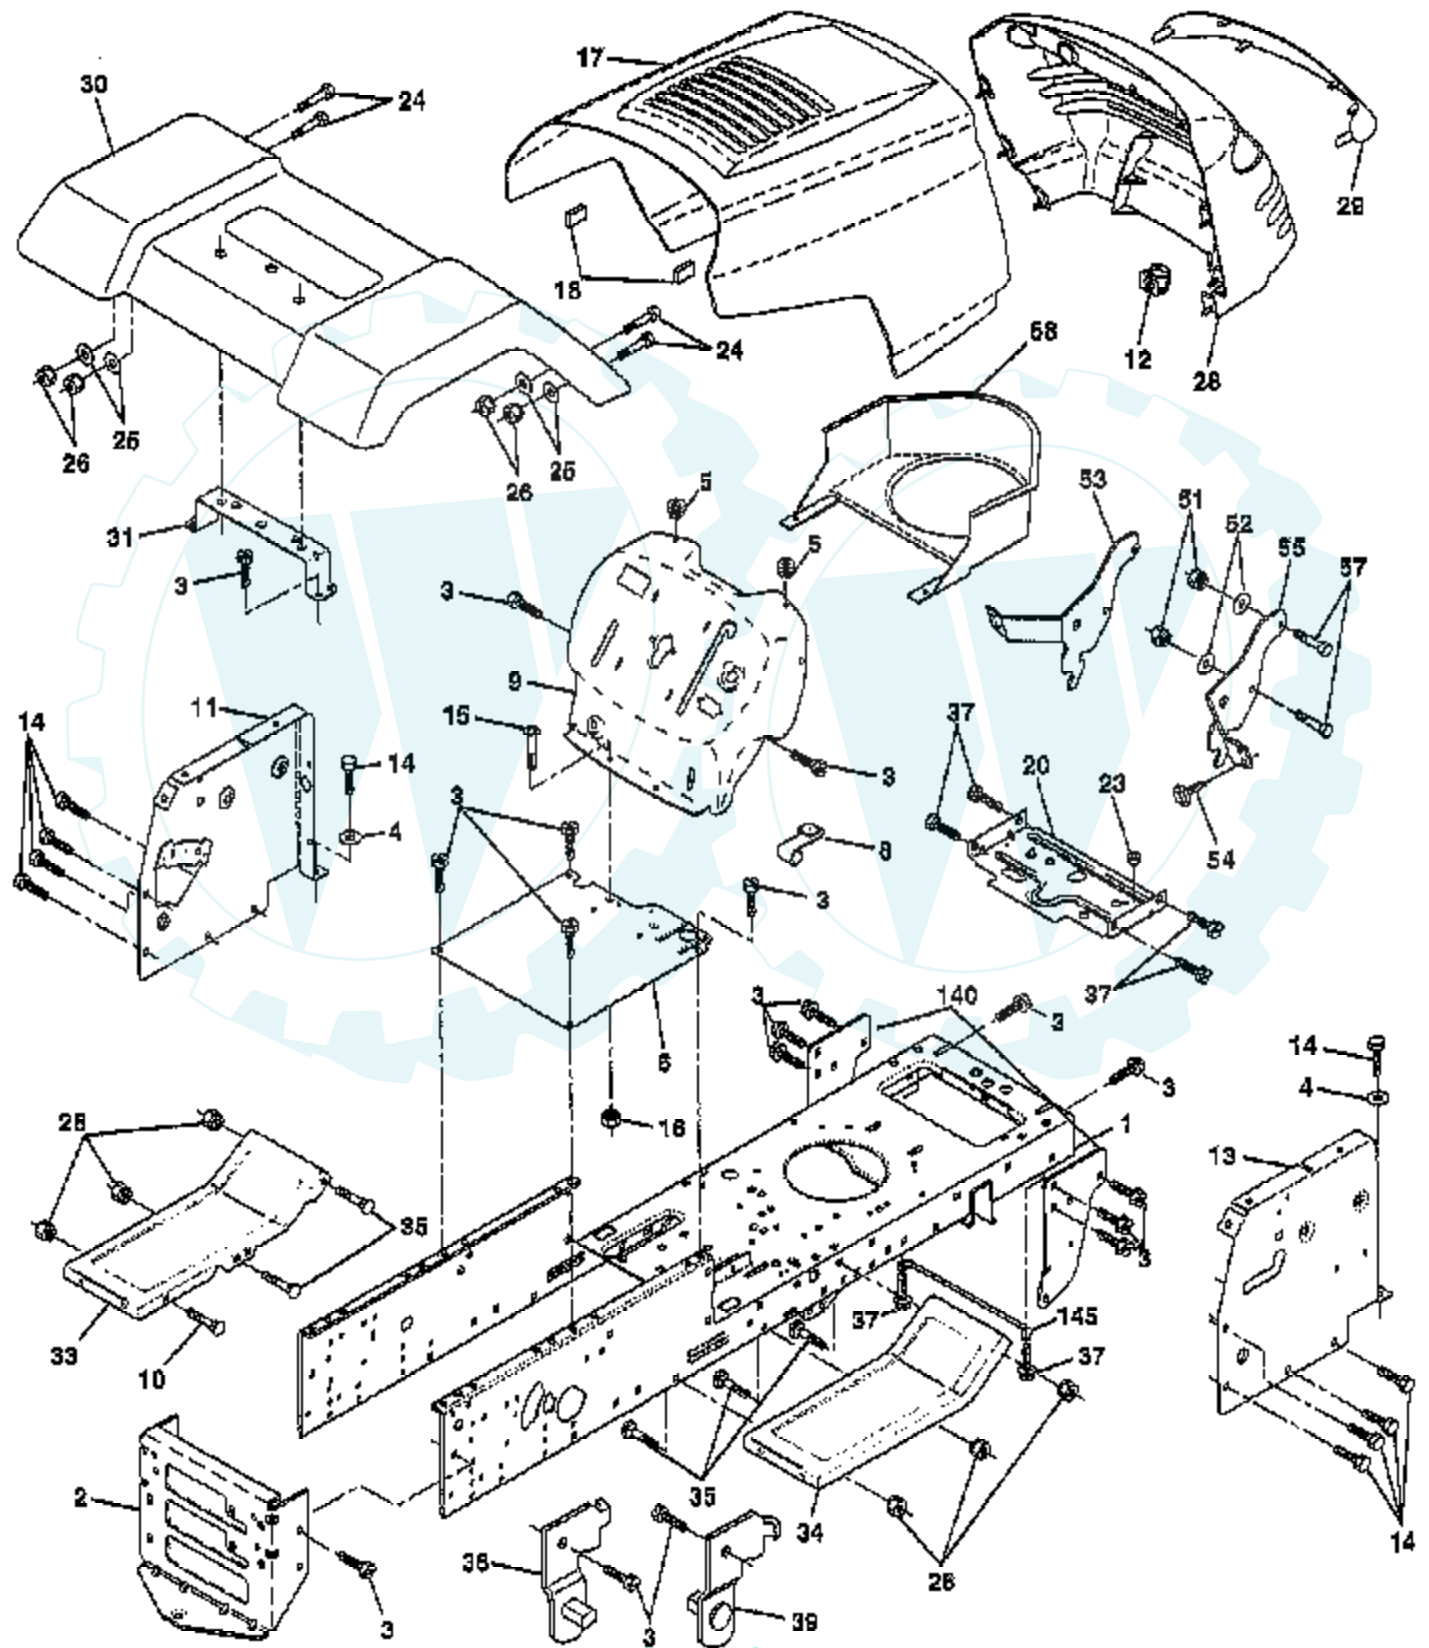

TRACTOR - - MODEL NUMBER 9149B89

CHASSIS AND ENCLOSURES

Ref #	Part Number	Qty	Description
1	160393		CHASSIS
2	140356		SUB= 145009
3	17490612		SCREW
4	19131216		WASHER
5	155272		BUMPER-HOOD/DASH
6	155923		SADDLE
8	155138		CLIP.RETAINER
9	161937X011		DASH SILKSCREEN
10	72140608		SUB= 72110608
11	155927		"PANEL-DASH,LH"
12	145660		CLIP.TINNERMAN
13	155934X010		SUB= 169117X010
14	17490608		SCREW LT
15	74180512		SCREW
16	73510500		NUT
17	159639X505		HOOD.STEEL.ASSY
18	126938X		SUB= 532126938
20	156437		"PLATE-MTG,BATT/FU"
23	124028X		SUB= 532124028
24	74780616		BOLT
25	19131312		WASHER
26	73800600		NUT
28	157373		GRILLE-MS428
29	140273		LENS GRILLE
30	157583X505		FENDER.LT.W/SHIFT
31	136619		BRKT FENDER
33	145244X505		FOOTREST.LH.LT/GT
34	145243X505		FOOTREST.RH.LT/GT
35	72110606		BOLT
37			CHECK WITH SUPPLIER
38	139886		BRACKET ASM LH
39	139887		BRACKET ASM RH
51	73800400		NUT
52	19091416		WASHER
53	144697		BRACKET.GRILLE.LH
54	161464		SCREW.HEX.WS.HD
55	144696		BRACKET.GRILLE.RH
57	74780412		SUB= 74780414
58	150127		AIR DUCT
140	158418		BRKT SUSPENSION
145	156524		"ROD POVOT,CHASSIS"
	5479J		PLUG BUTTON T