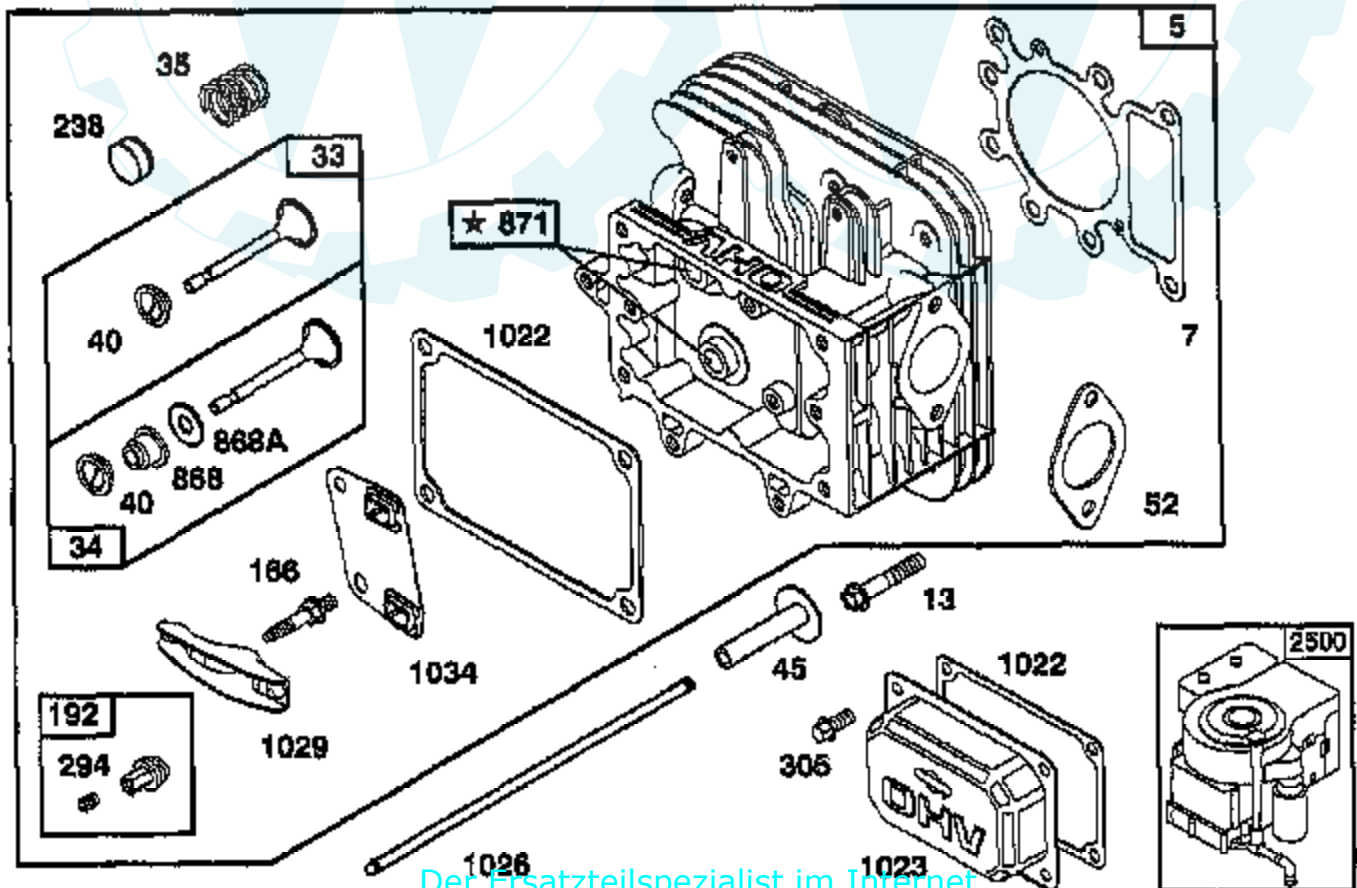

TRACTOR - - MODEL NUMBER 9149B89

BRIGGS & STRATTON ENGINE - MODEL NUMBER 287707, TYPE NUMBER 1255-E1

Ref #	Part Number	Qty	Description
1	496412		CYLINDER ASSY
2	399265		P/N CONFLICT - CHECK WITH SUPPLIER
3	391086		SEAL, OIL
4	494238		BASE, ENGINE
5	495858		HEAD, CYLINDER
7	272614		GASKET, CYLINDER HEAD
8	495735		BREATHER ASSY
9	27803		GASKET, VALVE COVER
10	94621		SCREW, STEMS
11	281246		TUBE, BREATHER
12	271916		GASKET, CRANKCASE COVER 1/64"
12	271997		GASKET, CRANKCASE COVER .005"
12	271996		GASKET, CRANKCASE COVER .009"
13	94728		SCREW, CYLINDER HEAD
15	94239		PLUG, OIL DRAIN
16	495162		CRANKSHAFT
16	94196		KEY, TIMING GEAR
20	291675		SEAL, OIL
22	94624		SCREW, SEMS, BASE MOUNTING
23	492326		FLYWHEEL & RING GEAR ASSY, MAGNETO
24	222698		KEY, FLYWHEEL
25	495860		PISTON ASSY, STANDARD SIZE
25	495977		PISTON ASSY .010" OVERSIZE
25	495978		PISTON ASSY .020" OVERSIZE
25	495979		PISTON ASSY .030" OVERSIZE
26	495854		RING SET, PISTON, STANDARD SIZE
26	495852		RING SET, PISTON, .010" OVERSIZE
26	495851		RING SET, PISTON, .020" OVERSIZE
26	495855		RING SET, PISTON, .030" OVERSIZE
27	263129		LOCK, PISTON PIN
28	498319		PIN, PISTON, STD SIZE
29	494504		ROD ASSY, CONNECTING
29	495490		ROD ASSY, CONNECTING
32	94695		SCREW
32A	94648		SCREW
33	495856		VALVE, EXHAUST
34	495857		VALVE, INTAKE
35	262811		SPRING, VALVE
37	224502		GUARD, FLYWHEEL
40	224641		RETAINER, VALVE SPRING
45	262411		TAPPET, VALVE
26	496884		GEAR, CAM
51	272465		GASKET, CARBURETOR (CARBURETOR TO ELBOW)
52	272569		GASKET, CARBURETOR
53	94637		STUD, CARBURETOR MOUNTING
73	224948		SCREEN, FLUSH ROTATING
75	225136		WASHER, SPRING
78	94626		SCREW, SEMS
93	281346		BUSHING, THROTTLE SHAFT
94	498030		VALVE, IDLE, ADJUSTMENT
95	94098		SCREW, THROTTLE
98	495800		SCREW, IDLE SPEED
104	231789		PIN, FLOAT HINGE
105	231855		VALVE ASSY, INLET NEEDLE
106	231854		INLET VALVE SEAT
108	224540		VALVE, CHOKE
111	262719		SPRING, CHOKE
117	232118		JET, MAIN (STANDARD)