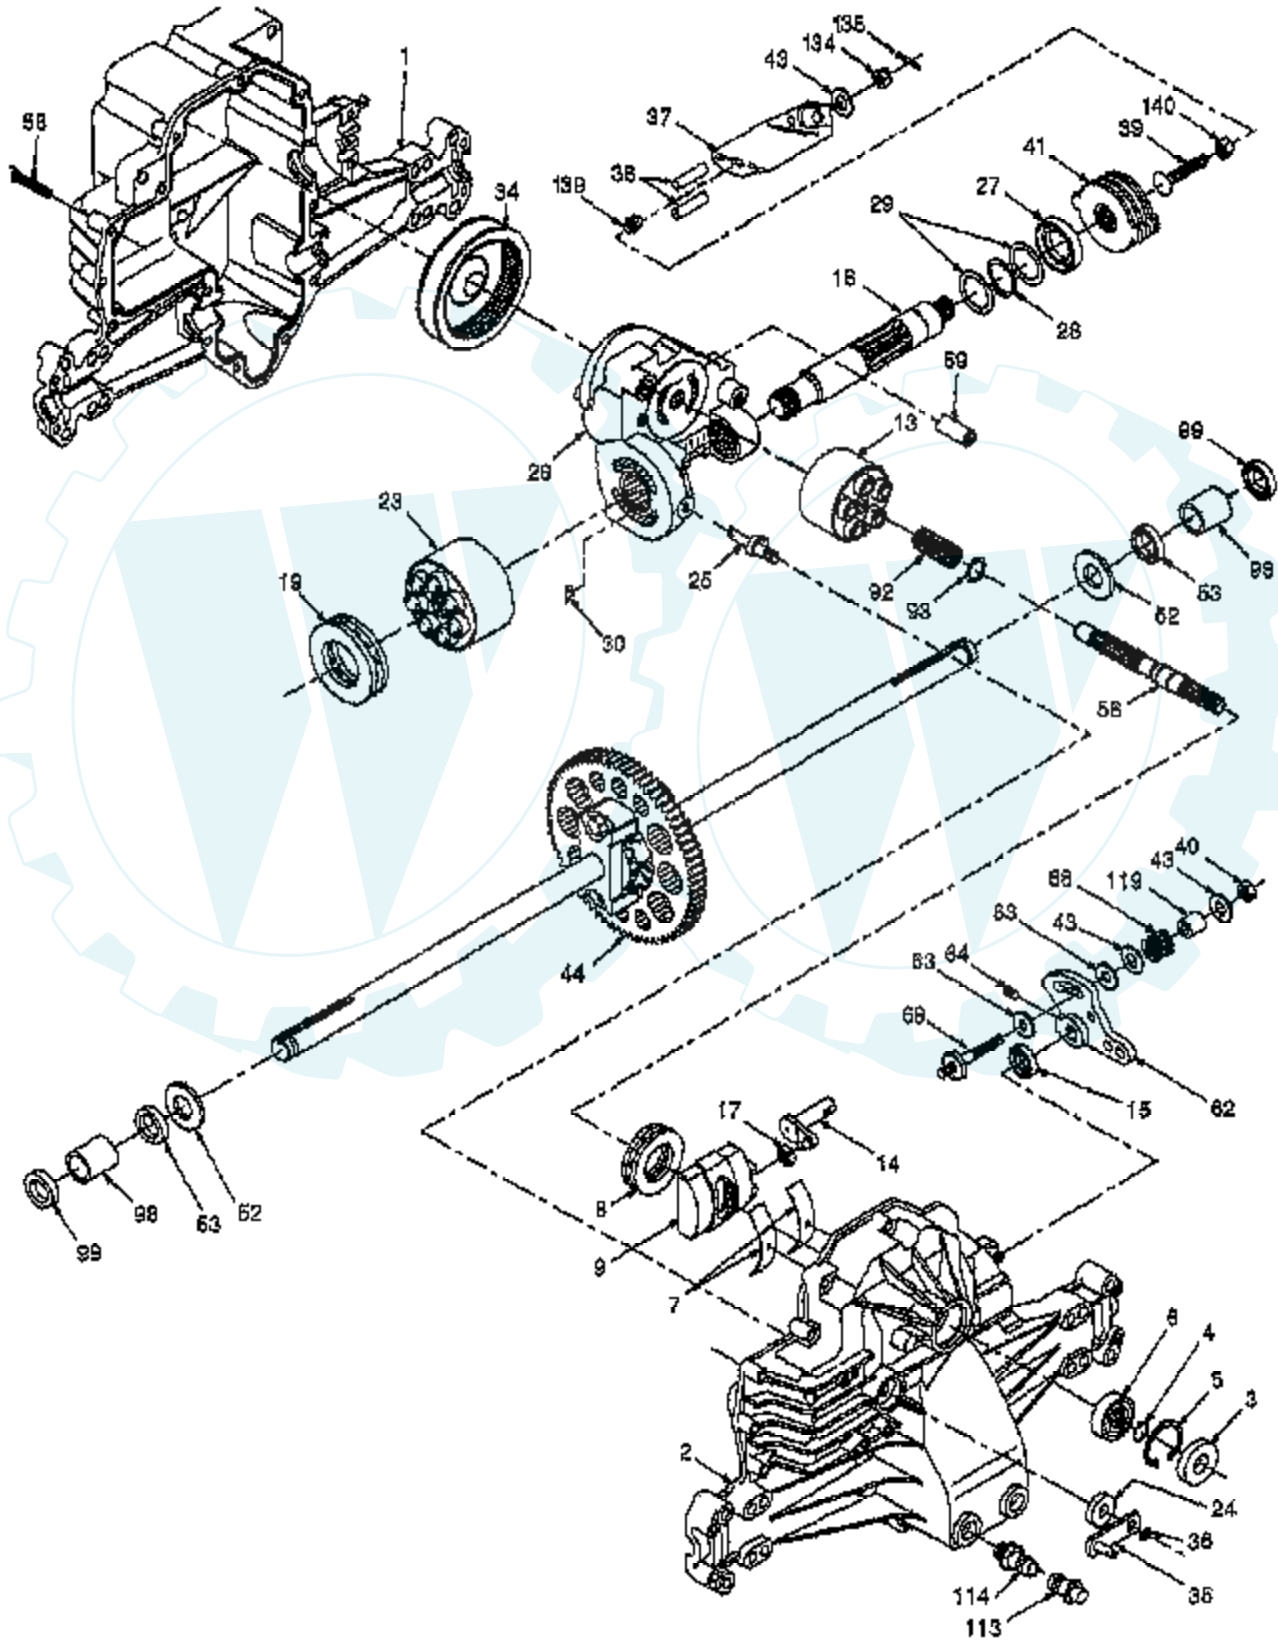

TRACTOR - - MODEL NUMBER 9149B89 HYDRO TRANSAXLE - MODEL NUMBER 319-500

TRANSAXLE

Ref #	Part Number	Qty	Description
1	142986		HOUSING.L.44863RM
2	142987		HOUSING.UPR.70122
3	142932		SEAL.9008000-0128
4	142928		RING.RET.2003016.
5	142933		RING.RET.2003052.
6	142934		BEARING.(50552)42X68X16
7	142935		CRADLE- 2003023.
8	150771		BEARING.THU.50551
9	142937		SWASHPLT.2003087.
13	142938		BLOCK.CLYN.70079.
14	142939		ARM.TRUN.2003005.
15	142940		SEAL.9008000-0126
17	142941		GUIDE.2000015.
18	150772		SHAFT.MOTOR.50449
19	150773		BEARING.THU.50552
23	142944		BLOCK.CYLIN.70082
24	142945		SEAL.LIP.45074
25	142946		ACTUATOR.2003555
26	150774		KIT.CEN.SEC.70250
27	142948		SEAL.LIP.45075
28	142949		RING RETAIN 50007
29	142950		WASHER.44872
30	150787		PLATE.BYP.2003554
34	142951		ELEMENT.OIL.44964
35	142952		ARM.BYPASS.50270
36	142953		RING.RETAIN.44870
37	142954		ARM.ACTUAT.23710
38	142955		PIN.ACTUAT.44891
39	150777		BOLT.50316
40	150778		NUT.LOCK.HX.50317
41	142958		KIT.BRAKE.70135
43	142884		WASHER HYD 44130
44	142990		DIFFERENTIAL.70126
52	142991		WASHER.HYD.44875
53	142961		SEAL.HYDRO.45076
56	142963		SHAFT.INPUT.50005
58	142964		BOLT.1/4-20.44876
59	142965		PIN.HYDRO.50002
62	142966		ARM.CONTROL.50254
63	142967		PUCK.DAMPER.50281
64	142920		SCREW.SET.50018.
68	142969		SPRING.HYD.50277
69	144610		STUD.5/16-24.DANA
92	142977		SPRING.2003014.
93	142978		WASHER.2003017
98	142993		BEARING.SLV.50137
99	142976		SEAL.WIPER.50941
113	142917		CAP.VENT.70109
114	142918		O-RING.ASM.70110
119	142980		SPACER.HYD.50278
134	144607		NUT.CAS.HYD.44142
135	144608		PIN.COT.HYD.44101
139	150775		SPRING.COMP.50431
140	150776		NUT.HEX.50269