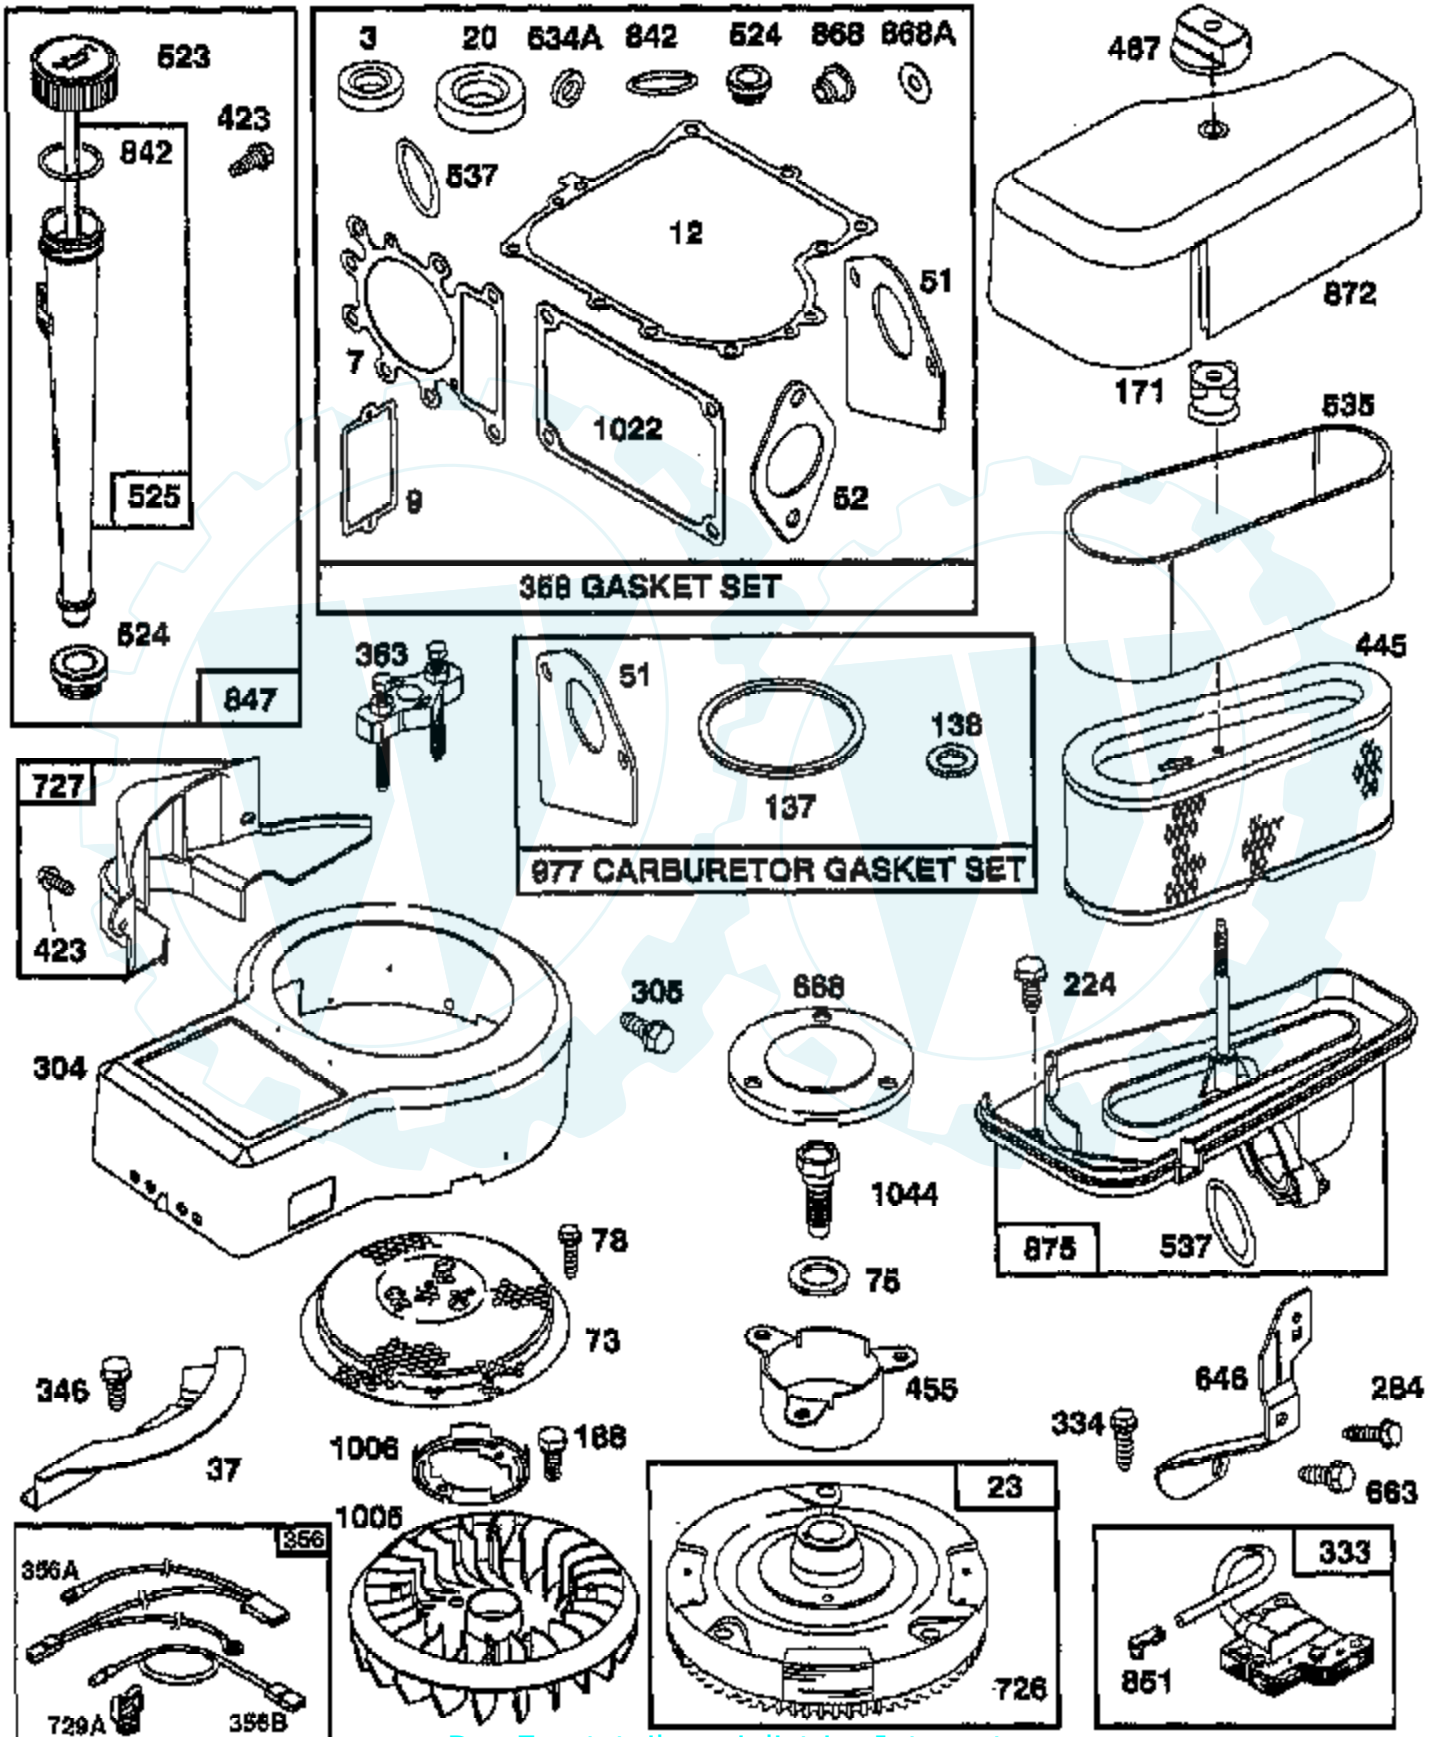

TRACTOR - - MODEL NUMBER 9149B89

BRIGGS & STRATTON ENGINE - MODEL NUMBER 287707, TYPE NUMBER 1255-E1

Ref #	Part Number	Qty	Description
1	496412		CYLINDER ASSY
2	399265		P/N CONFLICT - CHECK WITH SUPPLIER
3	391086		SEAL, OIL
4	494238		BASE, ENGINE
5	495858		HEAD, CYLINDER
7	272614		GASKET, CYLINDER HEAD
8	495735		BREATHER ASSY
9	27803		GASKET, VALVE COVER
10	94621		SCREW, STEMS
11	281246		TUBE, BREATHER
12	271916		GASKET, CRANKCASE COVER 1/64"
12	271997		GASKET, CRANKCASE COVER .005"
12	271996		GASKET, CRANKCASE COVER .009"
13	94728		SCREW, CYLINDER HEAD
15	94239		PLUG, OIL DRAIN
16	495162		CRANKSHAFT
16	94196		KEY, TIMING GEAR
20	291675		SEAL, OIL
22	94624		SCREW, SEMS, BASE MOUNTING
23	492326		FLYWHEEL & RING GEAR ASSY, MAGNETO
24	222698		KEY, FLYWHEEL
25	495860		PISTON ASSY, STANDARD SIZE
25	495977		PISTON ASSY .010" OVERSIZE
25	495978		PISTON ASSY .020" OVERSIZE
25	495979		PISTON ASSY .030" OVERSIZE
26	495854		RING SET, PISTON, STANDARD SIZE
26	495852		RING SET, PISTON, .010" OVERSIZE
26	495851		RING SET, PISTON, .020" OVERSIZE
26	495855		RING SET, PISTON, .030" OVERSIZE
27	263129		LOCK, PISTON PIN
28	498319		PIN, PISTON, STD SIZE
29	494504		ROD ASSY, CONNECTING
29	495490		ROD ASSY, CONNECTING
32	94695		SCREW
32A	94648		SCREW
33	495856		VALVE, EXHAUST
34	495857		VALVE, INTAKE
35	262811		SPRING, VALVE
37	224502		GUARD, FLYWHEEL
40	224641		RETAINER, VALVE SPRING
45	262411		TAPPET, VALVE
26	496884		GEAR, CAM
51	272465		GASKET, CARBURETOR (CARBURETOR TO ELBOW)
52	272569		GASKET, CARBURETOR
53	94637		STUD, CARBURETOR MOUNTING
73	224948		SCREEN, FLUSH ROTATING
75	225136		WASHER, SPRING
78	94626		SCREW, SEMS
93	281346		BUSHING, THROTTLE SHAFT
94	498030		VALVE, IDLE, ADJUSTMENT
95	94098		SCREW, THROTTLE
98	495800		SCREW, IDLE SPEED
104	231789		PIN, FLOAT HINGE
105	231855		VALVE ASSY, INLET NEEDLE
106	231854		INLET VALVE SEAT
108	224540		VALVE, CHOKE
111	262719		SPRING, CHOKE
117	232118		JET, MAIN (STANDARD)