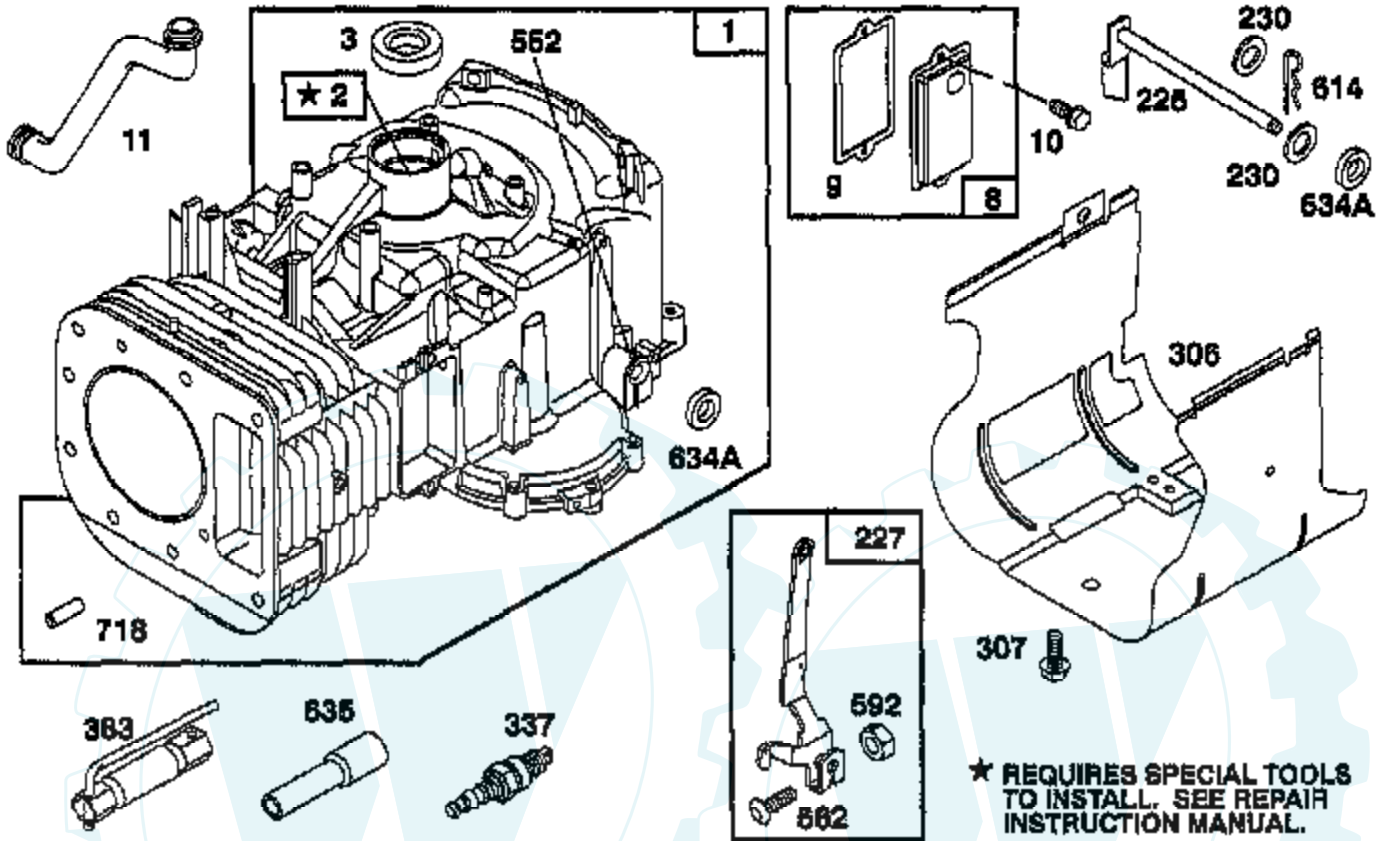

TRACTOR - - MODEL NUMBER 9149B89

BRIGGS & STRATTON ENGINE - MODEL NUMBER 287707, TYPE NUMBER 1255-E1

Ref #	Part Number	Qty	Description
1	496412		CYLINDER ASSY
2	399265		P/N CONFLICT - CHECK WITH SUPPLIER
3	391086		SEAL, OIL
4	494238		BASE, ENGINE
5	495858		HEAD, CYLINDER
7	272614		GASKET, CYLINDER HEAD
8	495735		BREATHER ASSY
9	27803		GASKET, VALVE COVER
10	94621		SCREW, STEMS
11	281246		TUBE, BREATHER
12	271916		GASKET, CRANKCASE COVER 1/64"
12	271997		GASKET, CRANKCASE COVER .005"
12	271996		GASKET, CRANKCASE COVER .009"
13	94728		SCREW, CYLINDER HEAD
15	94239		PLUG, OIL DRAIN
16	495162		CRANKSHAFT
16	94196		KEY, TIMING GEAR
20	291675		SEAL, OIL
22	94624		SCREW, SEMS, BASE MOUNTING
23	492326		FLYWHEEL & RING GEAR ASSY, MAGNETO
24	222698		KEY, FLYWHEEL
25	495860		PISTON ASSY, STANDARD SIZE
25	495977		PISTON ASSY .010" OVERSIZE
25	495978		PISTON ASSY .020" OVERSIZE
25	495979		PISTON ASSY .030" OVERSIZE
26	495854		RING SET, PISTON, STANDARD SIZE
26	495852		RING SET, PISTON, .010" OVERSIZE
26	495851		RING SET, PISTON, .020" OVERSIZE
26	495855		RING SET, PISTON, .030" OVERSIZE
27	263129		LOCK, PISTON PIN
28	498319		PIN, PISTON, STD SIZE
29	494504		ROD ASSY, CONNECTING
29	495490		ROD ASSY, CONNECTING
32	94695		SCREW
32A	94648		SCREW
33	495856		VALVE, EXHAUST
34	495857		VALVE, INTAKE
35	262811		SPRING, VALVE
37	224502		GUARD, FLYWHEEL
40	224641		RETAINER, VALVE SPRING
45	262411		TAPPET, VALVE
26	496884		GEAR, CAM
51	272465		GASKET, CARBURETOR (CARBURETOR TO ELBOW)
52	272569		GASKET, CARBURETOR
53	94637		STUD, CARBURETOR MOUNTING
73	224948		SCREEN, FLUSH ROTATING
75	225136		WASHER, SPRING
78	94626		SCREW, SEMS
93	281346		BUSHING, THROTTLE SHAFT
94	498030		VALVE, IDLE, ADJUSTMENT
95	94098		SCREW, THROTTLE
98	495800		SCREW, IDLE SPEED
104	231789		PIN, FLOAT HINGE
105	231855		VALVE ASSY, INLET NEEDLE
106	231854		INLET VALVE SEAT
108	224540		VALVE, CHOKE
111	262719		SPRING, CHOKE
117	232118		JET, MAIN (STANDARD)