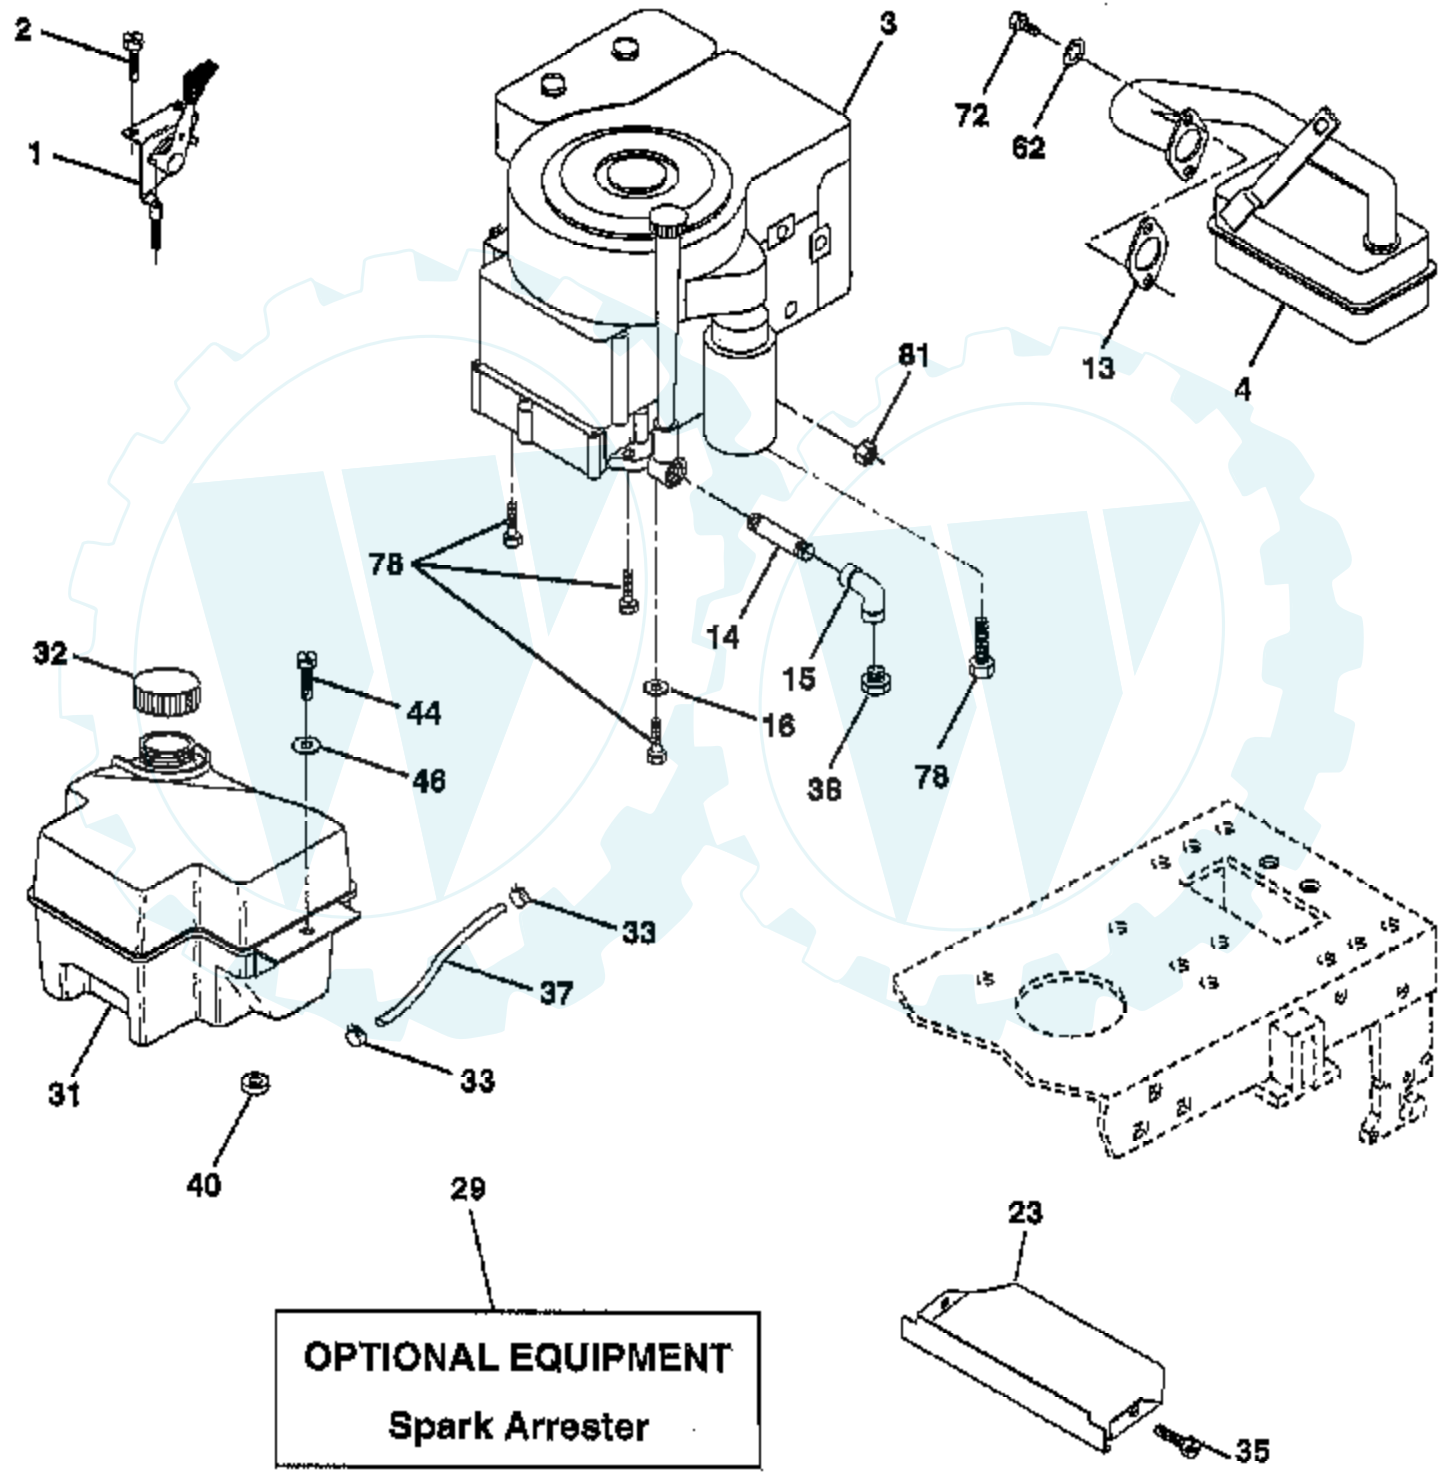

TRACTOR - - MODEL NUMBER 9149B89

ENGINE

OPTIONAL EQUIPMENT
Spark Arrester

Ref #	Part Number	Qty	Description
1	140310		CONTROL THROTTLE
2	17720410		SCREW LT
3			CHECK WITH SUPPLIER
4	137352		MUFFLER
13	272293		GASKET ENG 1 313 LD TIN PLATED
14	13280324		PIPE NIPPLE
15	13200300		ELBOW
16	11050600		LOCKWASHER
23	159880		SHIELD.BRN/DBR.GD
29	137180		SUB= 532137180
31	161911		TANK.FUEL.FRONT.
32	140527		CAP ASM FUEL
33	123487X		HOSE CLAMP
35	17490512		SCREW
37	137040		LINE FUEL
38			CHECK WITH SUPPLIER
40	124028X		SUB= 532124028
44	17490412		SCREW HEX CRT
46	19091416		WASHER
62	10040500		LOCKWASHER
72	71070512		SCREW
78	17490620		SCREW
81	128861		NUT