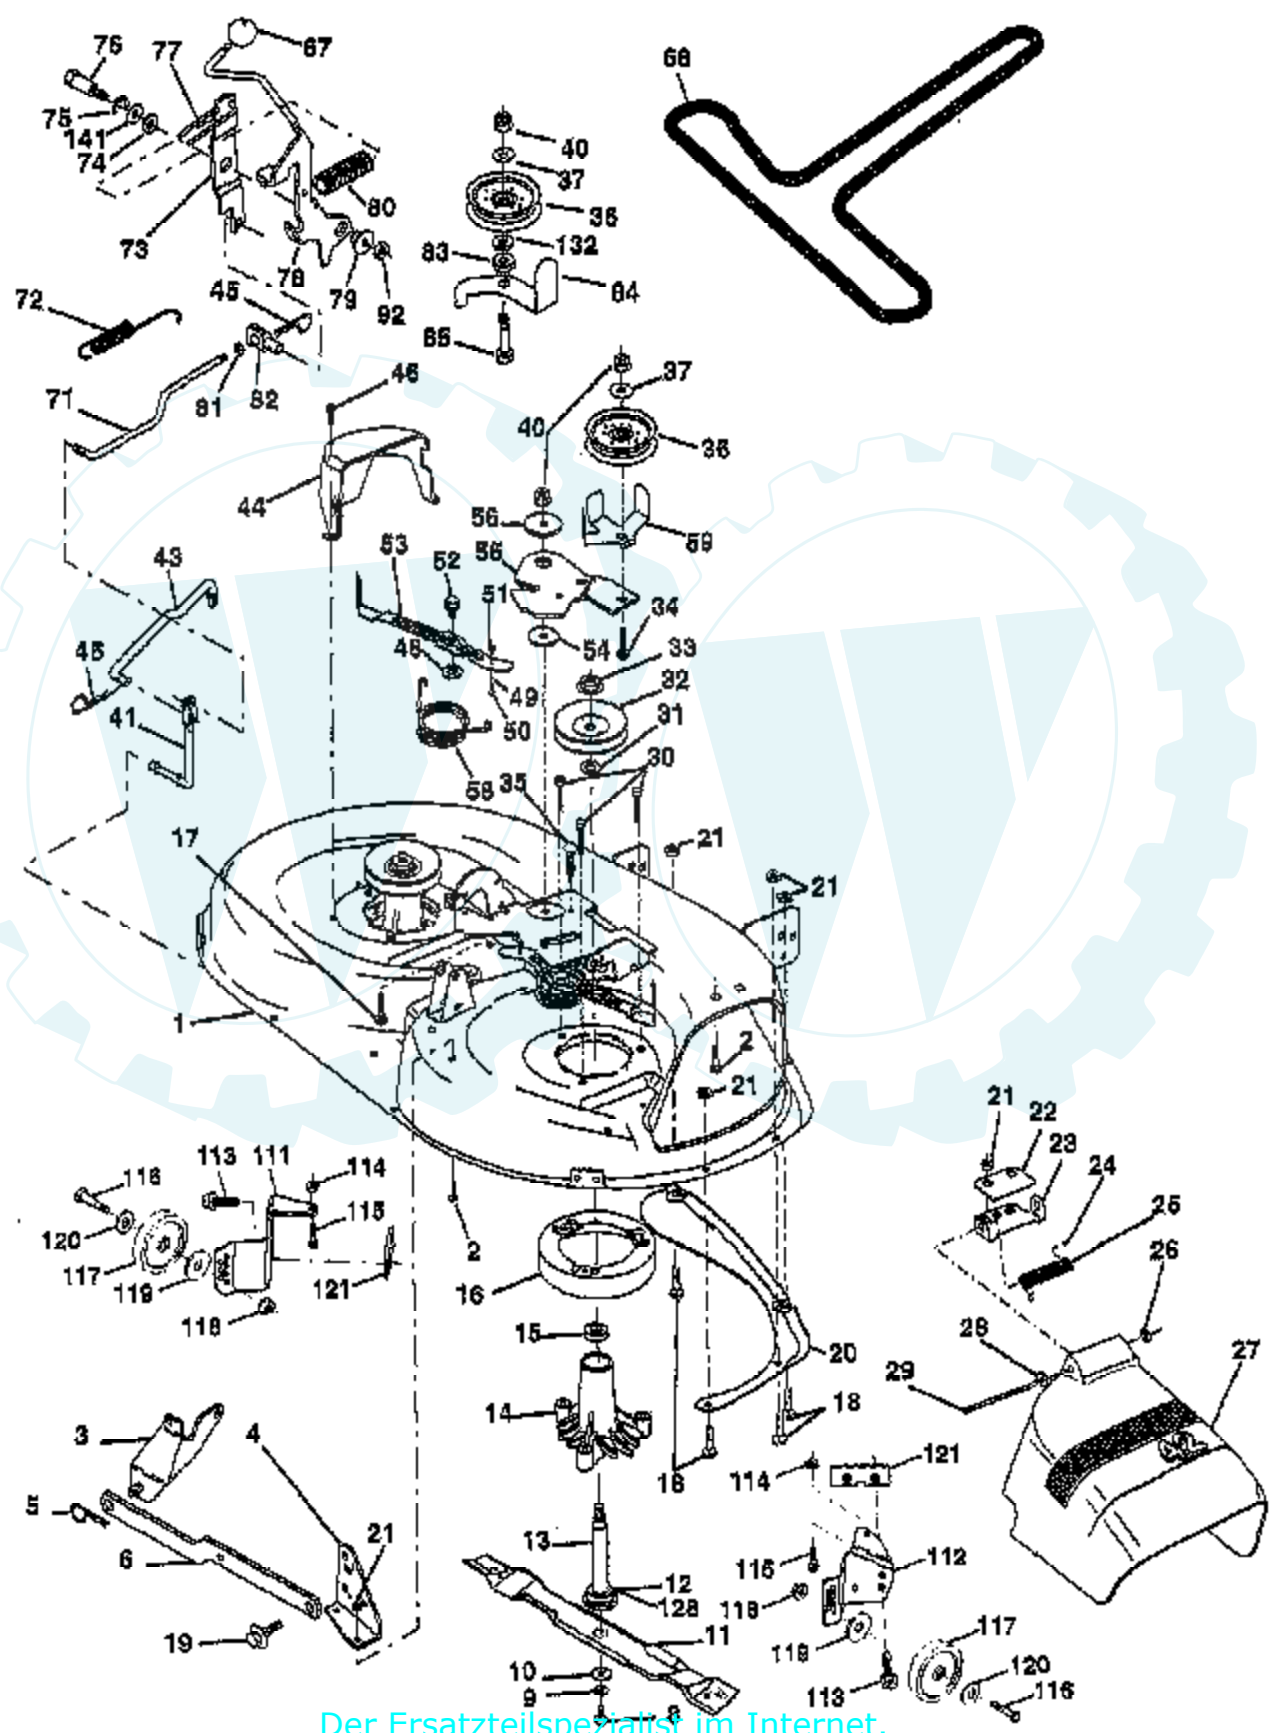

TRACTOR -- MODEL NUMBER 9149B89

MOWER DECK

Ref #	Part Number	Qty	Description
1	164961		"HOUSING ASSY.42""
2	72140506		BOLT
3	138017		BRKT ASM SWAY BAR
4	138440		BRKT DECK SW BAR
5	4939M		SUB= 85902
6	130832		SUB= 130833
8	850857		BLADE BOLT
9	10030600		SUB= 10040600
10	140296		WASHER.HARD.BLADE
11	134149		"BLADE.42"" MULCHER"
12	129895		BEARING.BALL
13	137645		SUB= 137646
14	128774		HSG ASM MANDREL
15	110485X		BEARING
16	140329		STRIPPER RND MWR
17	72110610		BOLT RDHD 3/8-16
18	72140505		BOLT
19	132827		BOLT SHD 5/16-18
20	159770		BAFFLE VORTEX 42
21	73680500		SUB= 73690500
22	134753		STIFFENER BRKT
23	131267		DEFLECTOR BRKT
24	105304X		CAP-SLEEVE LT
25	123713X		SPRING TORSION
26	110452X		NUT PUSH M
27	130968		DEFLECTOR.SHIELD
28	19111016		WASHER
29	131491		HINGE ROD
30	157722		"SCREW-THD ROLL,WA"
31	129963		WASHER
32	153535		PULLEY.MANDREL.42
33	137266		SUB= 139729
34	72110614		BOLT
35	133835		XMAS TREE FASTNER
36	131494		FLAT IDLER PULLEY
37	19131316		WASHER
40	73680600		SUB= 73690600
41	133551		PIVOT ROD
43	140083		ROD CLUTCH W/NIBS
44	140088		GUARD MAND LH BLK
45	4497H		RETAINER M
46	137729		SCREW.1/4-20X5/8
48	133944		HARD SMALL WASHER
49	155066		ROLLER ASM-CAM
50	131340		SHOULDER BOLT
51	69180		LOCKNUT
52	139888		BOLT.SHLD.5/16-18
53	131845		BRAKE PAD ARM ASM
54	133943		HARDENED WASHER
55	155046		ARM-IDLER
56	122052X		SPACER RETAINER
58	140086		SPRING TORSN BRAK
59	141043		GUARD IDLER TUV
67	162132		KNOB.RD.7/16-14
68	144200		BELT.V.T-PATH
71	142427		ROD CLUTCH 38/42
72	131870		RETURN SPRING
73	127847		CLUTCH ARM SECOND