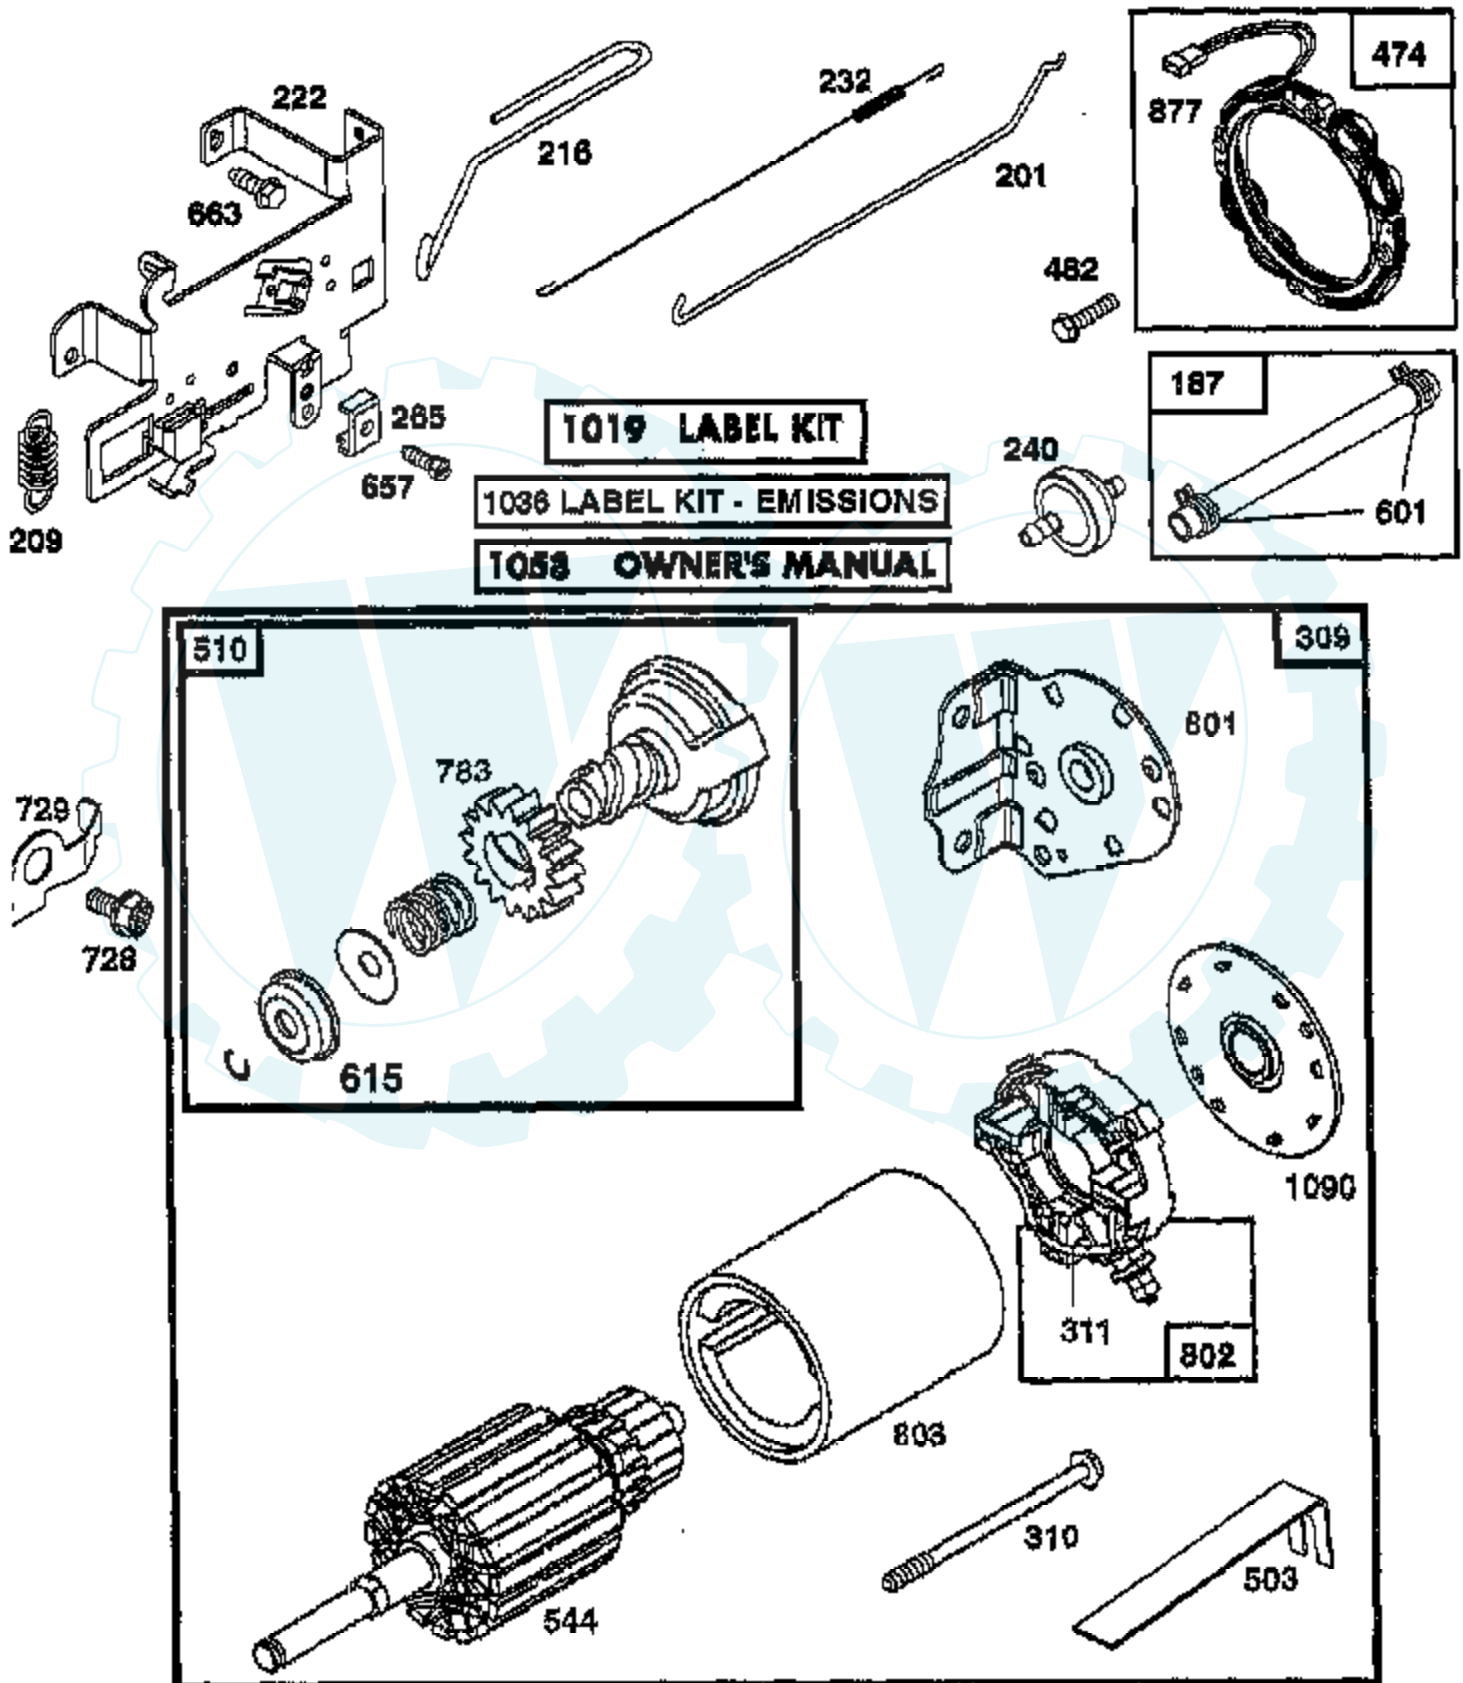

TRACTOR - - MODEL NUMBER 9149B89

BRIGGS & STRATTON ENGINE - MODEL NUMBER 287707, TYPE NUMBER 1255-E1

Ref #	Part Number	Qty	Description
1	496412		CYLINDER ASSY
2	399265		P/N CONFLICT - CHECK WITH SUPPLIER
3	391086		SEAL, OIL
4	494238		BASE, ENGINE
5	495858		HEAD, CYLINDER
7	272614		GASKET, CYLINDER HEAD
8	495735		BREATHER ASSY
9	27803		GASKET, VALVE COVER
10	94621		SCREW, STEMS
11	281246		TUBE, BREATHER
12	271916		GASKET, CRANKCASE COVER 1/64"
12	271997		GASKET, CRANKCASE COVER .005"
12	271996		GASKET, CRANKCASE COVER .009"
13	94728		SCREW, CYLINDER HEAD
15	94239		PLUG, OIL DRAIN
16	495162		CRANKSHAFT
16	94196		KEY, TIMING GEAR
20	291675		SEAL, OIL
22	94624		SCREW, SEMS, BASE MOUNTING
23	492326		FLYWHEEL & RING GEAR ASSY, MAGNETO
24	222698		KEY, FLYWHEEL
25	495860		PISTON ASSY, STANDARD SIZE
25	495977		PISTON ASSY .010" OVERSIZE
25	495978		PISTON ASSY .020" OVERSIZE
25	495979		PISTON ASSY .030" OVERSIZE
26	495854		RING SET, PISTON, STANDARD SIZE
26	495852		RING SET, PISTON, .010" OVERSIZE
26	495851		RING SET, PISTON, .020" OVERSIZE
26	495855		RING SET, PISTON, .030" OVERSIZE
27	263129		LOCK, PISTON PIN
28	498319		PIN, PISTON, STD SIZE
29	494504		ROD ASSY, CONNECTING
29	495490		ROD ASSY, CONNECTING
32	94695		SCREW
32A	94648		SCREW
33	495856		VALVE, EXHAUST
34	495857		VALVE, INTAKE
35	262811		SPRING, VALVE
37	224502		GUARD, FLYWHEEL
40	224641		RETAINER, VALVE SPRING
45	262411		TAPPET, VALVE
26	496884		GEAR, CAM
51	272465		GASKET, CARBURETOR (CARBURETOR TO ELBOW)
52	272569		GASKET, CARBURETOR
53	94637		STUD, CARBURETOR MOUNTING
73	224948		SCREEN, FLUSH ROTATING
75	225136		WASHER, SPRING
78	94626		SCREW, SEMS
93	281346		BUSHING, THROTTLE SHAFT
94	498030		VALVE, IDLE, ADJUSTMENT
95	94098		SCREW, THROTTLE
98	495800		SCREW, IDLE SPEED
104	231789		PIN, FLOAT HINGE
105	231855		VALVE ASSY, INLET NEEDLE
106	231854		INLET VALVE SEAT
108	224540		VALVE, CHOKE
111	262719		SPRING, CHOKE
117	232118		JET, MAIN (STANDARD)