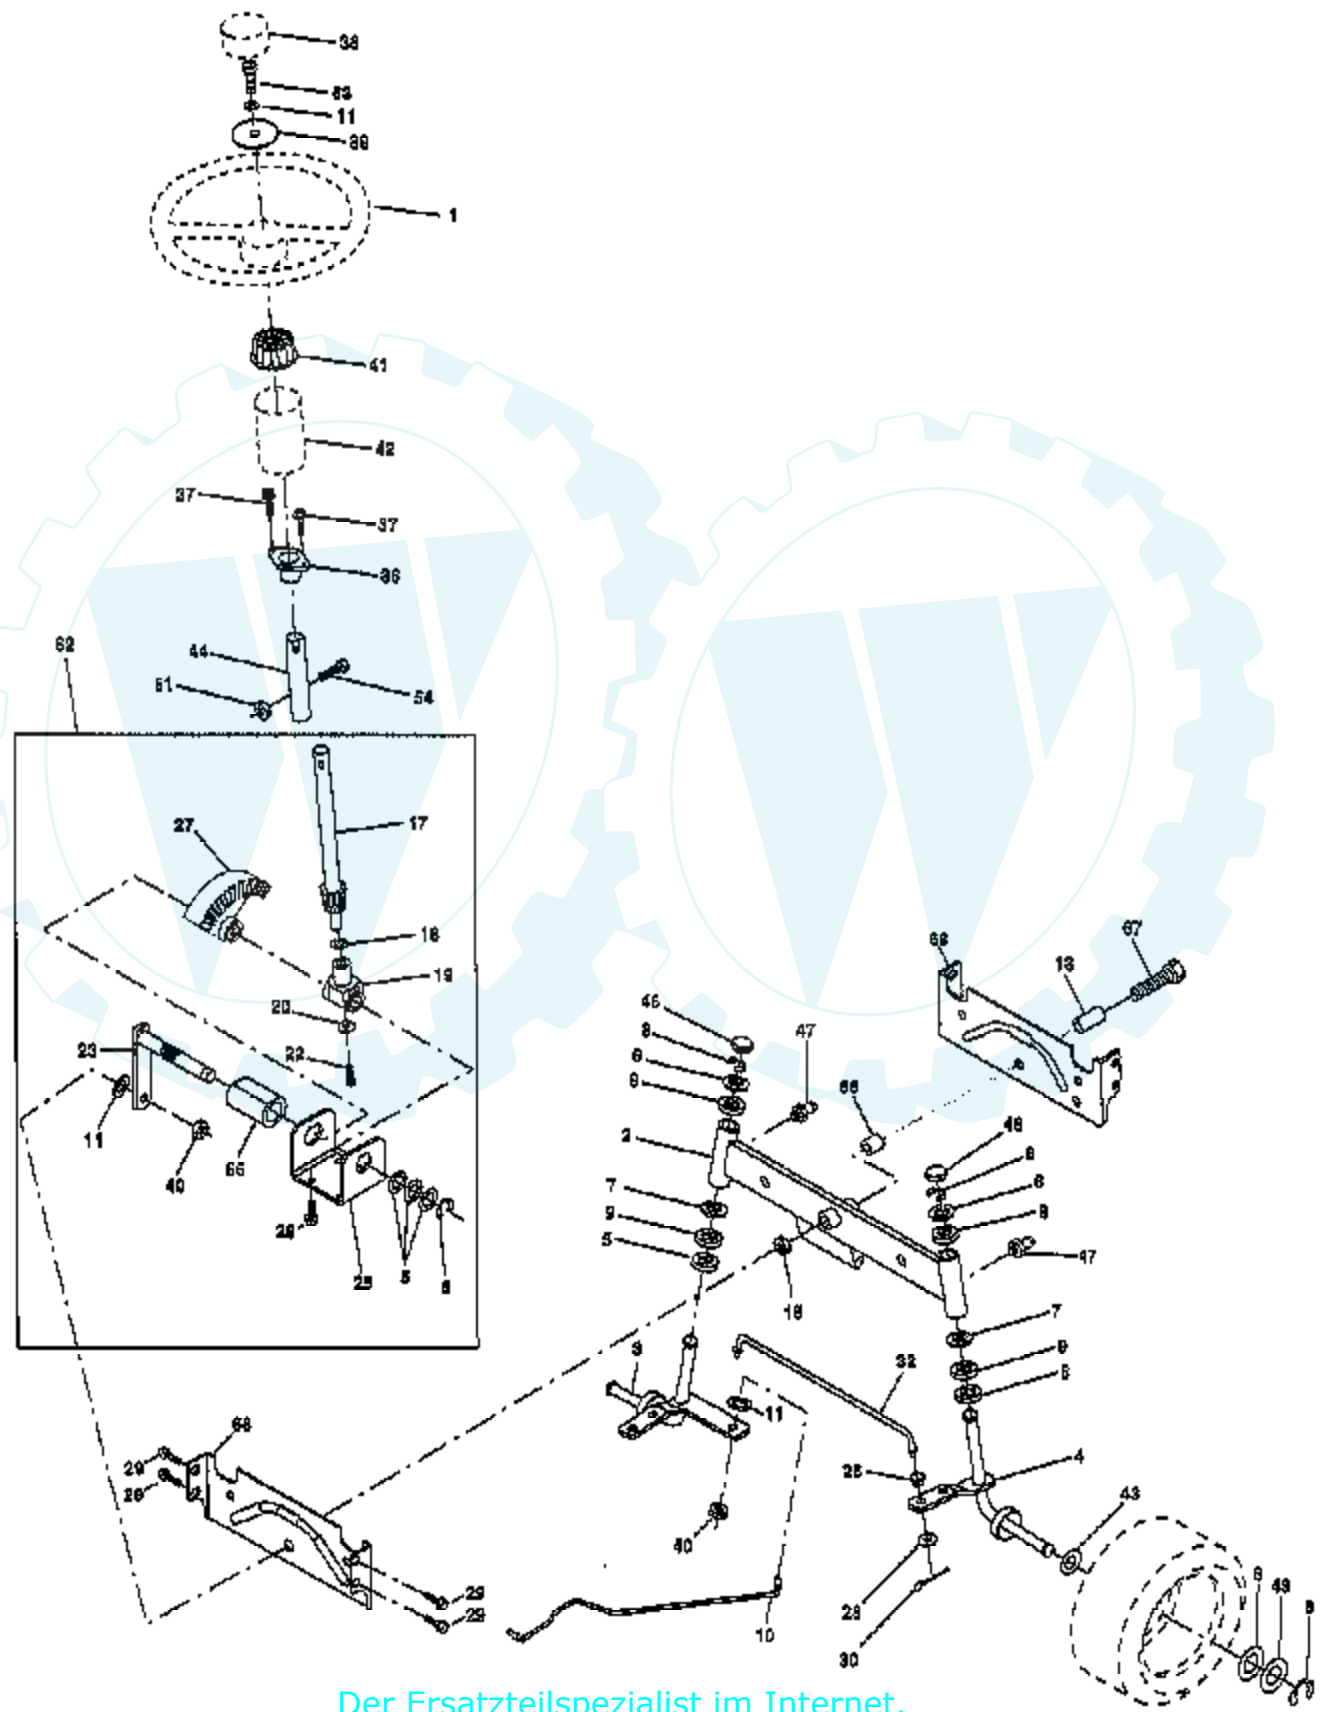

TRACTOR - - MODEL NUMBER 9149B89

STEERING ASSEMBLY

Ref #	Part Number	Qty	Description
1	140044		WHEEL STR AYP BLK
2	154427		AXLE ASM
3	156483		SPINDLE.ASM.LH
4	157473		"SPINDLE ASM,RH"
5	6266H		WASHER .T
6	121748X		WASHER
7	19272016		WASHER
8	12000029		RING
9	3366R		COL. SRTG. BEAR.
10	156438		DRAGLINK-STAMPED
11	10040600		LOCKWASHER
13	154779		BEARING AXLE
15	73901000		"NUT-LOC,FLANGE LT"
17	156546		SHAFT ASM STEERIN
18	57079		THRUST WASHER
19	124035X		SUPPORT.SHAFT
20	126684X		SUB= 532126684
22	71200410		SCREW HEX SOC1/4-
23	127501		SUB= 918127501
25	154406		BRKT-STEERING
26	126847X		BUSHING.DRAGLINK
27	136874		GEAR SECTOR
28	19131416		WASHER
29	17490612		SCREW
30	76020412		COTTER PIN
32	130465		TIE ROD
36	155099		BUSHING.STEERING
37	152927		"SCREW-TT,10-32 FL"
38	140045		CAP STEER AYP
39	19133808		WASHER T
40	7810H		GRIPCO NUT
41	100711L		ADAPTER LT
42	145054		BOOT.STEER.PL
43			CHECK WITH SUPPLIER
44	153720		EXT SHAFT STEERIN
46	121232X		CAP
47	6855M		ZERK M
51	73800500		NUT
54	74780520		BOLT
62	156594		KIT STEERING ASM
63	74780616		BOLT
65	154780		SPACER AXLE
66	154404		"BEARING-ARM,PITMA"
67	74781044		BOLT
68	154429		BRACE AXLE