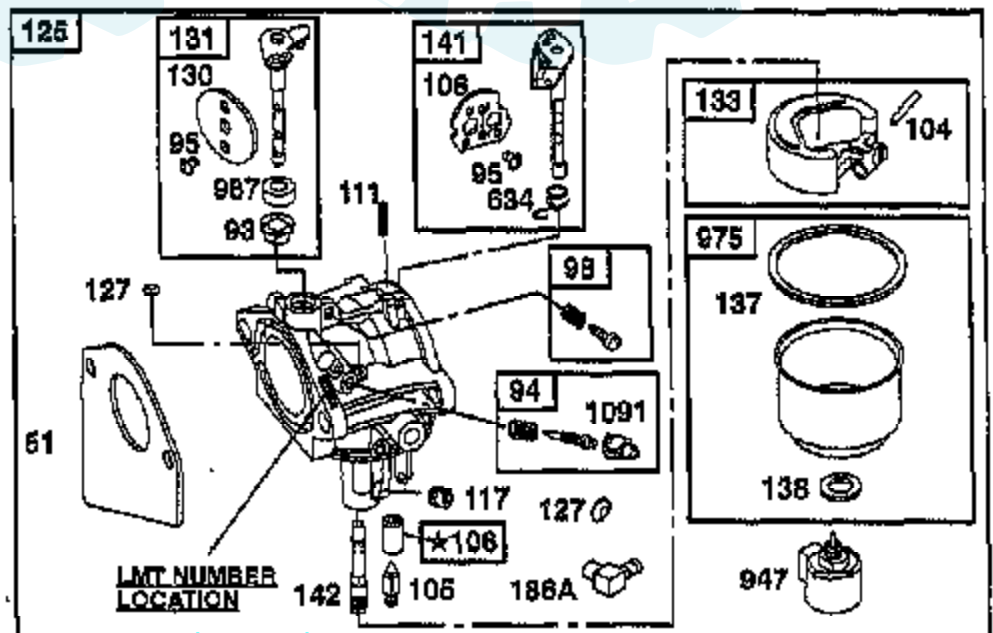

TRACTOR - - MODEL NUMBER 9149B89

BRIGGS & STRATTON ENGINE - MODEL NUMBER 287707, TYPE NUMBER 1255-E1

★ REQUIRES SPECIAL TOOLS TO INSTALL. SEE REPAIR INSTRUCTION MANUAL

Ref #	Part Number	Qty	Description
1	496412		CYLINDER ASSY
2	399265		P/N CONFLICT - CHECK WITH SUPPLIER
3	391086		SEAL, OIL
4	494238		BASE, ENGINE
5	495858		HEAD, CYLINDER
7	272614		GASKET, CYLINDER HEAD
8	495735		BREATHER ASSY
9	27803		GASKET, VALVE COVER
10	94621		SCREW, STEMS
11	281246		TUBE, BREATHER
12	271916		GASKET, CRANKCASE COVER 1/64"
12	271997		GASKET, CRANKCASE COVER .005"
12	271996		GASKET, CRANKCASE COVER .009"
13	94728		SCREW, CYLINDER HEAD
15	94239		PLUG, OIL DRAIN
16	495162		CRANKSHAFT
16	94196		KEY, TIMING GEAR
20	291675		SEAL, OIL
22	94624		SCREW, SEMS, BASE MOUNTING
23	492326		FLYWHEEL & RING GEAR ASSY, MAGNETO
24	222698		KEY, FLYWHEEL
25	495860		PISTON ASSY, STANDARD SIZE
25	495977		PISTON ASSY .010" OVERSIZE
25	495978		PISTON ASSY .020" OVERSIZE
25	495979		PISTON ASSY .030" OVERSIZE
26	495854		RING SET, PISTON, STANDARD SIZE
26	495852		RING SET, PISTON, .010" OVERSIZE
26	495851		RING SET, PISTON, .020" OVERSIZE
26	495855		RING SET, PISTON, .030" OVERSIZE
27	263129		LOCK, PISTON PIN
28	498319		PIN, PISTON, STD SIZE
29	494504		ROD ASSY, CONNECTING
29	495490		ROD ASSY, CONNECTING
32	94695		SCREW
32A	94648		SCREW
33	495856		VALVE, EXHAUST
34	495857		VALVE, INTAKE
35	262811		SPRING, VALVE
37	224502		GUARD, FLYWHEEL
40	224641		RETAINER, VALVE SPRING
45	262411		TAPPET, VALVE
26	496884		GEAR, CAM
51	272465		GASKET, CARBURETOR (CARBURETOR TO ELBOW)
52	272569		GASKET, CARBURETOR
53	94637		STUD, CARBURETOR MOUNTING
73	224948		SCREEN, FLUSH ROTATING
75	225136		WASHER, SPRING
78	94626		SCREW, SEMS
93	281346		BUSHING, THROTTLE SHAFT
94	498030		VALVE, IDLE, ADJUSTMENT
95	94098		SCREW, THROTTLE
98	495800		SCREW, IDLE SPEED
104	231789		PIN, FLOAT HINGE
105	231855		VALVE ASSY, INLET NEEDLE
106	231854		INLET VALVE SEAT
108	224540		VALVE, CHOKE
111	262719		SPRING, CHOKE
117	232118		JET, MAIN (STANDARD)