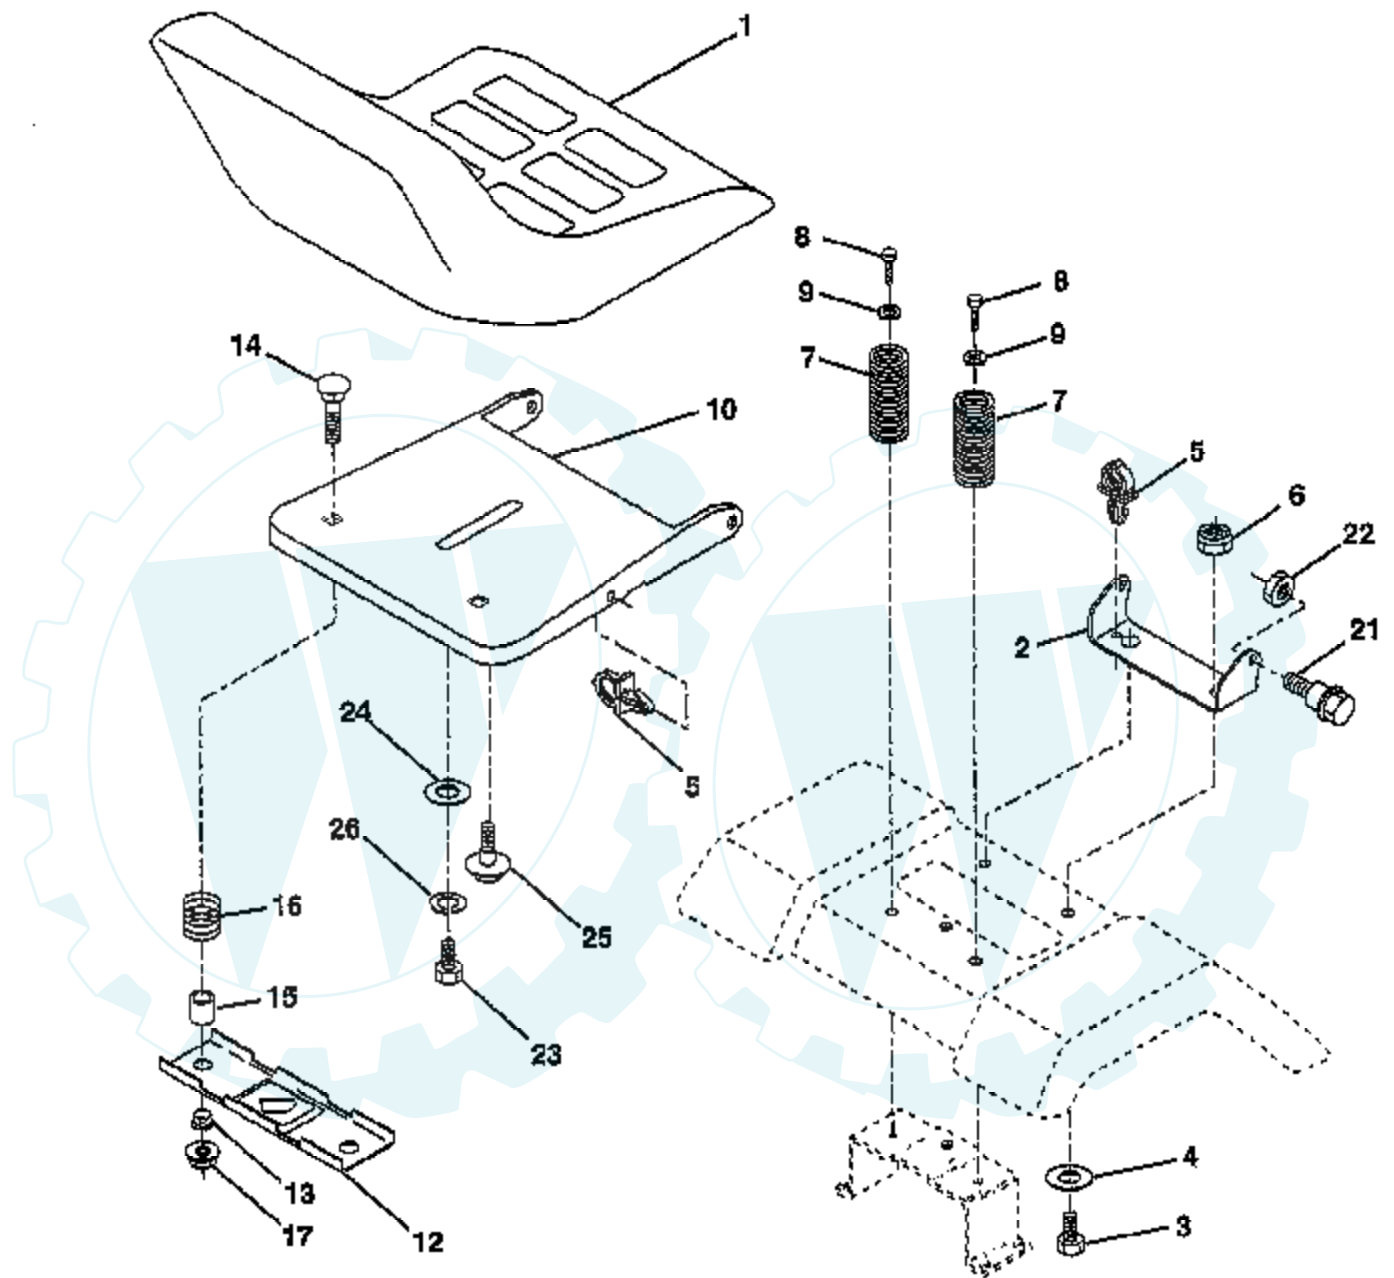

TRACTOR - - MODEL NUMBER 9149B89

SCHEMATIC

TRACTOR - - MODEL NUMBER 9149B89

SEAT ASSEMBLY

NOTE: All component dimensions given in U.S. inches
1 inch = 25.4 mm.

Ref #	Part Number	Qty	Description
1	127428		SUB= 140119
2	140551		BRACKET PVT SEAT
3	74760616		BOLT
4	19131610		WASHER PM
5	145006		CLIP.PUSH-IN.HING
6	73800600		NUT
7	124181X		SPRING COMPRESSIO
8	17490616		SCREW GTV
9	19131614		WASHER
10	155925		PAN-SEAT
12	121246X		BRKT SWITCH
13	121248X		BUSHING
14	72050412		BOLT-RD HD SQ NK
15	134300		SPLIT SPACER
16	121250X		SPRING
17	123976X		SUB= 73900400
21	153236		"BOLT,SHOULDER"
22	73800500		NUT
23	74780814		BOLT
24	19171912		WASHER
25	127018X		"BOLT,SHOULDER"
26	10040800		LOCKWASHER