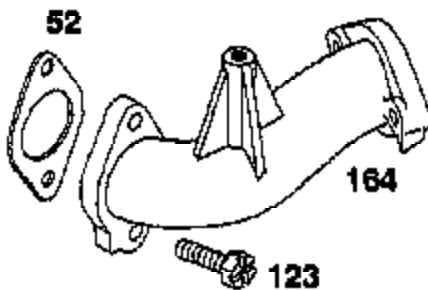

TRACTOR - - MODEL NUMBER 9149B89

BRIGGS & STRATTON ENGINE - MODEL NUMBER 287707, TYPE NUMBER 1255-E1

★ REQUIRES SPECIAL TOOLS TO INSTALL. SEE REPAIR INSTRUCTION MANUAL

Ref #	Part Number	Qty	Description
1	496412		CYLINDER ASSY
2	399265		P/N CONFLICT - CHECK WITH SUPPLIER
3	391086		SEAL, OIL
4	494238		BASE, ENGINE
5	495858		HEAD, CYLINDER
7	272614		GASKET, CYLINDER HEAD
8	495735		BREATHER ASSY
9	27803		GASKET, VALVE COVER
10	94621		SCREW, STEMS
11	281246		TUBE, BREATHER
12	271916		GASKET, CRANKCASE COVER 1/64"
12	271997		GASKET, CRANKCASE COVER .005"
12	271996		GASKET, CRANKCASE COVER .009"
13	94728		SCREW, CYLINDER HEAD
15	94239		PLUG, OIL DRAIN
16	495162		CRANKSHAFT
16	94196		KEY, TIMING GEAR
20	291675		SEAL, OIL
22	94624		SCREW, SEMS, BASE MOUNTING
23	492326		FLYWHEEL & RING GEAR ASSY, MAGNETO
24	222698		KEY, FLYWHEEL
25	495860		PISTON ASSY, STANDARD SIZE
25	495977		PISTON ASSY .010" OVERSIZE
25	495978		PISTON ASSY .020" OVERSIZE
25	495979		PISTON ASSY .030" OVERSIZE
26	495854		RING SET, PISTON, STANDARD SIZE
26	495852		RING SET, PISTON, .010" OVERSIZE
26	495851		RING SET, PISTON, .020" OVERSIZE
26	495855		RING SET, PISTON, .030" OVERSIZE
27	263129		LOCK, PISTON PIN
28	498319		PIN, PISTON, STD SIZE
29	494504		ROD ASSY, CONNECTING
29	495490		ROD ASSY, CONNECTING
32	94695		SCREW
32A	94648		SCREW
33	495856		VALVE, EXHAUST
34	495857		VALVE, INTAKE
35	262811		SPRING, VALVE
37	224502		GUARD, FLYWHEEL
40	224641		RETAINER, VALVE SPRING
45	262411		TAPPET, VALVE
26	496884		GEAR, CAM
51	272465		GASKET, CARBURETOR (CARBURETOR TO ELBOW)
52	272569		GASKET, CARBURETOR
53	94637		STUD, CARBURETOR MOUNTING
73	224948		SCREEN, FLUSH ROTATING
75	225136		WASHER, SPRING
78	94626		SCREW, SEMS
93	281346		BUSHING, THROTTLE SHAFT
94	498030		VALVE, IDLE, ADJUSTMENT
95	94098		SCREW, THROTTLE
98	495800		SCREW, IDLE SPEED
104	231789		PIN, FLOAT HINGE
105	231855		VALVE ASSY, INLET NEEDLE
106	231854		INLET VALVE SEAT
108	224540		VALVE, CHOKE
111	262719		SPRING, CHOKE
117	232118		JET, MAIN (STANDARD)