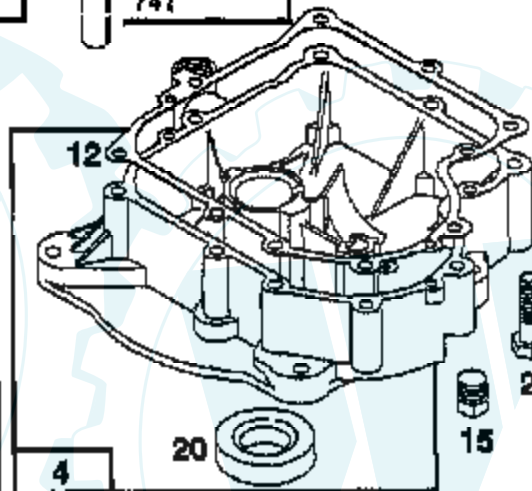

TRACTOR - - MODEL NUMBER 9149B89

BRIGGS & STRATTON ENGINE - MODEL NUMBER 287707, TYPE NUMBER 1255-E1

★ REQUIRES SPECIAL TOOLS TO INSTALL. SEE REPAIR INSTRUCTION MANUAL

Ref #	Part Number	Qty	Description
1	496412		CYLINDER ASSY
2	399265		P/N CONFLICT - CHECK WITH SUPPLIER
3	391086		SEAL, OIL
4	494238		BASE, ENGINE
5	495858		HEAD, CYLINDER
7	272614		GASKET, CYLINDER HEAD
8	495735		BREATHER ASSY
9	27803		GASKET, VALVE COVER
10	94621		SCREW, STEMS
11	281246		TUBE, BREATHER
12	271916		GASKET, CRANKCASE COVER 1/64"
12	271997		GASKET, CRANKCASE COVER .005"
12	271996		GASKET, CRANKCASE COVER .009"
13	94728		SCREW, CYLINDER HEAD
15	94239		PLUG, OIL DRAIN
16	495162		CRANKSHAFT
16	94196		KEY, TIMING GEAR
20	291675		SEAL, OIL
22	94624		SCREW, SEMS, BASE MOUNTING
23	492326		FLYWHEEL & RING GEAR ASSY, MAGNETO
24	222698		KEY, FLYWHEEL
25	495860		PISTON ASSY, STANDARD SIZE
25	495977		PISTON ASSY .010" OVERSIZE
25	495978		PISTON ASSY .020" OVERSIZE
25	495979		PISTON ASSY .030" OVERSIZE
26	495854		RING SET, PISTON, STANDARD SIZE
26	495852		RING SET, PISTON, .010" OVERSIZE
26	495851		RING SET, PISTON, .020" OVERSIZE
26	495855		RING SET, PISTON, .030" OVERSIZE
27	263129		LOCK, PISTON PIN
28	498319		PIN, PISTON, STD SIZE
29	494504		ROD ASSY, CONNECTING
29	495490		ROD ASSY, CONNECTING
32	94695		SCREW
32A	94648		SCREW
33	495856		VALVE, EXHAUST
34	495857		VALVE, INTAKE
35	262811		SPRING, VALVE
37	224502		GUARD, FLYWHEEL
40	224641		RETAINER, VALVE SPRING
45	262411		TAPPET, VALVE
26	496884		GEAR, CAM
51	272465		GASKET, CARBURETOR (CARBURETOR TO ELBOW)
52	272569		GASKET, CARBURETOR
53	94637		STUD, CARBURETOR MOUNTING
73	224948		SCREEN, FLUSH ROTATING
75	225136		WASHER, SPRING
78	94626		SCREW, SEMS
93	281346		BUSHING, THROTTLE SHAFT
94	498030		VALVE, IDLE, ADJUSTMENT
95	94098		SCREW, THROTTLE
98	495800		SCREW, IDLE SPEED
104	231789		PIN, FLOAT HINGE
105	231855		VALVE ASSY, INLET NEEDLE
106	231854		INLET VALVE SEAT
108	224540		VALVE, CHOKE
111	262719		SPRING, CHOKE
117	232118		JET, MAIN (STANDARD)