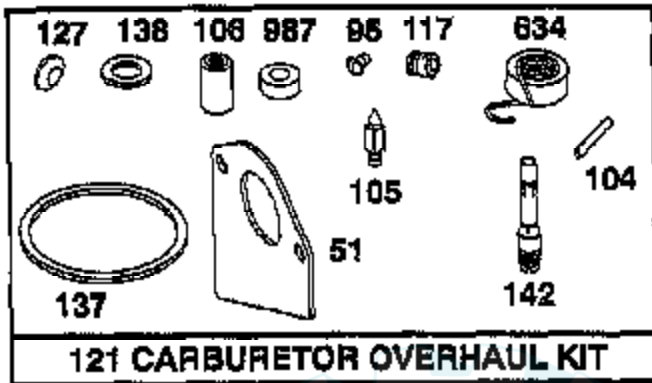

TRACTOR - - MODEL NUMBER 9149B89

BRIGGS & STRATTON ENGINE - MODEL NUMBER 287707, TYPE NUMBER 1255-E1

★ REQUIRES SPECIAL TOOLS TO INSTALL. SEE REPAIR INSTRUCTION MANUAL

Ref #	Part Number	Qty	Description
1	496412		CYLINDER ASSY
2	399265		P/N CONFLICT - CHECK WITH SUPPLIER
3	391086		SEAL, OIL
4	494238		BASE, ENGINE
5	495858		HEAD, CYLINDER
7	272614		GASKET, CYLINDER HEAD
8	495735		BREATHER ASSY
9	27803		GASKET, VALVE COVER
10	94621		SCREW, STEMS
11	281246		TUBE, BREATHER
12	271916		GASKET, CRANKCASE COVER 1/64"
12	271997		GASKET, CRANKCASE COVER .005"
12	271996		GASKET, CRANKCASE COVER .009"
13	94728		SCREW, CYLINDER HEAD
15	94239		PLUG, OIL DRAIN
16	495162		CRANKSHAFT
16	94196		KEY, TIMING GEAR
20	291675		SEAL, OIL
22	94624		SCREW, SEMS, BASE MOUNTING
23	492326		FLYWHEEL & RING GEAR ASSY, MAGNETO
24	222698		KEY, FLYWHEEL
25	495860		PISTON ASSY, STANDARD SIZE
25	495977		PISTON ASSY .010" OVERSIZE
25	495978		PISTON ASSY .020" OVERSIZE
25	495979		PISTON ASSY .030" OVERSIZE
26	495854		RING SET, PISTON, STANDARD SIZE
26	495852		RING SET, PISTON, .010" OVERSIZE
26	495851		RING SET, PISTON, .020" OVERSIZE
26	495855		RING SET, PISTON, .030" OVERSIZE
27	263129		LOCK, PISTON PIN
28	498319		PIN, PISTON, STD SIZE
29	494504		ROD ASSY, CONNECTING
29	495490		ROD ASSY, CONNECTING
32	94695		SCREW
32A	94648		SCREW
33	495856		VALVE, EXHAUST
34	495857		VALVE, INTAKE
35	262811		SPRING, VALVE
37	224502		GUARD, FLYWHEEL
40	224641		RETAINER, VALVE SPRING
45	262411		TAPPET, VALVE
26	496884		GEAR, CAM
51	272465		GASKET, CARBURETOR (CARBURETOR TO ELBOW)
52	272569		GASKET, CARBURETOR
53	94637		STUD, CARBURETOR MOUNTING
73	224948		SCREEN, FLUSH ROTATING
75	225136		WASHER, SPRING
78	94626		SCREW, SEMS
93	281346		BUSHING, THROTTLE SHAFT
94	498030		VALVE, IDLE, ADJUSTMENT
95	94098		SCREW, THROTTLE
98	495800		SCREW, IDLE SPEED
104	231789		PIN, FLOAT HINGE
105	231855		VALVE ASSY, INLET NEEDLE
106	231854		INLET VALVE SEAT
108	224540		VALVE, CHOKE
111	262719		SPRING, CHOKE
117	232118		JET, MAIN (STANDARD)