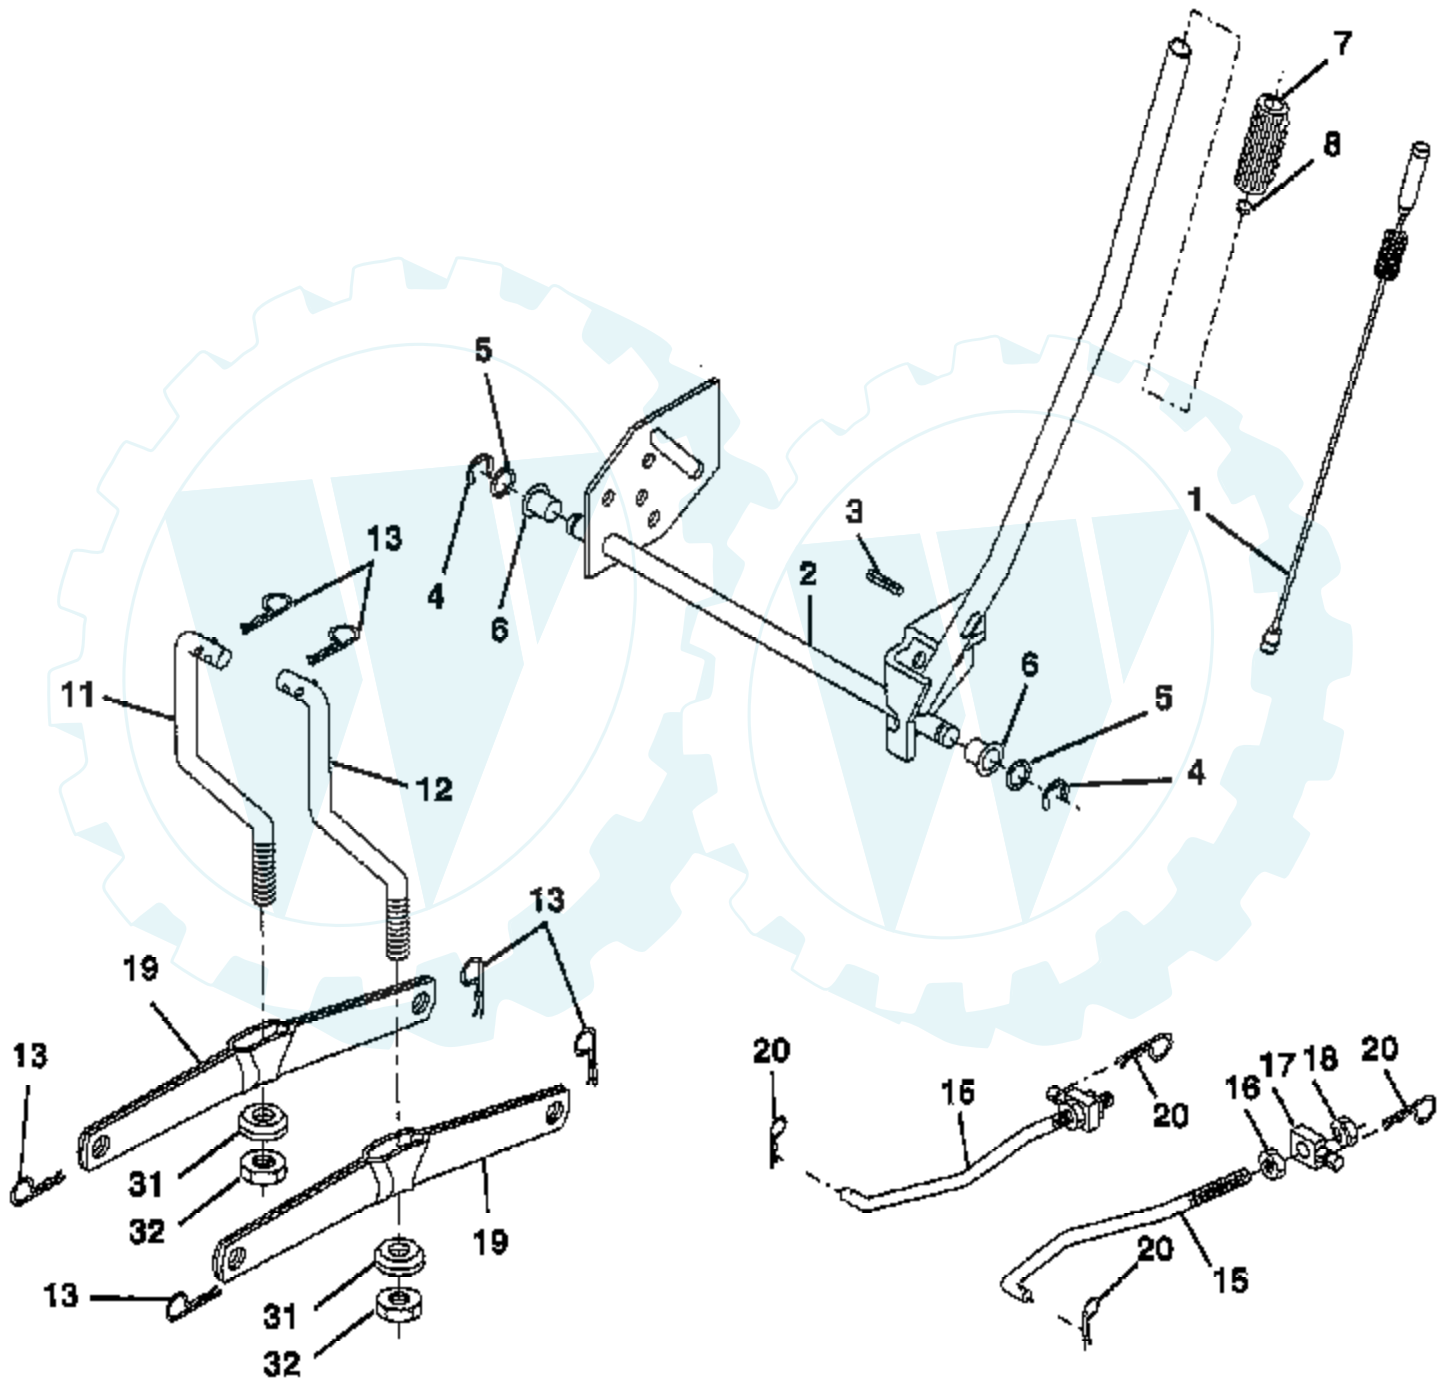

TRACTOR - - MODEL NUMBER 9149B89

ENGINE

OPTIONAL EQUIPMENT
Spark Arrester

Ref #	Part Number	Qty	Description
1	140310		CONTROL THROTTLE
2	17720410		SCREW LT
3			CHECK WITH SUPPLIER
4	137352		MUFFLER
13	272293		GASKET ENG 1 313 LD TIN PLATED
14	13280324		PIPE NIPPLE
15	13200300		ELBOW
16	11050600		LOCKWASHER
23	159880		SHIELD.BRN/DBR.GD
29	137180		SUB= 532137180
31	161911		TANK.FUEL.FRONT.
32	140527		CAP ASM FUEL
33	123487X		HOSE CLAMP
35	17490512		SCREW
37	137040		LINE FUEL
38			CHECK WITH SUPPLIER
40	124028X		SUB= 532124028
44	17490412		SCREW HEX CRT
46	19091416		WASHER
62	10040500		LOCKWASHER
72	71070512		SCREW
78	17490620		SCREW
81	128861		NUT

TRACTOR - - MODEL NUMBER 9149B89

LIFT

Ref #	Part Number	Qty	Description
1	159460		WIRE ASM W.SPRING
2	159471		"SHAFT ASM LIFT,RH"
3	105767X		PIN-GROOVE LT
4	12000002		SUB= 2225J
5	19211621		WASHER
6	120183X		NYLON BEARING
7	109413X		GRIP
8	124526X		SUB= 125925X
11	139865		SUB= 918139865
12	139866		SUB= 151140
13	4939M		SUB= 85902
15	127218		LINK.FRONT
16	73350800		NUT
17	130171		TRUNION
18	73800800		NUT.LK.W/WSH.1/2.
19	139868		ARM SUSP REAR
20	163552		RETAINER SPRING
31	140302		BEARING PVT LH
32	73540600		NUT.CROWNLOCK.3/8