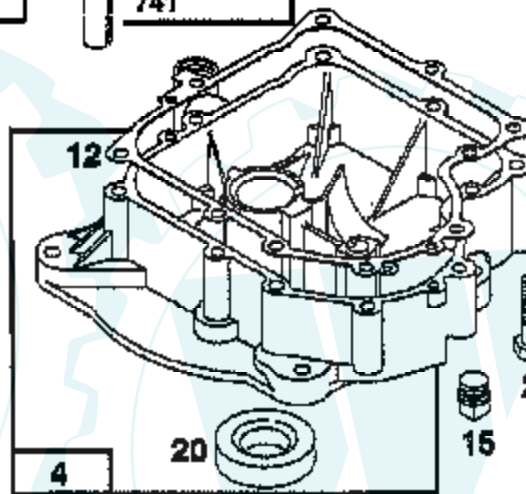

TRACTOR - - MODEL NUMBER 9149A89

BRIGGS & STRATTON ENGINE - MODEL NUMBER 287707, TYPE NUMBER 1255-E1

★ REQUIRES SPECIAL TOOLS TO INSTALL. SEE REPAIR INSTRUCTION MANUAL.

Ref #	Part Number	Qty	Description
1	496412		CYLINDER ASSY
2	399265		P/N CONFLICT - CHECK WITH SUPPLIER
3	391086		SEAL, OIL
4	494238		BASE, ENGINE
5	495858		HEAD, CYLINDER
7	272614		GASKET, CYLINDER HEAD
8	495735		BREATHER ASSY
9	27803		GASKET, VALVE COVER
10	94621		SCREW, STEMS
11	281246		TUBE, BREATHER
12	271916		GASKET, CRANKCASE COVER 1/64"
12	271997		GASKET, CRANKCASE COVER .005"
12	271996		GASKET, CRANKCASE COVER .009"
13	94728		SCREW, CYLINDER HEAD
15	94239		PLUG, OIL DRAIN
16	495162		CRANKSHAFT
16	94196		KEY, TIMING GEAR
20	291675		SEAL, OIL
22	94624		SCREW, SEMS, BASE MOUNTING
23	492326		FLYWHEEL & RING GEAR ASSY, MAGNETO
24	222698		KEY, FLYWHEEL
25	495860		PISTON ASSY, STANDARD SIZE
25	495977		PISTON ASSY .010" OVERSIZE
25	495978		PISTON ASSY .020" OVERSIZE
25	495979		PISTON ASSY .030" OVERSIZE
26	495854		RING SET, PISTON, STANDARD SIZE
26	495852		RING SET, PISTON, .010" OVERSIZE
26	495851		RING SET, PISTON, .020" OVERSIZE
26	495855		RING SET, PISTON, .030" OVERSIZE
27	263129		LOCK, PISTON PIN
28	498319		PIN, PISTON, STD SIZE
29	494504		ROD ASSY, CONNECTING
29	495490		ROD ASSY, CONNECTING
32	94695		SCREW
32A	94648		SCREW
33	495856		VALVE, EXHAUST
34	495857		VALVE, INTAKE
35	262811		SPRING, VALVE
37	224502		GUARD, FLYWHEEL
40	224641		RETAINER, VALVE SPRING
45	262411		TAPPET, VALVE
26	496884		GEAR, CAM
51	272465		GASKET, CARBURETOR (CARBURETOR TO ELBOW)
52	272569		GASKET, CARBURETOR
53	94637		STUD, CARBURETOR MOUNTING
73	224948		SCREEN, FLUSH ROTATING
75	225136		WASHER, SPRING
78	94626		SCREW, SEMS
93	281346		BUSHING, THROTTLE SHAFT
95	94098		SCREW, THROTTLE
98	495800		SCREW, IDLE SPEED
104	231789		PIN, FLOAT HINGE
105	231855		VALVE ASSY, INLET NEEDLE
106	231854		INLET VALVE SEAT
108	224540		VALVE, CHOKE
111	262719		SPRING, CHOKE
117	232118		JET, MAIN (STANDARD)
117	232119		JET, MAIN (HIGH ALTITUDE)