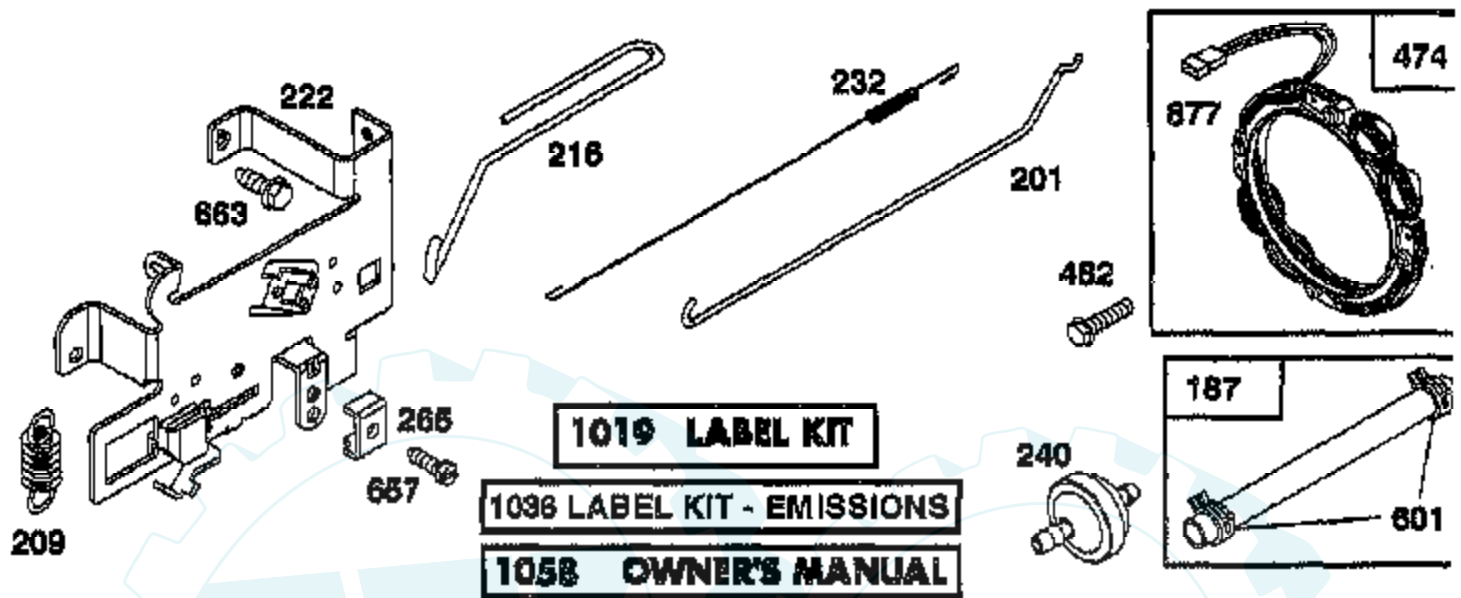

TRACTOR - - MODEL NUMBER 9149A89

BRIGGS & STRATTON ENGINE - MODEL NUMBER 287707, TYPE NUMBER 1255-E1

Ref #	Part Number	Qty	Description
1	496412		CYLINDER ASSY
2	399265		P/N CONFLICT - CHECK WITH SUPPLIER
3	391086		SEAL, OIL
4	494238		BASE, ENGINE
5	495858		HEAD, CYLINDER
7	272614		GASKET, CYLINDER HEAD
8	495735		BREATHER ASSY
9	27803		GASKET, VALVE COVER
10	94621		SCREW, STEMS
11	281246		TUBE, BREATHER
12	271916		GASKET, CRANKCASE COVER 1/64"
12	271997		GASKET, CRANKCASE COVER .005"
12	271996		GASKET, CRANKCASE COVER .009"
13	94728		SCREW, CYLINDER HEAD
15	94239		PLUG, OIL DRAIN
16	495162		CRANKSHAFT
16	94196		KEY, TIMING GEAR
20	291675		SEAL, OIL
22	94624		SCREW, SEMS, BASE MOUNTING
23	492326		FLYWHEEL & RING GEAR ASSY, MAGNETO
24	222698		KEY, FLYWHEEL
25	495860		PISTON ASSY, STANDARD SIZE
25	495977		PISTON ASSY .010" OVERSIZE
25	495978		PISTON ASSY .020" OVERSIZE
25	495979		PISTON ASSY .030" OVERSIZE
26	495854		RING SET, PISTON, STANDARD SIZE
26	495852		RING SET, PISTON, .010" OVERSIZE
26	495851		RING SET, PISTON, .020" OVERSIZE
26	495855		RING SET, PISTON, .030" OVERSIZE
27	263129		LOCK, PISTON PIN
28	498319		PIN, PISTON, STD SIZE
29	494504		ROD ASSY, CONNECTING
29	495490		ROD ASSY, CONNECTING
32	94695		SCREW
32A	94648		SCREW
33	495856		VALVE, EXHAUST
34	495857		VALVE, INTAKE
35	262811		SPRING, VALVE
37	224502		GUARD, FLYWHEEL
40	224641		RETAINER, VALVE SPRING
45	262411		TAPPET, VALVE
26	496884		GEAR, CAM
51	272465		GASKET, CARBURETOR (CARBURETOR TO ELBOW)
52	272569		GASKET, CARBURETOR
53	94637		STUD, CARBURETOR MOUNTING
73	224948		SCREEN, FLUSH ROTATING
75	225136		WASHER, SPRING
78	94626		SCREW, SEMS
93	281346		BUSHING, THROTTLE SHAFT
95	94098		SCREW, THROTTLE
98	495800		SCREW, IDLE SPEED
104	231789		PIN, FLOAT HINGE
105	231855		VALVE ASSY, INLET NEEDLE
106	231854		INLET VALVE SEAT
108	224540		VALVE, CHOKE
111	262719		SPRING, CHOKE
117	232118		JET, MAIN (STANDARD)
117	232119		JET, MAIN (HIGH ALTITUDE)