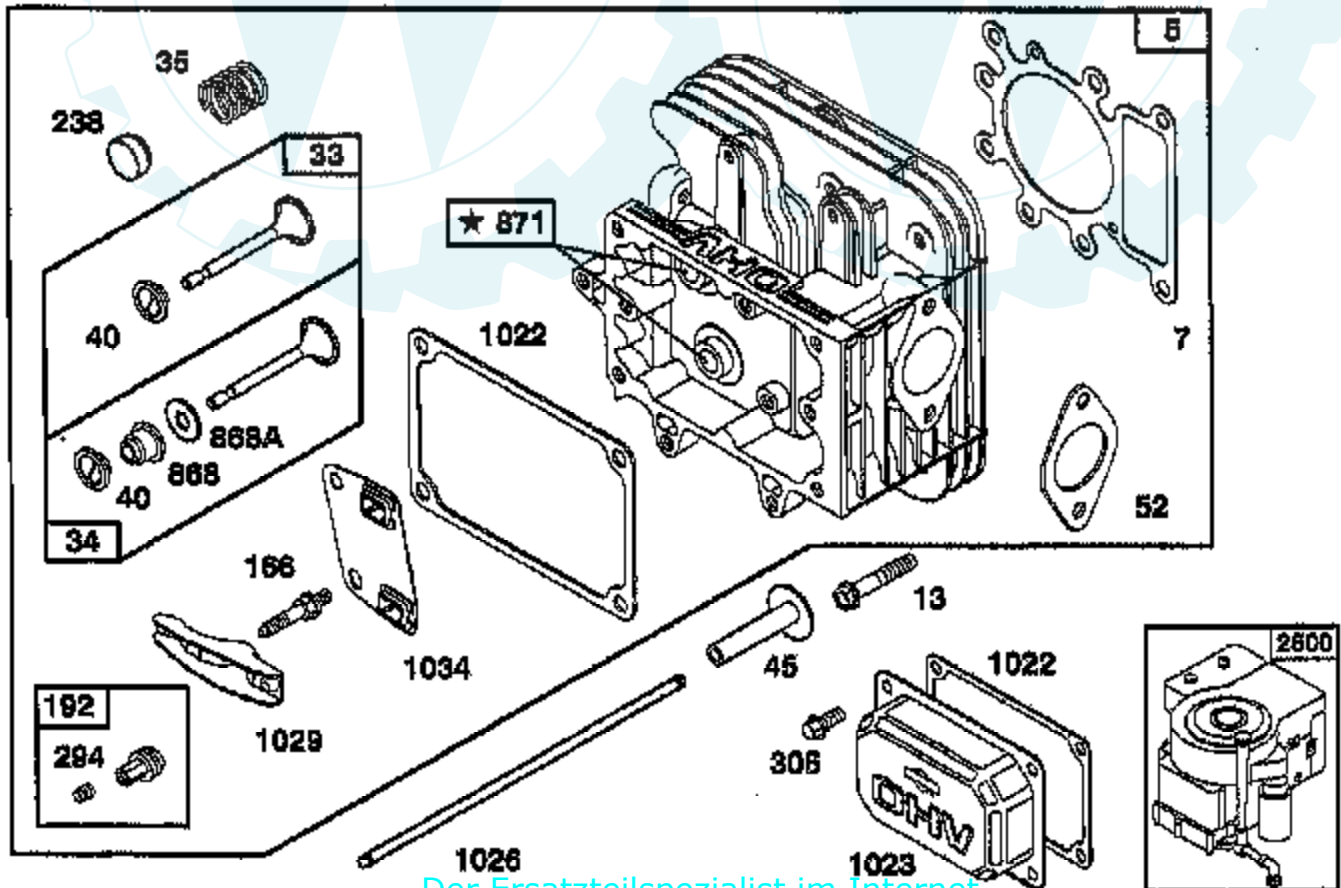

TRACTOR - - MODEL NUMBER 9149A89

BRIGGS & STRATTON ENGINE - MODEL NUMBER 267707, TYPE NUMBER 1255-E1

★ REQUIRES SPECIAL TOOLS
TO INSTALL. SEE REPAIR
INSTRUCTION MANUAL

Ref #	Part Number	Qty	Description
1	496412		CYLINDER ASSY
2	399265		P/N CONFLICT - CHECK WITH SUPPLIER
3	391086		SEAL, OIL
4	494238		BASE, ENGINE
5	495858		HEAD, CYLINDER
7	272614		GASKET, CYLINDER HEAD
8	495735		BREATHER ASSY
9	27803		GASKET, VALVE COVER
10	94621		SCREW, STEMS
11	281246		TUBE, BREATHER
12	271916		GASKET, CRANKCASE COVER 1/64"
12	271997		GASKET, CRANKCASE COVER .005"
12	271996		GASKET, CRANKCASE COVER .009"
13	94728		SCREW, CYLINDER HEAD
15	94239		PLUG, OIL DRAIN
16	495162		CRANKSHAFT
16	94196		KEY, TIMING GEAR
20	291675		SEAL, OIL
22	94624		SCREW, SEMS, BASE MOUNTING
23	492326		FLYWHEEL & RING GEAR ASSY, MAGNETO
24	222698		KEY, FLYWHEEL
25	495860		PISTON ASSY, STANDARD SIZE
25	495977		PISTON ASSY .010" OVERSIZE
25	495978		PISTON ASSY .020" OVERSIZE
25	495979		PISTON ASSY .030" OVERSIZE
26	495854		RING SET, PISTON, STANDARD SIZE
26	495852		RING SET, PISTON, .010" OVERSIZE
26	495851		RING SET, PISTON, .020" OVERSIZE
26	495855		RING SET, PISTON, .030" OVERSIZE
27	263129		LOCK, PISTON PIN
28	498319		PIN, PISTON, STD SIZE
29	494504		ROD ASSY, CONNECTING
29	495490		ROD ASSY, CONNECTING
32	94695		SCREW
32A	94648		SCREW
33	495856		VALVE, EXHAUST
34	495857		VALVE, INTAKE
35	262811		SPRING, VALVE
37	224502		GUARD, FLYWHEEL
40	224641		RETAINER, VALVE SPRING
45	262411		TAPPET, VALVE
26	496884		GEAR, CAM
51	272465		GASKET, CARBURETOR (CARBURETOR TO ELBOW)
52	272569		GASKET, CARBURETOR
53	94637		STUD, CARBURETOR MOUNTING
73	224948		SCREEN, FLUSH ROTATING
75	225136		WASHER, SPRING
78	94626		SCREW, SEMS
93	281346		BUSHING, THROTTLE SHAFT
95	94098		SCREW, THROTTLE
98	495800		SCREW, IDLE SPEED
104	231789		PIN, FLOAT HINGE
105	231855		VALVE ASSY, INLET NEEDLE
106	231854		INLET VALVE SEAT
108	224540		VALVE, CHOKE
111	262719		SPRING, CHOKE
117	232118		JET, MAIN (STANDARD)
117	232119		JET, MAIN (HIGH ALTITUDE)