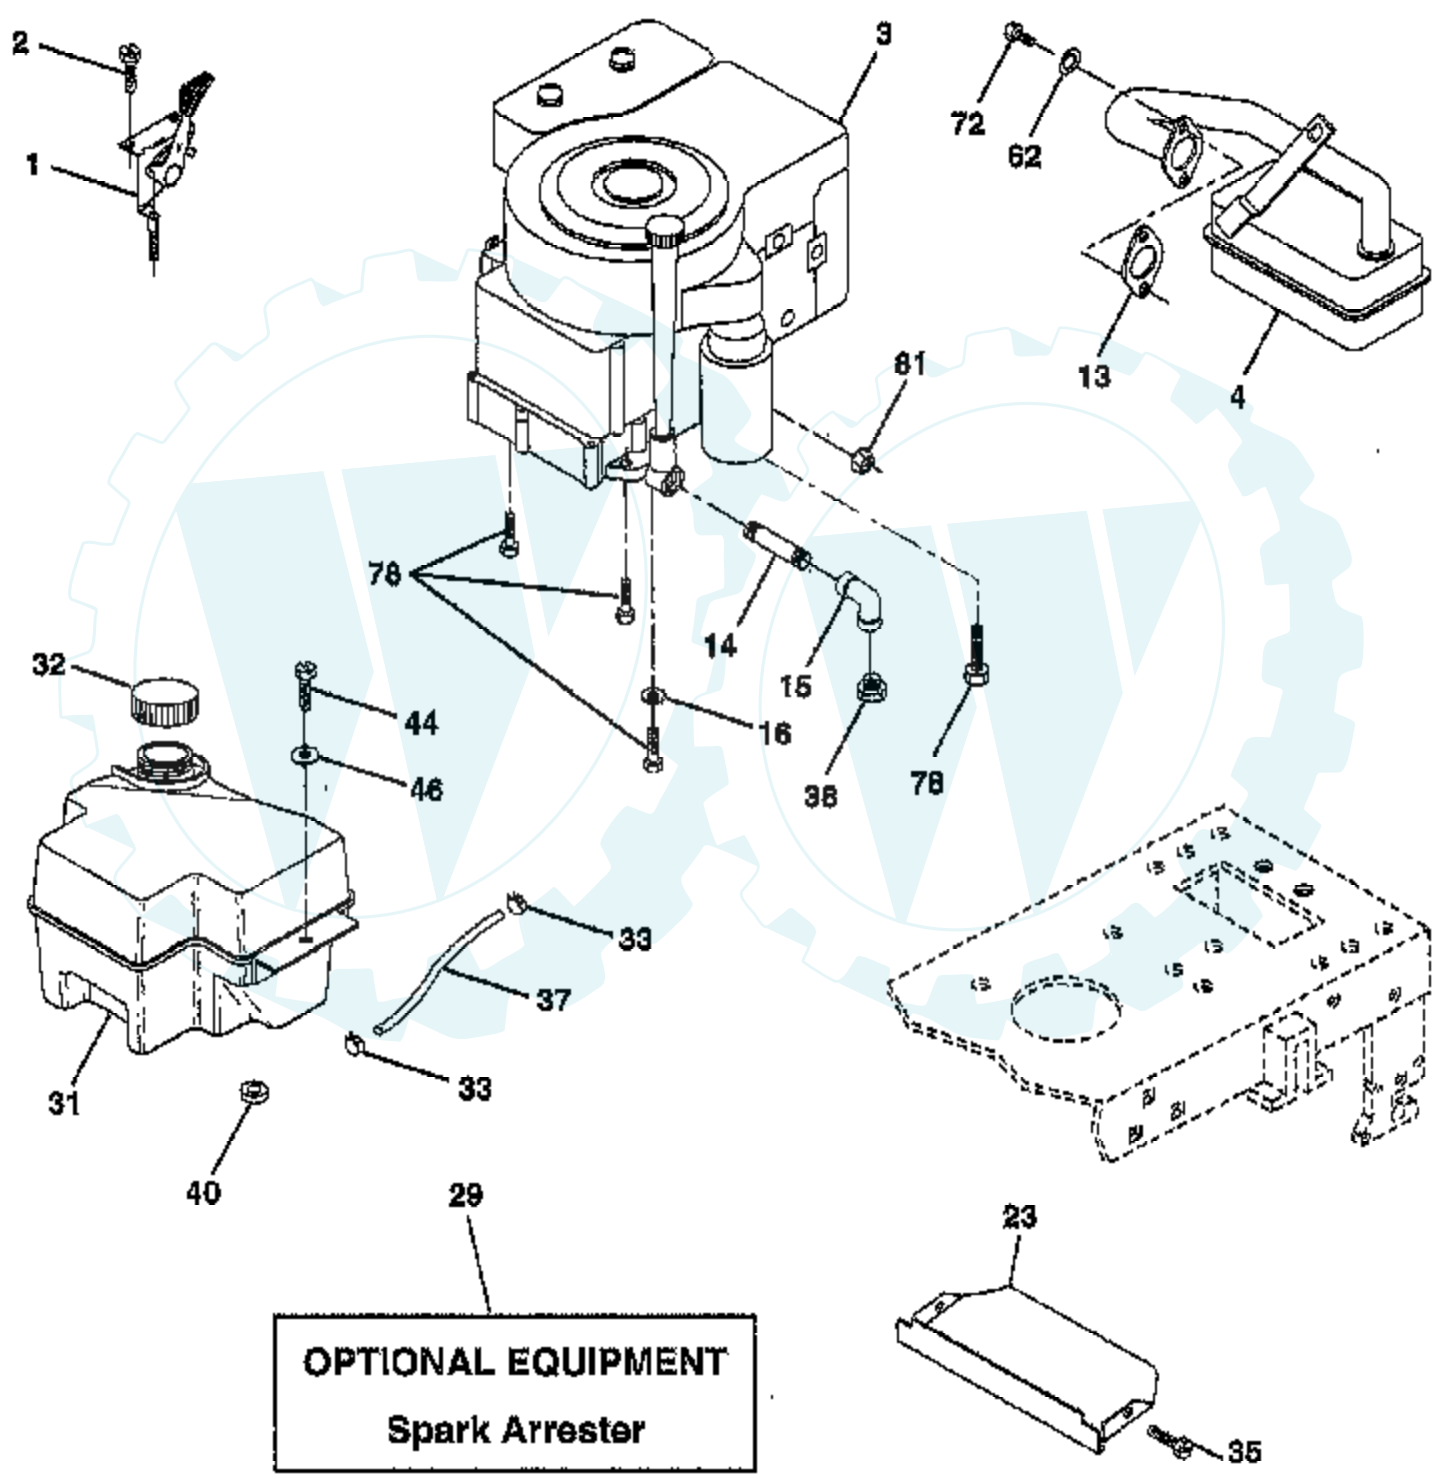

TRACTOR -- MODEL NUMBER 9149A89

ENGINE

Ref #	Part Number	Qty	Description
1	140310		CONTROL THROTTLE
2	17720410		SCREW LT
3			CHECK WITH SUPPLIER
4	137352		MUFFLER
13	272293		GASKET ENG 1 313 LD TIN PLATED
14	13280324		PIPE NIPPLE
15	13200300		ELBOW
16	11050600		LOCKWASHER
23	159880		SHIELD.BRN/DBR.GD
29	137180		SUB= 532137180
31	161911		TANK.FUEL.FRONT.
32	140527		CAP ASM FUEL
33	123487X		HOSE CLAMP
35	17490512		SCREW
37	137040		LINE FUEL
38			CHECK WITH SUPPLIER
40	124028X		SUB= 532124028
44	17490412		SCREW HEX CRT
46	19091416		WASHER
62	10040500		LOCKWASHER
72	71070512		SCREW
78	17490620		SCREW
81	128861		NUT