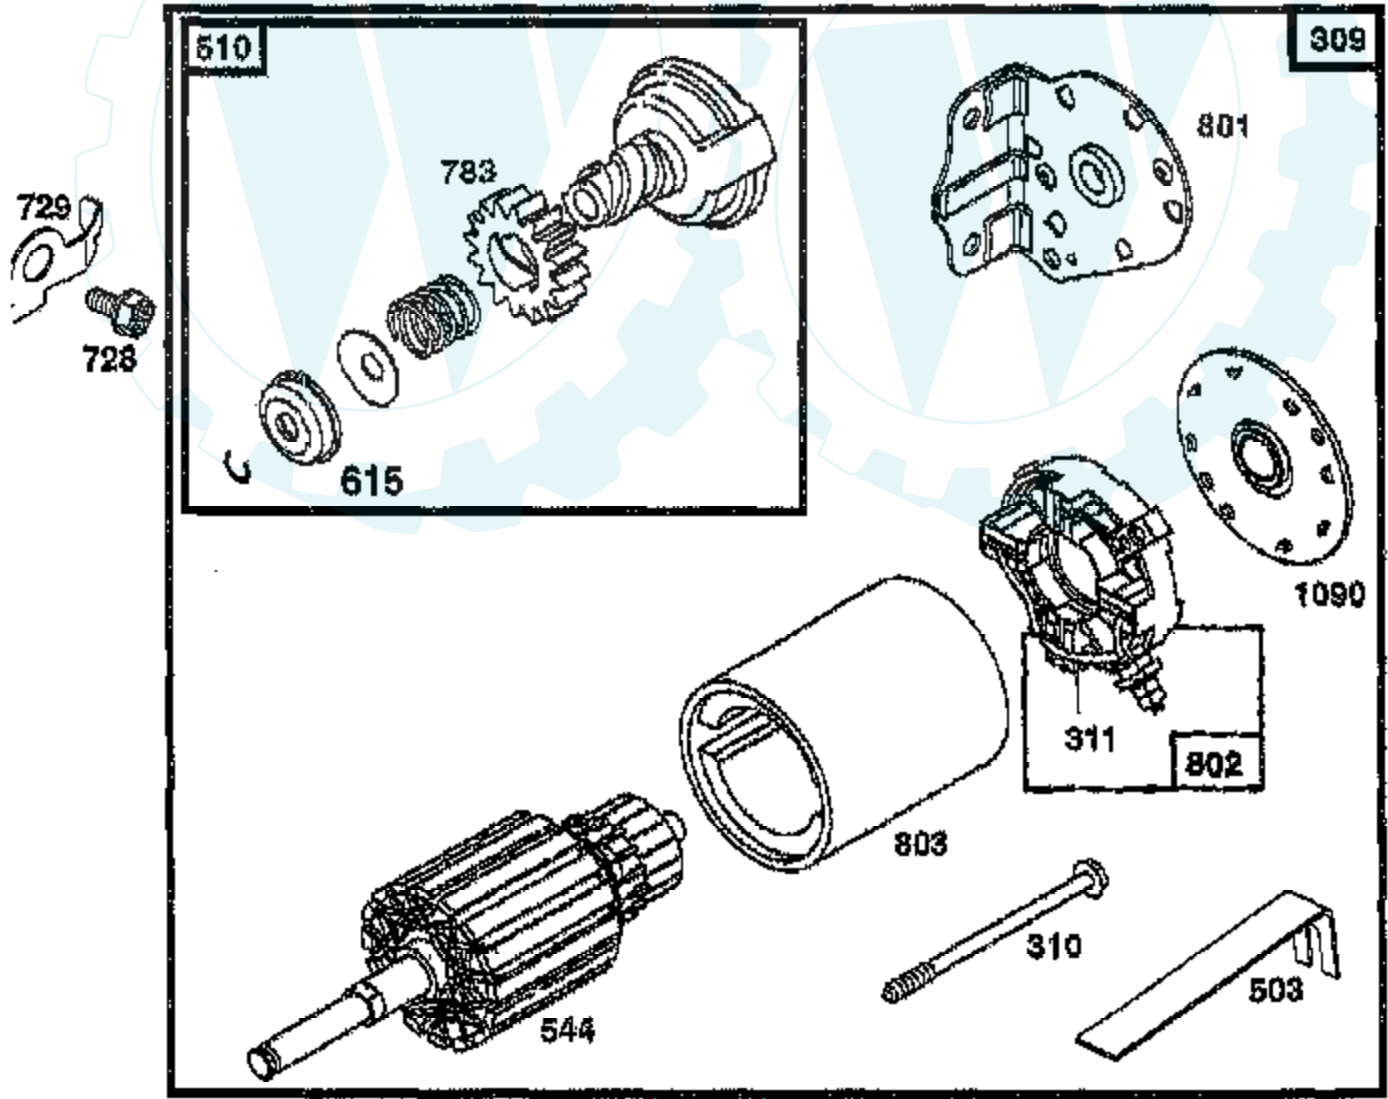

TRACTOR - - MODEL NUMBER 9149A89

BRIGGS & STRATTON ENGINE - MODEL NUMBER 287707, TYPE NUMBER 1255-E1

Ref #	Part Number	Qty	Description
1	496412		CYLINDER ASSY
2	399265		P/N CONFLICT - CHECK WITH SUPPLIER
3	391086		SEAL, OIL
4	494238		BASE, ENGINE
5	495858		HEAD, CYLINDER
7	272614		GASKET, CYLINDER HEAD
8	495735		BREATHER ASSY
9	27803		GASKET, VALVE COVER
10	94621		SCREW, STEMS
11	281246		TUBE, BREATHER
12	271916		GASKET, CRANKCASE COVER 1/64"
12	271997		GASKET, CRANKCASE COVER .005"
12	271996		GASKET, CRANKCASE COVER .009"
13	94728		SCREW, CYLINDER HEAD
15	94239		PLUG, OIL DRAIN
16	495162		CRANKSHAFT
16	94196		KEY, TIMING GEAR
20	291675		SEAL, OIL
22	94624		SCREW, SEMS, BASE MOUNTING
23	492326		FLYWHEEL & RING GEAR ASSY, MAGNETO
24	222698		KEY, FLYWHEEL
25	495860		PISTON ASSY, STANDARD SIZE
25	495977		PISTON ASSY .010" OVERSIZE
25	495978		PISTON ASSY .020" OVERSIZE
25	495979		PISTON ASSY .030" OVERSIZE
26	495854		RING SET, PISTON, STANDARD SIZE
26	495852		RING SET, PISTON, .010" OVERSIZE
26	495851		RING SET, PISTON, .020" OVERSIZE
26	495855		RING SET, PISTON, .030" OVERSIZE
27	263129		LOCK, PISTON PIN
28	498319		PIN, PISTON, STD SIZE
29	494504		ROD ASSY, CONNECTING
29	495490		ROD ASSY, CONNECTING
32	94695		SCREW
32A	94648		SCREW
33	495856		VALVE, EXHAUST
34	495857		VALVE, INTAKE
35	262811		SPRING, VALVE
37	224502		GUARD, FLYWHEEL
40	224641		RETAINER, VALVE SPRING
45	262411		TAPPET, VALVE
26	496884		GEAR, CAM
51	272465		GASKET, CARBURETOR (CARBURETOR TO ELBOW)
52	272569		GASKET, CARBURETOR
53	94637		STUD, CARBURETOR MOUNTING
73	224948		SCREEN, FLUSH ROTATING
75	225136		WASHER, SPRING
78	94626		SCREW, SEMS
93	281346		BUSHING, THROTTLE SHAFT
95	94098		SCREW, THROTTLE
98	495800		SCREW, IDLE SPEED
104	231789		PIN, FLOAT HINGE
105	231855		VALVE ASSY, INLET NEEDLE
106	231854		INLET VALVE SEAT
108	224540		VALVE, CHOKE
111	262719		SPRING, CHOKE
117	232118		JET, MAIN (STANDARD)
117	232119		JET, MAIN (HIGH ALTITUDE)