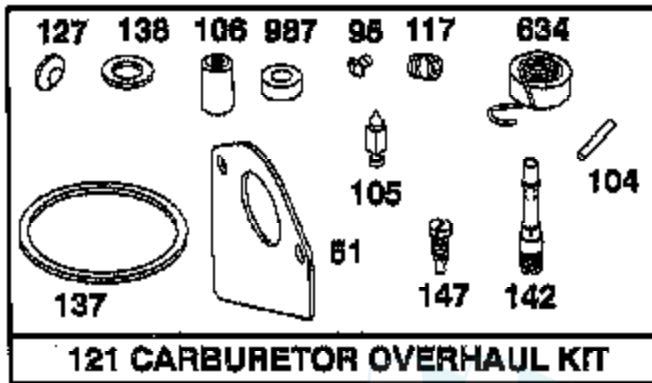

TRACTOR - - MODEL NUMBER 9149A89

BRIGGS & STRATTON ENGINE - MODEL NUMBER 287707, TYPE NUMBER 1255-E1

★ REQUIRES SPECIAL TOOLS TO INSTALL. SEE REPAIR INSTRUCTION MANUAL.

Ref #	Part Number	Qty	Description
1	496412		CYLINDER ASSY
2	399265		P/N CONFLICT - CHECK WITH SUPPLIER
3	391086		SEAL, OIL
4	494238		BASE, ENGINE
5	495858		HEAD, CYLINDER
7	272614		GASKET, CYLINDER HEAD
8	495735		BREATHER ASSY
9	27803		GASKET, VALVE COVER
10	94621		SCREW, STEMS
11	281246		TUBE, BREATHER
12	271916		GASKET, CRANKCASE COVER 1/64"
12	271997		GASKET, CRANKCASE COVER .005"
12	271996		GASKET, CRANKCASE COVER .009"
13	94728		SCREW, CYLINDER HEAD
15	94239		PLUG, OIL DRAIN
16	495162		CRANKSHAFT
16	94196		KEY, TIMING GEAR
20	291675		SEAL, OIL
22	94624		SCREW, SEMS, BASE MOUNTING
23	492326		FLYWHEEL & RING GEAR ASSY, MAGNETO
24	222698		KEY, FLYWHEEL
25	495860		PISTON ASSY, STANDARD SIZE
25	495977		PISTON ASSY .010" OVERSIZE
25	495978		PISTON ASSY .020" OVERSIZE
25	495979		PISTON ASSY .030" OVERSIZE
26	495854		RING SET, PISTON, STANDARD SIZE
26	495852		RING SET, PISTON, .010" OVERSIZE
26	495851		RING SET, PISTON, .020" OVERSIZE
26	495855		RING SET, PISTON, .030" OVERSIZE
27	263129		LOCK, PISTON PIN
28	498319		PIN, PISTON, STD SIZE
29	494504		ROD ASSY, CONNECTING
29	495490		ROD ASSY, CONNECTING
32	94695		SCREW
32A	94648		SCREW
33	495856		VALVE, EXHAUST
34	495857		VALVE, INTAKE
35	262811		SPRING, VALVE
37	224502		GUARD, FLYWHEEL
40	224641		RETAINER, VALVE SPRING
45	262411		TAPPET, VALVE
26	496884		GEAR, CAM
51	272465		GASKET, CARBURETOR (CARBURETOR TO ELBOW)
52	272569		GASKET, CARBURETOR
53	94637		STUD, CARBURETOR MOUNTING
73	224948		SCREEN, FLUSH ROTATING
75	225136		WASHER, SPRING
78	94626		SCREW, SEMS
93	281346		BUSHING, THROTTLE SHAFT
95	94098		SCREW, THROTTLE
98	495800		SCREW, IDLE SPEED
104	231789		PIN, FLOAT HINGE
105	231855		VALVE ASSY, INLET NEEDLE
106	231854		INLET VALVE SEAT
108	224540		VALVE, CHOKE
111	262719		SPRING, CHOKE
117	232118		JET, MAIN (STANDARD)
117	232119		JET, MAIN (HIGH ALTITUDE)