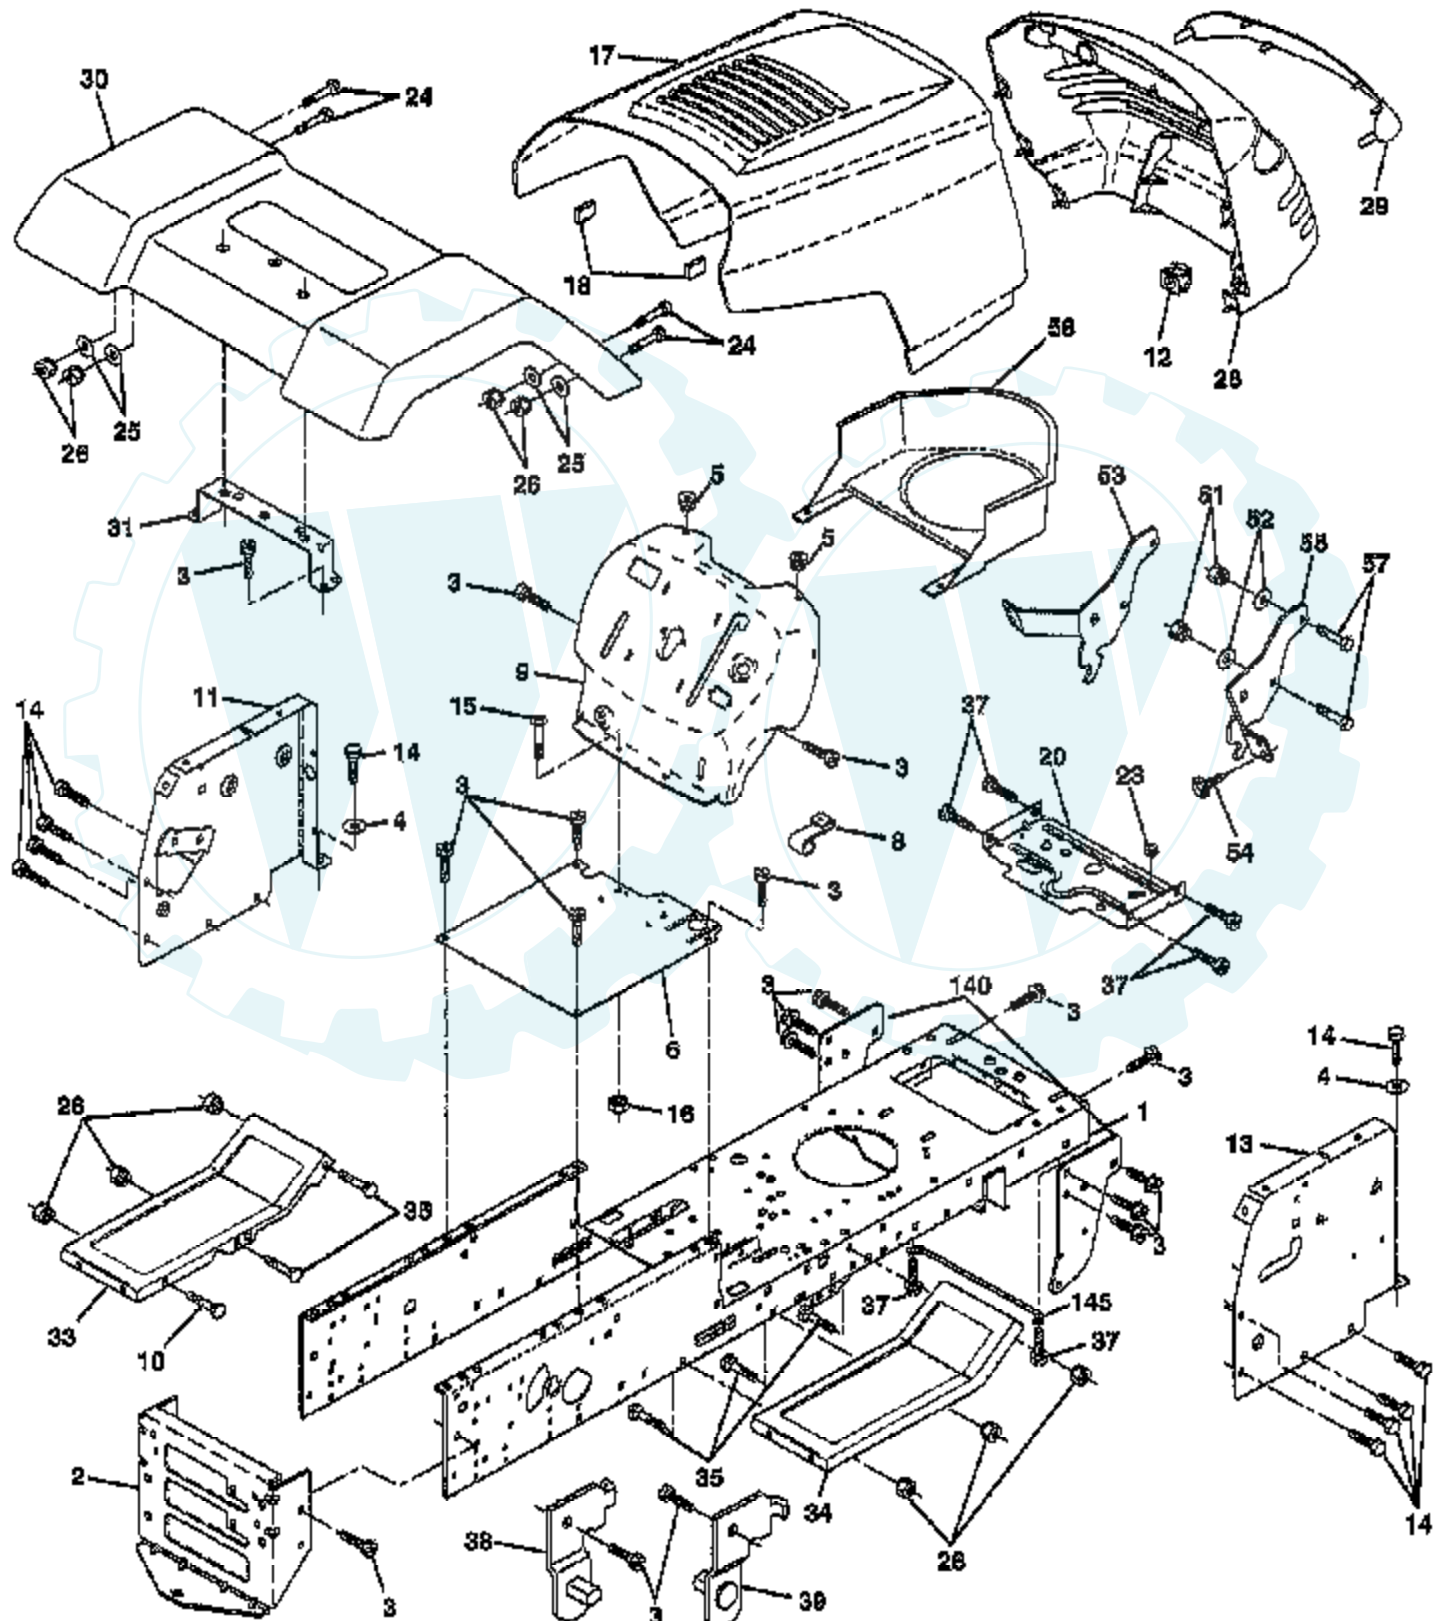

TRACTOR -- MODEL NUMBER 9149A89

CHASSIS AND ENCLOSURES

Ref #	Part Number	Qty	Description
1	160393		CHASSIS
2	140356		SUB= 145009
3	17490612		SCREW
4	19131216		WASHER
5	155272		BUMPER-HOOD/DASH
6	155923		SADDLE
8	155138		CLIP.RETAINER
9	161937X011		DASH SILKSCREEN
10	72140608		SUB= 72110608
11	155927		"PANEL-DASH,LH"
12	145660		CLIP.TINNERMAN
13	155934X010		SUB= 169117X010
14	17490608		SCREW LT
15	74180512		SCREW
16	73510500		NUT
17	159639X505		HOOD.STEEL.ASSY
20	156437		"PLATE-MTG,BATT/FU"
23	124028X		SUB= 532124028
24	74780616		BOLT
25	19131312		WASHER
26	73800600		NUT
28	157373		GRILLE-MS428
29	140273		LENS GRILLE
30	157583X505		FENDER.LT.W/SHIFT
31	136619		BRKT FENDER
33	145244X505		FOOTREST.LH.LT/GT
34	145243X505		FOOTREST.RH.LT/GT
35	72110606		BOLT
37			CHECK WITH SUPPLIER
38	139886		BRACKET ASM LH
39	139887		BRACKET ASM RH
51	73800400		NUT
52	19091416		WASHER
53	144697		BRACKET.GRILLE.LH
54	161464		SCREW.HEX.WS.HD
55	144696		BRACKET.GRILLE.RH
57	74780412		SUB= 74780414
58	150127		AIR DUCT
71	73680400		SUB= 73690400
140	158418		BRKT SUSPENSION
145	156524		"ROD POVOT,CHASSIS"
	5479J		PLUG BUTTON T