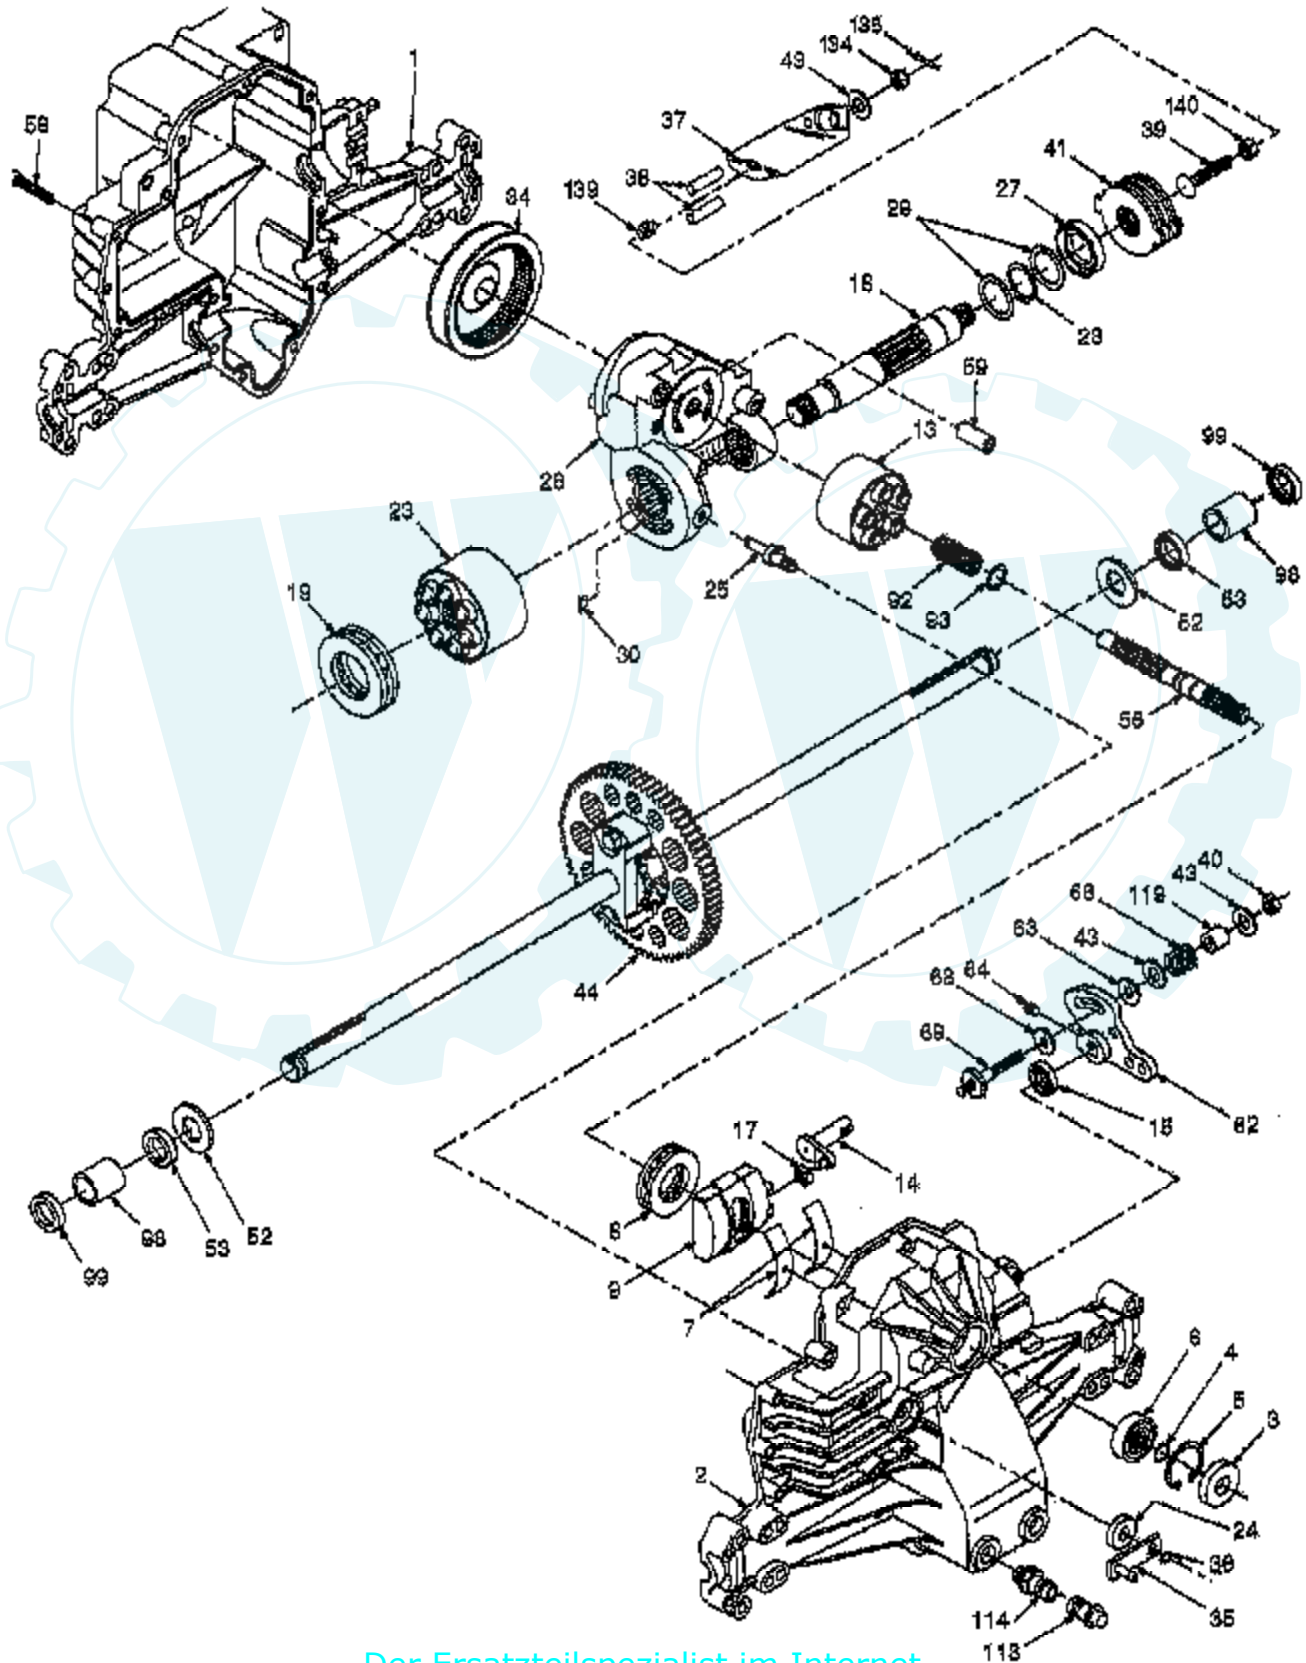

TRACTOR - - MODEL NUMBER 9149A89 HYDRO TRANSAXLE - MODEL NUMBER 0310-500

TRANSAXLE

Ref #	Part Number	Qty	Description
1	142986		HOUSING.L.44863RM
2	142987		HOUSING.UPR.70122
3	142932		SEAL.9008000-0128
4	142928		RING.RET.2003016.
5	142933		RING.RET.2003052.
6	142934		BEARING.(50552)42X68X16
7	142935		CRADLE- 2003023.
8	150771		BEARING.THU.50551
9	142937		SWASHPLT.2003087.
13	142938		BLOCK.CLYN.70079.
14	142939		ARM.TRUN.2003005.
15	142940		SEAL.9008000-0126
17	142941		GUIDE.2000015.
18	150772		SHAFT.MOTOR.50449
19	150773		BEARING.THU.50552
23	142944		BLOCK.CYLIN.70082
24	142945		SEAL.LIP.45074
25	142946		ACTUATOR.2003555
26	150774		KIT.CEN.SEC.70250
27	142948		SEAL.LIP.45075
28	142949		RING RETAIN 50007
29	142950		WASHER.44872
30	150787		PLATE.BYP.2003554
34	142951		ELEMENT.OIL.44964
35	142952		ARM.BYPASS.50270
36	142953		RING.RETAIN.44870
37	142954		ARM.ACTUAT.23710
38	142955		PIN.ACTUAT.44891
39	150777		BOLT.50316
40	150778		NUT.LOCK.HX.50317
41	142958		KIT.BRAKE.70135
43	142884		WASHER HYD 44130
44	142990		DIFFERENTIAL.70126
52	142991		WASHER.HYD.44875
53	142961		SEAL.HYDRO.45076
56	142963		SHAFT.INPUT.50005
58	142964		BOLT.1/4-20.44876
59	142965		PIN.HYDRO.50002
62	142966		ARM.CONTROL.50254
63	142967		PUCK.DAMPER.50281
64	142920		SCREW.SET.50018.
68	142969		SPRING.HYD.50277
69	144610		STUD.5/16-24.DANA
92	142977		SPRING.2003014.
93	142978		WASHER.2003017
98	142993		BEARING.SLV.50137
99	142976		SEAL.WIPER.50941
113	142917		CAP.VENT.70109
114	142918		O-RING.ASM.70110
119	142980		SPACER.HYD.50278
134	144607		NUT.CAS.HYD.44142
135	144608		PIN.COT.HYD.44101
139	150775		SPRING.COMP.50431
140	150776		NUT.HEX.50269