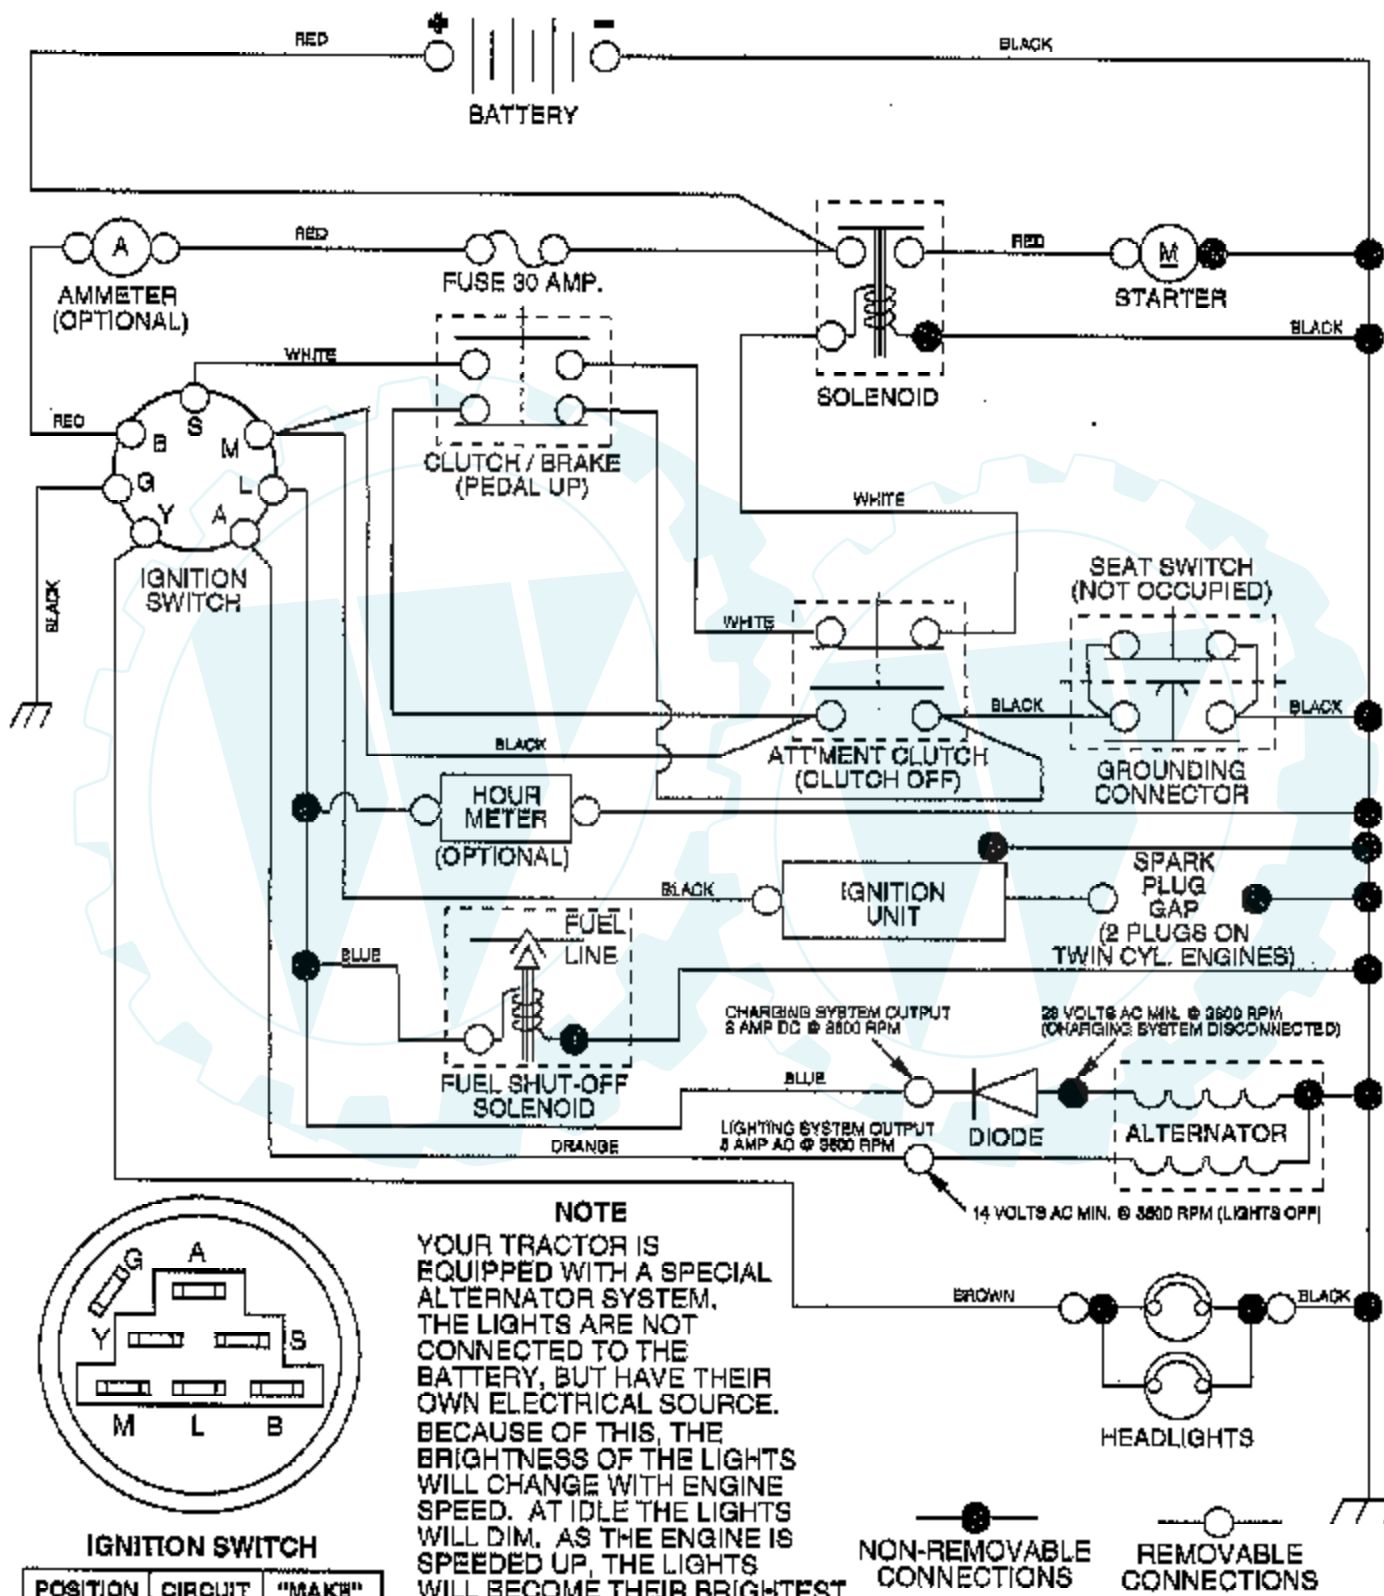

TRACTOR - - MODEL NUMBER 9149A89

SCHEMATIC

IGNITION SWITCH

POSITION	CIRCUIT	"MAKES"
OFF	G + M + L	NONE
RUN/LIGHT	B + L	A + Y
RUN	B + L	NONE
START	B + L + S	NONE

NOTE
YOUR TRACTOR IS EQUIPPED WITH A SPECIAL ALTERNATOR SYSTEM. THE LIGHTS ARE NOT CONNECTED TO THE BATTERY, BUT HAVE THEIR OWN ELECTRICAL SOURCE. BECAUSE OF THIS, THE BRIGHTNESS OF THE LIGHTS WILL CHANGE WITH ENGINE SPEED. AT IDLE THE LIGHTS WILL DIM. AS THE ENGINE IS SPEEDED UP, THE LIGHTS WILL BECOME THEIR BRIGHTEST.

WIRING INSULATED CLIPS

NOTE: IF WIRING INSULATED CLIPS WERE REMOVED FOR SERVICING OF UNIT, THEY SHOULD BE REPLACED TO PROPERLY SECURE YOUR WIRING.