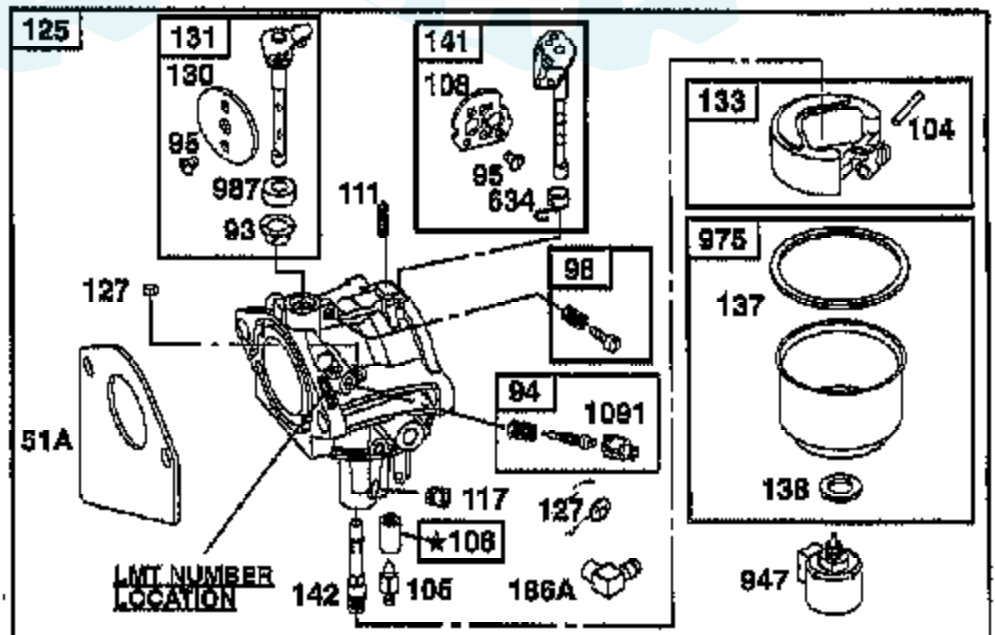

TRACTOR - - MODEL NUMBER 9149A89

BRIGGS & STRATTON ENGINE - MODEL NUMBER 287707, TYPE NUMBER 1255-E1

★ REQUIRES SPECIAL TOOLS TO INSTALL. SEE REPAIR INSTRUCTION MANUAL.

Ref #	Part Number	Qty	Description
1	496412		CYLINDER ASSY
2	399265		P/N CONFLICT - CHECK WITH SUPPLIER
3	391086		SEAL, OIL
4	494238		BASE, ENGINE
5	495858		HEAD, CYLINDER
7	272614		GASKET, CYLINDER HEAD
8	495735		BREATHER ASSY
9	27803		GASKET, VALVE COVER
10	94621		SCREW, STEMS
11	281246		TUBE, BREATHER
12	271916		GASKET, CRANKCASE COVER 1/64"
12	271997		GASKET, CRANKCASE COVER .005"
12	271996		GASKET, CRANKCASE COVER .009"
13	94728		SCREW, CYLINDER HEAD
15	94239		PLUG, OIL DRAIN
16	495162		CRANKSHAFT
16	94196		KEY, TIMING GEAR
20	291675		SEAL, OIL
22	94624		SCREW, SEMS, BASE MOUNTING
23	492326		FLYWHEEL & RING GEAR ASSY, MAGNETO
24	222698		KEY, FLYWHEEL
25	495860		PISTON ASSY, STANDARD SIZE
25	495977		PISTON ASSY .010" OVERSIZE
25	495978		PISTON ASSY .020" OVERSIZE
25	495979		PISTON ASSY .030" OVERSIZE
26	495854		RING SET, PISTON, STANDARD SIZE
26	495852		RING SET, PISTON, .010" OVERSIZE
26	495851		RING SET, PISTON, .020" OVERSIZE
26	495855		RING SET, PISTON, .030" OVERSIZE
27	263129		LOCK, PISTON PIN
28	498319		PIN, PISTON, STD SIZE
29	494504		ROD ASSY, CONNECTING
29	495490		ROD ASSY, CONNECTING
32	94695		SCREW
32A	94648		SCREW
33	495856		VALVE, EXHAUST
34	495857		VALVE, INTAKE
35	262811		SPRING, VALVE
37	224502		GUARD, FLYWHEEL
40	224641		RETAINER, VALVE SPRING
45	262411		TAPPET, VALVE
26	496884		GEAR, CAM
51	272465		GASKET, CARBURETOR (CARBURETOR TO ELBOW)
52	272569		GASKET, CARBURETOR
53	94637		STUD, CARBURETOR MOUNTING
73	224948		SCREEN, FLUSH ROTATING
75	225136		WASHER, SPRING
78	94626		SCREW, SEMS
93	281346		BUSHING, THROTTLE SHAFT
95	94098		SCREW, THROTTLE
98	495800		SCREW, IDLE SPEED
104	231789		PIN, FLOAT HINGE
105	231855		VALVE ASSY, INLET NEEDLE
106	231854		INLET VALVE SEAT
108	224540		VALVE, CHOKE
111	262719		SPRING, CHOKE
117	232118		JET, MAIN (STANDARD)
117	232119		JET, MAIN (HIGH ALTITUDE)