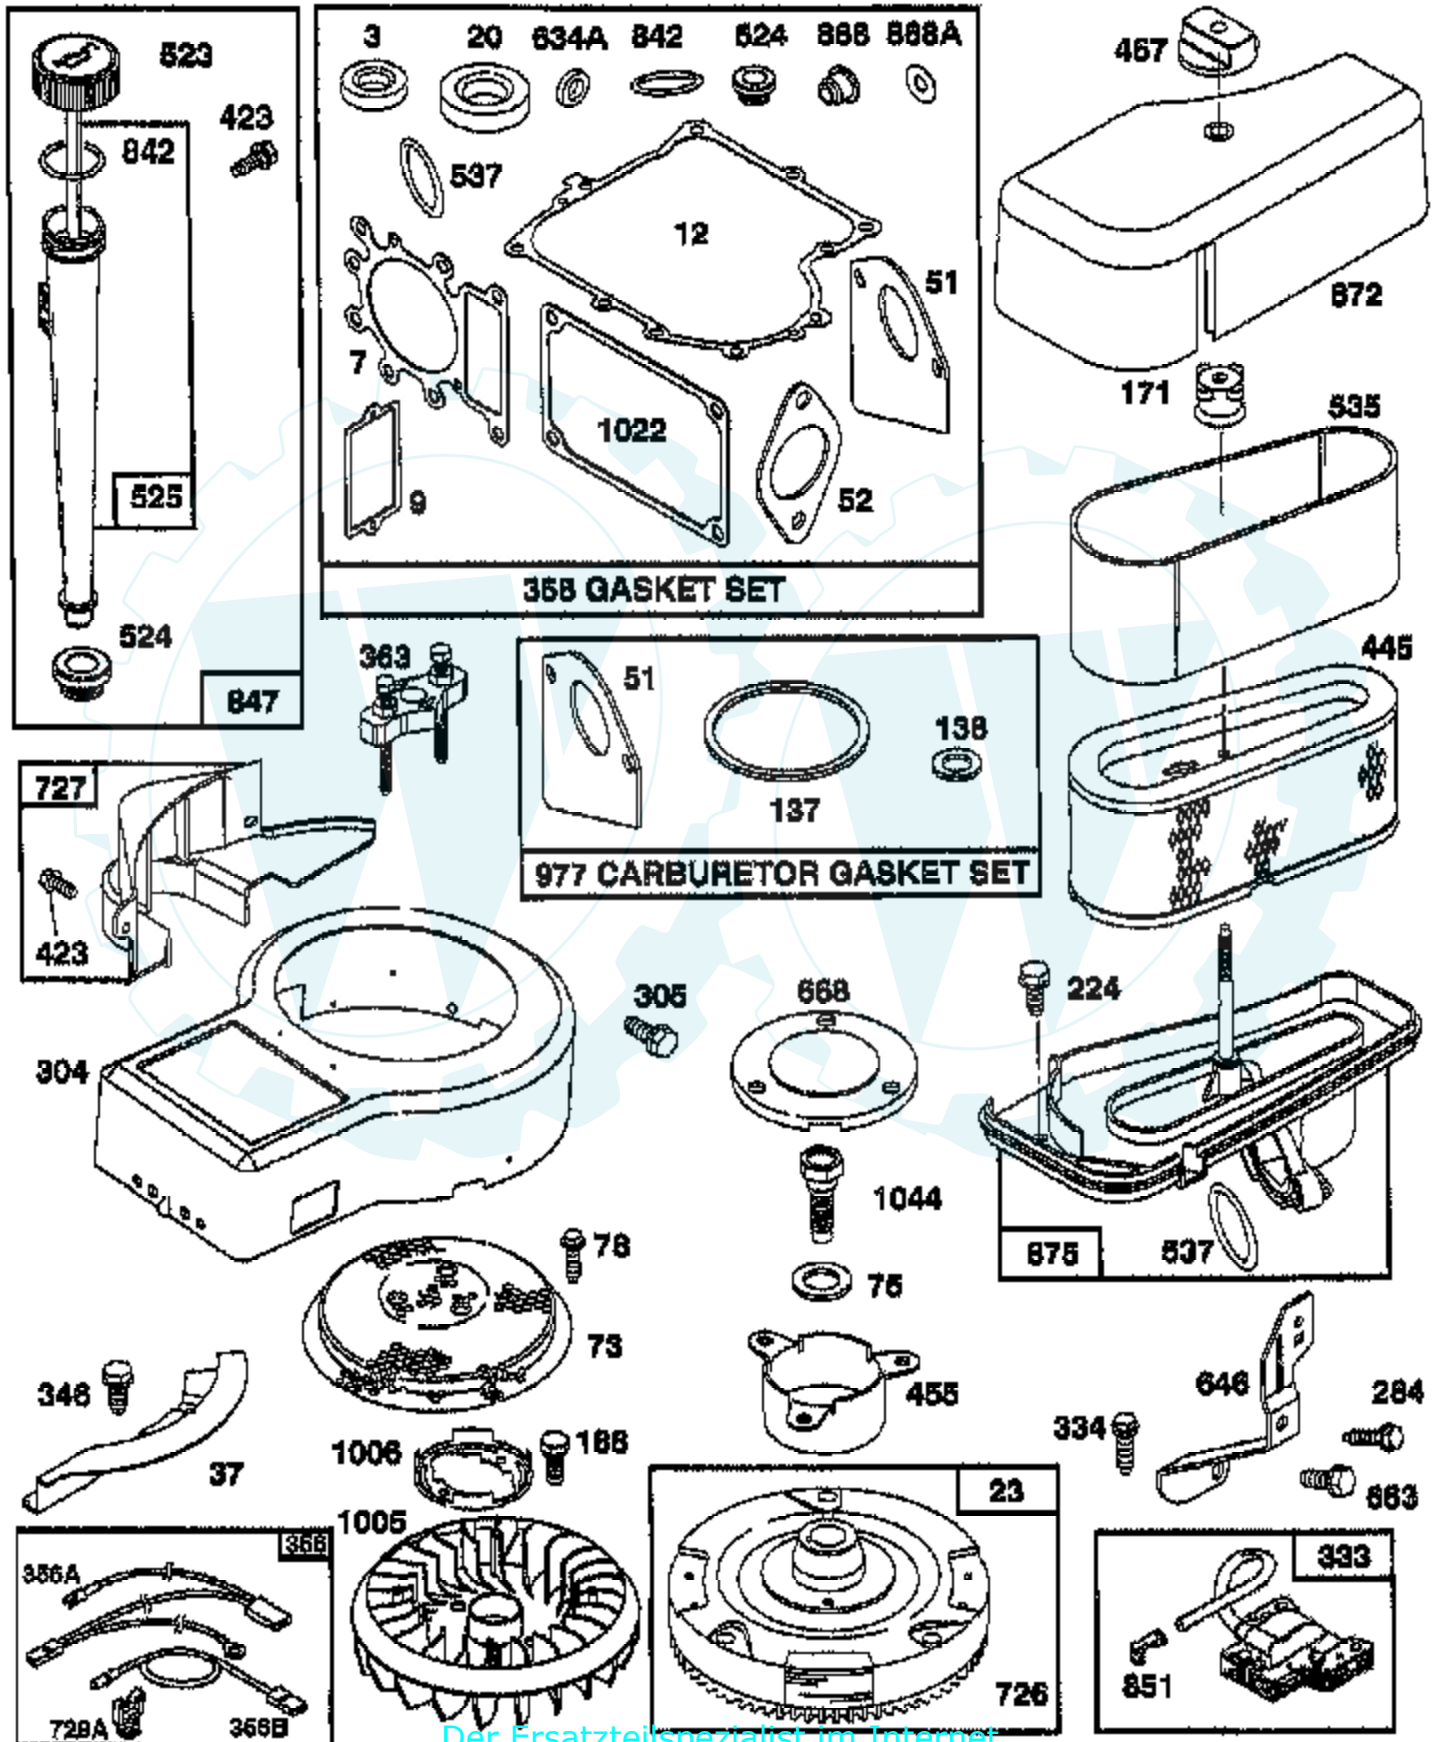

TRACTOR - - MODEL NUMBER 9149A89

BRIGGS & STRATTON ENGINE - MODEL NUMBER 287707, TYPE NUMBER 1265-E1

Ref #	Part Number	Qty	Description
1	496412		CYLINDER ASSY
2	399265		P/N CONFLICT - CHECK WITH SUPPLIER
3	391086		SEAL, OIL
4	494238		BASE, ENGINE
5	495858		HEAD, CYLINDER
7	272614		GASKET, CYLINDER HEAD
8	495735		BREATHER ASSY
9	27803		GASKET, VALVE COVER
10	94621		SCREW, STEMS
11	281246		TUBE, BREATHER
12	271916		GASKET, CRANKCASE COVER 1/64"
12	271997		GASKET, CRANKCASE COVER .005"
12	271996		GASKET, CRANKCASE COVER .009"
13	94728		SCREW, CYLINDER HEAD
15	94239		PLUG, OIL DRAIN
16	495162		CRANKSHAFT
16	94196		KEY, TIMING GEAR
20	291675		SEAL, OIL
22	94624		SCREW, SEMS, BASE MOUNTING
23	492326		FLYWHEEL & RING GEAR ASSY, MAGNETO
24	222698		KEY, FLYWHEEL
25	495860		PISTON ASSY, STANDARD SIZE
25	495977		PISTON ASSY .010" OVERSIZE
25	495978		PISTON ASSY .020" OVERSIZE
25	495979		PISTON ASSY .030" OVERSIZE
26	495854		RING SET, PISTON, STANDARD SIZE
26	495852		RING SET, PISTON, .010" OVERSIZE
26	495851		RING SET, PISTON, .020" OVERSIZE
26	495855		RING SET, PISTON, .030" OVERSIZE
27	263129		LOCK, PISTON PIN
28	498319		PIN, PISTON, STD SIZE
29	494504		ROD ASSY, CONNECTING
29	495490		ROD ASSY, CONNECTING
32	94695		SCREW
32A	94648		SCREW
33	495856		VALVE, EXHAUST
34	495857		VALVE, INTAKE
35	262811		SPRING, VALVE
37	224502		GUARD, FLYWHEEL
40	224641		RETAINER, VALVE SPRING
45	262411		TAPPET, VALVE
26	496884		GEAR, CAM
51	272465		GASKET, CARBURETOR (CARBURETOR TO ELBOW)
52	272569		GASKET, CARBURETOR
53	94637		STUD, CARBURETOR MOUNTING
73	224948		SCREEN, FLUSH ROTATING
75	225136		WASHER, SPRING
78	94626		SCREW, SEMS
93	281346		BUSHING, THROTTLE SHAFT
95	94098		SCREW, THROTTLE
98	495800		SCREW, IDLE SPEED
104	231789		PIN, FLOAT HINGE
105	231855		VALVE ASSY, INLET NEEDLE
106	231854		INLET VALVE SEAT
108	224540		VALVE, CHOKE
111	262719		SPRING, CHOKE
117	232118		JET, MAIN (STANDARD)
117	232119		JET, MAIN (HIGH ALTITUDE)