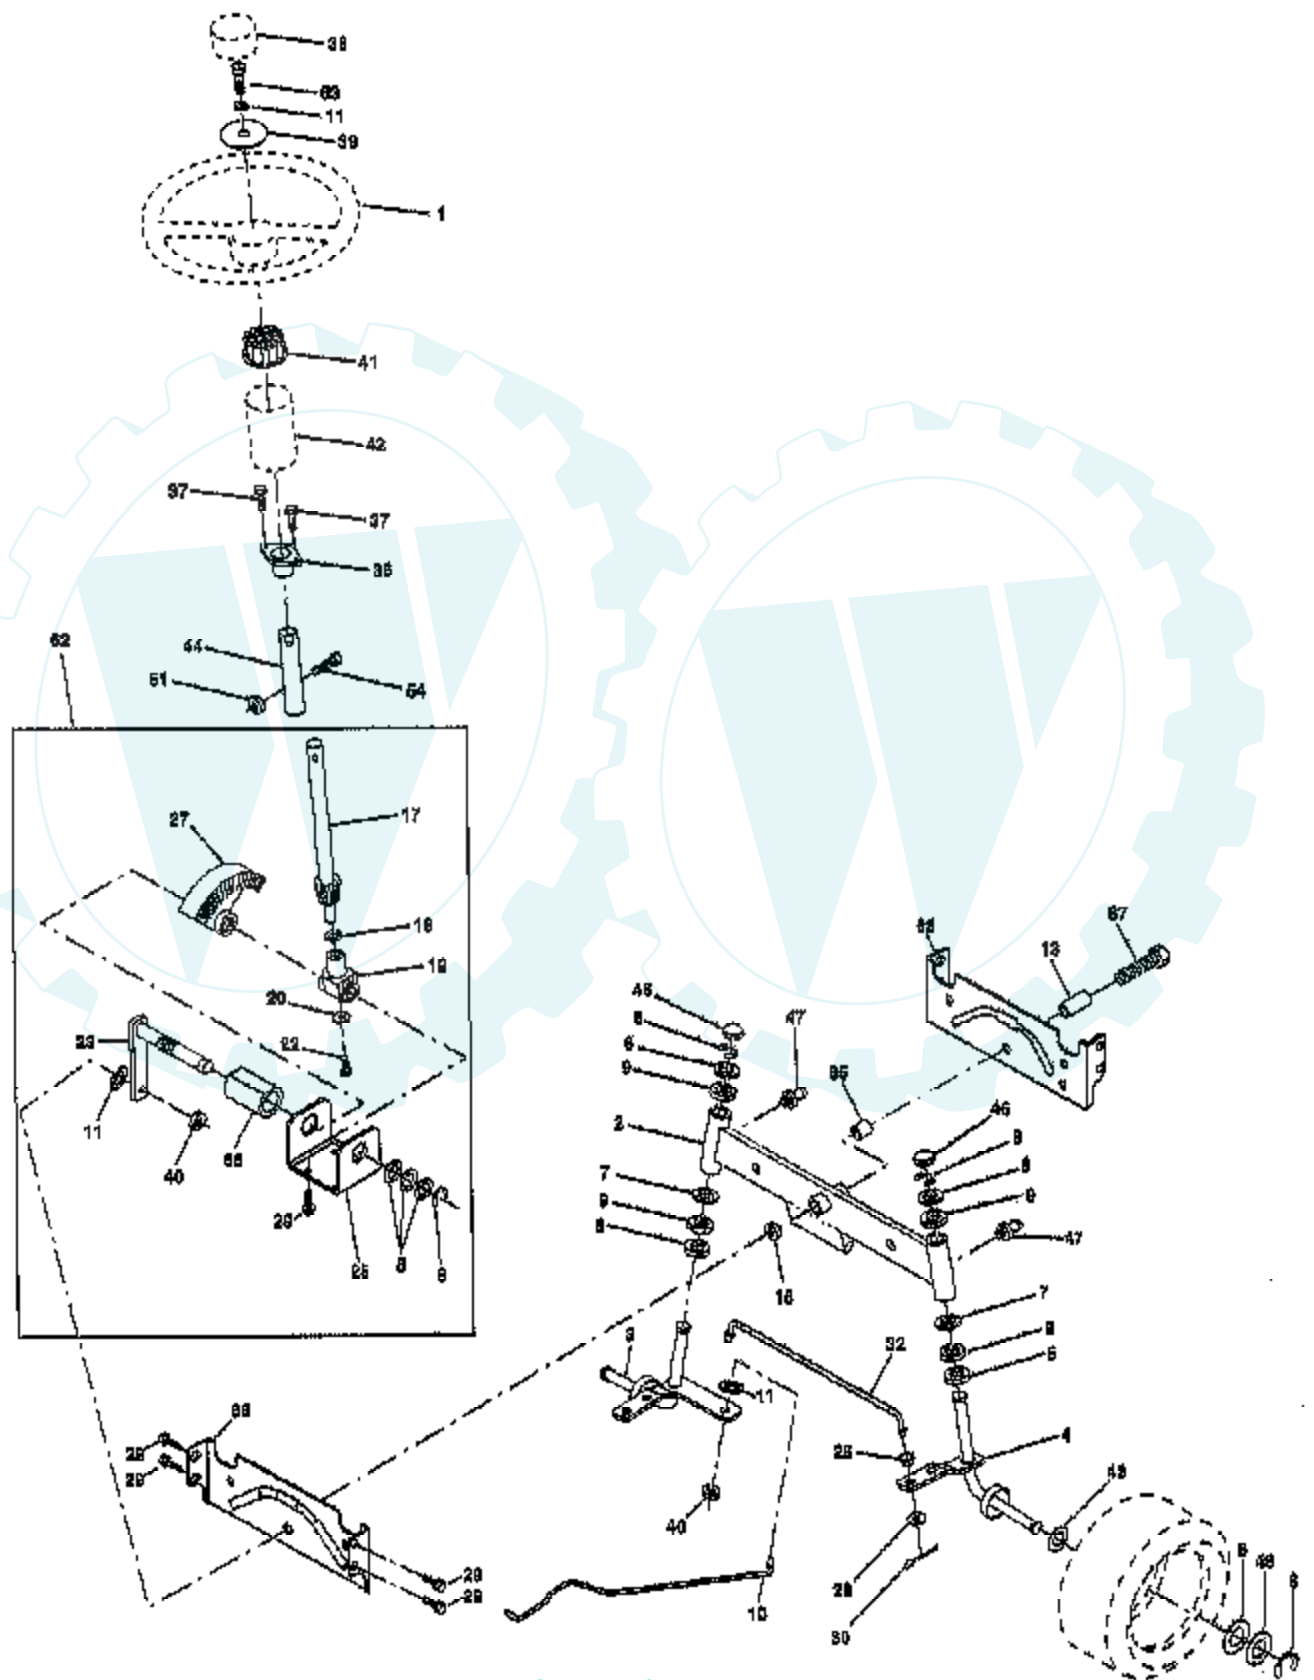

TRACTOR - - MODEL NUMBER 9149A89

STEERING ASSEMBLY

Ref #	Part Number	Qty	Description
1	140044		WHEEL STR AYP BLK
2	154427		AXLE ASM
3	156483		SPINDLE.ASM.LH
4	157473		"SPINDLE ASM,RH"
5	6266H		WASHER .T
6	121748X		WASHER
7	19272016		WASHER
8	12000029		RING
9	3366R		COL. SRTG. BEAR.
10	156438		DRAGLINK-STAMPED
11	10040600		LOCKWASHER
13	154779		BEARING AXLE
15	73901000		"NUT-LOC,FLANGE LT"
17	156546		SHAFT ASM STEERIN
18	57079		THRUST WASHER
19	124035X		SUPPORT.SHAFT
20	126684X		SUB= 532126684
22	71200410		SCREW HEX SOC1/4-
23	127501		SUB= 918127501
25	154406		BRKT-STEERING
26	126847X		BUSHING.DRAGLINK
27	136874		GEAR SECTOR
28	19131416		WASHER
29	17490612		SCREW
30	76020412		COTTER PIN
32	130465		TIE ROD
36	155099		BUSHING.STEERING
37	152927		"SCREW-TT,10-32 FL"
38	140045		CAP STEER AYP
39	19133808		WASHER T
40	7810H		GRIPCO NUT
41	100711L		ADAPTER LT
42	145054		BOOT.STEER.PL
43			CHECK WITH SUPPLIER
44	153720		EXT SHAFT STEERIN
46	121232X		CAP
47	6855M		ZERK M
51	73800500		NUT
54	74780520		BOLT
62	156594		KIT STEERING ASM
63	74780616		BOLT
65	154780		SPACER AXLE
66	154404		"BEARING-ARM,PITMA"
67	74781044		BOLT
68	154429		BRACE AXLE