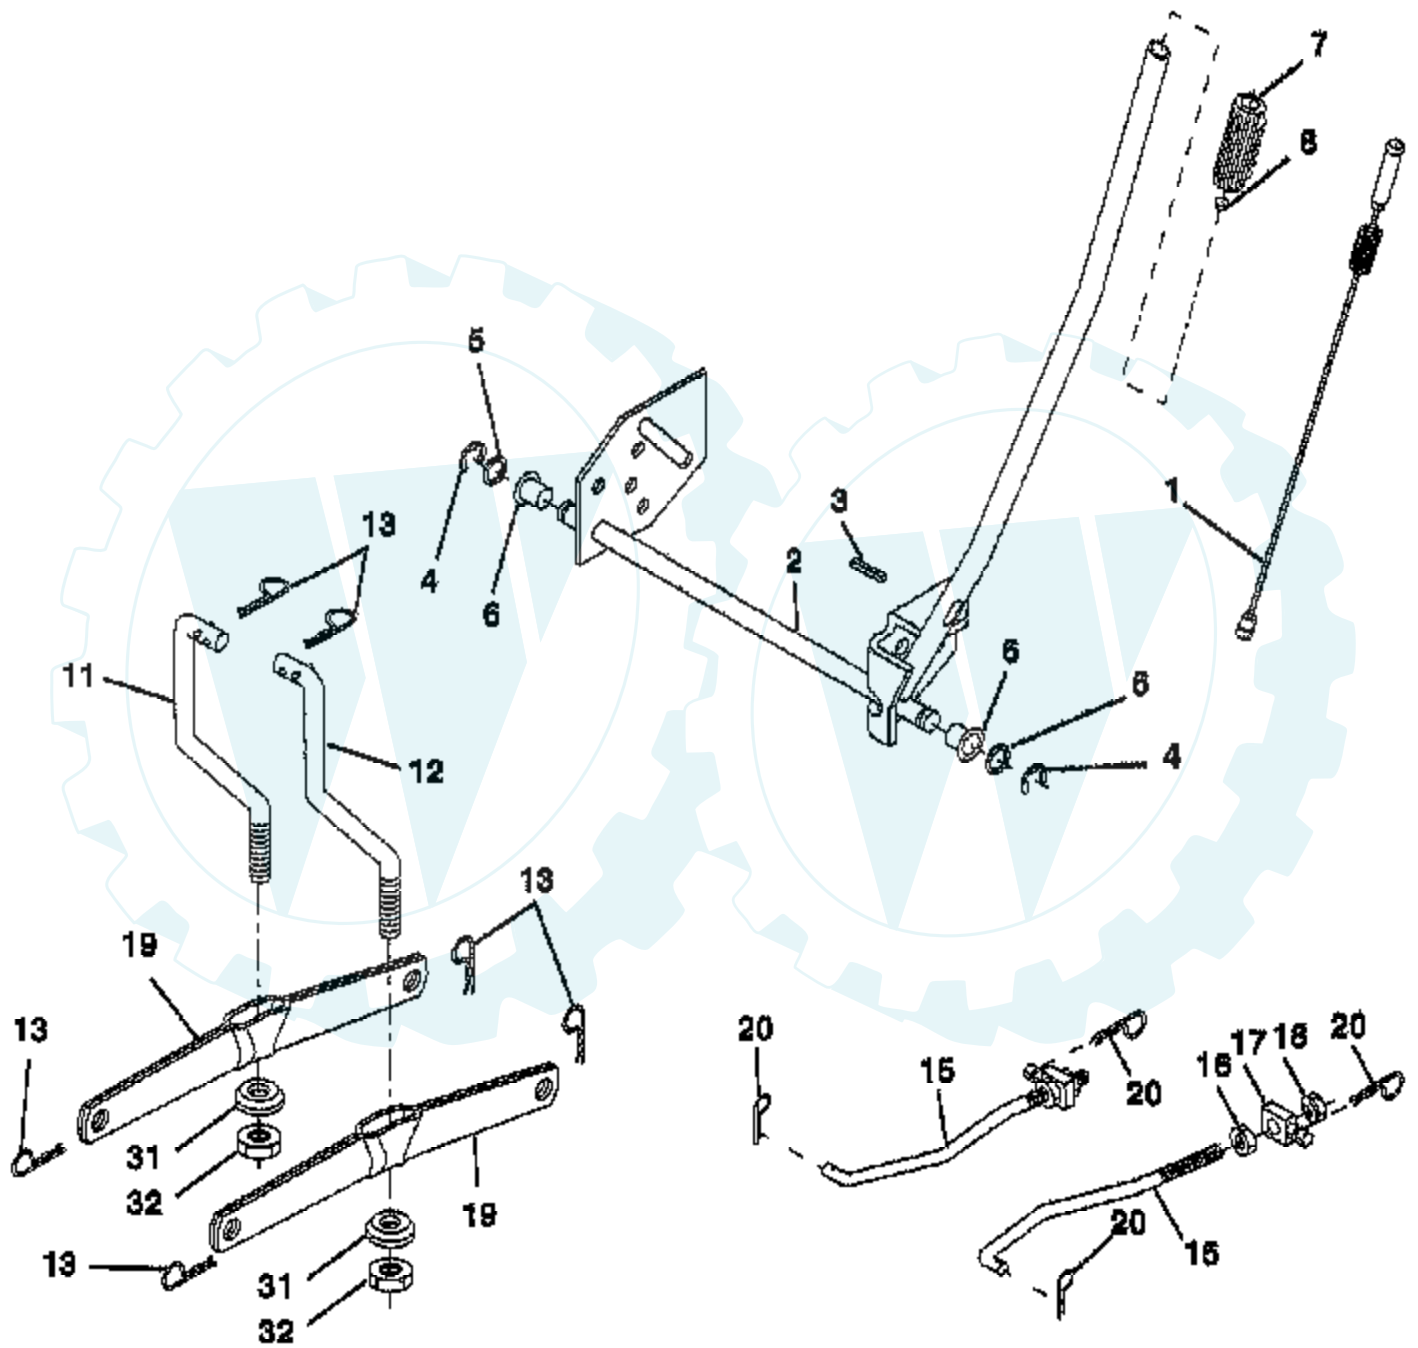

TRACTOR -- MODEL NUMBER 9149A89

ENGINE

Ref #	Part Number	Qty	Description
1	140310		CONTROL THROTTLE
2	17720410		SCREW LT
3			CHECK WITH SUPPLIER
4	137352		MUFFLER
13	272293		GASKET ENG 1 313 LD TIN PLATED
14	13280324		PIPE NIPPLE
15	13200300		ELBOW
16	11050600		LOCKWASHER
23	159880		SHIELD.BRN/DBR.GD
29	137180		SUB= 532137180
31	161911		TANK.FUEL.FRONT.
32	140527		CAP ASM FUEL
33	123487X		HOSE CLAMP
35	17490512		SCREW
37	137040		LINE FUEL
38			CHECK WITH SUPPLIER
40	124028X		SUB= 532124028
44	17490412		SCREW HEX CRT
46	19091416		WASHER
62	10040500		LOCKWASHER
72	71070512		SCREW
78	17490620		SCREW
81	128861		NUT

TRACTOR - - MODEL NUMBER 9149A89

LIFT

Ref #	Part Number	Qty	Description
1	159460		WIRE ASM W.SPRING
2	159471		"SHAFT ASM LIFT,RH"
3	105767X		PIN-GROOVE LT
4	12000002		SUB= 2225J
5	19211621		WASHER
6	120183X		NYLON BEARING
7	109413X		GRIP
8	124526X		SUB= 125925X
11	139865		SUB= 918139865
12	139866		SUB= 151140
13	4939M		SUB= 85902
15	127218		LINK.FRONT
16	73350800		NUT
17	130171		TRUNION
18	73800800		NUT.LK.W/WSH.1/2.
19	139868		ARM SUSP REAR
20	3146R		RETAINER.SPRING
31	140302		BEARING PVT LH
32	73540600		NUT.CROWNLOCK.3/8