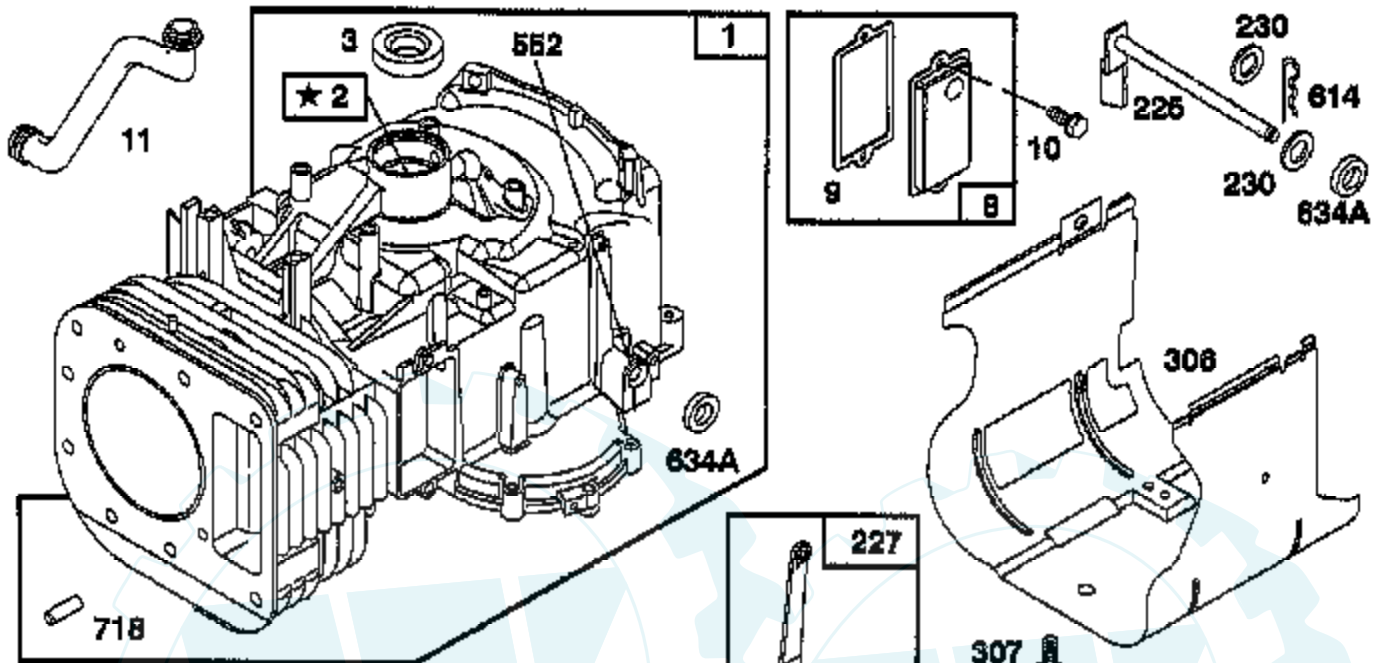

TRACTOR - - MODEL NUMBER 9149A89

BRIGGS & STRATTON ENGINE - MODEL NUMBER 267707, TYPE NUMBER 1255-E1