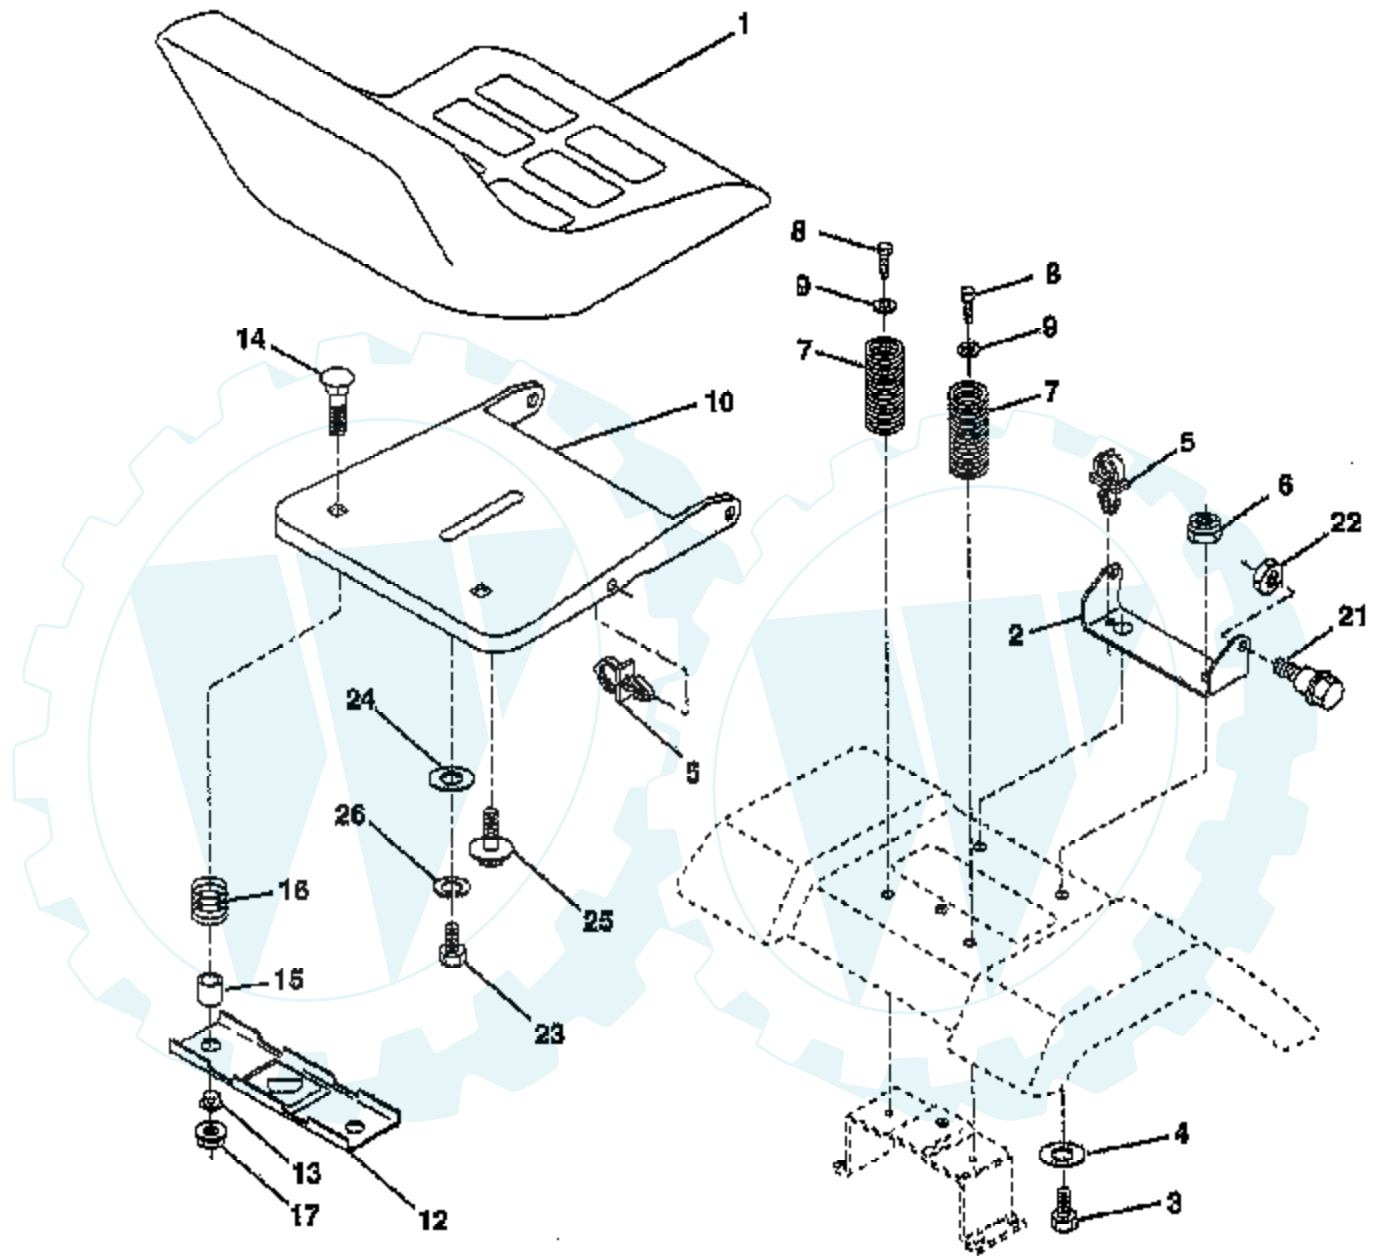

TRACTOR - - MODEL NUMBER 9149A89

SCHEMATIC

IGNITION SWITCH

POSITION	CIRCUIT	"MAKES"
OFF	G + M + L	NONE
RUN/LIGHT	B + L	A + Y
RUN	B + L	NONE
START	B + L + S	NONE

NOTE
YOUR TRACTOR IS EQUIPPED WITH A SPECIAL ALTERNATOR SYSTEM. THE LIGHTS ARE NOT CONNECTED TO THE BATTERY, BUT HAVE THEIR OWN ELECTRICAL SOURCE. BECAUSE OF THIS, THE BRIGHTNESS OF THE LIGHTS WILL CHANGE WITH ENGINE SPEED. AT IDLE THE LIGHTS WILL DIM. AS THE ENGINE IS SPEEDED UP, THE LIGHTS WILL BECOME THEIR BRIGHTEST.

WIRING INSULATED CLIPS

NOTE: IF WIRING INSULATED CLIPS WERE REMOVED FOR SERVICING OF UNIT, THEY SHOULD BE REPLACED TO PROPERLY SECURE YOUR WIRING.

TRACTOR - - MODEL NUMBER 9149A89

SEAT ASSEMBLY

NOTE: All component dimensions given in U.S. inches
1 inch = 25.4 mm.