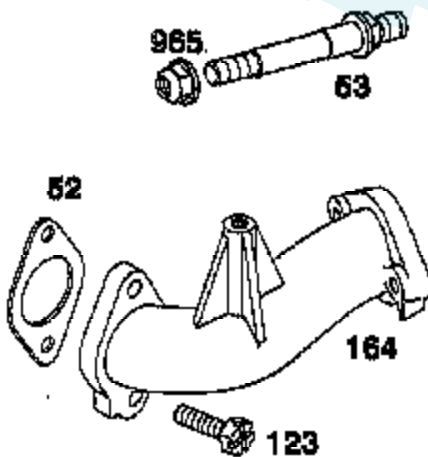

TRACTOR - - MODEL NUMBER 9149A89

BRIGGS & STRATTON ENGINE - MODEL NUMBER 287707, TYPE NUMBER 1255-E1

★ REQUIRES SPECIAL TOOLS TO INSTALL. SEE REPAIR INSTRUCTION MANUAL.

Ref #	Part Number	Qty	Description
1	496412		CYLINDER ASSY
2	399265		P/N CONFLICT - CHECK WITH SUPPLIER
3	391086		SEAL, OIL
4	494238		BASE, ENGINE
5	495858		HEAD, CYLINDER
7	272614		GASKET, CYLINDER HEAD
8	495735		BREATHER ASSY
9	27803		GASKET, VALVE COVER
10	94621		SCREW, STEMS
11	281246		TUBE, BREATHER
12	271916		GASKET, CRANKCASE COVER 1/64"
12	271997		GASKET, CRANKCASE COVER .005"
12	271996		GASKET, CRANKCASE COVER .009"
13	94728		SCREW, CYLINDER HEAD
15	94239		PLUG, OIL DRAIN
16	495162		CRANKSHAFT
16	94196		KEY, TIMING GEAR
20	291675		SEAL, OIL
22	94624		SCREW, SEMS, BASE MOUNTING
23	492326		FLYWHEEL & RING GEAR ASSY, MAGNETO
24	222698		KEY, FLYWHEEL
25	495860		PISTON ASSY, STANDARD SIZE
25	495977		PISTON ASSY .010" OVERSIZE
25	495978		PISTON ASSY .020" OVERSIZE
25	495979		PISTON ASSY .030" OVERSIZE
26	495854		RING SET, PISTON, STANDARD SIZE
26	495852		RING SET, PISTON, .010" OVERSIZE
26	495851		RING SET, PISTON, .020" OVERSIZE
26	495855		RING SET, PISTON, .030" OVERSIZE
27	263129		LOCK, PISTON PIN
28	498319		PIN, PISTON, STD SIZE
29	494504		ROD ASSY, CONNECTING
29	495490		ROD ASSY, CONNECTING
32	94695		SCREW
32A	94648		SCREW
33	495856		VALVE, EXHAUST
34	495857		VALVE, INTAKE
35	262811		SPRING, VALVE
37	224502		GUARD, FLYWHEEL
40	224641		RETAINER, VALVE SPRING
45	262411		TAPPET, VALVE
26	496884		GEAR, CAM
51	272465		GASKET, CARBURETOR (CARBURETOR TO ELBOW)
52	272569		GASKET, CARBURETOR
53	94637		STUD, CARBURETOR MOUNTING
73	224948		SCREEN, FLUSH ROTATING
75	225136		WASHER, SPRING
78	94626		SCREW, SEMS
93	281346		BUSHING, THROTTLE SHAFT
95	94098		SCREW, THROTTLE
98	495800		SCREW, IDLE SPEED
104	231789		PIN, FLOAT HINGE
105	231855		VALVE ASSY, INLET NEEDLE
106	231854		INLET VALVE SEAT
108	224540		VALVE, CHOKE
111	262719		SPRING, CHOKE
117	232118		JET, MAIN (STANDARD)
117	232119		JET, MAIN (HIGH ALTITUDE)