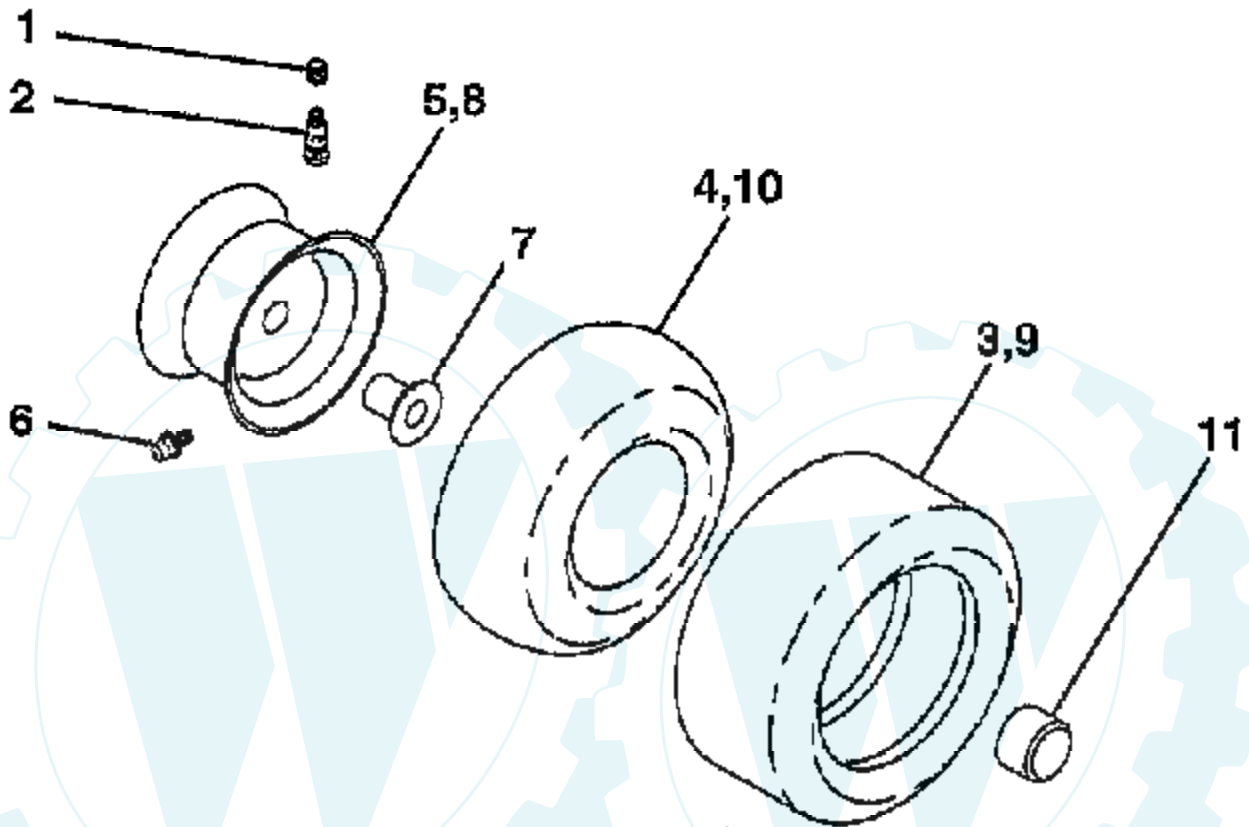

TRACTOR - - MODEL NUMBER 9149A89

WHEELS & TIRES

NOTE: All component dimensions given in U.S. inches
1 inch = 25.4 mm.

Ref #	Part Number	Qty	Description
1	59192		VALVE CAP
2	65139		VALVE STEM LT
3	106222X		SUB= 122073X
4	59904		TUBE.5.3/4.5/6
5	106732X427		"RIM ASM 6"" FRT"
6	278H		FITTING LT
7	9040H		"FLANGE, BEARING"
8	106108X427		"RIM AS 8"" REAR"
9	106268X		SUB= 122074X
10	7152J		TUBE.18X9.5-8
11	104757X		HUB CAP
	144334		SEALANT.TIRE 10 OZ. TUBE