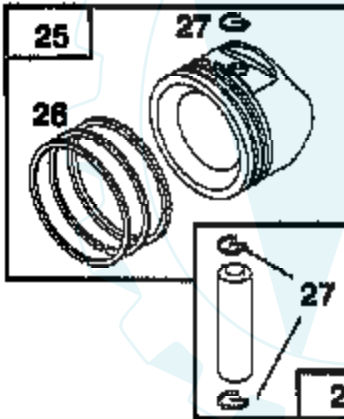

TRACTOR - - MODEL NUMBER 9149A89

BRIGGS & STRATTON ENGINE - MODEL NUMBER 287707, TYPE NUMBER 1255-E1

★ REQUIRES SPECIAL TOOLS TO INSTALL. SEE REPAIR INSTRUCTION MANUAL.

Ref #	Part Number	Qty	Description
1	496412		CYLINDER ASSY
2	399265		P/N CONFLICT - CHECK WITH SUPPLIER
3	391086		SEAL, OIL
4	494238		BASE, ENGINE
5	495858		HEAD, CYLINDER
7	272614		GASKET, CYLINDER HEAD
8	495735		BREATHER ASSY
9	27803		GASKET, VALVE COVER
10	94621		SCREW, STEMS
11	281246		TUBE, BREATHER
12	271916		GASKET, CRANKCASE COVER 1/64"
12	271997		GASKET, CRANKCASE COVER .005"
12	271996		GASKET, CRANKCASE COVER .009"
13	94728		SCREW, CYLINDER HEAD
15	94239		PLUG, OIL DRAIN
16	495162		CRANKSHAFT
16	94196		KEY, TIMING GEAR
20	291675		SEAL, OIL
22	94624		SCREW, SEMS, BASE MOUNTING
23	492326		FLYWHEEL & RING GEAR ASSY, MAGNETO
24	222698		KEY, FLYWHEEL
25	495860		PISTON ASSY, STANDARD SIZE
25	495977		PISTON ASSY .010" OVERSIZE
25	495978		PISTON ASSY .020" OVERSIZE
25	495979		PISTON ASSY .030" OVERSIZE
26	495854		RING SET, PISTON, STANDARD SIZE
26	495852		RING SET, PISTON, .010" OVERSIZE
26	495851		RING SET, PISTON, .020" OVERSIZE
26	495855		RING SET, PISTON, .030" OVERSIZE
27	263129		LOCK, PISTON PIN
28	498319		PIN, PISTON, STD SIZE
29	494504		ROD ASSY, CONNECTING
29	495490		ROD ASSY, CONNECTING
32	94695		SCREW
32A	94648		SCREW
33	495856		VALVE, EXHAUST
34	495857		VALVE, INTAKE
35	262811		SPRING, VALVE
37	224502		GUARD, FLYWHEEL
40	224641		RETAINER, VALVE SPRING
45	262411		TAPPET, VALVE
26	496884		GEAR, CAM
51	272465		GASKET, CARBURETOR (CARBURETOR TO ELBOW)
52	272569		GASKET, CARBURETOR
53	94637		STUD, CARBURETOR MOUNTING
73	224948		SCREEN, FLUSH ROTATING
75	225136		WASHER, SPRING
78	94626		SCREW, SEMS
93	281346		BUSHING, THROTTLE SHAFT
95	94098		SCREW, THROTTLE
98	495800		SCREW, IDLE SPEED
104	231789		PIN, FLOAT HINGE
105	231855		VALVE ASSY, INLET NEEDLE
106	231854		INLET VALVE SEAT
108	224540		VALVE, CHOKE
111	262719		SPRING, CHOKE
117	232118		JET, MAIN (STANDARD)
117	232119		JET, MAIN (HIGH ALTITUDE)