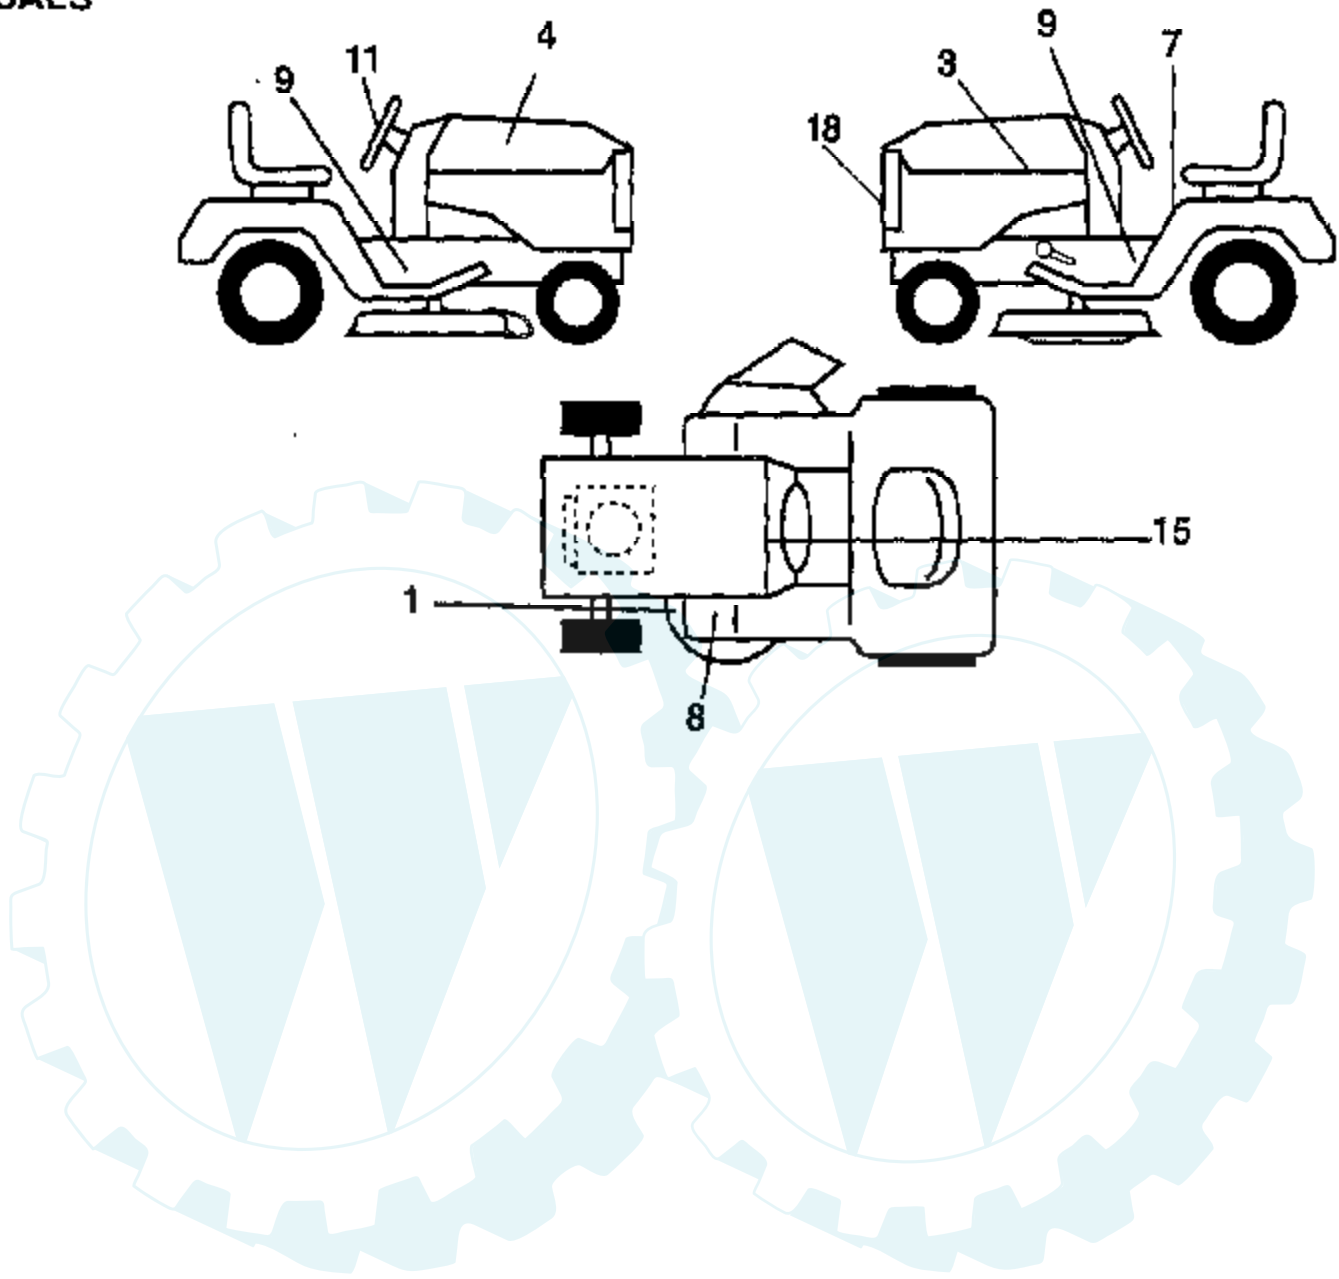

DECALS

Ref #	Part Number	Qty	Description
1	136832		DECAL
3	135326		NLA
4	135325		NLA
7	133796		DECAL
8	4900J		DECAL T
9	134216		NLA
11	135329		DECAL
15	138955		DECAL.DASH.INST.
18	135328		NLA
	138311		DECAL HANDLE LIFT
	139948		MANUAL.O.JP1442C
	C42		GRASS CATCHER
	BD20		42" SNOW BLOWER
	SB20		40" SNOW THROWER