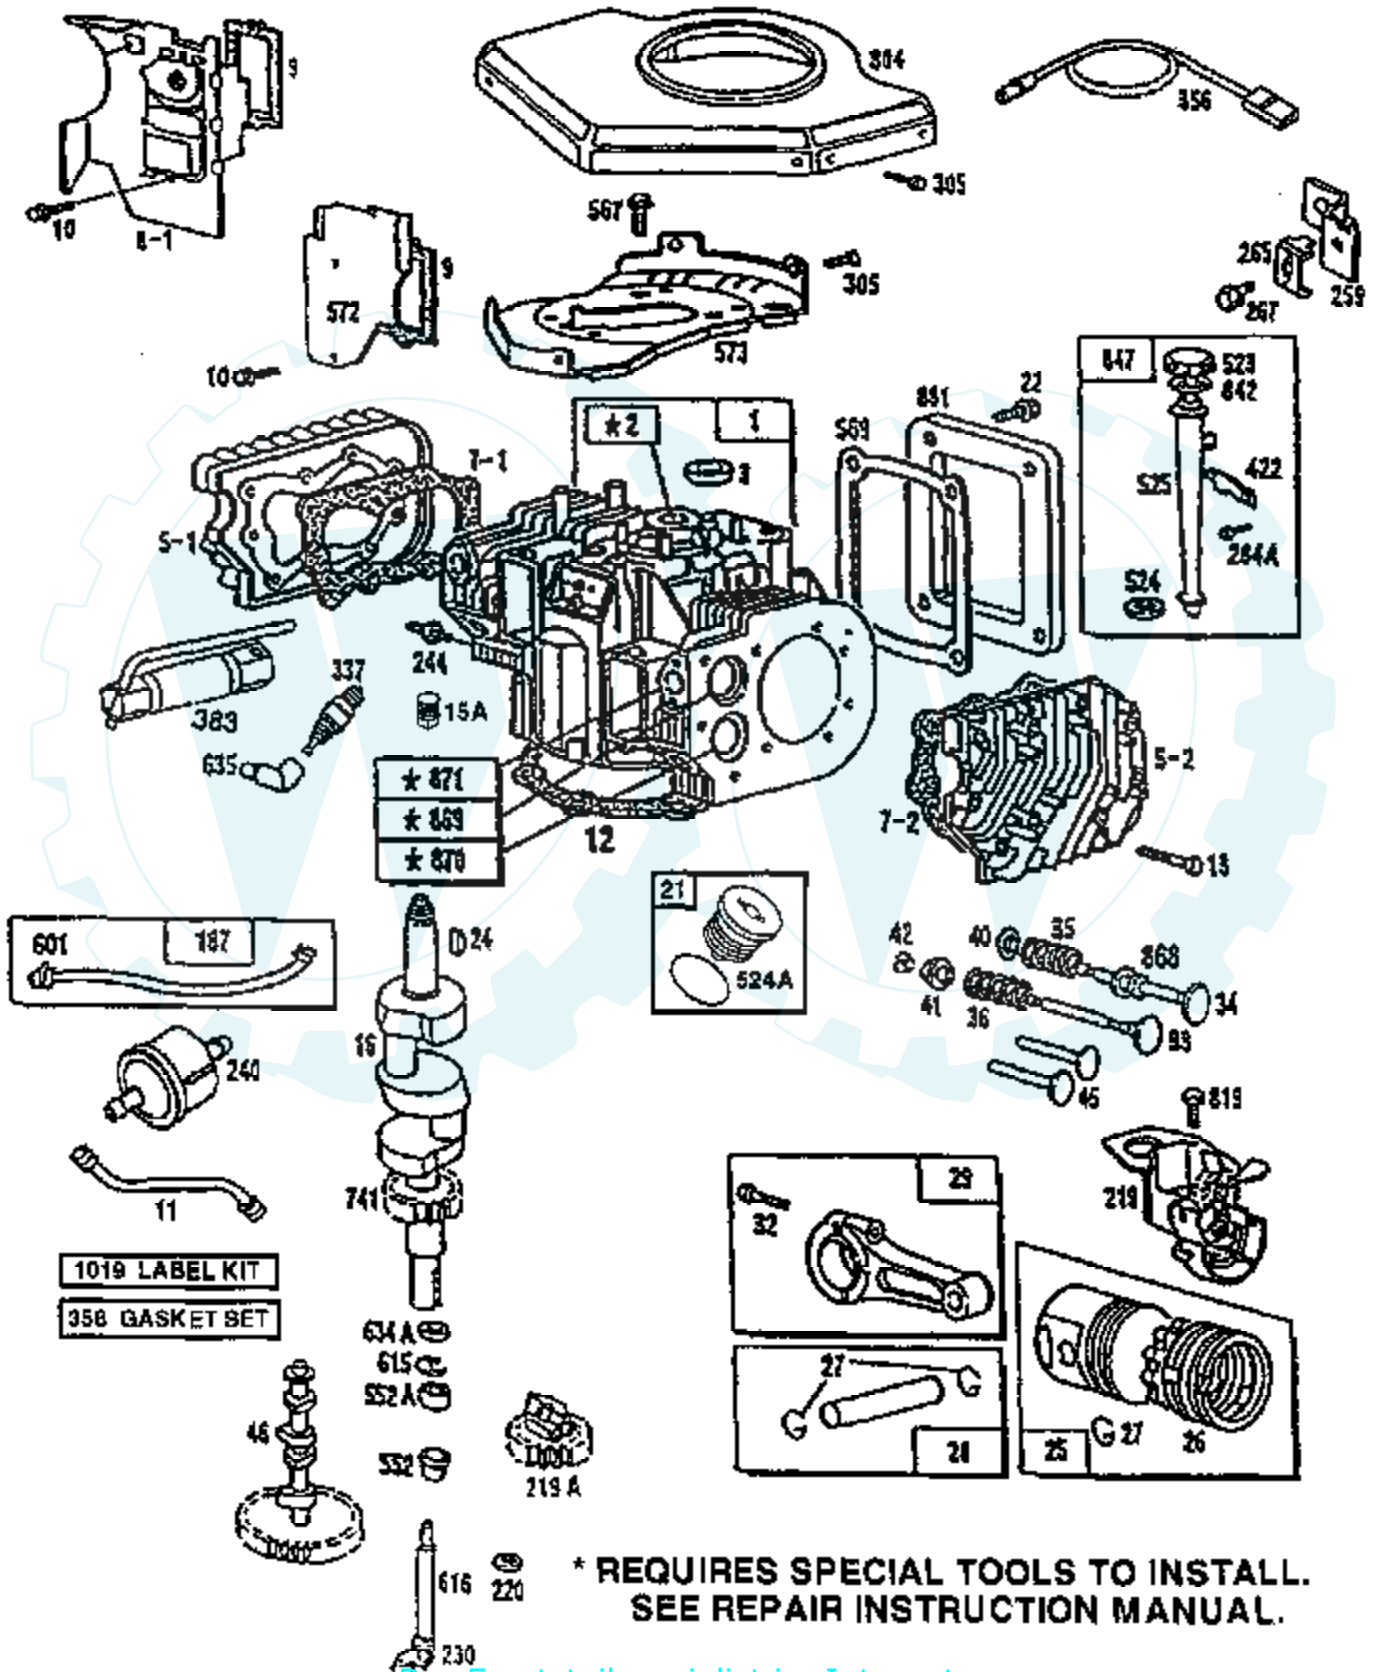

Ref #	Part Number	Qty	Description
	280104		GEAR, STARTER
	394860		CAP, DRIVE
	395537		END CAP ASSY. COMMUTATOR
	393825		HOUSING ASSEMBLY
819	94675		SCREW, HEX HEAD
842	271170		SEAL, OIL FILLER CAP
847	394394		DIPSTICK AND TUBE ASSEMBLY
851	221798		TERMINAL, IGNITION CABLE
858	270989		DIAPHRAGM, DAMPING
859	271025		GASKET, CARBURETOR
860	261358		SPRING, DIAPHRAGM
861	393397		PUMP REPAIR KIT
868	393606		SEAL ASSEMBLY AND RETAINER
869	261463		SEAT, INTAKE VALVE, STANDARD
870	213316		SEAT, EXHAUST VALVE, STANDARD
871	261961		GUIDE, EXHAUST VALVE
871A	231218		GUIDE, INTAKE VALVE
	490467		PINION SPRING KIT
877	393456		DIODE & CONNECTOR ASSY
881	222860		COVER PLATE, CRANKCASE
	94288		ROLL PIN
955	397882		PLUG & SEAL, SOLENOID
1005	280815		FAN, FLYWHEEL
1006	224413		RETAINER, FAN
1019	491260		LABEL KIT

Engine Parts 14 HP Model 400707-1520-01

* REQUIRES SPECIAL TOOLS TO INSTALL.
SEE REPAIR INSTRUCTION MANUAL.