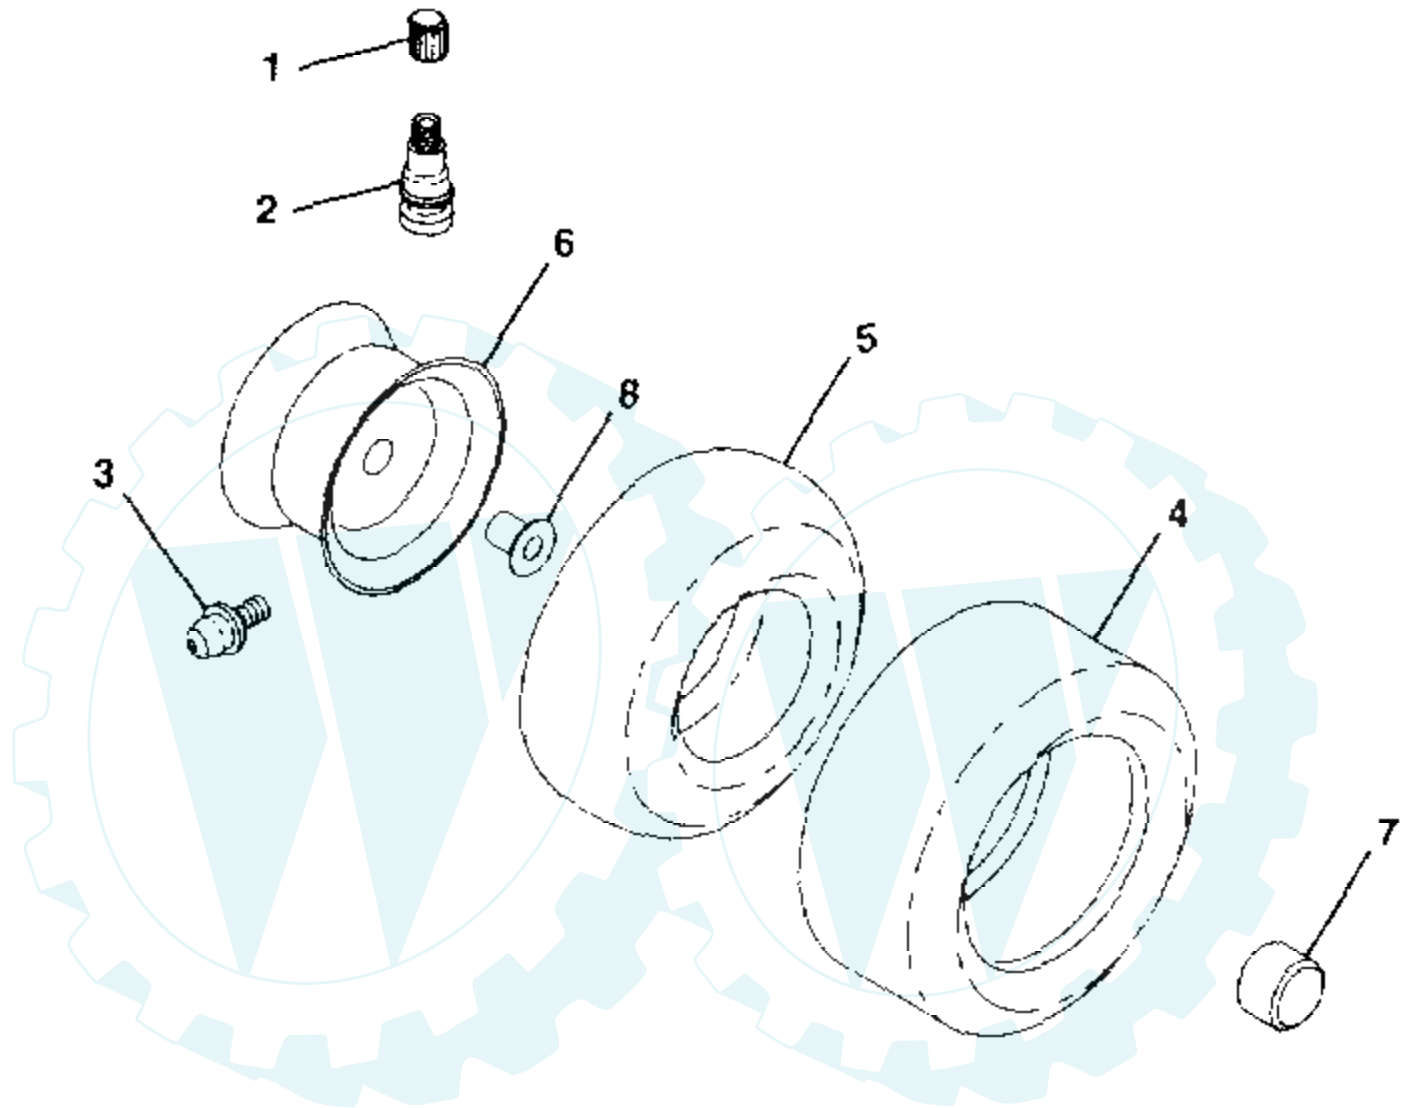

WHEELS & TIRES

Ref #	Part Number	Qty	Description
1	59192		VALVE CAP
2	65139		VALVE STEM LT
3	278H		FITTING LT
4	106222X		SUB= 122073X
4A	138468		TIRE.20X8-8
5	59904		TUBE.5.3/4.5/6
5A	7152J		TUBE.18X9.5-8
6	106732X311		SUB= 106732X427
6A	106108X311		SUB= 106108X427
7	104757X		HUB CAP
8	9040H		"FLANGE, BEARING"