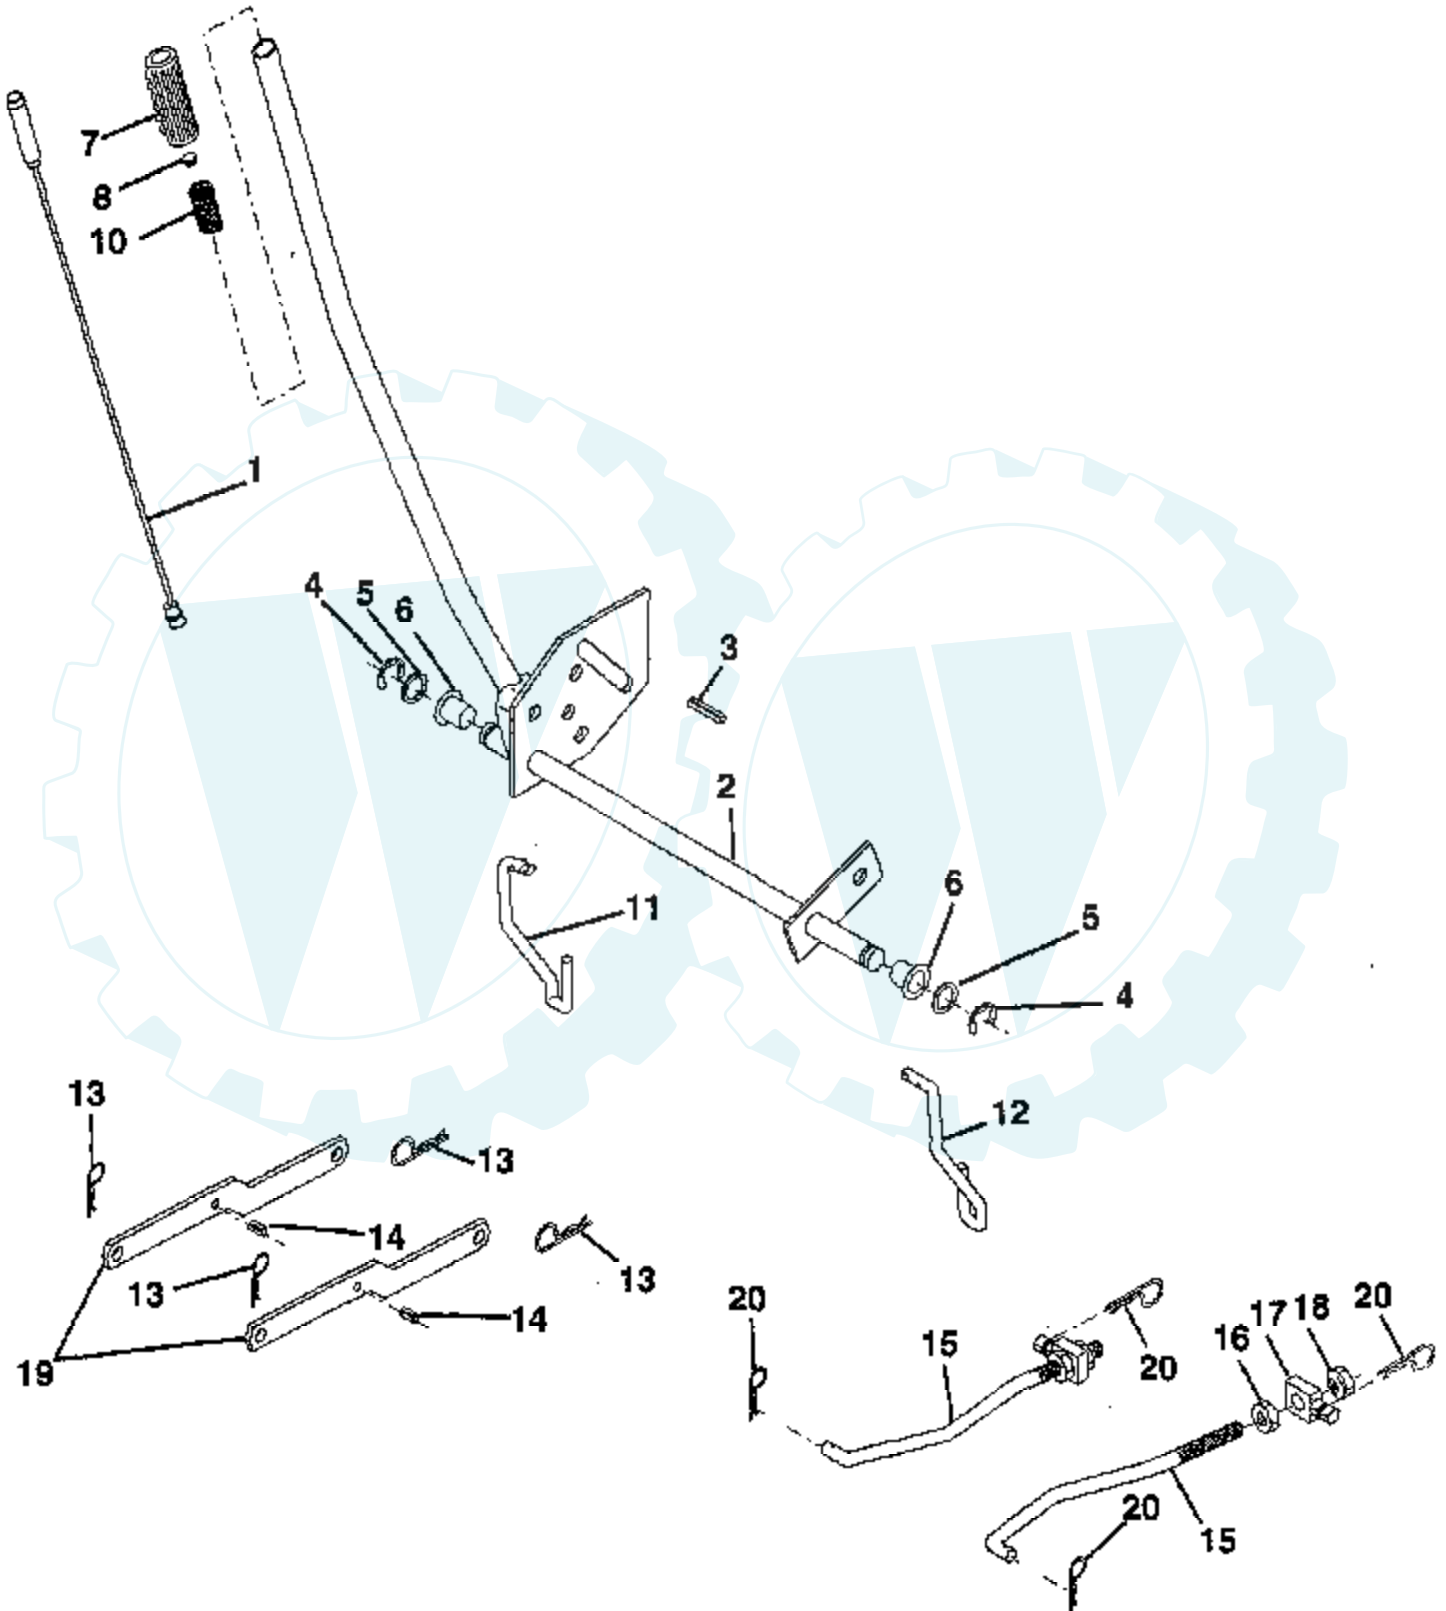

Ref #	Part Number	Qty	Description
	280104		GEAR, STARTER
	394860		CAP, DRIVE
	395537		END CAP ASSY. COMMUTATOR
	393825		HOUSING ASSEMBLY
819	94675		SCREW, HEX HEAD
842	271170		SEAL, OIL FILLER CAP
847	394394		DIPSTICK AND TUBE ASSEMBLY
851	221798		TERMINAL, IGNITION CABLE
858	270989		DIAPHRAGM, DAMPING
859	271025		GASKET, CARBURETOR
860	261358		SPRING, DIAPHRAGM
861	393397		PUMP REPAIR KIT
868	393606		SEAL ASSEMBLY AND RETAINER
869	261463		SEAT, INTAKE VALVE, STANDARD
870	213316		SEAT, EXHAUST VALVE, STANDARD
871	261961		GUIDE, EXHAUST VALVE
871A	231218		GUIDE, INTAKE VALVE
	490467		PINION SPRING KIT
877	393456		DIODE & CONNECTOR ASSY
881	222860		COVER PLATE, CRANKCASE
	94288		ROLL PIN
955	397882		PLUG & SEAL, SOLENOID
1005	280815		FAN, FLYWHEEL
1006	224413		RETAINER, FAN
1019	491260		LABEL KIT

LIFT