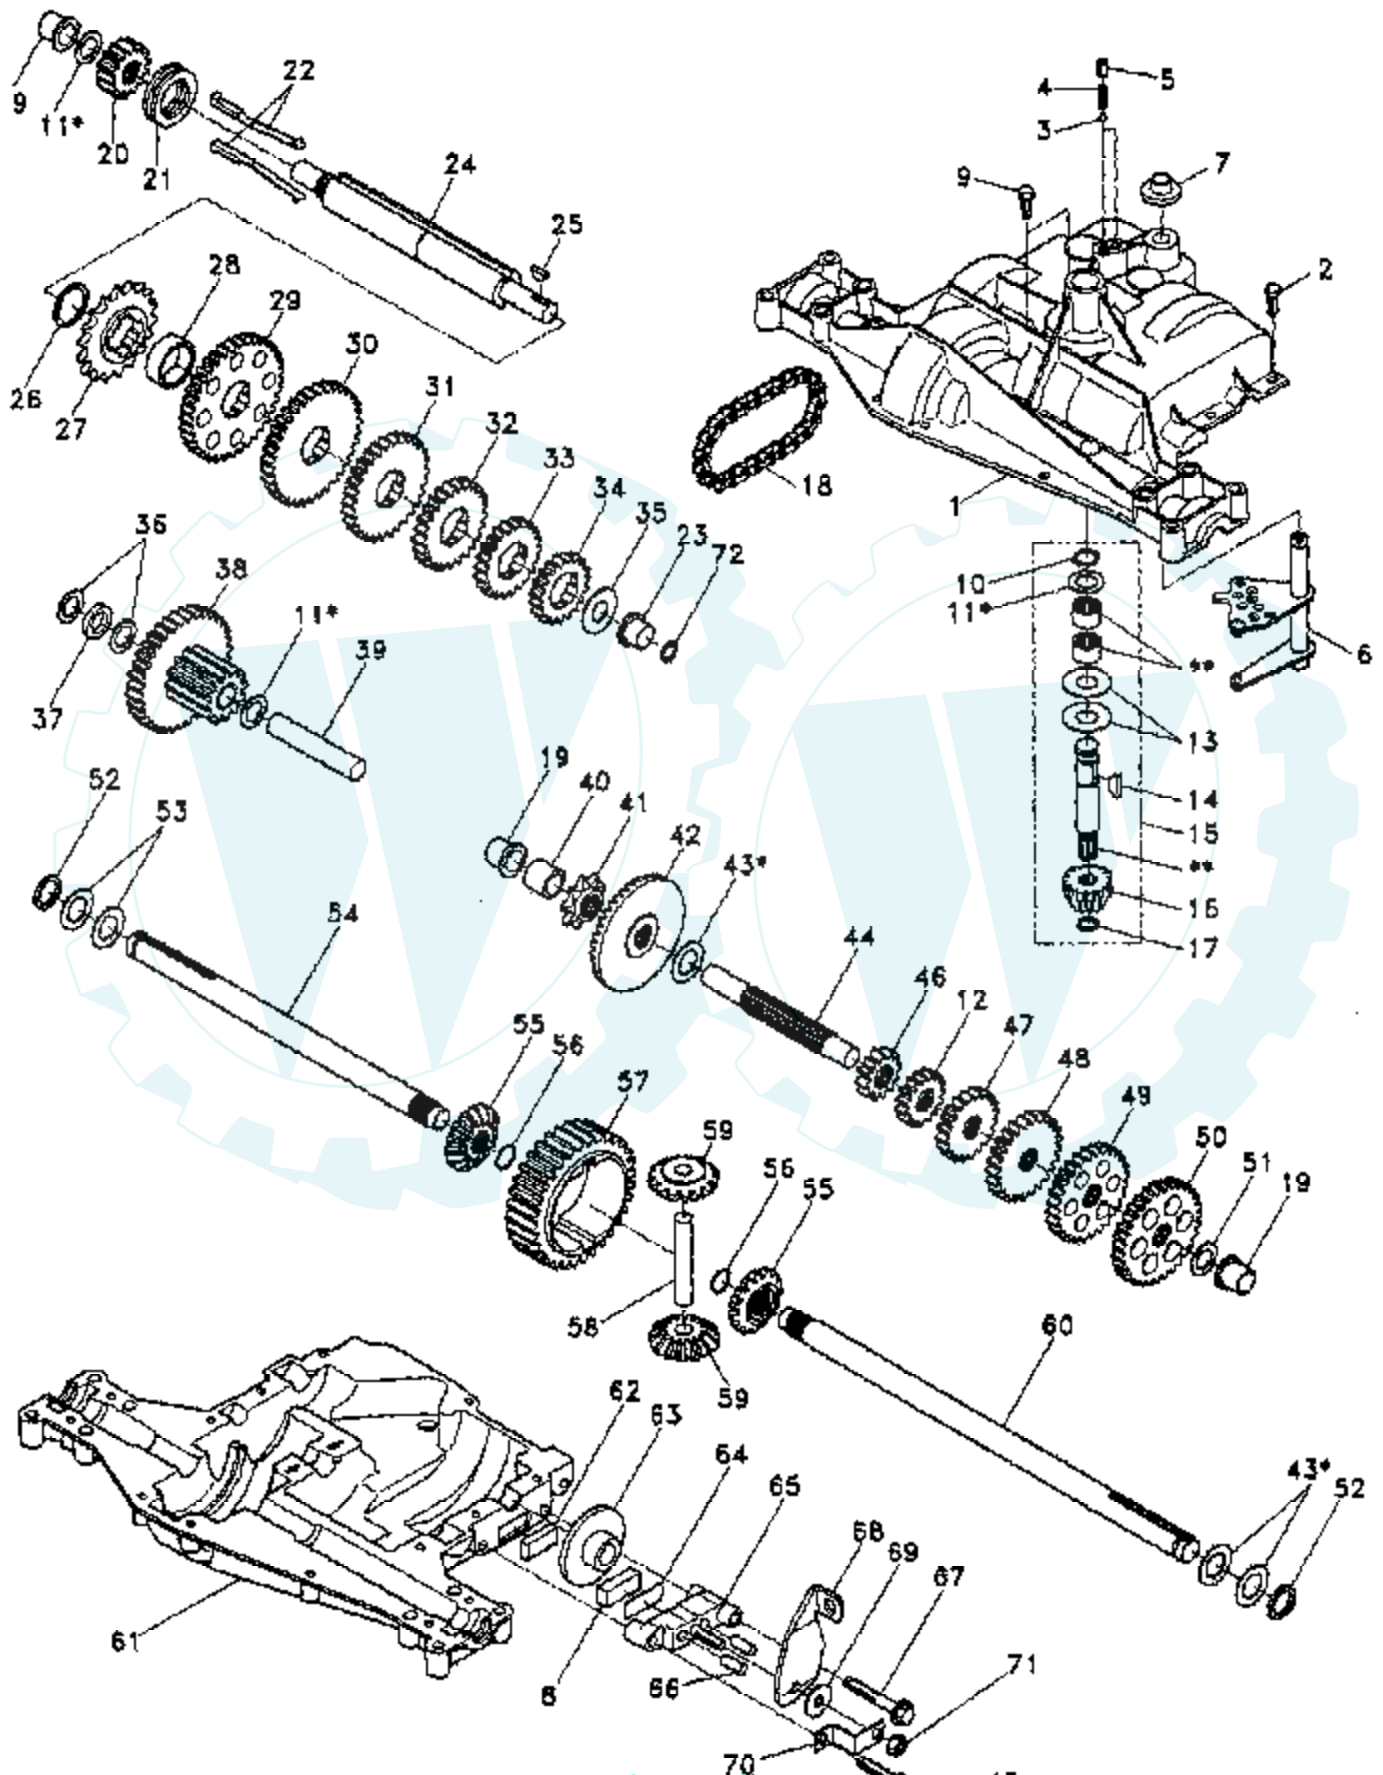

TRANSAXLE DANA - MODEL NUMBER 4360-54

Ref #	Part Number	Qty	Description
1	5305		HOUSING UPPER
2	1919		SCREW
3	5112		BALL, DETENT
4	3626		SPRING, DETENT
5	3623		SCREW, SET
6	4604		KIT, SHIFTER ASSEMBLY
7	5024		BOOT, SHIFTER
8	3907		PUCK, FRICTION
9	5131		SCREW TAPPING WITH SEALER
10	1099		RING RETAINING
11	4689		ASSY, KIT, SHIM .625 SHAFT
12	3707		GEAR SPUR, 15 TEETH
13	3876		WASHER, PLAIN .632 X 1.38 X .046
14	1374		KEY WOODRUFF #9
15	4171		ASSY KIT INPUT SHAFT
16	3725		PINION BEVEL 14 TEETH
17	3624		RING, RETAINING
18	3625		CHAIN, 24 PITCHES
19	1542		BEARING, FLANGE
20	5280		GEAR
21	5303		COLLAR, CLUTCH
22	4759		ASSY, KIT, CLUTCH KEYS
23	5278		BEARING FL
24	5281		SHAFT INTERMEDIATE
25	1375		KEY, WOODRUFF, #61
26	3627		RING, RETAINING
27	3830		SPROCKET, 18 TEETH
28	3841		SPACER
29	3786		GEAR, SPUR, 37 TEETH
30	3785		GEAR, SPUR, 35 TEETH
31	3867		GEAR, SPUR, 30 TEETH
32	3783		GEAR, SPUR, 25 TEETH
33	3869		GEAR, SPUR, 22 TEETH
34	5202		GEAR, SPUR, 19 TEETH
35	3628		WASHER, PLAIN .640 X 1.37 X .061
36	1423		WASHER, PLAIN .632 X 1.00 X .026
37	3422		SPACER .630 X 1.00 X .169
38	4286		ASSY GEAR COMB 12&35 TEETH
39	3967		SHAFT, IDLER
40	3901		SPACER .635 X .875 X .755
41	3645		SPROCKET, 9 TEETH
42	3589		GEAR, BEVEL, 42 TEETH
43	4691		ASSY, KIT, SHIM .750 SHAFT
44	3882		SHAFT, DRIVE
45	3724		SCREW TAPPING
46	3646		GEAR, SPUR, 12 TEETH
47	3866		GEAR, SPUR, 20 TEETH
48	3719		GEAR, SPUR, 25 TEETH
49	3868		GEAR, SPUR, 28 TEETH
50	3683		GEAR, SPUR, 31 TEETH
51	1145		WASHER, PLAIN .632 X 1.00 X .060
52	5130		WASHER, NEOPRENE
53	3184		WASHER, PLAIN .758 X 1.25 X .031
54	3880		AXLE LEFT HAND
55	3871		GEAR MITER 15 TEETH
56	3656		RING, RETAINING
57	3839		GEAR, SPUR, 32 TEETH
58	3919		SHAFT, CROSS