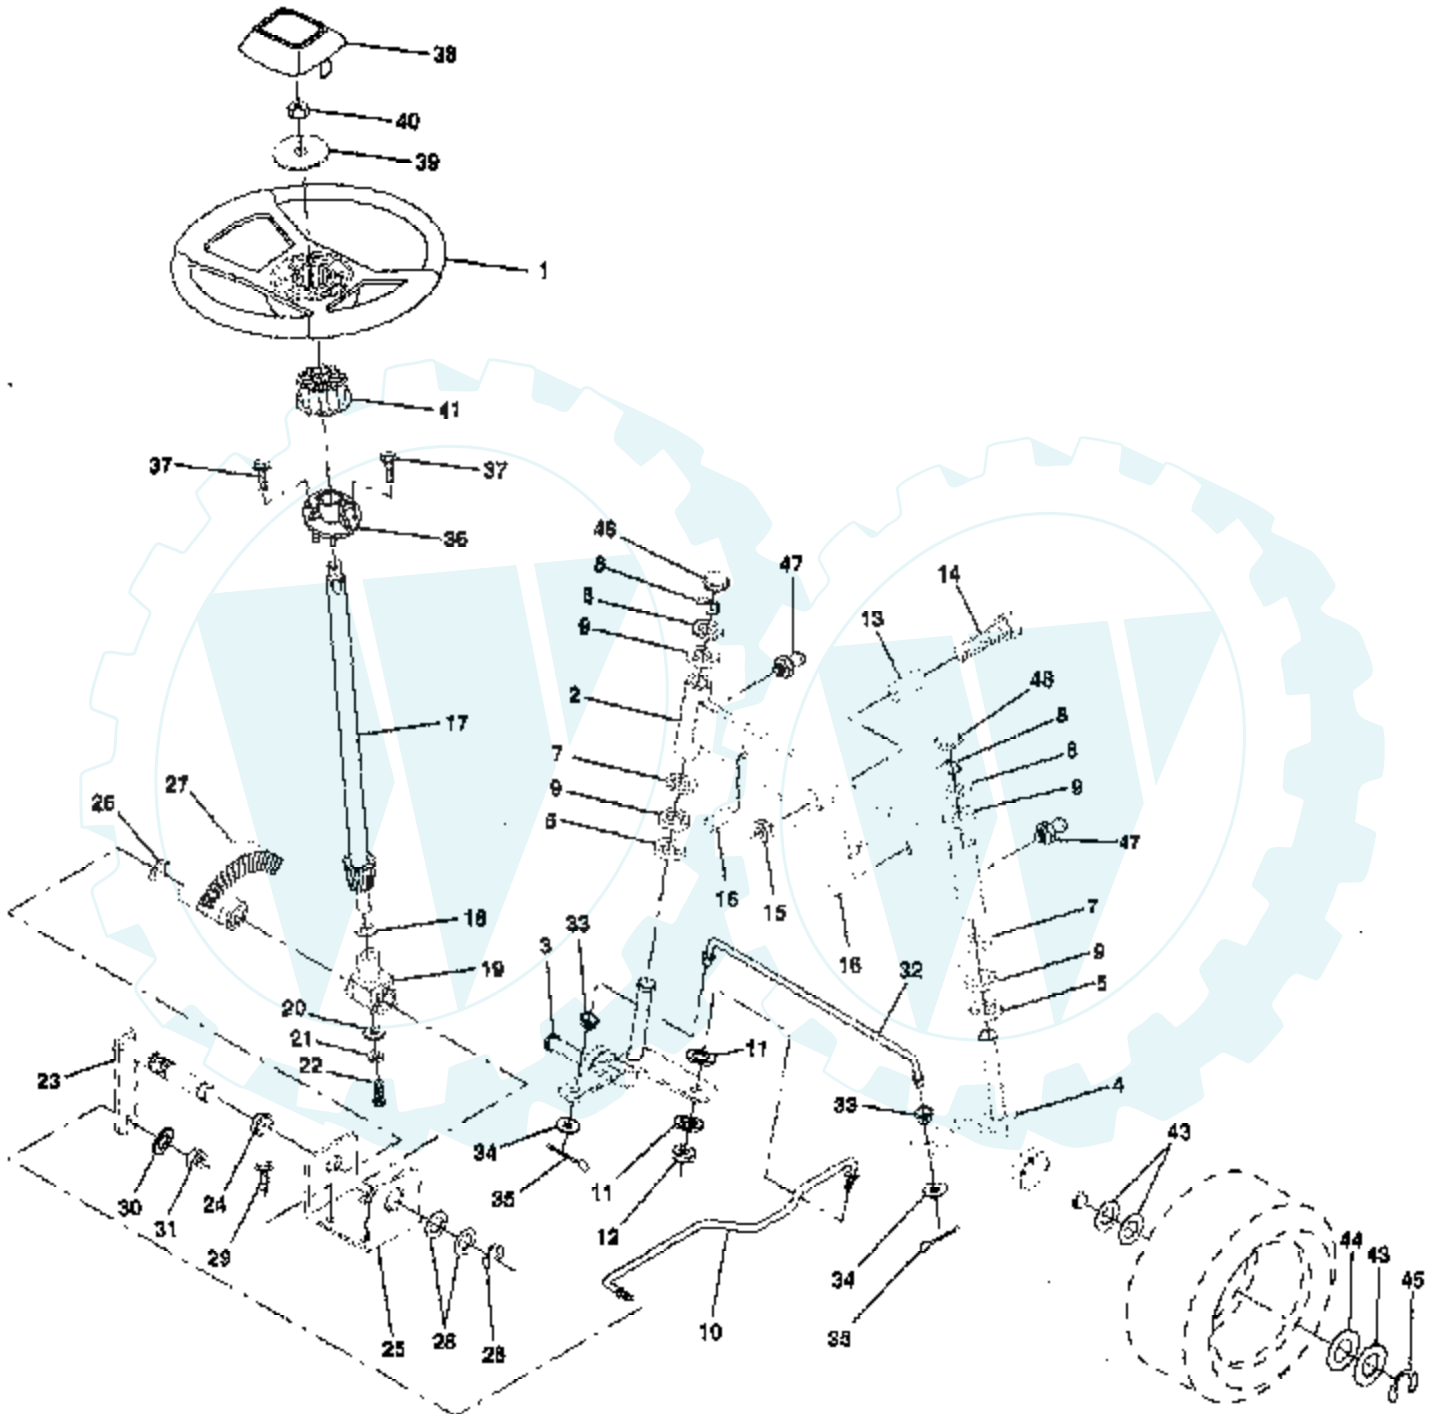

STEERING ASSEMBLY

Ref #	Part Number	Qty	Description
1	133741		SUB= 150547
2	133988		SUB= 142033
3	135227		SPINDLE LH
4	135228		SPINDLE RH
5	6266H		WASHER .T
6	121748X		WASHER
7	19272016		WASHER
8	12000029		RING
9	3366R		COL. SRTG. BEAR.
10	130468		SUB= 532130468
11	10040600		LOCKWASHER
12	73610600		SUB= 7810H
13	110438X		BEARING
14	74011056		BOLT HEX 5/8-11
15	73901000		"NUT-LOC,FLANGE LT"
16	132624		AXLE PIN
17	128758		STEERING SHAFT
18	57079		THRUST WASHER
19	124035X		SUPPORT.SHAFT
20	126684X		SUB= 532126684
21	10040400		LOCKWASHER
22	71070410		"SCREW,SPECIAL"
23	127501		SUB= 918127501
24	109816X		NYLINER T
25	124036X		"BRKT,STEERING"
26	12000029		RING
27	136874		GEAR SECTOR
28	6266H		WASHER .T
29	17490612		SCREW
30	10040600		LOCKWASHER
31	73610600		SUB= 7810H
32	130465		TIE ROD
33	126847X		BUSHING.DRAGLINK
34	19131416		WASHER
35	76020412		COTTER PIN
36	1554J		SUB= 155108
37	17431008		SUB= 98000165
38	133742		ST WHL INSERT CAP
39	100712K		WASHER
40	73940800		SUB= 73360800
41	100711L		ADAPTER LT
43	121749X		WASHER
44	121748X		WASHER
45	12000029		RING
46	121232X		CAP
47	6855M		ZERK M