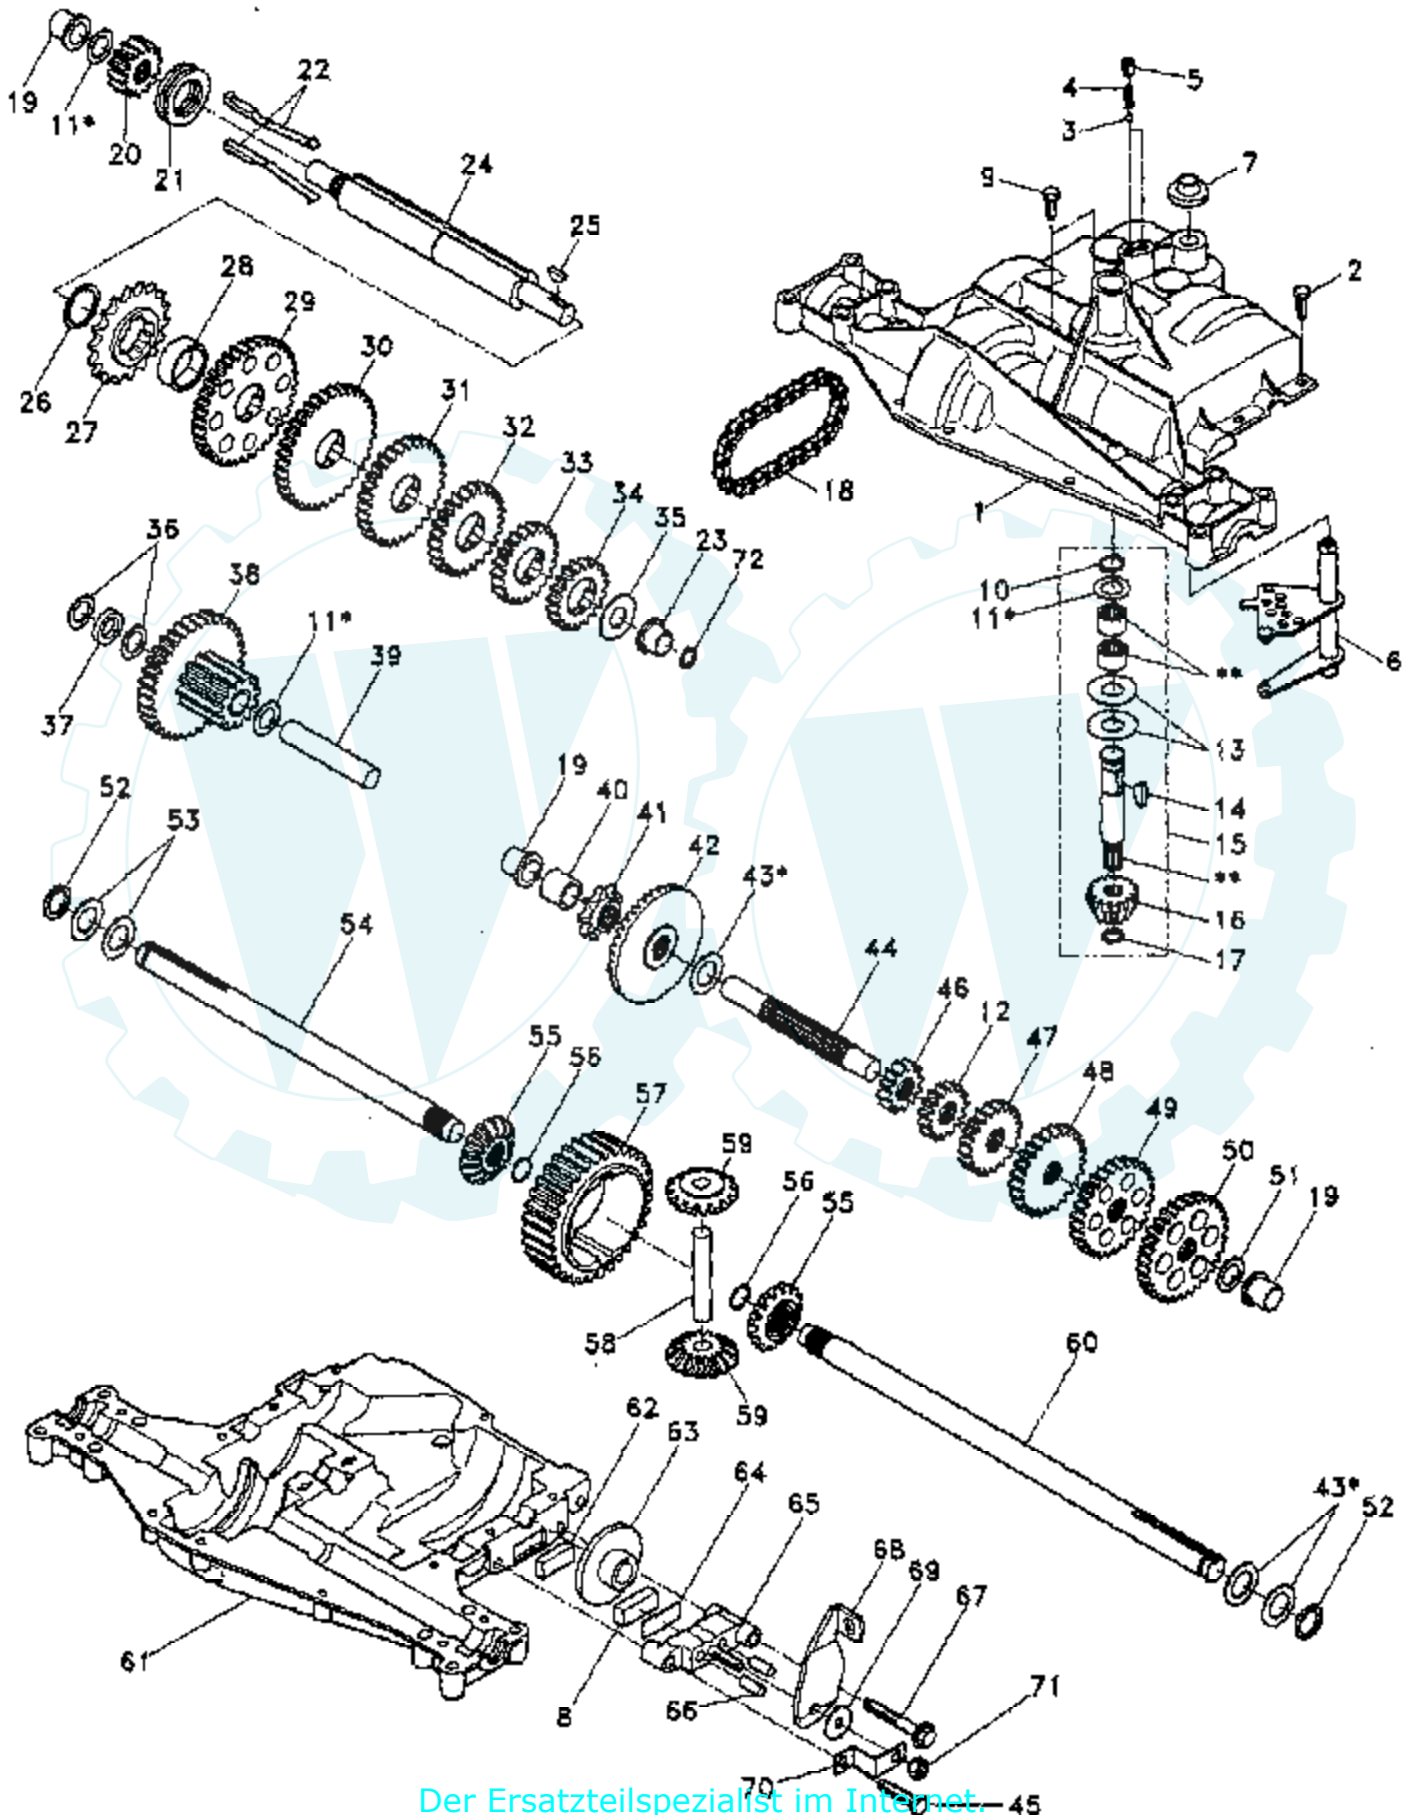

TRANSAXLE DANA - MODEL NUMBER 4360-54

Ref #	Part Number	Qty	Description
51	1145		WASHER, PLAIN .632 X 1.00 X .060
52	5130		WASHER, NEOPRENE
53	3184		WASHER, PLAIN .758 X 1.25 X .031
54	3880		AXLE LEFT HAND
55	3871		GEAR MITER 15 TEETH
56	3656		RING, RETAINING
57	3839		GEAR, SPUR, 32 TEETH
58	3919		SHAFT, CROSS
59	3726		GEAR, MITER, 15 TEETH
60	3881		AXLE, R.H.
61	5304		HOUSING LOWER
62	3920		PUCK, FRICTION
63	3276		DISC, BRAKE
64	3758		SPACER
65	3916		JAW, BRAKE
66	3843		PIN, DOWEL
67	5120		SCREW, SELF-TAPPING
68	5285		LEVER ACTUATING
69	3760		WASHER, PLAIN .321 X 1.00 X .055
70	3917		BRACKET, ANTI-ROTATION
71	3847		LOCKNUT 5/16-24
72	5279		SQUARE RING
73	4300		GREASE