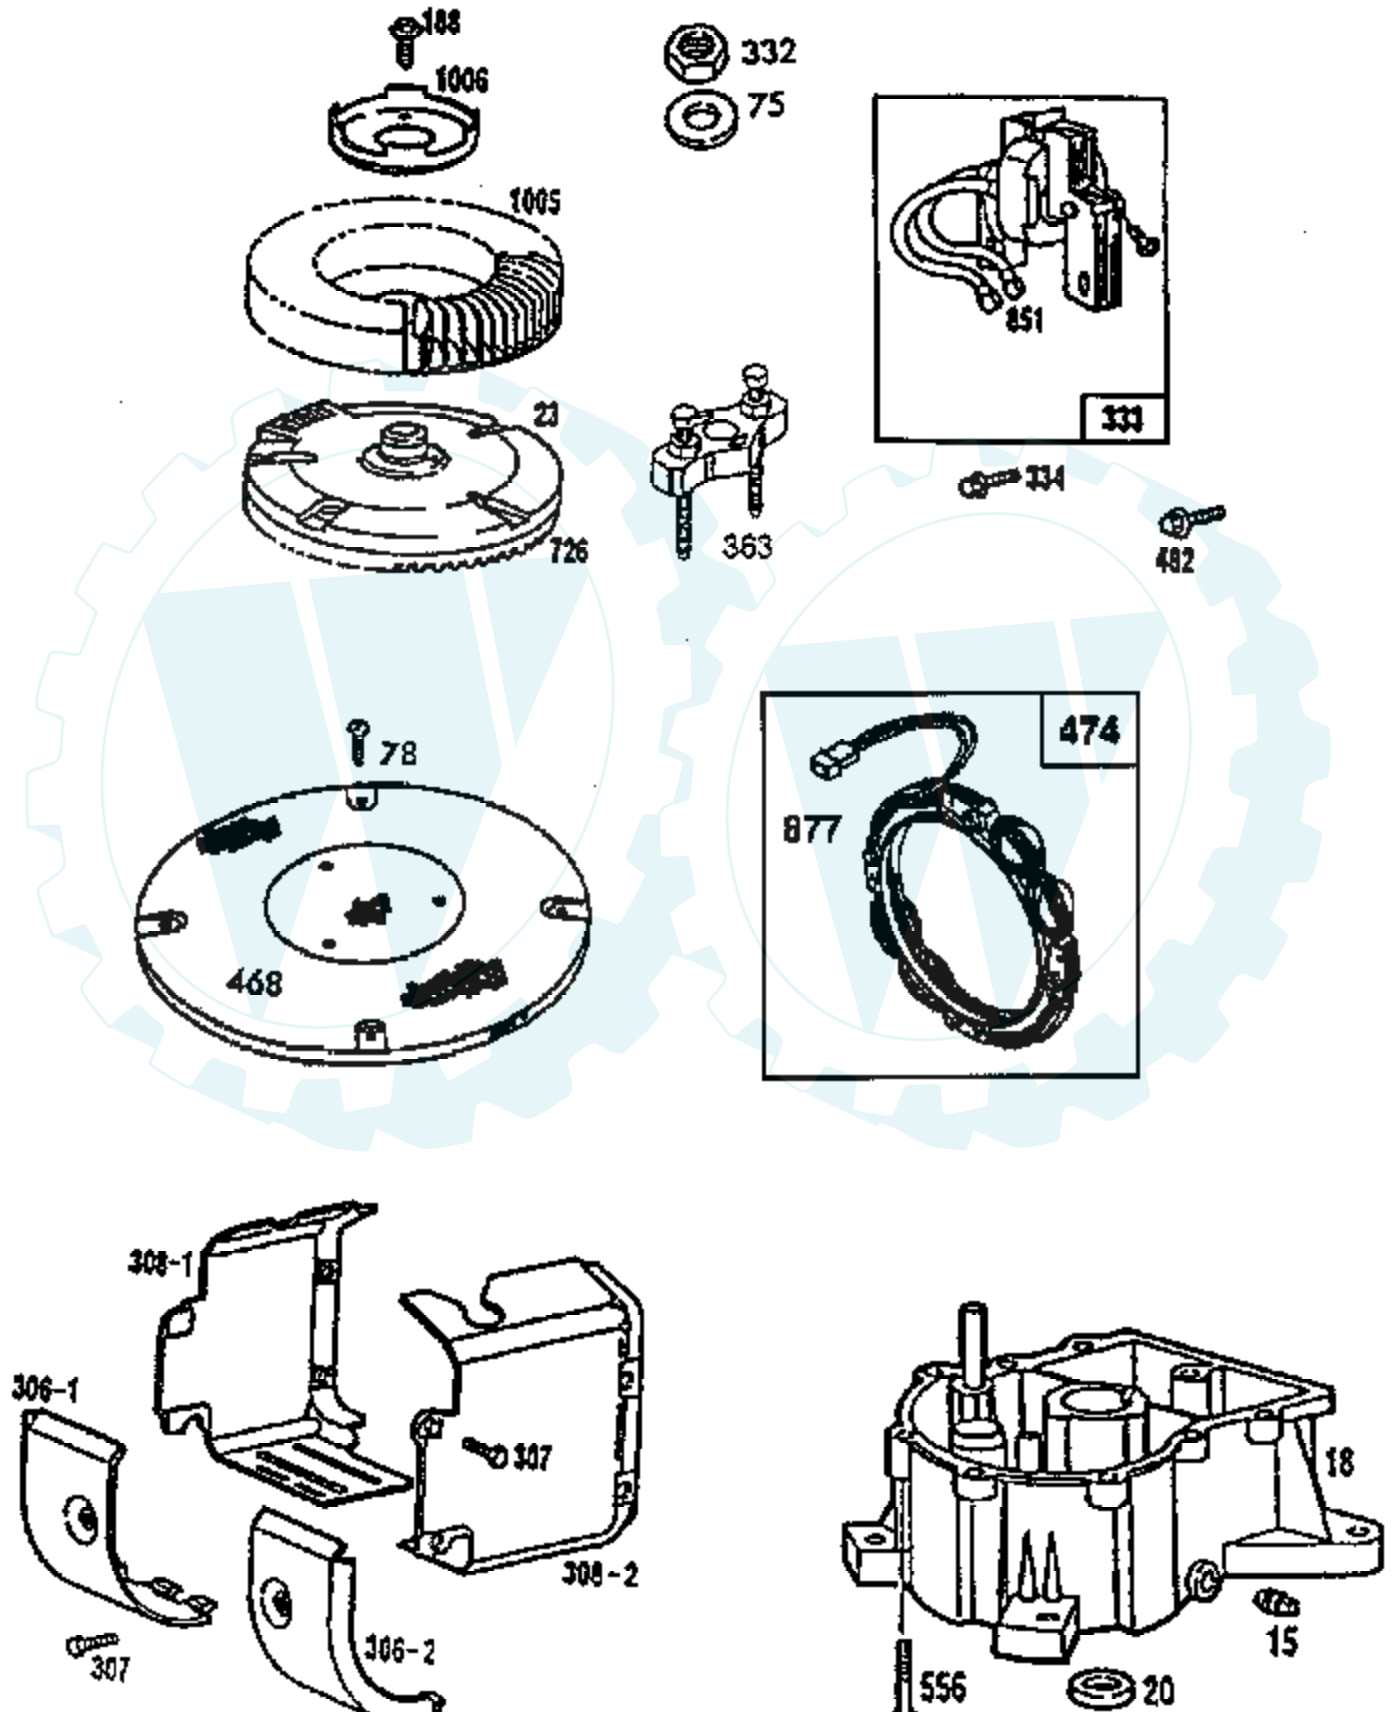

Ref #	Part Number	Qty	Description
	280104		GEAR, STARTER
	394860		CAP, DRIVE
	395537		END CAP ASSY. COMMUTATOR
	393825		HOUSING ASSEMBLY
819	94675		SCREW, HEX HEAD
842	271170		SEAL, OIL FILLER CAP
847	394394		DIPSTICK AND TUBE ASSEMBLY
851	221798		TERMINAL, IGNITION CABLE
858	270989		DIAPHRAGM, DAMPING
859	271025		GASKET, CARBURETOR
860	261358		SPRING, DIAPHRAGM
861	393397		PUMP REPAIR KIT
868	393606		SEAL ASSEMBLY AND RETAINER
869	261463		SEAT, INTAKE VALVE, STANDARD
870	213316		SEAT, EXHAUST VALVE, STANDARD
871	261961		GUIDE, EXHAUST VALVE
871A	231218		GUIDE, INTAKE VALVE
	490467		PINION SPRING KIT
877	393456		DIODE & CONNECTOR ASSY
881	222860		COVER PLATE, CRANKCASE
	94288		ROLL PIN
955	397882		PLUG & SEAL, SOLENOID
1005	280815		FAN, FLYWHEEL
1006	224413		RETAINER, FAN
1019	491260		LABEL KIT

Engine Parts 14 HP Model 400707-1520-01