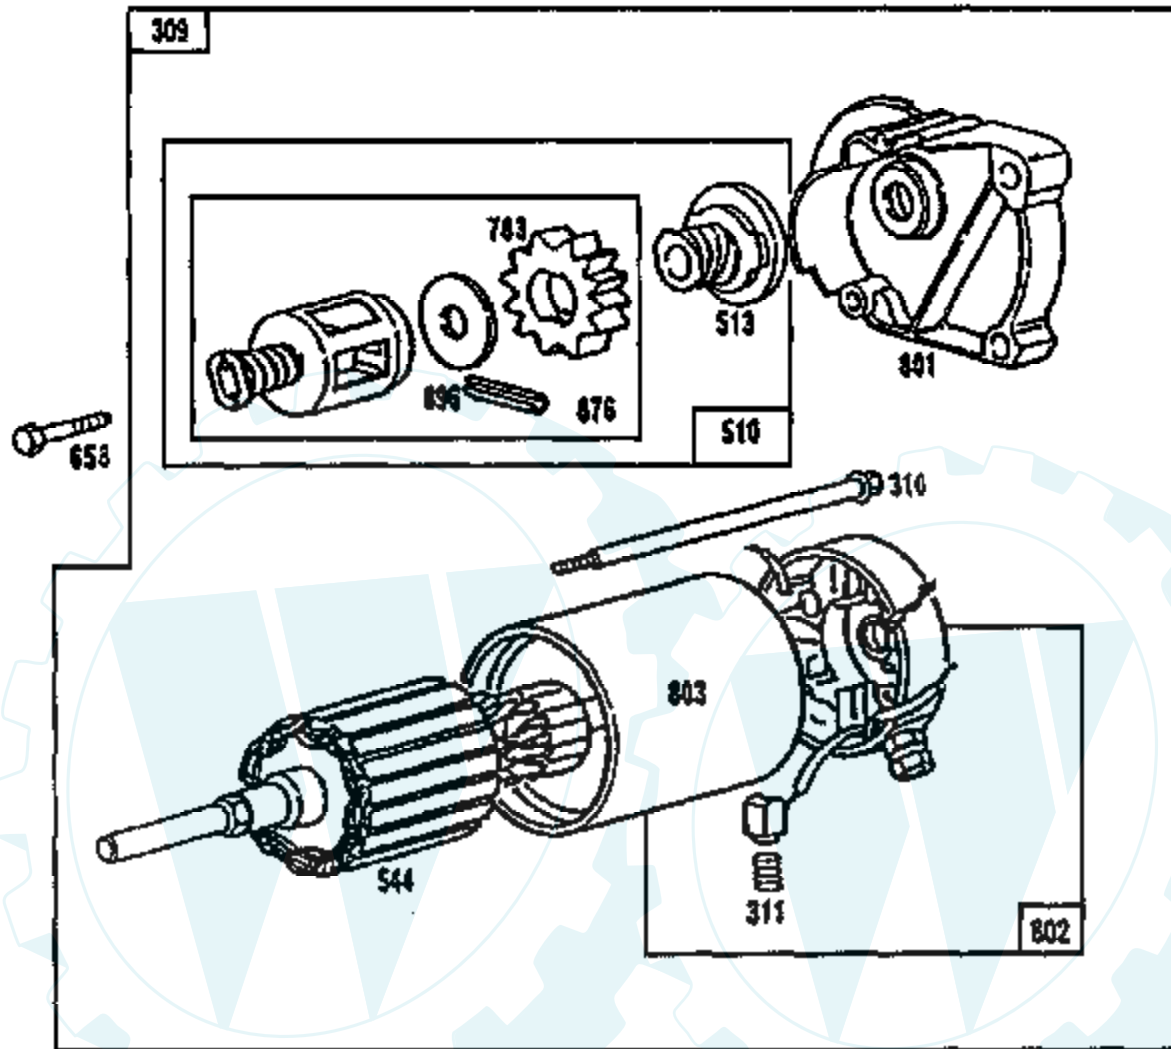

Engine Parts 14 HP Model 400707-1520-01

Reference Number		309	310	311	544	801	802	803
Manufacturer		Motor and Drive Assy	Thru Bolt Assembly	Brush Assembly	Armature Assembly	Drive End Cap Assembly	End Cap Assy Commutator	Housing Assembly
Briggs & Stratton	Housing Length							
12V	3-5/8"	394808	94003	395538	390837	394860	395537*	393825
JCPenney Part No.		1187-0219	1071-0838	1071-0598	1150-9918	1249-5404	1071-0572	1071-0549

*Includes Brush Set

Reference Number		510	513	783	876	896
Starter Motor Mfr.		Starter Drive Group	Clutch Assembly	Gear	Pinion Spring Kit	Roll Pin
B & S or United Tech.						
12V		490421	398003	280104	490467	94288 (Copper)
JCPenney Part No.		1331-3044	1059-9878	1094-2746	1331-3069	1331-3077