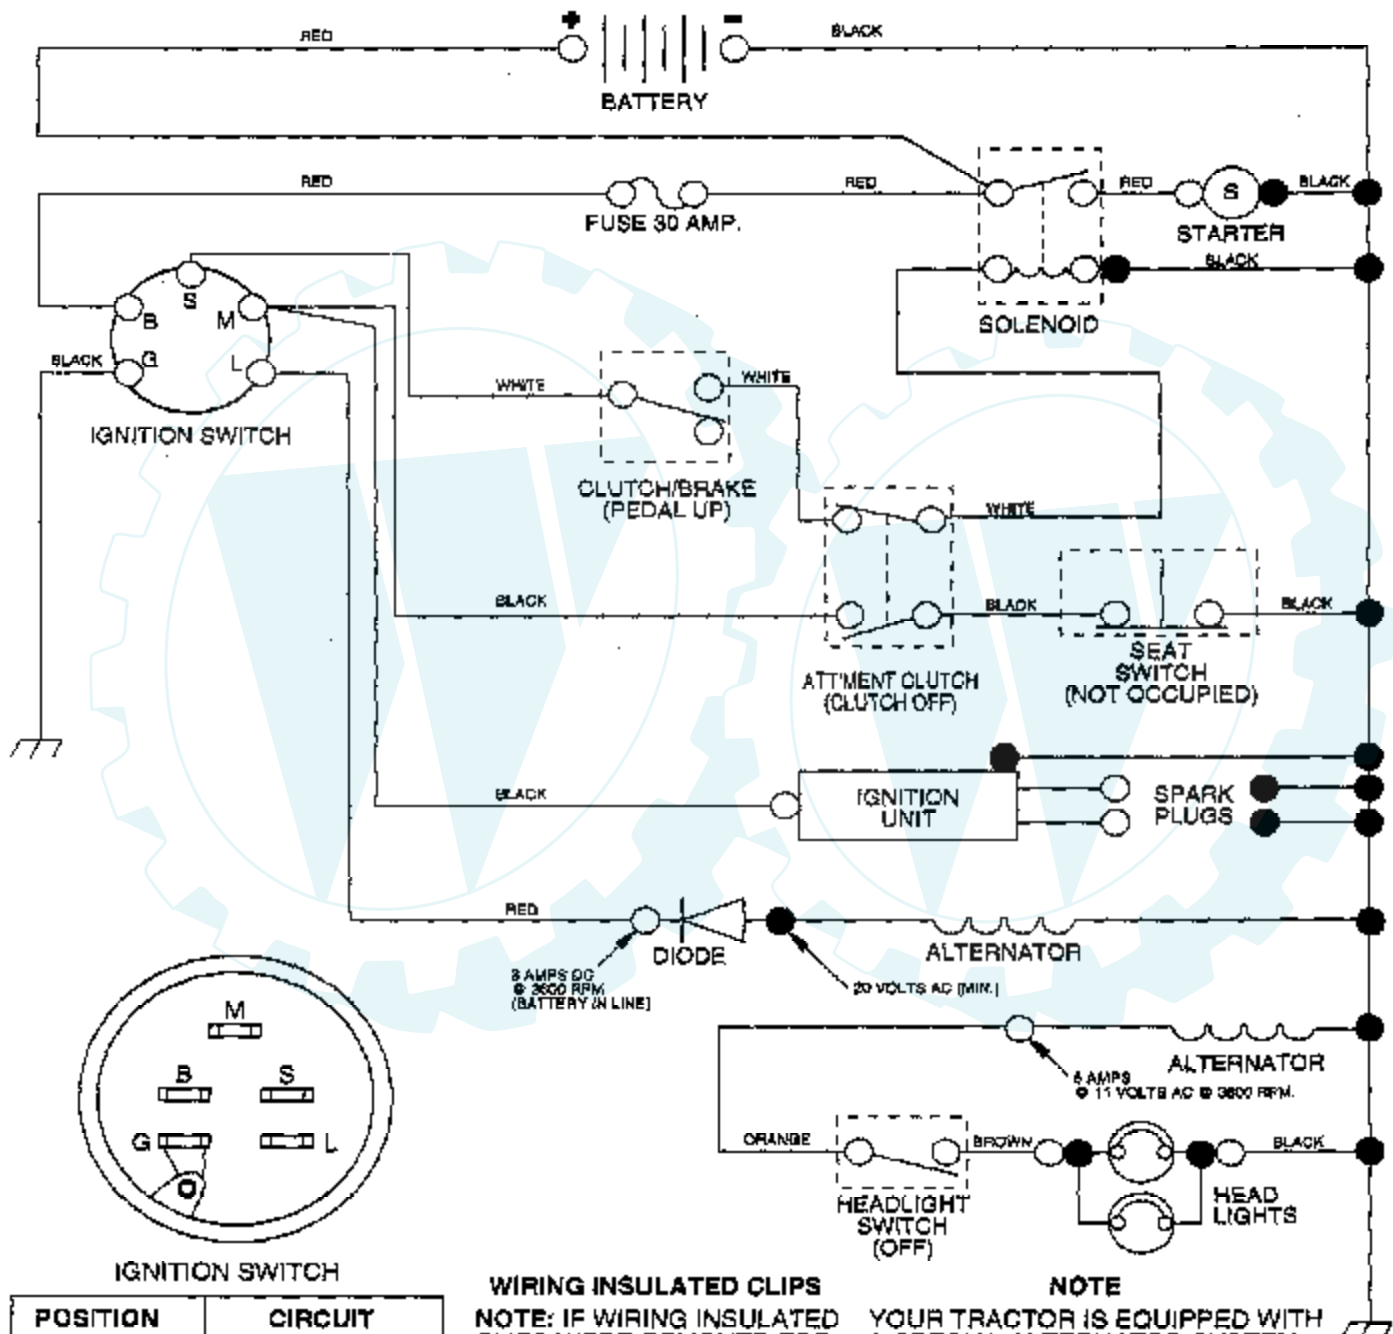

Tractor Parts Model 8927B

SCHEMATIC

WIRING INSULATED CLIPS

NOTE: IF WIRING INSULATED CLIPS WERE REMOVED FOR SERVICING OF UNIT, THEY SHOULD BE REPLACED TO PROPERLY SECURE YOUR WIRING

NOTE

YOUR TRACTOR IS EQUIPPED WITH A SPECIAL ALTERNATOR SYSTEM. THE LIGHTS ARE NOT CONNECTED TO THE BATTERY, BUT HAVE THEIR OWN ELECTRICAL SOURCE. BECAUSE OF THIS, THE BRIGHTNESS OF THE LIGHTS WILL CHANGE WITH ENGINE SPEED. AT IDLE THE LIGHTS WILL DIM. AS THE ENGINE IS SPEEDED UP, THE LIGHTS WILL BECOME THEIR BRIGHTEST.

● NON-REMOVABLE CONNECTIONS   ○ REMOVABLE CONNECTIONS