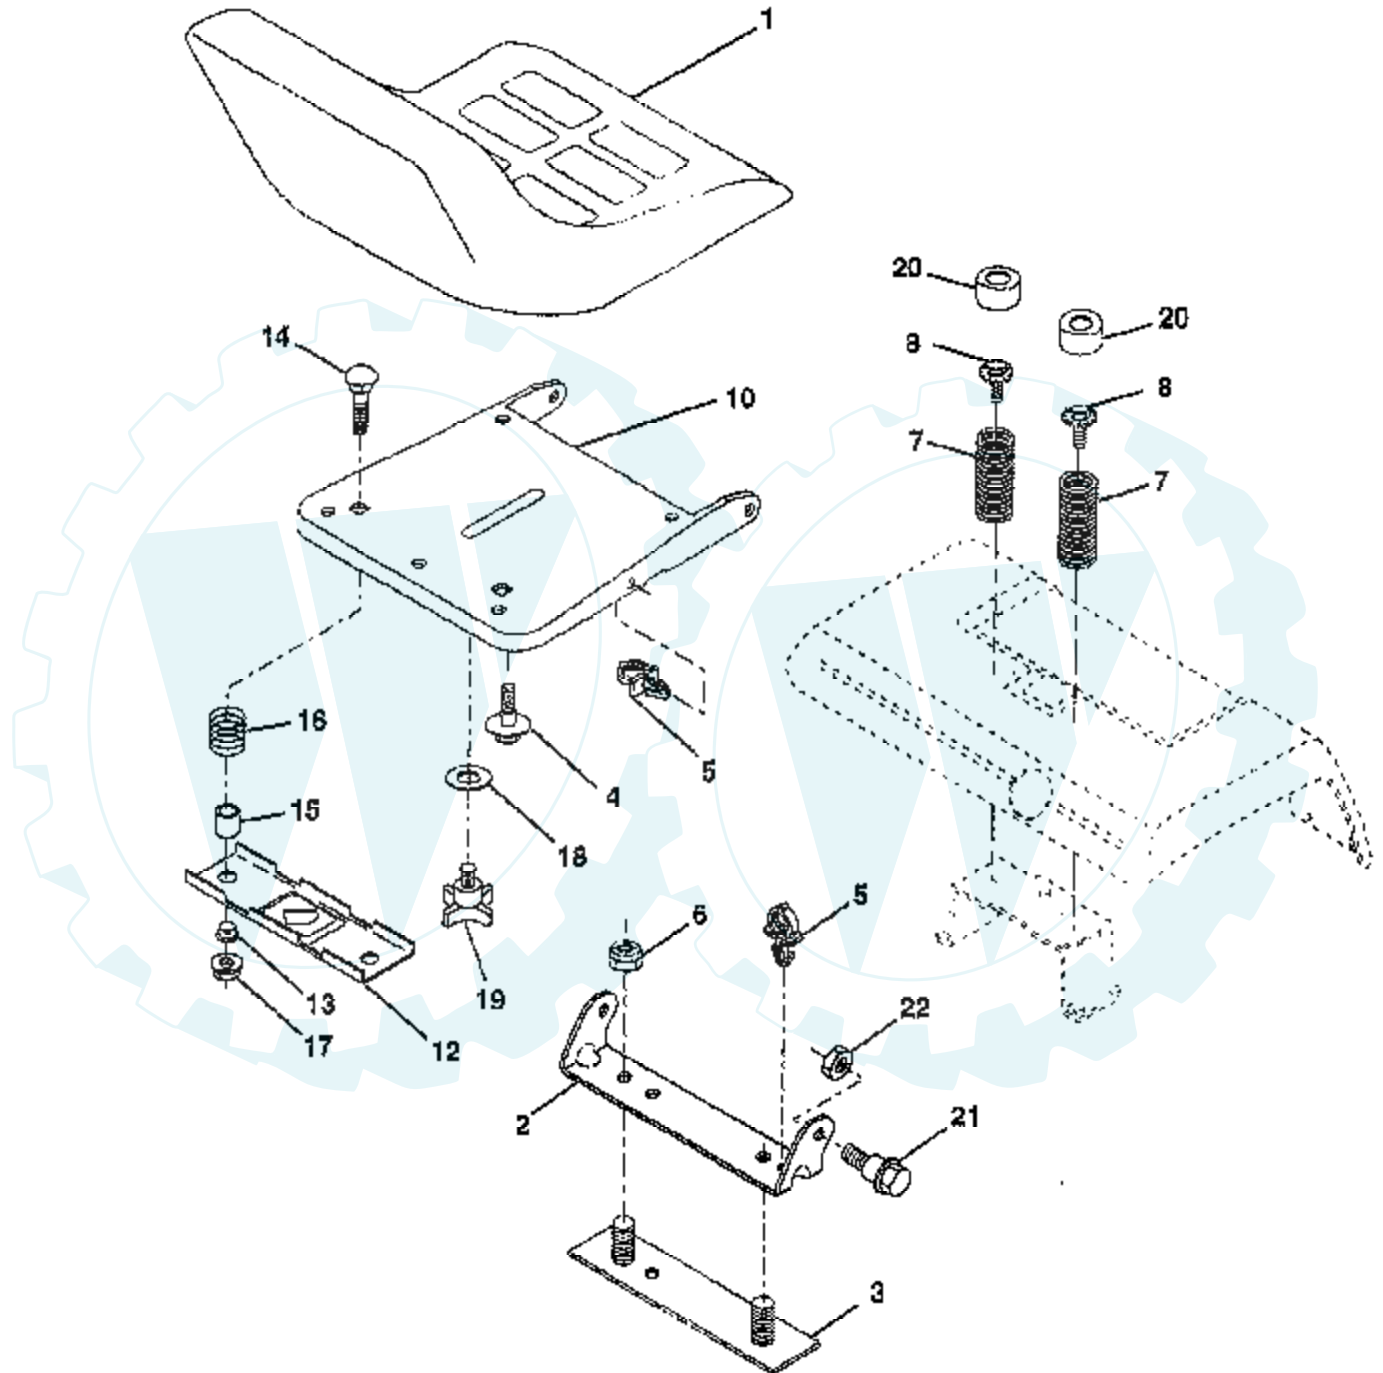

TRACTOR - - MODEL NUMBER AYP8228A89

SCHEMATIC

IGNITION SWITCH

POSITION	CIRCUIT	"MAKE"
OFF	G + M + L	NONE
RUNLIGHT	B + L	A + Y
FLY	B + L	NONE
START	B + L + S	NONE

NOTE
YOUR TRACTOR IS EQUIPPED WITH A SPECIAL ALTERNATOR SYSTEM. THE LIGHTS ARE NOT CONNECTED TO THE BATTERY, BUT HAVE THEIR OWN ELECTRICAL SOURCE BECAUSE OF THIS, THE BRIGHTNESS OF THE LIGHTS WILL CHANGE WITH ENGINE SPEED. AT IDLE THE LIGHTS WILL DIM. AS THE ENGINE IS SPEEDED UP, THE LIGHTS WILL BECOME THEIR BRIGHTEST.

○ REMOVABLE CONNECTIONS
● NON-REMOVABLE CONNECTIONS

TRACTOR - - MODEL NUMBER AYP8228A89

SEAT ASSEMBLY

NOTE: All component dimensions given in U.S. inches
1 inch = 25.4 mm

Ref #	Part Number	Qty	Description
1	127440		SUB= 140121
2	140551		BRACKET PVT SEAT
3	140675		STRAP ASM FENDER
4	127018X		"BOLT,SHOULDER"
5	145006		CLIP.PUSH-IN.HING
6	73800600		NUT
7	124181X		SPRING COMPRESSION
8	150176		BOLT.5/16-18.UNC
10	155925		PAN-SEAT
12	121246X		BRKT SWITCH
13	121248X		BUSHING
14	72050412		BOLT-RD HD SQ NK
15	121249X		SPACER SPLIT
16	123740X		SPRING COMPRESSED
17	123976X		SUB= 73900400
18	19171912		WASHER
19	120068X		"KNOB 1/2" YT"
20	124238X		CAP SPRING
21	153236		"BOLT,SHOULDER"
22	73680500		SUB= 73690500