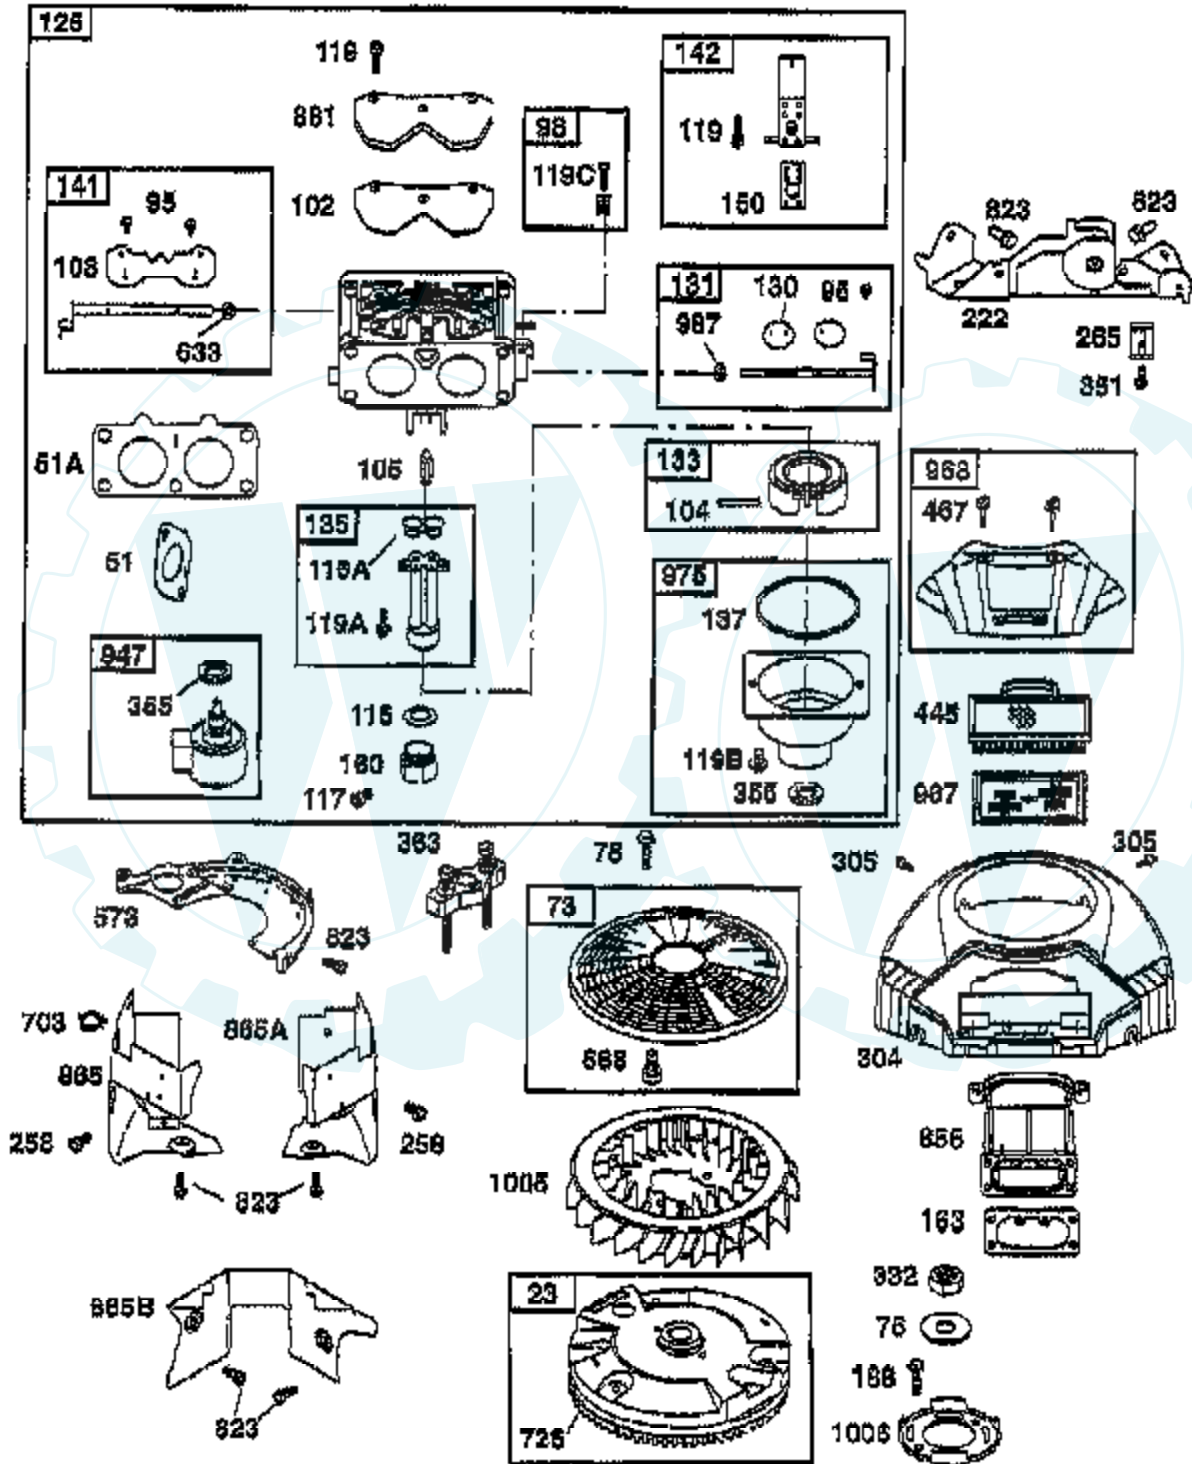

TRACTOR - - MODEL NUMBER AYP8228A89

BRIGGS & STRATTON ENGINE - MODEL NUMBER 407777, TYPE NUMBER 0120-E1