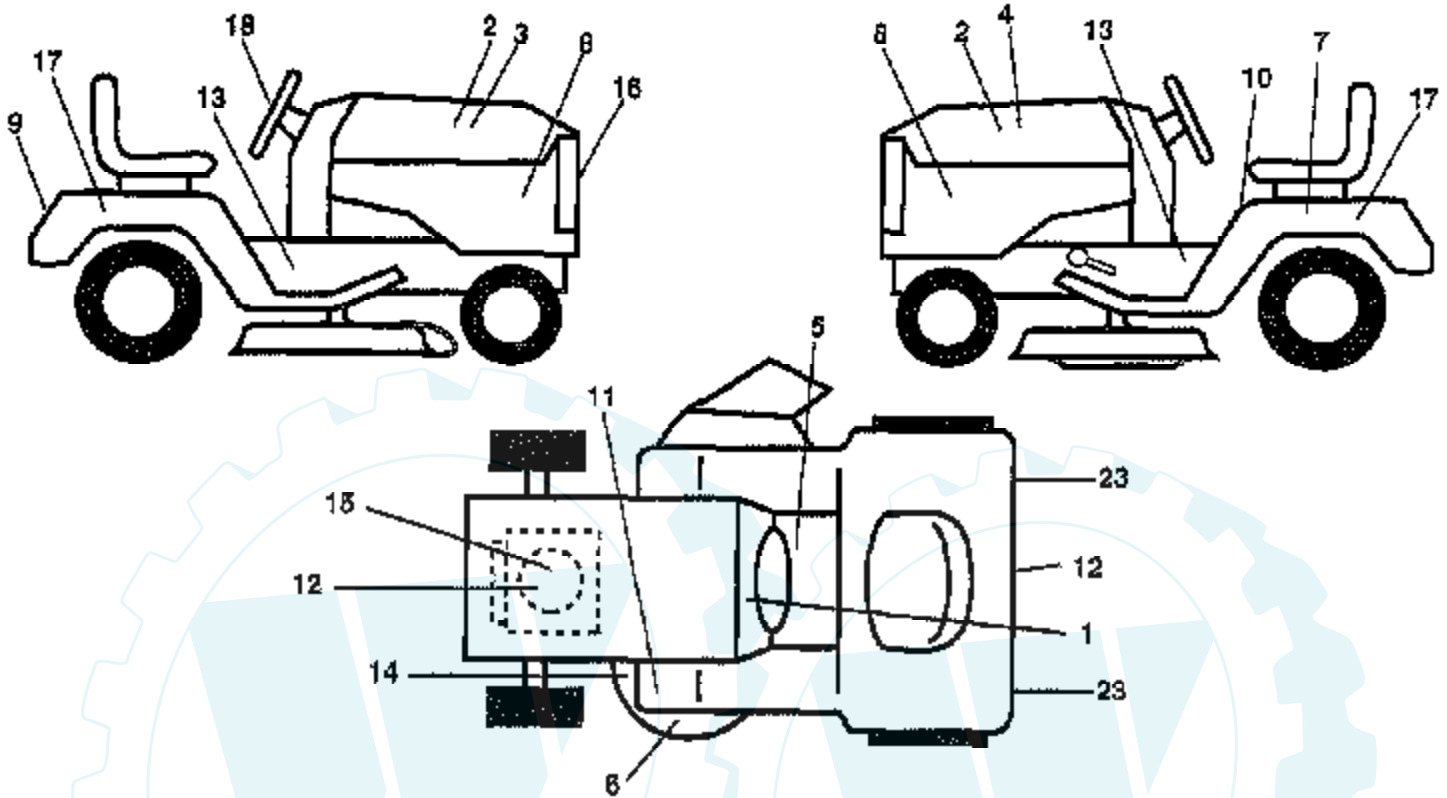

Ref #	Part Number	Qty	Description
90	11050600		LOCKWASHER
91	156586		"RAIL FRAME,LH"
92	156286X010		"PLATE DASH,SLKSCR"
95	105531X		NUT-PUSH YT
98	140503		BRACKET SKID CHAS
99	140871		ROD BYPASS
100	124236X		CAP
101	17490628		SCREW LT
102	4497H		RETAINER M
103	142273		LOCK BYPASS BRKT
106	138776		SUB= 157722
107	109808X		HOOD LATCH T
108	110356X		SNAP CAP LT
109	110357X		WASHER LT
112	60867		ACORN NUT RB
114	72140610		BOLT.3/8-14X1.25
115	150300		BUMPER.ASM
116	141461		BRACKET.EXT.BUMP.
117	143679		PLUG.PLASTIC
118	19131316		WASHER
119	73680600		SUB= 73690600
120	19131616		WASHER HYT
122	161464		SCREW.HEX.WS.HD
131	150195		BKT.SPT.HOOD/PANL
132	74291006		SCREW.10-24X3/8.
	8022J		PLUG-DASH T

TRACTOR - - MODEL NUMBER AYP8228A89

DECALS

NOTE: All component dimensions given in U.S. inches
1 inch = 25,4 mm