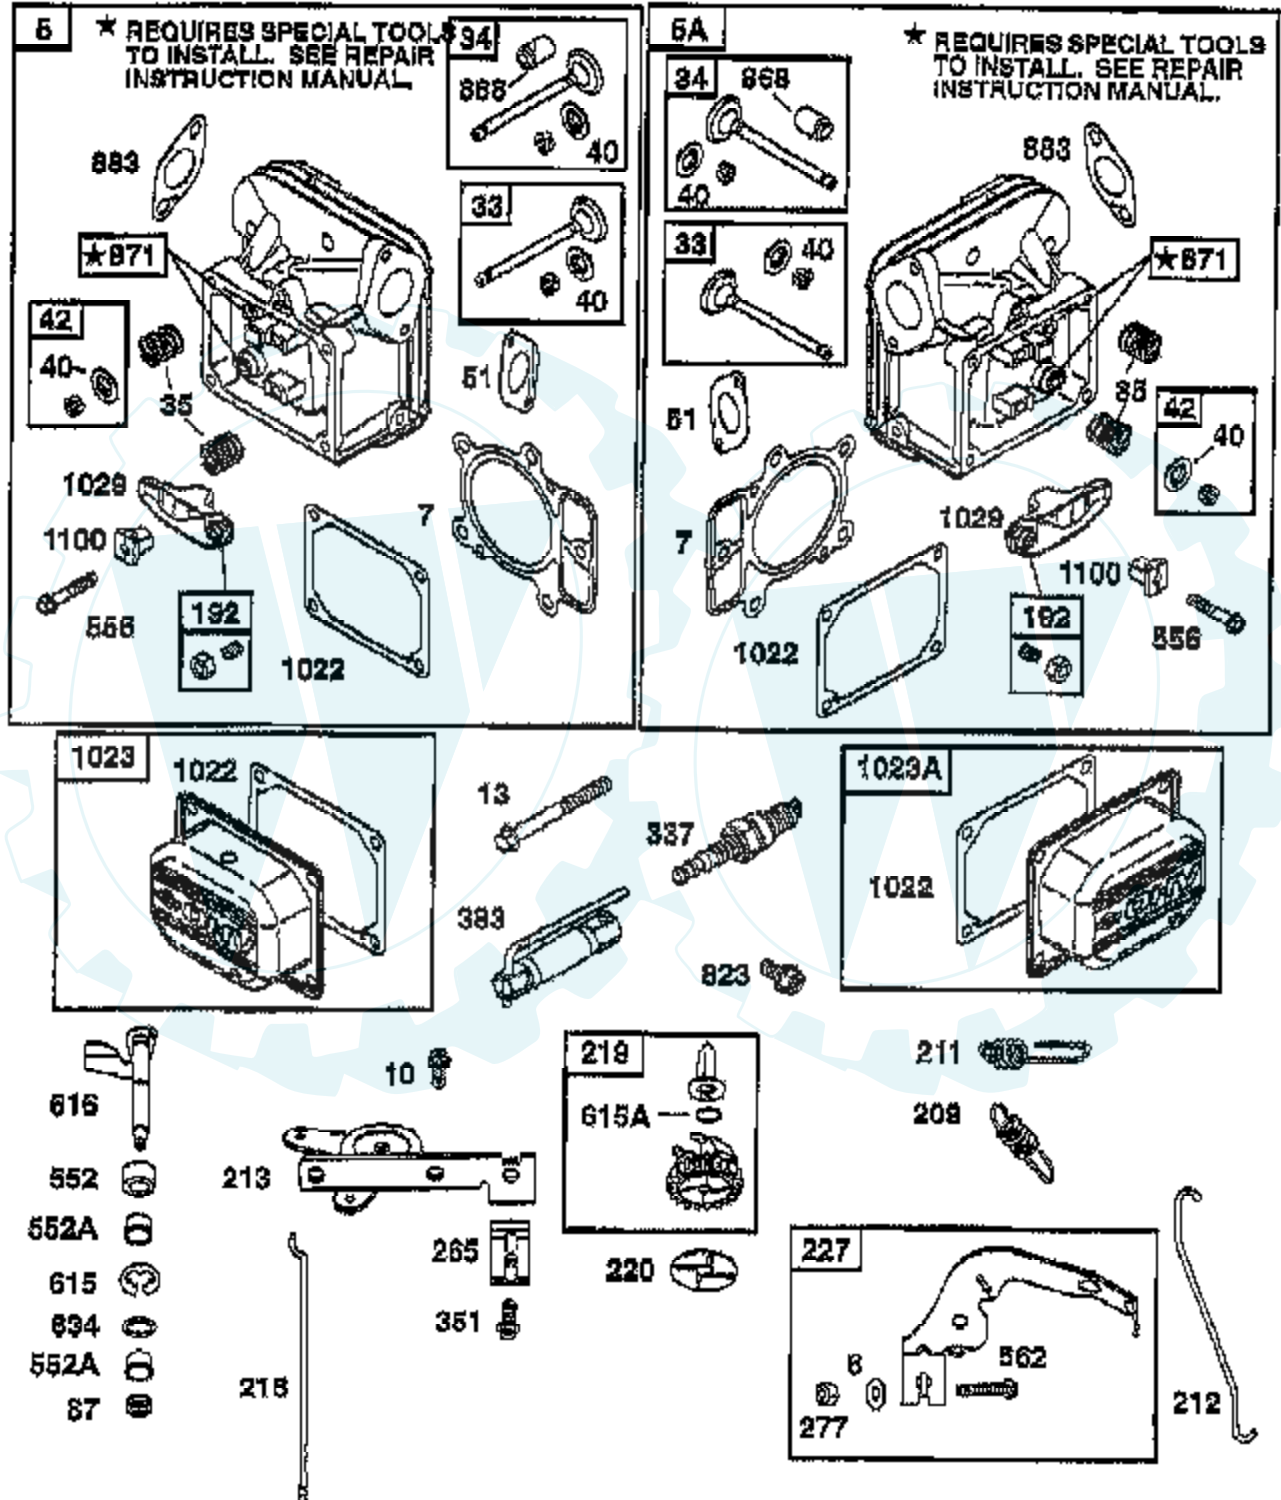

TRACTOR - - MODEL NUMBER AYP8228A89

BRIGGS & STRATTON ENGINE - MODEL NUMBER 407777, TYPE NUMBER 0120-E1

Ref #	Part Number	Qty	Description
1	499584		CYLINDER ASSY
2	499585		BUSHING CYLINDER
3	690926		SEAL OIL
4	690069		SUMP ENGINE
5	499587		HEAD CYLINDER NO. 1
5A	499595		HEAD CYLINDER NO. 2
6	690097		WASHER FLAT
7	690962		GASKET, CYLINDER HEAD
8	499601		BREATHER ASSY
9	690937		GASKET BREATHER
10	691003		SCREW, HEX
11	690942		TUBE, BREATHER
12	690945		GASKET, CRANKCASE
13	690360		SCREW, CYLINDER HEAD (3-9/16")
15	690946		PLUG, OIL DRAIN
16	691046		CRANKSHAFT
20	690947		SEAL OIL
22	690308		SCREW, CRANKCASE COVER
23	691053		FLYWHEEL
24	690974		KEY, FLYWHEEL
25	499588		PISTON ASSY (STD)
25	499589		PISTON ASSY (.010" O.S.)
25	499590		PISTON ASSY (.020" O.S.)
25	499591		PISTON ASSY (.030" O.S.)
26	499604		RING SET, PISTON (STD.)
26	499605		RING SET, PISTON (.010" O.S.)
26	499606		RING SET, PISTON (.020" O.S.)
26	499607		RING SET, PISTON (.030" O.S.)
27	690975		LOCK, PISTON PIN
28	499582		PIN ASSY, PISTON
29	499583		ROD ASSY, CONNECTING
32	690976		SCREW, CONNECTING ROD
33	499596		VALVE, EXHAUST
34	499597		VALVE, INTAKE
35	690963		SPRING, VALVE
40	690964		RETAINER, VALVE
42	499586		KEEPER VALVE
45	690977		TAPPET, VALVE
46	690978		GEAR, CAM
50	690948		MANIFOLD, INTAKE
51	690949		GASKET, CARB. MOUNTING
51A	690950		GASKET, INTAKE MANIFOLD
53	690951		STUD, CARB. MOUNTING
73	691055		SCREEN, ROTATING
75	691056		WASHER, SPRING
78	691057		SCREW, TORX
87	690657		SEAL, GOVERNOR SHAFT
89	690238		PLUG, OIL
95	690718		SCREW, SLOTTED
98	499802		SCREW, IDLE SPEED
102	690234		GASKET, PLATE
104	690984		PIN, FLOAT HINGE
105	690985		VALVE, NEEDLE
108	690986		VALVE, CHOKE
110	691261		WASHER
116	690987		O-RING, SOLENOID RETAINER
116A	690988		O-RING, FUEL TRANSFER TUBE
116B	690589		SEAL, O-RING (OIL PUMP COVER)