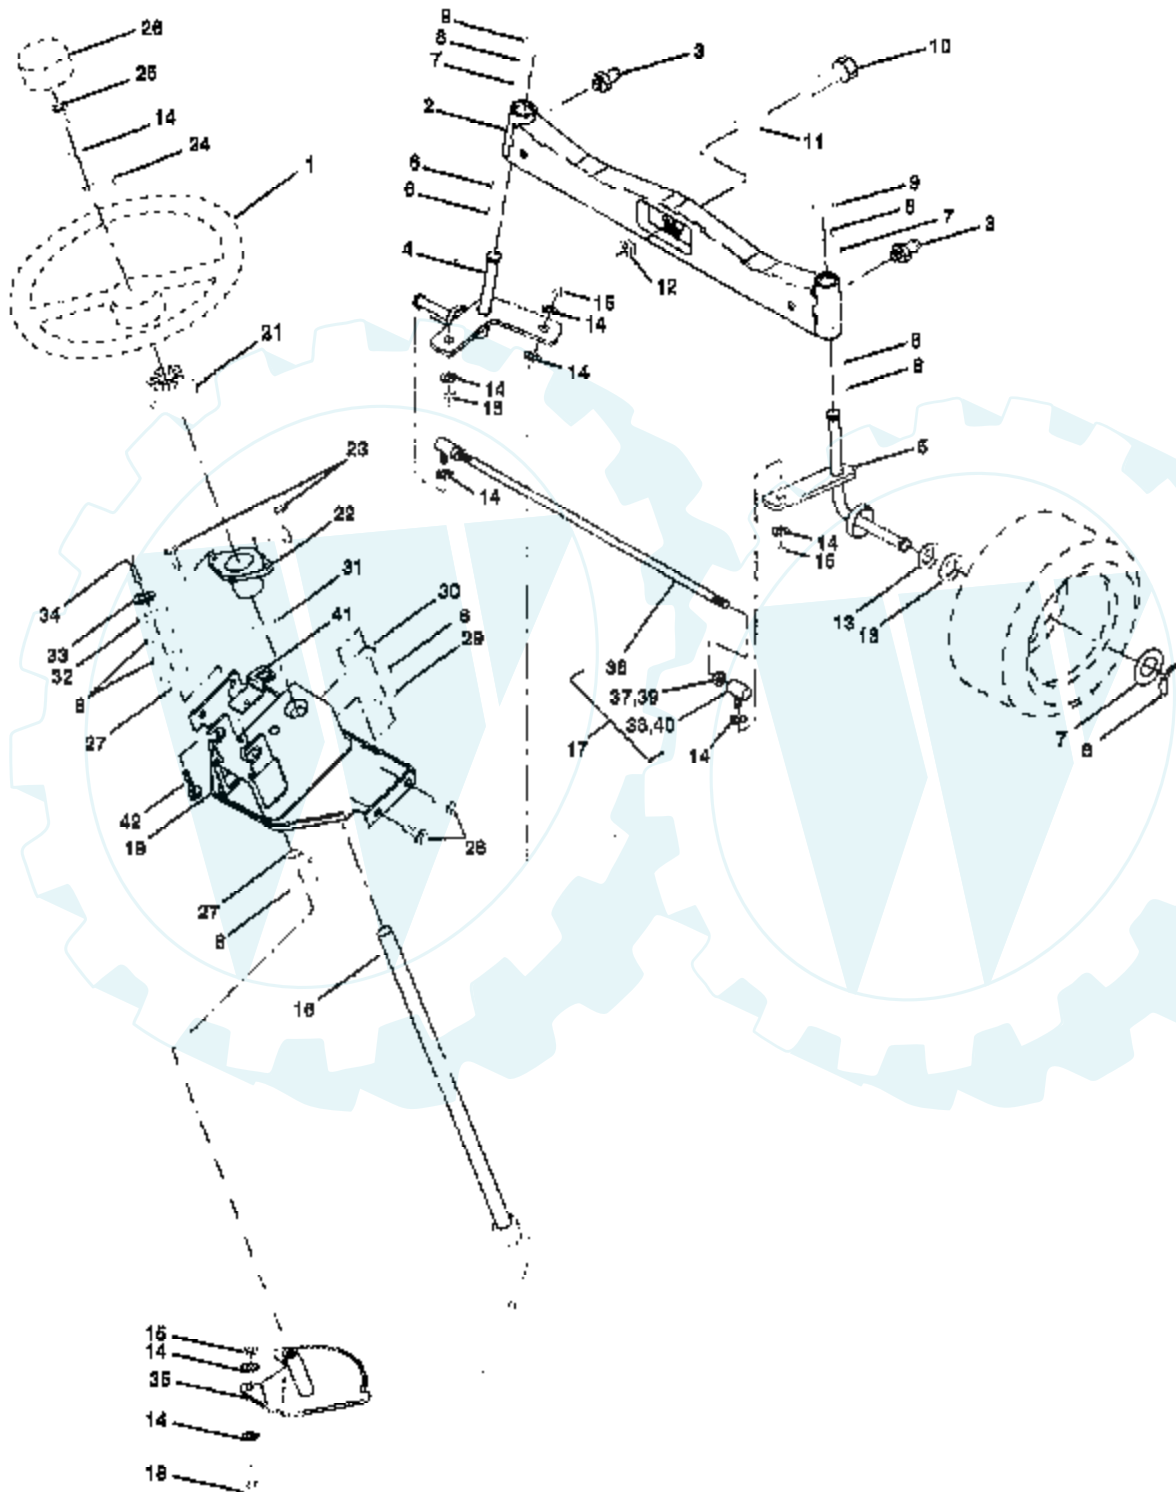

○ REMOVABLE CONNECTIONS
● NON-REMOVABLE CONNECTIONS

TRACTOR - - MODEL NUMBER AYP8228A89

SEAT ASSEMBLY

NOTE: All component dimensions given in U.S. inches
1 inch = 25.4 mm

Ref #	Part Number	Qty	Description
1	127440		SUB= 140121
2	140551		BRACKET PVT SEAT
3	140675		STRAP ASM FENDER
4	127018X		"BOLT,SHOULDER"
5	145006		CLIP.PUSH-IN.HING
6	73800600		NUT
7	124181X		SPRING COMPRESSION
8	150176		BOLT.5/16-18.UNC
10	155925		PAN-SEAT
12	121246X		BRKT SWITCH
13	121248X		BUSHING
14	72050412		BOLT-RD HD SQ NK
15	121249X		SPACER SPLIT
16	123740X		SPRING COMPRESSED
17	123976X		SUB= 73900400
18	19171912		WASHER
19	120068X		"KNOB 1/2" YT"
20	124238X		CAP SPRING
21	153236		"BOLT,SHOULDER"
22	73680500		SUB= 73690500

TRACTOR - - MODEL NUMBER AYP8228A89

STEERING ASSEMBLY

Ref #	Part Number	Qty	Description
1	121472X		SUB= 150546
2	137094		SUB= 532137094
3	6855M		ZERK M
4	161849		SPINDLE ASM LH
5	161848		SPINDLE ASM RH
6	6266H		WASHER .T
7	121748X		WASHER
8	12000029		RING
9	121232X		CAP
10	74781044		BOLT
11	136518		SPACER BEARING
12	73901000		"NUT-LOC,FLANGE LT"
13	121749X		WASHER
14	10040600		LOCKWASHER
15	7810H		GRIPCO NUT
16	145103		SHAFT.STEER.VGT
17	137347		ROD.ASM.TIE.BALL
18	137155		DRAGLINK.BALL.JOI
19	156011		SUPPORT ASM-STEER
21	100711L		ADAPTER LT
22	155105		"BUSHING,STEERING"
23	152927		"SCREW-TT,10-32 FL"
24	19133808		WASHER T
25	74780616		BOLT
26	126805X		"INSERT,STR WHEEL"
27	3366R		COL. SRTG. BEAR.
28	17490612		SCREW
29	104239X		"FLANGE GT, BEAR."
30	12000034		KLIP RING
31	138136		BUSHING.NYLINER.
32	19111610		WASHER
33	10040500		LOCKWASHER
34	74760512		BOLT
35	138059		GEAR.ASM.SECTOR.
36	137156		SUB= 137347
37	73360600		NUT
38	109850X		JOINT.RH
39	73700600		NUT
40	109851X		JOINT.LH
41	155246		"BRKT-SW, INTER"
42	17490508		SCREW LT