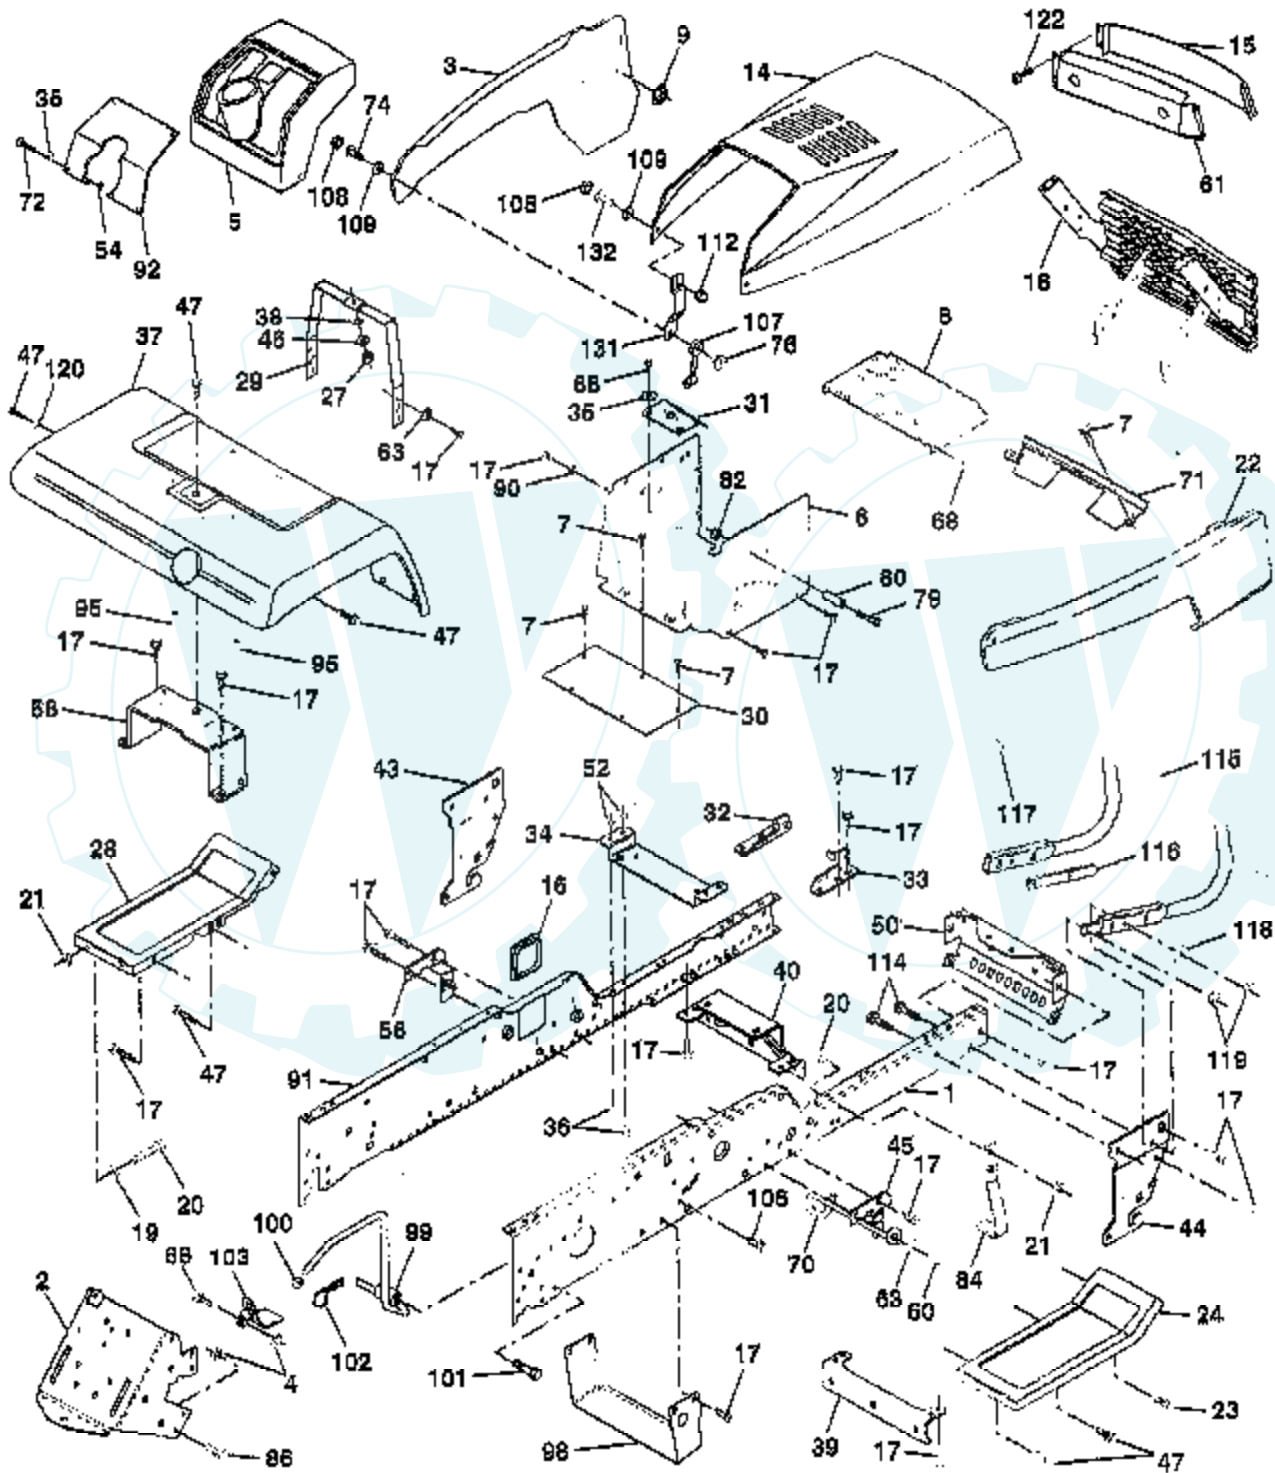

TRACTOR - - MODEL NUMBER AYP8228A89

CHASSIS AND ENCLOSURES

Ref #	Part Number	Qty	Description
1	150253		"RAIL,FRAME RH"
2	140506		DRAWBAR GT
3	150302X418		"PANEL,ASM SIDE LH"
4	73800700		NUT.7/16
5	140398		DASHBOARD BLACK
6	157882		DASH LOWER
7	17720408		SCREW
8	145166		SUPPORT.DASH.BTRY
9	108067X		PAL NUT LT
14	150301X418		"HOOD ASM.,PNT"
15	146459		LENS.BAR.CLEAR
16	121794X		COVER ACCESS
17	17490612		SCREW
18	150198		GRILLE
19	19131312		WASHER
20	74760616		BOLT
21	73680600		SUB= 73690600
22	150303X418		PANEL ASM.SIDE RH
23	17490616		SCREW GTV
24	145243X418		FOOTREST.RH.LT/GT
27	73220400		SUB= 50675
28	145244X418		FOOTREST.LT.LT/GT
29	145205		DASH.SUPT.YP/HUSQ
30	145052		SADDLE.HYDRO.95
31	161419		BRKT SUPT 1-PC VG
32	141315		BRACKET ASM FRAME
33	141314		BRACKET ASM FRAME
34	142131		BRACKET.ENG.SUPT.
35	19111116		WASHER
36	74780512		BOLT
37	140002X418		FENDER.YT/GT
38	10040400		LOCKWASHER
39	136961		BRACKET.AXLE.FRT.
40	156111		"BRKT SUPPORT,AXLE"
43	136939		BRACKET.SUS.FT.LH
44	136940		BRACKET.SUS.FT.RH
45	145913		BRACKET ASM., SUSP CHASSIS RH
46	19091216		WASHER PM
47	17490608		SCREW LT
50	152728		"BRKT CHASSIS,FRNT"
52	73680500		SUB= 73690500
54	73510500		NUT
56	145914		BRACKET ASM., SUSP CHASSIS LH
58	137113		BRKT.ASM.FENDER
60	17490620		SCREW
61	147717		BEZEL.ASM.
63	19131614		WASHER
68	17490508		SCREW LT
70	137159		GUIDE.BELT.MID.SP
71	144916X418		STRAP.GRILL
72	74180512		SCREW
74	74191008		SCREW
76	2029J		WELDNUT
79	74981020		SCREW
80	7206J		SPACER LT
82	73731000		NUT
84	142992		STOP OVER CENTER
86	74760716		BOLT