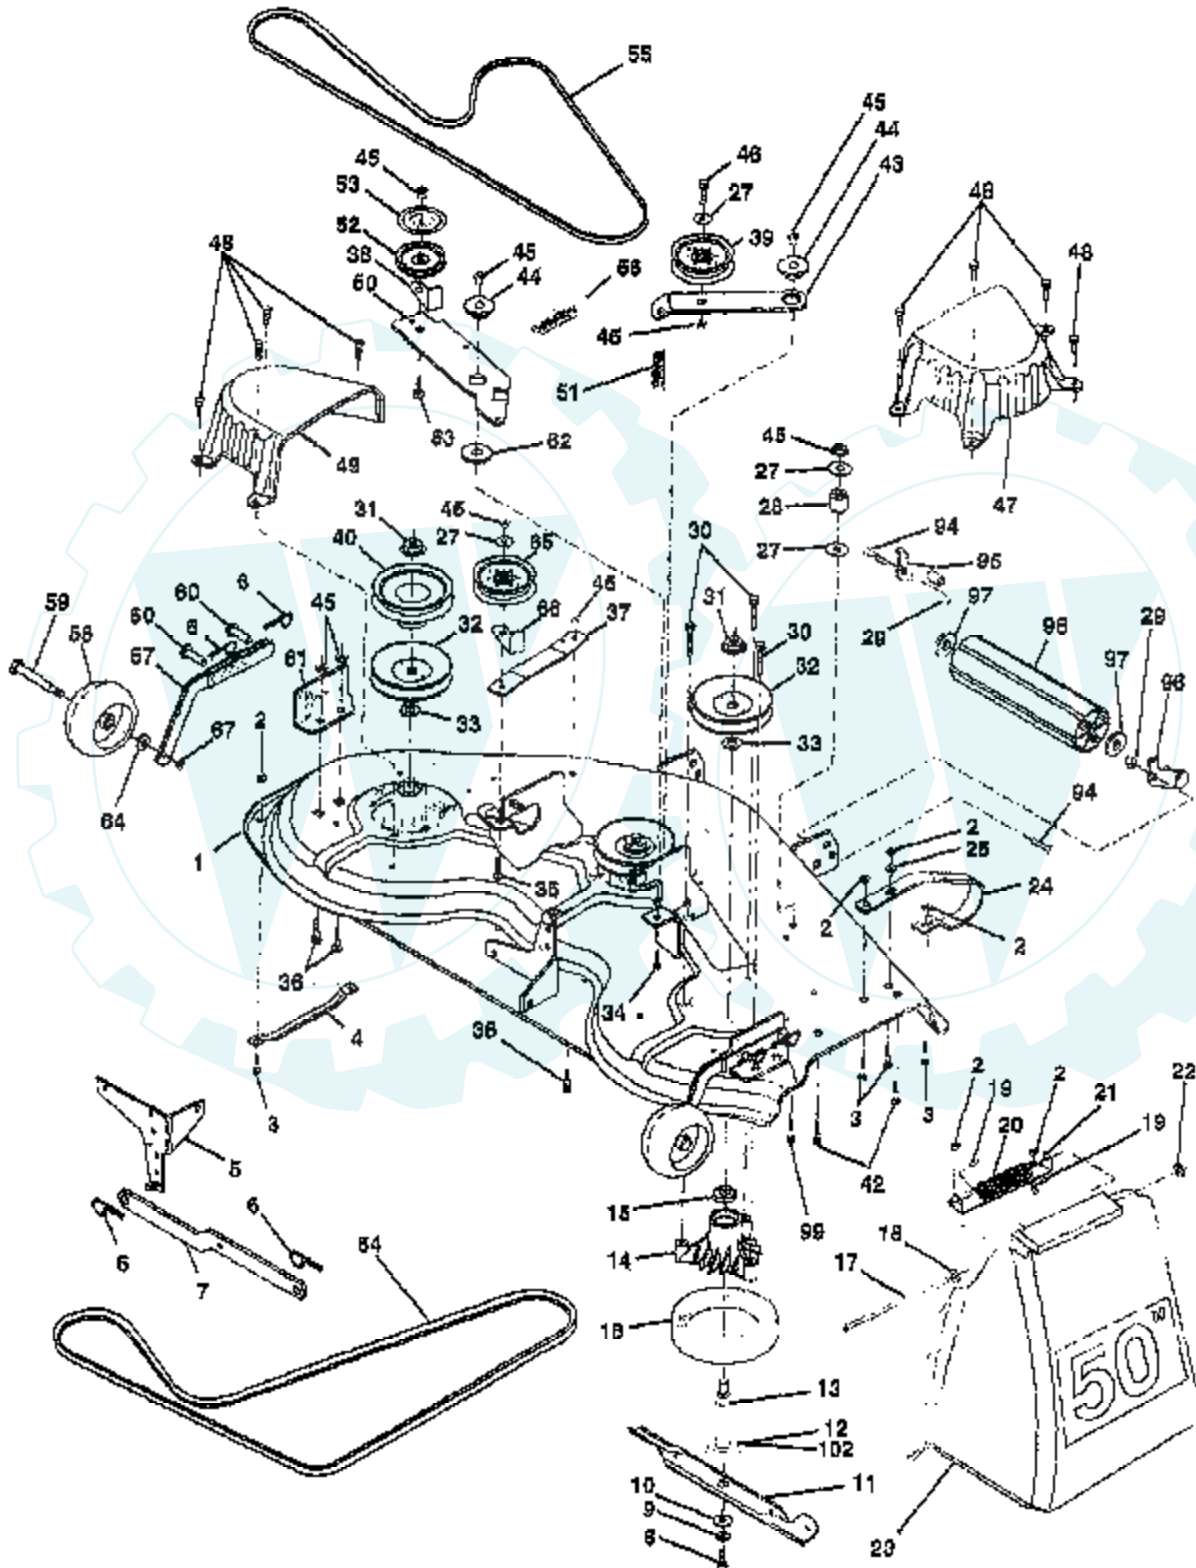

TRACTOR - - MODEL NUMBER AYP8228A89

MOWER DECK

Ref #	Part Number	Qty	Description
1	156990		"DECK ASM-50""
2	73680500		SUB= 73690500
3	72110506		SUB= 72270506
4	7631J		RUNNER-LH M
5	138457		BRKT.ASM.SW.44/50
6	4939M		SUB= 85902
7	130832		SUB= 130833
8	850857		BLADE BOLT
9	10030600		SUB= 10040600
10	140296		WASHER.HARD.BLADE
11	137380		"BLADE.50"" HD"
12	129895		BEARING.BALL
13	137553		SHAFT.ASM.W/BRNG
14	137152		HOUSING.MAND.44.V
15	110485X		BEARING
16	140329		STRIPPER RND MWR
17	106735X		ROD-HINGE T
18	19111016		WASHER
19	105304X		CAP-SLEEVE LT
20	123713X		SPRING TORSION
21	137607		BRKT DEFLECTOR
22	110452X		NUT PUSH M
23	110509X		DEFLECTOR
24	136320		"RUNNER RH 50"" DK"
25	19111216		WASHER M
27	19131316		WASHER
28	132823		SUB= 532132823
29	73800600		NUT
30	157722		"SCREW-THD ROLL,WA"
31	137266		SUB= 139729
32	153535		PULLEY.MANDREL.42
33	129963		WASHER
34	72140610		BOLT.3/8-14X1.25
35	72110616		BOLT
36	72110608		BOLT D
37	137166		STIFFENER.ARM.IDL
38	156085		"KEEPER-BELT,IDLER"
39	131494		FLAT IDLER PULLEY
40	136572		"PULLEY.DRIVEN.44""
42	72140506		BOLT
43	136460		"ARM.IDLER.SEC.44""
44	122052X		SPACER RETAINER
45	73680600		SUB= 73690600
46	74760628		BOLT
47	137200		"COVER.MAND.RH.44""
48	137729		SCREW.1/4-20X5/8
49	136574		COVER.MANDREL.LH
50	137272		ARM.IDLER.PRIMARY
51	137273		"SPRING.SEC.44""VEN"
52	139245		PULLEY.IDLER.VGRO
53	137789		SHIELD.IDLER.44.V
54	139573		BELT V PRIM 50
55	144959		BELT-V.SEC.46.KEL
56	138687		SPRING.EXT.DECK.
57	136577		BAR.ASM.GUAGE.WHL
58	133957		WHEEL GAGE DONUT
59	137644		BOLT SHOULDER
60	139031		PIN.CLEVIS