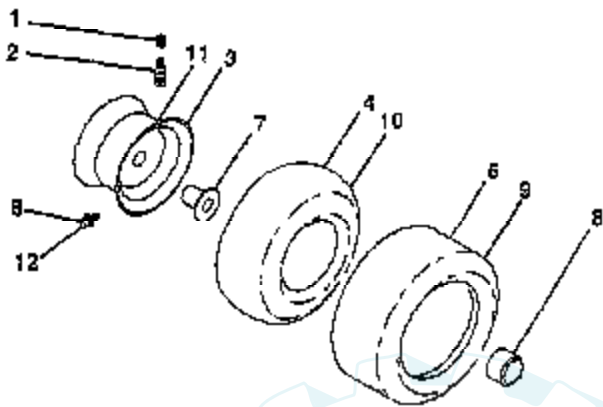

WHEELS & TIRES

TRACTOR - - MODEL NUMBER AYP8228A89