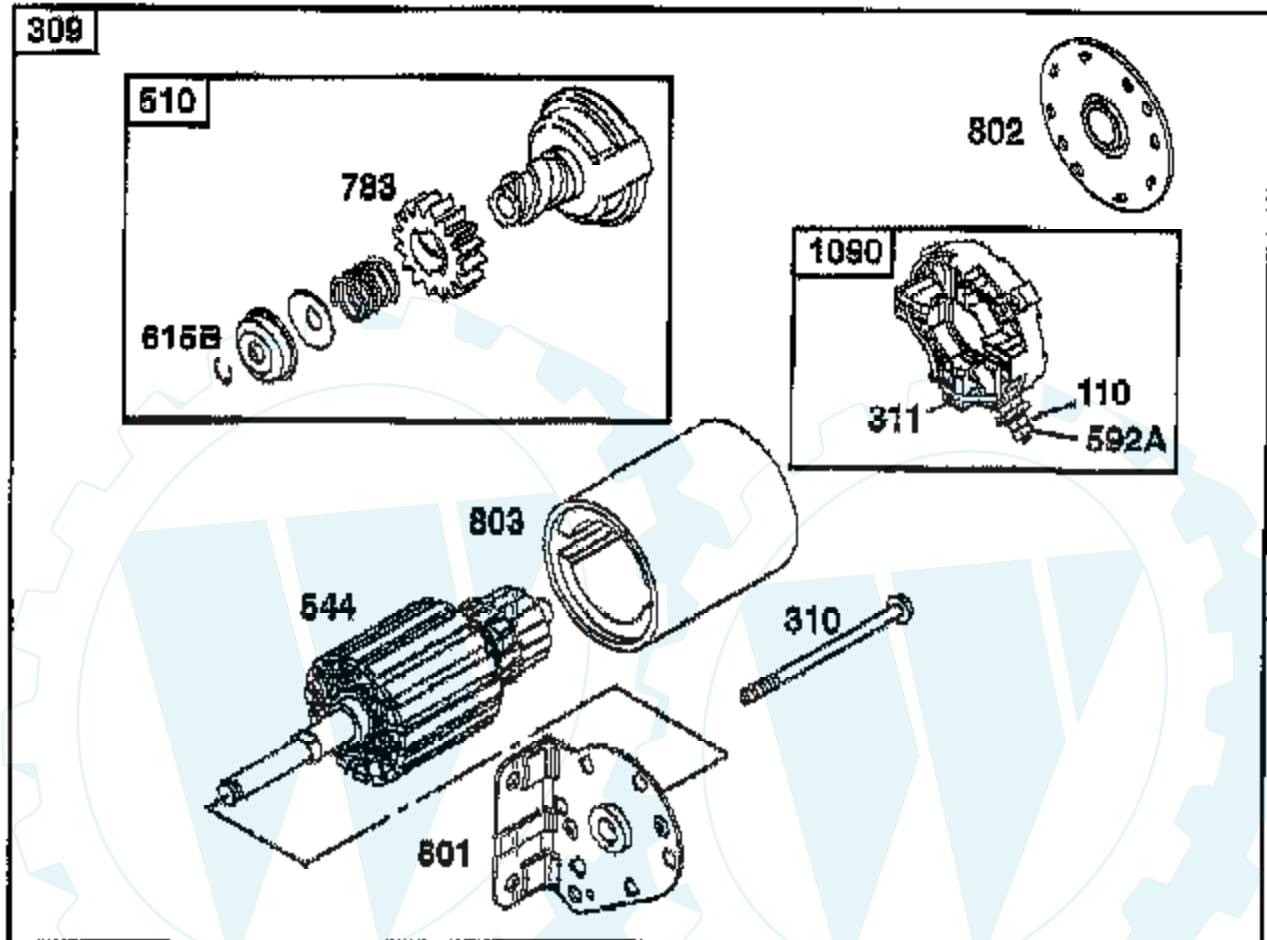

TRACTOR - - MODEL NUMBER AYP8228A89
BRIGGS & STRATTON ENGINE - MODEL NUMBER 407777, TYPE NUMBER 0120-E1

Ref #	Part Number	Qty	Description
1	499584		CYLINDER ASSY
2	499585		BUSHING CYLINDER
3	690926		SEAL OIL
4	690069		SUMP ENGINE
5	499587		HEAD CYLINDER NO. 1
5A	499595		HEAD CYLINDER NO. 2
6	690097		WASHER FLAT
7	690962		GASKET, CYLINDER HEAD
8	499601		BREATHER ASSY
9	690937		GASKET BREATHER
10	691003		SCREW, HEX
11	690942		TUBE, BREATHER
12	690945		GASKET, CRANKCASE
13	690360		SCREW, CYLINDER HEAD (3-9/16")
15	690946		PLUG, OIL DRAIN
16	691046		CRANKSHAFT
20	690947		SEAL OIL
22	690308		SCREW, CRANKCASE COVER
23	691053		FLYWHEEL
24	690974		KEY, FLYWHEEL
25	499588		PISTON ASSY (STD)
25	499589		PISTON ASSY (.010" O.S.)
25	499590		PISTON ASSY (.020" O.S.)
25	499591		PISTON ASSY (.030" O.S.)
26	499604		RING SET, PISTON (STD.)
26	499605		RING SET, PISTON (.010" O.S.)
26	499606		RING SET, PISTON (.020" O.S.)
26	499607		RING SET, PISTON (.030" O.S.)
27	690975		LOCK, PISTON PIN
28	499582		PIN ASSY, PISTON
29	499583		ROD ASSY, CONNECTING
32	690976		SCREW, CONNECTING ROD
33	499596		VALVE, EXHAUST
34	499597		VALVE, INTAKE
35	690963		SPRING, VALVE
40	690964		RETAINER, VALVE
42	499586		KEEPER VALVE
45	690977		TAPPET, VALVE
46	690978		GEAR, CAM
50	690948		MANIFOLD, INTAKE
51	690949		GASKET, CARB. MOUNTING
51A	690950		GASKET, INTAKE MANIFOLD
53	690951		STUD, CARB. MOUNTING
73	691055		SCREEN, ROTATING
75	691056		WASHER, SPRING
78	691057		SCREW, TORX
87	690657		SEAL, GOVERNOR SHAFT
89	690238		PLUG, OIL
95	690718		SCREW, SLOTTED
98	499802		SCREW, IDLE SPEED
102	690234		GASKET, PLATE
104	690984		PIN, FLOAT HINGE
105	690985		VALVE, NEEDLE
108	690986		VALVE, CHOKE
110	691261		WASHER
116	690987		O-RING, SOLENOID RETAINER
116A	690988		O-RING, FUEL TRANSFER TUBE
116B	690589		SEAL, O-RING (OIL PUMP COVER)