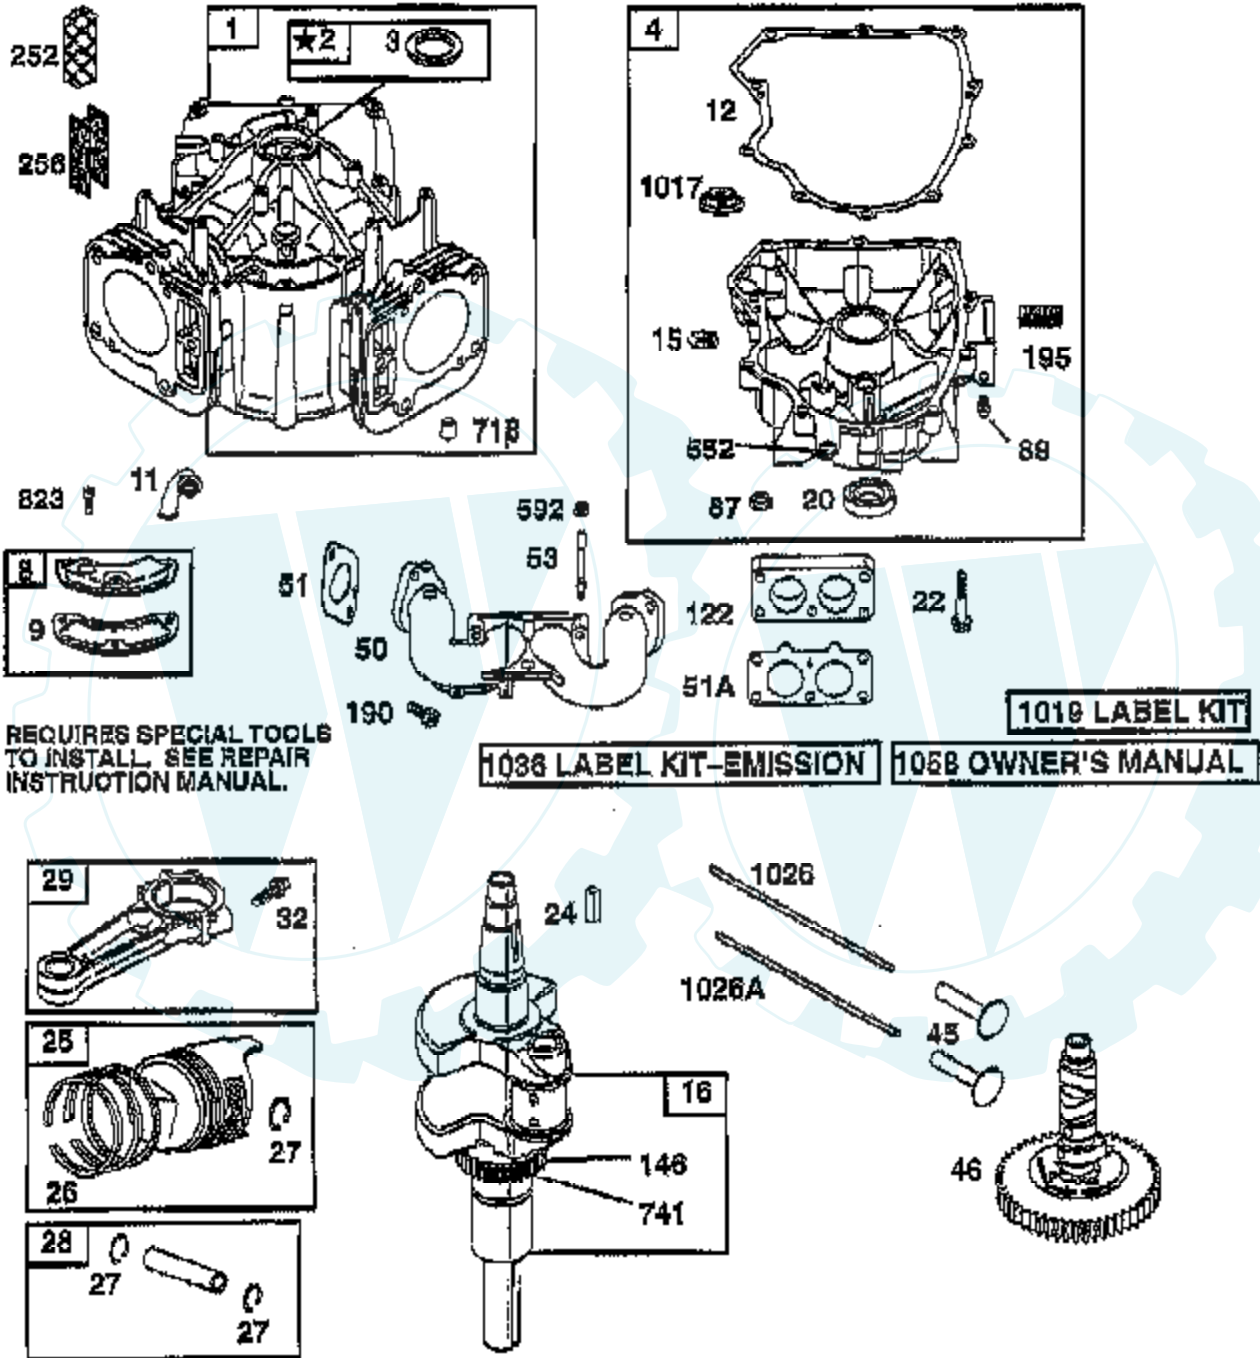

TRACTOR - - MODEL NUMBER AYP8228A89
BRIGGS & STRATTON ENGINE - MODEL NUMBER 407777, TYPE NUMBER 0120-E1

Ref #	Part Number	Qty	Description
1	499584		CYLINDER ASSY
2	499585		BUSHING CYLINDER
3	690926		SEAL OIL
4	690069		SUMP ENGINE
5	499587		HEAD CYLINDER NO. 1
5A	499595		HEAD CYLINDER NO. 2
6	690097		WASHER FLAT
7	690962		GASKET, CYLINDER HEAD
8	499601		BREATHER ASSY
9	690937		GASKET BREATHER
10	691003		SCREW, HEX
11	690942		TUBE, BREATHER
12	690945		GASKET, CRANKCASE
13	690360		SCREW, CYLINDER HEAD (3-9/16")
15	690946		PLUG, OIL DRAIN
16	691046		CRANKSHAFT
20	690947		SEAL OIL
22	690308		SCREW, CRANKCASE COVER
23	691053		FLYWHEEL
24	690974		KEY, FLYWHEEL
25	499588		PISTON ASSY (STD)
25	499589		PISTON ASSY (.010" O.S.)
25	499590		PISTON ASSY (.020" O.S.)
25	499591		PISTON ASSY (.030" O.S.)
26	499604		RING SET, PISTON (STD.)
26	499605		RING SET, PISTON (.010" O.S.)
26	499606		RING SET, PISTON (.020" O.S.)
26	499607		RING SET, PISTON (.030" O.S.)
27	690975		LOCK, PISTON PIN
28	499582		PIN ASSY, PISTON
29	499583		ROD ASSY, CONNECTING
32	690976		SCREW, CONNECTING ROD
33	499596		VALVE, EXHAUST
34	499597		VALVE, INTAKE
35	690963		SPRING, VALVE
40	690964		RETAINER, VALVE
42	499586		KEEPER VALVE
45	690977		TAPPET, VALVE
46	690978		GEAR, CAM
50	690948		MANIFOLD, INTAKE
51	690949		GASKET, CARB. MOUNTING
51A	690950		GASKET, INTAKE MANIFOLD
53	690951		STUD, CARB. MOUNTING
73	691055		SCREEN, ROTATING
75	691056		WASHER, SPRING
78	691057		SCREW, TORX
87	690657		SEAL, GOVERNOR SHAFT
89	690238		PLUG, OIL
95	690718		SCREW, SLOTTED
98	499802		SCREW, IDLE SPEED
102	690234		GASKET, PLATE
104	690984		PIN, FLOAT HINGE
105	690985		VALVE, NEEDLE
108	690986		VALVE, CHOKE
110	691261		WASHER
116	690987		O-RING, SOLENOID RETAINER
116A	690988		O-RING, FUEL TRANSFER TUBE
116B	690589		SEAL, O-RING (OIL PUMP COVER)