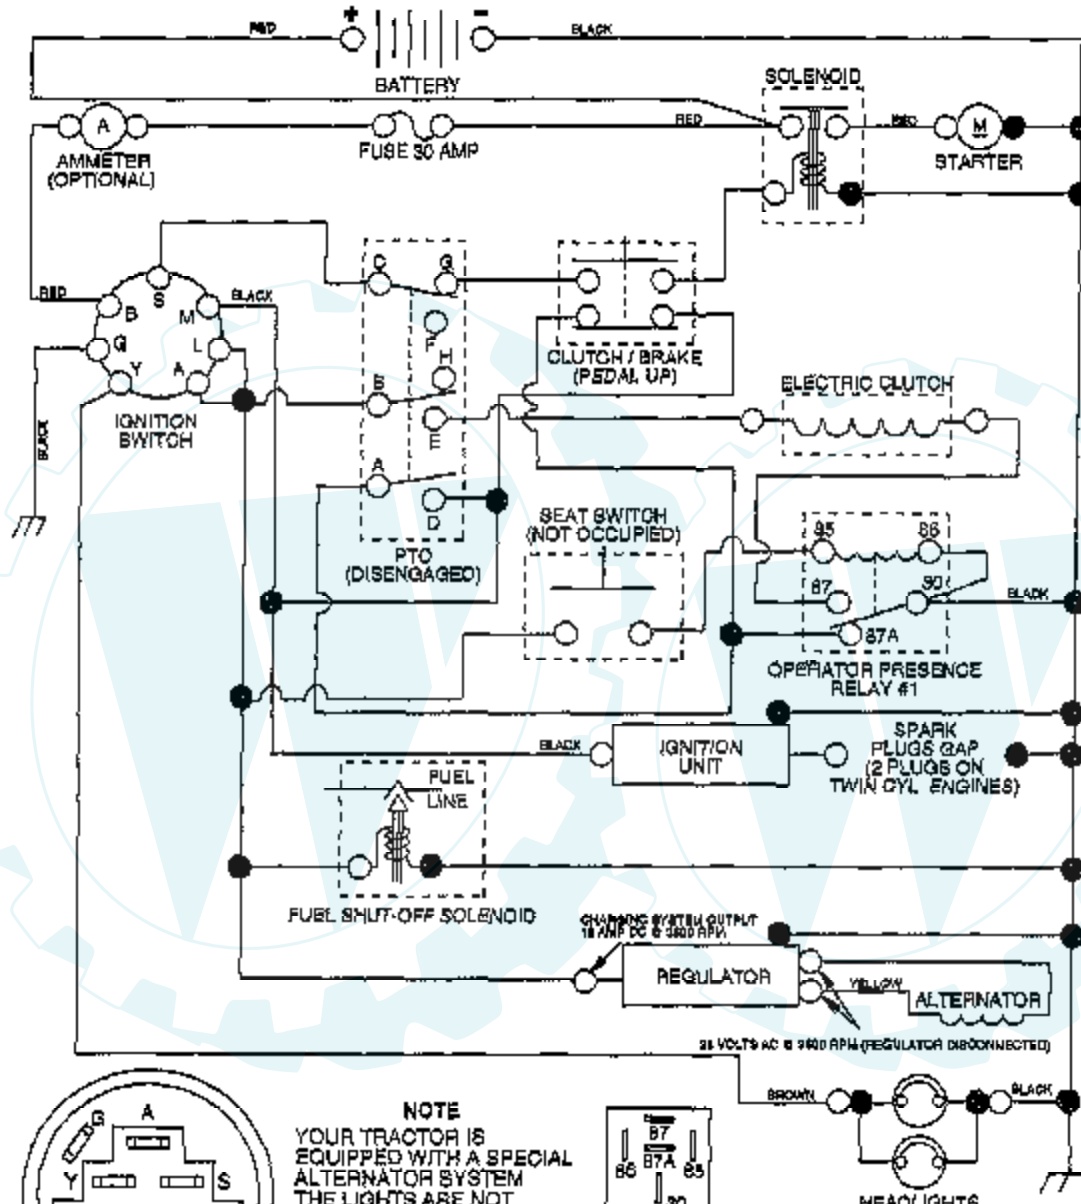

TRACTOR - - MODEL NUMBER AYP8228A89

SCHEMATIC

IGNITION SWITCH

POSITION	CIRCUIT	"MAKE"
OFF	G + M + L	NONE
RUNLIGHT	B + L	A + Y
FLY	B + L	NONE
START	B + L + S	NONE

NOTE
YOUR TRACTOR IS EQUIPPED WITH A SPECIAL ALTERNATOR SYSTEM. THE LIGHTS ARE NOT CONNECTED TO THE BATTERY, BUT HAVE THEIR OWN ELECTRICAL SOURCE BECAUSE OF THIS, THE BRIGHTNESS OF THE LIGHTS WILL CHANGE WITH ENGINE SPEED. AT IDLE THE LIGHTS WILL DIM. AS THE ENGINE IS SPEEDED UP, THE LIGHTS WILL BECOME THEIR BRIGHTEST.

WIRING INSULATED CLIPS
NOTE IF WIRING INSULATED CLIPS WERE REMOVED FOR SERVICING OF UNIT, THEY SHOULD BE REPLACED TO PROPERLY SECURE YOUR WIRING.

PTO SWITCH

POSITION	CIRCUIT
OFF	C + G, B + H
ON	C + F, B + E, A + D

○ REMOVABLE CONNECTIONS
● NON-REMOVABLE CONNECTIONS