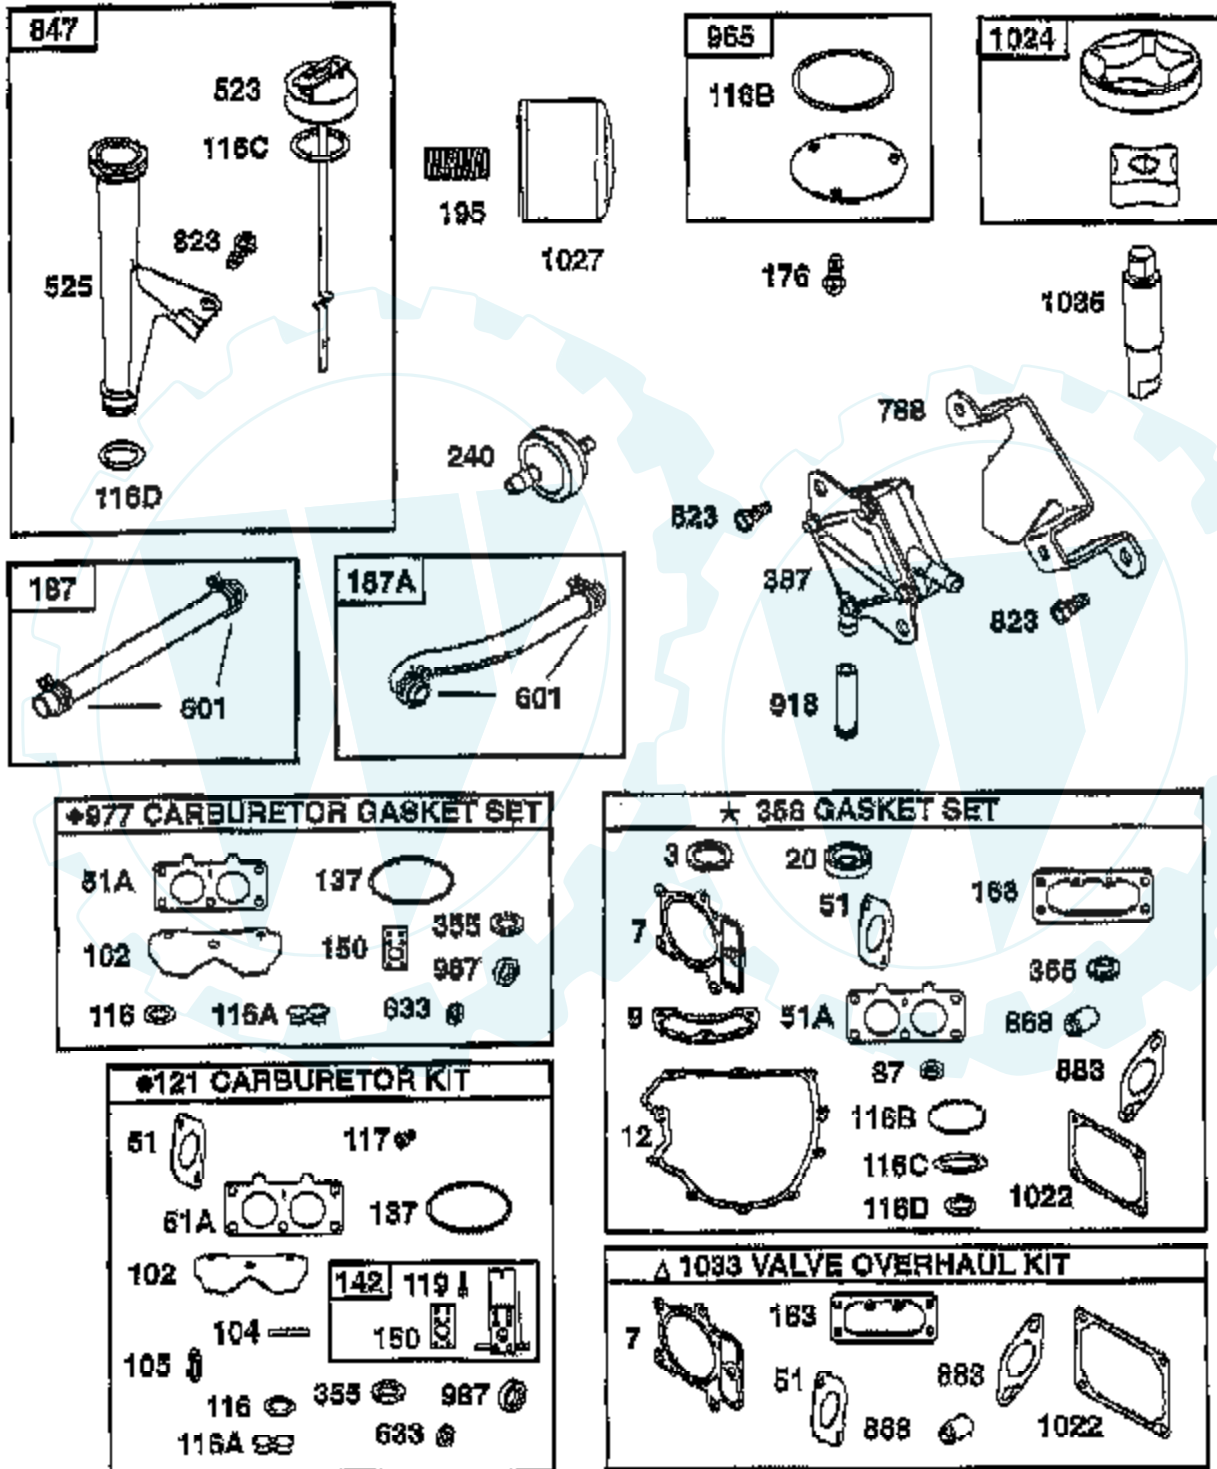

TRACTOR - - MODEL NUMBER AYP8228A89

BRIGGS & STRATTON ENGINE - MODEL NUMBER 407777, TYPE NUMBER 0120-E1