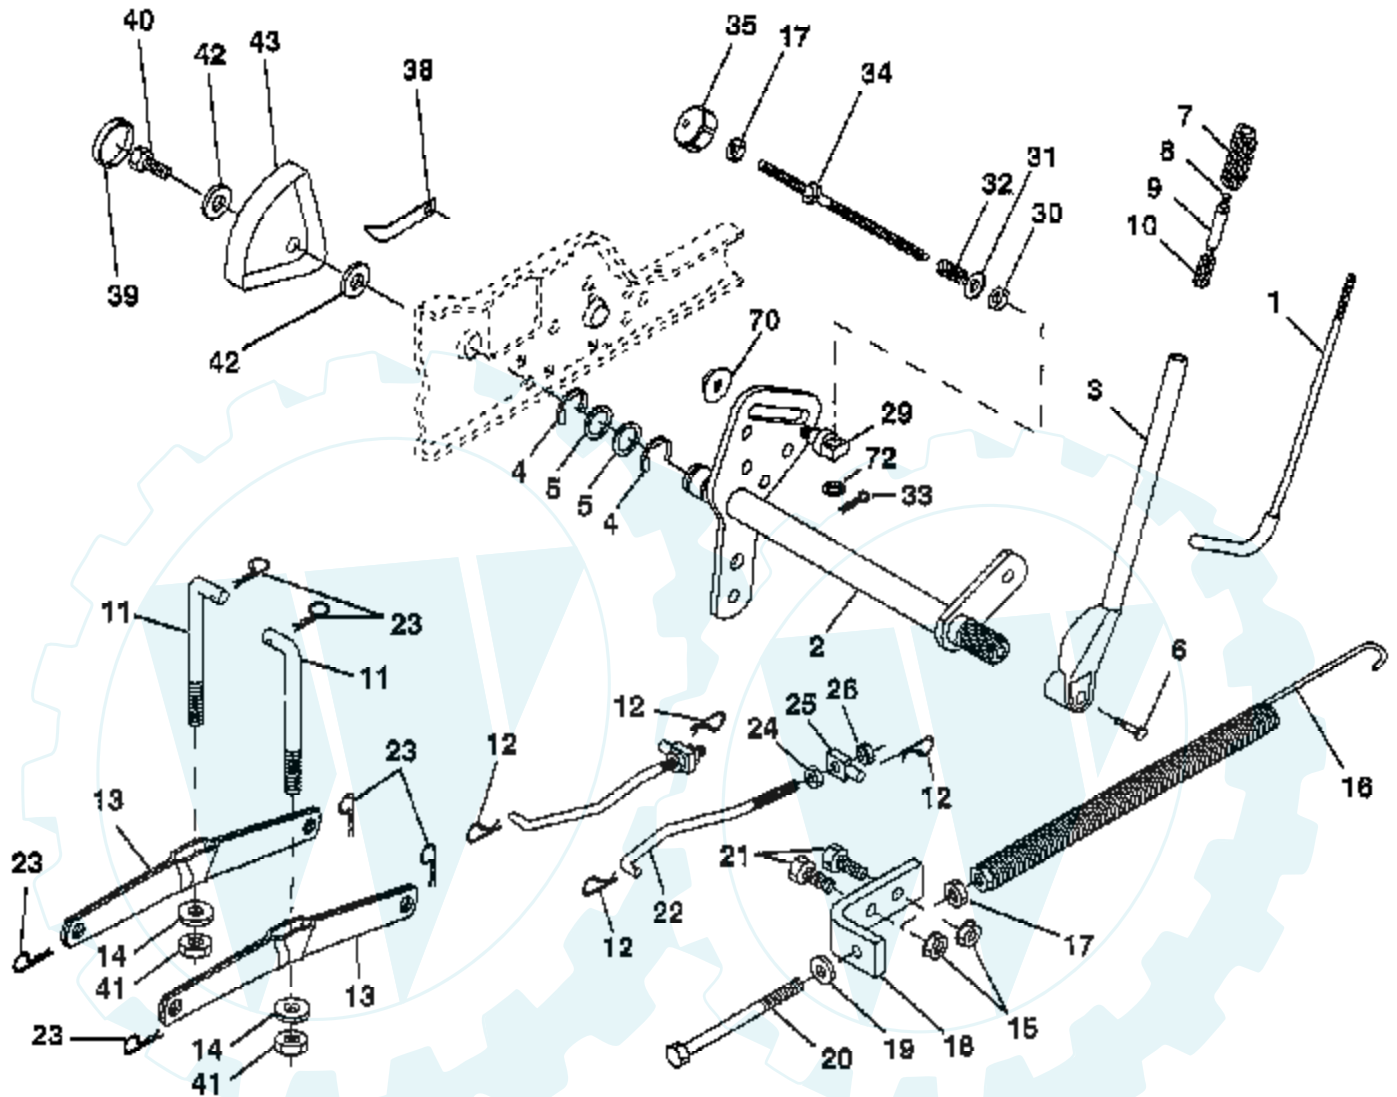

TRACTOR - - MODEL NUMBER AYP8228A89

LIFT ASSEMBLY

NOTE: All component dimensions given in U S inches
1 inch = 25.4 mm

Ref #	Part Number	Qty	Description
1	121006X		LEVER ROD LT
2	154389		SHAFT AMS LIFT
3	121002X		SUB= 123096X
4	12000022		E-RING
5	19292016		WASHER
6	74780624		"BOLT,HEX"
7	125631X		GRIP HANDLE
8	122365X		SUB= 125925X
9	122364X		SUB= 125925X
10	2876H		SPRING T
11	146704		LINK.LIFT.MWR.VGT
12	163552		RETAINER SPRING
13	139868		ARM SUSP REAR
14	140302		BEARING PVT LH
15	73680600		SUB= 73690600
16	674A247		SUB= 918674A247
17	73350600		NUT
18	143363		BRACKET SPRING AS
19	19131316		WASHER
20	5328J		BOLT-ADJ SPRING T
21	74760616		BOLT
22	127218		LINK.FRONT
23	4939M		SUB= 85902
24	73350800		NUT
25	130171		TRUNION
26	73800800		NUT.LK.W/WSH.1/2.
29	150233		TRUNNION
30	110807X		NUT T
31	19131016		WASHER
32	137150		SPRING.COMP.INF.H
33	76020308		SUB= 3145
34	137167		ROD.ADJ.LIFT
35	138057		KNOB INF 3/8-16
38	155097		POINTER-INDICAT
39	123935X		"PLUG,HOLE"
40	17490512		SCREW
41	73540600		NUT.CROWNLOCK.3/8
42	19112410		WASHER
43	123934X		HEIGHT INDICATOR
70	145212		NUT.HXFLG.LOCK.
72	110452X		NUT PUSH M