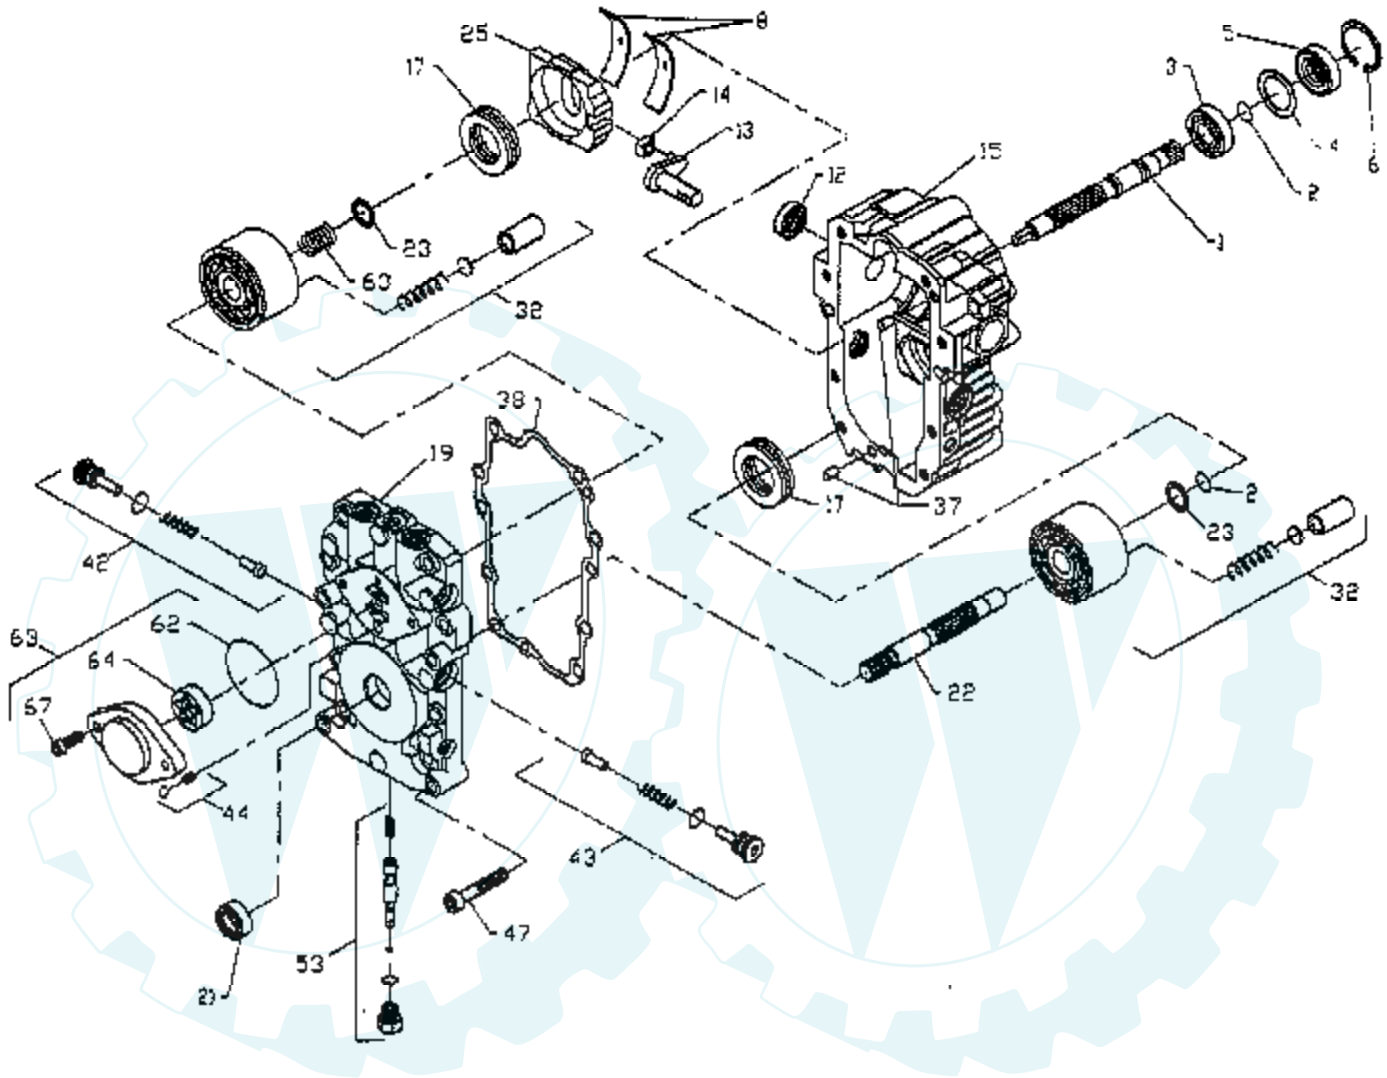

TRACTOR - - MODEL NUMBER AYP8228A89
PUMP ASSEMBLY - - MODEL NUMBER BDU -10L-118

Ref #	Part Number	Qty	Description
1	144569		SHAFT.PUMP.50158
2	122716X		RETAINIANG RING-(2003016)
3	122745X		BALL BEARING
4	122715X		SPACER
5	122700X		SEAL LIP
6	122699X		RING.RET.2003052
8	122767X		CRADLE BEARING (2003023)
12	122717X		SEAL.9008000-0126
13	122748X		TRUNION ARM (2003005)
14	122749X		GUIDE.2000015.HYD
15	144571		KIT.HSG.2513035.
17	122770X		SUB= 142936
19	144572		KIT.CENT.2513006
21	122722X		LIP SEAL-9008000-0127
22	144573		SHAFT.MOT.2003034
23	142978		WASHER.2003017
25	127148X		"SWASHPLATE,VARIAB"
32	142938		BLOCK.CLYN.70079.
37	122786X		PIN
38	122718X		GASKET.20030600
42	144578		KIT.VALVE.2510050
43	144578		KIT.VALVE.2510050
44	144579		KIT.RELI.2510011.
47	122752X		SCREW9007314-0808
53	127153X		"KIT,BYPASS VALVE"
60	142977		SPRING.2003014.
62	144581		ORING.90041011340
63	144582		KIT.CHARG.2513027
64	144583		GEROTOR.J1041008
67	144584		SCREW.CAP.50095.
	144576		PUMP.BD-10L-118