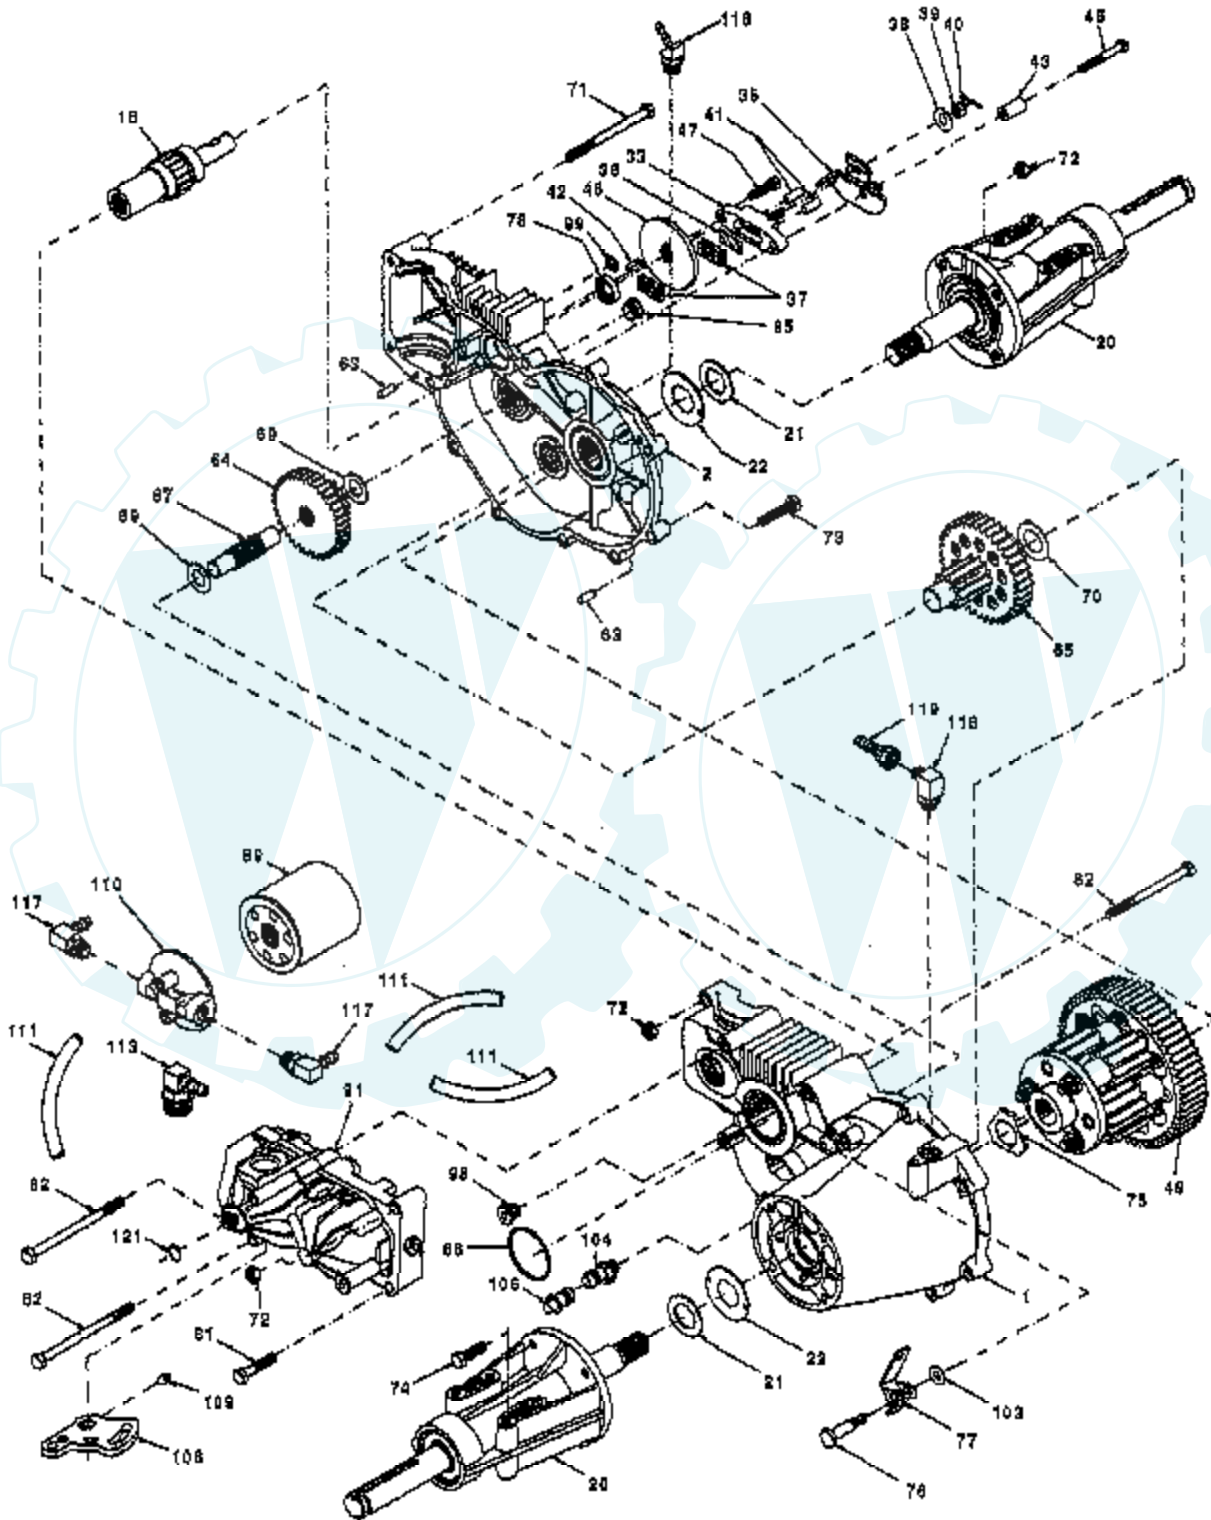

TRACTOR -- MODEL NUMBER AYP8228A89

TRANSAXLE

Ref #	Part Number	Qty	Description
1	142874		HOUSING LH 70086
2	142875		HOUSING RH 70088
16	142876		SHAFT BRAKE 62877
20	142877		AXLE MTG 70087
21	142878		WASHER 44805
22	142879		WASHER 44806
33	142929		YOKE.BRAKE.62589
35	142880		ARM BRAKE 50214
36	142882		PUCK PLATE 44134
37	142883		PUCK BRAKE 44132
38	142884		WASHER HYD 44130
39	142885		SUB= 144607
40	142886		SUB= 144608
41	142887		PIN BRAKE 44127
42	142888		KEY HI PRO 44143
43	142889		SPACER 50259
45	142890		DISC BRAKE 44090
46	142891		BOLT 1/4-20 44276
47	142892		BOLT 1/4-20 44433
49	142893		DIFFERENTIAL62834
63	142894		PIN DOWL 44757
64	142896		GEAR R14-38 44775
65	142897		PINION DRIV 70051
67	142898		SHAFT-44779
68	142899		O RING 44781
69	142900		WASHER 44795
70	142901		WASHER 44794
71	142902		BOLT 5/16 44827
72	142903		NUT HXLK 43064
73	142904		BOLT 5/16 44841
74	142905		SCREW 5/16 45089
75	142906		WASHER DIF 44880
76	142907		BOLT SHOULD 44785
77	142908		ARM FREEWHL 44786
78	142909		SEAL.OIL.44761
81	142910		BOLT 5/16 43084
82	142911		BOLT 5/16 44820
89	142912		FILTER SPIN 50037
91	142913		SUB= 144576
95	142914		PLUG.9005110-5600
99	142915		SUB= 142904
103	142916		WASHER.50169
104	142917		CAP.VENT.70109
106	142918		O-RING.ASM.70110
108	142919		ARM.CONTROL.45007
109	142920		SCREW.SET.50018.
110	142921		FILTER.HEAD.50207
111	142922		HOSE.5/16.50208.
113	142923		FITTING.SAE.50210
116	142924		FITTING.SAE.50213
117	142925		FITTING.SAE.50249
118	142926		FITTING.MAL.50251
119	142927		FITTING.FEM.50250
121	142928		RING.RET.2003016.