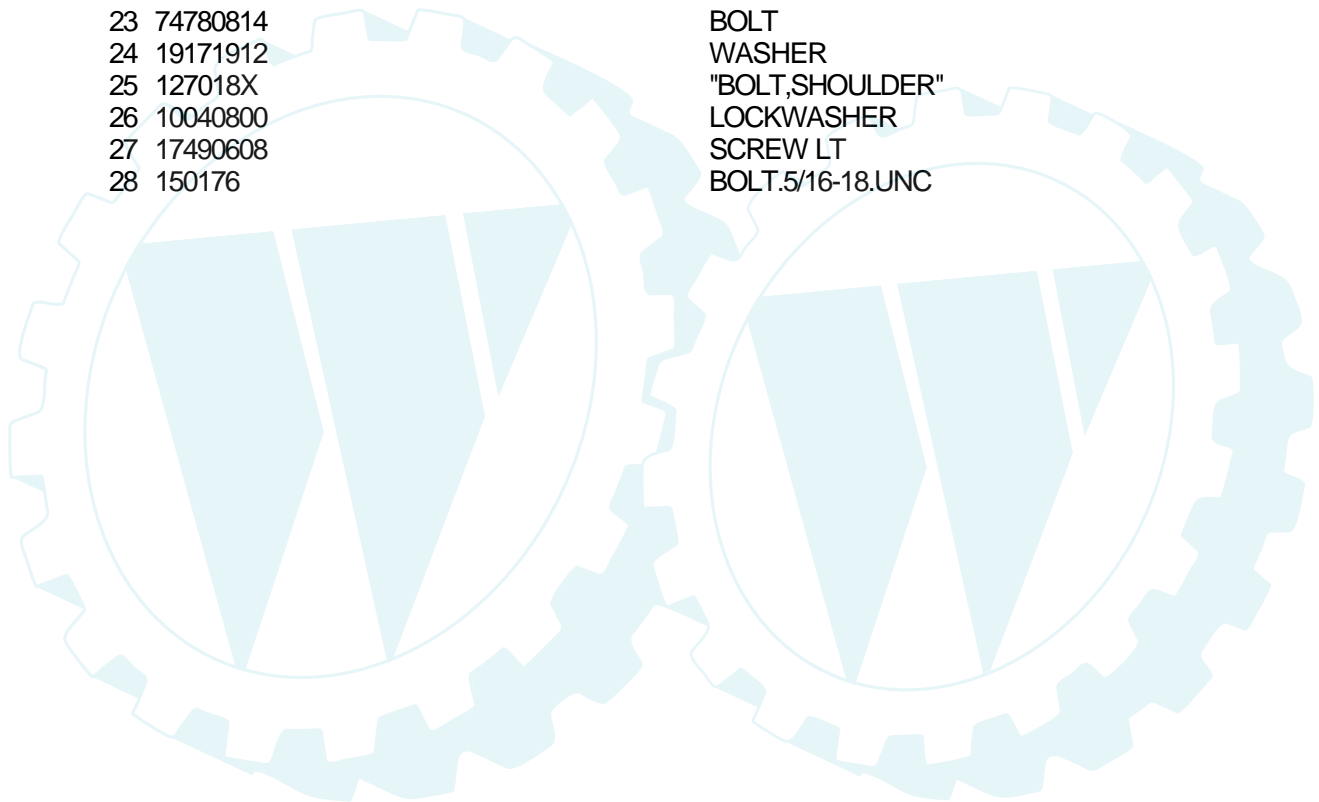

Ref #	Part Number	Qty	Description
1	140117		SEAT.2400/1416.BK
2	140551		BRACKET PVT SEAT
5	145006		CLIP.PUSH-IN.HING
6	73800600		NUT
7	124181X		SPRING COMPRESSIO
10	155925		PAN-SEAT
12	121246X		BRKT SWITCH
13	121248X		BUSHING
14	72050412		BOLT-RD HD SQ NK
15	134300		SPLIT SPACER
16			CHECK WITH SUPPLIER
17	123976X		SUB= 73900400
21	153236		"BOLT,SHOULDER"
22	73800500		NUT
23	74780814		BOLT
24	19171912		WASHER
25	127018X		"BOLT,SHOULDER"
26	10040800		LOCKWASHER
27	17490608		SCREW LT
28	150176		BOLT.5/16-18.UNC