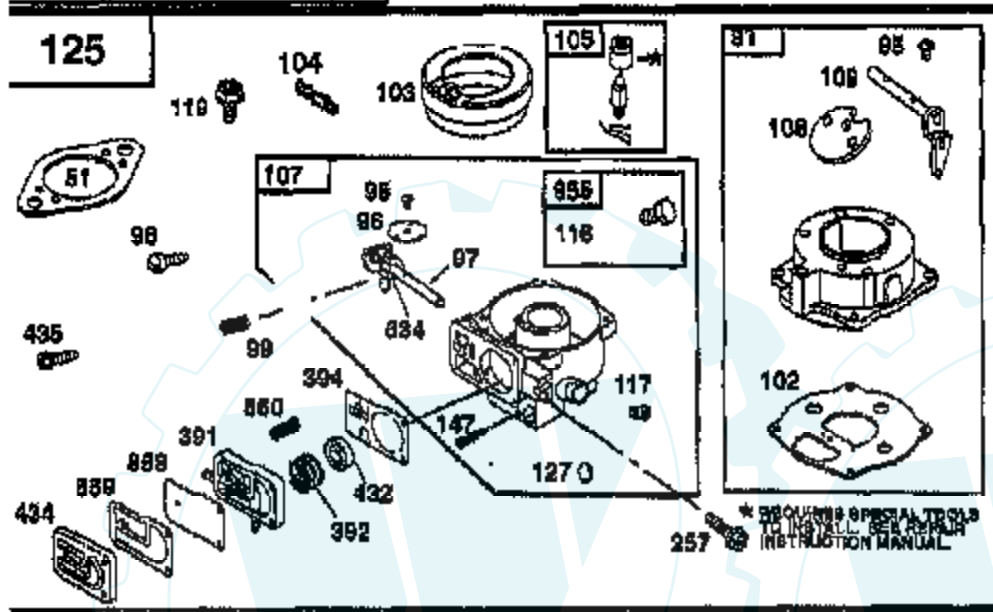

TRACTOR -- MODEL NUMBER AYP8196B89

BRIGGS AND STRATTON ENGINE - MODEL NUMBER 42E707, TYPE 2831-E1

358 GASKET SET

861 PUMP REPAIR KIT

121 CARBURETOR KIT

Ref #	Part Number	Qty	Description
1	497074		CYLINDER ASSEMBLY
2	399265		P/N CONFLICT - CHECK WITH SUPPLIER
3	391086		SEAL, OIL
4	493304		BASE ASSEMBLY, CRANKCASE
5	493457		HEAD, CYLINDER #1
5A	493458		HEAD CYLINDER #2
7	271867		GASKET, CYLINDER HEAD #1
7A	271868		GASKET, CYLINDER HEAD #2
8	495754		BREATHER ASSEMBLY #1
8A	222892		COVER, BREATHER CYLINDER #2
9	27803		GASKET, VALVE COVER
10	94382		SCREW, SEMS
10A	94830		SCREW, SEMS
11	280225		TUBE, BREATHER
12	273208		GASKET, CRANKCASE, .015" THICK
12	271188		GASKET, CRANKCASE COVER,.005"
12	271189		GASKET, CRANKCASE COVER,.009"
13	94565		SCREW, CYLINDER HEAD
15	94239		PLUG, OIL DRAIN
16	394028		CRANKSHAFT
16	94196		KEY, TIMING GEAR
19	399264		BUSHING
20	291675		SEAL, OIL
22	94724		SCREW
23	491180		FLYWHEEL & RING GEAR ASSY, MAGNETO
24	222698		KEY, FLYWHEEL
25	498584		PISTON ASSEMBLY STANDARD SIZE
25	498585		PISTON ASSEMBLY .010" OVERSIZE
25	498586		PISTON ASSEMBLY .020" OVERSIZE
25	498587		PISTON ASSEMBLY .030" OVERSIZE
26	394959		RING SET, PISTON, STANDARD SIZE
26	394960		RING SET, PISTON,.010" OVERSIZE
26	394961		RING SET, PISTON,.020" OVERSIZE
26	394962		RING SET, PISTON,.030" OVERSIZE
27	263129		LOCK, PISTON PIN
28	498319		PIN, PISTON, STD SIZE
28	391286		PIN ASSEMBLY, PISTON .005" OVER
29	394306		ROD ASSEMBLY, CONNECTING
29	397158		ROD ASSEMBLY, CONNECTING
32	94671		SCREW, CONNECTING ROD
33	390420		VALVE, EXHAUST
34	261528		VALVE, INTAKE
35	65906		SPRING, INTAKE VALVE
36	26828		SPRING, EXHAUST VALVE
40	221596		RETAINER, INTAKE VALVE
41	292260		RETAINER, EXHAUST VALVE
42	494553		KEEPER VALVE
45	261368		TAPPET, VALVE
46	214484		GEAR, CAM
50	213290		MANIFOLD, INTAKE
51	271412		GASKET, CARBURETOR & INTAKE ELBOE
51A	281412		SPACER, CARBURETOR
52	270884		GASKET, INTAKE MANIFOLD MOUNTING
53	93970		SCREW, SEMS, CARBURETOR MOUNTING
54	93208		SCREW, SEMS INTAKE MANIFOLDING MOUNTING
75	222511		WASHER SPRING
78	95039		SCREW HEX
91	499281		BODY ASSEMBLY, UPPER