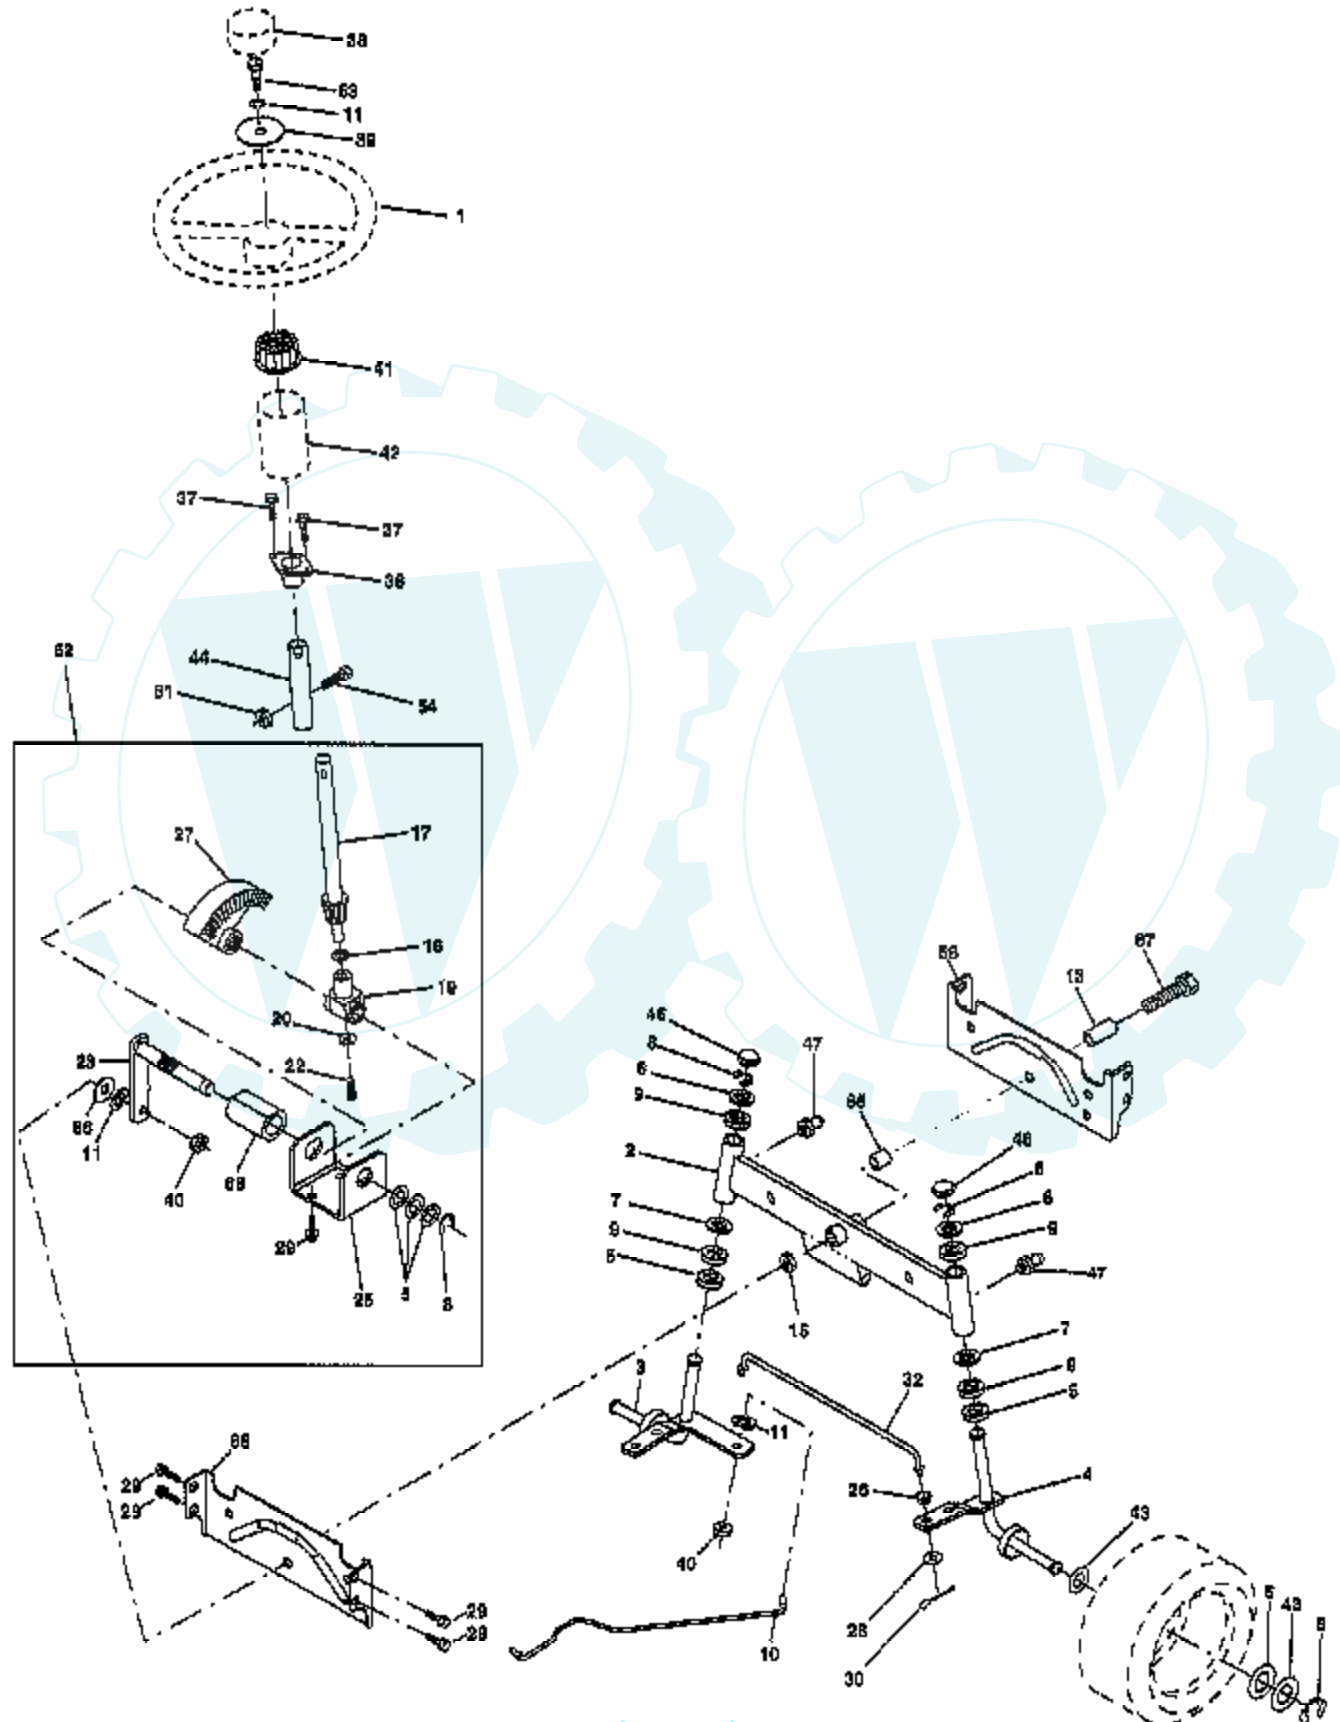

TRACTOR - - MODEL NUMBER AYP8196B89

STEERING ASSEMBLY

Ref #	Part Number	Qty	Description
1	140044		WHEEL STR AYP BLK
2	154427		AXLE ASM
3	156486		"SPINDLE ASM,RH"
4	157475		"SPINDLE AMS,LH"
5	6266H		WASHER .T
6	121748X		WASHER
7	19272016		WASHER
8	12000029		RING
9	3366R		COL. SRTG. BEAR.
10	156438		DRAGLINK-STAMPED
11	10040600		LOCKWASHER
13	154779		BEARING AXLE
15	73901000		"NUT-LOC,FLANGE LT"
17	156546		SHAFT ASM STEERIN
18	57079		THRUST WASHER
19	124035X		SUPPORT.SHAFT
20	126684X		SUB= 532126684
22	71200410		SCREW HEX SOC1/4-
23	127501		SUB= 918127501
25	154406		BRKT-STEERING
26	126847X		BUSHING.DRAGLINK
27	136874		GEAR SECTOR
28	19131416		WASHER
29	17490612		SCREW
30	76020412		COTTER PIN
32	130465		TIE ROD
36	155099		BUSHING.STEERING
37	152927		"SCREW-TT,10-32 FL"
38	140045		CAP STEER AYP
39	19133808		WASHER T
40	7810H		GRIPCO NUT
41	100711L		ADAPTER LT
42	145054		BOOT.STEER.PL
43			CHECK WITH SUPPLIER
44	153720		EXT SHAFT STEERIN
46	121232X		CAP
47	6855M		ZERK M
51	73800500		NUT
54	74780520		BOLT
56	19131210		WASHER
62	156594		KIT STEERING ASM
63	74780616		BOLT
65	154780		SPACER AXLE
66	154404		"BEARING-ARM,PITMA"
67	74781044		BOLT
68	154429		BRACE AXLE