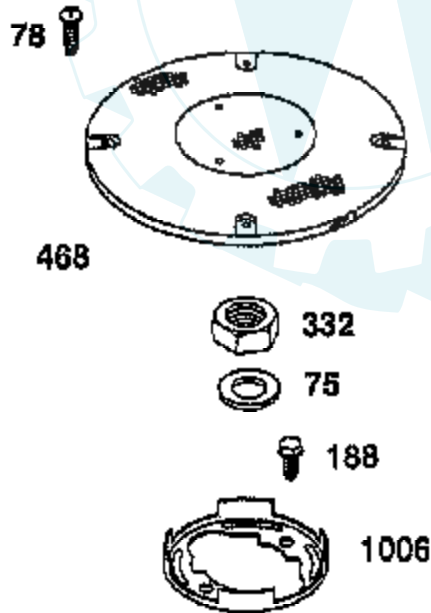

TRACTOR -- MODEL NUMBER AYP8196B89

BRIGGS AND STRATTON ENGINE - MODEL NUMBER 42E707, TYPE 2831-E1

358 GASKET SET

861 PUMP REPAIR KIT

121 CARBURETOR KIT

Ref #	Part Number	Qty	Description
1	497074		CYLINDER ASSEMBLY
2	399265		P/N CONFLICT - CHECK WITH SUPPLIER
3	391086		SEAL, OIL
4	493304		BASE ASSEMBLY, CRANKCASE
5	493457		HEAD, CYLINDER #1
5A	493458		HEAD CYLINDER #2
7	271867		GASKET, CYLINDER HEAD #1
7A	271868		GASKET, CYLINDER HEAD #2
8	495754		BREATHER ASSEMBLY #1
8A	222892		COVER, BREATHER CYLINDER #2
9	27803		GASKET, VALVE COVER
10	94382		SCREW, SEMS
10A	94830		SCREW, SEMS
11	280225		TUBE, BREATHER
12	273208		GASKET, CRANKCASE, .015" THICK
12	271188		GASKET, CRANKCASE COVER,.005"
12	271189		GASKET, CRANKCASE COVER,.009"
13	94565		SCREW, CYLINDER HEAD
15	94239		PLUG, OIL DRAIN
16	394028		CRANKSHAFT
16	94196		KEY, TIMING GEAR
19	399264		BUSHING
20	291675		SEAL, OIL
22	94724		SCREW
23	491180		FLYWHEEL & RING GEAR ASSY, MAGNETO
24	222698		KEY, FLYWHEEL
25	498584		PISTON ASSEMBLY STANDARD SIZE
25	498585		PISTON ASSEMBLY .010" OVERSIZE
25	498586		PISTON ASSEMBLY .020" OVERSIZE
25	498587		PISTON ASSEMBLY .030" OVERSIZE
26	394959		RING SET, PISTON, STANDARD SIZE
26	394960		RING SET, PISTON,.010" OVERSIZE
26	394961		RING SET, PISTON,.020" OVERSIZE
26	394962		RING SET, PISTON,.030" OVERSIZE
27	263129		LOCK, PISTON PIN
28	498319		PIN, PISTON, STD SIZE
28	391286		PIN ASSEMBLY, PISTON .005" OVER
29	394306		ROD ASSEMBLY, CONNECTING
29	397158		ROD ASSEMBLY, CONNECTING
32	94671		SCREW, CONNECTING ROD
33	390420		VALVE, EXHAUST
34	261528		VALVE, INTAKE
35	65906		SPRING, INTAKE VALVE
36	26828		SPRING, EXHAUST VALVE
40	221596		RETAINER, INTAKE VALVE
41	292260		RETAINER, EXHAUST VALVE
42	494553		KEEPER VALVE
45	261368		TAPPET, VALVE
46	214484		GEAR, CAM
50	213290		MANIFOLD, INTAKE
51	271412		GASKET, CARBURETOR & INTAKE ELBOE
51A	281412		SPACER, CARBURETOR
52	270884		GASKET, INTAKE MANIFOLD MOUNTING
53	93970		SCREW, SEMS, CARBURETOR MOUNTING
54	93208		SCREW, SEMS INTAKE MANIFOLDING MOUNTING
75	222511		WASHER SPRING
78	95039		SCREW HEX
91	499281		BODY ASSEMBLY, UPPER