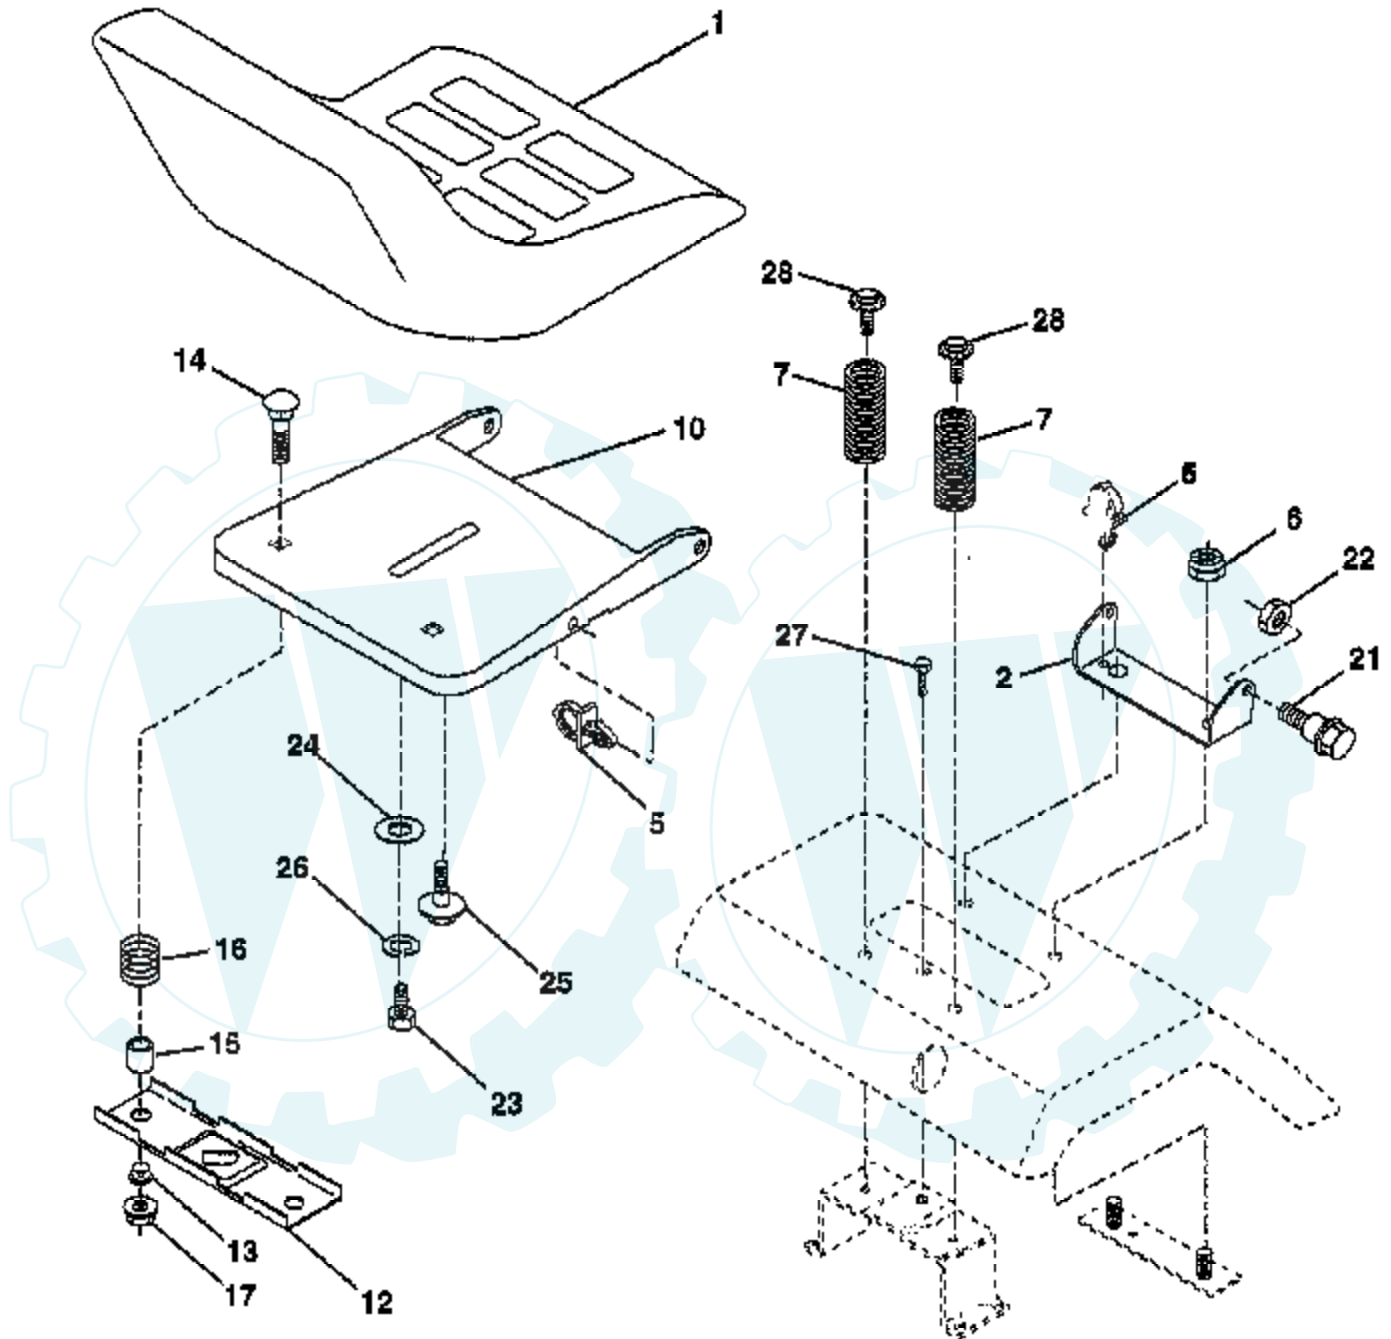

TRACTOR - - MODEL NUMBER AYP8196B89

SEAT ASSEMBLY

NOTE: All component dimensions given in U.S. Inches
1 inch = 25.4 mm

Ref #	Part Number	Qty	Description
1	140117		SEAT.2400/1416.BK
2	140551		BRACKET PVT SEAT
5	145006		CLIP.PUSH-IN.HING
6	73800600		NUT
7	124181X		SPRING COMPRESSIO
10	155925		PAN-SEAT
12	121246X		BRKT SWITCH
13	121248X		BUSHING
14	72050412		BOLT-RD HD SQ NK
15	134300		SPLIT SPACER
16			CHECK WITH SUPPLIER
17	123976X		SUB= 73900400
21	153236		"BOLT,SHOULDER"
22	73800500		NUT
23	74780814		BOLT
24	19171912		WASHER
25	127018X		"BOLT,SHOULDER"
26	10040800		LOCKWASHER
27	17490608		SCREW LT
28	150176		BOLT.5/16-18.UNC