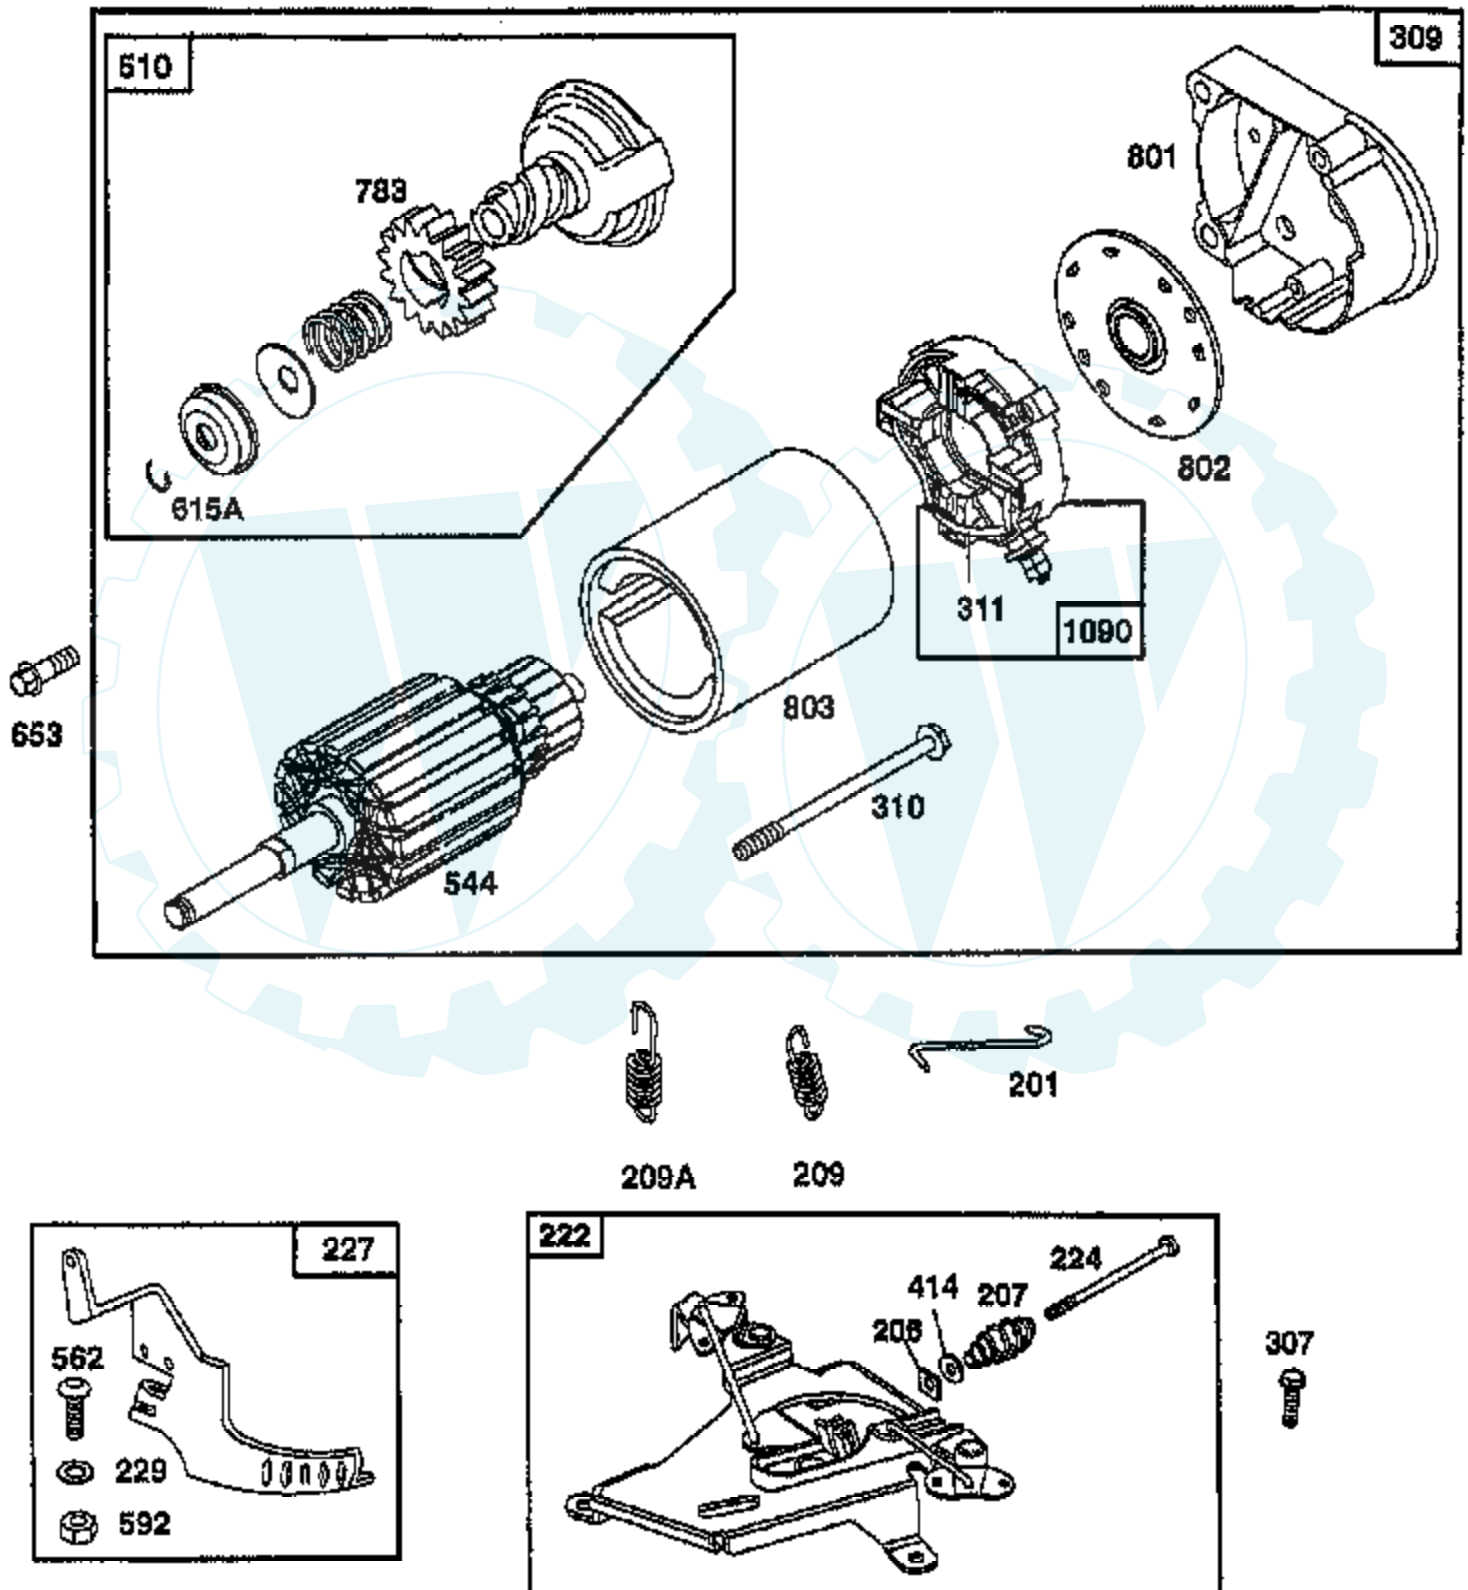

TRACTOR - - MODEL NUMBER AYP8196B89
BRIGGS AND STRATTON ENGINE - MODEL NUMBER 42E707, TYPE 2631-E1

Ref #	Part Number	Qty	Description
1	497074		CYLINDER ASSEMBLY
2	399265		P/N CONFLICT - CHECK WITH SUPPLIER
3	391086		SEAL, OIL
4	493304		BASE ASSEMBLY, CRANKCASE
5	493457		HEAD, CYLINDER #1
5A	493458		HEAD CYLINDER #2
7	271867		GASKET, CYLINDER HEAD #1
7A	271868		GASKET, CYLINDER HEAD #2
8	495754		BREATHER ASSEMBLY #1
8A	222892		COVER, BREATHER CYLINDER #2
9	27803		GASKET, VALVE COVER
10	94382		SCREW, SEMS
10A	94830		SCREW, SEMS
11	280225		TUBE, BREATHER
12	273208		GASKET, CRANKCASE, .015" THICK
12	271188		GASKET, CRANKCASE COVER,.005"
12	271189		GASKET, CRANKCASE COVER,.009"
13	94565		SCREW, CYLINDER HEAD
15	94239		PLUG, OIL DRAIN
16	394028		CRANKSHAFT
16	94196		KEY, TIMING GEAR
19	399264		BUSHING
20	291675		SEAL, OIL
22	94724		SCREW
23	491180		FLYWHEEL & RING GEAR ASSY, MAGNETO
24	222698		KEY, FLYWHEEL
25	498584		PISTON ASSEMBLY STANDARD SIZE
25	498585		PISTON ASSEMBLY .010" OVERSIZE
25	498586		PISTON ASSEMBLY .020" OVERSIZE
25	498587		PISTON ASSEMBLY .030" OVERSIZE
26	394959		RING SET, PISTON, STANDARD SIZE
26	394960		RING SET, PISTON,.010" OVERSIZE
26	394961		RING SET, PISTON,.020" OVERSIZE
26	394962		RING SET, PISTON,.030" OVERSIZE
27	263129		LOCK, PISTON PIN
28	498319		PIN, PISTON, STD SIZE
28	391286		PIN ASSEMBLY, PISTON .005" OVER
29	394306		ROD ASSEMBLY, CONNECTING
29	397158		ROD ASSEMBLY, CONNECTING
32	94671		SCREW, CONNECTING ROD
33	390420		VALVE, EXHAUST
34	261528		VALVE, INTAKE
35	65906		SPRING, INTAKE VALVE
36	26828		SPRING, EXHAUST VALVE
40	221596		RETAINER, INTAKE VALVE
41	292260		RETAINER, EXHAUST VALVE
42	494553		KEEPER VALVE
45	261368		TAPPET, VALVE
46	214484		GEAR, CAM
50	213290		MANIFOLD, INTAKE
51	271412		GASKET, CARBURETOR & INTAKE ELBOE
51A	281412		SPACER, CARBURETOR
52	270884		GASKET, INTAKE MANIFOLD MOUNTING
53	93970		SCREW, SEMS, CARBURETOR MOUNTING
54	93208		SCREW, SEMS INTAKE MANIFOLDING MOUNTING
75	222511		WASHER SPRING
78	95039		SCREW HEX
91	499281		BODY ASSEMBLY, UPPER