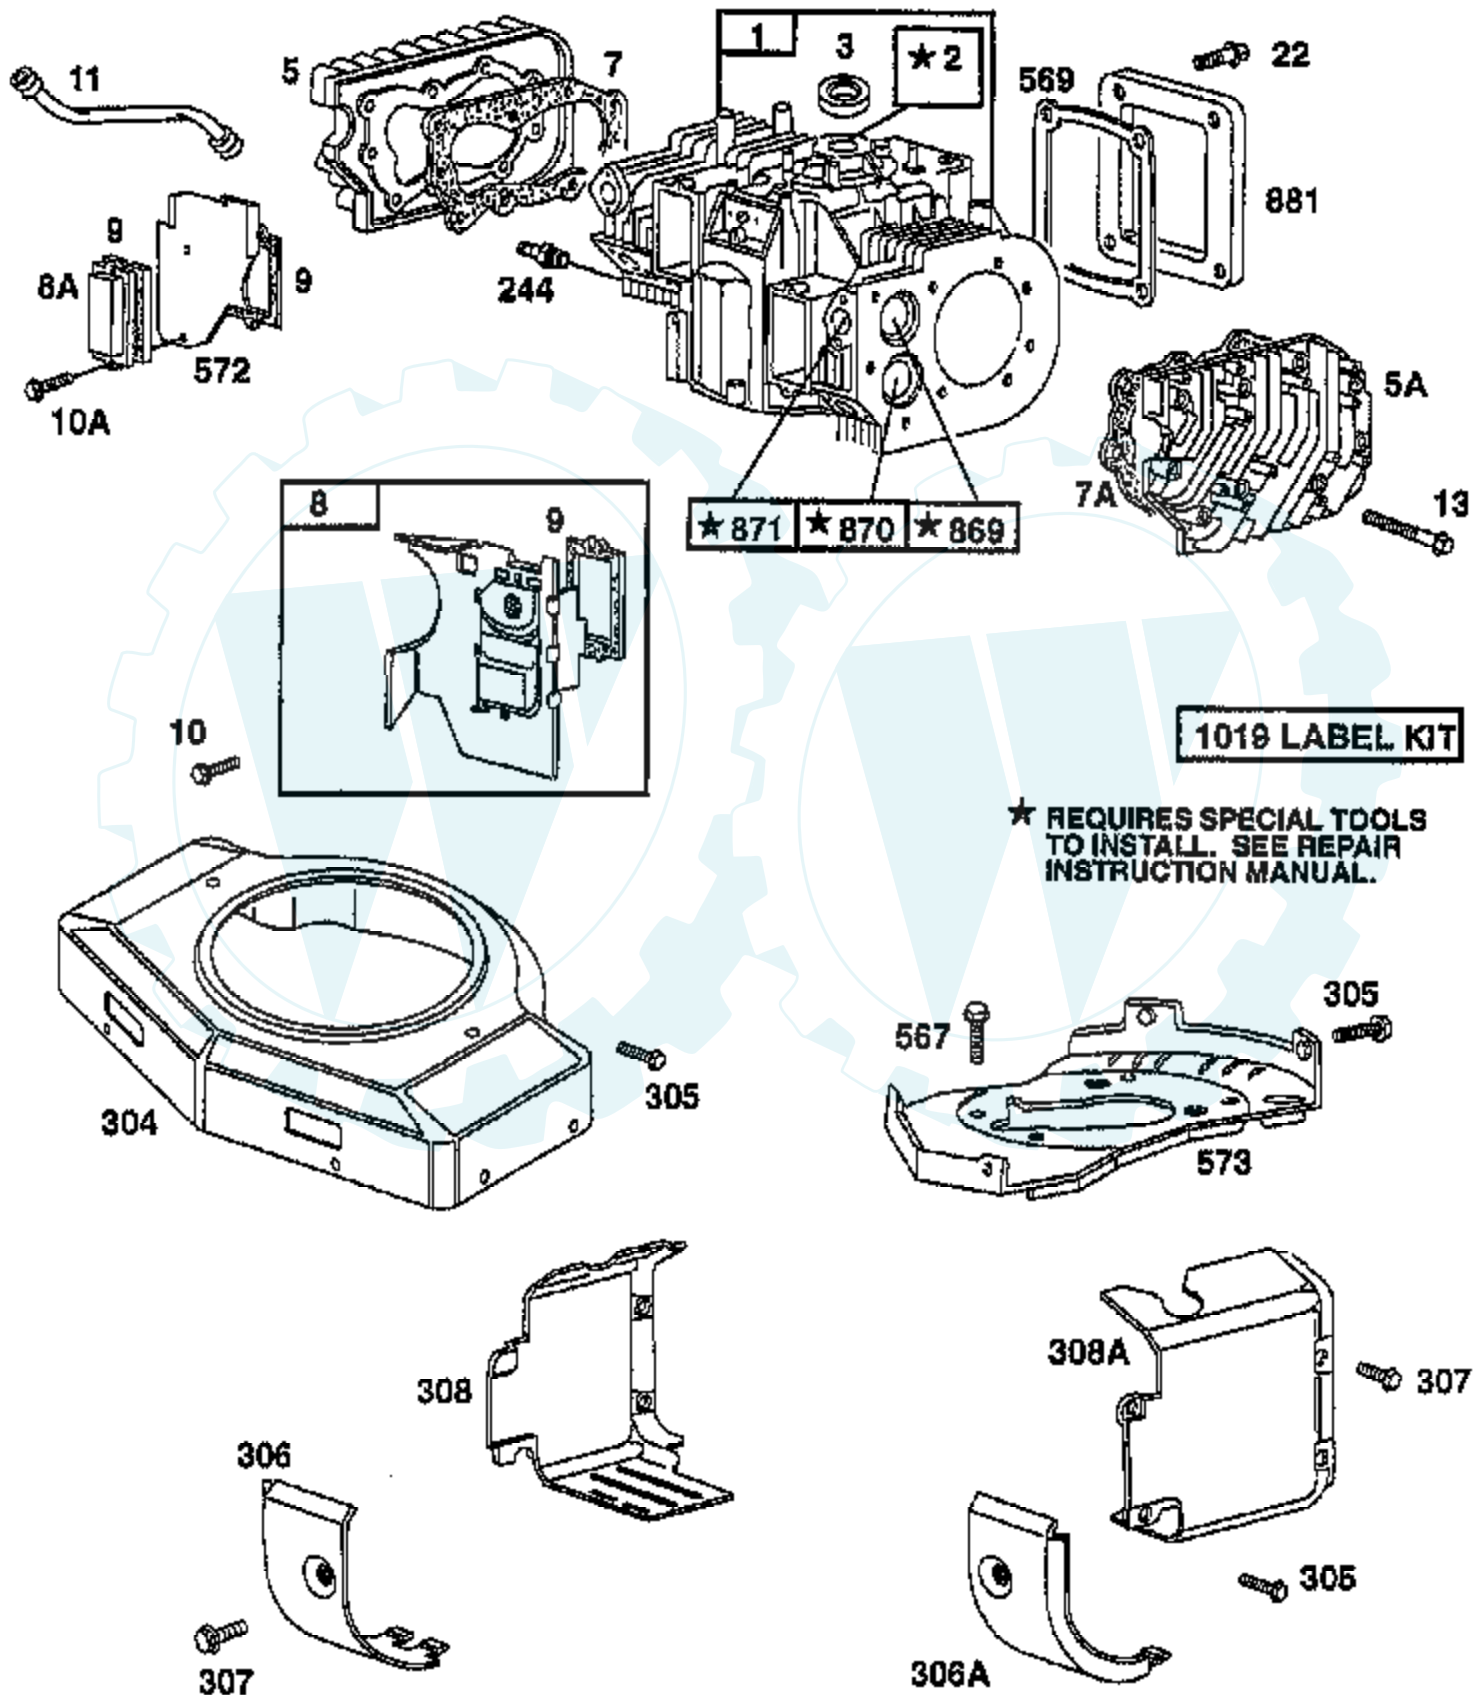

TRACTOR - - MODEL NUMBER AYP8196B89

BRIGGS AND STRATTON ENGINE - MODEL NUMBER 42E707, TYPE 2631-E1

Ref #	Part Number	Qty	Description
1	497074		CYLINDER ASSEMBLY
2	399265		P/N CONFLICT - CHECK WITH SUPPLIER
3	391086		SEAL, OIL
4	493304		BASE ASSEMBLY, CRANKCASE
5	493457		HEAD, CYLINDER #1
5A	493458		HEAD CYLINDER #2
7	271867		GASKET, CYLINDER HEAD #1
7A	271868		GASKET, CYLINDER HEAD #2
8	495754		BREATHER ASSEMBLY #1
8A	222892		COVER, BREATHER CYLINDER #2
9	27803		GASKET, VALVE COVER
10	94382		SCREW, SEMS
10A	94830		SCREW, SEMS
11	280225		TUBE, BREATHER
12	273208		GASKET, CRANKCASE, .015" THICK
12	271188		GASKET, CRANKCASE COVER,.005"
12	271189		GASKET, CRANKCASE COVER,.009"
13	94565		SCREW, CYLINDER HEAD
15	94239		PLUG, OIL DRAIN
16	394028		CRANKSHAFT
16	94196		KEY, TIMING GEAR
19	399264		BUSHING
20	291675		SEAL, OIL
22	94724		SCREW
23	491180		FLYWHEEL & RING GEAR ASSY, MAGNETO
24	222698		KEY, FLYWHEEL
25	498584		PISTON ASSEMBLY STANDARD SIZE
25	498585		PISTON ASSEMBLY .010" OVERSIZE
25	498586		PISTON ASSEMBLY .020" OVERSIZE
25	498587		PISTON ASSEMBLY .030" OVERSIZE
26	394959		RING SET, PISTON, STANDARD SIZE
26	394960		RING SET, PISTON,.010" OVERSIZE
26	394961		RING SET, PISTON,.020" OVERSIZE
26	394962		RING SET, PISTON,.030" OVERSIZE
27	263129		LOCK, PISTON PIN
28	498319		PIN, PISTON, STD SIZE
28	391286		PIN ASSEMBLY, PISTON .005" OVER
29	394306		ROD ASSEMBLY, CONNECTING
29	397158		ROD ASSEMBLY, CONNECTING
32	94671		SCREW, CONNECTING ROD
33	390420		VALVE, EXHAUST
34	261528		VALVE, INTAKE
35	65906		SPRING, INTAKE VALVE
36	26828		SPRING, EXHAUST VALVE
40	221596		RETAINER, INTAKE VALVE
41	292260		RETAINER, EXHAUST VALVE
42	494553		KEEPER VALVE
45	261368		TAPPET, VALVE
46	214484		GEAR, CAM
50	213290		MANIFOLD, INTAKE
51	271412		GASKET, CARBURETOR & INTAKE ELBOE
51A	281412		SPACER, CARBURETOR
52	270884		GASKET, INTAKE MANIFOLD MOUNTING
53	93970		SCREW, SEMS, CARBURETOR MOUNTING
54	93208		SCREW, SEMS INTAKE MANIFOLDING MOUNTING
75	222511		WASHER SPRING
78	95039		SCREW HEX
91	499281		BODY ASSEMBLY, UPPER