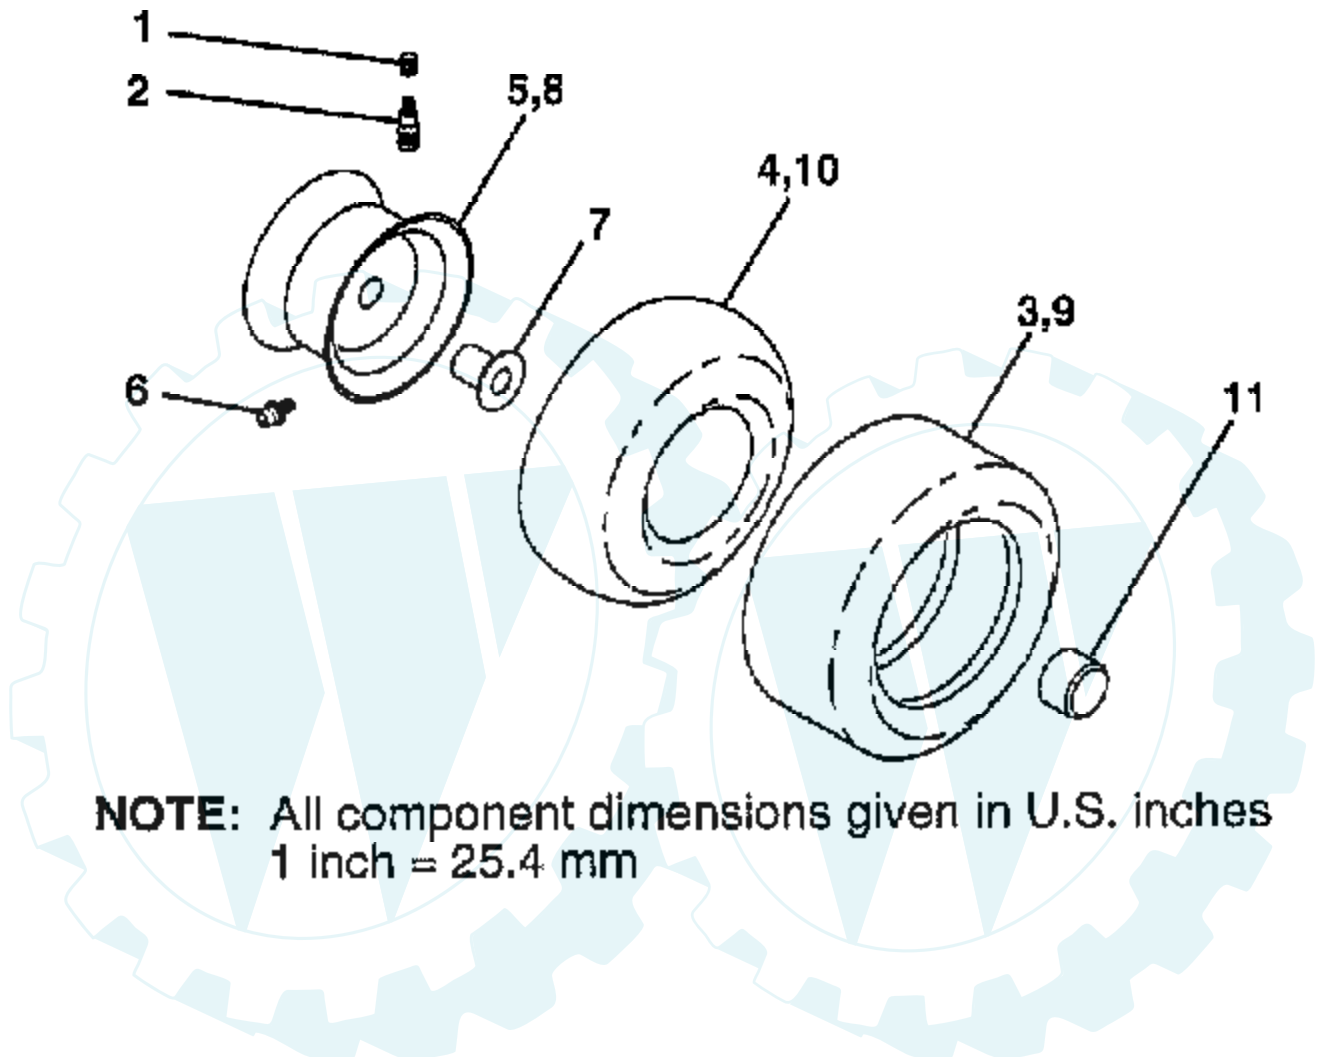

Ref #	Part Number	Qty	Description
65	780109		WASHER, THRUST
65	780139		WASHER
66	776274		SHAFT INPUT
67	776385		SHIFTER & BRAKE SHAFT
71	788069		SEAL SQUARE CUT
71A	792145		PUSHNUT
72	792165		THREADED PLUG 9/16-18
72A	788091		"O" RING
76	780090		WASHER, THRUST
77	788078A		INVERTED RETAINING RING
79	792144		SPRING
81	786081		CHAIN, ROLLER
82	786082		SPROCKET 9T
83	786123		SPROCKET 18T (REV)
84	786131		BEARING CAP
87	788042		OIL SEAL 3/4
88	780119		BEARING BALL
89	780050		BEARING BALL
90	788067B		GREASE BENTONITE, 32 OZ.
96	780084		BEARING THRUST
97	780051		WASHER THRUST
98	780165		WASHER
99	788077		"O" RING
100	780166		WASHER CUPPED
101	774833		CARRIER DIFF THREADED HOLES
102	774834		CARRIER DIFF
103	792020		SCREW, 1/4-20 X 2-1/4
104	792006		WASHER LOCK 1/4
105	780153		WASHER
106	786144		SLEEVE
107	780152		BEARING NEEDLE
108	780150		BEARING NEEDLE
109	792001		"O" RING
110	786142		SLEEVE STEPPED
111	788071		RING SQ CUT
112	780168		BEARING NEEDLE CAPPED
113	786143		SLEEVE STEPPED
114	780151		BEARING NEEDLE CAPPED
115	786145		SLEEVE STEPPED
116	788070		RING SQ CUT
117	780031		BEARING NEEDLE
150	788093A		LIQUID GASKET RTV SILICONE

TRACTOR - - MODEL NUMBER AYP8196B89

WHEELS AND TIRES

NOTE: All component dimensions given in U.S. inches
1 inch = 25.4 mm