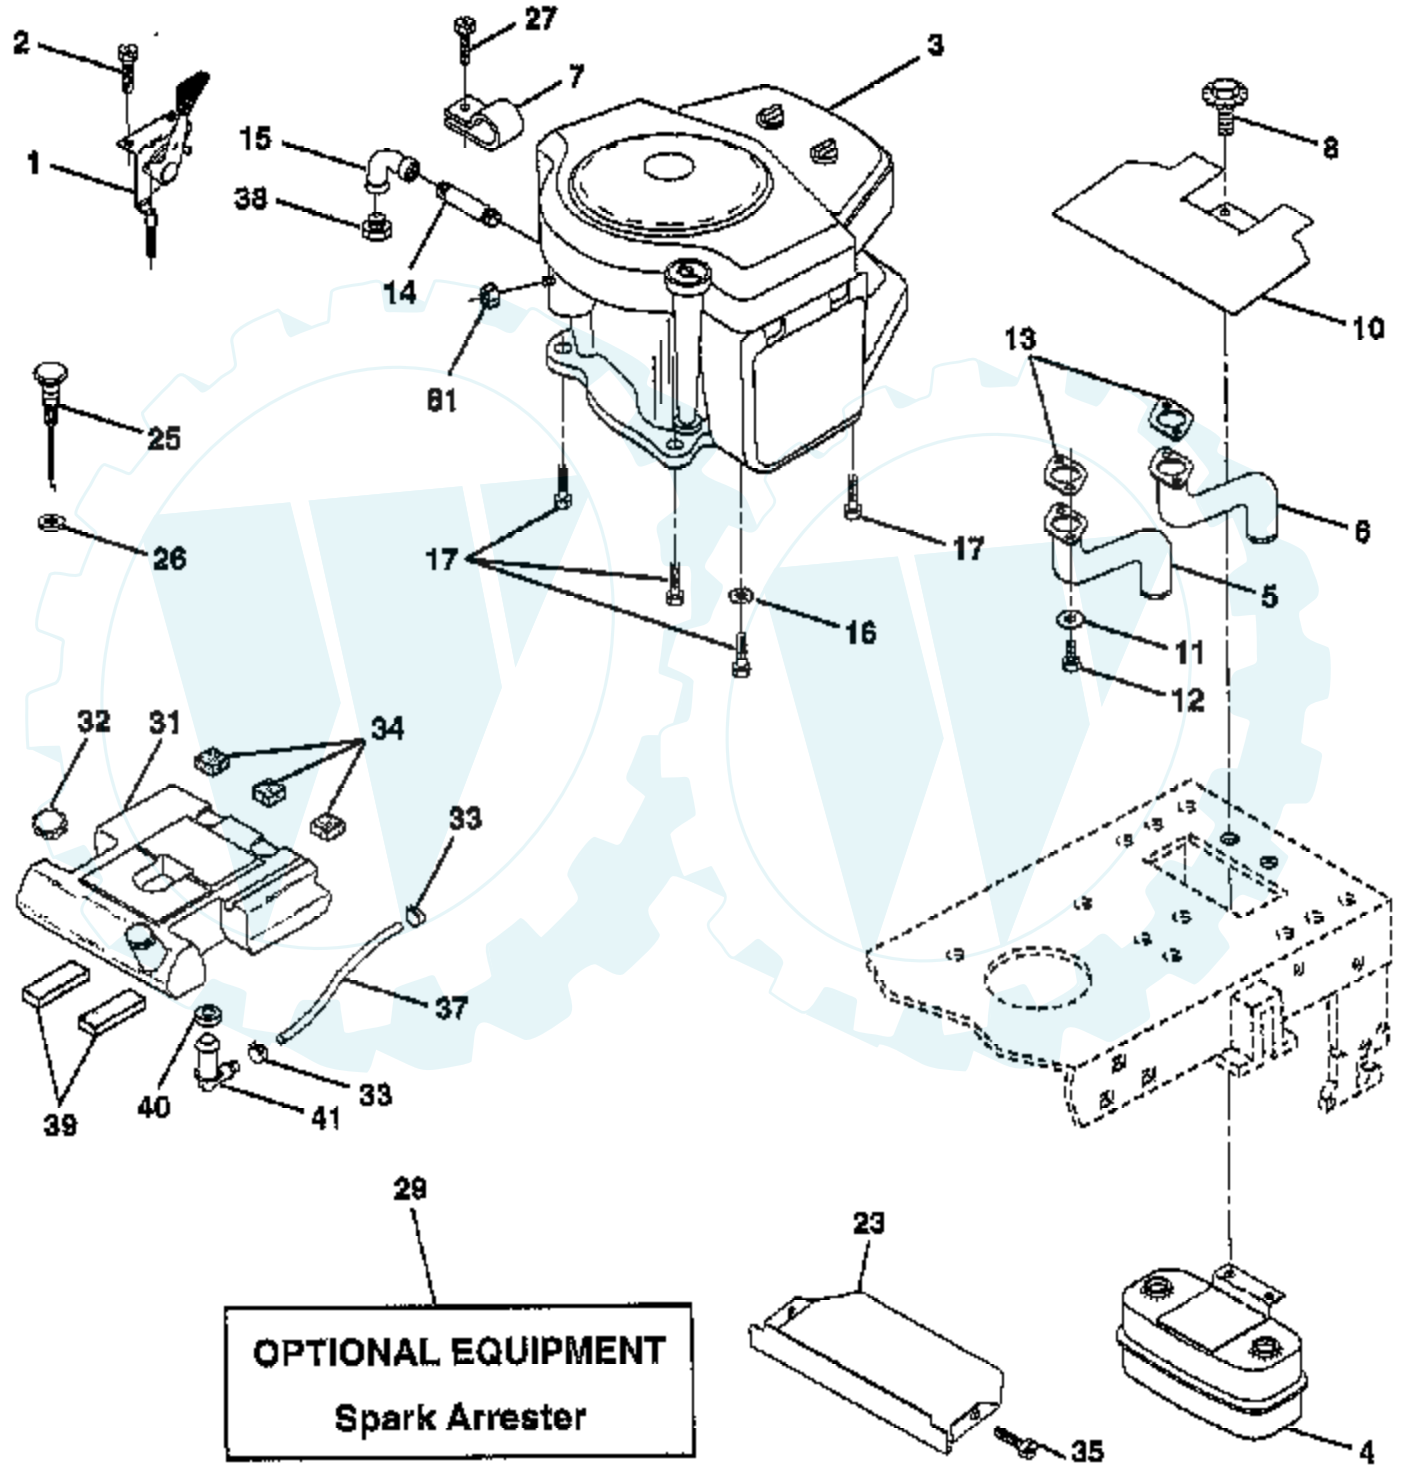

TRACTOR - - MODEL NUMBER AYP8196B89

ENGINE

Ref #	Part Number	Qty	Description
1	141295		CONTROL THRT 35.5
2	17720410		SCREW LT
3			CHECK WITH SUPPLIER
4	149723		MUFFLER.TW.LOTONE
5	144069		EXHAUST.B&S.18.LH
6	144068		EXHAUST.B&S.18.RH
7	138129		CLAMP.TUBE.DBL.EN
8	150176		BOLT.5/16-18.UNC
10	145552		SHIELD.HEAT.
11	10040400		LOCKWASHER
12	74780412		SUB= 74780414
13	272250		GASKET MUFFLER
14	13280336		PIPE NIPPLE LT
15	13200300		ELBOW
16	11050600		LOCKWASHER
17	17490624		SCREW LT
23	159880		SHIELD.BRN/DBR.GD
25	145996		CONTROL.CHOKE.37
26	73920600		"NUT,KEPS 3/8-24IM"
27	152927		"SCREW-TT,10-32 FL"
29	137180		SUB= 532137180
31	151346		TANK FUEL REAR
32	140527		CAP ASM FUEL
33	123487X		HOSE CLAMP
34	106082X		PAD-SPACER LT
35	17490512		SCREW
37	8543R		FUEL LINE T
38			CHECK WITH SUPPLIER
39	109227X		PAD IDLER TI
40	3645J		BUSHING OUTLET T
41	139277		STEM.TANK.FUEL
81	128861		NUT