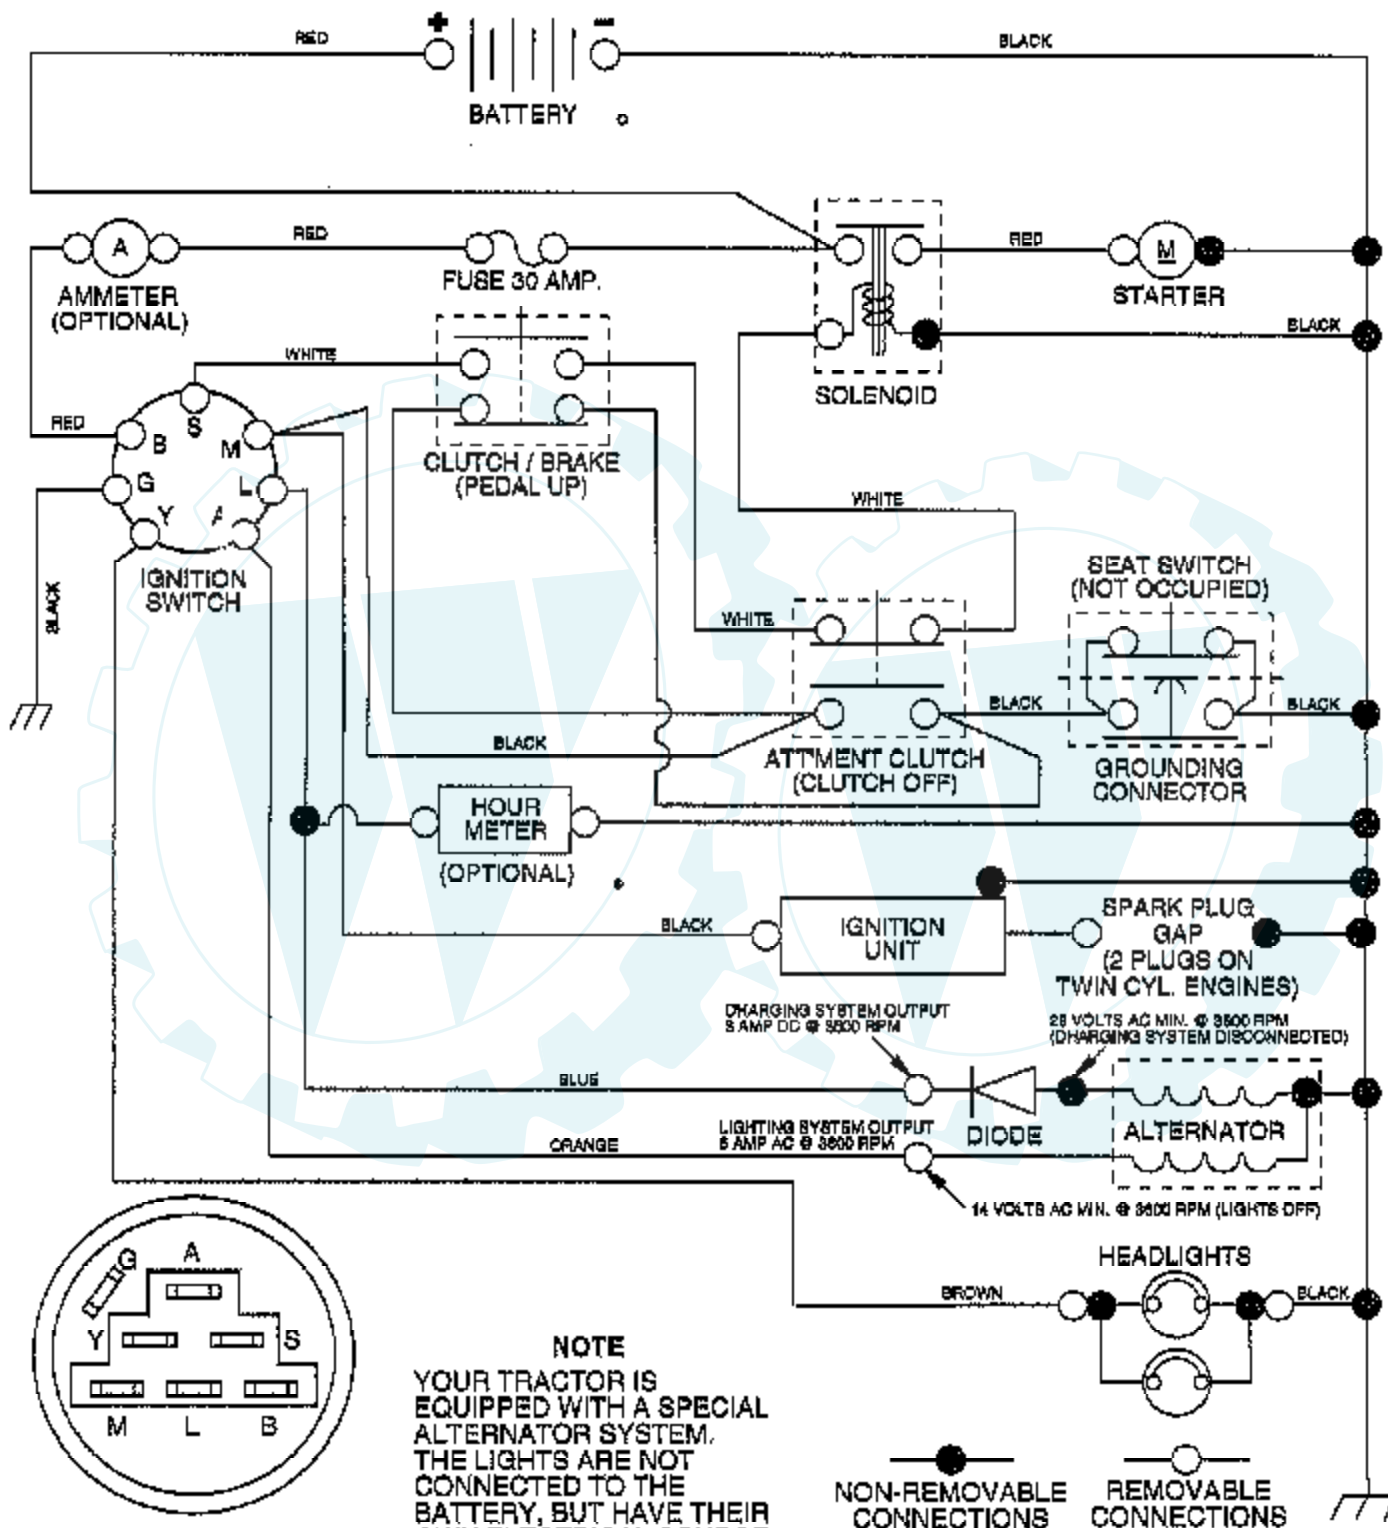

TRACTOR - - MODEL NUMBER AYP8196B89

SCHEMATIC

IGNITION SWITCH

POSITION	CIRCUIT	"MAKE"
OFF	G + M + L	NONE
RUN/LIGHT	B + L	A + Y
RUN	B + L	NONE
START	B + L + S	NONE