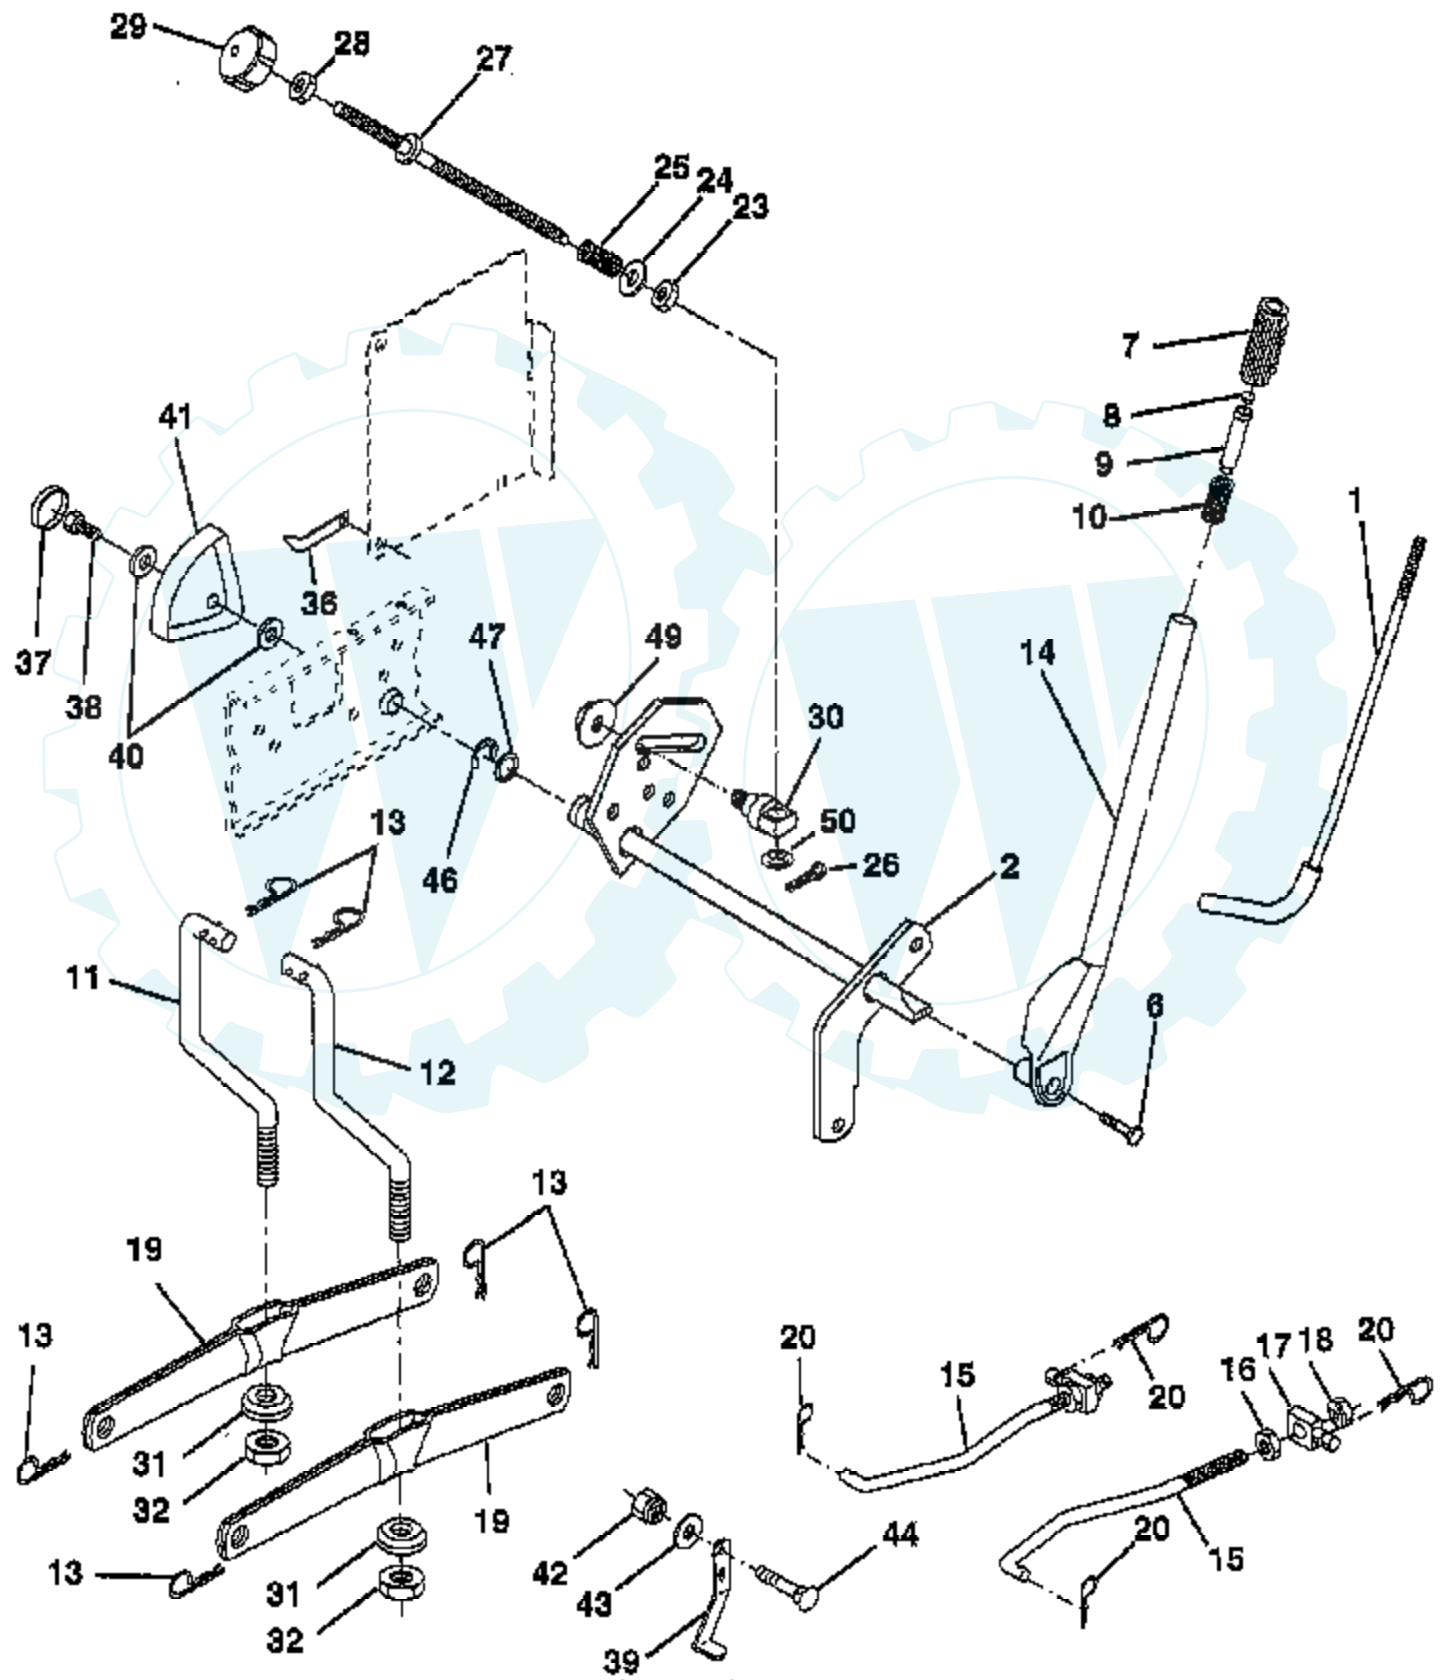

TRACTOR - - MODEL NUMBER AYP8196B89

LIFT

Ref #	Part Number	Qty	Description
1	121006X		LEVER ROD LT
2	159188		LEVER ASSY LIFT.RH.
6	74780624		"BOLT,HEX"
7	109413X		GRIP
8	122365X		SUB= 125925X
9	122364X		SUB= 125925X
10	2876H		SPRING T
11	145537		LINK.LIFT.LH.GTV
12	145536		LINK.LIFT.RH.GTV.
13	4939M		SUB= 85902
14	159189		LEVER.ASM.LIFT.RH
15	127218		LINK.FRONT
16	73350800		NUT
17	130171		TRUNION
18	73680800		NUT LTV
19	139868		ARM SUSP REAR
20	163552		RETAINER SPRING
23	110807X		NUT T
24	19131016		WASHER
25	2876H		SPRING T
26	76020308		SUB= 3145
27	126971X		SUB= 532126971
28	73350600		NUT
29	138057		KNOB INF 3/8-16
30	150233		TRUNNION
31	140302		BEARING PVT LH
32	73540600		NUT.CROWNLOCK.3/8
36	155097		POINTER-INDICAT
37	123935X		"PLUG,HOLE"
38	17490512		SCREW
39	142992		STOP.OVER.CENTER
40	19112410		WASHER
41	123934X		HEIGHT INDICATOR
42	73680600		SUB= 73690600
43	19131612		WASHER GT
44	72240608		BOLT
46	12000022		E-RING
47	19292016		WASHER
49	145212		NUT.HXFLG.LOCK.
50			CHECK WITH SUPPLIER