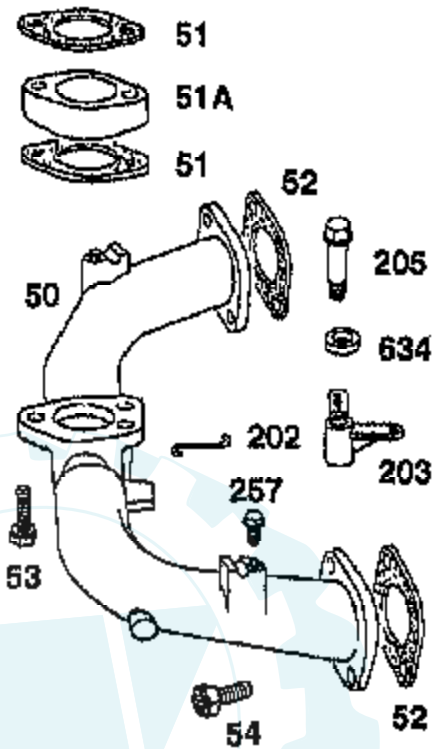

TRACTOR -- MODEL NUMBER AYP8196B89

BRIGGS AND STRATTON ENGINE - MODEL NUMBER 42E707, TYPE 2831-E1

358 GASKET SET

861 PUMP REPAIR KIT

121 CARBURETOR KIT

Ref #	Part Number	Qty	Description
1	497074		CYLINDER ASSEMBLY
2	399265		P/N CONFLICT - CHECK WITH SUPPLIER
3	391086		SEAL, OIL
4	493304		BASE ASSEMBLY, CRANKCASE
5	493457		HEAD, CYLINDER #1
5A	493458		HEAD CYLINDER #2
7	271867		GASKET, CYLINDER HEAD #1
7A	271868		GASKET, CYLINDER HEAD #2
8	495754		BREATHER ASSEMBLY #1
8A	222892		COVER, BREATHER CYLINDER #2
9	27803		GASKET, VALVE COVER
10	94382		SCREW, SEMS
10A	94830		SCREW, SEMS
11	280225		TUBE, BREATHER
12	273208		GASKET, CRANKCASE, .015" THICK
12	271188		GASKET, CRANKCASE COVER,.005"
12	271189		GASKET, CRANKCASE COVER,.009"
13	94565		SCREW, CYLINDER HEAD
15	94239		PLUG, OIL DRAIN
16	394028		CRANKSHAFT
16	94196		KEY, TIMING GEAR
19	399264		BUSHING
20	291675		SEAL, OIL
22	94724		SCREW
23	491180		FLYWHEEL & RING GEAR ASSY, MAGNETO
24	222698		KEY, FLYWHEEL
25	498584		PISTON ASSEMBLY STANDARD SIZE
25	498585		PISTON ASSEMBLY .010" OVERSIZE
25	498586		PISTON ASSEMBLY .020" OVERSIZE
25	498587		PISTON ASSEMBLY .030" OVERSIZE
26	394959		RING SET, PISTON, STANDARD SIZE
26	394960		RING SET, PISTON,.010" OVERSIZE
26	394961		RING SET, PISTON,.020" OVERSIZE
26	394962		RING SET, PISTON,.030" OVERSIZE
27	263129		LOCK, PISTON PIN
28	498319		PIN, PISTON, STD SIZE
28	391286		PIN ASSEMBLY, PISTON .005" OVER
29	394306		ROD ASSEMBLY, CONNECTING
29	397158		ROD ASSEMBLY, CONNECTING
32	94671		SCREW, CONNECTING ROD
33	390420		VALVE, EXHAUST
34	261528		VALVE, INTAKE
35	65906		SPRING, INTAKE VALVE
36	26828		SPRING, EXHAUST VALVE
40	221596		RETAINER, INTAKE VALVE
41	292260		RETAINER, EXHAUST VALVE
42	494553		KEEPER VALVE
45	261368		TAPPET, VALVE
46	214484		GEAR, CAM
50	213290		MANIFOLD, INTAKE
51	271412		GASKET, CARBURETOR & INTAKE ELBOE
51A	281412		SPACER, CARBURETOR
52	270884		GASKET, INTAKE MANIFOLD MOUNTING
53	93970		SCREW, SEMS, CARBURETOR MOUNTING
54	93208		SCREW, SEMS INTAKE MANIFOLDING MOUNTING
75	222511		WASHER SPRING
78	95039		SCREW HEX
91	499281		BODY ASSEMBLY, UPPER