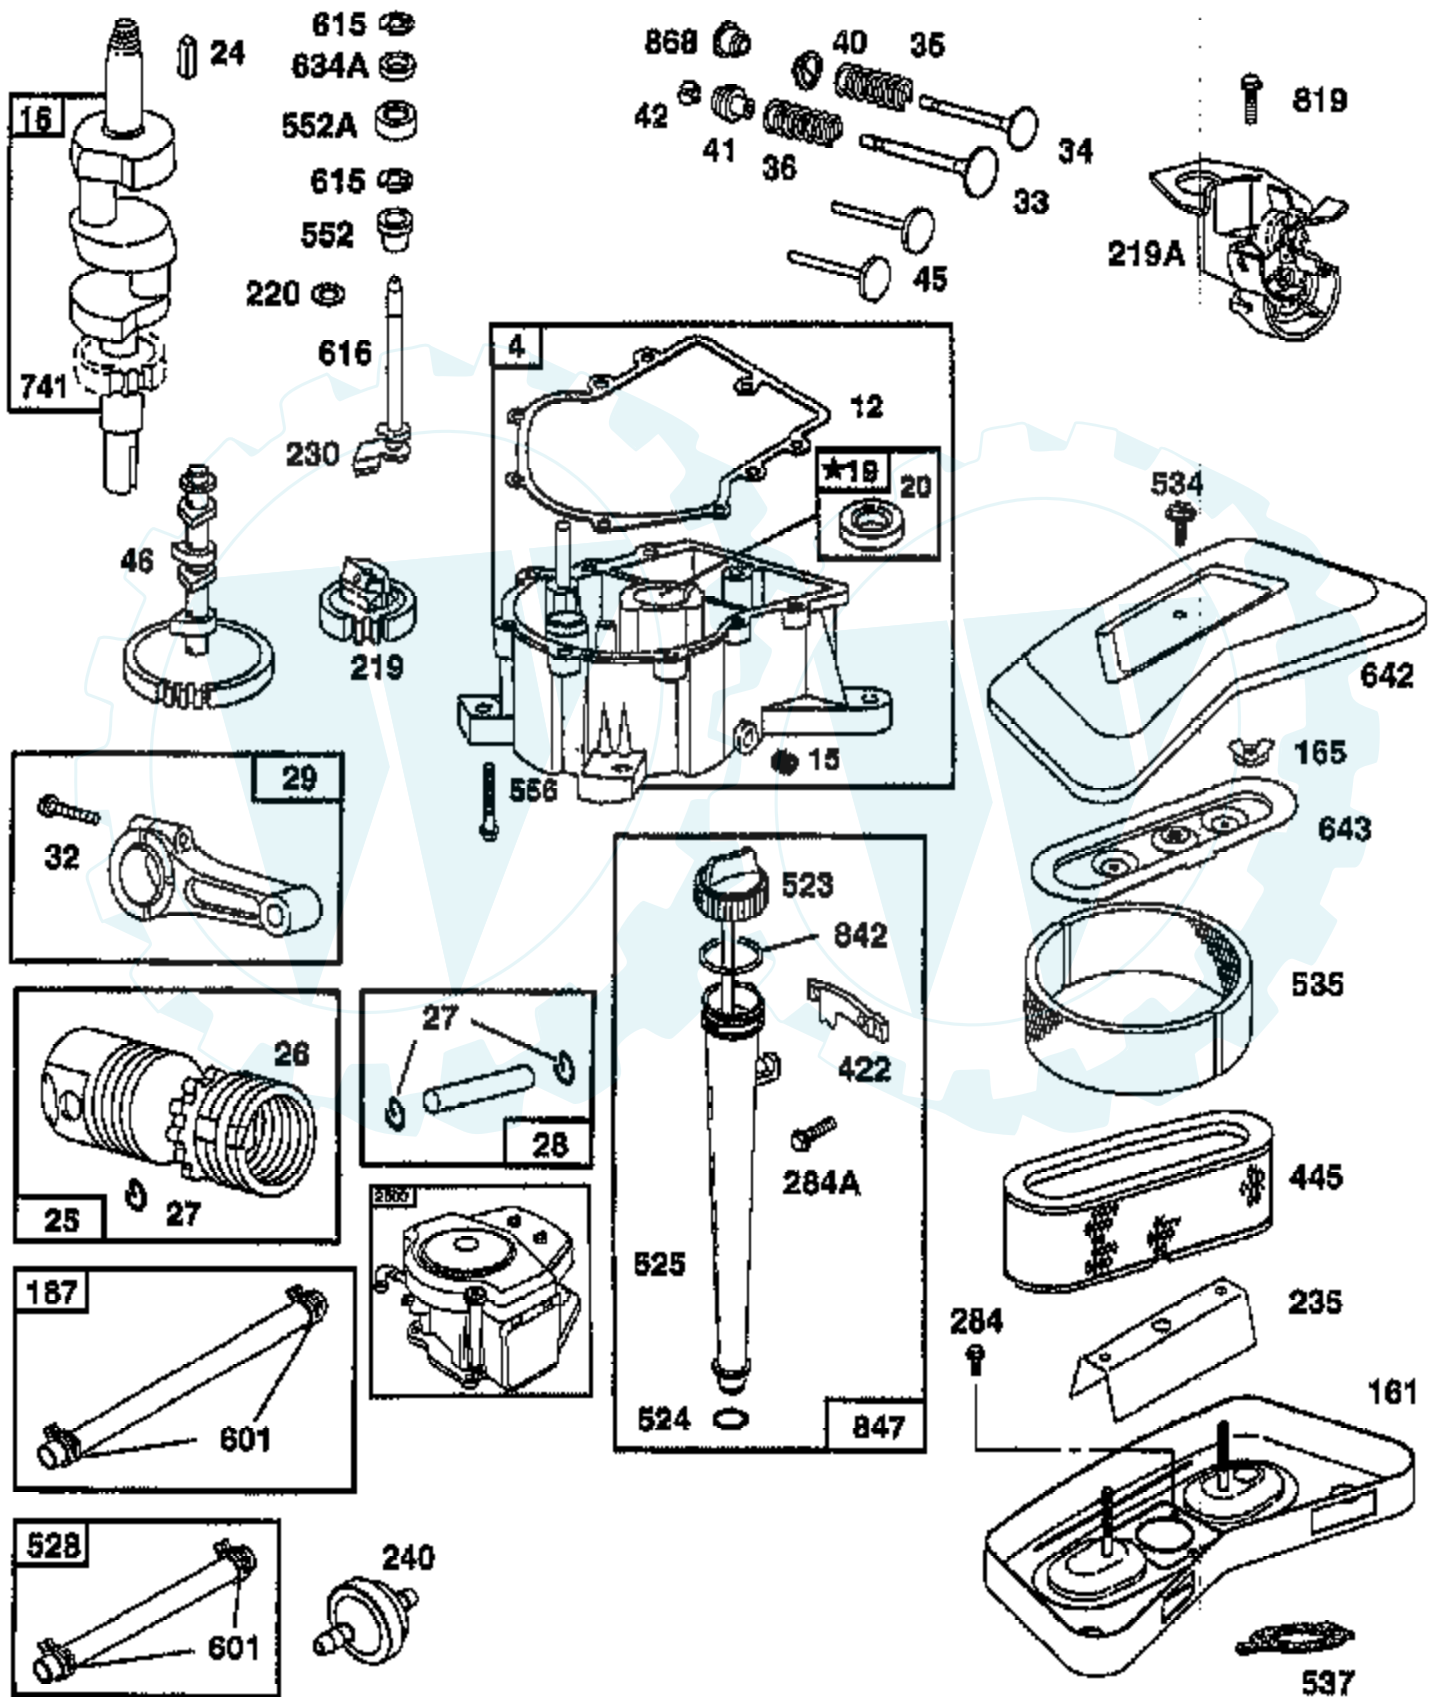

TRACTOR - - MODEL NUMBER AYP8196A99
BRIGGS AND STRATTON ENGINE - MODEL NUMBER 42E707, TYPE 2631-E1

Ref #	Part Number	Qty	Description
1	497074		CYLINDER ASSEMBLY
2	399265		P/N CONFLICT - CHECK WITH SUPPLIER
3	391086		SEAL, OIL
4	493304		BASE ASSEMBLY, CRANKCASE
5	493457		HEAD, CYLINDER #1
5A	493458		HEAD CYLINDER #2
7	271867		GASKET, CYLINDER HEAD #1
7A	271868		GASKET, CYLINDER HEAD #2
8	495754		BREATHER ASSEMBLY #1
8A	222892		COVER, BREATHER CYLINDER #2
9	27803		GASKET, VALVE COVER
10	94382		SCREW, SEMS
10A	94830		SCREW, SEMS
11	280225		TUBE, BREATHER
12	273208		GASKET, CRANKCASE, .015" THICK
12	271188		GASKET, CRANKCASE COVER,.005"
12	271189		GASKET, CRANKCASE COVER,.009"
13	94565		SCREW, CYLINDER HEAD
15	94239		PLUG, OIL DRAIN
16	394028		CRANKSHAFT
16	94196		KEY, TIMING GEAR
19	399264		BUSHING
20	291675		SEAL, OIL
22	94724		SCREW
23	491180		FLYWHEEL & RING GEAR ASSY, MAGNETO
24	222698		KEY, FLYWHEEL
25	498584		PISTON ASSEMBLY STANDARD SIZE
25	498585		PISTON ASSEMBLY .010" OVERSIZE
25	498586		PISTON ASSEMBLY .020" OVERSIZE
25	498587		PISTON ASSEMBLY .030" OVERSIZE
26	394959		RING SET, PISTON, STANDARD SIZE
26	394960		RING SET, PISTON,.010" OVERSIZE
26	394961		RING SET, PISTON,.020" OVERSIZE
26	394962		RING SET, PISTON,.030" OVERSIZE
27	263129		LOCK, PISTON PIN
28	498319		PIN, PISTON, STD SIZE
28	391286		PIN ASSEMBLY, PISTON .005" OVER
29	394306		ROD ASSEMBLY, CONNECTING
29	397158		ROD ASSEMBLY, CONNECTING
32	94671		SCREW, CONNECTING ROD
33	390420		VALVE, EXHAUST
34	261528		VALVE, INTAKE
35	65906		SPRING, INTAKE VALVE
36	26828		SPRING, EXHAUST VALVE
40	221596		RETAINER, INTAKE VALVE
41	292260		RETAINER, EXHAUST VALVE
42	494553		KEEPER VALVE
45	261368		TAPPET, VALVE
46	214484		GEAR, CAM
50	213290		MANIFOLD, INTAKE
51	271412		GASKET, CARBURETOR & INTAKE ELBOE
51A	281412		SPACER, CARBURETOR
52	270884		GASKET, INTAKE MANIFOLD MOUNTING
53	93970		SCREW, SEMS, CARBURETOR MOUNTING
54	93208		SCREW, SEMS INTAKE MANIFOLDING MOUNTING
75	222511		WASHER SPRING
78	95039		SCREW HEX
91	499281		BODY ASSEMBLY, UPPER