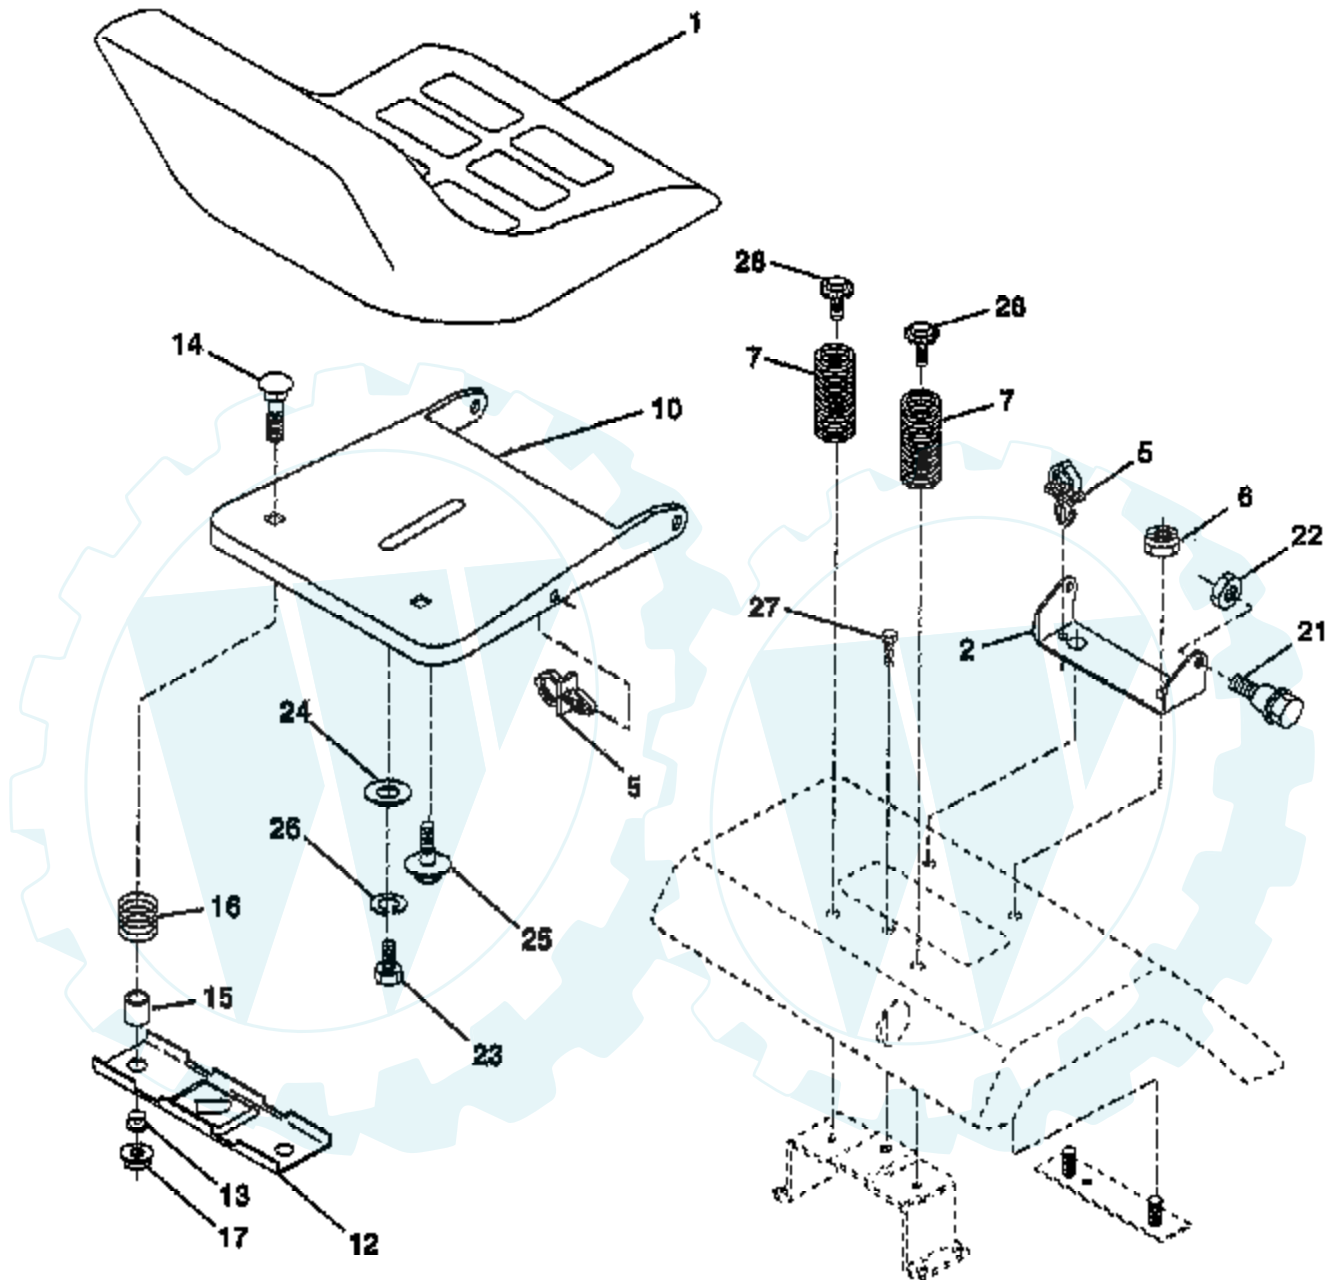

TRACTOR - - MODEL NUMBER AYP8196A99

SEAT ASSEMBLY

NOTE: All component dimensions given in U.S. Inches
1 inch = 25.4 mm

Ref #	Part Number	Qty	Description
1	140117		SEAT.2400/1416.BK
2	140551		BRACKET PVT SEAT
5	145006		CLIP.PUSH-IN.HING
6	73800600		NUT
7	124181X		SPRING COMPRESSIO
10	155925		PAN-SEAT
12	121246X		BRKT SWITCH
13	121248X		BUSHING
14	72050412		BOLT-RD HD SQ NK
15	134300		SPLIT SPACER
16	121250X		SPRING
17	123976X		SUB= 73900400
21	153236		"BOLT,SHOULDER"
22	73800500		NUT
23	74780814		BOLT
24	19171912		WASHER
25	127018X		"BOLT,SHOULDER"
26	10040800		LOCKWASHER
27	17490608		SCREW LT
28	150176		BOLT.5/16-18.UNC