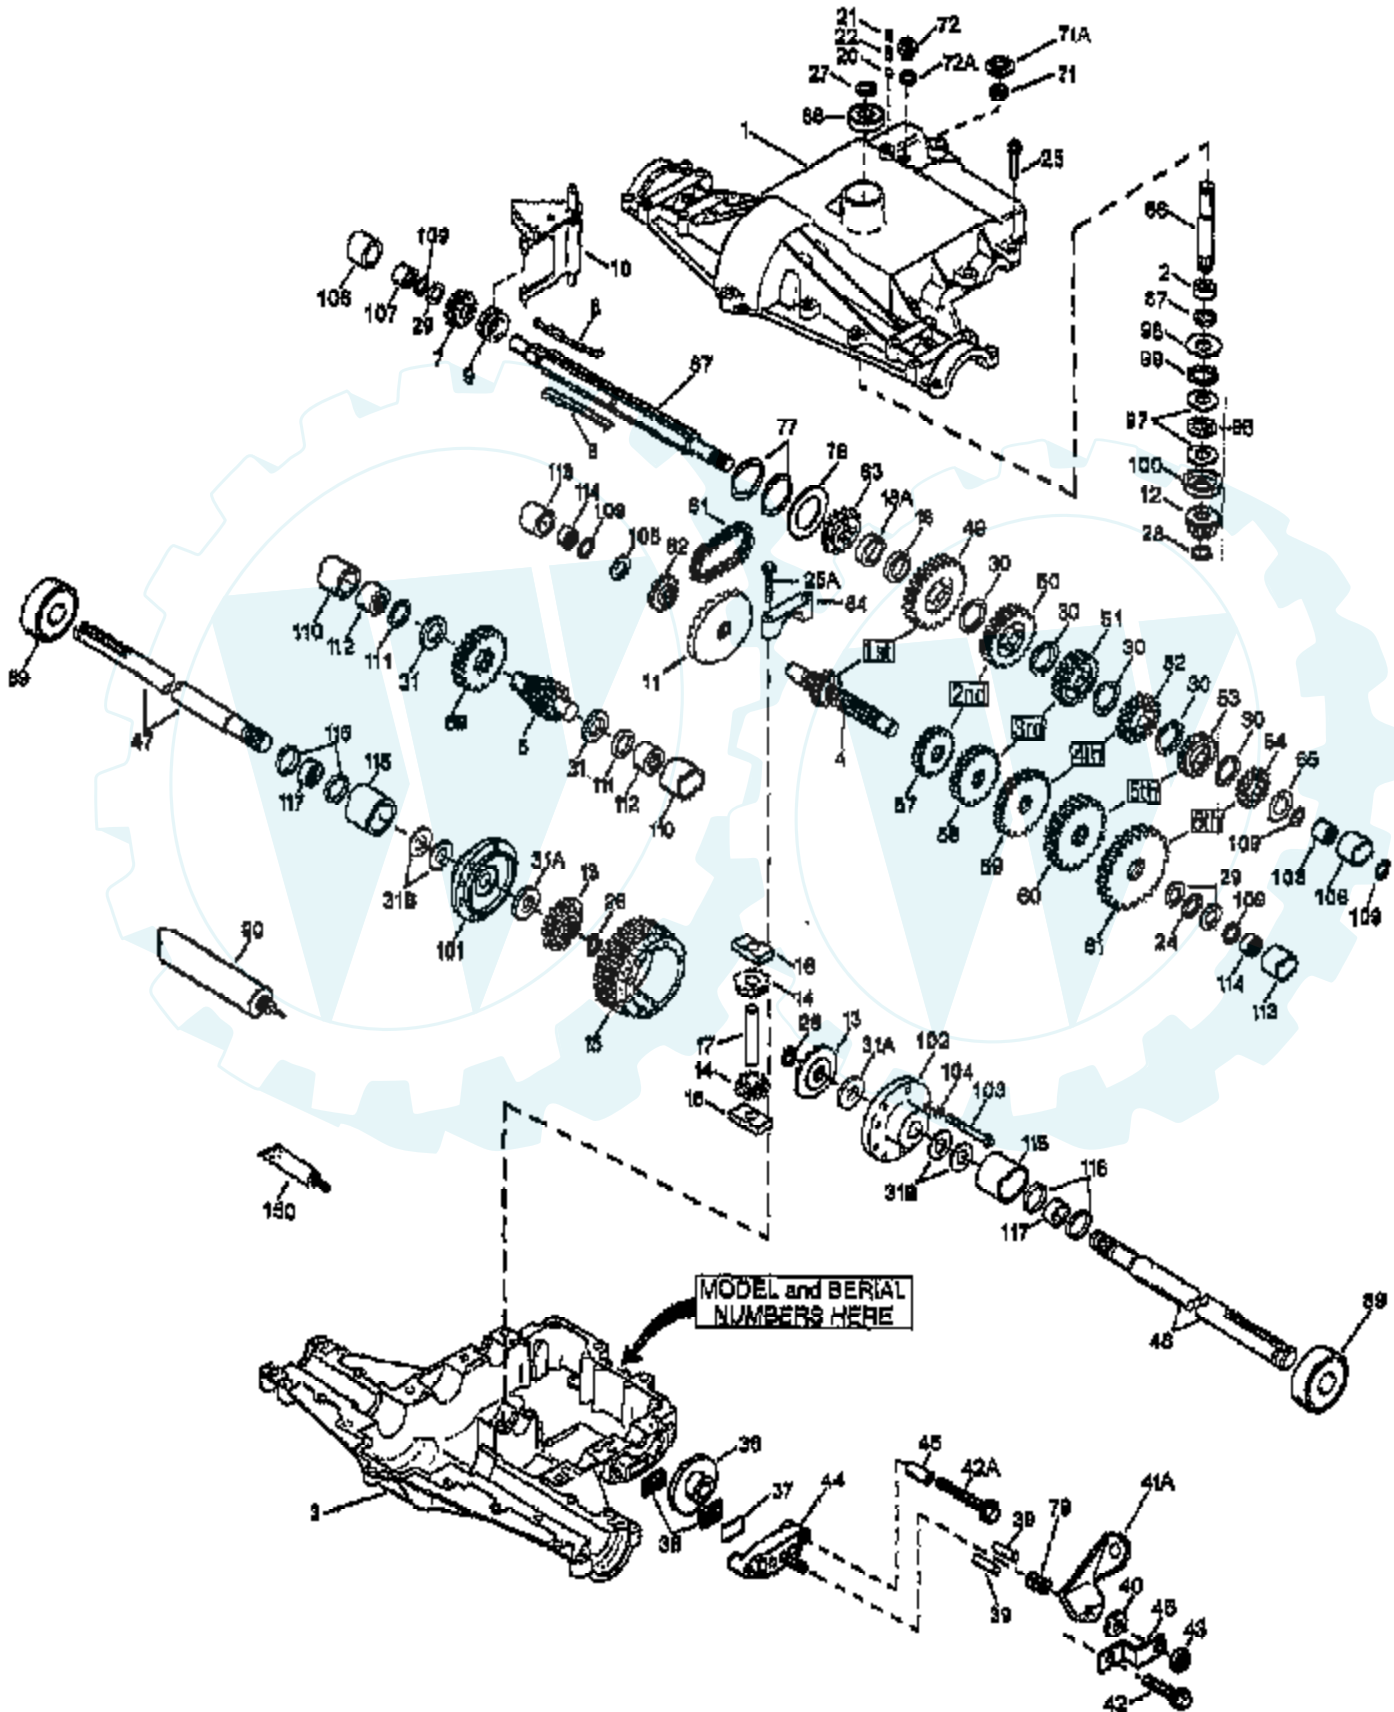

TRACTOR - - MODEL NUMBER AYP8196A99

TRANSAXLE PEERLESS - MODEL NUMBER P820-016D

Ref #	Part Number	Qty	Description
1	772098A		COVER TRANSAXLE
2	780155		BEARING NEEDLE
3	770088		CASE TRANSAXLE
4	776291		SHAFT COUNTER
5	776275		SHAFT, OUTPUT, 9T
6B	778247		GEAR, OUTPUT, 35T
7	778253		GEAR, SPUR, 15T
8	792180		SHIFT KEY
9	784352		COLLAR, SHIFTER
10	784375		SHIFT FORK
11	778246		GEAR BEVEL, 33T
12	778245		BEVEL PINION, 13T
13	778198		GEAR BEVEL
14	778197		PINION, 10T
15	778248		GEAR, RING, 31T
16	786027		BLOCK DRIVE
17	786019		PIN DRIVE
18	786121		SPACER, .350/.340 THICK
18A	786122		SPACER, .276/.268 THICK
20	792077		BALL STEEL, 5/16" DIA.
21	792078		SCREW, 3/8-16 X 3/8"
22	792079		SPRING
24	780071		THRUST BEARING
25	792129A		SCREW, 5/16-18 X 1-1/4
25A	792073A		SCREW
26	792018		RING STRAP
27	792018		RING STRAP
28	788040		RETAINING RING
29	780072		WASHER THRUST
30	780108		WASHER THRUST
31	780128		WASHER THRUST
31A	780107		WASHER
31B	780042		WASHER THRUST
36	790043		DISK BRAKE
37	790007		PLATE BRAKE PAD
38	799021		BRAKE PAD
39	786026		PIN DOWEL
40	792076A		WASHER
41A	790047		LEVER BRAKE
42	792073A		SCREW
42A	792085A		SCREW, 1/4-20 X 2-1/4
43	792075		LOCKNUT 5/16-24
44	790025		HOLDER BRAKE PAD
45	786067		SPACER
46	786086		BRKT BRAKE LEVER
47	774832		AXLE, 12-5/16" LONG
48	774831		AXLE, 16-3/16" LONG
49	778216A		GEAR, SPUR, 41T
50	778206A		GEAR, SPUR, 35T
51	778205A		GEAR, SPUR, 30T
52	778204A		GEAR, SPUR, 25T
53	778203A		GEAR, SPUR, 22T
54	778273		GEAR, SPUR, 19T
57	778199		GEAR, SPUR, 15T
58	778200		GEAR, SPUR, 20T
59	778201		GEAR, SPUR, 25T
60	778202		GEAR, SPUR, 28T
61	778208		GEAR, SPUR, 31T