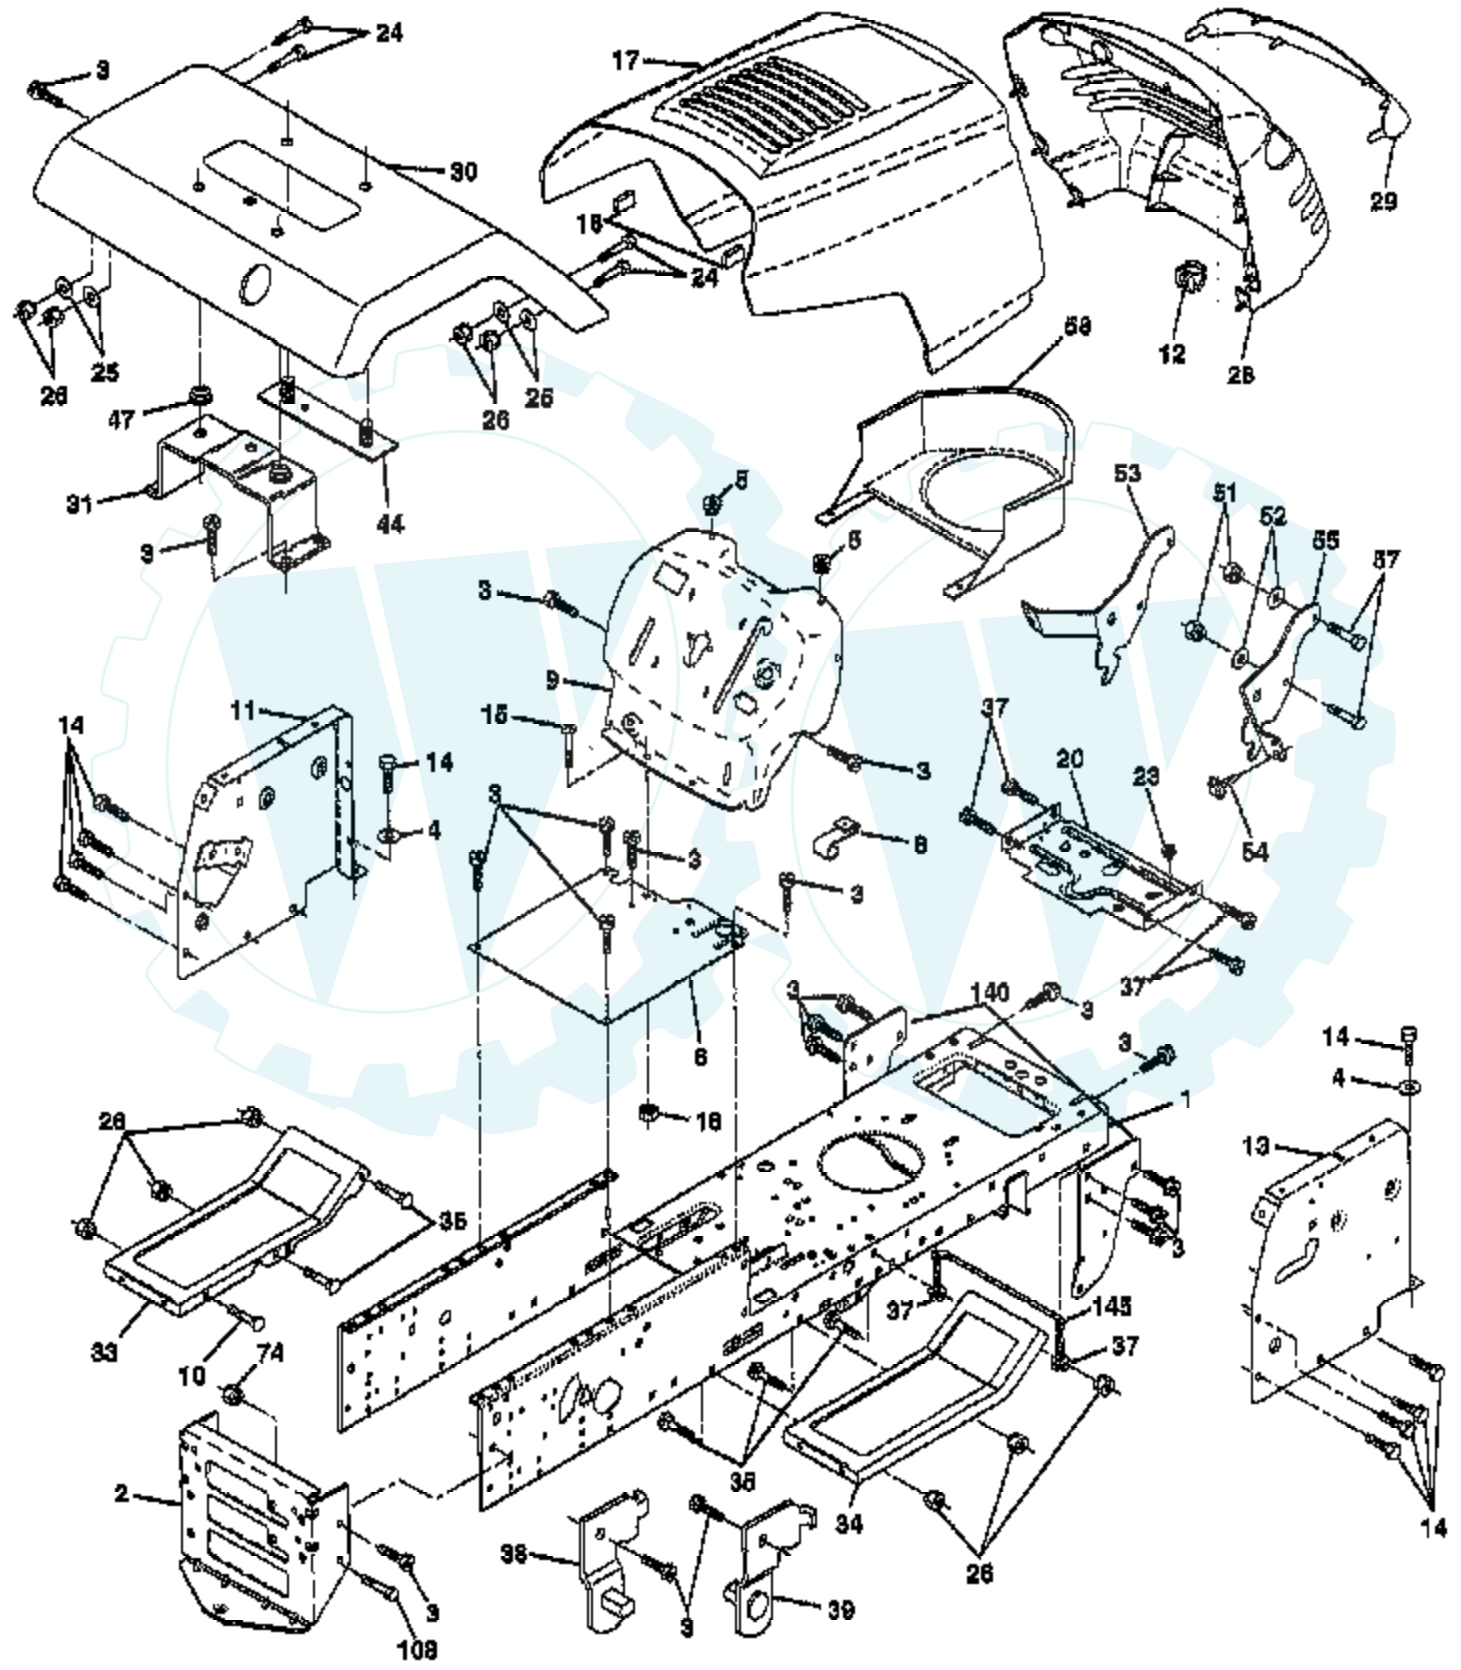

TRACTOR - - MODEL NUMBER AYP8196A99

CHASSIS AND ENCLOSURES

Ref #	Part Number	Qty	Description
1	165480		CHASSIS.STAMPING
2	140356		SUB= 145009
3	17490612		SCREW
4	19131216		WASHER
5	155272		BUMPER-HOOD/DASH
6	155923		SADDLE
8	126471X		"CLIP,INSULATOR"
9	161938X012		DASH.SILKSCREEN
10	72140608		SUB= 72110608
11	156682		PANEL ASM DASH LH
12	145660		CLIP.TINNERMAN
13	157230		PANEL DASH RH
14	17490608		SCREW LT
15	74180512		SCREW
16	73510500		NUT
17	73510500		NUT
18	126938X		SUB= 532126938
20	156437		"PLATE-MTG,BATT/FU"
23	124028X		SUB= 532124028
24	74780616		BOLT
25	19131312		WASHER
26	73800600		NUT
28	157373		GRILLE-MS428
29	140273X599		LENS.GRILLE.PRIVATE LABEL
30	140002X505		FENDER.PNT.
31	137113		BRKT.ASM.FENDER
33	145244X505		FOOTREST.LH.LT/GT
34	145243X505		FOOTREST.RH.LT/GT
35	72110606		BOLT
37	17490508		SCREW LT
38	139886		BRACKET ASM LH
39	139887		BRACKET ASM RH
44	140675		STRAP ASM FENDER
47	105531X		NUT-PUSH YT
51	73800400		NUT
52	19091416		WASHER
53	144697		BRACKET.GRILLE.LH
54	161464		SCREW.HEX.WS.HD
55	144696		BRACKET.GRILLE.RH
57	74780412		SUB= 74780414
58	140547		DUCT.AIR.B&S.18HP
74	73680600		SUB= 73690600
108	74760612		SUB= 74780612
140	158418		BRKT SUSPENSION
145	156524		"ROD POVOT,CHASSIS"