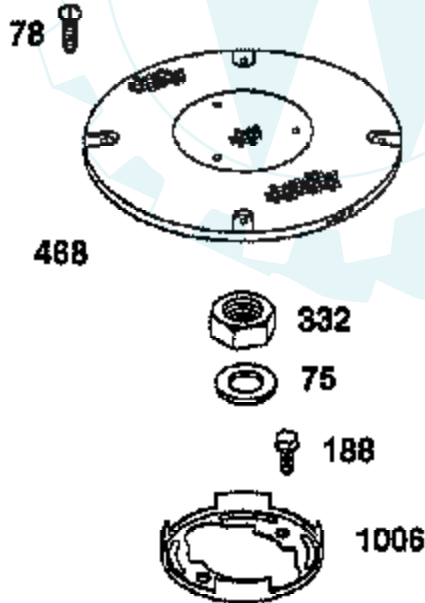

TRACTOR - - MODEL NUMBER AYP8196A99

BRIGGS AND STRATTON ENGINE - MODEL NUMBER 42E707, TYPE 2631-E1

358 GASKET SET

861 PUMP REPAIR KIT

121 CARBURETOR KIT

Ref #	Part Number	Qty	Description
1	497074		CYLINDER ASSEMBLY
2	399265		P/N CONFLICT - CHECK WITH SUPPLIER
3	391086		SEAL, OIL
4	493304		BASE ASSEMBLY, CRANKCASE
5	493457		HEAD, CYLINDER #1
5A	493458		HEAD CYLINDER #2
7	271867		GASKET, CYLINDER HEAD #1
7A	271868		GASKET, CYLINDER HEAD #2
8	495754		BREATHER ASSEMBLY #1
8A	222892		COVER, BREATHER CYLINDER #2
9	27803		GASKET, VALVE COVER
10	94382		SCREW, SEMS
10A	94830		SCREW, SEMS
11	280225		TUBE, BREATHER
12	273208		GASKET, CRANKCASE, .015" THICK
12	271188		GASKET, CRANKCASE COVER,.005"
12	271189		GASKET, CRANKCASE COVER,.009"
13	94565		SCREW, CYLINDER HEAD
15	94239		PLUG, OIL DRAIN
16	394028		CRANKSHAFT
16	94196		KEY, TIMING GEAR
19	399264		BUSHING
20	291675		SEAL, OIL
22	94724		SCREW
23	491180		FLYWHEEL & RING GEAR ASSY, MAGNETO
24	222698		KEY, FLYWHEEL
25	498584		PISTON ASSEMBLY STANDARD SIZE
25	498585		PISTON ASSEMBLY .010" OVERSIZE
25	498586		PISTON ASSEMBLY .020" OVERSIZE
25	498587		PISTON ASSEMBLY .030" OVERSIZE
26	394959		RING SET, PISTON, STANDARD SIZE
26	394960		RING SET, PISTON,.010" OVERSIZE
26	394961		RING SET, PISTON,.020" OVERSIZE
26	394962		RING SET, PISTON,.030" OVERSIZE
27	263129		LOCK, PISTON PIN
28	498319		PIN, PISTON, STD SIZE
28	391286		PIN ASSEMBLY, PISTON .005" OVER
29	394306		ROD ASSEMBLY, CONNECTING
29	397158		ROD ASSEMBLY, CONNECTING
32	94671		SCREW, CONNECTING ROD
33	390420		VALVE, EXHAUST
34	261528		VALVE, INTAKE
35	65906		SPRING, INTAKE VALVE
36	26828		SPRING, EXHAUST VALVE
40	221596		RETAINER, INTAKE VALVE
41	292260		RETAINER, EXHAUST VALVE
42	494553		KEEPER VALVE
45	261368		TAPPET, VALVE
46	214484		GEAR, CAM
50	213290		MANIFOLD, INTAKE
51	271412		GASKET, CARBURETOR & INTAKE ELBOE
51A	281412		SPACER, CARBURETOR
52	270884		GASKET, INTAKE MANIFOLD MOUNTING
53	93970		SCREW, SEMS, CARBURETOR MOUNTING
54	93208		SCREW, SEMS INTAKE MANIFOLDING MOUNTING
75	222511		WASHER SPRING
78	95039		SCREW HEX
91	499281		BODY ASSEMBLY, UPPER