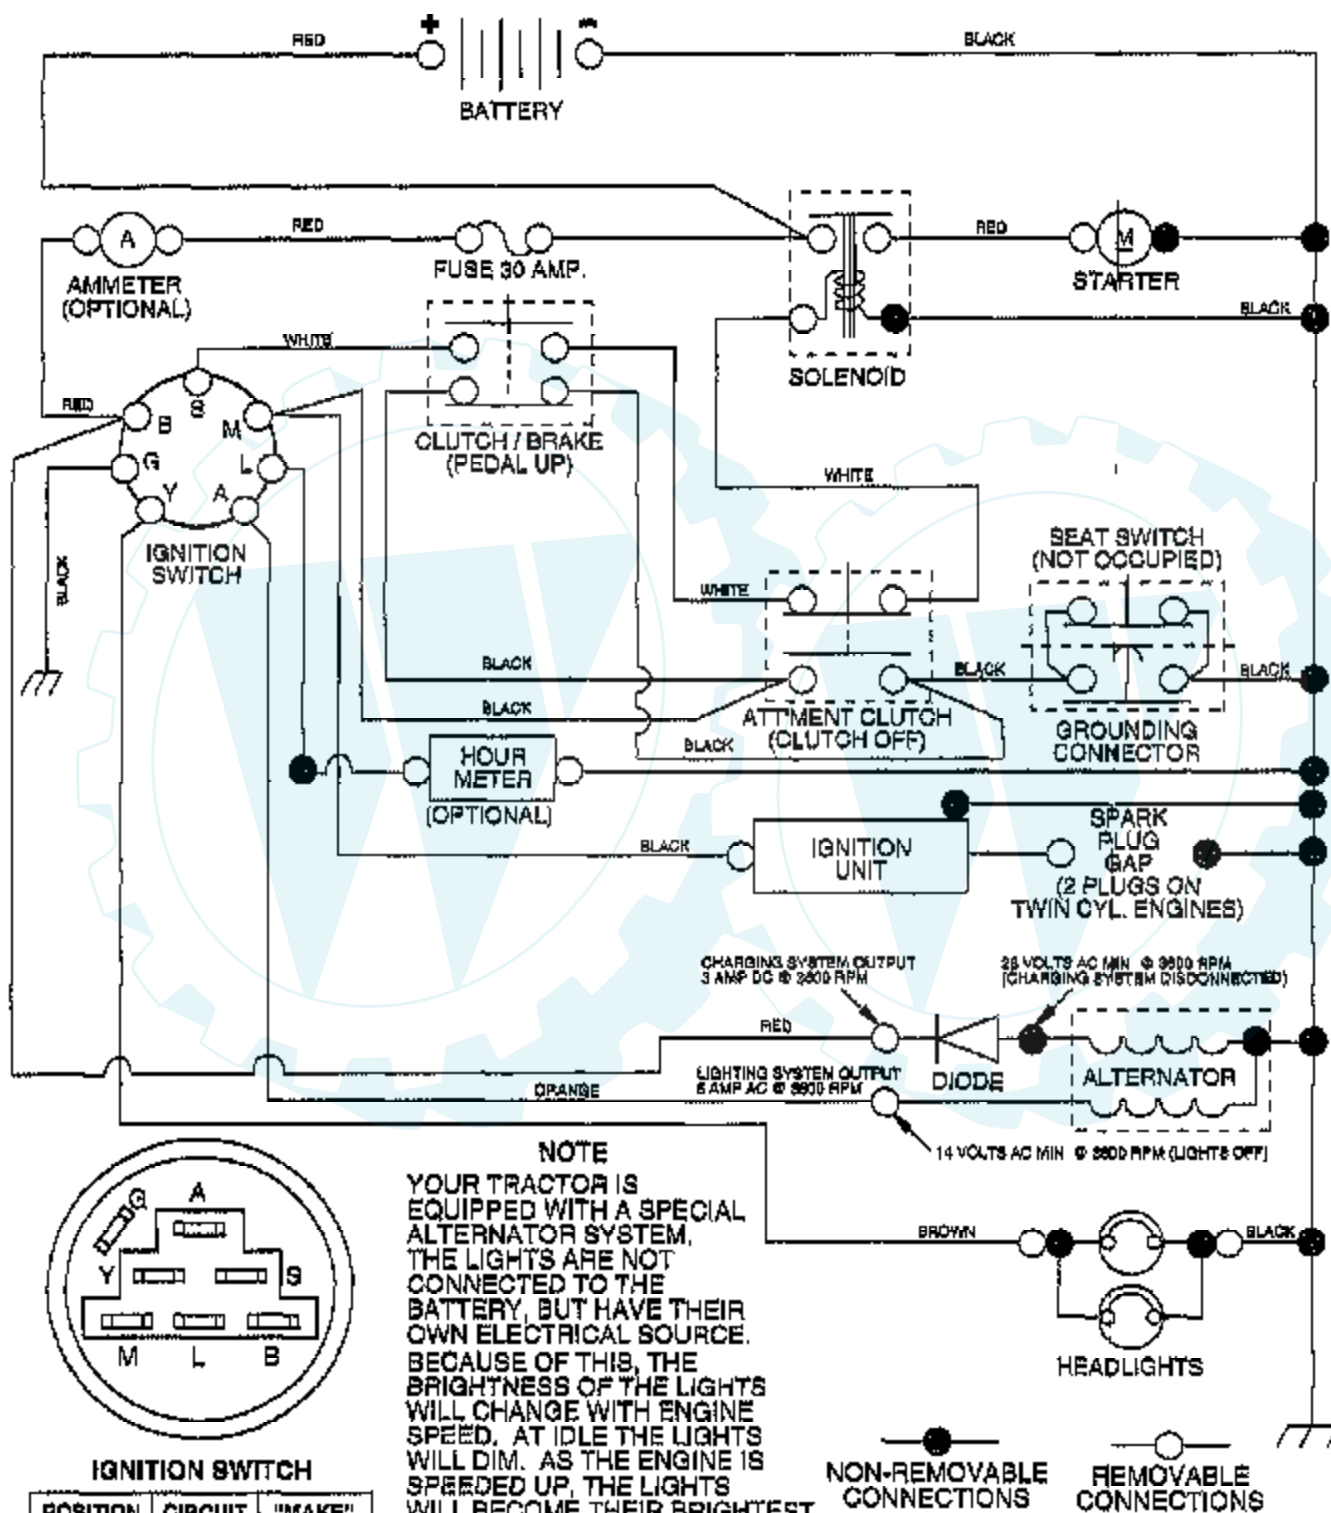

TRACTOR - - MODEL NUMBER AYP8196A99

SCHEMATIC

IGNITION SWITCH

POSITION	CIRCUIT	"MAKE"
OFF	G + M + L	NONE
RUN/LIGHT	B + L	A + Y
RUN	B + L	NONE
START	B + L + G	NONE