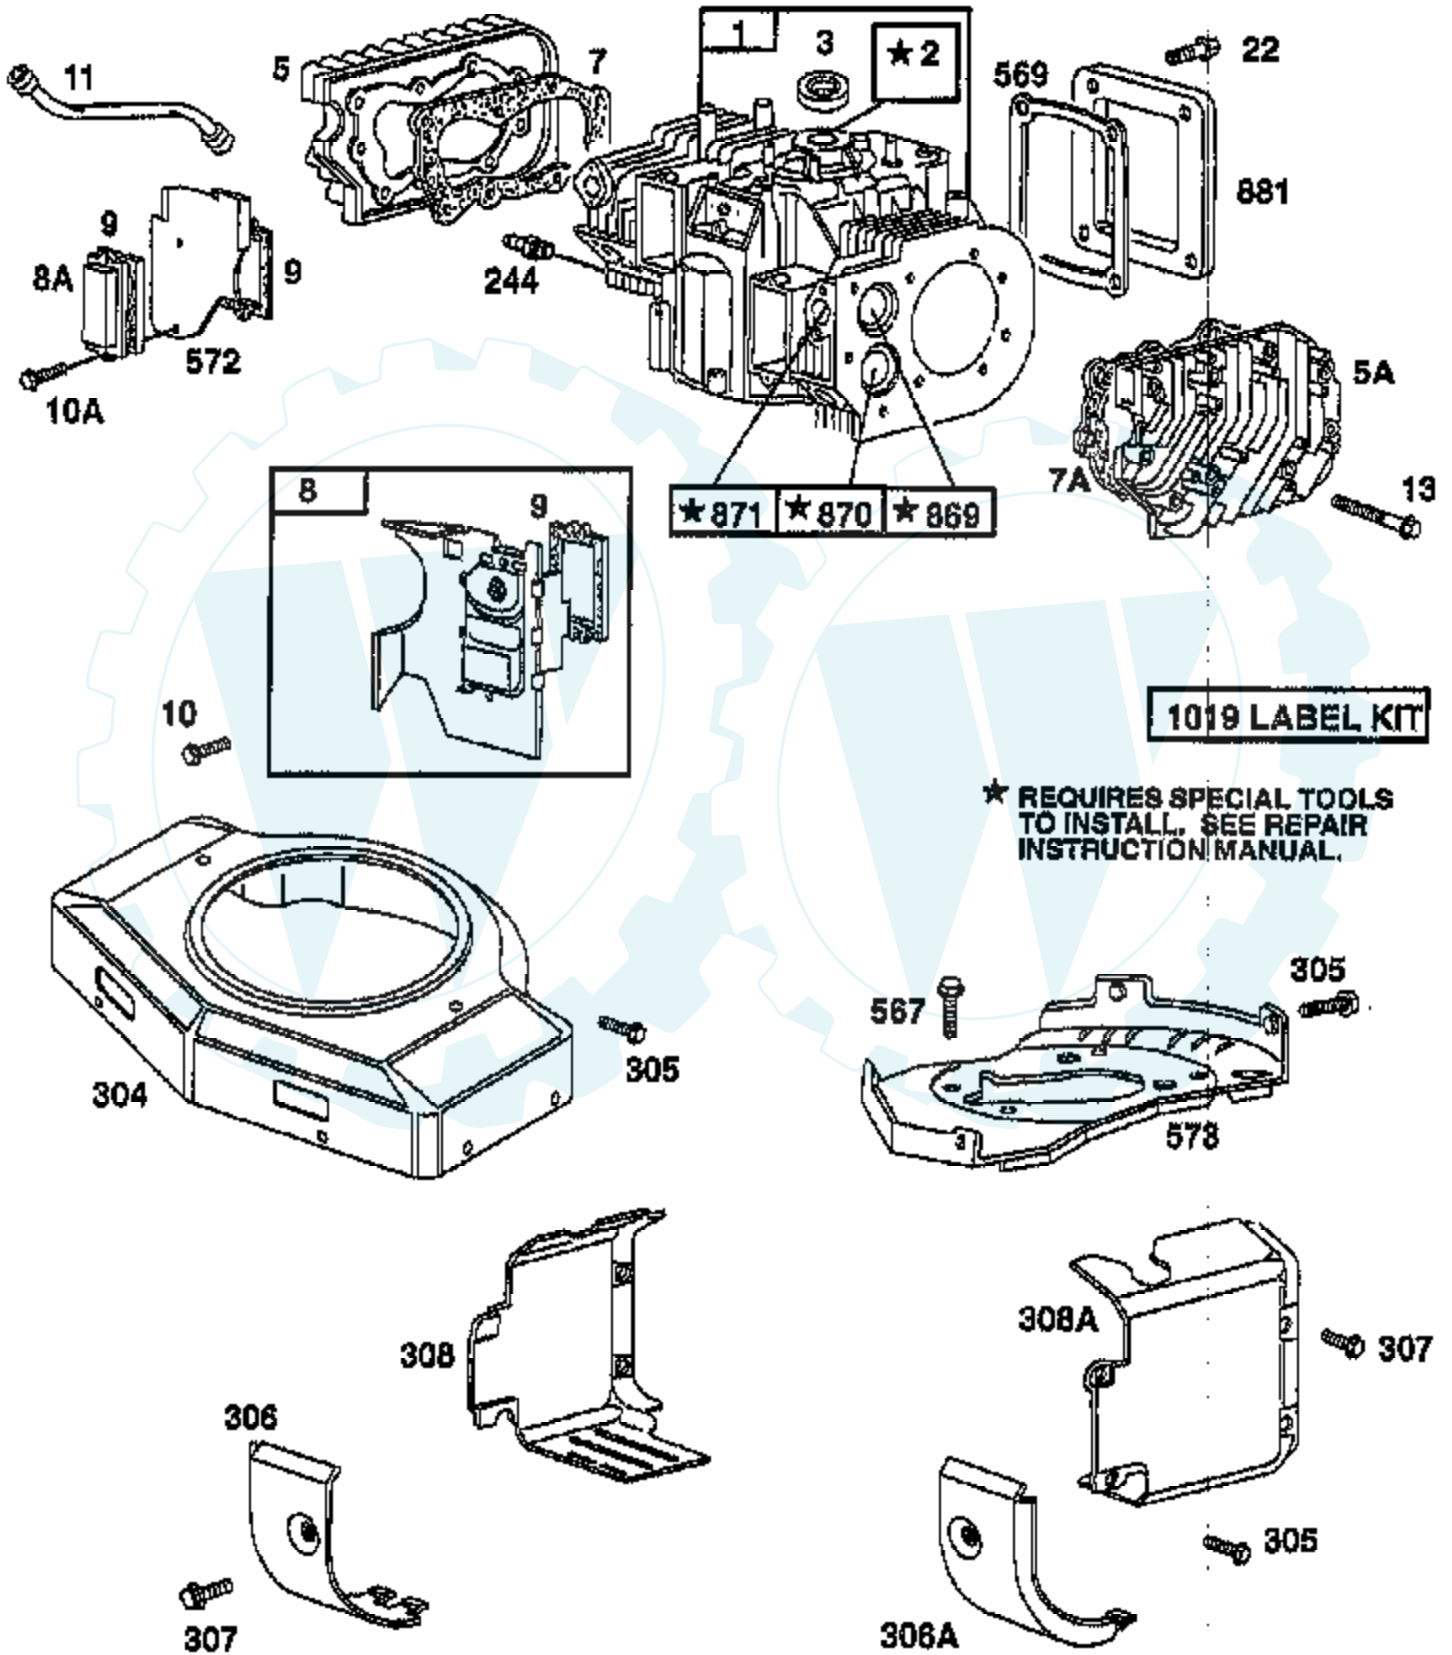

**TRACTOR - - MODEL NUMBER AYP8196A99**  
**BRIGGS AND STRATTON ENGINE - MODEL NUMBER 42E707, TYPE 2631-E1**

Ref #	Part Number	Qty	Description
1	497074		CYLINDER ASSEMBLY
2	399265		P/N CONFLICT - CHECK WITH SUPPLIER
3	391086		SEAL, OIL
4	493304		BASE ASSEMBLY, CRANKCASE
5	493457		HEAD, CYLINDER #1
5A	493458		HEAD CYLINDER #2
7	271867		GASKET, CYLINDER HEAD #1
7A	271868		GASKET, CYLINDER HEAD #2
8	495754		BREATHER ASSEMBLY #1
8A	222892		COVER, BREATHER CYLINDER #2
9	27803		GASKET, VALVE COVER
10	94382		SCREW, SEMS
10A	94830		SCREW, SEMS
11	280225		TUBE, BREATHER
12	273208		GASKET, CRANKCASE, .015" THICK
12	271188		GASKET, CRANKCASE COVER,.005"
12	271189		GASKET, CRANKCASE COVER,.009"
13	94565		SCREW, CYLINDER HEAD
15	94239		PLUG, OIL DRAIN
16	394028		CRANKSHAFT
16	94196		KEY, TIMING GEAR
19	399264		BUSHING
20	291675		SEAL, OIL
22	94724		SCREW
23	491180		FLYWHEEL & RING GEAR ASSY, MAGNETO
24	222698		KEY, FLYWHEEL
25	498584		PISTON ASSEMBLY STANDARD SIZE
25	498585		PISTON ASSEMBLY .010" OVERSIZE
25	498586		PISTON ASSEMBLY .020" OVERSIZE
25	498587		PISTON ASSEMBLY .030" OVERSIZE
26	394959		RING SET, PISTON, STANDARD SIZE
26	394960		RING SET, PISTON,.010" OVERSIZE
26	394961		RING SET, PISTON,.020" OVERSIZE
26	394962		RING SET, PISTON,.030" OVERSIZE
27	263129		LOCK, PISTON PIN
28	498319		PIN, PISTON, STD SIZE
28	391286		PIN ASSEMBLY, PISTON .005" OVER
29	394306		ROD ASSEMBLY, CONNECTING
29	397158		ROD ASSEMBLY, CONNECTING
32	94671		SCREW, CONNECTING ROD
33	390420		VALVE, EXHAUST
34	261528		VALVE, INTAKE
35	65906		SPRING, INTAKE VALVE
36	26828		SPRING, EXHAUST VALVE
40	221596		RETAINER, INTAKE VALVE
41	292260		RETAINER, EXHAUST VALVE
42	494553		KEEPER VALVE
45	261368		TAPPET, VALVE
46	214484		GEAR, CAM
50	213290		MANIFOLD, INTAKE
51	271412		GASKET, CARBURETOR & INTAKE ELBOE
51A	281412		SPACER, CARBURETOR
52	270884		GASKET, INTAKE MANIFOLD MOUNTING
53	93970		SCREW, SEMS, CARBURETOR MOUNTING
54	93208		SCREW, SEMS INTAKE MANIFOLDING MOUNTING
75	222511		WASHER SPRING
78	95039		SCREW HEX
91	499281		BODY ASSEMBLY, UPPER