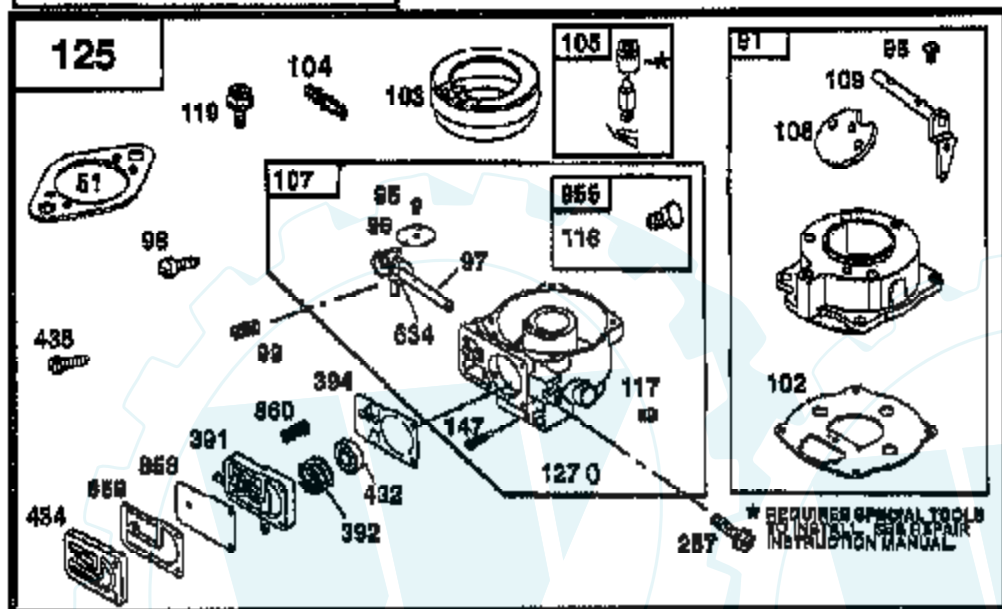

TRACTOR - - MODEL NUMBER AYP8196A99

BRIGGS AND STRATTON ENGINE - MODEL NUMBER 42E707, TYPE 2631-E1

358 GASKET SET

861 PUMP REPAIR KIT

121 CARBURETOR KIT

Ref #	Part Number	Qty	Description
1	497074		CYLINDER ASSEMBLY
2	399265		P/N CONFLICT - CHECK WITH SUPPLIER
3	391086		SEAL, OIL
4	493304		BASE ASSEMBLY, CRANKCASE
5	493457		HEAD, CYLINDER #1
5A	493458		HEAD CYLINDER #2
7	271867		GASKET, CYLINDER HEAD #1
7A	271868		GASKET, CYLINDER HEAD #2
8	495754		BREATHER ASSEMBLY #1
8A	222892		COVER, BREATHER CYLINDER #2
9	27803		GASKET, VALVE COVER
10	94382		SCREW, SEMS
10A	94830		SCREW, SEMS
11	280225		TUBE, BREATHER
12	273208		GASKET, CRANKCASE, .015" THICK
12	271188		GASKET, CRANKCASE COVER,.005"
12	271189		GASKET, CRANKCASE COVER,.009"
13	94565		SCREW, CYLINDER HEAD
15	94239		PLUG, OIL DRAIN
16	394028		CRANKSHAFT
16	94196		KEY, TIMING GEAR
19	399264		BUSHING
20	291675		SEAL, OIL
22	94724		SCREW
23	491180		FLYWHEEL & RING GEAR ASSY, MAGNETO
24	222698		KEY, FLYWHEEL
25	498584		PISTON ASSEMBLY STANDARD SIZE
25	498585		PISTON ASSEMBLY .010" OVERSIZE
25	498586		PISTON ASSEMBLY .020" OVERSIZE
25	498587		PISTON ASSEMBLY .030" OVERSIZE
26	394959		RING SET, PISTON, STANDARD SIZE
26	394960		RING SET, PISTON,.010" OVERSIZE
26	394961		RING SET, PISTON,.020" OVERSIZE
26	394962		RING SET, PISTON,.030" OVERSIZE
27	263129		LOCK, PISTON PIN
28	498319		PIN, PISTON, STD SIZE
28	391286		PIN ASSEMBLY, PISTON .005" OVER
29	394306		ROD ASSEMBLY, CONNECTING
29	397158		ROD ASSEMBLY, CONNECTING
32	94671		SCREW, CONNECTING ROD
33	390420		VALVE, EXHAUST
34	261528		VALVE, INTAKE
35	65906		SPRING, INTAKE VALVE
36	26828		SPRING, EXHAUST VALVE
40	221596		RETAINER, INTAKE VALVE
41	292260		RETAINER, EXHAUST VALVE
42	494553		KEEPER VALVE
45	261368		TAPPET, VALVE
46	214484		GEAR, CAM
50	213290		MANIFOLD, INTAKE
51	271412		GASKET, CARBURETOR & INTAKE ELBOE
51A	281412		SPACER, CARBURETOR
52	270884		GASKET, INTAKE MANIFOLD MOUNTING
53	93970		SCREW, SEMS, CARBURETOR MOUNTING
54	93208		SCREW, SEMS INTAKE MANIFOLDING MOUNTING
75	222511		WASHER SPRING
78	95039		SCREW HEX
91	499281		BODY ASSEMBLY, UPPER