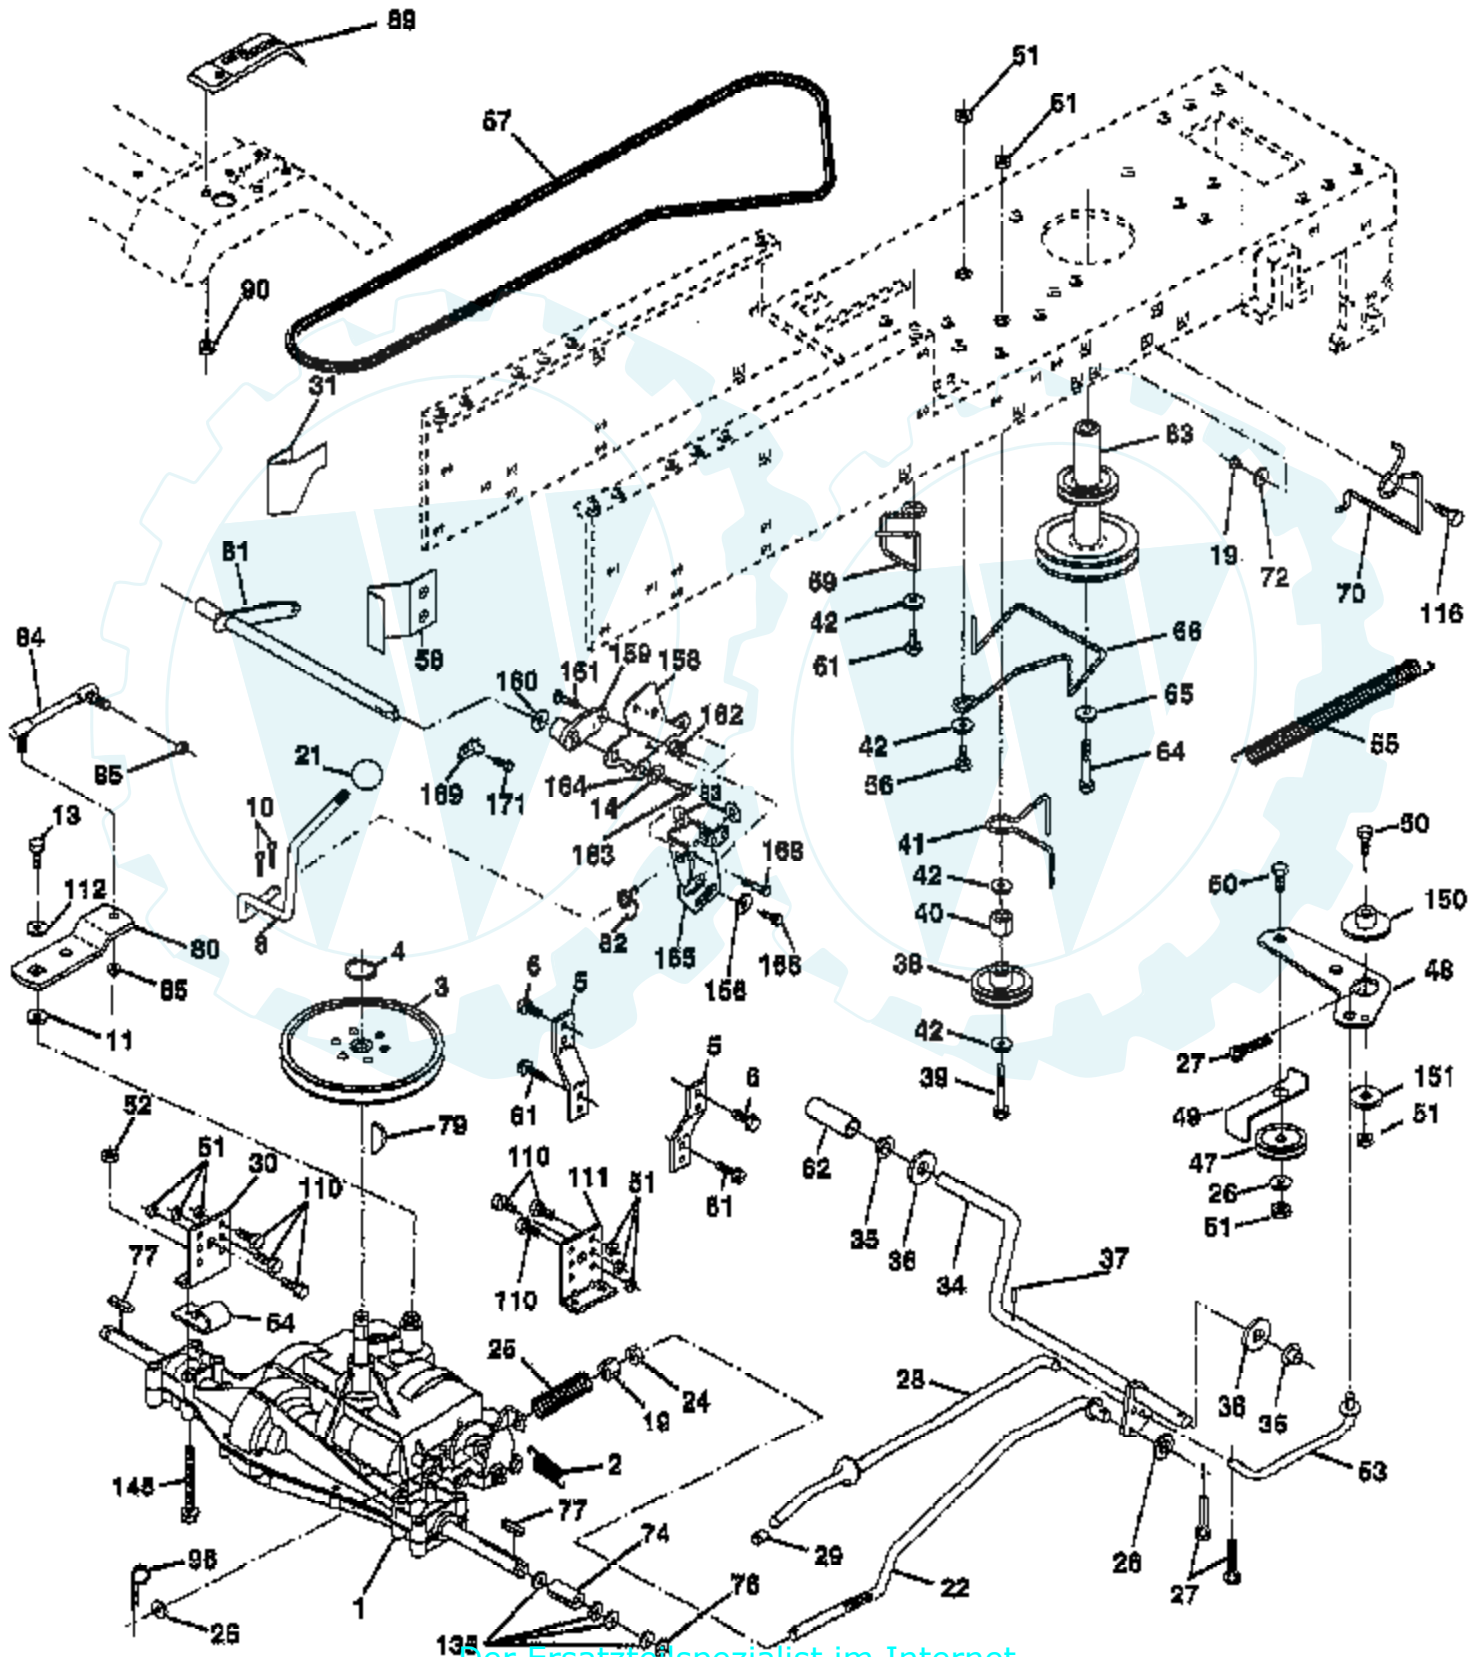

TRACTOR - - MODEL NUMBER AYP8196A99

DRIVE

Ref #	Part Number	Qty	Description
1	SUPPLIER		CHECK WITH SUPPLIER
2	110422X		SUB= 146682
3	121327X		PULLEY TRANSAXLE
4	12000004		RING
5	123787X		STRAP TORQUE
6	17490512		SCREW
8	166020		ROD.SHIFT.FEND.ADJ.YT
10	76020416		PIN COTTER 1/8
11	105701X		WASH-SHFT PLT LT
13	74550412		BOLT.1/4-28.W/PAT
14	10040400		LOCKWASHER
19	73800600		NUT
21	106933X		KNOB T (1/2-HOLE)
22	145340		ROD.ASM.BK.44.MWR
24	73350600		NUT
25	126909X		"SPRING,ROD BRAKE"
26	19131316		WASHER
27	76020412		COTTER PIN
28	145204		ROD.BRAKE.PARK.LT
29	124236X		CAP
30	123780X		BRKT TRANS LH
31	123791X		KEEPER BELT LH
34	155071		SHAFT ASM-PEDAL F
35	120183X		NYLON BEARING
36	19211616		WASHER LT
37	1572H		SUB= 2882J
38	131494		FLAT IDLER PULLEY
39	74760644		BOLT
40	4470J		SPACER T
41	165838		"KEEPER,BELT.IDLER FLAT"
42	19131312		WASHER
47	127783		SUB= 139245
48	154407		BELLCRANK.CLUTCH
49	123205X		RETAIN BELT
50	74760624		SUB= 74930624
51	73680600		SUB= 73690600
52	73680500		SUB= 73690500
53	105710X		"LINK, CLUTCH T"
54	126471X		"CLIP,INSULATOR"
55	105709X		"SPRING, RETURN LT"
56	74760620		SUB= 74780620
57	163817		V-BELT.DRIVE
58	123792X		"KEEPER,BELT RH"
59	140312		KEEPER BELT CNTSP
61	17490612		SCREW
62	8883R		PEDAL COVER T
63	140186		PULLEY.ENGINE
64	71170764		BOLT
65	10040700		LOCKWASHER
66	154778		KEEPER-BELT
70	156470		"GUIDE.BELT,RH ENG"
72	19132012		WASHER
74	108097X		SPACER HYT
76	12000053		E RING HYT
77	9396E		SQ KEY STD
79	2228M		SUB= 2228M1
80	123794X		"ARM,SHIFT"
81	165601		SHAFT ASM. CROSS TAPERED