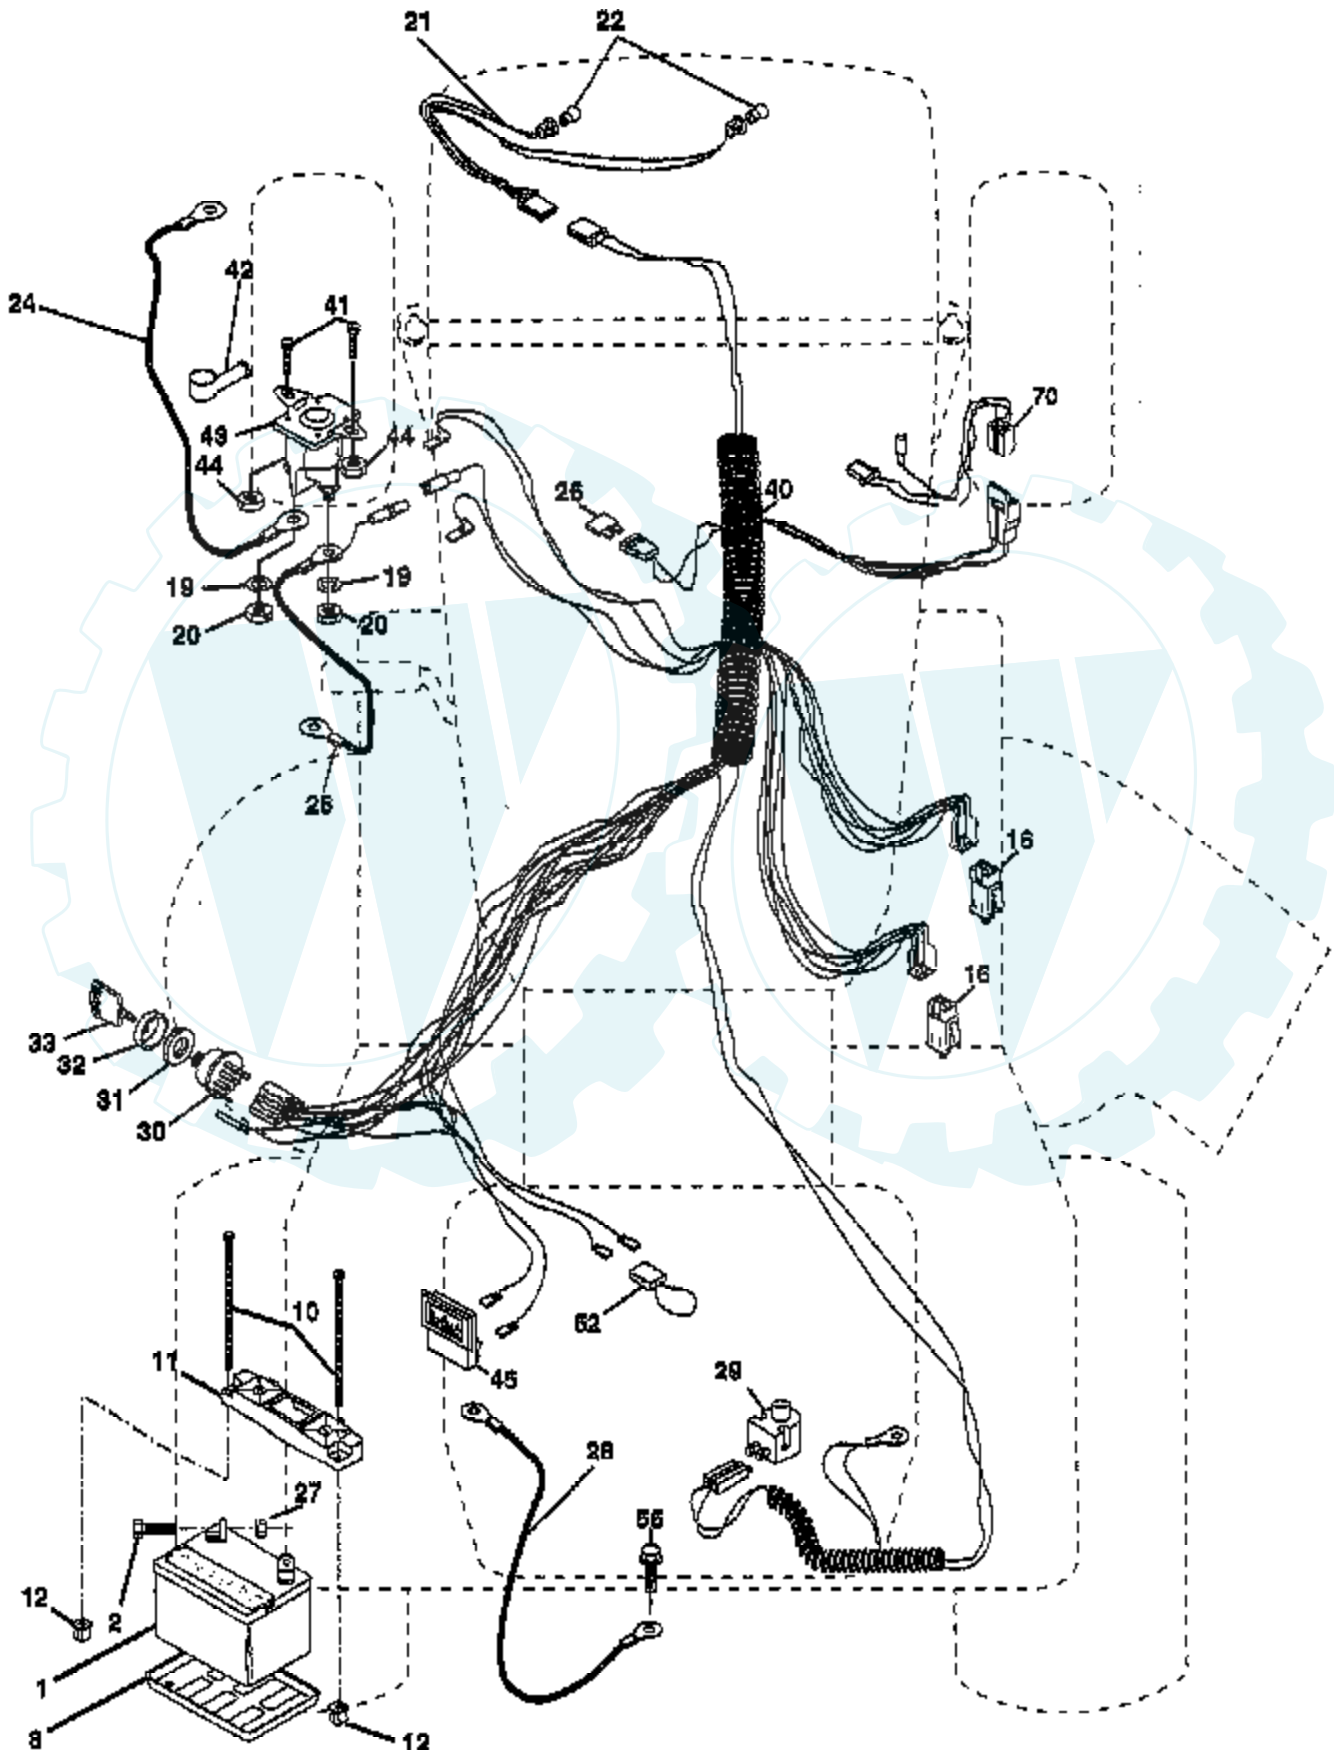

TRACTOR - - MODEL NUMBER AYP8196A99

ELECTRICAL

Ref #	Part Number	Qty	Description
1	144925		SUB= 123899X
2	74760412		BOLT LT
8	7603J		"TRAY T, BATTERY"
10	145211		SUB= 150177
11	150109		HOLDDOWN BATTERY
12	145769		SUB= 150177
16	153664		SWITCH INTERLOCK
19	10090400		SUB= 10040400
20	73350400		NUT
21	166181		HARNES.ASM.LIGHT W/4152J
22	4152J		HEADLAMP BULB
24	4799J		"CABLE T, BATTERY"
25	146148		CABLE.6GA.22W/16W
26	166180		FUSE.15 AMP
27	73510400		NUT
28	145491		CABLE.GRND.6GA.21
29	121305X		SWITCH SEAT
30	140301		SWITCH IGN 4POS
31	124211X		NUT IGNITION
32	141226		COVER KEY SWITCH
33	122147X		KEY
40	166145		HARNES.IGNITION
41	71110408		BOLT HXHD FIN
42	131563		SUB= 154336
43	145673		SUB= 146154
44	73640400		NUT HXKEP 1/4X20
45	121433X		SUB= 122822X
52	141940		PROTECTION LOOP
55	17490508		SCREW LT
70	166658		HARNES.ENGINE