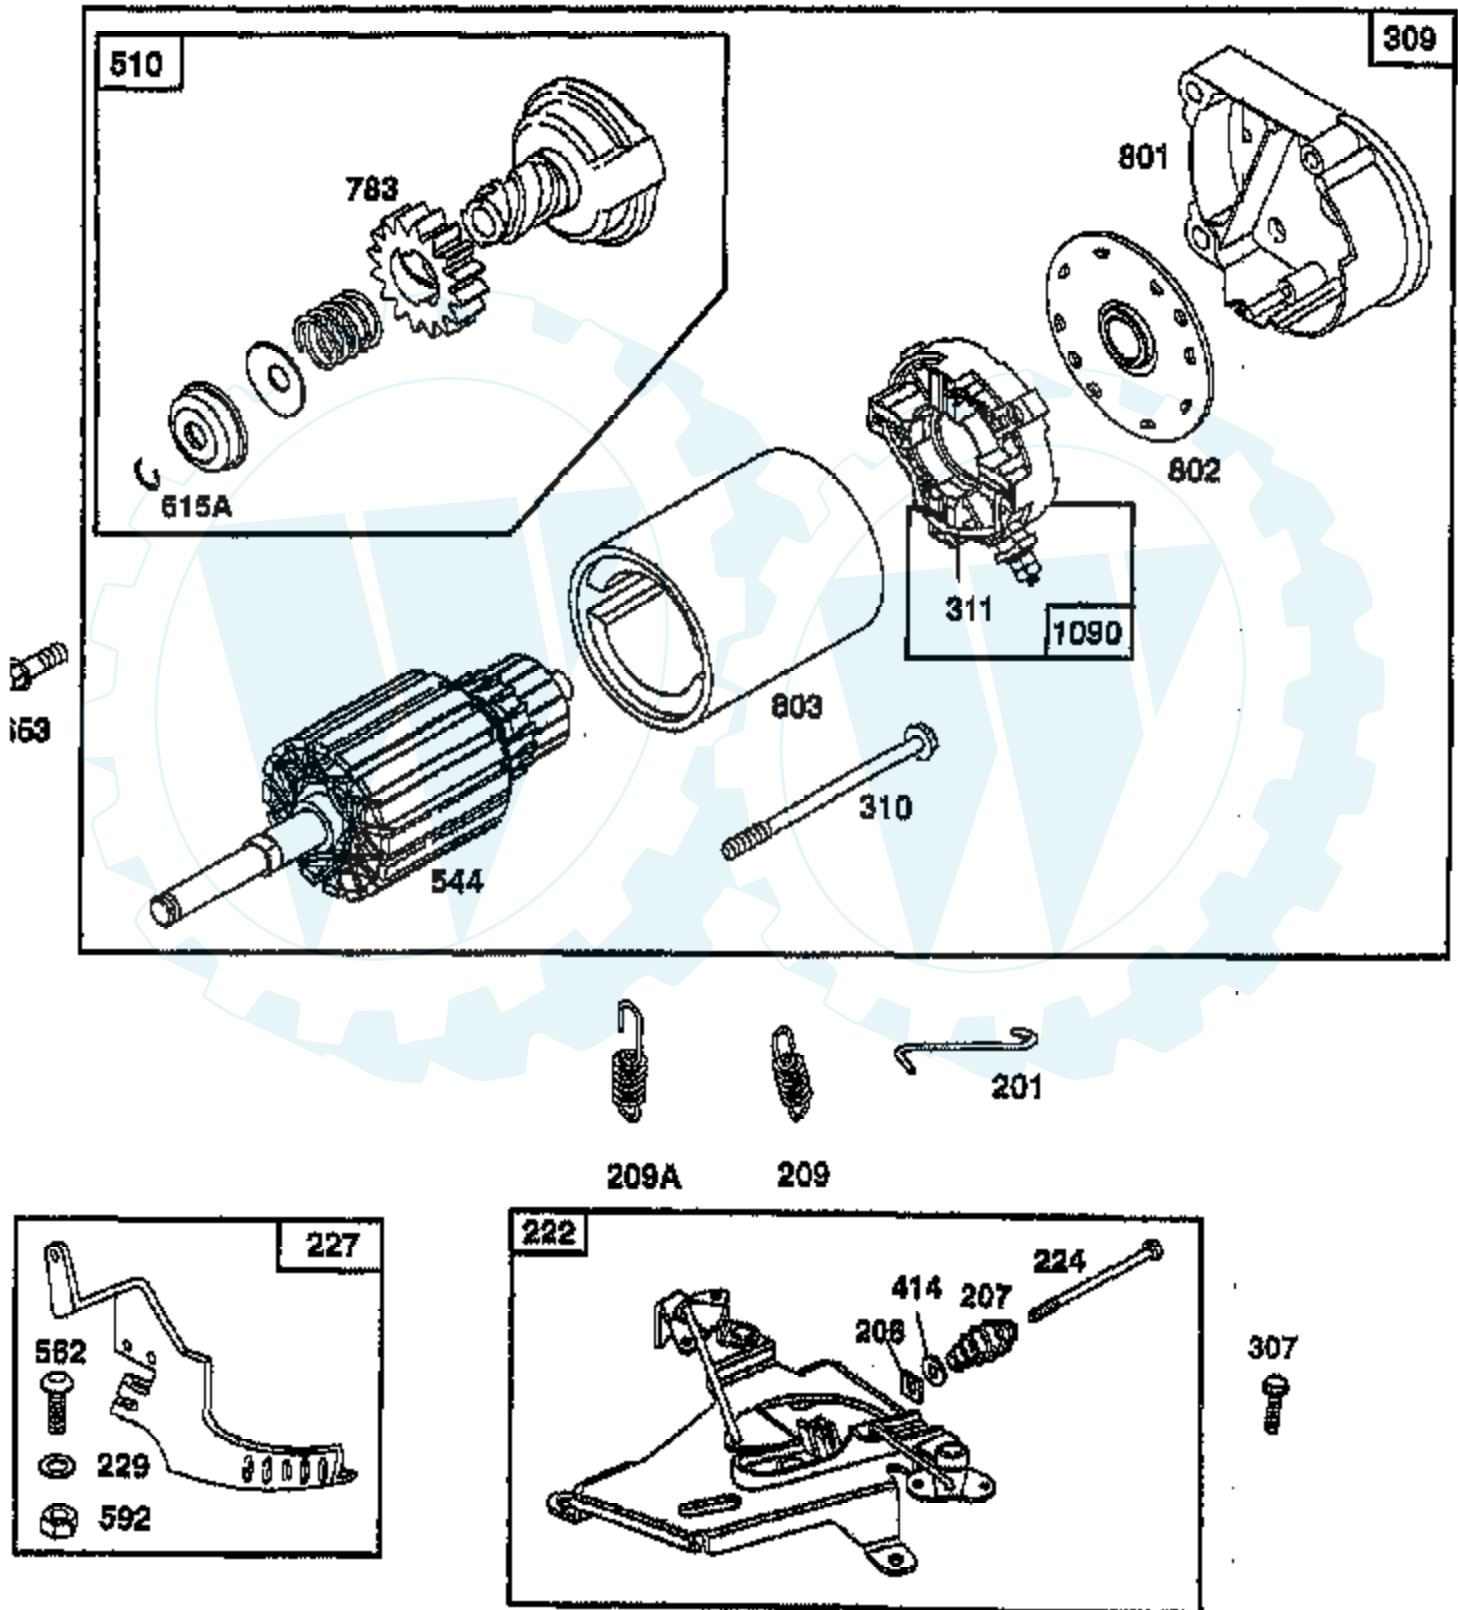

TRACTOR - - MODEL NUMBER AYP8196A99

BRIGGS AND STRATTON ENGINE - MODEL NUMBER 42E707, TYPE 2631-E1

Ref #	Part Number	Qty	Description
1	497074		CYLINDER ASSEMBLY
2	399265		P/N CONFLICT - CHECK WITH SUPPLIER
3	391086		SEAL, OIL
4	493304		BASE ASSEMBLY, CRANKCASE
5	493457		HEAD, CYLINDER #1
5A	493458		HEAD CYLINDER #2
7	271867		GASKET, CYLINDER HEAD #1
7A	271868		GASKET, CYLINDER HEAD #2
8	495754		BREATHER ASSEMBLY #1
8A	222892		COVER, BREATHER CYLINDER #2
9	27803		GASKET, VALVE COVER
10	94382		SCREW, SEMS
10A	94830		SCREW, SEMS
11	280225		TUBE, BREATHER
12	273208		GASKET, CRANKCASE, .015" THICK
12	271188		GASKET, CRANKCASE COVER,.005"
12	271189		GASKET, CRANKCASE COVER,.009"
13	94565		SCREW, CYLINDER HEAD
15	94239		PLUG, OIL DRAIN
16	394028		CRANKSHAFT
16	94196		KEY, TIMING GEAR
19	399264		BUSHING
20	291675		SEAL, OIL
22	94724		SCREW
23	491180		FLYWHEEL & RING GEAR ASSY, MAGNETO
24	222698		KEY, FLYWHEEL
25	498584		PISTON ASSEMBLY STANDARD SIZE
25	498585		PISTON ASSEMBLY .010" OVERSIZE
25	498586		PISTON ASSEMBLY .020" OVERSIZE
25	498587		PISTON ASSEMBLY .030" OVERSIZE
26	394959		RING SET, PISTON, STANDARD SIZE
26	394960		RING SET, PISTON,.010" OVERSIZE
26	394961		RING SET, PISTON,.020" OVERSIZE
26	394962		RING SET, PISTON,.030" OVERSIZE
27	263129		LOCK, PISTON PIN
28	498319		PIN, PISTON, STD SIZE
28	391286		PIN ASSEMBLY, PISTON .005" OVER
29	394306		ROD ASSEMBLY, CONNECTING
29	397158		ROD ASSEMBLY, CONNECTING
32	94671		SCREW, CONNECTING ROD
33	390420		VALVE, EXHAUST
34	261528		VALVE, INTAKE
35	65906		SPRING, INTAKE VALVE
36	26828		SPRING, EXHAUST VALVE
40	221596		RETAINER, INTAKE VALVE
41	292260		RETAINER, EXHAUST VALVE
42	494553		KEEPER VALVE
45	261368		TAPPET, VALVE
46	214484		GEAR, CAM
50	213290		MANIFOLD, INTAKE
51	271412		GASKET, CARBURETOR & INTAKE ELBOE
51A	281412		SPACER, CARBURETOR
52	270884		GASKET, INTAKE MANIFOLD MOUNTING
53	93970		SCREW, SEMS, CARBURETOR MOUNTING
54	93208		SCREW, SEMS INTAKE MANIFOLDING MOUNTING
75	222511		WASHER SPRING
78	95039		SCREW HEX
91	499281		BODY ASSEMBLY, UPPER