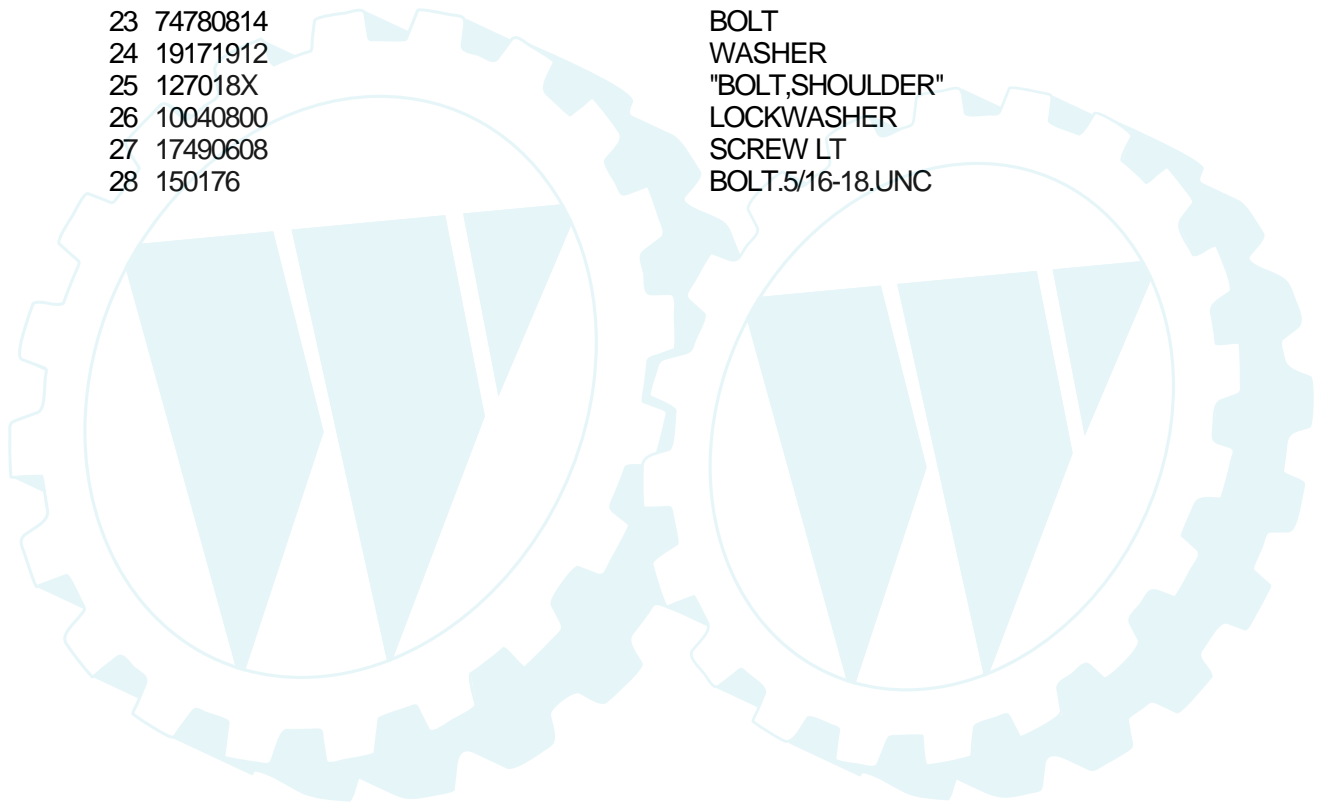

Ref #	Part Number	Qty	Description
1	140117		SEAT.2400/1416.BK
2	140551		BRACKET PVT SEAT
5	145006		CLIP.PUSH-IN.HING
6	73800600		NUT
7	124181X		SPRING COMPRESSIO
10	155925		PAN-SEAT
12	121246X		BRKT SWITCH
13	121248X		BUSHING
14	72050412		BOLT-RD HD SQ NK
15	134300		SPLIT SPACER
16	121250X		SPRING
17	123976X		SUB= 73900400
21	153236		"BOLT,SHOULDER"
22	73800500		NUT
23	74780814		BOLT
24	19171912		WASHER
25	127018X		"BOLT,SHOULDER"
26	10040800		LOCKWASHER
27	17490608		SCREW LT
28	150176		BOLT.5/16-18.UNC