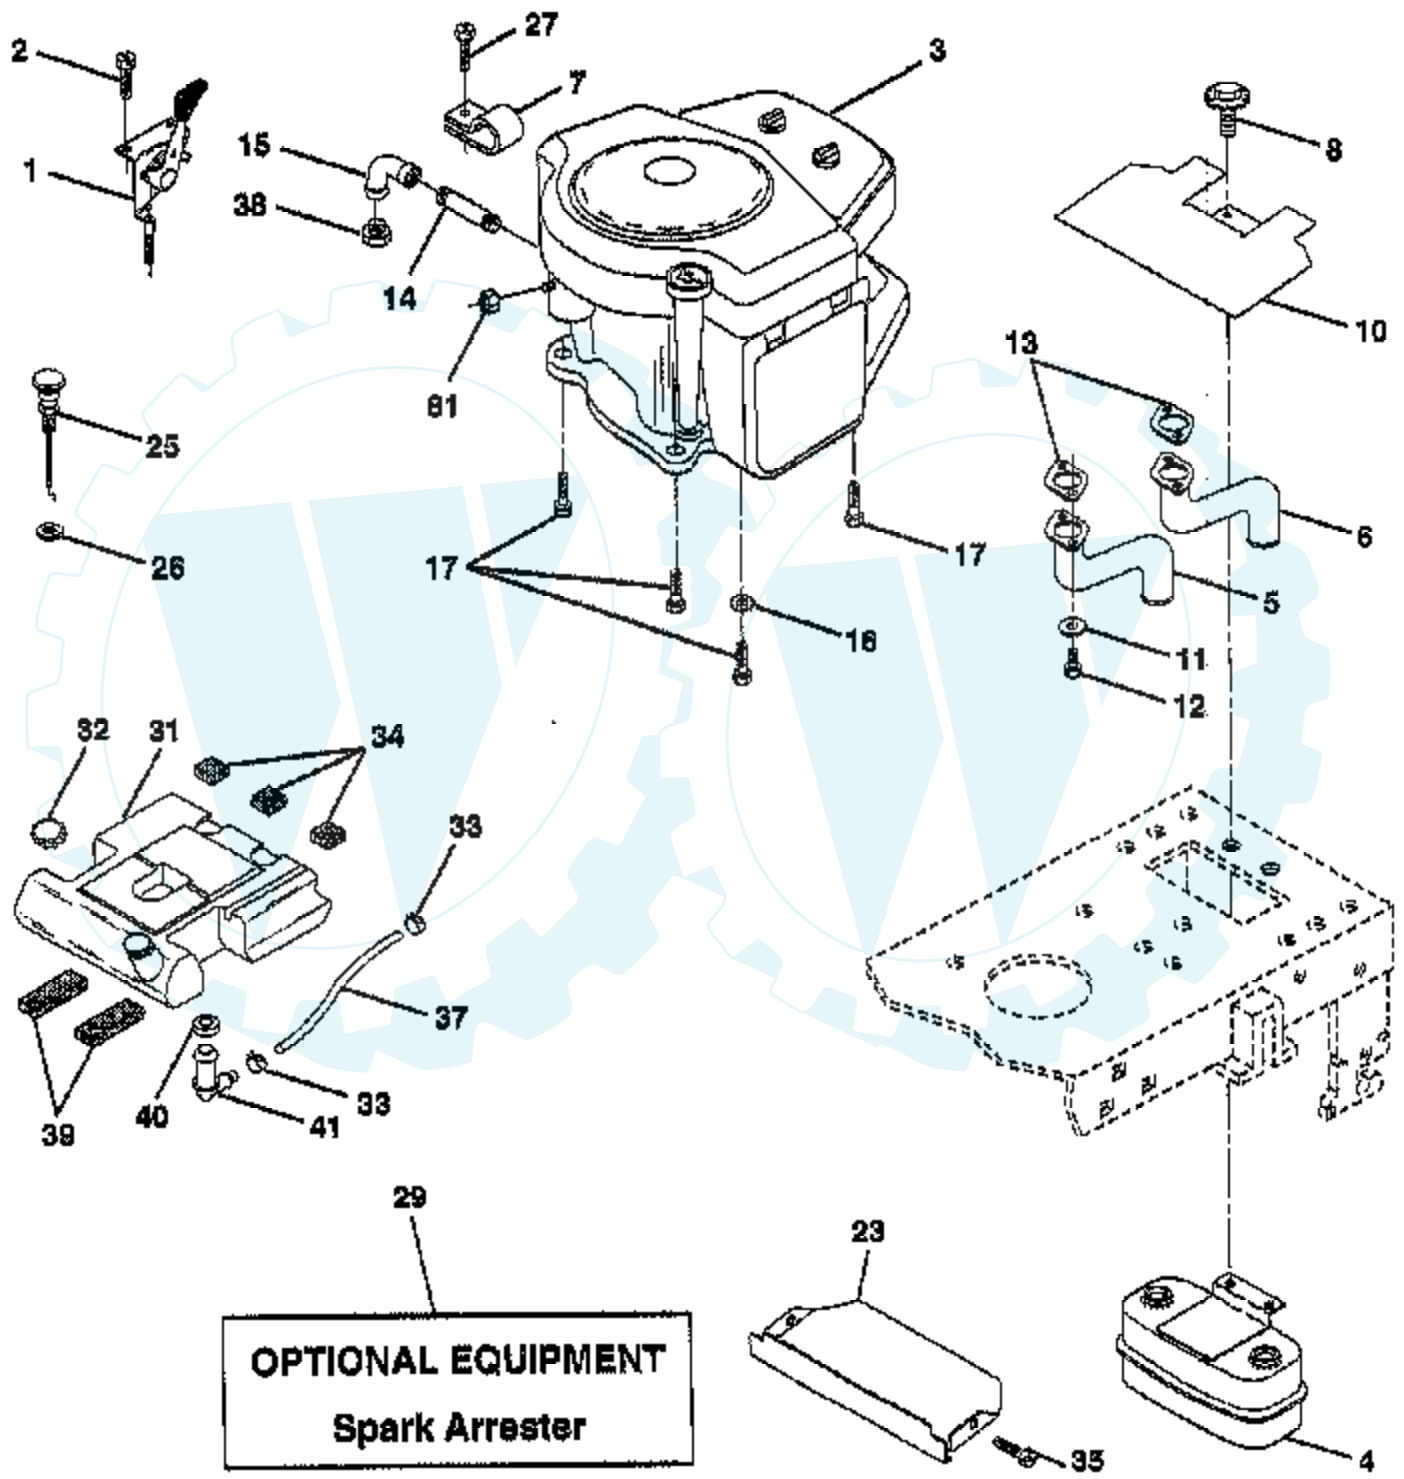

TRACTOR - - MODEL NUMBER AYP8196A99

ENGINE

OPTIONAL EQUIPMENT
Spark Arrester

Ref #	Part Number	Qty	Description
1	141295		CONTROL THRT 35.5
2	17720410		SCREW LT
3	SUPPLIER		CHECK WITH SUPPLIER
4	149723		MUFFLER.TW.LOTONE
5	144069		EXHAUST.B&S.18.LH
6	144068		EXHAUST.B&S.18.RH
7	138129		CLAMP.TUBE.DBL.EN
8	150176		BOLT.5/16-18.UNC
10	145552		SHIELD.HEAT.
11	10040400		LOCKWASHER
12	74780412		SUB= 74780414
13	165287		GASKET MUFFLER
14	13280336		PIPE NIPPLE LT
15	13200300		ELBOW
16	11050600		LOCKWASHER
17	17490624		SCREW LT
23	159880		SHIELD.BRN/DBR.GD
25	145996		CONTROL.CHOKE.37
26	73920600		"NUT,KEPS 3/8-24IM"
27	152927		"SCREW-TT,10-32 FL"
29	137180		SUB= 532137180
31	151346		TANK FUEL REAR
32	140527		CAP ASM FUEL
33	123487X		HOSE CLAMP
34	106082X		PAD-SPACER LT
35	17490512		SCREW
37	8543R		FUEL LINE T
38	SUPPLIER		CHECK WITH SUPPLIER
39	109227X		PAD IDLER TI
40	3645J		BUSHING OUTLET T
41	139277		STEM.TANK.FUEL
81	128861		NUT