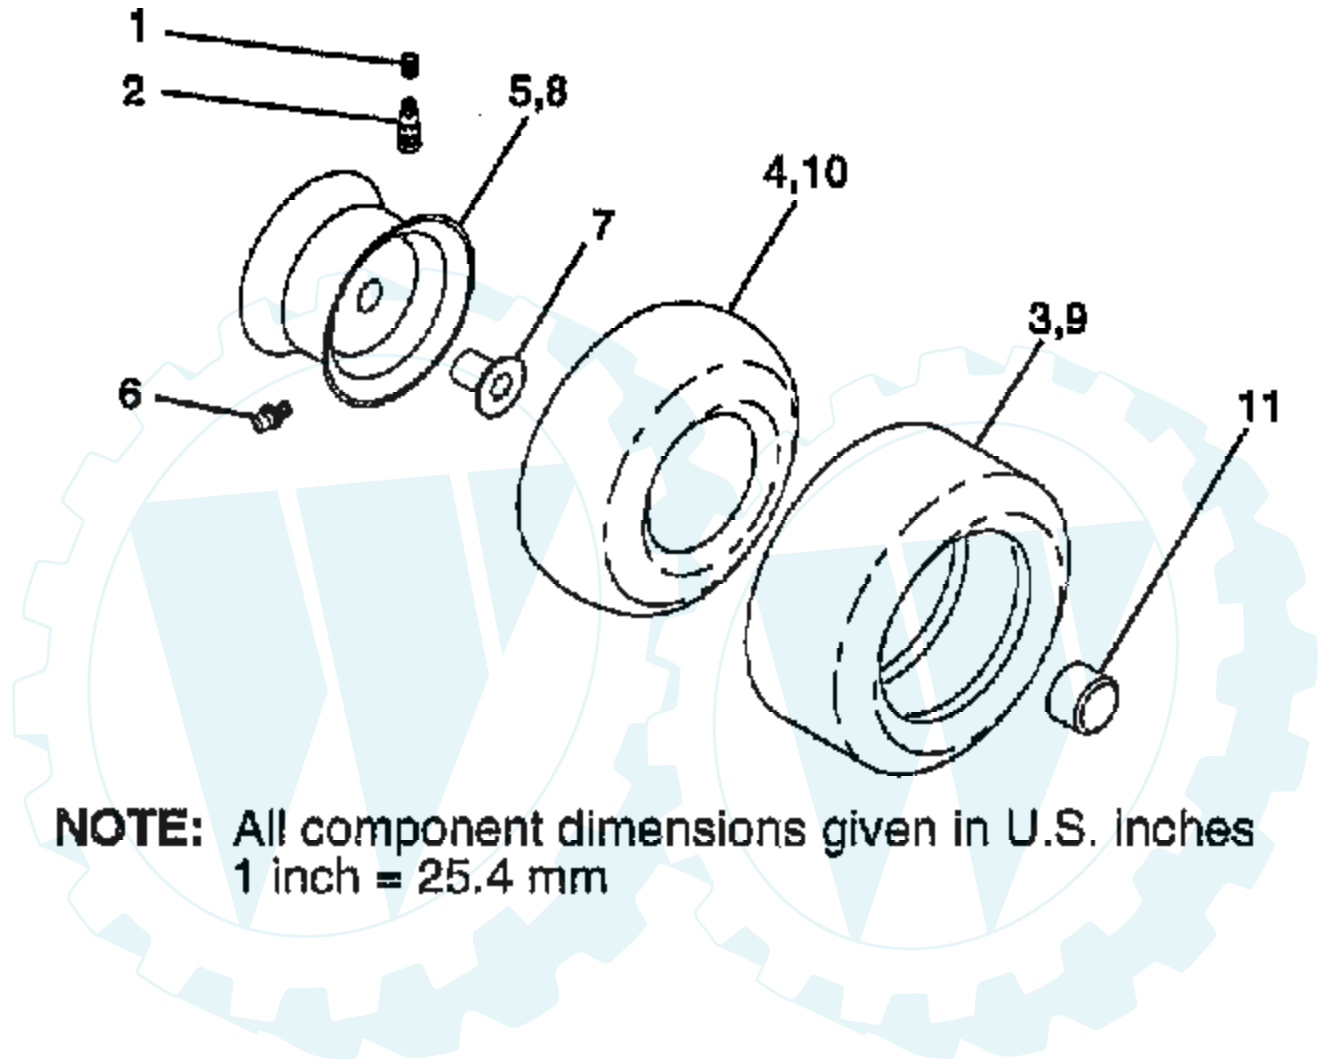

## WHEELS AND TIRES

**NOTE:** All component dimensions given in U.S. inches  
1 inch = 25.4 mm

Ref #	Part Number	Qty	Description
1	59192		VALVE CAP
2	65139		VALVE STEM LT
3	106230X		SUB= 122075X
4	PARTSIMAGE		REFER TO PARTS IMAGE
4	59904		TUBE.5.3/4.5/6
5	106228X427		"RIM ASM 8" FRT"
6	278H		FITTING LT
7	9040H		"FLANGE, BEARING"
8	124074X427		RIM.REAR.
9	124106X		SUB= 138756
10	PARTSIMAGE		REFER TO PARTS IMAGE
10	7154J		TUBE.23X8/10-12
11	104757X		HUB CAP
	144334		SEALANT.TIRE 10 OZ. TUBE