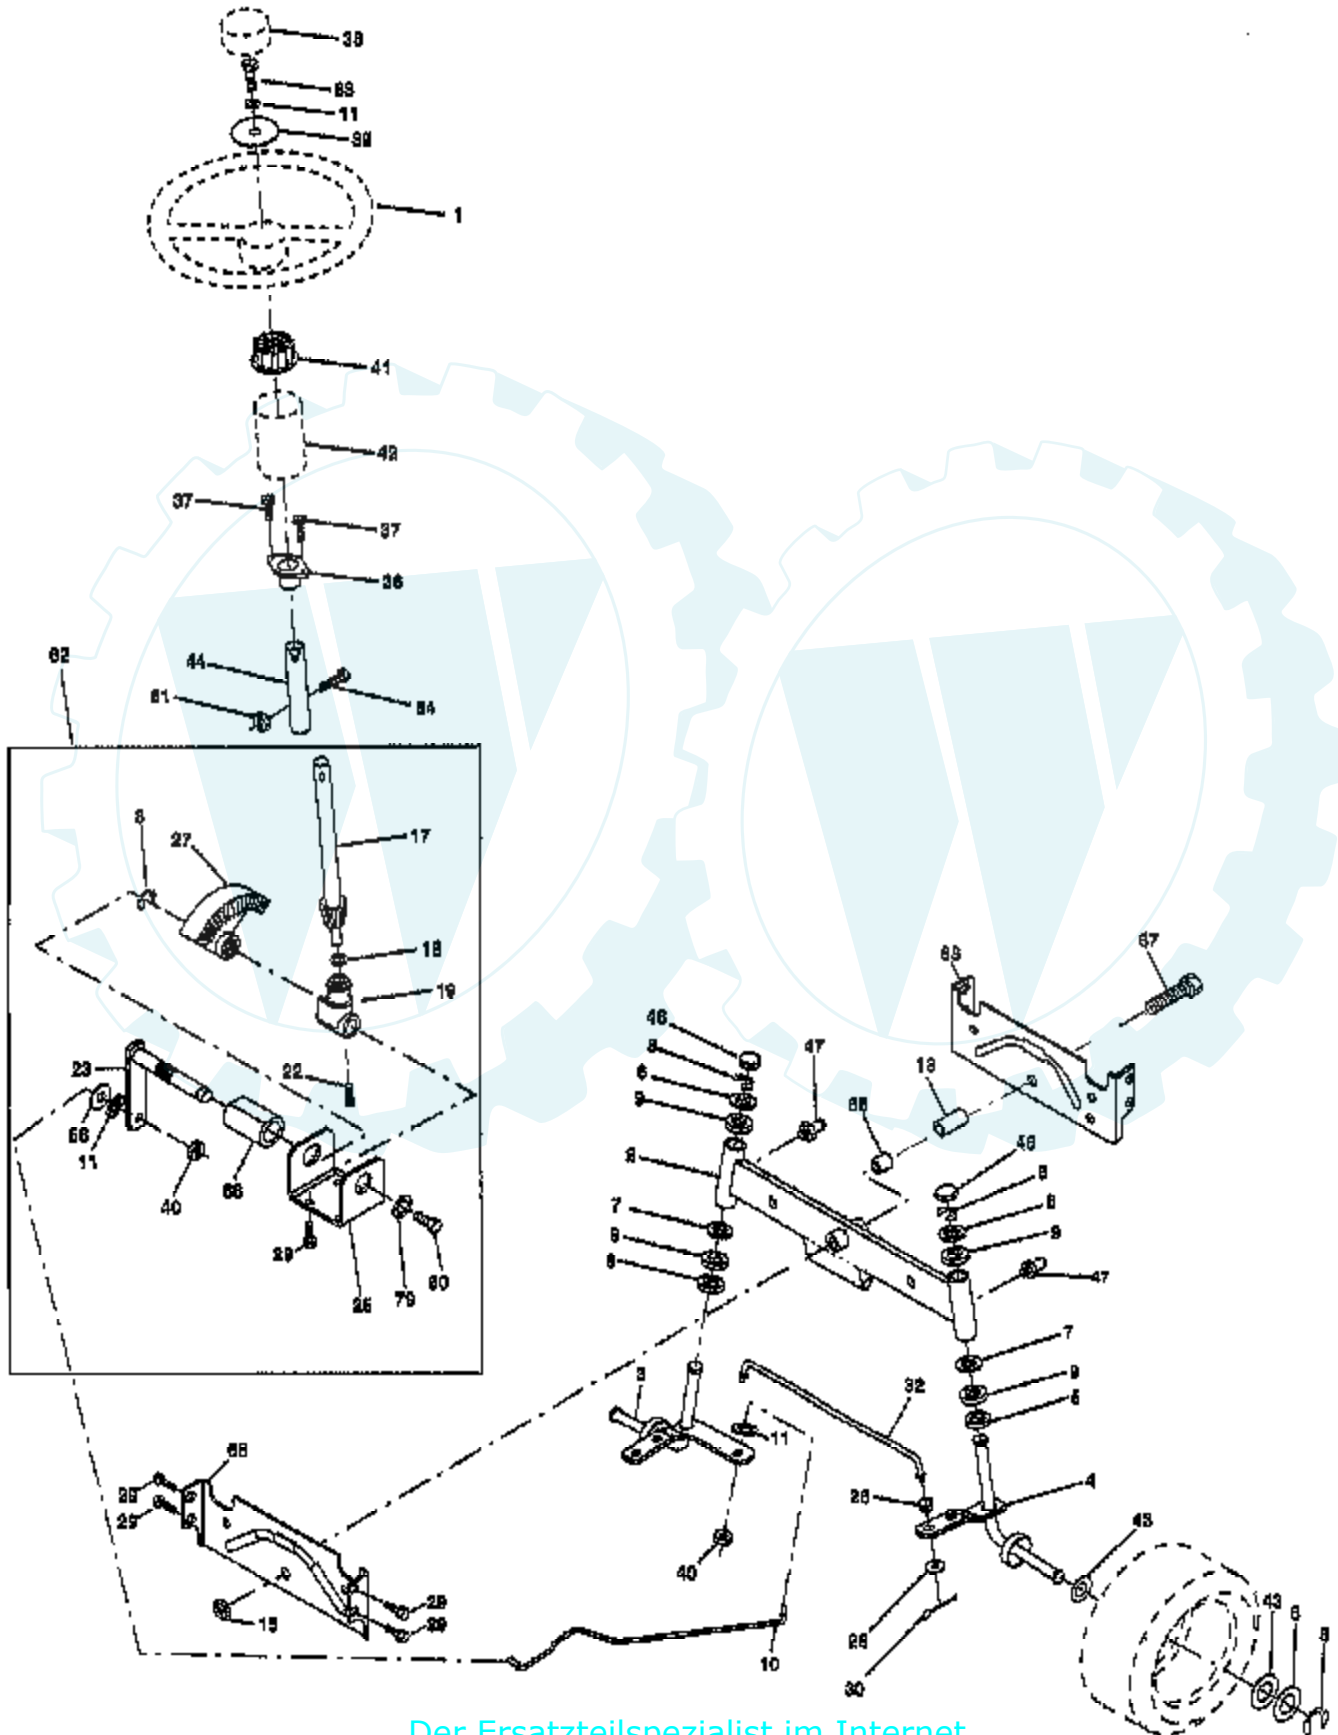

TRACTOR - - MODEL NUMBER AYP8196A99

STEERING ASSEMBLY

Ref #	Part Number	Qty	Description
1	140044		WHEEL STR AYP BLK
2	154427		AXLE ASM
3	156486		"SPINDLE ASM,RH"
4	157475		"SPINDLE AMS,LH"
5	6266H		WASHER .T
6	121748X		WASHER
7	19272016		WASHER
8	12000029		RING
9	3366R		COL. SRTG. BEAR.
10	156438		DRAGLINK-STAMPED
11	10040600		LOCKWASHER
13	154779		BEARING AXLE
15	73901000		"NUT-LOC,FLANGE LT"
17	156546		SHAFT ASM STEERIN
18	57079		THRUST WASHER
19	160395		SUPPORT.SHAFT.STEER
22	165857		SCREW.HX.WSH.HD
23	165851		SHAFT.ASM.PITMAN
25	154406		BRKT-STEERING
26	126847X		BUSHING.DRAGLINK
27	136874		GEAR SECTOR
28	19131416		WASHER
29	17490612		SCREW
30	76020412		COTTER PIN
32	130465		TIE ROD
36	155099		BUSHING.STEERING
37	152927		"SCREW-TT,10-32 FL"
38	140045		CAP STEER AYP
39	19133808		WASHER T
40	7810H		GRIPCO NUT
41	100711L		ADAPTER LT
42	145054		BOOT.STEER.PL
43	121749X		WASHER
44	153720		EXT SHAFT STEERIN
46	121232X		CAP
47	6855M		ZERK M
51	73800500		NUT
54	74780520		BOLT
56	19131210		WASHER
62	167902		KIT.STEER.ASM
63	74780616		BOLT
65	154780		SPACER AXLE
66	154404		"BEARING-ARM,PITMA"
67	74781044		BOLT
68	154429		BRACE AXLE
79	19132012		WASHER
80	74950612		BOLT.HX.NYLON3/8-16X3/