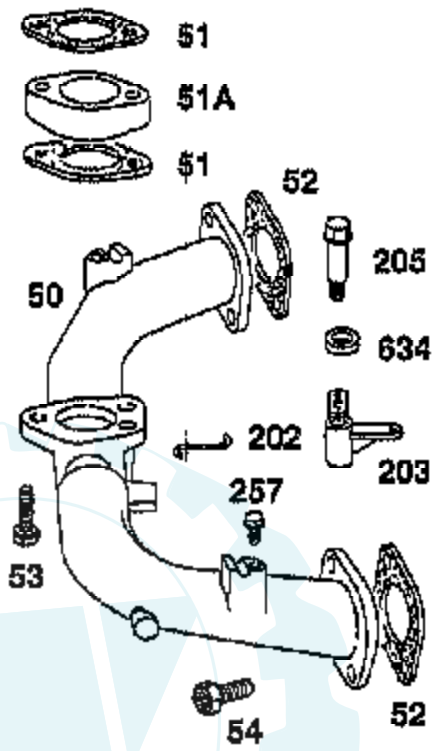

TRACTOR - - MODEL NUMBER AYP8196A99

BRIGGS AND STRATTON ENGINE - MODEL NUMBER 42E707, TYPE 2631-E1

358 GASKET SET

861 PUMP REPAIR KIT

121 CARBURETOR KIT

Ref #	Part Number	Qty	Description
1	497074		CYLINDER ASSEMBLY
2	399265		P/N CONFLICT - CHECK WITH SUPPLIER
3	391086		SEAL, OIL
4	493304		BASE ASSEMBLY, CRANKCASE
5	493457		HEAD, CYLINDER #1
5A	493458		HEAD CYLINDER #2
7	271867		GASKET, CYLINDER HEAD #1
7A	271868		GASKET, CYLINDER HEAD #2
8	495754		BREATHER ASSEMBLY #1
8A	222892		COVER, BREATHER CYLINDER #2
9	27803		GASKET, VALVE COVER
10	94382		SCREW, SEMS
10A	94830		SCREW, SEMS
11	280225		TUBE, BREATHER
12	273208		GASKET, CRANKCASE, .015" THICK
12	271188		GASKET, CRANKCASE COVER,.005"
12	271189		GASKET, CRANKCASE COVER,.009"
13	94565		SCREW, CYLINDER HEAD
15	94239		PLUG, OIL DRAIN
16	394028		CRANKSHAFT
16	94196		KEY, TIMING GEAR
19	399264		BUSHING
20	291675		SEAL, OIL
22	94724		SCREW
23	491180		FLYWHEEL & RING GEAR ASSY, MAGNETO
24	222698		KEY, FLYWHEEL
25	498584		PISTON ASSEMBLY STANDARD SIZE
25	498585		PISTON ASSEMBLY .010" OVERSIZE
25	498586		PISTON ASSEMBLY .020" OVERSIZE
25	498587		PISTON ASSEMBLY .030" OVERSIZE
26	394959		RING SET, PISTON, STANDARD SIZE
26	394960		RING SET, PISTON,.010" OVERSIZE
26	394961		RING SET, PISTON,.020" OVERSIZE
26	394962		RING SET, PISTON,.030" OVERSIZE
27	263129		LOCK, PISTON PIN
28	498319		PIN, PISTON, STD SIZE
28	391286		PIN ASSEMBLY, PISTON .005" OVER
29	394306		ROD ASSEMBLY, CONNECTING
29	397158		ROD ASSEMBLY, CONNECTING
32	94671		SCREW, CONNECTING ROD
33	390420		VALVE, EXHAUST
34	261528		VALVE, INTAKE
35	65906		SPRING, INTAKE VALVE
36	26828		SPRING, EXHAUST VALVE
40	221596		RETAINER, INTAKE VALVE
41	292260		RETAINER, EXHAUST VALVE
42	494553		KEEPER VALVE
45	261368		TAPPET, VALVE
46	214484		GEAR, CAM
50	213290		MANIFOLD, INTAKE
51	271412		GASKET, CARBURETOR & INTAKE ELBOE
51A	281412		SPACER, CARBURETOR
52	270884		GASKET, INTAKE MANIFOLD MOUNTING
53	93970		SCREW, SEMS, CARBURETOR MOUNTING
54	93208		SCREW, SEMS INTAKE MANIFOLDING MOUNTING
75	222511		WASHER SPRING
78	95039		SCREW HEX
91	499281		BODY ASSEMBLY, UPPER