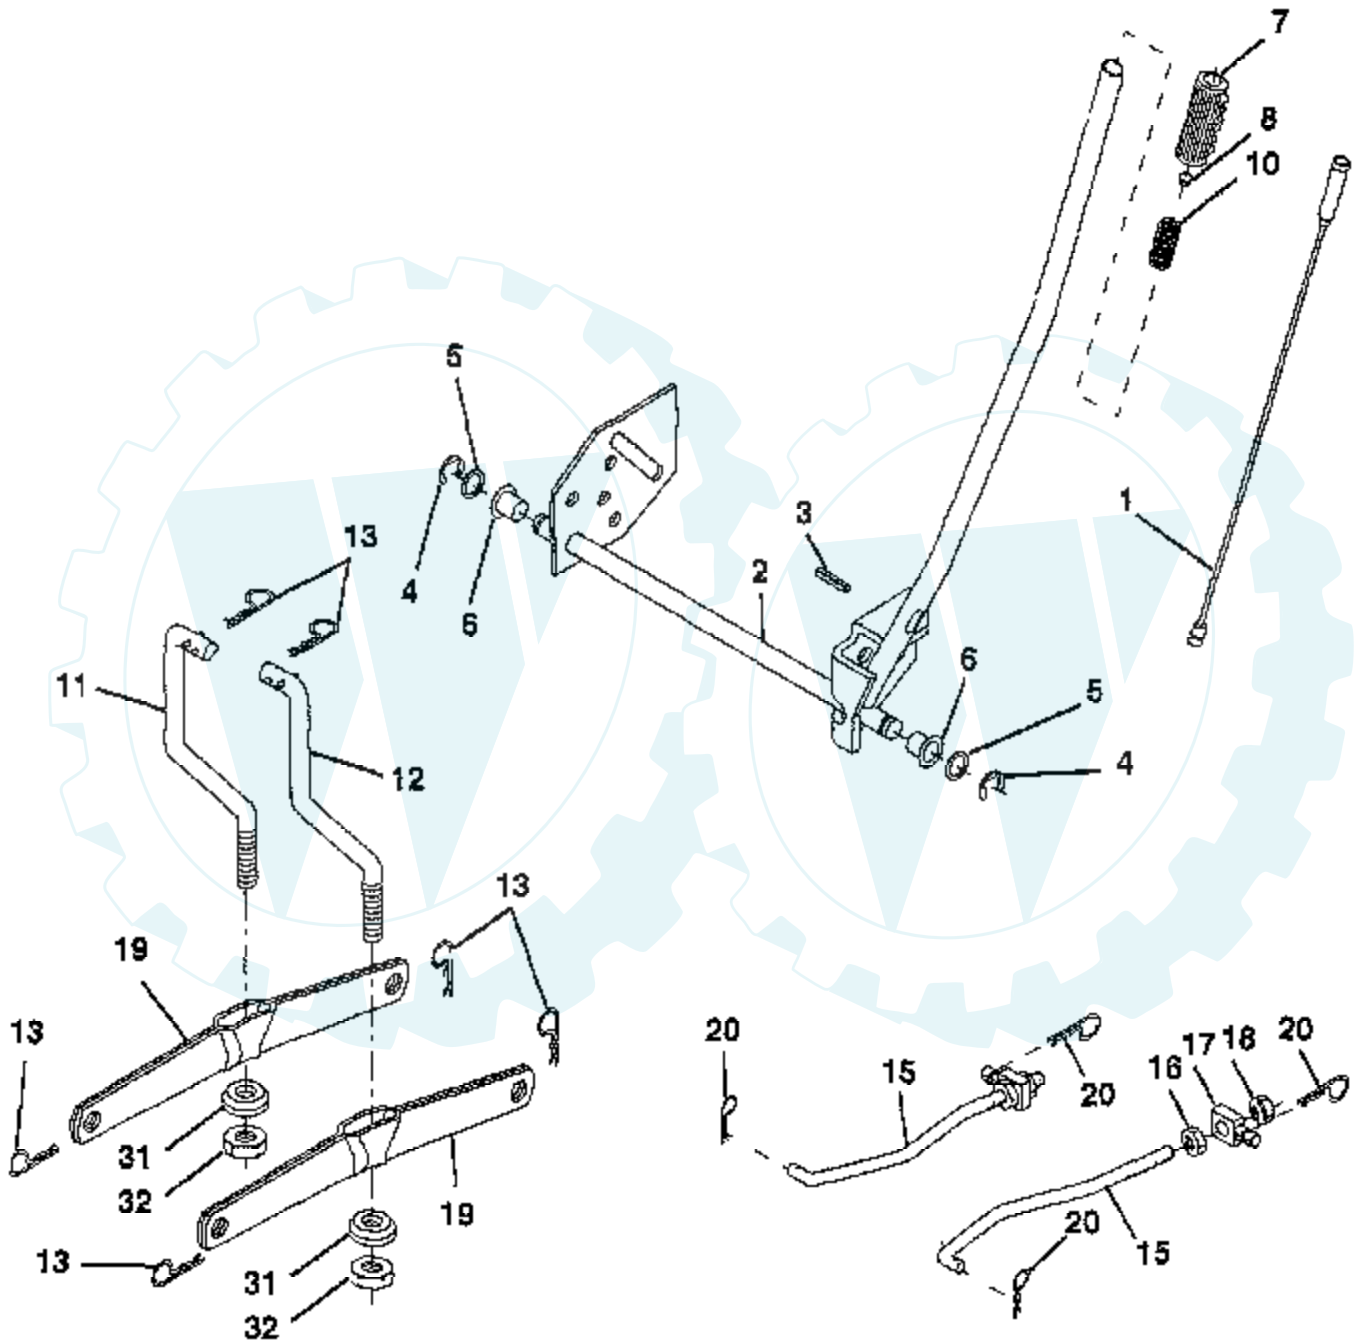

TRACTOR - - MODEL NUMBER 7H4B8A

MOWER LIFT

Ref #	Part Number	Qty	Description
1	136973		WIRE ASM
2	122507X		SUB= 145117
3	105767X		PIN-GROOVE LT
4	12000002		SUB= 2225J
5	19211621		WASHER
6	120183X		NYLON BEARING
7	109413X		GRIP
8	124526X		SUB= 125925X
10	122512X		SUB= 532122512
11	139865		SUB= 918139865
12	139866		SUB= 151140
13	4939M		SUB= 85902
15	127218		LINK.FRONT
16	73350800		NUT
17	130171		TRUNION
18	73800800		NUT.LK.W/WSH.1/2.
19	139868		ARM SUSP REAR
20	3146R		RETAINER.SPRING
31	140302		BEARING PVT LH
32	73540600		NUT.CROWNLOCK.3/8