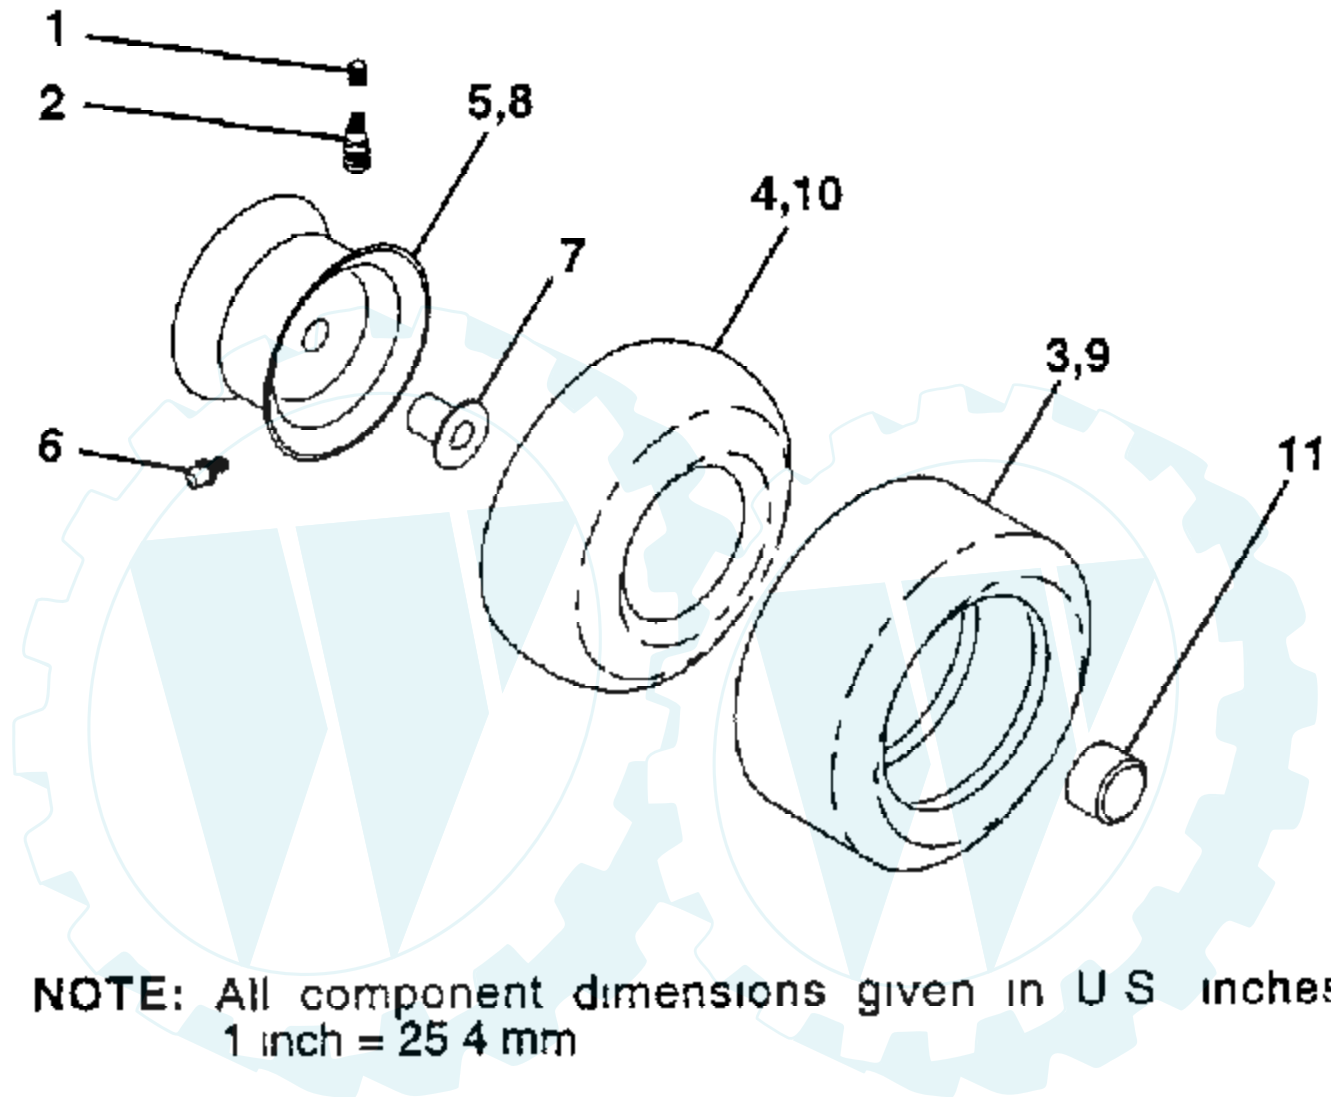

TIRES AND WHEELS

Ref #	Part Number	Qty	Description
1	59192		VALVE CAP
2	65139		VALVE STEM LT
3	106222X		SUB= 122073X
4	59904		TUBE.5.3/4.5/6
5	106732X427		"RIM ASM 6"" FRT"
6	278H		FITTING LT
7	9040H		"FLANGE, BEARING"
8	106108X427		"RIM AS 8"" REAR"
9	106268X		SUB= 122074X
10	7152J		TUBE.18X9.5-8
11	104757X		HUB CAP
	144334		SEALANT.TIRE 10 OZ. TUBE