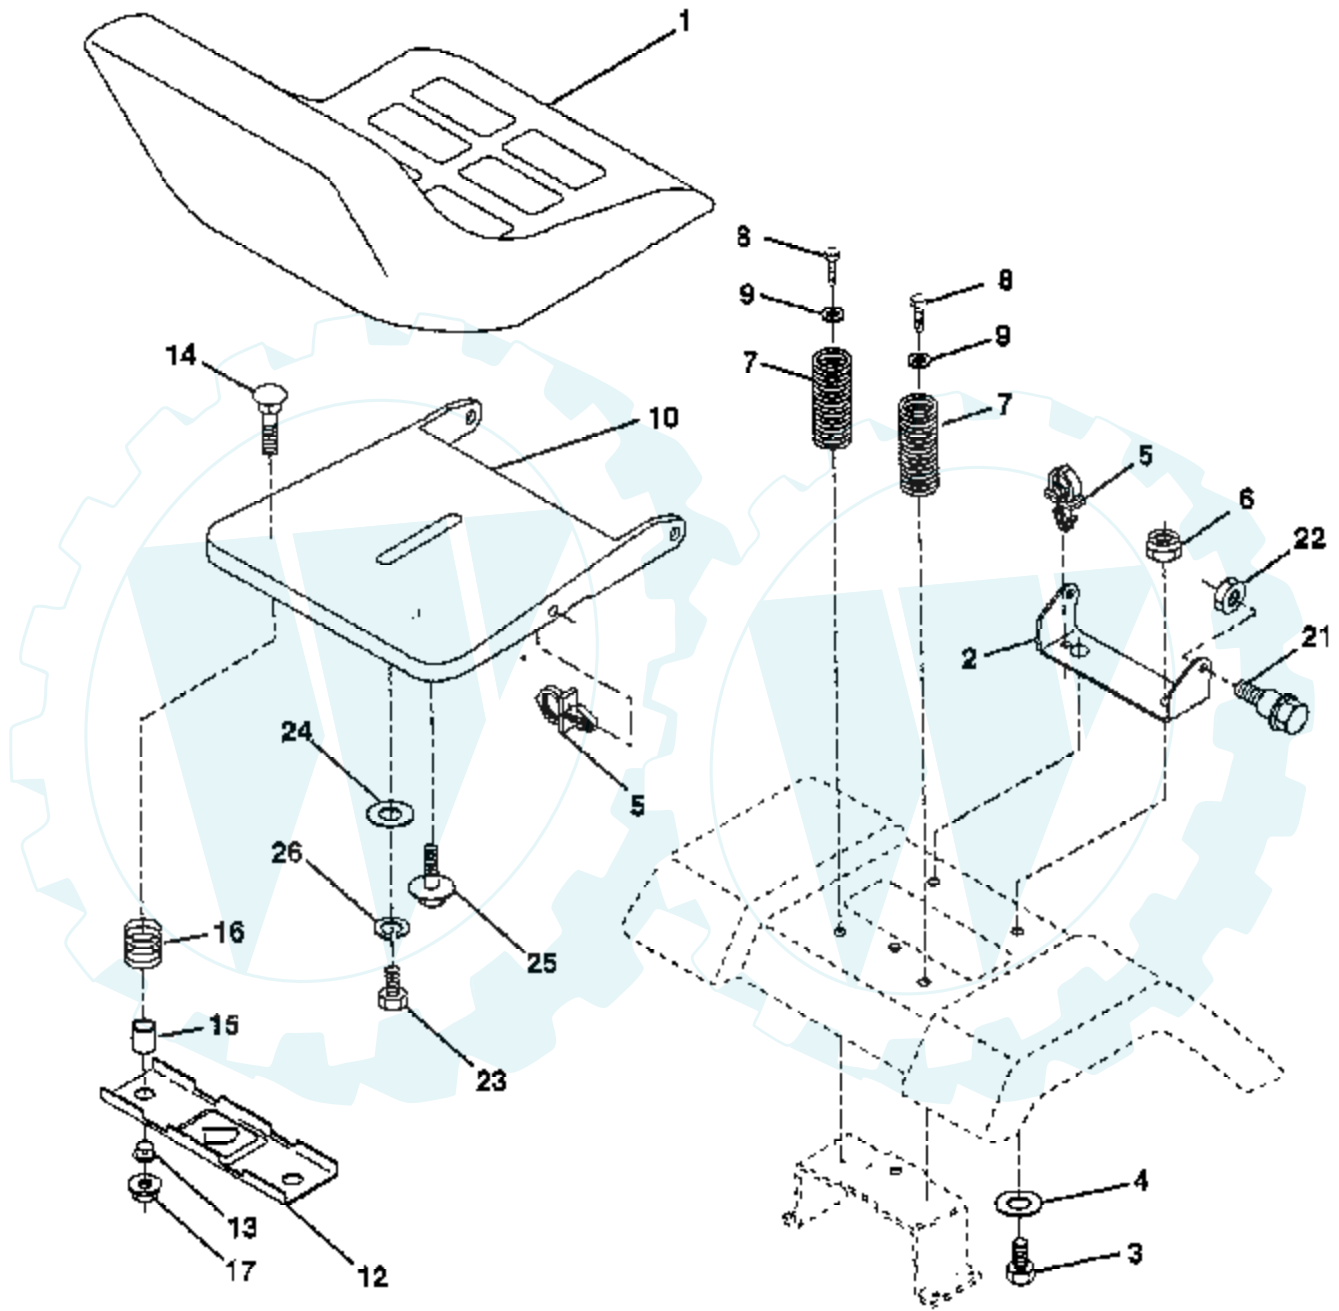

TRACTOR - - MODEL NUMBER 7H4B8A

MOWER LIFT

Ref #	Part Number	Qty	Description
1	136973		WIRE ASM
2	122507X		SUB= 145117
3	105767X		PIN-GROOVE LT
4	12000002		SUB= 2225J
5	19211621		WASHER
6	120183X		NYLON BEARING
7	109413X		GRIP
8	124526X		SUB= 125925X
10	122512X		SUB= 532122512
11	139865		SUB= 918139865
12	139866		SUB= 151140
13	4939M		SUB= 85902
15	127218		LINK.FRONT
16	73350800		NUT
17	130171		TRUNION
18	73800800		NUT.LK.W/WSH.1/2.
19	139868		ARM SUSP REAR
20	3146R		RETAINER.SPRING
31	140302		BEARING PVT LH
32	73540600		NUT.CROWNLOCK.3/8

TRACTOR - - MODEL NUMBER 7H4B8A

SEAT

NOTE: All component dimensions given in U S inches
1 inch = 25.4 mm

Ref #	Part Number	Qty	Description
1	127427		SUB= 140119
2	140551		BRACKET PVT SEAT
3	74760616		BOLT
4	19131610		WASHER PM
5	145006		CLIP.PUSH-IN.HING
6	73800600		NUT
7	124181X		SPRING COMPRESSIO
8	17490616		SCREW GTV
9	19131614		WASHER
10	140552		SUB= 155925
12	121246X		BRKT SWITCH
13	121248X		BUSHING
14	72050411		SUB= 872050411
15	134300		SPLIT SPACER
16	121250X		SPRING
17	123976X		SUB= 73900400
21	153236		"BOLT,SHOULDER"
22	73800500		NUT
23	74780814		BOLT
24	19171912		WASHER
25	127018X		"BOLT,SHOULDER"
26	10040800		LOCKWASHER