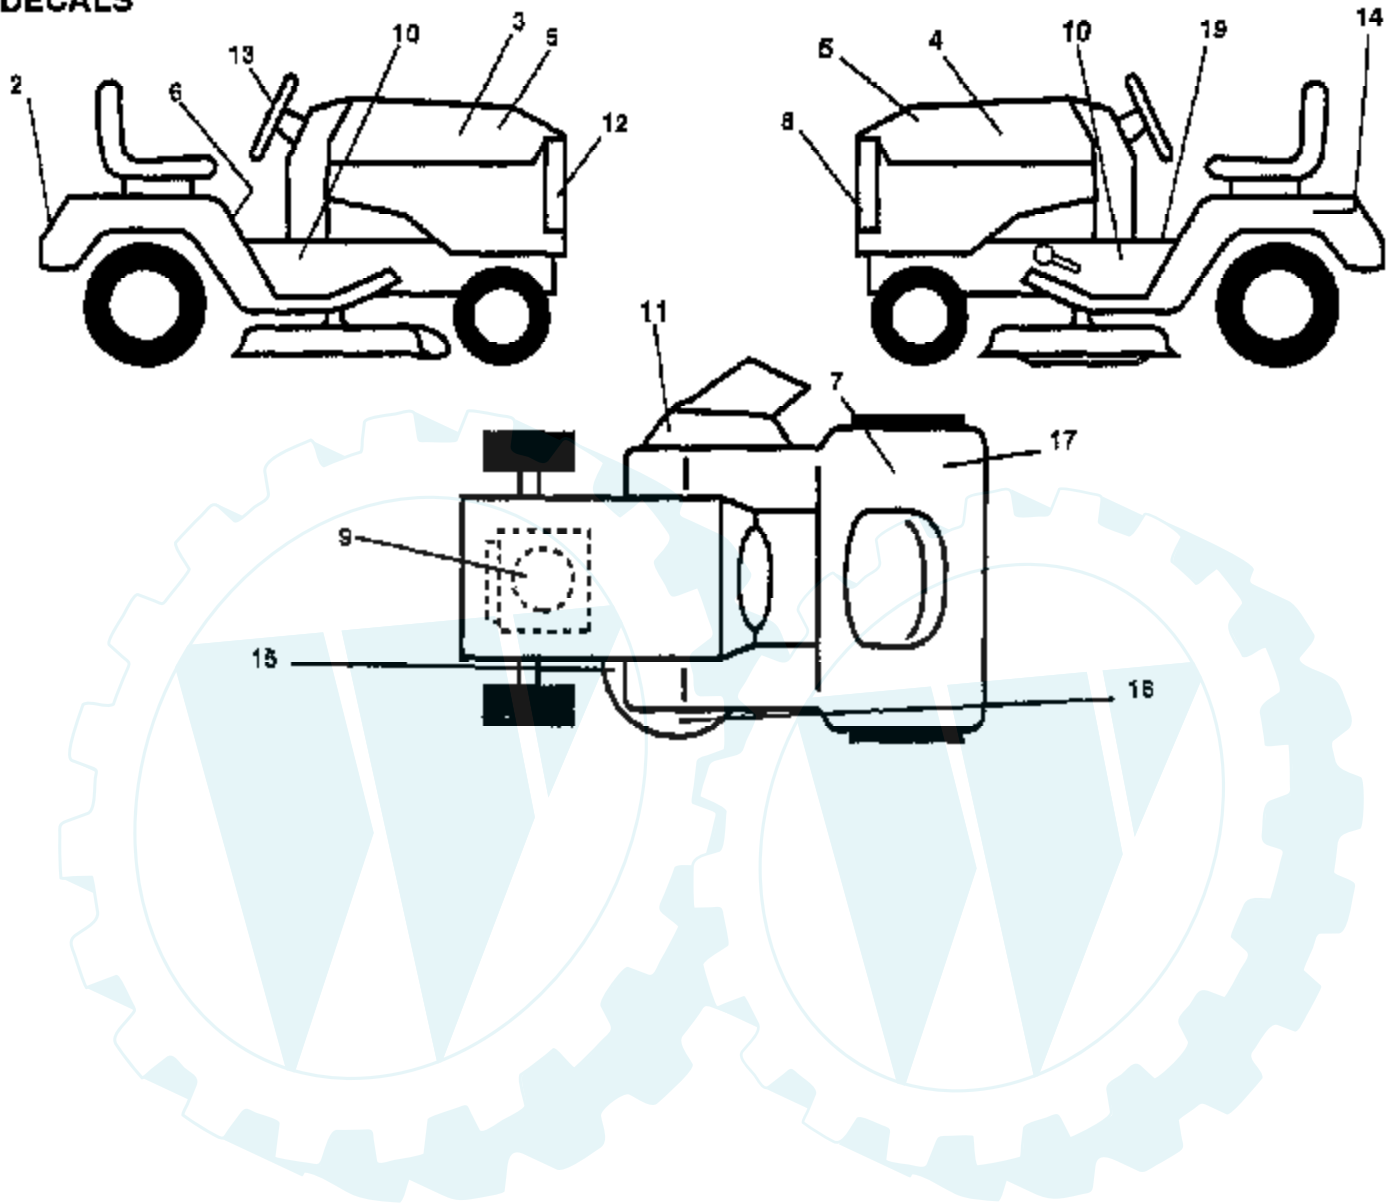

TRACTOR - - MODEL NUMBER 7H4B8A

DECALS

Ref #	Part Number	Qty	Description
2	132628		FENDER DECAL
3	141745		DECAL HOOD RH RLY
4	141746		DECAL HOOD LH RLY
5	135866		NLA
6	145498		DECAL.READ.O.MANU
7	145437		DECAL.EURO.ST.CE.
8	129823		NLA
9	272632		DECAL, HP ENGINE
10	154521		"DECAL CHASSIS 42""
11	145494		DECAL.DANGER.CUTF
12	132627		GRILL DECAL
13	127075		"DECAL,STR WHL"
14	146451		DECAL.BTRY.DANGER
15	136832		DECAL
16	135013		NLA
17	125690X		DECAL
19	140837		DECAL BRAK PARK
	138311		DECAL HANDLE LIFT
	142341		DECAL DRAWBAR LH
	154415		MANUAL.O.7H4B8A.E
	154416		MANUAL.P.7H4B8A
	LBD48		SNOW BLADE
	LSB42		SNOW THROWER
	C42		GRASS CATCHER
	LC05		WHEEL WTS.
	LA018		TIRE CHAINS
	MK420		MULCHING KIT W/BLADES