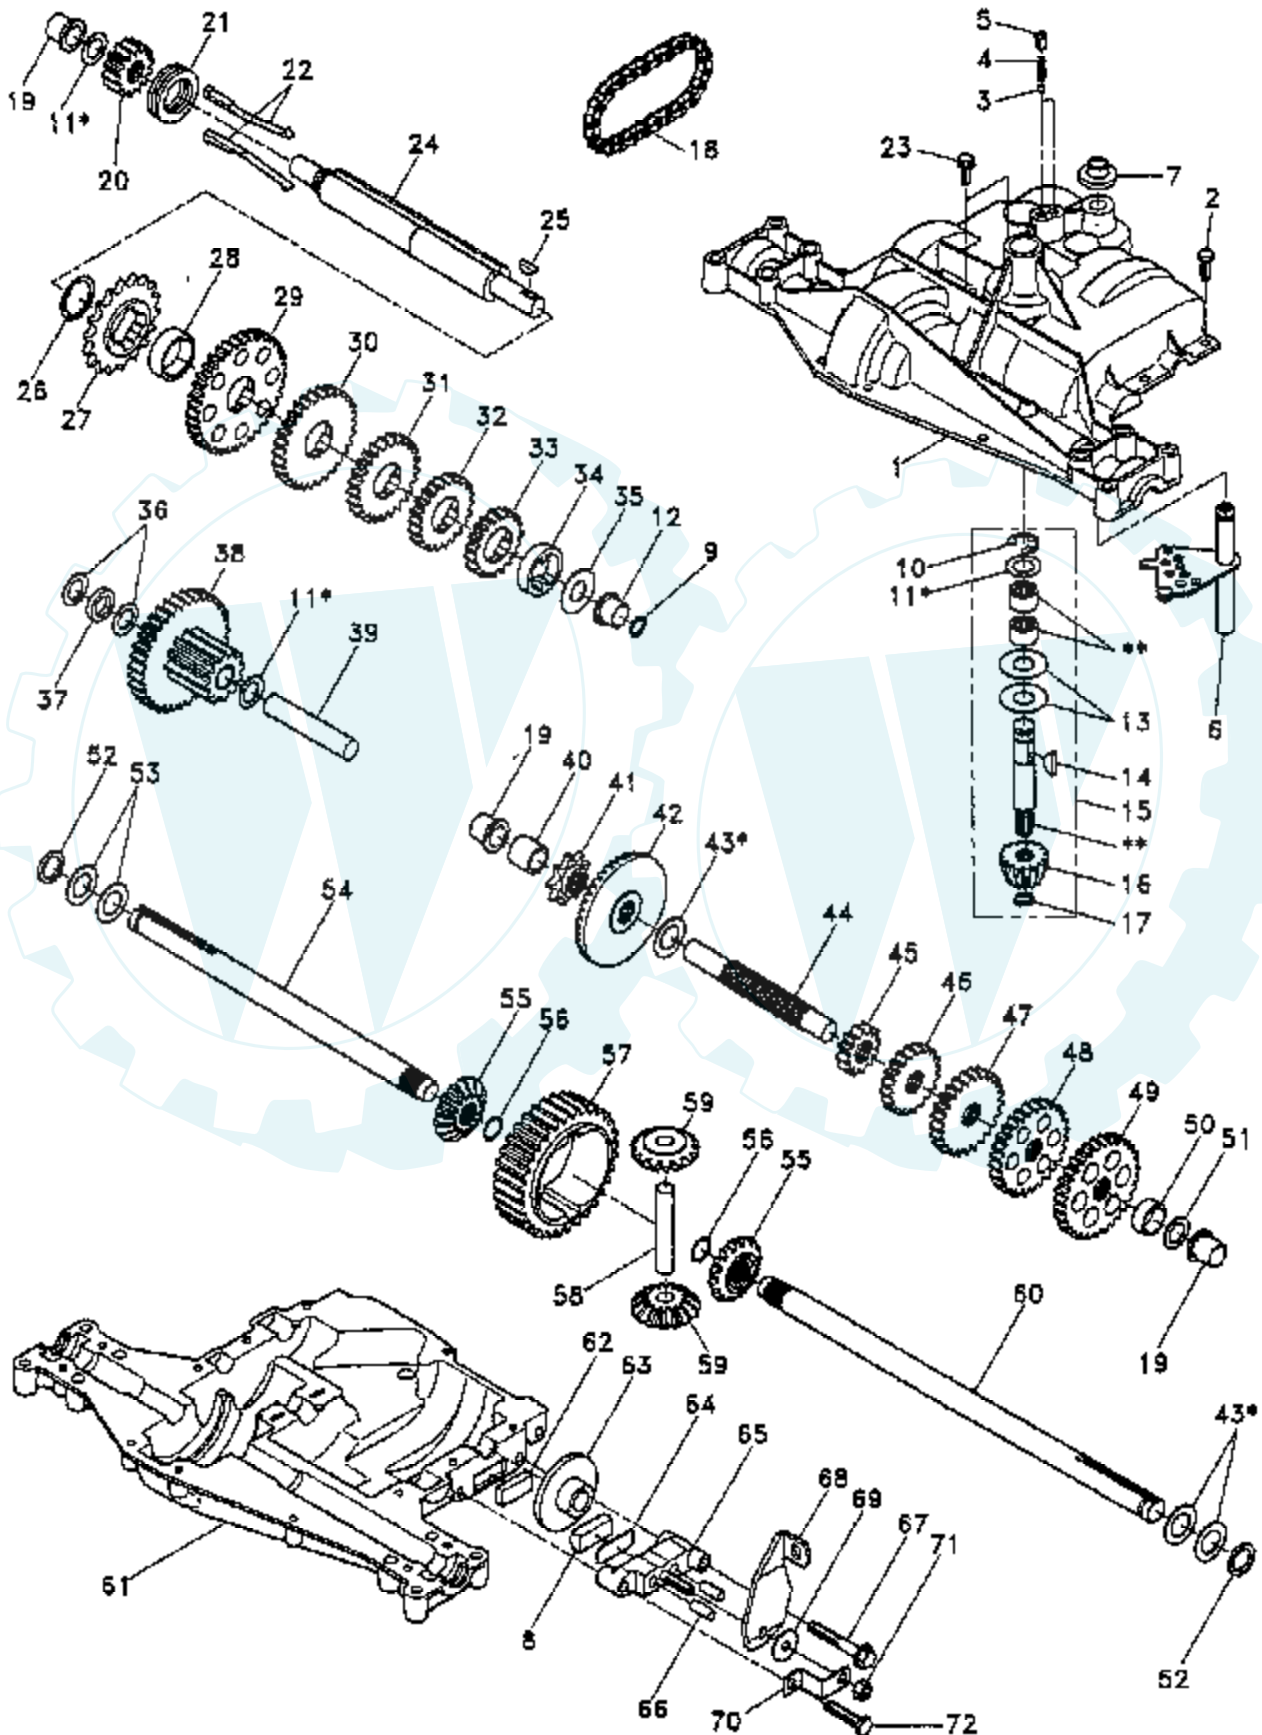

TRACTOR -- MODEL NUMBER 7H4B8A

TRANSAXLE - DANA MODEL NUMBER 4360-78

Ref #	Part Number	Qty	Description
1	142671		HOUSING UPPER TRN
2	2274J		SUB= 74760412
3	134400		SUB= 68003
4	105904X		"SPRING, DETENT LT"
5	105905X		"SCREW, SET LT"
6	138235		KIT SHIFTER ASM
7	134399		SHIFTER BOOT
8	120951X		PUCK T
9	143045		SEAL OIL DANA5416
10	142672		SUB= 2225J
11	134793		ASM KIT SHIM 4689
12	143051		SUB= 148268
13	120415X		WASHER T
14	142674		KEY WOODRUFF-DANA
15	138234		AS KIT INPUT SHFT
16	110078X		PINION 14T T
17	105909X		"RING,RETAINING LT"
18	105910X		"CHAIN,24 PTCH LT"
19	105911X		BEARING.FLNG.5510
20	142675		GEAR SPUR 14 TTH
21	138246		COLLAR CLUTCH
22	138236		ASM KIT CLTCH KEY
23	134791		SCREW TAP W/SEAL
24	142676		SHAFT INTERM DANA
25	2244J		WOODRUFF KEY
26	105916X		"RING,RETAINING LT"
27	120470X		SPROCKET 18T T
28	110070X		SPACER YT
29	142677		GEAR SPUR 37 TTH
30	120405X		SUB= 124644X
31	108980X		GEAR 25T LT
32	120406X		GEAR SPUR 22 TT
33	134796		SPUR GEAR 19T
34	134797		SPACER
35	105925X		"WASHER, PLAIN LT"
36	2232J		WASHER 025
37	108978X		SPACER
38	110079X		ASSM GEAR COMB
39	124639X		SHAFT IDLER
40	120472X		SPACER T
41	105928X		SPROCKET 9T LT
42	110084X		SUB= 167148
43	134394		ASM KIT SHIM
44	120473X		SHAFT T
45	142678		GEAR SPUR 12 TTH
46	120407X		SUB= 124641X
47	106589X		"GEAR, SPUR 25T LT"
48	120408X		GEAR 28T T
49	105937X		"GEAR, SPUR 31T LT"
50	105936X		SPACER LT
51	2226J		WASHER 060
52	134401		NEOPRENE WASHER
53	2264J		WASHER 031
54	120474X		SUB= 154658
55	110081X		GEAR 15T T
56	105941X		"RING,RETAINING LT"
57	110071X		SUB= 120478X
58	120952X		SHAFT T