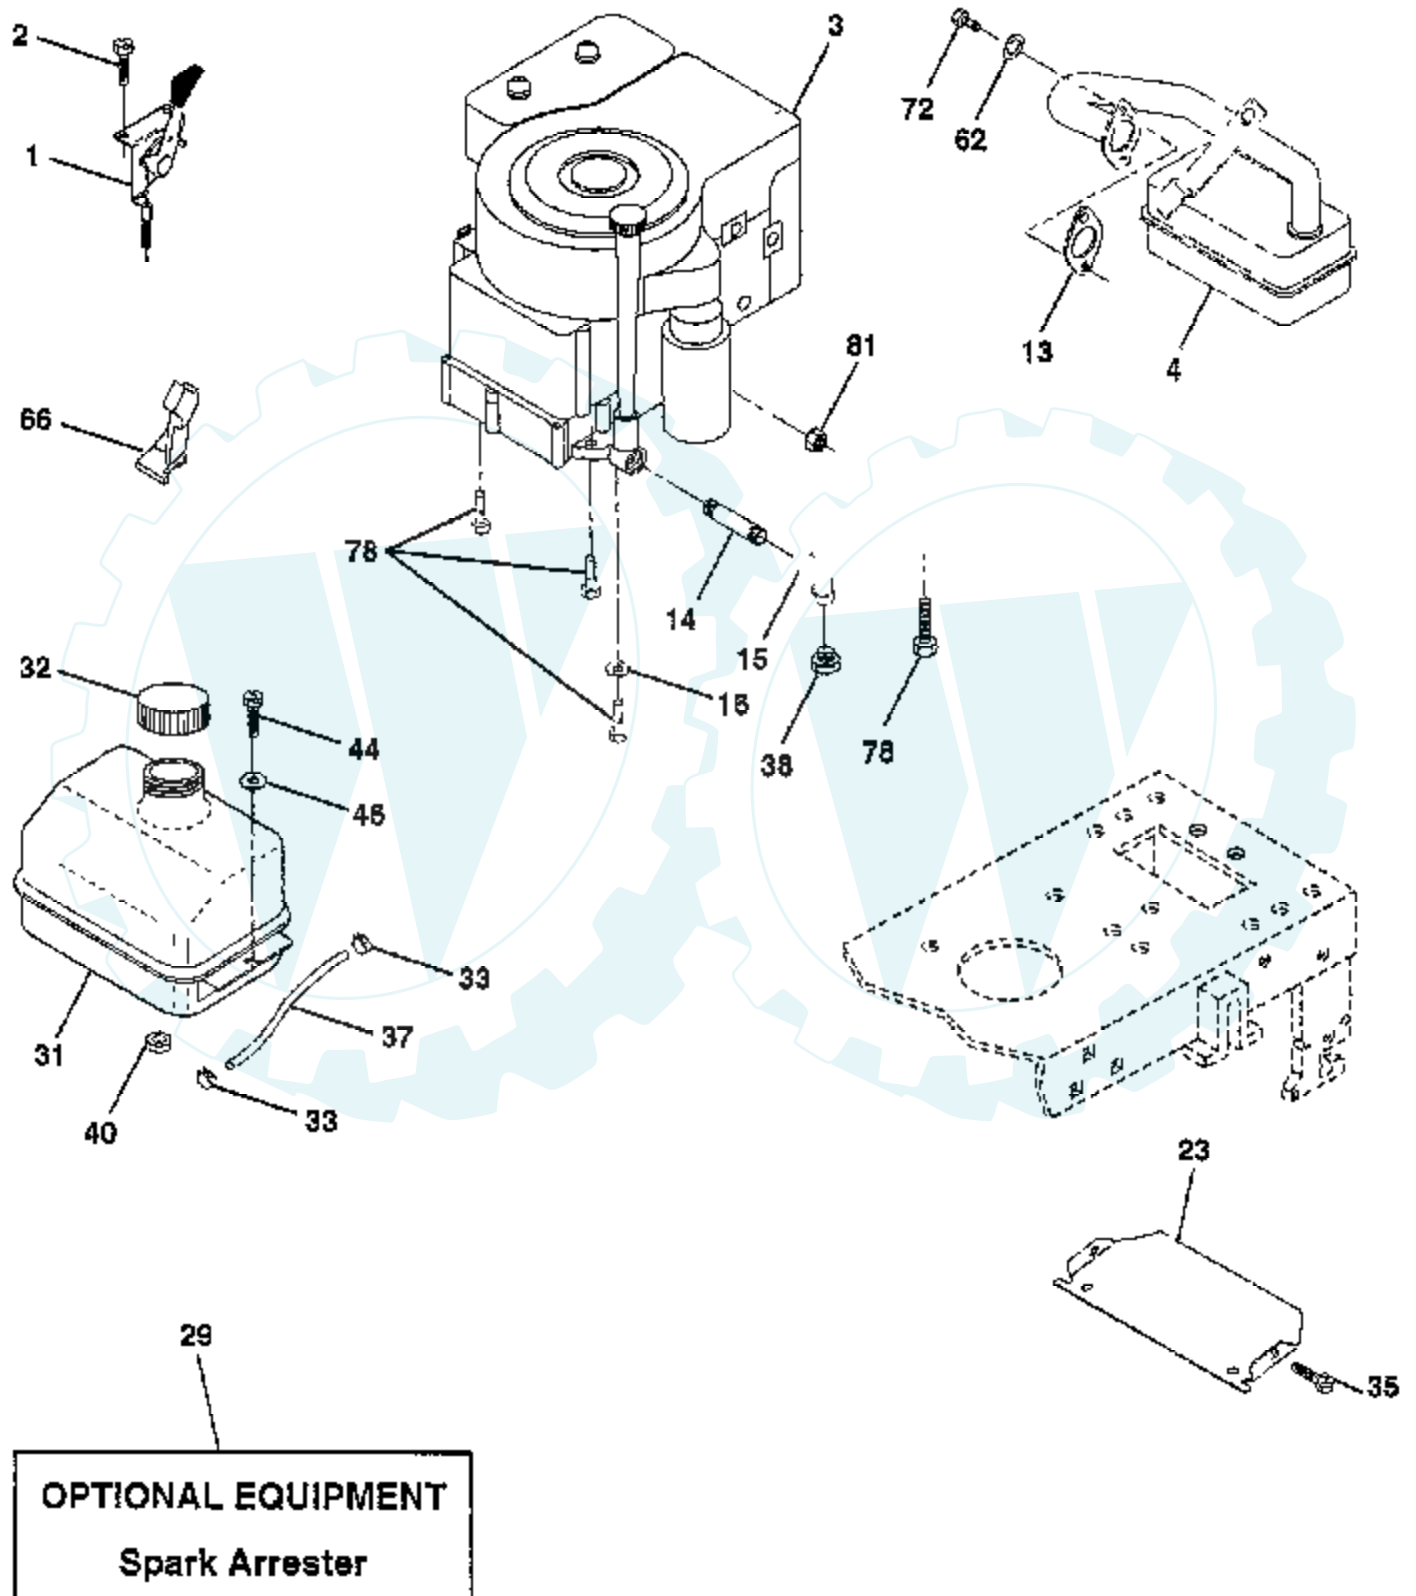

TRACTOR - - MODEL NUMBER 7H4B8A

ELECTRICAL

Ref #	Part Number	Qty	Description
1	146139		SUB= 123899X
2	74760412		BOLT LT
3	19091016		WASHER
4	10040400		LOCKWASHER
6	73220400		SUB= 50675
7	109238X		TUBE T
8	144940		SUB= 156417
9	109596X		HOSE CLAMP T
15	147688		FASTNER.SNAP-IN
16	153664		SWITCH INTERLOCK
19	10090400		SUB= 10040400
20	73350400		NUT
21	136850		"HARNES, LIGHT SOC"
22	4152J		HEADLAMP BULB
24	4799J		"CABLE T, BATTERY"
25	146147		CABLE.BTRY.6GA.RD
26	108824X		FUSE HYT
28	4207J		CABLE T
29	121305X		SWITCH SEAT
30	144921		SUB= 163088
31	140400		SUB= 145774
32	141226		COVER KEY SWITCH
33	140401		KEY MLD GEN DELTA
34	110712X		SWITCH LT
36	17021008		SCREW
38	140336		BRACKET SWITCH IN
39	109553X		SWITCH INTERLOCKT
40	146057		HARNES.IGN.DASH.
41	71110408		BOLT HXHD FIN
42	131563		SUB= 154336
43	145673		SUB= 146154
44	73640400		NUT HXKEP 1/4X20
45	140844		ADAPTER AMMETER
49	153249		WASHER PINNED
70	140413		HARNES ENG DUAL

TRACTOR - - MODEL NUMBER 7H4B8A

ENGINE

Ref #	Part Number	Qty	Description
1	132623		SUB= 532132623
2	17720410		SCREW LT
3			REFER TO IMAGE
4	137348		MUFFLER
13	272293		GASKET ENG 1 313 LD TIN PLATED
14	13280324		PIPE NIPPLE
15	13200300		ELBOW
16	11050600		LOCKWASHER
23	150554		SUB= 157405
29	137180		SUB= 532137180
31	109202X		TANK.FUEL.LT.
32	140527		CAP ASM FUEL
33	123487X		HOSE CLAMP
35	17490512		SCREW
37	137040		LINE FUEL
38			CHECK WITH SUPPLIER
40	124028X		SUB= 532124028
44	17490412		SCREW HEX CRT
46	19091416		WASHER
62	10040500		LOCKWASHER
66	127951		"STOP,DASH THROTT"
72	71070512		SCREW
78	17490620		SCREW
81	128861		NUT