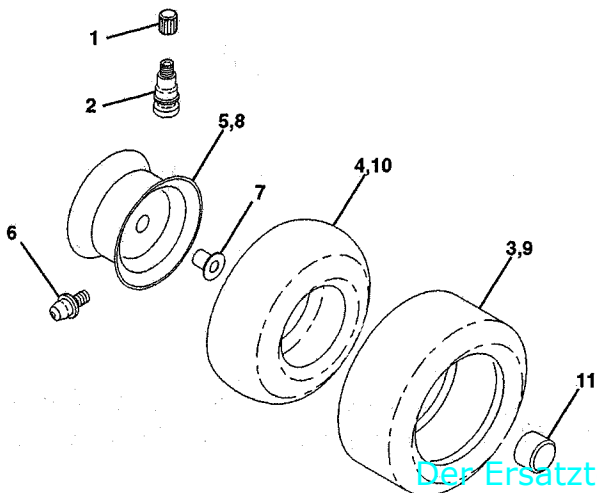

WHEELS & TIRES

KEY NO.	PART NO.	DESCRIPTION
1	59192	Cap Valve Tire
2	65139	Stem Valve
3	106222X	Tire F Ts 15 X 6 0 - 6 Service
4	59904	Tube Front (Service Item Only)
5	106732X311	Rim Asm 6"front White Service
6	278H	Fitting Grease (Front Wheel Only)
7	9040H	Bearing Flange (Front Wheel Only)
8	106108X311	Rim Asm 8"rear White Service
9	124635X	Tire Rts 18 X 8.5 - 8C Service
10	7152J	Tube Rear (Service Item Only)
11	104757X	Cap Axle Blk 1 50 X 1 00

NOTE: All component dimensions given in U.S. inches
1 inch = 25.4 mm

REPAIR PARTS

www.ersatzteil-service.de

12.5 HP 42" TRACTOR - - MODEL NUMBER 7H4B3A

LIFT

KEY NO.	PART NO.	DESCRIPTION
1	136973	Wire Asm Inner W/plunger 17 32
2	122507X	Shaft Asm Lift 9 680
3	105767X	Pin Groove 1 500 Zinc
4	12000002	E Ring #5133-62
5	19211621	Washer PLTD 21/32 X 1 X 21ga
6	120183X	Bearing Nylon Blk 629 Id
7	109413X	Grip Handle Bicycle Matte Blk
8	124385X	Button Plunger Yellow
10	122512X	Spring Cprsn 3 750 Oiled
11	134619	Link Lift LH Fixed Length

NOTE: All component dimensions given in U.S.inches
1 inche = 25.4 mm

REPAIR PARTS

www.ersatzteil-service.de

12.5 HP 42" TRACTOR - - MODEL NUMBER 7H4B3A TRANSAXLE FOOTE-DANA - MODEL NUMBER 4360-48

TRANSAXLE

* Use in combinations to maintain proper clearances

** Order Key No. 15

NOTE: All component dimensions given in U.S. inches
1 inch = 25.4 mm