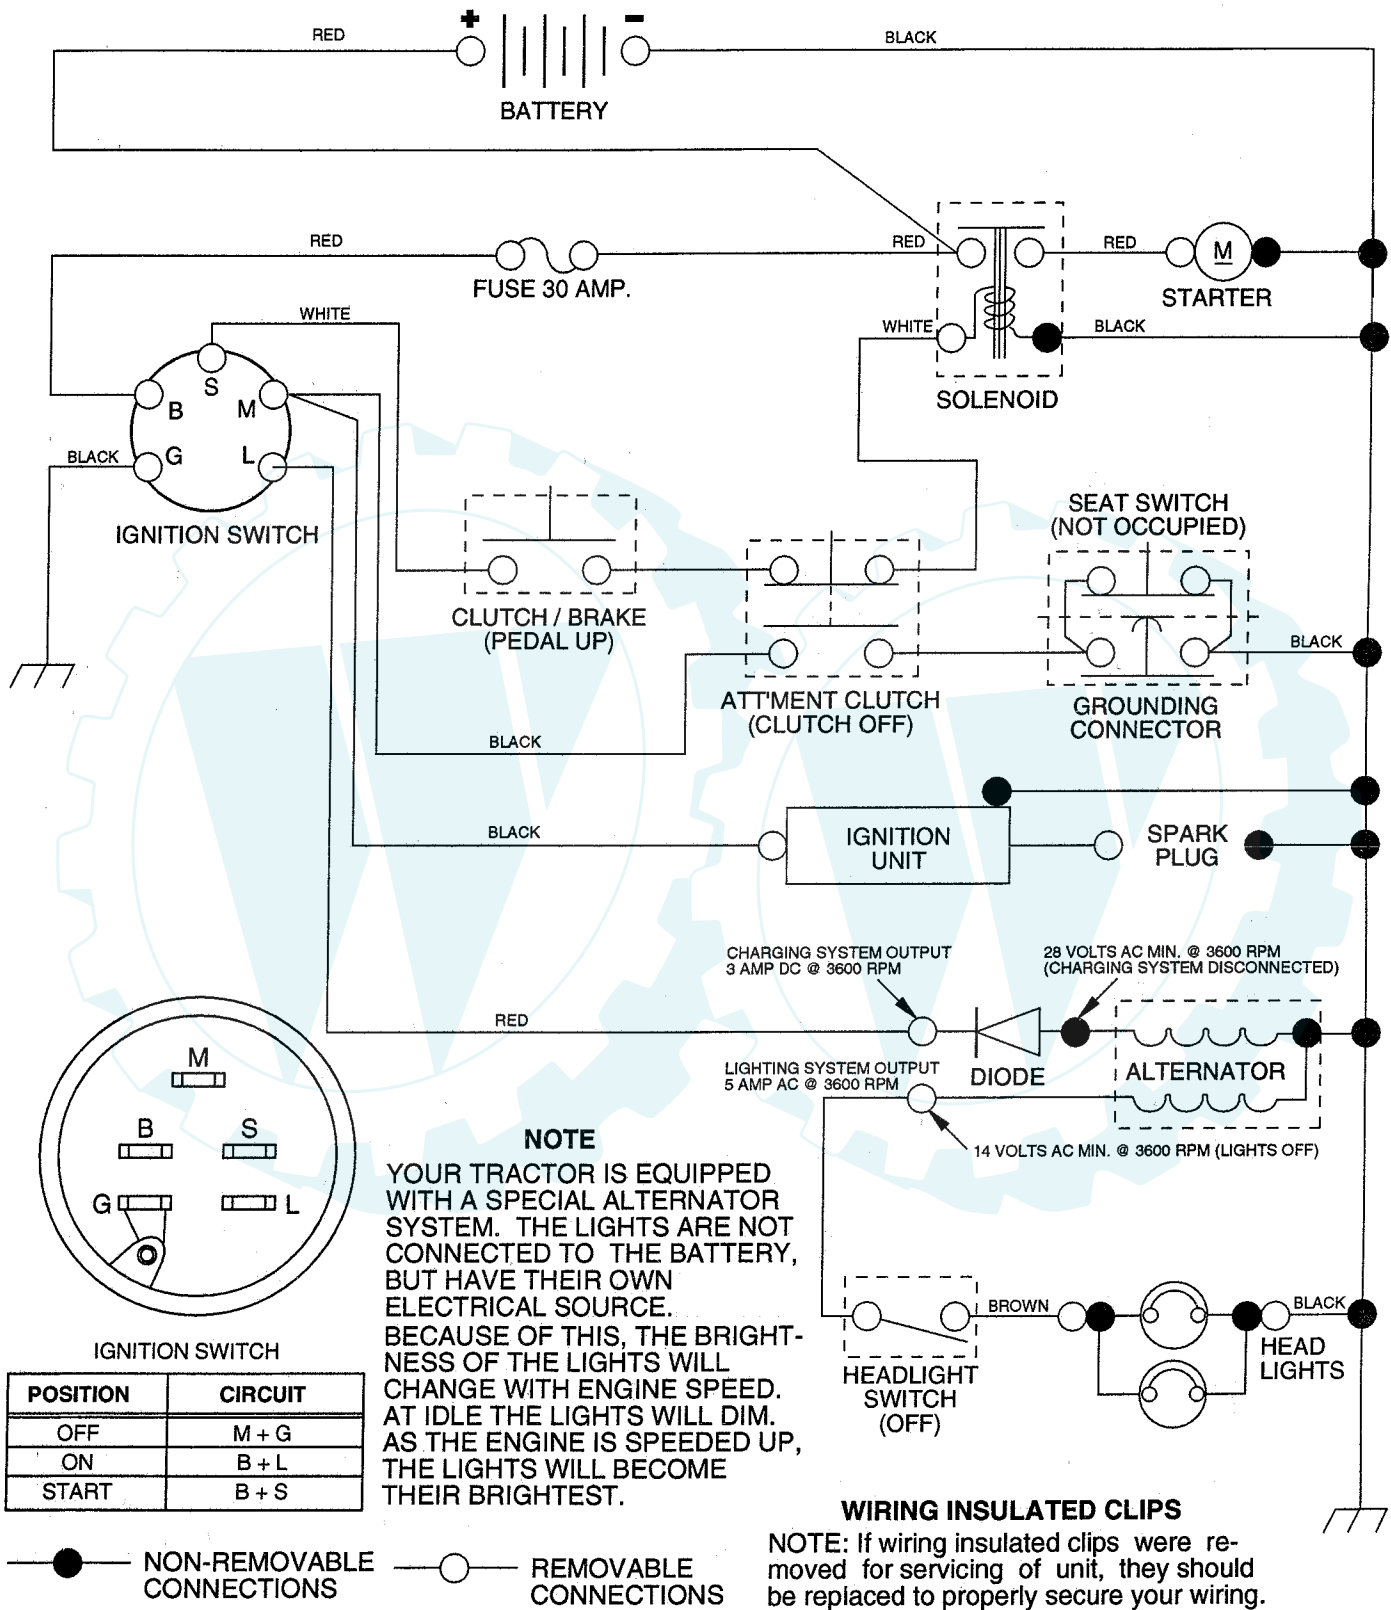

12.5 HP 42" TRACTOR - - MODEL NUMBER 7H4B3A

www.ersatzteil-service.de

SCHEMATIC