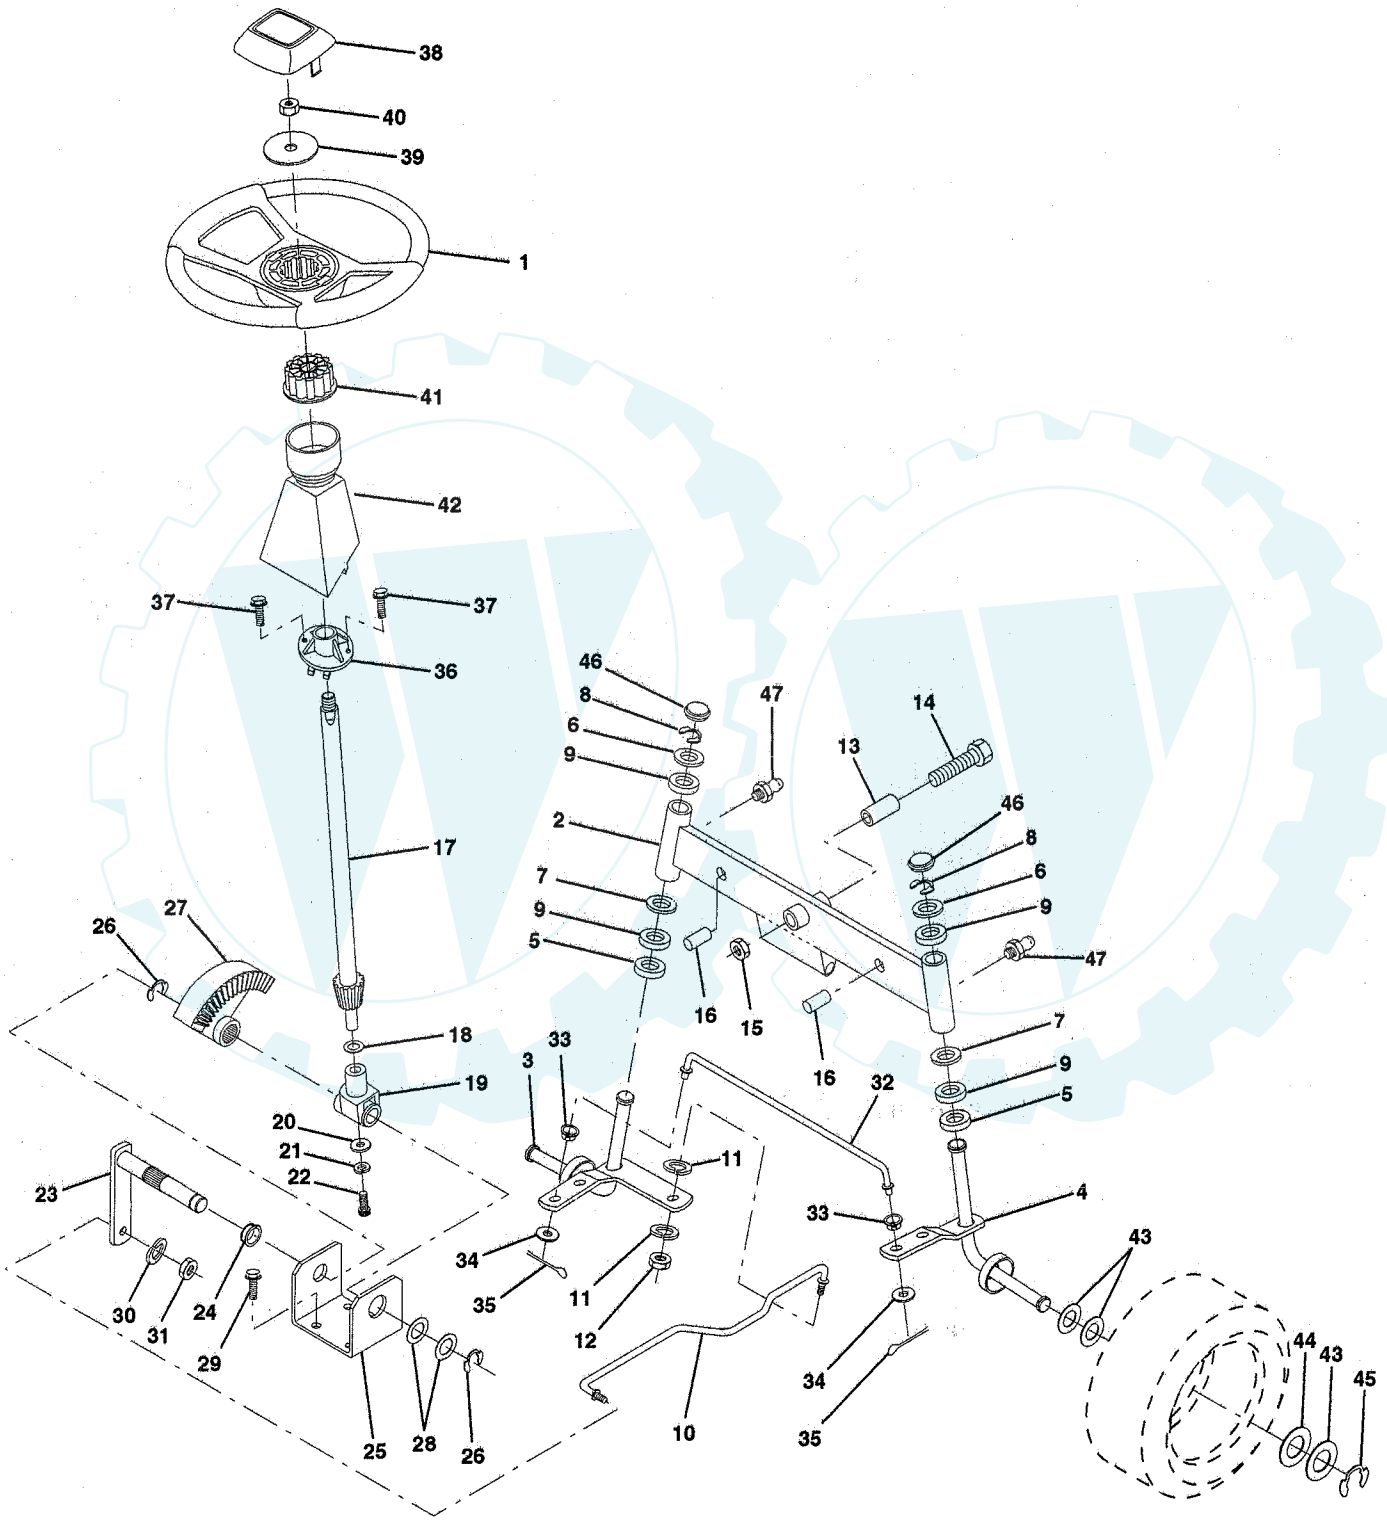

NOTE: All component dimensions give in U.S. inches - 1 inch = 25.4 mm.

REPAIR PARTS

www.ersatzteil-service.de

12.5 HP 42" TRACTOR - - MODEL NUMBER 7H4B3A

STEERING ASSEMBLY

STEERING ASSEMBLY

KEY NO.	PART NO.	DESCRIPTION
1	133741	Wheel Steering Ayp/kelch Blk
2	133988	Axle Asm Fr LT W/gzks 38/42
3	135227	Spindle Asm LH
4	135228	Spindle Asm RH
5	6266H	Bearing Race Thrust Harden
6	121748X	Washer 25/32 X 1-5/8 X 16ga
7	19272016	Washer 27/32 X 1-1/4 X 16 Ga
8	12000029	Ring Klip #t5304-75
9	3366R	Bearing Col Strg Blk
10	130468	Link Drag Sol Ball Jt 20 064
11	10040600	Washer Lock Hvy Hlcl Spr 3/8
12	73610600	Nut Fin Hex 3/8 - 24 Unf
13	110438X	Spacer Bearing Axle Front
14	74011056	Bolt Hex 5/8-11 Unc X 3-1/2
15	73901000	Nut Lock Flange 5/8-11 Unc
16	132624	Pin Axle 5/8 X 1.55/1.54 Lg
17	132614	Shaft Asm Strg 5/8 X 15 19 LT
18	57079	Washer Thrust 515x 750x 033
19	124035X	Support Shaft
20	126684X	Washer Shim 1/4 X 5/8 X 062
21	10040400	Washer Lock Hvy Helical 1/4
22	71070410	Screw Hex Socket 1/4-20 X 5/8
23	127501	Shaft Asm Pittman
24	109816X	Nyliner Snap In
25	124036X	Bracket Steering
26	12000029	Ring Klip #t5304-75
27	136874	Gear Sector 22 Teeth
28	6266H	Bearing Race Thrust Harden
29	17490612	Screw Thdrol 3/8-16x3/4 Ty-tt
30	10040600	Washer Lock Hvy Hlcl Spr 3/8
31	73610600	Nut Fin Hex 3/8-24 Unf
32	130465	Rod Tie Wire Form 19 75 Mech
33	126847X	Bushing Link Drag Blk LR
34	19131416	Washer 13/32 X 7/8 X 16ga
35	76020412	Pin Cotter 1/8 X 3/4 Cad
36	132196	Bushing Strg 5/8 Id Dash
37	17431008	Screw Slftp #10-16 X 1/2 Ty-b
38	133742	Cap Wheel Steer Ayp/kelch Blk
39	19133808	Washer 13/32 X 2-3/8 X 8 Ga
40	7810H	Nut Lock Center 3/8-24unf
41	104820X	Adaptor Wheel Strg 640/ 635id
42	124418X	Boot Shaft Steering
43	121749X	Washer 25/32 X 1 1/4 X 16 Ga
44	121748X	Washer 25/32 X 1-5/8 X 16ga
45	12000029	Ring Klip #t5304-75
46	121232X	Cap Spindle Fr Top Blk
47	6855M	Fitting Grease