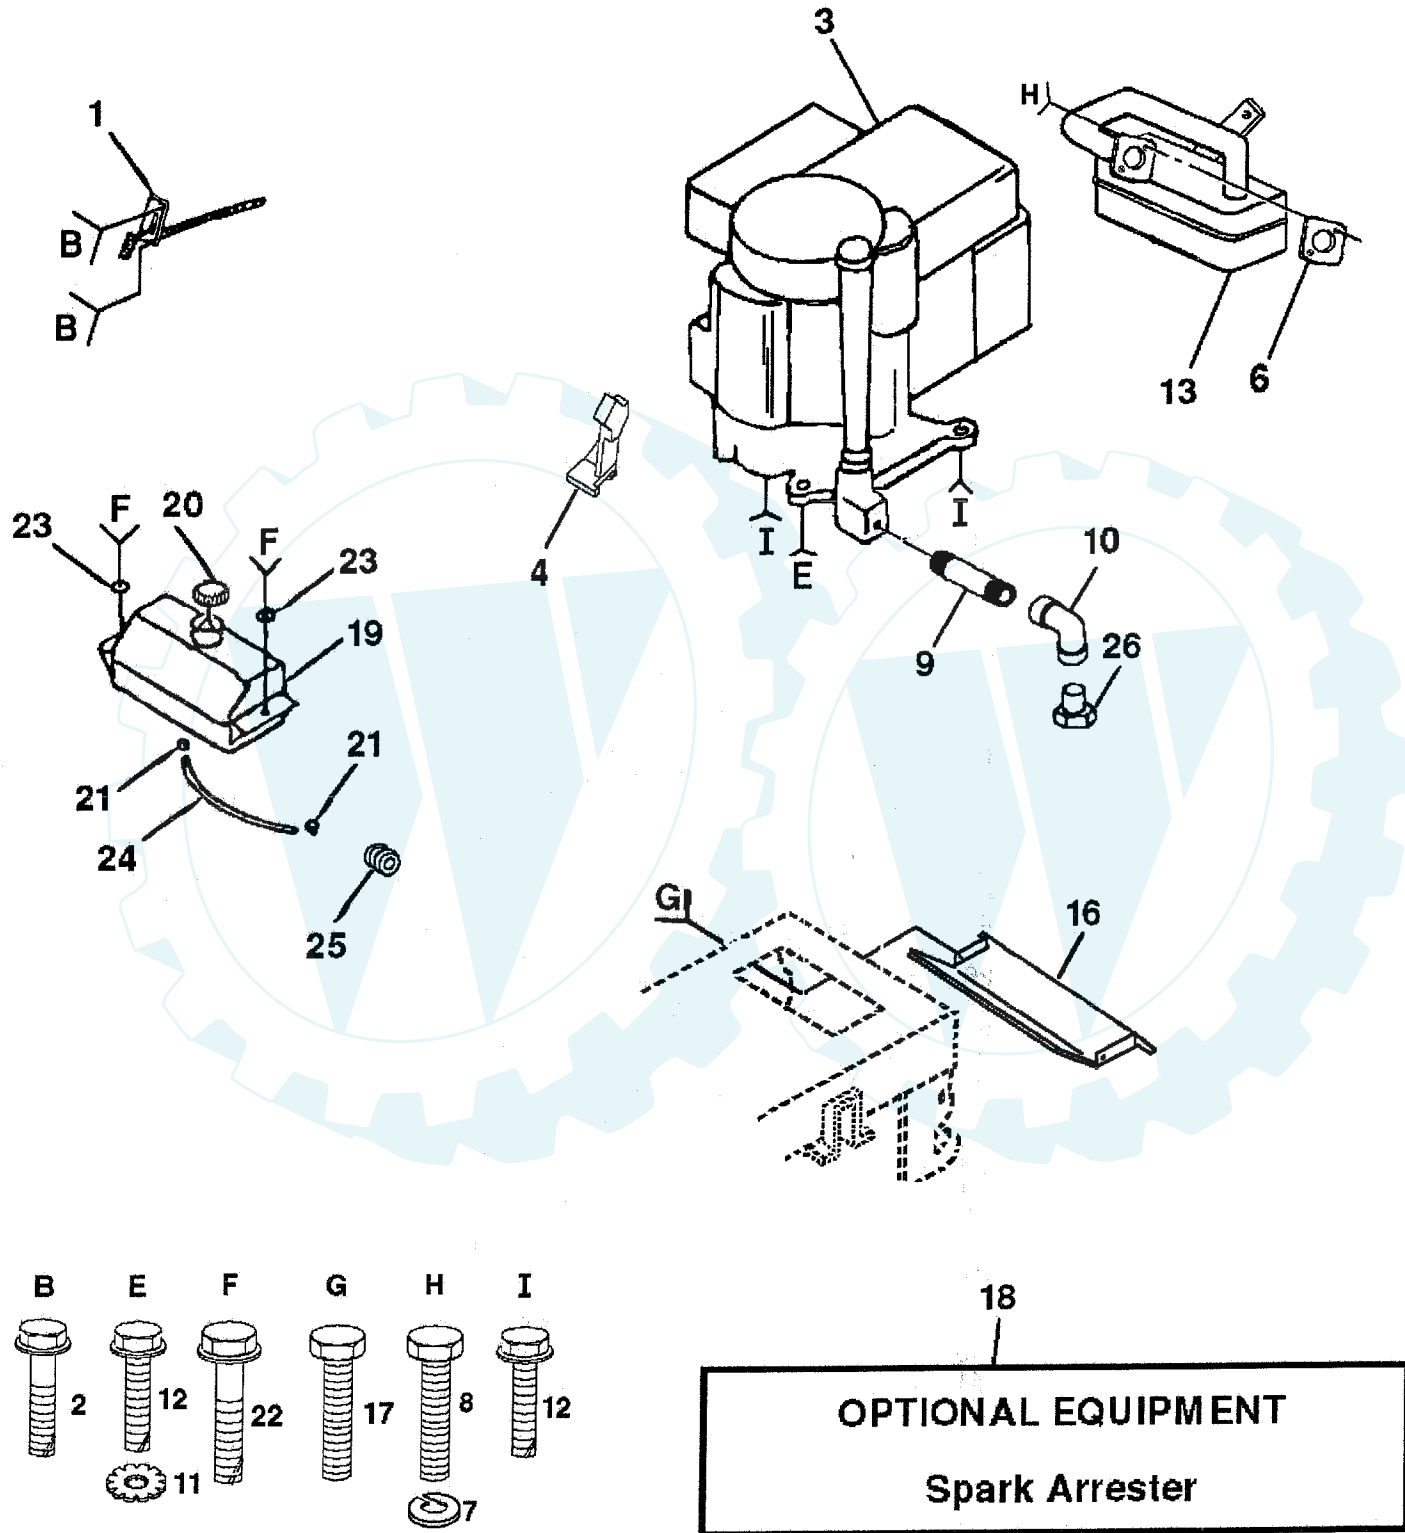

REPAIR PARTS

www.ersatzteil-service.de

12.5 HP 42" TRACTOR - - MODEL NUMBER 7H4B3A

ENGINE

REPAIR PARTS

www.ersatzteil-service.de

12.5 HP 42" TRACTOR - - MODEL NUMBER 7H4B3A

ENGINE

KEY NO.	PART NO.	DESCRIPTION
1	132771	Control Th/ch RH Blk Tee 15 10
2	17720410	Screw Hex Thd Cut 1/4-20x5/8 T
3	-----	Engine B&s 12 5 Ic Dual 1v Model No. 289707
4	133097	Stop Throt 2700 Rpm
6	125593X	Gasket Eng 1 313 Id Tin Plated
7	10040500	Washer Lock Hvy Hlcl Spr 5/16
8	71070510	Screw Hexhd Cap 5/16-18x5/8
9	13280324	Nipple Pipe 3/8 Npt X 3"
10	13200300	Elbow Std 90 Degree 3/8-18 Npt
11	11050600	Washer Lock Ext Tooth 3/8
12	17490620	Screw Thdrol 3/8-16x1-1/4 TYTT
13	137348	Muffler LT B&s 12/12 5 HP
16	128953	Shield Heat Browning LT/YT
17	17021008	Screw Tap Hex #10-24unc X 1/2
18	137180	Kit Spark Arrestor (Flat Scrn)
19	109202X	Tank Fuel Front 1 25
20	123549X	Cap Asm Fuel W/sym Vented
21	123487X	Clamp Hose Blk
22	17490412	Screw Hexwsh Thdrol 1/4-20x3/4
23	19091416	Washer 9/32 X 7/8 X 16ga
24	8548R	Line Fuel 13"
25	124028X	Bushing Snap Nyl Blk Fuel Line
26	-----	Plug Oil Drain (Order From Engine Manufacturer)

NOTE: All component dimensions given in U.S. inches.
1 inch = 25.4 mm