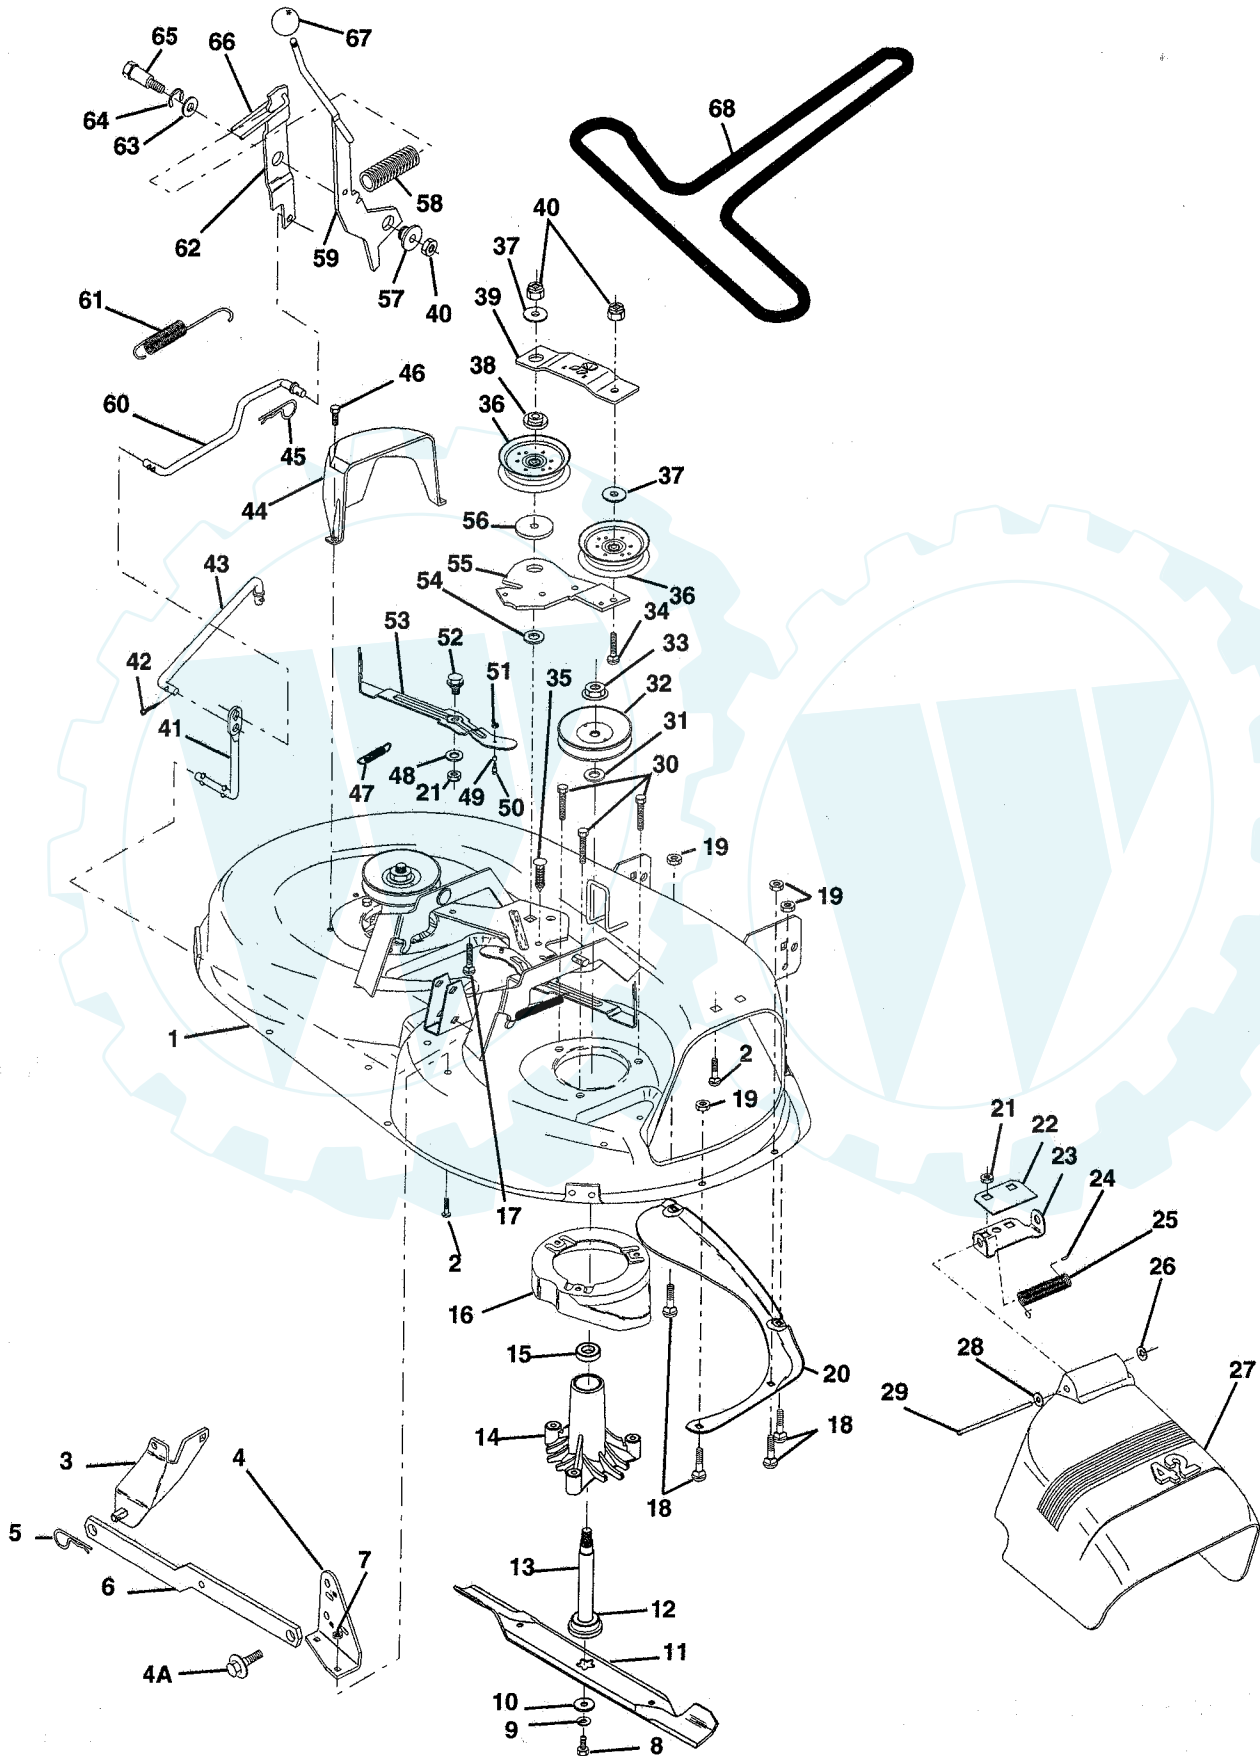

REPAIR PARTS

www.ersatzteil-service.de

12.5 HP 42" TRACTOR - - MODEL NUMBER 7H4B3A

42" MOWER DECK

12.5 HP 42" TRACTOR -- MODEL NUMBER 7H4B3A

42" MOWER DECK

KEY NO.	PART NO.	DESCRIPTION	KEY NO.	PART NO.	DESCRIPTION
1	138024	Deck Asm MWR 42"weldment	35	133835	Fastner Christmas Tree
2	72140506	Bolt Rdhd Sqnk 5/16-18unc X3/4	36	131494	Pulley Idler Flat 3 060
3	138017	Bracket Asm Fr Sway Bar 38/42	37	19131612	Washer 13/32 X 1 X 12 Ga
4	138440	Bracket Deck Sway Bar 38/42	38	133502	Spacer Arm Idler Upper Hdn 42"
4a	132827	Bolt Shoulder 5/16-18 Thd Form	39	133503	Stiffener Arm Idler Upper 42"
5	4939M	Retainer Spring	40	73680600	Nut Crownlock 3/8-16 Unc
6	130832	Arm Suspension Rear	41	133551	Rod Pivot W/nibs
7	73800500	Locknut-hex W/ins 5/16-18unc P	42	76020312	Pin Cotter 3/32 X 3/4 Cad
8	850857	Bolt 3/8-24 X 1 25 Gr 8 Patched	43	133504	Rod Clutch Secondary W/nibs
9	10030600	Washer Lock Hvy 3/8 Unplated	44	134236	Guard Mandrel LH Black
10	129962	Washer Hard Blade Mower Vented	45	4497H	Spring Retainer 1" Zinc/cad
11	127843	Blade Mower High Perf 42"	46	17720410	Screw Hex Thd Cut 1/4-20x5/8 T
12	129895	Bearing Ball #6204 (Mandrel)	47	131335	Spring Extension
13	133172	Shaft Asm W/lower Bearing (Includes Key #12)	48	133944	Washer Hardened Smaller
14	128774	Housing Mandrel Vented (Machd)	49	133940	Roller Asm Cam Follower 42"dec
15	110485X	Bearing Ball Mandrel	50	131340	Bolt Shldr 10-24 Zinc Gr 5 42"
16	136929	Stripper Mower Vented	51	69180	Nut Lock #10-24 Unc
17	72110618	Bolt Rdhd Sqnk 3/8-16 X 2-1/4	52	105529X	Bolt Shoulder 5/16-18 Unc Blkz
18	72140505	Bolt Rdhd Sqnk 5/16-18 X 5/8	53	131845	Arm Asm Pad Brake
19	73800500	Locknut-hex W/ins 5/16-18unc P	54	133943	Washer Hardened
20	136888	Baffle Vortex 42	55	133844	Arm Idler 42"mower LT/YT
21	73680500	Nut Crown Lock 5/16-18	56	122052X	Spacer Retainer Pm Mower
22	134753	Stiffener Bracket 42"deck	57	127498	Bushing 747 Od X 794 Lg Brass
23	131267	Bracket Deflector Mower 42"	58	128759	Spring Clutch Mower 2 750 Zinc
24	105304X	Cap Sleeve 80x 112 Blk Mower	59	133573	Arm Asm Clutch Primary
25	123713X	Spring Torsion Deflector 2 52	60	134666	Rod Clutch Primary 38/42
26	110452X	Nut Push Phos & Oil	61	131870	Spring Return
27	130968	Shield Deflector Mower 42" Blk	62	127847	Arm Clutch Secondary
28	19111016	Washer 11/32 X 5/8 X 16 Ga	63	121748X	Washer 25/32 X 1-5/8 X 16ga
29	131491	Rod Hinge 42"6 75 Wlg	64	12000029	Ring Klip #15304-75
30	78158	Bolt 5/16-18 X 1 25 T/t	65	128903	Bolt Shoulder 3/8-16 Unc 1 44
31	129963	Washer Spacer Mower Ventred	66	127845	Keeper Spring 4 000
32	129861	Pulley Mandrel 42"	67	7803J	Knob Rd 3/8-16 Plstc Thds Yel
33	73050900	Nut 9/16 Top Lock Flng Oil Dip	68	130969	V-BELT Mower 42" 92 40
34	72110614	Bolt Rdhd 3/8-16uncx1-3/4 Gr5	--	130794	Mandrel Asm Service (Includes Key Nos. 8-10, 12-15, 31 and 33)
			--	138358	Deck Serv 42"

NOTE: All component dimensions given in U.S. inches
1 inch = 25.4 mm