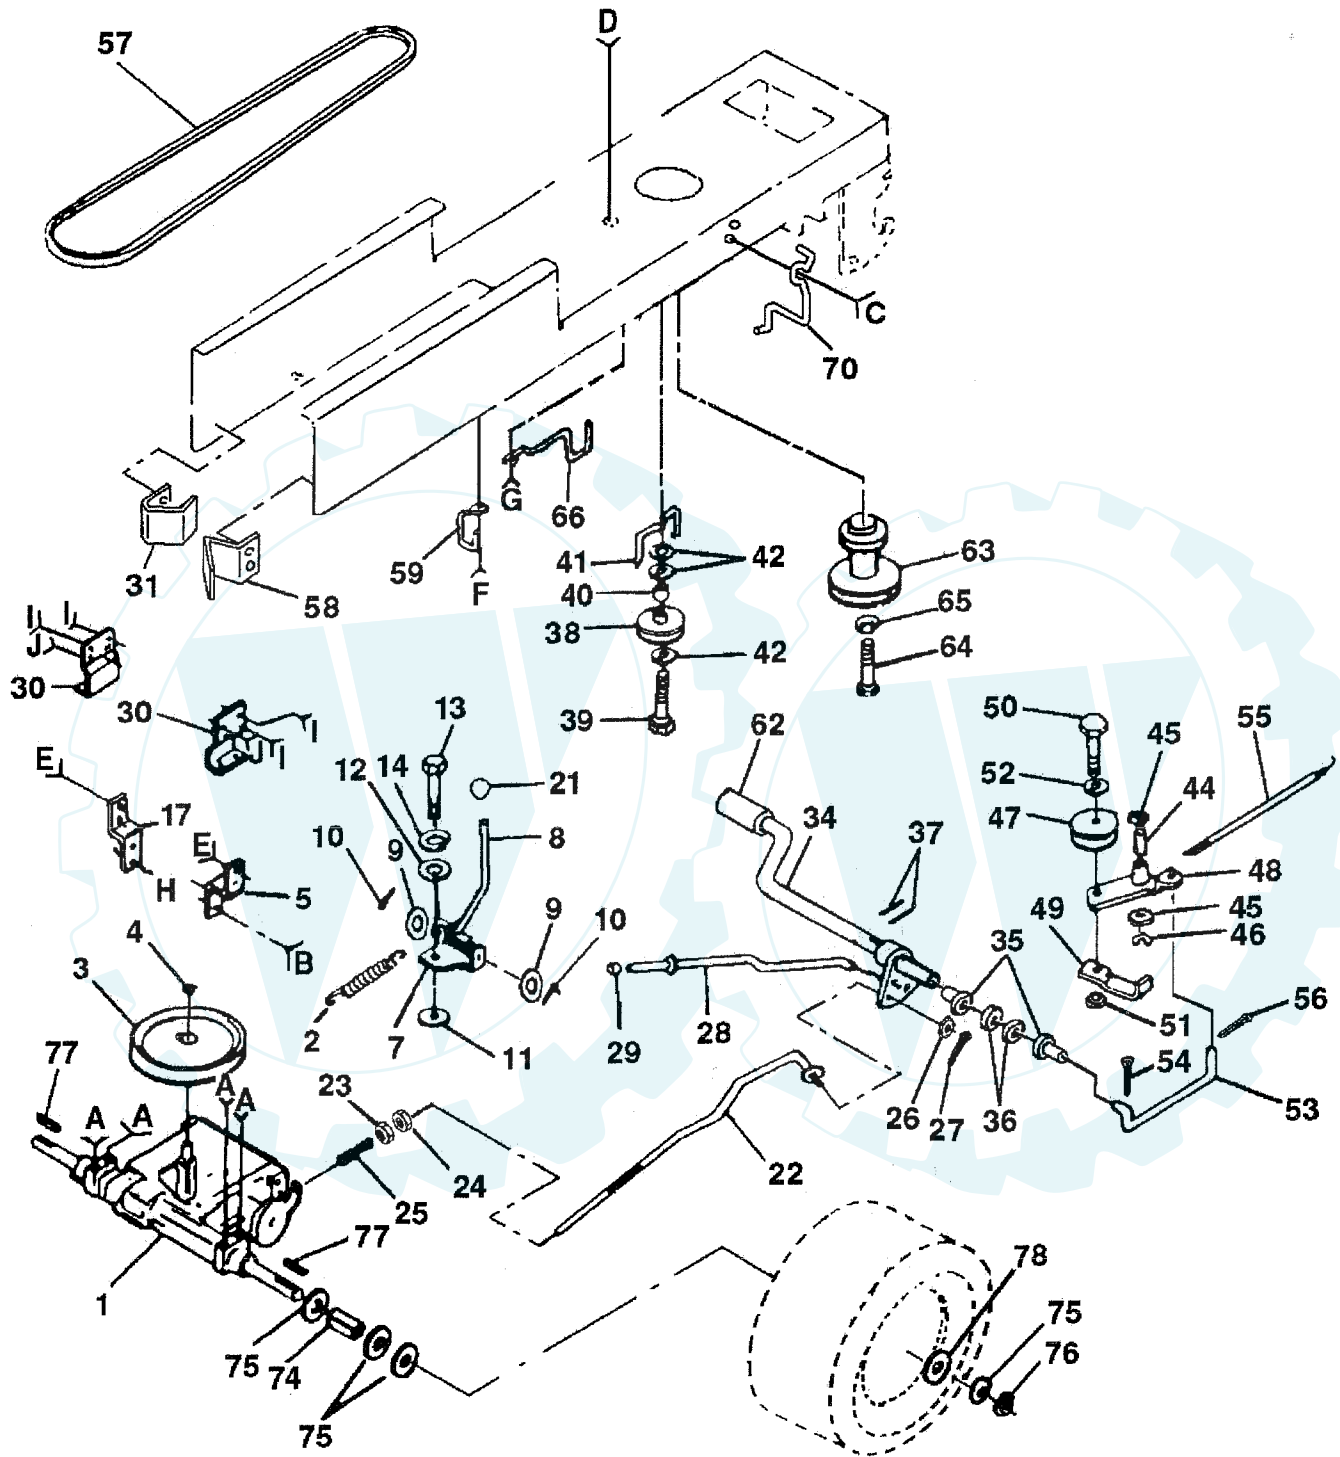

NOTE: All component dimensions are given in U.S. inches
1 inch = 25.4 mm.

REPAIR PARTS

www.ersatzteil-service.de

12.5 HP 42" TRACTOR - - MODEL NUMBER 7H4B3A

DRIVE

- | A | B | C | D | E | F | G | H | I | J |
|---|---|---|---|---|---|---|---|---|---|
| | | | | | | | | | |
| | | | | | | | | | |
| | | | | | | | | | |