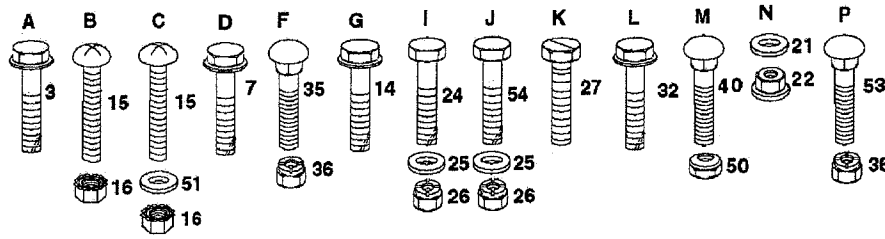

REPAIR PARTS

www.ersatzteil-service.de

12.5 HP 42" TRACTOR - - MODEL NUMBER 7H4B3A

CHASSIS AND ENCLOSURES

REPAIR PARTS

www.ersatzteil-service.de

12.5 HP 42" TRACTOR - - MODEL NUMBER 7H4B3A

CHASSIS AND ENCLOSURES

KEY NO.	PART NO.	DESCRIPTION
1	135034	Chassis 11 Ga Weldment
2	137275	Drawbar Stretch
3	17490612	Screw Thdrol 3/8-16x3/4 Ty-tt
6	130800X029	Saddle Slkscr Dana 6sp LT Flat
7	17490608	Screw Thdrol 3/8-16x1/2 Ty-tt
8	2751R	Clip Line Fuel 13/32 Mtg Hole
9	137411X012	Dash Slkscr 1-pc M W/i N/c Sym
10	5479J	Plug Button Blk 359 Dia Choke
11	122795X	Panel Dash LH
12	121794X	Cover Access Black Square
13	124031X	Panel Slkscr Dash RH Wld Notch
14	17490608	Screw Thdrol 3/8-16x1/2 Ty-tt
15	74180512	Screw Mach TRHD 5/16-18uncx3/4
16	73510500	Nut Keps 5/16-18 Unc
17	133956X505	Hood/grille Asm Pnt Welded
18	126938X	Bumper Hood
19	133085	Lens Headlight
20	132257	Bezel Light
21	19091216	Washer 9/32 X 3/4 X 16 Ga.
22	108067X	Nut Pal
24	74760612	Bolt Fin Hex 3/8-16unc X 3/4
25	19131312	Washer 13/32 X 13/16 X 12 Ga
26	73680600	Nut Crownlock 3/8-16 Unc
27	17490608	Screw Thdrol 3/8-16x1/2 Ty-tt
30	109872X505	Fender Pnt LT W/o Shift(red)
31	136619	Bracket Fender Repl 109873x
32	17490612	Screw Thdrol 3/8-16x3/4 Ty-tt
33	105476X505	Footrest Pnt LH Perf (Red)
34	105475X505	Footrest Pnt RH Perf (Red)
35	72110606	Bolt Rdhd Sht Sqnk 3/8-16 X3/4
36	73680600	Nut Crownlock 3/8-16 Unc
38	134774	Bracket Asm Pvt42 LH MWR Rear
39	134775	Bracket Asm Pvt42 RH MWR Rear
40	72140608	Bolt Rdhd Sqnk 3/8-16unc X 1
50	73800600	Locknut Hex W/Washer 3/8-16
51	19131216	Washer 13/32 X 3/4 X 16ga
53	72140608	Bolt Rdhd Sqnk 3/8-16unc X 1
54	74760614	Bolt Fin Hex 3/8-16unc X 7/8

NOTE: All component dimensions are given in U.S. inches
1 inch = 25.4 mm.