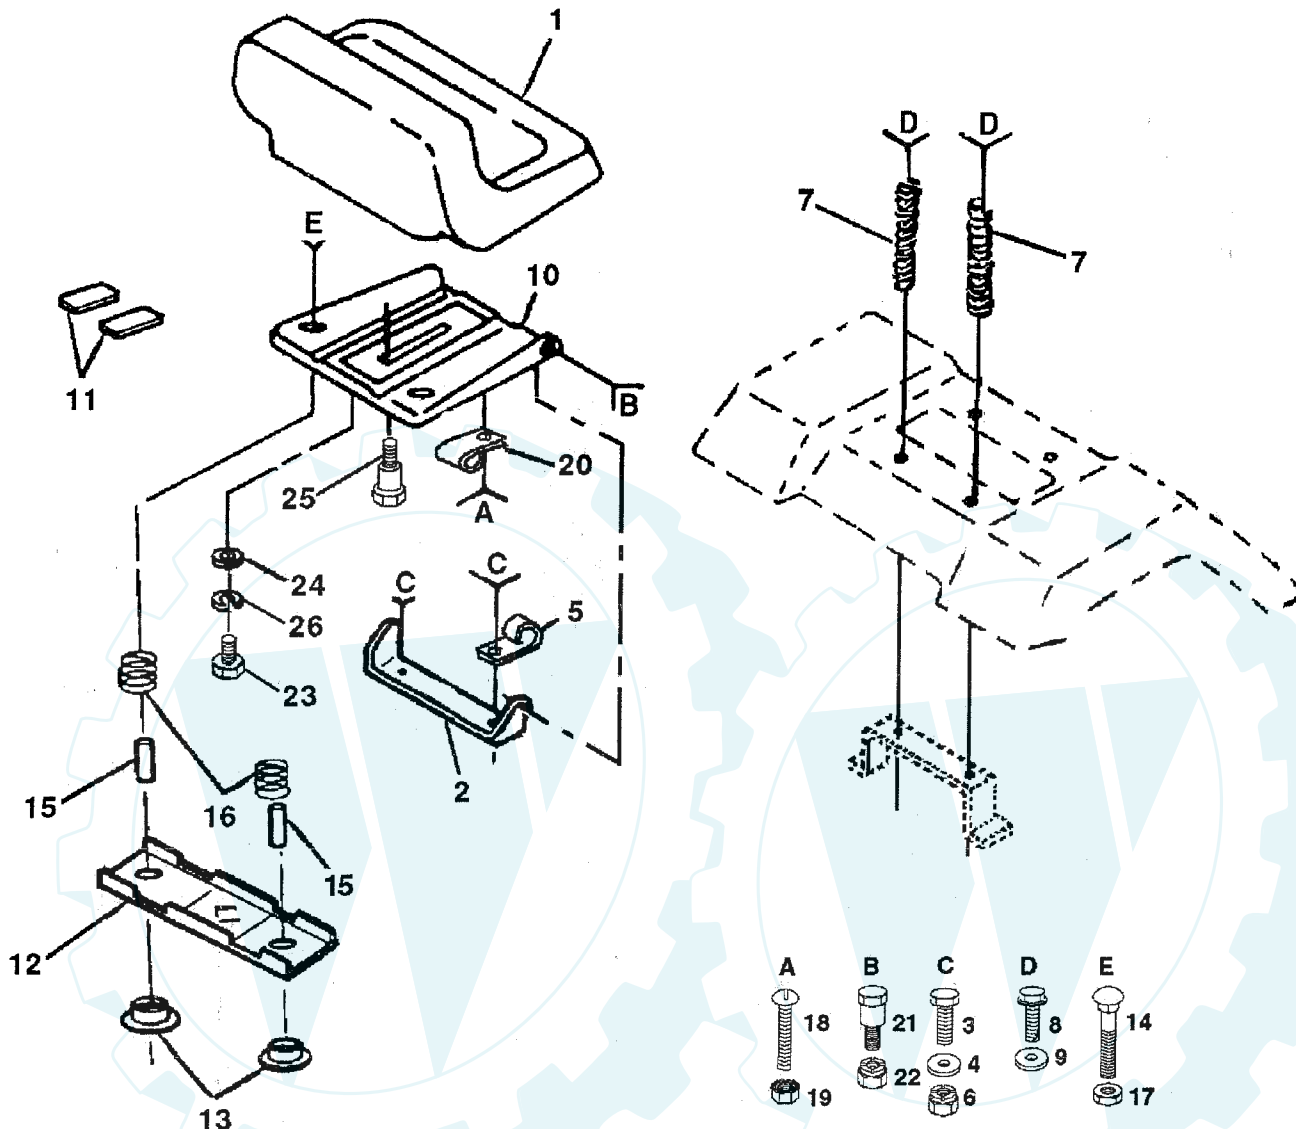

WHEELS & TIRES

KEY NO.	PART NO.	DESCRIPTION
1	59192	Cap Valve Tire
2	65139	Stem Valve
3	106222X	Tire F Ts 15 X 6 0 - 6 Service
4	59904	Tube Front (Service Item Only)
5	106732X311	Rim Asm 6"front White Service
6	278H	Fitting Grease (Front Wheel Only)
7	9040H	Bearing Flange (Front Wheel Only)
8	106108X311	Rim Asm 8"rear White Service
9	124635X	Tire Rts 18 X 8.5 - 8C Service
10	7152J	Tube Rear (Service Item Only)
11	104757X	Cap Axle Blk 1 50 X 1 00

NOTE: All component dimensions given in U.S. inches - 1 inch = 25.4 mm.

REPAIR PARTS

www.ersatzteil-service.de

12.5 HP 42" TRACTOR - - MODEL NUMBER 7H4B3A

SEAT ASSEMBLY

KEY NO.	PART NO.	DESCRIPTION
1	127428	Seat V-450 Blk/blk Std
2	126656X	Bracket Pivot Seat 8 720
3	74760612	Bolt Fin Hex 3/8-16unc X 3/4
4	19131210	Washer 13/32 X 3/4 X 10 Ga
5	2751R	Clip Line Fuel 13/32 Mtg Hole
6	73680600	Nut Crownlock 3/8-16 Unc
7	124181X	Spring Seat Cprsn 2 250 Blk Zi
8	17490616	Screw Thdrol 3/8-16 X 1 Ty-tt
9	19131614	Washer 13/32 X 1 X 14 Ga
10	131451	Pan Seat
11	121251X	Strip Foam Gray Or Black
12	121246X	Bracket Mounting Switch
13	121248X	Bushing Snap Blk Nyl 50 Id

KEY NO.	PART NO.	DESCRIPTION
14	72050411	Bolt Rdhd Sht Nk 1/4-20x1-3/8
15	134300	Spacer Split 28x96 Yel Zinc
16	121250X	Spring Cprsn 1 27 Blk Pnt
17	123976X	Nut Lock 1/4 Lge Fig Gr 5 Zinc
18	74641008	Screw SLTD Pan Hd #10-32 X 1/2
19	73951000	Nut Keps #10-32 Unf
20	4171R	Clip Insulated 11/32 Mtg Hole
21	105529X	Bolt Shoulder 5/16-18 Unc Blkz
22	73680500	Nut Crown Lock 5/16-18
23	74780814	Bolt Fin Hex 1/2-13 X 7/8 Gr 5
24	19171912	Washer 17/32 X 1-3/16 X 12 Ga
25	127018X	Bolt Shoulder 5/16-18 X 62
26	10040800	Washer Lock Hvy Hlcl Spr 1/2