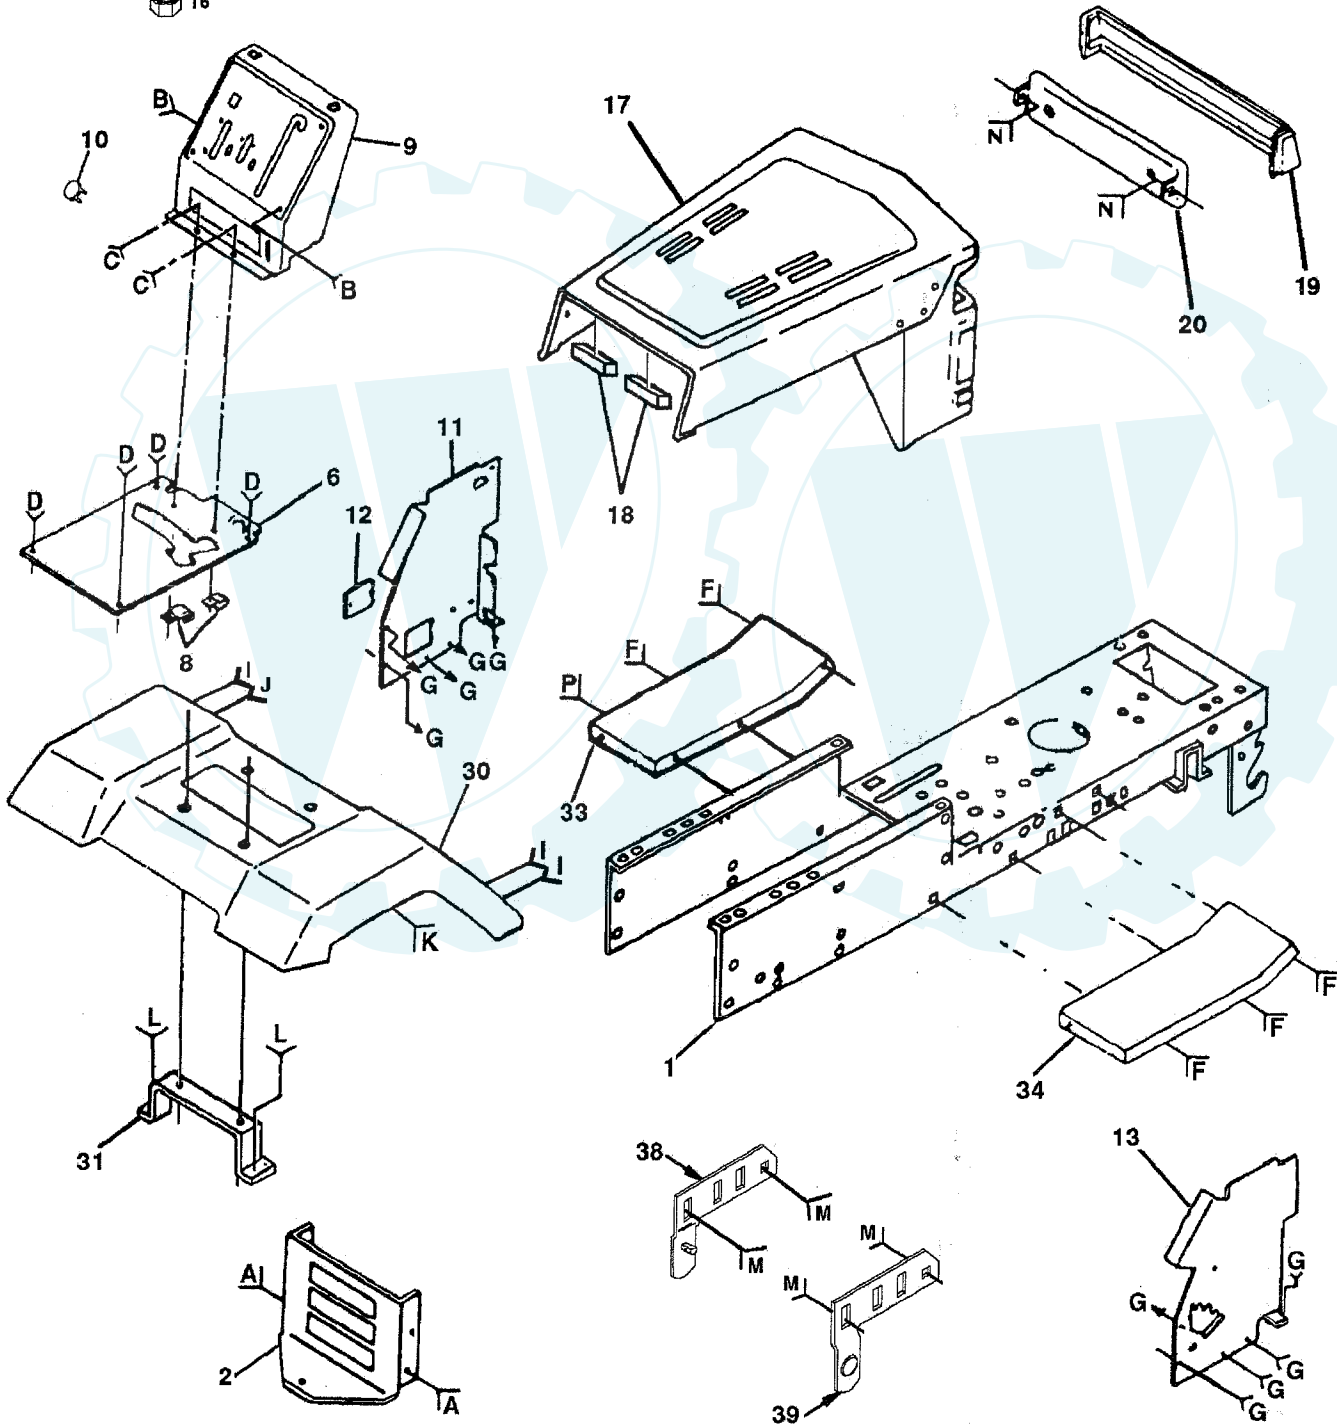

REPAIR PARTS

www.ersatzteil-service.de

12.5 HP 42" TRACTOR - - MODEL NUMBER 7H4B3A

CHASSIS AND ENCLOSURES

REPAIR PARTS

www.ersatzteil-service.de

12.5 HP 42" TRACTOR - - MODEL NUMBER 7H4B3A

CHASSIS AND ENCLOSURES

KEY NO.	PART NO.	DESCRIPTION
1	135034	Chassis 11 Ga Weldment
2	137275	Drawbar Stretch
3	17490612	Screw Thdrol 3/8-16x3/4 Ty-tt
6	130800X029	Saddle Slkscr Dana 6sp LT Flat
7	17490608	Screw Thdrol 3/8-16x1/2 Ty-tt
8	2751R	Clip Line Fuel 13/32 Mtg Hole
9	137411X012	Dash Slkscr 1-pc M W/i N/c Sym
10	5479J	Plug Button Blk 359 Dia Choke
11	122795X	Panel Dash LH
12	121794X	Cover Access Black Square
13	124031X	Panel Slkscr Dash RH Wld Notch
14	17490608	Screw Thdrol 3/8-16x1/2 Ty-tt
15	74180512	Screw Mach TRHD 5/16-18uncx3/4
16	73510500	Nut Keps 5/16-18 Unc
17	133956X505	Hood/grille Asm Pnt Welded
18	126938X	Bumper Hood
19	133085	Lens Headlight
20	132257	Bezel Light
21	19091216	Washer 9/32 X 3/4 X 16 Ga.
22	108067X	Nut Pal
24	74760612	Bolt Fin Hex 3/8-16unc X 3/4
25	19131312	Washer 13/32 X 13/16 X 12 Ga
26	73680600	Nut Crownlock 3/8-16 Unc
27	17490608	Screw Thdrol 3/8-16x1/2 Ty-tt
30	109872X505	Fender Pnt LT W/o Shift(red)
31	136619	Bracket Fender Repl 109873x
32	17490612	Screw Thdrol 3/8-16x3/4 Ty-tt
33	105476X505	Footrest Pnt LH Perf (Red)
34	105475X505	Footrest Pnt RH Perf (Red)
35	72110606	Bolt Rdhd Sht Sqnk 3/8-16 X3/4
36	73680600	Nut Crownlock 3/8-16 Unc
38	134774	Bracket Asm Pvt42 LH MWR Rear
39	134775	Bracket Asm Pvt42 RH MWR Rear
40	72140608	Bolt Rdhd Sqnk 3/8-16unc X 1
50	73800600	Locknut Hex W/Washer 3/8-16
51	19131216	Washer 13/32 X 3/4 X 16ga
53	72140608	Bolt Rdhd Sqnk 3/8-16unc X 1
54	74760614	Bolt Fin Hex 3/8-16unc X 7/8

NOTE: All component dimensions are given in U.S. inches
1 inch = 25.4 mm.