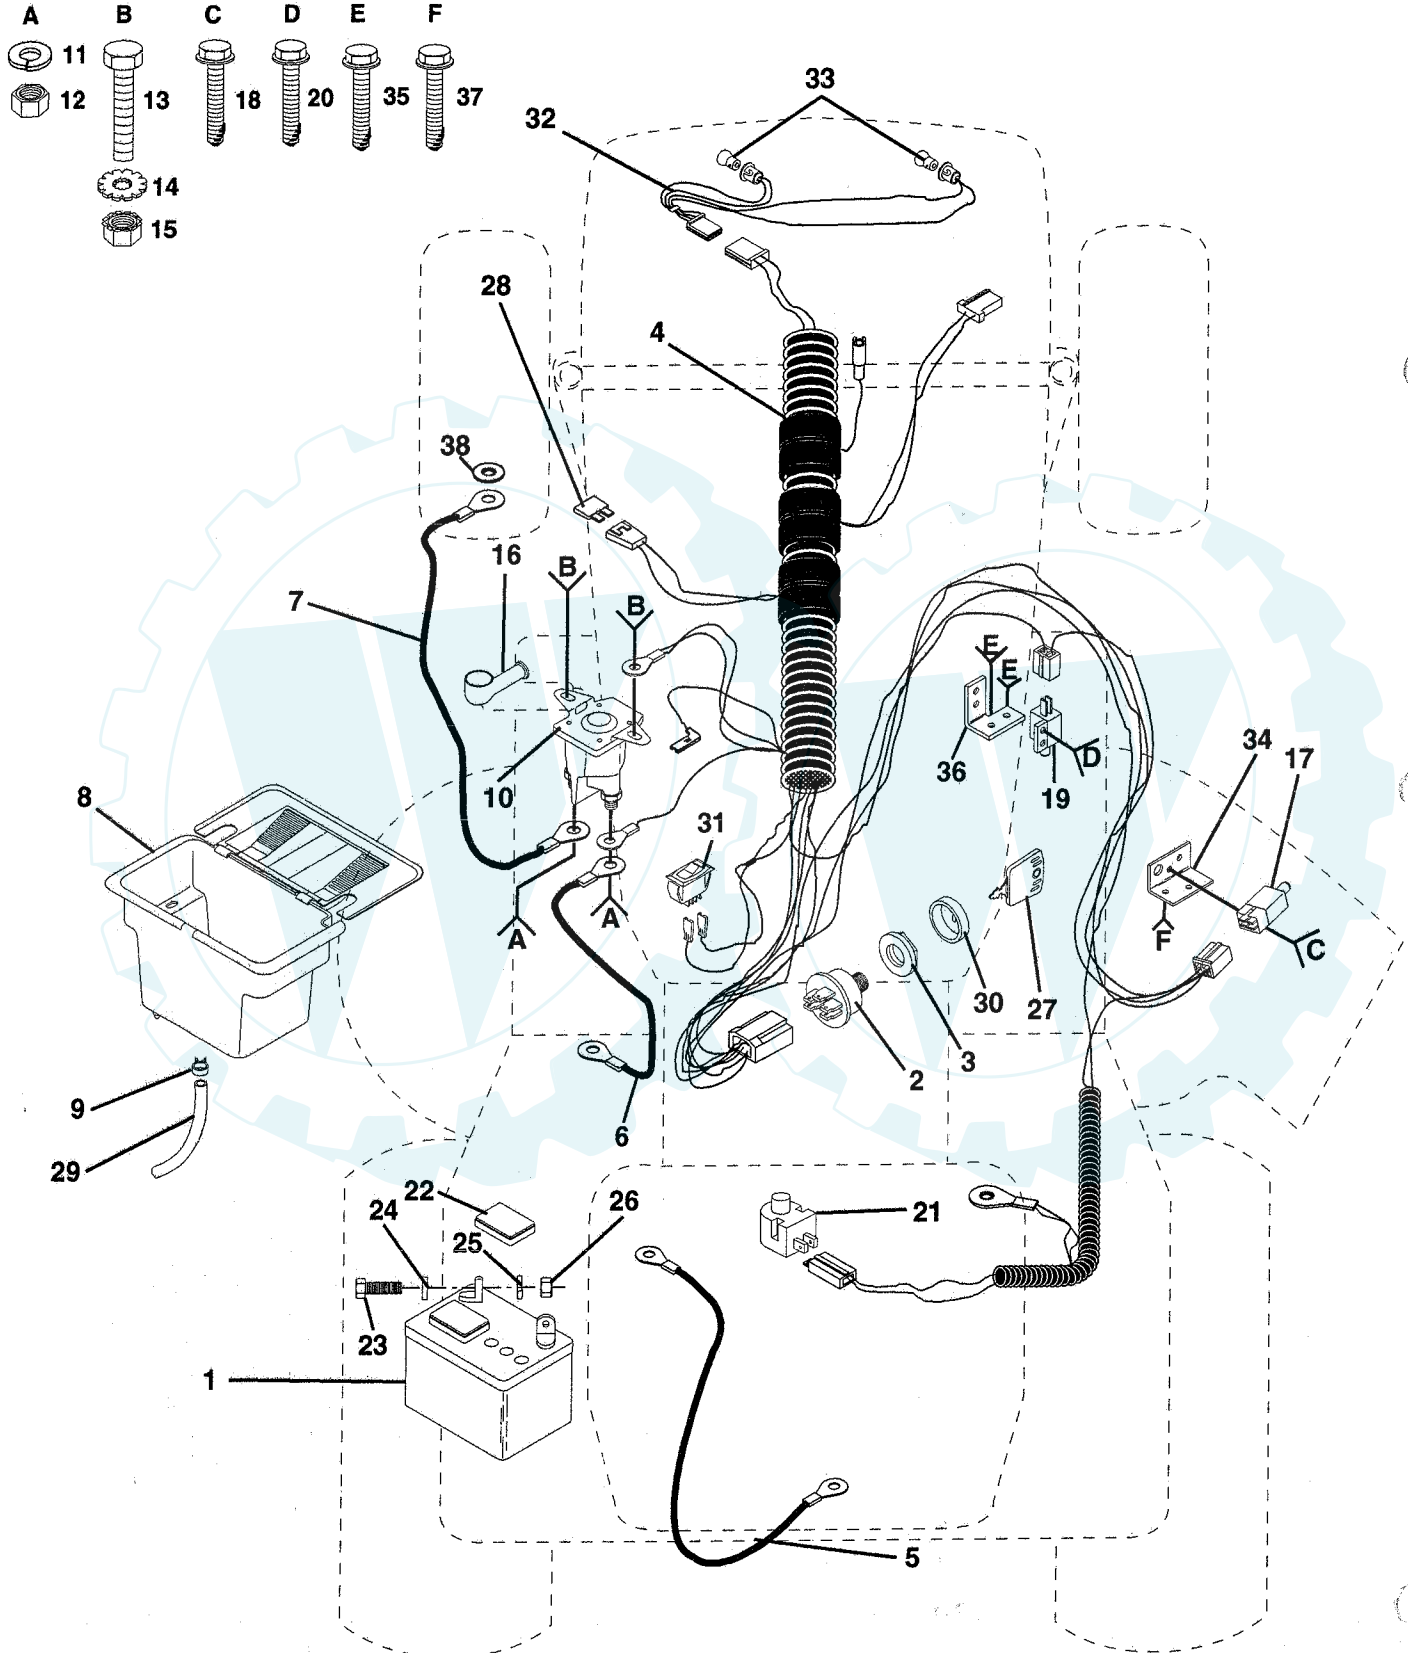

ELECTRICAL

REPAIR PARTS

www.ersatzteil-service.de

12.5 HP 42" TRACTOR - - MODEL NUMBER 7H4B3A

ELECTRICAL

KEY NO.	PART NO.	DESCRIPTION
1	121265X	Battery 12 VOLT 25 AMP
2	4406R	Switch Ign 5 Term Wo/wash/nut
3	124211X	Nut Ignition
4	132017	Harness Ign Bs/tec Dash HI
5	4207J	Cable Ground 6ga 12"black
6	132202	Cable Battery 6 Ga 43"red
7	4799J	Cable Battery 6ga 11"red
8	129965	Case Battery Hng Mech W/lid
9	109596X	Clamp Hose Olive
10	138406	Solenoid
11	10090400	Washer Lock 1/4
12	73350400	Nut Jam Hex 1/4-20 Unc
13	74780408	Bolt Fin Hex 1/4-20uncx1/2 Gr5
14	11050400	Washer Lock Ext Tooth 1/4
15	73510400	Nut Keps Hex 1/4-20 Unc
16	131563	Cover Terminal Red
17	109553X	Switch Intlk Clutch Gry 4 Term
18	17021008	Screw Tap Hex #10-24unc X 1/2
19	104445X	Switch Intlk Clutch Gry 2 Term
20	17021008	Screw Tap Hex #10-24unc X 1/2
21	121305X	Switch Plunger Nc Gray
22	121264X	Caps Battery 20/25/30 AMP
23	74760412	Bolt Hex Hd 1/4-20unc X 3/4
24	19091016	Washer 9/32 X 5/8 X 16 Ga
25	10040400	Washer Lock Hvy Helical 1/4
26	73220400	Nut Fin Hex 1/4-20 Unc
27	122147X	Key Ign Molded Generic
28	108824X	Fuse 30 AMP Auto Green
29	109238X	Tube Plastic 12"
30	123620X	Cover Sw Key Blk 1 25 Text SLT
31	110712X	Switch Light Blk Blk Red
32	136850	Harness Asm Light W/4152j
33	7662J	Bulb Light #1141
34	108236X	Bracket Switch Clutch
35	17021008	Screw Tap Hex #10-24unc X 1/2
36	130890	Bracket Switch Interlock
37	17021008	Screw Tap Hex #10-24unc X 1/2
38	11150400	Washer Lock Internal Tooth 1/4