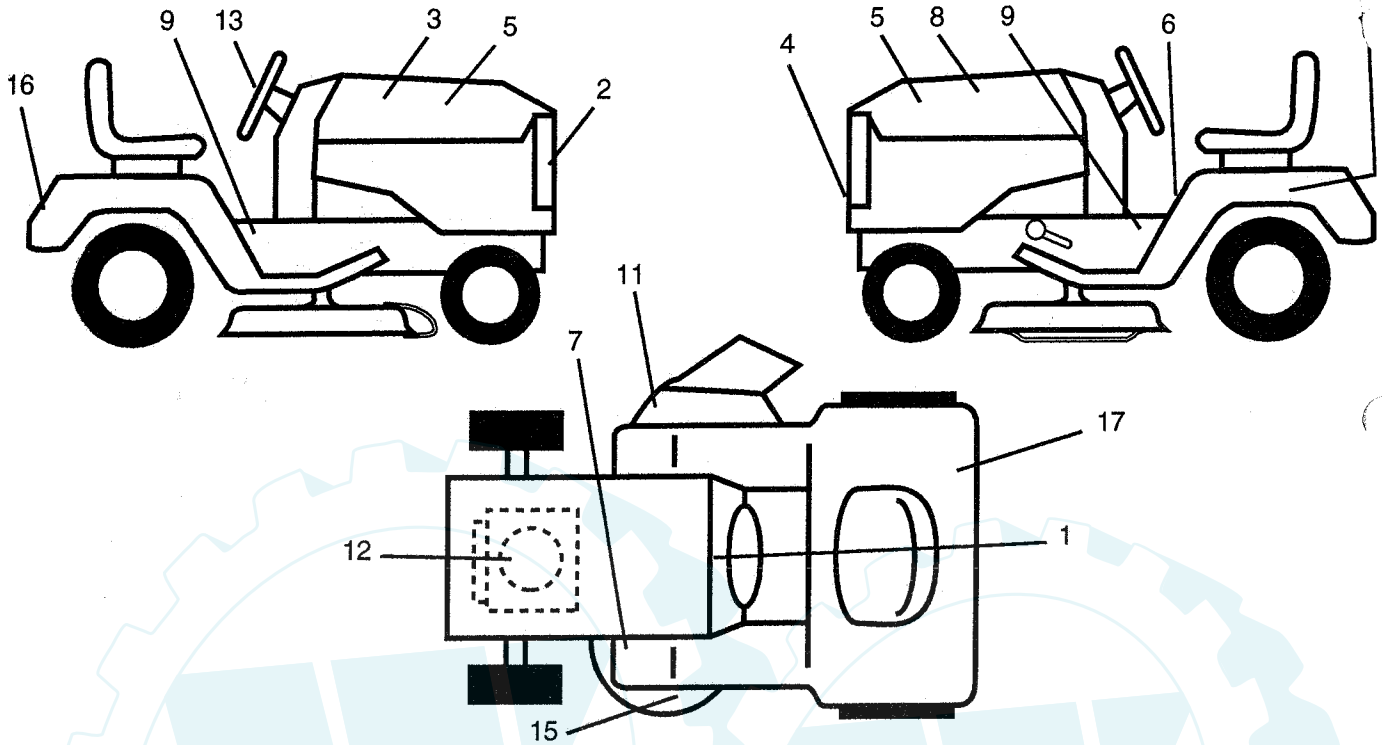

REPAIR PARTS

12.5 HP 42" TRACTOR - - MODEL NUMBER 7H4B3A

DECALS

KEY NO.	PART NO.	DESCRIPTION
1	136795	Decal Instruction Dash Eng/fr
2	132627	Decal Grille Rally (Logo)
3	136434	Decal Hood Rh
4	129823	Decal Stripe Grille
5	135866	Decal Hood 12 5 HP l/c White
6	133795	Decal Caution Fender Eng/fr
7	101892X	Decal Clutch/brake Eng/fr
8	136433	Decal Hood Lh
9	131425	Decal Chassis 42" 6sp
11	137259	Decal Warning MULT-LANGUAGE
12	129057	Decal Engine 12 5HP B&s
13	127075	Decal Wheel Steering Rally
14	121549X	Decal Caution Battery Fr/ger

NOTE: All component dimensions given in U.S. inches - 1 inch = 25.4 mm.

REPAIR PARTS

www.ersatzteil-service.de

12.5 HP 42" TRACTOR - - MODEL NUMBER 7H4B3A

SEAT ASSEMBLY

KEY NO.	PART NO.	DESCRIPTION
1	127428	Seat V-450 Blk/blk Std
2	126656X	Bracket Pivot Seat 8 720
3	74760612	Bolt Fin Hex 3/8-16unc X 3/4
4	19131210	Washer 13/32 X 3/4 X 10 Ga
5	2751R	Clip Line Fuel 13/32 Mtg Hole
6	73680600	Nut Crownlock 3/8-16 Unc
7	124181X	Spring Seat Cprsn 2 250 Blk Zi
8	17490616	Screw Thdrol 3/8-16 X 1 Ty-tt
9	19131614	Washer 13/32 X 1 X 14 Ga
10	131451	Pan Seat
11	121251X	Strip Foam Gray Or Black
12	121246X	Bracket Mounting Switch
13	121248X	Bushing Snap Blk Nyl 50 Id

NOTE: All component dimensions given in U.S. inches
1 inch = 25.4 mm

REPAIR PARTS

www.ersatzteil-service.de

12.5 HP 42" TRACTOR - - MODEL NUMBER 7H4B3A

LIFT

KEY NO.	PART NO.	DESCRIPTION
1	136973	Wire Asm Inner W/plunger 17 32
2	122507X	Shaft Asm Lift 9 680
3	105767X	Pin Groove 1 500 Zinc
4	12000002	E Ring #5133-62
5	19211621	Washer PLTD 21/32 X 1 X 21ga
6	120183X	Bearing Nylon Blk 629 Id
7	109413X	Grip Handle Bicycle Matte Blk
8	124385X	Button Plunger Yellow
10	122512X	Spring Cprsn 3 750 Oiled
11	134619	Link Lift LH Fixed Length

NOTE: All component dimensions given in U.S.inches
1 inche = 25.4 mm

REPAIR PARTS

www.ersatzteil-service.de

12.5 HP 42" TRACTOR - - MODEL NUMBER 7H4B3A TRANSAXLE FOOTE-DANA - MODEL NUMBER 4360-48

TRANSAXLE