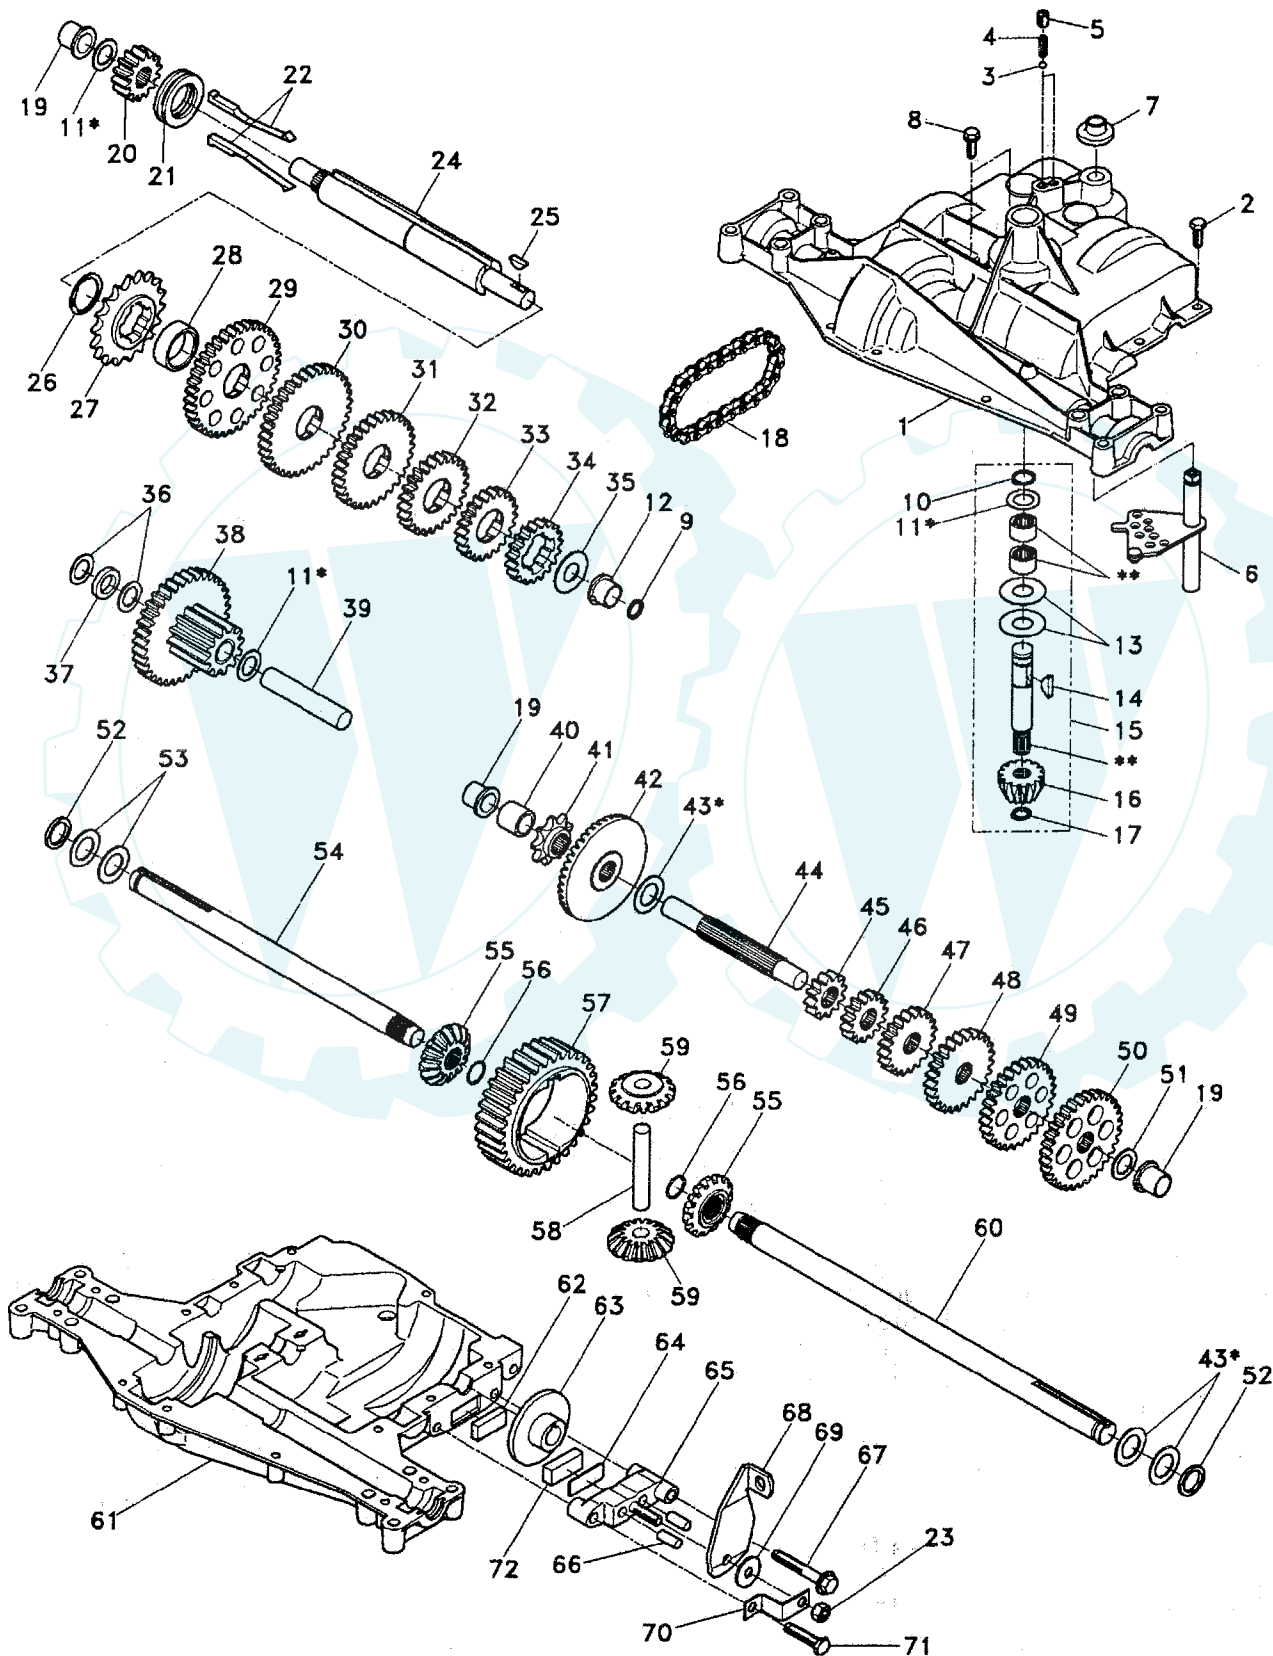

NOTE: All component dimensions given in U.S. inches.
1 inch = 25.4 mm.

REPAIR PARTS

www.ersatzteil-service.de

12.5 HP 42" TRACTOR - - MODEL NUMBER 7H4B3A

ENGINE

REPAIR PARTS

www.ersatzteil-service.de

12.5 HP 42" TRACTOR - - MODEL NUMBER 7H4B3A

NOTE: All component dimensions given in U.S. inches
1 inch = 25.4 mm

REPAIR PARTS

www.ersatzteil-service.de

12.5 HP 42" TRACTOR - - MODEL NUMBER 7H4B3A

LIFT

KEY NO.	PART NO.	DESCRIPTION
1	136973	Wire Asm Inner W/plunger 17 32
2	122507X	Shaft Asm Lift 9 680
3	105767X	Pin Groove 1 500 Zinc
4	12000002	E Ring #5133-62
5	19211621	Washer PLTD 21/32 X 1 X 21ga
6	120183X	Bearing Nylon Blk 629 Id
7	109413X	Grip Handle Bicycle Matte Blk
8	124385X	Button Plunger Yellow
10	122512X	Spring Cprsn 3 750 Oiled
11	134619	Link Lift LH Fixed Length

KEY NO.	PART NO.	DESCRIPTION
12	135388	Link Lift RH Fixed Length
13	4939M	Retainer Spring
14	135563	Pin Roll SLT 5/16 X 1 25 Blk O
15	127218	Link Front
16	73350800	Nut Jam Hex 1/2-13 Unc
17	130171	Trunnion Blk Zinc
18	73800800	Nut Lock W/wsh 1/2-13unc
19	130832	Arm Suspension Rear
20	3146R	Retainer Spring

NOTE: All component dimensions given in U.S.inches
1 inche = 25.4 mm

REPAIR PARTS

www.ersatzteil-service.de

12.5 HP 42" TRACTOR - - MODEL NUMBER 7H4B3A TRANSAXLE FOOTE-DANA - MODEL NUMBER 4360-48

TRANSAXLE