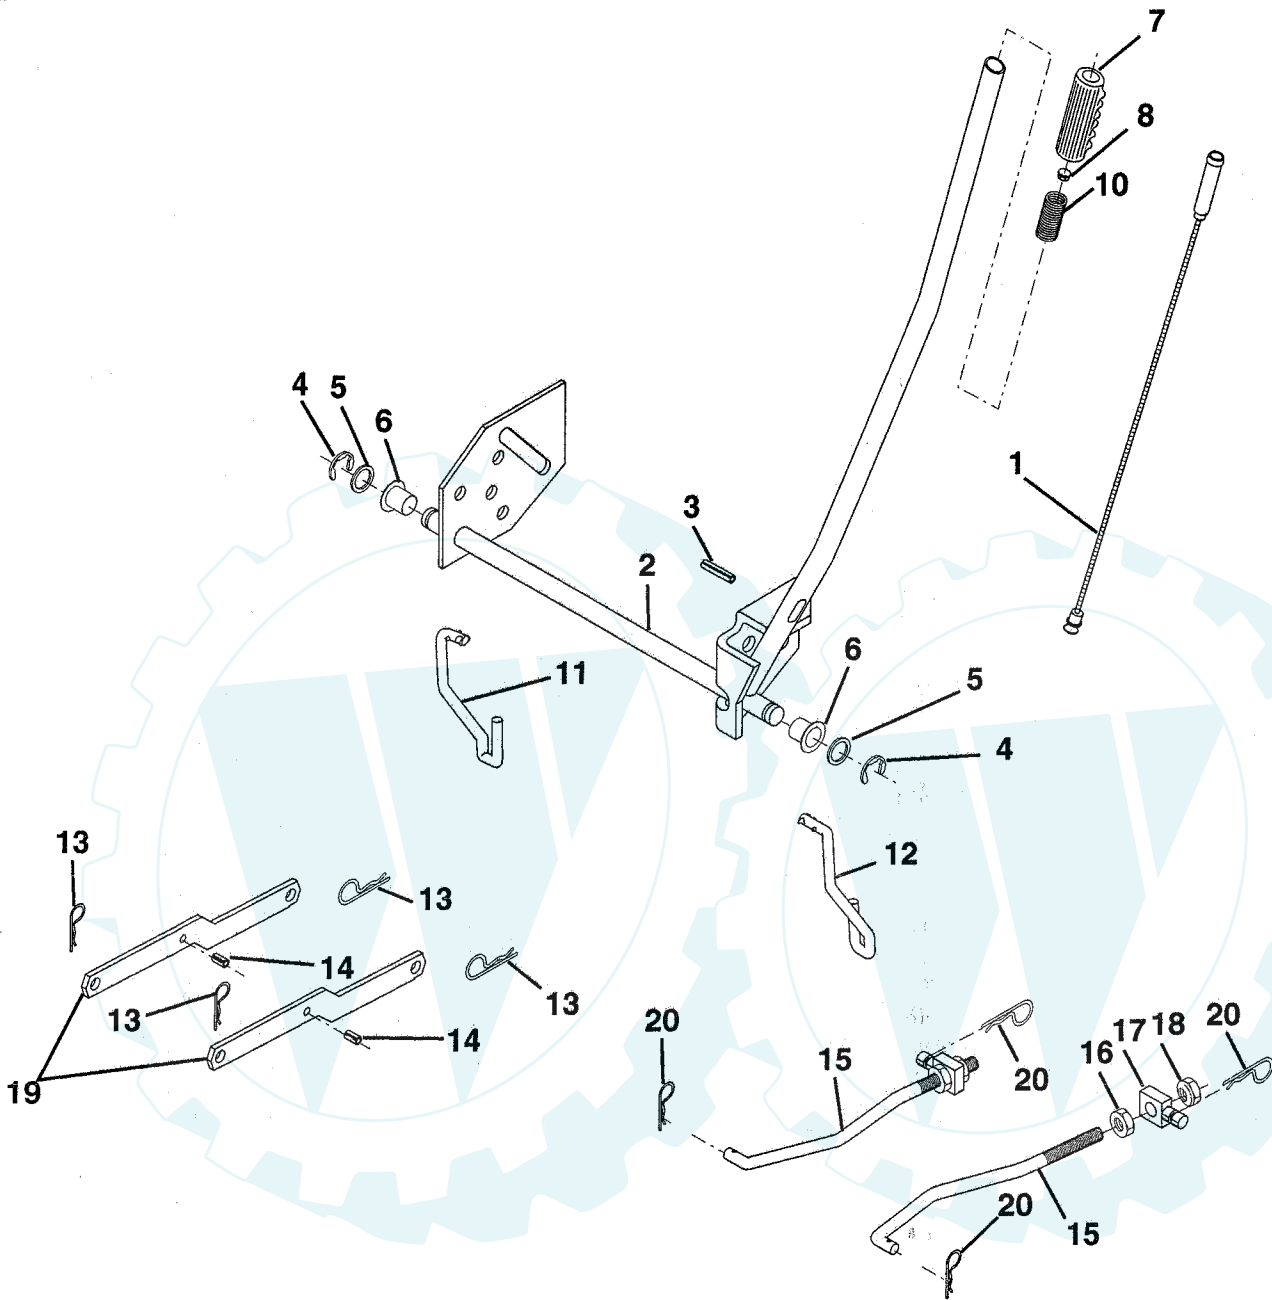

NOTE: All component dimensions given in U.S. inches
1 inch = 25.4 mm

REPAIR PARTS

www.ersatzteil-service.de

12.5 HP 42" TRACTOR - - MODEL NUMBER 7H4B3A

LIFT

KEY NO.	PART NO.	DESCRIPTION
1	136973	Wire Asm Inner W/plunger 17 32
2	122507X	Shaft Asm Lift 9 680
3	105767X	Pin Groove 1 500 Zinc
4	12000002	E Ring #5133-62
5	19211621	Washer PLTD 21/32 X 1 X 21ga
6	120183X	Bearing Nylon Blk 629 Id
7	109413X	Grip Handle Bicycle Matte Blk
8	124385X	Button Plunger Yellow
10	122512X	Spring Cprsn 3 750 Oiled
11	134619	Link Lift LH Fixed Length