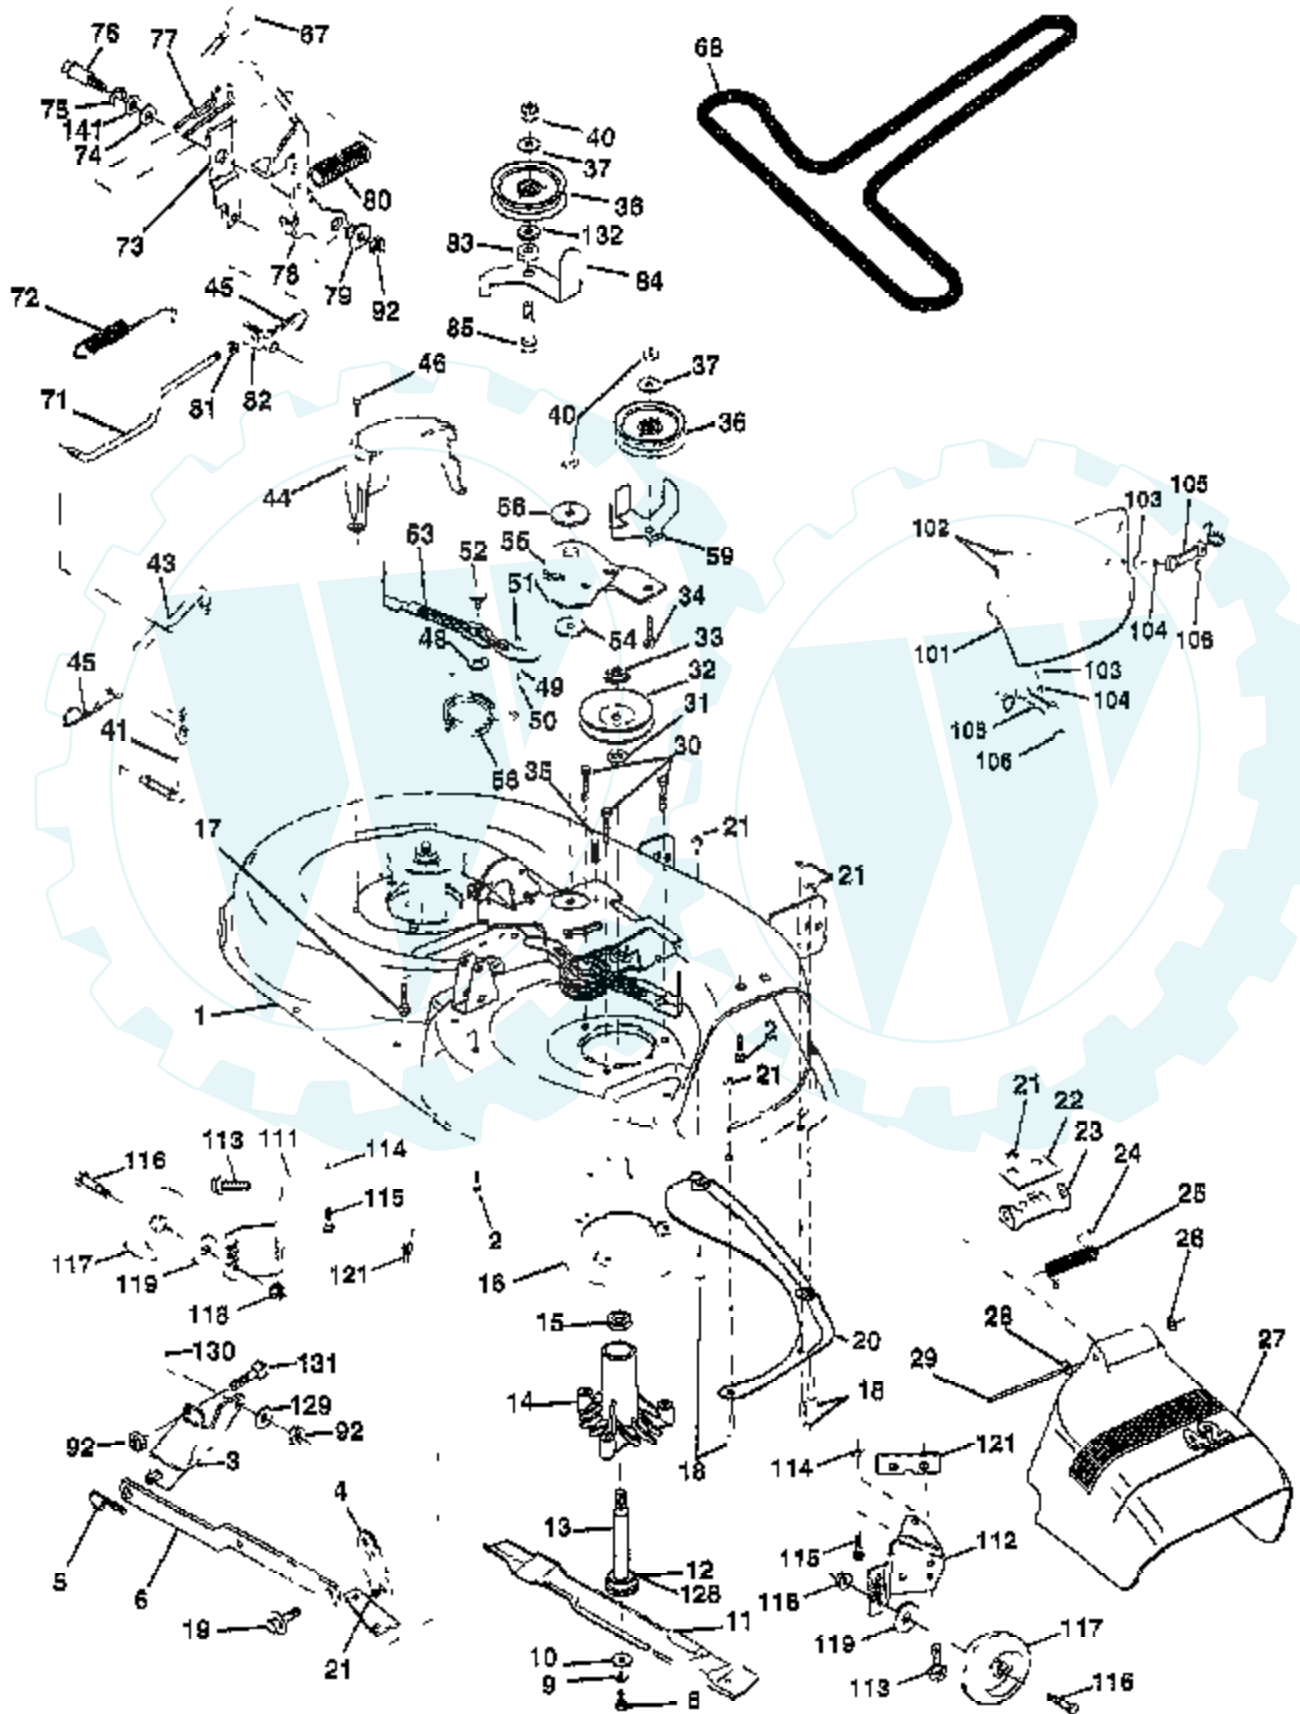

TRACTOR - - MODEL NUMBER 7187A89

MOWER DECK

Ref #	Part Number	Qty	Description
1	144393		DECK.WELD.42.
2	72140506		BOLT
3	138017		BRKT ASM SWAY BAR
4	138440		BRKT DECK SW BAR
5	4939M		SUB= 85902
6	130832		SUB= 130833
8	850857		BLADE BOLT
9	10030600		SUB= 10040600
10	140296		WASHER.HARD.BLADE
11	134149		"BLADE.42"" MULCHER"
12	129895		BEARING.BALL
13	137645		SUB= 137646
14	128774		HSG ASM MANDREL
15	110485X		BEARING
16	140329		STRIPPER RND MWR
17	72110610		BOLT RDHD 3/8-16
18	72140505		BOLT
19	132827		BOLT SHD 5/16-18
20	159770		BAFFLE VORTEX 42
21	73680500		SUB= 73690500
22	134753		STIFFENER BRKT
23	131267		DEFLECTOR BRKT
24	105304X		CAP-SLEEVE LT
25	123713X		SPRING TORSION
26			CHECK WITH SUPPLIER
27	130968		DEFLECTOR.SHIELD
28	19111016		WASHER
29	131491		HINGE ROD
30	157722		"SCREW-THD ROLL,WA"
31	129963		WASHER
32	153535		PULLEY.MANDREL.42
33	137266		SUB= 139729
34	72110614		BOLT
35	133835		XMAS TREE FASTNER
36	131494		FLAT IDLER PULLEY
37	19131316		WASHER
40	73680600		SUB= 73690600
41	133551		PIVOT ROD
43	140083		ROD CLUTCH W/NIBS
44	140088		GUARD MAND LH BLK
45			CHECK WITH SUPPLIER
46	137729		SCREW.1/4-20X5/8
48	133944		HARD SMALL WASHER
49	155066		ROLLER ASM-CAM
50	131340		SHOULDER BOLT
51	69180		LOCKNUT
52	139888		BOLT.SHLD.5/16-18
53	131845X900		SUB= 131845
54	133943		HARDENED WASHER
55	155046		ARM-IDLER
56	122052X		SPACER RETAINER
58	140086		SPRING TORSN BRAK
59	141043		GUARD IDLER TUV
67	162132		KNOB.RD.7/16-14
68	144200		BELT.V.T-PATH
71	142427		ROD CLUTCH 38/42
72	131870		RETURN SPRING
73	127847		CLUTCH ARM SECOND