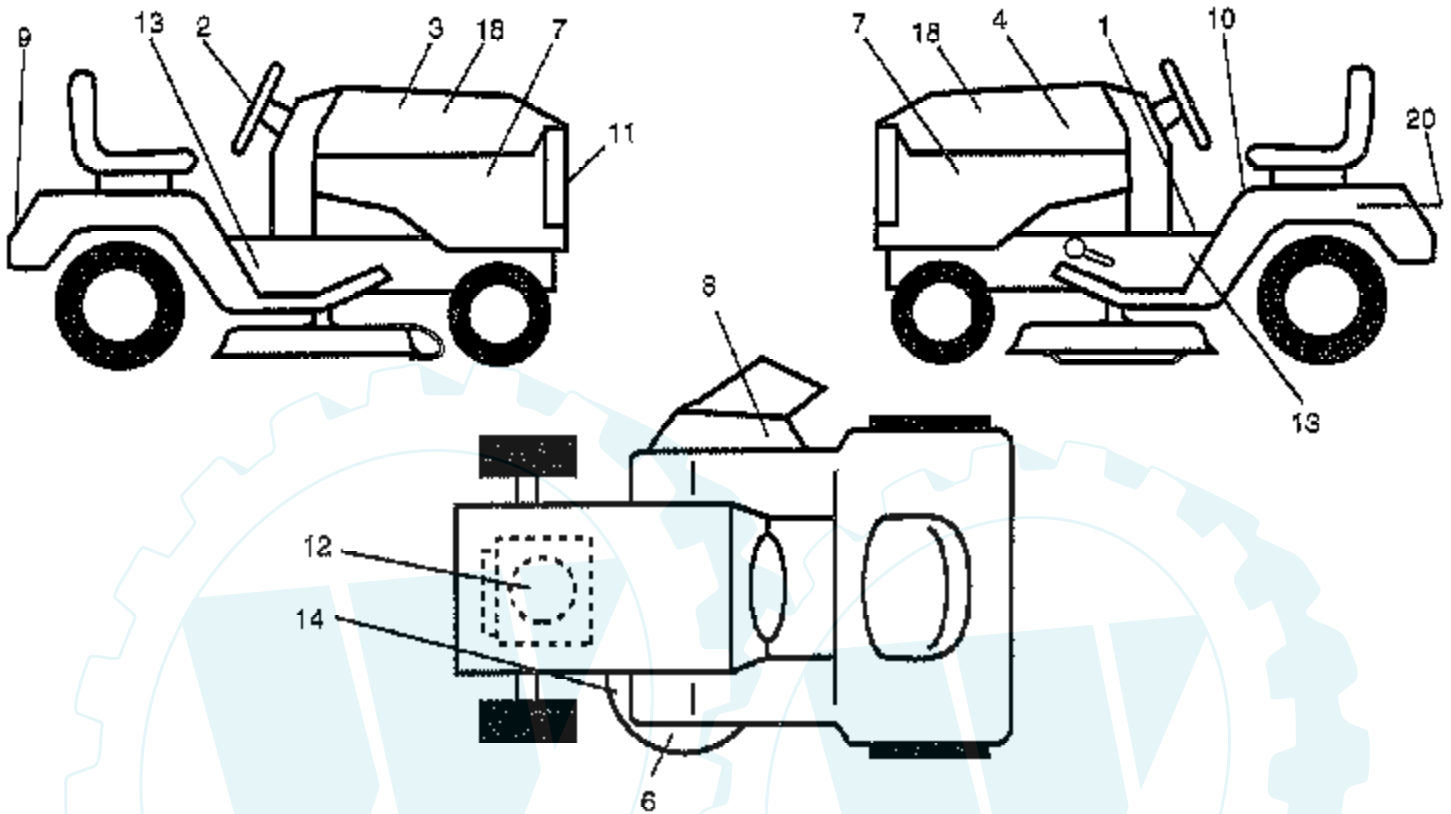

TRACTOR - - MODEL NUMBER 7187A89

DECALS

NOTE: All component dimensions given in U.S. inches
1 inch = 25.4 mm

Ref #	Part Number	Qty	Description
1	156368		"DECAL-DASH,OPER"
2	143470		DECAL STEER WHL
3	141579		DECAL HOOD RH
4	141580		DECAL HOOD LH
6	141583		DECAL DECK MULCH
7	162550		DECAL PANEL SIDE
8	141517		DECAL DECK WIZ +
9	127520		NLA
10	157002		"DECAL DANGER,FEND"
11	150218		DECAL.LENS.WIZARD
12	273727		DECAL, ENGINE
13	141502		DECAL CHASSIS WIZ
14	160396		"DECAL-SCHEM,BELT"
18	143388		NAMEPLATE.HD.WIZA
20	145005		DECAL.BATRY.3-3908
	138311		DECAL HANDLE LIFT
	154515		"PAD-FOOTREST,LH"
	154516		"PAD-FOOTREST, RH"
	163355		MANUAL.O.7187A89