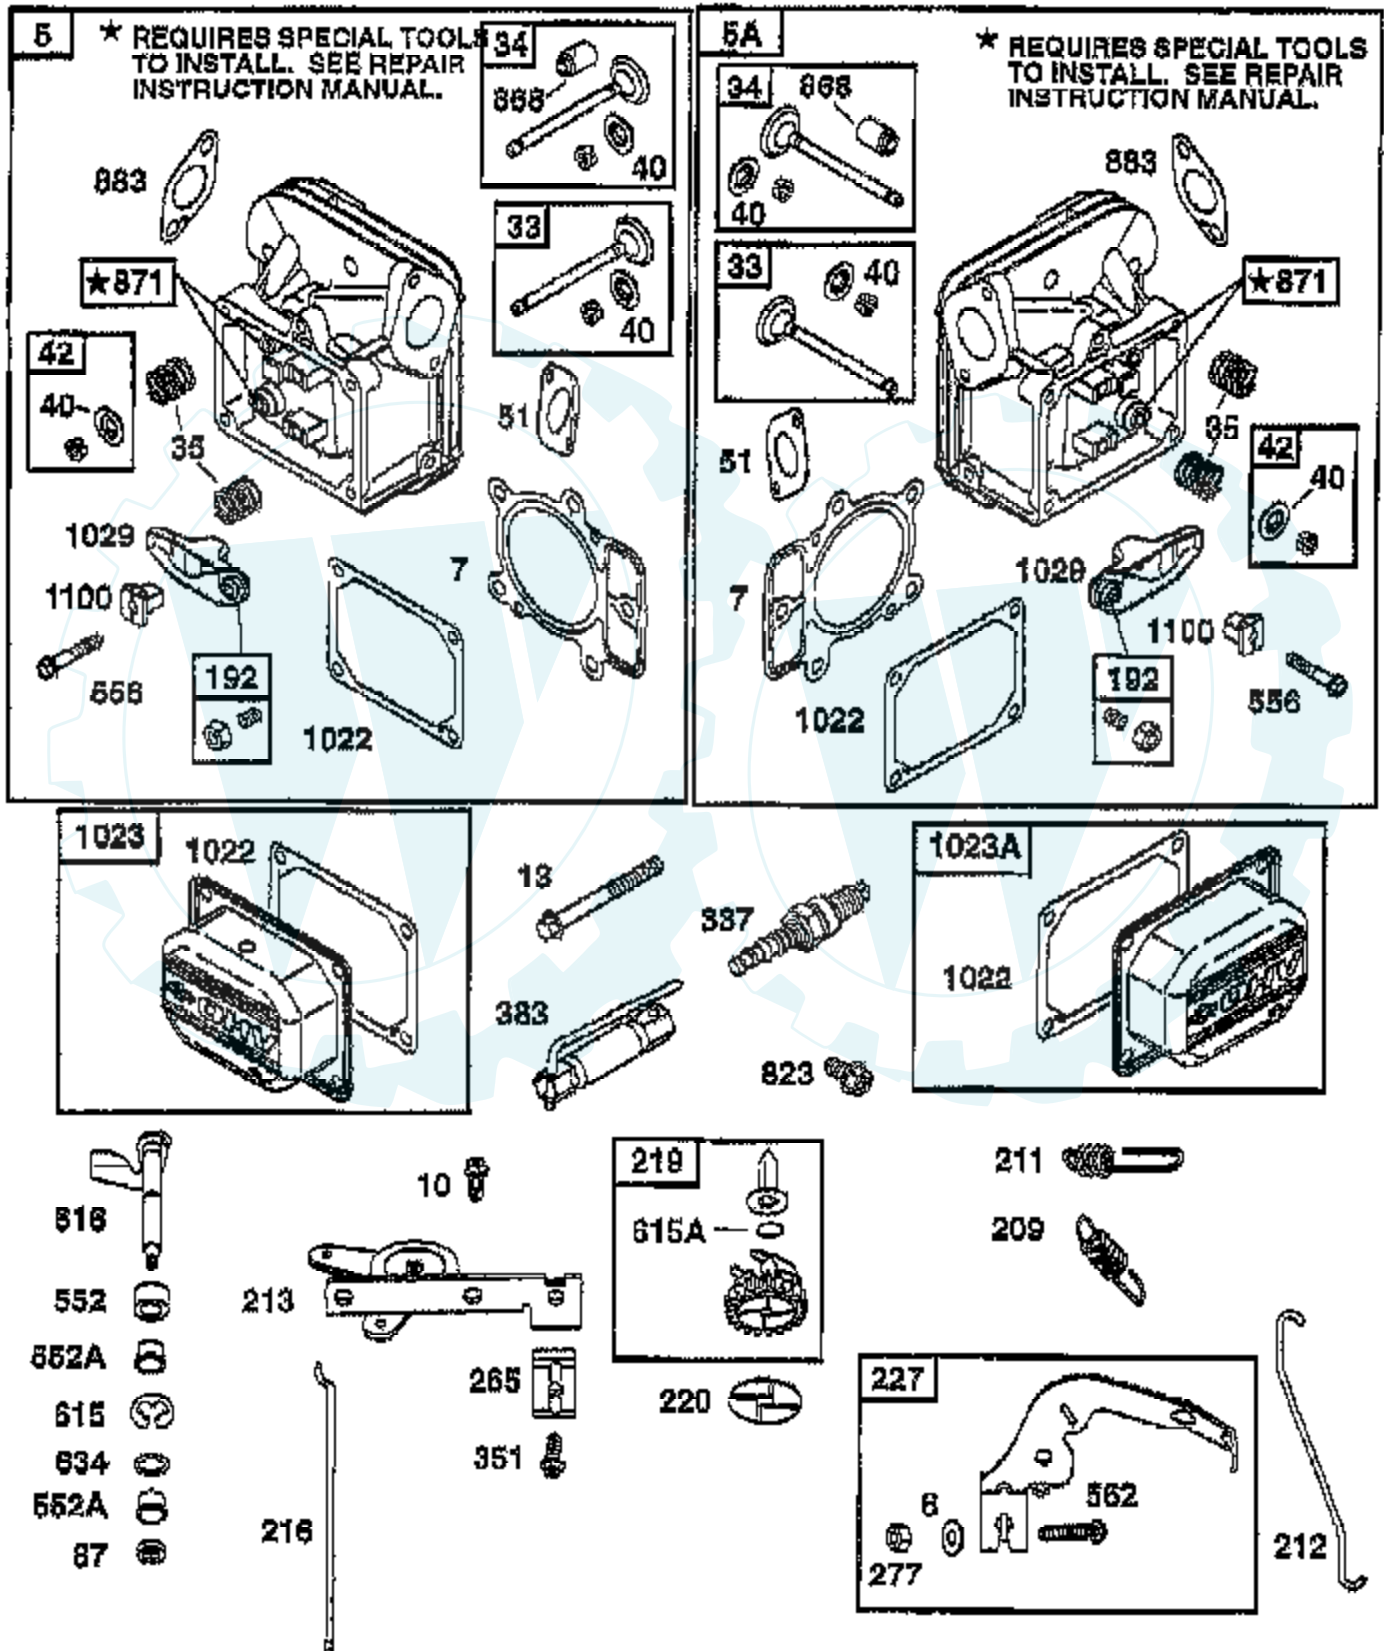

TRACTOR - - MODEL NUMBER 7187A89

BRIGGS & STRATTON ENGINE - MODEL NUMBER 407777, TYPE NUMBER 0119-E1

Ref #	Part Number	Qty	Description
1	499584		CYLINDER ASSY
2	499585		BUSHING CYLINDER
3	690926		SEAL OIL
4	690069		SUMP ENGINE
5	499587		HEAD CYLINDER NO. 1
5A	499595		HEAD CYLINDER NO. 2
6	690097		WASHER FLAT
7	690962		GASKET, CYLINDER HEAD
8	499601		BREATHER ASSY
9	690937		GASKET BREATHER
10	691003		SCREW, HEX
11	690942		TUBE, BREATHER
12			CHECK WITH SUPPLIER
13	690360		SCREW, CYLINDER HEAD (3-9/16")
15	690946		PLUG, OIL DRAIN
16	691046		CRANKSHAFT
20	690947		SEAL OIL
22	690308		SCREW, CRANKCASE COVER
23	691054		FLYWHEEL
24	690974		KEY, FLYWHEEL
25	499588		PISTON ASSY (STD)
25	499589		PISTON ASSY (.010" O.S.)
25	499590		PISTON ASSY (.020" O.S.)
25	499591		PISTON ASSY (.030" O.S.)
26	499604		RING SET, PISTON (STD.)
26	499605		RING SET, PISTON (.010" O.S.)
26	499606		RING SET, PISTON (.020" O.S.)
26	499607		RING SET, PISTON (.030" O.S.)
27	690975		LOCK, PISTON PIN
28	499582		PIN ASSY, PISTON
29	499583		ROD ASSY, CONNECTING
32	690976		SCREW, CONNECTING ROD
33	499596		VALVE, EXHAUST
34	499597		VALVE, INTAKE
35	690963		SPRING, VALVE
40	690964		RETAINER, VALVE
42	499586		KEEPER VALVE
45	690977		TAPPET, VALVE
46	690978		GEAR, CAM
50	690948		MANIFOLD, INTAKE
51	690949		GASKET, CARB. MOUNTING
51A	690950		GASKET, INTAKE MANIFOLD
53	690951		STUD, CARB. MOUNTING
73	691055		SCREEN, ROTATING
75	691056		WASHER, SPRING
78	691057		SCREW, TORX
87	690657		SEAL, GOVERNOR SHAFT
89	690238		PLUG, OIL
95	690718		SCREW, SLOTTED
98	499802		SCREW, IDLE SPEED
102	690234		GASKET, PLATE
104	690984		PIN, FLOAT HINGE
105	690985		VALVE, NEEDLE
108	690986		VALVE, CHOKE
110	691261		WASHER
116	690987		O-RING, SOLENOID RETAINER
116A	690988		O-RING, FUEL TRANSFER TUBE
116B	690589		SEAL, O-RING (OIL PUMP COVER)