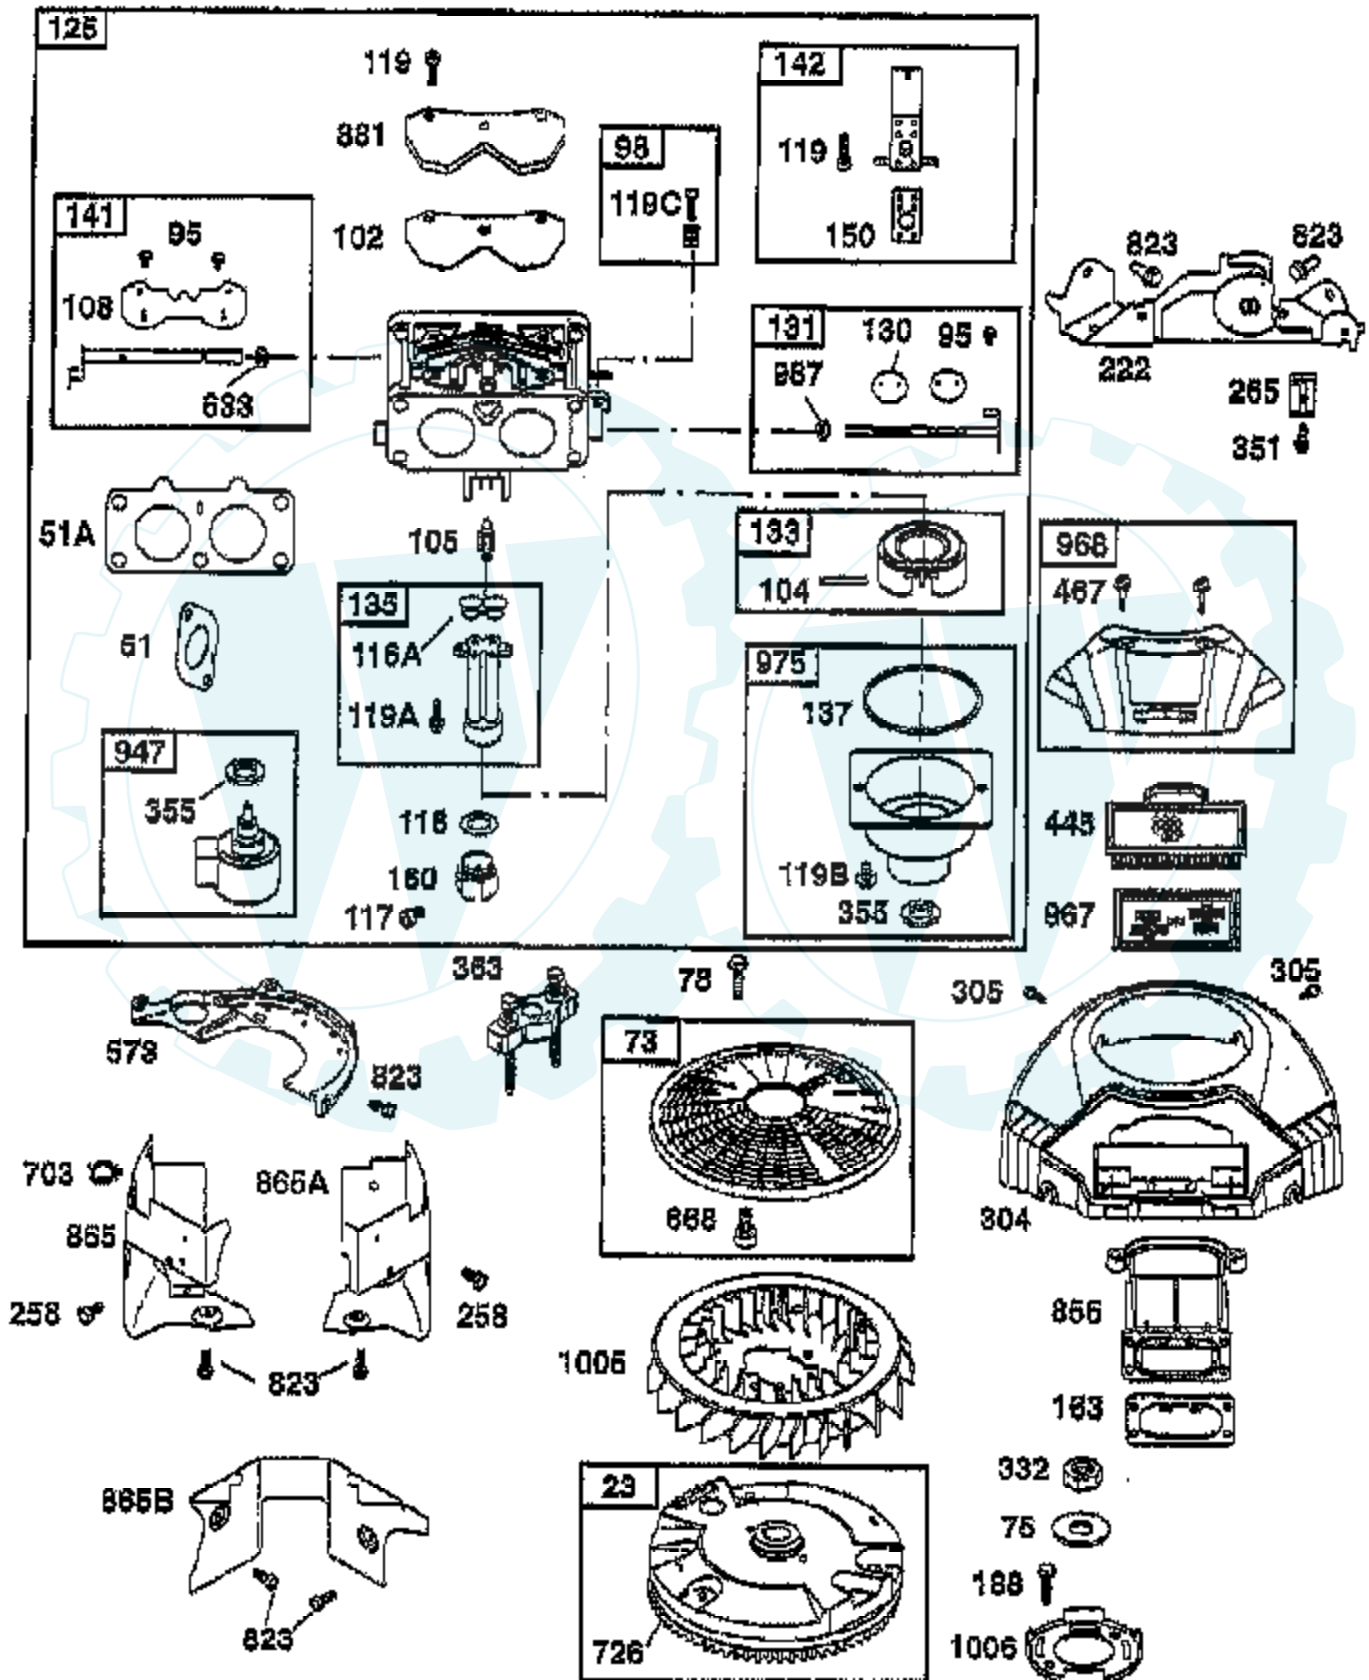

### TRACTOR - - MODEL NUMBER 7187A89

BRIGGS & STRATTON ENGINE - MODEL NUMBER 407777, TYPE NUMBER 0119-E1

Ref #	Part Number	Qty	Description
	1	499584	CYLINDER ASSY
	2	499585	BUSHING CYLINDER
	3	690926	SEAL OIL
	4	690069	SUMP ENGINE
	5	499587	HEAD CYLINDER NO. 1
	5A	499595	HEAD CYLINDER NO. 2
	6	690097	WASHER FLAT
	7	690962	GASKET, CYLINDER HEAD
	8	499601	BREATHER ASSY
	9	690937	GASKET BREATHER
	10	691003	SCREW, HEX
	11	690942	TUBE, BREATHER
	12		CHECK WITH SUPPLIER
	13	690360	SCREW, CYLINDER HEAD (3-9/16")
	15	690946	PLUG, OIL DRAIN
	16	691046	CRANKSHAFT
	20	690947	SEAL OIL
	22	690308	SCREW, CRANKCASE COVER
	23	691054	FLYWHEEL
	24	690974	KEY, FLYWHEEL
	25	499588	PISTON ASSY (STD)
	25	499589	PISTON ASSY (.010" O.S.)
	25	499590	PISTON ASSY (.020" O.S.)
	25	499591	PISTON ASSY (.030" O.S.)
	26	499604	RING SET, PISTON (STD.)
	26	499605	RING SET, PISTON (.010" O.S.)
	26	499606	RING SET, PISTON (.020" O.S.)
	26	499607	RING SET, PISTON (.030" O.S.)
	27	690975	LOCK, PISTON PIN
	28	499582	PIN ASSY, PISTON
	29	499583	ROD ASSY, CONNECTING
	32	690976	SCREW, CONNECTING ROD
	33	499596	VALVE, EXHAUST
	34	499597	VALVE, INTAKE
	35	690963	SPRING, VALVE
	40	690964	RETAINER, VALVE
	42	499586	KEEPER VALVE
	45	690977	TAPPET, VALVE
	46	690978	GEAR, CAM
	50	690948	MANIFOLD, INTAKE
	51	690949	GASKET, CARB. MOUNTING
	51A	690950	GASKET, INTAKE MANIFOLD
	53	690951	STUD, CARB. MOUNTING
	73	691055	SCREEN, ROTATING
	75	691056	WASHER, SPRING
	78	691057	SCREW, TORX
	87	690657	SEAL, GOVERNOR SHAFT
	89	690238	PLUG, OIL
	95	690718	SCREW, SLOTTED
	98	499802	SCREW, IDLE SPEED
	102	690234	GASKET, PLATE
	104	690984	PIN, FLOAT HINGE
	105	690985	VALVE, NEEDLE
	108	690986	VALVE, CHOKE
	110	691261	WASHER
	116	690987	O-RING, SOLENOID RETAINER
	116A	690988	O-RING, FUEL TRANSFER TUBE
	116B	690589	SEAL, O-RING (OIL PUMP COVER)