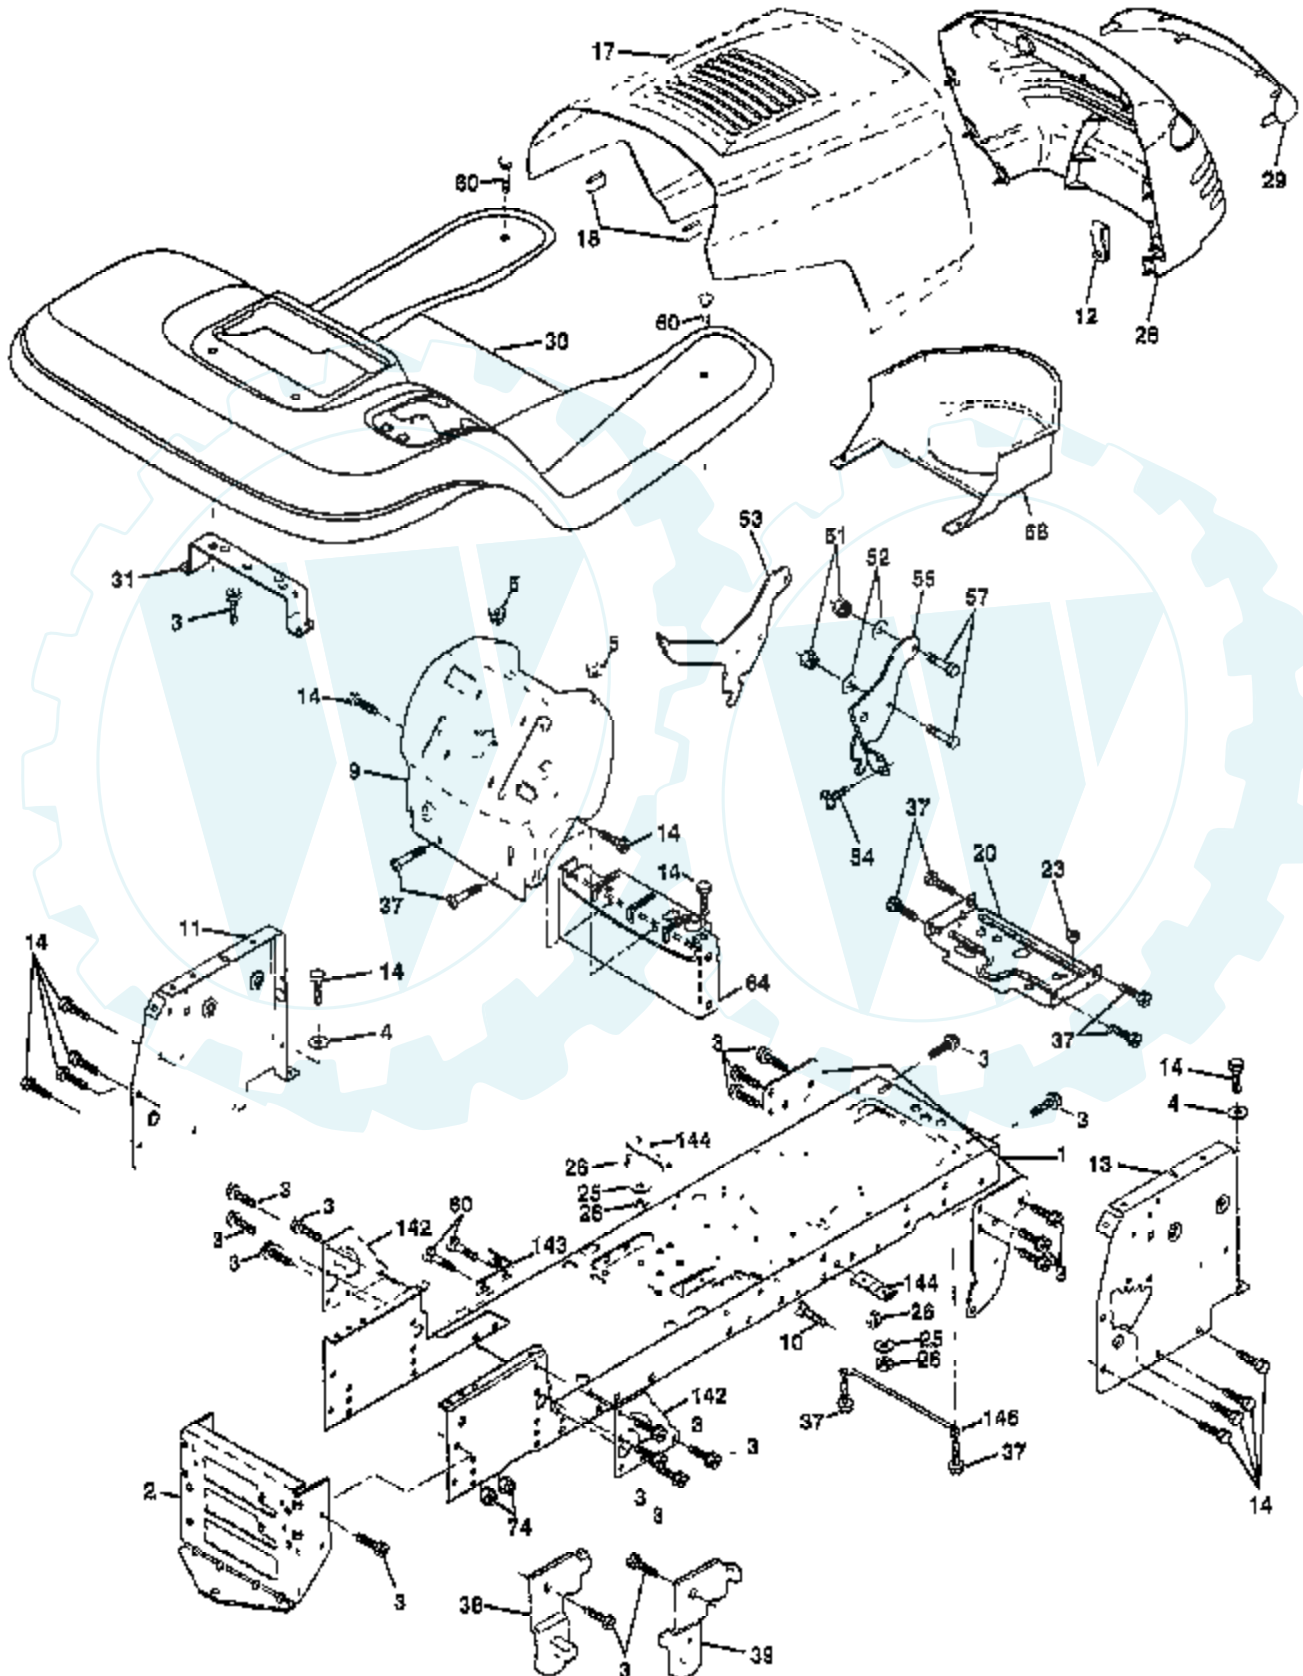

TRACTOR - - MODEL NUMBER 7187A89

CHASSIS AND ENCLOSURES

Ref #	Part Number	Qty	Description
1	160392		CHASSIS
2	140356		SUB= 145009
3	17490612		SCREW
4	19131216		WASHER
5	155272		BUMPER-HOOD/DASH
9	161917X012		DASH
10	72140608		SUB= 72110608
11	155927		"PANEL-DASH,LH"
12	145660		CLIP.TINNERMAN
13	155936		"PANEL-DASH,RH"
14	17490608		SCREW LT
17	159639X418		HOOD.STEEL.ASSY
18	126938X		SUB= 532126938
20	156437		"PLATE-MTG,BATT/FU"
23	124028X		SUB= 532124028
25	19131312		WASHER
26	73800600		NUT
28	157428		GRILL
29	146654		LENS.EURO.W/DECAL
30	151287X418		FEND/FTREST PNT
31	139976		BRACKET SUPT FEND
37	17490508		SCREW LT
38	139886		BRACKET ASM LH
39	139887		BRACKET ASM RH
51	73800400		NUT
52	19091416		WASHER
53	144697		BRACKET.GRILLE.LH
54	161464		SCREW.HEX.WS.HD
55	144696		BRACKET.GRILLE.RH
57	74780412		SUB= 74780414
58	162266		AIR DUCT
60	72140606		BOLT
64	154798		DASH-LOWER
74	73680600		SUB= 73690600
140	158418		BRKT SUSPENSION
142	156095		PLATE.REINFORCEMT
143	154966		"BRKT-S'BAR,CHASSI"
144			CHECK WITH SUPPLIER
145	156524		"ROD POVOT,CHASSIS"