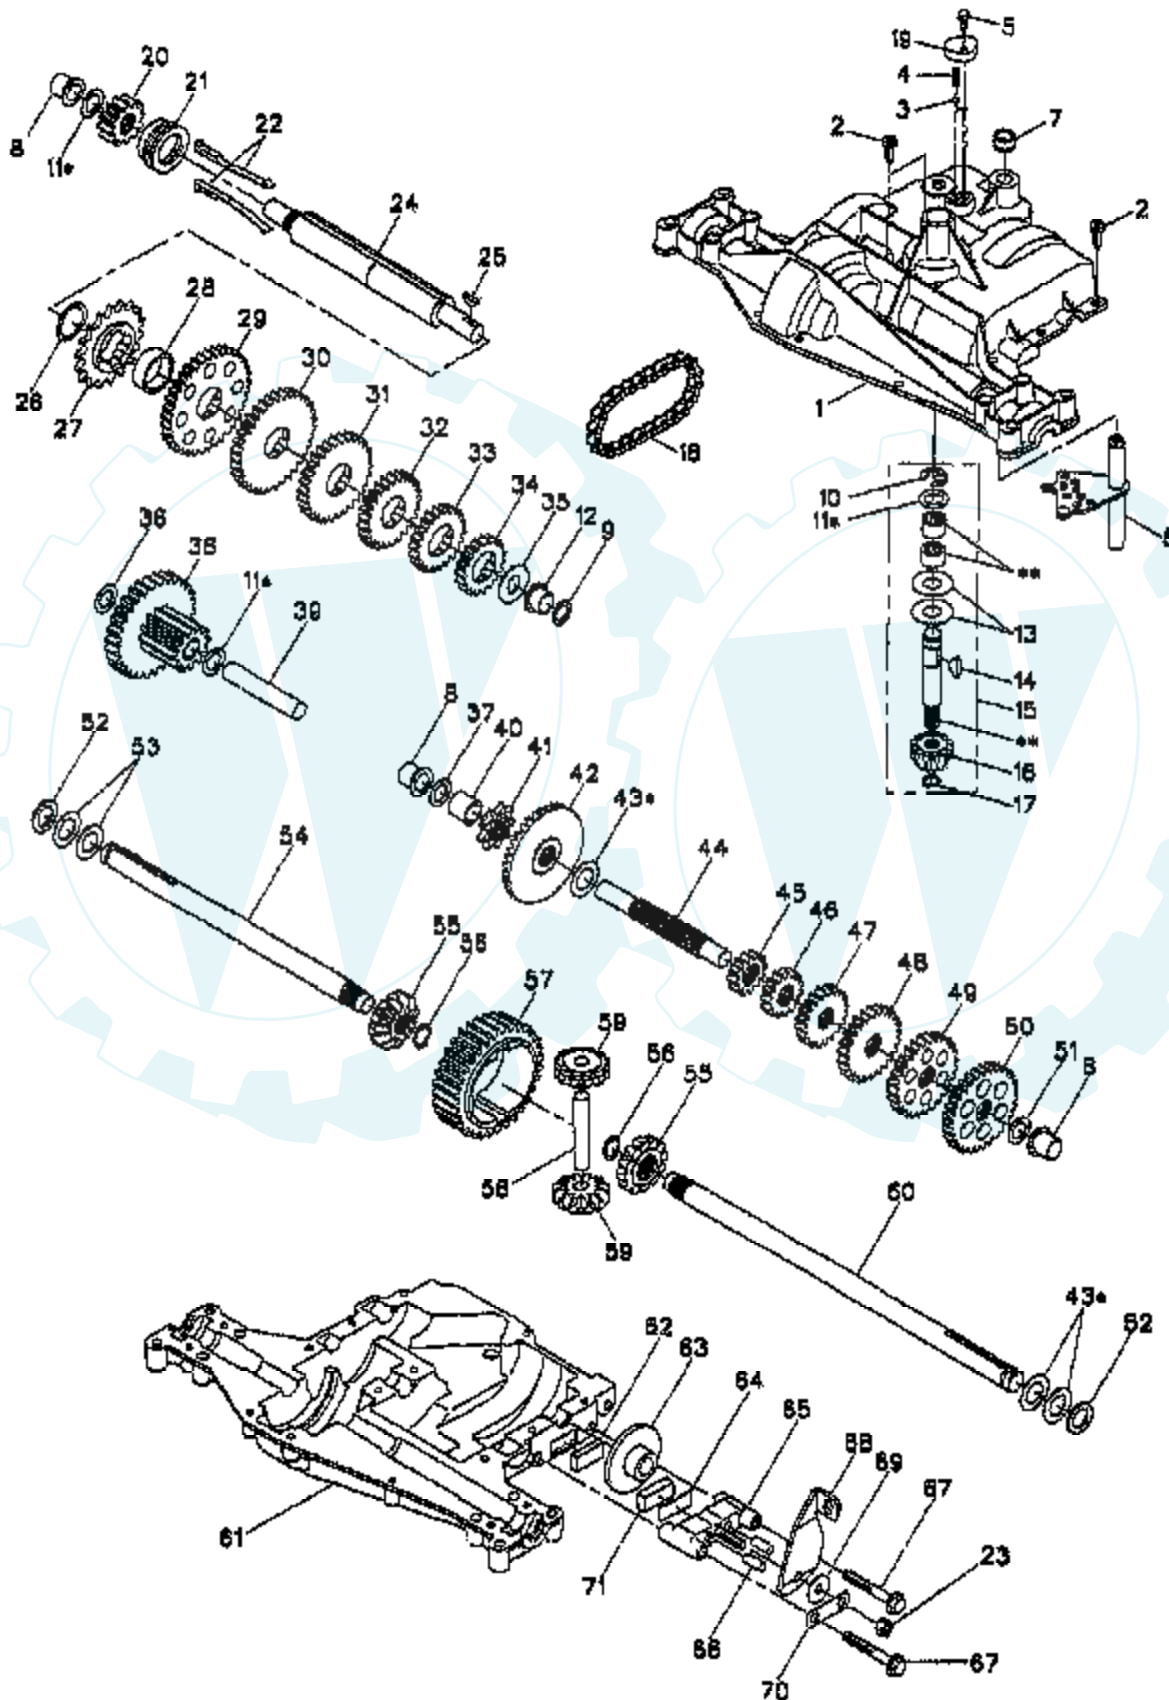

TRACTOR - - MODEL NUMBER 7187A89
DANA TRANSAXLE - MODEL NUMBER 4360-128

Ref #	Part Number	Qty	Description
1	160955		HOUSING.UPPER(5305-P)
2	2274J		SUB= 74760412
3	134400		SUB= 68003
4	105904X		"SPRING, DETENT LT"
5	160940		SCREW.TAPPING.1/4-20X.734
6	138235		KIT SHIFTER ASM
7	108727X		SUB= 108776X
8	148266		SUB= 105911X
9	148269		SEAL.OIL.DAN.5508
10	2225J		RETAINING RING LT
11	134793		ASM KIT SHIM 4689
12	148268		BEARING.FLNG.5511
13	120415X		WASHER T
14	142674		KEY WOODRUFF-DANA
15	161563		INPUT SHAFT KIT 6250
16	161564		PINION.BEVEL.12T(5620)
17	105909X		"RING,RETAINING LT"
18	105910X		"CHAIN,24 PTCH LT"
19	160942		COVER.DETENT.(5584)
20	160943		GEAR.SPUR.12T.(5627)
21	148267		CLUTCH.COL.5467
22	138236		ASM KIT CLTCH KEY
23	73810500		NUT.LOCK.5/16-24
24	142676		SHAFT INTERM DANA
25	2244J		WOODRUFF KEY
26	105916X		"RING,RETAINING LT"
27	120470X		SPROCKET 18T T
28	110070X		SPACER YT
29	142677		GEAR SPUR 37 TTH
30	142681		GEAR SPUR 35 TTH
31	124644X		GEAR SPUR 30T
32	108980X		GEAR 25T LT
33	120406X		GEAR SPUR 22 TT
34	134796		SPUR GEAR 19T
35	105925X		"WASHER, PLAIN LT"
36	2228J		WASHER 045
37	2231J		WASHER 031
38	160944		ASSY.GEAR.6153 12T&30T
39	124639X		SHAFT IDLER
40	120472X		SPACER T
41	105928X		SPROCKET 9T LT
42	161565		GEAR.BEVEL.36T(5621)
43	134394		ASM KIT SHIM
44	120473X		SHAFT T
45	142678		GEAR SPUR 12 TTH
46	143697		SUB= 148305
47	124641X		GEAR SPUR 20T
48	106589X		"GEAR, SPUR 25T LT"
49	120408X		GEAR 28T T
50	105937X		"GEAR, SPUR 31T LT"
51	2226J		WASHER 060
52	134401		NEOPRENE WASHER
53	2264J		WASHER 031
54	160946		AXLE.LH(5528-1)
55	160947		MITER 5270 12T.SPLINED
56	160948		RING.RETAINING.(5270)
57	110071X		SUB= 120478X
58	120952X		SHAFT T