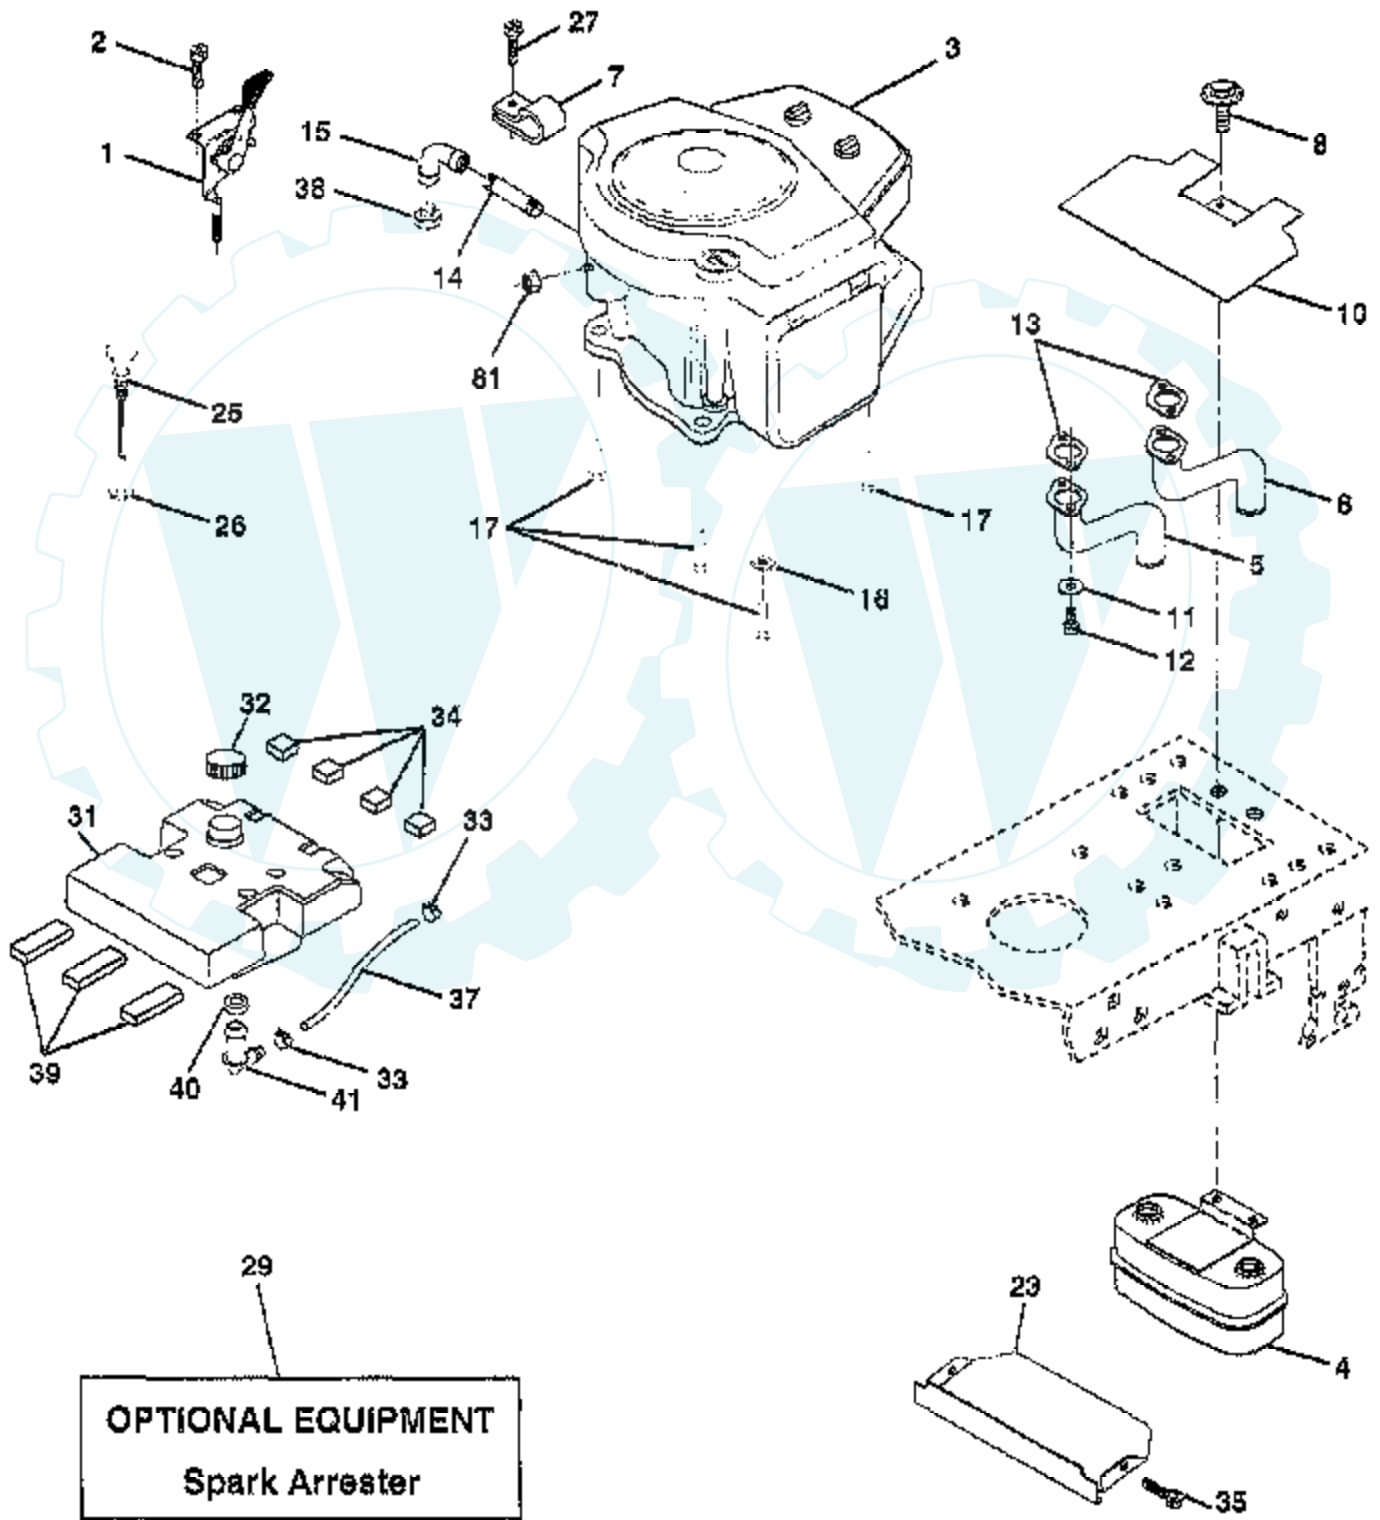

TRACTOR - - MODEL NUMBER 7187A89

ENGINE

Ref #	Part Number	Qty	Description
1	148875		CONTROL THROT. LH
2	17720410		SCREW LT
4	149723		MUFFLER.TW.LOTONE
5	159955		TUBE MANIFOLD LH
6	160589		TUBE MANIFOLD RH
7	138129		CLAMP.TUBE.DBL.EN
8	150176		BOLT.5/16-18.UNC
10	145552		SHIELD.HEAT.
11	10040500		LOCKWASHER
12	71070512		SCREW
13	273485		GASKET MUFFLER
14	13280336		PIPE NIPPLE LT
15	13200300		ELBOW
16	11050600		LOCKWASHER
17	17490624		SCREW LT
23	159880		SHIELD.BRN/DBR.GD
25	145996		CONTROL.CHOKE.37
26	73920600		"NUT,KEPS 3/8-24IM"
27	152927		"SCREW-TT,10-32 FL"
29	137180		SUB= 532137180
31	157103		"TANK.FUEL,3.5 GAL"
32	140527		CAP ASM FUEL
33	123487X		HOSE CLAMP
34	106082X		PAD-SPACER LT
35	17490512		SCREW
37	8543R		FUEL LINE T
38			CHECK WITH SUPPLIER
39	109227X		PAD IDLER TI
40	3645J		BUSHING OUTLET T
41	139277		STEM.TANK.FUEL
81	128861		NUT