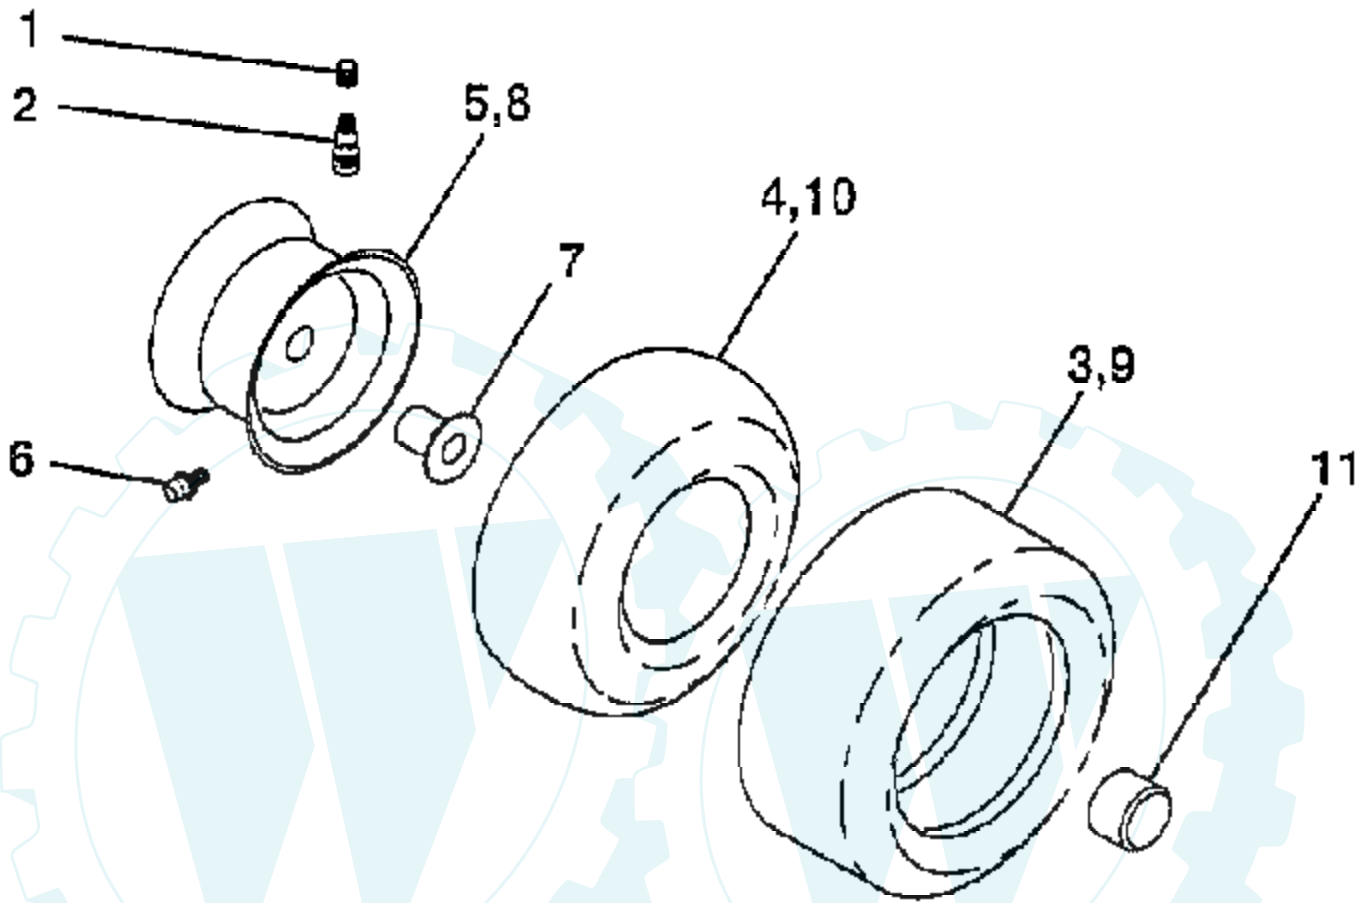

WHEELS AND TIRES

NOTE: All component dimensions given in U.S. inches
1 inch = 25.4 mm

Ref #	Part Number	Qty	Description
1	59192		VALVE CAP
2	65139		VALVE STEM LT
3	106222X		SUB= 122073X
4	59904		TUBE.5.3/4.5/6
5	106732X427		"RIM ASM 6"" FRT"
6	278H		FITTING LT
7	9040H		"FLANGE, BEARING"
8	106108X427		"RIM AS 8"" REAR"
9	122082X		SUB= 918122082X
10	7152J		TUBE.18X9.5-8
11	104757X		HUB CAP
	144334		SEALANT.TIRE 10 OZ. TUBE