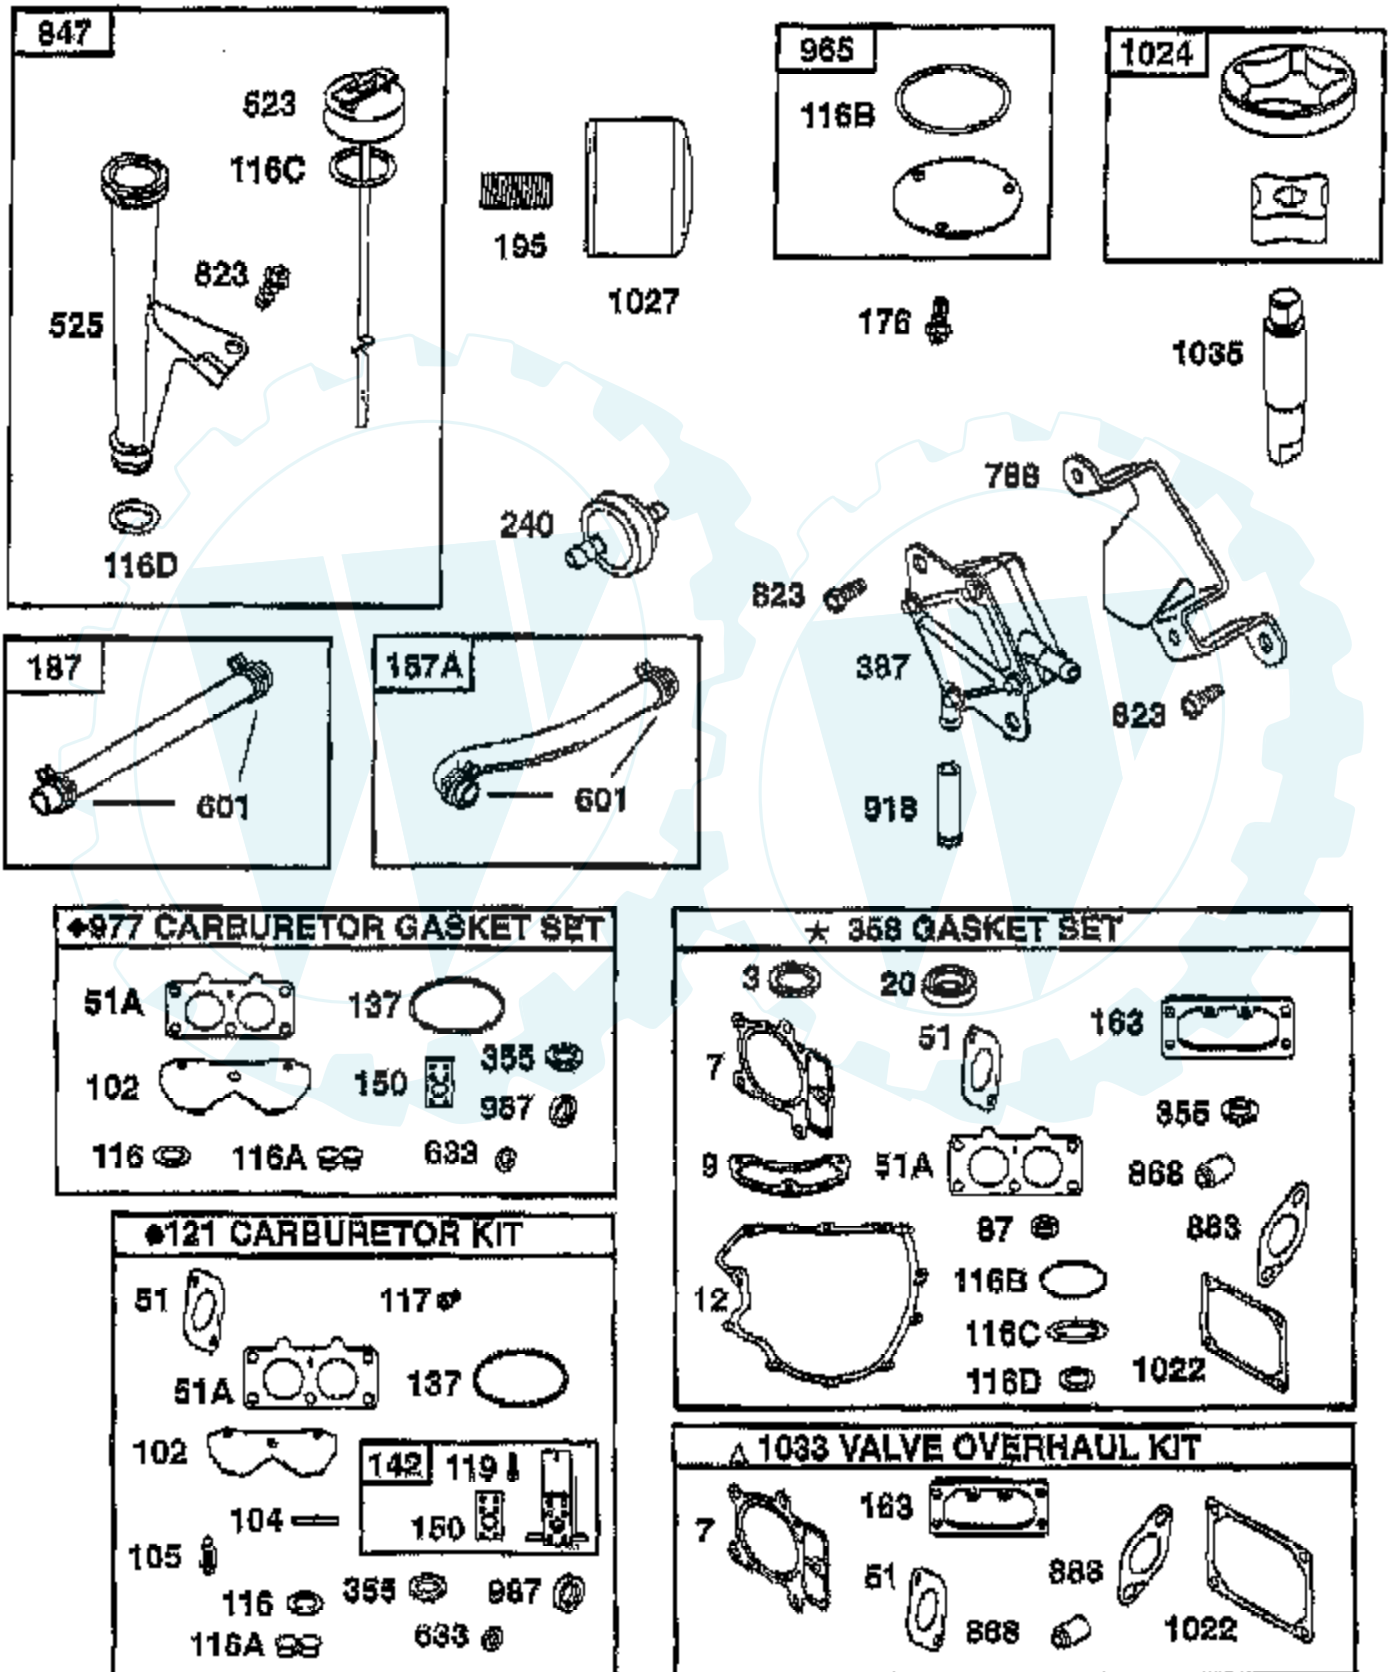

TRACTOR - - MODEL NUMBER 7187A89

BRIGGS & STRATTON ENGINE - MODEL NUMBER 407777, TYPE NUMBER 0119-E1

Ref #	Part Number	Qty	Description
1	499584		CYLINDER ASSY
2	499585		BUSHING CYLINDER
3	690926		SEAL OIL
4	690069		SUMP ENGINE
5	499587		HEAD CYLINDER NO. 1
5A	499595		HEAD CYLINDER NO. 2
6	690097		WASHER FLAT
7	690962		GASKET, CYLINDER HEAD
8	499601		BREATHER ASSY
9	690937		GASKET BREATHER
10	691003		SCREW, HEX
11	690942		TUBE, BREATHER
12			CHECK WITH SUPPLIER
13	690360		SCREW, CYLINDER HEAD (3-9/16")
15	690946		PLUG, OIL DRAIN
16	691046		CRANKSHAFT
20	690947		SEAL OIL
22	690308		SCREW, CRANKCASE COVER
23	691054		FLYWHEEL
24	690974		KEY, FLYWHEEL
25	499588		PISTON ASSY (STD)
25	499589		PISTON ASSY (.010" O.S.)
25	499590		PISTON ASSY (.020" O.S.)
25	499591		PISTON ASSY (.030" O.S.)
26	499604		RING SET, PISTON (STD.)
26	499605		RING SET, PISTON (.010" O.S.)
26	499606		RING SET, PISTON (.020" O.S.)
26	499607		RING SET, PISTON (.030" O.S.)
27	690975		LOCK, PISTON PIN
28	499582		PIN ASSY, PISTON
29	499583		ROD ASSY, CONNECTING
32	690976		SCREW, CONNECTING ROD
33	499596		VALVE, EXHAUST
34	499597		VALVE, INTAKE
35	690963		SPRING, VALVE
40	690964		RETAINER, VALVE
42	499586		KEEPER VALVE
45	690977		TAPPET, VALVE
46	690978		GEAR, CAM
50	690948		MANIFOLD, INTAKE
51	690949		GASKET, CARB. MOUNTING
51A	690950		GASKET, INTAKE MANIFOLD
53	690951		STUD, CARB. MOUNTING
73	691055		SCREEN, ROTATING
75	691056		WASHER, SPRING
78	691057		SCREW, TORX
87	690657		SEAL, GOVERNOR SHAFT
89	690238		PLUG, OIL
95	690718		SCREW, SLOTTED
98	499802		SCREW, IDLE SPEED
102	690234		GASKET, PLATE
104	690984		PIN, FLOAT HINGE
105	690985		VALVE, NEEDLE
108	690986		VALVE, CHOKE
110	691261		WASHER
116	690987		O-RING, SOLENOID RETAINER
116A	690988		O-RING, FUEL TRANSFER TUBE
116B	690589		SEAL, O-RING (OIL PUMP COVER)