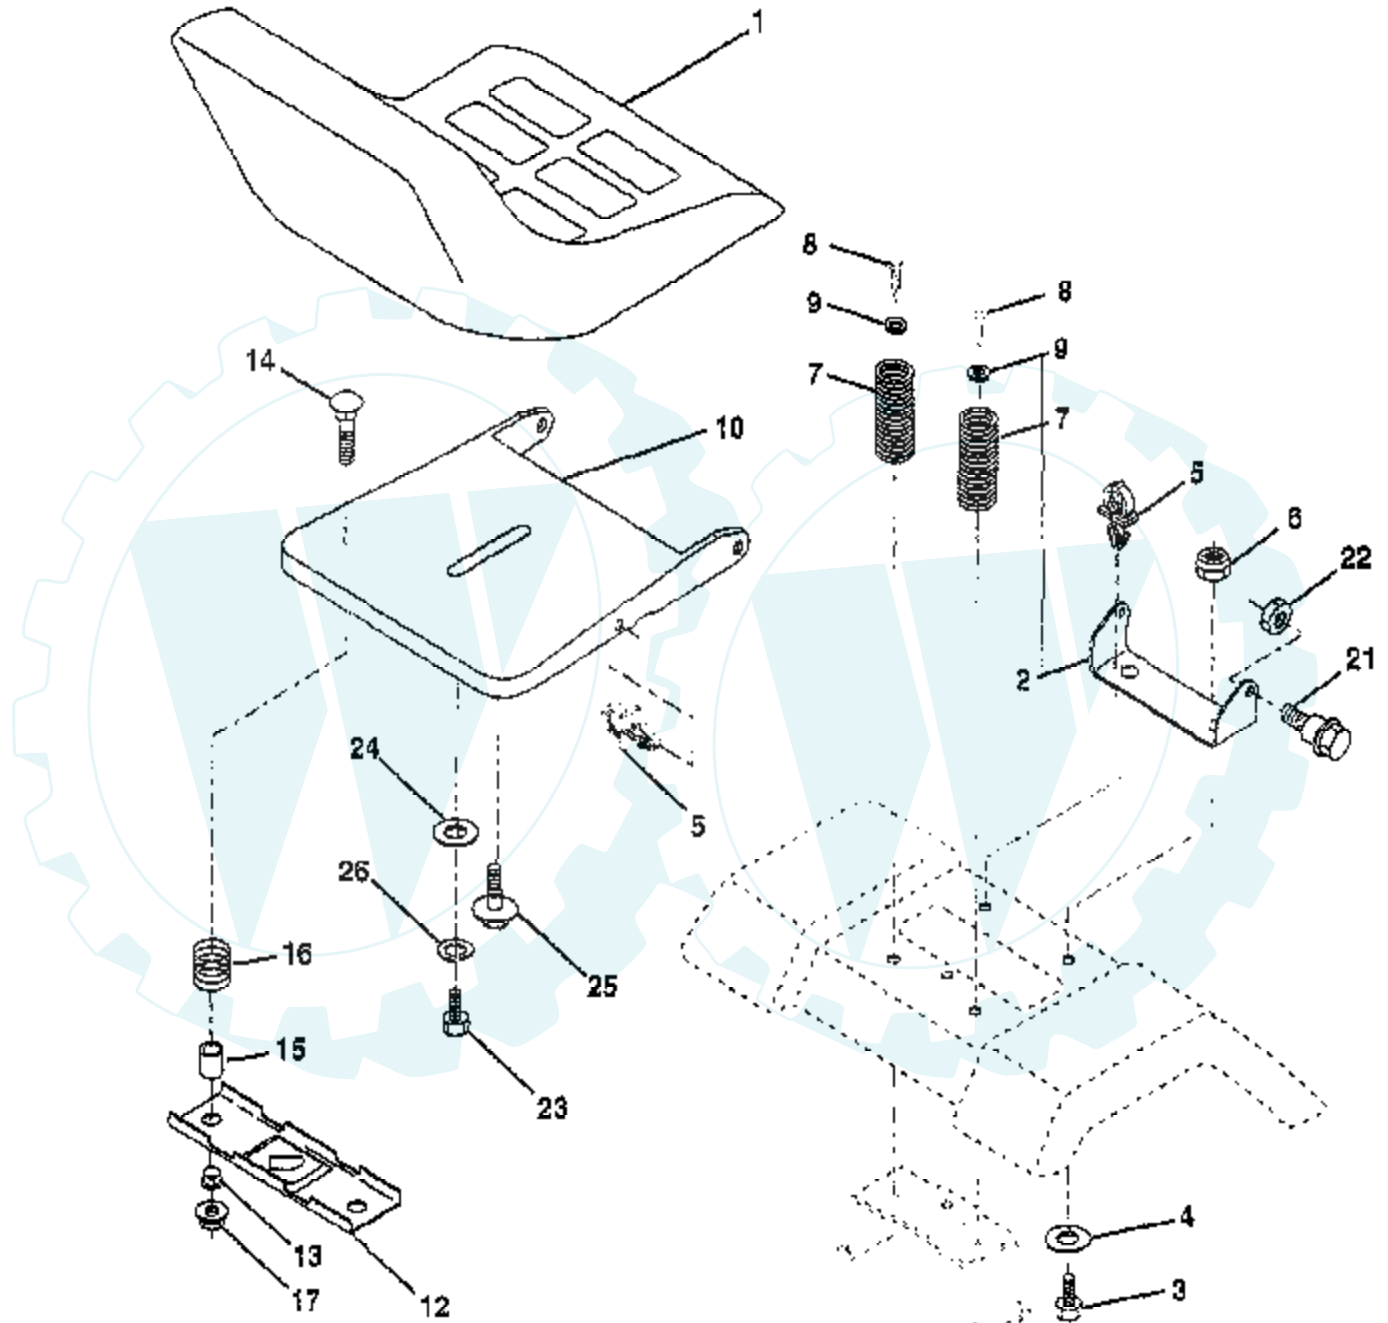

TRACTOR - - MODEL NUMBER 7187A89

SEAT ASSEMBLY

NOTE: All component dimensions given in U.S. inches
1 inch = 25.4 mm

Ref #	Part Number	Qty	Description
1	140117		SEAT.2400/1416.BK
2	140551		BRACKET PVT SEAT
3	74760616		BOLT
4	19131610		WASHER PM
5	145006		CLIP.PUSH-IN.HING
6	73800600		NUT
7	124181X		SPRING COMPRESSIO
8	17490616		SCREW GTV
9	19131614		WASHER
10	155925		PAN-SEAT
12	121246X		BRKT SWITCH
13	121248X		BUSHING
14	72050412		BOLT-RD HD SQ NK
15	134300		SPLIT SPACER
16	121250X		SPRING
17	123976X		SUB= 73900400
21	153236		"BOLT,SHOULDER"
22	73800500		NUT
23	74780814		BOLT
24	19171912		WASHER
25	127018X		"BOLT,SHOULDER"
26	10040800		LOCKWASHER