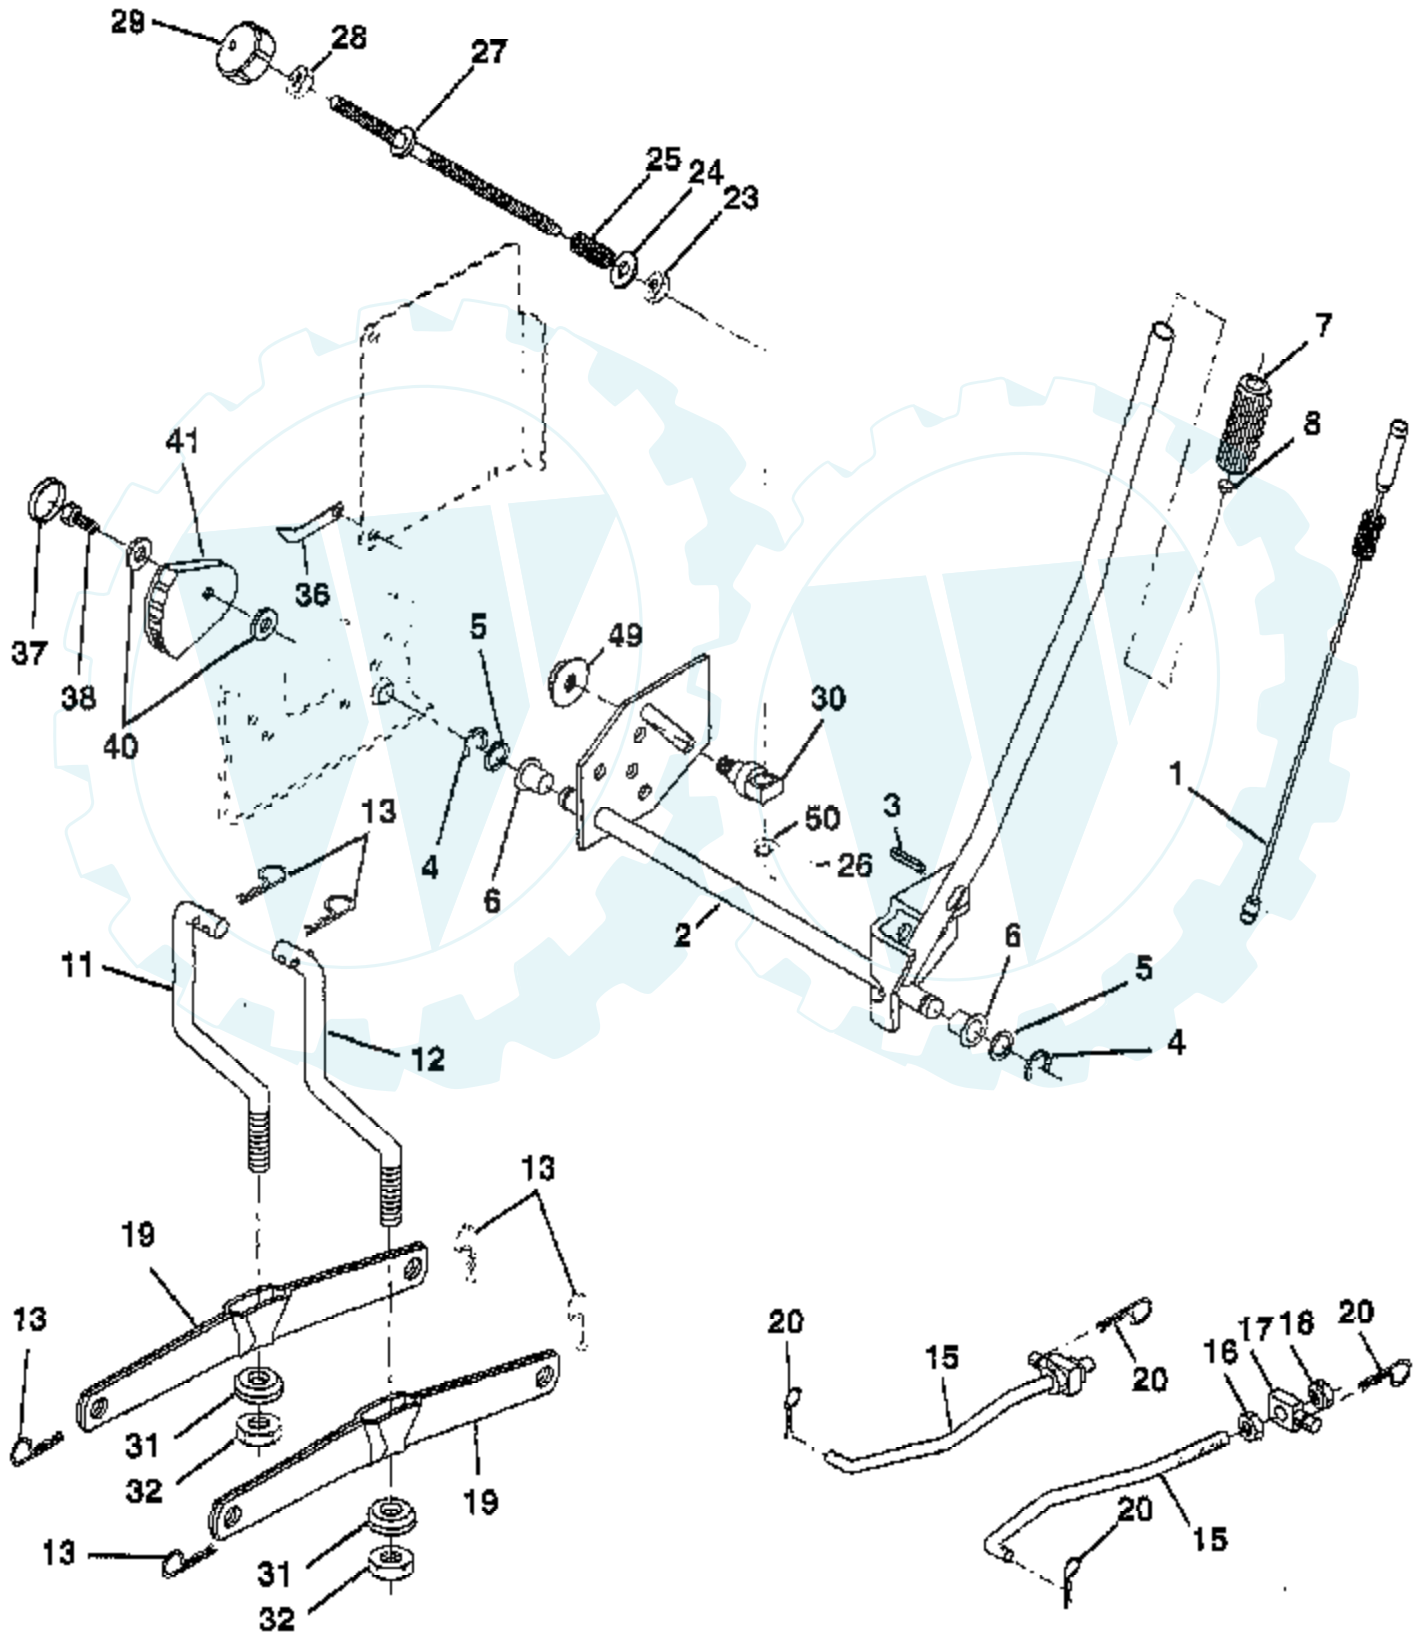

TRACTOR - - MODEL NUMBER 7187A89

LIFT

Ref #	Part Number	Qty	Description
1	159460		WIRE ASM W.SPRING
2	149471		SHAFT ASM LIFT RH
3	105767X		PIN-GROOVE LT
4	12000002		SUB= 2225J
5	19211621		WASHER
6	120183X		NYLON BEARING
7	125631X		GRIP HANDLE
8	122365X		SUB= 125925X
11	139865		SUB= 918139865
12	139866		SUB= 151140
13	4939M		SUB= 85902
15	127218		LINK.FRONT
16	73350800		NUT
17	130171		TRUNION
18	73800800		NUT.LK.W/WSH.1/2.
19	139868		ARM SUSP REAR
20	3146R		RETAINER.SPRING
23	110807X		NUT T
24	19131016		WASHER
25	2876H		SPRING T
26	76020308		SUB= 3145
27	126971X		SUB= 532126971
28	73350600		NUT
29	138057		KNOB INF 3/8-16
30	150233		TRUNNION
31	140302		BEARING PVT LH
32	73540600		NUT.CROWNLOCK.3/8
36	155097		POINTER-INDICAT
37	123935X		"PLUG,HOLE"
38	17490512		SCREW
40	19112410		WASHER
41	155098		INDICATOR HEIGHT
49	145212		NUT.HXFLG.LOCK.
50			CHECK WITH SUPPLIER