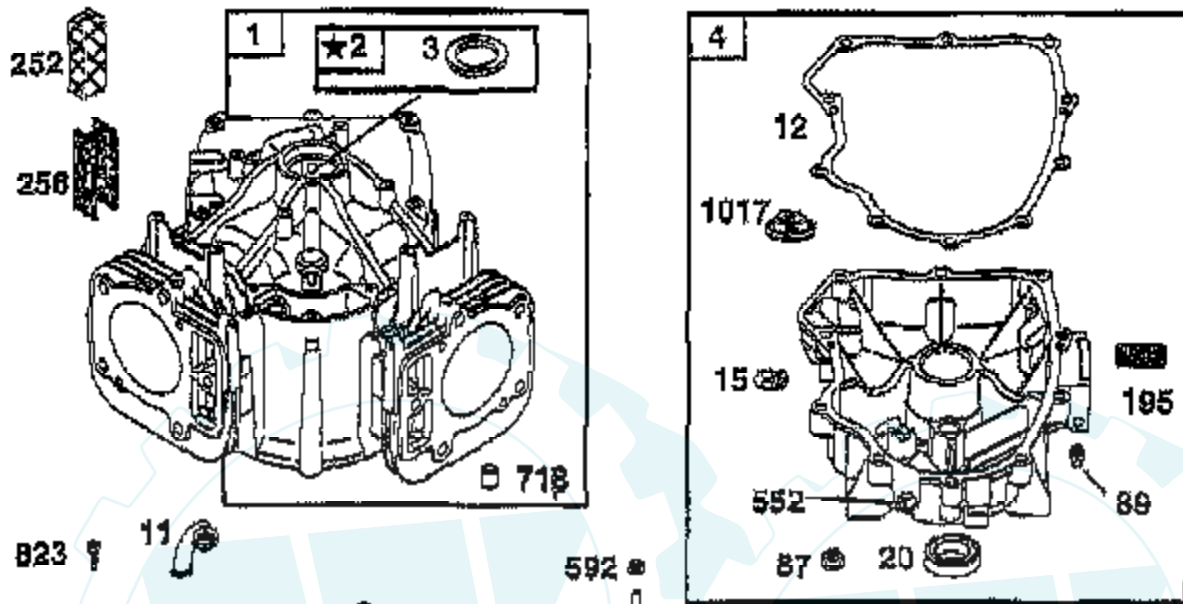

TRACTOR -- MODEL NUMBER 7187A89

BRIGGS & STRATTON ENGINE - MODEL NUMBER 407777, TYPE NUMBER 0119-E1

★ REQUIRES SPECIAL TOOLS TO INSTALL. SEE REPAIR INSTRUCTION MANUAL.

1036 LABEL KIT-EMISSION

1058 OWNER'S MANUAL

1019 LABEL KIT