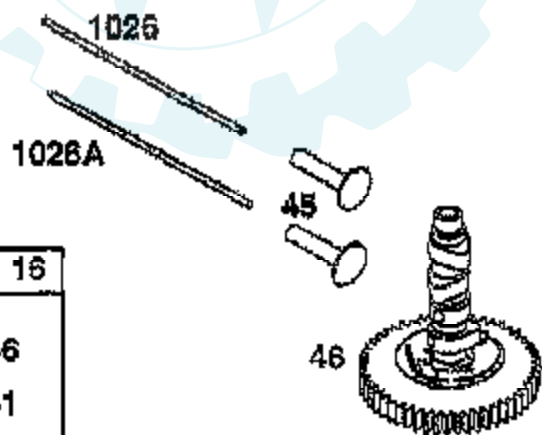

TRACTOR -- MODEL NUMBER 7187A89

BRIGGS & STRATTON ENGINE - MODEL NUMBER 407777, TYPE NUMBER 0119-E1

★ REQUIRES SPECIAL TOOLS TO INSTALL. SEE REPAIR INSTRUCTION MANUAL.

1036 LABEL KIT-EMISSION

1058 OWNER'S MANUAL

1019 LABEL KIT