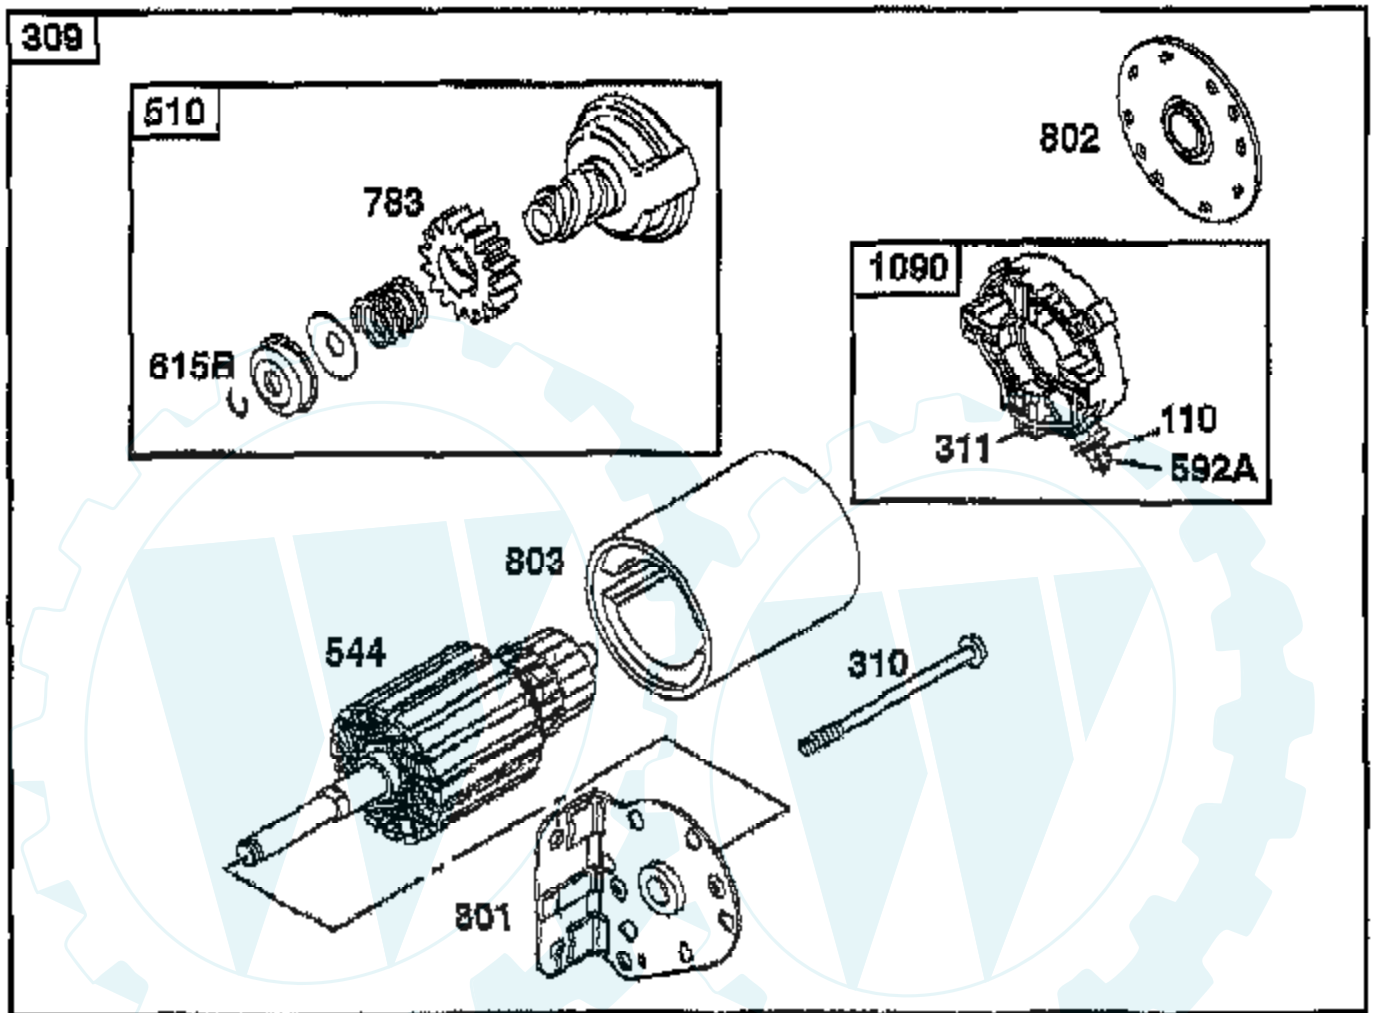

TRACTOR - - MODEL NUMBER 7187A89
BRIGGS & STRATTON ENGINE - MODEL NUMBER 407777, TYPE NUMBER 0119-E1

Ref #	Part Number	Qty	Description
1	499584		CYLINDER ASSY
2	499585		BUSHING CYLINDER
3	690926		SEAL OIL
4	690069		SUMP ENGINE
5	499587		HEAD CYLINDER NO. 1
5A	499595		HEAD CYLINDER NO. 2
6	690097		WASHER FLAT
7	690962		GASKET, CYLINDER HEAD
8	499601		BREATHER ASSY
9	690937		GASKET BREATHER
10	691003		SCREW, HEX
11	690942		TUBE, BREATHER
12			CHECK WITH SUPPLIER
13	690360		SCREW, CYLINDER HEAD (3-9/16")
15	690946		PLUG, OIL DRAIN
16	691046		CRANKSHAFT
20	690947		SEAL OIL
22	690308		SCREW, CRANKCASE COVER
23	691054		FLYWHEEL
24	690974		KEY, FLYWHEEL
25	499588		PISTON ASSY (STD)
25	499589		PISTON ASSY (.010" O.S.)
25	499590		PISTON ASSY (.020" O.S.)
25	499591		PISTON ASSY (.030" O.S.)
26	499604		RING SET, PISTON (STD.)
26	499605		RING SET, PISTON (.010" O.S.)
26	499606		RING SET, PISTON (.020" O.S.)
26	499607		RING SET, PISTON (.030" O.S.)
27	690975		LOCK, PISTON PIN
28	499582		PIN ASSY, PISTON
29	499583		ROD ASSY, CONNECTING
32	690976		SCREW, CONNECTING ROD
33	499596		VALVE, EXHAUST
34	499597		VALVE, INTAKE
35	690963		SPRING, VALVE
40	690964		RETAINER, VALVE
42	499586		KEEPER VALVE
45	690977		TAPPET, VALVE
46	690978		GEAR, CAM
50	690948		MANIFOLD, INTAKE
51	690949		GASKET, CARB. MOUNTING
51A	690950		GASKET, INTAKE MANIFOLD
53	690951		STUD, CARB. MOUNTING
73	691055		SCREEN, ROTATING
75	691056		WASHER, SPRING
78	691057		SCREW, TORX
87	690657		SEAL, GOVERNOR SHAFT
89	690238		PLUG, OIL
95	690718		SCREW, SLOTTED
98	499802		SCREW, IDLE SPEED
102	690234		GASKET, PLATE
104	690984		PIN, FLOAT HINGE
105	690985		VALVE, NEEDLE
108	690986		VALVE, CHOKE
110	691261		WASHER
116	690987		O-RING, SOLENOID RETAINER
116A	690988		O-RING, FUEL TRANSFER TUBE
116B	690589		SEAL, O-RING (OIL PUMP COVER)