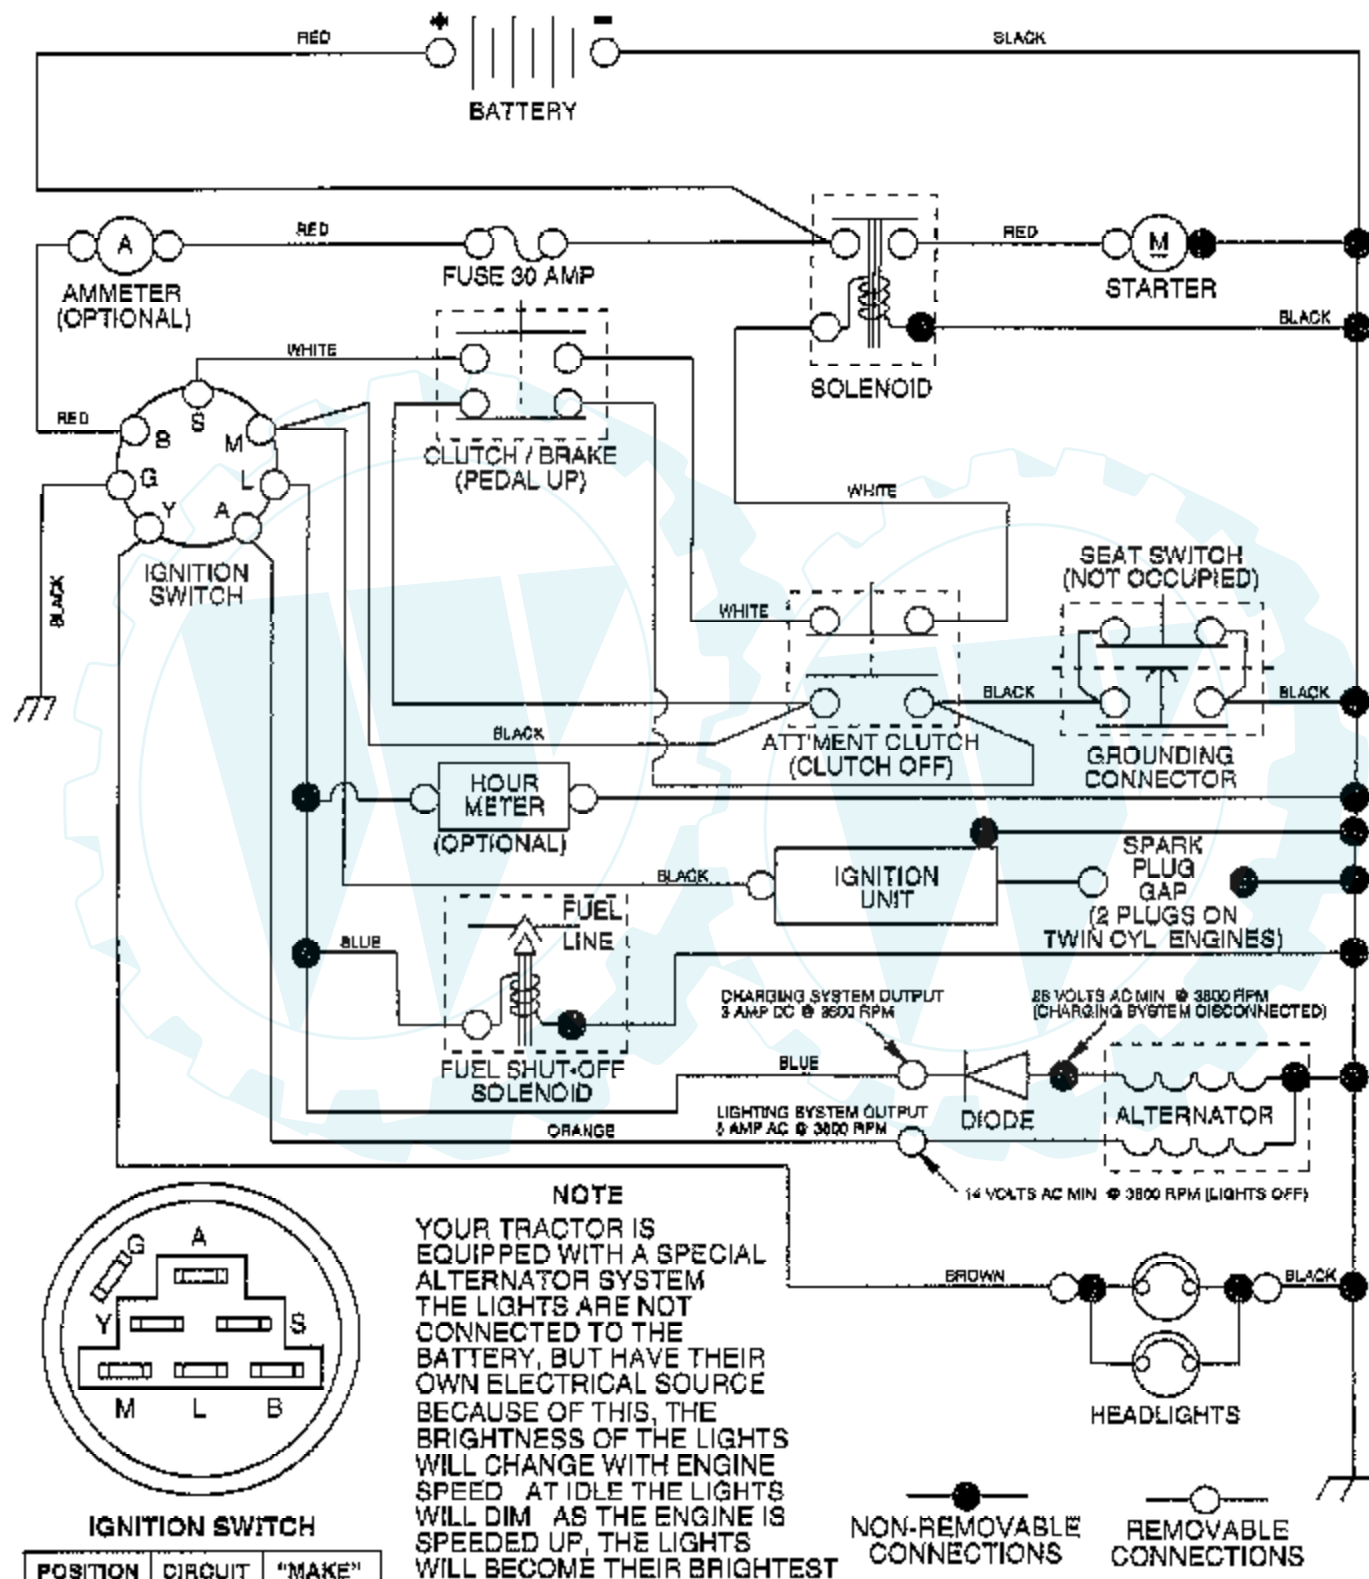

TRACTOR - - MODEL NUMBER 7187A89

SCHEMATIC

IGNITION SWITCH

POSITION	CIRCUIT	"MAKE"
OFF	G + M + L	NONE
RUNLIGHT	B + L	A
RUN	B + L	NONE
START	B + L + S	NONE

NOTE
YOUR TRACTOR IS EQUIPPED WITH A SPECIAL ALTERNATOR SYSTEM THE LIGHTS ARE NOT CONNECTED TO THE BATTERY, BUT HAVE THEIR OWN ELECTRICAL SOURCE BECAUSE OF THIS, THE BRIGHTNESS OF THE LIGHTS WILL CHANGE WITH ENGINE SPEED AT IDLE THE LIGHTS WILL DIM AS THE ENGINE IS SPEEDED UP, THE LIGHTS WILL BECOME THEIR BRIGHTEST

WIRING INSULATED CLIPS
NOTE: IF WIRING INSULATED CLIPS WERE REMOVED FOR SERVICING OF UNIT, THEY SHOULD BE REPLACED TO PROPERLY SECURE YOUR WIRING