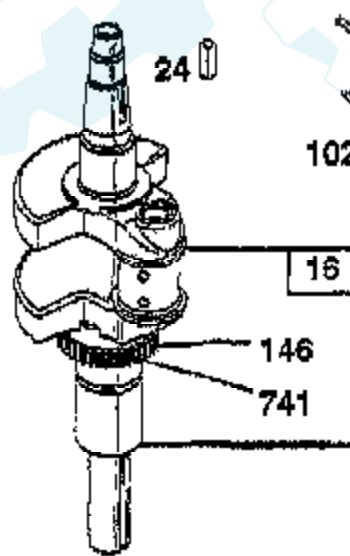

TRACTOR -- MODEL NUMBER 7187A89

BRIGGS & STRATTON ENGINE - MODEL NUMBER 407777, TYPE NUMBER 0119-E1

★ REQUIRES SPECIAL TOOLS TO INSTALL. SEE REPAIR INSTRUCTION MANUAL.

1036 LABEL KIT-EMISSION

1058 OWNER'S MANUAL

1019 LABEL KIT