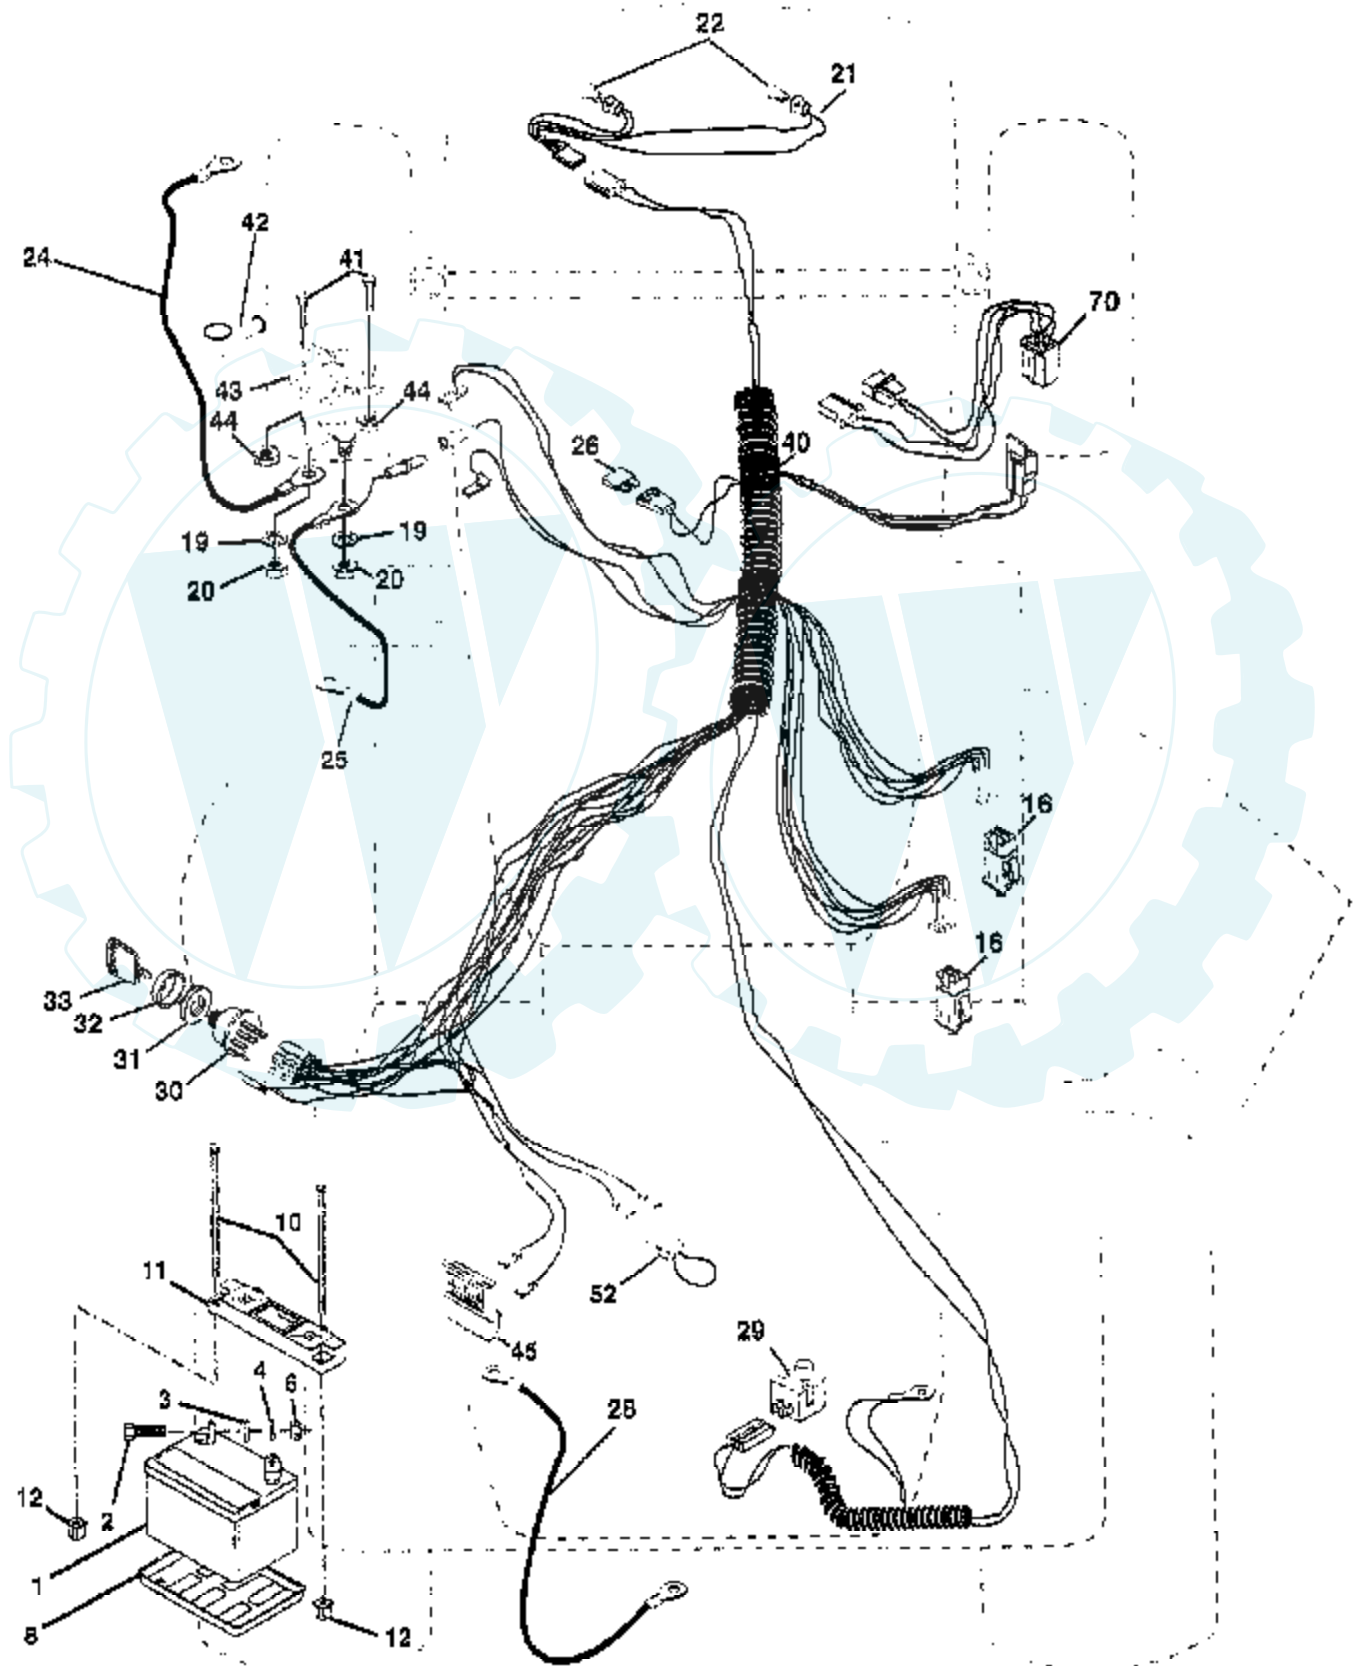

TRACTOR - - MODEL NUMBER 7187A89

ELECTRICAL

Ref #	Part Number	Qty	Description
1	163465		SUB= 123899X
2			CHECK WITH SUPPLIER
3	19091016		WASHER
4	10040400		LOCKWASHER
6	73220400		SUB= 50675
8	17603J		TRAY BATTERY
10	145211		SUB= 150177
11	150109		HOLDDOWN BATTERY
12	145769		SUB= 150177
16	153664		SWITCH INTERLOCK
19	10090400		SUB= 10040400
20	73350400		NUT
21	136850		"HARNES,LIGHT SOC"
22	4152J		HEADLAMP BULB
24	4799J		"CABLE T, BATTERY"
25	146148		CABLE.6GA.22W/16W
26	108824X		FUSE HYT
28	145491		CABLE.GRND.6GA.21
29	121305X		SWITCH SEAT
30	140301		SWITCH IGN 4POS
31	124211X		NUT IGNITION
32	141226		COVER KEY SWITCH
33	122147X		KEY
40	156442		HARNES-IGNITION
41	71110408		BOLT HXHD FIN
42	131563		SUB= 154336
43	145673		SUB= 146154
44	73640400		NUT HXKEP 1/4X20
45	121433X		SUB= 122822X
52	141940		PROTECTION LOOP
55	17490508		SCREW LT
70	140422		HARNES.ENG.DUAL