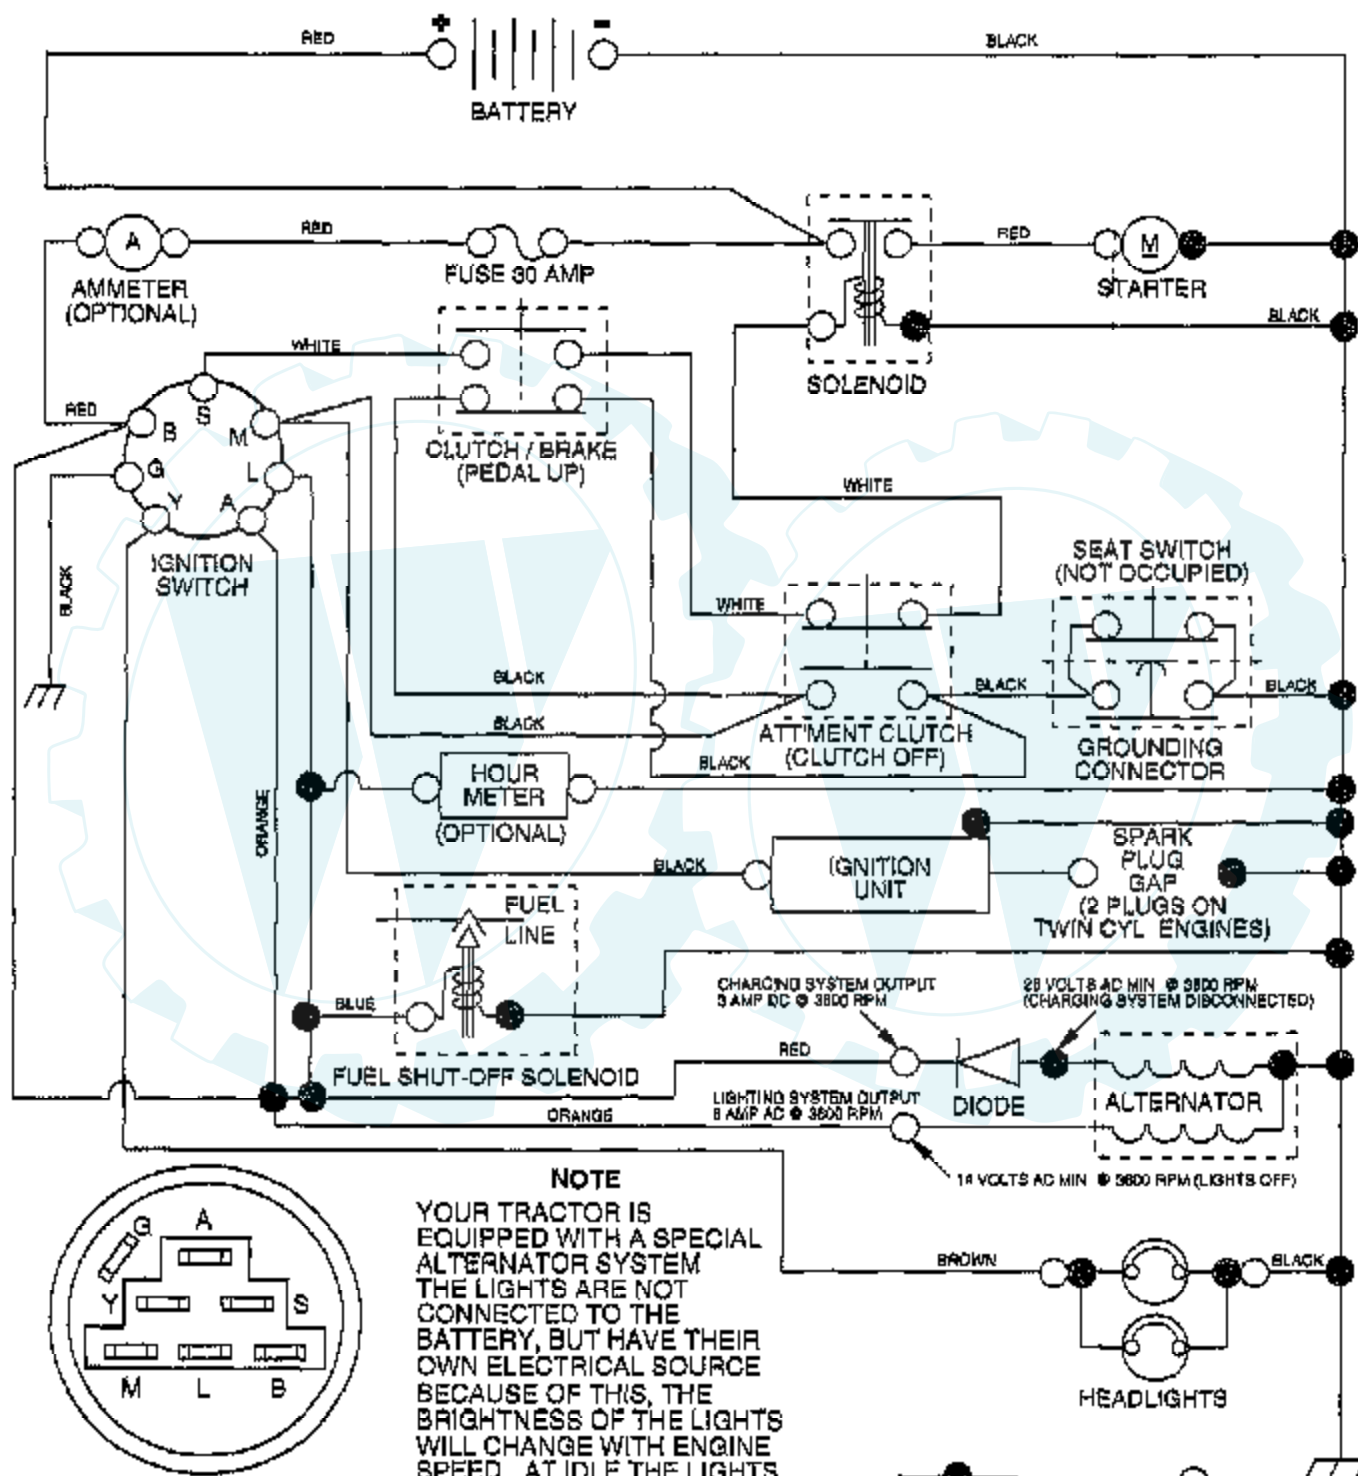

TRACTOR - - MODEL NUMBER AYP7178C99

SCHEMATIC

IGNITION SWITCH

POSITION	CIRCUIT	"MAKE"
OFF	G + M + L	NONE
RUN/LIGHT	B + L	A + Y
RUN	B + L	NONE
START	B + L + S	NONE

NOTE
YOUR TRACTOR IS EQUIPPED WITH A SPECIAL ALTERNATOR SYSTEM. THE LIGHTS ARE NOT CONNECTED TO THE BATTERY, BUT HAVE THEIR OWN ELECTRICAL SOURCE. BECAUSE OF THIS, THE BRIGHTNESS OF THE LIGHTS WILL CHANGE WITH ENGINE SPEED. AT IDLE THE LIGHTS WILL DIM. AS THE ENGINE IS SPEEDED UP, THE LIGHTS WILL BECOME THEIR BRIGHTEST.

WIRING INSULATED CLIPS
NOTE: IF WIRING INSULATED CLIPS WERE REMOVED FOR SERVICING OF UNIT, THEY SHOULD BE REPLACED TO PROPERLY SECURE YOUR WIRING.

Der Ersatzteilspezialist im Internet.