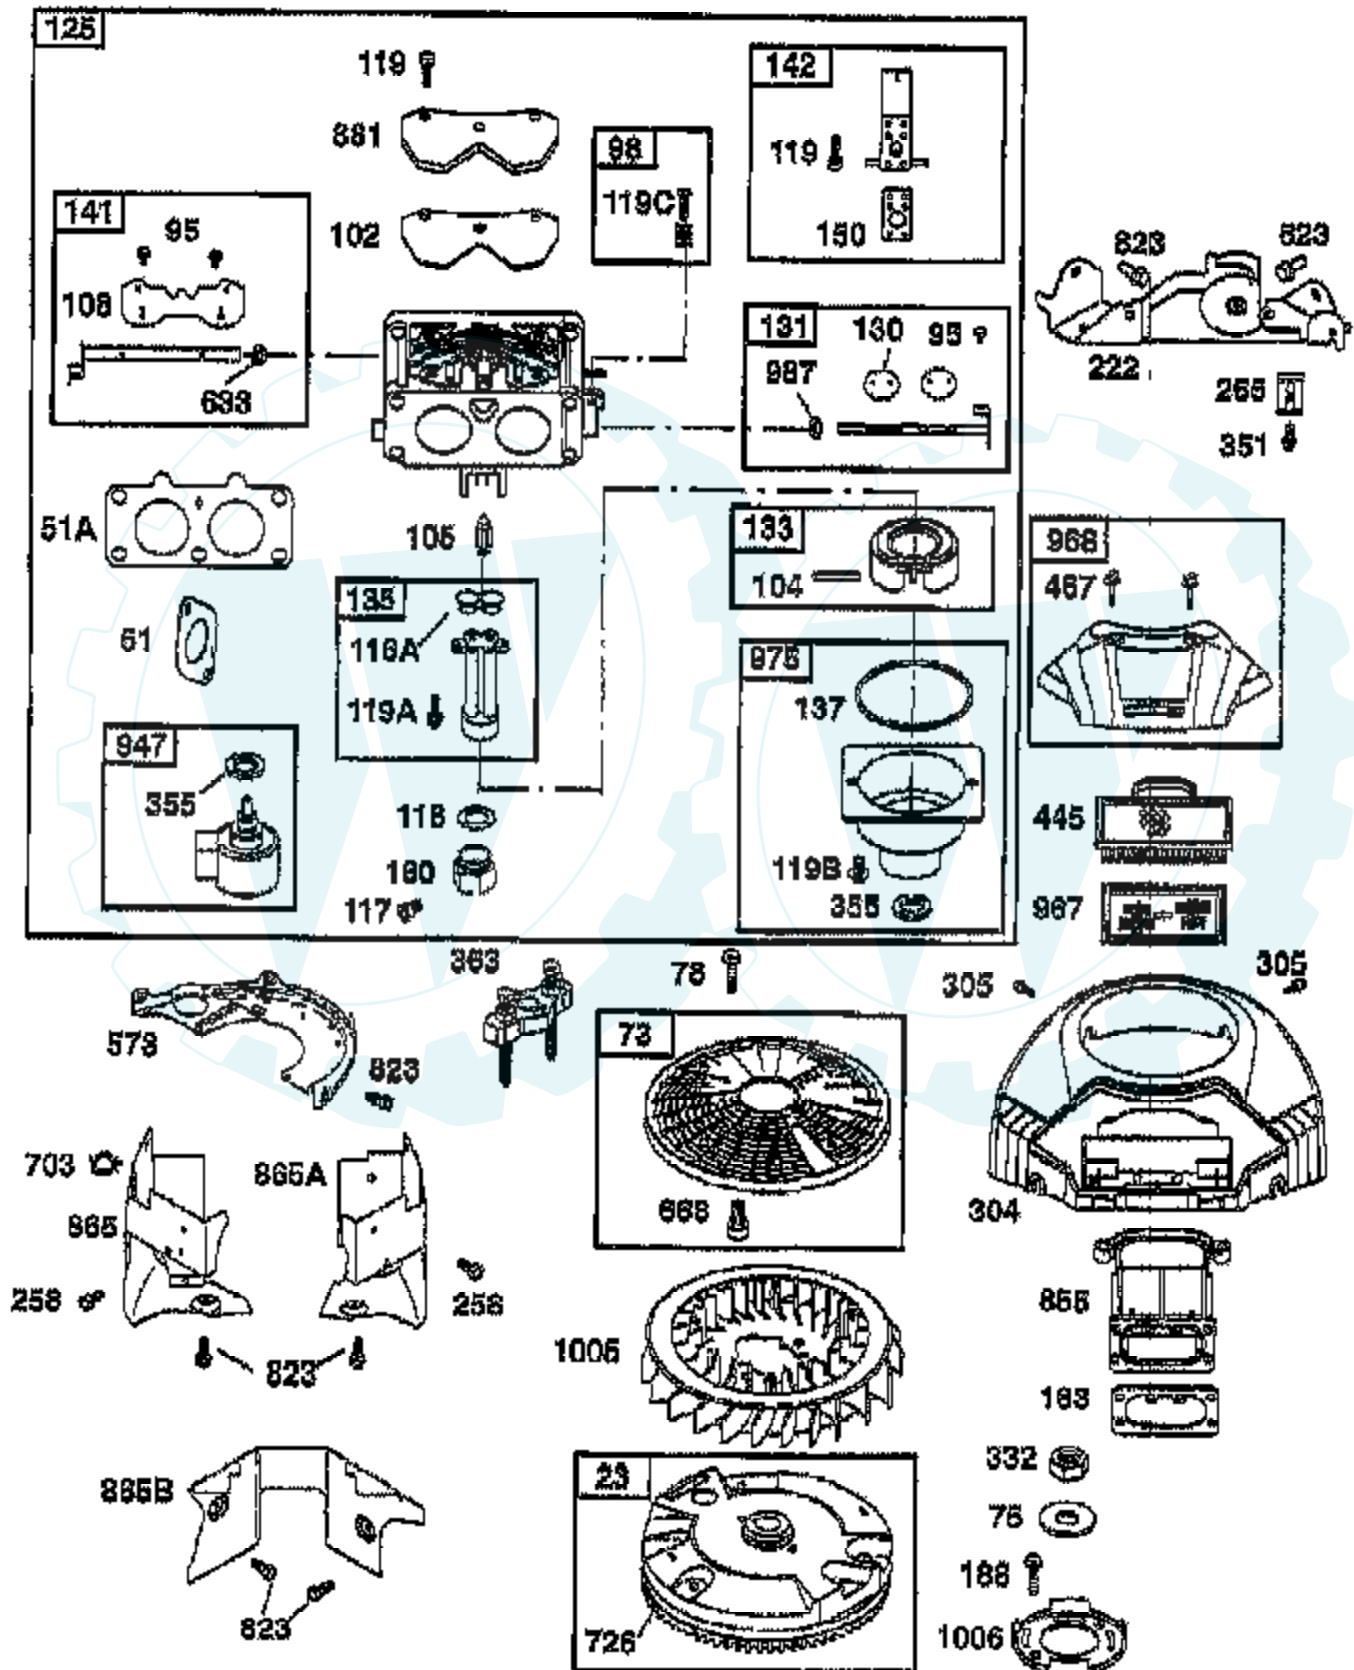

TRACTOR - - MODEL NUMBER AYP7178C99

BRIGGS & STRATTON ENGINE - MODEL NUMBER 407777, TYPE NUMBER 0119-E1

Ref #	Part Number	Qty	Description
1	499584		CYLINDER ASSY
2	499585		BUSHING CYLINDER
3	690926		SEAL OIL
4	690069		SUMP ENGINE
5	499587		HEAD CYLINDER NO. 1
5A	499595		HEAD CYLINDER NO. 2
6	690097		WASHER FLAT
7	690962		GASKET, CYLINDER HEAD
8	499601		BREATHER ASSY
9	690937		GASKET BREATHER
10	691003		SCREW, HEX
11	690942		TUBE, BREATHER
12	690945		GASKET, CRANKCASE
13	690360		SCREW, CYLINDER HEAD (3-9/16")
15	690946		PLUG, OIL DRAIN
16	691046		CRANKSHAFT
20	690947		SEAL OIL
22	690308		SCREW, CRANKCASE COVER
23	691054		FLYWHEEL
24	690974		KEY, FLYWHEEL
25	499588		PISTON ASSY (STD)
25	499589		PISTON ASSY (.010" O.S.)
25	499590		PISTON ASSY (.020" O.S.)
25	499591		PISTON ASSY (.030" O.S.)
26	499604		RING SET, PISTON (STD.)
26	499605		RING SET, PISTON (.010" O.S.)
26	499606		RING SET, PISTON (.020" O.S.)
26	499607		RING SET, PISTON (.030" O.S.)
27	690975		LOCK, PISTON PIN
28	499582		PIN ASSY, PISTON
29	499583		ROD ASSY, CONNECTING
32	690976		SCREW, CONNECTING ROD
33	499596		VALVE, EXHAUST
34	499597		VALVE, INTAKE
35	690963		SPRING, VALVE
40	690964		RETAINER, VALVE
42	499586		KEEPER VALVE
45	690977		TAPPET, VALVE
46	690978		GEAR, CAM
50	690948		MANIFOLD, INTAKE
51	690949		GASKET, CARB. MOUNTING
51A	690950		GASKET, INTAKE MANIFOLD
53	690951		STUD, CARB. MOUNTING
73	691055		SCREEN, ROTATING
75	691056		WASHER, SPRING
78	691057		SCREW, TORX
87	690657		SEAL, GOVERNOR SHAFT
89	690238		PLUG, OIL
95	690718		SCREW, SLOTTED
98	499802		SCREW, IDLE SPEED
102	690234		GASKET, PLATE
104	690984		PIN, FLOAT HINGE
105	690985		VALVE, NEEDLE
108	690986		VALVE, CHOKE
110	691261		WASHER
116	690987		O-RING, SOLENOID RETAINER
116A	690988		O-RING, FUEL TRANSFER TUBE
116B	690589		SEAL, O-RING (OIL PUMP COVER)