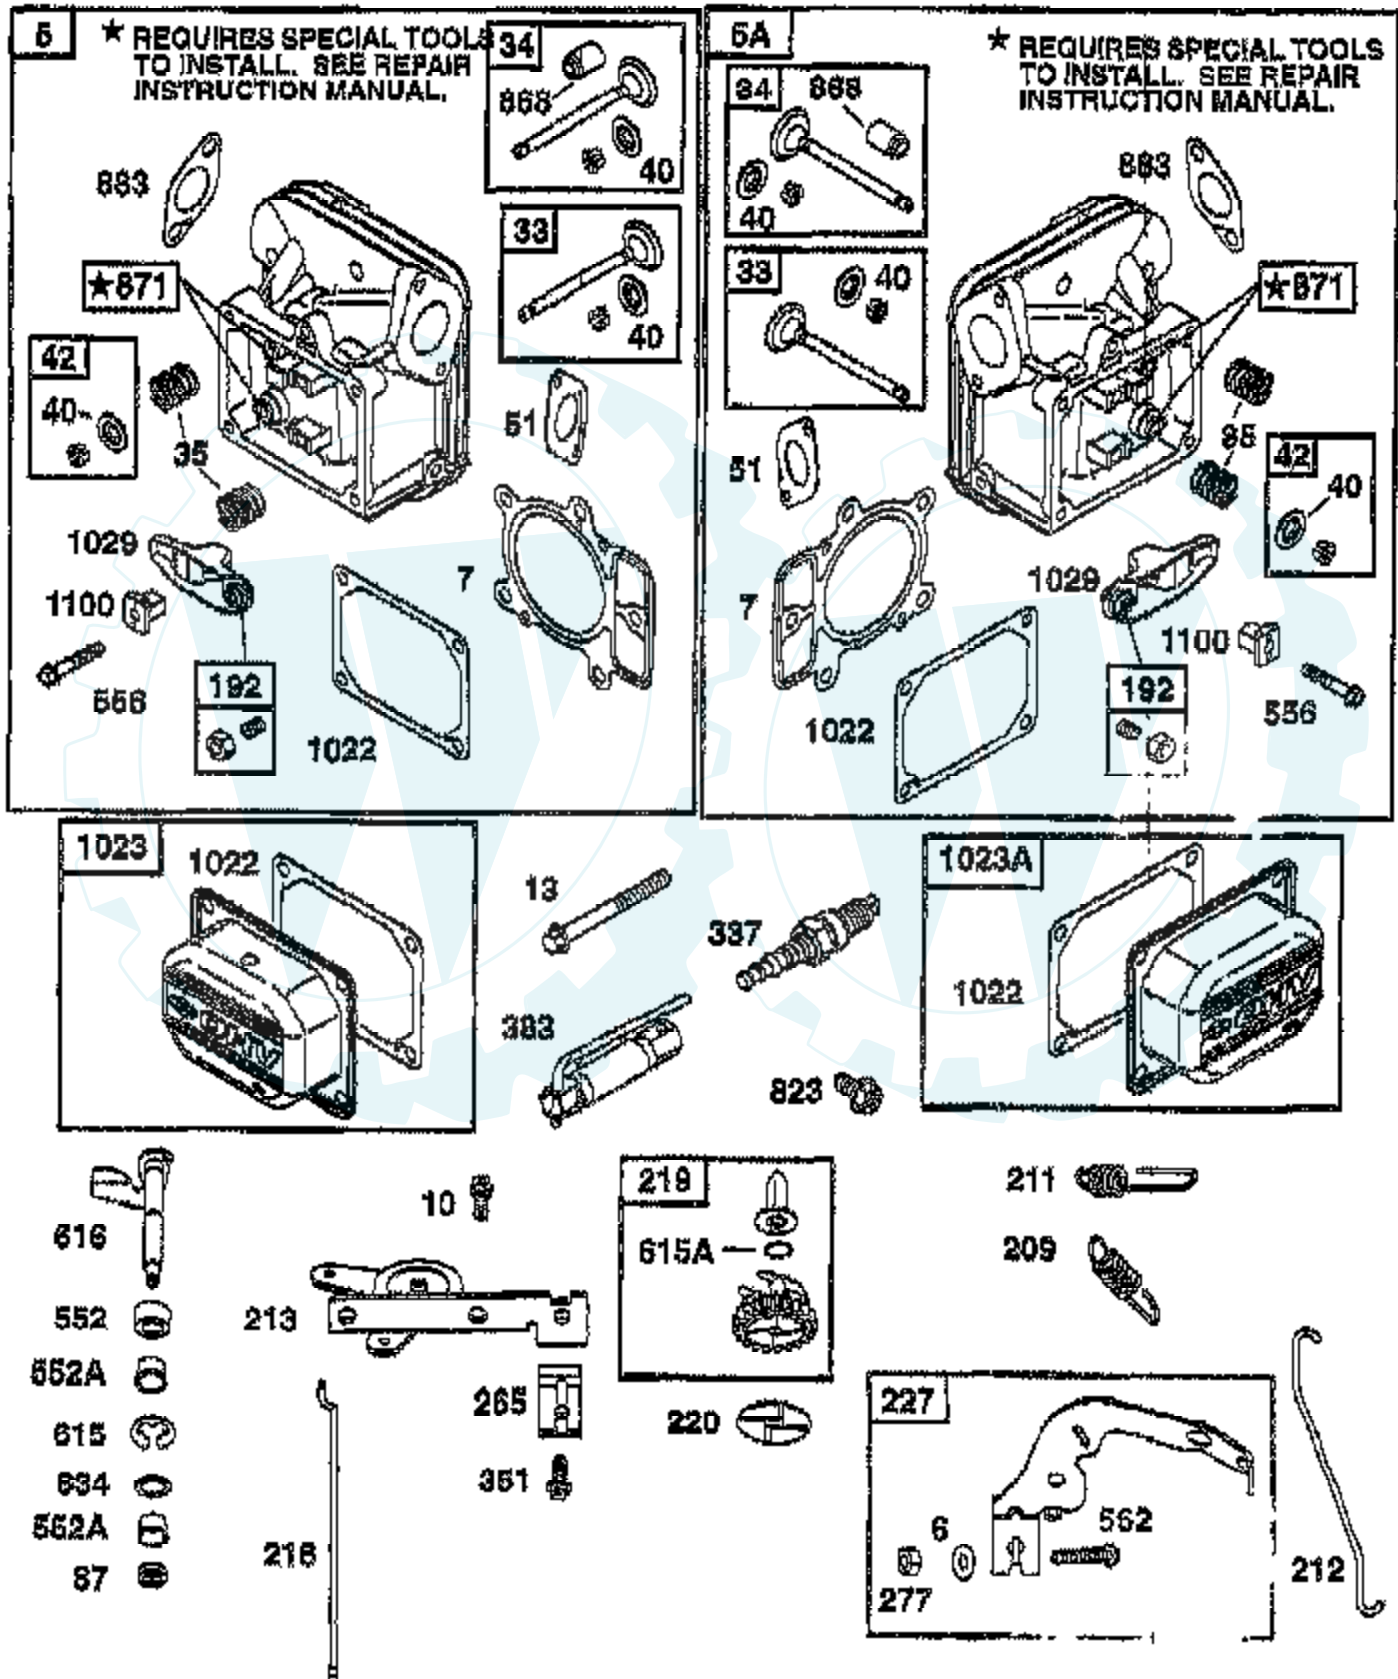

TRACTOR - - MODEL NUMBER AYP7178C99

BRIGGS & STRATTON ENGINE - MODEL NUMBER 407777, TYPE NUMBER 0119-E1

Ref #	Part Number	Qty	Description
1	499584		CYLINDER ASSY
2	499585		BUSHING CYLINDER
3	690926		SEAL OIL
4	690069		SUMP ENGINE
5	499587		HEAD CYLINDER NO. 1
5A	499595		HEAD CYLINDER NO. 2
6	690097		WASHER FLAT
7	690962		GASKET, CYLINDER HEAD
8	499601		BREATHER ASSY
9	690937		GASKET BREATHER
10	691003		SCREW, HEX
11	690942		TUBE, BREATHER
12	690945		GASKET, CRANKCASE
13	690360		SCREW, CYLINDER HEAD (3-9/16")
15	690946		PLUG, OIL DRAIN
16	691046		CRANKSHAFT
20	690947		SEAL OIL
22	690308		SCREW, CRANKCASE COVER
23	691054		FLYWHEEL
24	690974		KEY, FLYWHEEL
25	499588		PISTON ASSY (STD)
25	499589		PISTON ASSY (.010" O.S.)
25	499590		PISTON ASSY (.020" O.S.)
25	499591		PISTON ASSY (.030" O.S.)
26	499604		RING SET, PISTON (STD.)
26	499605		RING SET, PISTON (.010" O.S.)
26	499606		RING SET, PISTON (.020" O.S.)
26	499607		RING SET, PISTON (.030" O.S.)
27	690975		LOCK, PISTON PIN
28	499582		PIN ASSY, PISTON
29	499583		ROD ASSY, CONNECTING
32	690976		SCREW, CONNECTING ROD
33	499596		VALVE, EXHAUST
34	499597		VALVE, INTAKE
35	690963		SPRING, VALVE
40	690964		RETAINER, VALVE
42	499586		KEEPER VALVE
45	690977		TAPPET, VALVE
46	690978		GEAR, CAM
50	690948		MANIFOLD, INTAKE
51	690949		GASKET, CARB. MOUNTING
51A	690950		GASKET, INTAKE MANIFOLD
53	690951		STUD, CARB. MOUNTING
73	691055		SCREEN, ROTATING
75	691056		WASHER, SPRING
78	691057		SCREW, TORX
87	690657		SEAL, GOVERNOR SHAFT
89	690238		PLUG, OIL
95	690718		SCREW, SLOTTED
98	499802		SCREW, IDLE SPEED
102	690234		GASKET, PLATE
104	690984		PIN, FLOAT HINGE
105	690985		VALVE, NEEDLE
108	690986		VALVE, CHOKE
110	691261		WASHER
116	690987		O-RING, SOLENOID RETAINER
116A	690988		O-RING, FUEL TRANSFER TUBE
116B	690589		SEAL, O-RING (OIL PUMP COVER)