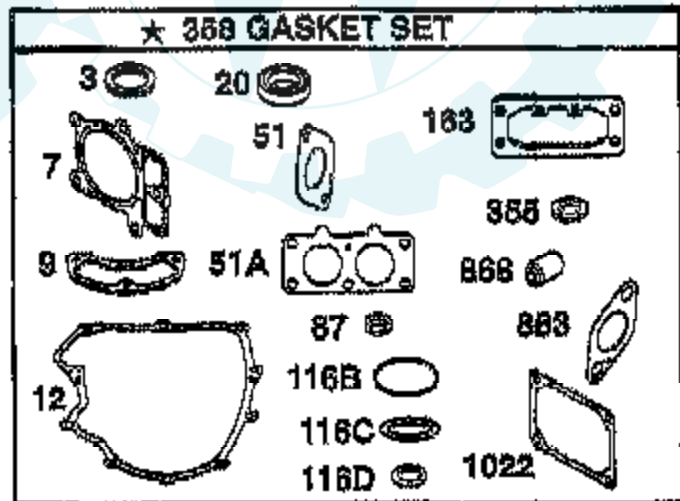

TRACTOR - - MODEL NUMBER AYP7178C99

BRIGGS & STRATTON ENGINE - MODEL NUMBER 407777, TYPE NUMBER 0119-E1

Ref #	Part Number	Qty	Description
1	499584		CYLINDER ASSY
2	499585		BUSHING CYLINDER
3	690926		SEAL OIL
4	690069		SUMP ENGINE
5	499587		HEAD CYLINDER NO. 1
5A	499595		HEAD CYLINDER NO. 2
6	690097		WASHER FLAT
7	690962		GASKET, CYLINDER HEAD
8	499601		BREATHER ASSY
9	690937		GASKET BREATHER
10	691003		SCREW, HEX
11	690942		TUBE, BREATHER
12	690945		GASKET, CRANKCASE
13	690360		SCREW, CYLINDER HEAD (3-9/16")
15	690946		PLUG, OIL DRAIN
16	691046		CRANKSHAFT
20	690947		SEAL OIL
22	690308		SCREW, CRANKCASE COVER
23	691054		FLYWHEEL
24	690974		KEY, FLYWHEEL
25	499588		PISTON ASSY (STD)
25	499589		PISTON ASSY (.010" O.S.)
25	499590		PISTON ASSY (.020" O.S.)
25	499591		PISTON ASSY (.030" O.S.)
26	499604		RING SET, PISTON (STD.)
26	499605		RING SET, PISTON (.010" O.S.)
26	499606		RING SET, PISTON (.020" O.S.)
26	499607		RING SET, PISTON (.030" O.S.)
27	690975		LOCK, PISTON PIN
28	499582		PIN ASSY, PISTON
29	499583		ROD ASSY, CONNECTING
32	690976		SCREW, CONNECTING ROD
33	499596		VALVE, EXHAUST
34	499597		VALVE, INTAKE
35	690963		SPRING, VALVE
40	690964		RETAINER, VALVE
42	499586		KEEPER VALVE
45	690977		TAPPET, VALVE
46	690978		GEAR, CAM
50	690948		MANIFOLD, INTAKE
51	690949		GASKET, CARB. MOUNTING
51A	690950		GASKET, INTAKE MANIFOLD
53	690951		STUD, CARB. MOUNTING
73	691055		SCREEN, ROTATING
75	691056		WASHER, SPRING
78	691057		SCREW, TORX
87	690657		SEAL, GOVERNOR SHAFT
89	690238		PLUG, OIL
95	690718		SCREW, SLOTTED
98	499802		SCREW, IDLE SPEED
102	690234		GASKET, PLATE
104	690984		PIN, FLOAT HINGE
105	690985		VALVE, NEEDLE
108	690986		VALVE, CHOKE
110	691261		WASHER
116	690987		O-RING, SOLENOID RETAINER
116A	690988		O-RING, FUEL TRANSFER TUBE
116B	690589		SEAL, O-RING (OIL PUMP COVER)