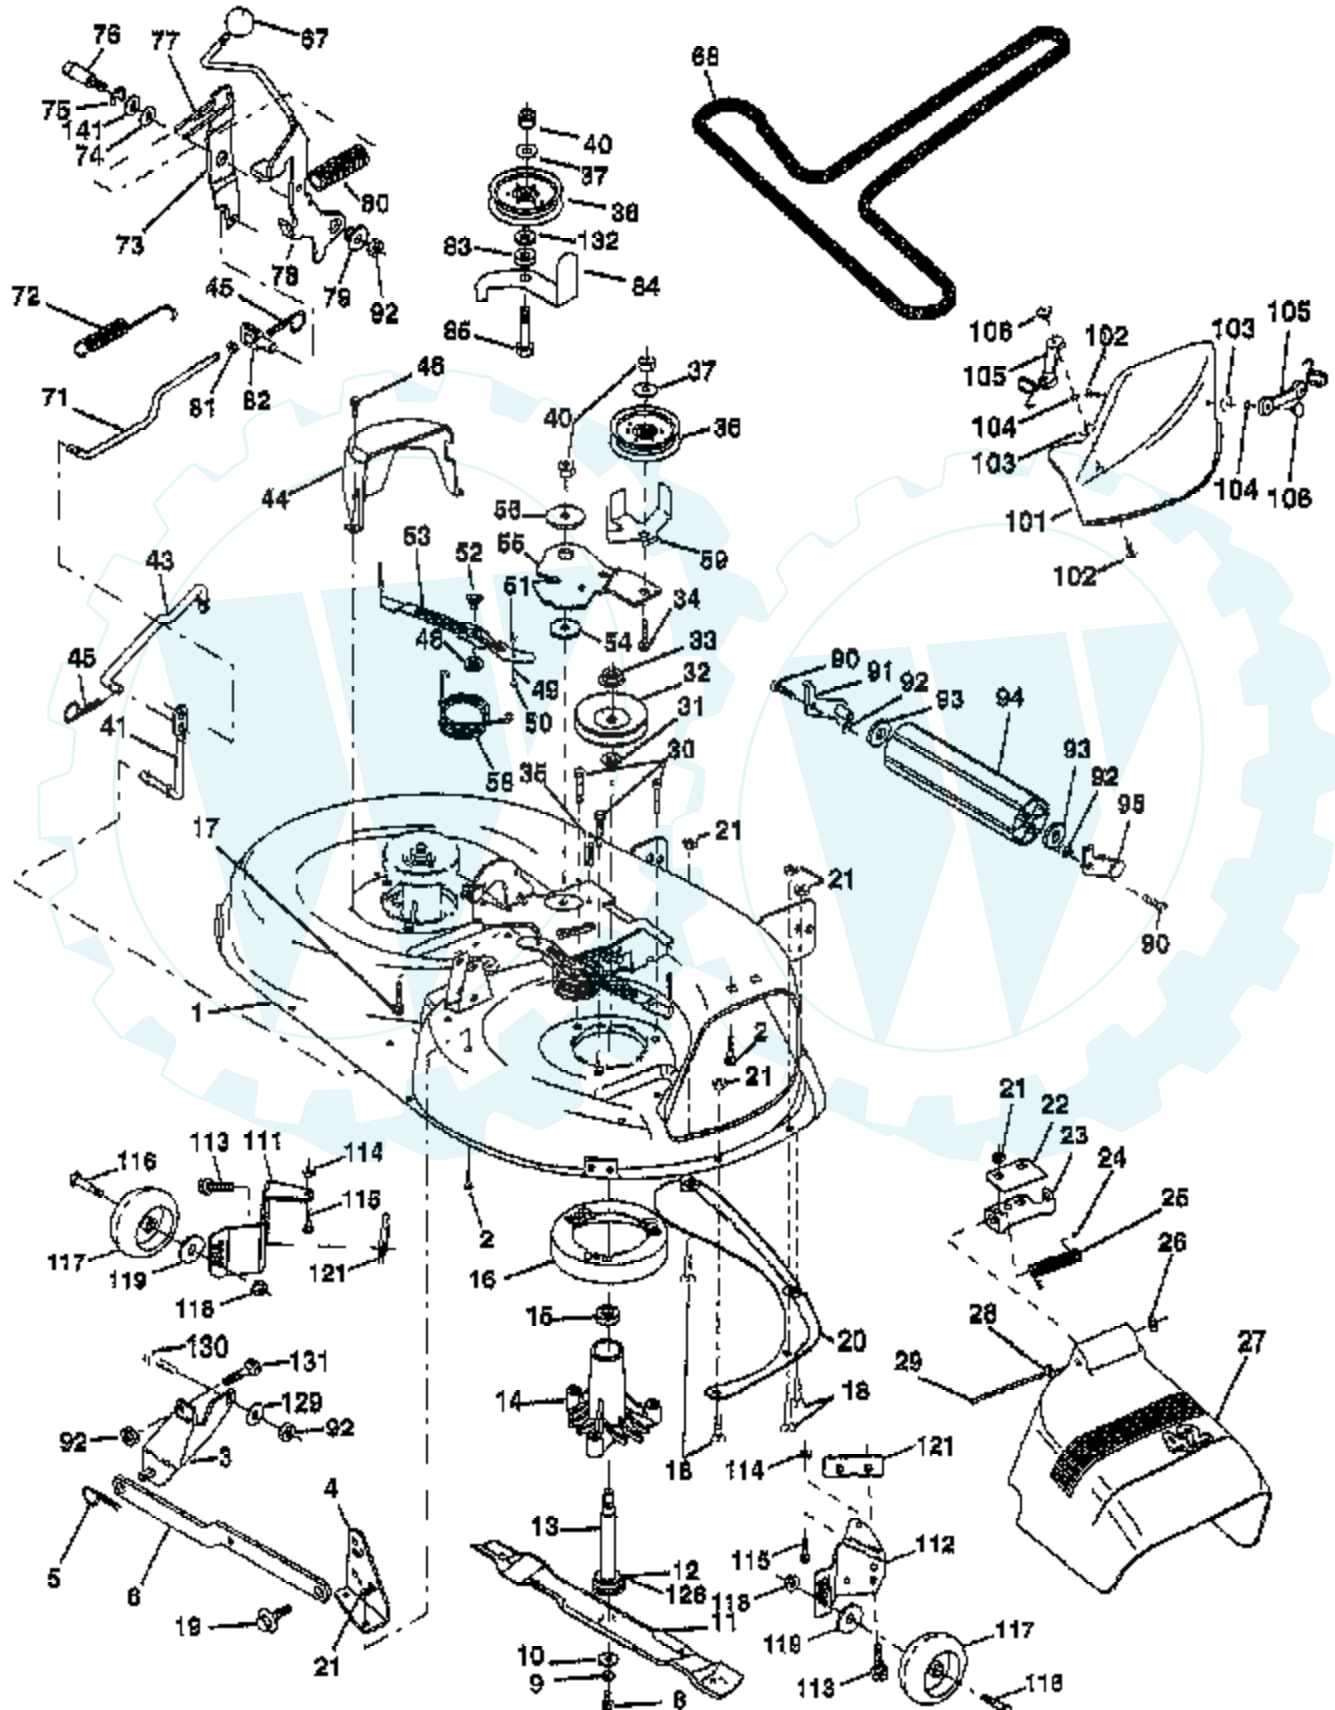

TRACTOR - - MODEL NUMBER AYP7178C99

MOWER DECK

Ref #	Part Number	Qty	Description
1	164961		"HOUSING ASSY.42""
2	72140506		BOLT
3	138017		BRKT ASM SWAY BAR
4	138440		BRKT DECK SW BAR
5	4939M		SUB= 85902
6	130832		SUB= 130833
8	850857		BLADE BOLT
9	10030600		SUB= 10040600
10	140296		WASHER.HARD.BLADE
11	134149		"BLADE.42"" MULCHER"
12	129895		BEARING.BALL
13	137645		SUB= 137646
14	128774		HSG ASM MANDREL
15	110485X		BEARING
16	140329		STRIPPER RND MWR
17	72110610		BOLT RDHD 3/8-16
18	72140505		BOLT
19	132827		BOLT SHD 5/16-18
20	159770		BAFFLE VORTEX 42
21	73680500		SUB= 73690500
22	134753		STIFFENER BRKT
23	131267		DEFLECTOR BRKT
24	105304X		CAP-SLEEVE LT
25	123713X		SPRING TORSION
26	110452X		NUT PUSH M
27	130968		DEFLECTOR.SHIELD
28	19111016		WASHER
29	131491		HINGE ROD
30	157722		"SCREW-THD ROLL,WA"
31	129963		WASHER
32	153535		PULLEY.MANDREL.42
33	137266		SUB= 139729
34	72110614		BOLT
35	133835		XMAS TREE FASTNER
36	131494		FLAT IDLER PULLEY
37	19131316		WASHER
40	73680600		SUB= 73690600
41	133551		PIVOT ROD
43	140083		ROD CLUTCH W/NIBS
44	140088		GUARD MAND LH BLK
45	4497H		RETAINER M
46	137729		SCREW.1/4-20X5/8
48	133944		HARD SMALL WASHER
49	155066		ROLLER ASM-CAM
50	131340		SHOULDER BOLT
51	69180		LOCKNUT
52	139888		BOLT.SHLD.5/16-18
53	131845		BRAKE PAD ARM ASM
54	133943		HARDENED WASHER
55	155046		ARM-IDLER
56	122052X		SPACER RETAINER
58	140086		SPRING TORSN BRAK
59	141043		GUARD IDLER TUV
67	162132		KNOB.RD.7/16-14
68	144200		BELT.V.T-PATH
71	142427		ROD CLUTCH 38/42
72	131870		RETURN SPRING
73	127847		CLUTCH ARM SECOND