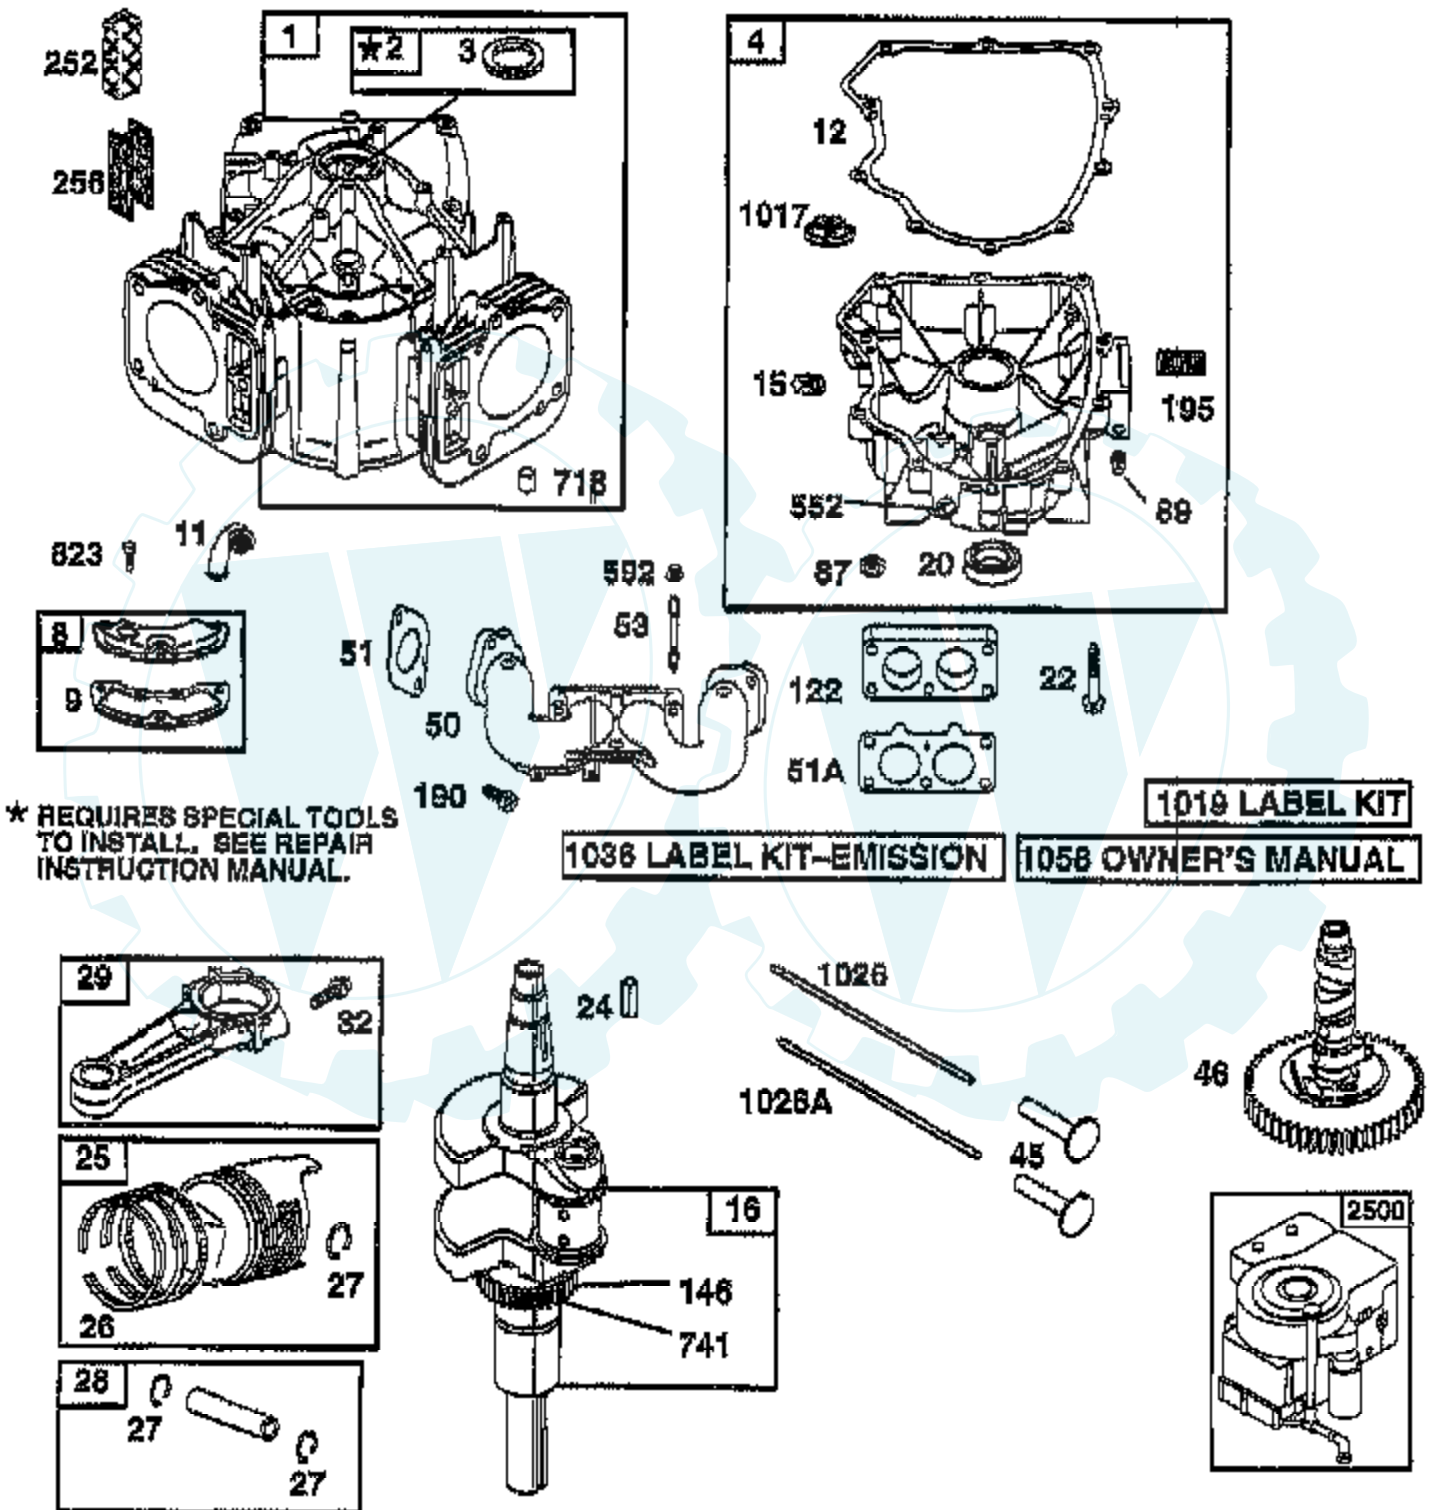

TRACTOR - - MODEL NUMBER AYP7178C99

BRIGGS & STRATTON ENGINE - MODEL NUMBER 407777, TYPE NUMBER Q119-E1

Ref #	Part Number	Qty	Description
1	499584		CYLINDER ASSY
2	499585		BUSHING CYLINDER
3	690926		SEAL OIL
4	690069		SUMP ENGINE
5	499587		HEAD CYLINDER NO. 1
5A	499595		HEAD CYLINDER NO. 2
6	690097		WASHER FLAT
7	690962		GASKET, CYLINDER HEAD
8	499601		BREATHER ASSY
9	690937		GASKET BREATHER
10	691003		SCREW, HEX
11	690942		TUBE, BREATHER
12	690945		GASKET, CRANKCASE
13	690360		SCREW, CYLINDER HEAD (3-9/16")
15	690946		PLUG, OIL DRAIN
16	691046		CRANKSHAFT
20	690947		SEAL OIL
22	690308		SCREW, CRANKCASE COVER
23	691054		FLYWHEEL
24	690974		KEY, FLYWHEEL
25	499588		PISTON ASSY (STD)
25	499589		PISTON ASSY (.010" O.S.)
25	499590		PISTON ASSY (.020" O.S.)
25	499591		PISTON ASSY (.030" O.S.)
26	499604		RING SET, PISTON (STD.)
26	499605		RING SET, PISTON (.010" O.S.)
26	499606		RING SET, PISTON (.020" O.S.)
26	499607		RING SET, PISTON (.030" O.S.)
27	690975		LOCK, PISTON PIN
28	499582		PIN ASSY, PISTON
29	499583		ROD ASSY, CONNECTING
32	690976		SCREW, CONNECTING ROD
33	499596		VALVE, EXHAUST
34	499597		VALVE, INTAKE
35	690963		SPRING, VALVE
40	690964		RETAINER, VALVE
42	499586		KEEPER VALVE
45	690977		TAPPET, VALVE
46	690978		GEAR, CAM
50	690948		MANIFOLD, INTAKE
51	690949		GASKET, CARB. MOUNTING
51A	690950		GASKET, INTAKE MANIFOLD
53	690951		STUD, CARB. MOUNTING
73	691055		SCREEN, ROTATING
75	691056		WASHER, SPRING
78	691057		SCREW, TORX
87	690657		SEAL, GOVERNOR SHAFT
89	690238		PLUG, OIL
95	690718		SCREW, SLOTTED
98	499802		SCREW, IDLE SPEED
102	690234		GASKET, PLATE
104	690984		PIN, FLOAT HINGE
105	690985		VALVE, NEEDLE
108	690986		VALVE, CHOKE
110	691261		WASHER
116	690987		O-RING, SOLENOID RETAINER
116A	690988		O-RING, FUEL TRANSFER TUBE
116B	690589		SEAL, O-RING (OIL PUMP COVER)