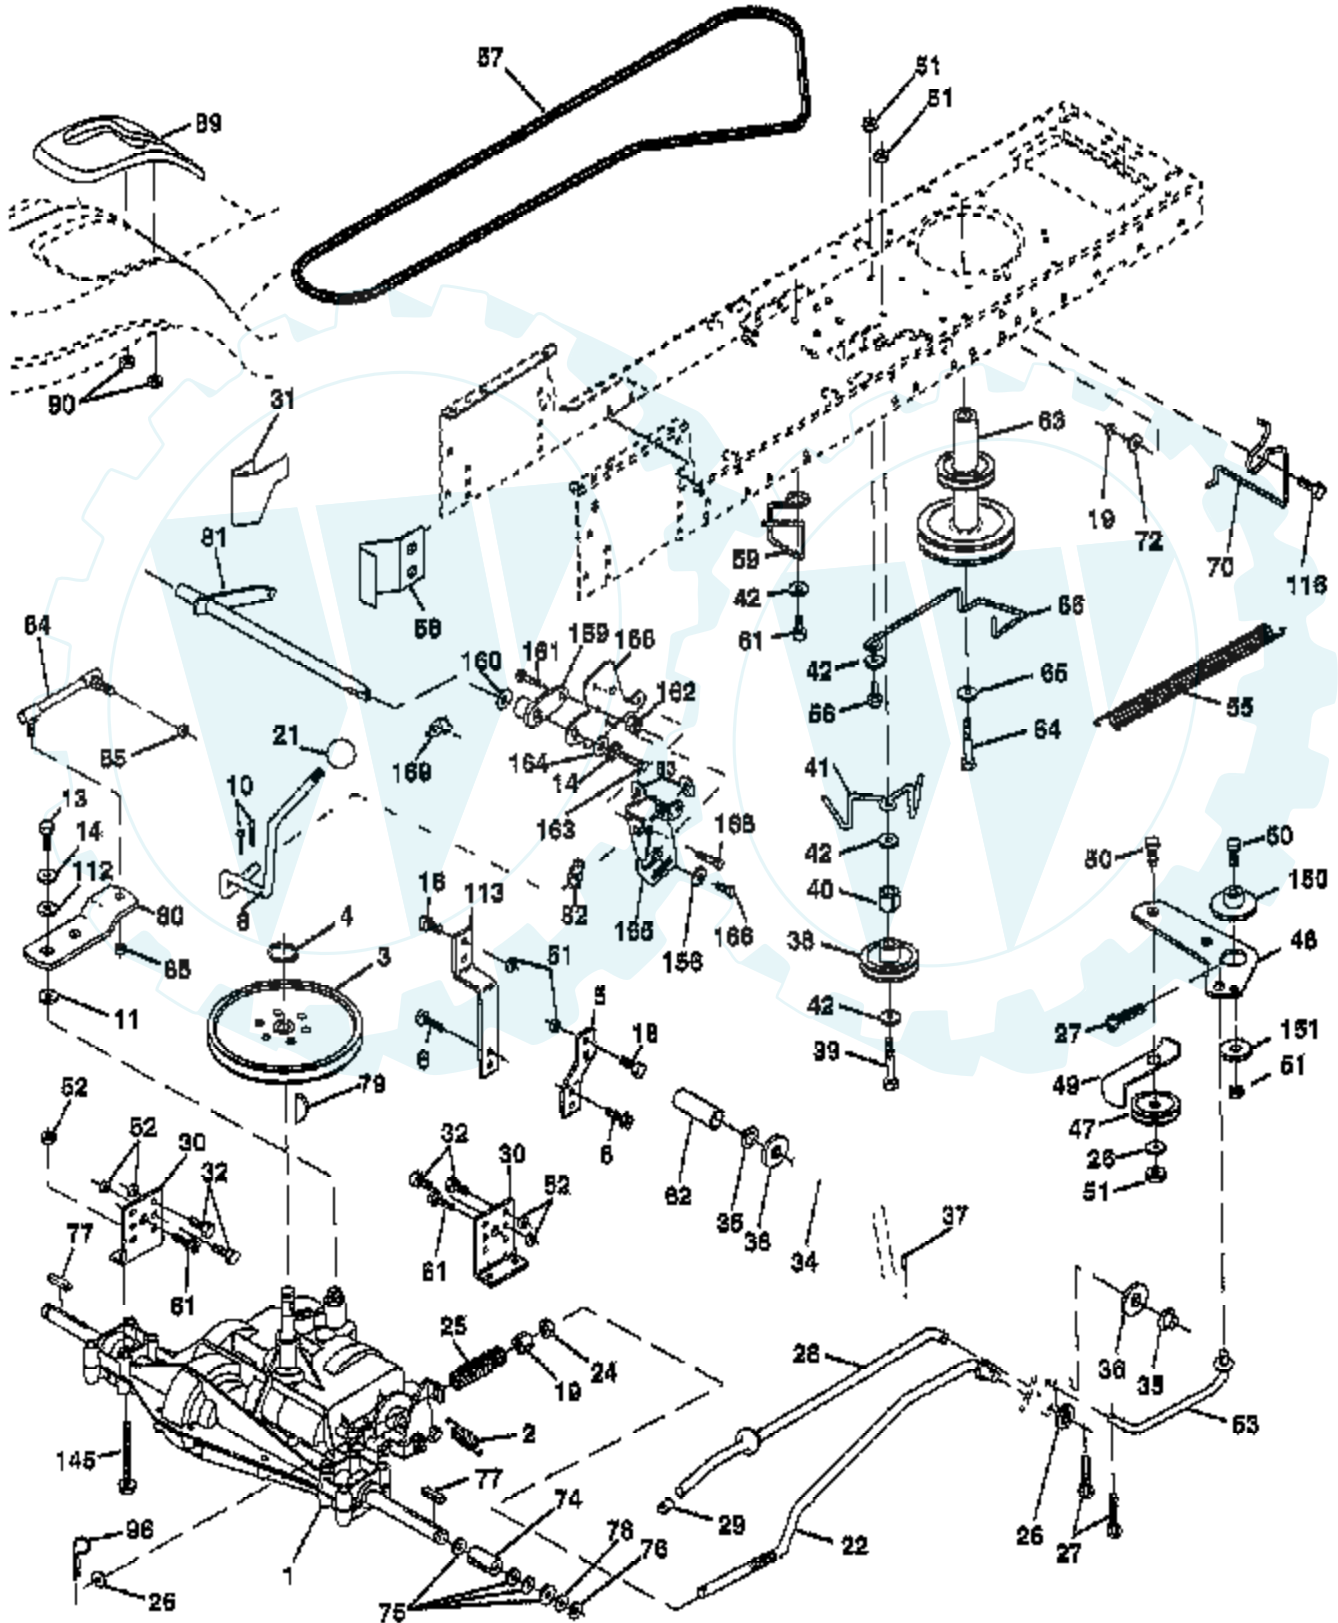

TRACTOR - - MODEL NUMBER AYP7178C99

DRIVE

Ref #	Part Number	Qty	Description
1	PARTSIMAGE		REFER TO PARTS IMAGE
2	146682		SPRING.BRAKE.RETU
3	123666X		PULLEY TRANS
4	12000028		SUB= 2267J
5	121520X		STRAP TORQUE
6	17060512		SCREW
8	165866		RODL.SHIFT.FEND.ADJ.STLT
10	76020416		PIN COTTER 1/8
11	105701X		WASH-SHFT PLT LT
13	74550412		BOLT.1/4-28.W/PAT
14	10040400		LOCKWASHER
18	74780616		BOLT
19	73800600		NUT
21	106933X		KNOB T (1/2-HOLE)
22	130804		BRAKE ROD
24	73350600		NUT
25	106888X		SPRING ROD LT
26	19131316		WASHER
27	76020412		COTTER PIN
28	145204		ROD.BRAKE.PARK.LT
29	124236X		CAP
30	130807		TRANSAXLE MTG BKT
31	127275X		"KEEPER,BELT LH T"
32	74760512		BOLT
34	155071		SHAFT ASM-PEDAL F
35	120183X		NYLON BEARING
36	19211616		WASHER LT
37	1572H		SUB= 2882J
38	131494		FLAT IDLER PULLEY
39	74760644		BOLT
40	4470J		SPACER T
41	165838		"KEEPER,BELT.IDLER FLAT"
42	19131312		WASHER
47	127783		SUB= 139245
48	154407		BELLCRANK.CLUTCH
49	123205X		RETAIN BELT
50	74760624		SUB= 74930624
51	73680600		SUB= 73690600
52	73680500		SUB= 73690500
53	105710X		"LINK, CLUTCH T"
55	105709X		"SPRING, RETURN LT"
56	74760620		SUB= 74780620
57	130801		SUB= 138255
58	127274X		"KEEPER,BELT RH T"
59	140312		KEEPER BELT CNTSP
61	17060612		SCREW
62	8883R		PEDAL COVER T
63	140186		PULLEY.ENGINE
64	71170764		BOLT
65	10040700		LOCKWASHER
66	154778		KEEPER-BELT
70	134683		KEEPER BELT ENG
72	19132012		WASHER
74	137057		SPACER AXLE
75	121749X		WASHER
76	12000001		E-RING LT
77	123583X		SQUARE KEY
78	121748X		WASHER