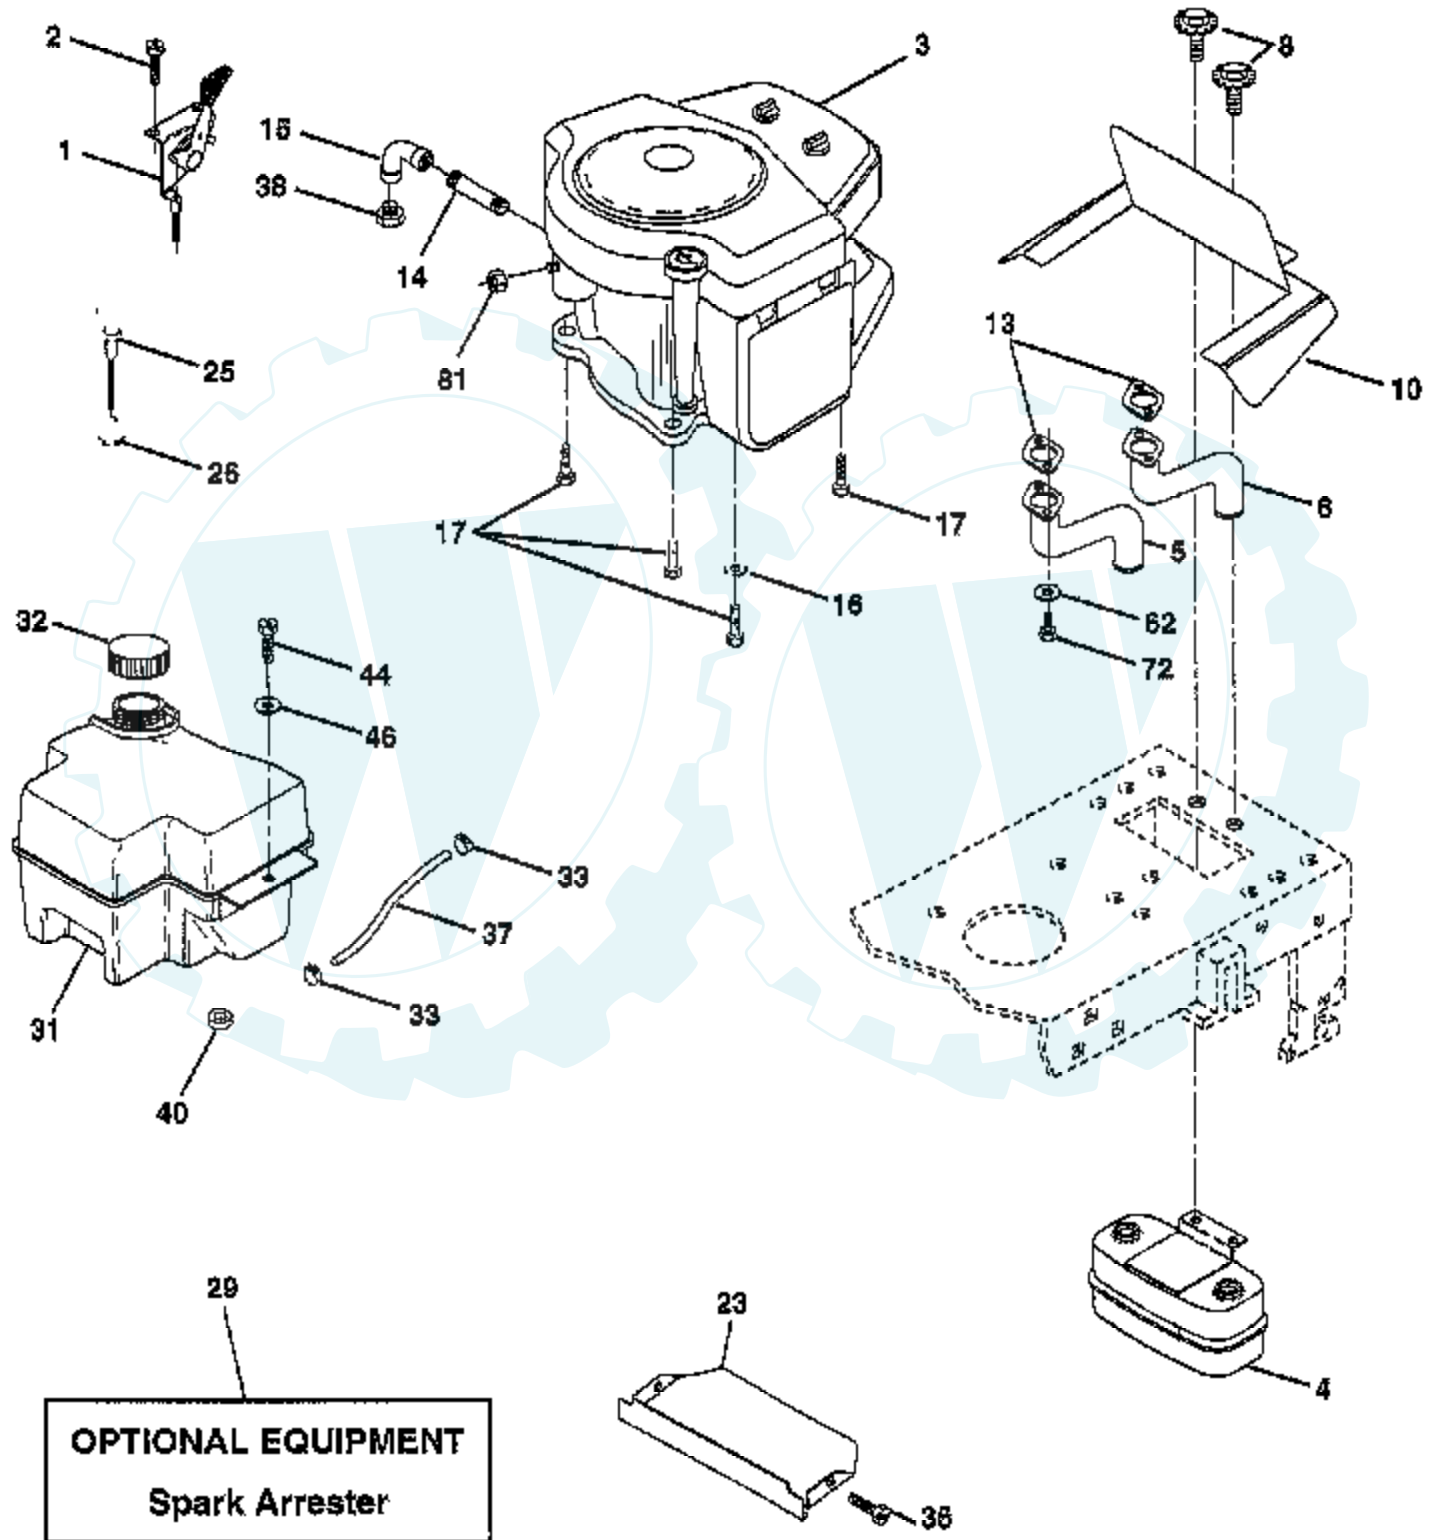

TRACTOR - - MODEL NUMBER AYP7178C99

ENGINE

Ref #	Part Number	Qty	Description
1	148875		CONTROL THROT. LH
2	17720410		SCREW LT
3	PARTSIMAGE		REFER TO PARTS IMAGE
4	149723		MUFFLER.TW.LOTONE
5	159955		TUBE MANIFOLD LH
6	160589		TUBE MANIFOLD RH
8	150176		BOLT.5/16-18.UNC
10	162797		SHIELD.BROWNING
13	165391		SUB= 273485
14	13280336		PIPE NIPPLE LT
15	13200300		ELBOW
16	11050600		LOCKWASHER
17	17490624		SCREW LT
23	159880		SHIELD.BRN/DBR.GD
25	145996		CONTROL.CHOKE.37
26	73920600		"NUT,KEPS 3/8-24IM"
29	137180		SUB= 532137180
31	161911		TANK.FUEL.FRONT.
32	140527		CAP ASM FUEL
33	123487X		HOSE CLAMP
35	17060512		SCREW
37	137040		LINE FUEL
38	SUPPLIER		CHECK WITH SUPPLIER
40	124028X		SUB= 532124028
44	17490412		SCREW HEX CRT
46	19091416		WASHER
62	10040500		LOCKWASHER
72	71070512		SCREW
81	128861		NUT