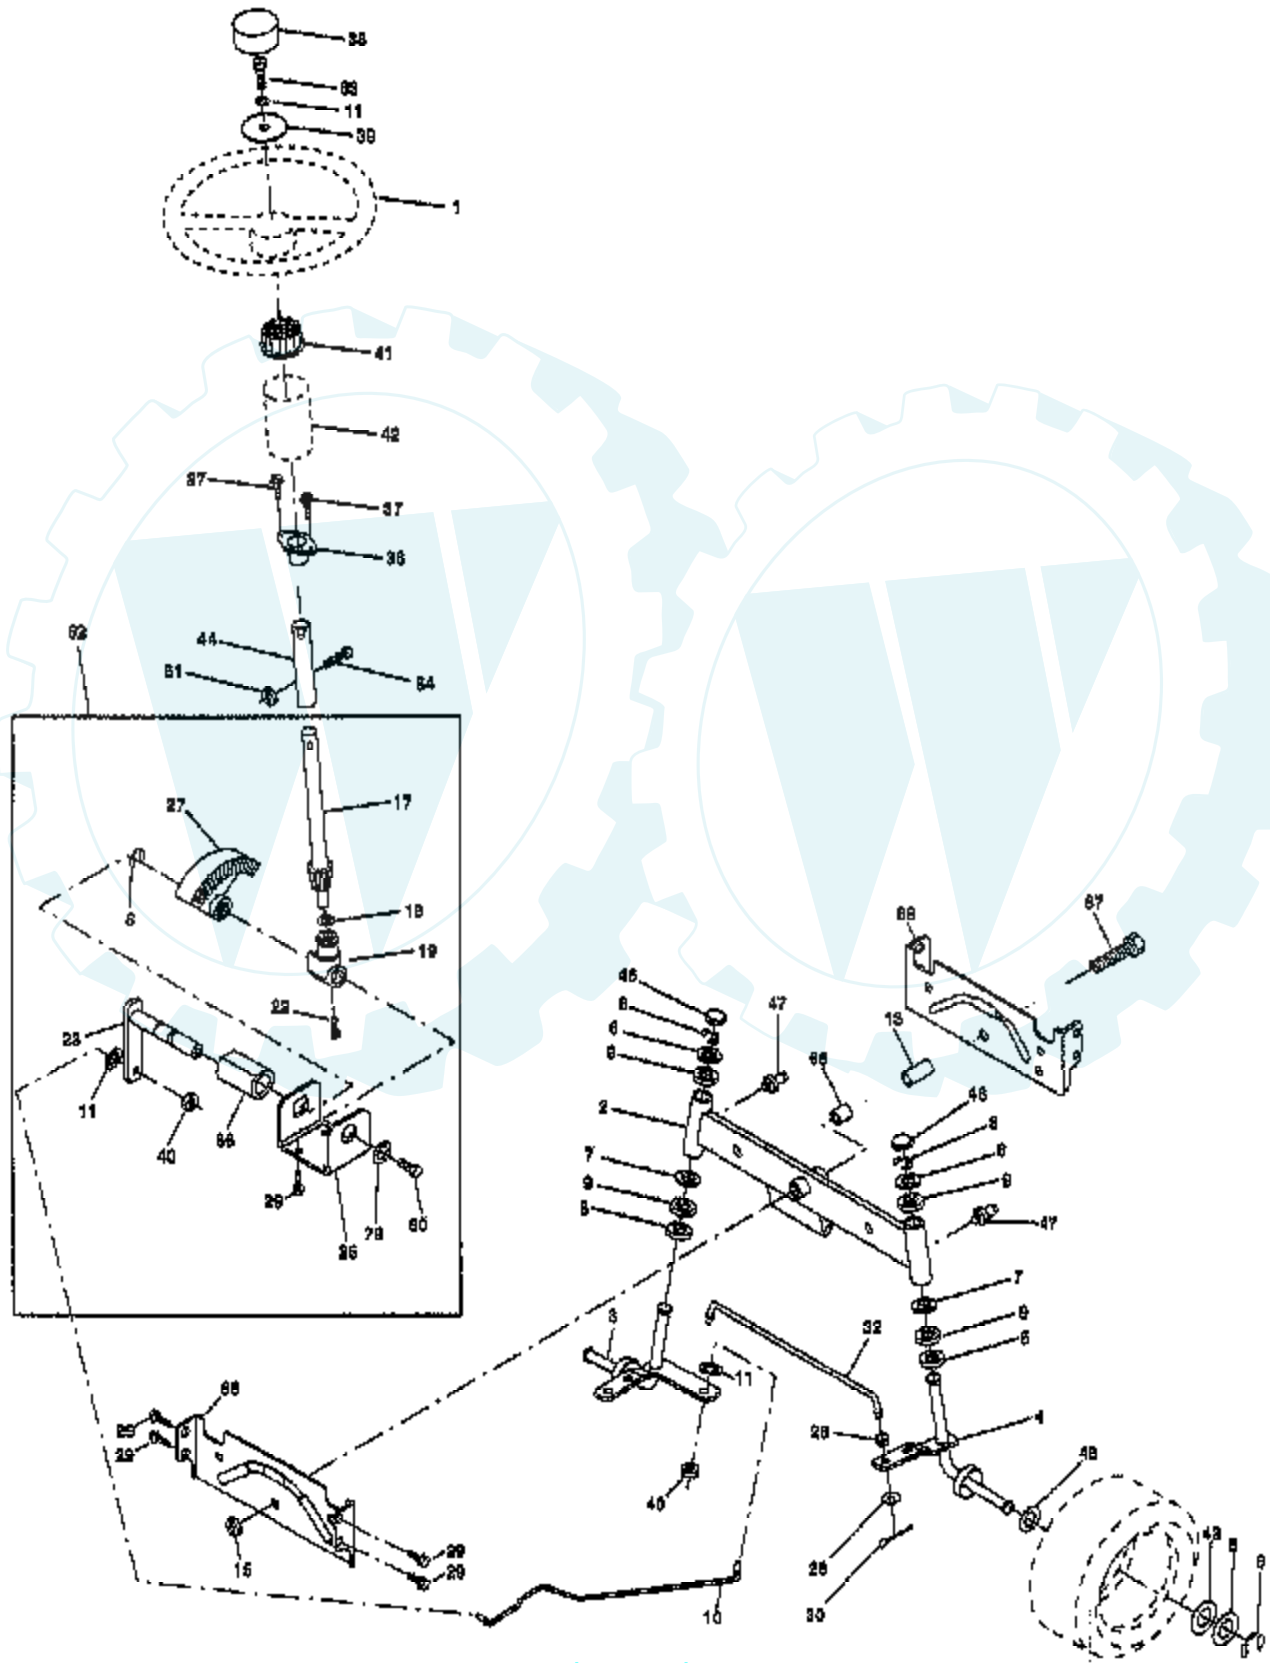

TRACTOR - - MODEL NUMBER AYP7178C99

STEERING ASSEMBLY

Ref #	Part Number	Qty	Description
1	140044		WHEEL STR AYP BLK
2	154427		AXLE ASM
3	156483		SPINDLE.ASM.LH
4	157473		"SPINDLE ASM,RH"
5	6266H		WASHER .T
6	121748X		WASHER
7	19272016		WASHER
8	12000029		RING
9	3366R		COL. SRTG. BEAR.
10	156438		DRAGLINK-STAMPED
11	10040600		LOCKWASHER
13	154779		BEARING AXLE
15	73901000		"NUT-LOC,FLANGE LT"
17	156546		SHAFT ASM STEERIN
18	57079		THRUST WASHER
19	160395		SUPPORT.SHAFT.STEER
22	165857		SCREW.HX.WSH.HD
23	165851		SHAFT.ASM.PITMAN
25	154406		BRKT-STEERING
26	126847X		BUSHING.DRAGLINK
27	136874		GEAR SECTOR
28	19131416		WASHER
29	17060612		SCREW
30	76020412		COTTER PIN
32	130465		TIE ROD
36	155099		BUSHING.STEERING
37	152927		"SCREW-TT,10-32 FL"
38	140045		CAP STEER AYP
39	19133812		WASHER
40	7810H		GRIPCO NUT
41	100711L		ADAPTER LT
42	154054		BOOT SHAFT STEERING
43	121749X		WASHER
44	153720		EXT SHAFT STEERIN
46	121232X		CAP
47	6855M		ZERK M
51	73800500		NUT
54	74780520		BOLT
62	167902		KIT.STEER.ASM
63	74780616		BOLT
65	154780		SPACER AXLE
66	154404		"BEARING-ARM,PITMA"
67	74781044		BOLT
68	154429		BRACE AXLE
79	19132012		WASHER
80	74950612		BOLT.HX.NYLON3/8-16X3/