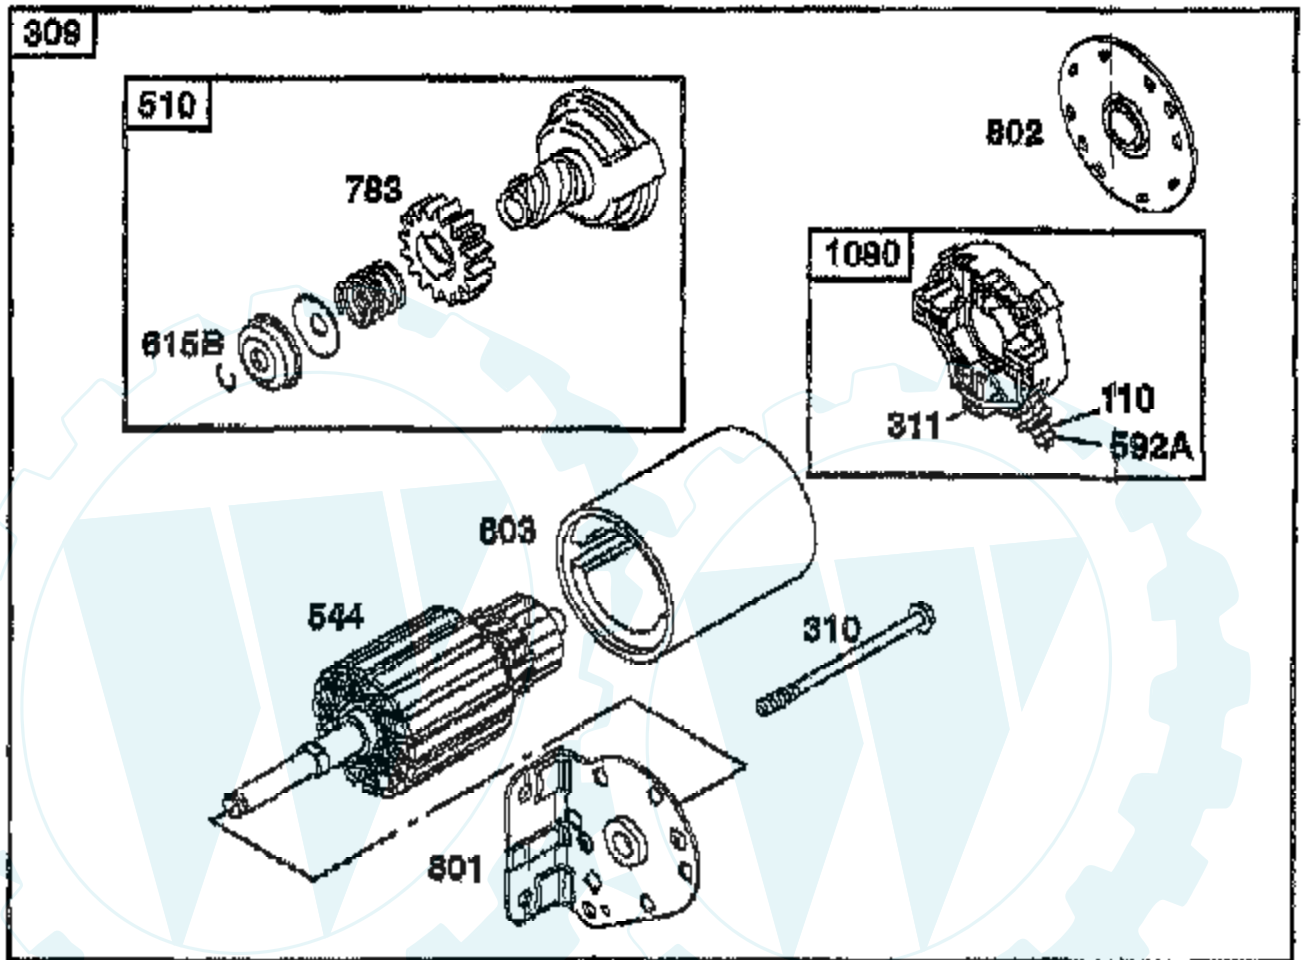

TRACTOR - - MODEL NUMBER AYP7178C99
BRIGGS & STRATTON ENGINE - MODEL NUMBER 407777, TYPE NUMBER 0119-E1

482