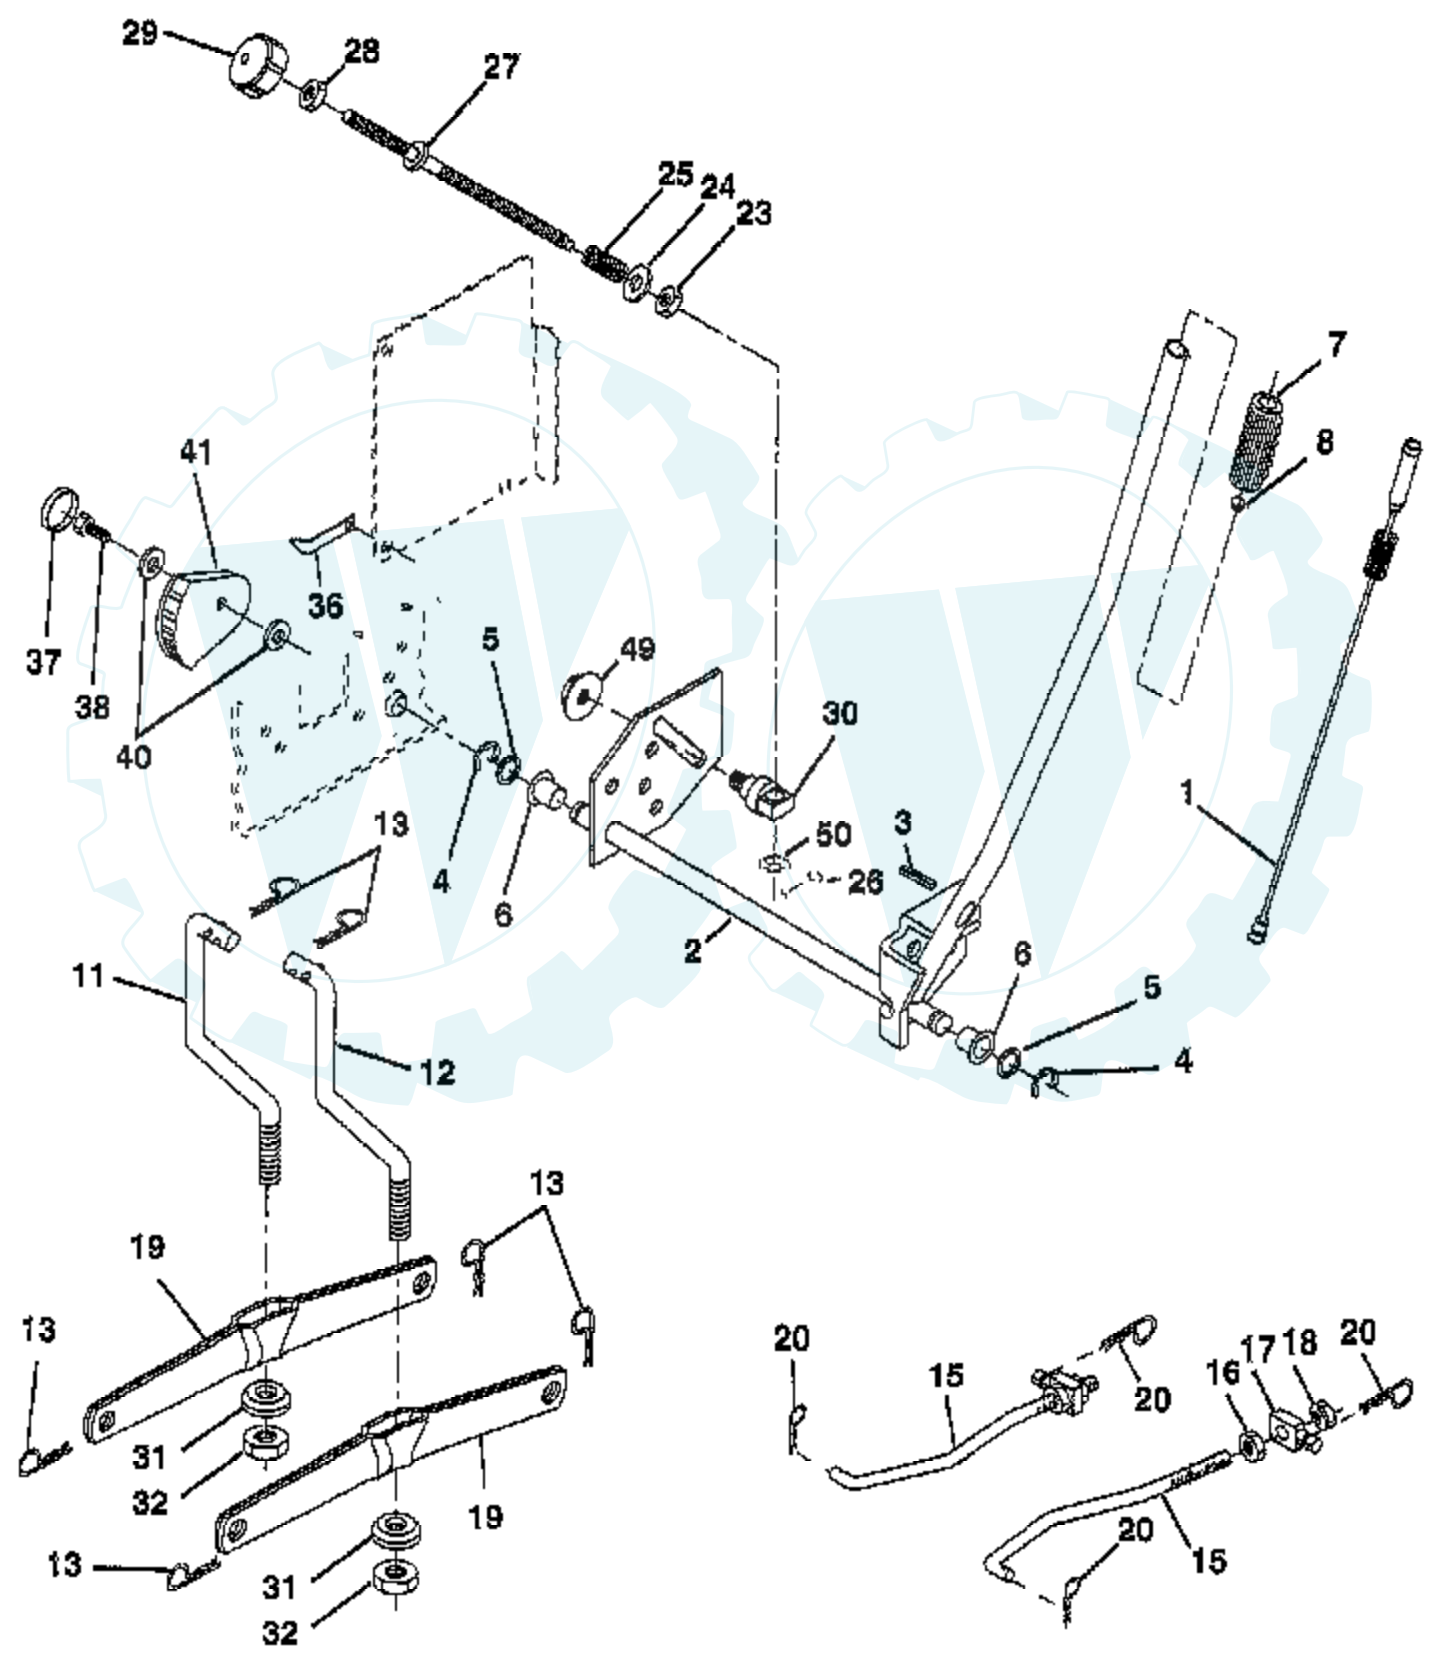

TRACTOR - - MODEL NUMBER AYP7178C99

LIFT

Ref #	Part Number	Qty	Description
1	159460		WIRE ASM W.SPRING
2	159471		"SHAFT ASM LIFT,RH"
3	105767X		PIN-GROOVE LT
4	12000002		SUB= 2225J
5	19211621		WASHER
6	120183X		NYLON BEARING
7	125631X		GRIP HANDLE
8	122365X		SUB= 125925X
11	139865		SUB= 918139865
12	139866		SUB= 151140
13	4939M		SUB= 85902
15	127218		LINK.FRONT
16	73350800		NUT
17	130171		TRUNION
18	73680800		NUT LTV
19	139868		ARM SUSP REAR
20	163552		RETAINER SPRING
23	110807X		NUT T
24	19131016		WASHER
25	2876H		SPRING T
26	76020308		SUB= 3145
27	126971X		SUB= 532126971
28	73350600		NUT
29	138057		KNOB INF 3/8-16
30	150233		TRUNNION
31	140302		BEARING PVT LH
32	73540600		NUT.CROWNLOCK.3/8
36	155097		POINTER-INDICAT
37	123935X		"PLUG,HOLE"
38	17060512		SCREW
40	19112410		WASHER
41	155098		INDICATOR HEIGHT
49	145212		NUT.HXFLG.LOCK.
50	110452X		NUT PUSH M