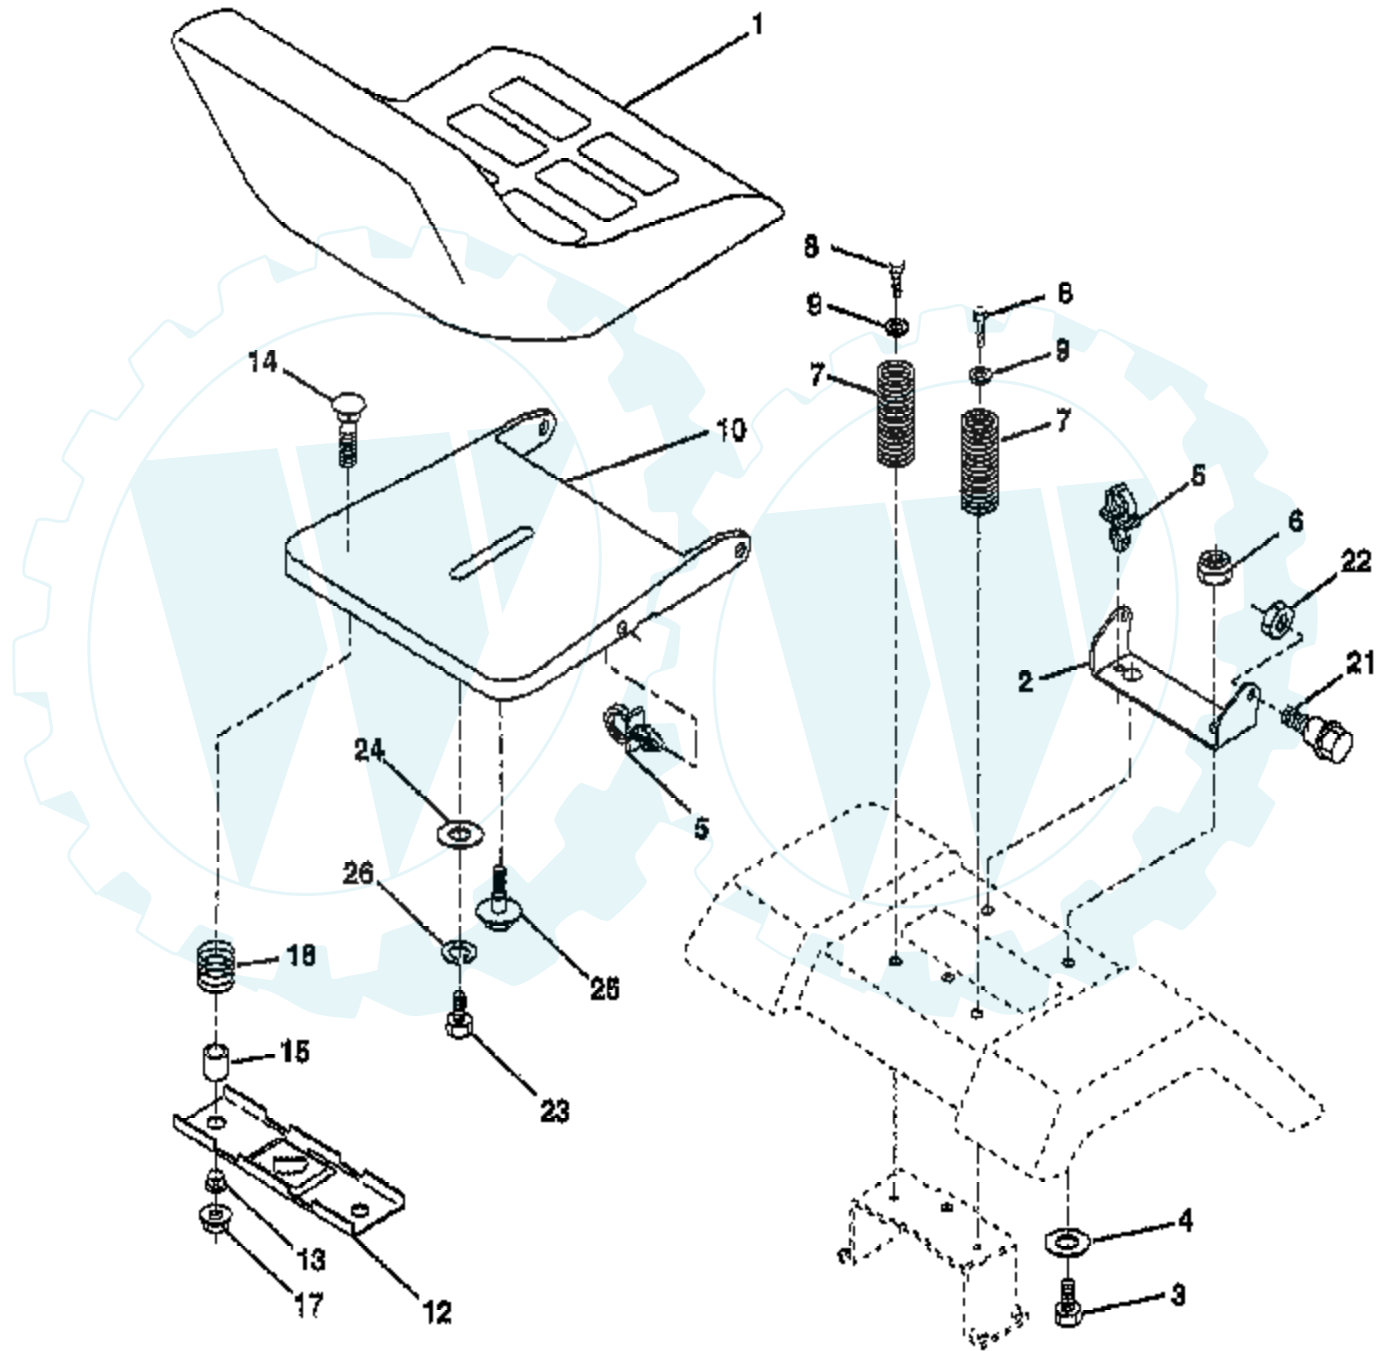

TRACTOR - - MODEL NUMBER AYP7178C99

SEAT ASSEMBLY

NOTE: All component dimensions given in U.S. inches
1 inch = 25.4 mm

Ref #	Part Number	Qty	Description
1	140117		SEAT.2400/1416.BK
2	140551		BRACKET PVT SEAT
3	74760616		BOLT
4	19131610		WASHER PM
5	145006		CLIP.PUSH-IN.HING
6	73800600		NUT
7	124181X		SPRING COMPRESSIO
8	17060616		SCREW
9	19131614		WASHER
10	155925		PAN-SEAT
12	121246X		BRKT SWITCH
13	121248X		BUSHING
14	72050412		BOLT-RD HD SQ NK
15	134300		SPLIT SPACER
16	121250X		SPRING
17	123976X		SUB= 73900400
21	153236		"BOLT,SHOULDER"
22	73800500		NUT
23	74780814		BOLT
24	19171912		WASHER
25	127018X		"BOLT,SHOULDER"
26	10040800		LOCKWASHER