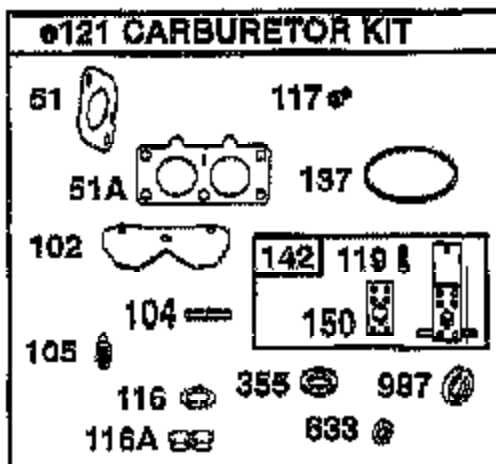

TRACTOR - - MODEL NUMBER AYP7178C99

BRIGGS & STRATTON ENGINE - MODEL NUMBER 407777, TYPE NUMBER 0119-E1

Ref #	Part Number	Qty	Description
1	499584		CYLINDER ASSY
2	499585		BUSHING CYLINDER
3	690926		SEAL OIL
4	690069		SUMP ENGINE
5	499587		HEAD CYLINDER NO. 1
5A	499595		HEAD CYLINDER NO. 2
6	690097		WASHER FLAT
7	690962		GASKET, CYLINDER HEAD
8	499601		BREATHER ASSY
9	690937		GASKET BREATHER
10	691003		SCREW, HEX
11	690942		TUBE, BREATHER
12	690945		GASKET, CRANKCASE
13	690360		SCREW, CYLINDER HEAD (3-9/16")
15	690946		PLUG, OIL DRAIN
16	691046		CRANKSHAFT
20	690947		SEAL OIL
22	690308		SCREW, CRANKCASE COVER
23	691054		FLYWHEEL
24	690974		KEY, FLYWHEEL
25	499588		PISTON ASSY (STD)
25	499589		PISTON ASSY (.010" O.S.)
25	499590		PISTON ASSY (.020" O.S.)
25	499591		PISTON ASSY (.030" O.S.)
26	499604		RING SET, PISTON (STD.)
26	499605		RING SET, PISTON (.010" O.S.)
26	499606		RING SET, PISTON (.020" O.S.)
26	499607		RING SET, PISTON (.030" O.S.)
27	690975		LOCK, PISTON PIN
28	499582		PIN ASSY, PISTON
29	499583		ROD ASSY, CONNECTING
32	690976		SCREW, CONNECTING ROD
33	499596		VALVE, EXHAUST
34	499597		VALVE, INTAKE
35	690963		SPRING, VALVE
40	690964		RETAINER, VALVE
42	499586		KEEPER VALVE
45	690977		TAPPET, VALVE
46	690978		GEAR, CAM
50	690948		MANIFOLD, INTAKE
51	690949		GASKET, CARB. MOUNTING
51A	690950		GASKET, INTAKE MANIFOLD
53	690951		STUD, CARB. MOUNTING
73	691055		SCREEN, ROTATING
75	691056		WASHER, SPRING
78	691057		SCREW, TORX
87	690657		SEAL, GOVERNOR SHAFT
89	690238		PLUG, OIL
95	690718		SCREW, SLOTTED
98	499802		SCREW, IDLE SPEED
102	690234		GASKET, PLATE
104	690984		PIN, FLOAT HINGE
105	690985		VALVE, NEEDLE
108	690986		VALVE, CHOKE
110	691261		WASHER
116	690987		O-RING, SOLENOID RETAINER
116A	690988		O-RING, FUEL TRANSFER TUBE
116B	690589		SEAL, O-RING (OIL PUMP COVER)