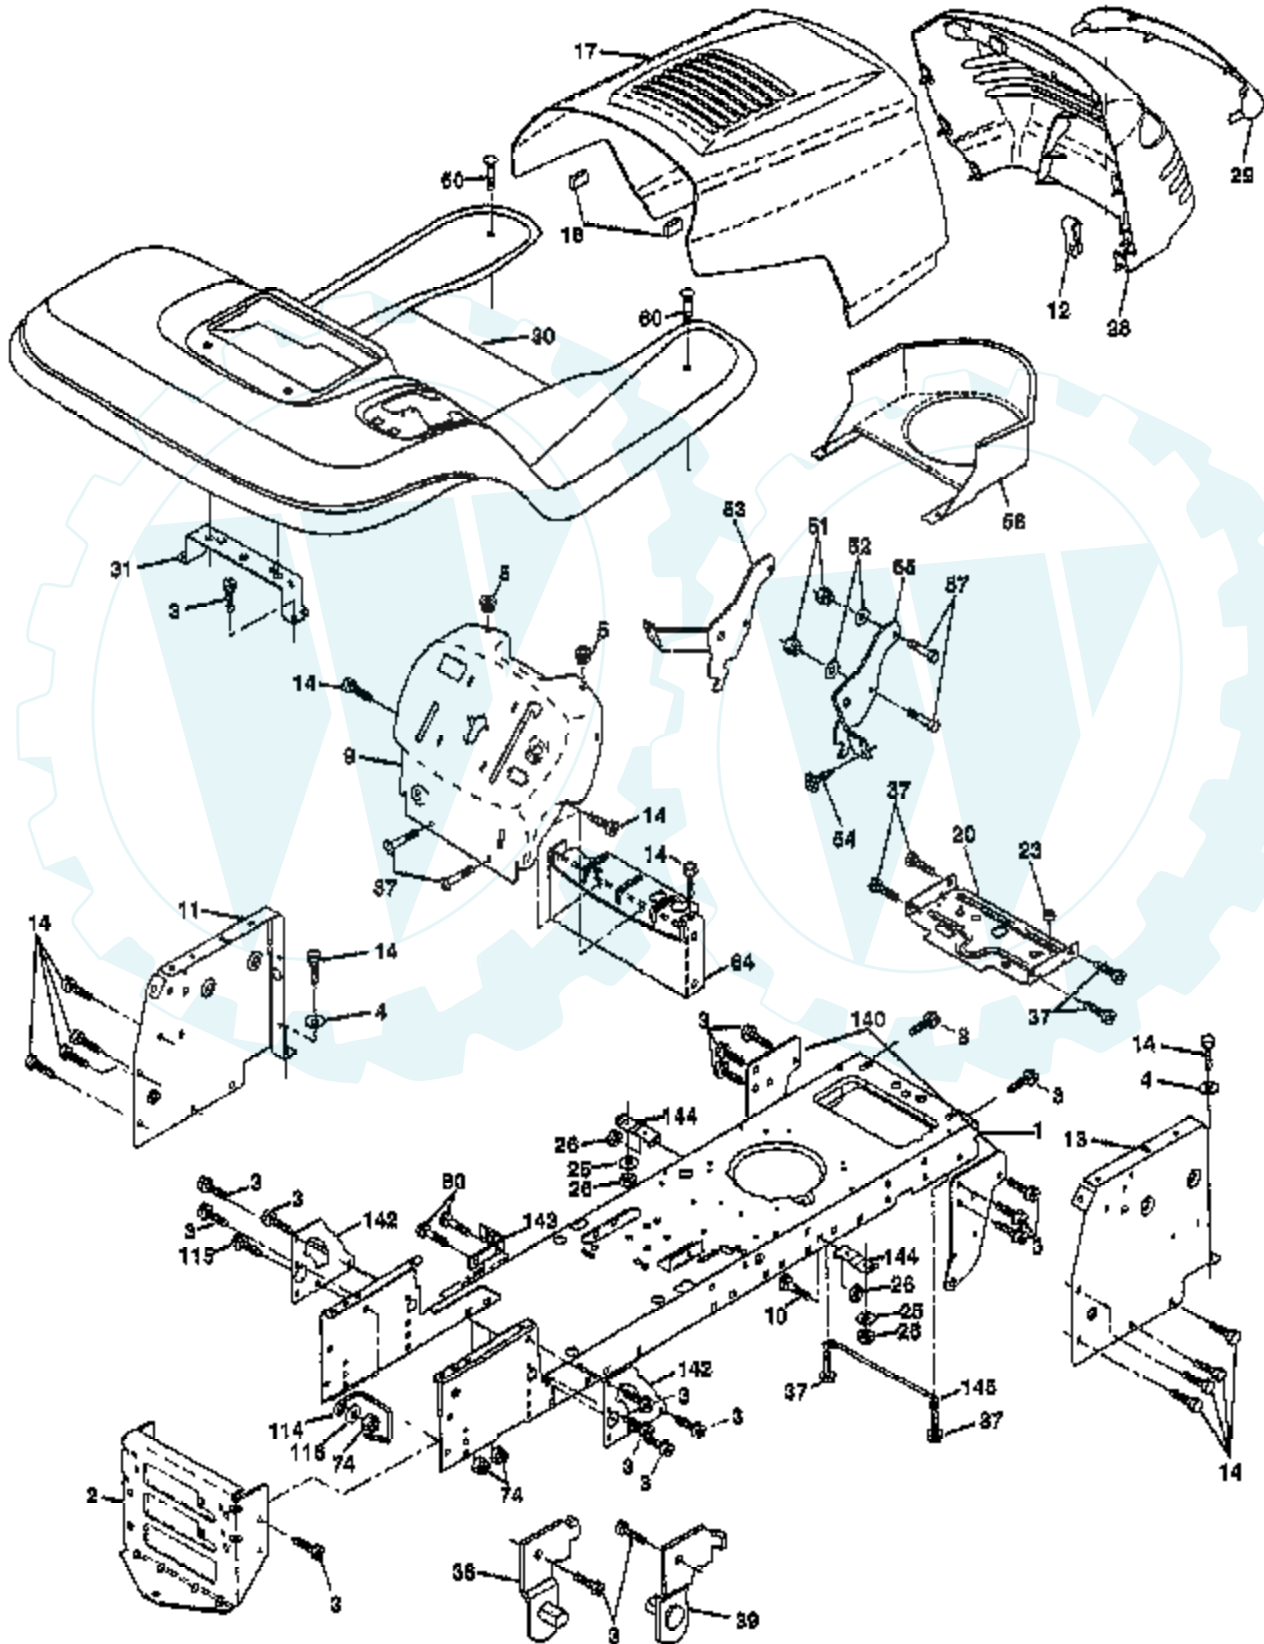

TRACTOR - - MODEL NUMBER AYP7178C99

CHASSIS AND ENCLOSURES

Ref #	Part Number	Qty	Description
1	166819		CHASSIS.STLT.STAMPING
2	140356		SUB= 145009
3	17060612		SCREW
4	19131216		WASHER
5	155272		BUMPER-HOOD/DASH
9	161917X012		DASH
10	72140608		SUB= 72110608
11	155927		"PANEL-DASH,LH"
12	145660		CLIP.TINNERMAN
13	169118		PANEL.ASM.DASH.RH
14	17490608		SCREW LT
17	159639X418		HOOD.STEEL.ASSY
18	126938X		SUB= 532126938
20	156437		"PLATE-MTG,BATT/FU"
23	124028X		SUB= 532124028
25	19131312		WASHER
26	73800600		NUT
28	157428		GRILL
29	146654X599		GRILLE.LENS
30	151287X418		FEND/FTREST PNT
31	139976		BRACKET SUPT FEND
37	17490508		SCREW LT
38	139886		BRACKET ASM LH
39	139887		BRACKET ASM RH
51	73800400		NUT
52	19091416		WASHER
53	144697		BRACKET.GRILLE.LH
54	161464		SCREW.HEX.WS.HD
55	144696		BRACKET.GRILLE.RH
57	74780412		SUB= 74780414
58	162266		AIR DUCT
60	72140606		BOLT
64	154798		DASH-LOWER
74	73680600		SUB= 73690600
114	158112		"KEEPER-BELT,RR.LH"
115	17060620		SCREW
116	19131614		WASHER
140	158418		BRKT SUSPENSION
142	165867		PLATE.REINFORCEMENT
143	154966		"BRKT-S'BAR,CHASSI"
144	154207		BRKT-FOOTREST
145	156524		"ROD POVOT,CHASSIS"