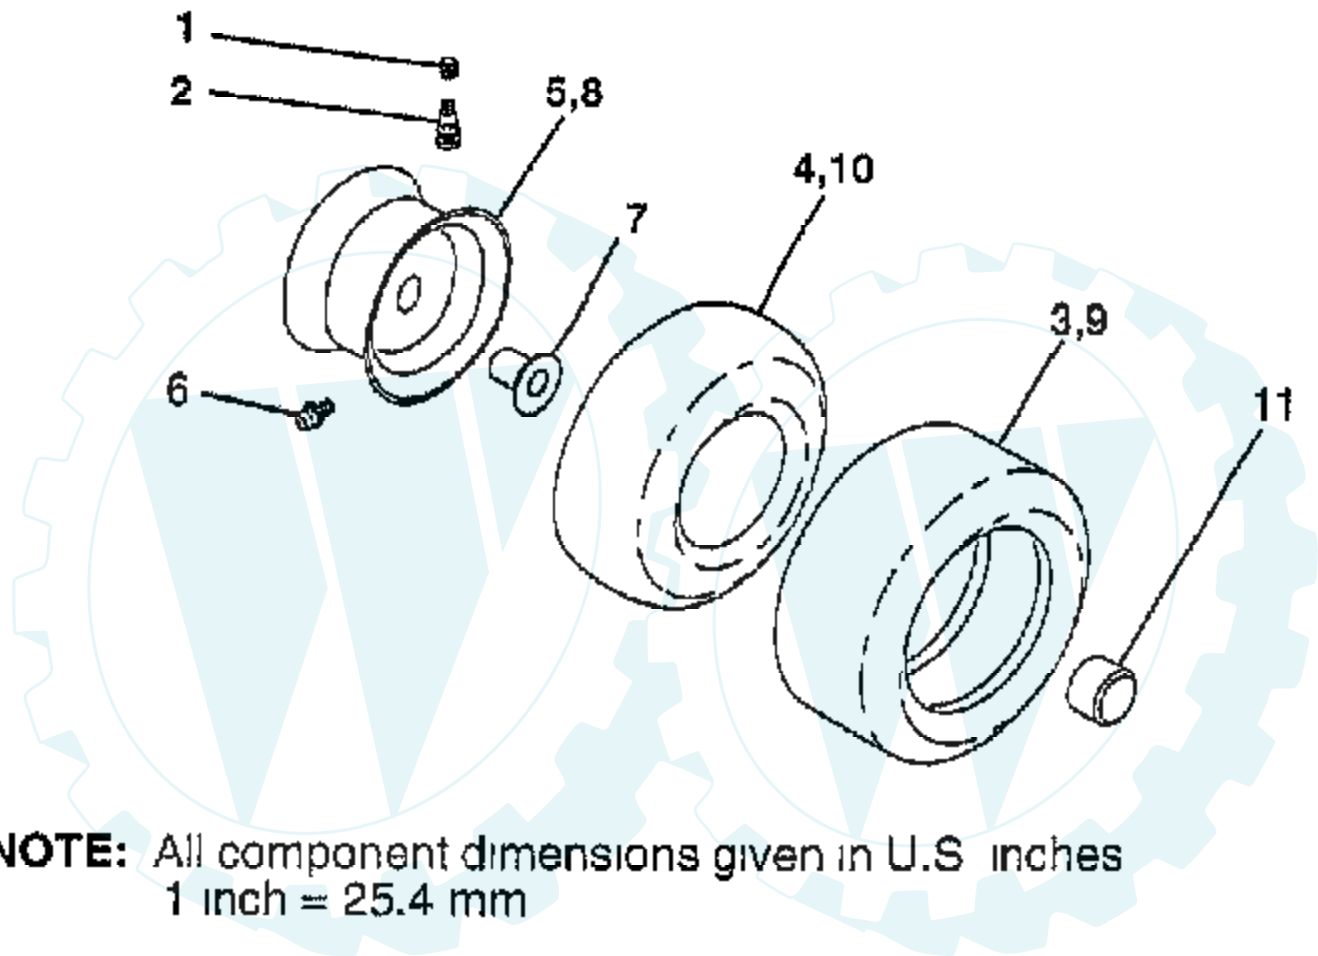

TRACTOR - - MODEL NUMBER AYP7178C99

WHEELS AND TIRES

NOTE: All component dimensions given in U.S. inches
1 inch = 25.4 mm

Ref #	Part Number	Qty	Description
1	59192		VALVE CAP
2	65139		VALVE STEM LT
3	106222X		SUB= 122073X
4	PARTSIMAGE		REFER TO PARTS IMAGE
4	59904		TUBE.5.3/4.5/6
5	106732X427		"RIM ASM 6" FRT"
6	278H		FITTING LT
7	9040H		"FLANGE, BEARING"
8	106108X427		"RIM AS 8" REAR"
9	122082X		SUB= 918122082X
10	PARTSIMAGE		REFER TO PARTS IMAGE
10	7152J		TUBE.18X9.5-8
11	104757X		HUB CAP
	144334		SEALANT.TIRE 10 OZ. TUBE