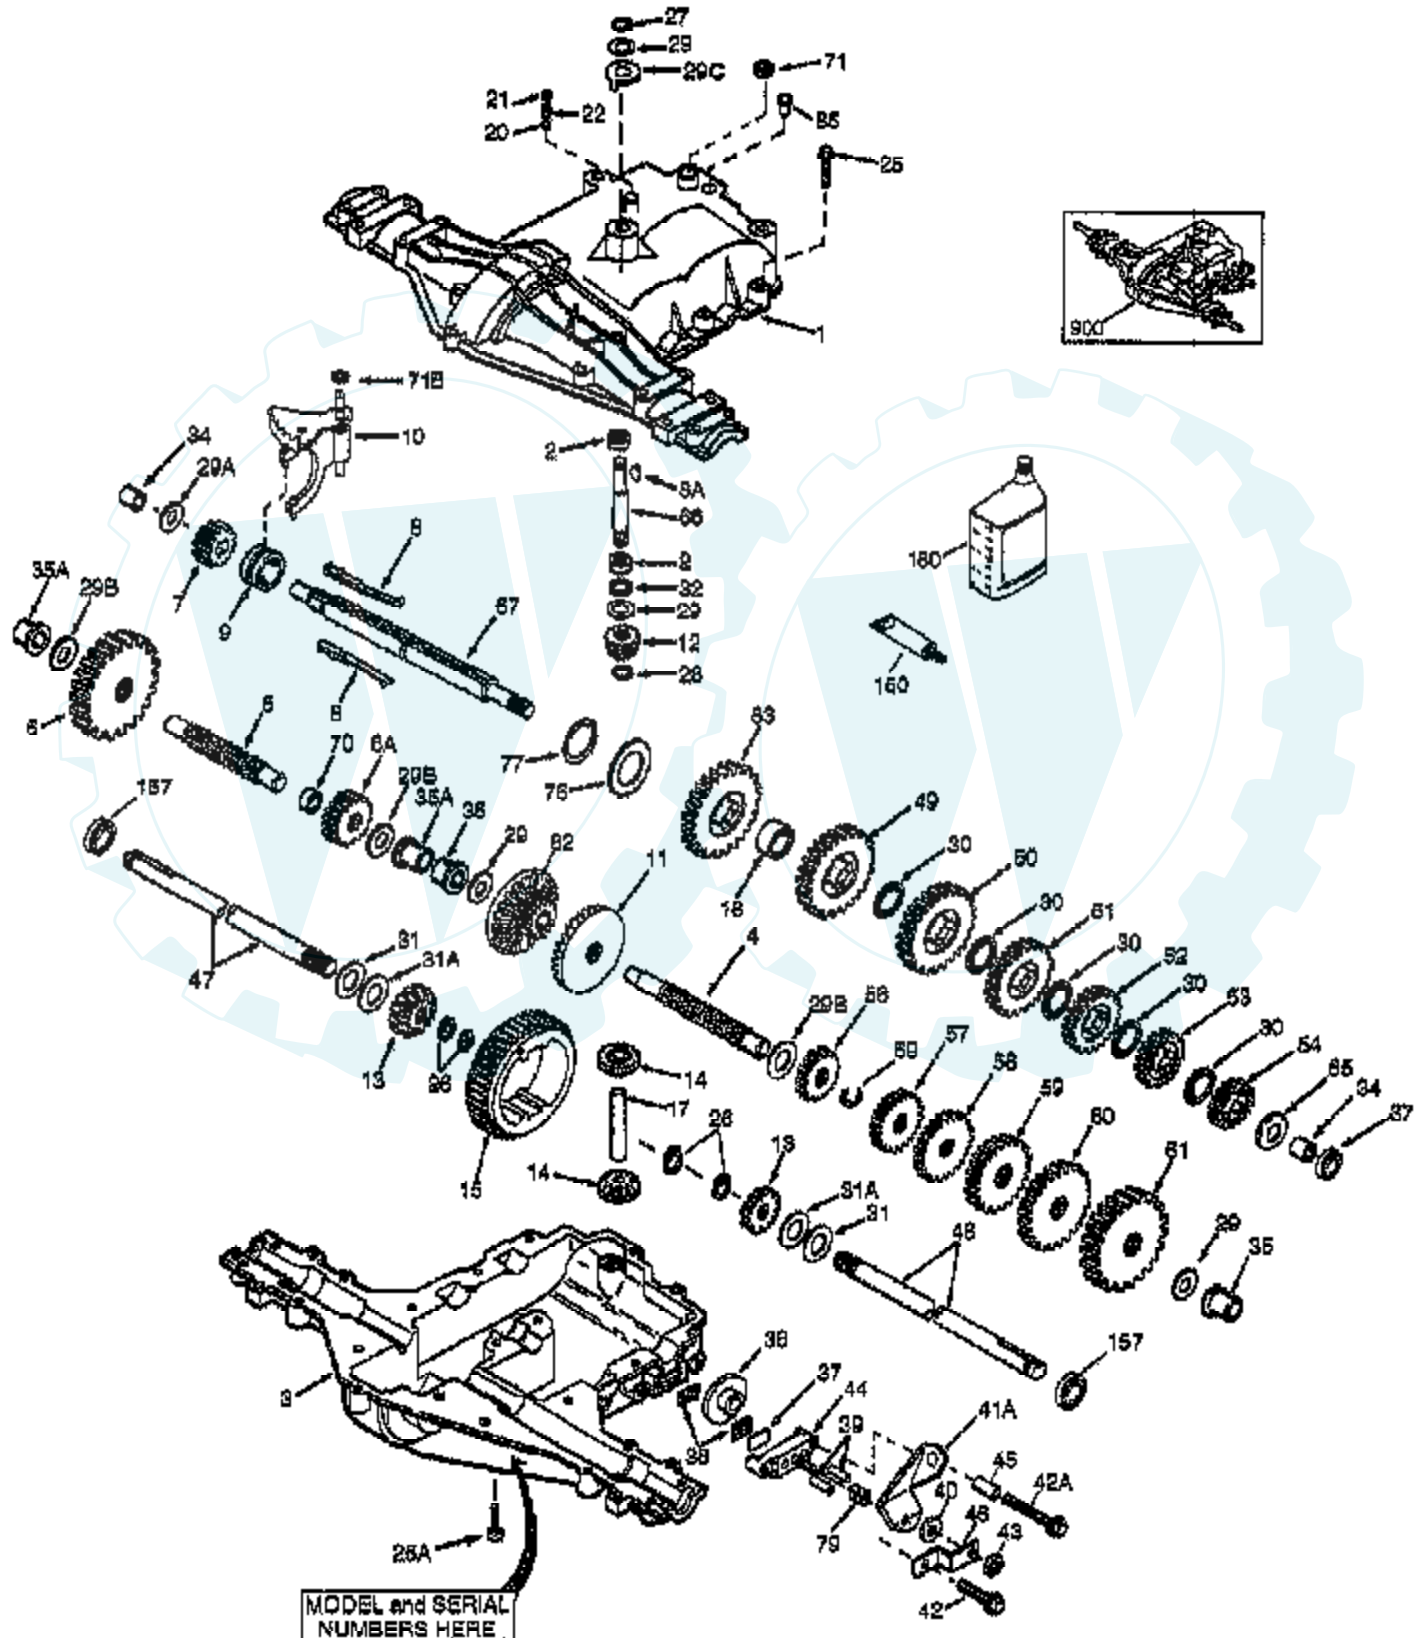

TRACTOR - - MODEL NUMBER AYP7178C99

PEERLESS TRANSAXLE - MODEL NUMBER 206-546C

Ref #	Part Number	Qty	Description
1	772147		TRANSAXLE COVER
2	780086A		NEEDLE BEARING 5/8" ID
3	770128		TRANSAXLE CASE
4	776395		COUNTERSHAFT
5	776409		OUTPUT SHAFT
6	778364		SPUR GEAR (38 TEETH)
6A	778369		SPUR GEAR (15 TEETH)
7	778330		SPUR GEAR (11 TEETH)
8	792180		SHIFT KEY
8A	792047		KEY, WOODRUFF
9	784352		COLLAR, SHIFTER
10	784378		SHIFT ROD & FORK
11	778334		BEVEL GEAR (30 TEETH)
12	778309		INPUT BEVEL PINION (13TEETH)
13	778368		BEVEL GEAR (13 TEETH)
14	778368		BEVEL GEAR (13 TEETH)
15	778370		RING GEAR (43 TEETH)
17	786188		DRIVE PIN
18	786102		SPACER, NEUTRAL
20	792077A		BALL
21	792078		SCREW, 3/8-16 X 3/8"
22	792079		SPRING
25	792073A		SCREW
25A	792177		SCREW 1/4-20 X 1-3/8"
26	792125		RING RETAINER
27	792035		RING, RETAINER
28	788040		RETAINING RING
29	780072		WASHER THRUST
29A	780160		WASHER
29B	780051		WASHER THRUST
29C	780199		P/N CONFLICT - CHECK WITH SUPPLIER
30	780108		WASHER THRUST
31	780001		WASHER
31A	780195		FLAT WASHER
32	788083		OIL SEAL 5/8"
34	780194		BUSHING 9/16"
35	780193		FLANGED BUSHING 5/8" ID
35A	780197		FLANGED BUSHING 3/4"
36	790075		BRAKE DISC
37	790007		PLATE BRAKE PAD
38	799021		BRAKE PAD
39	786026		PIN DOWEL
40	792076A		WASHER
41A	790079		BRAKE LEVER
42	792073A		SCREW
42A	792085A		SCREW, 1/4-20 X 2-1/4
43	792075		LOCKNUT 5/16-24
44	790025		HOLDER BRAKE PAD
45	786066		SPACER
46	786086		BRKT BRAKE LEVER
47	774690		AXLE
48	774691		AXLE
49	778356		SPUR GEAR (29 TEETH)
50	778338		SPUR GEAR (27 TEETH)
51	778354		SPUR GEAR (23 TEETH)
52	778352		SPUR GEAR (19 TEETH)
53	778350		SPUR GEAR (16 TEETH)
54	778346		SPUR GEAR (15 TEETH)