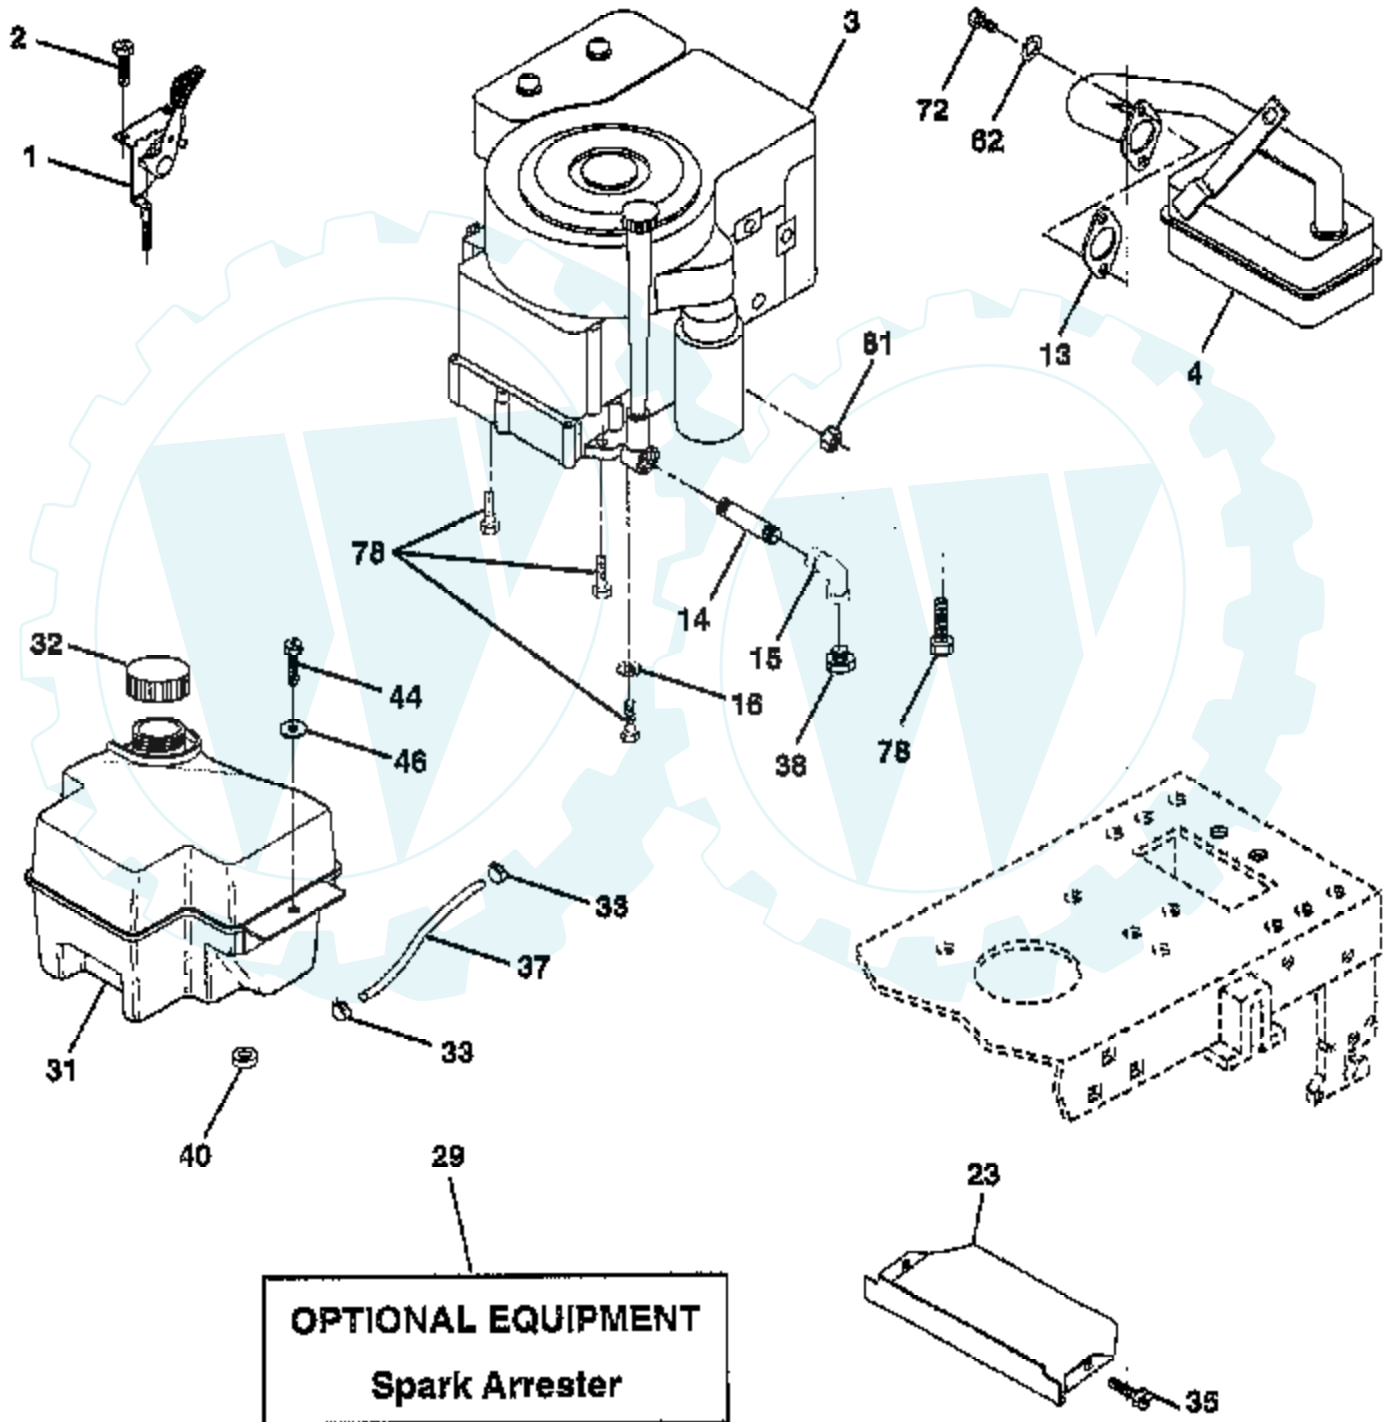

TRACTOR - - MODEL NUMBER AYP7178B99

ENGINE

Ref #	Part Number	Qty	Description
1	140310		CONTROL THROTTLE
2	17720410		SCREW LT
3	PARTSIMAGE		REFER TO PARTS IMAGE
3	SUPPLIER		CHECK WITH SUPPLIER
4	137352		MUFFLER
13	272293		GASKET ENG 1 313 LD TIN PLATED
14	13280324		PIPE NIPPLE
15	13200300		ELBOW
16	11050600		LOCKWASHER
23	159880		SHIELD.BRN/DBR.GD
29	137180		SUB= 532137180
31	161911		TANK.FUEL.FRONT.
32	140527		CAP ASM FUEL
33	123487X		HOSE CLAMP
35	17490512		SCREW
37	137040		LINE FUEL
38	SUPPLIER		CHECK WITH SUPPLIER
40	124028X		SUB= 532124028
44	17490412		SCREW HEX CRT
46	19091416		WASHER
62	10040500		LOCKWASHER
72	71070512		SCREW
78	17490620		SCREW
81	128861		NUT