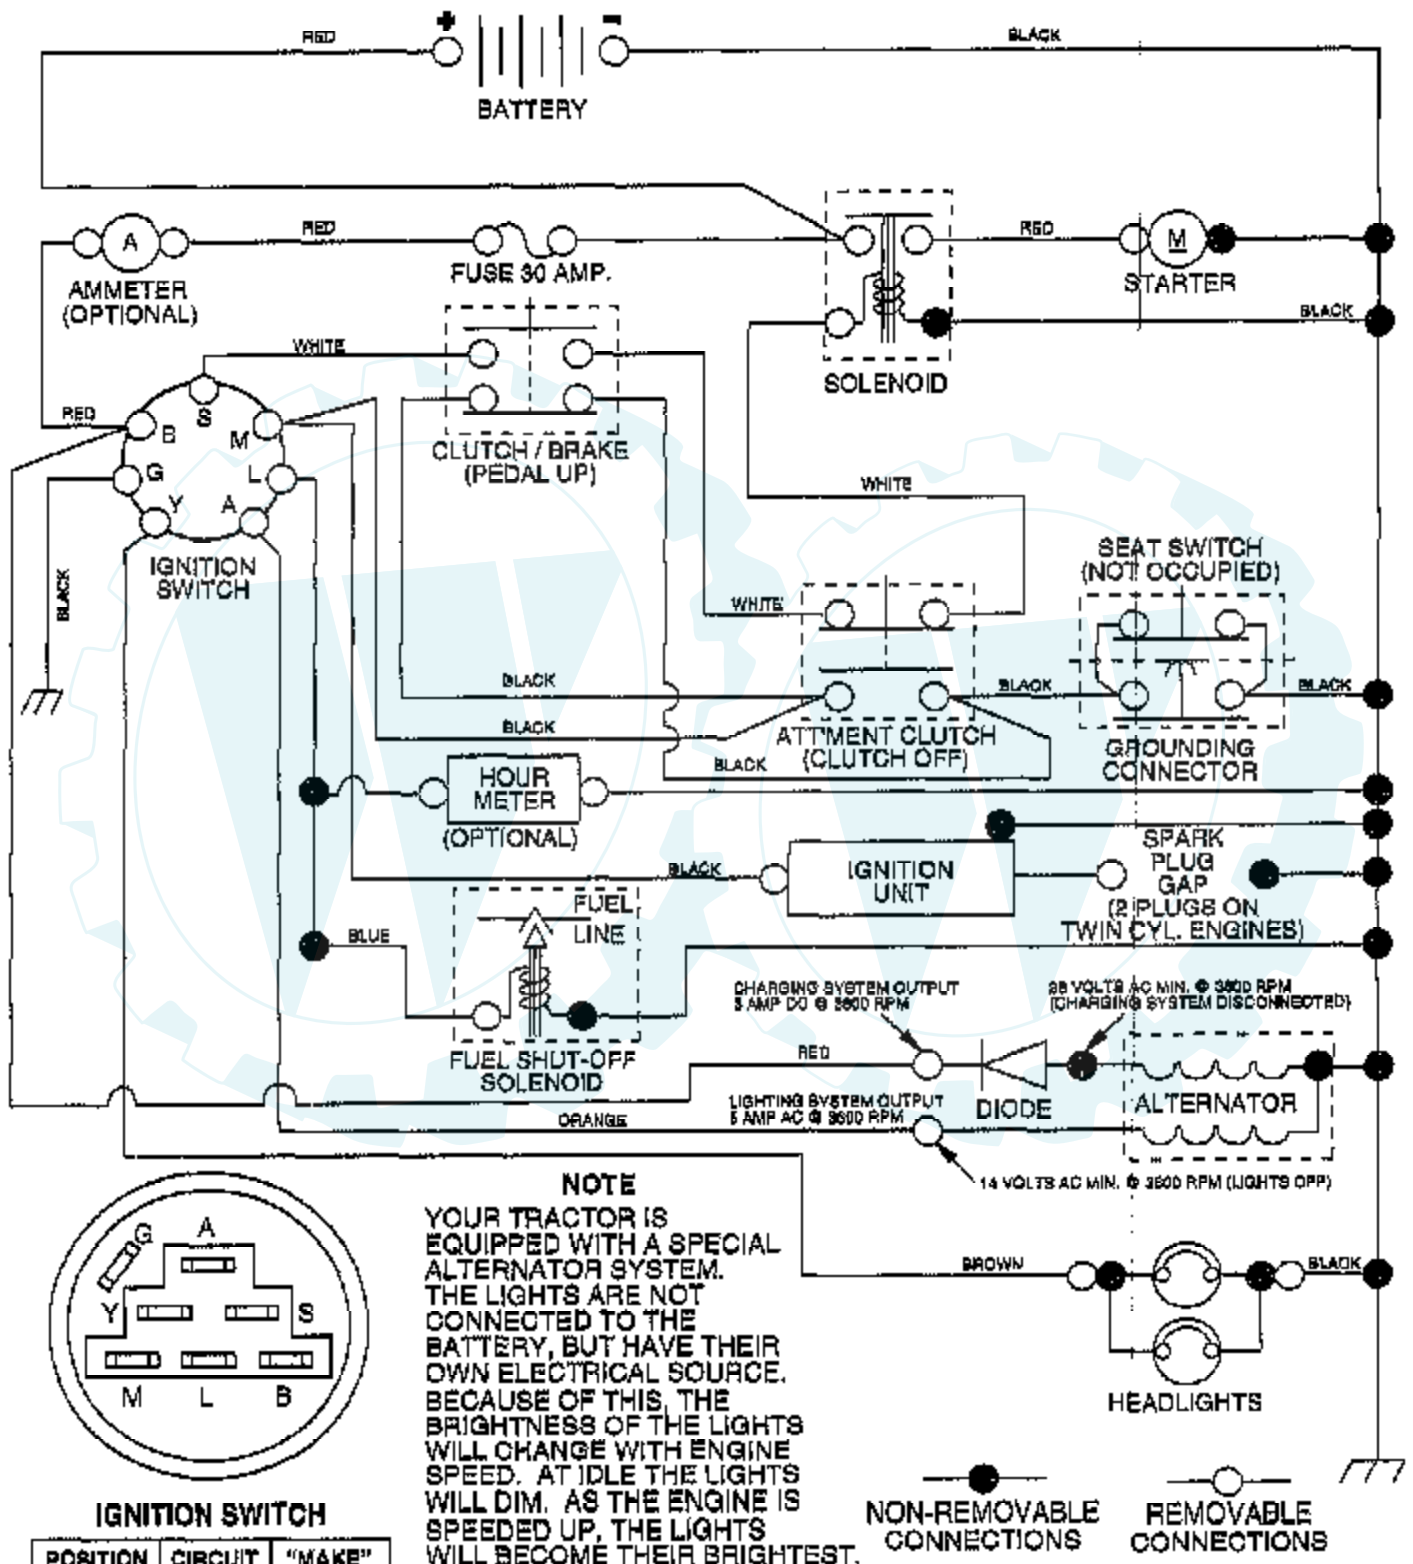

TRACTOR - - MODEL NUMBER AYP7178B99

SCHEMATIC

NOTE
YOUR TRACTOR IS EQUIPPED WITH A SPECIAL ALTERNATOR SYSTEM. THE LIGHTS ARE NOT CONNECTED TO THE BATTERY, BUT HAVE THEIR OWN ELECTRICAL SOURCE. BECAUSE OF THIS, THE BRIGHTNESS OF THE LIGHTS WILL CHANGE WITH ENGINE SPEED. AT IDLE THE LIGHTS WILL DIM. AS THE ENGINE IS SPEEDED UP, THE LIGHTS WILL BECOME THEIR BRIGHTEST.

WIRING INSULATED CLIPS

NOTE: IF WIRING INSULATED CLIPS WERE REMOVED FOR SERVICING OF UNIT, THEY SHOULD BE REPLACED TO PROPERLY SECURE YOUR WIRING.