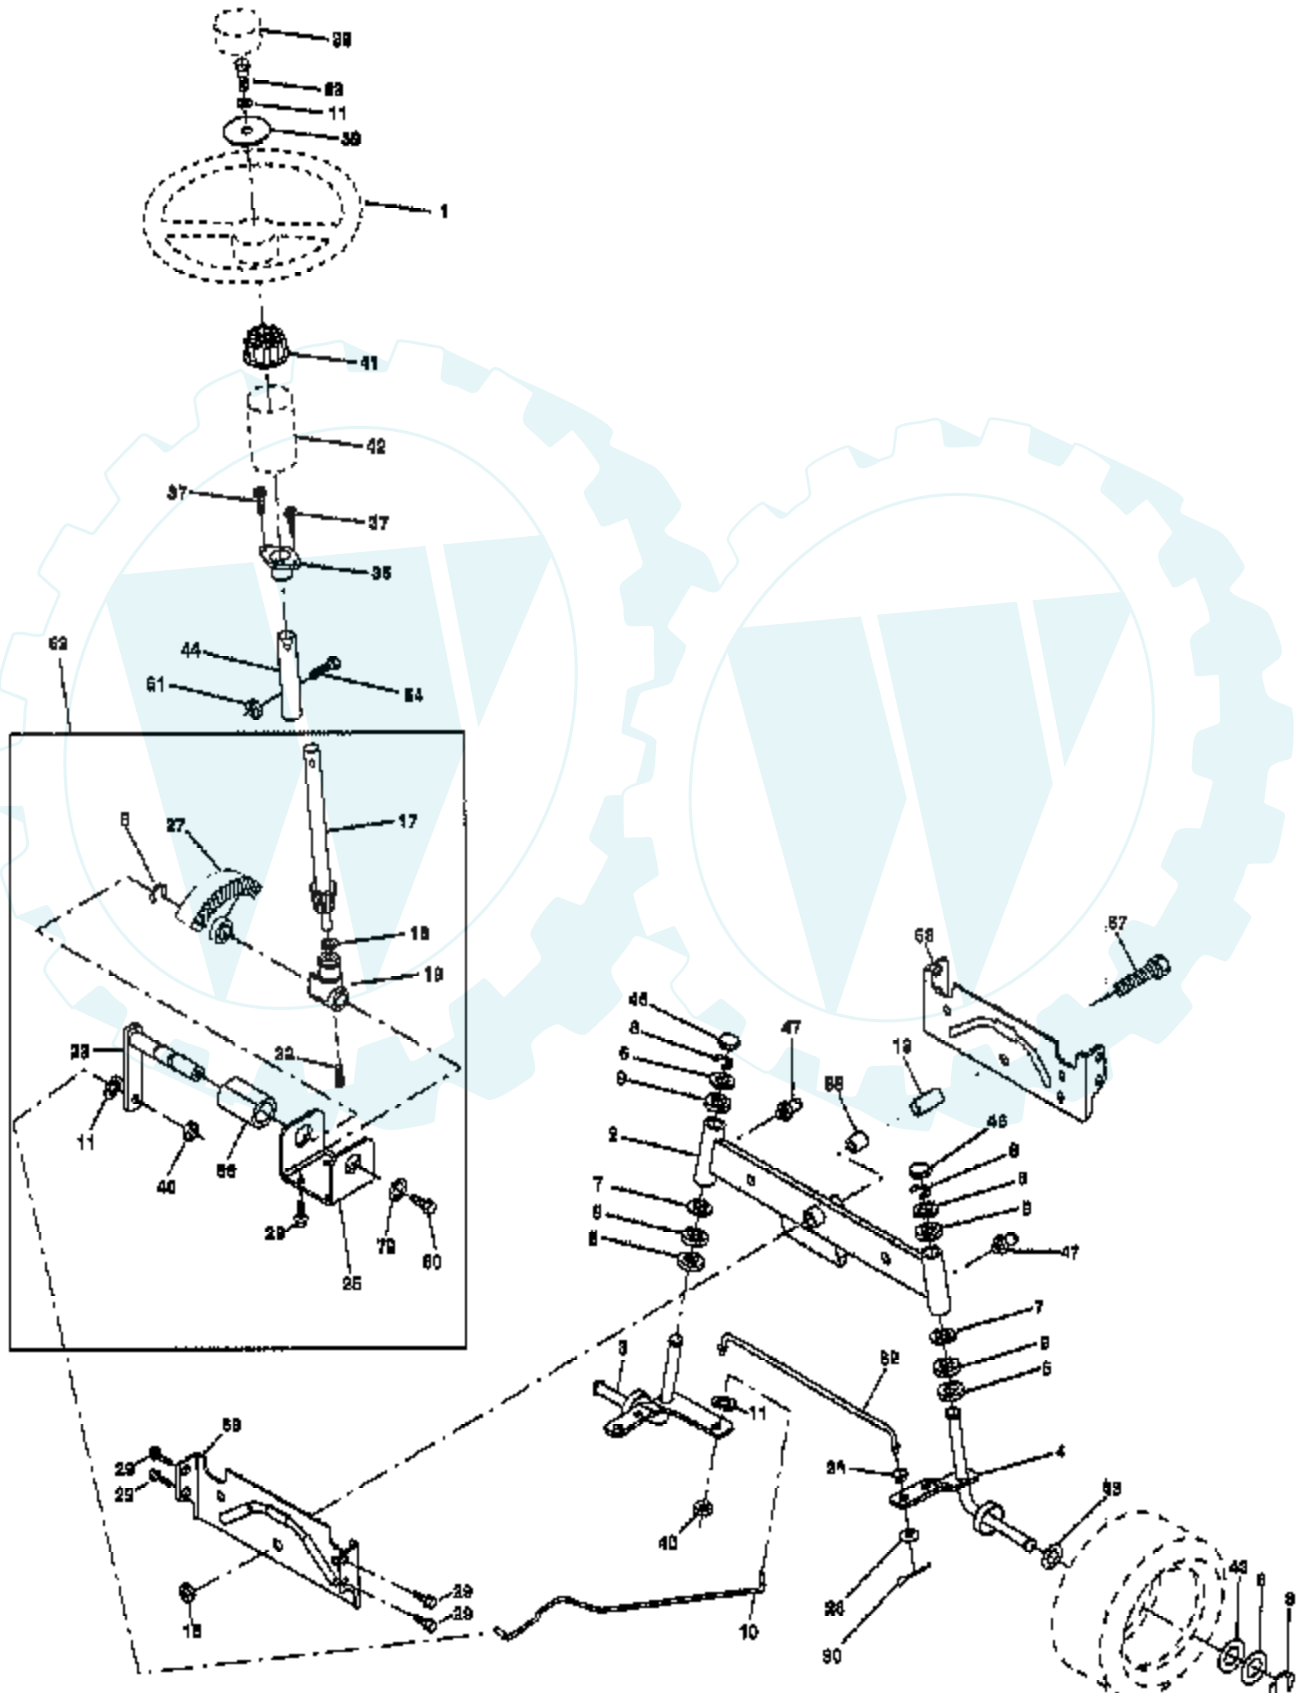

TRACTOR - - MODEL NUMBER AYP7178B99

STEERING ASSEMBLY

Ref #	Part Number	Qty	Description
1	140044		WHEEL STR AYP BLK
2	154427		AXLE ASM
3	156483		SPINDLE.ASM.LH
4	157473		"SPINDLE ASM,RH"
5	6266H		WASHER .T
6	121748X		WASHER
7	19272016		WASHER
8	12000029		RING
9	3366R		COL. SRTG. BEAR.
10	156438		DRAGLINK-STAMPED
11	10040600		LOCKWASHER
13	154779		BEARING AXLE
15	73901000		"NUT-LOC,FLANGE LT"
17	156546		SHAFT ASM STEERIN
18	57079		THRUST WASHER
19	160395		SUPPORT.SHAFT.STEER
22	165857		SCREW.HX.WSH.HD
23	165851		SHAFT.ASM.PITMAN
25	154406		BRKT-STEERING
26	126847X		BUSHING.DRAGLINK
27	136874		GEAR SECTOR
28	19131416		WASHER
29	17490612		SCREW
30	76020412		COTTER PIN
32	130465		TIE ROD
36	155099		BUSHING.STEERING
37	152927		"SCREW-TT,10-32 FL"
38	140045		CAP STEER AYP
39	19133808		WASHER T
40	7810H		GRIPCO NUT
41	100711L		ADAPTER LT
42	145054		BOOT.STEER.PL
43	121749X		WASHER
44	153720		EXT SHAFT STEERIN
46	121232X		CAP
47	6855M		ZERK M
51	73800500		NUT
54	74780520		BOLT
62	167902		KIT.STEER.ASM
63	74780616		BOLT
65	154780		SPACER AXLE
66	154404		"BEARING-ARM,PITMA"
67	74781044		BOLT
68	154429		BRACE AXLE
79	19132012		WASHER
80	74950612		BOLT.HX.NYLON3/8-16X3/