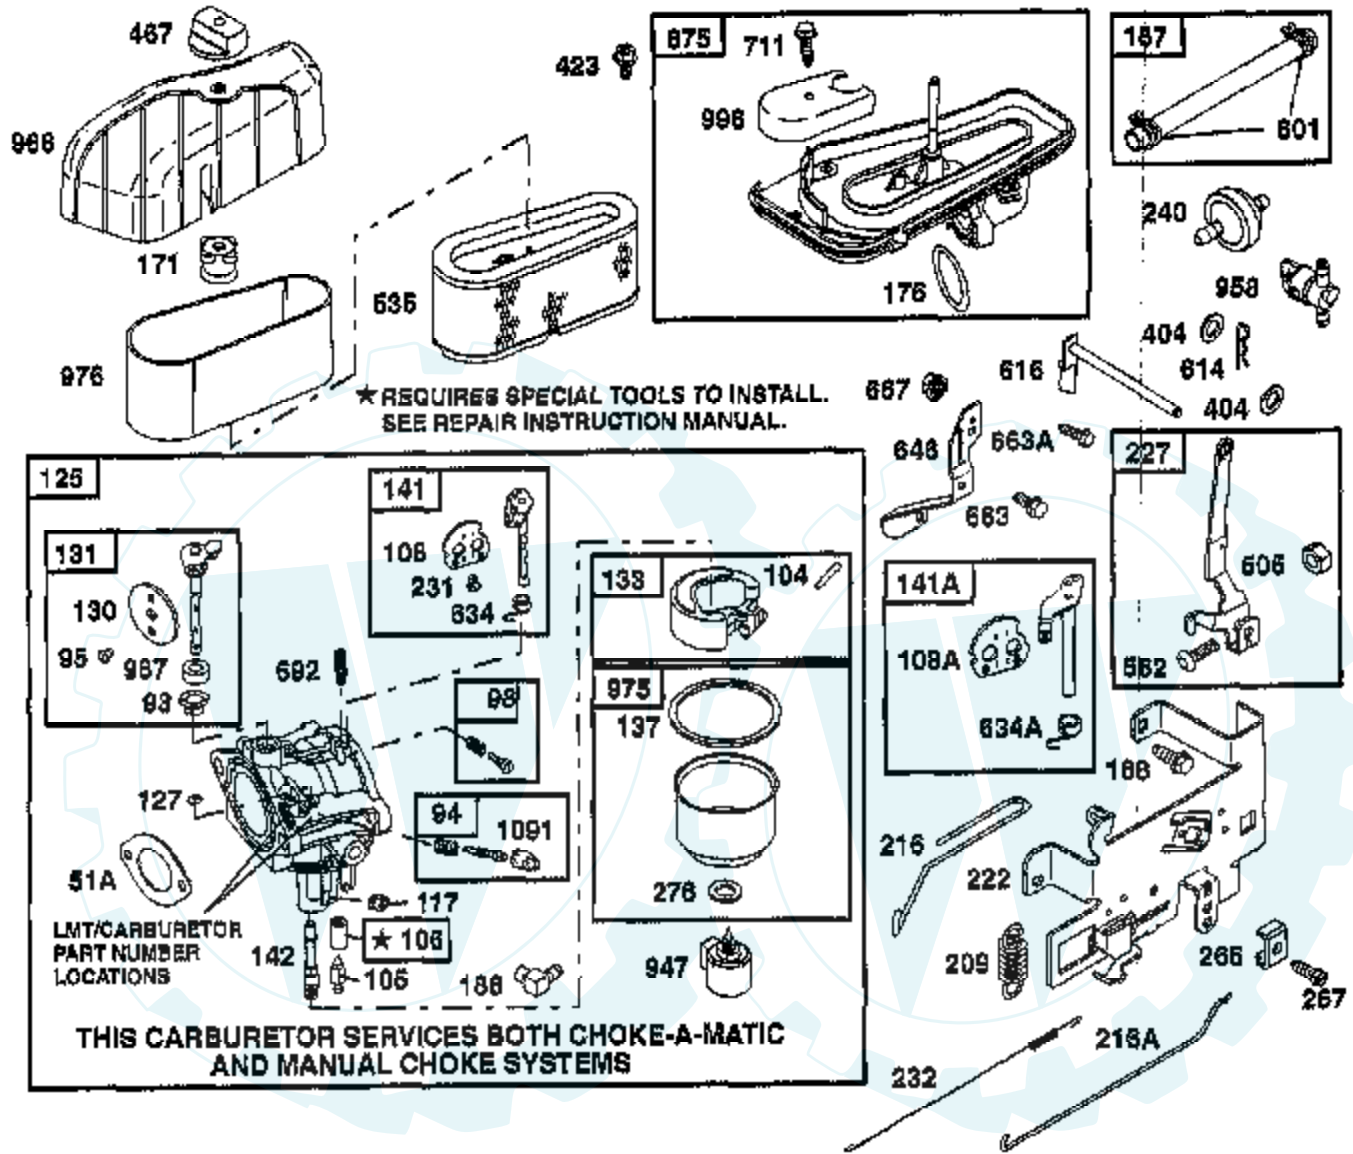

TRACTOR -- MODEL NUMBER AYP7178B99

BRIGGS & STRATTON ENGINE - MODEL NUMBER 311777, TYPE NUMBER 0134-E1

Ref #	Part Number	Qty	Description
1	690156		CYLINDER ASSEMBLY
2	399265		P/N CONFLICT - CHECK WITH SUPPLIER
3	391086		SEAL, OIL
4	693582		SUMP-ENGINE
5	690188		HEAD, CYLINDER
7	692410		GASKET
8	495735		BREATHER ASSY
9	27803		GASKET, VALVE COVER
10	94621		SCREW, STEMS
11	281246		TUBE, BREATHER
12	271916		GASKET, CRANKCASE COVER 1/64"
12	271997		GASKET, CRANKCASE COVER .005"
12	271996		GASKET, CRANKCASE COVER .009"
13	94728		SCREW, CYLINDER HEAD
15	94239		PLUG, OIL DRAIN
15A	91488		PLUG, PIPE
16	690136		CRANKSHAFT
20	291675		SEAL, OIL
22	95187		SCREW
23	693557		FLYWHEEL
23A	492326		FLYWHEEL & RING GEAR ASSY, MAGNETO
24	222698		KEY, FLYWHEEL
25	692271		PISTON, ASSEMBLY
25	692272		PISTON ASSEMBLY
25	692273		PISTON ASSEMBLY
25	692274		PISTON ASSEMBLY
26	690162		RING SET, PISTON
26	690164		RING SET, PISTON
26	690166		RING SET, PISTON
26	690168		RING SET, PISTON
27	263129		LOCK, PISTON PIN
28	498319		PIN, PISTON, STD SIZE
28	498320		PIN ASSY., PISTON, .005" OVERSIZE
29	692419		CONNECTING ROD
29	499940		ROD ASSEMBLY, CONNECTING
32	692852		SCREW
33	495856		VALVE, EXHAUST
34	495857		VALVE, INTAKE
35	262811		SPRING, VALVE
37	224502		GUARD, FLYWHEEL
40	224641		RETAINER, VALVE SPRING
43	490815		GOVERNOR GEAR
45	262411		TAPPET, VALVE
46	693450		CAMSHAFT
48	692707		SHORT BLOCK
50	690193		MANIFOLD, INTAKE
51	693138		INTAKE GASKET
51A	273650		GASKET, INTAKE
53	690227		STUD
54	95160		SCREW
73	494439		SCREEN, ROTATING
74	94821		SCREW, SEMS
75	225136		WASHER, SPRING
78	94896		SCREW, SEMS
87	491323		SEAL, GOVERNOR
93	281346		BUSHING, THROTTLE SHAFT
94	498030		VALVE, IDLE ADJUSTMENT
95	94098		SCREW, THROTTLE