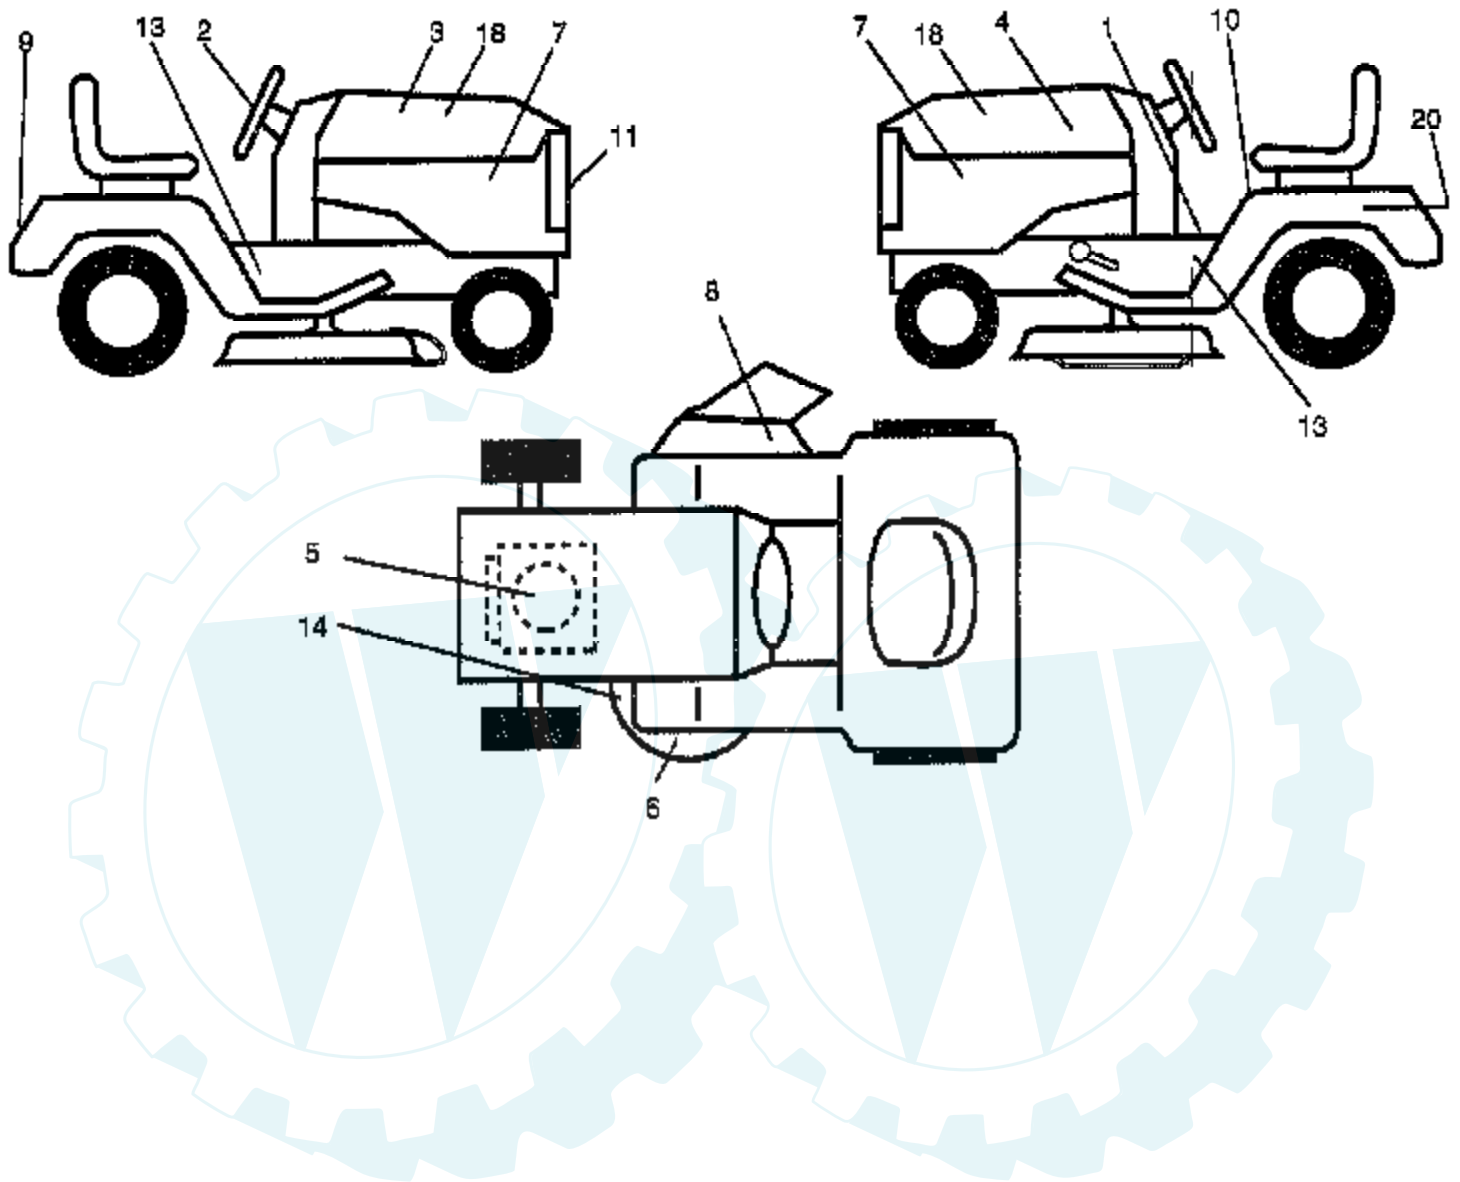

TRACTOR - - MODEL NUMBER AYP7178B99

DECALS

Ref #	Part Number	Qty	Description
1	156368		"DECAL-DASH,OPER"
2	143470		DECAL STEER WHL
3	141579		DECAL HOOD RH
4	141580		DECAL HOOD LH
5	273775		DECAL, HP ENGINE
6	141583		DECAL DECK MULCH
7	162699		DECAL.SIDE PANEL
8	141517		DECAL DECK WIZ +
9	127520		NLA
10	157002		"DECAL DANGER,FEND"
11	150218		DECAL.LENS.WIZARD
13	141502		DECAL CHASSIS WIZ
14	160396		"DECAL-SCHEM,BELT"
18	143388		NAMEPLATE.HD.WIZA
20	145005		DECAL.BATRY.3-3908
	138311		DECAL HANDLE LIFT
	154515		"PAD-FOOTREST,LH"
	154516		"PAD-FOOTREST, RH"
	168998		OWNER'S MANUAL