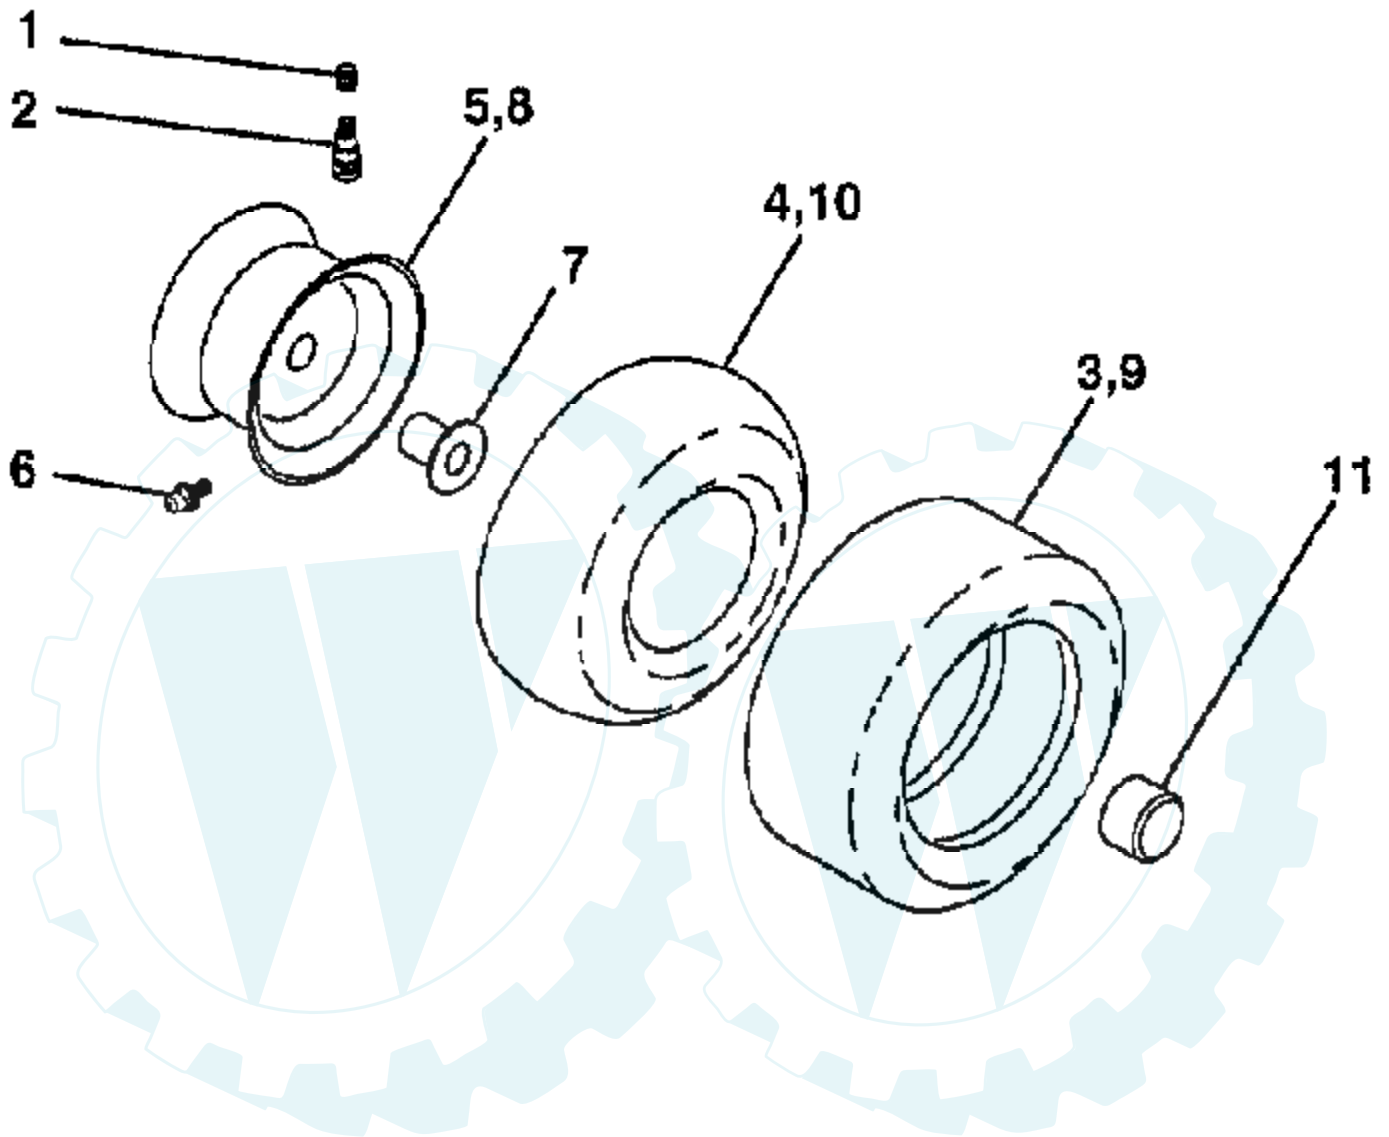

WHEELS AND TIRES

Ref #	Part Number	Qty	Description
1	59192		VALVE CAP
2	65139		VALVE STEM LT
3	106222X		SUB= 122073X
4	PARTSIMAGE		REFER TO PARTS IMAGE
4	59904		TUBE.5.3/4.5/6
5	106732X427		"RIM ASM 6"" FRT"
6	278H		FITTING LT
7	9040H		"FLANGE, BEARING"
8	106108X427		"RIM AS 8"" REAR"
9	122082X		SUB= 918122082X
10	PARTSIMAGE		REFER TO PARTS IMAGE
10	7152J		TUBE.18X9.5-8
11	104757X		HUB CAP
	144334		SEALANT.TIRE 10 OZ. TUBE