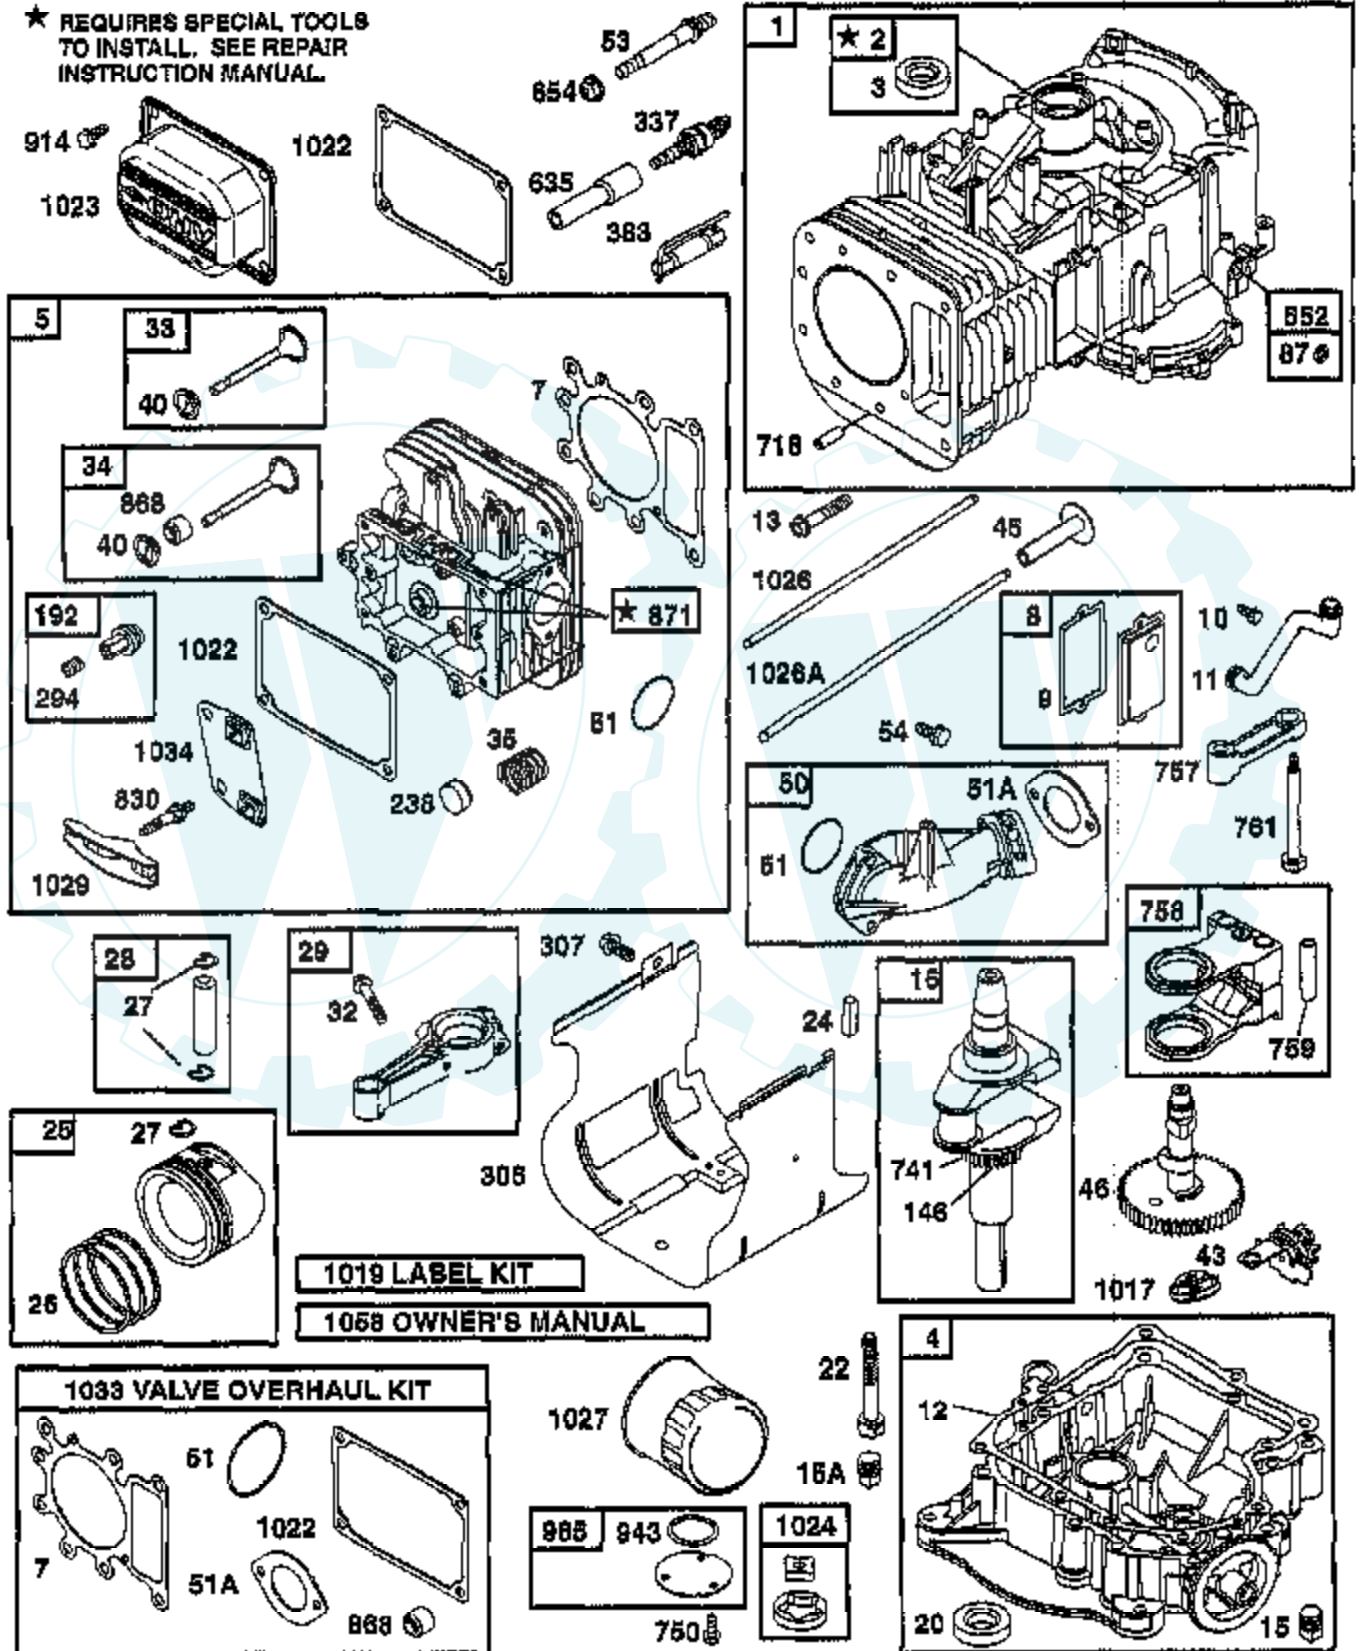

TRACTOR - - MODEL NUMBER AYP7178B99

BRIGGS & STRATTON ENGINE - MODEL NUMBER 311777, TYPE NUMBER Q134-E1

★ REQUIRES SPECIAL TOOLS TO INSTALL. SEE REPAIR INSTRUCTION MANUAL.

Ref #	Part Number	Qty	Description
1	690156		CYLINDER ASSEMBLY
2	399265		P/N CONFLICT - CHECK WITH SUPPLIER
3	391086		SEAL, OIL
4	693582		SUMP-ENGINE
5	690188		HEAD, CYLINDER
7	692410		GASKET
8	495735		BREATHER ASSY
9	27803		GASKET, VALVE COVER
10	94621		SCREW, STEMS
11	281246		TUBE, BREATHER
12	271916		GASKET, CRANKCASE COVER 1/64"
12	271997		GASKET, CRANKCASE COVER .005"
12	271996		GASKET, CRANKCASE COVER .009"
13	94728		SCREW, CYLINDER HEAD
15	94239		PLUG, OIL DRAIN
15A	91488		PLUG, PIPE
16	690136		CRANKSHAFT
20	291675		SEAL, OIL
22	95187		SCREW
23	693557		FLYWHEEL
23A	492326		FLYWHEEL & RING GEAR ASSY, MAGNETO
24	222698		KEY, FLYWHEEL
25	692271		PISTON, ASSEMBLY
25	692272		PISTON ASSEMBLY
25	692273		PISTON ASSEMBLY
25	692274		PISTON ASSEMBLY
26	690162		RING SET, PISTON
26	690164		RING SET, PISTON
26	690166		RING SET, PISTON
26	690168		RING SET, PISTON
27	263129		LOCK, PISTON PIN
28	498319		PIN, PISTON, STD SIZE
28	498320		PIN ASSY., PISTON, .005" OVERSIZE
29	692419		CONNECTING ROD
29	499940		ROD ASSEMBLY, CONNECTING
32	692852		SCREW
33	495856		VALVE, EXHAUST
34	495857		VALVE, INTAKE
35	262811		SPRING, VALVE
37	224502		GUARD, FLYWHEEL
40	224641		RETAINER, VALVE SPRING
43	490815		GOVERNOR GEAR
45	262411		TAPPET, VALVE
46	693450		CAMSHAFT
48	692707		SHORT BLOCK
50	690193		MANIFOLD, INTAKE
51	693138		INTAKE GASKET
51A	273650		GASKET, INTAKE
53	690227		STUD
54	95160		SCREW
73	494439		SCREEN, ROTATING
74	94821		SCREW, SEMS
75	225136		WASHER, SPRING
78	94896		SCREW, SEMS
87	491323		SEAL, GOVERNOR
93	281346		BUSHING, THROTTLE SHAFT
94	498030		VALVE, IDLE ADJUSTMENT
95	94098		SCREW, THROTTLE