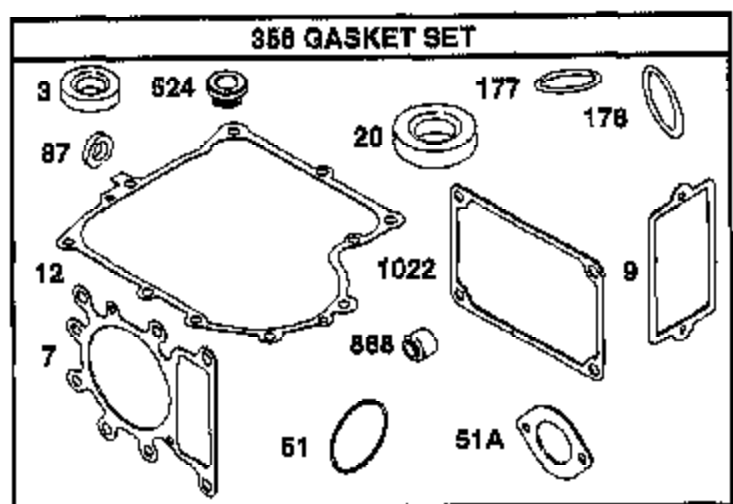

TRACTOR -- MODEL NUMBER AYP7178B99

BRIGGS & STRATTON ENGINE - MODEL NUMBER 311777, TYPE NUMBER 0134-E1

Ref #	Part Number	Qty	Description
1	690156		CYLINDER ASSEMBLY
2	399265		P/N CONFLICT - CHECK WITH SUPPLIER
3	391086		SEAL, OIL
4	693582		SUMP-ENGINE
5	690188		HEAD, CYLINDER
7	692410		GASKET
8	495735		BREATHER ASSY
9	27803		GASKET, VALVE COVER
10	94621		SCREW, STEMS
11	281246		TUBE, BREATHER
12	271916		GASKET, CRANKCASE COVER 1/64"
12	271997		GASKET, CRANKCASE COVER .005"
12	271996		GASKET, CRANKCASE COVER .009"
13	94728		SCREW, CYLINDER HEAD
15	94239		PLUG, OIL DRAIN
15A	91488		PLUG, PIPE
16	690136		CRANKSHAFT
20	291675		SEAL, OIL
22	95187		SCREW
23	693557		FLYWHEEL
23A	492326		FLYWHEEL & RING GEAR ASSY, MAGNETO
24	222698		KEY, FLYWHEEL
25	692271		PISTON, ASSEMBLY
25	692272		PISTON ASSEMBLY
25	692273		PISTON ASSEMBLY
25	692274		PISTON ASSEMBLY
26	690162		RING SET, PISTON
26	690164		RING SET, PISTON
26	690166		RING SET, PISTON
26	690168		RING SET, PISTON
27	263129		LOCK, PISTON PIN
28	498319		PIN, PISTON, STD SIZE
28	498320		PIN ASSY., PISTON, .005" OVERSIZE
29	692419		CONNECTING ROD
29	499940		ROD ASSEMBLY, CONNECTING
32	692852		SCREW
33	495856		VALVE, EXHAUST
34	495857		VALVE, INTAKE
35	262811		SPRING, VALVE
37	224502		GUARD, FLYWHEEL
40	224641		RETAINER, VALVE SPRING
43	490815		GOVERNOR GEAR
45	262411		TAPPET, VALVE
46	693450		CAMSHAFT
48	692707		SHORT BLOCK
50	690193		MANIFOLD, INTAKE
51	693138		INTAKE GASKET
51A	273650		GASKET, INTAKE
53	690227		STUD
54	95160		SCREW
73	494439		SCREEN, ROTATING
74	94821		SCREW, SEMS
75	225136		WASHER, SPRING
78	94896		SCREW, SEMS
87	491323		SEAL, GOVERNOR
93	281346		BUSHING, THROTTLE SHAFT
94	498030		VALVE, IDLE ADJUSTMENT
95	94098		SCREW, THROTTLE