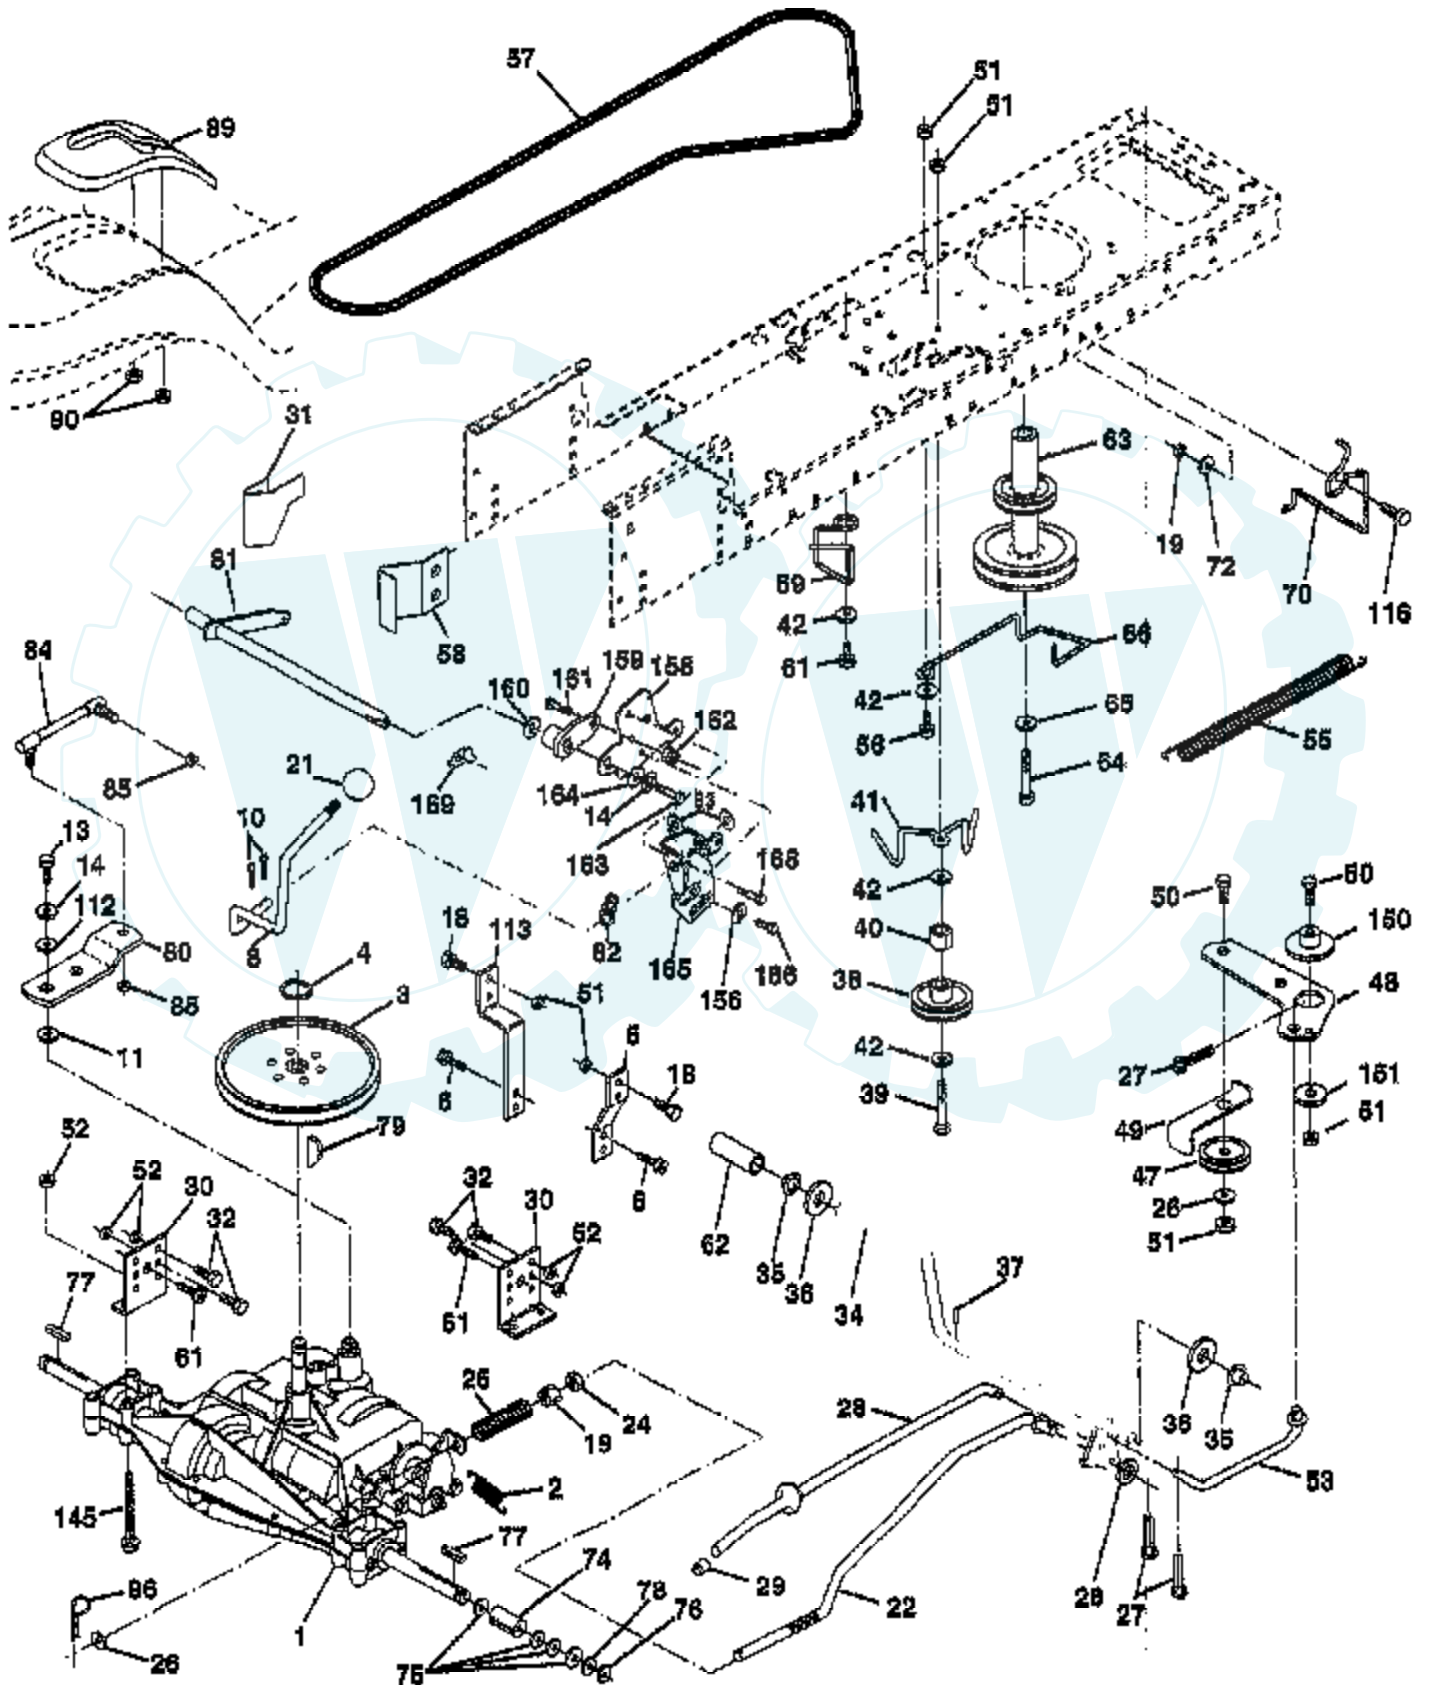

TRACTOR - - MODEL NUMBER AYP7178B99

DRIVE

Ref #	Part Number	Qty	Description
1	PARTSIMAGE		REFER TO PARTS IMAGE
2	146682		SPRING.BRAKE.RETU
3	123666X		PULLEY TRANS
4	12000028		SUB= 2267J
5	121520X		STRAP TORQUE
6	17490512		SCREW
8	165866		RODL.SHIFT.FEND.ADJ.STLT
10	76020416		PIN COTTER 1/8
11	105701X		WASH-SHFT PLT LT
13	74550412		BOLT.1/4-28.W/PAT
14	10040400		LOCKWASHER
18	74780616		BOLT
19	73800600		NUT
21	106933X		KNOB T (1/2-HOLE)
22	130804		BRAKE ROD
24	73350600		NUT
25	106888X		SPRING ROD LT
26	19131316		WASHER
27	76020412		COTTER PIN
28	145204		ROD.BRAKE.PARK.LT
29	124236X		CAP
30	130807		TRANSAXLE MTG BKT
31	127275X		"KEEPER,BELT LH T"
32	74760512		BOLT
34	155071		SHAFT ASM-PEDAL F
35	120183X		NYLON BEARING
36	19211616		WASHER LT
37	1572H		SUB= 2882J
38	131494		FLAT IDLER PULLEY
39	74760644		BOLT
40	4470J		SPACER T
41	165838		"KEEPER,BELT.IDLER FLAT"
42	19131312		WASHER
47	127783		SUB= 139245
48	154407		BELLCRANK.CLUTCH
49	123205X		RETAIN BELT
50	74760624		SUB= 74930624
51	73680600		SUB= 73690600
52	73680500		SUB= 73690500
53	105710X		"LINK, CLUTCH T"
55	105709X		"SPRING, RETURN LT"
56	74760620		SUB= 74780620
57	130801		SUB= 138255
58	127274X		"KEEPER,BELT RH T"
59	140312		KEEPER BELT CNTSP
61	17490612		SCREW
62	8883R		PEDAL COVER T
63	140186		PULLEY.ENGINE
64	71170764		BOLT
65	10040700		LOCKWASHER
66	154778		KEEPER-BELT
70	134683		KEEPER BELT ENG
72	19132012		WASHER
74	137057		SPACER AXLE
75	121749X		WASHER
76	12000001		E-RING LT
77	123583X		SQUARE KEY
78	121748X		WASHER