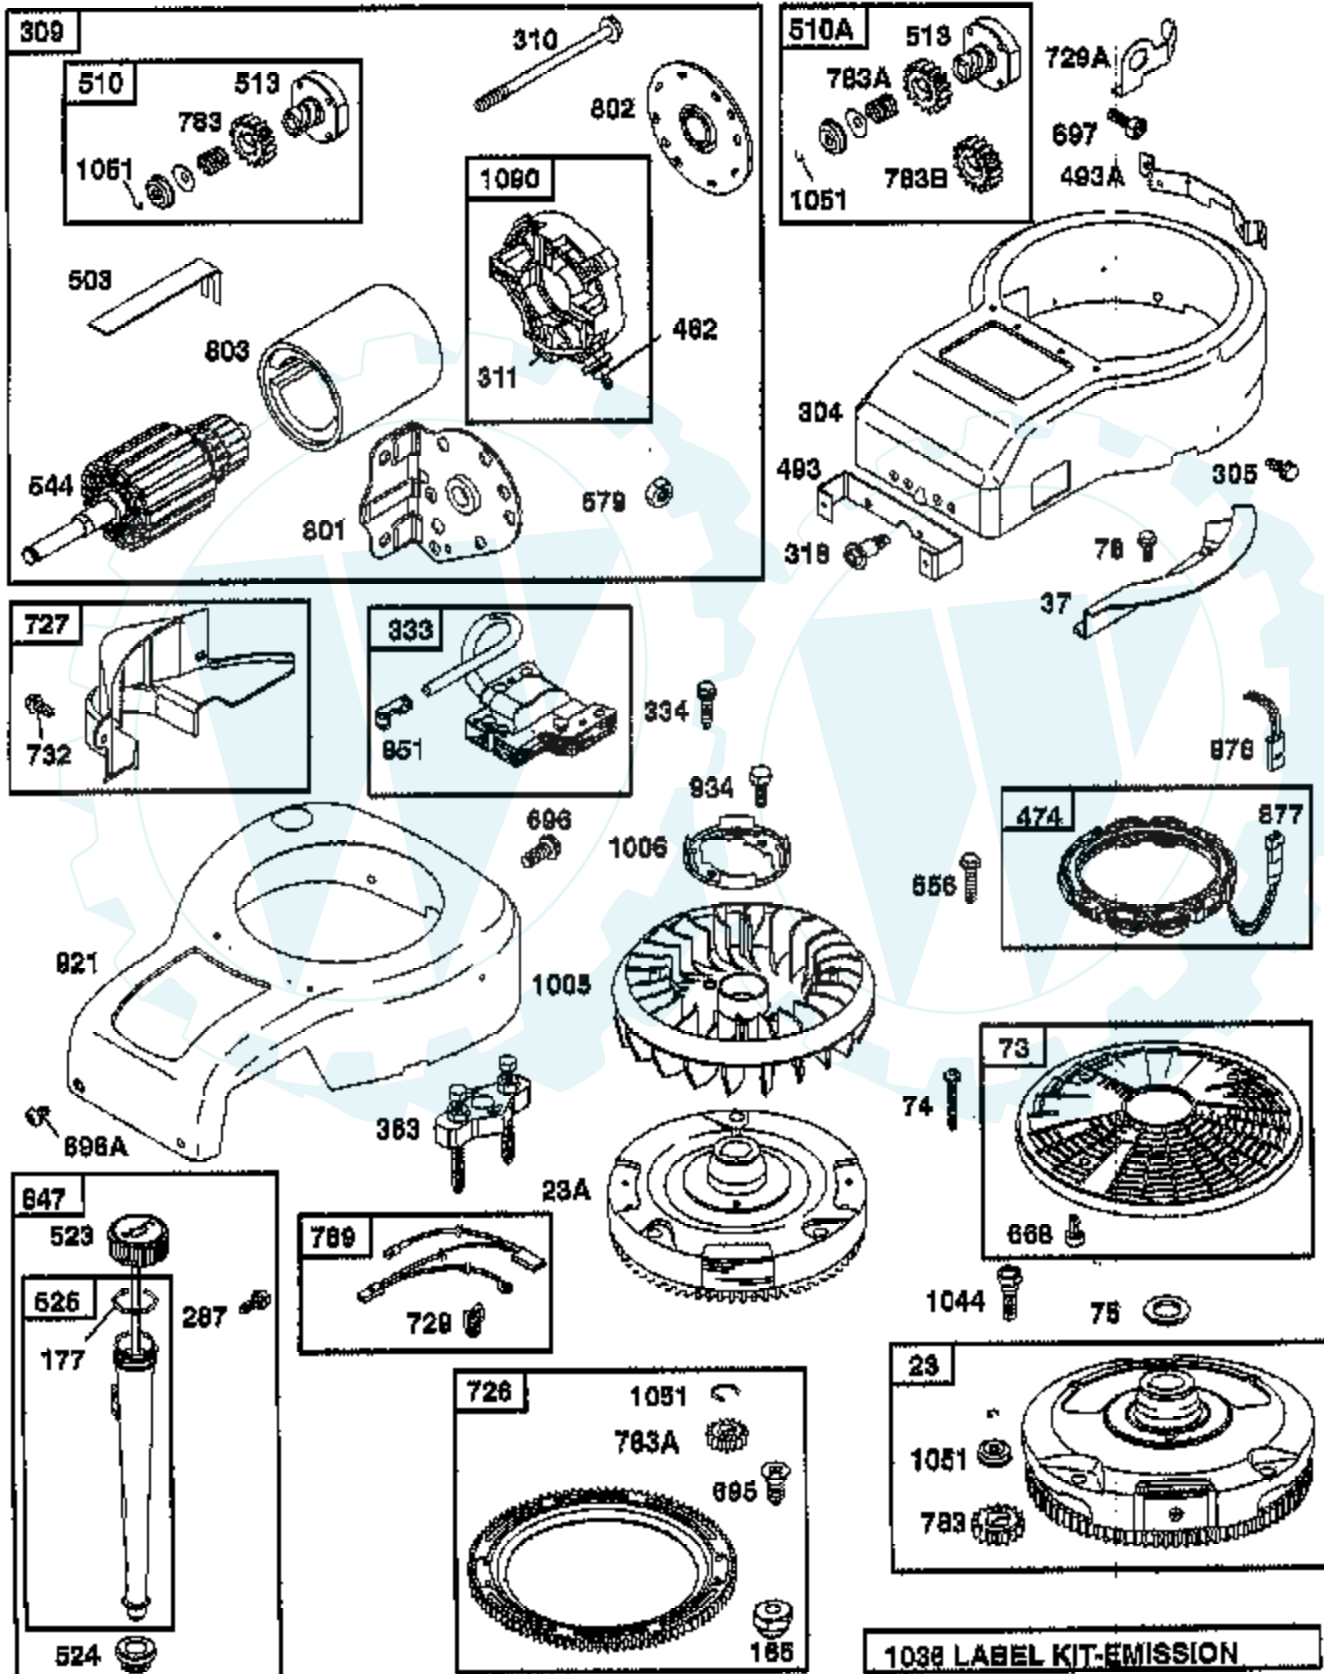

TRACTOR - - MODEL NUMBER AYP7178B99

BRIGGS & STRATTON ENGINE - MODEL NUMBER 311777, TYPE NUMBER 0134-E1

Ref #	Part Number	Qty	Description
1	690156		CYLINDER ASSEMBLY
2	399265		P/N CONFLICT - CHECK WITH SUPPLIER
3	391086		SEAL, OIL
4	693582		SUMP-ENGINE
5	690188		HEAD, CYLINDER
7	692410		GASKET
8	495735		BREATHER ASSY
9	27803		GASKET, VALVE COVER
10	94621		SCREW, STEMS
11	281246		TUBE, BREATHER
12	271916		GASKET, CRANKCASE COVER 1/64"
12	271997		GASKET, CRANKCASE COVER .005"
12	271996		GASKET, CRANKCASE COVER .009"
13	94728		SCREW, CYLINDER HEAD
15	94239		PLUG, OIL DRAIN
15A	91488		PLUG, PIPE
16	690136		CRANKSHAFT
20	291675		SEAL, OIL
22	95187		SCREW
23	693557		FLYWHEEL
23A	492326		FLYWHEEL & RING GEAR ASSY, MAGNETO
24	222698		KEY, FLYWHEEL
25	692271		PISTON, ASSEMBLY
25	692272		PISTON ASSEMBLY
25	692273		PISTON ASSEMBLY
25	692274		PISTON ASSEMBLY
26	690162		RING SET, PISTON
26	690164		RING SET, PISTON
26	690166		RING SET, PISTON
26	690168		RING SET, PISTON
27	263129		LOCK, PISTON PIN
28	498319		PIN, PISTON, STD SIZE
28	498320		PIN ASSY., PISTON, .005" OVERSIZE
29	692419		CONNECTING ROD
29	499940		ROD ASSEMBLY, CONNECTING
32	692852		SCREW
33	495856		VALVE, EXHAUST
34	495857		VALVE, INTAKE
35	262811		SPRING, VALVE
37	224502		GUARD, FLYWHEEL
40	224641		RETAINER, VALVE SPRING
43	490815		GOVERNOR GEAR
45	262411		TAPPET, VALVE
46	693450		CAMSHAFT
48	692707		SHORT BLOCK
50	690193		MANIFOLD, INTAKE
51	693138		INTAKE GASKET
51A	273650		GASKET, INTAKE
53	690227		STUD
54	95160		SCREW
73	494439		SCREEN, ROTATING
74	94821		SCREW, SEMS
75	225136		WASHER, SPRING
78	94896		SCREW, SEMS
87	491323		SEAL, GOVERNOR
93	281346		BUSHING, THROTTLE SHAFT
94	498030		VALVE, IDLE ADJUSTMENT
95	94098		SCREW, THROTTLE