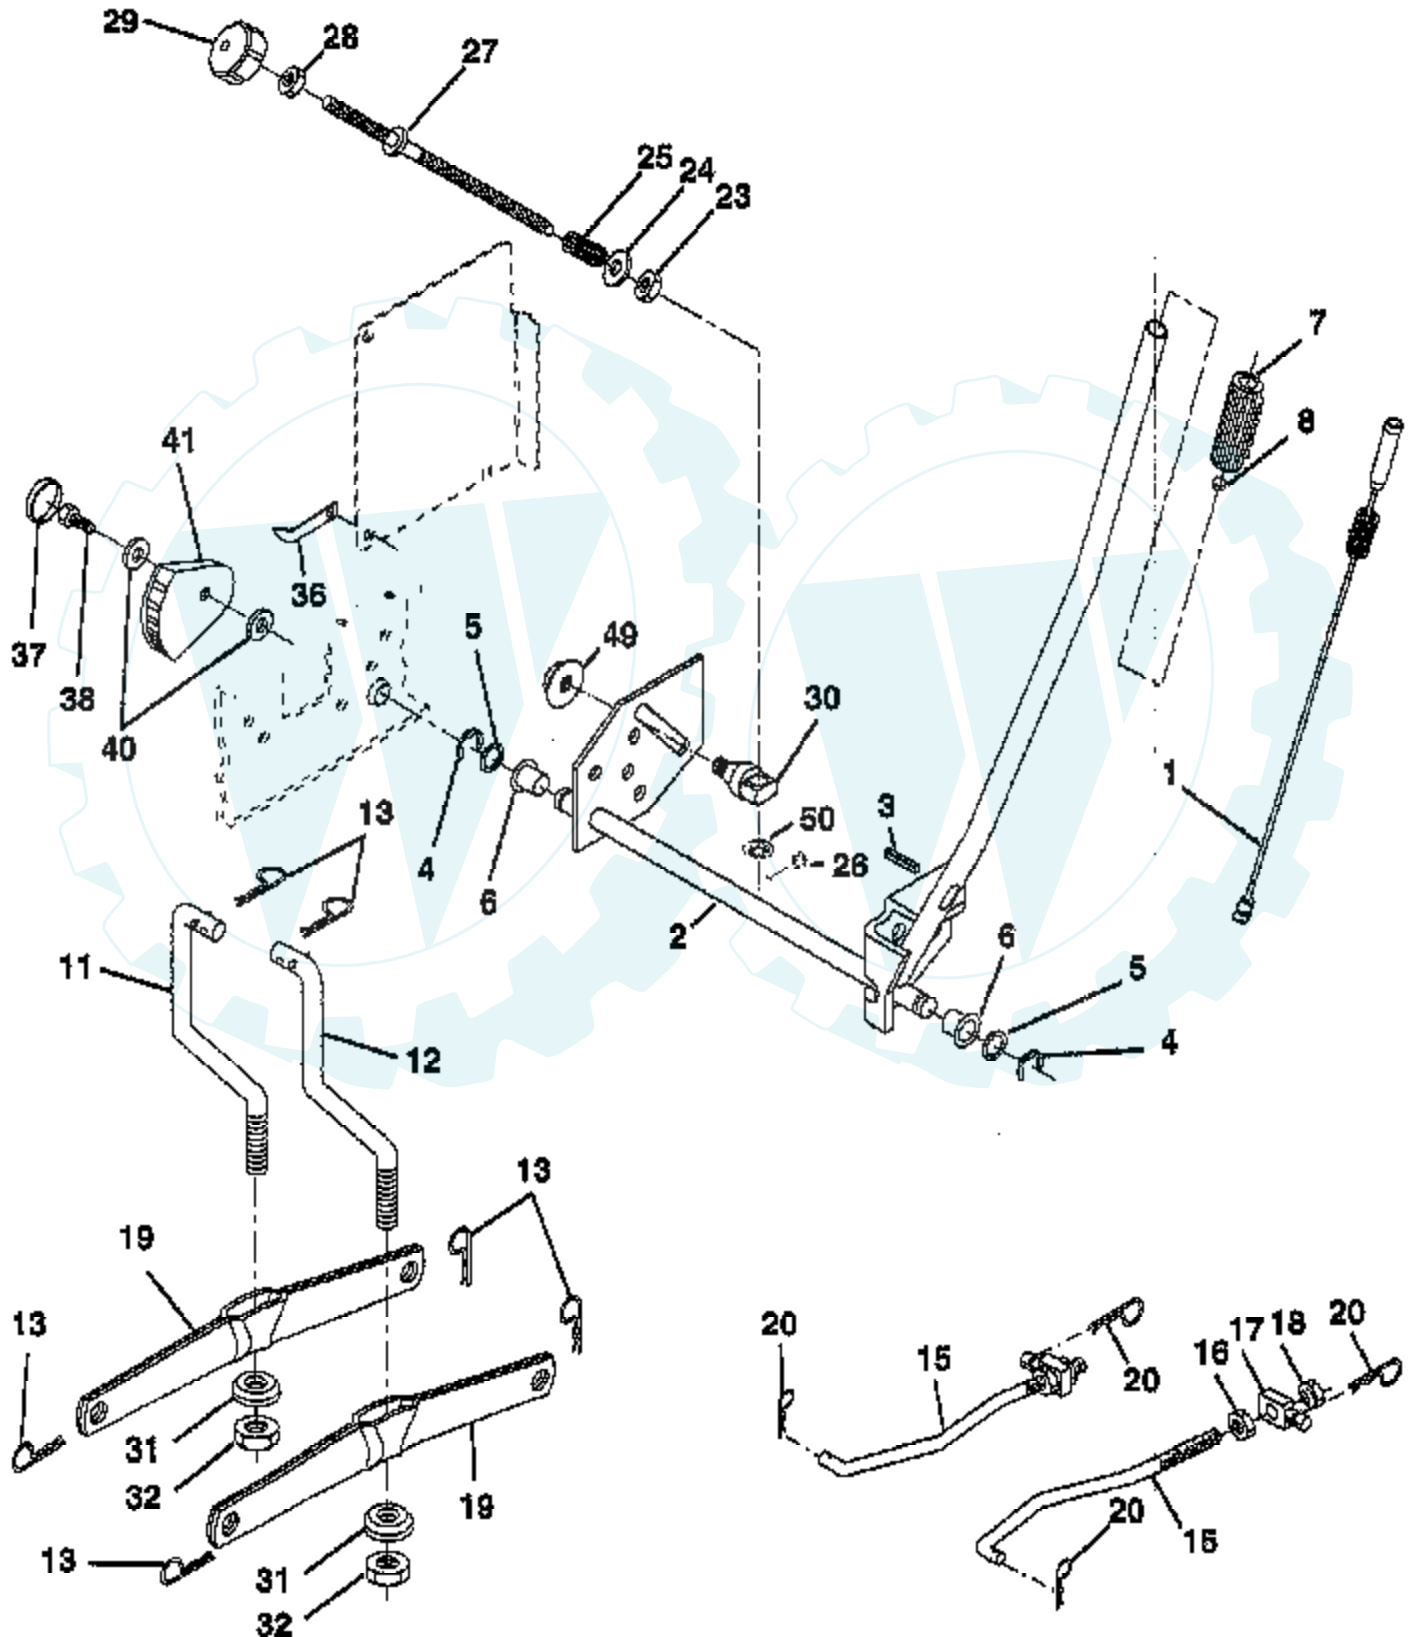

TRACTOR - - MODEL NUMBER AYP7178B99

ENGINE

Ref #	Part Number	Qty	Description
1	140310		CONTROL THROTTLE
2	17720410		SCREW LT
3	PARTSIMAGE		REFER TO PARTS IMAGE
3	SUPPLIER		CHECK WITH SUPPLIER
4	137352		MUFFLER
13	272293		GASKET ENG 1 313 LD TIN PLATED
14	13280324		PIPE NIPPLE
15	13200300		ELBOW
16	11050600		LOCKWASHER
23	159880		SHIELD.BRN/DBR.GD
29	137180		SUB= 532137180
31	161911		TANK.FUEL.FRONT.
32	140527		CAP ASM FUEL
33	123487X		HOSE CLAMP
35	17490512		SCREW
37	137040		LINE FUEL
38	SUPPLIER		CHECK WITH SUPPLIER
40	124028X		SUB= 532124028
44	17490412		SCREW HEX CRT
46	19091416		WASHER
62	10040500		LOCKWASHER
72	71070512		SCREW
78	17490620		SCREW
81	128861		NUT

TRACTOR - - MODEL NUMBER AYP7178B99

LIFT

Ref #	Part Number	Qty	Description
1	159460		WIRE ASM W.SPRING
2	149471		SHAFT ASM LIFT RH
3	105767X		PIN-GROOVE LT
4	12000002		SUB= 2225J
5	19211621		WASHER
6	120183X		NYLON BEARING
7	125631X		GRIP HANDLE
8	122365X		SUB= 125925X
11	139865		SUB= 918139865
12	139866		SUB= 151140
13	4939M		SUB= 85902
15	127218		LINK.FRONT
16	73350800		NUT
17	130171		TRUNION
18	73800800		NUT.LK.W/WSH.1/2.
19	139868		ARM SUSP REAR
20	163552		RETAINER SPRING
23	110807X		NUT T
24	19131016		WASHER
25	2876H		SPRING T
26	76020308		SUB= 3145
27	126971X		SUB= 532126971
28	73350600		NUT
29	138057		KNOB INF 3/8-16
30	150233		TRUNNION
31	140302		BEARING PVT LH
32	73540600		NUT.CROWNLOCK.3/8
36	155097		POINTER-INDICAT
37	123935X		"PLUG,HOLE"
38	17490512		SCREW
40	19112410		WASHER
41	155098		INDICATOR HEIGHT
49	145212		NUT.HXFLG.LOCK.
50	110452X		NUT PUSH M