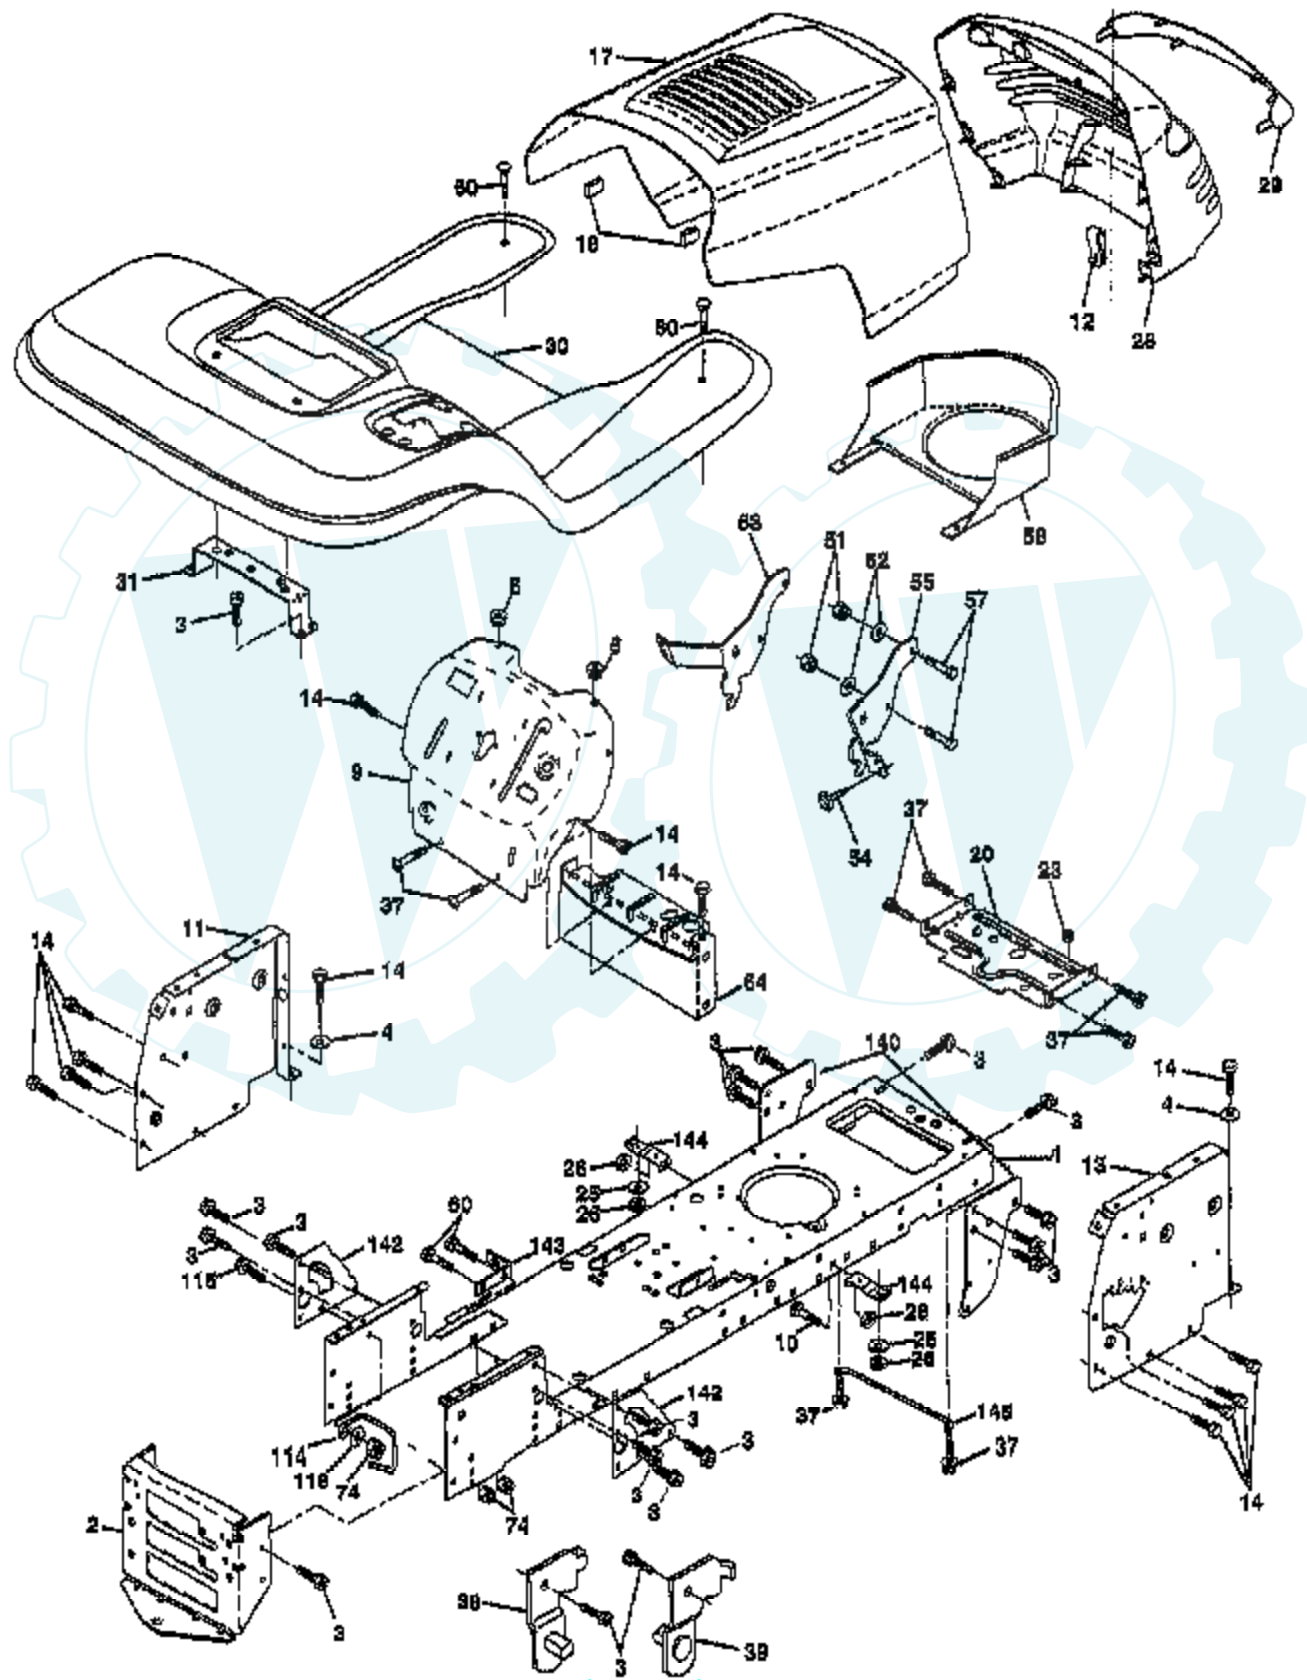

TRACTOR -- MODEL NUMBER AYP7178B99

CHASSIS AND ENCLOSURES

Ref #	Part Number	Qty	Description
1	165583		CHASSIS.STLT
2	140356		SUB= 145009
3	17490612		SCREW
4	19131216		WASHER
5	155272		BUMPER-HOOD/DASH
9	161917X012		DASH
10	72140608		SUB= 72110608
11	155927		"PANEL-DASH,LH"
12	145660		CLIP.TINNERMAN
13	155936		"PANEL-DASH,RH"
14	17490608		SCREW LT
17	159639X418		HOOD.STEEL.ASSY
18	126938X		SUB= 532126938
20	156437		"PLATE-MTG,BATT/FU"
23	124028X		SUB= 532124028
25	19131312		WASHER
26	73800600		NUT
28	157428		GRILL
29	146654X599		GRILLE.LENS
30	151287X418		FEND/FTREST PNT
31	139976		BRACKET SUPT FEND
37	17490508		SCREW LT
38	139886		BRACKET ASM LH
39	139887		BRACKET ASM RH
51	73800400		NUT
52	19091416		WASHER
53	144697		BRACKET.GRILLE.LH
54	161464		SCREW.HEX.WS.HD
55	144696		BRACKET.GRILLE.RH
57	74780412		SUB= 74780414
58	150127		AIR DUCT
60	72140606		BOLT
64	154798		DASH-LOWER
74	73680600		SUB= 73690600
114	158112		"KEEPER-BELT,RR.LH"
115	17490620		SCREW
116	19131614		WASHER
140	158418		BRKT SUSPENSION
142	165867		PLATE.REINFORCEMENT
143	154966		"BRKT-S'BAR,CHASSI"
144	154207		BRKT-FOOTREST
145	156524		"ROD POVOT,CHASSIS"
	5479J		PLUG BUTTON T