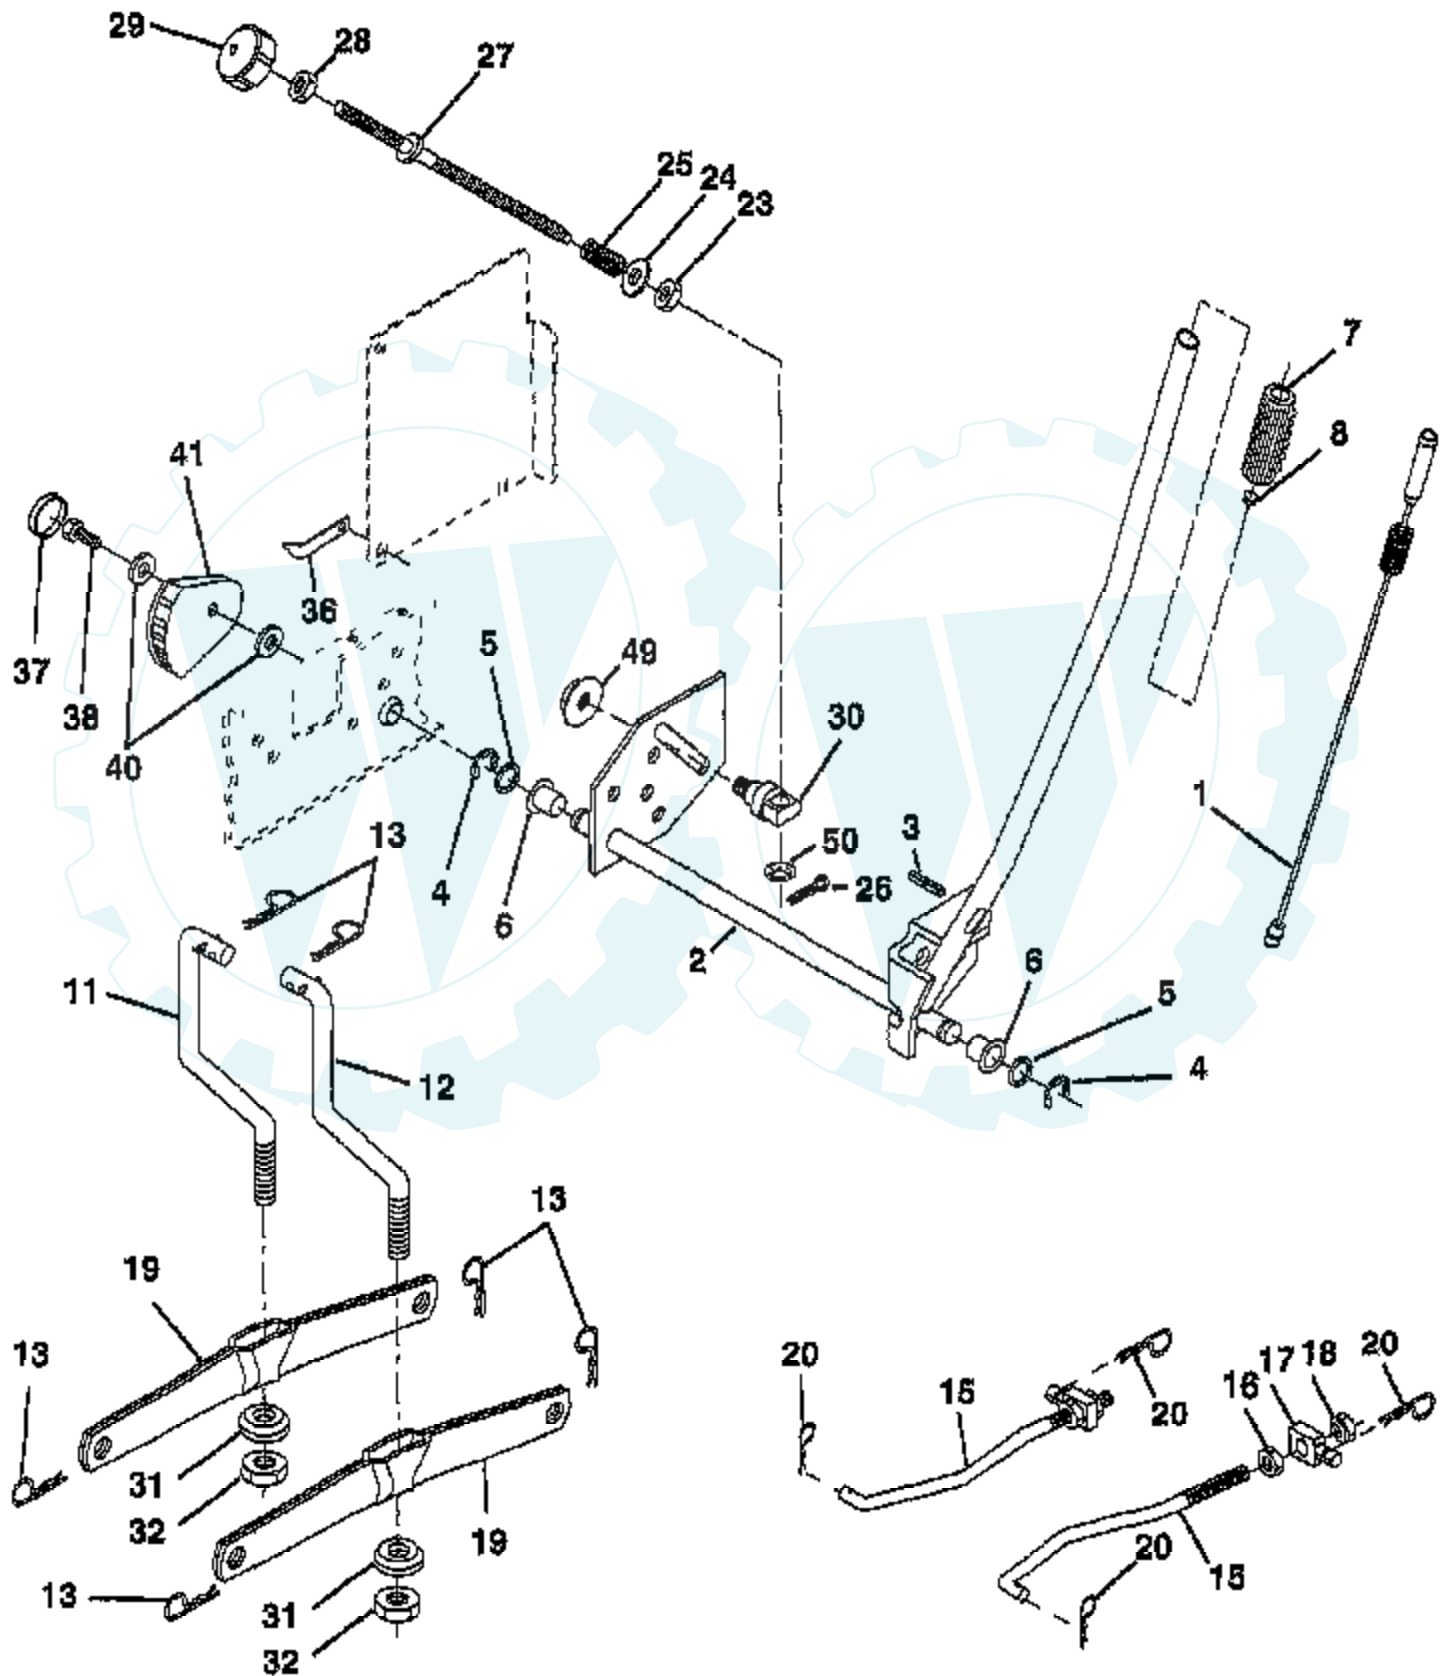

TRACTOR - - MODEL NUMBER 7177A89

LIFT

Ref #	Part Number	Qty	Description
1	159460		WIRE ASM W.SPRING
2	159471		"SHAFT ASM LIFT,RH"
3	105767X		PIN-GROOVE LT
4	12000002		SUB= 2225J
5	19211621		WASHER
6	120183X		NYLON BEARING
7	125631X		GRIP HANDLE
8	122365X		SUB= 125925X
11	139865		SUB= 918139865
12	139866		SUB= 151140
13	4939M		SUB= 85902
15	127218		LINK.FRONT
16	73350800		NUT
17	130171		TRUNION
18	73800800		NUT.LK.W/WSH.1/2.
19	139868		ARM SUSP REAR
20	3146R		RETAINER.SPRING
23	110807X		NUT T
24	19131016		WASHER
25	2876H		SPRING T
26	76020308		SUB= 3145
27	126971X		SUB= 532126971
28	73350600		NUT
29	138057		KNOB INF 3/8-16
30	150233		TRUNNION
31	140302		BEARING PVT LH
32	73540600		NUT.CROWNLOCK.3/8
36	155097		POINTER-INDICAT
37	123935X		"PLUG,HOLE"
38	17490512		SCREW
40	19112410		WASHER
41	155098		INDICATOR HEIGHT
49	145212		NUT.HXFLG.LOCK.
50	110452X		NUT PUSH M