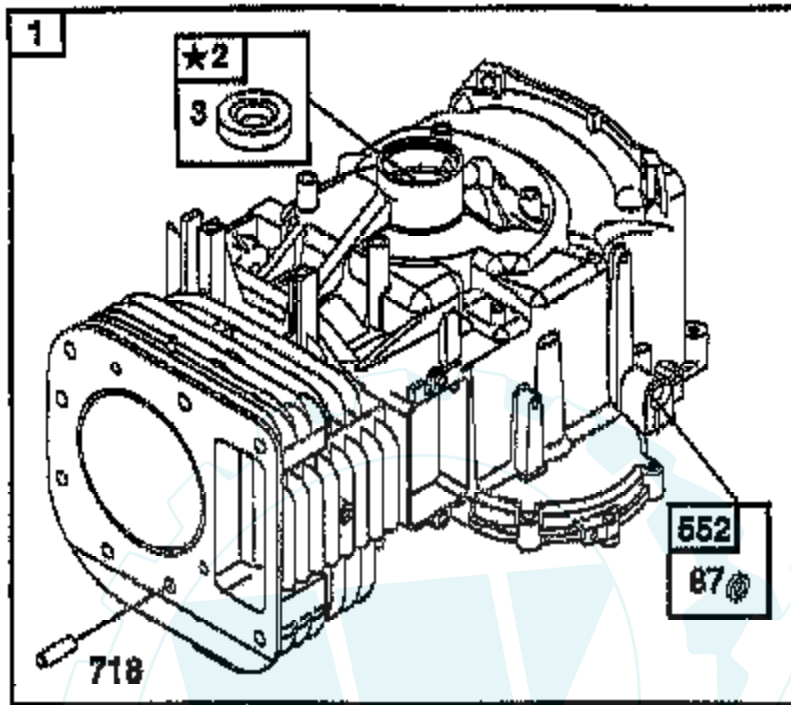

TRACTOR - - MODEL NUMBER 7177A89

BRIGGS & STRATTON ENGINE - MODEL NUMBER 311707, TYPE NUMBER 0132-E1