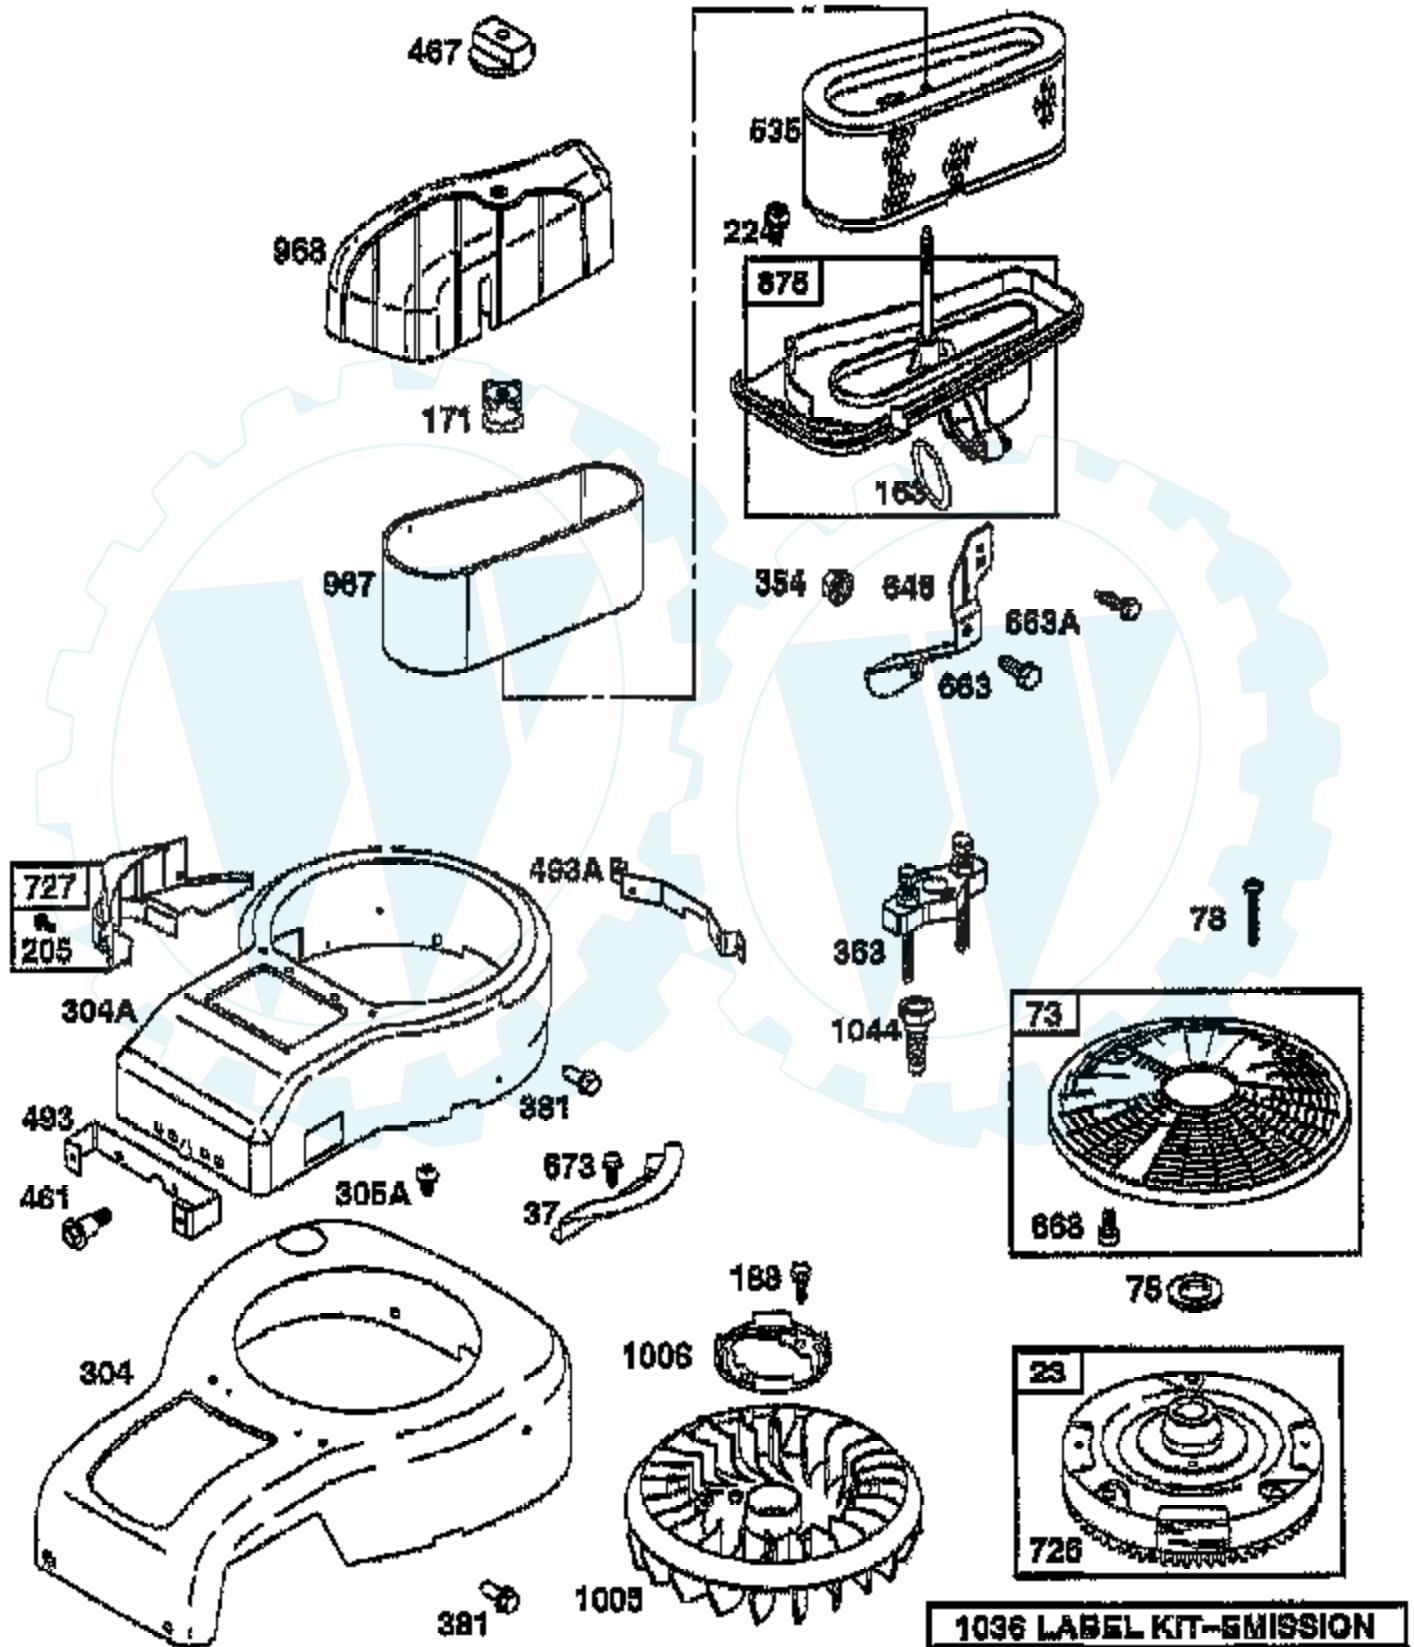

TRACTOR -- MODEL NUMBER 7177A89

BRIGGS & STRATTON ENGINE - MODEL NUMBER 311707, TYPE NUMBER 0132-E1

Ref #	Part Number	Qty	Description
1	690156		CYLINDER ASSEMBLY
2	399265		P/N CONFLICT - CHECK WITH SUPPLIER
3	391086		SEAL, OIL
4	494238		BASE, ENGINE
5	690188		HEAD, CYLINDER
6	94927		WASHER, GOVERNOR LEVER
7	273763		GASKET, CYLINDER HEAD
8	495735		BREATHER ASSY
9	27803		GASKET, VALVE COVER
10	94621		SCREW, STEMS
11	281246		TUBE, BREATHER
12	271916		GASKET, CRANKCASE COVER 1/64"
12	271997		GASKET, CRANKCASE COVER .005"
13	94728		SCREW, CYLINDER HEAD
15	94239		PLUG, OIL DRAIN
16	690136		CRANKSHAFT
20	291675		SEAL, OIL
22	95187		SCREW
23	690222		FLYWHEEL
24	222698		KEY, FLYWHEEL
25	692271		PISTON, ASSEMBLY
25	692272		PISTON ASSEMBLY
25	692273		PISTON ASSEMBLY
25	692274		PISTON ASSEMBLY
26	690162		RING SET, PISTON
26	690164		RING SET, PISTON
26	690166		RING SET, PISTON
26	690168		RING SET, PISTON
27	263129		LOCK, PISTON PIN
28	498319		PIN, PISTON, STD SIZE
28	498320		PIN ASSY., PISTON, .005" OVERSIZE
29	499468		ROD ASSEMBLY, CONNECTING
29	499940		ROD ASSEMBLY, CONNECTING
32	95190		SCREW
33	495856		VALVE, EXHAUST
34	495857		VALVE, INTAKE
35	262811		SPRING, VALVE
40	224641		RETAINER, VALVE SPRING
43	40815		GOV./OIL SLINGER
45	262411		TAPPET, VALVE
46	496884		GEAR, CAM
50	690193		MANIFOLD, INTAKE
51	281735		GASKET, INTAKE
51A	273650		GASKET, INTAKE
53	94637		STUD, CARBURETOR MOUNTING
73	494439		SCREEN, ROTATING
75	225136		WASHER, SPRING
78	94821		SCREW, SEMS
87	491323		SEAL, GOVERNOR
93	281346		BUSHING, THROTTLE SHAFT
94	498030		VALVE, IDLE, ADJUSTMENT
95	94098		SCREW, THROTTLE
98	495800		SCREW, IDLE SPEED
104	231789		PIN, FLOAT HINGE
105	231855		VALVE ASSY, INLET NEEDLE
106	231854		INLET VALVE SEAT
108	224558		VALVE, CHOKE
108A	224540		VALVE, CHOKE