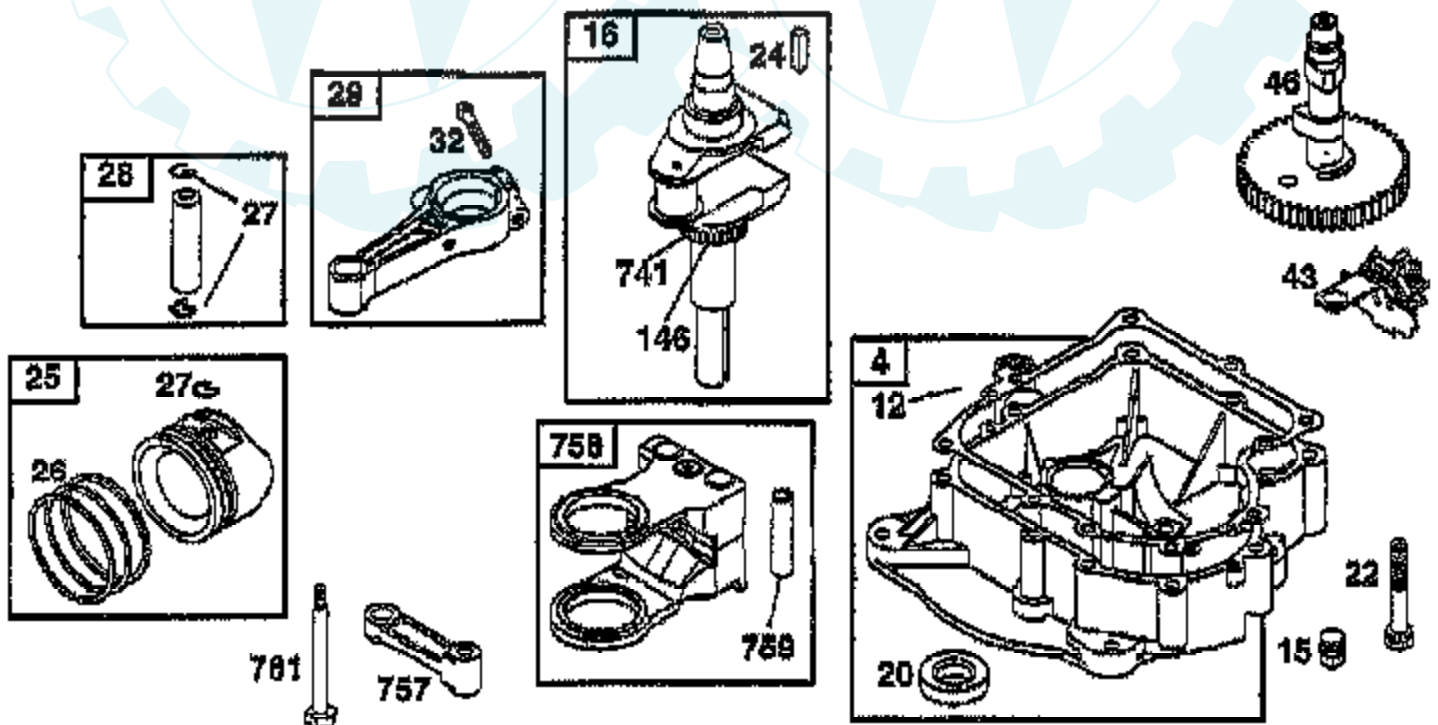

TRACTOR - - MODEL NUMBER 7177A89

BRIGGS & STRATTON ENGINE - MODEL NUMBER 311707, TYPE NUMBER 0132-E1

★ REQUIRES SPECIAL TOOLS
TO INSTALL, SEE REPAIR
INSTRUCTION MANUAL.

1019 LABEL KIT

1058 OWNER'S MANUAL

Ref #	Part Number	Qty	Description
1	690156		CYLINDER ASSEMBLY
2	399265		P/N CONFLICT - CHECK WITH SUPPLIER
3	391086		SEAL, OIL
4	494238		BASE, ENGINE
5	690188		HEAD, CYLINDER
6	94927		WASHER, GOVERNOR LEVER
7	273763		GASKET, CYLINDER HEAD
8	495735		BREATHER ASSY
9	27803		GASKET, VALVE COVER
10	94621		SCREW, STEMS
11	281246		TUBE, BREATHER
12	271916		GASKET, CRANKCASE COVER 1/64"
12	271997		GASKET, CRANKCASE COVER .005"
13	94728		SCREW, CYLINDER HEAD
15	94239		PLUG, OIL DRAIN
16	690136		CRANKSHAFT
20	291675		SEAL, OIL
22	95187		SCREW
23	690222		FLYWHEEL
24	222698		KEY, FLYWHEEL
25	692271		PISTON, ASSEMBLY
25	692272		PISTON ASSEMBLY
25	692273		PISTON ASSEMBLY
25	692274		PISTON ASSEMBLY
26	690162		RING SET, PISTON
26	690164		RING SET, PISTON
26	690166		RING SET, PISTON
26	690168		RING SET, PISTON
27	263129		LOCK, PISTON PIN
28	498319		PIN, PISTON, STD SIZE
28	498320		PIN ASSY., PISTON, .005" OVERSIZE
29	499468		ROD ASSEMBLY, CONNECTING
29	499940		ROD ASSEMBLY, CONNECTING
32	95190		SCREW
33	495856		VALVE, EXHAUST
34	495857		VALVE, INTAKE
35	262811		SPRING, VALVE
40	224641		RETAINER, VALVE SPRING
43	40815		GOV./OIL SLINGER
45	262411		TAPPET, VALVE
46	496884		GEAR, CAM
50	690193		MANIFOLD, INTAKE
51	281735		GASKET, INTAKE
51A	273650		GASKET, INTAKE
53	94637		STUD, CARBURETOR MOUNTING
73	494439		SCREEN, ROTATING
75	225136		WASHER, SPRING
78	94821		SCREW, SEMS
87	491323		SEAL, GOVERNOR
93	281346		BUSHING, THROTTLE SHAFT
94	498030		VALVE, IDLE, ADJUSTMENT
95	94098		SCREW, THROTTLE
98	495800		SCREW, IDLE SPEED
104	231789		PIN, FLOAT HINGE
105	231855		VALVE ASSY, INLET NEEDLE
106	231854		INLET VALVE SEAT
108	224558		VALVE, CHOKE
108A	224540		VALVE, CHOKE