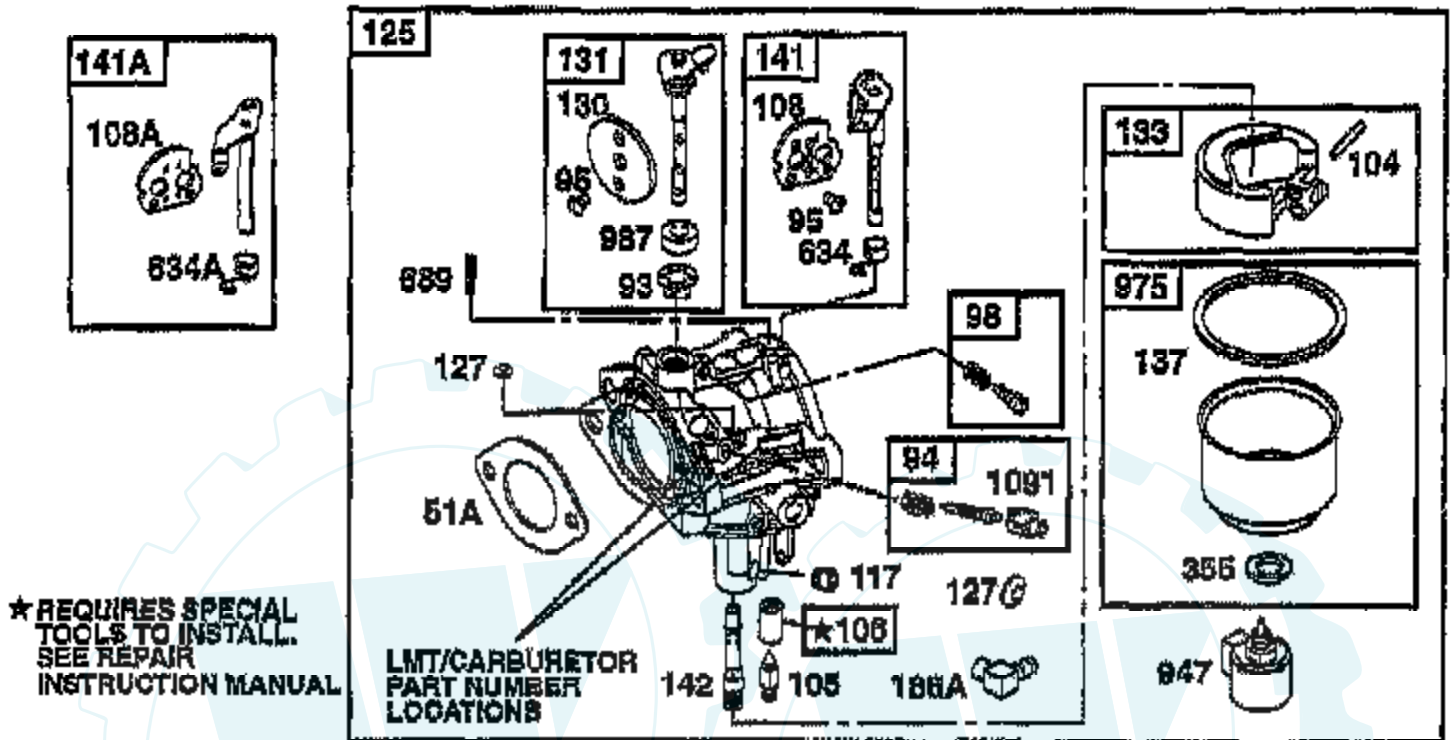

TRACTOR - - MODEL NUMBER 7177A89

BRIGGS & STRATTON ENGINE - MODEL NUMBER 311707, TYPE NUMBER 0132-E1

THIS CARBURETOR SERVICES BOTH CHOKE-A-MATIC AND MANUAL CHOKE SYSTEMS