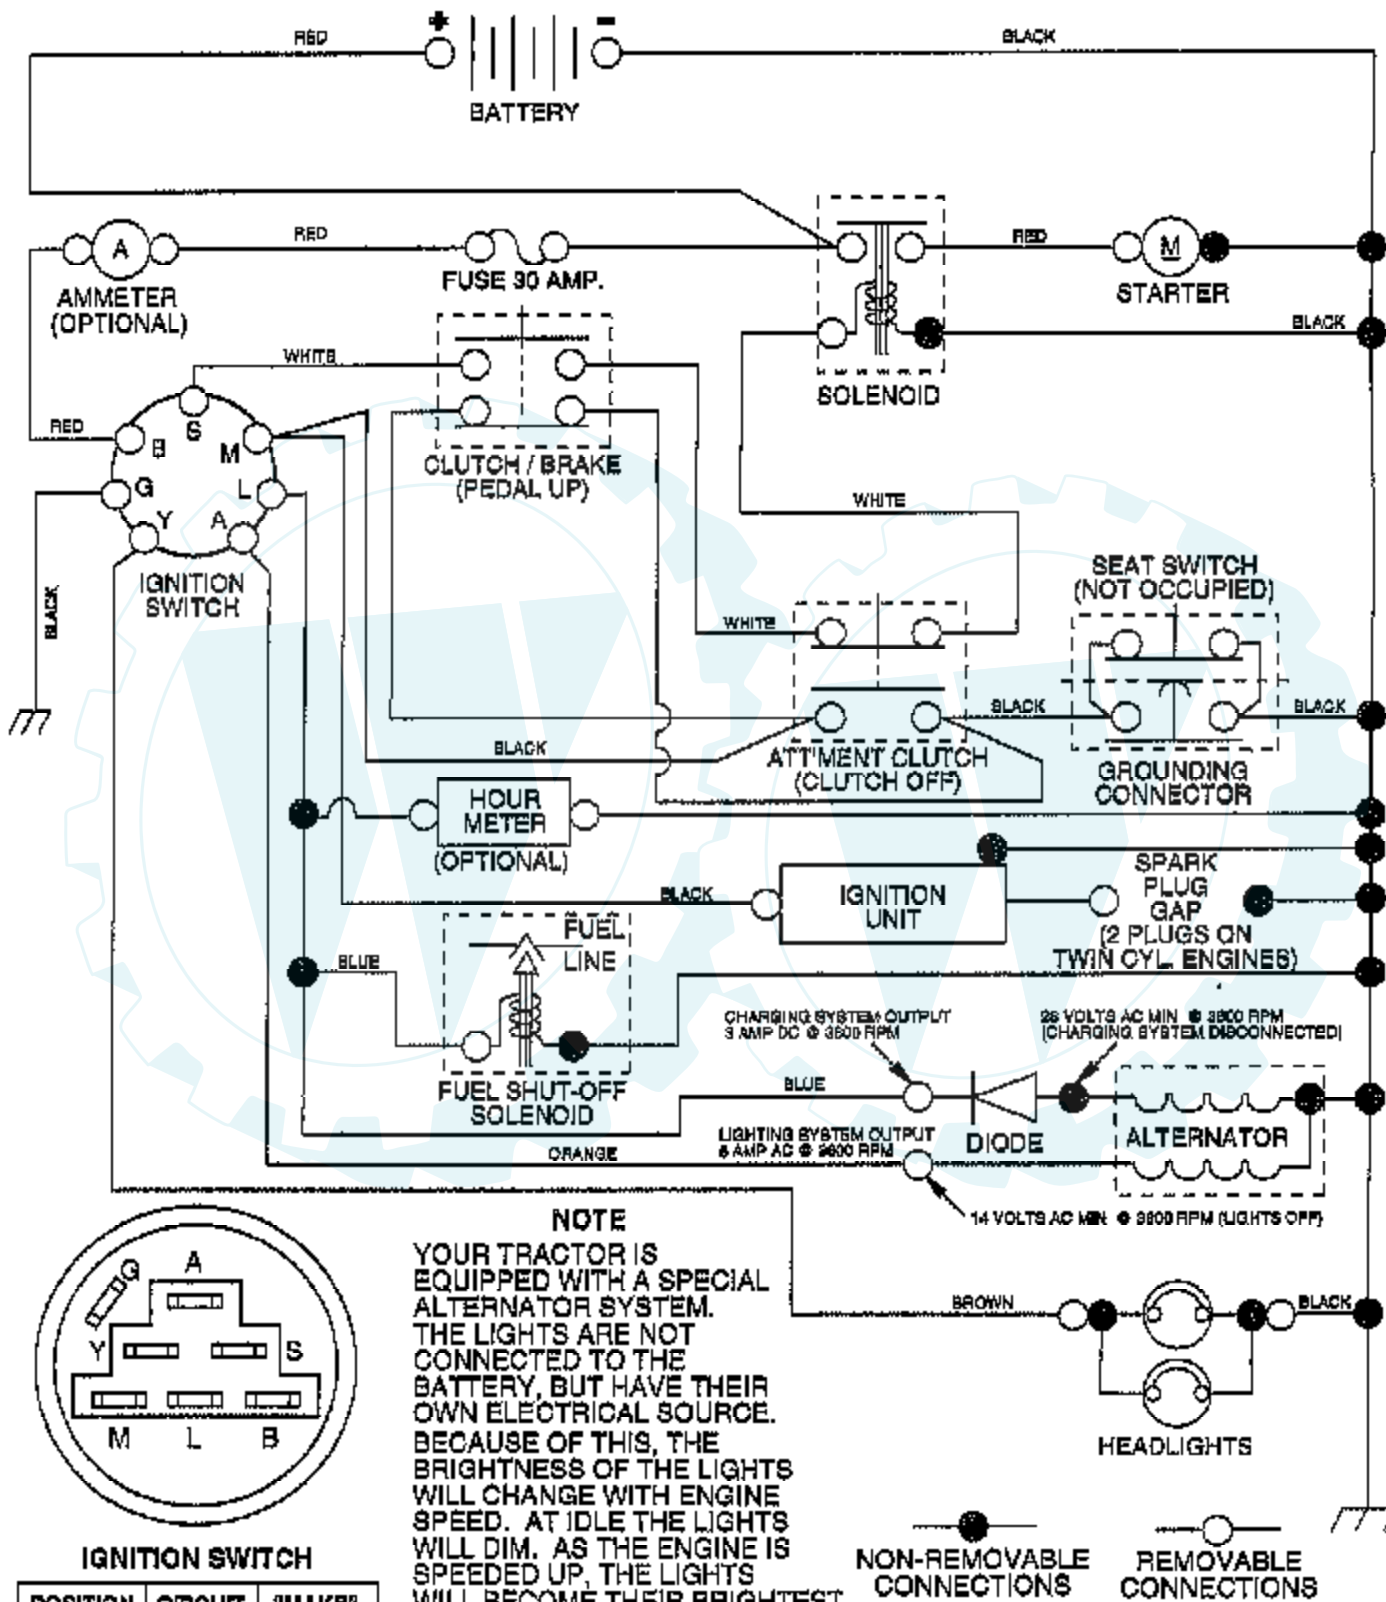

TRACTOR - - MODEL NUMBER 7177A89

SCHEMATIC

IGNITION SWITCH

POSITION	CIRCUIT	"MAKE"
OFF	G+M+L	NONE
RUN/LIGHT	B+L	A+Y
RUN	B+L	NONE
START	B+L+S	NONE

WIRING INSULATED CLIPS

NOTE: IF WIRING INSULATED CLIPS WERE REMOVED FOR SERVICING OF UNIT, THEY SHOULD BE REPLACED TO PROPERLY SECURE YOUR WIRING.

Der Ersatzteilspezialist im Internet.