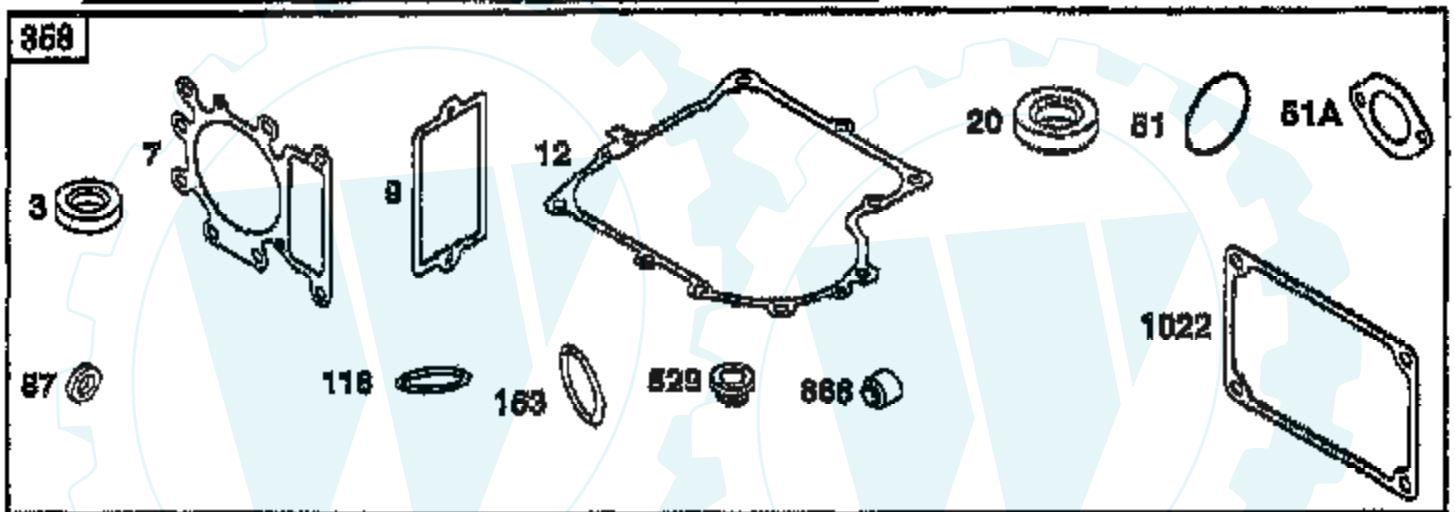

TRACTOR - - MODEL NUMBER 7177A89

BRIGGS & STRATTON ENGINE - MODEL NUMBER 311707, TYPE NUMBER 0132-E1

★ REQUIRES SPECIAL TOOLS
TO INSTALL. SEE REPAIR
INSTRUCTION MANUAL.