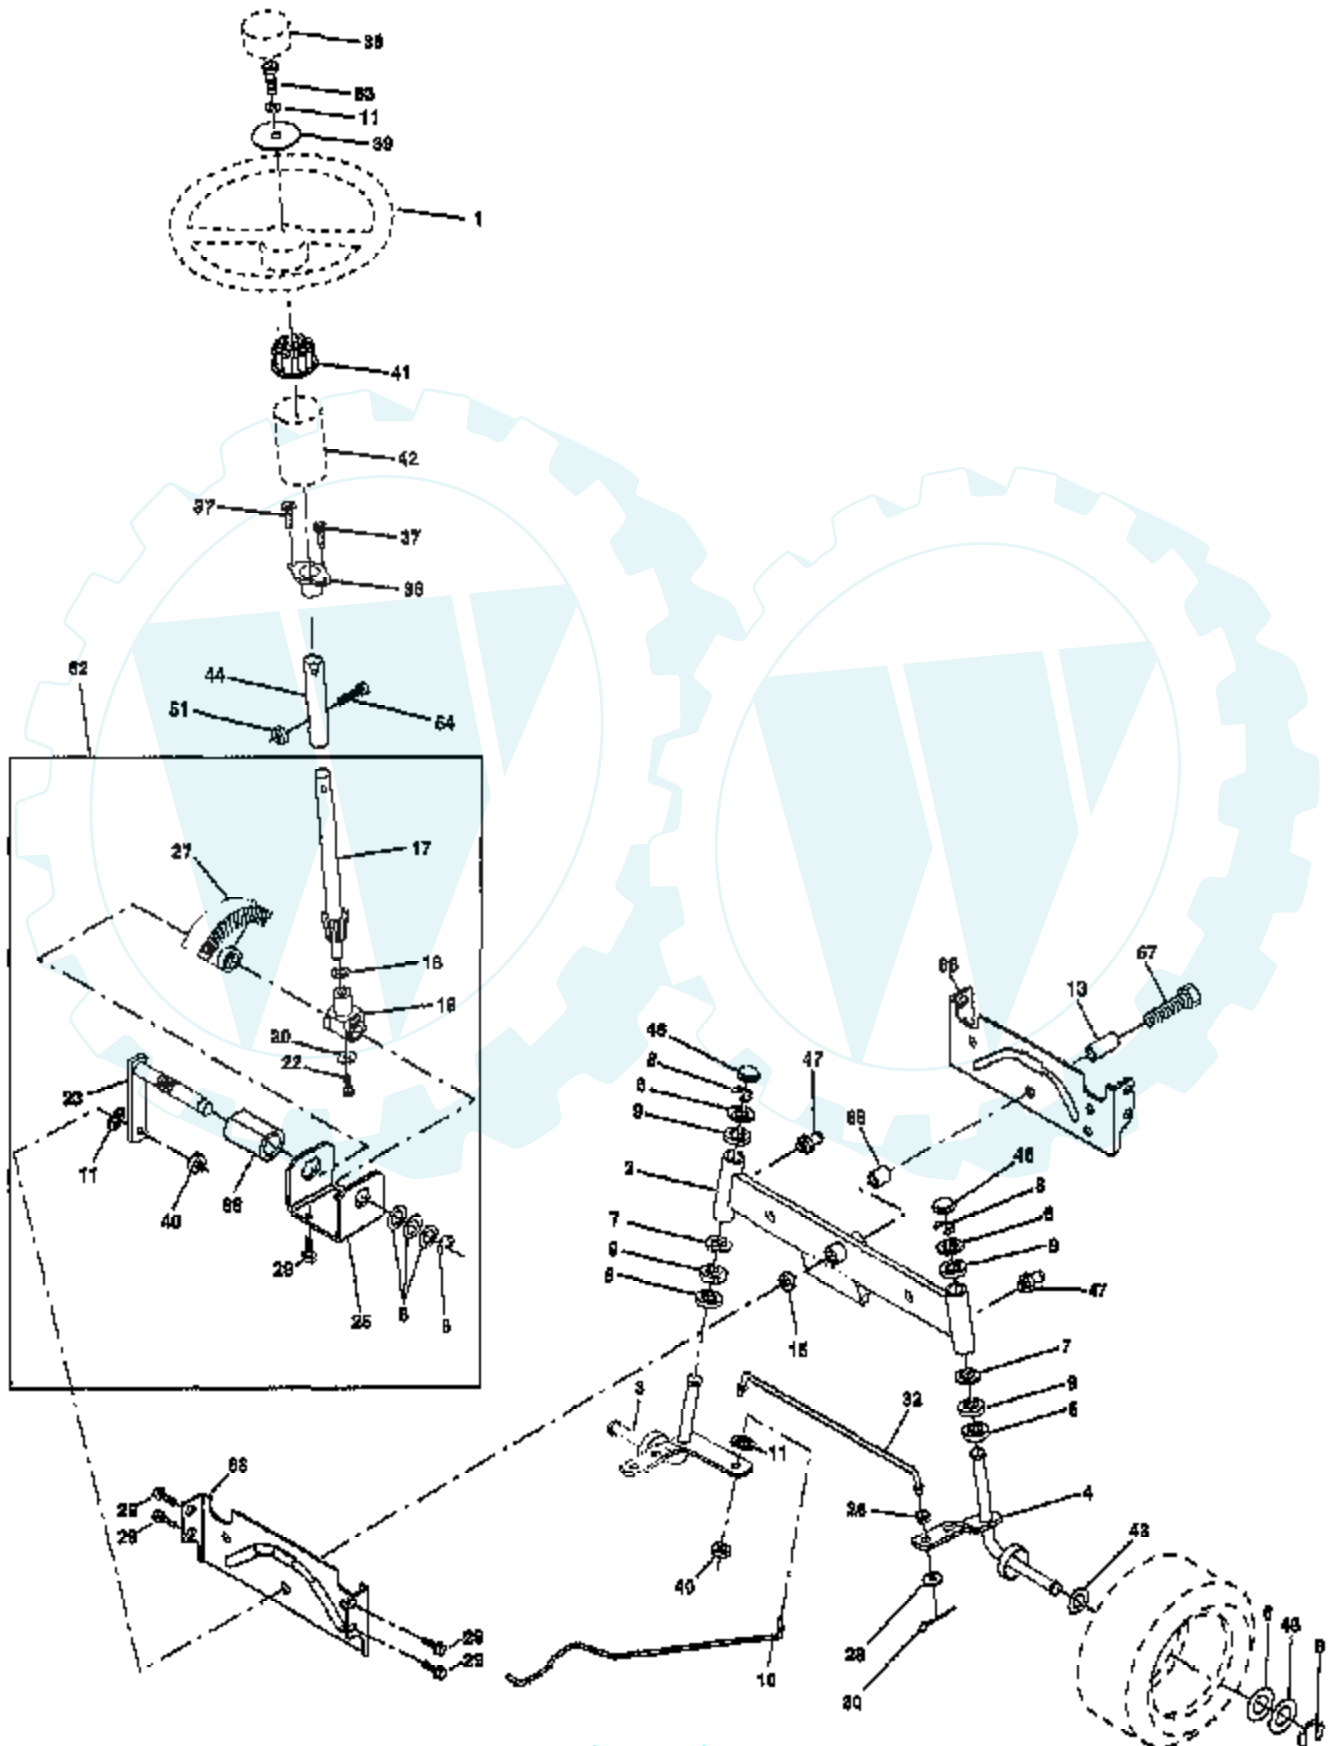

TRACTOR - - MODEL NUMBER 7177A89

STEERING ASSEMBLY

Ref #	Part Number	Qty	Description
1	140044		WHEEL STR AYP BLK
2	154427		AXLE ASM
3	156483		SPINDLE.ASM.LH
4	157473		"SPINDLE ASM,RH"
5	6266H		WASHER .T
6	121748X		WASHER
7	19272016		WASHER
8	12000029		RING
9	3366R		COL. SRTG. BEAR.
10	156438		DRAGLINK-STAMPED
11	10040600		LOCKWASHER
13	154779		BEARING AXLE
15	73901000		"NUT-LOC,FLANGE LT"
17	156546		SHAFT ASM STEERIN
18	57079		THRUST WASHER
19	124035X		SUPPORT.SHAFT
20	126684X		SUB= 532126684
22	71200410		SCREW HEX SOC1/4-
23	127501		SUB= 918127501
25	154406		BRKT-STEERING
26	126847X		BUSHING.DRAGLINK
27	136874		GEAR SECTOR
28	19131416		WASHER
29	17490612		SCREW
30	76020412		COTTER PIN
32	130465		TIE ROD
36	155099		BUSHING.STEERING
37	152927		"SCREW-TT,10-32 FL"
38	140045		CAP STEER AYP
39	19133808		WASHER T
40	7810H		GRIPCO NUT
41	100711L		ADAPTER LT
42	145054		BOOT.STEER.PL
43	121749X		WASHER
44	153720		EXT SHAFT STEERIN
46	121232X		CAP
47	6855M		ZERK M
51	73800500		NUT
54	74780520		BOLT
62	156594		KIT STEERING ASM
63	74780616		BOLT
65	154780		SPACER AXLE
66	154404		"BEARING-ARM,PITMA"
67	74781044		BOLT
68	154429		BRACE AXLE