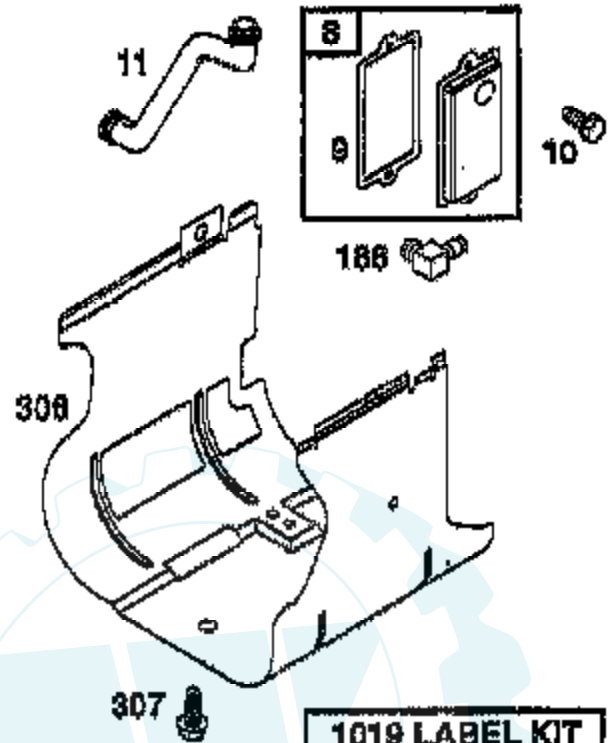

TRACTOR - - MODEL NUMBER 7177A89

BRIGGS & STRATTON ENGINE - MODEL NUMBER 311707, TYPE NUMBER 0132-E1

★ REQUIRES SPECIAL TOOLS
TO INSTALL, SEE REPAIR
INSTRUCTION MANUAL.

1019 LABEL KIT

1058 OWNER'S MANUAL

Ref #	Part Number	Qty	Description
1	690156		CYLINDER ASSEMBLY
2	399265		P/N CONFLICT - CHECK WITH SUPPLIER
3	391086		SEAL, OIL
4	494238		BASE, ENGINE
5	690188		HEAD, CYLINDER
6	94927		WASHER, GOVERNOR LEVER
7	273763		GASKET, CYLINDER HEAD
8	495735		BREATHER ASSY
9	27803		GASKET, VALVE COVER
10	94621		SCREW, STEMS
11	281246		TUBE, BREATHER
12	271916		GASKET, CRANKCASE COVER 1/64"
12	271997		GASKET, CRANKCASE COVER .005"
13	94728		SCREW, CYLINDER HEAD
15	94239		PLUG, OIL DRAIN
16	690136		CRANKSHAFT
20	291675		SEAL, OIL
22	95187		SCREW
23	690222		FLYWHEEL
24	222698		KEY, FLYWHEEL
25	692271		PISTON, ASSEMBLY
25	692272		PISTON ASSEMBLY
25	692273		PISTON ASSEMBLY
25	692274		PISTON ASSEMBLY
26	690162		RING SET, PISTON
26	690164		RING SET, PISTON
26	690166		RING SET, PISTON
26	690168		RING SET, PISTON
27	263129		LOCK, PISTON PIN
28	498319		PIN, PISTON, STD SIZE
28	498320		PIN ASSY., PISTON, .005" OVERSIZE
29	499468		ROD ASSEMBLY, CONNECTING
29	499940		ROD ASSEMBLY, CONNECTING
32	95190		SCREW
33	495856		VALVE, EXHAUST
34	495857		VALVE, INTAKE
35	262811		SPRING, VALVE
40	224641		RETAINER, VALVE SPRING
43	40815		GOV./OIL SLINGER
45	262411		TAPPET, VALVE
46	496884		GEAR, CAM
50	690193		MANIFOLD, INTAKE
51	281735		GASKET, INTAKE
51A	273650		GASKET, INTAKE
53	94637		STUD, CARBURETOR MOUNTING
73	494439		SCREEN, ROTATING
75	225136		WASHER, SPRING
78	94821		SCREW, SEMS
87	491323		SEAL, GOVERNOR
93	281346		BUSHING, THROTTLE SHAFT
94	498030		VALVE, IDLE, ADJUSTMENT
95	94098		SCREW, THROTTLE
98	495800		SCREW, IDLE SPEED
104	231789		PIN, FLOAT HINGE
105	231855		VALVE ASSY, INLET NEEDLE
106	231854		INLET VALVE SEAT
108	224558		VALVE, CHOKE
108A	224540		VALVE, CHOKE