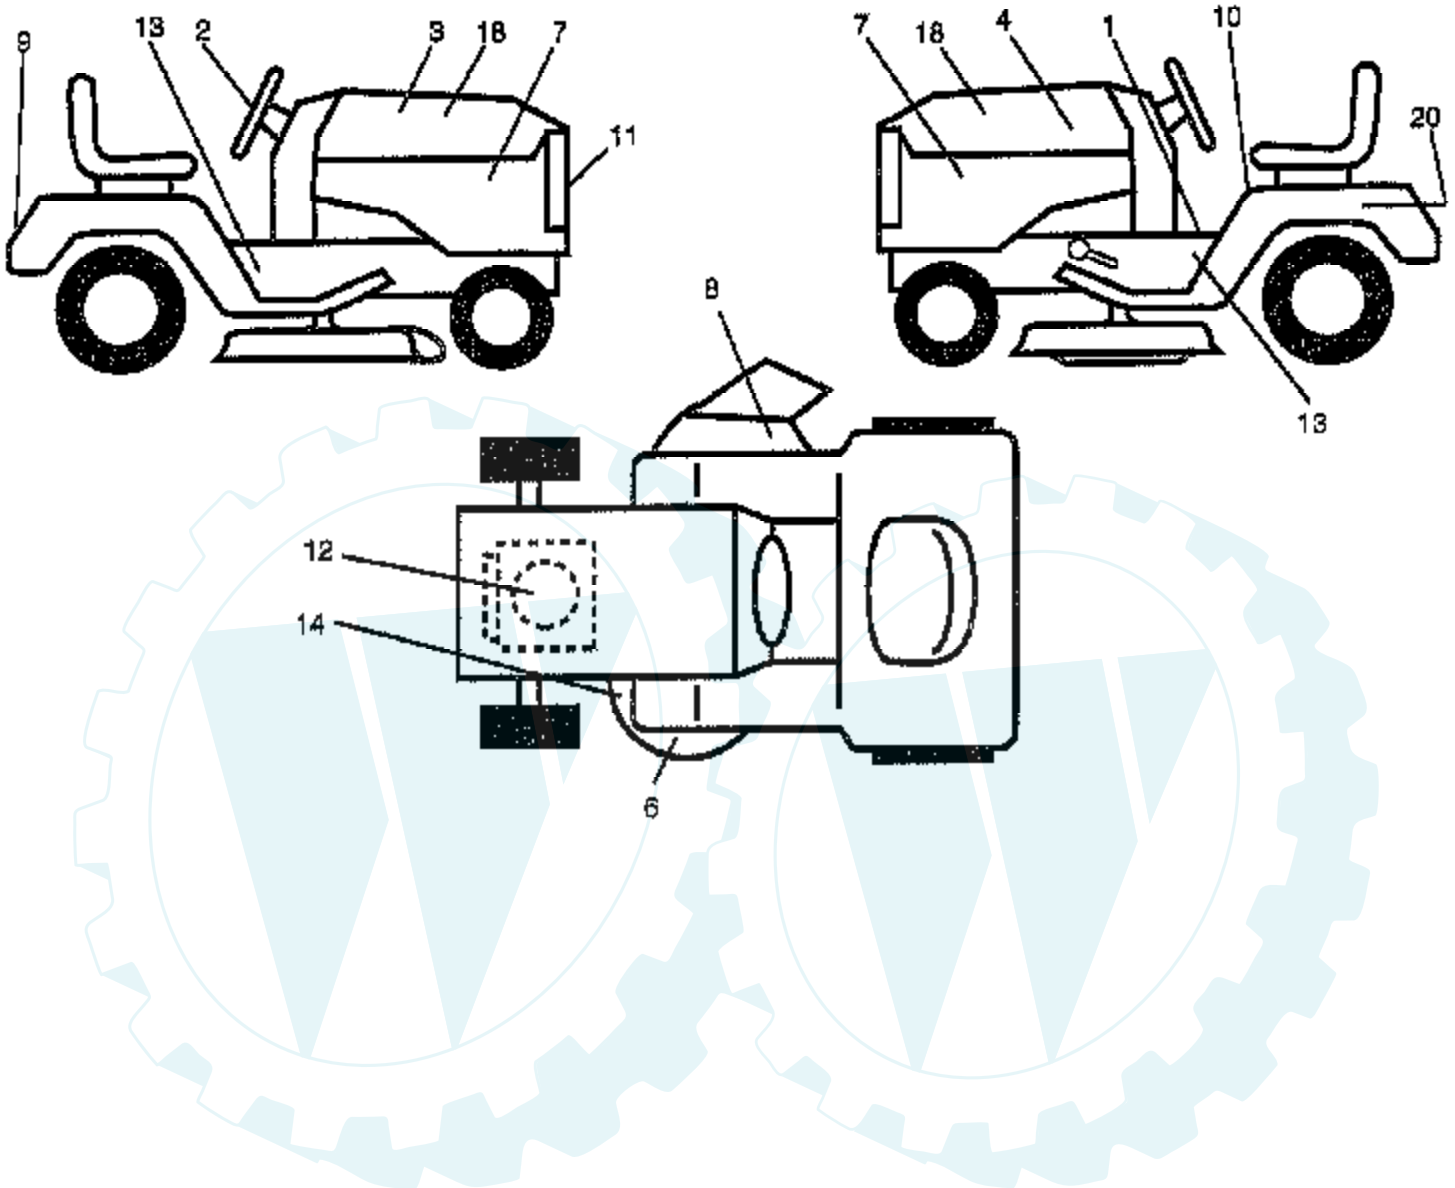

TRACTOR - - MODEL NUMBER 7177A89

DECALS

Ref #	Part Number	Qty	Description
1	156368		"DECAL-DASH,OPER"
2	143470		DECAL STEER WHL
3	141579		DECAL HOOD RH
4	141580		DECAL HOOD LH
5	273775		DECAL, HP ENGINE
6	141583		DECAL DECK MULCH
8	141517		DECAL DECK WIZ +
9	127520		NLA
10	157002		"DECAL DANGER,FEND"
11	150218		DECAL.LENS.WIZARD
13	141502		DECAL CHASSIS WIZ
14	160396		"DECAL-SCHEM,BELT"
18	143388		NAMEPLATE.HD.WIZA
20	145005		DECAL.BATRY.3-3908
	138311		DECAL HANDLE LIFT
	154515		"PAD-FOOTREST,LH"
	154516		"PAD-FOOTREST, RH"
	162301		MANUAL.O.7177A89