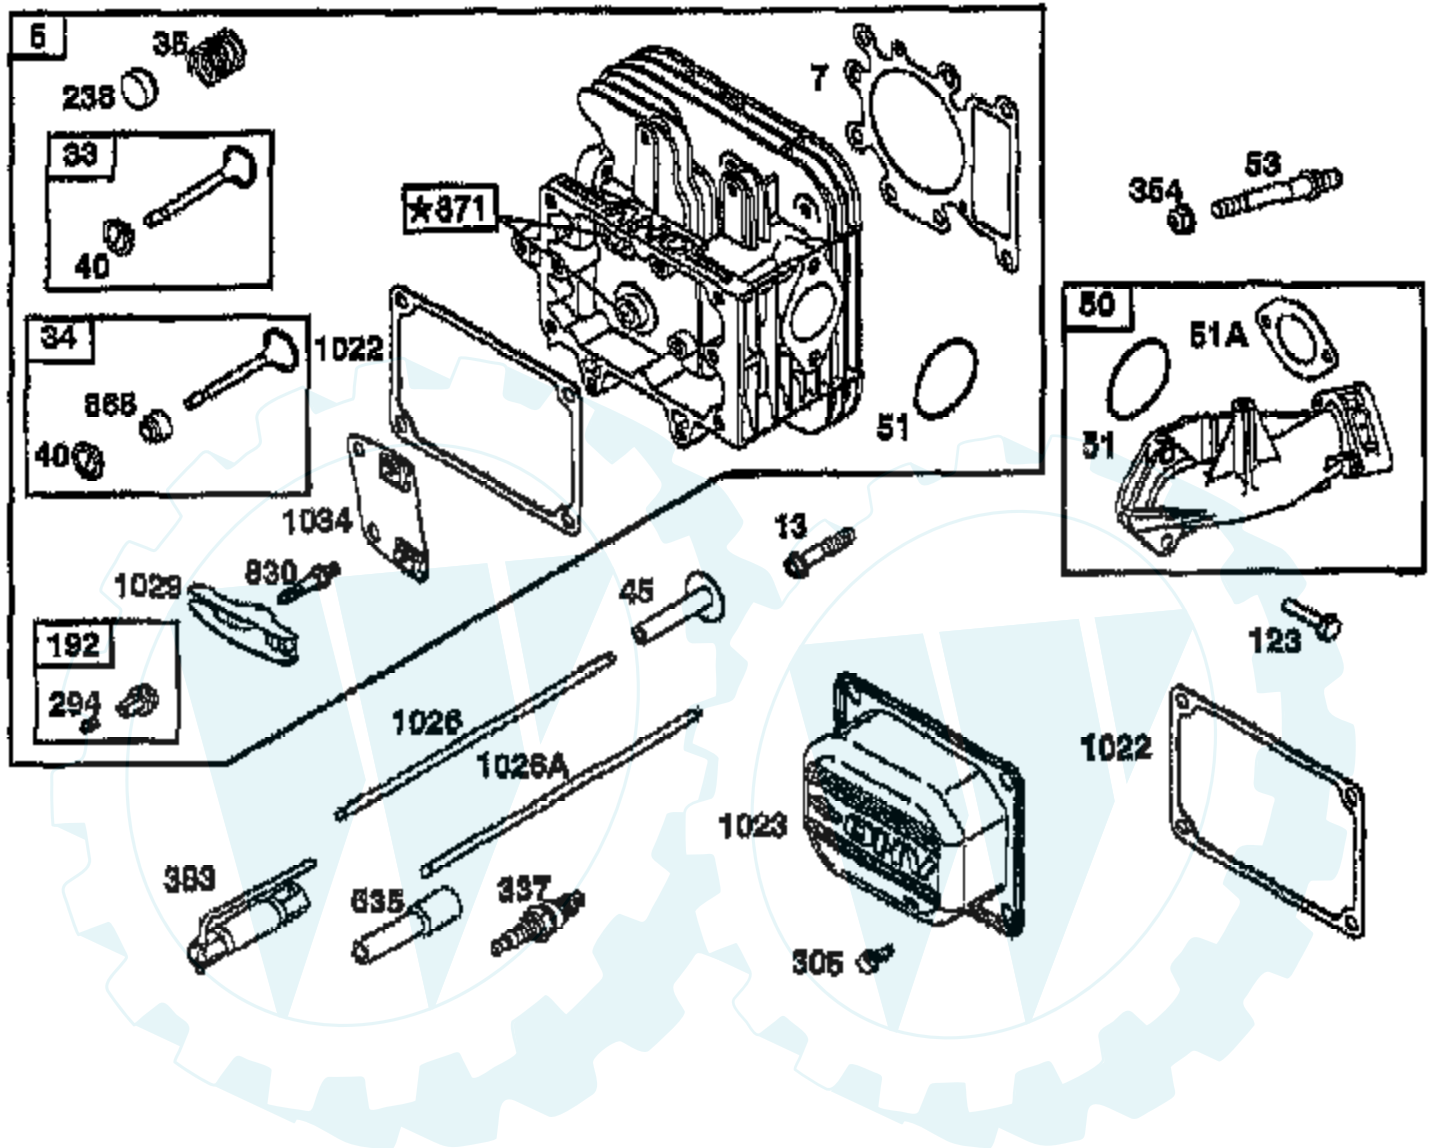

TRACTOR - - MODEL NUMBER 7177A89

BRIGGS & STRATTON ENGINE - MODEL NUMBER 311707, TYPE NUMBER 0132-E1

Ref #	Part Number	Qty	Description
1	690156		CYLINDER ASSEMBLY
2	399265		P/N CONFLICT - CHECK WITH SUPPLIER
3	391086		SEAL, OIL
4	494238		BASE, ENGINE
5	690188		HEAD, CYLINDER
6	94927		WASHER, GOVERNOR LEVER
7	273763		GASKET, CYLINDER HEAD
8	495735		BREATHER ASSY
9	27803		GASKET, VALVE COVER
10	94621		SCREW, STEMS
11	281246		TUBE, BREATHER
12	271916		GASKET, CRANKCASE COVER 1/64"
12	271997		GASKET, CRANKCASE COVER .005"
13	94728		SCREW, CYLINDER HEAD
15	94239		PLUG, OIL DRAIN
16	690136		CRANKSHAFT
20	291675		SEAL, OIL
22	95187		SCREW
23	690222		FLYWHEEL
24	222698		KEY, FLYWHEEL
25	692271		PISTON, ASSEMBLY
25	692272		PISTON ASSEMBLY
25	692273		PISTON ASSEMBLY
25	692274		PISTON ASSEMBLY
26	690162		RING SET, PISTON
26	690164		RING SET, PISTON
26	690166		RING SET, PISTON
26	690168		RING SET, PISTON
27	263129		LOCK, PISTON PIN
28	498319		PIN, PISTON, STD SIZE
28	498320		PIN ASSY., PISTON, .005" OVERSIZE
29	499468		ROD ASSEMBLY, CONNECTING
29	499940		ROD ASSEMBLY, CONNECTING
32	95190		SCREW
33	495856		VALVE, EXHAUST
34	495857		VALVE, INTAKE
35	262811		SPRING, VALVE
40	224641		RETAINER, VALVE SPRING
43	40815		GOV./OIL SLINGER
45	262411		TAPPET, VALVE
46	496884		GEAR, CAM
50	690193		MANIFOLD, INTAKE
51	281735		GASKET, INTAKE
51A	273650		GASKET, INTAKE
53	94637		STUD, CARBURETOR MOUNTING
73	494439		SCREEN, ROTATING
75	225136		WASHER, SPRING
78	94821		SCREW, SEMS
87	491323		SEAL, GOVERNOR
93	281346		BUSHING, THROTTLE SHAFT
94	498030		VALVE, IDLE, ADJUSTMENT
95	94098		SCREW, THROTTLE
98	495800		SCREW, IDLE SPEED
104	231789		PIN, FLOAT HINGE
105	231855		VALVE ASSY, INLET NEEDLE
106	231854		INLET VALVE SEAT
108	224558		VALVE, CHOKE
108A	224540		VALVE, CHOKE