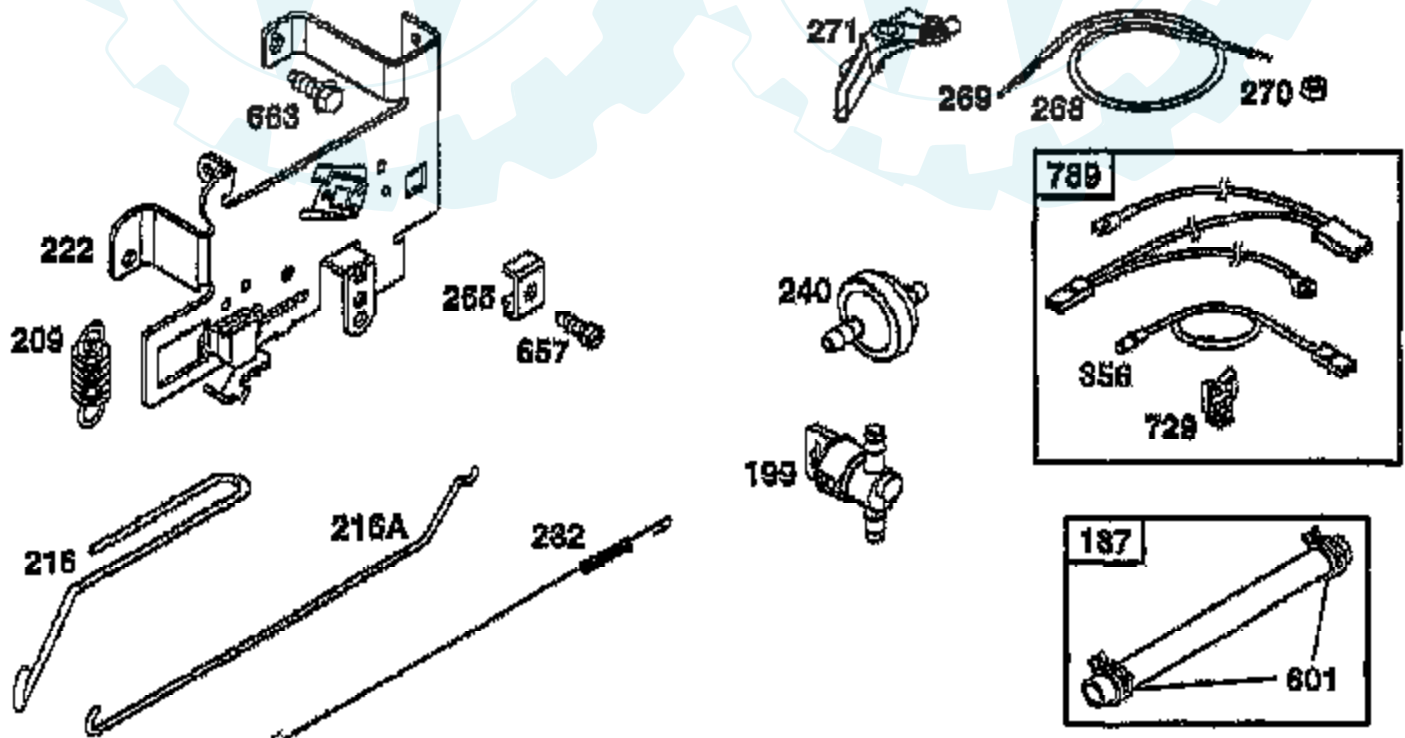

TRACTOR - - MODEL NUMBER 7177A89

BRIGGS & STRATTON ENGINE - MODEL NUMBER 311707, TYPE NUMBER 0132-E1

THIS CARBURETOR SERVICES BOTH CHOKE-A-MATIC AND MANUAL CHOKE SYSTEMS

Ref #	Part Number	Qty	Description
1	690156		CYLINDER ASSEMBLY
2	399265		P/N CONFLICT - CHECK WITH SUPPLIER
3	391086		SEAL, OIL
4	494238		BASE, ENGINE
5	690188		HEAD, CYLINDER
6	94927		WASHER, GOVERNOR LEVER
7	273763		GASKET, CYLINDER HEAD
8	495735		BREATHER ASSY
9	27803		GASKET, VALVE COVER
10	94621		SCREW, STEMS
11	281246		TUBE, BREATHER
12	271916		GASKET, CRANKCASE COVER 1/64"
12	271997		GASKET, CRANKCASE COVER .005"
13	94728		SCREW, CYLINDER HEAD
15	94239		PLUG, OIL DRAIN
16	690136		CRANKSHAFT
20	291675		SEAL, OIL
22	95187		SCREW
23	690222		FLYWHEEL
24	222698		KEY, FLYWHEEL
25	692271		PISTON, ASSEMBLY
25	692272		PISTON ASSEMBLY
25	692273		PISTON ASSEMBLY
25	692274		PISTON ASSEMBLY
26	690162		RING SET, PISTON
26	690164		RING SET, PISTON
26	690166		RING SET, PISTON
26	690168		RING SET, PISTON
27	263129		LOCK, PISTON PIN
28	498319		PIN, PISTON, STD SIZE
28	498320		PIN ASSY., PISTON, .005" OVERSIZE
29	499468		ROD ASSEMBLY, CONNECTING
29	499940		ROD ASSEMBLY, CONNECTING
32	95190		SCREW
33	495856		VALVE, EXHAUST
34	495857		VALVE, INTAKE
35	262811		SPRING, VALVE
40	224641		RETAINER, VALVE SPRING
43	40815		GOV./OIL SLINGER
45	262411		TAPPET, VALVE
46	496884		GEAR, CAM
50	690193		MANIFOLD, INTAKE
51	281735		GASKET, INTAKE
51A	273650		GASKET, INTAKE
53	94637		STUD, CARBURETOR MOUNTING
73	494439		SCREEN, ROTATING
75	225136		WASHER, SPRING
78	94821		SCREW, SEMS
87	491323		SEAL, GOVERNOR
93	281346		BUSHING, THROTTLE SHAFT
94	498030		VALVE, IDLE, ADJUSTMENT
95	94098		SCREW, THROTTLE
98	495800		SCREW, IDLE SPEED
104	231789		PIN, FLOAT HINGE
105	231855		VALVE ASSY, INLET NEEDLE
106	231854		INLET VALVE SEAT
108	224558		VALVE, CHOKE
108A	224540		VALVE, CHOKE