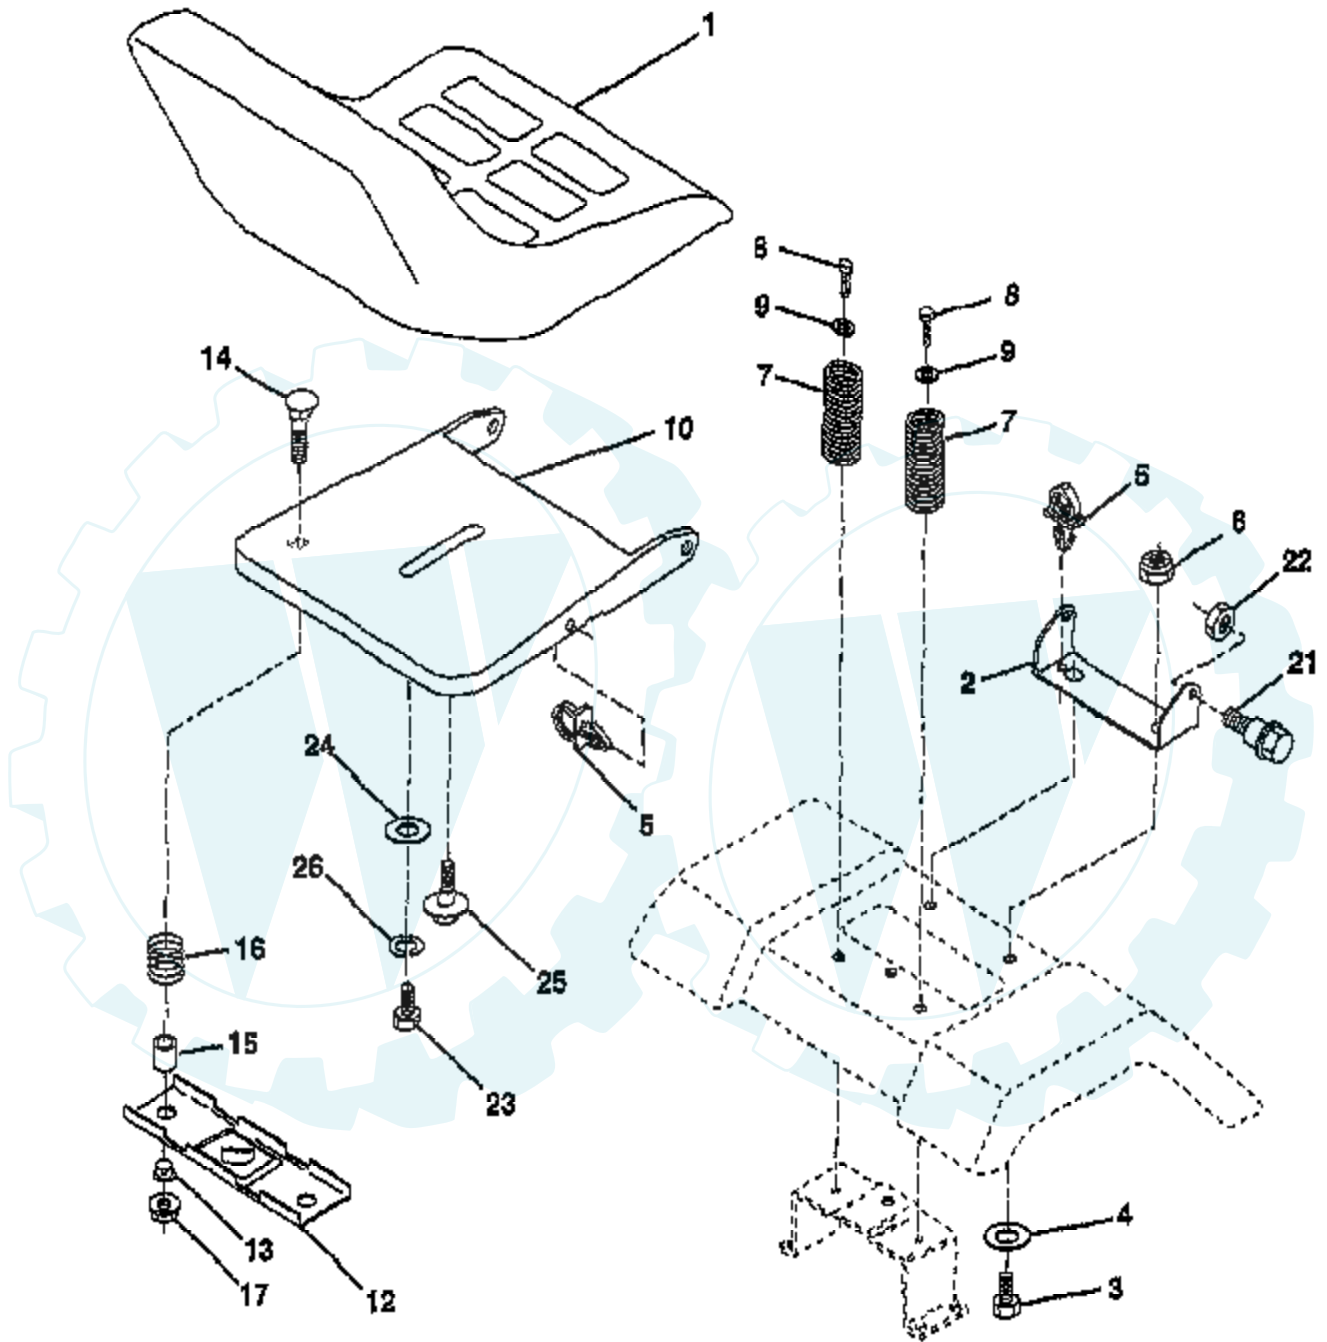

TRACTOR - - MODEL NUMBER 7177A89

SEAT ASSEMBLY

Ref #	Part Number	Qty	Description
1	140117		SEAT.2400/1416.BK
2	140551		BRACKET PVT SEAT
3	74760616		BOLT
4	19131610		WASHER PM
5	145006		CLIP.PUSH-IN.HING
6	73800600		NUT
7	124181X		SPRING COMPRESSIO
8	17490616		SCREW GTV
9	19131614		WASHER
10	155925		PAN-SEAT
12	121246X		BRKT SWITCH
13	121248X		BUSHING
14	72050412		BOLT-RD HD SQ NK
15	134300		SPLIT SPACER
16	121250X		SPRING
17	123976X		SUB= 73900400
21	153236		"BOLT,SHOULDER"
22	73800500		NUT
23	74780814		BOLT
24	19171912		WASHER
25	127018X		"BOLT,SHOULDER"
26	10040800		LOCKWASHER