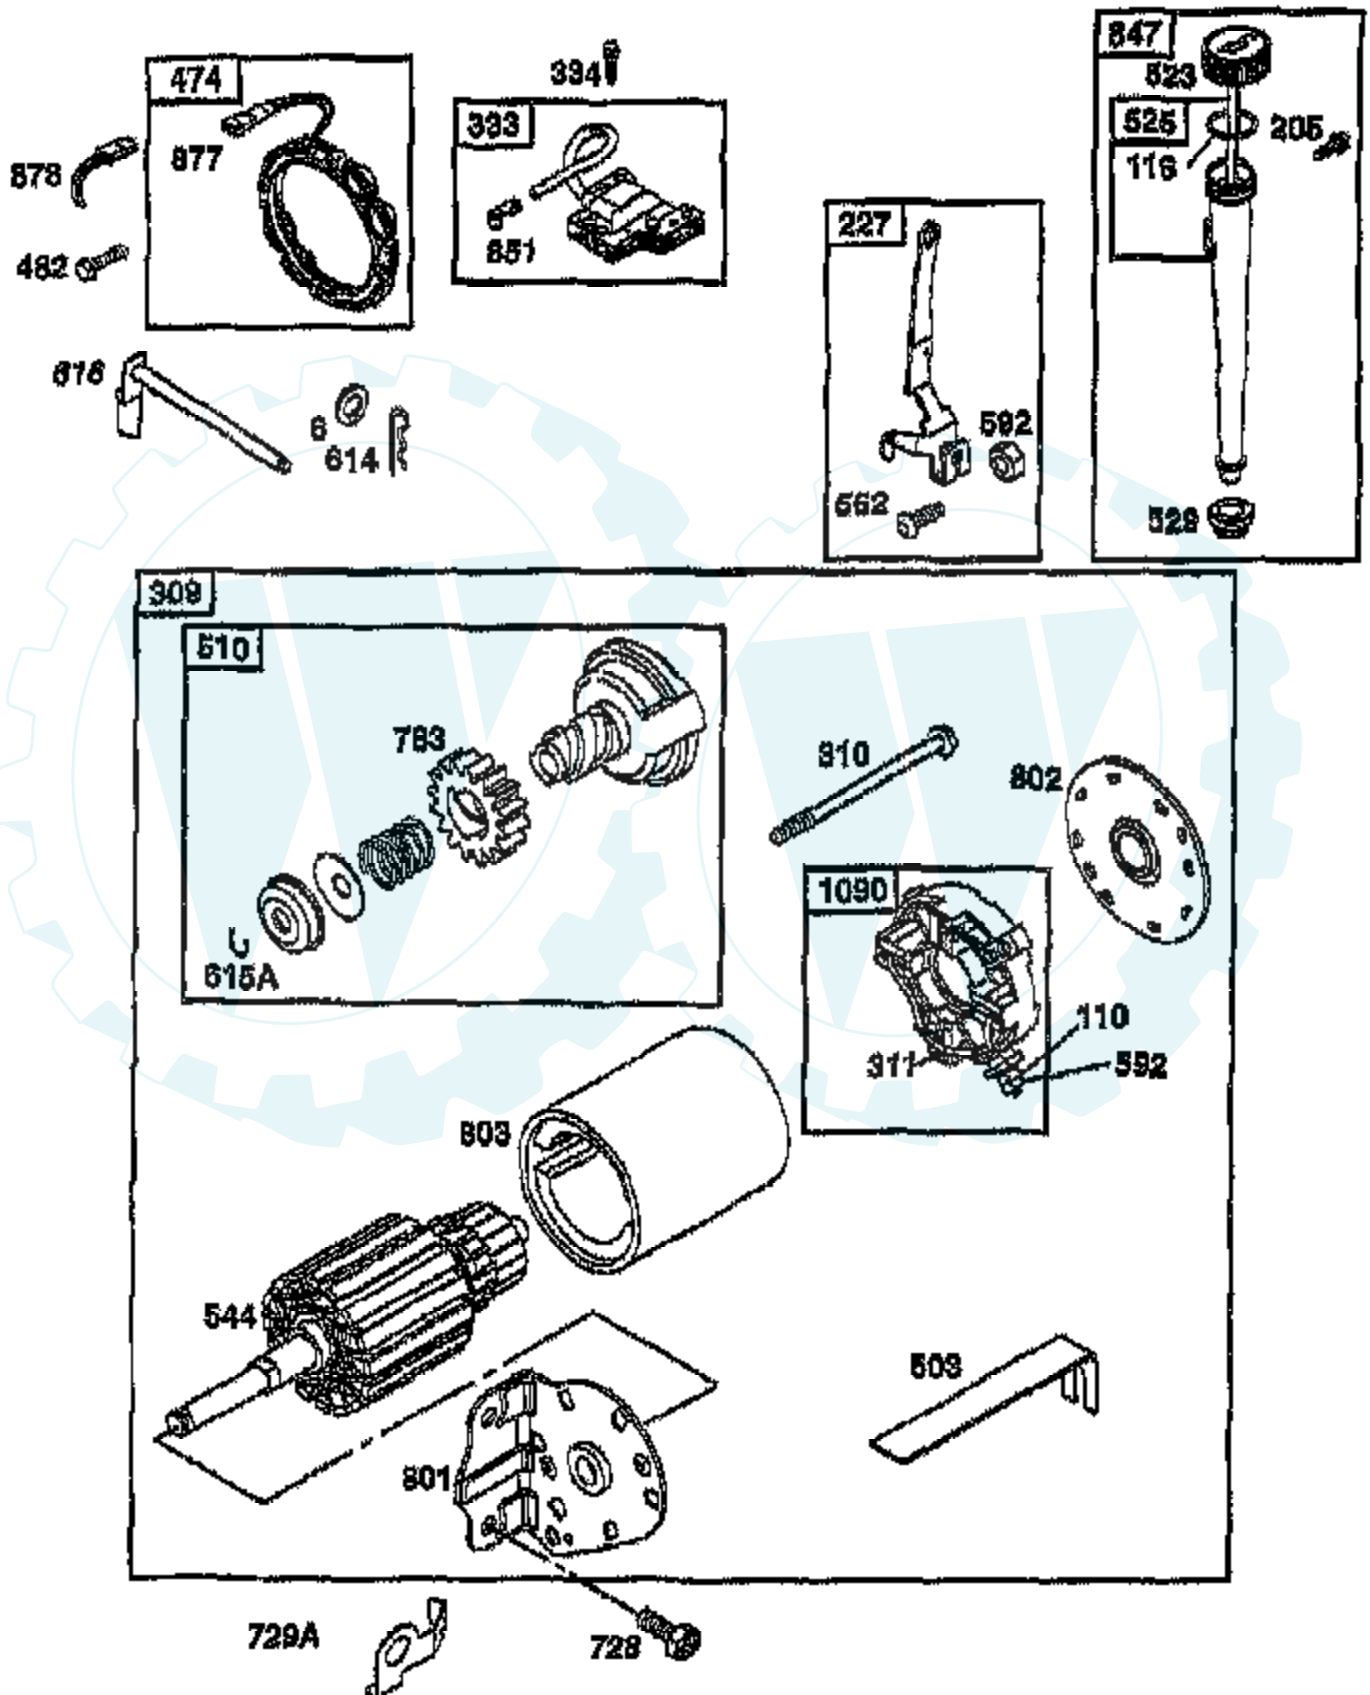

TRACTOR - - MODEL NUMBER 7177A89

BRIGGS & STRATTON ENGINE - MODEL NUMBER 311707, TYPE NUMBER 0132-E1

Ref #	Part Number	Qty	Description
1	690156		CYLINDER ASSEMBLY
2	399265		P/N CONFLICT - CHECK WITH SUPPLIER
3	391086		SEAL, OIL
4	494238		BASE, ENGINE
5	690188		HEAD, CYLINDER
6	94927		WASHER, GOVERNOR LEVER
7	273763		GASKET, CYLINDER HEAD
8	495735		BREATHER ASSY
9	27803		GASKET, VALVE COVER
10	94621		SCREW, STEMS
11	281246		TUBE, BREATHER
12	271916		GASKET, CRANKCASE COVER 1/64"
12	271997		GASKET, CRANKCASE COVER .005"
13	94728		SCREW, CYLINDER HEAD
15	94239		PLUG, OIL DRAIN
16	690136		CRANKSHAFT
20	291675		SEAL, OIL
22	95187		SCREW
23	690222		FLYWHEEL
24	222698		KEY, FLYWHEEL
25	692271		PISTON, ASSEMBLY
25	692272		PISTON ASSEMBLY
25	692273		PISTON ASSEMBLY
25	692274		PISTON ASSEMBLY
26	690162		RING SET, PISTON
26	690164		RING SET, PISTON
26	690166		RING SET, PISTON
26	690168		RING SET, PISTON
27	263129		LOCK, PISTON PIN
28	498319		PIN, PISTON, STD SIZE
28	498320		PIN ASSY., PISTON, .005" OVERSIZE
29	499468		ROD ASSEMBLY, CONNECTING
29	499940		ROD ASSEMBLY, CONNECTING
32	95190		SCREW
33	495856		VALVE, EXHAUST
34	495857		VALVE, INTAKE
35	262811		SPRING, VALVE
40	224641		RETAINER, VALVE SPRING
43	40815		GOV./OIL SLINGER
45	262411		TAPPET, VALVE
46	496884		GEAR, CAM
50	690193		MANIFOLD, INTAKE
51	281735		GASKET, INTAKE
51A	273650		GASKET, INTAKE
53	94637		STUD, CARBURETOR MOUNTING
73	494439		SCREEN, ROTATING
75	225136		WASHER, SPRING
78	94821		SCREW, SEMS
87	491323		SEAL, GOVERNOR
93	281346		BUSHING, THROTTLE SHAFT
94	498030		VALVE, IDLE, ADJUSTMENT
95	94098		SCREW, THROTTLE
98	495800		SCREW, IDLE SPEED
104	231789		PIN, FLOAT HINGE
105	231855		VALVE ASSY, INLET NEEDLE
106	231854		INLET VALVE SEAT
108	224558		VALVE, CHOKE
108A	224540		VALVE, CHOKE