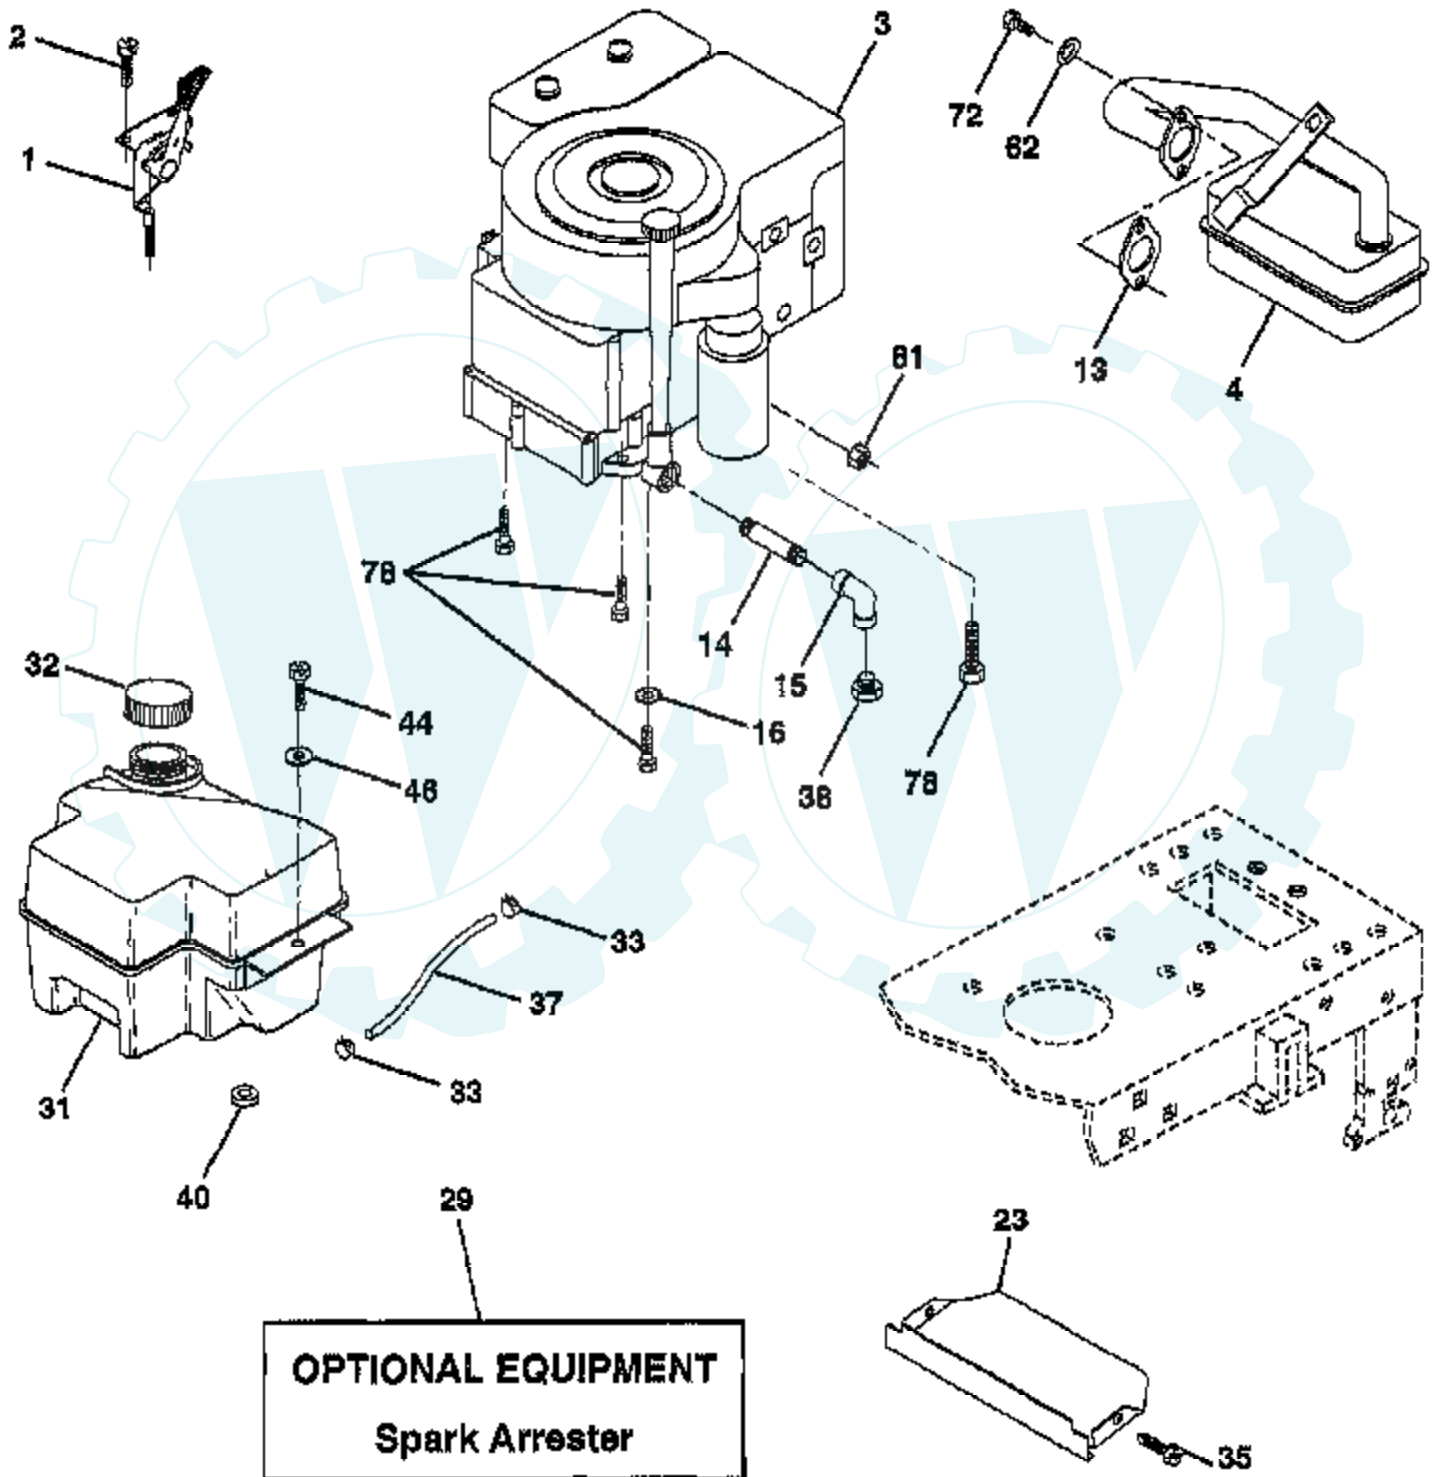

TRACTOR -- MODEL NUMBER 7177A89

ELECTRICAL

Ref #	Part Number	Qty	Description
1	144925		SUB= 123899X
2	74760412		BOLT LT
3	19091016		WASHER
4	10040400		LOCKWASHER
6	73220400		SUB= 50675
8	156417		"CASE,BATTERY.MECH"
15	147688		FASTNER.SNAP-IN
16	153664		SWITCH INTERLOCK
19	10090400		SUB= 10040400
20	73350400		NUT
21	136850		"HARNES,LIGHT SOC"
22	4152J		HEADLAMP BULB
24	4799J		"CABLE T, BATTERY"
25	146147		CABLE.BTRY.6GA.RD
26	108824X		FUSE HYT
28	4207J		CABLE T
29	121305X		SWITCH SEAT
30	140301		SWITCH IGN 4POS
31	124211X		NUT IGNITION
32	141226		COVER KEY SWITCH
33	122147X		KEY
40	156442		HARNES-IGNITION
41	71110408		BOLT HXHD FIN
42	131563		SUB= 154336
43	145673		SUB= 146154
44	73640400		NUT HXKEP 1/4X20
45	121433X		SUB= 122822X
52	141940		PROTECTION LOOP
70	140422		HARNES.ENG.DUAL

TRACTOR - - MODEL NUMBER 7177A89

ENGINE

Ref #	Part Number	Qty	Description
1	140310		CONTROL THROTTLE
2	17720410		SCREW LT
3			CHECK WITH SUPPLIER
4	137352		MUFFLER
13	272293		GASKET ENG 1 313 LD TIN PLATED
14	13280324		PIPE NIPPLE
15	13200300		ELBOW
16	11050600		LOCKWASHER
23	159880		SHIELD.BRN/DBR.GD
29	137180		SUB= 532137180
31	161911		TANK.FUEL.FRONT.
32	140527		CAP ASM FUEL
33	123487X		HOSE CLAMP
35	17490512		SCREW
37	137040		LINE FUEL
38			CHECK WITH SUPPLIER
40	124028X		SUB= 532124028
44	17490412		SCREW HEX CRT
46	19091416		WASHER
62	10040500		LOCKWASHER
72	71070512		SCREW
78	17490620		SCREW
81	128861		NUT