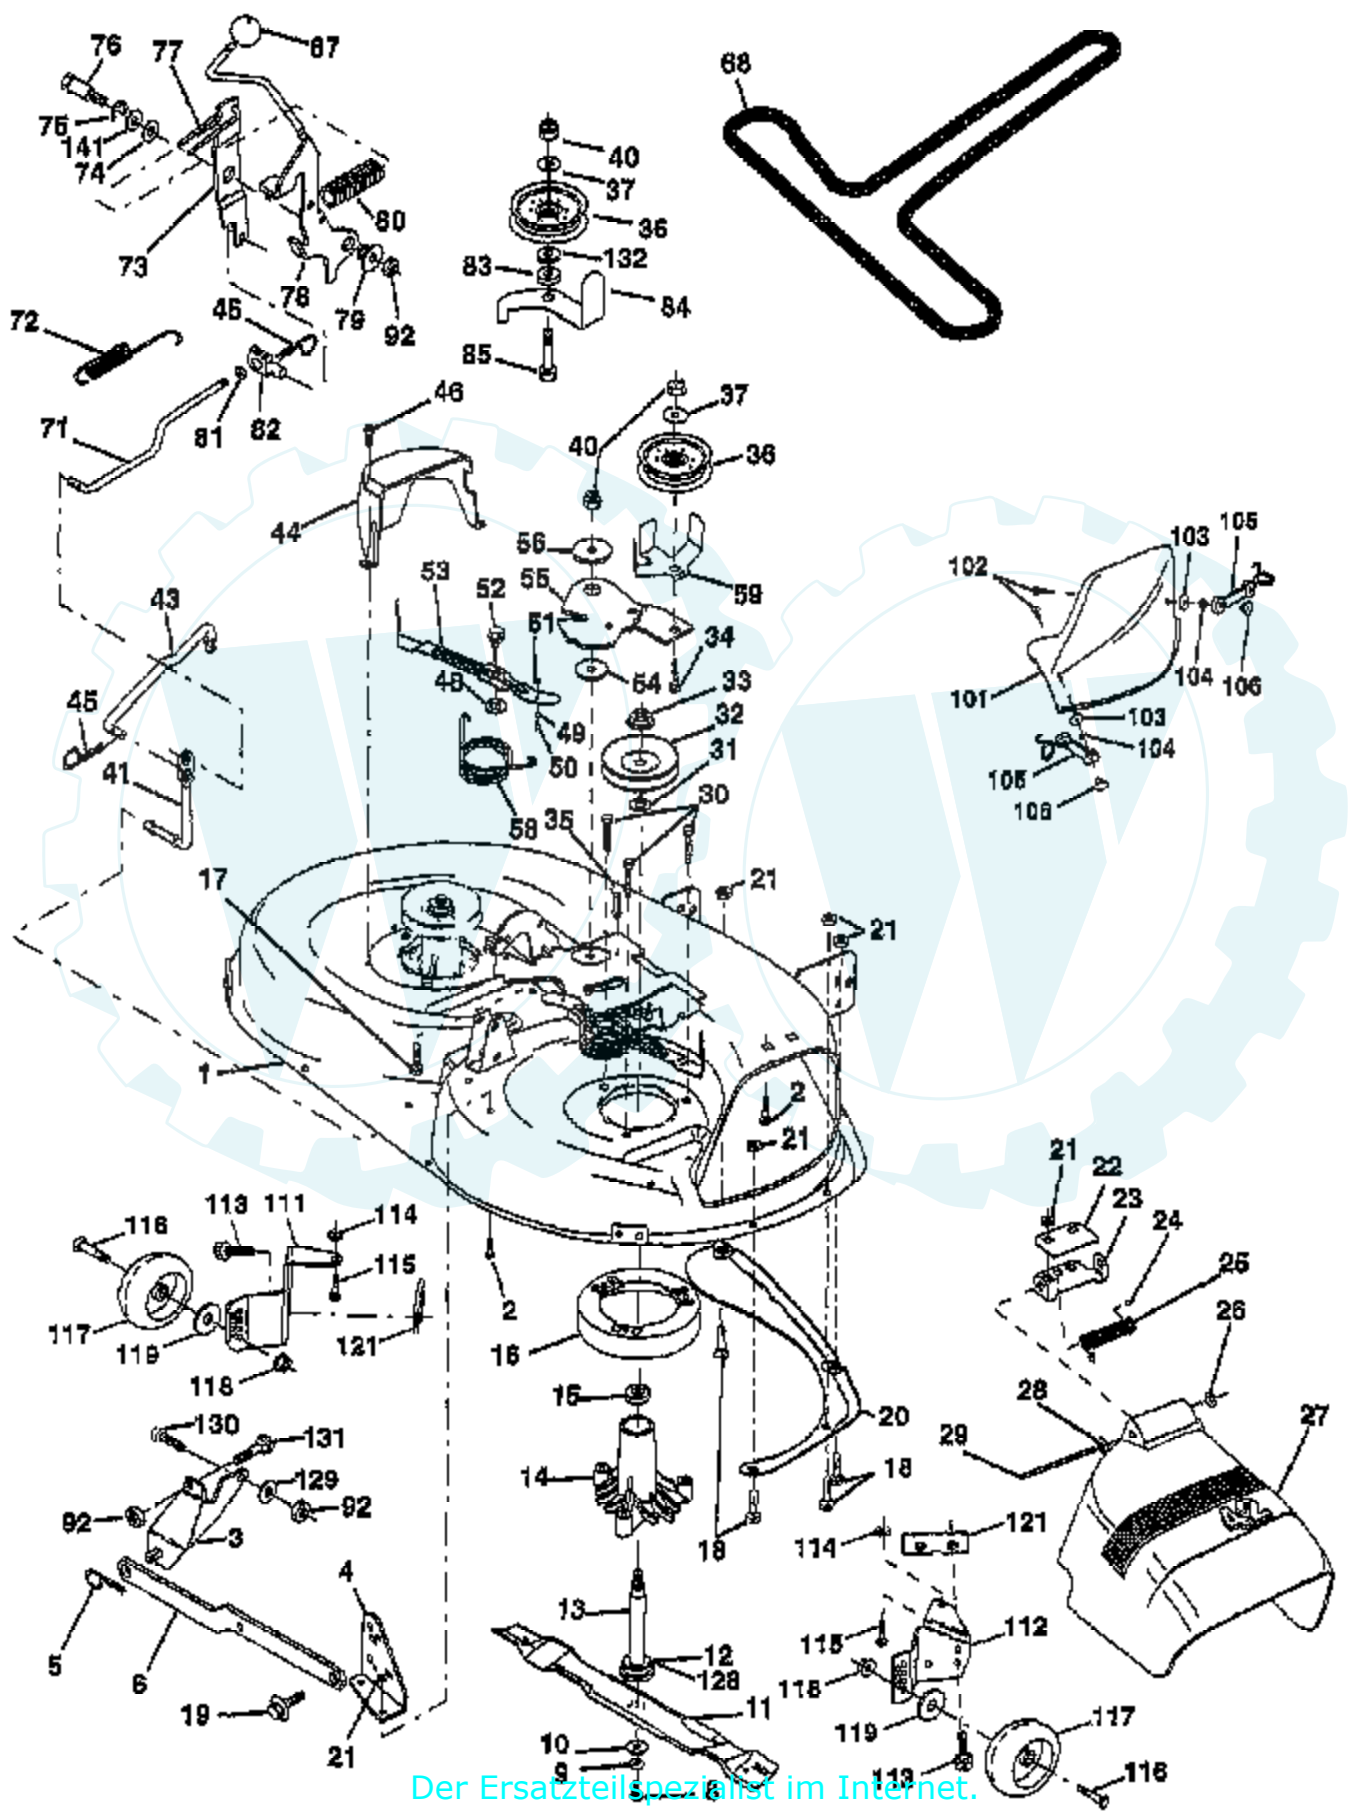

TRACTOR -- MODEL NUMBER 7177A89

MOWER DECK

Ref #	Part Number	Qty	Description
1	144393		DECK.WELD.42.
2	72140506		BOLT
3	138017		BRKT ASM SWAY BAR
4	138440		BRKT DECK SW BAR
5	4939M		SUB= 85902
6	130832		SUB= 130833
8	850857		BLADE BOLT
9	10030600		SUB= 10040600
10	140296		WASHER.HARD.BLADE
11	134149		"BLADE.42"" MULCHER"
12	129895		BEARING.BALL
13	137645		SUB= 137646
14	128774		HSG ASM MANDREL
15	110485X		BEARING
16	140329		STRIPPER RND MWR
17	72110610		BOLT RDHD 3/8-16
18	72140505		BOLT
19	132827		BOLT SHD 5/16-18
20	159770		BAFFLE VORTEX 42
21	73680500		SUB= 73690500
22	134753		STIFFENER BRKT
23	131267		DEFLECTOR BRKT
24	105304X		CAP-SLEEVE LT
25	123713X		SPRING TORSION
26	110452X		NUT PUSH M
27	130968		DEFLECTOR.SHIELD
28	19111016		WASHER
29	131491		HINGE ROD
30	157722		"SCREW-THD ROLL,WA"
31	129963		WASHER
32	153535		PULLEY.MANDREL.42
33	137266		SUB= 139729
34	72110614		BOLT
35	133835		XMAS TREE FASTNER
36	131494		FLAT IDLER PULLEY
37	19131316		WASHER
40	73680600		SUB= 73690600
41	133551		PIVOT ROD
43	140083		ROD CLUTCH W/NIBS
44	140088		GUARD MAND LH BLK
45			CHECK WITH SUPPLIER
46	137729		SCREW.1/4-20X5/8
48	133944		HARD SMALL WASHER
49	155066		ROLLER ASM-CAM
50	131340		SHOULDER BOLT
51	69180		LOCKNUT
52	139888		BOLT.SHLD.5/16-18
53	131845X900		SUB= 131845
54	133943		HARDENED WASHER
55	155046		ARM-IDLER
56	122052X		SPACER RETAINER
58	140086		SPRING TORSN BRAK
59	141043		GUARD IDLER TUV
67	162132		KNOB.RD.7/16-14
68	144200		BELT.V.T-PATH
71	142427		ROD CLUTCH 38/42
72	131870		RETURN SPRING
73	127847		CLUTCH ARM SECOND