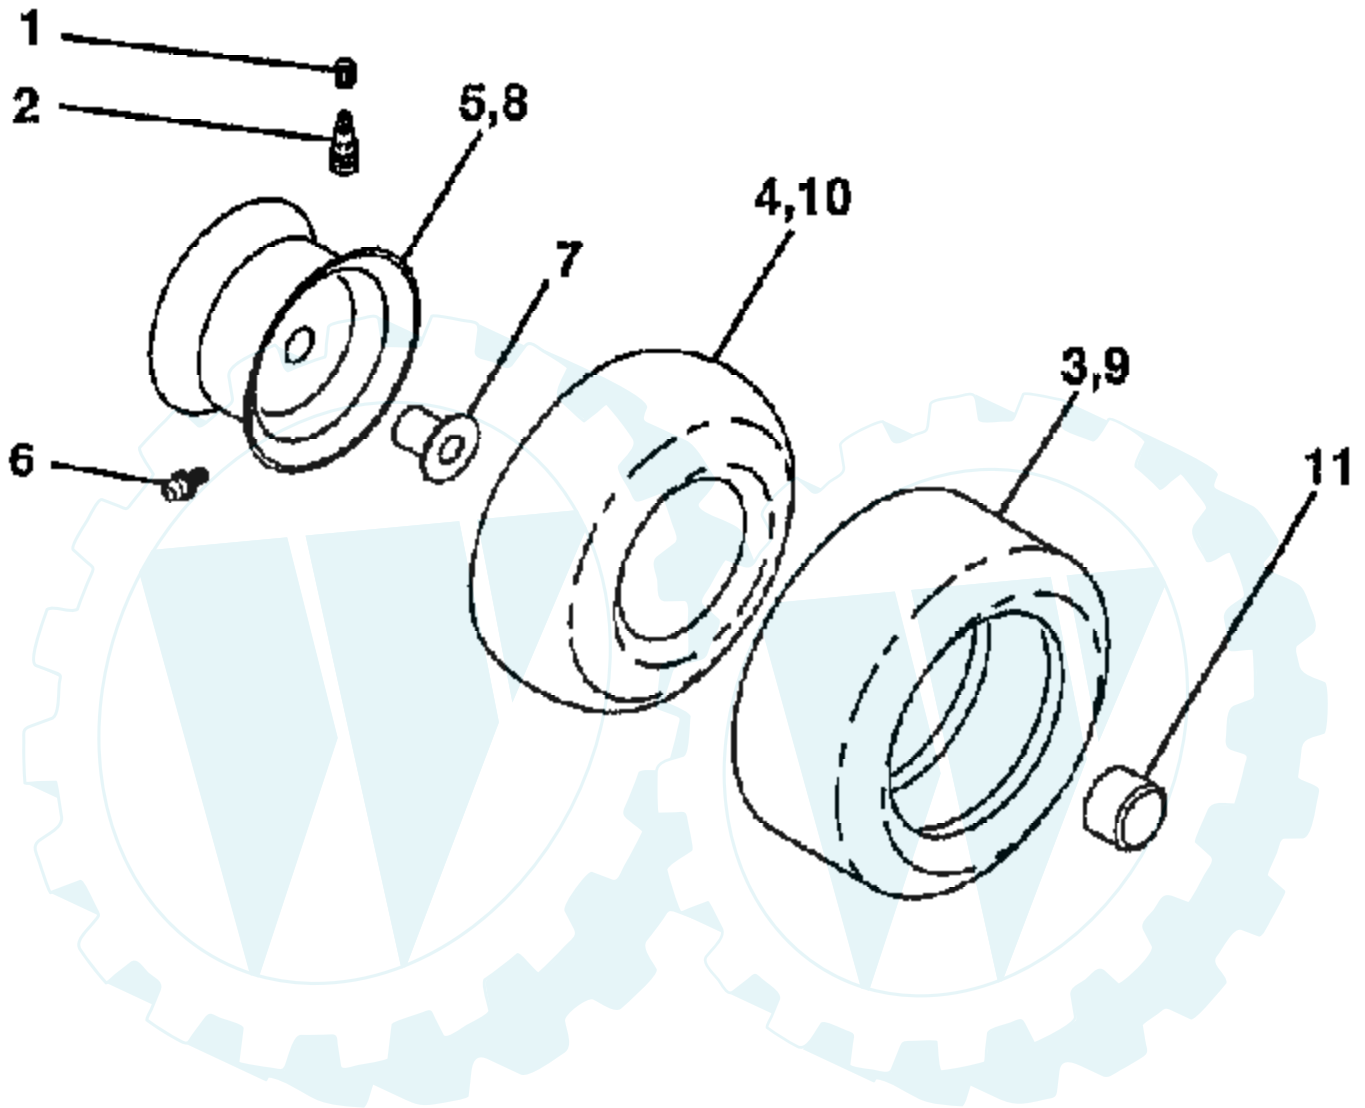

WHEELS AND TIRES

Ref #	Part Number	Qty	Description
1	59192		VALVE CAP
2	65139		VALVE STEM LT
3	106222X		SUB= 122073X
4	59904		TUBE.5.3/4.5/6
5	106732X427		"RIM ASM 6"" FRT"
6	278H		FITTING LT
7	9040H		"FLANGE, BEARING"
8	106108X427		"RIM AS 8"" REAR"
9	122082X		SUB= 918122082X
10	7152J		TUBE.18X9.5-8
11	104757X		HUB CAP
	144334		SEALANT.TIRE 10 OZ. TUBE