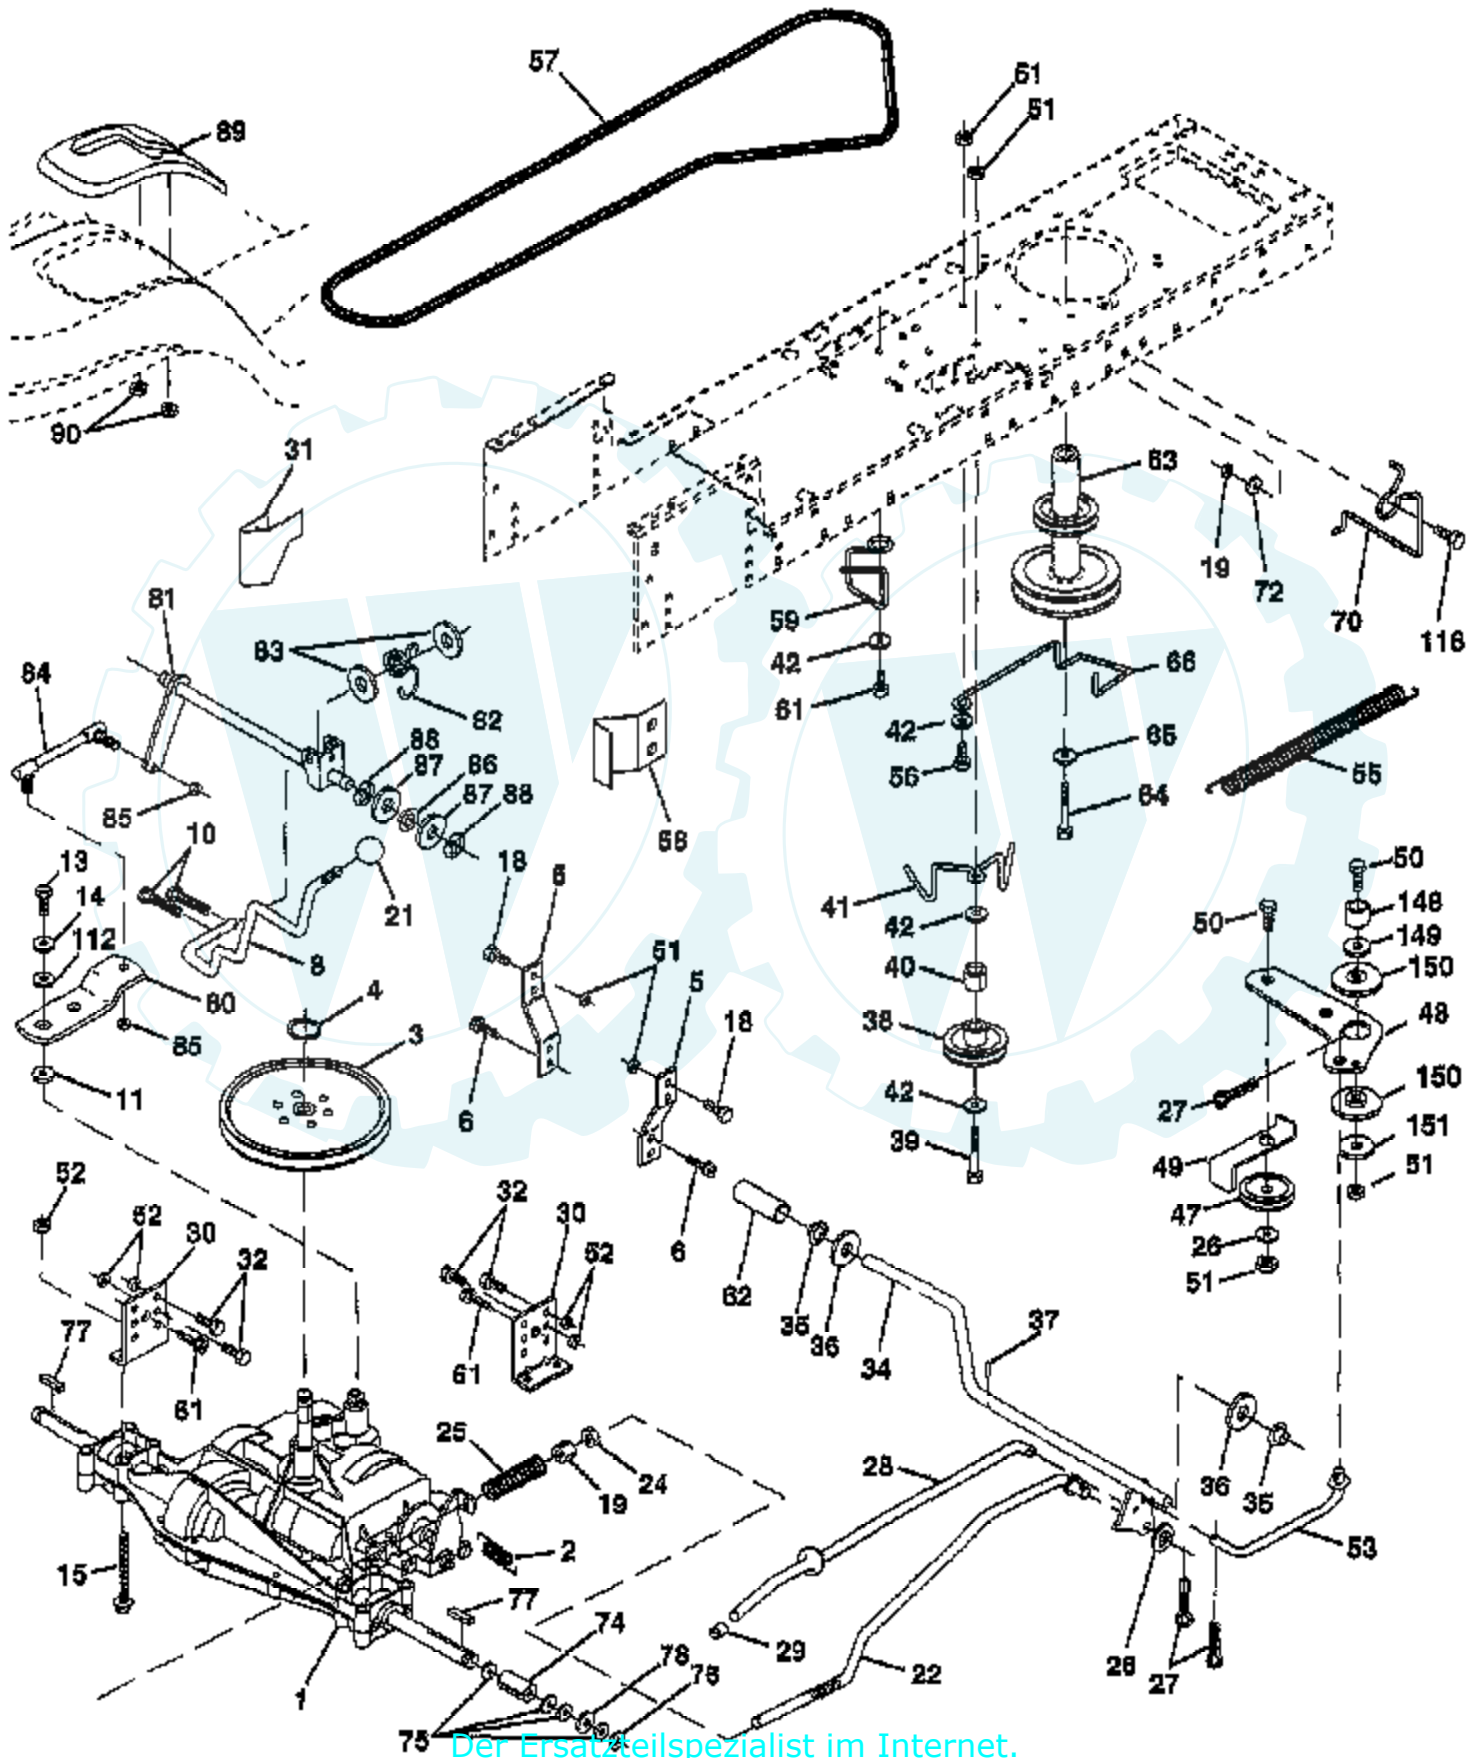

TRACTOR - - MODEL NUMBER 7177A89

DRIVE

Ref #	Part Number	Qty	Description
2	146682		SPRING.BRAKE.RETU
3	123666X		PULLEY TRANS
4	12000028		SUB= 2267J
5	121520X		STRAP TORQUE
6	17490512		SCREW
8	154792		"ROD SHIFT,FENDER"
10	76020416		PIN COTTER 1/8
11	105701X		WASH-SHFT PLT LT
13	74550412		BOLT.1/4-28.W/PAT
14	10040400		LOCKWASHER
15	74490544		BOLT.HX.FLG.5/16
18	74780616		BOLT
19	73800600		NUT
21	106933X		KNOB T (1/2-HOLE)
22	130804		BRAKE ROD
24	73350600		NUT
25	106888X		SPRING ROD LT
26	19131316		WASHER
27	76020412		COTTER PIN
28	145204		ROD.BRAKE.PARK.LT
29	124236X		CAP
30	130807		TRANSAXLE MTG BKT
31	127275X		"KEEPER,BELT LH T"
32	74760512		BOLT
34	155071		SHAFT ASM-PEDAL F
35	120183X		NYLON BEARING
36	19211616		WASHER LT
37	1572H		SUB= 2882J
38	123674X		PULLEY.IDLER.FLAT
39	74760644		BOLT
40	4470J		SPACER T
41	154777		SUB= 165692
42	19131312		WASHER
47	127783		SUB= 139245
48	154407		BELLCRANK.CLUTCH
49	123205X		RETAIN BELT
50	74760624		SUB= 74930624
51	73680600		SUB= 73690600
52	73680500		SUB= 73690500
53	105710X		"LINK, CLUTCH T"
55	105709X		"SPRING, RETURN LT"
56	74760620		SUB= 74780620
57	160855		"V-BELT,95.3"
58	127274X		"KEEPER,BELT RH T"
59	140312		KEEPER BELT CNTSP
61	17490612		SCREW
62	8883R		PEDAL COVER T
63	140186		PULLEY.ENGINE
64	71170764		BOLT
65	10040700		LOCKWASHER
66	154778		KEEPER-BELT
70	134683		KEEPER BELT ENG
72	19132012		WASHER
74	109502X		SPACER LT
75	121749X		WASHER
76	12000001		E-RING LT
77	123583X		SQUARE KEY
78	121748X		WASHER