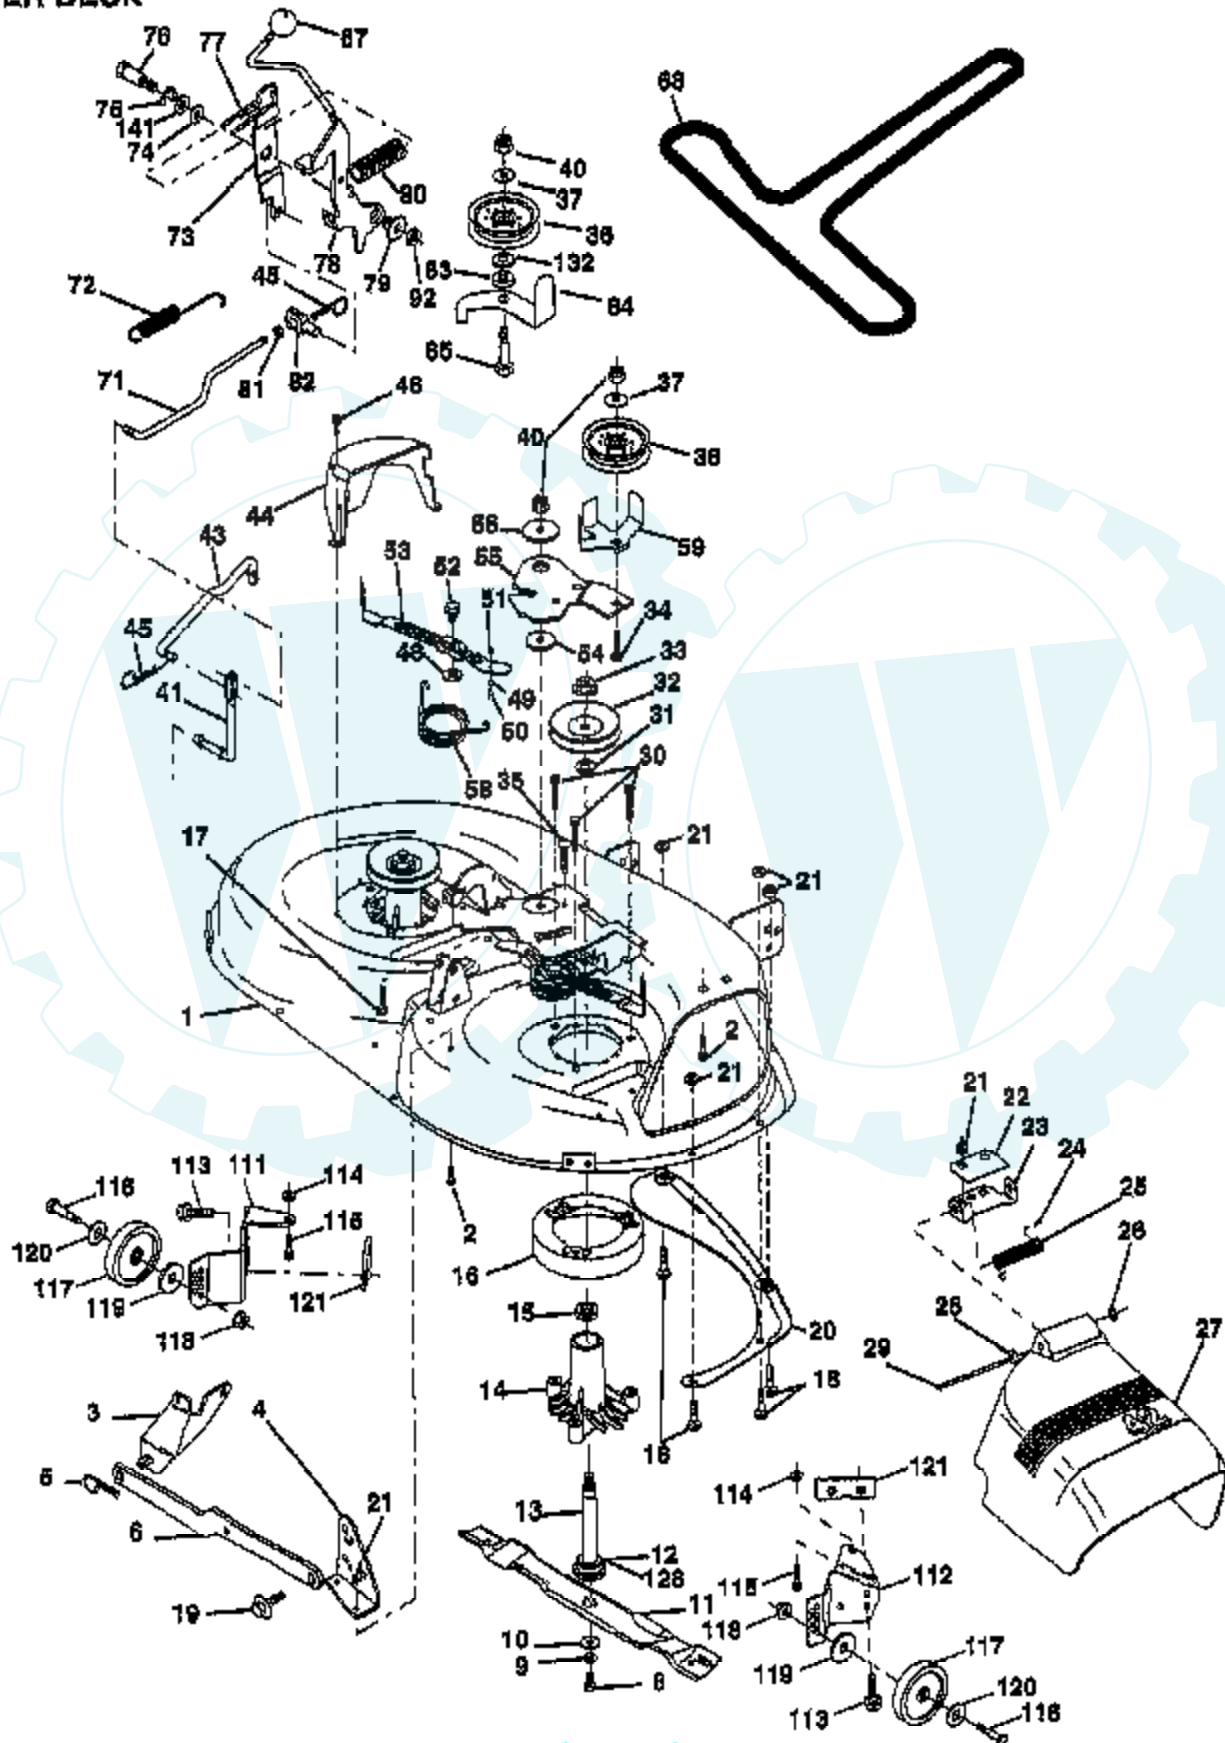

TRACTOR - - MODEL NUMBER AYP7169B99

MOWER DECK

Ref #	Part Number	Qty	Description
1	164961		"HOUSING ASSY.42""
2	72140506		BOLT
3	138017		BRKT ASM SWAY BAR
4	138440		BRKT DECK SW BAR
5	4939M		SUB= 85902
6	130832		SUB= 130833
8	850857		BLADE BOLT
9	10030600		SUB= 10040600
10	140296		WASHER.HARD.BLADE
11	134149		"BLADE.42"" MULCHER"
12	129895		BEARING.BALL
13	137645		SUB= 137646
14	128774		HSG ASM MANDREL
15	110485X		BEARING
16	140329		STRIPPER RND MWR
17	72110610		BOLT RDHD 3/8-16
18	72140505		BOLT
19	132827		BOLT SHD 5/16-18
20	159770		BAFFLE VORTEX 42
21	73680500		SUB= 73690500
22	134753		STIFFENER BRKT
23	131267		DEFLECTOR BRKT
24	105304X		CAP-SLEEVE LT
25	123713X		SPRING TORSION
26	110452X		NUT PUSH M
27	130968		DEFLECTOR.SHIELD
28	19111016		WASHER
29	131491		HINGE ROD
30	157722		"SCREW-THD ROLL,WA"
31	129963		WASHER
32	153535		PULLEY.MANDREL.42
33	137266		SUB= 139729
34	72110614		BOLT
35	133835		XMAS TREE FASTNER
36	131494		FLAT IDLER PULLEY
37	19131316		WASHER
40	73680600		SUB= 73690600
41	133551		PIVOT ROD
43	140083		ROD CLUTCH W/NIBS
44	140088		GUARD MAND LH BLK
45	4497H		RETAINER M
46	137729		SCREW.1/4-20X5/8
48	133944		HARD SMALL WASHER
49	155066		ROLLER ASM-CAM
50	131340		SHOULDER BOLT
51	69180		LOCKNUT
52	139888		BOLT.SHLD.5/16-18
53	131845		BRAKE PAD ARM ASM
54	133943		HARDENED WASHER
55	155046		ARM-IDLER
56	122052X		SPACER RETAINER
58	140086		SPRING TORSN BRAK
59	141043		GUARD IDLER TUV
67	162132		KNOB.RD.7/16-14
68	144200		BELT.V.T-PATH
71	142427		ROD CLUTCH 38/42
72	131870		RETURN SPRING
73	127847		CLUTCH ARM SECOND