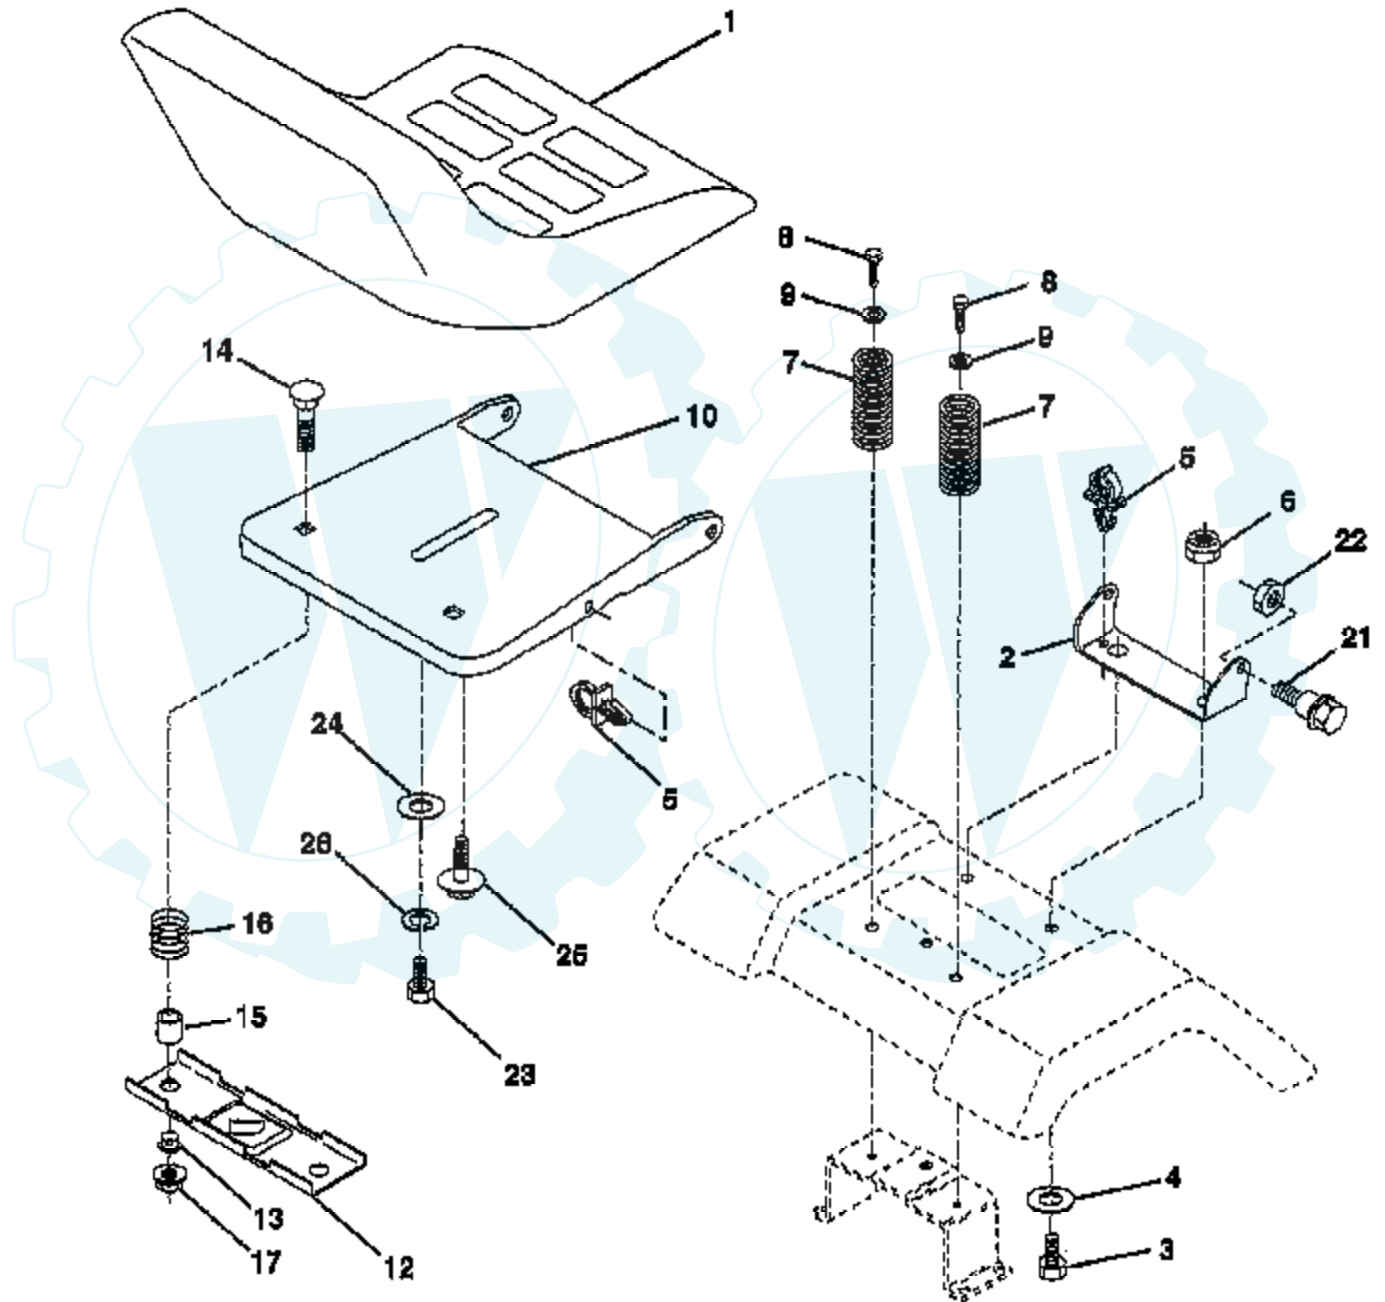

TRACTOR - - MODEL NUMBER AYP7169B99

SEAT ASSEMBLY

NOTE: All component dimensions given in U.S. Inches
1 inch = 25.4 mm

Ref #	Part Number	Qty	Description
1	127427		SUB= 140119
2	140551		BRACKET PVT SEAT
3	74760616		BOLT
4	19131610		WASHER PM
5	145006		CLIP.PUSH-IN.HING
6	73800600		NUT
7	124181X		SPRING COMPRESSIO
8	17060616		SCREW
9	19131614		WASHER
10	155925		PAN-SEAT
12	121246X		BRKT SWITCH
13	121248X		BUSHING
14	72050412		BOLT-RD HD SQ NK
15	134300		SPLIT SPACER
16	121250X		SPRING
17	123976X		SUB= 73900400
21	153236		"BOLT,SHOULDER"
22	73800500		NUT
23	74780814		BOLT
24	19171912		WASHER
25	127018X		"BOLT,SHOULDER"
26	10040800		LOCKWASHER