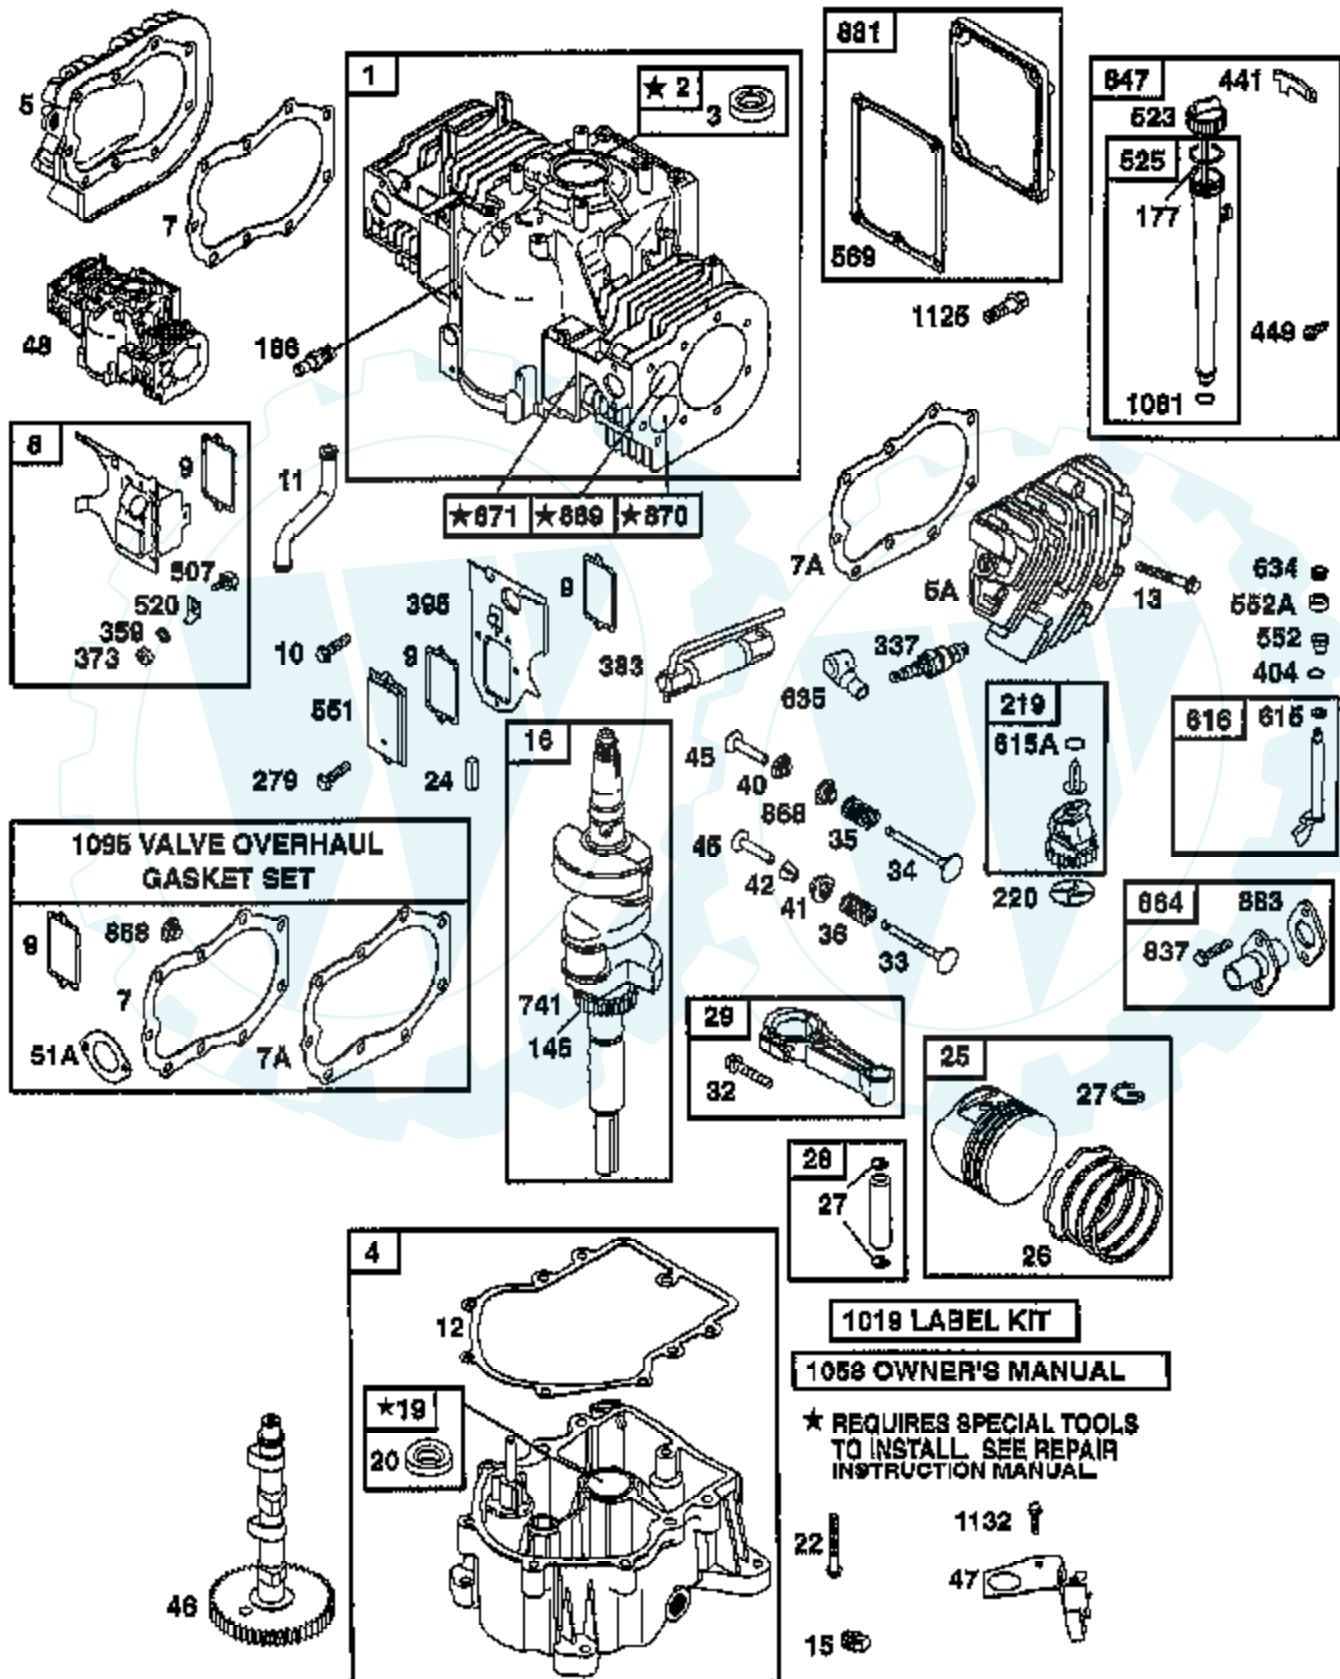

**TRACTOR - - MODEL NUMBER AYP7169B99**  
**BRIGGS & STRATTON ENGINE - MODEL NUMBER 42D707, TYPE NUMBER 2280-E1**

Ref #	Part Number	Qty	Description
1	498583		CYLINDER ASSY
2	399265		P/N CONFLICT - CHECK WITH SUPPLIER
3	391086		SEAL, OIL
4	493304		BASE ASSEMBLY, CRANKCASE
5	493457		HEAD, CYLINDER #1
5A	493458		HEAD CYLINDER #2
7	271867		GASKET, CYLINDER HEAD #1
7A	271868		GASKET, CYLINDER HEAD #2
8	495754		BREATHER ASSEMBLY #1
9	27803		GASKET, VALVE COVER
10	94830		SCREW, SEMS
11	280225		TUBE, BREATHER
12	273390		GASKET
12	271188		GASKET, CRANKCASE COVER,.005"
12	271189		GASKET, CRANKCASE COVER,.009"
13	94565		SCREW, CYLINDER HEAD
15	94239		PLUG, OIL DRAIN
16	394028		CRANKSHAFT
19	399264		BUSHING
20	291675		SEAL, OIL
22	693973		SCREW
23	491180		FLYWHEEL & RING GEAR ASSY, MAGNETO
24	222698		KEY, FLYWHEEL
25	498584		PISTON ASSEMBLY STANDARD SIZE
25	498585		PISTON ASSEMBLY .010" OVERSIZE
25	498586		PISTON ASSEMBLY .020" OVERSIZE
25	498587		PISTON ASSEMBLY .030" OVERSIZE
26	394959		RING SET, PISTON, STANDARD SIZE
26	394960		RING SET, PISTON,.010" OVERSIZE
26	394961		RING SET, PISTON,.020" OVERSIZE
26	394962		RING SET, PISTON,.030" OVERSIZE
27	263129		LOCK, PISTON PIN
28	498319		PIN, PISTON, STD SIZE
28	498320		PIN ASSY., PISTON, .005" OVERSIZE
29	394306		ROD ASSEMBLY, CONNECTING
29	397158		ROD ASSEMBLY, CONNECTING
32	95017		SCREW
33	390420		VALVE, EXHAUST
34	261528		VALVE, INTAKE
35	65906		SPRING, INTAKE VALVE
36	26828		SPRING, EXHAUST VALVE
40	221596		RETAINER, INTAKE VALVE
41	292260		RETAINER, EXHAUST VALVE
42	494553		KEEPER VALVE
45	261368		TAPPET, VALVE
46	214484		GEAR, CAM
47	393415		OIL SLINGER ASSEMBLY
48	499945		SHORT BLOCK
50	213290		MANIFOLD, INTAKE
51	271412		GASKET, CARBURETOR & INTAKE ELBOE
51A	270884		GASKET, INTAKE MANIFOLD MOUNTING
54	93208		SCREW, SEMS INTAKE MANIFOLDING MOUNTING
73	224781		SCREEN
75	222511		WASHER SPRING
78	94834		SCREW, SEMS
91	693483		BODY ASSY
94	491538		VALVE ASSEMBLY, CARBURETOR IDLE
95	690718		SCREW, SLOTTED