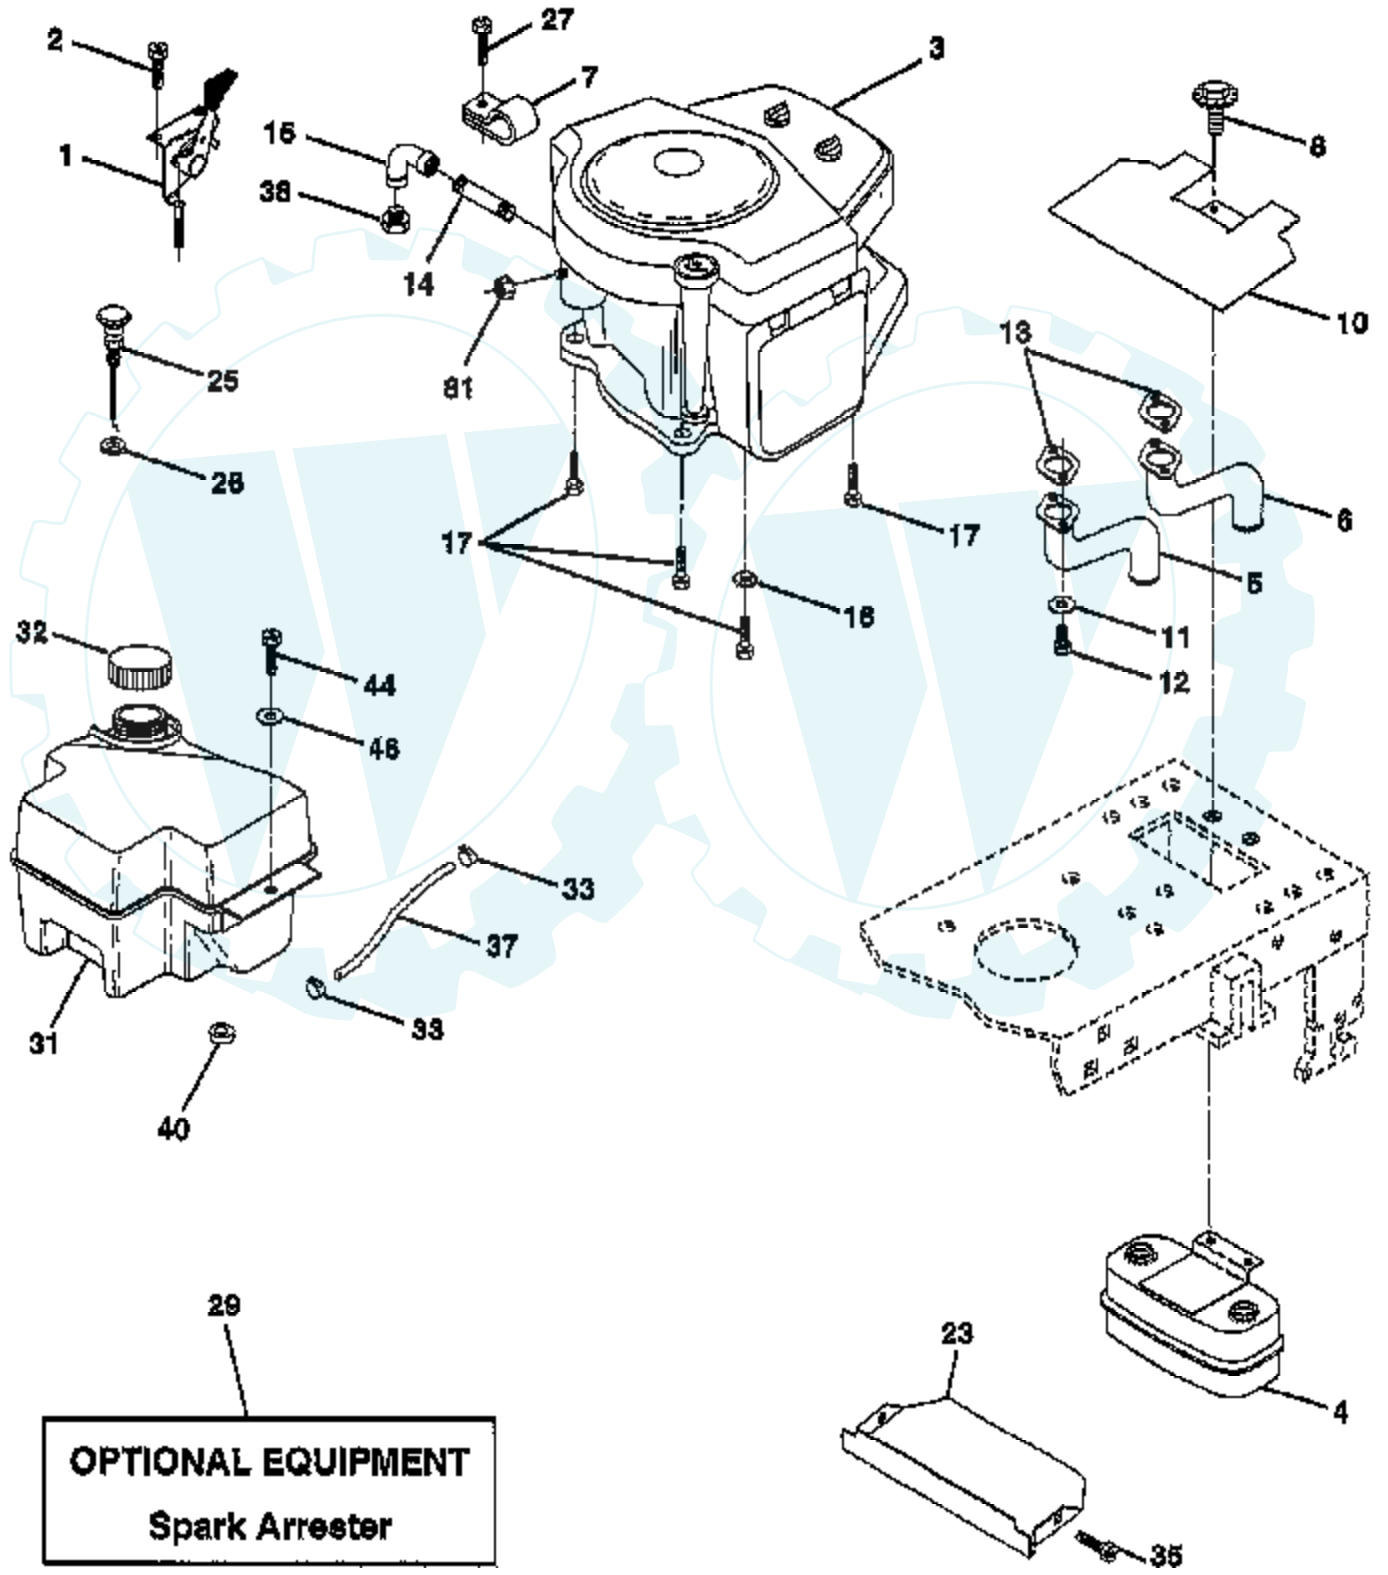

TRACTOR - - MODEL NUMBER AYP7169B99

ENGINE

OPTIONAL EQUIPMENT
Spark Arrester

Ref #	Part Number	Qty	Description
1	141295		CONTROL THRT 35.5
2	17720410		SCREW LT
3	SUPPLIER		CHECK WITH SUPPLIER
4	149723		MUFFLER.TW.LOTONE
5	144069		EXHAUST.B&S.18.LH
6	144068		EXHAUST.B&S.18.RH
7	138129		CLAMP.TUBE.DBL.EN
8	150176		BOLT.5/16-18.UNC
10	145552		SHIELD.HEAT.
11	10040400		LOCKWASHER
12	74780412		SUB= 74780414
13	165287		GASKET MUFFLER
14	13280336		PIPE NIPPLE LT
15	13200300		ELBOW
16	11050600		LOCKWASHER
17	17490624		SCREW LT
23	159880		SHIELD.BRN/DBR.GD
25	145996		CONTROL.CHOKE.37
26	73920600		"NUT,KEPS 3/8-24IM"
27	152927		"SCREW-TT,10-32 FL"
29	137180		SUB= 532137180
31	161911		TANK.FUEL.FRONT.
32	140527		CAP ASM FUEL
33	123487X		HOSE CLAMP
35	17060512		SCREW
37	137040		LINE FUEL
38	SUPPLIER		CHECK WITH SUPPLIER
40	124028X		SUB= 532124028
44	17490412		SCREW HEX CRT
46	19091416		WASHER
81	128861		NUT