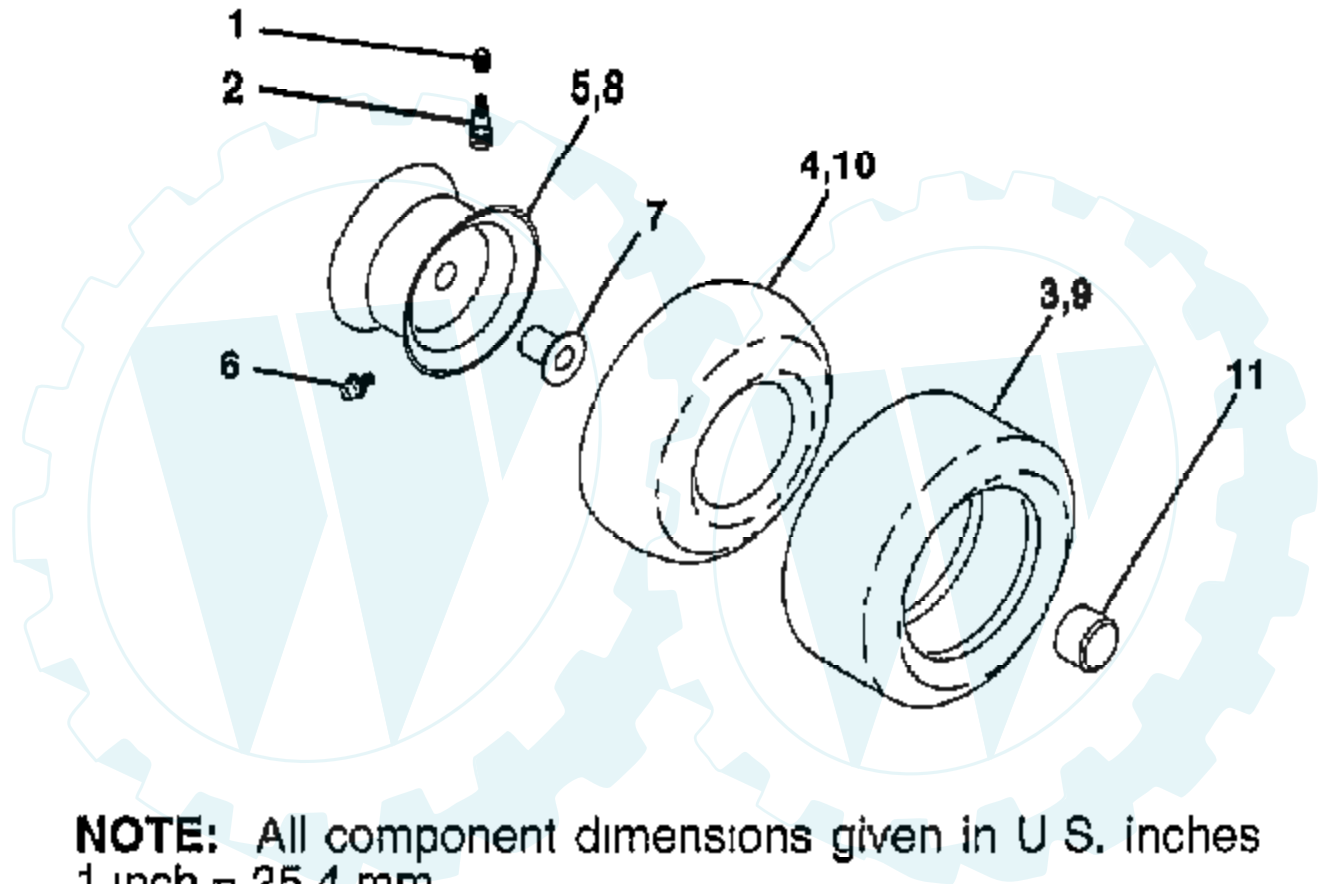

Ref #	Part Number	Qty	Description
1	140044		WHEEL STR AYP BLK
2	154427		AXLE ASM
3	156483		SPINDLE.ASM.LH
4	157473		"SPINDLE ASM,RH"
5	6266H		WASHER .T
6	121748X		WASHER
7	19272016		WASHER
8	12000029		RING
9	3366R		COL. SRTG. BEAR.
10	156438		DRAGLINK-STAMPED
11	10040600		LOCKWASHER
13	154779		BEARING AXLE
15	73901000		"NUT-LOC,FLANGE LT"
17	156546		SHAFT ASM STEERIN
18	57079		THRUST WASHER
19	160395		SUPPORT.SHAFT.STEER
22	165857		SCREW.HX.WSH.HD
23	165851		SHAFT.ASM.PITMAN
25	154406		BRKT-STEERING
26	126847X		BUSHING.DRAGLINK
27	136874		GEAR SECTOR
28	19131416		WASHER
29	17060612		SCREW
30	76020412		COTTER PIN
32	130465		TIE ROD
36	155099		BUSHING.STEERING
37	152927		"SCREW-TT,10-32 FL"
38	140045		CAP STEER AYP
39	19133812		WASHER
40	7810H		GRIPCO NUT
41	100711L		ADAPTER LT
42	145054		BOOT.STEER.PL
43	121749X		WASHER
44	153720		EXT SHAFT STEERIN
46	121232X		CAP
47	6855M		ZERK M
51	73800500		NUT
54	74780520		BOLT
62	167902		KIT.STEER.ASM
63	74780616		BOLT
65	154780		SPACER AXLE
67	74781044		BOLT
68	154429		BRACE AXLE
79	19132012		WASHER
80	74950612		BOLT.HX.NYLON3/8-16X3/

TRACTOR - - MODEL NUMBER AYP7169B99

WHEELS AND TIRES

NOTE: All component dimensions given in U S. inches
1 inch = 25.4 mm