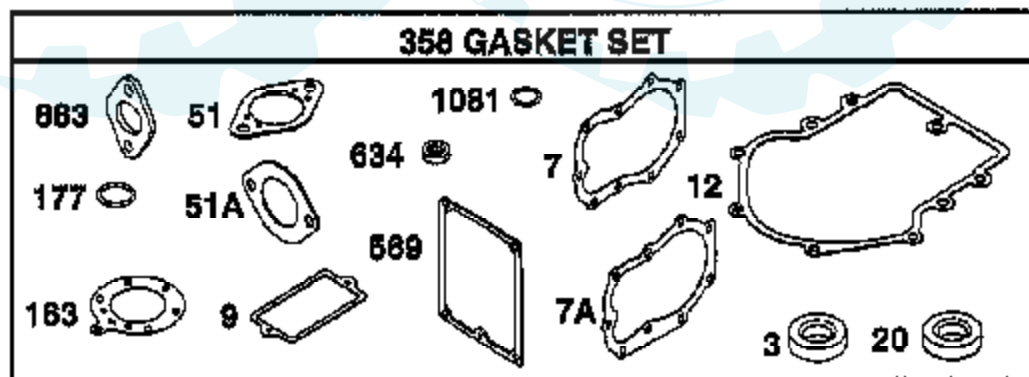

TRACTOR - - MODEL NUMBER AYP7169B99
BRIGGS & STRATTON ENGINE - MODEL NUMBER 42D707, TYPE NUMBER 2280-E1

Ref #	Part Number	Qty	Description
1	498583		CYLINDER ASSY
2	399265		P/N CONFLICT - CHECK WITH SUPPLIER
3	391086		SEAL, OIL
4	493304		BASE ASSEMBLY, CRANKCASE
5	493457		HEAD, CYLINDER #1
5A	493458		HEAD CYLINDER #2
7	271867		GASKET, CYLINDER HEAD #1
7A	271868		GASKET, CYLINDER HEAD #2
8	495754		BREATHER ASSEMBLY #1
9	27803		GASKET, VALVE COVER
10	94830		SCREW, SEMS
11	280225		TUBE, BREATHER
12	273390		GASKET
12	271188		GASKET, CRANKCASE COVER,.005"
12	271189		GASKET, CRANKCASE COVER,.009"
13	94565		SCREW, CYLINDER HEAD
15	94239		PLUG, OIL DRAIN
16	394028		CRANKSHAFT
19	399264		BUSHING
20	291675		SEAL, OIL
22	693973		SCREW
23	491180		FLYWHEEL & RING GEAR ASSY, MAGNETO
24	222698		KEY, FLYWHEEL
25	498584		PISTON ASSEMBLY STANDARD SIZE
25	498585		PISTON ASSEMBLY .010" OVERSIZE
25	498586		PISTON ASSEMBLY .020" OVERSIZE
25	498587		PISTON ASSEMBLY .030" OVERSIZE
26	394959		RING SET, PISTON, STANDARD SIZE
26	394960		RING SET, PISTON,.010" OVERSIZE
26	394961		RING SET, PISTON,.020" OVERSIZE
26	394962		RING SET, PISTON,.030" OVERSIZE
27	263129		LOCK, PISTON PIN
28	498319		PIN, PISTON, STD SIZE
28	498320		PIN ASSY., PISTON, .005" OVERSIZE
29	394306		ROD ASSEMBLY, CONNECTING
29	397158		ROD ASSEMBLY, CONNECTING
32	95017		SCREW
33	390420		VALVE, EXHAUST
34	261528		VALVE, INTAKE
35	65906		SPRING, INTAKE VALVE
36	26828		SPRING, EXHAUST VALVE
40	221596		RETAINER, INTAKE VALVE
41	292260		RETAINER, EXHAUST VALVE
42	494553		KEEPER VALVE
45	261368		TAPPET, VALVE
46	214484		GEAR, CAM
47	393415		OIL SLINGER ASSEMBLY
48	499945		SHORT BLOCK
50	213290		MANIFOLD, INTAKE
51	271412		GASKET, CARBURETOR & INTAKE ELBOE
51A	270884		GASKET, INTAKE MANIFOLD MOUNTING
54	93208		SCREW, SEMS INTAKE MANIFOLDING MOUNTING
73	224781		SCREEN
75	222511		WASHER SPRING
78	94834		SCREW, SEMS
91	693483		BODY ASSY
94	491538		VALVE ASSEMBLY, CARBURETOR IDLE
95	690718		SCREW, SLOTTED