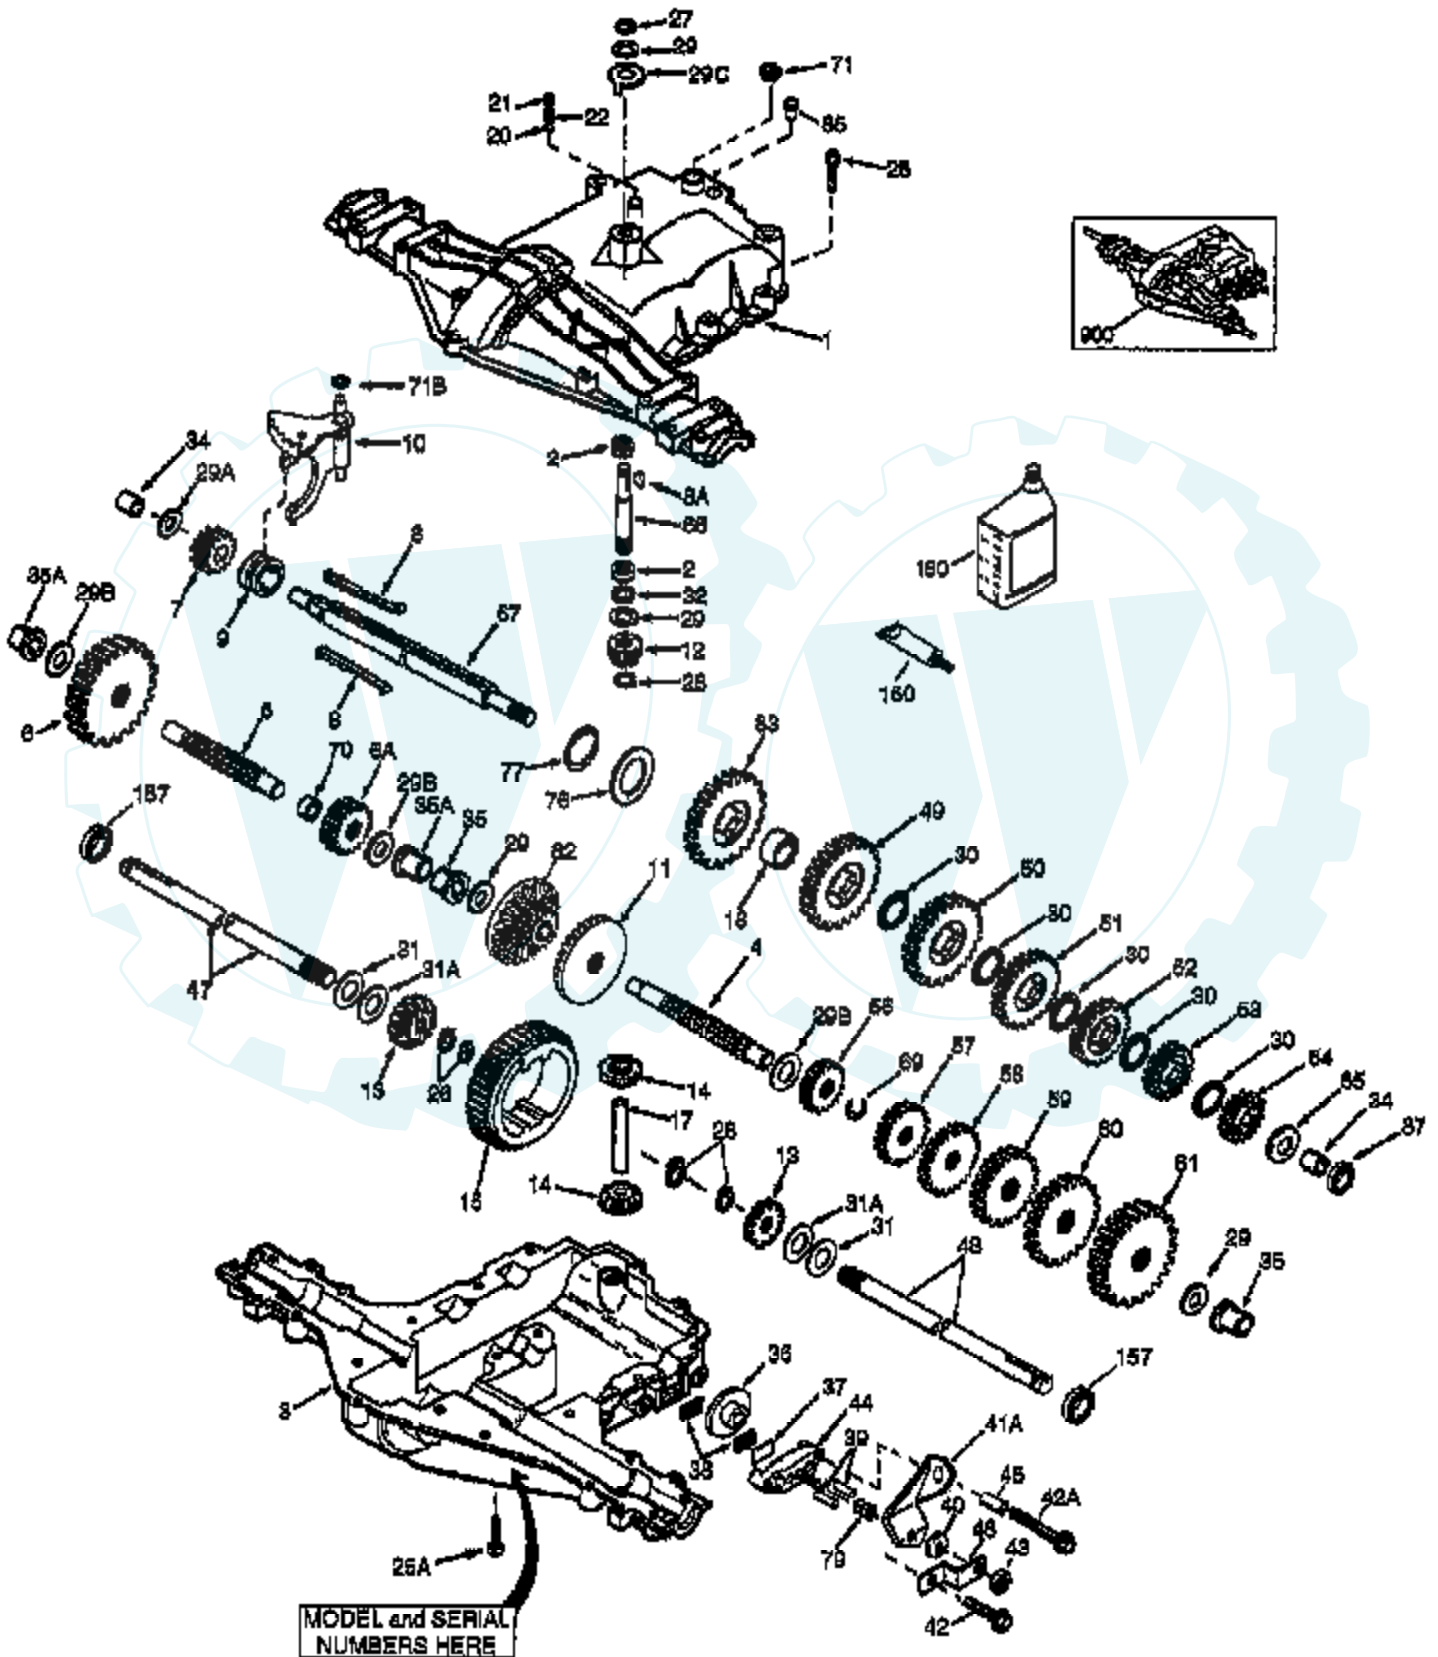

TRACTOR - - MODEL NUMBER AYP7169B99

PEERLESS TRANSAXLE - MODEL NUMBER 206-545C

Ref #	Part Number	Qty	Description
1	772147		TRANSAXLE COVER
2	780086A		NEEDLE BEARING 5/8" ID
3	770128		TRANSAXLE CASE
4	776395		COUNTERSHAFT
5	776409		OUTPUT SHAFT
6	778364		SPUR GEAR (38 TEETH)
6A	778369		SPUR GEAR (15 TEETH)
7	778330		SPUR GEAR (11 TEETH)
8	792180		SHIFT KEY
8A	792047		KEY, WOODRUFF
9	784352		COLLAR, SHIFTER
10	784378		SHIFT ROD & FORK
11	778334		BEVEL GEAR (30 TEETH)
12	778309		INPUT BEVEL PINION (13TEETH)
13	778368		BEVEL GEAR (13 TEETH)
14	778368		BEVEL GEAR (13 TEETH)
15	778370		RING GEAR (43 TEETH)
17	786188		DRIVE PIN
18	786102		SPACER, NEUTRAL
20	792077A		BALL
21	792078		SCREW, 3/8-16 X 3/8"
22	792079		SPRING
25	792073A		SCREW
25A	792177		SCREW 1/4-20 X 1-3/8"
26	792125		RING RETAINER
27	792035		RING, RETAINER
28	788040		RETAINING RING
29	780072		WASHER THRUST
29A	780160		WASHER
29B	780051		WASHER THRUST
29C	780199		P/N CONFLICT - CHECK WITH SUPPLIER
30	780108		WASHER THRUST
31	780001		WASHER
31A	780195		FLAT WASHER
32	788083		OIL SEAL 5/8"
34	780194		BUSHING 9/16"
35	780193		FLANGED BUSHING 5/8" ID
35A	780197		FLANGED BUSHING 3/4"
36	790075		BRAKE DISC
37	790007		PLATE BRAKE PAD
38	799021		BRAKE PAD
39	786026		PIN DOWEL
40	792076A		WASHER
41A	790079		BRAKE LEVER
42	792073A		SCREW
42A	792085A		SCREW, 1/4-20 X 2-1/4
43	792075		LOCKNUT 5/16-24
44	790025		HOLDER BRAKE PAD
45	786066		SPACER
46	786086		BRKT BRAKE LEVER
47	774690		AXLE
48	774691		AXLE
49	778356		SPUR GEAR (29 TEETH)
50	778338		SPUR GEAR (27 TEETH)
51	778354		SPUR GEAR (23 TEETH)
52	778352		SPUR GEAR (19 TEETH)
53	778350		SPUR GEAR (16 TEETH)
54	778346		SPUR GEAR (15 TEETH)