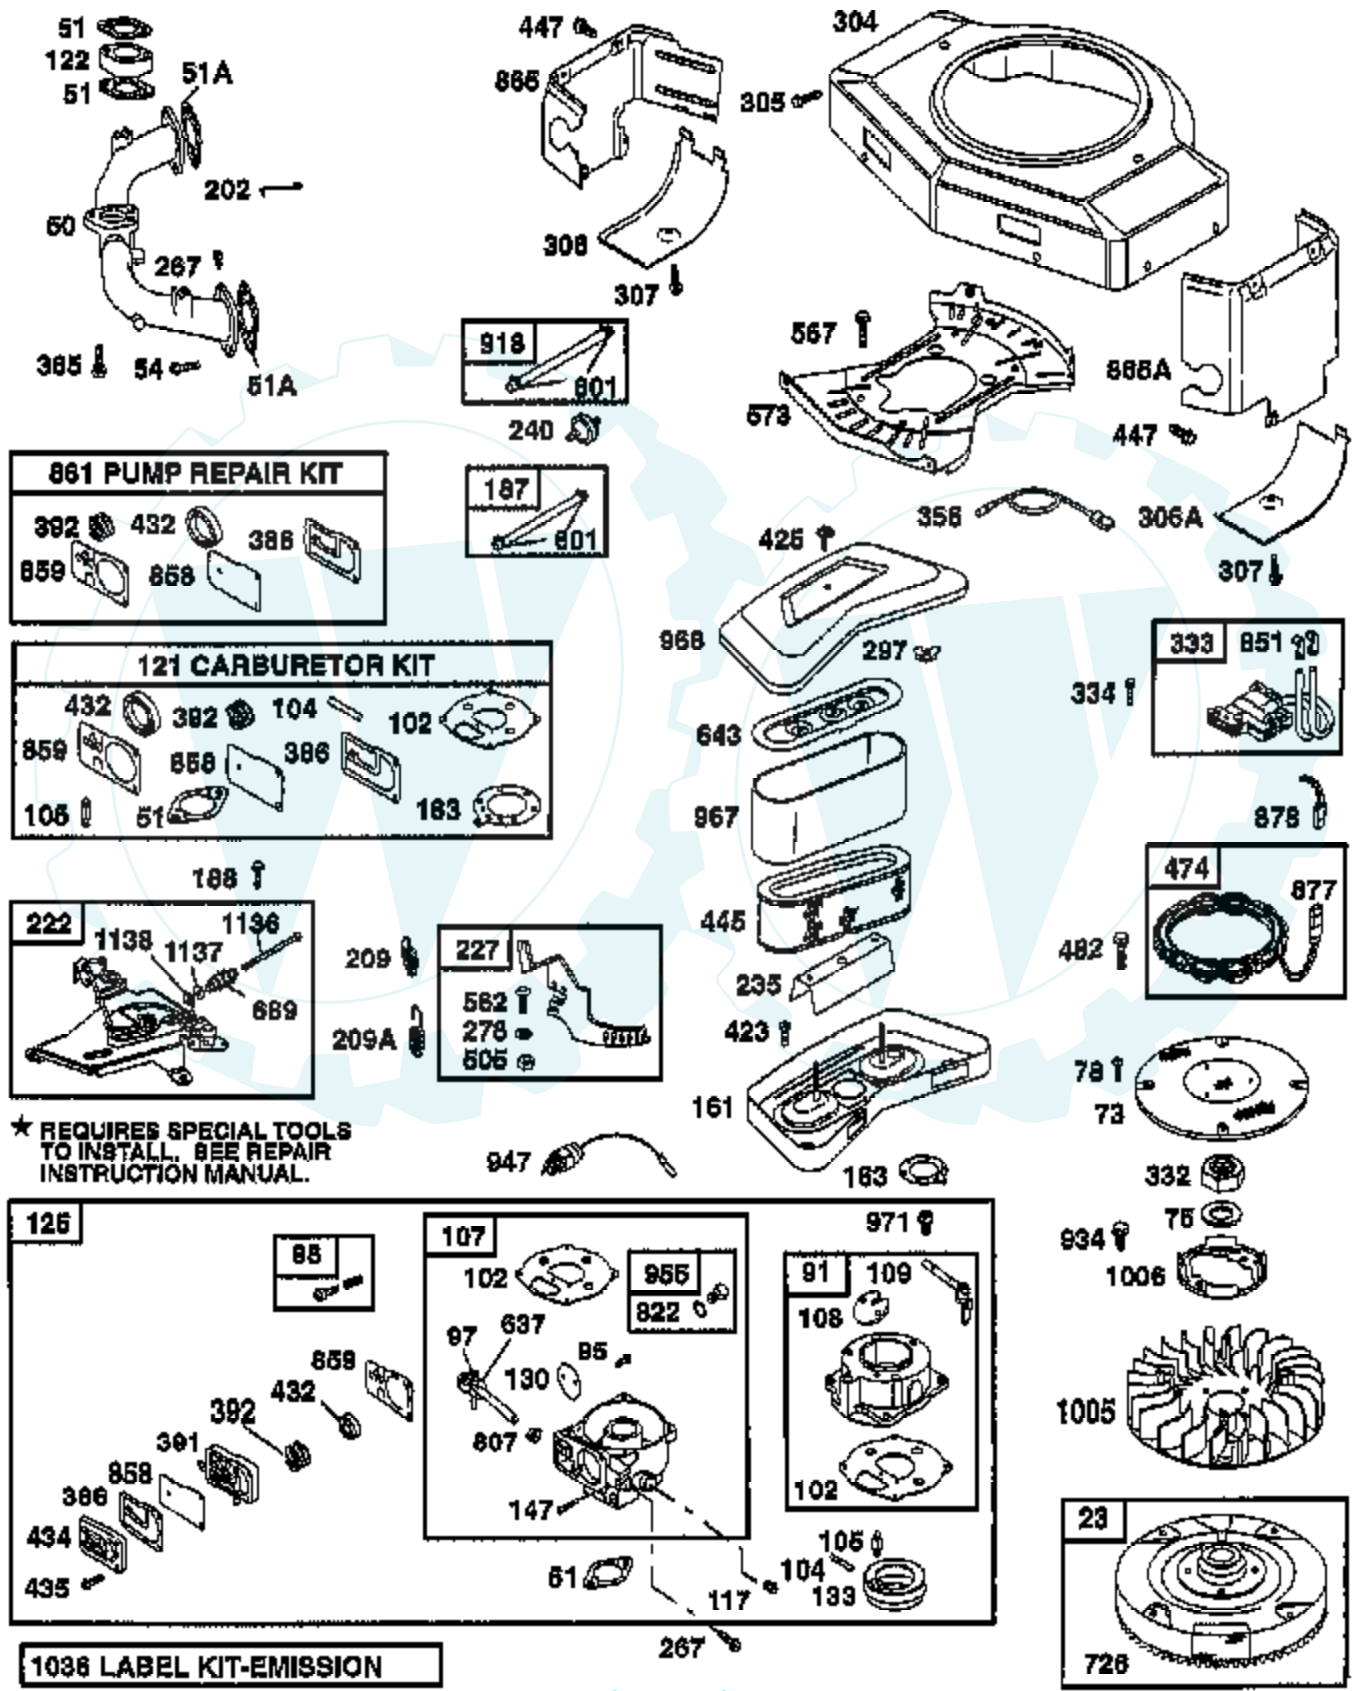

TRACTOR - - MODEL NUMBER AYP7169B99

BRIGGS & STRATTON ENGINE - MODEL NUMBER 42D707, TYPE NUMBER 2280-E1

Ref #	Part Number	Qty	Description
1	498583		CYLINDER ASSY
2	399265		P/N CONFLICT - CHECK WITH SUPPLIER
3	391086		SEAL, OIL
4	493304		BASE ASSEMBLY, CRANKCASE
5	493457		HEAD, CYLINDER #1
5A	493458		HEAD CYLINDER #2
7	271867		GASKET, CYLINDER HEAD #1
7A	271868		GASKET, CYLINDER HEAD #2
8	495754		BREATHER ASSEMBLY #1
9	27803		GASKET, VALVE COVER
10	94830		SCREW, SEMS
11	280225		TUBE, BREATHER
12	273390		GASKET
12	271188		GASKET, CRANKCASE COVER,.005"
12	271189		GASKET, CRANKCASE COVER,.009"
13	94565		SCREW, CYLINDER HEAD
15	94239		PLUG, OIL DRAIN
16	394028		CRANKSHAFT
19	399264		BUSHING
20	291675		SEAL, OIL
22	693973		SCREW
23	491180		FLYWHEEL & RING GEAR ASSY, MAGNETO
24	222698		KEY, FLYWHEEL
25	498584		PISTON ASSEMBLY STANDARD SIZE
25	498585		PISTON ASSEMBLY .010" OVERSIZE
25	498586		PISTON ASSEMBLY .020" OVERSIZE
25	498587		PISTON ASSEMBLY .030" OVERSIZE
26	394959		RING SET, PISTON, STANDARD SIZE
26	394960		RING SET, PISTON,.010" OVERSIZE
26	394961		RING SET, PISTON,.020" OVERSIZE
26	394962		RING SET, PISTON,.030" OVERSIZE
27	263129		LOCK, PISTON PIN
28	498319		PIN, PISTON, STD SIZE
28	498320		PIN ASSY., PISTON, .005" OVERSIZE
29	394306		ROD ASSEMBLY, CONNECTING
29	397158		ROD ASSEMBLY, CONNECTING
32	95017		SCREW
33	390420		VALVE, EXHAUST
34	261528		VALVE, INTAKE
35	65906		SPRING, INTAKE VALVE
36	26828		SPRING, EXHAUST VALVE
40	221596		RETAINER, INTAKE VALVE
41	292260		RETAINER, EXHAUST VALVE
42	494553		KEEPER VALVE
45	261368		TAPPET, VALVE
46	214484		GEAR, CAM
47	393415		OIL SLINGER ASSEMBLY
48	499945		SHORT BLOCK
50	213290		MANIFOLD, INTAKE
51	271412		GASKET, CARBURETOR & INTAKE ELBOE
51A	270884		GASKET, INTAKE MANIFOLD MOUNTING
54	93208		SCREW, SEMS INTAKE MANIFOLDING MOUNTING
73	224781		SCREEN
75	222511		WASHER SPRING
78	94834		SCREW, SEMS
91	693483		BODY ASSY
94	491538		VALVE ASSEMBLY, CARBURETOR IDLE
95	690718		SCREW, SLOTTED