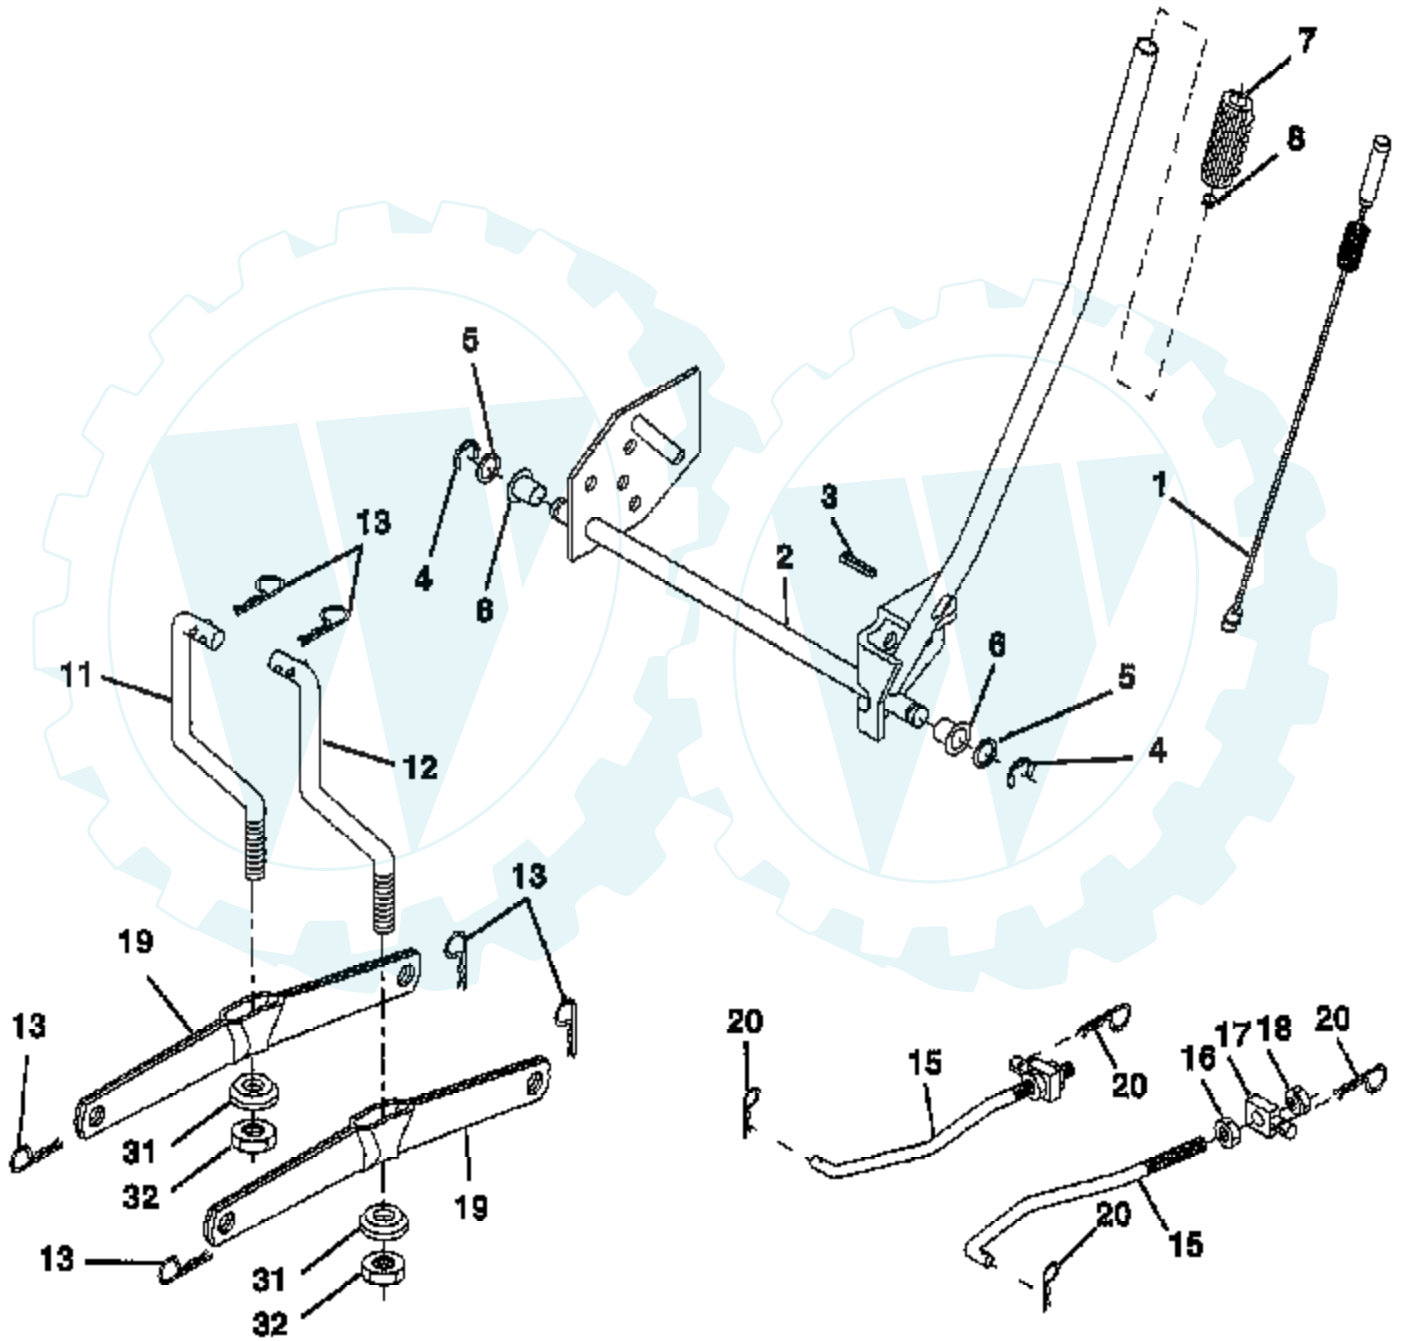

TRACTOR - - MODEL NUMBER AYP7169B99

MOWER LIFT

Ref #	Part Number	Qty	Description
1	159460		WIRE ASM W.SPRING
2	159471		"SHAFT ASM LIFT,RH"
3	105767X		PIN-GROOVE LT
4	12000002		SUB= 2225J
5	19211621		WASHER
6	120183X		NYLON BEARING
7	109413X		GRIP
8	124526X		SUB= 125925X
11	139865		SUB= 918139865
12	139866		SUB= 151140
13	4939M		SUB= 85902
15	127218		LINK.FRONT
16	73350800		NUT
17	130171		TRUNION
18	73680800		NUT LTV
19	139868		ARM SUSP REAR
20	163552		RETAINER SPRING
31	140302		BEARING PVT LH
32	73540600		NUT.CROWNLOCK.3/8