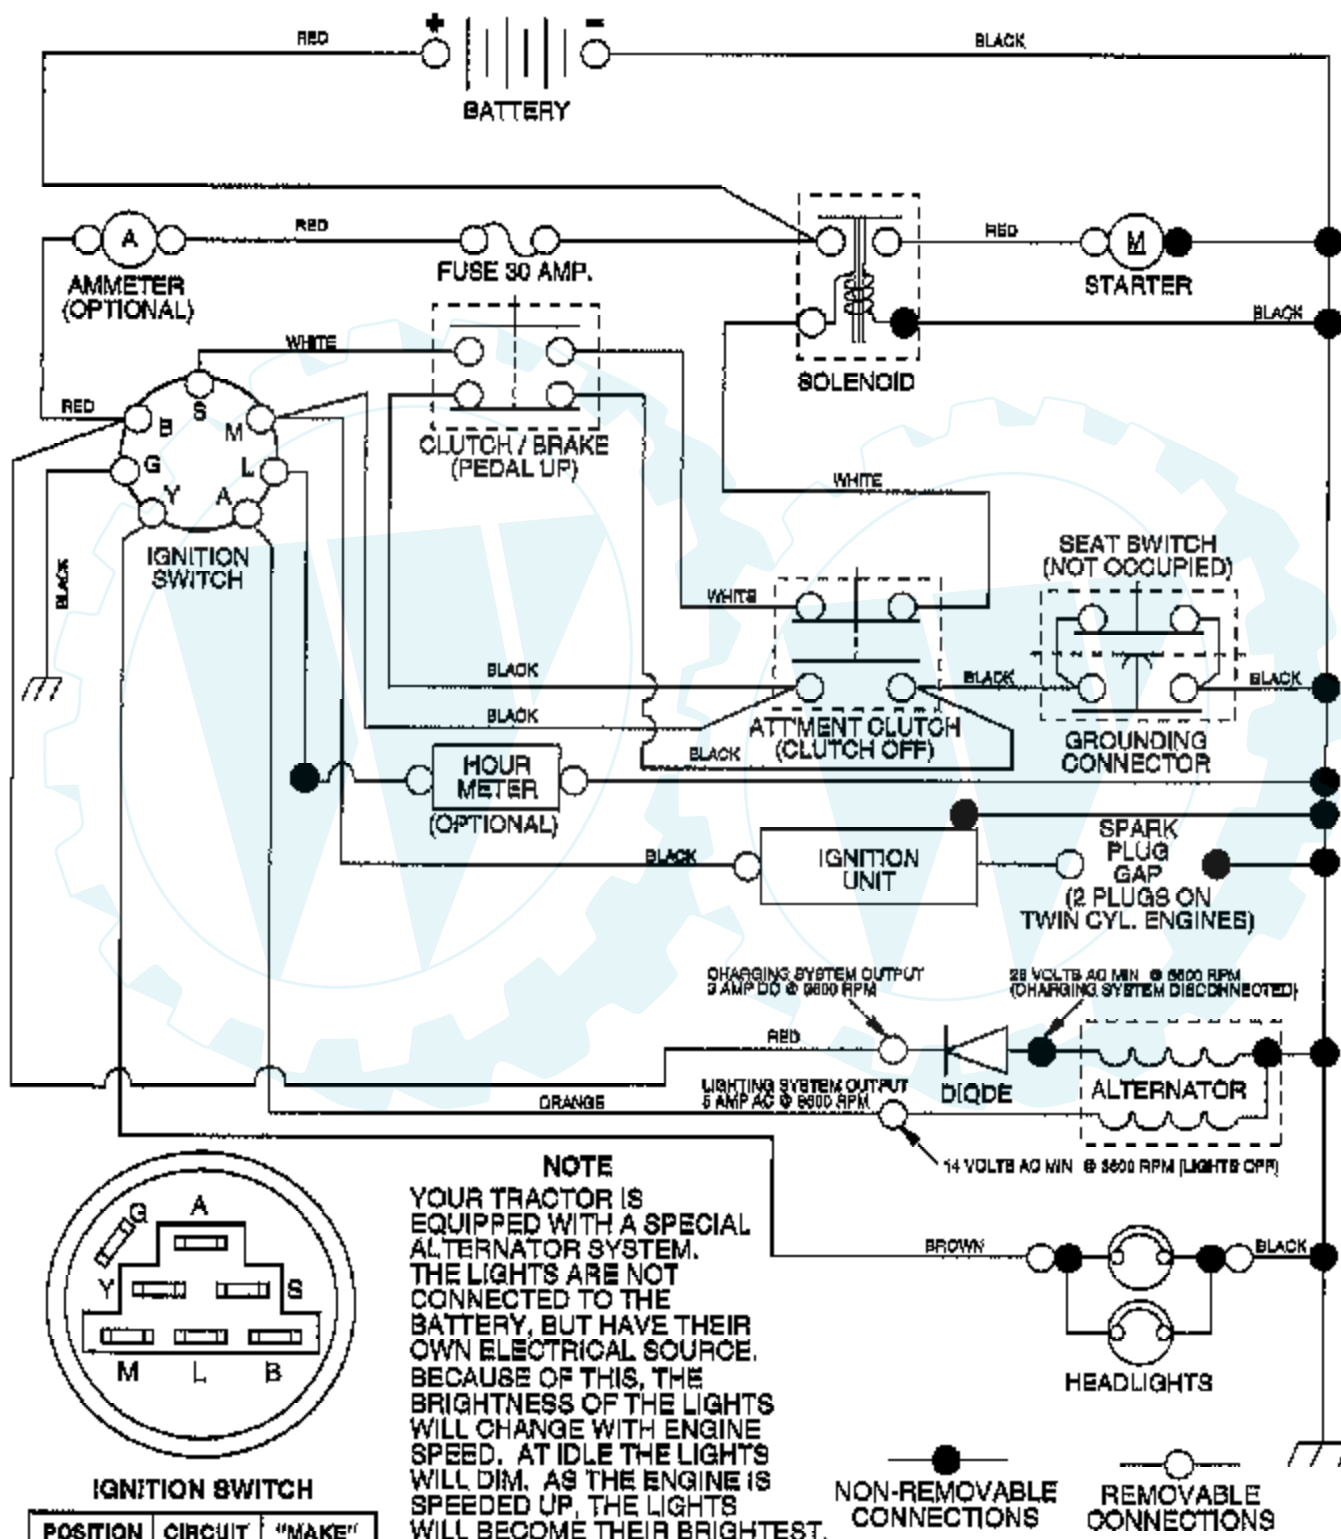

TRACTOR - - MODEL NUMBER AYP7169B99

SCHEMATIC

IGNITION SWITCH

POSITION	CIRCUIT	"MAKE"
OFF	G + M + L	NONE
RUN/LIGHT	B + L	A + Y
RUN	B + L	NONE
START	B + L + S	NONE