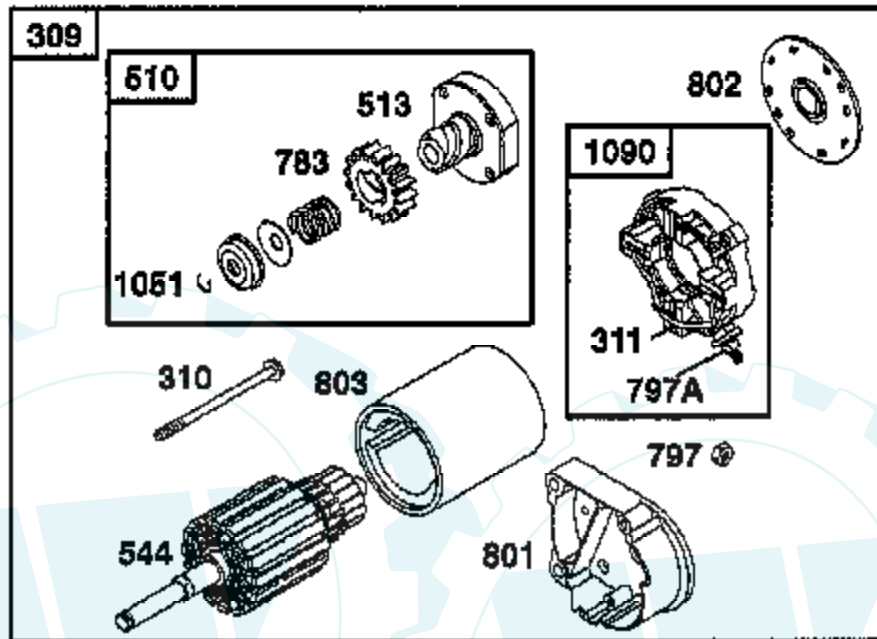

TRACTOR - - MODEL NUMBER AYP7169B99
BRIGGS & STRATTON ENGINE - MODEL NUMBER 42D707, TYPE NUMBER 2280-E1

Ref #	Part Number	Qty	Description
1	498583		CYLINDER ASSY
2	399265		P/N CONFLICT - CHECK WITH SUPPLIER
3	391086		SEAL, OIL
4	493304		BASE ASSEMBLY, CRANKCASE
5	493457		HEAD, CYLINDER #1
5A	493458		HEAD CYLINDER #2
7	271867		GASKET, CYLINDER HEAD #1
7A	271868		GASKET, CYLINDER HEAD #2
8	495754		BREATHER ASSEMBLY #1
9	27803		GASKET, VALVE COVER
10	94830		SCREW, SEMS
11	280225		TUBE, BREATHER
12	273390		GASKET
12	271188		GASKET, CRANKCASE COVER,.005"
12	271189		GASKET, CRANKCASE COVER,.009"
13	94565		SCREW, CYLINDER HEAD
15	94239		PLUG, OIL DRAIN
16	394028		CRANKSHAFT
19	399264		BUSHING
20	291675		SEAL, OIL
22	693973		SCREW
23	491180		FLYWHEEL & RING GEAR ASSY, MAGNETO
24	222698		KEY, FLYWHEEL
25	498584		PISTON ASSEMBLY STANDARD SIZE
25	498585		PISTON ASSEMBLY .010" OVERSIZE
25	498586		PISTON ASSEMBLY .020" OVERSIZE
25	498587		PISTON ASSEMBLY .030" OVERSIZE
26	394959		RING SET, PISTON, STANDARD SIZE
26	394960		RING SET, PISTON,.010" OVERSIZE
26	394961		RING SET, PISTON,.020" OVERSIZE
26	394962		RING SET, PISTON,.030" OVERSIZE
27	263129		LOCK, PISTON PIN
28	498319		PIN, PISTON, STD SIZE
28	498320		PIN ASSY., PISTON, .005" OVERSIZE
29	394306		ROD ASSEMBLY, CONNECTING
29	397158		ROD ASSEMBLY, CONNECTING
32	95017		SCREW
33	390420		VALVE, EXHAUST
34	261528		VALVE, INTAKE
35	65906		SPRING, INTAKE VALVE
36	26828		SPRING, EXHAUST VALVE
40	221596		RETAINER, INTAKE VALVE
41	292260		RETAINER, EXHAUST VALVE
42	494553		KEEPER VALVE
45	261368		TAPPET, VALVE
46	214484		GEAR, CAM
47	393415		OIL SLINGER ASSEMBLY
48	499945		SHORT BLOCK
50	213290		MANIFOLD, INTAKE
51	271412		GASKET, CARBURETOR & INTAKE ELBOE
51A	270884		GASKET, INTAKE MANIFOLD MOUNTING
54	93208		SCREW, SEMS INTAKE MANIFOLDING MOUNTING
73	224781		SCREEN
75	222511		WASHER SPRING
78	94834		SCREW, SEMS
91	693483		BODY ASSY
94	491538		VALVE ASSEMBLY, CARBURETOR IDLE
95	690718		SCREW, SLOTTED