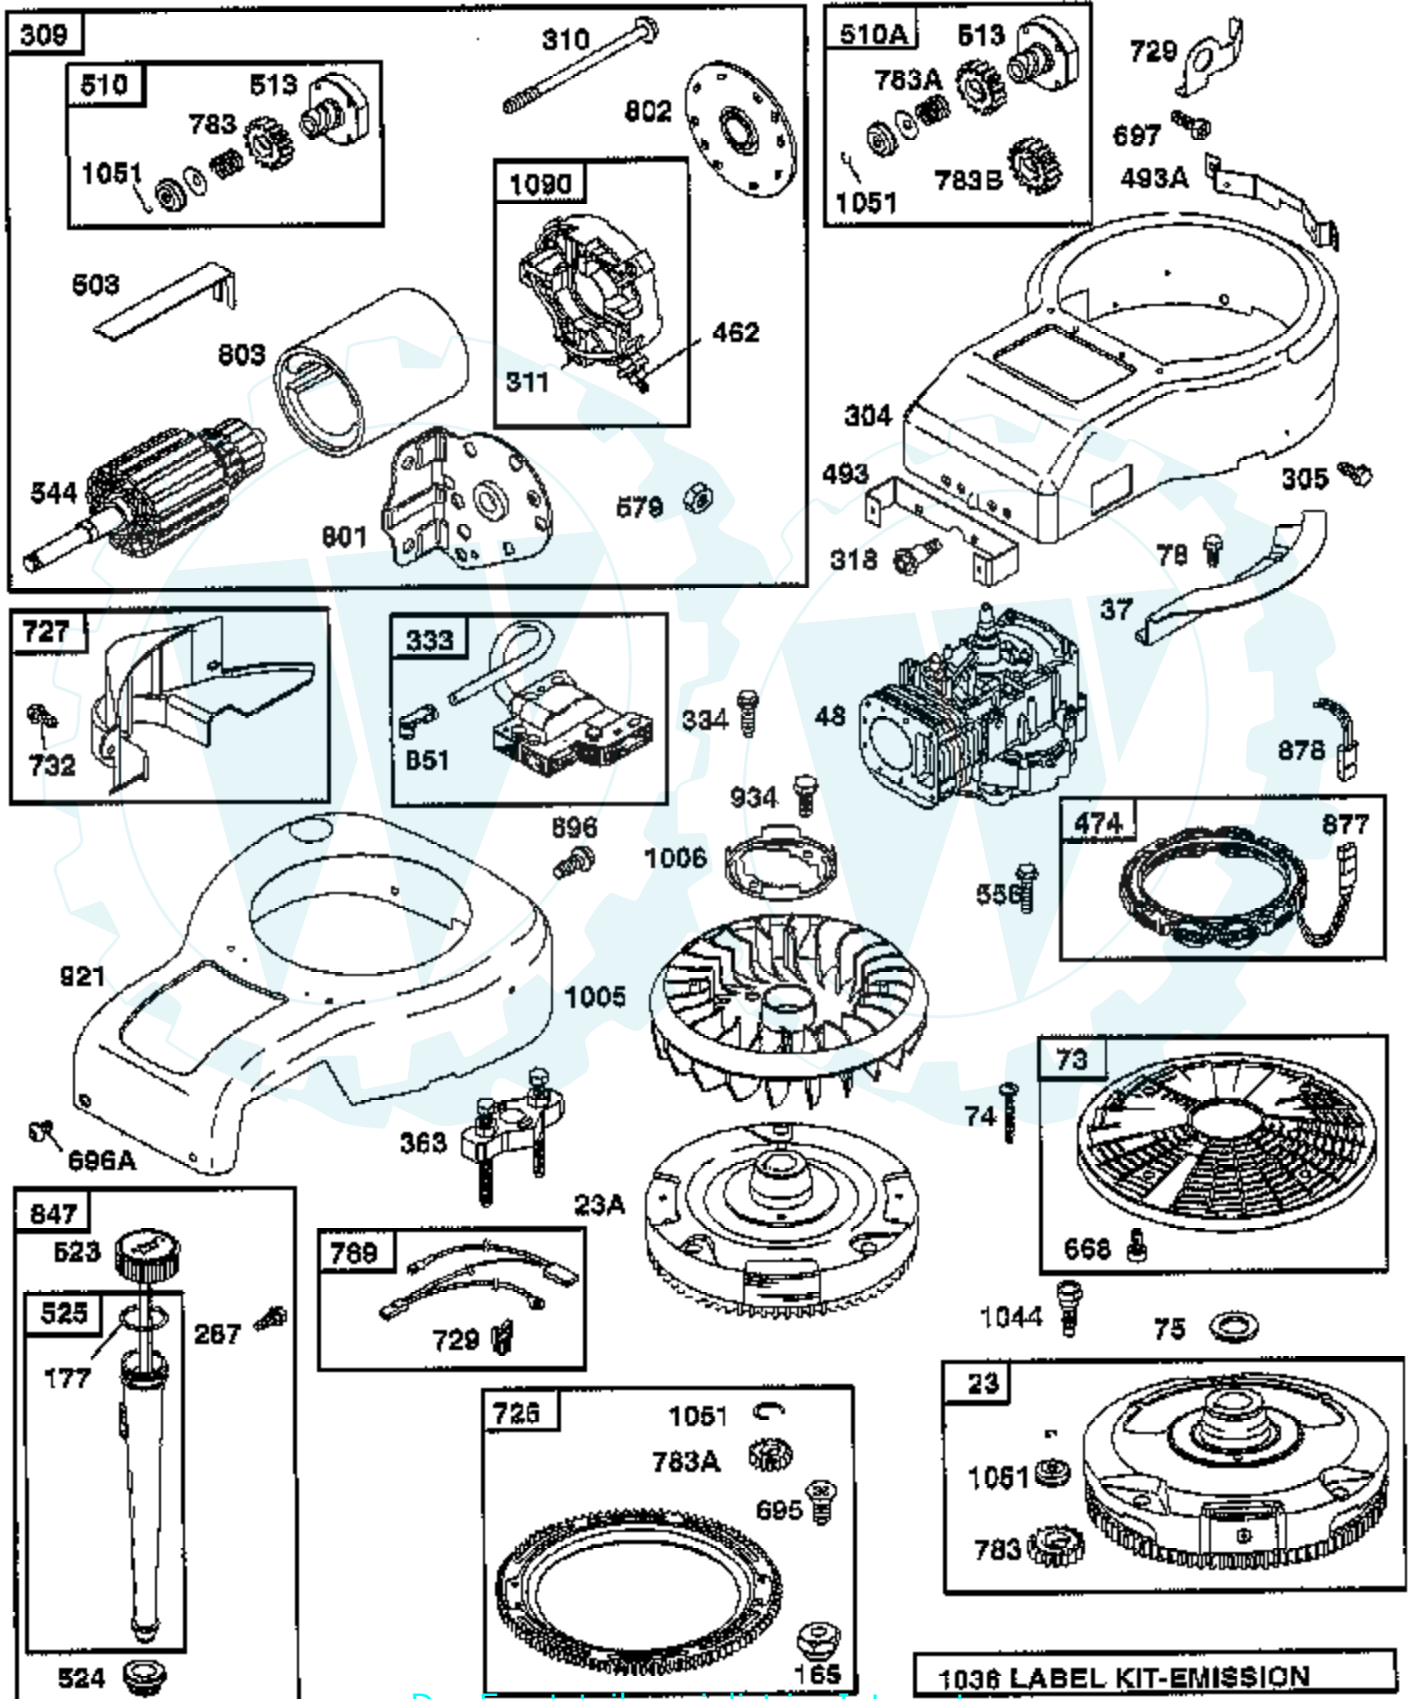

TRACTOR - - MODEL NUMBER AYP7169A99

BRIGGS & STRATTON ENGINE - MODEL NUMBER 310707, TYPE NUMBER 0130-E1

Ref #	Part Number	Qty	Description
1	690156		CYLINDER ASSEMBLY
2	399265		P/N CONFLICT - CHECK WITH SUPPLIER
3	291675		SEAL, OIL
4	494238		BASE, ENGINE
5	690188		HEAD, CYLINDER
7	692410		GASKET
8	495735		BREATHER ASSY
9	27803		GASKET, VALVE COVER
10	94621		SCREW, STEMS
11	281246		TUBE, BREATHER
12	271916		GASKET, CRANKCASE COVER 1/64"
12	271997		GASKET, CRANKCASE COVER .005"
12	271996		GASKET, CRANKCASE COVER .009"
13	94728		SCREW, CYLINDER HEAD
15	94239		PLUG, OIL DRAIN
15A	91488		PLUG, PIPE
16	690136		CRANKSHAFT
20	291675		SEAL, OIL
22	95187		SCREW
23	693557		FLYWHEEL
23A	492326		FLYWHEEL & RING GEAR ASSY, MAGNETO
24	222698		KEY, FLYWHEEL
25	692271		PISTON, ASSEMBLY
25	692272		PISTON ASSEMBLY
25	692273		PISTON ASSEMBLY
25	692274		PISTON ASSEMBLY
26	690162		RING SET, PISTON
26	690164		RING SET, PISTON
26	690166		RING SET, PISTON
26	690168		RING SET, PISTON
27	263129		LOCK, PISTON PIN
28	498319		PIN, PISTON, STD SIZE
28	498320		PIN ASSY., PISTON, .005" OVERSIZE
29	692419		CONNECTING ROD
29	499940		ROD ASSEMBLY, CONNECTING
32	692852		SCREW
33	495856		VALVE, EXHAUST
34	495857		VALVE, INTAKE
35	262811		SPRING, VALVE
37	224502		GUARD, FLYWHEEL
40	224641		RETAINER, VALVE SPRING
43	490815		GOVERNOR GEAR
45	262411		TAPPET, VALVE
46	692421		CAMSHAFT
48	692706		SHORTBLOCK
50	690193		MANIFOLD, INTAKE
51	693138		INTAKE GASKET
51A	273650		GASKET, INTAKE
53	690227		STUD
54	95160		SCREW
73	224948		SCREEN, FLUSH ROTATING
74	94821		SCREW, SEMS
75	225136		WASHER, SPRING
78	49626		SCREW
87	491323		SEAL, GOVERNOR
93	281346		BUSHING, THROTTLE SHAFT
94	498030		VALVE, IDLE ADJUSTMENT
95	94098		SCREW, THROTTLE