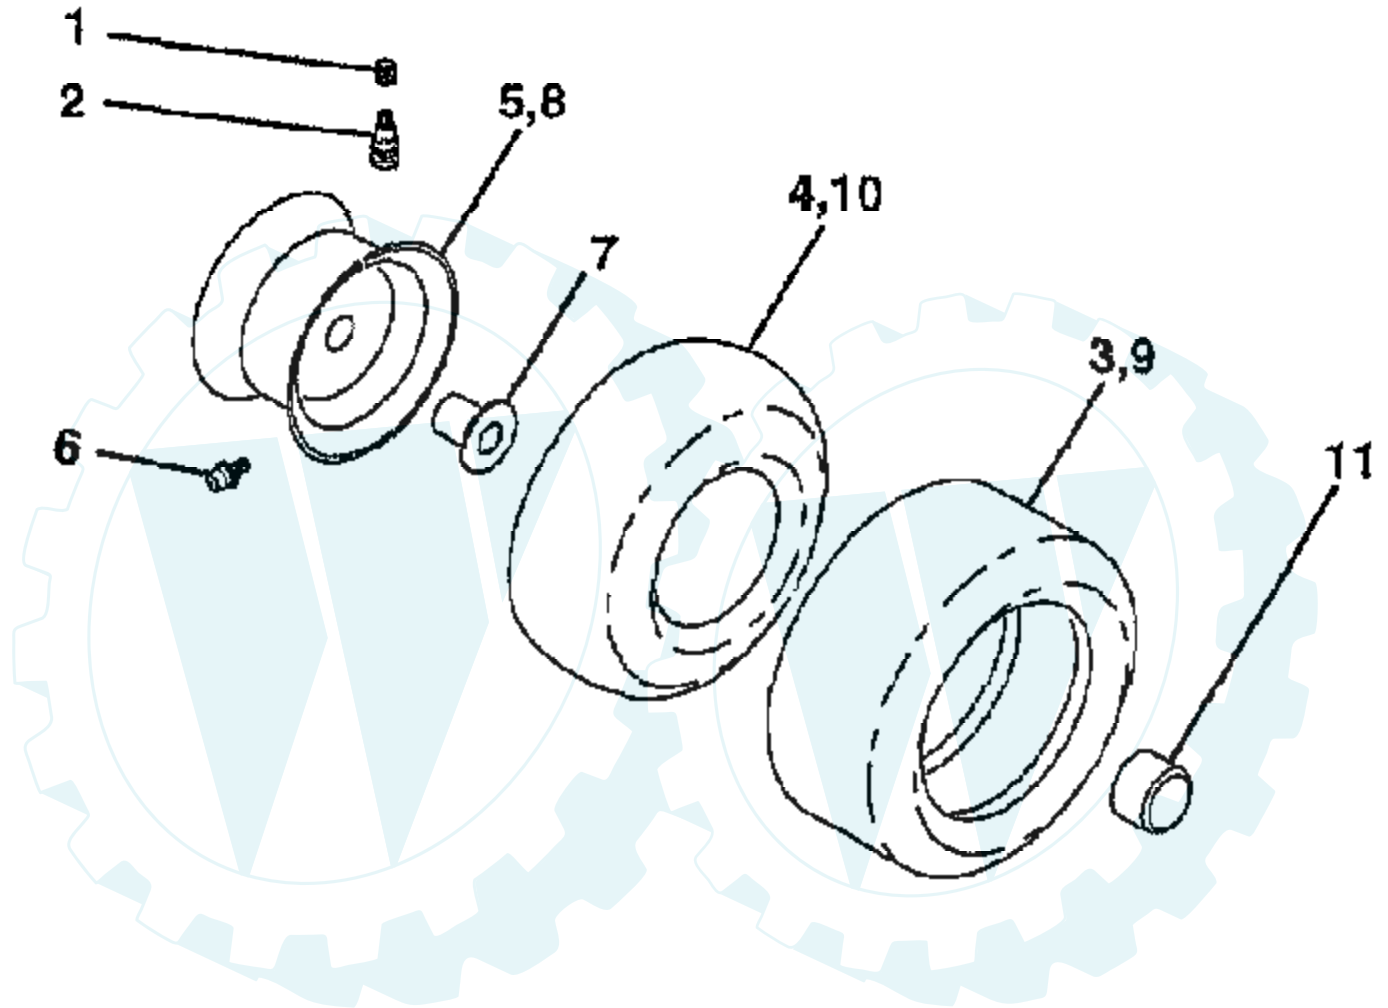

WHEELS AND TIRES

Ref #	Part Number	Qty	Description
1	59192		VALVE CAP
2	65139		VALVE STEM LT
3	106222X		SUB= 122073X
4	PARTSIMAGE		REFER TO PARTS IMAGE
4	59904		TUBE.5.3/4.5/6
5	106732X427		"RIM ASM 6"" FRT"
6	278H		FITTING LT
7	9040H		"FLANGE, BEARING"
8	106108X427		"RIM AS 8"" REAR"
9	106268X		SUB= 122074X
10	PARTSIMAGE		REFER TO PARTS IMAGE
10	7152J		TUBE.18X9.5-8
11	104757X		HUB CAP
	144334		SEALANT.TIRE 10 OZ. TUBE