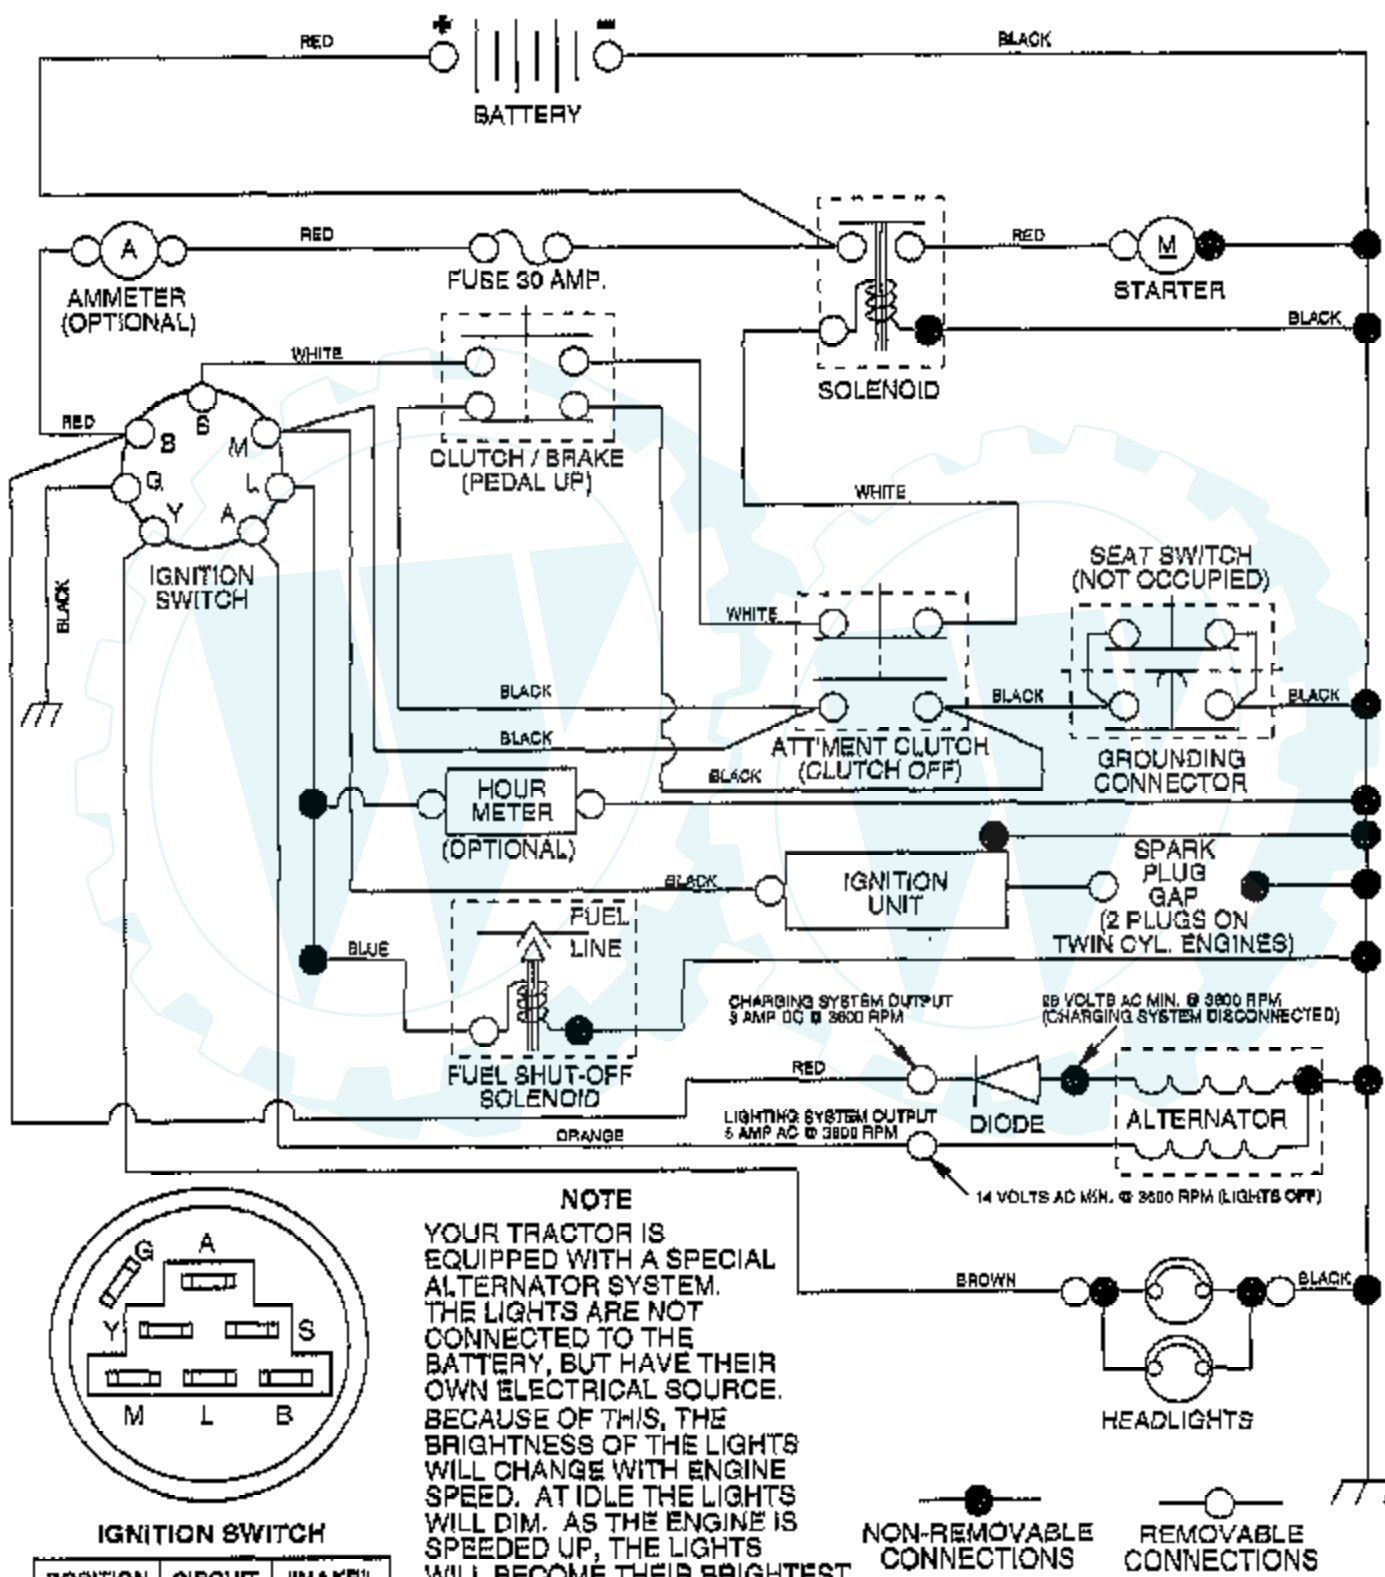

TRACTOR - - MODEL NUMBER AYP7169A99

SCHEMATIC

WIRING INSULATED CLIPS

NOTE: IF WIRING INSULATED CLIPS WERE REMOVED FOR SERVICING OF UNIT, THEY SHOULD BE REPLACED TO PROPERLY SECURE YOUR WIRING.

For more specialist information