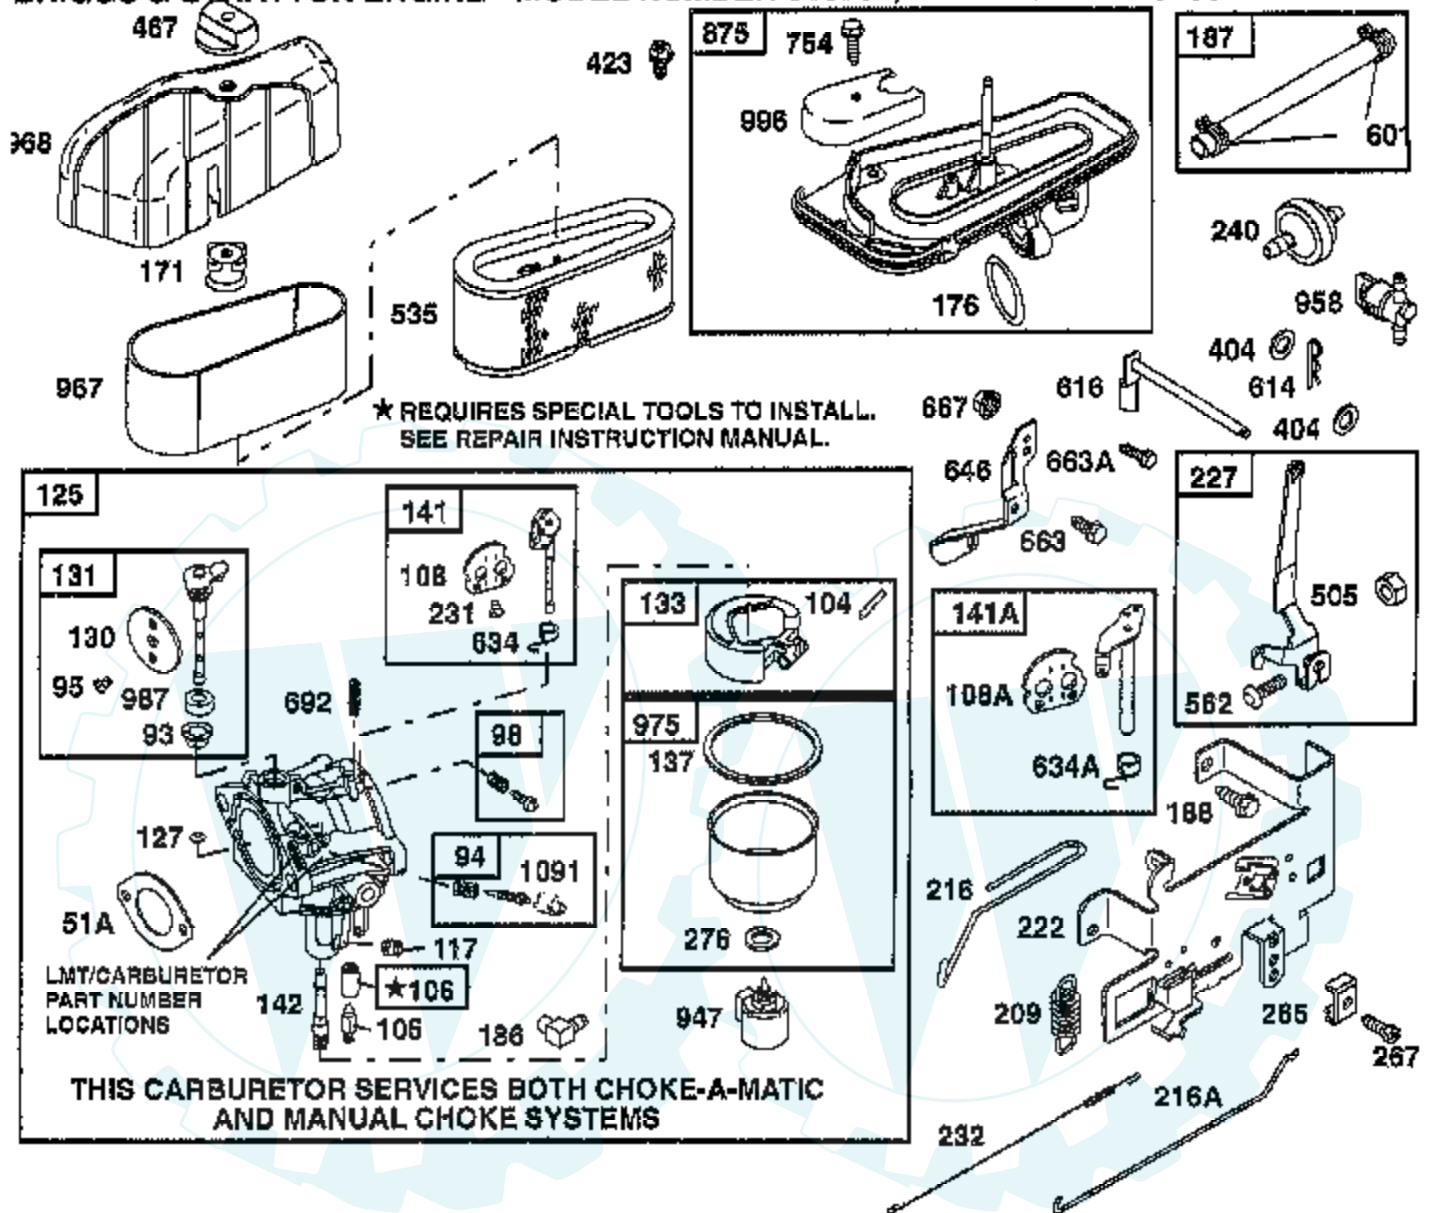

TRACTOR -- MODEL NUMBER AYP7169A99

BRIGGS & STRATTON ENGINE - MODEL NUMBER 310707, TYPE NUMBER 0130-E1

Ref #	Part Number	Qty	Description
1	690156		CYLINDER ASSEMBLY
2	399265		P/N CONFLICT - CHECK WITH SUPPLIER
3	291675		SEAL, OIL
4	494238		BASE, ENGINE
5	690188		HEAD, CYLINDER
7	692410		GASKET
8	495735		BREATHER ASSY
9	27803		GASKET, VALVE COVER
10	94621		SCREW, STEMS
11	281246		TUBE, BREATHER
12	271916		GASKET, CRANKCASE COVER 1/64"
12	271997		GASKET, CRANKCASE COVER .005"
12	271996		GASKET, CRANKCASE COVER .009"
13	94728		SCREW, CYLINDER HEAD
15	94239		PLUG, OIL DRAIN
15A	91488		PLUG, PIPE
16	690136		CRANKSHAFT
20	291675		SEAL, OIL
22	95187		SCREW
23	693557		FLYWHEEL
23A	492326		FLYWHEEL & RING GEAR ASSY, MAGNETO
24	222698		KEY, FLYWHEEL
25	692271		PISTON, ASSEMBLY
25	692272		PISTON ASSEMBLY
25	692273		PISTON ASSEMBLY
25	692274		PISTON ASSEMBLY
26	690162		RING SET, PISTON
26	690164		RING SET, PISTON
26	690166		RING SET, PISTON
26	690168		RING SET, PISTON
27	263129		LOCK, PISTON PIN
28	498319		PIN, PISTON, STD SIZE
28	498320		PIN ASSY., PISTON, .005" OVERSIZE
29	692419		CONNECTING ROD
29	499940		ROD ASSEMBLY, CONNECTING
32	692852		SCREW
33	495856		VALVE, EXHAUST
34	495857		VALVE, INTAKE
35	262811		SPRING, VALVE
37	224502		GUARD, FLYWHEEL
40	224641		RETAINER, VALVE SPRING
43	490815		GOVERNOR GEAR
45	262411		TAPPET, VALVE
46	692421		CAMSHAFT
48	692706		SHORTBLOCK
50	690193		MANIFOLD, INTAKE
51	693138		INTAKE GASKET
51A	273650		GASKET, INTAKE
53	690227		STUD
54	95160		SCREW
73	224948		SCREEN, FLUSH ROTATING
74	94821		SCREW, SEMS
75	225136		WASHER, SPRING
78	49626		SCREW
87	491323		SEAL, GOVERNOR
93	281346		BUSHING, THROTTLE SHAFT
94	498030		VALVE, IDLE ADJUSTMENT
95	94098		SCREW, THROTTLE