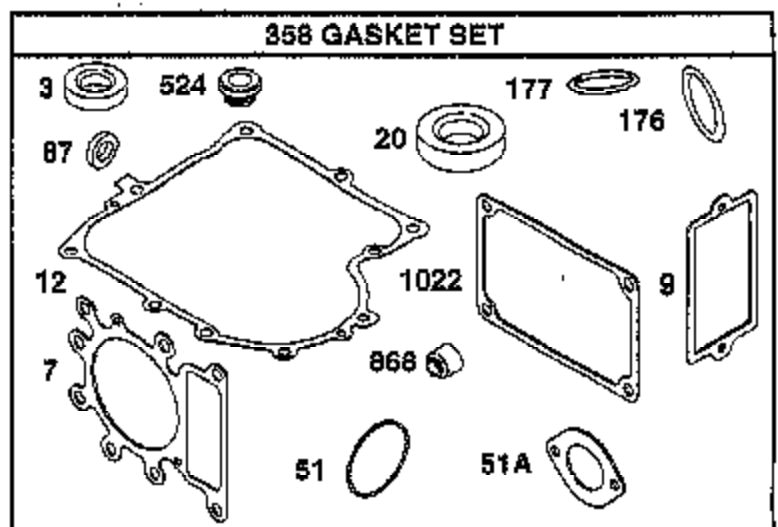

TRACTOR -- MODEL NUMBER AYP7169A99

BRIGGS & STRATTON ENGINE - MODEL NUMBER 310707, TYPE NUMBER 0130-E1

Ref #	Part Number	Qty	Description
1	690156		CYLINDER ASSEMBLY
2	399265		P/N CONFLICT - CHECK WITH SUPPLIER
3	291675		SEAL, OIL
4	494238		BASE, ENGINE
5	690188		HEAD, CYLINDER
7	692410		GASKET
8	495735		BREATHER ASSY
9	27803		GASKET, VALVE COVER
10	94621		SCREW, STEMS
11	281246		TUBE, BREATHER
12	271916		GASKET, CRANKCASE COVER 1/64"
12	271997		GASKET, CRANKCASE COVER .005"
12	271996		GASKET, CRANKCASE COVER .009"
13	94728		SCREW, CYLINDER HEAD
15	94239		PLUG, OIL DRAIN
15A	91488		PLUG, PIPE
16	690136		CRANKSHAFT
20	291675		SEAL, OIL
22	95187		SCREW
23	693557		FLYWHEEL
23A	492326		FLYWHEEL & RING GEAR ASSY, MAGNETO
24	222698		KEY, FLYWHEEL
25	692271		PISTON, ASSEMBLY
25	692272		PISTON ASSEMBLY
25	692273		PISTON ASSEMBLY
25	692274		PISTON ASSEMBLY
26	690162		RING SET, PISTON
26	690164		RING SET, PISTON
26	690166		RING SET, PISTON
26	690168		RING SET, PISTON
27	263129		LOCK, PISTON PIN
28	498319		PIN, PISTON, STD SIZE
28	498320		PIN ASSY., PISTON, .005" OVERSIZE
29	692419		CONNECTING ROD
29	499940		ROD ASSEMBLY, CONNECTING
32	692852		SCREW
33	495856		VALVE, EXHAUST
34	495857		VALVE, INTAKE
35	262811		SPRING, VALVE
37	224502		GUARD, FLYWHEEL
40	224641		RETAINER, VALVE SPRING
43	490815		GOVERNOR GEAR
45	262411		TAPPET, VALVE
46	692421		CAMSHAFT
48	692706		SHORTBLOCK
50	690193		MANIFOLD, INTAKE
51	693138		INTAKE GASKET
51A	273650		GASKET, INTAKE
53	690227		STUD
54	95160		SCREW
73	224948		SCREEN, FLUSH ROTATING
74	94821		SCREW, SEMS
75	225136		WASHER, SPRING
78	49626		SCREW
87	491323		SEAL, GOVERNOR
93	281346		BUSHING, THROTTLE SHAFT
94	498030		VALVE, IDLE ADJUSTMENT
95	94098		SCREW, THROTTLE