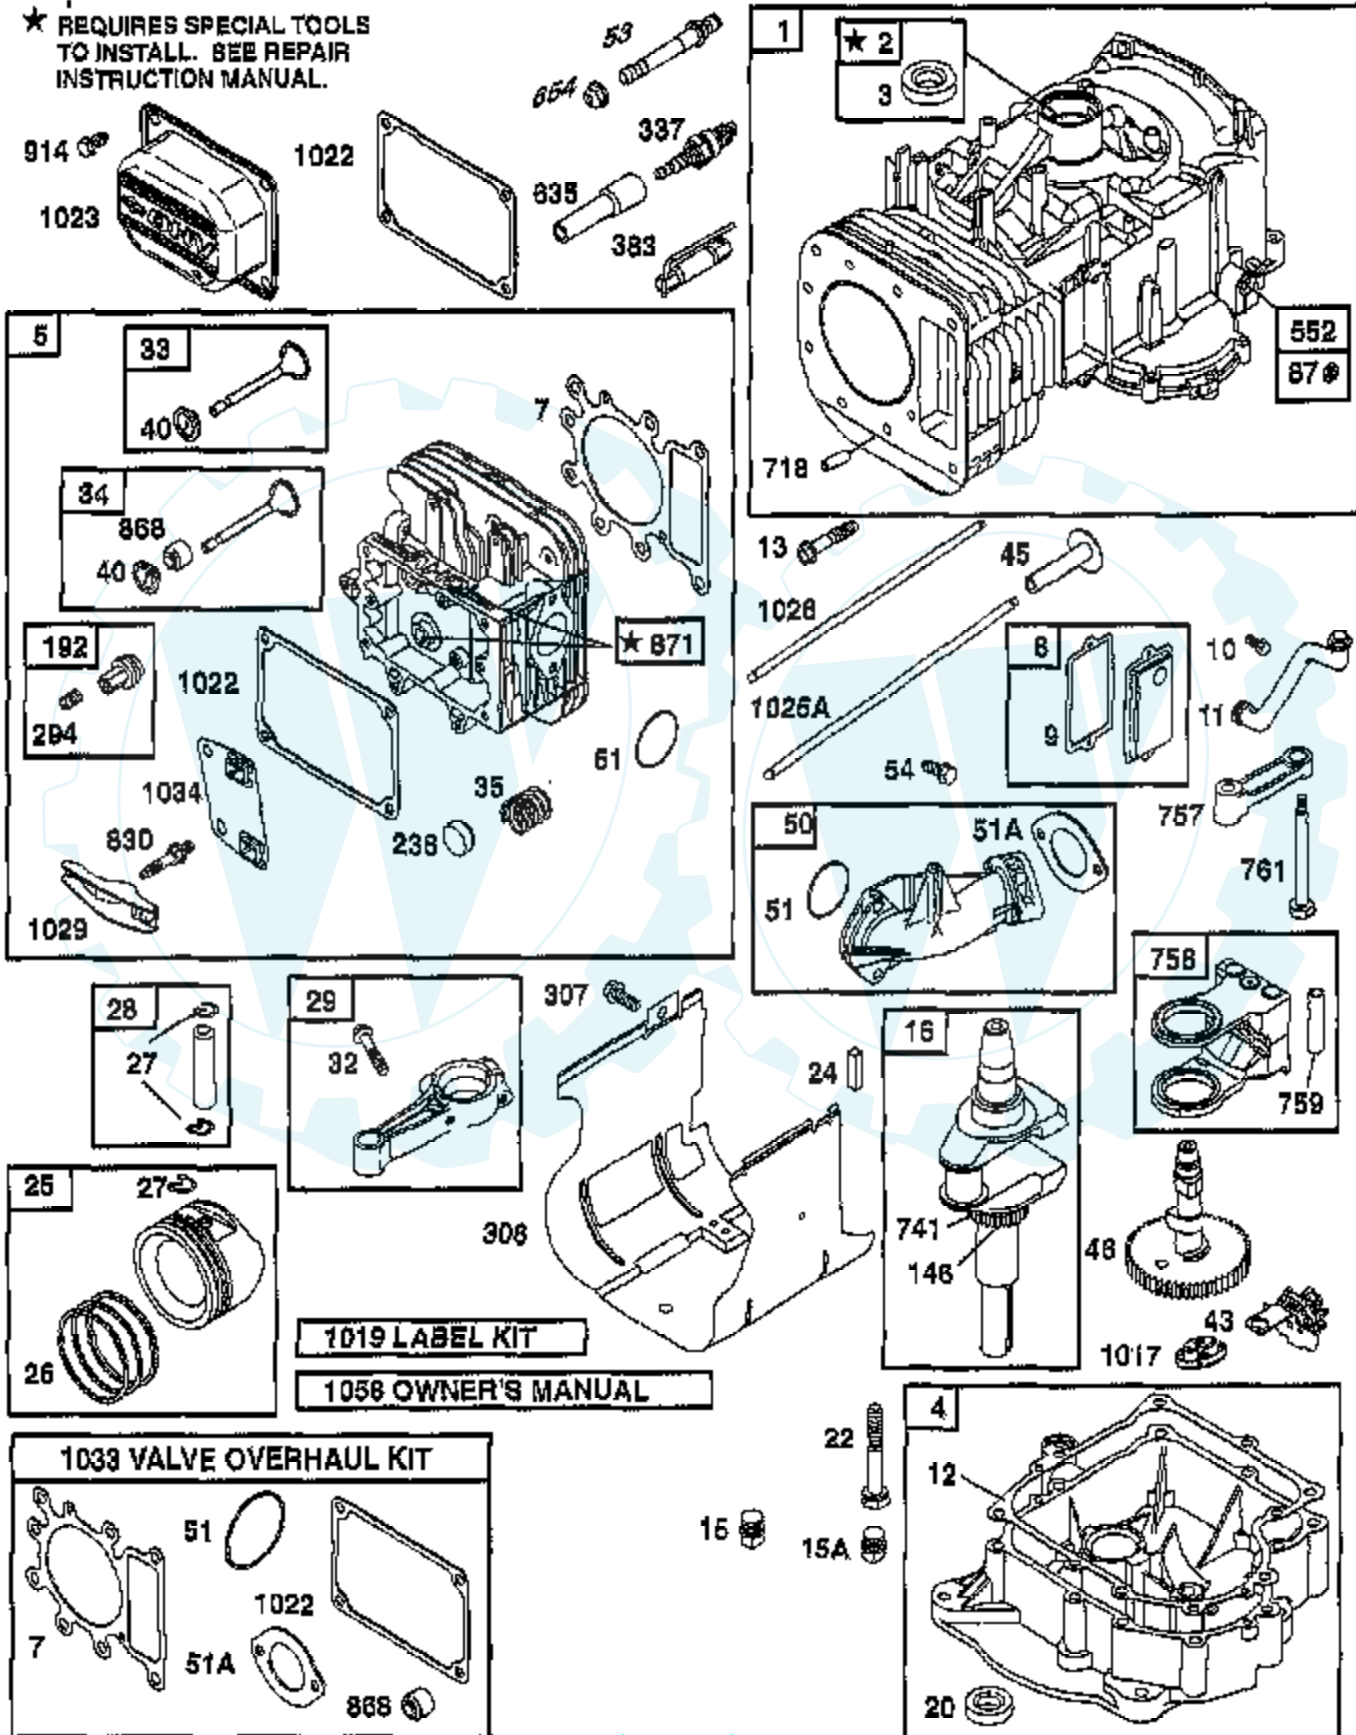

TRACTOR - - MODEL NUMBER AYP7169A99

BRIGGS & STRATTON ENGINE - MODEL NUMBER 310707, TYPE NUMBER 0130-E1

★ REQUIRES SPECIAL TOOLS TO INSTALL. SEE REPAIR INSTRUCTION MANUAL.

Ref #	Part Number	Qty	Description
1	690156		CYLINDER ASSEMBLY
2	399265		P/N CONFLICT - CHECK WITH SUPPLIER
3	291675		SEAL, OIL
4	494238		BASE, ENGINE
5	690188		HEAD, CYLINDER
7	692410		GASKET
8	495735		BREATHER ASSY
9	27803		GASKET, VALVE COVER
10	94621		SCREW, STEMS
11	281246		TUBE, BREATHER
12	271916		GASKET, CRANKCASE COVER 1/64"
12	271997		GASKET, CRANKCASE COVER .005"
12	271996		GASKET, CRANKCASE COVER .009"
13	94728		SCREW, CYLINDER HEAD
15	94239		PLUG, OIL DRAIN
15A	91488		PLUG, PIPE
16	690136		CRANKSHAFT
20	291675		SEAL, OIL
22	95187		SCREW
23	693557		FLYWHEEL
23A	492326		FLYWHEEL & RING GEAR ASSY, MAGNETO
24	222698		KEY, FLYWHEEL
25	692271		PISTON, ASSEMBLY
25	692272		PISTON ASSEMBLY
25	692273		PISTON ASSEMBLY
25	692274		PISTON ASSEMBLY
26	690162		RING SET, PISTON
26	690164		RING SET, PISTON
26	690166		RING SET, PISTON
26	690168		RING SET, PISTON
27	263129		LOCK, PISTON PIN
28	498319		PIN, PISTON, STD SIZE
28	498320		PIN ASSY., PISTON, .005" OVERSIZE
29	692419		CONNECTING ROD
29	499940		ROD ASSEMBLY, CONNECTING
32	692852		SCREW
33	495856		VALVE, EXHAUST
34	495857		VALVE, INTAKE
35	262811		SPRING, VALVE
37	224502		GUARD, FLYWHEEL
40	224641		RETAINER, VALVE SPRING
43	490815		GOVERNOR GEAR
45	262411		TAPPET, VALVE
46	692421		CAMSHAFT
48	692706		SHORTBLOCK
50	690193		MANIFOLD, INTAKE
51	693138		INTAKE GASKET
51A	273650		GASKET, INTAKE
53	690227		STUD
54	95160		SCREW
73	224948		SCREEN, FLUSH ROTATING
74	94821		SCREW, SEMS
75	225136		WASHER, SPRING
78	49626		SCREW
87	491323		SEAL, GOVERNOR
93	281346		BUSHING, THROTTLE SHAFT
94	498030		VALVE, IDLE ADJUSTMENT
95	94098		SCREW, THROTTLE