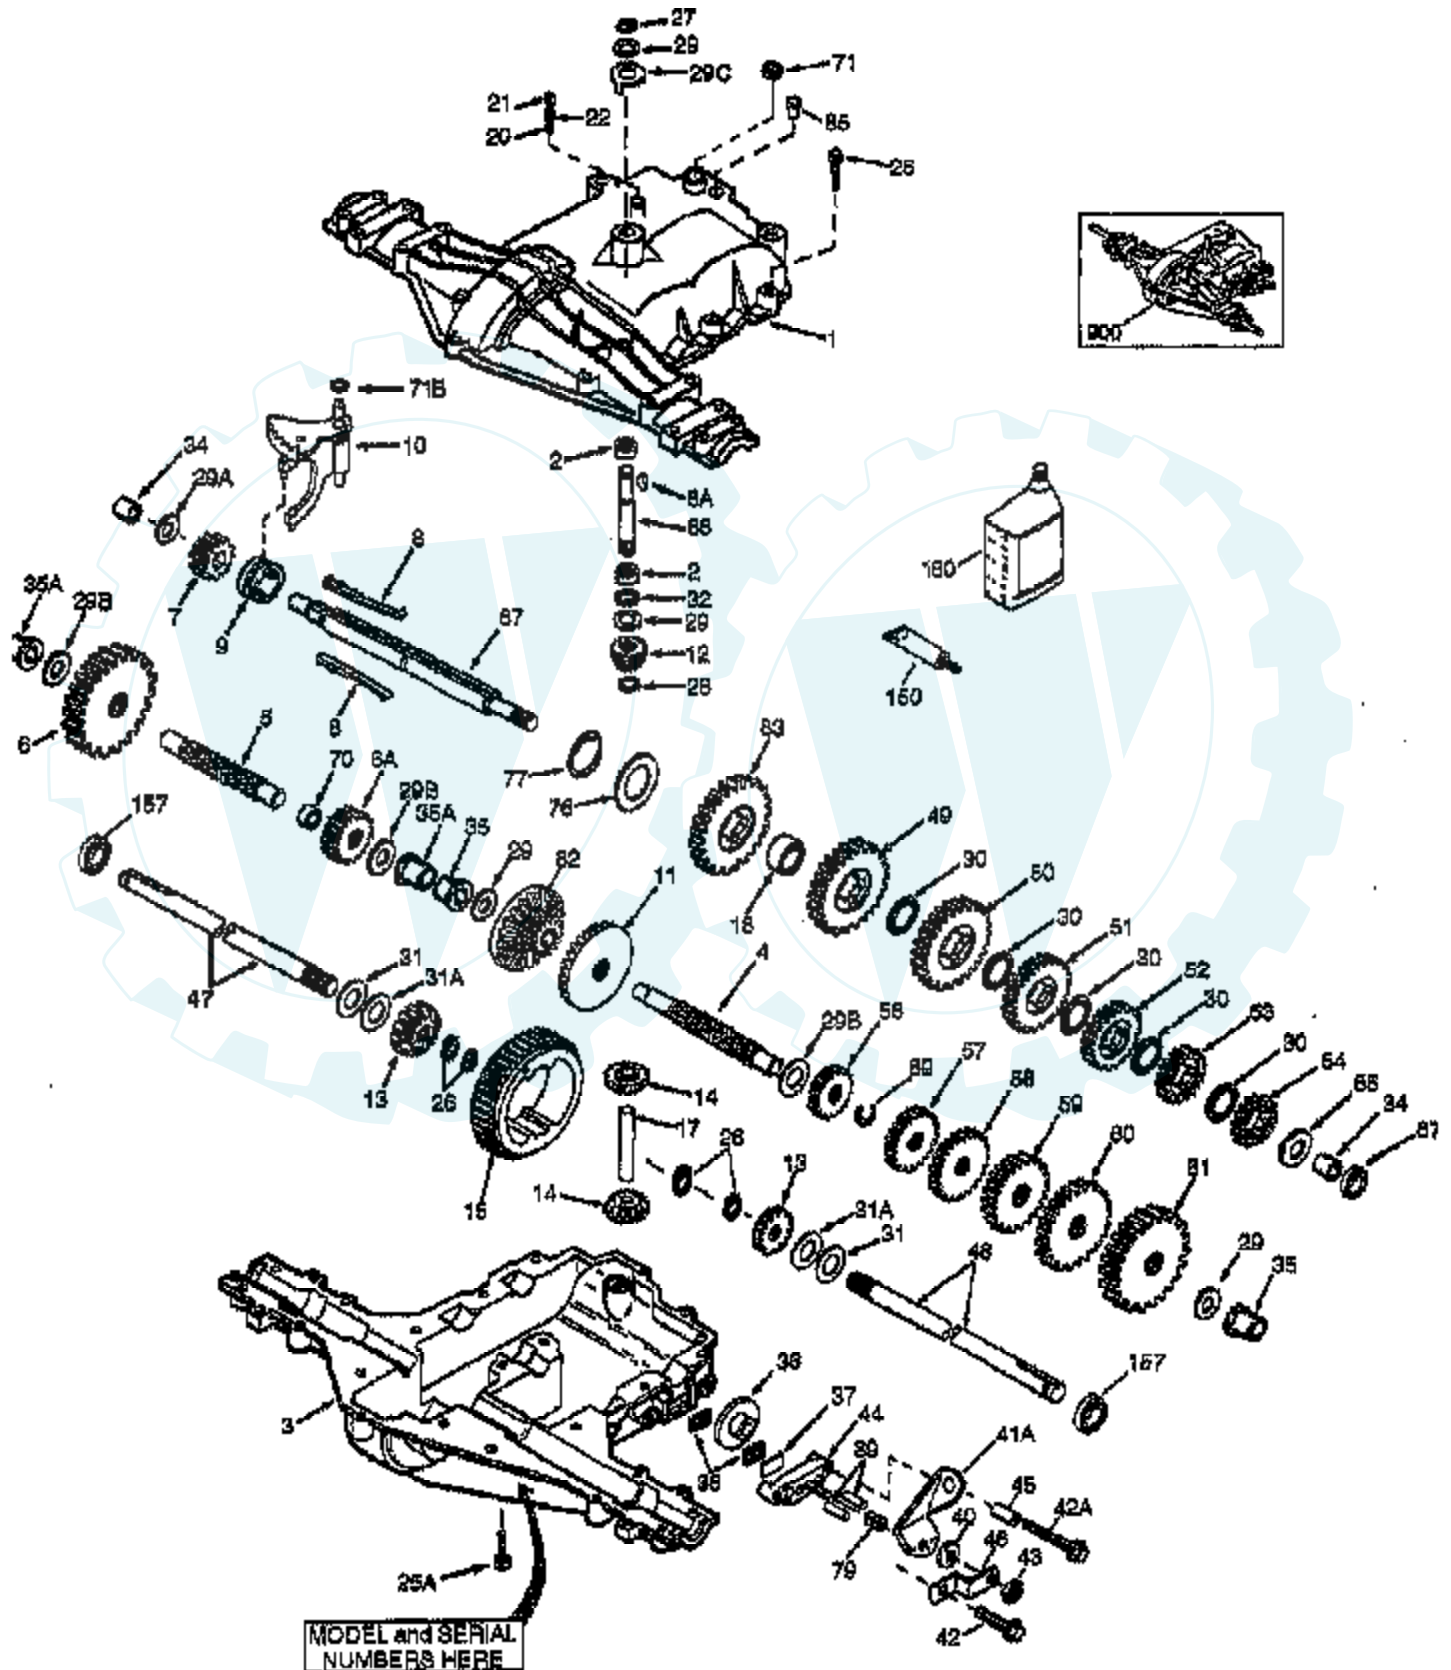

TRACTOR -- MODEL NUMBER AYP7169A99

PEERLESS TRANSAXLE - MODEL NUMBER 206-545C

Ref #	Part Number	Qty	Description
1	772147		TRANSAXLE COVER
2	780086A		NEEDLE BEARING 5/8" ID
3	770128		TRANSAXLE CASE
4	776395		COUNTERSHAFT
5	776409		OUTPUT SHAFT
6	778364		SPUR GEAR (38 TEETH)
6A	778369		SPUR GEAR (15 TEETH)
7	778330		SPUR GEAR (11 TEETH)
8	792180		SHIFT KEY
8A	792047		KEY, WOODRUFF
9	784352		COLLAR, SHIFTER
10	784378		SHIFT ROD & FORK
11	778334		BEVEL GEAR (30 TEETH)
12	778309		INPUT BEVEL PINION (13TEETH)
13	778368		BEVEL GEAR (13 TEETH)
14	778368		BEVEL GEAR (13 TEETH)
15	778370		RING GEAR (43 TEETH)
17	786188		DRIVE PIN
18	786102		SPACER, NEUTRAL
20	792077A		BALL
21	792078		SCREW, 3/8-16 X 3/8"
22	792079		SPRING
25	792073A		SCREW
25A	792177		SCREW 1/4-20 X 1-3/8"
26	792125		RING RETAINER
27	792035		RING, RETAINER
28	788040		RETAINING RING
29	780072		WASHER THRUST
29A	780160		WASHER
29B	780051		WASHER THRUST
29C	780199		P/N CONFLICT - CHECK WITH SUPPLIER
30	780108		WASHER THRUST
31	780001		WASHER
31A	780195		FLAT WASHER
32	788083		OIL SEAL 5/8"
34	780194		BUSHING 9/16"
35	780193		FLANGED BUSHING 5/8" ID
35A	780197		FLANGED BUSHING 3/4"
36	790075		BRAKE DISC
37	790007		PLATE BRAKE PAD
38	799021		BRAKE PAD
39	786026		PIN DOWEL
40	792076A		WASHER
41A	790079		BRAKE LEVER
42	792073A		SCREW
42A	792085A		SCREW, 1/4-20 X 2-1/4
43	792075		LOCKNUT 5/16-24
44	790025		HOLDER BRAKE PAD
45	786066		SPACER
46	786086		BRKT BRAKE LEVER
47	774690		AXLE
48	774691		AXLE
49	778356		SPUR GEAR (29 TEETH)
50	778338		SPUR GEAR (27 TEETH)
51	778354		SPUR GEAR (23 TEETH)
52	778352		SPUR GEAR (19 TEETH)
53	778350		SPUR GEAR (16 TEETH)
54	778346		SPUR GEAR (15 TEETH)