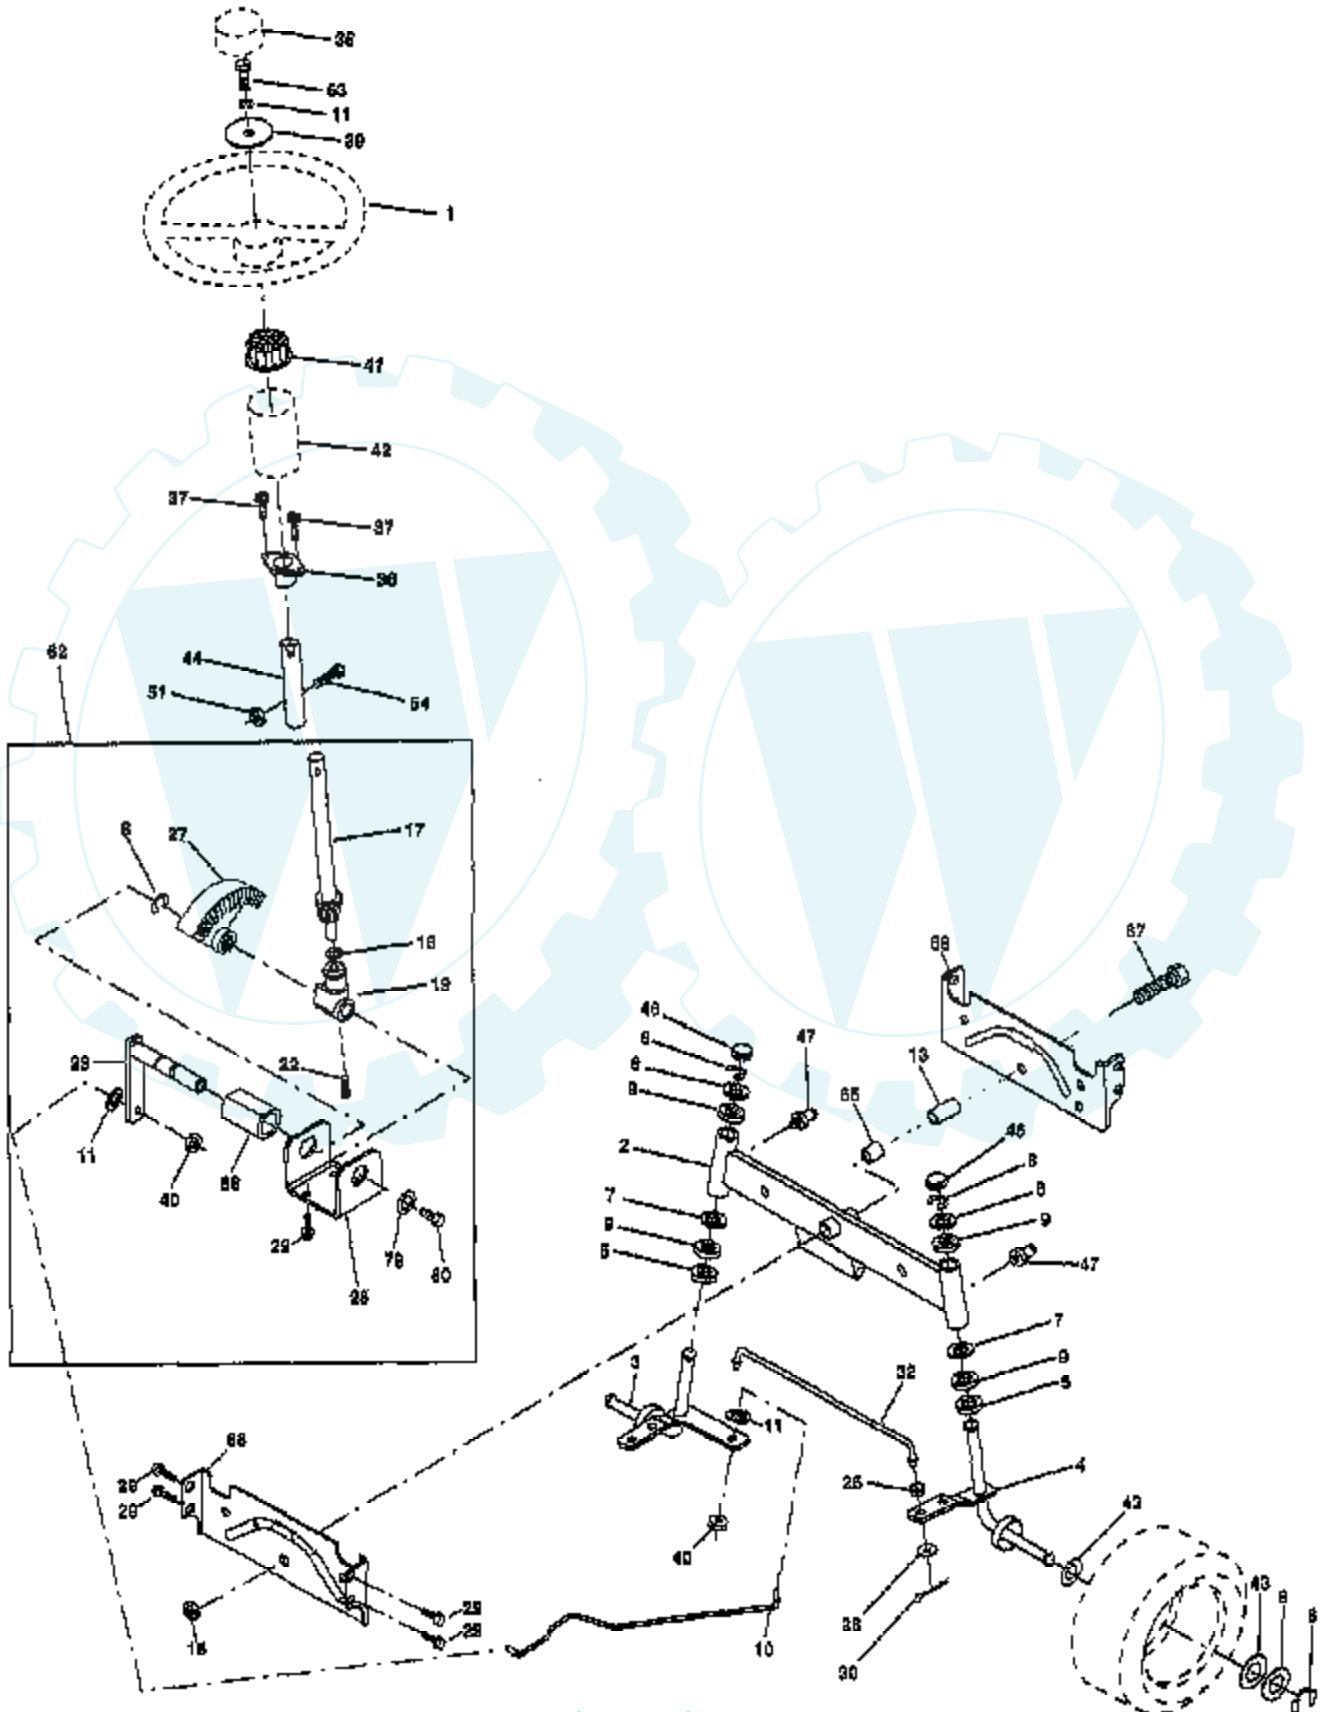

TRACTOR - - MODEL NUMBER AYP7169A99

STEERING ASSEMBLY

Ref #	Part Number	Qty	Description
1	140044		WHEEL STR AYP BLK
2	154427		AXLE ASM
3	156483		SPINDLE.ASM.LH
4	157473		"SPINDLE ASM,RH"
5	6266H		WASHER .T
6	121748X		WASHER
7	19272016		WASHER
8	12000029		RING
9	3366R		COL. SRTG. BEAR.
10	156438		DRAGLINK-STAMPED
11	10040600		LOCKWASHER
13	154779		BEARING AXLE
15	73901000		"NUT-LOC,FLANGE LT"
17	156546		SHAFT ASM STEERIN
18	57079		THRUST WASHER
19	160395		SUPPORT.SHAFT.STEER
22	165857		SCREW.HX.WSH.HD
23	165851		SHAFT.ASM.PITMAN
25	154406		BRKT-STEERING
26	126847X		BUSHING.DRAGLINK
27	136874		GEAR SECTOR
28	19131416		WASHER
29	17490612		SCREW
30	76020412		COTTER PIN
32	130465		TIE ROD
36	155099		BUSHING.STEERING
37	152927		"SCREW-TT,10-32 FL"
38	140045		CAP STEER AYP
39	19133808		WASHER T
40	7810H		GRIPCO NUT
41	100711L		ADAPTER LT
42	145054		BOOT.STEER.PL
43	121749X		WASHER
44	153720		EXT SHAFT STEERIN
46	121232X		CAP
47	6855M		ZERK M
51	73800500		NUT
54	74780520		BOLT
62	167902		KIT.STEER.ASM
63	74780616		BOLT
65	154780		SPACER AXLE
66	154404		"BEARING-ARM,PITMA"
67	74781044		BOLT
68	154429		BRACE AXLE
79	19132012		WASHER
80	74950612		BOLT.HX.NYLON3/8-16X3/