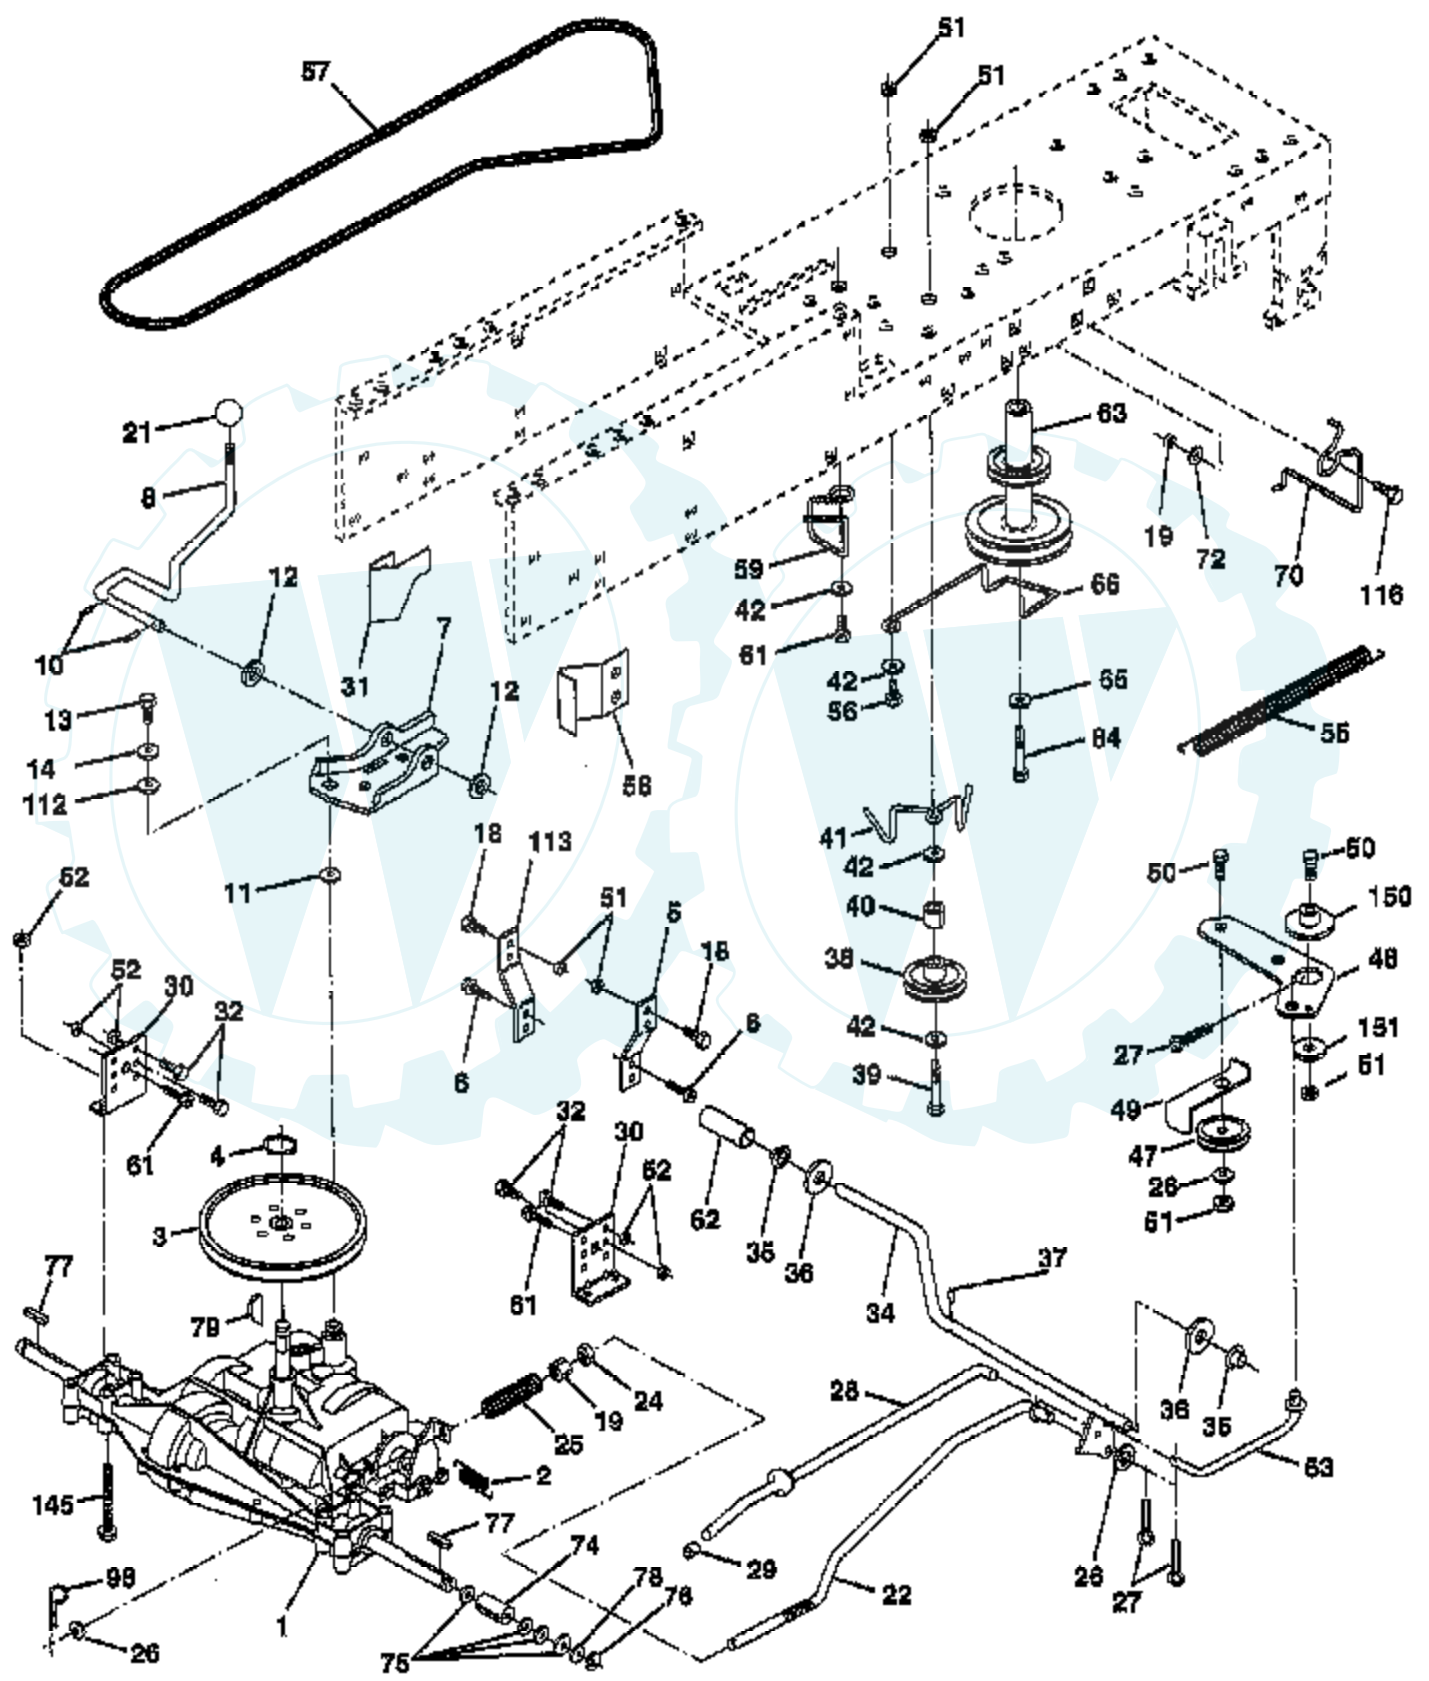

TRACTOR - - MODEL NUMBER AYP7169A99

DRIVE

Ref #	Part Number	Qty	Description
1	REFER		REFER TO IMAGE
1	PARTSIMAGE		REFER TO PARTS IMAGE
2	146682		SPRING.BRAKE.RETU
3	123666X		PULLEY TRANS
4	12000028		SUB= 2267J
5	121520X		STRAP TORQUE
6	17490512		SCREW
7	162240		BRKT.SADDLE.SHIFT
8	131679		SHIFT ROD
10	76020416		PIN COTTER 1/8
11	105701X		WASH-SHFT PLT LT
12	19151216		WASHER
13	74550412		BOLT.1/4-28.W/PAT
14	10040400		LOCKWASHER
18	74780616		BOLT
19	73800600		NUT
21	106933X		KNOB T (1/2-HOLE)
22	130804		BRAKE ROD
24	73350600		NUT
25	106888X		SPRING ROD LT
26	19131316		WASHER
27	76020412		COTTER PIN
28	145204		ROD.BRAKE.PARK.LT
29	71673		PLUNGER CAP T
30	130807		TRANSAXLE MTG BKT
31	127275X		"KEEPER,BELT LH T"
32	74760512		BOLT
34	155071		SHAFT ASM-PEDAL F
35	120183X		NYLON BEARING
36	19211616		WASHER LT
37	1572H		SUB= 2882J
38	131494		FLAT IDLER PULLEY
39	74760644		BOLT
40	4470J		SPACER T
41	165838		"KEEPER,BELT.IDLER FLAT"
42	19131312		WASHER
47	127783		SUB= 139245
48	154407		BELLCRANK.CLUTCH
49	123205X		RETAIN BELT
50	74760624		SUB= 74930624
51	73680600		SUB= 73690600
52	73680500		SUB= 73690500
53	105710X		"LINK, CLUTCH T"
55	105709X		"SPRING, RETURN LT"
56	74760620		SUB= 74780620
57	130801		SUB= 138255
58	127274X		"KEEPER,BELT RH T"
59	140312		KEEPER BELT CNTSP
61	17490612		SCREW
62	8883R		PEDAL COVER T
63	140186		PULLEY.ENGINE
64	71170764		BOLT
65	10040700		LOCKWASHER
66	154778		KEEPER-BELT
70	134683		KEEPER BELT ENG
72	19132012		WASHER
74	137057		SPACER AXLE
75	121749X		WASHER