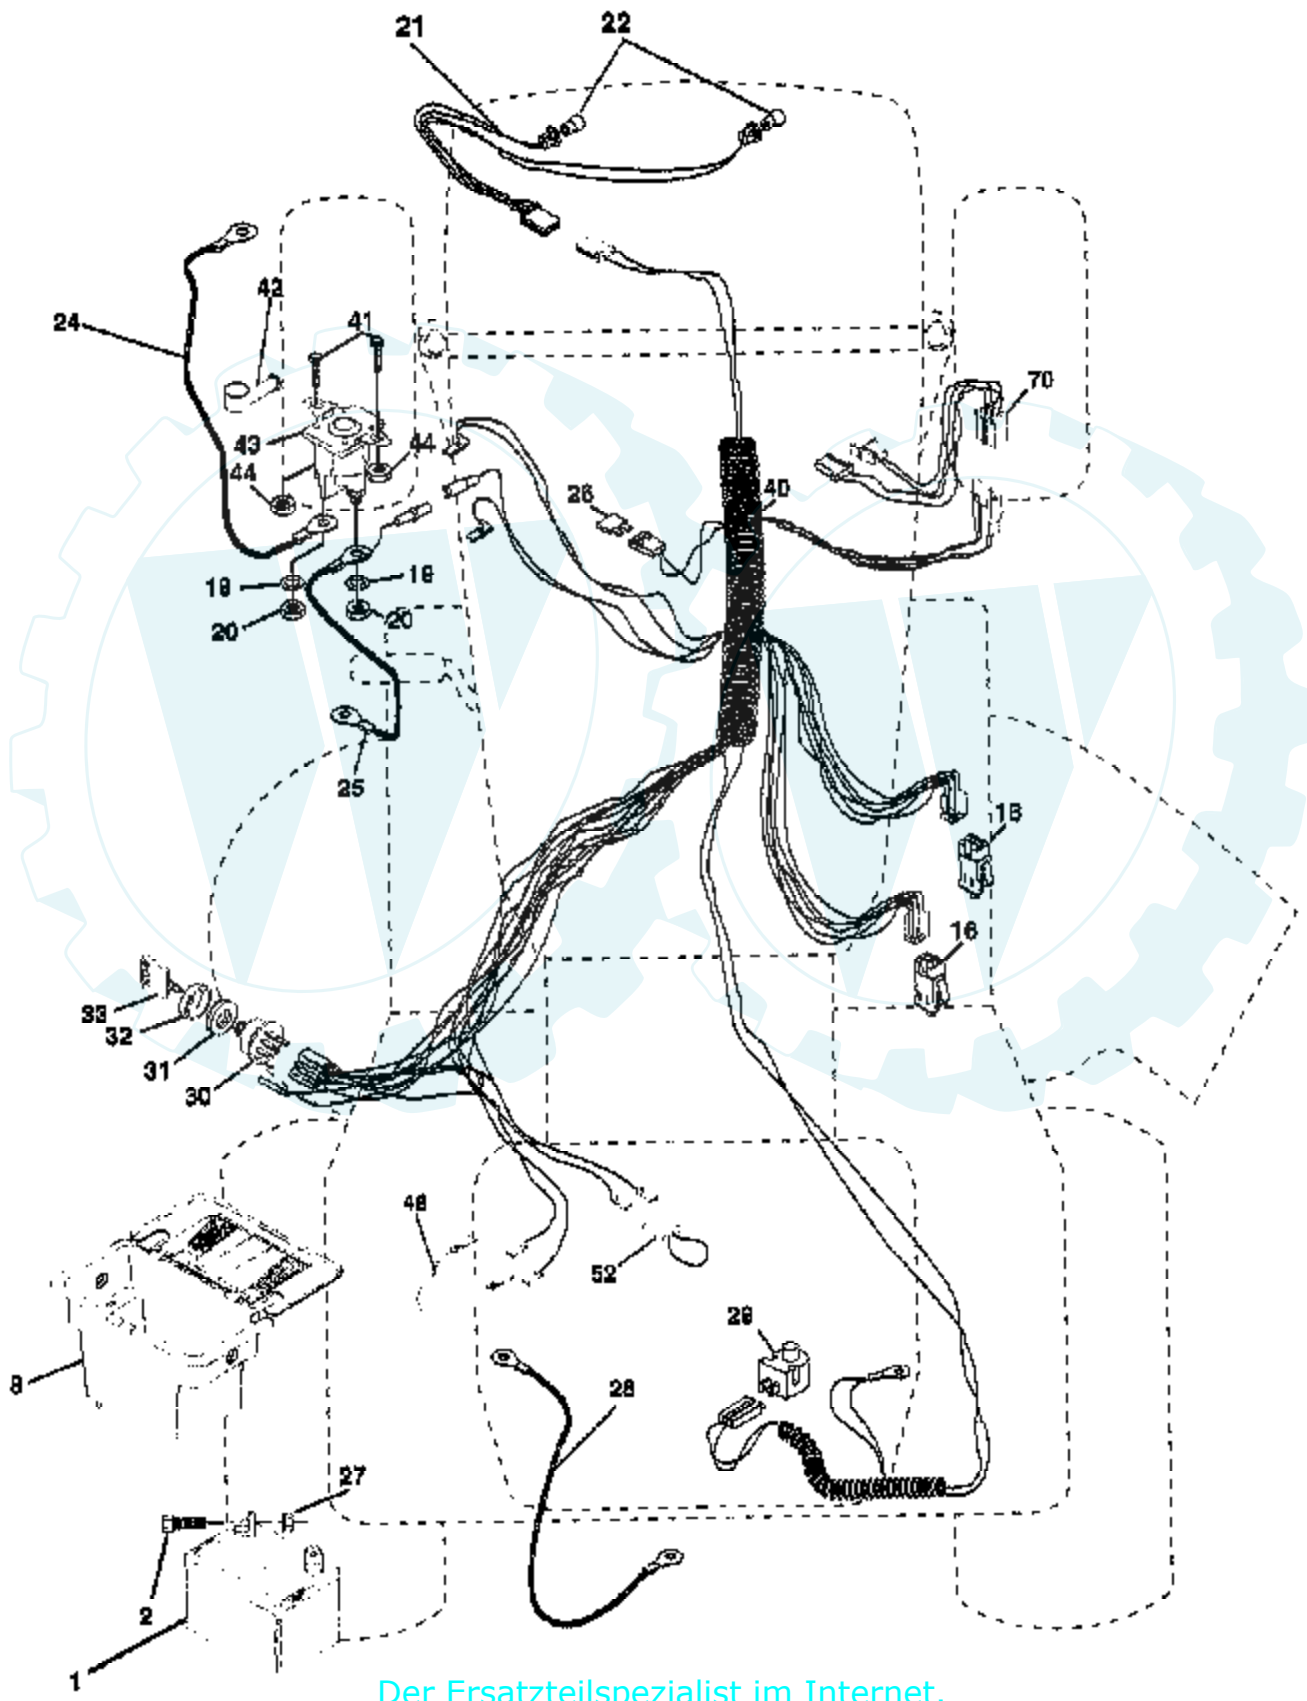

TRACTOR - - MODEL NUMBER AYP7169A99

ELECTRICAL

Ref #	Part Number	Qty	Description
	REFER		REFER TO IMAGE
1	144925		SUB= 123899X
2	74760412		BOLT LT
8	156417		"CASE,BATTERY.MECH"
16	153664		SWITCH INTERLOCK
19	10090400		SUB= 10040400
20	73350400		NUT
21	166181		HARNES.ASM.LIGHT W/4152J
22	4152J		HEADLAMP BULB
24	4799J		"CABLE T, BATTERY"
25	146147		CABLE.BTRY.6GA.RD
26	166180		FUSE.15 AMP
27	73510400		NUT
28	4207J		CABLE T
29	121305X		SWITCH SEAT
30	140301		SWITCH IGN 4POS
31	124211X		NUT IGNITION
32	141226		COVER KEY SWITCH
33	122147X		KEY
40	166145		HARNES.IGNITION
41	71110408		BOLT HXHD FIN
42	131563		SUB= 154336
43	145673		SUB= 146154
44	73640400		NUT HXKEP 1/4X20
48	140844		ADAPTER AMMETER
52	141940		PROTECTION LOOP
70	166659		HARNES.ENGINE.B&S