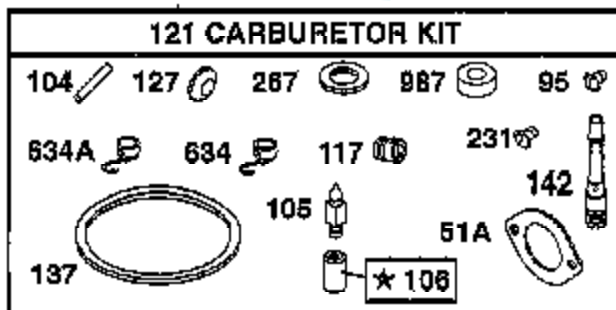

TRACTOR -- MODEL NUMBER AYP7169A99

BRIGGS & STRATTON ENGINE - MODEL NUMBER 310707, TYPE NUMBER 0130-E1

Ref #	Part Number	Qty	Description
1	690156		CYLINDER ASSEMBLY
2	399265		P/N CONFLICT - CHECK WITH SUPPLIER
3	291675		SEAL, OIL
4	494238		BASE, ENGINE
5	690188		HEAD, CYLINDER
7	692410		GASKET
8	495735		BREATHER ASSY
9	27803		GASKET, VALVE COVER
10	94621		SCREW, STEMS
11	281246		TUBE, BREATHER
12	271916		GASKET, CRANKCASE COVER 1/64"
12	271997		GASKET, CRANKCASE COVER .005"
12	271996		GASKET, CRANKCASE COVER .009"
13	94728		SCREW, CYLINDER HEAD
15	94239		PLUG, OIL DRAIN
15A	91488		PLUG, PIPE
16	690136		CRANKSHAFT
20	291675		SEAL, OIL
22	95187		SCREW
23	693557		FLYWHEEL
23A	492326		FLYWHEEL & RING GEAR ASSY, MAGNETO
24	222698		KEY, FLYWHEEL
25	692271		PISTON, ASSEMBLY
25	692272		PISTON ASSEMBLY
25	692273		PISTON ASSEMBLY
25	692274		PISTON ASSEMBLY
26	690162		RING SET, PISTON
26	690164		RING SET, PISTON
26	690166		RING SET, PISTON
26	690168		RING SET, PISTON
27	263129		LOCK, PISTON PIN
28	498319		PIN, PISTON, STD SIZE
28	498320		PIN ASSY., PISTON, .005" OVERSIZE
29	692419		CONNECTING ROD
29	499940		ROD ASSEMBLY, CONNECTING
32	692852		SCREW
33	495856		VALVE, EXHAUST
34	495857		VALVE, INTAKE
35	262811		SPRING, VALVE
37	224502		GUARD, FLYWHEEL
40	224641		RETAINER, VALVE SPRING
43	490815		GOVERNOR GEAR
45	262411		TAPPET, VALVE
46	692421		CAMSHAFT
48	692706		SHORTBLOCK
50	690193		MANIFOLD, INTAKE
51	693138		INTAKE GASKET
51A	273650		GASKET, INTAKE
53	690227		STUD
54	95160		SCREW
73	224948		SCREEN, FLUSH ROTATING
74	94821		SCREW, SEMS
75	225136		WASHER, SPRING
78	49626		SCREW
87	491323		SEAL, GOVERNOR
93	281346		BUSHING, THROTTLE SHAFT
94	498030		VALVE, IDLE ADJUSTMENT
95	94098		SCREW, THROTTLE