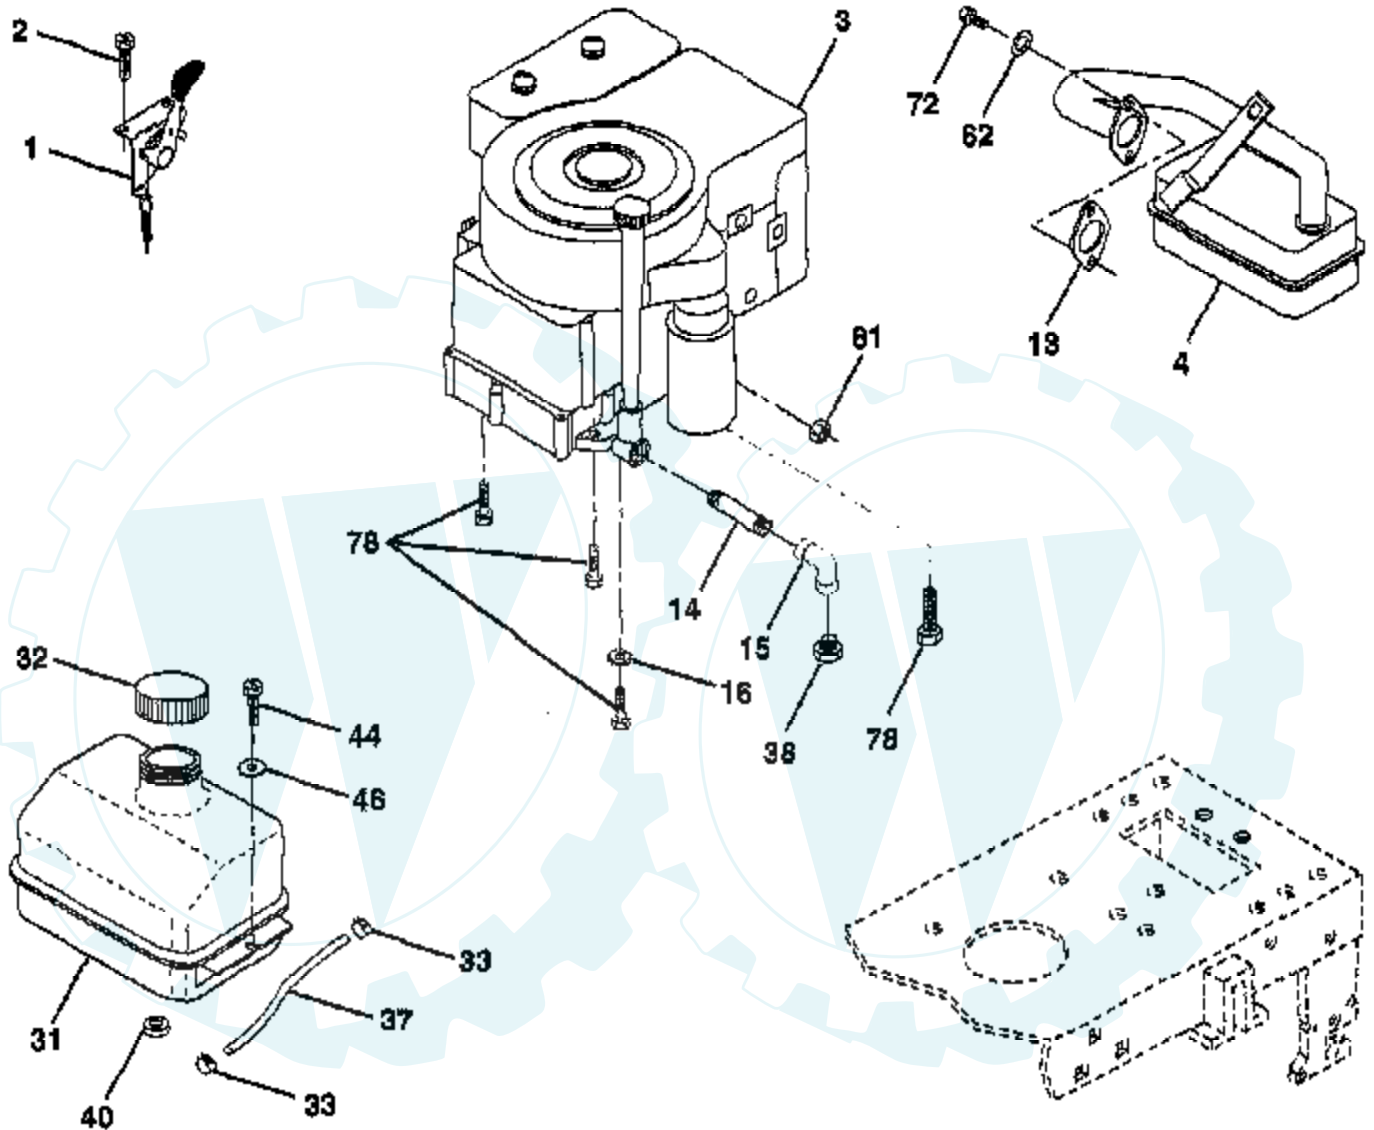

TRACTOR - - MODEL NUMBER AYP7169A99

ENGINE

29

OPTIONAL EQUIPMENT
Spark Arrester

Ref #	Part Number	Qty	Description
1	140310		CONTROL THROTTLE
2	17720410		SCREW LT
3	PARTSIMAGE		REFER TO PARTS IMAGE
3	SUPPLIER		CHECK WITH SUPPLIER
4	137352		MUFFLER
13	165291		SUB= 272293
14	13280324		PIPE NIPPLE
15	13200300		ELBOW
16	11050600		LOCKWASHER
23	159880		SHIELD.BRN/DBR.GD
29	137180		SUB= 532137180
31	109202X		TANK.FUEL.LT.
32	140527		CAP ASM FUEL
33	123487X		HOSE CLAMP
35	17490512		SCREW
37	137040		LINE FUEL
38	SUPPLIER		CHECK WITH SUPPLIER
40	124028X		SUB= 532124028
44	17490412		SCREW HEX CRT
46	19091416		WASHER
62	10040500		LOCKWASHER
72	71070512		SCREW
78	17490620		SCREW
81	128861		NUT