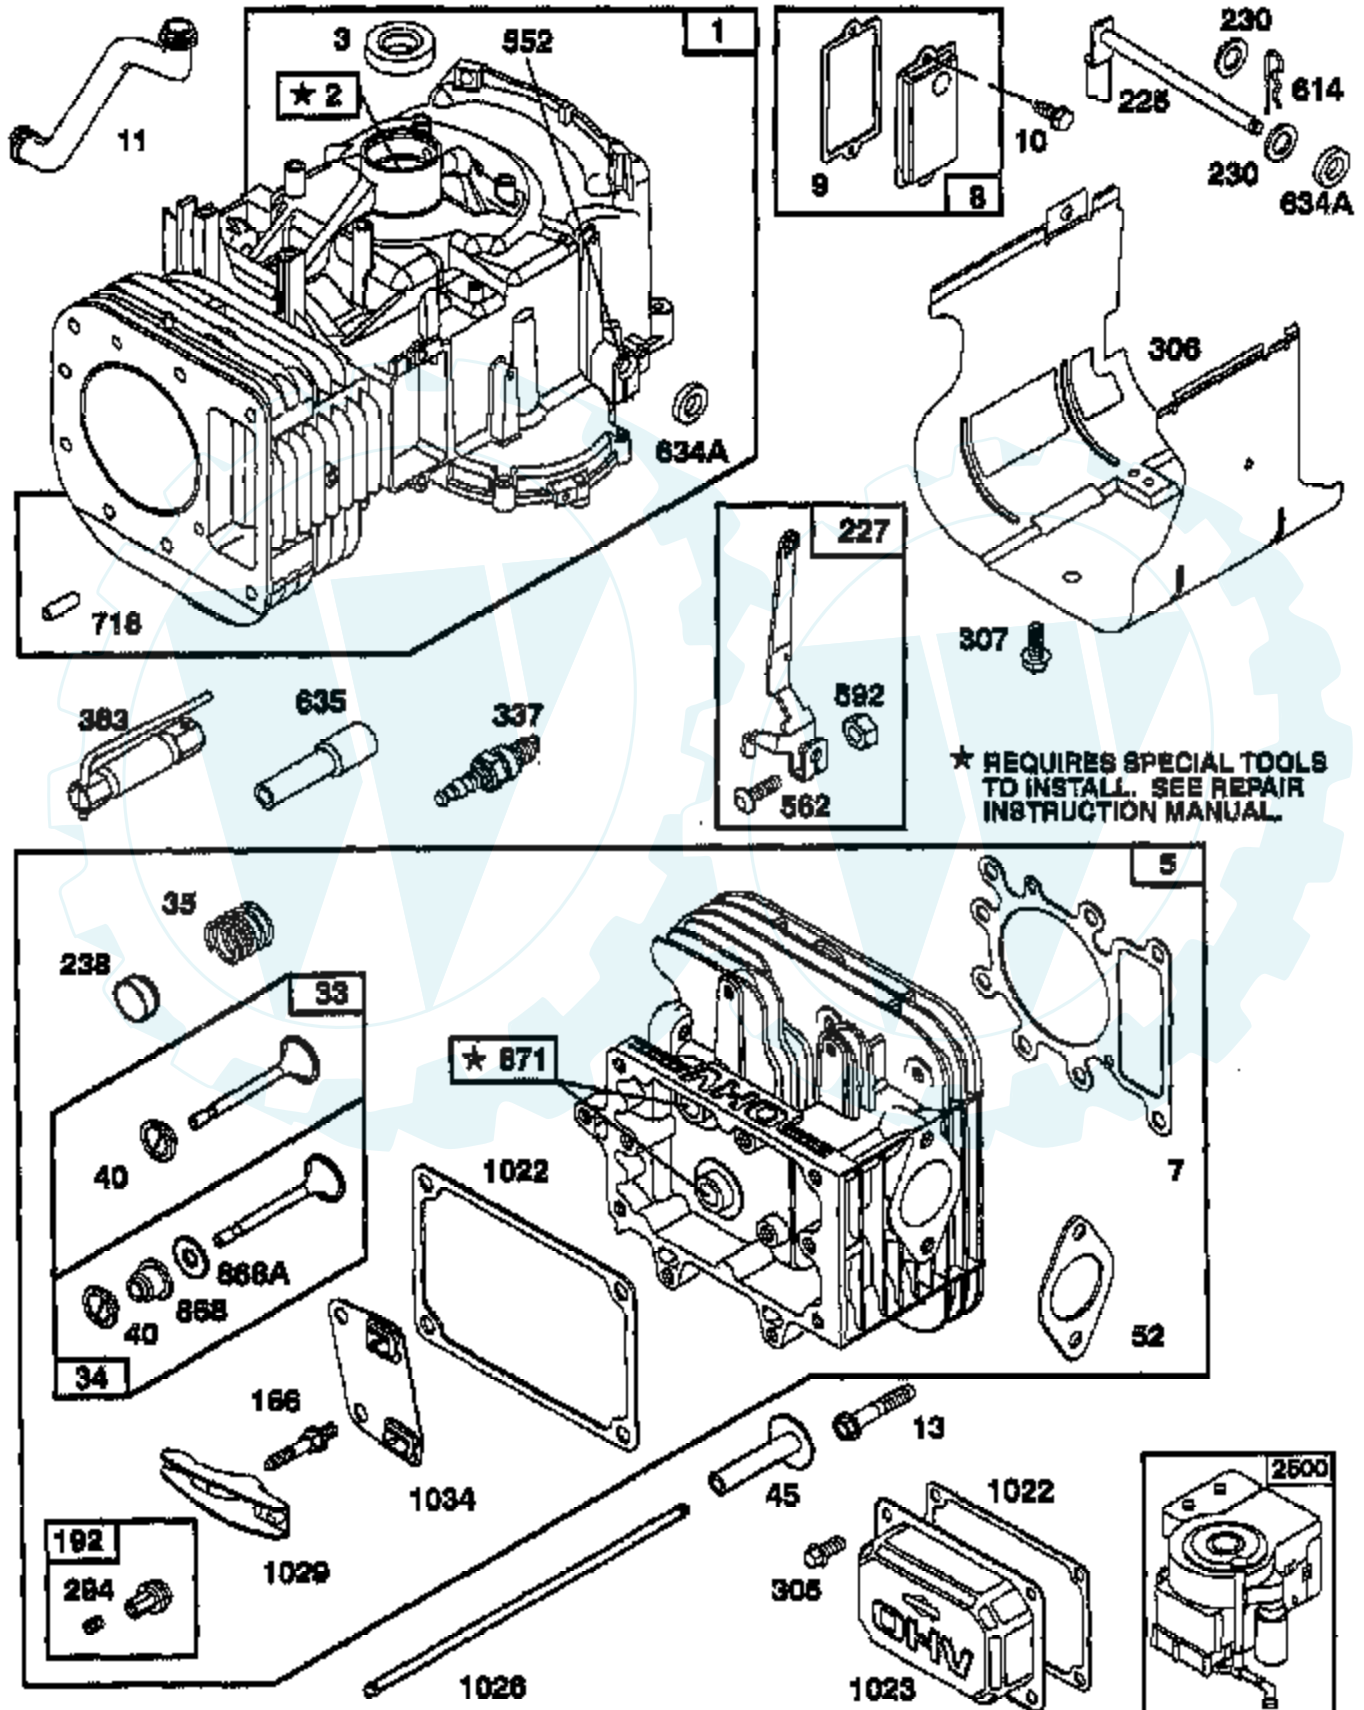

TRACTOR - - MODEL NUMBER AYP7143B89

BRIGGS & STRATTON ENGINE - MODEL NUMBER 287707, TYPE NUMBER 1255-E1

Ref #	Part Number	Qty	Description
1	496412		CYLINDER ASSY
2	399265		P/N CONFLICT - CHECK WITH SUPPLIER
3	391086		SEAL, OIL
4	494238		BASE, ENGINE
5	495858		HEAD, CYLINDER
7	272614		GASKET, CYLINDER HEAD
8	495735		BREATHER ASSY
9	27803		GASKET, VALVE COVER
10	94621		SCREW, STEMS
11	281246		TUBE, BREATHER
12	271916		GASKET, CRANKCASE COVER 1/64"
12	271997		GASKET, CRANKCASE COVER .005"
12	271996		GASKET, CRANKCASE COVER .009"
13	94728		SCREW, CYLINDER HEAD
15	94239		PLUG, OIL DRAIN
16	495162		CRANKSHAFT
16	94196		KEY, TIMING GEAR
20	291675		SEAL, OIL
22	94624		SCREW, SEMS, BASE MOUNTING
23	492326		FLYWHEEL & RING GEAR ASSY, MAGNETO
24	222698		KEY, FLYWHEEL
25	495860		PISTON ASSY, STANDARD SIZE
25	495977		PISTON ASSY .010" OVERSIZE
25	495978		PISTON ASSY .020" OVERSIZE
25	495979		PISTON ASSY .030" OVERSIZE
26	495854		RING SET, PISTON, STANDARD SIZE
26	495852		RING SET, PISTON, .010" OVERSIZE
26	495851		RING SET, PISTON, .020" OVERSIZE
26	495855		RING SET, PISTON, .030" OVERSIZE
27	263129		LOCK, PISTON PIN
28	498319		PIN, PISTON, STD SIZE
29	494504		ROD ASSY, CONNECTING
29	495490		ROD ASSY, CONNECTING
32	94695		SCREW
32A	94648		SCREW
33	495856		VALVE, EXHAUST
34	495857		VALVE, INTAKE
35	262811		SPRING, VALVE
37	224502		GUARD, FLYWHEEL
40	224641		RETAINER, VALVE SPRING
45	262411		TAPPET, VALVE
46	496884		GEAR, CAM
51	272465		GASKET, CARBURETOR (CARBURETOR TO ELBOW)
52	272569		GASKET, CARBURETOR
52			CHECK WITH SUPPLIER
53	94637		STUD, CARBURETOR MOUNTING
73	224948		SCREEN, FLUSH ROTATING
75	225136		WASHER, SPRING
78	94626		SCREW, SEMS
93	281346		BUSHING, THROTTLE SHAFT
95	94098		SCREW, THROTTLE
98	495800		SCREW, IDLE SPEED
104	231789		PIN, FLOAT HINGE
105	231855		VALVE ASSY, INLET NEEDLE
106	231854		INLET VALVE SEAT
108	224540		VALVE, CHOKE
111	262719		SPRING, CHOKE
117	232118		JET, MAIN (STANDARD)