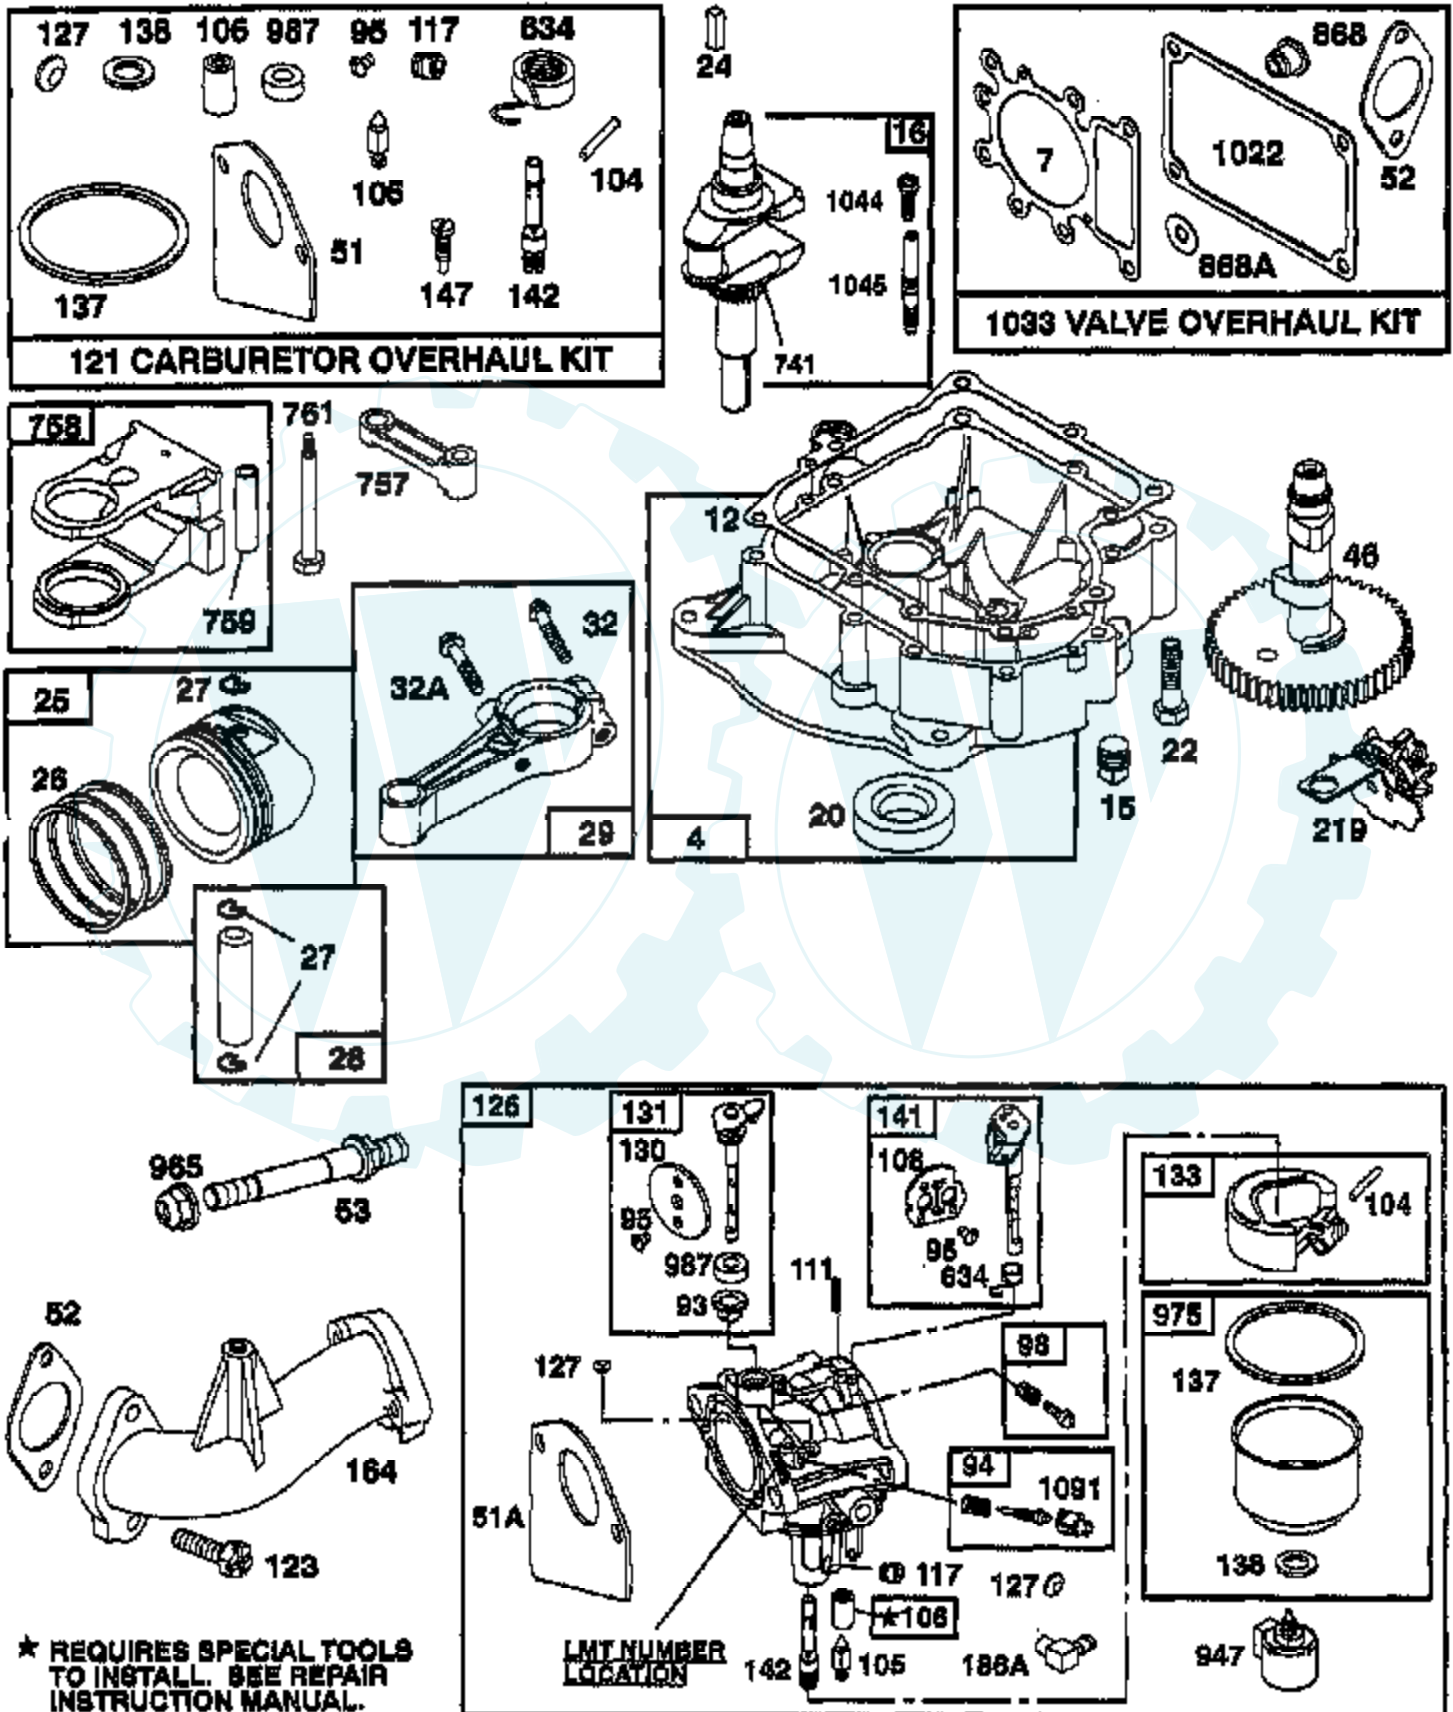

TRACTOR - - MODEL NUMBER AYP7143B89

BRIGGS & STRATTON ENGINE - MODEL NUMBER 287707, TYPE NUMBER 1255-E1

★ REQUIRES SPECIAL TOOLS TO INSTALL. SEE REPAIR INSTRUCTION MANUAL.

Ref #	Part Number	Qty	Description
1	496412		CYLINDER ASSY
2	399265		P/N CONFLICT - CHECK WITH SUPPLIER
3	391086		SEAL, OIL
4	494238		BASE, ENGINE
5	495858		HEAD, CYLINDER
7	272614		GASKET, CYLINDER HEAD
8	495735		BREATHER ASSY
9	27803		GASKET, VALVE COVER
10	94621		SCREW, STEMS
11	281246		TUBE, BREATHER
12	271916		GASKET, CRANKCASE COVER 1/64"
12	271997		GASKET, CRANKCASE COVER .005"
12	271996		GASKET, CRANKCASE COVER .009"
13	94728		SCREW, CYLINDER HEAD
15	94239		PLUG, OIL DRAIN
16	495162		CRANKSHAFT
16	94196		KEY, TIMING GEAR
20	291675		SEAL, OIL
22	94624		SCREW, SEMS, BASE MOUNTING
23	492326		FLYWHEEL & RING GEAR ASSY, MAGNETO
24	222698		KEY, FLYWHEEL
25	495860		PISTON ASSY, STANDARD SIZE
25	495977		PISTON ASSY .010" OVERSIZE
25	495978		PISTON ASSY .020" OVERSIZE
25	495979		PISTON ASSY .030" OVERSIZE
26	495854		RING SET, PISTON, STANDARD SIZE
26	495852		RING SET, PISTON, .010" OVERSIZE
26	495851		RING SET, PISTON, .020" OVERSIZE
26	495855		RING SET, PISTON, .030" OVERSIZE
27	263129		LOCK, PISTON PIN
28	498319		PIN, PISTON, STD SIZE
29	494504		ROD ASSY, CONNECTING
29	495490		ROD ASSY, CONNECTING
32	94695		SCREW
32A	94648		SCREW
33	495856		VALVE, EXHAUST
34	495857		VALVE, INTAKE
35	262811		SPRING, VALVE
37	224502		GUARD, FLYWHEEL
40	224641		RETAINER, VALVE SPRING
45	262411		TAPPET, VALVE
46	496884		GEAR, CAM
51	272465		GASKET, CARBURETOR (CARBURETOR TO ELBOW)
52	272569		GASKET, CARBURETOR
52			CHECK WITH SUPPLIER
53	94637		STUD, CARBURETOR MOUNTING
73	224948		SCREEN, FLUSH ROTATING
75	225136		WASHER, SPRING
78	94626		SCREW, SEMS
93	281346		BUSHING, THROTTLE SHAFT
95	94098		SCREW, THROTTLE
98	495800		SCREW, IDLE SPEED
104	231789		PIN, FLOAT HINGE
105	231855		VALVE ASSY, INLET NEEDLE
106	231854		INLET VALVE SEAT
108	224540		VALVE, CHOKE
111	262719		SPRING, CHOKE
117	232118		JET, MAIN (STANDARD)