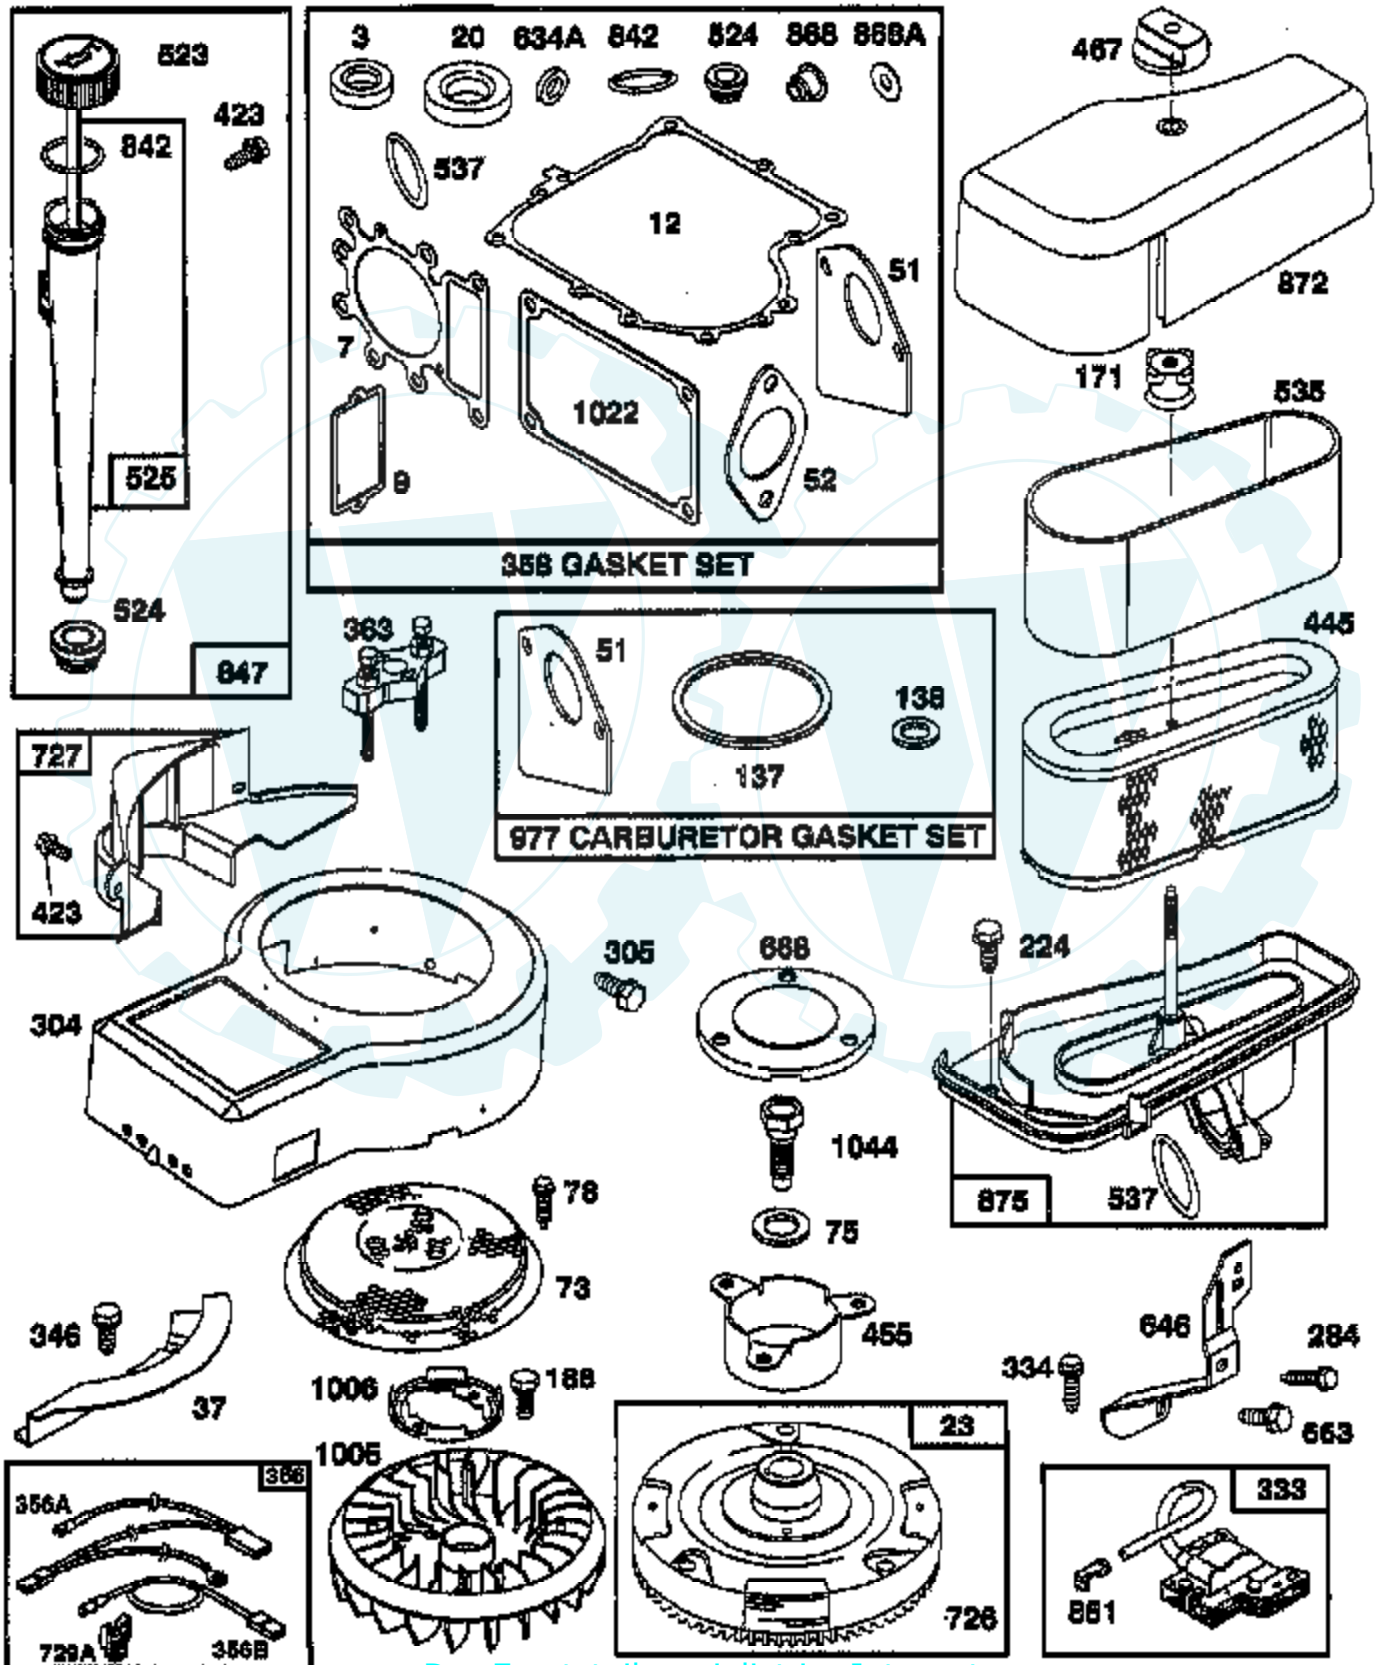

TRACTOR - - MODEL NUMBER AYP7143B89

BRIGGS & STRATTON ENGINE - MODEL NUMBER 287707, TYPE NUMBER 1255-E1

Ref #	Part Number	Qty	Description
1	496412		CYLINDER ASSY
2	399265		P/N CONFLICT - CHECK WITH SUPPLIER
3	391086		SEAL, OIL
4	494238		BASE, ENGINE
5	495858		HEAD, CYLINDER
7	272614		GASKET, CYLINDER HEAD
8	495735		BREATHER ASSY
9	27803		GASKET, VALVE COVER
10	94621		SCREW, STEMS
11	281246		TUBE, BREATHER
12	271916		GASKET, CRANKCASE COVER 1/64"
12	271997		GASKET, CRANKCASE COVER .005"
12	271996		GASKET, CRANKCASE COVER .009"
13	94728		SCREW, CYLINDER HEAD
15	94239		PLUG, OIL DRAIN
16	495162		CRANKSHAFT
16	94196		KEY, TIMING GEAR
20	291675		SEAL, OIL
22	94624		SCREW, SEMS, BASE MOUNTING
23	492326		FLYWHEEL & RING GEAR ASSY, MAGNETO
24	222698		KEY, FLYWHEEL
25	495860		PISTON ASSY, STANDARD SIZE
25	495977		PISTON ASSY .010" OVERSIZE
25	495978		PISTON ASSY .020" OVERSIZE
25	495979		PISTON ASSY .030" OVERSIZE
26	495854		RING SET, PISTON, STANDARD SIZE
26	495852		RING SET, PISTON, .010" OVERSIZE
26	495851		RING SET, PISTON, .020" OVERSIZE
26	495855		RING SET, PISTON, .030" OVERSIZE
27	263129		LOCK, PISTON PIN
28	498319		PIN, PISTON, STD SIZE
29	494504		ROD ASSY, CONNECTING
29	495490		ROD ASSY, CONNECTING
32	94695		SCREW
32A	94648		SCREW
33	495856		VALVE, EXHAUST
34	495857		VALVE, INTAKE
35	262811		SPRING, VALVE
37	224502		GUARD, FLYWHEEL
40	224641		RETAINER, VALVE SPRING
45	262411		TAPPET, VALVE
46	496884		GEAR, CAM
51	272465		GASKET, CARBURETOR (CARBURETOR TO ELBOW)
52	272569		GASKET, CARBURETOR
52			CHECK WITH SUPPLIER
53	94637		STUD, CARBURETOR MOUNTING
73	224948		SCREEN, FLUSH ROTATING
75	225136		WASHER, SPRING
78	94626		SCREW, SEMS
93	281346		BUSHING, THROTTLE SHAFT
95	94098		SCREW, THROTTLE
98	495800		SCREW, IDLE SPEED
104	231789		PIN, FLOAT HINGE
105	231855		VALVE ASSY, INLET NEEDLE
106	231854		INLET VALVE SEAT
108	224540		VALVE, CHOKE
111	262719		SPRING, CHOKE
117	232118		JET, MAIN (STANDARD)