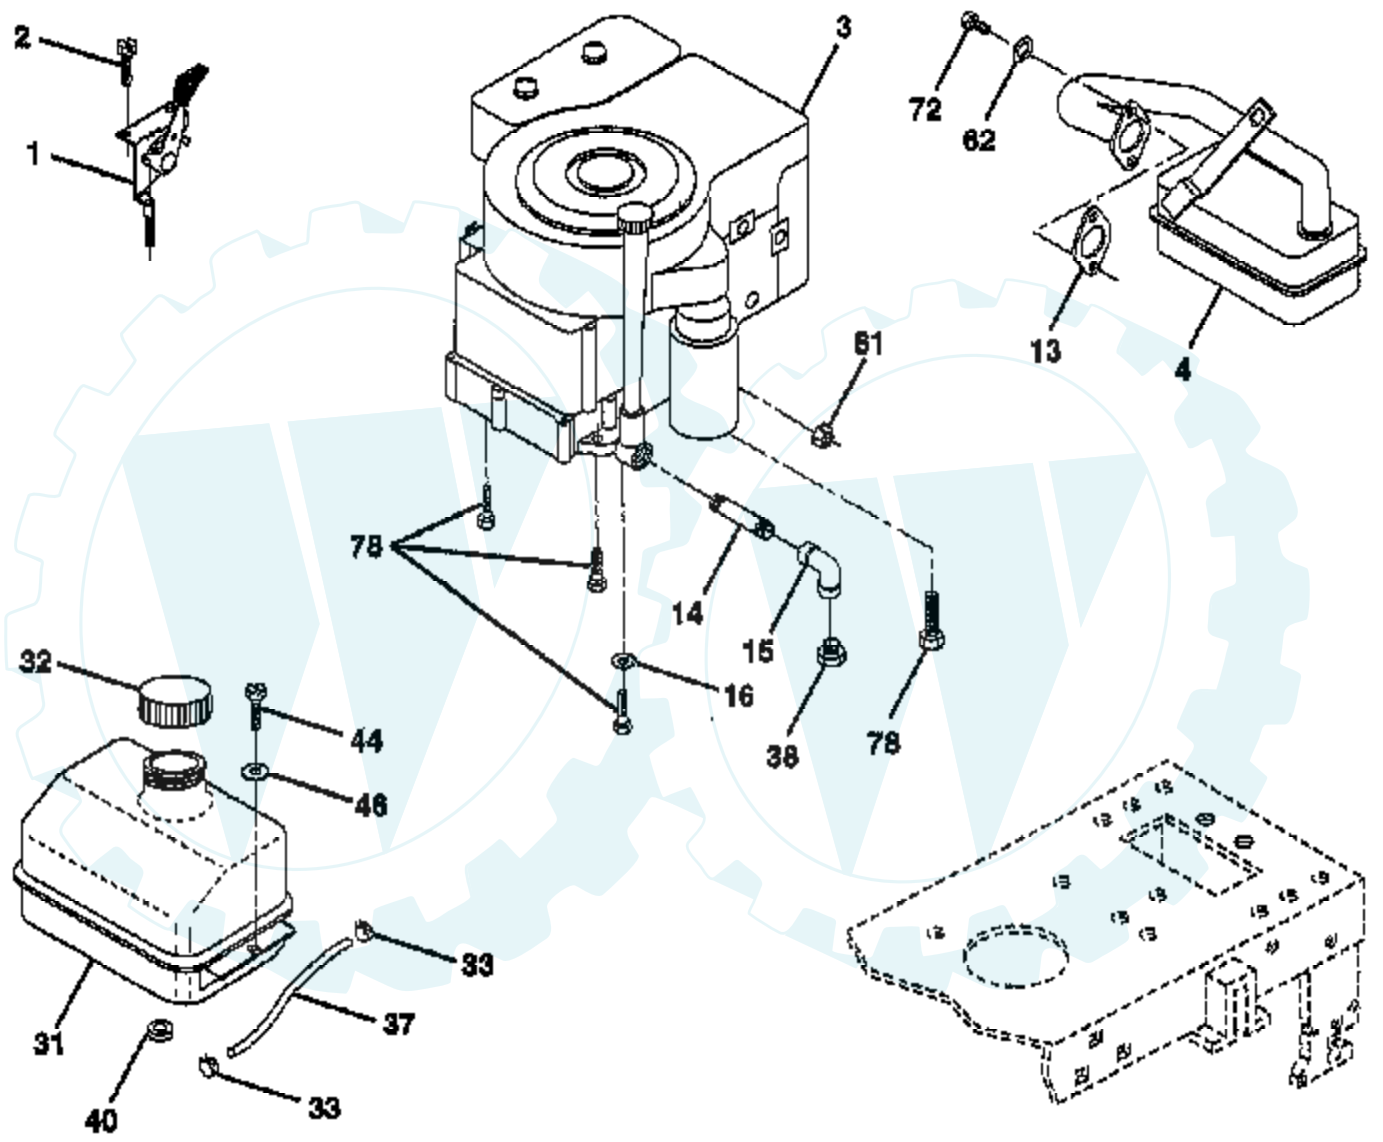

TRACTOR -- MODEL NUMBER AYP7143B89

ENGINE

29
OPTIONAL EQUIPMENT
Spark Arrester

Ref #	Part Number	Qty	Description
1	140310		CONTROL THROTTLE
2	17720410		SCREW LT
3			CHECK WITH SUPPLIER
4	137352		MUFFLER
13	272293		GASKET ENG 1 313 LD TIN PLATED
14	13280324		PIPE NIPPLE
15	13200300		ELBOW
16	11050600		LOCKWASHER
23	159880		SHIELD.BRN/DBR.GD
29	137180		SUB= 532137180
31	109202X		TANK.FUEL.LT.
32	140527		CAP ASM FUEL
33	123487X		HOSE CLAMP
35	17490512		SCREW
37	137040		LINE FUEL
38			CHECK WITH SUPPLIER
40	124028X		SUB= 532124028
44	17490412		SCREW HEX CRT
46	19091416		WASHER
62	10040500		LOCKWASHER
72	71070512		SCREW
78	17490620		SCREW
81	128861		NUT