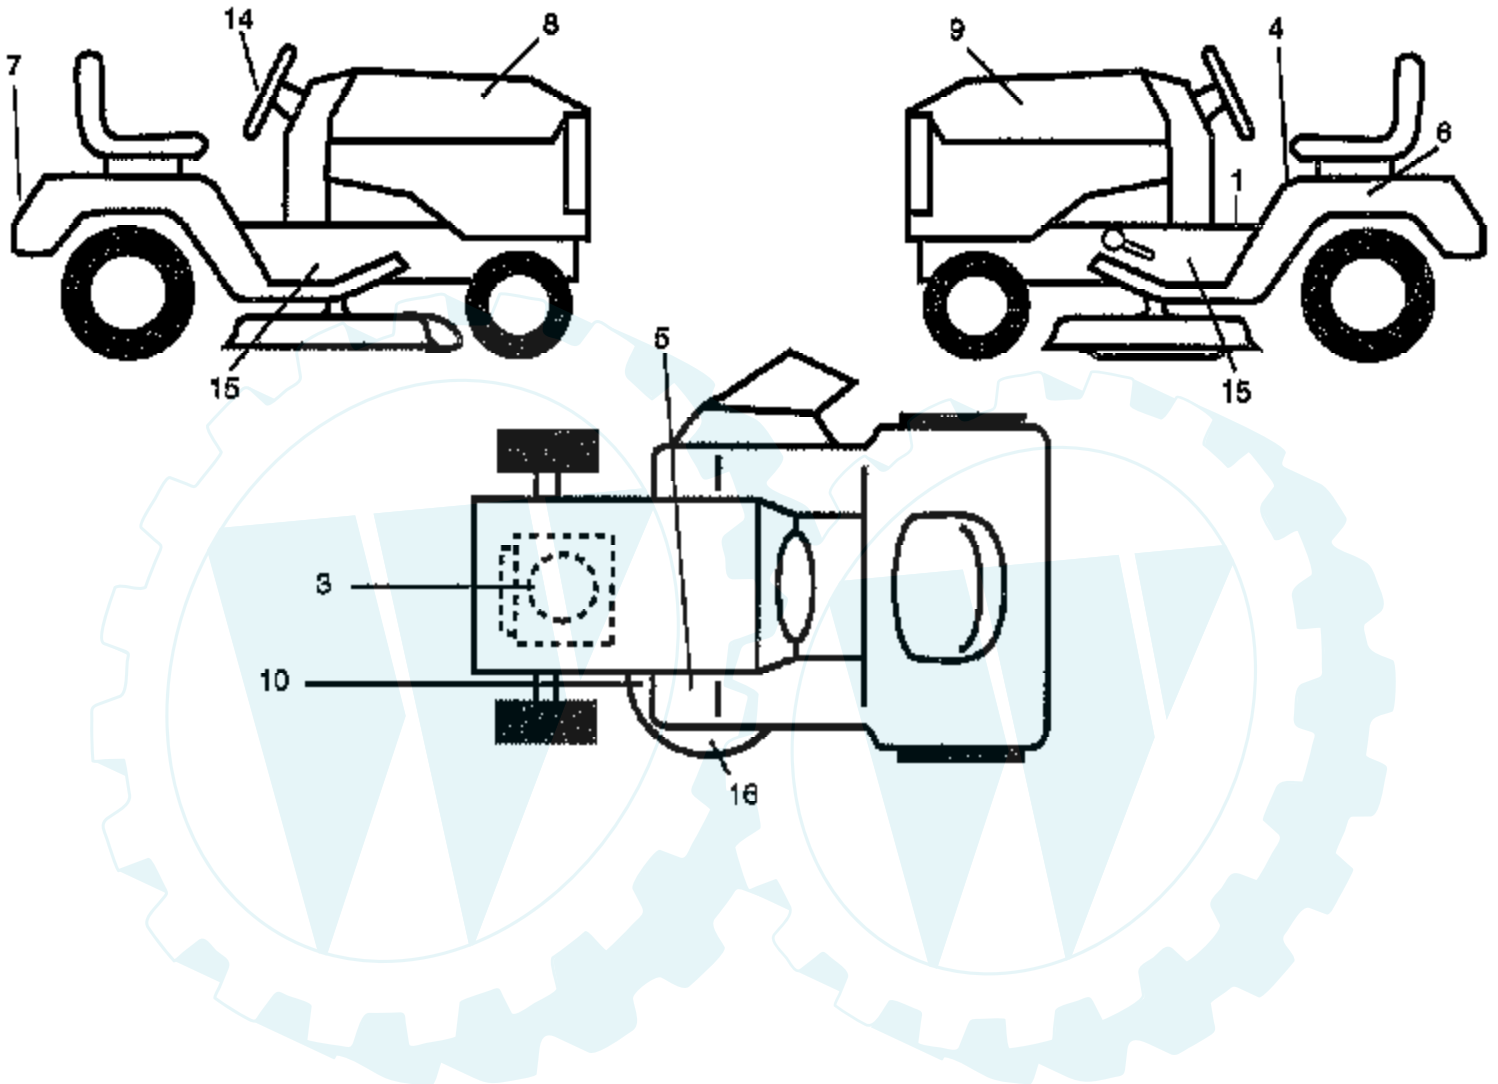

TRACTOR - - MODEL NUMBER AYP7143B89

DECALS

Ref #	Part Number	Qty	Description
1	156867		"DECAL DASH,OPER."
3	272991		DECAL, ENGINE
4	157002		"DECAL DANGER,FEND"
5	4900J		DECAL T
6	145005		DECAL.BATRY.3-3908
7	127521		NLA
8	163017		DECAL.HOOD.RH
9	163018		DECAL.HOOD.LH
10	160396		"DECAL-SCHEM,BELT"
14	146678		DECAL.INS.STRG.WL
15	141505		DECAL CHASSIS WIZ
16	141517		DECAL DECK WIZ +
	138311		DECAL HANDLE LIFT
	164827		MANUAL.O.7143B89