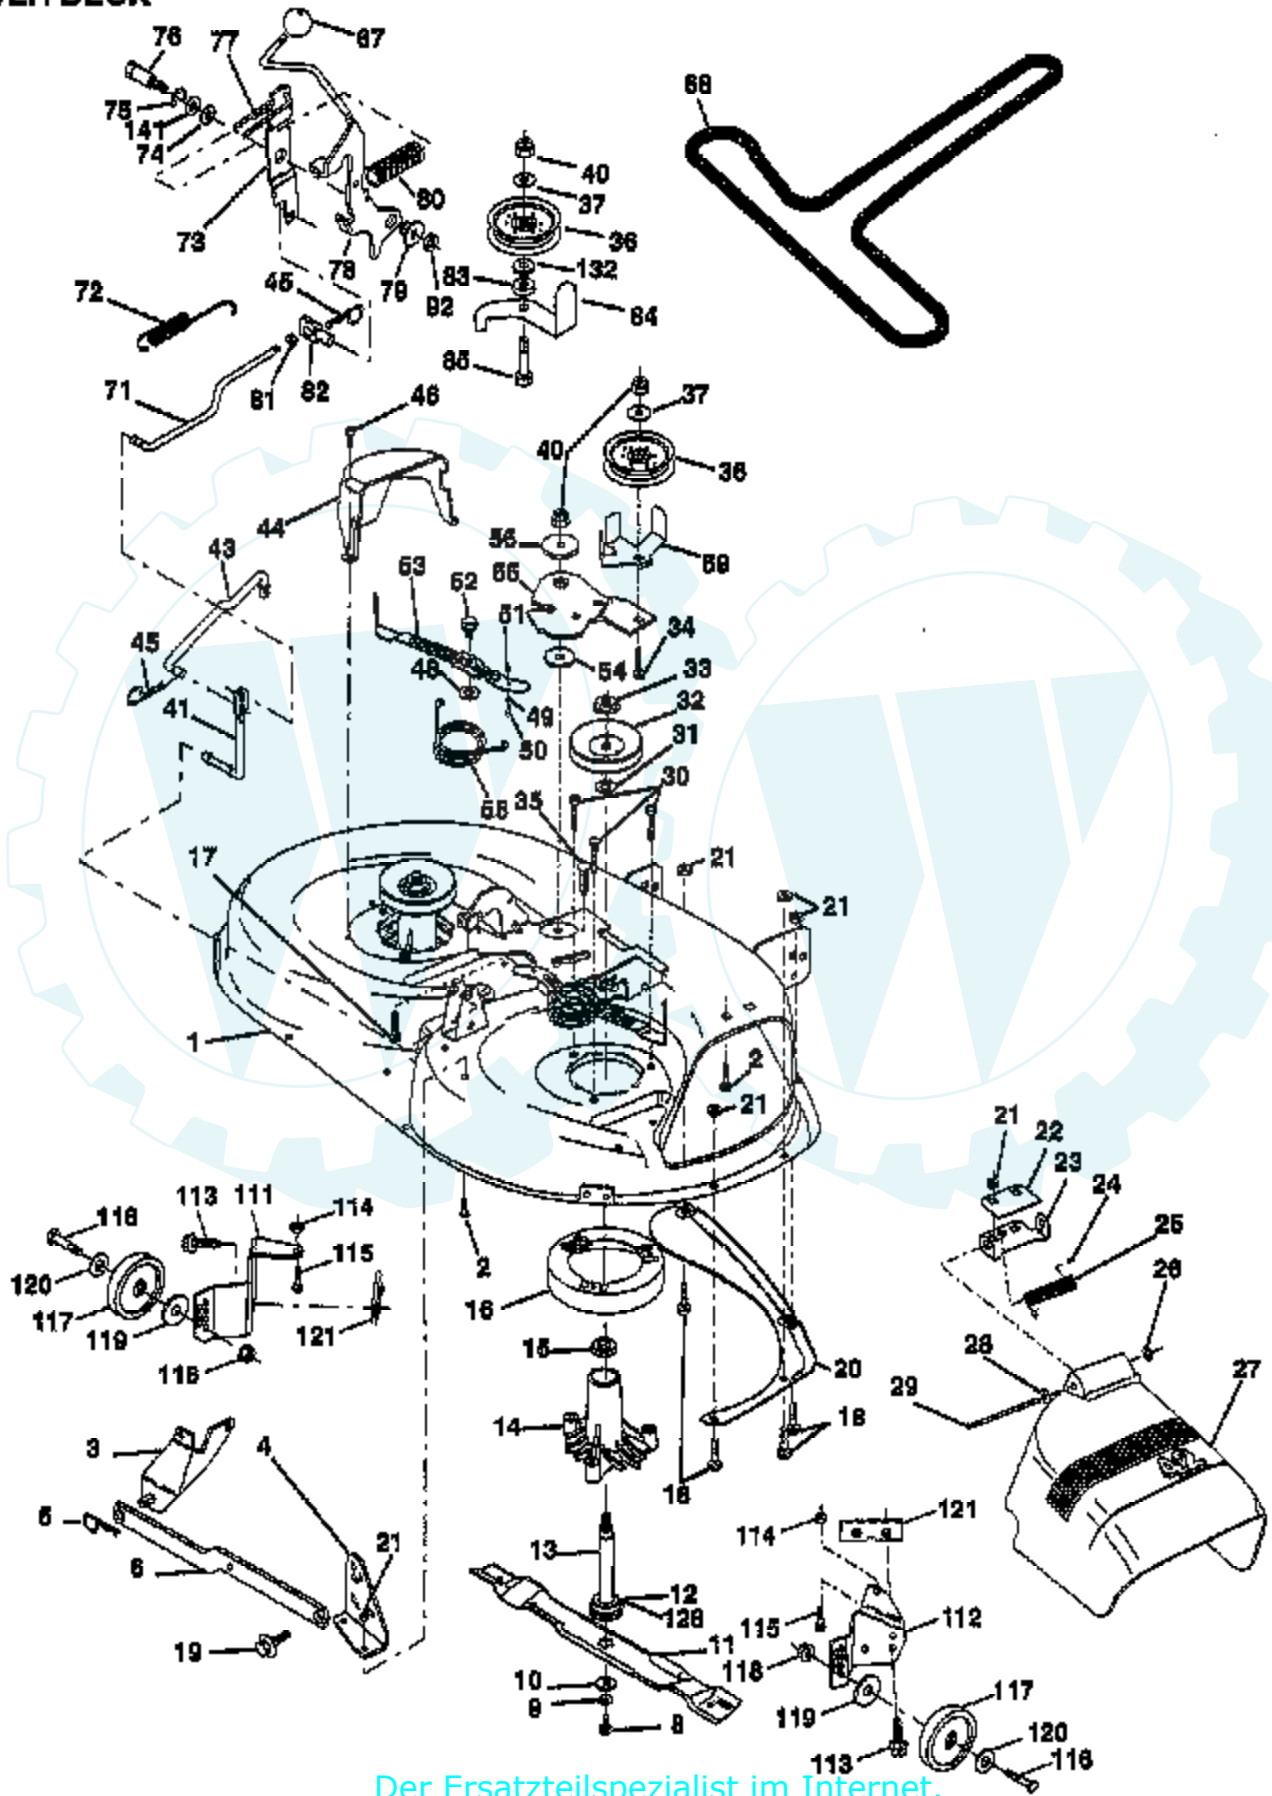

TRACTOR - - MODEL NUMBER AYP7143B89

MOWER DECK

Ref #	Part Number	Qty	Description
1	144393		DECK.WELD.42.
2	72140506		BOLT
3	138017		BRKT ASM SWAY BAR
4	138440		BRKT DECK SW BAR
5	4939M		SUB= 85902
6	130832		SUB= 130833
8	850857		BLADE BOLT
9	10030600		SUB= 10040600
10	140296		WASHER.HARD.BLADE
11	134149		"BLADE.42"" MULCHER"
12	129895		BEARING.BALL
13	137645		SUB= 137646
14	128774		HSG ASM MANDREL
15	110485X		BEARING
16	140329		STRIPPER RND MWR
17	72110610		BOLT RDHD 3/8-16
18	72140505		BOLT
19	132827		BOLT SHD 5/16-18
20	159770		BAFFLE VORTEX 42
21	73680500		SUB= 73690500
22	134753		STIFFENER BRKT
23	131267		DEFLECTOR BRKT
24			CHECK WITH SUPPLIER
25	123713X		SPRING TORSION
26			CHECK WITH SUPPLIER
27	130968		DEFLECTOR.SHIELD
28	19111016		WASHER
29	131491		HINGE ROD
30	157722		"SCREW-THD ROLL,WA"
31	129963		WASHER
32	153535		PULLEY.MANDREL.42
33	137266		SUB= 139729
34	72110614		BOLT
35	133835		XMAS TREE FASTNER
36	131494		FLAT IDLER PULLEY
37	19131316		WASHER
40	73680600		SUB= 73690600
41	133551		PIVOT ROD
43	140083		ROD CLUTCH W/NIBS
44	140088		GUARD MAND LH BLK
45			CHECK WITH SUPPLIER
46	137729		SCREW.1/4-20X5/8
48	133944		HARD SMALL WASHER
49	155066		ROLLER ASM-CAM
50	131340		SHOULDER BOLT
51	69180		LOCKNUT
52	139888		BOLT.SHLD.5/16-18
53	131845		BRAKE PAD ARM ASM
54	133943		HARDENED WASHER
55	155046		ARM-IDLER
56	122052X		SPACER RETAINER
58	140086		SPRING TORSN BRAK
59	141043		GUARD IDLER TUV
67	162132		KNOB.RD.7/16-14
68	144200		BELT.V.T-PATH
71	142427		ROD CLUTCH 38/42
72	131870		RETURN SPRING
73	127847		CLUTCH ARM SECOND