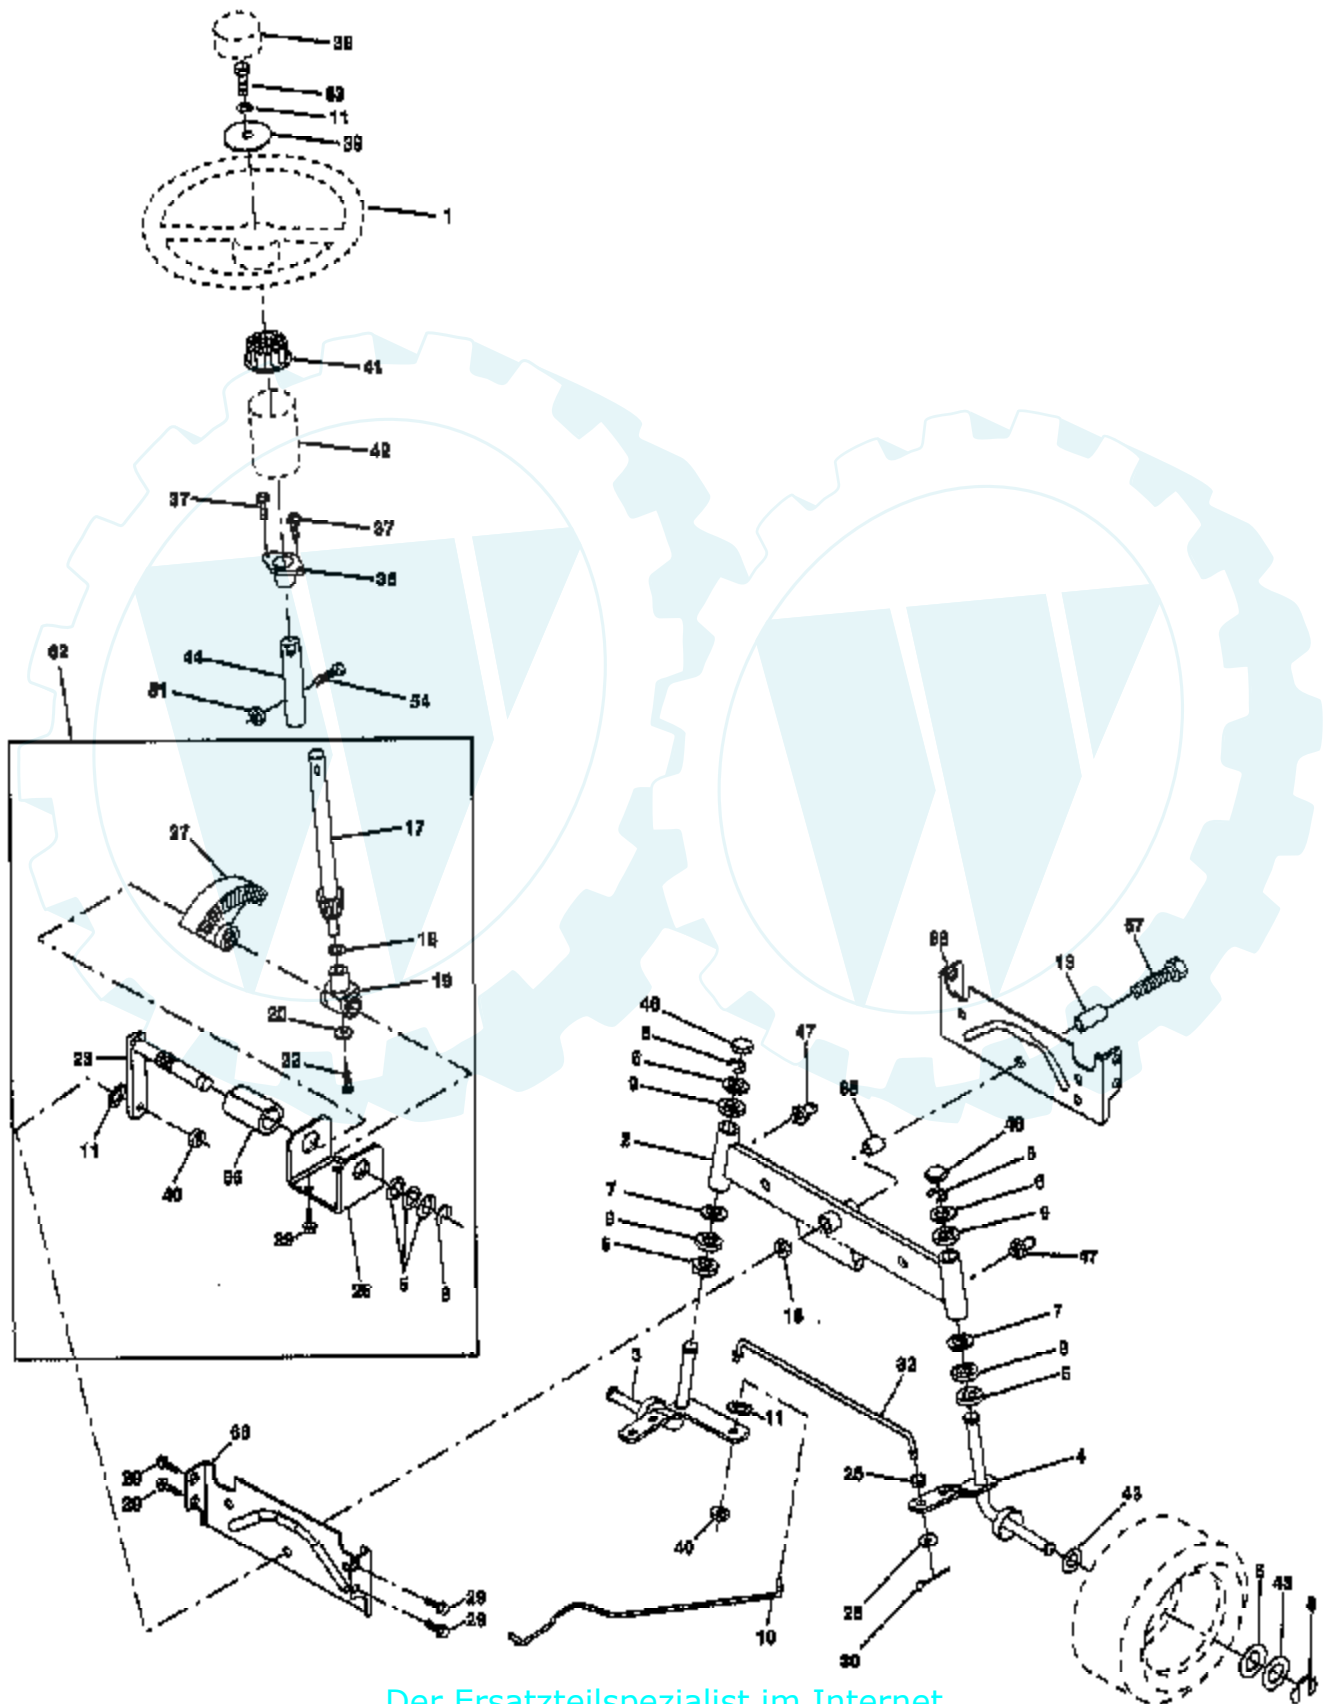

TRACTOR - - MODEL NUMBER AYP7143B89

STEERING ASSEMBLY

Ref #	Part Number	Qty	Description
1	140044		WHEEL STR AYP BLK
2	154427		AXLE ASM
3	156483		SPINDLE.ASM.LH
4	157473		"SPINDLE ASM,RH"
5	6266H		WASHER .T
6	121748X		WASHER
7	19272016		WASHER
8	12000029		RING
9	3366R		COL. SRTG. BEAR.
10	156438		DRAGLINK-STAMPED
11	10040600		LOCKWASHER
13	154779		BEARING AXLE
15	73901000		"NUT-LOC,FLANGE LT"
17	156546		SHAFT ASM STEERIN
18	57079		THRUST WASHER
19	124035X		SUPPORT.SHAFT
20	126684X		SUB= 532126684
22	71200410		SCREW HEX SOC1/4-
23	127501		SUB= 918127501
25	154406		BRKT-STEERING
26	126847X		BUSHING.DRAGLINK
27	136874		GEAR SECTOR
28	19131416		WASHER
29	17490612		SCREW
30	76020412		COTTER PIN
32	130465		TIE ROD
36	155099		BUSHING.STEERING
37	152927		"SCREW-TT,10-32 FL"
38	140045		CAP STEER AYP
39	19133808		WASHER T
40	7810H		GRIPCO NUT
41	100711L		ADAPTER LT
42	145054		BOOT.STEER.PL
43			CHECK WITH SUPPLIER
44	153720		EXT SHAFT STEERIN
46	121232X		CAP
47	6855M		ZERK M
51	73800500		NUT
54	74780520		BOLT
62	156594		KIT STEERING ASM
63	74780616		BOLT
65	154780		SPACER AXLE
66	154404		"BEARING-ARM,PITMA"
67	74781044		BOLT
68	154429		BRACE AXLE