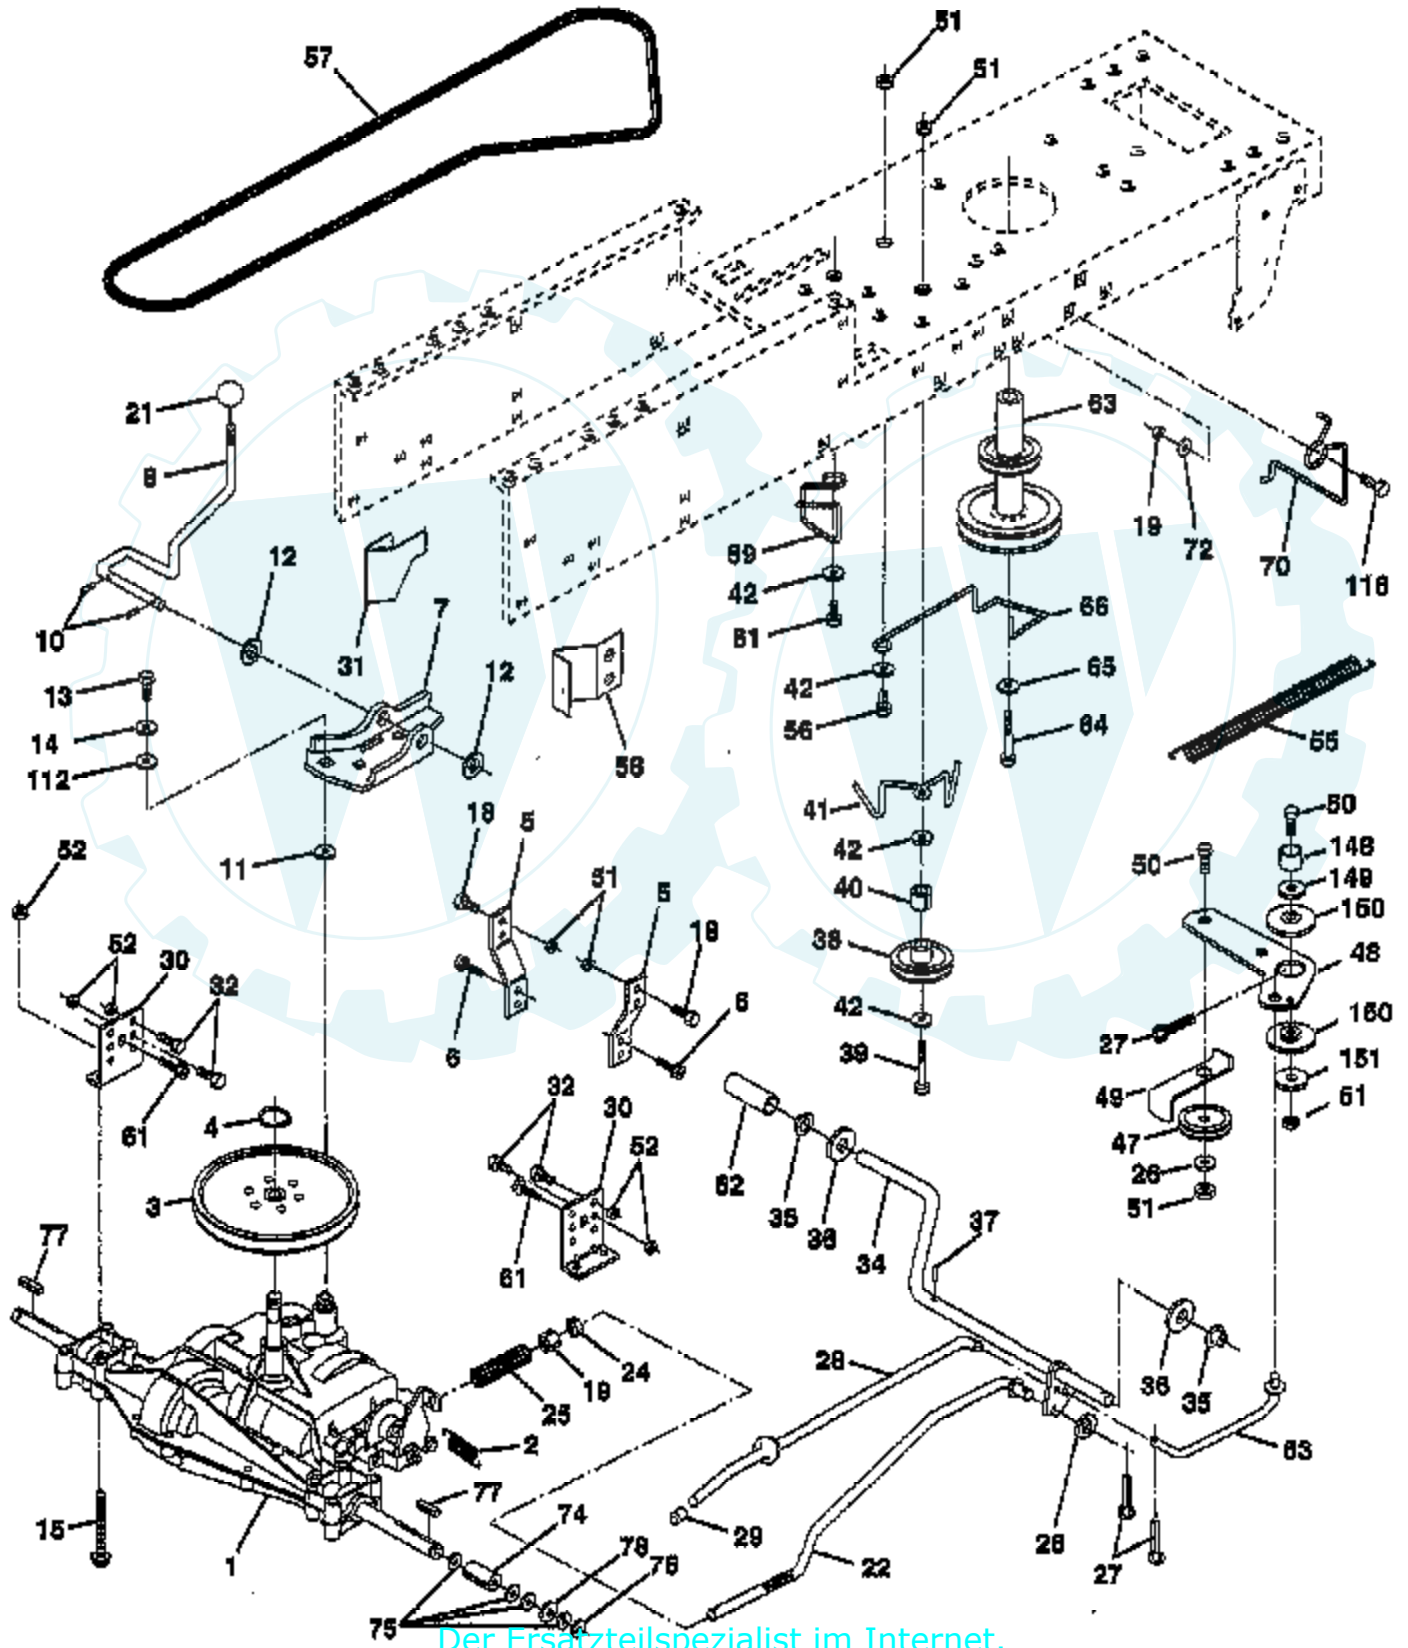

TRACTOR - - MODEL NUMBER AYP7143B89

DRIVE

Ref #	Part Number	Qty	Description
1			CHECK WITH SUPPLIER
2	146682		SPRING.BRAKE.RETU
3	123666X		PULLEY TRANS
4	12000028		SUB= 2267J
5	121520X		STRAP TORQUE
6	17490512		SCREW
7	162240		BRKT.SADDLE.SHIFT
8	131679		SHIFT ROD
10	76020416		PIN COTTER 1/8
11	105701X		WASH-SHFT PLT LT
12	19151216		WASHER
13	74550412		BOLT.1/4-28.W/PAT
14	10040400		LOCKWASHER
15	74490544		BOLT.HX.FLG.5/16
18	74780616		BOLT
19	73800600		NUT
21	106933X		KNOB T (1/2-HOLE)
22	130804		BRAKE ROD
24	73350600		NUT
25	106888X		SPRING ROD LT
26	19131316		WASHER
27	76020412		COTTER PIN
28	145204		ROD.BRAKE.PARK.LT
29	71673		PLUNGER CAP T
30	130807		TRANSAXLE MTG BKT
31	127275X		"KEEPER,BELT LH T"
32	74760512		BOLT
34	155071		SHAFT ASM-PEDAL F
35	120183X		NYLON BEARING
36	19211616		WASHER LT
37	1572H		SUB= 2882J
38	123674X		PULLEY.IDLER.FLAT
39	74760644		BOLT
40	4470J		SPACER T
41	154777		SUB= 165692
42	19131312		WASHER
47	127783		SUB= 139245
48	154407		BELLCRANK.CLUTCH
49	123205X		RETAIN BELT
50	74760624		SUB= 74930624
51	73680600		SUB= 73690600
52	73680500		SUB= 73690500
53	105710X		"LINK, CLUTCH T"
55	105709X		"SPRING, RETURN LT"
56	74760620		SUB= 74780620
57	160855		"V-BELT,95.3"
58	127274X		"KEEPER,BELT RH T"
59	140312		KEEPER BELT CNTSP
61	17490612		SCREW
62	8883R		PEDAL COVER T
63	140186		PULLEY.ENGINE
64	71170764		BOLT
65	10040700		LOCKWASHER
66	154778		KEEPER-BELT
70	134683		KEEPER BELT ENG
72	19132012		WASHER
74	109502X		SPACER LT
75			CHECK WITH SUPPLIER