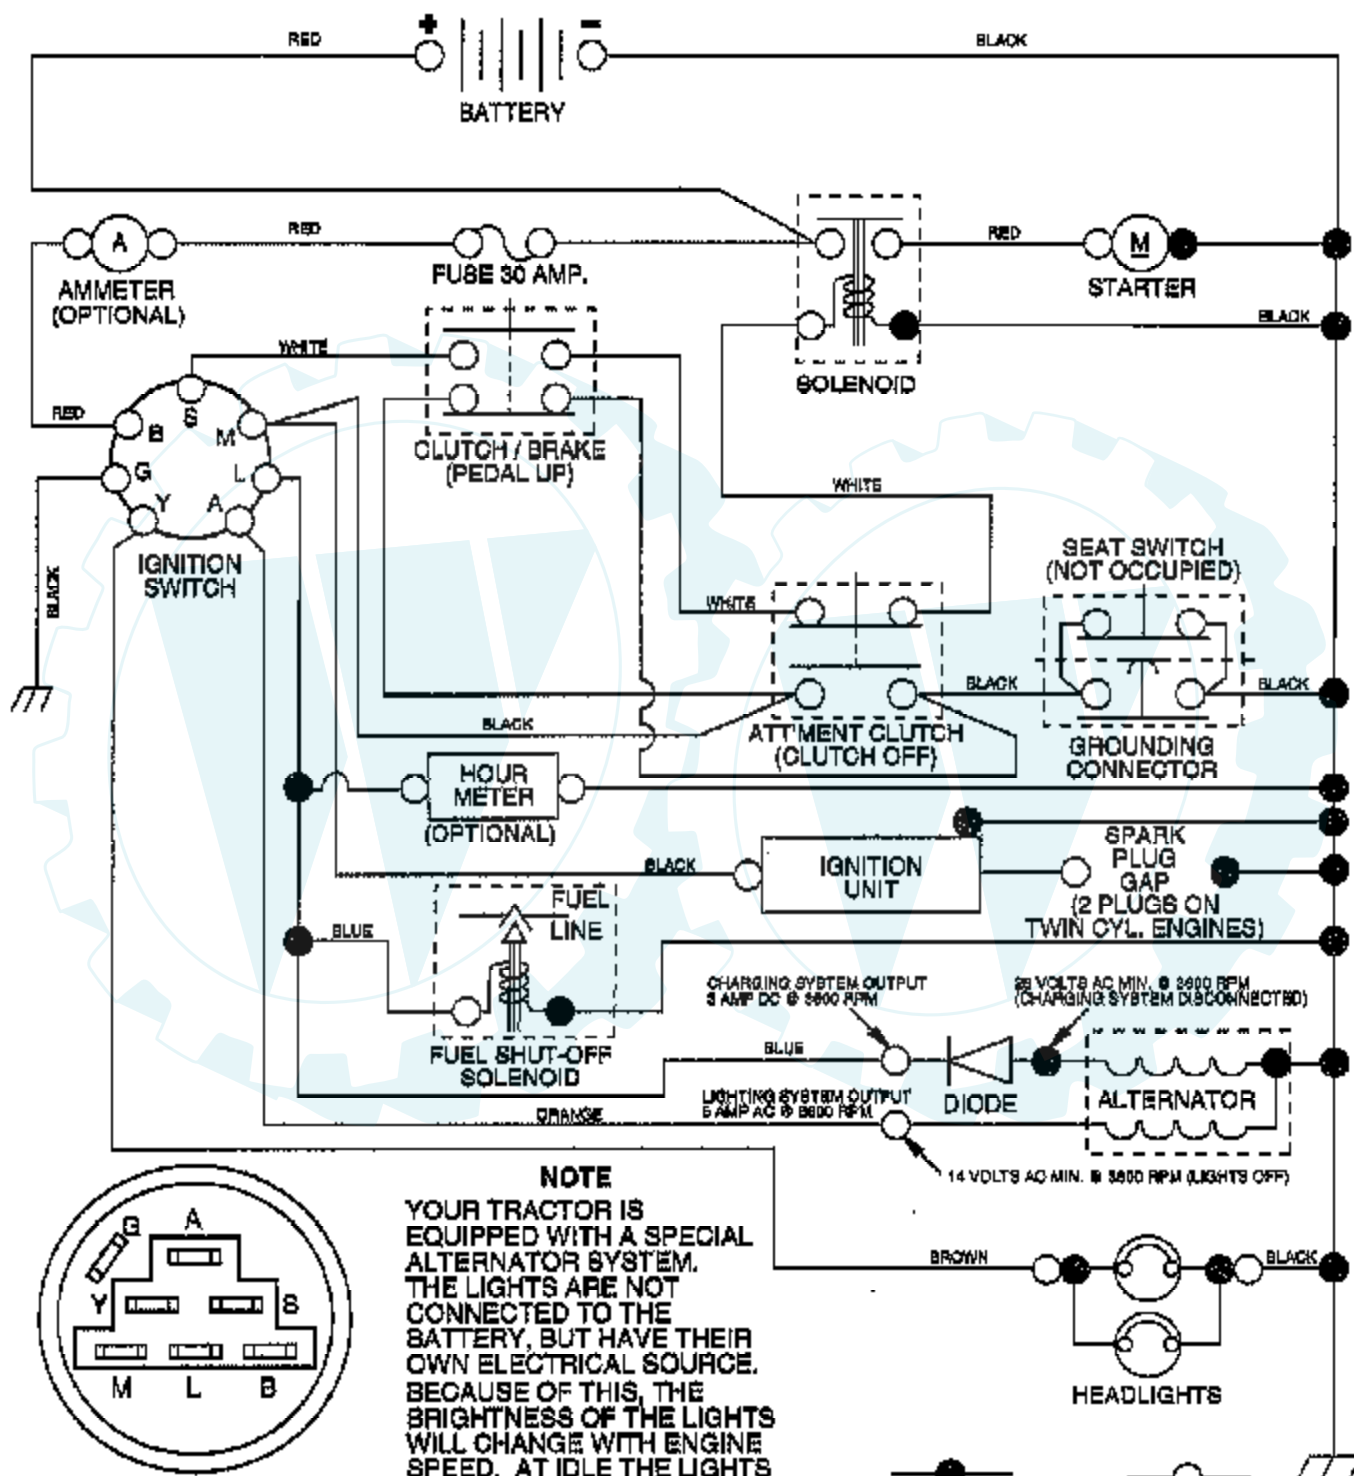

TRACTOR - - MODEL NUMBER AYP7143B89

SCHEMATIC

NOTE

YOUR TRACTOR IS EQUIPPED WITH A SPECIAL ALTERNATOR SYSTEM. THE LIGHTS ARE NOT CONNECTED TO THE BATTERY, BUT HAVE THEIR OWN ELECTRICAL SOURCE. BECAUSE OF THIS, THE BRIGHTNESS OF THE LIGHTS WILL CHANGE WITH ENGINE SPEED. AT IDLE THE LIGHTS WILL DIM. AS THE ENGINE IS SPEEDED UP, THE LIGHTS WILL BECOME THEIR BRIGHTEST.

WIRING INSULATED CLIPS

NOTE: IF WIRING INSULATED CLIPS WERE REMOVED FOR SERVICING OF UNIT, THEY SHOULD BE REPLACED TO PROPERLY SECURE YOUR WIRING.

Der Ersatzteilspezialist im Internet.