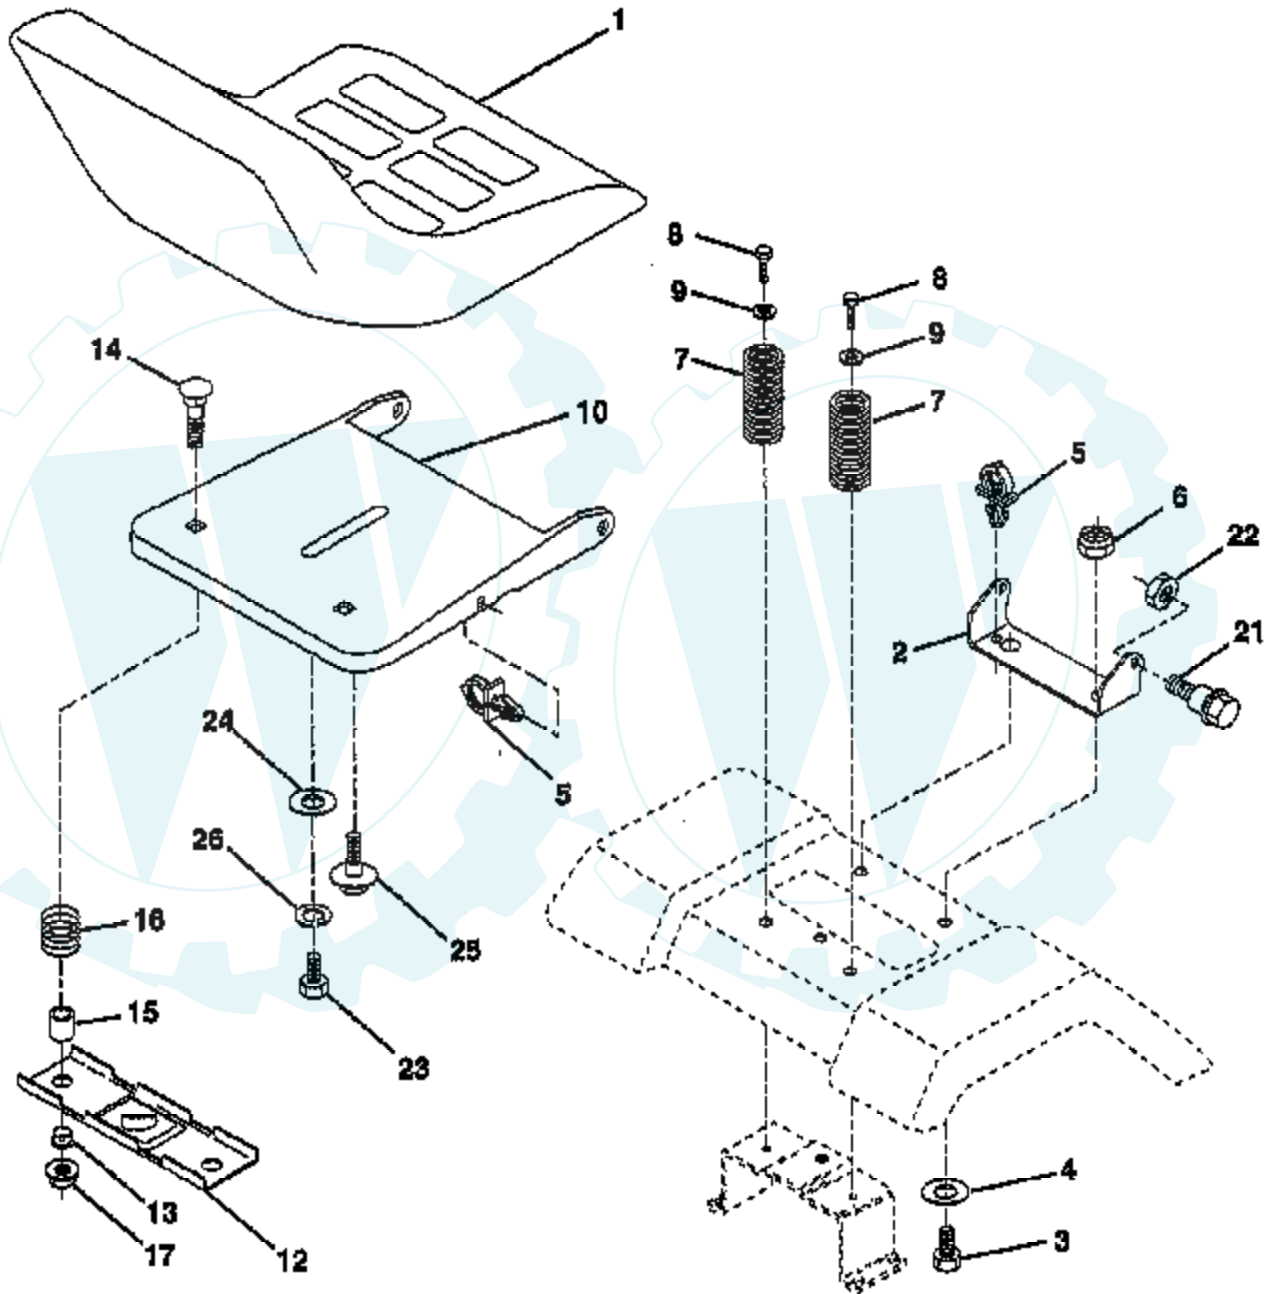

WIRING INSULATED CLIPS

NOTE: IF WIRING INSULATED CLIPS WERE REMOVED FOR SERVICING OF UNIT, THEY SHOULD BE REPLACED TO PROPERLY SECURE YOUR WIRING.

Der Ersatzteilspezialist im Internet.

IGNITION SWITCH

POSITION	CIRCUIT	"MAKE"
OFF	G + M + L	NONE
RUN/LIGHT	B + L	A + Y
RUN	B + L	NONE
START	B + L + S	NONE

NON-REMOVABLE CONNECTIONS

REMOVABLE CONNECTIONS

TRACTOR - - MODEL NUMBER AYP7143B89

SEAT ASSEMBLY

NOTE: All component dimensions given in U.S. inches
1 inch = 25.4 mm

Ref #	Part Number	Qty	Description
1	127427		SUB= 140119
2	140551		BRACKET PVT SEAT
3	74760616		BOLT
4	19131610		WASHER PM
5	145006		CLIP.PUSH-IN.HING
6	73800600		NUT
7	124181X		SPRING COMPRESSIO
8	17490616		SCREW GTV
9	19131614		WASHER
10	155925		PAN-SEAT
12	121246X		BRKT SWITCH
13	121248X		BUSHING
14	72050412		BOLT-RD HD SQ NK
15	134300		SPLIT SPACER
16			CHECK WITH SUPPLIER
17	123976X		SUB= 73900400
21	153236		"BOLT,SHOULDER"
22	73800500		NUT
23	74780814		BOLT
24	19171912		WASHER
25	127018X		"BOLT,SHOULDER"
26	10040800		LOCKWASHER