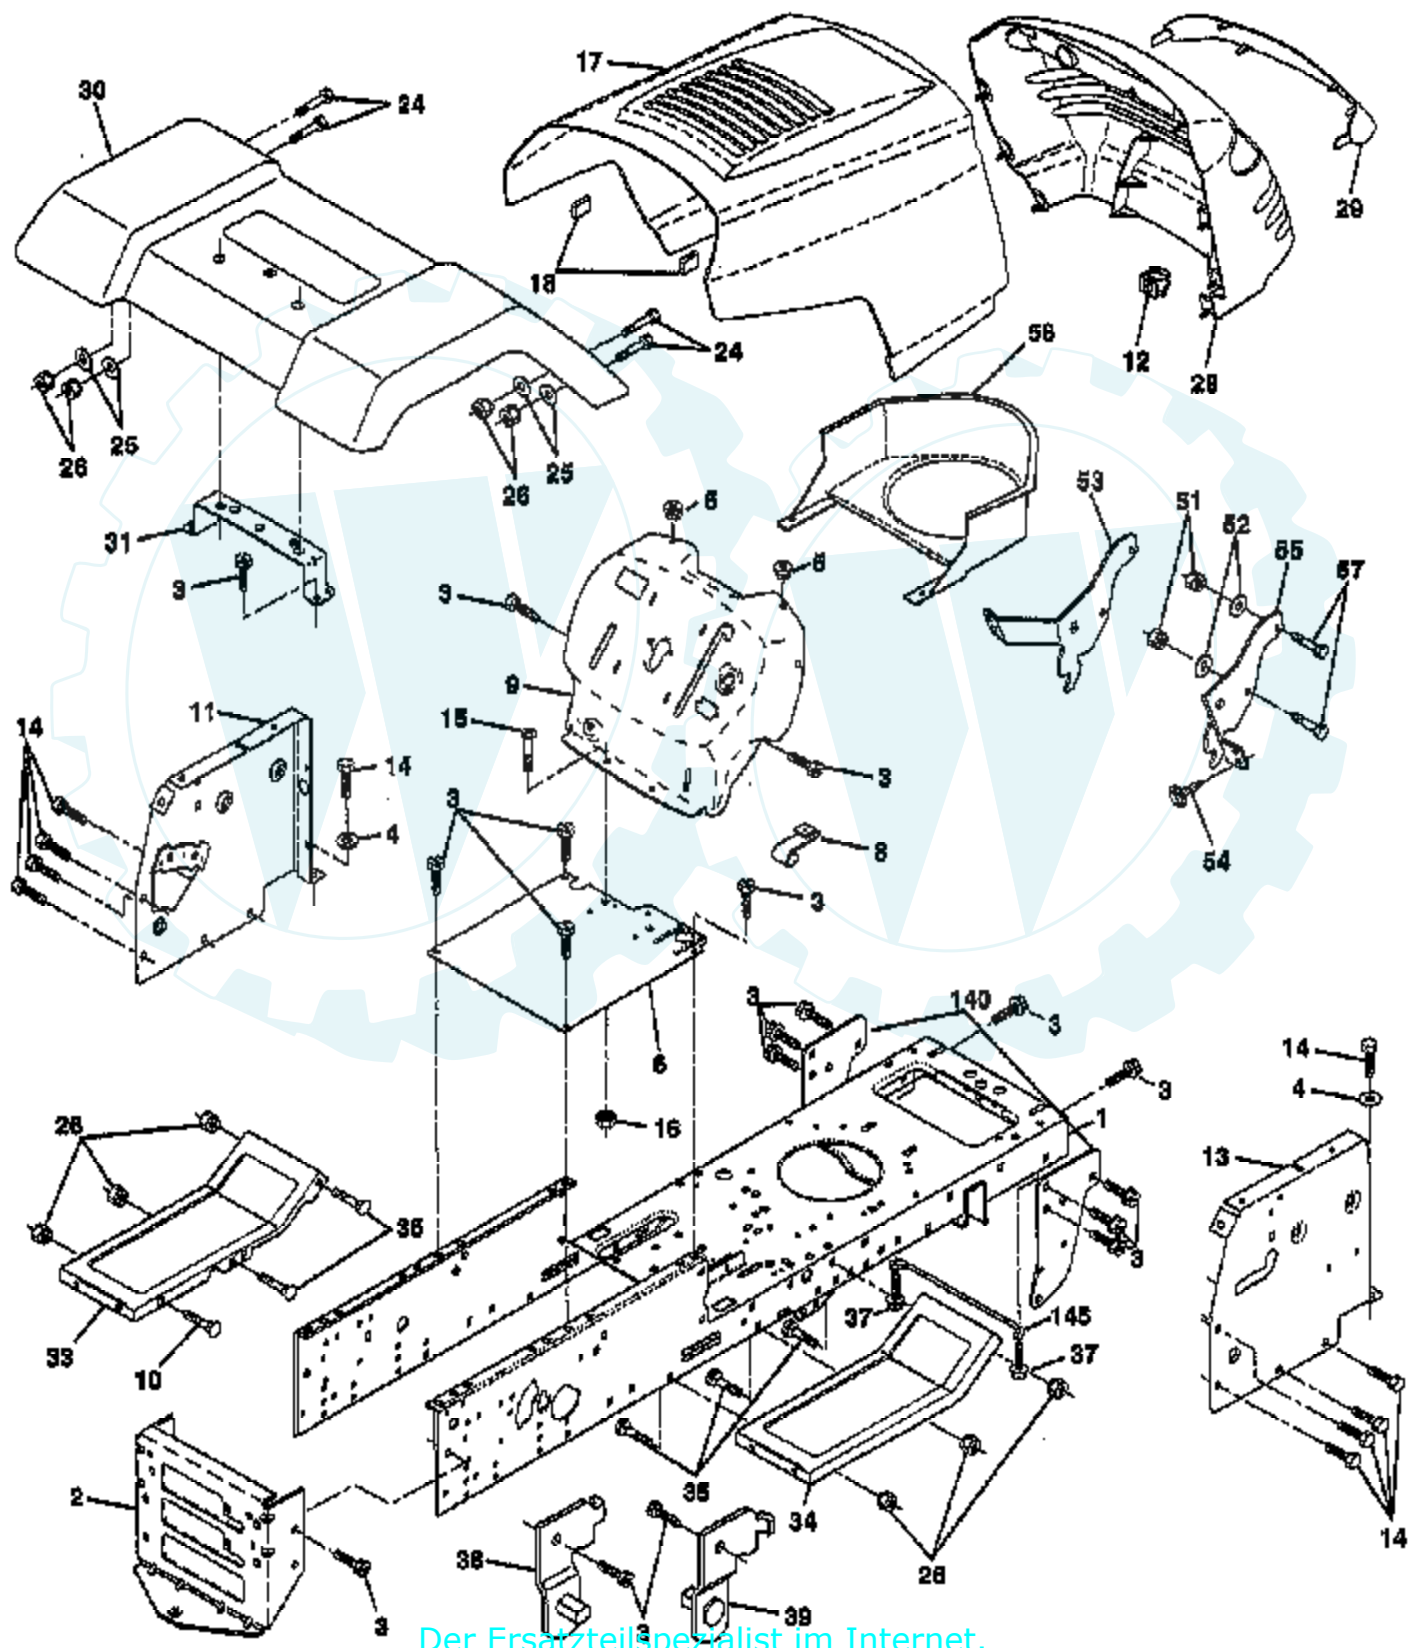

TRACTOR - - MODEL NUMBER AYP7143B89

CHASSIS AND ENCLOSURES

Ref #	Part Number	Qty	Description
1	160393		CHASSIS
2	140356		SUB= 145009
3	17490612		SCREW
4	19131216		WASHER
5	155272		BUMPER-HOOD/DASH
6	155924X014		"SADDLE-SLKSCR,5SP"
8	155138		CLIP.RETAINER
9	161937X011		DASH SILKSCREEN
10	72140608		SUB= 72110608
11	155927		"PANEL-DASH,LH"
12	145660		CLIP.TINNERMAN
13	155934X010		SUB= 169117X010
14	17490608		SCREW LT
15	74180512		SCREW
16	73510500		NUT
17	159639X505		HOOD.STEEL.ASSY
18	126938X		SUB= 532126938
24	74780616		BOLT
25	19131312		WASHER
26	73800600		NUT
28	157373		GRILLE-MS428
29	140273		LENS GRILLE
30	157584X505		FENDER BRACKET
31	136619		BRKT FENDER
33	105476X505		FOOTREST LH
34	105475X505		FOOTREST RH
35	72110606		BOLT
37			CHECK WITH SUPPLIER
38	139886		BRACKET ASM LH
39	139887		BRACKET ASM RH
51	73800400		NUT
52	19091416		WASHER
53	144697		BRACKET.GRILLE.LH
54	161464		SCREW.HEX.WS.HD
55	144696		BRACKET.GRILLE.RH
57	74780412		SUB= 74780414
58	150127		AIR DUCT
140	158418		BRKT SUSPENSION
145	156524		"ROD POVOT,CHASSIS"
	5479J		PLUG BUTTON T