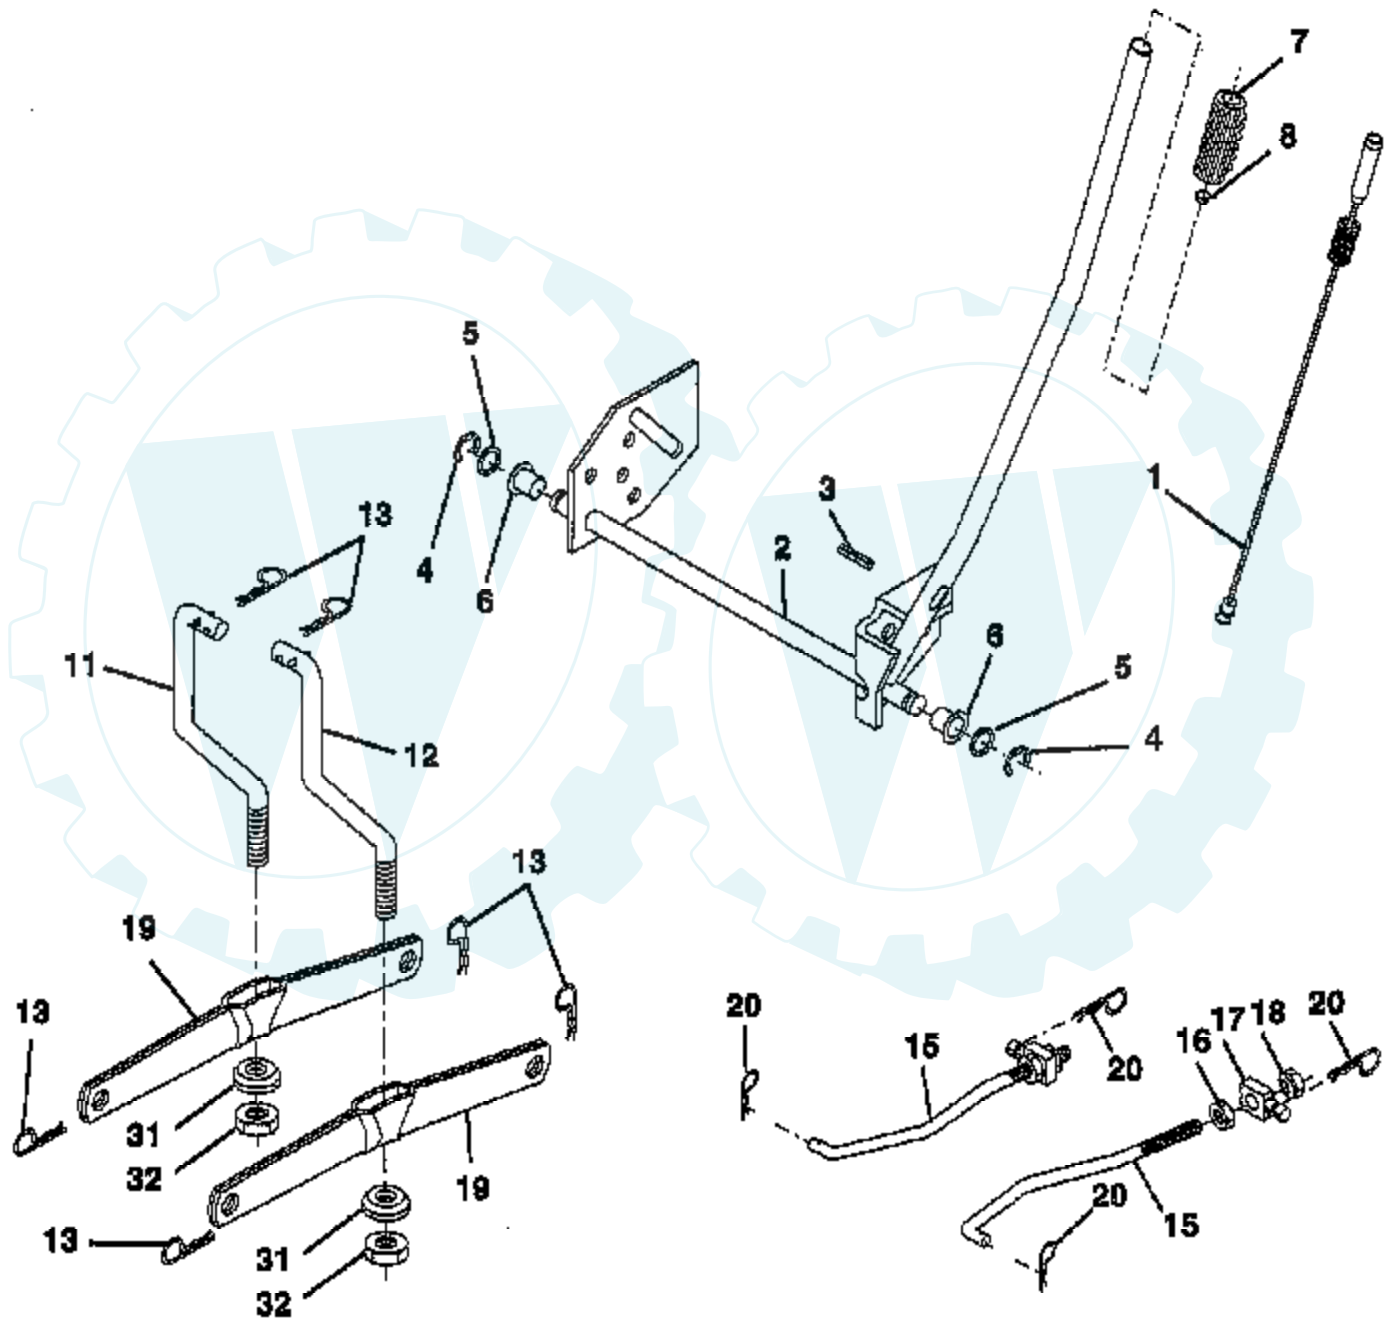

TRACTOR - - MODEL NUMBER AYP7143B89

MOWER LIFT

Ref #	Part Number	Qty	Description
1	159460		WIRE ASM W.SPRING
2	159471		"SHAFT ASM LIFT,RH"
3	105767X		PIN-GROOVE LT
4	12000002		SUB= 2225J
5	19211621		WASHER
6	120183X		NYLON BEARING
7	109413X		GRIP
8	124526X		SUB= 125925X
11	139865		SUB= 918139865
12	139866		SUB= 151140
13	4939M		SUB= 85902
15	127218		LINK.FRONT
16	73350800		NUT
17	130171		TRUNION
18	73800800		NUT.LK.W/WSH.1/2.
19	139868		ARM SUSP REAR
20	163552		RETAINER SPRING
31	140302		BEARING PVT LH
32	73540600		NUT.CROWNLOCK.3/8