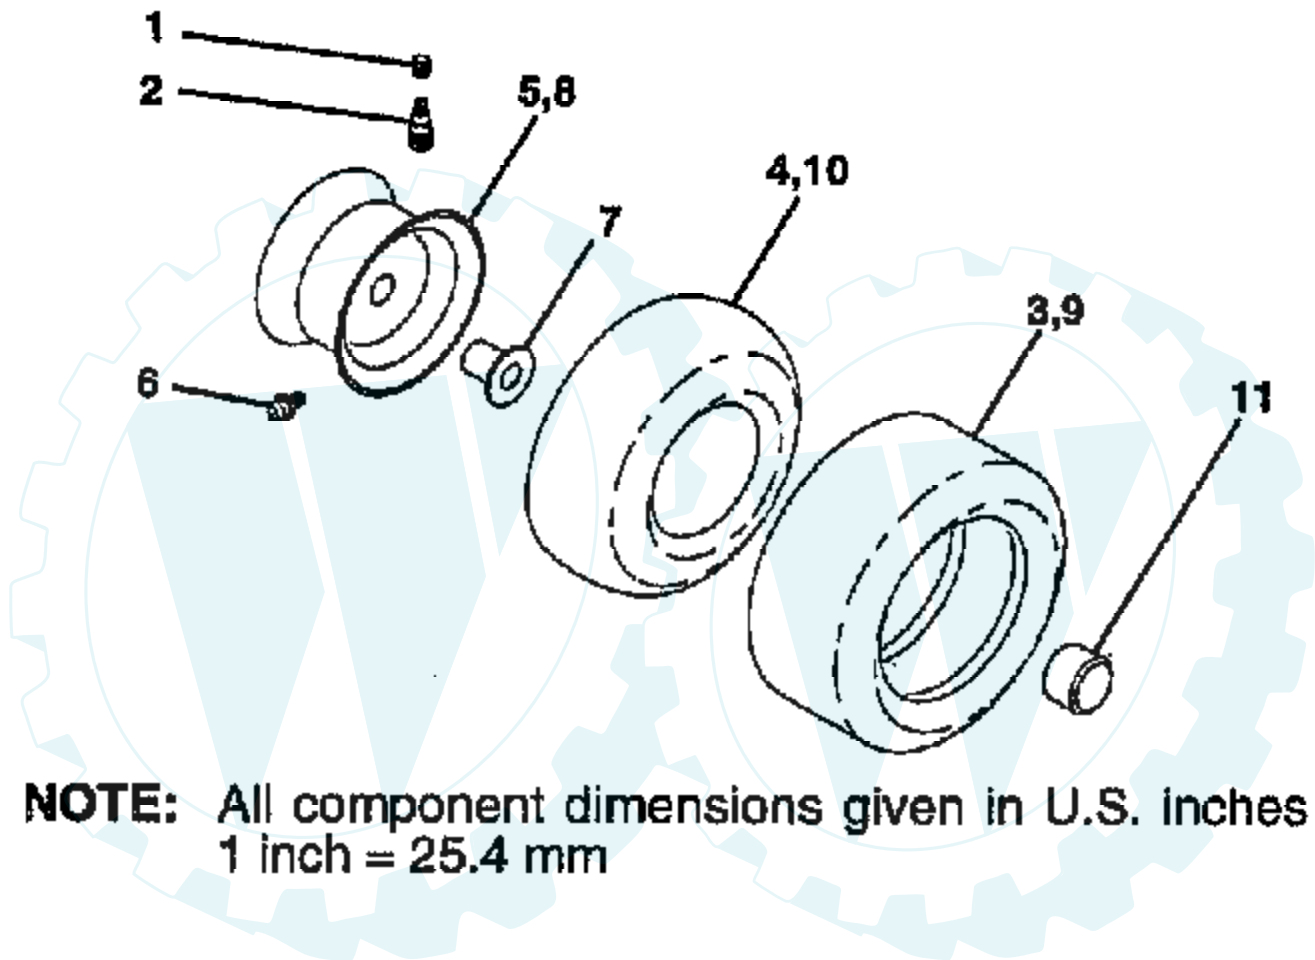

TRACTOR - - MODEL NUMBER AYP7143B89

WHEELS AND TIRES

NOTE: All component dimensions given in U.S. inches
1 inch = 25.4 mm

Ref #	Part Number	Qty	Description
1	59192		VALVE CAP
2	65139		VALVE STEM LT
3	106222X		SUB= 122073X
4	59904		TUBE.5.3/4.5/6
5	106732X427		"RIM ASM 6"" FRT"
6	278H		FITTING LT
7	9040H		"FLANGE, BEARING"
8	106108X427		"RIM AS 8"" REAR"
9	106268X		SUB= 122074X
10	7152J		TUBE.18X9.5-8
11	104757X		HUB CAP
	144334		SEALANT.TIRE 10 OZ. TUBE