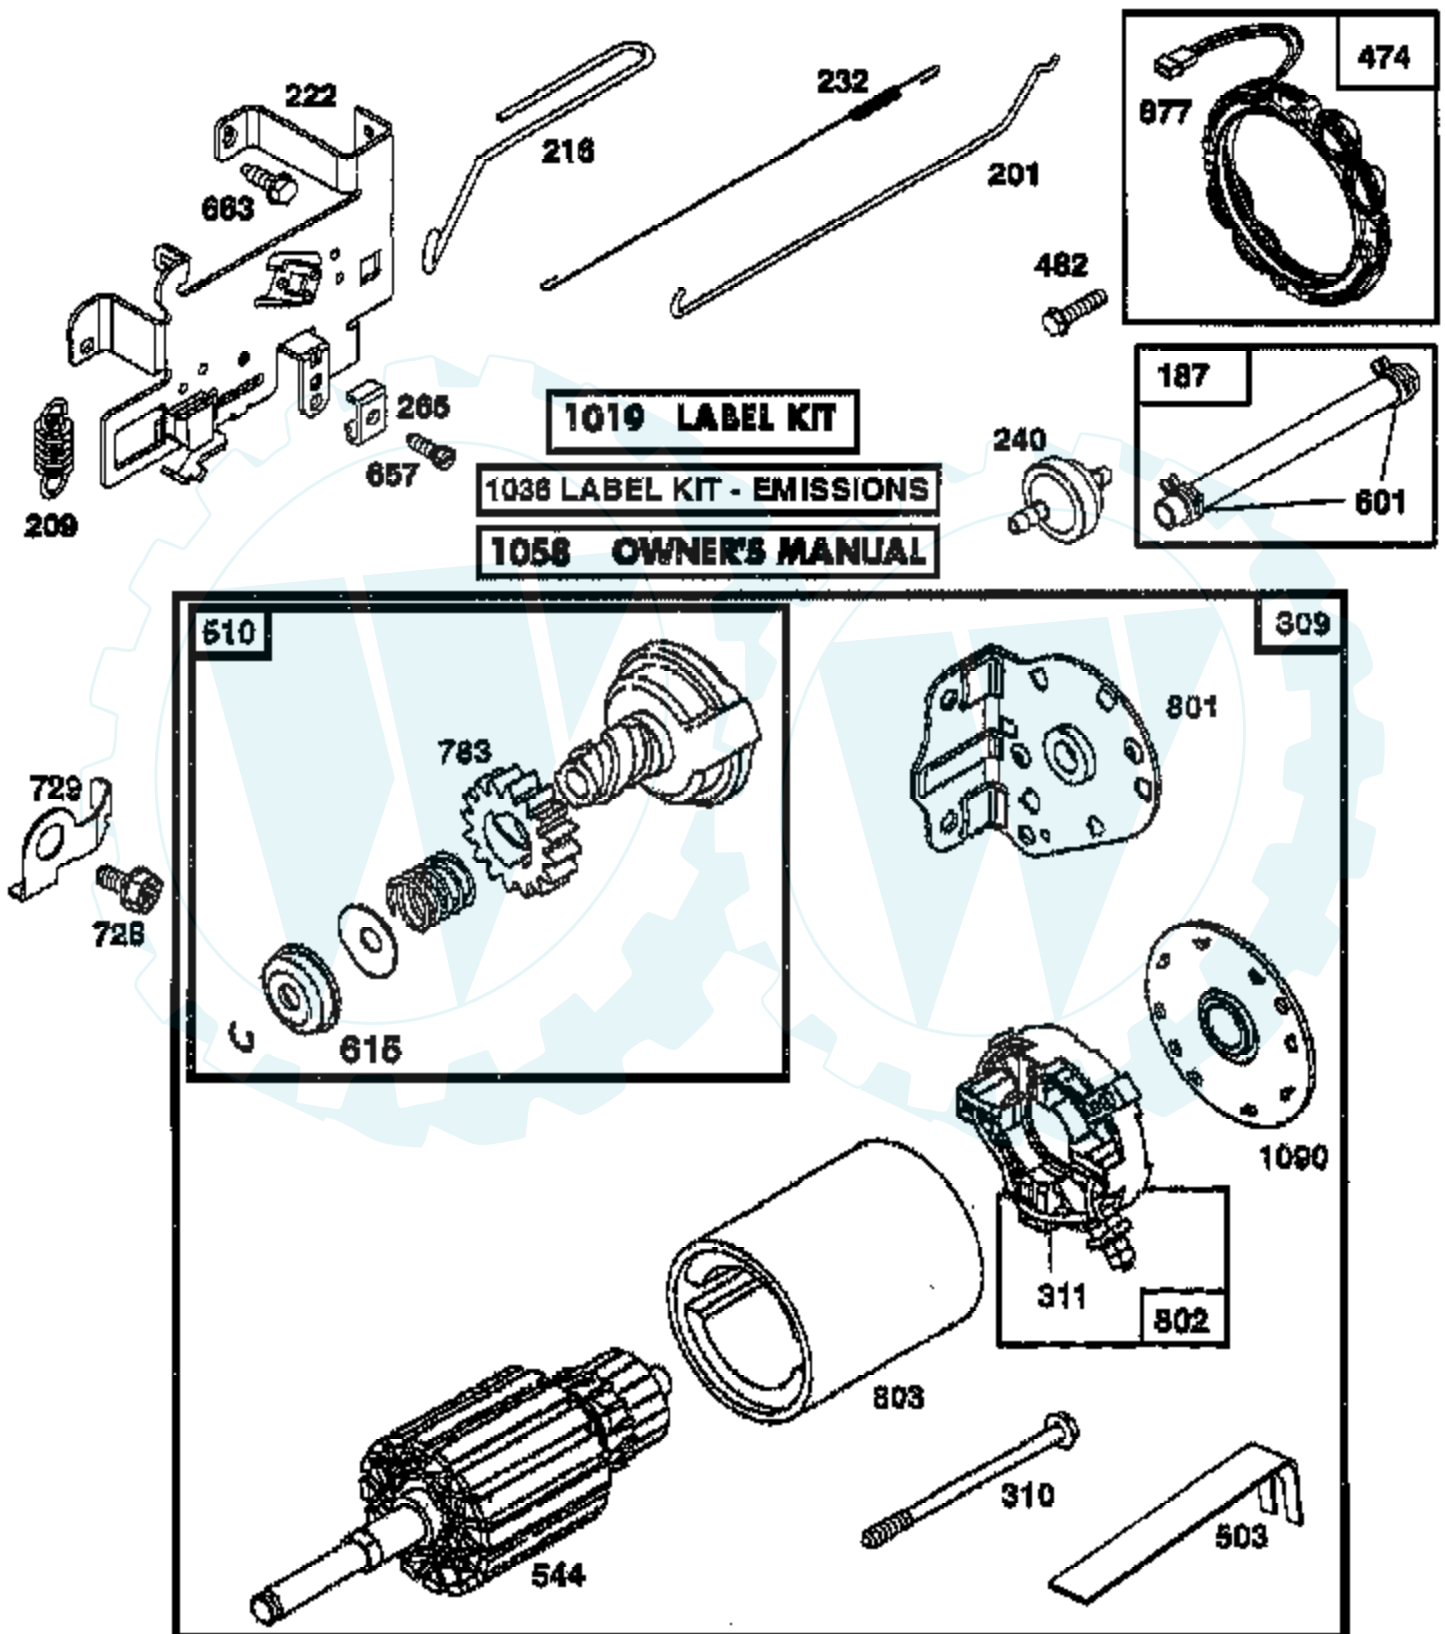

TRACTOR -- MODEL NUMBER AYP7143B89

BRIGGS & STRATTON ENGINE - MODEL NUMBER 287707, TYPE NUMBER 1255-E1

Ref #	Part Number	Qty	Description
1	496412		CYLINDER ASSY
2	399265		P/N CONFLICT - CHECK WITH SUPPLIER
3	391086		SEAL, OIL
4	494238		BASE, ENGINE
5	495858		HEAD, CYLINDER
7	272614		GASKET, CYLINDER HEAD
8	495735		BREATHER ASSY
9	27803		GASKET, VALVE COVER
10	94621		SCREW, STEMS
11	281246		TUBE, BREATHER
12	271916		GASKET, CRANKCASE COVER 1/64"
12	271997		GASKET, CRANKCASE COVER .005"
12	271996		GASKET, CRANKCASE COVER .009"
13	94728		SCREW, CYLINDER HEAD
15	94239		PLUG, OIL DRAIN
16	495162		CRANKSHAFT
16	94196		KEY, TIMING GEAR
20	291675		SEAL, OIL
22	94624		SCREW, SEMS, BASE MOUNTING
23	492326		FLYWHEEL & RING GEAR ASSY, MAGNETO
24	222698		KEY, FLYWHEEL
25	495860		PISTON ASSY, STANDARD SIZE
25	495977		PISTON ASSY .010" OVERSIZE
25	495978		PISTON ASSY .020" OVERSIZE
25	495979		PISTON ASSY .030" OVERSIZE
26	495854		RING SET, PISTON, STANDARD SIZE
26	495852		RING SET, PISTON, .010" OVERSIZE
26	495851		RING SET, PISTON, .020" OVERSIZE
26	495855		RING SET, PISTON, .030" OVERSIZE
27	263129		LOCK, PISTON PIN
28	498319		PIN, PISTON, STD SIZE
29	494504		ROD ASSY, CONNECTING
29	495490		ROD ASSY, CONNECTING
32	94695		SCREW
32A	94648		SCREW
33	495856		VALVE, EXHAUST
34	495857		VALVE, INTAKE
35	262811		SPRING, VALVE
37	224502		GUARD, FLYWHEEL
40	224641		RETAINER, VALVE SPRING
45	262411		TAPPET, VALVE
46	496884		GEAR, CAM
51	272465		GASKET, CARBURETOR (CARBURETOR TO ELBOW)
52	272569		GASKET, CARBURETOR
52			CHECK WITH SUPPLIER
53	94637		STUD, CARBURETOR MOUNTING
73	224948		SCREEN, FLUSH ROTATING
75	225136		WASHER, SPRING
78	94626		SCREW, SEMS
93	281346		BUSHING, THROTTLE SHAFT
95	94098		SCREW, THROTTLE
98	495800		SCREW, IDLE SPEED
104	231789		PIN, FLOAT HINGE
105	231855		VALVE ASSY, INLET NEEDLE
106	231854		INLET VALVE SEAT
108	224540		VALVE, CHOKE
111	262719		SPRING, CHOKE
117	232118		JET, MAIN (STANDARD)