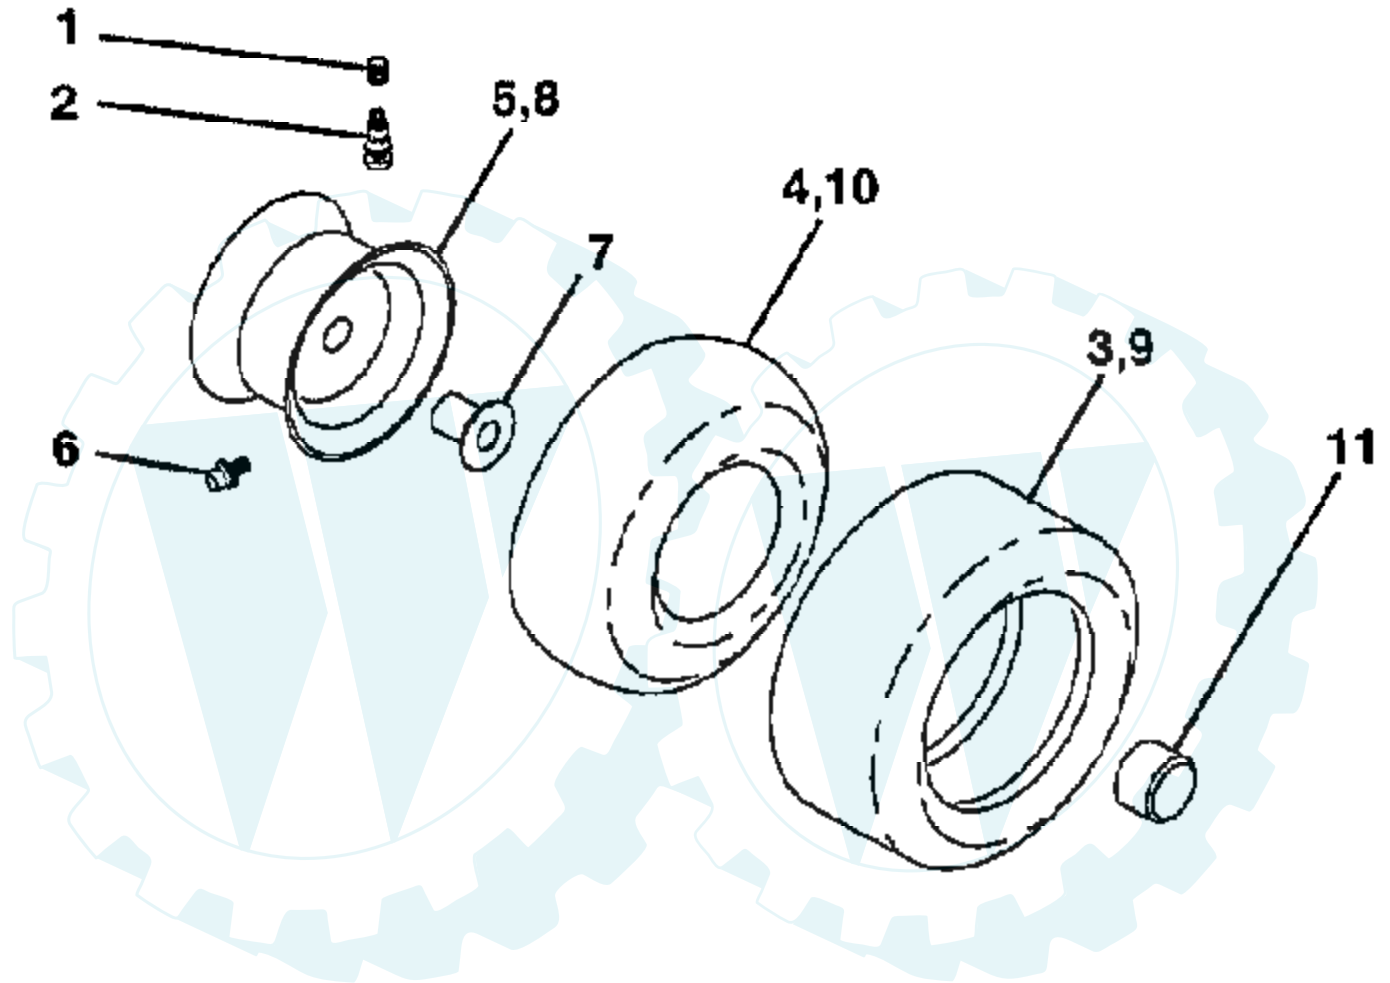

WHEELS AND TIRES

Ref #	Part Number	Qty	Description
1	59192		VALVE CAP
2	65139		VALVE STEM LT
3	106222X		SUB= 122073X
4	PARTSIMAGE		REFER TO PARTS IMAGE
4	59904		TUBE.5.3/4.5/6
5	106732X427		"RIM ASM 6"" FRT"
6	278H		FITTING LT
7	9040H		"FLANGE, BEARING"
8	106108X427		"RIM AS 8"" REAR"
9	106268X		SUB= 122074X
10	PARTSIMAGE		REFER TO PARTS IMAGE
10	7152J		TUBE.18X9.5-8
11	104757X		HUB CAP
	144334		SEALANT.TIRE 10 OZ. TUBE