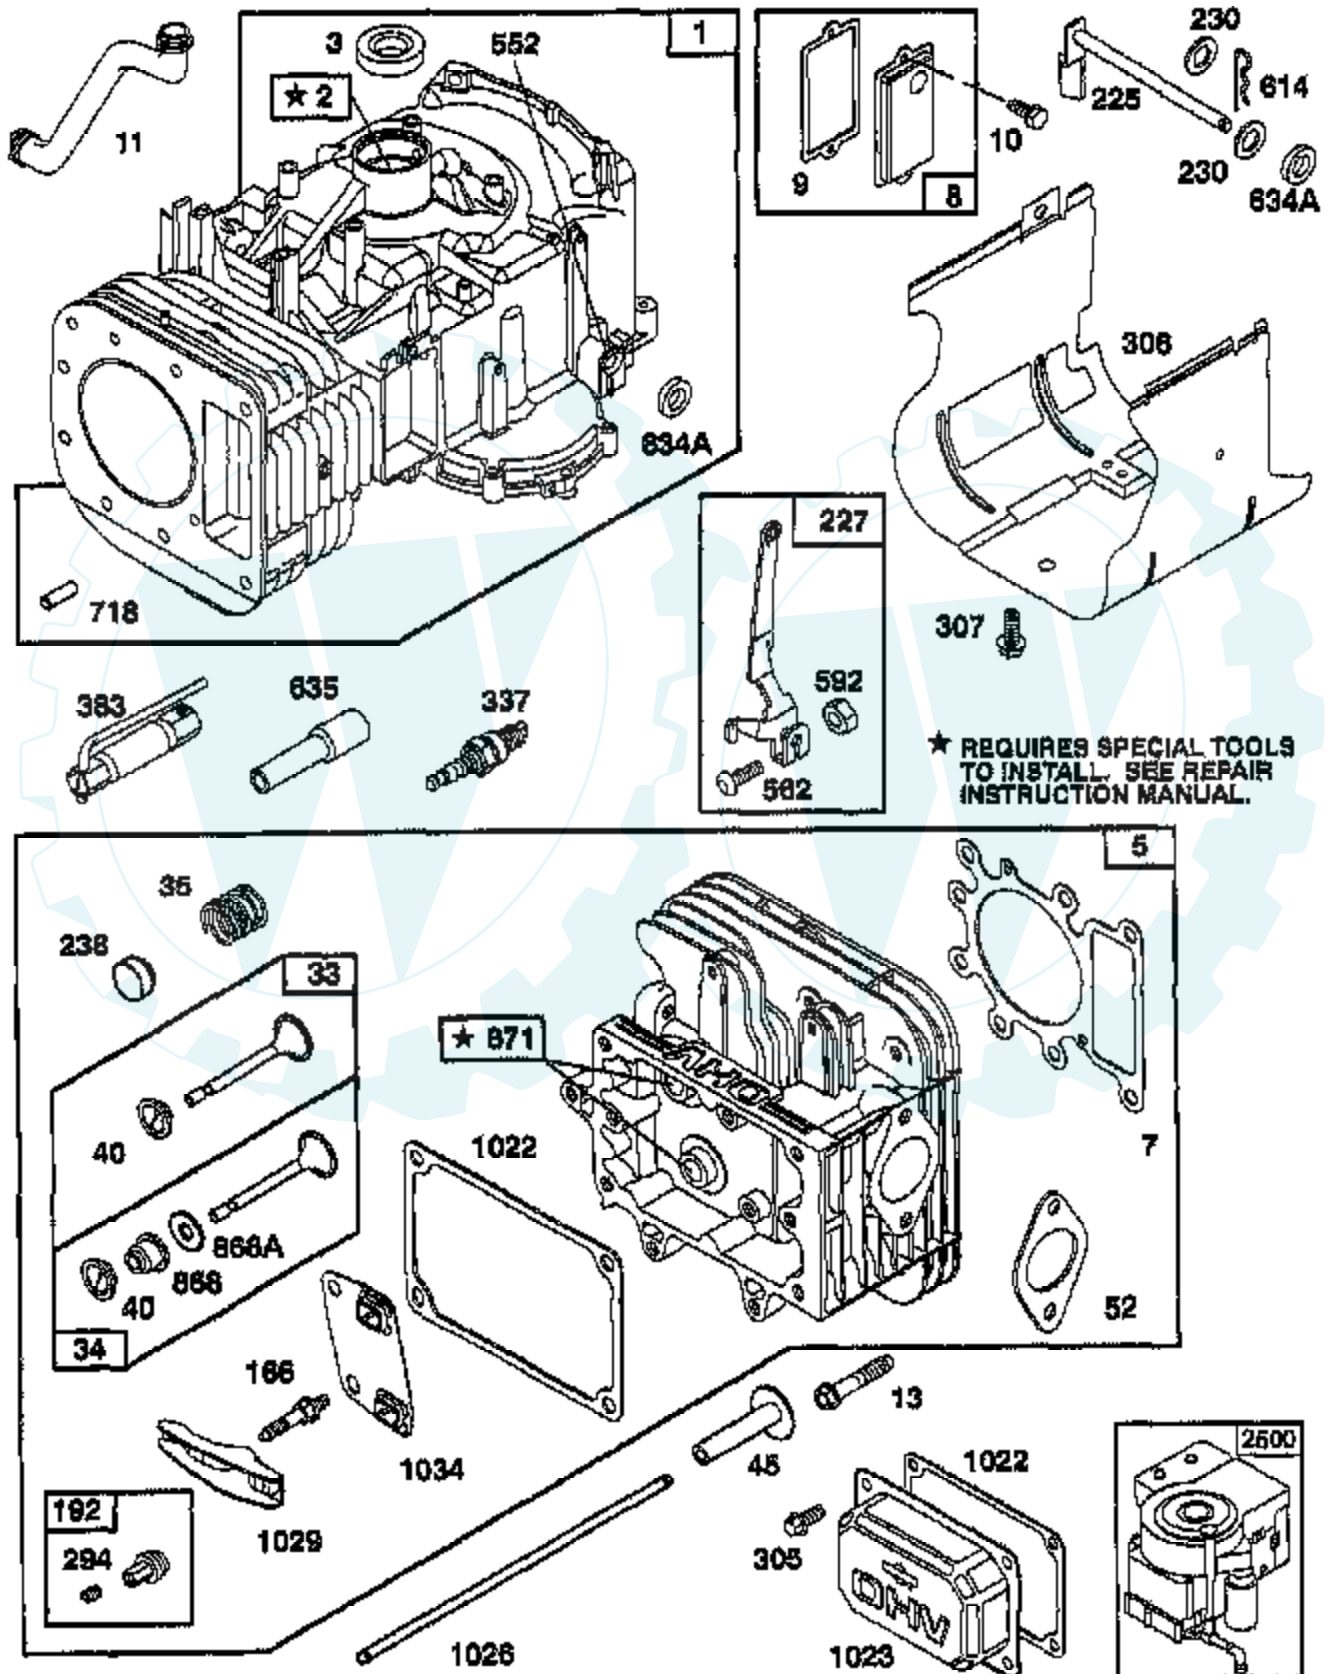

TRACTOR -- MODEL NUMBER AYP7143A99

BRIGGS & STRATTON ENGINE - MODEL NUMBER 287707, TYPE NUMBER 1255-E1

Ref #	Part Number	Qty	Description
1	496412		CYLINDER ASSY
2	399265		P/N CONFLICT - CHECK WITH SUPPLIER
3	391086		SEAL, OIL
4	494238		BASE, ENGINE
5	495858		HEAD, CYLINDER
7	272614		GASKET, CYLINDER HEAD
8	495735		BREATHER ASSY
9	27803		GASKET, VALVE COVER
10	94621		SCREW, STEMS
11	281246		TUBE, BREATHER
12	271916		GASKET, CRANKCASE COVER 1/64"
12	271997		GASKET, CRANKCASE COVER .005"
12	271996		GASKET, CRANKCASE COVER .009"
13	94728		SCREW, CYLINDER HEAD
15	94239		PLUG, OIL DRAIN
16	495162		CRANKSHAFT
16	94196		KEY, TIMING GEAR
20	291675		SEAL, OIL
22	94624		SCREW, SEMS, BASE MOUNTING
23	492326		FLYWHEEL & RING GEAR ASSY, MAGNETO
24	222698		KEY, FLYWHEEL
25	495860		PISTON ASSY, STANDARD SIZE
25	495977		PISTON ASSY .010" OVERSIZE
25	495978		PISTON ASSY .020" OVERSIZE
25	495979		PISTON ASSY .030" OVERSIZE
26	495854		RING SET, PISTON, STANDARD SIZE
26	495852		RING SET, PISTON, .010" OVERSIZE
26	495851		RING SET, PISTON, .020" OVERSIZE
26	495855		RING SET, PISTON, .030" OVERSIZE
27	263129		LOCK, PISTON PIN
28	498319		PIN, PISTON, STD SIZE
29	494504		ROD ASSY, CONNECTING
29	495490		ROD ASSY, CONNECTING
32	94695		SCREW
32A	94648		SCREW
33	495856		VALVE, EXHAUST
34	495857		VALVE, INTAKE
35	262811		SPRING, VALVE
37	224502		GUARD, FLYWHEEL
40	224641		RETAINER, VALVE SPRING
45	262411		TAPPET, VALVE
46	496884		GEAR, CAM
51	272465		GASKET, CARBURETOR (CARBURETOR TO ELBOW)
52	272569		GASKET, CARBURETOR
53	94637		STUD, CARBURETOR MOUNTING
73	224948		SCREEN, FLUSH ROTATING
75	225136		WASHER, SPRING
78	94626		SCREW, SEMS
93	281346		BUSHING, THROTTLE SHAFT
94	498030		VALVE, IDLE, ADJUSTMENT
95	94098		SCREW, THROTTLE
98	495800		SCREW, IDLE SPEED
104	231789		PIN, FLOAT HINGE
105	231855		VALVE ASSY, INLET NEEDLE
106	231854		INLET VALVE SEAT
108	224540		VALVE, CHOKE
111	262719		SPRING, CHOKE
117	232118		JET, MAIN (STANDARD)