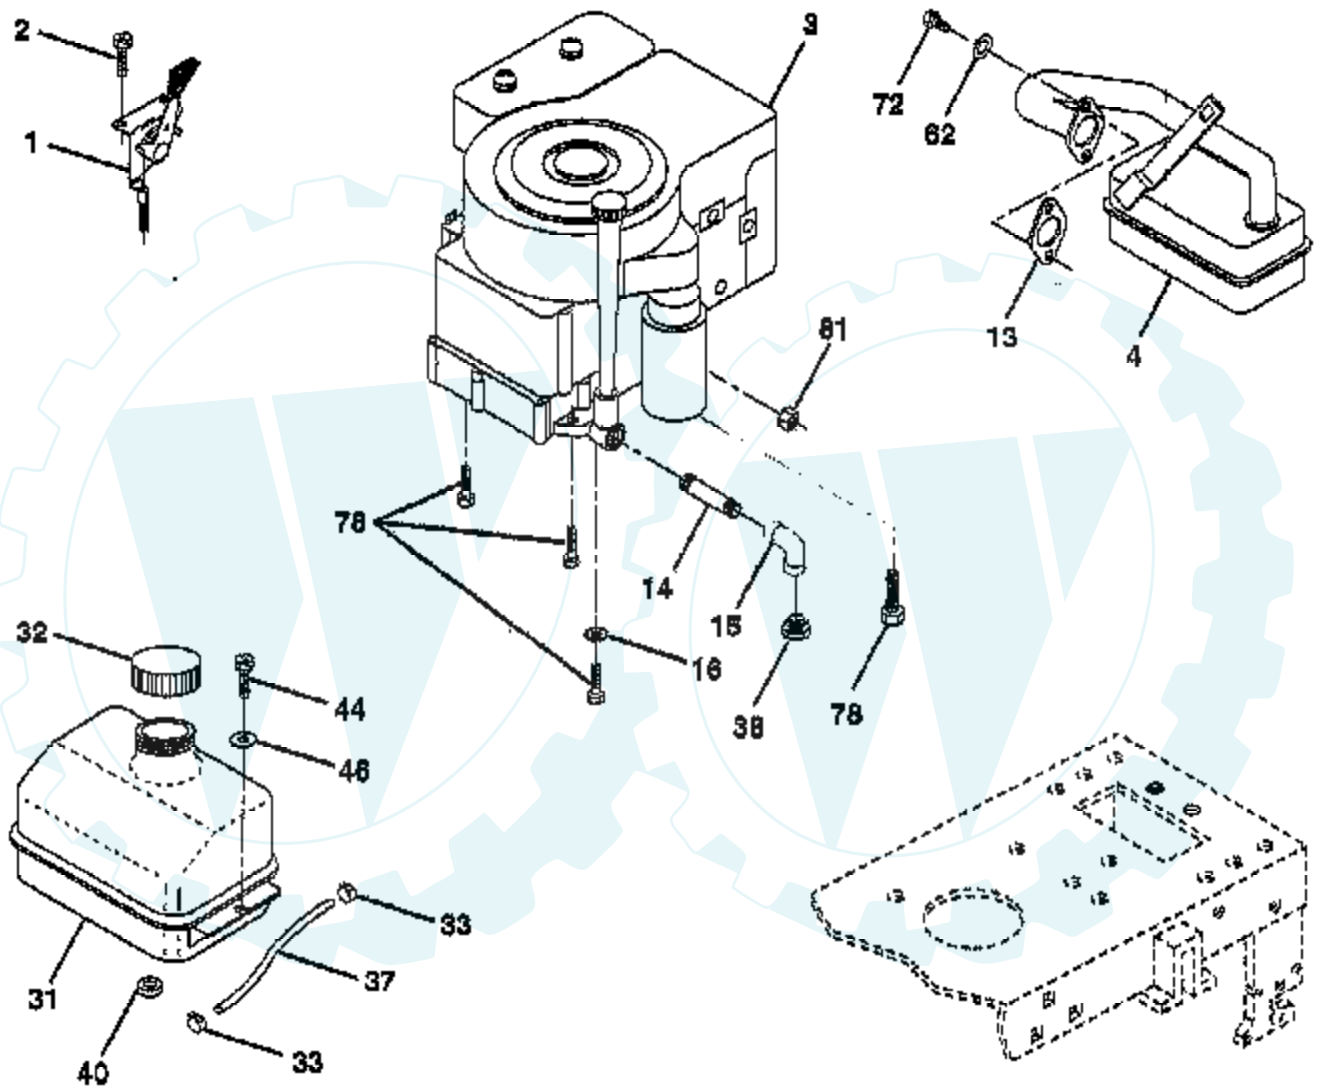

TRACTOR - - MODEL NUMBER AYP7143A99

ENGINE

29

OPTIONAL EQUIPMENT
Spark Arrester

Ref #	Part Number	Qty	Description
1	140310		CONTROL THROTTLE
2	17720410		SCREW LT
3	PARTSIMAGE		REFER TO PARTS IMAGE
3	SUPPLIER		CHECK WITH SUPPLIER
4	137352		MUFFLER
13	165291		SUB= 272293
14	13280324		PIPE NIPPLE
15	13200300		ELBOW
16	11050600		LOCKWASHER
23	159880		SHIELD.BRN/DBR.GD
29	137180		SUB= 532137180
31	109202X		TANK.FUEL.LT.
32	140527		CAP ASM FUEL
33	123487X		HOSE CLAMP
35	17490512		SCREW
37	137040		LINE FUEL
38	SUPPLIER		CHECK WITH SUPPLIER
40	124028X		SUB= 532124028
44	17490412		SCREW HEX CRT
46	19091416		WASHER
62	10040500		LOCKWASHER
72	71070512		SCREW
78	17490620		SCREW
81	128861		NUT