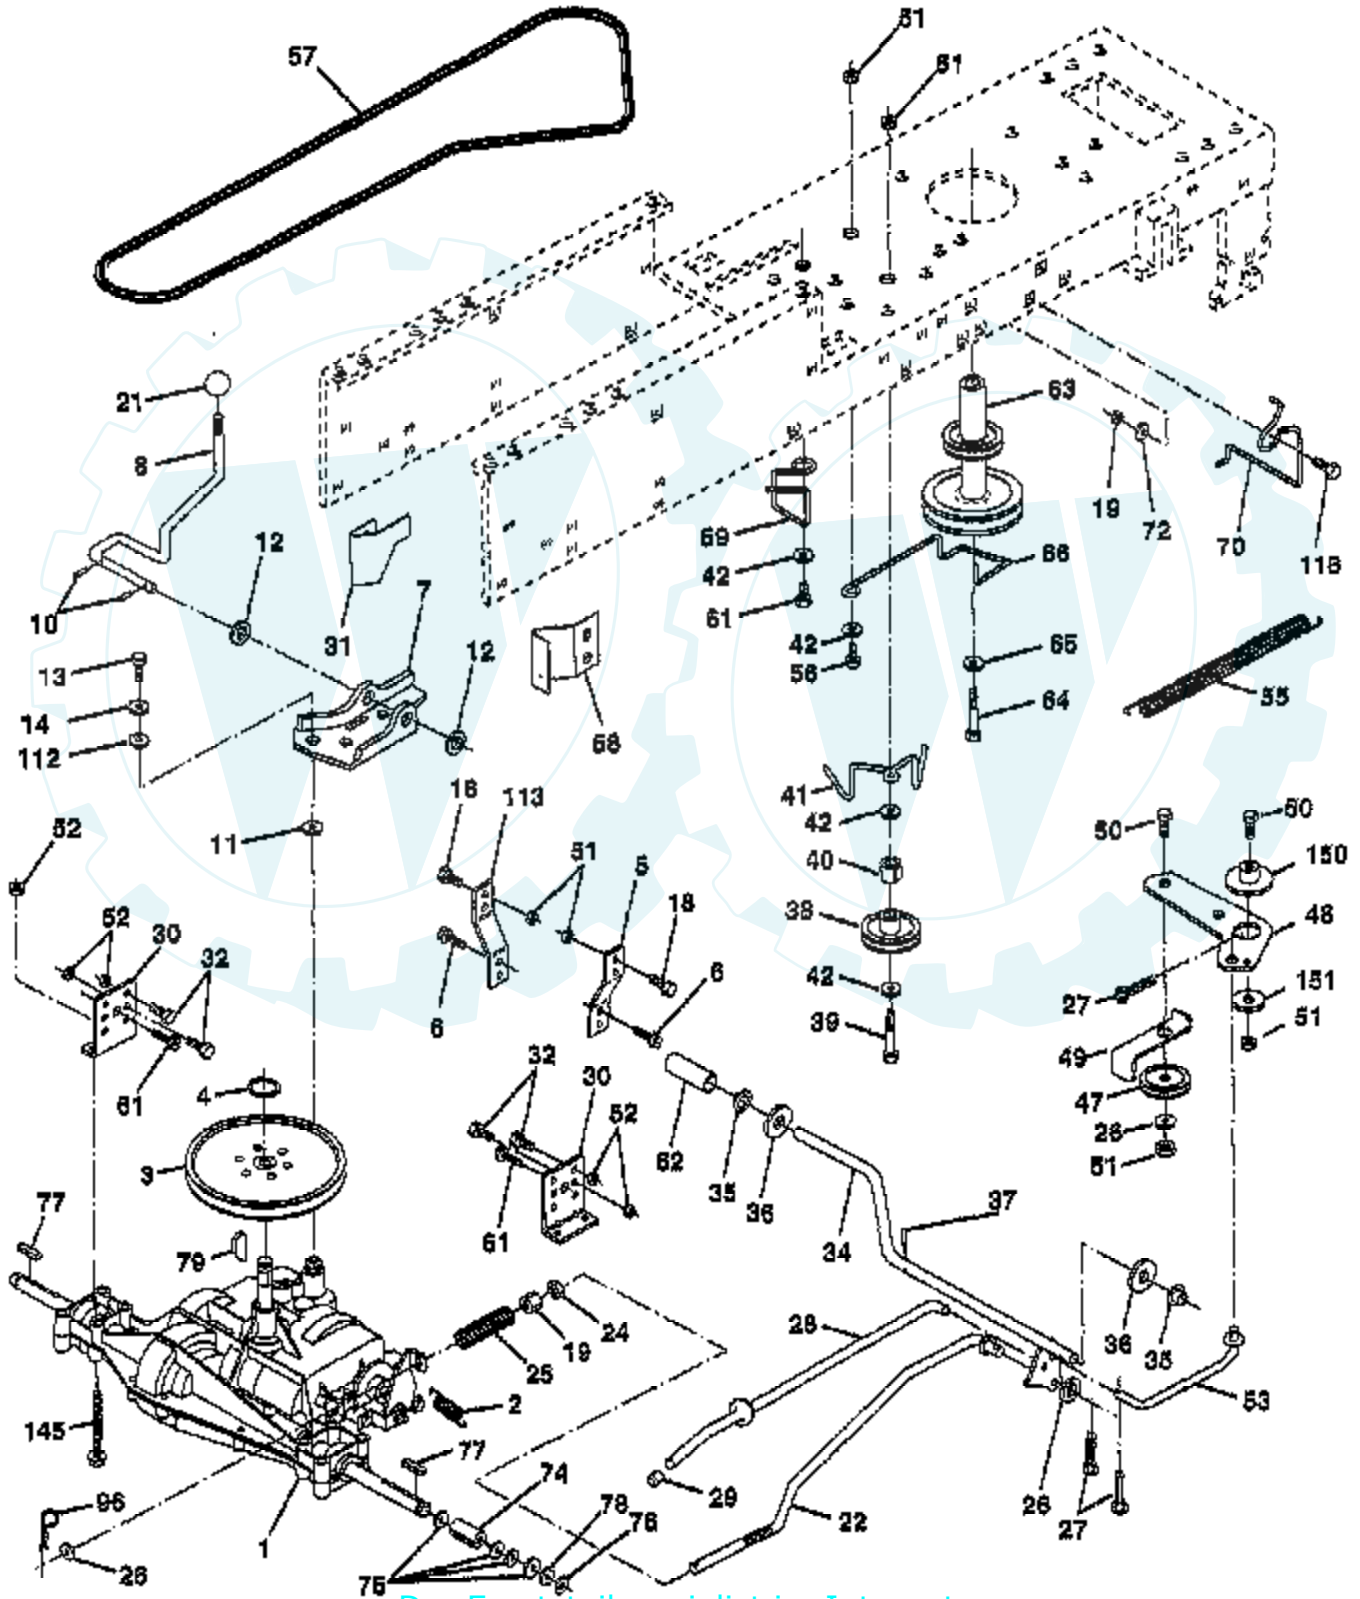

TRACTOR -- MODEL NUMBER AYP7143A99

DRIVE

Ref #	Part Number	Qty	Description
1	PARTSIMAGE		REFER TO PARTS IMAGE
2	146682		SPRING.BRAKE.RETU
3	123666X		PULLEY TRANS
4	12000028		SUB= 2267J
5	121520X		STRAP TORQUE
6	17490512		SCREW
7	162240		BRKT.SADDLE.SHIFT
8	131679		SHIFT ROD
10	76020416		PIN COTTER 1/8
11	105701X		WASH-SHFT PLT LT
12	19151216		WASHER
13	74550412		BOLT.1/4-28.W/PAT
14	10040400		LOCKWASHER
18	74780616		BOLT
19	73800600		NUT
21	106933X		KNOB T (1/2-HOLE)
22	130804		BRAKE ROD
24	73350600		NUT
25	106888X		SPRING ROD LT
26	19131316		WASHER
27	76020412		COTTER PIN
28	145204		ROD.BRAKE.PARK.LT
29	71673		PLUNGER CAP T
30	130807		TRANSAXLE MTG BKT
31	127275X		"KEEPER,BELT LH T"
32	74760512		BOLT
34	155071		SHAFT ASM-PEDAL F
35	120183X		NYLON BEARING
36	19211616		WASHER LT
37	1572H		SUB= 2882J
38	131494		FLAT IDLER PULLEY
39	74760644		BOLT
40	4470J		SPACER T
41	165838		"KEEPER,BELT.IDLER FLAT"
42	19131312		WASHER
47	127783		SUB= 139245
48	154407		BELLCRANK.CLUTCH
49	123205X		RETAIN BELT
50	74760624		SUB= 74930624
51	73680600		SUB= 73690600
52	73680500		SUB= 73690500
53	105710X		"LINK, CLUTCH T"
55	105709X		"SPRING, RETURN LT"
56	74760620		SUB= 74780620
57	130801		SUB= 138255
58	127274X		"KEEPER,BELT RH T"
59	140312		KEEPER BELT CNTSP
61	17490612		SCREW
62	8883R		PEDAL COVER T
63	140186		PULLEY.ENGINE
64	71170764		BOLT
65	10040700		LOCKWASHER
66	154778		KEEPER-BELT
70	134683		KEEPER BELT ENG
72	19132012		WASHER
74	137057		SPACER AXLE
75	121749X		WASHER
76	12000001		E-RING LT