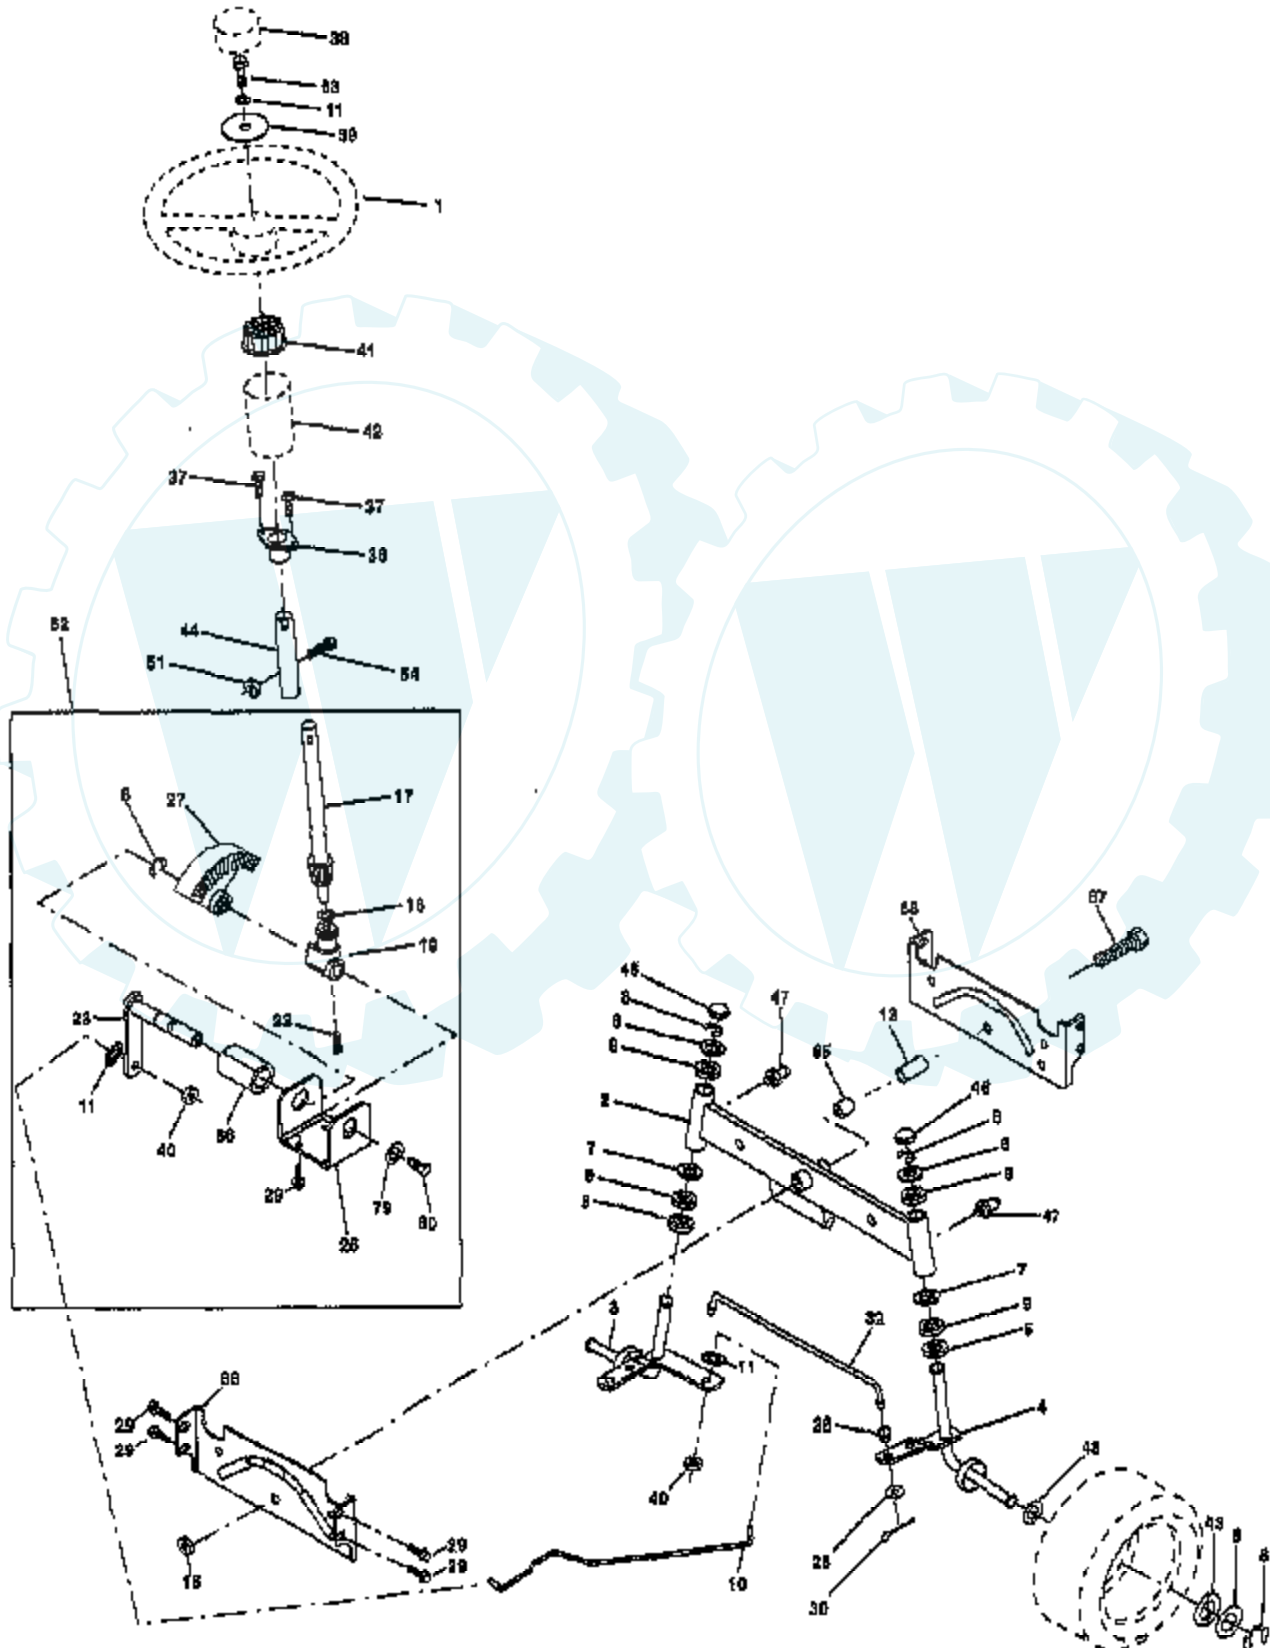

TRACTOR - - MODEL NUMBER AYP7143A99

STEERING ASSEMBLY

Ref #	Part Number	Qty	Description
1	140044		WHEEL STR AYP BLK
2	154427		AXLE ASM
3	156483		SPINDLE.ASM.LH
4	157473		"SPINDLE ASM,RH"
5	6266H		WASHER .T
6	121748X		WASHER
7	19272016		WASHER
8	12000029		RING
9	3366R		COL. SRTG. BEAR.
10	156438		DRAGLINK-STAMPED
11	10040600		LOCKWASHER
13	154779		BEARING AXLE
15	73901000		"NUT-LOC,FLANGE LT"
17	156546		SHAFT ASM STEERIN
18	57079		THRUST WASHER
19	160395		SUPPORT.SHAFT.STEER
22	165857		SCREW.HX.WSH.HD
23	1165851		SHAFT ASM PITTMAN
25	154406		BRKT-STEERING
26	126847X		BUSHING.DRAGLINK
27	136874		GEAR SECTOR
28	19131416		WASHER
29	17490612		SCREW
30	76020412		COTTER PIN
32	130465		TIE ROD
36	155099		BUSHING.STEERING
37	152927		"SCREW-TT,10-32 FL"
38	140045		CAP STEER AYP
39	19133808		WASHER T
40	7810H		GRIPCO NUT
41	100711L		ADAPTER LT
42	145054		BOOT.STEER.PL
43	121749X		WASHER
44	153720		EXT SHAFT STEERIN
46	121232X		CAP
47	6855M		ZERK M
51	73800500		NUT
54	74780520		BOLT
62	167902		KIT.STEER.ASM
63	74780616		BOLT
65	154780		SPACER AXLE
66	154404		"BEARING-ARM,PITMA"
67	74781044		BOLT
68	154429		BRACE AXLE
79	19132012		WASHER
80	74950612		BOLT.HX.NYLON3/8-16X3/