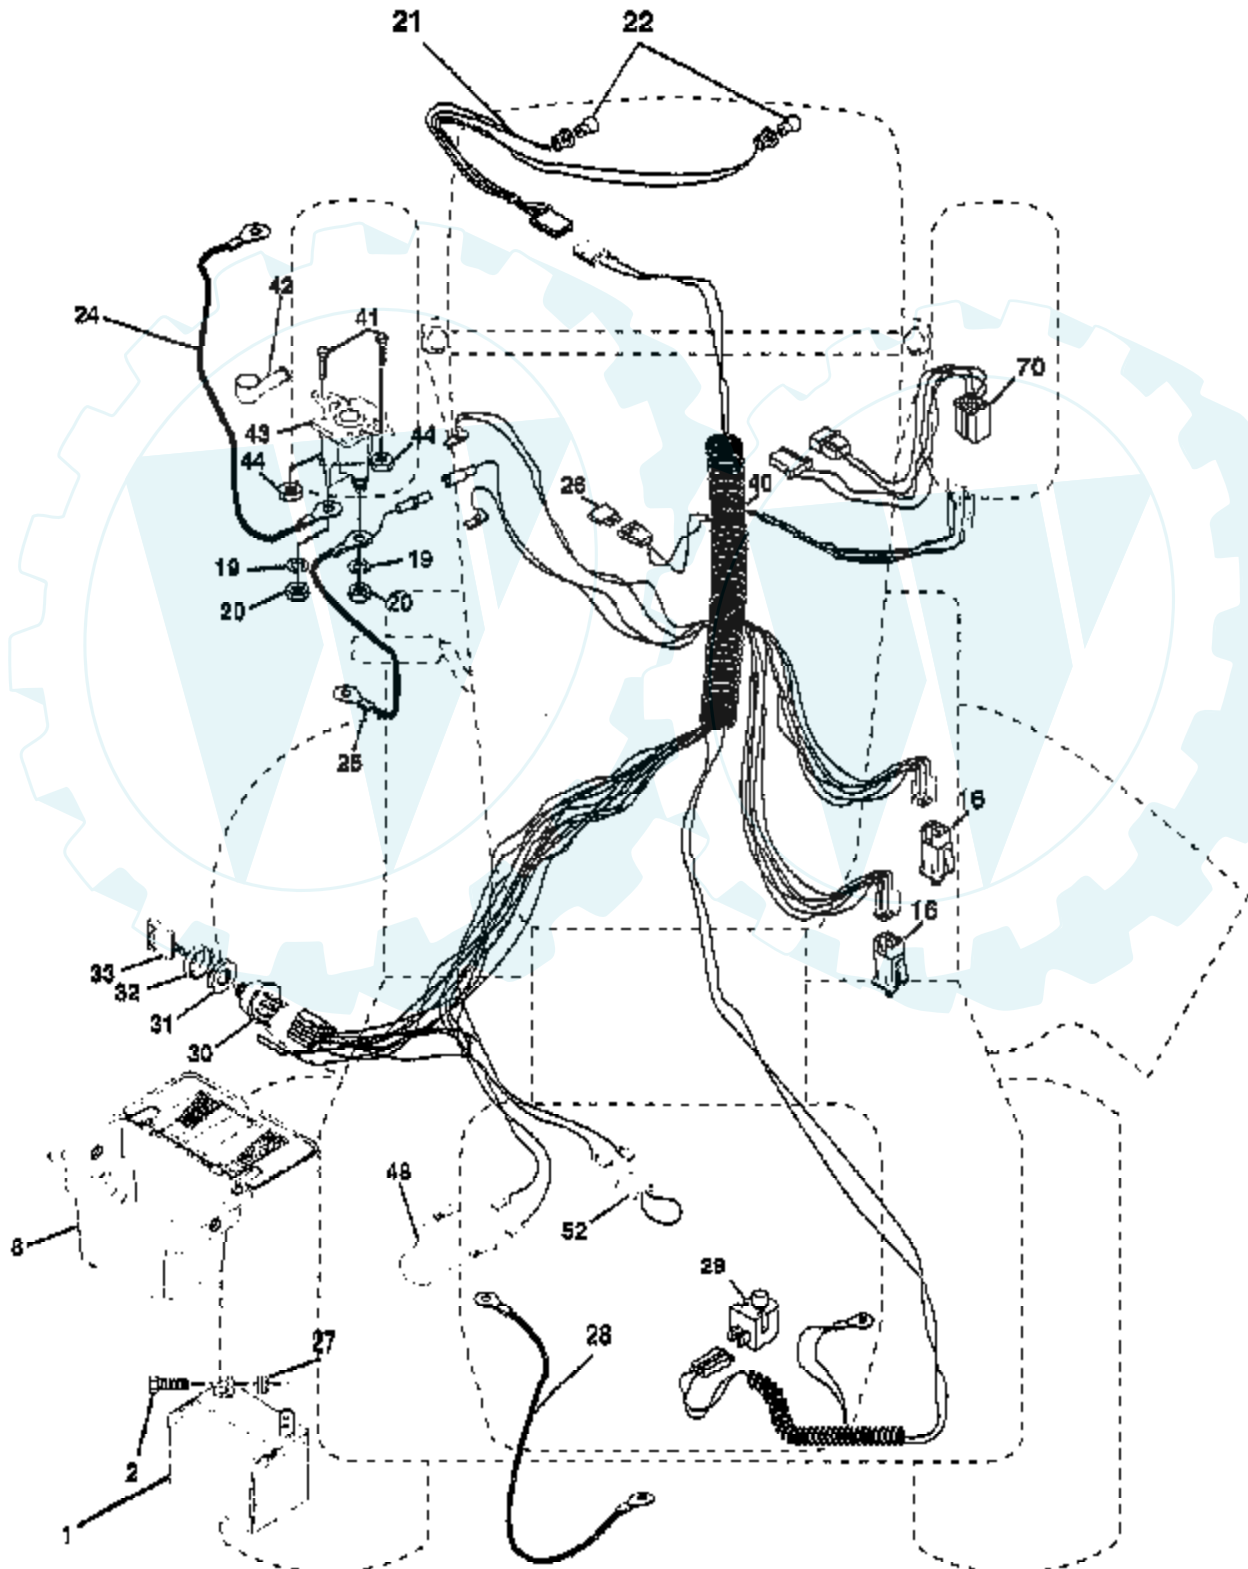

TRACTOR - - MODEL NUMBER AYP7143A99

ELECTRICAL

Ref #	Part Number	Qty	Description
1	144925		SUB= 123899X
2	74760412		BOLT LT
8	156417		"CASE,BATTERY.MECH"
16	153664		SWITCH INTERLOCK
19	10090400		SUB= 10040400
20	73350400		NUT
21	166181		HARNES.ASM.LIGHT W/4152J
22	4152J		HEADLAMP BULB
24	4799J		"CABLE T, BATTERY"
25	146147		CABLE.BTRY.6GA.RD
26	166180		FUSE.15 AMP
27	73510400		NUT
28	4207J		CABLE T
29	121305X		SWITCH SEAT
30	140301		SWITCH IGN 4POS
31	124211X		NUT IGNITION
32	141226		COVER KEY SWITCH
33	122147X		KEY
40	166141		HARNES
41	71110408		BOLT HXHD FIN
42	131563		SUB= 154336
43	145673		SUB= 146154
44	73640400		NUT HXKEP 1/4X20
48	140844		ADAPTER AMMETER
52	141940		PROTECTION LOOP
70	166659		HARNES.ENGINE.B&S