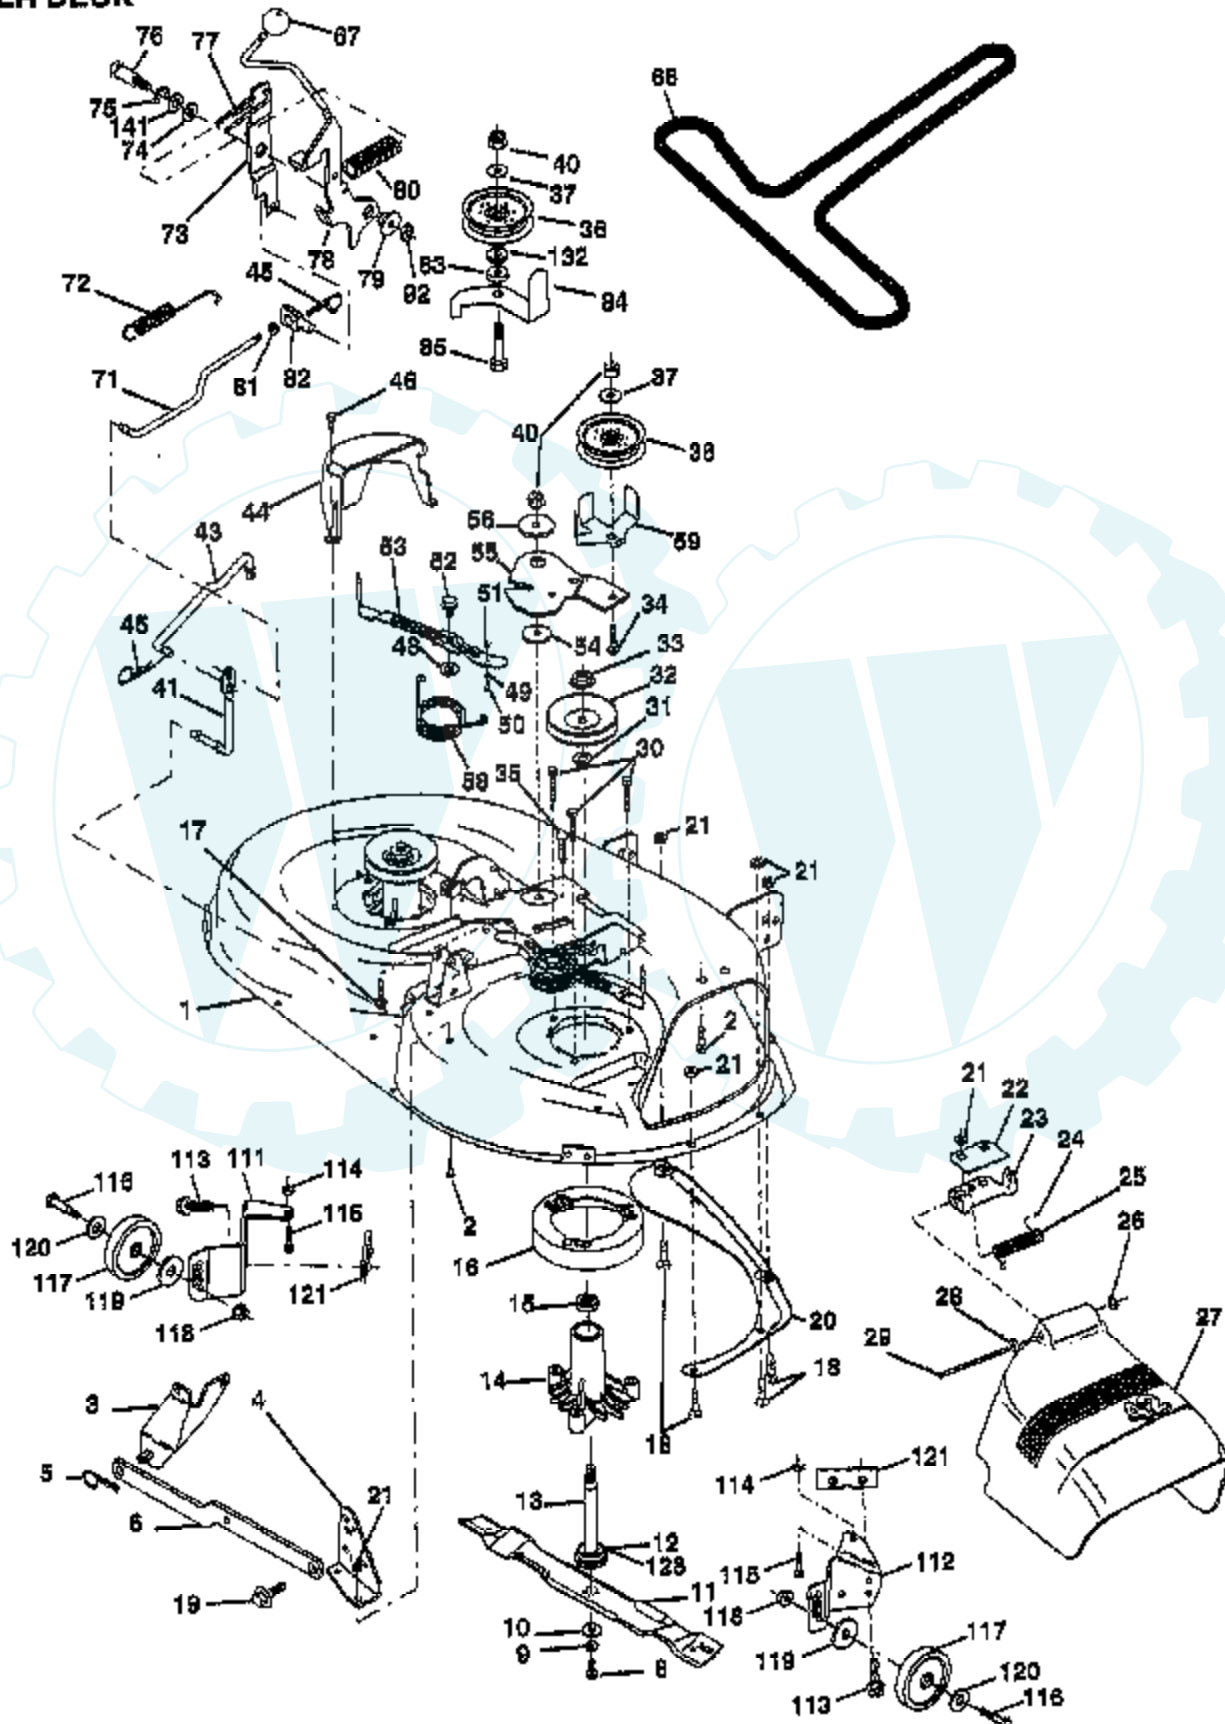

TRACTOR - - MODEL NUMBER AYP7143A99

MOWER DECK

Ref #	Part Number	Qty	Description
1	164961		"HOUSING ASSY.42""
2	72140506		BOLT
3	138017		BRKT ASM SWAY BAR
4	138440		BRKT DECK SW BAR
5	4939M		SUB= 85902
6	130832		SUB= 130833
8	850857		BLADE BOLT
9	10030600		SUB= 10040600
10	140296		WASHER.HARD.BLADE
11	134149		"BLADE.42"" MULCHER"
12	129895		BEARING.BALL
13	137645		SUB= 137646
14	128774		HSG ASM MANDREL
15	110485X		BEARING
16	140329		STRIPPER RND MWR
17	72110610		BOLT RDHD 3/8-16
18	72140505		BOLT
19	132827		BOLT SHD 5/16-18
20	159770		BAFFLE VORTEX 42
21	73680500		SUB= 73690500
22	134753		STIFFENER BRKT
23	131267		DEFLECTOR BRKT
24	105304X		CAP-SLEEVE LT
25	123713X		SPRING TORSION
26	110452X		NUT PUSH M
27	130968		DEFLECTOR.SHIELD
28	19111016		WASHER
29	131491		HINGE ROD
30	157722		"SCREW-THD ROLL,WA"
31	129963		WASHER
32	153535		PULLEY.MANDREL.42
33	137266		SUB= 139729
34	72110614		BOLT
35	133835		XMAS TREE FASTNER
36	131494		FLAT IDLER PULLEY
37	19131316		WASHER
40	73680600		SUB= 73690600
41	133551		PIVOT ROD
43	140083		ROD CLUTCH W/NIBS
44	140088		GUARD MAND LH BLK
45	4497H		RETAINER M
46	137729		SCREW.1/4-20X5/8
48	133944		HARD SMALL WASHER
49	155066		ROLLER ASM-CAM
50	131340		SHOULDER BOLT
51	69180		LOCKNUT
52	139888		BOLT.SHLD.5/16-18
53	131845		BRAKE PAD ARM ASM
54	133943		HARDENED WASHER
55	155046		ARM-IDLER
56	122052X		SPACER RETAINER
58	140086		SPRING TORSN BRAK
59	141043		GUARD IDLER TUV
67	162132		KNOB.RD.7/16-14
68	144200		BELT.V.T-PATH
71	142427		ROD CLUTCH 38/42
72	131870		RETURN SPRING
73	127847		CLUTCH ARM SECOND