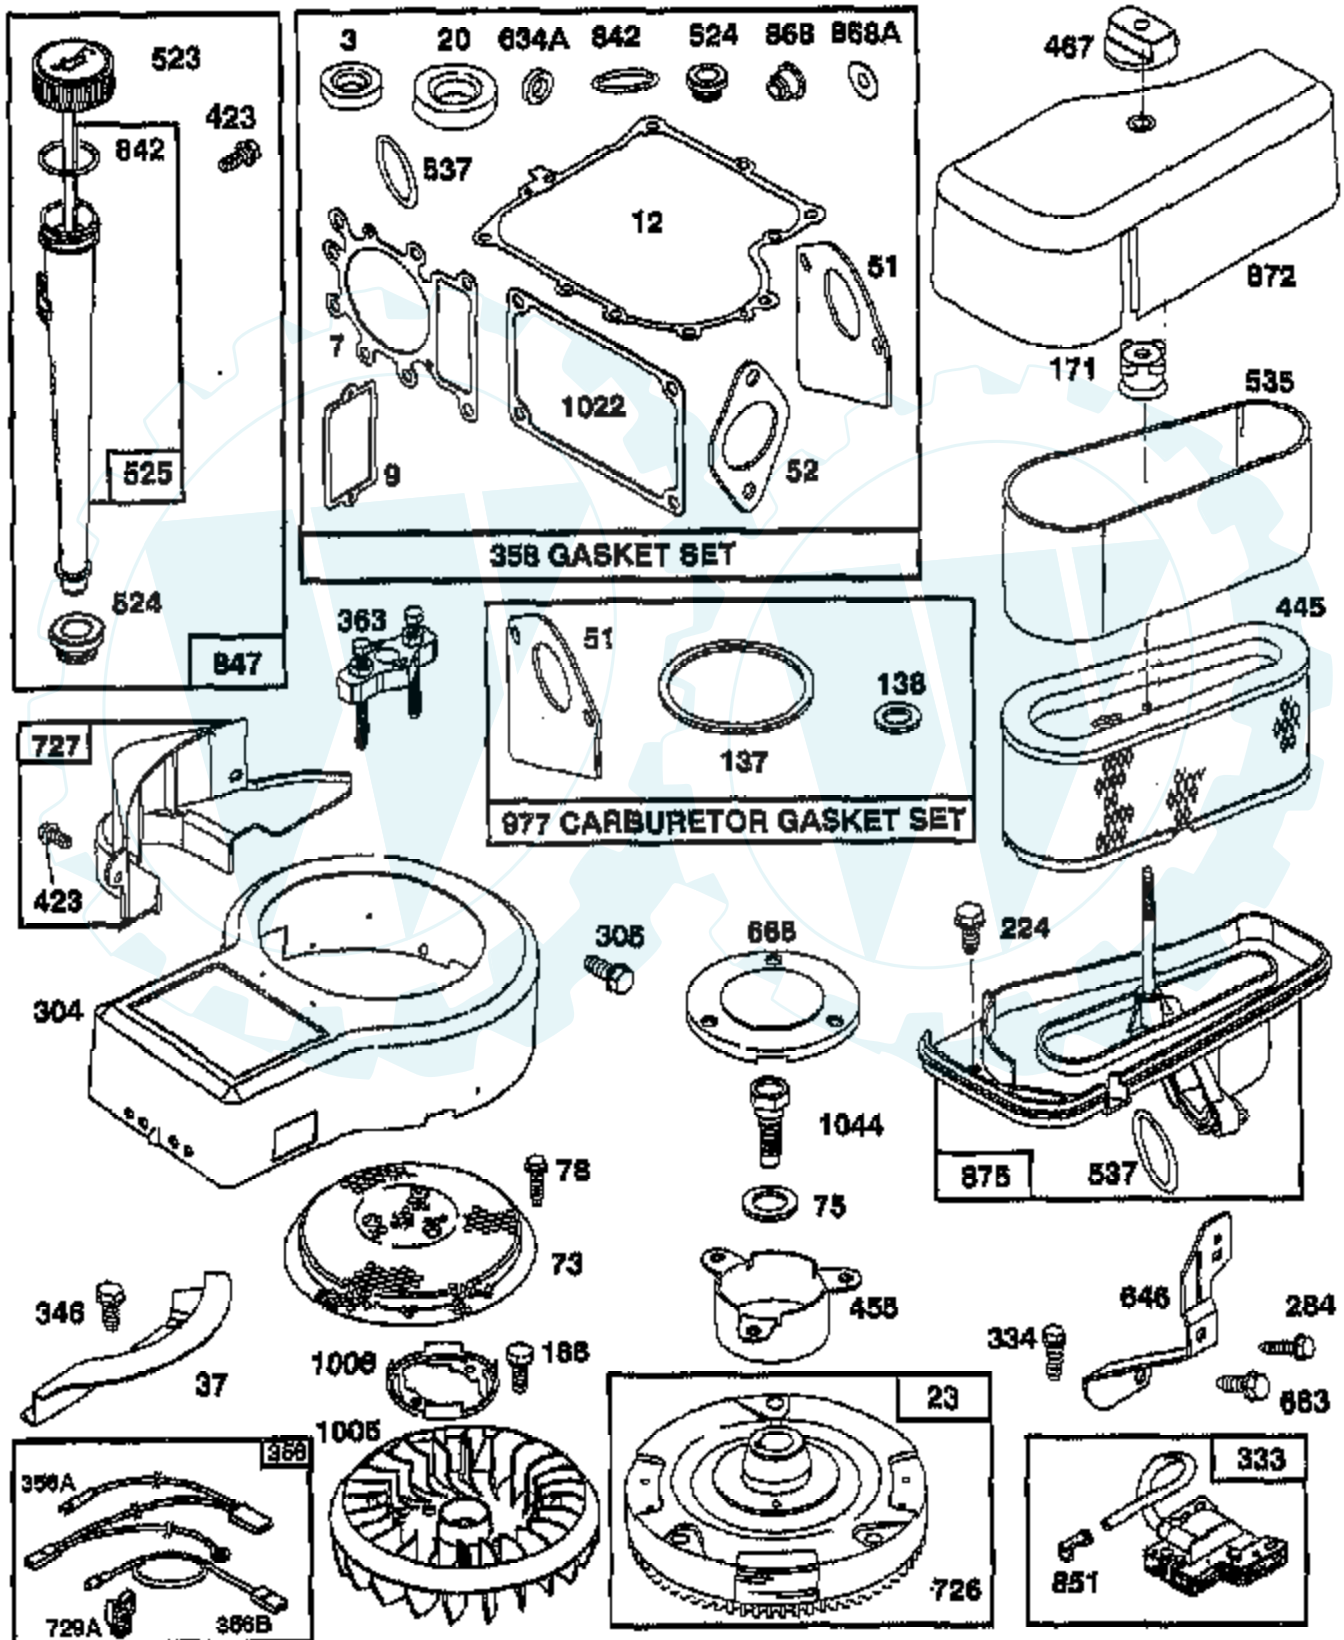

TRACTOR - - MODEL NUMBER AYP7143A99

BRIGGS & STRATTON ENGINE - MODEL NUMBER 287707, TYPE NUMBER 1255-E1

Ref #	Part Number	Qty	Description
1	496412		CYLINDER ASSY
2	399265		P/N CONFLICT - CHECK WITH SUPPLIER
3	391086		SEAL, OIL
4	494238		BASE, ENGINE
5	495858		HEAD, CYLINDER
7	272614		GASKET, CYLINDER HEAD
8	495735		BREATHER ASSY
9	27803		GASKET, VALVE COVER
10	94621		SCREW, STEMS
11	281246		TUBE, BREATHER
12	271916		GASKET, CRANKCASE COVER 1/64"
12	271997		GASKET, CRANKCASE COVER .005"
12	271996		GASKET, CRANKCASE COVER .009"
13	94728		SCREW, CYLINDER HEAD
15	94239		PLUG, OIL DRAIN
16	495162		CRANKSHAFT
16	94196		KEY, TIMING GEAR
20	291675		SEAL, OIL
22	94624		SCREW, SEMS, BASE MOUNTING
23	492326		FLYWHEEL & RING GEAR ASSY, MAGNETO
24	222698		KEY, FLYWHEEL
25	495860		PISTON ASSY, STANDARD SIZE
25	495977		PISTON ASSY .010" OVERSIZE
25	495978		PISTON ASSY .020" OVERSIZE
25	495979		PISTON ASSY .030" OVERSIZE
26	495854		RING SET, PISTON, STANDARD SIZE
26	495852		RING SET, PISTON, .010" OVERSIZE
26	495851		RING SET, PISTON, .020" OVERSIZE
26	495855		RING SET, PISTON, .030" OVERSIZE
27	263129		LOCK, PISTON PIN
28	498319		PIN, PISTON, STD SIZE
29	494504		ROD ASSY, CONNECTING
29	495490		ROD ASSY, CONNECTING
32	94695		SCREW
32A	94648		SCREW
33	495856		VALVE, EXHAUST
34	495857		VALVE, INTAKE
35	262811		SPRING, VALVE
37	224502		GUARD, FLYWHEEL
40	224641		RETAINER, VALVE SPRING
45	262411		TAPPET, VALVE
46	496884		GEAR, CAM
51	272465		GASKET, CARBURETOR (CARBURETOR TO ELBOW)
52	272569		GASKET, CARBURETOR
53	94637		STUD, CARBURETOR MOUNTING
73	224948		SCREEN, FLUSH ROTATING
75	225136		WASHER, SPRING
78	94626		SCREW, SEMS
93	281346		BUSHING, THROTTLE SHAFT
94	498030		VALVE, IDLE, ADJUSTMENT
95	94098		SCREW, THROTTLE
98	495800		SCREW, IDLE SPEED
104	231789		PIN, FLOAT HINGE
105	231855		VALVE ASSY, INLET NEEDLE
106	231854		INLET VALVE SEAT
108	224540		VALVE, CHOKE
111	262719		SPRING, CHOKE
117	232118		JET, MAIN (STANDARD)