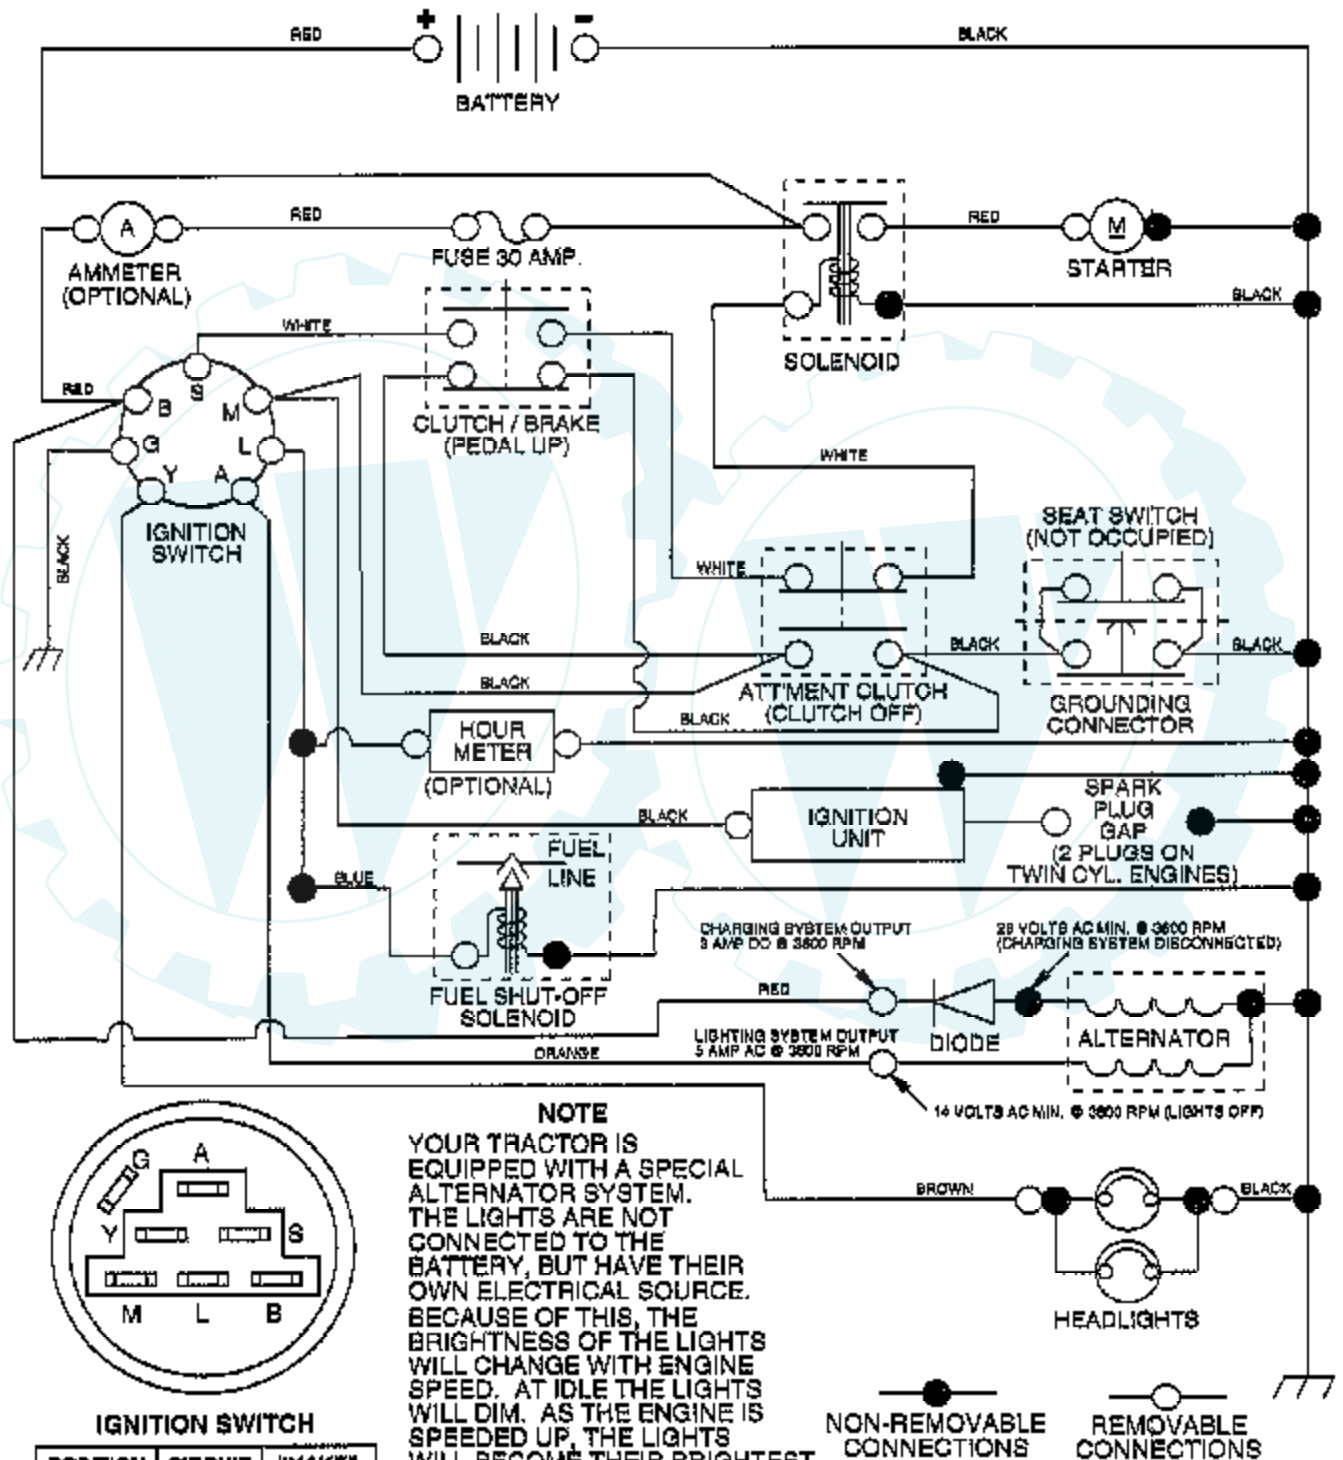

TRACTOR - - MODEL NUMBER AYP7143A99

SCHEMATIC