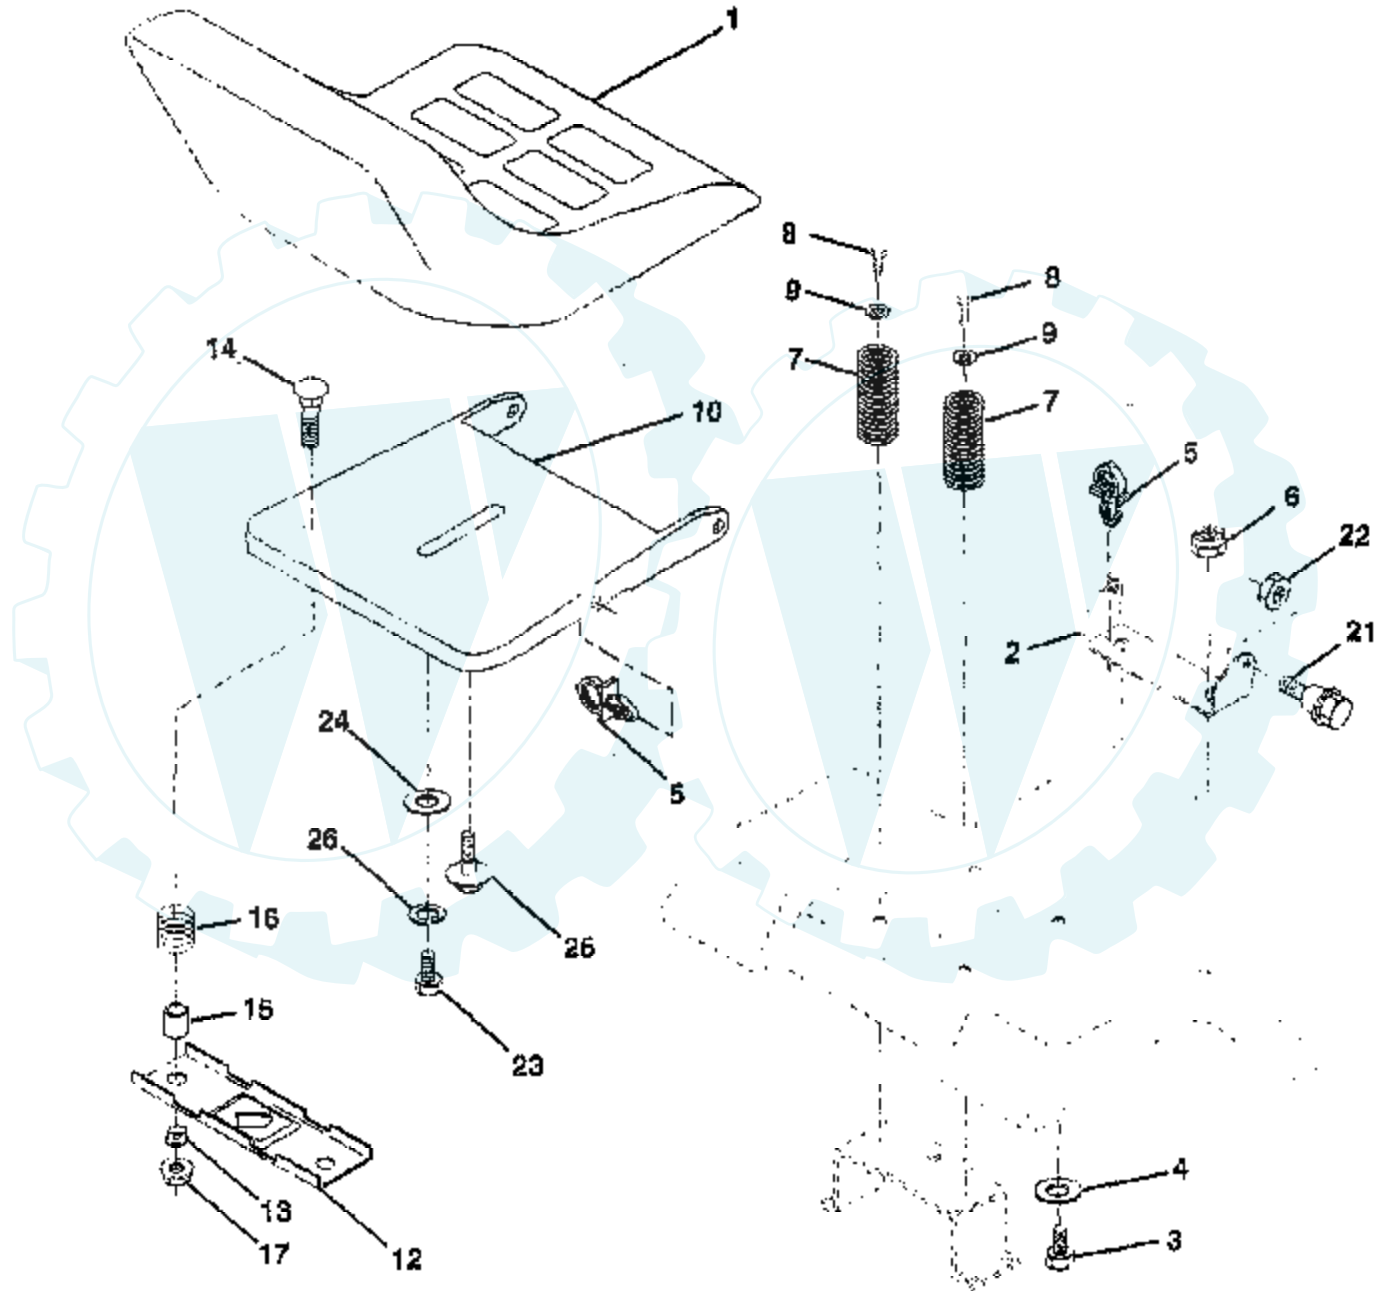

TRACTOR - - MODEL NUMBER AYP7143A99

SCHEMATIC

Ref #	Part Number	Qty	Description
	REFER		REFER TO IMAGE

TRACTOR - - MODEL NUMBER AYP7143A99

SEAT ASSEMBLY

Ref #	Part Number	Qty	Description
1	127427		SUB= 140119
2	140551		BRACKET PVT SEAT
3	74760616		BOLT
4	19131610		WASHER PM
5	145006		CLIP.PUSH-IN.HING
6	73800600		NUT
7	124181X		SPRING COMPRESSIO
8	17490616		SCREW GTV
9	19131614		WASHER
10	155925		PAN-SEAT
12	121246X		BRKT SWITCH
13	121248X		BUSHING
14	72050412		BOLT-RD HD SQ NK
15	134300		SPLIT SPACER
16	121250X		SPRING
17	123976X		SUB= 73900400
21	153236		"BOLT,SHOULDER"
22	73800500		NUT
23	74780814		BOLT
24	19171912		WASHER
25	127018X		"BOLT,SHOULDER"
26	10040800		LOCKWASHER