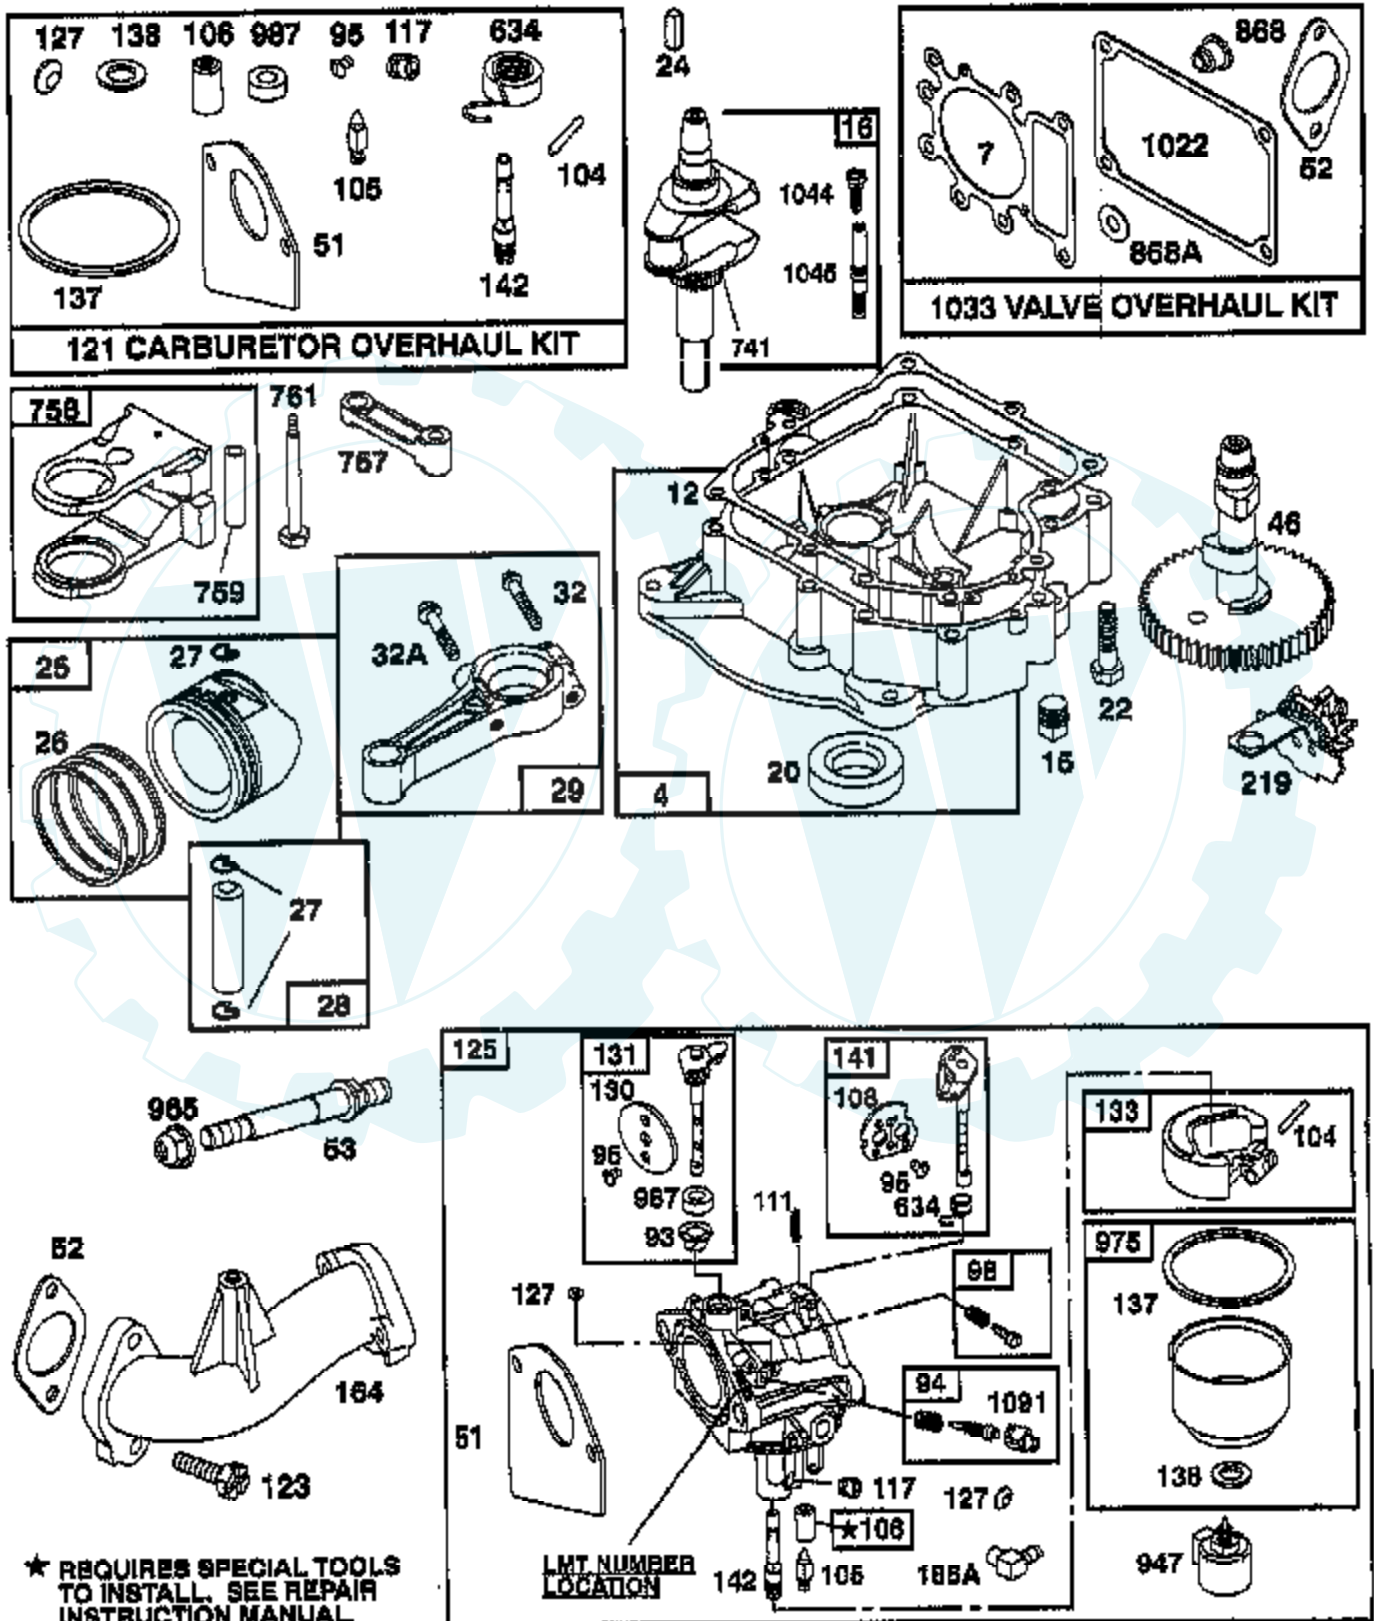

TRACTOR - - MODEL NUMBER AYP7143A99

BRIGGS & STRATTON ENGINE - MODEL NUMBER 287707, TYPE NUMBER 1255-E1

Ref #	Part Number	Qty	Description
1	496412		CYLINDER ASSY
2	399265		P/N CONFLICT - CHECK WITH SUPPLIER
3	391086		SEAL, OIL
4	494238		BASE, ENGINE
5	495858		HEAD, CYLINDER
7	272614		GASKET, CYLINDER HEAD
8	495735		BREATHER ASSY
9	27803		GASKET, VALVE COVER
10	94621		SCREW, STEMS
11	281246		TUBE, BREATHER
12	271916		GASKET, CRANKCASE COVER 1/64"
12	271997		GASKET, CRANKCASE COVER .005"
12	271996		GASKET, CRANKCASE COVER .009"
13	94728		SCREW, CYLINDER HEAD
15	94239		PLUG, OIL DRAIN
16	495162		CRANKSHAFT
16	94196		KEY, TIMING GEAR
20	291675		SEAL, OIL
22	94624		SCREW, SEMS, BASE MOUNTING
23	492326		FLYWHEEL & RING GEAR ASSY, MAGNETO
24	222698		KEY, FLYWHEEL
25	495860		PISTON ASSY, STANDARD SIZE
25	495977		PISTON ASSY .010" OVERSIZE
25	495978		PISTON ASSY .020" OVERSIZE
25	495979		PISTON ASSY .030" OVERSIZE
26	495854		RING SET, PISTON, STANDARD SIZE
26	495852		RING SET, PISTON, .010" OVERSIZE
26	495851		RING SET, PISTON, .020" OVERSIZE
26	495855		RING SET, PISTON, .030" OVERSIZE
27	263129		LOCK, PISTON PIN
28	498319		PIN, PISTON, STD SIZE
29	494504		ROD ASSY, CONNECTING
29	495490		ROD ASSY, CONNECTING
32	94695		SCREW
32A	94648		SCREW
33	495856		VALVE, EXHAUST
34	495857		VALVE, INTAKE
35	262811		SPRING, VALVE
37	224502		GUARD, FLYWHEEL
40	224641		RETAINER, VALVE SPRING
45	262411		TAPPET, VALVE
46	496884		GEAR, CAM
51	272465		GASKET, CARBURETOR (CARBURETOR TO ELBOW)
52	272569		GASKET, CARBURETOR
53	94637		STUD, CARBURETOR MOUNTING
73	224948		SCREEN, FLUSH ROTATING
75	225136		WASHER, SPRING
78	94626		SCREW, SEMS
93	281346		BUSHING, THROTTLE SHAFT
94	498030		VALVE, IDLE, ADJUSTMENT
95	94098		SCREW, THROTTLE
98	495800		SCREW, IDLE SPEED
104	231789		PIN, FLOAT HINGE
105	231855		VALVE ASSY, INLET NEEDLE
106	231854		INLET VALVE SEAT
108	224540		VALVE, CHOKE
111	262719		SPRING, CHOKE
117	232118		JET, MAIN (STANDARD)