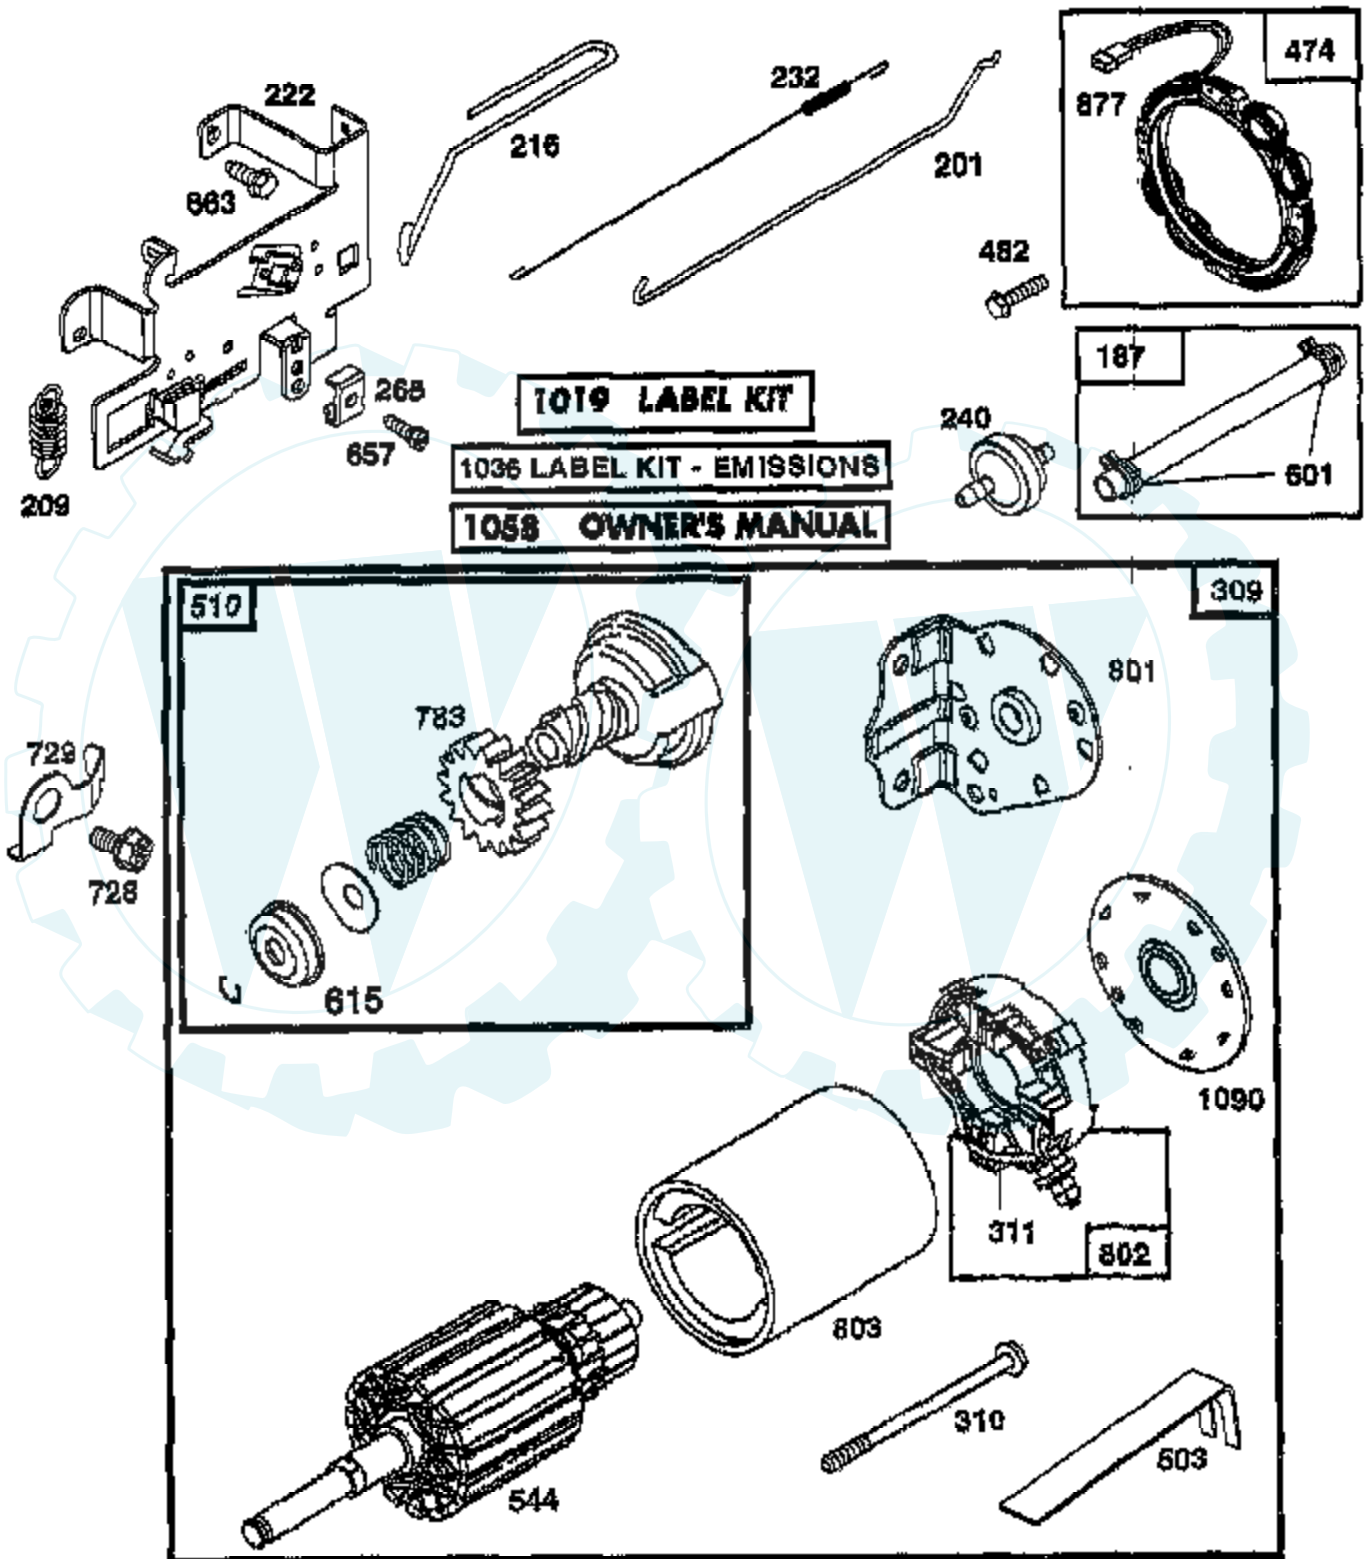

TRACTOR - - MODEL NUMBER AYP7143A99
BRIGGS & STRATTON ENGINE - MODEL NUMBER 287707, TYPE NUMBER 1256-E1

Ref #	Part Number	Qty	Description
1	496412		CYLINDER ASSY
2	399265		P/N CONFLICT - CHECK WITH SUPPLIER
3	391086		SEAL, OIL
4	494238		BASE, ENGINE
5	495858		HEAD, CYLINDER
7	272614		GASKET, CYLINDER HEAD
8	495735		BREATHER ASSY
9	27803		GASKET, VALVE COVER
10	94621		SCREW, STEMS
11	281246		TUBE, BREATHER
12	271916		GASKET, CRANKCASE COVER 1/64"
12	271997		GASKET, CRANKCASE COVER .005"
12	271996		GASKET, CRANKCASE COVER .009"
13	94728		SCREW, CYLINDER HEAD
15	94239		PLUG, OIL DRAIN
16	495162		CRANKSHAFT
16	94196		KEY, TIMING GEAR
20	291675		SEAL, OIL
22	94624		SCREW, SEMS, BASE MOUNTING
23	492326		FLYWHEEL & RING GEAR ASSY, MAGNETO
24	222698		KEY, FLYWHEEL
25	495860		PISTON ASSY, STANDARD SIZE
25	495977		PISTON ASSY .010" OVERSIZE
25	495978		PISTON ASSY .020" OVERSIZE
25	495979		PISTON ASSY .030" OVERSIZE
26	495854		RING SET, PISTON, STANDARD SIZE
26	495852		RING SET, PISTON, .010" OVERSIZE
26	495851		RING SET, PISTON, .020" OVERSIZE
26	495855		RING SET, PISTON, .030" OVERSIZE
27	263129		LOCK, PISTON PIN
28	498319		PIN, PISTON, STD SIZE
29	494504		ROD ASSY, CONNECTING
29	495490		ROD ASSY, CONNECTING
32	94695		SCREW
32A	94648		SCREW
33	495856		VALVE, EXHAUST
34	495857		VALVE, INTAKE
35	262811		SPRING, VALVE
37	224502		GUARD, FLYWHEEL
40	224641		RETAINER, VALVE SPRING
45	262411		TAPPET, VALVE
46	496884		GEAR, CAM
51	272465		GASKET, CARBURETOR (CARBURETOR TO ELBOW)
52	272569		GASKET, CARBURETOR
53	94637		STUD, CARBURETOR MOUNTING
73	224948		SCREEN, FLUSH ROTATING
75	225136		WASHER, SPRING
78	94626		SCREW, SEMS
93	281346		BUSHING, THROTTLE SHAFT
94	498030		VALVE, IDLE, ADJUSTMENT
95	94098		SCREW, THROTTLE
98	495800		SCREW, IDLE SPEED
104	231789		PIN, FLOAT HINGE
105	231855		VALVE ASSY, INLET NEEDLE
106	231854		INLET VALVE SEAT
108	224540		VALVE, CHOKE
111	262719		SPRING, CHOKE
117	232118		JET, MAIN (STANDARD)