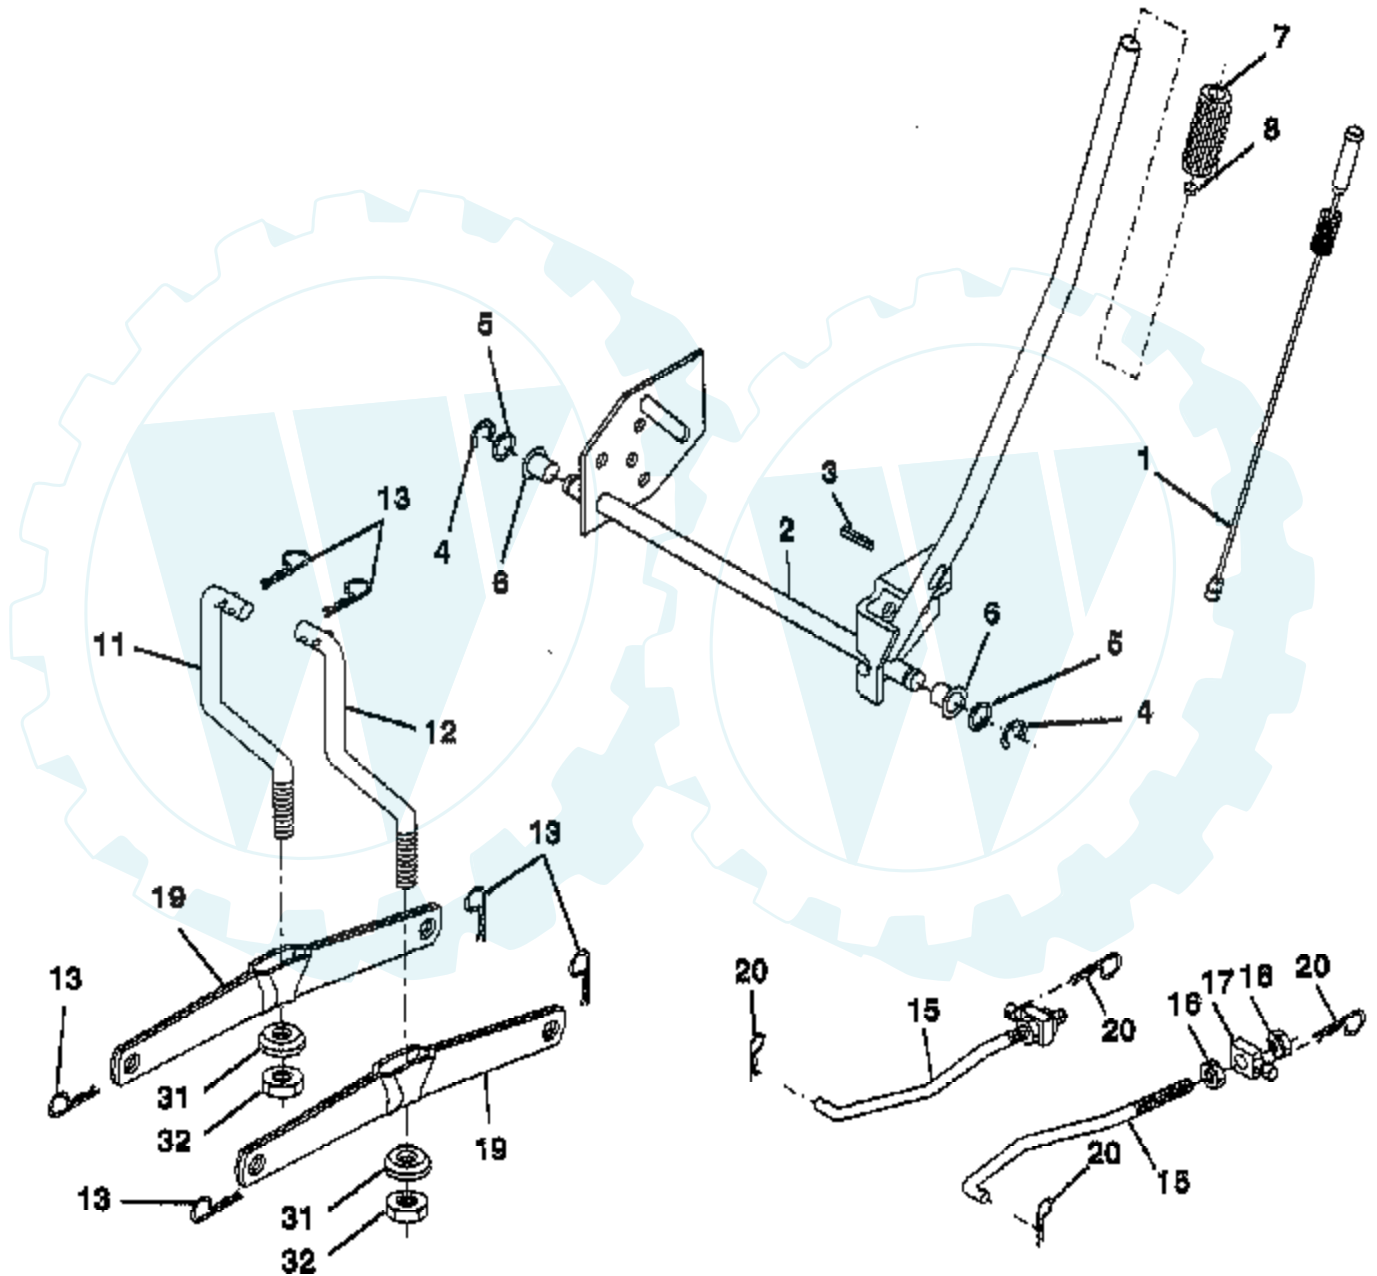

TRACTOR - - MODEL NUMBER AYP7143A99

MOWER LIFT

Ref #	Part Number	Qty	Description
1	159460		WIRE ASM W.SPRING
2	159471		"SHAFT ASM LIFT,RH"
3	105767X		PIN-GROOVE LT
4	12000002		SUB= 2225J
5	19211621		WASHER
6	120183X		NYLON BEARING
7	109413X		GRIP
8	124526X		SUB= 125925X
11	139865		SUB= 918139865
12	139866		SUB= 151140
13	4939M		SUB= 85902
15	127218		LINK.FRONT
16	73350800		NUT
17	130171		TRUNION
18	73800800		NUT.LK.W/WSH.1/2.
19	139868		ARM SUSP REAR
20	163552		RETAINER SPRING
31	140302		BEARING PVT LH
32	73540600		NUT.CROWNLOCK.3/8