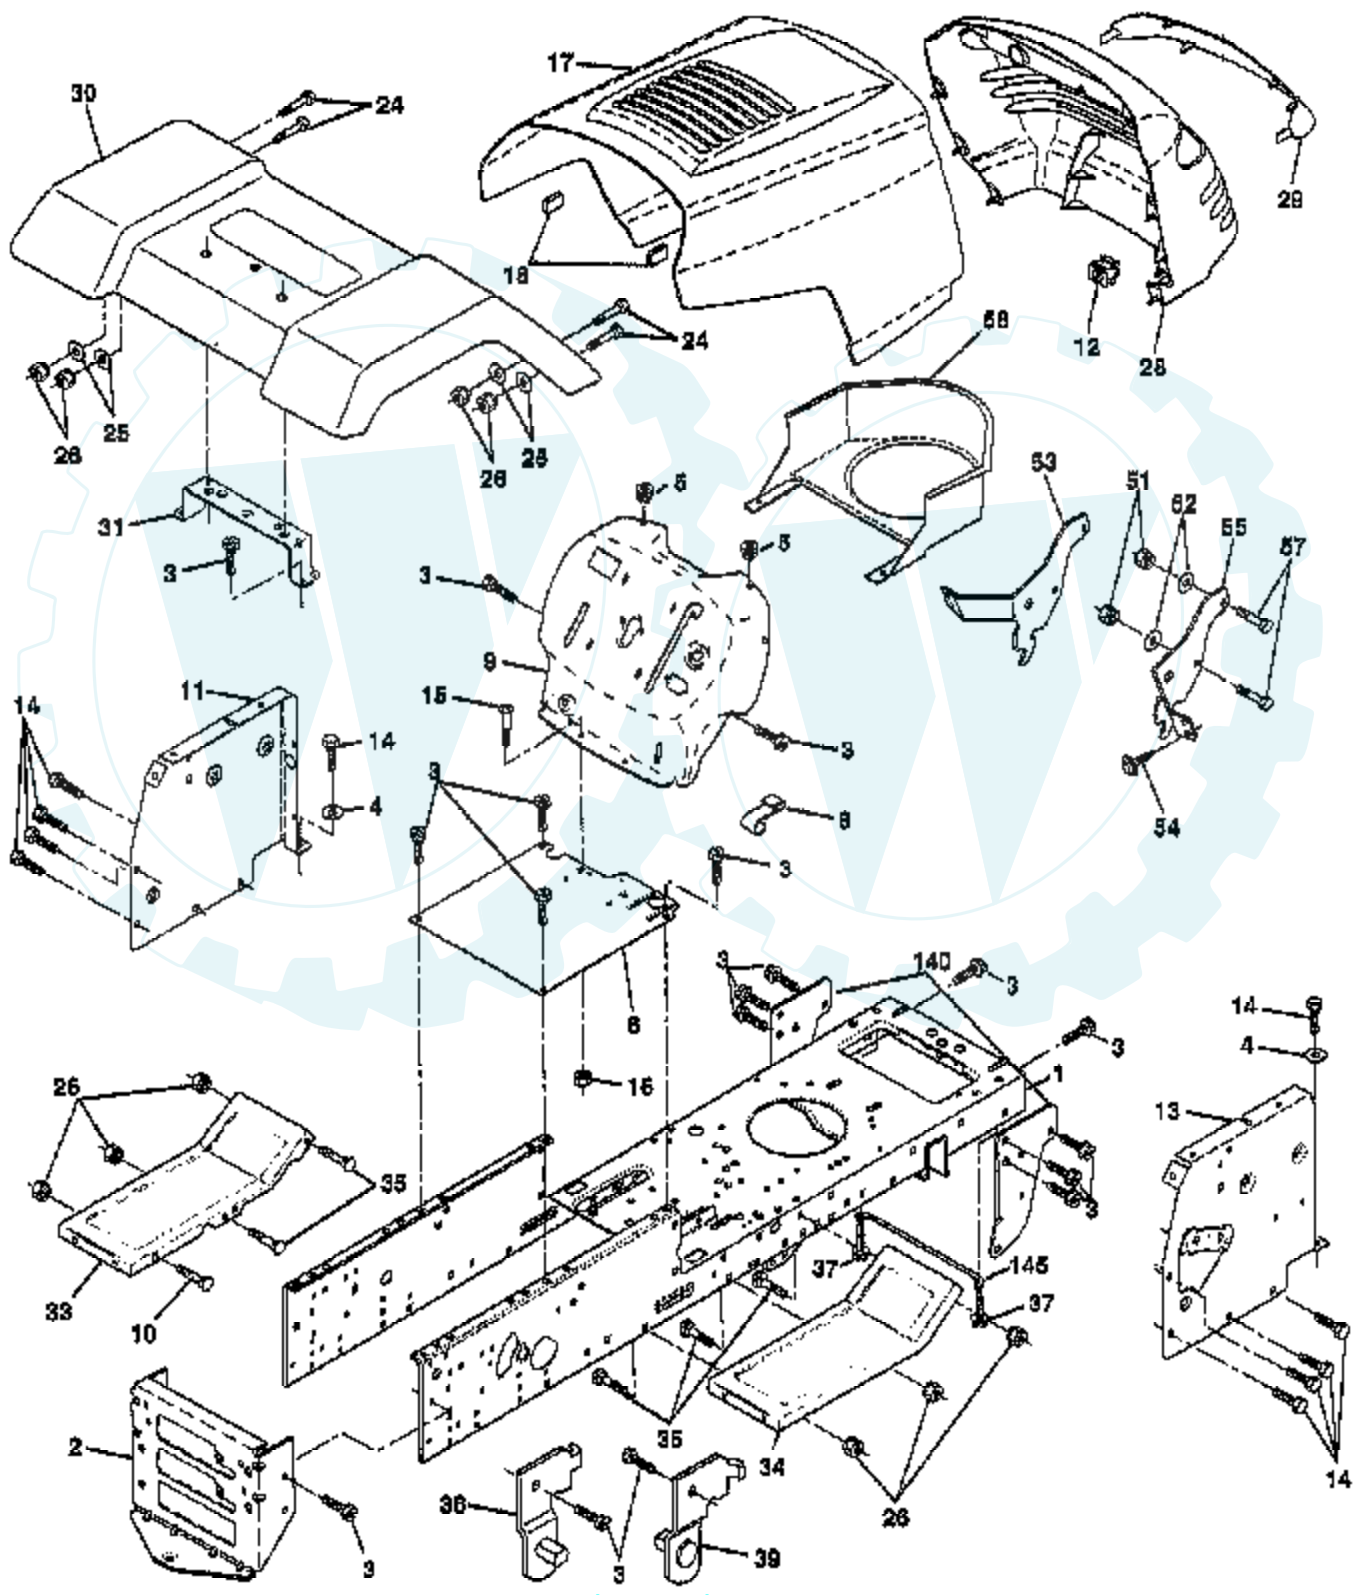

TRACTOR - - MODEL NUMBER AYP7143A99

CHASSIS AND ENCLOSURES

Ref #	Part Number	Qty	Description
1	165480		CHASSIS.STAMPING
2	140356		SUB= 145009
3	17490612		SCREW
4	19131216		WASHER
5	155272		BUMPER-HOOD/DASH
6	155924X011		SADDLE-SILKSCREEN
8	155138		CLIP.RETAINER
9	161937X011		DASH SILKSCREEN
10	72140608		SUB= 72110608
11	155927		"PANEL-DASH,LH"
12	145660		CLIP.TINNERMAN
13	155934X010		SUB= 169117X010
14	17490608		SCREW LT
15	74180512		SCREW
16	73510500		NUT
17	159639X505		HOOD.STEEL.ASSY
18	126938X		SUB= 532126938
24	74780616		BOLT
25	19131312		WASHER
26	73800600		NUT
28	157373		GRILLE-MS428
29	140273X599		LENS.GRILLE.PRIVATE LABEL
30	157584X505		FENDER BRACKET
31	136619		BRKT FENDER
33	105476X505		FOOTREST LH
34	105475X505		FOOTREST RH
35	72110606		BOLT
37	17490508		SCREW LT
38	139886		BRACKET ASM LH
39	139887		BRACKET ASM RH
51	73800400		NUT
52	19091416		WASHER
53	144697		BRACKET.GRILLE.LH
54	161464		SCREW.HEX.WS.HD
55	144696		BRACKET.GRILLE.RH
57	74780412		SUB= 74780414
58	150127		AIR DUCT
140	158418		BRKT SUSPENSION
145	156524		"ROD POVOT,CHASSIS"
	5479J		PLUG BUTTON T