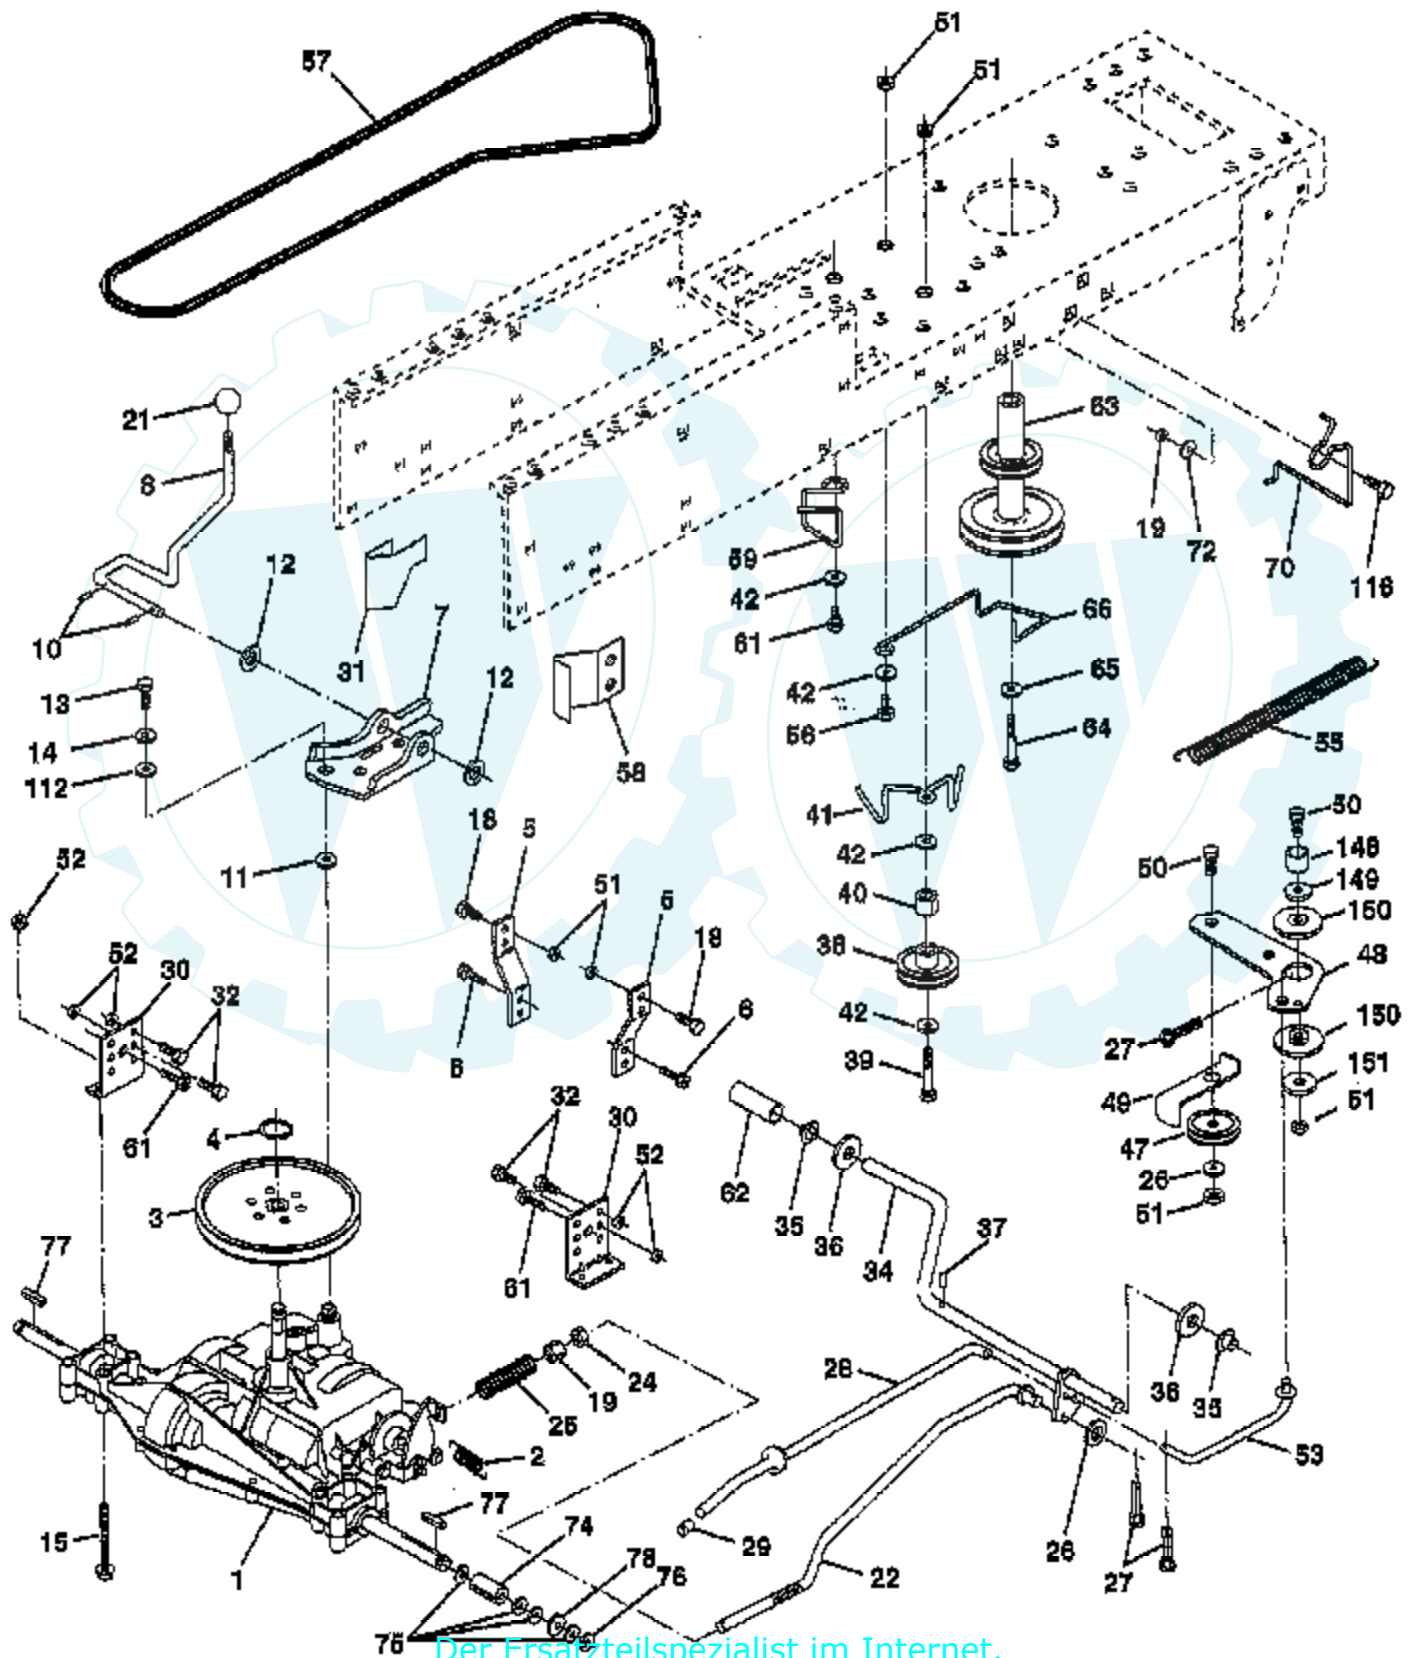

TRACTOR - - MODEL NUMBER 7143A89

DECALS

Ref #	Part Number	Qty	Description
1	156867		REFER TO IMAGE
3	272991		"DECAL DASH,OPER."
4	157002		DECAL, ENGINE
5	4900J		"DECAL DANGER,FEND"
6	145005		DECAL T
7	127521		DECAL.BATRY.3-3908
8	163017		NLA
9	163018		DECAL.HOOD.RH
10	160396		DECAL.HOOD.LH
14	146678		"DECAL-SCHEM,BELT"
15	141505		DECAL.INS.STRG.WL
16	141517		DECAL CHASSIS WIZ
	138311		DECAL DECK WIZ +
	162782		DECAL HANDLE LIFT
			MANUAL.O.7143A89

TRACTOR -- MODEL NUMBER 7143A89

DRIVE

Ref #	Part Number	Qty	Description
2	146682		SPRING.BRAKE.RETU
3	123666X		PULLEY TRANS
4	12000028		SUB= 2267J
5	121520X		STRAP TORQUE
6	17490512		SCREW
7	162240		BRKT.SADDLE.SHIFT
8	131679		SHIFT ROD
10	76020416		PIN COTTER 1/8
11	105701X		WASH-SHFT PLT LT
12	19151216		WASHER
13	74550412		BOLT.1/4-28.W/PAT
14	10040400		LOCKWASHER
15	74490544		BOLT.HX.FLG.5/16
18	74780616		BOLT
19	73800600		NUT
21	106933X		KNOB T (1/2-HOLE)
22	130804		BRAKE ROD
24	73350600		NUT
25	106888X		SPRING ROD LT
26	19131316		WASHER
27	76020412		COTTER PIN
28	145204		ROD.BRAKE.PARK.LT
29	71673		PLUNGER CAP T
30	130807		TRANSAXLE MTG BKT
31	127275X		"KEEPER,BELT LH T"
32	74760512		BOLT
34	155071		SHAFT ASM-PEDAL F
35	120183X		NYLON BEARING
36	19211616		WASHER LT
37	1572H		SUB= 2882J
38	123674X		PULLEY.IDLER.FLAT
39	74760644		BOLT
40	4470J		SPACER T
41	154777		SUB= 165692
42	19131312		WASHER
47	127783		SUB= 139245
48	154407		BELLCRANK.CLUTCH
49	123205X		RETAIN BELT
50	74760624		SUB= 74930624
51	73680600		SUB= 73690600
52	73680500		SUB= 73690500
53	105710X		"LINK, CLUTCH T"
55	105709X		"SPRING, RETURN LT"
56	74760620		SUB= 74780620
57	130801		SUB= 138255
58	127274X		"KEEPER,BELT RH T"
59	140312		KEEPER BELT CNTSP
61	17490612		SCREW
62	8883R		PEDAL COVER T
63	140186		PULLEY.ENGINE
64	71170764		BOLT
65	10040700		LOCKWASHER
66	154778		KEEPER-BELT
70	134683		KEEPER BELT ENG
72	19132012		WASHER
74	109502X		SPACER LT
75			CHECK WITH SUPPLIER
76	12000001		E-RING LT