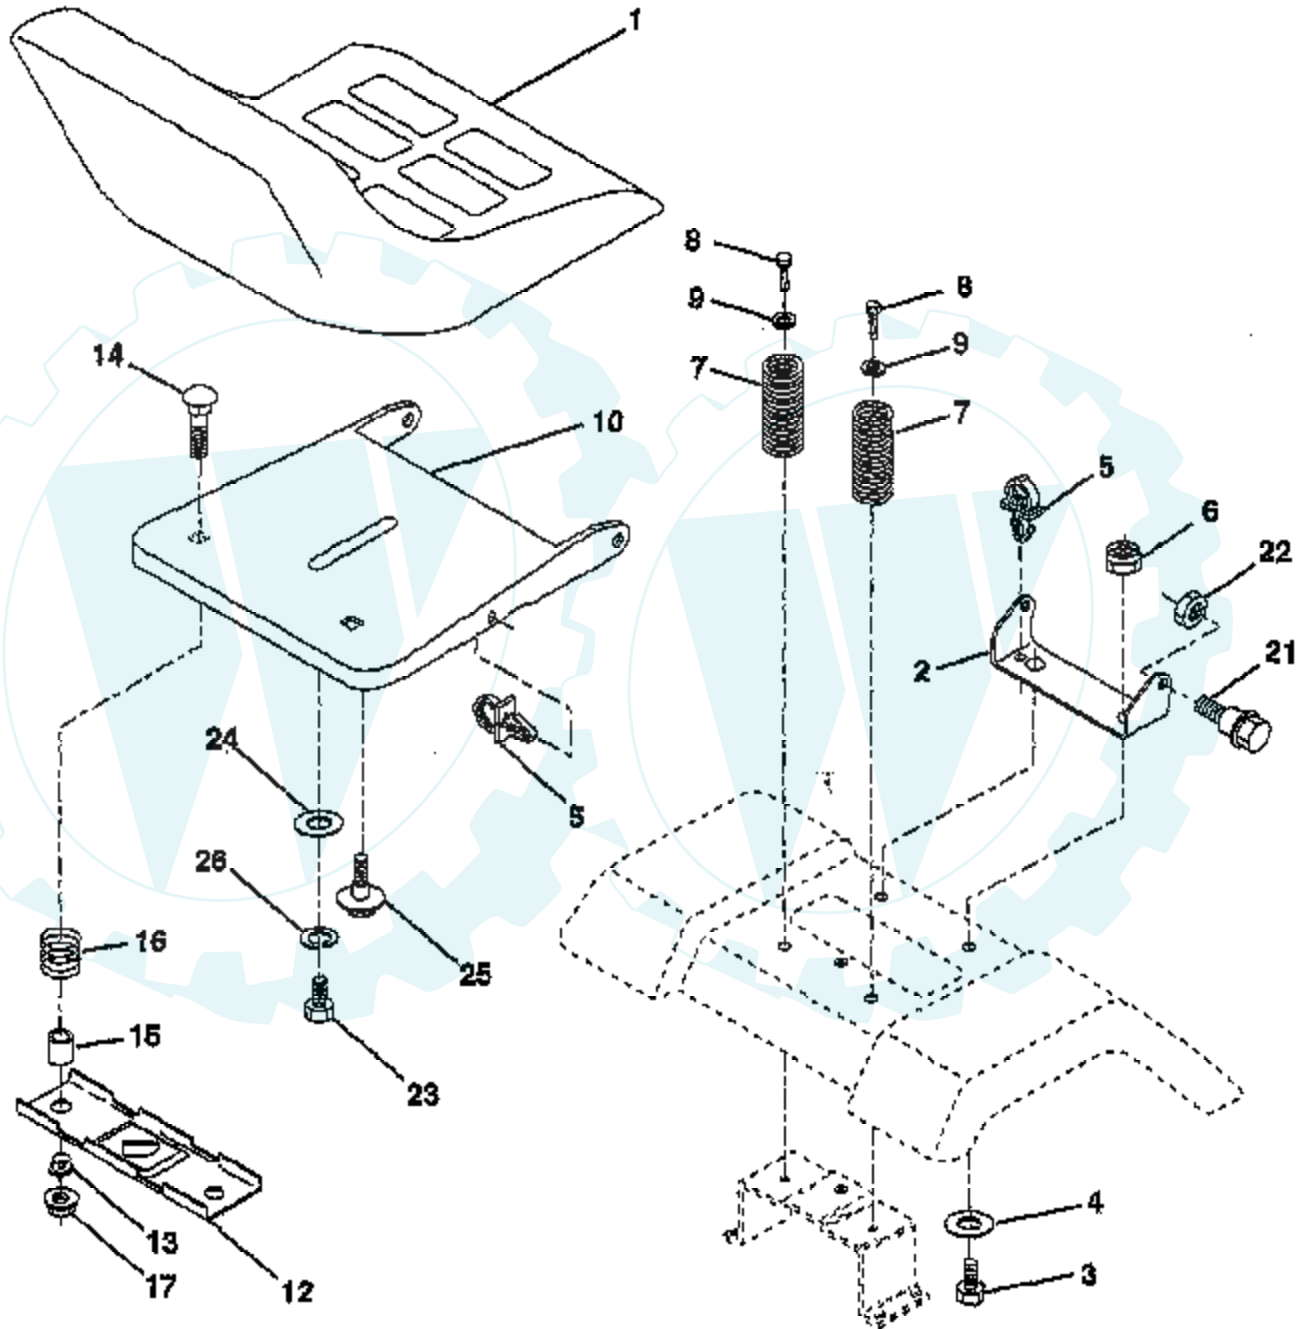

TRACTOR - - MODEL NUMBER 7143A89

SCHEMATIC

IGNITION SWITCH

POSITION	CIRCUIT	"MAKE"
OFF	G+M+L	NONE
RUN/LIGHT	B+L	A+Y
RUN	B+L	NONE
START	B+L+S	NONE

TRACTOR - - MODEL NUMBER 7143A89

SEAT ASSEMBLY

NOTE: All component dimensions given in U.S. inches
1 Inch = 25.4 mm