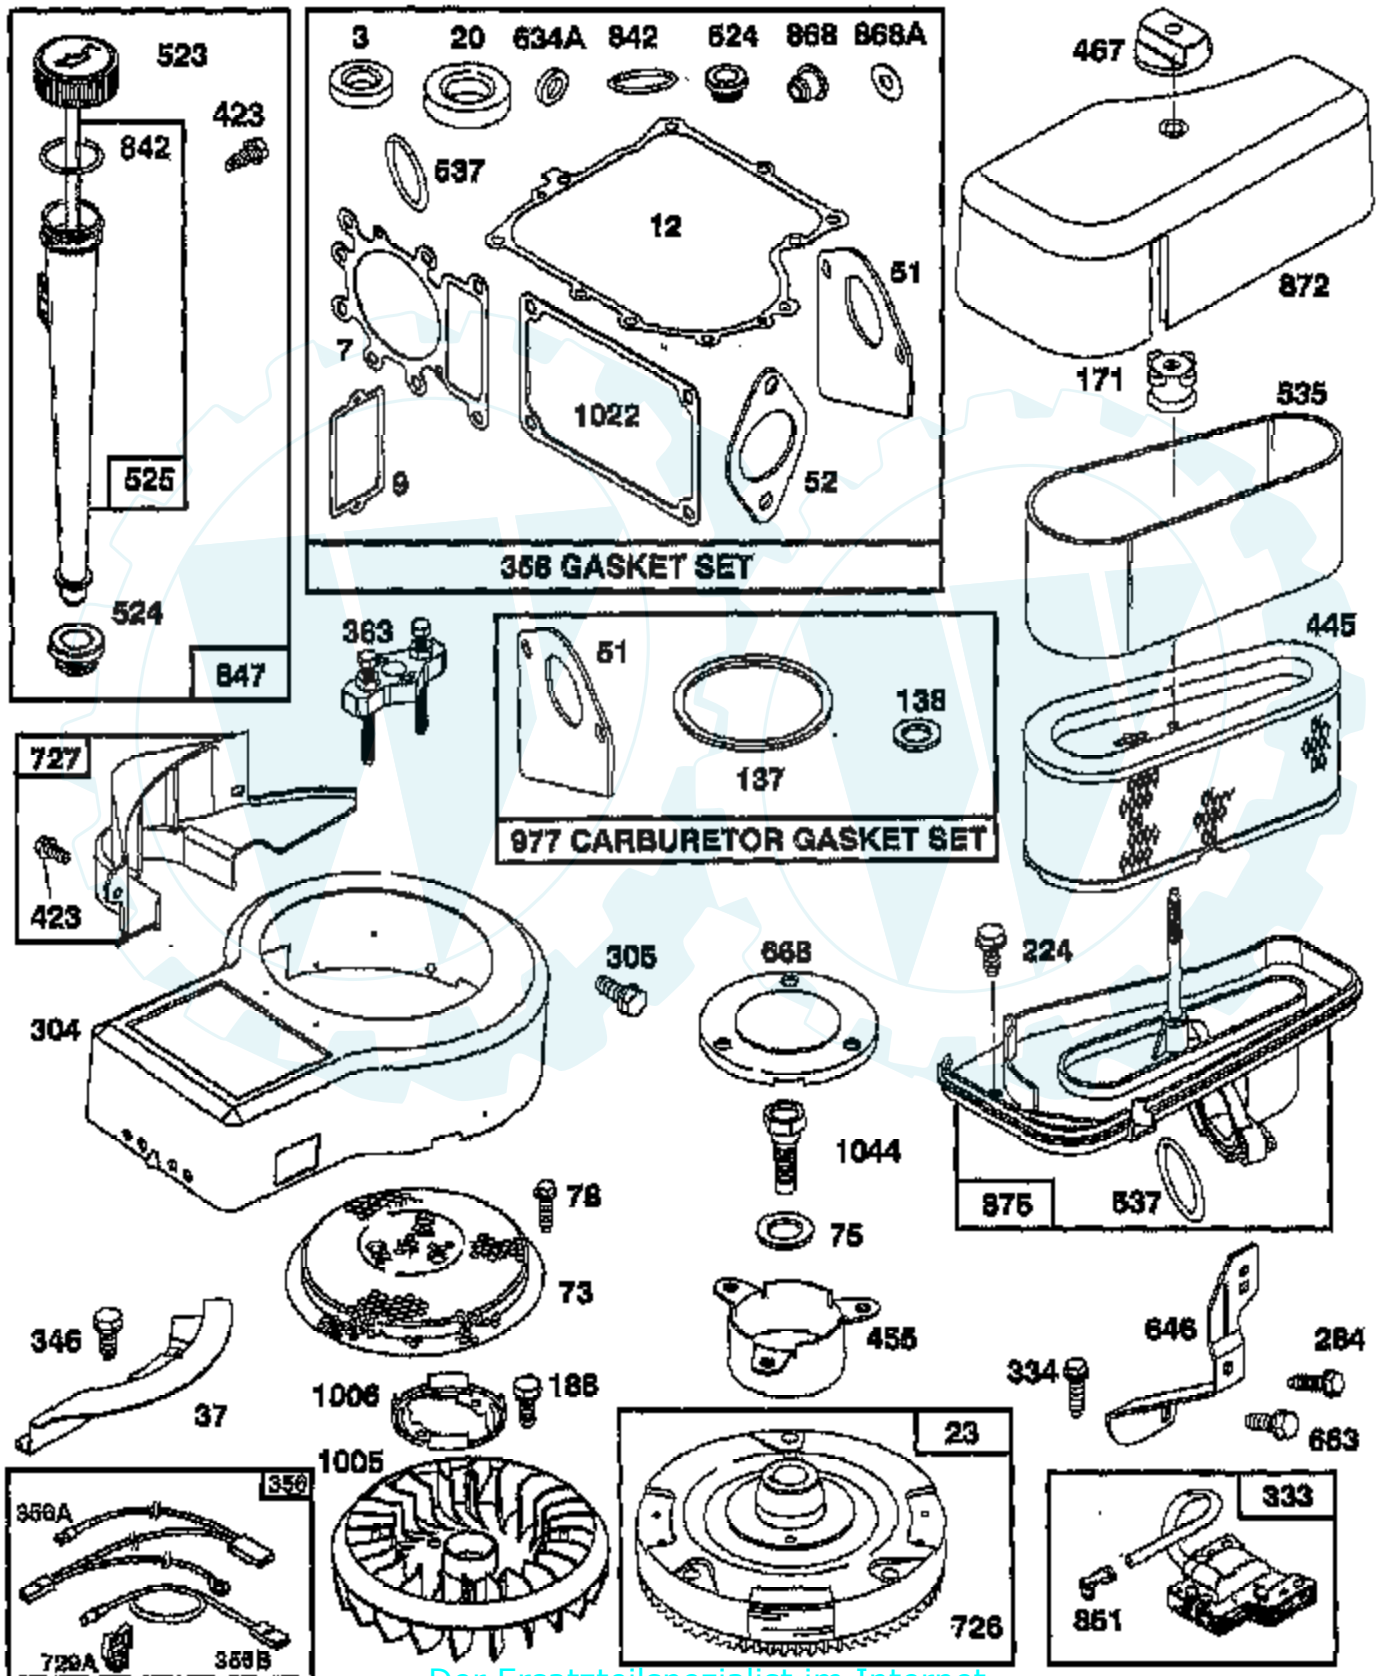

TRACTOR - - MODEL NUMBER 7143A89

BRIGGS & STRATTON ENGINE - MODEL NUMBER 287707, TYPE NUMBER 1265-E1

Ref #	Part Number	Qty	Description
1	496412		CYLINDER ASSY
2	399265		P/N CONFLICT - CHECK WITH SUPPLIER
3	391086		SEAL, OIL
4	494238		BASE, ENGINE
5	495858		HEAD, CYLINDER
7	272614		GASKET, CYLINDER HEAD
8	495735		BREATHER ASSY
9	27803		GASKET, VALVE COVER
10	94621		SCREW, STEMS
11	281246		TUBE, BREATHER
12	271916		GASKET, CRANKCASE COVER 1/64"
12	271997		GASKET, CRANKCASE COVER .005"
12	271996		GASKET, CRANKCASE COVER .009"
13	94728		SCREW, CYLINDER HEAD
15	94239		PLUG, OIL DRAIN
16	495162		CRANKSHAFT
16	94196		KEY, TIMING GEAR
20	291675		SEAL, OIL
22	94624		SCREW, SEMS, BASE MOUNTING
23	492326		FLYWHEEL & RING GEAR ASSY, MAGNETO
24	222698		KEY, FLYWHEEL
25	495860		PISTON ASSY, STANDARD SIZE
25	495977		PISTON ASSY .010" OVERSIZE
25	495978		PISTON ASSY .020" OVERSIZE
25	495979		PISTON ASSY .030" OVERSIZE
26	495854		RING SET, PISTON, STANDARD SIZE
26	495852		RING SET, PISTON, .010" OVERSIZE
26	495851		RING SET, PISTON, .020" OVERSIZE
26	495855		RING SET, PISTON, .030" OVERSIZE
27	263129		LOCK, PISTON PIN
28	498319		PIN, PISTON, STD SIZE
29	494504		ROD ASSY, CONNECTING
29	495490		ROD ASSY, CONNECTING
32	94695		SCREW
32A	94648		SCREW
33	495856		VALVE, EXHAUST
34	495857		VALVE, INTAKE
35	262811		SPRING, VALVE
37	224502		GUARD, FLYWHEEL
40	224641		RETAINER, VALVE SPRING
45	262411		TAPPET, VALVE
46	496884		GEAR, CAM
51	272465		GASKET, CARBURETOR (CARBURETOR TO ELBOW)
52	272569		GASKET, CARBURETOR
53	94637		STUD, CARBURETOR MOUNTING
73	224948		SCREEN, FLUSH ROTATING
75	225136		WASHER, SPRING
78	94626		SCREW, SEMS
93	281346		BUSHING, THROTTLE SHAFT
95	94098		SCREW, THROTTLE
98	495800		SCREW, IDLE SPEED
104	231789		PIN, FLOAT HINGE
105	231855		VALVE ASSY, INLET NEEDLE
106	231854		INLET VALVE SEAT
108	224540		VALVE, CHOKE
111	262719		SPRING, CHOKE
117	232118		JET, MAIN (STANDARD)
117	232119		JET, MAIN (HIGH ALTITUDE)