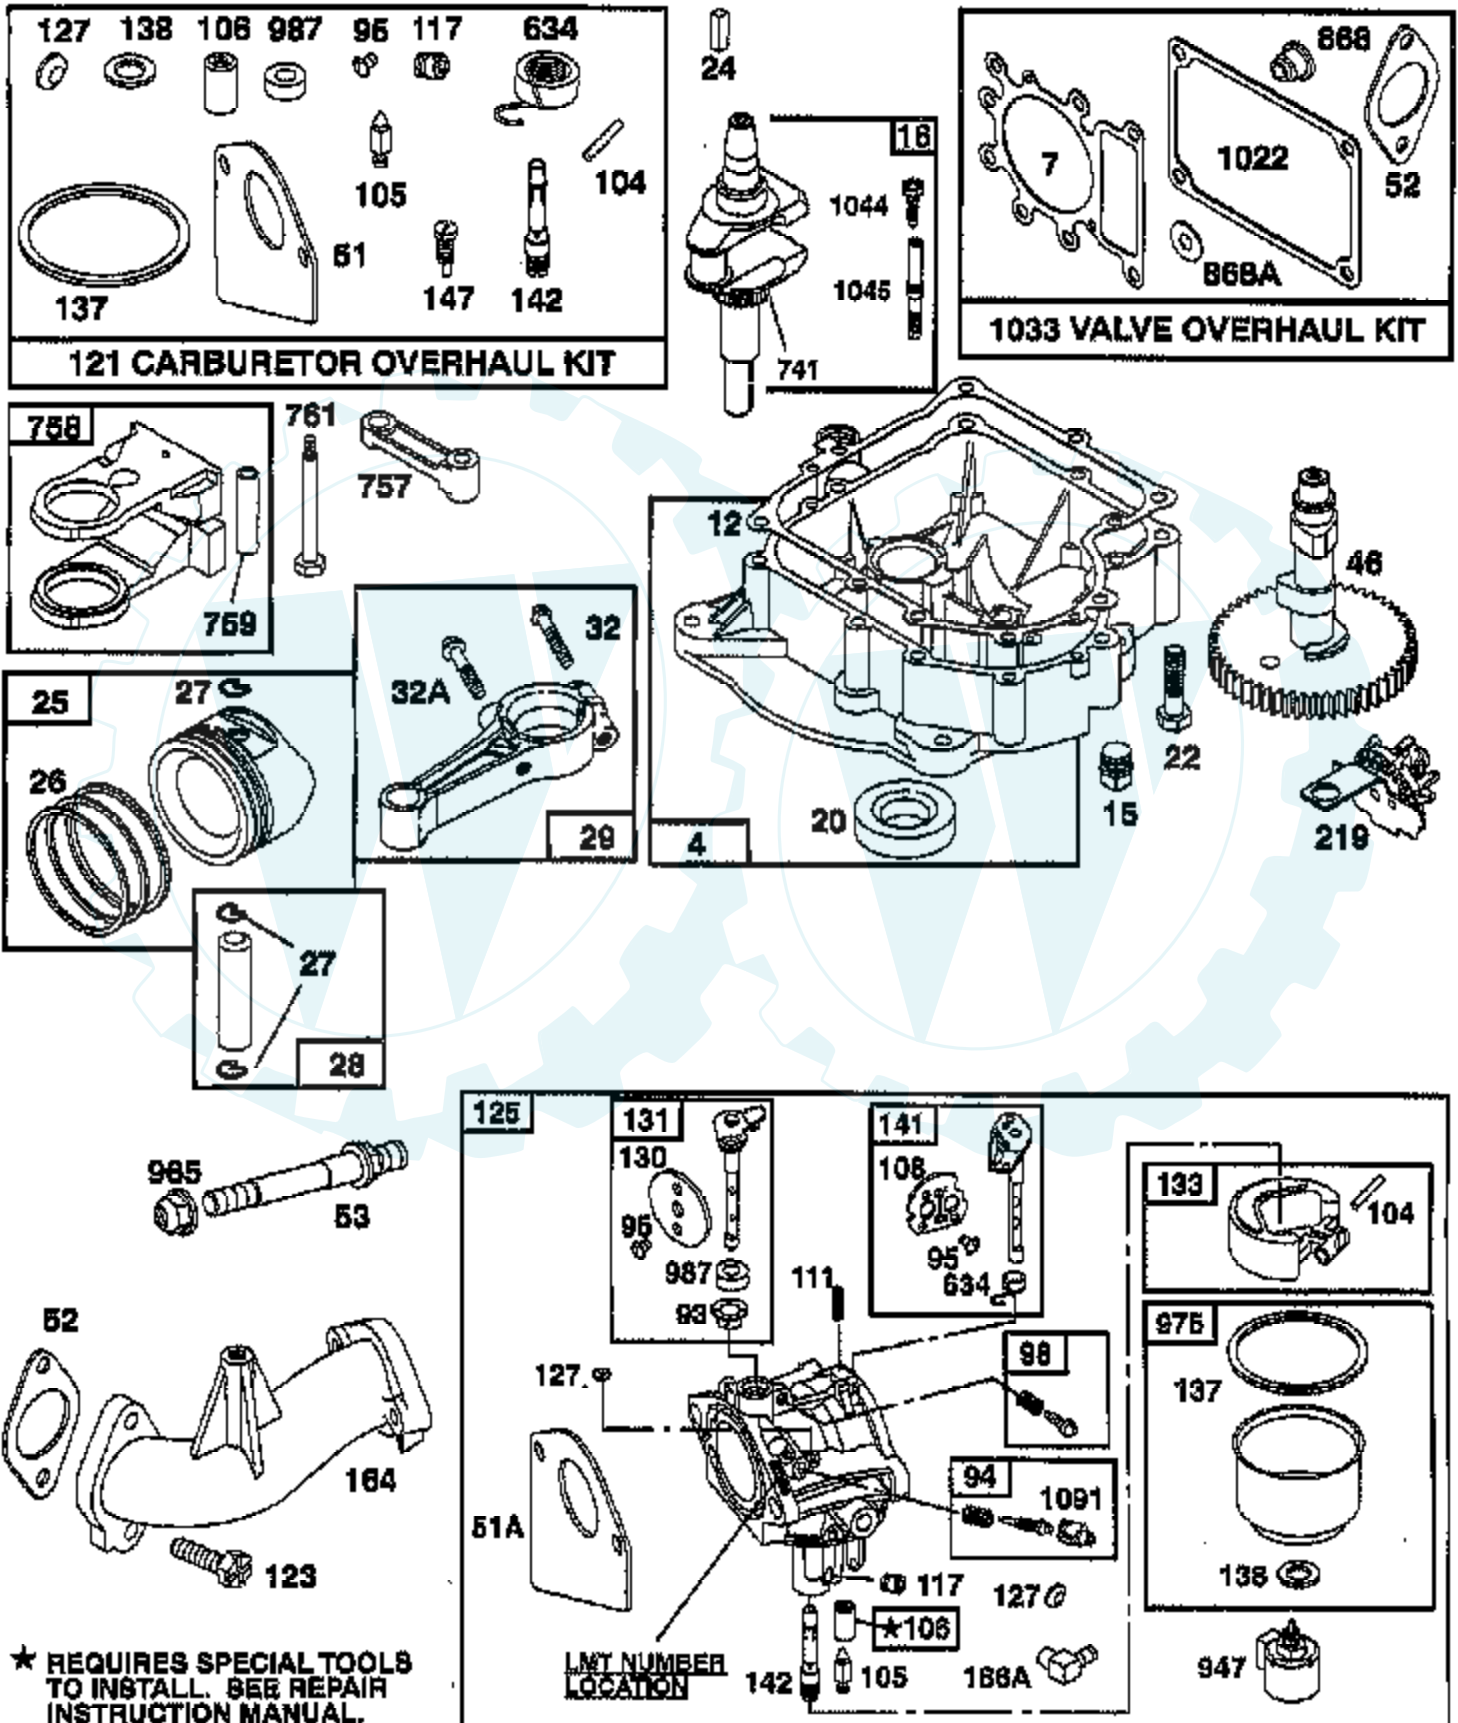

TRACTOR - - MODEL NUMBER 7143A89

BRIGGS & STRATTON ENGINE - MODEL NUMBER 287707, TYPE NUMBER 1256-E1

Ref #	Part Number	Qty	Description
1	496412		CYLINDER ASSY
2	399265		P/N CONFLICT - CHECK WITH SUPPLIER
3	391086		SEAL, OIL
4	494238		BASE, ENGINE
5	495858		HEAD, CYLINDER
7	272614		GASKET, CYLINDER HEAD
8	495735		BREATHER ASSY
9	27803		GASKET, VALVE COVER
10	94621		SCREW, STEMS
11	281246		TUBE, BREATHER
12	271916		GASKET, CRANKCASE COVER 1/64"
12	271997		GASKET, CRANKCASE COVER .005"
12	271996		GASKET, CRANKCASE COVER .009"
13	94728		SCREW, CYLINDER HEAD
15	94239		PLUG, OIL DRAIN
16	495162		CRANKSHAFT
16	94196		KEY, TIMING GEAR
20	291675		SEAL, OIL
22	94624		SCREW, SEMS, BASE MOUNTING
23	492326		FLYWHEEL & RING GEAR ASSY, MAGNETO
24	222698		KEY, FLYWHEEL
25	495860		PISTON ASSY, STANDARD SIZE
25	495977		PISTON ASSY .010" OVERSIZE
25	495978		PISTON ASSY .020" OVERSIZE
25	495979		PISTON ASSY .030" OVERSIZE
26	495854		RING SET, PISTON, STANDARD SIZE
26	495852		RING SET, PISTON, .010" OVERSIZE
26	495851		RING SET, PISTON, .020" OVERSIZE
26	495855		RING SET, PISTON, .030" OVERSIZE
27	263129		LOCK, PISTON PIN
28	498319		PIN, PISTON, STD SIZE
29	494504		ROD ASSY, CONNECTING
29	495490		ROD ASSY, CONNECTING
32	94695		SCREW
32A	94648		SCREW
33	495856		VALVE, EXHAUST
34	495857		VALVE, INTAKE
35	262811		SPRING, VALVE
37	224502		GUARD, FLYWHEEL
40	224641		RETAINER, VALVE SPRING
45	262411		TAPPET, VALVE
46	496884		GEAR, CAM
51	272465		GASKET, CARBURETOR (CARBURETOR TO ELBOW)
52	272569		GASKET, CARBURETOR
53	94637		STUD, CARBURETOR MOUNTING
73	224948		SCREEN, FLUSH ROTATING
75	225136		WASHER, SPRING
78	94626		SCREW, SEMS
93	281346		BUSHING, THROTTLE SHAFT
95	94098		SCREW, THROTTLE
98	495800		SCREW, IDLE SPEED
104	231789		PIN, FLOAT HINGE
105	231855		VALVE ASSY, INLET NEEDLE
106	231854		INLET VALVE SEAT
108	224540		VALVE, CHOKE
111	262719		SPRING, CHOKE
117	232118		JET, MAIN (STANDARD)
117	232119		JET, MAIN (HIGH ALTITUDE)