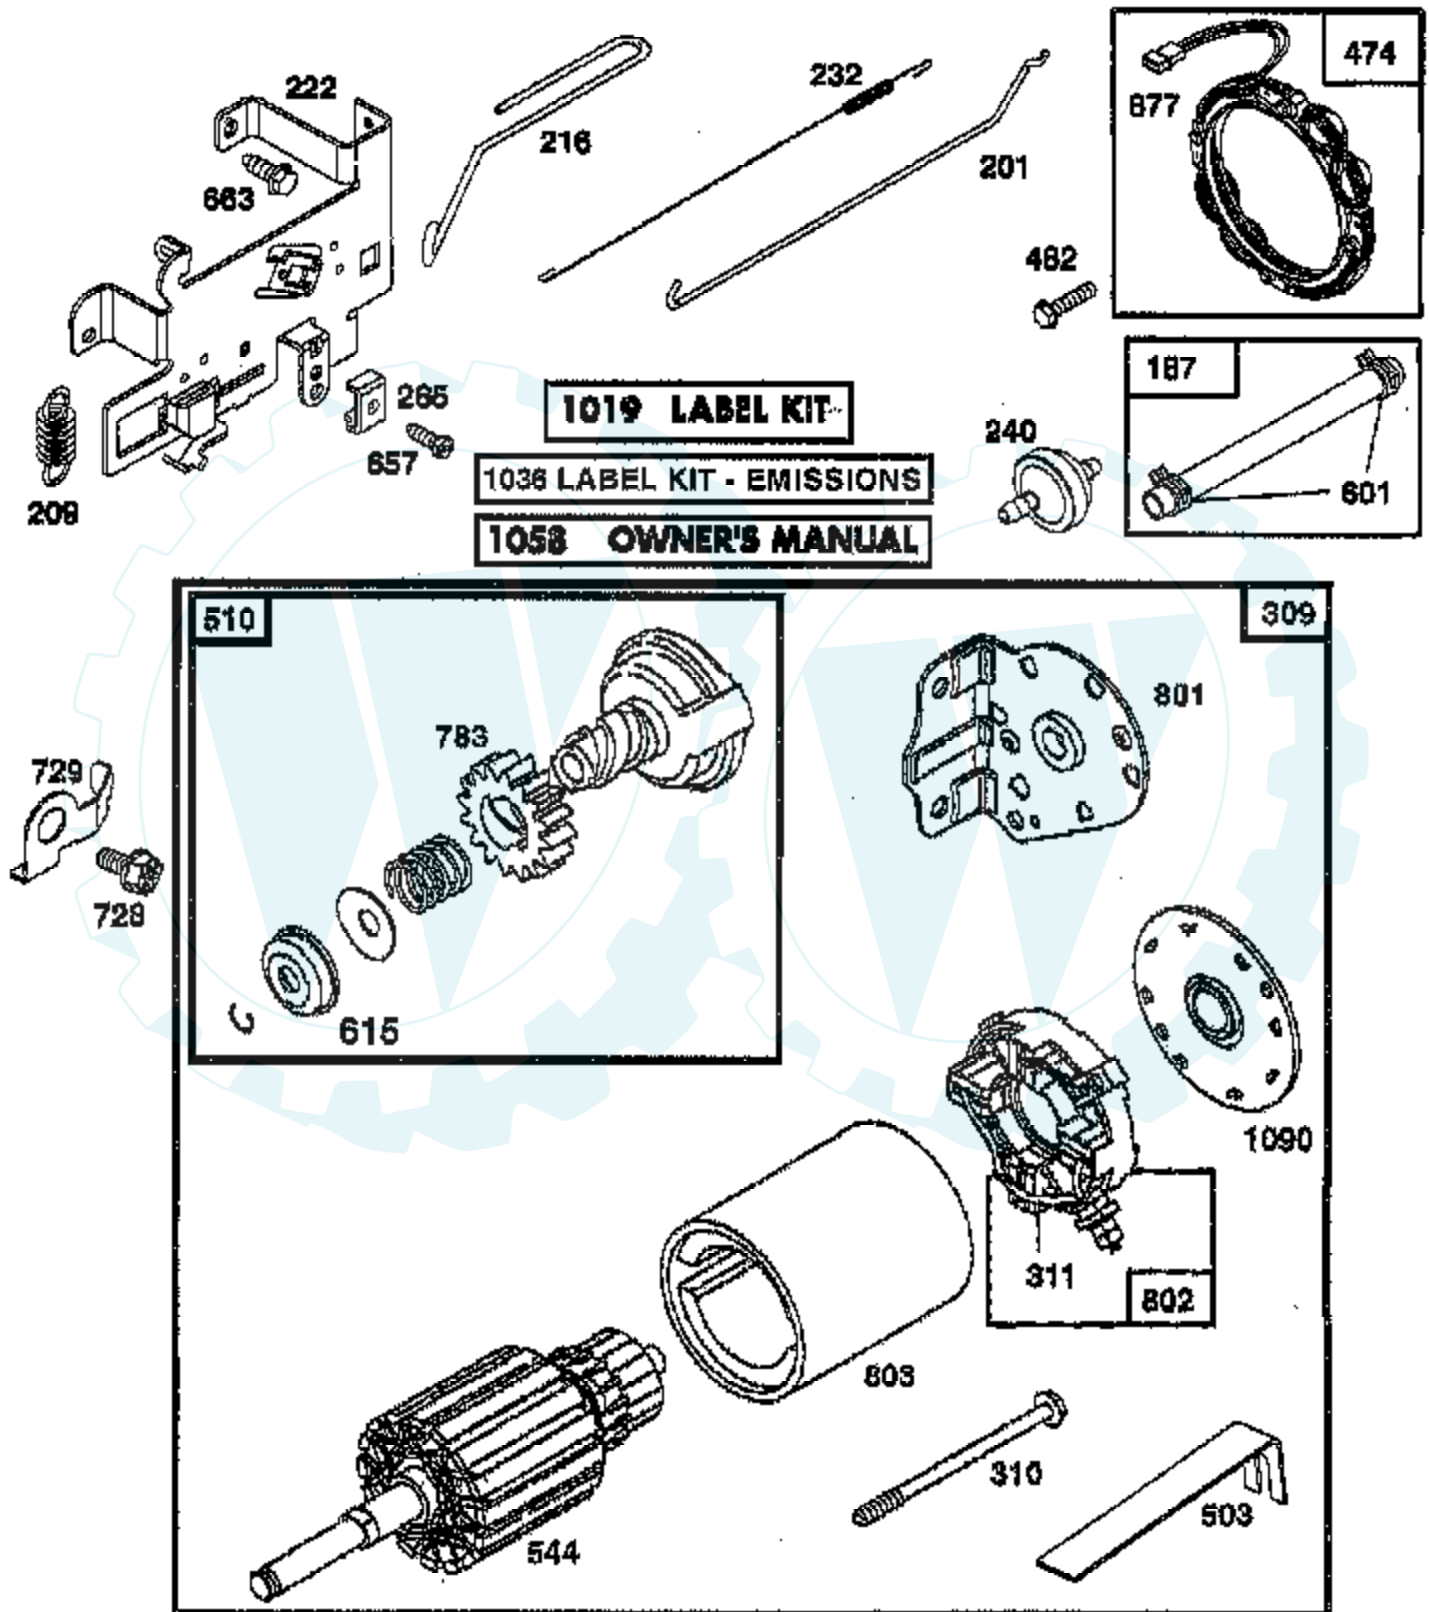

TRACTOR - - MODEL NUMBER 7143A89

BRIGGS & STRATTON ENGINE - MODEL NUMBER 287707, TYPE NUMBER 1255-E1

Ref #	Part Number	Qty	Description
1	496412		CYLINDER ASSY
2	399265		P/N CONFLICT - CHECK WITH SUPPLIER
3	391086		SEAL, OIL
4	494238		BASE, ENGINE
5	495858		HEAD, CYLINDER
7	272614		GASKET, CYLINDER HEAD
8	495735		BREATHER ASSY
9	27803		GASKET, VALVE COVER
10	94621		SCREW, STEMS
11	281246		TUBE, BREATHER
12	271916		GASKET, CRANKCASE COVER 1/64"
12	271997		GASKET, CRANKCASE COVER .005"
12	271996		GASKET, CRANKCASE COVER .009"
13	94728		SCREW, CYLINDER HEAD
15	94239		PLUG, OIL DRAIN
16	495162		CRANKSHAFT
16	94196		KEY, TIMING GEAR
20	291675		SEAL, OIL
22	94624		SCREW, SEMS, BASE MOUNTING
23	492326		FLYWHEEL & RING GEAR ASSY, MAGNETO
24	222698		KEY, FLYWHEEL
25	495860		PISTON ASSY, STANDARD SIZE
25	495977		PISTON ASSY .010" OVERSIZE
25	495978		PISTON ASSY .020" OVERSIZE
25	495979		PISTON ASSY .030" OVERSIZE
26	495854		RING SET, PISTON, STANDARD SIZE
26	495852		RING SET, PISTON, .010" OVERSIZE
26	495851		RING SET, PISTON, .020" OVERSIZE
26	495855		RING SET, PISTON, .030" OVERSIZE
27	263129		LOCK, PISTON PIN
28	498319		PIN, PISTON, STD SIZE
29	494504		ROD ASSY, CONNECTING
29	495490		ROD ASSY, CONNECTING
32	94695		SCREW
32A	94648		SCREW
33	495856		VALVE, EXHAUST
34	495857		VALVE, INTAKE
35	262811		SPRING, VALVE
37	224502		GUARD, FLYWHEEL
40	224641		RETAINER, VALVE SPRING
45	262411		TAPPET, VALVE
46	496884		GEAR, CAM
51	272465		GASKET, CARBURETOR (CARBURETOR TO ELBOW)
52	272569		GASKET, CARBURETOR
53	94637		STUD, CARBURETOR MOUNTING
73	224948		SCREEN, FLUSH ROTATING
75	225136		WASHER, SPRING
78	94626		SCREW, SEMS
93	281346		BUSHING, THROTTLE SHAFT
95	94098		SCREW, THROTTLE
98	495800		SCREW, IDLE SPEED
104	231789		PIN, FLOAT HINGE
105	231855		VALVE ASSY, INLET NEEDLE
106	231854		INLET VALVE SEAT
108	224540		VALVE, CHOKE
111	262719		SPRING, CHOKE
117	232118		JET, MAIN (STANDARD)
117	232119		JET, MAIN (HIGH ALTITUDE)