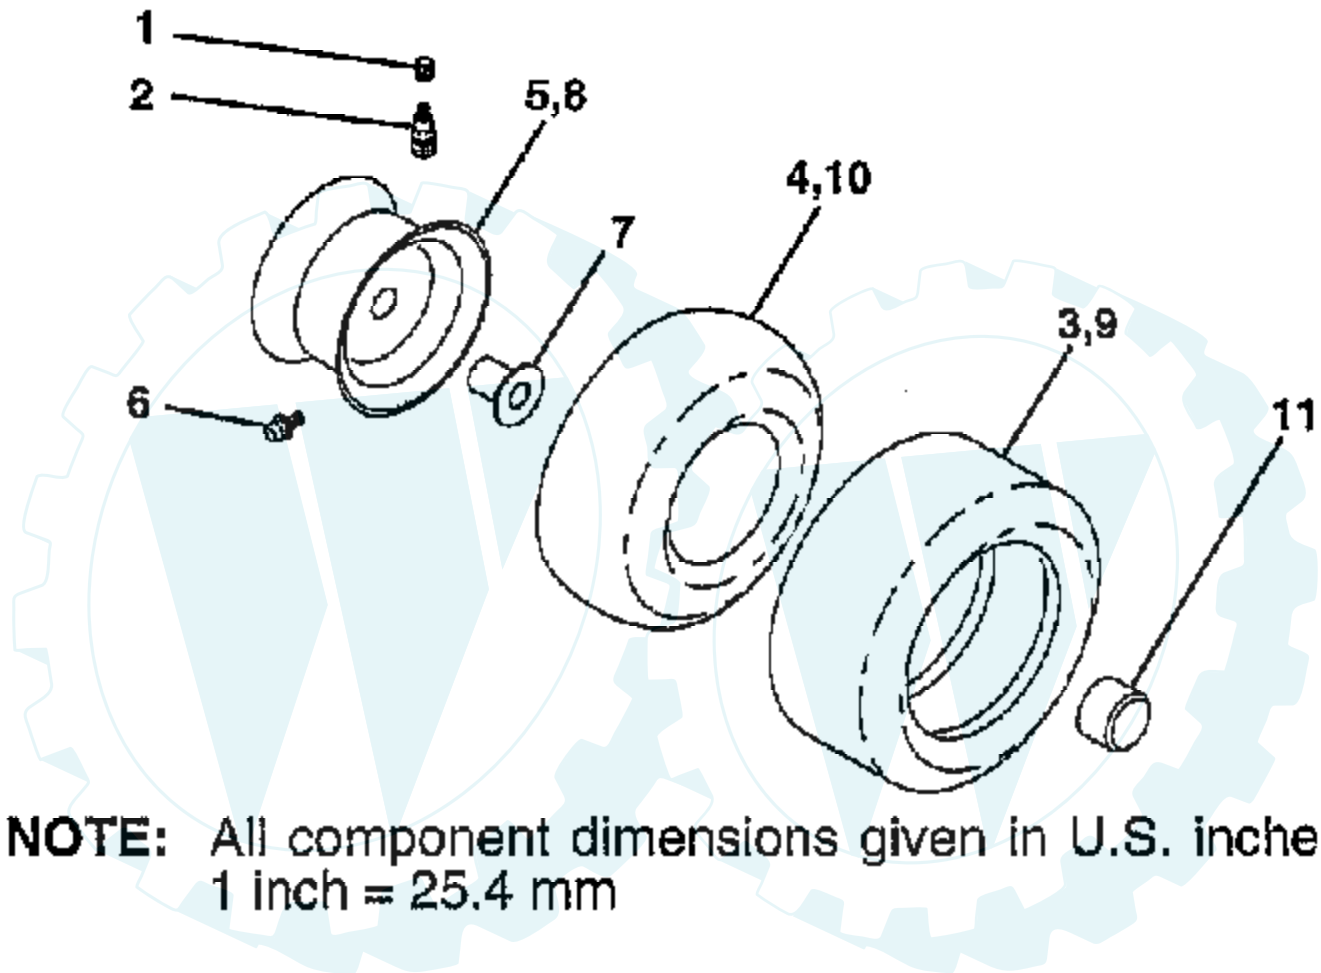

TRACTOR - - MODEL NUMBER 7143A89

WHEELS AND TIRES

NOTE: All component dimensions given in U.S. inches
1 inch = 25.4 mm

Ref #	Part Number	Qty	Description
1	59192		VALVE CAP
2	65139		VALVE STEM LT
3	106222X		SUB= 122073X
4	59904		TUBE.5.3/4.5/6
5	106732X427		"RIM ASM 6"" FRT"
6	278H		FITTING LT
7	9040H		"FLANGE, BEARING"
8	106108X427		"RIM AS 8"" REAR"
9	106268X		SUB= 122074X
10	7152J		TUBE.18X9.5-8
11	104757X		HUB CAP
	144334		SEALANT.TIRE 10 OZ. TUBE