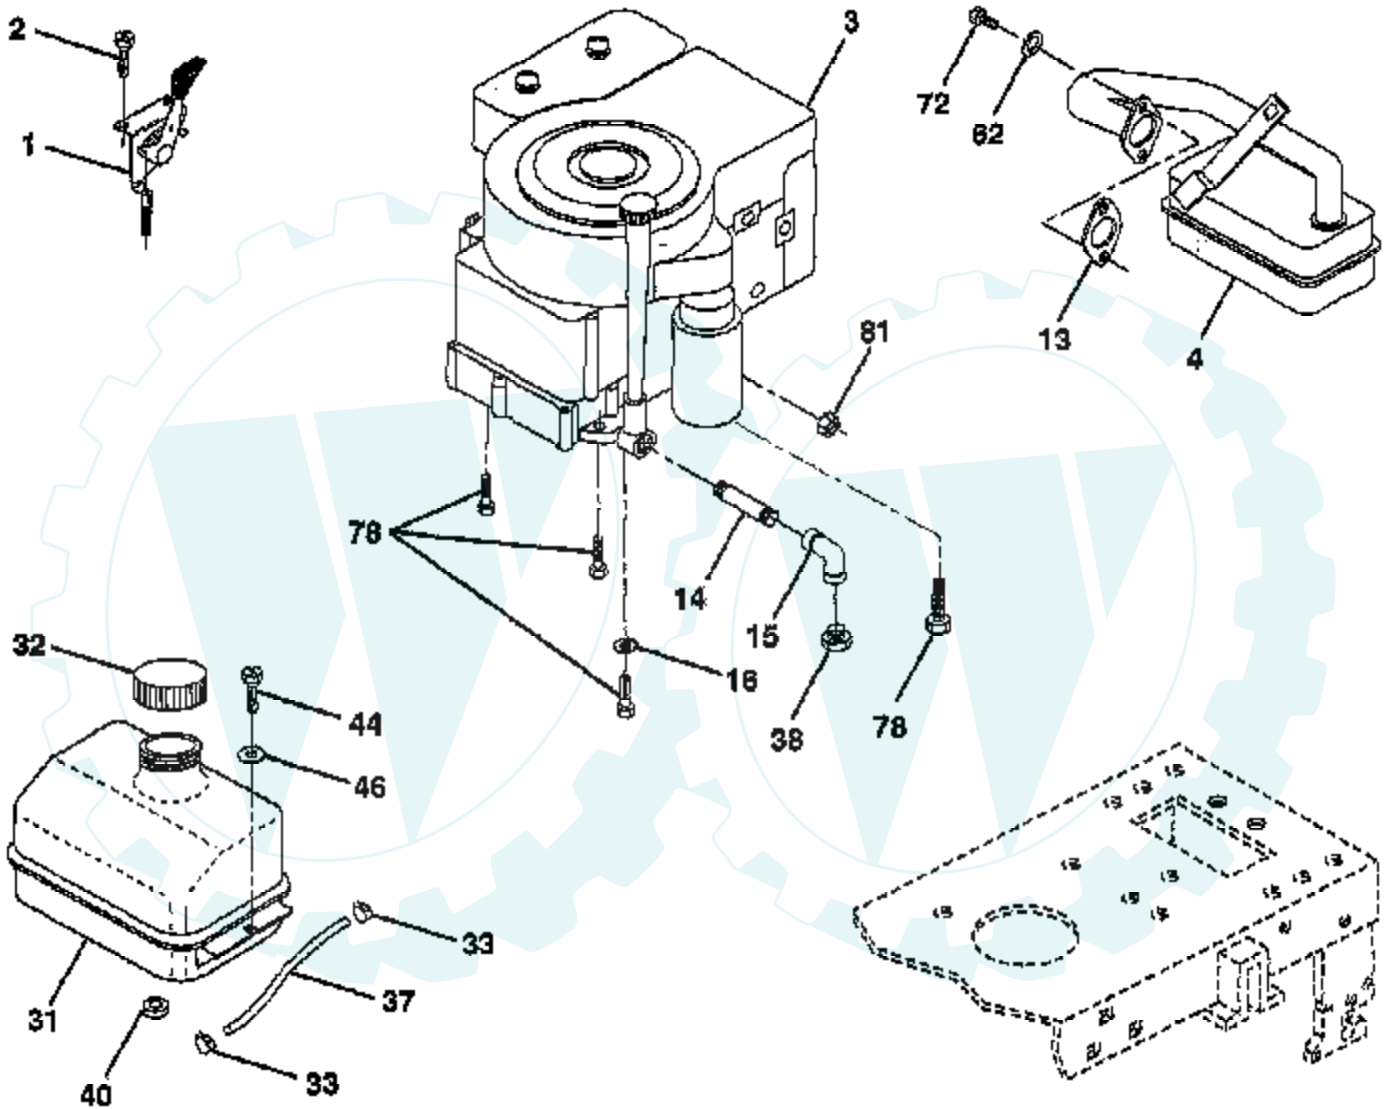

TRACTOR - - MODEL NUMBER 7143A89

ENGINE

29

OPTIONAL EQUIPMENT
Spark Arrester

Ref #	Part Number	Qty	Description
1	140310		CONTROL THROTTLE
2	17720410		SCREW LT
4	137352		MUFFLER
13	272293		GASKET ENG 1 313 LD TIN PLATED
14	13280324		PIPE NIPPLE
15	13200300		ELBOW
16	11050600		LOCKWASHER
23	159880		SHIELD.BRN/DBR.GD
29	137180		SUB= 532137180
31	109202X		TANK.FUEL.LT.
32	140527		CAP ASM FUEL
33	123487X		HOSE CLAMP
35	17490512		SCREW
37	137040		LINE FUEL
38			CHECK WITH SUPPLIER
40	124028X		SUB= 532124028
44	17490412		SCREW HEX CRT
46	19091416		WASHER
62	10040500		LOCKWASHER
72	71070512		SCREW
78	17490620		SCREW
81	128861		NUT