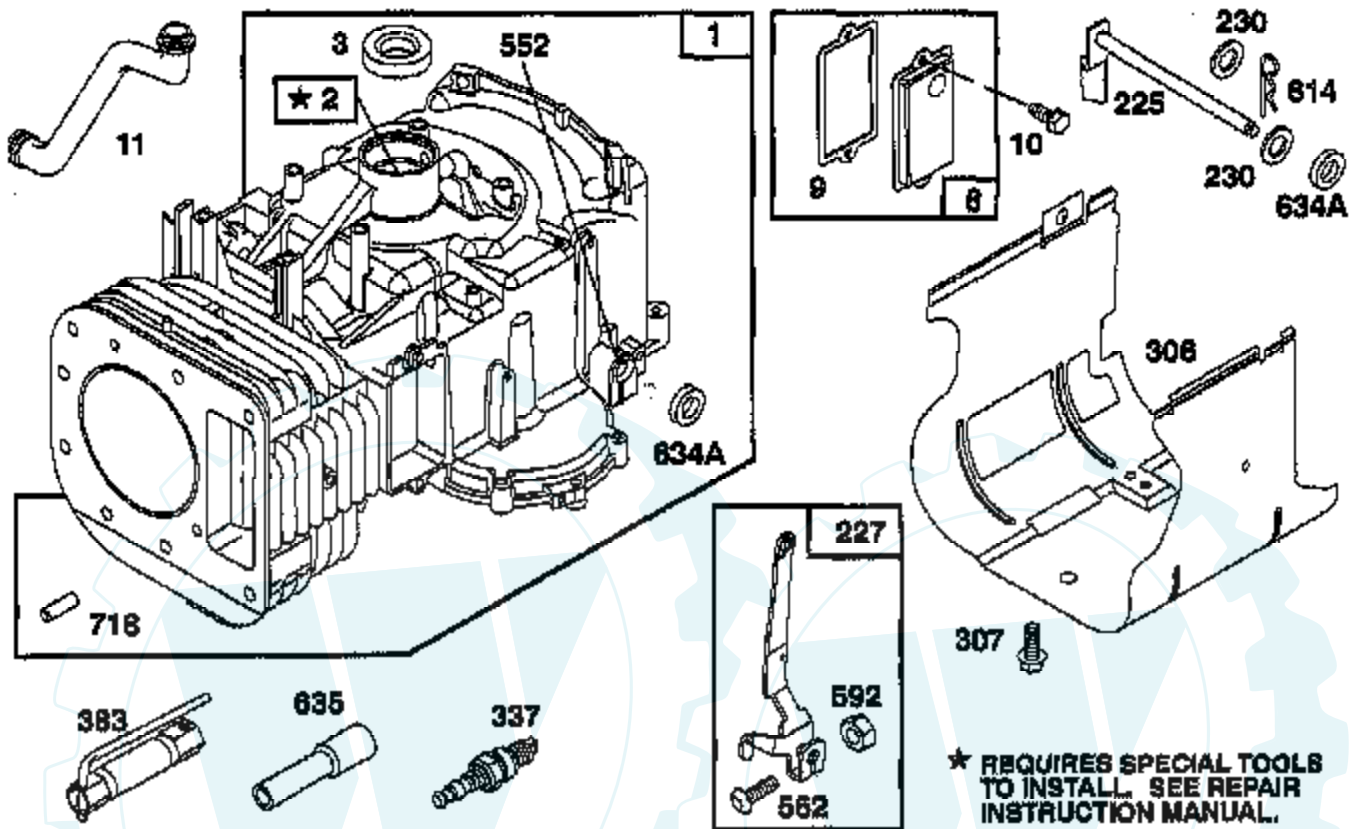

TRACTOR - - MODEL NUMBER 7143A89

BRIGGS & STRATTON ENGINE - MODEL NUMBER 287707, TYPE NUMBER 1255-E1

Ref #	Part Number	Qty	Description
1	496412		CYLINDER ASSY
2	399265		P/N CONFLICT - CHECK WITH SUPPLIER
3	391086		SEAL, OIL
4	494238		BASE, ENGINE
5	495858		HEAD, CYLINDER
7	272614		GASKET, CYLINDER HEAD
8	495735		BREATHER ASSY
9	27803		GASKET, VALVE COVER
10	94621		SCREW, STEMS
11	281246		TUBE, BREATHER
12	271916		GASKET, CRANKCASE COVER 1/64"
12	271997		GASKET, CRANKCASE COVER .005"
12	271996		GASKET, CRANKCASE COVER .009"
13	94728		SCREW, CYLINDER HEAD
15	94239		PLUG, OIL DRAIN
16	495162		CRANKSHAFT
16	94196		KEY, TIMING GEAR
20	291675		SEAL, OIL
22	94624		SCREW, SEMS, BASE MOUNTING
23	492326		FLYWHEEL & RING GEAR ASSY, MAGNETO
24	222698		KEY, FLYWHEEL
25	495860		PISTON ASSY, STANDARD SIZE
25	495977		PISTON ASSY .010" OVERSIZE
25	495978		PISTON ASSY .020" OVERSIZE
25	495979		PISTON ASSY .030" OVERSIZE
26	495854		RING SET, PISTON, STANDARD SIZE
26	495852		RING SET, PISTON, .010" OVERSIZE
26	495851		RING SET, PISTON, .020" OVERSIZE
26	495855		RING SET, PISTON, .030" OVERSIZE
27	263129		LOCK, PISTON PIN
28	498319		PIN, PISTON, STD SIZE
29	494504		ROD ASSY, CONNECTING
29	495490		ROD ASSY, CONNECTING
32	94695		SCREW
32A	94648		SCREW
33	495856		VALVE, EXHAUST
34	495857		VALVE, INTAKE
35	262811		SPRING, VALVE
37	224502		GUARD, FLYWHEEL
40	224641		RETAINER, VALVE SPRING
45	262411		TAPPET, VALVE
46	496884		GEAR, CAM
51	272465		GASKET, CARBURETOR (CARBURETOR TO ELBOW)
52	272569		GASKET, CARBURETOR
53	94637		STUD, CARBURETOR MOUNTING
73	224948		SCREEN, FLUSH ROTATING
75	225136		WASHER, SPRING
78	94626		SCREW, SEMS
93	281346		BUSHING, THROTTLE SHAFT
95	94098		SCREW, THROTTLE
98	495800		SCREW, IDLE SPEED
104	231789		PIN, FLOAT HINGE
105	231855		VALVE ASSY, INLET NEEDLE
106	231854		INLET VALVE SEAT
108	224540		VALVE, CHOKE
111	262719		SPRING, CHOKE
117	232118		JET, MAIN (STANDARD)
117	232119		JET, MAIN (HIGH ALTITUDE)