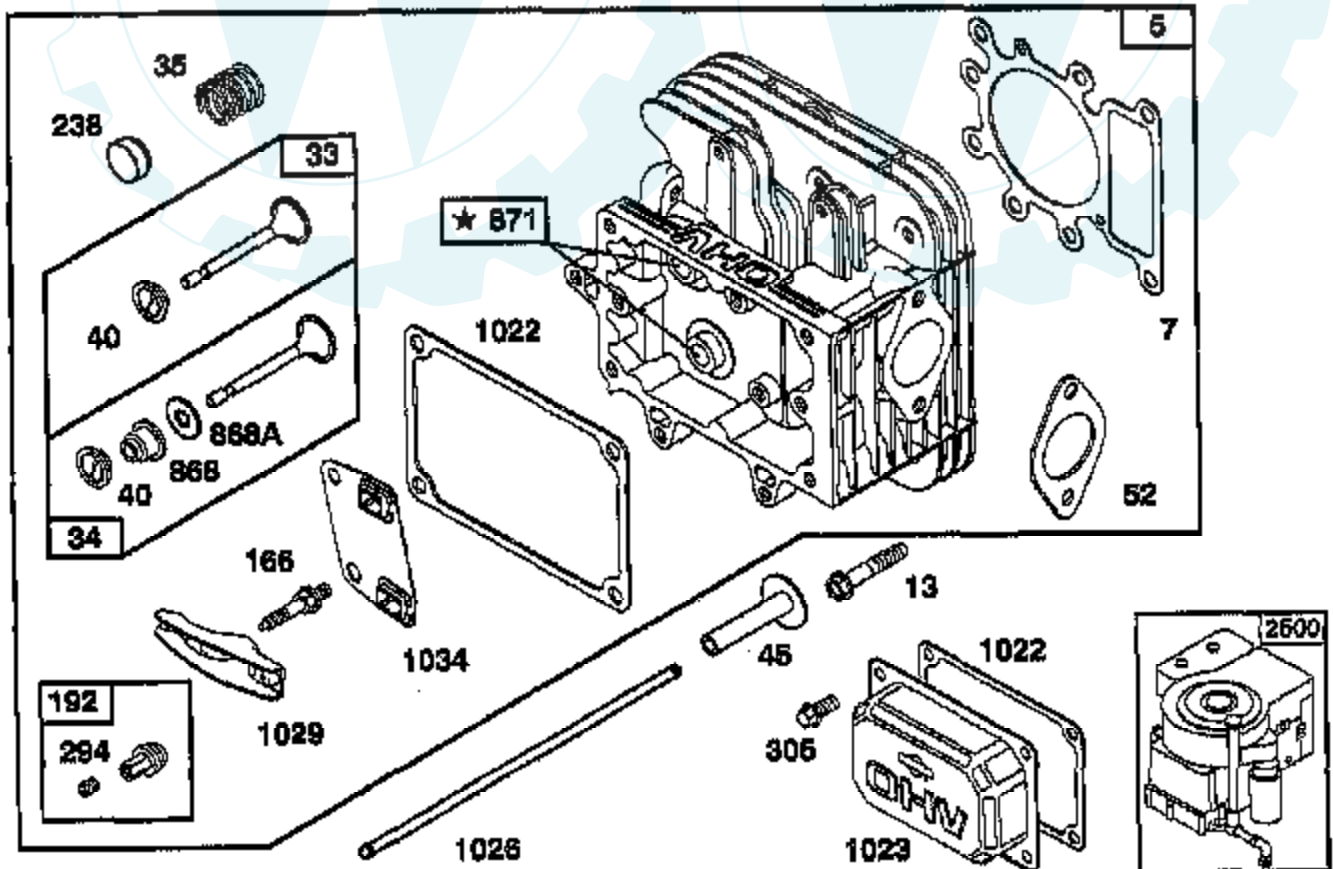

TRACTOR - - MODEL NUMBER 7143A89

BRIGGS & STRATTON ENGINE - MODEL NUMBER 287707, TYPE NUMBER 1255-E1

Ref #	Part Number	Qty	Description
1	496412		CYLINDER ASSY
2	399265		P/N CONFLICT - CHECK WITH SUPPLIER
3	391086		SEAL, OIL
4	494238		BASE, ENGINE
5	495858		HEAD, CYLINDER
7	272614		GASKET, CYLINDER HEAD
8	495735		BREATHER ASSY
9	27803		GASKET, VALVE COVER
10	94621		SCREW, STEMS
11	281246		TUBE, BREATHER
12	271916		GASKET, CRANKCASE COVER 1/64"
12	271997		GASKET, CRANKCASE COVER .005"
12	271996		GASKET, CRANKCASE COVER .009"
13	94728		SCREW, CYLINDER HEAD
15	94239		PLUG, OIL DRAIN
16	495162		CRANKSHAFT
16	94196		KEY, TIMING GEAR
20	291675		SEAL, OIL
22	94624		SCREW, SEMS, BASE MOUNTING
23	492326		FLYWHEEL & RING GEAR ASSY, MAGNETO
24	222698		KEY, FLYWHEEL
25	495860		PISTON ASSY, STANDARD SIZE
25	495977		PISTON ASSY .010" OVERSIZE
25	495978		PISTON ASSY .020" OVERSIZE
25	495979		PISTON ASSY .030" OVERSIZE
26	495854		RING SET, PISTON, STANDARD SIZE
26	495852		RING SET, PISTON, .010" OVERSIZE
26	495851		RING SET, PISTON, .020" OVERSIZE
26	495855		RING SET, PISTON, .030" OVERSIZE
27	263129		LOCK, PISTON PIN
28	498319		PIN, PISTON, STD SIZE
29	494504		ROD ASSY, CONNECTING
29	495490		ROD ASSY, CONNECTING
32	94695		SCREW
32A	94648		SCREW
33	495856		VALVE, EXHAUST
34	495857		VALVE, INTAKE
35	262811		SPRING, VALVE
37	224502		GUARD, FLYWHEEL
40	224641		RETAINER, VALVE SPRING
45	262411		TAPPET, VALVE
46	496884		GEAR, CAM
51	272465		GASKET, CARBURETOR (CARBURETOR TO ELBOW)
52	272569		GASKET, CARBURETOR
53	94637		STUD, CARBURETOR MOUNTING
73	224948		SCREEN, FLUSH ROTATING
75	225136		WASHER, SPRING
78	94626		SCREW, SEMS
93	281346		BUSHING, THROTTLE SHAFT
95	94098		SCREW, THROTTLE
98	495800		SCREW, IDLE SPEED
104	231789		PIN, FLOAT HINGE
105	231855		VALVE ASSY, INLET NEEDLE
106	231854		INLET VALVE SEAT
108	224540		VALVE, CHOKE
111	262719		SPRING, CHOKE
117	232118		JET, MAIN (STANDARD)
117	232119		JET, MAIN (HIGH ALTITUDE)