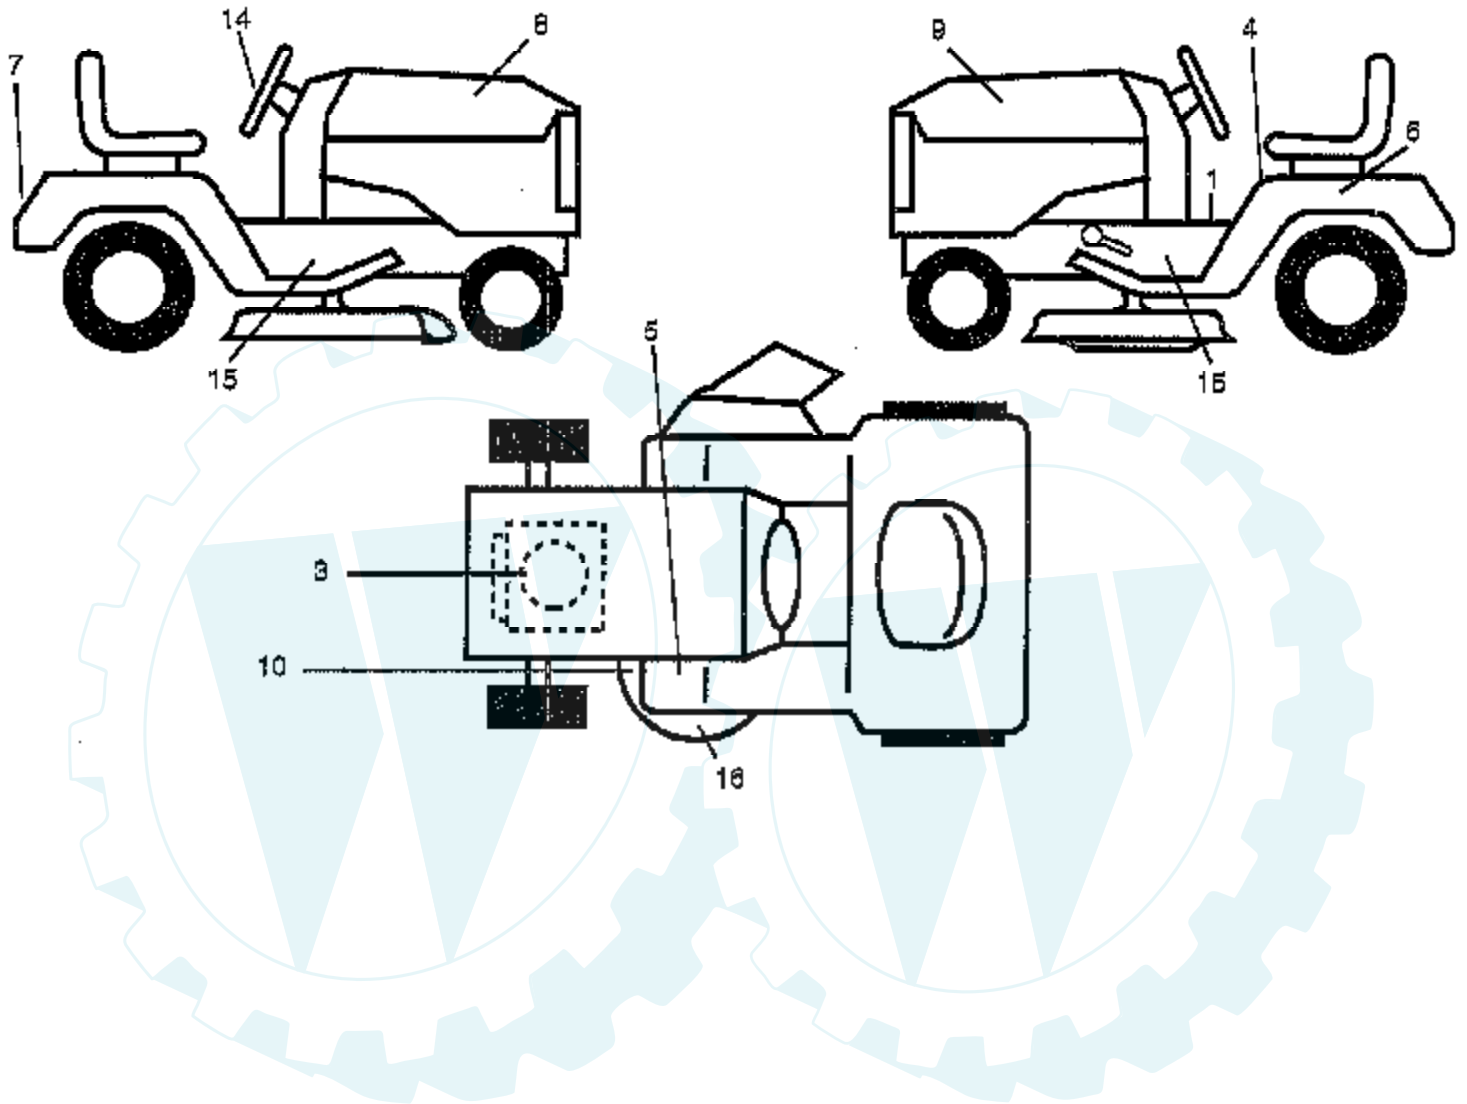

TRACTOR - - MODEL NUMBER 7143A89

DECALS

Ref #	Part Number	Qty	Description
1	156867		REFER TO IMAGE
3	272991		"DECAL DASH,OPER."
4	157002		DECAL, ENGINE
5	4900J		"DECAL DANGER,FEND"
6	145005		DECAL T
7	127521		DECAL.BATRY.3-3908
8	163017		NLA
9	163018		DECAL.HOOD.RH
10	160396		DECAL.HOOD.LH
14	146678		"DECAL-SCHEM,BELT"
15	141505		DECAL.INS.STRG.WL
16	141517		DECAL CHASSIS WIZ
	138311		DECAL DECK WIZ +
	162782		DECAL HANDLE LIFT
			MANUAL.O.7143A89