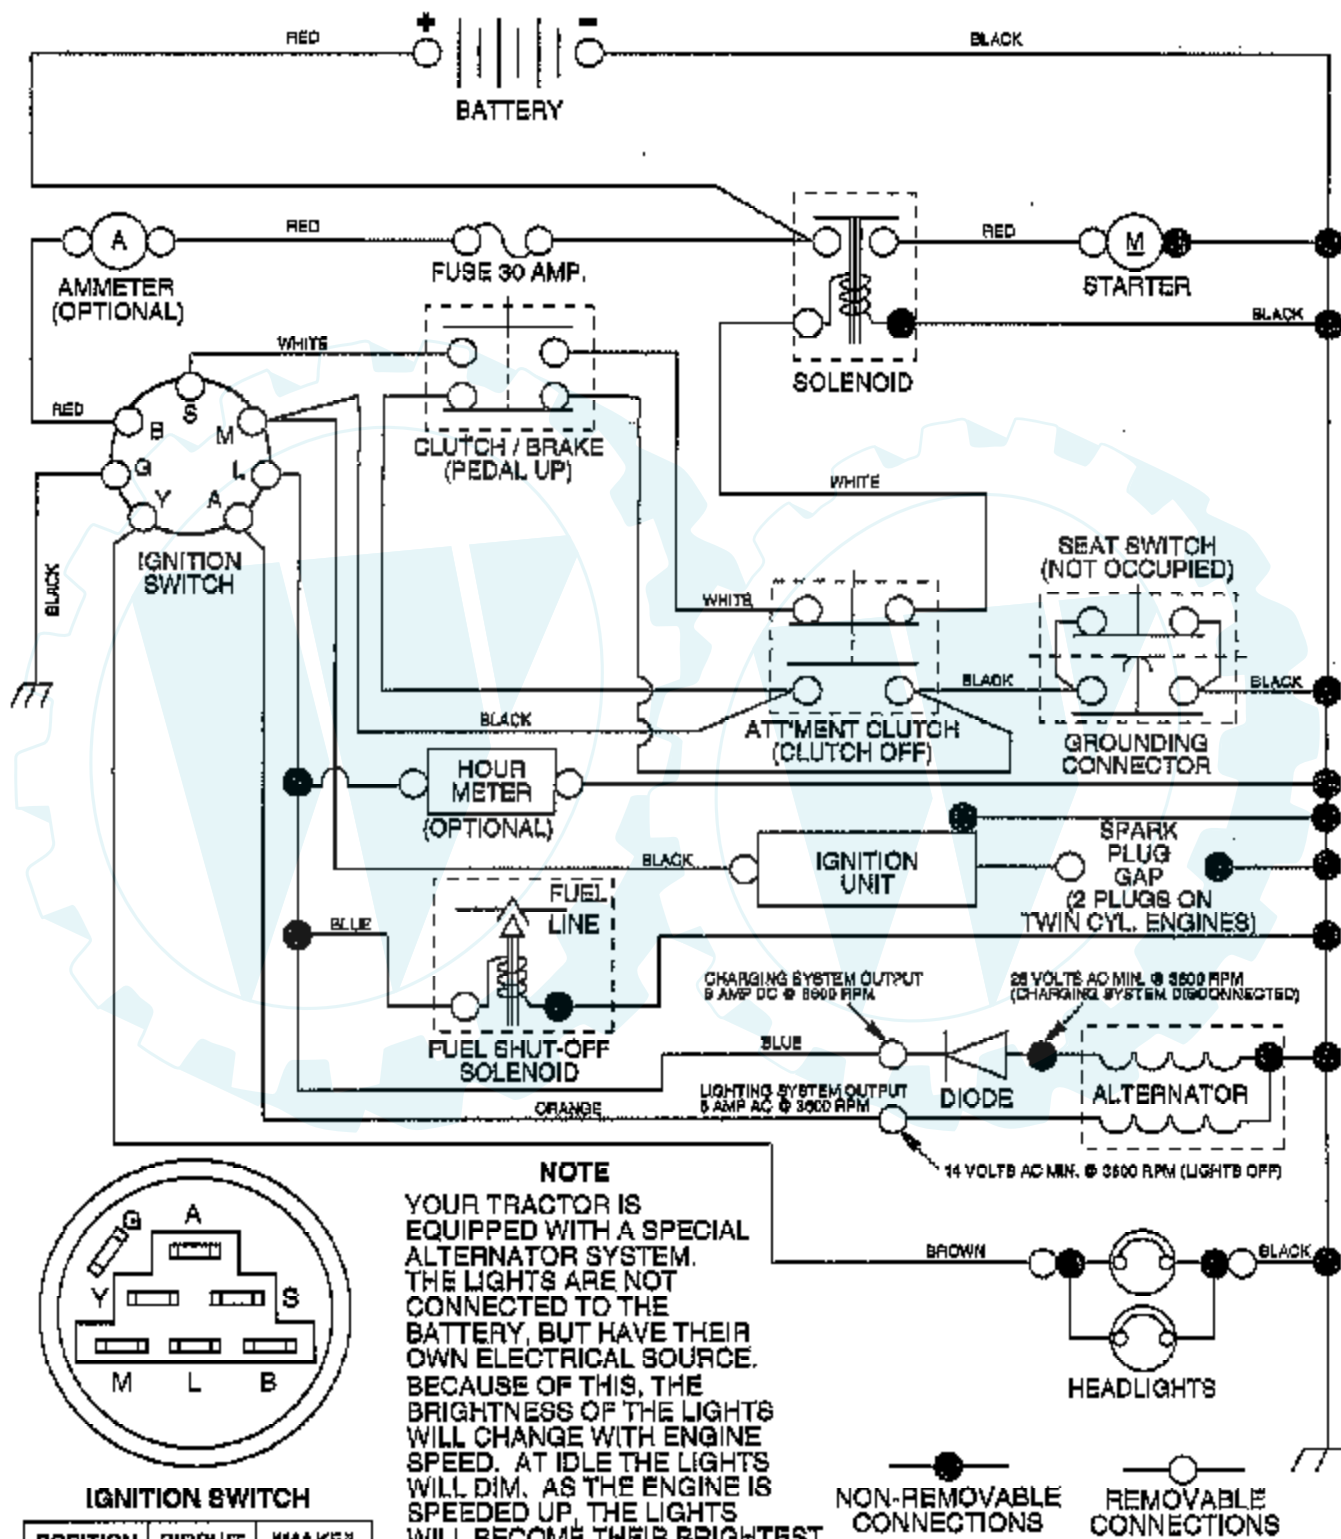

TRACTOR - - MODEL NUMBER 7143A89

SCHEMATIC

IGNITION SWITCH

POSITION	CIRCUIT	"MAKE"
OFF	G+M+L	NONE
RUN/LIGHT	B+L	A+Y
RUN	B+L	NONE
START	B+L+S	NONE