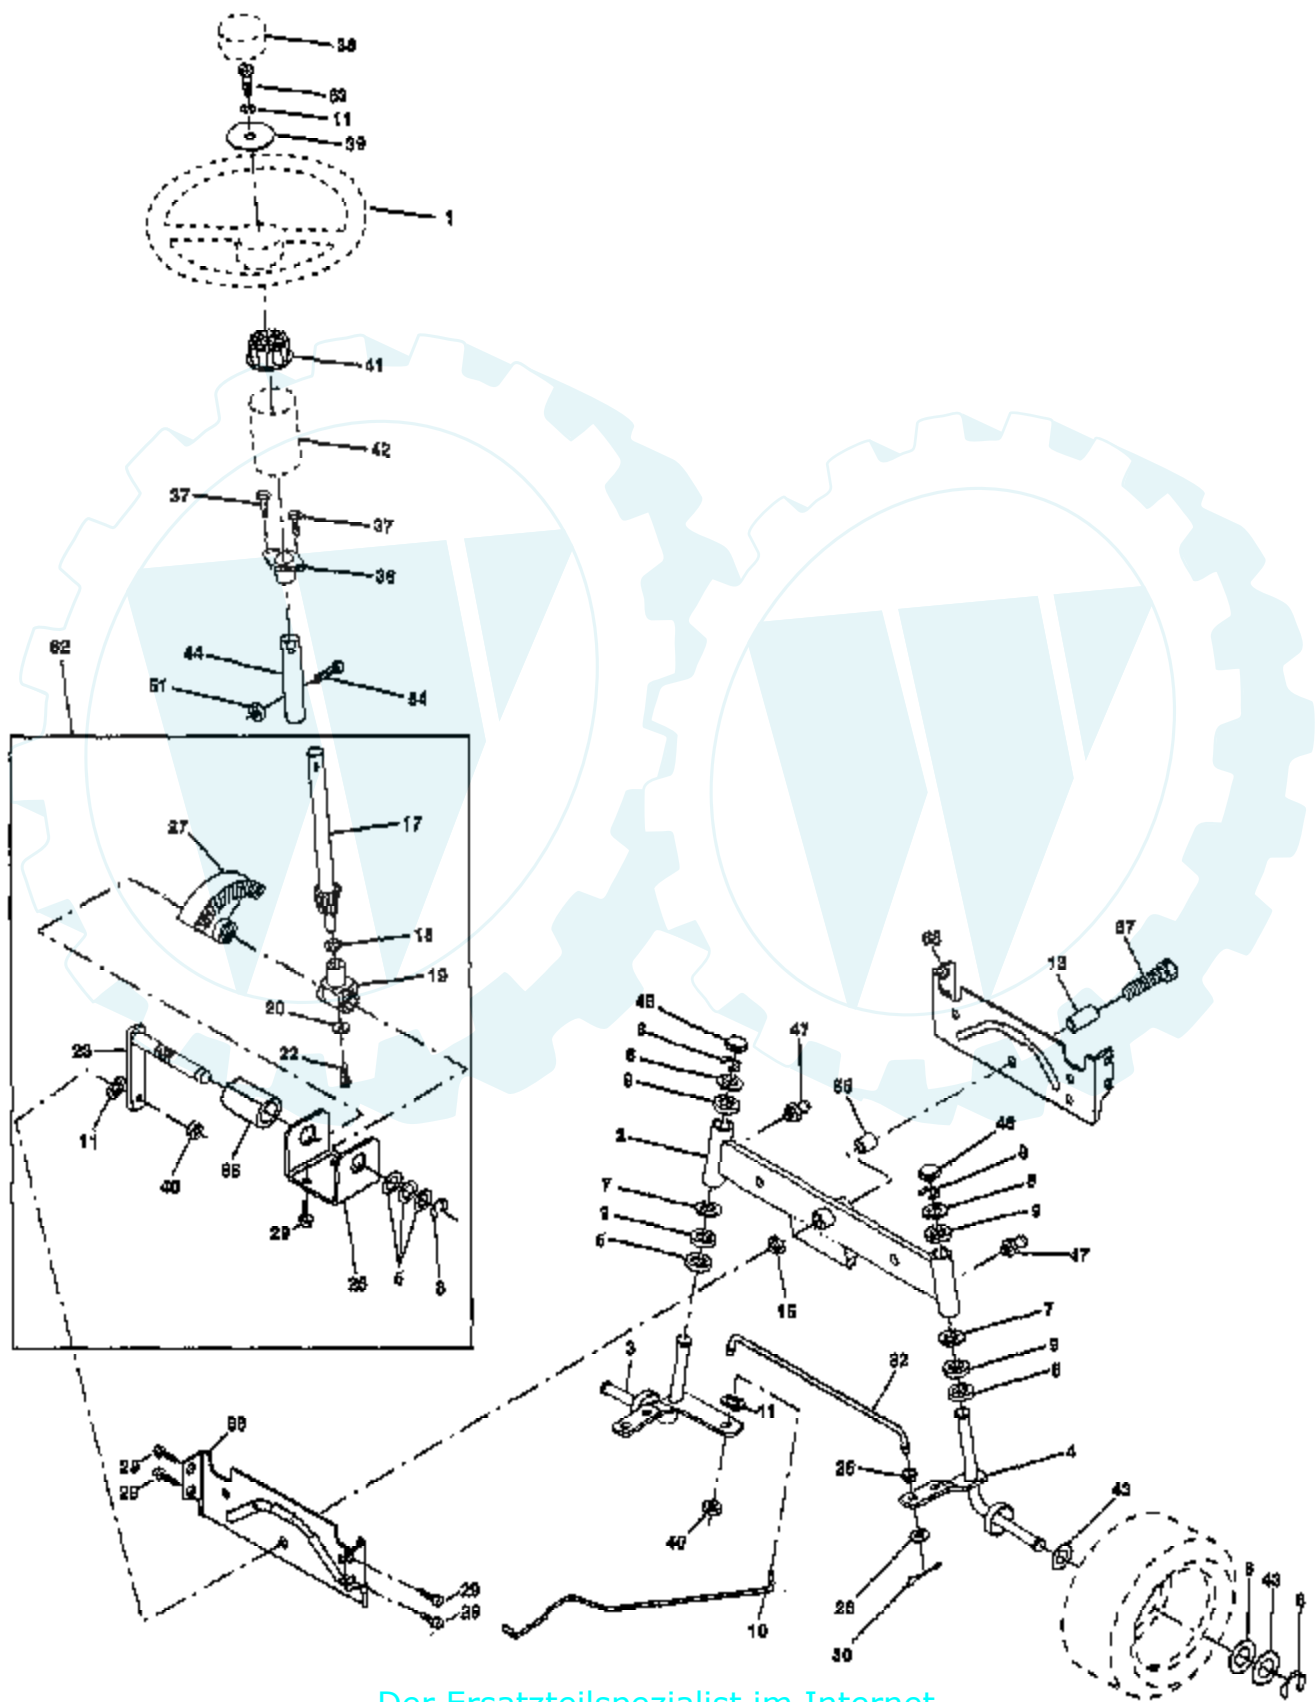

TRACTOR - - MODEL NUMBER 7143A89

STEERING ASSEMBLY

Ref #	Part Number	Qty	Description
1	140044		WHEEL STR AYP BLK
2	154427		AXLE ASM
3	156483		SPINDLE.ASM.LH
4	157473		"SPINDLE ASM,RH"
5	6266H		WASHER .T
6	121748X		WASHER
7	19272016		WASHER
8	12000029		RING
9	3366R		COL. SRTG. BEAR.
10	156438		DRAGLINK-STAMPED
11	10040600		LOCKWASHER
13	154779		BEARING AXLE
15	73901000		"NUT-LOC,FLANGE LT"
17	156546		SHAFT ASM STEERIN
18	57079		THRUST WASHER
19	124035X		SUPPORT.SHAFT
20	126684X		SUB= 532126684
22	71200410		SCREW HEX SOC1/4-
23	127501		SUB= 918127501
25	154406		BRKT-STEERING
26	126847X		BUSHING.DRAGLINK
27	136874		GEAR SECTOR
28	19131416		WASHER
29	17490612		SCREW
30	76020412		COTTER PIN
32	130465		TIE ROD
36	155099		BUSHING.STEERING
37	152927		"SCREW-TT,10-32 FL"
38	140045		CAP STEER AYP
39	19133808		WASHER T
40	7810H		GRIPCO NUT
41	100711L		ADAPTER LT
42	145054		BOOT.STEER.PL
43			CHECK WITH SUPPLIER
44	153720		EXT SHAFT STEERIN
46	121232X		CAP
47	6855M		ZERK M
51	73800500		NUT
54	74780520		BOLT
62	156594		KIT STEERING ASM
63	74780616		BOLT
65	154780		SPACER AXLE
66	154404		"BEARING-ARM,PITMA"
67	74781044		BOLT
68	154429		BRACE AXLE