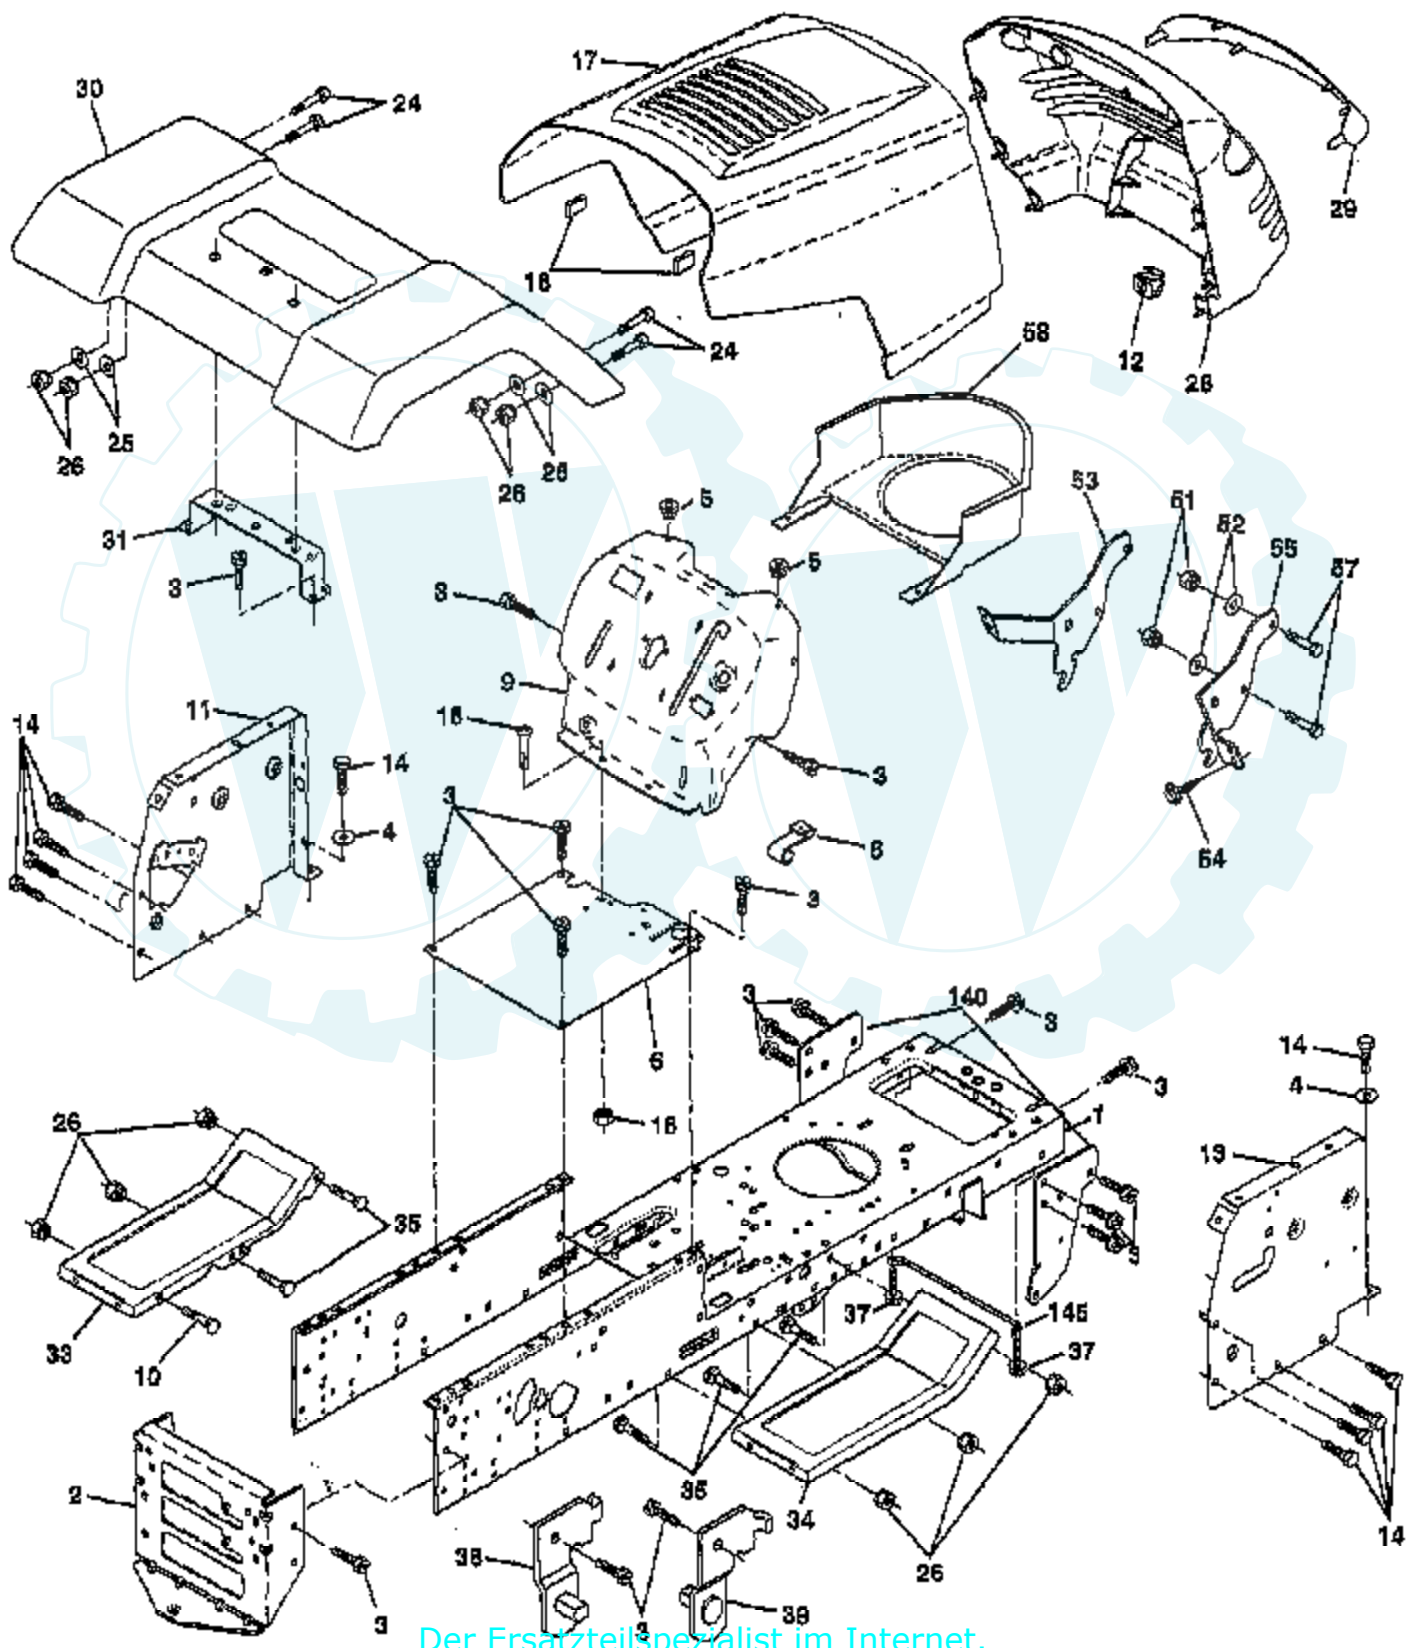

TRACTOR - - MODEL NUMBER 7143A89

CHASSIS AND ENCLOSURES

Ref #	Part Number	Qty	Description
1	160393		CHASSIS
2	140356		SUB= 145009
3	17490612		SCREW
4	19131216		WASHER
5	155272		BUMPER-HOOD/DASH
6	155924X014		"SADDLE-SLKSCR,5SP"
8	126471X		"CLIP,INSULATOR"
9	161937X011		DASH SILKSCREEN
10	72140608		SUB= 72110608
11	155927		"PANEL-DASH,LH"
12	145660		CLIP.TINNERMAN
13	155934X010		SUB= 169117X010
14	17490608		SCREW LT
15	74180512		SCREW
16	73510500		NUT
17	159639X505		HOOD.STEEL.ASSY
18	126938X		SUB= 532126938
24	74780616		BOLT
25	19131312		WASHER
26	73800600		NUT
28	157373		GRILLE-MS428
29	140273		LENS GRILLE
30	157584X505		FENDER BRACKET
31	136619		BRKT FENDER
33	105476X505		FOOTREST LH
34	105475X505		FOOTREST RH
35	72110606		BOLT
37			CHECK WITH SUPPLIER
38	139886		BRACKET ASM LH
39	139887		BRACKET ASM RH
51	73800400		NUT
52	19091416		WASHER
53	144697		BRACKET.GRILLE.LH
54	161464		SCREW.HEX.WS.HD
55	144696		BRACKET.GRILLE.RH
57	74780412		SUB= 74780414
58	150127		AIR DUCT
140	158418		BRKT SUSPENSION
145	156524		"ROD POVOT,CHASSIS"
	5479J		PLUG BUTTON T

Ref #	Part Number	Qty	Description
59	110082X		GEAR 1ST T
60	160950		AXLE.RH.(5528-2) DANA
61	142680		HOUSING LOWER TNS
62	120961X		PUCK T
63	7294J		BRAKE DISC. T
64	108989X		SPACER LT
65	160952		JAW, BRAKE
66	120954X		PIN T
67	160953		SCREW.(5562) .5/16-18X2.35
68	138244		SUB= 108992X
69	108996X		WASHER LT
70	160954		BRACKET, ANTI-ROTATION
71	120951X		PUCK T
72	120416X		SUB= 126976X

TRACTOR - - MODEL NUMBER 7143A89

DECALS

Ref #	Part Number	Qty	Description
1	156867		REFER TO IMAGE
3	272991		"DECAL DASH,OPER."
4	157002		DECAL, ENGINE
5	4900J		"DECAL DANGER,FEND"
6	145005		DECAL T
7	127521		DECAL.BATRY.3-3908
8	163017		NLA
9	163018		DECAL.HOOD.RH
10	160396		DECAL.HOOD.LH
14	146678		"DECAL-SCHEM,BELT"
15	141505		DECAL.INS.STRG.WL
16	141517		DECAL CHASSIS WIZ
	138311		DECAL DECK WIZ +
	162782		DECAL HANDLE LIFT
			MANUAL.O.7143A89