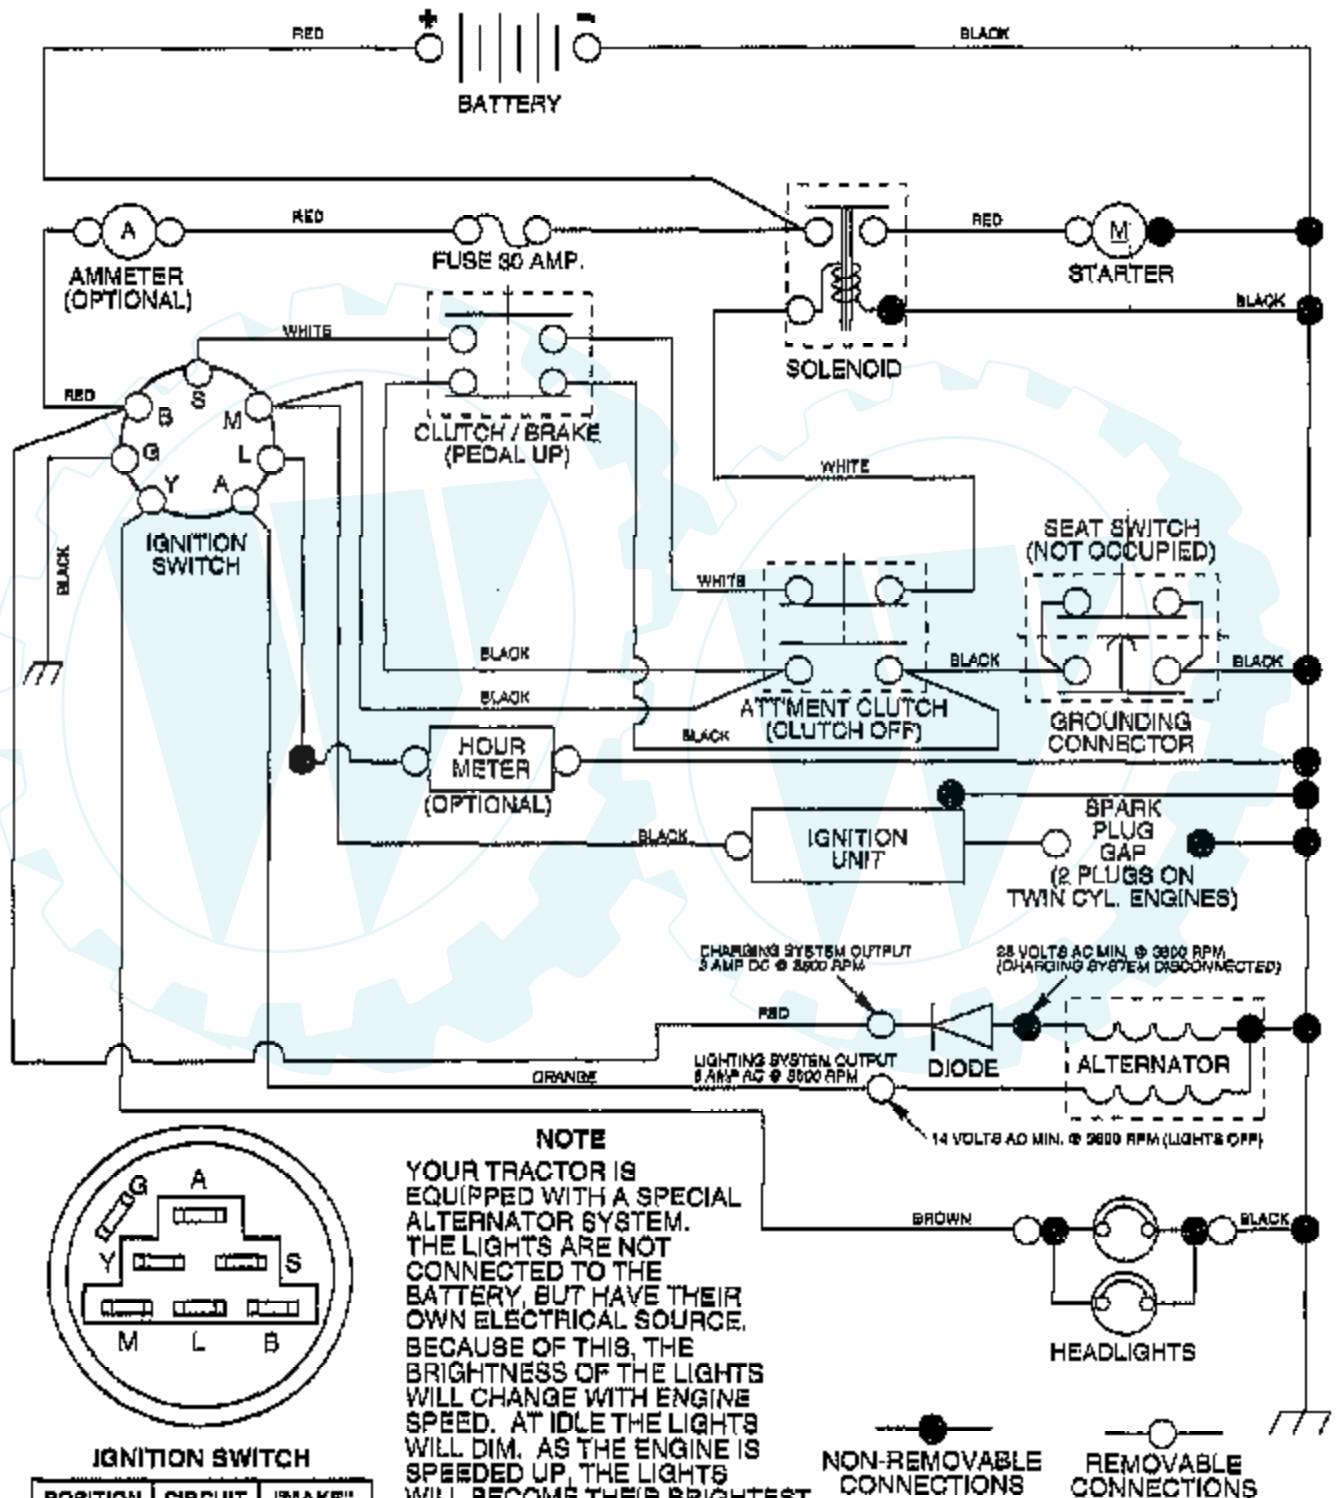

TRACTOR -- MODEL NUMBER AYP7134A99

SCHEMATIC