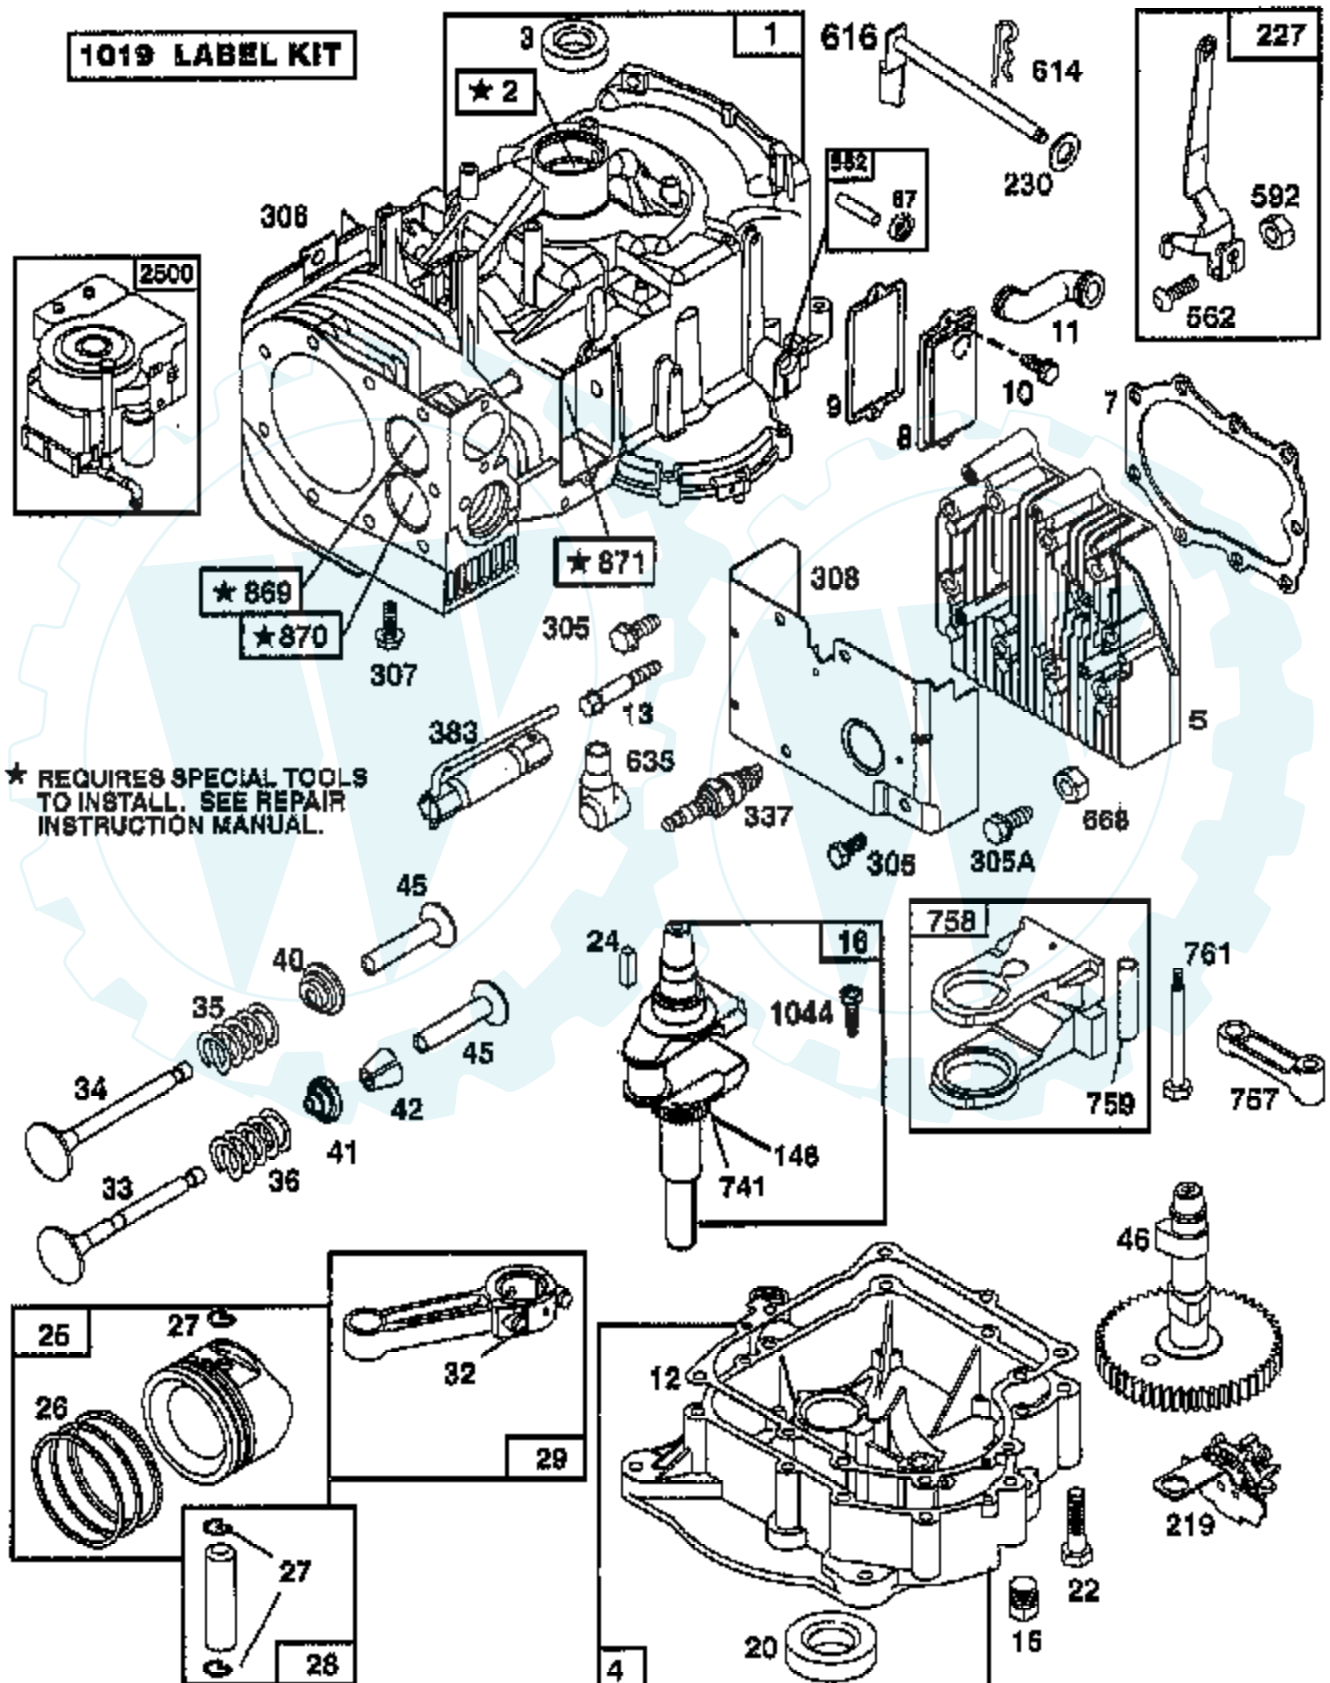

TRACTOR - - MODEL NUMBER AYP7134A99

BRIGGS & STRATTON ENGINE - MODEL NUMBER 28R707, TYPE NUMBER 1140-E1

Ref #	Part Number	Qty	Description
1	496413		CYLINDER ASSEMBLY
2	399265		P/N CONFLICT - CHECK WITH SUPPLIER
3	391086		SEAL, OIL
4	494238		BASE, ENGINE
5	494240		HEAD, CYLINDER
7	271866		GASKET, CYLINDER HEAD
8	495735		BREATHER ASSY
9	27803		GASKET, VALVE COVER
10	94621		SCREW, STEMS
11	280100		TUBE, BREATHER
12	271916		GASKET, CRANKCASE COVER 1/64"
12	271997		GASKET, CRANKCASE COVER .005"
12	271996		GASKET, CRANKCASE COVER .009"
13	94622		SCREW, CYLINDER HEAD 3"
15	94239		PLUG, OIL DRAIN
16	498971		CRANKSHAFT
20	291675		SEAL, OIL
22	94624		SCREW, SEMS, BASE MOUNTING
23	492326		FLYWHEEL & RING GEAR ASSY, MAGNETO
24	222698		KEY, FLYWHEEL
25	394661		PISTON ASSEMBLY, STANDARD
25	394662		PISTON ASSEMBLY .010" OVERSIZE
25	394663		PISTON ASSEMBLY .020" OVERSIZE
25	394664		PISTON ASSEMBLY .030" OVERSIZE
26	391780		RING SET, PISTON, STANDARD
26	392331		RING SET, PISTON, STANDARD SIZE
26	391781		RING SET, PISTON .010" OVERSIZE
26	391782		RING SET, PISTON .020" OVERSIZE
26	391783		RING SET, PISTON .030" OVERSIZE
27	260924		LOCK, PISTON PIN
28	299691		PIN ASSEMBLY, PISTON, STANDARD
28	391286		PIN ASSEMBLY, PISTON .005" OVER
29	490348		ROD ASSEMBLY, CONNECTING
29	490469		ROD ASSEMBLY, CONNECTING .020" UNDERSIZE
			CRANKPIN
32	94671		SCREW, CONNECTING ROD
33	262246		VALVE, EXHAUST
34	262247		VALVE, INTAKE
35	65906		SPRING, INTAKE VALVE
36	26828		SPRING, EXHAUST VALVE
37	224502		GUARD, FLYWHEEL
40	221596		RETAINER, INTAKE VALVE
41	292260		RETAINER, EXHAUST VALVE
42	494553		KEEPER VALVE
45	262248		TAPPET-VALVE
46	212897		GEAR, CAM
50	213819		ELBOW, INTAKE
51	272465		GASKET, CARBURETOR (CARBURETOR TO ELBOW)
52	272554		GASKET CARB
53	94637		STUD, CARBURETOR MOUNTING
73	224948		SCREEN, FLUSH ROTATING
75	225136		WASHER, SPRING
78	94626		SCREW, SEMS
87	491323		SEAL, GOVERNOR
93	281346		BUSHING, THROTTLE SHAFT
94	498030		VALVE, IDLE, ADJUSTMENT
95	94098		SCREW, THROTTLE