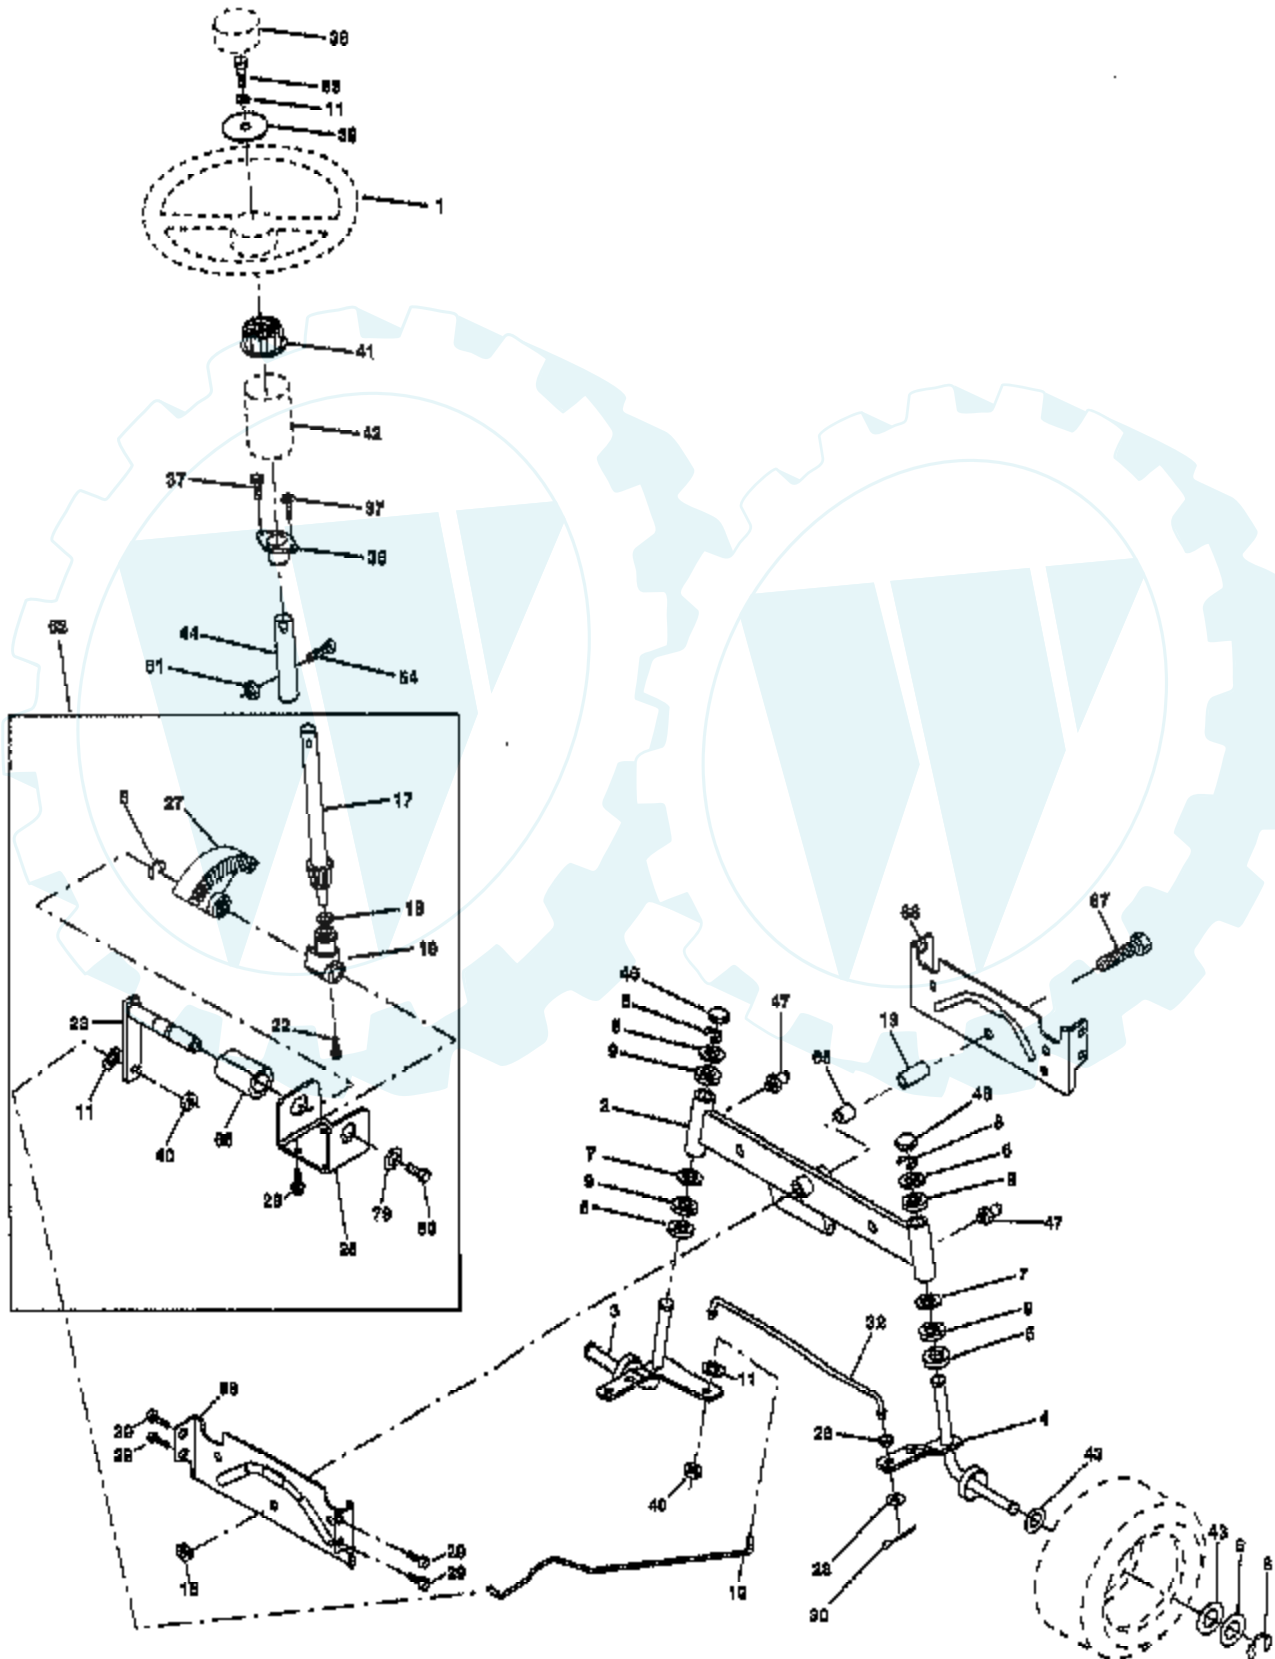

TRACTOR -- MODEL NUMBER AYP7134A99

STEERING ASSEMBLY

Ref #	Part Number	Qty	Description
1	140044		WHEEL STR AYP BLK
2	154427		AXLE ASM
3	156483		SPINDLE.ASM.LH
4	157473		"SPINDLE ASM,RH"
5	6266H		WASHER .T
6	121748X		WASHER
7	19272016		WASHER
8	12000029		RING
9	3366R		COL. SRTG. BEAR.
10	156438		DRAGLINK-STAMPED
11	10040600		LOCKWASHER
13	154779		BEARING AXLE
15	73901000		"NUT-LOC,FLANGE LT"
17	156546		SHAFT ASM STEERIN
18	57079		THRUST WASHER
19	160395		SUPPORT.SHAFT.STEER
22	165857		SCREW.HX.WSH.HD
23	165851		SHAFT.ASM.PITMAN
25	154406		BRKT-STEERING
26	126847X		BUSHING.DRAGLINK
27	136874		GEAR SECTOR
28	19131416		WASHER
29	17490612		SCREW
30	76020412		COTTER PIN
32	130465		TIE ROD
36	155099		BUSHING.STEERING
37	152927		"SCREW-TT,10-32 FL"
38	140045		CAP STEER AYP
39	19133808		WASHER T
40	7810H		GRIPCO NUT
41	100711L		ADAPTER LT
42	145054		BOOT.STEER.PL
43	121749X		WASHER
44	153720		EXT SHAFT STEERIN
46	121232X		CAP
47	6855M		ZERK M
51	73800500		NUT
54	74780520		BOLT
62	167902		KIT.STEER.ASM
63	74780616		BOLT
65	154780		SPACER AXLE
66	154404		"BEARING-ARM,PITMA"
67	74781044		BOLT
68	154429		BRACE AXLE
79	19132012		WASHER
80	74950612		BOLT.HX.NYLON3/8-16X3/