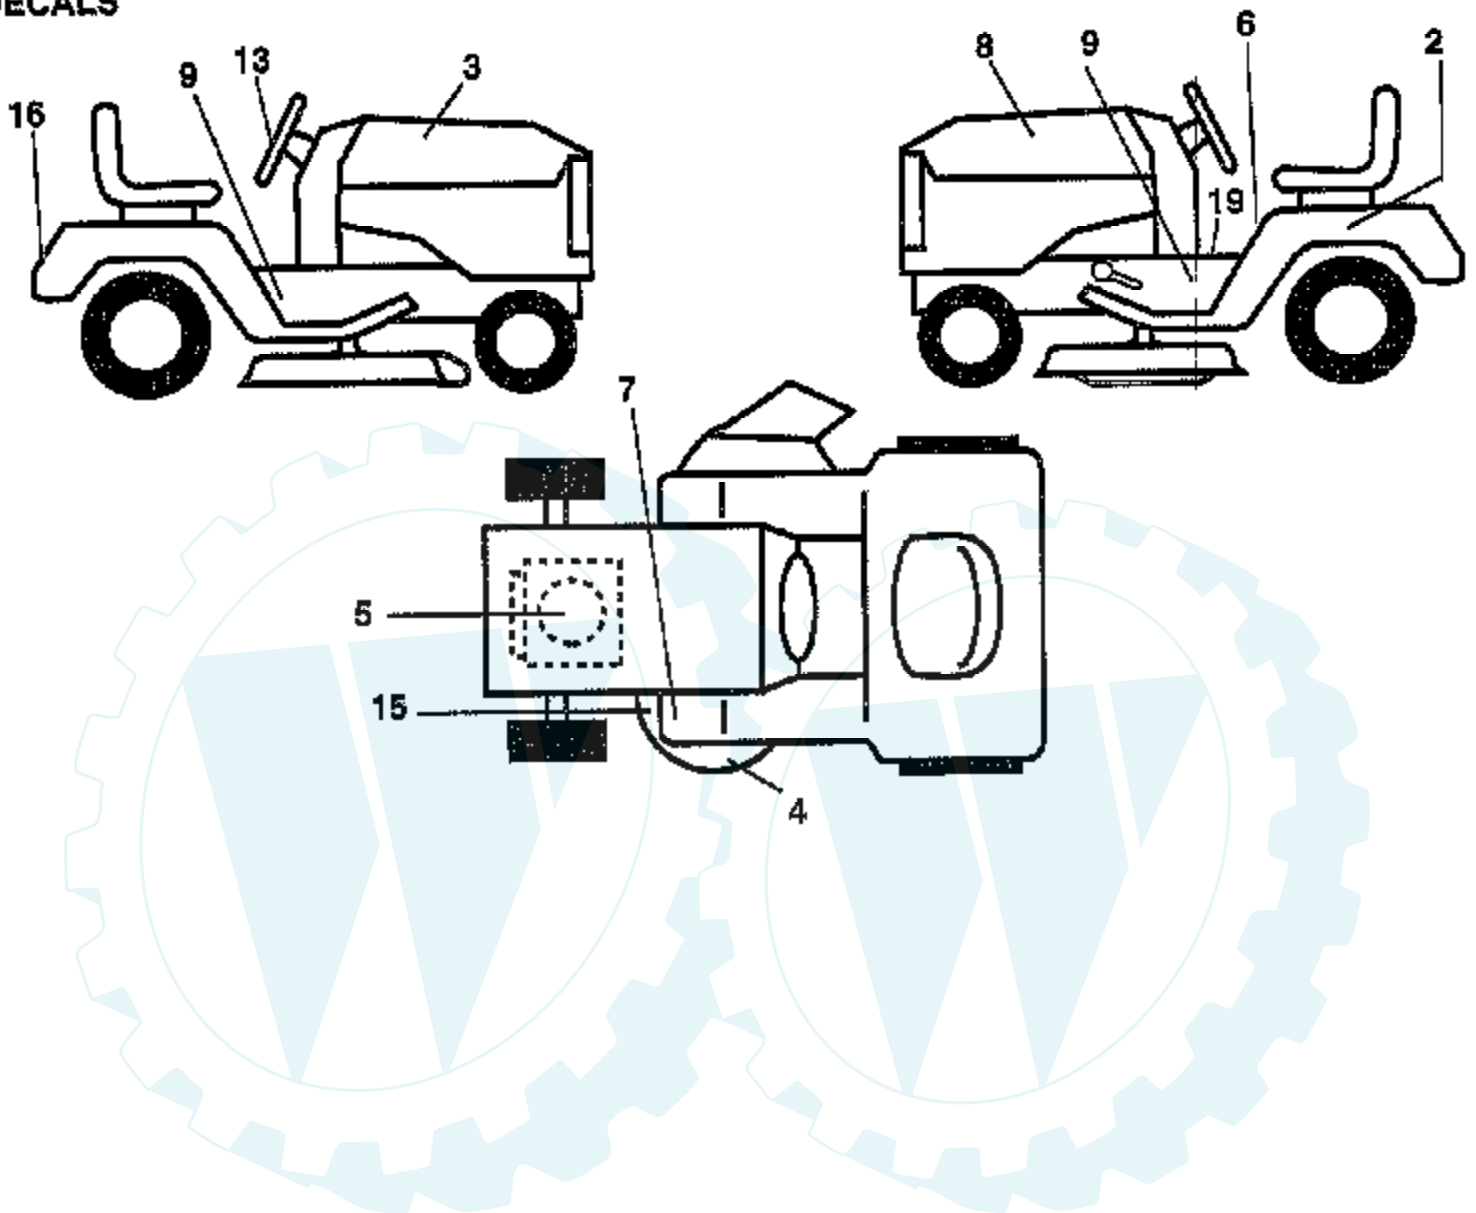

TRACTOR - - MODEL NUMBER AYP7134A99

DECALS

Ref #	Part Number	Qty	Description
2	145005		DECAL.BATRY.3-3908
3	167066		DECAL.HOOD.RH.
4	141517		DECAL DECK WIZ +
5	165363		DECAL.HP.ENG.B&S13HP
6	157002		"DECAL DANGER,FEND"
7	4900J		DECAL T
8	167067		DECAL.HOOD.LH.B&S.IC.13
9	141496		DECAL CHASSIS
13	146678		DECAL.INS.STRG.WL
15	136832		DECAL
16	127521		NLA
19	156867		"DECAL DASH,OPER."
	138311		DECAL HANDLE LIFT
	166684		MANUAL.O.7134A99.E