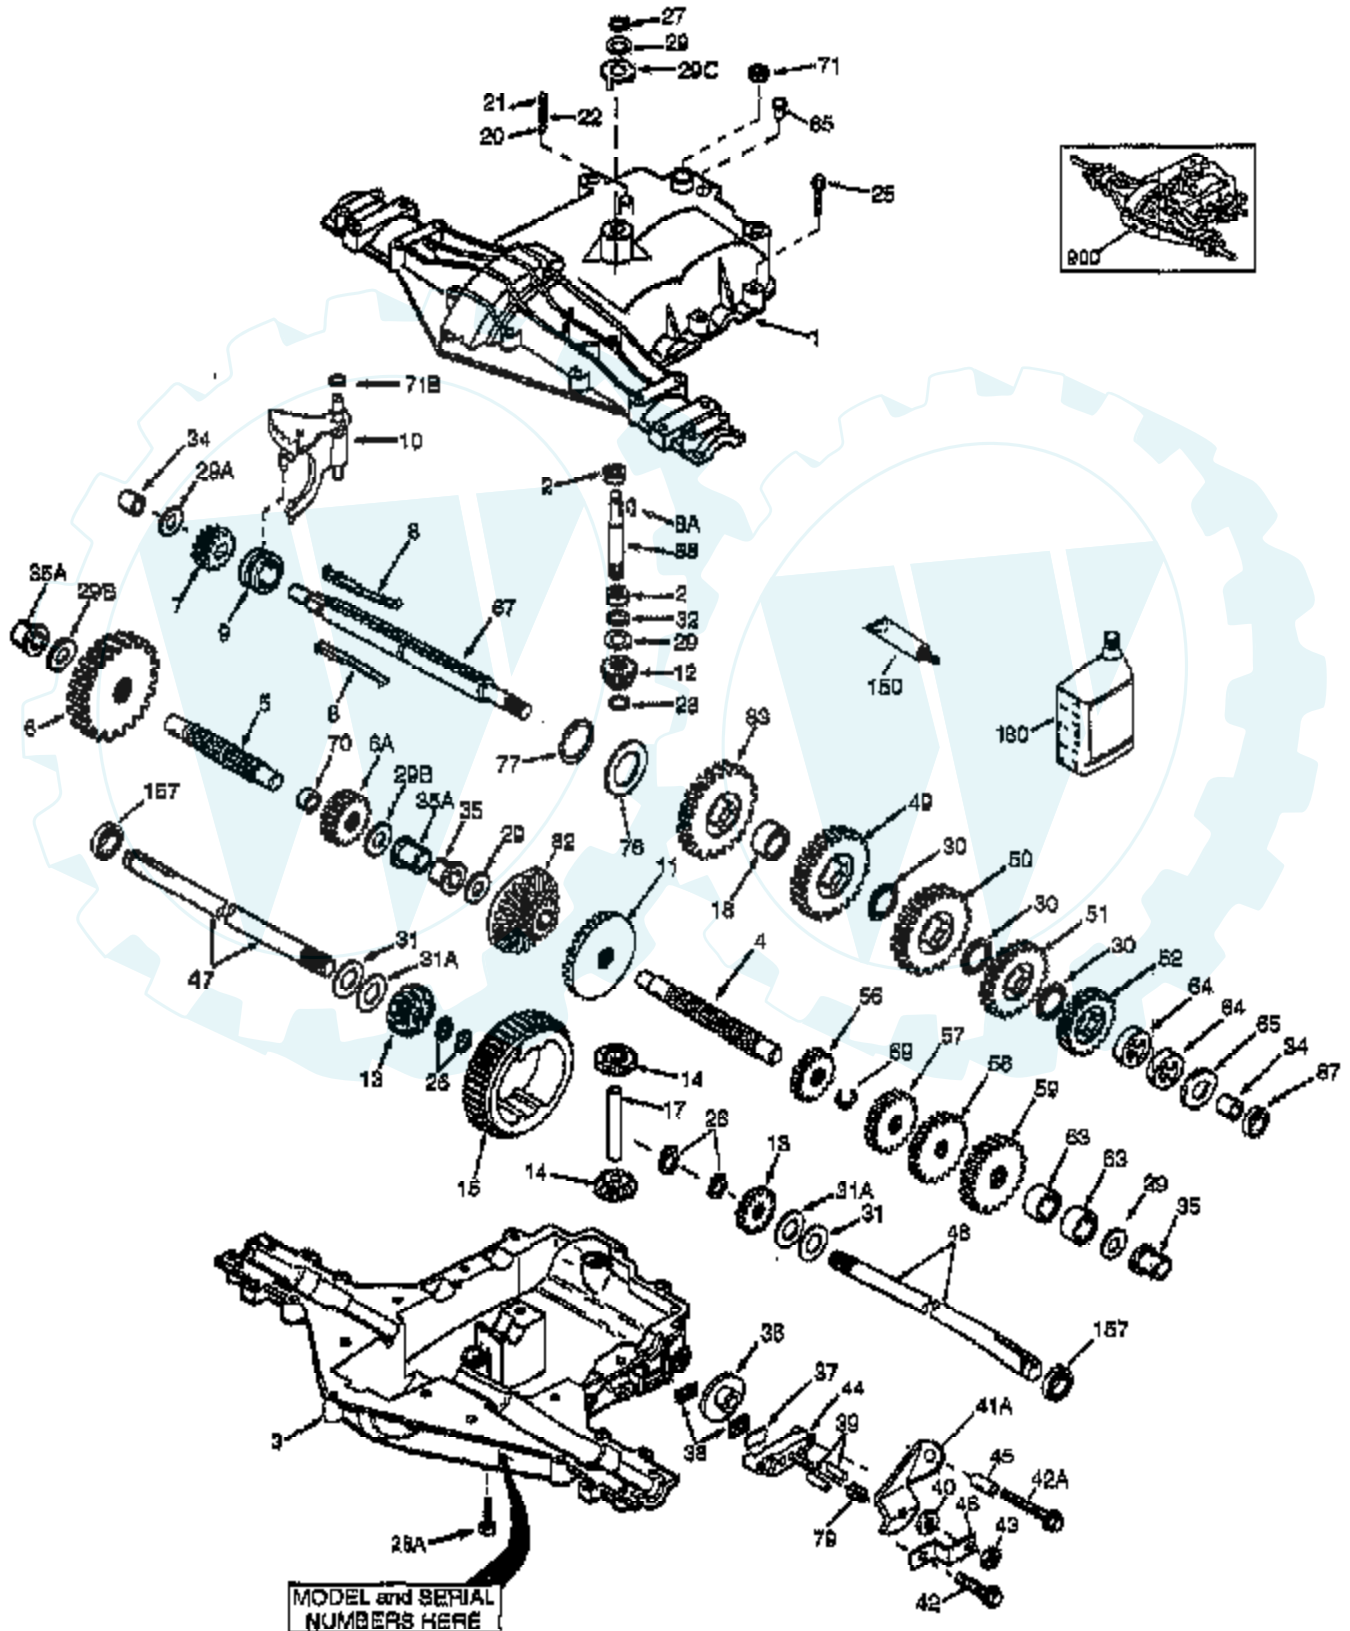

TRACTOR - - MODEL NUMBER AYP7134A99

PEERLESS TRANSAXLE - MODEL NUMBER 204-506B

Ref #	Part Number	Qty	Description
1	772147		TRANSAXLE COVER
2	780086A		NEEDLE BEARING 5/8" ID
3	770128		TRANSAXLE CASE
4	776395		COUNTERSHAFT
5	776409		OUTPUT SHAFT
6	778364		SPUR GEAR (38 TEETH)
6A	778369		SPUR GEAR (15 TEETH)
7	778330		SPUR GEAR (11 TEETH)
8	792180		SHIFT KEY
8A	792047		KEY, WOODRUFF
9	784352		COLLAR, SHIFTER
10	784378		SHIFT ROD & FORK
11	778334		BEVEL GEAR (30 TEETH)
12	778309		INPUT BEVEL PINION (13TEETH)
13	778368		BEVEL GEAR (13 TEETH)
14	778367		BEVEL PINION (13 TEETH)
15	778370		RING GEAR (43 TEETH)
17	786188		DRIVE PIN
18	786102		SPACER, NEUTRAL
20	792077		BALL STEEL, 5/16" DIA.
21	792078		SCREW, 3/8-16 X 3/8"
22	792079		SPRING
25	792073A		SCREW
25A	792177		SCREW 1/4-20 X 1-3/8"
26	792125		RING RETAINER
27	792035		RING, RETAINER
28	788040		RETAINING RING
29	780072		WASHER THRUST
29A	780160		WASHER
29B	780051		WASHER THRUST
29C	780199		P/N CONFLICT - CHECK WITH SUPPLIER
30	780108		WASHER THRUST
31	780001		WASHER
31A	780195		FLAT WASHER
32	788083		OIL SEAL 5/8"
34	780194		BUSHING 9/16"
35	780193		FLANGED BUSHING 5/8" ID
35A	780197		FLANGED BUSHING 3/4"
36	790075		BRAKE DISC
37	790007		PLATE BRAKE PAD
38	799021		BRAKE PAD
39	786026		PIN DOWEL
40	792076A		WASHER
41A	790079		BRAKE LEVER
42	792073A		SCREW
42A	792085A		SCREW, 1/4-20 X 2-1/4
43	792075		LOCKNUT 5/16-24
44	790025		HOLDER BRAKE PAD
45	786066		SPACER
46	786086		BRKT BRAKE LEVER
47	774690		AXLE
48	774691		AXLE
49	778356		SPUR GEAR (29 TEETH)
50	778354		SPUR GEAR (23 TEETH)
51	778352		SPUR GEAR (19 TEETH)
52	778346		SPUR GEAR (15 TEETH)
56	778355		SPUR GEAR (11 TEETH)
57	778353		SPUR GEAR (17 TEETH)