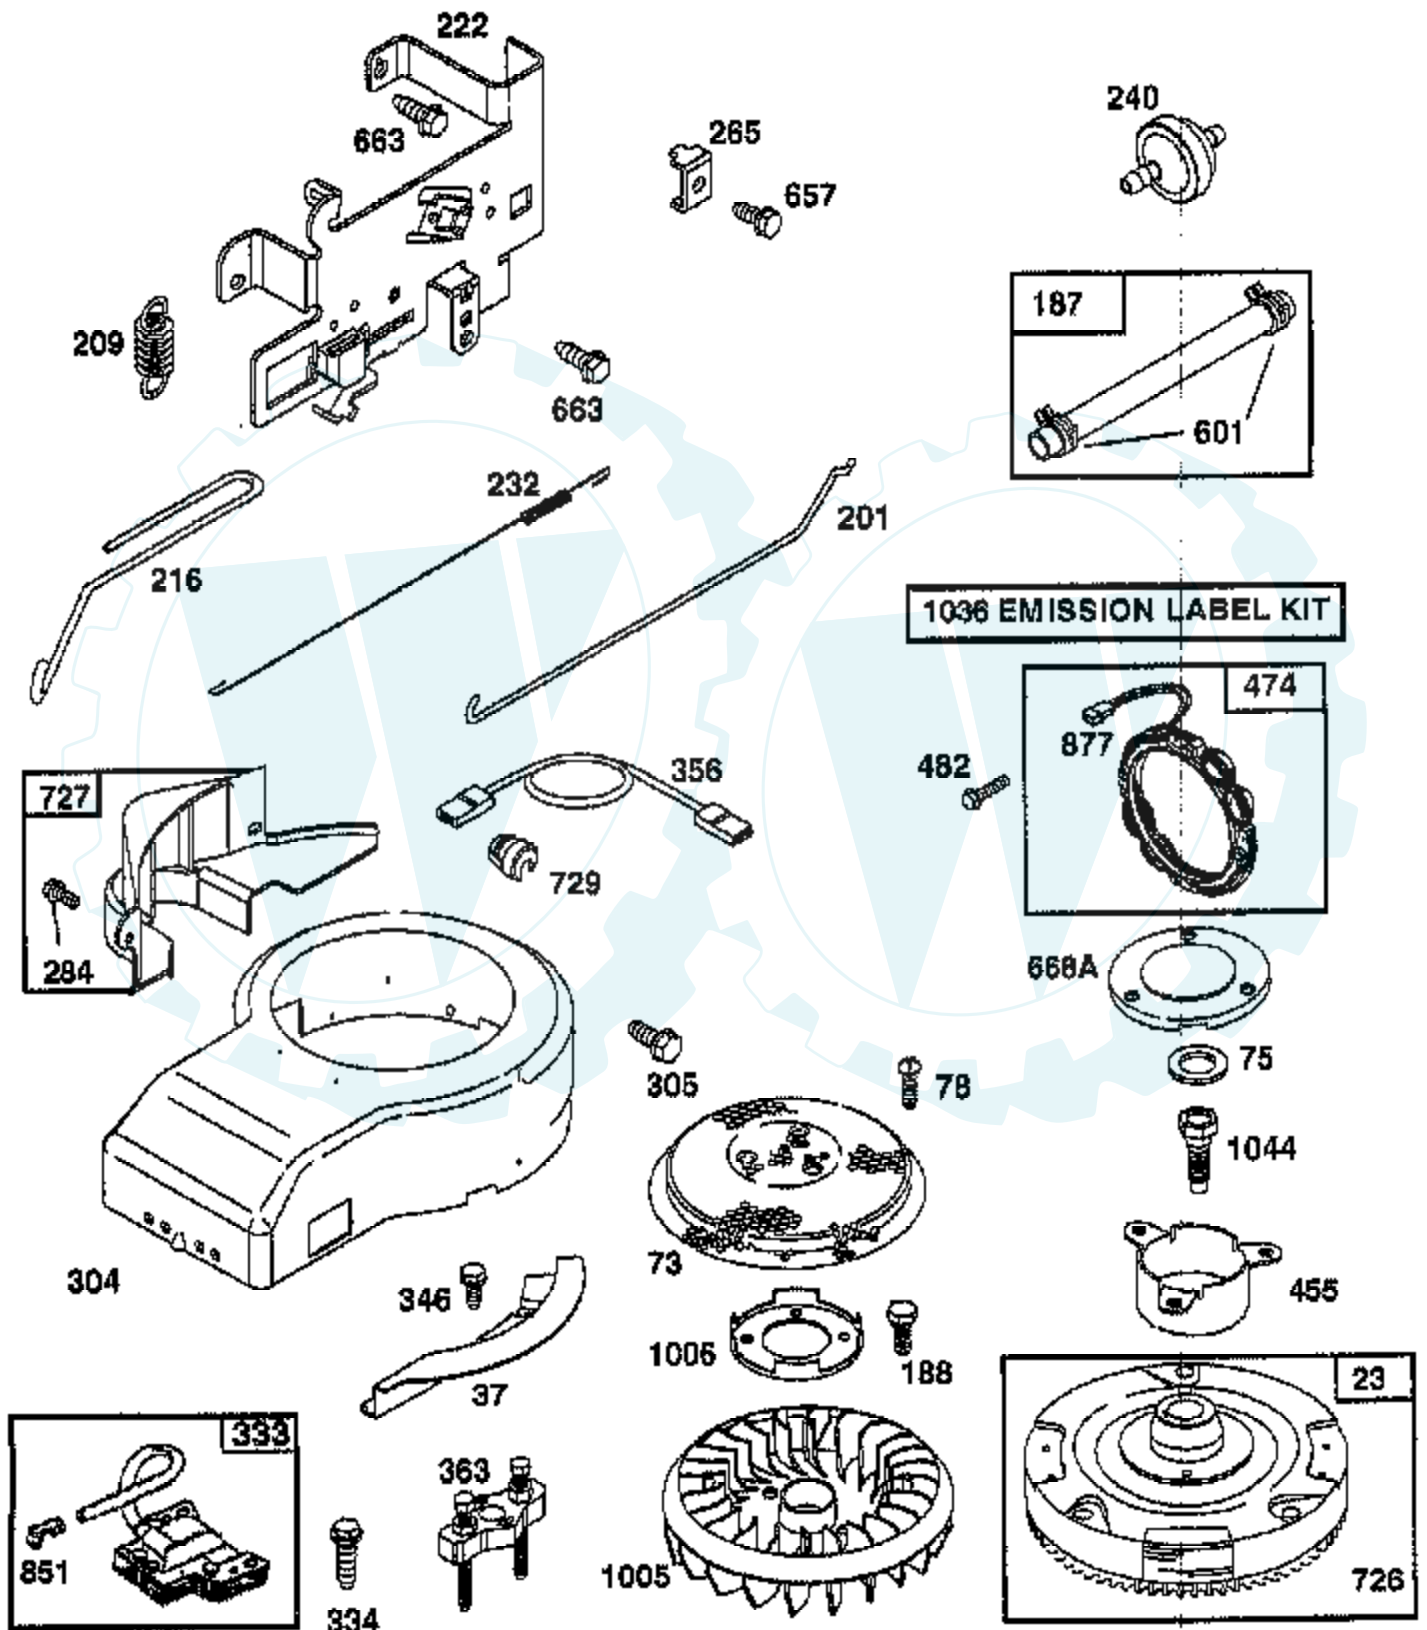

TRACTOR - - MODEL NUMBER AYP7134A99
BRIGGS & STRATTON ENGINE - MODEL NUMBER 28R707, TYPE NUMBER 1140-E1

Ref #	Part Number	Qty	Description
1	496413		CYLINDER ASSEMBLY
2	399265		P/N CONFLICT - CHECK WITH SUPPLIER
3	391086		SEAL, OIL
4	494238		BASE, ENGINE
5	494240		HEAD, CYLINDER
7	271866		GASKET, CYLINDER HEAD
8	495735		BREATHER ASSY
9	27803		GASKET, VALVE COVER
10	94621		SCREW, STEMS
11	280100		TUBE, BREATHER
12	271916		GASKET, CRANKCASE COVER 1/64"
12	271997		GASKET, CRANKCASE COVER .005"
12	271996		GASKET, CRANKCASE COVER .009"
13	94622		SCREW, CYLINDER HEAD 3"
15	94239		PLUG, OIL DRAIN
16	498971		CRANKSHAFT
20	291675		SEAL, OIL
22	94624		SCREW, SEMS, BASE MOUNTING
23	492326		FLYWHEEL & RING GEAR ASSY, MAGNETO
24	222698		KEY, FLYWHEEL
25	394661		PISTON ASSEMBLY, STANDARD
25	394662		PISTON ASSEMBLY .010" OVERSIZE
25	394663		PISTON ASSEMBLY .020" OVERSIZE
25	394664		PISTON ASSEMBLY .030" OVERSIZE
26	391780		RING SET, PISTON, STANDARD
26	392331		RING SET, PISTON, STANDARD SIZE
26	391781		RING SET, PISTON .010" OVERSIZE
26	391782		RING SET, PISTON .020" OVERSIZE
26	391783		RING SET, PISTON .030" OVERSIZE
27	260924		LOCK, PISTON PIN
28	299691		PIN ASSEMBLY, PISTON, STANDARD
28	391286		PIN ASSEMBLY, PISTON .005" OVER
29	490348		ROD ASSEMBLY, CONNECTING
29	490469		ROD ASSEMBLY, CONNECTING .020" UNDERSIZE
			CRANKPIN
32	94671		SCREW, CONNECTING ROD
33	262246		VALVE, EXHAUST
34	262247		VALVE, INTAKE
35	65906		SPRING, INTAKE VALVE
36	26828		SPRING, EXHAUST VALVE
37	224502		GUARD, FLYWHEEL
40	221596		RETAINER, INTAKE VALVE
41	292260		RETAINER, EXHAUST VALVE
42	494553		KEEPER VALVE
45	262248		TAPPET-VALVE
46	212897		GEAR, CAM
50	213819		ELBOW, INTAKE
51	272465		GASKET, CARBURETOR (CARBURETOR TO ELBOW)
52	272554		GASKET CARB
53	94637		STUD, CARBURETOR MOUNTING
73	224948		SCREEN, FLUSH ROTATING
75	225136		WASHER, SPRING
78	94626		SCREW, SEMS
87	491323		SEAL, GOVERNOR
93	281346		BUSHING, THROTTLE SHAFT
94	498030		VALVE, IDLE, ADJUSTMENT
95	94098		SCREW, THROTTLE