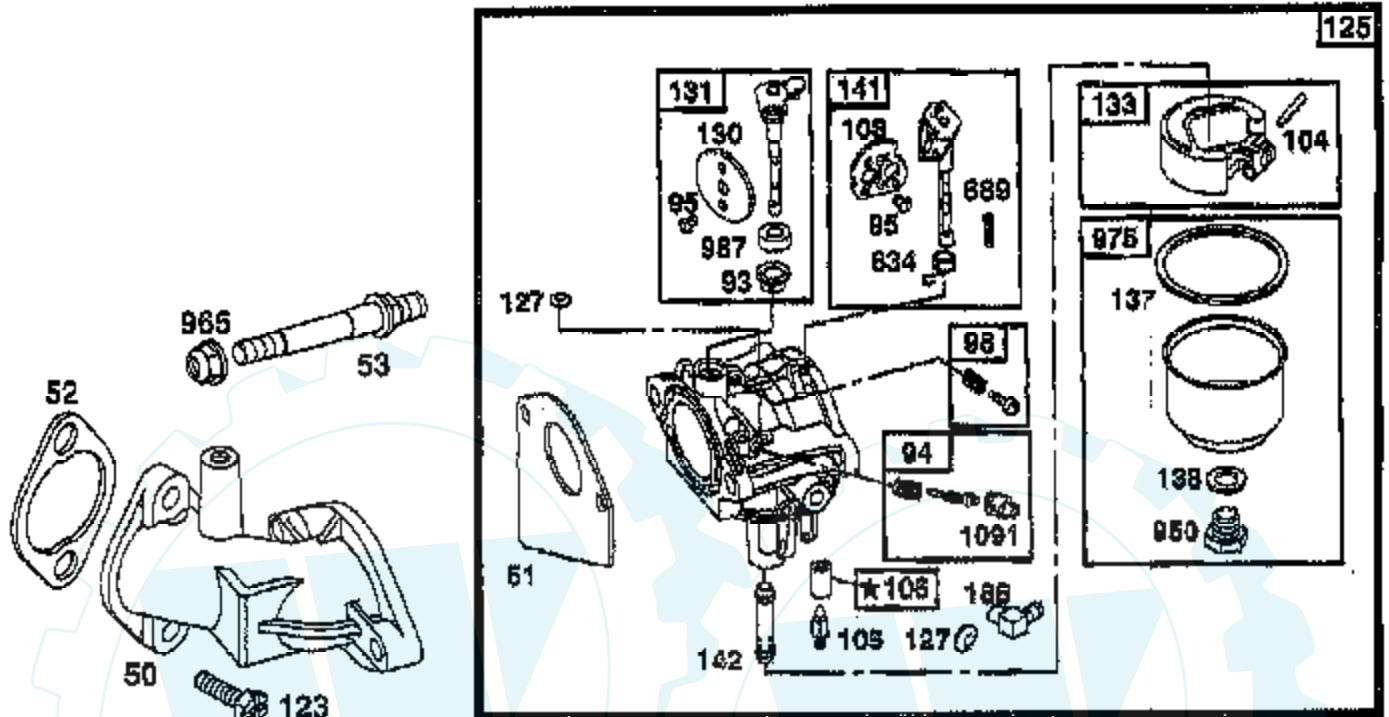

TRACTOR - - MODEL NUMBER AYP7134A99

BRIGGS & STRATTON ENGINE - MODEL NUMBER 28R707, TYPE NUMBER 1140-E1