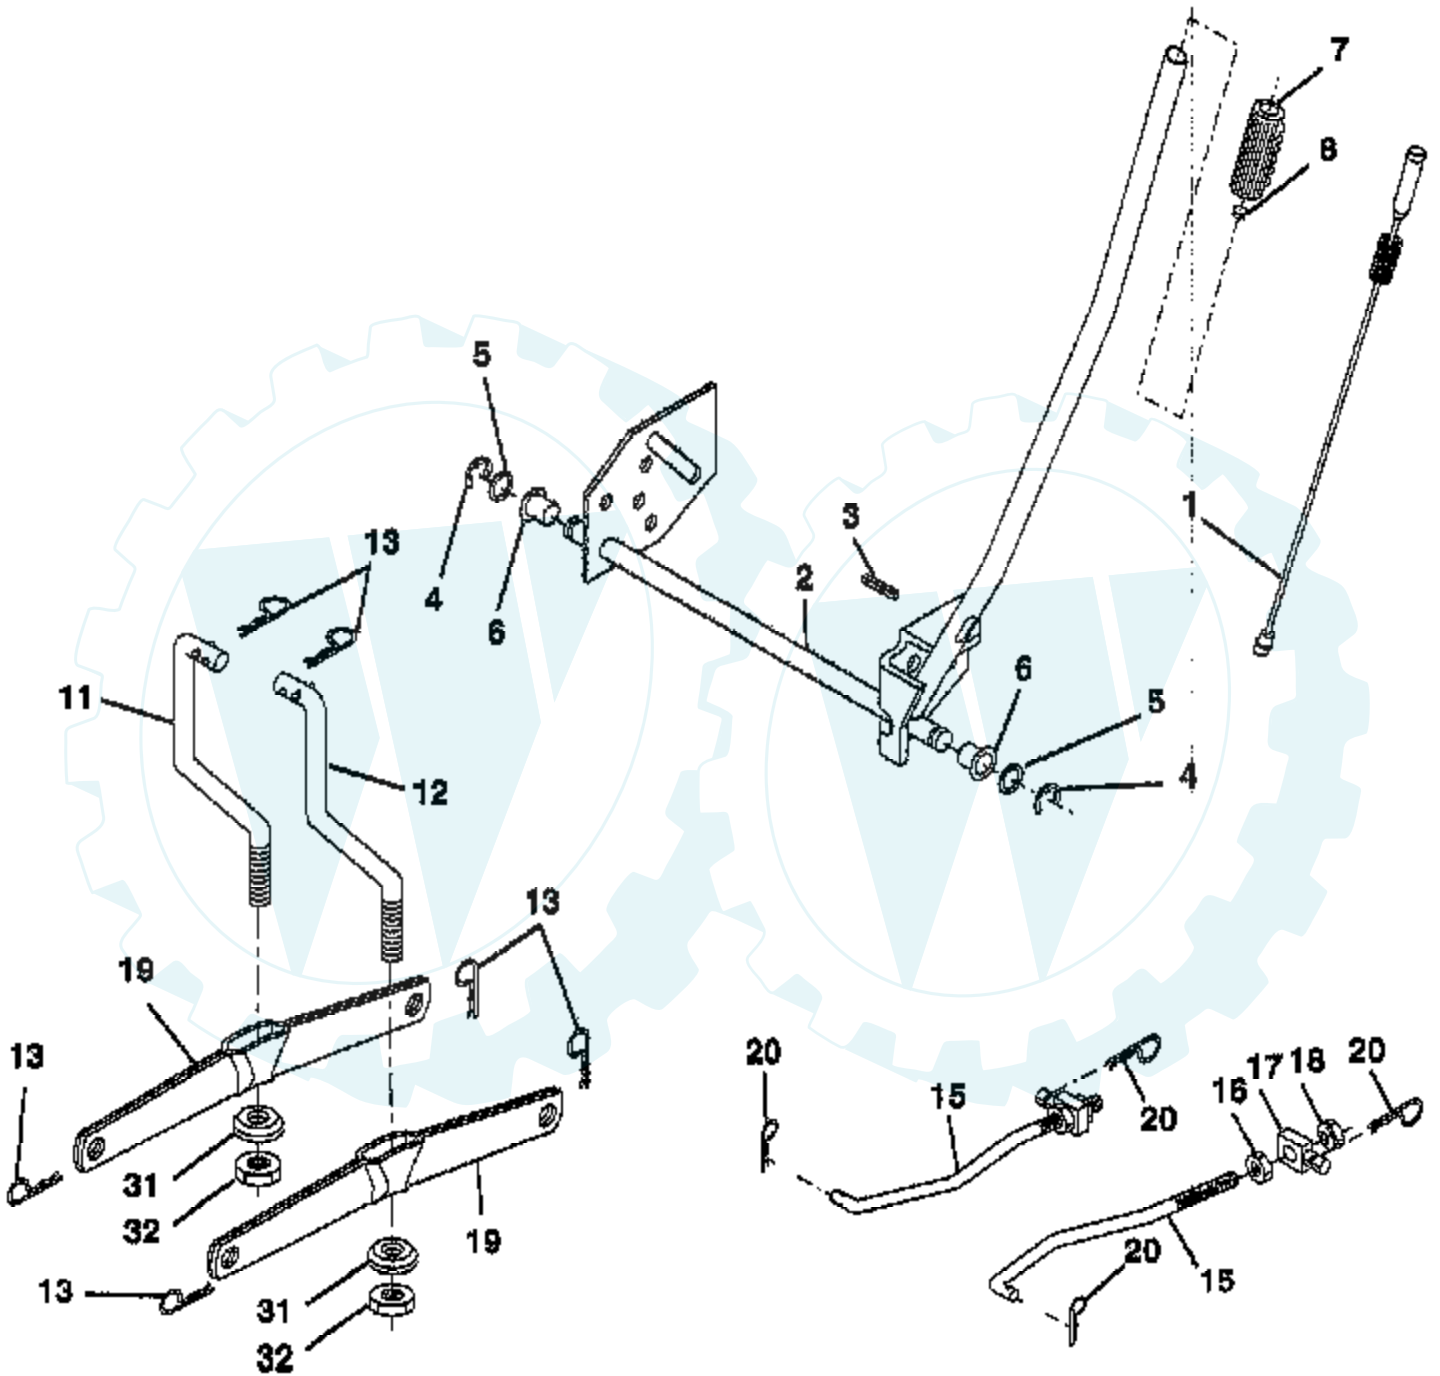

TRACTOR - - MODEL NUMBER AYP7134A99

MOWER LIFT

Ref #	Part Number	Qty	Description
1	159460		WIRE ASM W.SPRING
2	159471		"SHAFT ASM LIFT,RH"
3	105767X		PIN-GROOVE LT
4	12000002		SUB= 2225J
5	19211621		WASHER
6	120183X		NYLON BEARING
7	109413X		GRIP
8	124526X		SUB= 125925X
11	139865		SUB= 918139865
12	139866		SUB= 151140
13	4939M		SUB= 85902
15	127218		LINK.FRONT
16	73350800		NUT
17	130171		TRUNION
18	73800800		NUT.LK.W/WSH.1/2.
19	139868		ARM SUSP REAR
20	163552		RETAINER SPRING
31	140302		BEARING PVT LH
32	73540600		NUT.CROWNLOCK.3/8