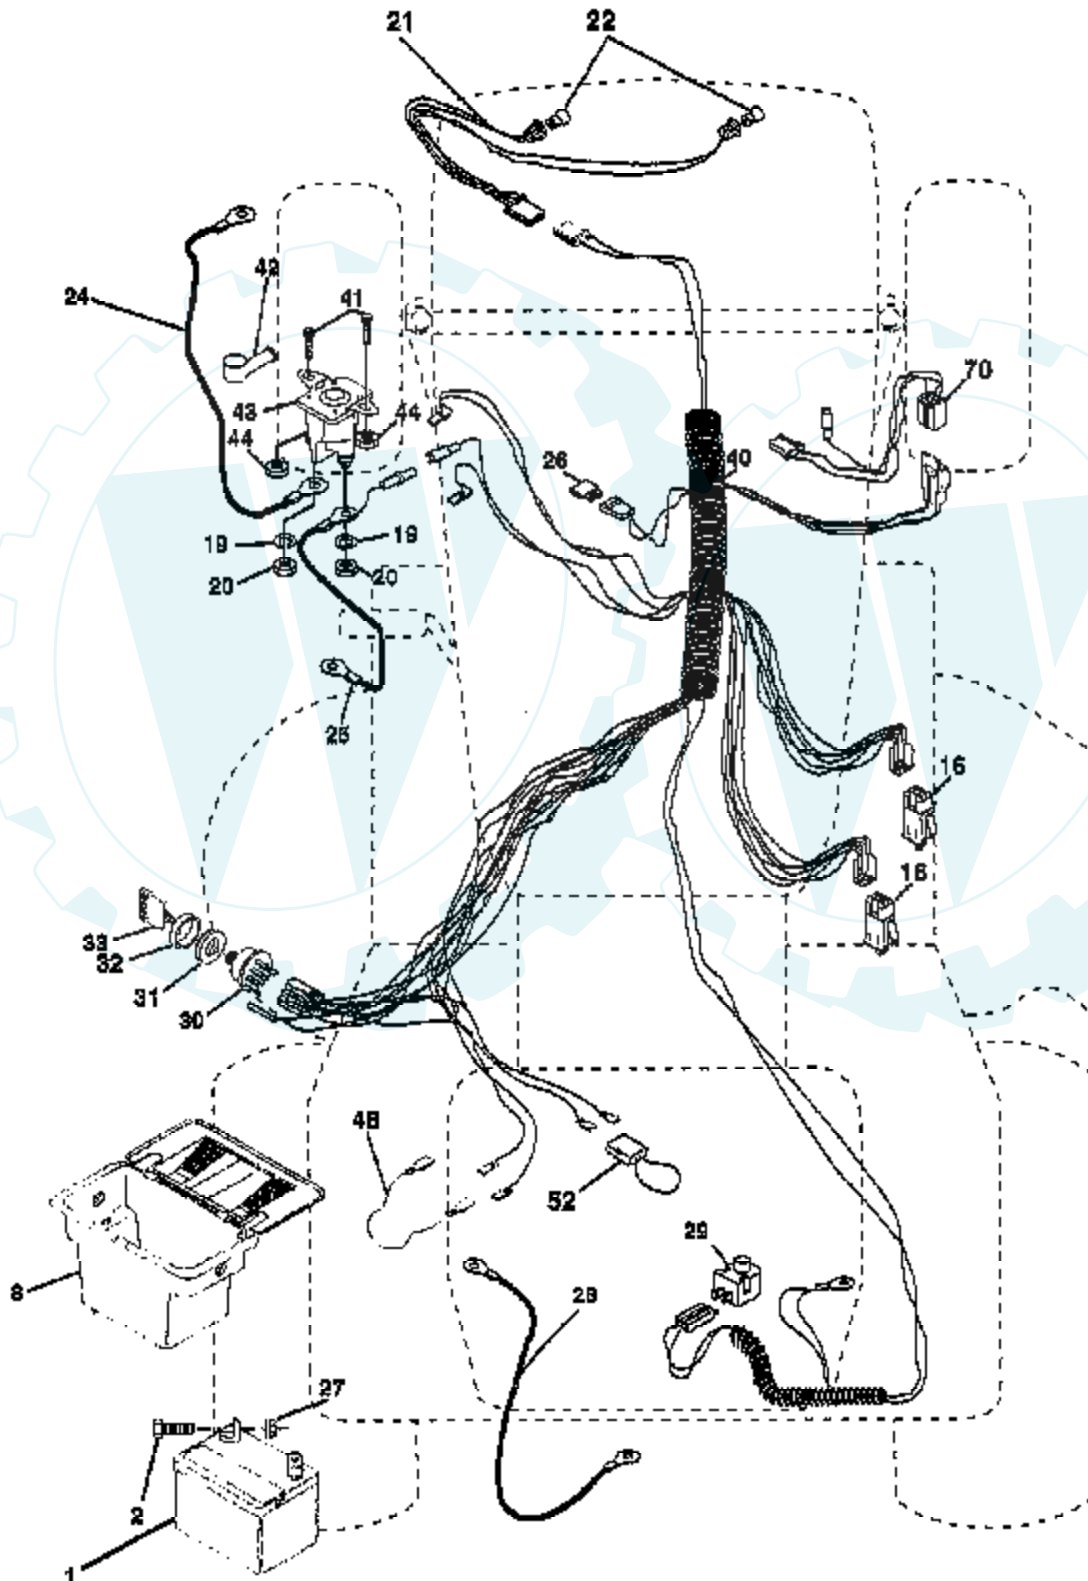

TRACTOR - - MODEL NUMBER AYP7134A99

ELECTRICAL

Ref #	Part Number	Qty	Description
1	144925		SUB= 123899X
2	74760412		BOLT LT
8	156417		"CASE,BATTERY.MECH"
16	153664		SWITCH INTERLOCK
19	10090400		SUB= 10040400
20	73350400		NUT
21	167221		HARNES
22	4152J		HEADLAMP BULB
24	4799J		"CABLE T, BATTERY"
25	146147		CABLE.BTRY.6GA.RD
26	166180		FUSE.15 AMP
27	73510400		NUT
28	4207J		CABLE T
29	121305X		SWITCH SEAT
30	140301		SWITCH IGN 4POS
31	124211X		NUT IGNITION
32	141226		COVER KEY SWITCH
33	122147X		KEY
40	166145		HARNES.IGNITION
41	71110408		BOLT HXHD FIN
42	131563		SUB= 154336
43	145673		SUB= 146154
44	73640400		NUT HXKEP 1/4X20
48	140844		ADAPTER AMMETER
52	141940		PROTECTION LOOP
70	166658		HARNES.ENGINE