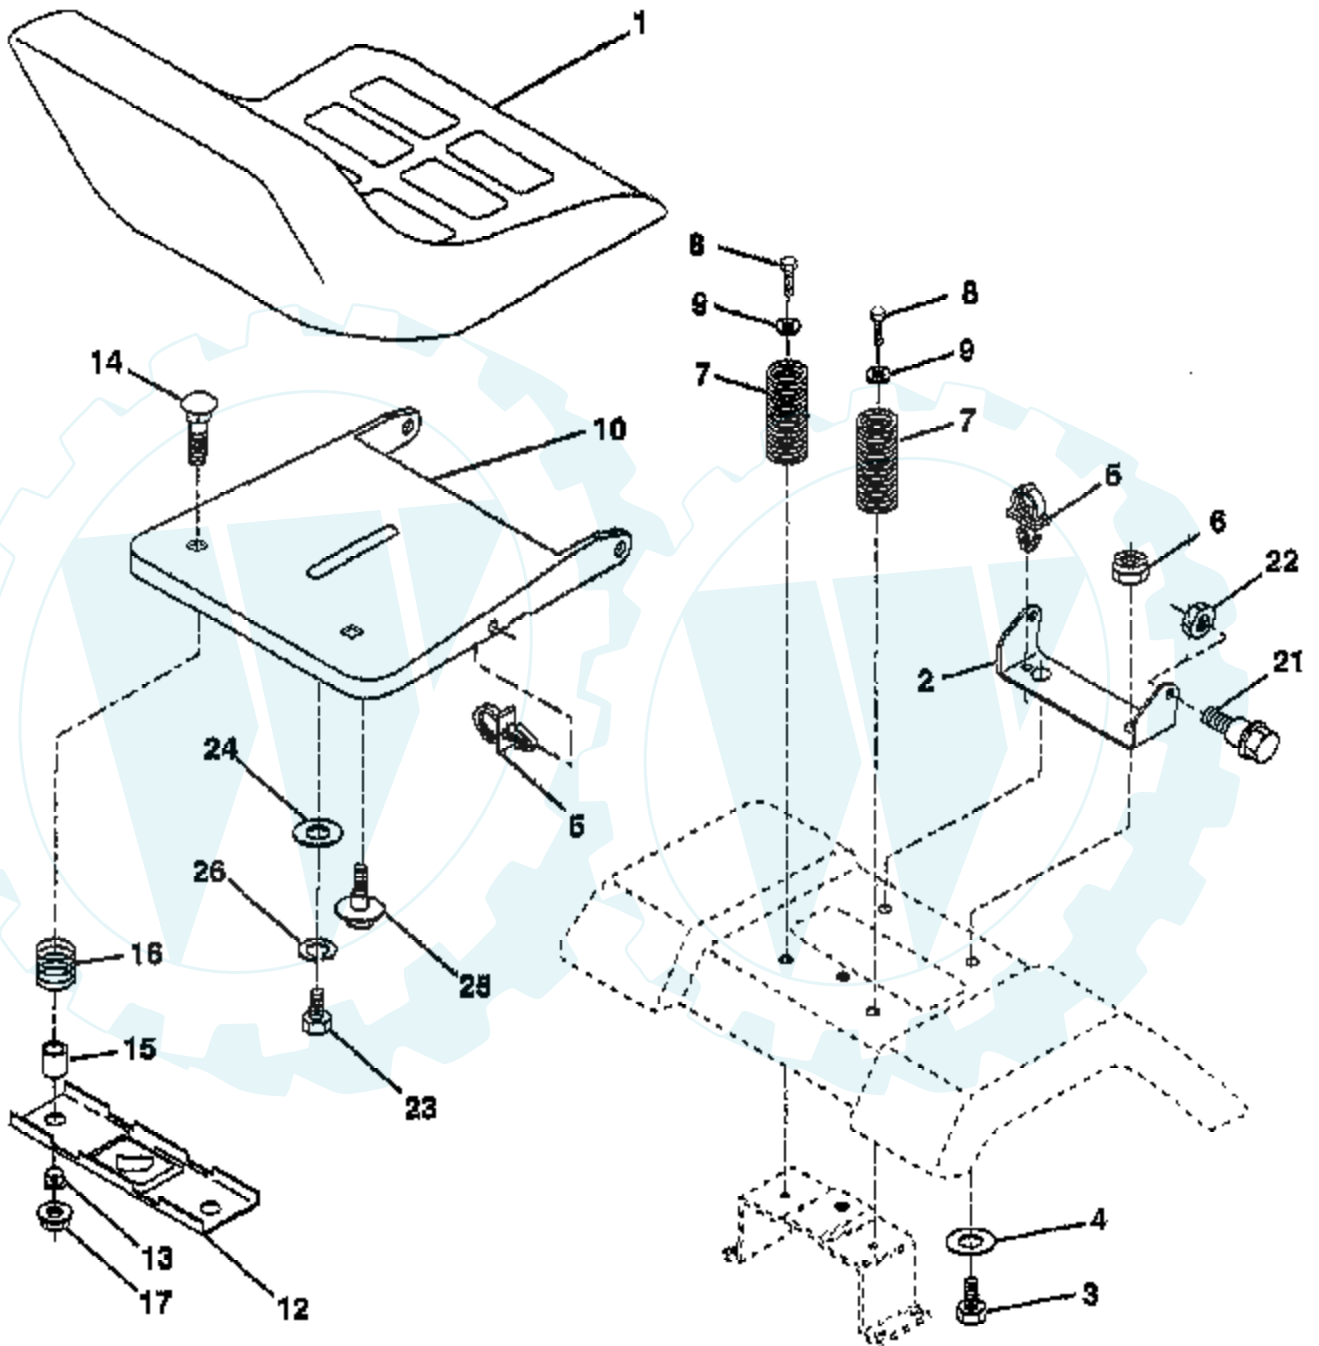

TRACTOR -- MODEL NUMBER AYP7134A99

SCHEMATIC

Ref #	Part Number	Qty	Description
	REFER		REFER TO IMAGE

TRACTOR - - MODEL NUMBER AYP7134A99

SEAT ASSEMBLY

Ref #	Part Number	Qty	Description
1	127427		SUB= 140119
2	140551		BRACKET PVT SEAT
3	74760616		BOLT
4	19131610		WASHER PM
5	145006		CLIP.PUSH-IN.HING
6	73800600		NUT
7	124181X		SPRING COMPRESSIO
8	17490616		SCREW GTV
9	19131614		WASHER
10	155925		PAN-SEAT
12	121246X		BRKT SWITCH
13	121248X		BUSHING
14	72050412		BOLT-RD HD SQ NK
15	134300		SPLIT SPACER
16	121250X		SPRING
17	123976X		SUB= 73900400
21	153236		"BOLT,SHOULDER"
22	73800500		NUT
23	74780814		BOLT
24	19171912		WASHER
25	127018X		"BOLT,SHOULDER"
26	10040800		LOCKWASHER