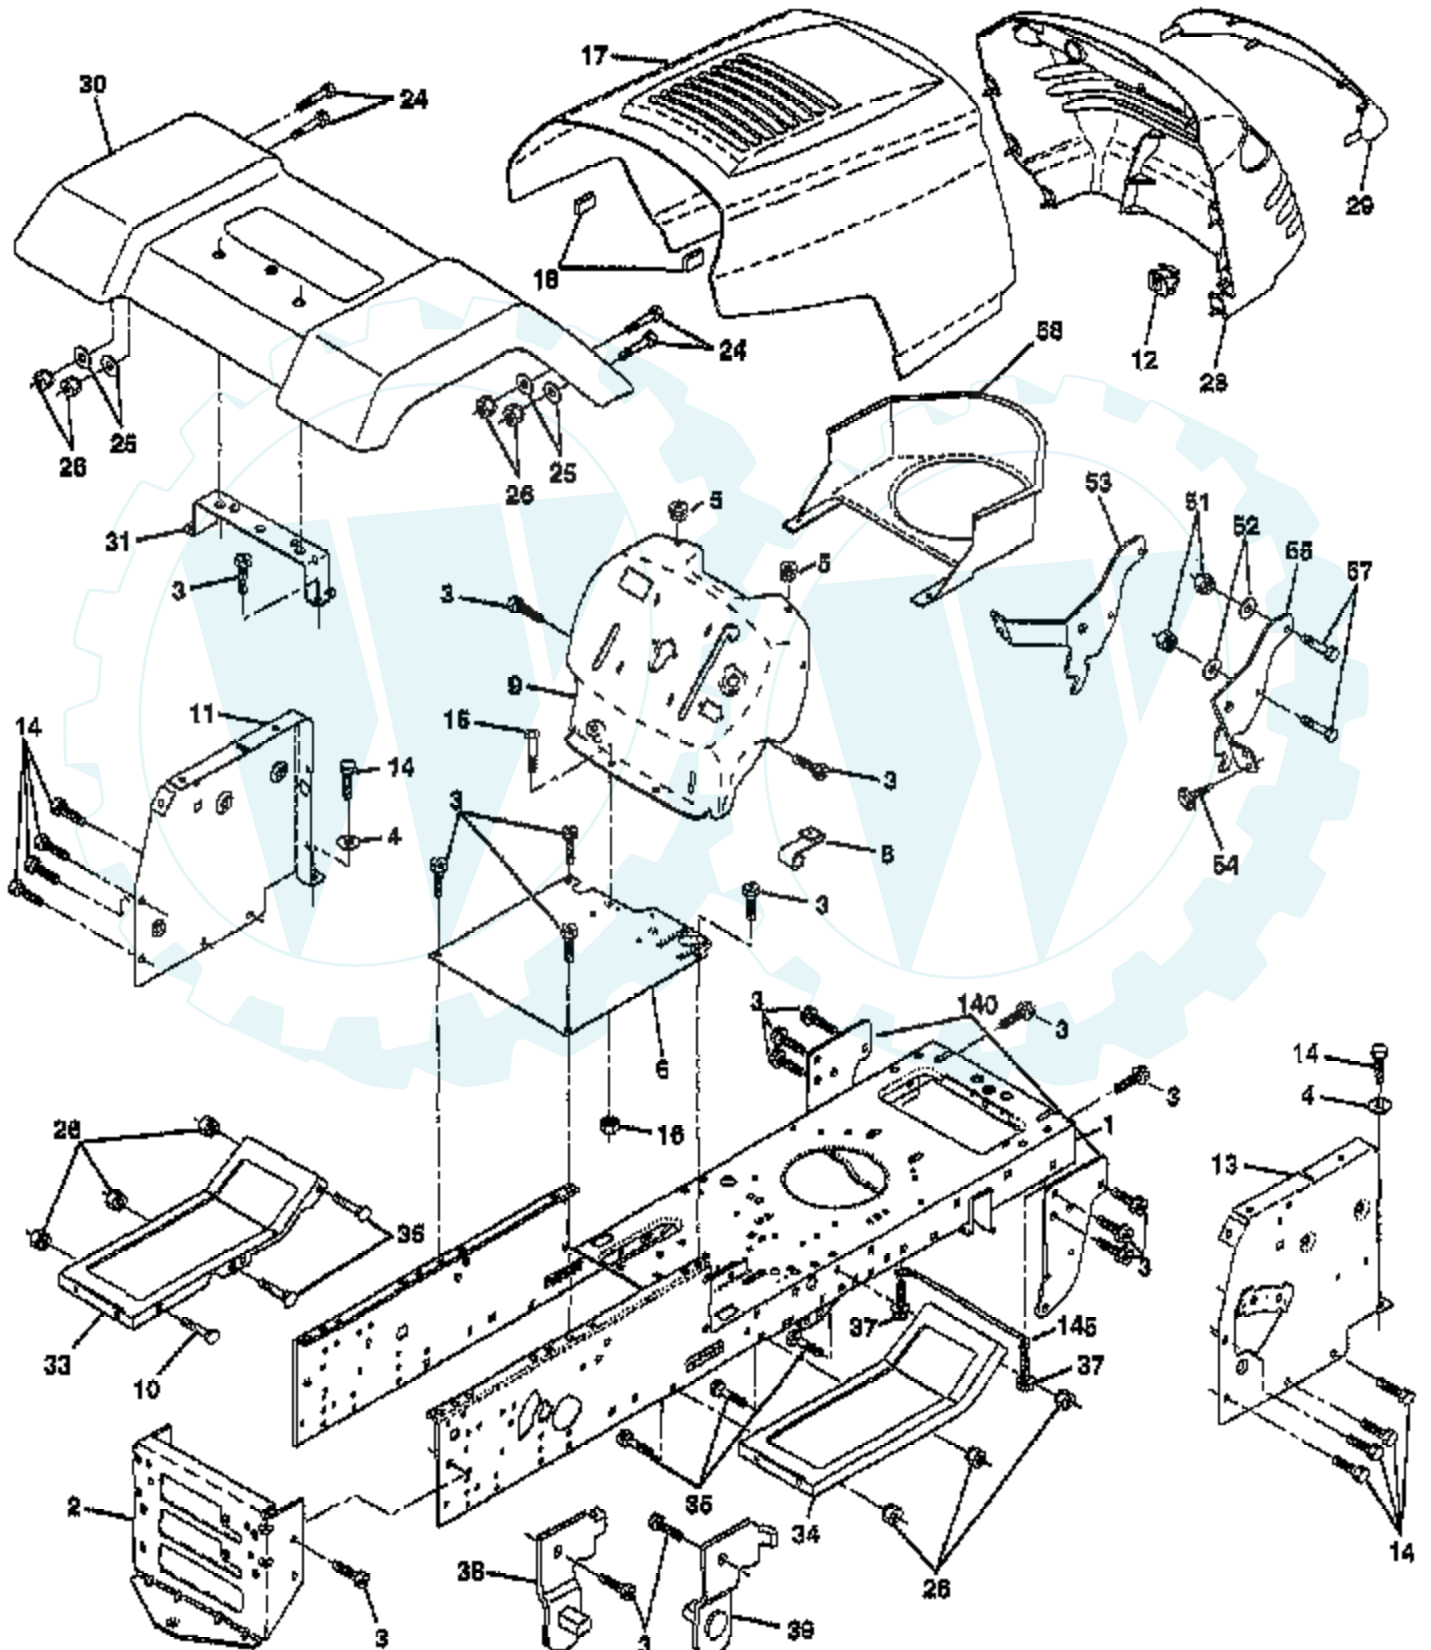

TRACTOR -- MODEL NUMBER AYP7134A99

CHASSIS AND ENCLOSURES

Ref #	Part Number	Qty	Description
1	165480		CHASSIS.STAMPING
2	140356		SUB= 145009
3	17490612		SCREW
4	19131216		WASHER
5	155272		BUMPER-HOOD/DASH
6	155924X010		"SADDLE FLAT,SLKSC"
8	126471X		"CLIP,INSULATOR"
9	161937X011		DASH SILKSCREEN
10	72140608		SUB= 72110608
11	155927		"PANEL-DASH,LH"
12	145660		CLIP.TINNERMAN
13	155934X010		SUB= 169117X010
14	17490608		SCREW LT
15	74180512		SCREW
16	73510500		NUT
17	159639X505		HOOD.STEEL.ASSY
18	126938X		SUB= 532126938
24	74780616		BOLT
25	19131312		WASHER
26	73800600		NUT
28	157373		GRILLE-MS428
29	140273		LENS GRILLE
30	157584X505		FENDER BRACKET
31	136619		BRKT FENDER
33	105476X505		FOOTREST LH
34	105475X505		FOOTREST RH
35	72110606		BOLT
37	17490508		SCREW LT
38	139886		BRACKET ASM LH
39	139887		BRACKET ASM RH
51	73800400		NUT
52	19091416		WASHER
53	144697		BRACKET.GRILLE.LH
54	161464		SCREW.HEX.WS.HD
55	144696		BRACKET.GRILLE.RH
57	74780412		SUB= 74780414
58	150127		AIR DUCT
140	158418		BRKT SUSPENSION
145	156524		"ROD POVOT,CHASSIS"
	5479J		PLUG BUTTON T