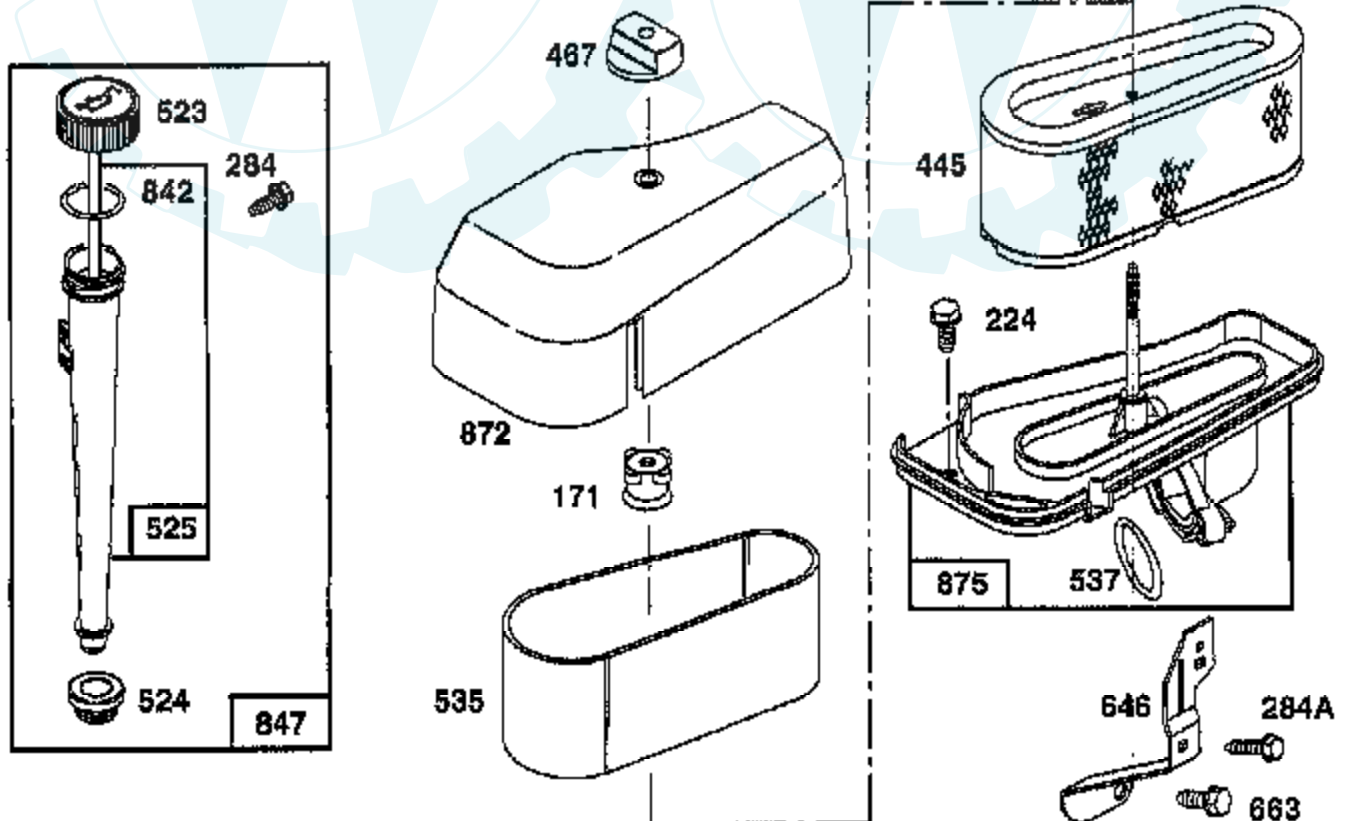

★ REQUIRES SPECIAL TOOLS TO INSTALL. SEE REPAIR INSTRUCTION MANUAL.

Ref #	Part Number	Qty	Description
1	496413		CYLINDER ASSEMBLY
2	399265		P/N CONFLICT - CHECK WITH SUPPLIER
3	391086		SEAL, OIL
4	494238		BASE, ENGINE
5	494240		HEAD, CYLINDER
7	271866		GASKET, CYLINDER HEAD
8	495735		BREATHER ASSY
9	27803		GASKET, VALVE COVER
10	94621		SCREW, STEMS
11	280100		TUBE, BREATHER
12	271916		GASKET, CRANKCASE COVER 1/64"
12	271997		GASKET, CRANKCASE COVER .005"
12	271996		GASKET, CRANKCASE COVER .009"
13	94622		SCREW, CYLINDER HEAD 3"
15	94239		PLUG, OIL DRAIN
16	498971		CRANKSHAFT
20	291675		SEAL, OIL
22	94624		SCREW, SEMS, BASE MOUNTING
23	492326		FLYWHEEL & RING GEAR ASSY, MAGNETO
24	222698		KEY, FLYWHEEL
25	394661		PISTON ASSEMBLY, STANDARD
25	394662		PISTON ASSEMBLY .010" OVERSIZE
25	394663		PISTON ASSEMBLY .020" OVERSIZE
25	394664		PISTON ASSEMBLY .030" OVERSIZE
26	391780		RING SET, PISTON, STANDARD
26	392331		RING SET, PISTON, STANDARD SIZE
26	391781		RING SET, PISTON .010" OVERSIZE
26	391782		RING SET, PISTON .020" OVERSIZE
26	391783		RING SET, PISTON .030" OVERSIZE
27	260924		LOCK, PISTON PIN
28	299691		PIN ASSEMBLY, PISTON, STANDARD
28	391286		PIN ASSEMBLY, PISTON .005" OVER
29	490348		ROD ASSEMBLY, CONNECTING
29	490469		ROD ASSEMBLY, CONNECTING .020" UNDERSIZE
			CRANKPIN
32	94671		SCREW, CONNECTING ROD
33	262246		VALVE, EXHAUST
34	262247		VALVE, INTAKE
35	65906		SPRING, INTAKE VALVE
36	26828		SPRING, EXHAUST VALVE
37	224502		GUARD, FLYWHEEL
40	221596		RETAINER, INTAKE VALVE
41	292260		RETAINER, EXHAUST VALVE
42	494553		KEEPER VALVE
45	262248		TAPPET-VALVE
46	212897		GEAR, CAM
50	213819		ELBOW, INTAKE
51	272465		GASKET, CARBURETOR (CARBURETOR TO ELBOW)
52	272554		GASKET CARB
53	94637		STUD, CARBURETOR MOUNTING
73	224948		SCREEN, FLUSH ROTATING
75	225136		WASHER, SPRING
78	94626		SCREW, SEMS
87	491323		SEAL, GOVERNOR
93	281346		BUSHING, THROTTLE SHAFT
94	498030		VALVE, IDLE, ADJUSTMENT
95	94098		SCREW, THROTTLE