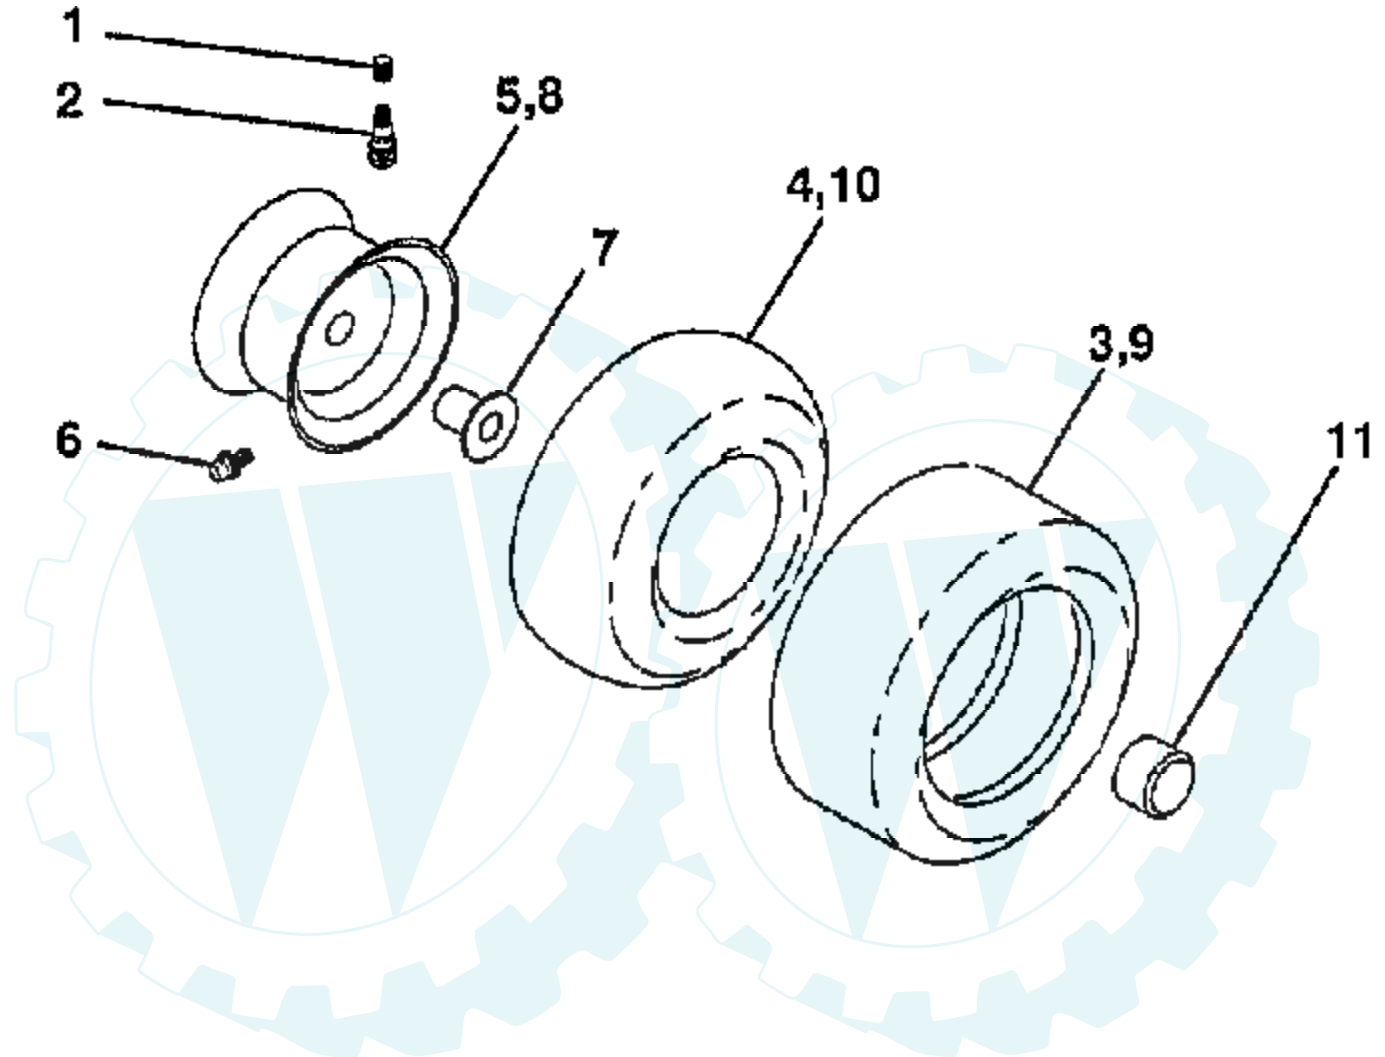

WHEELS & TIRES

Ref #	Part Number	Qty	Description
1	59192		VALVE CAP
2	65139		VALVE STEM LT
3	106222X		SUB= 122073X
4	PARTSIMAGE		REFER TO PARTS IMAGE
4	59904		TUBE.5.3/4.5/6
5	106732X427		"RIM ASM 6"" FRT"
6	278H		FITTING LT
7	9040H		"FLANGE, BEARING"
8	106108X427		"RIM AS 8"" REAR"
9	106268X		SUB= 122074X
10	PARTSIMAGE		REFER TO PARTS IMAGE
10	7152J		TUBE.18X9.5-8
11	104757X		HUB CAP
	144334		SEALANT.TIRE 10 OZ. TUBE