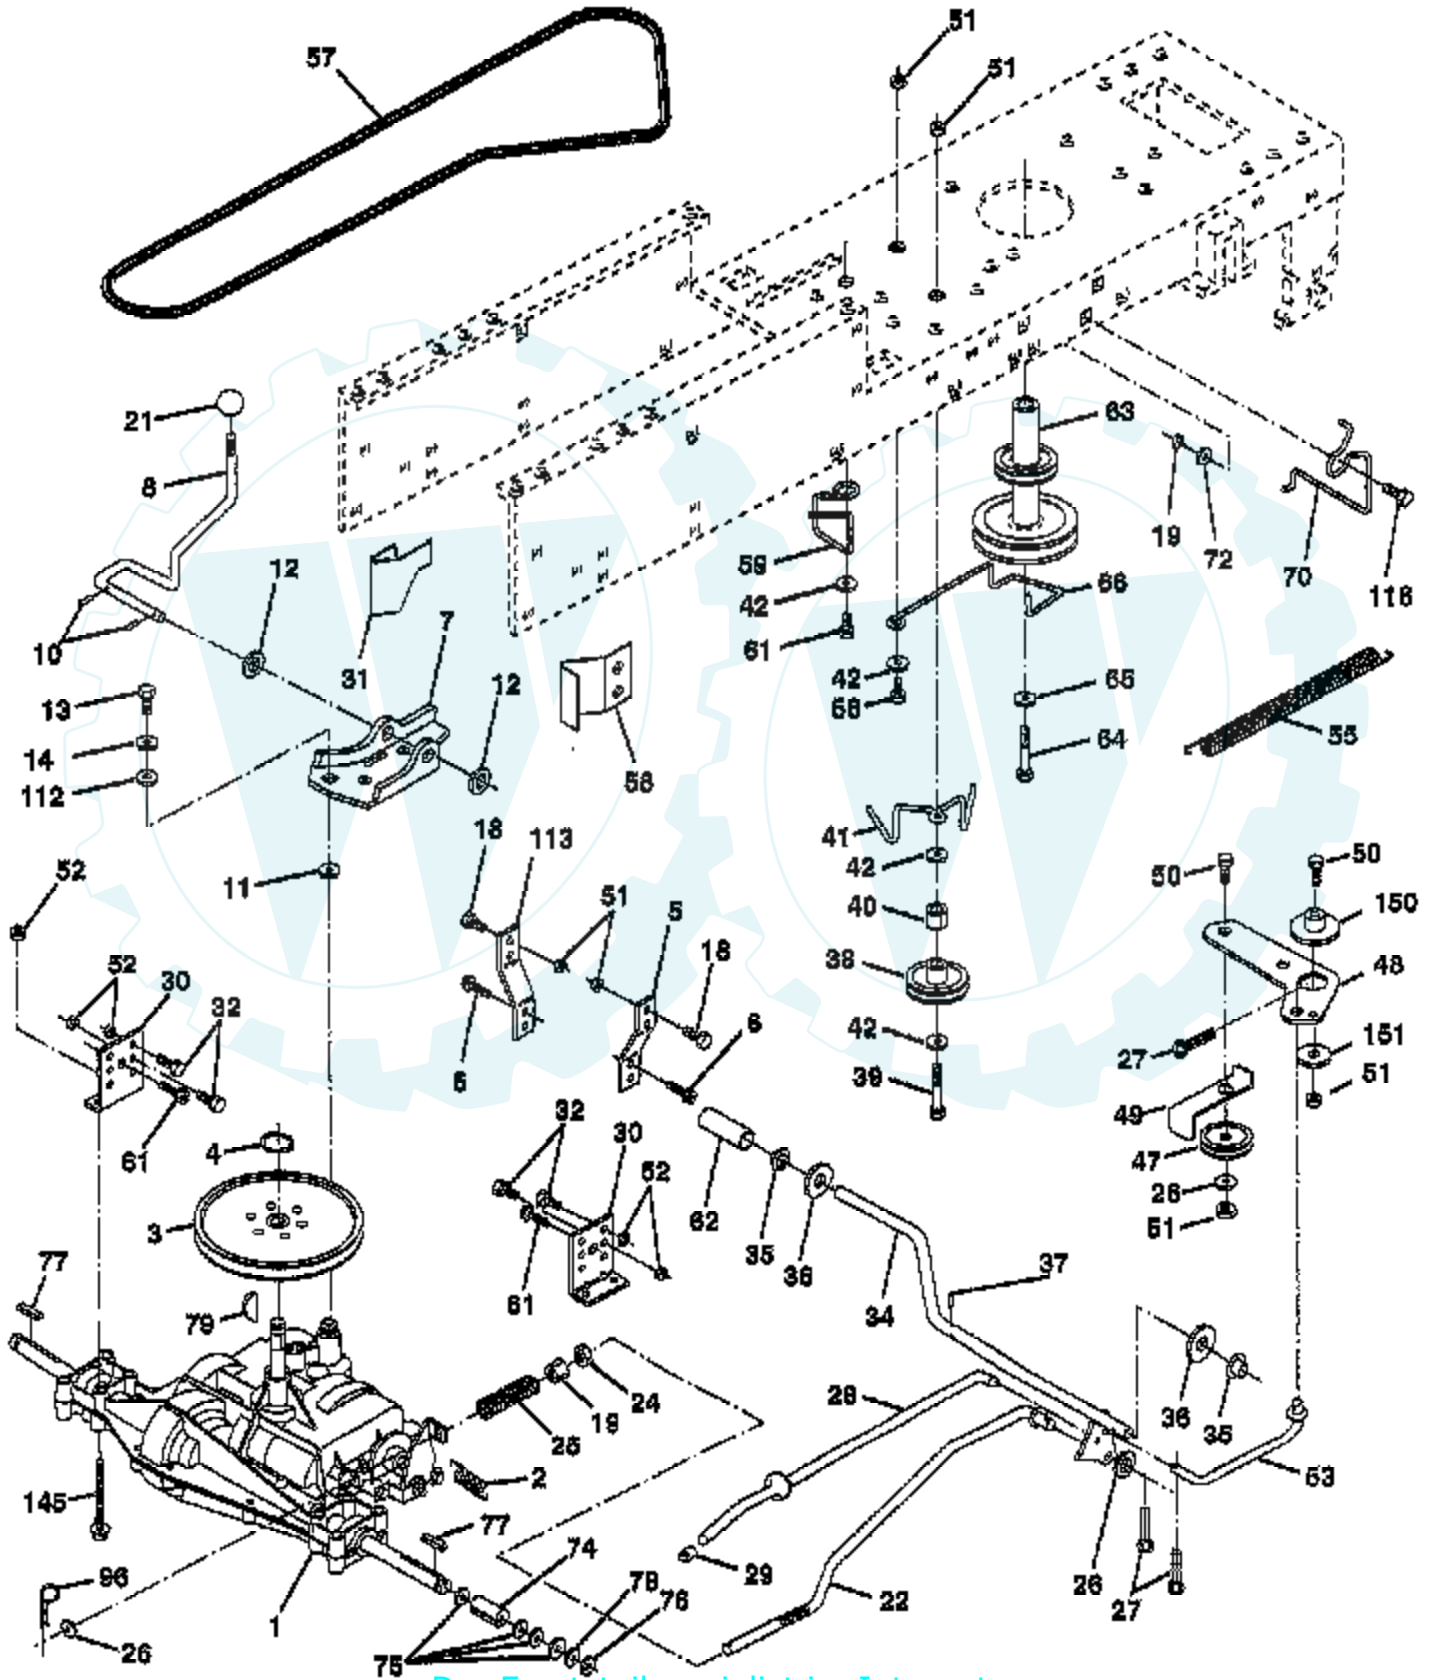

TRACTOR - - MODEL NUMBER AYP7134A99

DRIVE

Ref #	Part Number	Qty	Description
1	PARTSIMAGE		REFER TO PARTS IMAGE
2	146682		SPRING.BRAKE.RETU
3	123666X		PULLEY TRANS
4	12000028		SUB= 2267J
5	121520X		STRAP TORQUE
6	17490512		SCREW
7	162240		BRKT.SADDLE.SHIFT
8	131679		SHIFT ROD
10	76020416		PIN COTTER 1/8
11	105701X		WASH-SHFT PLT LT
12	19151216		WASHER
13	74550412		BOLT.1/4-28.W/PAT
14	10040400		LOCKWASHER
18	74780616		BOLT
19	73800600		NUT
21	106933X		KNOB T (1/2-HOLE)
22	130804		BRAKE ROD
24	73350600		NUT
25	106888X		SPRING ROD LT
26	19131316		WASHER
27	76020412		COTTER PIN
28	145204		ROD.BRAKE.PARK.LT
29	71673		PLUNGER CAP T
30	130807		TRANSAXLE MTG BKT
31	127275X		"KEEPER,BELT LH T"
32	74760512		BOLT
34	155071		SHAFT ASM-PEDAL F
35	120183X		NYLON BEARING
36	19211616		WASHER LT
37	1572H		SUB= 2882J
38	131494		FLAT IDLER PULLEY
39	74760644		BOLT
40	4470J		SPACER T
41	165838		"KEEPER,BELT.IDLER FLAT"
42	19131312		WASHER
47	127783		SUB= 139245
48	154407		BELLCRANK.CLUTCH
49	123205X		RETAIN BELT
50	74760624		SUB= 74930624
51	73680600		SUB= 73690600
52	73680500		SUB= 73690500
53	105710X		"LINK, CLUTCH T"
55	105709X		"SPRING, RETURN LT"
56	74760620		SUB= 74780620
57	130801		SUB= 138255
58	127274X		"KEEPER,BELT RH T"
59	140312		KEEPER BELT CNTSP
61	17490612		SCREW
62	8883R		PEDAL COVER T
63	140186		PULLEY.ENGINE
64	71170764		BOLT
65	10040700		LOCKWASHER
66	154778		KEEPER-BELT
70	134683		KEEPER BELT ENG
72	19132012		WASHER
74	137057		SPACER AXLE
75	121749X		WASHER
76	12000001		E-RING LT