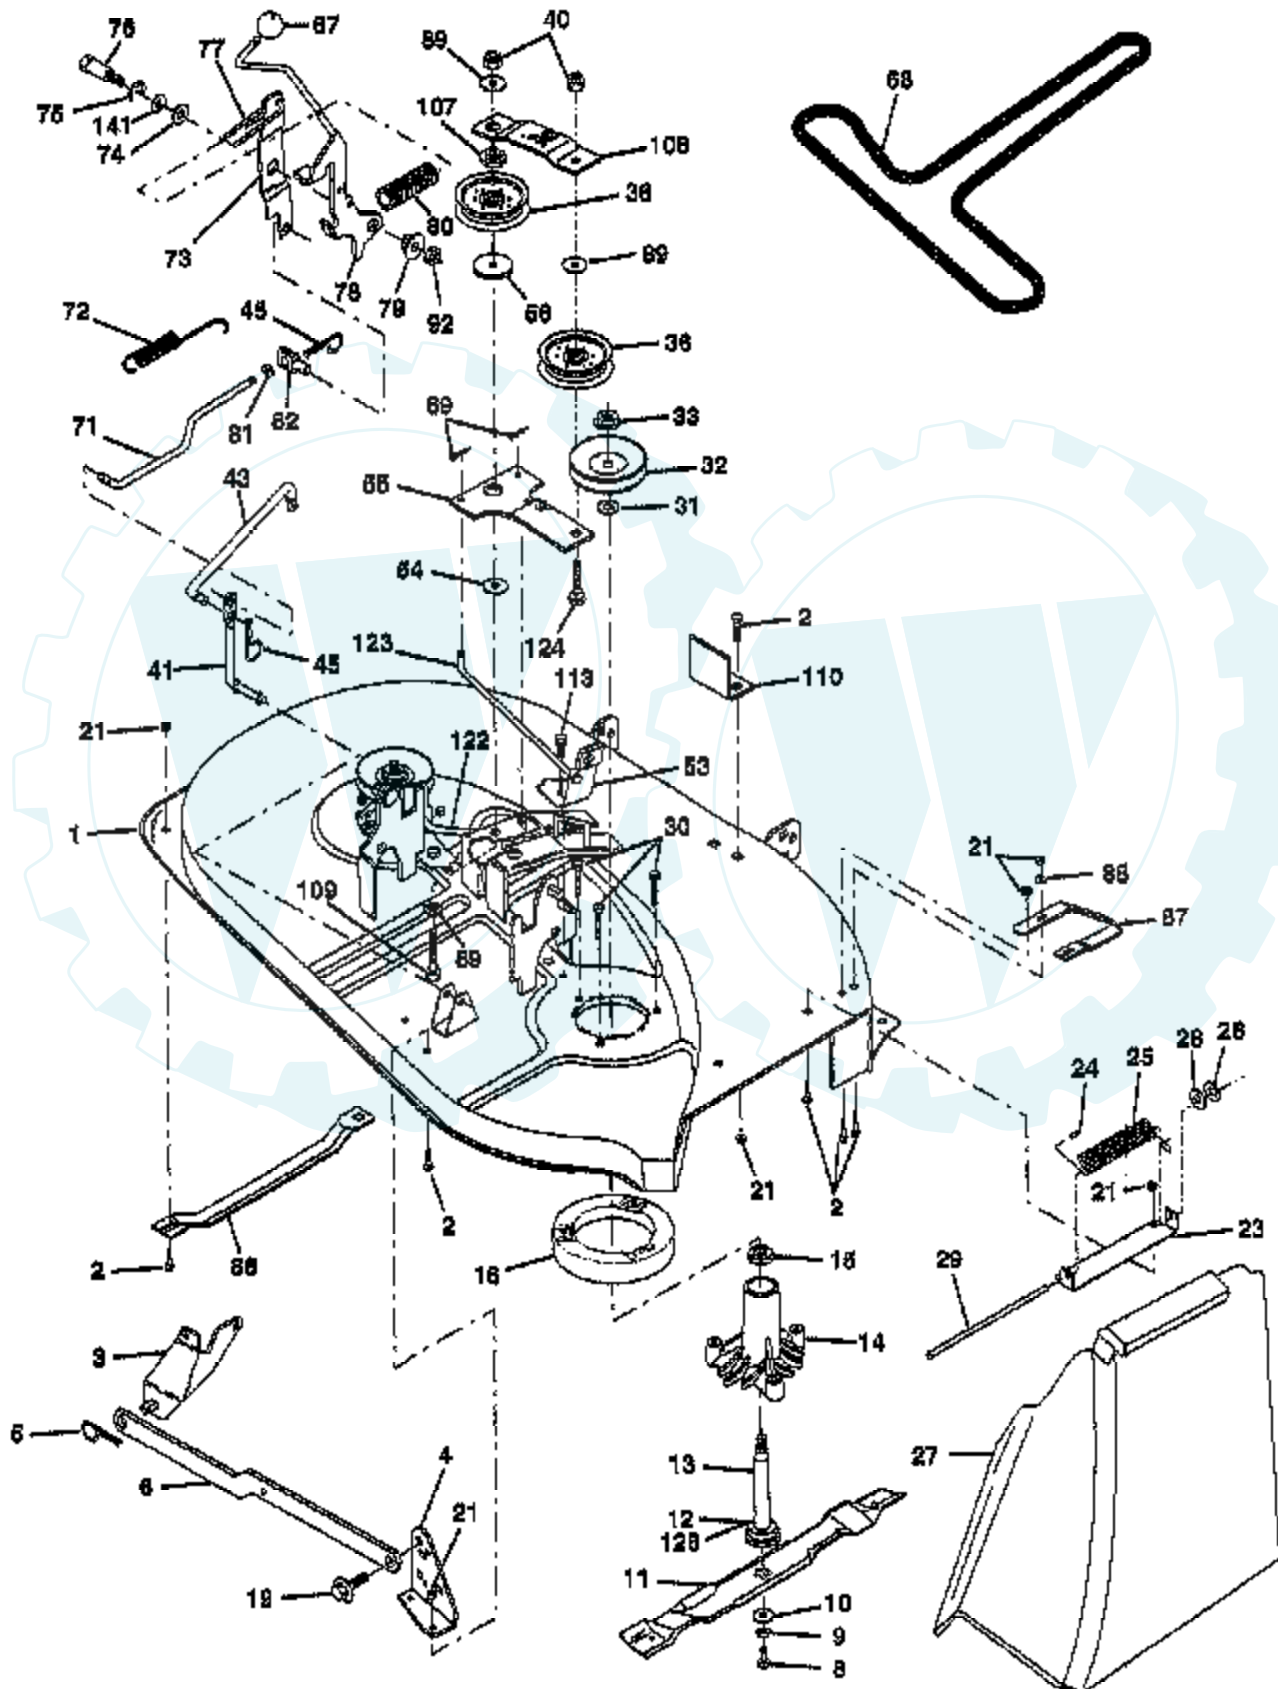

TRACTOR -- MODEL NUMBER AYP7134A99

MOWER DECK

Ref #	Part Number	Qty	Description
1	142829		SUB= 145775
2	72140506		BOLT
3	138017		BRKT ASM SWAY BAR
4	138440		BRKT DECK SW BAR
5	4939M		SUB= 85902
6	130832		SUB= 130833
8	850857		BLADE BOLT
9	10030600		SUB= 10040600
10	140296		WASHER.HARD.BLADE
11	134148		"BLADE.38""V.MULCH"
12	129895		BEARING.BALL
13	137645		SUB= 137646
14	128774		HSG ASM MANDREL
15	110485X		BEARING
16	140329		STRIPPER RND MWR
19	132827		BOLT SHD 5/16-18
21	73680500		SUB= 73690500
23	137607		BRKT DEFLECTOR
24	105304X		CAP-SLEEVE LT
25	123713X		SPRING TORSION
26	110452X		NUT PUSH M
27	106736X		DEFLECTOR-SHLD T
28	19111016		WASHER
29	106735X		ROD-HINGE T
30	157722		"SCREW-THD ROLL,WA"
31	129963		WASHER
32	153532		PULLEY.MANDREL.38
33	137266		SUB= 139729
36	131494		FLAT IDLER PULLEY
40	73680600		SUB= 73690600
41	133551		PIVOT ROD
43	133504		CLUTCH ROD SECOND
45	4497H		RETAINER M
53	138440		BRKT DECK SW BAR
54	133943		HARDENED WASHER
55	133840		IDLER ARM ASSY
56	122052X		SPACER RETAINER
67	162132		KNOB.RD.7/16-14
68	144200		BELT.V.T-PATH
69	76020312		SUB= 3145
71	142427		ROD CLUTCH 38/42
72	131870		RETURN SPRING
73	127847		CLUTCH ARM SECOND
74	121748X		WASHER
75	12000029		RING
76	128903		SHOULDER BOLT
77	127845		SPRING KEEPER
78	160570		LEVER.ASM.CLUTCH
79	127498		BUSHING
80	153701		SPRING.CLUTCH.MWR
81	73350600		NUT
82	142028		TRUNION ADJ
86	7631J		RUNNER-LH M
87	128772		RUNNER RH
88	19111216		WASHER M
89	19131612		WASHER GT
92	73800600		NUT
107	133502		RETAINER SPACER