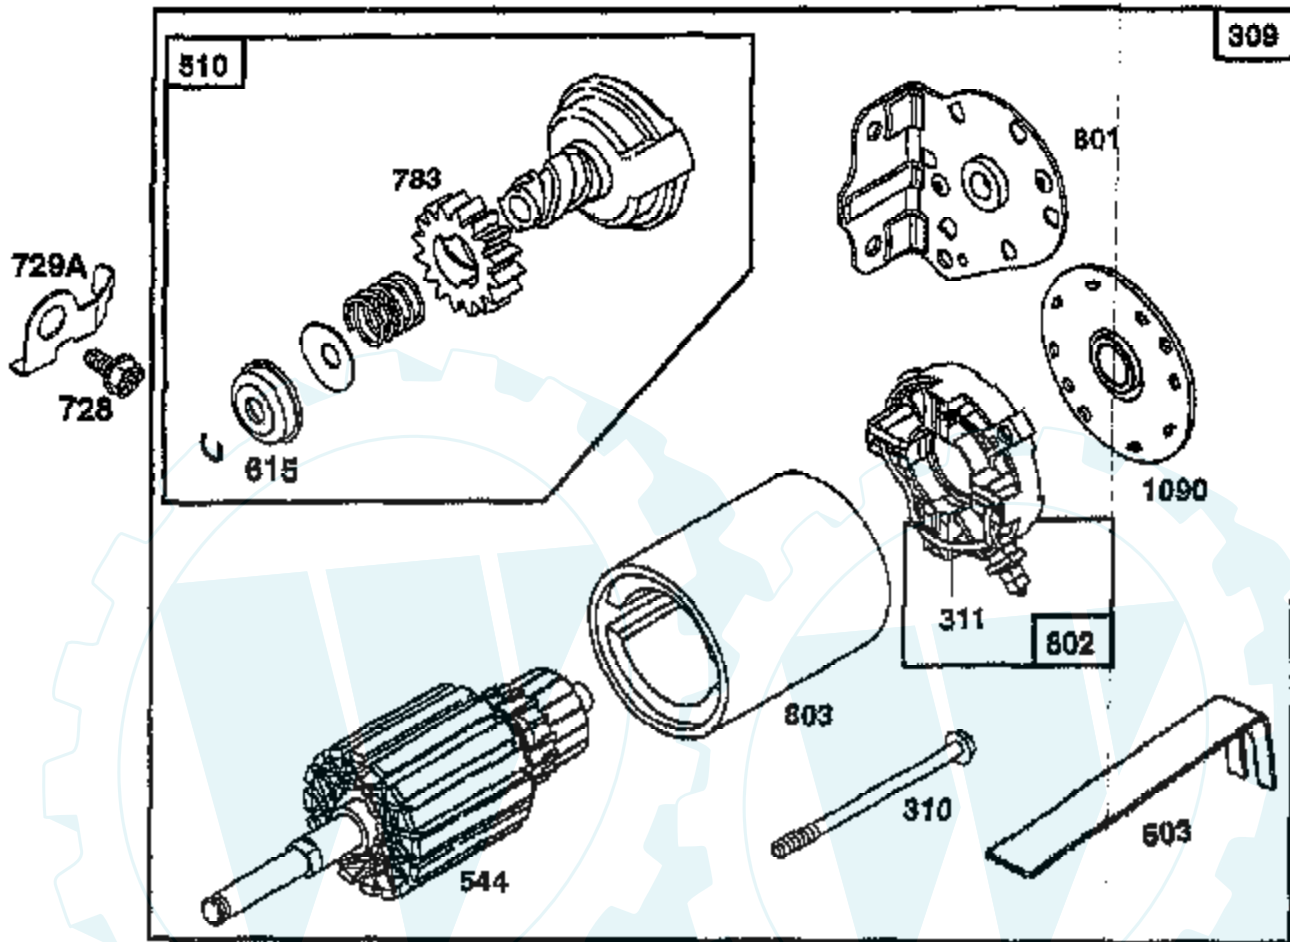

TRACTOR - - MODEL NUMBER AYP7134A99

BRIGGS & STRATTON ENGINE - MODEL NUMBER 28R707, TYPE NUMBER 1140-E1

Ref #	Part Number	Qty	Description
1	496413		CYLINDER ASSEMBLY
2	399265		P/N CONFLICT - CHECK WITH SUPPLIER
3	391086		SEAL, OIL
4	494238		BASE, ENGINE
5	494240		HEAD, CYLINDER
7	271866		GASKET, CYLINDER HEAD
8	495735		BREATHER ASSY
9	27803		GASKET, VALVE COVER
10	94621		SCREW, STEMS
11	280100		TUBE, BREATHER
12	271916		GASKET, CRANKCASE COVER 1/64"
12	271997		GASKET, CRANKCASE COVER .005"
12	271996		GASKET, CRANKCASE COVER .009"
13	94622		SCREW, CYLINDER HEAD 3"
15	94239		PLUG, OIL DRAIN
16	498971		CRANKSHAFT
20	291675		SEAL, OIL
22	94624		SCREW, SEMS, BASE MOUNTING
23	492326		FLYWHEEL & RING GEAR ASSY, MAGNETO
24	222698		KEY, FLYWHEEL
25	394661		PISTON ASSEMBLY, STANDARD
25	394662		PISTON ASSEMBLY .010" OVERSIZE
25	394663		PISTON ASSEMBLY .020" OVERSIZE
25	394664		PISTON ASSEMBLY .030" OVERSIZE
26	391780		RING SET, PISTON, STANDARD
26	392331		RING SET, PISTON, STANDARD SIZE
26	391781		RING SET, PISTON .010" OVERSIZE
26	391782		RING SET, PISTON .020" OVERSIZE
26	391783		RING SET, PISTON .030" OVERSIZE
27	260924		LOCK, PISTON PIN
28	299691		PIN ASSEMBLY, PISTON, STANDARD
28	391286		PIN ASSEMBLY, PISTON .005" OVER
29	490348		ROD ASSEMBLY, CONNECTING
29	490469		ROD ASSEMBLY, CONNECTING .020" UNDERSIZE
			CRANKPIN
32	94671		SCREW, CONNECTING ROD
33	262246		VALVE, EXHAUST
34	262247		VALVE, INTAKE
35	65906		SPRING, INTAKE VALVE
36	26828		SPRING, EXHAUST VALVE
37	224502		GUARD, FLYWHEEL
40	221596		RETAINER, INTAKE VALVE
41	292260		RETAINER, EXHAUST VALVE
42	494553		KEEPER VALVE
45	262248		TAPPET-VALVE
46	212897		GEAR, CAM
50	213819		ELBOW, INTAKE
51	272465		GASKET, CARBURETOR (CARBURETOR TO ELBOW)
52	272554		GASKET CARB
53	94637		STUD, CARBURETOR MOUNTING
73	224948		SCREEN, FLUSH ROTATING
75	225136		WASHER, SPRING
78	94626		SCREW, SEMS
87	491323		SEAL, GOVERNOR
93	281346		BUSHING, THROTTLE SHAFT
94	498030		VALVE, IDLE, ADJUSTMENT
95	94098		SCREW, THROTTLE