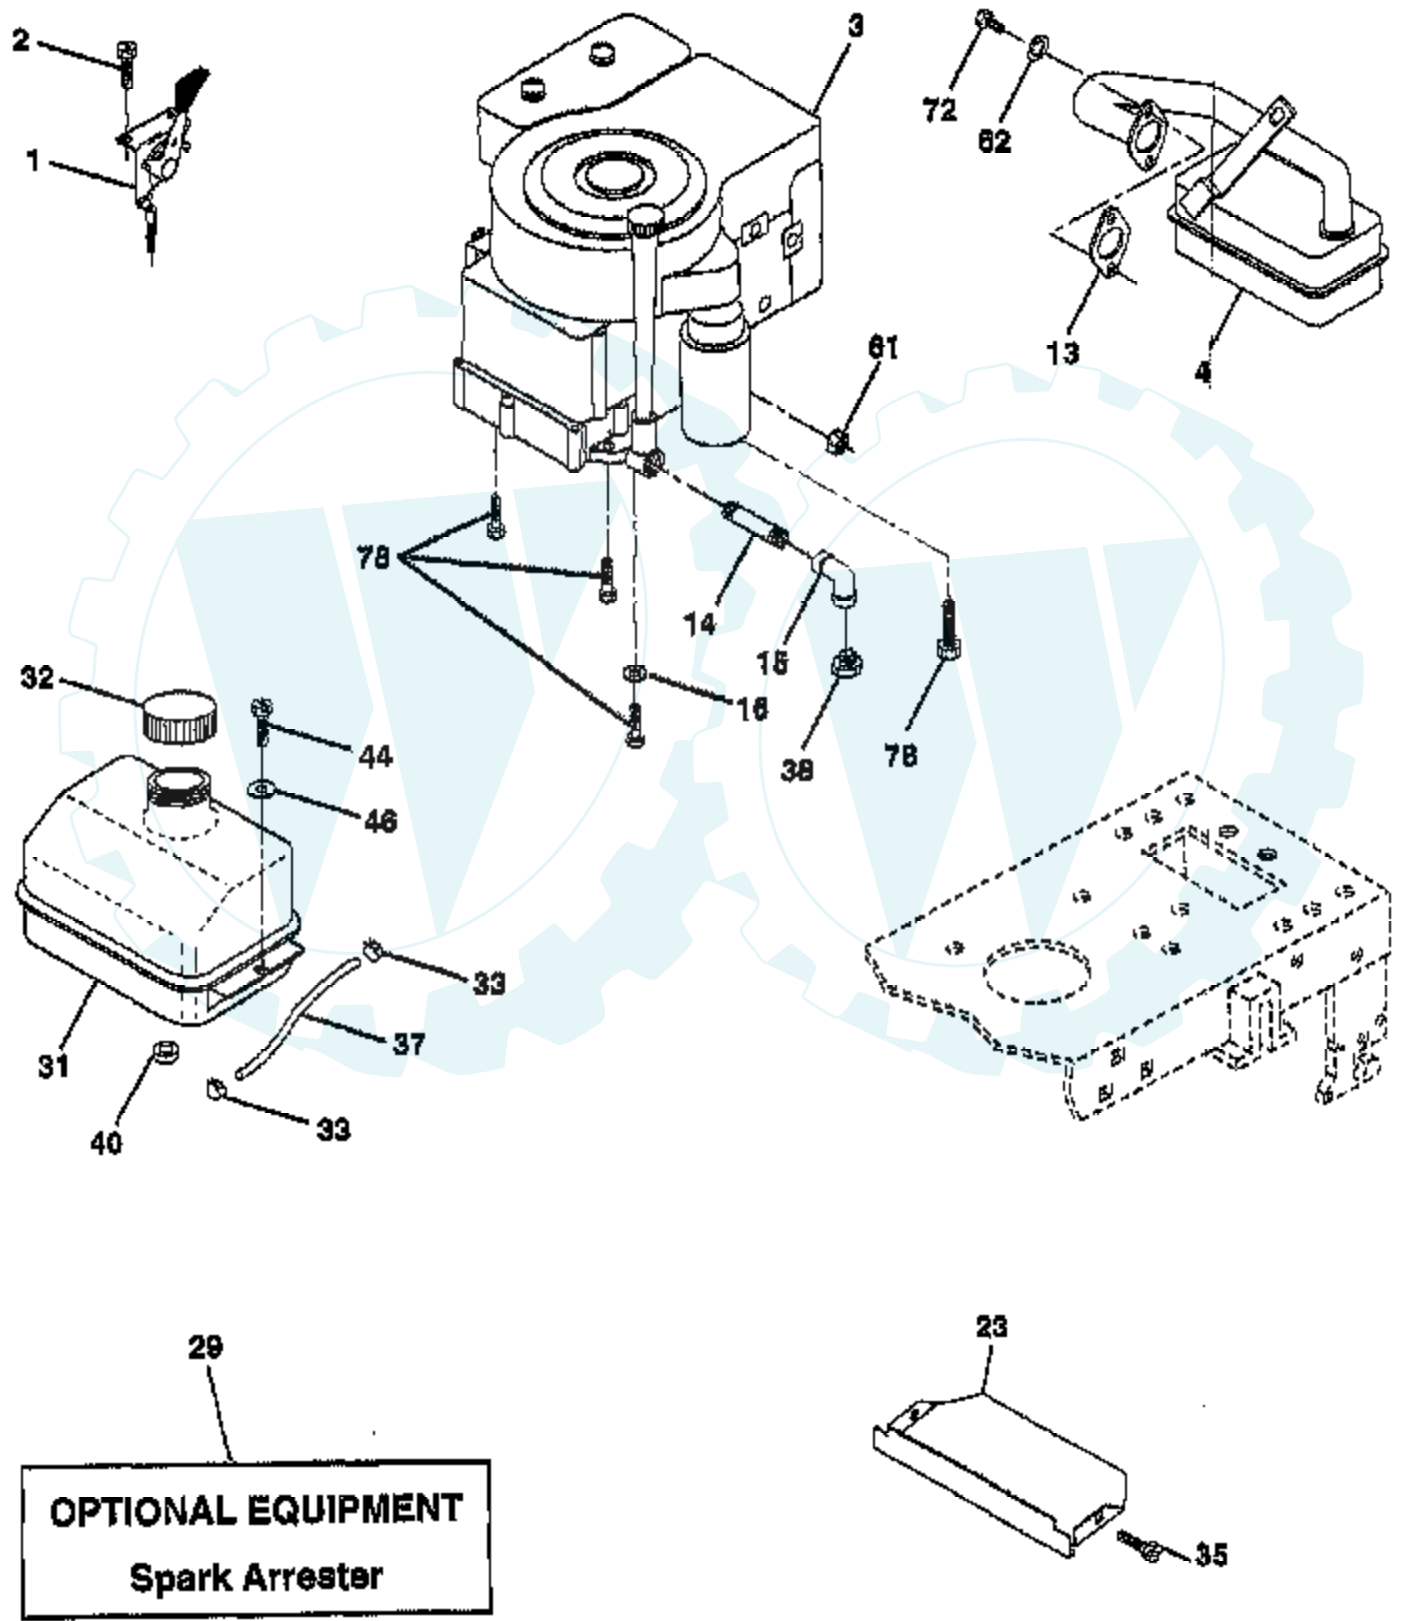

TRACTOR - - MODEL NUMBER AYP7134A99

ENGINE

OPTIONAL EQUIPMENT
Spark Arrester

Ref #	Part Number	Qty	Description
1	140310		CONTROL THROTTLE
2	17720410		SCREW LT
3	PARTSIMAGE		REFER TO PARTS IMAGE
3	SUPPLIER		CHECK WITH SUPPLIER
4	137348		MUFFLER
13	272293		GASKET ENG 1 313 LD TIN PLATED
14	13280324		PIPE NIPPLE
15	13200300		ELBOW
16	11050600		LOCKWASHER
23	159880		SHIELD.BRN/DBR.GD
29	137180		SUB= 532137180
31	109202X		TANK.FUEL.LT.
32	140527		CAP ASM FUEL
33	123487X		HOSE CLAMP
35	17490512		SCREW
37	137040		LINE FUEL
38	SUPPLIER		CHECK WITH SUPPLIER
40	124028X		SUB= 532124028
44	17490412		SCREW HEX CRT
46	19091416		WASHER
62	10040500		LOCKWASHER
72	71070512		SCREW
78	17490620		SCREW
81	128861		NUT