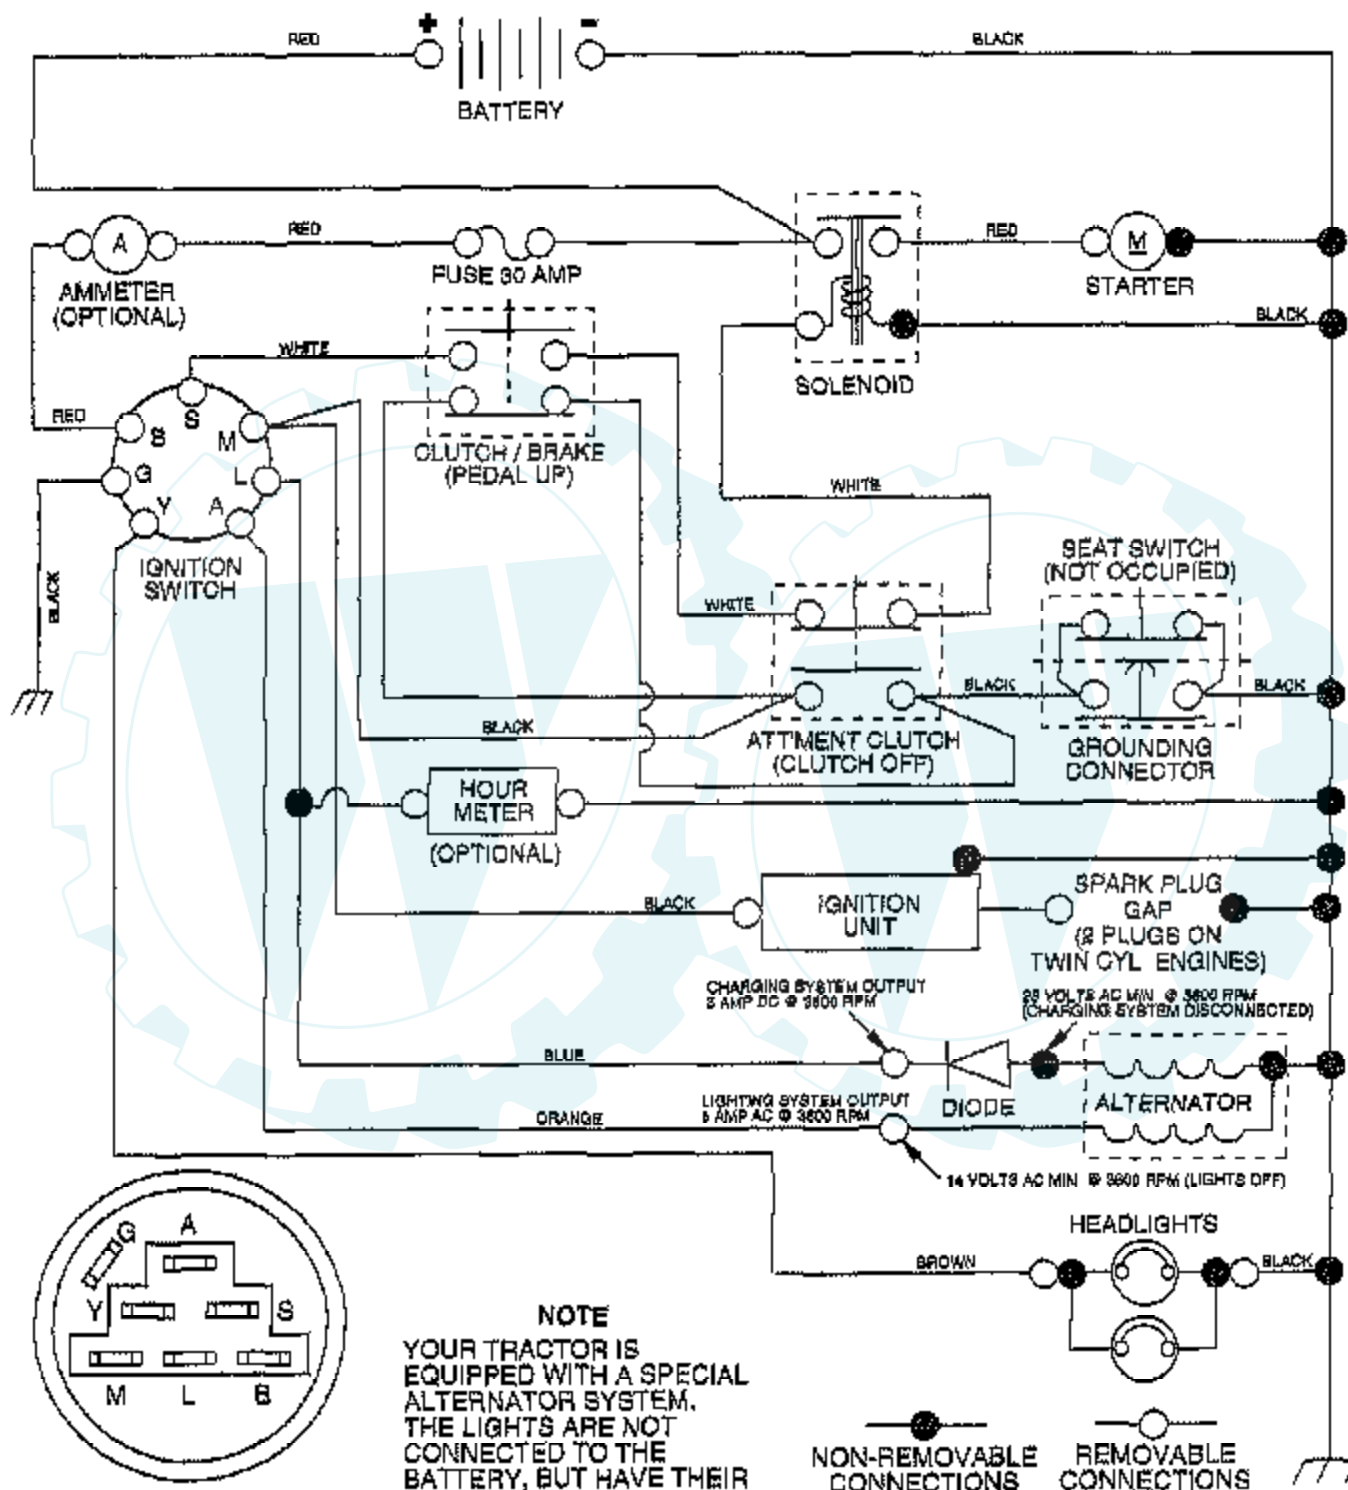

TRACTOR - - MODEL NUMBER 7124A89

SCHEMATIC

IGNITION SWITCH

POSITION	CIRCUIT	"MAKE"
OFF	G + M + L	NONE
RUN/LIGHT	B + L	A + Y
RUN	B + L	NONE
START	B + L + S	NONE

NOTE
YOUR TRACTOR IS EQUIPPED WITH A SPECIAL ALTERNATOR SYSTEM. THE LIGHTS ARE NOT CONNECTED TO THE BATTERY, BUT HAVE THEIR OWN ELECTRICAL SOURCE BECAUSE OF THIS, THE BRIGHTNESS OF THE LIGHTS WILL CHANGE WITH ENGINE SPEED AT IDLE THE LIGHTS WILL DIM AS THE ENGINE IS SPEEDED UP, THE LIGHTS WILL BECOME THEIR BRIGHTEST

NON-REMOVABLE CONNECTIONS   REMOVABLE CONNECTIONS

WIRING INSULATED CLIPS
NOTE: IF WIRING INSULATED CLIPS WERE REMOVED FOR SERVICING OF UNIT, THEY SHOULD BE REPLACED TO PROPERLY SECURE YOUR WIRING