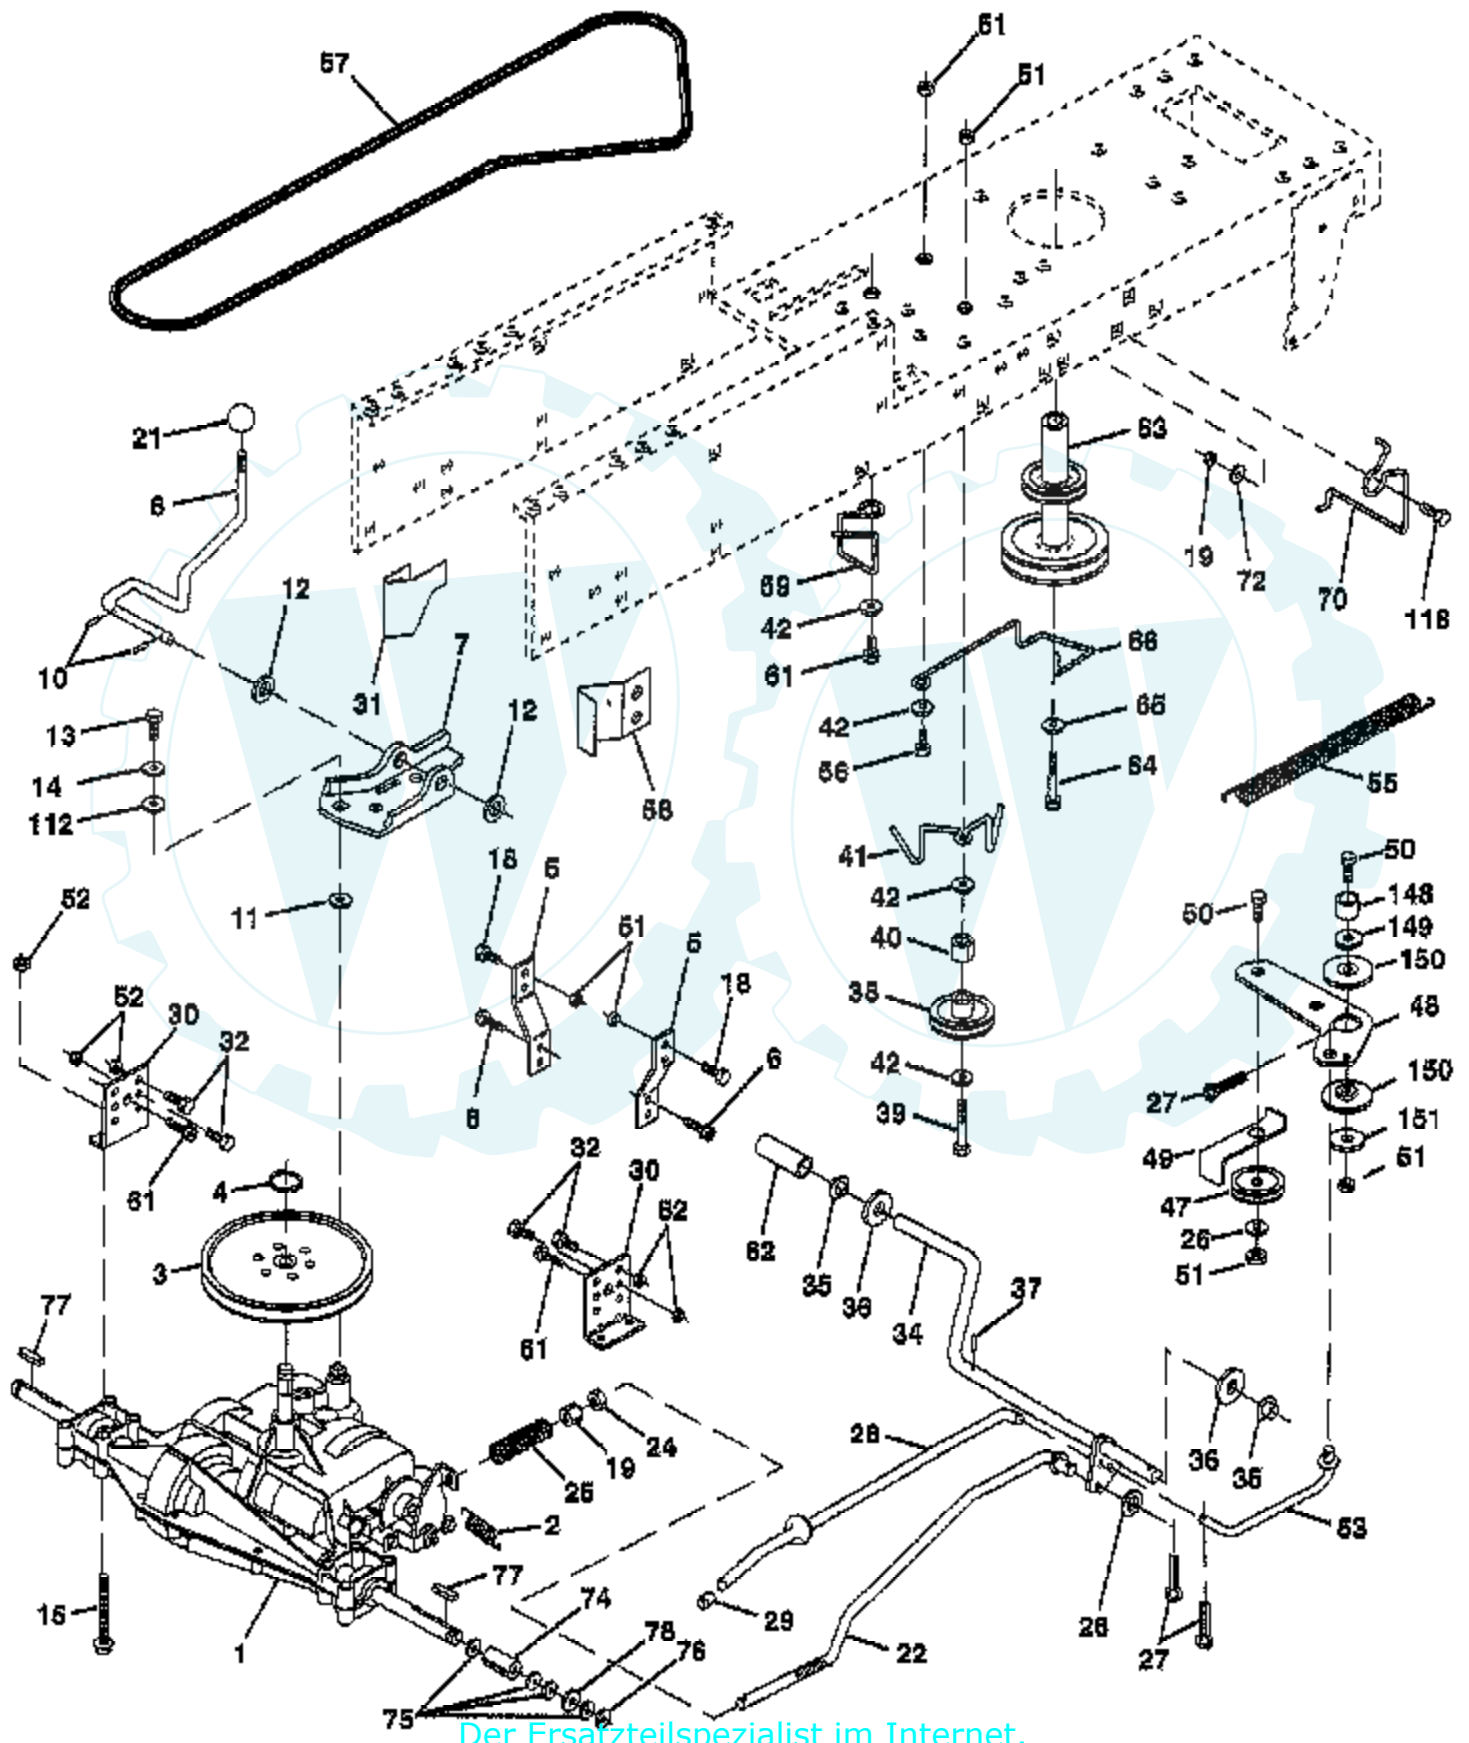

TRACTOR - - MODEL NUMBER 7124A89

DECALS

Ref #	Part Number	Qty	Description
2	145005		DECAL.BATRY.3-3908
3	163015		DECAL.HOOD.RH
4	141517		DECAL DECK WIZ +
5	272632		DECAL, HP ENGINE
6	157002		"DECAL DANGER,FEND"
7	4900J		DECAL T
8	163016		DECAL.HOOD.LH
9	141496		DECAL CHASSIS
13	146678		DECAL.INS.STRG.WL
15	136832		DECAL
16	127521		NLA
19	156867		"DECAL DASH,OPER."
	138311		DECAL HANDLE LIFT
	162781		MANUAL.O.7124A89

TRACTOR -- MODEL NUMBER 7124A89

DRIVE

Ref #	Part Number	Qty	Description
2	146682		SPRING.BRAKE.RETU
3	123666X		PULLEY TRANS
4	12000028		SUB= 2267J
5	121520X		STRAP TORQUE
6	17490512		SCREW
7	162240		BRKT.SADDLE.SHIFT
8	131679		SHIFT ROD
10	76020416		PIN COTTER 1/8
11	105701X		WASH-SHFT PLT LT
12	19151216		WASHER
13	74550412		BOLT.1/4-28.W/PAT
14	10040400		LOCKWASHER
15	74490544		BOLT.HX.FLG.5/16
18	74780616		BOLT
19	73800600		NUT
21	106933X		KNOB T (1/2-HOLE)
22	130804		BRAKE ROD
24	73350600		NUT
25	106888X		SPRING ROD LT
26	19131316		WASHER
27	76020412		COTTER PIN
28	145204		ROD.BRAKE.PARK.LT
29	71673		PLUNGER CAP T
30	130807		TRANSAXLE MTG BKT
31	127275X		"KEEPER,BELT LH T"
32	74760512		BOLT
34	155071		SHAFT ASM-PEDAL F
35	120183X		NYLON BEARING
36	19211616		WASHER LT
37	1572H		SUB= 2882J
38	123674X		PULLEY.IDLER.FLAT
39	74760644		BOLT
40	4470J		SPACER T
41	154777		SUB= 165692
42	19131312		WASHER
47	127783		SUB= 139245
48	154407		BELLCRANK.CLUTCH
49	123205X		RETAIN BELT
50	74760624		SUB= 74930624
51	73680600		SUB= 73690600
52	73680500		SUB= 73690500
53	105710X		"LINK, CLUTCH T"
55	105709X		"SPRING, RETURN LT"
56	74760620		SUB= 74780620
57	160855		"V-BELT,95.3"
58	127274X		"KEEPER,BELT RH T"
59	140312		KEEPER BELT CNTSP
61	17490612		SCREW
62	8883R		PEDAL COVER T
63	140186		PULLEY.ENGINE
64	71170764		BOLT
65	10040700		LOCKWASHER
66	154778		KEEPER-BELT
70	134683		KEEPER BELT ENG
72	19132012		WASHER
74	109502X		SPACER LT
75	121749X		WASHER
76	12000001		E-RING LT