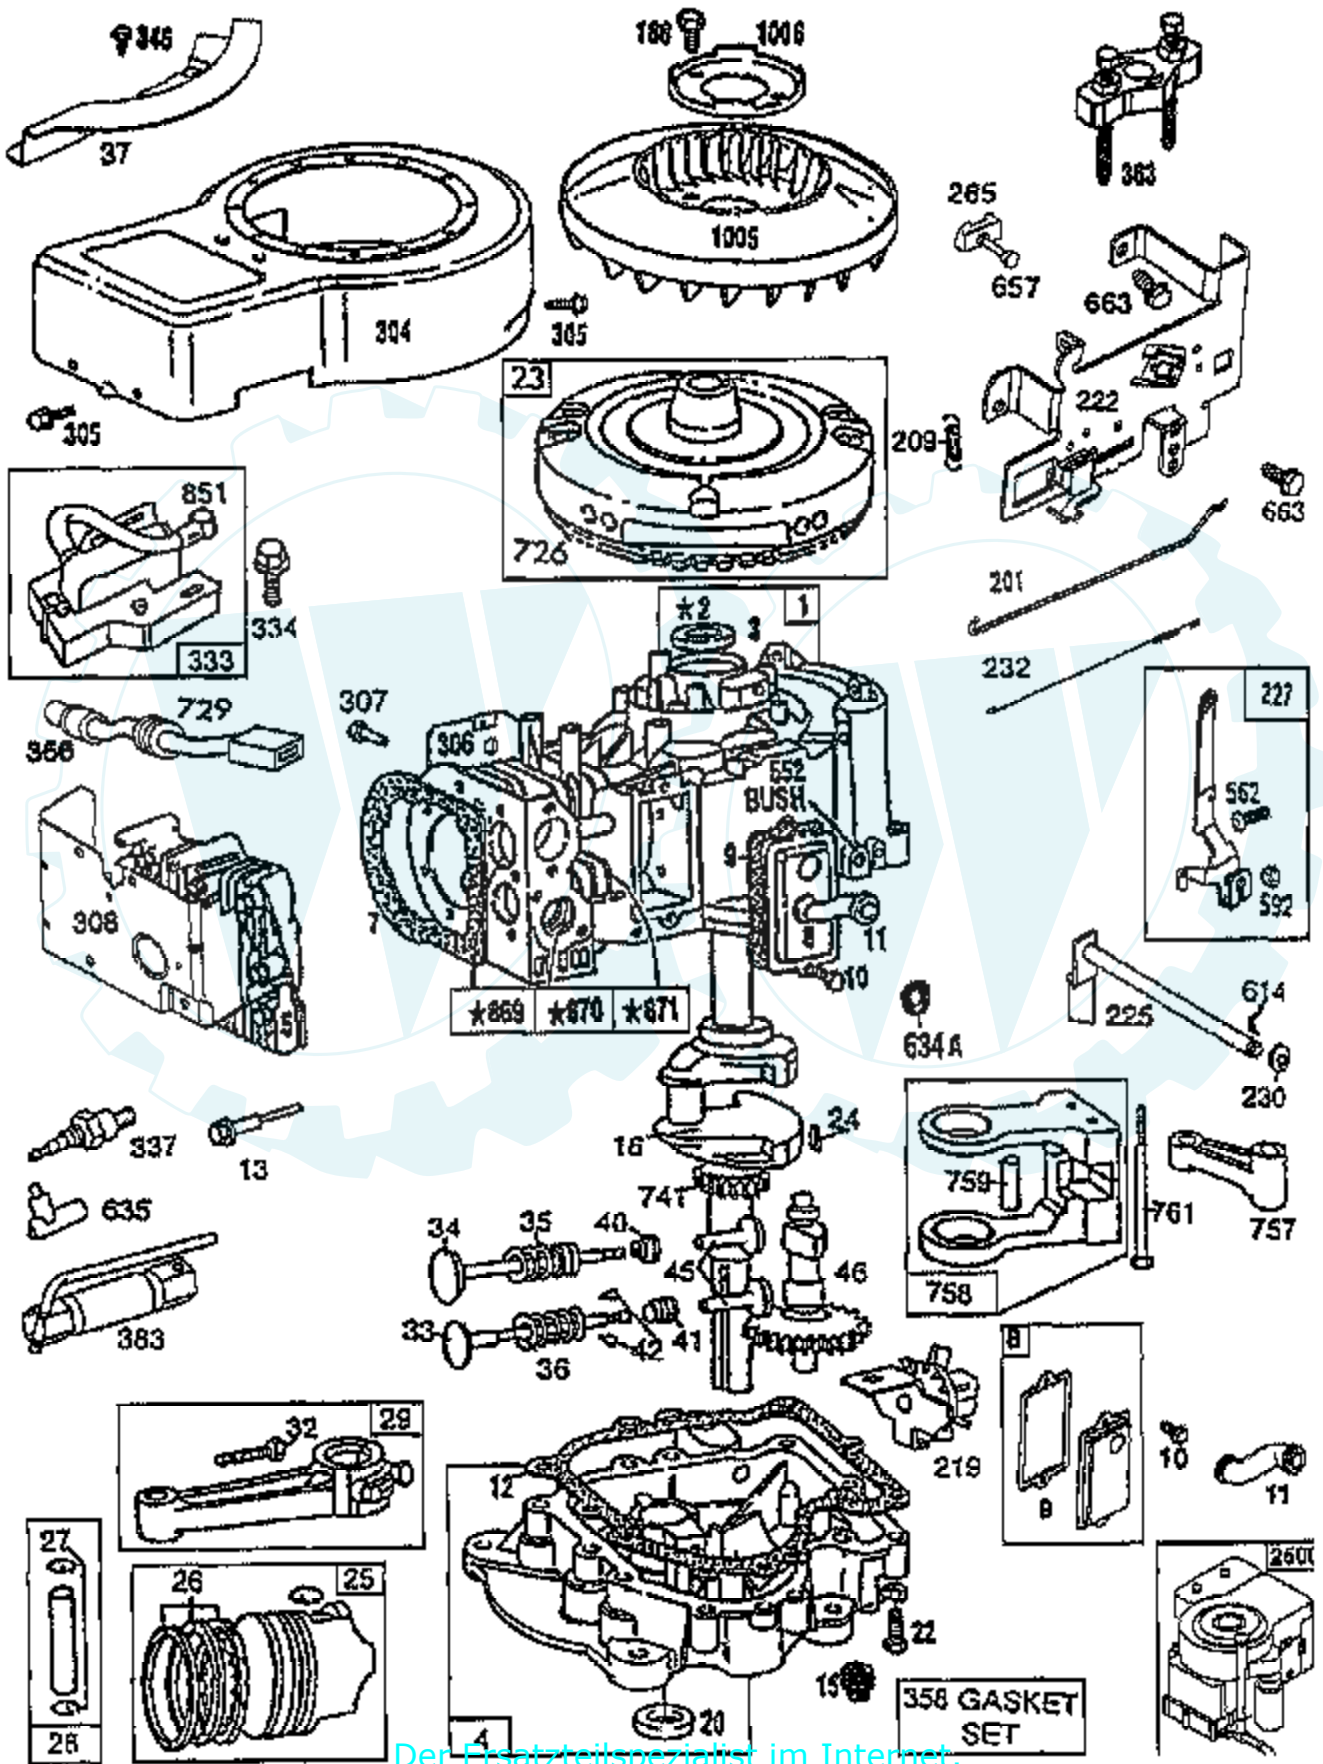

TRACTOR -- MODEL NUMBER 7124A89

BRIGGS & STRATTON ENGINE - MODEL NUMBER 289707, TYPE NUMBER 1179-E1

Ref #	Part Number	Qty	Description
1	496413		CYLINDER ASSEMBLY
2	399265		P/N CONFLICT - CHECK WITH SUPPLIER
3	391086		SEAL, OIL
5	494240		HEAD, CYLINDER
7	271866		GASKET, CYLINDER HEAD
8	495735		BREATHER ASSY
9	27803		GASKET, VALVE COVER
10	94621		SCREW, STEMS
11	280100		TUBE, BREATHER
12	271916		GASKET, CRANKCASE COVER 1/64"
12	271997		GASKET, CRANKCASE COVER .005"
12	271996		GASKET, CRANKCASE COVER .009"
13	94622		SCREW, CYLINDER HEAD 3"
15	94239		PLUG, OIL DRAIN
16	498971		CRANKSHAFT
18	494238		BASE, ENGINE
20	291675		SEAL, OIL
22	94624		SCREW, SEMS, BASE MOUNTING
23	492326		FLYWHEEL & RING GEAR ASSY, MAGNETO
24	222698		KEY, FLYWHEEL
25	394661		PISTON ASSEMBLY, STANDARD
25	394662		PISTON ASSEMBLY .010" OVERSIZE
25	394663		PISTON ASSEMBLY .020" OVERSIZE
25	394664		PISTON ASSEMBLY .030" OVERSIZE
26	391780		RING SET, PISTON, STANDARD
26	392331		RING SET, PISTON, STANDARD SIZE
26	391781		RING SET, PISTON .010" OVERSIZE
26	391782		RING SET, PISTON .020" OVERSIZE
26	391783		RING SET, PISTON .030" OVERSIZE
27	263129		LOCK, PISTON PIN
28	299691		PIN ASSEMBLY, PISTON, STANDARD
28	391286		PIN ASSEMBLY, PISTON .005" OVER
29	490348		ROD ASSEMBLY, CONNECTING
29	490469		ROD ASSEMBLY, CONNECTING .020" UNDERSIZE
			CRANKPIN
32	94671		SCREW, CONNECTING ROD
33	262246		VALVE, EXHAUST
34	262247		VALVE, INTAKE
35	65906		SPRING, INTAKE VALVE
36	26828		SPRING, EXHAUST VALVE
37	224502		GUARD, FLYWHEEL
40	221596		RETAINER, INTAKE VALVE
41	292260		RETAINER, EXHAUST VALVE
42	494553		KEEPER VALVE
45	262248		TAPPET-VALVE
46	212897		GEAR, CAM
51	272465		GASKET, CARBURETOR (CARBURETOR TO ELBOW)
52	272554		GASKET CARB
53	94637		STUD, CARBURETOR MOUNTING
73	224517		SCREEN, ROTATING
75	224061		WASHER, SPRING
78	94626		SCREW, SEMS
93	281346		BUSHING, THROTTLE SHAFT
94	498030		VALVE, IDLE, ADJUSTMENT
95	94098		SCREW, THROTTLE
98	495800		SCREW, IDLE SPEED
104	231789		PLATE, FLOATER