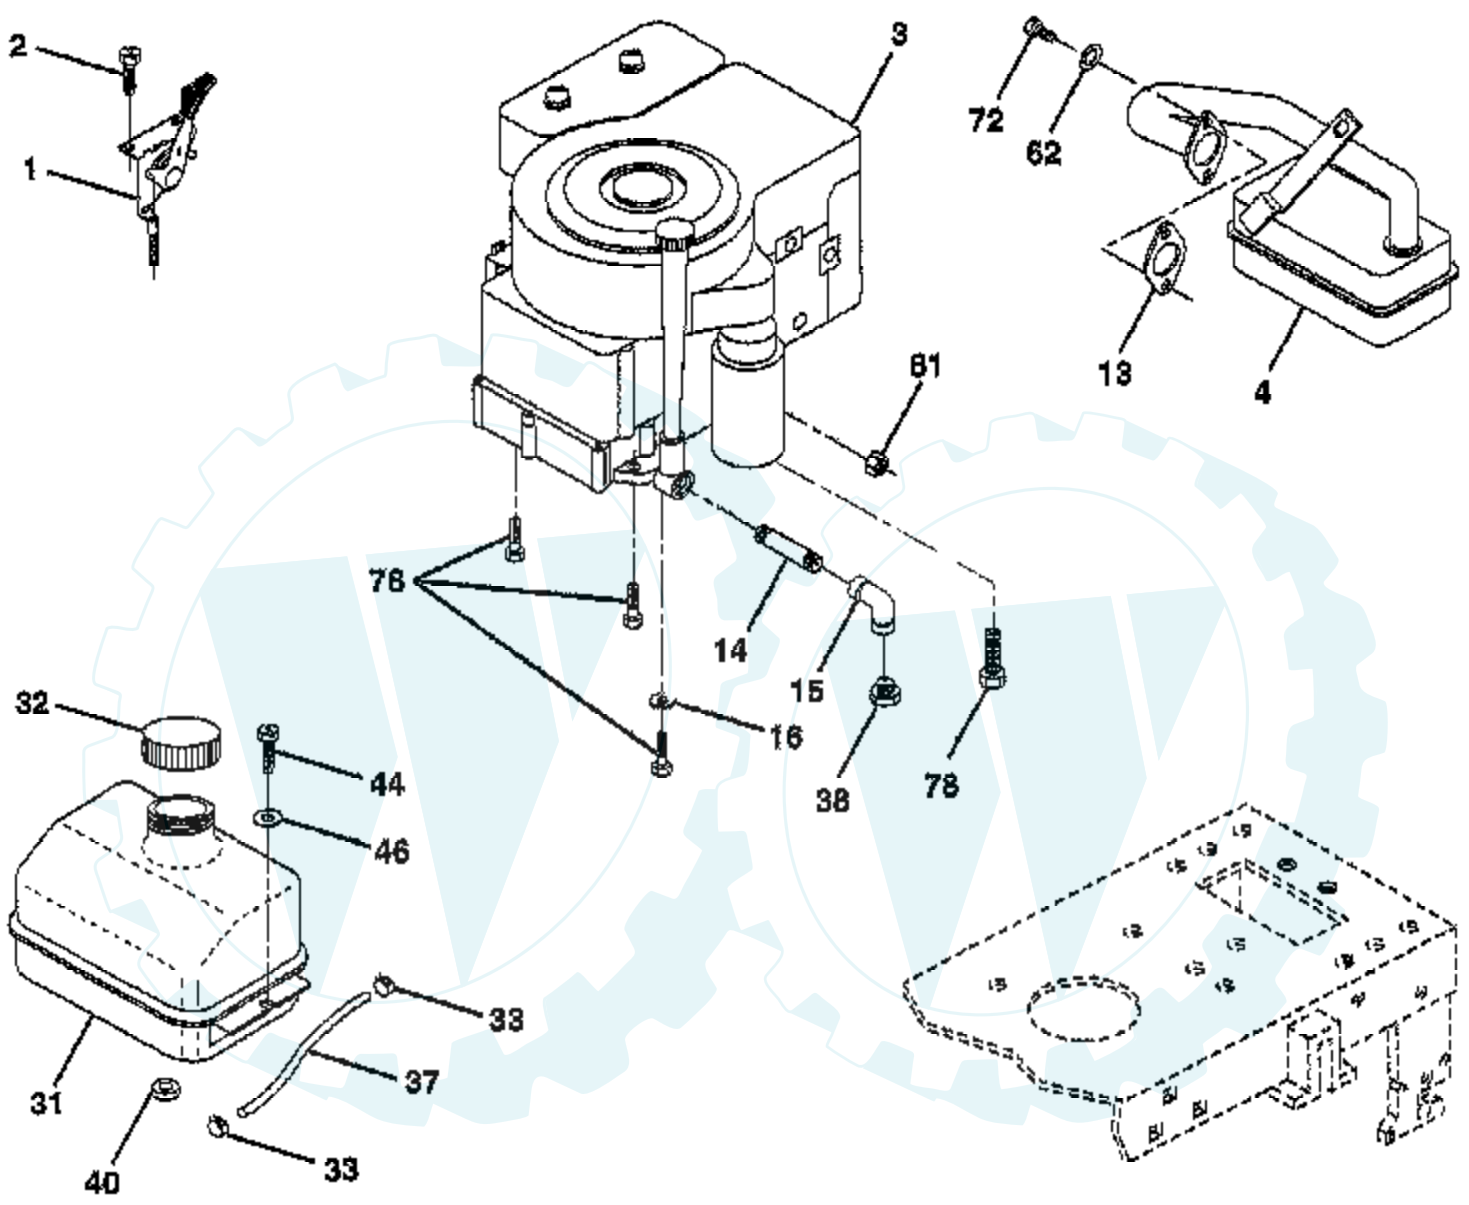

TRACTOR - - MODEL NUMBER 7124A89

ENGINE

29

OPTIONAL EQUIPMENT
Spark Arrester

Ref #	Part Number	Qty	Description
1	140310		CONTROL THROTTLE
2	17720410		SCREW LT
3			CHECK WITH SUPPLIER
4	137348		MUFFLER
13	272293		GASKET ENG 1 313 LD TIN PLATED
14	13280324		PIPE NIPPLE
15	13200300		ELBOW
16	11050600		LOCKWASHER
23	159880		SHIELD.BRN/DBR.GD
29	137180		SUB= 532137180
31	109202X		TANK.FUEL.LT.
32	140527		CAP ASM FUEL
33	123487X		HOSE CLAMP
35	17490512		SCREW
37	137040		LINE FUEL
38			CHECK WITH SUPPLIER
40	124028X		SUB= 532124028
44	17490412		SCREW HEX CRT
46	19091416		WASHER
62	10040500		LOCKWASHER
72	71070512		SCREW
78	17490620		SCREW
81	128861		NUT