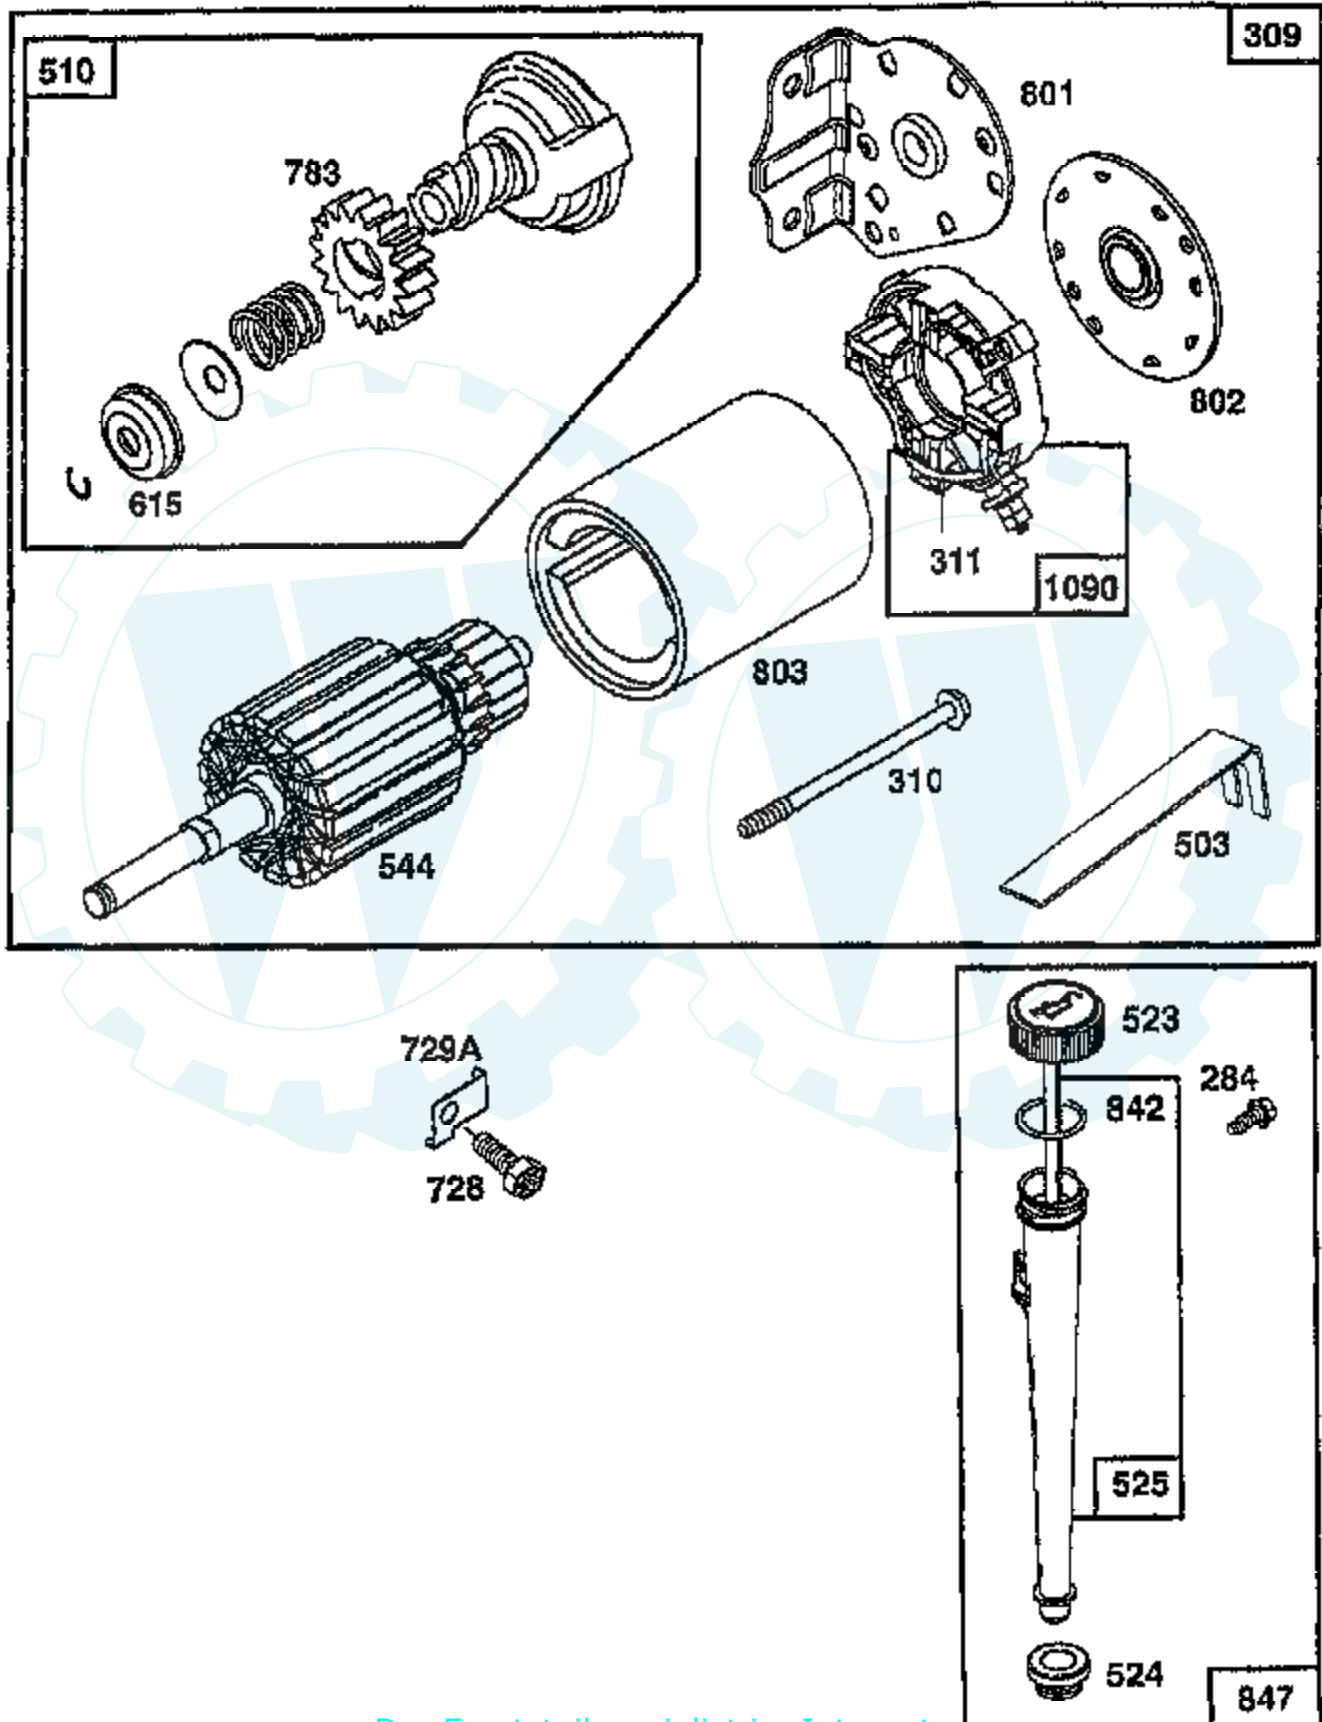

TRACTOR - - MODEL NUMBER 7124A89

BRIGGS & STRATTON ENGINE - MODEL NUMBER 289707, TYPE NUMBER 1179-E1

Ref #	Part Number	Qty	Description
1	496413		CYLINDER ASSEMBLY
2	399265		P/N CONFLICT - CHECK WITH SUPPLIER
3	391086		SEAL, OIL
5	494240		HEAD, CYLINDER
7	271866		GASKET, CYLINDER HEAD
8	495735		BREATHER ASSY
9	27803		GASKET, VALVE COVER
10	94621		SCREW, STEMS
11	280100		TUBE, BREATHER
12	271916		GASKET, CRANKCASE COVER 1/64"
12	271997		GASKET, CRANKCASE COVER .005"
12	271996		GASKET, CRANKCASE COVER .009"
13	94622		SCREW, CYLINDER HEAD 3"
15	94239		PLUG, OIL DRAIN
16	498971		CRANKSHAFT
18	494238		BASE, ENGINE
20	291675		SEAL, OIL
22	94624		SCREW, SEMS, BASE MOUNTING
23	492326		FLYWHEEL & RING GEAR ASSY, MAGNETO
24	222698		KEY, FLYWHEEL
25	394661		PISTON ASSEMBLY, STANDARD
25	394662		PISTON ASSEMBLY .010" OVERSIZE
25	394663		PISTON ASSEMBLY .020" OVERSIZE
25	394664		PISTON ASSEMBLY .030" OVERSIZE
26	391780		RING SET, PISTON, STANDARD
26	392331		RING SET, PISTON, STANDARD SIZE
26	391781		RING SET, PISTON .010" OVERSIZE
26	391782		RING SET, PISTON .020" OVERSIZE
26	391783		RING SET, PISTON .030" OVERSIZE
27	263129		LOCK, PISTON PIN
28	299691		PIN ASSEMBLY, PISTON, STANDARD
28	391286		PIN ASSEMBLY, PISTON .005" OVER
29	490348		ROD ASSEMBLY, CONNECTING
29	490469		ROD ASSEMBLY, CONNECTING .020" UNDERSIZE
			CRANKPIN
32	94671		SCREW, CONNECTING ROD
33	262246		VALVE, EXHAUST
34	262247		VALVE, INTAKE
35	65906		SPRING, INTAKE VALVE
36	26828		SPRING, EXHAUST VALVE
37	224502		GUARD, FLYWHEEL
40	221596		RETAINER, INTAKE VALVE
41	292260		RETAINER, EXHAUST VALVE
42	494553		KEEPER VALVE
45	262248		TAPPET-VALVE
46	212897		GEAR, CAM
51	272465		GASKET, CARBURETOR (CARBURETOR TO ELBOW)
52	272554		GASKET CARB
53	94637		STUD, CARBURETOR MOUNTING
73	224517		SCREEN, ROTATING
75	224061		WASHER, SPRING
78	94626		SCREW, SEMS
93	281346		BUSHING, THROTTLE SHAFT
94	498030		VALVE, IDLE, ADJUSTMENT
95	94098		SCREW, THROTTLE
98	495800		SCREW, IDLE SPEED
104	231789		PLATE, FLOATER