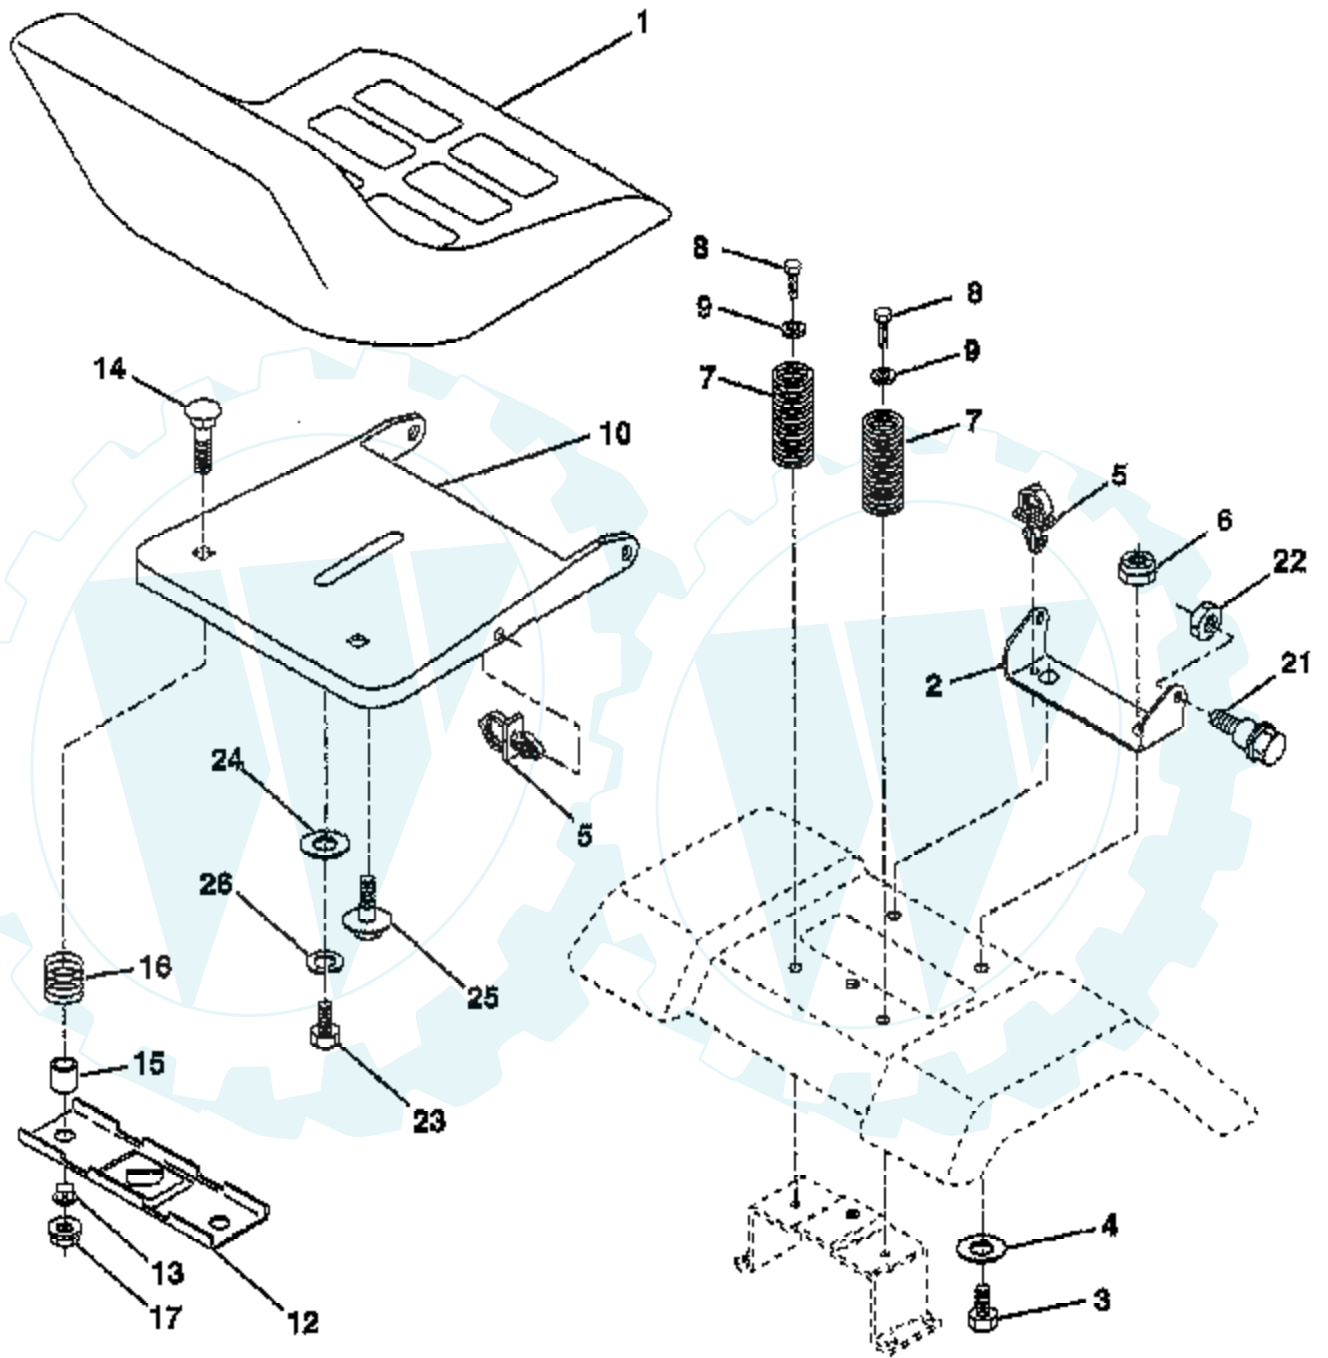

TRACTOR - - MODEL NUMBER 7124A89

SEAT ASSEMBLY

Ref #	Part Number	Qty	Description
1	127427		SUB= 140119
2	140551		BRACKET PVT SEAT
3	74760616		BOLT
4	19131610		WASHER PM
5	145006		CLIP.PUSH-IN.HING
6	73800600		NUT
7	124181X		SPRING COMPRESSIO
8	17490616		SCREW GTV
9	19131614		WASHER
10	155925		PAN-SEAT
12	121246X		BRKT SWITCH
13	121248X		BUSHING
14	72050412		BOLT-RD HD SQ NK
15	134300		SPLIT SPACER
16	121250X		SPRING
17	123976X		SUB= 73900400
21	153236		"BOLT,SHOULDER"
22	73800500		NUT
23	74780814		BOLT
24	19171912		WASHER
25	127018X		"BOLT,SHOULDER"
26	10040800		LOCKWASHER