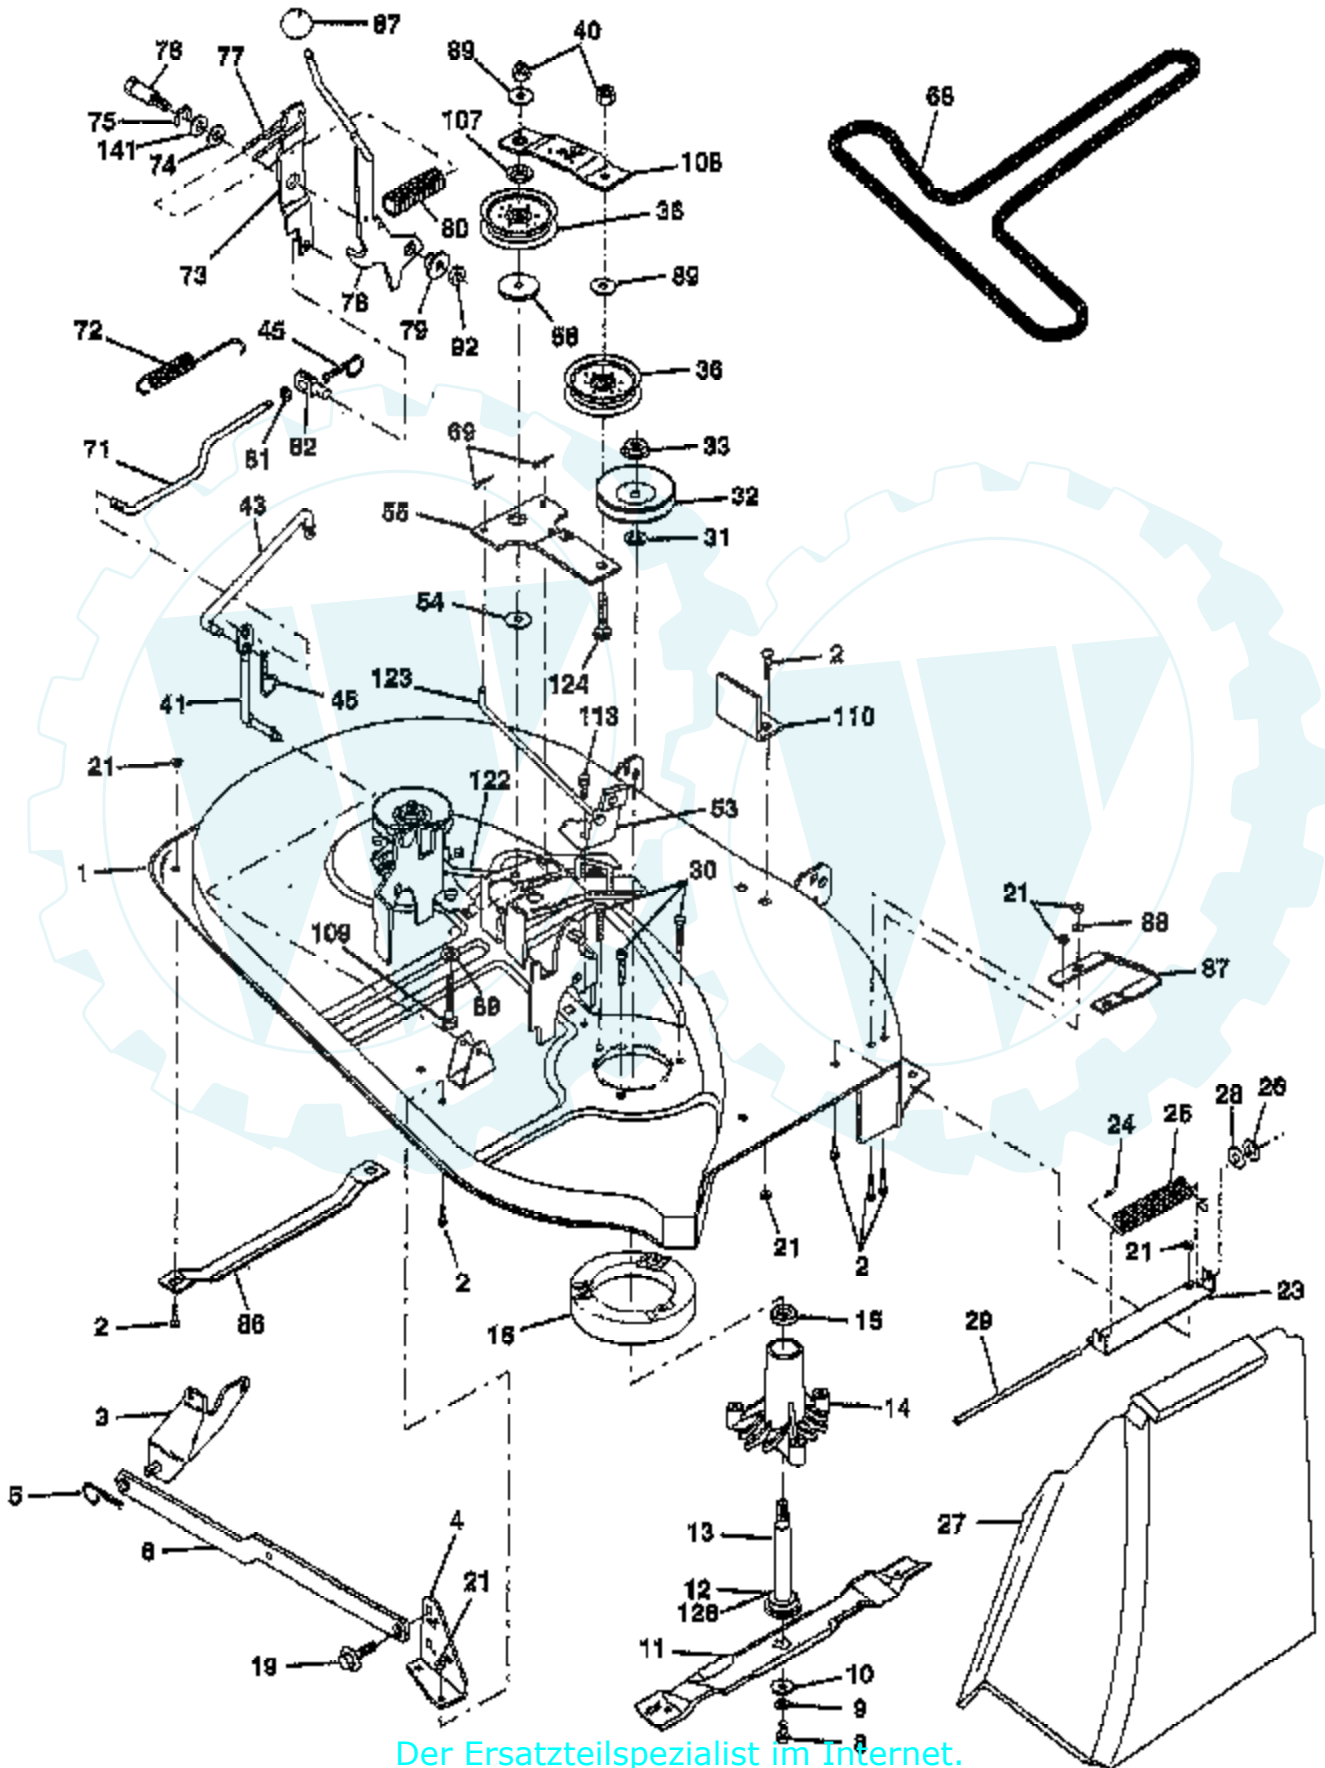

TRACTOR - - MODEL NUMBER 7124A89

MOWER DECK

Ref #	Part Number	Qty	Description
1	142829		SUB= 145775
2	72140506		BOLT
3	138017		BRKT ASM SWAY BAR
4	138440		BRKT DECK SW BAR
5	4939M		SUB= 85902
6	130832		SUB= 130833
8	850857		BLADE BOLT
9	10030600		SUB= 10040600
10	140296		WASHER.HARD.BLADE
11	134148		"BLADE.38""V.MULCH"
12	129895		BEARING.BALL
13	137645		SUB= 137646
14	128774		HSG ASM MANDREL
15	110485X		BEARING
16	140329		STRIPPER RND MWR
19	132827		BOLT SHD 5/16-18
21	73680500		SUB= 73690500
23	137607		BRKT DEFLECTOR
24	105304X		CAP-SLEEVE LT
25	123713X		SPRING TORSION
26	110452X		NUT PUSH M
27	106736X		DEFLECTOR-SHLD T
28	19111016		WASHER
29	106735X		ROD-HINGE T
30	157722		"SCREW-THD ROLL,WA"
31	129963		WASHER
32	153532		PULLEY.MANDREL.38
33	137266		SUB= 139729
36	131494		FLAT IDLER PULLEY
40	73680600		SUB= 73690600
41	133551		PIVOT ROD
43	133504		CLUTCH ROD SECOND
45			CHECK WITH SUPPLIER
53	130840		BRAKE ASM
54	133943		HARDENED WASHER
55	133840		IDLER ARM ASSY
56	122052X		SPACER RETAINER
67	162132		KNOB.RD.7/16-14
68	144200		BELT.V.T-PATH
69	76020312		SUB= 3145
71	142427		ROD CLUTCH 38/42
72	131870		RETURN SPRING
73	127847		CLUTCH ARM SECOND
74	121748X		WASHER
75	12000029		RING
76	128903		SHOULDER BOLT
77	127845		SPRING KEEPER
78	160570		LEVER.ASM.CLUTCH
79	127498		BUSHING
80	153701		SPRING.CLUTCH.MWR
81	73350600		NUT
82	142028		TRUNION ADJ
86	7631J		RUNNER-LH M
87	128772		RUNNER RH
88	19111216		WASHER M
89	19131612		WASHER GT
92	73800600		NUT
107	133502		RETAINER SPACER