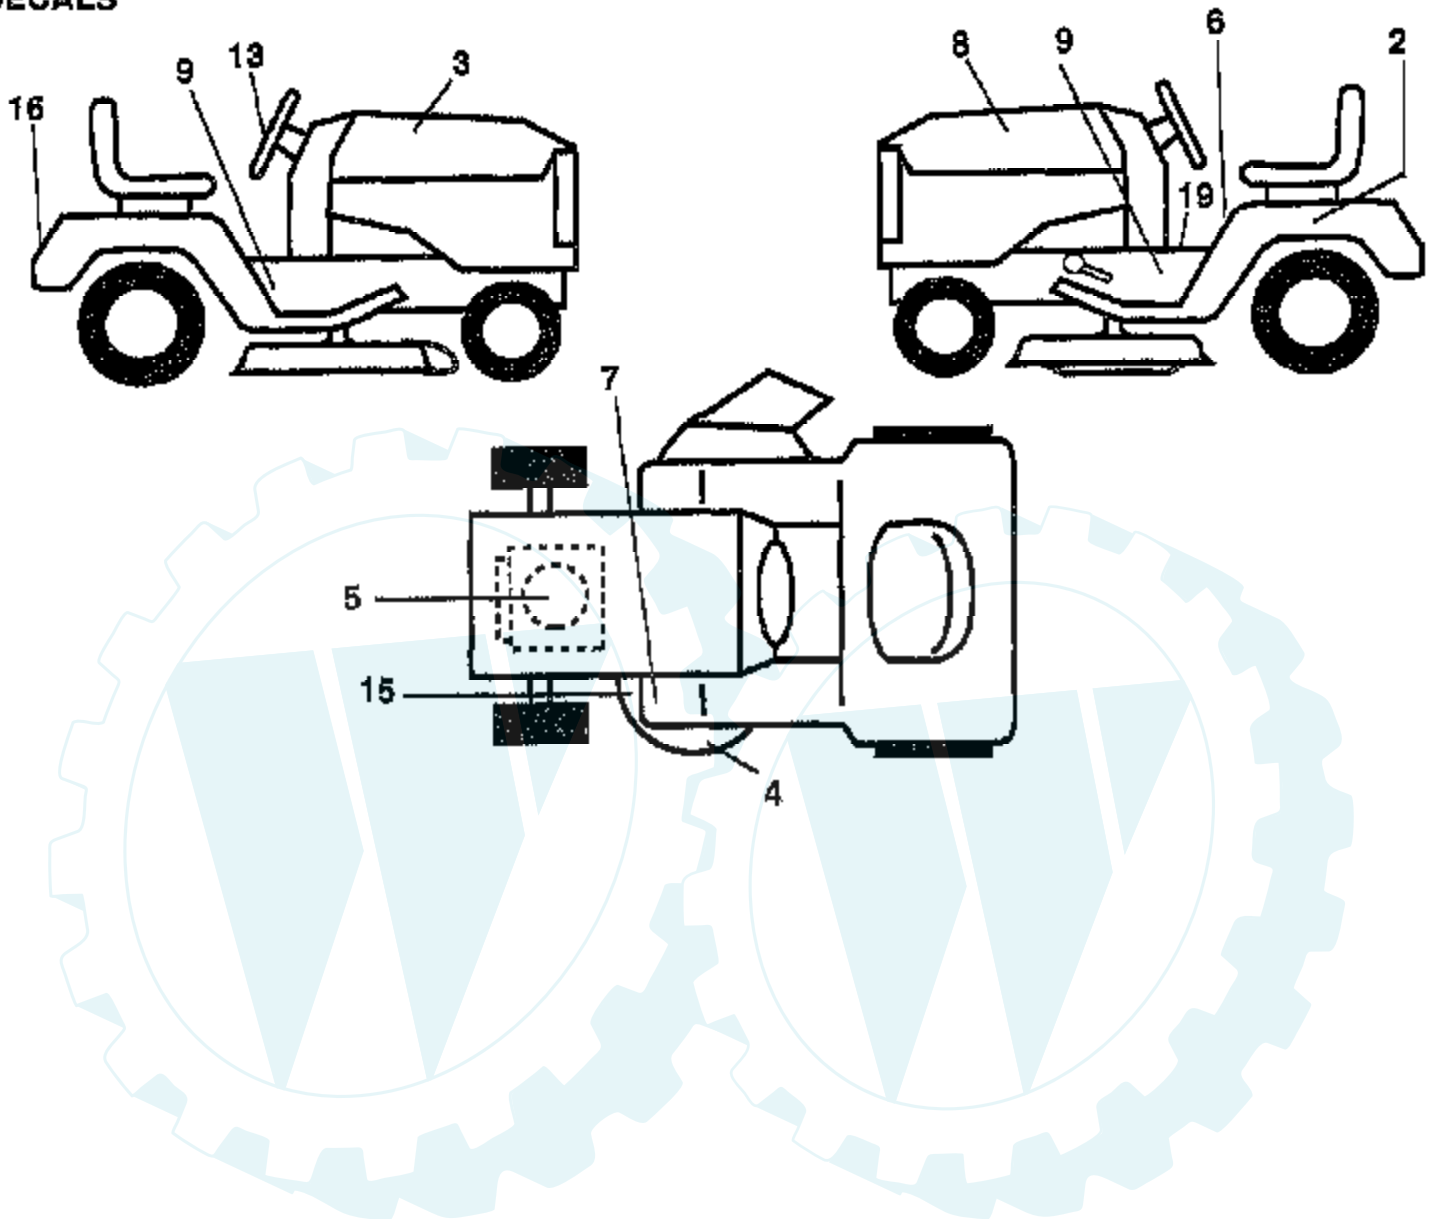

TRACTOR - - MODEL NUMBER 7124A89

DECALS

Ref #	Part Number	Qty	Description
2	145005		DECAL.BATRY.3-3908
3	163015		DECAL.HOOD.RH
4	141517		DECAL DECK WIZ +
5	272632		DECAL, HP ENGINE
6	157002		"DECAL DANGER,FEND"
7	4900J		DECAL T
8	163016		DECAL.HOOD.LH
9	141496		DECAL CHASSIS
13	146678		DECAL.INS.STRG.WL
15	136832		DECAL
16	127521		NLA
19	156867		"DECAL DASH,OPER."
	138311		DECAL HANDLE LIFT
	162781		MANUAL.O.7124A89