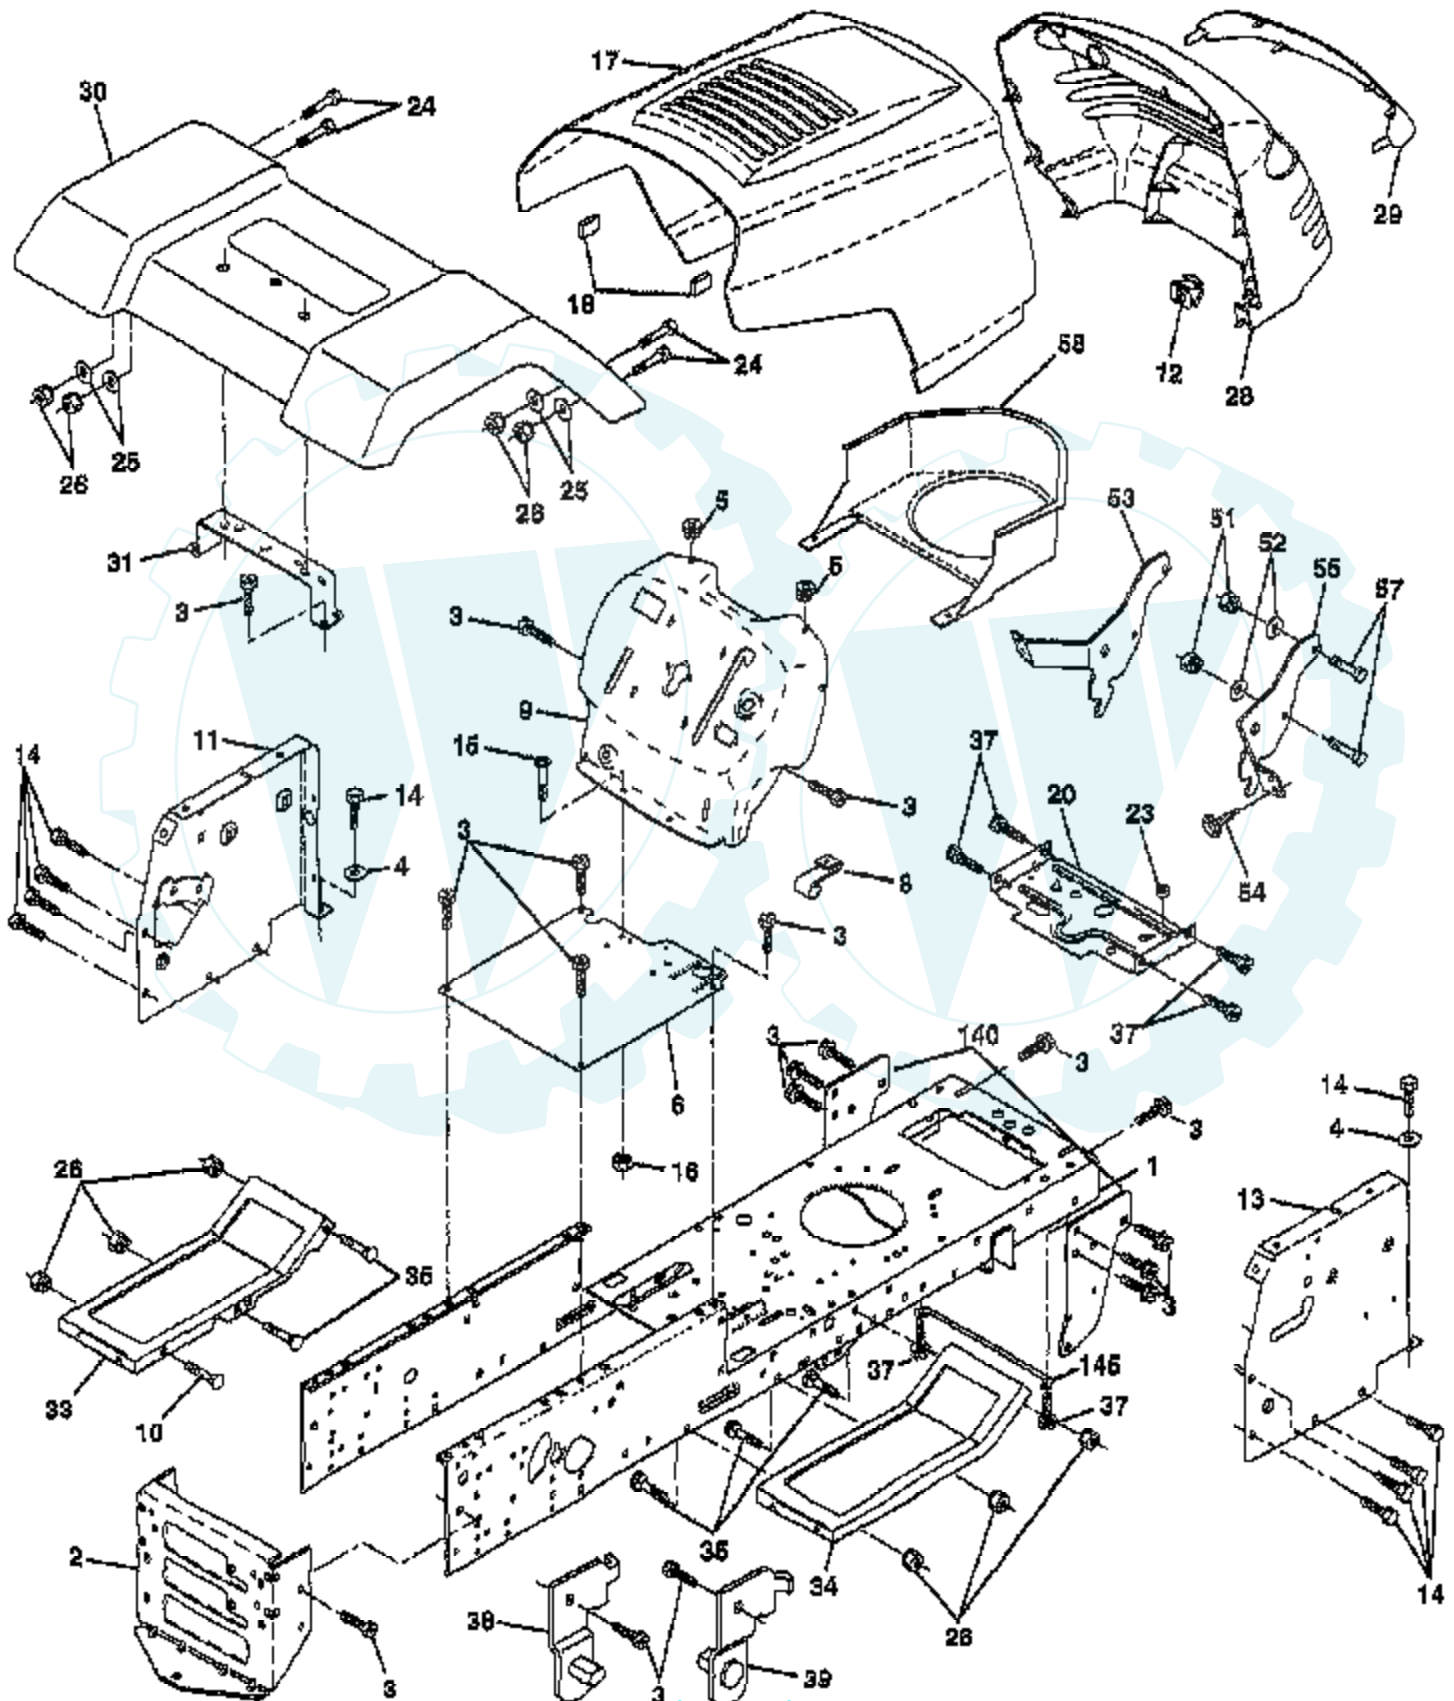

TRACTOR - - MODEL NUMBER 7124A89

CHASSIS AND ENCLOSURES

Ref #	Part Number	Qty	Description
1	160393		CHASSIS
2	140356		SUB= 145009
3	17490612		SCREW
4	19131216		WASHER
5	155272		BUMPER-HOOD/DASH
6	155924X013		SADDLE.SLKSC.FLT
8	126471X		"CLIP,INSULATOR"
9	161937X011		DASH SILKSCREEN
10	72140608		SUB= 72110608
11	155927		"PANEL-DASH,LH"
12	145660		CLIP.TINNERMAN
13	155934X010		SUB= 169117X010
14	17490608		SCREW LT
15	74780512		BOLT
16	73510500		NUT
17	159639X505		HOOD.STEEL.ASSY
18	126938X		SUB= 532126938
23	124028X		SUB= 532124028
24	74780616		BOLT
25	19131312		WASHER
26	73800600		NUT
28	157373		GRILLE-MS428
29	140273		LENS GRILLE
30	157584X505		FENDER BRACKET
31	136619		BRKT FENDER
33	105476X505		FOOTREST LH
34	105475X505		FOOTREST RH
35	72110606		BOLT
37	17490508		SCREW LT
38	139886		BRACKET ASM LH
39	139887		BRACKET ASM RH
51	73800400		NUT
52	19091416		WASHER
53	144697		BRACKET.GRILLE.LH
54	161464		SCREW.HEX.WS.HD
55	144696		BRACKET.GRILLE.RH
57	74780412		SUB= 74780414
58	150127		AIR DUCT
140	158418		BRKT SUSPENSION
145	156524		"ROD POVOT,CHASSIS"
	5479J		PLUG BUTTON T

TRACTOR - - MODEL NUMBER 7124A89

DECALS

Ref #	Part Number	Qty	Description
2	145005		DECAL.BATRY.3-3908
3	163015		DECAL.HOOD.RH
4	141517		DECAL DECK WIZ +
5	272632		DECAL, HP ENGINE
6	157002		"DECAL DANGER,FEND"
7	4900J		DECAL T
8	163016		DECAL.HOOD.LH
9	141496		DECAL CHASSIS
13	146678		DECAL.INS.STRG.WL
15	136832		DECAL
16	127521		NLA
19	156867		"DECAL DASH,OPER."
	138311		DECAL HANDLE LIFT
	162781		MANUAL.O.7124A89