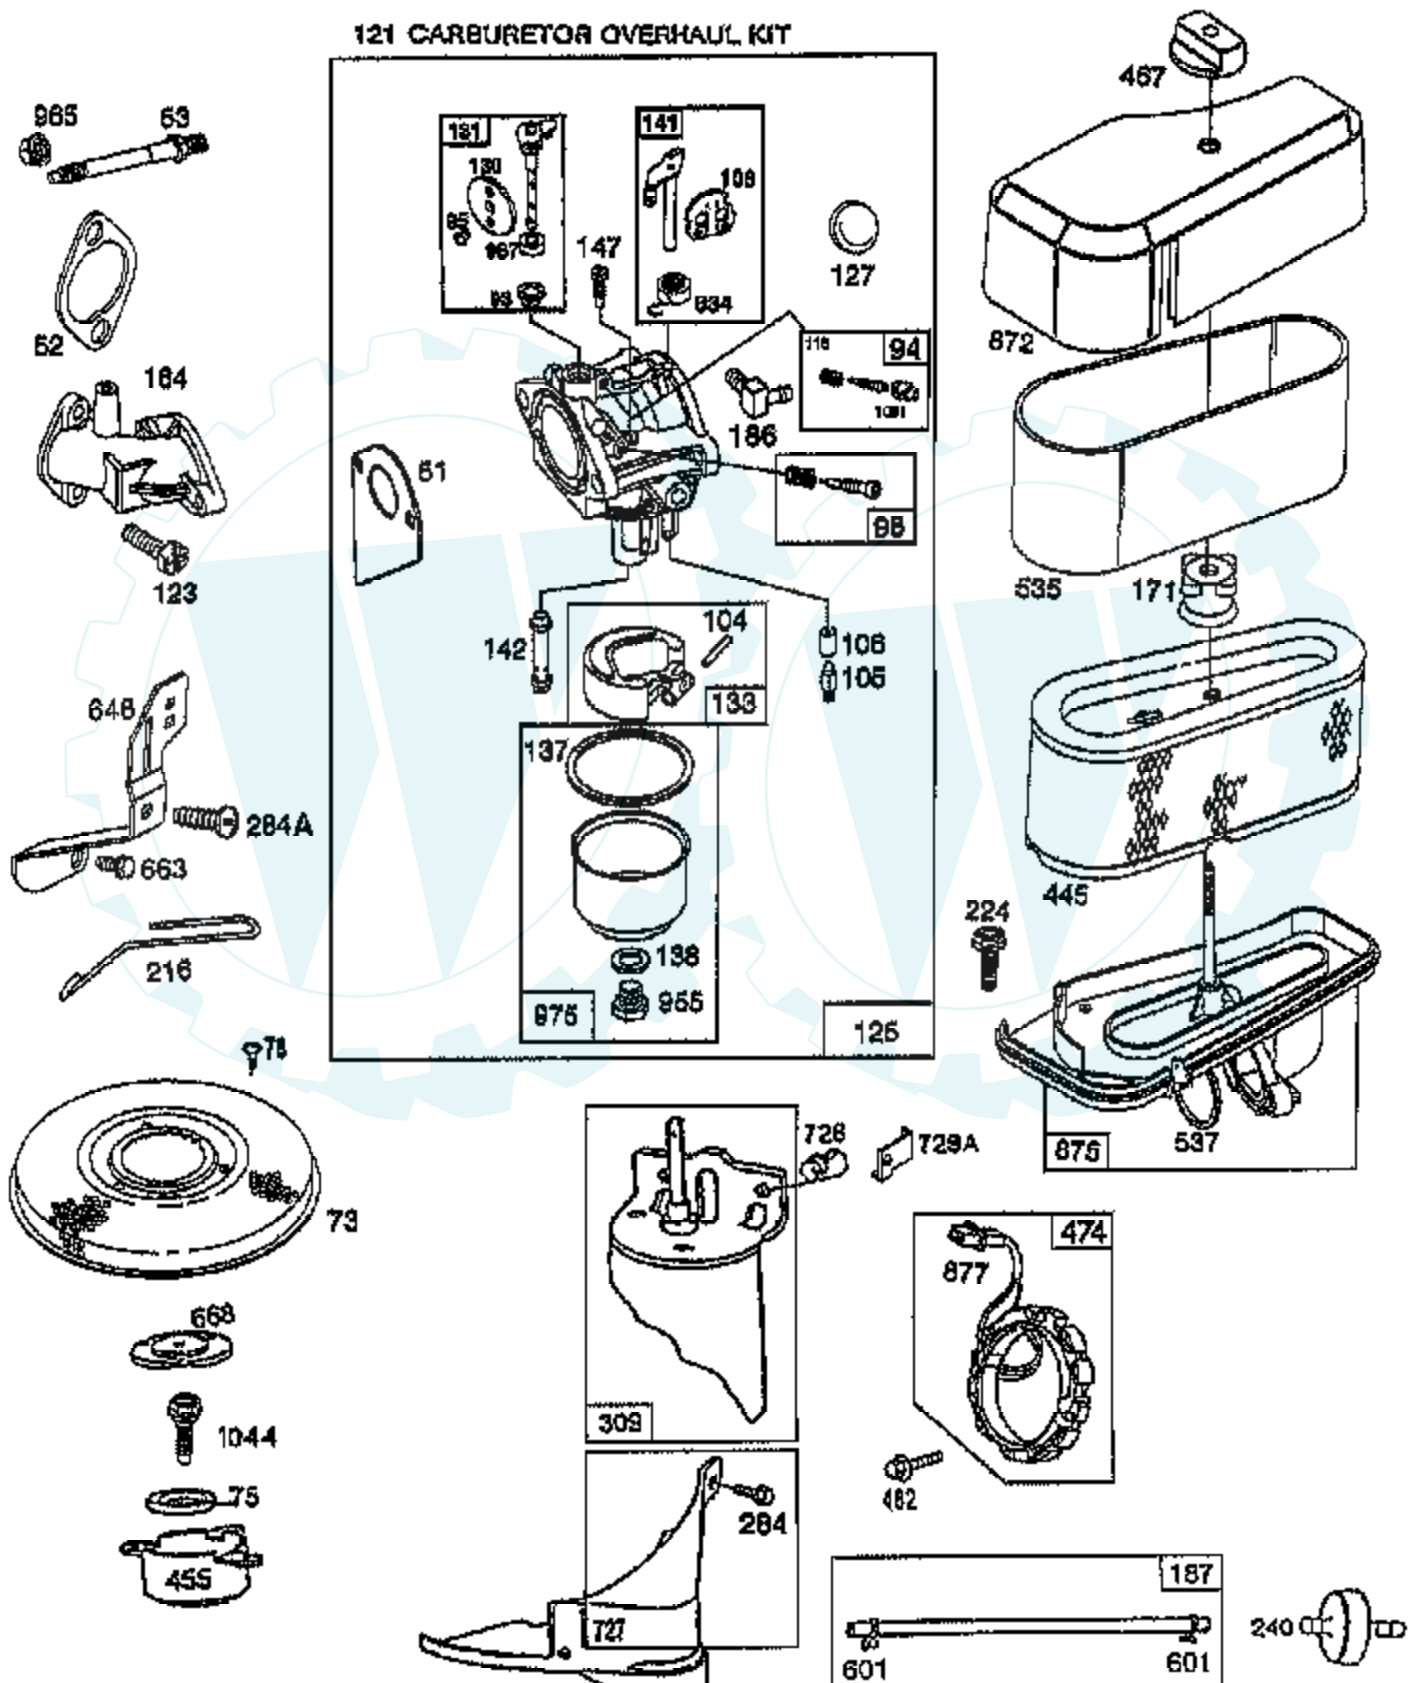

TRACTOR - - MODEL NUMBER 7124A89

BRIGGS & STRATTON ENGINE - MODEL NUMBER 289707, TYPE NUMBER 1179-E1

121 CARBURETOR OVERHAUL KIT

Ref #	Part Number	Qty	Description
1	496413		CYLINDER ASSEMBLY
2	399265		P/N CONFLICT - CHECK WITH SUPPLIER
3	391086		SEAL, OIL
5	494240		HEAD, CYLINDER
7	271866		GASKET, CYLINDER HEAD
8	495735		BREATHER ASSY
9	27803		GASKET, VALVE COVER
10	94621		SCREW, STEMS
11	280100		TUBE, BREATHER
12	271916		GASKET, CRANKCASE COVER 1/64"
12	271997		GASKET, CRANKCASE COVER .005"
12	271996		GASKET, CRANKCASE COVER .009"
13	94622		SCREW, CYLINDER HEAD 3"
15	94239		PLUG, OIL DRAIN
16	498971		CRANKSHAFT
18	494238		BASE, ENGINE
20	291675		SEAL, OIL
22	94624		SCREW, SEMS, BASE MOUNTING
23	492326		FLYWHEEL & RING GEAR ASSY, MAGNETO
24	222698		KEY, FLYWHEEL
25	394661		PISTON ASSEMBLY, STANDARD
25	394662		PISTON ASSEMBLY .010" OVERSIZE
25	394663		PISTON ASSEMBLY .020" OVERSIZE
25	394664		PISTON ASSEMBLY .030" OVERSIZE
26	391780		RING SET, PISTON, STANDARD
26	392331		RING SET, PISTON, STANDARD SIZE
26	391781		RING SET, PISTON .010" OVERSIZE
26	391782		RING SET, PISTON .020" OVERSIZE
26	391783		RING SET, PISTON .030" OVERSIZE
27	263129		LOCK, PISTON PIN
28	299691		PIN ASSEMBLY, PISTON, STANDARD
28	391286		PIN ASSEMBLY, PISTON .005" OVER
29	490348		ROD ASSEMBLY, CONNECTING
29	490469		ROD ASSEMBLY, CONNECTING .020" UNDERSIZE
			CRANKPIN
32	94671		SCREW, CONNECTING ROD
33	262246		VALVE, EXHAUST
34	262247		VALVE, INTAKE
35	65906		SPRING, INTAKE VALVE
36	26828		SPRING, EXHAUST VALVE
37	224502		GUARD, FLYWHEEL
40	221596		RETAINER, INTAKE VALVE
41	292260		RETAINER, EXHAUST VALVE
42	494553		KEEPER VALVE
45	262248		TAPPET-VALVE
46	212897		GEAR, CAM
51	272465		GASKET, CARBURETOR (CARBURETOR TO ELBOW)
52	272554		GASKET CARB
53	94637		STUD, CARBURETOR MOUNTING
73	224517		SCREEN, ROTATING
75	224061		WASHER, SPRING
78	94626		SCREW, SEMS
93	281346		BUSHING, THROTTLE SHAFT
94	498030		VALVE, IDLE, ADJUSTMENT
95	94098		SCREW, THROTTLE
98	495800		SCREW, IDLE SPEED
104	231789		PLATE, FLOATER