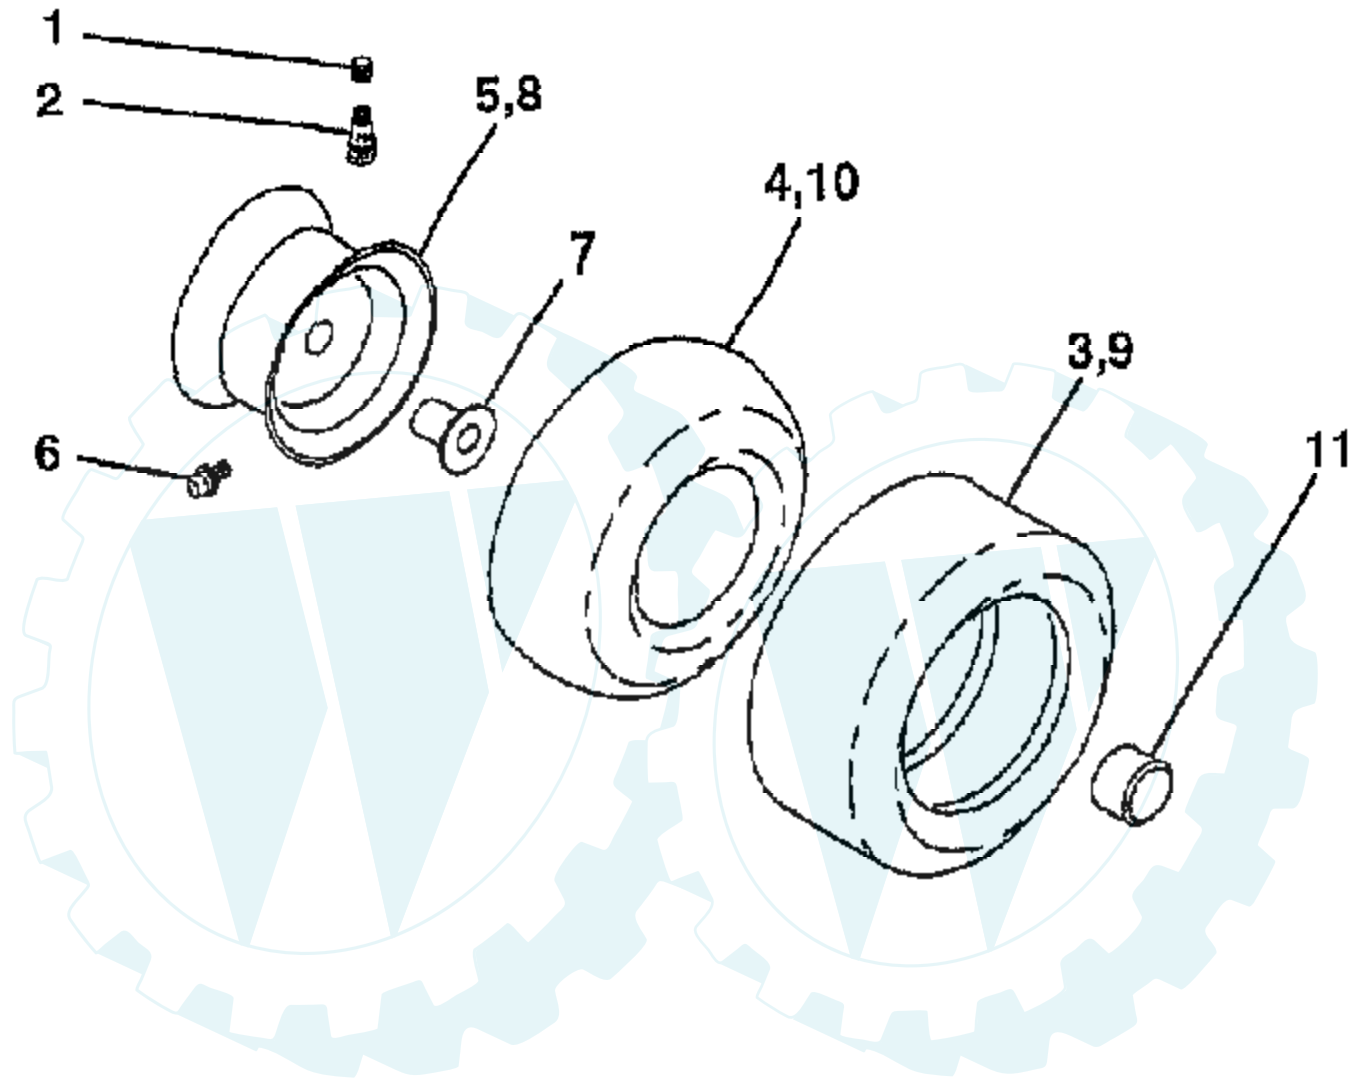

WHEELS & TIRES

Ref #	Part Number	Qty	Description
1	59192		VALVE CAP
2	65139		VALVE STEM LT
3	106222X		SUB= 122073X
4	59904		TUBE.5.3/4.5/6
5	106732X427		"RIM ASM 6"" FRT"
6	278H		FITTING LT
7	9040H		"FLANGE, BEARING"
8	106108X427		"RIM AS 8"" REAR"
9	106268X		SUB= 122074X
10	7152J		TUBE.18X9.5-8
11	104757X		HUB CAP
	144334		SEALANT.TIRE 10 OZ. TUBE