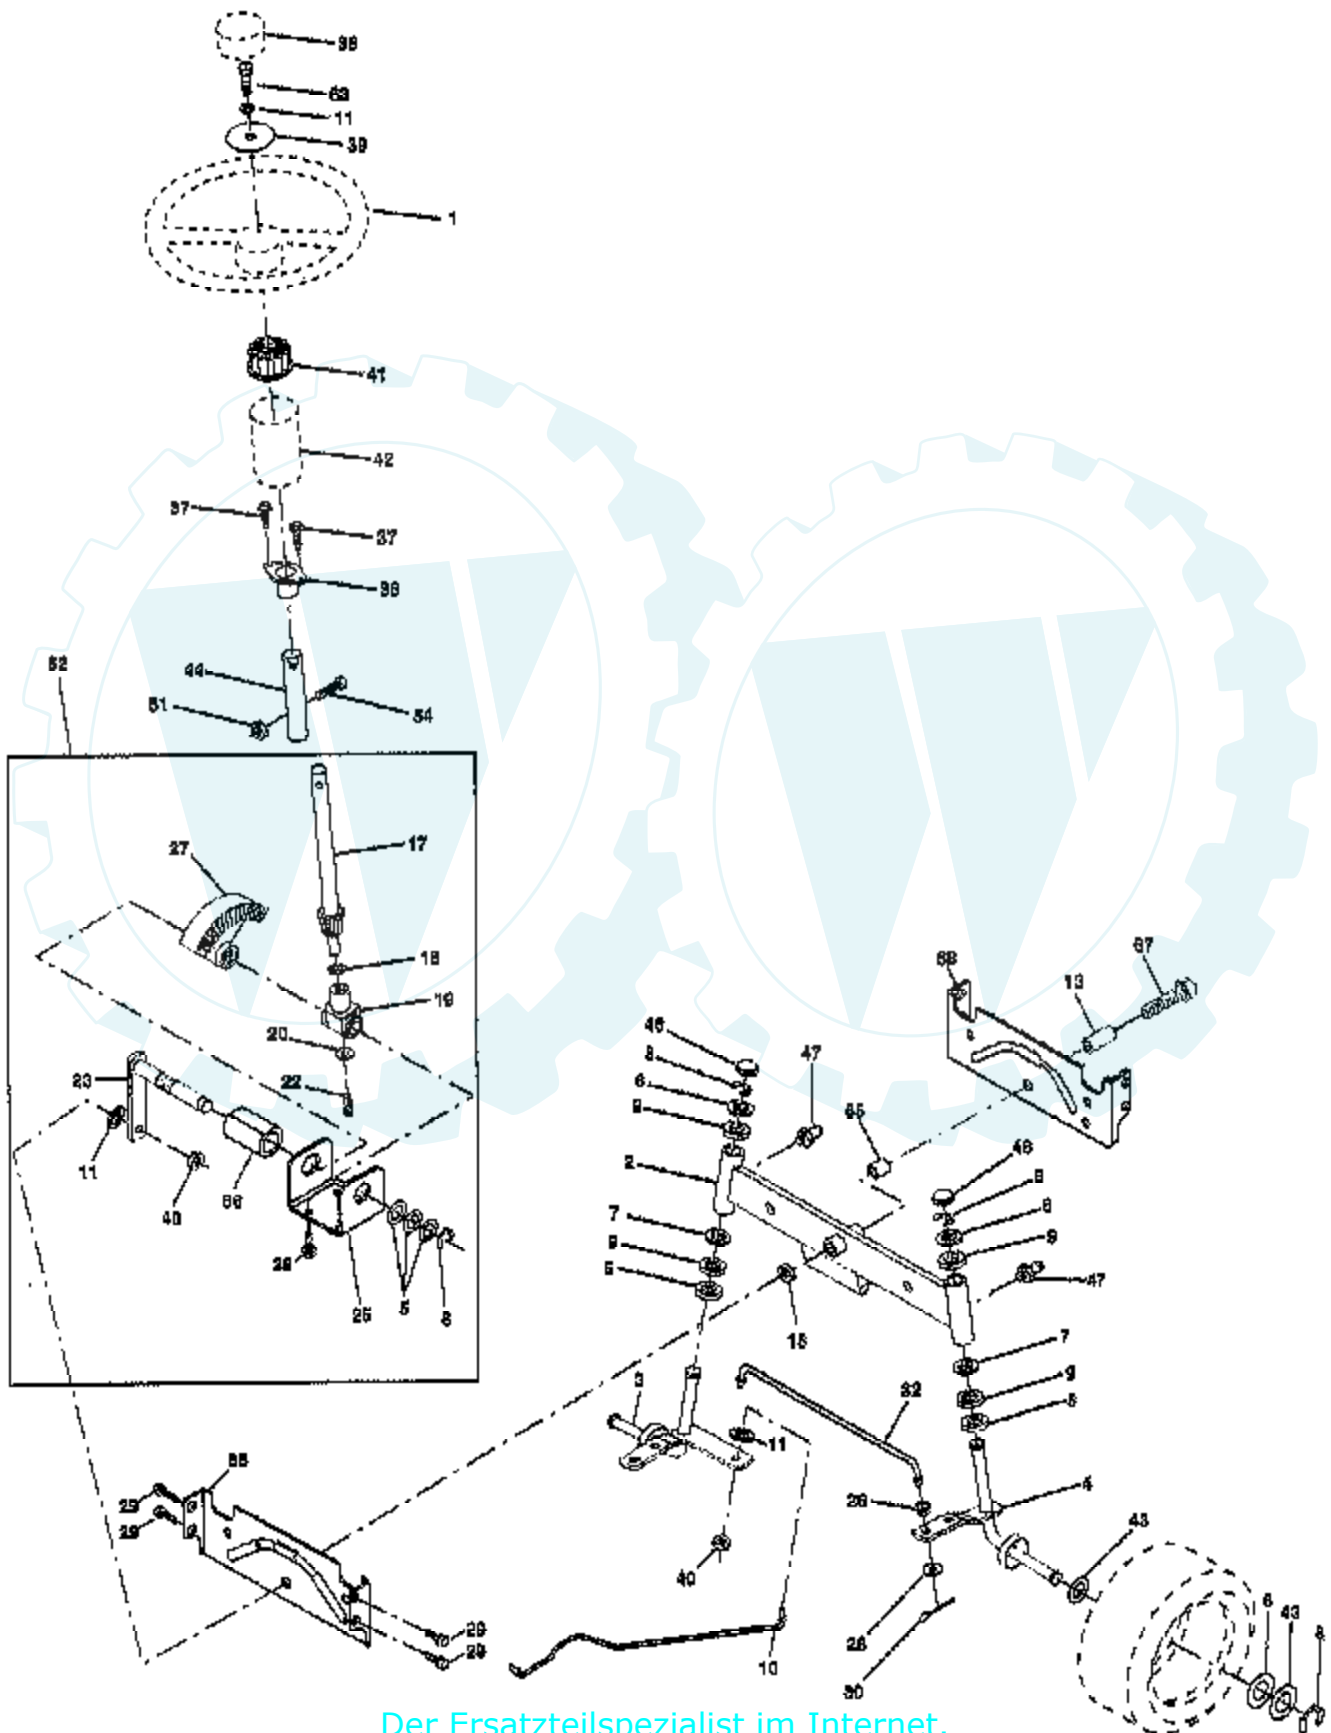

TRACTOR - - MODEL NUMBER 7124A89

STEERING ASSEMBLY

Ref #	Part Number	Qty	Description
1	140044		WHEEL STR AYP BLK
2	154427		AXLE ASM
3	156483		SPINDLE.ASM.LH
4	157473		"SPINDLE ASM,RH"
5	6266H		WASHER .T
6	121748X		WASHER
7	19272016		WASHER
8	12000029		RING
9	3366R		COL. SRTG. BEAR.
10	156438		DRAGLINK-STAMPED
11	10040600		LOCKWASHER
13	154779		BEARING AXLE
15	73901000		"NUT-LOC,FLANGE LT"
17	156546		SHAFT ASM STEERIN
18	57079		THRUST WASHER
19	124035X		SUPPORT.SHAFT
20	126684X		SUB= 532126684
22	71200410		SCREW HEX SOC1/4-
23	127501		SUB= 918127501
25	154406		BRKT-STEERING
26	126847X		BUSHING.DRAGLINK
27	136874		GEAR SECTOR
28	19131416		WASHER
29	17490612		SCREW
30	76020412		COTTER PIN
32	130465		TIE ROD
36	155099		BUSHING.STEERING
37	152927		"SCREW-TT,10-32 FL"
38	140045		CAP STEER AYP
39	19133808		WASHER T
40	7810H		GRIPCO NUT
41	100711L		ADAPTER LT
42	145054		BOOT.STEER.PL
43	121749X		WASHER
44	153720		EXT SHAFT STEERIN
46	121232X		CAP
47	6855M		ZERK M
51	73800500		NUT
54	74780520		BOLT
62	156594		KIT STEERING ASM
63	74780616		BOLT
65	154780		SPACER AXLE
66	154404		"BEARING-ARM,PITMA"
67	74781044		BOLT
68	154429		BRACE AXLE