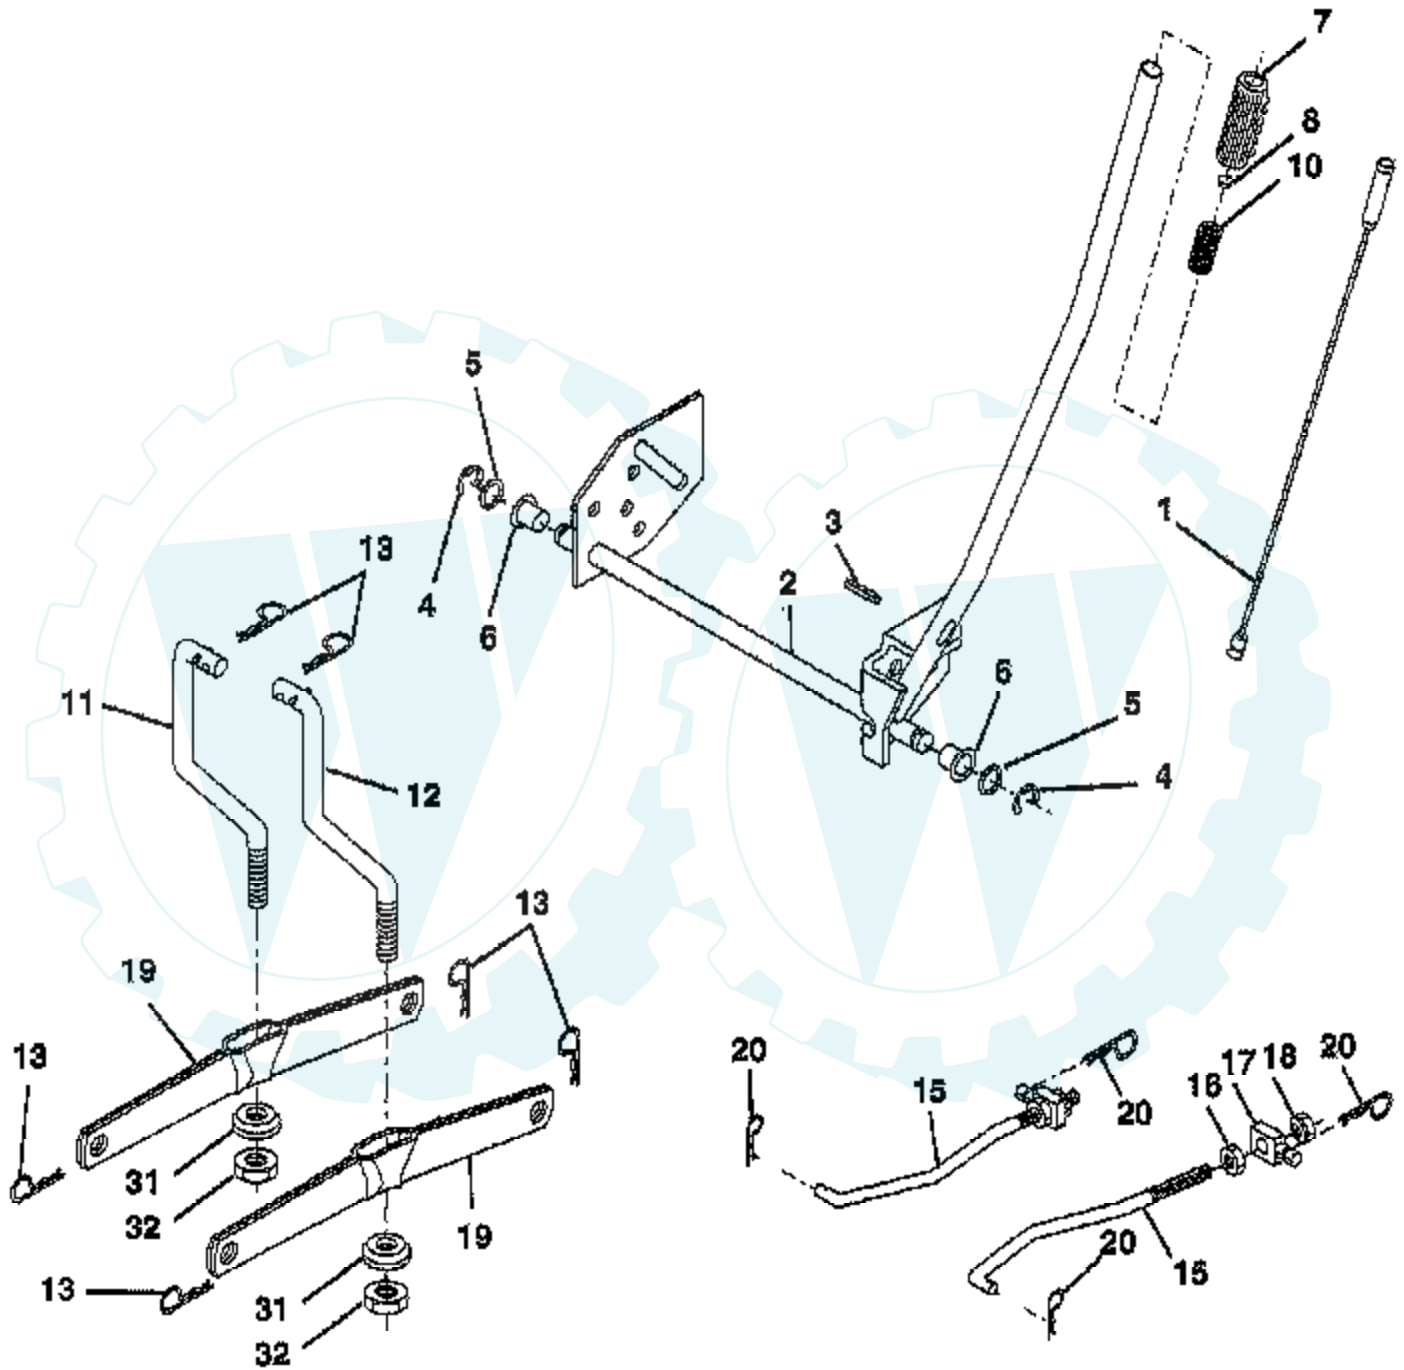

TRACTOR - - MODEL NUMBER 7124A89

MOWER LIFT

Ref #	Part Number	Qty	Description
1	159460		WIRE ASM W.SPRING
2	159471		"SHAFT ASM LIFT,RH"
3	105767X		PIN-GROOVE LT
4	12000002		SUB= 2225J
5	19211621		WASHER
6	120183X		NYLON BEARING
7	109413X		GRIP
8	124526X		SUB= 125925X
11	139865		SUB= 918139865
12	139866		SUB= 151140
13	4939M		SUB= 85902
15	127218		LINK.FRONT
16	73350800		NUT
17	130171		TRUNION
18	73800800		NUT.LK.W/WSH.1/2.
19	139868		ARM SUSP REAR
20	3146R		RETAINER.SPRING
31	140302		BEARING PVT LH
32	73540600		NUT.CROWNLOCK.3/8