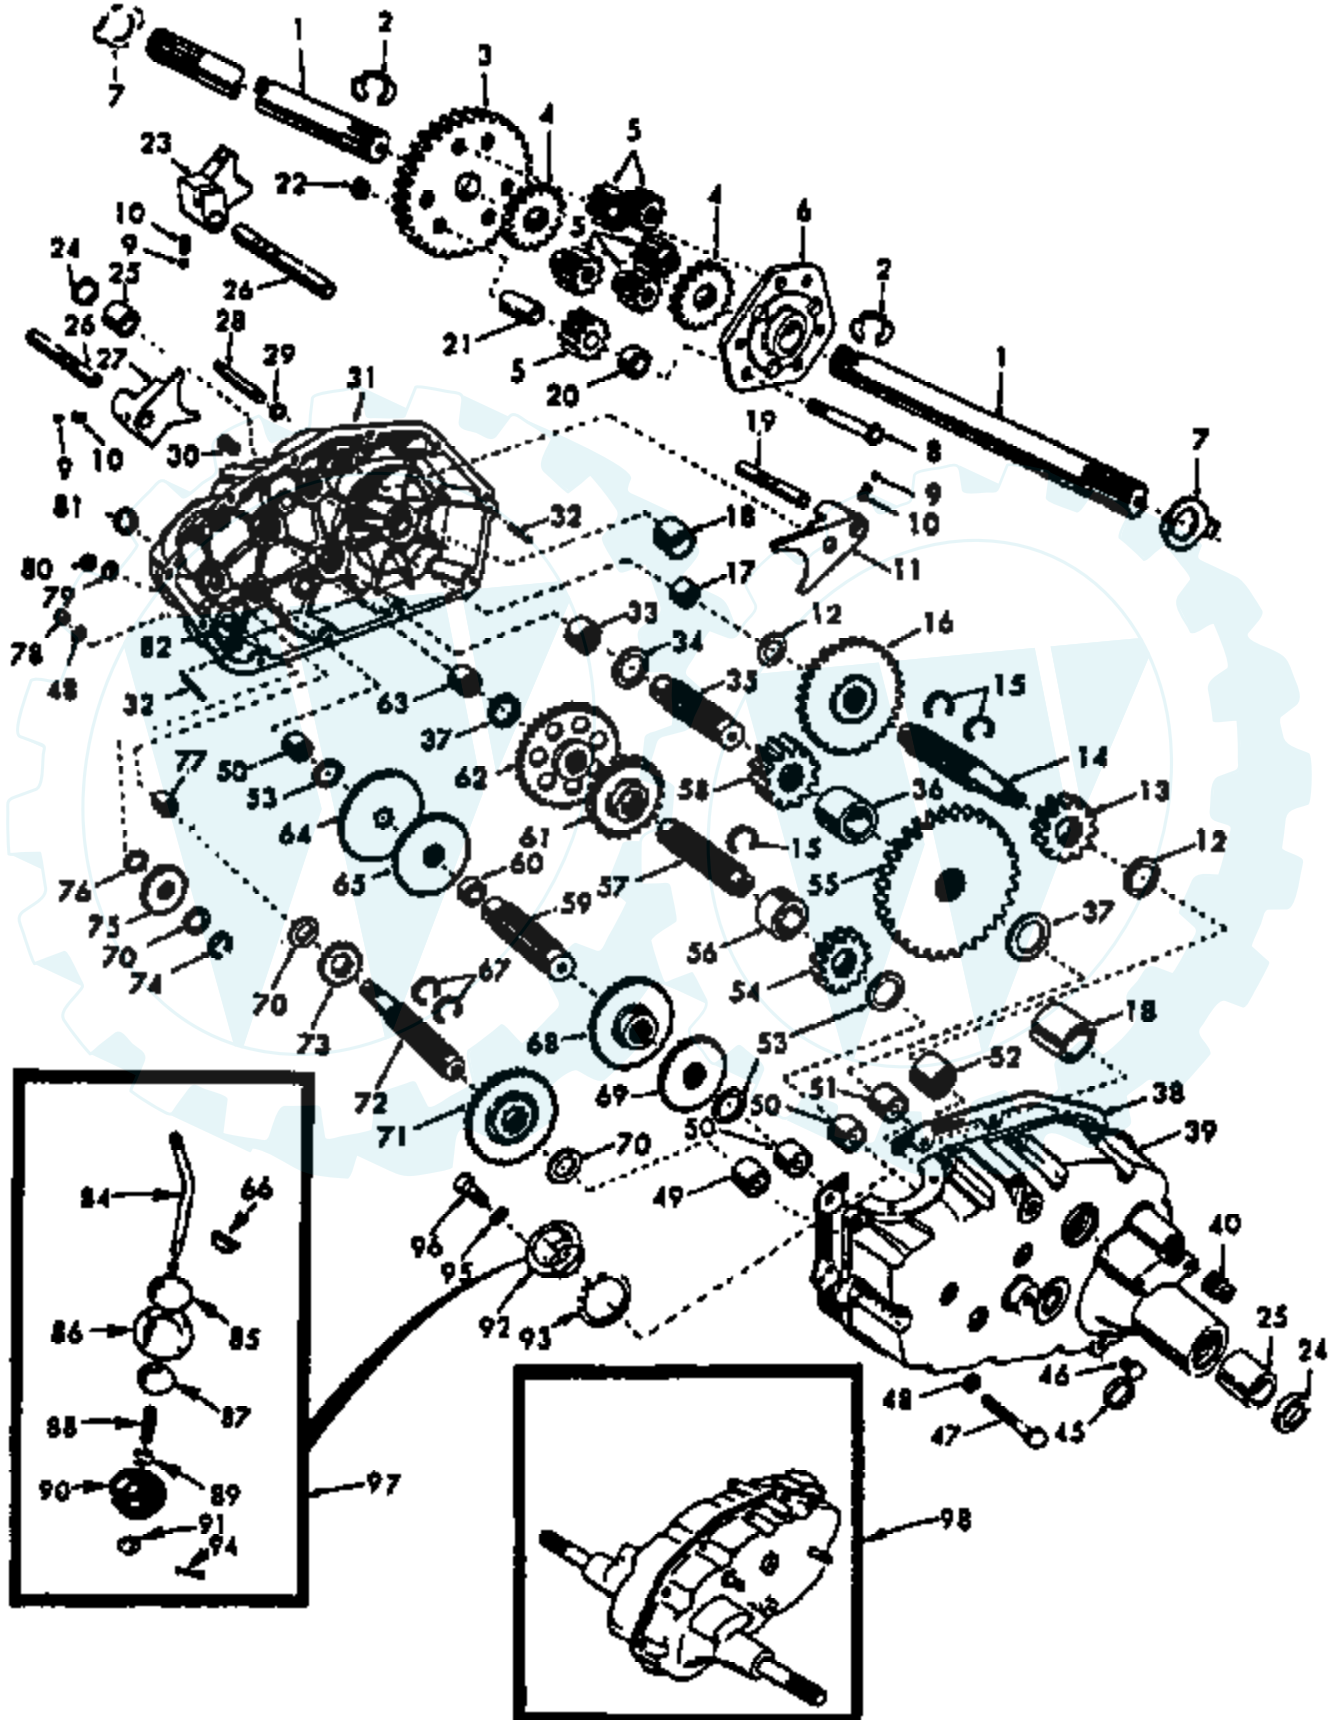

20 H.P. 50" GARDEN TRACTOR - MODEL NUMBER 4200-14

TRANSAXLE

Ref #	Part Number	Qty	Description
1	4197R		SHAFT.AXLE.T
2	12000034		KLIP RING
3	4199R		FINAL GEAR T
4	4216R		DIFF GEAR T
5	4215R		DIFF PINION T
6	4217R		DIFF CARRIER T
7	6256H		WASHER T
8	74020652		BOLT
9	7392M		SUB= 100482K
10	6272H		SUB= 145359
11	4985R		SHIFT FORK T
12	6266H		WASHER .T
13	4212R		RED PINION T
14	4196R		GEAR SHAFT T
15	6276H		SNAP RING T
16	633A63		GEAR T
17	8118M		"T, BEARING"
18	8740H1		BEARING
19	122238X		SHAFT
20	4218R		SPACER T
21	6252H1		PINION RS
22	7810H		GRIPCO NUT
23	4986R		SHIFT FORK T
24	7393R		OIL SEAL STD
25	992R1		BRNG. T
26	6216H		SHAFT T
27	6262H		FORK T
28	122254X		SHIFT SHAFT
29	6269H		SEAL T
30	5855H		VALVE M
31	122162X		GEARCASE RH
32	6277H		PIN T
33	4225R		NEEDLE BRNG T
34	7396H		RACE T
35	4198R		GEAR SHAFT T
36	4200R		SUB= 532004200
37	7395H		RACE T
38	121878X		GASKET
39	122163X		GEARCASE LH
40	13320400		PLUG PIPE
45	6271H		SEAL T
43	13060200		SUB= 13020200
47	74780524		HEX BOLT
48	10140500		SUB= 10040500
49	4895H		"TI, BEARING"
50	4222R		NEEDLE BRNG T
51	1529R		NEEDLE BRNG T
52	8119M		"STD, BEARING"
53	4220R		BRNG RACE
54	4209R		RED PINION T
55	4213R		RED GEAR T
56	4442R		PINION SPACER T
57	4195R		GEAR SHAFT T
58	4214R		FINAL PINION T
59	4194R		GEAR SHAFT T
60	7528R		SPACER T
61	4208R		RED PINION T
62	4207R		RED GEAR T