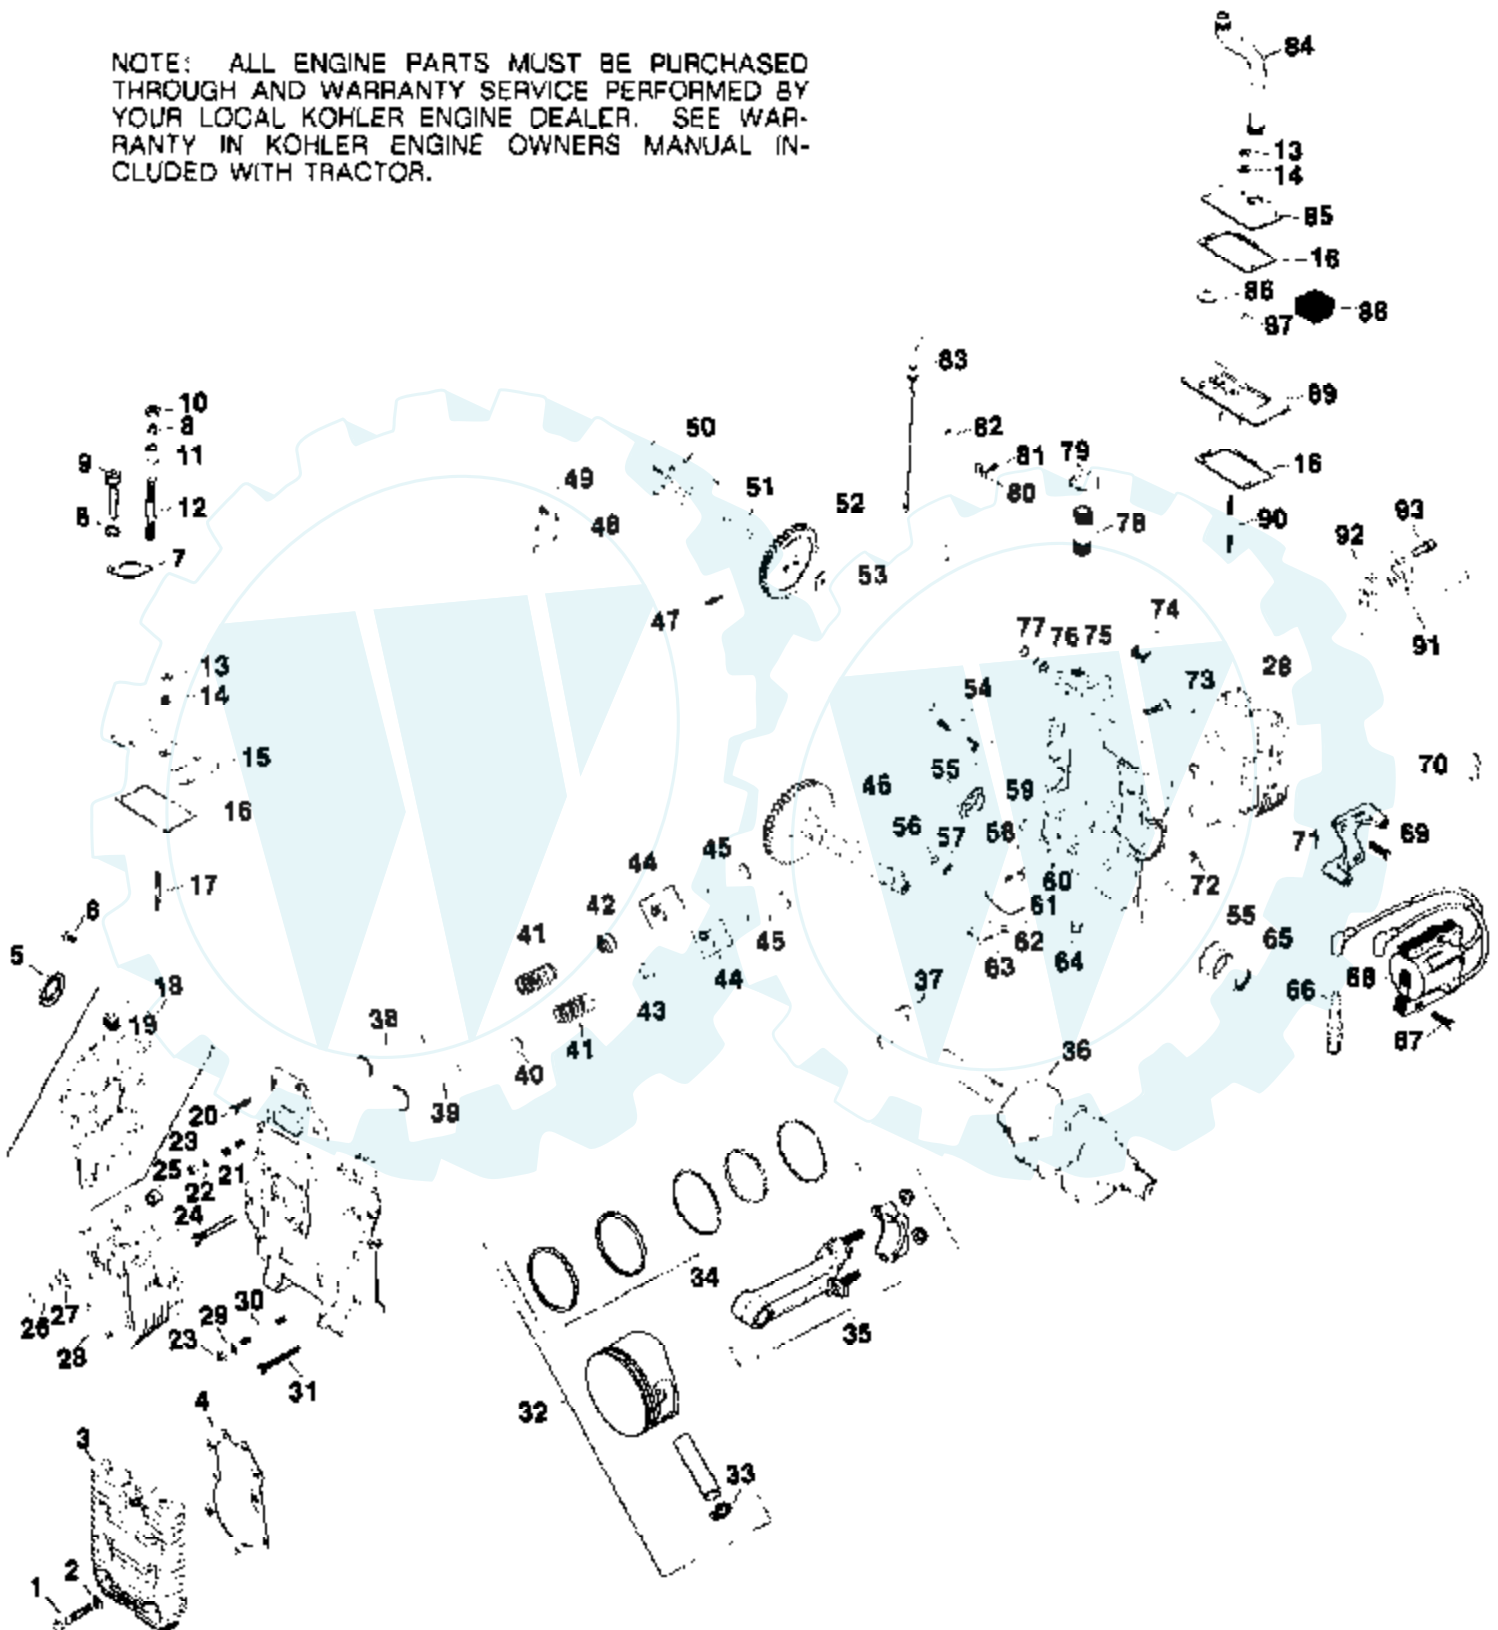

GT 18 TWIN GARDEN TRACTOR ENGINE -- KOHLER MODEL M18S SPEC. 24585

NOTE: ALL ENGINE PARTS MUST BE PURCHASED THROUGH AND WARRANTY SERVICE PERFORMED BY YOUR LOCAL KOHLER ENGINE DEALER. SEE WARRANTY IN KOHLER ENGINE OWNERS MANUAL INCLUDED WITH TRACTOR.

Ref #	Part Number	Qty	Description
1	41-086-02		SCREW
2	220534		WASHER
3	52-015-08		HEAD, CYLINDER
4	52-041-18		GASKET, HEAD
5	X-583-5		SEAL
6	X-802-9		SCREW
7	52-041-14		GASKET, EXHAUST
8	X-21-1		WASHER
9	X-55-6		SCREW
10	X-82-2		NUT
11	52-112-08		SPACER
12	52-072-13		STUD
13	X-81-1		NUT
14	X-25-12		WASHER
15	52-096-18		COVER, #2 CYLINDER VALVE
16	52-055-01		GASKET
17	X-352-39		STUD
18	52-755-55		NUT, HEX
19	X-75-23		PLUG
20	25-086-10		SCREW
21	52-072-12		STEP STUD
22	52-468-12		WASHER
23	X-82-2		NUT
24	25-086-13		SCREW
25	52-158-04		BUSHING, LOCATING
26	52-316-06		GUIDE
27	230265		INSERT, VALVE SEAT
28	52-755-81		KIT, CYLINDER BARREL
29	41-468-01		WASHER
30	X-352-33		STUD
31	25-086-11		SCREW
32	52-874-11		PISTON W/RING SET
32A	52-874-12		PISTON W/RING SET .003"
32B	52-874-13		PISTON W/RING SET .010"
32C	52-874-14		PISTON W/RING SET .020"
32D	52-874-15		PISTON W/RING SET .030"
33	230004		RETAINER, PISTON PIN
34	52-108-09		RING SET, .003"
34A	52-108-10		RING SET, .010"
34B	52-108-11		RING SET, .020"
34C	52-108-12		RING SET, .030"
35	52-067-67		CONNECTING ROD
35A	52-067-68		CONNECT. ROD .010"
36	52-014-64		CRANKSHAFT
37	52-468-03		WASHER, .119/.122 (A.R.)
37A	52-468-04		WASHER, .128/.131
37B	52-468-05		WASHER, .137/.140 (A.R.)
38	52-016-02		VALVE, EXHAUST
39	52-017-08		VALVE, INTAKE
40	52-032-13		SEAL
41	25-089-01		SPRING
42	52-413-01		ROTATOR
43	230011		RETAINER, INTAKE VALVE
44	41-755-10		KIT RETAINER
45	52-019-02		TAPPET
46	52-012-08		CAMSHAFT
47	X-280-25		PIN, ROLL
48	52-096-03		COVER OIL PUMP