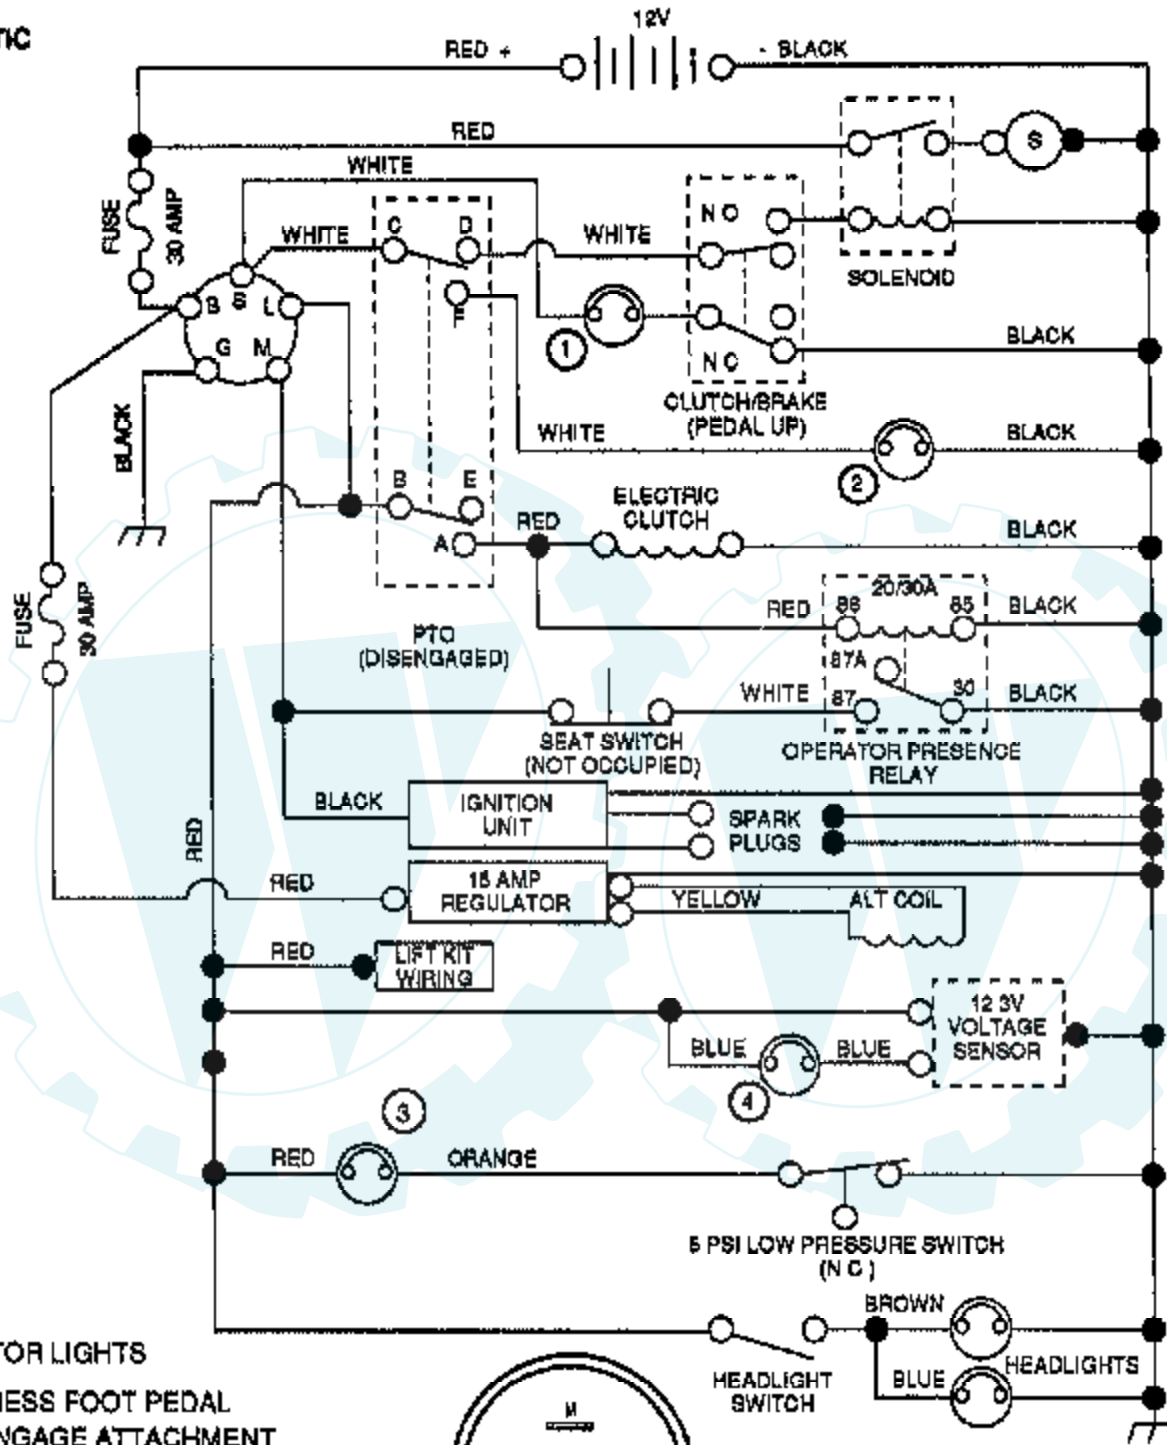

PTO SWITCH

GT 18 TWIN GARDEN TRACTOR

SCHEMATIC

INDICATOR LIGHTS

- ① DEPRESS FOOT PEDAL
- ② DISENGAGE ATTACHMENT
- ③ CHECK OIL
- ④ BATTERY DISCHARGING

WIRING INSULATED CLIPS

NOTE: If wiring insulated clips were removed for servicing of unit, they should be replaced to properly secure your wiring.