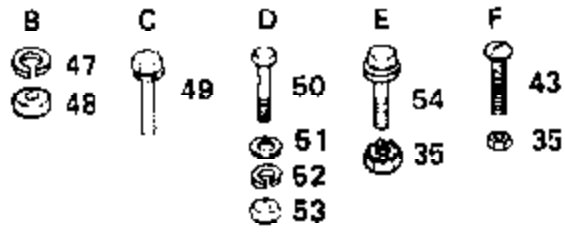

GT 18 TWIN GARDEN TRACTOR

ELECTRICAL

Ref #	Part Number	Qty	Description
35	73951000		"NUT,KEPS"
43	74641008		SUB= 71031008
47	10090400		SUB= 10040400
48	73350400		NUT
49	17190408		SCREW ST
50	74760412		BOLT LT
51	19091016		WASHER
52	10040400		LOCKWASHER
53	73220400		SUB= 50675
54	71031008		SCREW
	122203X		NLA
	122555X		OWNER'S MANUAL (FRENCH)
	101539X		SHEET INSTR LT
	101572X		SHEET-INSTRUCTION (FRENCH)