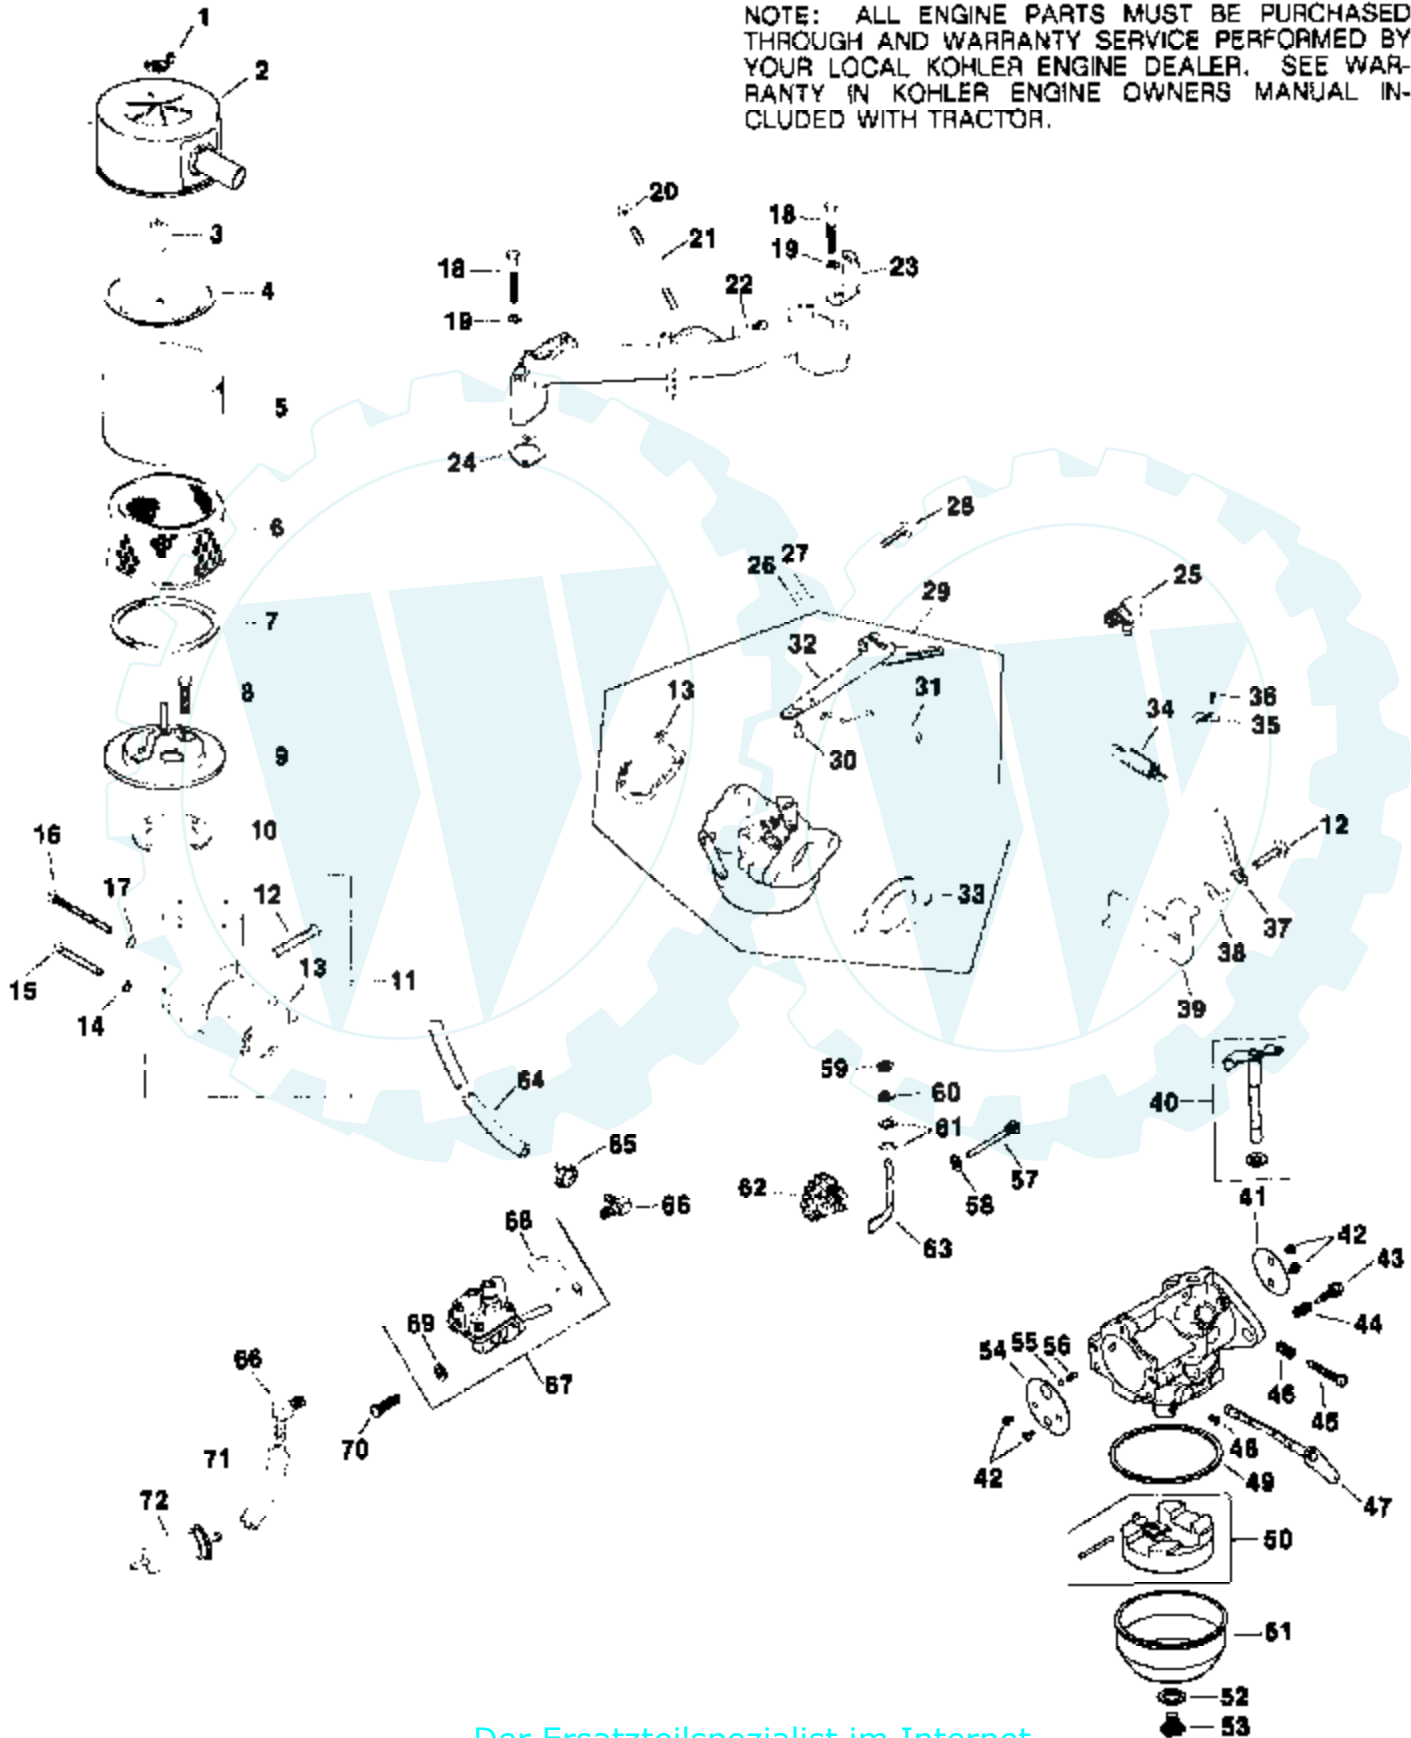

GT 18 TWIN GARDEN TRACTOR ENGINE - - KOHLER MODEL M18S SPEC. 24585

NOTE: ALL ENGINE PARTS MUST BE PURCHASED THROUGH AND WARRANTY SERVICE PERFORMED BY YOUR LOCAL KOHLER ENGINE DEALER. SEE WARRANTY IN KOHLER ENGINE OWNERS MANUAL INCLUDED WITH TRACTOR.

Ref #	Part Number	Qty	Description
1	X-276-7		WING NUT
2	52-096-36		COVER, AIR CLEANER
3	231032		SEAL ELEMENT
4	52-082-04		COVER AIR CLEANER ELEMENT
5	45-083-01		PRE-CLEANER
6	45-083-02		ELEMENT
7	237423		SEAL
8	X-67-98		SCREW
9	52-201-06		BASE
10	277093		GASKET
11	52-754-01		KIT, ELBOW
12	52-086-11		SCREW
13	25-041-06		GASKET, AIR CLEANER
14	X-22-9		WASHER
15	X-50-57		SCREW
16	X-50-37		SCREW
17	X-25-79		WASHER
18	X-6-8		SCREW
19	X-21-1		WASHER
20	X-77-2		NUT
21	X-352-37		STUD
22	52-164-10		MANIFOLD, INTAKE
23	52-445-02		STRAP, LIFTING
24	52-041-09		GASKET
25	25-155-02		CONNECTOR
26	X-81-1		NUT
27	X-25-72		WASHER
28	52-211-04		SCREW
29	52-853-10		KIT, CARBURETOR
30	25-158-07		BUSHING, LINKAGE
31	52-079-08		LINK, GOVERNOR
32	52-186-06		ARM, GOVERNOR
33	271030		GASKET
34	52-091-04		SPRING, GOVERNOR
35	235778		CLAMP
36	X-67-97		SCREW
37	52-119-01		LEVER, SPEED CONTROL
38	234614		STOP, GOVERNOR
39	52-531-02		STOP, HIGH SPEED
40	52-144-16		SHAFT, THROTTLE
41	25-146-02		PLATE
42	25-086-27		SCREW
43	25-368-01		NEEDLE
44	25-089-02		SPRING
45	25-086-26		SCREW
46	25-089-04		SPRING
47	52-090-12		LEVER, CHOKE
48	52-337-06		JET, MAIN
49	25-041-04		GASKET
50	25-757-09		KIT
51	25-104-01		BOWL, FUEL
52	25-041-03		GASKET
53	25-100-05		SCREW, BOWL RETAINER
54	25-146-03		PLATE, CHOKE
55	25-194-01		BALL
56	25-089-03		SPRING
57	231355		PIN
58	X-25-12		WASHER