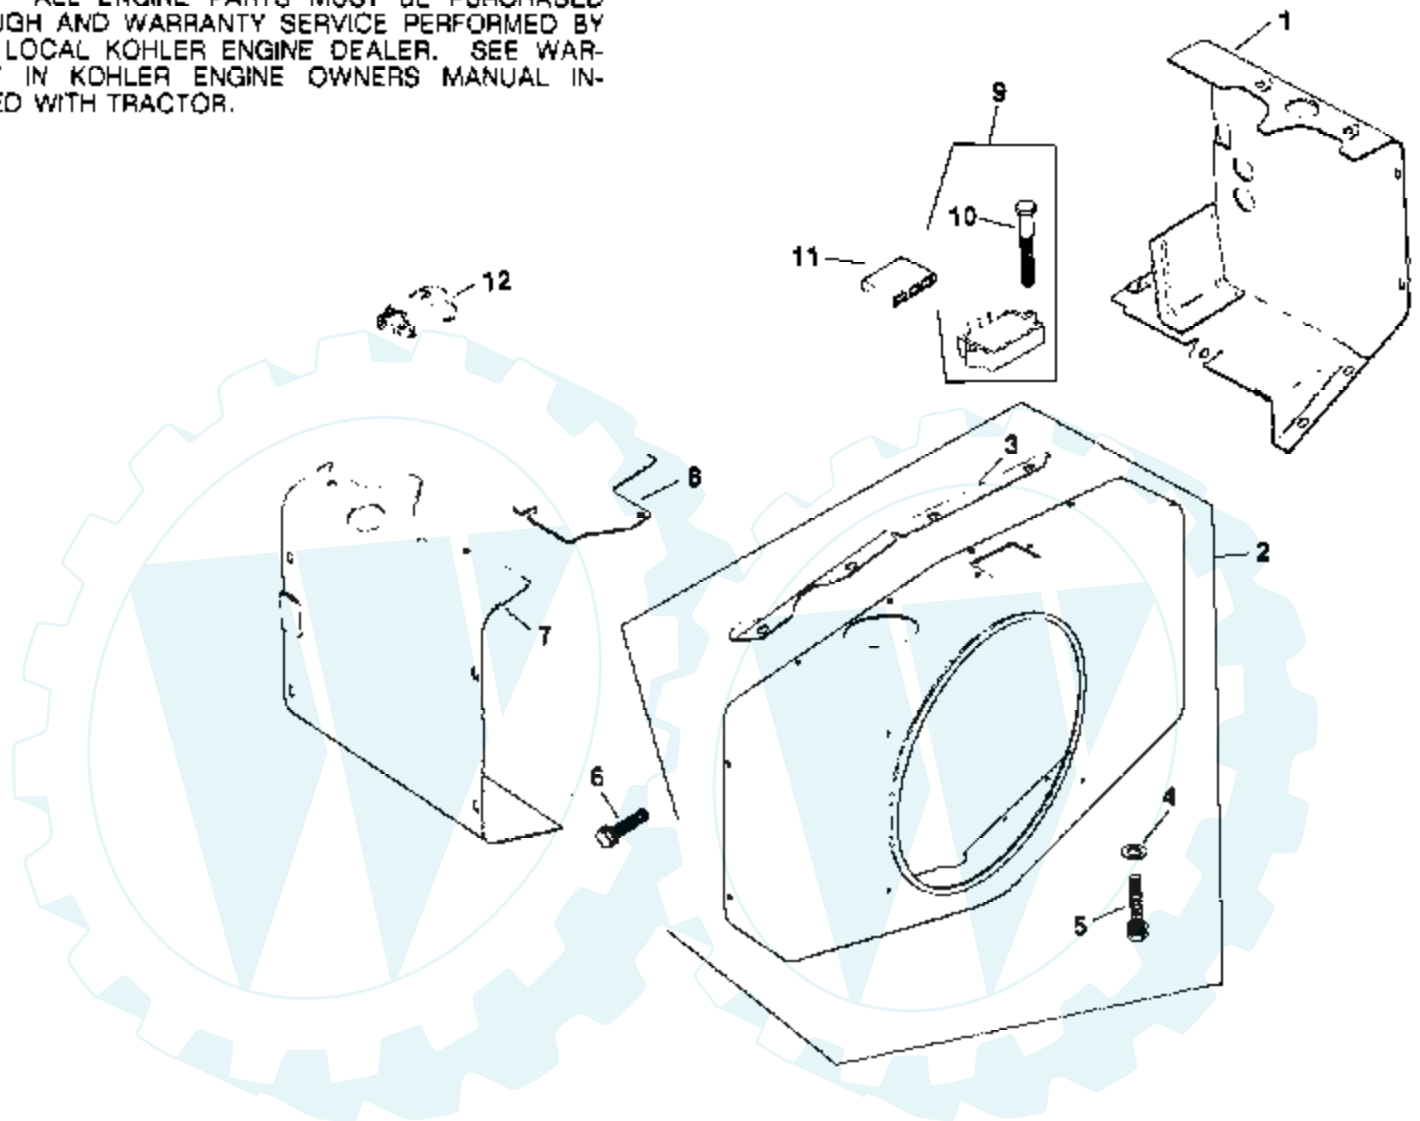

GT 18 TWIN GARDEN TRACTOR ENGINE - - KOHLER MODEL M18S SPEC. 24585

NOTE: ALL ENGINE PARTS MUST BE PURCHASED THROUGH AND WARRANTY SERVICE PERFORMED BY YOUR LOCAL KOHLER ENGINE DEALER. SEE WARRANTY IN KOHLER ENGINE OWNERS MANUAL INCLUDED WITH TRACTOR.

Ref #	Part Number	Qty	Description
1	52-124-23		BAFFLE, #1 HEAD
2	52-755-71		KIT, BLOWER HOUSING
3	52-217-01		SUPPORT
4	52-468-16		WASHER
5	52-086-11		SCREW
6	X-67-83		SCREW
7	52-063-21		BATTLE, #2 CYLINDER HEAD
8	52-063-01		BAFFLE, #2 CYLINDER TOP
9	25-755-03		KIT
10	X-132-5		SCREW
11	236602		CONNECTOR
12	236473		CONNECTOR
	25-518-21		LEAD, RED, RECTIFIER-REGULATOR