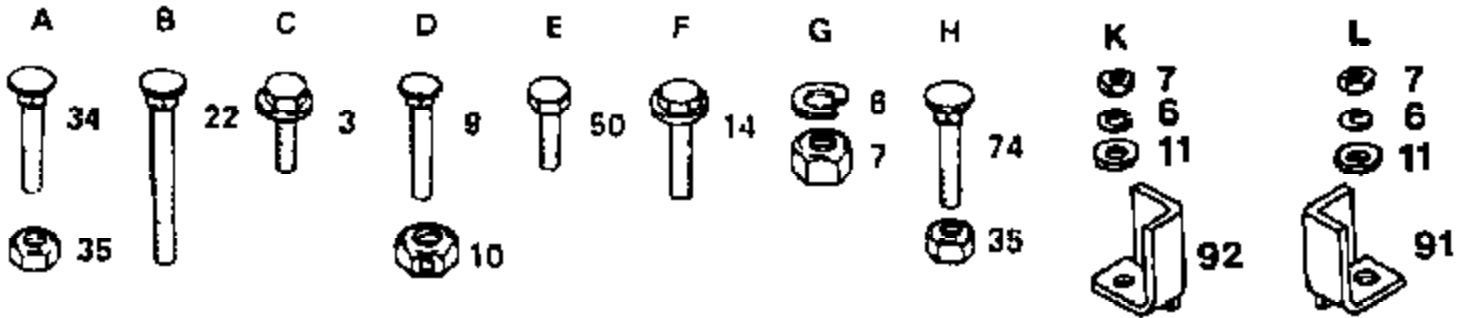

GT 18 TWIN GARDEN TRACTOR

50" MOWER

Ref #	Part Number	Qty	Description
3	17490508		SCREW LT
6	10040500		LOCKWASHER
7	73220500		NUT.HEX.5/16-18
9	72140506		BOLT
10	1685H		SUB= 68478
11	19111116		WASHER
14	17490612		SCREW
22	72110522		BOLT
34	72240606		BOLT
35	73680600		SUB= 73690600
50	74760622		BOLT
74	72240608		BOLT
91	3700J		BRACKET RH M
92	3701J		BRACKET T