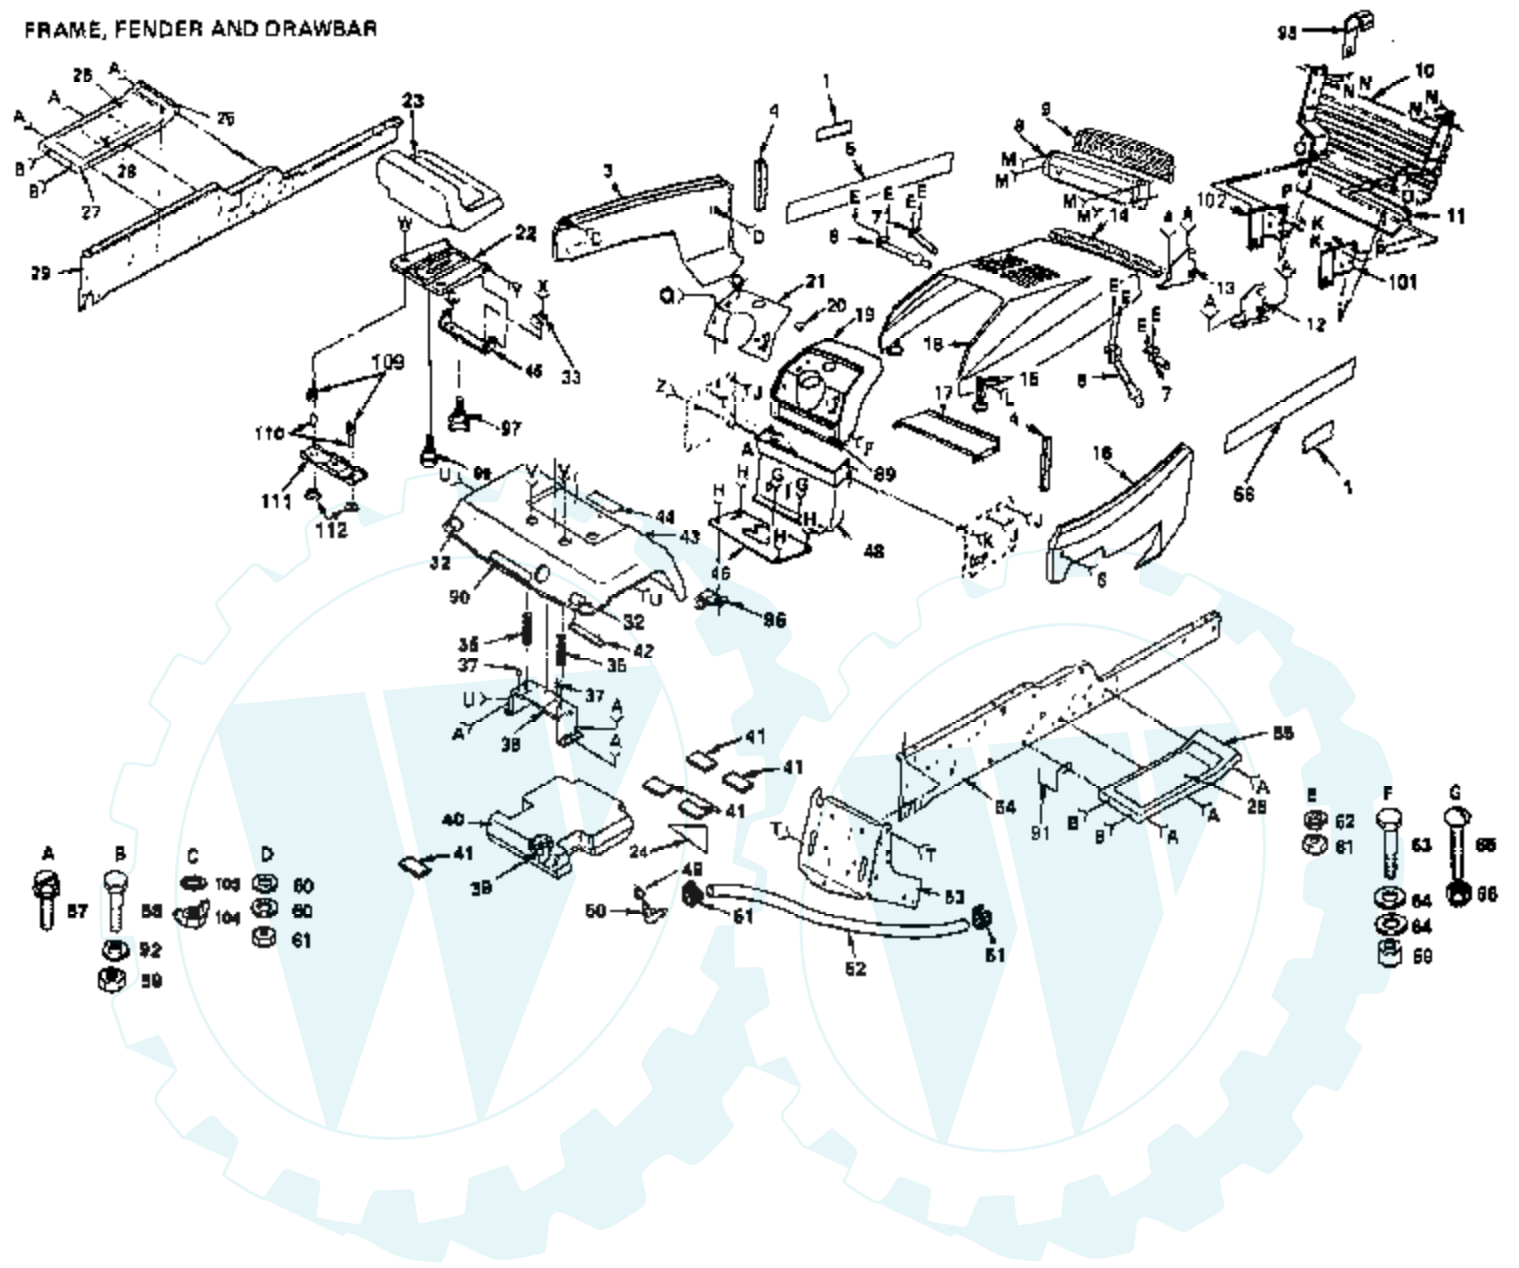

GT 18 TWIN GARDEN TRACTOR

FRAME, FENDER AND DRAWBAR

Ref #	Part Number	Qty	Description
1	122199X		SUB= 135062
3	108372X388		SUB= 150302X505
4	106088X		FOAM STRIP T
5	122210X		ECAL - HOOD, L.H.
6	106784X		SUB= 155013
7	104618X		SUB= 155013
8	104613X		SUB= 147717
9	106395X		LENS LT
10	122100X		GRILL ASSY
11	105419X392		STRAP GRILL
12	110853X		SUPPORT RH YTH
13	110852X		SUPPORT LH YTH
15	109808X		HOOD LATCH T
16	108371X392		SUB= 132639X424
17	7985J		SUB= 140229
18	108370X392		SUB= 150301X424
19	121312X		DASH
20	8022J		PLUG-DASH T
21	121448X011		DASH PLATE
22	121247X		SUB= 155925
23	110840X		SUB= 140121
24	109984X		NLA
25	101892X		DECAL T
26	108256X		PAD FOOTREST T
27	105465X392		FOOTREST LH
28	106868X		DECAL T
29	110893X		SUB= 151630
32	106202X		REFLECTOR-TAIL YT
33	2751R		CLIP T
35	121067X		SPRING T
37	105531X		NUT-PUSH YT
38	105509X		SUB= 137113
39	121221X		SUB= 158990
40	106020X		SUB= 151346
41	106082X		PAD-SPACER LT
42	105511X		SUB= 140675
43	121642X392		FENDER
44	120822X		DECAL
45	105513X		SUB= 140551
46	106042X013		CVR SHAFT GATE
48	104608X		DASH ASSEMBLY
49	3645J		BUSHING OUTLET T
50	8710J		FUEL TANK STEM GT
51	6999R		SUB= 123487X
52	7834R		SUB= 8542R
53	7982J		SUB= 140506
54	110892X		SUB= 150383
55	105464X392		FOOTREST RH
56	122211X		DECAL - HOOD R.H.
57	17490612		SCREW
58	74760612		SUB= 74780612
59	73680600		SUB= 73690600
60	19091216		WASHER PM
61	73220400		SUB= 50675
62	10090400		SUB= 10040400
63	74760616		BOLT
64	19131316		WASHER
65	74180512		SCREW