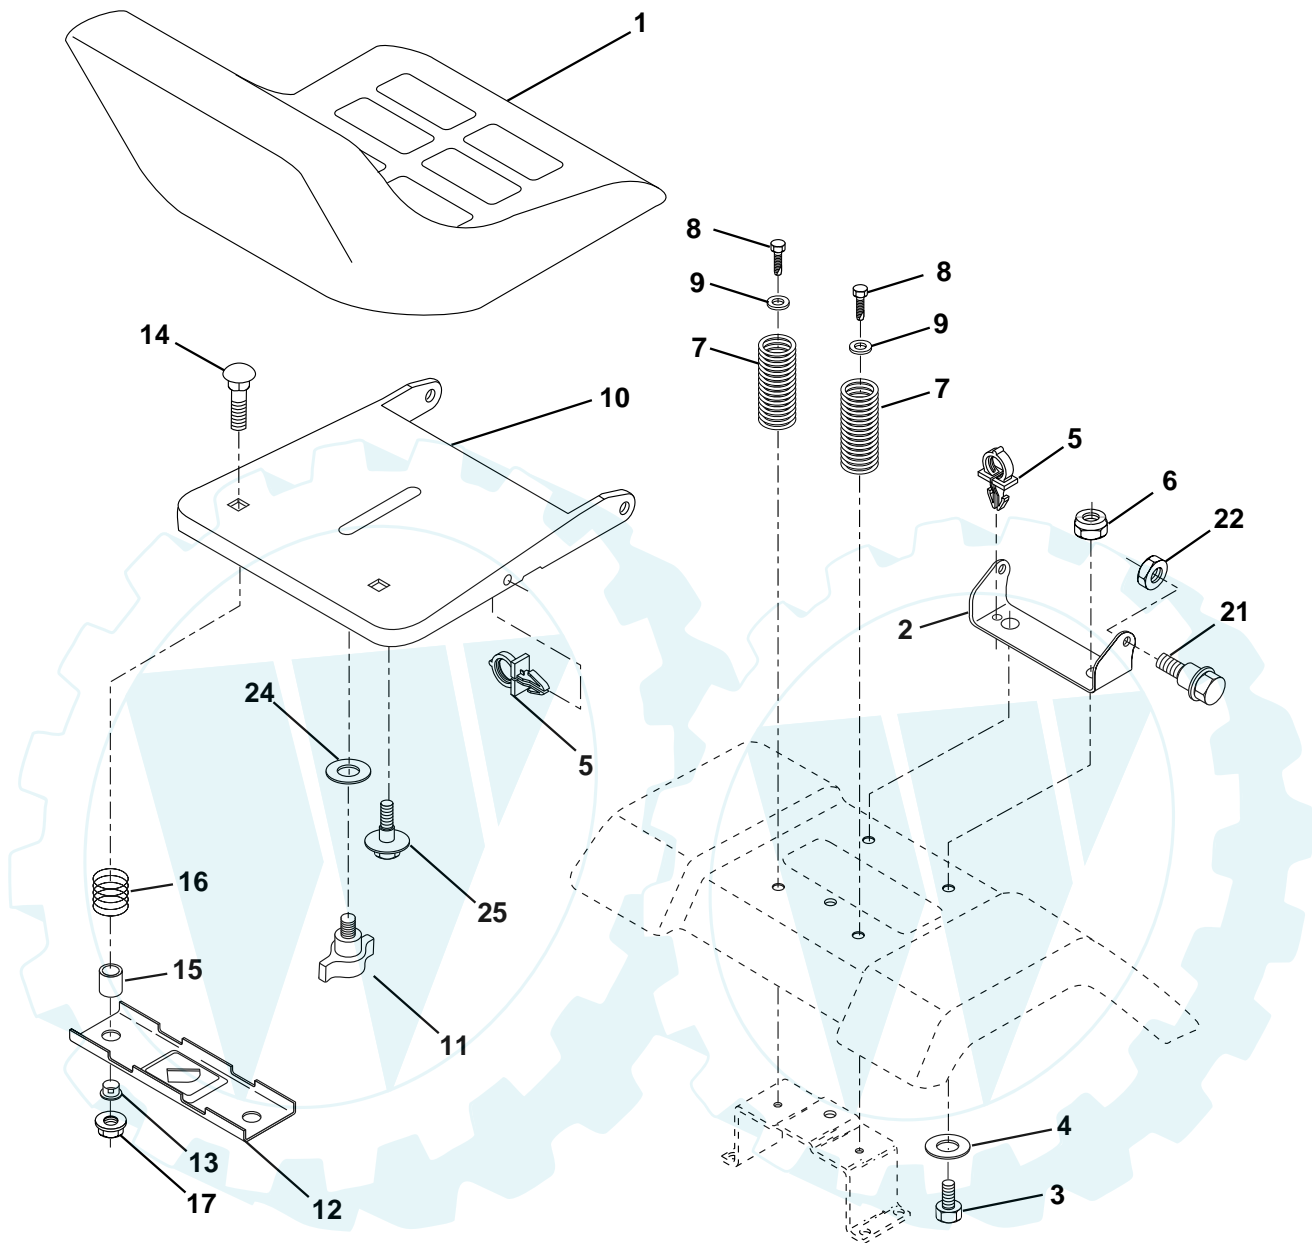

NOTE: All component dimensions given in U. S. inches
 1 inch = 25.4 mm

ENGINE

ENGINE

KEY NO.	PART NO.	DESCRIPTION
1	170551	Control Th/ch
2	17720410	Screw Hex Thd Cut 1/4-20x5/8 T
3	-----	Engine Briggs Model 28R707-1147-E1 (Order parts from Engine Manufacturer)
4	137348	Muffler
13	165291	Gasket Eng 1 313 Id Tin Plated
14	148456	Tube Drain Oil Easy
16	11050600	Washer Lock Ext Tooth 3/8
23	169837	Shield Browning
29	137180	Kit Spark Arrestor (Flat Scrn)
31	109202X	Tank Fuel Front 1 25
32	140527	Cap Asm Fuel
33	123487X	Clamp Hose Blk
37	137040	Line Fuel 20"
38	148315	Plug Drain Oil Easy
40	124028X	Bushing Snap Nyl Blk Fuel Line
44	17670412	Screw Hexwsh Thdrol 1/4-20 x 3/4
45	17000612	Screw Hex Wsh Thdrol 3/8-16
46	19091416	Washer 9/32 x 7/8 x 16 ga
62	10040500	Washer Lock Hvy Hlcl Spr 5/16
72	71070512	Screw Hexhd Cap 5/16-18 x 3/4
78	17060620	Screw 3/8-16 x 1-1/4
81	73510400	Nut Keps Hex 1/4-20 UNC

NOTE: All component dimensions given in U. S.
inches 1 inch = 25.4 mm

SEAT ASSEMBLY

KEY PART NO. NO.

KEY PART NO.	NO.	DESCRIPTION
1	127427	Seat
2	140551	Bracket Pvt St
3	71110616	Bolt Fin Hex 3/8-16unc x 1
4	19131610	Washer Flat 13/32 x1 x10 Ga
5	145006	Clip Push-In Hinged
6	73800600	Locknut Hex W/Wsh 3/8-16
7	124181X	Spring Seat Cprsn 2 250 Blk
8	17000616	Screw 3/8-16 x 1
9	19131614	Washer 13/32 x 1 x 14 Ga
10	174894	Pan Seat
11	166369	Knob Seat Adj. Wingnut
12	121246X	Bracket Mounting Switch