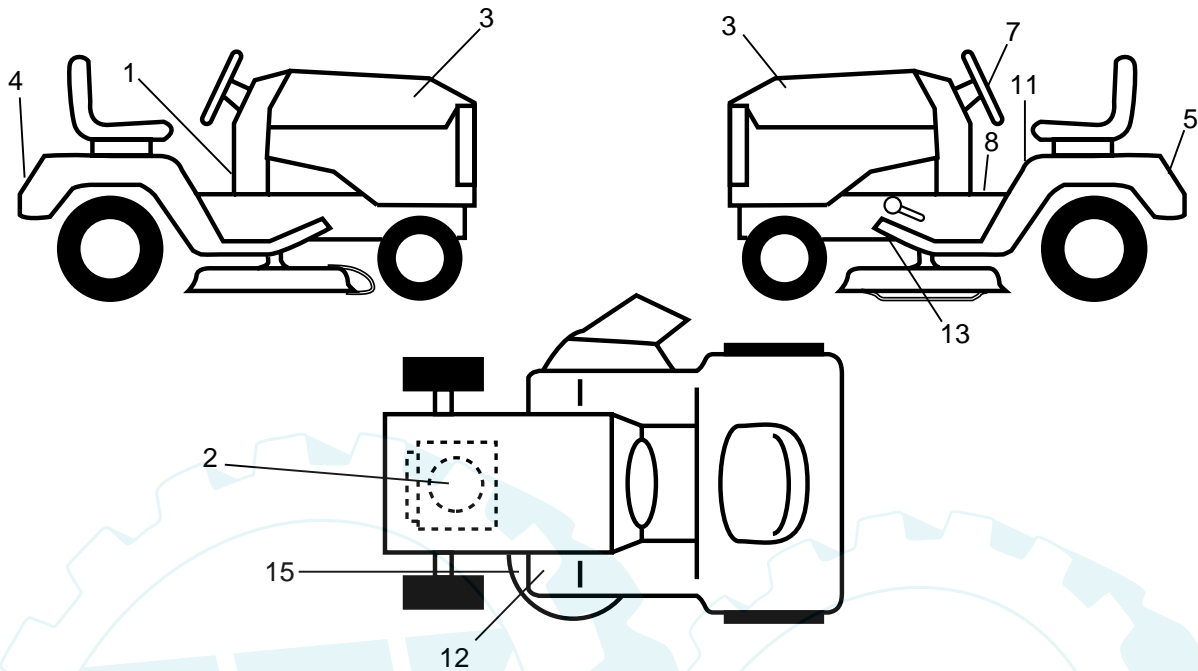

NOTE: All component dimensions given in U. S.
inches 1 inch = 25.4 mm

SEAT ASSEMBLY

KEY PART NO. NO.

KEY PART NO.	NO.	DESCRIPTION
1	127427	Seat
2	140551	Bracket Pvt St
3	71110616	Bolt Fin Hex 3/8-16unc x 1
4	19131610	Washer Flat 13/32 x1 x10 Ga
5	145006	Clip Push-In Hinged
6	73800600	Locknut Hex W/Wsh 3/8-16
7	124181X	Spring Seat Cprsn 2 250 Blk
8	17000616	Screw 3/8-16 x 1
9	19131614	Washer 13/32 x 1 x 14 Ga
10	174894	Pan Seat
11	166369	Knob Seat Adj. Wingnut
12	121246X	Bracket Mounting Switch

NOTE: All component dimensions given in U. S. inches 1 inch = 25.4 mm

DECALS

KEY PART

1	177109	Decal Lower Dash
2	176394	Decal Engine
3	171828	Decal Hood
4	171829	Decal Fender
5	145005	Decal Battery Danger
7	171830	Decal Steering
8	156867	Decal, Oper sdl P/L Gear
11	156439	Decal Fender Dnger