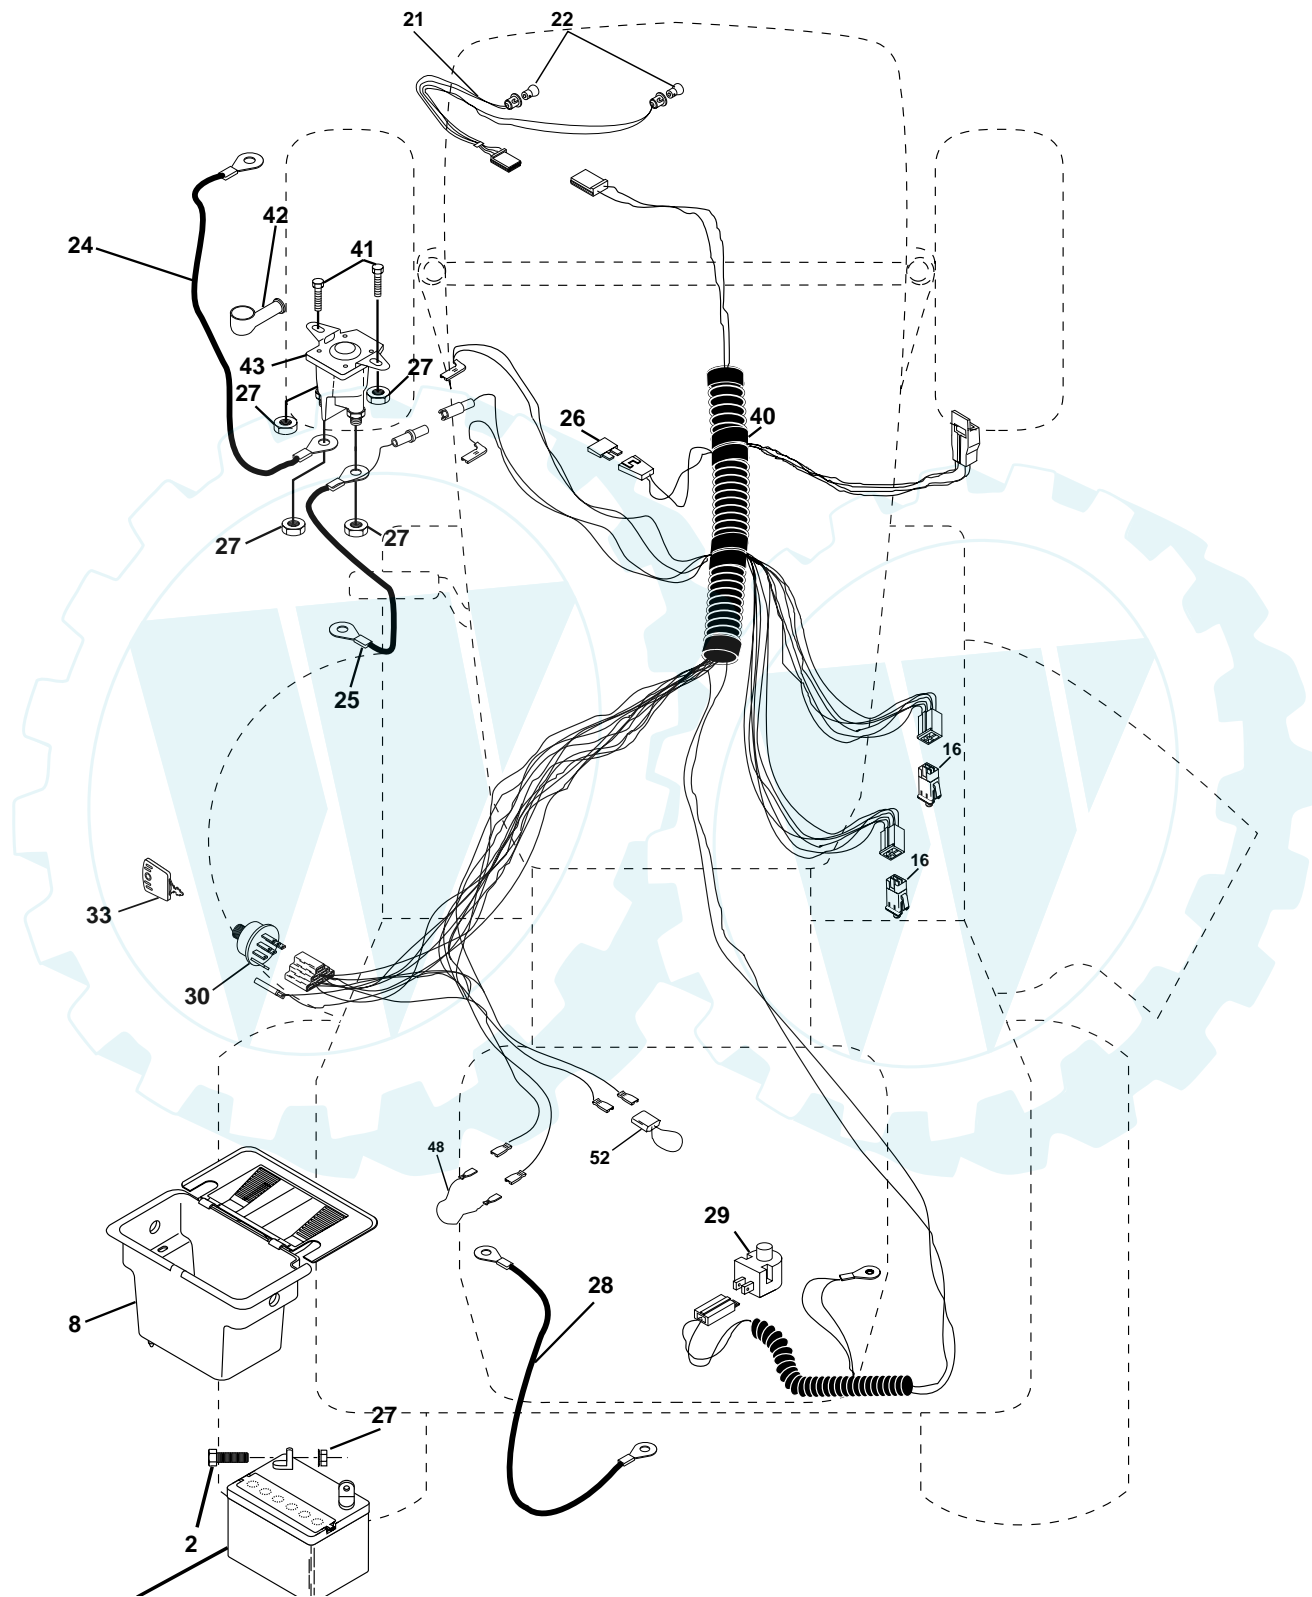

REPAIR PARTS

TRACTOR -- MODEL NUMBER 271471

ELECTRICAL

ELECTRICAL

KEY PART NO.	PART NO.	DESCRIPTION
1	144925	Battery 12 Volt 25 Amp
2	74760412	Bolt, Hex Head 1/4-20 unc x 3/4
8	156417	Case, Battery Mech Hinge
16	153664	Switch, Interlock Push-In
21	166181	Harness, Light Socket (Includes 4152J)
22	4152J	Bulb, Light
24	4799J	Cable, Battery, 6 Gauge, Red, 11"
25	146147	Cable, Battery, 6 Gauge, Red, W/16 Wire
26	175158	Fuse
27	73510400	Nut Keps Hex 1/4-20 UNC
28	4207J	Cable, Ground, 6 Gauge, Black, 12"
29	121305X	Switch, Plunger
30	175566	Switch, Ignition
33	140401	Key, Ignition
40	178437	Harness, Ignition
41	71110408	Bolt, Hex Head, Fin. 1/4-20 x 1/2
42	131563	Cover, Terminal, Red
43	178861	Solenoid
48	140844	Adaptor Ammeter Rectangular
52	141940	Protection Wire Loop

NOTE: All component dimensions given in U. S.
inches 1 inch = 25.4 mm

SEAT ASSEMBLY

KEY PART NO. NO.

KEY PART NO.	NO.	DESCRIPTION
1	127427	Seat
2	140551	Bracket Pvt St
3	71110616	Bolt Fin Hex 3/8-16unc x 1
4	19131610	Washer Flat 13/32 x1 x10 Ga
5	145006	Clip Push-In Hinged
6	73800600	Locknut Hex W/Wsh 3/8-16
7	124181X	Spring Seat Cprsn 2 250 Blk
8	17000616	Screw 3/8-16 x 1
9	19131614	Washer 13/32 x 1 x 14 Ga
10	174894	Pan Seat
11	166369	Knob Seat Adj. Wingnut
12	121246X	Bracket Mounting Switch