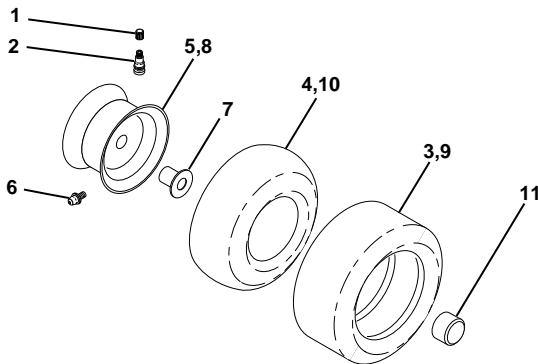

WHEELS AND TIRES

KEY PART

NO.	NO.	DESCRIPTION
1	59192	Cap Valve Tire
2	65139	Stem Valve
3	106222X	Tire F Ts 15 X 6 0 - 6 Service
4	59904	Tube Front (Service Item Only)
5	106732X427	Rim Asm 6"front White Service
6	278H	Fitting Grease (Front Wheel Only)
7	9040H	Bearing Flange (front Wheel Only)
8	106108X427	Rim Asm 8"rear White Service
9	124635X	Tire Rear
10	7152J	Tube Rear (Service Item Only)
11	104757X428	Cap Axle Blk 1 50 X 1 00
--	144334	Sealant, Tire (10 oz. Tube)

NOTE: All component dimensions given in U. S. inches 1 inch = 25.4 mm