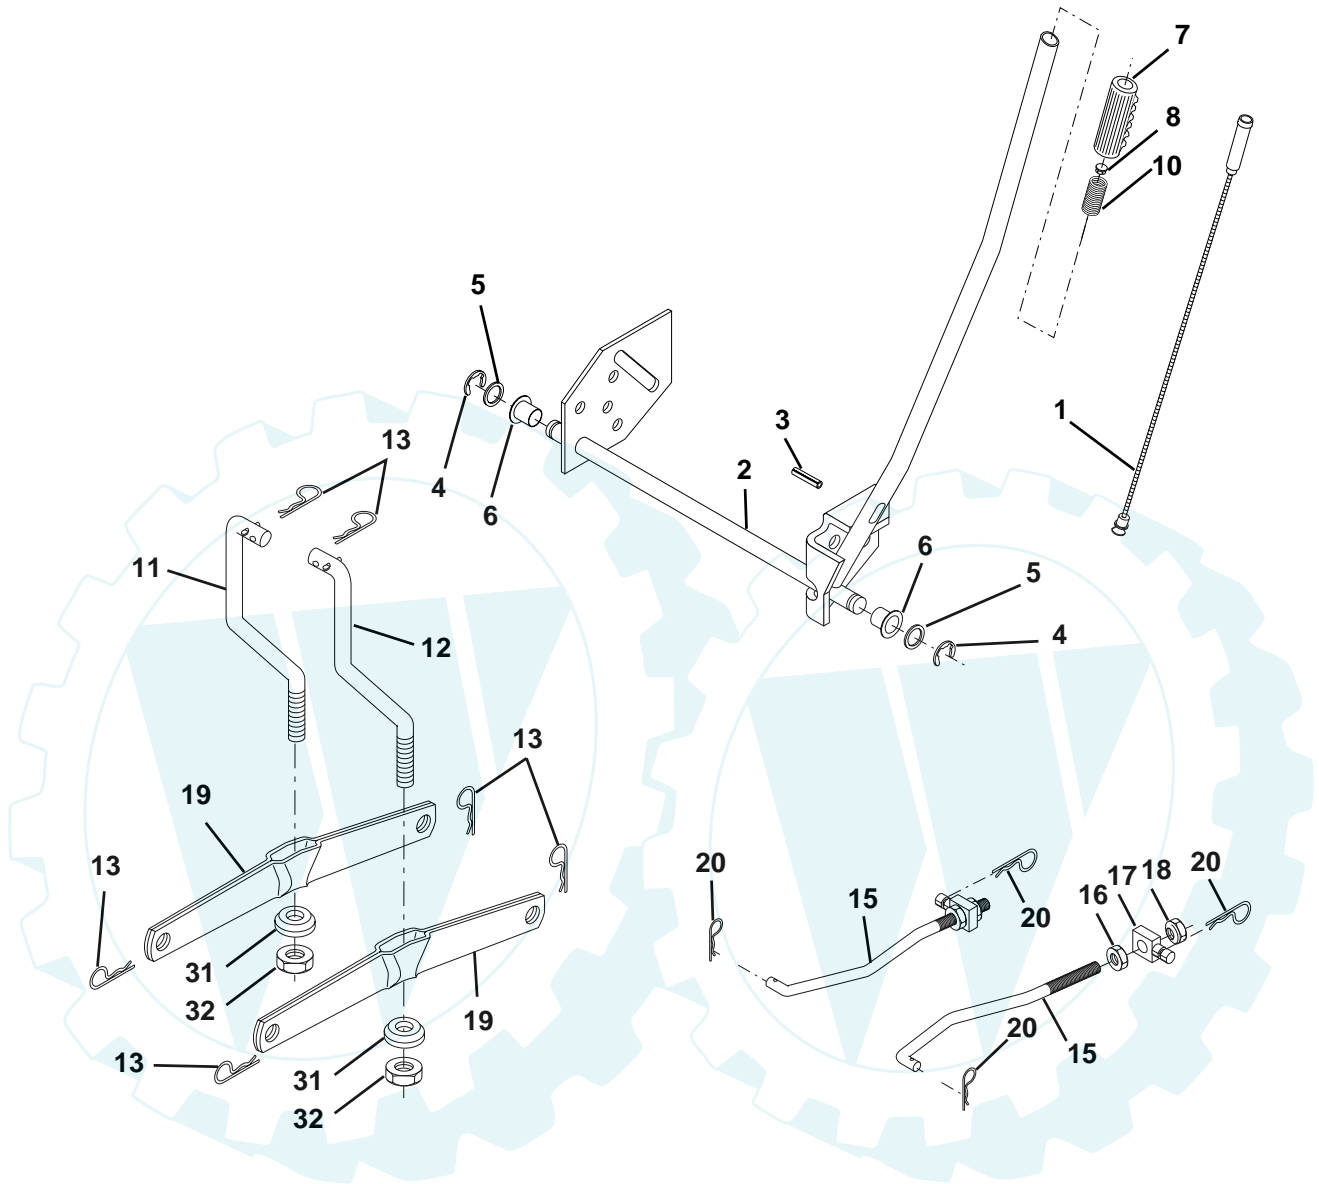

NOTE: All component dimensions given in U. S. inches 1 inch = 25.4 mm

DECALS

KEY PART

1	177109	Decal Lower Dash
2	176394	Decal Engine
3	171828	Decal Hood
4	171829	Decal Fender
5	145005	Decal Battery Danger
7	171830	Decal Steering
8	156867	Decal, Oper sdl P/L Gear
11	156439	Decal Fender Dnger

WHEELS AND TIRES

KEY PART

NO.	NO.	DESCRIPTION
1	59192	Cap Valve Tire
2	65139	Stem Valve
3	106222X	Tire F Ts 15 X 6 0 - 6 Service
4	59904	Tube Front (Service Item Only)
5	106732X427	Rim Asm 6"front White Service
6	278H	Fitting Grease (Front Wheel Only)
7	9040H	Bearing Flange (front Wheel Only)
8	106108X427	Rim Asm 8"rear White Service
9	124635X	Tire Rear
10	7152J	Tube Rear (Service Item Only)
11	104757X428	Cap Axle Blk 1 50 X 1 00
--	144334	Sealant, Tire (10 oz. Tube)

NOTE: All component dimensions given in U. S. inches 1 inch = 25.4 mm

LIFT ASSEMBLY

LIFT ASSEMBLY

KEY NO.	PART NO.	DESCRIPTION
1	159460	Wire Asm Inner W/plunger
2	159471	Shaft Asm Lift
3	105767X	Pin Groove 1 500 Zinc
4	12000002	E Ring #5133-62
5	19211621	Washer Pltd 21/32 X 1 X 21ga
6	120183X	Bearing Nylon Blk 629 Id
7	125631X	Grip Handle Fluted Blk
8	122365X	Button Plunger Red
11	139865	Link Lift LH
12	139866	Link Lift RH
13	4939M	Retainer Spring
15	173288	Link Front
16	73350800	Nut Jam Hex 1/2-13 Unc
17	175689	Trunnion Blk Zinc
18	73800800	Nut Lock w/Wsh 1/2-13 UNC
19	139868	Arm Suspension Rear
20	163552	Retainer Spring Zinc
31	169865	Bearing Pvt Lift
32	73540600	Nut Crownlock 3/8-24