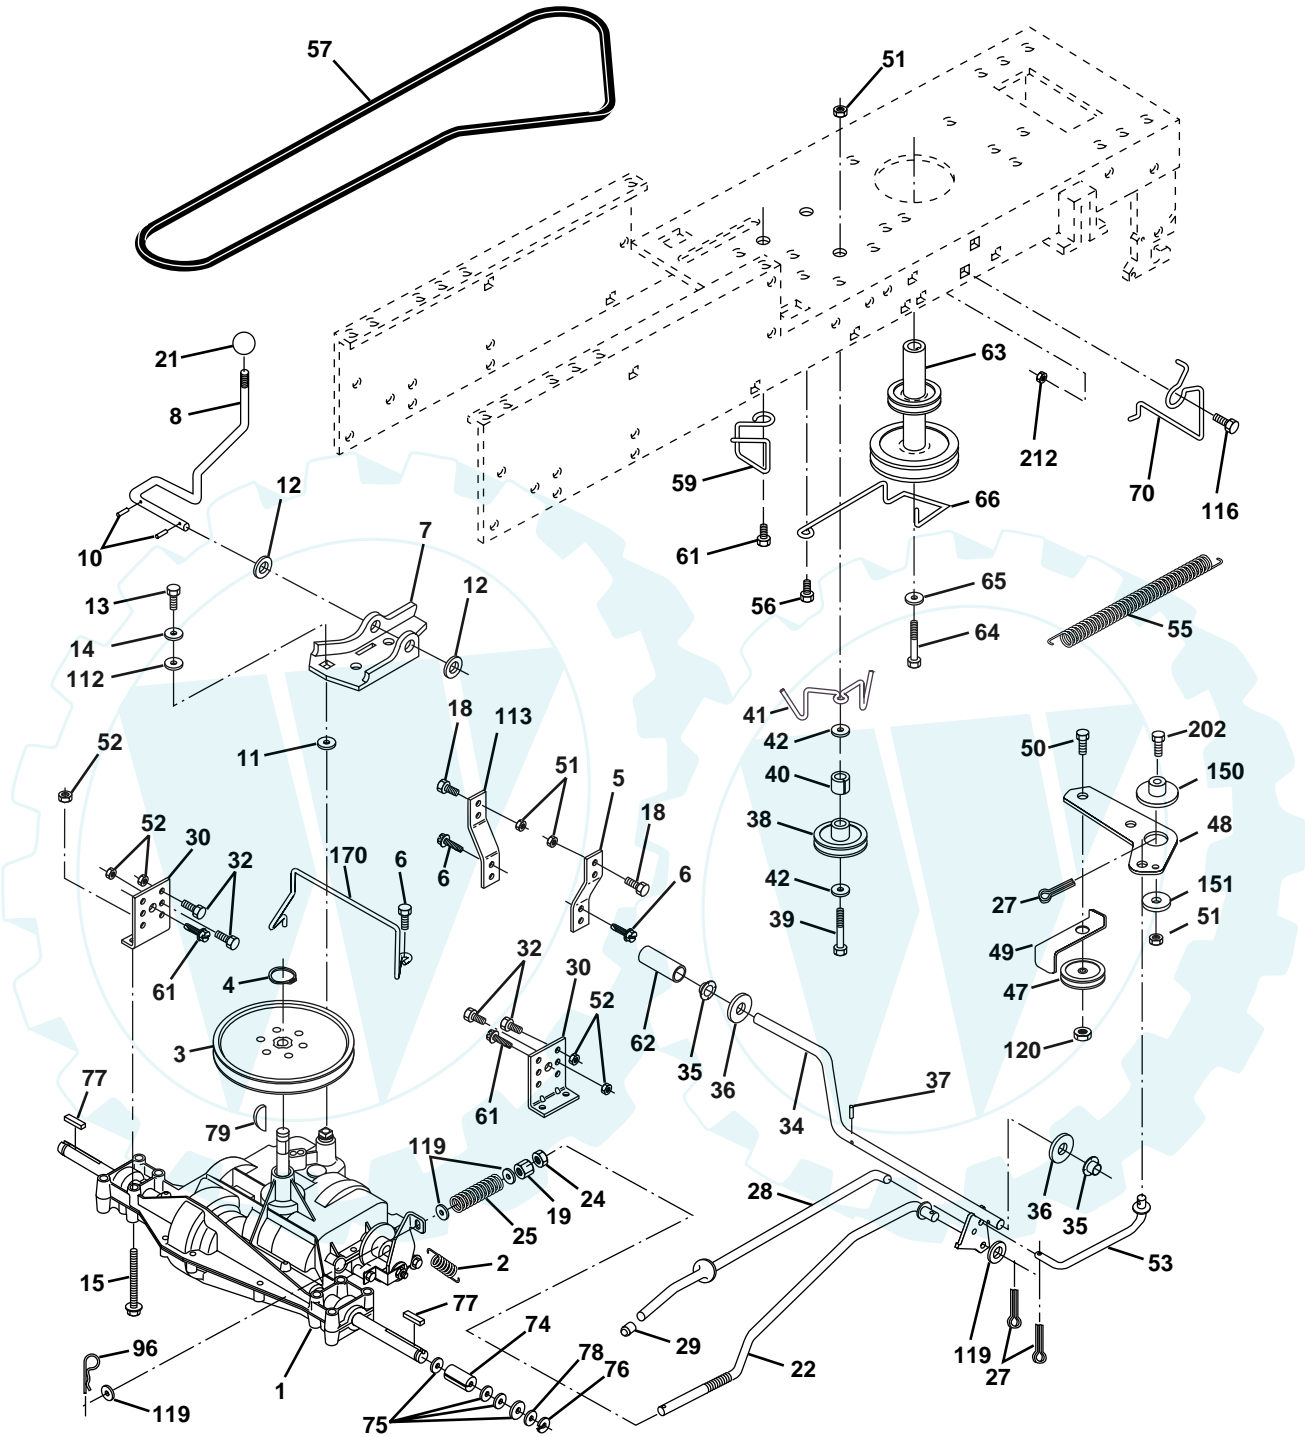

GROUND DRIVE

GROUND DRIVE

KEY PART NO.	PART NO.	DESCRIPTION	KEY PART NO.	PART NO.	DESCRIPTION
1	-----	Transaxle Dana D4360-139 (Order parts from transaxle Manufacturer)	48	154407	Bellcrank Asm. Clutch
2	146682	Spring Return Brake T/a Zinc	49	123205X	Retainer Belt Style Spring
3	123666X	Pulley Transaxle 18/20" tires	50	74760624	Bolt Hex Hd 3/8-16unc x1-1/2
4	12000028	Ring Retainer # 5100-62	51	73680600	Nut Crownlock 3/8-16 UNC
5	121520X	Strap Torque 30 Degrees	52	73680500	Nut Crown Lock 5/16-18
6	17060512	Screw 5/16-18 x 3/4	53	105710X	Link Clutch 7 66
7	162240	Bracket Saddle Shift T/a	55	105709X	Spring Return Clutch 6 75
8	131679	Rod Shf Sdl LY/YT Str Blk	56	17060616	Screw 3/8-16 x 1
10	76020416	Pin Cotter 1/8 x 1 Cad	57	160855	V-Belt Gd Drive 9530
11	105701X	Washer Plate 388 Sq Hole	59	169691	Keeper Belt Centerspan
12	19151216	Washer 15/32 x 3/4 x 16ga	61	17060612	Screw 3/8-16 x 3/4
13	74550412	Bolt 1/4-28unf Gr8 W/Patch	62	8883R	Cover Pedal Blk Round
14	10040400	Washer Lock Hvy Helical 1/4	63	175410	Pulley Eng Cl Cable
15	74490544	Bolt Hex Flghd 5/16-18 x Gr. 5	64	71170764	Bolt Hex 7/16-20 x 4 Gr 5
18	74780616	Bolt Fin Hex 3/8-16 UNC x 1 Gr. 5	65	10040700	Washer Lock Hlcl Spr 7/16
19	73800600	Nut Lock Hex W/Ins. 3/8-16 Unc	66	154778	Keeper Belt Engine FP
21	106933X	Knob Rd 1/2-13 Plstc Thds	70	134683	Guide Belt Mower Drive RH
22	130804	Rod Brake Blk Zinc 26 840	74	109502X	Spacer Axle
24	73350600	Nut Hex Jam 3/8-16 Unc	75	121749X	Washer 25/32 x 1-1/4 x16 Ga
25	106888X	Spring Rod Brake 2 00 Zinc	76	12000001	E-ring#5133-75
27	76020412	Pin Cotter 1/8 x 3/4 Cad	77	123583X	Key Square 2 0 x 1845/ 1865
28	175765	Rod Brake Parking Lt/Yt	78	121748X	Washer 25/32 x1-5/8 x 16 Ga
29	71673	Cap Brake Parking	79	2228M	Key Woodruff #9 3/16 x 3/4
30	174973	Bracket Mtg Transaxle	96	4497H	Retainer Spring 1
32	74760512	Bolt Hex Hd 5/16-18unc x 3/4	112	19091210	Washer 9/32 x 3/4 x 10 Ga
34	175578	Shaft Asm Pedal Foot Nibbed	113	127285X	Strap Torque LH LT
35	120183X	Bearing Nylon Blk 629 Id	116	72140608	Bolt 3/8-16 x 1
36	19211616	Washer 21/32 x 1 x 16 Ga	119	19131016	Washer 13/32 x 5/8 x 16 Ga
37	1572H	Pin Roll 3/16 x 1"	120	73900600	Nut Lock Flg 3/8-16
38	165936	Pulley Composite Flat	150	175456	Spacer Retainer
39	74760648	Bolt Fin Hex 3/8-16 UNC x 3 Gr. 5	151	19133210	Washer 13/32 x 2 x 10 Ga.
40	175461	Spacer Split 395 x 59 Bzp	170	173898	Keeper Belt Transaxle Gear
41	175556	Keeper Belt Idler	202	72110614	Bolt Carr. Sh 3/8-16 x 1-3/4 Gr. 5
42	19131312	Washer 13/32 x 13/16 x 12 Ga	212	145212	Nut Hex Flange Lock
47	127783	Pulley Idler V Groove Plastic			

NOTE: All component dimensions given in U. S. inches 1 inch = 25.4 mm