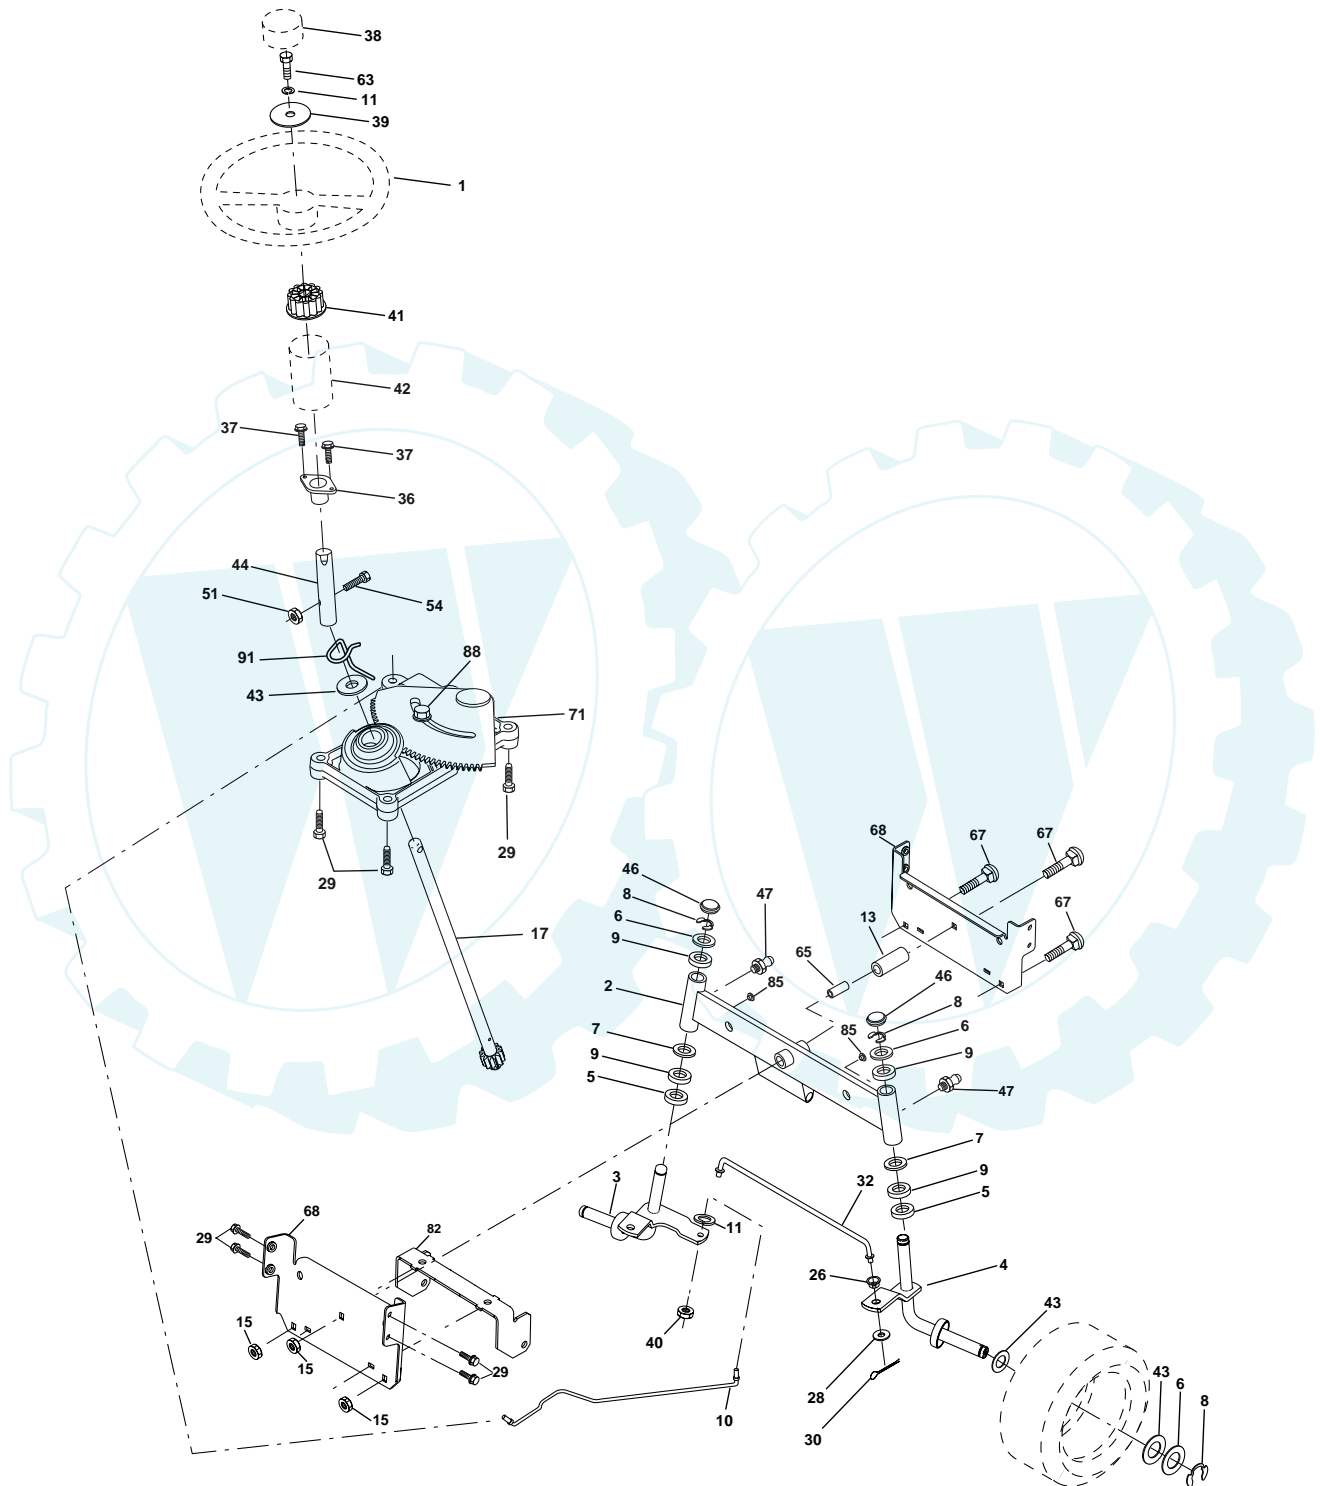

STEERING

STEERING

KEY NO.	PART NO.	DESCRIPTION
1	140044X428	Steering Wheel
2	154427	Axle Assembly STMP Dropped STL
3	169840	Spindle Assembly, L.H.
4	169839	Spindle Assembly, R.H.
5	6266H	Bearing, Race, Thrust, Hardened
6	121748X	Washer 25/32 x 1-5/8 x 16 Gauge
7	19272016	Washer 27/32 x 1-1/4 x 16 Gauge
8	12000029	Ring, Klip
9	3366R	Bearing, Steering Column
10	175121	Draglink
11	10040600	Washer, Lock
13	136518	Spacer Bearing Axle Front
15	145212	Hexflange Lock
17	177876	Shaft Assembly, Steering
26	126847X	Bushing, Link, Drag
28	19131416	Washer 13/32 x 7/8 x 16 Gauge
29	17060612	Screw, 3/8-16 x 3/4
30	76020412	Pin
32	130465	Rod, Tie
36	155099	Bushing, Steering
37	152927	Screw
38	140045X428	Cap, Steering Wheel
39	19133812	Washer 13/32 x 2-3/8 x 12 Gauge
40	7810H	Gripco Nut
41	100711L	Adaptor, Steering Wheel
42	145054X428	Boot, Steering
43	121749X	Washer 25/32 x 1-1/4 x 16 Gauge
44	153720	Shaft Extension Steering
46	121232X	Cap, Spindle
47	6855M	Fitting, Grease
51	73800500	Nut lock Hex w/Ins 5/16-18
54	74780520	Bolt Fin Hex 5/16-18 UNC x 1-1/4
63	74780616	Bolt Fin Hex 3/8-16 x 1-1/4
65	160367	Spacer Brace Axle
67	72140618	Bolt, Rdhd Sq 3/8-16 UNC x 2-1/4
68	169827	Axle, Brace
71	175146	Steering Asm
82	169835	Bracket Susp Chassis Front
85	133835	Fastener Christmas Tree
88	175118	Shoulder Bolt
91	175553	Clip Steering

NOTE: All component dimensions given in U. S. inches
1 inch = 25.4 mm