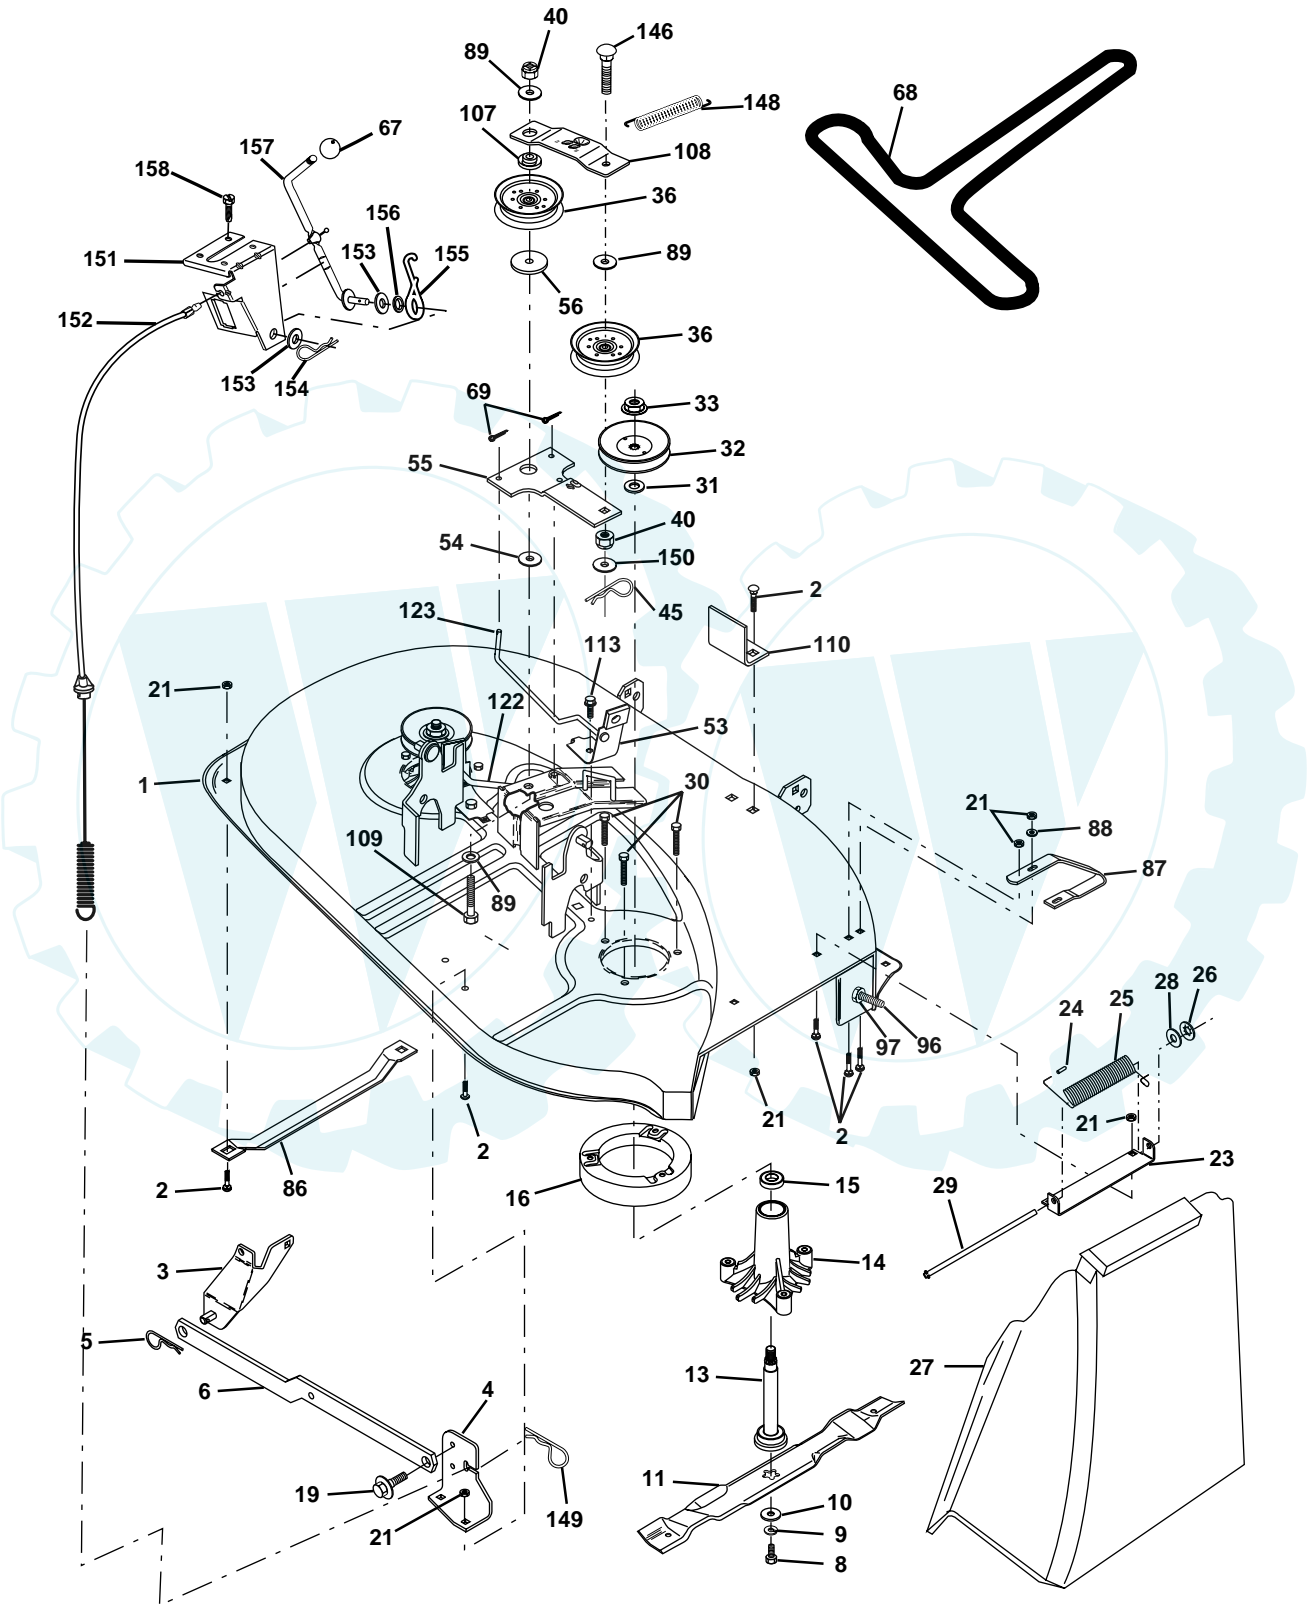

NOTE: All component dimensions given in U. S. inches 1 inch = 25.4 mm

LIFT ASSEMBLY

LIFT ASSEMBLY

KEY NO.	PART NO.	DESCRIPTION
1	159460	Wire Asm Inner W/plunger
2	159471	Shaft Asm Lift
3	105767X	Pin Groove 1 500 Zinc
4	12000002	E Ring #5133-62
5	19211621	Washer Pltd 21/32 X 1 X 21ga
6	120183X	Bearing Nylon Blk 629 Id
7	125631X	Grip Handle Fluted Blk
8	122365X	Button Plunger Red
11	139865	Link Lift LH
12	139866	Link Lift RH
13	4939M	Retainer Spring
15	173288	Link Front
16	73350800	Nut Jam Hex 1/2-13 Unc
17	175689	Trunnion Blk Zinc
18	73800800	Nut Lock w/Wsh 1/2-13 UNC
19	139868	Arm Suspension Rear
20	163552	Retainer Spring Zinc
31	169865	Bearing Pvt Lift
32	73540600	Nut Crownlock 3/8-24

NOTE: All component dimensions given in U. S.
inches 1 inch = 25.4 mm

MOWER DECK

MOWER DECK

**KEY PART
 NO. NO.**

KEY PART NO.	NO.	DESCRIPTION
1	170280	Mower Housing Assembly
2	72140506	Bolt, Carriage 5/16-18 x 3/4
3	138017	Bracket Asm. Fram Sway Bar
4	169970	Bracket, Asm. Deck Sway Bar
5	4939M	Retainer, Spring
6	130832	Asm. Suspension Rear
8	850857	Bolt, Hex 3/8-24 x 1-1/4 Gr 8
9	10030600	Washer, Lock, Hlcl Sprg 3/8
10	140296	Washer, Hard Blade Mower Vented
11	134148	Blade, Mower, Mulching 38"
13	137645	Shaft and Bearing Assembly (Includes Key Number 15)
14	128774	Mandrel Housing, Vented
15	110485X	Ball Bearing, Mandrel
16	174493	Stripper, Mower, Vented
19	132827	Bolt, Shoulder
21	73680500	Nut, Crownlock 5/16-18
23	137607	Bracket, Mower Deflector
24	105304X	Cap, Sleeve
25	123713X	Spring, Deflector
26	110452X	Nut, Push
27	106736X428	Shield, Deflector
28	19111016	Washer 11/32 x 3/4 x 16 Ga
29	106735X	Rod, Hinge
30	157722	Screw, Thdro Washer Hd
31	129963	Washer, Spacer
32	153532	Pulley, Mandrel
33	178342	Nut, Flangelock 9/16
36	131494	Pulley, Idler, Flat
40	73680600	Nut Crownlock 3/8-16
45	4497H	Retainer, Spring
53	130840	Brake Assembly
54	133943	Washer Hardened
55	133840	Idler Arm Assembly
56	165723	Spacer, Retainer