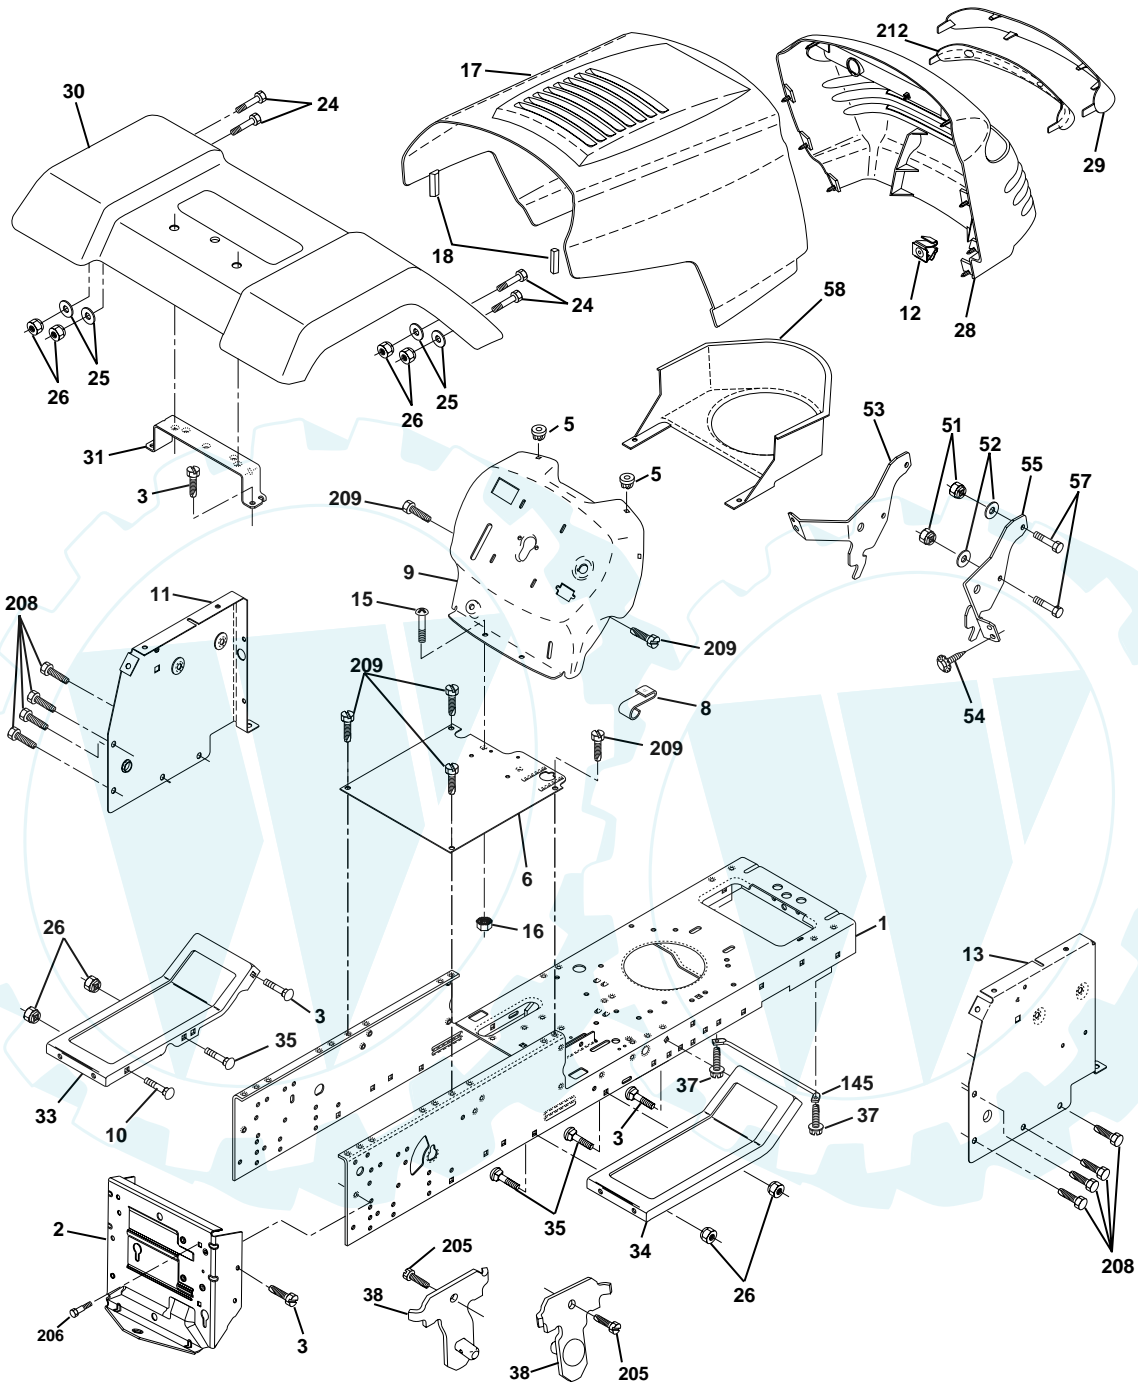

CHASSIS AND ENCLOSURES

TRACTOR -- MODEL NUMBER 271471

CHASSIS AND ENCLOSURES

KEY PART NO.	PART NO.	DESCRIPTION
1	174620	Chassis
2	176554	Drawbar
3	17060612	Screw 3/8-16 x 3/4
5	155272	Bumper Hood/Dash
6	174643X014	Saddle Slkscr Flt LT
8	155138	Clip Retainer Slide-On
9	168347X011	Dash
10	72140608	Bolt Rdhd Sqnk 3/8-16unc X 1
11	155927	Panel Dash LH
12	145660	Clip Tinnerman Grille P/L
13	172107X010	Panel Slkscr Dash RH
15	74180512	Screw Mach TRHD 5/16-18 unc x 3/4
16	73510500	Nut Keps 5/16-18 Unc
17	159639X417	Hood Asm
18	126938X	Bumper Hood
24	74780616	Bolt Fin Hex 3/8-16 unc x 1 Gr. 5
25	19131312	Washer 13/32 X 13/16 x 12 Ga
26	73680600	Nut Hex Lock W/Ins. 3/8-16 Unc
28	150407	Grille/Lens Asm
29	150209X599	Lens Headlight Bar Clear
30	169465X417	Fender
31	136619	Bracket Fender Repl 109873x
33	105476X417	Footrest Pnt Lh
34	105475X417	Footrest Pnt Rh
35	72140606	Bolt Rdhd Sht Sqnk 3/8-16 x 3/4
37	17490508	Screw Thdrol 5/16-18 x 1/2
38	175710	Bracket Asm Pivot Mower Rear
51	73800400	Nut Lock Hex w/Ins 1/4-20
52	19091416	Washer 9/32 x 7/8 x 16 Ga.
53	144697	Bracket, Grille LH
54	161464	Screw
55	144696	Bracket, Grille RH
57	74780412	Bolt Hex 1/4-20 x 3/4
58	150127	Air Duct P/L
145	156524	Rod Pivot Chassis/Hood
205	17490608	Screw Thdrol 3/8-16 x 1/2
206	170165	Bolt Shoulder 5/16-18
208	17670608	Screw thdrol 3/8-16 x 1/2
209	17000612	Screw Hex Wsh Thdrol 3/8-16
212	156494	Insert Lens Reflective
--	5479J	Plug Button Blk 359 Dia Choke

NOTE: All component dimensions given in U. S. inches 1 inch = 25.4 mm