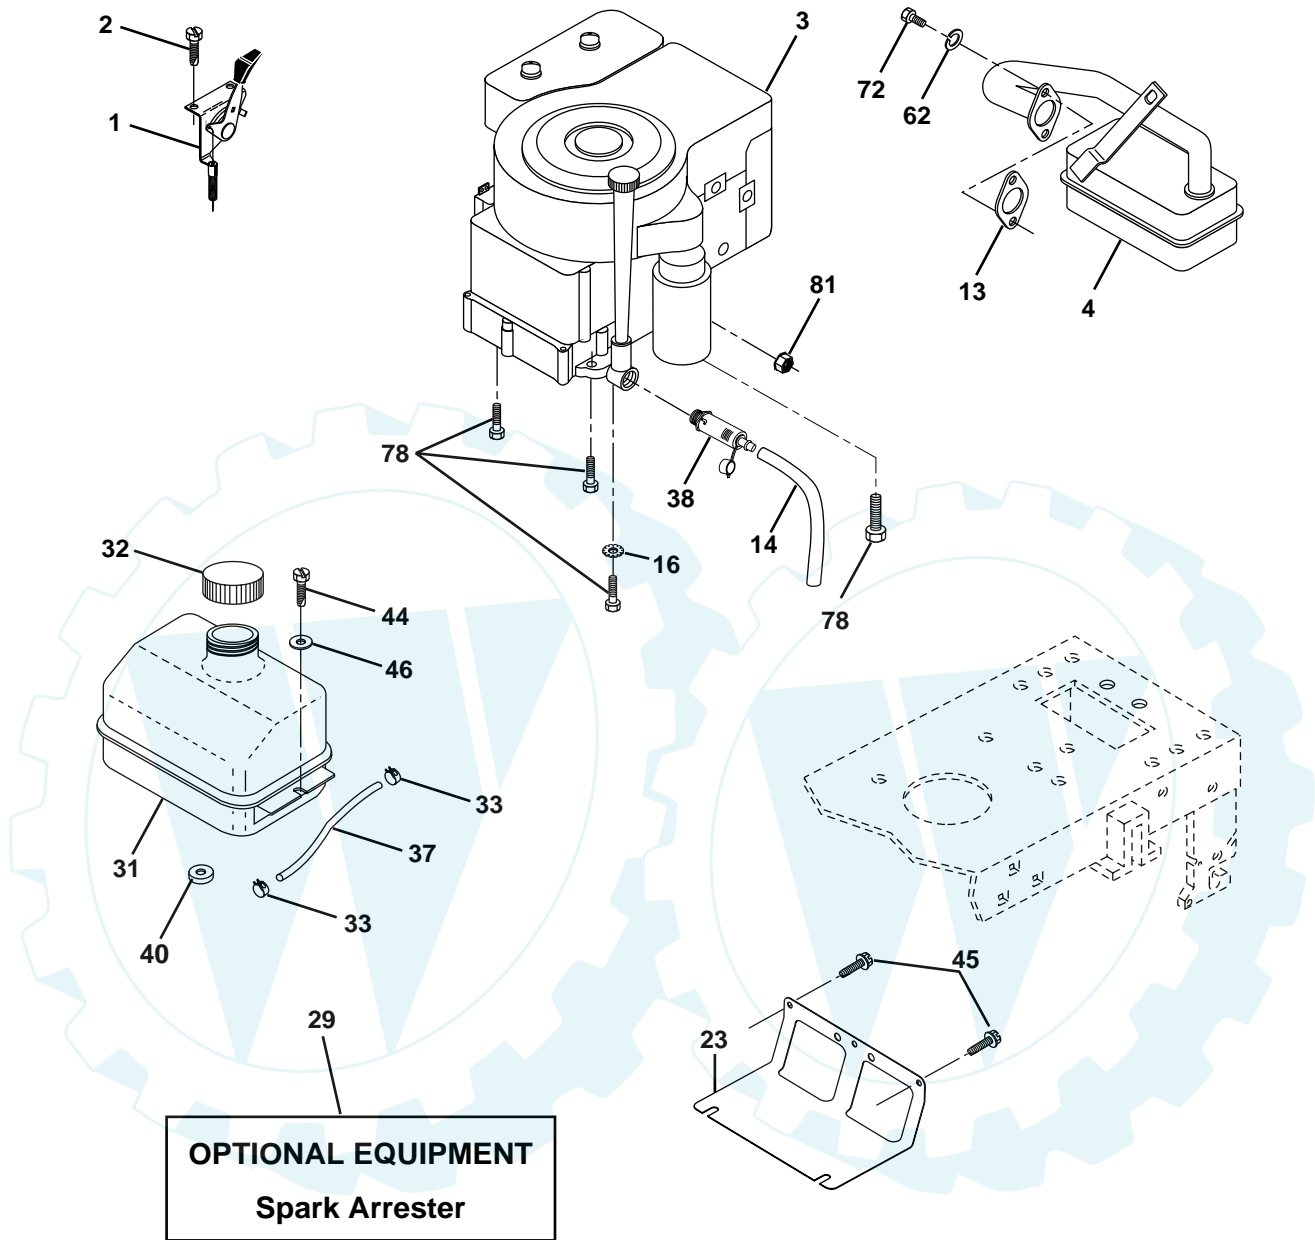

ENGINE

ENGINE

KEY NO.	PART NO.	DESCRIPTION
1	170551	Control Th/ch
2	17720410	Screw Hex Thd Cut 1/4-20x5/8 T
3	-----	Engine Briggs Model 28R707-1147-E1 (Order parts from Engine Manufacturer)
4	137348	Muffler
13	165291	Gasket Eng 1 313 Id Tin Plated
14	148456	Tube Drain Oil Easy
16	11050600	Washer Lock Ext Tooth 3/8
23	169837	Shield Browning
29	137180	Kit Spark Arrestor (Flat Scrn)
31	109202X	Tank Fuel Front 1 25
32	140527	Cap Asm Fuel
33	123487X	Clamp Hose Blk
37	137040	Line Fuel 20"
38	148315	Plug Drain Oil Easy
40	124028X	Bushing Snap Nyl Blk Fuel Line
44	17670412	Screw Hexwsh Thdrol 1/4-20 x 3/4
45	17000612	Screw Hex Wsh Thdrol 3/8-16
46	19091416	Washer 9/32 x 7/8 x 16 ga
62	10040500	Washer Lock Hvy Hlcl Spr 5/16
72	71070512	Screw Hexhd Cap 5/16-18 x 3/4
78	17060620	Screw 3/8-16 x 1-1/4
81	73510400	Nut Keps Hex 1/4-20 UNC

NOTE: All component dimensions given in U. S.
inches 1 inch = 25.4 mm