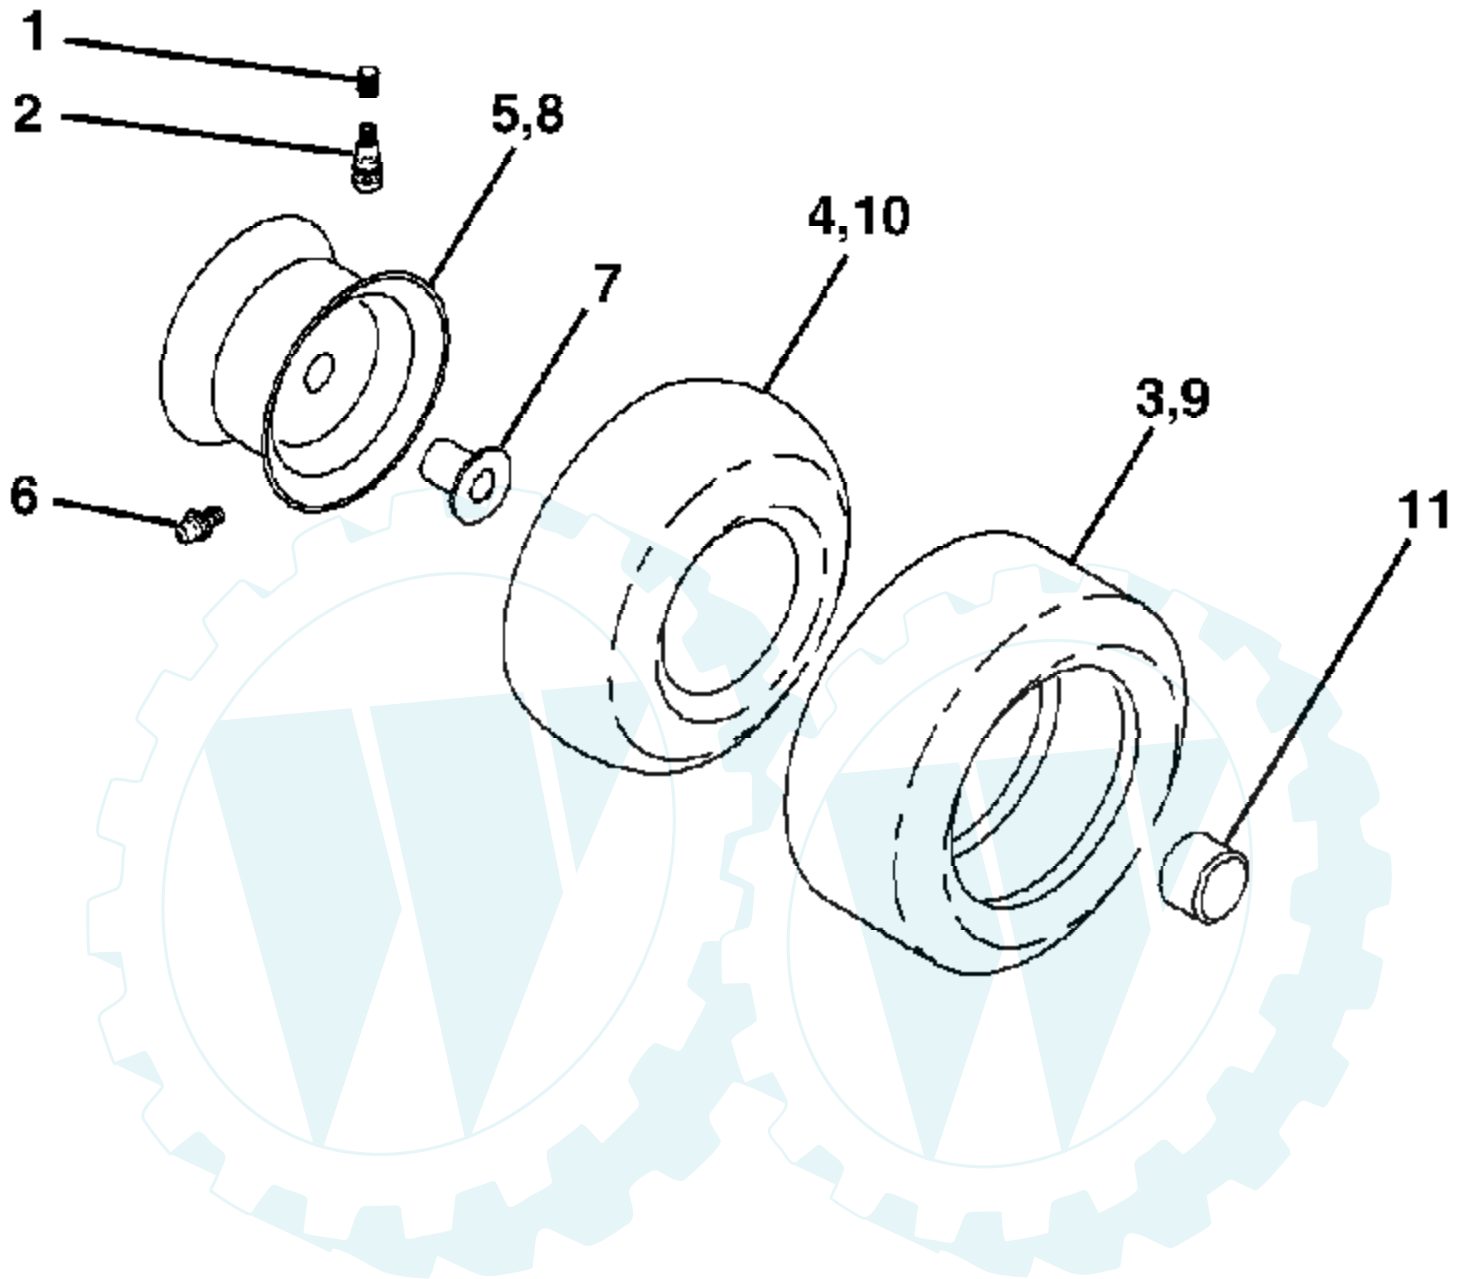

Ref #	Part Number	Qty	Description
1	59192		Cap Valve Tire
2	65139		Stem Valve
3	106222X		Tire F Ts 15 X 6 0 - 6 Service
4	59904		Tube Front (Service Item Only)
5	106732X624		Rim Asm 6" front Service
6	278H		Fitting Grease (Front Wheel Only)
7	9040H		Bearing Flange (front Wheel Only)
8	106108X624		Rim Asm 8" rear Service
9	124635X		Tire Rear
10	7152J		Tube Rear (Service Item Only)
11	104757X428		Cap Axle Blk 1 50 X 1 00
	144334		Sealant, Tire (10 oz. Tube)