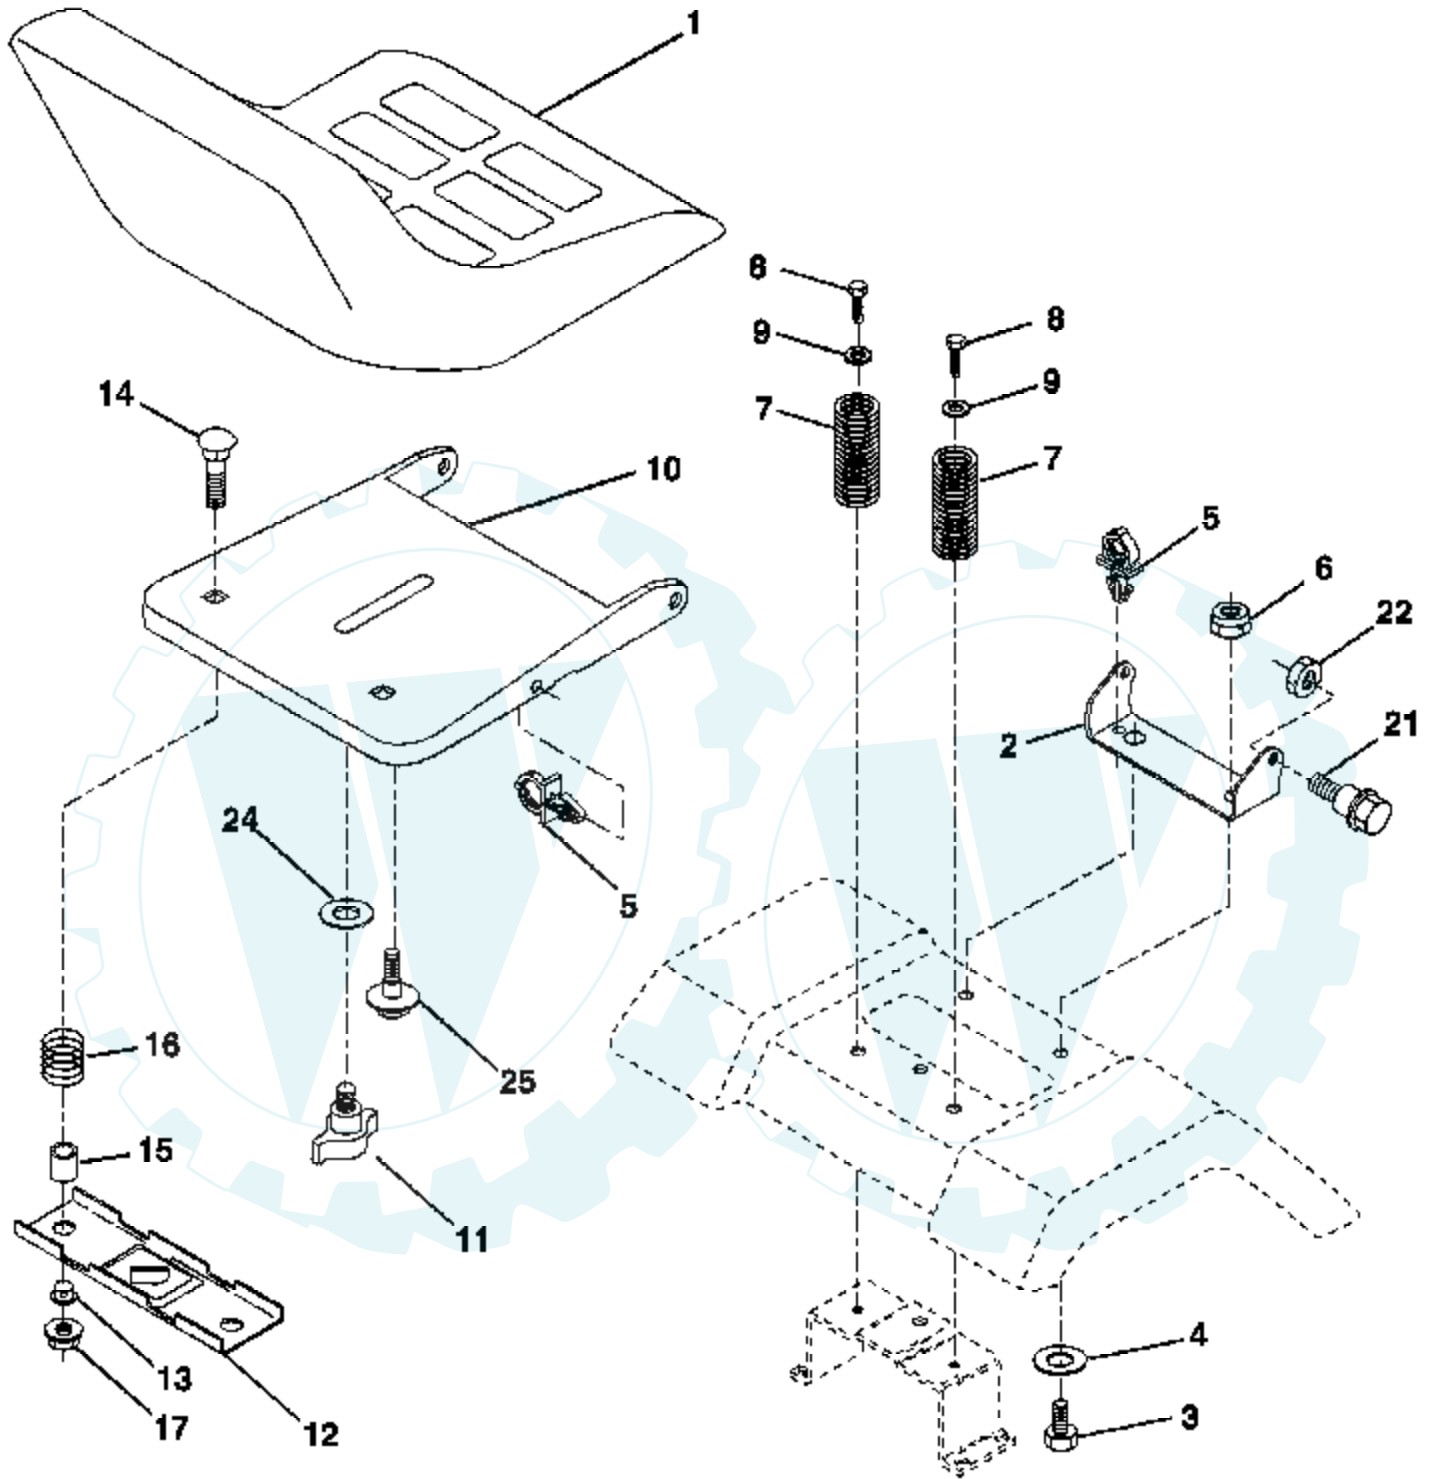

**IGNITION SWITCH**

POSITION	CIRCUIT	"MAKE"
OFF	M+G+A1	NONE
RUN/LIGHT	B+A1	A2+L
RUN	B+A1	NONE
START	B + S + A1	NONE

**WIRING INSULATED CLIPS**

**NOTE:** IF WIRING INSULATED CLIPS WERE REMOVED FOR SERVICING OF UNIT, THEY SHOULD BE REPLACED TO PROPERLY SECURE YOUR WIRING.

Der Ersatzteilspezialist im Internet.

NON-REMOVABLE CONNECTIONS

REMOVABLE CONNECTIONS

Ref #	Part Number	Qty	Description
1	175389		Seat
2	140551		Bracket Pvt St
3	71110616		Bolt Fin Hex 3/8-16 unc x 1
4	19131610		Washer Flat 13/32 x1x10 Ga.
5	145006		Clip Push-In Hinged
6	73800600		Locknut Hex W/Wsh 3/8-16
7	124181X		Spring Seat Cprsn 2 250 Blk
8	17000616		Screw 3/8-16 x 1
9	19131614		Washer 13/32 x 1 x 14 Ga.
10	182493		Pan Seat
11	166369		Knob Seat Adj. Wingnut
12	121246X		Bracket Mounting Switch
13	121248X		Bushing Snap Blk Nyl 50 Id
14	72050412		Bolt Rdhd Sht 1/4-20 x 1-1/2
15	134300		Spacer Split 28x 96 Yel Zinc
16	121250X		Spring Cprsn 1 27 Blk Pnt
17	123976X		Nut Lock 1/4 Lge Flg Gr. 5
21	171852		Bolt Shld 5/16-18 unc
22	73800500		Nut Lock Hex W/Ins 5/16-18
24	19171912		Washer 17/32 x 1-3/16 x 12 Ga.
25	127018X		Bolt Shoulder 5/16-18 x 62