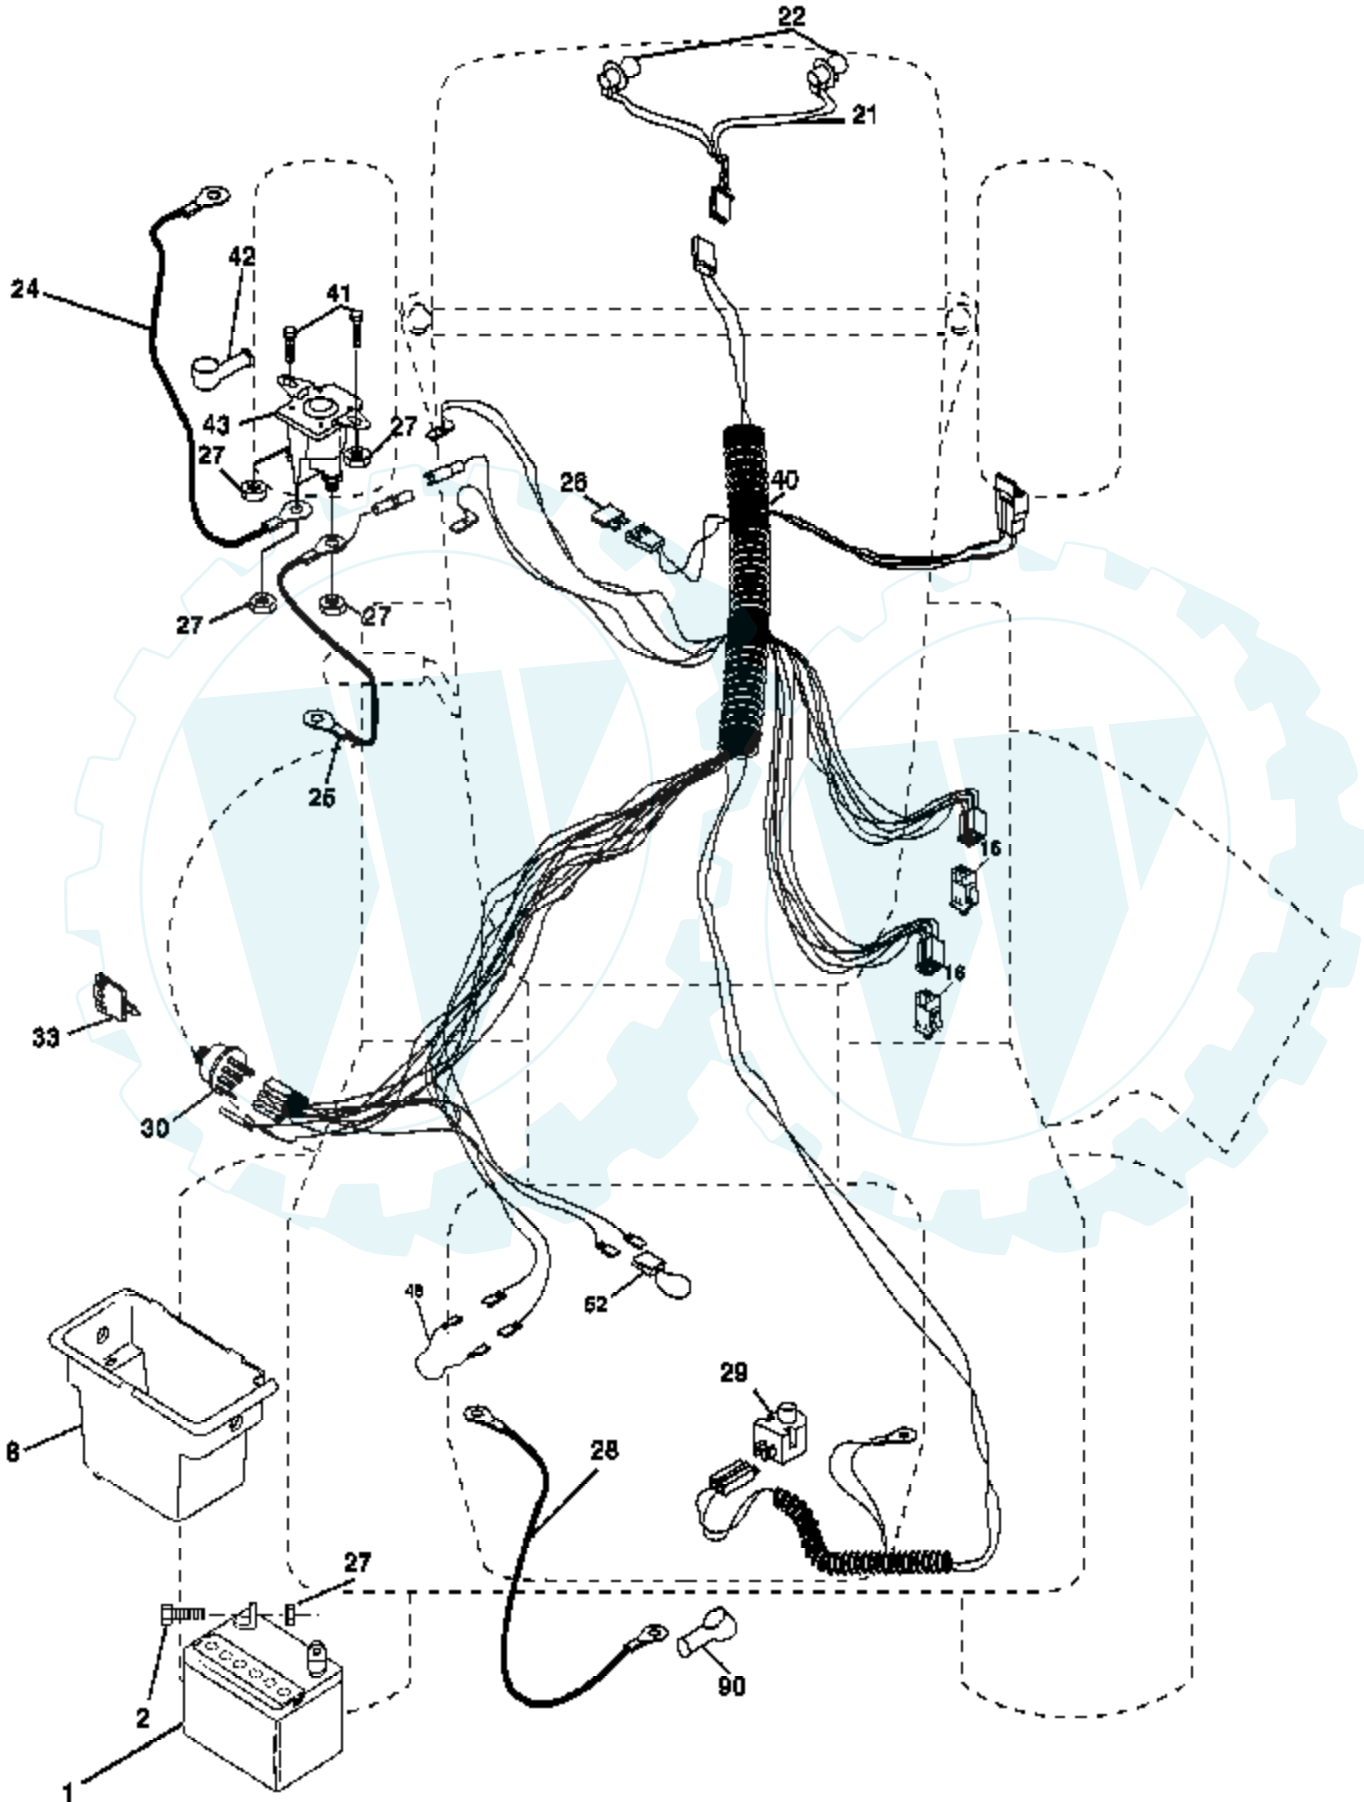

Ref #	Part Number	Qty	Description
1	181685		Decal Lower Dash
2	184769		Decal Engine
3	171828		Decal Hood
4	171829		Decal Fender
5	145005		Decal Battery Danger
6	189806		Decal Replacement
7	171830		Decal Steering
8	156867		Decal, Oper sdl P/L Gear
11	156439		Decal Fender Dnger
12	181249		Decal, Clutch/Brake Eng
13	146046		Decal V-Belt Dr Sch tractor
15	136832		Decal V-Belt sch
	138311		Decal Handle Lft Height Adjust (Lift Handle)
	189956		Owner's Manual, English
	189957		Owner's Manual, Spanish

Ref #	Part Number	Qty	Description
1	170551		Control Th/ch
2	17720408		Screw Hex Thd Cut 1/4-20 x 1/2
3			Engine Briggs Model 282H07-0231-E1 (Order parts from Engine Manufacturer)
4	137352		Muffl er
13	165291		Gasket Eng 1 313 Id Tin Plated
14	148456		Tube Drain Oil Easy
23	169837		Shield Browning
29	137180		Kit Spark Arrestor (Flat Scrn)
31	184900		Tank Fuel Front 1 25
32	140527		Cap Asm Fuel
33	123487X		Clamp Hose Blk
37	137040		Line Fuel 20"
38	181654		Plug Drain Oil Easy
40	124028X		Bushing Snap Nyl Blk Fuel Line
44	17670412		Screw Hexwsh Thdrol 1/4-20 x 3/4
45	17000612		Screw Hex Wsh Thdrol 3/8-16
46	19091416		Washer 9/32 x 7/8 x 16 Ga.
72	183906		Screw Socket Head 5/16-18 x 1
78	17060620		Screw 3/8-16 x 1-1/4
81	73510400		Nut Keps Hex 1/4-20 unc

Ref #	Part Number	Qty	Description
78	121748X		Washer 25/32 x1-5/8 x 16 Ga.
79	2228M		Key Woodruff #9 3/16 x 3/4
96	4497H		Retainer Spring 1
112	19091210		Washer 9/32 x 3/4 x 10 Ga.
113	127285X		Strap Torque LH LT
116	72140608		Bolt 3/8-16 x 1
120	73900600		Nut Lock Flg 3/8-16
150	175456		Spacer Retainer
151	19133210		Washer 13/32 x 2 x 10 Ga.
170	178394		Keeper Belt Transaxle Gear
202	72110614		Bolt Carr. Sh 3/8-16 x 1-3/4 Gr. 5
212	145212		Nut Hex Flange Lock
263	817000612		Screw Hexwsh Thdr. 3/8-16 x 3/4