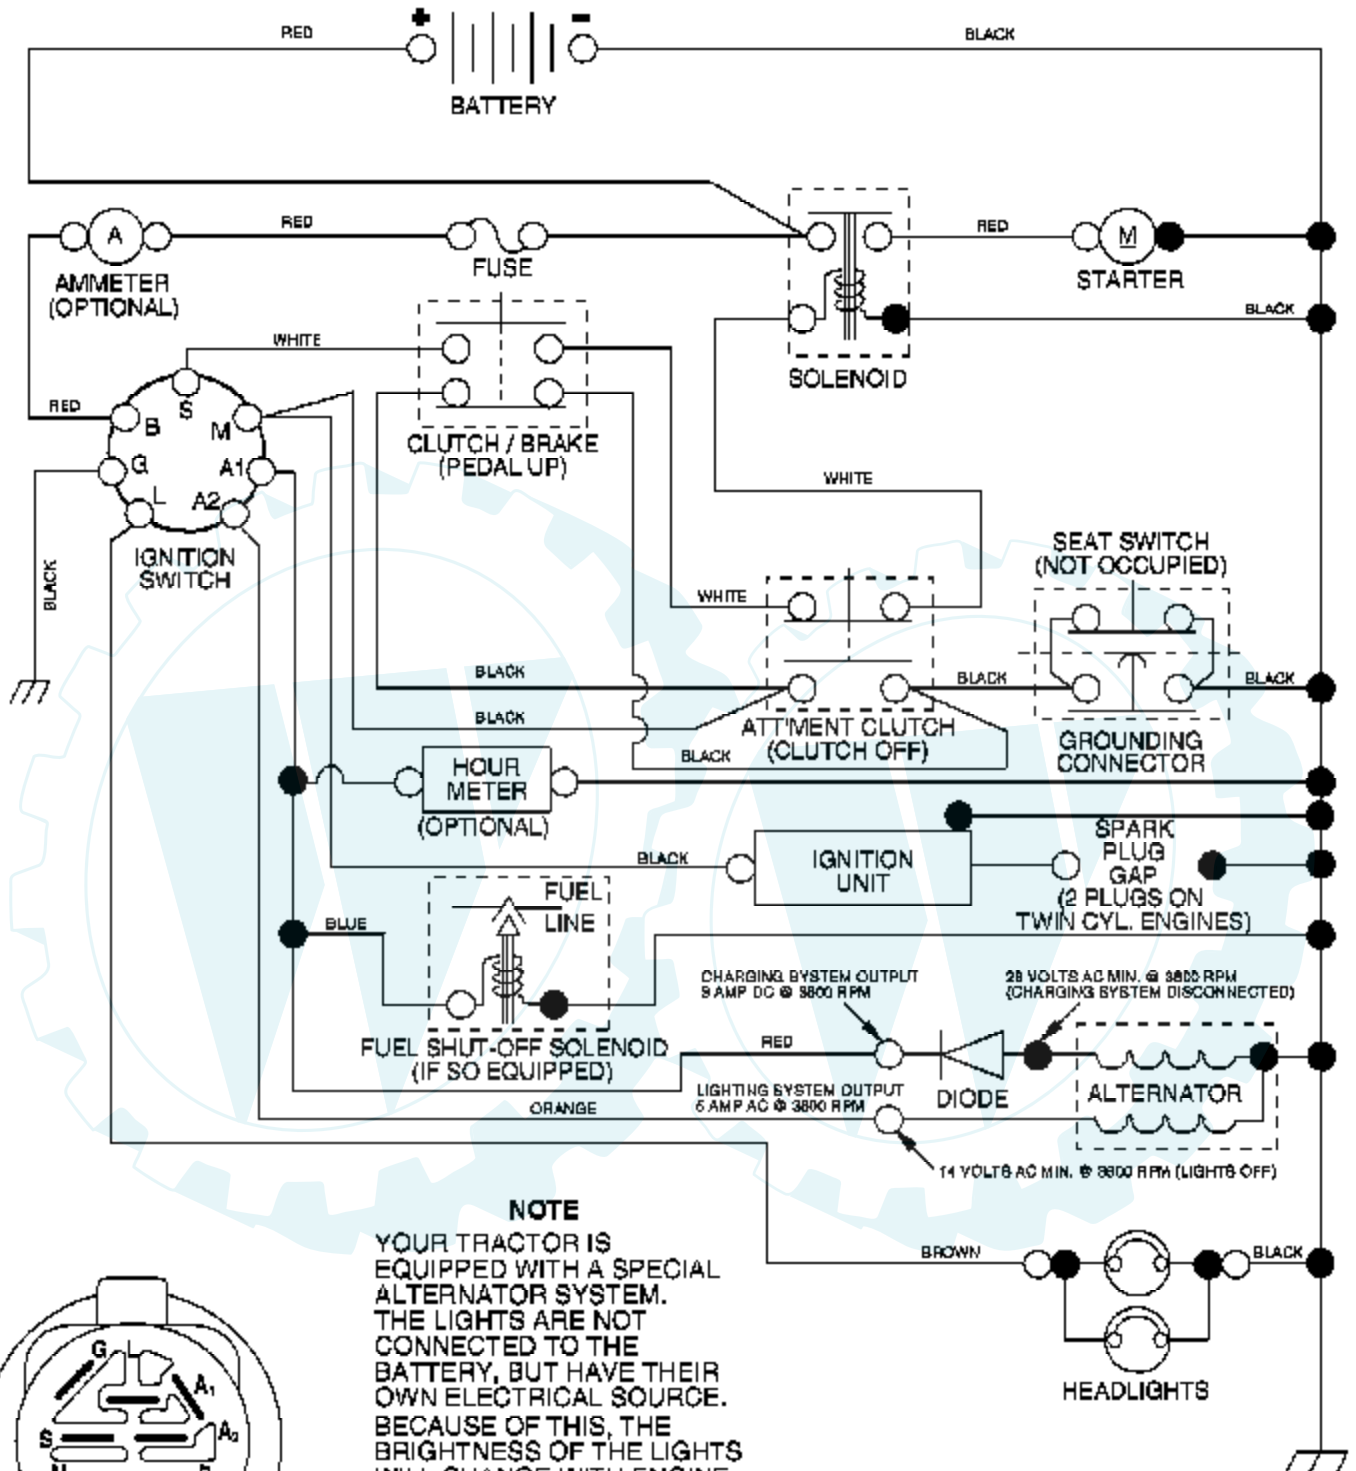

Ref #	Part Number	Qty	Description
1	170551		Control Th/ch
2	17720408		Screw Hex Thd Cut 1/4-20 x 1/2
3			Engine Briggs Model 282H07-0231-E1 (Order parts from Engine Manufacturer)
4	137352		Muffl er
13	165291		Gasket Eng 1 313 Id Tin Plated
14	148456		Tube Drain Oil Easy
23	169837		Shield Browning
29	137180		Kit Spark Arrestor (Flat Scrn)
31	184900		Tank Fuel Front 1 25
32	140527		Cap Asm Fuel
33	123487X		Clamp Hose Blk
37	137040		Line Fuel 20"
38	181654		Plug Drain Oil Easy
40	124028X		Bushing Snap Nyl Blk Fuel Line
44	17670412		Screw Hexwsh Thdrol 1/4-20 x 3/4
45	17000612		Screw Hex Wsh Thdrol 3/8-16
46	19091416		Washer 9/32 x 7/8 x 16 Ga.
72	183906		Screw Socket Head 5/16-18 x 1
78	17060620		Screw 3/8-16 x 1-1/4
81	73510400		Nut Keps Hex 1/4-20 unc

Ref #	Part Number	Qty	Description
1	159460		Wire Asm Inner W/plunger
2	159471		Shaft Asm Lift
3	105767X		Pin Groove 1 500 Zinc
4	12000002		E Ring #5133-62
5	19211621		Washer Pltd 21/32 x 1 x 21 Ga.
6	120183X		Bearing Nylon Blk 629 Id
7	125631X		Grip Handle Fluted Blk
8	122365X		Button Plunger Red
11	139865		Link Lift LH
12	139866		Link Lift RH
13	4939M		Retainer Spring
15	173288		Link Front
16	73350800		Nut Jam Hex 1/2-13 unc
17	175689		Trunnion Blk Zinc
18	73800800		Nut Lock w/Wsh 1/2-13 unc
19	139868		Arm Suspension Rear
20	163552		Retainer Spring Zinc
31	169865		Bearing Pvt Lift
32	73540600		Nut Crownlock 3/8-24

Ref #	Part Number	Qty	Description
152	172758		Cable Clutch 38 In
158	17720408		Screw Hex Thd Cut 1/4-20 x 1/2
185	188234		Head Asm. Cable Clutch
	130794		Mandrel Assembly (Includes Housing, Shaft and Shaft Hardware Only-Pulley Not Included)
	171665		Replacement Mower, Complete