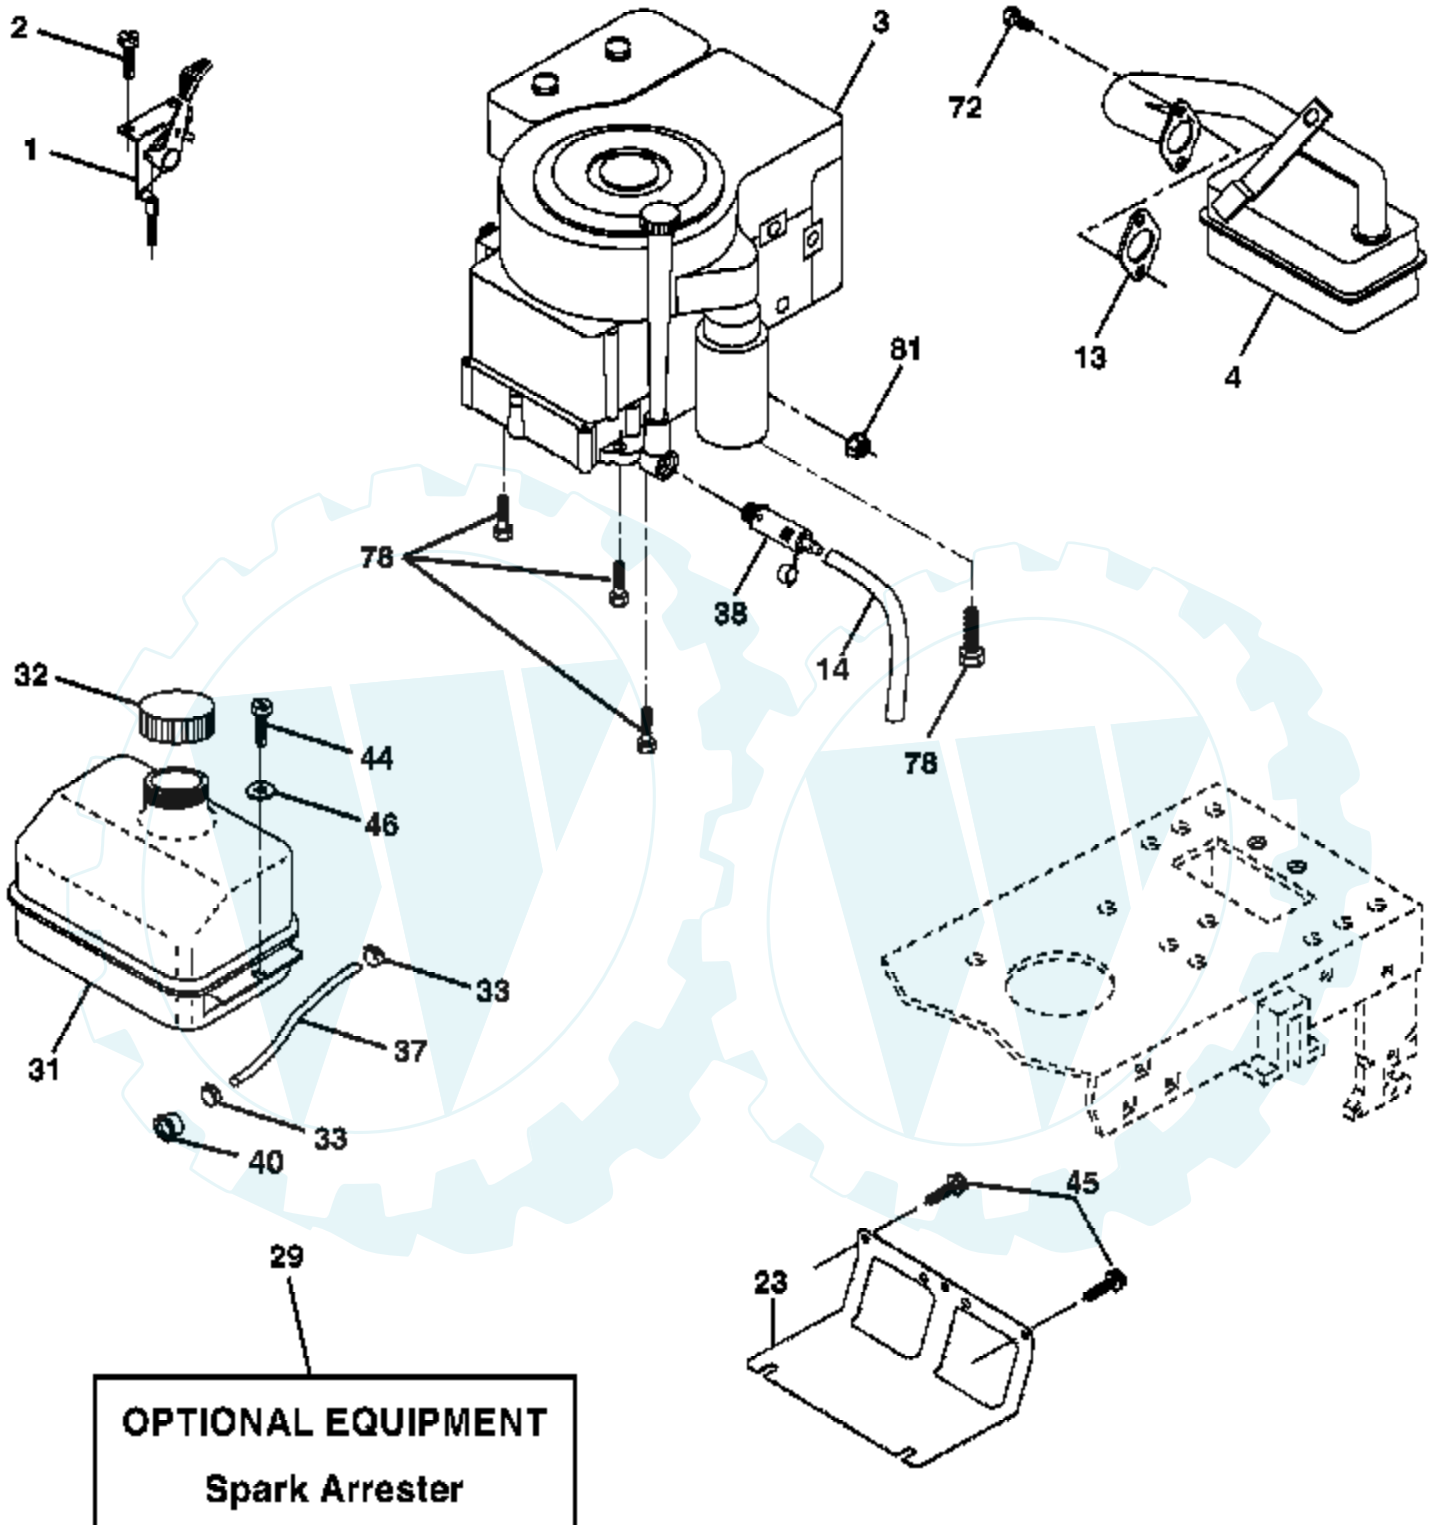

Ref #	Part Number	Qty	Description
1	170551		Control Th/ch
2	17720408		Screw Hex Thd Cut 1/4-20 x 1/2
3			Engine Briggs Model 282H07-0231-E1 (Order parts from Engine Manufacturer)
4	137352		Muffl er
13	165291		Gasket Eng 1 313 Id Tin Plated
14	148456		Tube Drain Oil Easy
23	169837		Shield Browning
29	137180		Kit Spark Arrestor (Flat Scrn)
31	184900		Tank Fuel Front 1 25
32	140527		Cap Asm Fuel
33	123487X		Clamp Hose Blk
37	137040		Line Fuel 20"
38	181654		Plug Drain Oil Easy
40	124028X		Bushing Snap Nyl Blk Fuel Line
44	17670412		Screw Hexwsh Thdrol 1/4-20 x 3/4
45	17000612		Screw Hex Wsh Thdrol 3/8-16
46	19091416		Washer 9/32 x 7/8 x 16 Ga.
72	183906		Screw Socket Head 5/16-18 x 1
78	17060620		Screw 3/8-16 x 1-1/4
81	73510400		Nut Keps Hex 1/4-20 unc

Ref #	Part Number	Qty	Description
78	121748X		Washer 25/32 x1-5/8 x 16 Ga.
79	2228M		Key Woodruff #9 3/16 x 3/4
96	4497H		Retainer Spring 1
112	19091210		Washer 9/32 x 3/4 x 10 Ga.
113	127285X		Strap Torque LH LT
116	72140608		Bolt 3/8-16 x 1
120	73900600		Nut Lock Flg 3/8-16
150	175456		Spacer Retainer
151	19133210		Washer 13/32 x 2 x 10 Ga.
170	178394		Keeper Belt Transaxle Gear
202	72110614		Bolt Carr. Sh 3/8-16 x 1-3/4 Gr. 5
212	145212		Nut Hex Flange Lock
263	817000612		Screw Hexwsh Thdr. 3/8-16 x 3/4