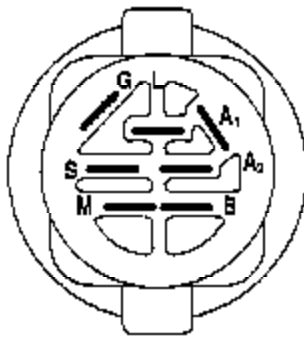

IGNITION SWITCH

POSITION	CIRCUIT	"MAKE"
OFF	M+G+A1	NONE
RUN/LIGHT	B+A1	A2+L
RUN	B+A1	NONE
START	B + S + A1	NONE

WIRING INSULATED CLIPS

NOTE: IF WIRING INSULATED CLIPS WERE REMOVED FOR SERVICING OF UNIT, THEY SHOULD BE REPLACED TO PROPERLY SECURE YOUR WIRING.

Der Ersatzteilspezialist im Internet.

NON-REMOVABLE CONNECTIONS

REMOVABLE CONNECTIONS