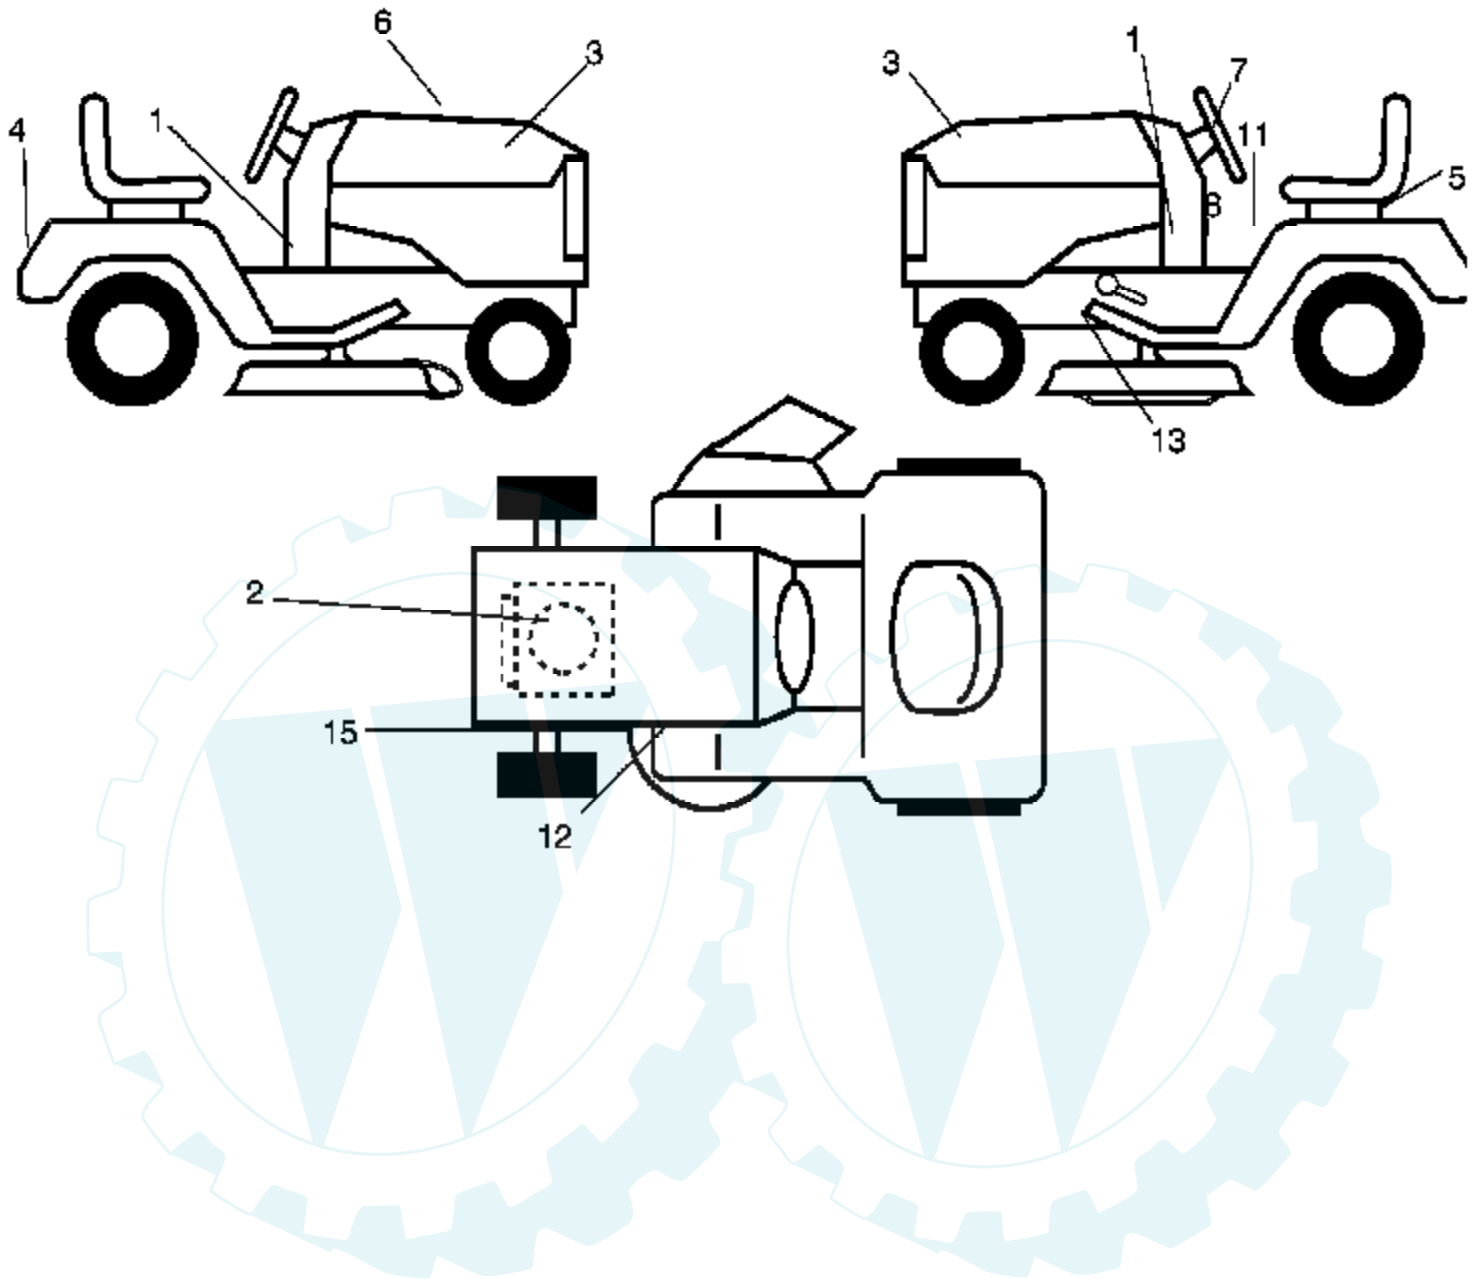

Ref #	Part Number	Qty	Description
1	181685		Decal Lower Dash
2	184769		Decal Engine
3	171828		Decal Hood
4	171829		Decal Fender
5	145005		Decal Battery Danger
6	189806		Decal Replacement
7	171830		Decal Steering
8	156867		Decal, Oper sdl P/L Gear
11	156439		Decal Fender Dnger
12	181249		Decal, Clutch/Brake Eng
13	146046		Decal V-Belt Dr Sch tractor
15	136832		Decal V-Belt sch
	138311		Decal Handle Lft Height Adjust (Lift Handle)
	189956		Owner's Manual, English
	189957		Owner's Manual, Spanish

Ref #	Part Number	Qty	Description
78	121748X		Washer 25/32 x1-5/8 x 16 Ga.
79	2228M		Key Woodruff #9 3/16 x 3/4
96	4497H		Retainer Spring 1
112	19091210		Washer 9/32 x 3/4 x 10 Ga.
113	127285X		Strap Torque LH LT
116	72140608		Bolt 3/8-16 x 1
120	73900600		Nut Lock Flg 3/8-16
150	175456		Spacer Retainer
151	19133210		Washer 13/32 x 2 x 10 Ga.
170	178394		Keeper Belt Transaxle Gear
202	72110614		Bolt Carr. Sh 3/8-16 x 1-3/4 Gr. 5
212	145212		Nut Hex Flange Lock
263	817000612		Screw Hexwsh Thdr. 3/8-16 x 3/4