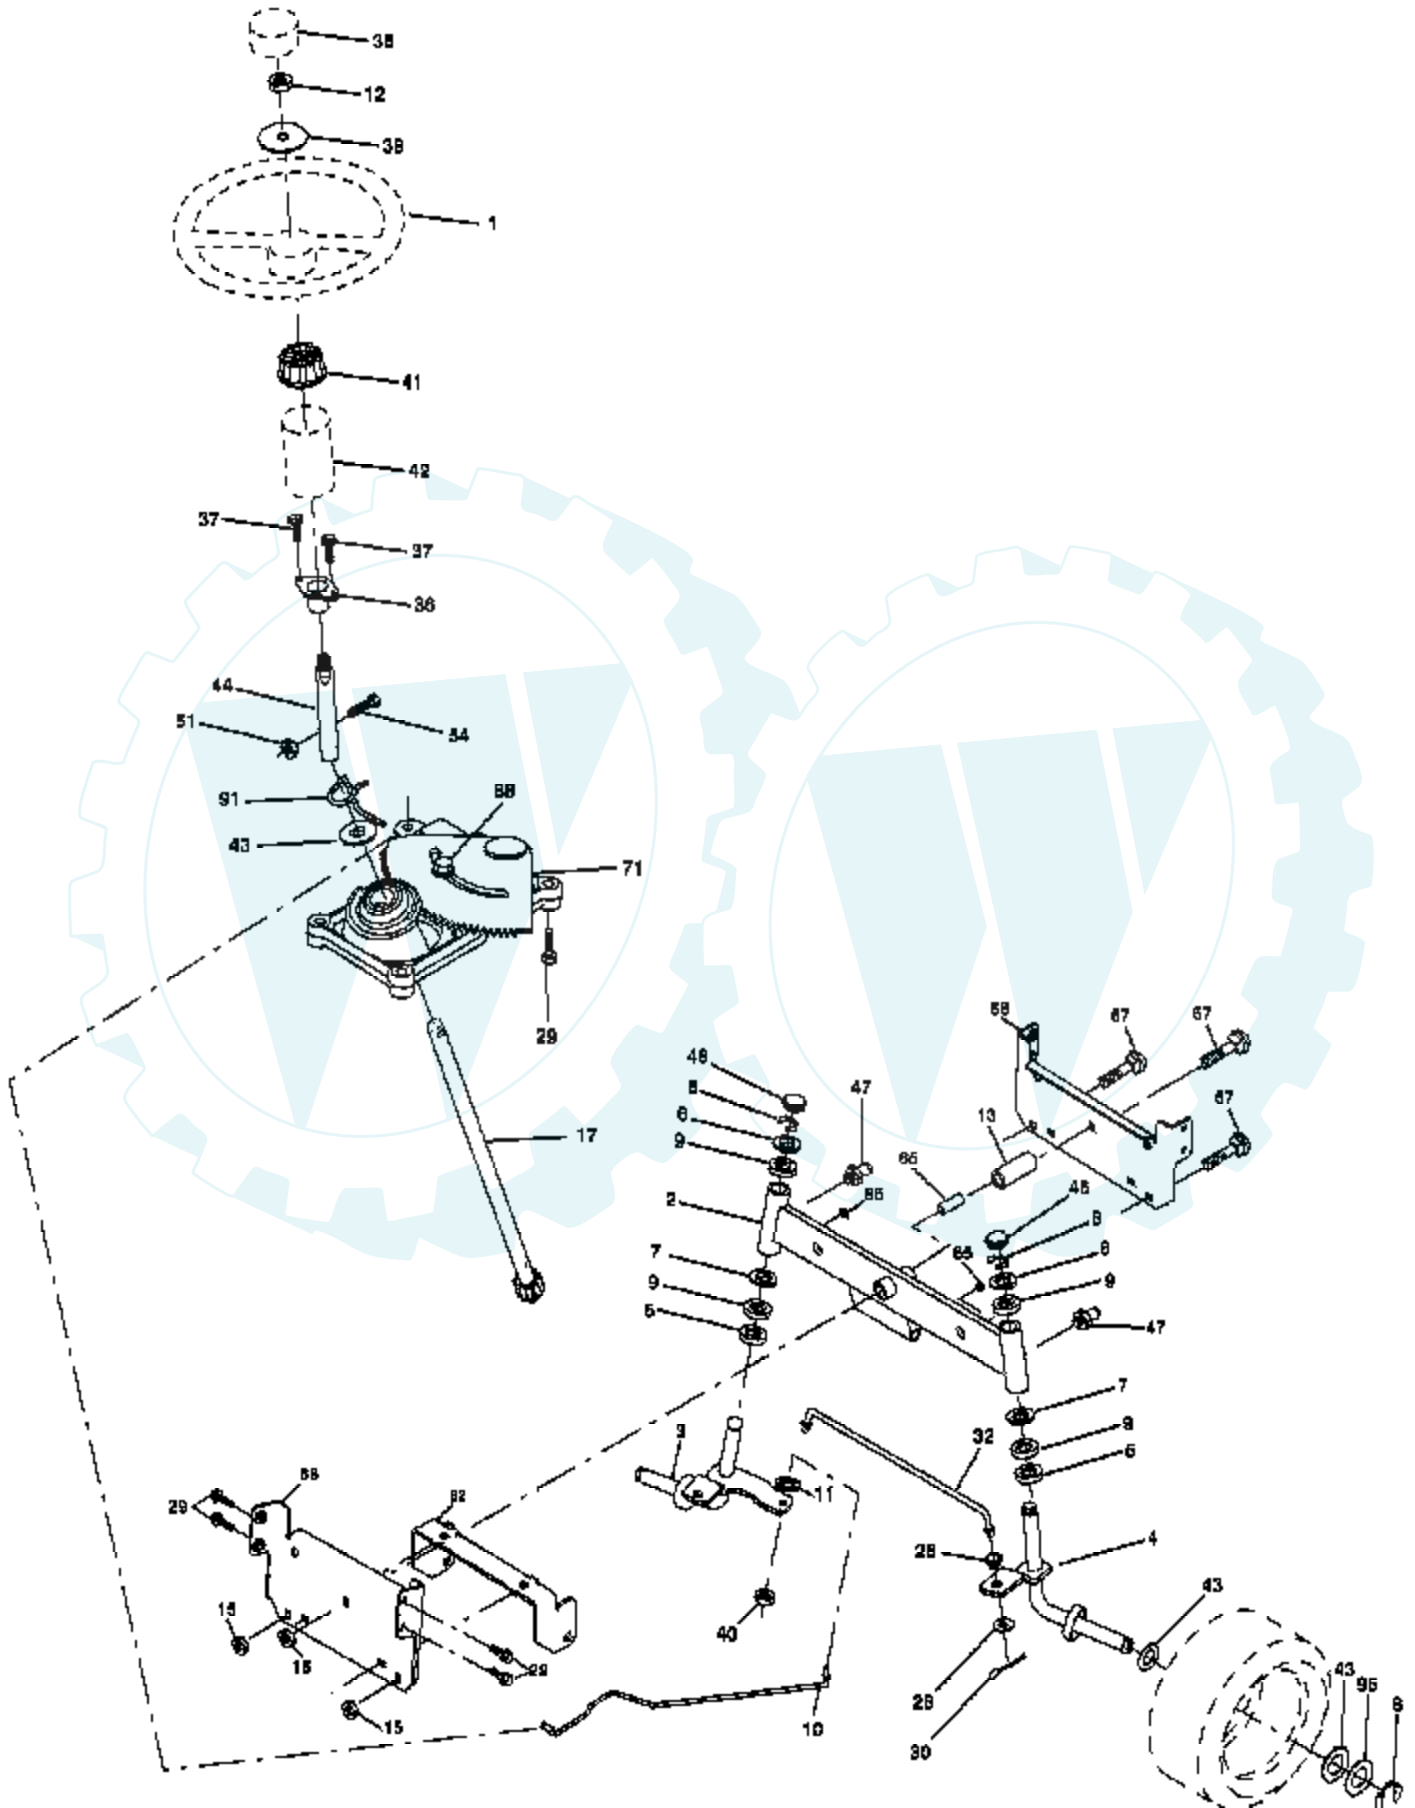

Ref #	Part Number	Qty	Description
1	140044X428		Steering Wheel
2	175131		Axle Assembly
3	169840		Spindle Assembly, L.H.
4	169839		Spindle Assembly, R.H.
5	6266H		Bearing, Race, Thrust, Hardened
6	121748X		Washer 25/32 x 1-5/8 x 16 Ga.
7	19272016		Washer 27/32 x 1-1/4 x 16 Ga.
8	12000029		Ring, Klip
9	3366R		Bearing, Steering Column
10	175121		Draglink
11	10040600		Washer, Lock
12	73940800		Nut Hex Jam Toplock 1/2-20
13	136518		Spacer Bearing Axle Front
15	145212		Hexflange Lock
17	180641		Shaft Assembly, Steering
26	126847X		Bushing, Link, Drag
28	19131416		Washer 13/32 x 7/8 x 16 Ga.
29	17000612		Screw, 3/8-16 x 3/4
30	76020412		Pin
32	130465		Rod, Tie
36	155099		Bushing, Steering
37	152927		Screw
38	140045X428		Cap, Steering Wheel
39	19183812		Washer 9/16 x 2-3/8
40	73540600		Nut Crownlock 3/8-24
41	186737		Adaptor, Steering Wheel
42	145054X428		Boot, Steering
43	121749X		Washer 25/32 x 1-1/4 x 16 Ga.
44	180640		Shaft Extension Steering
46	121232X		Cap, Spindle
47	183226		Fitting, Grease
51	73540400		Nut 1/4-28
54	71130420		Bolt Hex 1/4-28 x 1-1/4
65	160367		Spacer Brace Axle
67	72110618		Bolt, Rdhd Sq 3/8-16 unc x 2-1/4
68	169827		Axle, Brace
71	175146		Steering Asm
82	169835		Bracket Susp Chassis Front
85	133835		Fastener Christmas Tree
88	175118		Shoulder Bolt
91	175553		Clip Steering
95	188967		Washer Harden .793 x 1.637 x 060

Ref #	Part Number	Qty	Description
1	59192		Cap Valve Tire
2	65139		Stem Valve
3	106222X		Tire F Ts 15 X 6 0 - 6 Service
4	59904		Tube Front (Service Item Only)
5	106732X624		Rim Asm 6" front Service
6	278H		Fitting Grease (Front Wheel Only)
7	9040H		Bearing Flange (front Wheel Only)
8	106108X624		Rim Asm 8" rear Service
9	124635X		Tire Rear
10	7152J		Tube Rear (Service Item Only)
11	104757X428		Cap Axle Blk 1 50 X 1 00
	144334		Sealant, Tire (10 oz. Tube)