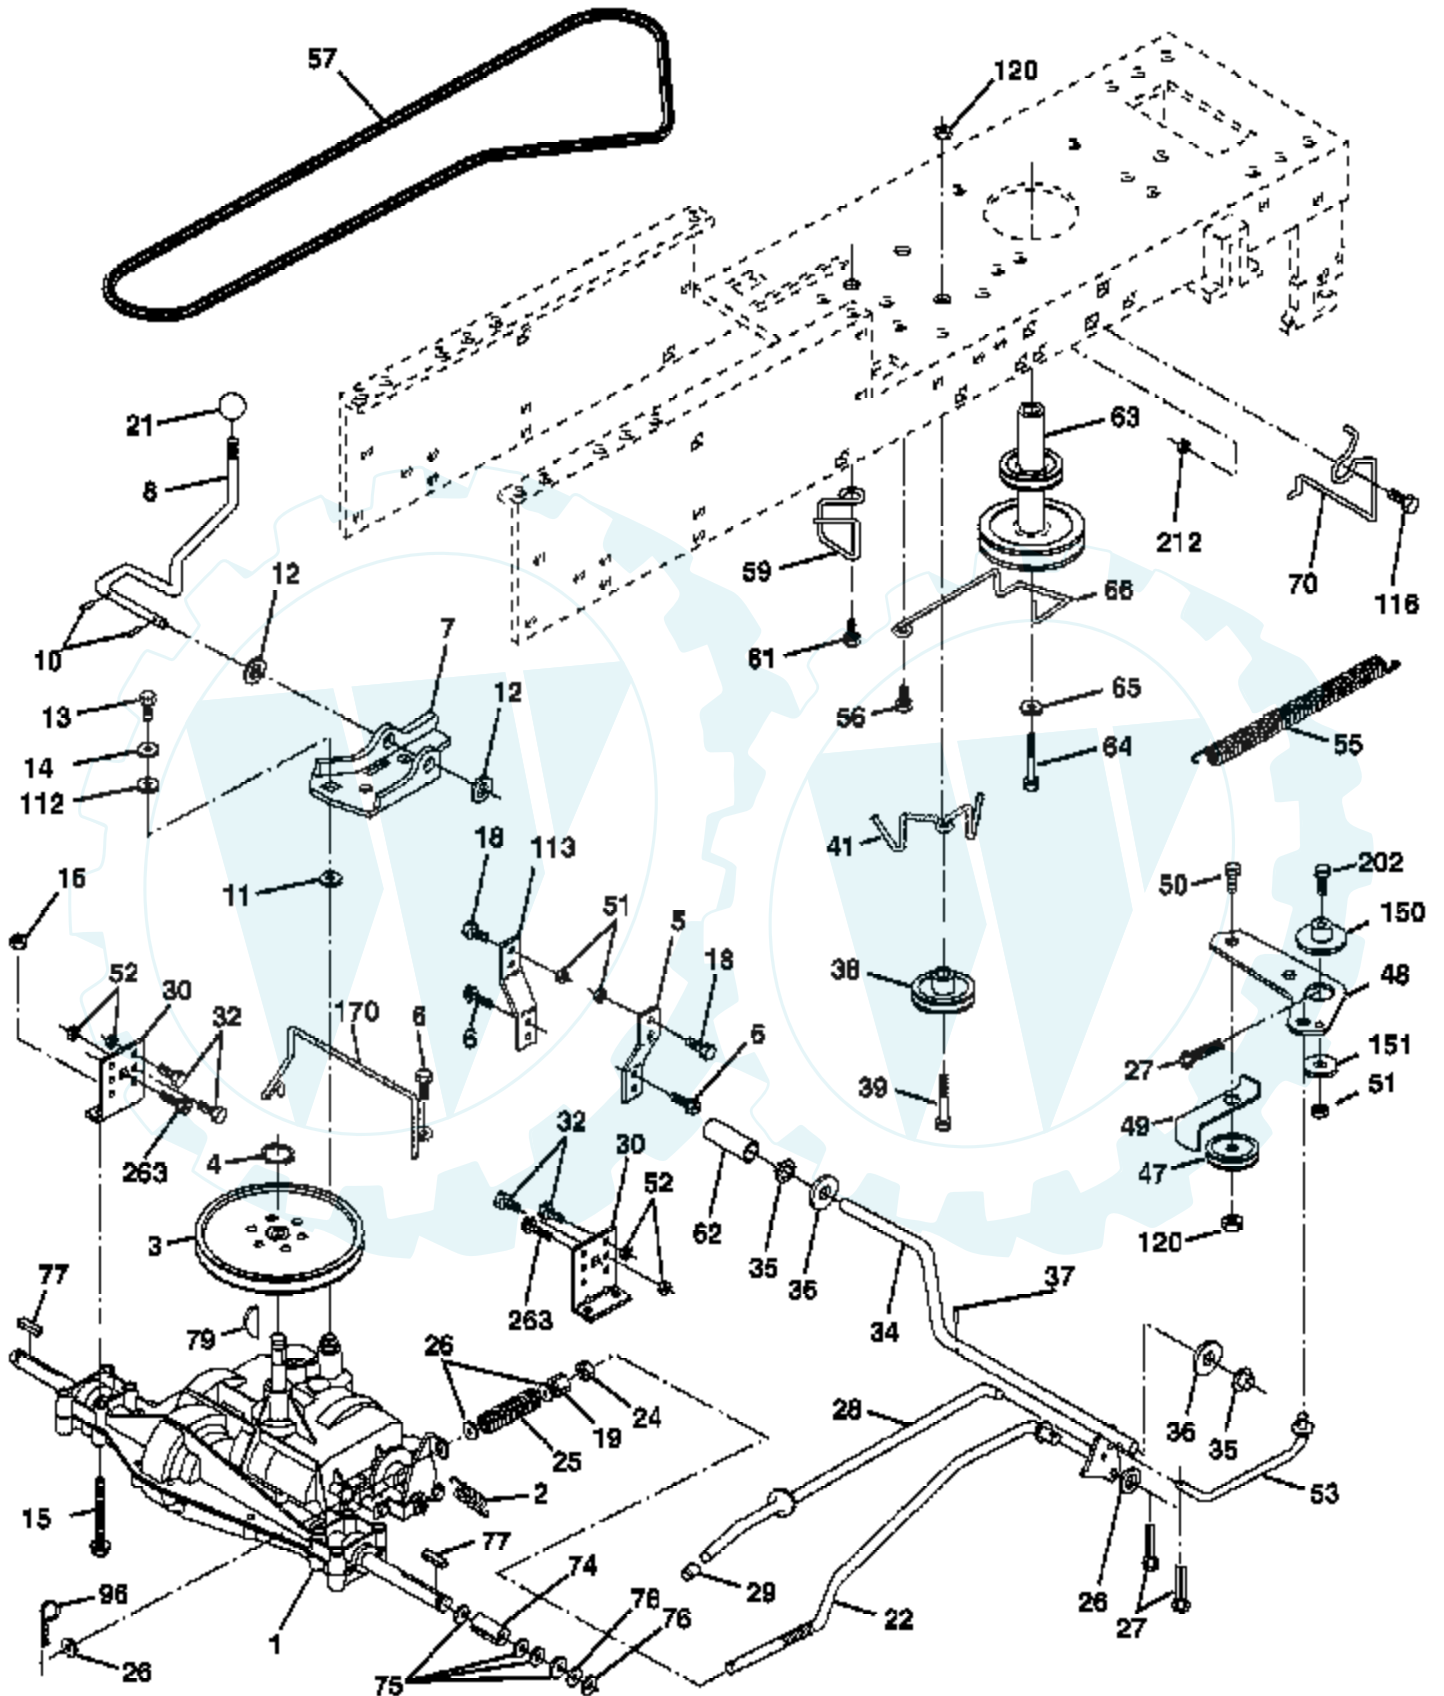

Ref #	Part Number	Qty	Description
1	170551		Control Th/ch
2	17720408		Screw Hex Thd Cut 1/4-20 x 1/2
3			Engine Briggs Model 282H07-0231-E1 (Order parts from Engine Manufacturer)
4	137352		Muffl er
13	165291		Gasket Eng 1 313 Id Tin Plated
14	148456		Tube Drain Oil Easy
23	169837		Shield Browning
29	137180		Kit Spark Arrestor (Flat Scrn)
31	184900		Tank Fuel Front 1 25
32	140527		Cap Asm Fuel
33	123487X		Clamp Hose Blk
37	137040		Line Fuel 20"
38	181654		Plug Drain Oil Easy
40	124028X		Bushing Snap Nyl Blk Fuel Line
44	17670412		Screw Hexwsh Thdrol 1/4-20 x 3/4
45	17000612		Screw Hex Wsh Thdrol 3/8-16
46	19091416		Washer 9/32 x 7/8 x 16 Ga.
72	183906		Screw Socket Head 5/16-18 x 1
78	17060620		Screw 3/8-16 x 1-1/4
81	73510400		Nut Keps Hex 1/4-20 unc