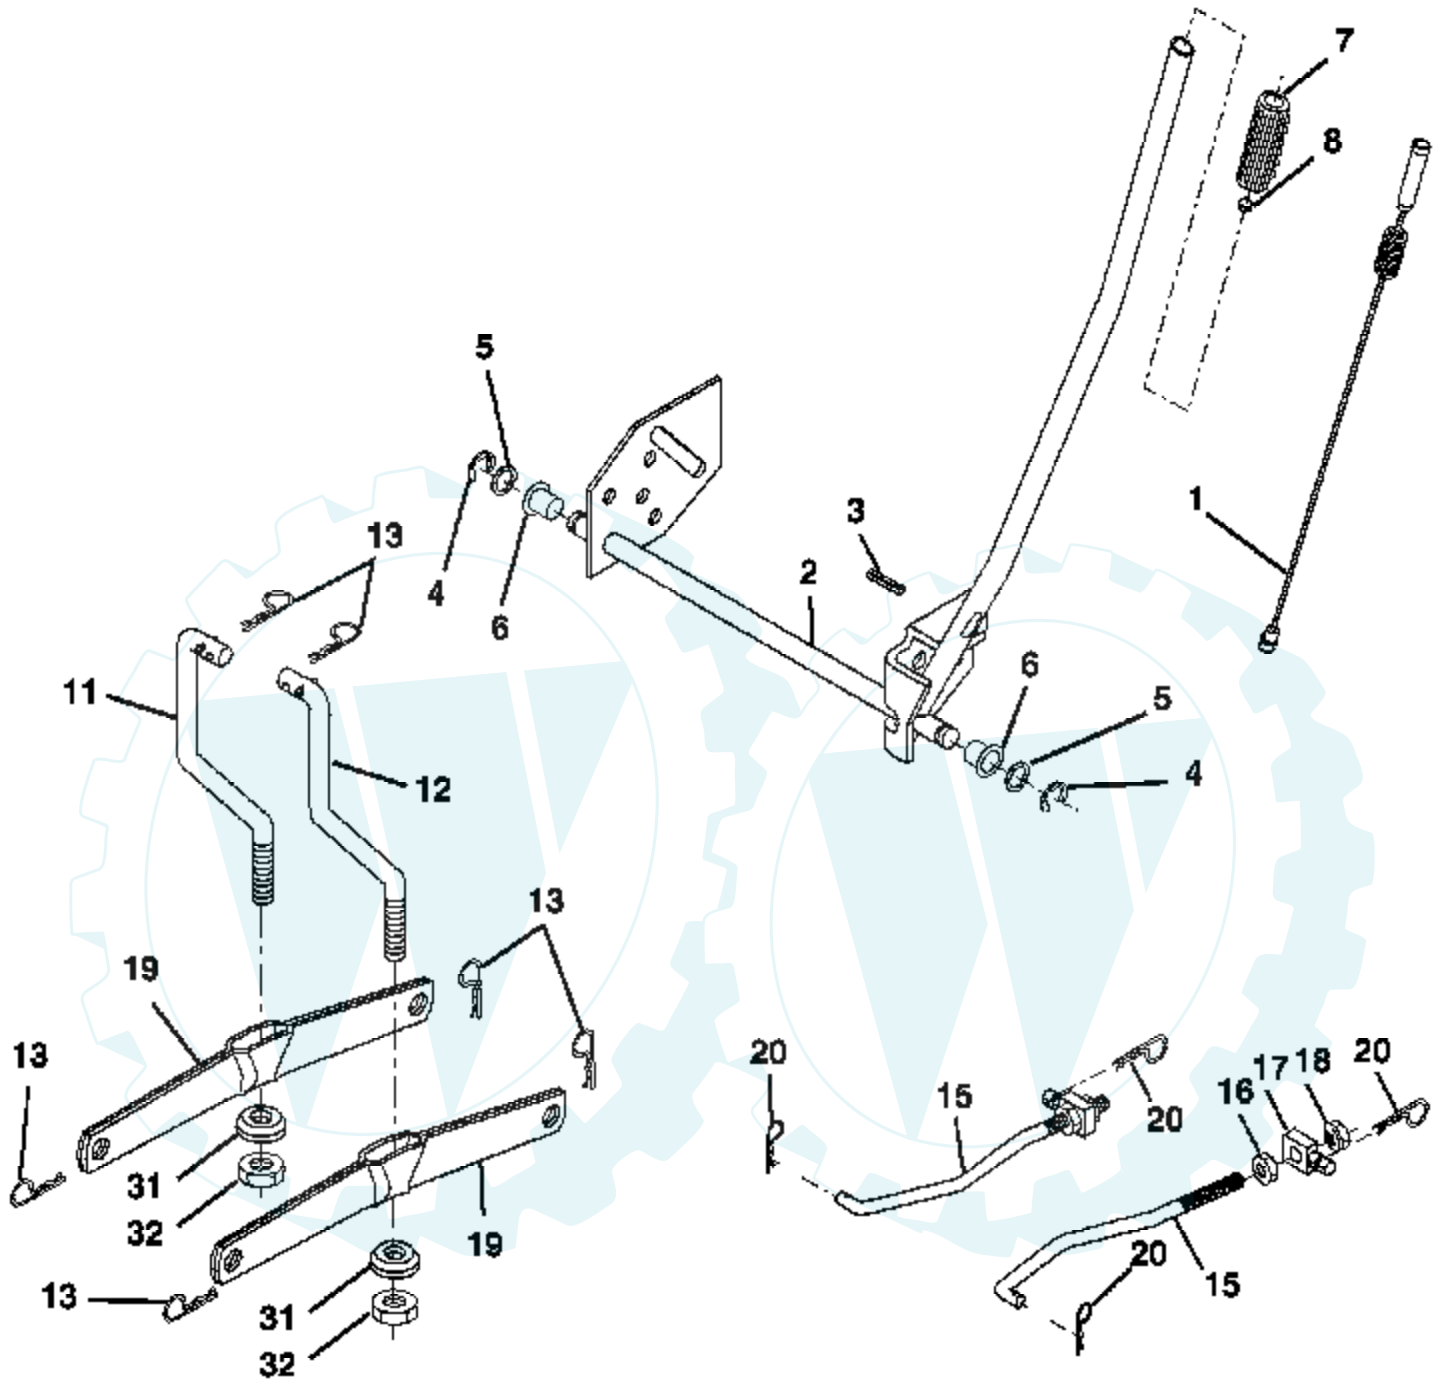

Ref #	Part Number	Qty	Description
1	170551		Control Th/ch
2	17720408		Screw Hex Thd Cut 1/4-20 x 1/2
3			Engine Briggs Model 282H07-0231-E1 (Order parts from Engine Manufacturer)
4	137352		Muffl er
13	165291		Gasket Eng 1 313 Id Tin Plated
14	148456		Tube Drain Oil Easy
23	169837		Shield Browning
29	137180		Kit Spark Arrestor (Flat Scrn)
31	184900		Tank Fuel Front 1 25
32	140527		Cap Asm Fuel
33	123487X		Clamp Hose Blk
37	137040		Line Fuel 20"
38	181654		Plug Drain Oil Easy
40	124028X		Bushing Snap Nyl Blk Fuel Line
44	17670412		Screw Hexwsh Thdrol 1/4-20 x 3/4
45	17000612		Screw Hex Wsh Thdrol 3/8-16
46	19091416		Washer 9/32 x 7/8 x 16 Ga.
72	183906		Screw Socket Head 5/16-18 x 1
78	17060620		Screw 3/8-16 x 1-1/4
81	73510400		Nut Keps Hex 1/4-20 unc

Ref #	Part Number	Qty	Description
78	121748X		Washer 25/32 x1-5/8 x 16 Ga.
79	2228M		Key Woodruff #9 3/16 x 3/4
96	4497H		Retainer Spring 1
112	19091210		Washer 9/32 x 3/4 x 10 Ga.
113	127285X		Strap Torque LH LT
116	72140608		Bolt 3/8-16 x 1
120	73900600		Nut Lock Flg 3/8-16
150	175456		Spacer Retainer
151	19133210		Washer 13/32 x 2 x 10 Ga.
170	178394		Keeper Belt Transaxle Gear
202	72110614		Bolt Carr. Sh 3/8-16 x 1-3/4 Gr. 5
212	145212		Nut Hex Flange Lock
263	817000612		Screw Hexwsh Thdr. 3/8-16 x 3/4