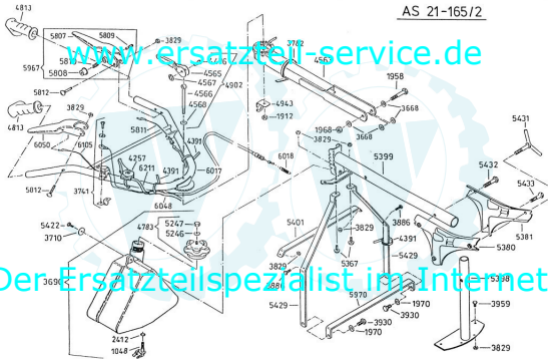

6096 Antriebsblock ohne Messerkupplung
driving unit without blade clutch
moteur complet sans debrayage de lame

HRB

Kupplungshebel
AS 21 AH9 ab 10/94
AS 21-165/2 ab 10/94
AS 53 B4, AS 21 AH1,
AS 21-165/3, AS 26 AH9/3

Messerkupplung
AS 26 AH9 ab 10/94

Dichtungssatz
gaskets
joints

6097 Grundmotor
motor
moteur de base

DOB

4199